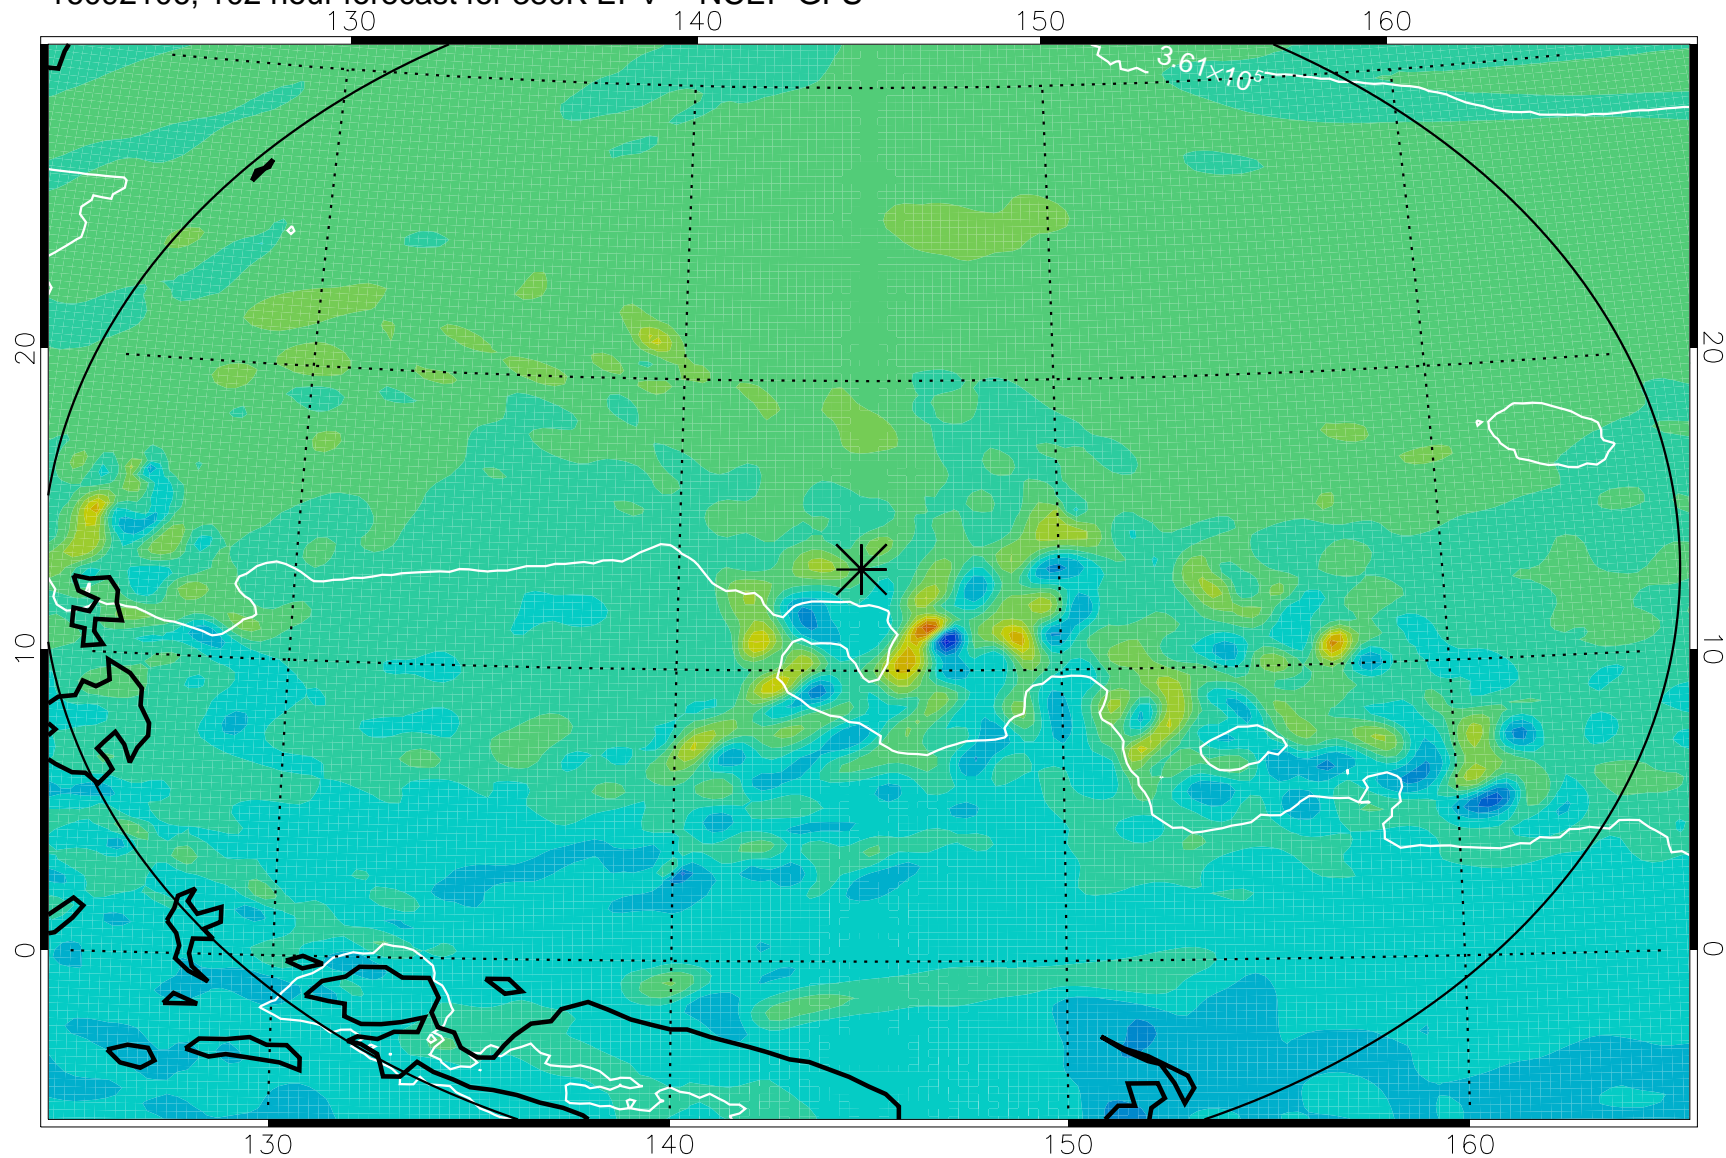

16092006, 78 hour forecast for 380K EPV -- NCEP GFS

380K Montgomery Streamfunction, white

Range ring of 2304 km

16092012, 84 hour forecast for 380K EPV -- NCEP GFS

380K Montgomery Streamfunction, white

Range ring of 2304 km

16092018, 90 hour forecast for 380K EPV -- NCEP GFS

380K Montgomery Streamfunction, white

Range ring of 2304 km

16092100, 96 hour forecast for 380K EPV -- NCEP GFS

380K Montgomery Streamfunction, white

Range ring of 2304 km

16092106, 102 hour forecast for 380K EPV -- NCEP GFS

380K Montgomery Streamfunction, white

Range ring of 2304 km

16092112, 108 hour forecast for 380K EPV -- NCEP GFS

380K Montgomery Streamfunction, white

Range ring of 2304 km

16092118, 114 hour forecast for 380K EPV -- NCEP GFS

380K Montgomery Streamfunction, white

Range ring of 2304 km

16092200, 120 hour forecast for 380K EPV -- NCEP GFS

380K Montgomery Streamfunction, white

Range ring of 2304 km