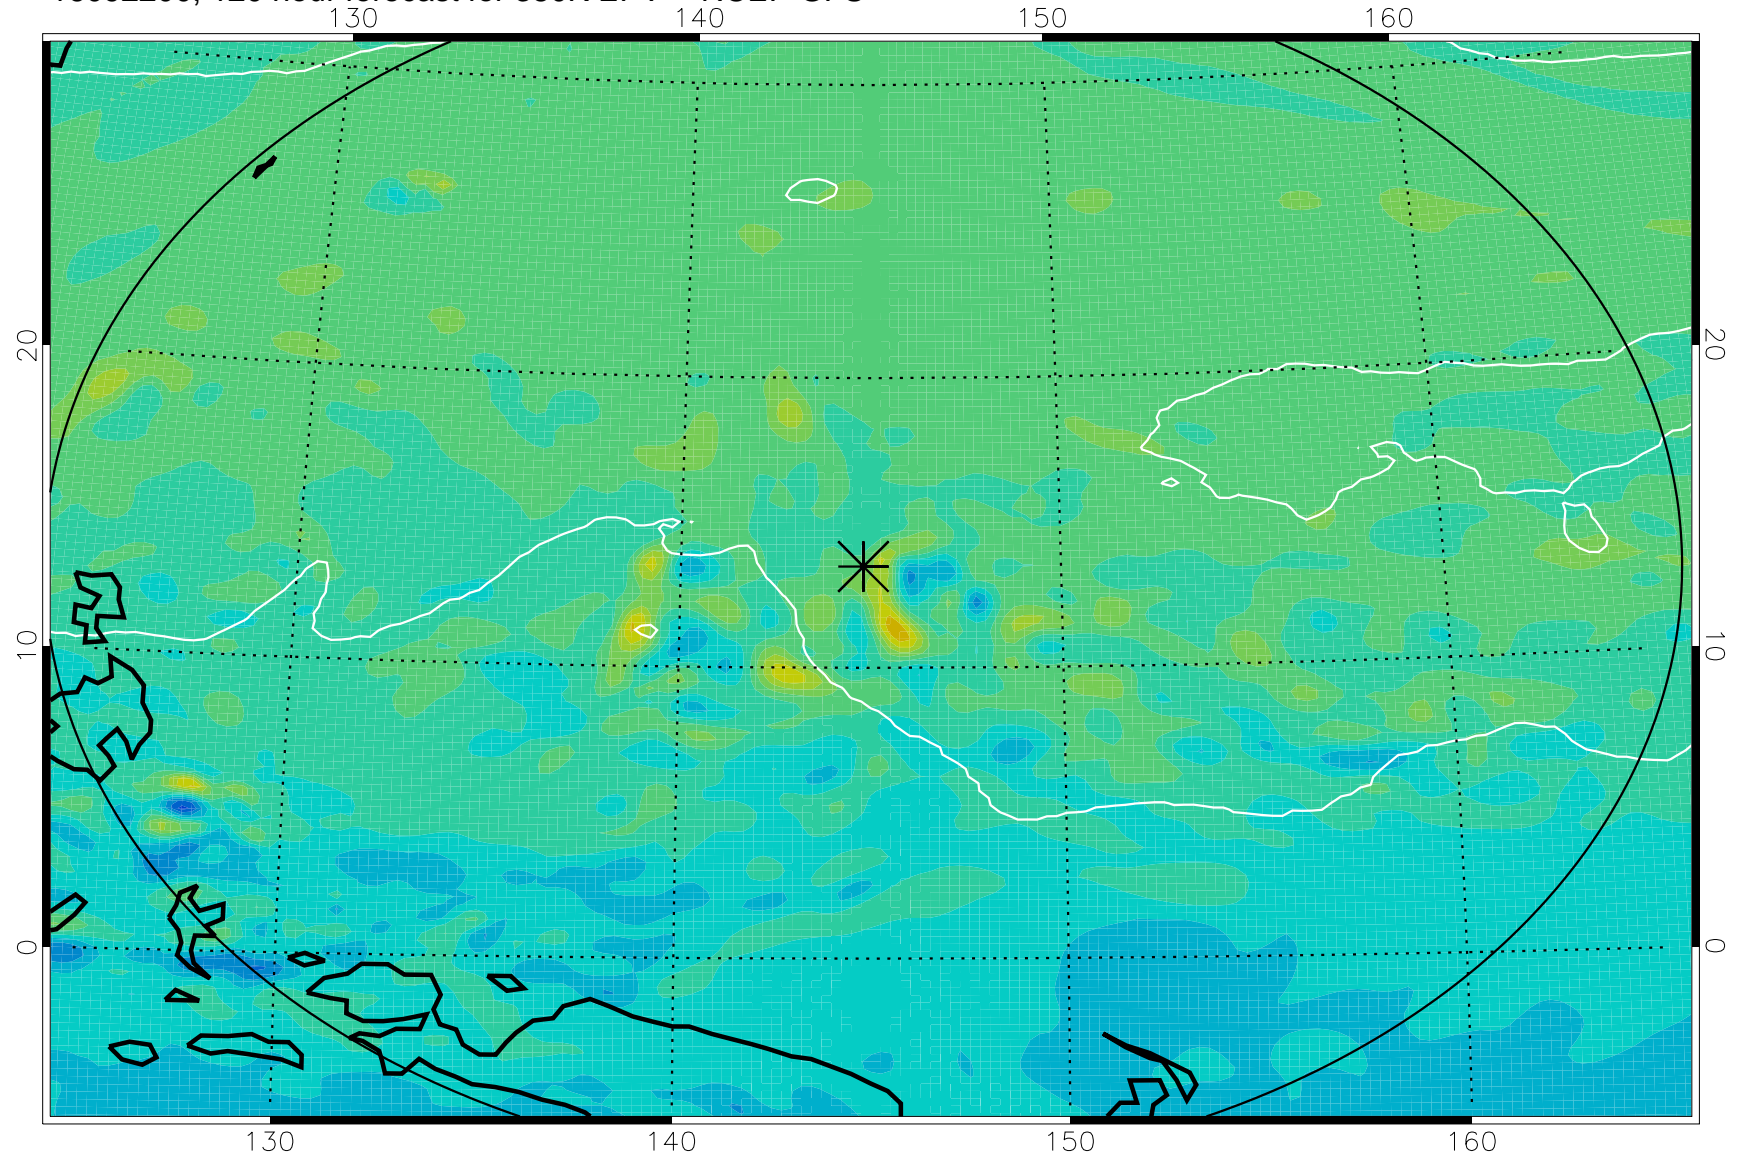

16092006, 78 hour forecast for 380K EPV -- NCEP GFS

380K Montgomery Streamfunction, white

Range ring of 2304 km

16092012, 84 hour forecast for 380K EPV -- NCEP GFS

380K Montgomery Streamfunction, white

Range ring of 2304 km

16092018, 90 hour forecast for 380K EPV -- NCEP GFS

380K Montgomery Streamfunction, white

Range ring of 2304 km

16092100, 96 hour forecast for 380K EPV -- NCEP GFS

380K Montgomery Streamfunction, white

Range ring of 2304 km

16092106, 102 hour forecast for 380K EPV -- NCEP GFS

380K Montgomery Streamfunction, white

Range ring of 2304 km

16092112, 108 hour forecast for 380K EPV -- NCEP GFS

380K Montgomery Streamfunction, white

Range ring of 2304 km

16092118, 114 hour forecast for 380K EPV -- NCEP GFS

380K Montgomery Streamfunction, white

Range ring of 2304 km

16092200, 120 hour forecast for 380K EPV -- NCEP GFS

380K Montgomery Streamfunction, white

Range ring of 2304 km