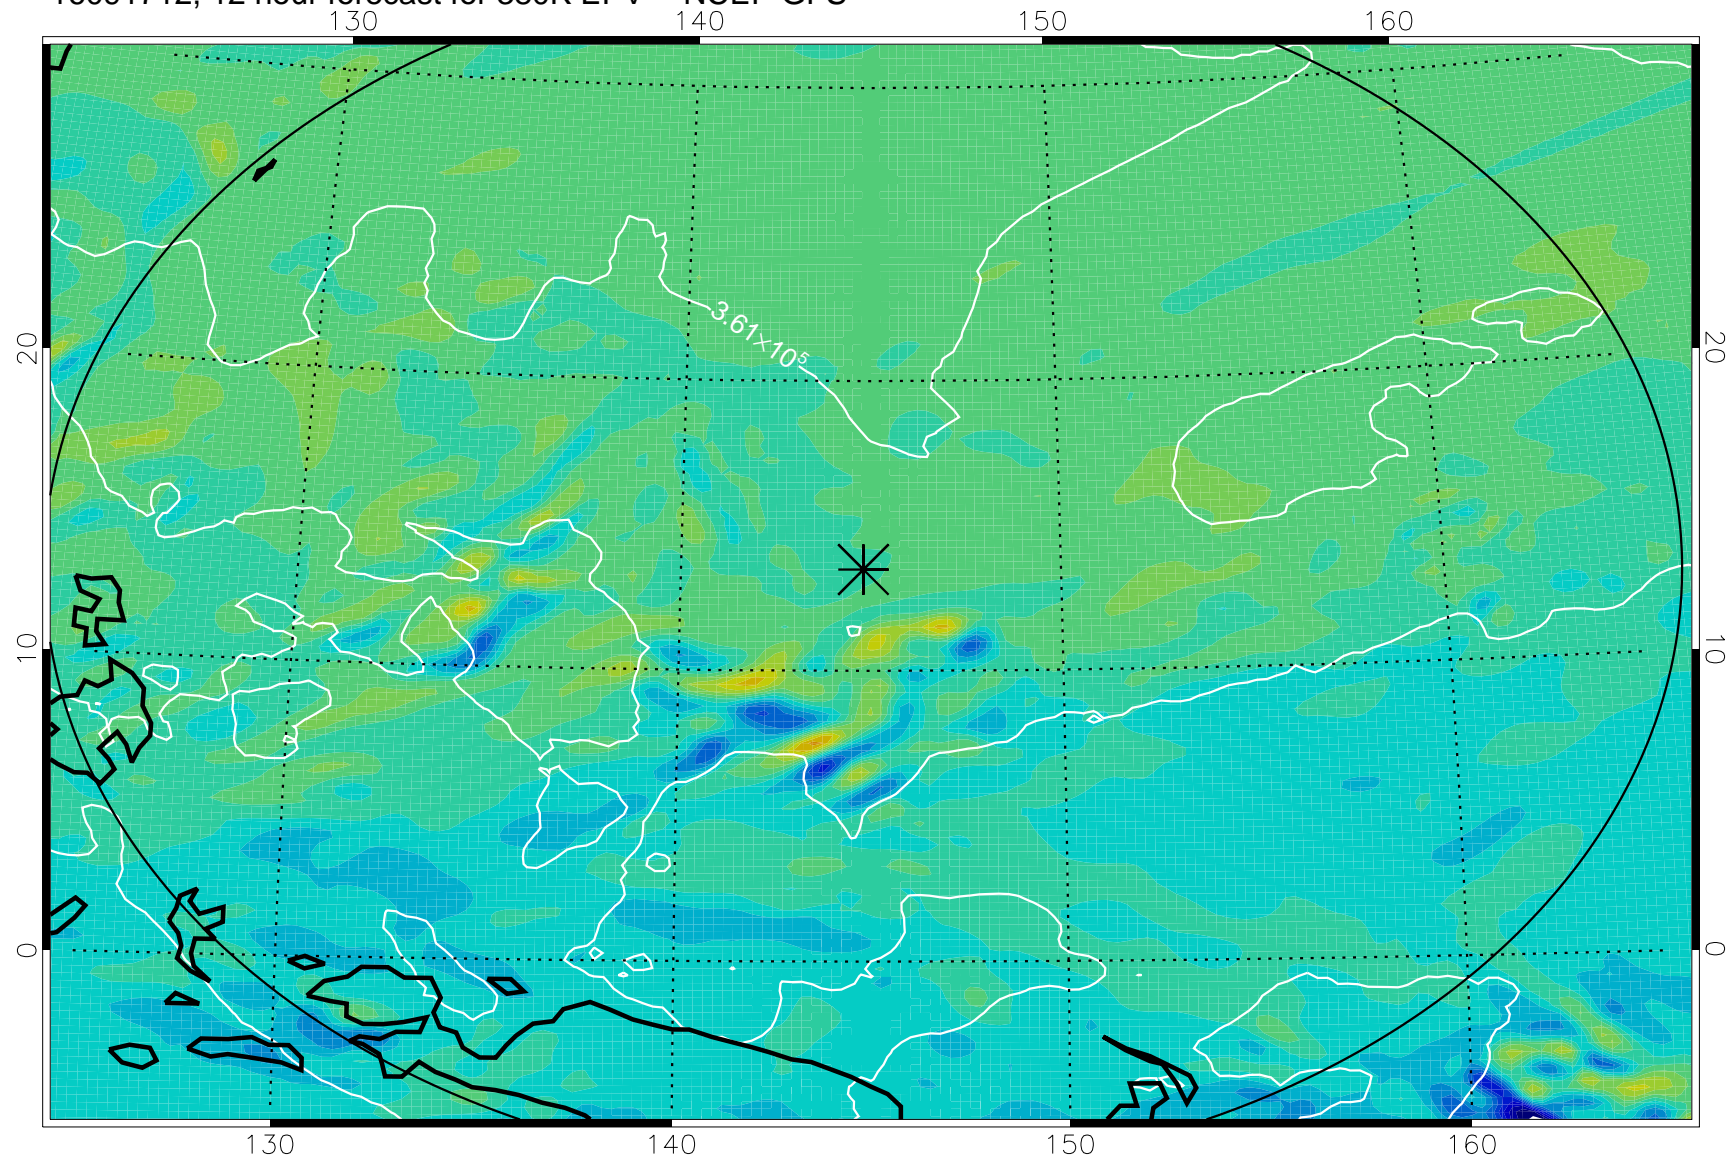

16091706, 6 hour forecast for 380K EPV -- NCEP GFS

380K Montgomery Streamfunction, white

Range ring of 2304 km

16091712, 12 hour forecast for 380K EPV -- NCEP GFS

380K Montgomery Streamfunction, white

Range ring of 2304 km

16091718, 18 hour forecast for 380K EPV -- NCEP GFS

380K Montgomery Streamfunction, white

Range ring of 2304 km

16091800, 24 hour forecast for 380K EPV -- NCEP GFS

380K Montgomery Streamfunction, white

Range ring of 2304 km

16091918, 66 hour forecast for 380K EPV -- NCEP GFS

380K Montgomery Streamfunction, white

Range ring of 2304 km

16092000, 72 hour forecast for 380K EPV -- NCEP GFS

380K Montgomery Streamfunction, white

Range ring of 2304 km

16092018, 90 hour forecast for 380K EPV -- NCEP GFS

380K Montgomery Streamfunction, white

Range ring of 2304 km

16092100, 96 hour forecast for 380K EPV -- NCEP GFS

380K Montgomery Streamfunction, white

Range ring of 2304 km