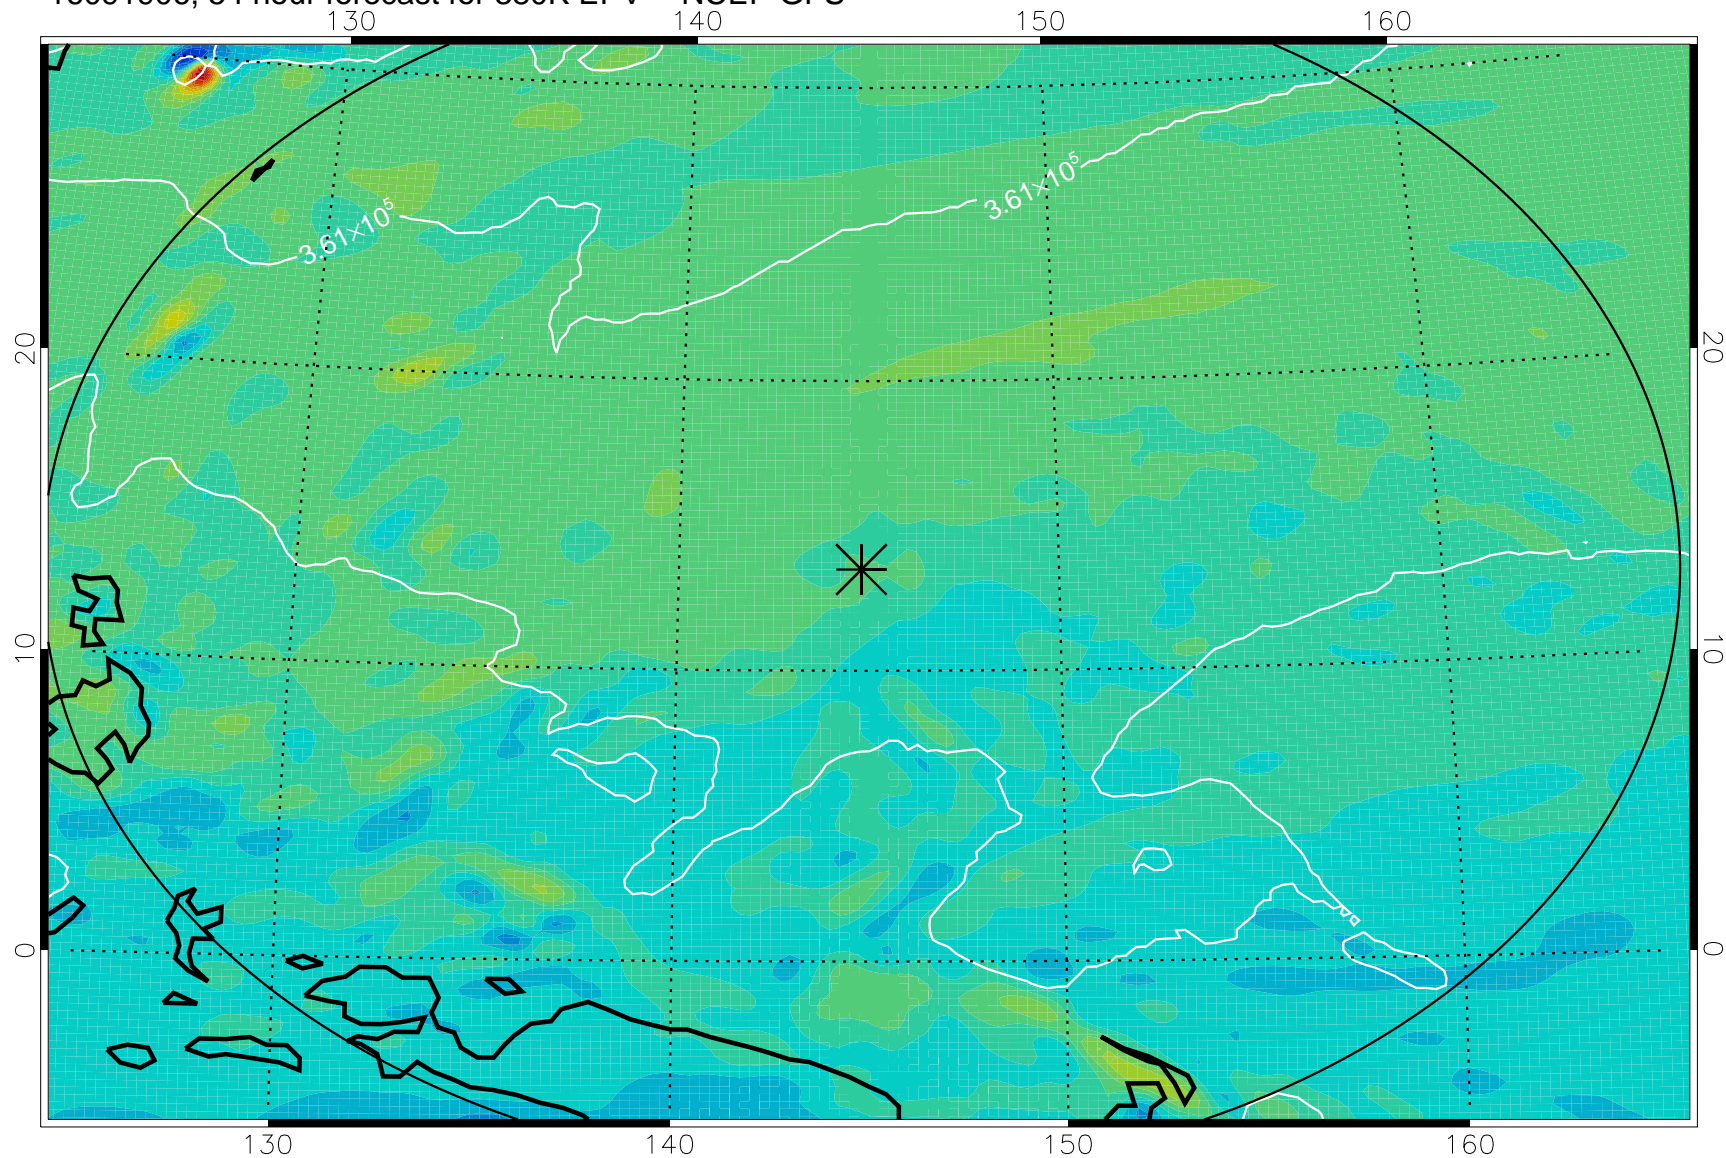

16091818, 42 hour forecast for 380K EPV -- NCEP GFS

380K Montgomery Streamfunction, white

Range ring of 2304 km

16091900, 48 hour forecast for 380K EPV -- NCEP GFS

380K Montgomery Streamfunction, white

Range ring of 2304 km

16091906, 54 hour forecast for 380K EPV -- NCEP GFS

380K Montgomery Streamfunction, white

Range ring of 2304 km

16091912, 60 hour forecast for 380K EPV -- NCEP GFS

380K Montgomery Streamfunction, white

Range ring of 2304 km

16091918, 66 hour forecast for 380K EPV -- NCEP GFS

380K Montgomery Streamfunction, white

Range ring of 2304 km

16092000, 72 hour forecast for 380K EPV -- NCEP GFS

380K Montgomery Streamfunction, white

Range ring of 2304 km

16092018, 90 hour forecast for 380K EPV -- NCEP GFS

380K Montgomery Streamfunction, white

Range ring of 2304 km

16092100, 96 hour forecast for 380K EPV -- NCEP GFS

380K Montgomery Streamfunction, white

Range ring of 2304 km