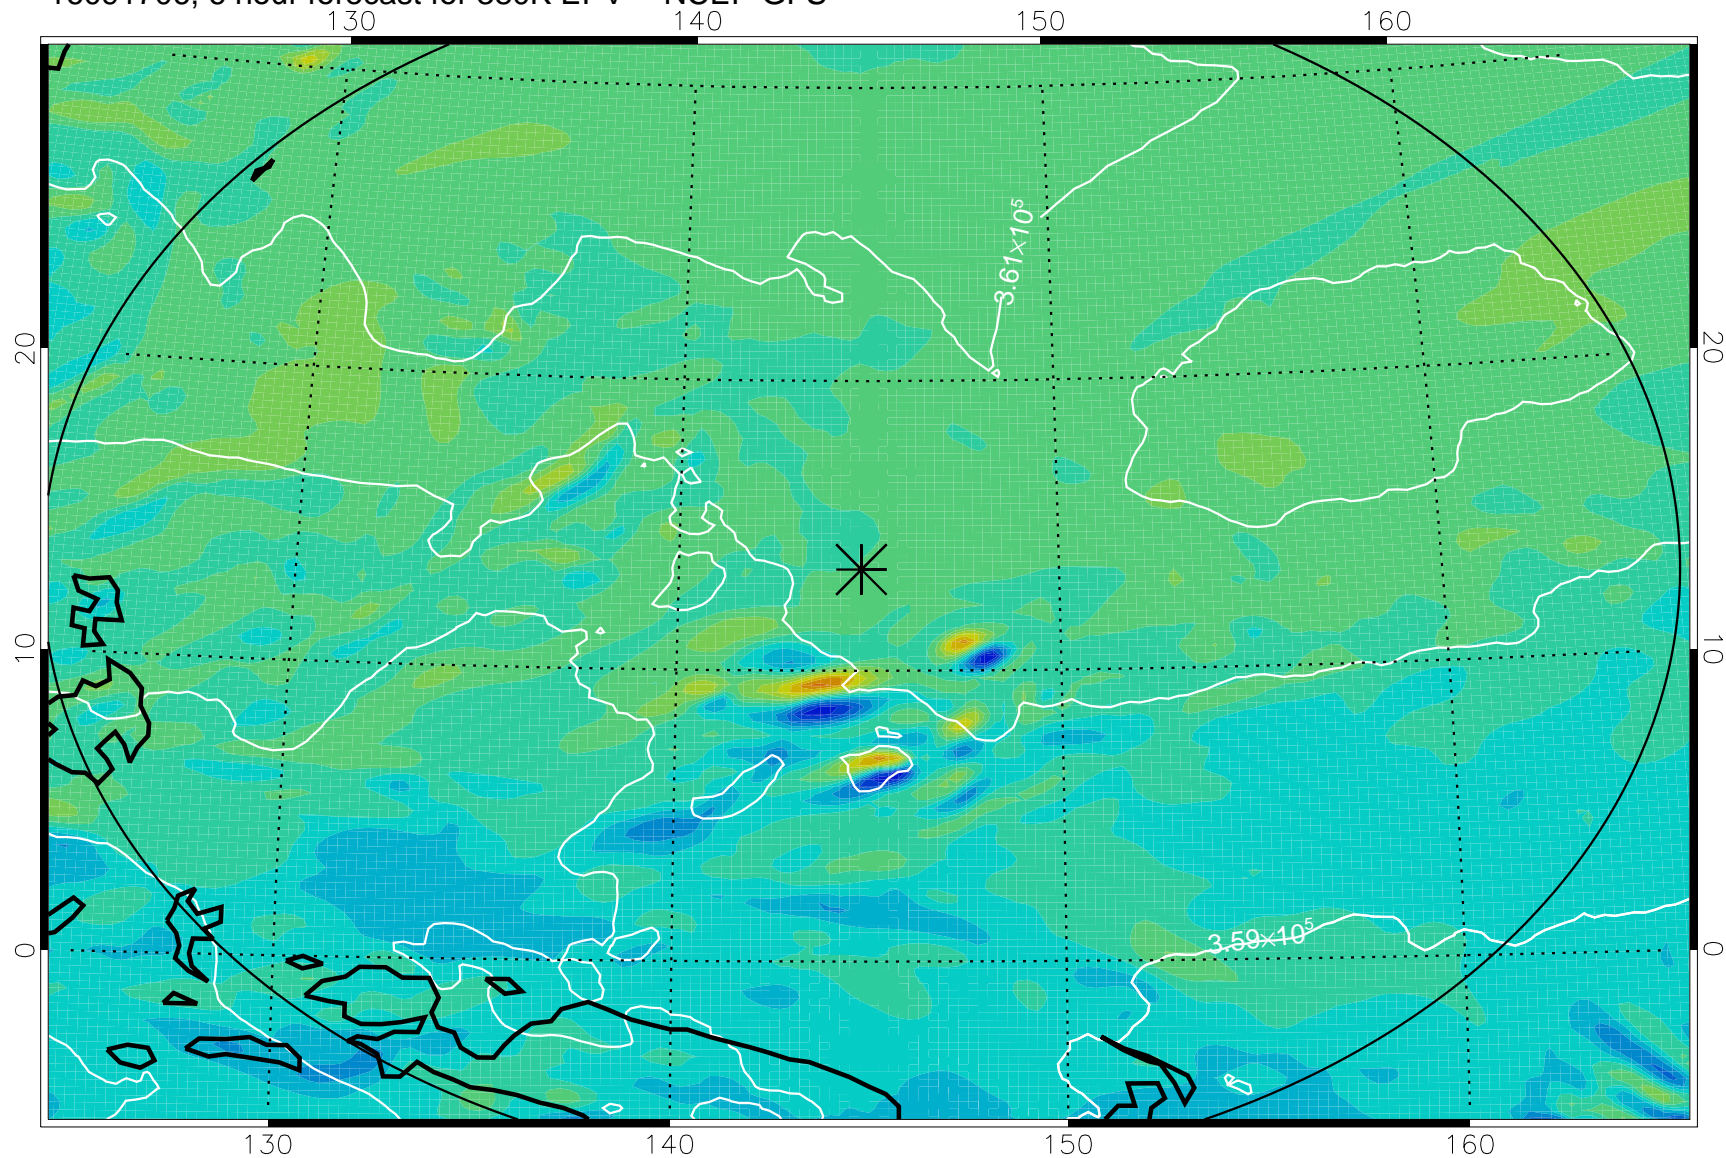

16091706, 6 hour forecast for 380K EPV -- NCEP GFS

380K Montgomery Streamfunction, white

Range ring of 2304 km

16091712, 12 hour forecast for 380K EPV -- NCEP GFS

380K Montgomery Streamfunction, white

Range ring of 2304 km

16091718, 18 hour forecast for 380K EPV -- NCEP GFS

380K Montgomery Streamfunction, white

Range ring of 2304 km

16091800, 24 hour forecast for 380K EPV -- NCEP GFS

380K Montgomery Streamfunction, white

Range ring of 2304 km

16091918, 66 hour forecast for 380K EPV -- NCEP GFS

380K Montgomery Streamfunction, white

Range ring of 2304 km

16092000, 72 hour forecast for 380K EPV -- NCEP GFS

380K Montgomery Streamfunction, white

Range ring of 2304 km

16092018, 90 hour forecast for 380K EPV -- NCEP GFS

380K Montgomery Streamfunction, white

Range ring of 2304 km

16092100, 96 hour forecast for 380K EPV -- NCEP GFS

380K Montgomery Streamfunction, white

Range ring of 2304 km