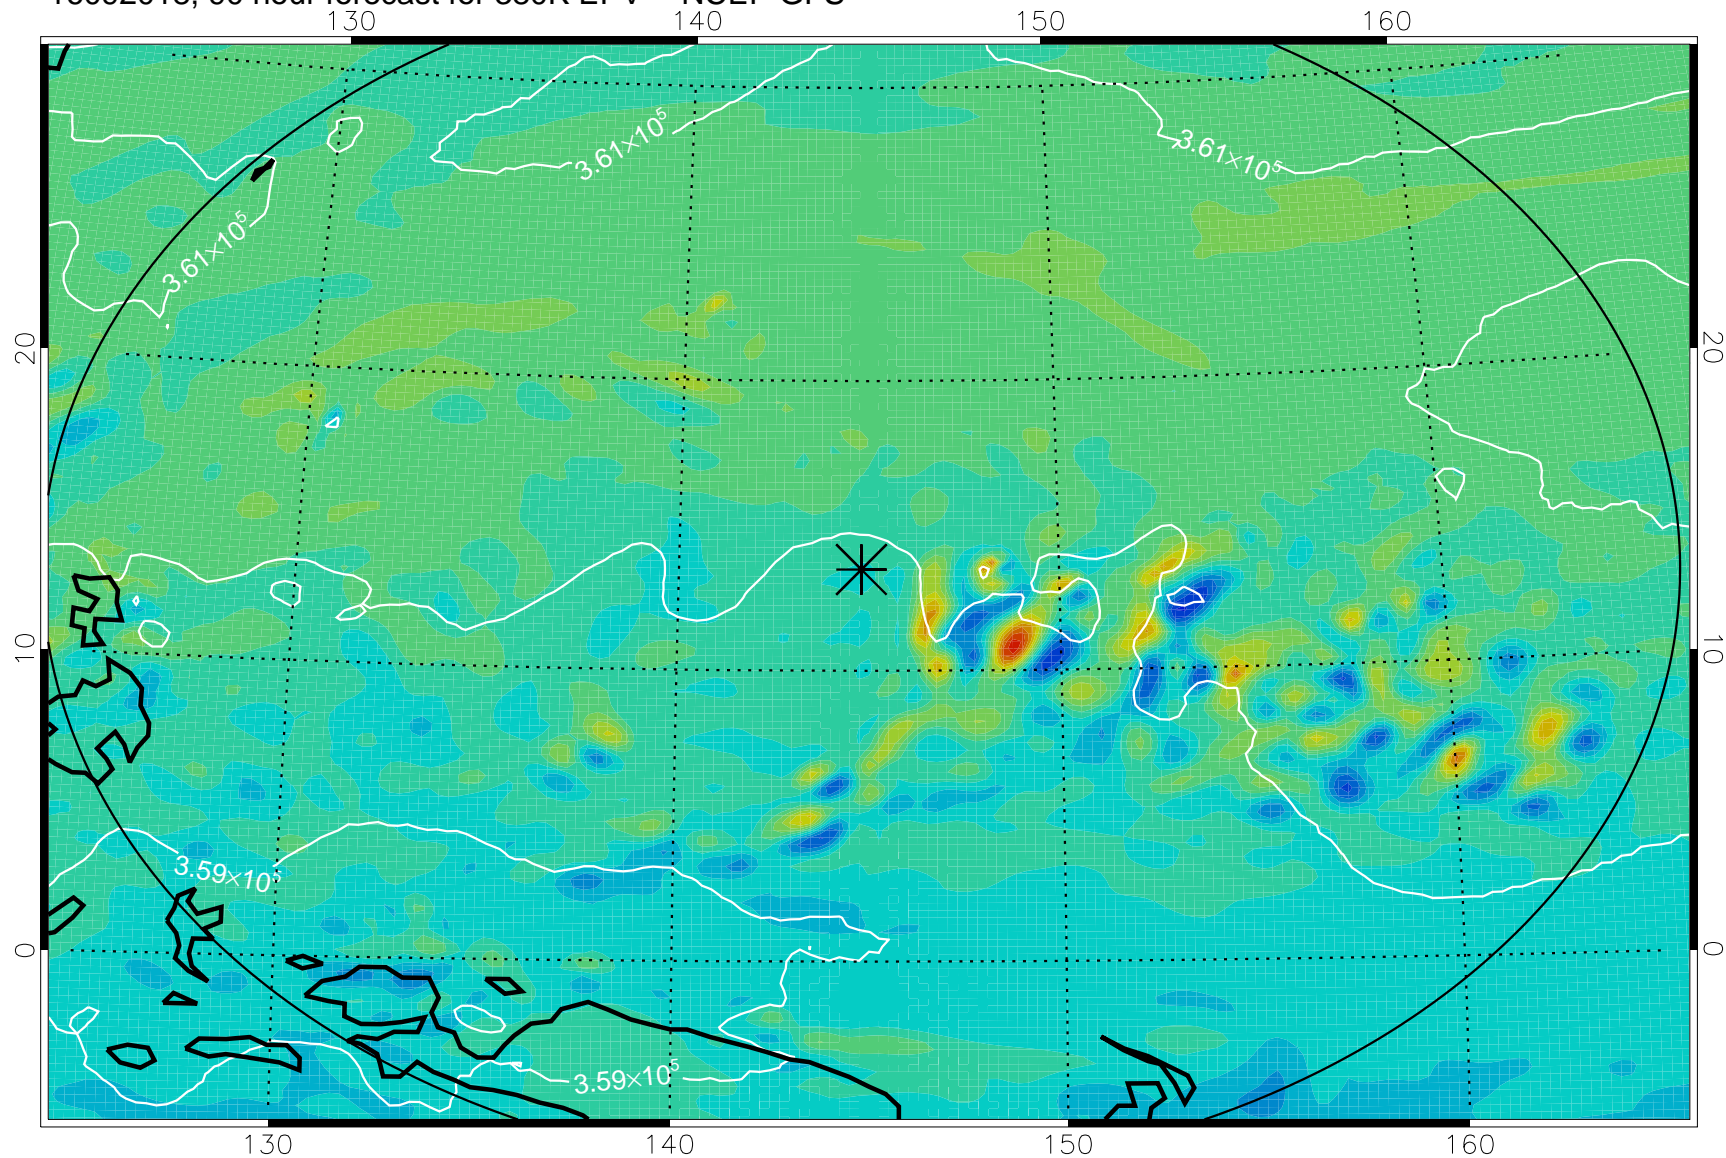

16091918, 66 hour forecast for 380K EPV -- NCEP GFS

380K Montgomery Streamfunction, white

Range ring of 2304 km

16092000, 72 hour forecast for 380K EPV -- NCEP GFS

380K Montgomery Streamfunction, white

Range ring of 2304 km

16092006, 78 hour forecast for 380K EPV -- NCEP GFS

380K Montgomery Streamfunction, white

Range ring of 2304 km

16092012, 84 hour forecast for 380K EPV -- NCEP GFS

380K Montgomery Streamfunction, white

Range ring of 2304 km

16092018, 90 hour forecast for 380K EPV -- NCEP GFS

380K Montgomery Streamfunction, white

Range ring of 2304 km

16092100, 96 hour forecast for 380K EPV -- NCEP GFS

380K Montgomery Streamfunction, white

Range ring of 2304 km

16092106, 102 hour forecast for 380K EPV -- NCEP GFS

380K Montgomery Streamfunction, white

Range ring of 2304 km

16092112, 108 hour forecast for 380K EPV -- NCEP GFS

380K Montgomery Streamfunction, white

Range ring of 2304 km