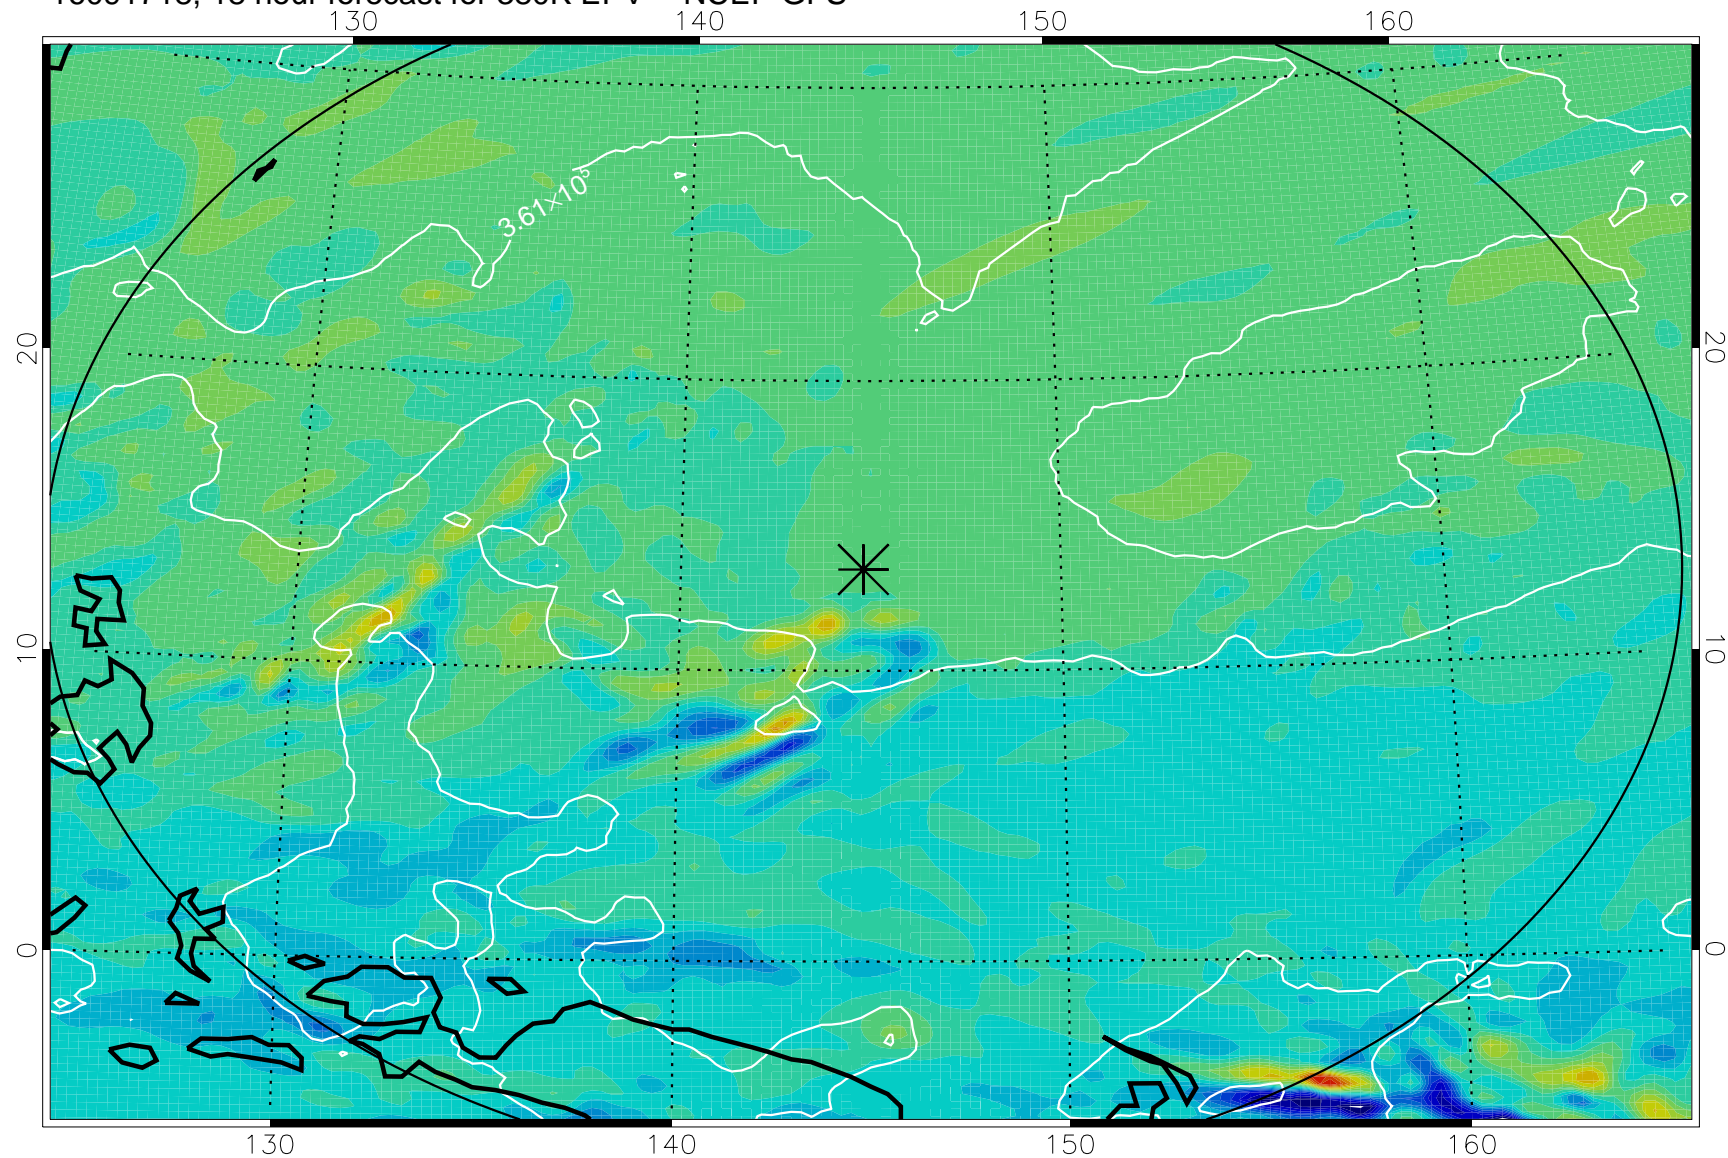

16091706, 6 hour forecast for 380K EPV -- NCEP GFS

380K Montgomery Streamfunction, white

Range ring of 2304 km

16091712, 12 hour forecast for 380K EPV -- NCEP GFS

380K Montgomery Streamfunction, white

Range ring of 2304 km

16091718, 18 hour forecast for 380K EPV -- NCEP GFS

380K Montgomery Streamfunction, white

Range ring of 2304 km

16091800, 24 hour forecast for 380K EPV -- NCEP GFS

380K Montgomery Streamfunction, white

Range ring of 2304 km

16091806, 30 hour forecast for 380K EPV -- NCEP GFS

380K Montgomery Streamfunction, white

Range ring of 2304 km

16091812, 36 hour forecast for 380K EPV -- NCEP GFS

380K Montgomery Streamfunction, white

Range ring of 2304 km

16092018, 90 hour forecast for 380K EPV -- NCEP GFS

380K Montgomery Streamfunction, white

Range ring of 2304 km

16092100, 96 hour forecast for 380K EPV -- NCEP GFS

380K Montgomery Streamfunction, white

Range ring of 2304 km