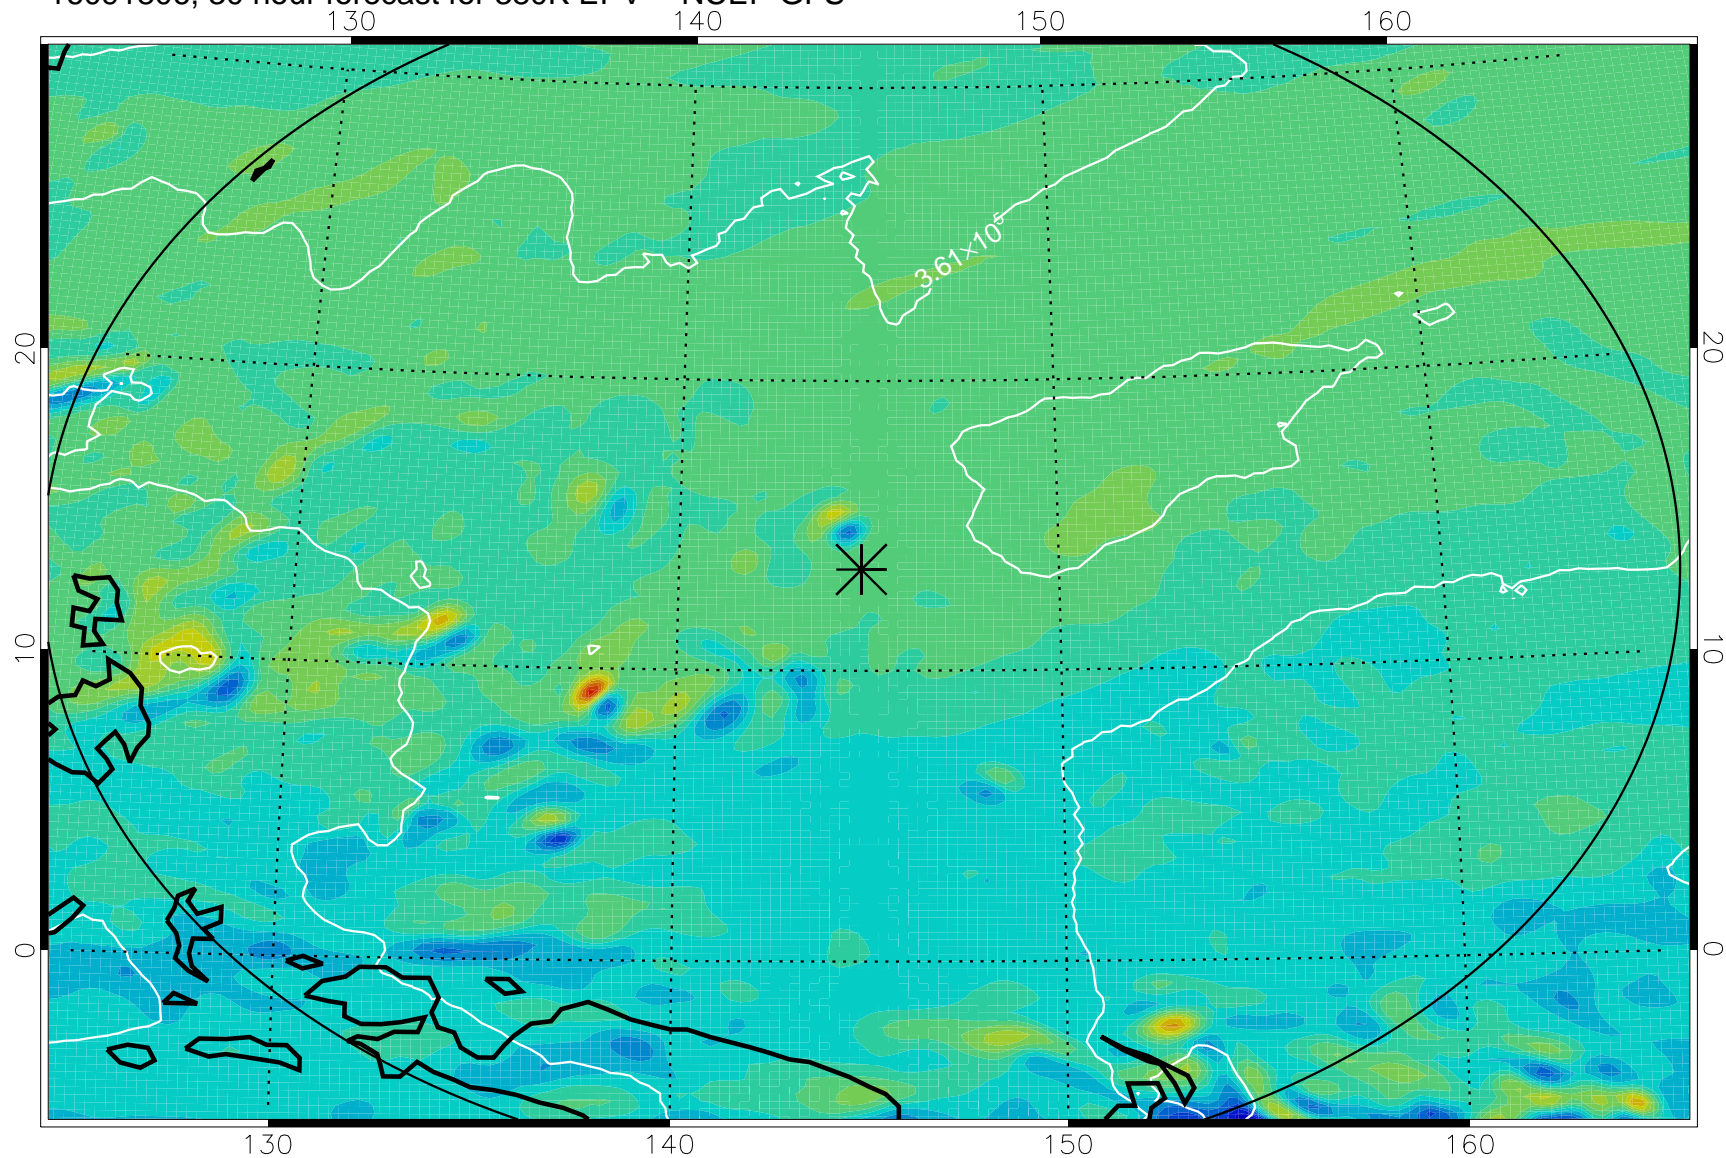

16091718, 18 hour forecast for 380K EPV -- NCEP GFS

380K Montgomery Streamfunction, white

Range ring of 2304 km

16091800, 24 hour forecast for 380K EPV -- NCEP GFS

380K Montgomery Streamfunction, white

Range ring of 2304 km

16091806, 30 hour forecast for 380K EPV -- NCEP GFS

380K Montgomery Streamfunction, white

Range ring of 2304 km

16091812, 36 hour forecast for 380K EPV -- NCEP GFS

380K Montgomery Streamfunction, white

Range ring of 2304 km

16091818, 42 hour forecast for 380K EPV -- NCEP GFS

380K Montgomery Streamfunction, white

Range ring of 2304 km

16091900, 48 hour forecast for 380K EPV -- NCEP GFS

380K Montgomery Streamfunction, white

Range ring of 2304 km

16092018, 90 hour forecast for 380K EPV -- NCEP GFS

380K Montgomery Streamfunction, white

Range ring of 2304 km

16092100, 96 hour forecast for 380K EPV -- NCEP GFS

380K Montgomery Streamfunction, white

Range ring of 2304 km