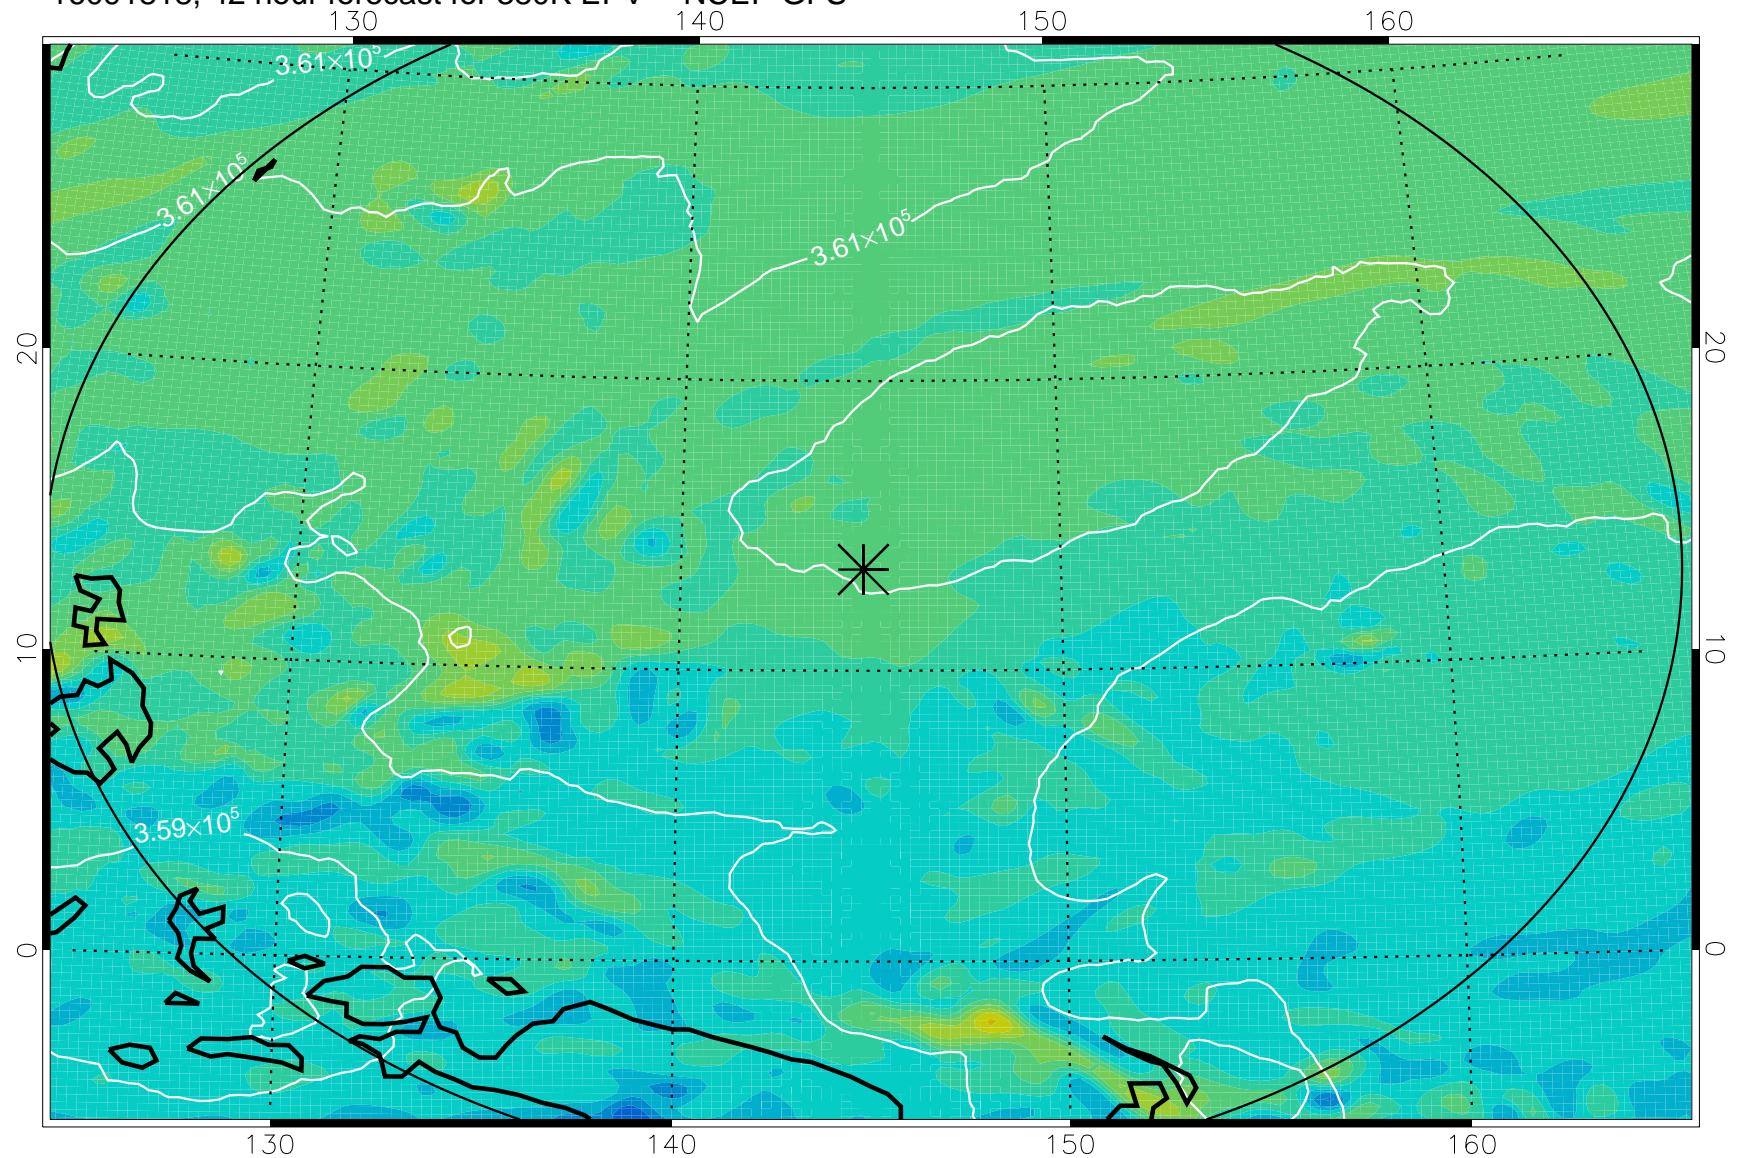

16091806, 30 hour forecast for 380K EPV -- NCEP GFS

380K Montgomery Streamfunction, white

Range ring of 2304 km

16091812, 36 hour forecast for 380K EPV -- NCEP GFS

380K Montgomery Streamfunction, white

Range ring of 2304 km

16091818, 42 hour forecast for 380K EPV -- NCEP GFS

380K Montgomery Streamfunction, white

Range ring of 2304 km

16091900, 48 hour forecast for 380K EPV -- NCEP GFS

380K Montgomery Streamfunction, white

Range ring of 2304 km

16091918, 66 hour forecast for 380K EPV -- NCEP GFS

380K Montgomery Streamfunction, white

Range ring of 2304 km

16092000, 72 hour forecast for 380K EPV -- NCEP GFS

380K Montgomery Streamfunction, white

Range ring of 2304 km

16092018, 90 hour forecast for 380K EPV -- NCEP GFS

380K Montgomery Streamfunction, white

Range ring of 2304 km

16092100, 96 hour forecast for 380K EPV -- NCEP GFS

380K Montgomery Streamfunction, white

Range ring of 2304 km