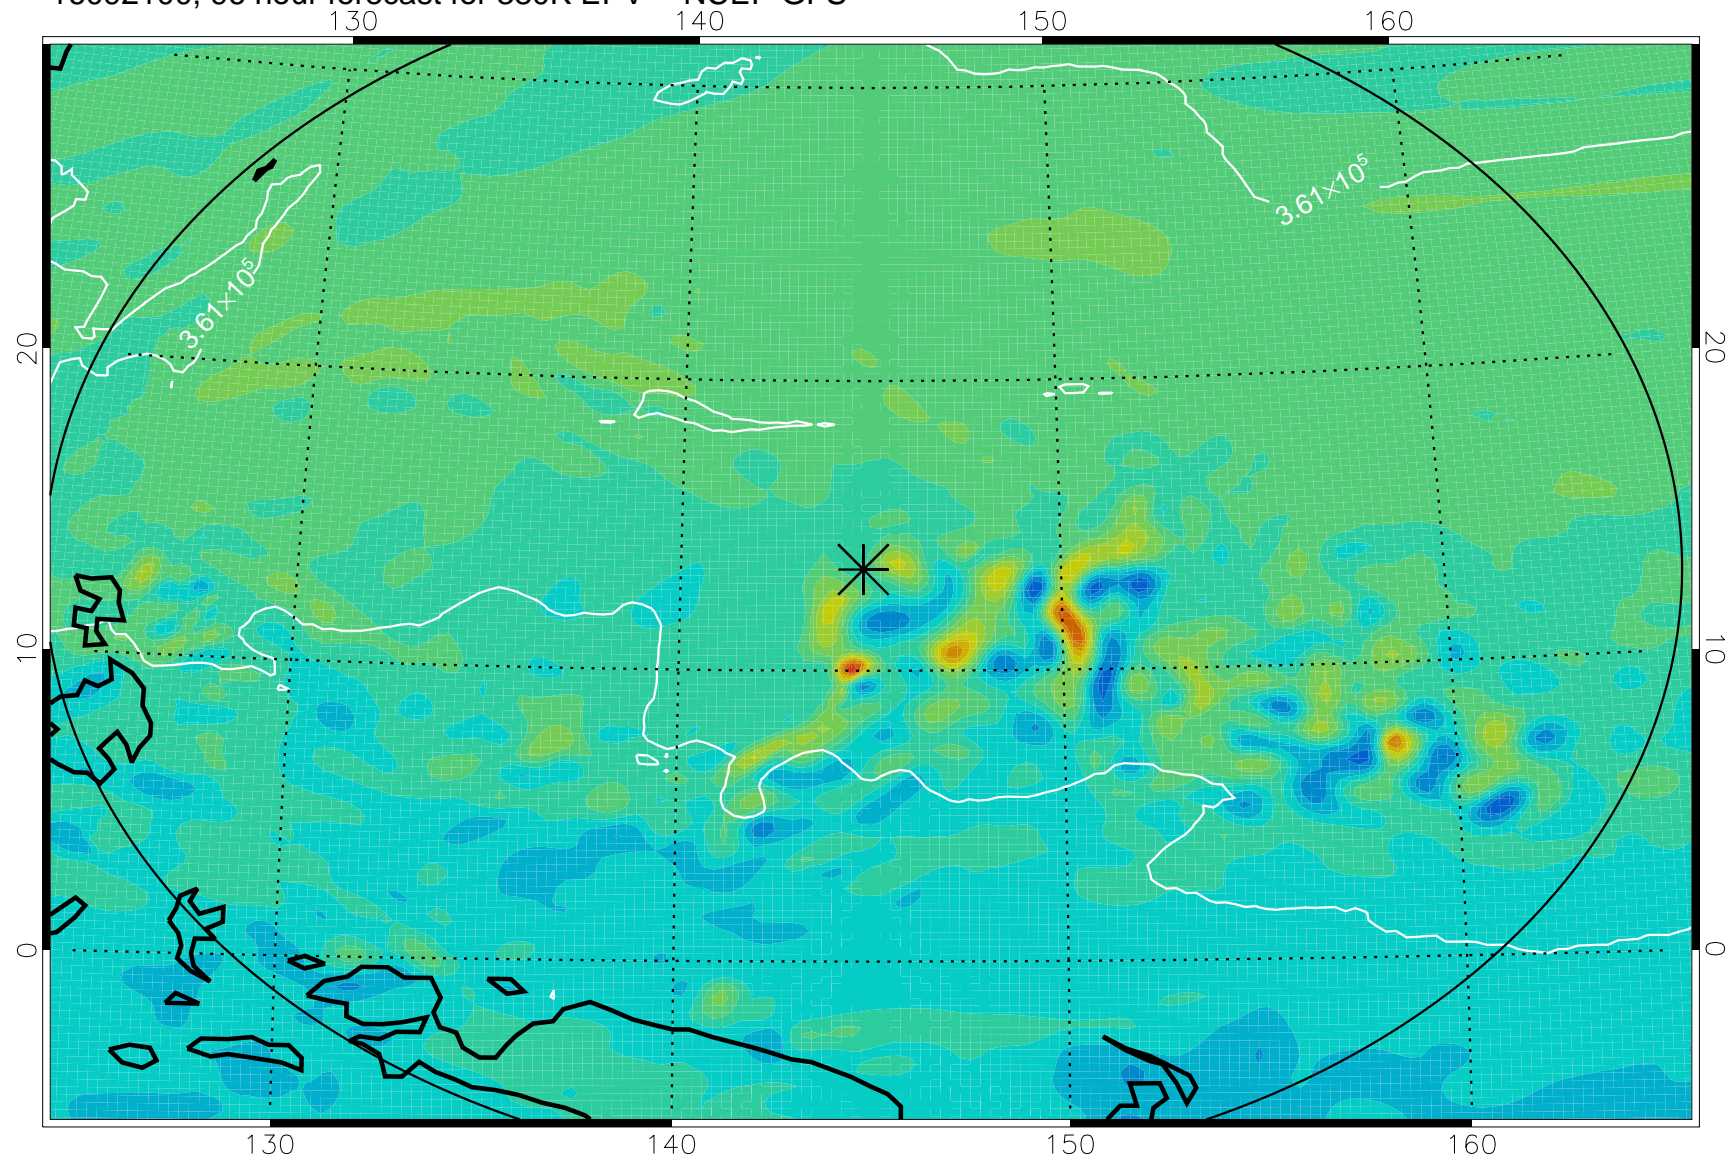

16091918, 66 hour forecast for 380K EPV -- NCEP GFS

380K Montgomery Streamfunction, white

Range ring of 2304 km

16092000, 72 hour forecast for 380K EPV -- NCEP GFS

380K Montgomery Streamfunction, white

Range ring of 2304 km

16092006, 78 hour forecast for 380K EPV -- NCEP GFS

380K Montgomery Streamfunction, white

Range ring of 2304 km

16092012, 84 hour forecast for 380K EPV -- NCEP GFS

380K Montgomery Streamfunction, white

Range ring of 2304 km

16092018, 90 hour forecast for 380K EPV -- NCEP GFS

380K Montgomery Streamfunction, white

Range ring of 2304 km

16092100, 96 hour forecast for 380K EPV -- NCEP GFS

380K Montgomery Streamfunction, white

Range ring of 2304 km

16092106, 102 hour forecast for 380K EPV -- NCEP GFS

380K Montgomery Streamfunction, white

Range ring of 2304 km

16092112, 108 hour forecast for 380K EPV -- NCEP GFS

380K Montgomery Streamfunction, white

Range ring of 2304 km