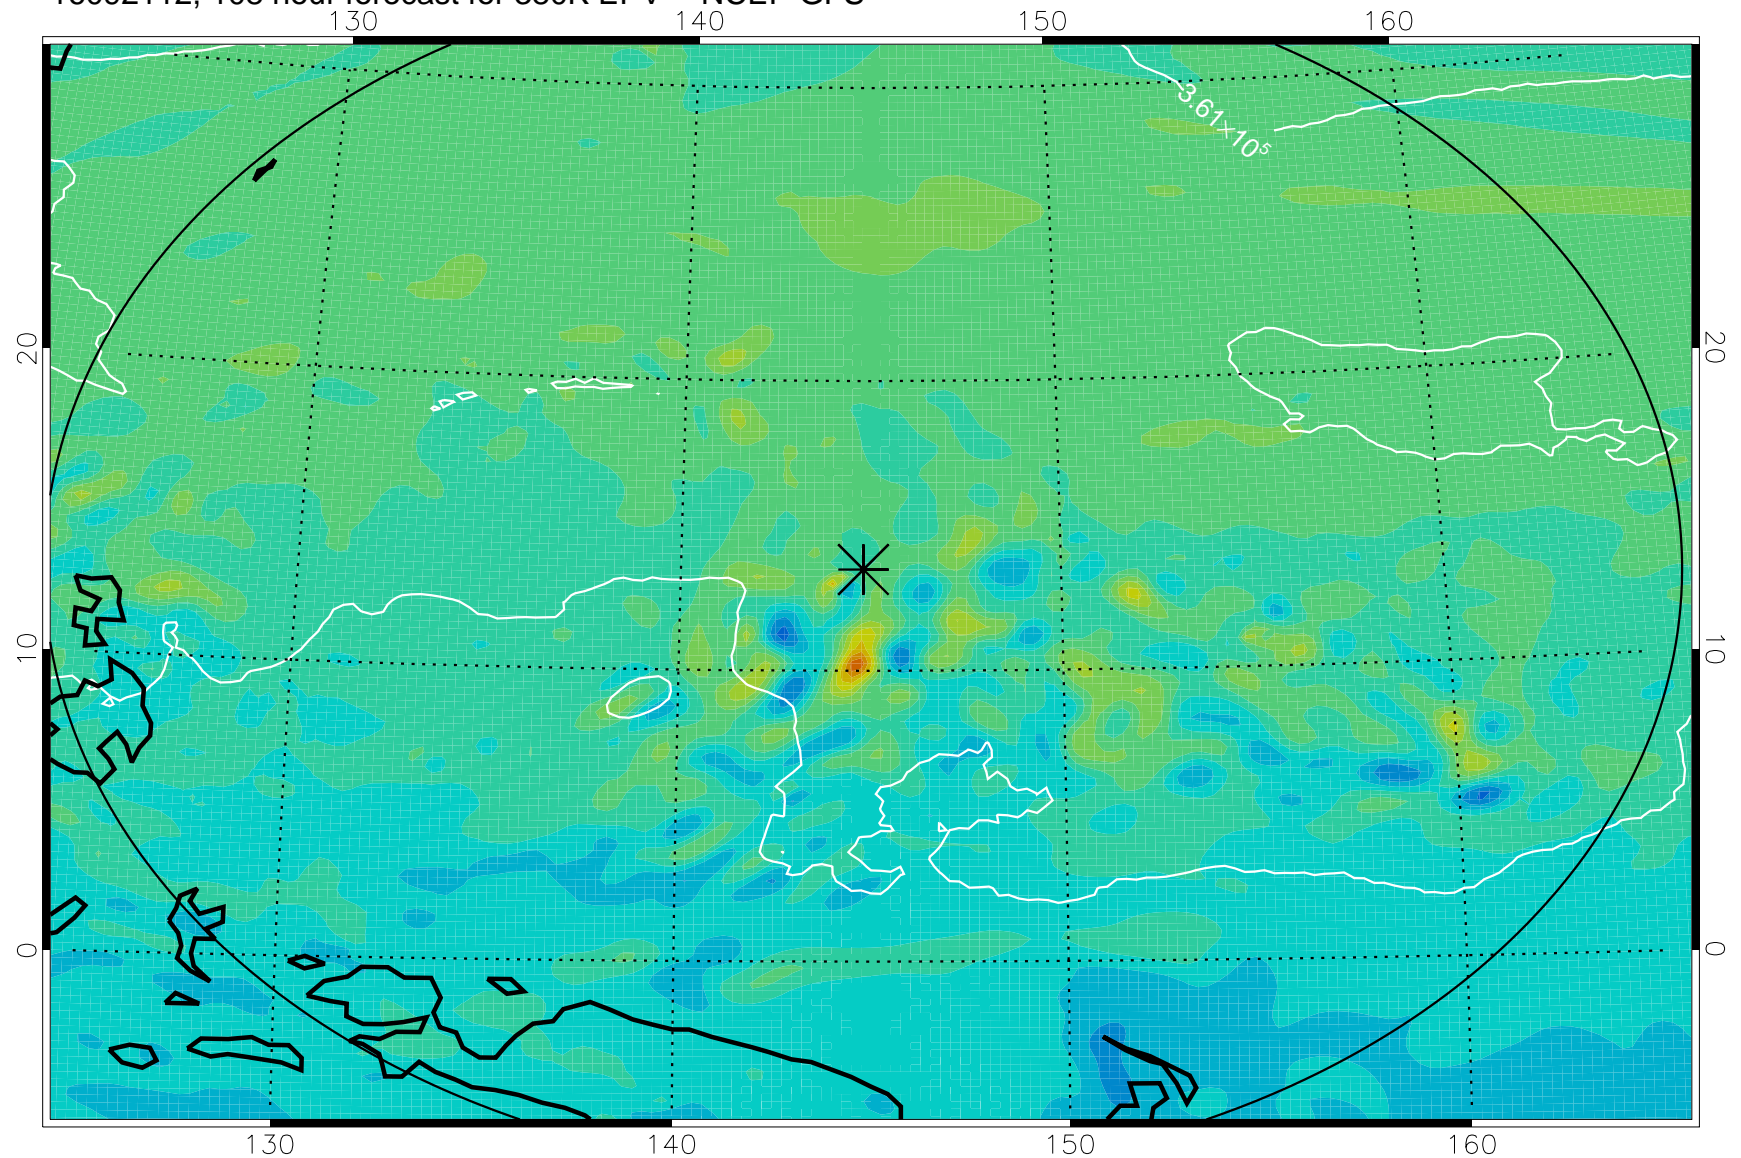

16092006, 78 hour forecast for 380K EPV -- NCEP GFS

380K Montgomery Streamfunction, white

Range ring of 2304 km

16092012, 84 hour forecast for 380K EPV -- NCEP GFS

380K Montgomery Streamfunction, white

Range ring of 2304 km

16092018, 90 hour forecast for 380K EPV -- NCEP GFS

380K Montgomery Streamfunction, white

Range ring of 2304 km

16092100, 96 hour forecast for 380K EPV -- NCEP GFS

380K Montgomery Streamfunction, white

Range ring of 2304 km

16092106, 102 hour forecast for 380K EPV -- NCEP GFS

380K Montgomery Streamfunction, white

Range ring of 2304 km

16092112, 108 hour forecast for 380K EPV -- NCEP GFS

380K Montgomery Streamfunction, white

Range ring of 2304 km

16092118, 114 hour forecast for 380K EPV -- NCEP GFS

380K Montgomery Streamfunction, white

Range ring of 2304 km

16092200, 120 hour forecast for 380K EPV -- NCEP GFS

380K Montgomery Streamfunction, white

Range ring of 2304 km