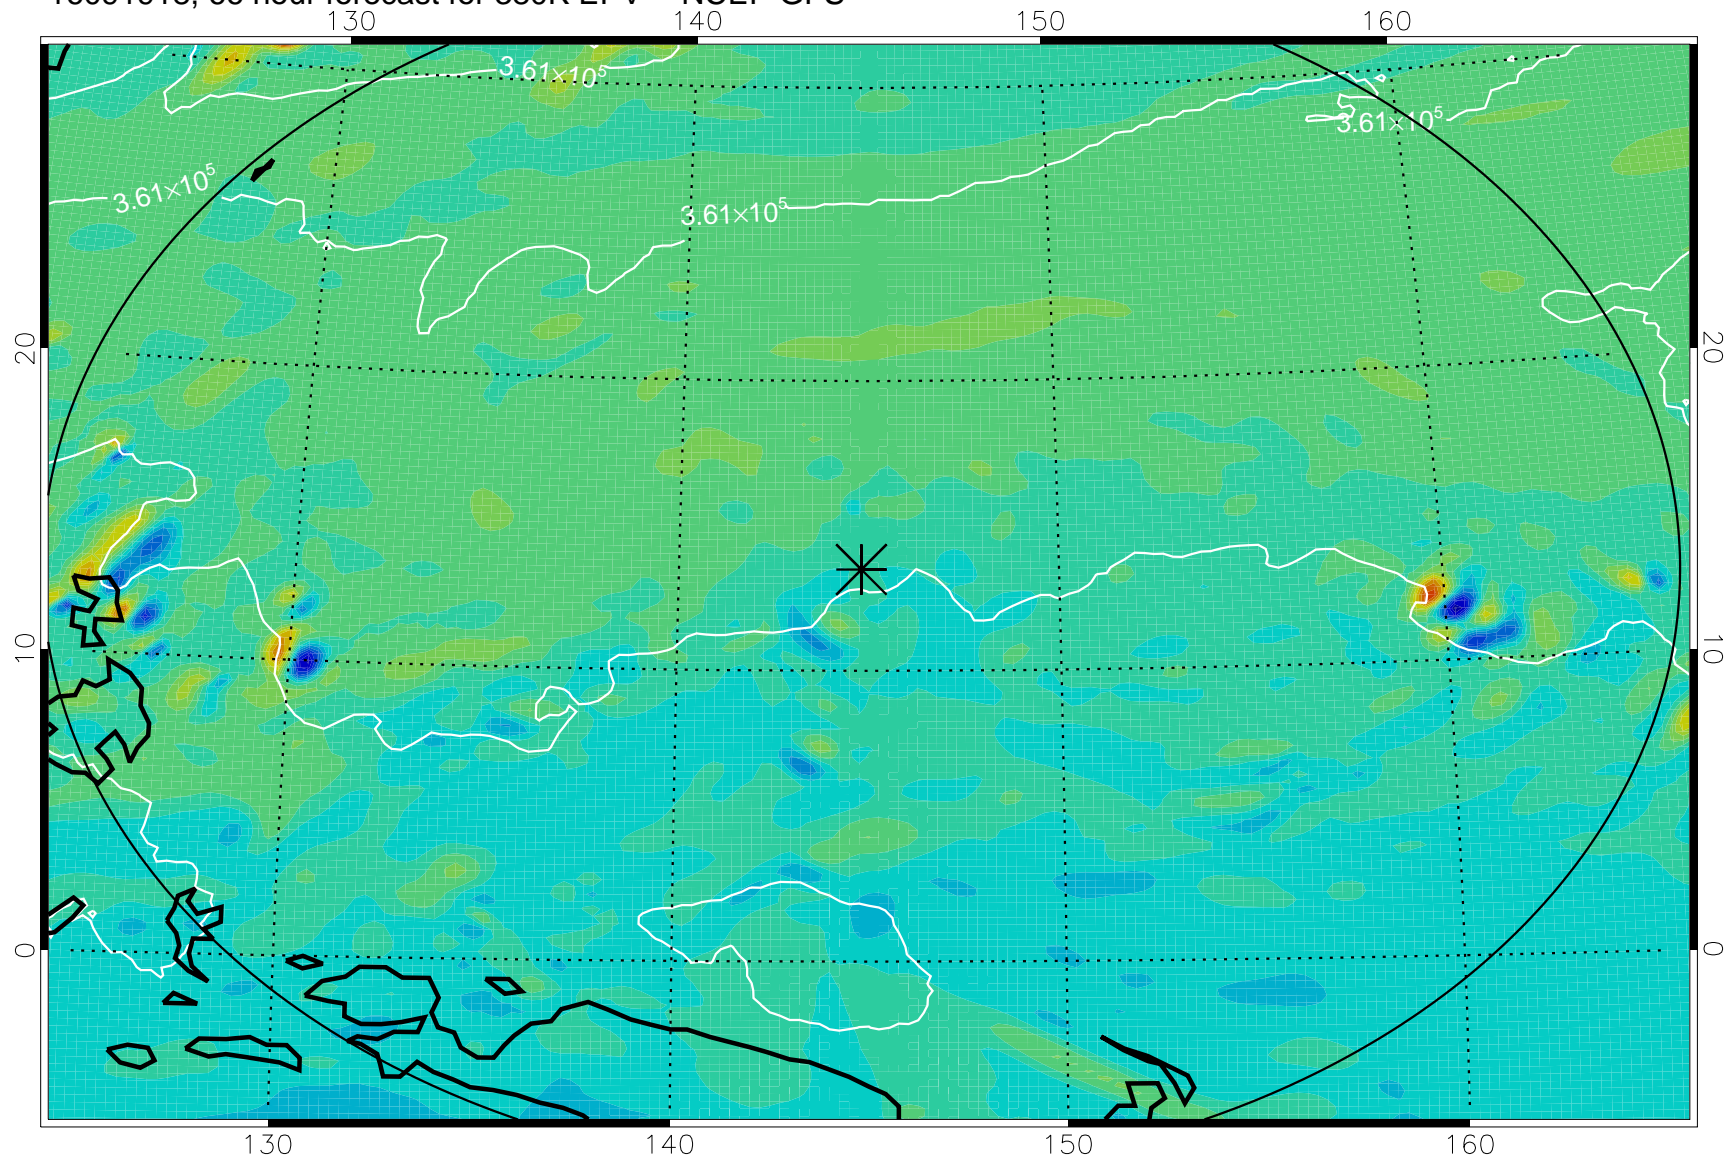

16091906, 54 hour forecast for 380K EPV -- NCEP GFS

380K Montgomery Streamfunction, white

Range ring of 2304 km

16091912, 60 hour forecast for 380K EPV -- NCEP GFS

380K Montgomery Streamfunction, white

Range ring of 2304 km

16091918, 66 hour forecast for 380K EPV -- NCEP GFS

380K Montgomery Streamfunction, white

Range ring of 2304 km

16092000, 72 hour forecast for 380K EPV -- NCEP GFS

380K Montgomery Streamfunction, white

Range ring of 2304 km

16092006, 78 hour forecast for 380K EPV -- NCEP GFS

380K Montgomery Streamfunction, white

Range ring of 2304 km

16092012, 84 hour forecast for 380K EPV -- NCEP GFS

380K Montgomery Streamfunction, white

Range ring of 2304 km

16092018, 90 hour forecast for 380K EPV -- NCEP GFS

380K Montgomery Streamfunction, white

Range ring of 2304 km

16092100, 96 hour forecast for 380K EPV -- NCEP GFS

380K Montgomery Streamfunction, white

Range ring of 2304 km