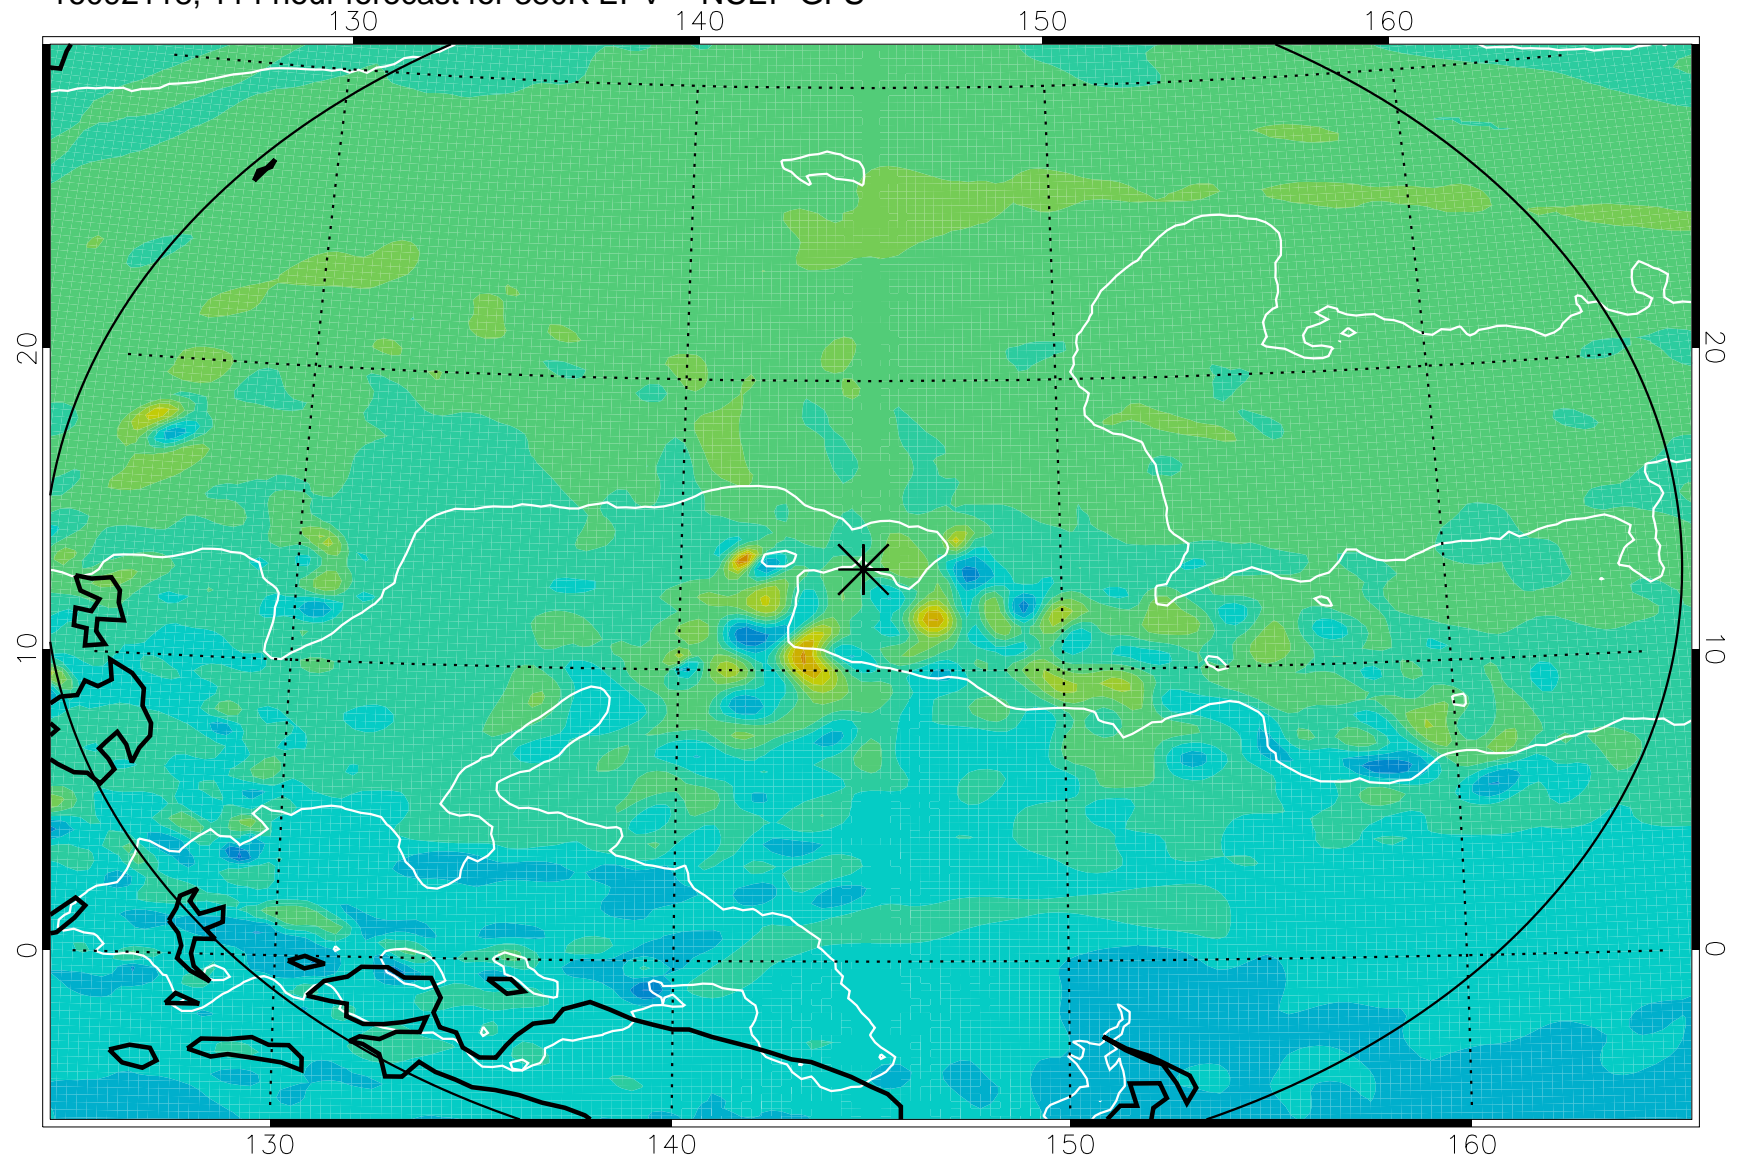

16092006, 78 hour forecast for 380K EPV -- NCEP GFS

380K Montgomery Streamfunction, white

Range ring of 2304 km

16092012, 84 hour forecast for 380K EPV -- NCEP GFS

380K Montgomery Streamfunction, white

Range ring of 2304 km

16092018, 90 hour forecast for 380K EPV -- NCEP GFS

380K Montgomery Streamfunction, white

Range ring of 2304 km

16092100, 96 hour forecast for 380K EPV -- NCEP GFS

380K Montgomery Streamfunction, white

Range ring of 2304 km

16092106, 102 hour forecast for 380K EPV -- NCEP GFS

380K Montgomery Streamfunction, white

Range ring of 2304 km

16092112, 108 hour forecast for 380K EPV -- NCEP GFS

380K Montgomery Streamfunction, white

Range ring of 2304 km

16092118, 114 hour forecast for 380K EPV -- NCEP GFS

380K Montgomery Streamfunction, white

Range ring of 2304 km

16092200, 120 hour forecast for 380K EPV -- NCEP GFS

380K Montgomery Streamfunction, white

Range ring of 2304 km