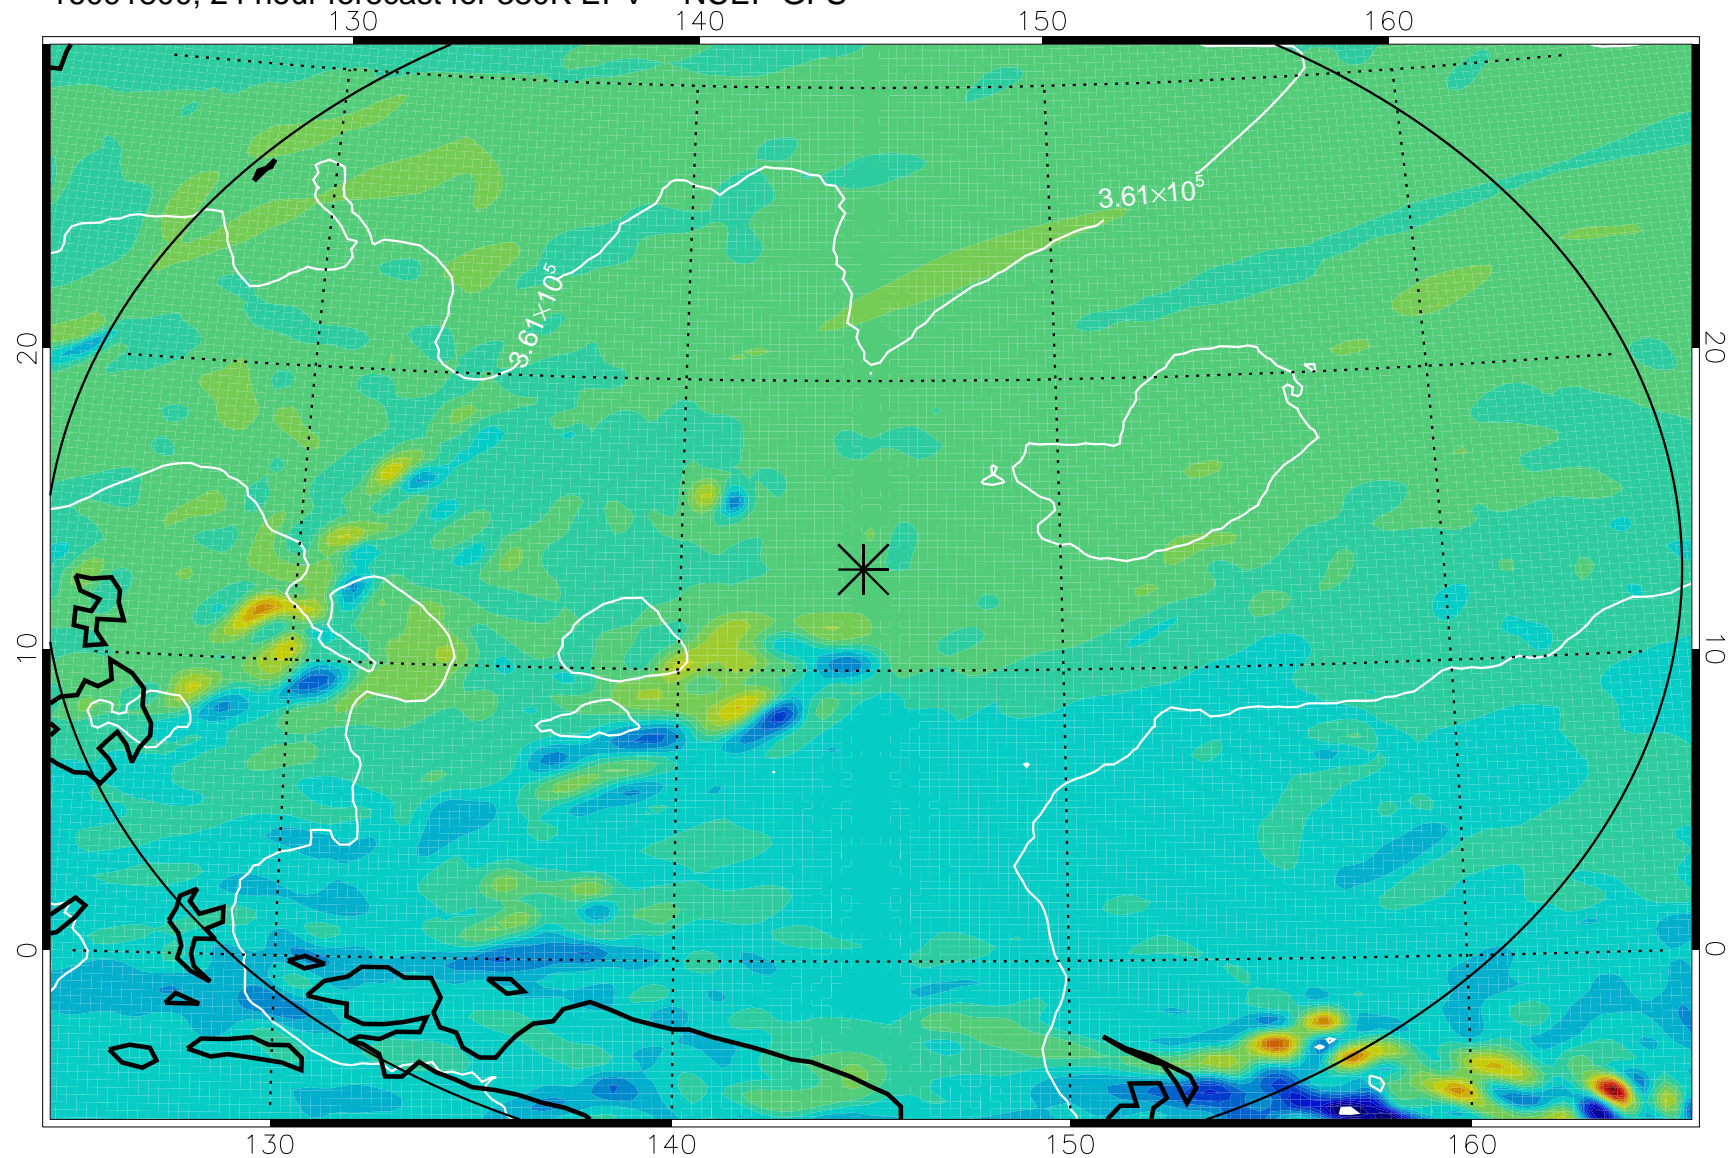

16091706, 6 hour forecast for 380K EPV -- NCEP GFS

380K Montgomery Streamfunction, white

Range ring of 2304 km

16091712, 12 hour forecast for 380K EPV -- NCEP GFS

380K Montgomery Streamfunction, white

Range ring of 2304 km

16091718, 18 hour forecast for 380K EPV -- NCEP GFS

380K Montgomery Streamfunction, white

Range ring of 2304 km

16091800, 24 hour forecast for 380K EPV -- NCEP GFS

380K Montgomery Streamfunction, white

Range ring of 2304 km

16091806, 30 hour forecast for 380K EPV -- NCEP GFS

380K Montgomery Streamfunction, white

Range ring of 2304 km

16091812, 36 hour forecast for 380K EPV -- NCEP GFS

380K Montgomery Streamfunction, white

Range ring of 2304 km

16092018, 90 hour forecast for 380K EPV -- NCEP GFS

380K Montgomery Streamfunction, white

Range ring of 2304 km

16092100, 96 hour forecast for 380K EPV -- NCEP GFS

380K Montgomery Streamfunction, white

Range ring of 2304 km