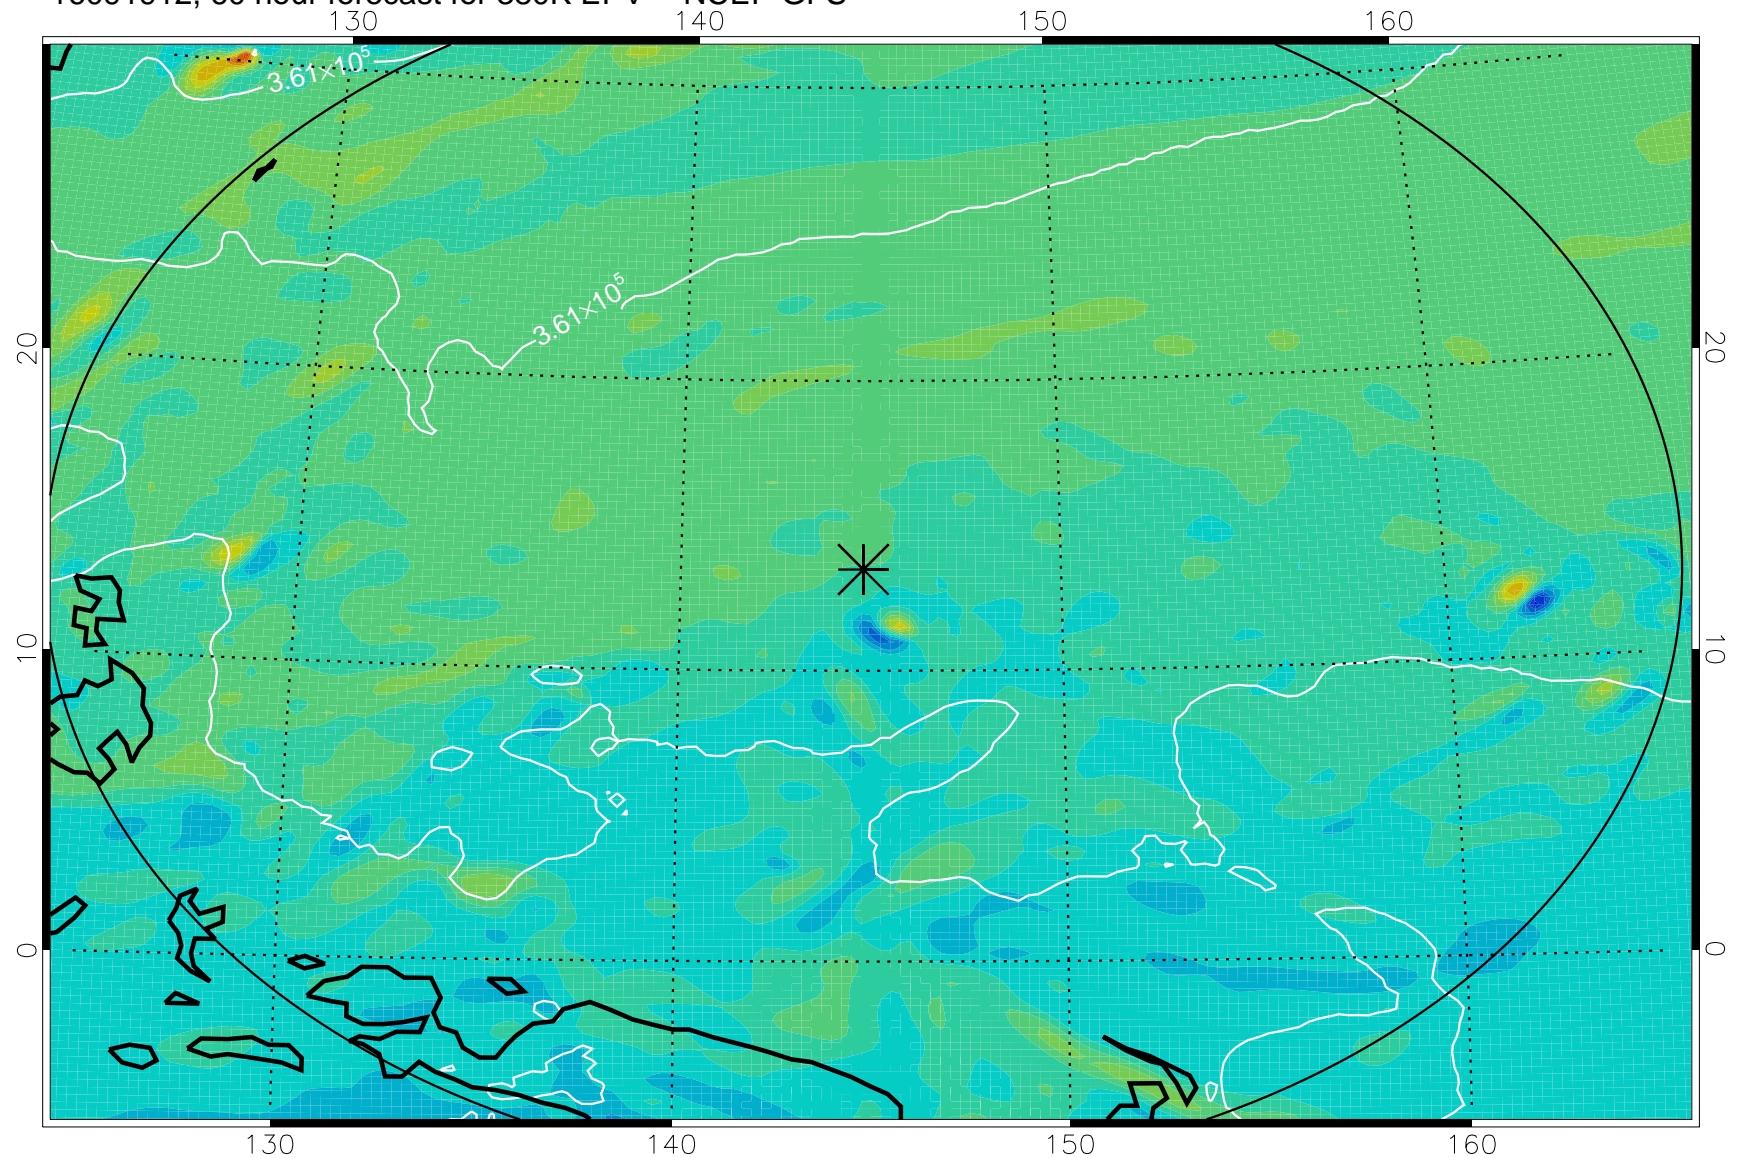

16091818, 42 hour forecast for 380K EPV -- NCEP GFS

380K Montgomery Streamfunction, white

Range ring of 2304 km

16091900, 48 hour forecast for 380K EPV -- NCEP GFS

380K Montgomery Streamfunction, white

Range ring of 2304 km

16091906, 54 hour forecast for 380K EPV -- NCEP GFS

380K Montgomery Streamfunction, white

Range ring of 2304 km

16091912, 60 hour forecast for 380K EPV -- NCEP GFS

380K Montgomery Streamfunction, white

Range ring of 2304 km

16091918, 66 hour forecast for 380K EPV -- NCEP GFS

380K Montgomery Streamfunction, white

Range ring of 2304 km

16092000, 72 hour forecast for 380K EPV -- NCEP GFS

380K Montgomery Streamfunction, white

Range ring of 2304 km

16092018, 90 hour forecast for 380K EPV -- NCEP GFS

380K Montgomery Streamfunction, white

Range ring of 2304 km

16092100, 96 hour forecast for 380K EPV -- NCEP GFS

380K Montgomery Streamfunction, white

Range ring of 2304 km