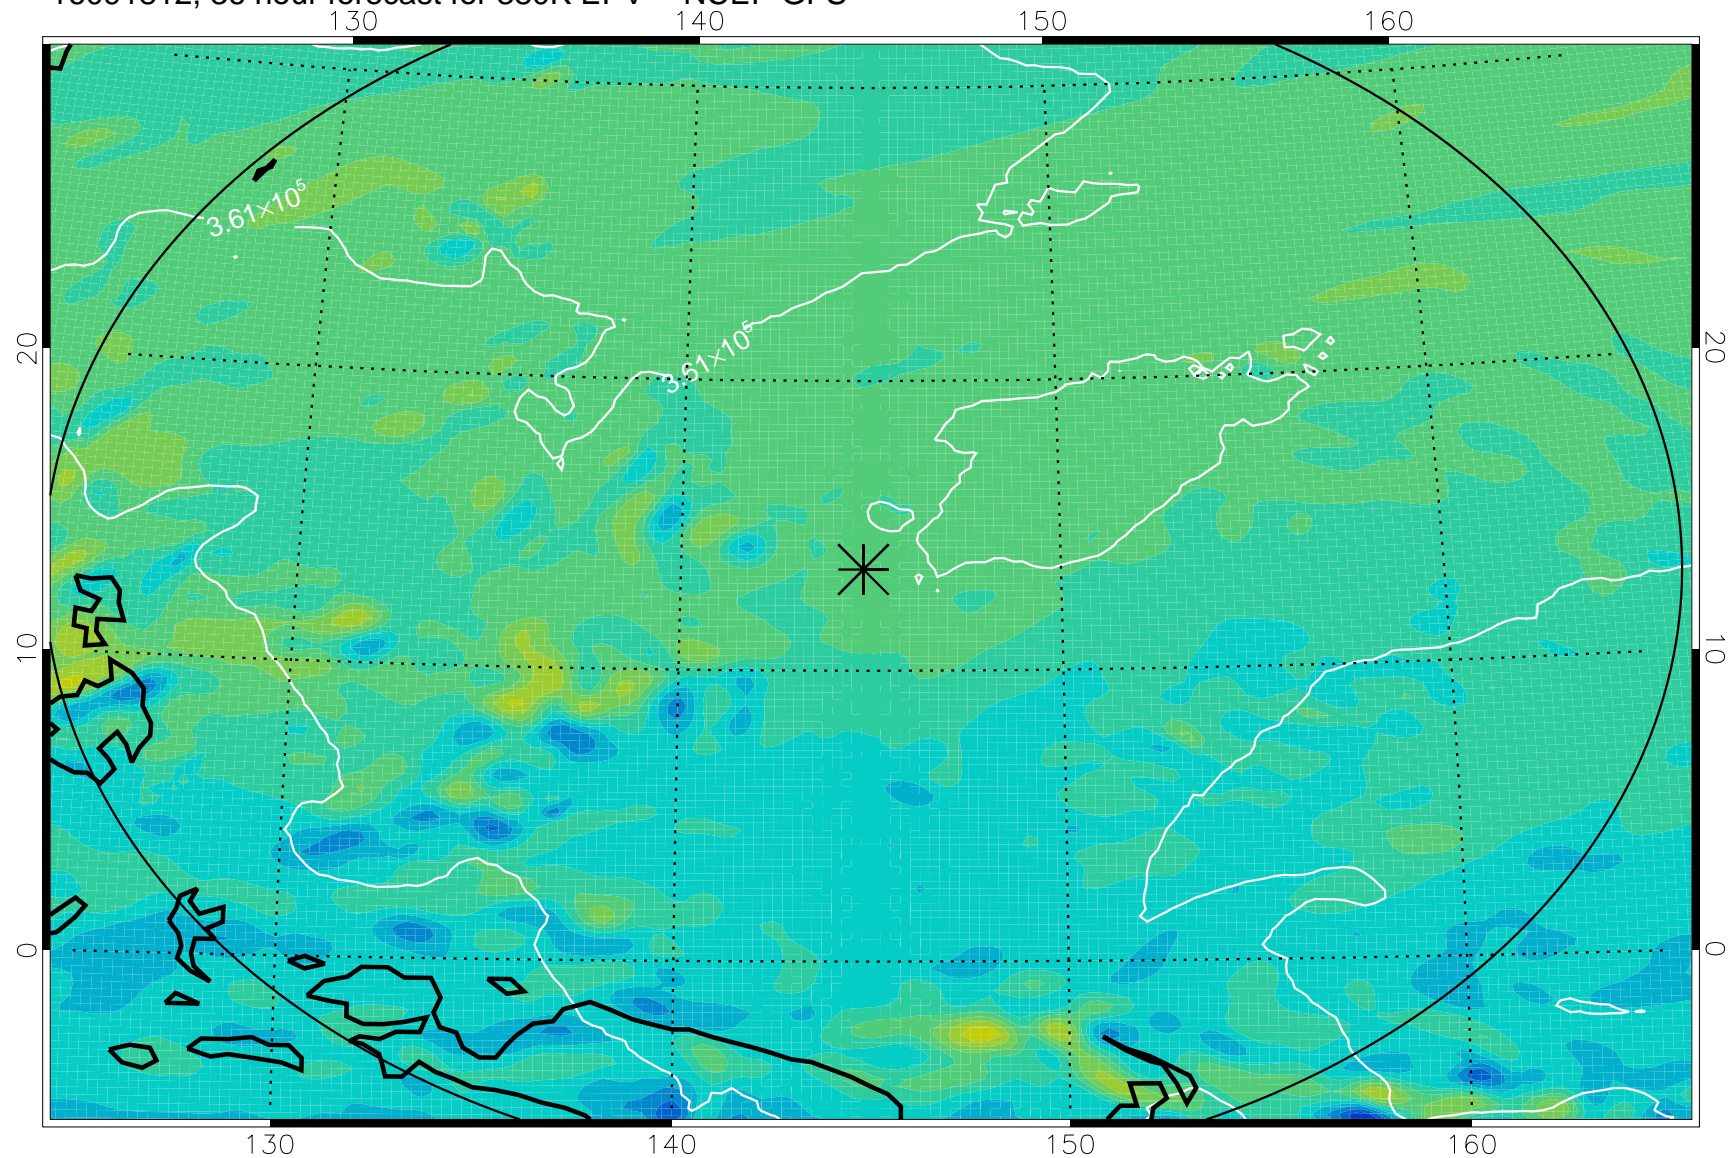

16091718, 18 hour forecast for 380K EPV -- NCEP GFS

380K Montgomery Streamfunction, white

Range ring of 2304 km

16091800, 24 hour forecast for 380K EPV -- NCEP GFS

380K Montgomery Streamfunction, white

Range ring of 2304 km

16091806, 30 hour forecast for 380K EPV -- NCEP GFS

380K Montgomery Streamfunction, white

Range ring of 2304 km

16091812, 36 hour forecast for 380K EPV -- NCEP GFS

380K Montgomery Streamfunction, white

Range ring of 2304 km

16091818, 42 hour forecast for 380K EPV -- NCEP GFS

380K Montgomery Streamfunction, white

Range ring of 2304 km

16091900, 48 hour forecast for 380K EPV -- NCEP GFS

380K Montgomery Streamfunction, white

Range ring of 2304 km

16092018, 90 hour forecast for 380K EPV -- NCEP GFS

380K Montgomery Streamfunction, white

Range ring of 2304 km

16092100, 96 hour forecast for 380K EPV -- NCEP GFS

380K Montgomery Streamfunction, white

Range ring of 2304 km