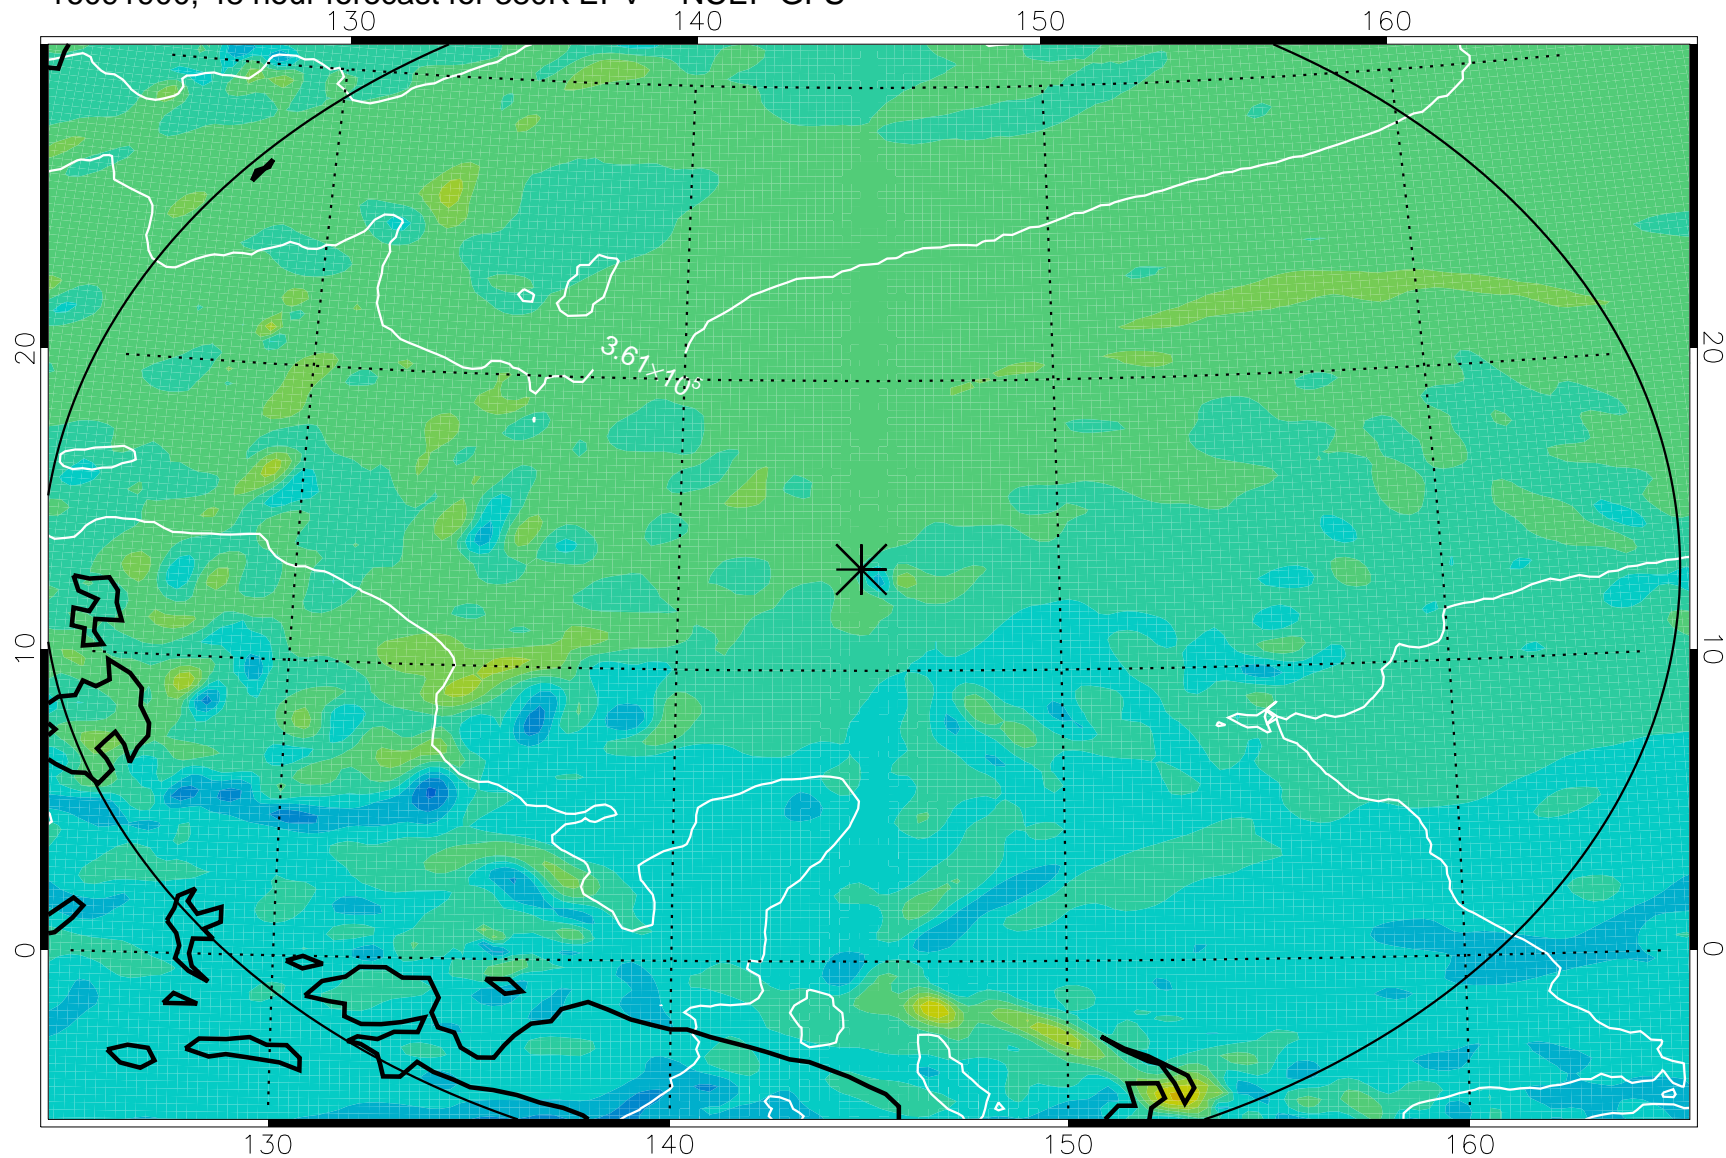

16091806, 30 hour forecast for 380K EPV -- NCEP GFS

380K Montgomery Streamfunction, white

Range ring of 2304 km

16091812, 36 hour forecast for 380K EPV -- NCEP GFS

380K Montgomery Streamfunction, white

Range ring of 2304 km

16091818, 42 hour forecast for 380K EPV -- NCEP GFS

380K Montgomery Streamfunction, white

Range ring of 2304 km

16091900, 48 hour forecast for 380K EPV -- NCEP GFS

380K Montgomery Streamfunction, white

Range ring of 2304 km

16091918, 66 hour forecast for 380K EPV -- NCEP GFS

380K Montgomery Streamfunction, white

Range ring of 2304 km

16092000, 72 hour forecast for 380K EPV -- NCEP GFS

380K Montgomery Streamfunction, white

Range ring of 2304 km

16092018, 90 hour forecast for 380K EPV -- NCEP GFS

380K Montgomery Streamfunction, white

Range ring of 2304 km

16092100, 96 hour forecast for 380K EPV -- NCEP GFS

380K Montgomery Streamfunction, white

Range ring of 2304 km