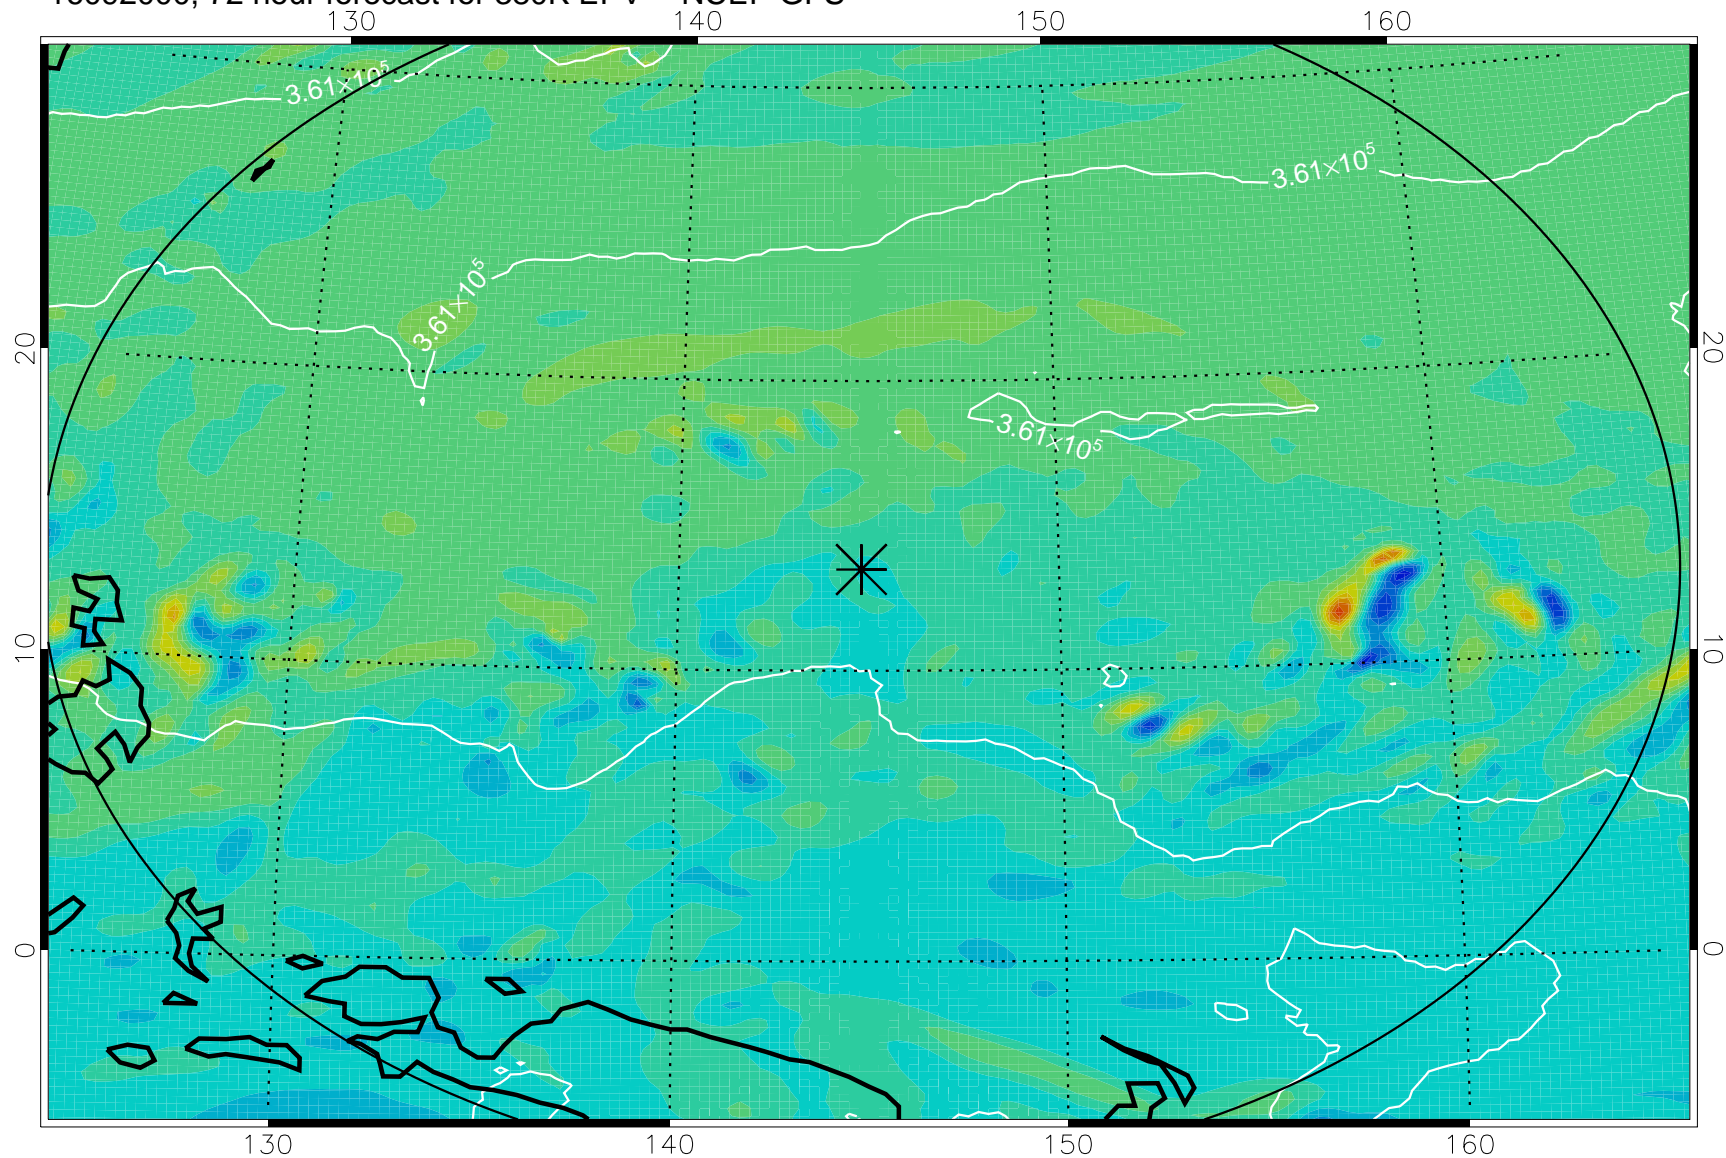

16091906, 54 hour forecast for 380K EPV -- NCEP GFS

380K Montgomery Streamfunction, white

Range ring of 2304 km

16091912, 60 hour forecast for 380K EPV -- NCEP GFS

380K Montgomery Streamfunction, white

Range ring of 2304 km

16091918, 66 hour forecast for 380K EPV -- NCEP GFS

380K Montgomery Streamfunction, white

Range ring of 2304 km

16092000, 72 hour forecast for 380K EPV -- NCEP GFS

380K Montgomery Streamfunction, white

Range ring of 2304 km

16092006, 78 hour forecast for 380K EPV -- NCEP GFS

380K Montgomery Streamfunction, white

Range ring of 2304 km

16092012, 84 hour forecast for 380K EPV -- NCEP GFS

380K Montgomery Streamfunction, white

Range ring of 2304 km

16092018, 90 hour forecast for 380K EPV -- NCEP GFS

380K Montgomery Streamfunction, white

Range ring of 2304 km

16092100, 96 hour forecast for 380K EPV -- NCEP GFS

380K Montgomery Streamfunction, white

Range ring of 2304 km