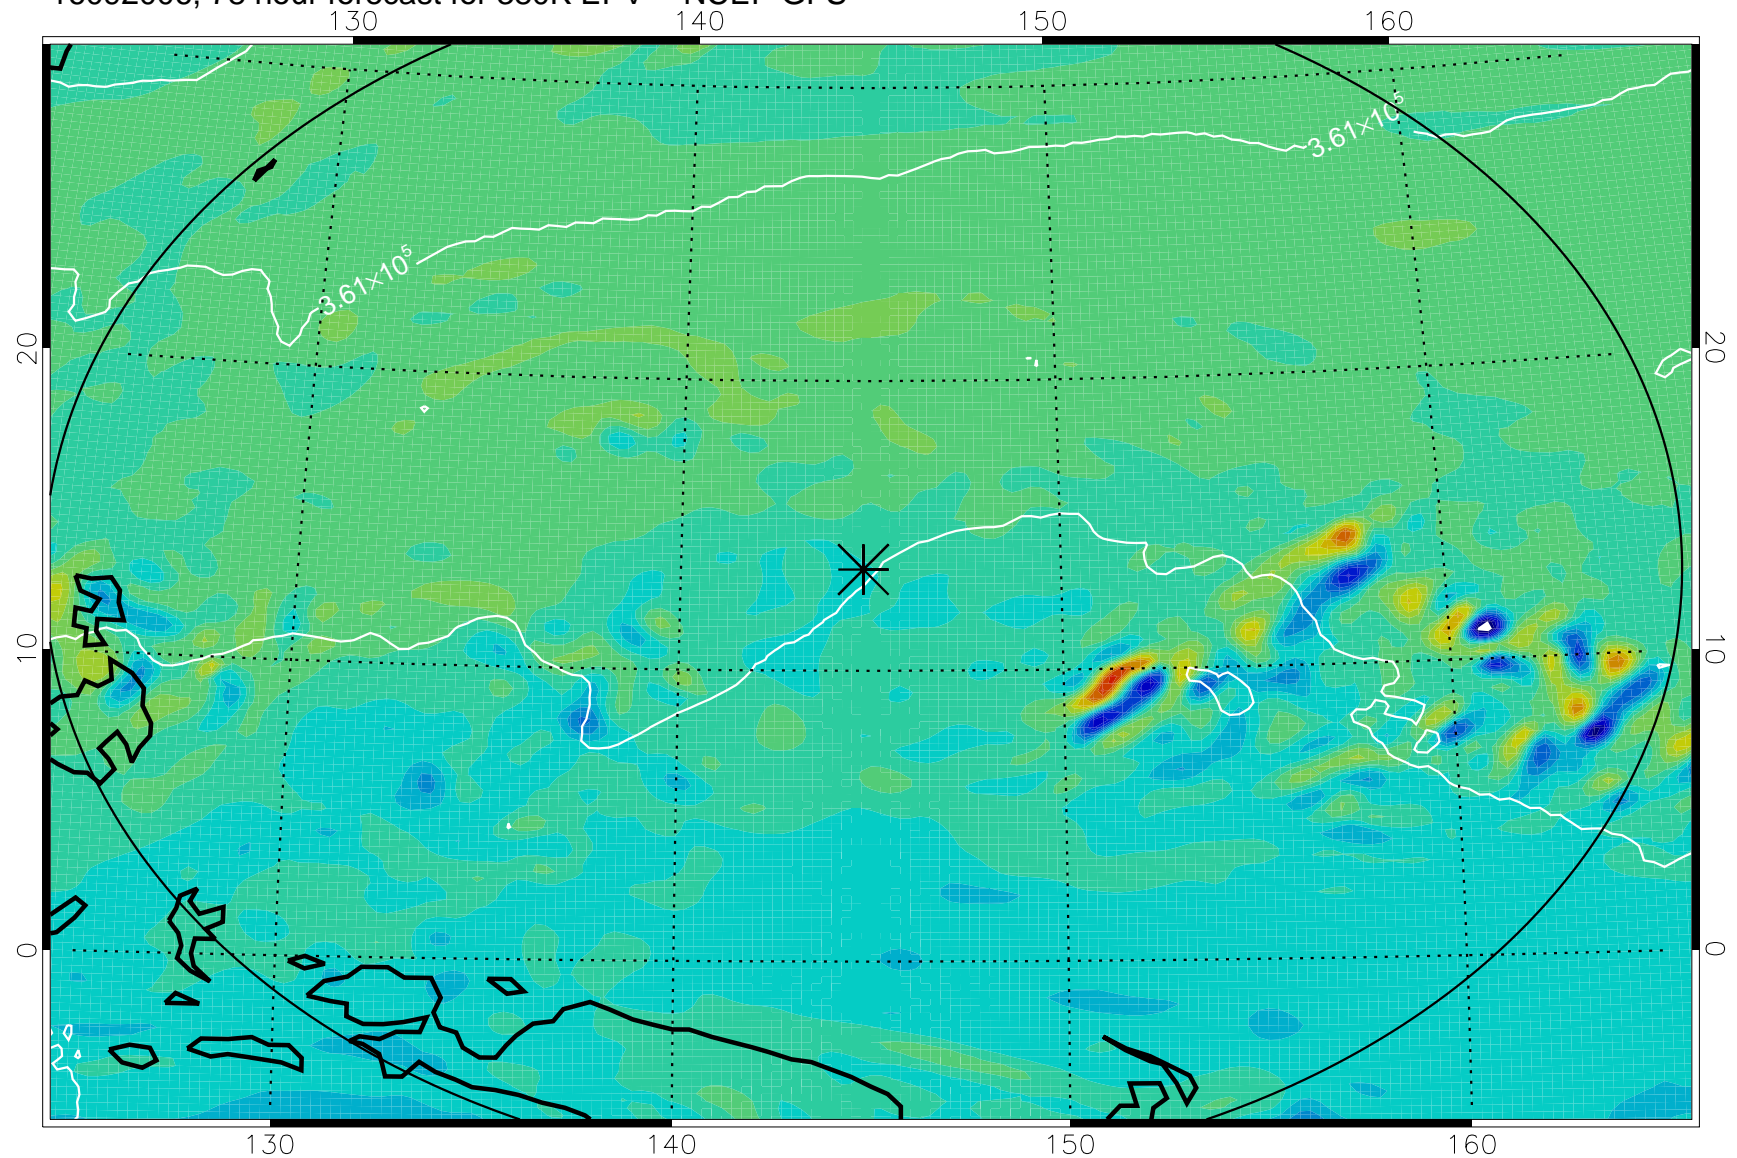

16091918, 66 hour forecast for 380K EPV -- NCEP GFS

380K Montgomery Streamfunction, white

Range ring of 2304 km

16092000, 72 hour forecast for 380K EPV -- NCEP GFS

380K Montgomery Streamfunction, white

Range ring of 2304 km

16092006, 78 hour forecast for 380K EPV -- NCEP GFS

380K Montgomery Streamfunction, white

Range ring of 2304 km

16092012, 84 hour forecast for 380K EPV -- NCEP GFS

380K Montgomery Streamfunction, white

Range ring of 2304 km

16092018, 90 hour forecast for 380K EPV -- NCEP GFS

380K Montgomery Streamfunction, white

Range ring of 2304 km

16092100, 96 hour forecast for 380K EPV -- NCEP GFS

380K Montgomery Streamfunction, white

Range ring of 2304 km

16092106, 102 hour forecast for 380K EPV -- NCEP GFS

380K Montgomery Streamfunction, white

Range ring of 2304 km

16092112, 108 hour forecast for 380K EPV -- NCEP GFS

380K Montgomery Streamfunction, white

Range ring of 2304 km