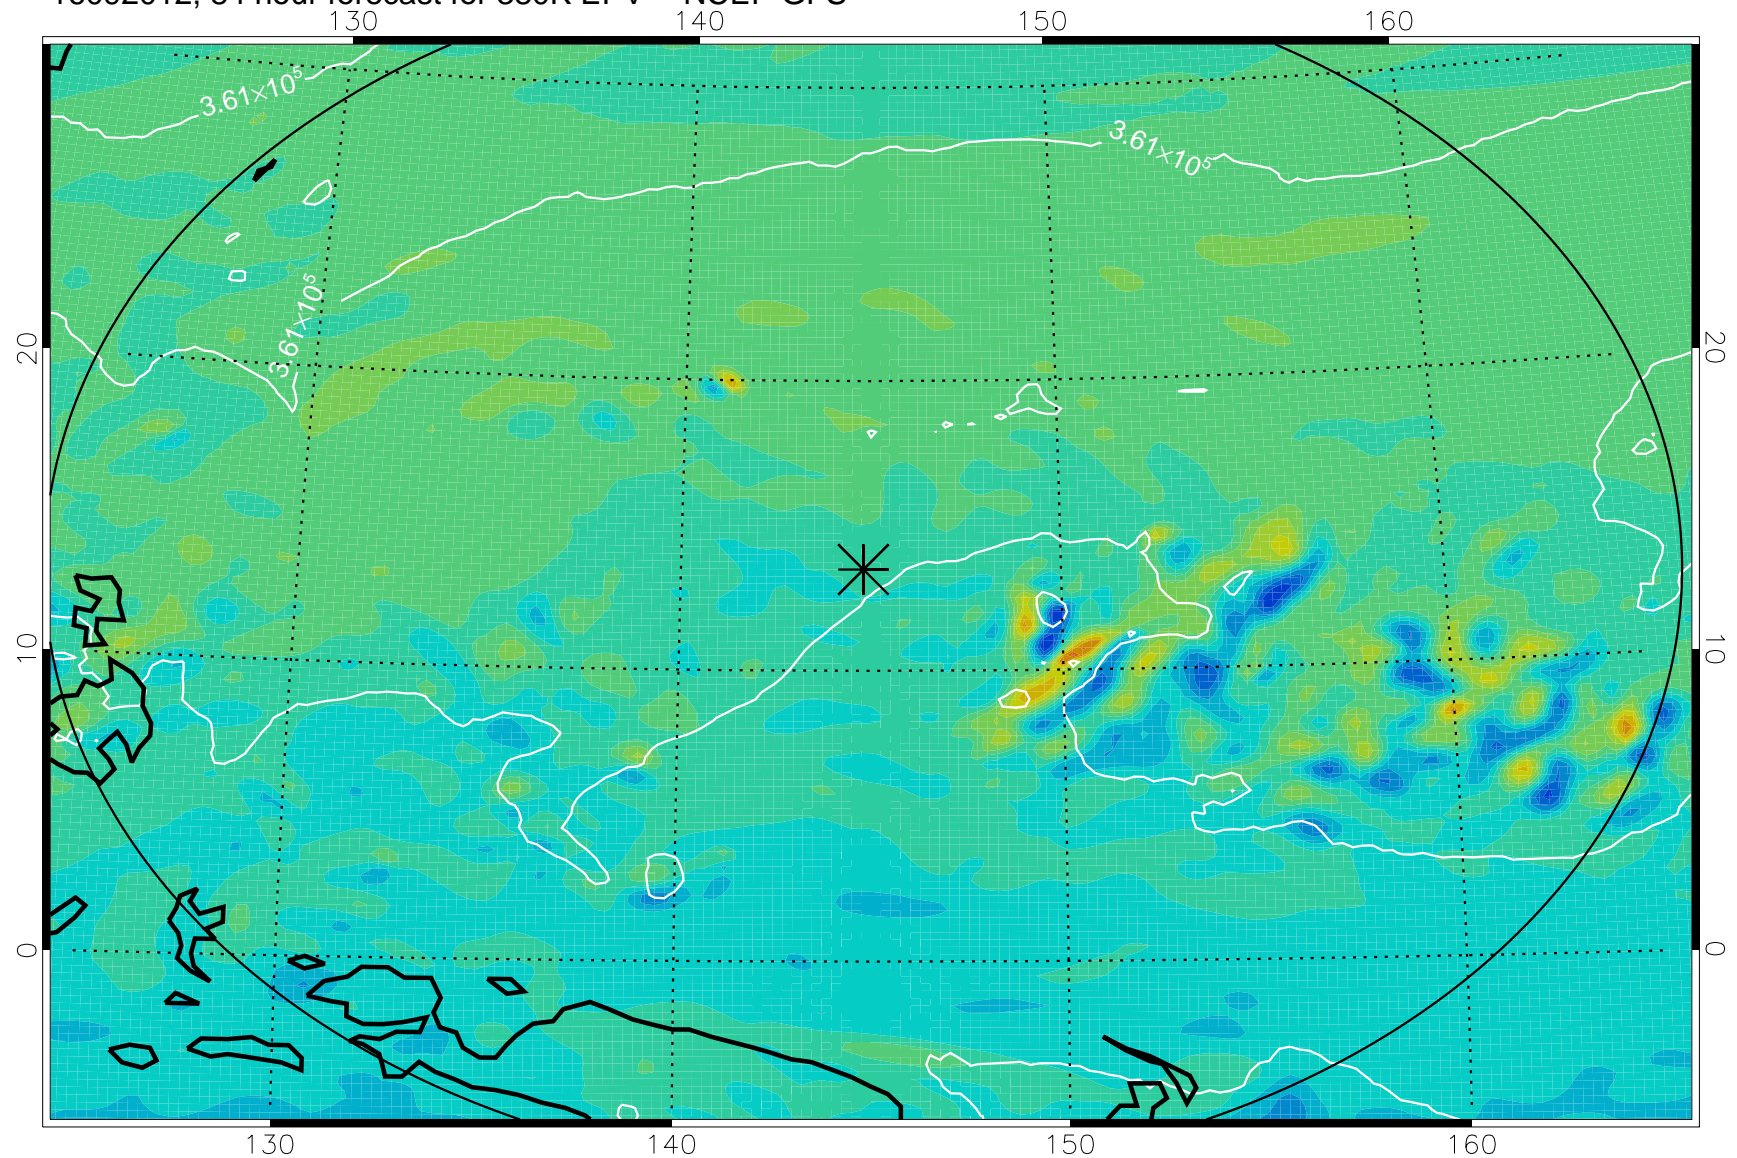

16091918, 66 hour forecast for 380K EPV -- NCEP GFS

380K Montgomery Streamfunction, white

Range ring of 2304 km

16092000, 72 hour forecast for 380K EPV -- NCEP GFS

380K Montgomery Streamfunction, white

Range ring of 2304 km

16092006, 78 hour forecast for 380K EPV -- NCEP GFS

380K Montgomery Streamfunction, white

Range ring of 2304 km

16092012, 84 hour forecast for 380K EPV -- NCEP GFS

380K Montgomery Streamfunction, white

Range ring of 2304 km

16092018, 90 hour forecast for 380K EPV -- NCEP GFS

380K Montgomery Streamfunction, white

Range ring of 2304 km

16092100, 96 hour forecast for 380K EPV -- NCEP GFS

380K Montgomery Streamfunction, white

Range ring of 2304 km

16092106, 102 hour forecast for 380K EPV -- NCEP GFS

380K Montgomery Streamfunction, white

Range ring of 2304 km

16092112, 108 hour forecast for 380K EPV -- NCEP GFS

380K Montgomery Streamfunction, white

Range ring of 2304 km