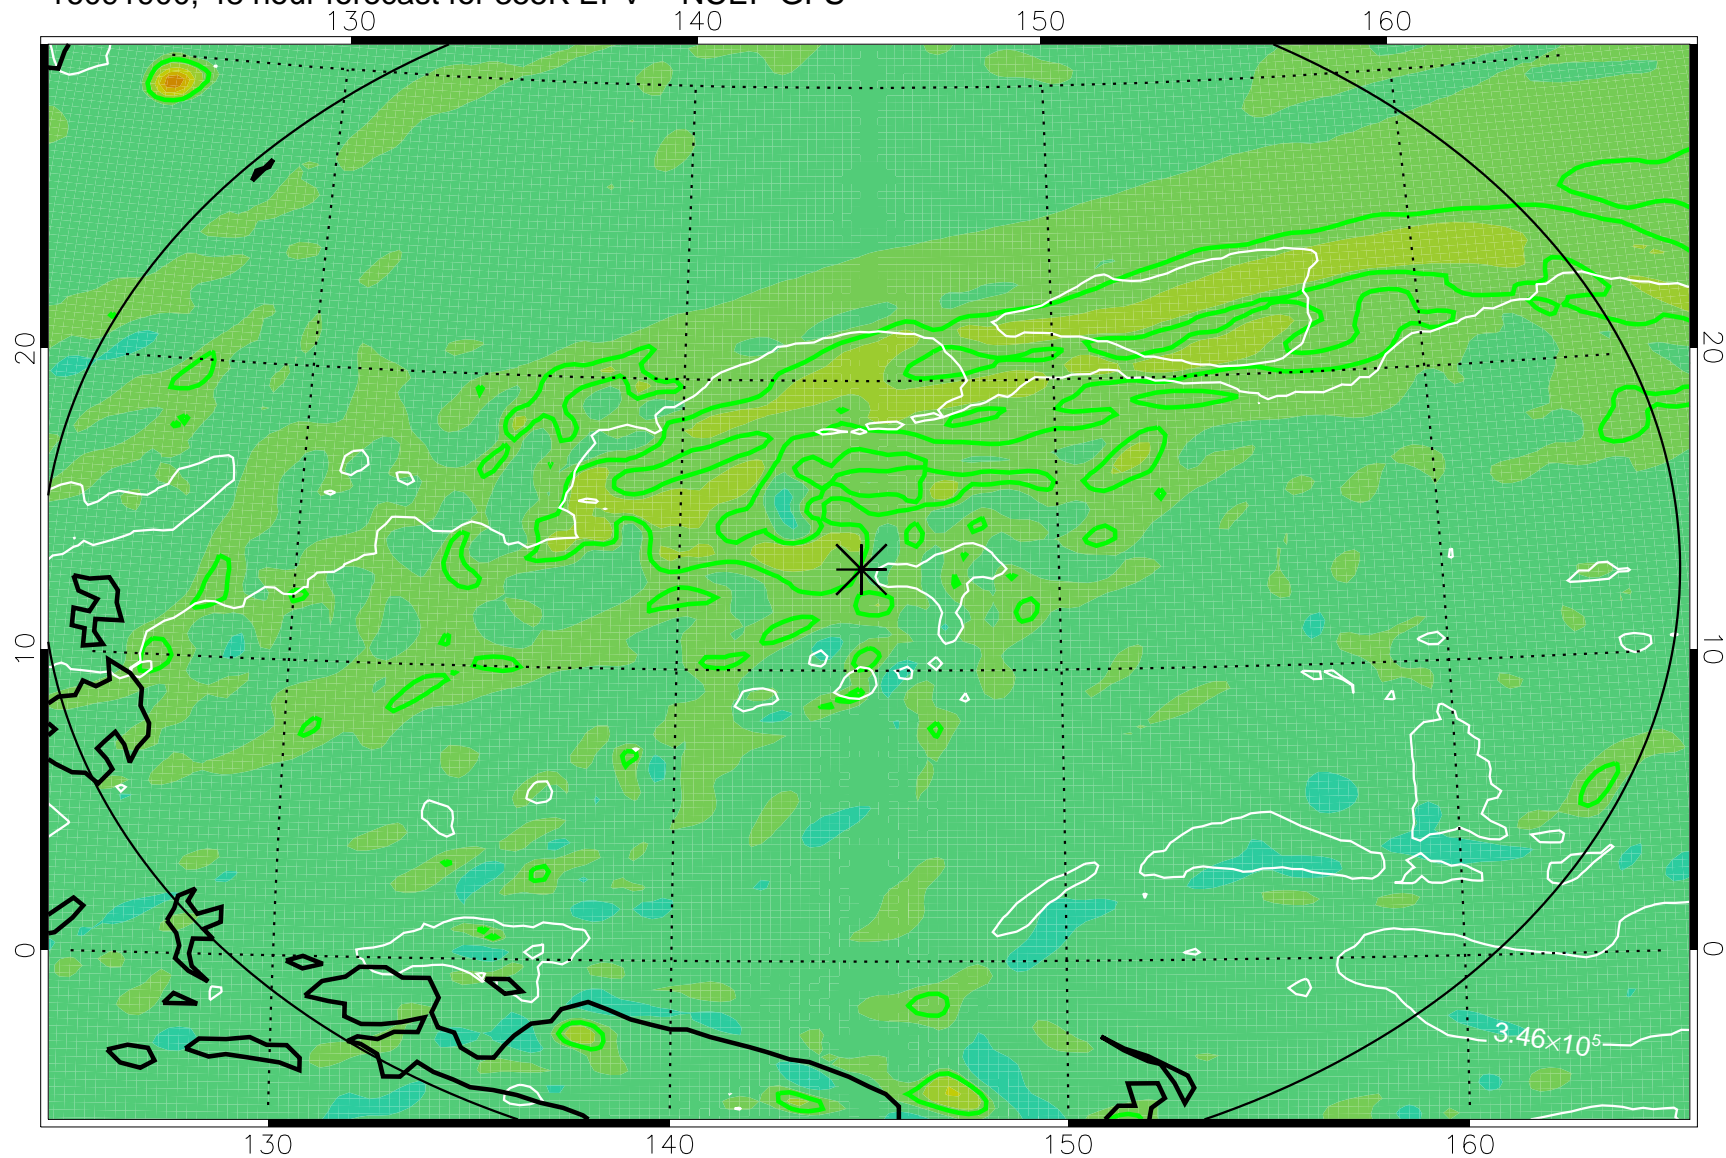

16091806, 30 hour forecast for 355K EPV -- NCEP GFS

355K Montgomery Streamfunction, white  
EPV Tropopause (2 PVU) Position  
Range ring of 2304 km

16091812, 36 hour forecast for 355K EPV -- NCEP GFS

355K Montgomery Streamfunction, white  
EPV Tropopause (2 PVU) Position  
Range ring of 2304 km

16091818, 42 hour forecast for 355K EPV -- NCEP GFS

355K Montgomery Streamfunction, white  
EPV Tropopause (2 PVU) Position  
Range ring of 2304 km

16091900, 48 hour forecast for 355K EPV -- NCEP GFS

355K Montgomery Streamfunction, white  
EPV Tropopause (2 PVU) Position  
Range ring of 2304 km

16091918, 66 hour forecast for 355K EPV -- NCEP GFS

355K Montgomery Streamfunction, white  
EPV Tropopause (2 PVU) Position  
Range ring of 2304 km

16092000, 72 hour forecast for 355K EPV -- NCEP GFS

355K Montgomery Streamfunction, white  
EPV Tropopause (2 PVU) Position  
Range ring of 2304 km

16092018, 90 hour forecast for 355K EPV -- NCEP GFS

355K Montgomery Streamfunction, white  
EPV Tropopause (2 PVU) Position  
Range ring of 2304 km

16092100, 96 hour forecast for 355K EPV -- NCEP GFS

355K Montgomery Streamfunction, white  
EPV Tropopause (2 PVU) Position  
Range ring of 2304 km