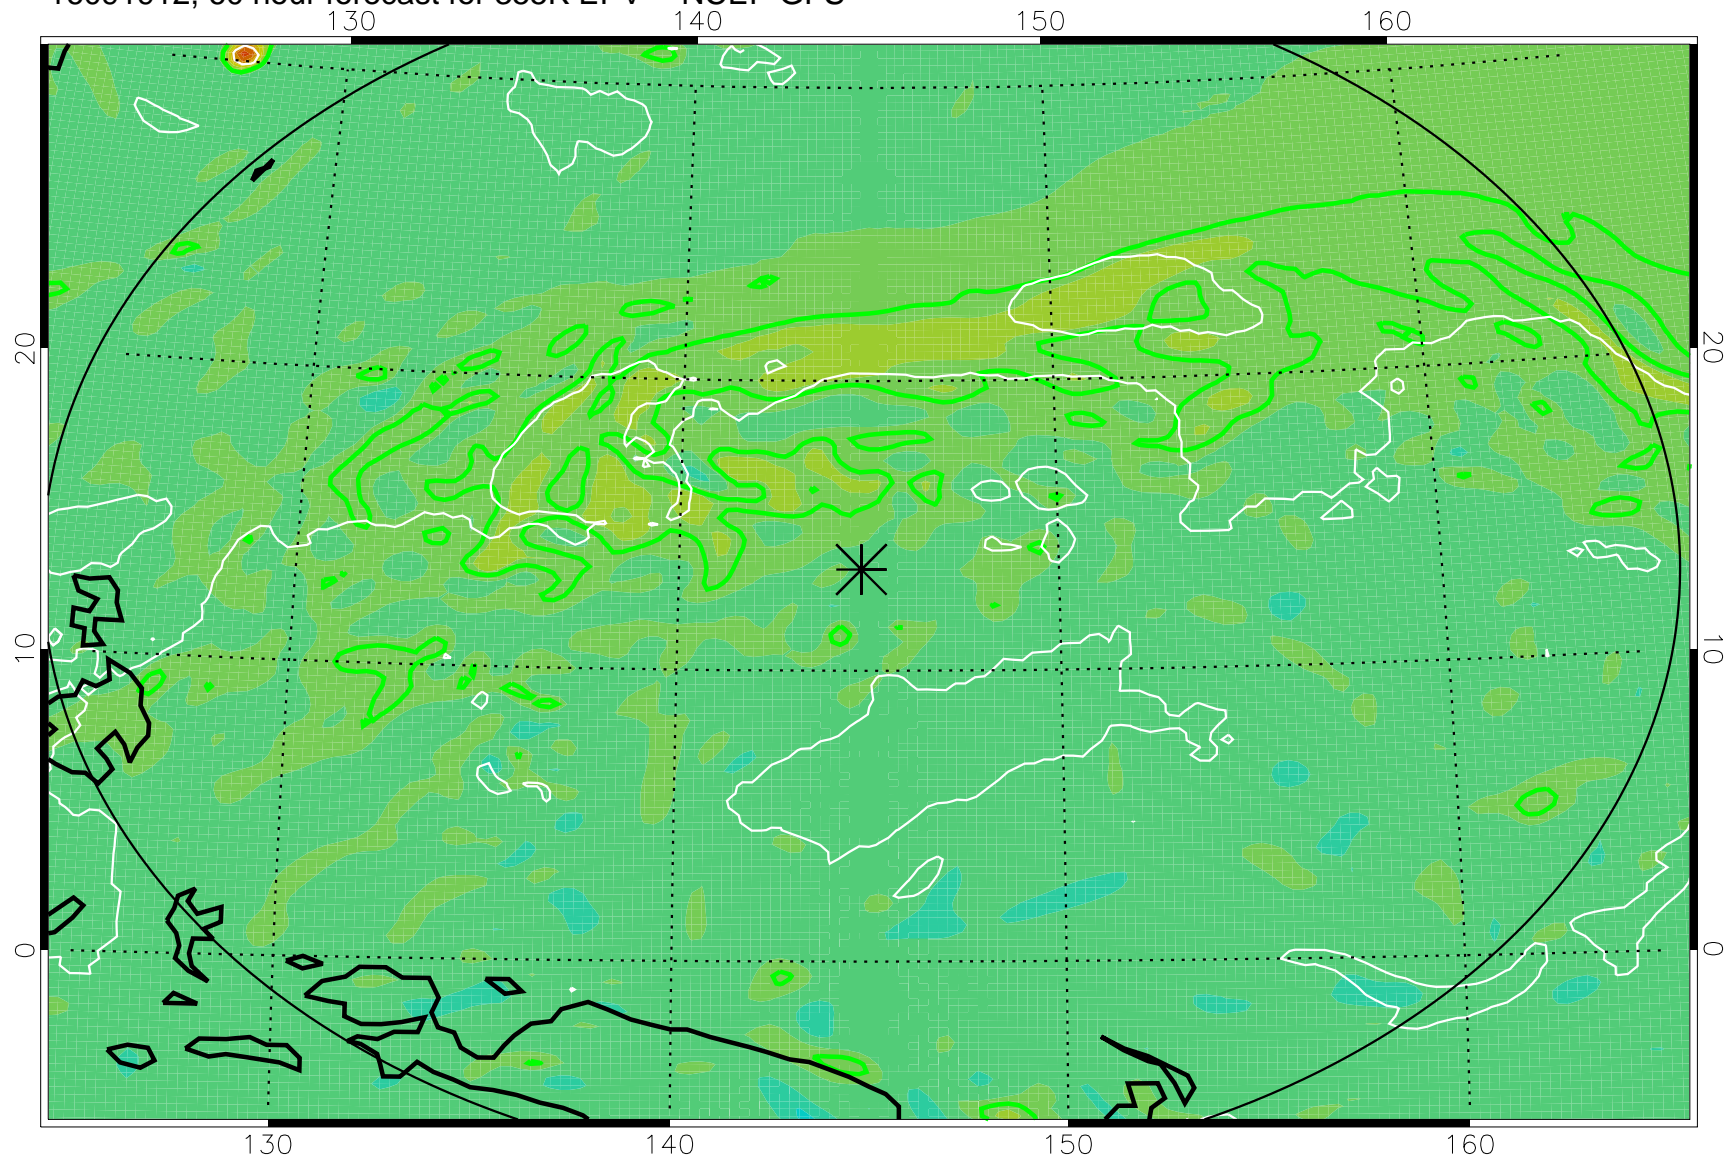

16091818, 42 hour forecast for 355K EPV -- NCEP GFS

355K Montgomery Streamfunction, white  
EPV Tropopause (2 PVU) Position  
Range ring of 2304 km

16091900, 48 hour forecast for 355K EPV -- NCEP GFS

355K Montgomery Streamfunction, white  
EPV Tropopause (2 PVU) Position  
Range ring of 2304 km

16091906, 54 hour forecast for 355K EPV -- NCEP GFS

355K Montgomery Streamfunction, white  
EPV Tropopause (2 PVU) Position  
Range ring of 2304 km

16091912, 60 hour forecast for 355K EPV -- NCEP GFS

355K Montgomery Streamfunction, white  
EPV Tropopause (2 PVU) Position  
Range ring of 2304 km

16091918, 66 hour forecast for 355K EPV -- NCEP GFS

355K Montgomery Streamfunction, white  
EPV Tropopause (2 PVU) Position  
Range ring of 2304 km

16092000, 72 hour forecast for 355K EPV -- NCEP GFS

355K Montgomery Streamfunction, white  
EPV Tropopause (2 PVU) Position  
Range ring of 2304 km

16092018, 90 hour forecast for 355K EPV -- NCEP GFS

355K Montgomery Streamfunction, white  
EPV Tropopause (2 PVU) Position  
Range ring of 2304 km

16092100, 96 hour forecast for 355K EPV -- NCEP GFS

355K Montgomery Streamfunction, white  
EPV Tropopause (2 PVU) Position  
Range ring of 2304 km