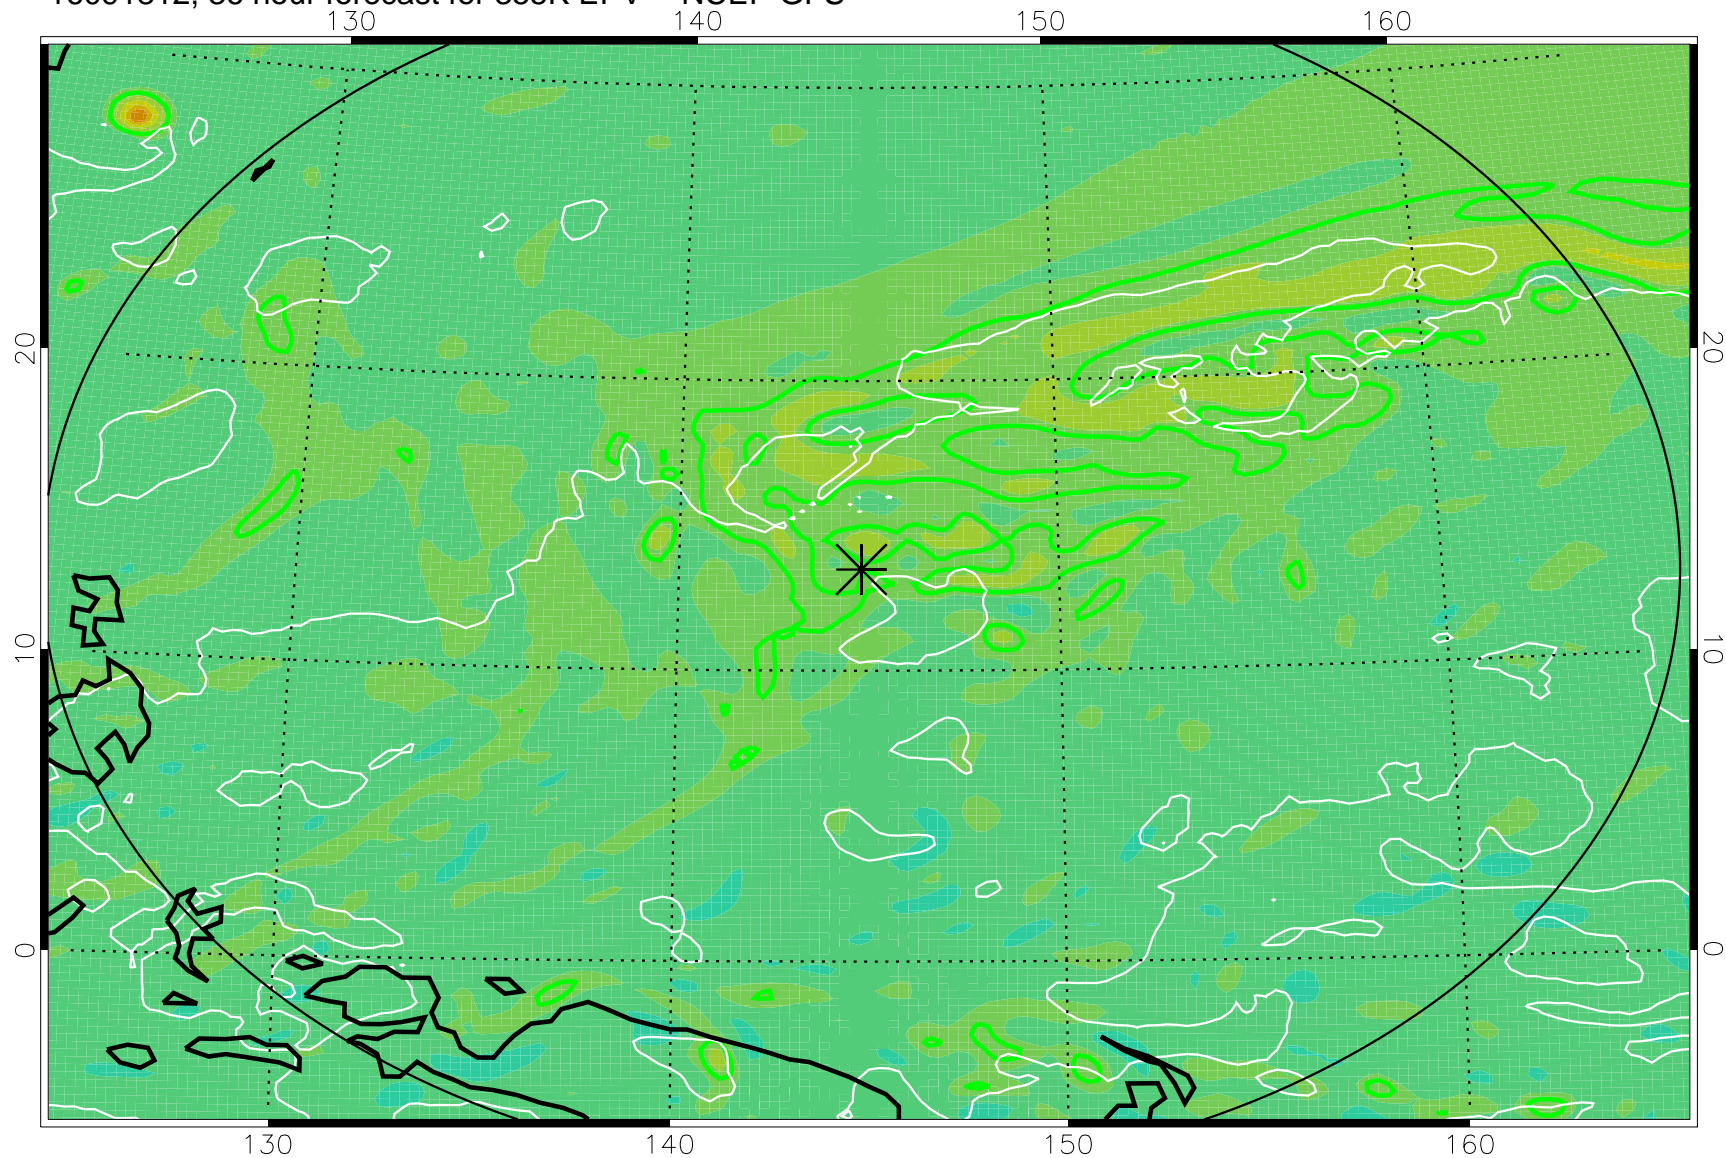

16091718, 18 hour forecast for 355K EPV -- NCEP GFS

355K Montgomery Streamfunction, white  
EPV Tropopause (2 PVU) Position  
Range ring of 2304 km

16091800, 24 hour forecast for 355K EPV -- NCEP GFS

355K Montgomery Streamfunction, white  
EPV Tropopause (2 PVU) Position  
Range ring of 2304 km

16091806, 30 hour forecast for 355K EPV -- NCEP GFS

355K Montgomery Streamfunction, white  
EPV Tropopause (2 PVU) Position  
Range ring of 2304 km

16091812, 36 hour forecast for 355K EPV -- NCEP GFS

355K Montgomery Streamfunction, white  
EPV Tropopause (2 PVU) Position  
Range ring of 2304 km

16091818, 42 hour forecast for 355K EPV -- NCEP GFS

355K Montgomery Streamfunction, white  
EPV Tropopause (2 PVU) Position  
Range ring of 2304 km

16091900, 48 hour forecast for 355K EPV -- NCEP GFS

355K Montgomery Streamfunction, white  
EPV Tropopause (2 PVU) Position  
Range ring of 2304 km

16092018, 90 hour forecast for 355K EPV -- NCEP GFS

355K Montgomery Streamfunction, white  
EPV Tropopause (2 PVU) Position  
Range ring of 2304 km

16092100, 96 hour forecast for 355K EPV -- NCEP GFS

355K Montgomery Streamfunction, white  
EPV Tropopause (2 PVU) Position  
Range ring of 2304 km