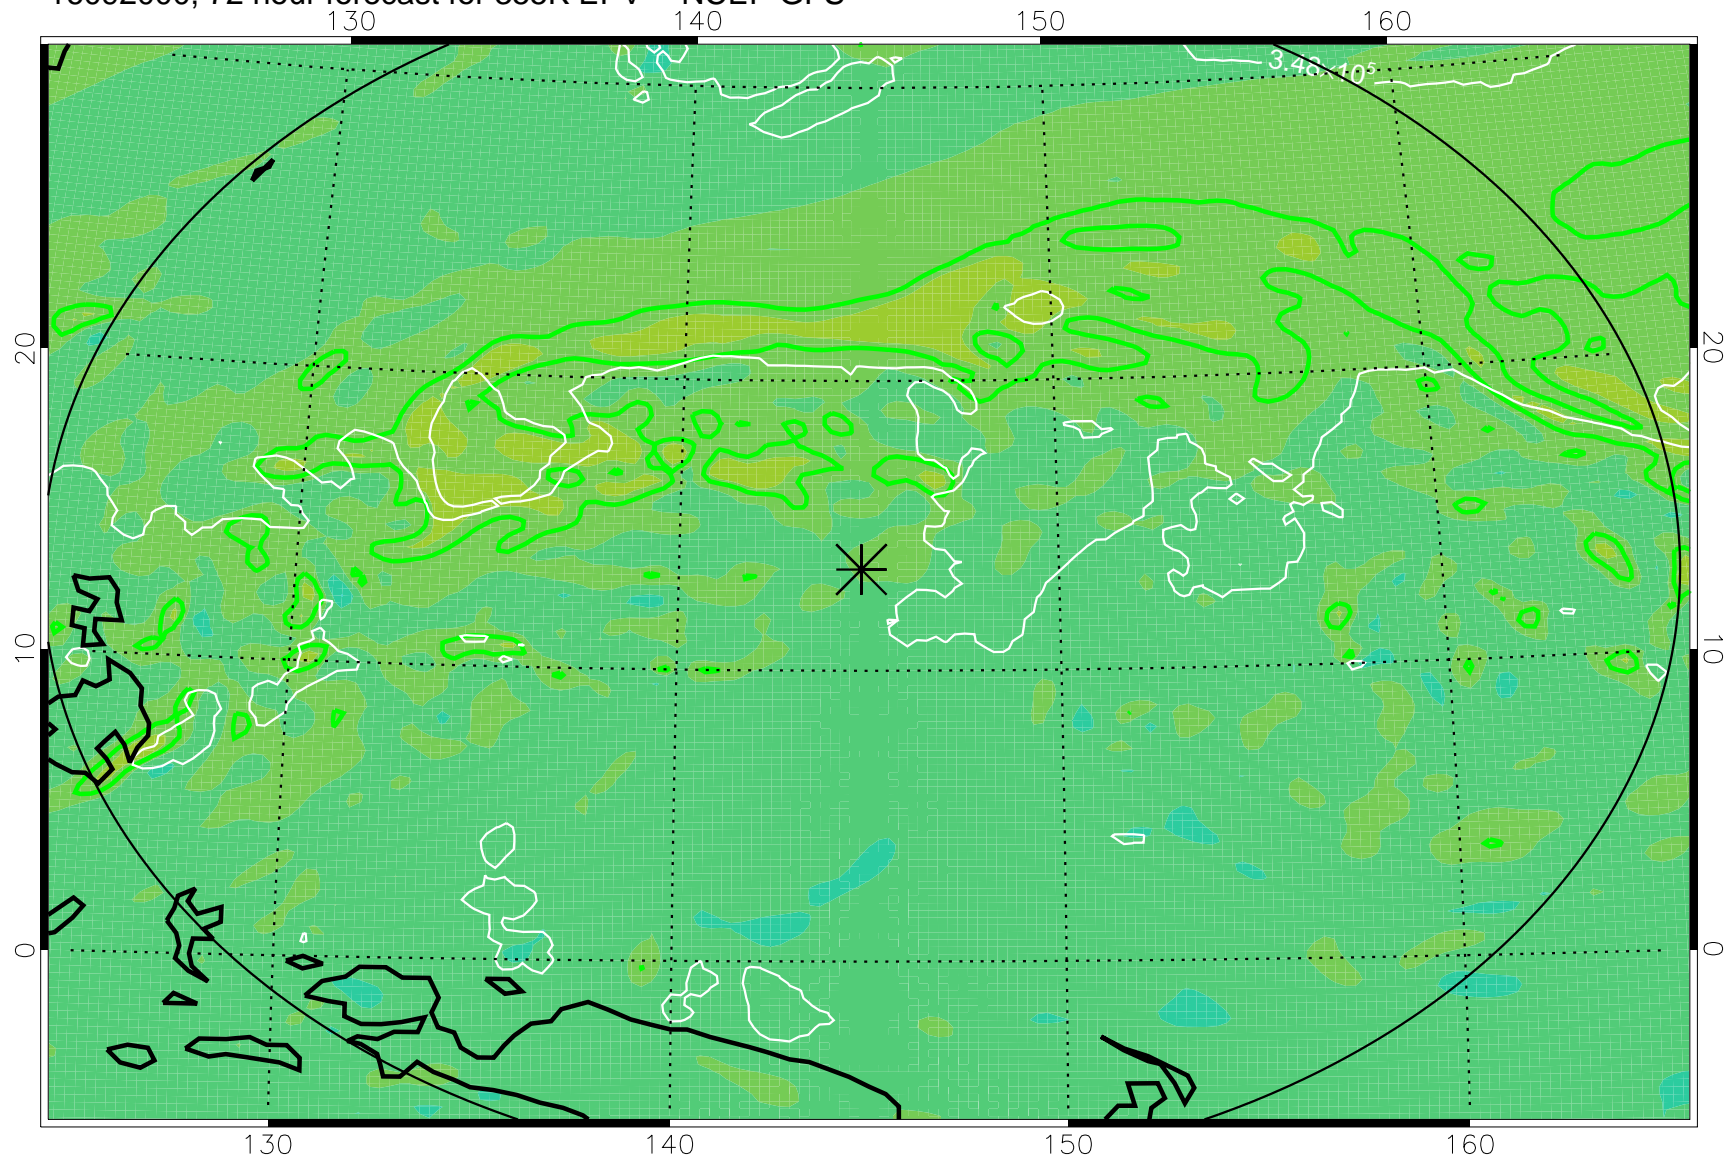

16091906, 54 hour forecast for 355K EPV -- NCEP GFS

355K Montgomery Streamfunction, white  
EPV Tropopause (2 PVU) Position  
Range ring of 2304 km

16091912, 60 hour forecast for 355K EPV -- NCEP GFS

355K Montgomery Streamfunction, white  
EPV Tropopause (2 PVU) Position  
Range ring of 2304 km

16091918, 66 hour forecast for 355K EPV -- NCEP GFS

355K Montgomery Streamfunction, white  
EPV Tropopause (2 PVU) Position  
Range ring of 2304 km

16092000, 72 hour forecast for 355K EPV -- NCEP GFS

355K Montgomery Streamfunction, white  
EPV Tropopause (2 PVU) Position  
Range ring of 2304 km

16092006, 78 hour forecast for 355K EPV -- NCEP GFS

355K Montgomery Streamfunction, white  
EPV Tropopause (2 PVU) Position  
Range ring of 2304 km

16092012, 84 hour forecast for 355K EPV -- NCEP GFS

355K Montgomery Streamfunction, white  
EPV Tropopause (2 PVU) Position  
Range ring of 2304 km

16092018, 90 hour forecast for 355K EPV -- NCEP GFS

355K Montgomery Streamfunction, white  
EPV Tropopause (2 PVU) Position  
Range ring of 2304 km

16092100, 96 hour forecast for 355K EPV -- NCEP GFS

355K Montgomery Streamfunction, white  
EPV Tropopause (2 PVU) Position  
Range ring of 2304 km