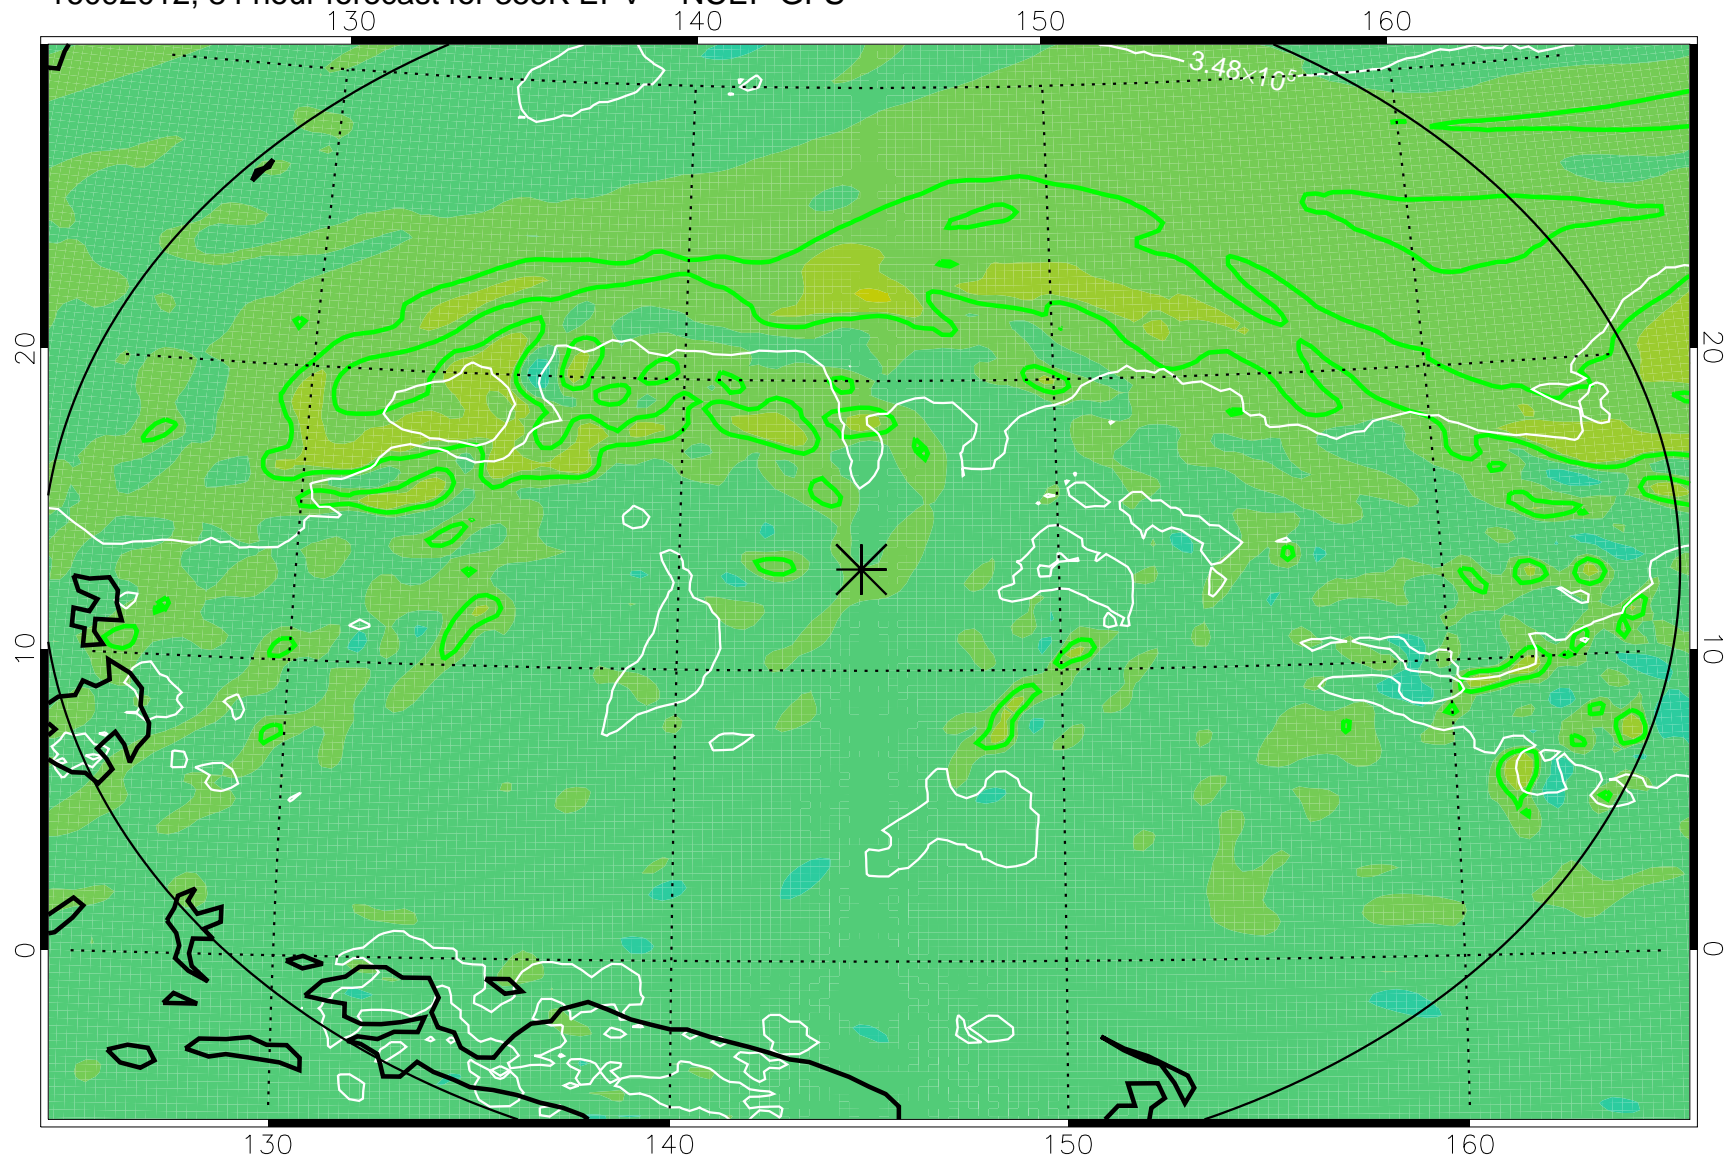

16091918, 66 hour forecast for 355K EPV -- NCEP GFS

355K Montgomery Streamfunction, white  
EPV Tropopause (2 PVU) Position  
Range ring of 2304 km

16092000, 72 hour forecast for 355K EPV -- NCEP GFS

355K Montgomery Streamfunction, white  
EPV Tropopause (2 PVU) Position  
Range ring of 2304 km

16092006, 78 hour forecast for 355K EPV -- NCEP GFS

355K Montgomery Streamfunction, white  
EPV Tropopause (2 PVU) Position  
Range ring of 2304 km

16092012, 84 hour forecast for 355K EPV -- NCEP GFS

355K Montgomery Streamfunction, white  
EPV Tropopause (2 PVU) Position  
Range ring of 2304 km

16092018, 90 hour forecast for 355K EPV -- NCEP GFS

355K Montgomery Streamfunction, white  
EPV Tropopause (2 PVU) Position  
Range ring of 2304 km

16092100, 96 hour forecast for 355K EPV -- NCEP GFS

355K Montgomery Streamfunction, white  
EPV Tropopause (2 PVU) Position  
Range ring of 2304 km

16092106, 102 hour forecast for 355K EPV -- NCEP GFS

355K Montgomery Streamfunction, white  
EPV Tropopause (2 PVU) Position  
Range ring of 2304 km

16092112, 108 hour forecast for 355K EPV -- NCEP GFS

355K Montgomery Streamfunction, white  
EPV Tropopause (2 PVU) Position  
Range ring of 2304 km