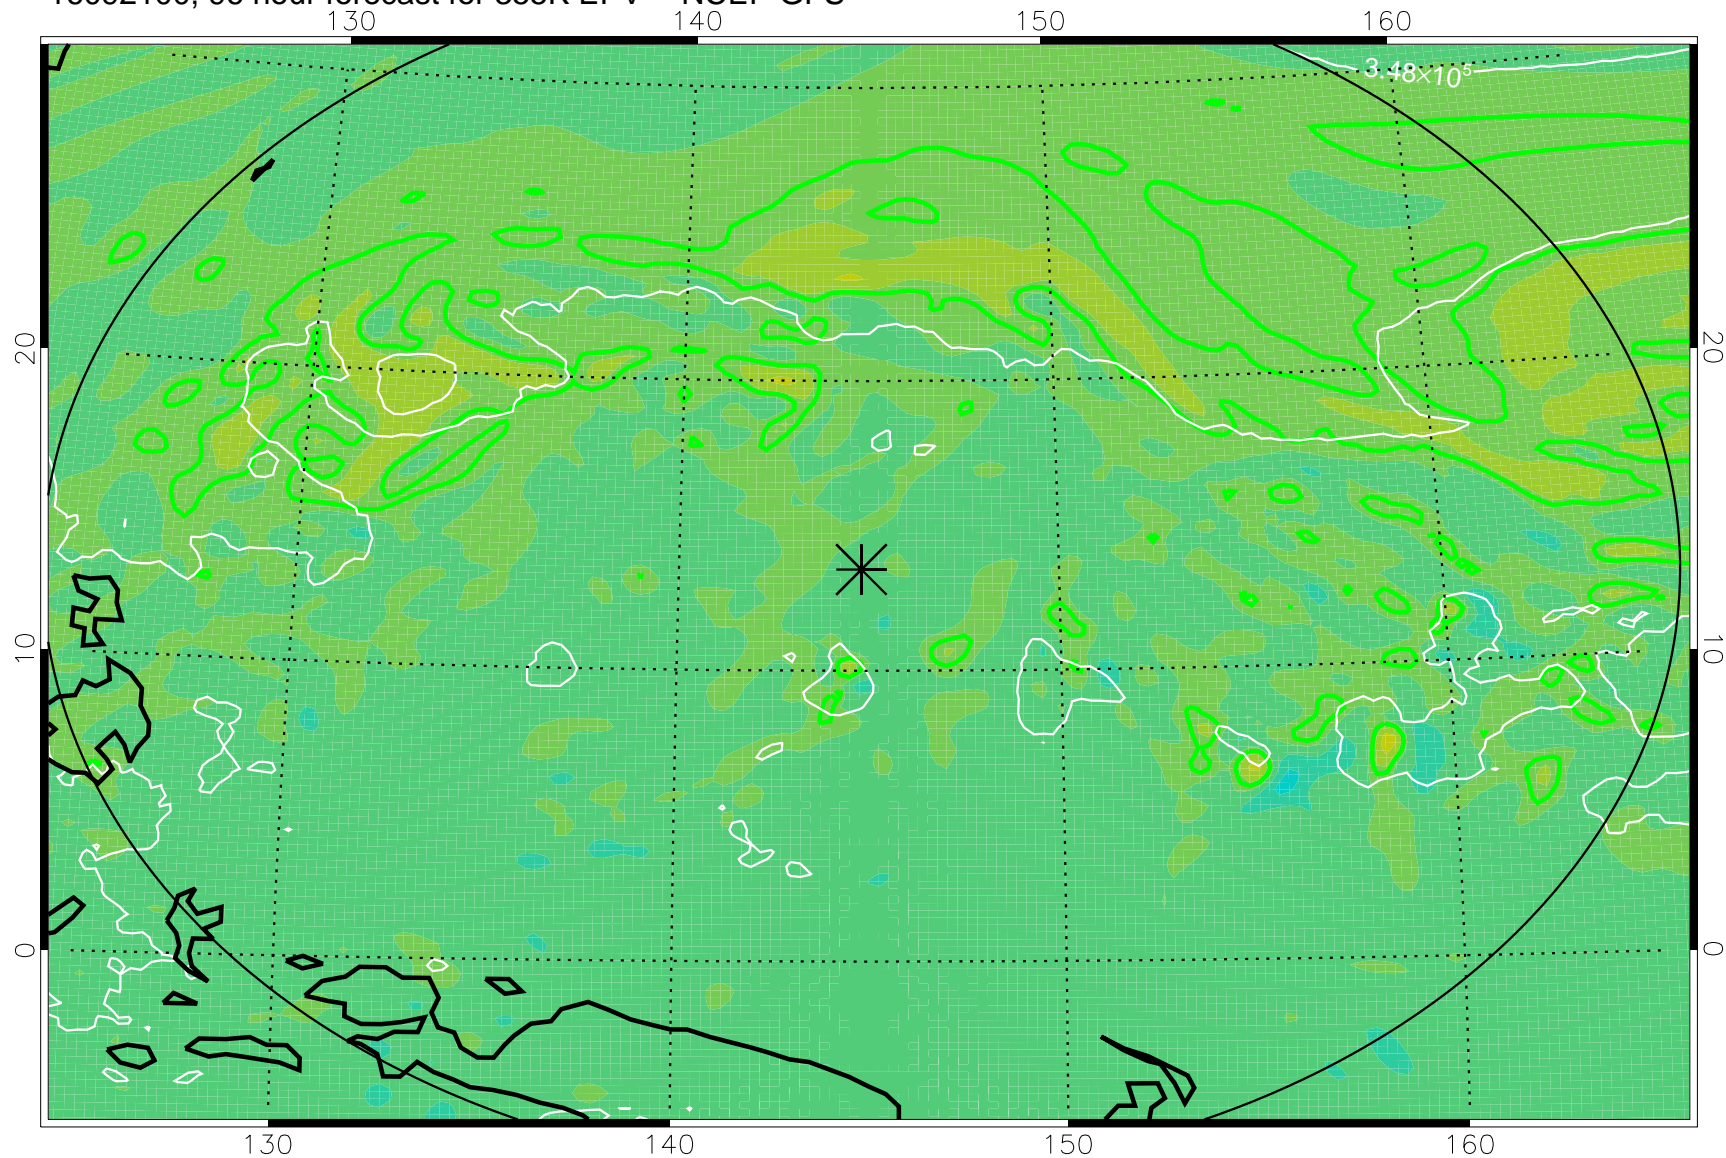

16091918, 66 hour forecast for 355K EPV -- NCEP GFS

355K Montgomery Streamfunction, white  
EPV Tropopause (2 PVU) Position  
Range ring of 2304 km

16092000, 72 hour forecast for 355K EPV -- NCEP GFS

355K Montgomery Streamfunction, white  
EPV Tropopause (2 PVU) Position  
Range ring of 2304 km

16092006, 78 hour forecast for 355K EPV -- NCEP GFS

355K Montgomery Streamfunction, white  
EPV Tropopause (2 PVU) Position  
Range ring of 2304 km

16092012, 84 hour forecast for 355K EPV -- NCEP GFS

355K Montgomery Streamfunction, white  
EPV Tropopause (2 PVU) Position  
Range ring of 2304 km

16092018, 90 hour forecast for 355K EPV -- NCEP GFS

355K Montgomery Streamfunction, white  
EPV Tropopause (2 PVU) Position  
Range ring of 2304 km

16092100, 96 hour forecast for 355K EPV -- NCEP GFS

355K Montgomery Streamfunction, white  
EPV Tropopause (2 PVU) Position  
Range ring of 2304 km

16092106, 102 hour forecast for 355K EPV -- NCEP GFS

355K Montgomery Streamfunction, white  
EPV Tropopause (2 PVU) Position  
Range ring of 2304 km

16092112, 108 hour forecast for 355K EPV -- NCEP GFS

355K Montgomery Streamfunction, white  
EPV Tropopause (2 PVU) Position  
Range ring of 2304 km