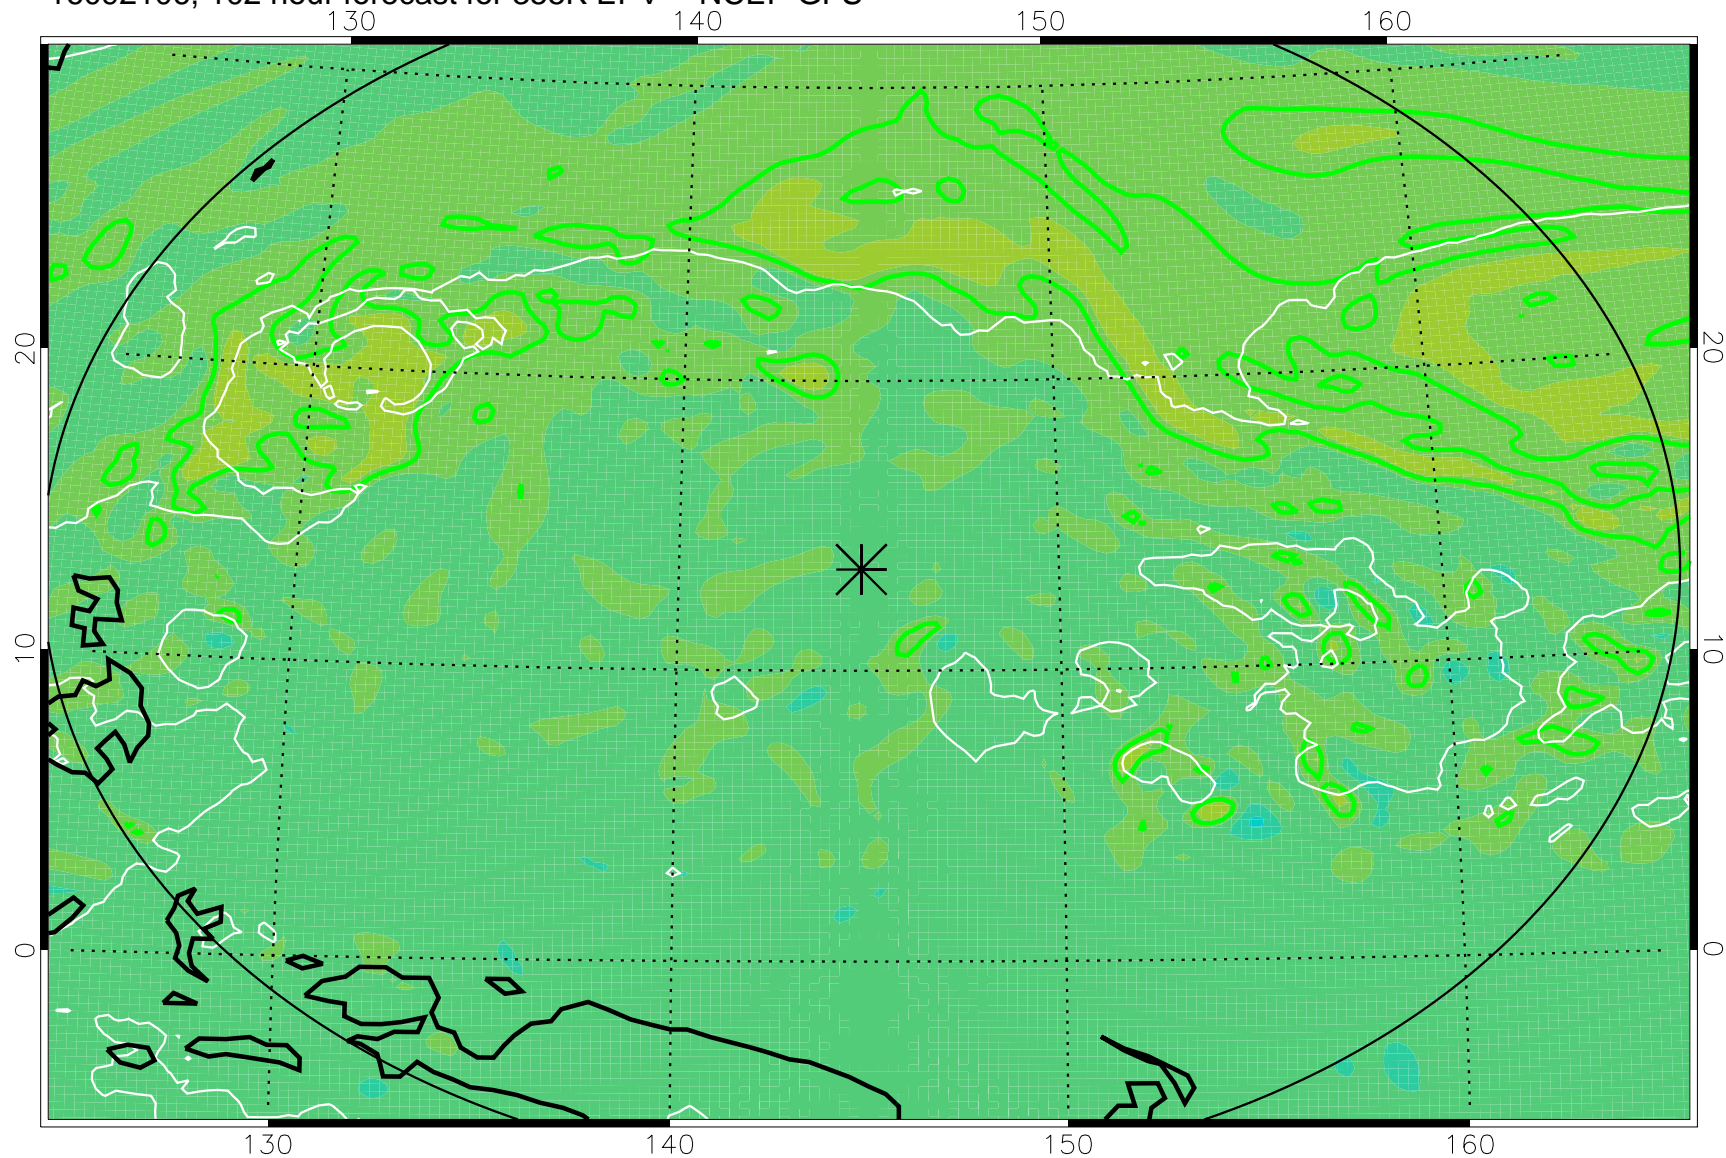

16092006, 78 hour forecast for 355K EPV -- NCEP GFS

355K Montgomery Streamfunction, white  
EPV Tropopause (2 PVU) Position  
Range ring of 2304 km

16092012, 84 hour forecast for 355K EPV -- NCEP GFS

355K Montgomery Streamfunction, white  
EPV Tropopause (2 PVU) Position  
Range ring of 2304 km

16092018, 90 hour forecast for 355K EPV -- NCEP GFS

355K Montgomery Streamfunction, white  
EPV Tropopause (2 PVU) Position  
Range ring of 2304 km

16092100, 96 hour forecast for 355K EPV -- NCEP GFS

355K Montgomery Streamfunction, white  
EPV Tropopause (2 PVU) Position  
Range ring of 2304 km

16092106, 102 hour forecast for 355K EPV -- NCEP GFS

355K Montgomery Streamfunction, white  
EPV Tropopause (2 PVU) Position  
Range ring of 2304 km

16092112, 108 hour forecast for 355K EPV -- NCEP GFS

355K Montgomery Streamfunction, white  
EPV Tropopause (2 PVU) Position  
Range ring of 2304 km

16092118, 114 hour forecast for 355K EPV -- NCEP GFS

355K Montgomery Streamfunction, white  
EPV Tropopause (2 PVU) Position  
Range ring of 2304 km

16092200, 120 hour forecast for 355K EPV -- NCEP GFS

355K Montgomery Streamfunction, white  
EPV Tropopause (2 PVU) Position  
Range ring of 2304 km