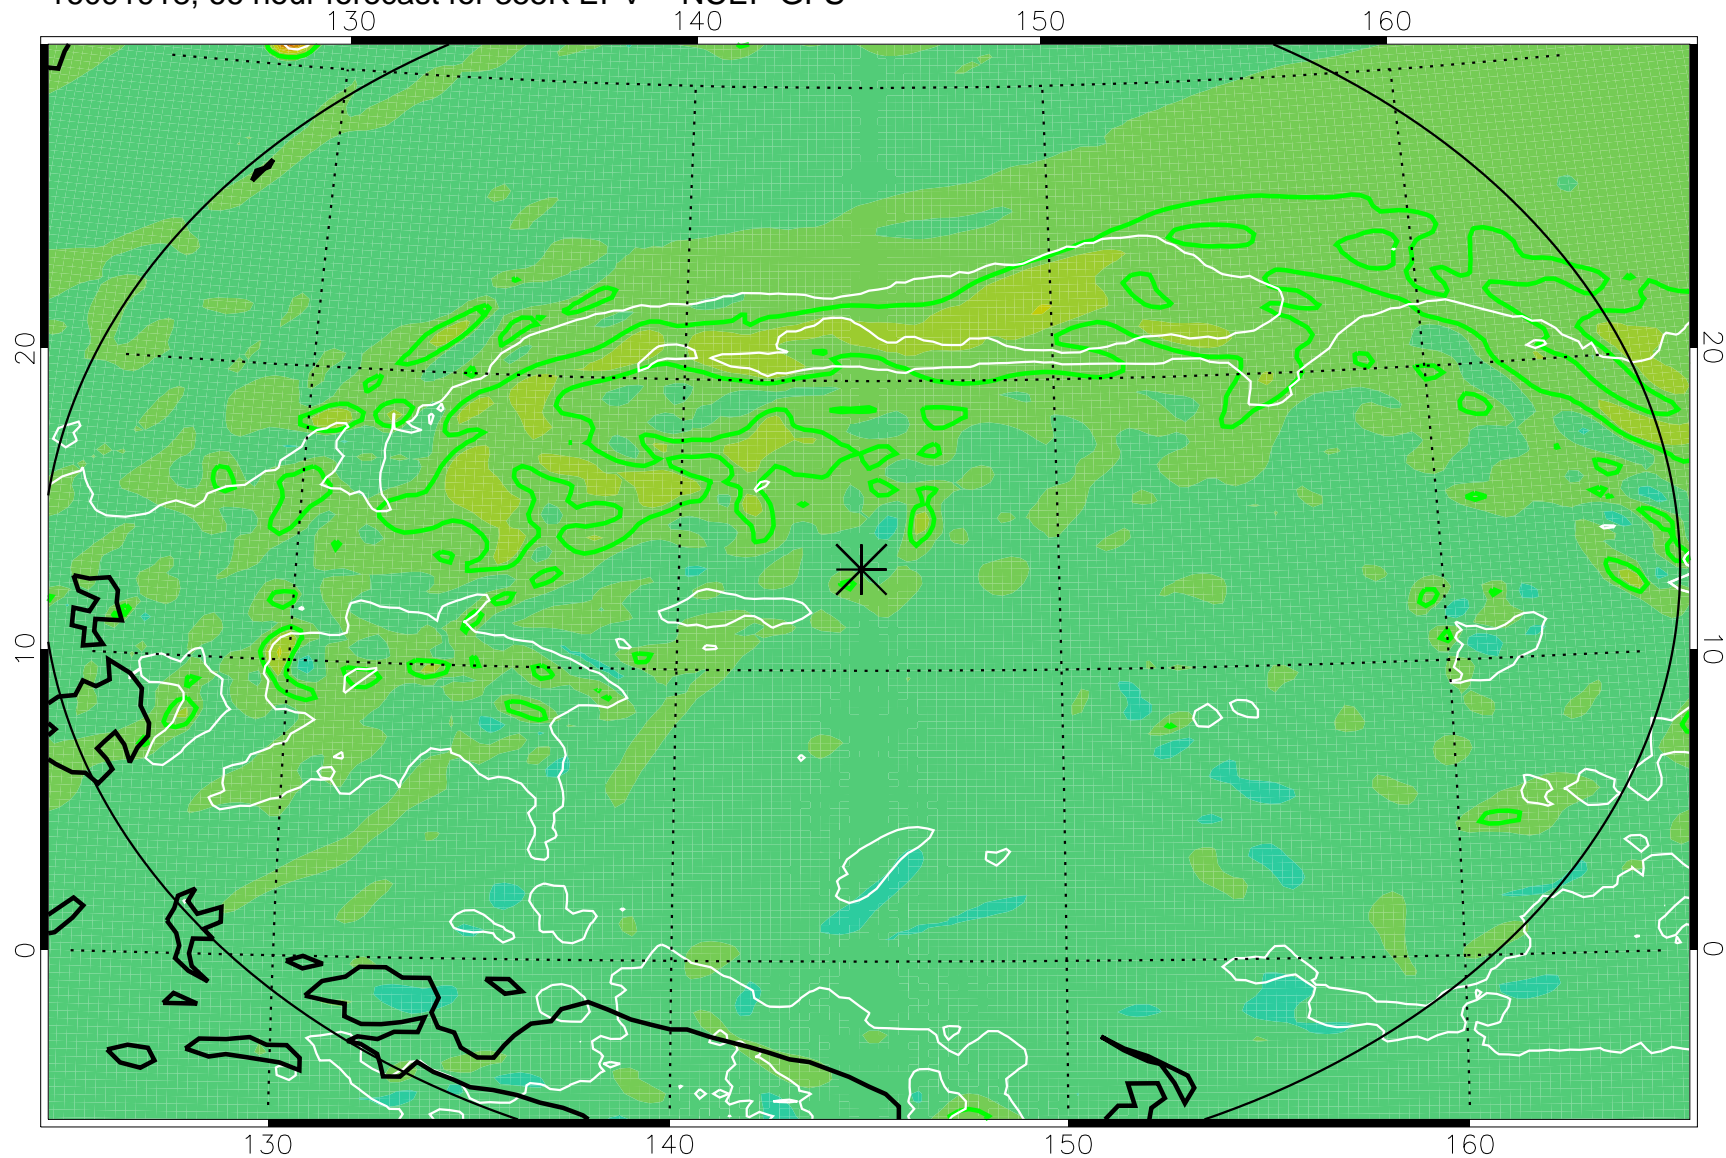

16091906, 54 hour forecast for 355K EPV -- NCEP GFS

355K Montgomery Streamfunction, white  
EPV Tropopause (2 PVU) Position  
Range ring of 2304 km

16091912, 60 hour forecast for 355K EPV -- NCEP GFS

355K Montgomery Streamfunction, white  
EPV Tropopause (2 PVU) Position  
Range ring of 2304 km

16091918, 66 hour forecast for 355K EPV -- NCEP GFS

355K Montgomery Streamfunction, white  
EPV Tropopause (2 PVU) Position  
Range ring of 2304 km

16092000, 72 hour forecast for 355K EPV -- NCEP GFS

355K Montgomery Streamfunction, white  
EPV Tropopause (2 PVU) Position  
Range ring of 2304 km

16092006, 78 hour forecast for 355K EPV -- NCEP GFS

355K Montgomery Streamfunction, white  
EPV Tropopause (2 PVU) Position  
Range ring of 2304 km

16092012, 84 hour forecast for 355K EPV -- NCEP GFS

355K Montgomery Streamfunction, white  
EPV Tropopause (2 PVU) Position  
Range ring of 2304 km

16092018, 90 hour forecast for 355K EPV -- NCEP GFS

355K Montgomery Streamfunction, white  
EPV Tropopause (2 PVU) Position  
Range ring of 2304 km

16092100, 96 hour forecast for 355K EPV -- NCEP GFS

355K Montgomery Streamfunction, white  
EPV Tropopause (2 PVU) Position  
Range ring of 2304 km