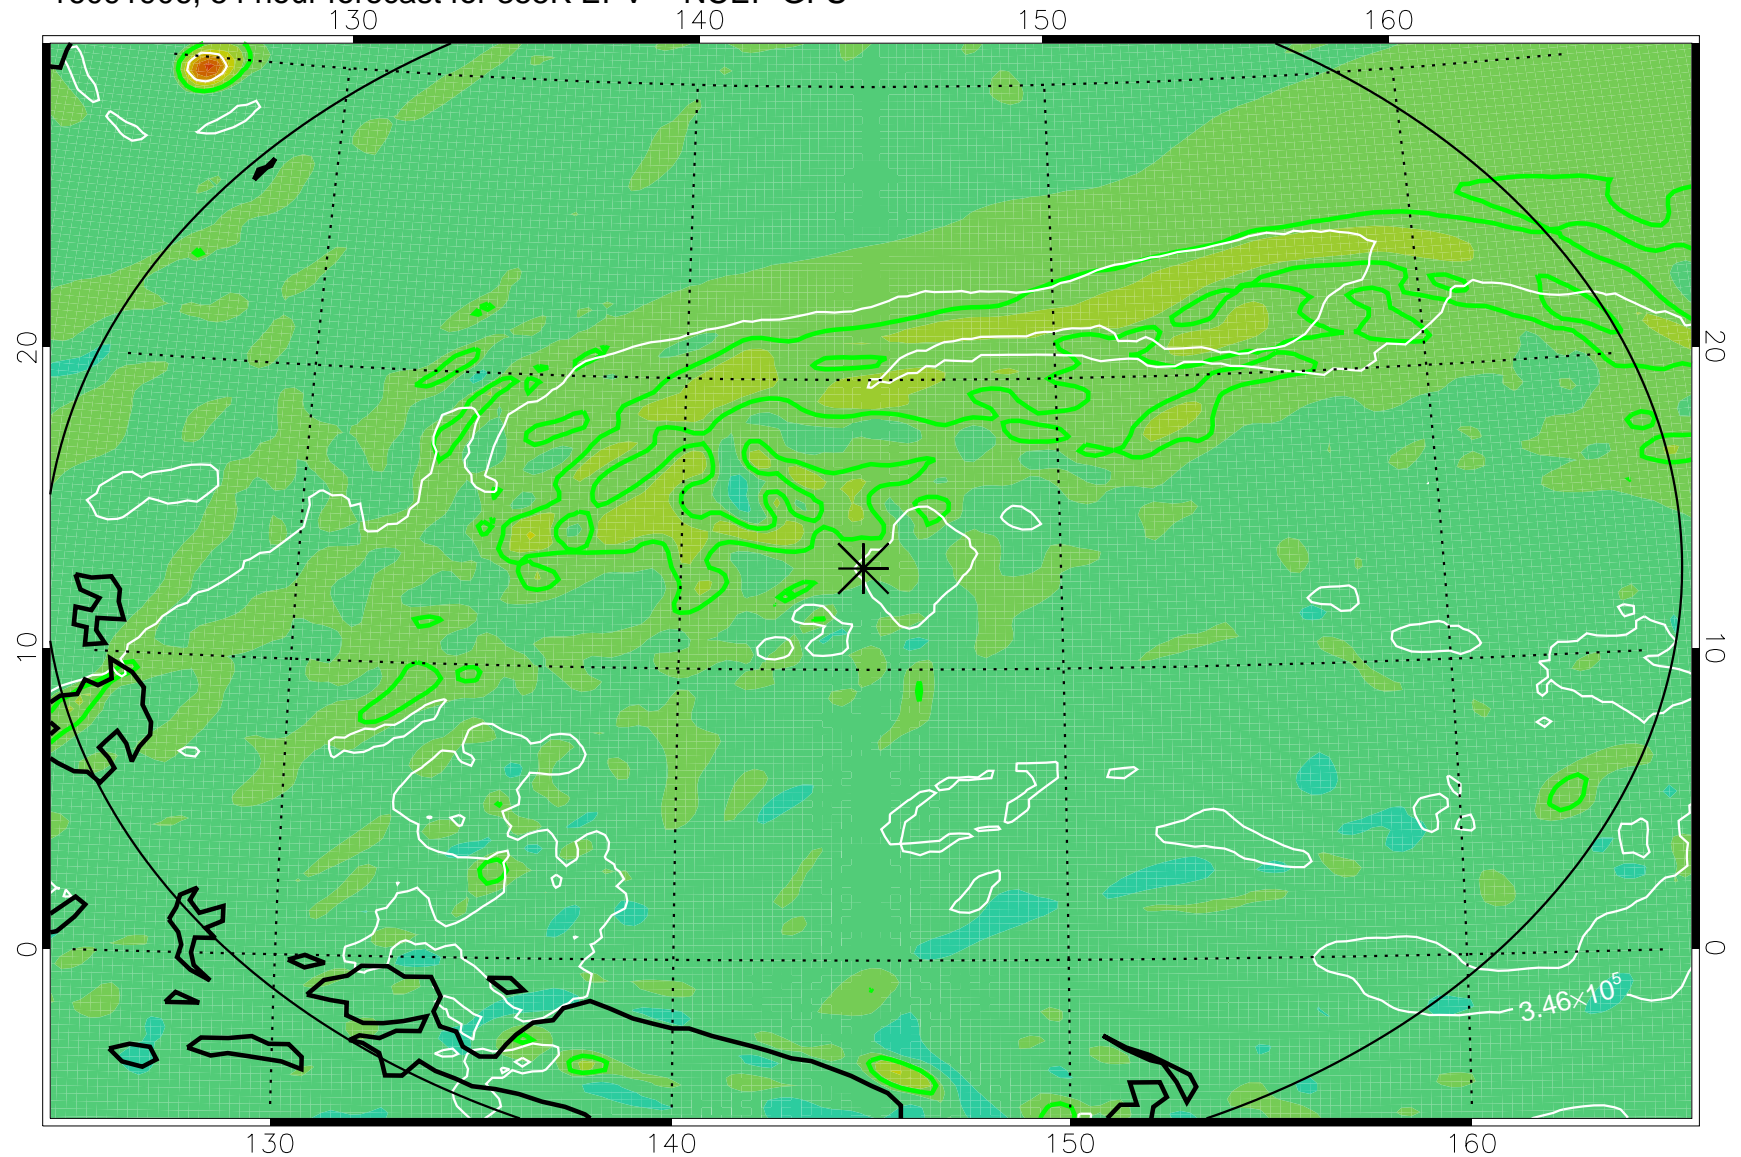

16091818, 42 hour forecast for 355K EPV -- NCEP GFS

355K Montgomery Streamfunction, white  
EPV Tropopause (2 PVU) Position  
Range ring of 2304 km

16091900, 48 hour forecast for 355K EPV -- NCEP GFS

355K Montgomery Streamfunction, white  
EPV Tropopause (2 PVU) Position  
Range ring of 2304 km

16091906, 54 hour forecast for 355K EPV -- NCEP GFS

355K Montgomery Streamfunction, white  
EPV Tropopause (2 PVU) Position  
Range ring of 2304 km

16091912, 60 hour forecast for 355K EPV -- NCEP GFS

355K Montgomery Streamfunction, white  
EPV Tropopause (2 PVU) Position  
Range ring of 2304 km

16091918, 66 hour forecast for 355K EPV -- NCEP GFS

355K Montgomery Streamfunction, white  
EPV Tropopause (2 PVU) Position  
Range ring of 2304 km

16092000, 72 hour forecast for 355K EPV -- NCEP GFS

355K Montgomery Streamfunction, white  
EPV Tropopause (2 PVU) Position  
Range ring of 2304 km

16092018, 90 hour forecast for 355K EPV -- NCEP GFS

355K Montgomery Streamfunction, white  
EPV Tropopause (2 PVU) Position  
Range ring of 2304 km

16092100, 96 hour forecast for 355K EPV -- NCEP GFS

355K Montgomery Streamfunction, white  
EPV Tropopause (2 PVU) Position  
Range ring of 2304 km