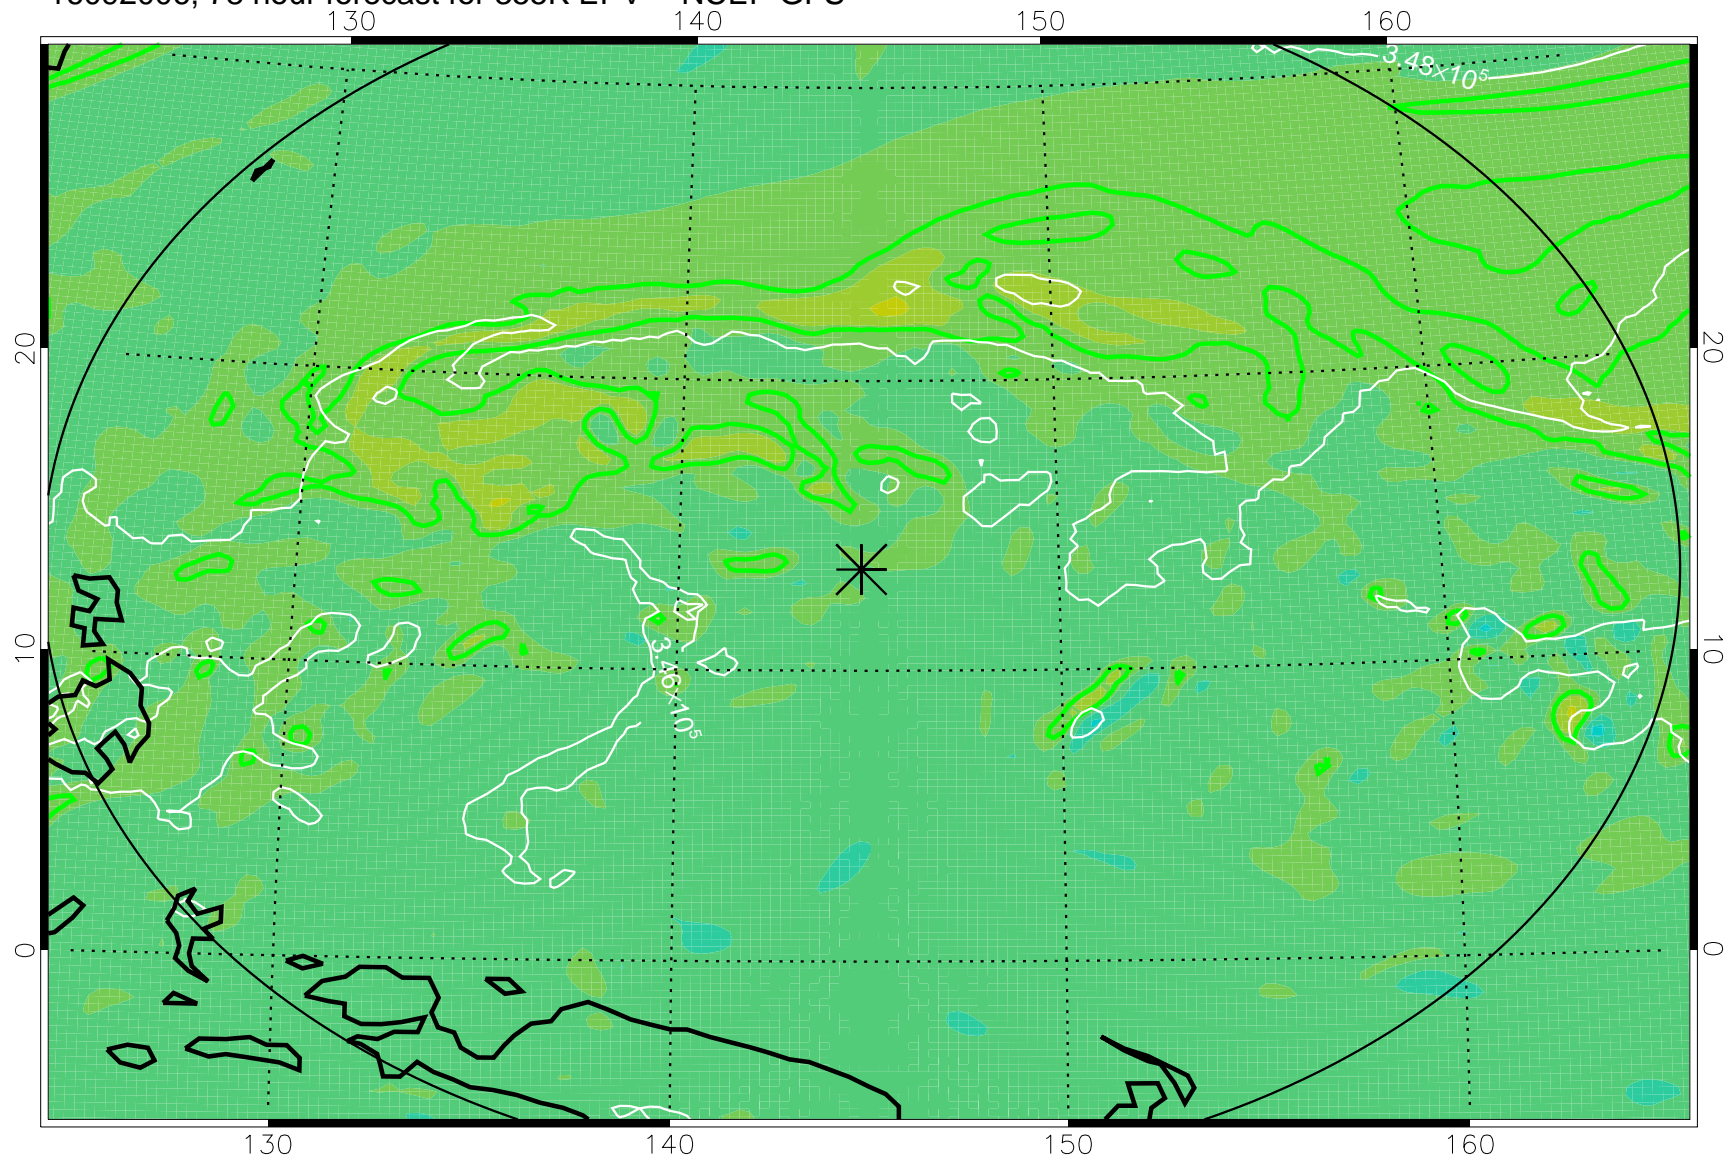

16091918, 66 hour forecast for 355K EPV -- NCEP GFS

355K Montgomery Streamfunction, white  
EPV Tropopause (2 PVU) Position  
Range ring of 2304 km

16092000, 72 hour forecast for 355K EPV -- NCEP GFS

355K Montgomery Streamfunction, white  
EPV Tropopause (2 PVU) Position  
Range ring of 2304 km

16092006, 78 hour forecast for 355K EPV -- NCEP GFS

355K Montgomery Streamfunction, white  
EPV Tropopause (2 PVU) Position  
Range ring of 2304 km

16092012, 84 hour forecast for 355K EPV -- NCEP GFS

355K Montgomery Streamfunction, white  
EPV Tropopause (2 PVU) Position  
Range ring of 2304 km

16092018, 90 hour forecast for 355K EPV -- NCEP GFS

355K Montgomery Streamfunction, white  
EPV Tropopause (2 PVU) Position  
Range ring of 2304 km

16092100, 96 hour forecast for 355K EPV -- NCEP GFS

355K Montgomery Streamfunction, white  
EPV Tropopause (2 PVU) Position  
Range ring of 2304 km

16092106, 102 hour forecast for 355K EPV -- NCEP GFS

355K Montgomery Streamfunction, white  
EPV Tropopause (2 PVU) Position  
Range ring of 2304 km

16092112, 108 hour forecast for 355K EPV -- NCEP GFS

355K Montgomery Streamfunction, white  
EPV Tropopause (2 PVU) Position  
Range ring of 2304 km