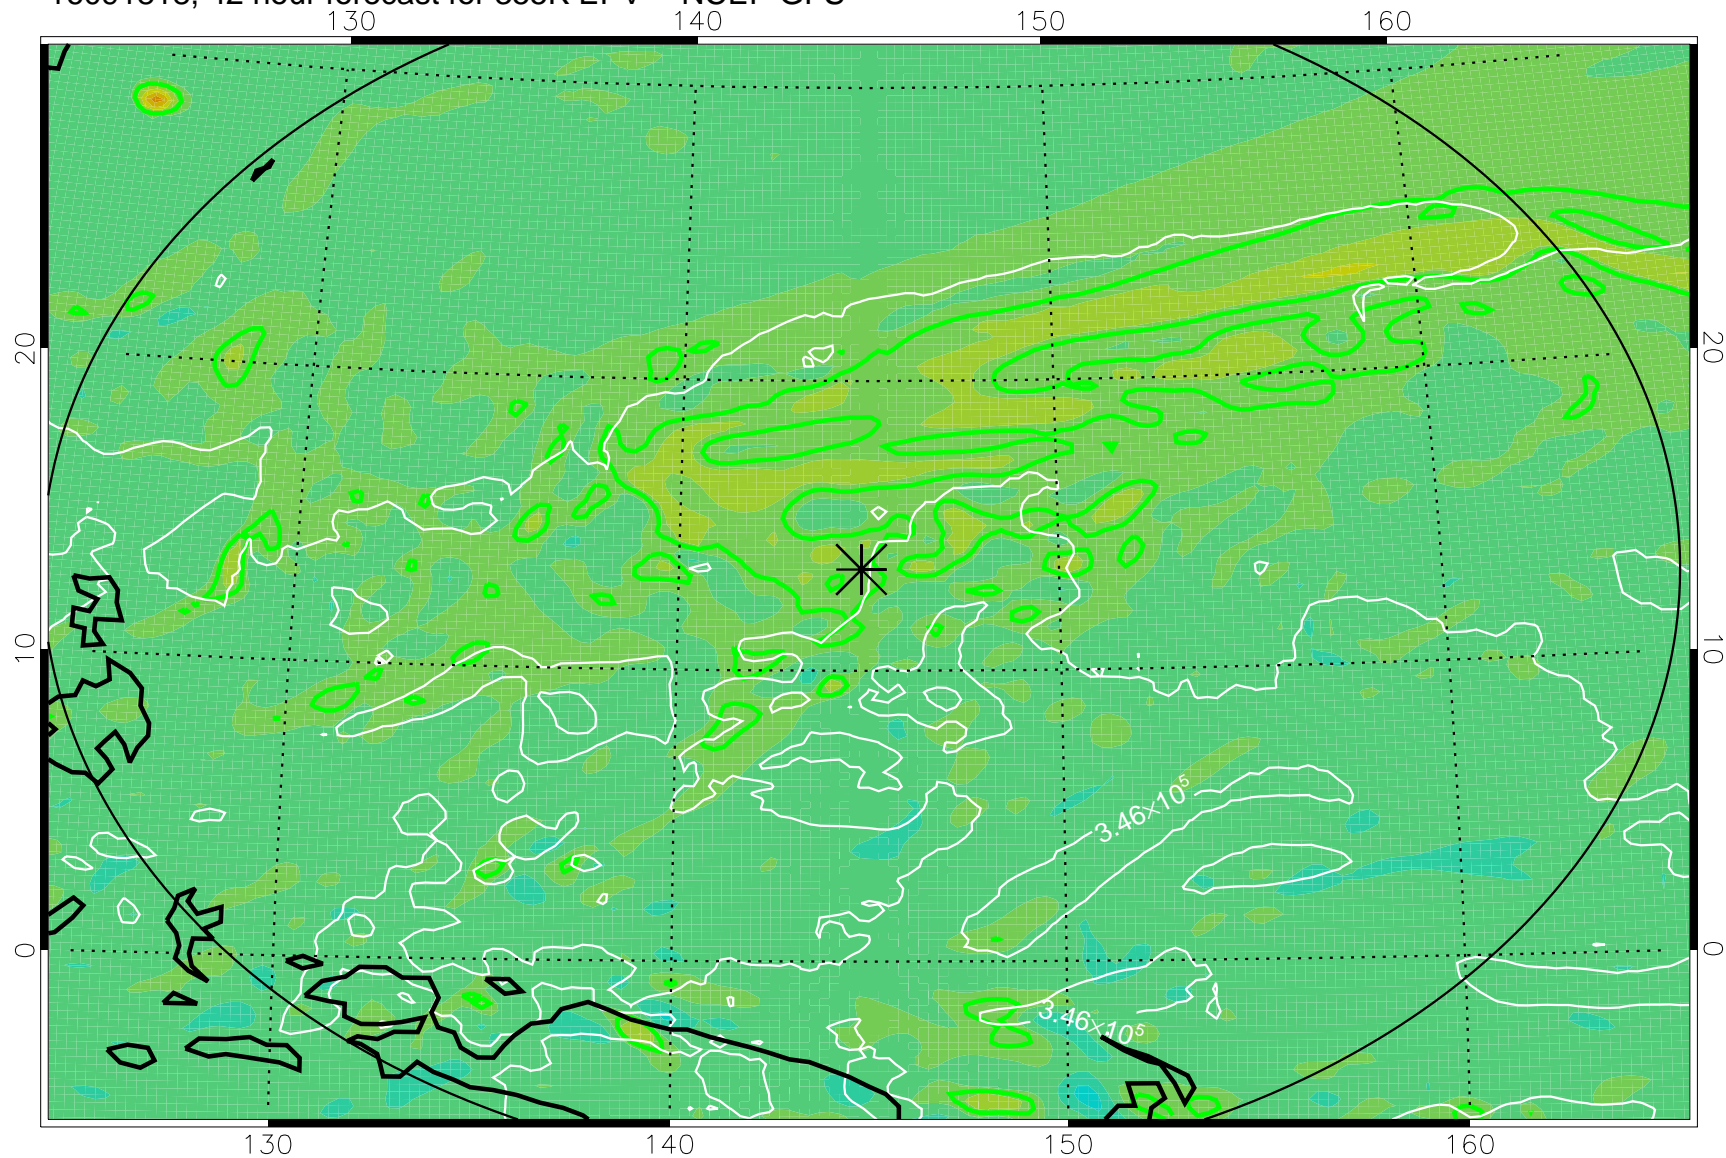

16091806, 30 hour forecast for 355K EPV -- NCEP GFS

355K Montgomery Streamfunction, white  
EPV Tropopause (2 PVU) Position  
Range ring of 2304 km

16091812, 36 hour forecast for 355K EPV -- NCEP GFS

355K Montgomery Streamfunction, white  
EPV Tropopause (2 PVU) Position  
Range ring of 2304 km

16091818, 42 hour forecast for 355K EPV -- NCEP GFS

355K Montgomery Streamfunction, white  
EPV Tropopause (2 PVU) Position  
Range ring of 2304 km

16091900, 48 hour forecast for 355K EPV -- NCEP GFS

355K Montgomery Streamfunction, white  
EPV Tropopause (2 PVU) Position  
Range ring of 2304 km

16091918, 66 hour forecast for 355K EPV -- NCEP GFS

355K Montgomery Streamfunction, white  
EPV Tropopause (2 PVU) Position  
Range ring of 2304 km

16092000, 72 hour forecast for 355K EPV -- NCEP GFS

355K Montgomery Streamfunction, white  
EPV Tropopause (2 PVU) Position  
Range ring of 2304 km

16092018, 90 hour forecast for 355K EPV -- NCEP GFS

355K Montgomery Streamfunction, white  
EPV Tropopause (2 PVU) Position  
Range ring of 2304 km

16092100, 96 hour forecast for 355K EPV -- NCEP GFS

355K Montgomery Streamfunction, white  
EPV Tropopause (2 PVU) Position  
Range ring of 2304 km