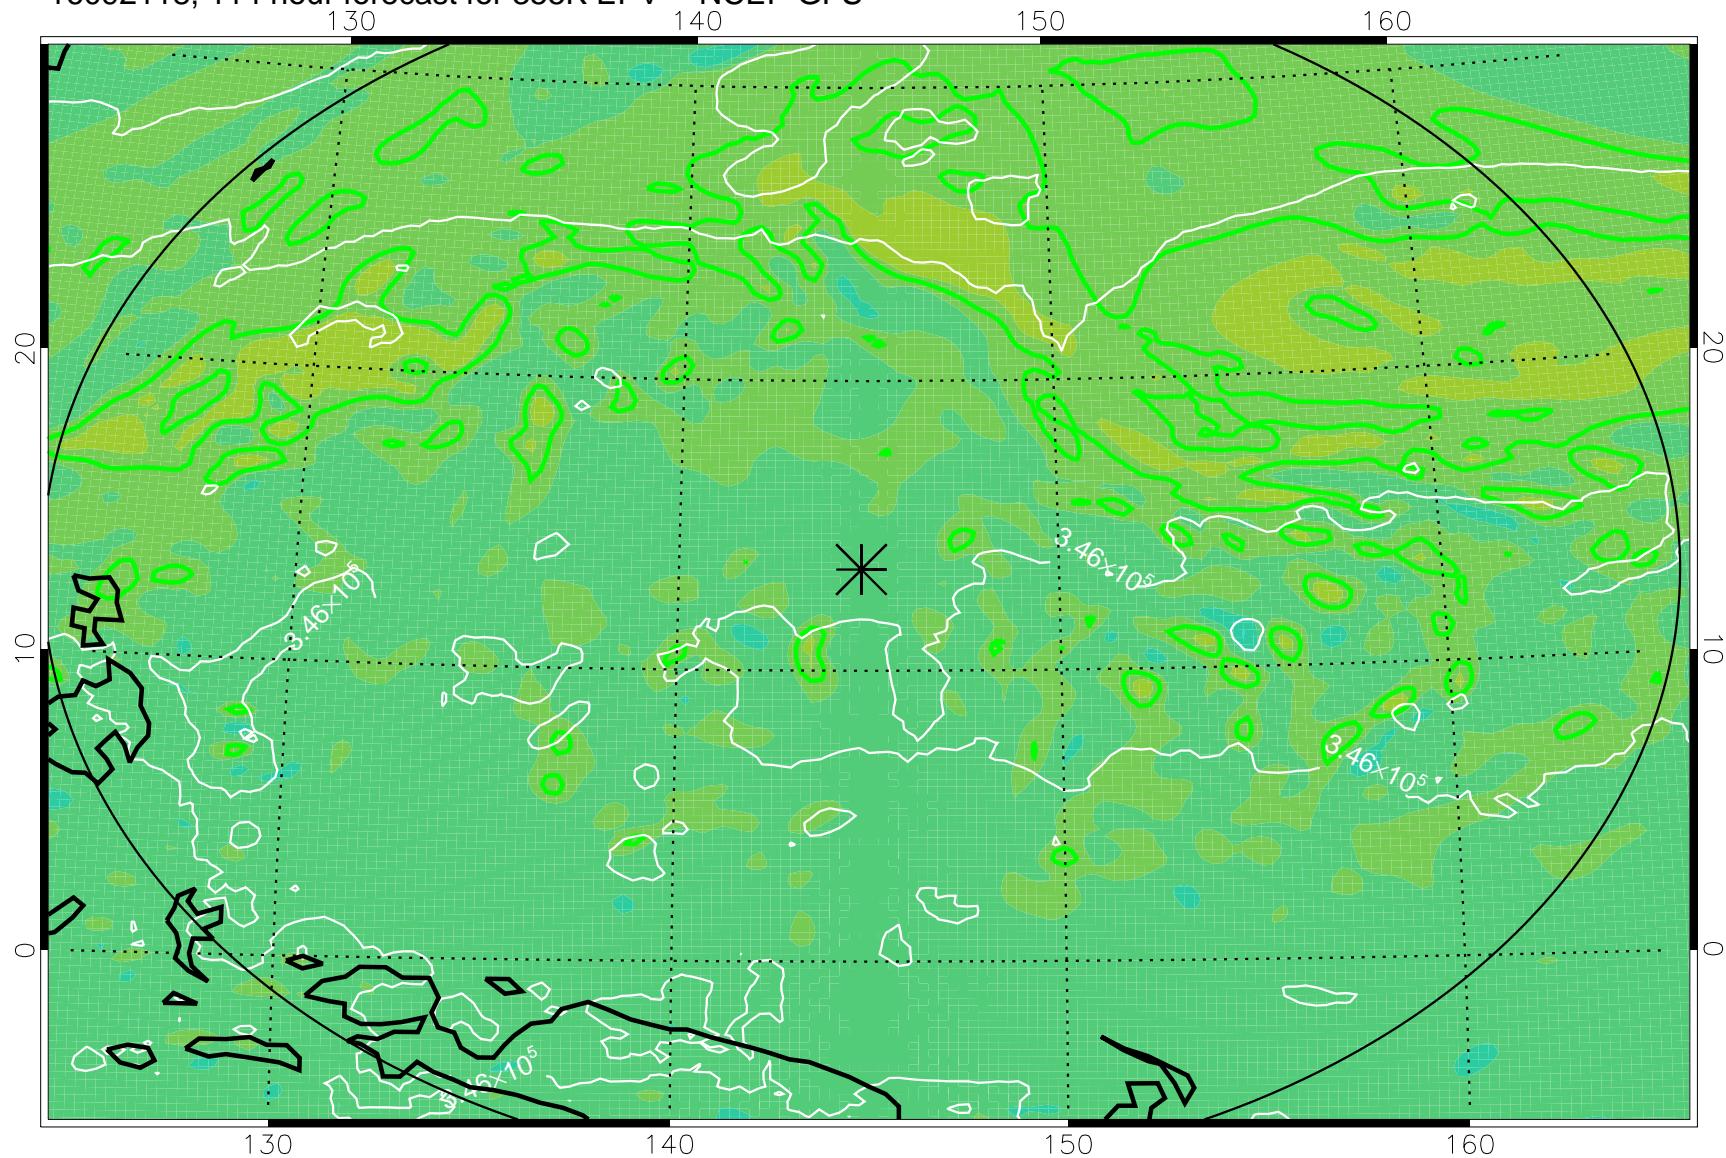

16092006, 78 hour forecast for 355K EPV -- NCEP GFS

355K Montgomery Streamfunction, white  
EPV Tropopause (2 PVU) Position  
Range ring of 2304 km

16092012, 84 hour forecast for 355K EPV -- NCEP GFS

355K Montgomery Streamfunction, white  
EPV Tropopause (2 PVU) Position  
Range ring of 2304 km

16092018, 90 hour forecast for 355K EPV -- NCEP GFS

355K Montgomery Streamfunction, white  
EPV Tropopause (2 PVU) Position  
Range ring of 2304 km

16092100, 96 hour forecast for 355K EPV -- NCEP GFS

355K Montgomery Streamfunction, white  
EPV Tropopause (2 PVU) Position  
Range ring of 2304 km

16092106, 102 hour forecast for 355K EPV -- NCEP GFS

355K Montgomery Streamfunction, white  
EPV Tropopause (2 PVU) Position  
Range ring of 2304 km

16092112, 108 hour forecast for 355K EPV -- NCEP GFS

355K Montgomery Streamfunction, white  
EPV Tropopause (2 PVU) Position  
Range ring of 2304 km

16092118, 114 hour forecast for 355K EPV -- NCEP GFS

355K Montgomery Streamfunction, white  
EPV Tropopause (2 PVU) Position  
Range ring of 2304 km

16092200, 120 hour forecast for 355K EPV -- NCEP GFS

355K Montgomery Streamfunction, white  
EPV Tropopause (2 PVU) Position  
Range ring of 2304 km