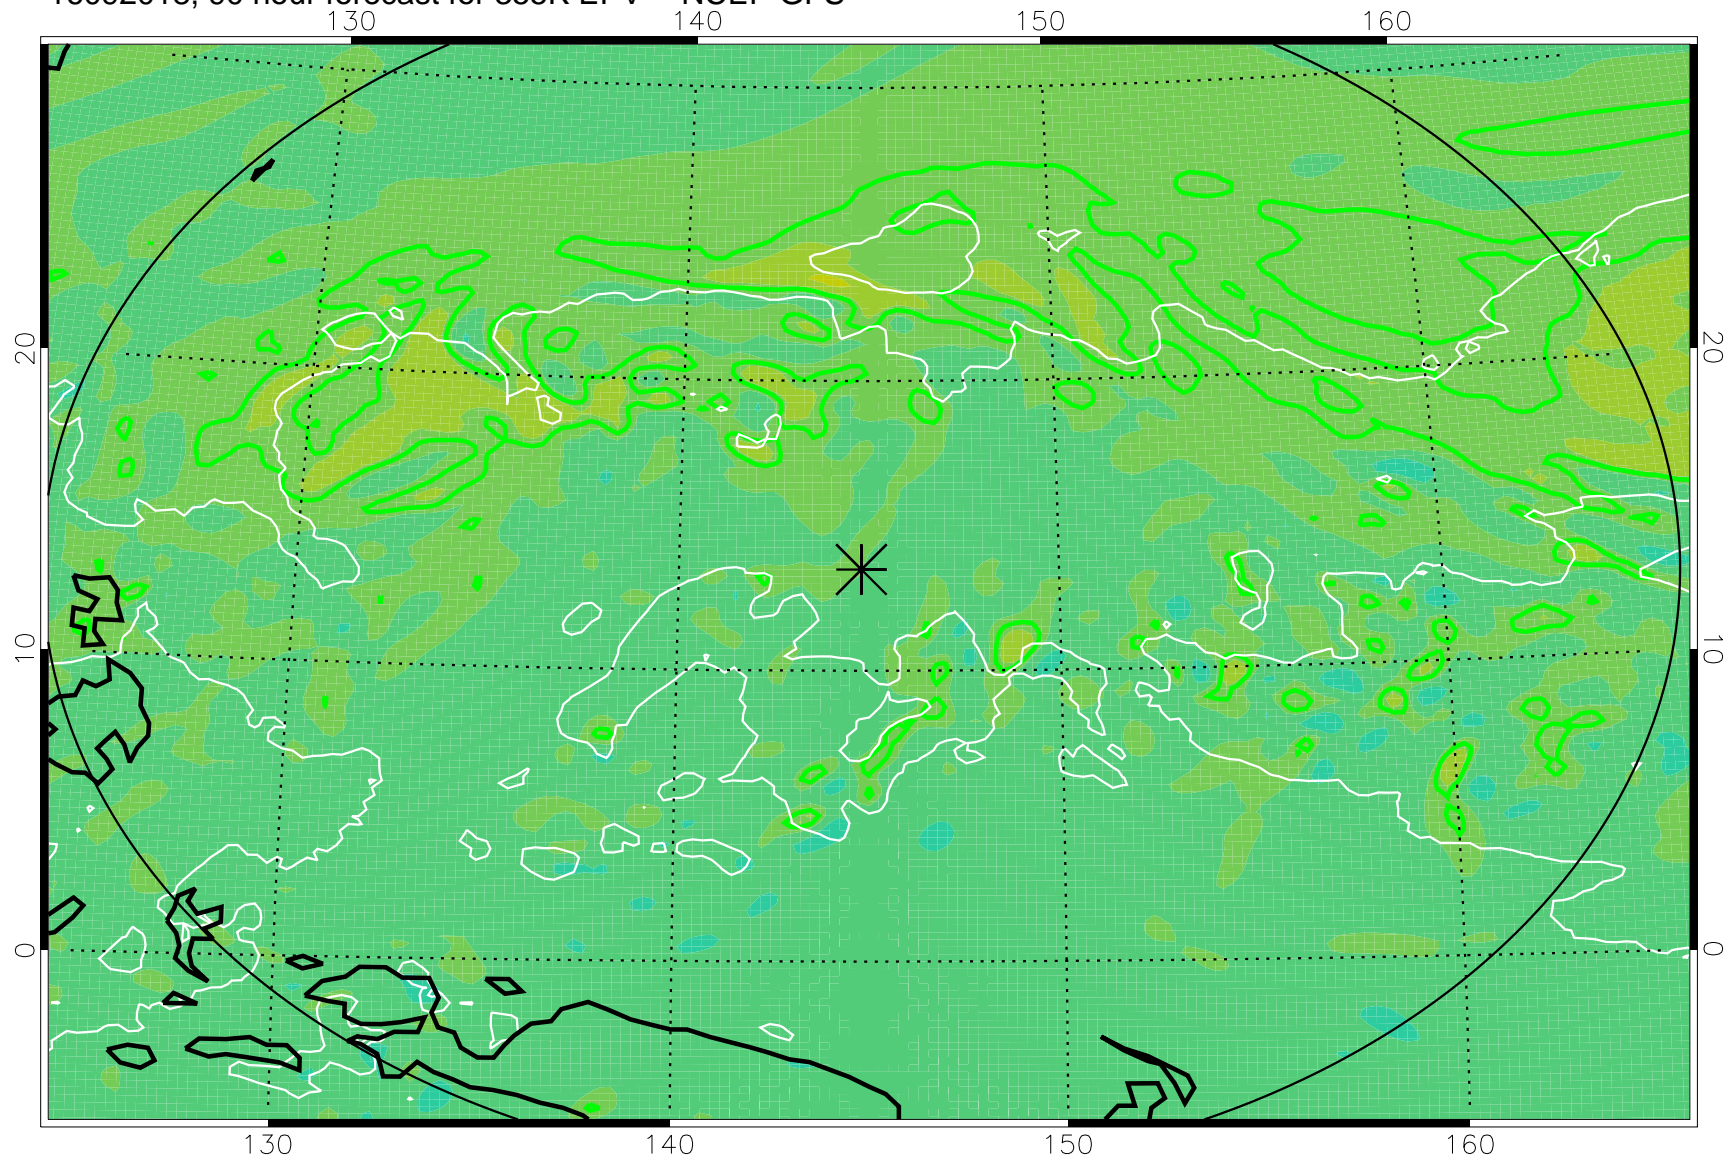

16092006, 78 hour forecast for 355K EPV -- NCEP GFS

355K Montgomery Streamfunction, white  
EPV Tropopause (2 PVU) Position  
Range ring of 2304 km

16092012, 84 hour forecast for 355K EPV -- NCEP GFS

355K Montgomery Streamfunction, white  
EPV Tropopause (2 PVU) Position  
Range ring of 2304 km

16092018, 90 hour forecast for 355K EPV -- NCEP GFS

355K Montgomery Streamfunction, white  
EPV Tropopause (2 PVU) Position  
Range ring of 2304 km

16092100, 96 hour forecast for 355K EPV -- NCEP GFS

355K Montgomery Streamfunction, white  
EPV Tropopause (2 PVU) Position  
Range ring of 2304 km

16092106, 102 hour forecast for 355K EPV -- NCEP GFS

355K Montgomery Streamfunction, white  
EPV Tropopause (2 PVU) Position  
Range ring of 2304 km

16092112, 108 hour forecast for 355K EPV -- NCEP GFS

355K Montgomery Streamfunction, white  
EPV Tropopause (2 PVU) Position  
Range ring of 2304 km

16092118, 114 hour forecast for 355K EPV -- NCEP GFS

355K Montgomery Streamfunction, white  
EPV Tropopause (2 PVU) Position  
Range ring of 2304 km

16092200, 120 hour forecast for 355K EPV -- NCEP GFS

355K Montgomery Streamfunction, white  
EPV Tropopause (2 PVU) Position  
Range ring of 2304 km