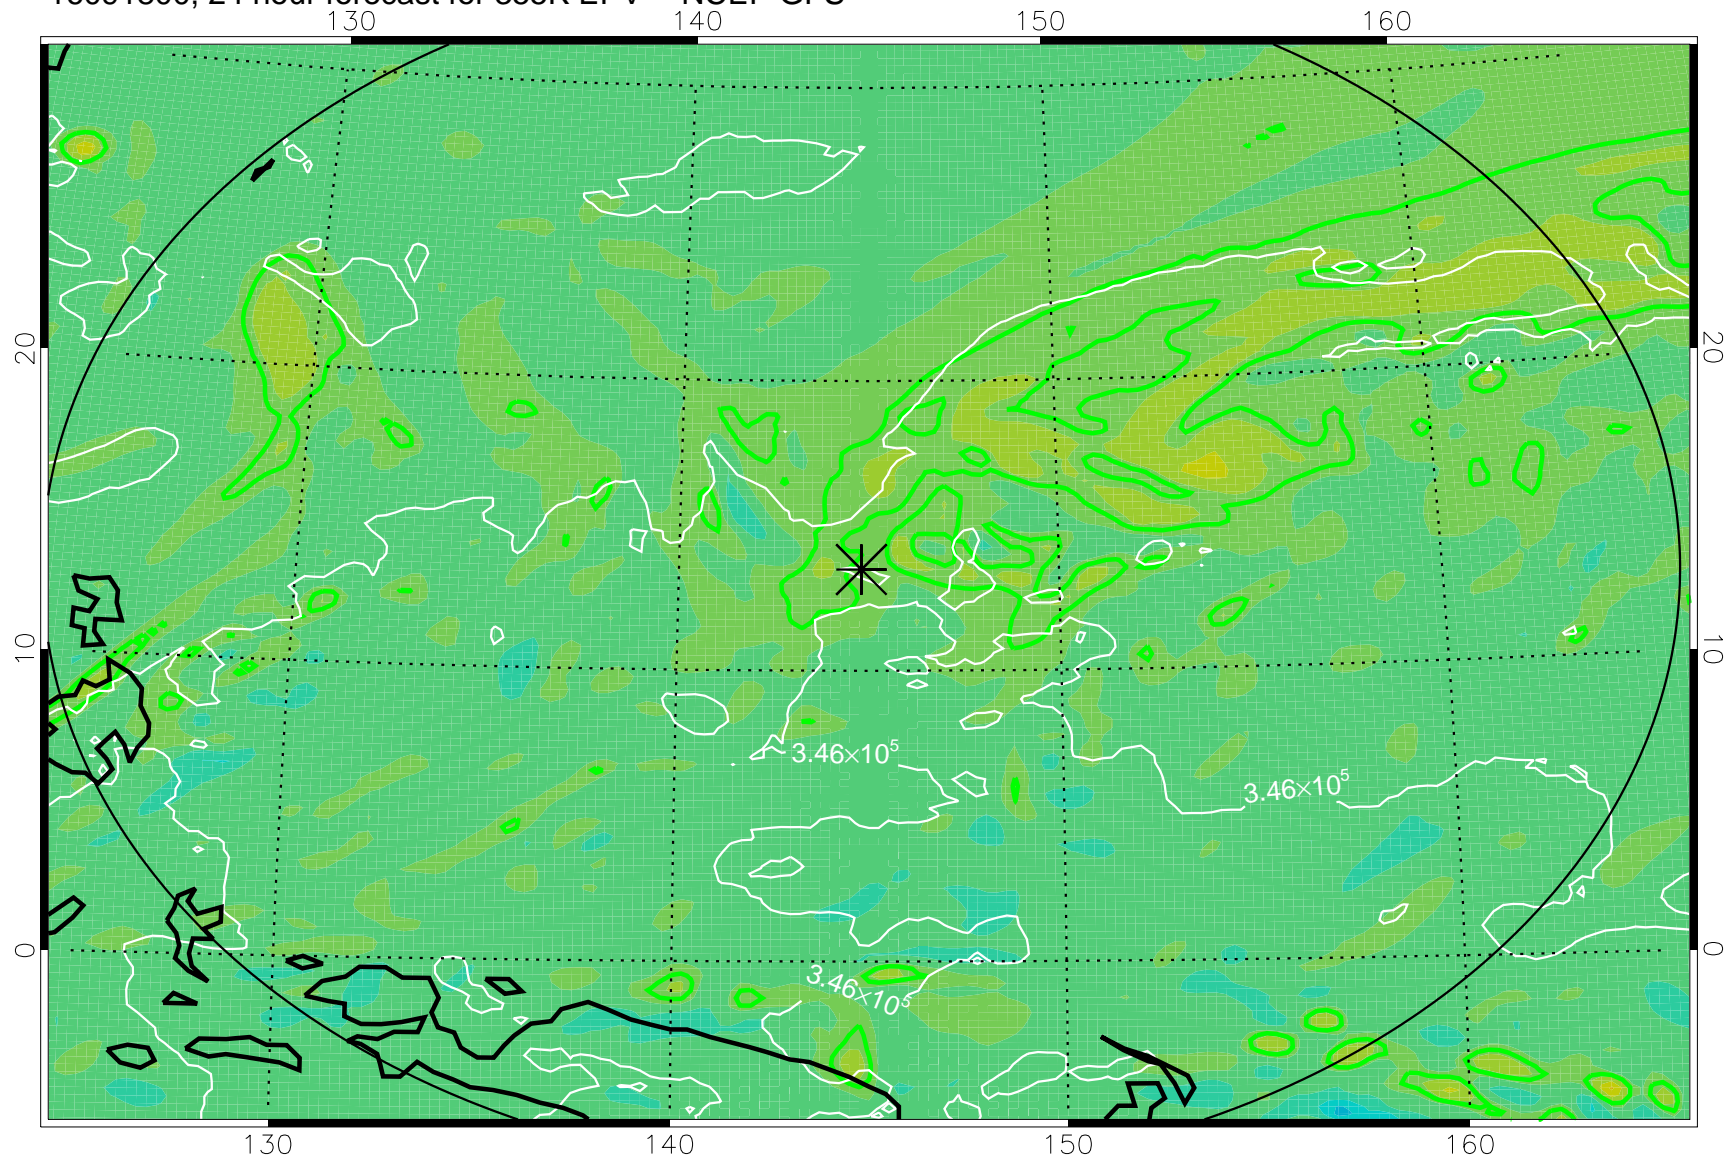

16091706, 6 hour forecast for 355K EPV -- NCEP GFS

355K Montgomery Streamfunction, white  
EPV Tropopause (2 PVU) Position  
Range ring of 2304 km

16091712, 12 hour forecast for 355K EPV -- NCEP GFS

355K Montgomery Streamfunction, white  
EPV Tropopause (2 PVU) Position  
Range ring of 2304 km

16091718, 18 hour forecast for 355K EPV -- NCEP GFS

355K Montgomery Streamfunction, white  
EPV Tropopause (2 PVU) Position  
Range ring of 2304 km

16091800, 24 hour forecast for 355K EPV -- NCEP GFS

355K Montgomery Streamfunction, white  
EPV Tropopause (2 PVU) Position  
Range ring of 2304 km

16091806, 30 hour forecast for 355K EPV -- NCEP GFS

355K Montgomery Streamfunction, white  
EPV Tropopause (2 PVU) Position  
Range ring of 2304 km

16091812, 36 hour forecast for 355K EPV -- NCEP GFS

355K Montgomery Streamfunction, white  
EPV Tropopause (2 PVU) Position  
Range ring of 2304 km

16092018, 90 hour forecast for 355K EPV -- NCEP GFS

355K Montgomery Streamfunction, white  
EPV Tropopause (2 PVU) Position  
Range ring of 2304 km

16092100, 96 hour forecast for 355K EPV -- NCEP GFS

355K Montgomery Streamfunction, white  
EPV Tropopause (2 PVU) Position  
Range ring of 2304 km