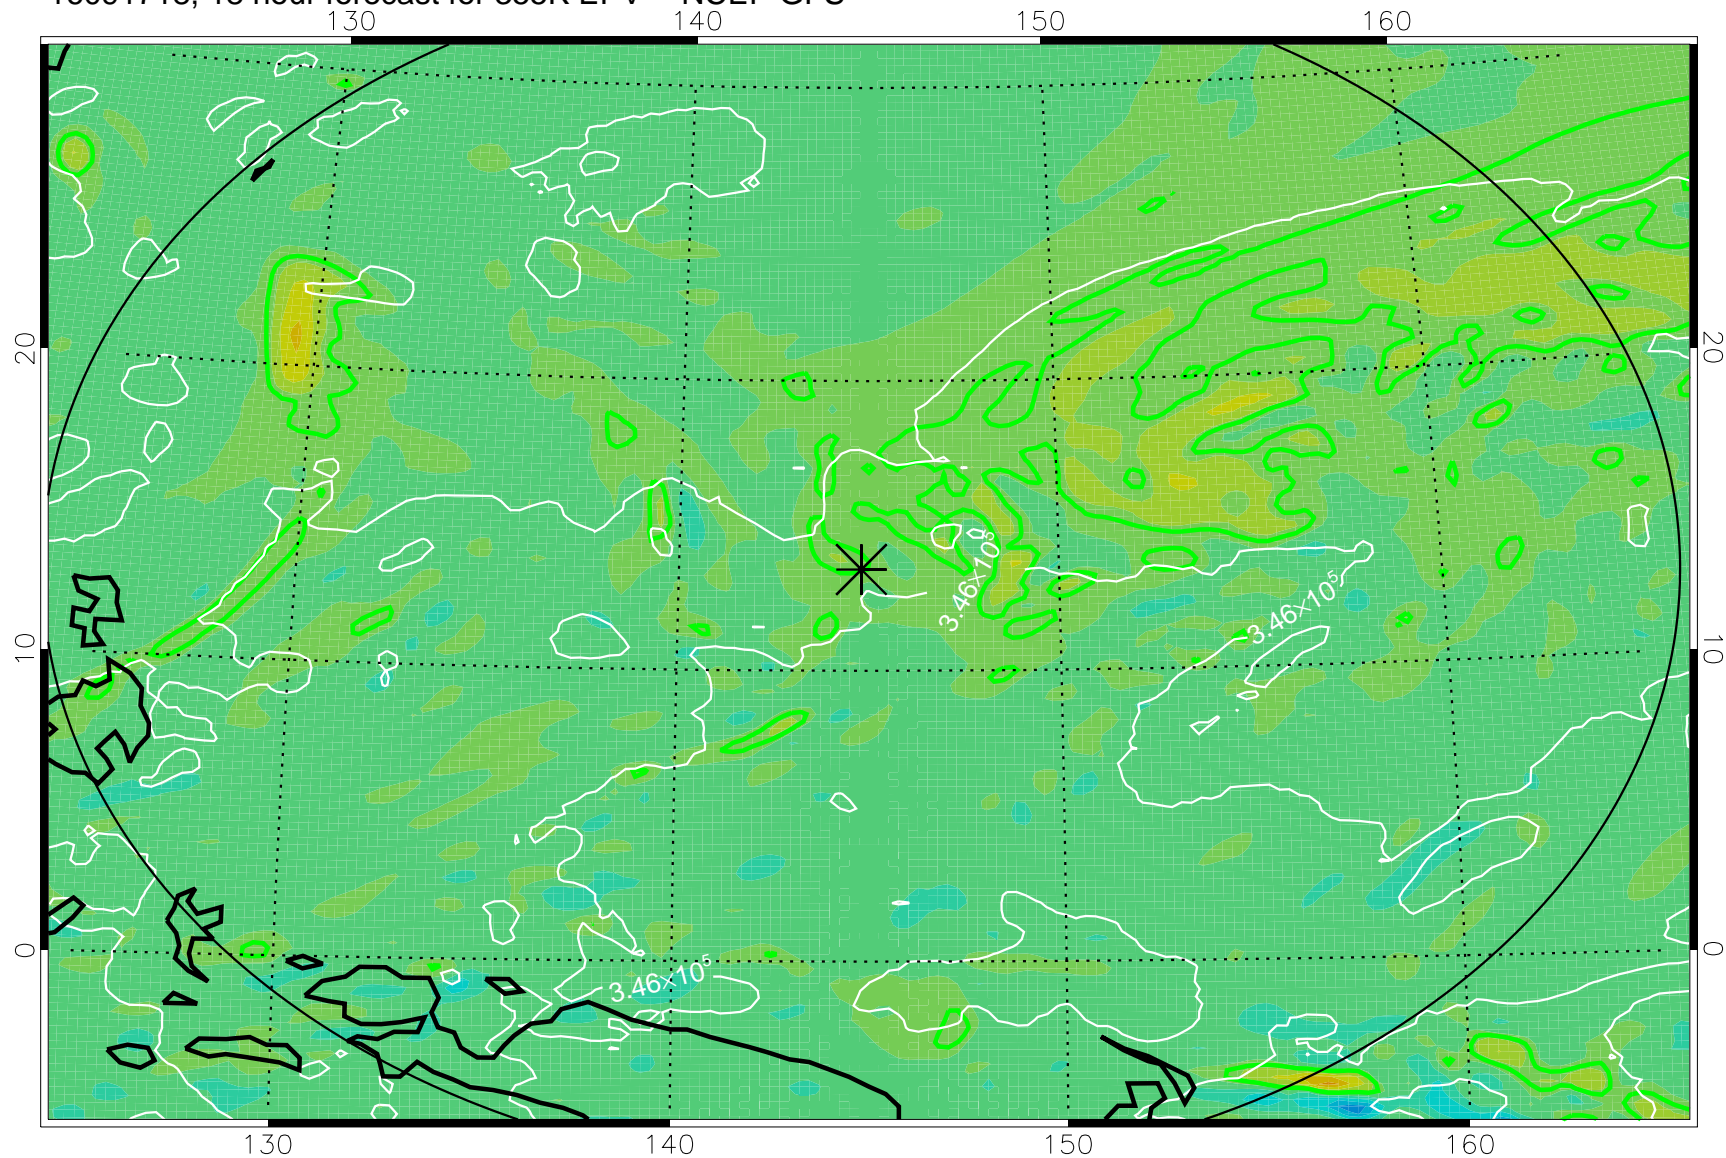

16091706, 6 hour forecast for 355K EPV -- NCEP GFS

355K Montgomery Streamfunction, white  
EPV Tropopause (2 PVU) Position  
Range ring of 2304 km

16091712, 12 hour forecast for 355K EPV -- NCEP GFS

355K Montgomery Streamfunction, white  
EPV Tropopause (2 PVU) Position  
Range ring of 2304 km

16091718, 18 hour forecast for 355K EPV -- NCEP GFS

355K Montgomery Streamfunction, white  
EPV Tropopause (2 PVU) Position  
Range ring of 2304 km

16091800, 24 hour forecast for 355K EPV -- NCEP GFS

355K Montgomery Streamfunction, white  
EPV Tropopause (2 PVU) Position  
Range ring of 2304 km

16091806, 30 hour forecast for 355K EPV -- NCEP GFS

355K Montgomery Streamfunction, white  
EPV Tropopause (2 PVU) Position  
Range ring of 2304 km

16091812, 36 hour forecast for 355K EPV -- NCEP GFS

355K Montgomery Streamfunction, white  
EPV Tropopause (2 PVU) Position  
Range ring of 2304 km

16092018, 90 hour forecast for 355K EPV -- NCEP GFS

355K Montgomery Streamfunction, white  
EPV Tropopause (2 PVU) Position  
Range ring of 2304 km

16092100, 96 hour forecast for 355K EPV -- NCEP GFS

355K Montgomery Streamfunction, white  
EPV Tropopause (2 PVU) Position  
Range ring of 2304 km