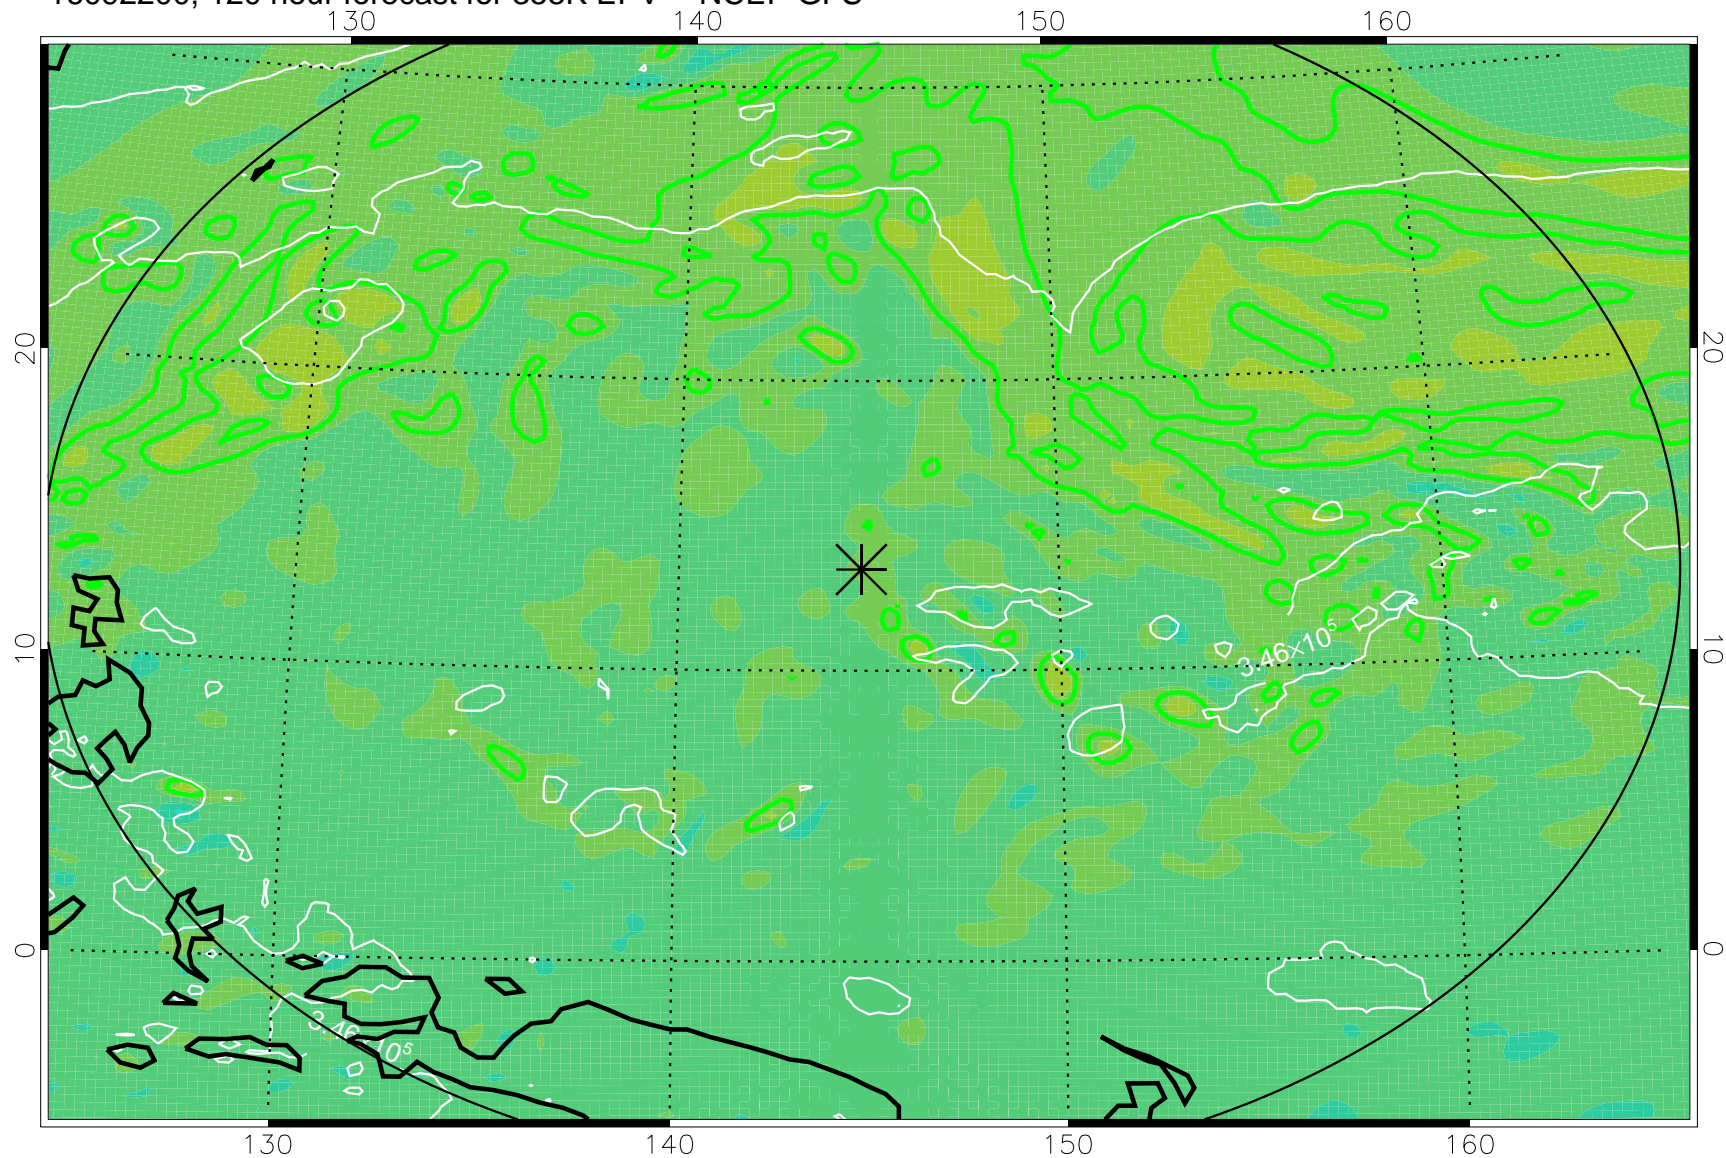

16092006, 78 hour forecast for 355K EPV -- NCEP GFS

355K Montgomery Streamfunction, white  
EPV Tropopause (2 PVU) Position  
Range ring of 2304 km

16092012, 84 hour forecast for 355K EPV -- NCEP GFS

355K Montgomery Streamfunction, white  
EPV Tropopause (2 PVU) Position  
Range ring of 2304 km

16092018, 90 hour forecast for 355K EPV -- NCEP GFS

355K Montgomery Streamfunction, white  
EPV Tropopause (2 PVU) Position  
Range ring of 2304 km

16092100, 96 hour forecast for 355K EPV -- NCEP GFS

355K Montgomery Streamfunction, white  
EPV Tropopause (2 PVU) Position  
Range ring of 2304 km

16092106, 102 hour forecast for 355K EPV -- NCEP GFS

355K Montgomery Streamfunction, white  
EPV Tropopause (2 PVU) Position  
Range ring of 2304 km

16092112, 108 hour forecast for 355K EPV -- NCEP GFS

355K Montgomery Streamfunction, white  
EPV Tropopause (2 PVU) Position  
Range ring of 2304 km

16092118, 114 hour forecast for 355K EPV -- NCEP GFS

355K Montgomery Streamfunction, white  
EPV Tropopause (2 PVU) Position  
Range ring of 2304 km

16092200, 120 hour forecast for 355K EPV -- NCEP GFS

355K Montgomery Streamfunction, white  
EPV Tropopause (2 PVU) Position  
Range ring of 2304 km