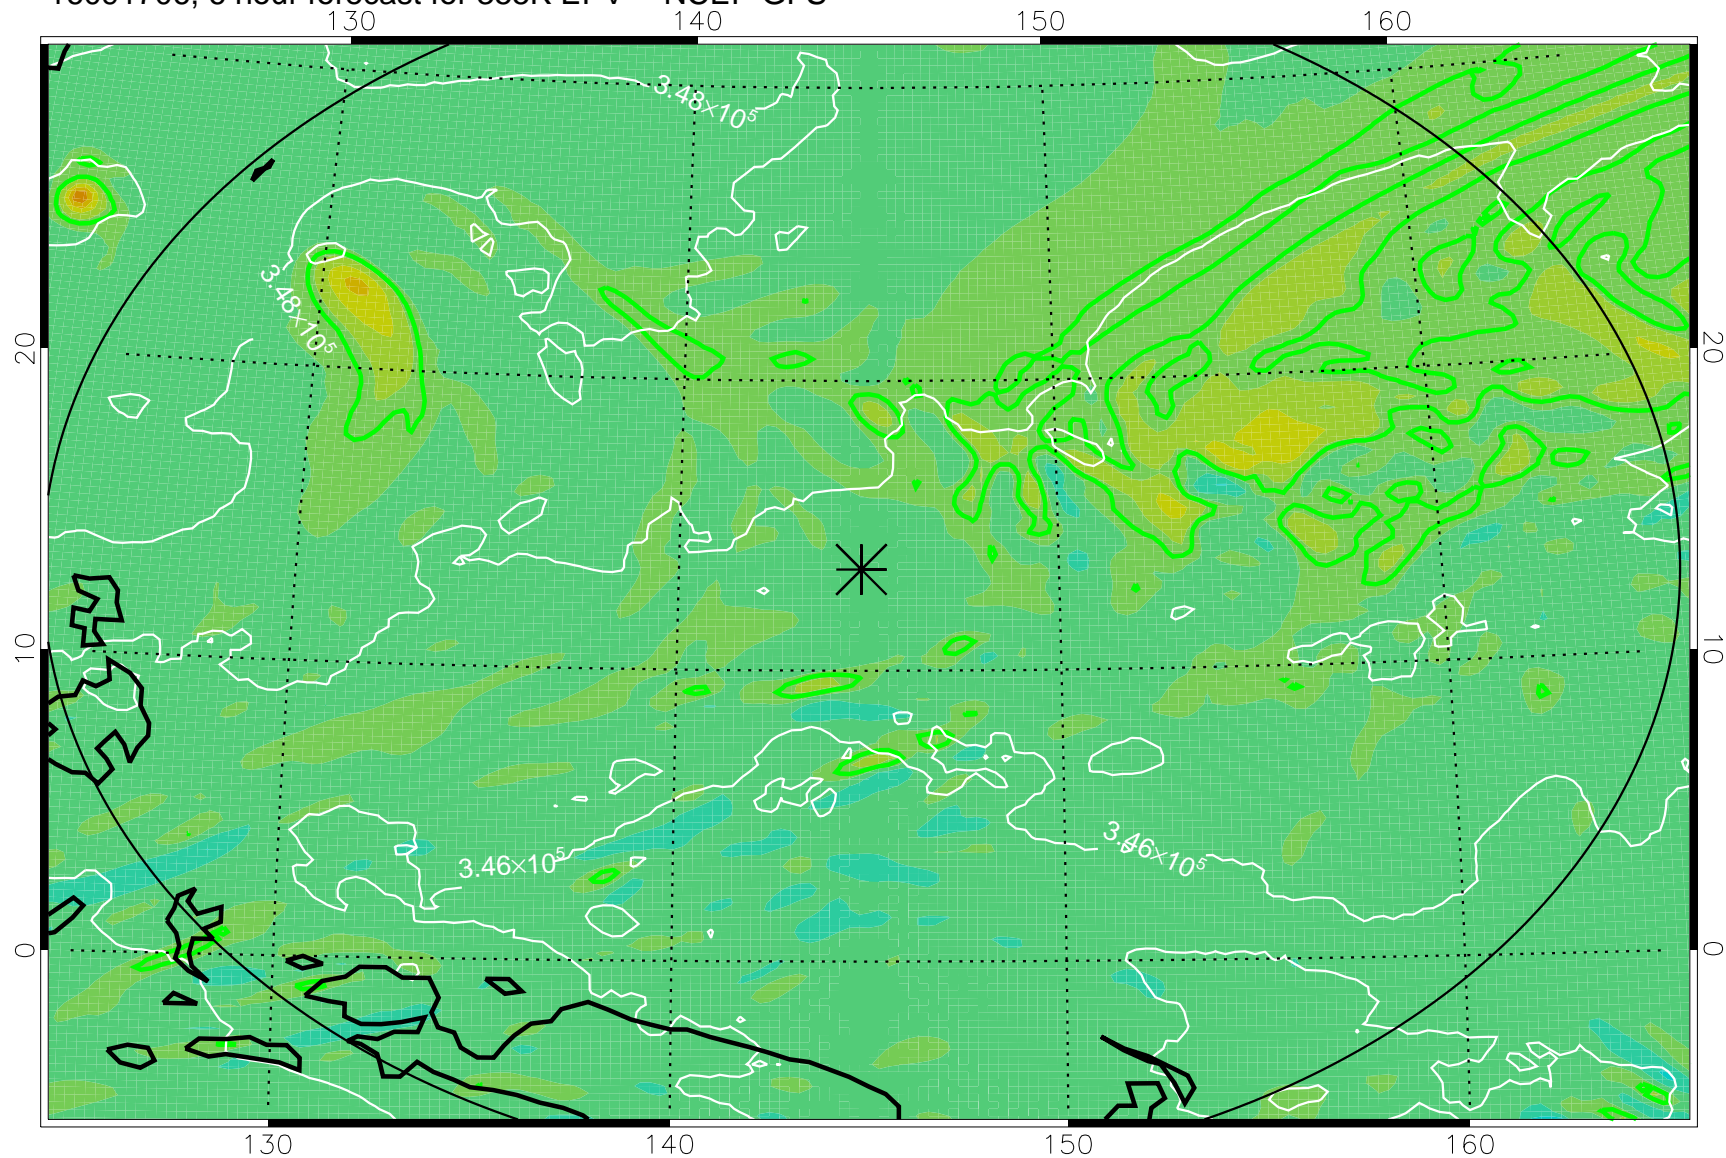

16091706, 6 hour forecast for 355K EPV -- NCEP GFS

355K Montgomery Streamfunction, white  
EPV Tropopause (2 PVU) Position  
Range ring of 2304 km

16091712, 12 hour forecast for 355K EPV -- NCEP GFS

355K Montgomery Streamfunction, white  
EPV Tropopause (2 PVU) Position  
Range ring of 2304 km

16091718, 18 hour forecast for 355K EPV -- NCEP GFS

355K Montgomery Streamfunction, white  
EPV Tropopause (2 PVU) Position  
Range ring of 2304 km

16091800, 24 hour forecast for 355K EPV -- NCEP GFS

355K Montgomery Streamfunction, white  
EPV Tropopause (2 PVU) Position  
Range ring of 2304 km

16091806, 30 hour forecast for 355K EPV -- NCEP GFS

355K Montgomery Streamfunction, white  
EPV Tropopause (2 PVU) Position  
Range ring of 2304 km

16091812, 36 hour forecast for 355K EPV -- NCEP GFS

355K Montgomery Streamfunction, white  
EPV Tropopause (2 PVU) Position  
Range ring of 2304 km

16091818, 42 hour forecast for 355K EPV -- NCEP GFS

355K Montgomery Streamfunction, white  
EPV Tropopause (2 PVU) Position  
Range ring of 2304 km

16091900, 48 hour forecast for 355K EPV -- NCEP GFS

355K Montgomery Streamfunction, white  
EPV Tropopause (2 PVU) Position  
Range ring of 2304 km