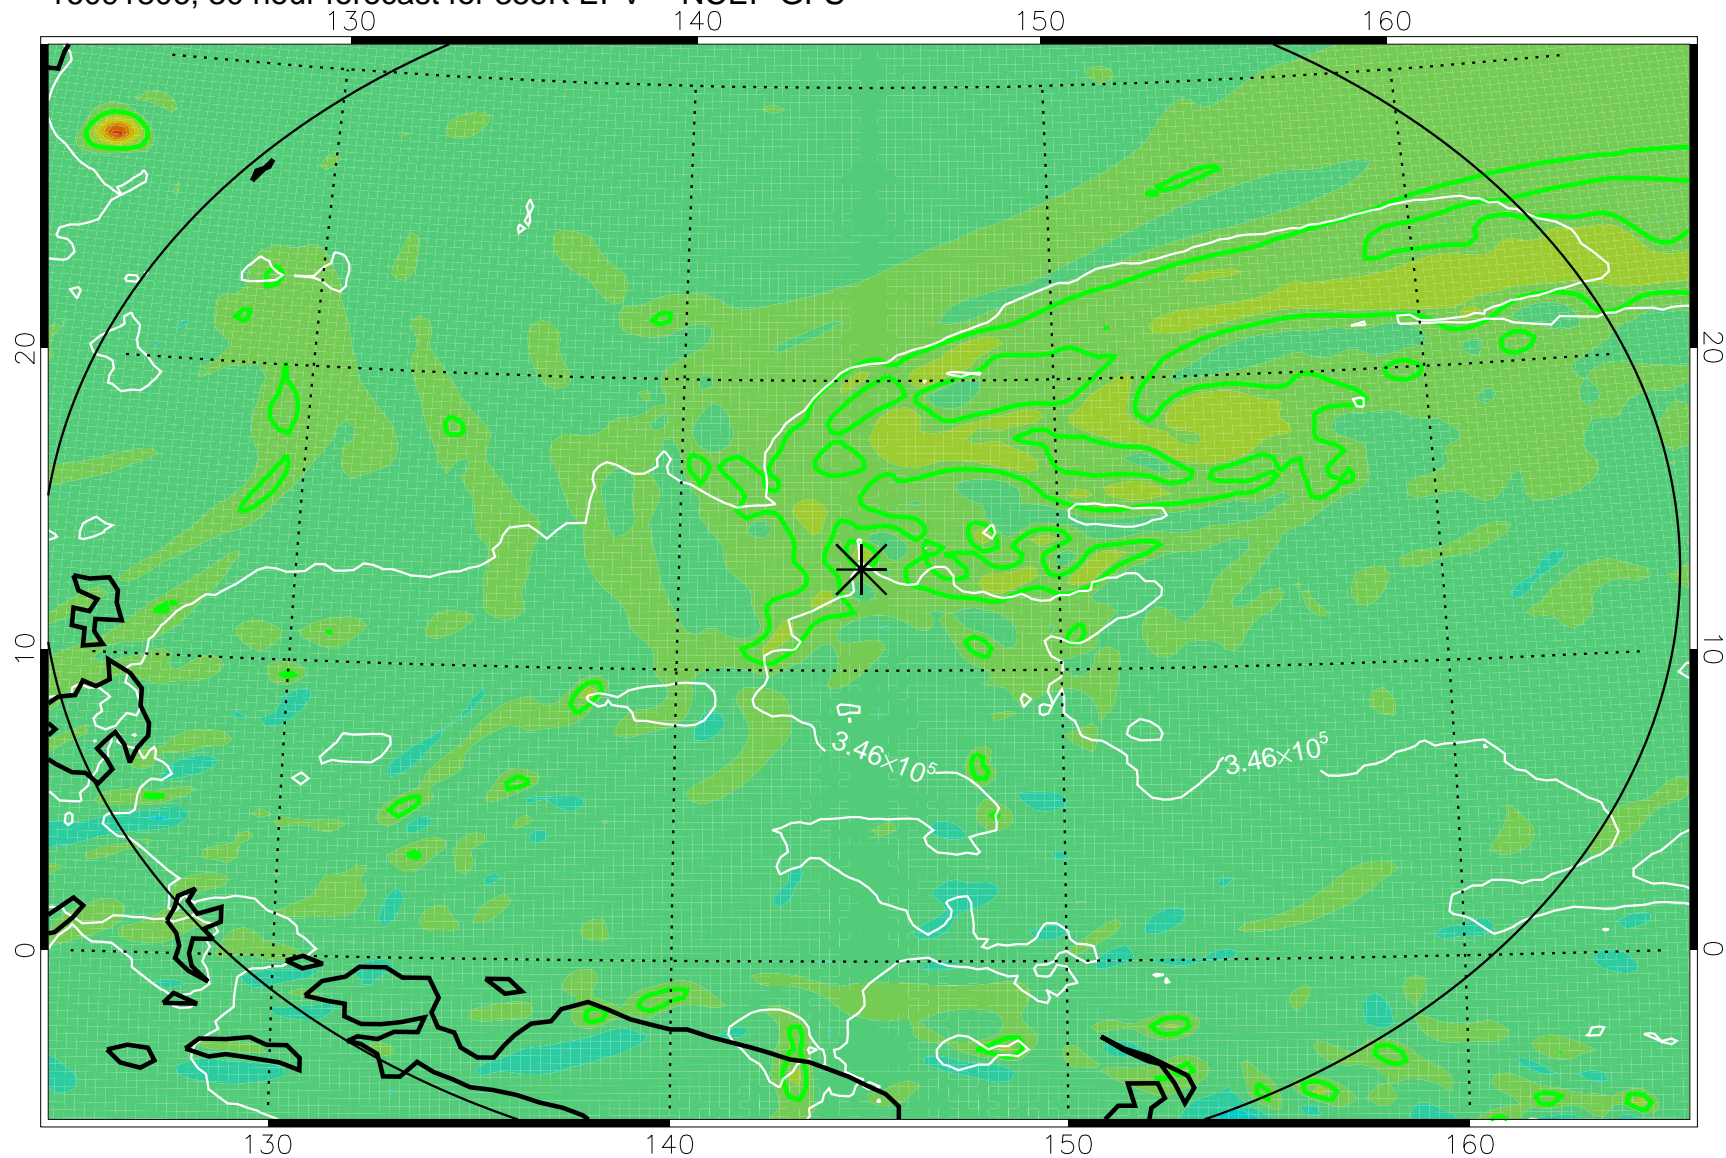

16091718, 18 hour forecast for 355K EPV -- NCEP GFS

355K Montgomery Streamfunction, white  
EPV Tropopause (2 PVU) Position  
Range ring of 2304 km

16091800, 24 hour forecast for 355K EPV -- NCEP GFS

355K Montgomery Streamfunction, white  
EPV Tropopause (2 PVU) Position  
Range ring of 2304 km

16091806, 30 hour forecast for 355K EPV -- NCEP GFS

355K Montgomery Streamfunction, white  
EPV Tropopause (2 PVU) Position  
Range ring of 2304 km

16091812, 36 hour forecast for 355K EPV -- NCEP GFS

355K Montgomery Streamfunction, white  
EPV Tropopause (2 PVU) Position  
Range ring of 2304 km

16091818, 42 hour forecast for 355K EPV -- NCEP GFS

355K Montgomery Streamfunction, white  
EPV Tropopause (2 PVU) Position  
Range ring of 2304 km

16091900, 48 hour forecast for 355K EPV -- NCEP GFS

355K Montgomery Streamfunction, white  
EPV Tropopause (2 PVU) Position  
Range ring of 2304 km

16092018, 90 hour forecast for 355K EPV -- NCEP GFS

355K Montgomery Streamfunction, white  
EPV Tropopause (2 PVU) Position  
Range ring of 2304 km

16092100, 96 hour forecast for 355K EPV -- NCEP GFS

355K Montgomery Streamfunction, white  
EPV Tropopause (2 PVU) Position  
Range ring of 2304 km