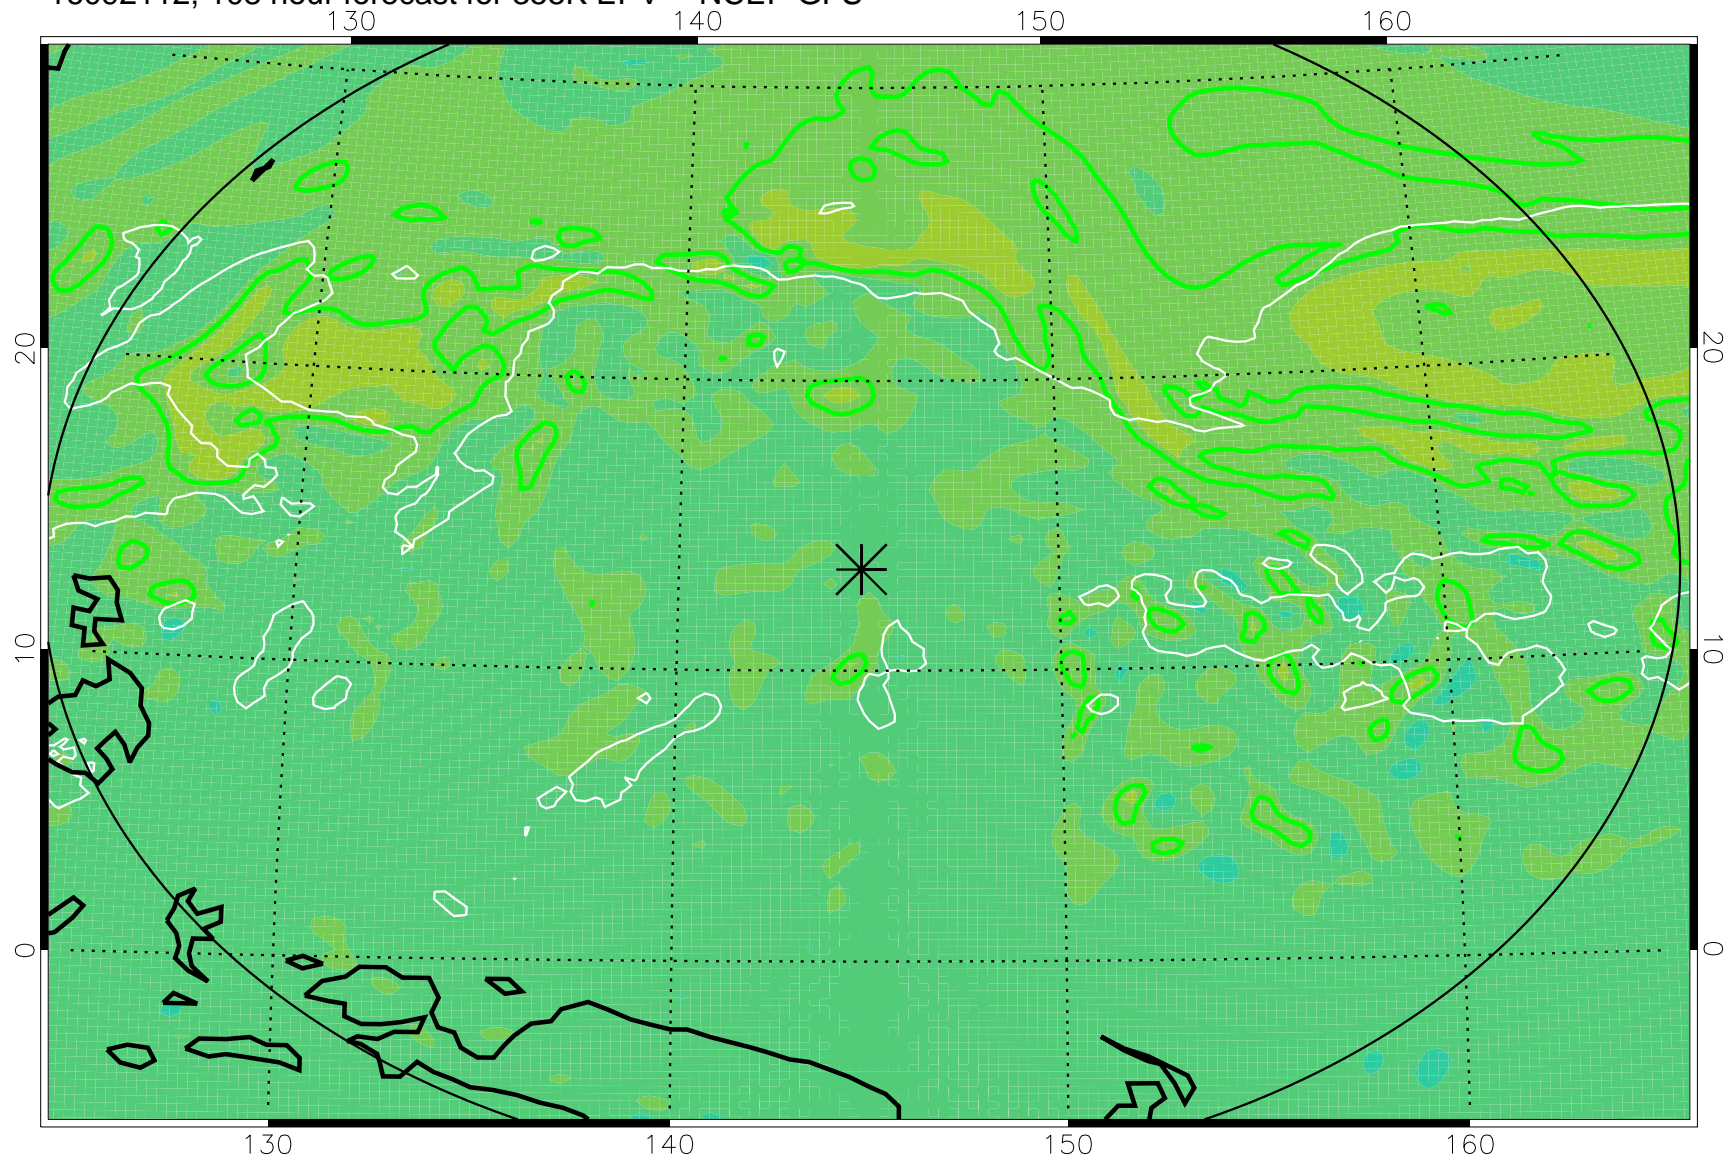

16092006, 78 hour forecast for 355K EPV -- NCEP GFS

355K Montgomery Streamfunction, white  
EPV Tropopause (2 PVU) Position  
Range ring of 2304 km

16092012, 84 hour forecast for 355K EPV -- NCEP GFS

355K Montgomery Streamfunction, white  
EPV Tropopause (2 PVU) Position  
Range ring of 2304 km

16092018, 90 hour forecast for 355K EPV -- NCEP GFS

355K Montgomery Streamfunction, white  
EPV Tropopause (2 PVU) Position  
Range ring of 2304 km

16092100, 96 hour forecast for 355K EPV -- NCEP GFS

355K Montgomery Streamfunction, white  
EPV Tropopause (2 PVU) Position  
Range ring of 2304 km

16092106, 102 hour forecast for 355K EPV -- NCEP GFS

355K Montgomery Streamfunction, white  
EPV Tropopause (2 PVU) Position  
Range ring of 2304 km

16092112, 108 hour forecast for 355K EPV -- NCEP GFS

355K Montgomery Streamfunction, white  
EPV Tropopause (2 PVU) Position  
Range ring of 2304 km

16092118, 114 hour forecast for 355K EPV -- NCEP GFS

355K Montgomery Streamfunction, white  
EPV Tropopause (2 PVU) Position  
Range ring of 2304 km

16092200, 120 hour forecast for 355K EPV -- NCEP GFS

355K Montgomery Streamfunction, white  
EPV Tropopause (2 PVU) Position  
Range ring of 2304 km