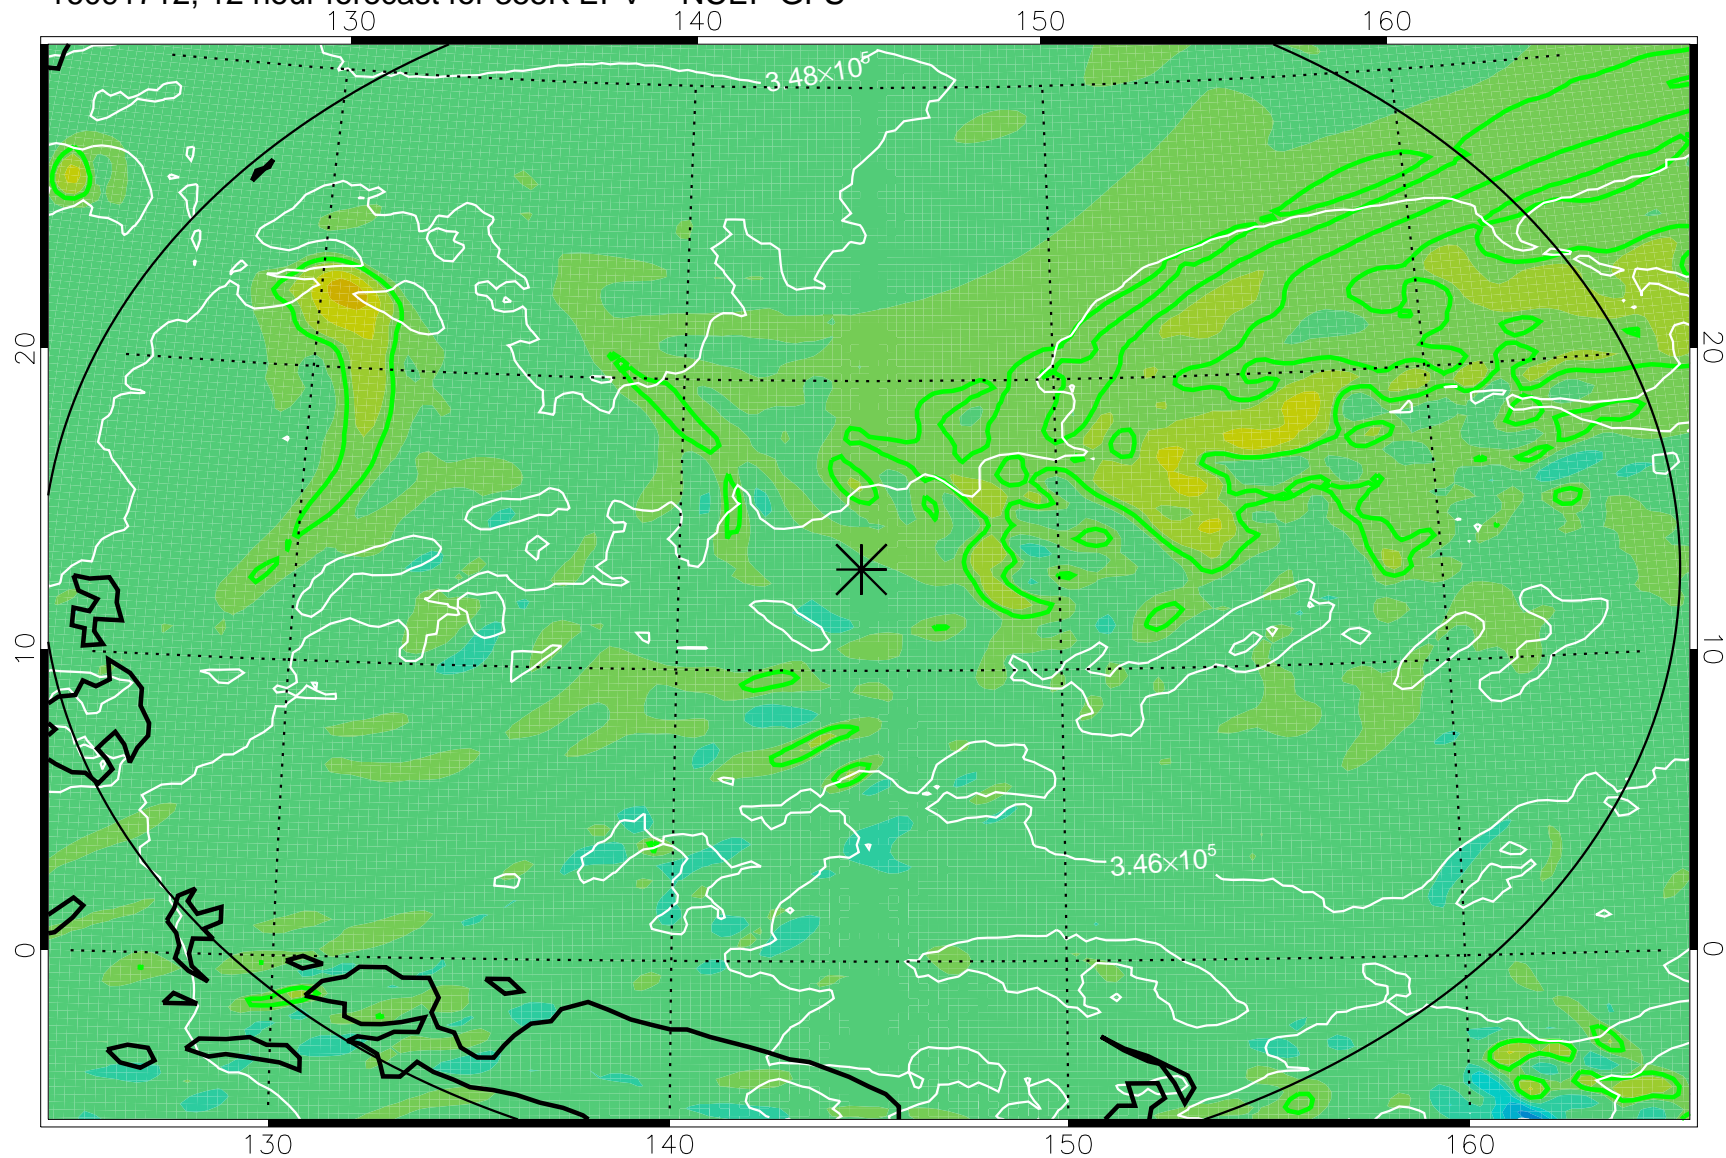

16091706, 6 hour forecast for 355K EPV -- NCEP GFS

355K Montgomery Streamfunction, white  
EPV Tropopause (2 PVU) Position  
Range ring of 2304 km

16091712, 12 hour forecast for 355K EPV -- NCEP GFS

355K Montgomery Streamfunction, white  
EPV Tropopause (2 PVU) Position  
Range ring of 2304 km

16091718, 18 hour forecast for 355K EPV -- NCEP GFS

355K Montgomery Streamfunction, white  
EPV Tropopause (2 PVU) Position  
Range ring of 2304 km

16091800, 24 hour forecast for 355K EPV -- NCEP GFS

355K Montgomery Streamfunction, white  
EPV Tropopause (2 PVU) Position  
Range ring of 2304 km

16091806, 30 hour forecast for 355K EPV -- NCEP GFS

355K Montgomery Streamfunction, white  
EPV Tropopause (2 PVU) Position  
Range ring of 2304 km

16091812, 36 hour forecast for 355K EPV -- NCEP GFS

355K Montgomery Streamfunction, white  
EPV Tropopause (2 PVU) Position  
Range ring of 2304 km

16092018, 90 hour forecast for 355K EPV -- NCEP GFS

355K Montgomery Streamfunction, white  
EPV Tropopause (2 PVU) Position  
Range ring of 2304 km

16092100, 96 hour forecast for 355K EPV -- NCEP GFS

355K Montgomery Streamfunction, white  
EPV Tropopause (2 PVU) Position  
Range ring of 2304 km