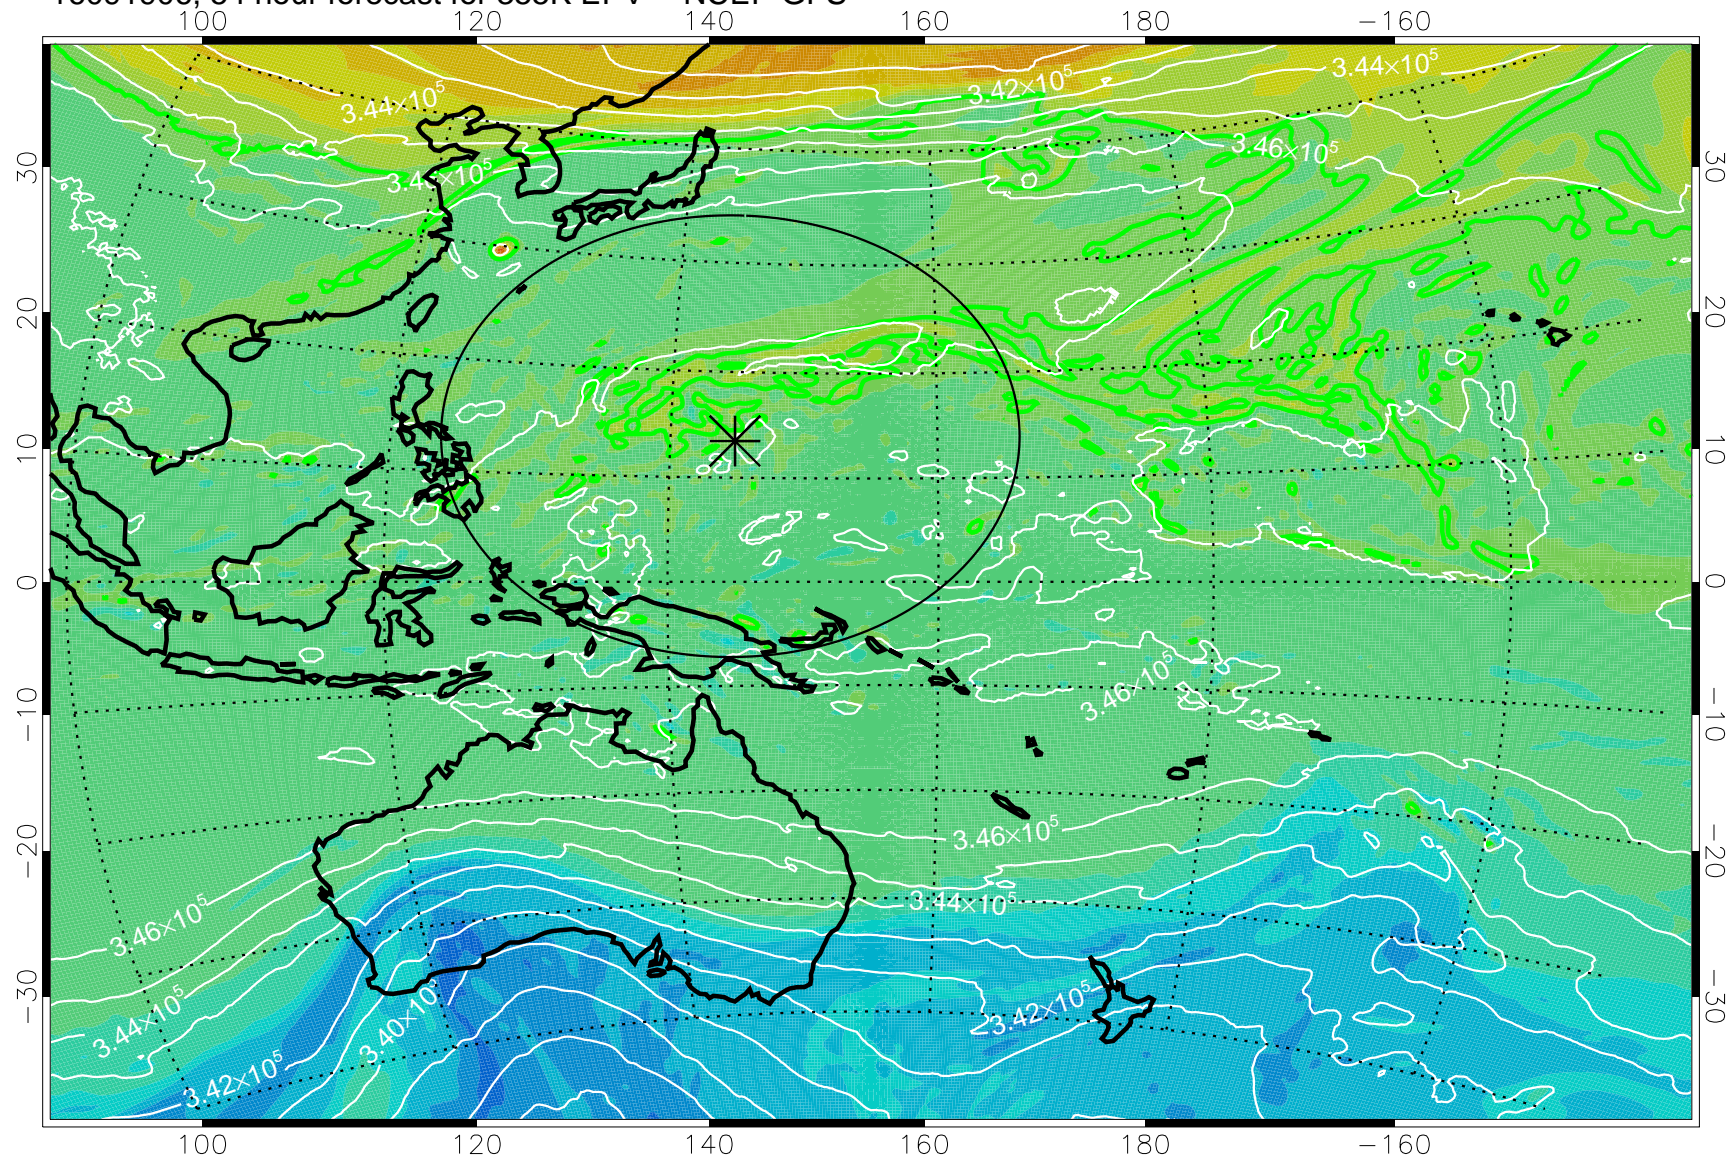

16091818, 42 hour forecast for 355K EPV -- NCEP GFS

355K Montgomery Streamfunction, white
EPV Tropopause (2 PVU) Position
Range ring of 2304 km

16091900, 48 hour forecast for 355K EPV -- NCEP GFS

355K Montgomery Streamfunction, white
EPV Tropopause (2 PVU) Position
Range ring of 2304 km

16091906, 54 hour forecast for 355K EPV -- NCEP GFS

355K Montgomery Streamfunction, white
EPV Tropopause (2 PVU) Position
Range ring of 2304 km

16091912, 60 hour forecast for 355K EPV -- NCEP GFS

355K Montgomery Streamfunction, white
EPV Tropopause (2 PVU) Position
Range ring of 2304 km

16091918, 66 hour forecast for 355K EPV -- NCEP GFS

355K Montgomery Streamfunction, white
EPV Tropopause (2 PVU) Position
Range ring of 2304 km

16092000, 72 hour forecast for 355K EPV -- NCEP GFS

355K Montgomery Streamfunction, white
EPV Tropopause (2 PVU) Position
Range ring of 2304 km

16092018, 90 hour forecast for 355K EPV -- NCEP GFS

355K Montgomery Streamfunction, white
EPV Tropopause (2 PVU) Position
Range ring of 2304 km

16092100, 96 hour forecast for 355K EPV -- NCEP GFS

355K Montgomery Streamfunction, white
EPV Tropopause (2 PVU) Position
Range ring of 2304 km