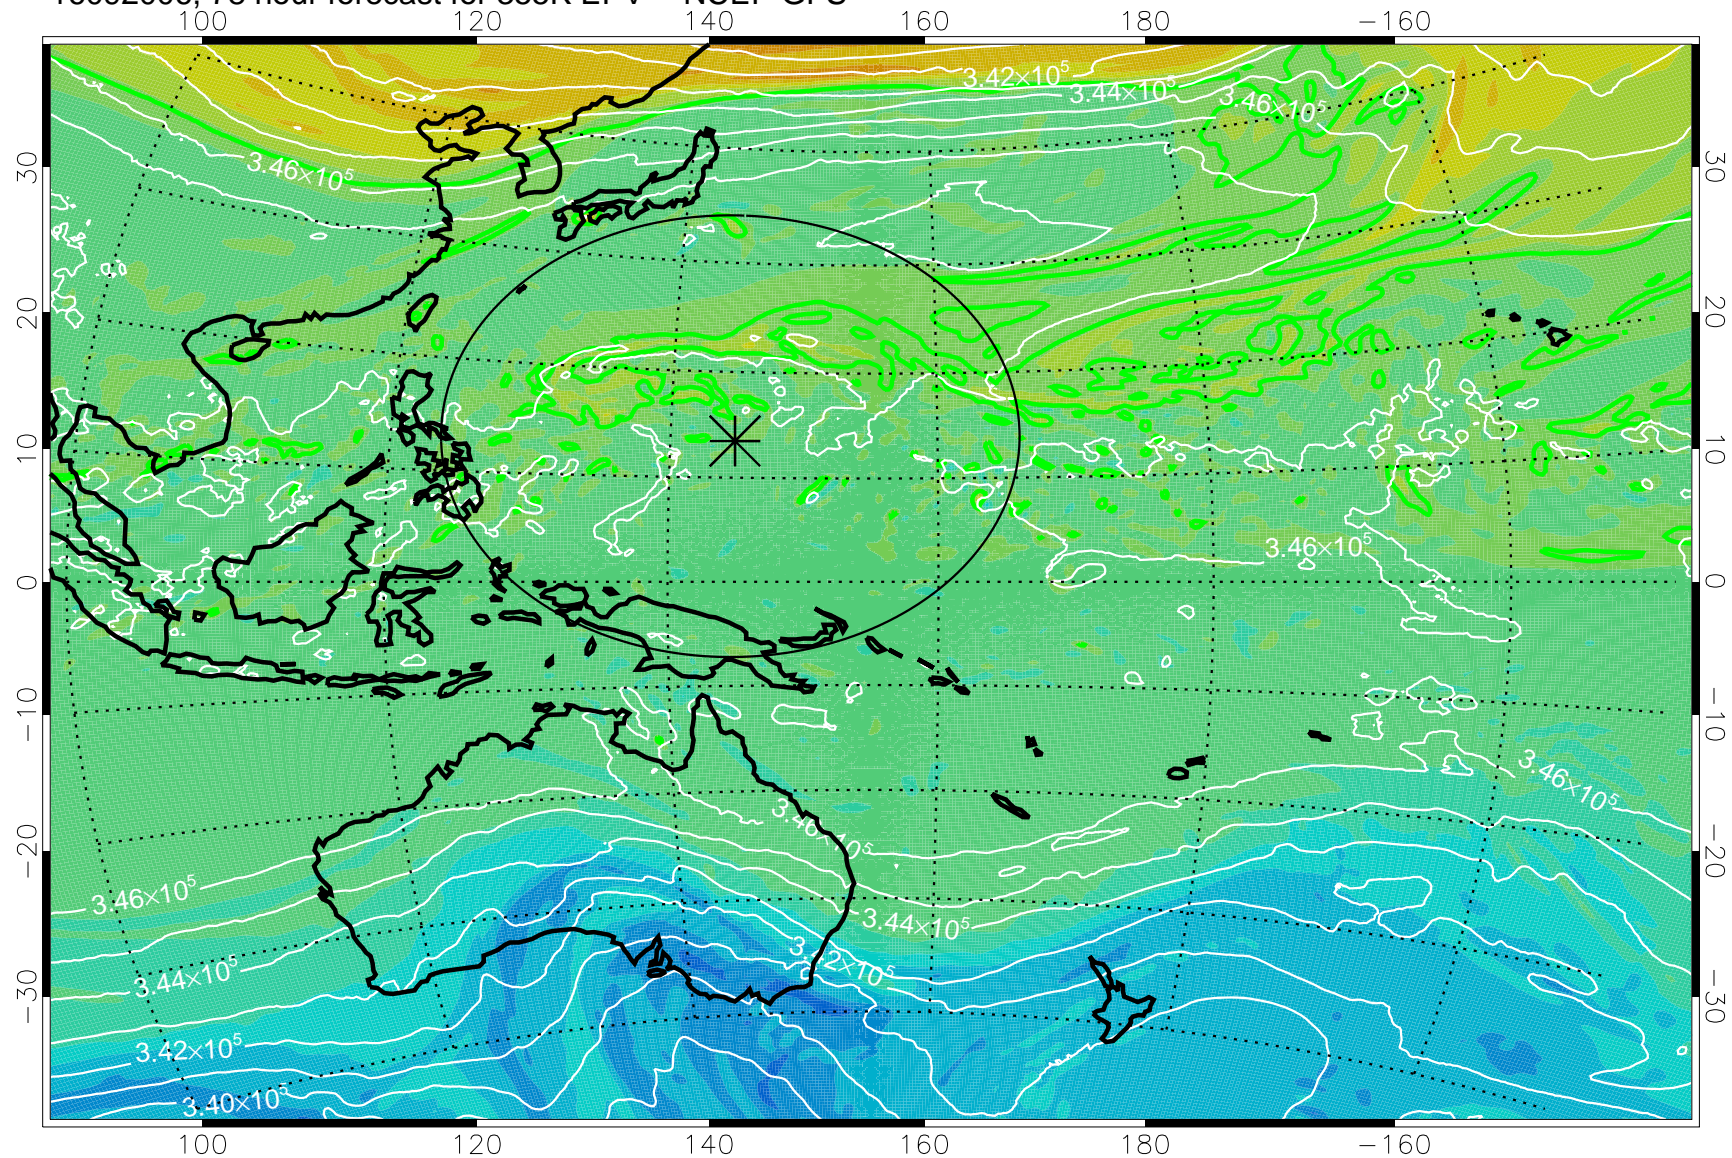

16091906, 54 hour forecast for 355K EPV -- NCEP GFS

355K Montgomery Streamfunction, white
EPV Tropopause (2 PVU) Position
Range ring of 2304 km

16091912, 60 hour forecast for 355K EPV -- NCEP GFS

355K Montgomery Streamfunction, white
EPV Tropopause (2 PVU) Position
Range ring of 2304 km

16091918, 66 hour forecast for 355K EPV -- NCEP GFS

355K Montgomery Streamfunction, white
EPV Tropopause (2 PVU) Position
Range ring of 2304 km

16092000, 72 hour forecast for 355K EPV -- NCEP GFS

355K Montgomery Streamfunction, white
EPV Tropopause (2 PVU) Position
Range ring of 2304 km

16092006, 78 hour forecast for 355K EPV -- NCEP GFS

355K Montgomery Streamfunction, white
EPV Tropopause (2 PVU) Position
Range ring of 2304 km

16092012, 84 hour forecast for 355K EPV -- NCEP GFS

355K Montgomery Streamfunction, white
EPV Tropopause (2 PVU) Position
Range ring of 2304 km

16092018, 90 hour forecast for 355K EPV -- NCEP GFS

355K Montgomery Streamfunction, white
EPV Tropopause (2 PVU) Position
Range ring of 2304 km

16092100, 96 hour forecast for 355K EPV -- NCEP GFS

355K Montgomery Streamfunction, white
EPV Tropopause (2 PVU) Position
Range ring of 2304 km