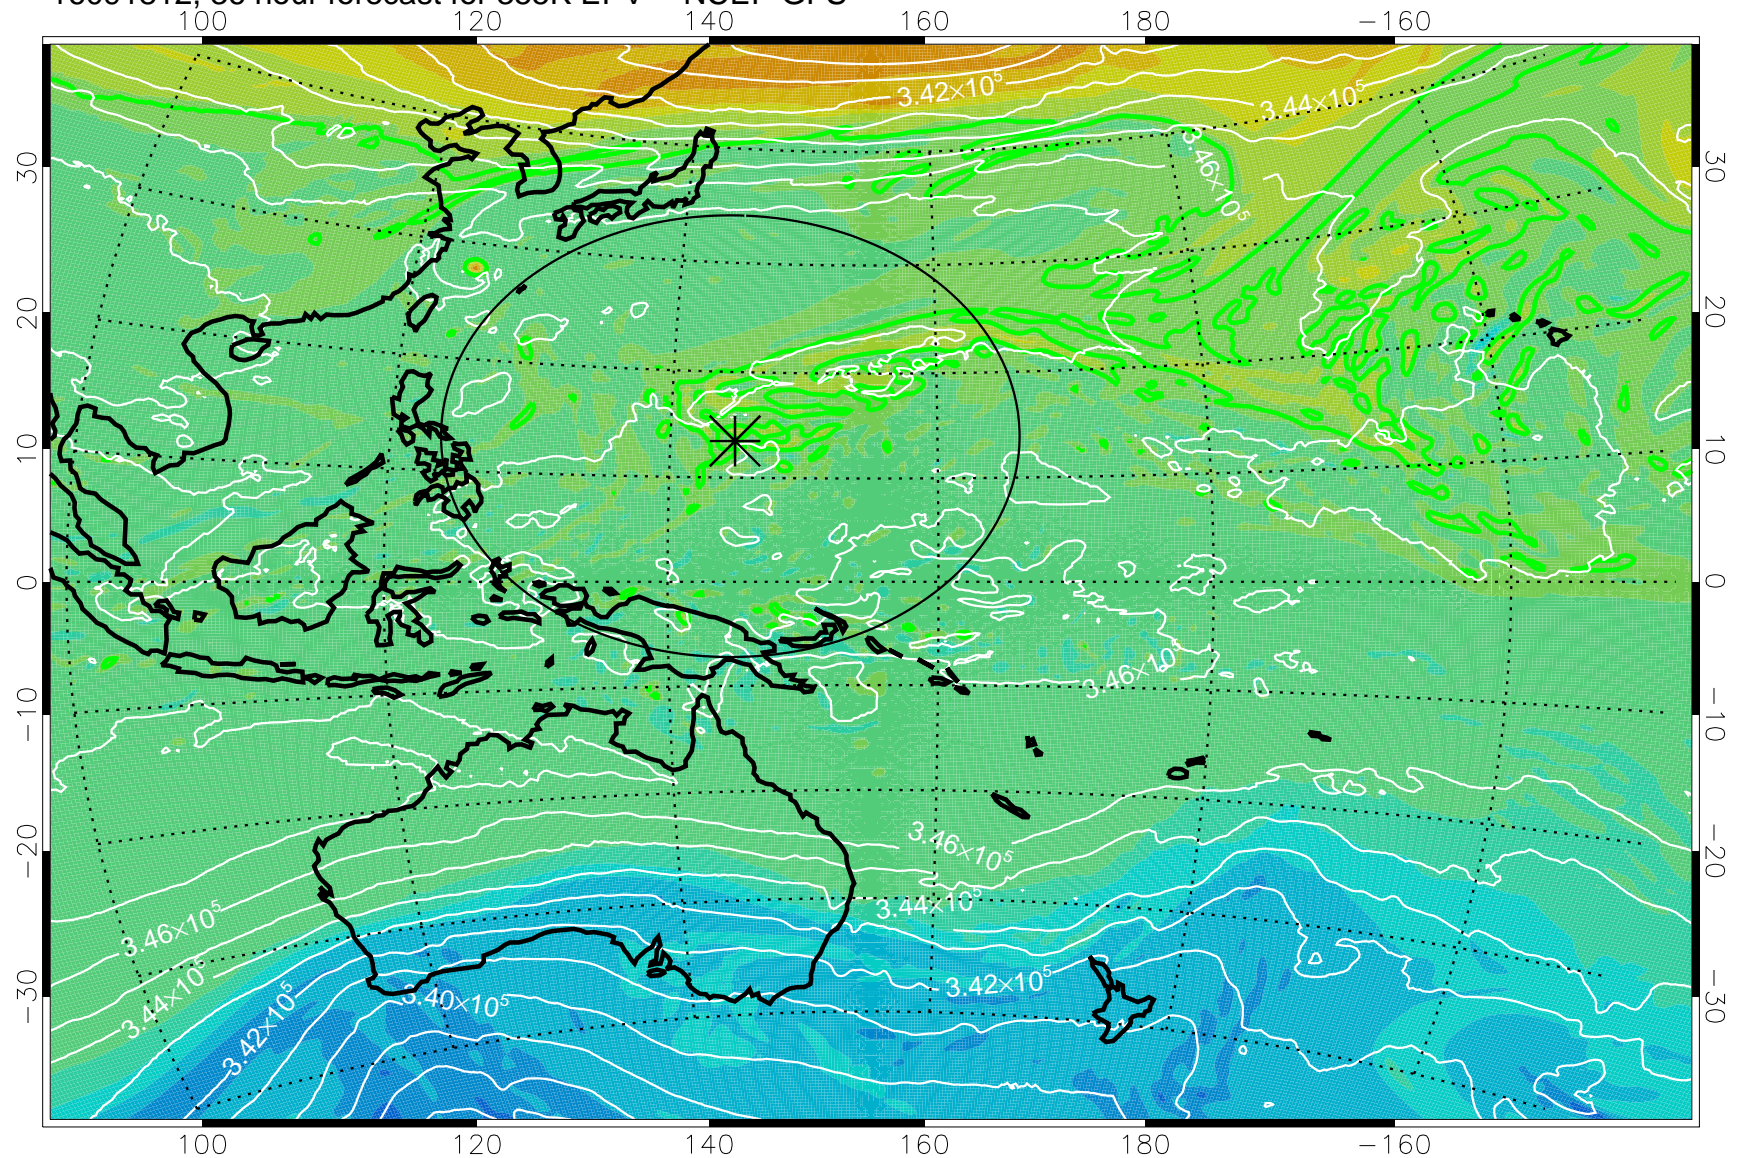

16091718, 18 hour forecast for 355K EPV -- NCEP GFS

355K Montgomery Streamfunction, white
EPV Tropopause (2 PVU) Position
Range ring of 2304 km

16091800, 24 hour forecast for 355K EPV -- NCEP GFS

355K Montgomery Streamfunction, white
EPV Tropopause (2 PVU) Position
Range ring of 2304 km

16091806, 30 hour forecast for 355K EPV -- NCEP GFS

355K Montgomery Streamfunction, white
EPV Tropopause (2 PVU) Position
Range ring of 2304 km

16091812, 36 hour forecast for 355K EPV -- NCEP GFS

355K Montgomery Streamfunction, white
EPV Tropopause (2 PVU) Position
Range ring of 2304 km

16091818, 42 hour forecast for 355K EPV -- NCEP GFS

355K Montgomery Streamfunction, white
EPV Tropopause (2 PVU) Position
Range ring of 2304 km

16091900, 48 hour forecast for 355K EPV -- NCEP GFS

355K Montgomery Streamfunction, white
EPV Tropopause (2 PVU) Position
Range ring of 2304 km

16091906, 54 hour forecast for 355K EPV -- NCEP GFS

355K Montgomery Streamfunction, white
EPV Tropopause (2 PVU) Position
Range ring of 2304 km

16091912, 60 hour forecast for 355K EPV -- NCEP GFS

355K Montgomery Streamfunction, white
EPV Tropopause (2 PVU) Position
Range ring of 2304 km