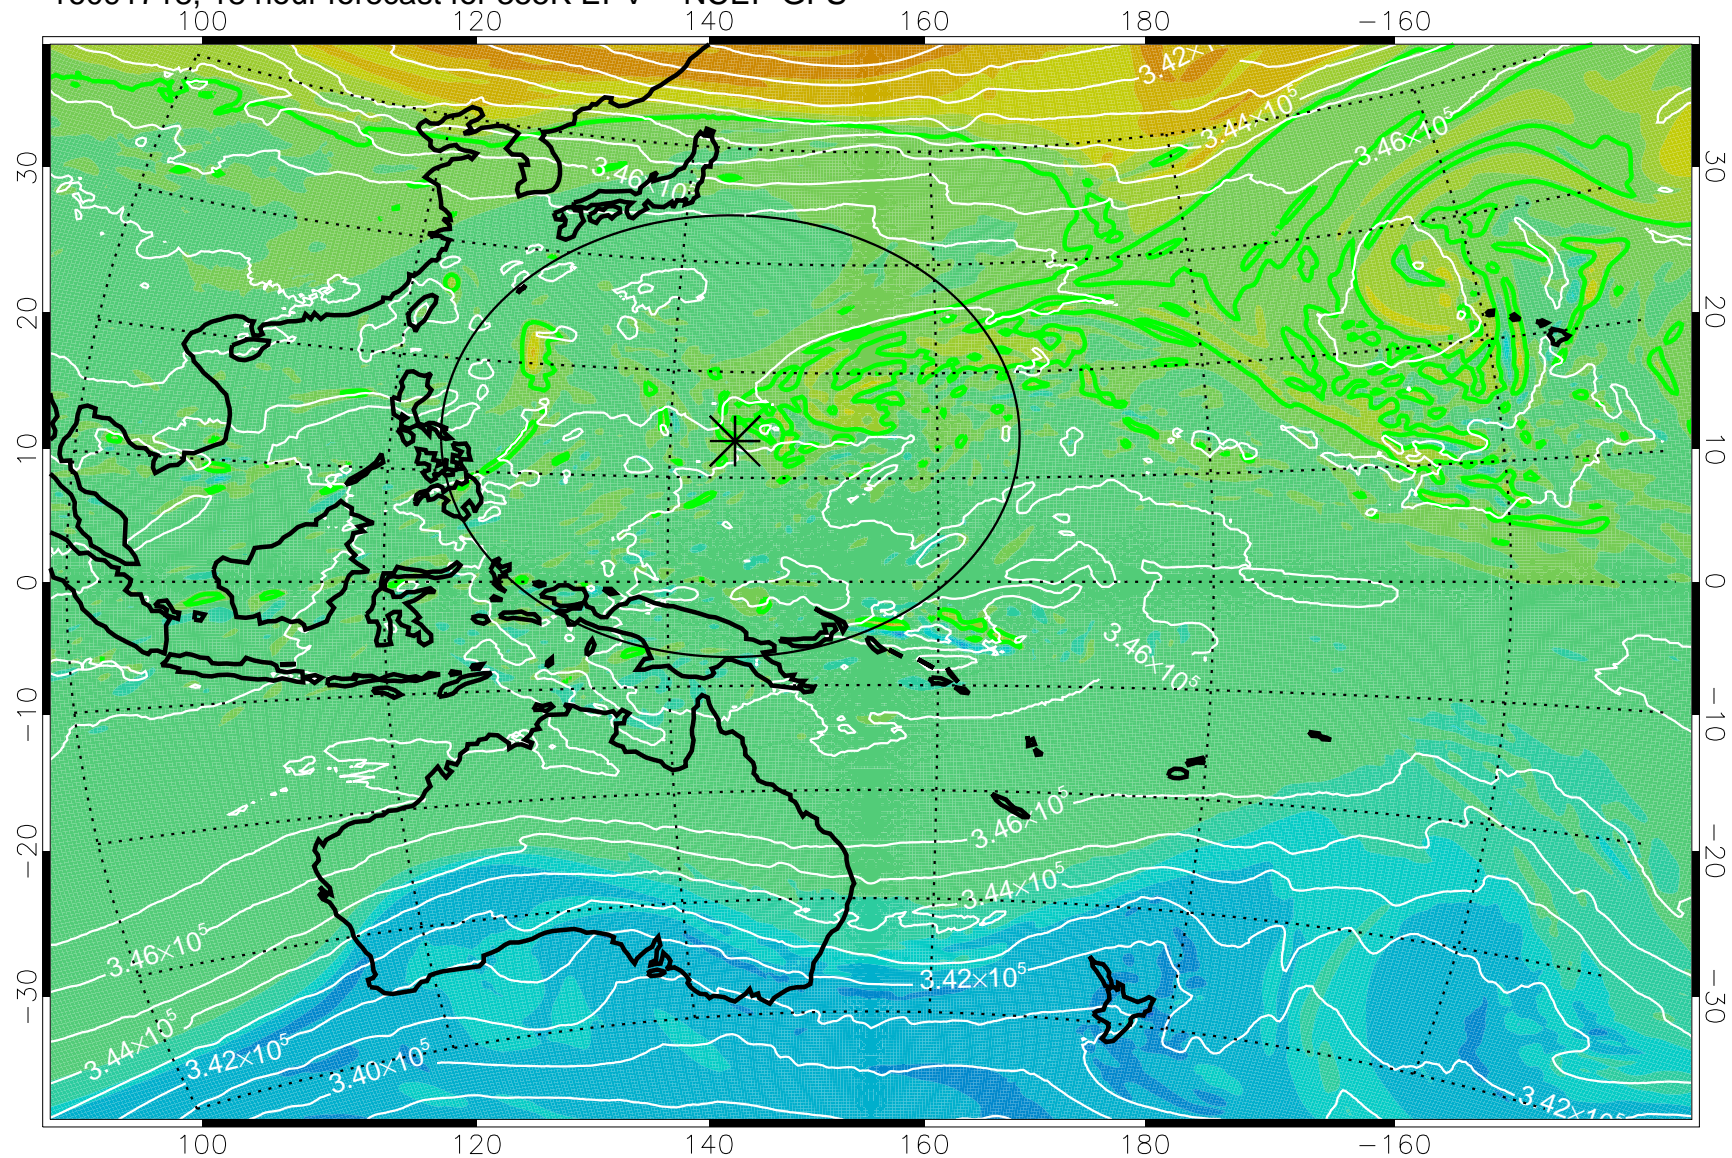

16091706, 6 hour forecast for 355K EPV -- NCEP GFS

355K Montgomery Streamfunction, white
EPV Tropopause (2 PVU) Position
Range ring of 2304 km

16091712, 12 hour forecast for 355K EPV -- NCEP GFS

355K Montgomery Streamfunction, white
EPV Tropopause (2 PVU) Position
Range ring of 2304 km

16091718, 18 hour forecast for 355K EPV -- NCEP GFS

355K Montgomery Streamfunction, white
EPV Tropopause (2 PVU) Position
Range ring of 2304 km

16091800, 24 hour forecast for 355K EPV -- NCEP GFS

355K Montgomery Streamfunction, white
EPV Tropopause (2 PVU) Position
Range ring of 2304 km

16091806, 30 hour forecast for 355K EPV -- NCEP GFS

355K Montgomery Streamfunction, white
EPV Tropopause (2 PVU) Position
Range ring of 2304 km

16091812, 36 hour forecast for 355K EPV -- NCEP GFS

355K Montgomery Streamfunction, white
EPV Tropopause (2 PVU) Position
Range ring of 2304 km

16091818, 42 hour forecast for 355K EPV -- NCEP GFS

355K Montgomery Streamfunction, white
EPV Tropopause (2 PVU) Position
Range ring of 2304 km

16091900, 48 hour forecast for 355K EPV -- NCEP GFS

355K Montgomery Streamfunction, white
EPV Tropopause (2 PVU) Position
Range ring of 2304 km