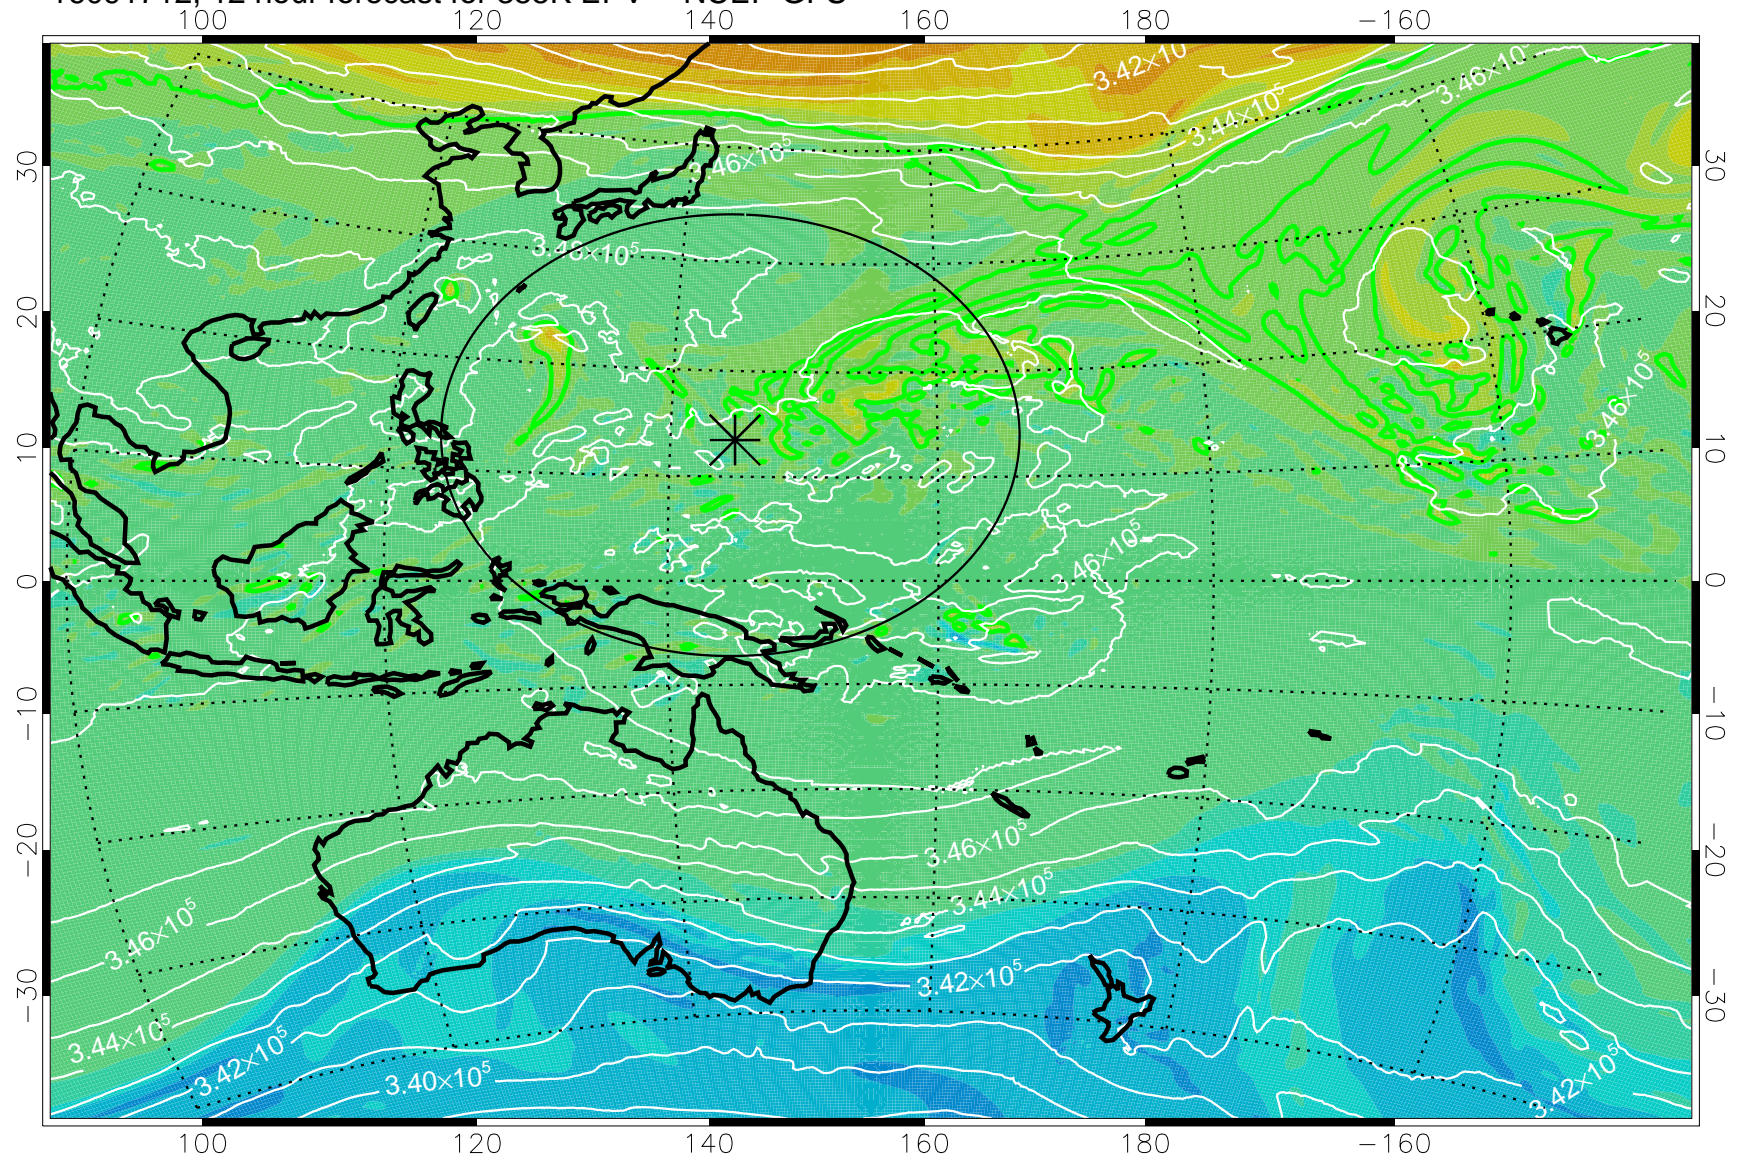

16091706, 6 hour forecast for 355K EPV -- NCEP GFS

355K Montgomery Streamfunction, white
EPV Tropopause (2 PVU) Position
Range ring of 2304 km

16091712, 12 hour forecast for 355K EPV -- NCEP GFS

355K Montgomery Streamfunction, white
EPV Tropopause (2 PVU) Position
Range ring of 2304 km

16091718, 18 hour forecast for 355K EPV -- NCEP GFS

355K Montgomery Streamfunction, white
EPV Tropopause (2 PVU) Position
Range ring of 2304 km

16091800, 24 hour forecast for 355K EPV -- NCEP GFS

355K Montgomery Streamfunction, white
EPV Tropopause (2 PVU) Position
Range ring of 2304 km

16091806, 30 hour forecast for 355K EPV -- NCEP GFS

355K Montgomery Streamfunction, white
EPV Tropopause (2 PVU) Position
Range ring of 2304 km

16091812, 36 hour forecast for 355K EPV -- NCEP GFS

355K Montgomery Streamfunction, white
EPV Tropopause (2 PVU) Position
Range ring of 2304 km

16091818, 42 hour forecast for 355K EPV -- NCEP GFS

355K Montgomery Streamfunction, white
EPV Tropopause (2 PVU) Position
Range ring of 2304 km

16091900, 48 hour forecast for 355K EPV -- NCEP GFS

355K Montgomery Streamfunction, white
EPV Tropopause (2 PVU) Position
Range ring of 2304 km