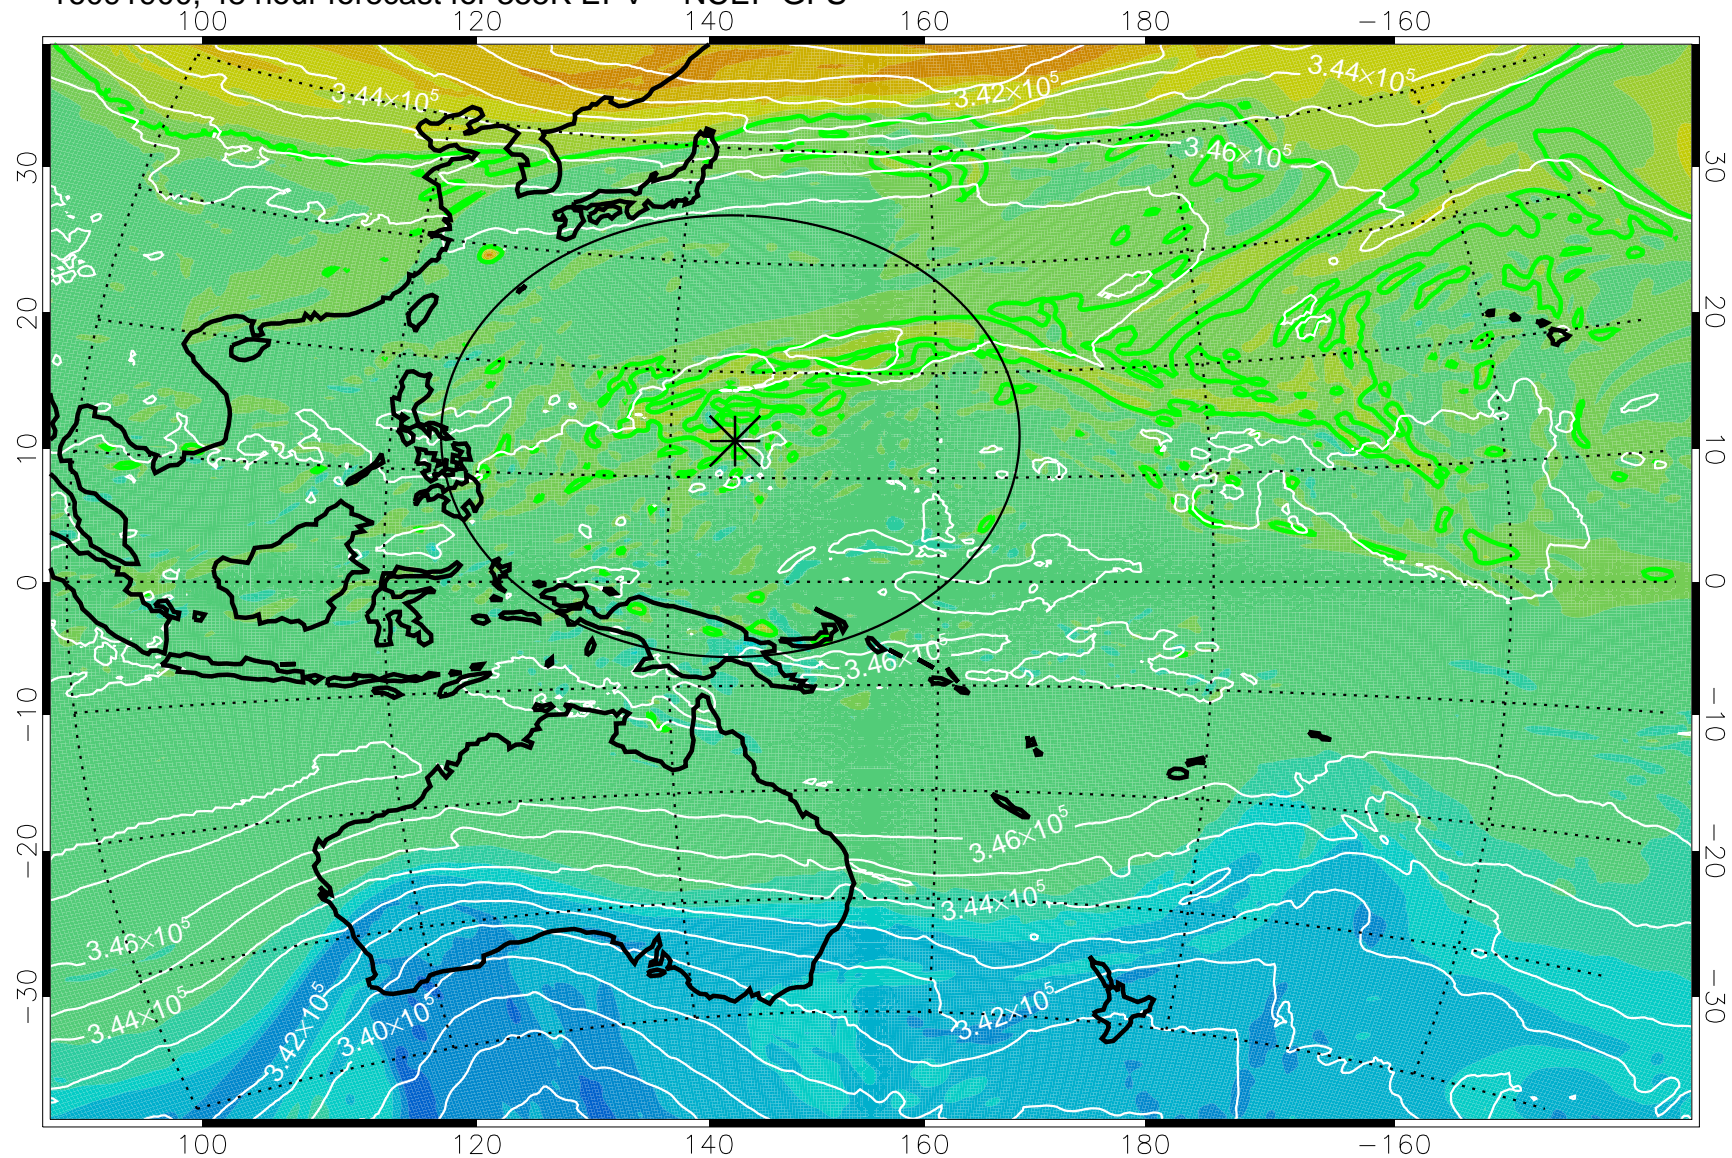

16091806, 30 hour forecast for 355K EPV -- NCEP GFS

355K Montgomery Streamfunction, white
EPV Tropopause (2 PVU) Position
Range ring of 2304 km

16091812, 36 hour forecast for 355K EPV -- NCEP GFS

355K Montgomery Streamfunction, white
EPV Tropopause (2 PVU) Position
Range ring of 2304 km

16091818, 42 hour forecast for 355K EPV -- NCEP GFS

355K Montgomery Streamfunction, white
EPV Tropopause (2 PVU) Position
Range ring of 2304 km

16091900, 48 hour forecast for 355K EPV -- NCEP GFS

355K Montgomery Streamfunction, white
EPV Tropopause (2 PVU) Position
Range ring of 2304 km

16091906, 54 hour forecast for 355K EPV -- NCEP GFS

355K Montgomery Streamfunction, white
EPV Tropopause (2 PVU) Position
Range ring of 2304 km

16091912, 60 hour forecast for 355K EPV -- NCEP GFS

355K Montgomery Streamfunction, white
EPV Tropopause (2 PVU) Position
Range ring of 2304 km

16091918, 66 hour forecast for 355K EPV -- NCEP GFS

355K Montgomery Streamfunction, white
EPV Tropopause (2 PVU) Position
Range ring of 2304 km

16092000, 72 hour forecast for 355K EPV -- NCEP GFS

355K Montgomery Streamfunction, white
EPV Tropopause (2 PVU) Position
Range ring of 2304 km