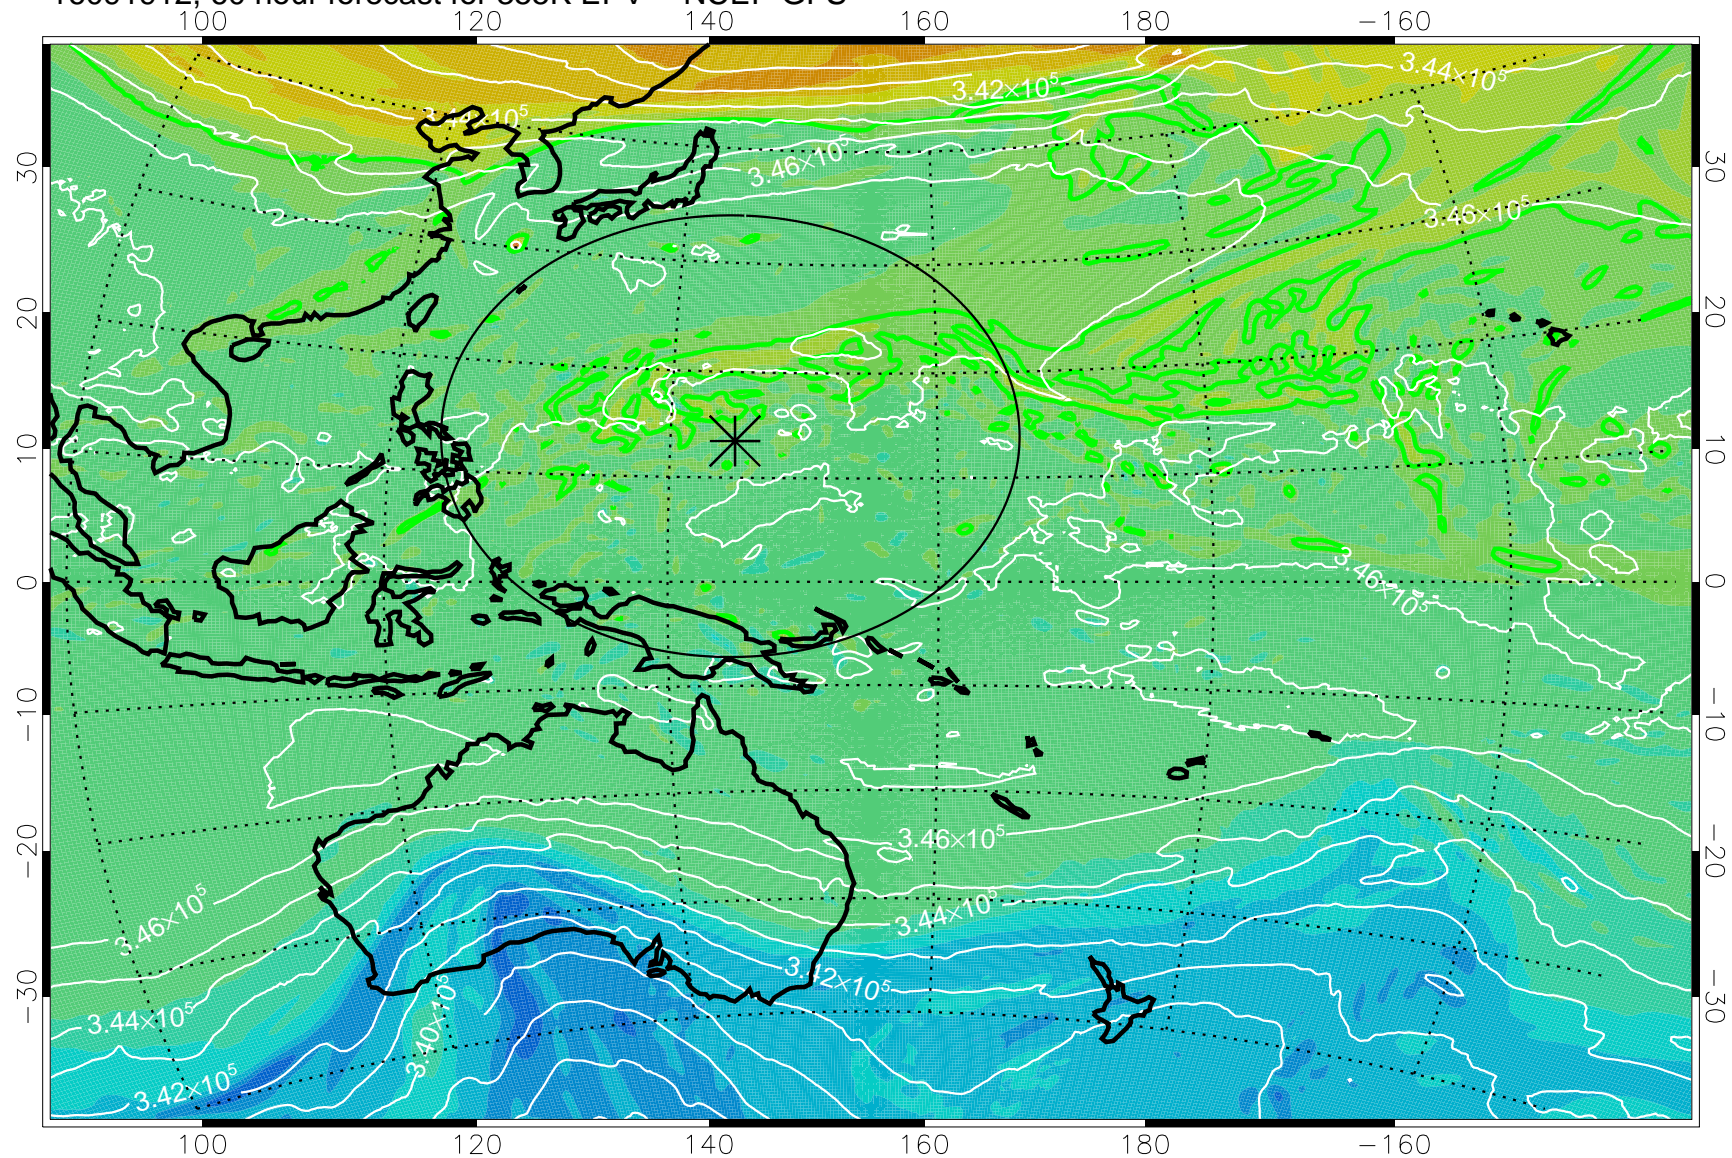

16091806, 30 hour forecast for 355K EPV -- NCEP GFS

355K Montgomery Streamfunction, white
EPV Tropopause (2 PVU) Position
Range ring of 2304 km

16091812, 36 hour forecast for 355K EPV -- NCEP GFS

355K Montgomery Streamfunction, white
EPV Tropopause (2 PVU) Position
Range ring of 2304 km

16091818, 42 hour forecast for 355K EPV -- NCEP GFS

355K Montgomery Streamfunction, white
EPV Tropopause (2 PVU) Position
Range ring of 2304 km

16091900, 48 hour forecast for 355K EPV -- NCEP GFS

355K Montgomery Streamfunction, white
EPV Tropopause (2 PVU) Position
Range ring of 2304 km

16091906, 54 hour forecast for 355K EPV -- NCEP GFS

355K Montgomery Streamfunction, white
EPV Tropopause (2 PVU) Position
Range ring of 2304 km

16091912, 60 hour forecast for 355K EPV -- NCEP GFS

355K Montgomery Streamfunction, white
EPV Tropopause (2 PVU) Position
Range ring of 2304 km

16091918, 66 hour forecast for 355K EPV -- NCEP GFS

355K Montgomery Streamfunction, white
EPV Tropopause (2 PVU) Position
Range ring of 2304 km

16092000, 72 hour forecast for 355K EPV -- NCEP GFS

355K Montgomery Streamfunction, white
EPV Tropopause (2 PVU) Position
Range ring of 2304 km