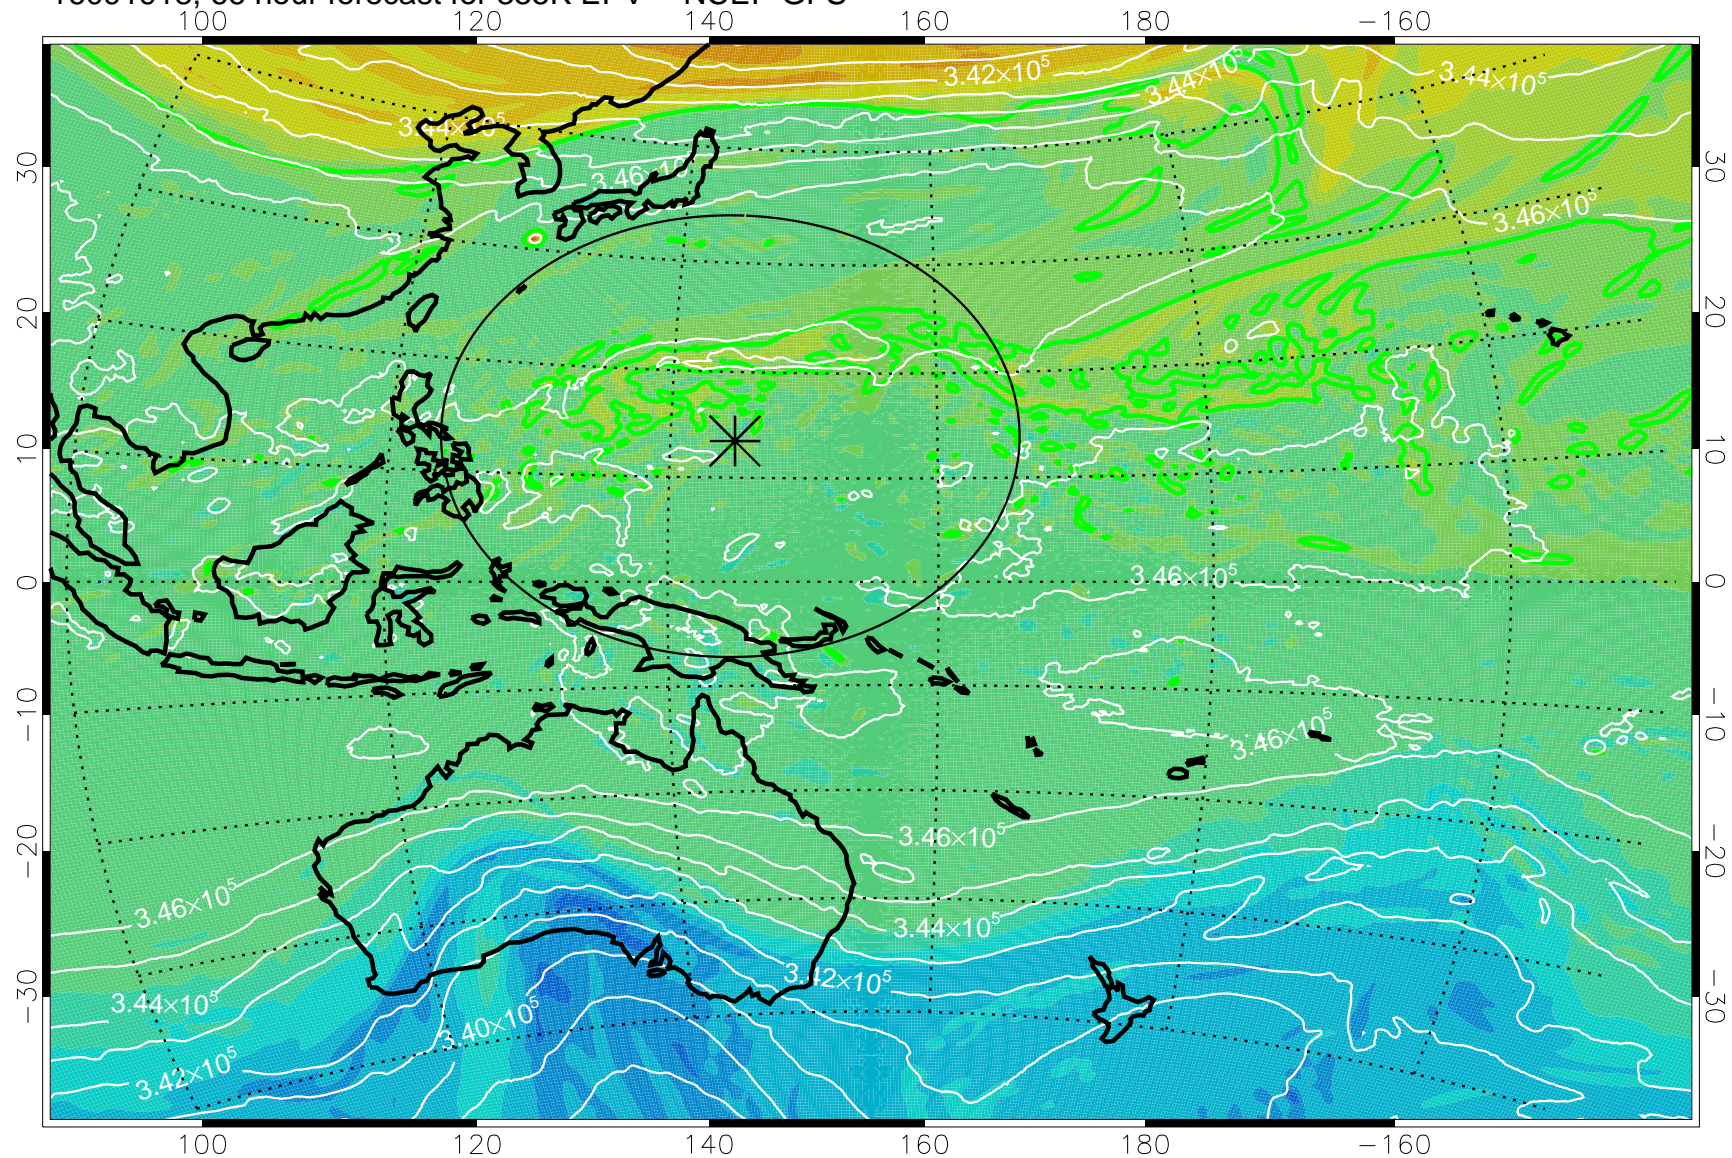

16091818, 42 hour forecast for 355K EPV -- NCEP GFS

355K Montgomery Streamfunction, white
EPV Tropopause (2 PVU) Position
Range ring of 2304 km

16091900, 48 hour forecast for 355K EPV -- NCEP GFS

355K Montgomery Streamfunction, white
EPV Tropopause (2 PVU) Position
Range ring of 2304 km

16091906, 54 hour forecast for 355K EPV -- NCEP GFS

355K Montgomery Streamfunction, white
EPV Tropopause (2 PVU) Position
Range ring of 2304 km

16091912, 60 hour forecast for 355K EPV -- NCEP GFS

355K Montgomery Streamfunction, white
EPV Tropopause (2 PVU) Position
Range ring of 2304 km

16091918, 66 hour forecast for 355K EPV -- NCEP GFS

355K Montgomery Streamfunction, white
EPV Tropopause (2 PVU) Position
Range ring of 2304 km

16092000, 72 hour forecast for 355K EPV -- NCEP GFS

355K Montgomery Streamfunction, white
EPV Tropopause (2 PVU) Position
Range ring of 2304 km

16092006, 78 hour forecast for 355K EPV -- NCEP GFS

355K Montgomery Streamfunction, white
EPV Tropopause (2 PVU) Position
Range ring of 2304 km

16092012, 84 hour forecast for 355K EPV -- NCEP GFS

355K Montgomery Streamfunction, white
EPV Tropopause (2 PVU) Position
Range ring of 2304 km