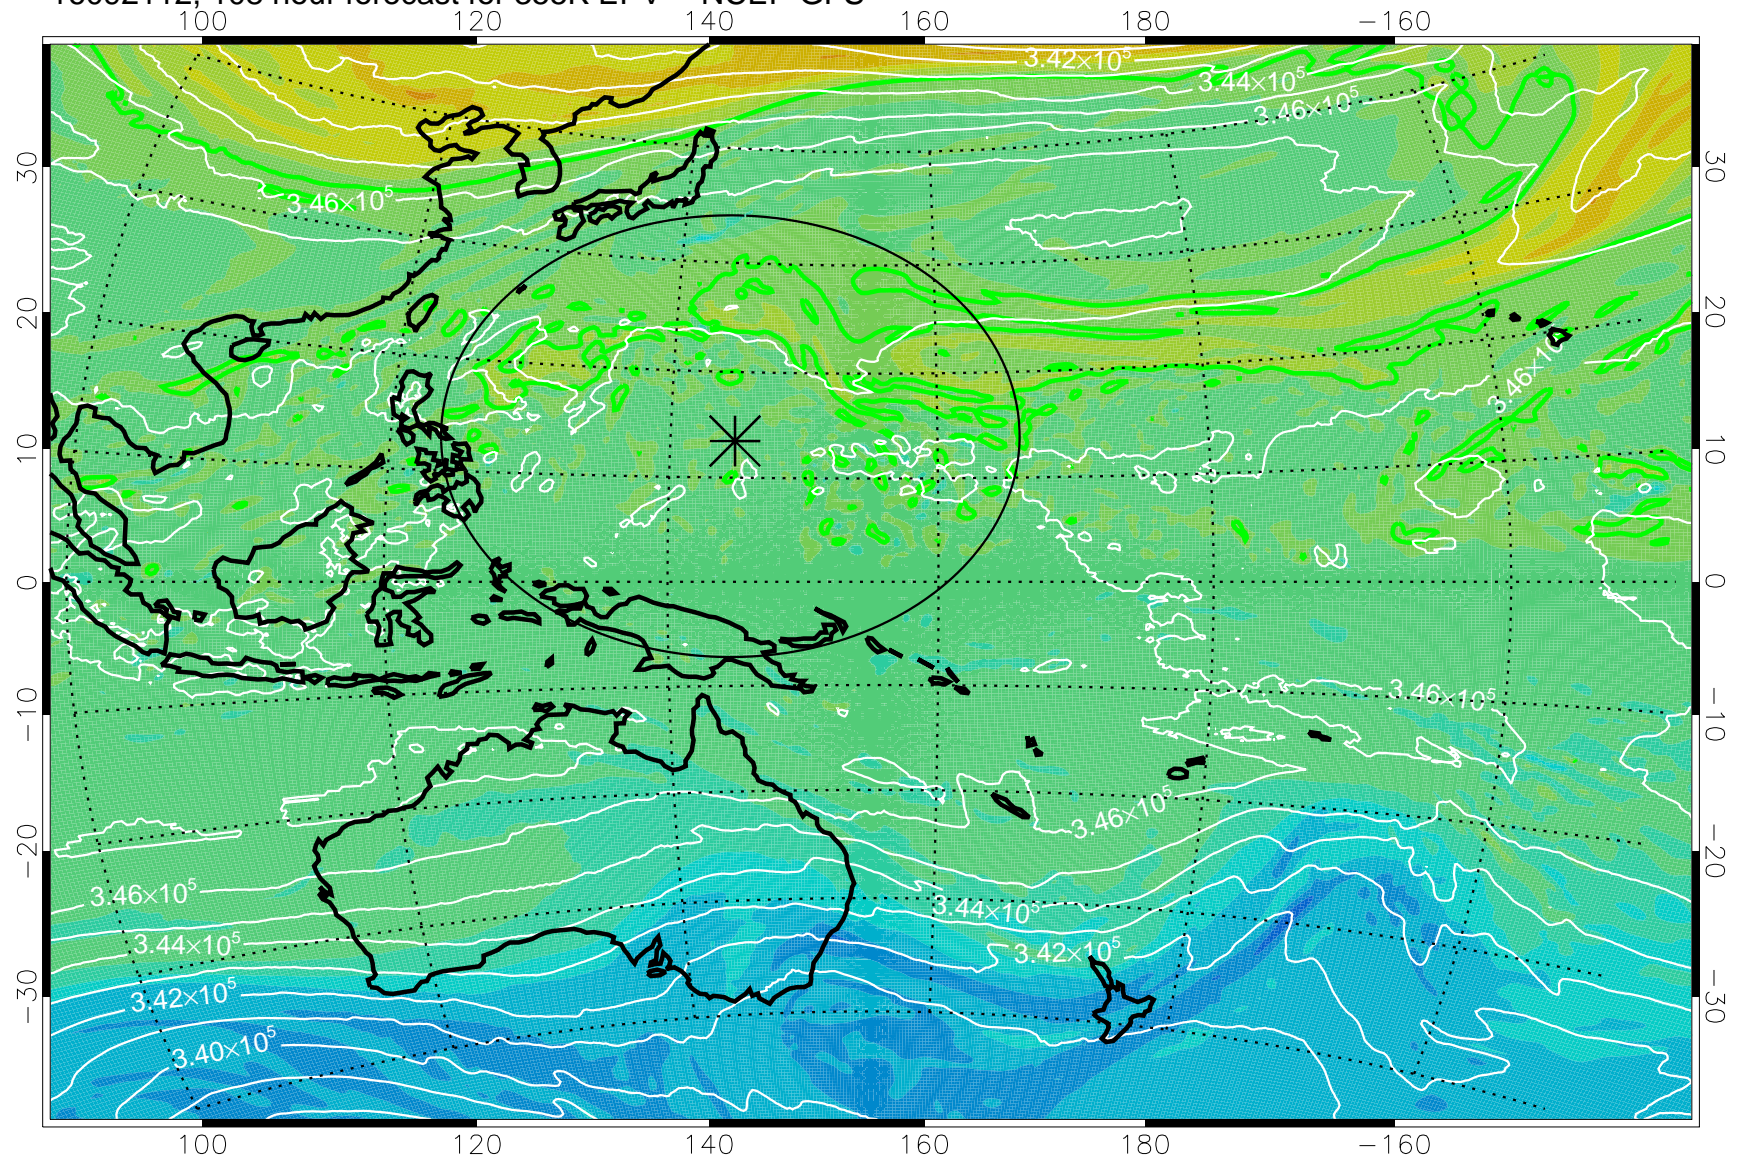

16092006, 78 hour forecast for 355K EPV -- NCEP GFS

355K Montgomery Streamfunction, white
EPV Tropopause (2 PVU) Position
Range ring of 2304 km

16092012, 84 hour forecast for 355K EPV -- NCEP GFS

355K Montgomery Streamfunction, white
EPV Tropopause (2 PVU) Position
Range ring of 2304 km

16092018, 90 hour forecast for 355K EPV -- NCEP GFS

355K Montgomery Streamfunction, white
EPV Tropopause (2 PVU) Position
Range ring of 2304 km

16092100, 96 hour forecast for 355K EPV -- NCEP GFS

355K Montgomery Streamfunction, white
EPV Tropopause (2 PVU) Position
Range ring of 2304 km

16092106, 102 hour forecast for 355K EPV -- NCEP GFS

355K Montgomery Streamfunction, white
EPV Tropopause (2 PVU) Position
Range ring of 2304 km

16092112, 108 hour forecast for 355K EPV -- NCEP GFS

355K Montgomery Streamfunction, white
EPV Tropopause (2 PVU) Position
Range ring of 2304 km

16092118, 114 hour forecast for 355K EPV -- NCEP GFS

355K Montgomery Streamfunction, white
EPV Tropopause (2 PVU) Position
Range ring of 2304 km

16092200, 120 hour forecast for 355K EPV -- NCEP GFS

355K Montgomery Streamfunction, white
EPV Tropopause (2 PVU) Position
Range ring of 2304 km