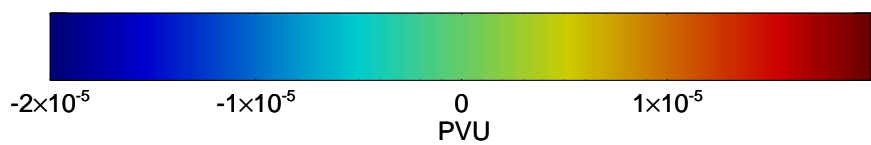

16091706, 6 hour forecast for 355K EPV -- NCEP GFS

355K Montgomery Streamfunction, white
EPV Tropopause (2 PVU) Position
Range ring of 2304 km

16091712, 12 hour forecast for 355K EPV -- NCEP GFS

355K Montgomery Streamfunction, white
EPV Tropopause (2 PVU) Position
Range ring of 2304 km