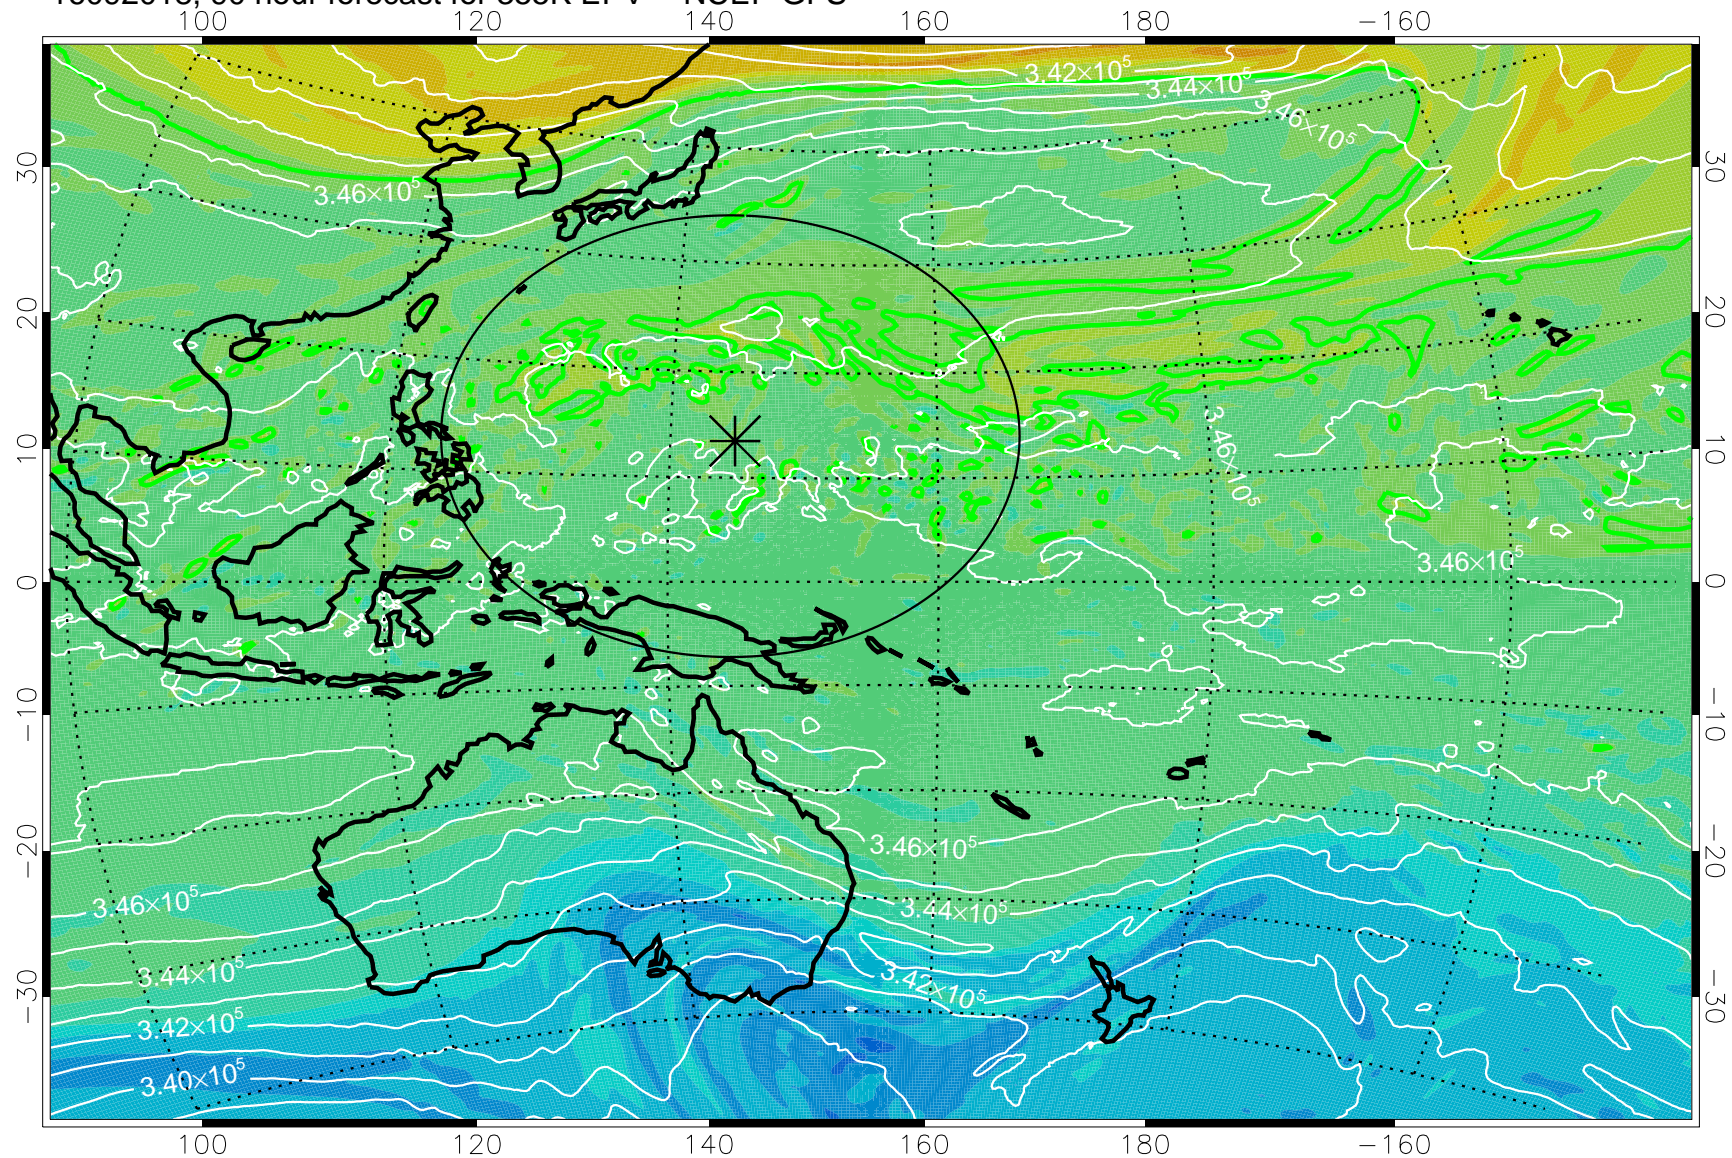

16091918, 66 hour forecast for 355K EPV -- NCEP GFS

355K Montgomery Streamfunction, white
EPV Tropopause (2 PVU) Position
Range ring of 2304 km

16092000, 72 hour forecast for 355K EPV -- NCEP GFS

355K Montgomery Streamfunction, white
EPV Tropopause (2 PVU) Position
Range ring of 2304 km

16092006, 78 hour forecast for 355K EPV -- NCEP GFS

355K Montgomery Streamfunction, white
EPV Tropopause (2 PVU) Position
Range ring of 2304 km

16092012, 84 hour forecast for 355K EPV -- NCEP GFS

355K Montgomery Streamfunction, white
EPV Tropopause (2 PVU) Position
Range ring of 2304 km

16092018, 90 hour forecast for 355K EPV -- NCEP GFS

355K Montgomery Streamfunction, white
EPV Tropopause (2 PVU) Position
Range ring of 2304 km

16092100, 96 hour forecast for 355K EPV -- NCEP GFS

355K Montgomery Streamfunction, white
EPV Tropopause (2 PVU) Position
Range ring of 2304 km

16092106, 102 hour forecast for 355K EPV -- NCEP GFS

355K Montgomery Streamfunction, white
EPV Tropopause (2 PVU) Position
Range ring of 2304 km

16092112, 108 hour forecast for 355K EPV -- NCEP GFS

355K Montgomery Streamfunction, white
EPV Tropopause (2 PVU) Position
Range ring of 2304 km