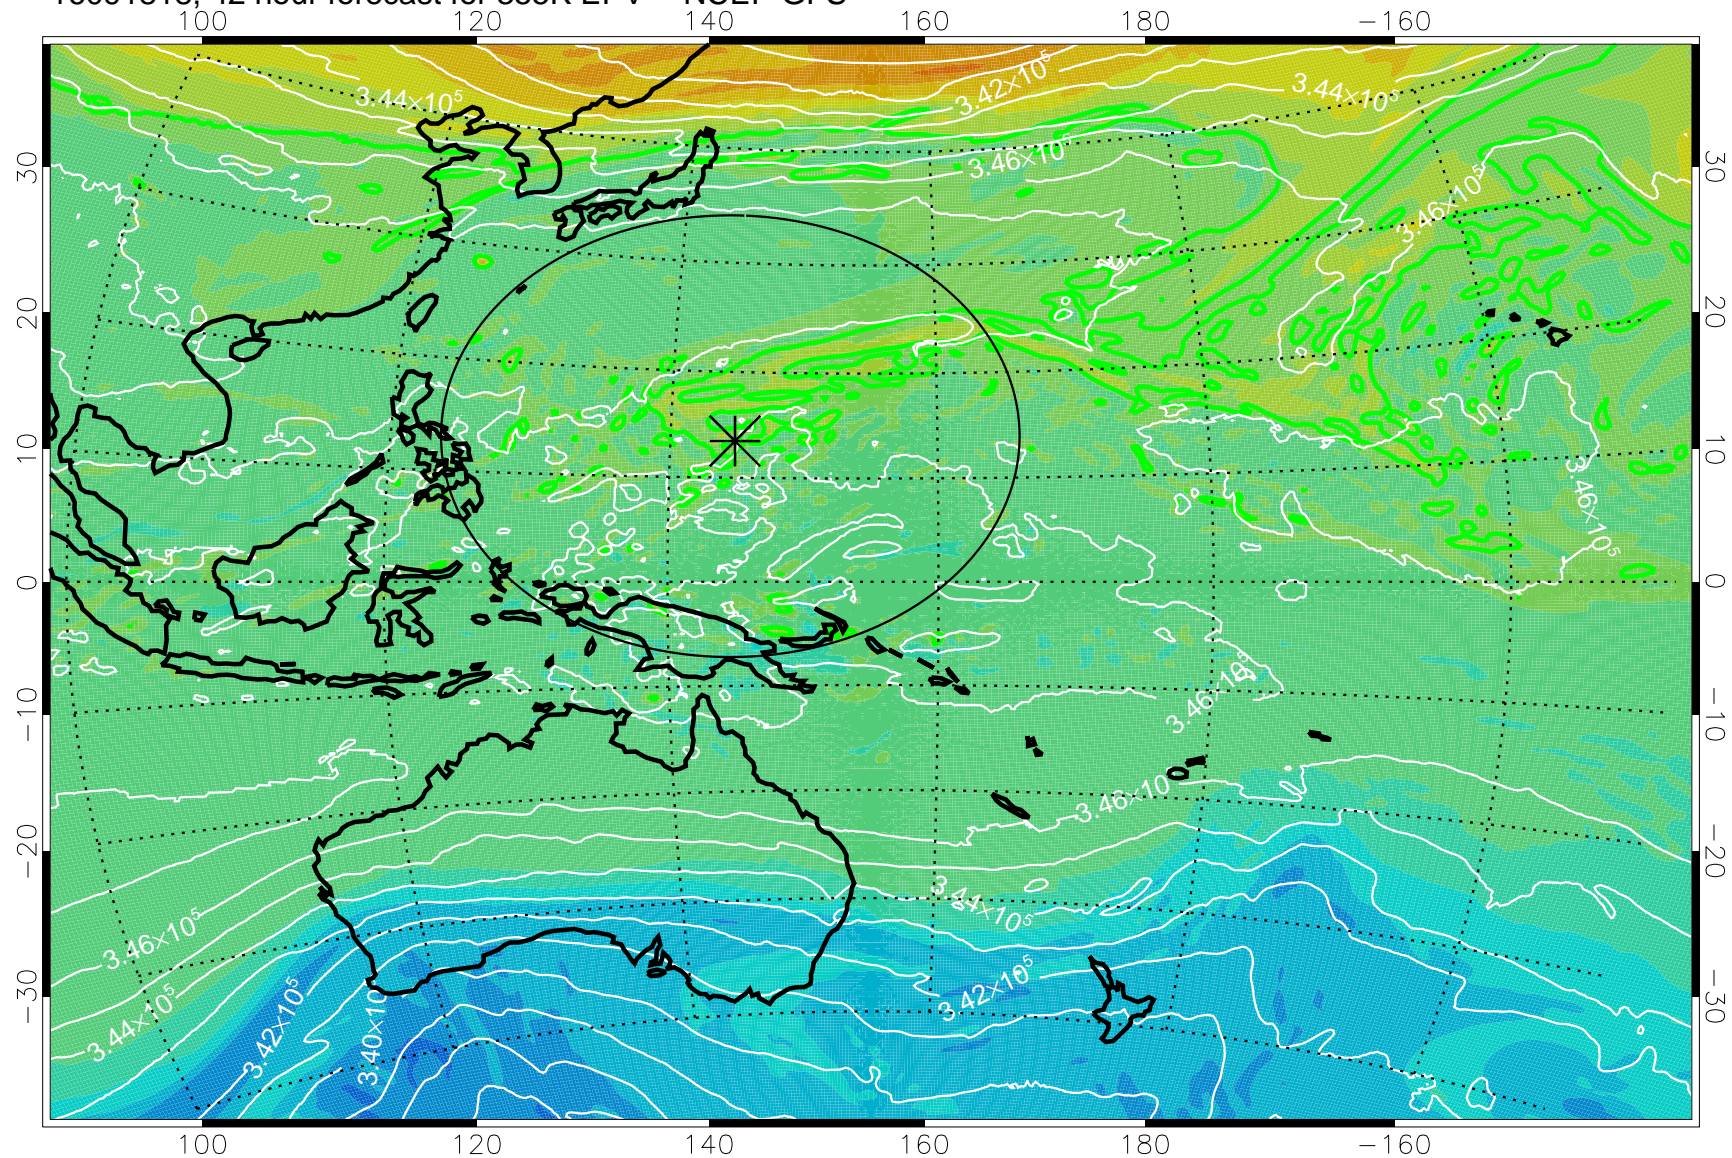

16091806, 30 hour forecast for 355K EPV -- NCEP GFS

355K Montgomery Streamfunction, white
EPV Tropopause (2 PVU) Position
Range ring of 2304 km

16091812, 36 hour forecast for 355K EPV -- NCEP GFS

355K Montgomery Streamfunction, white
EPV Tropopause (2 PVU) Position
Range ring of 2304 km

16091818, 42 hour forecast for 355K EPV -- NCEP GFS

355K Montgomery Streamfunction, white
EPV Tropopause (2 PVU) Position
Range ring of 2304 km

16091900, 48 hour forecast for 355K EPV -- NCEP GFS

355K Montgomery Streamfunction, white
EPV Tropopause (2 PVU) Position
Range ring of 2304 km

16091906, 54 hour forecast for 355K EPV -- NCEP GFS

355K Montgomery Streamfunction, white
EPV Tropopause (2 PVU) Position
Range ring of 2304 km

16091912, 60 hour forecast for 355K EPV -- NCEP GFS

355K Montgomery Streamfunction, white
EPV Tropopause (2 PVU) Position
Range ring of 2304 km

16091918, 66 hour forecast for 355K EPV -- NCEP GFS

355K Montgomery Streamfunction, white
EPV Tropopause (2 PVU) Position
Range ring of 2304 km

16092000, 72 hour forecast for 355K EPV -- NCEP GFS

355K Montgomery Streamfunction, white
EPV Tropopause (2 PVU) Position
Range ring of 2304 km