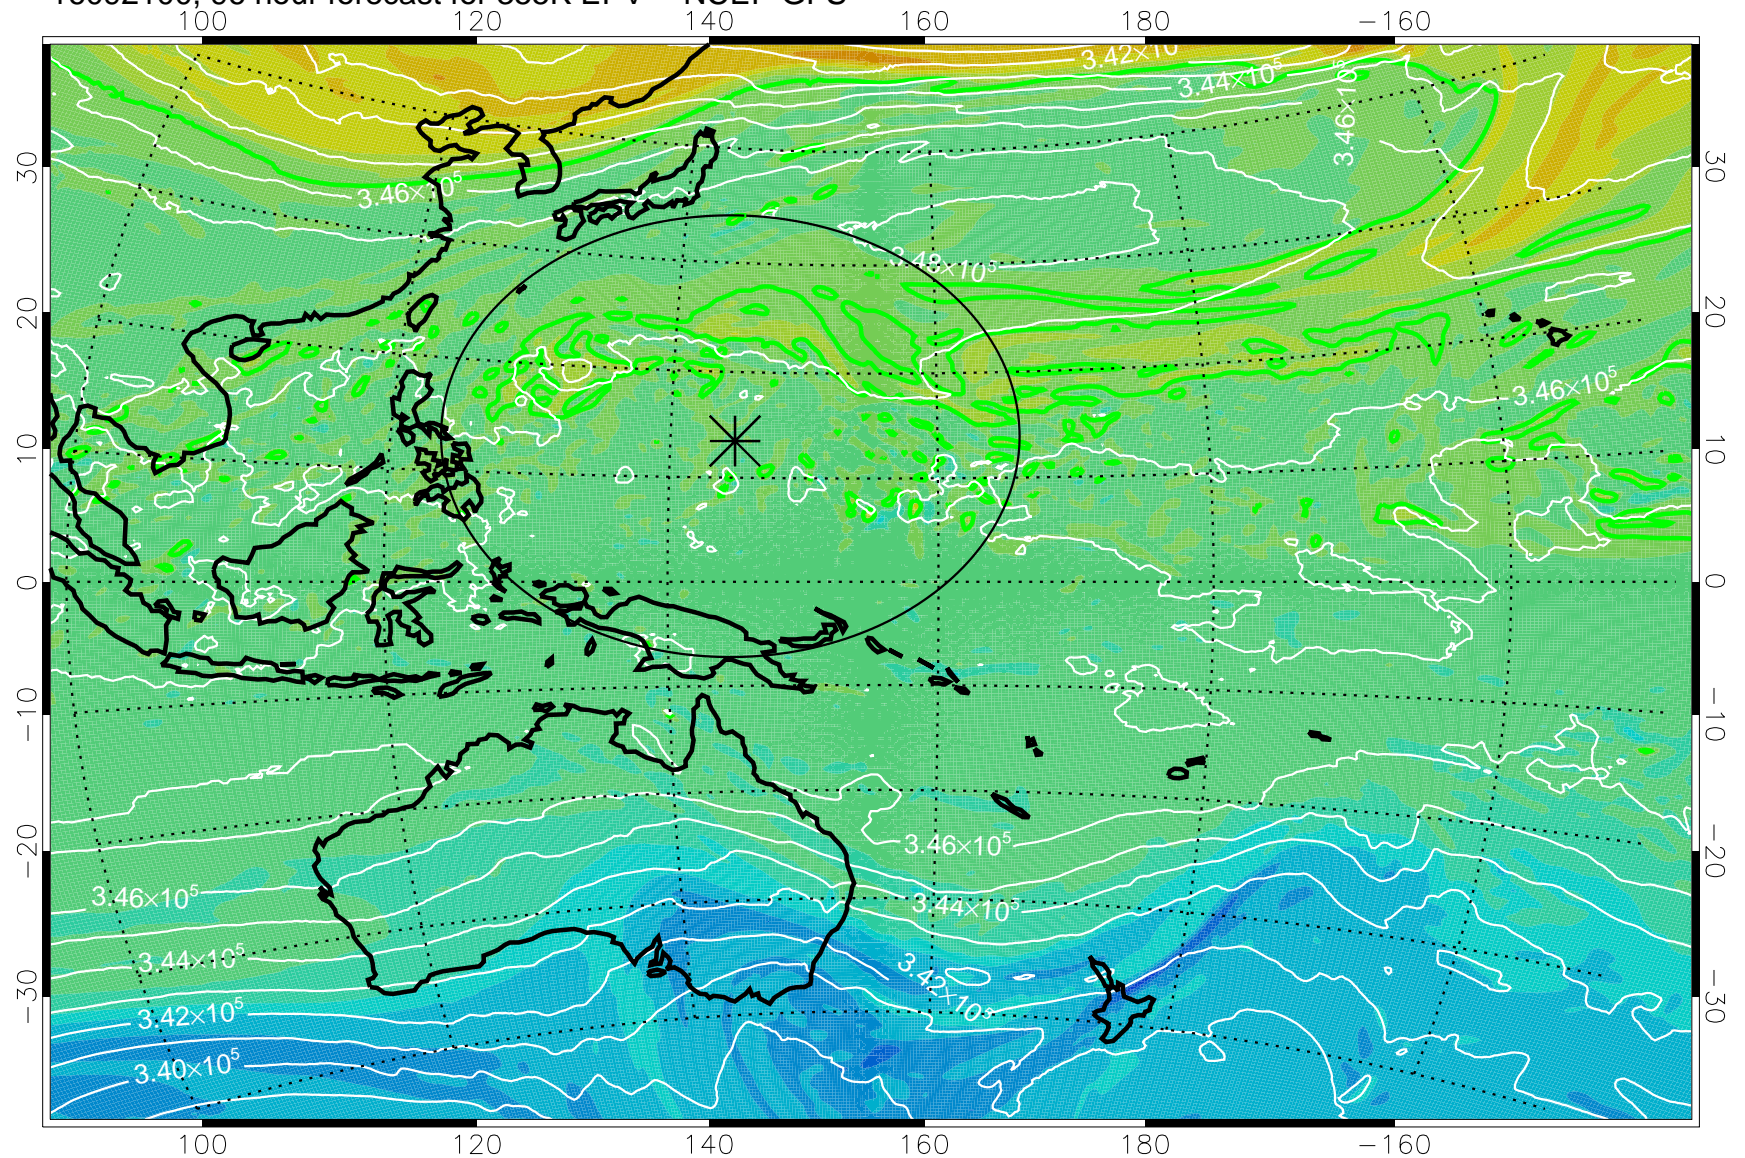

16091918, 66 hour forecast for 355K EPV -- NCEP GFS

355K Montgomery Streamfunction, white
EPV Tropopause (2 PVU) Position
Range ring of 2304 km

16092000, 72 hour forecast for 355K EPV -- NCEP GFS

355K Montgomery Streamfunction, white
EPV Tropopause (2 PVU) Position
Range ring of 2304 km

16092006, 78 hour forecast for 355K EPV -- NCEP GFS

355K Montgomery Streamfunction, white
EPV Tropopause (2 PVU) Position
Range ring of 2304 km

16092012, 84 hour forecast for 355K EPV -- NCEP GFS

355K Montgomery Streamfunction, white
EPV Tropopause (2 PVU) Position
Range ring of 2304 km

16092018, 90 hour forecast for 355K EPV -- NCEP GFS

355K Montgomery Streamfunction, white
EPV Tropopause (2 PVU) Position
Range ring of 2304 km

16092100, 96 hour forecast for 355K EPV -- NCEP GFS

355K Montgomery Streamfunction, white
EPV Tropopause (2 PVU) Position
Range ring of 2304 km

16092106, 102 hour forecast for 355K EPV -- NCEP GFS

355K Montgomery Streamfunction, white
EPV Tropopause (2 PVU) Position
Range ring of 2304 km

16092112, 108 hour forecast for 355K EPV -- NCEP GFS

355K Montgomery Streamfunction, white
EPV Tropopause (2 PVU) Position
Range ring of 2304 km