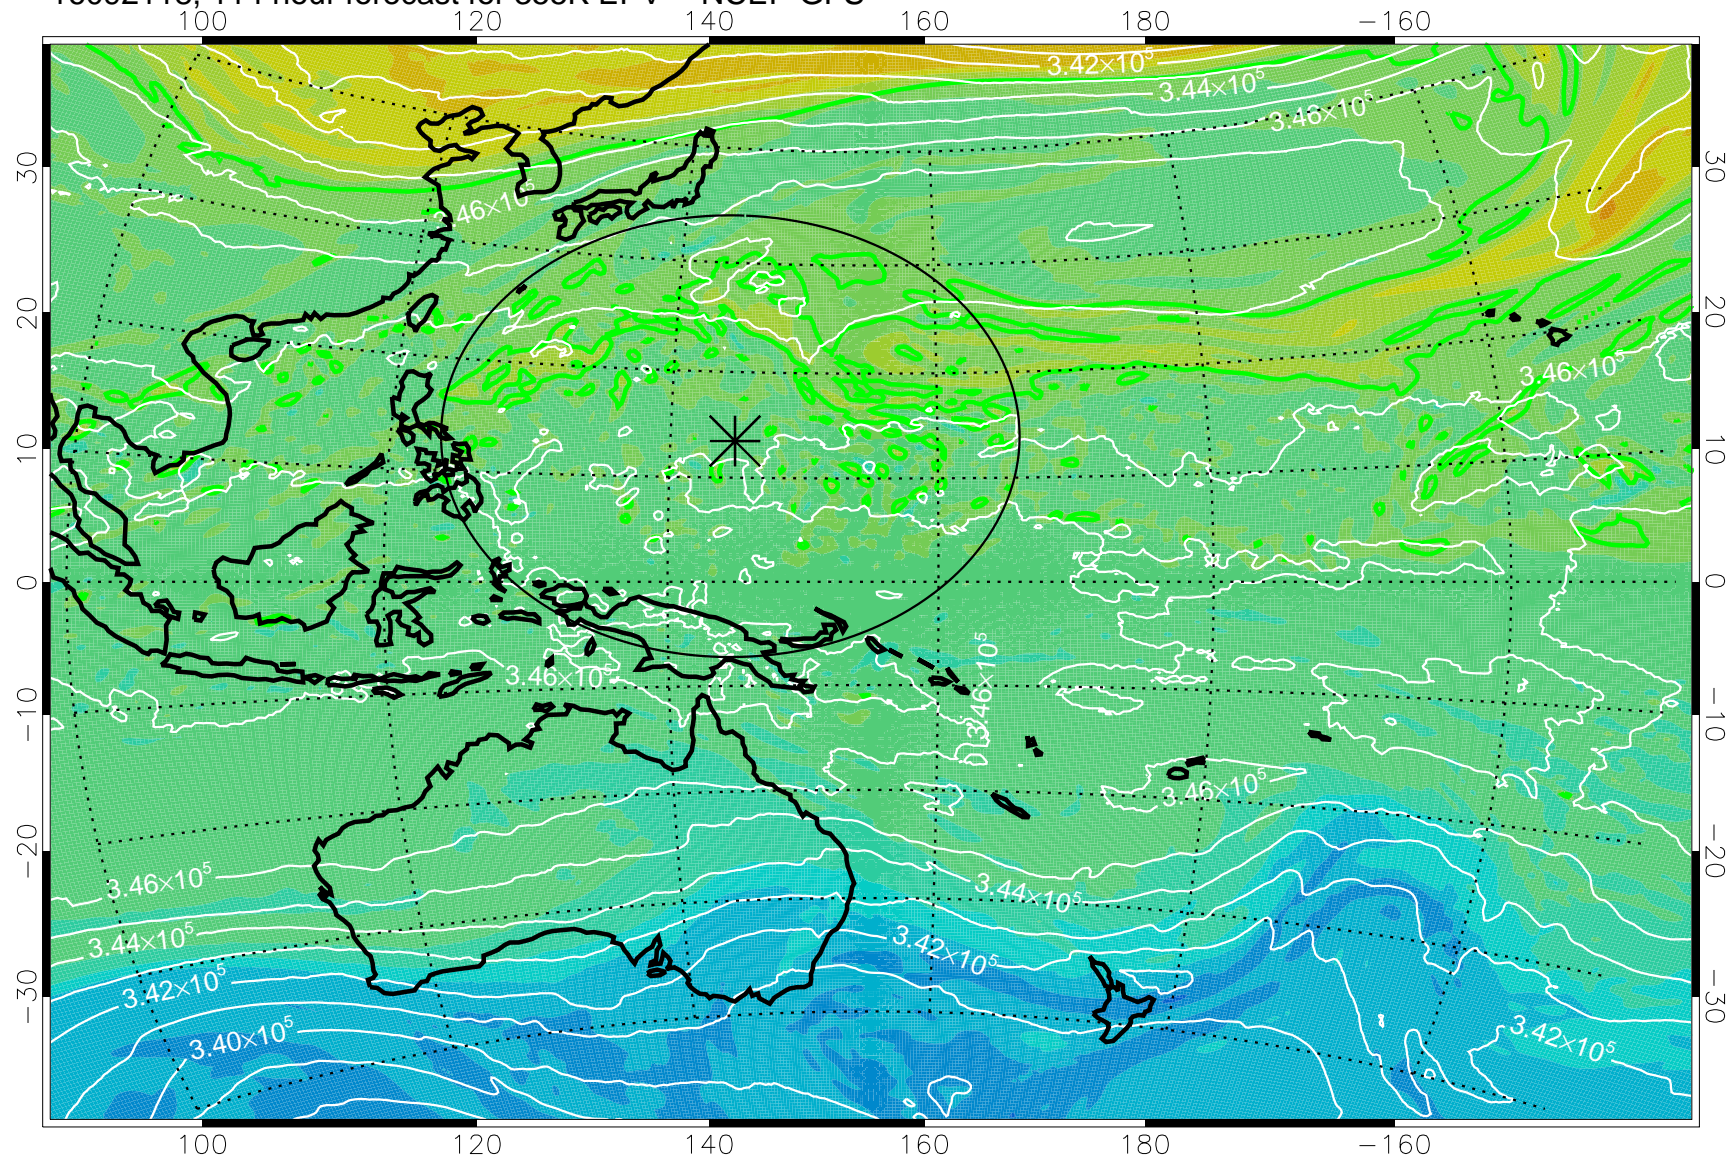

16092006, 78 hour forecast for 355K EPV -- NCEP GFS

355K Montgomery Streamfunction, white
EPV Tropopause (2 PVU) Position
Range ring of 2304 km

16092012, 84 hour forecast for 355K EPV -- NCEP GFS

355K Montgomery Streamfunction, white
EPV Tropopause (2 PVU) Position
Range ring of 2304 km

16092018, 90 hour forecast for 355K EPV -- NCEP GFS

355K Montgomery Streamfunction, white
EPV Tropopause (2 PVU) Position
Range ring of 2304 km

16092100, 96 hour forecast for 355K EPV -- NCEP GFS

355K Montgomery Streamfunction, white
EPV Tropopause (2 PVU) Position
Range ring of 2304 km

16092106, 102 hour forecast for 355K EPV -- NCEP GFS

355K Montgomery Streamfunction, white
EPV Tropopause (2 PVU) Position
Range ring of 2304 km

16092112, 108 hour forecast for 355K EPV -- NCEP GFS

355K Montgomery Streamfunction, white
EPV Tropopause (2 PVU) Position
Range ring of 2304 km

16092118, 114 hour forecast for 355K EPV -- NCEP GFS

355K Montgomery Streamfunction, white
EPV Tropopause (2 PVU) Position
Range ring of 2304 km

16092200, 120 hour forecast for 355K EPV -- NCEP GFS

355K Montgomery Streamfunction, white
EPV Tropopause (2 PVU) Position
Range ring of 2304 km