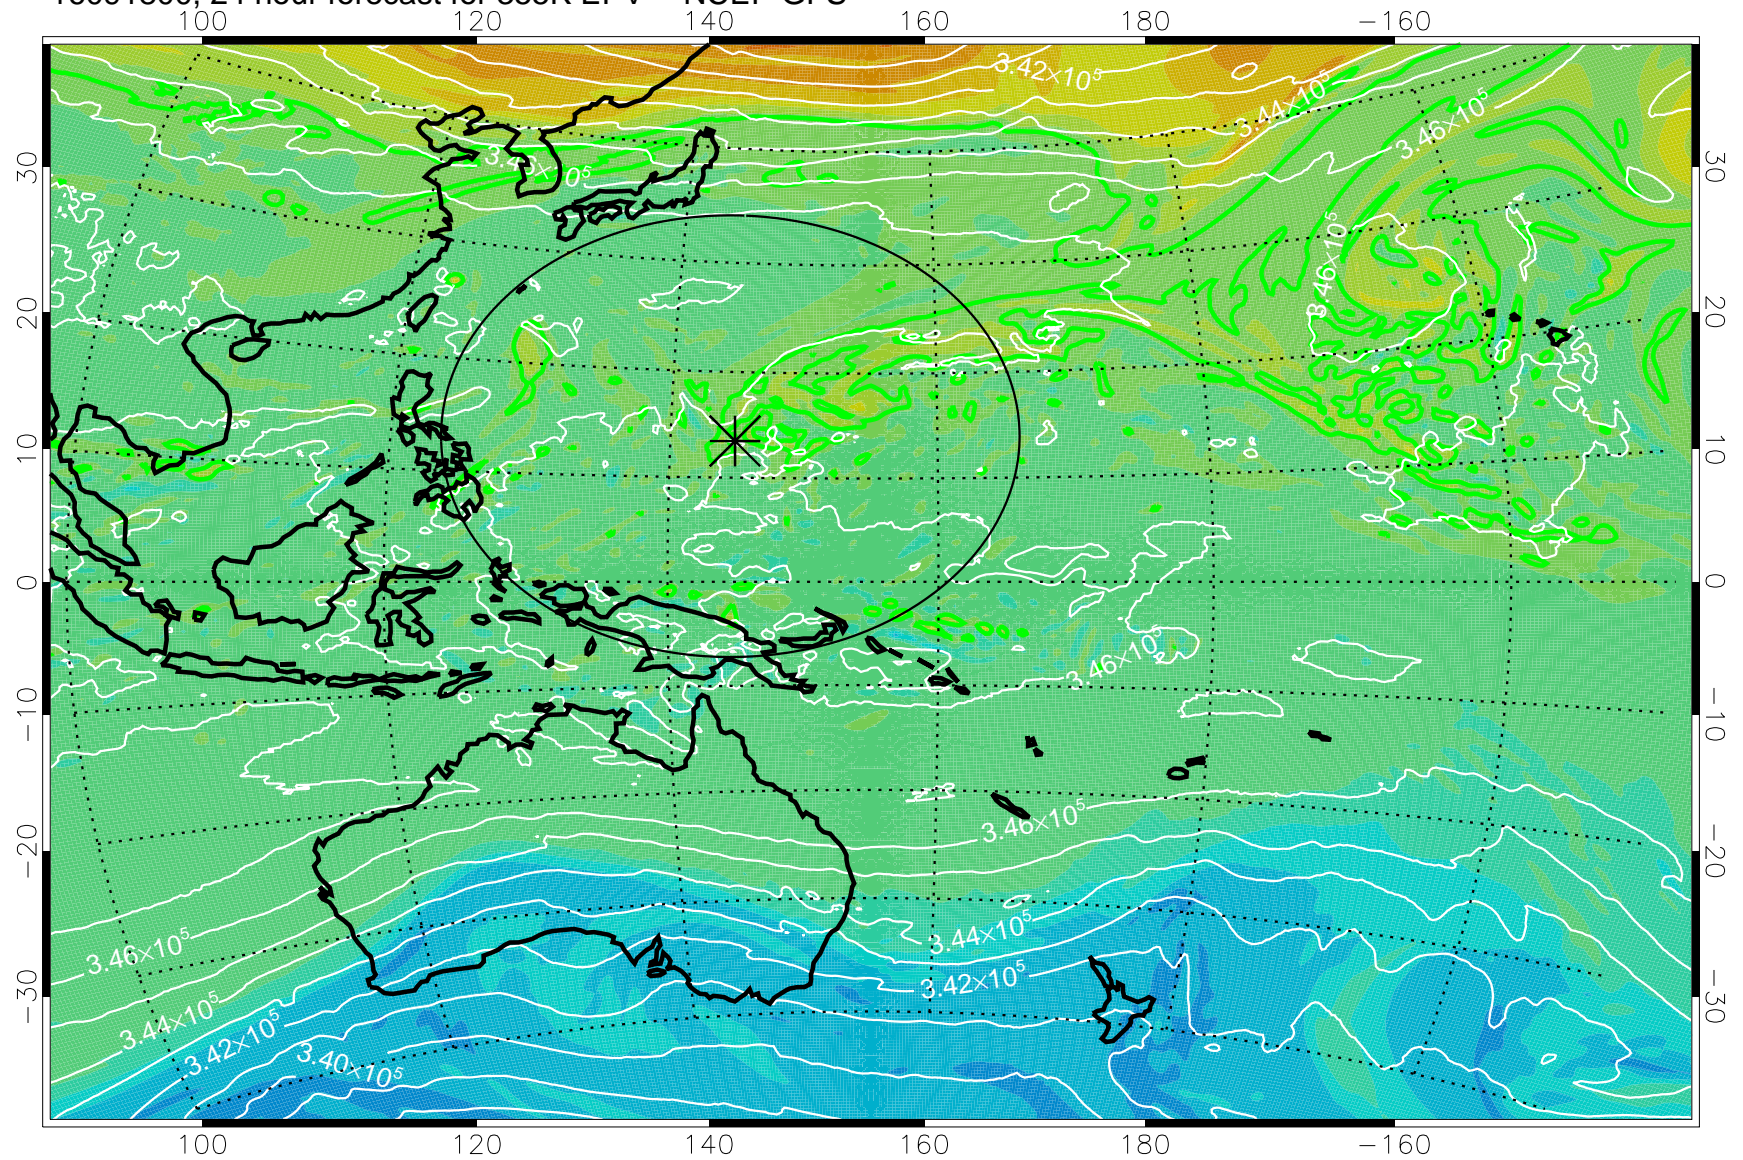

16091706, 6 hour forecast for 355K EPV -- NCEP GFS

355K Montgomery Streamfunction, white
EPV Tropopause (2 PVU) Position
Range ring of 2304 km

16091712, 12 hour forecast for 355K EPV -- NCEP GFS

355K Montgomery Streamfunction, white
EPV Tropopause (2 PVU) Position
Range ring of 2304 km

16091718, 18 hour forecast for 355K EPV -- NCEP GFS

355K Montgomery Streamfunction, white
EPV Tropopause (2 PVU) Position
Range ring of 2304 km

16091800, 24 hour forecast for 355K EPV -- NCEP GFS

355K Montgomery Streamfunction, white
EPV Tropopause (2 PVU) Position
Range ring of 2304 km

16091806, 30 hour forecast for 355K EPV -- NCEP GFS

355K Montgomery Streamfunction, white
EPV Tropopause (2 PVU) Position
Range ring of 2304 km

16091812, 36 hour forecast for 355K EPV -- NCEP GFS

355K Montgomery Streamfunction, white
EPV Tropopause (2 PVU) Position
Range ring of 2304 km

16091818, 42 hour forecast for 355K EPV -- NCEP GFS

355K Montgomery Streamfunction, white
EPV Tropopause (2 PVU) Position
Range ring of 2304 km

16091900, 48 hour forecast for 355K EPV -- NCEP GFS

355K Montgomery Streamfunction, white
EPV Tropopause (2 PVU) Position
Range ring of 2304 km