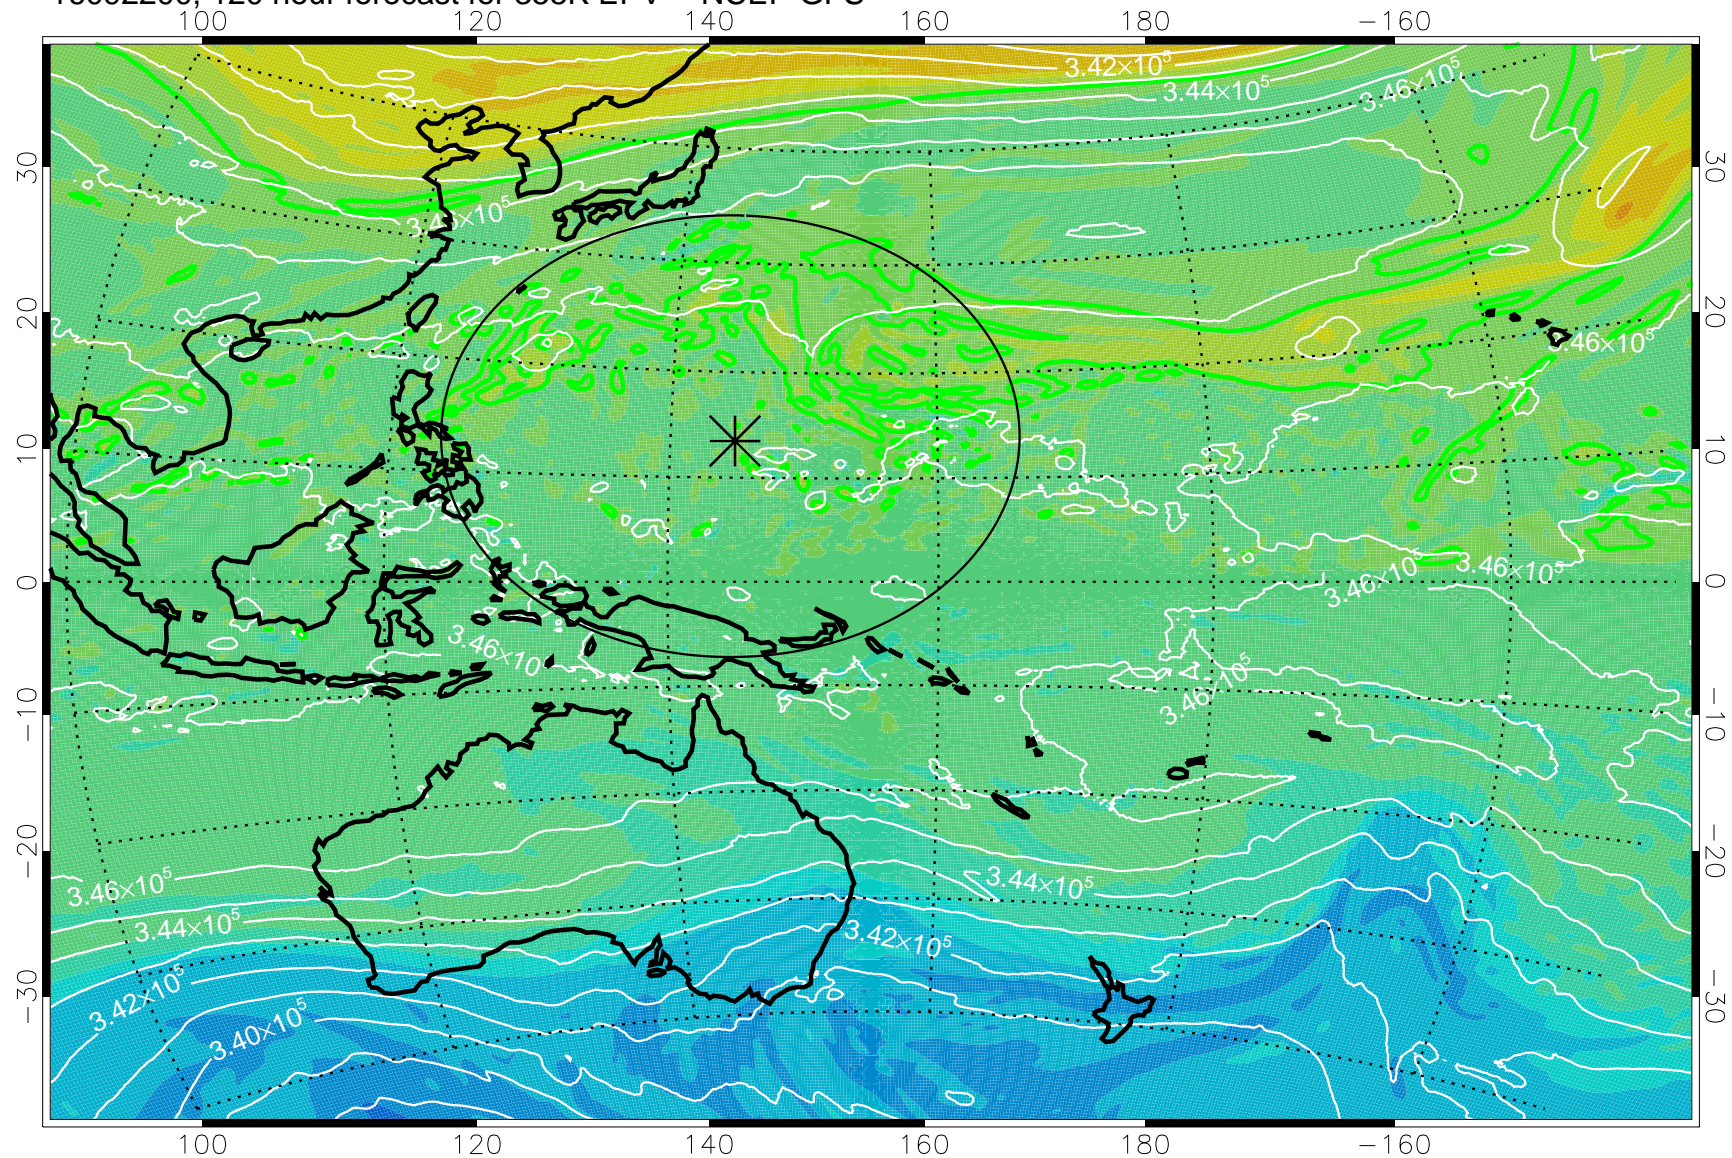

16092006, 78 hour forecast for 355K EPV -- NCEP GFS

355K Montgomery Streamfunction, white
EPV Tropopause (2 PVU) Position
Range ring of 2304 km

16092012, 84 hour forecast for 355K EPV -- NCEP GFS

355K Montgomery Streamfunction, white
EPV Tropopause (2 PVU) Position
Range ring of 2304 km

16092018, 90 hour forecast for 355K EPV -- NCEP GFS

355K Montgomery Streamfunction, white
EPV Tropopause (2 PVU) Position
Range ring of 2304 km

16092100, 96 hour forecast for 355K EPV -- NCEP GFS

355K Montgomery Streamfunction, white
EPV Tropopause (2 PVU) Position
Range ring of 2304 km

16092106, 102 hour forecast for 355K EPV -- NCEP GFS

355K Montgomery Streamfunction, white
EPV Tropopause (2 PVU) Position
Range ring of 2304 km

16092112, 108 hour forecast for 355K EPV -- NCEP GFS

355K Montgomery Streamfunction, white
EPV Tropopause (2 PVU) Position
Range ring of 2304 km

16092118, 114 hour forecast for 355K EPV -- NCEP GFS

355K Montgomery Streamfunction, white
EPV Tropopause (2 PVU) Position
Range ring of 2304 km

16092200, 120 hour forecast for 355K EPV -- NCEP GFS

355K Montgomery Streamfunction, white
EPV Tropopause (2 PVU) Position
Range ring of 2304 km