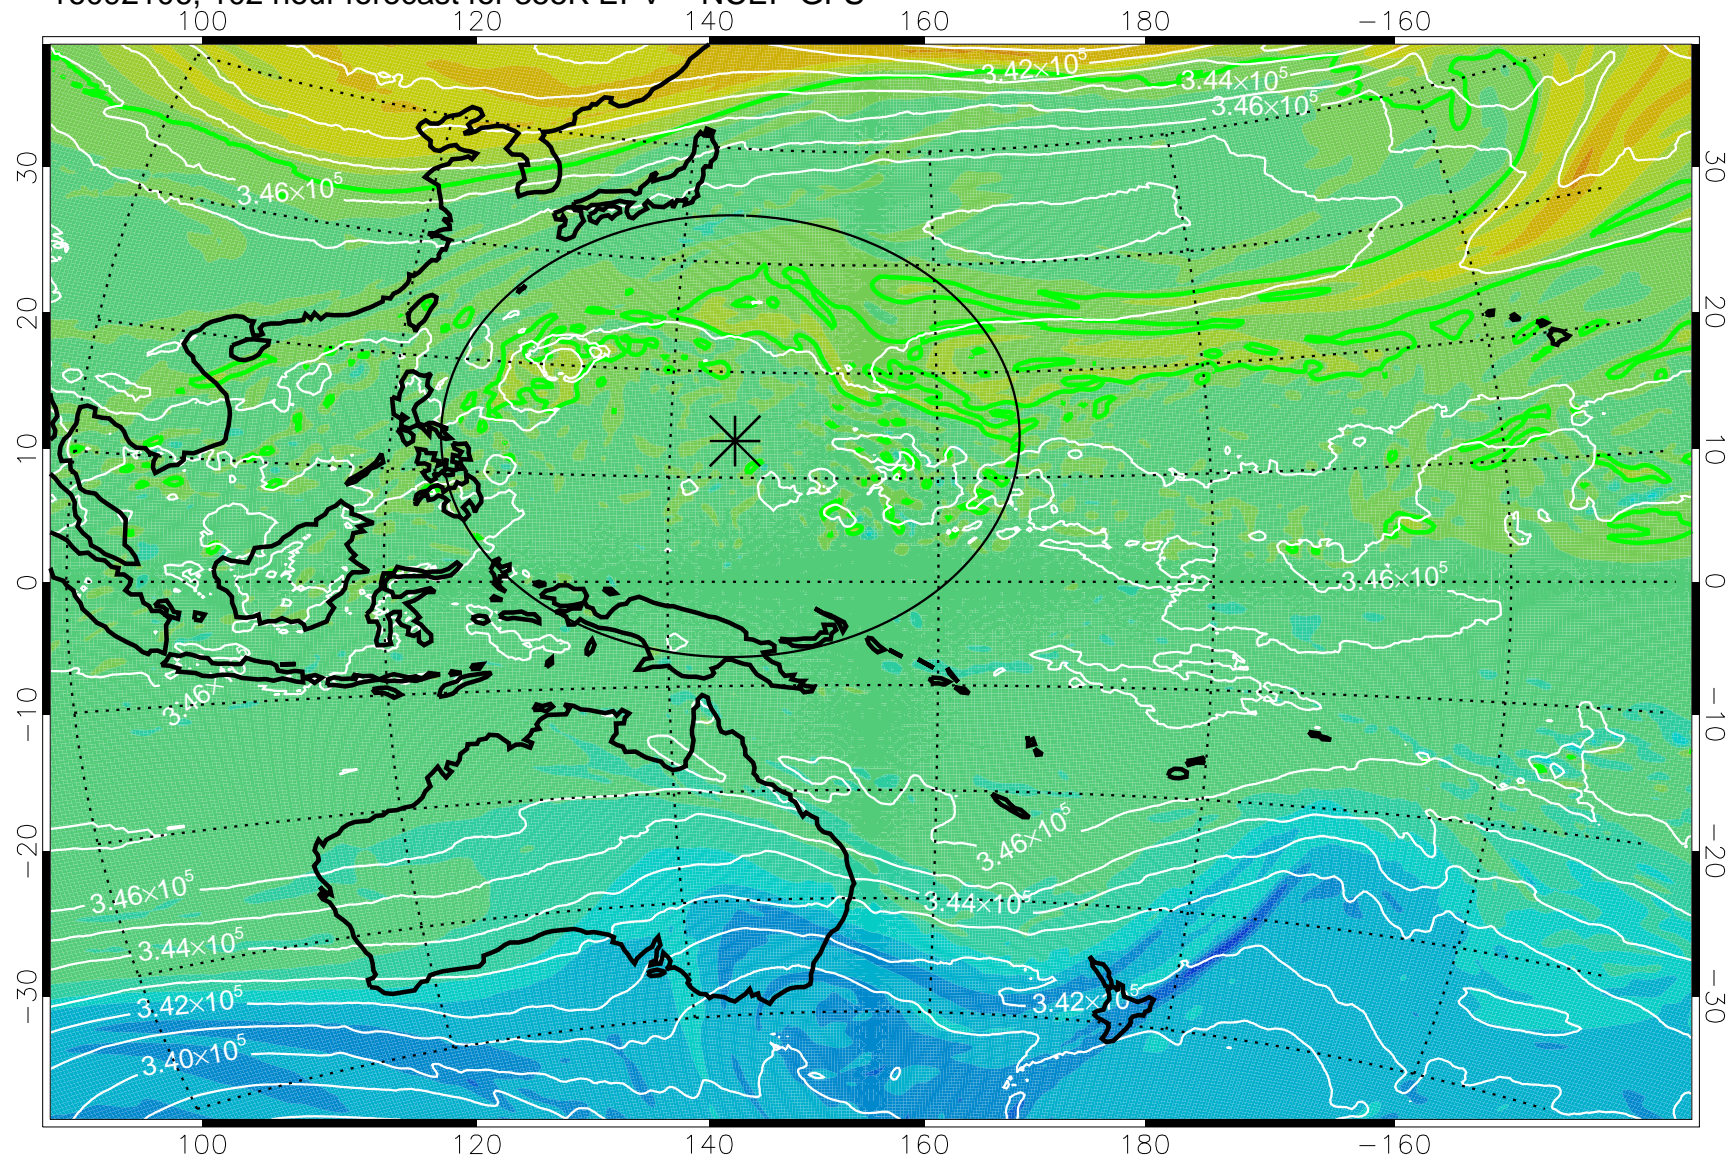

16092006, 78 hour forecast for 355K EPV -- NCEP GFS

355K Montgomery Streamfunction, white
EPV Tropopause (2 PVU) Position
Range ring of 2304 km

16092012, 84 hour forecast for 355K EPV -- NCEP GFS

355K Montgomery Streamfunction, white
EPV Tropopause (2 PVU) Position
Range ring of 2304 km

16092018, 90 hour forecast for 355K EPV -- NCEP GFS

355K Montgomery Streamfunction, white
EPV Tropopause (2 PVU) Position
Range ring of 2304 km

16092100, 96 hour forecast for 355K EPV -- NCEP GFS

355K Montgomery Streamfunction, white
EPV Tropopause (2 PVU) Position
Range ring of 2304 km

16092106, 102 hour forecast for 355K EPV -- NCEP GFS

355K Montgomery Streamfunction, white
EPV Tropopause (2 PVU) Position
Range ring of 2304 km

16092112, 108 hour forecast for 355K EPV -- NCEP GFS

355K Montgomery Streamfunction, white
EPV Tropopause (2 PVU) Position
Range ring of 2304 km

16092118, 114 hour forecast for 355K EPV -- NCEP GFS

355K Montgomery Streamfunction, white
EPV Tropopause (2 PVU) Position
Range ring of 2304 km

16092200, 120 hour forecast for 355K EPV -- NCEP GFS

355K Montgomery Streamfunction, white
EPV Tropopause (2 PVU) Position
Range ring of 2304 km