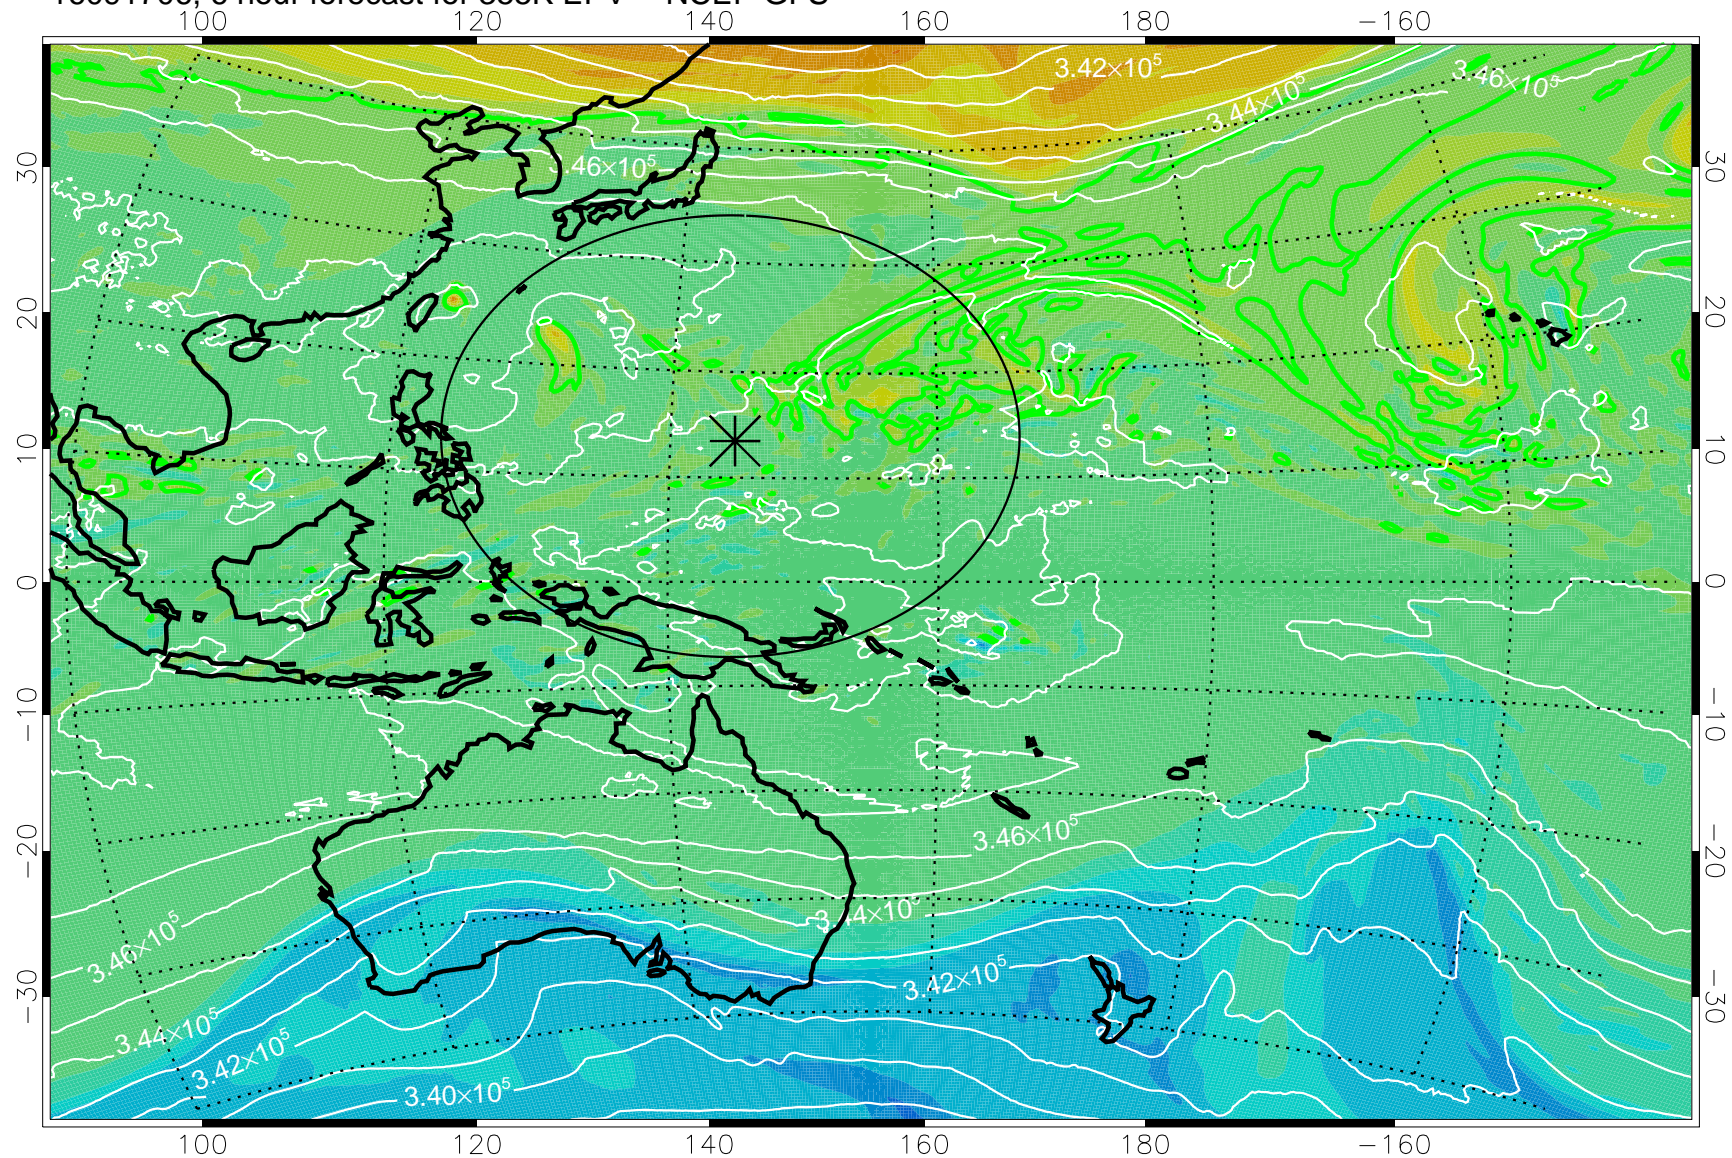

16091706, 6 hour forecast for 355K EPV -- NCEP GFS

355K Montgomery Streamfunction, white
EPV Tropopause (2 PVU) Position
Range ring of 2304 km

16091712, 12 hour forecast for 355K EPV -- NCEP GFS

355K Montgomery Streamfunction, white
EPV Tropopause (2 PVU) Position
Range ring of 2304 km

16091718, 18 hour forecast for 355K EPV -- NCEP GFS

355K Montgomery Streamfunction, white
EPV Tropopause (2 PVU) Position
Range ring of 2304 km

16091800, 24 hour forecast for 355K EPV -- NCEP GFS

355K Montgomery Streamfunction, white
EPV Tropopause (2 PVU) Position
Range ring of 2304 km

16091806, 30 hour forecast for 355K EPV -- NCEP GFS

355K Montgomery Streamfunction, white
EPV Tropopause (2 PVU) Position
Range ring of 2304 km

16091812, 36 hour forecast for 355K EPV -- NCEP GFS

355K Montgomery Streamfunction, white
EPV Tropopause (2 PVU) Position
Range ring of 2304 km

16091818, 42 hour forecast for 355K EPV -- NCEP GFS

355K Montgomery Streamfunction, white
EPV Tropopause (2 PVU) Position
Range ring of 2304 km

16091900, 48 hour forecast for 355K EPV -- NCEP GFS

355K Montgomery Streamfunction, white
EPV Tropopause (2 PVU) Position
Range ring of 2304 km