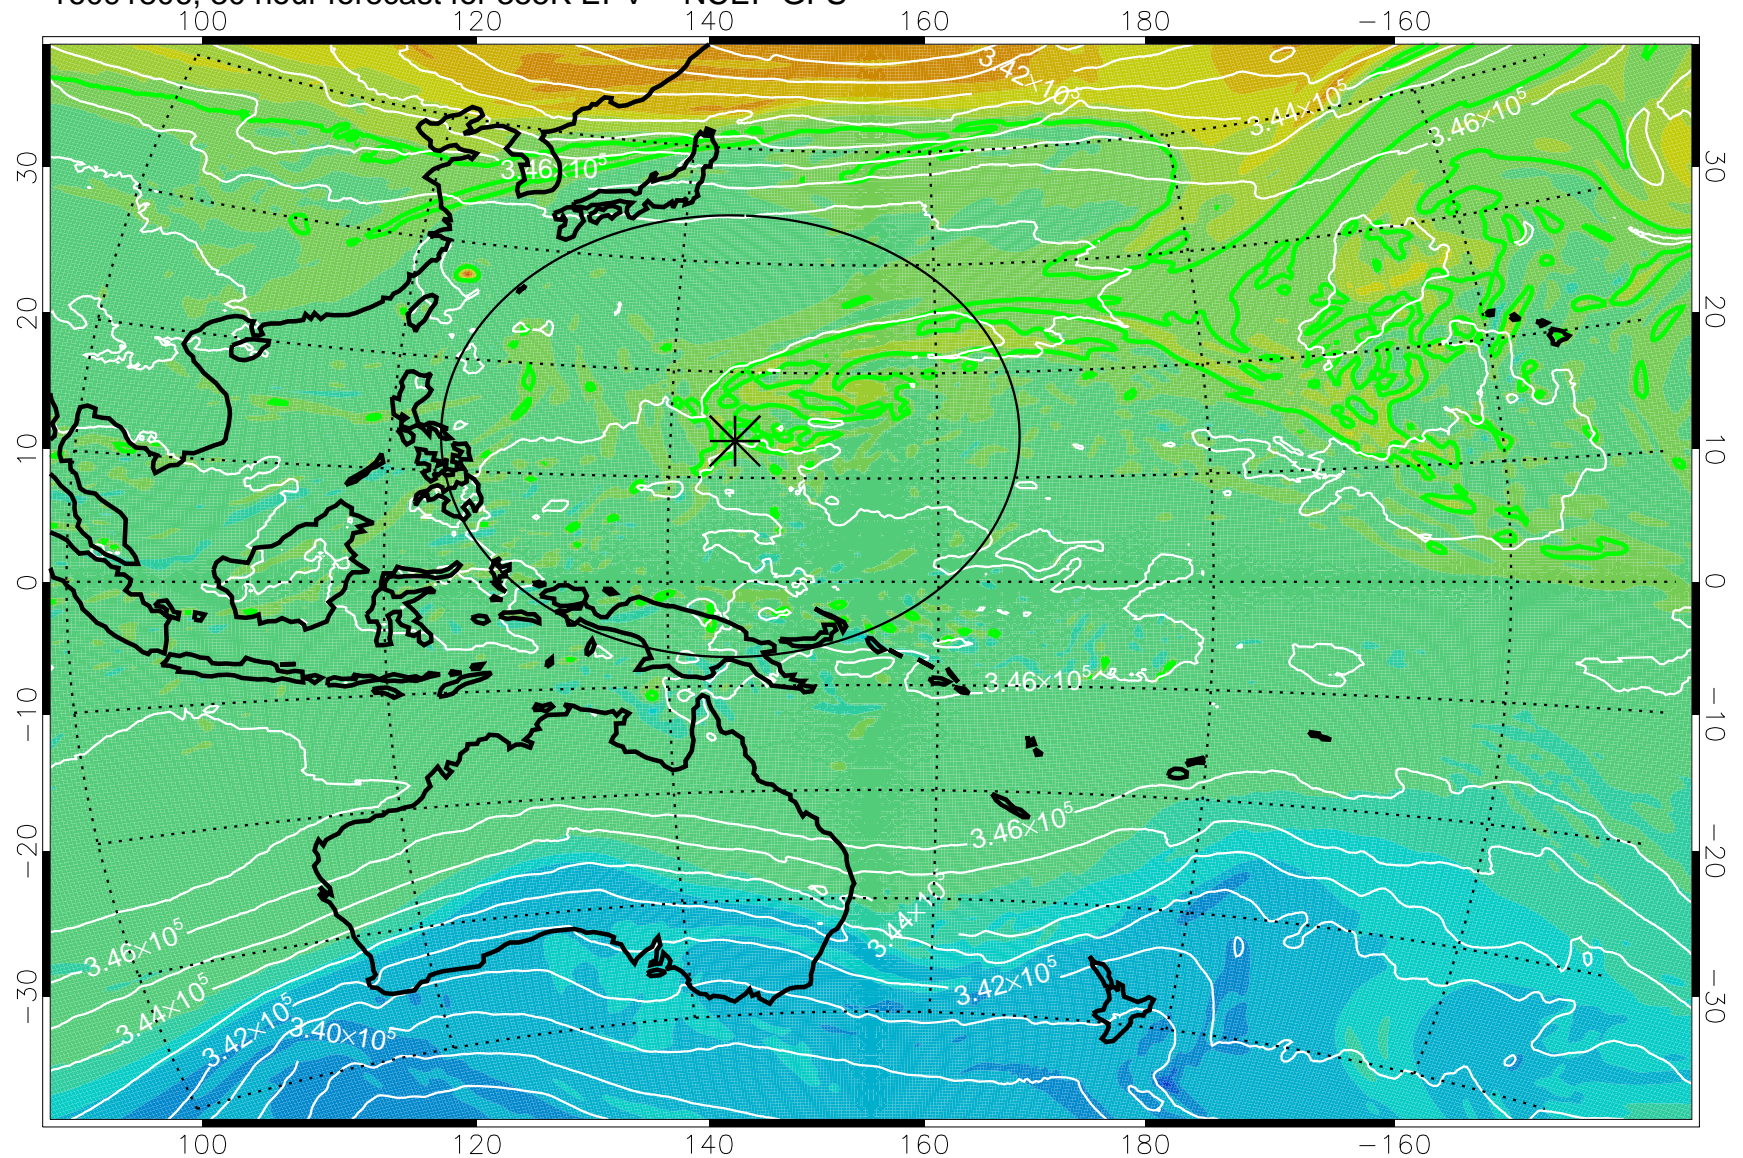

16091718, 18 hour forecast for 355K EPV -- NCEP GFS

355K Montgomery Streamfunction, white
EPV Tropopause (2 PVU) Position
Range ring of 2304 km

16091800, 24 hour forecast for 355K EPV -- NCEP GFS

355K Montgomery Streamfunction, white
EPV Tropopause (2 PVU) Position
Range ring of 2304 km

16091806, 30 hour forecast for 355K EPV -- NCEP GFS

355K Montgomery Streamfunction, white
EPV Tropopause (2 PVU) Position
Range ring of 2304 km

16091812, 36 hour forecast for 355K EPV -- NCEP GFS

355K Montgomery Streamfunction, white
EPV Tropopause (2 PVU) Position
Range ring of 2304 km

16091818, 42 hour forecast for 355K EPV -- NCEP GFS

355K Montgomery Streamfunction, white
EPV Tropopause (2 PVU) Position
Range ring of 2304 km

16091900, 48 hour forecast for 355K EPV -- NCEP GFS

355K Montgomery Streamfunction, white
EPV Tropopause (2 PVU) Position
Range ring of 2304 km

16091918, 66 hour forecast for 355K EPV -- NCEP GFS

355K Montgomery Streamfunction, white
EPV Tropopause (2 PVU) Position
Range ring of 2304 km

16092000, 72 hour forecast for 355K EPV -- NCEP GFS

355K Montgomery Streamfunction, white
EPV Tropopause (2 PVU) Position
Range ring of 2304 km