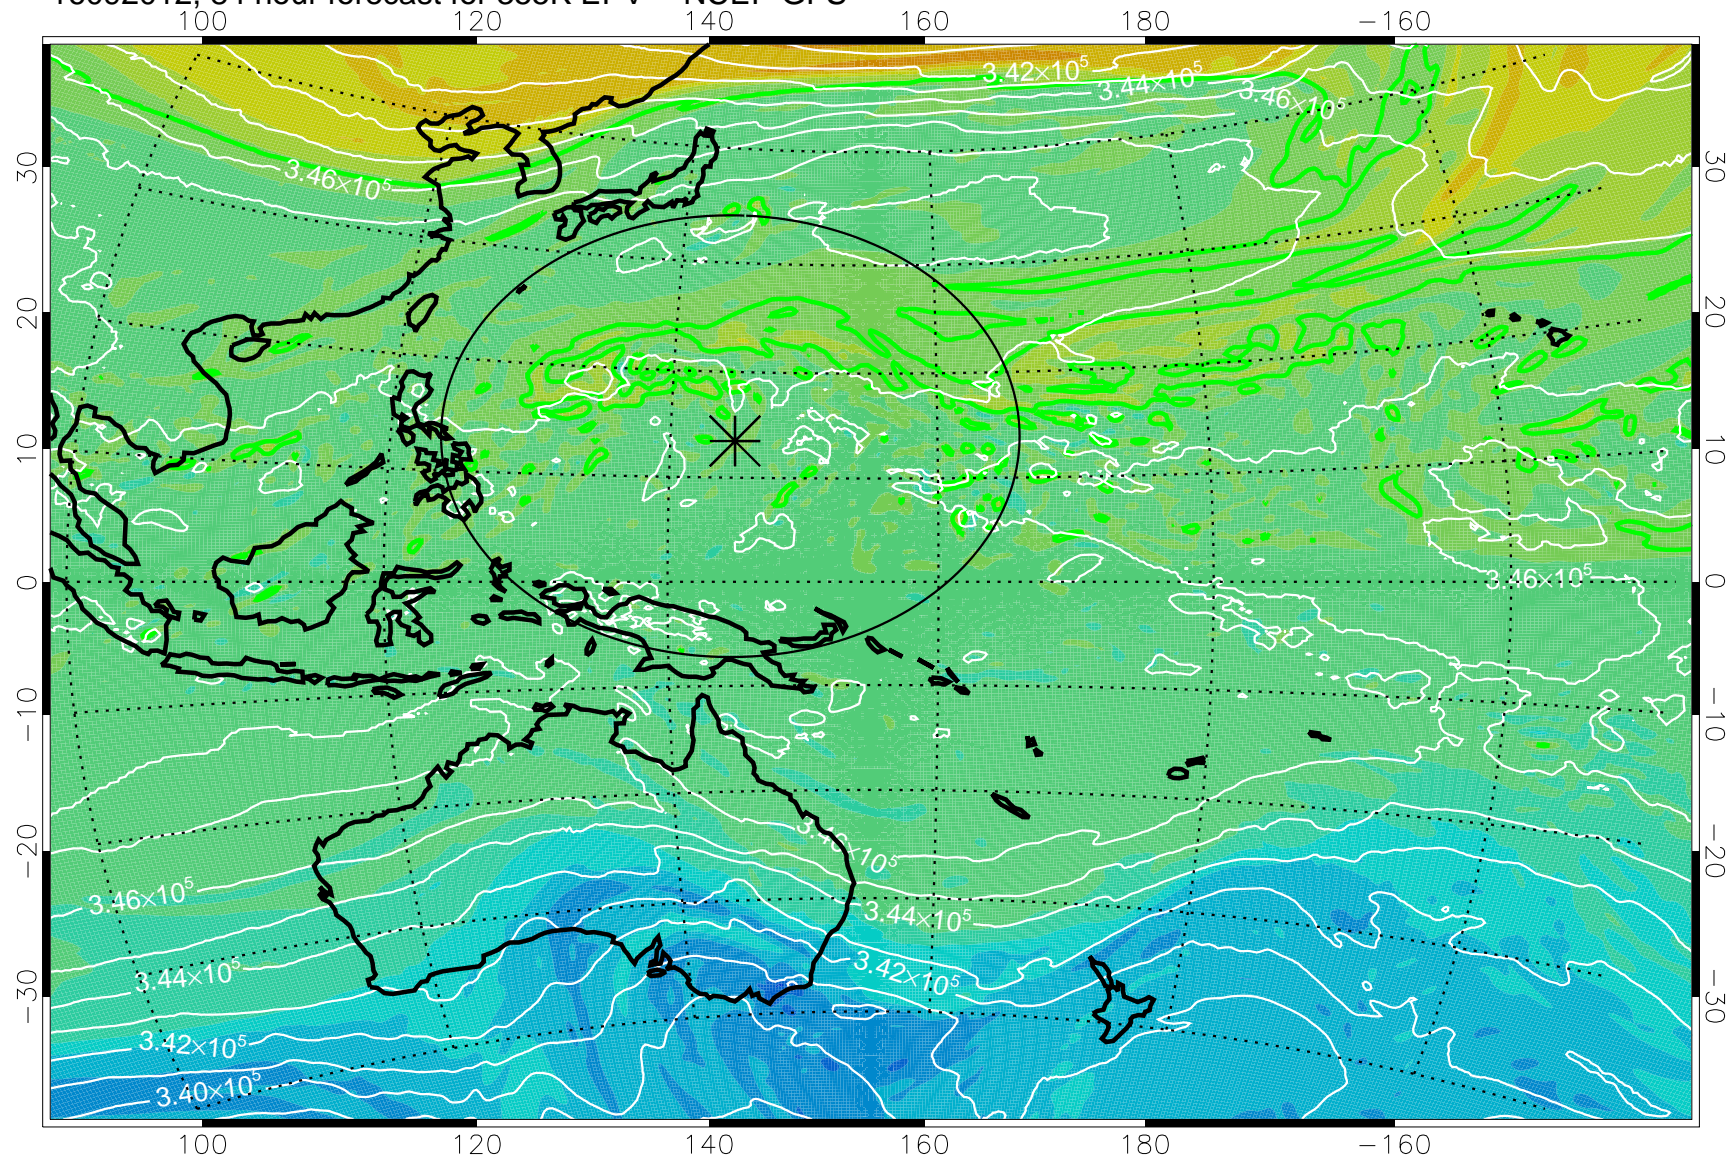

16091906, 54 hour forecast for 355K EPV -- NCEP GFS

355K Montgomery Streamfunction, white
EPV Tropopause (2 PVU) Position
Range ring of 2304 km

16091912, 60 hour forecast for 355K EPV -- NCEP GFS

355K Montgomery Streamfunction, white
EPV Tropopause (2 PVU) Position
Range ring of 2304 km

16091918, 66 hour forecast for 355K EPV -- NCEP GFS

355K Montgomery Streamfunction, white
EPV Tropopause (2 PVU) Position
Range ring of 2304 km

16092000, 72 hour forecast for 355K EPV -- NCEP GFS

355K Montgomery Streamfunction, white
EPV Tropopause (2 PVU) Position
Range ring of 2304 km

16092006, 78 hour forecast for 355K EPV -- NCEP GFS

355K Montgomery Streamfunction, white
EPV Tropopause (2 PVU) Position
Range ring of 2304 km

16092012, 84 hour forecast for 355K EPV -- NCEP GFS

355K Montgomery Streamfunction, white
EPV Tropopause (2 PVU) Position
Range ring of 2304 km

16092018, 90 hour forecast for 355K EPV -- NCEP GFS

355K Montgomery Streamfunction, white
EPV Tropopause (2 PVU) Position
Range ring of 2304 km

16092100, 96 hour forecast for 355K EPV -- NCEP GFS

355K Montgomery Streamfunction, white
EPV Tropopause (2 PVU) Position
Range ring of 2304 km