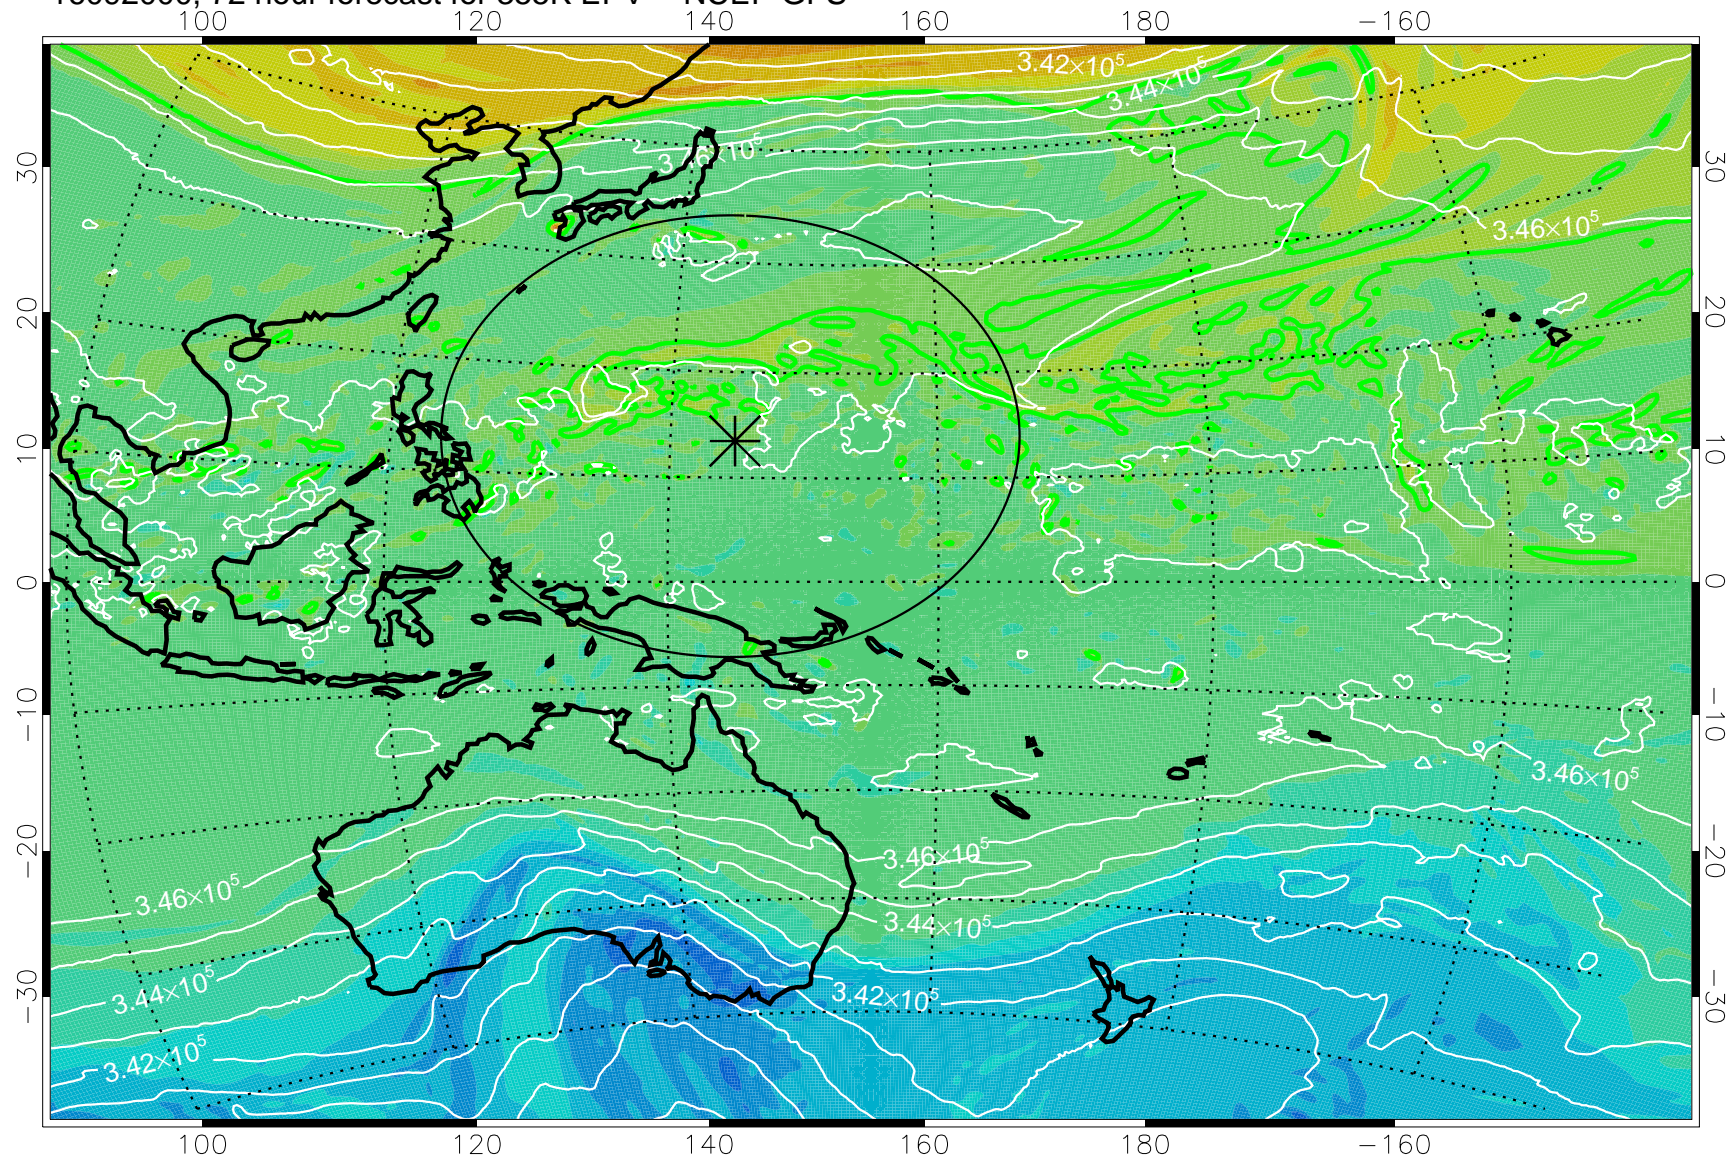

16091906, 54 hour forecast for 355K EPV -- NCEP GFS

355K Montgomery Streamfunction, white
EPV Tropopause (2 PVU) Position
Range ring of 2304 km

16091912, 60 hour forecast for 355K EPV -- NCEP GFS

355K Montgomery Streamfunction, white
EPV Tropopause (2 PVU) Position
Range ring of 2304 km

16091918, 66 hour forecast for 355K EPV -- NCEP GFS

355K Montgomery Streamfunction, white
EPV Tropopause (2 PVU) Position
Range ring of 2304 km

16092000, 72 hour forecast for 355K EPV -- NCEP GFS

355K Montgomery Streamfunction, white
EPV Tropopause (2 PVU) Position
Range ring of 2304 km

16092006, 78 hour forecast for 355K EPV -- NCEP GFS

355K Montgomery Streamfunction, white
EPV Tropopause (2 PVU) Position
Range ring of 2304 km

16092012, 84 hour forecast for 355K EPV -- NCEP GFS

355K Montgomery Streamfunction, white
EPV Tropopause (2 PVU) Position
Range ring of 2304 km

16092018, 90 hour forecast for 355K EPV -- NCEP GFS

355K Montgomery Streamfunction, white
EPV Tropopause (2 PVU) Position
Range ring of 2304 km

16092100, 96 hour forecast for 355K EPV -- NCEP GFS

355K Montgomery Streamfunction, white
EPV Tropopause (2 PVU) Position
Range ring of 2304 km