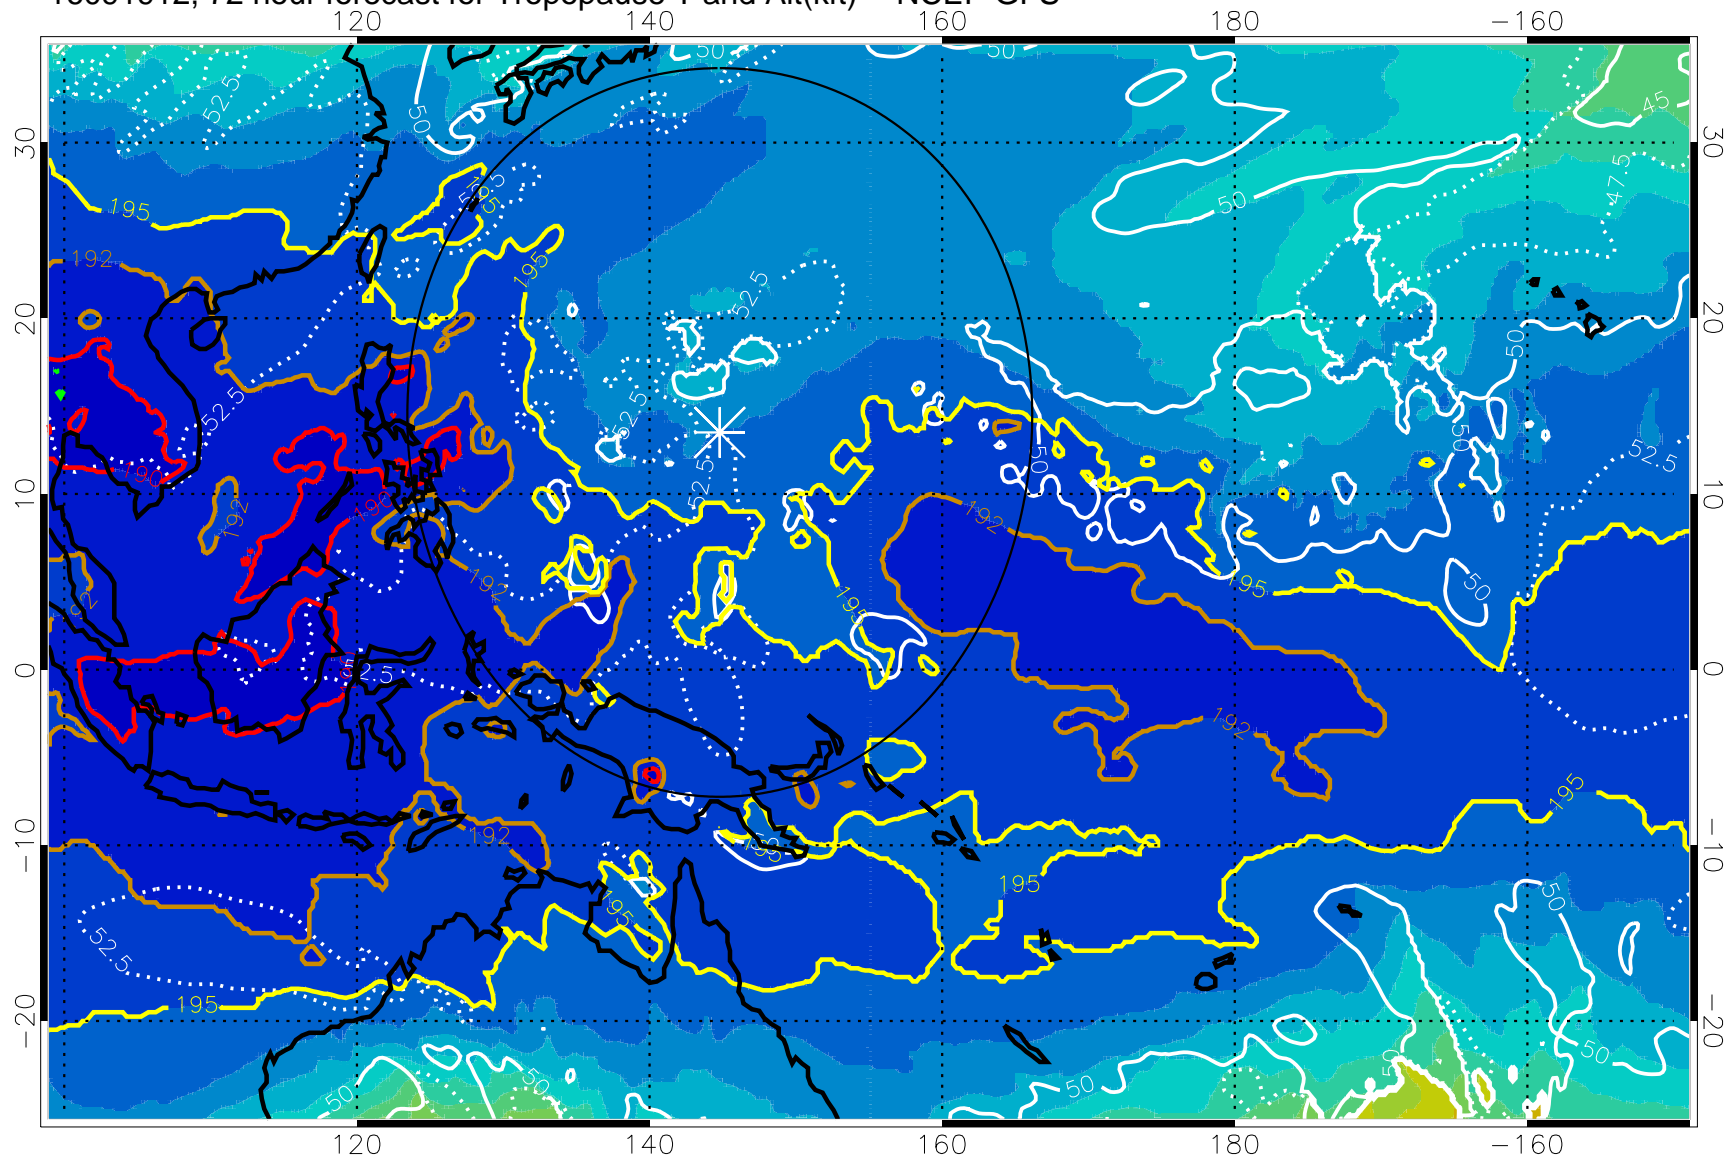

16091912, 72 hour forecast for Tropopause T and Alt(kft) -- NCEP GFS

190 200 210 220 230
Tropopause T, K

Tropopause Altitude in kft (white)

192.5K Isotherm 195K Isotherm
187.5K Isotherm 190K Isotherm

Range ring of 2304 km