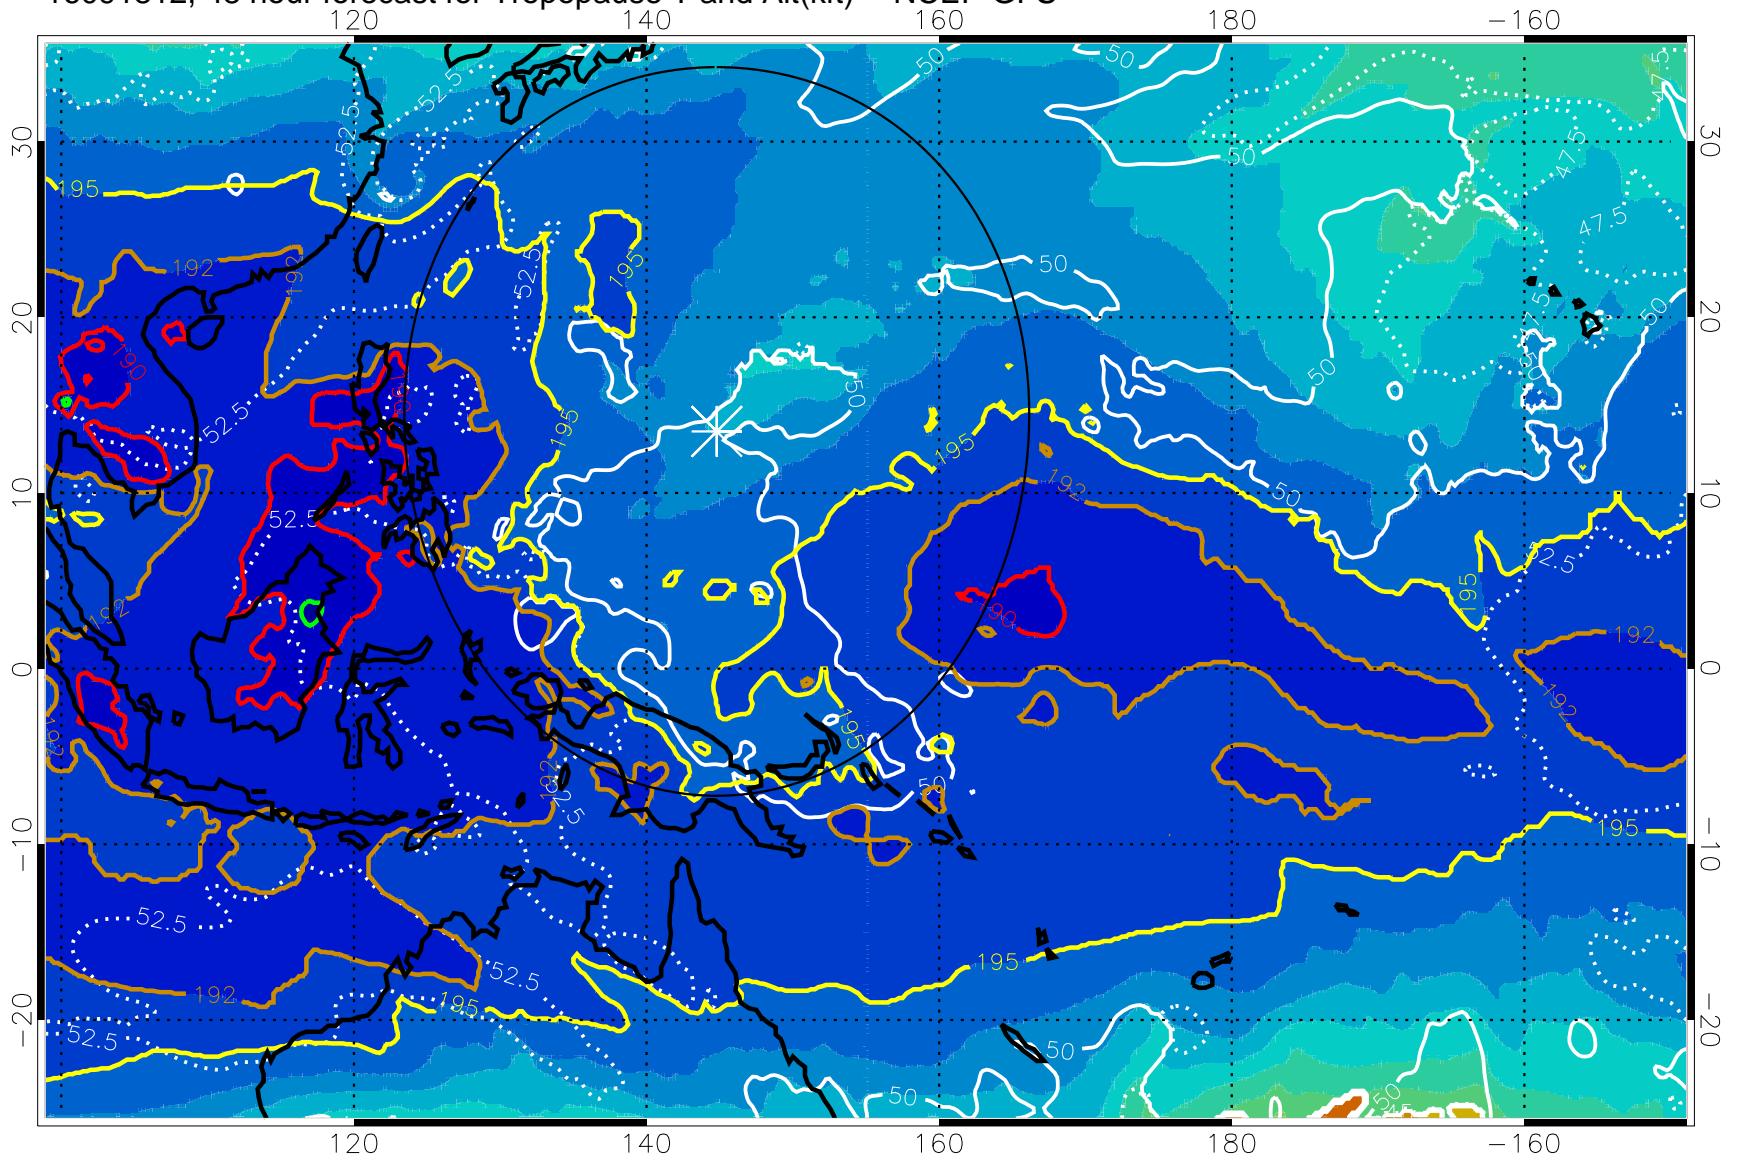

16091812, 48 hour forecast for Tropopause T and Alt(kft) -- NCEP GFS

190 200 210 220 230

Tropopause T, K

Tropopause Altitude in kft (white)

192.5K Isotherm 195K Isotherm

187.5K Isotherm 190K Isotherm

Range ring of 2304 km