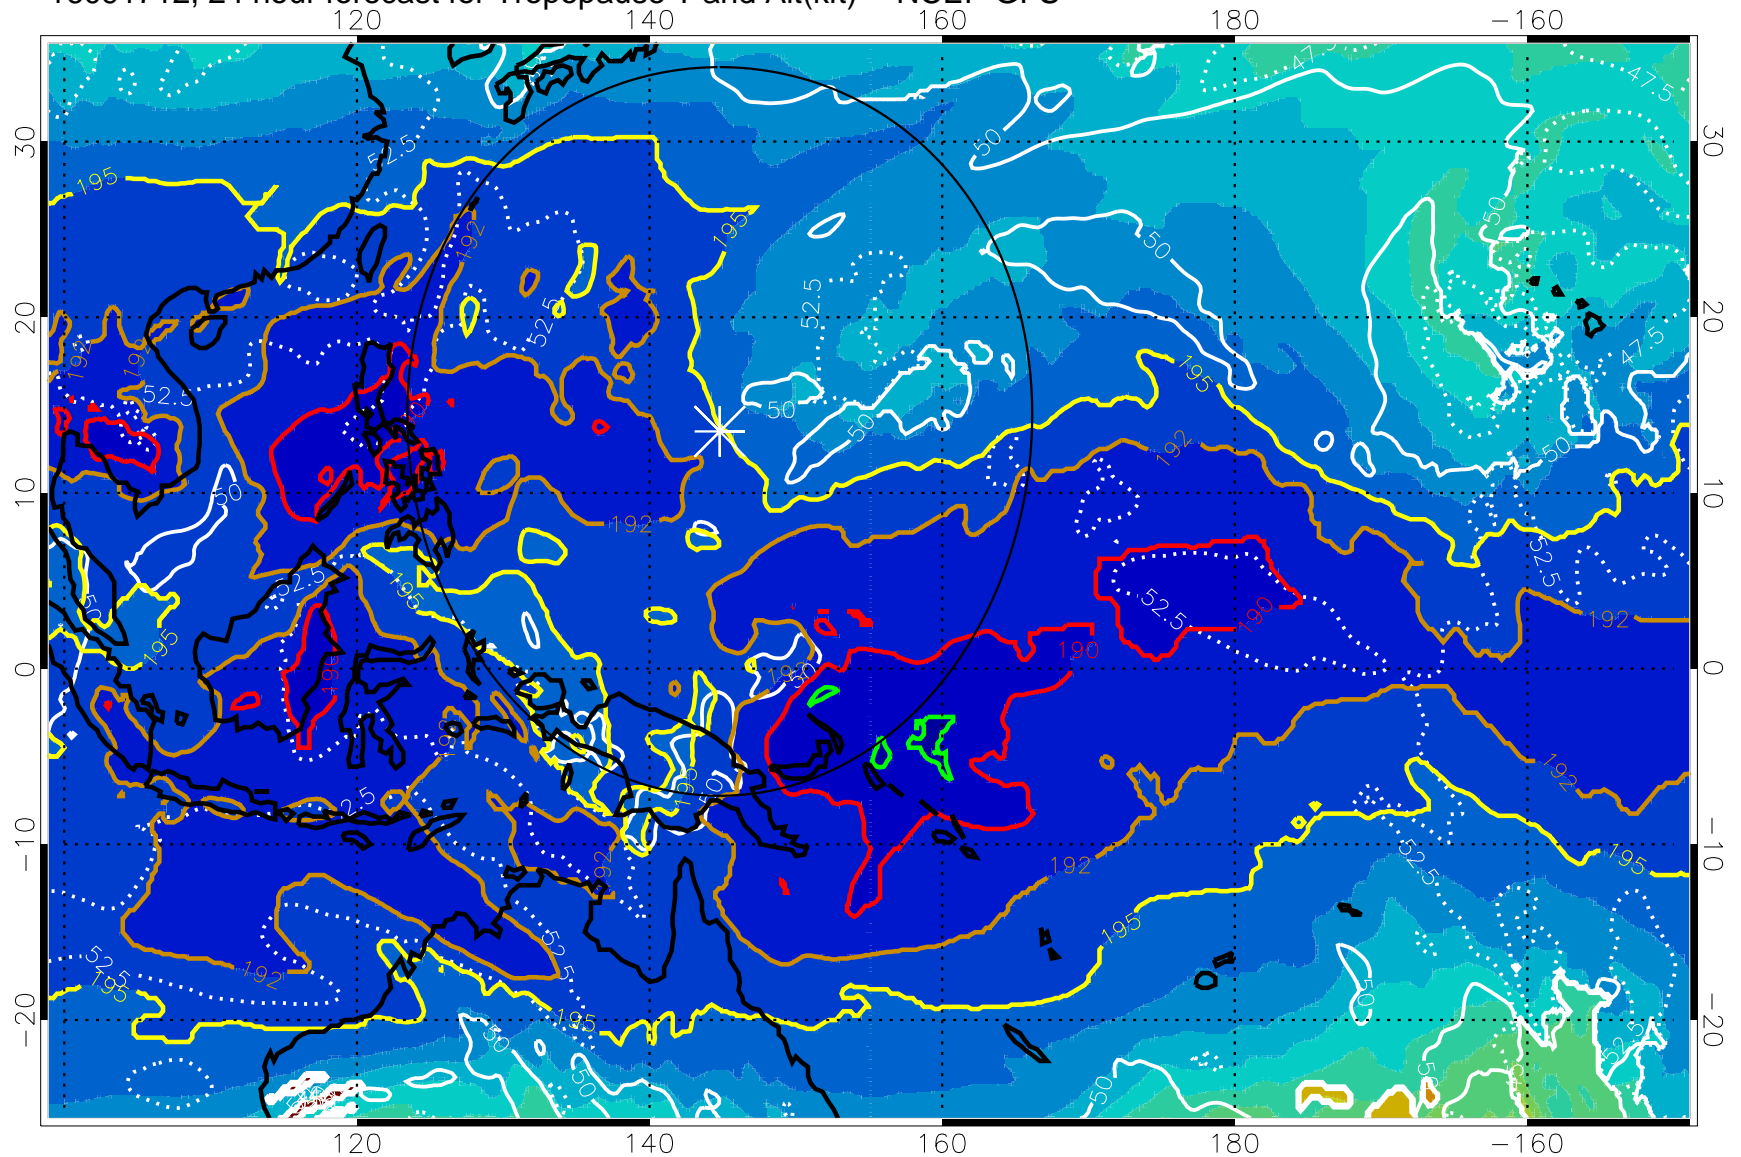

16091712, 24 hour forecast for Tropopause T and Alt(kft) -- NCEP GFS

190 200 210 220 230
Tropopause T, K

Tropopause Altitude in kft (white)

192.5K Isotherm 195K Isotherm
187.5K Isotherm 190K Isotherm

Range ring of 2304 km