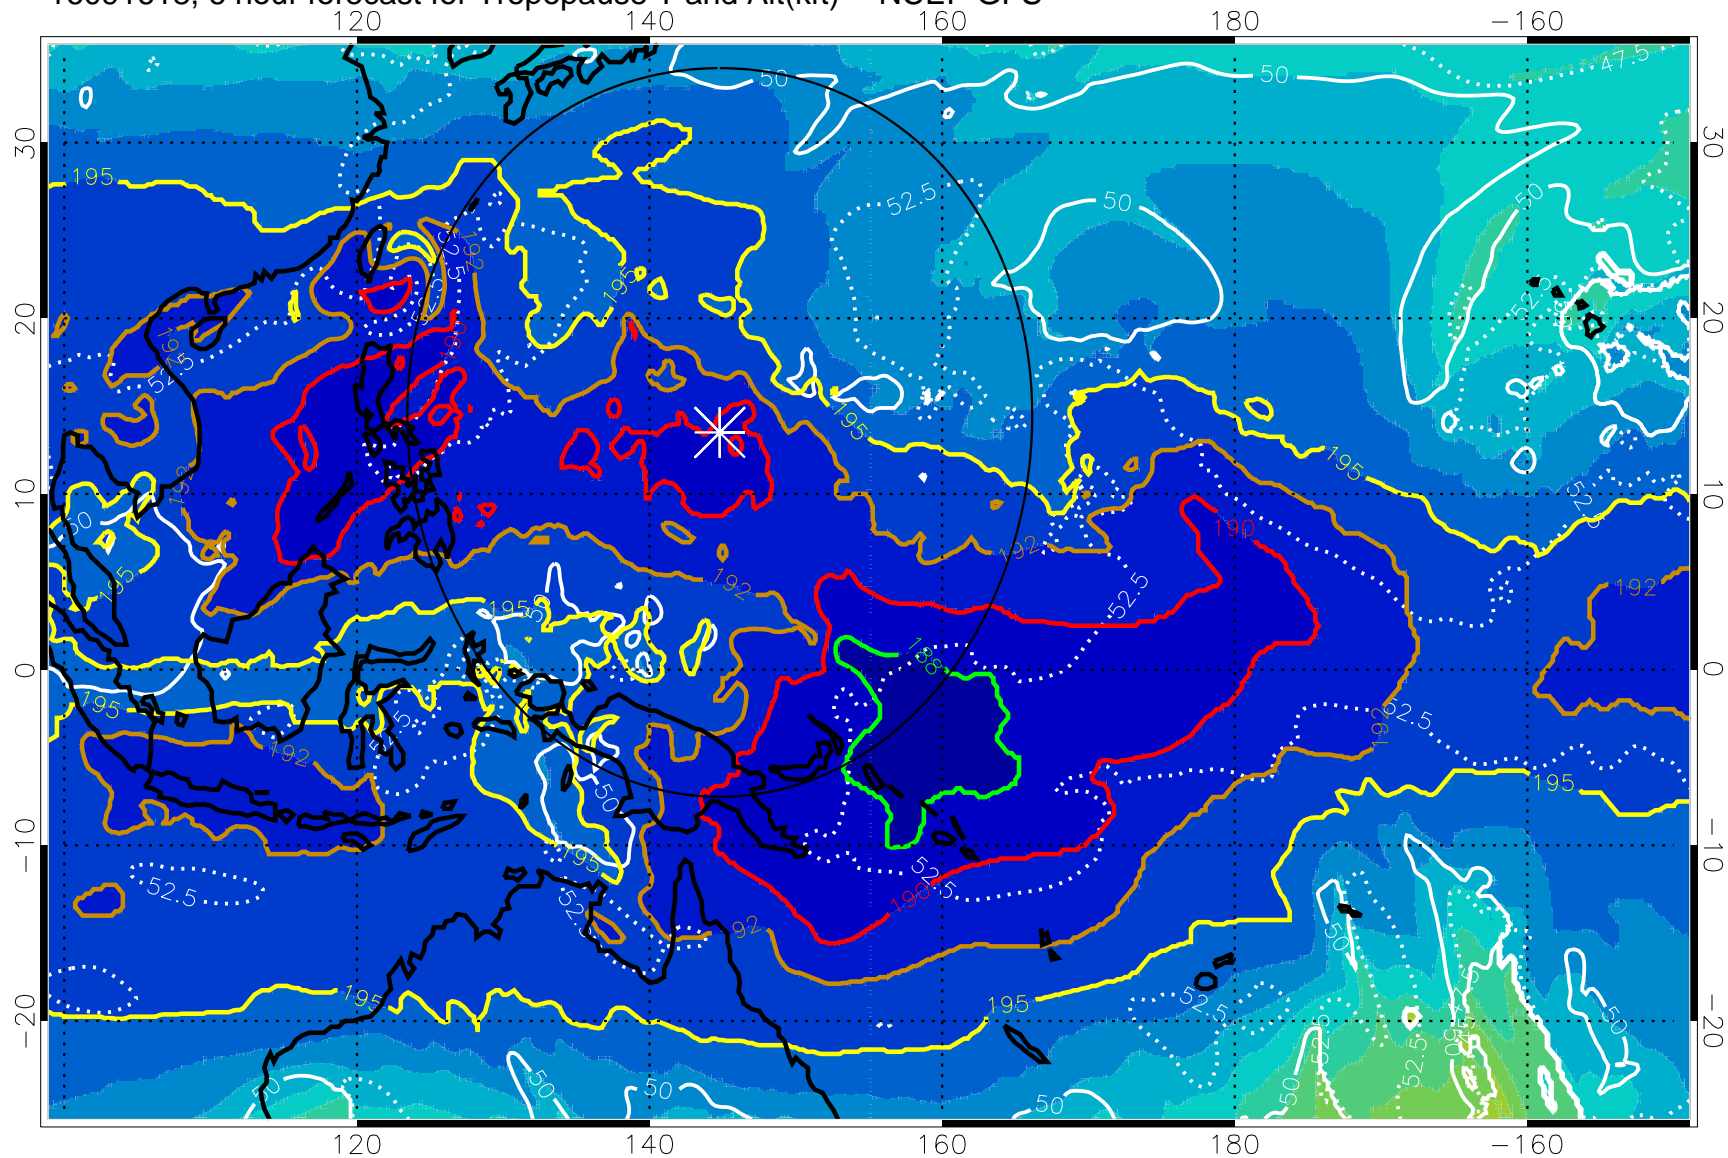

16091618, 6 hour forecast for Tropopause T and Alt(kft) -- NCEP GFS

190 200 210 220 230
Tropopause T, K

Tropopause Altitude in kft (white)

192.5K Isotherm 195K Isotherm
187.5K Isotherm 190K Isotherm

Range ring of 2304 km