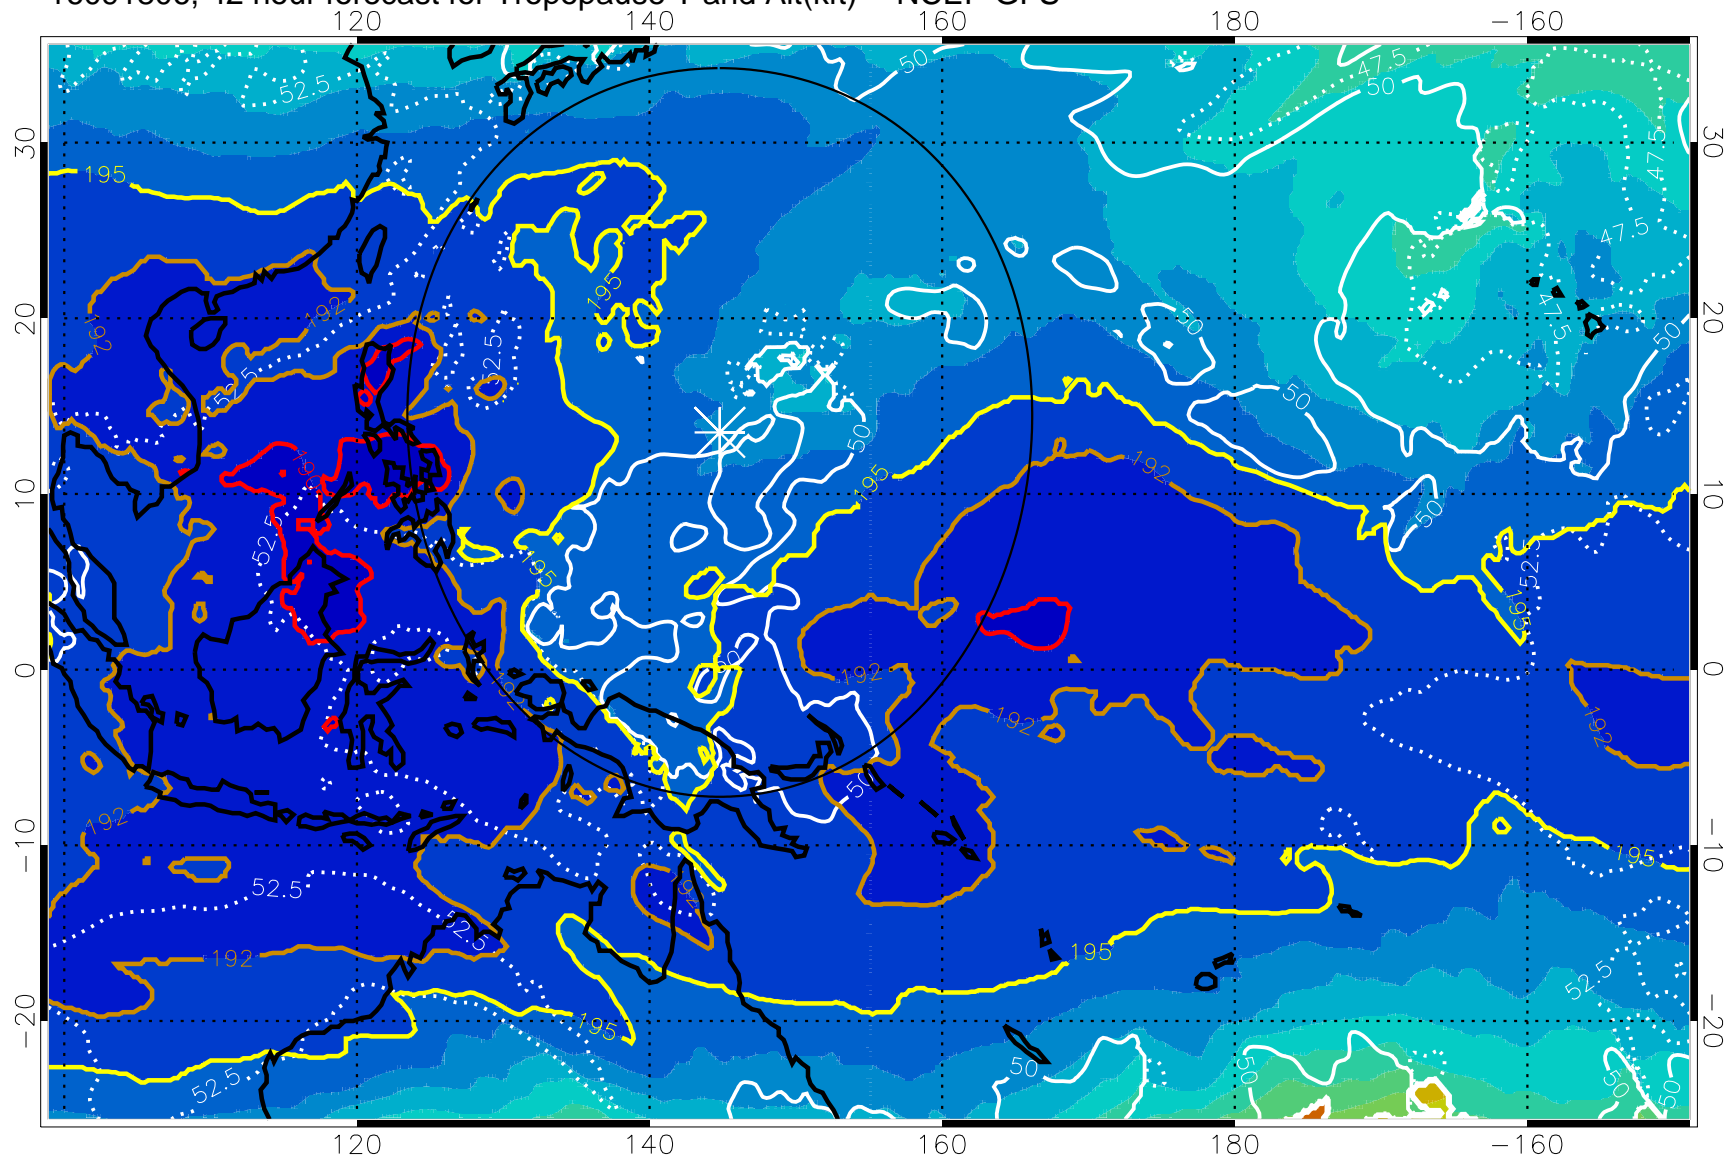

16091806, 42 hour forecast for Tropopause T and Alt(kft) -- NCEP GFS

190 200 210 220 230

Tropopause T, K

Tropopause Altitude in kft (white)

192.5K Isotherm 195K Isotherm

187.5K Isotherm 190K Isotherm

Range ring of 2304 km