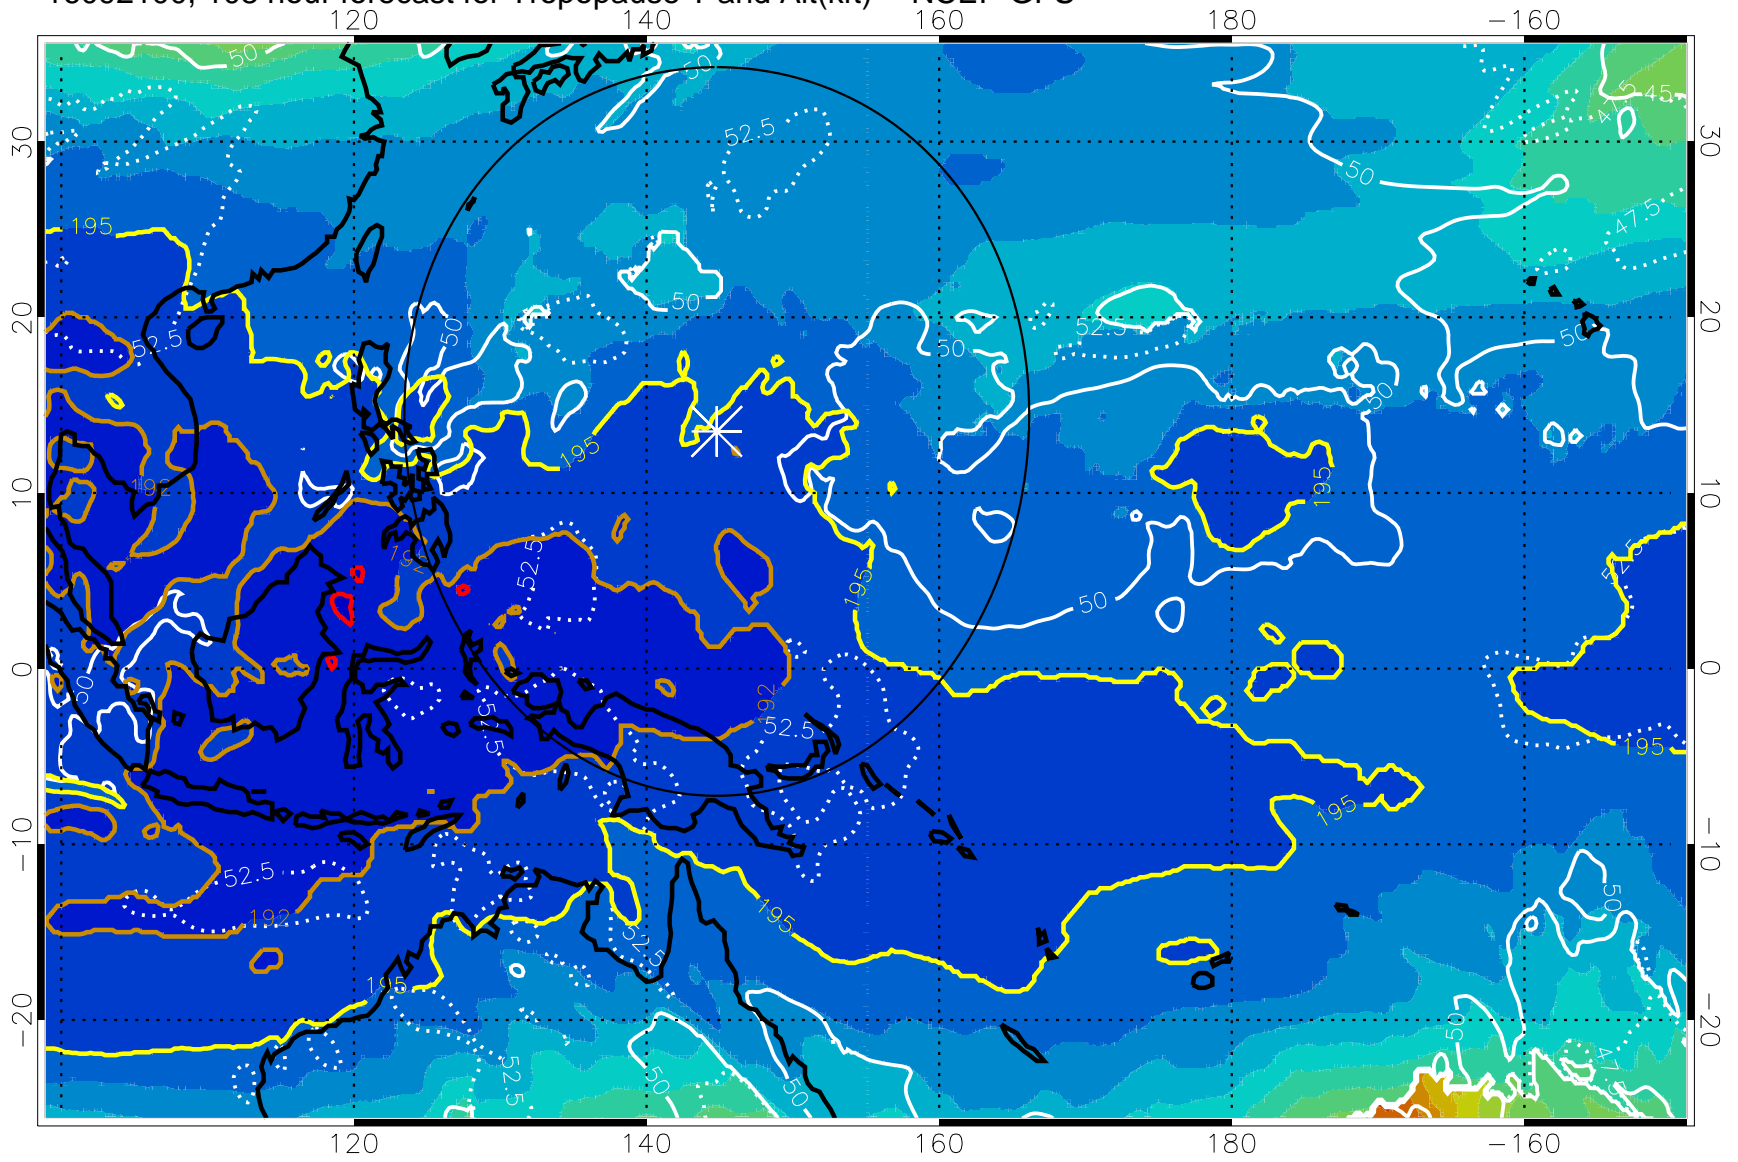

16092100, 108 hour forecast for Tropopause T and Alt(kft) -- NCEP GFS

190 200 210 220 230

Tropopause T, K

Tropopause Altitude in kft (white)

192.5K Isotherm 195K Isotherm

187.5K Isotherm 190K Isotherm

Range ring of 2304 km