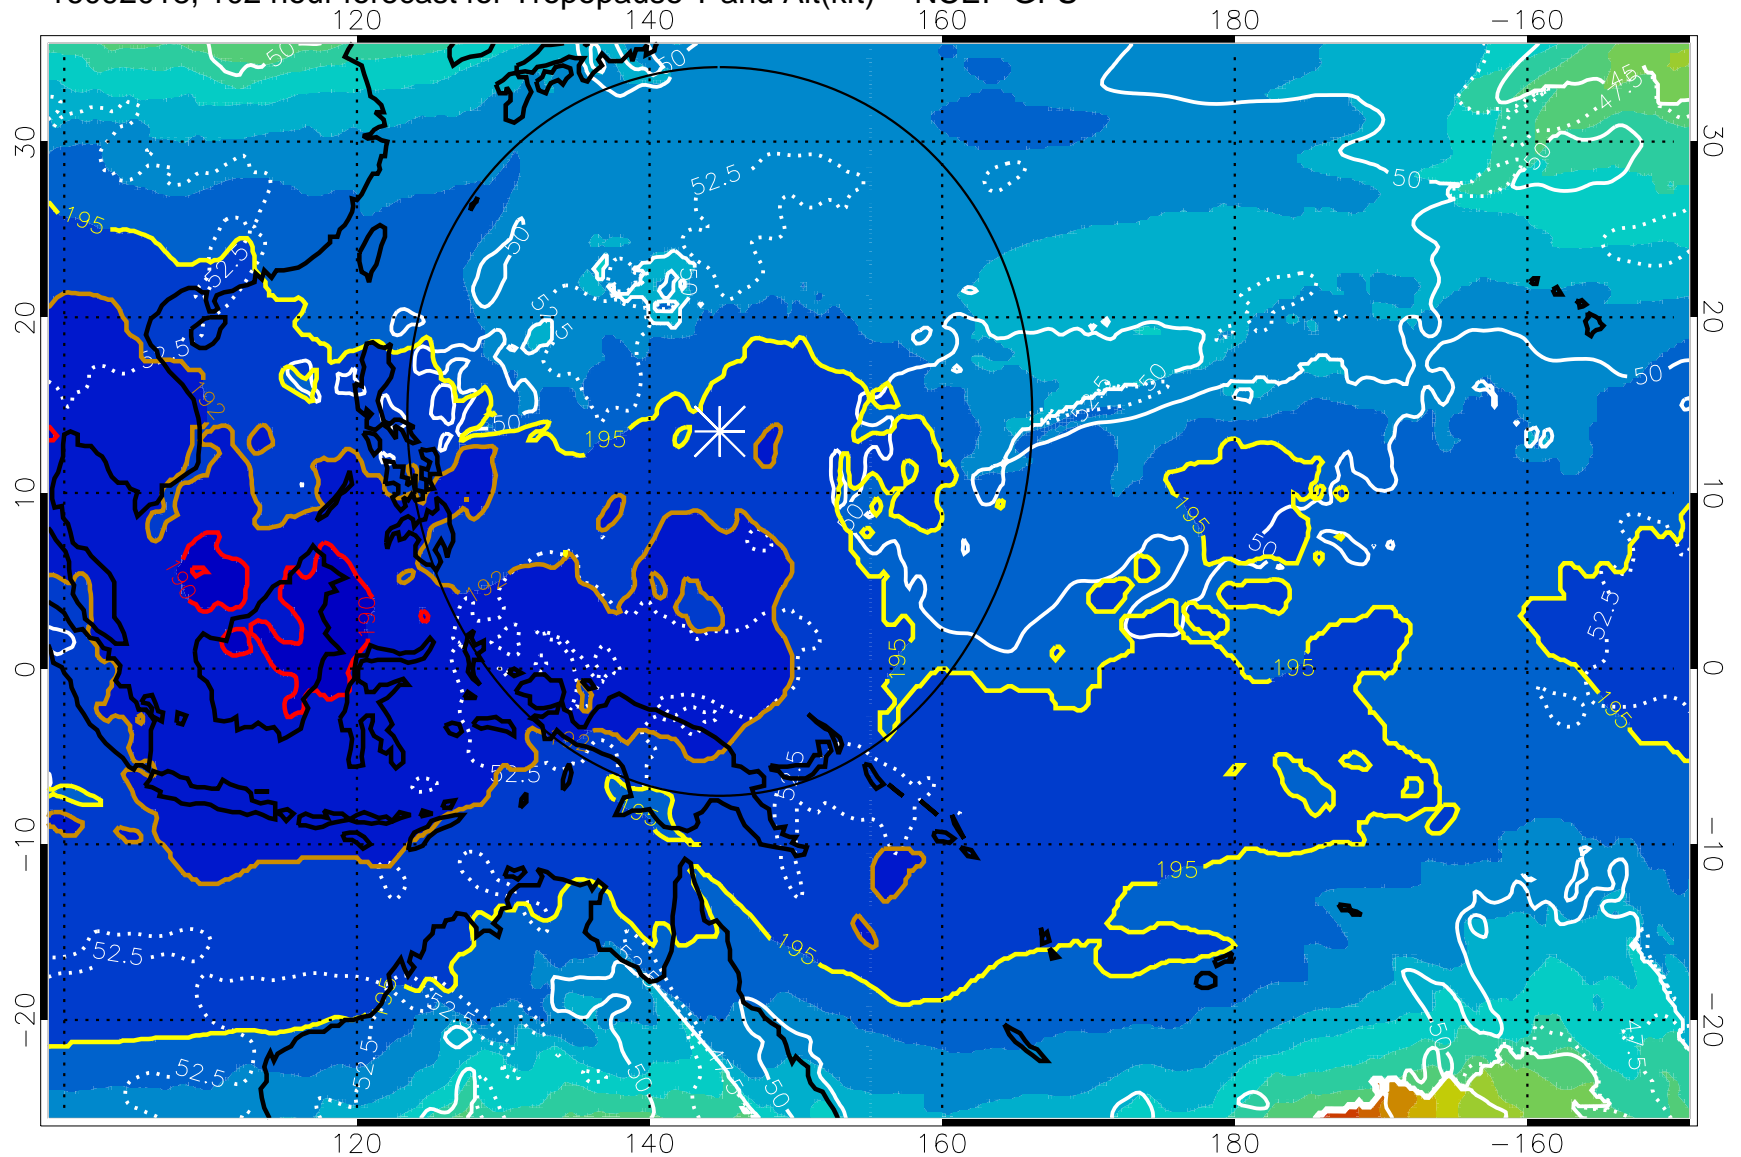

16092012, 96 hour forecast for Tropopause T and Alt(kft) -- NCEP GFS

190 200 210 220 230

Tropopause T, K

Tropopause Altitude in kft (white)

192.5K Isotherm 195K Isotherm
187.5K Isotherm 190K Isotherm

Range ring of 2304 km

16092018, 102 hour forecast for Tropopause T and Alt(kft) -- NCEP GFS

190 200 210 220 230
Tropopause T, K

Tropopause Altitude in kft (white)

192.5K Isotherm 195K Isotherm
187.5K Isotherm 190K Isotherm

Range ring of 2304 km