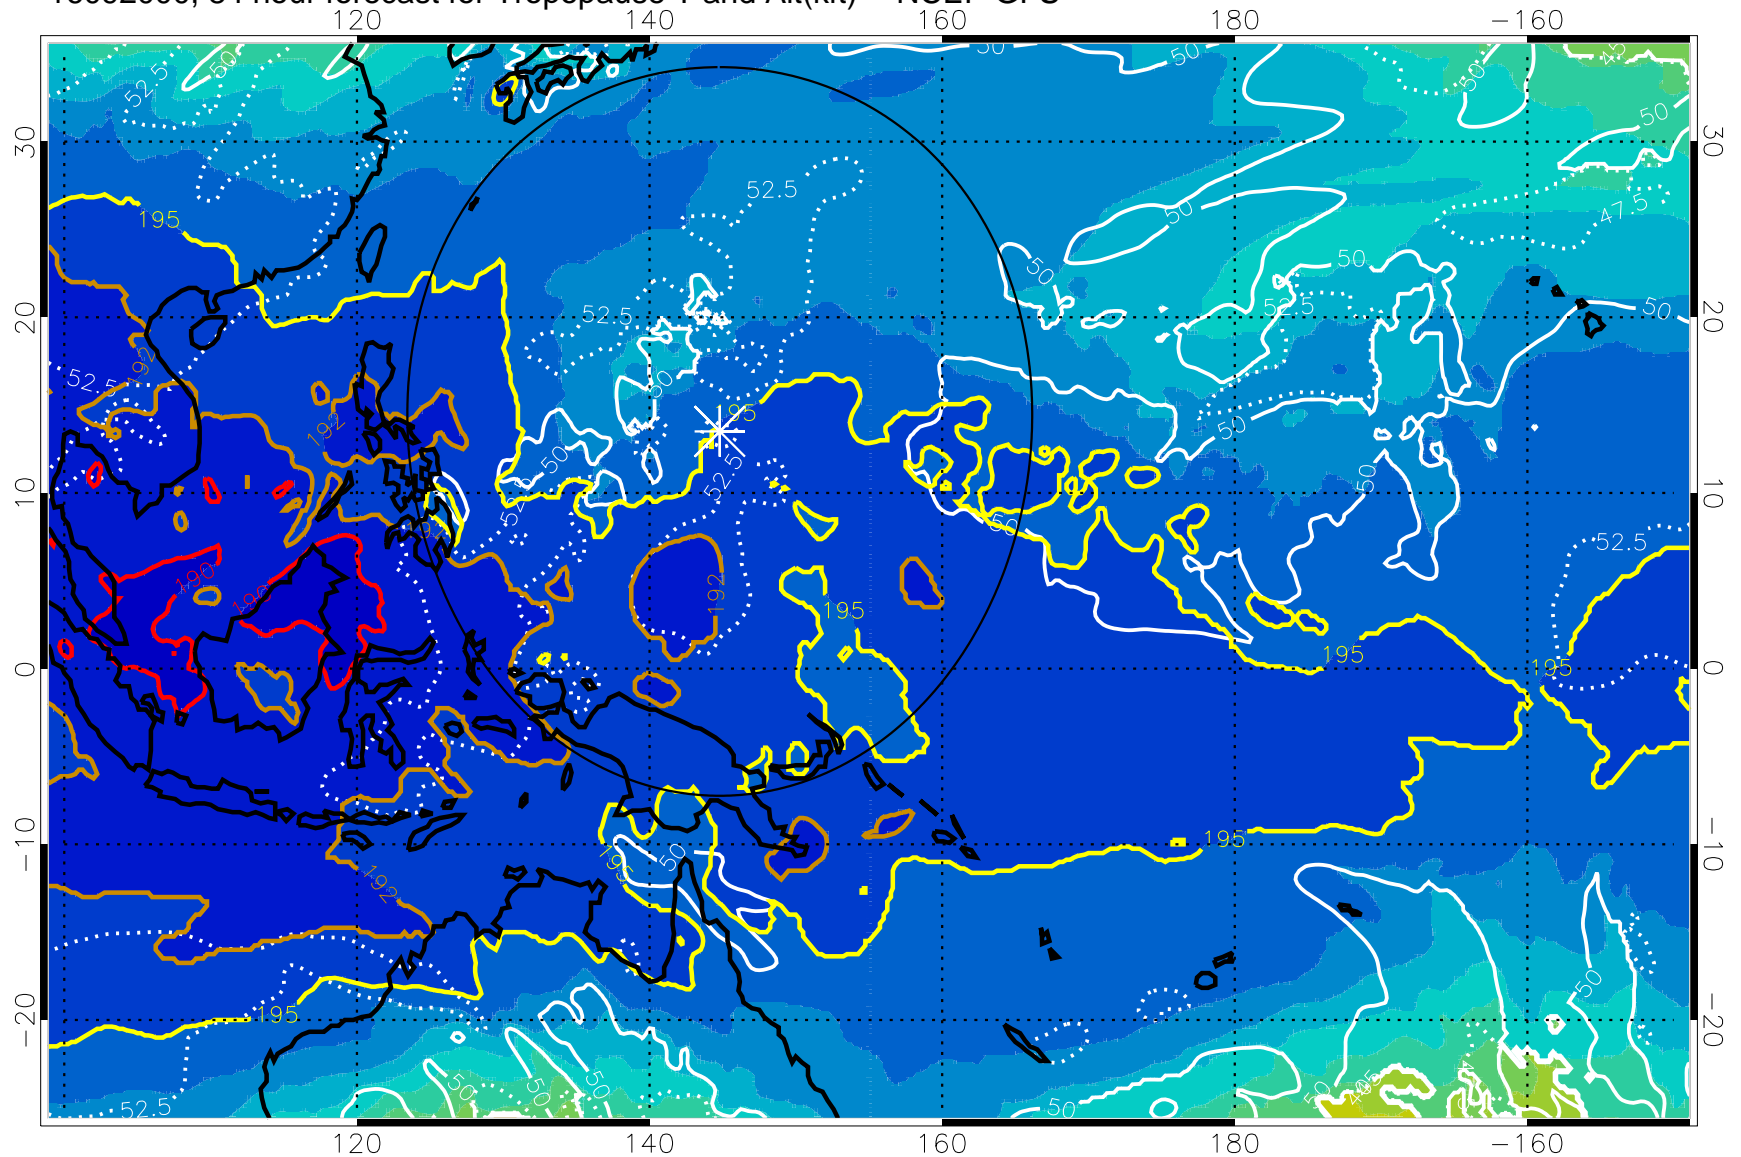

16092000, 84 hour forecast for Tropopause T and Alt(kft) -- NCEP GFS

190 200 210 220 230
Tropopause T, K

Tropopause Altitude in kft (white)

192.5K Isotherm 195K Isotherm
187.5K Isotherm 190K Isotherm

Range ring of 2304 km