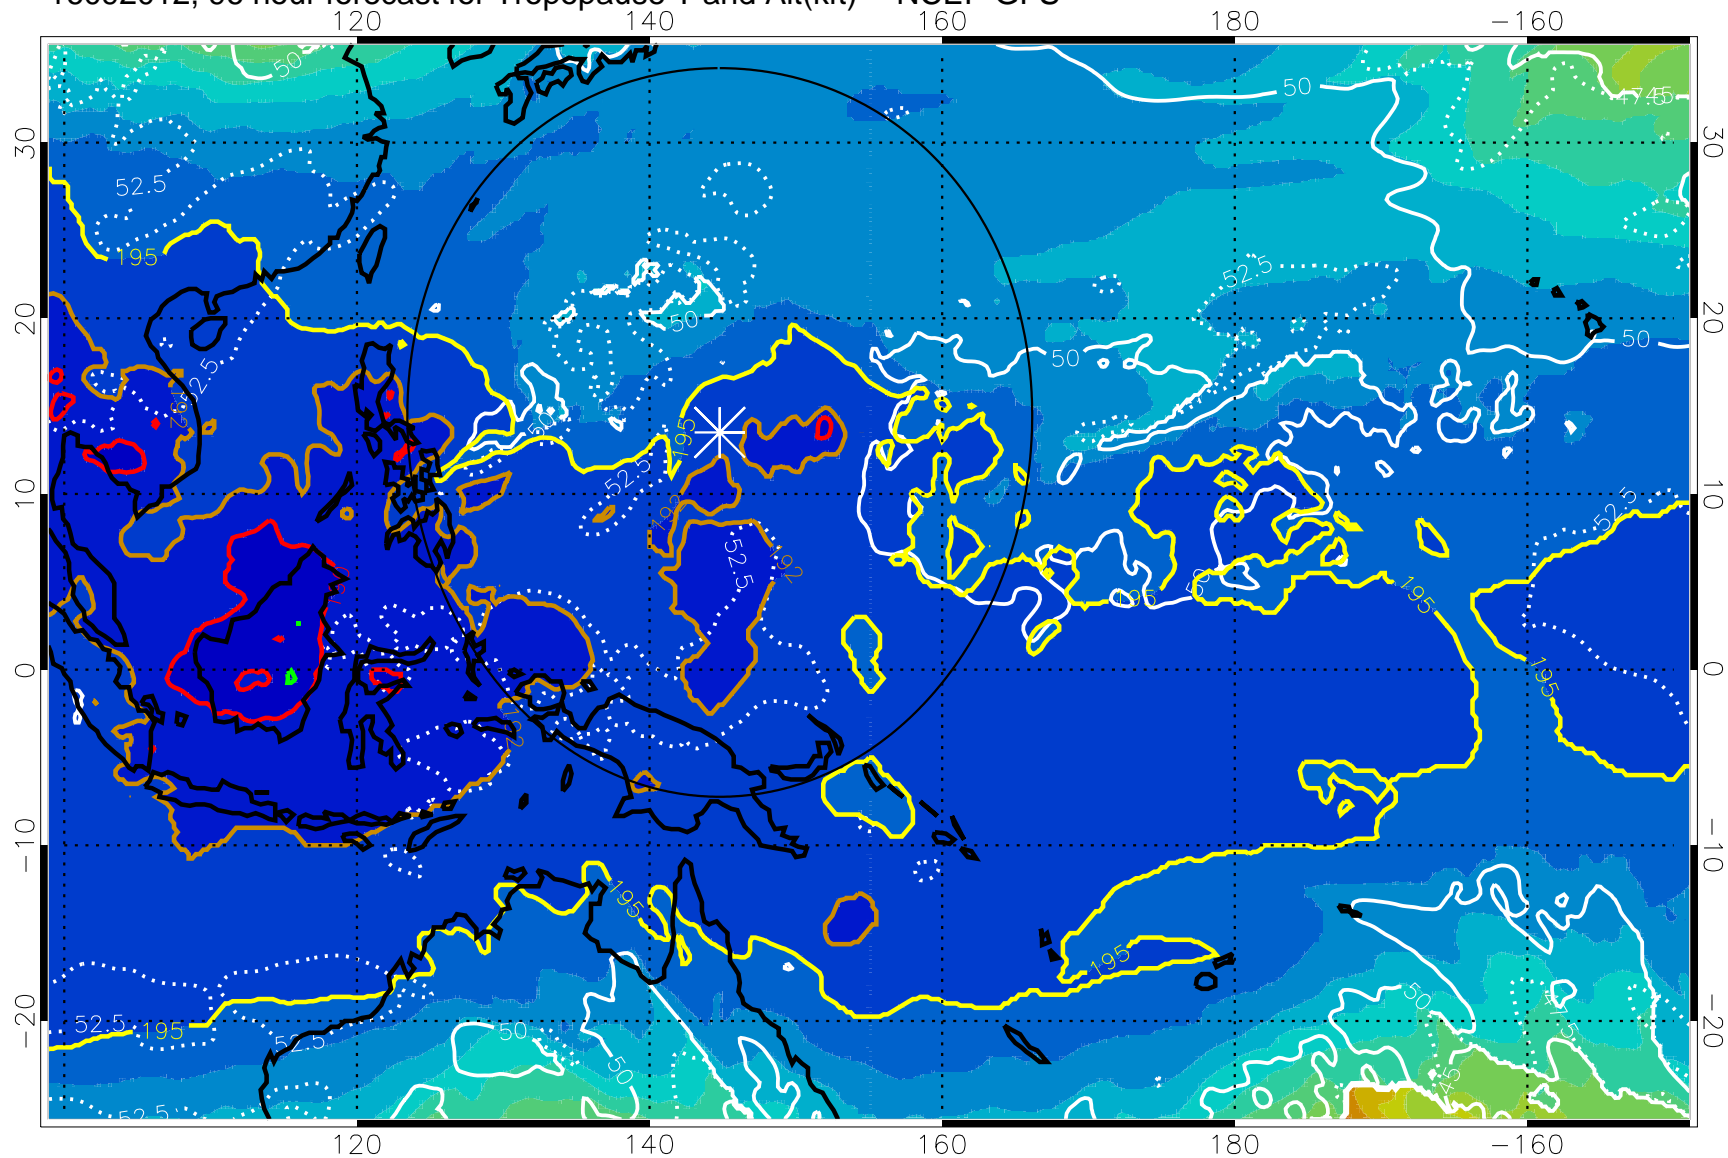

16092012, 96 hour forecast for Tropopause T and Alt(kft) -- NCEP GFS

190 200 210 220 230

Tropopause T, K

Tropopause Altitude in kft (white)

192.5K Isotherm 195K Isotherm
187.5K Isotherm 190K Isotherm

Range ring of 2304 km