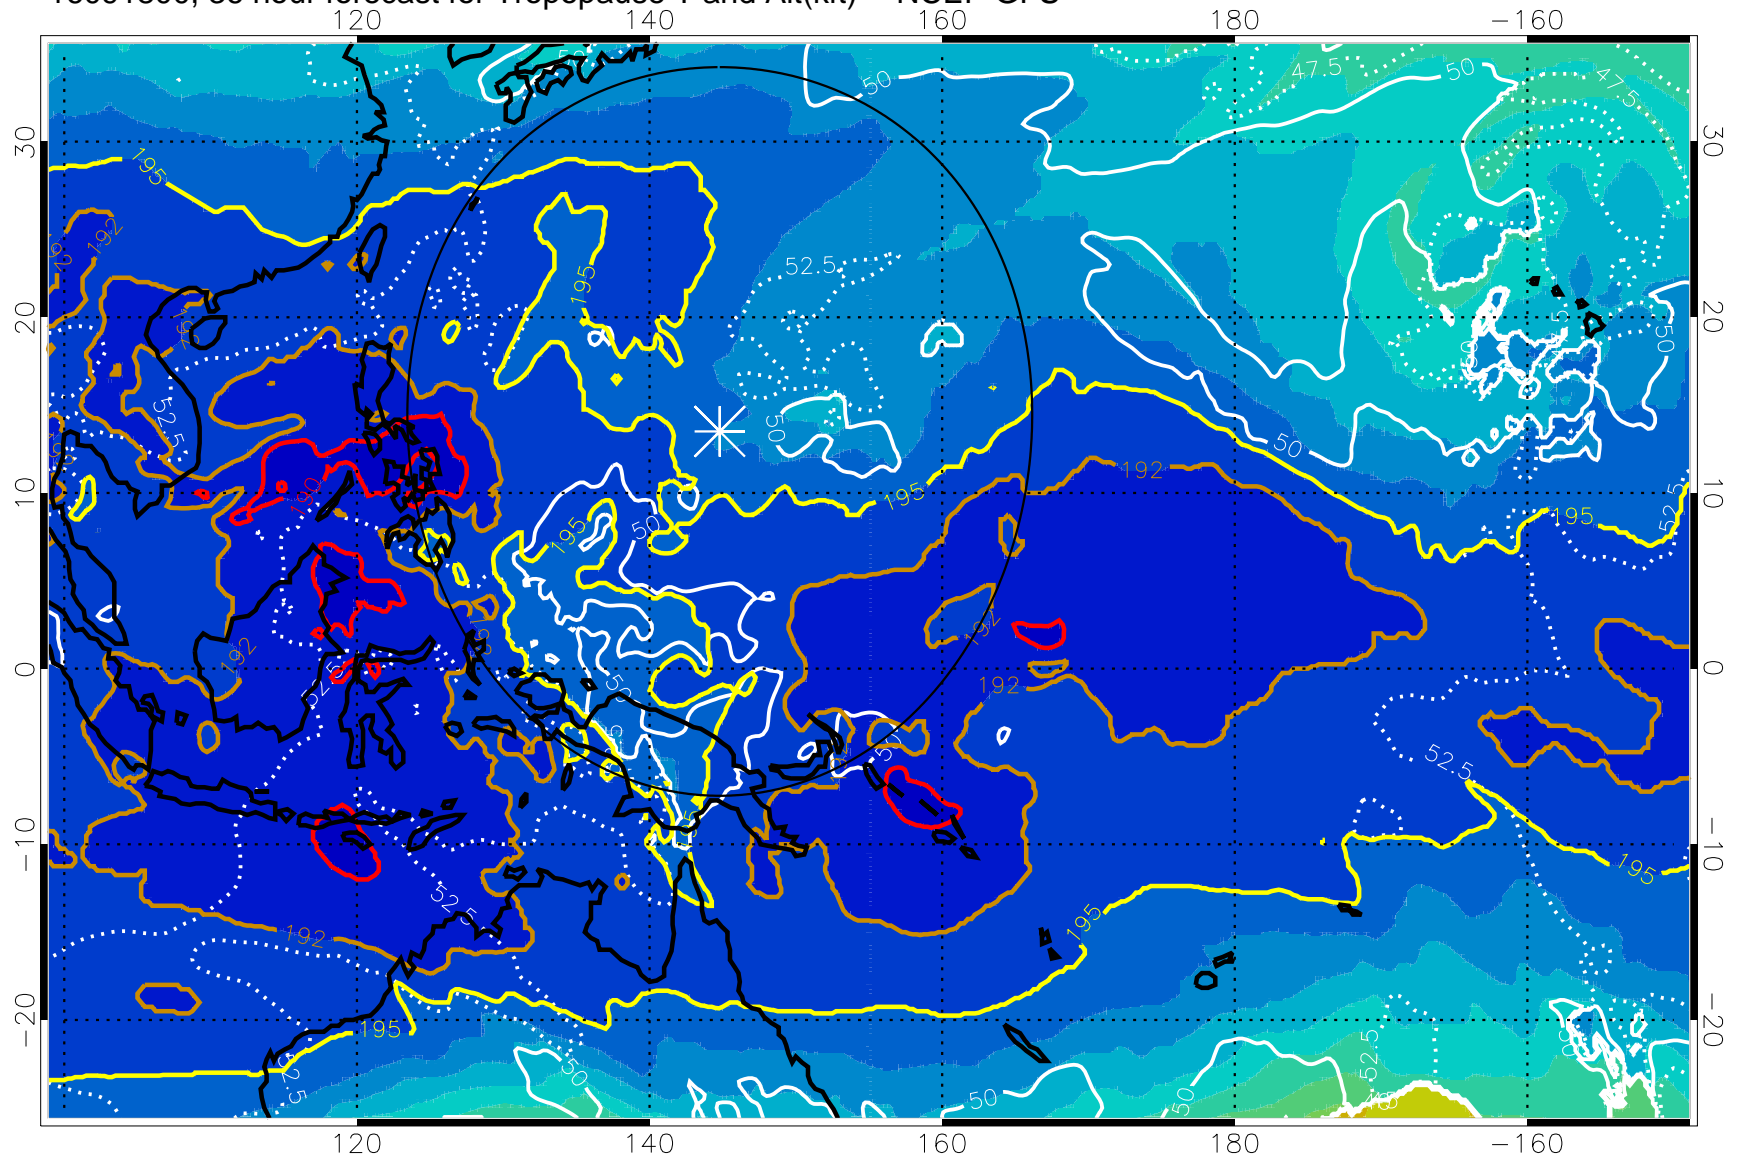

16091800, 36 hour forecast for Tropopause T and Alt(kft) -- NCEP GFS

190 200 210 220 230

Tropopause T, K

Tropopause Altitude in kft (white)

192.5K Isotherm 195K Isotherm

187.5K Isotherm 190K Isotherm

Range ring of 2304 km