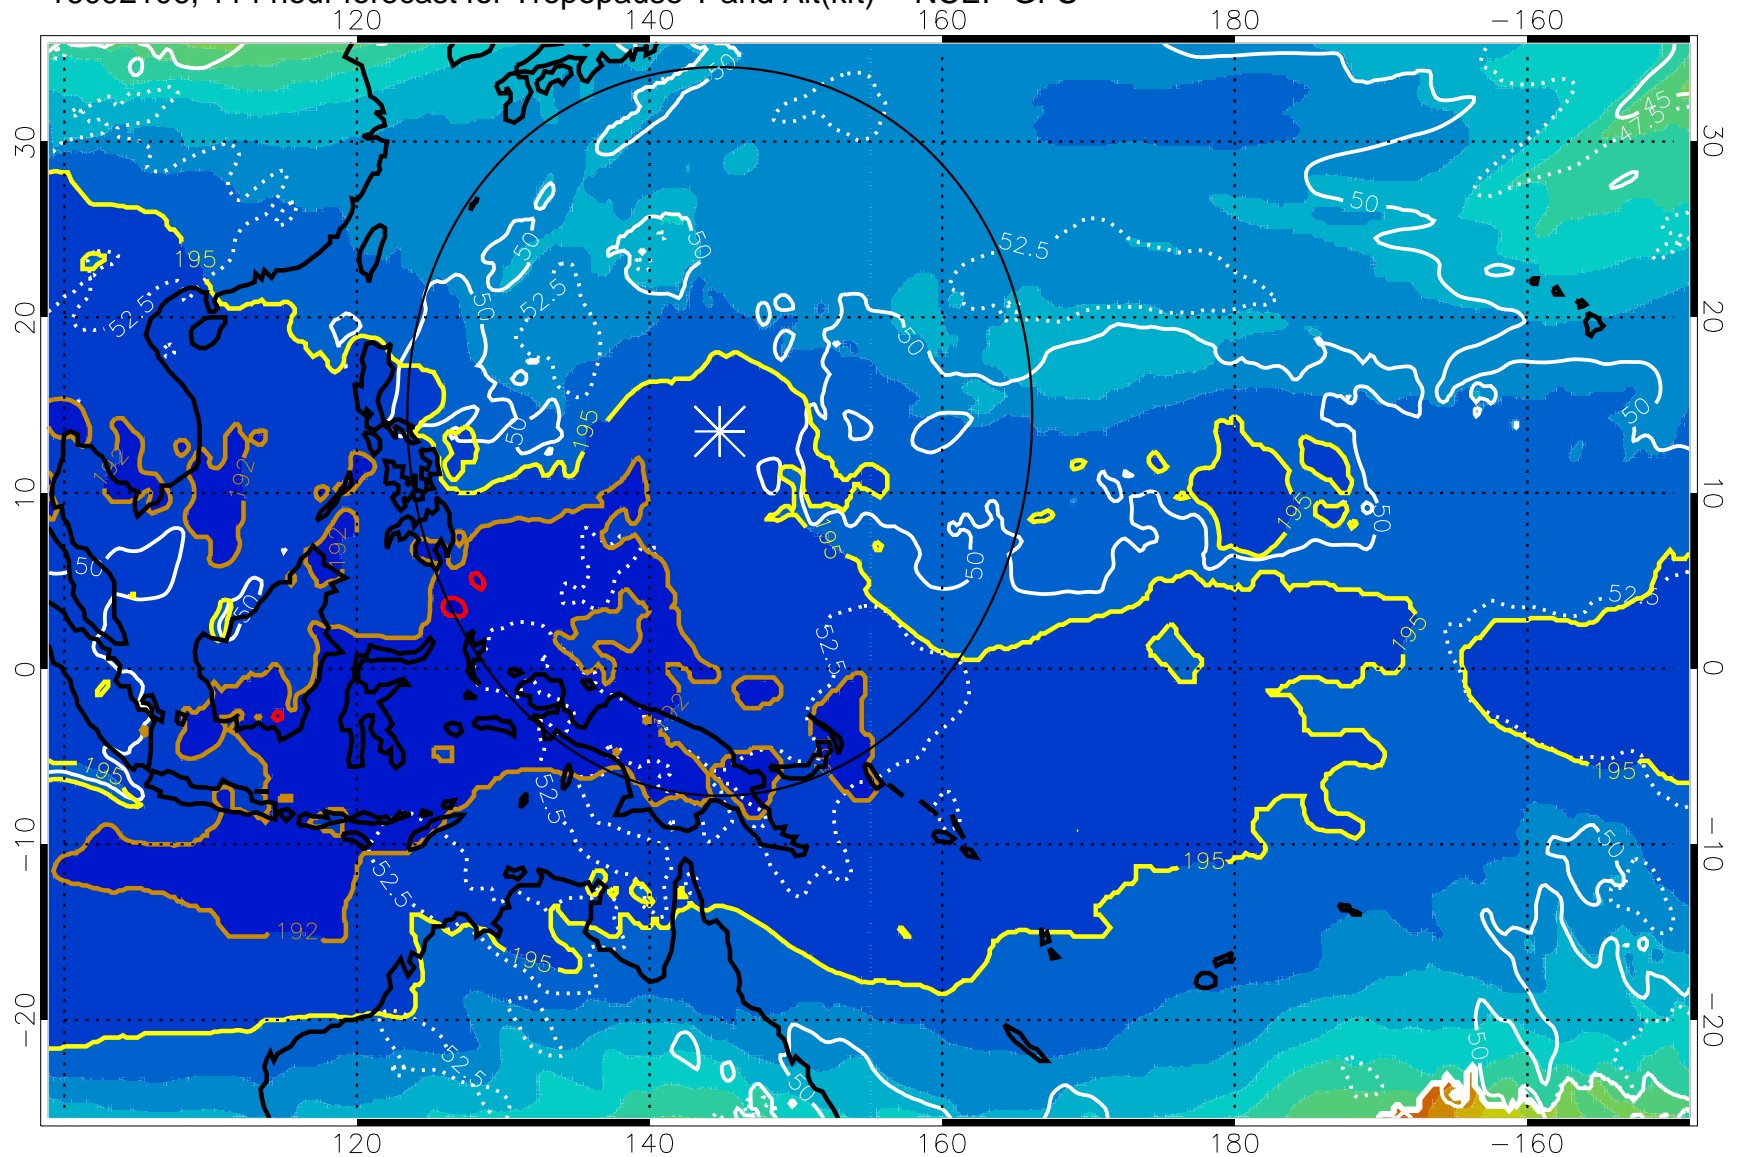

16092018, 102 hour forecast for Tropopause T and Alt(kft) -- NCEP GFS

190 200 210 220 230
Tropopause T, K

Tropopause Altitude in kft (white)

192.5K Isotherm 195K Isotherm
187.5K Isotherm 190K Isotherm

Range ring of 2304 km

16092100, 108 hour forecast for Tropopause T and Alt(kft) -- NCEP GFS

190 200 210 220 230

Tropopause T, K

Tropopause Altitude in kft (white)

192.5K Isotherm 195K Isotherm

187.5K Isotherm 190K Isotherm

Range ring of 2304 km

16092106, 114 hour forecast for Tropopause T and Alt(kft) -- NCEP GFS

190 200 210 220 230

Tropopause T, K

Tropopause Altitude in kft (white)

192.5K Isotherm 195K Isotherm
187.5K Isotherm 190K Isotherm

Range ring of 2304 km