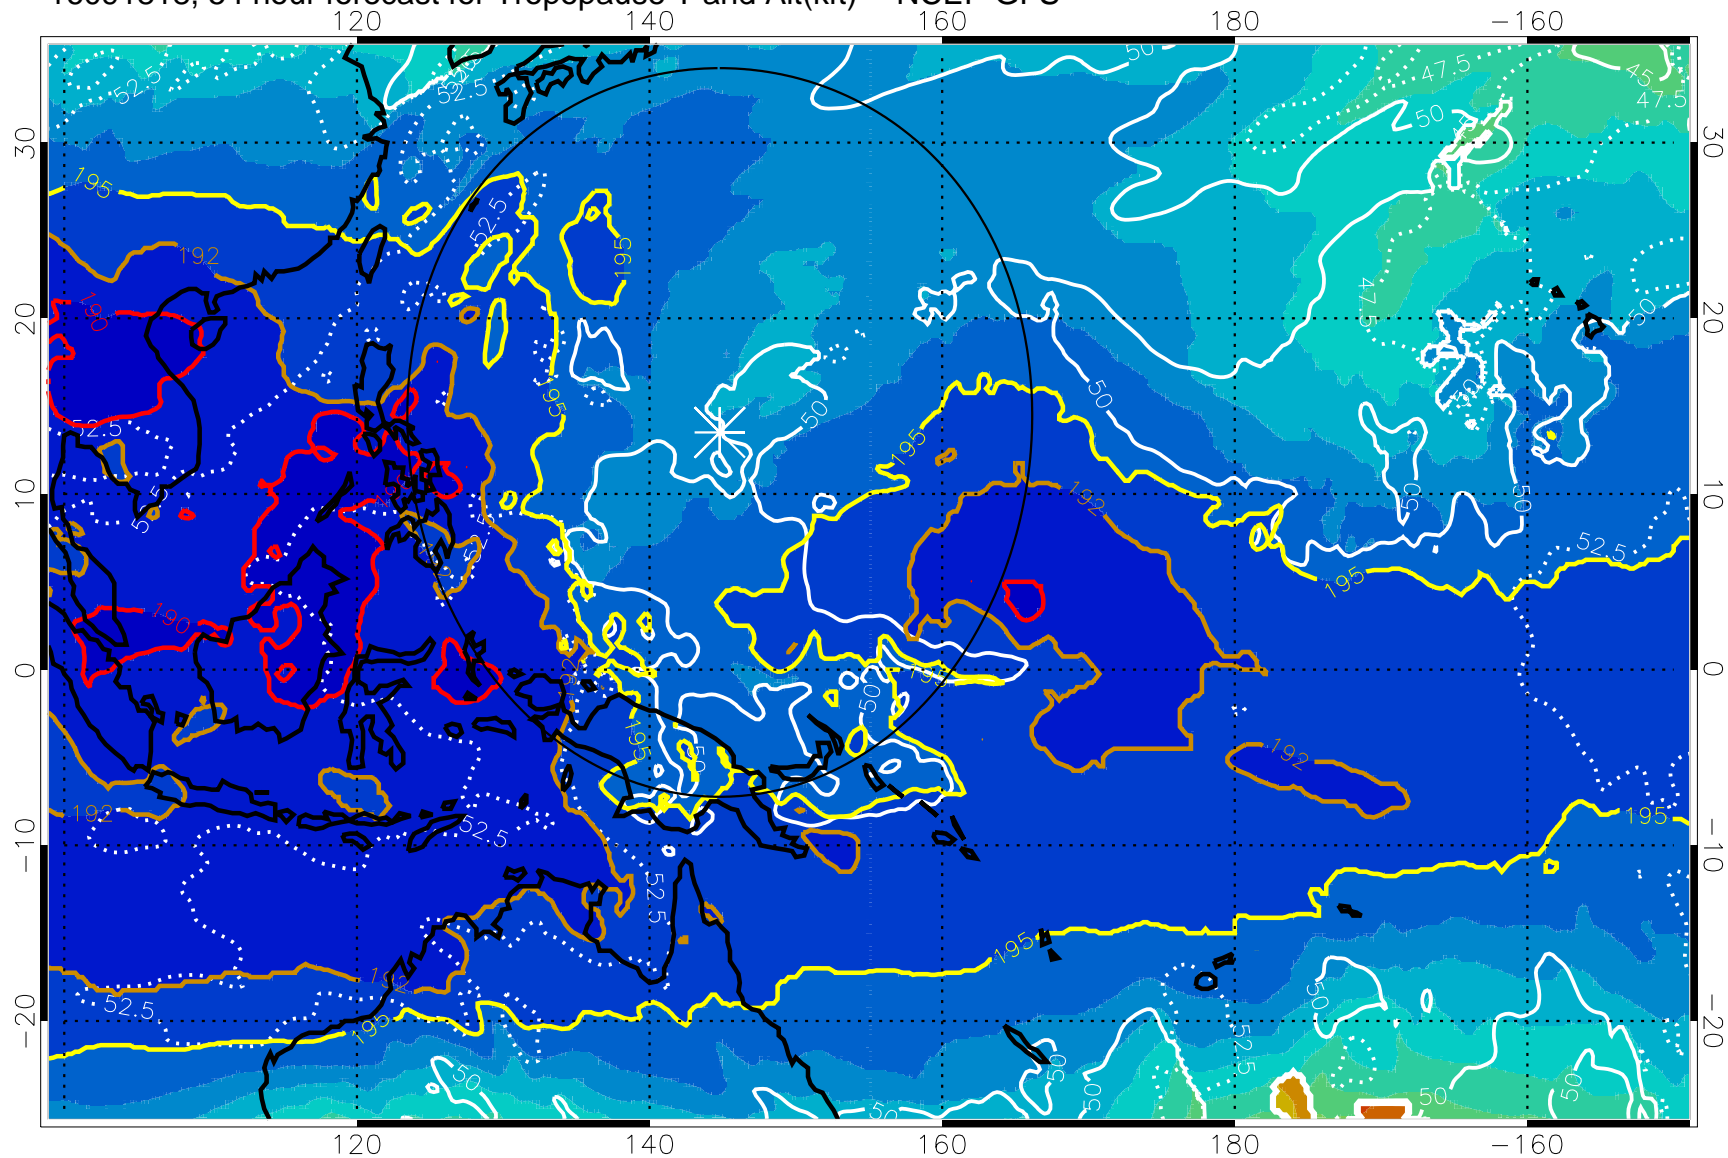

16091818, 54 hour forecast for Tropopause T and Alt(kft) -- NCEP GFS

190 200 210 220 230

Tropopause T, K

Tropopause Altitude in kft (white)

192.5K Isotherm 195K Isotherm
187.5K Isotherm 190K Isotherm

Range ring of 2304 km