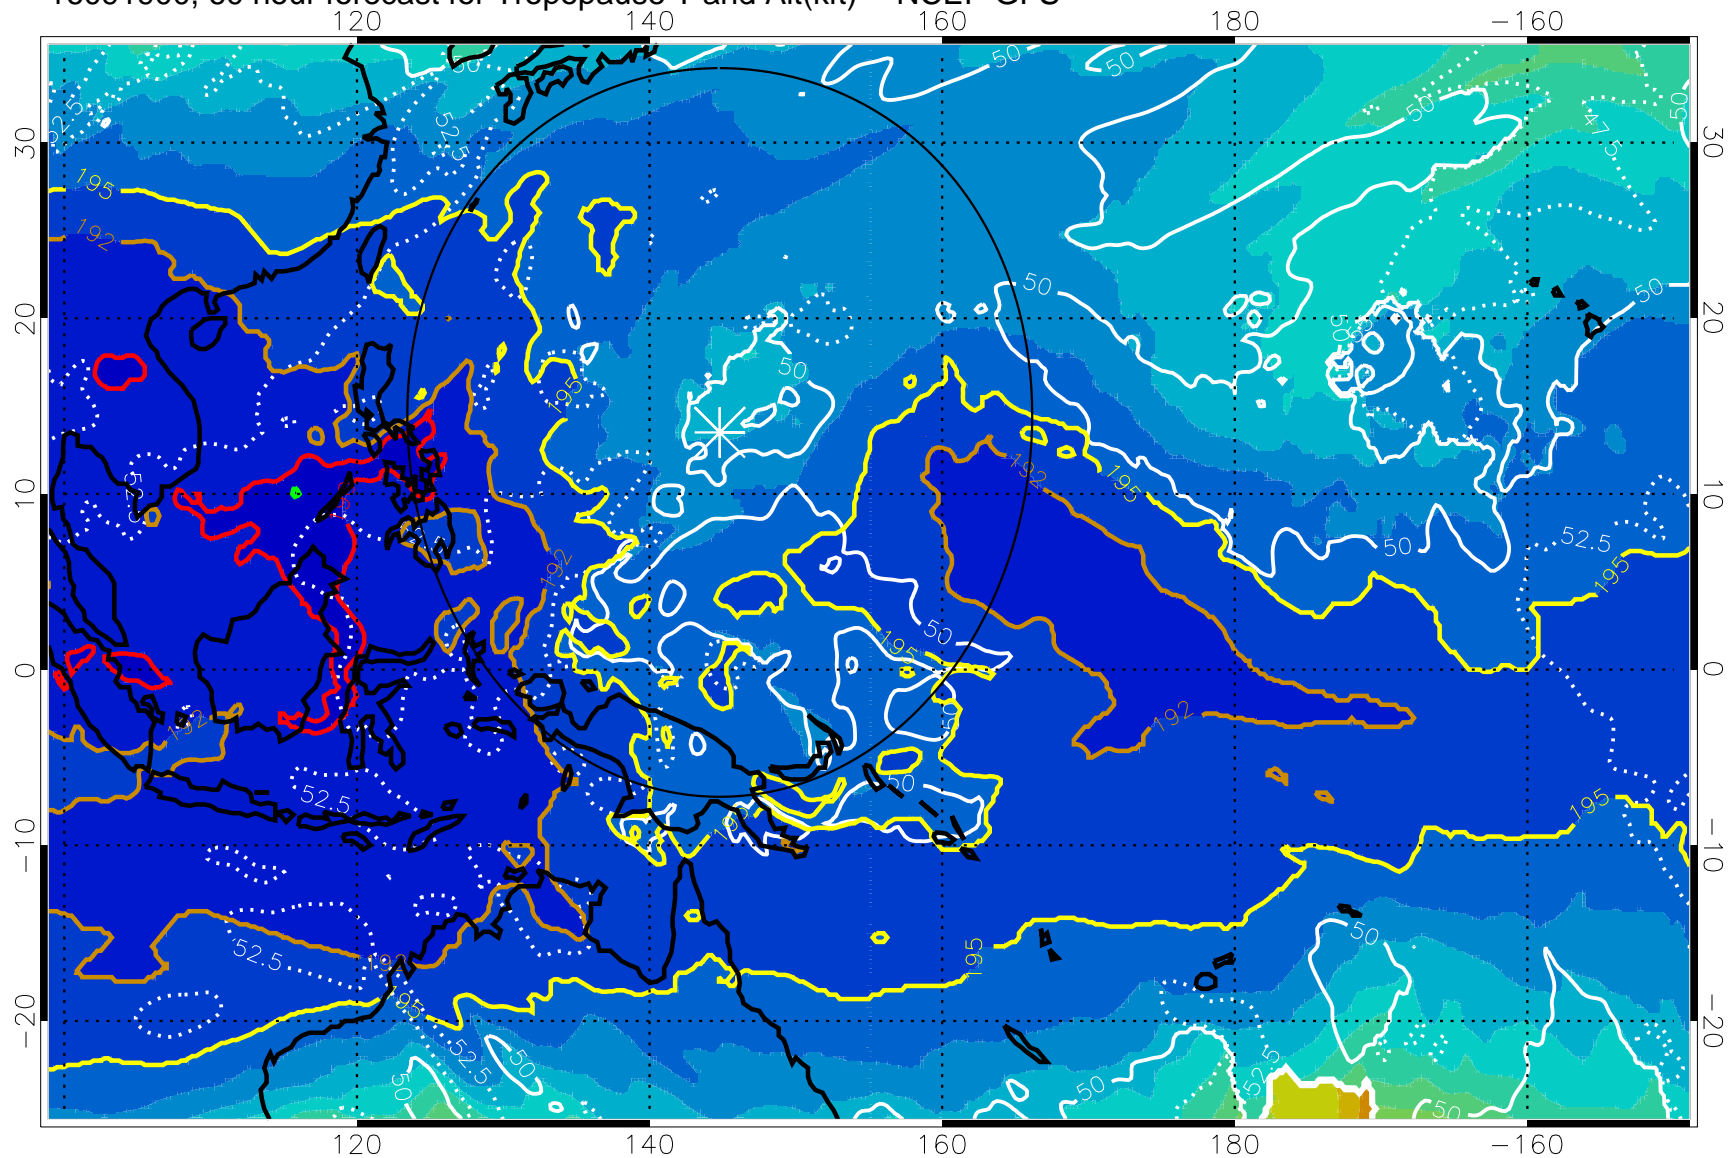

16091900, 60 hour forecast for Tropopause T and Alt(kft) -- NCEP GFS

190 200 210 220 230

Tropopause T, K

Tropopause Altitude in kft (white)

192.5K Isotherm 195K Isotherm
187.5K Isotherm 190K Isotherm

Range ring of 2304 km