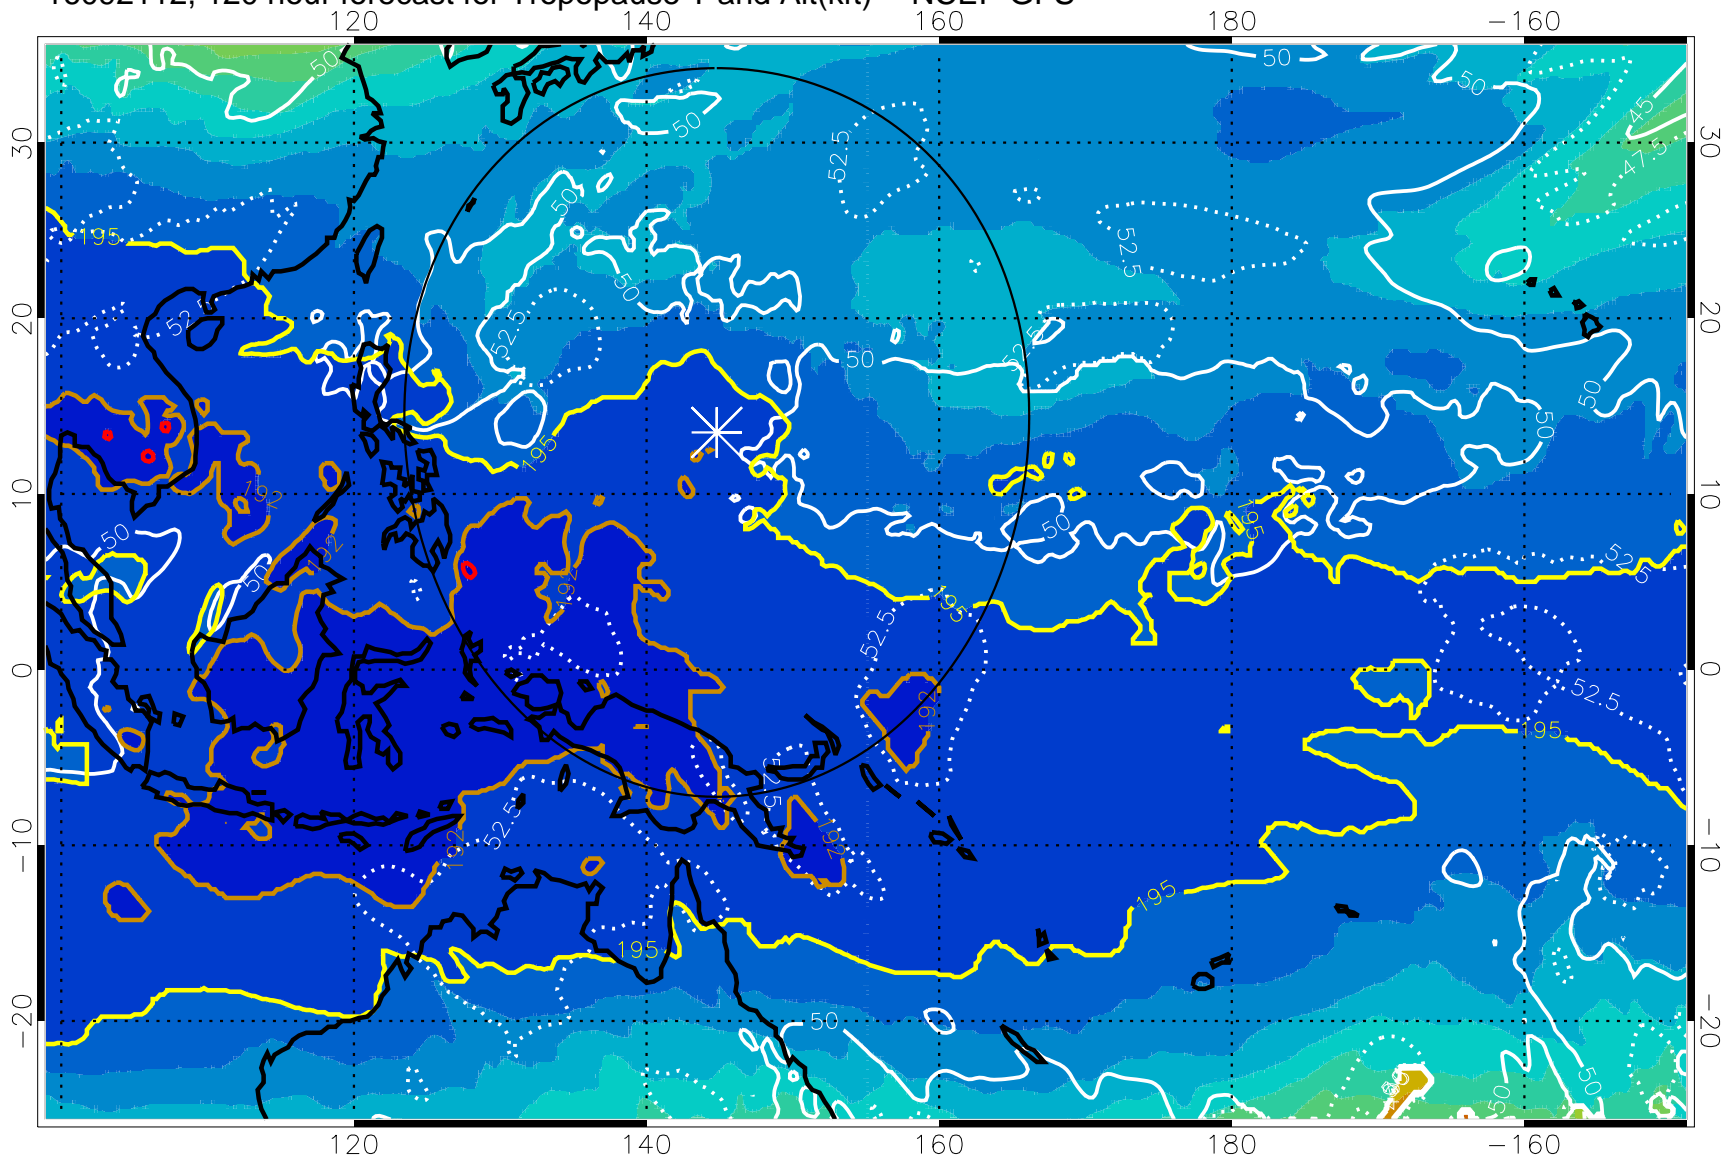

16092106, 114 hour forecast for Tropopause T and Alt(kft) -- NCEP GFS

190 200 210 220 230

Tropopause T, K

Tropopause Altitude in kft (white)

192.5K Isotherm 195K Isotherm
187.5K Isotherm 190K Isotherm

Range ring of 2304 km

16092112, 120 hour forecast for Tropopause T and Alt(kft) -- NCEP GFS

190 200 210 220 230

Tropopause T, K

Tropopause Altitude in kft (white)

192.5K Isotherm 195K Isotherm

187.5K Isotherm 190K Isotherm

Range ring of 2304 km