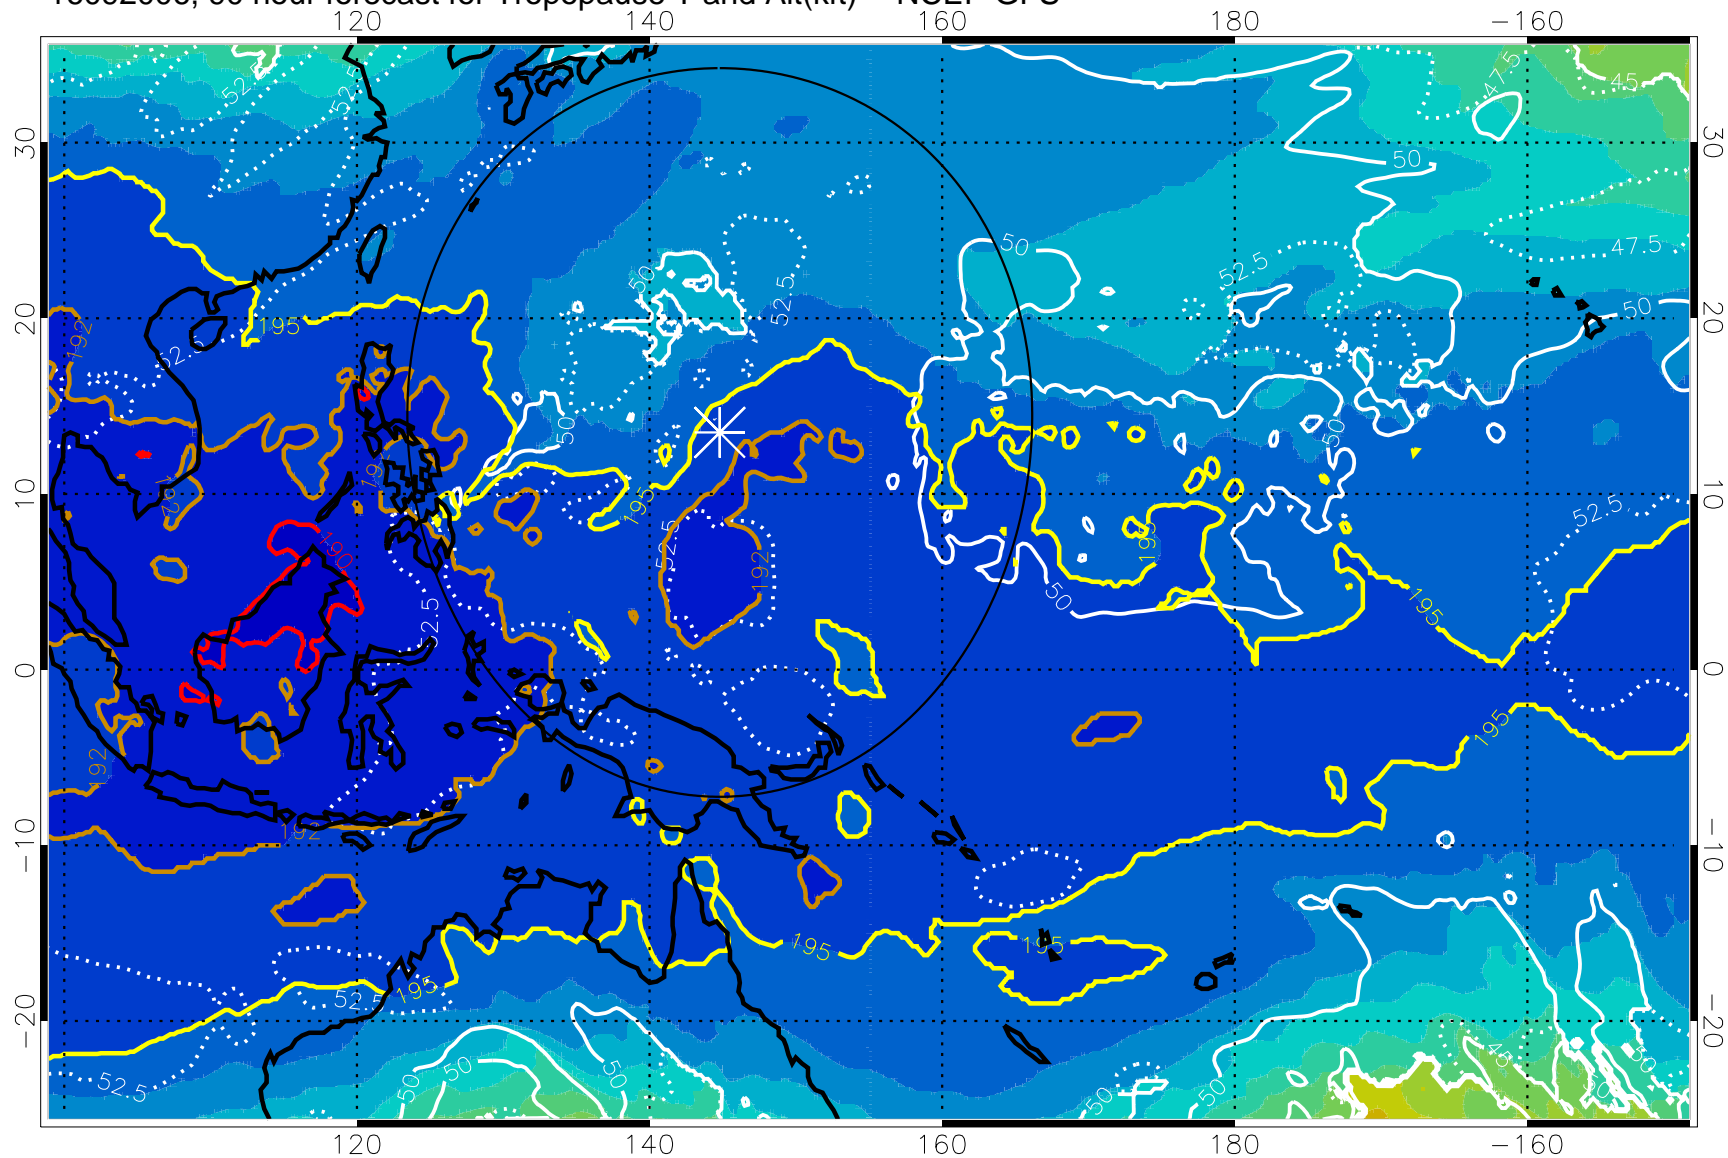

16092006, 90 hour forecast for Tropopause T and Alt(kft) -- NCEP GFS

190 200 210 220 230

Tropopause T, K

Tropopause Altitude in kft (white)

192.5K Isotherm 195K Isotherm
187.5K Isotherm 190K Isotherm

Range ring of 2304 km