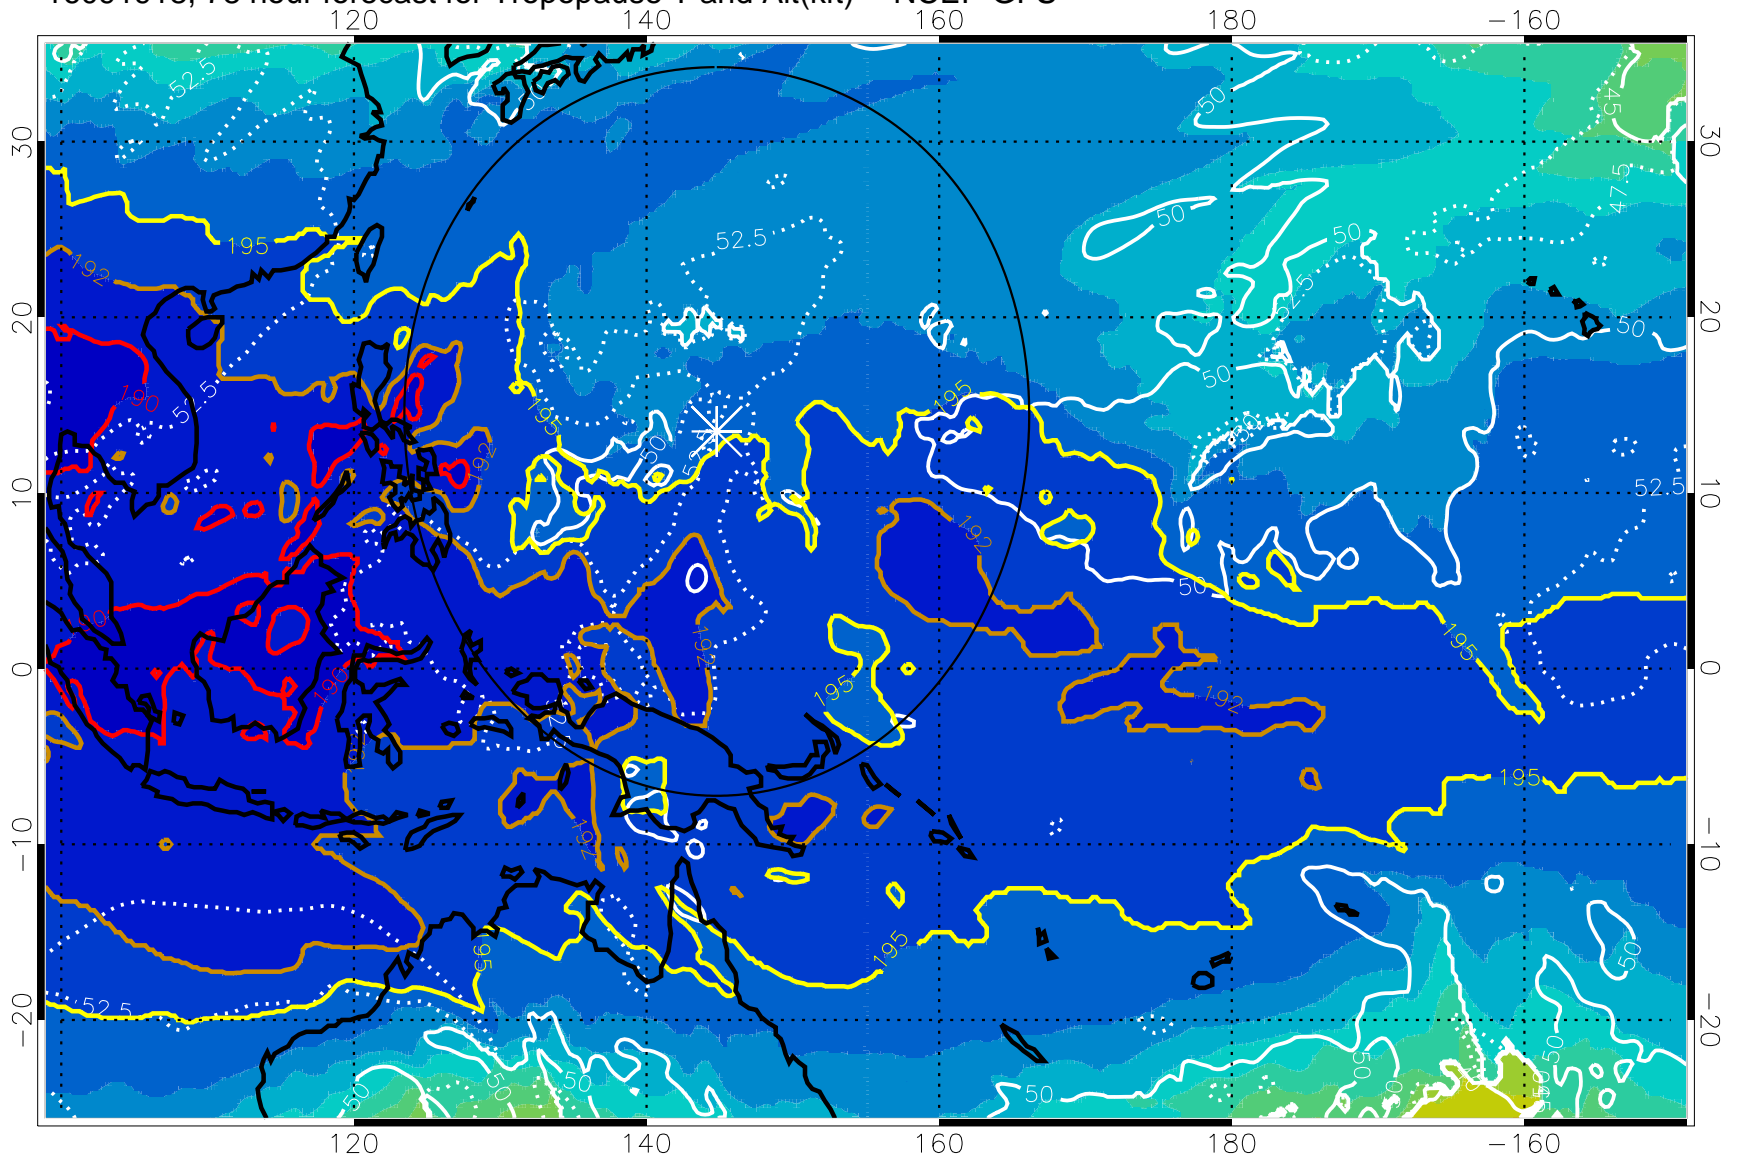

16091918, 78 hour forecast for Tropopause T and Alt(kft) -- NCEP GFS

190 200 210 220 230
Tropopause T, K

Tropopause Altitude in kft (white)

192.5K Isotherm 195K Isotherm
187.5K Isotherm 190K Isotherm

Range ring of 2304 km