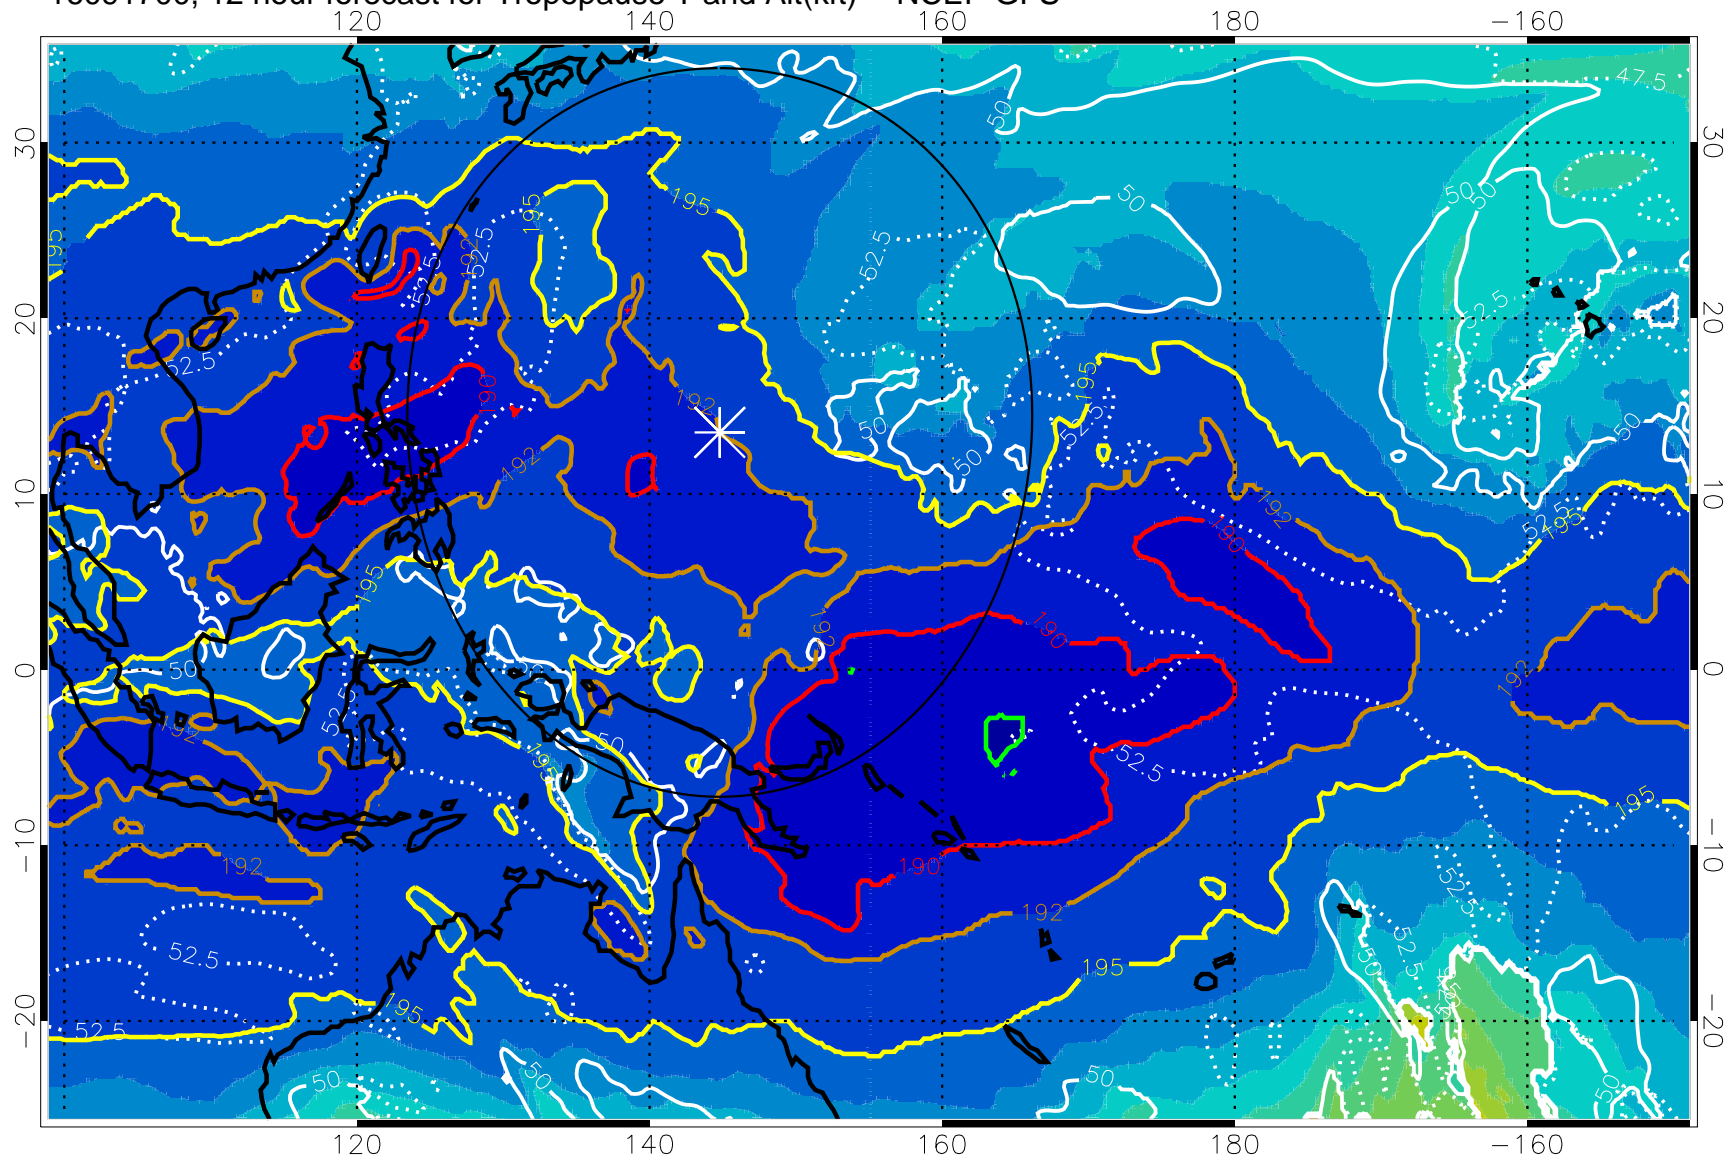

16091700, 12 hour forecast for Tropopause T and Alt(kft) -- NCEP GFS

190 200 210 220 230
Tropopause T, K

Tropopause Altitude in kft (white)

192.5K Isotherm 195K Isotherm
187.5K Isotherm 190K Isotherm

Range ring of 2304 km