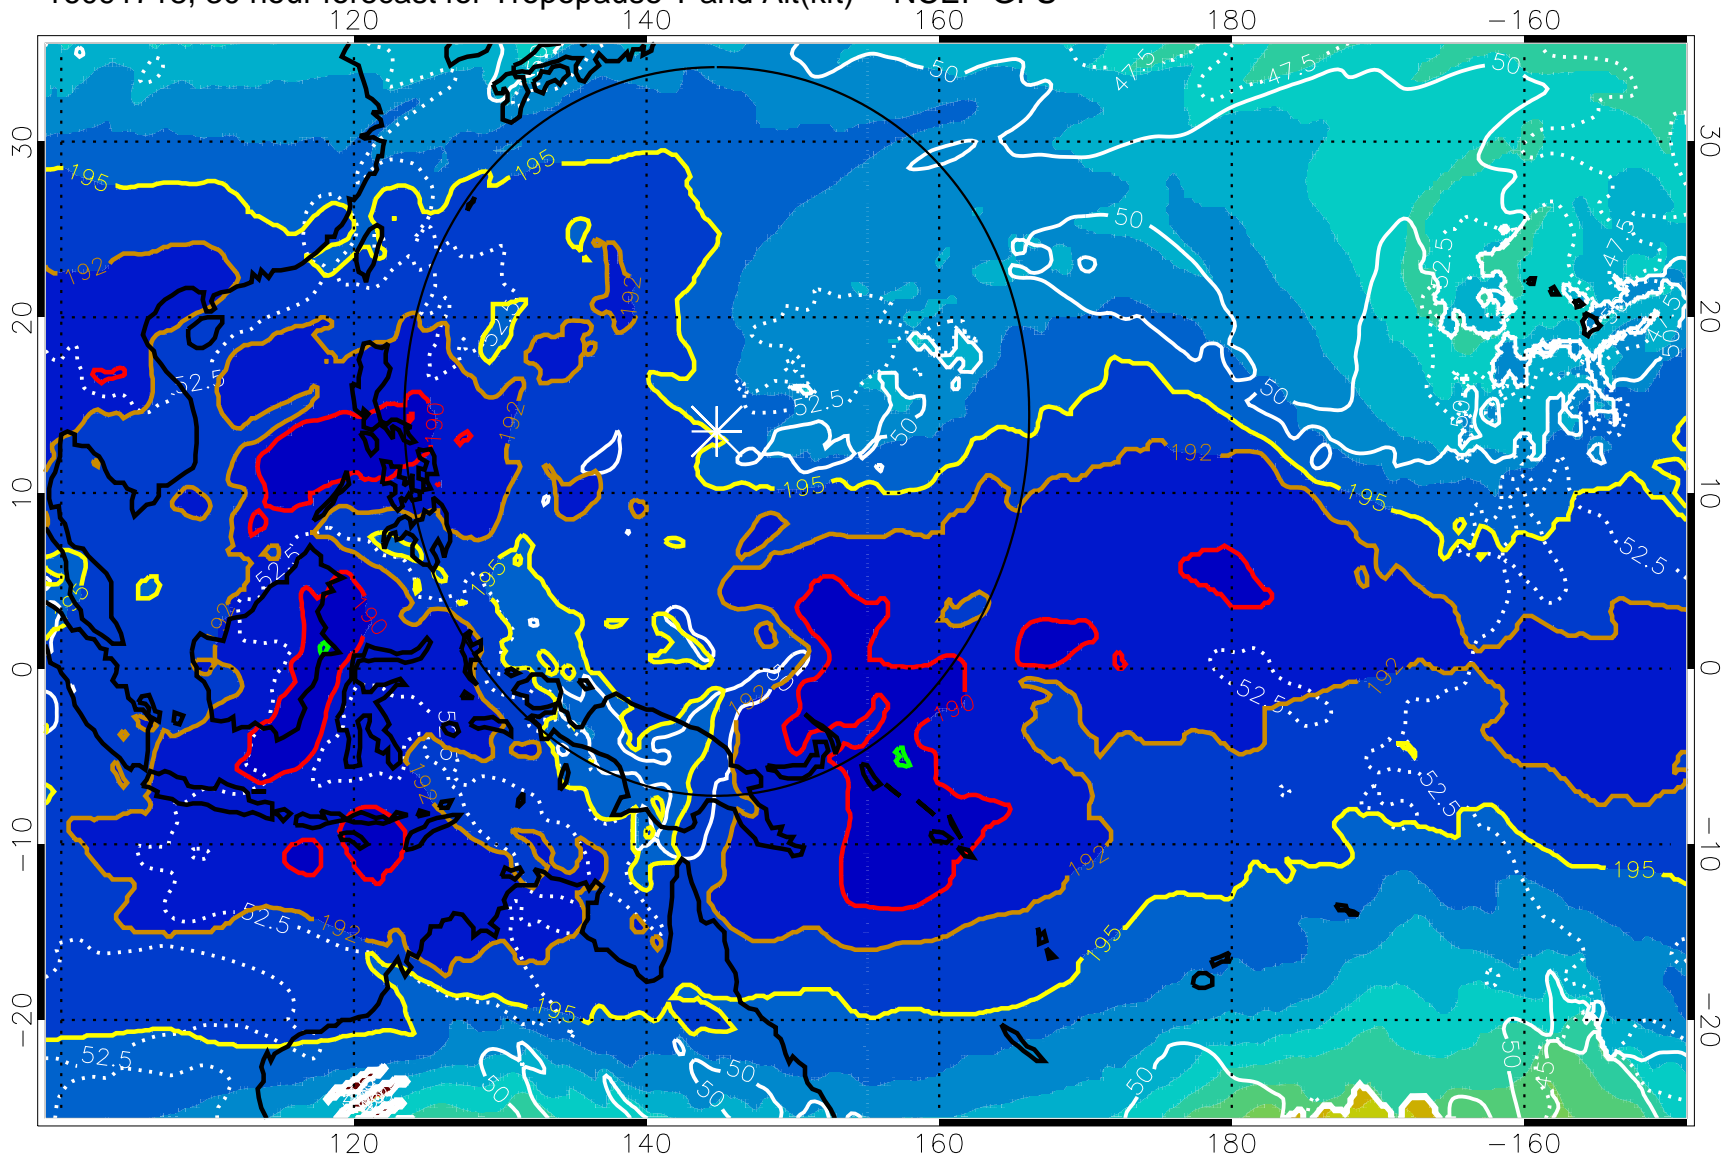

16091718, 30 hour forecast for Tropopause T and Alt(kft) -- NCEP GFS

190 200 210 220 230
Tropopause T, K

Tropopause Altitude in kft (white)

192.5K Isotherm 195K Isotherm
187.5K Isotherm 190K Isotherm

Range ring of 2304 km