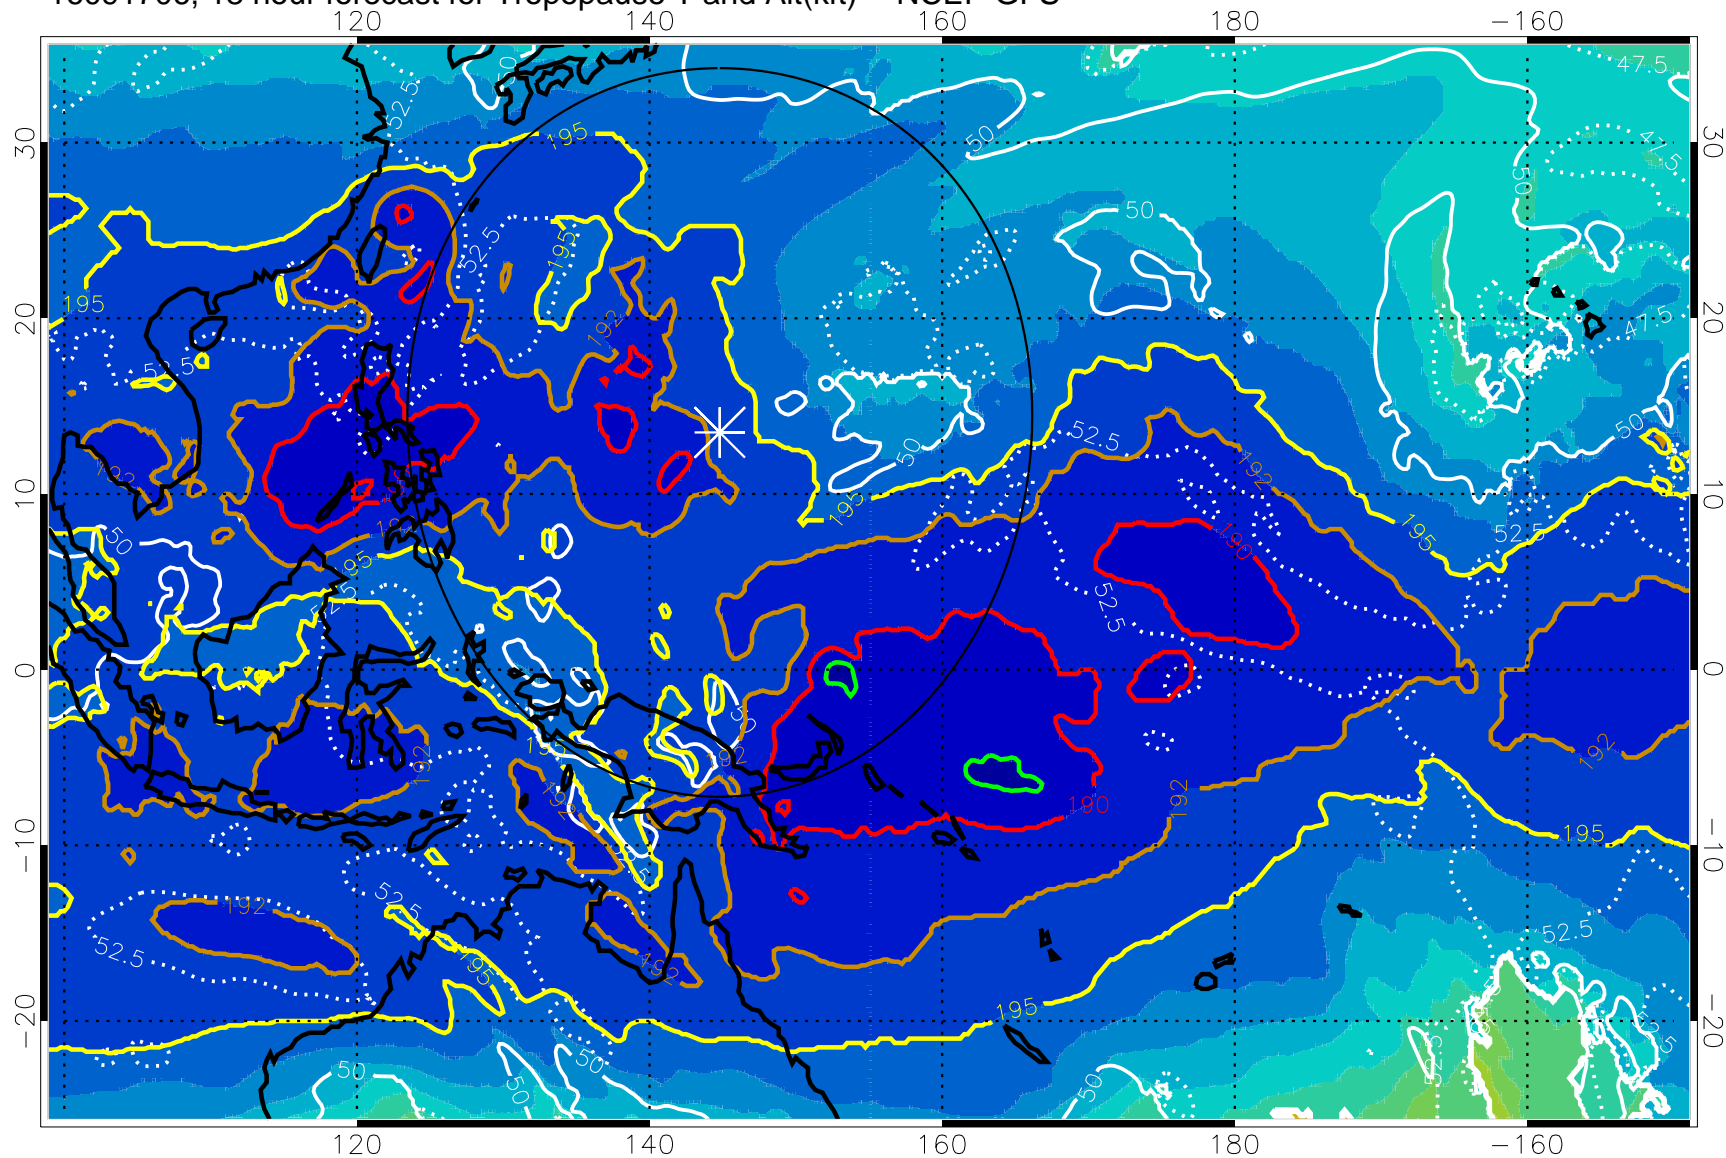

16091706, 18 hour forecast for Tropopause T and Alt(kft) -- NCEP GFS

190 200 210 220 230

Tropopause T, K

Tropopause Altitude in kft (white)

192.5K Isotherm 195K Isotherm
187.5K Isotherm 190K Isotherm

Range ring of 2304 km