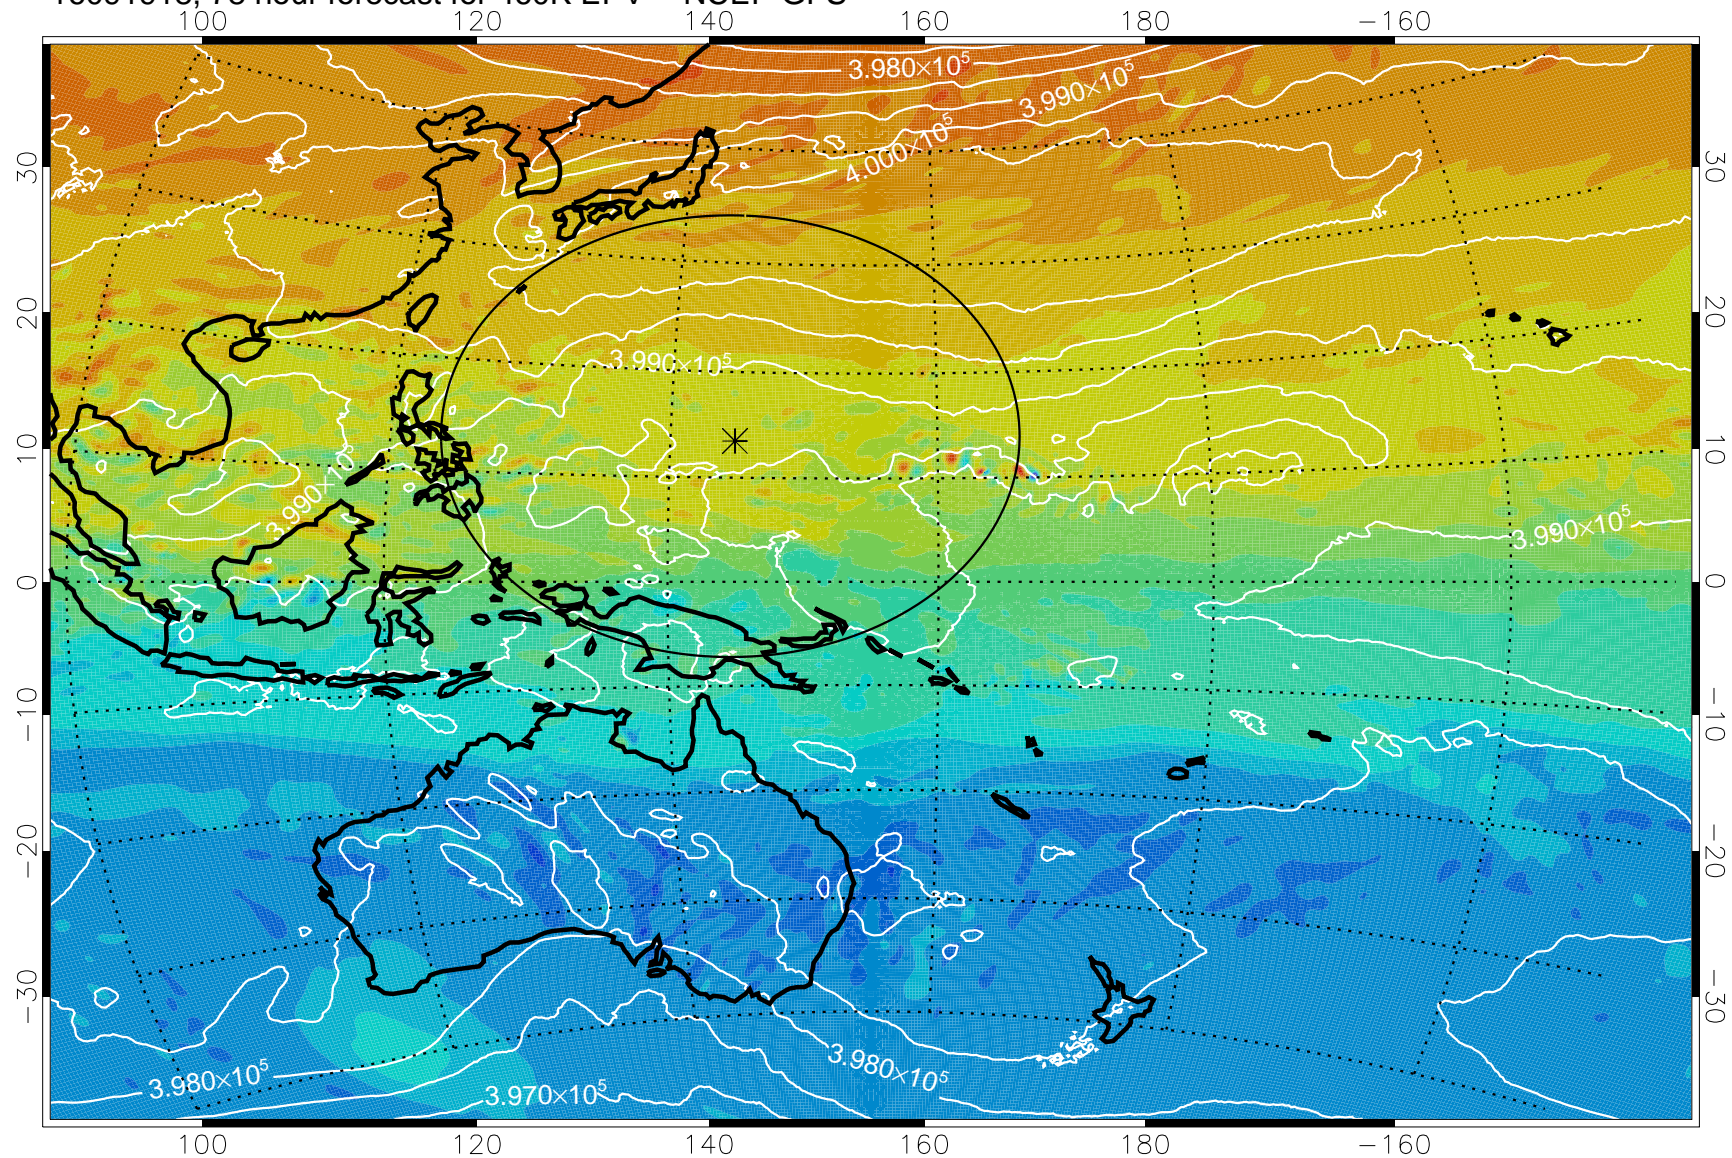

16091818, 54 hour forecast for 460K EPV -- NCEP GFS

460K Montgomery Streamfunction, white

Range ring of 2304 km

16091900, 60 hour forecast for 460K EPV -- NCEP GFS

460K Montgomery Streamfunction, white

Range ring of 2304 km

16091906, 66 hour forecast for 460K EPV -- NCEP GFS

460K Montgomery Streamfunction, white

Range ring of 2304 km

16091912, 72 hour forecast for 460K EPV -- NCEP GFS

460K Montgomery Streamfunction, white

Range ring of 2304 km

16091918, 78 hour forecast for 460K EPV -- NCEP GFS

460K Montgomery Streamfunction, white

Range ring of 2304 km

16092000, 84 hour forecast for 460K EPV -- NCEP GFS

460K Montgomery Streamfunction, white

Range ring of 2304 km

16092006, 90 hour forecast for 460K EPV -- NCEP GFS

460K Montgomery Streamfunction, white

Range ring of 2304 km

16092012, 96 hour forecast for 460K EPV -- NCEP GFS

460K Montgomery Streamfunction, white

Range ring of 2304 km