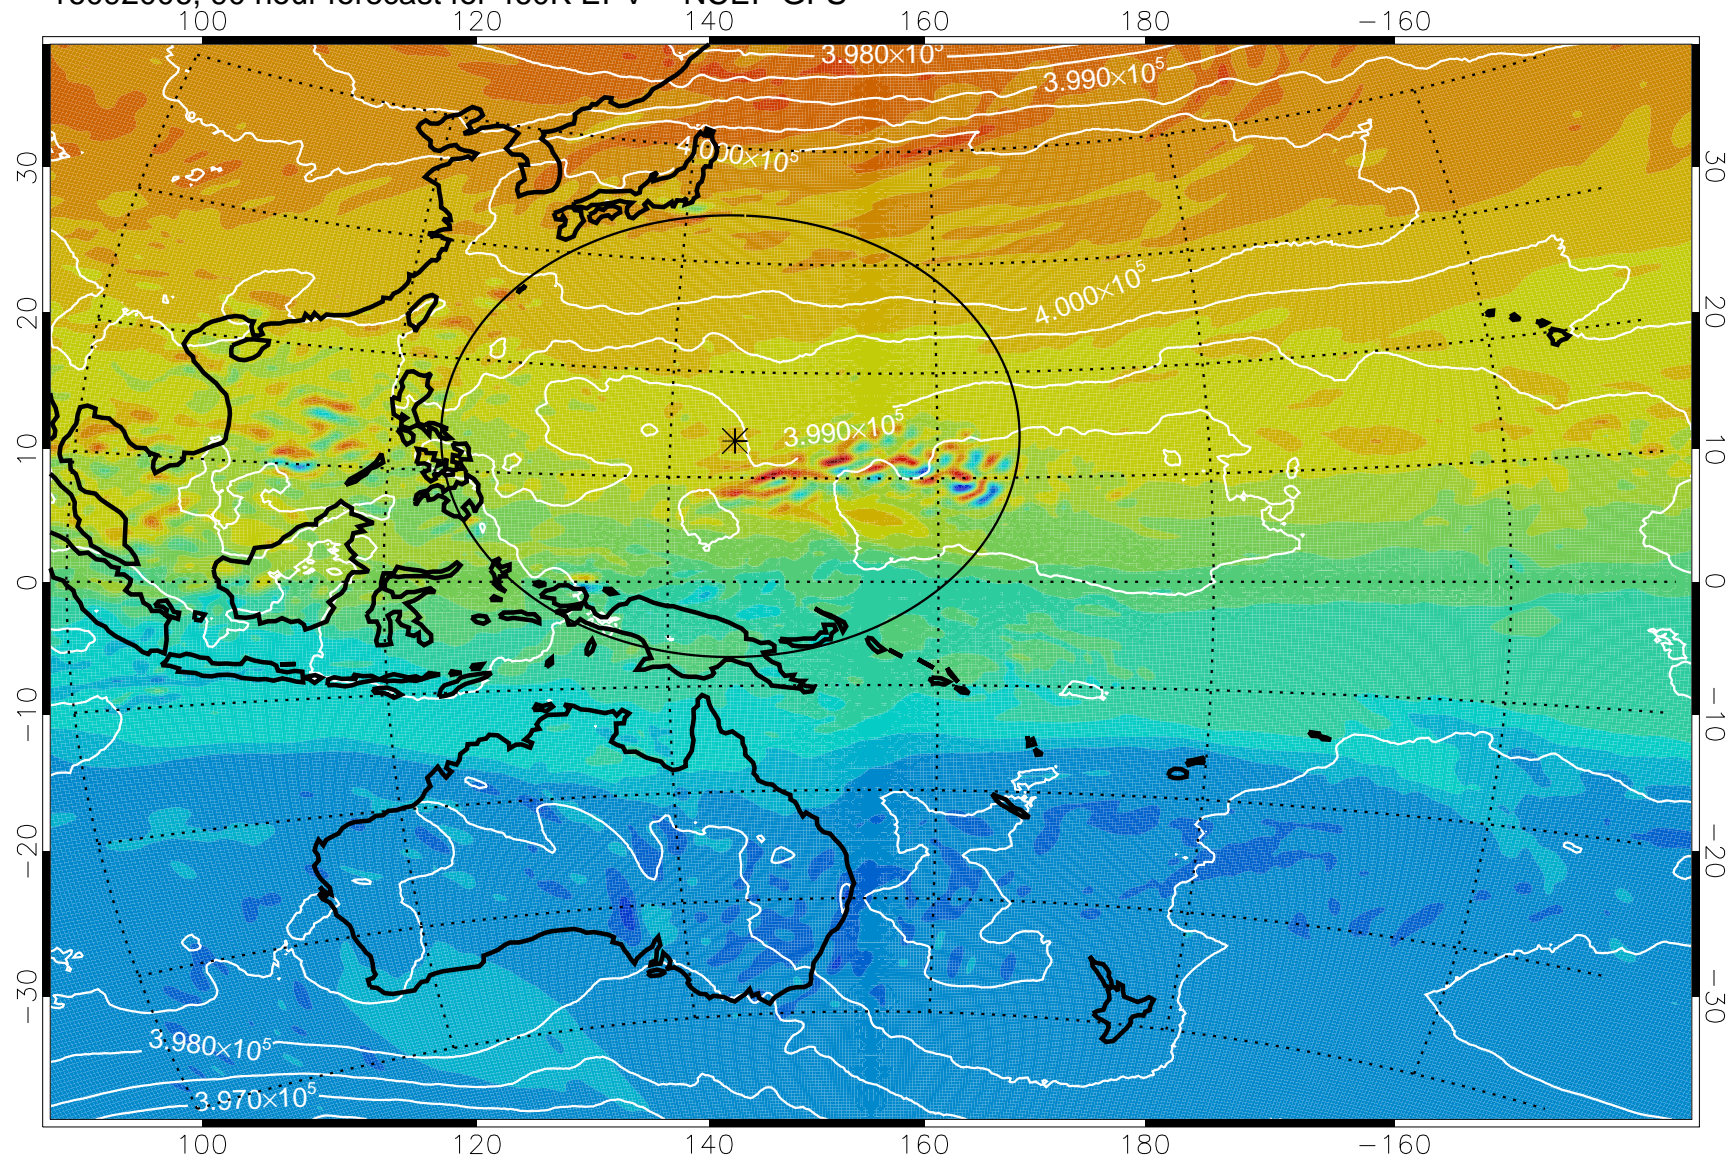

16091906, 66 hour forecast for 460K EPV -- NCEP GFS

460K Montgomery Streamfunction, white

Range ring of 2304 km

16091912, 72 hour forecast for 460K EPV -- NCEP GFS

460K Montgomery Streamfunction, white

Range ring of 2304 km

16091918, 78 hour forecast for 460K EPV -- NCEP GFS

460K Montgomery Streamfunction, white

Range ring of 2304 km

16092000, 84 hour forecast for 460K EPV -- NCEP GFS

460K Montgomery Streamfunction, white

Range ring of 2304 km

16092006, 90 hour forecast for 460K EPV -- NCEP GFS

460K Montgomery Streamfunction, white

Range ring of 2304 km

16092012, 96 hour forecast for 460K EPV -- NCEP GFS

460K Montgomery Streamfunction, white

Range ring of 2304 km

16092018, 102 hour forecast for 460K EPV -- NCEP GFS

460K Montgomery Streamfunction, white

Range ring of 2304 km

16092100, 108 hour forecast for 460K EPV -- NCEP GFS

460K Montgomery Streamfunction, white

Range ring of 2304 km