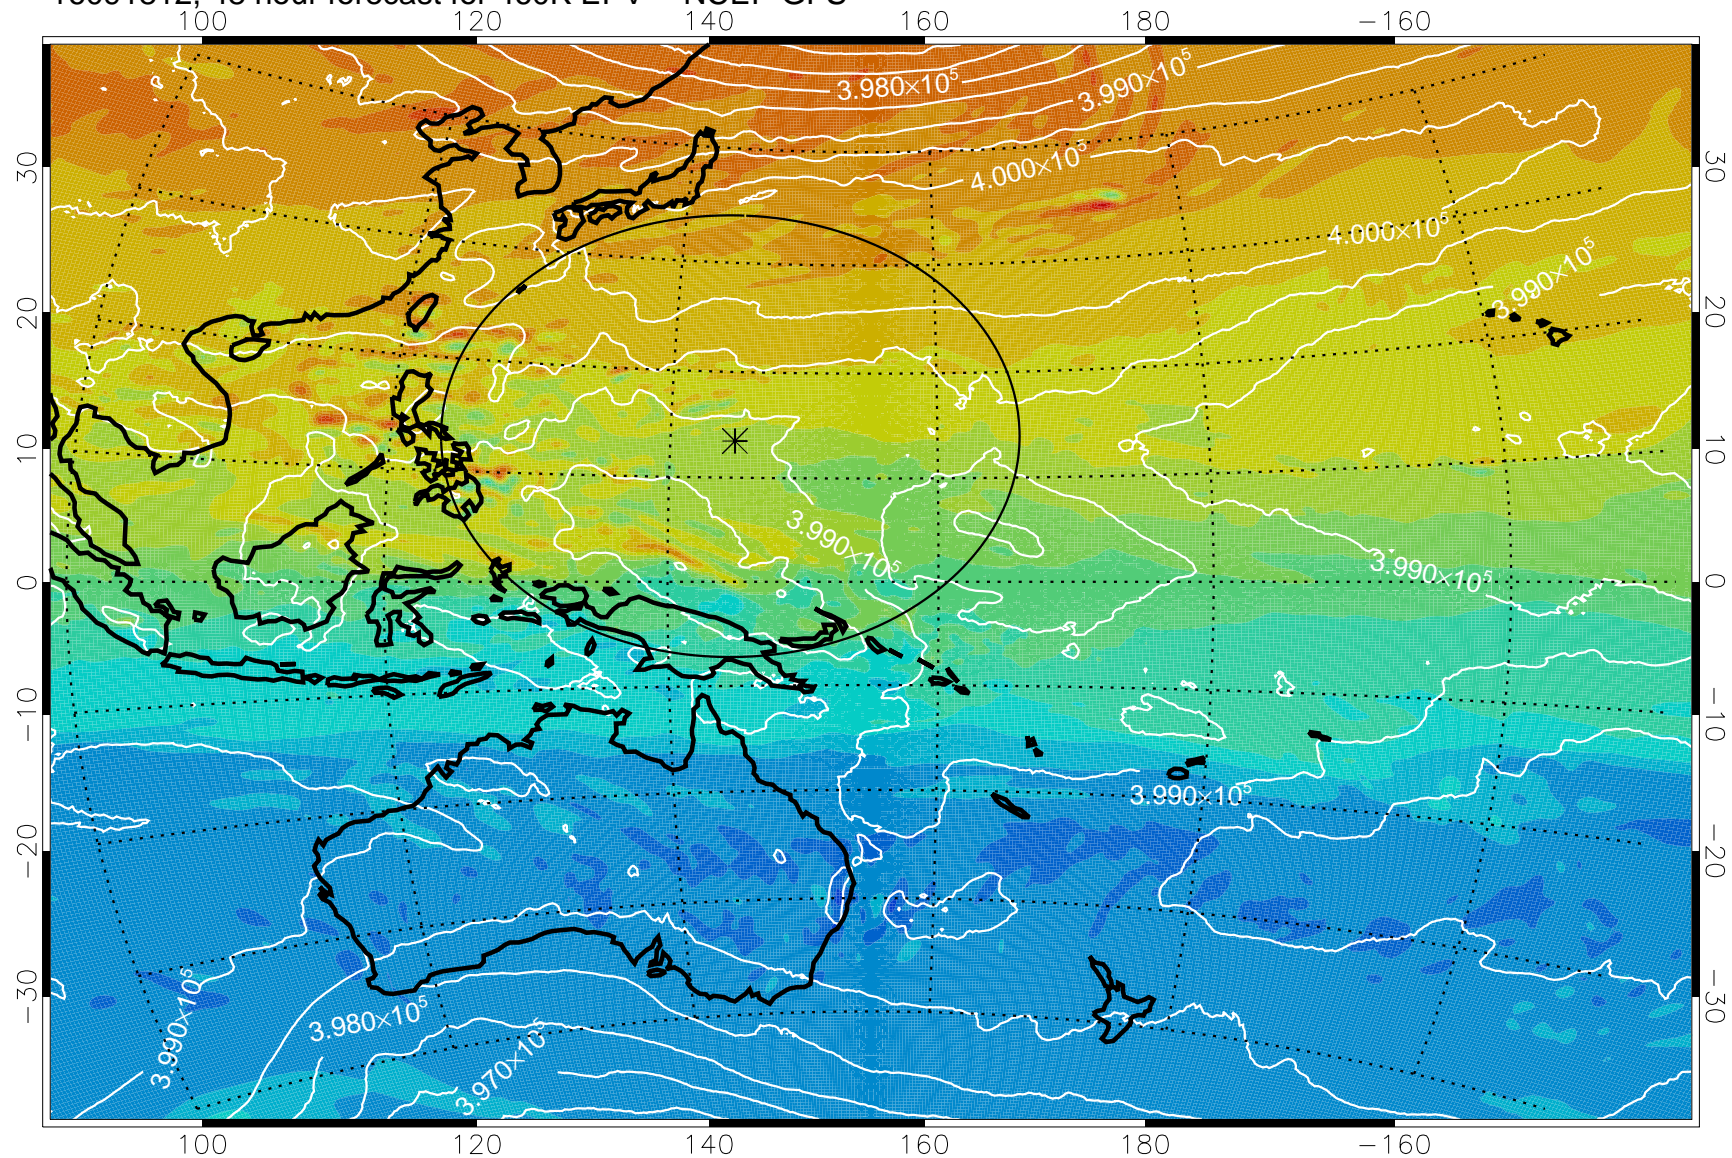

16091806, 42 hour forecast for 460K EPV -- NCEP GFS

460K Montgomery Streamfunction, white

Range ring of 2304 km

16091812, 48 hour forecast for 460K EPV -- NCEP GFS

460K Montgomery Streamfunction, white

Range ring of 2304 km

16091818, 54 hour forecast for 460K EPV -- NCEP GFS

460K Montgomery Streamfunction, white

Range ring of 2304 km

16091900, 60 hour forecast for 460K EPV -- NCEP GFS

460K Montgomery Streamfunction, white

Range ring of 2304 km

16091906, 66 hour forecast for 460K EPV -- NCEP GFS

460K Montgomery Streamfunction, white

Range ring of 2304 km

16091912, 72 hour forecast for 460K EPV -- NCEP GFS

460K Montgomery Streamfunction, white

Range ring of 2304 km

16091918, 78 hour forecast for 460K EPV -- NCEP GFS

460K Montgomery Streamfunction, white

Range ring of 2304 km

16092000, 84 hour forecast for 460K EPV -- NCEP GFS

460K Montgomery Streamfunction, white

Range ring of 2304 km