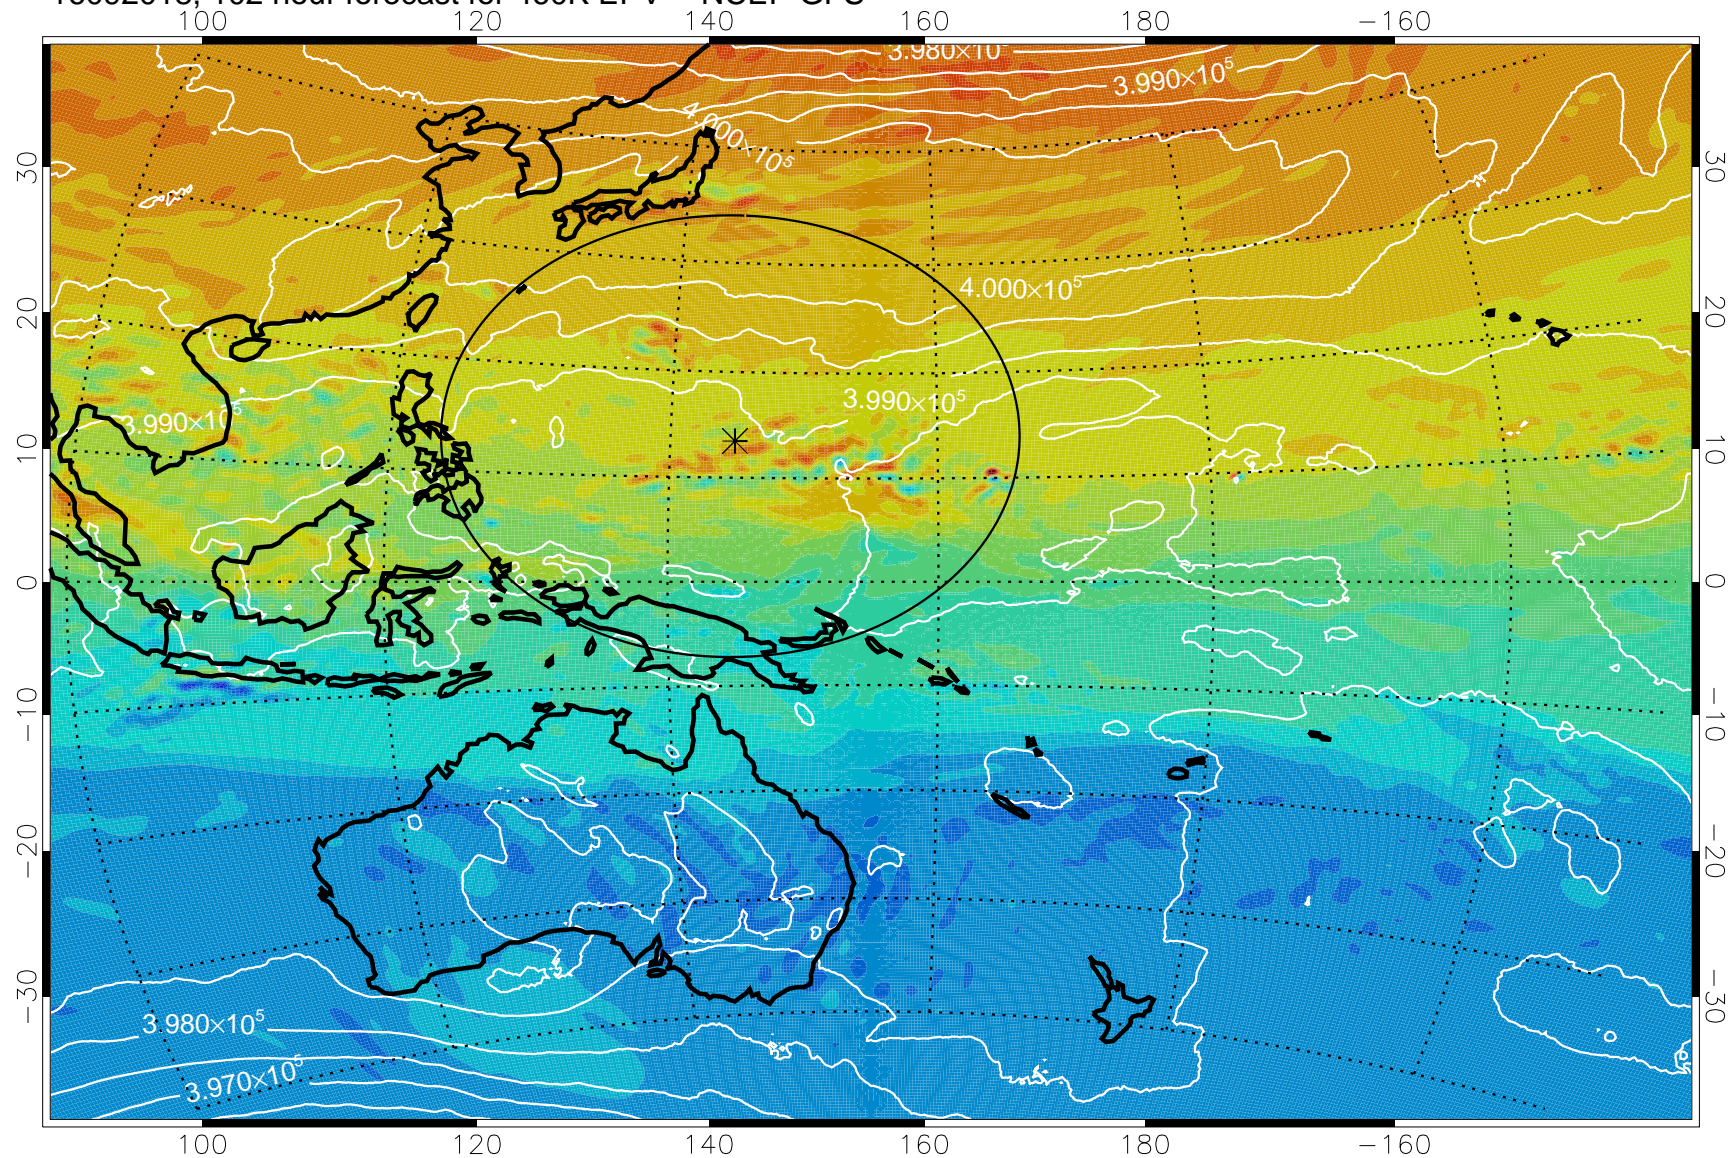

16091918, 78 hour forecast for 460K EPV -- NCEP GFS

460K Montgomery Streamfunction, white

Range ring of 2304 km

16092000, 84 hour forecast for 460K EPV -- NCEP GFS

460K Montgomery Streamfunction, white

Range ring of 2304 km

16092006, 90 hour forecast for 460K EPV -- NCEP GFS

460K Montgomery Streamfunction, white

Range ring of 2304 km

16092012, 96 hour forecast for 460K EPV -- NCEP GFS

460K Montgomery Streamfunction, white

Range ring of 2304 km

16092018, 102 hour forecast for 460K EPV -- NCEP GFS

460K Montgomery Streamfunction, white

Range ring of 2304 km

16092100, 108 hour forecast for 460K EPV -- NCEP GFS

460K Montgomery Streamfunction, white

Range ring of 2304 km

16092106, 114 hour forecast for 460K EPV -- NCEP GFS

460K Montgomery Streamfunction, white

Range ring of 2304 km

16092112, 120 hour forecast for 460K EPV -- NCEP GFS

460K Montgomery Streamfunction, white

Range ring of 2304 km