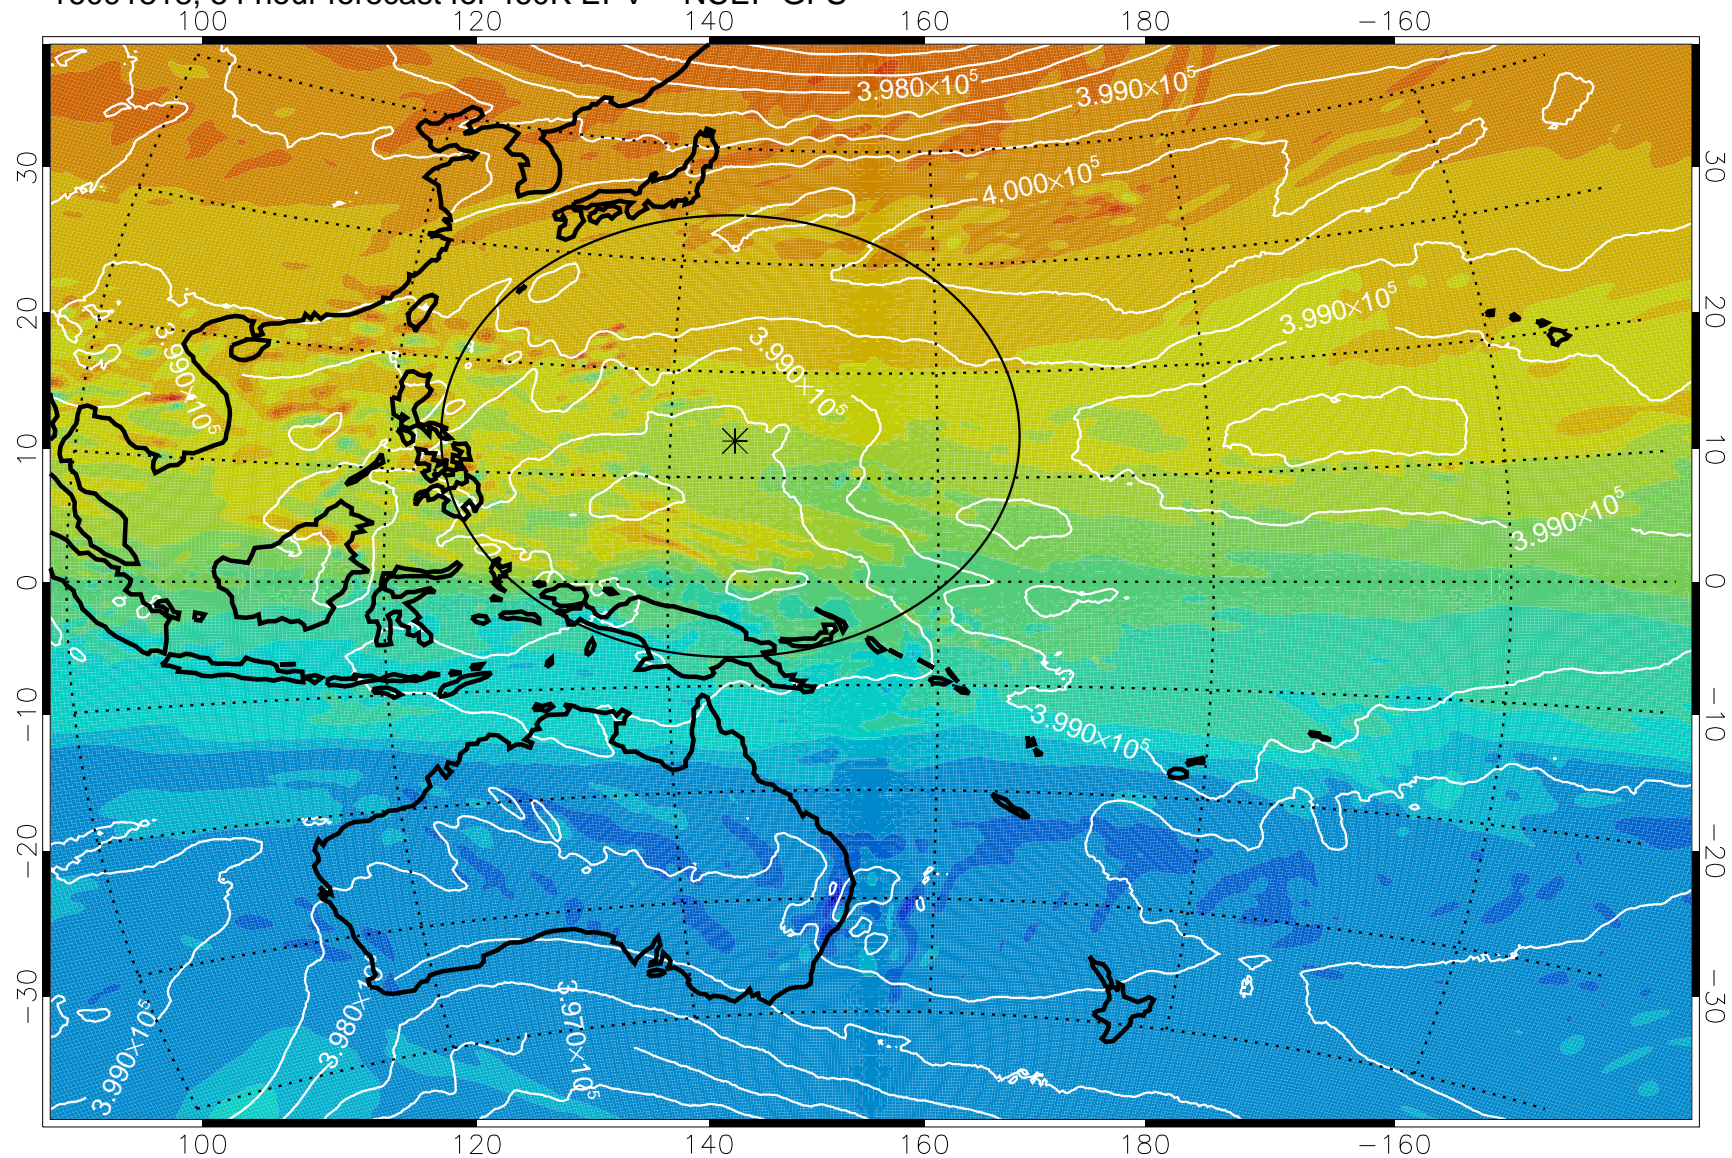

16091806, 42 hour forecast for 460K EPV -- NCEP GFS

460K Montgomery Streamfunction, white

Range ring of 2304 km

16091812, 48 hour forecast for 460K EPV -- NCEP GFS

460K Montgomery Streamfunction, white

Range ring of 2304 km

16091818, 54 hour forecast for 460K EPV -- NCEP GFS

460K Montgomery Streamfunction, white

Range ring of 2304 km

16091900, 60 hour forecast for 460K EPV -- NCEP GFS

460K Montgomery Streamfunction, white

Range ring of 2304 km

16091906, 66 hour forecast for 460K EPV -- NCEP GFS

460K Montgomery Streamfunction, white

Range ring of 2304 km

16091912, 72 hour forecast for 460K EPV -- NCEP GFS

460K Montgomery Streamfunction, white

Range ring of 2304 km

16091918, 78 hour forecast for 460K EPV -- NCEP GFS

460K Montgomery Streamfunction, white

Range ring of 2304 km

16092000, 84 hour forecast for 460K EPV -- NCEP GFS

460K Montgomery Streamfunction, white

Range ring of 2304 km