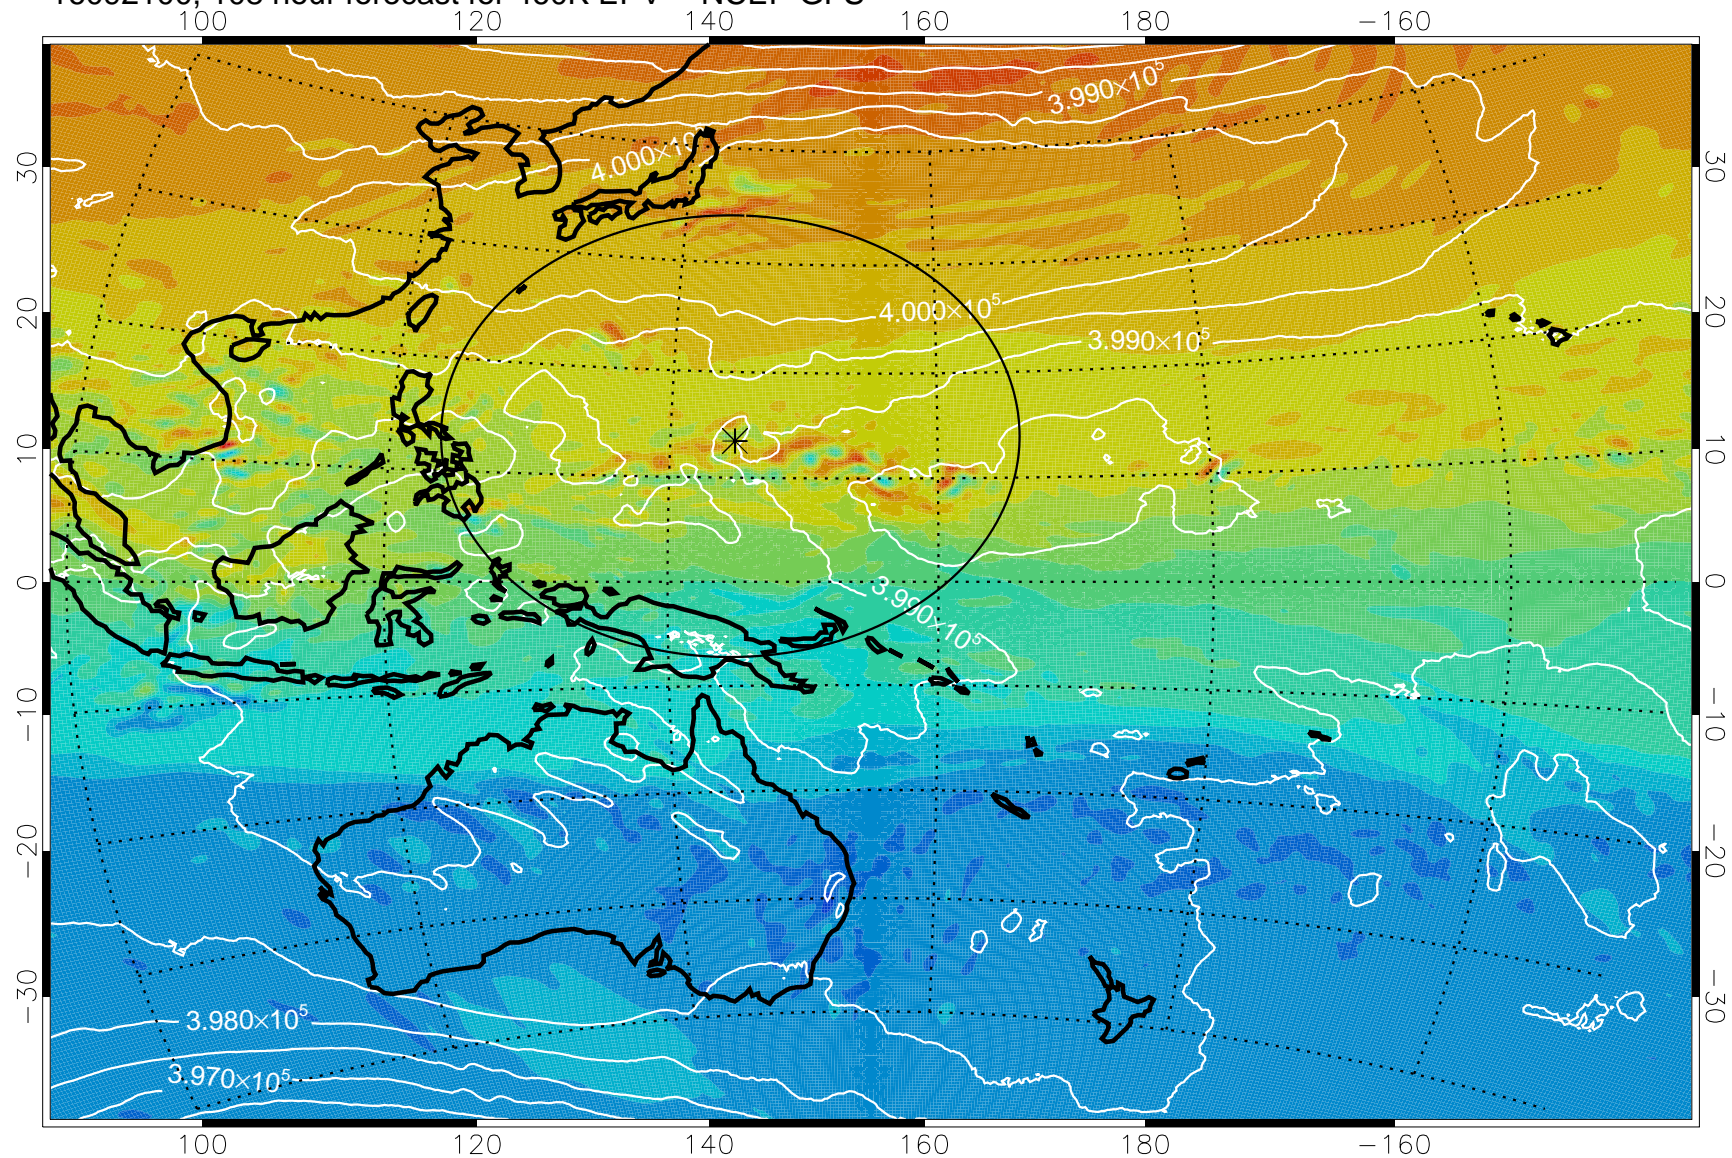

16091918, 78 hour forecast for 460K EPV -- NCEP GFS

460K Montgomery Streamfunction, white

Range ring of 2304 km

16092000, 84 hour forecast for 460K EPV -- NCEP GFS

460K Montgomery Streamfunction, white

Range ring of 2304 km

16092006, 90 hour forecast for 460K EPV -- NCEP GFS

460K Montgomery Streamfunction, white

Range ring of 2304 km

16092012, 96 hour forecast for 460K EPV -- NCEP GFS

460K Montgomery Streamfunction, white

Range ring of 2304 km

16092018, 102 hour forecast for 460K EPV -- NCEP GFS

460K Montgomery Streamfunction, white

Range ring of 2304 km

16092100, 108 hour forecast for 460K EPV -- NCEP GFS

460K Montgomery Streamfunction, white

Range ring of 2304 km

16092106, 114 hour forecast for 460K EPV -- NCEP GFS

460K Montgomery Streamfunction, white

Range ring of 2304 km

16092112, 120 hour forecast for 460K EPV -- NCEP GFS

460K Montgomery Streamfunction, white

Range ring of 2304 km