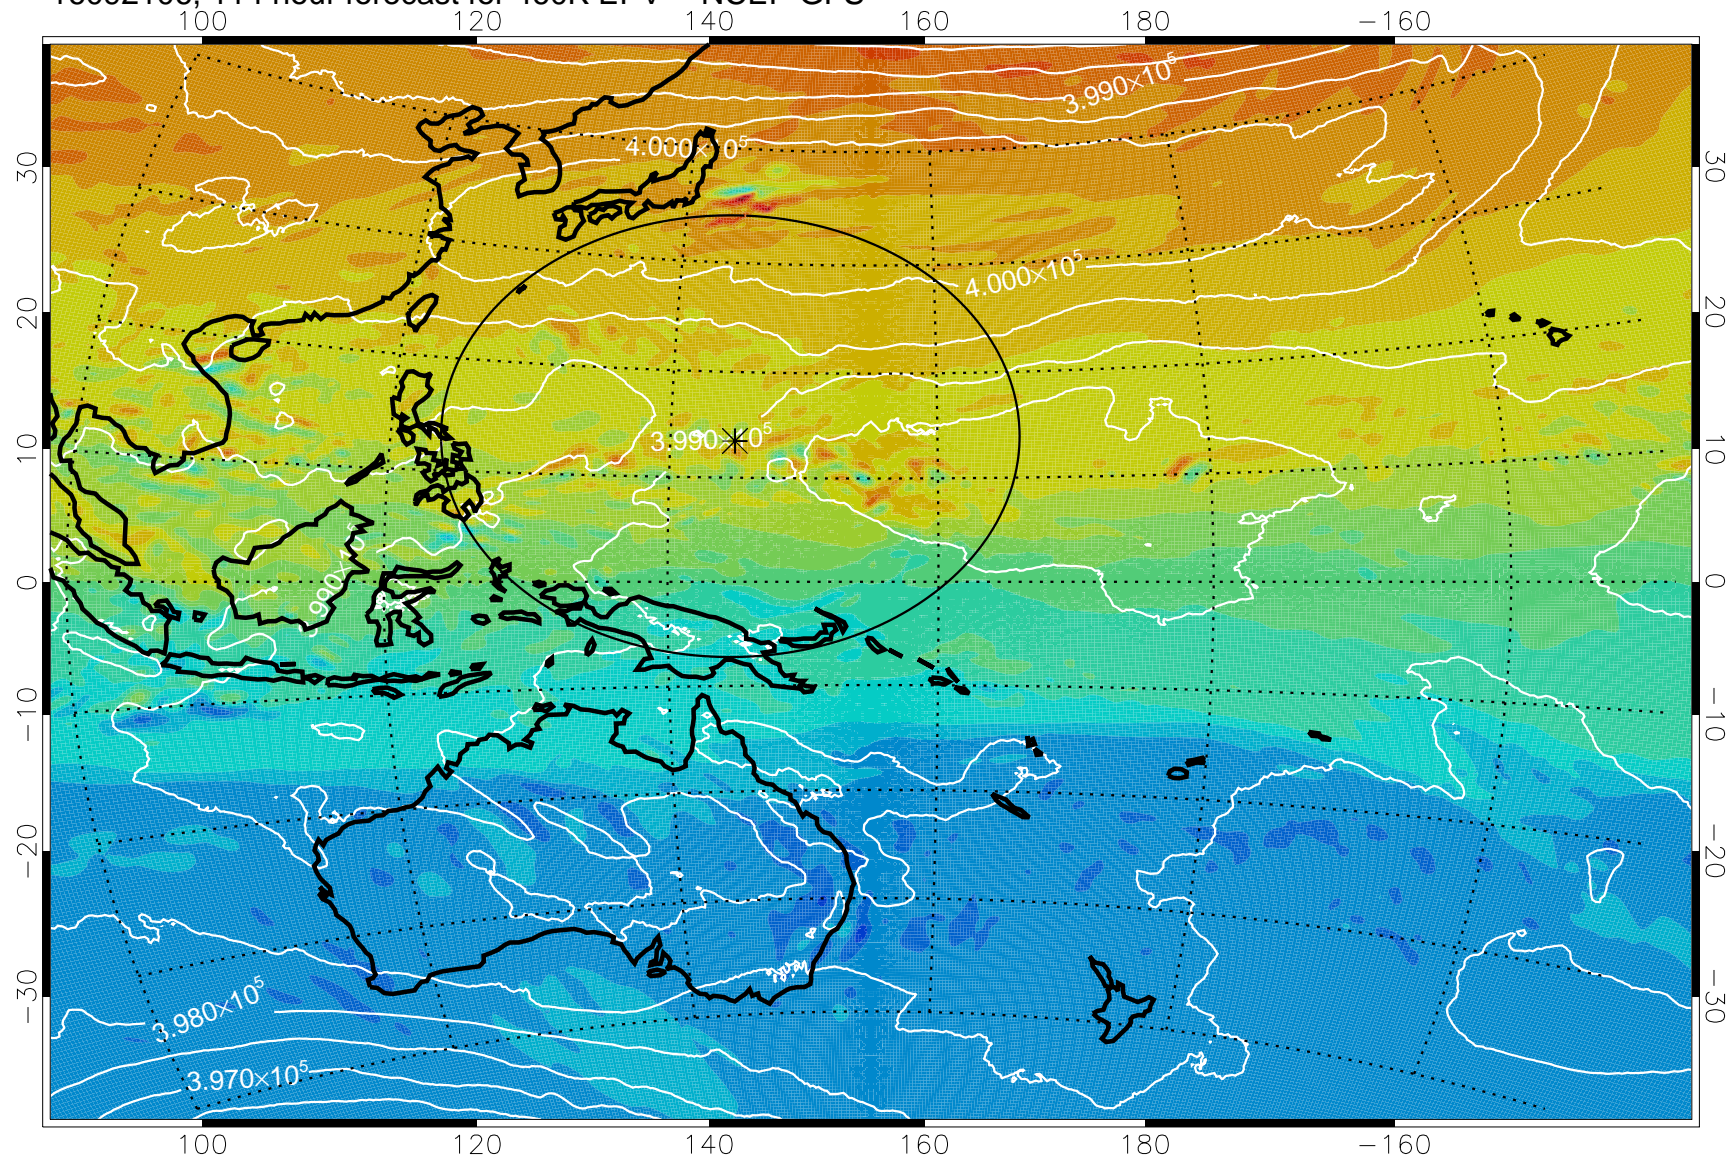

16091918, 78 hour forecast for 460K EPV -- NCEP GFS

460K Montgomery Streamfunction, white

Range ring of 2304 km

16092000, 84 hour forecast for 460K EPV -- NCEP GFS

460K Montgomery Streamfunction, white

Range ring of 2304 km

16092006, 90 hour forecast for 460K EPV -- NCEP GFS

460K Montgomery Streamfunction, white

Range ring of 2304 km

16092012, 96 hour forecast for 460K EPV -- NCEP GFS

460K Montgomery Streamfunction, white

Range ring of 2304 km

16092018, 102 hour forecast for 460K EPV -- NCEP GFS

460K Montgomery Streamfunction, white

Range ring of 2304 km

16092100, 108 hour forecast for 460K EPV -- NCEP GFS

460K Montgomery Streamfunction, white

Range ring of 2304 km

16092106, 114 hour forecast for 460K EPV -- NCEP GFS

460K Montgomery Streamfunction, white

Range ring of 2304 km

16092112, 120 hour forecast for 460K EPV -- NCEP GFS

460K Montgomery Streamfunction, white

Range ring of 2304 km