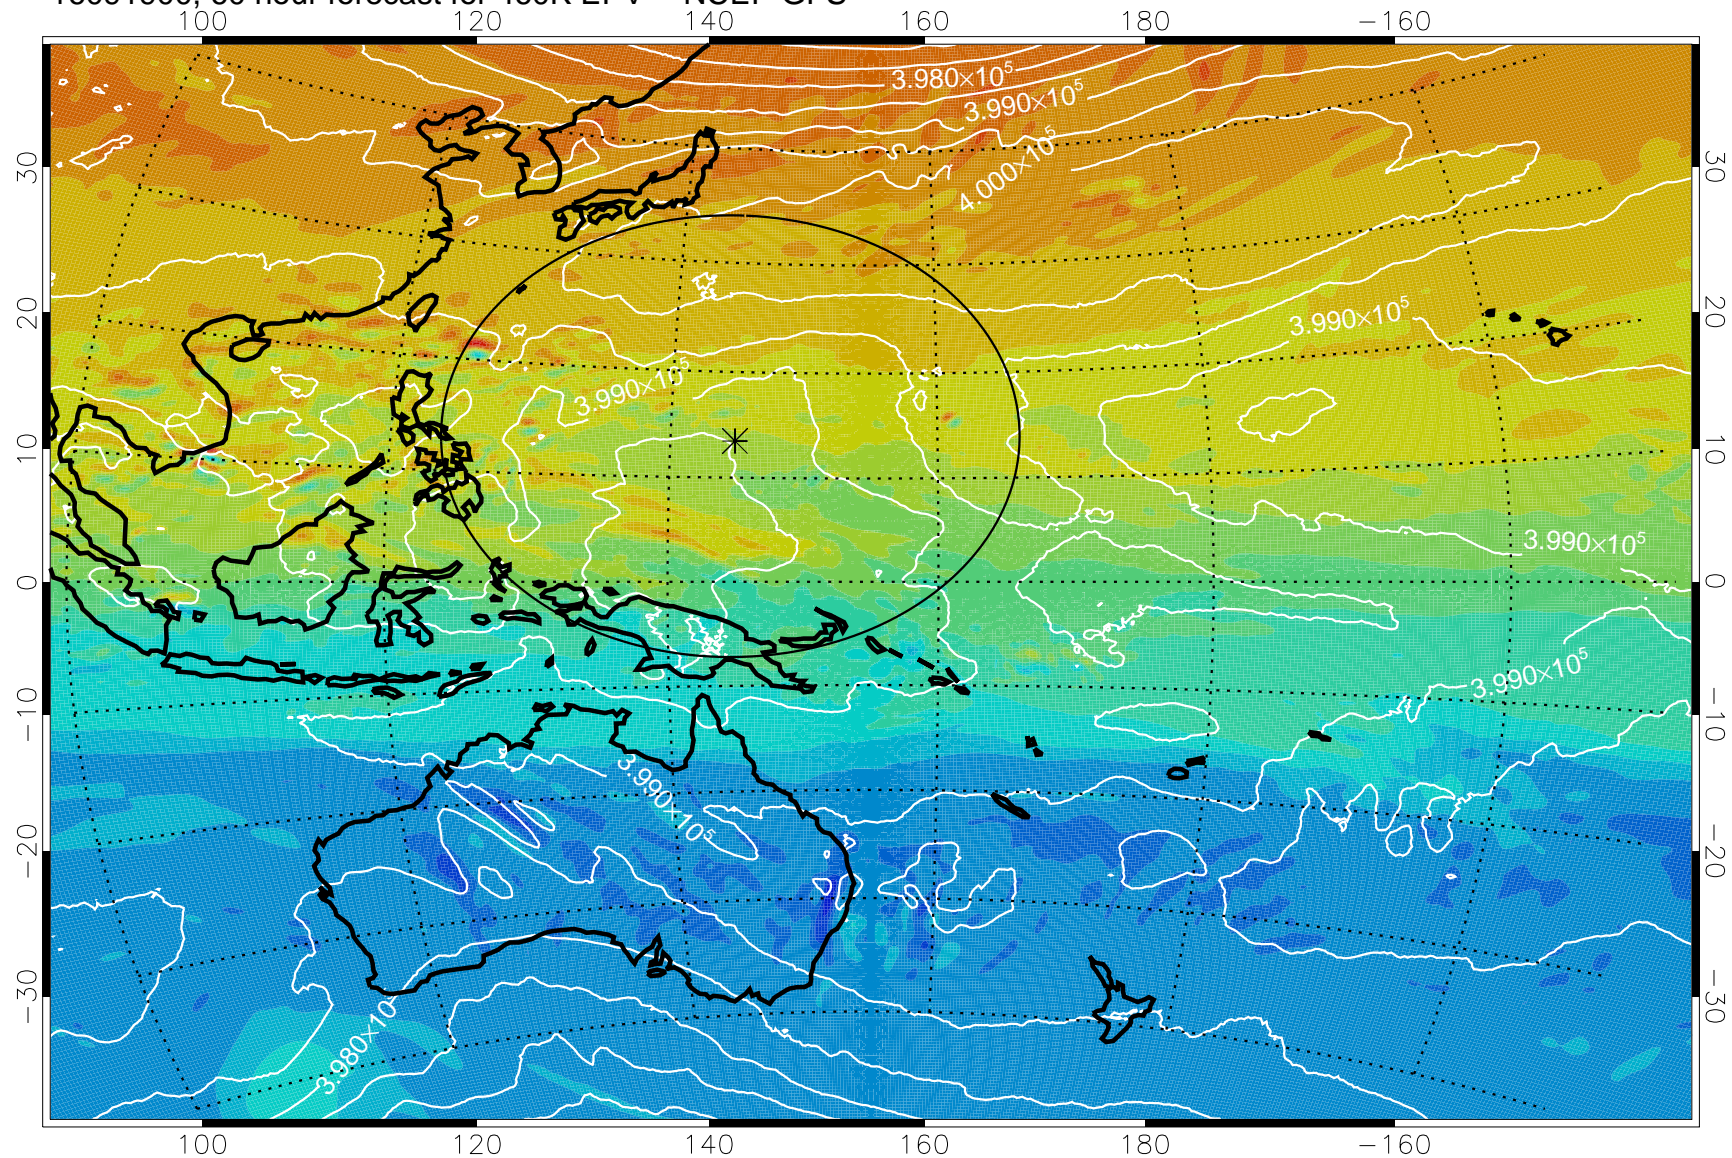

16091806, 42 hour forecast for 460K EPV -- NCEP GFS

460K Montgomery Streamfunction, white

Range ring of 2304 km

16091812, 48 hour forecast for 460K EPV -- NCEP GFS

460K Montgomery Streamfunction, white

Range ring of 2304 km

16091818, 54 hour forecast for 460K EPV -- NCEP GFS

460K Montgomery Streamfunction, white

Range ring of 2304 km

16091900, 60 hour forecast for 460K EPV -- NCEP GFS

460K Montgomery Streamfunction, white

Range ring of 2304 km

16091906, 66 hour forecast for 460K EPV -- NCEP GFS

460K Montgomery Streamfunction, white

Range ring of 2304 km

16091912, 72 hour forecast for 460K EPV -- NCEP GFS

460K Montgomery Streamfunction, white

Range ring of 2304 km

16091918, 78 hour forecast for 460K EPV -- NCEP GFS

460K Montgomery Streamfunction, white

Range ring of 2304 km

16092000, 84 hour forecast for 460K EPV -- NCEP GFS

460K Montgomery Streamfunction, white

Range ring of 2304 km