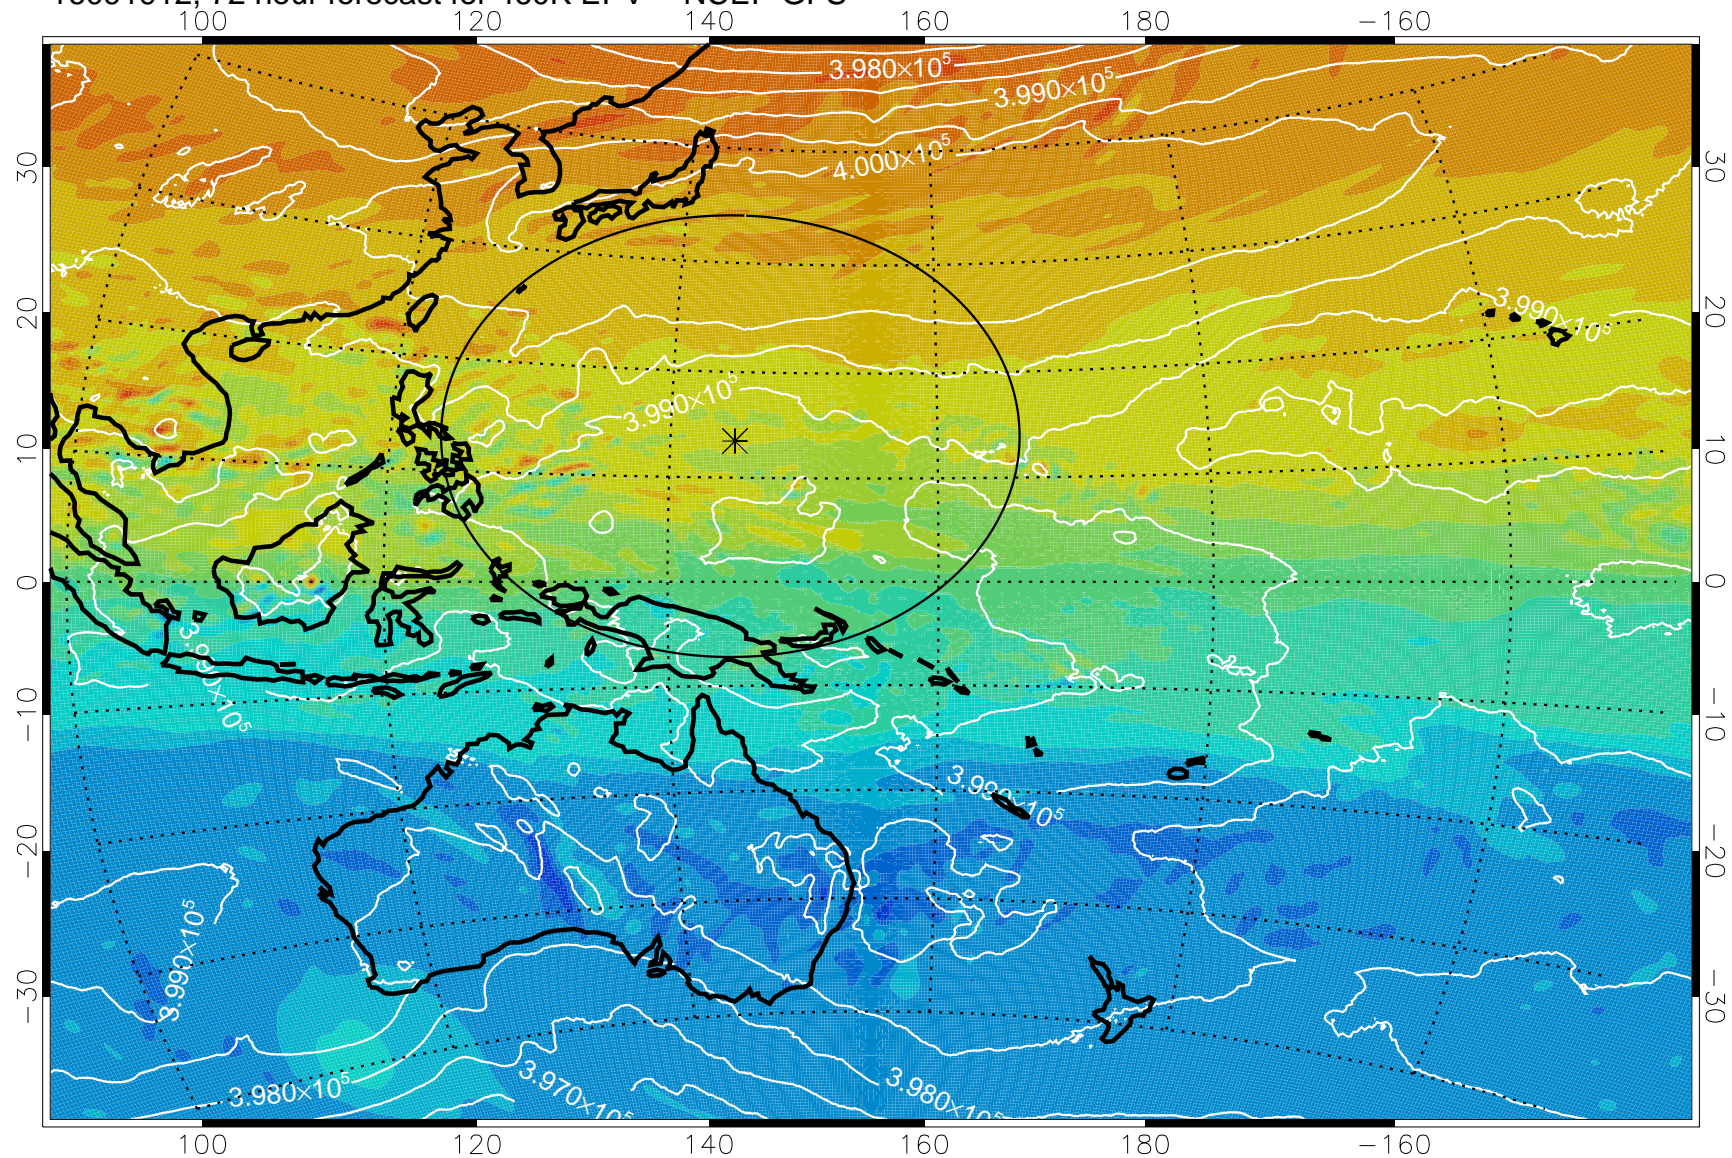

16091818, 54 hour forecast for 460K EPV -- NCEP GFS

460K Montgomery Streamfunction, white

Range ring of 2304 km

16091900, 60 hour forecast for 460K EPV -- NCEP GFS

460K Montgomery Streamfunction, white

Range ring of 2304 km

16091906, 66 hour forecast for 460K EPV -- NCEP GFS

460K Montgomery Streamfunction, white

Range ring of 2304 km

16091912, 72 hour forecast for 460K EPV -- NCEP GFS

460K Montgomery Streamfunction, white

Range ring of 2304 km

16091918, 78 hour forecast for 460K EPV -- NCEP GFS

460K Montgomery Streamfunction, white

Range ring of 2304 km

16092000, 84 hour forecast for 460K EPV -- NCEP GFS

460K Montgomery Streamfunction, white

Range ring of 2304 km

16092006, 90 hour forecast for 460K EPV -- NCEP GFS

460K Montgomery Streamfunction, white

Range ring of 2304 km

16092012, 96 hour forecast for 460K EPV -- NCEP GFS

460K Montgomery Streamfunction, white

Range ring of 2304 km