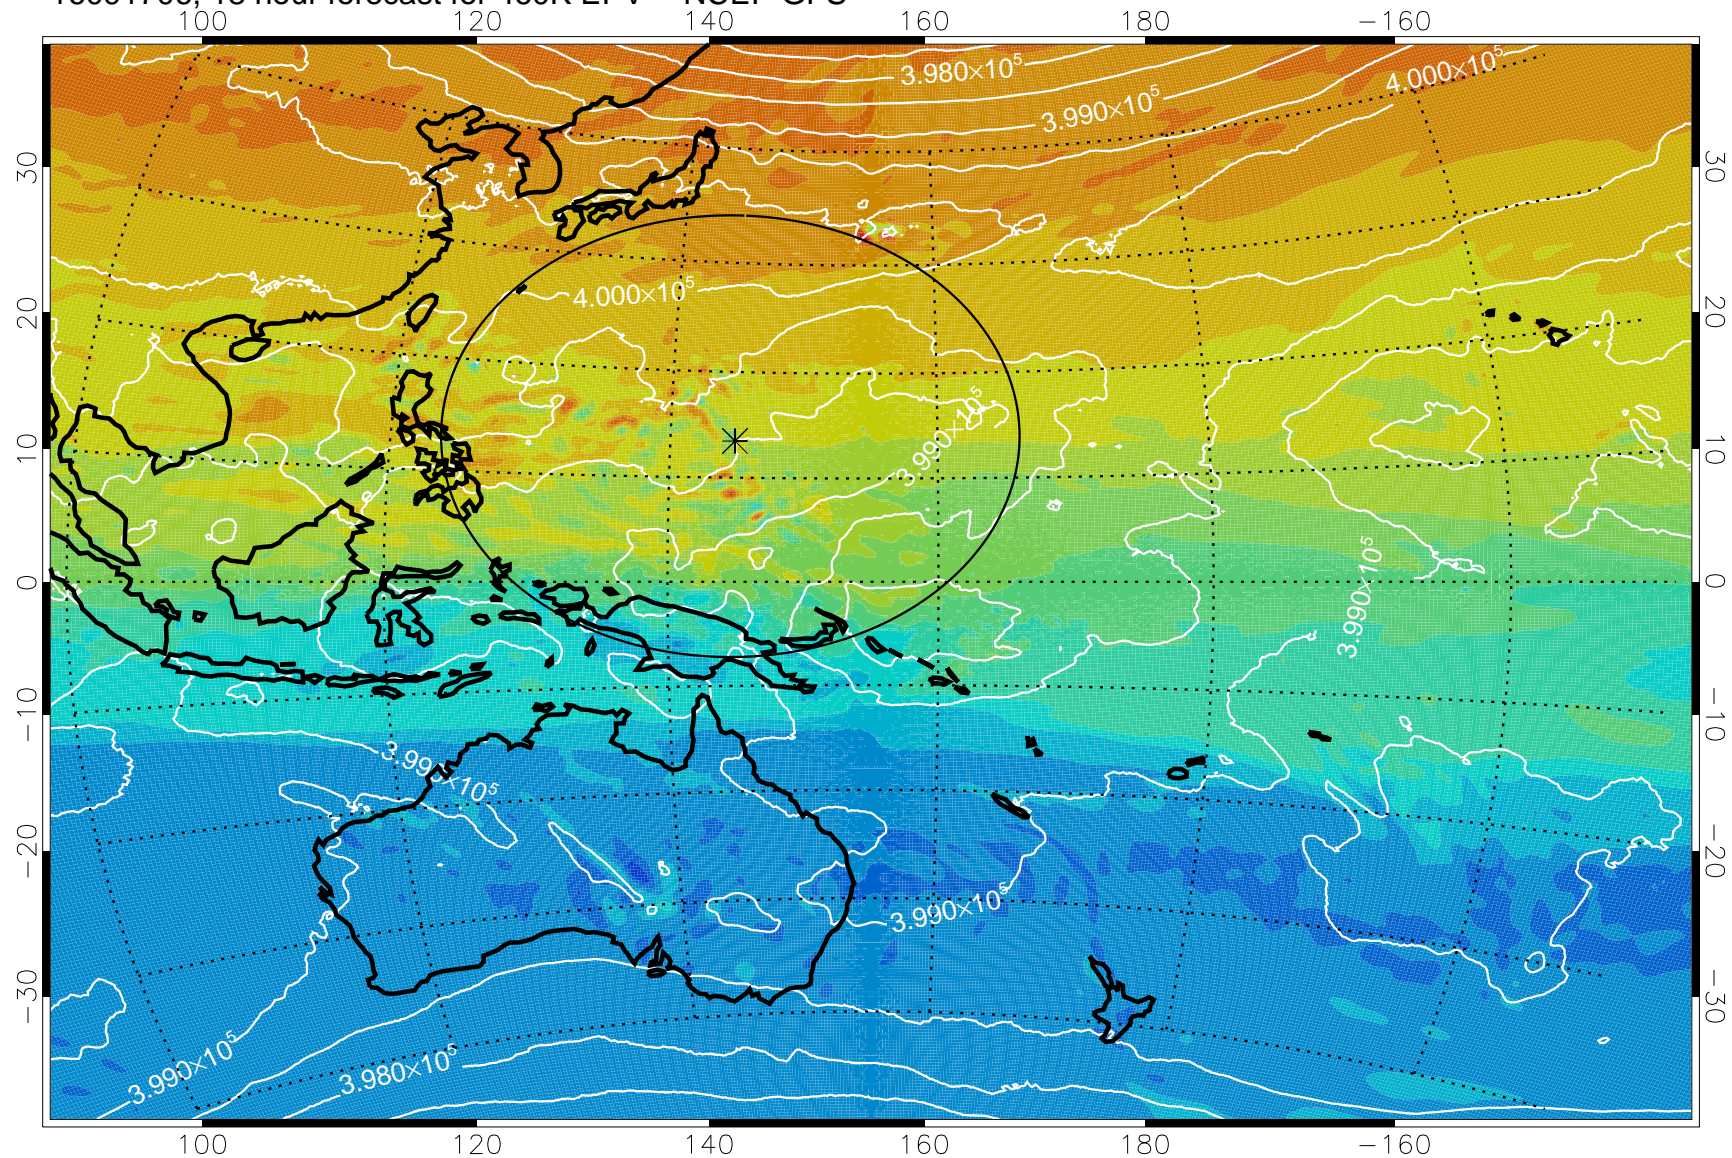

16091618, 6 hour forecast for 460K EPV -- NCEP GFS

460K Montgomery Streamfunction, white

Range ring of 2304 km

16091700, 12 hour forecast for 460K EPV -- NCEP GFS

460K Montgomery Streamfunction, white

Range ring of 2304 km

16091706, 18 hour forecast for 460K EPV -- NCEP GFS

460K Montgomery Streamfunction, white

Range ring of 2304 km

16091712, 24 hour forecast for 460K EPV -- NCEP GFS

460K Montgomery Streamfunction, white

Range ring of 2304 km

16091718, 30 hour forecast for 460K EPV -- NCEP GFS

460K Montgomery Streamfunction, white

Range ring of 2304 km

16091800, 36 hour forecast for 460K EPV -- NCEP GFS

460K Montgomery Streamfunction, white

Range ring of 2304 km

16091818, 54 hour forecast for 460K EPV -- NCEP GFS

460K Montgomery Streamfunction, white

Range ring of 2304 km

16091900, 60 hour forecast for 460K EPV -- NCEP GFS

460K Montgomery Streamfunction, white

Range ring of 2304 km