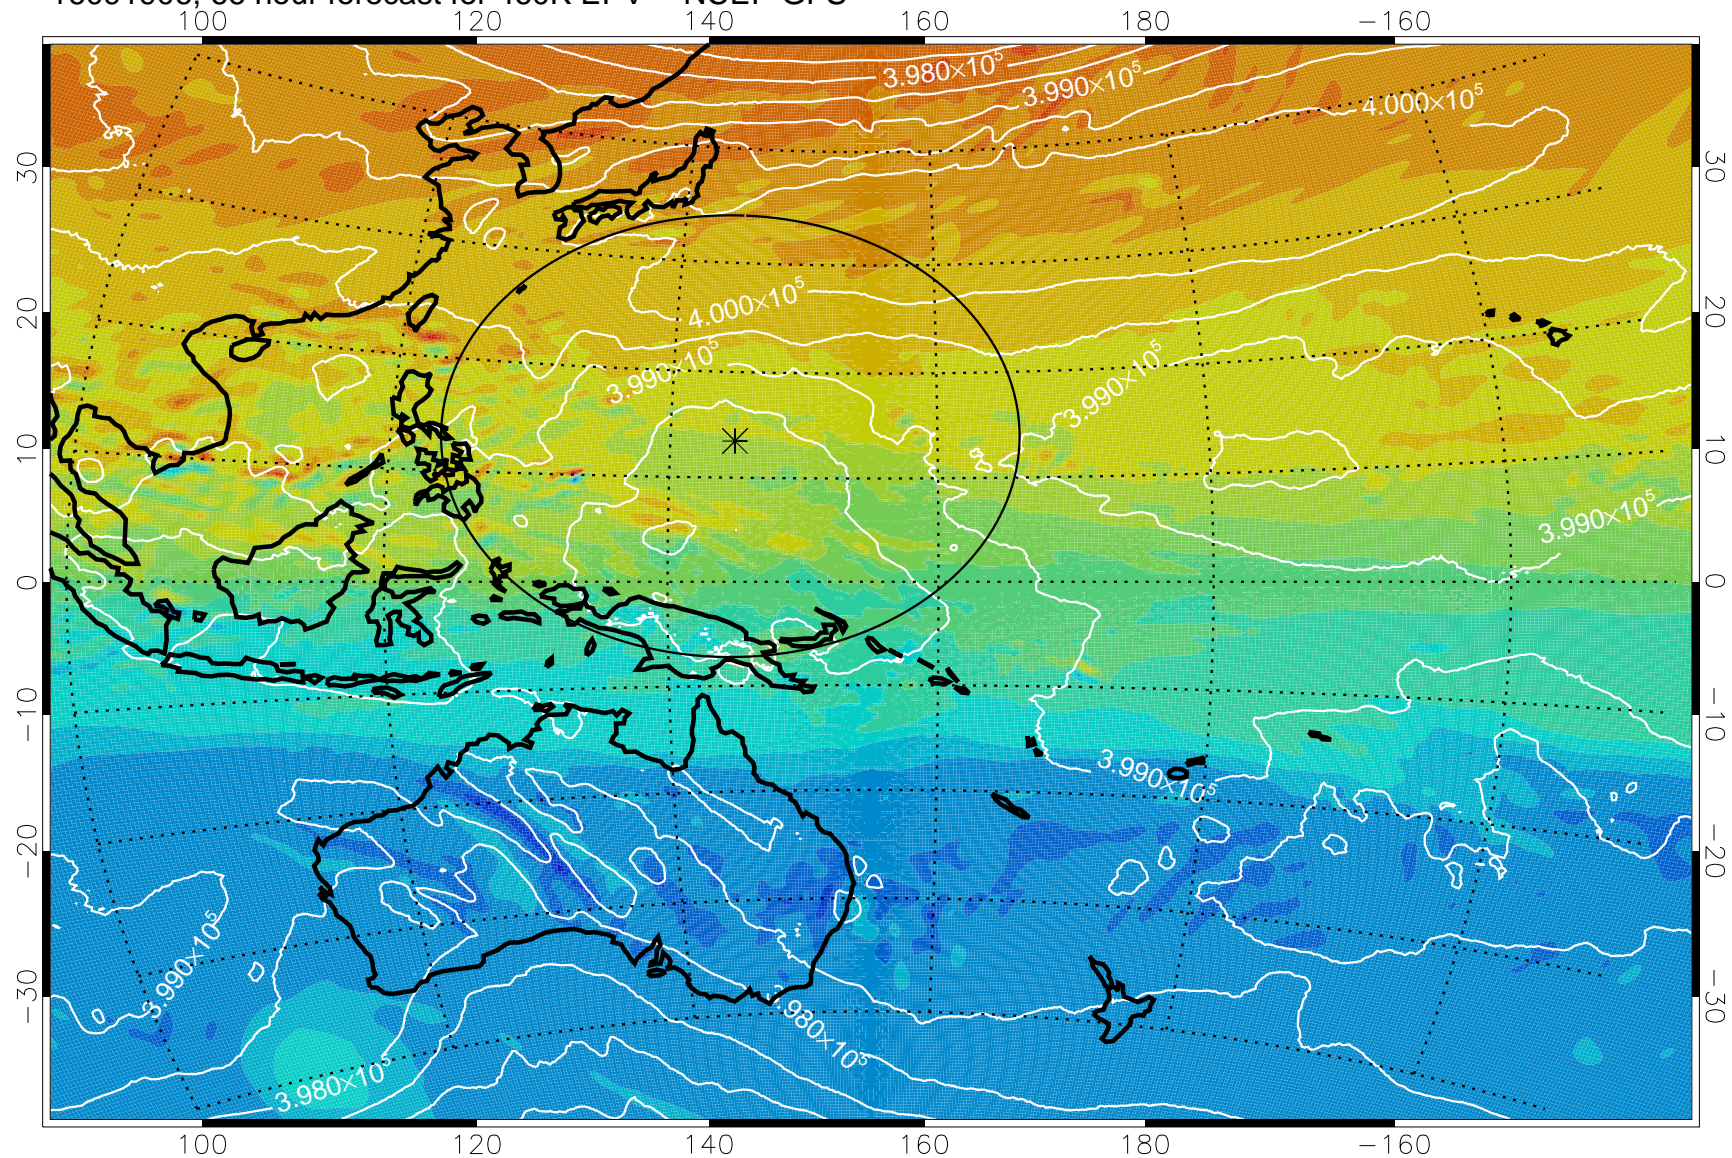

16091806, 42 hour forecast for 460K EPV -- NCEP GFS

460K Montgomery Streamfunction, white

Range ring of 2304 km

16091812, 48 hour forecast for 460K EPV -- NCEP GFS

460K Montgomery Streamfunction, white

Range ring of 2304 km

16091818, 54 hour forecast for 460K EPV -- NCEP GFS

460K Montgomery Streamfunction, white

Range ring of 2304 km

16091900, 60 hour forecast for 460K EPV -- NCEP GFS

460K Montgomery Streamfunction, white

Range ring of 2304 km

16091906, 66 hour forecast for 460K EPV -- NCEP GFS

460K Montgomery Streamfunction, white

Range ring of 2304 km

16091912, 72 hour forecast for 460K EPV -- NCEP GFS

460K Montgomery Streamfunction, white

Range ring of 2304 km

16091918, 78 hour forecast for 460K EPV -- NCEP GFS

460K Montgomery Streamfunction, white

Range ring of 2304 km

16092000, 84 hour forecast for 460K EPV -- NCEP GFS

460K Montgomery Streamfunction, white

Range ring of 2304 km