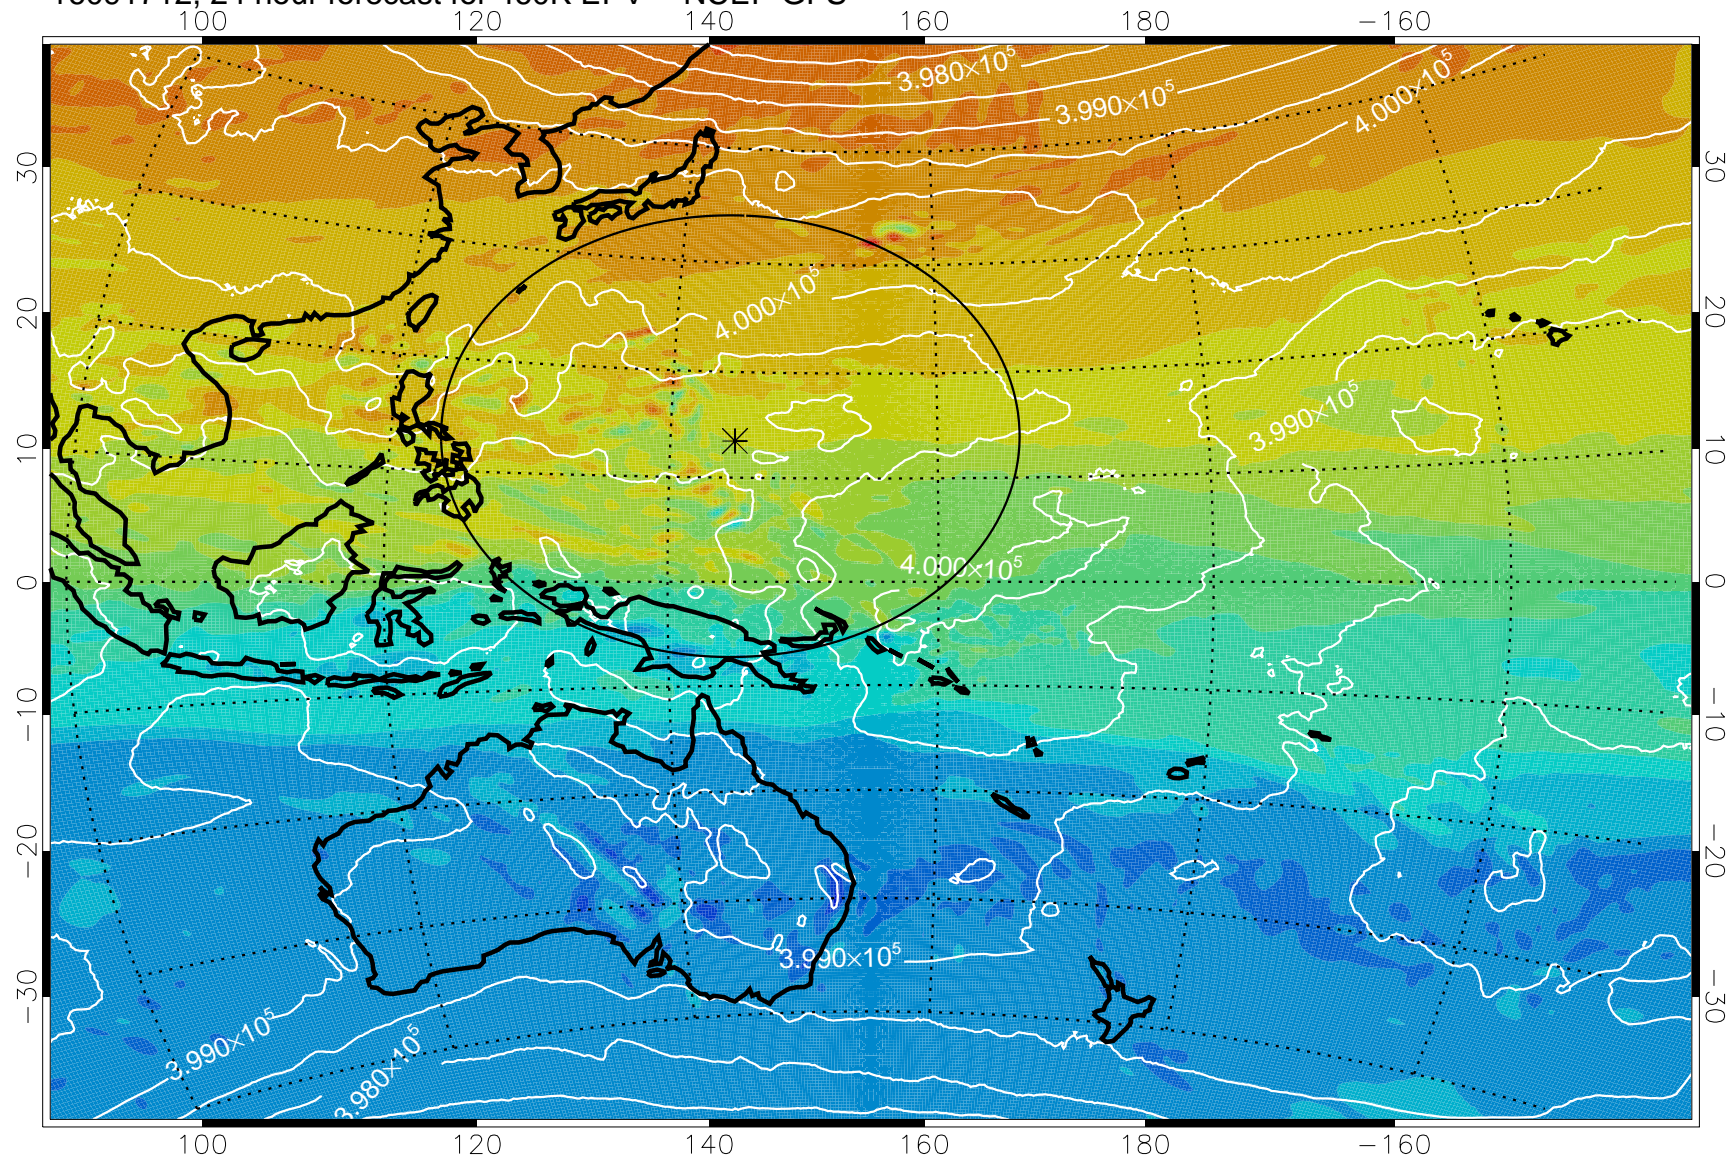

16091706, 18 hour forecast for 460K EPV -- NCEP GFS

460K Montgomery Streamfunction, white

Range ring of 2304 km

16091712, 24 hour forecast for 460K EPV -- NCEP GFS

460K Montgomery Streamfunction, white

Range ring of 2304 km

16091718, 30 hour forecast for 460K EPV -- NCEP GFS

460K Montgomery Streamfunction, white

Range ring of 2304 km

16091800, 36 hour forecast for 460K EPV -- NCEP GFS

460K Montgomery Streamfunction, white

Range ring of 2304 km

16091806, 42 hour forecast for 460K EPV -- NCEP GFS

460K Montgomery Streamfunction, white

Range ring of 2304 km

16091812, 48 hour forecast for 460K EPV -- NCEP GFS

460K Montgomery Streamfunction, white

Range ring of 2304 km

16091818, 54 hour forecast for 460K EPV -- NCEP GFS

460K Montgomery Streamfunction, white

Range ring of 2304 km

16091900, 60 hour forecast for 460K EPV -- NCEP GFS

460K Montgomery Streamfunction, white

Range ring of 2304 km