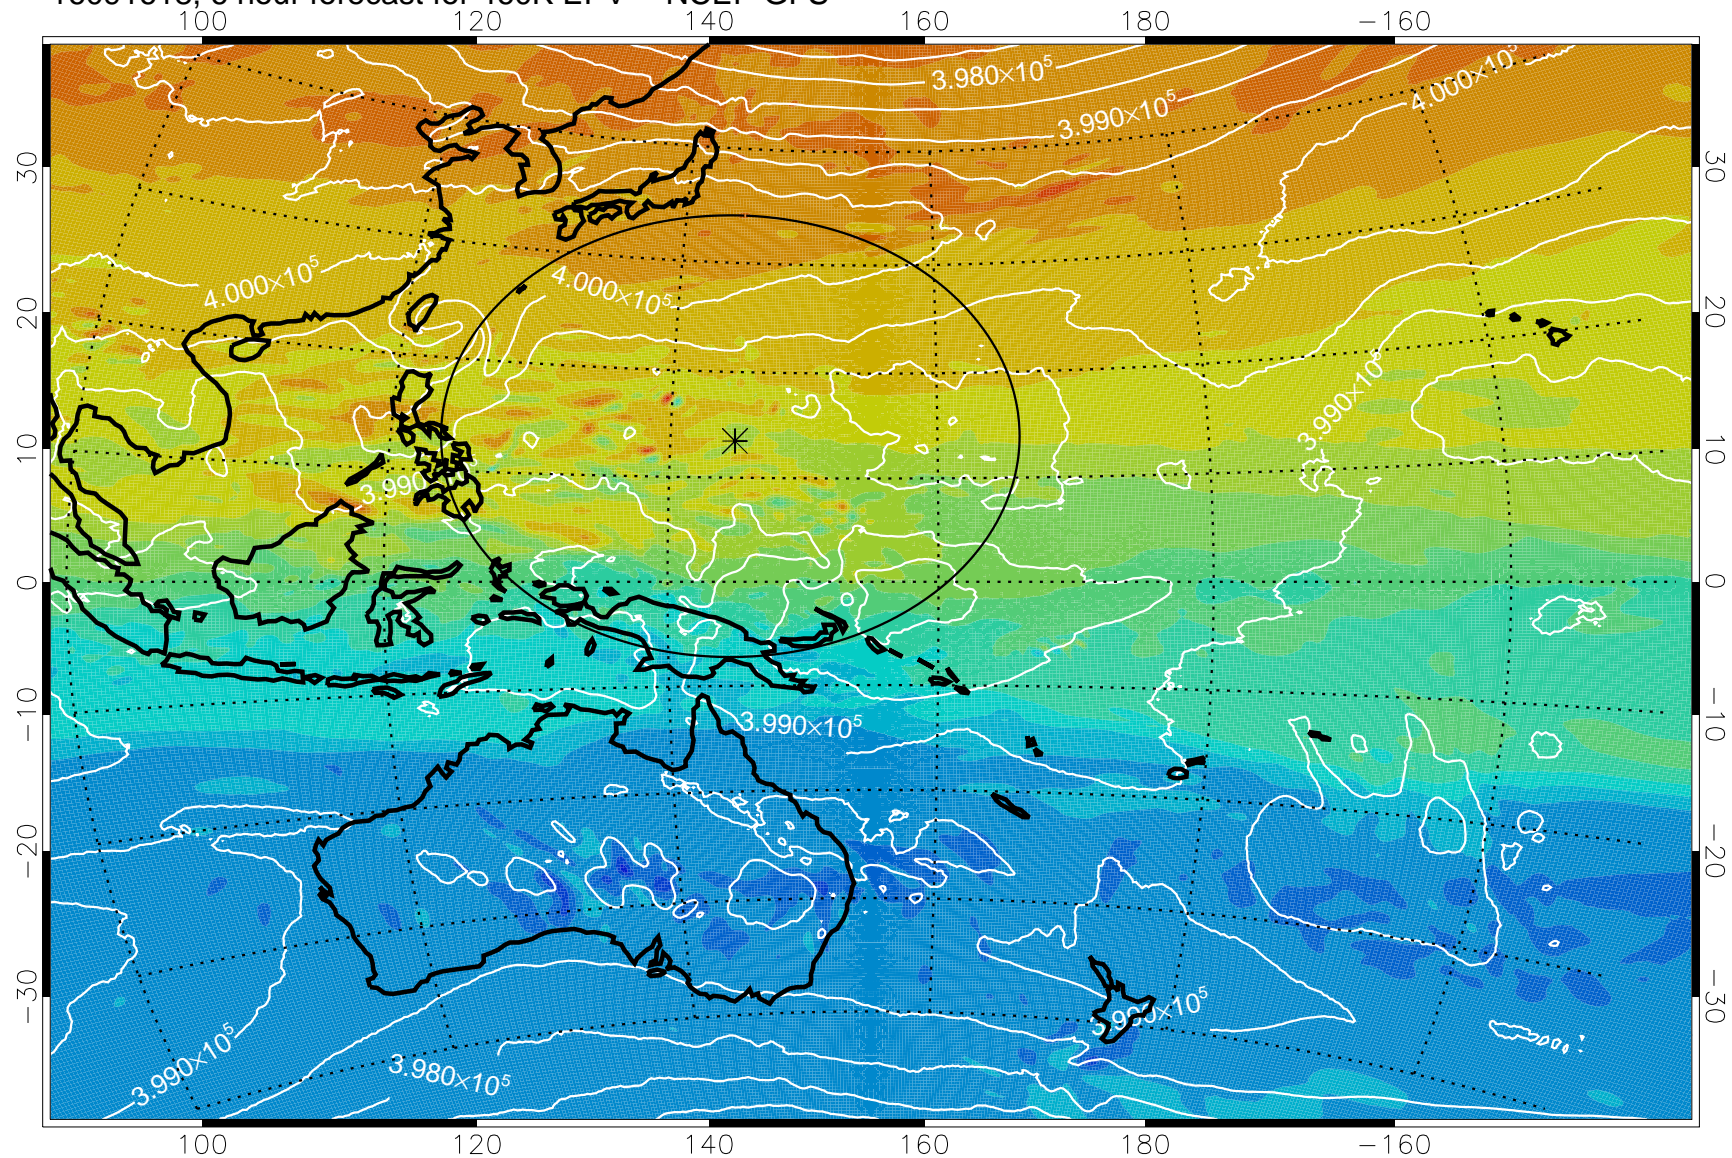

16091618, 6 hour forecast for 460K EPV -- NCEP GFS

460K Montgomery Streamfunction, white

Range ring of 2304 km

16091700, 12 hour forecast for 460K EPV -- NCEP GFS

460K Montgomery Streamfunction, white

Range ring of 2304 km

16091706, 18 hour forecast for 460K EPV -- NCEP GFS

460K Montgomery Streamfunction, white

Range ring of 2304 km

16091712, 24 hour forecast for 460K EPV -- NCEP GFS

460K Montgomery Streamfunction, white

Range ring of 2304 km

16091718, 30 hour forecast for 460K EPV -- NCEP GFS

460K Montgomery Streamfunction, white

Range ring of 2304 km

16091800, 36 hour forecast for 460K EPV -- NCEP GFS

460K Montgomery Streamfunction, white

Range ring of 2304 km

16091818, 54 hour forecast for 460K EPV -- NCEP GFS

460K Montgomery Streamfunction, white

Range ring of 2304 km

16091900, 60 hour forecast for 460K EPV -- NCEP GFS

460K Montgomery Streamfunction, white

Range ring of 2304 km