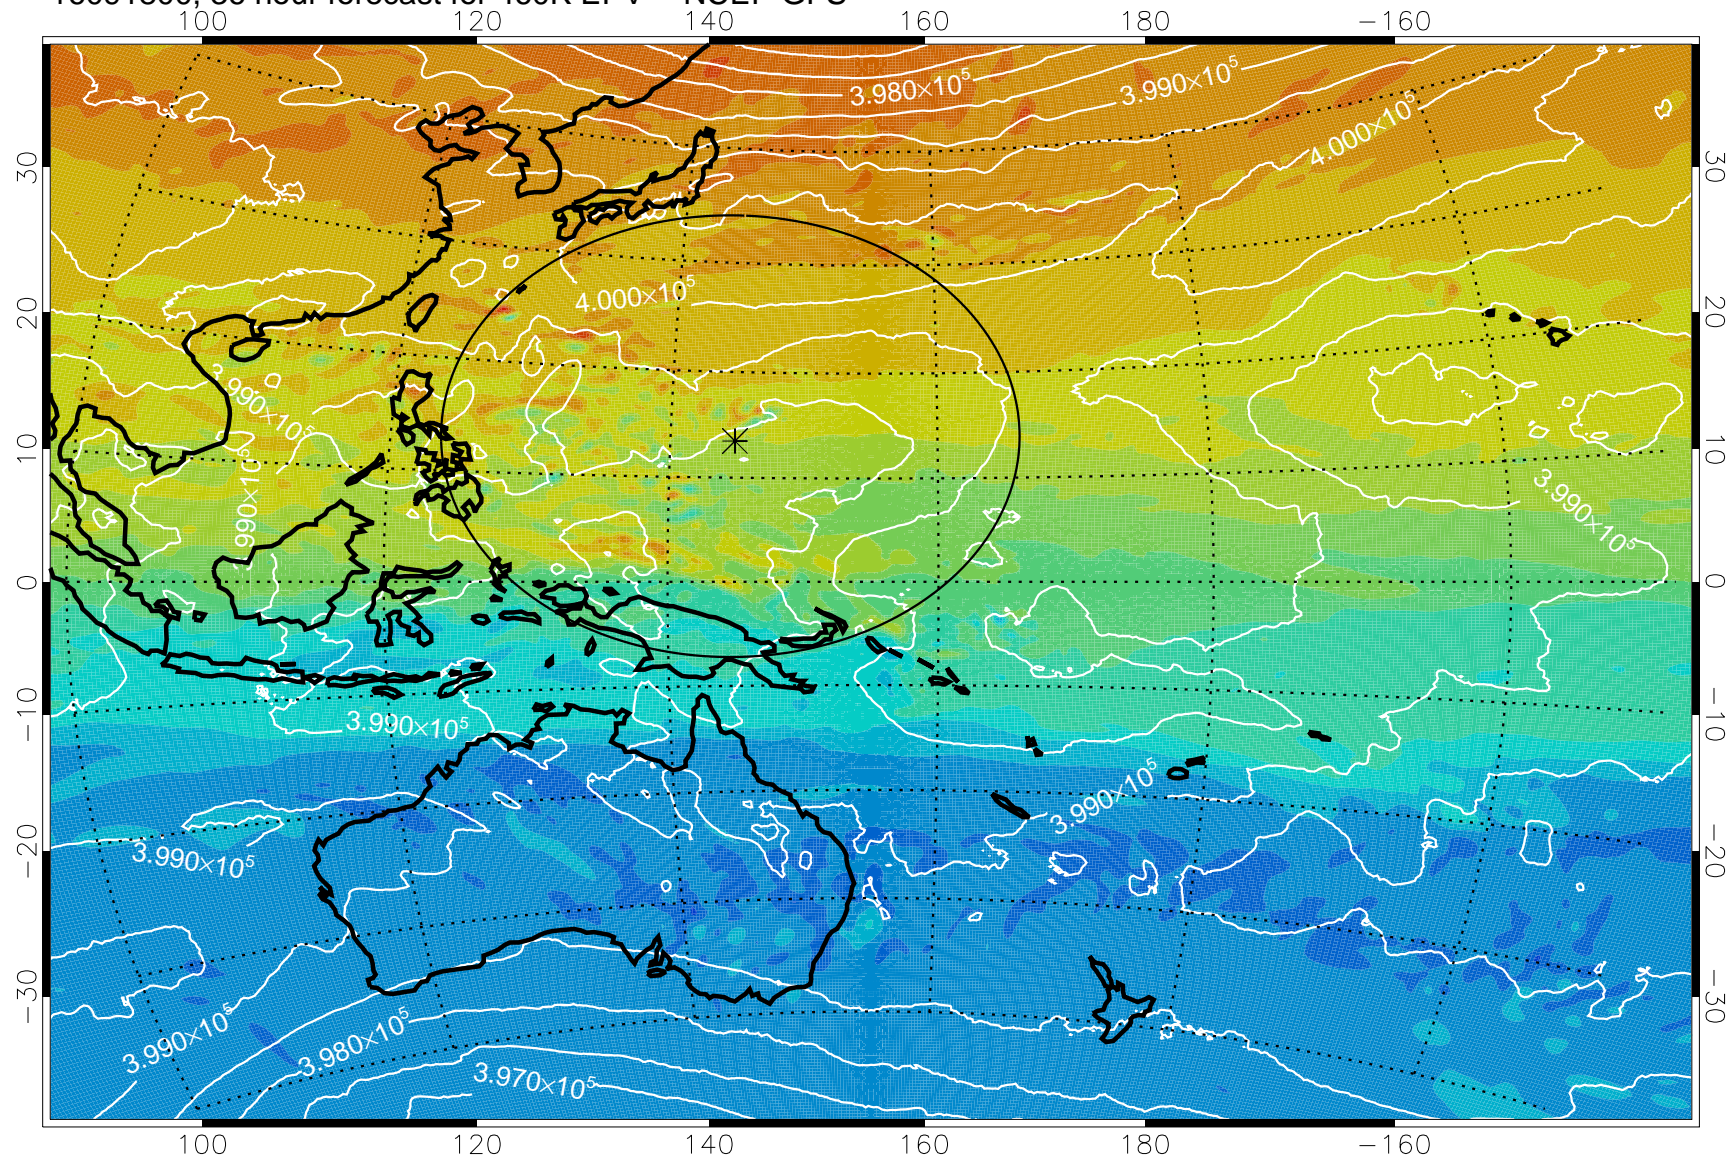

16091718, 30 hour forecast for 460K EPV -- NCEP GFS

460K Montgomery Streamfunction, white

Range ring of 2304 km

16091800, 36 hour forecast for 460K EPV -- NCEP GFS

460K Montgomery Streamfunction, white

Range ring of 2304 km

16091806, 42 hour forecast for 460K EPV -- NCEP GFS

460K Montgomery Streamfunction, white

Range ring of 2304 km

16091812, 48 hour forecast for 460K EPV -- NCEP GFS

460K Montgomery Streamfunction, white

Range ring of 2304 km

16091818, 54 hour forecast for 460K EPV -- NCEP GFS

460K Montgomery Streamfunction, white

Range ring of 2304 km

16091900, 60 hour forecast for 460K EPV -- NCEP GFS

460K Montgomery Streamfunction, white

Range ring of 2304 km

16091906, 66 hour forecast for 460K EPV -- NCEP GFS

460K Montgomery Streamfunction, white

Range ring of 2304 km

16091912, 72 hour forecast for 460K EPV -- NCEP GFS

460K Montgomery Streamfunction, white

Range ring of 2304 km