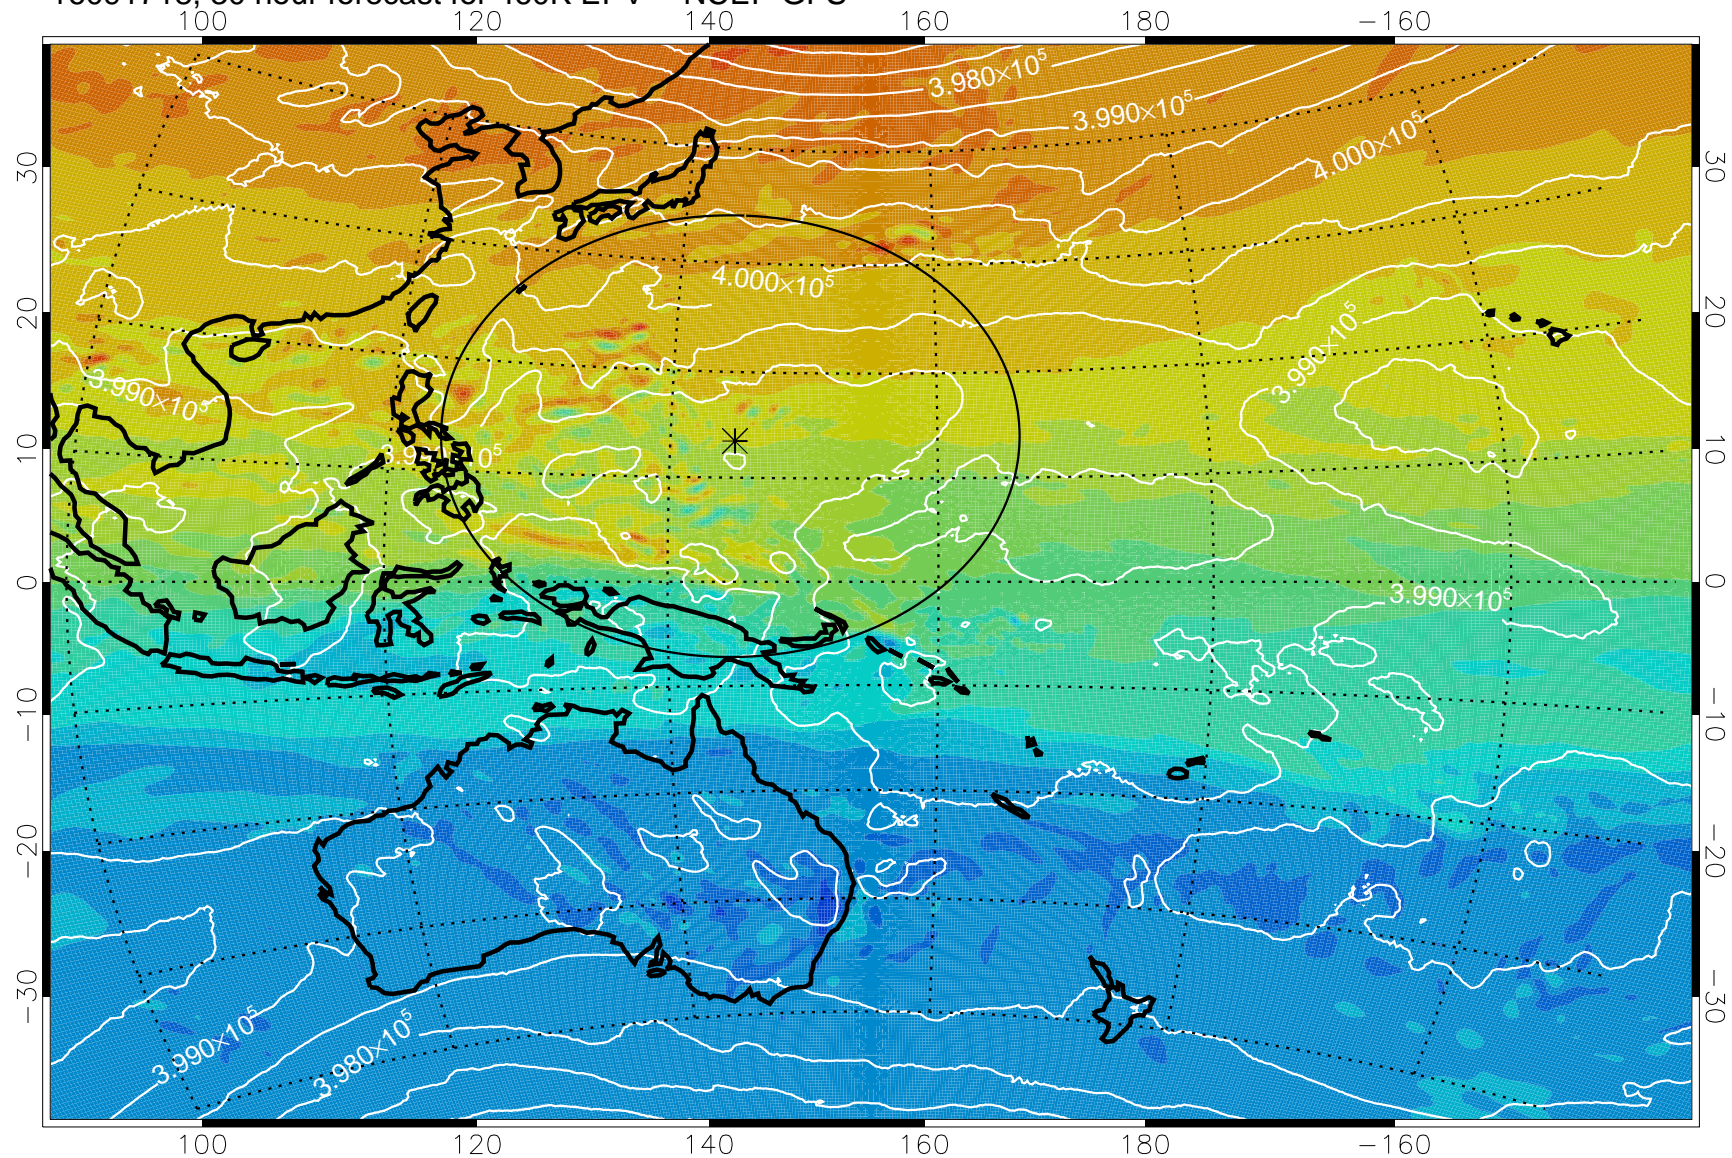

16091706, 18 hour forecast for 460K EPV -- NCEP GFS

460K Montgomery Streamfunction, white

Range ring of 2304 km

16091712, 24 hour forecast for 460K EPV -- NCEP GFS

460K Montgomery Streamfunction, white

Range ring of 2304 km

16091718, 30 hour forecast for 460K EPV -- NCEP GFS

460K Montgomery Streamfunction, white

Range ring of 2304 km

16091800, 36 hour forecast for 460K EPV -- NCEP GFS

460K Montgomery Streamfunction, white

Range ring of 2304 km

16091806, 42 hour forecast for 460K EPV -- NCEP GFS

460K Montgomery Streamfunction, white

Range ring of 2304 km

16091812, 48 hour forecast for 460K EPV -- NCEP GFS

460K Montgomery Streamfunction, white

Range ring of 2304 km

16091818, 54 hour forecast for 460K EPV -- NCEP GFS

460K Montgomery Streamfunction, white

Range ring of 2304 km

16091900, 60 hour forecast for 460K EPV -- NCEP GFS

460K Montgomery Streamfunction, white

Range ring of 2304 km