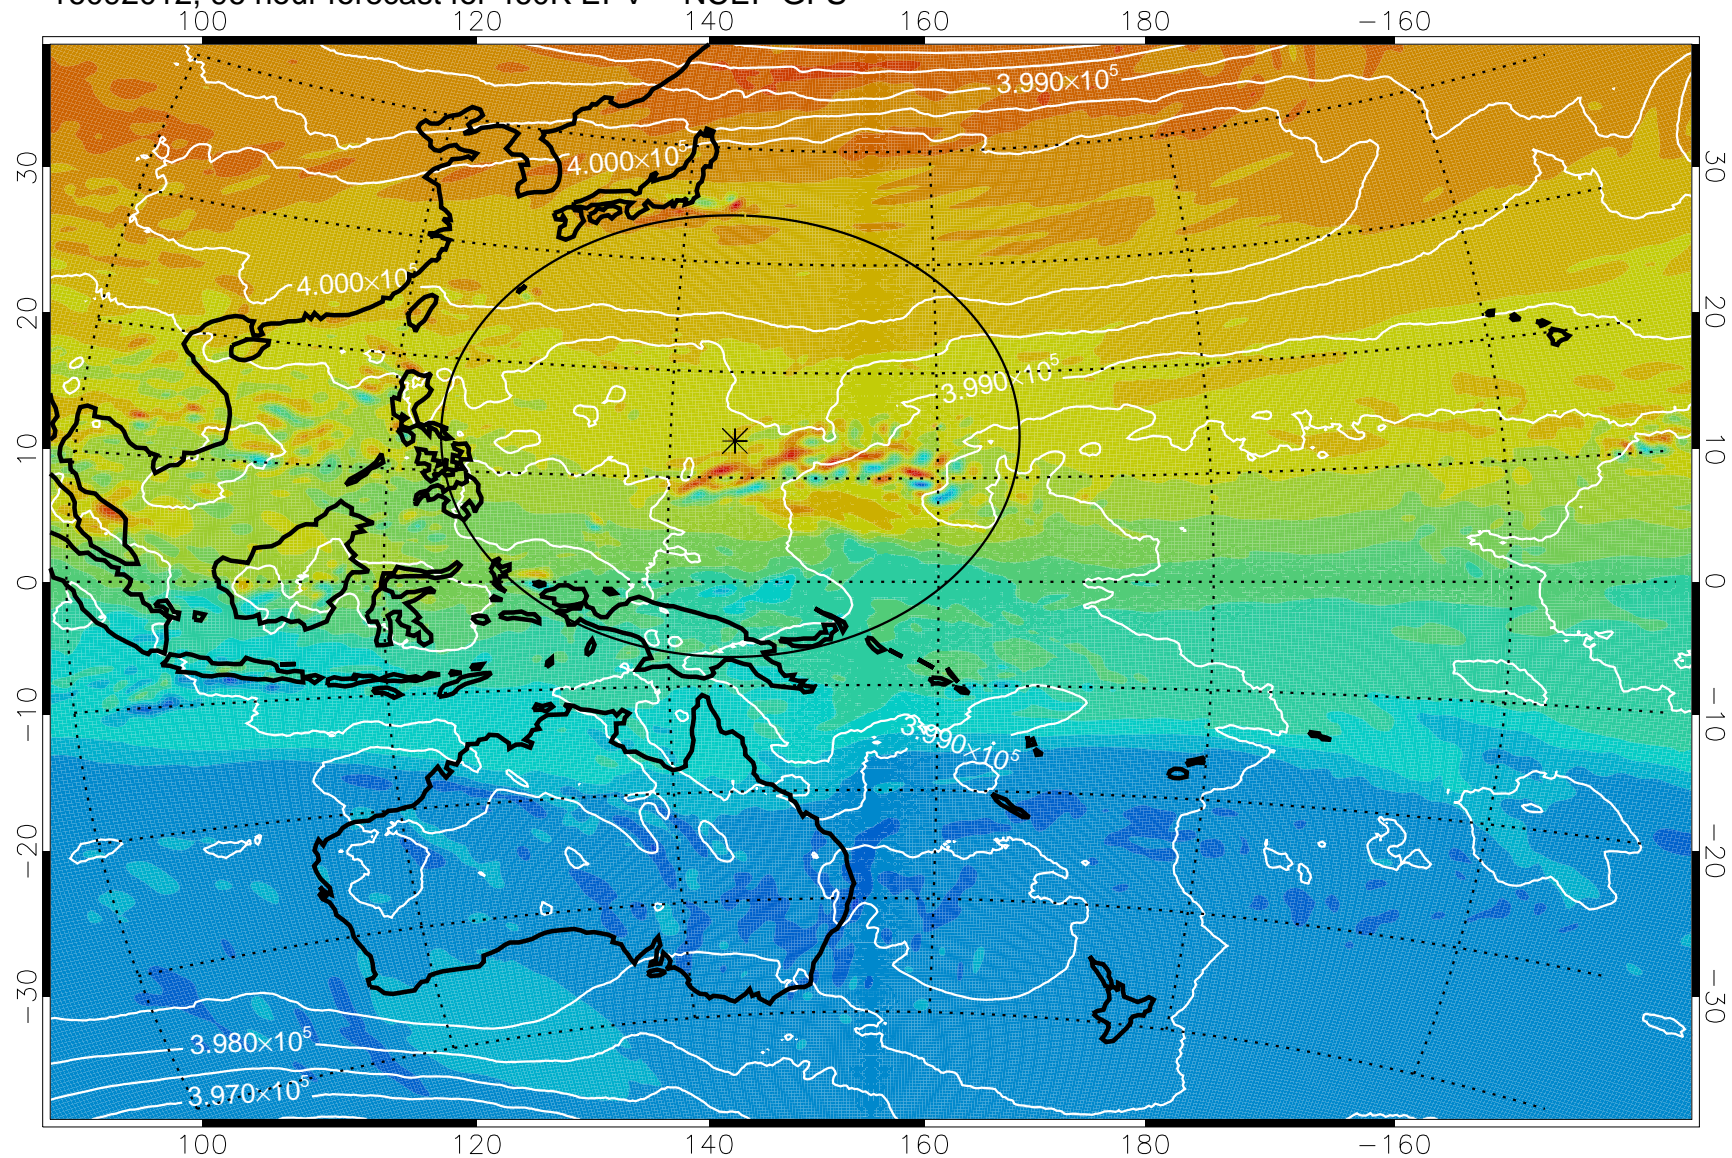

16091918, 78 hour forecast for 460K EPV -- NCEP GFS

460K Montgomery Streamfunction, white

Range ring of 2304 km

16092000, 84 hour forecast for 460K EPV -- NCEP GFS

460K Montgomery Streamfunction, white

Range ring of 2304 km

16092006, 90 hour forecast for 460K EPV -- NCEP GFS

460K Montgomery Streamfunction, white

Range ring of 2304 km

16092012, 96 hour forecast for 460K EPV -- NCEP GFS

460K Montgomery Streamfunction, white

Range ring of 2304 km

16092018, 102 hour forecast for 460K EPV -- NCEP GFS

460K Montgomery Streamfunction, white

Range ring of 2304 km

16092100, 108 hour forecast for 460K EPV -- NCEP GFS

460K Montgomery Streamfunction, white

Range ring of 2304 km

16092106, 114 hour forecast for 460K EPV -- NCEP GFS

460K Montgomery Streamfunction, white

Range ring of 2304 km

16092112, 120 hour forecast for 460K EPV -- NCEP GFS

460K Montgomery Streamfunction, white

Range ring of 2304 km