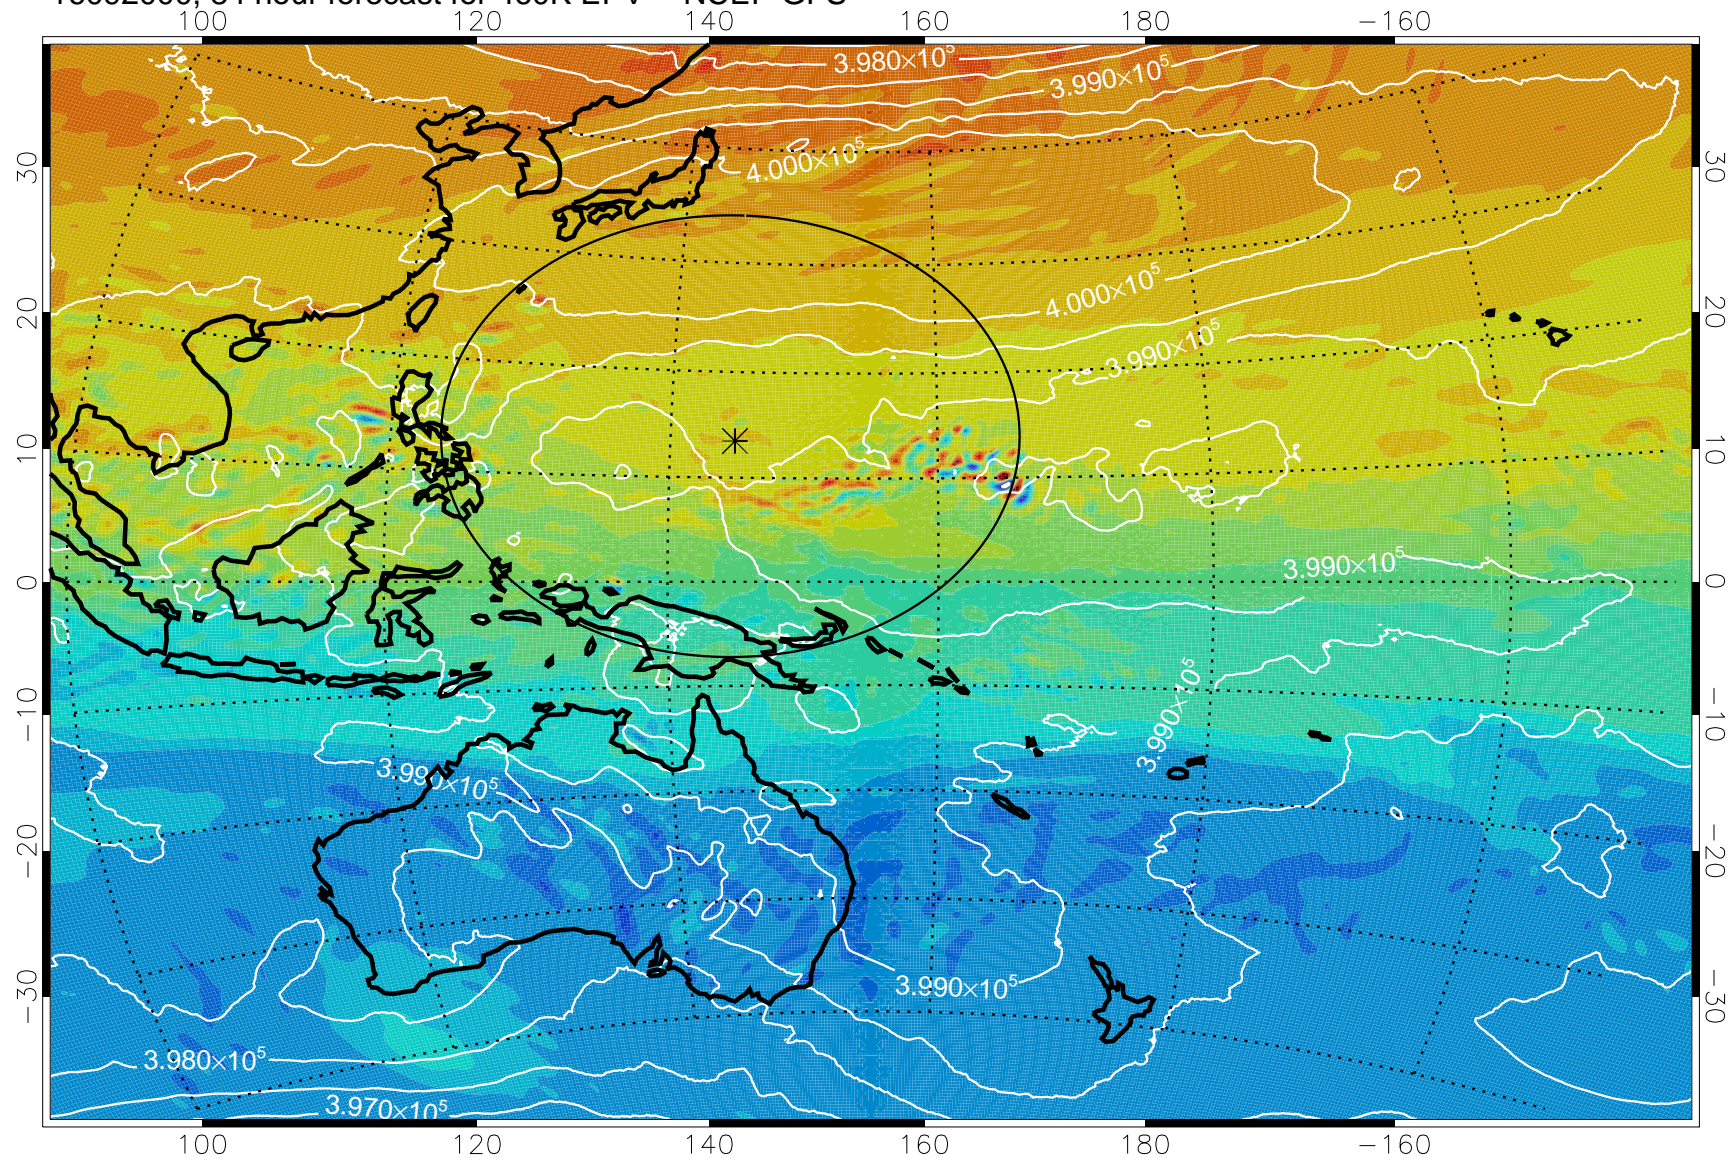

16091906, 66 hour forecast for 460K EPV -- NCEP GFS

460K Montgomery Streamfunction, white

Range ring of 2304 km

16091912, 72 hour forecast for 460K EPV -- NCEP GFS

460K Montgomery Streamfunction, white

Range ring of 2304 km

16091918, 78 hour forecast for 460K EPV -- NCEP GFS

460K Montgomery Streamfunction, white

Range ring of 2304 km

16092000, 84 hour forecast for 460K EPV -- NCEP GFS

460K Montgomery Streamfunction, white

Range ring of 2304 km

16092006, 90 hour forecast for 460K EPV -- NCEP GFS

460K Montgomery Streamfunction, white

Range ring of 2304 km

16092012, 96 hour forecast for 460K EPV -- NCEP GFS

460K Montgomery Streamfunction, white

Range ring of 2304 km

16092018, 102 hour forecast for 460K EPV -- NCEP GFS

460K Montgomery Streamfunction, white

Range ring of 2304 km

16092100, 108 hour forecast for 460K EPV -- NCEP GFS

460K Montgomery Streamfunction, white

Range ring of 2304 km