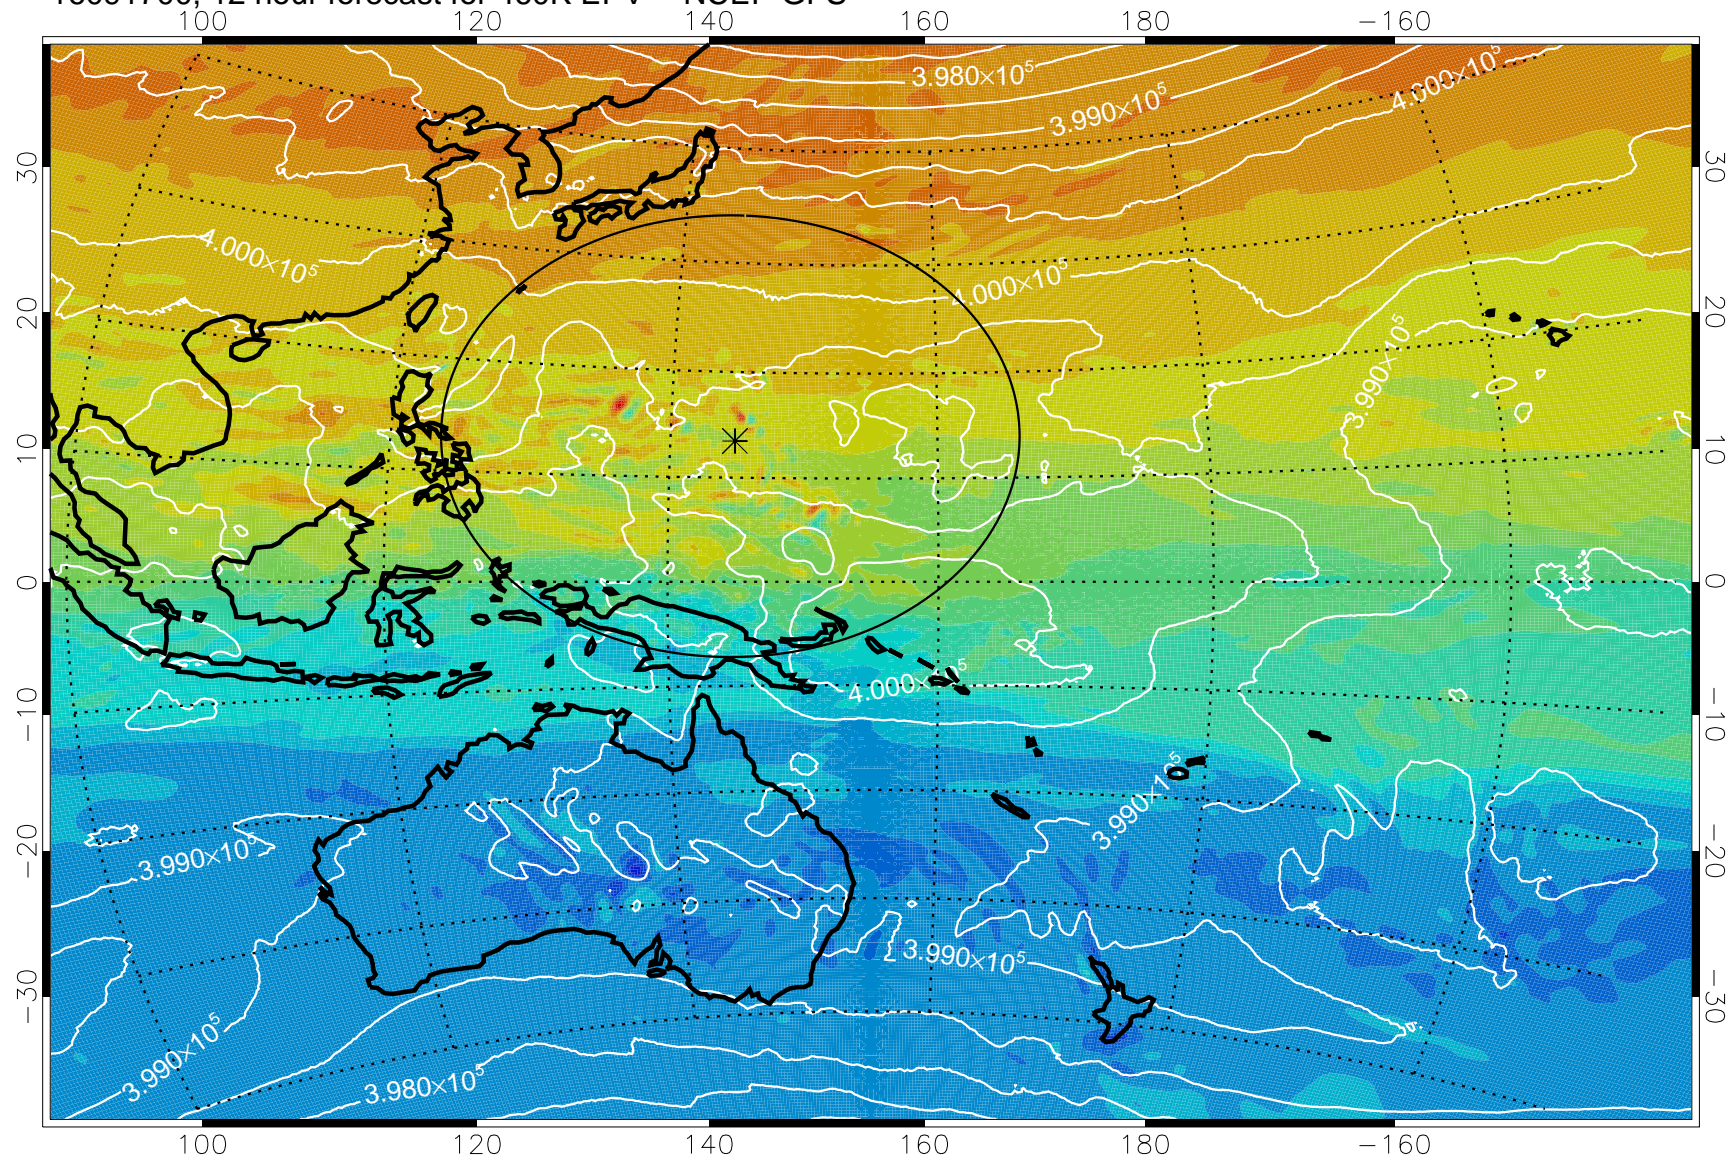

16091618, 6 hour forecast for 460K EPV -- NCEP GFS

460K Montgomery Streamfunction, white

Range ring of 2304 km

16091700, 12 hour forecast for 460K EPV -- NCEP GFS

460K Montgomery Streamfunction, white

Range ring of 2304 km

16091706, 18 hour forecast for 460K EPV -- NCEP GFS

460K Montgomery Streamfunction, white

Range ring of 2304 km

16091712, 24 hour forecast for 460K EPV -- NCEP GFS

460K Montgomery Streamfunction, white

Range ring of 2304 km

16091718, 30 hour forecast for 460K EPV -- NCEP GFS

460K Montgomery Streamfunction, white

Range ring of 2304 km

16091800, 36 hour forecast for 460K EPV -- NCEP GFS

460K Montgomery Streamfunction, white

Range ring of 2304 km

16091818, 54 hour forecast for 460K EPV -- NCEP GFS

460K Montgomery Streamfunction, white

Range ring of 2304 km

16091900, 60 hour forecast for 460K EPV -- NCEP GFS

460K Montgomery Streamfunction, white

Range ring of 2304 km