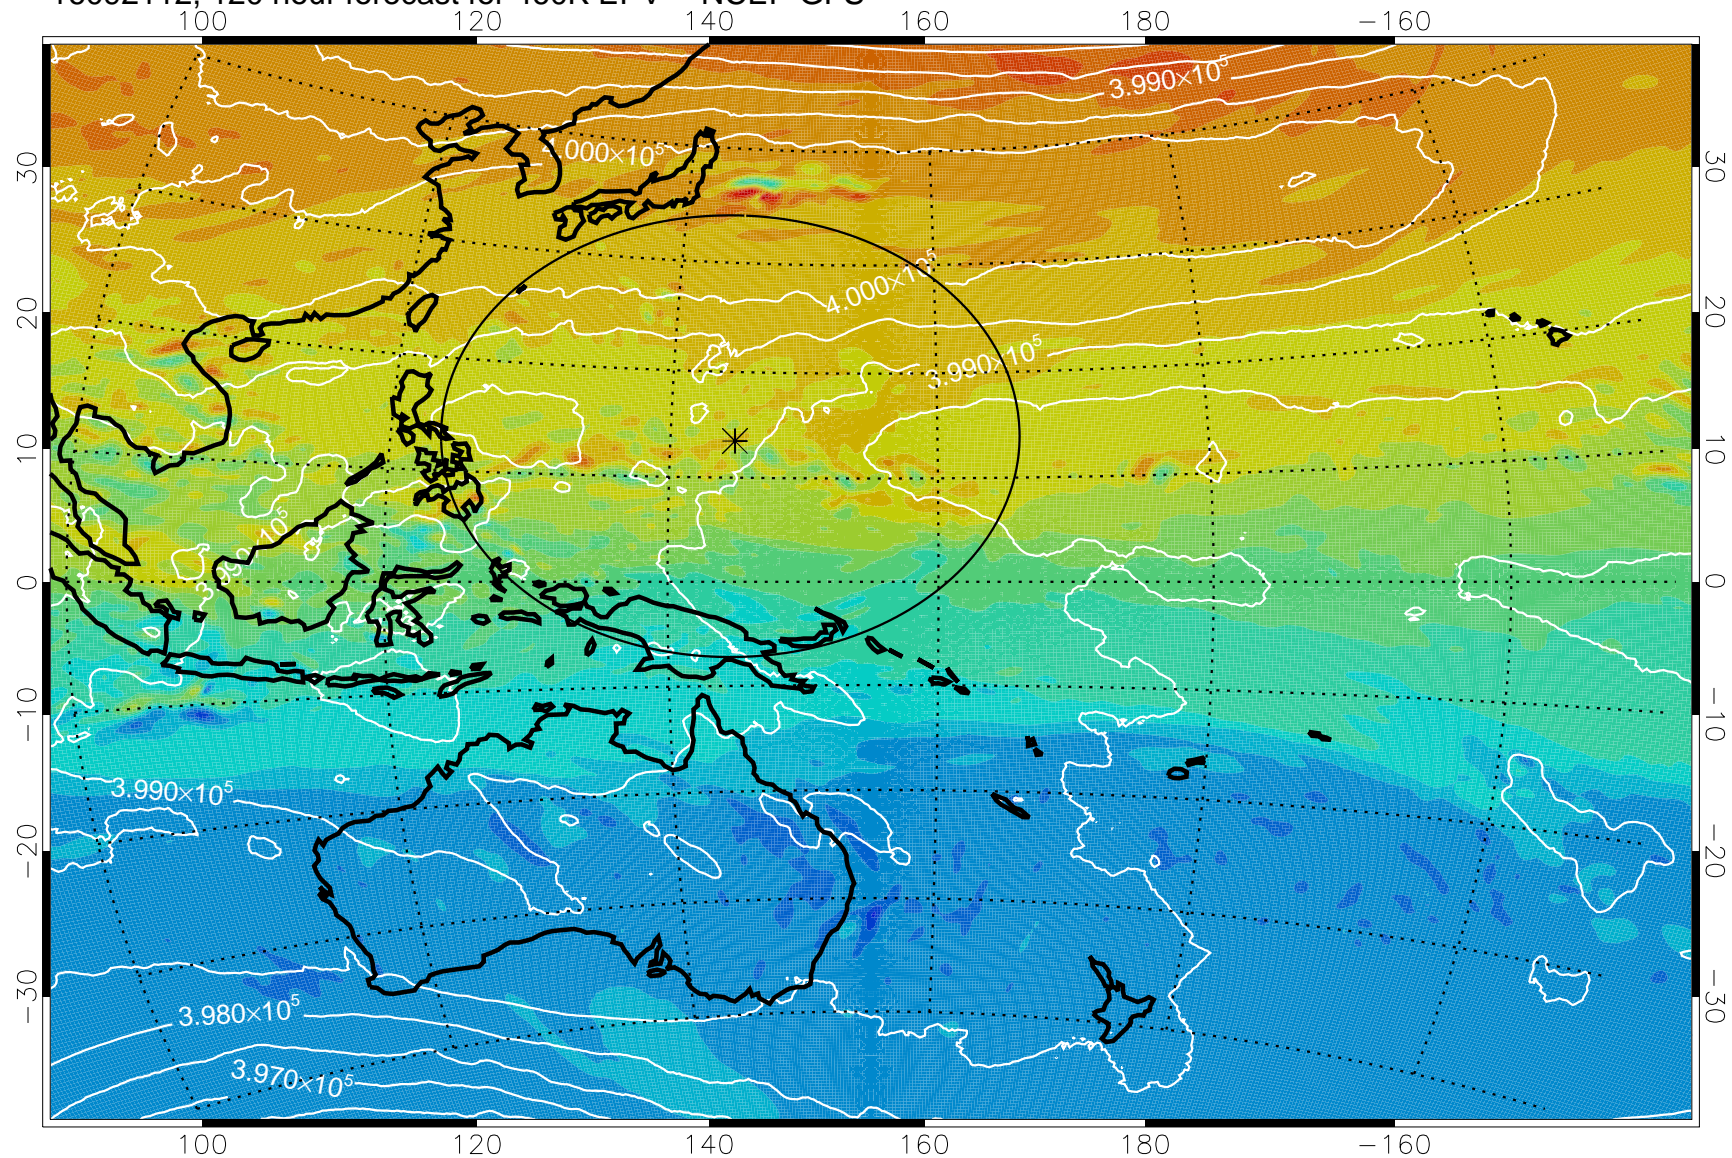

16092006, 90 hour forecast for 460K EPV -- NCEP GFS

460K Montgomery Streamfunction, white

Range ring of 2304 km

16092012, 96 hour forecast for 460K EPV -- NCEP GFS

460K Montgomery Streamfunction, white

Range ring of 2304 km

16092018, 102 hour forecast for 460K EPV -- NCEP GFS

460K Montgomery Streamfunction, white

Range ring of 2304 km

16092100, 108 hour forecast for 460K EPV -- NCEP GFS

460K Montgomery Streamfunction, white

Range ring of 2304 km

16092106, 114 hour forecast for 460K EPV -- NCEP GFS

460K Montgomery Streamfunction, white

Range ring of 2304 km

16092112, 120 hour forecast for 460K EPV -- NCEP GFS

460K Montgomery Streamfunction, white

Range ring of 2304 km