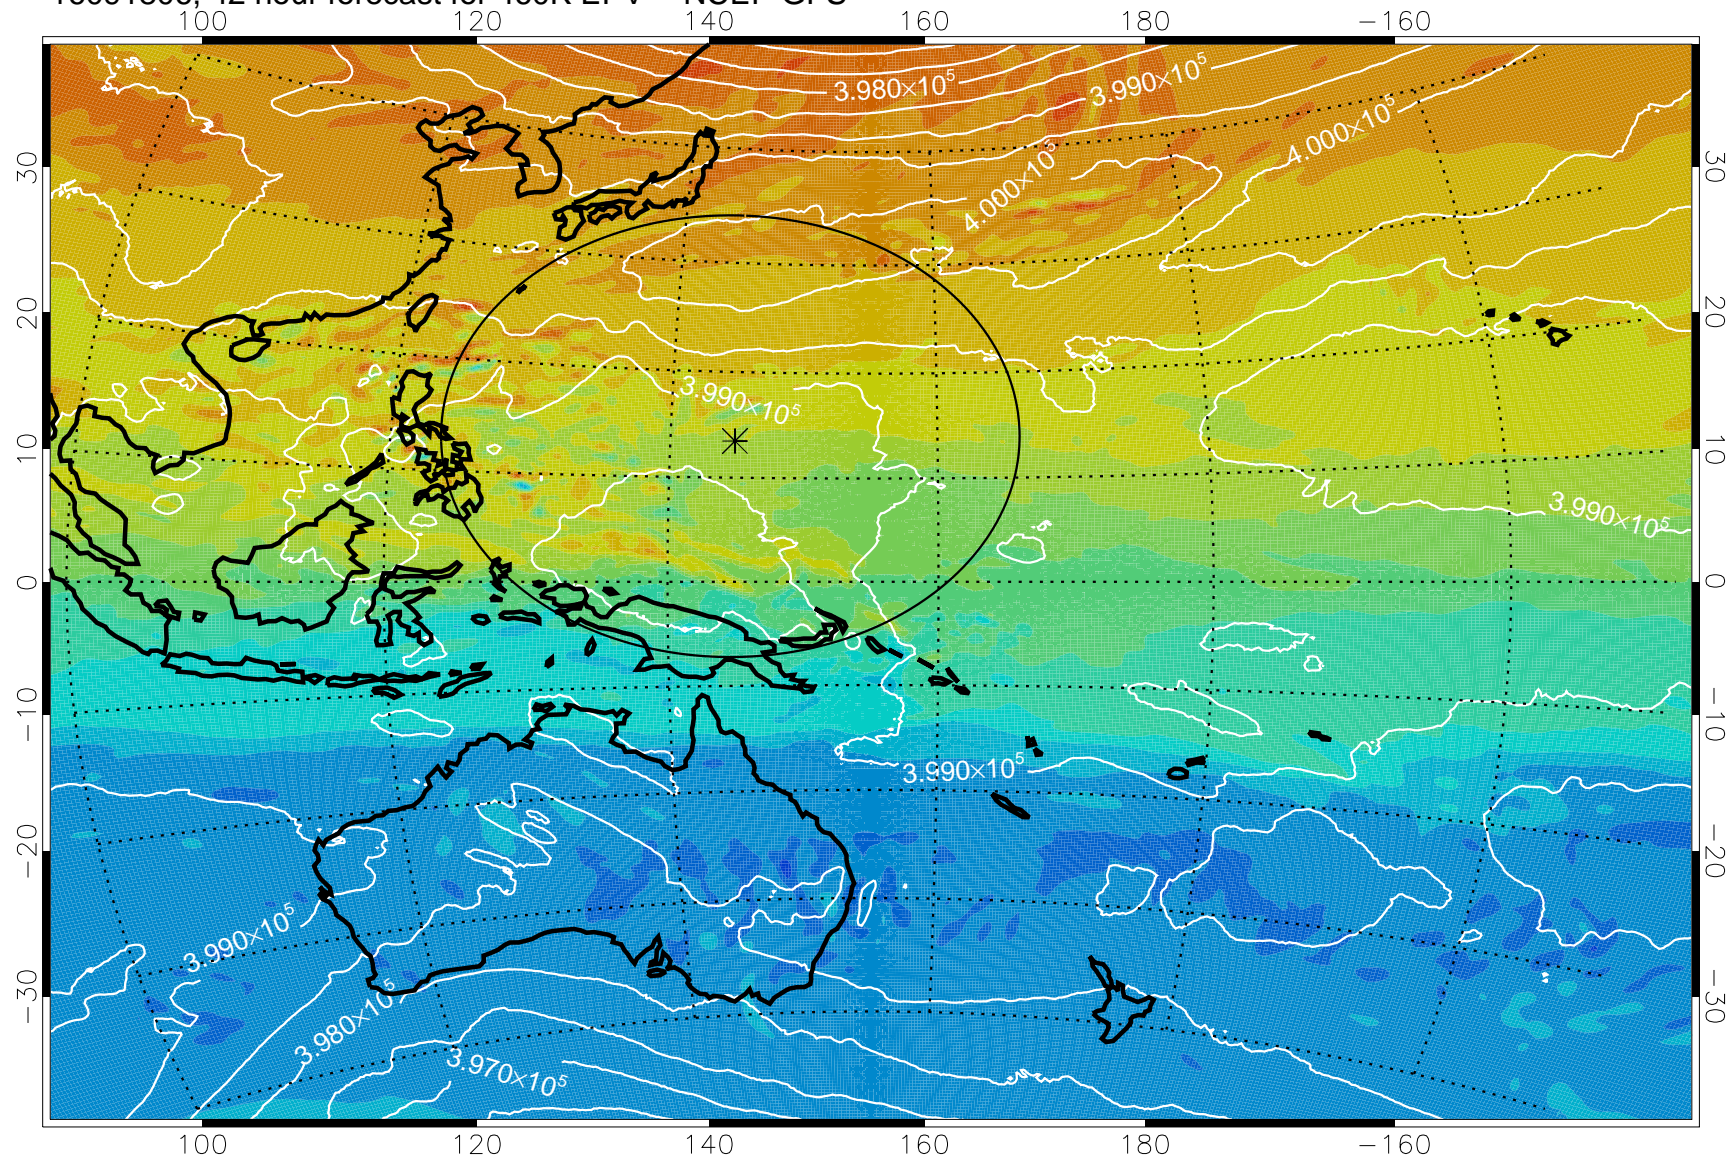

16091718, 30 hour forecast for 460K EPV -- NCEP GFS

460K Montgomery Streamfunction, white

Range ring of 2304 km

16091800, 36 hour forecast for 460K EPV -- NCEP GFS

460K Montgomery Streamfunction, white

Range ring of 2304 km

16091806, 42 hour forecast for 460K EPV -- NCEP GFS

460K Montgomery Streamfunction, white

Range ring of 2304 km

16091812, 48 hour forecast for 460K EPV -- NCEP GFS

460K Montgomery Streamfunction, white

Range ring of 2304 km

16091818, 54 hour forecast for 460K EPV -- NCEP GFS

460K Montgomery Streamfunction, white

Range ring of 2304 km

16091900, 60 hour forecast for 460K EPV -- NCEP GFS

460K Montgomery Streamfunction, white

Range ring of 2304 km

16091918, 78 hour forecast for 460K EPV -- NCEP GFS

460K Montgomery Streamfunction, white

Range ring of 2304 km

16092000, 84 hour forecast for 460K EPV -- NCEP GFS

460K Montgomery Streamfunction, white

Range ring of 2304 km