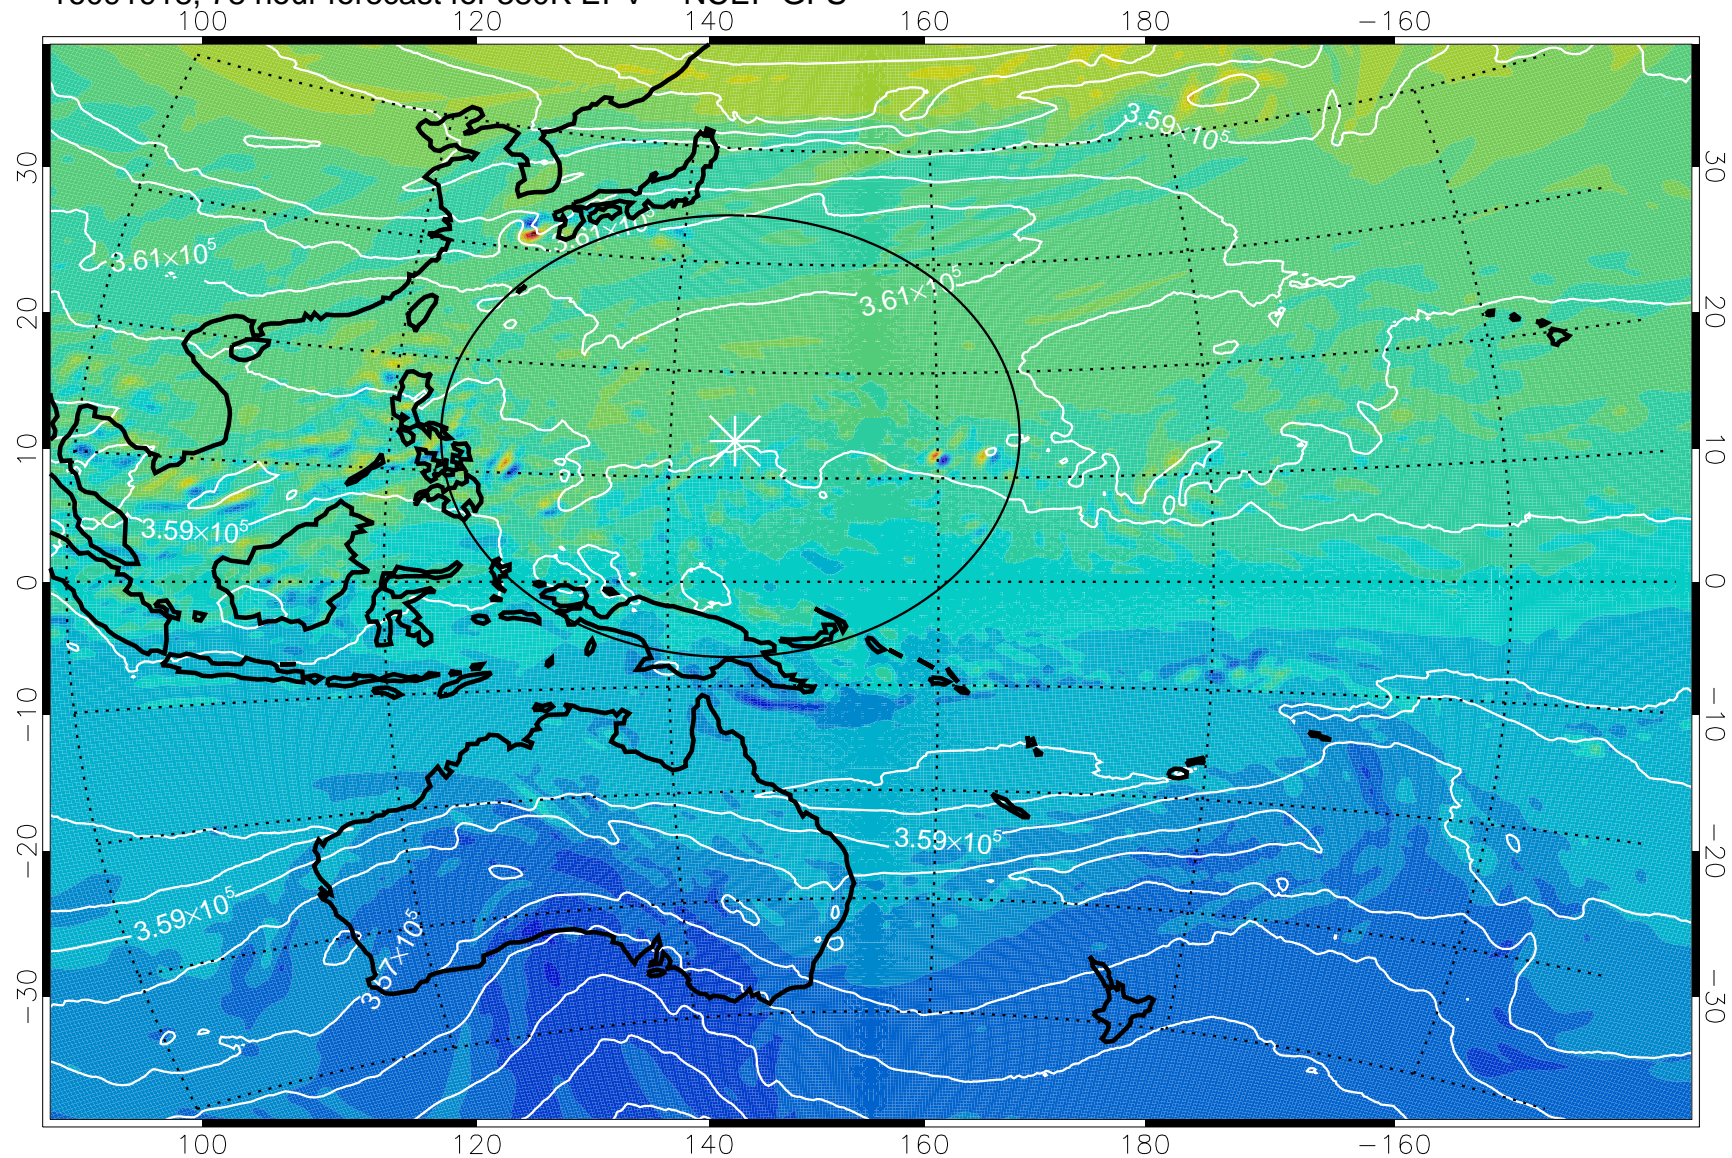

16091818, 54 hour forecast for 380K EPV -- NCEP GFS

380K Montgomery Streamfunction, white

Range ring of 2304 km

16091900, 60 hour forecast for 380K EPV -- NCEP GFS

380K Montgomery Streamfunction, white

Range ring of 2304 km

16091906, 66 hour forecast for 380K EPV -- NCEP GFS

380K Montgomery Streamfunction, white

Range ring of 2304 km

16091912, 72 hour forecast for 380K EPV -- NCEP GFS

380K Montgomery Streamfunction, white

Range ring of 2304 km

16091918, 78 hour forecast for 380K EPV -- NCEP GFS

380K Montgomery Streamfunction, white

Range ring of 2304 km

16092000, 84 hour forecast for 380K EPV -- NCEP GFS

380K Montgomery Streamfunction, white

Range ring of 2304 km

16092006, 90 hour forecast for 380K EPV -- NCEP GFS

380K Montgomery Streamfunction, white

Range ring of 2304 km

16092012, 96 hour forecast for 380K EPV -- NCEP GFS

380K Montgomery Streamfunction, white

Range ring of 2304 km