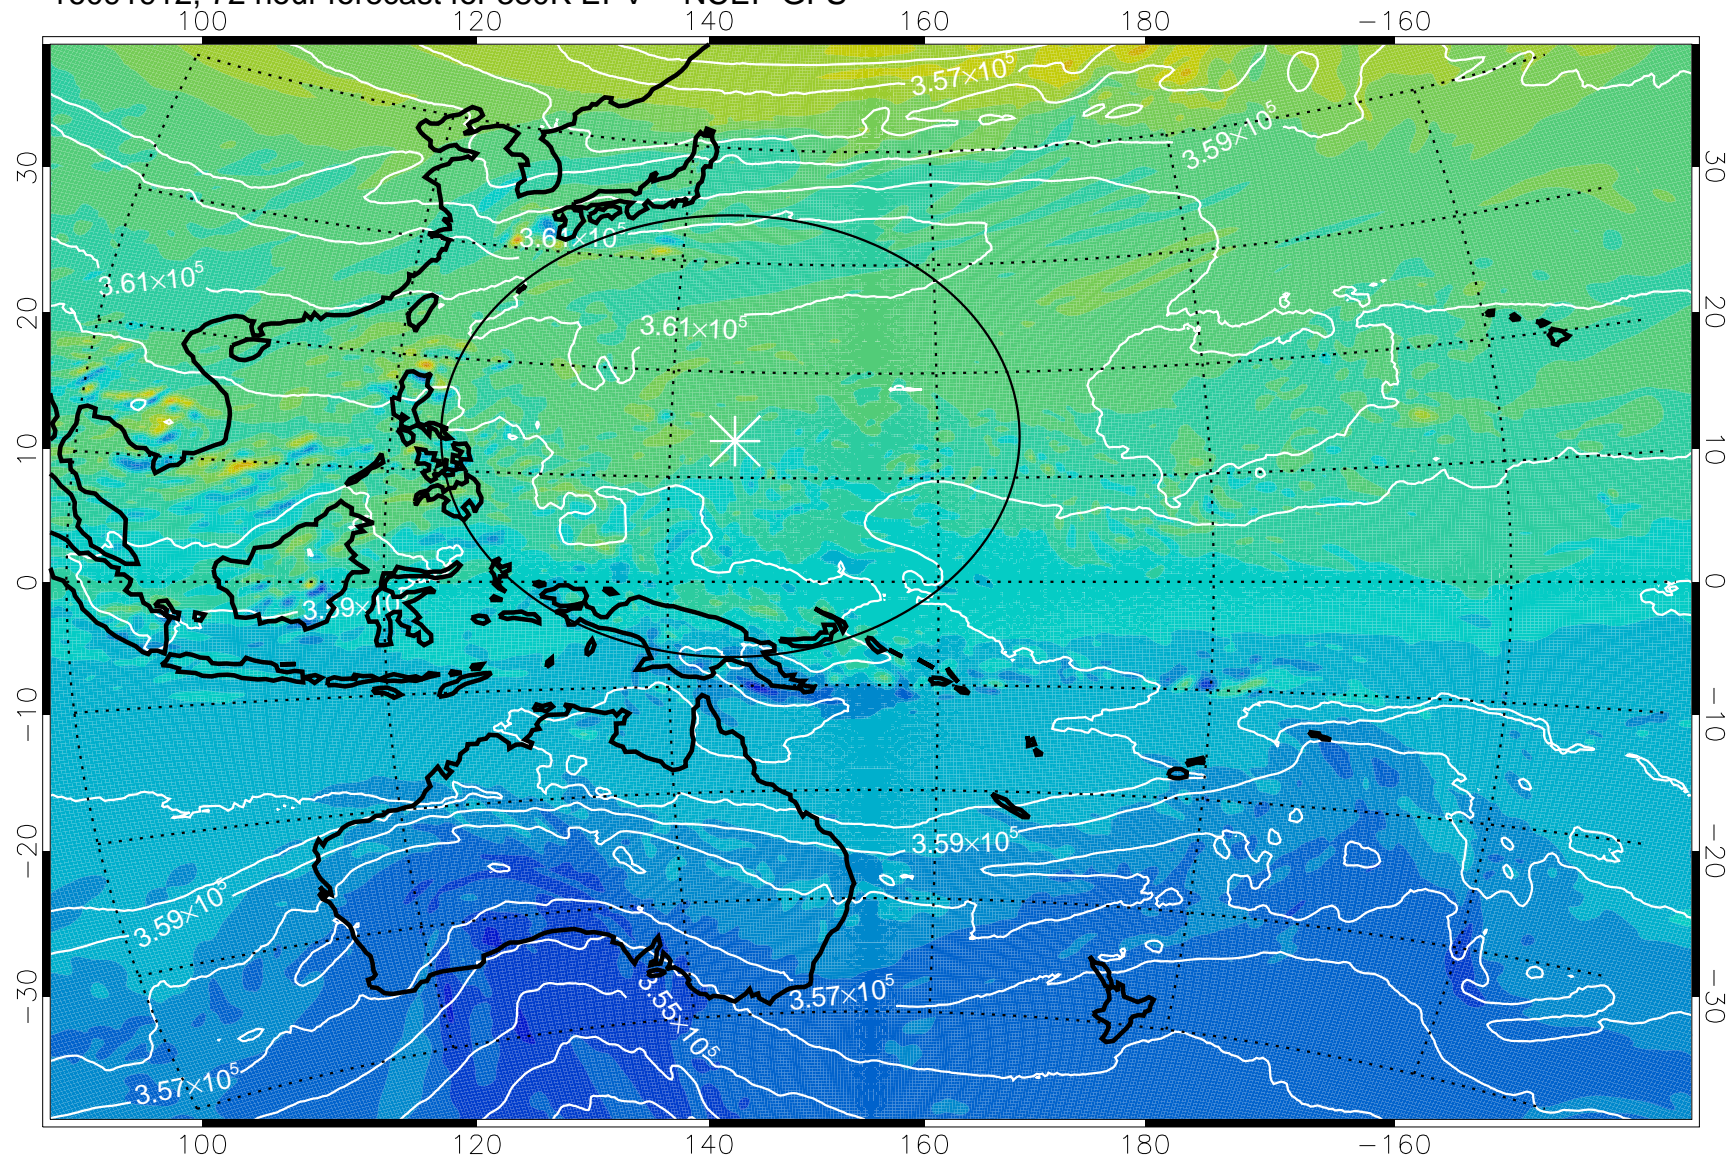

16091806, 42 hour forecast for 380K EPV -- NCEP GFS

380K Montgomery Streamfunction, white

Range ring of 2304 km

16091812, 48 hour forecast for 380K EPV -- NCEP GFS

380K Montgomery Streamfunction, white

Range ring of 2304 km

16091818, 54 hour forecast for 380K EPV -- NCEP GFS

380K Montgomery Streamfunction, white

Range ring of 2304 km

16091900, 60 hour forecast for 380K EPV -- NCEP GFS

380K Montgomery Streamfunction, white

Range ring of 2304 km

16091906, 66 hour forecast for 380K EPV -- NCEP GFS

380K Montgomery Streamfunction, white

Range ring of 2304 km

16091912, 72 hour forecast for 380K EPV -- NCEP GFS

380K Montgomery Streamfunction, white

Range ring of 2304 km

16091918, 78 hour forecast for 380K EPV -- NCEP GFS

380K Montgomery Streamfunction, white

Range ring of 2304 km

16092000, 84 hour forecast for 380K EPV -- NCEP GFS

380K Montgomery Streamfunction, white

Range ring of 2304 km