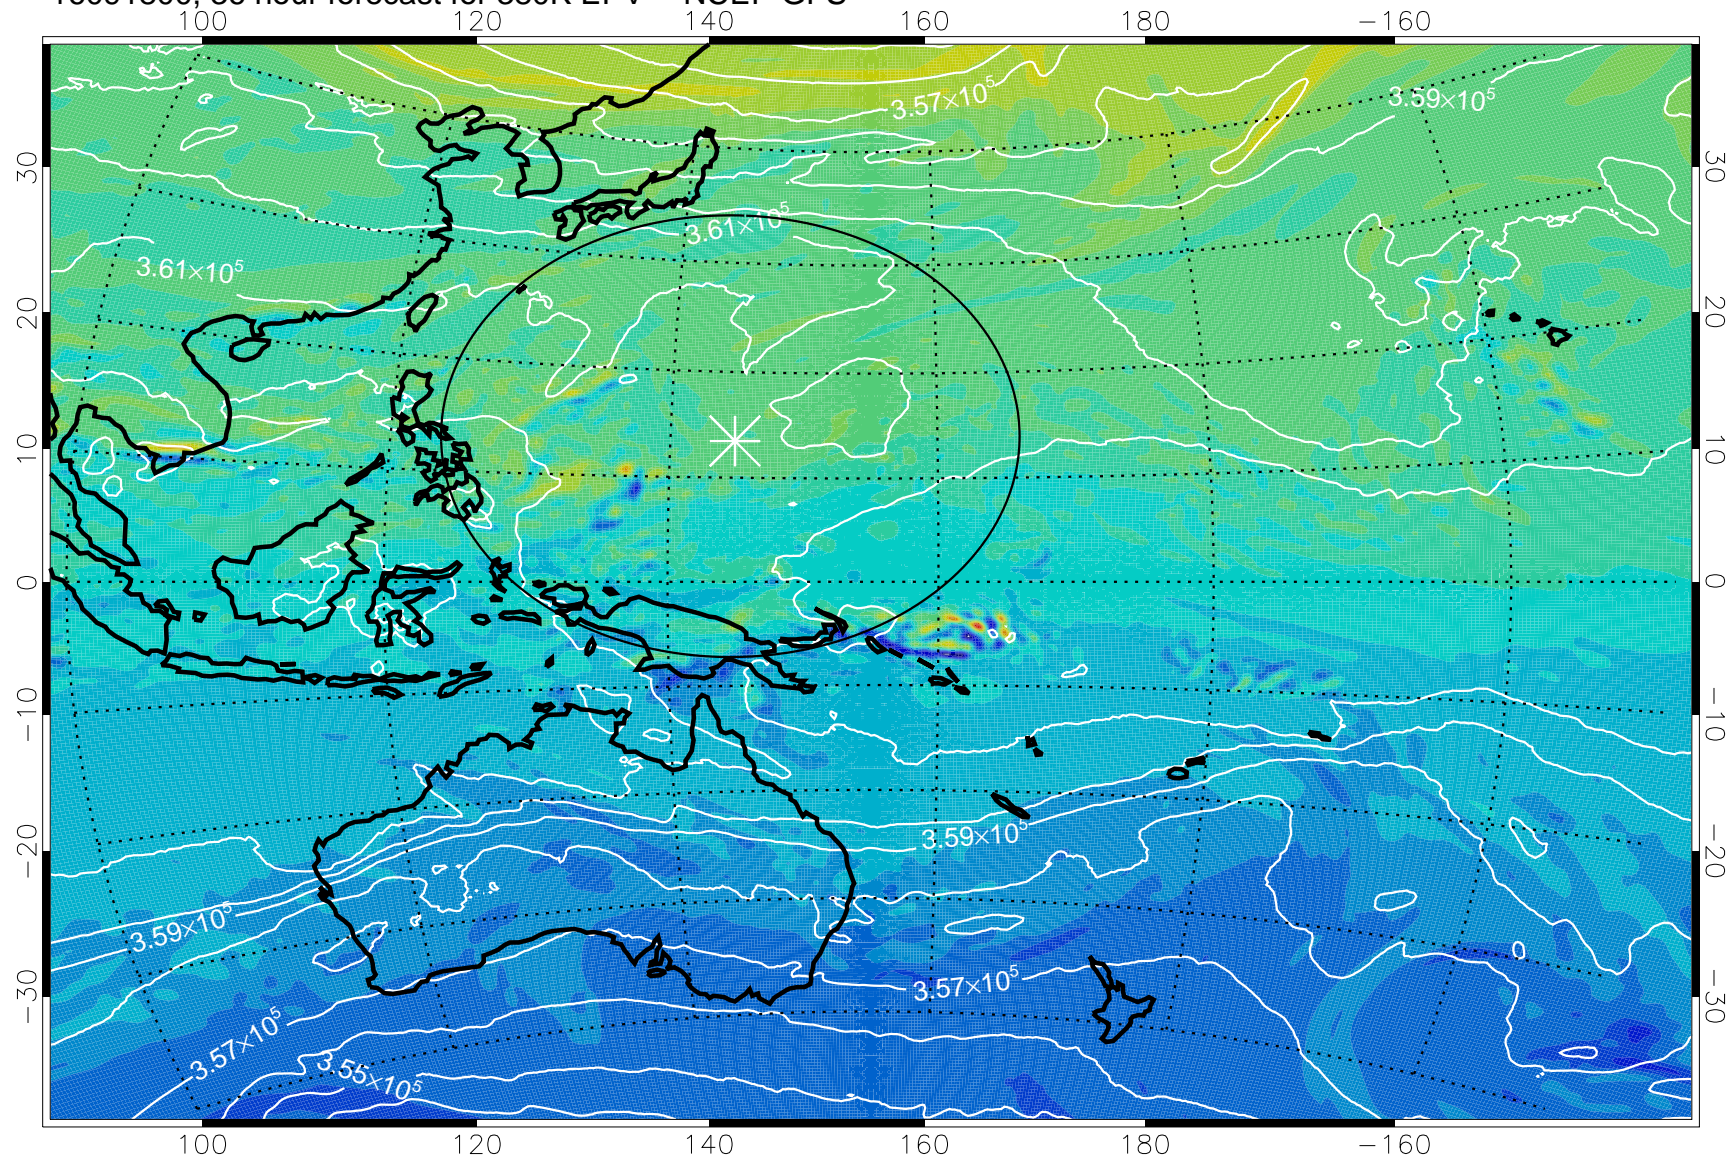

16091718, 30 hour forecast for 380K EPV -- NCEP GFS

380K Montgomery Streamfunction, white

Range ring of 2304 km

16091800, 36 hour forecast for 380K EPV -- NCEP GFS

380K Montgomery Streamfunction, white

Range ring of 2304 km

16091806, 42 hour forecast for 380K EPV -- NCEP GFS

380K Montgomery Streamfunction, white

Range ring of 2304 km

16091812, 48 hour forecast for 380K EPV -- NCEP GFS

380K Montgomery Streamfunction, white

Range ring of 2304 km

16091818, 54 hour forecast for 380K EPV -- NCEP GFS

380K Montgomery Streamfunction, white

Range ring of 2304 km

16091900, 60 hour forecast for 380K EPV -- NCEP GFS

380K Montgomery Streamfunction, white

Range ring of 2304 km

16091906, 66 hour forecast for 380K EPV -- NCEP GFS

380K Montgomery Streamfunction, white

Range ring of 2304 km

16091912, 72 hour forecast for 380K EPV -- NCEP GFS

380K Montgomery Streamfunction, white

Range ring of 2304 km