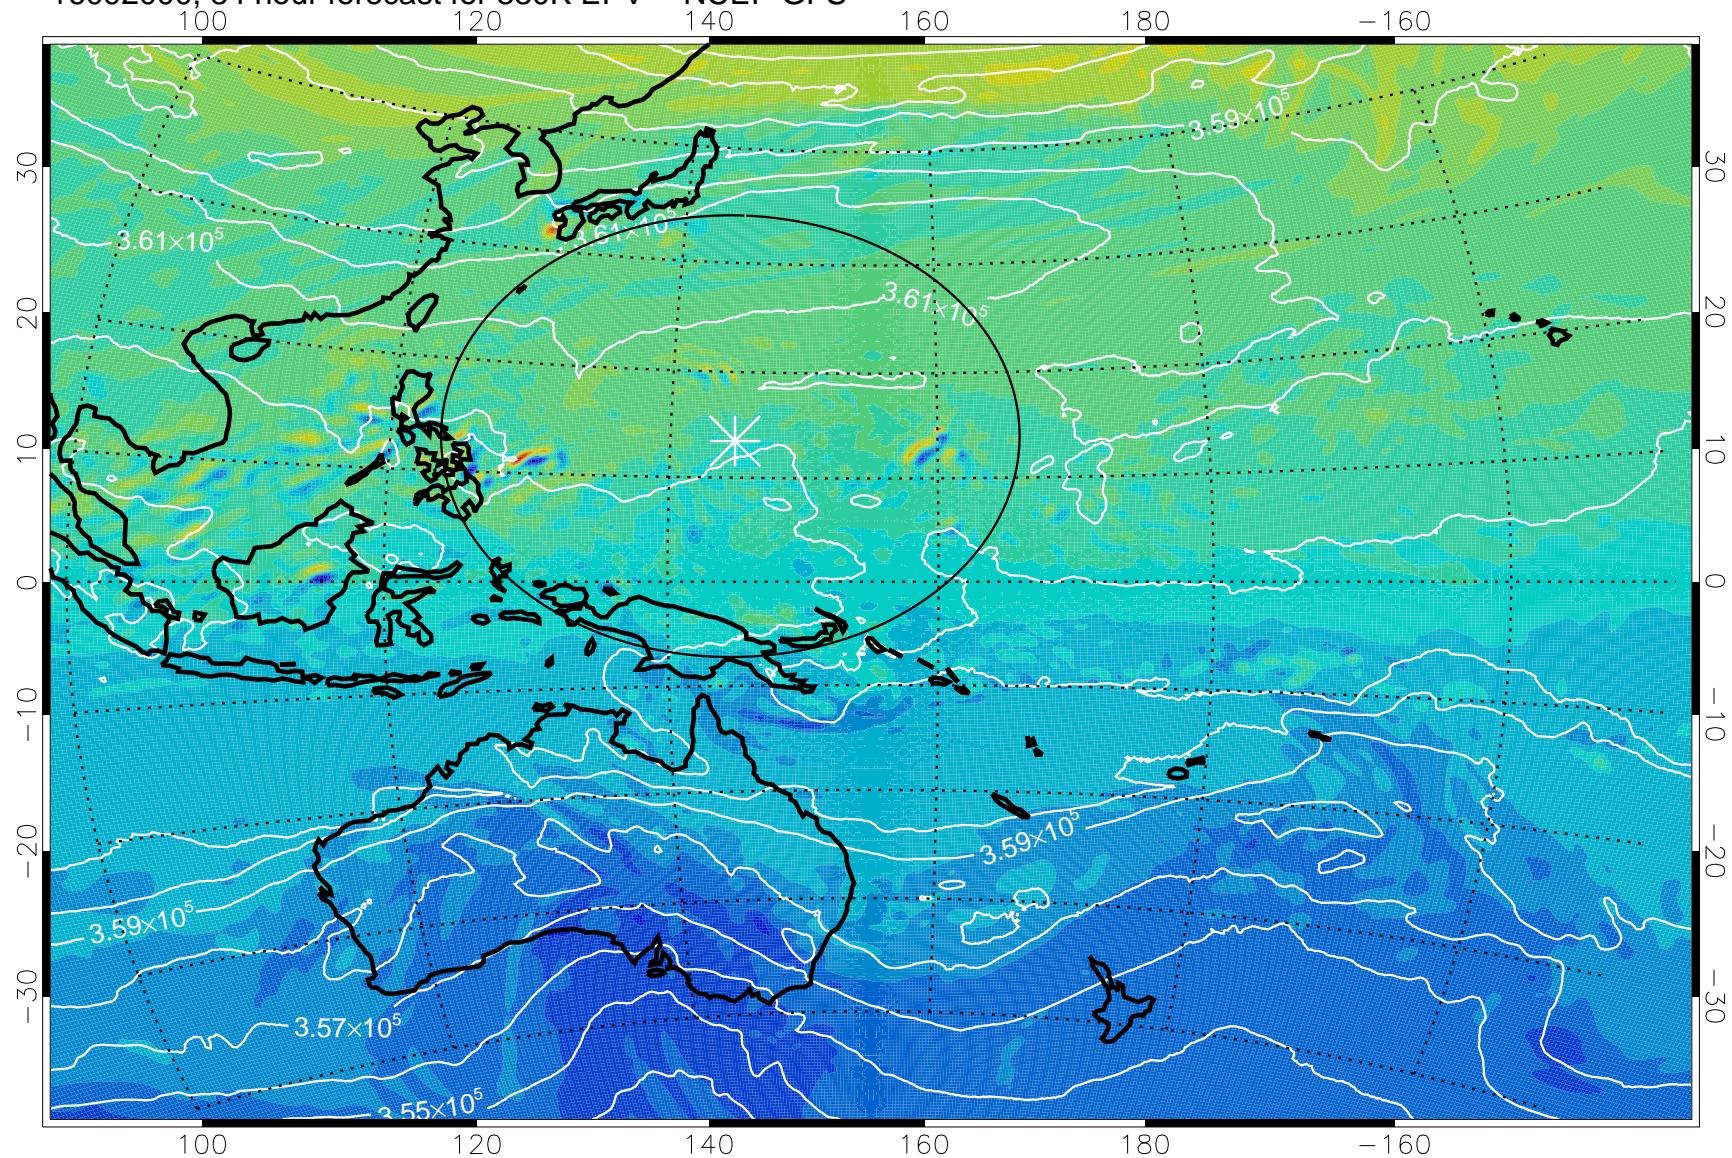

16091906, 66 hour forecast for 380K EPV -- NCEP GFS

380K Montgomery Streamfunction, white

Range ring of 2304 km

16091912, 72 hour forecast for 380K EPV -- NCEP GFS

380K Montgomery Streamfunction, white

Range ring of 2304 km

16091918, 78 hour forecast for 380K EPV -- NCEP GFS

380K Montgomery Streamfunction, white

Range ring of 2304 km

16092000, 84 hour forecast for 380K EPV -- NCEP GFS

380K Montgomery Streamfunction, white

Range ring of 2304 km

16092006, 90 hour forecast for 380K EPV -- NCEP GFS

380K Montgomery Streamfunction, white

Range ring of 2304 km

16092012, 96 hour forecast for 380K EPV -- NCEP GFS

380K Montgomery Streamfunction, white

Range ring of 2304 km

16092018, 102 hour forecast for 380K EPV -- NCEP GFS

380K Montgomery Streamfunction, white

Range ring of 2304 km

16092100, 108 hour forecast for 380K EPV -- NCEP GFS

380K Montgomery Streamfunction, white

Range ring of 2304 km