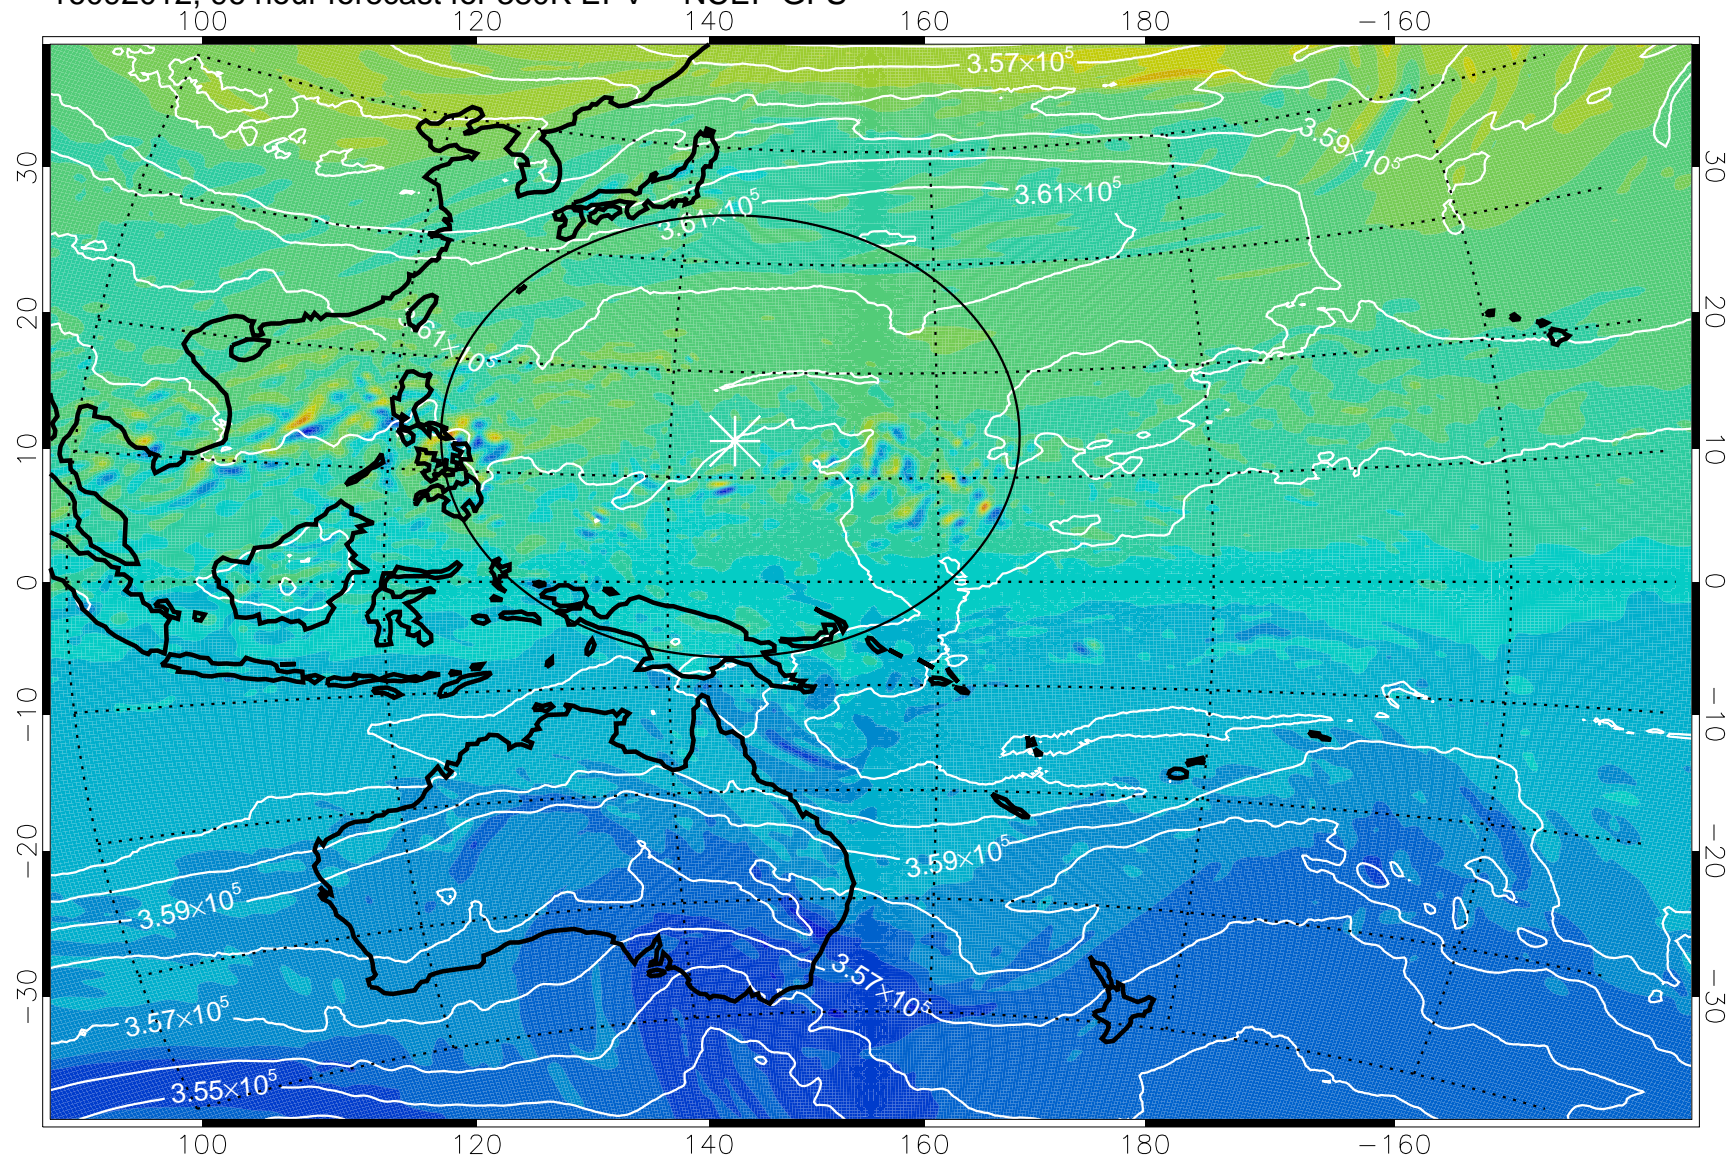

16091918, 78 hour forecast for 380K EPV -- NCEP GFS

380K Montgomery Streamfunction, white

Range ring of 2304 km

16092000, 84 hour forecast for 380K EPV -- NCEP GFS

380K Montgomery Streamfunction, white

Range ring of 2304 km

16092006, 90 hour forecast for 380K EPV -- NCEP GFS

380K Montgomery Streamfunction, white

Range ring of 2304 km

16092012, 96 hour forecast for 380K EPV -- NCEP GFS

380K Montgomery Streamfunction, white

Range ring of 2304 km

16092018, 102 hour forecast for 380K EPV -- NCEP GFS

380K Montgomery Streamfunction, white

Range ring of 2304 km

16092100, 108 hour forecast for 380K EPV -- NCEP GFS

380K Montgomery Streamfunction, white

Range ring of 2304 km

16092106, 114 hour forecast for 380K EPV -- NCEP GFS

380K Montgomery Streamfunction, white

Range ring of 2304 km

16092112, 120 hour forecast for 380K EPV -- NCEP GFS

380K Montgomery Streamfunction, white

Range ring of 2304 km