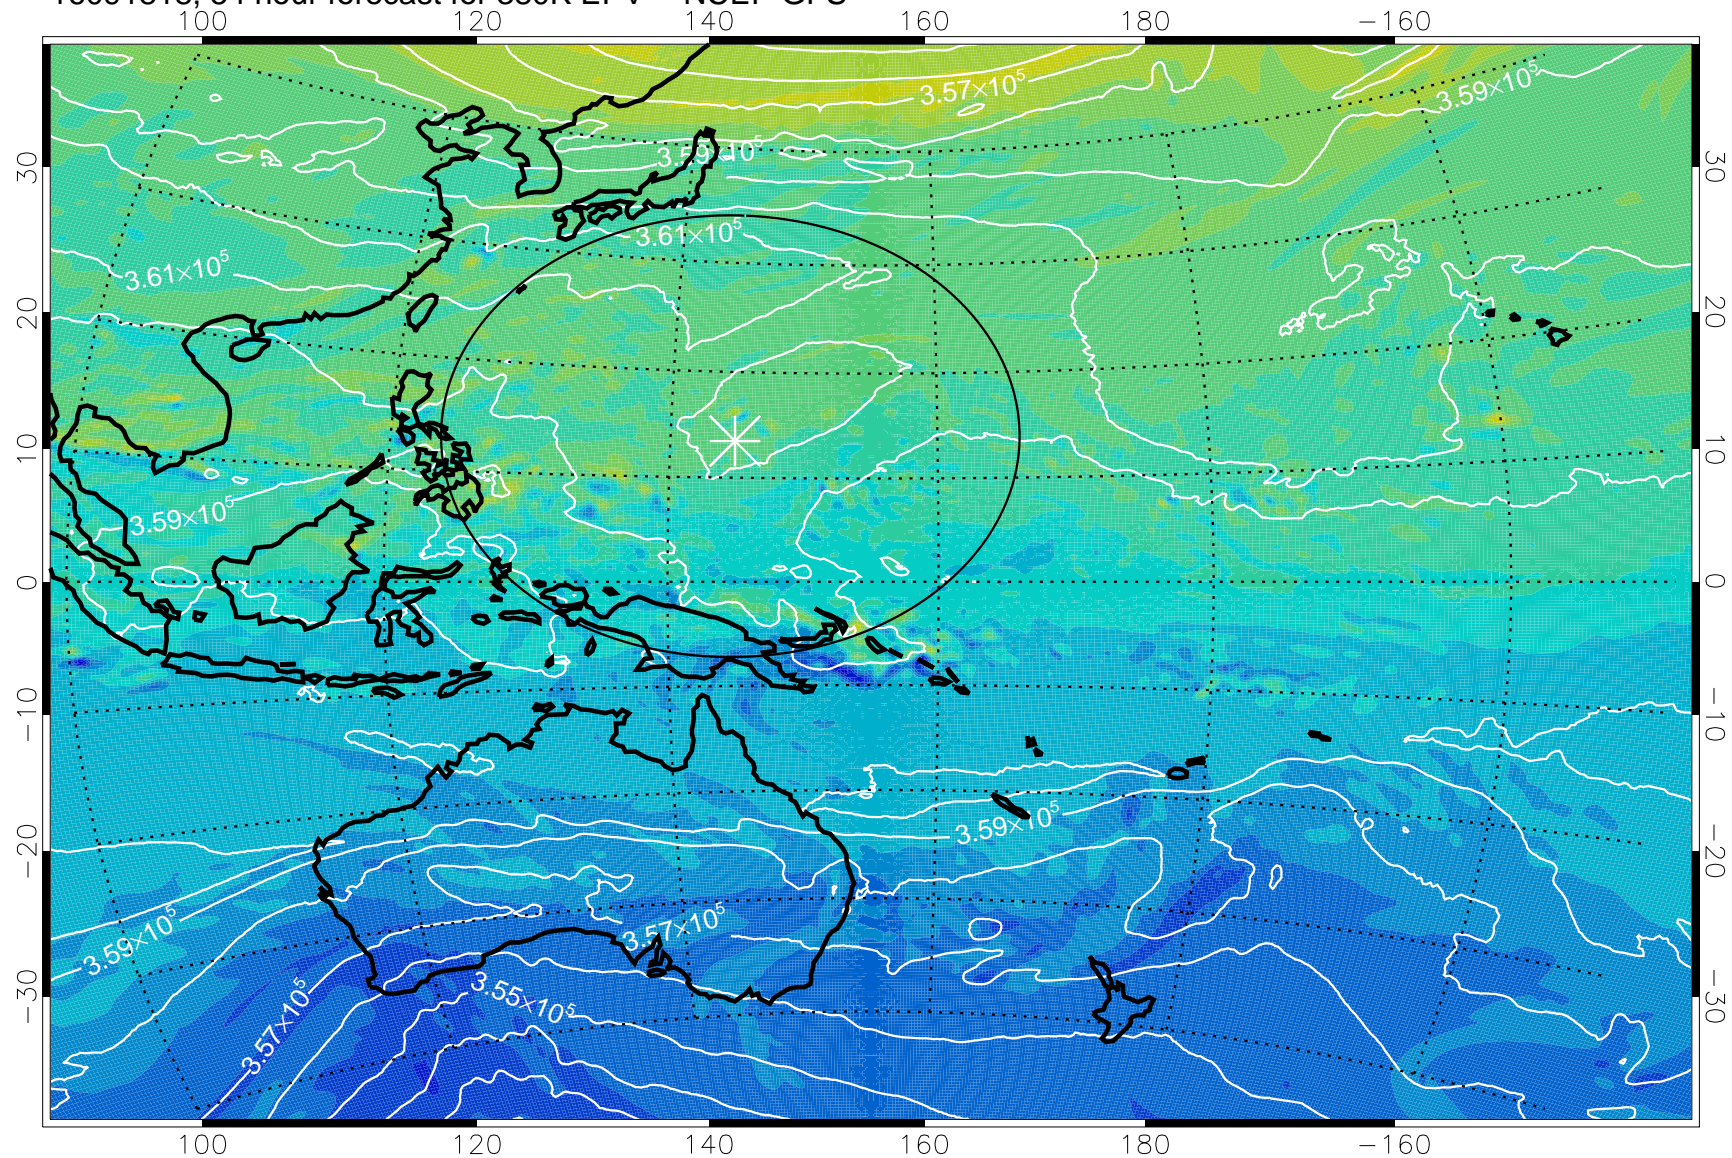

16091806, 42 hour forecast for 380K EPV -- NCEP GFS

380K Montgomery Streamfunction, white

Range ring of 2304 km

16091812, 48 hour forecast for 380K EPV -- NCEP GFS

380K Montgomery Streamfunction, white

Range ring of 2304 km

16091818, 54 hour forecast for 380K EPV -- NCEP GFS

380K Montgomery Streamfunction, white

Range ring of 2304 km

16091900, 60 hour forecast for 380K EPV -- NCEP GFS

380K Montgomery Streamfunction, white

Range ring of 2304 km

16091906, 66 hour forecast for 380K EPV -- NCEP GFS

380K Montgomery Streamfunction, white

Range ring of 2304 km

16091912, 72 hour forecast for 380K EPV -- NCEP GFS

380K Montgomery Streamfunction, white

Range ring of 2304 km

16091918, 78 hour forecast for 380K EPV -- NCEP GFS

380K Montgomery Streamfunction, white

Range ring of 2304 km

16092000, 84 hour forecast for 380K EPV -- NCEP GFS

380K Montgomery Streamfunction, white

Range ring of 2304 km