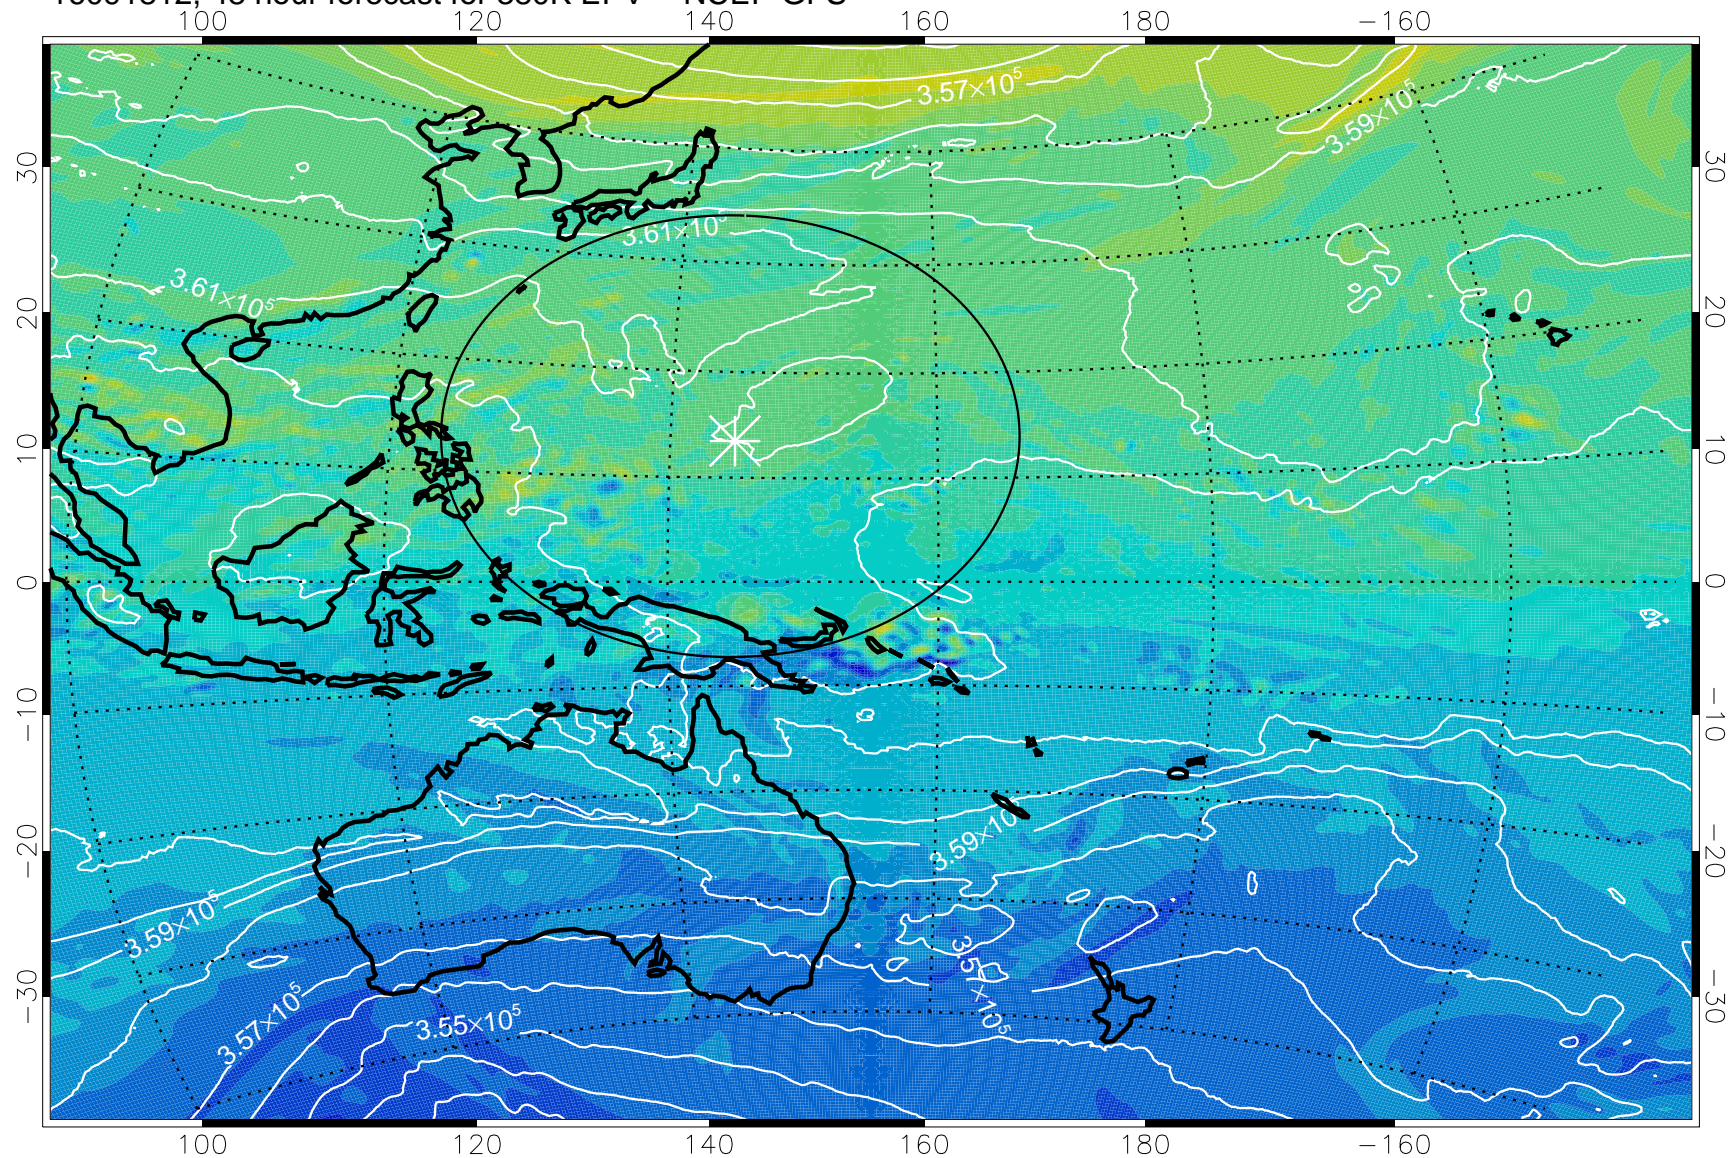

16091806, 42 hour forecast for 380K EPV -- NCEP GFS

380K Montgomery Streamfunction, white

Range ring of 2304 km

16091812, 48 hour forecast for 380K EPV -- NCEP GFS

380K Montgomery Streamfunction, white

Range ring of 2304 km

16091818, 54 hour forecast for 380K EPV -- NCEP GFS

380K Montgomery Streamfunction, white

Range ring of 2304 km

16091900, 60 hour forecast for 380K EPV -- NCEP GFS

380K Montgomery Streamfunction, white

Range ring of 2304 km

16091906, 66 hour forecast for 380K EPV -- NCEP GFS

380K Montgomery Streamfunction, white

Range ring of 2304 km

16091912, 72 hour forecast for 380K EPV -- NCEP GFS

380K Montgomery Streamfunction, white

Range ring of 2304 km

16091918, 78 hour forecast for 380K EPV -- NCEP GFS

380K Montgomery Streamfunction, white

Range ring of 2304 km

16092000, 84 hour forecast for 380K EPV -- NCEP GFS

380K Montgomery Streamfunction, white

Range ring of 2304 km