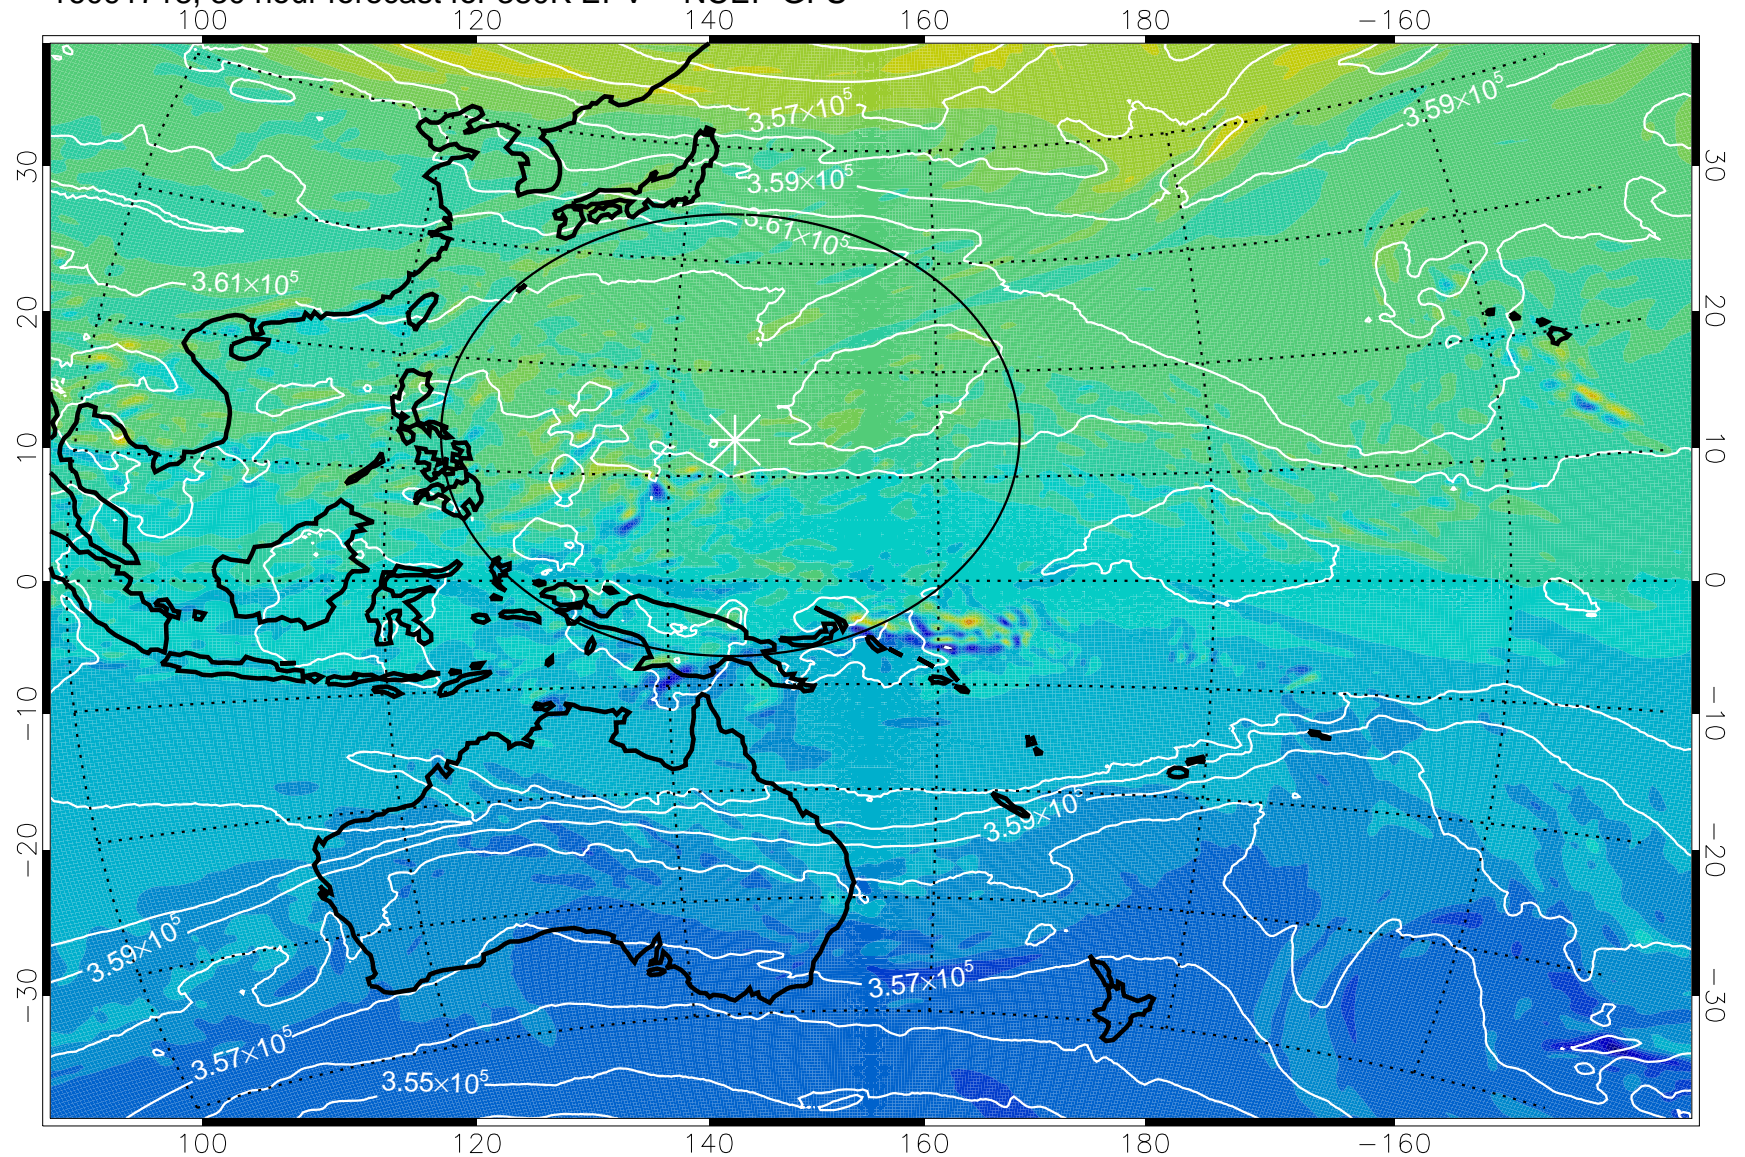

16091706, 18 hour forecast for 380K EPV -- NCEP GFS

380K Montgomery Streamfunction, white

Range ring of 2304 km

16091712, 24 hour forecast for 380K EPV -- NCEP GFS

380K Montgomery Streamfunction, white

Range ring of 2304 km

16091718, 30 hour forecast for 380K EPV -- NCEP GFS

380K Montgomery Streamfunction, white

Range ring of 2304 km

16091800, 36 hour forecast for 380K EPV -- NCEP GFS

380K Montgomery Streamfunction, white

Range ring of 2304 km

16091806, 42 hour forecast for 380K EPV -- NCEP GFS

380K Montgomery Streamfunction, white

Range ring of 2304 km

16091812, 48 hour forecast for 380K EPV -- NCEP GFS

380K Montgomery Streamfunction, white

Range ring of 2304 km

16091818, 54 hour forecast for 380K EPV -- NCEP GFS

380K Montgomery Streamfunction, white

Range ring of 2304 km

16091900, 60 hour forecast for 380K EPV -- NCEP GFS

380K Montgomery Streamfunction, white

Range ring of 2304 km