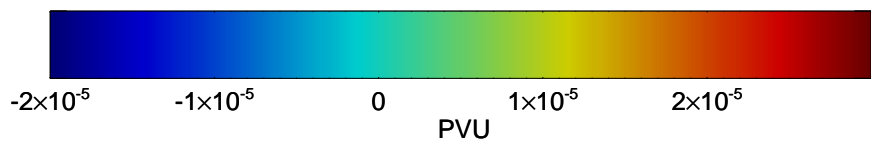

16091806, 42 hour forecast for 380K EPV -- NCEP GFS

380K Montgomery Streamfunction, white

Range ring of 2304 km

16091812, 48 hour forecast for 380K EPV -- NCEP GFS

380K Montgomery Streamfunction, white

Range ring of 2304 km