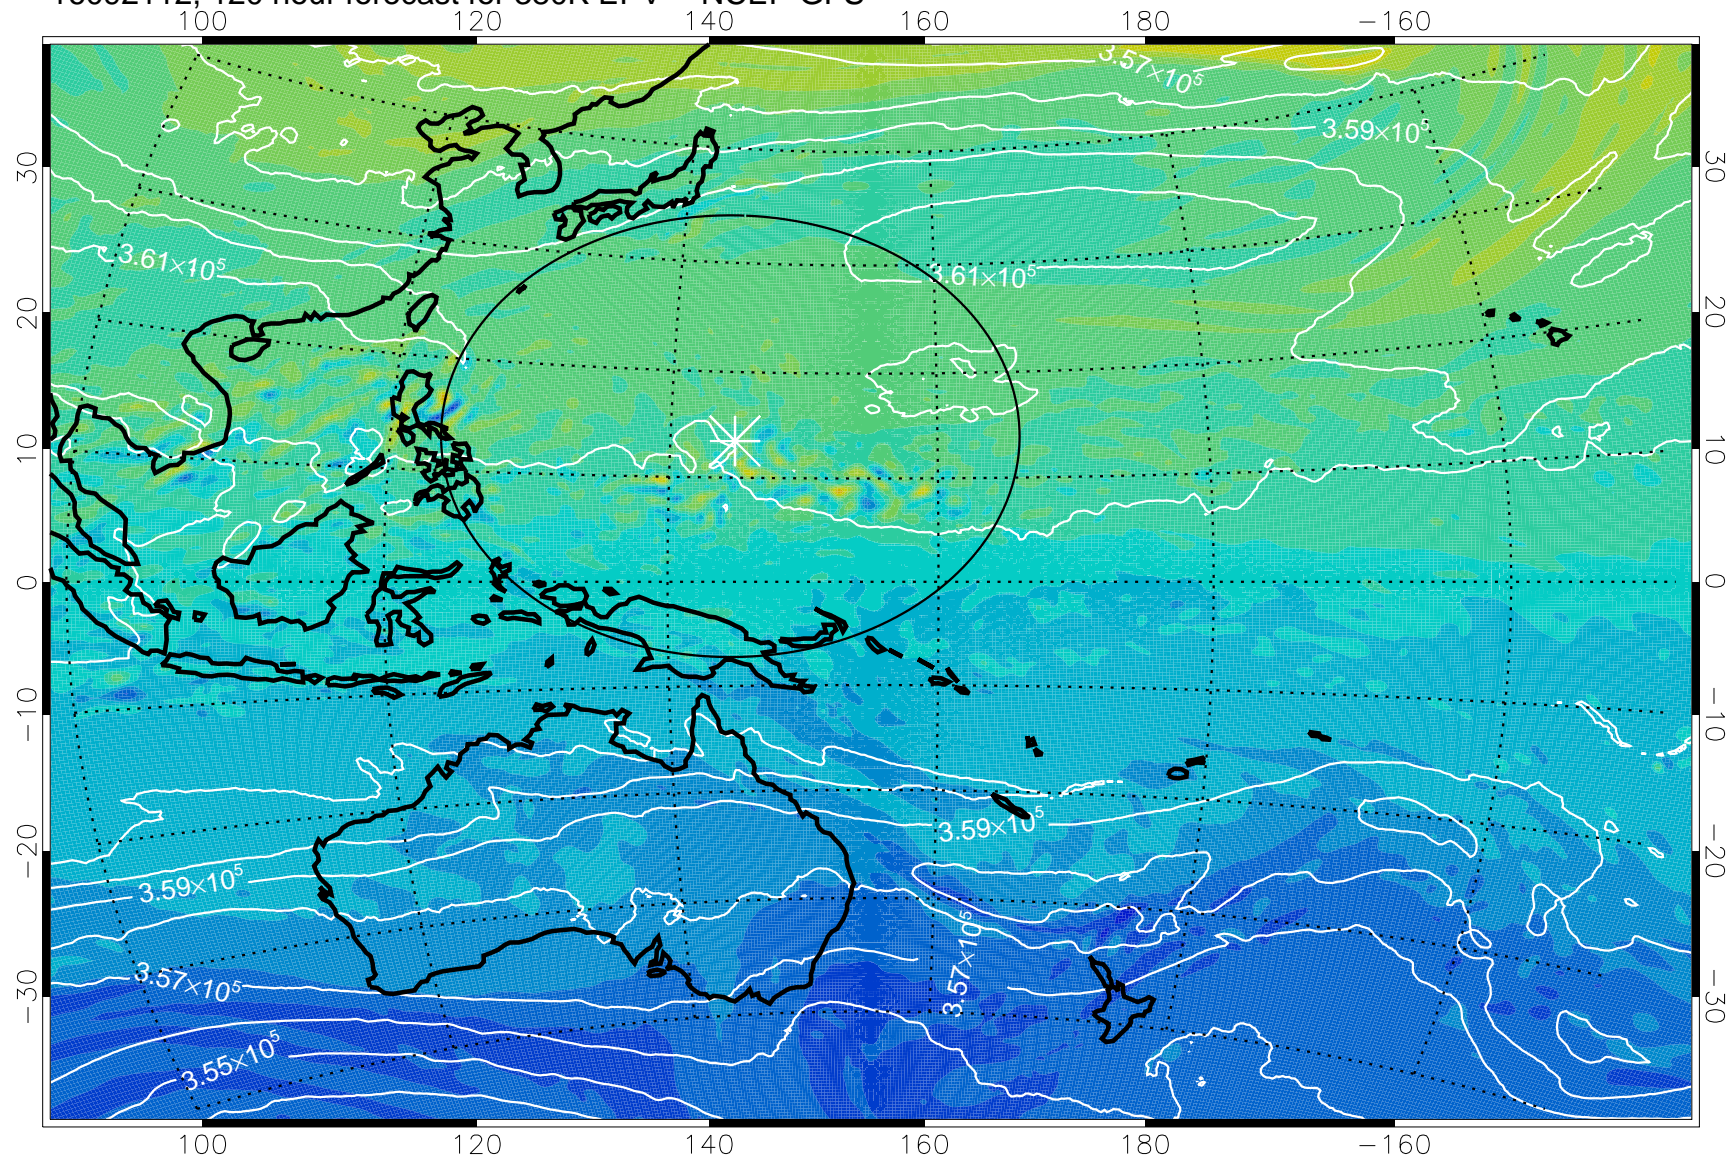

16092018, 102 hour forecast for 380K EPV -- NCEP GFS

380K Montgomery Streamfunction, white

Range ring of 2304 km

16092100, 108 hour forecast for 380K EPV -- NCEP GFS

380K Montgomery Streamfunction, white

Range ring of 2304 km

16092106, 114 hour forecast for 380K EPV -- NCEP GFS

380K Montgomery Streamfunction, white

Range ring of 2304 km

16092112, 120 hour forecast for 380K EPV -- NCEP GFS

380K Montgomery Streamfunction, white

Range ring of 2304 km