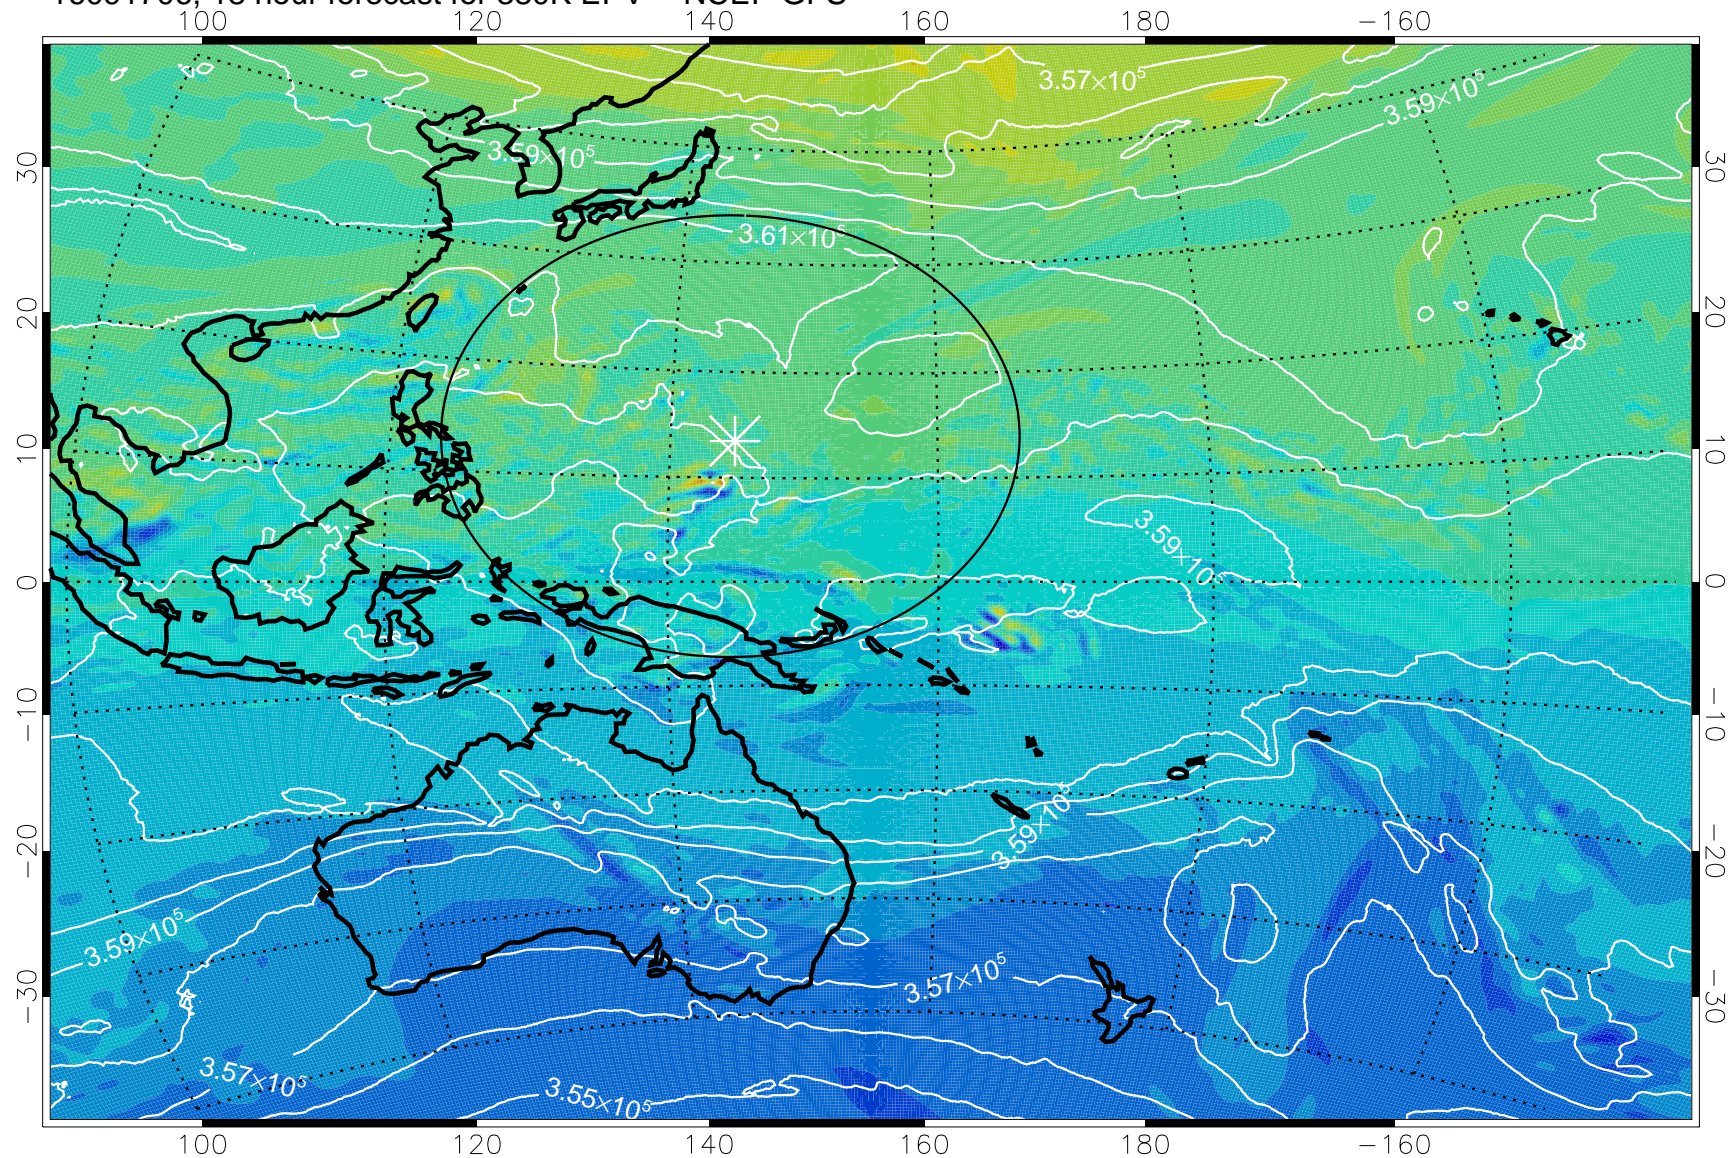

16091618, 6 hour forecast for 380K EPV -- NCEP GFS

380K Montgomery Streamfunction, white

Range ring of 2304 km

16091700, 12 hour forecast for 380K EPV -- NCEP GFS

380K Montgomery Streamfunction, white

Range ring of 2304 km

16091706, 18 hour forecast for 380K EPV -- NCEP GFS

380K Montgomery Streamfunction, white

Range ring of 2304 km

16091712, 24 hour forecast for 380K EPV -- NCEP GFS

380K Montgomery Streamfunction, white

Range ring of 2304 km

16091718, 30 hour forecast for 380K EPV -- NCEP GFS

380K Montgomery Streamfunction, white

Range ring of 2304 km

16091800, 36 hour forecast for 380K EPV -- NCEP GFS

380K Montgomery Streamfunction, white

Range ring of 2304 km

16091806, 42 hour forecast for 380K EPV -- NCEP GFS

380K Montgomery Streamfunction, white

Range ring of 2304 km

16091812, 48 hour forecast for 380K EPV -- NCEP GFS

380K Montgomery Streamfunction, white

Range ring of 2304 km