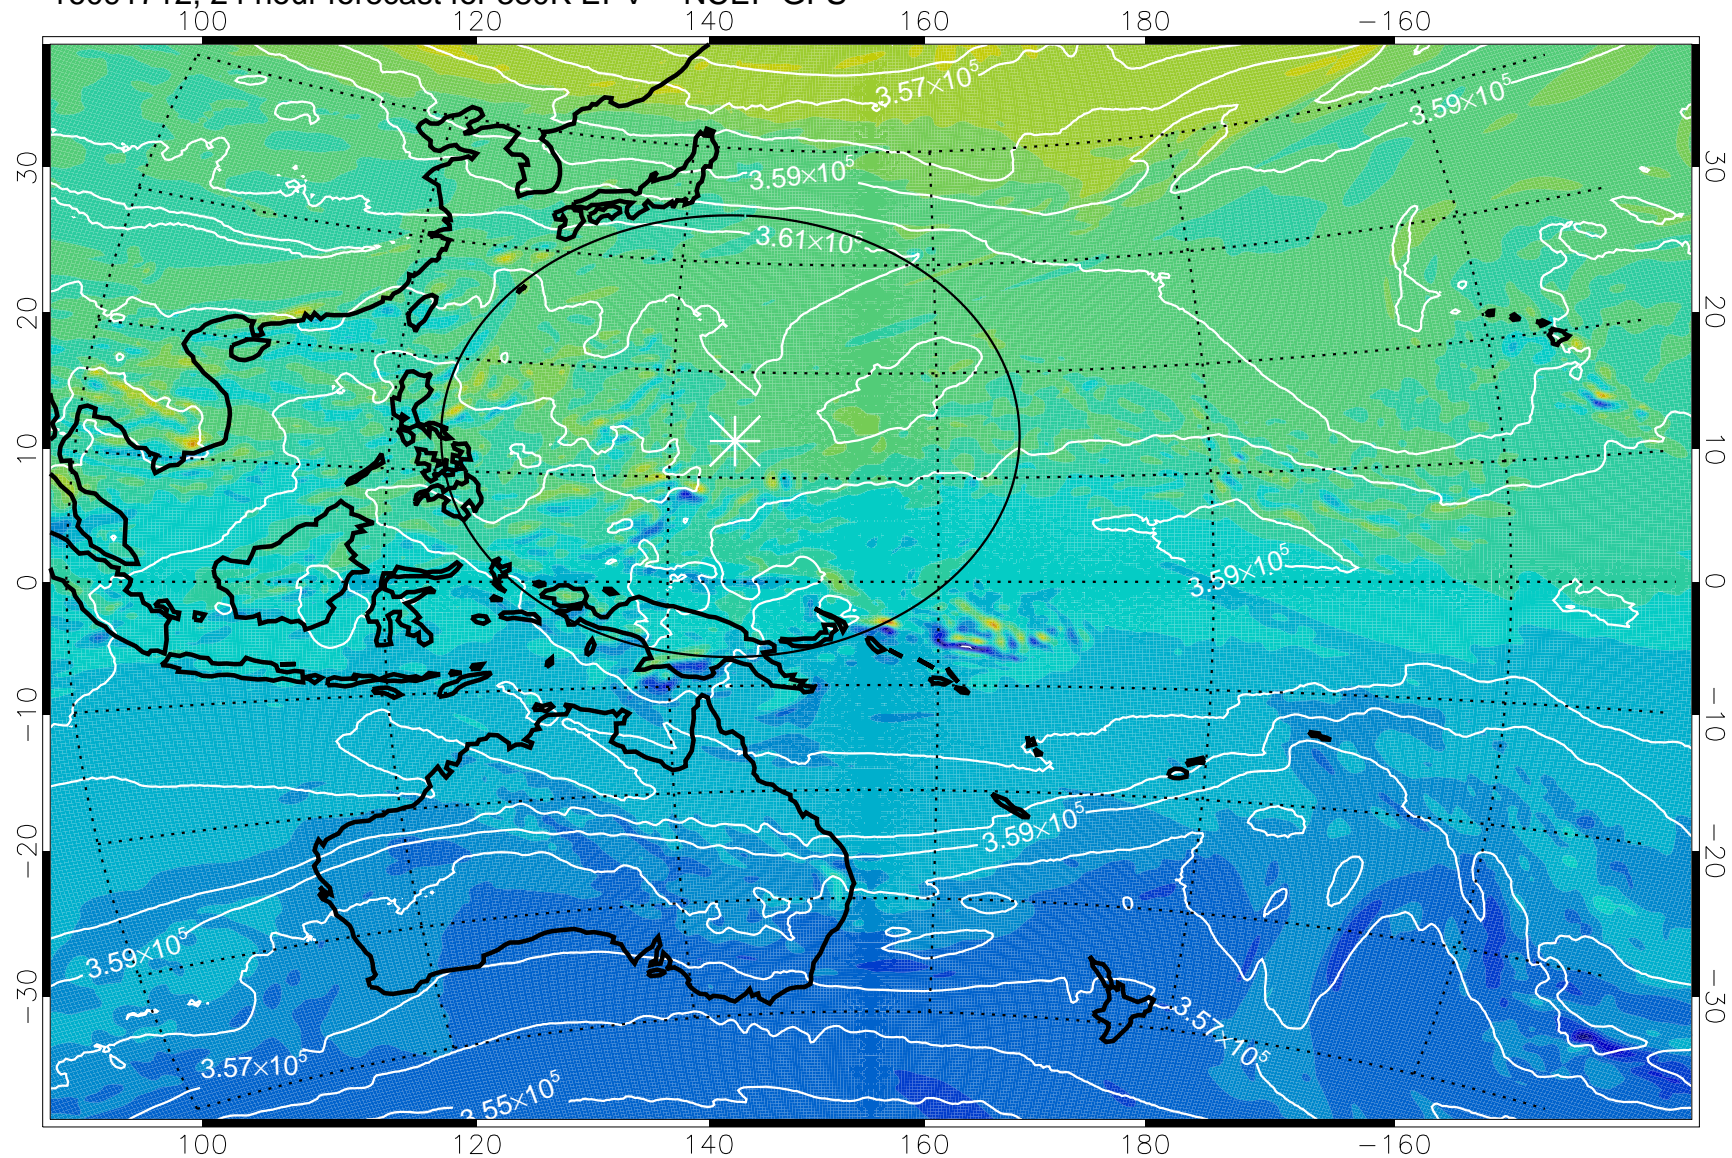

16091706, 18 hour forecast for 380K EPV -- NCEP GFS

380K Montgomery Streamfunction, white

Range ring of 2304 km

16091712, 24 hour forecast for 380K EPV -- NCEP GFS

380K Montgomery Streamfunction, white

Range ring of 2304 km

16091718, 30 hour forecast for 380K EPV -- NCEP GFS

380K Montgomery Streamfunction, white

Range ring of 2304 km

16091800, 36 hour forecast for 380K EPV -- NCEP GFS

380K Montgomery Streamfunction, white

Range ring of 2304 km

16091806, 42 hour forecast for 380K EPV -- NCEP GFS

380K Montgomery Streamfunction, white

Range ring of 2304 km

16091812, 48 hour forecast for 380K EPV -- NCEP GFS

380K Montgomery Streamfunction, white

Range ring of 2304 km

16091818, 54 hour forecast for 380K EPV -- NCEP GFS

380K Montgomery Streamfunction, white

Range ring of 2304 km

16091900, 60 hour forecast for 380K EPV -- NCEP GFS

380K Montgomery Streamfunction, white

Range ring of 2304 km