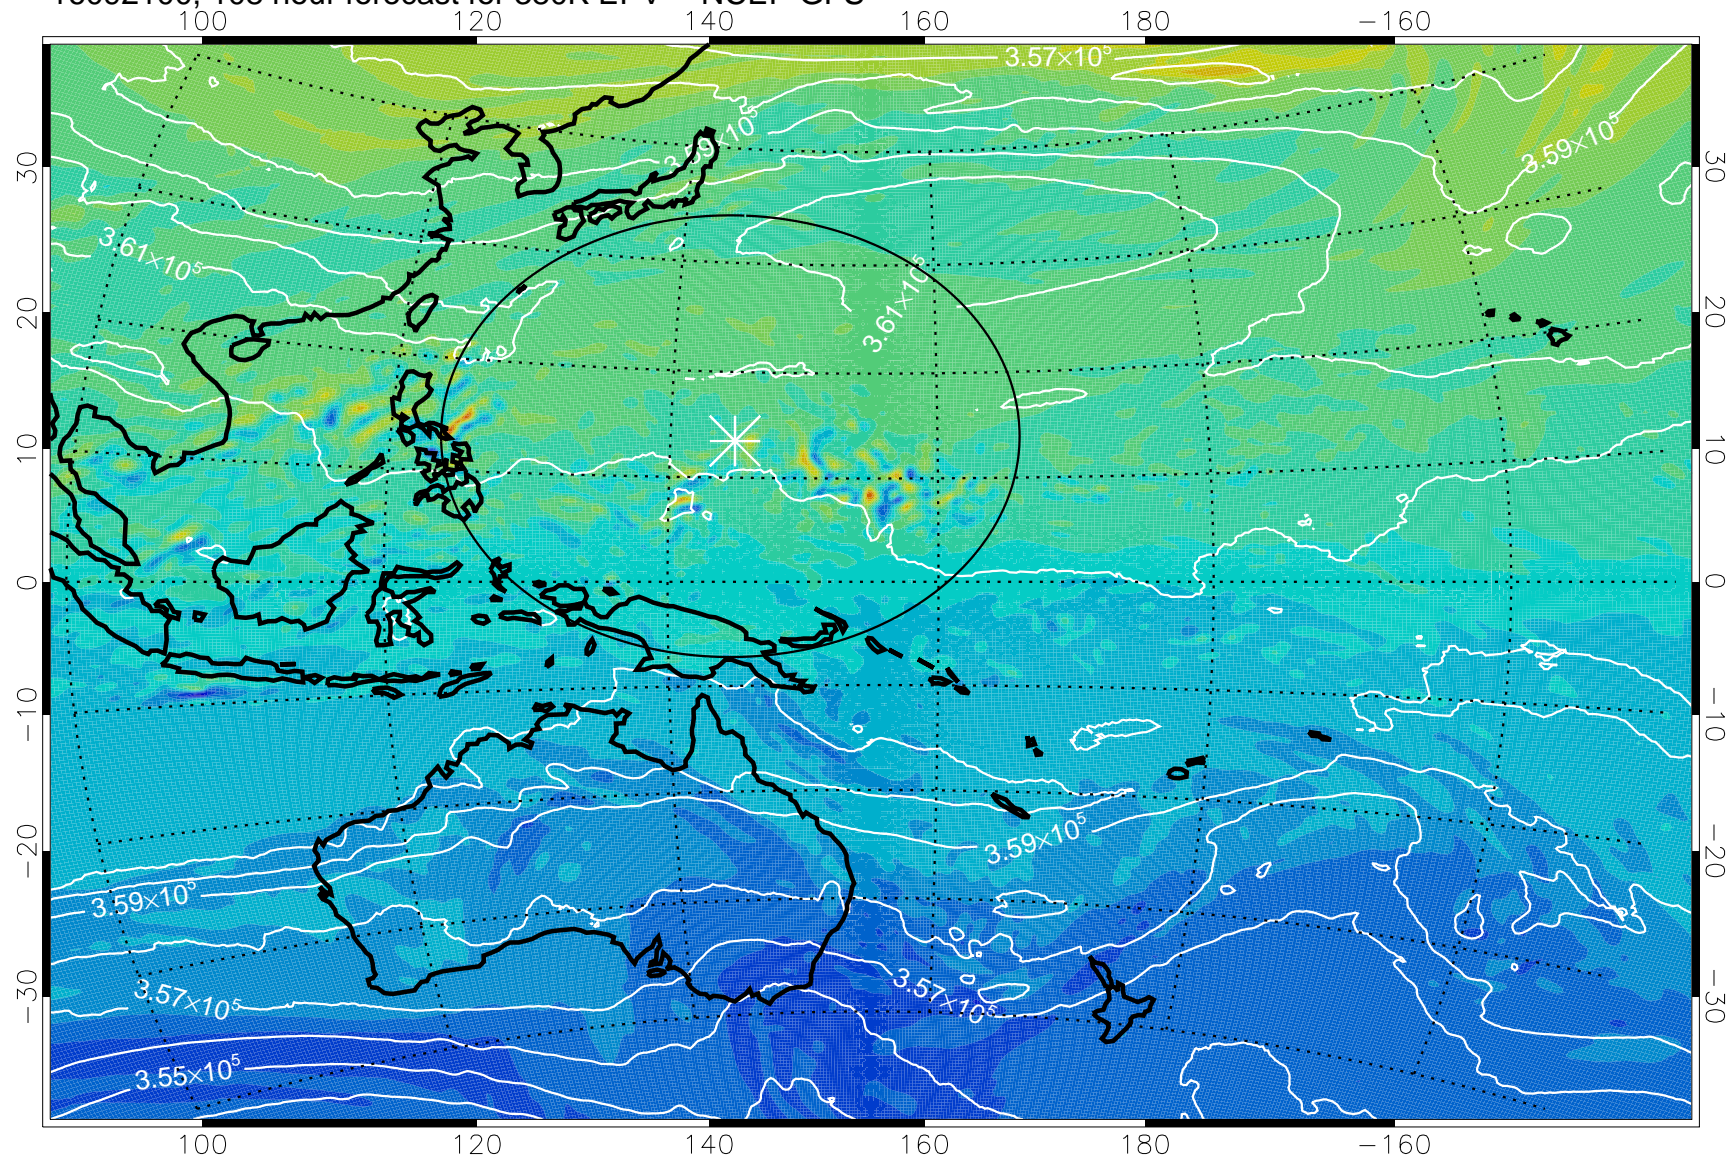

16091918, 78 hour forecast for 380K EPV -- NCEP GFS

380K Montgomery Streamfunction, white

Range ring of 2304 km

16092000, 84 hour forecast for 380K EPV -- NCEP GFS

380K Montgomery Streamfunction, white

Range ring of 2304 km

16092006, 90 hour forecast for 380K EPV -- NCEP GFS

380K Montgomery Streamfunction, white

Range ring of 2304 km

16092012, 96 hour forecast for 380K EPV -- NCEP GFS

380K Montgomery Streamfunction, white

Range ring of 2304 km

16092018, 102 hour forecast for 380K EPV -- NCEP GFS

380K Montgomery Streamfunction, white

Range ring of 2304 km

16092100, 108 hour forecast for 380K EPV -- NCEP GFS

380K Montgomery Streamfunction, white

Range ring of 2304 km

16092106, 114 hour forecast for 380K EPV -- NCEP GFS

380K Montgomery Streamfunction, white

Range ring of 2304 km

16092112, 120 hour forecast for 380K EPV -- NCEP GFS

380K Montgomery Streamfunction, white

Range ring of 2304 km