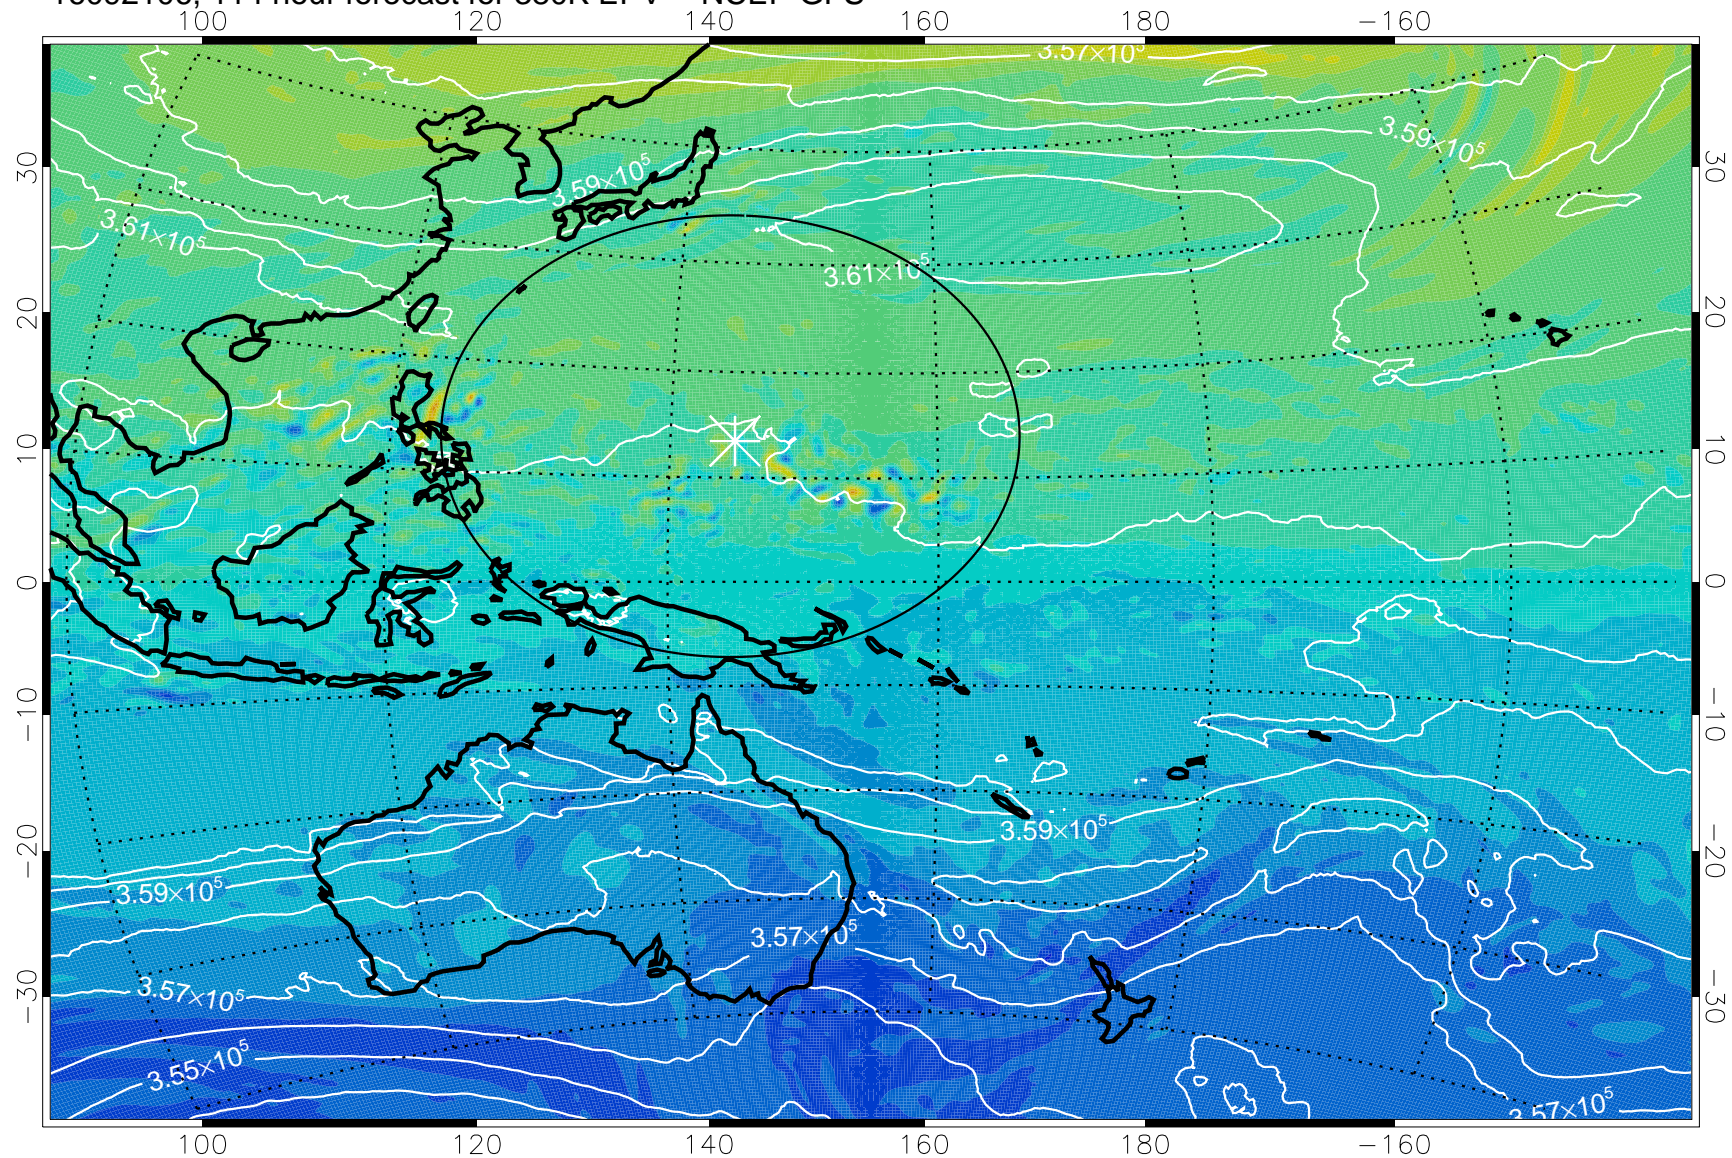

16092006, 90 hour forecast for 380K EPV -- NCEP GFS

380K Montgomery Streamfunction, white

Range ring of 2304 km

16092012, 96 hour forecast for 380K EPV -- NCEP GFS

380K Montgomery Streamfunction, white

Range ring of 2304 km

16092018, 102 hour forecast for 380K EPV -- NCEP GFS

380K Montgomery Streamfunction, white

Range ring of 2304 km

16092100, 108 hour forecast for 380K EPV -- NCEP GFS

380K Montgomery Streamfunction, white

Range ring of 2304 km

16092106, 114 hour forecast for 380K EPV -- NCEP GFS

380K Montgomery Streamfunction, white

Range ring of 2304 km

16092112, 120 hour forecast for 380K EPV -- NCEP GFS

380K Montgomery Streamfunction, white

Range ring of 2304 km