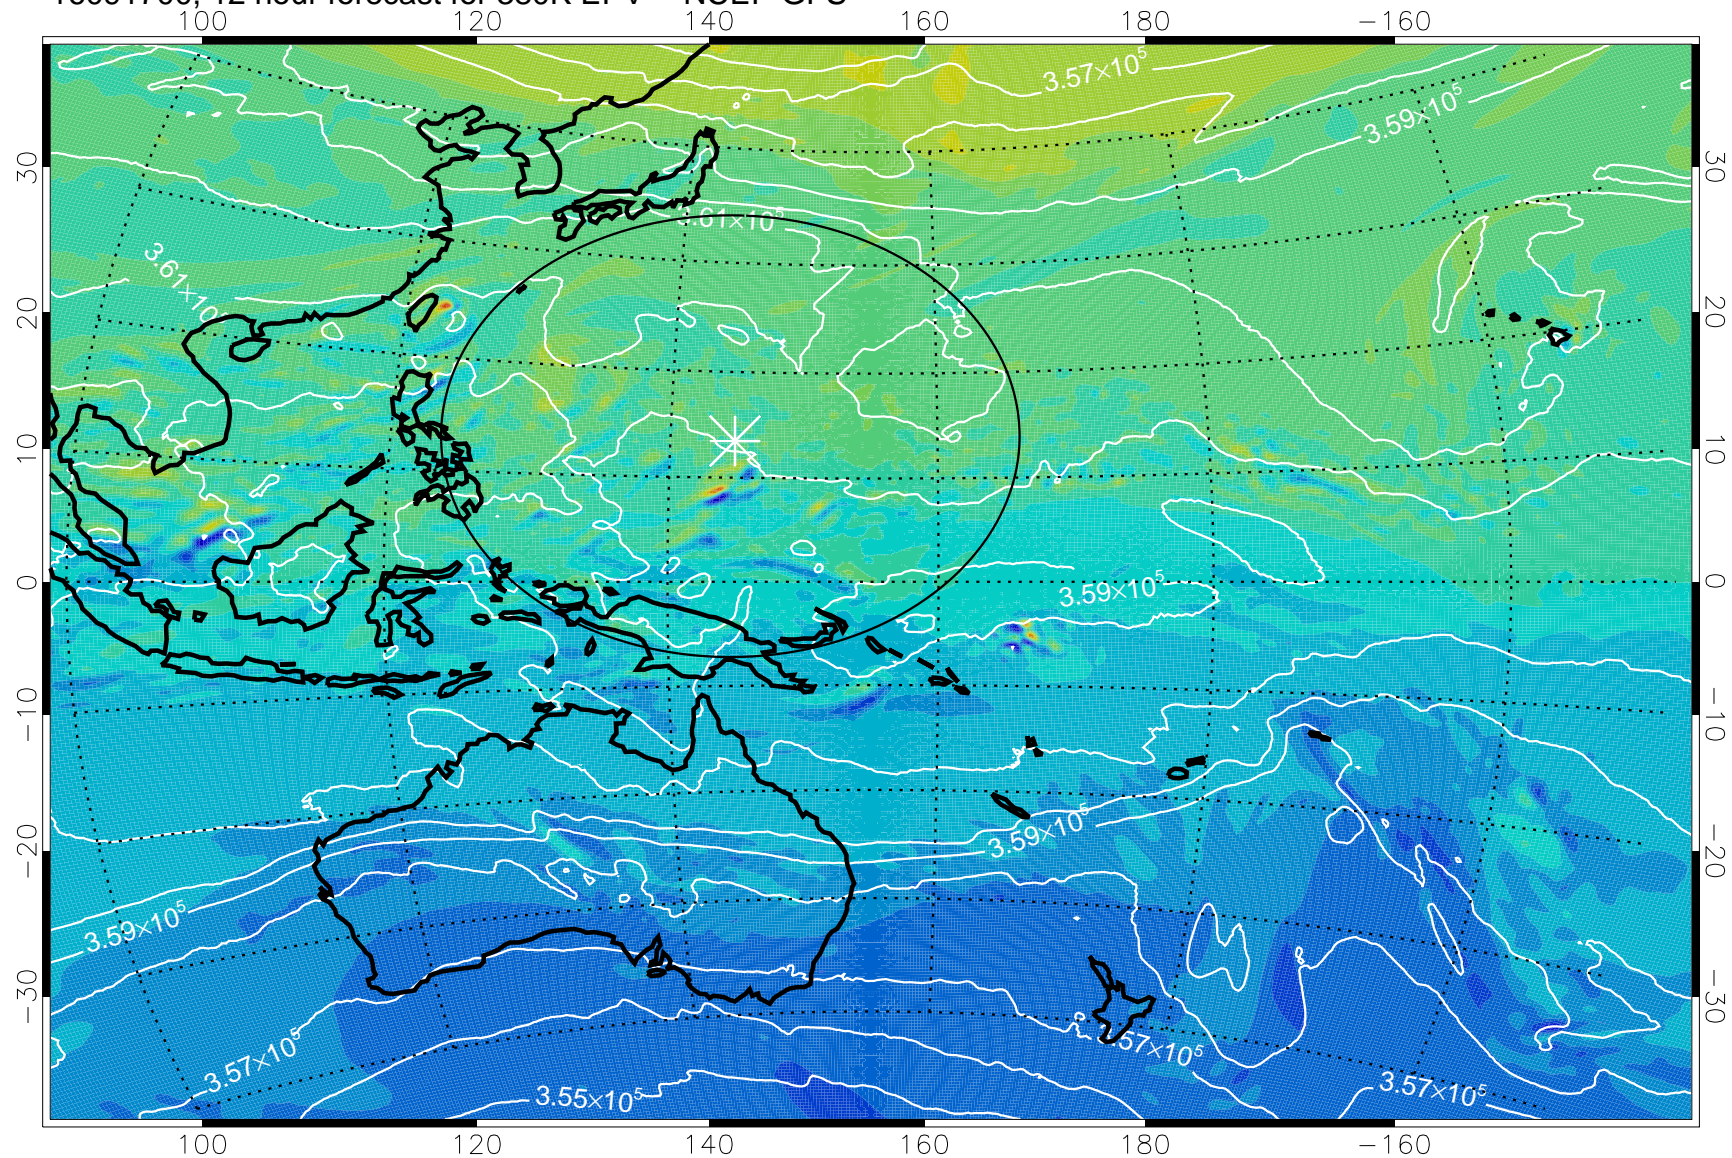

16091618, 6 hour forecast for 380K EPV -- NCEP GFS

380K Montgomery Streamfunction, white

Range ring of 2304 km

16091700, 12 hour forecast for 380K EPV -- NCEP GFS

380K Montgomery Streamfunction, white

Range ring of 2304 km

16091706, 18 hour forecast for 380K EPV -- NCEP GFS

380K Montgomery Streamfunction, white

Range ring of 2304 km

16091712, 24 hour forecast for 380K EPV -- NCEP GFS

380K Montgomery Streamfunction, white

Range ring of 2304 km

16091718, 30 hour forecast for 380K EPV -- NCEP GFS

380K Montgomery Streamfunction, white

Range ring of 2304 km

16091800, 36 hour forecast for 380K EPV -- NCEP GFS

380K Montgomery Streamfunction, white

Range ring of 2304 km

16091818, 54 hour forecast for 380K EPV -- NCEP GFS

380K Montgomery Streamfunction, white

Range ring of 2304 km

16091900, 60 hour forecast for 380K EPV -- NCEP GFS

380K Montgomery Streamfunction, white

Range ring of 2304 km