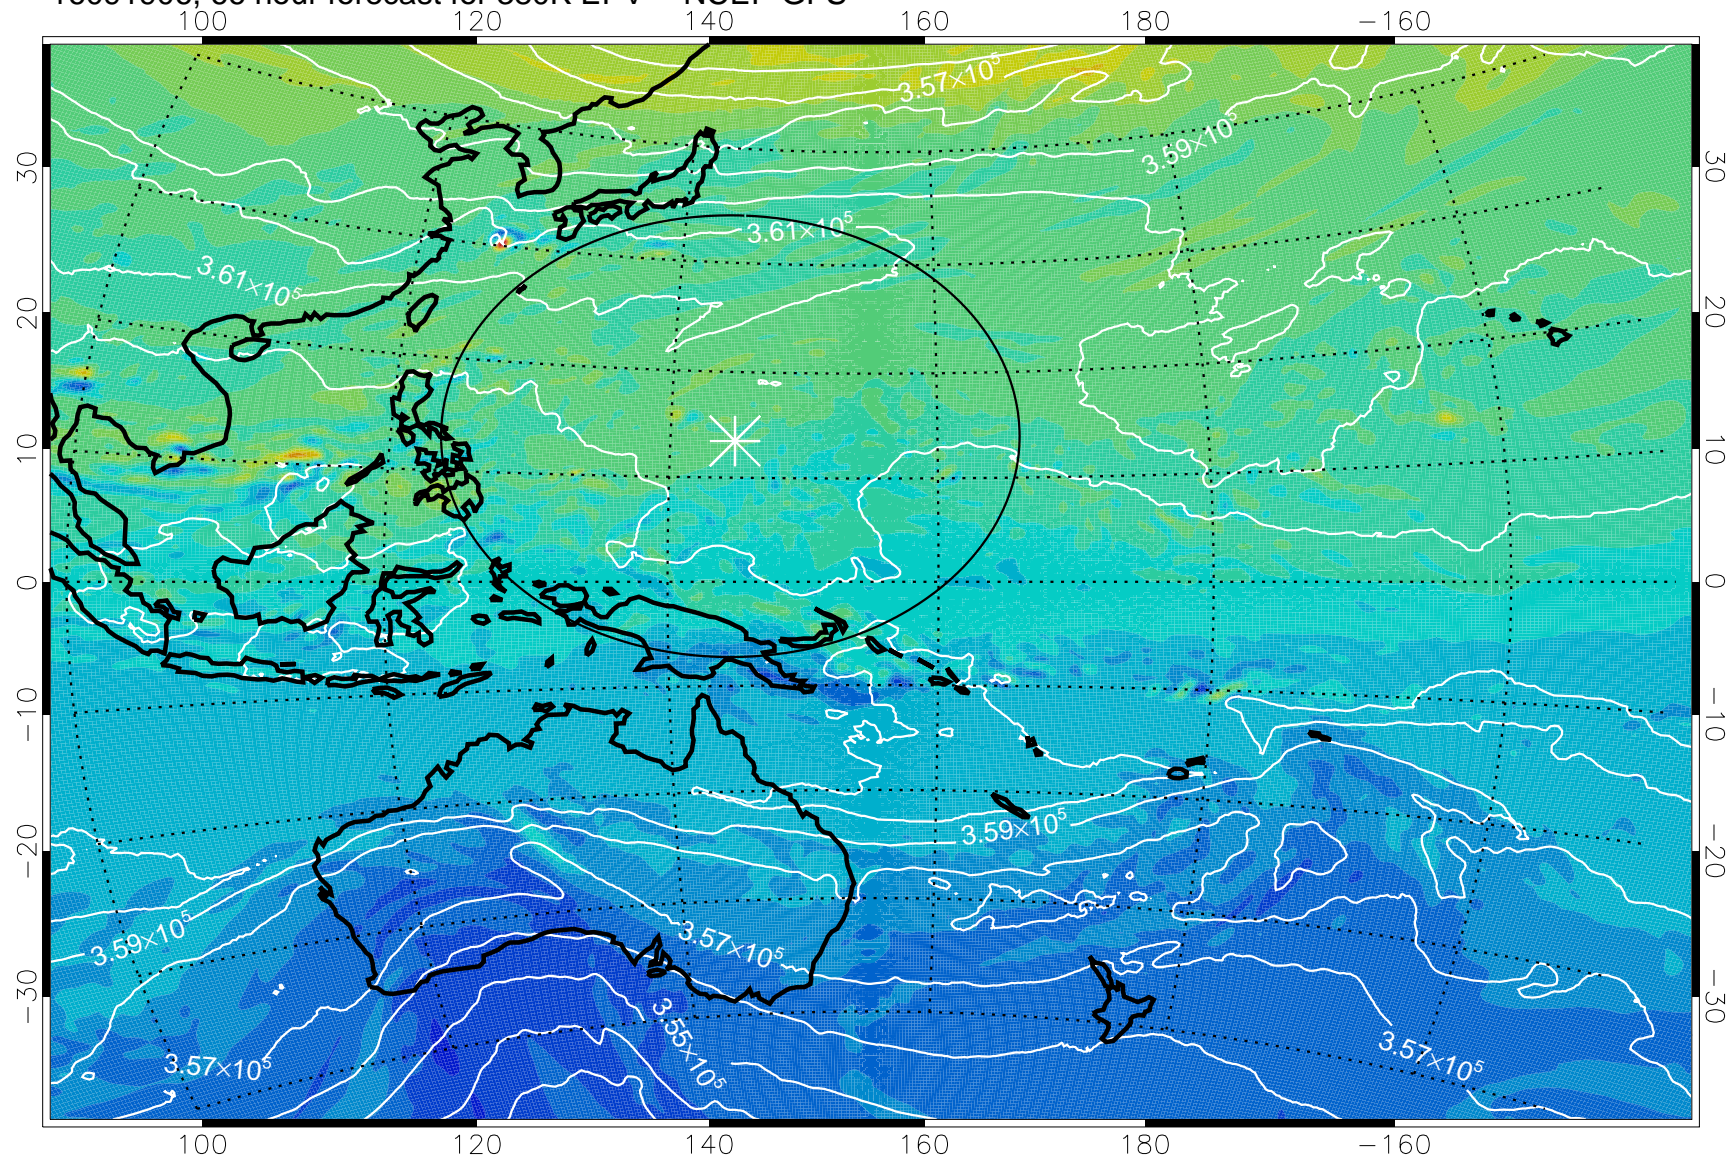

16091818, 54 hour forecast for 380K EPV -- NCEP GFS

380K Montgomery Streamfunction, white

Range ring of 2304 km

16091900, 60 hour forecast for 380K EPV -- NCEP GFS

380K Montgomery Streamfunction, white

Range ring of 2304 km

16091906, 66 hour forecast for 380K EPV -- NCEP GFS

380K Montgomery Streamfunction, white

Range ring of 2304 km

16091912, 72 hour forecast for 380K EPV -- NCEP GFS

380K Montgomery Streamfunction, white

Range ring of 2304 km

16091918, 78 hour forecast for 380K EPV -- NCEP GFS

380K Montgomery Streamfunction, white

Range ring of 2304 km

16092000, 84 hour forecast for 380K EPV -- NCEP GFS

380K Montgomery Streamfunction, white

Range ring of 2304 km

16092018, 102 hour forecast for 380K EPV -- NCEP GFS

380K Montgomery Streamfunction, white

Range ring of 2304 km

16092100, 108 hour forecast for 380K EPV -- NCEP GFS

380K Montgomery Streamfunction, white

Range ring of 2304 km