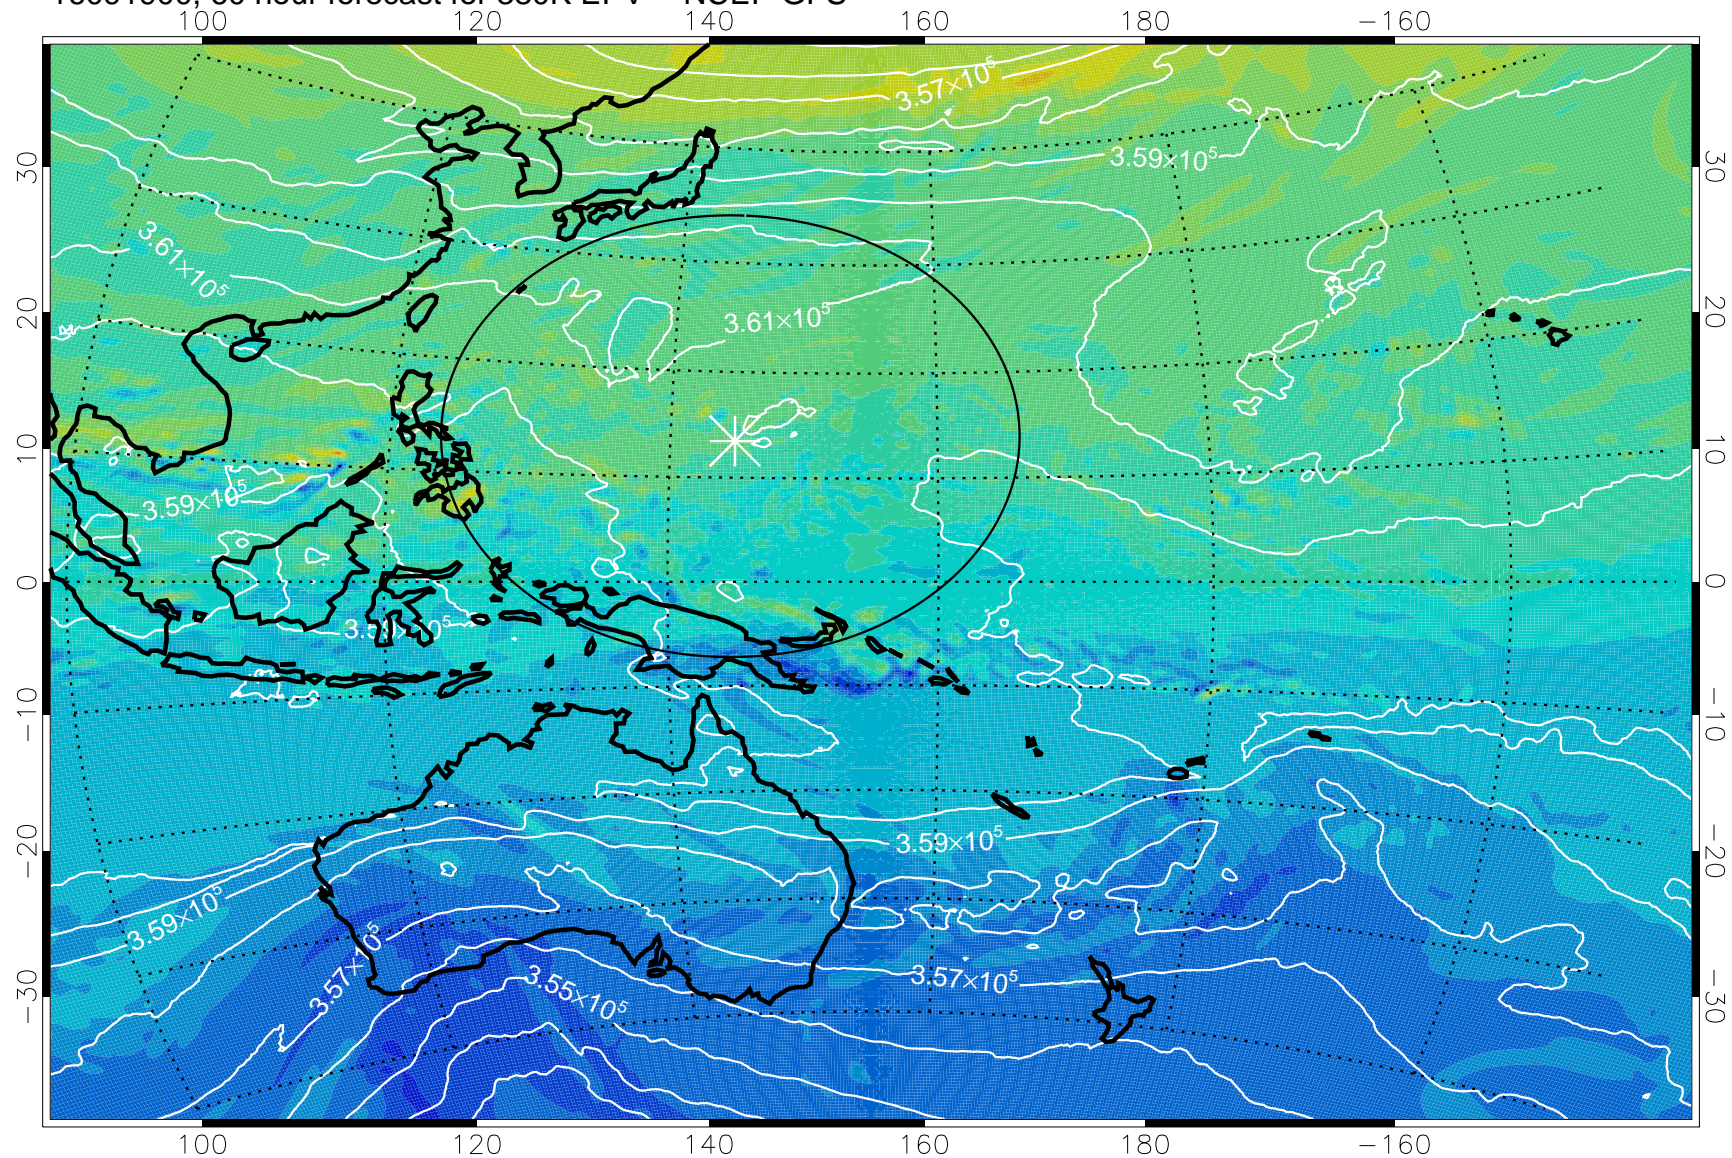

16091806, 42 hour forecast for 380K EPV -- NCEP GFS

380K Montgomery Streamfunction, white

Range ring of 2304 km

16091812, 48 hour forecast for 380K EPV -- NCEP GFS

380K Montgomery Streamfunction, white

Range ring of 2304 km

16091818, 54 hour forecast for 380K EPV -- NCEP GFS

380K Montgomery Streamfunction, white

Range ring of 2304 km

16091900, 60 hour forecast for 380K EPV -- NCEP GFS

380K Montgomery Streamfunction, white

Range ring of 2304 km

16091906, 66 hour forecast for 380K EPV -- NCEP GFS

380K Montgomery Streamfunction, white

Range ring of 2304 km

16091912, 72 hour forecast for 380K EPV -- NCEP GFS

380K Montgomery Streamfunction, white

Range ring of 2304 km

16091918, 78 hour forecast for 380K EPV -- NCEP GFS

380K Montgomery Streamfunction, white

Range ring of 2304 km

16092000, 84 hour forecast for 380K EPV -- NCEP GFS

380K Montgomery Streamfunction, white

Range ring of 2304 km