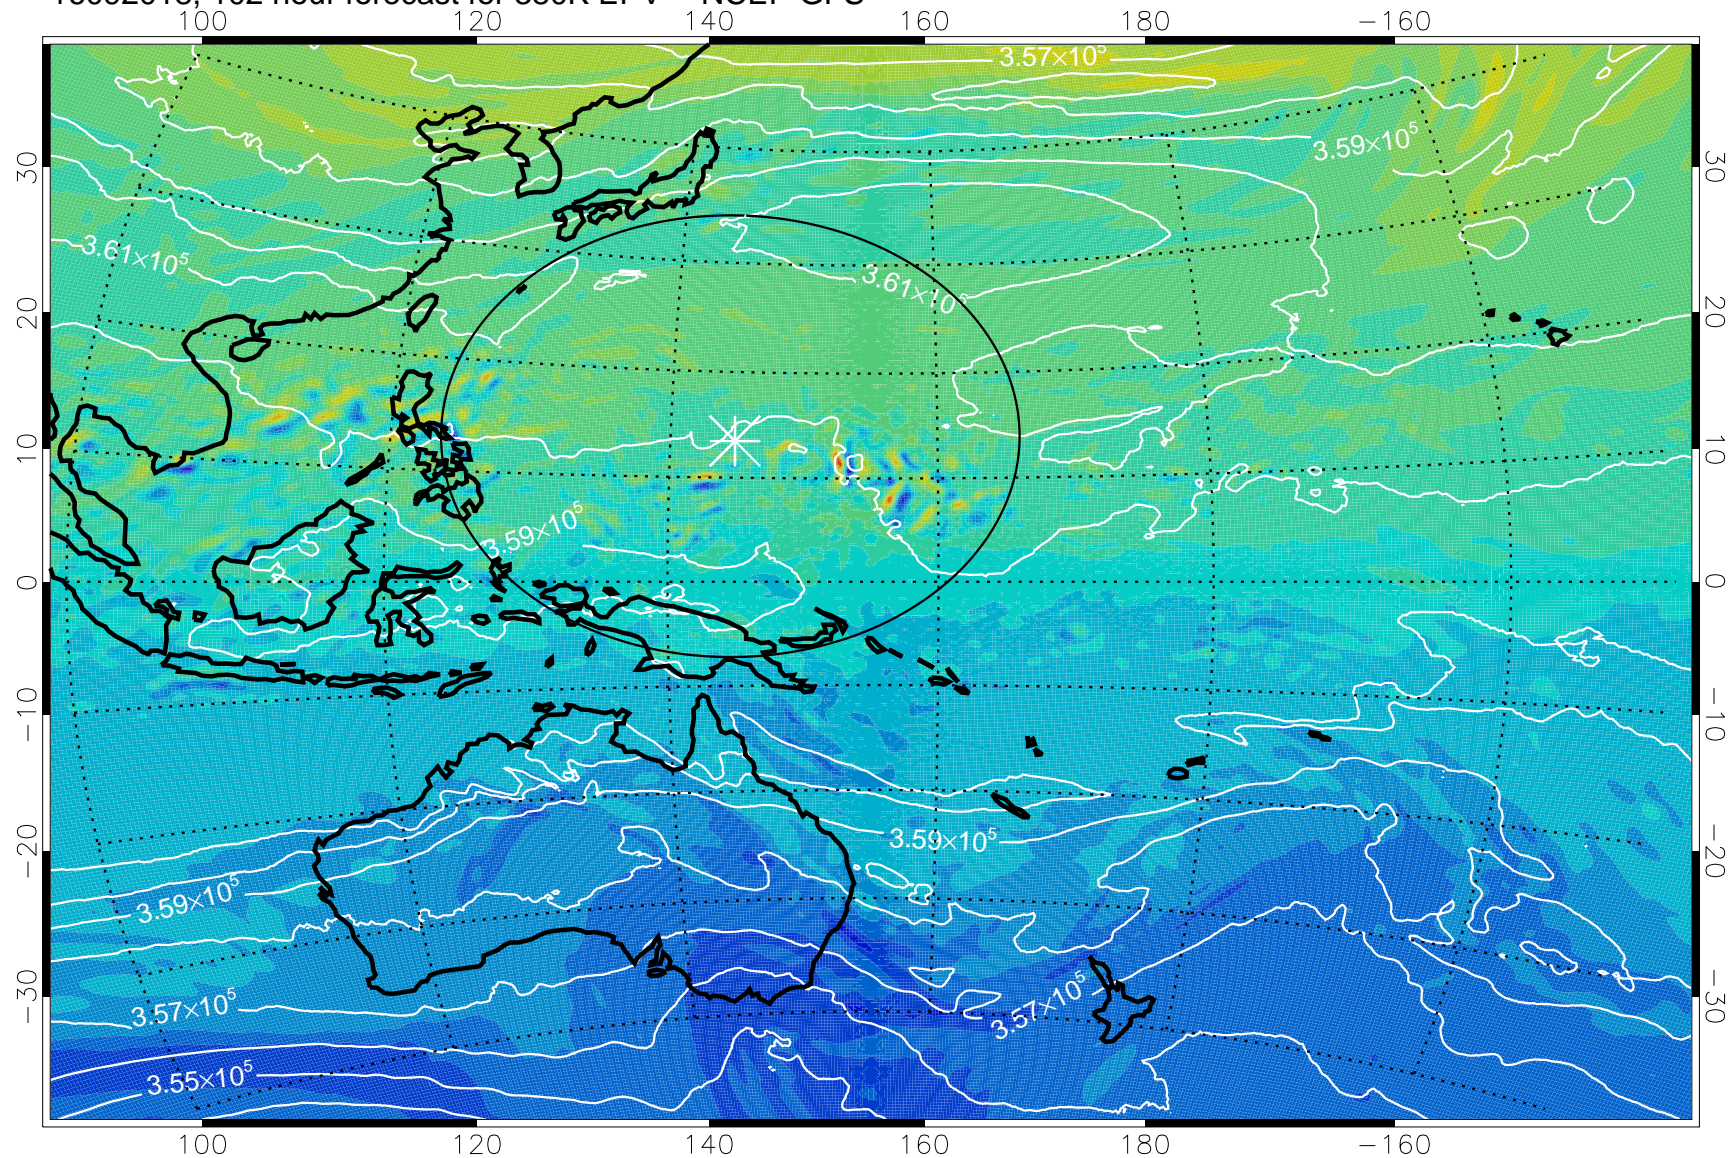

16091918, 78 hour forecast for 380K EPV -- NCEP GFS

380K Montgomery Streamfunction, white

Range ring of 2304 km

16092000, 84 hour forecast for 380K EPV -- NCEP GFS

380K Montgomery Streamfunction, white

Range ring of 2304 km

16092006, 90 hour forecast for 380K EPV -- NCEP GFS

380K Montgomery Streamfunction, white

Range ring of 2304 km

16092012, 96 hour forecast for 380K EPV -- NCEP GFS

380K Montgomery Streamfunction, white

Range ring of 2304 km

16092018, 102 hour forecast for 380K EPV -- NCEP GFS

380K Montgomery Streamfunction, white

Range ring of 2304 km

16092100, 108 hour forecast for 380K EPV -- NCEP GFS

380K Montgomery Streamfunction, white

Range ring of 2304 km

16092106, 114 hour forecast for 380K EPV -- NCEP GFS

380K Montgomery Streamfunction, white

Range ring of 2304 km

16092112, 120 hour forecast for 380K EPV -- NCEP GFS

380K Montgomery Streamfunction, white

Range ring of 2304 km