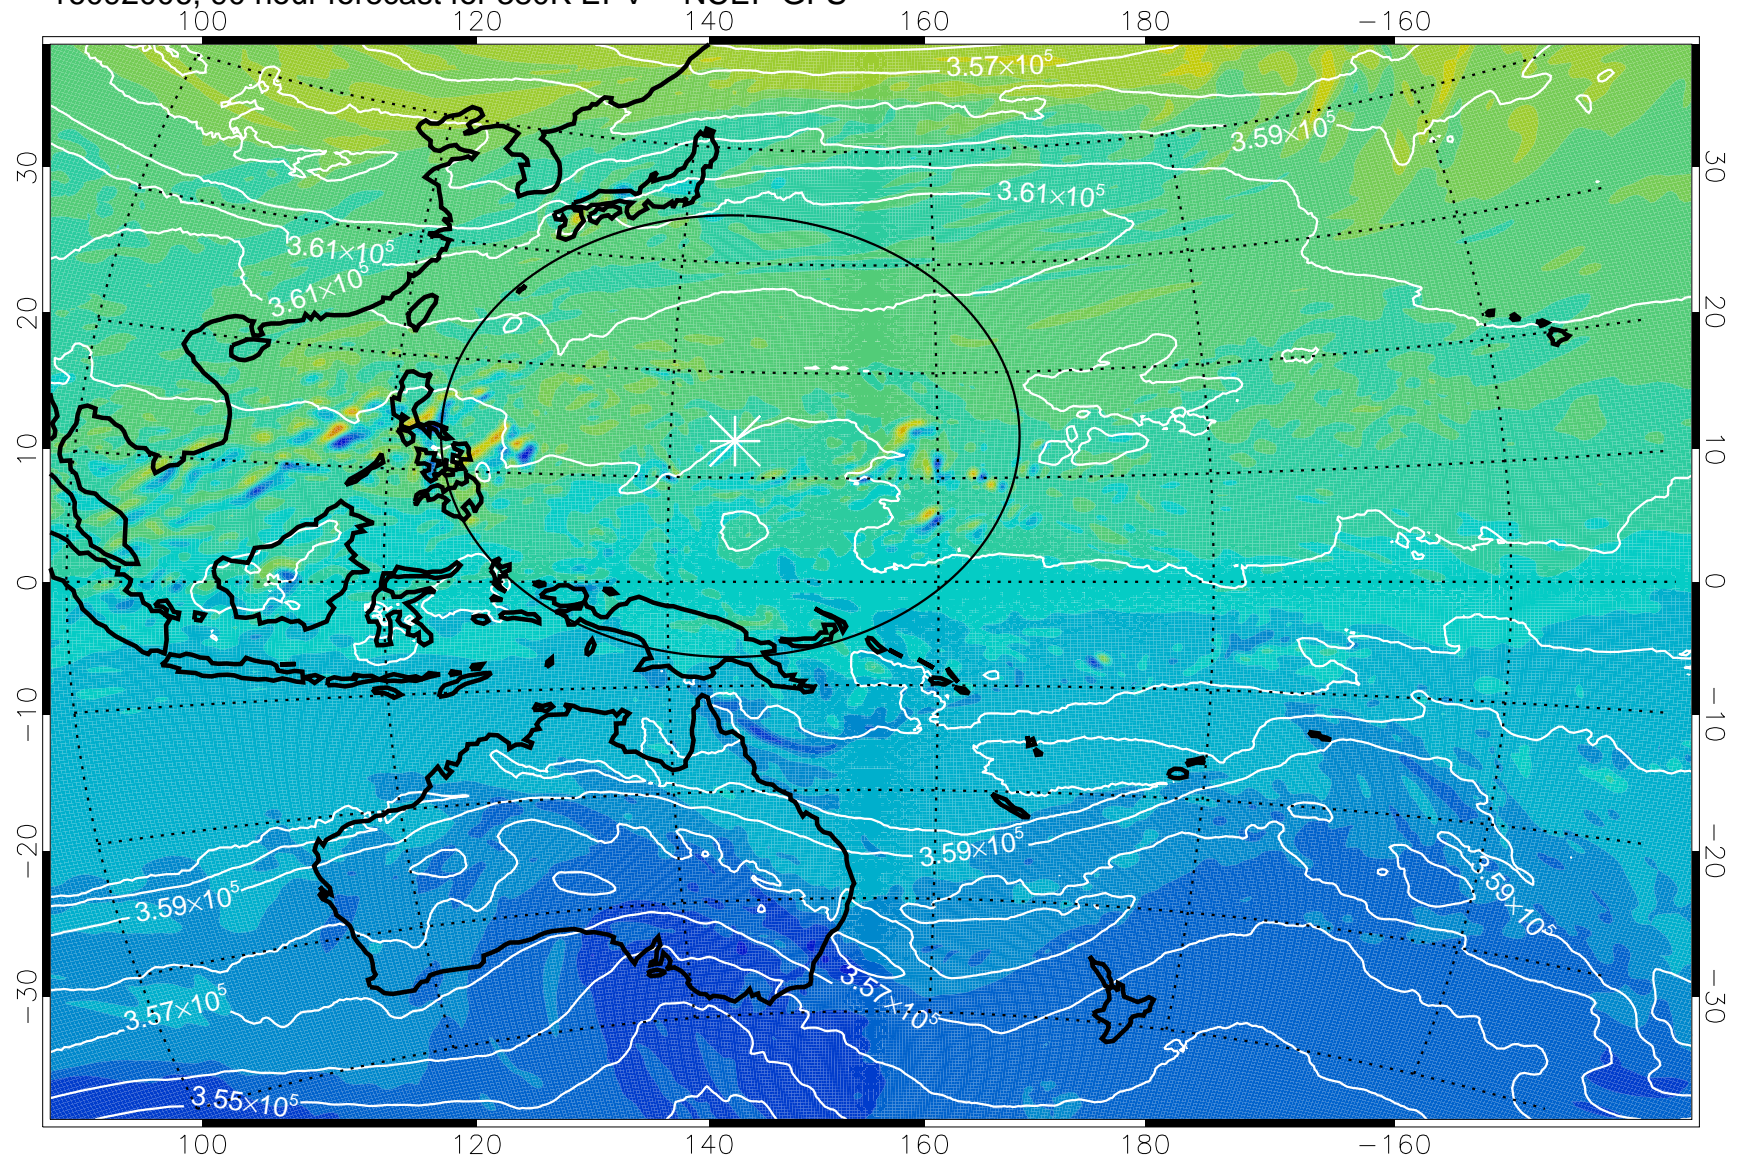

16091906, 66 hour forecast for 380K EPV -- NCEP GFS

380K Montgomery Streamfunction, white

Range ring of 2304 km

16091912, 72 hour forecast for 380K EPV -- NCEP GFS

380K Montgomery Streamfunction, white

Range ring of 2304 km

16091918, 78 hour forecast for 380K EPV -- NCEP GFS

380K Montgomery Streamfunction, white

Range ring of 2304 km

16092000, 84 hour forecast for 380K EPV -- NCEP GFS

380K Montgomery Streamfunction, white

Range ring of 2304 km

16092006, 90 hour forecast for 380K EPV -- NCEP GFS

380K Montgomery Streamfunction, white

Range ring of 2304 km

16092012, 96 hour forecast for 380K EPV -- NCEP GFS

380K Montgomery Streamfunction, white

Range ring of 2304 km

16092018, 102 hour forecast for 380K EPV -- NCEP GFS

380K Montgomery Streamfunction, white

Range ring of 2304 km

16092100, 108 hour forecast for 380K EPV -- NCEP GFS

380K Montgomery Streamfunction, white

Range ring of 2304 km