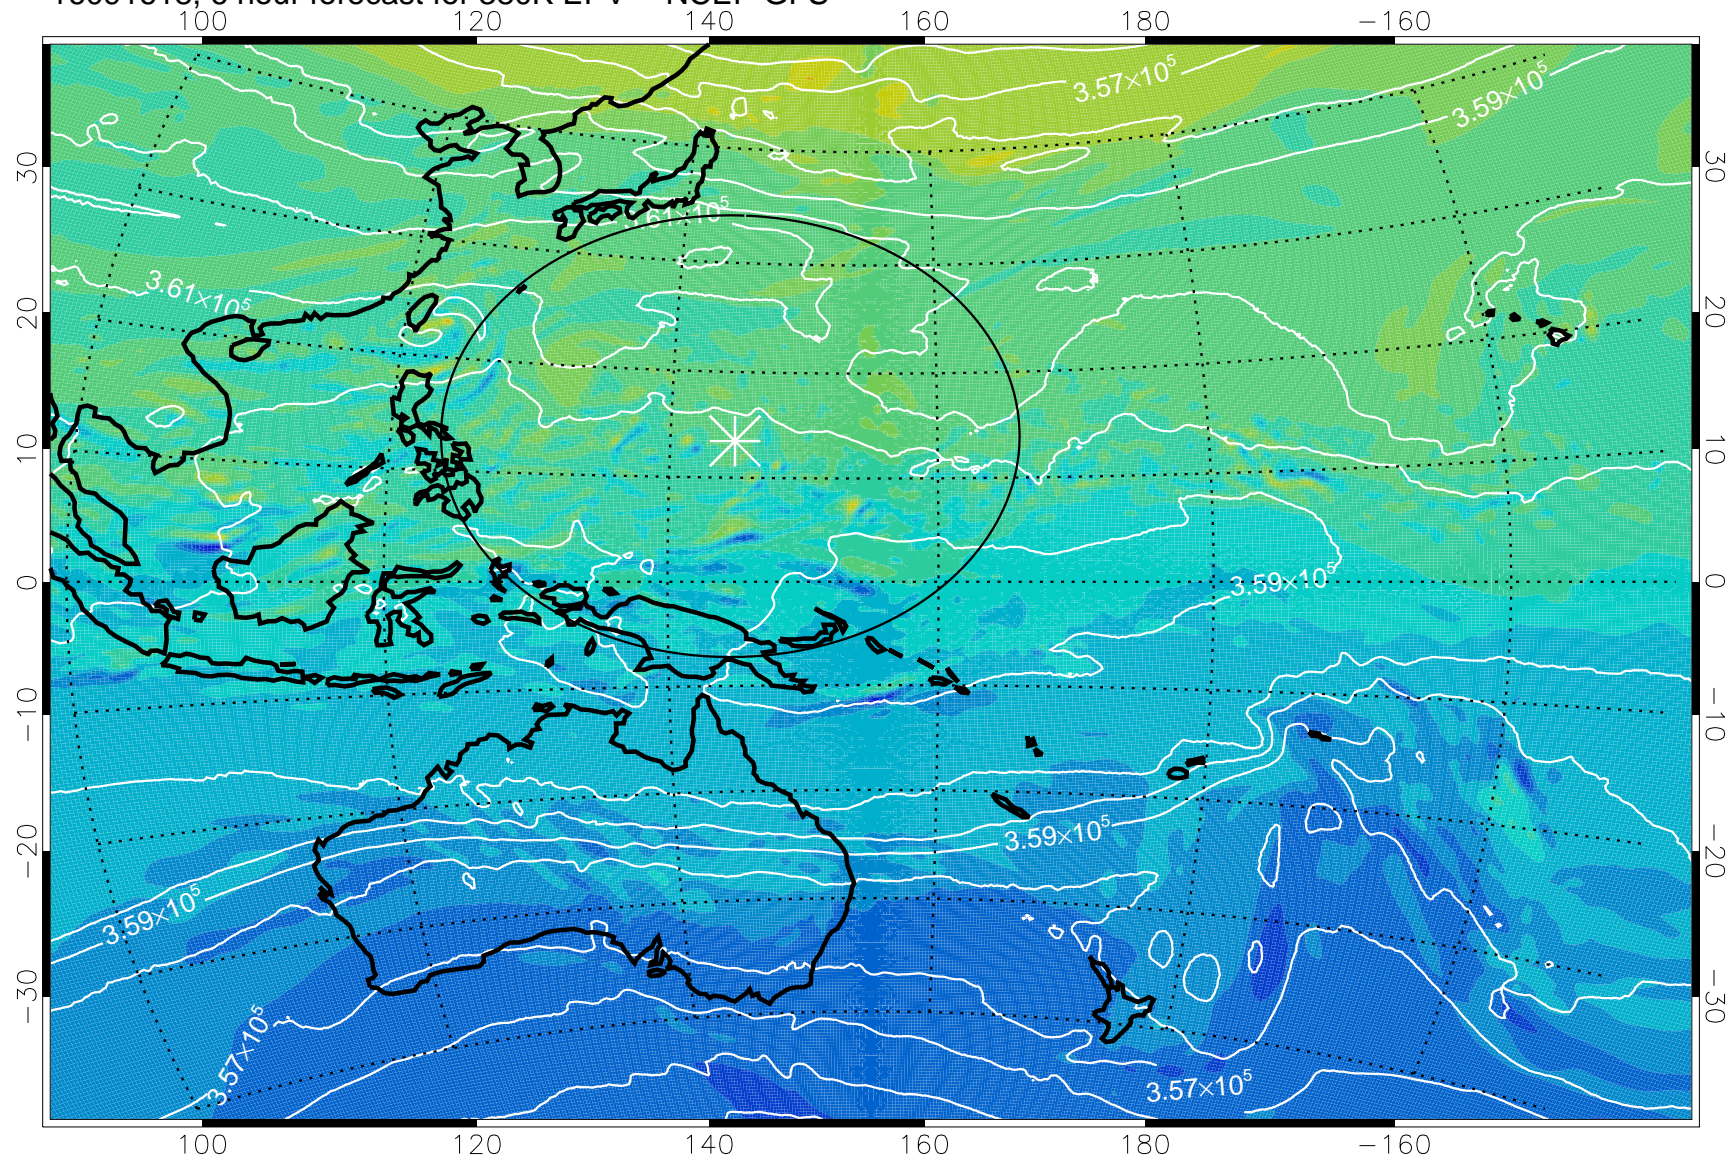

16091618, 6 hour forecast for 380K EPV -- NCEP GFS

380K Montgomery Streamfunction, white

Range ring of 2304 km

16091700, 12 hour forecast for 380K EPV -- NCEP GFS

380K Montgomery Streamfunction, white

Range ring of 2304 km

16091706, 18 hour forecast for 380K EPV -- NCEP GFS

380K Montgomery Streamfunction, white

Range ring of 2304 km

16091712, 24 hour forecast for 380K EPV -- NCEP GFS

380K Montgomery Streamfunction, white

Range ring of 2304 km

16091718, 30 hour forecast for 380K EPV -- NCEP GFS

380K Montgomery Streamfunction, white

Range ring of 2304 km

16091800, 36 hour forecast for 380K EPV -- NCEP GFS

380K Montgomery Streamfunction, white

Range ring of 2304 km

16091806, 42 hour forecast for 380K EPV -- NCEP GFS

380K Montgomery Streamfunction, white

Range ring of 2304 km

16091812, 48 hour forecast for 380K EPV -- NCEP GFS

380K Montgomery Streamfunction, white

Range ring of 2304 km