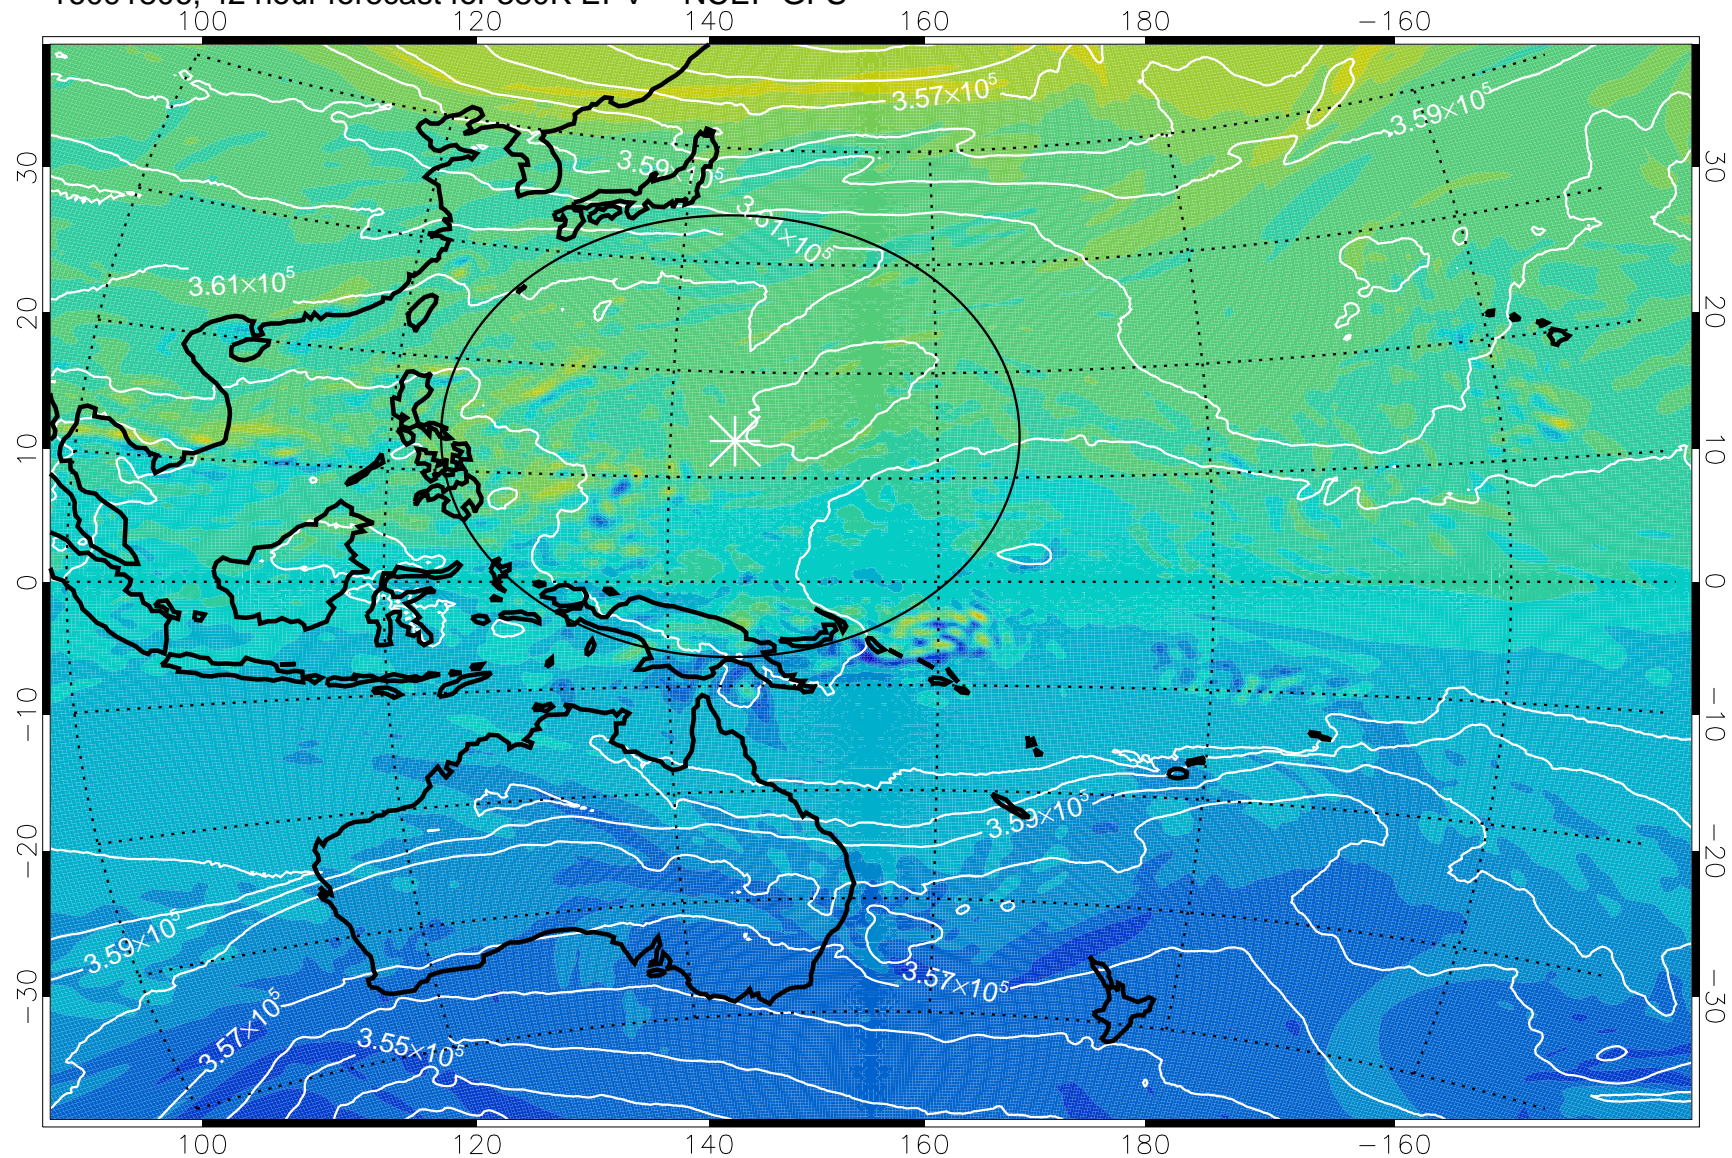

16091718, 30 hour forecast for 380K EPV -- NCEP GFS

380K Montgomery Streamfunction, white

Range ring of 2304 km

16091800, 36 hour forecast for 380K EPV -- NCEP GFS

380K Montgomery Streamfunction, white

Range ring of 2304 km

16091806, 42 hour forecast for 380K EPV -- NCEP GFS

380K Montgomery Streamfunction, white

Range ring of 2304 km

16091812, 48 hour forecast for 380K EPV -- NCEP GFS

380K Montgomery Streamfunction, white

Range ring of 2304 km

16091818, 54 hour forecast for 380K EPV -- NCEP GFS

380K Montgomery Streamfunction, white

Range ring of 2304 km

16091900, 60 hour forecast for 380K EPV -- NCEP GFS

380K Montgomery Streamfunction, white

Range ring of 2304 km

16091906, 66 hour forecast for 380K EPV -- NCEP GFS

380K Montgomery Streamfunction, white

Range ring of 2304 km

16091912, 72 hour forecast for 380K EPV -- NCEP GFS

380K Montgomery Streamfunction, white

Range ring of 2304 km