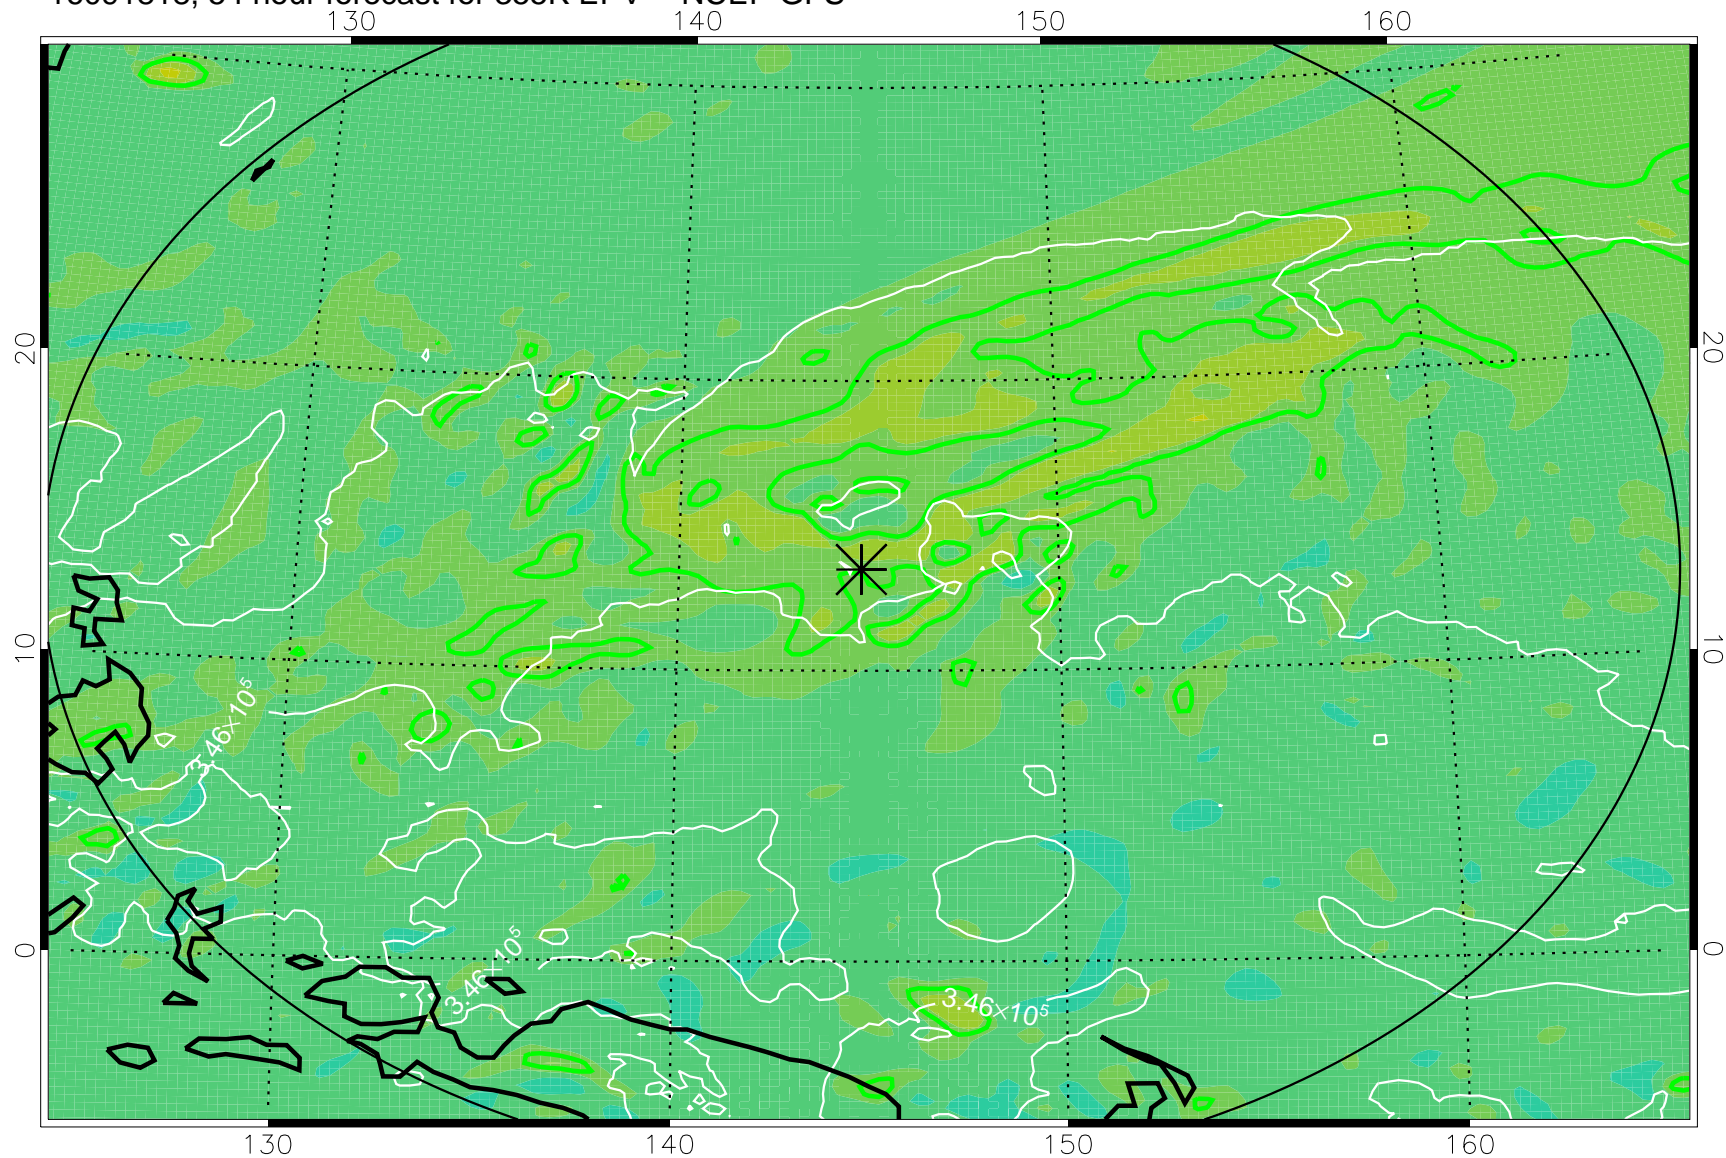

16091806, 42 hour forecast for 355K EPV -- NCEP GFS

355K Montgomery Streamfunction, white
EPV Tropopause (2 PVU) Position
Range ring of 2304 km

16091812, 48 hour forecast for 355K EPV -- NCEP GFS

355K Montgomery Streamfunction, white
EPV Tropopause (2 PVU) Position
Range ring of 2304 km

16091818, 54 hour forecast for 355K EPV -- NCEP GFS

355K Montgomery Streamfunction, white
EPV Tropopause (2 PVU) Position
Range ring of 2304 km

16091900, 60 hour forecast for 355K EPV -- NCEP GFS

355K Montgomery Streamfunction, white
EPV Tropopause (2 PVU) Position
Range ring of 2304 km

16091906, 66 hour forecast for 355K EPV -- NCEP GFS

355K Montgomery Streamfunction, white
EPV Tropopause (2 PVU) Position
Range ring of 2304 km

16091912, 72 hour forecast for 355K EPV -- NCEP GFS

355K Montgomery Streamfunction, white
EPV Tropopause (2 PVU) Position
Range ring of 2304 km

16091918, 78 hour forecast for 355K EPV -- NCEP GFS

355K Montgomery Streamfunction, white
EPV Tropopause (2 PVU) Position
Range ring of 2304 km

16092000, 84 hour forecast for 355K EPV -- NCEP GFS

355K Montgomery Streamfunction, white
EPV Tropopause (2 PVU) Position
Range ring of 2304 km