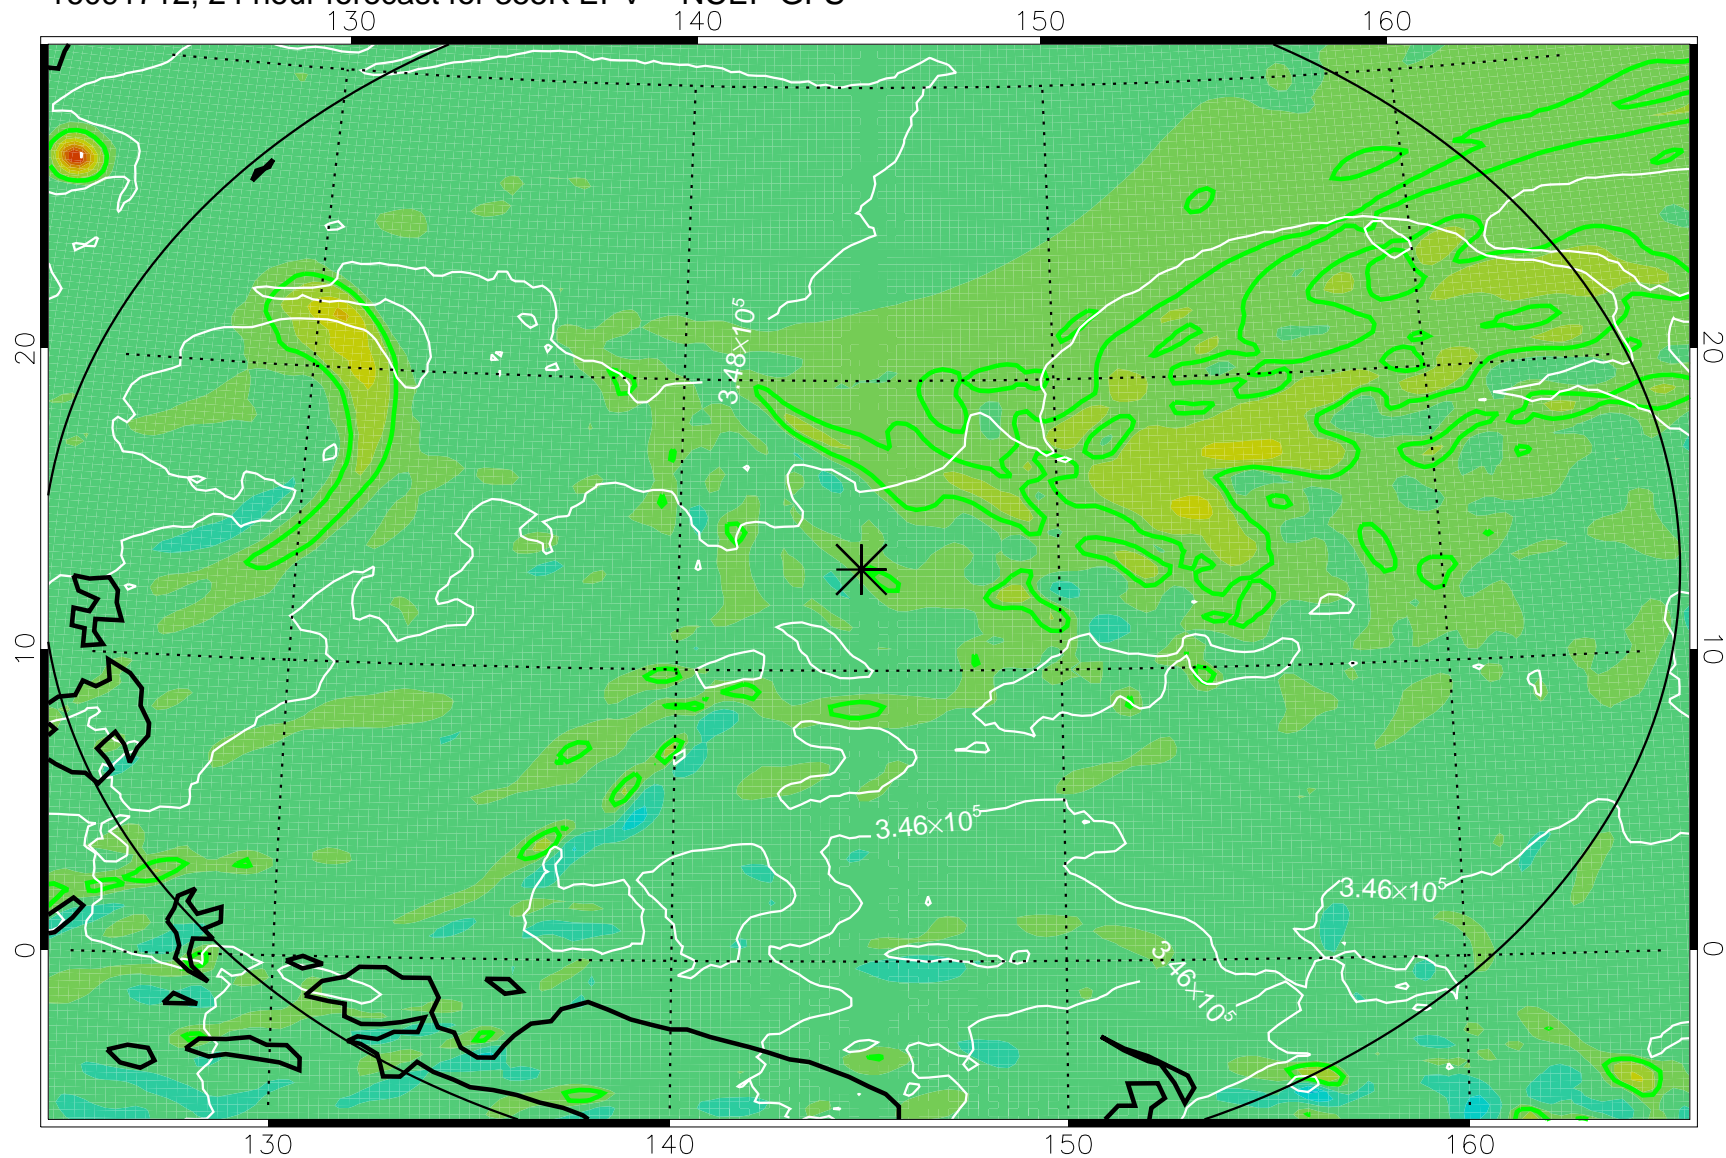

16091618, 6 hour forecast for 355K EPV -- NCEP GFS

355K Montgomery Streamfunction, white
EPV Tropopause (2 PVU) Position
Range ring of 2304 km

16091700, 12 hour forecast for 355K EPV -- NCEP GFS

355K Montgomery Streamfunction, white
EPV Tropopause (2 PVU) Position
Range ring of 2304 km

16091706, 18 hour forecast for 355K EPV -- NCEP GFS

355K Montgomery Streamfunction, white
EPV Tropopause (2 PVU) Position
Range ring of 2304 km

16091712, 24 hour forecast for 355K EPV -- NCEP GFS

355K Montgomery Streamfunction, white
EPV Tropopause (2 PVU) Position
Range ring of 2304 km

16091718, 30 hour forecast for 355K EPV -- NCEP GFS

355K Montgomery Streamfunction, white
EPV Tropopause (2 PVU) Position
Range ring of 2304 km

16091800, 36 hour forecast for 355K EPV -- NCEP GFS

355K Montgomery Streamfunction, white
EPV Tropopause (2 PVU) Position
Range ring of 2304 km

16092018, 102 hour forecast for 355K EPV -- NCEP GFS

355K Montgomery Streamfunction, white
EPV Tropopause (2 PVU) Position
Range ring of 2304 km

16092100, 108 hour forecast for 355K EPV -- NCEP GFS

355K Montgomery Streamfunction, white
EPV Tropopause (2 PVU) Position
Range ring of 2304 km