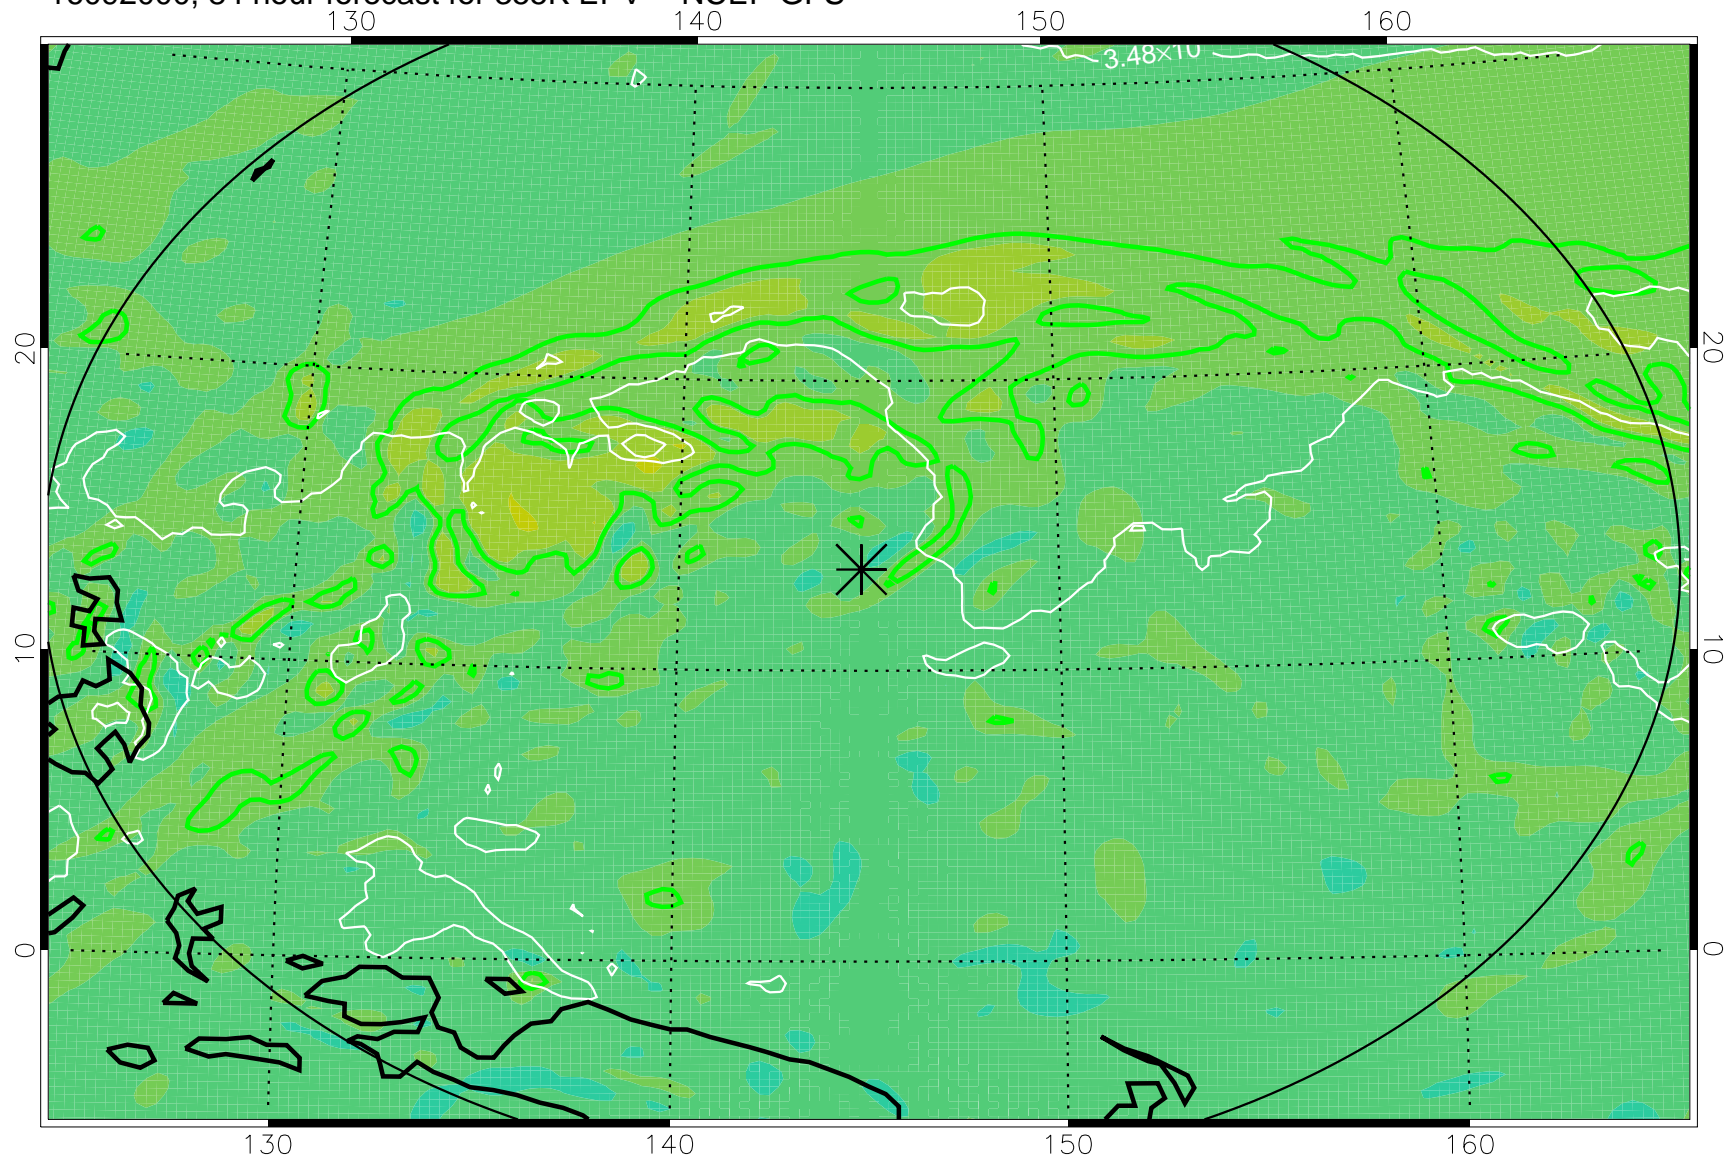

16091906, 66 hour forecast for 355K EPV -- NCEP GFS

355K Montgomery Streamfunction, white
EPV Tropopause (2 PVU) Position
Range ring of 2304 km

16091912, 72 hour forecast for 355K EPV -- NCEP GFS

355K Montgomery Streamfunction, white
EPV Tropopause (2 PVU) Position
Range ring of 2304 km

16091918, 78 hour forecast for 355K EPV -- NCEP GFS

355K Montgomery Streamfunction, white
EPV Tropopause (2 PVU) Position
Range ring of 2304 km

16092000, 84 hour forecast for 355K EPV -- NCEP GFS

355K Montgomery Streamfunction, white
EPV Tropopause (2 PVU) Position
Range ring of 2304 km

16092006, 90 hour forecast for 355K EPV -- NCEP GFS

355K Montgomery Streamfunction, white
EPV Tropopause (2 PVU) Position
Range ring of 2304 km

16092012, 96 hour forecast for 355K EPV -- NCEP GFS

355K Montgomery Streamfunction, white
EPV Tropopause (2 PVU) Position
Range ring of 2304 km

16092018, 102 hour forecast for 355K EPV -- NCEP GFS

355K Montgomery Streamfunction, white
EPV Tropopause (2 PVU) Position
Range ring of 2304 km

16092100, 108 hour forecast for 355K EPV -- NCEP GFS

355K Montgomery Streamfunction, white
EPV Tropopause (2 PVU) Position
Range ring of 2304 km