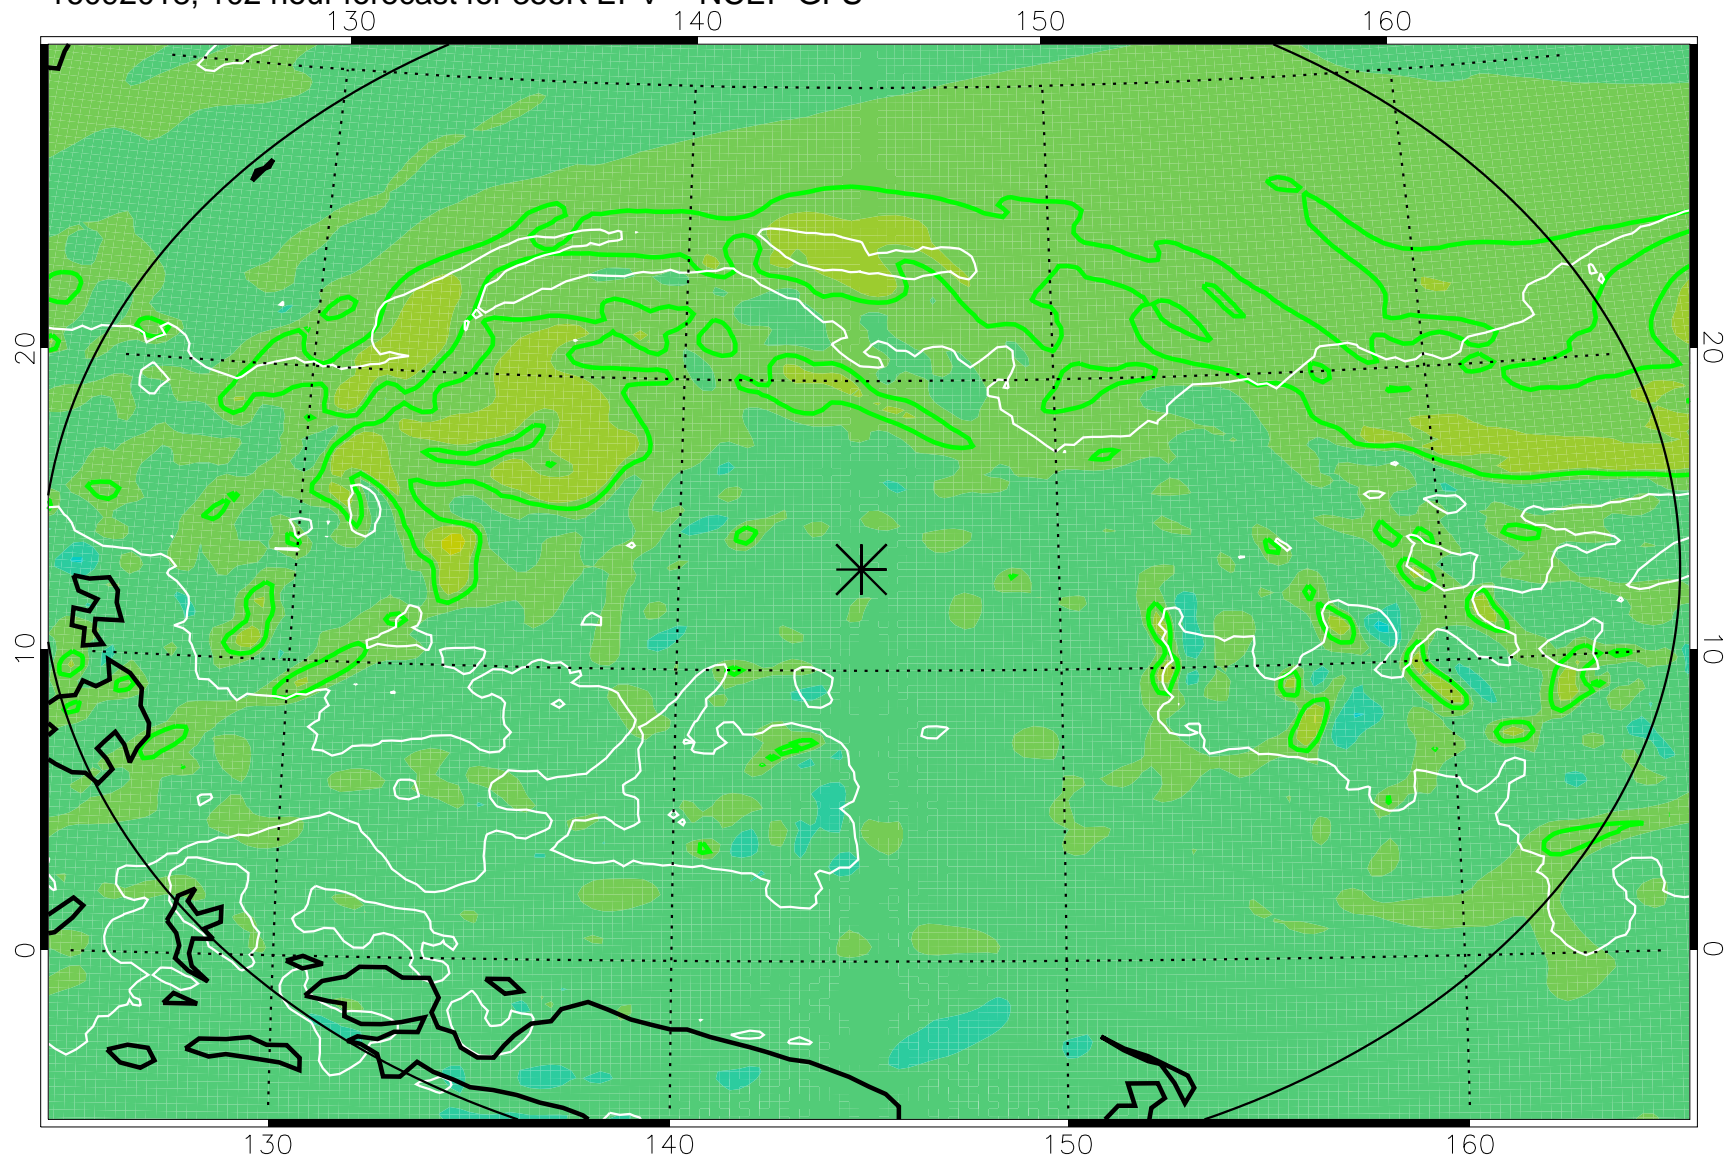

16091918, 78 hour forecast for 355K EPV -- NCEP GFS

355K Montgomery Streamfunction, white
EPV Tropopause (2 PVU) Position
Range ring of 2304 km

16092000, 84 hour forecast for 355K EPV -- NCEP GFS

355K Montgomery Streamfunction, white
EPV Tropopause (2 PVU) Position
Range ring of 2304 km

16092006, 90 hour forecast for 355K EPV -- NCEP GFS

355K Montgomery Streamfunction, white
EPV Tropopause (2 PVU) Position
Range ring of 2304 km

16092012, 96 hour forecast for 355K EPV -- NCEP GFS

355K Montgomery Streamfunction, white
EPV Tropopause (2 PVU) Position
Range ring of 2304 km

16092018, 102 hour forecast for 355K EPV -- NCEP GFS

355K Montgomery Streamfunction, white
EPV Tropopause (2 PVU) Position
Range ring of 2304 km

16092100, 108 hour forecast for 355K EPV -- NCEP GFS

355K Montgomery Streamfunction, white
EPV Tropopause (2 PVU) Position
Range ring of 2304 km

16092106, 114 hour forecast for 355K EPV -- NCEP GFS

355K Montgomery Streamfunction, white
EPV Tropopause (2 PVU) Position
Range ring of 2304 km

16092112, 120 hour forecast for 355K EPV -- NCEP GFS

355K Montgomery Streamfunction, white
EPV Tropopause (2 PVU) Position
Range ring of 2304 km