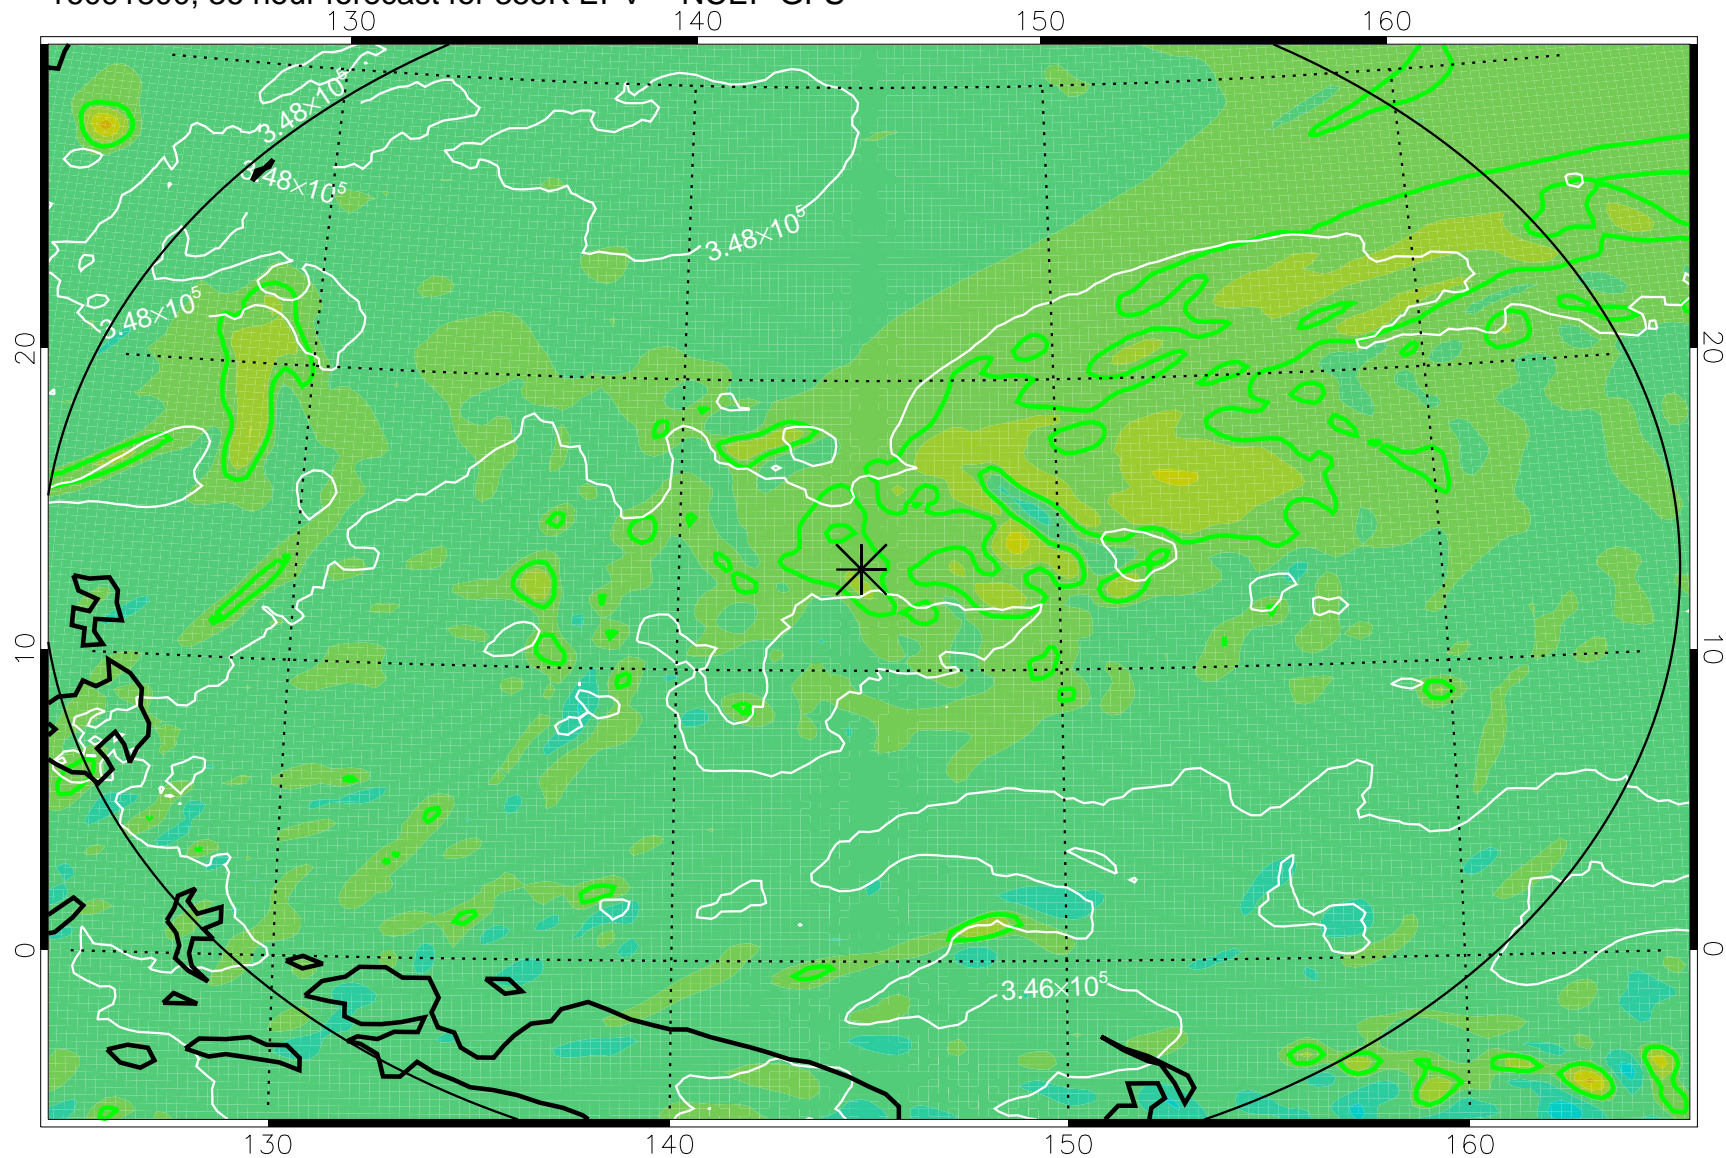

16091706, 18 hour forecast for 355K EPV -- NCEP GFS

355K Montgomery Streamfunction, white
EPV Tropopause (2 PVU) Position
Range ring of 2304 km

16091712, 24 hour forecast for 355K EPV -- NCEP GFS

355K Montgomery Streamfunction, white
EPV Tropopause (2 PVU) Position
Range ring of 2304 km

16091718, 30 hour forecast for 355K EPV -- NCEP GFS

355K Montgomery Streamfunction, white
EPV Tropopause (2 PVU) Position
Range ring of 2304 km

16091800, 36 hour forecast for 355K EPV -- NCEP GFS

355K Montgomery Streamfunction, white
EPV Tropopause (2 PVU) Position
Range ring of 2304 km

16091806, 42 hour forecast for 355K EPV -- NCEP GFS

355K Montgomery Streamfunction, white
EPV Tropopause (2 PVU) Position
Range ring of 2304 km

16091812, 48 hour forecast for 355K EPV -- NCEP GFS

355K Montgomery Streamfunction, white
EPV Tropopause (2 PVU) Position
Range ring of 2304 km

16092018, 102 hour forecast for 355K EPV -- NCEP GFS

355K Montgomery Streamfunction, white
EPV Tropopause (2 PVU) Position
Range ring of 2304 km

16092100, 108 hour forecast for 355K EPV -- NCEP GFS

355K Montgomery Streamfunction, white
EPV Tropopause (2 PVU) Position
Range ring of 2304 km