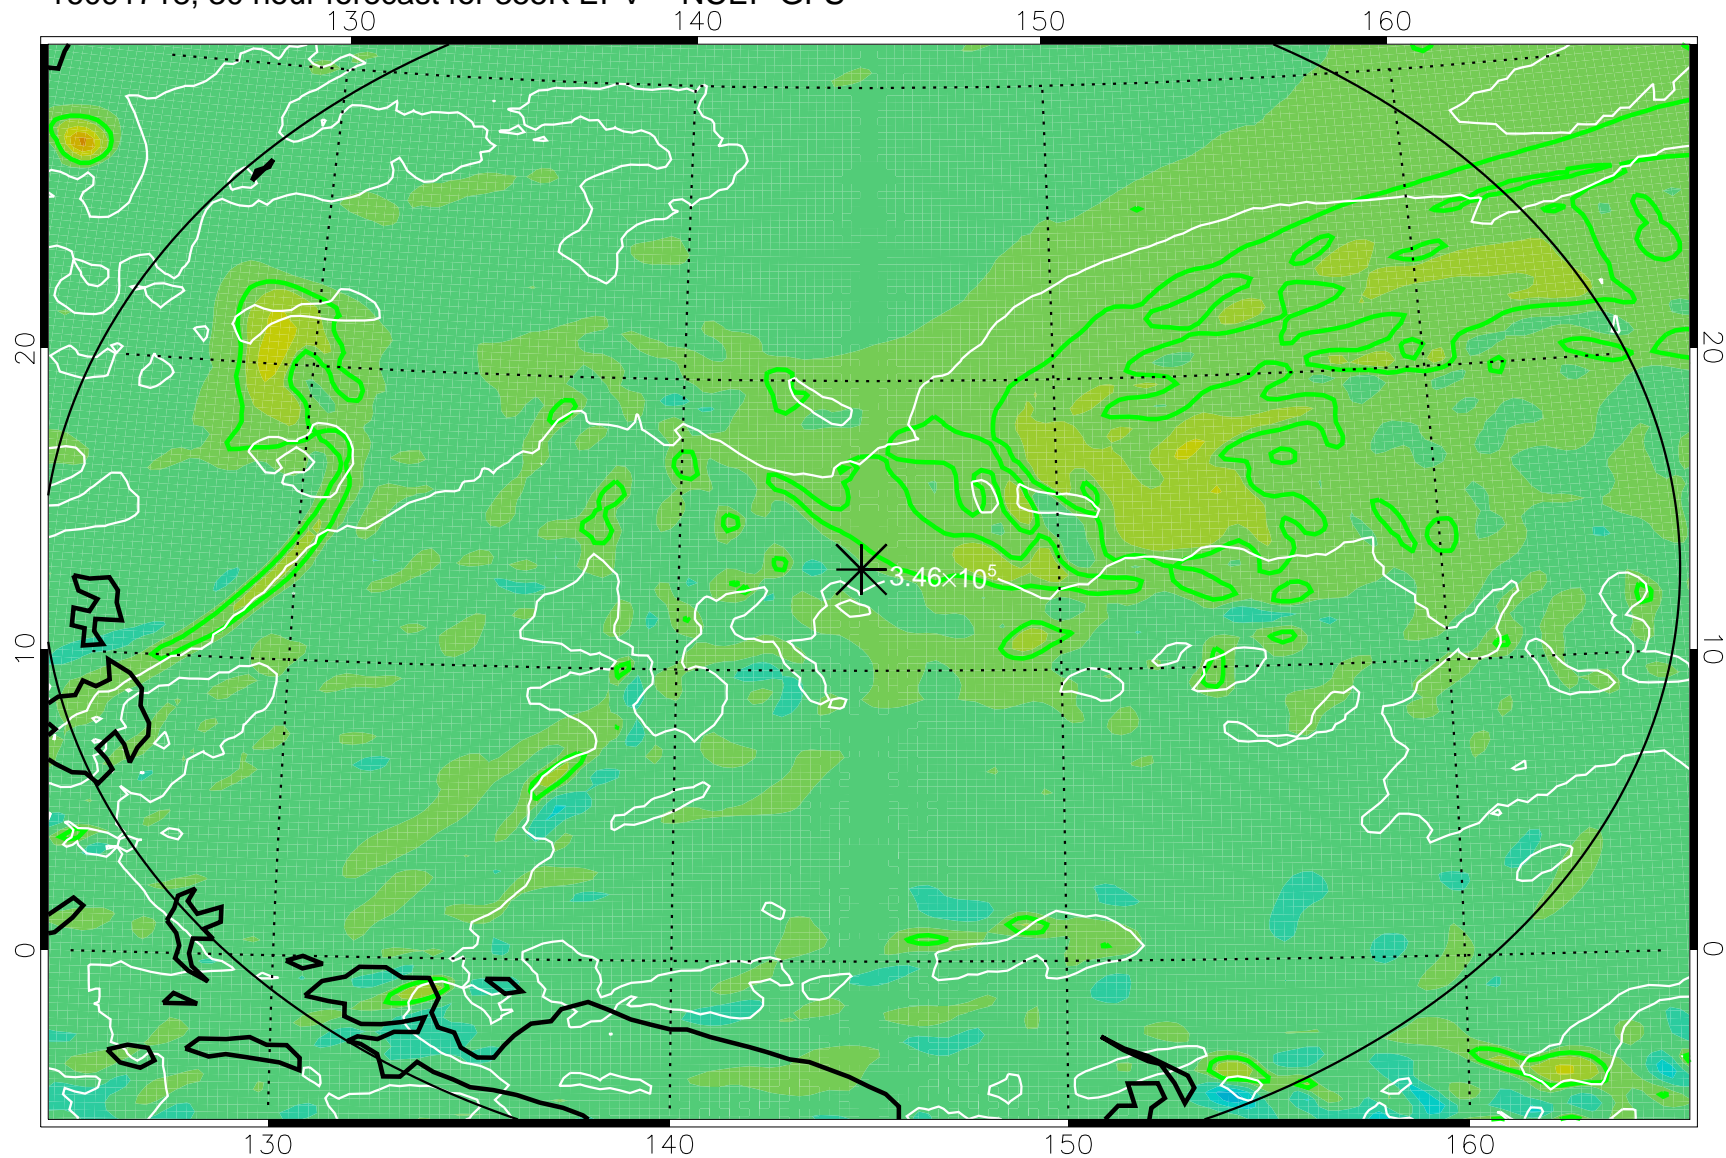

16091706, 18 hour forecast for 355K EPV -- NCEP GFS

355K Montgomery Streamfunction, white
EPV Tropopause (2 PVU) Position
Range ring of 2304 km

16091712, 24 hour forecast for 355K EPV -- NCEP GFS

355K Montgomery Streamfunction, white
EPV Tropopause (2 PVU) Position
Range ring of 2304 km

16091718, 30 hour forecast for 355K EPV -- NCEP GFS

355K Montgomery Streamfunction, white
EPV Tropopause (2 PVU) Position
Range ring of 2304 km

16091800, 36 hour forecast for 355K EPV -- NCEP GFS

355K Montgomery Streamfunction, white
EPV Tropopause (2 PVU) Position
Range ring of 2304 km

16091818, 54 hour forecast for 355K EPV -- NCEP GFS

355K Montgomery Streamfunction, white
EPV Tropopause (2 PVU) Position
Range ring of 2304 km

16091900, 60 hour forecast for 355K EPV -- NCEP GFS

355K Montgomery Streamfunction, white
EPV Tropopause (2 PVU) Position
Range ring of 2304 km

16092018, 102 hour forecast for 355K EPV -- NCEP GFS

355K Montgomery Streamfunction, white
EPV Tropopause (2 PVU) Position
Range ring of 2304 km

16092100, 108 hour forecast for 355K EPV -- NCEP GFS

355K Montgomery Streamfunction, white
EPV Tropopause (2 PVU) Position
Range ring of 2304 km