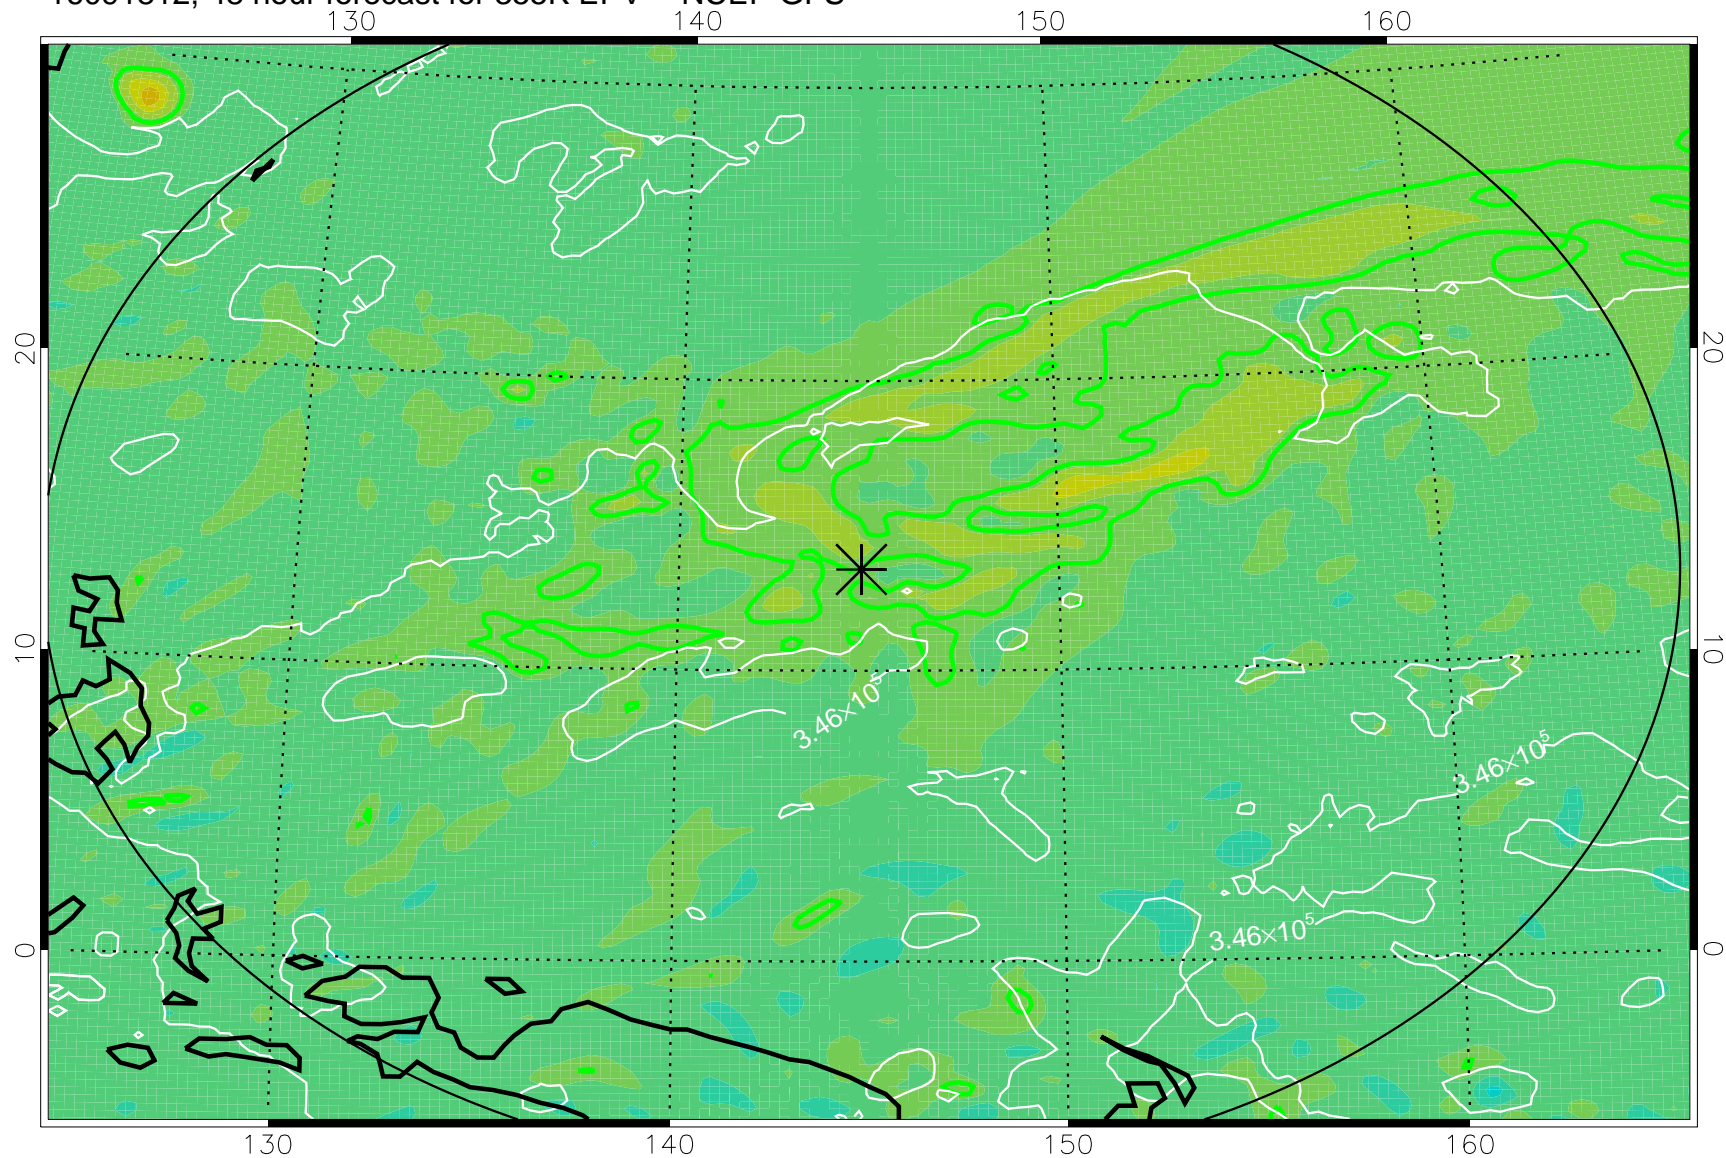

16091718, 30 hour forecast for 355K EPV -- NCEP GFS

355K Montgomery Streamfunction, white
EPV Tropopause (2 PVU) Position
Range ring of 2304 km

16091800, 36 hour forecast for 355K EPV -- NCEP GFS

355K Montgomery Streamfunction, white
EPV Tropopause (2 PVU) Position
Range ring of 2304 km

16091806, 42 hour forecast for 355K EPV -- NCEP GFS

355K Montgomery Streamfunction, white
EPV Tropopause (2 PVU) Position
Range ring of 2304 km

16091812, 48 hour forecast for 355K EPV -- NCEP GFS

355K Montgomery Streamfunction, white
EPV Tropopause (2 PVU) Position
Range ring of 2304 km

16091818, 54 hour forecast for 355K EPV -- NCEP GFS

355K Montgomery Streamfunction, white
EPV Tropopause (2 PVU) Position
Range ring of 2304 km

16091900, 60 hour forecast for 355K EPV -- NCEP GFS

355K Montgomery Streamfunction, white
EPV Tropopause (2 PVU) Position
Range ring of 2304 km

16092018, 102 hour forecast for 355K EPV -- NCEP GFS

355K Montgomery Streamfunction, white
EPV Tropopause (2 PVU) Position
Range ring of 2304 km

16092100, 108 hour forecast for 355K EPV -- NCEP GFS

355K Montgomery Streamfunction, white
EPV Tropopause (2 PVU) Position
Range ring of 2304 km