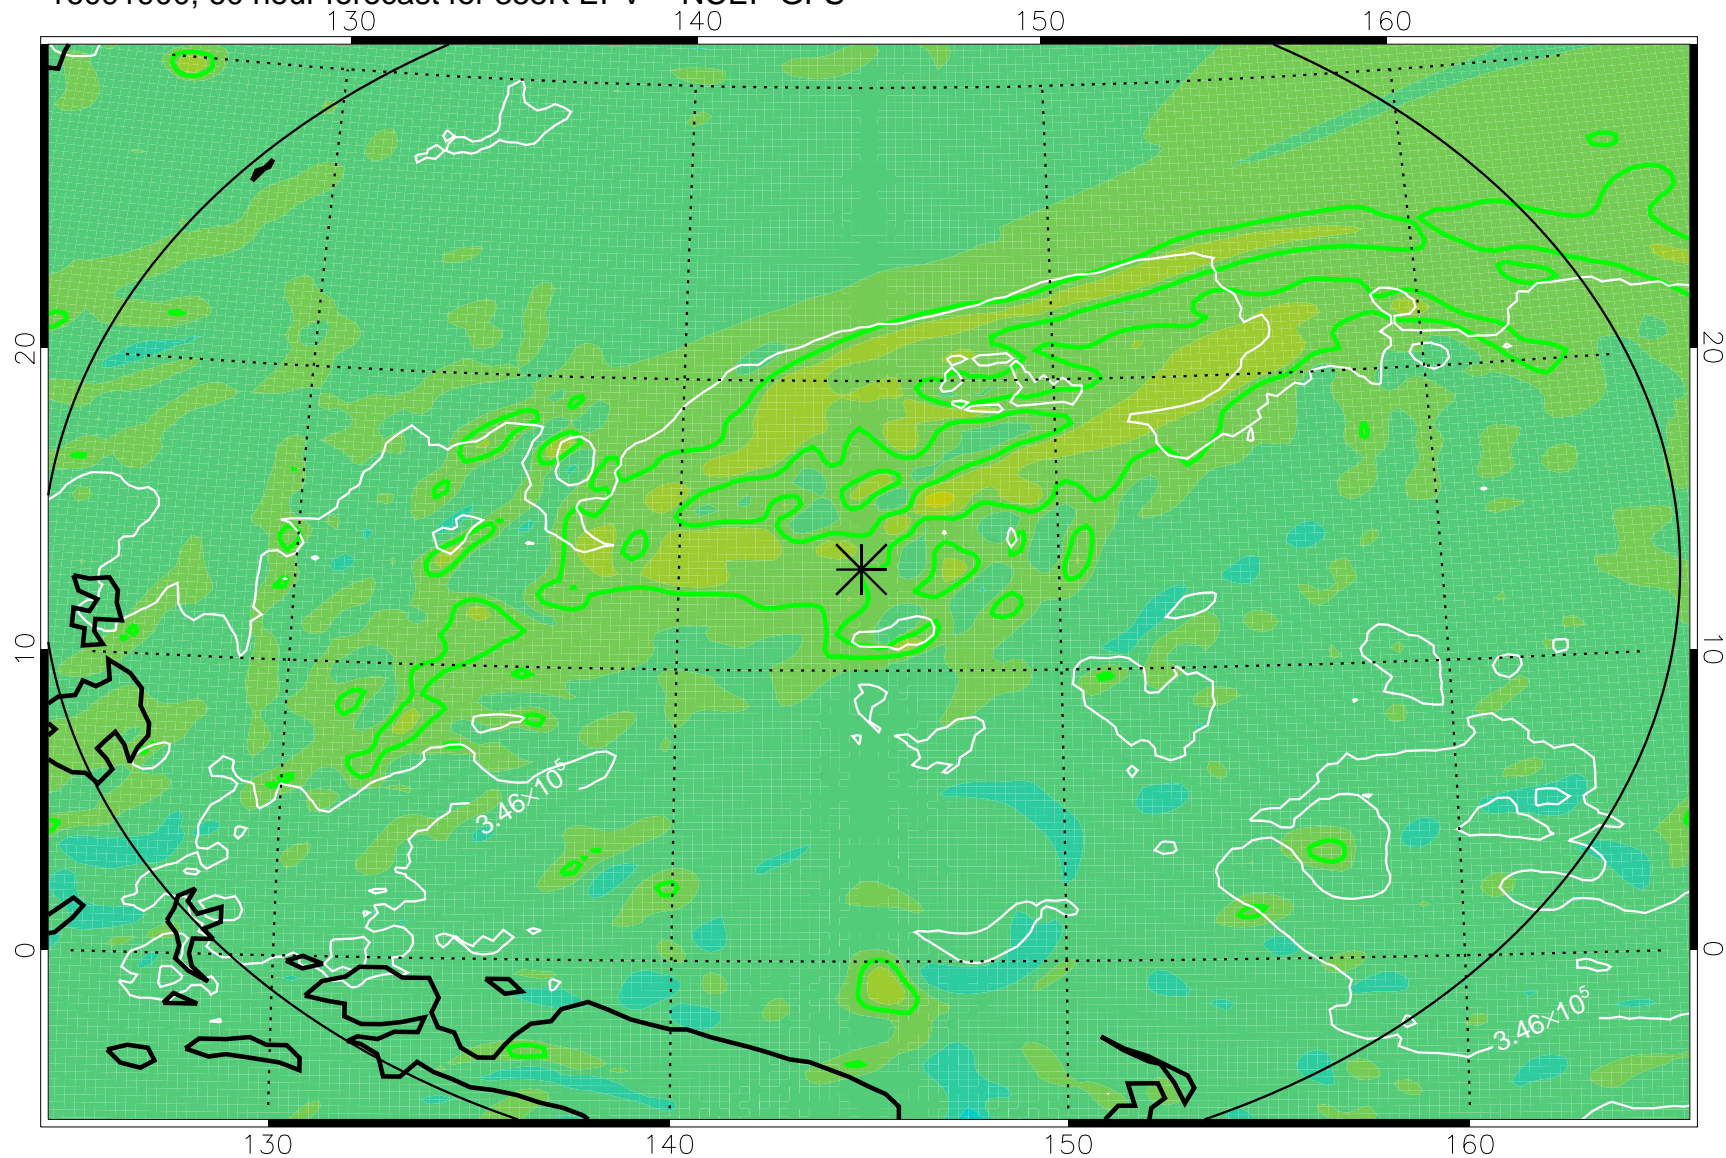

16091806, 42 hour forecast for 355K EPV -- NCEP GFS

355K Montgomery Streamfunction, white
EPV Tropopause (2 PVU) Position
Range ring of 2304 km

16091812, 48 hour forecast for 355K EPV -- NCEP GFS

355K Montgomery Streamfunction, white
EPV Tropopause (2 PVU) Position
Range ring of 2304 km

16091818, 54 hour forecast for 355K EPV -- NCEP GFS

355K Montgomery Streamfunction, white
EPV Tropopause (2 PVU) Position
Range ring of 2304 km

16091900, 60 hour forecast for 355K EPV -- NCEP GFS

355K Montgomery Streamfunction, white
EPV Tropopause (2 PVU) Position
Range ring of 2304 km

16091918, 78 hour forecast for 355K EPV -- NCEP GFS

355K Montgomery Streamfunction, white
EPV Tropopause (2 PVU) Position
Range ring of 2304 km

16092000, 84 hour forecast for 355K EPV -- NCEP GFS

355K Montgomery Streamfunction, white
EPV Tropopause (2 PVU) Position
Range ring of 2304 km

16092018, 102 hour forecast for 355K EPV -- NCEP GFS

355K Montgomery Streamfunction, white
EPV Tropopause (2 PVU) Position
Range ring of 2304 km

16092100, 108 hour forecast for 355K EPV -- NCEP GFS

355K Montgomery Streamfunction, white
EPV Tropopause (2 PVU) Position
Range ring of 2304 km