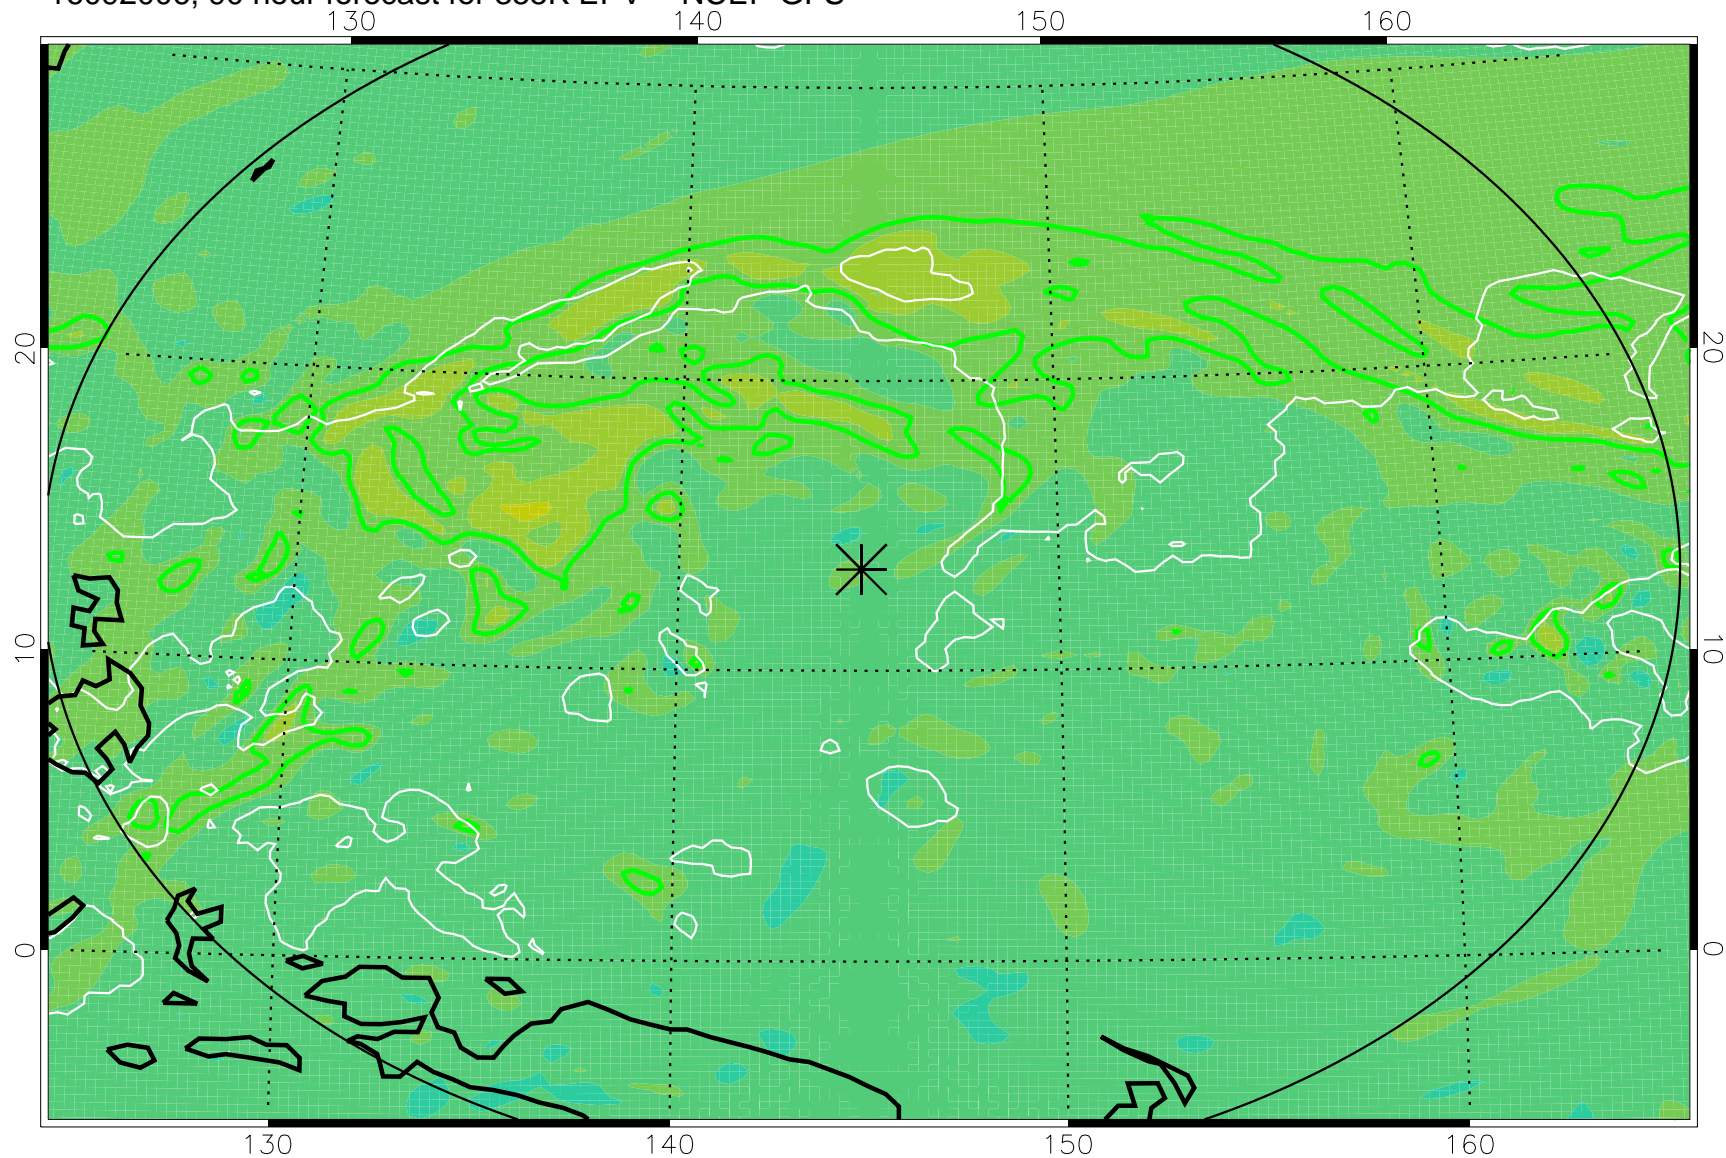

16091918, 78 hour forecast for 355K EPV -- NCEP GFS

355K Montgomery Streamfunction, white
EPV Tropopause (2 PVU) Position
Range ring of 2304 km

16092000, 84 hour forecast for 355K EPV -- NCEP GFS

355K Montgomery Streamfunction, white
EPV Tropopause (2 PVU) Position
Range ring of 2304 km

16092006, 90 hour forecast for 355K EPV -- NCEP GFS

355K Montgomery Streamfunction, white
EPV Tropopause (2 PVU) Position
Range ring of 2304 km

16092012, 96 hour forecast for 355K EPV -- NCEP GFS

355K Montgomery Streamfunction, white
EPV Tropopause (2 PVU) Position
Range ring of 2304 km

16092018, 102 hour forecast for 355K EPV -- NCEP GFS

355K Montgomery Streamfunction, white
EPV Tropopause (2 PVU) Position
Range ring of 2304 km

16092100, 108 hour forecast for 355K EPV -- NCEP GFS

355K Montgomery Streamfunction, white
EPV Tropopause (2 PVU) Position
Range ring of 2304 km

16092106, 114 hour forecast for 355K EPV -- NCEP GFS

355K Montgomery Streamfunction, white
EPV Tropopause (2 PVU) Position
Range ring of 2304 km

16092112, 120 hour forecast for 355K EPV -- NCEP GFS

355K Montgomery Streamfunction, white
EPV Tropopause (2 PVU) Position
Range ring of 2304 km