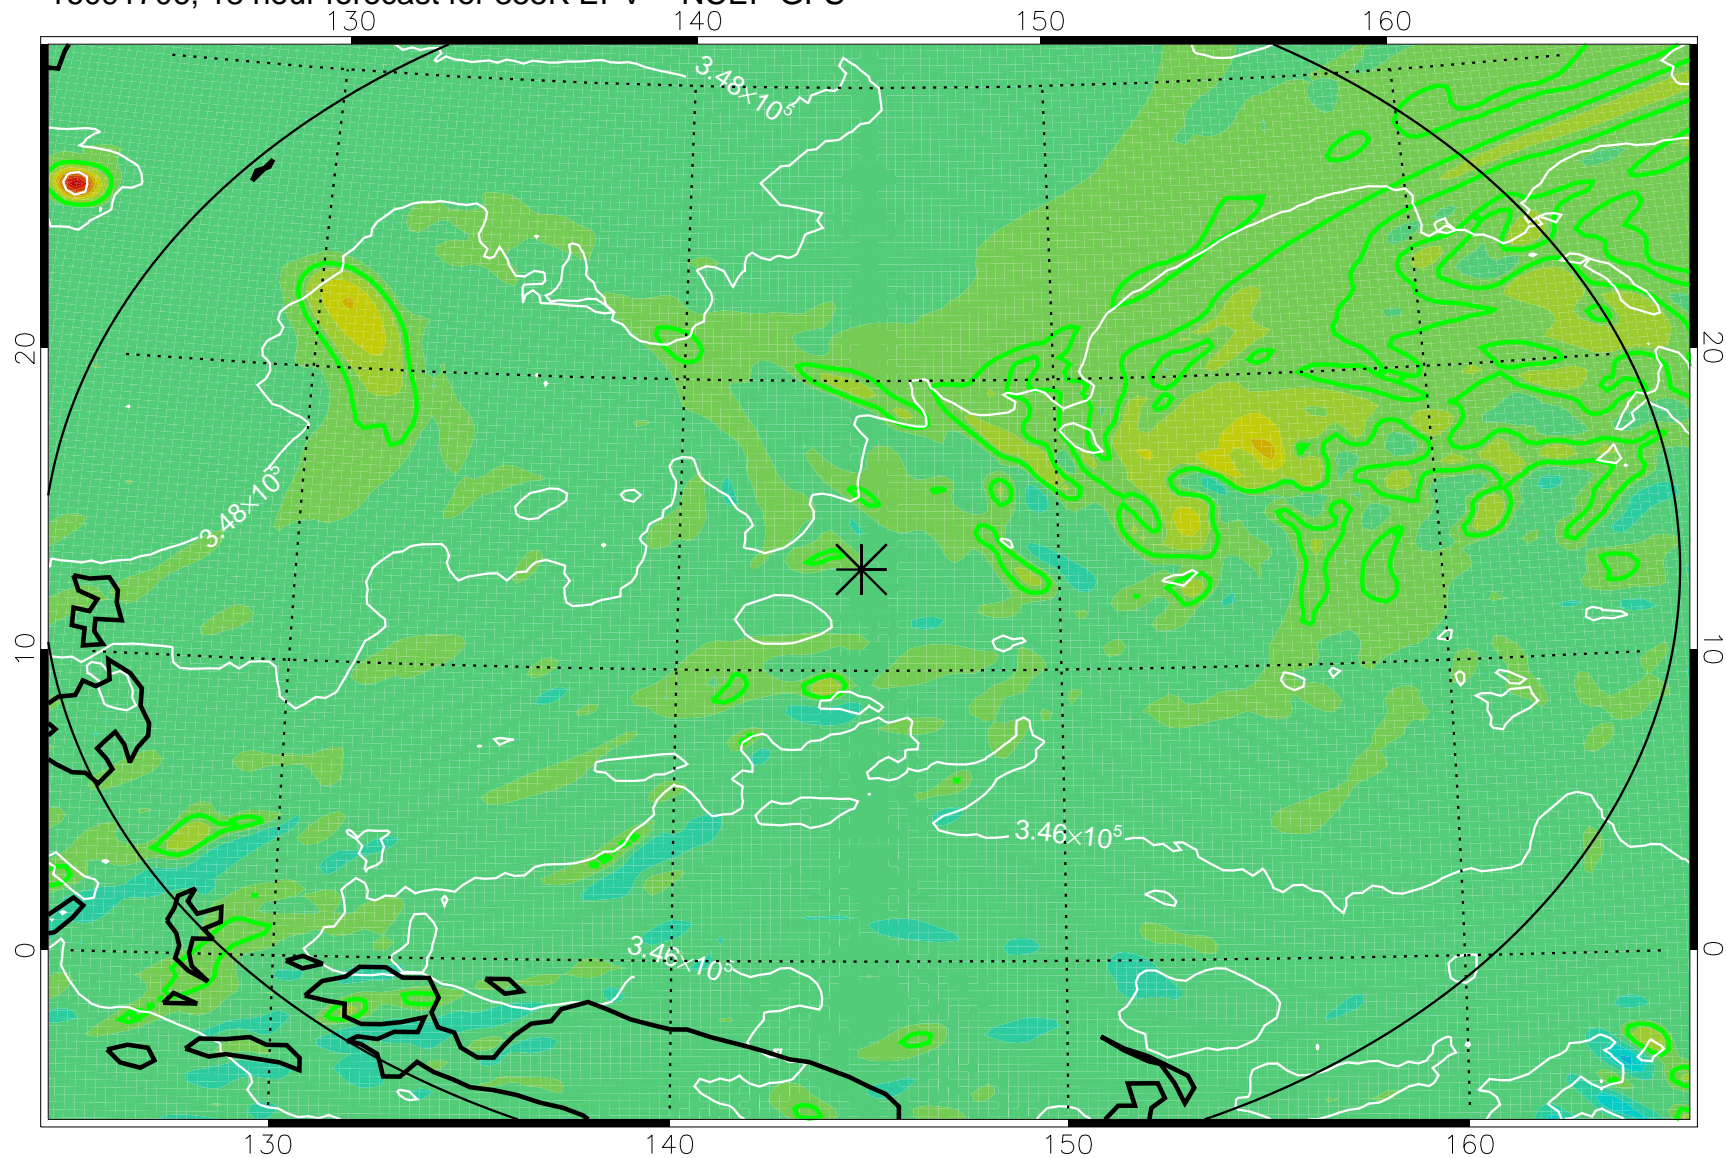

16091618, 6 hour forecast for 355K EPV -- NCEP GFS

355K Montgomery Streamfunction, white
EPV Tropopause (2 PVU) Position
Range ring of 2304 km

16091700, 12 hour forecast for 355K EPV -- NCEP GFS

355K Montgomery Streamfunction, white
EPV Tropopause (2 PVU) Position
Range ring of 2304 km

16091706, 18 hour forecast for 355K EPV -- NCEP GFS

355K Montgomery Streamfunction, white
EPV Tropopause (2 PVU) Position
Range ring of 2304 km

16091712, 24 hour forecast for 355K EPV -- NCEP GFS

355K Montgomery Streamfunction, white
EPV Tropopause (2 PVU) Position
Range ring of 2304 km

16091718, 30 hour forecast for 355K EPV -- NCEP GFS

355K Montgomery Streamfunction, white
EPV Tropopause (2 PVU) Position
Range ring of 2304 km

16091800, 36 hour forecast for 355K EPV -- NCEP GFS

355K Montgomery Streamfunction, white
EPV Tropopause (2 PVU) Position
Range ring of 2304 km

16092018, 102 hour forecast for 355K EPV -- NCEP GFS

355K Montgomery Streamfunction, white
EPV Tropopause (2 PVU) Position
Range ring of 2304 km

16092100, 108 hour forecast for 355K EPV -- NCEP GFS

355K Montgomery Streamfunction, white
EPV Tropopause (2 PVU) Position
Range ring of 2304 km