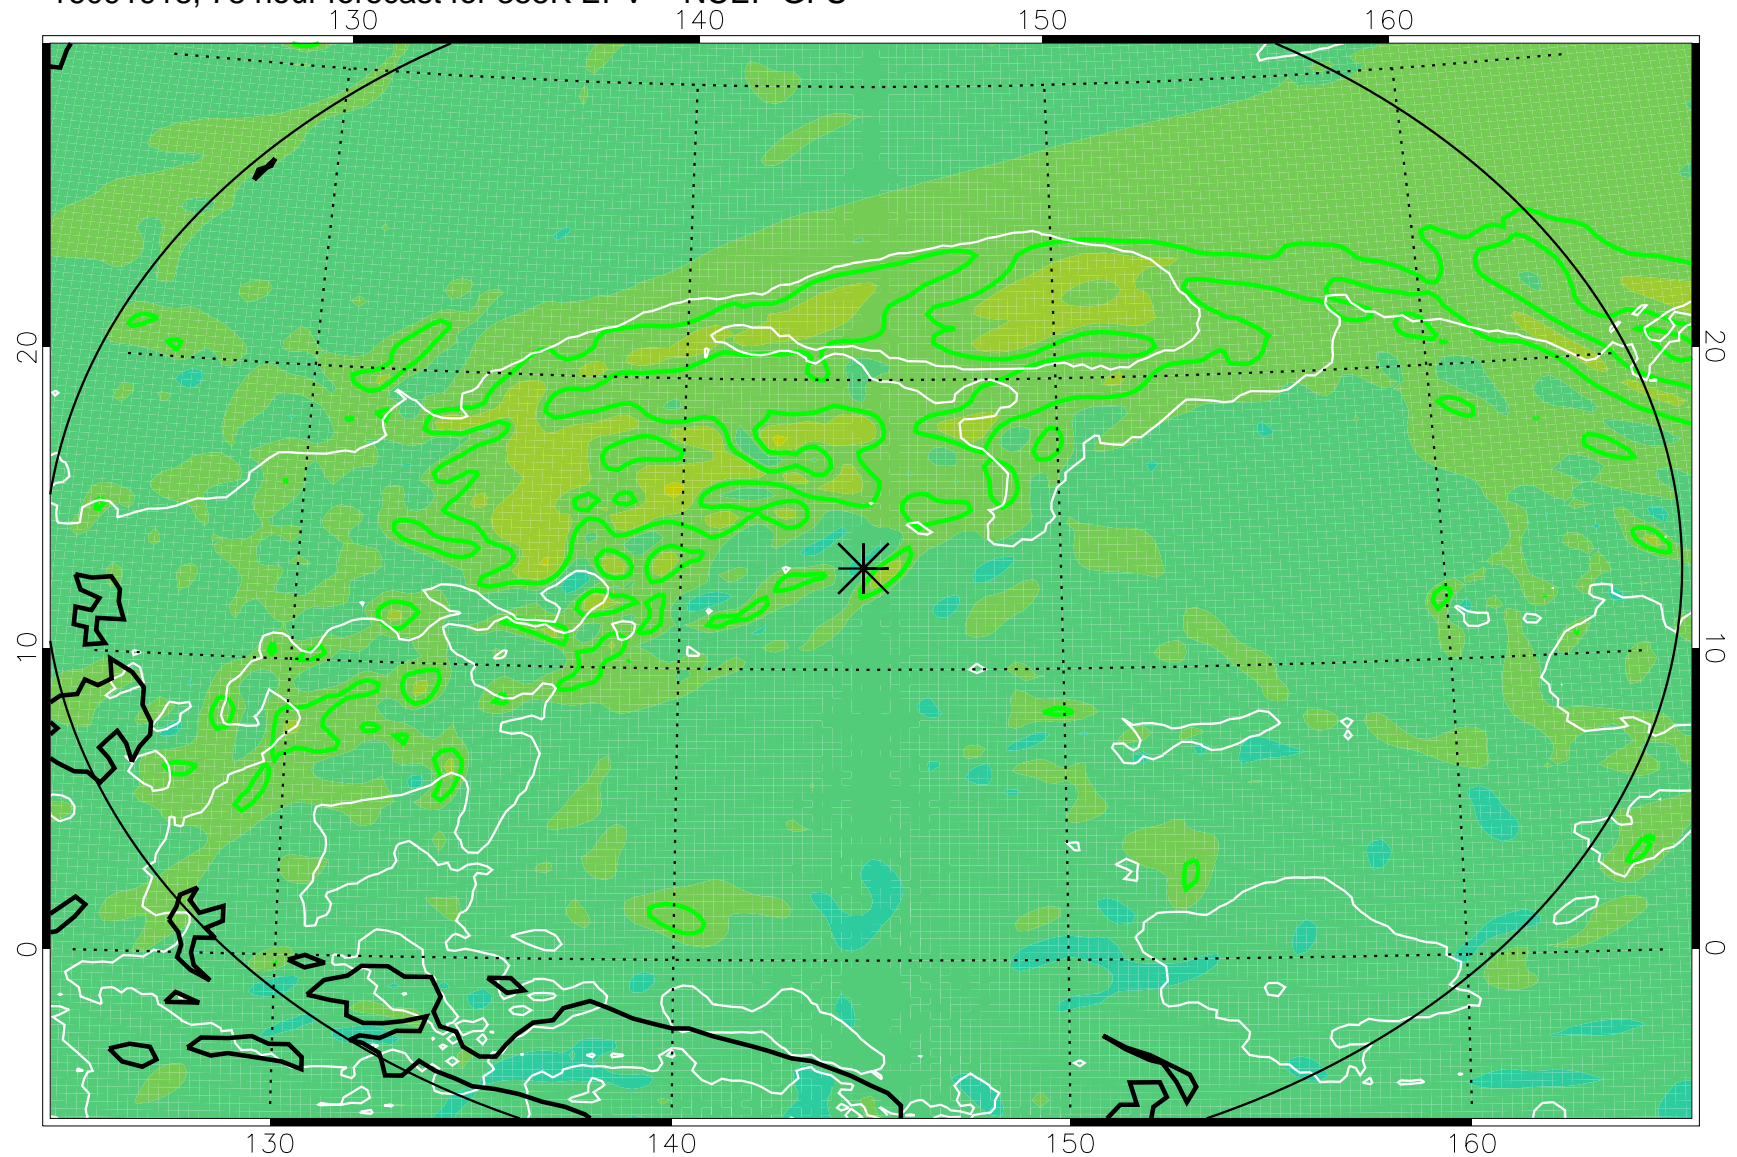

16091906, 66 hour forecast for 355K EPV -- NCEP GFS

355K Montgomery Streamfunction, white
EPV Tropopause (2 PVU) Position
Range ring of 2304 km

16091912, 72 hour forecast for 355K EPV -- NCEP GFS

355K Montgomery Streamfunction, white
EPV Tropopause (2 PVU) Position
Range ring of 2304 km

16091918, 78 hour forecast for 355K EPV -- NCEP GFS

355K Montgomery Streamfunction, white
EPV Tropopause (2 PVU) Position
Range ring of 2304 km

16092000, 84 hour forecast for 355K EPV -- NCEP GFS

355K Montgomery Streamfunction, white
EPV Tropopause (2 PVU) Position
Range ring of 2304 km

16092006, 90 hour forecast for 355K EPV -- NCEP GFS

355K Montgomery Streamfunction, white
EPV Tropopause (2 PVU) Position
Range ring of 2304 km

16092012, 96 hour forecast for 355K EPV -- NCEP GFS

355K Montgomery Streamfunction, white
EPV Tropopause (2 PVU) Position
Range ring of 2304 km

16092018, 102 hour forecast for 355K EPV -- NCEP GFS

355K Montgomery Streamfunction, white
EPV Tropopause (2 PVU) Position
Range ring of 2304 km

16092100, 108 hour forecast for 355K EPV -- NCEP GFS

355K Montgomery Streamfunction, white
EPV Tropopause (2 PVU) Position
Range ring of 2304 km