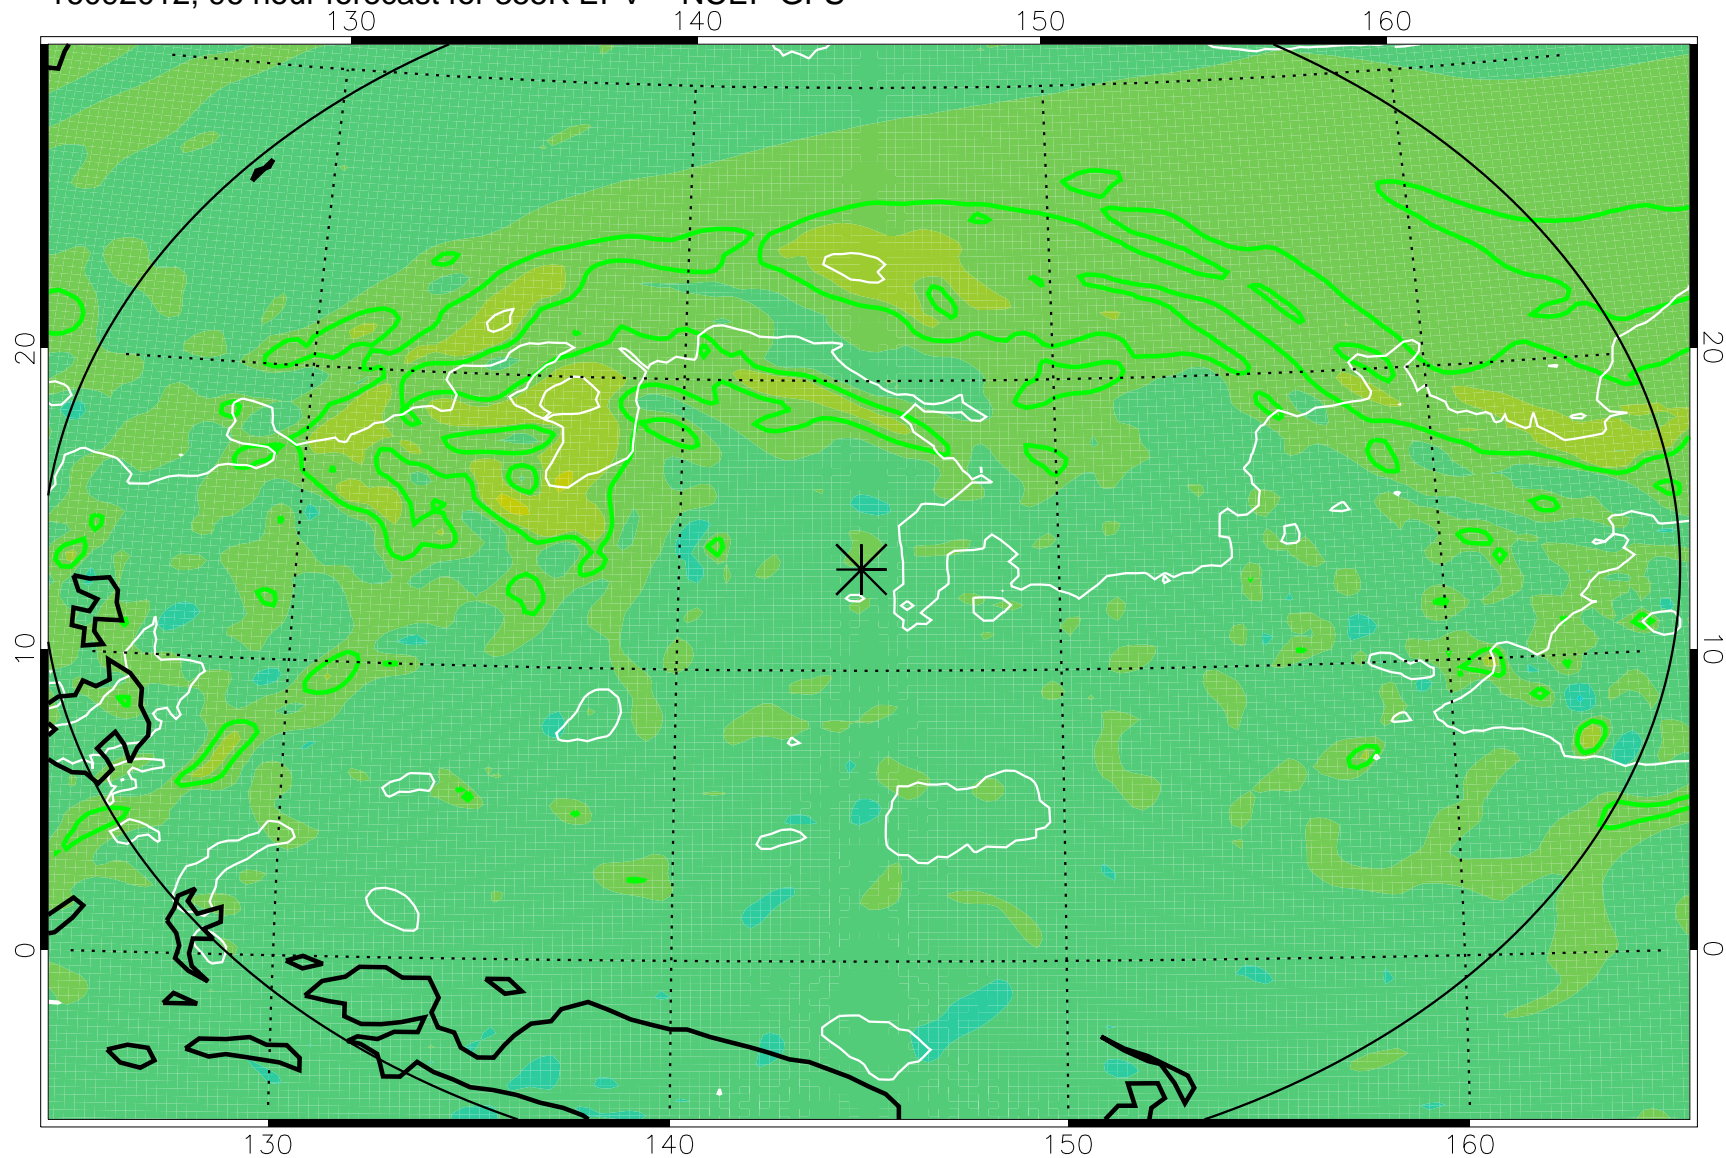

16091918, 78 hour forecast for 355K EPV -- NCEP GFS

355K Montgomery Streamfunction, white
EPV Tropopause (2 PVU) Position
Range ring of 2304 km

16092000, 84 hour forecast for 355K EPV -- NCEP GFS

355K Montgomery Streamfunction, white
EPV Tropopause (2 PVU) Position
Range ring of 2304 km

16092006, 90 hour forecast for 355K EPV -- NCEP GFS

355K Montgomery Streamfunction, white
EPV Tropopause (2 PVU) Position
Range ring of 2304 km

16092012, 96 hour forecast for 355K EPV -- NCEP GFS

355K Montgomery Streamfunction, white
EPV Tropopause (2 PVU) Position
Range ring of 2304 km

16092018, 102 hour forecast for 355K EPV -- NCEP GFS

355K Montgomery Streamfunction, white
EPV Tropopause (2 PVU) Position
Range ring of 2304 km

16092100, 108 hour forecast for 355K EPV -- NCEP GFS

355K Montgomery Streamfunction, white
EPV Tropopause (2 PVU) Position
Range ring of 2304 km

16092106, 114 hour forecast for 355K EPV -- NCEP GFS

355K Montgomery Streamfunction, white
EPV Tropopause (2 PVU) Position
Range ring of 2304 km

16092112, 120 hour forecast for 355K EPV -- NCEP GFS

355K Montgomery Streamfunction, white
EPV Tropopause (2 PVU) Position
Range ring of 2304 km