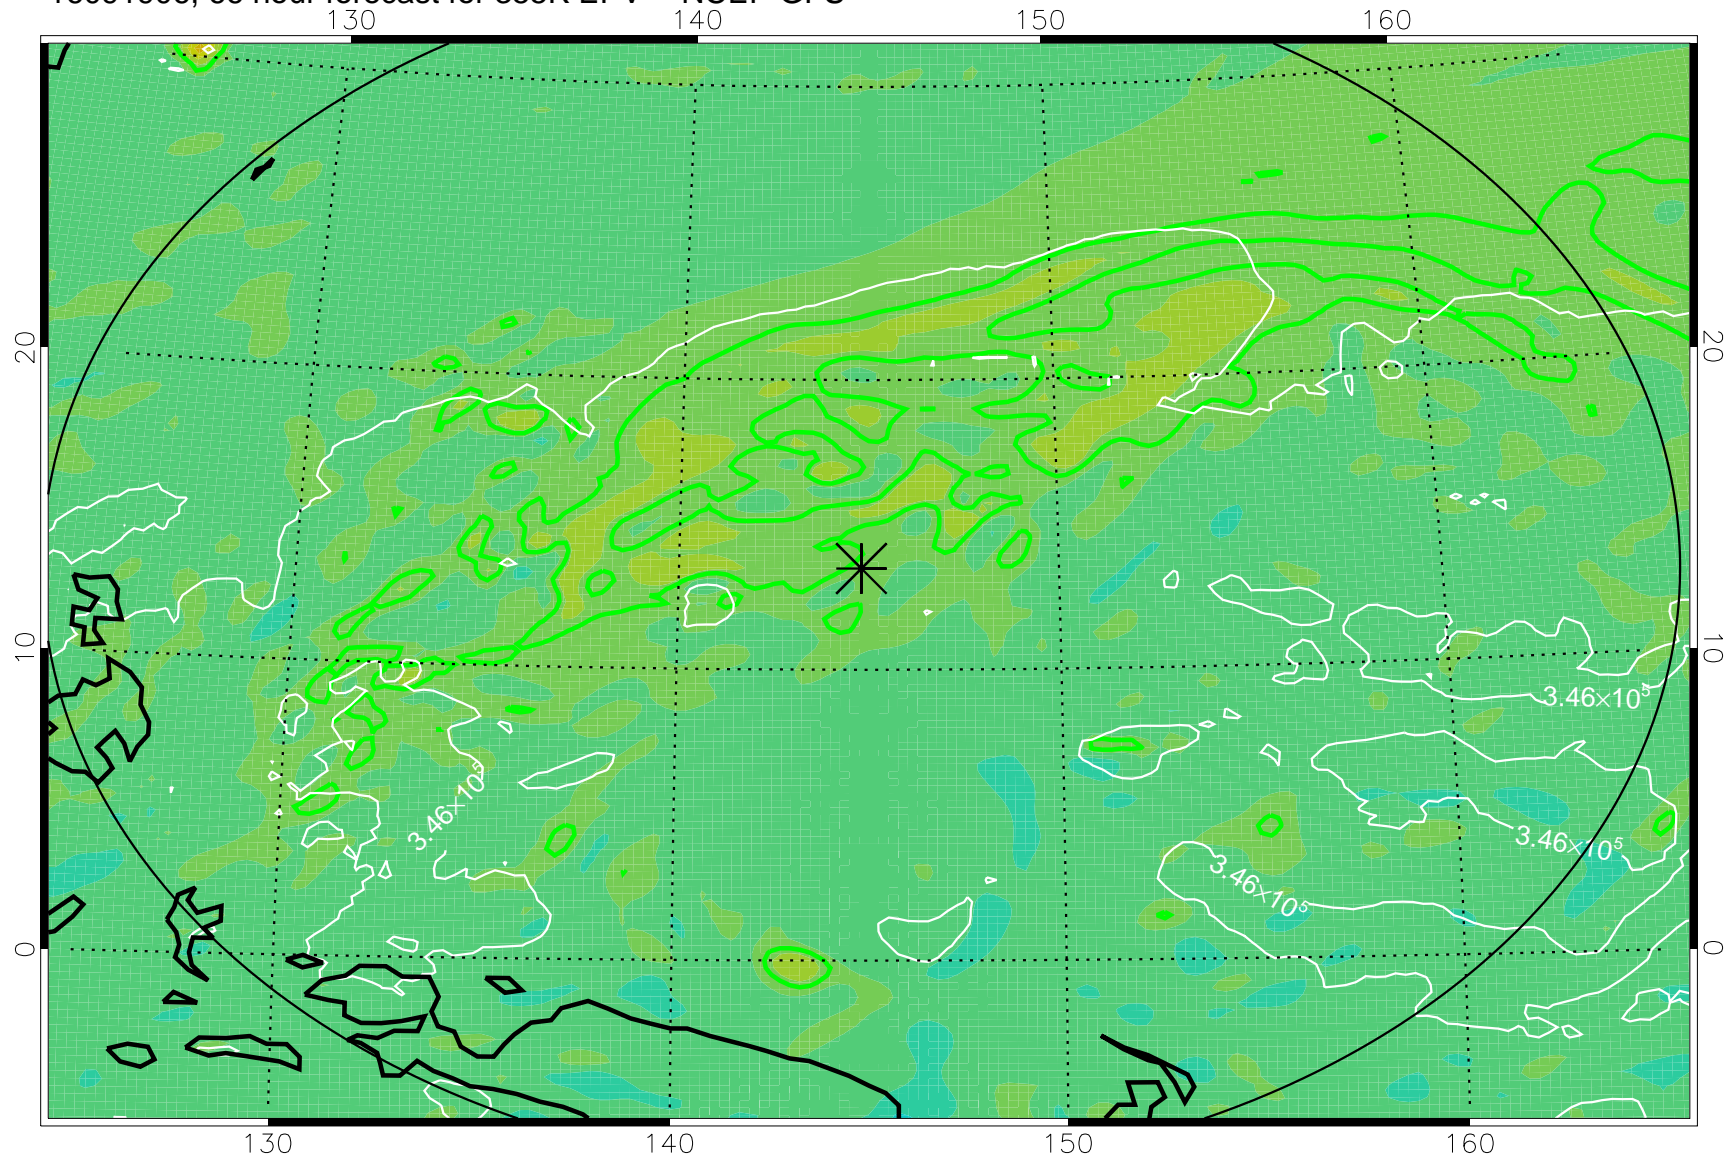

16091818, 54 hour forecast for 355K EPV -- NCEP GFS

355K Montgomery Streamfunction, white
EPV Tropopause (2 PVU) Position
Range ring of 2304 km

16091900, 60 hour forecast for 355K EPV -- NCEP GFS

355K Montgomery Streamfunction, white
EPV Tropopause (2 PVU) Position
Range ring of 2304 km

16091906, 66 hour forecast for 355K EPV -- NCEP GFS

355K Montgomery Streamfunction, white
EPV Tropopause (2 PVU) Position
Range ring of 2304 km

16091912, 72 hour forecast for 355K EPV -- NCEP GFS

355K Montgomery Streamfunction, white
EPV Tropopause (2 PVU) Position
Range ring of 2304 km

16091918, 78 hour forecast for 355K EPV -- NCEP GFS

355K Montgomery Streamfunction, white
EPV Tropopause (2 PVU) Position
Range ring of 2304 km

16092000, 84 hour forecast for 355K EPV -- NCEP GFS

355K Montgomery Streamfunction, white
EPV Tropopause (2 PVU) Position
Range ring of 2304 km

16092018, 102 hour forecast for 355K EPV -- NCEP GFS

355K Montgomery Streamfunction, white
EPV Tropopause (2 PVU) Position
Range ring of 2304 km

16092100, 108 hour forecast for 355K EPV -- NCEP GFS

355K Montgomery Streamfunction, white
EPV Tropopause (2 PVU) Position
Range ring of 2304 km