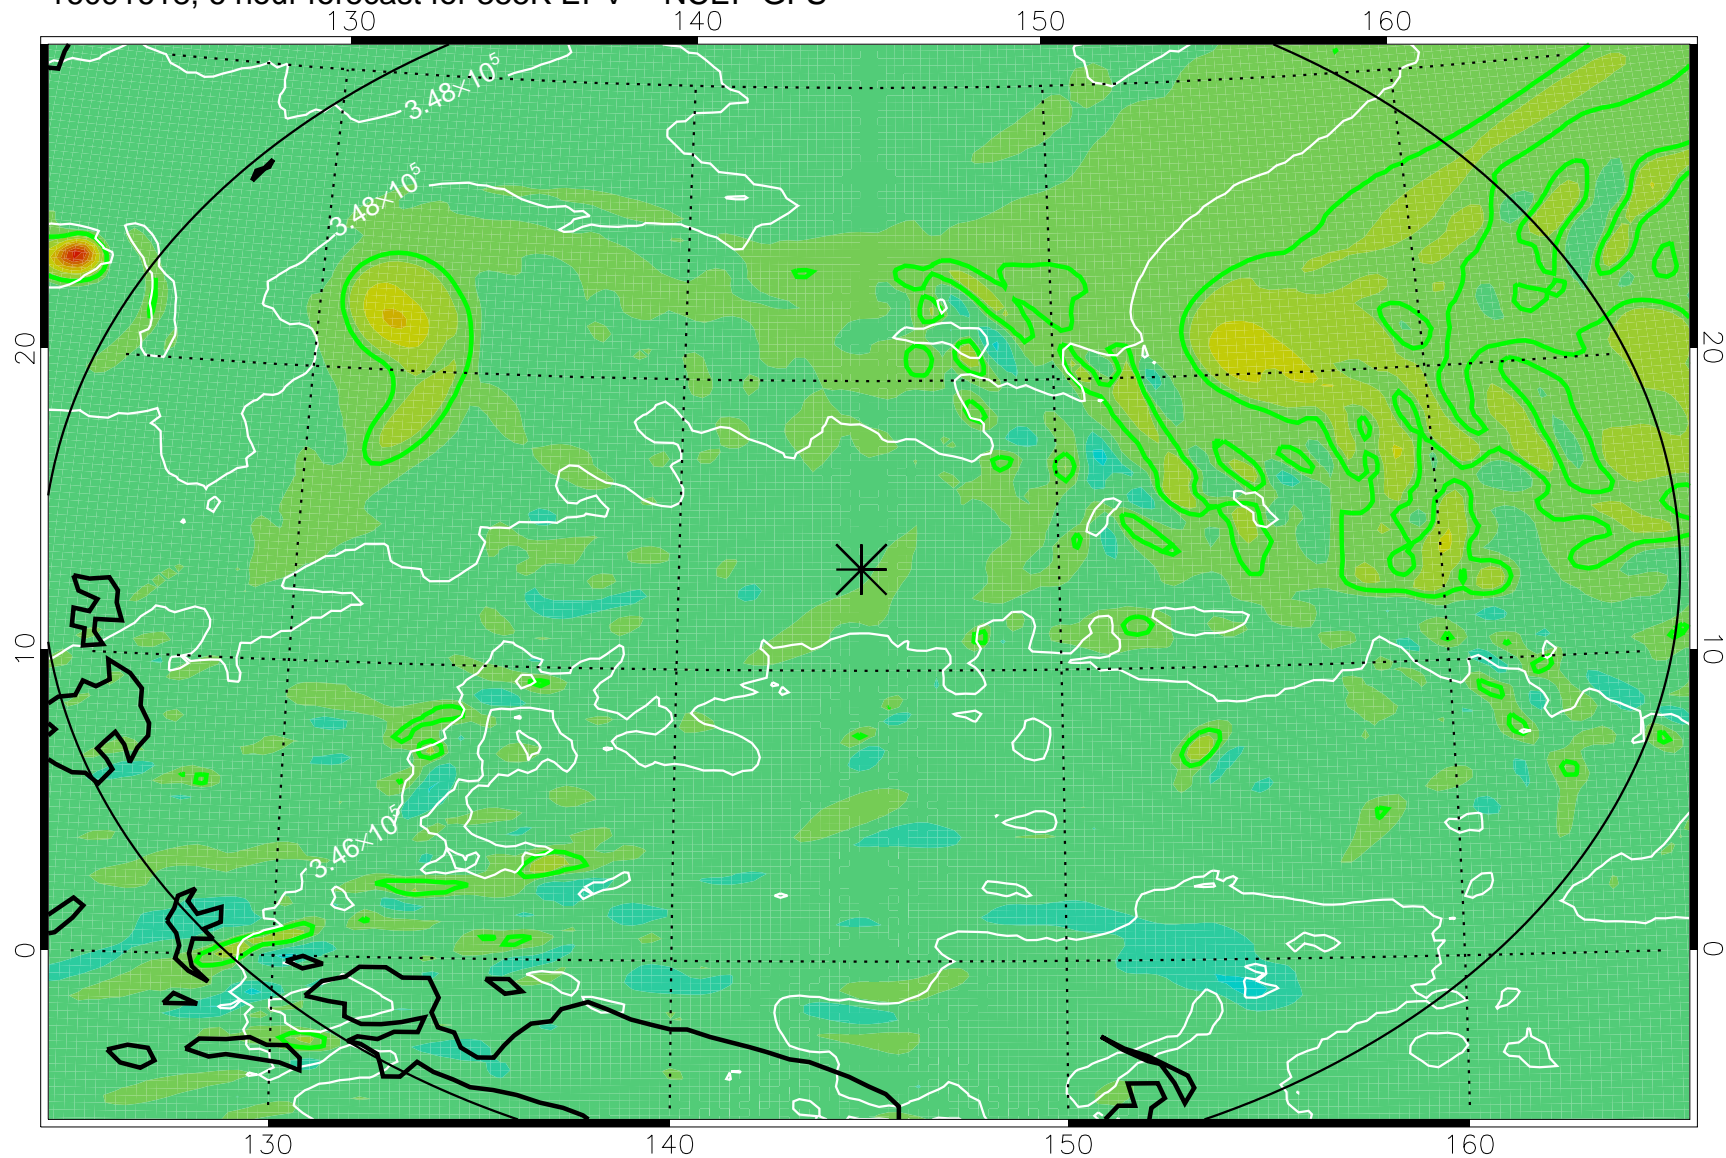

16091618, 6 hour forecast for 355K EPV -- NCEP GFS

355K Montgomery Streamfunction, white
EPV Tropopause (2 PVU) Position
Range ring of 2304 km

16091700, 12 hour forecast for 355K EPV -- NCEP GFS

355K Montgomery Streamfunction, white
EPV Tropopause (2 PVU) Position
Range ring of 2304 km

16091706, 18 hour forecast for 355K EPV -- NCEP GFS

355K Montgomery Streamfunction, white
EPV Tropopause (2 PVU) Position
Range ring of 2304 km

16091712, 24 hour forecast for 355K EPV -- NCEP GFS

355K Montgomery Streamfunction, white
EPV Tropopause (2 PVU) Position
Range ring of 2304 km

16091718, 30 hour forecast for 355K EPV -- NCEP GFS

355K Montgomery Streamfunction, white
EPV Tropopause (2 PVU) Position
Range ring of 2304 km

16091800, 36 hour forecast for 355K EPV -- NCEP GFS

355K Montgomery Streamfunction, white
EPV Tropopause (2 PVU) Position
Range ring of 2304 km

16092018, 102 hour forecast for 355K EPV -- NCEP GFS

355K Montgomery Streamfunction, white
EPV Tropopause (2 PVU) Position
Range ring of 2304 km

16092100, 108 hour forecast for 355K EPV -- NCEP GFS

355K Montgomery Streamfunction, white
EPV Tropopause (2 PVU) Position
Range ring of 2304 km