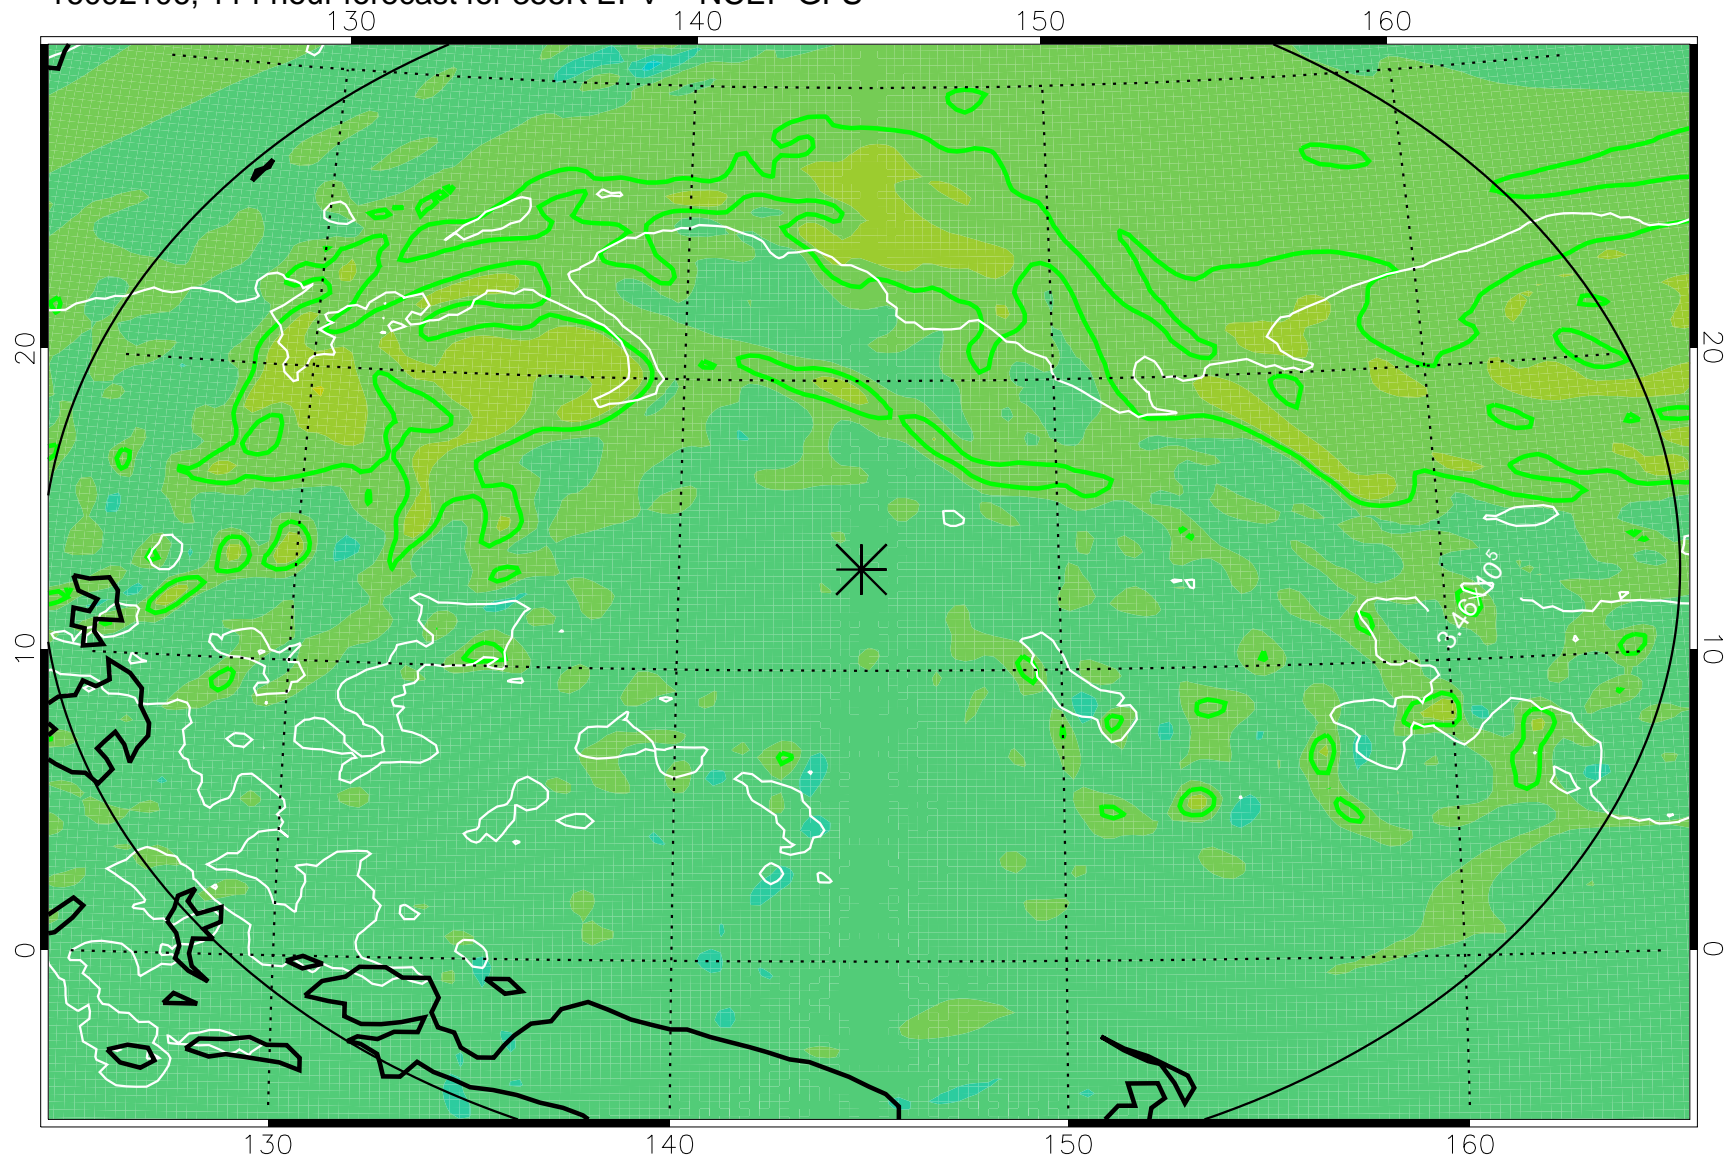

16091918, 78 hour forecast for 355K EPV -- NCEP GFS

355K Montgomery Streamfunction, white
EPV Tropopause (2 PVU) Position
Range ring of 2304 km

16092000, 84 hour forecast for 355K EPV -- NCEP GFS

355K Montgomery Streamfunction, white
EPV Tropopause (2 PVU) Position
Range ring of 2304 km

16092006, 90 hour forecast for 355K EPV -- NCEP GFS

355K Montgomery Streamfunction, white
EPV Tropopause (2 PVU) Position
Range ring of 2304 km

16092012, 96 hour forecast for 355K EPV -- NCEP GFS

355K Montgomery Streamfunction, white
EPV Tropopause (2 PVU) Position
Range ring of 2304 km

16092018, 102 hour forecast for 355K EPV -- NCEP GFS

355K Montgomery Streamfunction, white
EPV Tropopause (2 PVU) Position
Range ring of 2304 km

16092100, 108 hour forecast for 355K EPV -- NCEP GFS

355K Montgomery Streamfunction, white
EPV Tropopause (2 PVU) Position
Range ring of 2304 km

16092106, 114 hour forecast for 355K EPV -- NCEP GFS

355K Montgomery Streamfunction, white
EPV Tropopause (2 PVU) Position
Range ring of 2304 km

16092112, 120 hour forecast for 355K EPV -- NCEP GFS

355K Montgomery Streamfunction, white
EPV Tropopause (2 PVU) Position
Range ring of 2304 km