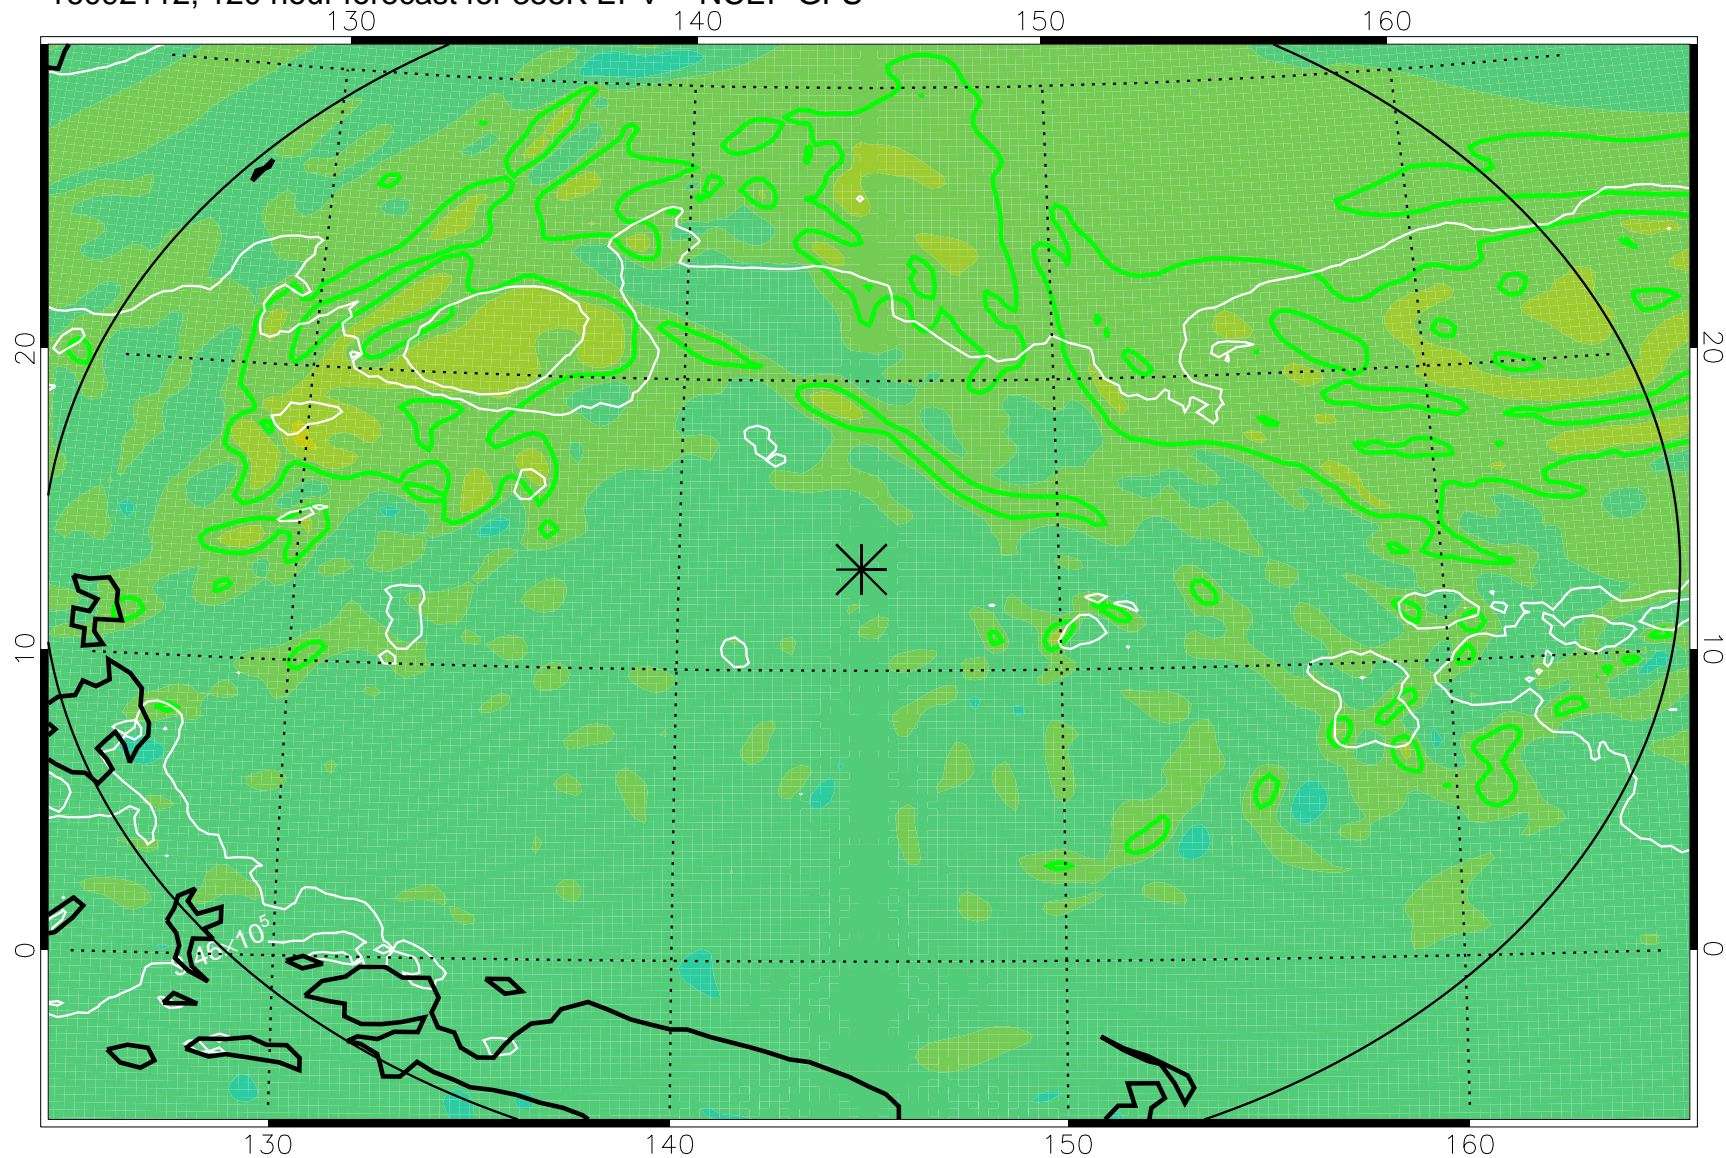

16091918, 78 hour forecast for 355K EPV -- NCEP GFS

355K Montgomery Streamfunction, white
EPV Tropopause (2 PVU) Position
Range ring of 2304 km

16092000, 84 hour forecast for 355K EPV -- NCEP GFS

355K Montgomery Streamfunction, white
EPV Tropopause (2 PVU) Position
Range ring of 2304 km

16092006, 90 hour forecast for 355K EPV -- NCEP GFS

355K Montgomery Streamfunction, white
EPV Tropopause (2 PVU) Position
Range ring of 2304 km

16092012, 96 hour forecast for 355K EPV -- NCEP GFS

355K Montgomery Streamfunction, white
EPV Tropopause (2 PVU) Position
Range ring of 2304 km

16092018, 102 hour forecast for 355K EPV -- NCEP GFS

355K Montgomery Streamfunction, white
EPV Tropopause (2 PVU) Position
Range ring of 2304 km

16092100, 108 hour forecast for 355K EPV -- NCEP GFS

355K Montgomery Streamfunction, white
EPV Tropopause (2 PVU) Position
Range ring of 2304 km

16092106, 114 hour forecast for 355K EPV -- NCEP GFS

355K Montgomery Streamfunction, white
EPV Tropopause (2 PVU) Position
Range ring of 2304 km

16092112, 120 hour forecast for 355K EPV -- NCEP GFS

355K Montgomery Streamfunction, white
EPV Tropopause (2 PVU) Position
Range ring of 2304 km