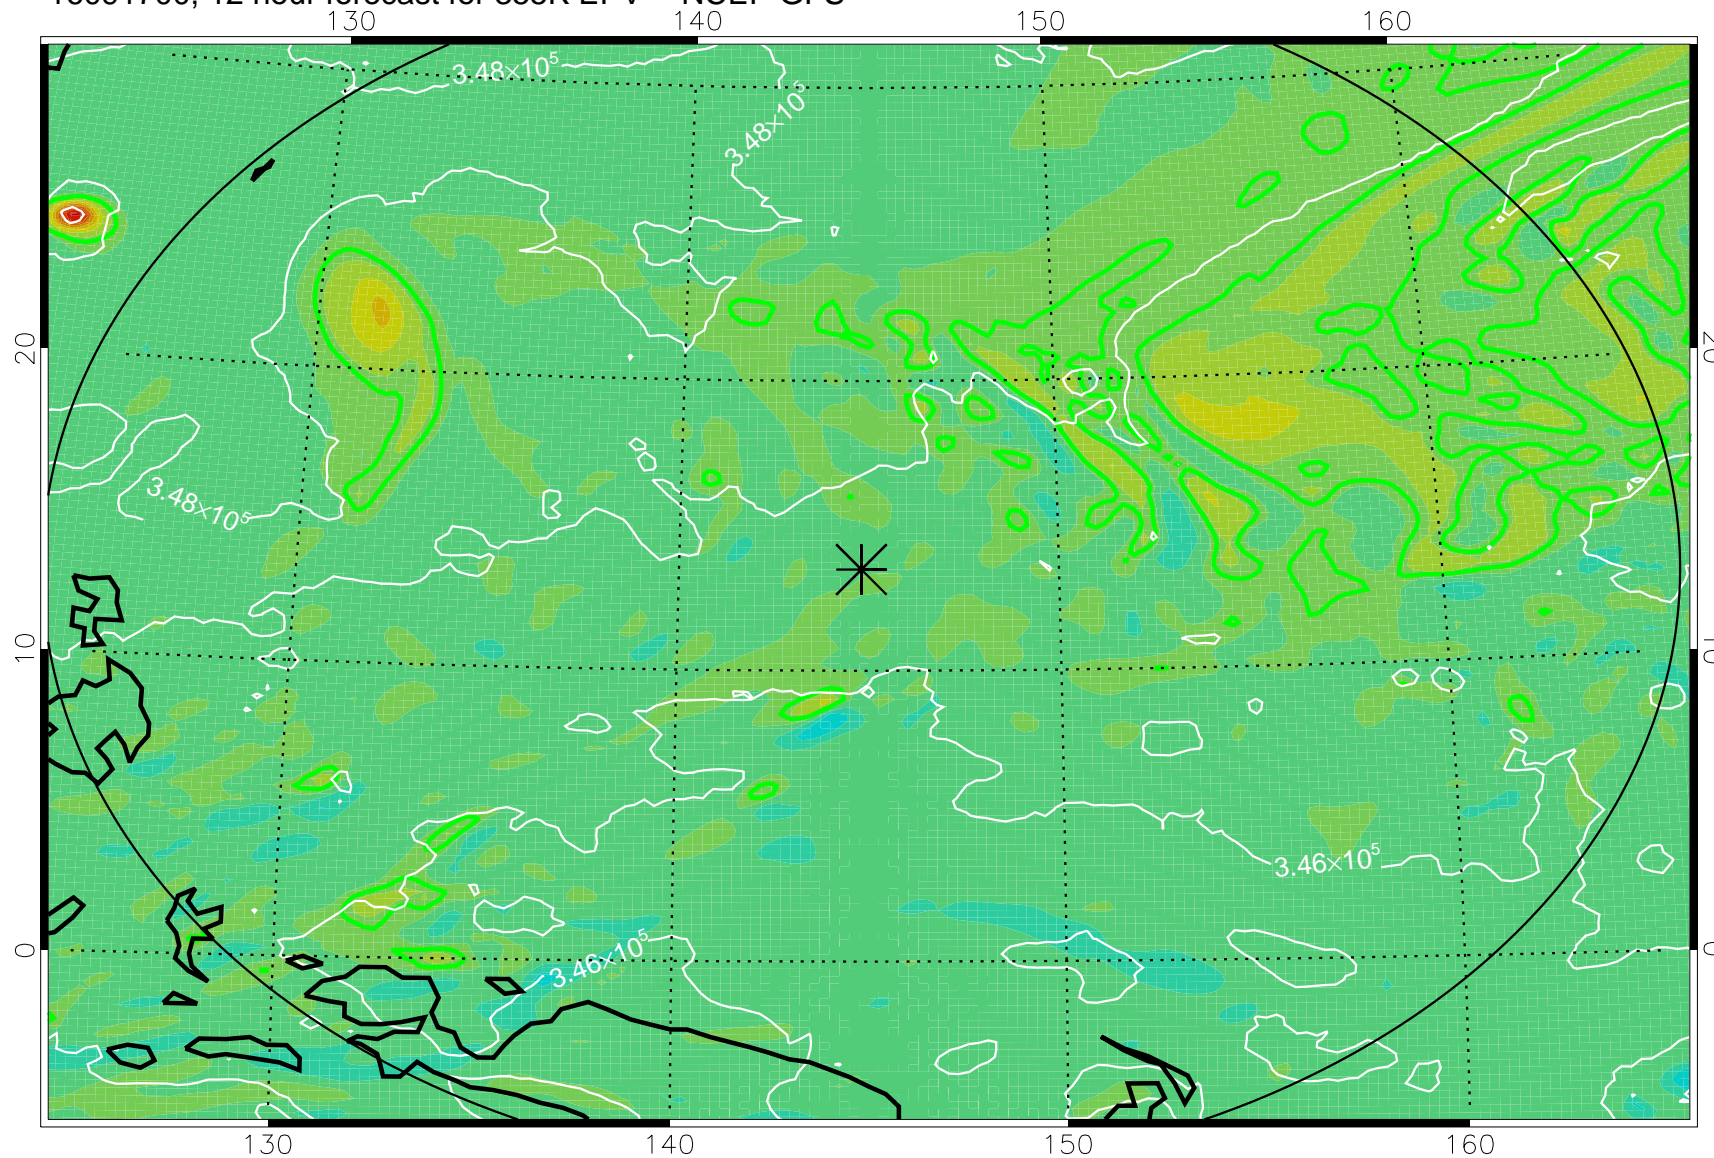

16091618, 6 hour forecast for 355K EPV -- NCEP GFS

355K Montgomery Streamfunction, white
EPV Tropopause (2 PVU) Position
Range ring of 2304 km

16091700, 12 hour forecast for 355K EPV -- NCEP GFS

355K Montgomery Streamfunction, white
EPV Tropopause (2 PVU) Position
Range ring of 2304 km

16091706, 18 hour forecast for 355K EPV -- NCEP GFS

355K Montgomery Streamfunction, white
EPV Tropopause (2 PVU) Position
Range ring of 2304 km

16091712, 24 hour forecast for 355K EPV -- NCEP GFS

355K Montgomery Streamfunction, white
EPV Tropopause (2 PVU) Position
Range ring of 2304 km

16091718, 30 hour forecast for 355K EPV -- NCEP GFS

355K Montgomery Streamfunction, white
EPV Tropopause (2 PVU) Position
Range ring of 2304 km

16091800, 36 hour forecast for 355K EPV -- NCEP GFS

355K Montgomery Streamfunction, white
EPV Tropopause (2 PVU) Position
Range ring of 2304 km

16092018, 102 hour forecast for 355K EPV -- NCEP GFS

355K Montgomery Streamfunction, white
EPV Tropopause (2 PVU) Position
Range ring of 2304 km

16092100, 108 hour forecast for 355K EPV -- NCEP GFS

355K Montgomery Streamfunction, white
EPV Tropopause (2 PVU) Position
Range ring of 2304 km