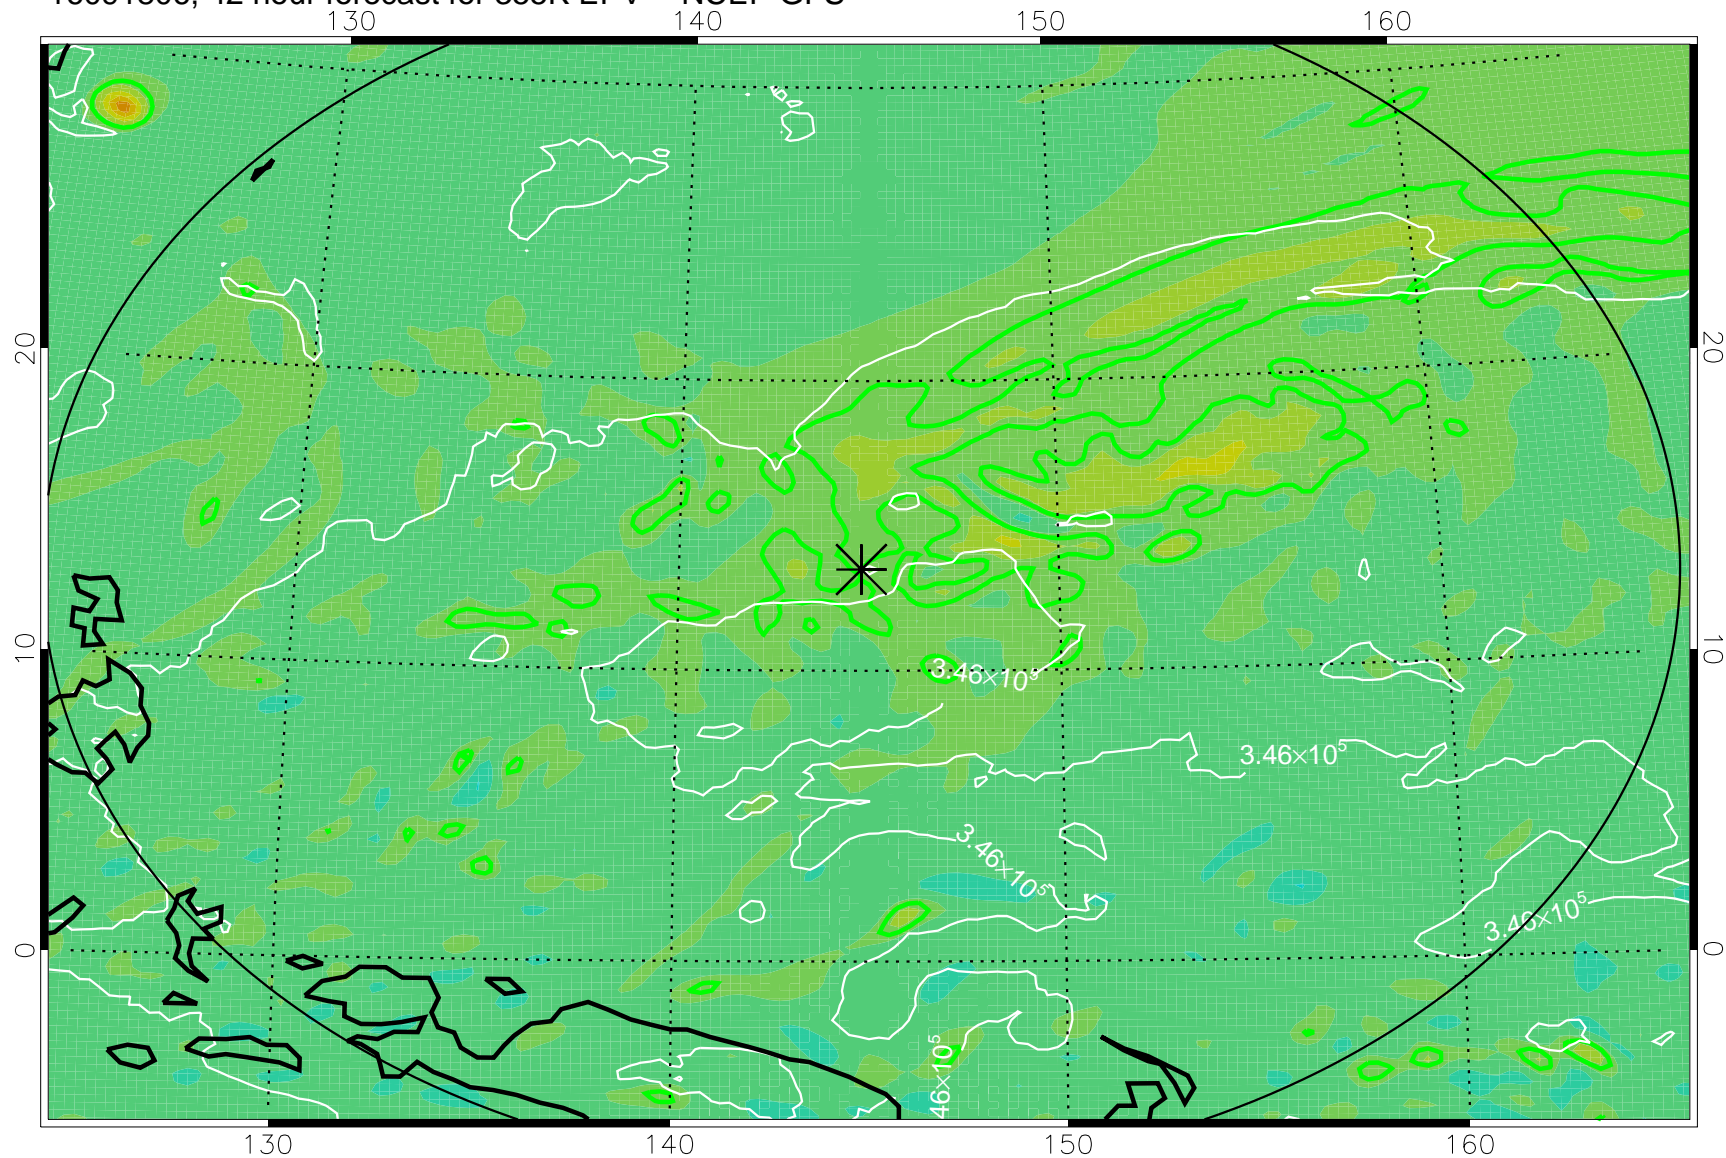

16091718, 30 hour forecast for 355K EPV -- NCEP GFS

355K Montgomery Streamfunction, white
EPV Tropopause (2 PVU) Position
Range ring of 2304 km

16091800, 36 hour forecast for 355K EPV -- NCEP GFS

355K Montgomery Streamfunction, white
EPV Tropopause (2 PVU) Position
Range ring of 2304 km

16091806, 42 hour forecast for 355K EPV -- NCEP GFS

355K Montgomery Streamfunction, white
EPV Tropopause (2 PVU) Position
Range ring of 2304 km

16091812, 48 hour forecast for 355K EPV -- NCEP GFS

355K Montgomery Streamfunction, white
EPV Tropopause (2 PVU) Position
Range ring of 2304 km

16091818, 54 hour forecast for 355K EPV -- NCEP GFS

355K Montgomery Streamfunction, white
EPV Tropopause (2 PVU) Position
Range ring of 2304 km

16091900, 60 hour forecast for 355K EPV -- NCEP GFS

355K Montgomery Streamfunction, white
EPV Tropopause (2 PVU) Position
Range ring of 2304 km

16092018, 102 hour forecast for 355K EPV -- NCEP GFS

355K Montgomery Streamfunction, white
EPV Tropopause (2 PVU) Position
Range ring of 2304 km

16092100, 108 hour forecast for 355K EPV -- NCEP GFS

355K Montgomery Streamfunction, white
EPV Tropopause (2 PVU) Position
Range ring of 2304 km