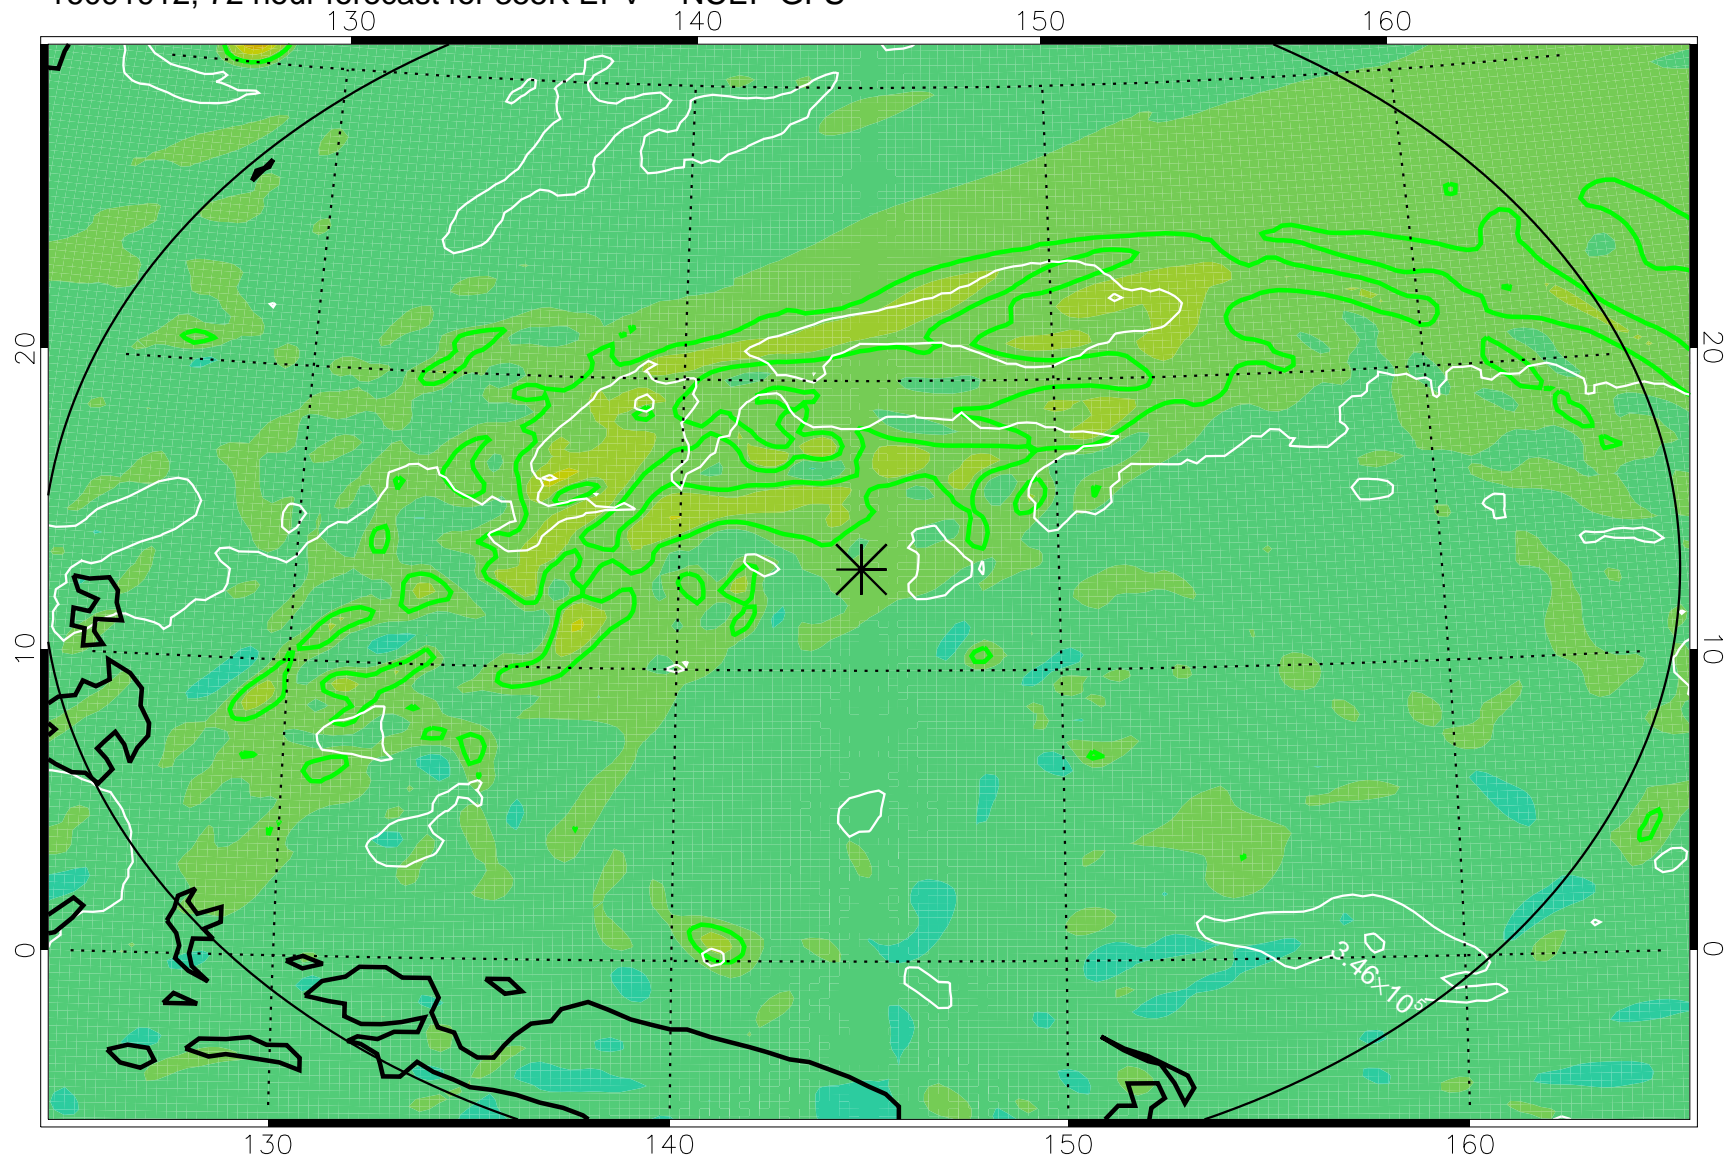

16091818, 54 hour forecast for 355K EPV -- NCEP GFS

355K Montgomery Streamfunction, white
EPV Tropopause (2 PVU) Position
Range ring of 2304 km

16091900, 60 hour forecast for 355K EPV -- NCEP GFS

355K Montgomery Streamfunction, white
EPV Tropopause (2 PVU) Position
Range ring of 2304 km

16091906, 66 hour forecast for 355K EPV -- NCEP GFS

355K Montgomery Streamfunction, white
EPV Tropopause (2 PVU) Position
Range ring of 2304 km

16091912, 72 hour forecast for 355K EPV -- NCEP GFS

355K Montgomery Streamfunction, white
EPV Tropopause (2 PVU) Position
Range ring of 2304 km

16091918, 78 hour forecast for 355K EPV -- NCEP GFS

355K Montgomery Streamfunction, white
EPV Tropopause (2 PVU) Position
Range ring of 2304 km

16092000, 84 hour forecast for 355K EPV -- NCEP GFS

355K Montgomery Streamfunction, white
EPV Tropopause (2 PVU) Position
Range ring of 2304 km

16092018, 102 hour forecast for 355K EPV -- NCEP GFS

355K Montgomery Streamfunction, white
EPV Tropopause (2 PVU) Position
Range ring of 2304 km

16092100, 108 hour forecast for 355K EPV -- NCEP GFS

355K Montgomery Streamfunction, white
EPV Tropopause (2 PVU) Position
Range ring of 2304 km