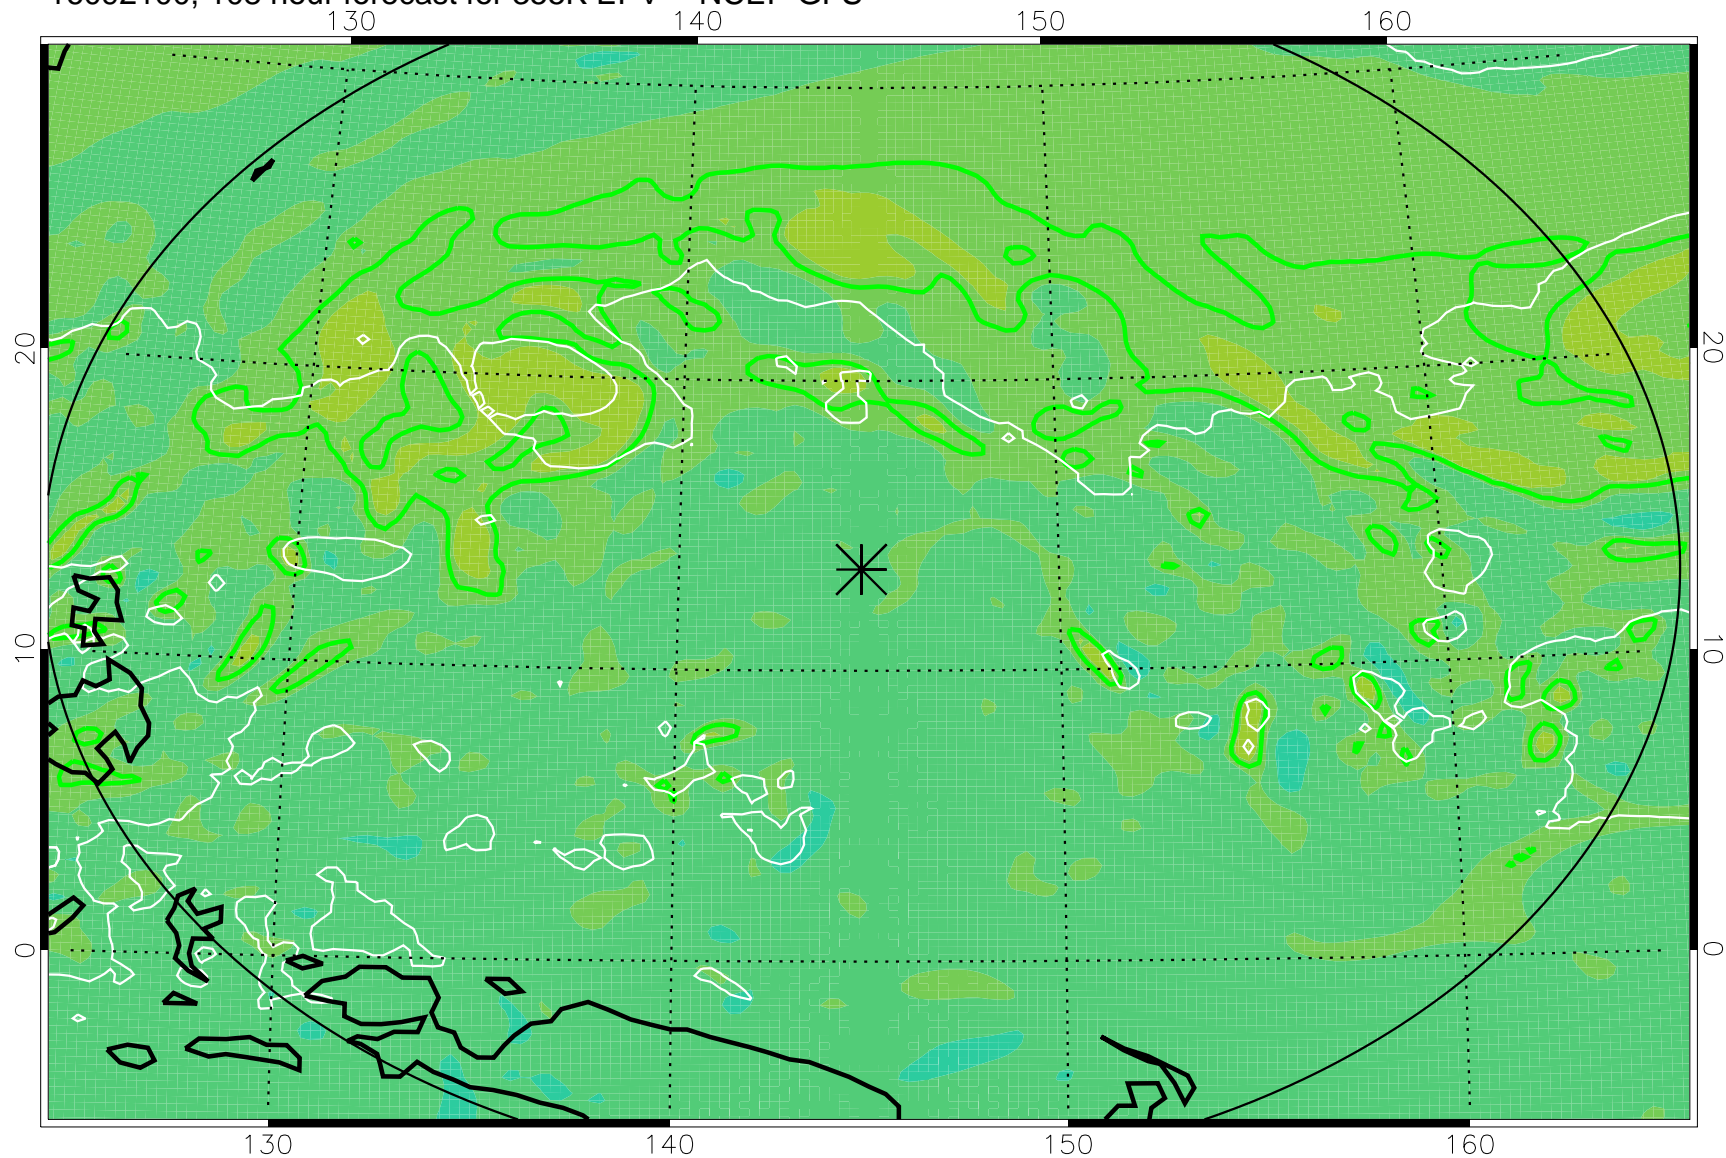

16091918, 78 hour forecast for 355K EPV -- NCEP GFS

355K Montgomery Streamfunction, white
EPV Tropopause (2 PVU) Position
Range ring of 2304 km

16092000, 84 hour forecast for 355K EPV -- NCEP GFS

355K Montgomery Streamfunction, white
EPV Tropopause (2 PVU) Position
Range ring of 2304 km

16092006, 90 hour forecast for 355K EPV -- NCEP GFS

355K Montgomery Streamfunction, white
EPV Tropopause (2 PVU) Position
Range ring of 2304 km

16092012, 96 hour forecast for 355K EPV -- NCEP GFS

355K Montgomery Streamfunction, white
EPV Tropopause (2 PVU) Position
Range ring of 2304 km

16092018, 102 hour forecast for 355K EPV -- NCEP GFS

355K Montgomery Streamfunction, white
EPV Tropopause (2 PVU) Position
Range ring of 2304 km

16092100, 108 hour forecast for 355K EPV -- NCEP GFS

355K Montgomery Streamfunction, white
EPV Tropopause (2 PVU) Position
Range ring of 2304 km

16092106, 114 hour forecast for 355K EPV -- NCEP GFS

355K Montgomery Streamfunction, white
EPV Tropopause (2 PVU) Position
Range ring of 2304 km

16092112, 120 hour forecast for 355K EPV -- NCEP GFS

355K Montgomery Streamfunction, white
EPV Tropopause (2 PVU) Position
Range ring of 2304 km