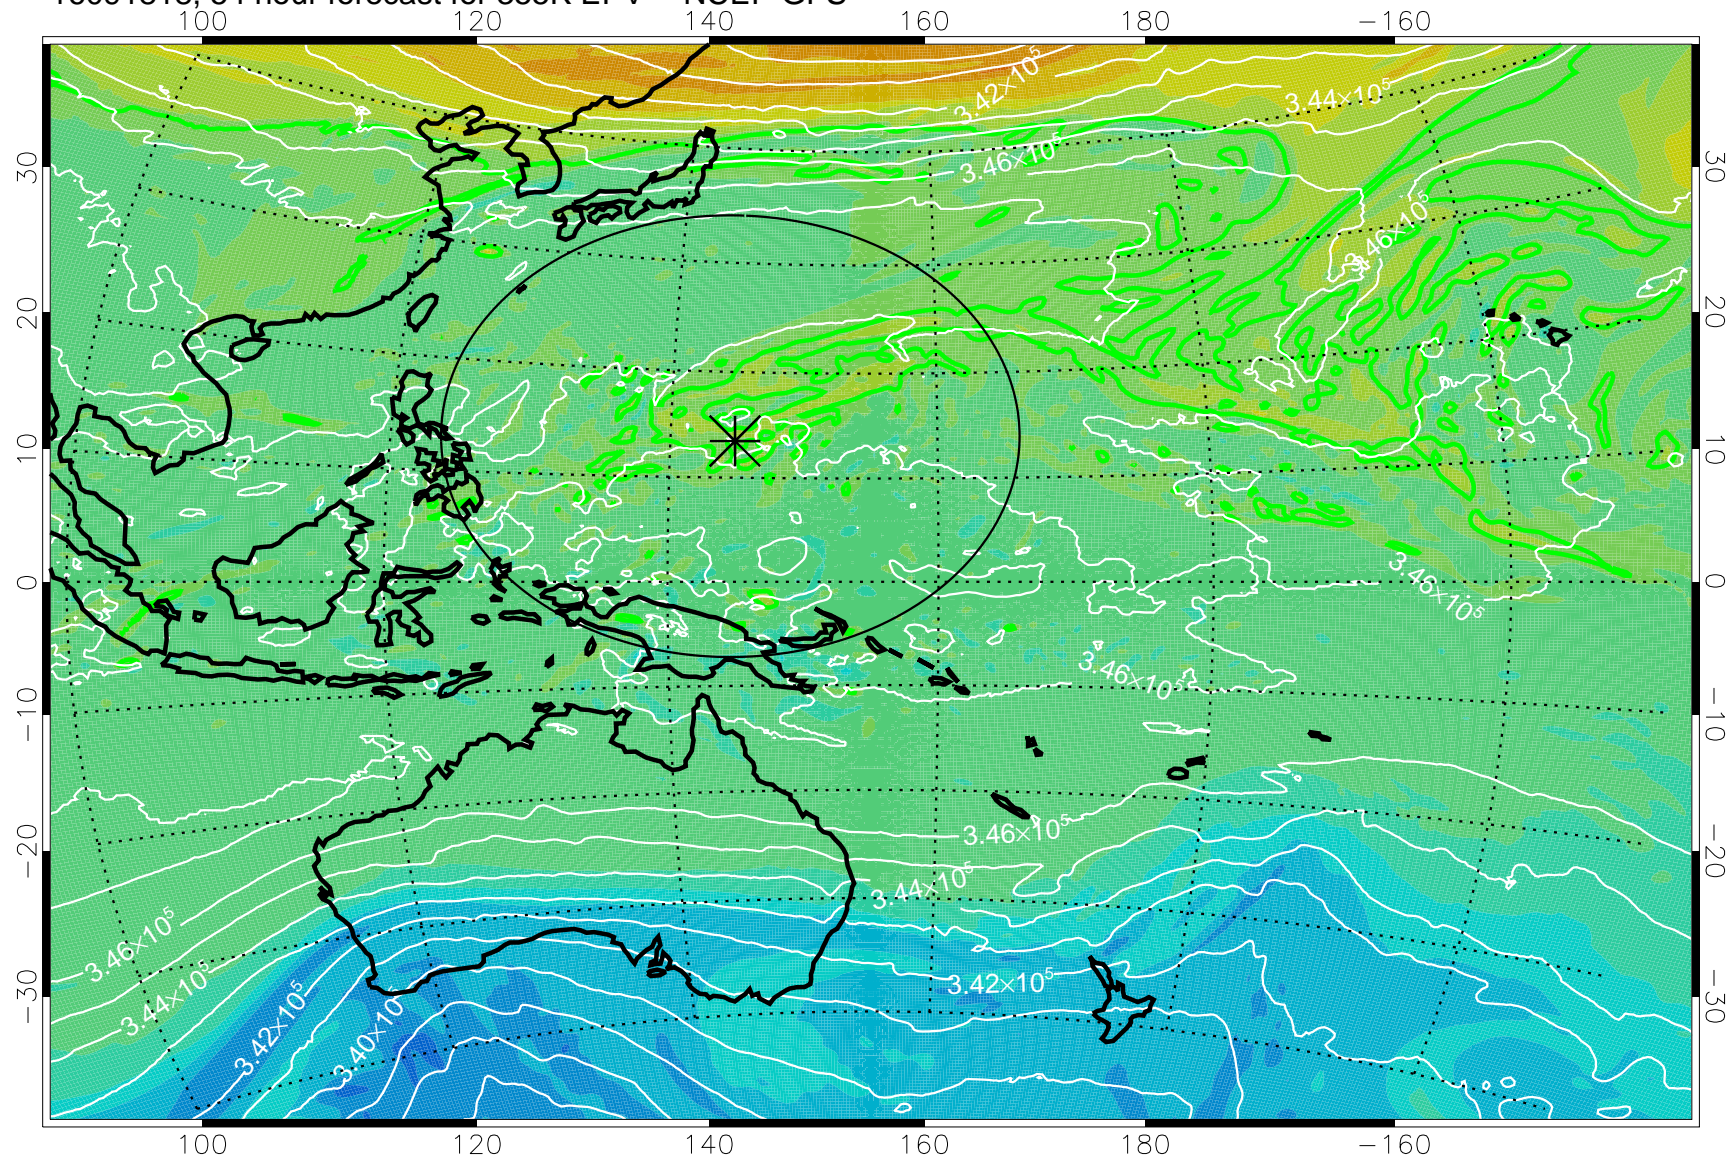

16091806, 42 hour forecast for 355K EPV -- NCEP GFS

355K Montgomery Streamfunction, white
EPV Tropopause (2 PVU) Position
Range ring of 2304 km

16091812, 48 hour forecast for 355K EPV -- NCEP GFS

355K Montgomery Streamfunction, white
EPV Tropopause (2 PVU) Position
Range ring of 2304 km

16091818, 54 hour forecast for 355K EPV -- NCEP GFS

355K Montgomery Streamfunction, white
EPV Tropopause (2 PVU) Position
Range ring of 2304 km

16091900, 60 hour forecast for 355K EPV -- NCEP GFS

355K Montgomery Streamfunction, white
EPV Tropopause (2 PVU) Position
Range ring of 2304 km

16091906, 66 hour forecast for 355K EPV -- NCEP GFS

355K Montgomery Streamfunction, white
EPV Tropopause (2 PVU) Position
Range ring of 2304 km

16091912, 72 hour forecast for 355K EPV -- NCEP GFS

355K Montgomery Streamfunction, white
EPV Tropopause (2 PVU) Position
Range ring of 2304 km

16091918, 78 hour forecast for 355K EPV -- NCEP GFS

355K Montgomery Streamfunction, white
EPV Tropopause (2 PVU) Position
Range ring of 2304 km

16092000, 84 hour forecast for 355K EPV -- NCEP GFS

355K Montgomery Streamfunction, white
EPV Tropopause (2 PVU) Position
Range ring of 2304 km