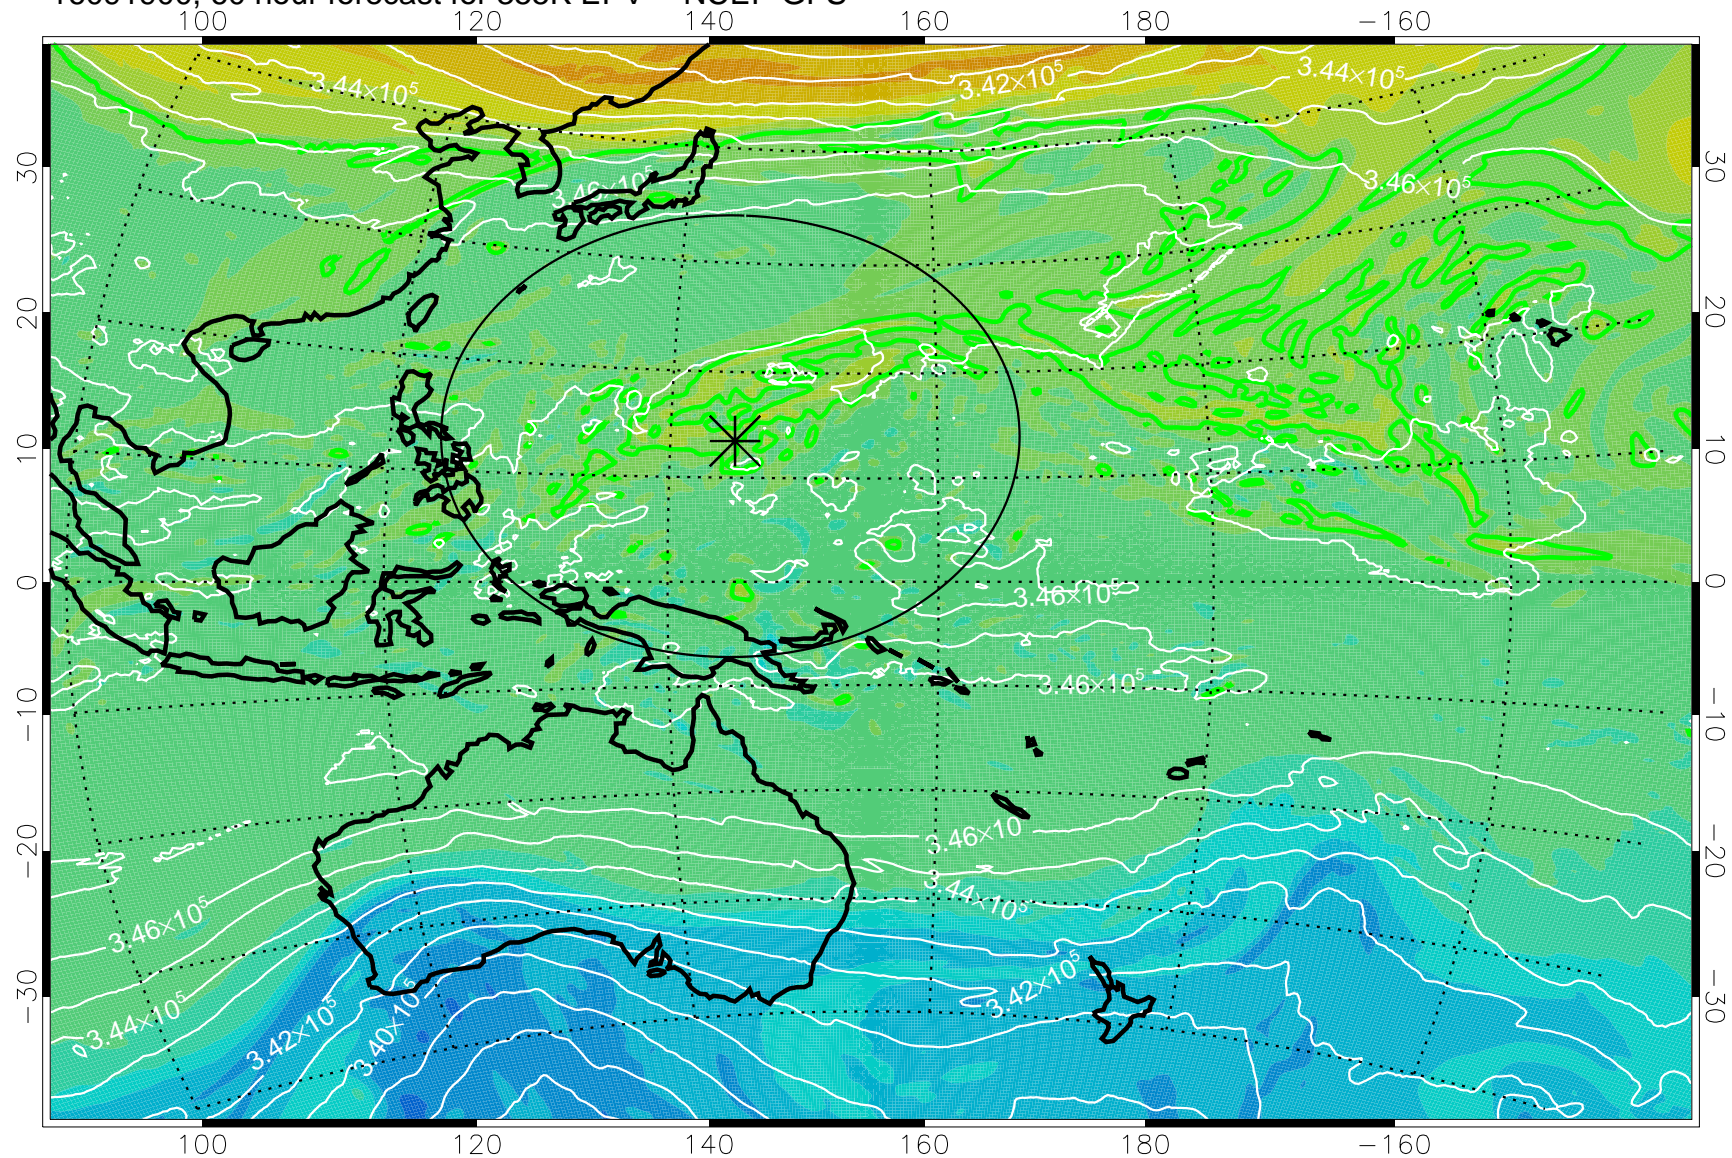

16091806, 42 hour forecast for 355K EPV -- NCEP GFS

355K Montgomery Streamfunction, white
EPV Tropopause (2 PVU) Position
Range ring of 2304 km

16091812, 48 hour forecast for 355K EPV -- NCEP GFS

355K Montgomery Streamfunction, white
EPV Tropopause (2 PVU) Position
Range ring of 2304 km

16091818, 54 hour forecast for 355K EPV -- NCEP GFS

355K Montgomery Streamfunction, white
EPV Tropopause (2 PVU) Position
Range ring of 2304 km

16091900, 60 hour forecast for 355K EPV -- NCEP GFS

355K Montgomery Streamfunction, white
EPV Tropopause (2 PVU) Position
Range ring of 2304 km

16091906, 66 hour forecast for 355K EPV -- NCEP GFS

355K Montgomery Streamfunction, white
EPV Tropopause (2 PVU) Position
Range ring of 2304 km

16091912, 72 hour forecast for 355K EPV -- NCEP GFS

355K Montgomery Streamfunction, white
EPV Tropopause (2 PVU) Position
Range ring of 2304 km

16091918, 78 hour forecast for 355K EPV -- NCEP GFS

355K Montgomery Streamfunction, white
EPV Tropopause (2 PVU) Position
Range ring of 2304 km

16092000, 84 hour forecast for 355K EPV -- NCEP GFS

355K Montgomery Streamfunction, white
EPV Tropopause (2 PVU) Position
Range ring of 2304 km