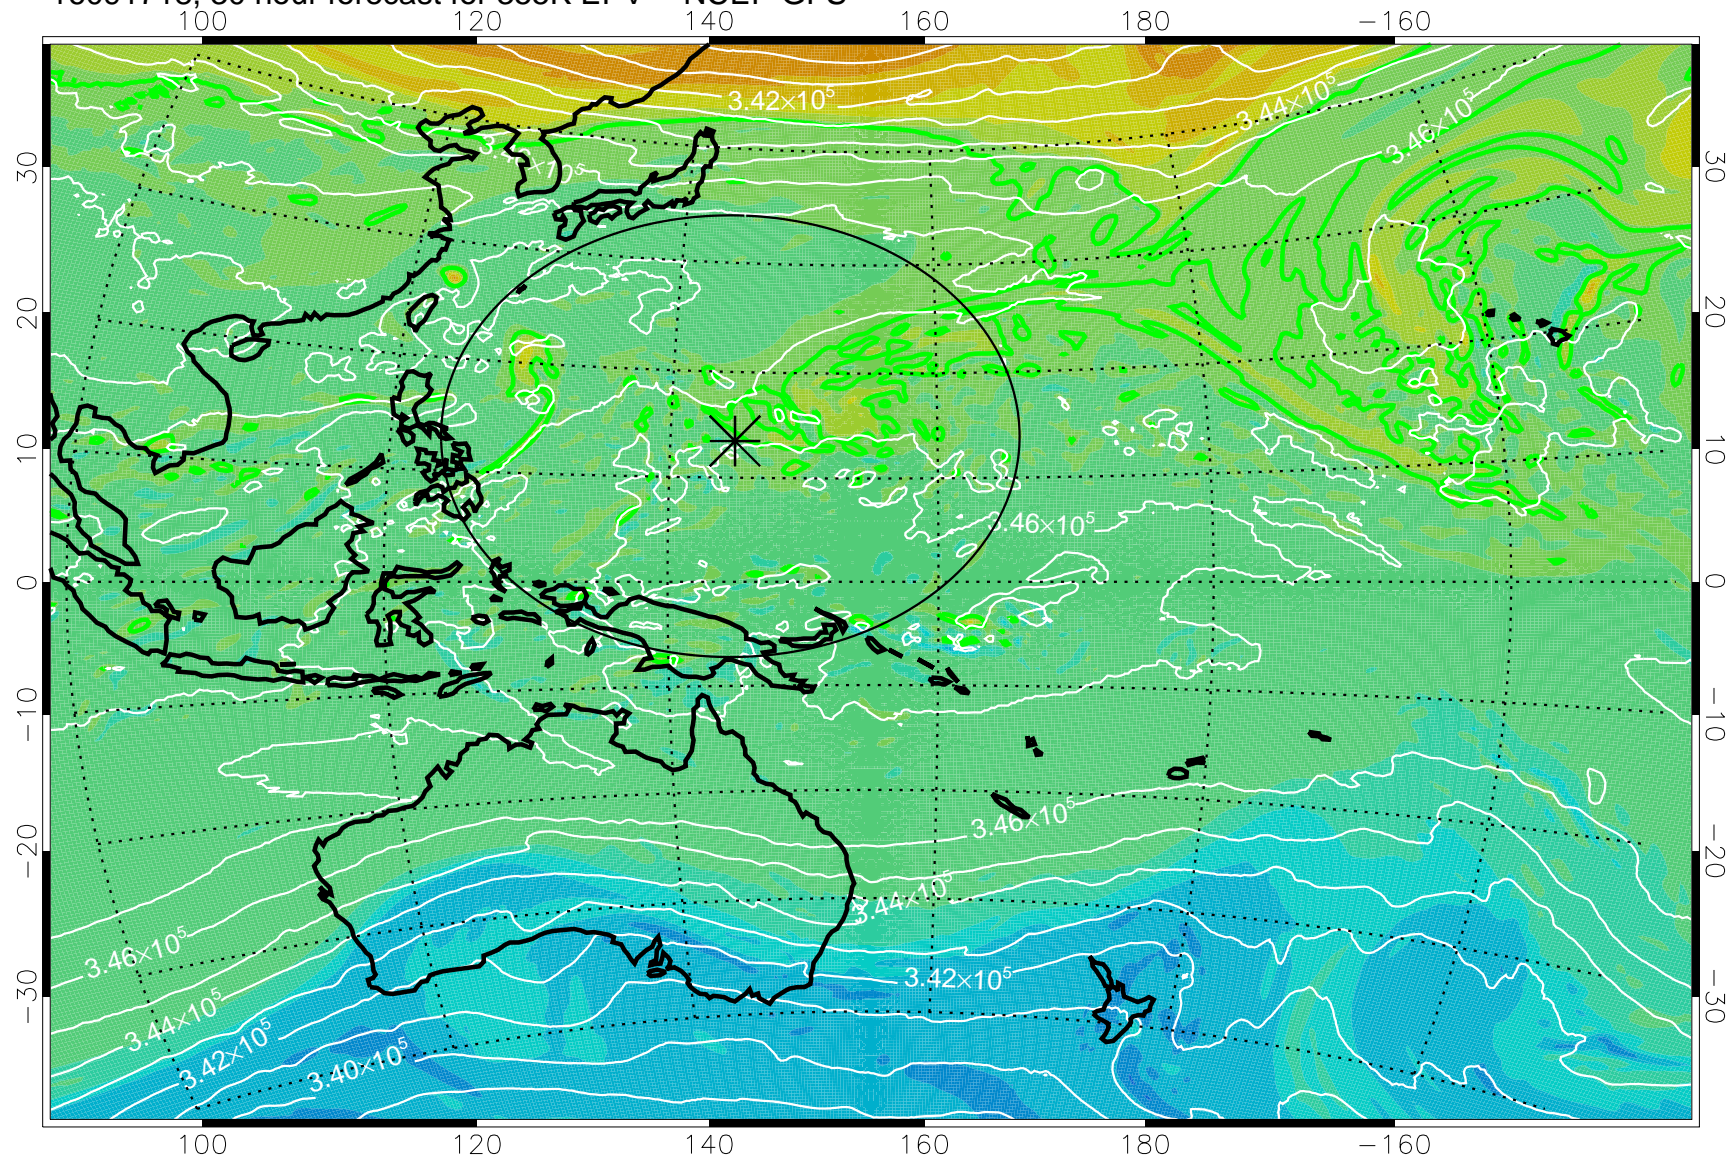

16091706, 18 hour forecast for 355K EPV -- NCEP GFS

355K Montgomery Streamfunction, white
EPV Tropopause (2 PVU) Position
Range ring of 2304 km

16091712, 24 hour forecast for 355K EPV -- NCEP GFS

355K Montgomery Streamfunction, white
EPV Tropopause (2 PVU) Position
Range ring of 2304 km

16091718, 30 hour forecast for 355K EPV -- NCEP GFS

355K Montgomery Streamfunction, white
EPV Tropopause (2 PVU) Position
Range ring of 2304 km

16091800, 36 hour forecast for 355K EPV -- NCEP GFS

355K Montgomery Streamfunction, white
EPV Tropopause (2 PVU) Position
Range ring of 2304 km

16091806, 42 hour forecast for 355K EPV -- NCEP GFS

355K Montgomery Streamfunction, white
EPV Tropopause (2 PVU) Position
Range ring of 2304 km

16091812, 48 hour forecast for 355K EPV -- NCEP GFS

355K Montgomery Streamfunction, white
EPV Tropopause (2 PVU) Position
Range ring of 2304 km

16091818, 54 hour forecast for 355K EPV -- NCEP GFS

355K Montgomery Streamfunction, white
EPV Tropopause (2 PVU) Position
Range ring of 2304 km

16091900, 60 hour forecast for 355K EPV -- NCEP GFS

355K Montgomery Streamfunction, white
EPV Tropopause (2 PVU) Position
Range ring of 2304 km