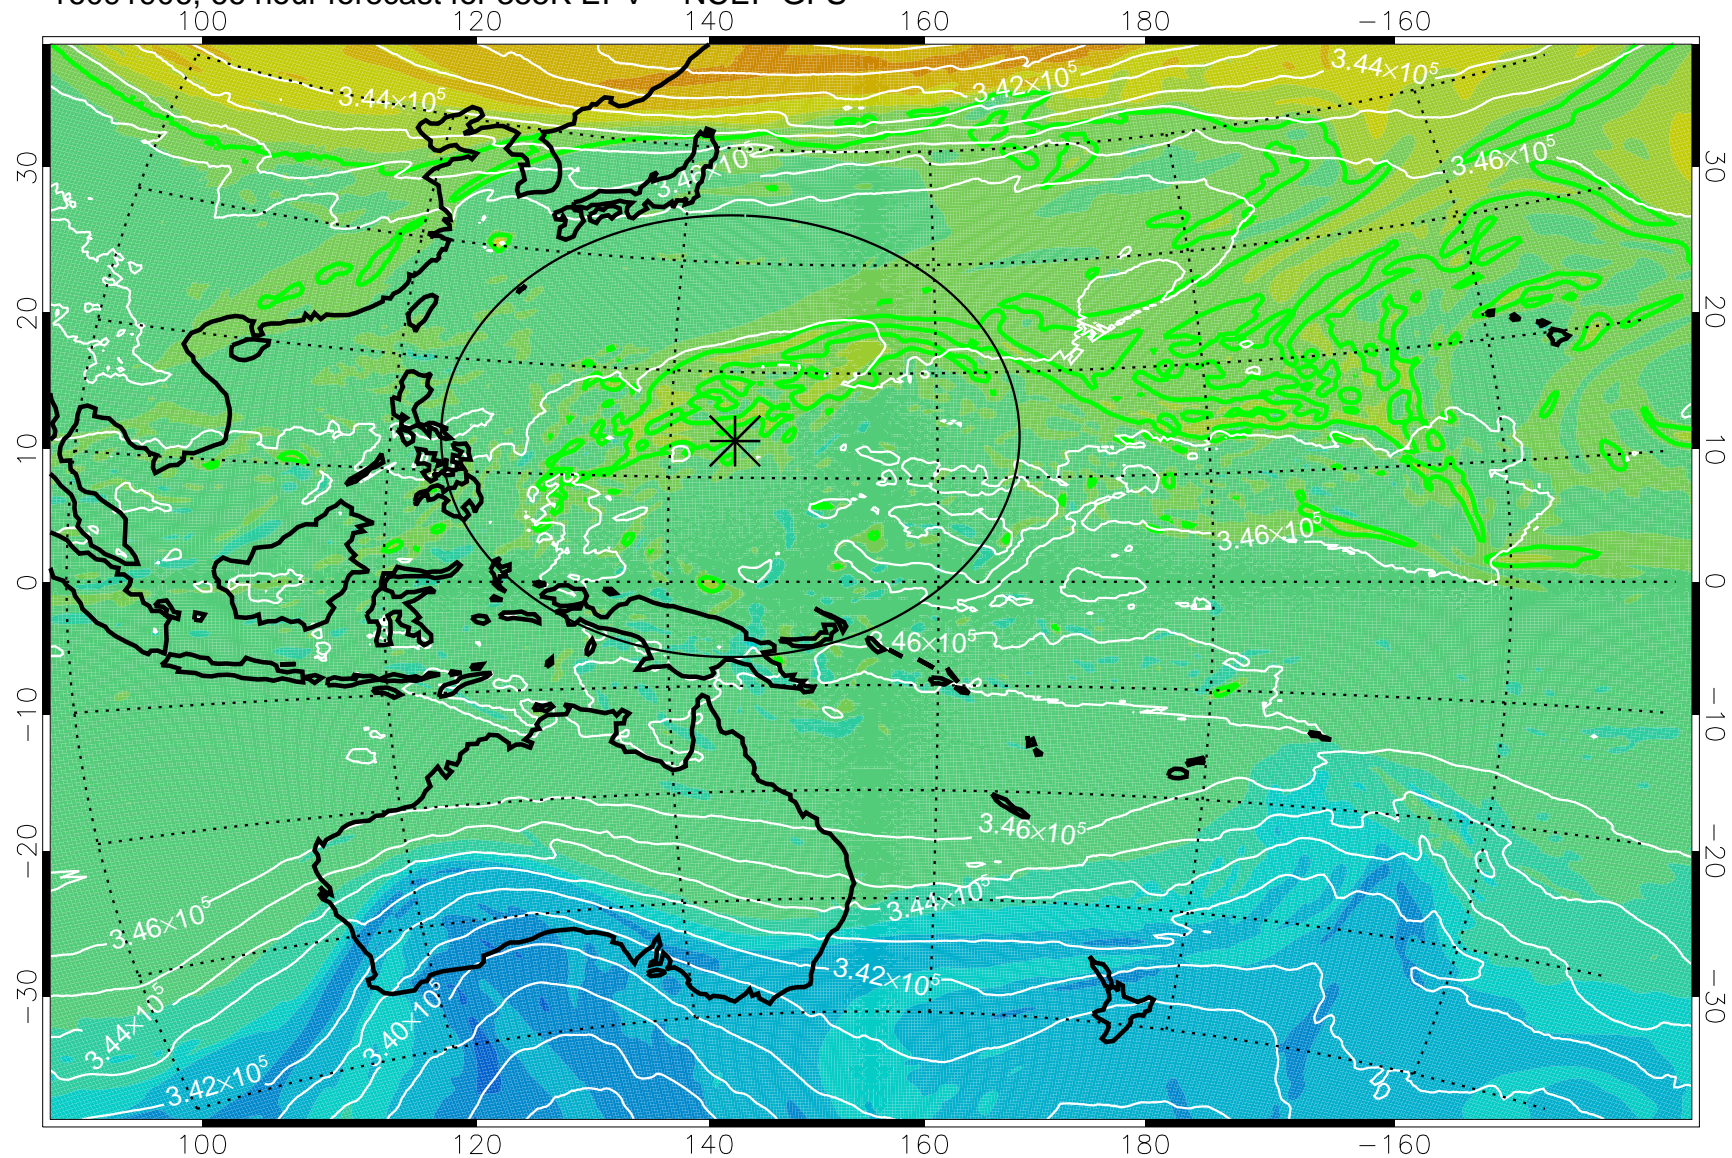

16091806, 42 hour forecast for 355K EPV -- NCEP GFS

355K Montgomery Streamfunction, white
EPV Tropopause (2 PVU) Position
Range ring of 2304 km

16091812, 48 hour forecast for 355K EPV -- NCEP GFS

355K Montgomery Streamfunction, white
EPV Tropopause (2 PVU) Position
Range ring of 2304 km

16091818, 54 hour forecast for 355K EPV -- NCEP GFS

355K Montgomery Streamfunction, white
EPV Tropopause (2 PVU) Position
Range ring of 2304 km

16091900, 60 hour forecast for 355K EPV -- NCEP GFS

355K Montgomery Streamfunction, white
EPV Tropopause (2 PVU) Position
Range ring of 2304 km

16091906, 66 hour forecast for 355K EPV -- NCEP GFS

355K Montgomery Streamfunction, white
EPV Tropopause (2 PVU) Position
Range ring of 2304 km

16091912, 72 hour forecast for 355K EPV -- NCEP GFS

355K Montgomery Streamfunction, white
EPV Tropopause (2 PVU) Position
Range ring of 2304 km

16091918, 78 hour forecast for 355K EPV -- NCEP GFS

355K Montgomery Streamfunction, white
EPV Tropopause (2 PVU) Position
Range ring of 2304 km

16092000, 84 hour forecast for 355K EPV -- NCEP GFS

355K Montgomery Streamfunction, white
EPV Tropopause (2 PVU) Position
Range ring of 2304 km