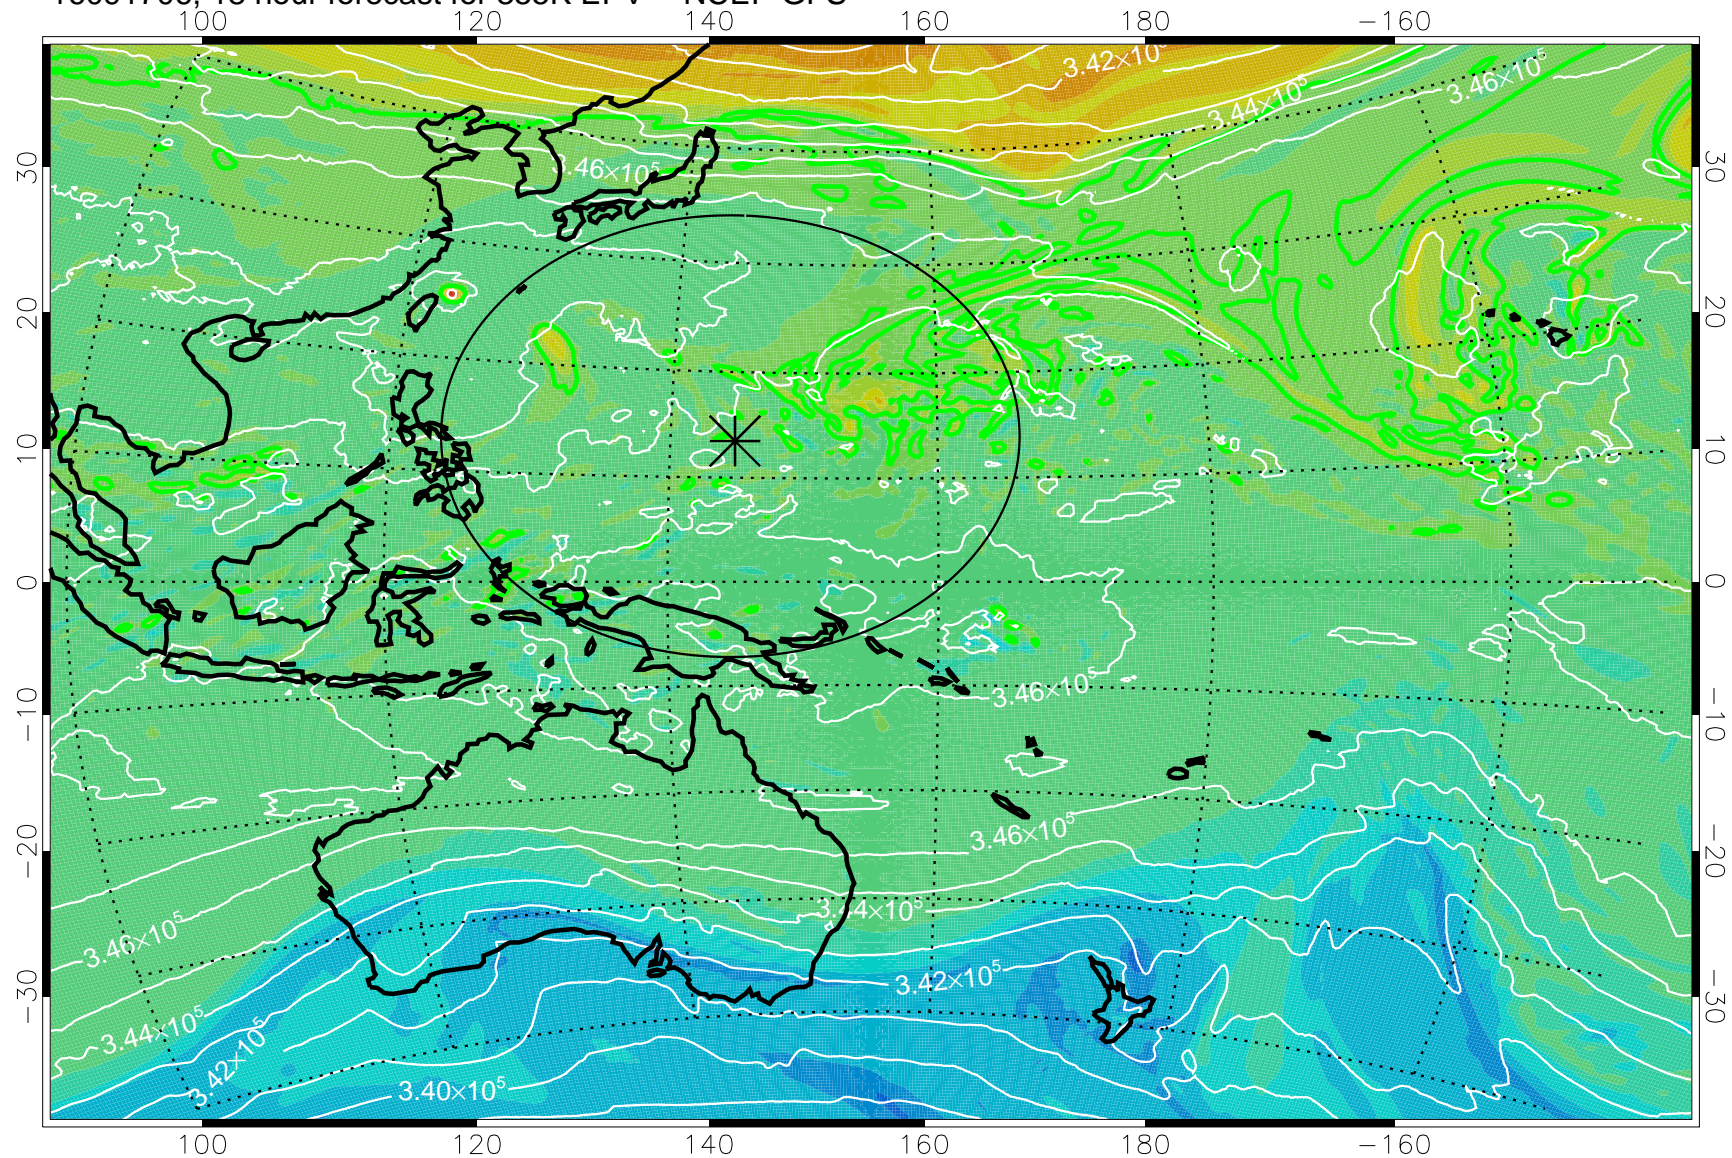

16091618, 6 hour forecast for 355K EPV -- NCEP GFS

355K Montgomery Streamfunction, white
EPV Tropopause (2 PVU) Position
Range ring of 2304 km

16091700, 12 hour forecast for 355K EPV -- NCEP GFS

355K Montgomery Streamfunction, white
EPV Tropopause (2 PVU) Position
Range ring of 2304 km

16091706, 18 hour forecast for 355K EPV -- NCEP GFS

355K Montgomery Streamfunction, white
EPV Tropopause (2 PVU) Position
Range ring of 2304 km

16091712, 24 hour forecast for 355K EPV -- NCEP GFS

355K Montgomery Streamfunction, white
EPV Tropopause (2 PVU) Position
Range ring of 2304 km

16091718, 30 hour forecast for 355K EPV -- NCEP GFS

355K Montgomery Streamfunction, white
EPV Tropopause (2 PVU) Position
Range ring of 2304 km

16091800, 36 hour forecast for 355K EPV -- NCEP GFS

355K Montgomery Streamfunction, white
EPV Tropopause (2 PVU) Position
Range ring of 2304 km

16091818, 54 hour forecast for 355K EPV -- NCEP GFS

355K Montgomery Streamfunction, white
EPV Tropopause (2 PVU) Position
Range ring of 2304 km

16091900, 60 hour forecast for 355K EPV -- NCEP GFS

355K Montgomery Streamfunction, white
EPV Tropopause (2 PVU) Position
Range ring of 2304 km