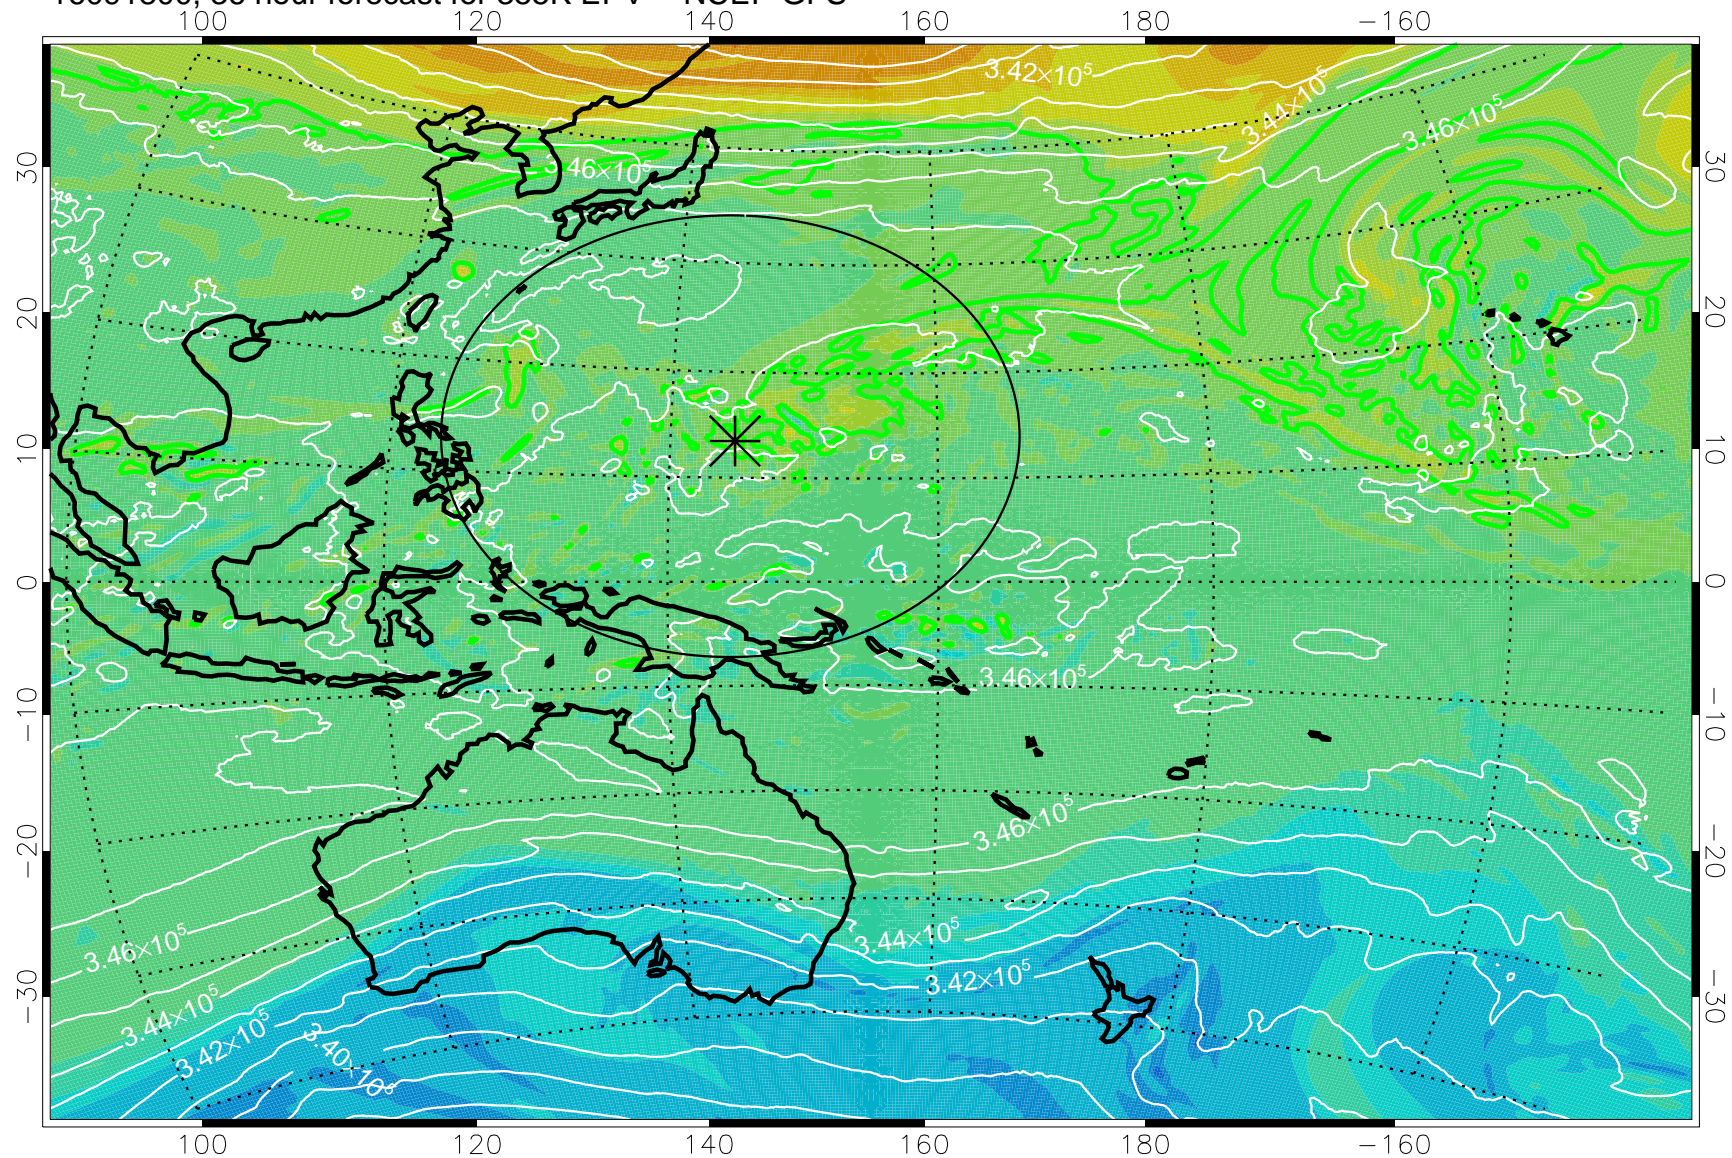

16091706, 18 hour forecast for 355K EPV -- NCEP GFS

355K Montgomery Streamfunction, white
EPV Tropopause (2 PVU) Position
Range ring of 2304 km

16091712, 24 hour forecast for 355K EPV -- NCEP GFS

355K Montgomery Streamfunction, white
EPV Tropopause (2 PVU) Position
Range ring of 2304 km

16091718, 30 hour forecast for 355K EPV -- NCEP GFS

355K Montgomery Streamfunction, white
EPV Tropopause (2 PVU) Position
Range ring of 2304 km

16091800, 36 hour forecast for 355K EPV -- NCEP GFS

355K Montgomery Streamfunction, white
EPV Tropopause (2 PVU) Position
Range ring of 2304 km

16091806, 42 hour forecast for 355K EPV -- NCEP GFS

355K Montgomery Streamfunction, white
EPV Tropopause (2 PVU) Position
Range ring of 2304 km

16091812, 48 hour forecast for 355K EPV -- NCEP GFS

355K Montgomery Streamfunction, white
EPV Tropopause (2 PVU) Position
Range ring of 2304 km

16091818, 54 hour forecast for 355K EPV -- NCEP GFS

355K Montgomery Streamfunction, white
EPV Tropopause (2 PVU) Position
Range ring of 2304 km

16091900, 60 hour forecast for 355K EPV -- NCEP GFS

355K Montgomery Streamfunction, white
EPV Tropopause (2 PVU) Position
Range ring of 2304 km