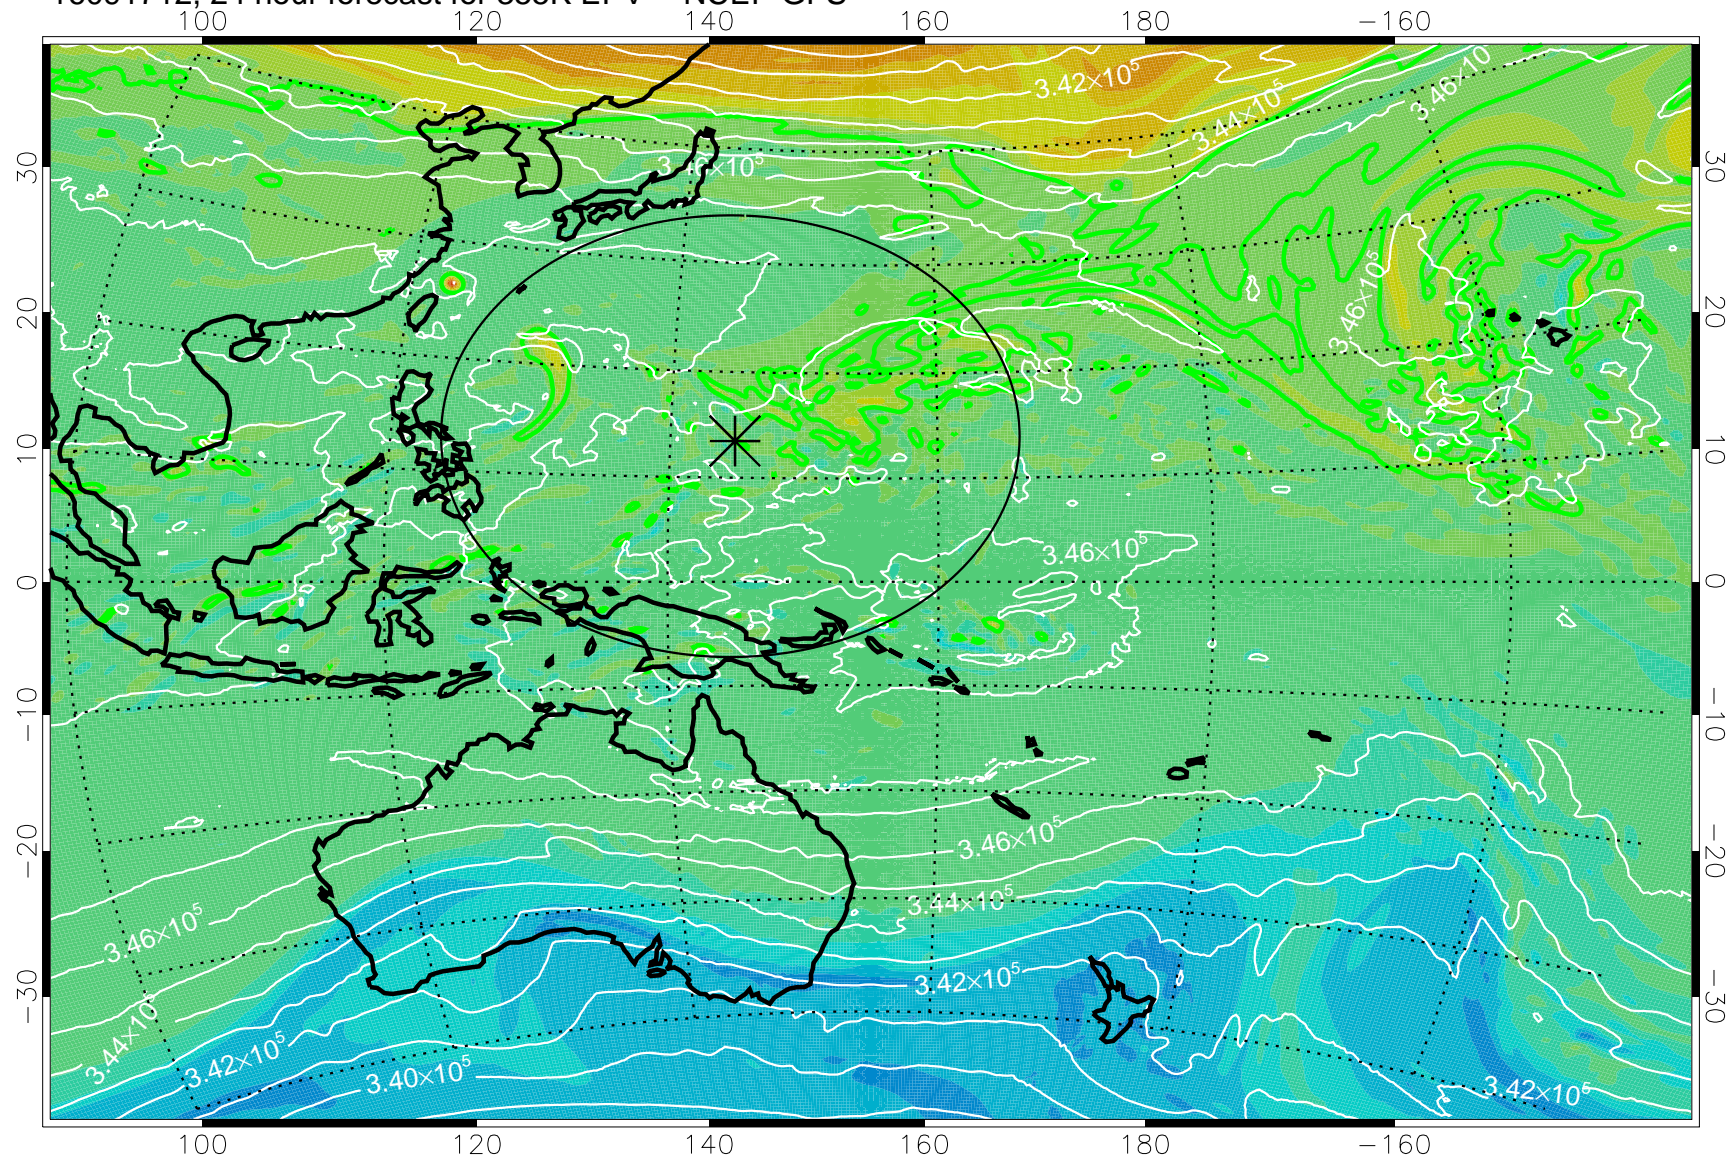

16091618, 6 hour forecast for 355K EPV -- NCEP GFS

355K Montgomery Streamfunction, white
EPV Tropopause (2 PVU) Position
Range ring of 2304 km

16091700, 12 hour forecast for 355K EPV -- NCEP GFS

355K Montgomery Streamfunction, white
EPV Tropopause (2 PVU) Position
Range ring of 2304 km

16091706, 18 hour forecast for 355K EPV -- NCEP GFS

355K Montgomery Streamfunction, white
EPV Tropopause (2 PVU) Position
Range ring of 2304 km

16091712, 24 hour forecast for 355K EPV -- NCEP GFS

355K Montgomery Streamfunction, white
EPV Tropopause (2 PVU) Position
Range ring of 2304 km

16091718, 30 hour forecast for 355K EPV -- NCEP GFS

355K Montgomery Streamfunction, white
EPV Tropopause (2 PVU) Position
Range ring of 2304 km

16091800, 36 hour forecast for 355K EPV -- NCEP GFS

355K Montgomery Streamfunction, white
EPV Tropopause (2 PVU) Position
Range ring of 2304 km

16091818, 54 hour forecast for 355K EPV -- NCEP GFS

355K Montgomery Streamfunction, white
EPV Tropopause (2 PVU) Position
Range ring of 2304 km

16091900, 60 hour forecast for 355K EPV -- NCEP GFS

355K Montgomery Streamfunction, white
EPV Tropopause (2 PVU) Position
Range ring of 2304 km