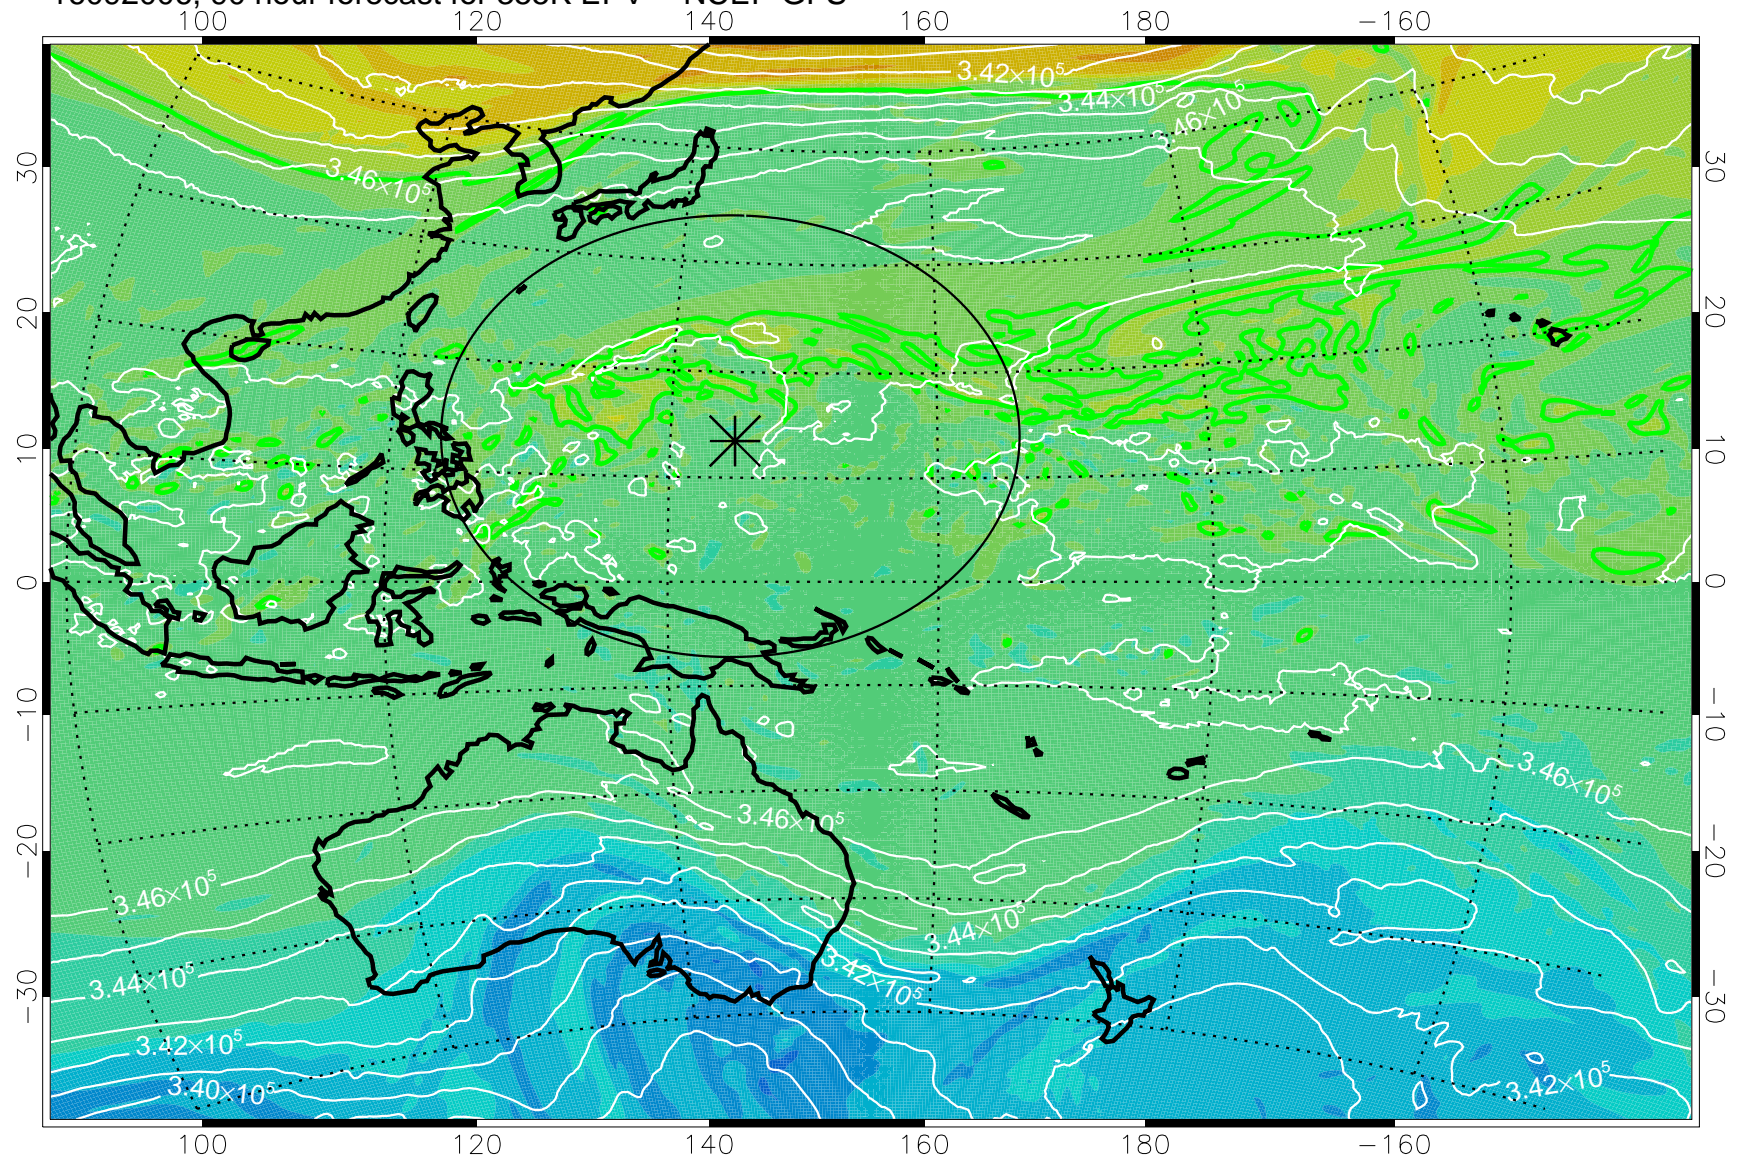

16091906, 66 hour forecast for 355K EPV -- NCEP GFS

355K Montgomery Streamfunction, white
EPV Tropopause (2 PVU) Position
Range ring of 2304 km

16091912, 72 hour forecast for 355K EPV -- NCEP GFS

355K Montgomery Streamfunction, white
EPV Tropopause (2 PVU) Position
Range ring of 2304 km

16091918, 78 hour forecast for 355K EPV -- NCEP GFS

355K Montgomery Streamfunction, white
EPV Tropopause (2 PVU) Position
Range ring of 2304 km

16092000, 84 hour forecast for 355K EPV -- NCEP GFS

355K Montgomery Streamfunction, white
EPV Tropopause (2 PVU) Position
Range ring of 2304 km

16092006, 90 hour forecast for 355K EPV -- NCEP GFS

355K Montgomery Streamfunction, white
EPV Tropopause (2 PVU) Position
Range ring of 2304 km

16092012, 96 hour forecast for 355K EPV -- NCEP GFS

355K Montgomery Streamfunction, white
EPV Tropopause (2 PVU) Position
Range ring of 2304 km

16092018, 102 hour forecast for 355K EPV -- NCEP GFS

355K Montgomery Streamfunction, white
EPV Tropopause (2 PVU) Position
Range ring of 2304 km

16092100, 108 hour forecast for 355K EPV -- NCEP GFS

355K Montgomery Streamfunction, white
EPV Tropopause (2 PVU) Position
Range ring of 2304 km