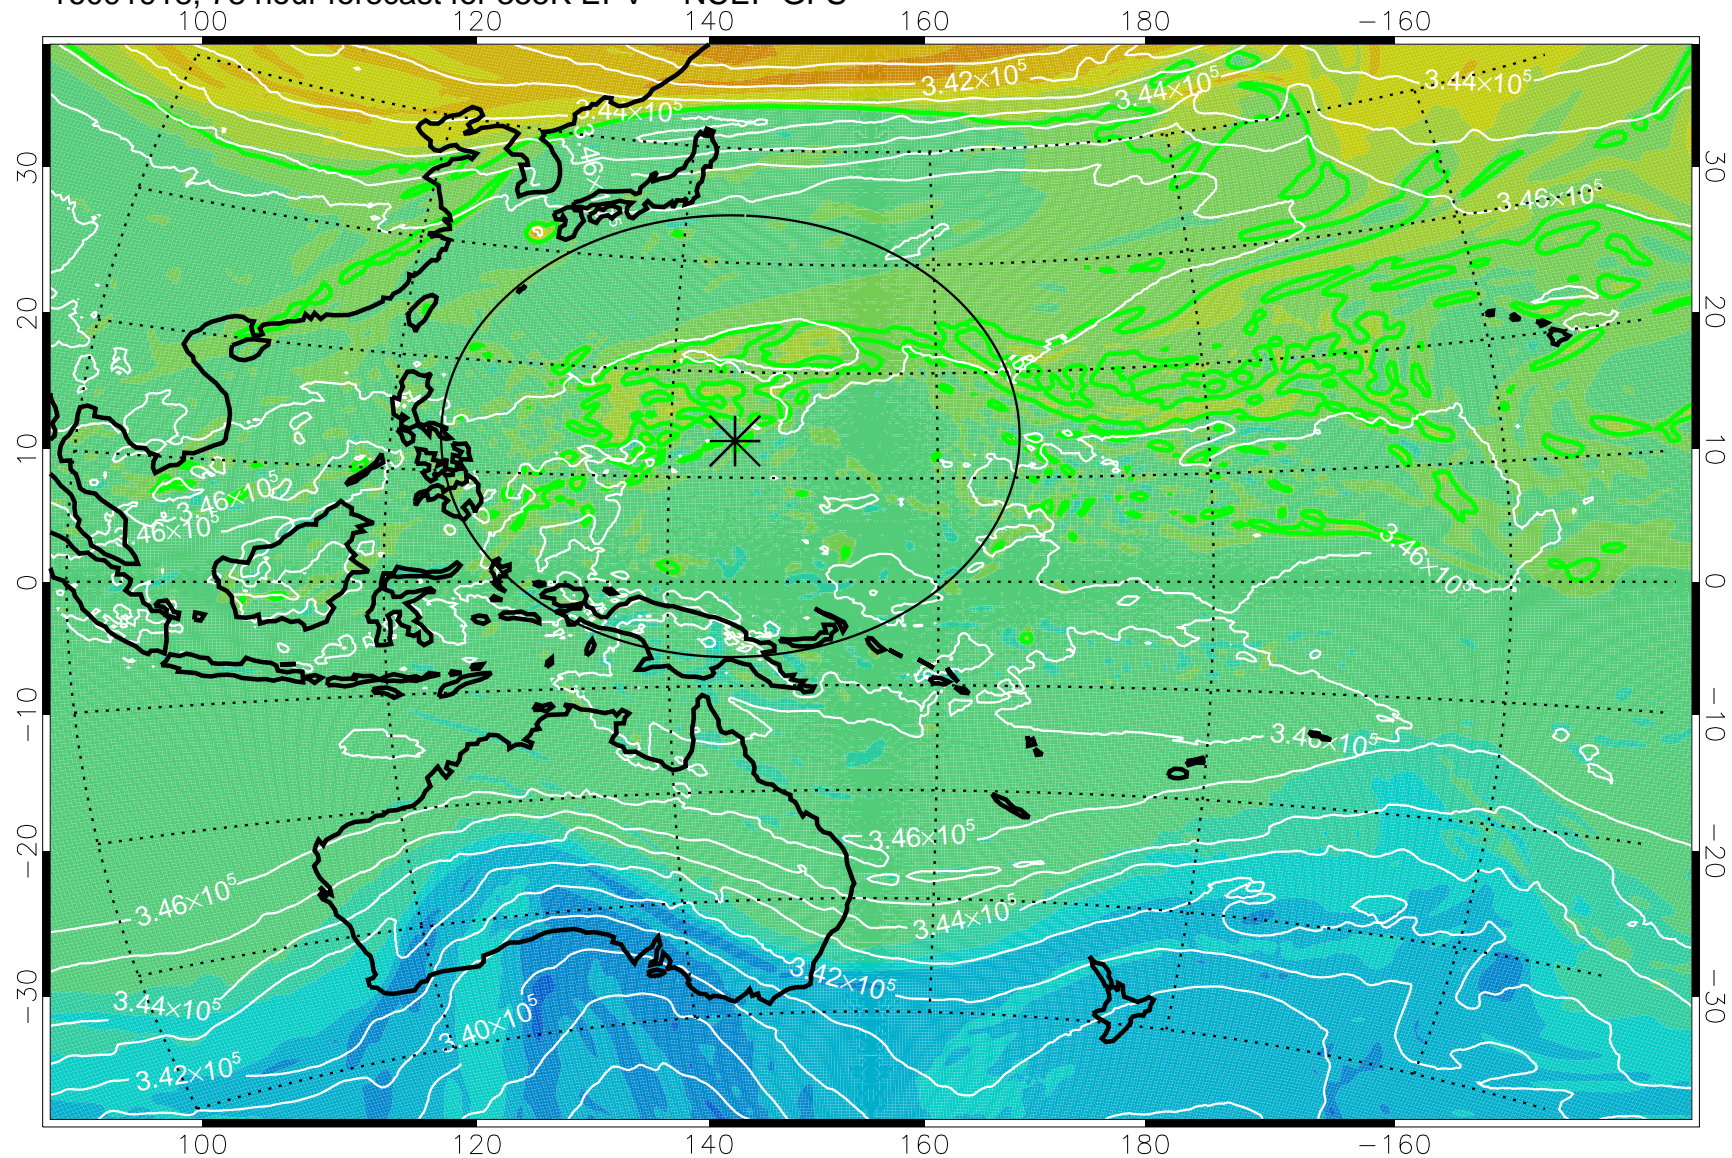

16091818, 54 hour forecast for 355K EPV -- NCEP GFS

355K Montgomery Streamfunction, white
EPV Tropopause (2 PVU) Position
Range ring of 2304 km

16091900, 60 hour forecast for 355K EPV -- NCEP GFS

355K Montgomery Streamfunction, white
EPV Tropopause (2 PVU) Position
Range ring of 2304 km

16091906, 66 hour forecast for 355K EPV -- NCEP GFS

355K Montgomery Streamfunction, white
EPV Tropopause (2 PVU) Position
Range ring of 2304 km

16091912, 72 hour forecast for 355K EPV -- NCEP GFS

355K Montgomery Streamfunction, white
EPV Tropopause (2 PVU) Position
Range ring of 2304 km

16091918, 78 hour forecast for 355K EPV -- NCEP GFS

355K Montgomery Streamfunction, white
EPV Tropopause (2 PVU) Position
Range ring of 2304 km

16092000, 84 hour forecast for 355K EPV -- NCEP GFS

355K Montgomery Streamfunction, white
EPV Tropopause (2 PVU) Position
Range ring of 2304 km

16092006, 90 hour forecast for 355K EPV -- NCEP GFS

355K Montgomery Streamfunction, white
EPV Tropopause (2 PVU) Position
Range ring of 2304 km

16092012, 96 hour forecast for 355K EPV -- NCEP GFS

355K Montgomery Streamfunction, white
EPV Tropopause (2 PVU) Position
Range ring of 2304 km