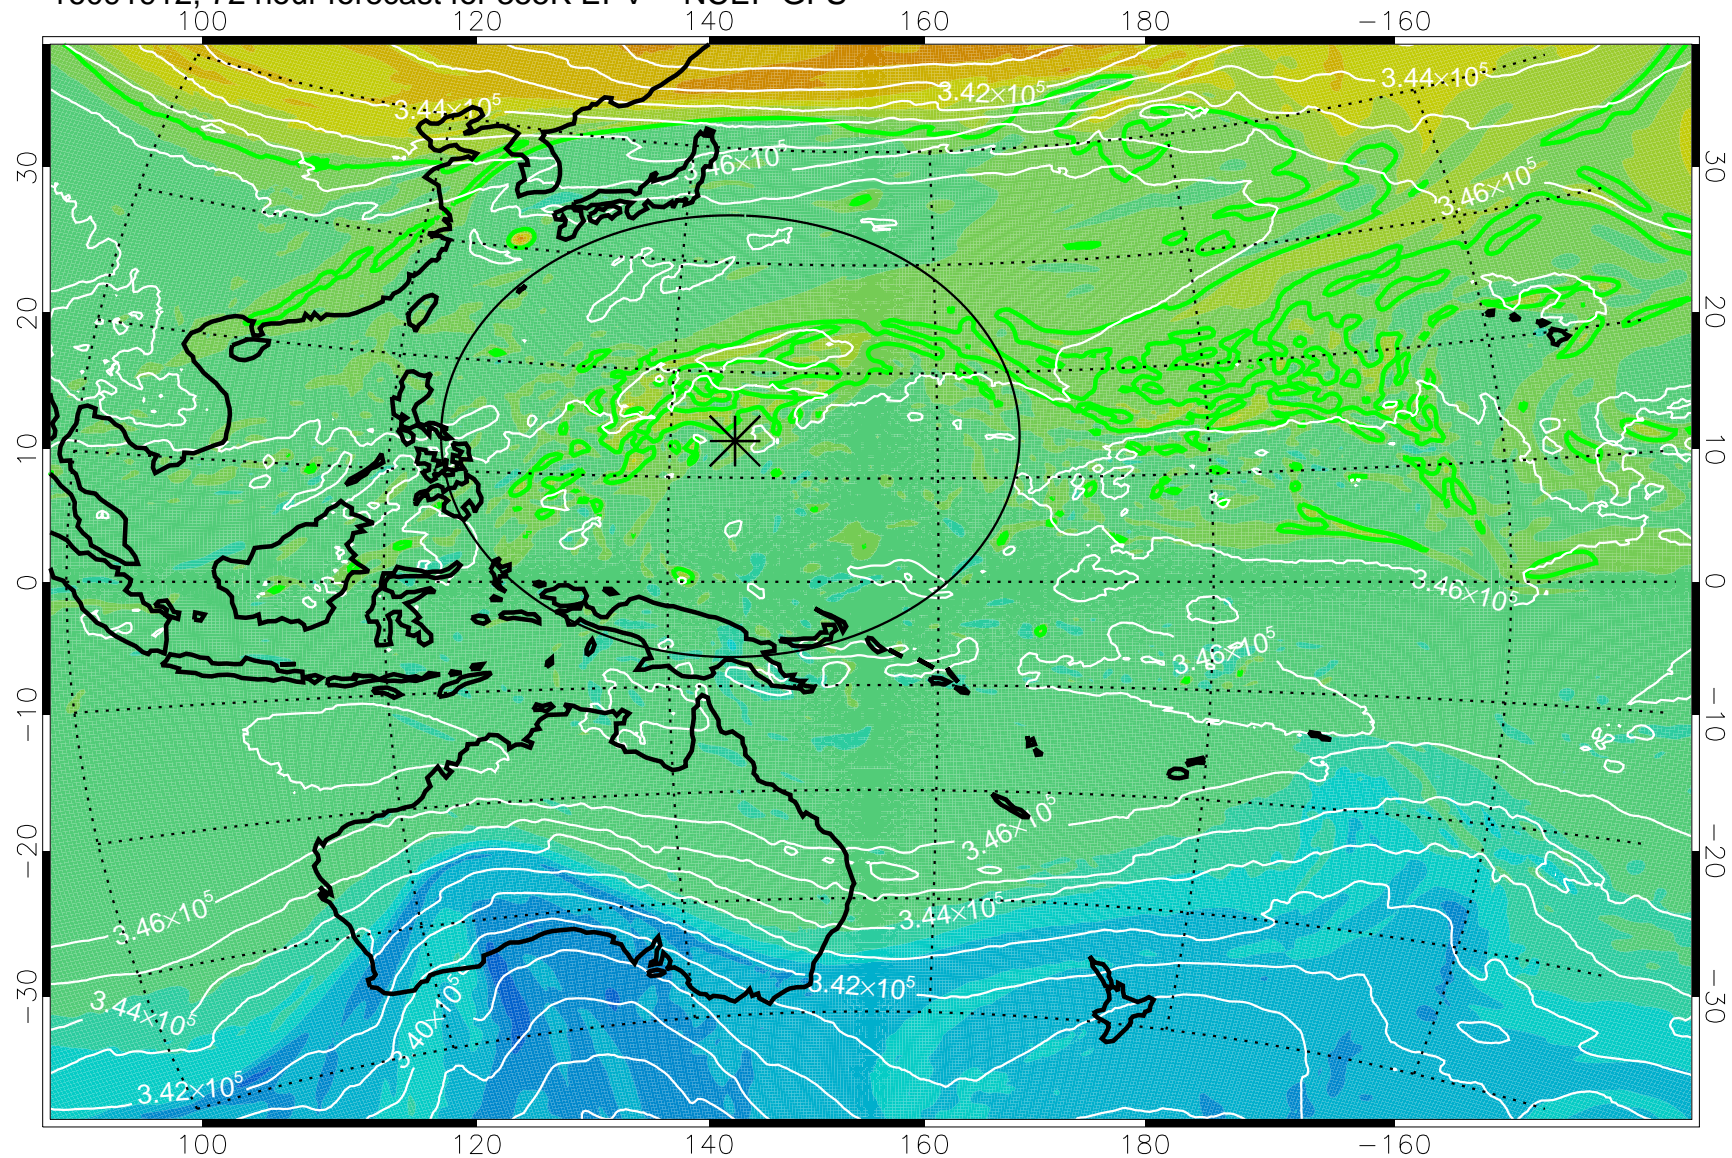

16091806, 42 hour forecast for 355K EPV -- NCEP GFS

355K Montgomery Streamfunction, white
EPV Tropopause (2 PVU) Position
Range ring of 2304 km

16091812, 48 hour forecast for 355K EPV -- NCEP GFS

355K Montgomery Streamfunction, white
EPV Tropopause (2 PVU) Position
Range ring of 2304 km

16091818, 54 hour forecast for 355K EPV -- NCEP GFS

355K Montgomery Streamfunction, white
EPV Tropopause (2 PVU) Position
Range ring of 2304 km

16091900, 60 hour forecast for 355K EPV -- NCEP GFS

355K Montgomery Streamfunction, white
EPV Tropopause (2 PVU) Position
Range ring of 2304 km

16091906, 66 hour forecast for 355K EPV -- NCEP GFS

355K Montgomery Streamfunction, white
EPV Tropopause (2 PVU) Position
Range ring of 2304 km

16091912, 72 hour forecast for 355K EPV -- NCEP GFS

355K Montgomery Streamfunction, white
EPV Tropopause (2 PVU) Position
Range ring of 2304 km

16091918, 78 hour forecast for 355K EPV -- NCEP GFS

355K Montgomery Streamfunction, white
EPV Tropopause (2 PVU) Position
Range ring of 2304 km

16092000, 84 hour forecast for 355K EPV -- NCEP GFS

355K Montgomery Streamfunction, white
EPV Tropopause (2 PVU) Position
Range ring of 2304 km