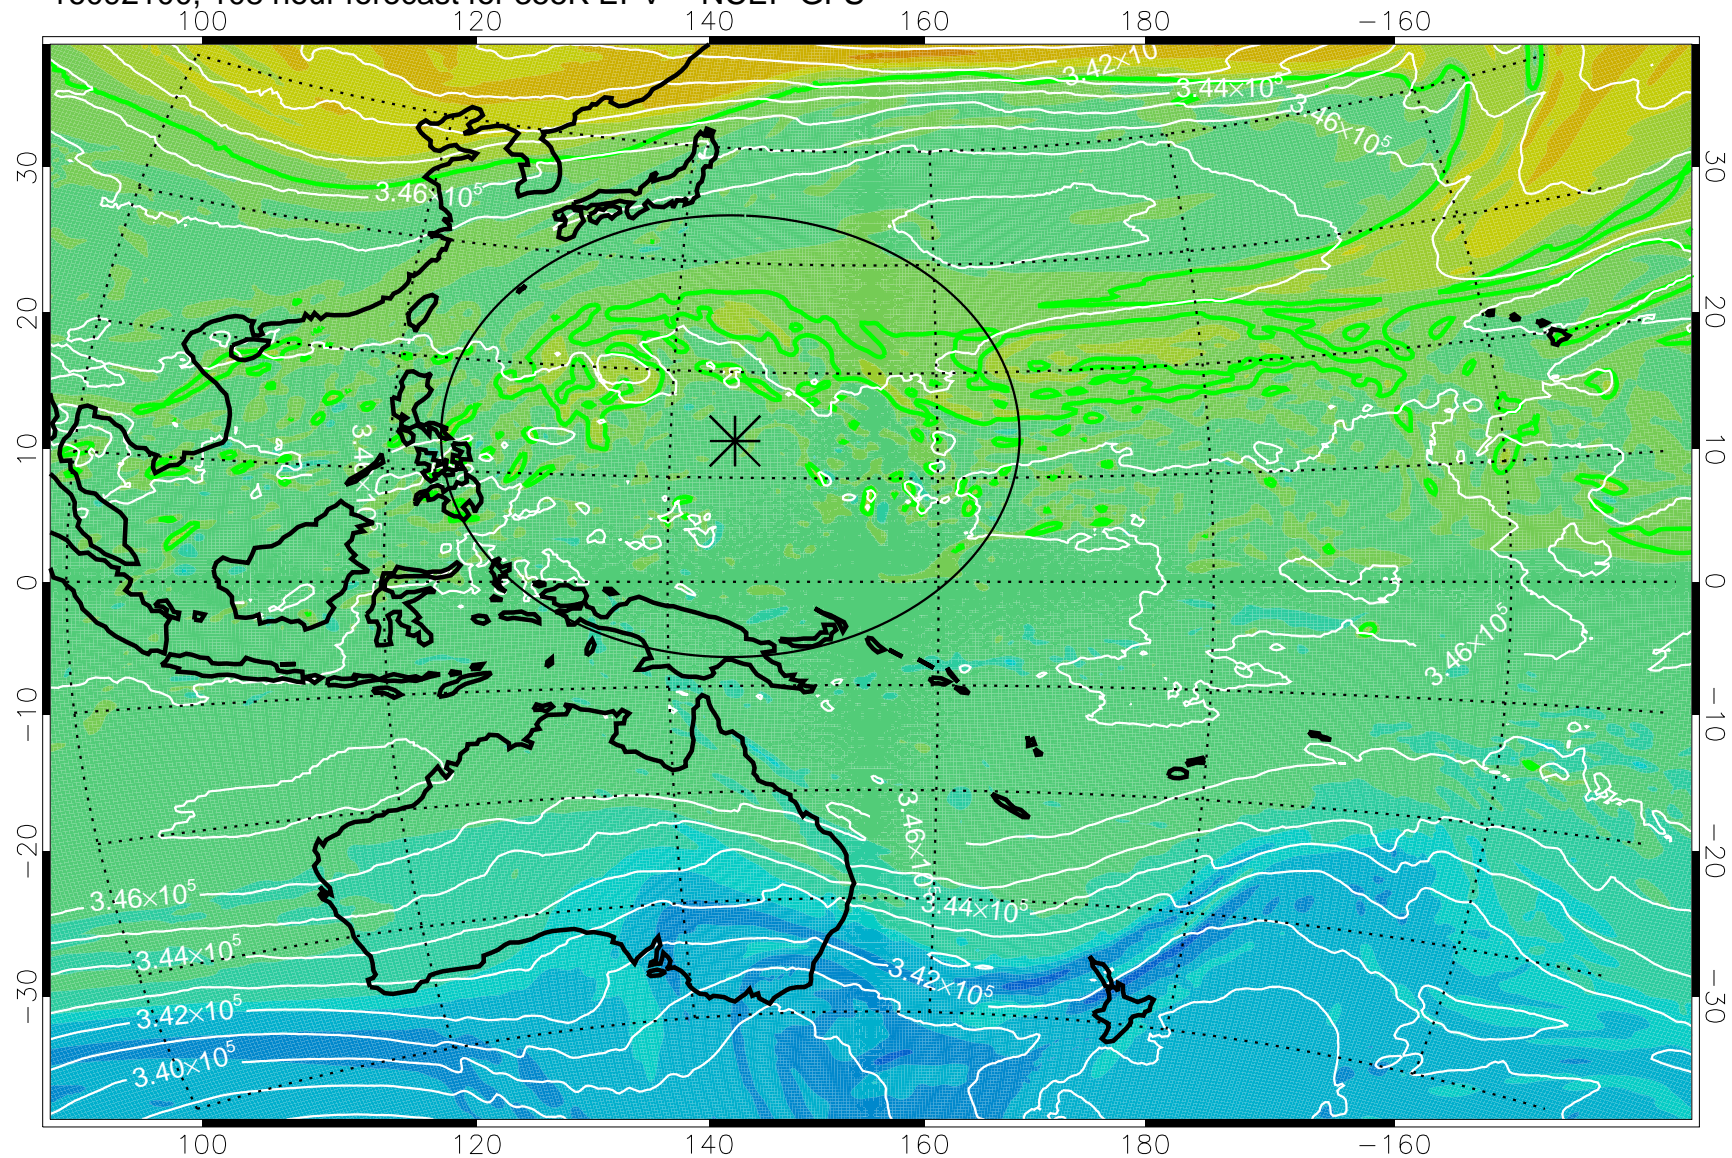

16091918, 78 hour forecast for 355K EPV -- NCEP GFS

355K Montgomery Streamfunction, white
EPV Tropopause (2 PVU) Position
Range ring of 2304 km

16092000, 84 hour forecast for 355K EPV -- NCEP GFS

355K Montgomery Streamfunction, white
EPV Tropopause (2 PVU) Position
Range ring of 2304 km

16092006, 90 hour forecast for 355K EPV -- NCEP GFS

355K Montgomery Streamfunction, white
EPV Tropopause (2 PVU) Position
Range ring of 2304 km

16092012, 96 hour forecast for 355K EPV -- NCEP GFS

355K Montgomery Streamfunction, white
EPV Tropopause (2 PVU) Position
Range ring of 2304 km

16092018, 102 hour forecast for 355K EPV -- NCEP GFS

355K Montgomery Streamfunction, white
EPV Tropopause (2 PVU) Position
Range ring of 2304 km

16092100, 108 hour forecast for 355K EPV -- NCEP GFS

355K Montgomery Streamfunction, white
EPV Tropopause (2 PVU) Position
Range ring of 2304 km

16092106, 114 hour forecast for 355K EPV -- NCEP GFS

355K Montgomery Streamfunction, white
EPV Tropopause (2 PVU) Position
Range ring of 2304 km

16092112, 120 hour forecast for 355K EPV -- NCEP GFS

355K Montgomery Streamfunction, white
EPV Tropopause (2 PVU) Position
Range ring of 2304 km