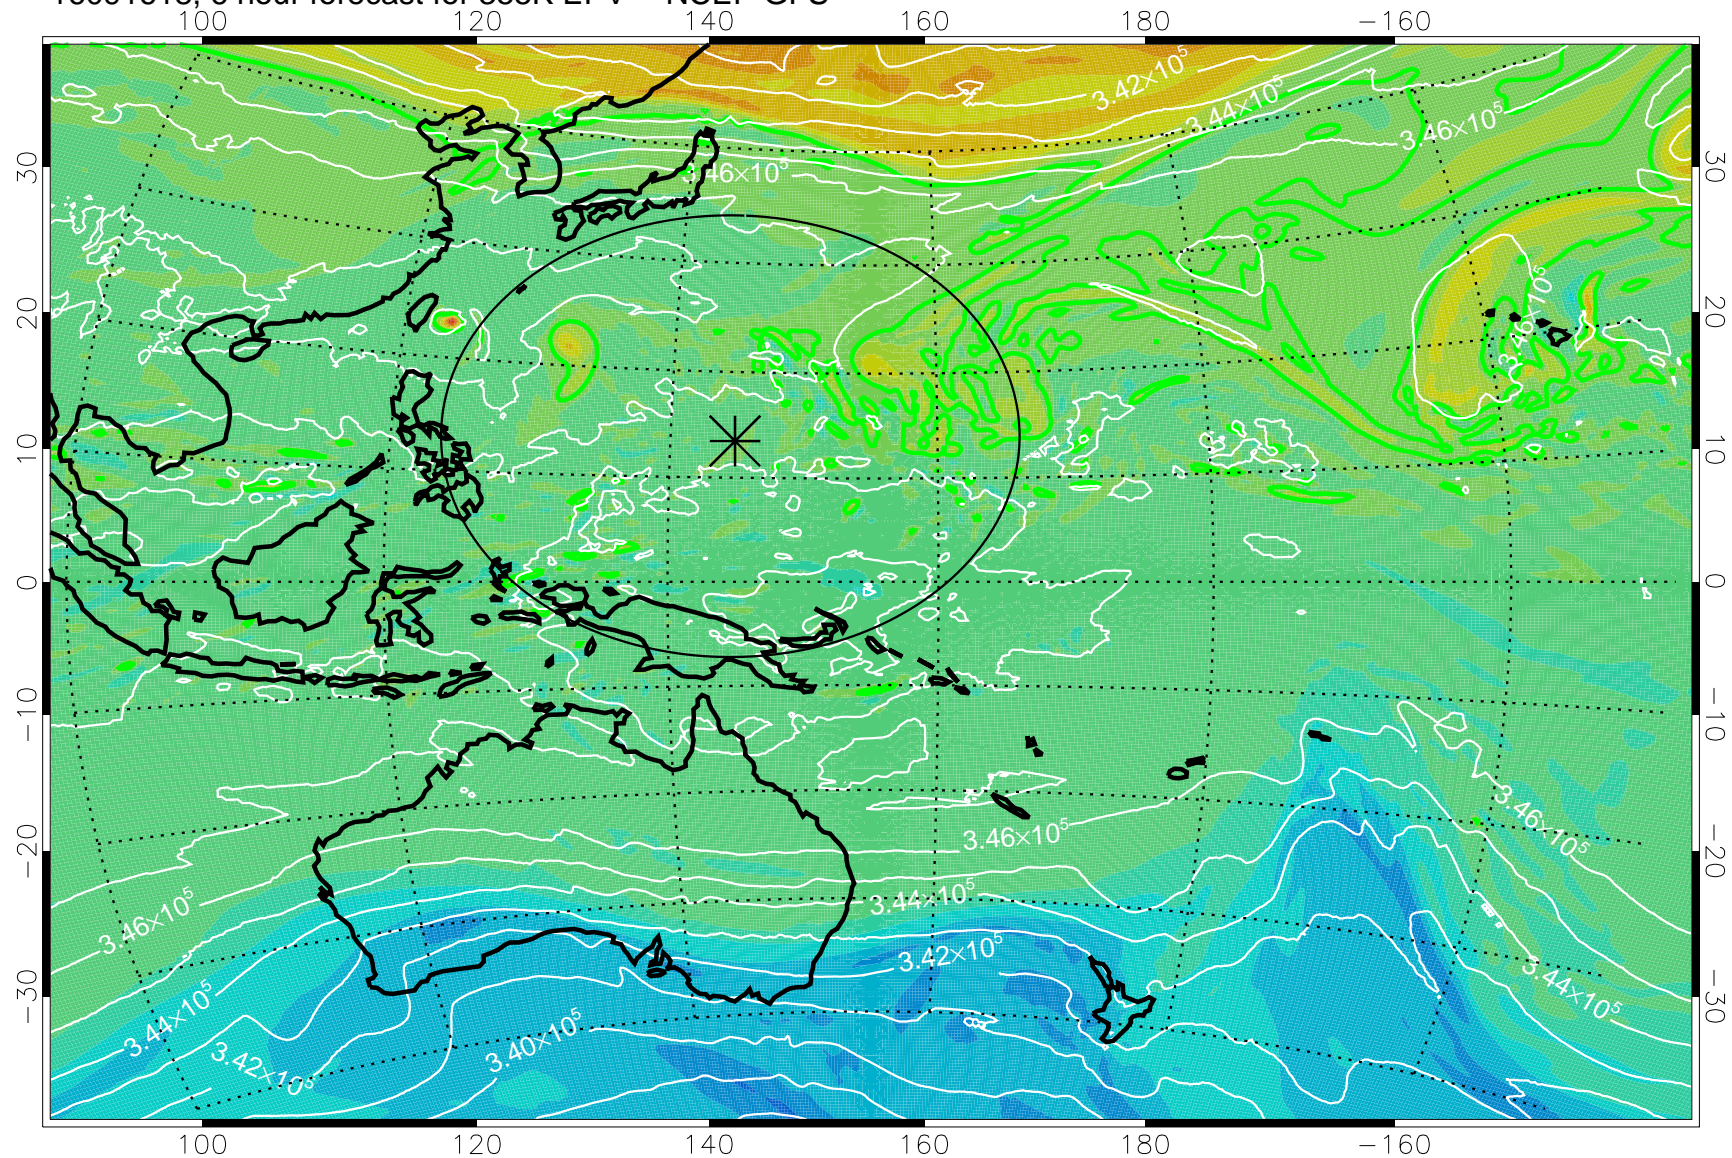

16091618, 6 hour forecast for 355K EPV -- NCEP GFS

355K Montgomery Streamfunction, white
EPV Tropopause (2 PVU) Position
Range ring of 2304 km

16091700, 12 hour forecast for 355K EPV -- NCEP GFS

355K Montgomery Streamfunction, white
EPV Tropopause (2 PVU) Position
Range ring of 2304 km

16091706, 18 hour forecast for 355K EPV -- NCEP GFS

355K Montgomery Streamfunction, white
EPV Tropopause (2 PVU) Position
Range ring of 2304 km

16091712, 24 hour forecast for 355K EPV -- NCEP GFS

355K Montgomery Streamfunction, white
EPV Tropopause (2 PVU) Position
Range ring of 2304 km

16091718, 30 hour forecast for 355K EPV -- NCEP GFS

355K Montgomery Streamfunction, white
EPV Tropopause (2 PVU) Position
Range ring of 2304 km

16091800, 36 hour forecast for 355K EPV -- NCEP GFS

355K Montgomery Streamfunction, white
EPV Tropopause (2 PVU) Position
Range ring of 2304 km

16091818, 54 hour forecast for 355K EPV -- NCEP GFS

355K Montgomery Streamfunction, white
EPV Tropopause (2 PVU) Position
Range ring of 2304 km

16091900, 60 hour forecast for 355K EPV -- NCEP GFS

355K Montgomery Streamfunction, white
EPV Tropopause (2 PVU) Position
Range ring of 2304 km