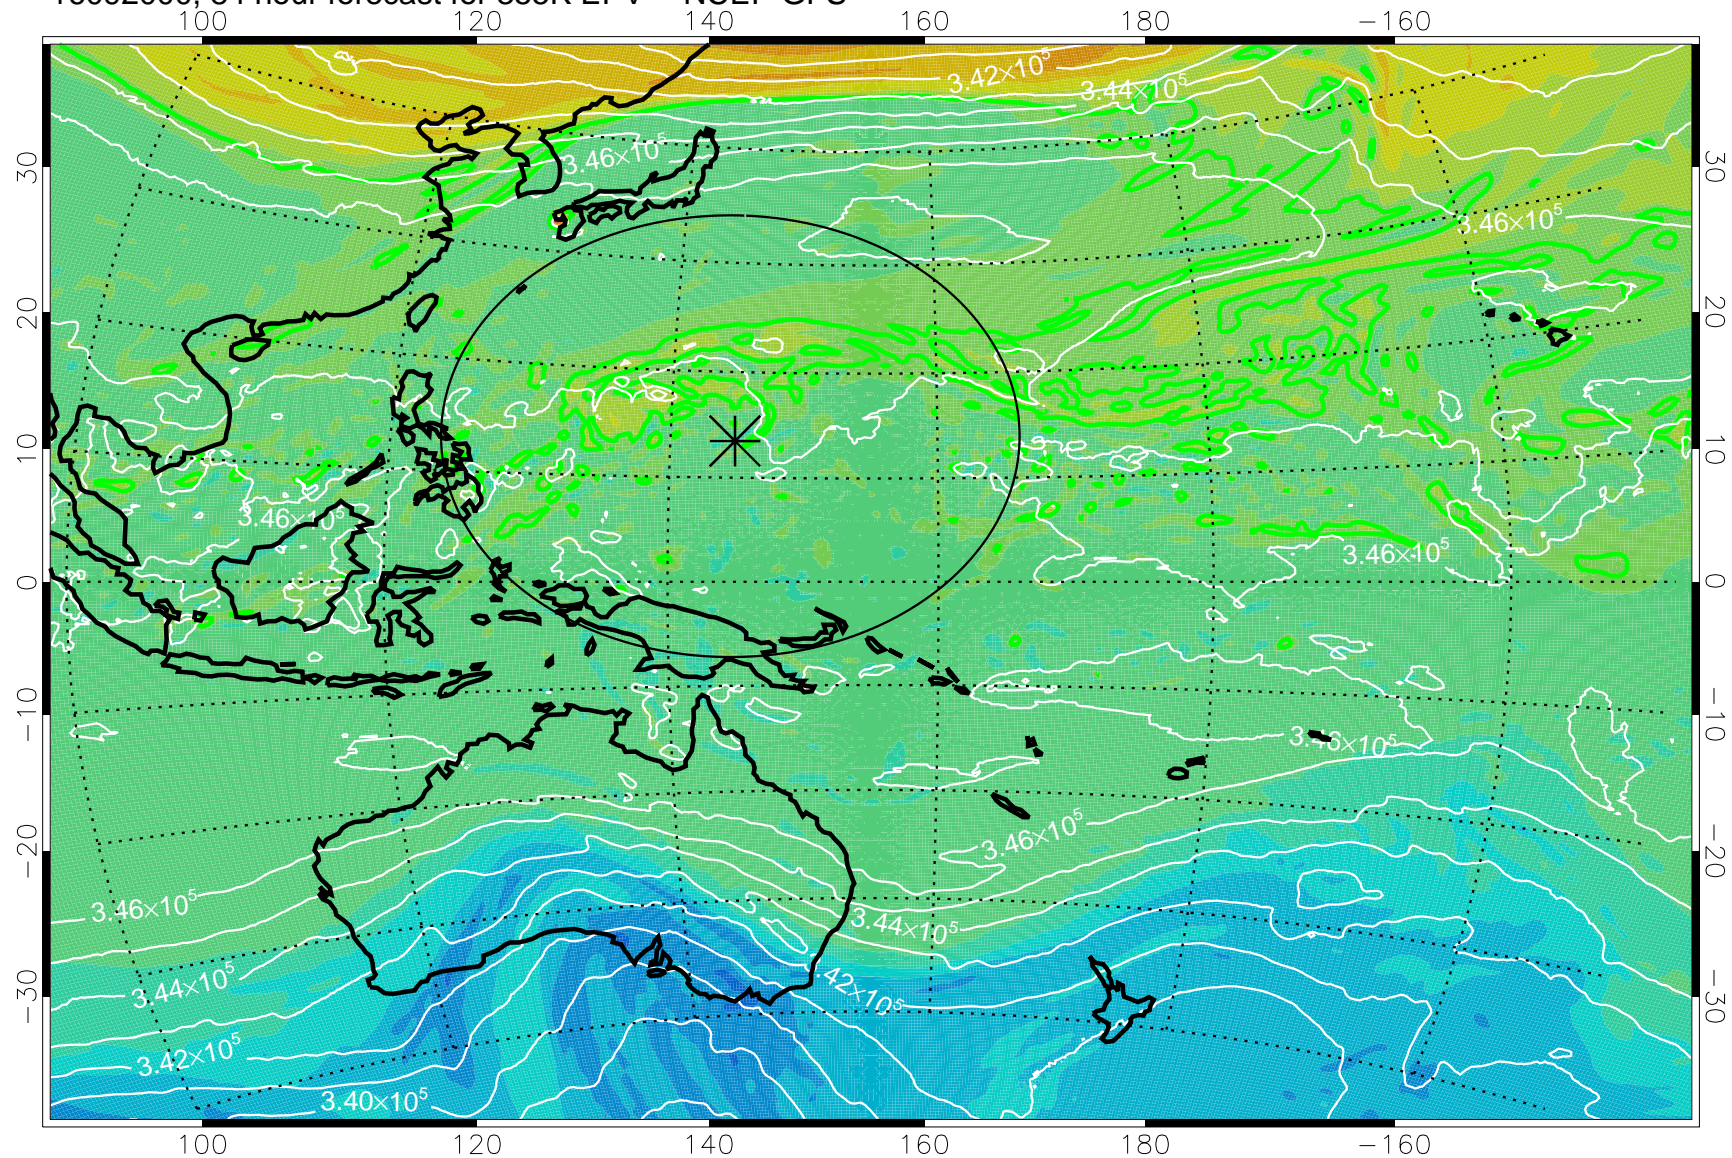

16091818, 54 hour forecast for 355K EPV -- NCEP GFS

355K Montgomery Streamfunction, white
EPV Tropopause (2 PVU) Position
Range ring of 2304 km

16091900, 60 hour forecast for 355K EPV -- NCEP GFS

355K Montgomery Streamfunction, white
EPV Tropopause (2 PVU) Position
Range ring of 2304 km

16091906, 66 hour forecast for 355K EPV -- NCEP GFS

355K Montgomery Streamfunction, white
EPV Tropopause (2 PVU) Position
Range ring of 2304 km

16091912, 72 hour forecast for 355K EPV -- NCEP GFS

355K Montgomery Streamfunction, white
EPV Tropopause (2 PVU) Position
Range ring of 2304 km

16091918, 78 hour forecast for 355K EPV -- NCEP GFS

355K Montgomery Streamfunction, white
EPV Tropopause (2 PVU) Position
Range ring of 2304 km

16092000, 84 hour forecast for 355K EPV -- NCEP GFS

355K Montgomery Streamfunction, white
EPV Tropopause (2 PVU) Position
Range ring of 2304 km

16092018, 102 hour forecast for 355K EPV -- NCEP GFS

355K Montgomery Streamfunction, white
EPV Tropopause (2 PVU) Position
Range ring of 2304 km

16092100, 108 hour forecast for 355K EPV -- NCEP GFS

355K Montgomery Streamfunction, white
EPV Tropopause (2 PVU) Position
Range ring of 2304 km