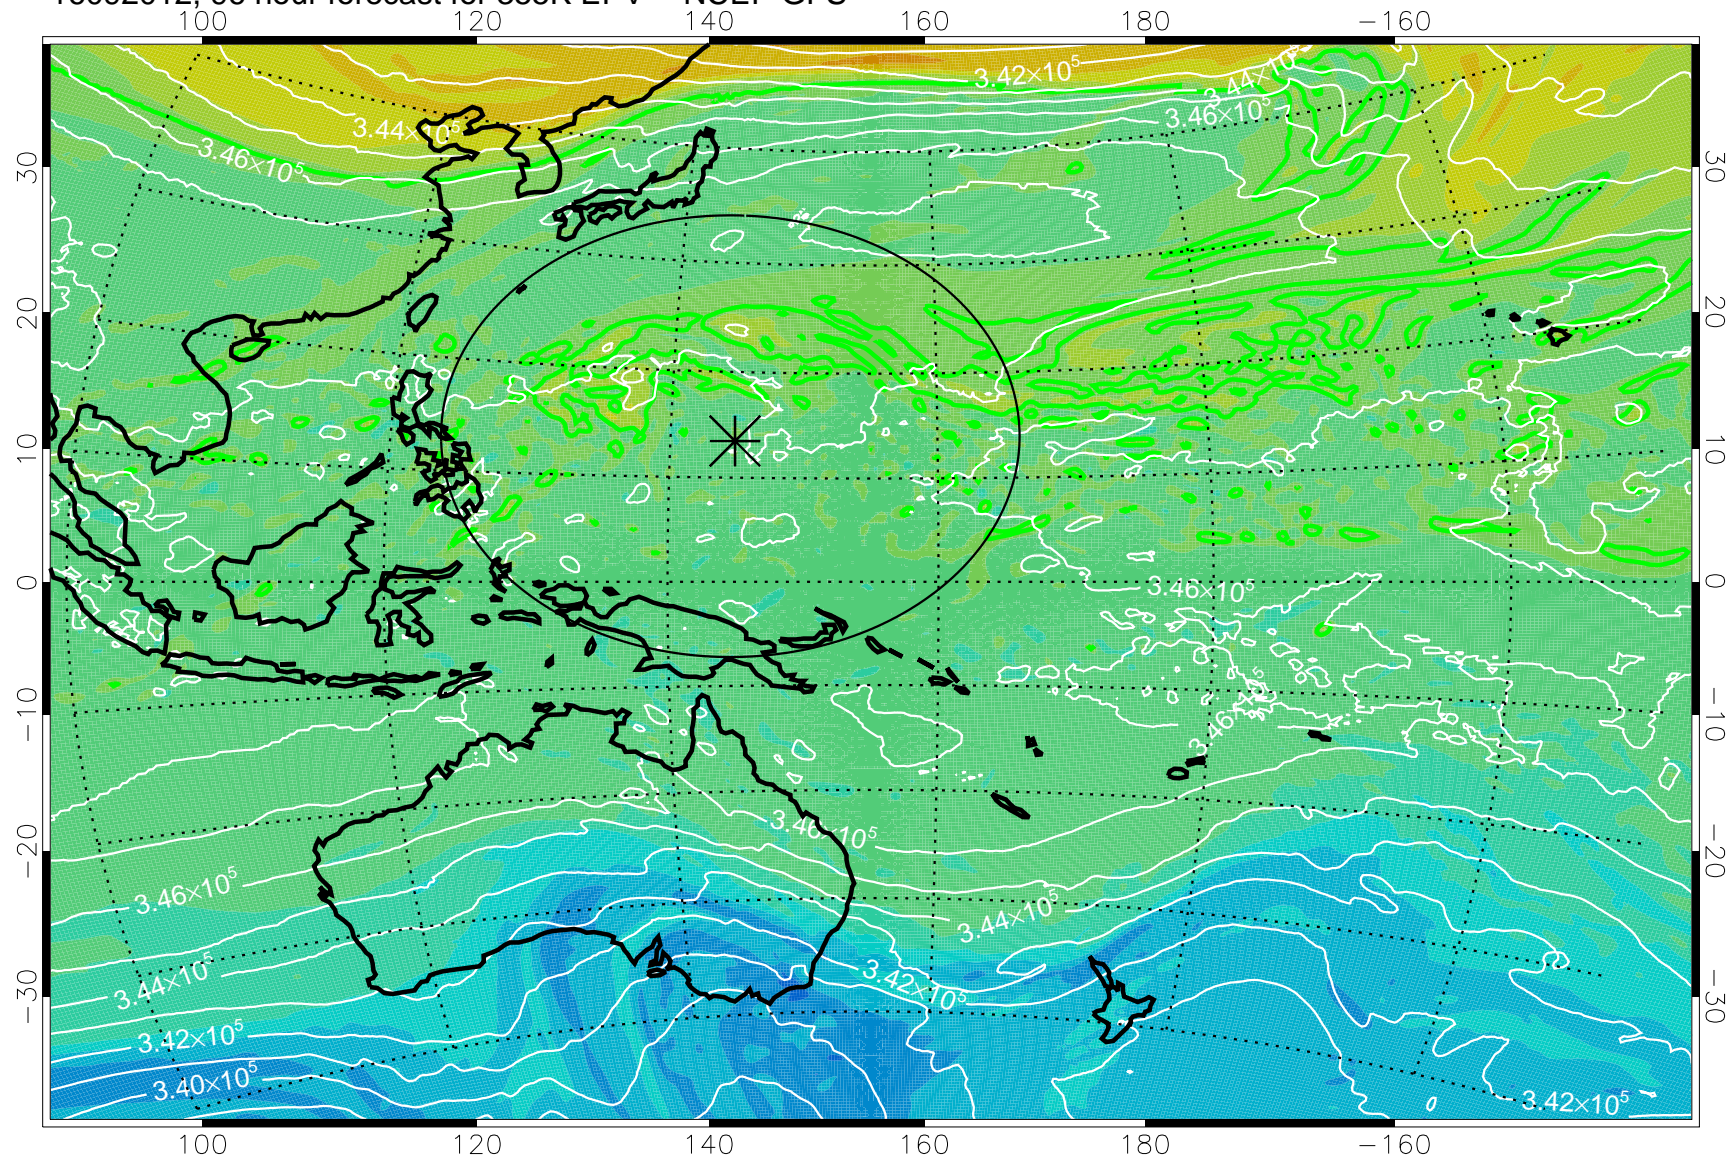

16091906, 66 hour forecast for 355K EPV -- NCEP GFS

355K Montgomery Streamfunction, white
EPV Tropopause (2 PVU) Position
Range ring of 2304 km

16091912, 72 hour forecast for 355K EPV -- NCEP GFS

355K Montgomery Streamfunction, white
EPV Tropopause (2 PVU) Position
Range ring of 2304 km

16091918, 78 hour forecast for 355K EPV -- NCEP GFS

355K Montgomery Streamfunction, white
EPV Tropopause (2 PVU) Position
Range ring of 2304 km

16092000, 84 hour forecast for 355K EPV -- NCEP GFS

355K Montgomery Streamfunction, white
EPV Tropopause (2 PVU) Position
Range ring of 2304 km

16092006, 90 hour forecast for 355K EPV -- NCEP GFS

355K Montgomery Streamfunction, white
EPV Tropopause (2 PVU) Position
Range ring of 2304 km

16092012, 96 hour forecast for 355K EPV -- NCEP GFS

355K Montgomery Streamfunction, white
EPV Tropopause (2 PVU) Position
Range ring of 2304 km

16092018, 102 hour forecast for 355K EPV -- NCEP GFS

355K Montgomery Streamfunction, white
EPV Tropopause (2 PVU) Position
Range ring of 2304 km

16092100, 108 hour forecast for 355K EPV -- NCEP GFS

355K Montgomery Streamfunction, white
EPV Tropopause (2 PVU) Position
Range ring of 2304 km