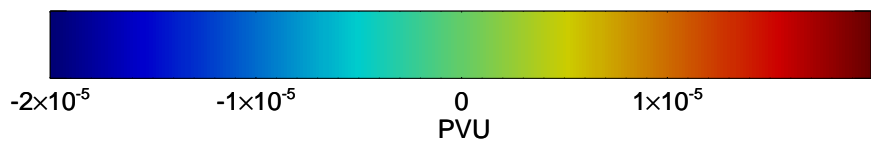

16091900, 60 hour forecast for 355K EPV -- NCEP GFS

355K Montgomery Streamfunction, white
EPV Tropopause (2 PVU) Position
Range ring of 2304 km