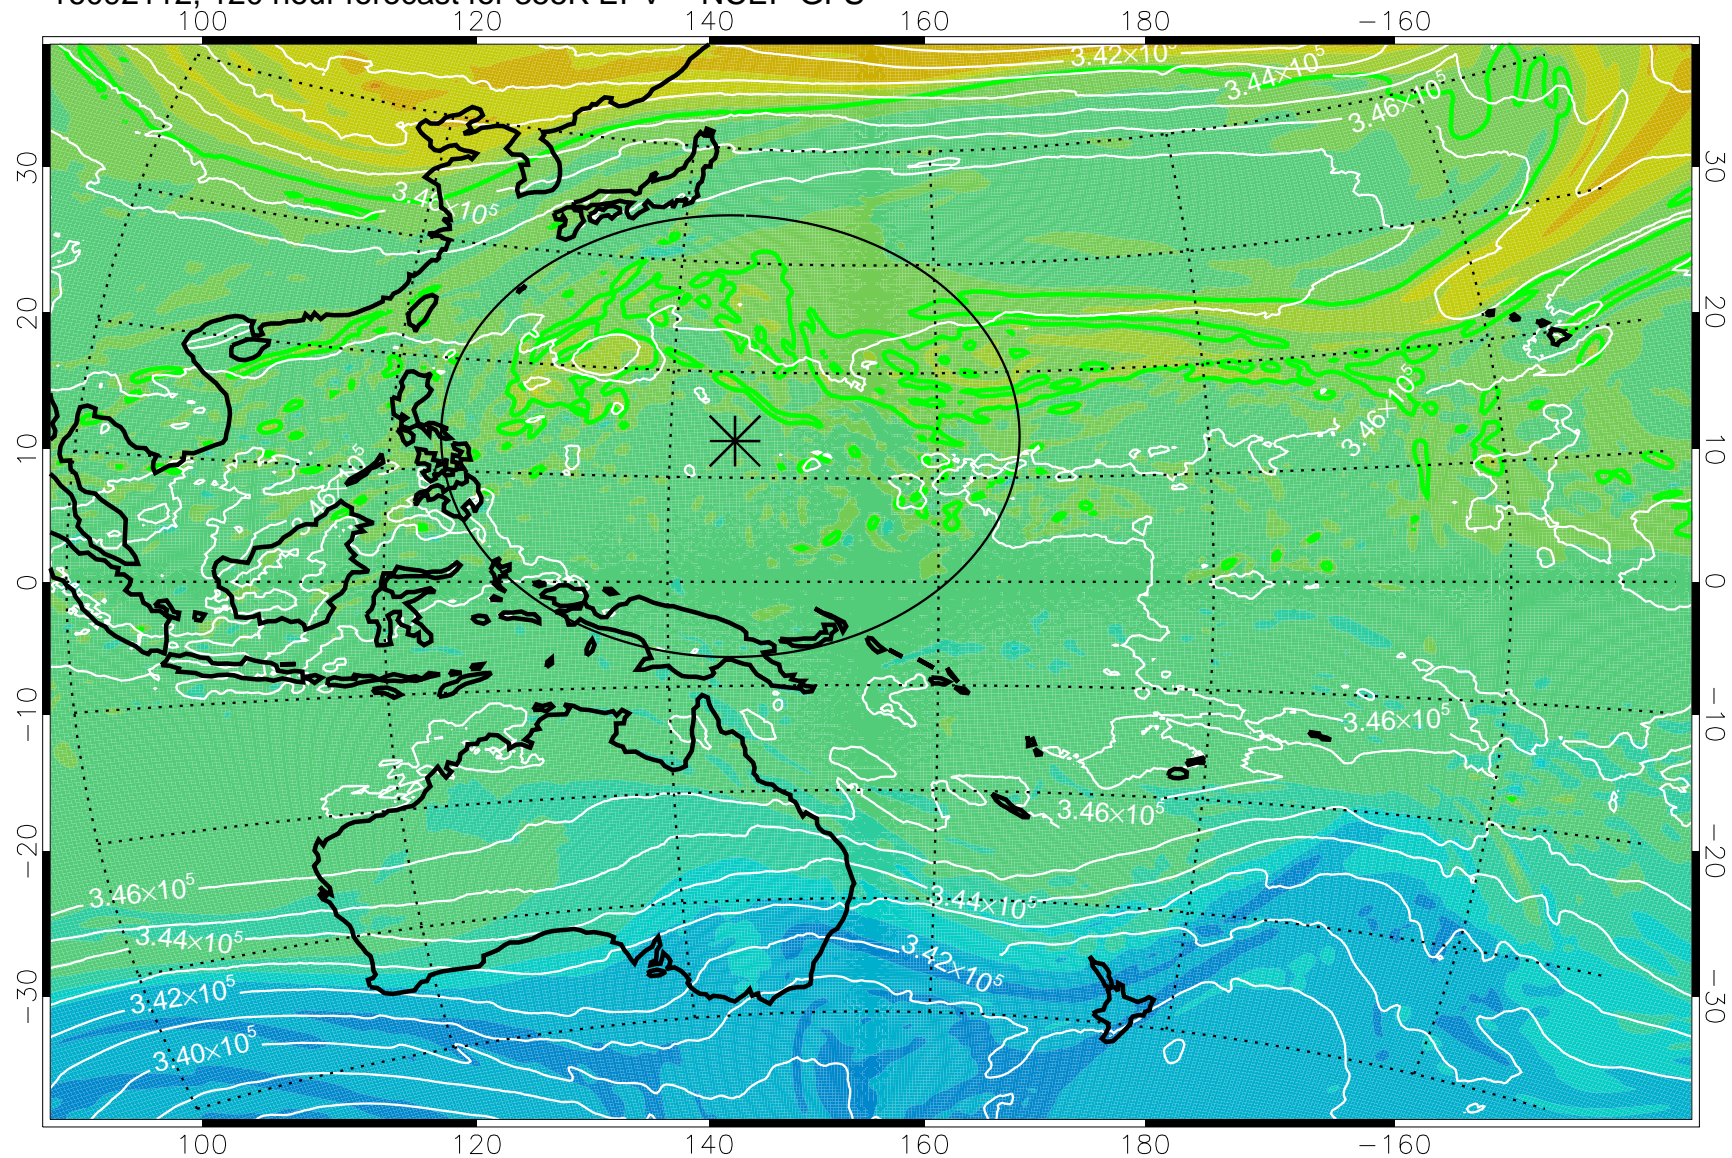

16091918, 78 hour forecast for 355K EPV -- NCEP GFS

355K Montgomery Streamfunction, white
EPV Tropopause (2 PVU) Position
Range ring of 2304 km

16092000, 84 hour forecast for 355K EPV -- NCEP GFS

355K Montgomery Streamfunction, white
EPV Tropopause (2 PVU) Position
Range ring of 2304 km

16092006, 90 hour forecast for 355K EPV -- NCEP GFS

355K Montgomery Streamfunction, white
EPV Tropopause (2 PVU) Position
Range ring of 2304 km

16092012, 96 hour forecast for 355K EPV -- NCEP GFS

355K Montgomery Streamfunction, white
EPV Tropopause (2 PVU) Position
Range ring of 2304 km

16092018, 102 hour forecast for 355K EPV -- NCEP GFS

355K Montgomery Streamfunction, white
EPV Tropopause (2 PVU) Position
Range ring of 2304 km

16092100, 108 hour forecast for 355K EPV -- NCEP GFS

355K Montgomery Streamfunction, white
EPV Tropopause (2 PVU) Position
Range ring of 2304 km

16092106, 114 hour forecast for 355K EPV -- NCEP GFS

355K Montgomery Streamfunction, white
EPV Tropopause (2 PVU) Position
Range ring of 2304 km

16092112, 120 hour forecast for 355K EPV -- NCEP GFS

355K Montgomery Streamfunction, white
EPV Tropopause (2 PVU) Position
Range ring of 2304 km