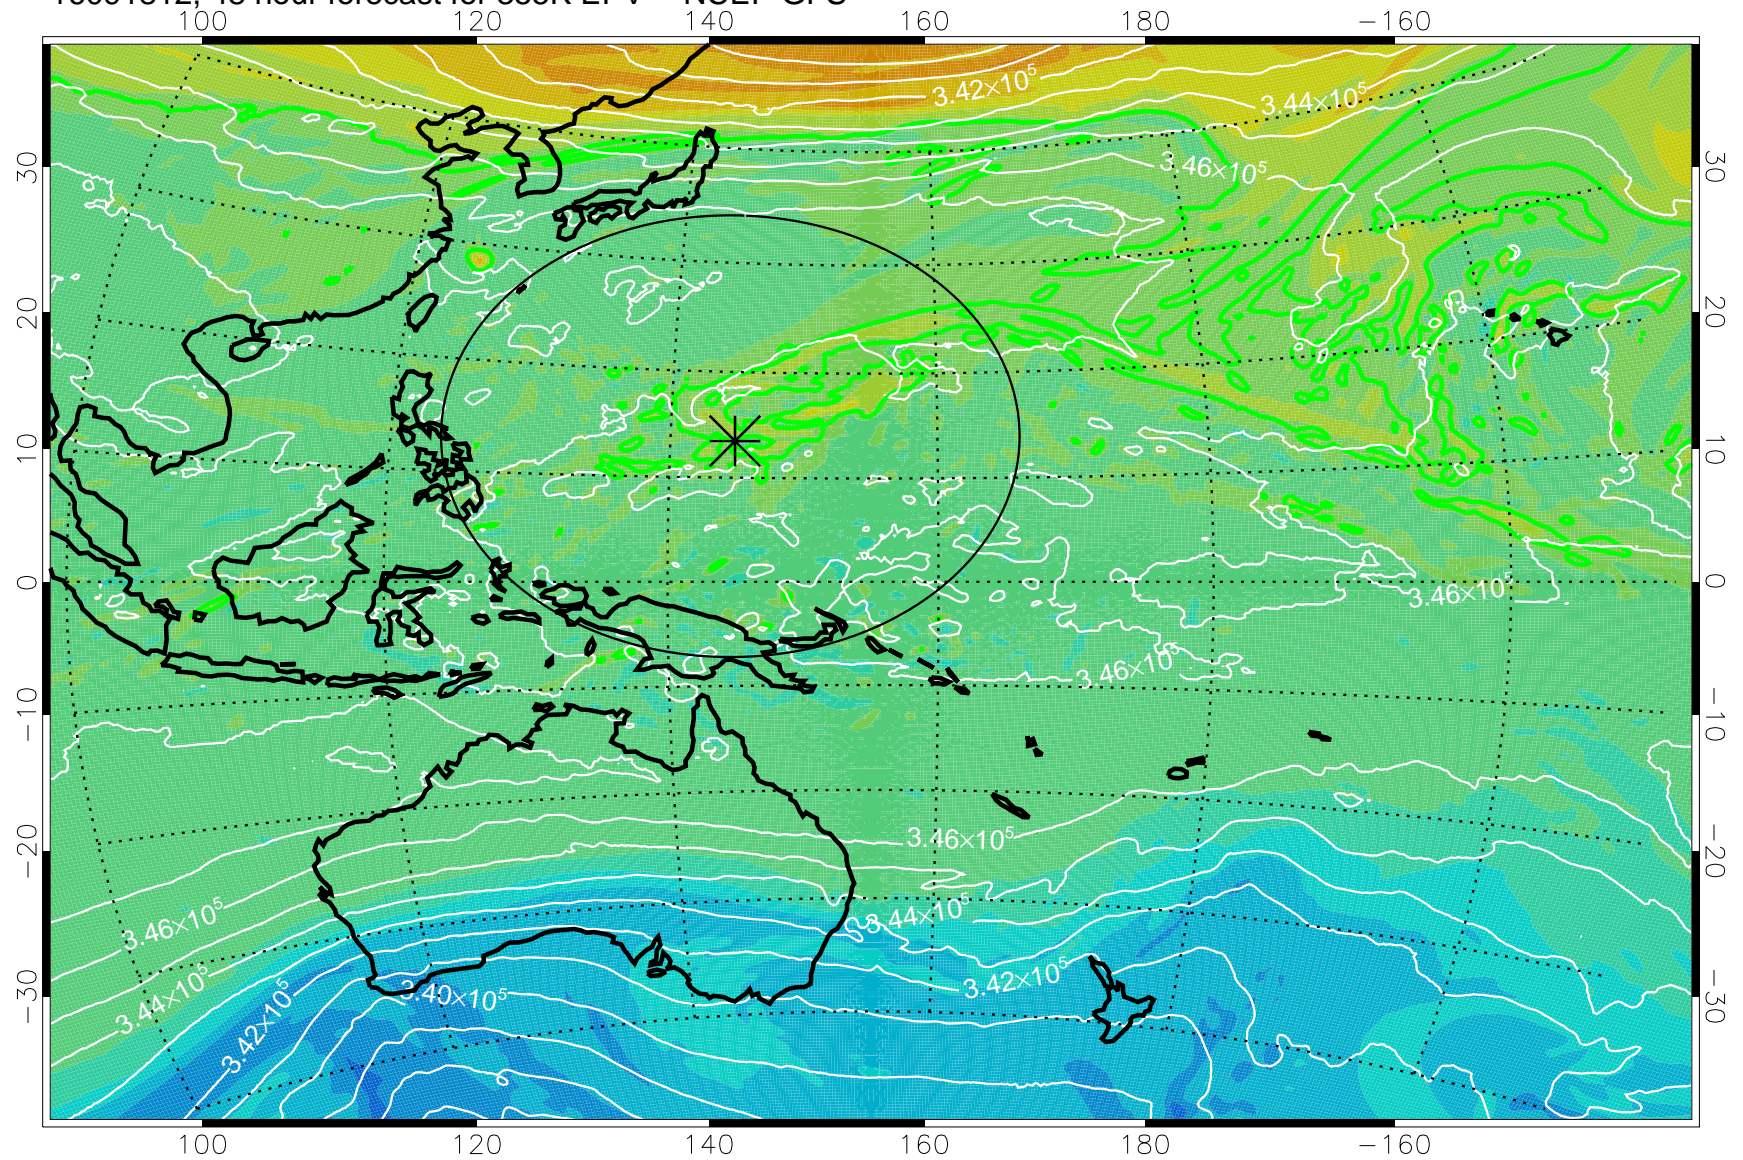

16091718, 30 hour forecast for 355K EPV -- NCEP GFS

355K Montgomery Streamfunction, white
EPV Tropopause (2 PVU) Position
Range ring of 2304 km

16091800, 36 hour forecast for 355K EPV -- NCEP GFS

355K Montgomery Streamfunction, white
EPV Tropopause (2 PVU) Position
Range ring of 2304 km

16091806, 42 hour forecast for 355K EPV -- NCEP GFS

355K Montgomery Streamfunction, white
EPV Tropopause (2 PVU) Position
Range ring of 2304 km

16091812, 48 hour forecast for 355K EPV -- NCEP GFS

355K Montgomery Streamfunction, white
EPV Tropopause (2 PVU) Position
Range ring of 2304 km

16091818, 54 hour forecast for 355K EPV -- NCEP GFS

355K Montgomery Streamfunction, white
EPV Tropopause (2 PVU) Position
Range ring of 2304 km

16091900, 60 hour forecast for 355K EPV -- NCEP GFS

355K Montgomery Streamfunction, white
EPV Tropopause (2 PVU) Position
Range ring of 2304 km

16091906, 66 hour forecast for 355K EPV -- NCEP GFS

355K Montgomery Streamfunction, white
EPV Tropopause (2 PVU) Position
Range ring of 2304 km

16091912, 72 hour forecast for 355K EPV -- NCEP GFS

355K Montgomery Streamfunction, white
EPV Tropopause (2 PVU) Position
Range ring of 2304 km