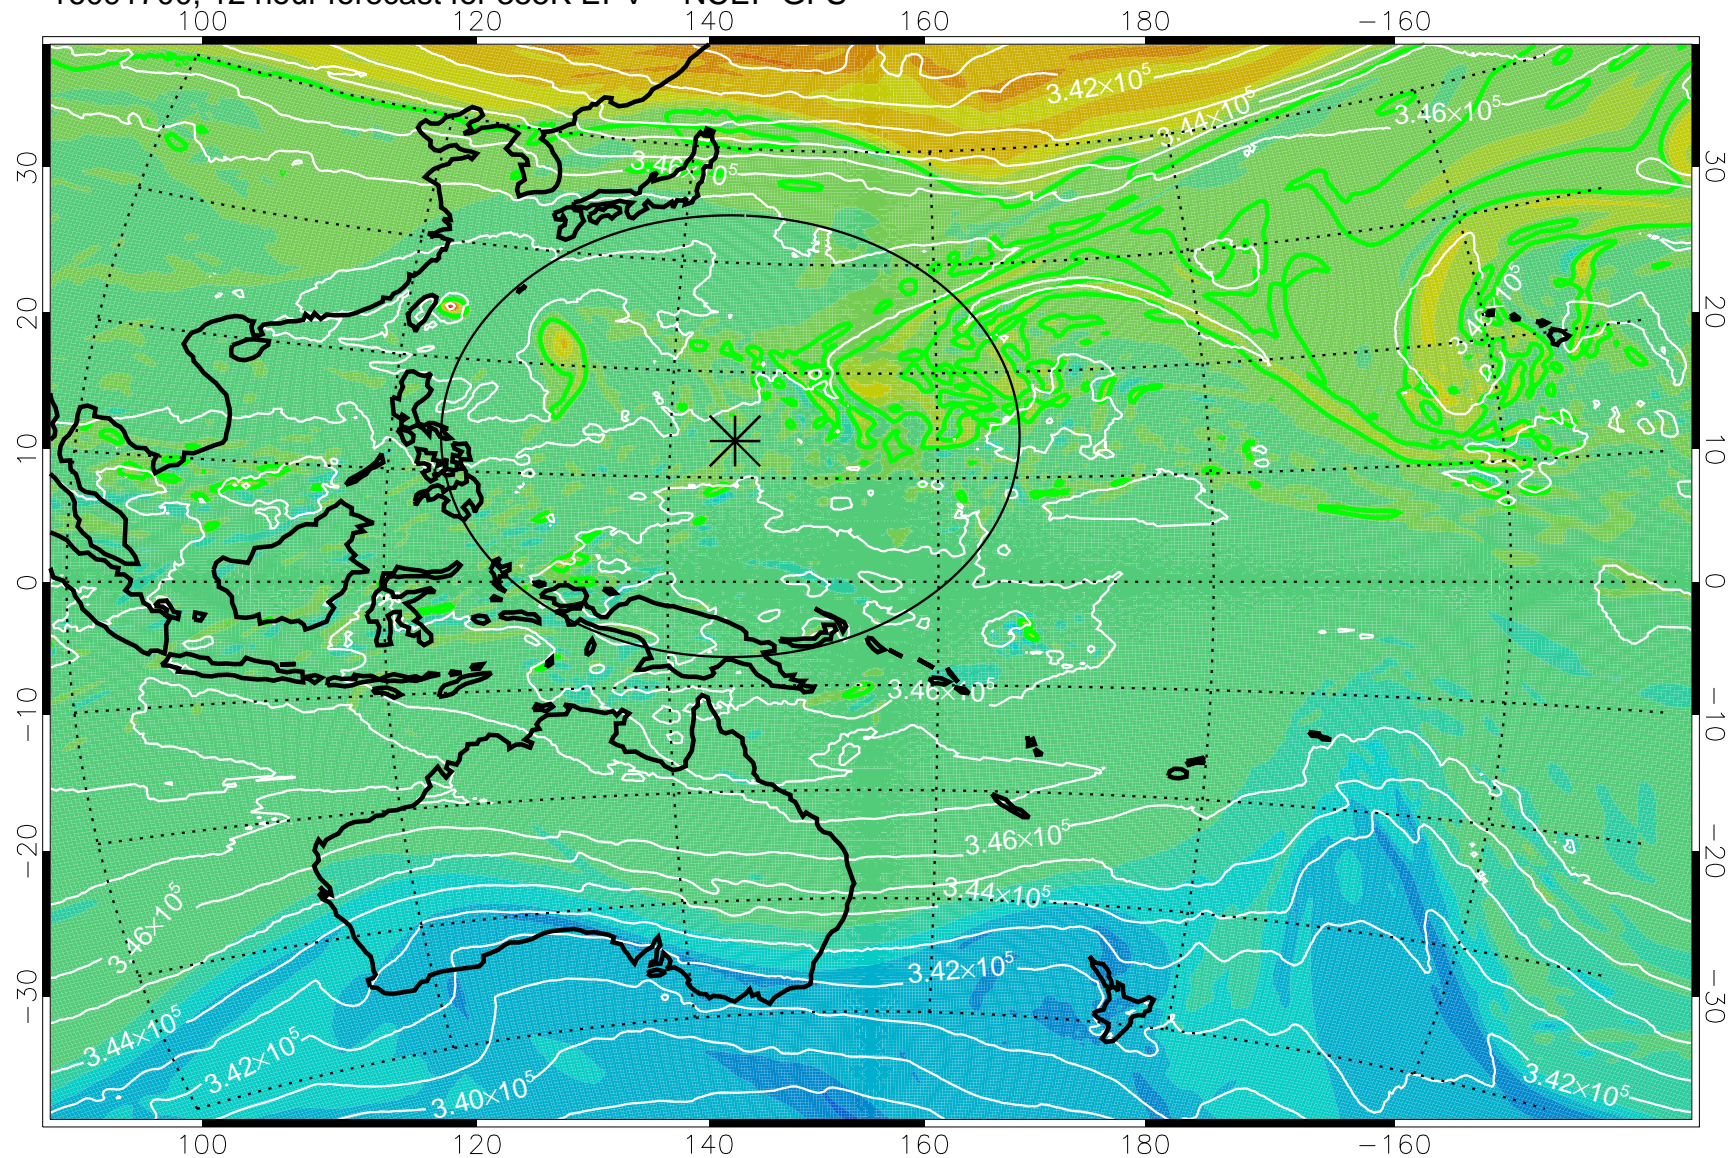

16091618, 6 hour forecast for 355K EPV -- NCEP GFS

355K Montgomery Streamfunction, white
EPV Tropopause (2 PVU) Position
Range ring of 2304 km

16091700, 12 hour forecast for 355K EPV -- NCEP GFS

355K Montgomery Streamfunction, white
EPV Tropopause (2 PVU) Position
Range ring of 2304 km

16091706, 18 hour forecast for 355K EPV -- NCEP GFS

355K Montgomery Streamfunction, white
EPV Tropopause (2 PVU) Position
Range ring of 2304 km

16091712, 24 hour forecast for 355K EPV -- NCEP GFS

355K Montgomery Streamfunction, white
EPV Tropopause (2 PVU) Position
Range ring of 2304 km

16091718, 30 hour forecast for 355K EPV -- NCEP GFS

355K Montgomery Streamfunction, white
EPV Tropopause (2 PVU) Position
Range ring of 2304 km

16091800, 36 hour forecast for 355K EPV -- NCEP GFS

355K Montgomery Streamfunction, white
EPV Tropopause (2 PVU) Position
Range ring of 2304 km

16091818, 54 hour forecast for 355K EPV -- NCEP GFS

355K Montgomery Streamfunction, white
EPV Tropopause (2 PVU) Position
Range ring of 2304 km

16091900, 60 hour forecast for 355K EPV -- NCEP GFS

355K Montgomery Streamfunction, white
EPV Tropopause (2 PVU) Position
Range ring of 2304 km