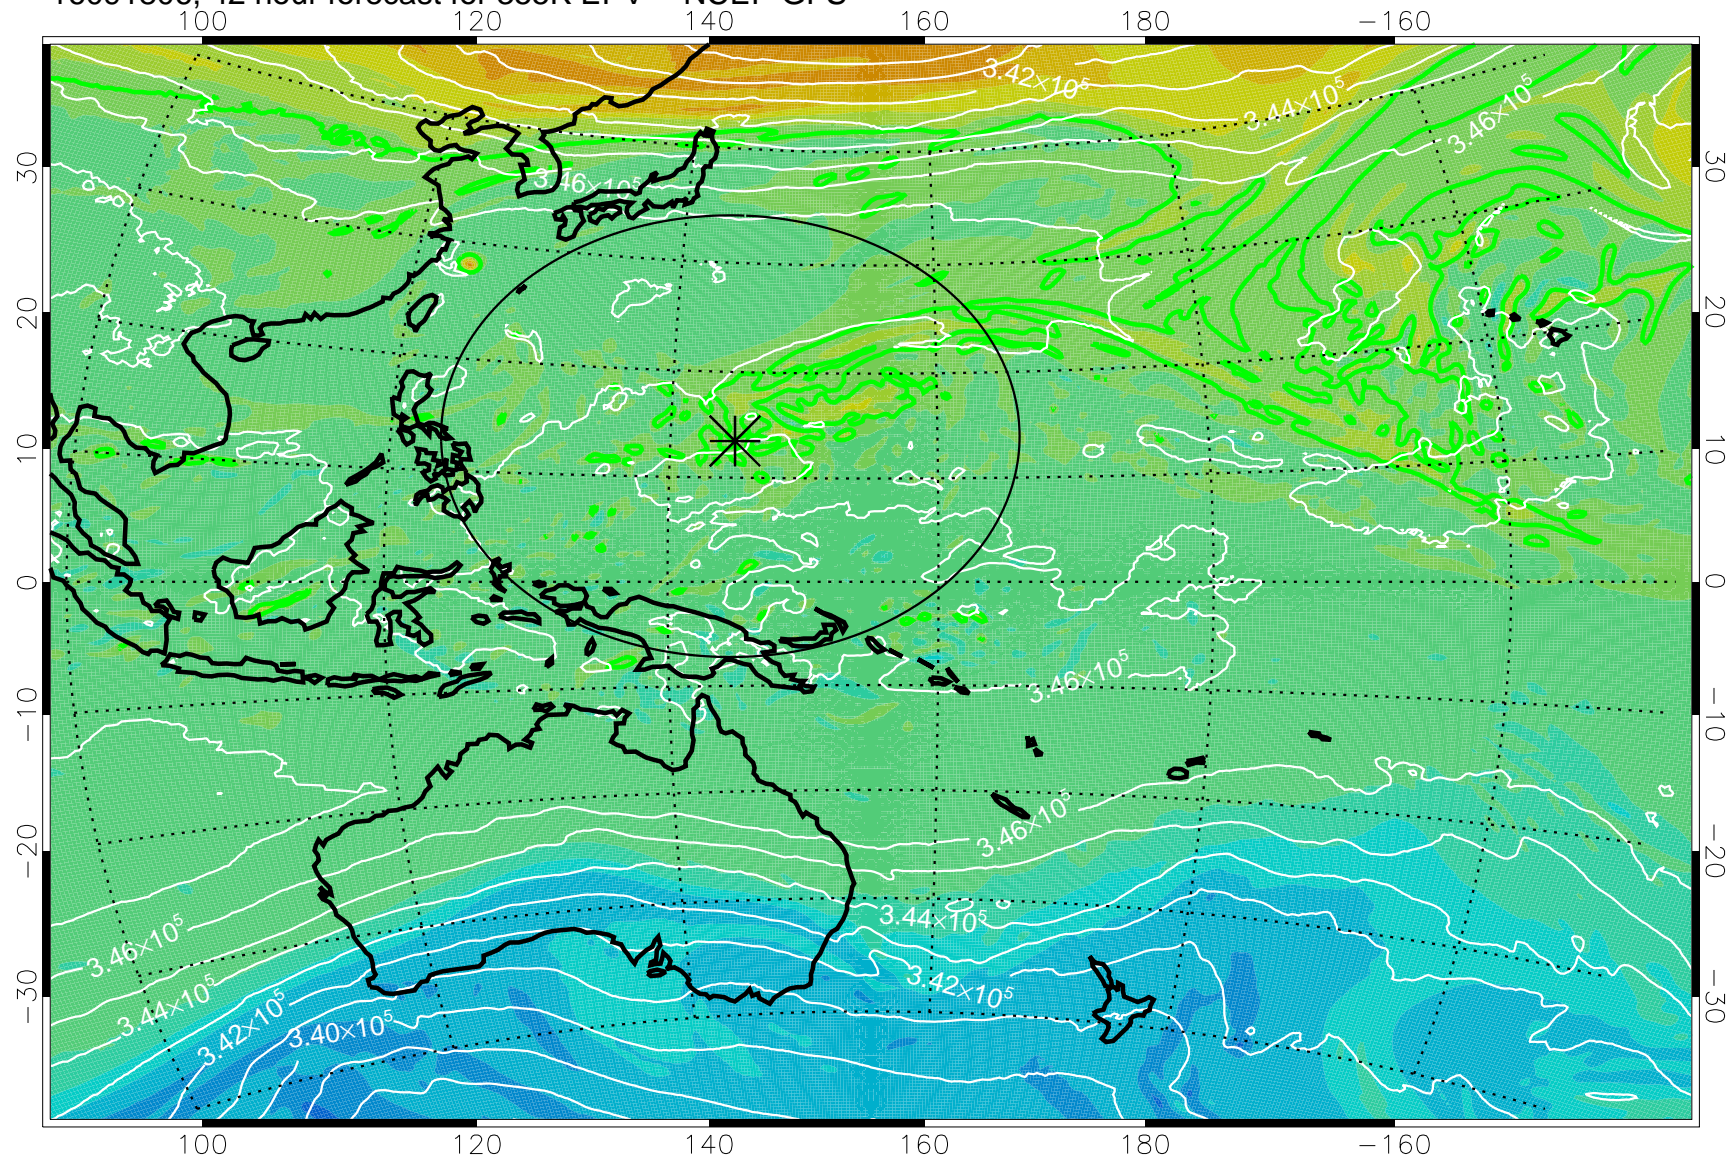

16091718, 30 hour forecast for 355K EPV -- NCEP GFS

355K Montgomery Streamfunction, white
EPV Tropopause (2 PVU) Position
Range ring of 2304 km

16091800, 36 hour forecast for 355K EPV -- NCEP GFS

355K Montgomery Streamfunction, white
EPV Tropopause (2 PVU) Position
Range ring of 2304 km

16091806, 42 hour forecast for 355K EPV -- NCEP GFS

355K Montgomery Streamfunction, white
EPV Tropopause (2 PVU) Position
Range ring of 2304 km

16091812, 48 hour forecast for 355K EPV -- NCEP GFS

355K Montgomery Streamfunction, white
EPV Tropopause (2 PVU) Position
Range ring of 2304 km

16091818, 54 hour forecast for 355K EPV -- NCEP GFS

355K Montgomery Streamfunction, white
EPV Tropopause (2 PVU) Position
Range ring of 2304 km

16091900, 60 hour forecast for 355K EPV -- NCEP GFS

355K Montgomery Streamfunction, white
EPV Tropopause (2 PVU) Position
Range ring of 2304 km

16091906, 66 hour forecast for 355K EPV -- NCEP GFS

355K Montgomery Streamfunction, white
EPV Tropopause (2 PVU) Position
Range ring of 2304 km

16091912, 72 hour forecast for 355K EPV -- NCEP GFS

355K Montgomery Streamfunction, white
EPV Tropopause (2 PVU) Position
Range ring of 2304 km