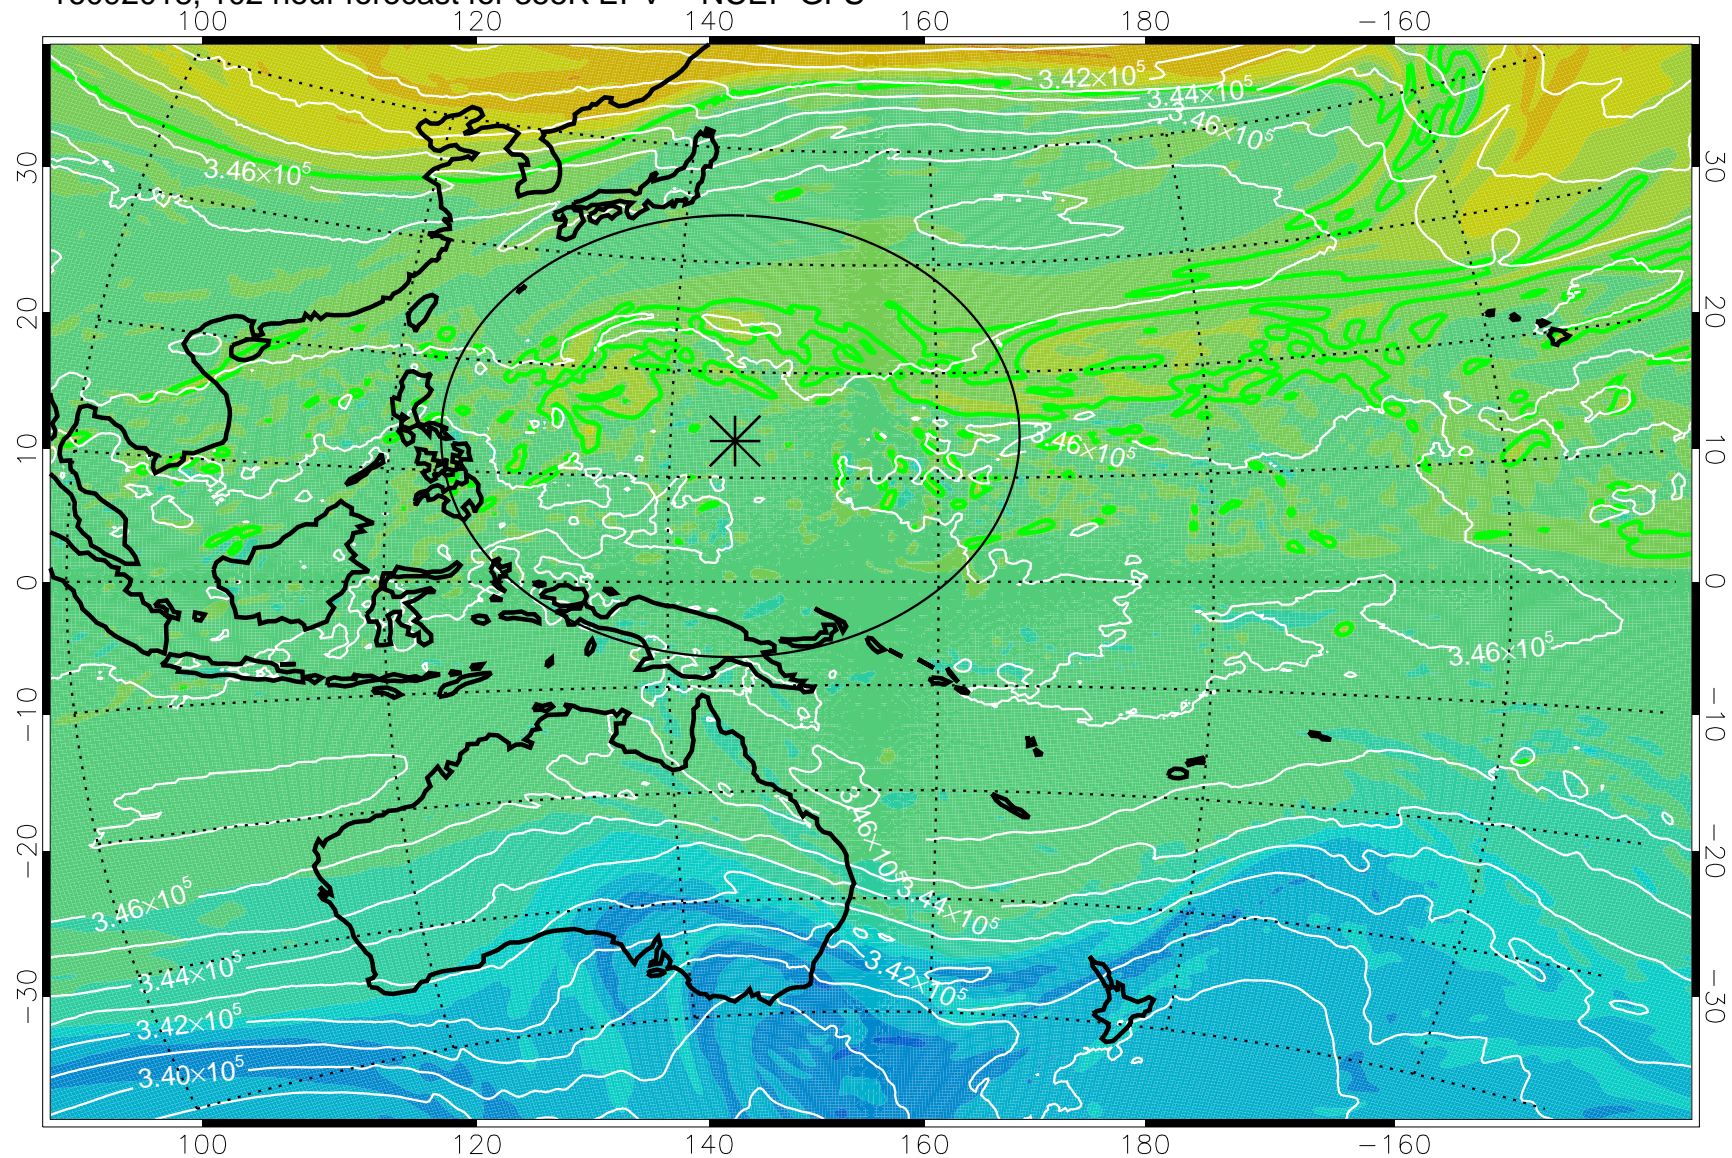

16091918, 78 hour forecast for 355K EPV -- NCEP GFS

355K Montgomery Streamfunction, white
EPV Tropopause (2 PVU) Position
Range ring of 2304 km

16092000, 84 hour forecast for 355K EPV -- NCEP GFS

355K Montgomery Streamfunction, white
EPV Tropopause (2 PVU) Position
Range ring of 2304 km

16092006, 90 hour forecast for 355K EPV -- NCEP GFS

355K Montgomery Streamfunction, white
EPV Tropopause (2 PVU) Position
Range ring of 2304 km

16092012, 96 hour forecast for 355K EPV -- NCEP GFS

355K Montgomery Streamfunction, white
EPV Tropopause (2 PVU) Position
Range ring of 2304 km

16092018, 102 hour forecast for 355K EPV -- NCEP GFS

355K Montgomery Streamfunction, white
EPV Tropopause (2 PVU) Position
Range ring of 2304 km

16092100, 108 hour forecast for 355K EPV -- NCEP GFS

355K Montgomery Streamfunction, white
EPV Tropopause (2 PVU) Position
Range ring of 2304 km

16092106, 114 hour forecast for 355K EPV -- NCEP GFS

355K Montgomery Streamfunction, white
EPV Tropopause (2 PVU) Position
Range ring of 2304 km

16092112, 120 hour forecast for 355K EPV -- NCEP GFS

355K Montgomery Streamfunction, white
EPV Tropopause (2 PVU) Position
Range ring of 2304 km