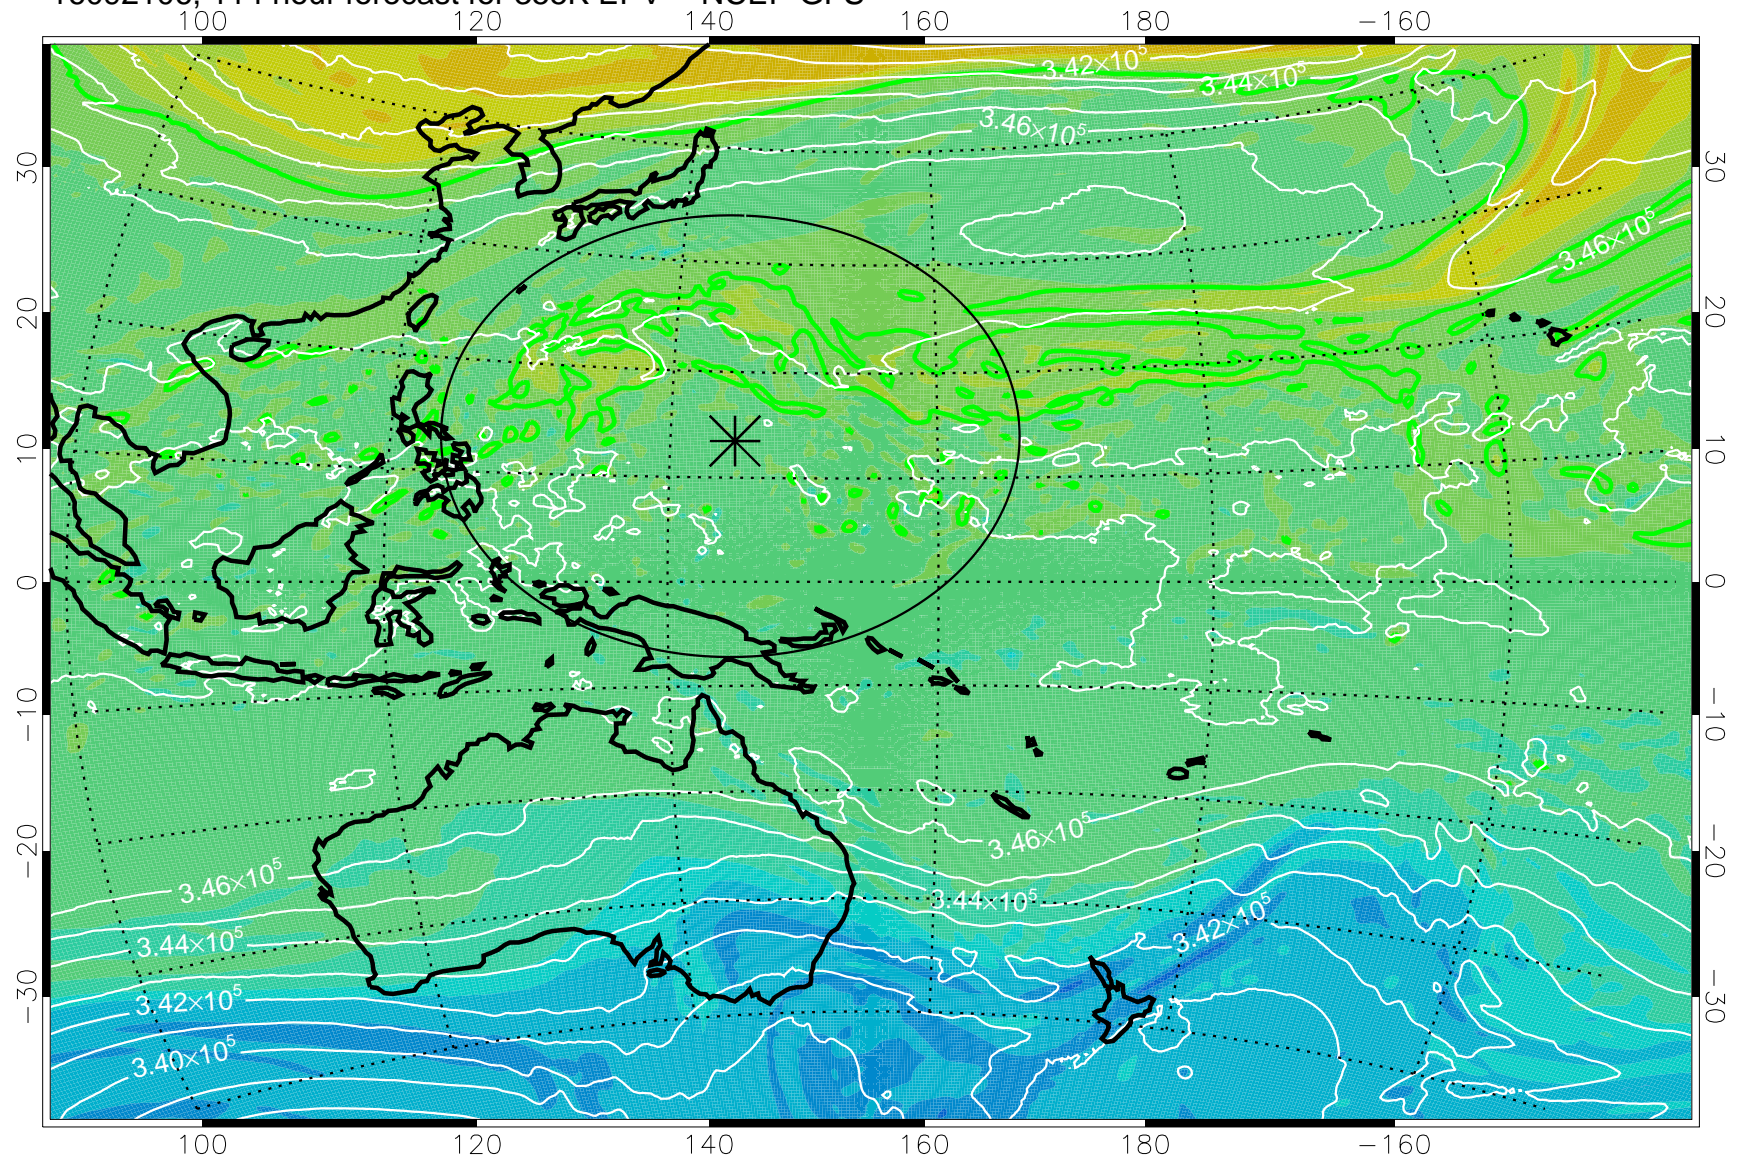

16091918, 78 hour forecast for 355K EPV -- NCEP GFS

355K Montgomery Streamfunction, white
EPV Tropopause (2 PVU) Position
Range ring of 2304 km

16092000, 84 hour forecast for 355K EPV -- NCEP GFS

355K Montgomery Streamfunction, white
EPV Tropopause (2 PVU) Position
Range ring of 2304 km

16092006, 90 hour forecast for 355K EPV -- NCEP GFS

355K Montgomery Streamfunction, white
EPV Tropopause (2 PVU) Position
Range ring of 2304 km

16092012, 96 hour forecast for 355K EPV -- NCEP GFS

355K Montgomery Streamfunction, white
EPV Tropopause (2 PVU) Position
Range ring of 2304 km

16092018, 102 hour forecast for 355K EPV -- NCEP GFS

355K Montgomery Streamfunction, white
EPV Tropopause (2 PVU) Position
Range ring of 2304 km

16092100, 108 hour forecast for 355K EPV -- NCEP GFS

355K Montgomery Streamfunction, white
EPV Tropopause (2 PVU) Position
Range ring of 2304 km

16092106, 114 hour forecast for 355K EPV -- NCEP GFS

355K Montgomery Streamfunction, white
EPV Tropopause (2 PVU) Position
Range ring of 2304 km

16092112, 120 hour forecast for 355K EPV -- NCEP GFS

355K Montgomery Streamfunction, white
EPV Tropopause (2 PVU) Position
Range ring of 2304 km