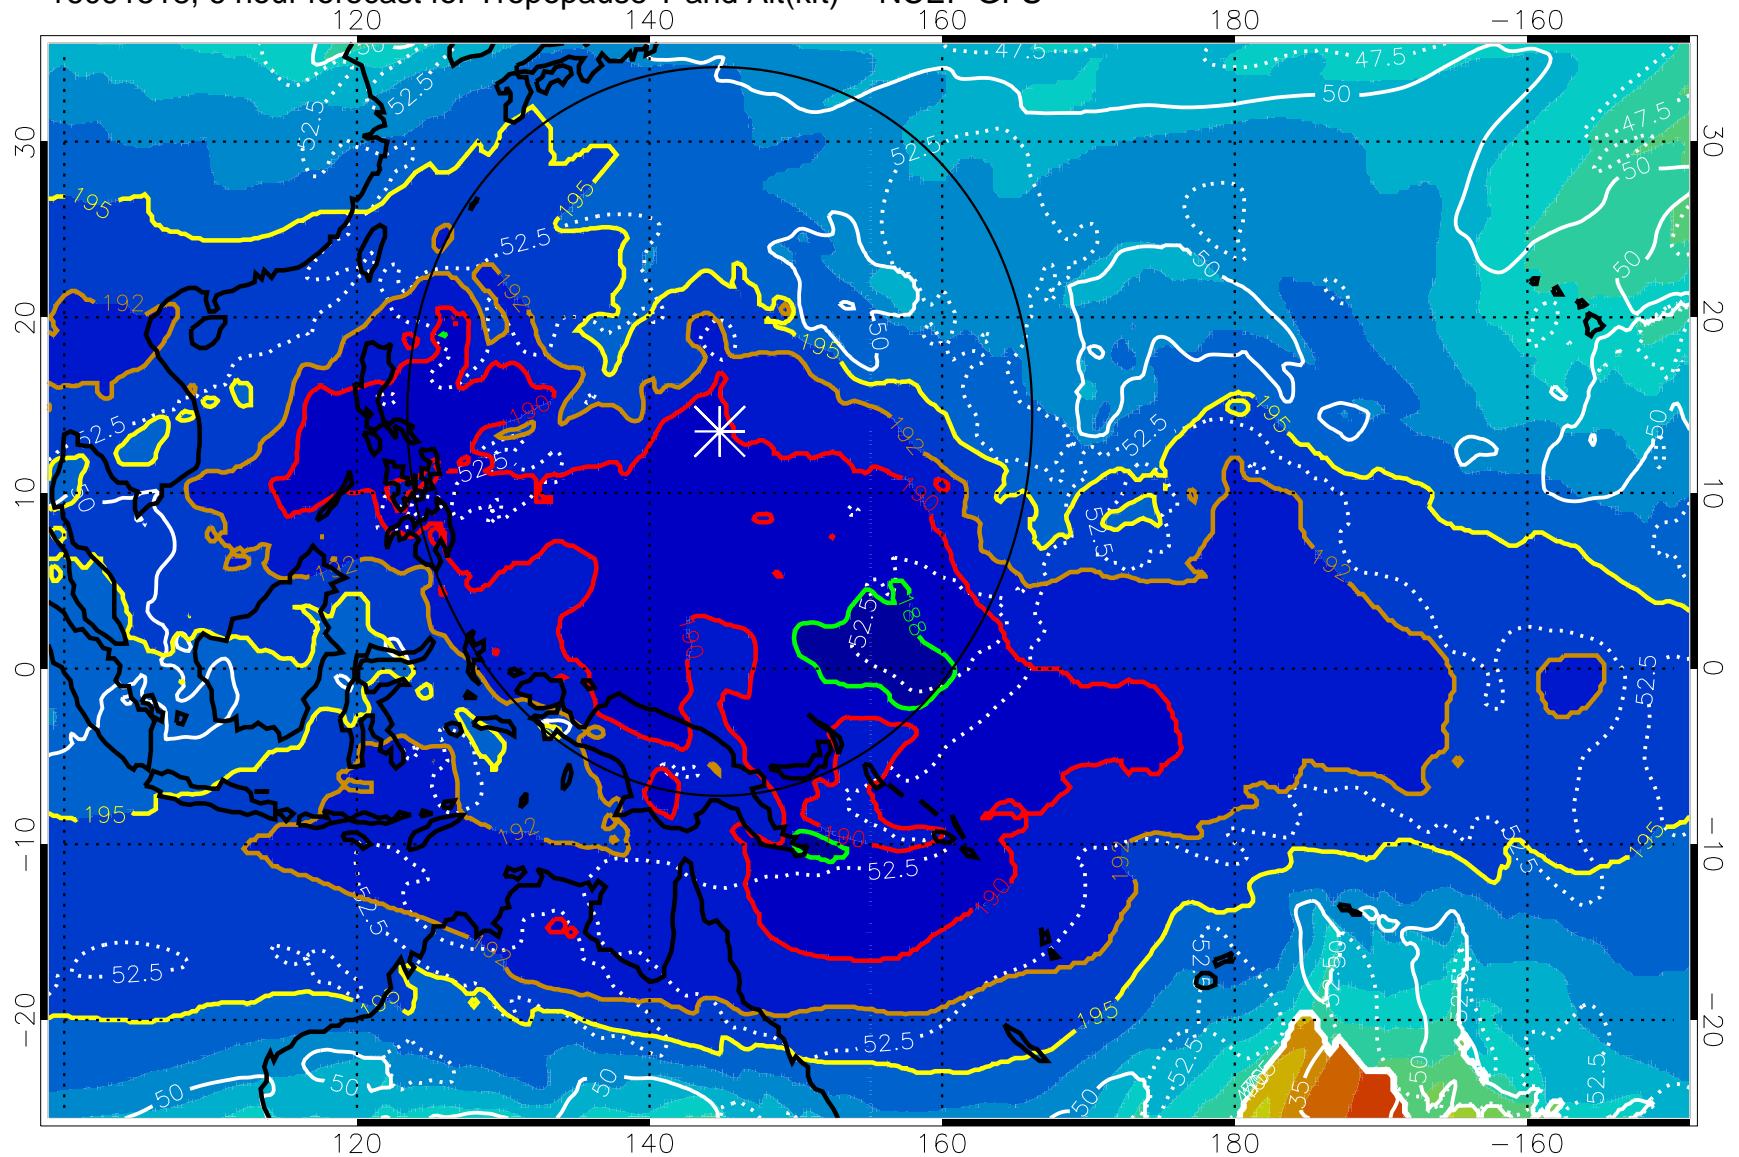

16091518, 6 hour forecast for Tropopause T and Alt(kft) -- NCEP GFS

190 200 210 220 230

Tropopause T, K

Tropopause Altitude in kft (white)

192.5K Isotherm 195K Isotherm

187.5K Isotherm 190K Isotherm

Range ring of 2304 km