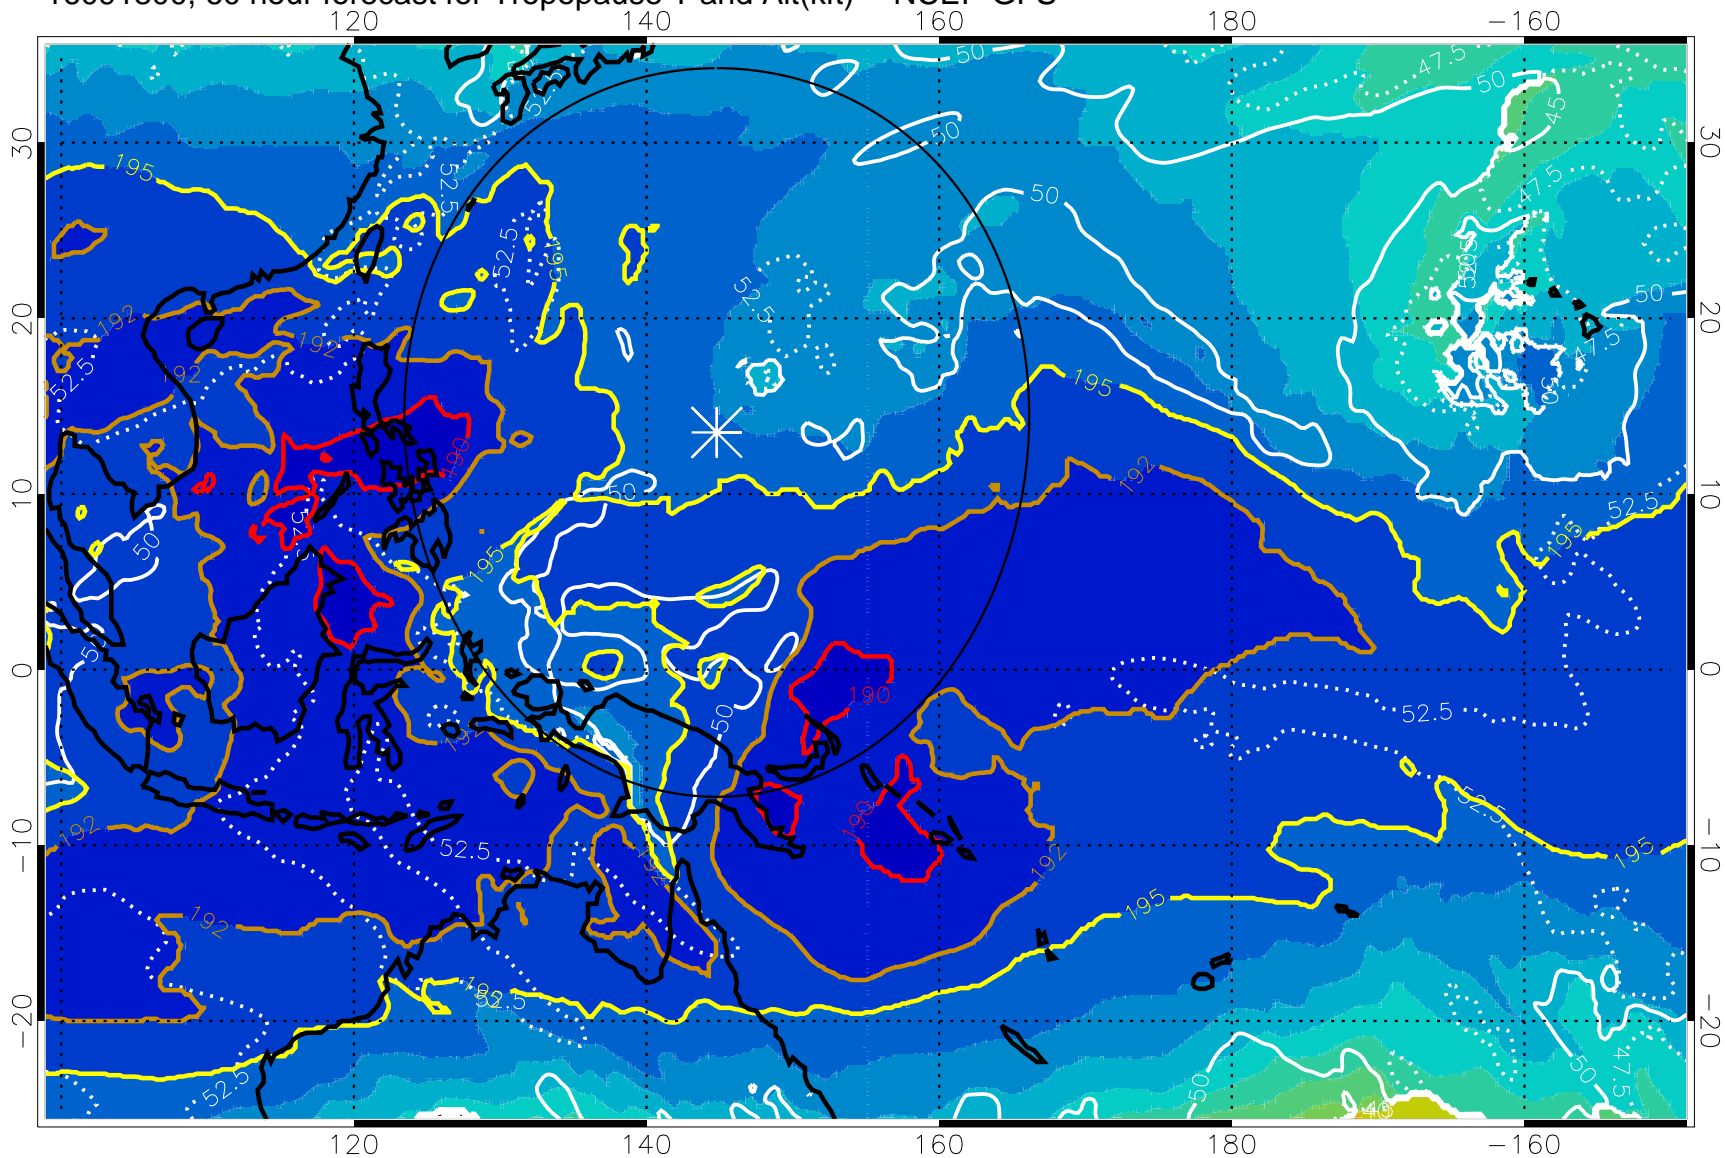

16091800, 60 hour forecast for Tropopause T and Alt(kft) -- NCEP GFS

190   200   210   220   230
Tropopause T, K

Tropopause Altitude in kft (white)

192.5K Isotherm   195K Isotherm
187.5K Isotherm   190K Isotherm

Range ring of 2304 km