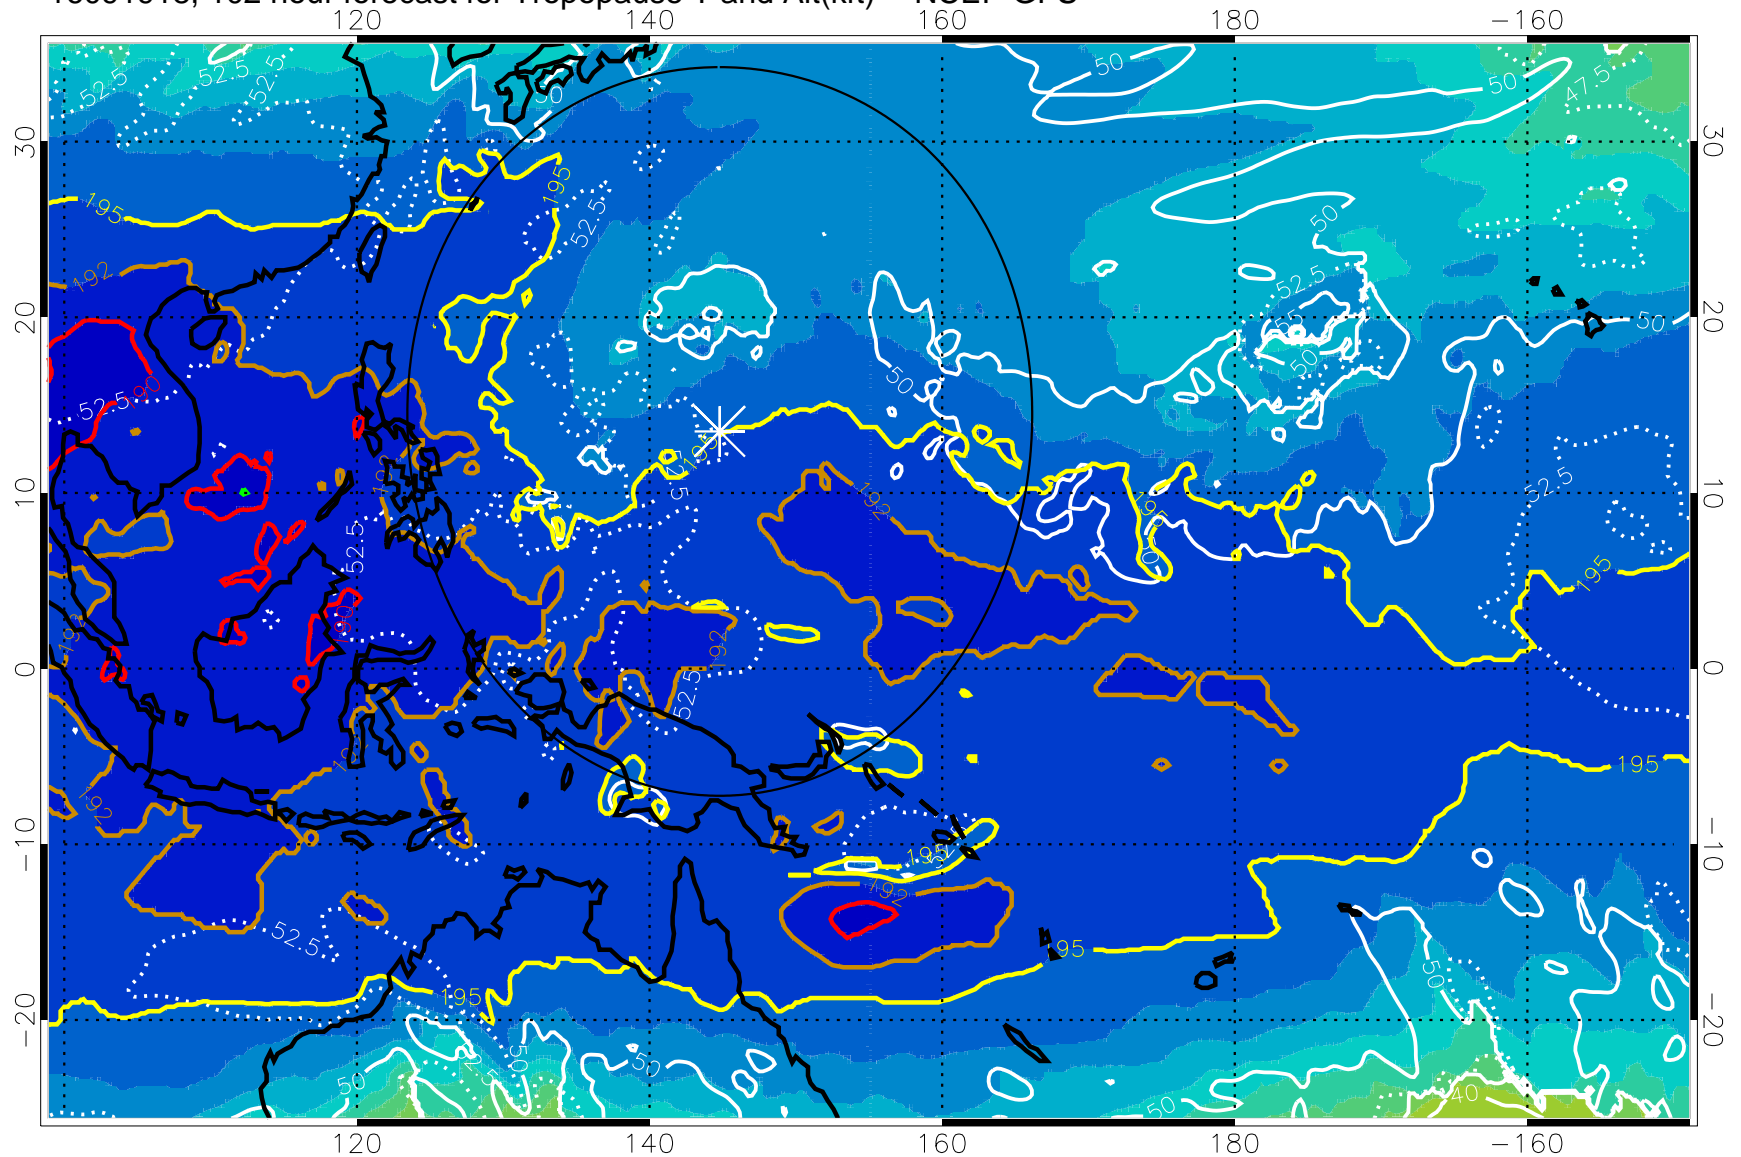

16091918, 102 hour forecast for Tropopause T and Alt(kft) -- NCEP GFS

190 200 210 220 230
Tropopause T, K

Tropopause Altitude in kft (white)

192.5K Isotherm 195K Isotherm
187.5K Isotherm 190K Isotherm

Range ring of 2304 km