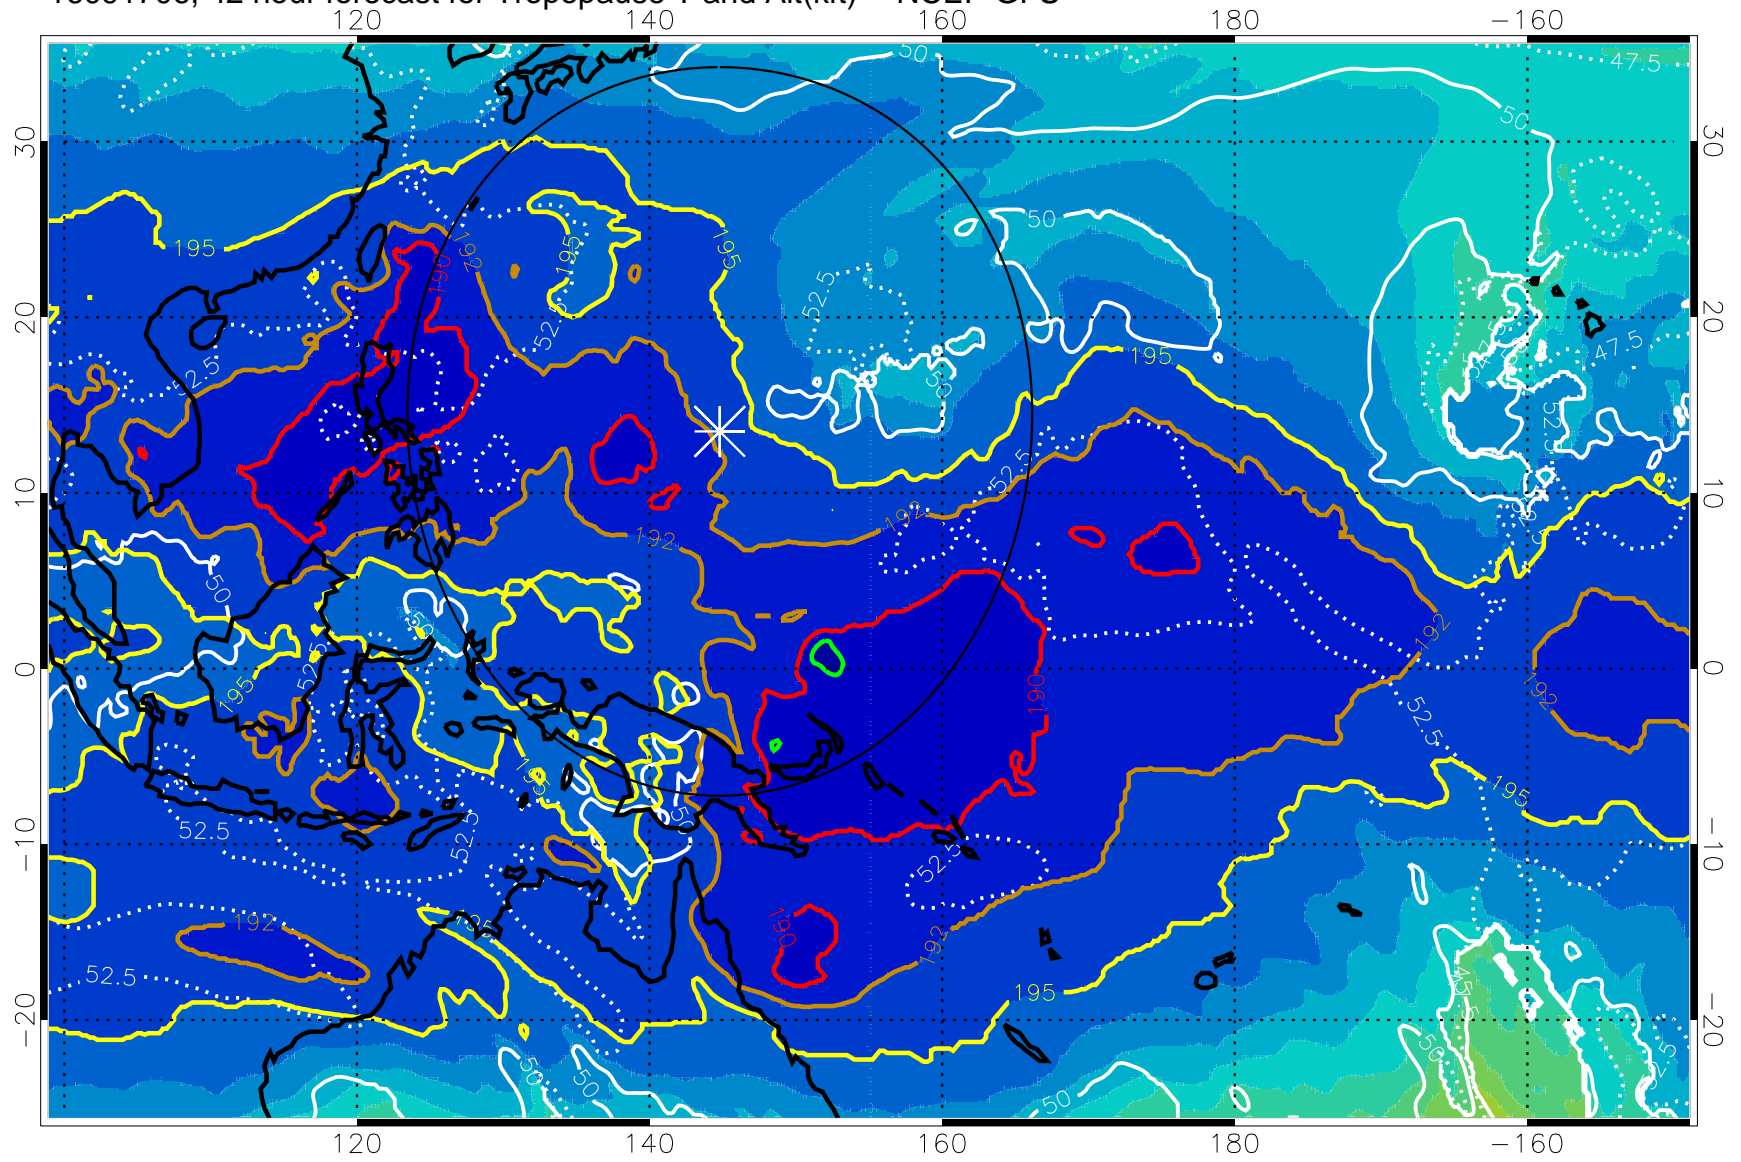

16091706, 42 hour forecast for Tropopause T and Alt(kft) -- NCEP GFS

190 200 210 220 230

Tropopause T, K

Tropopause Altitude in kft (white)

192.5K Isotherm 195K Isotherm

187.5K Isotherm 190K Isotherm

Range ring of 2304 km