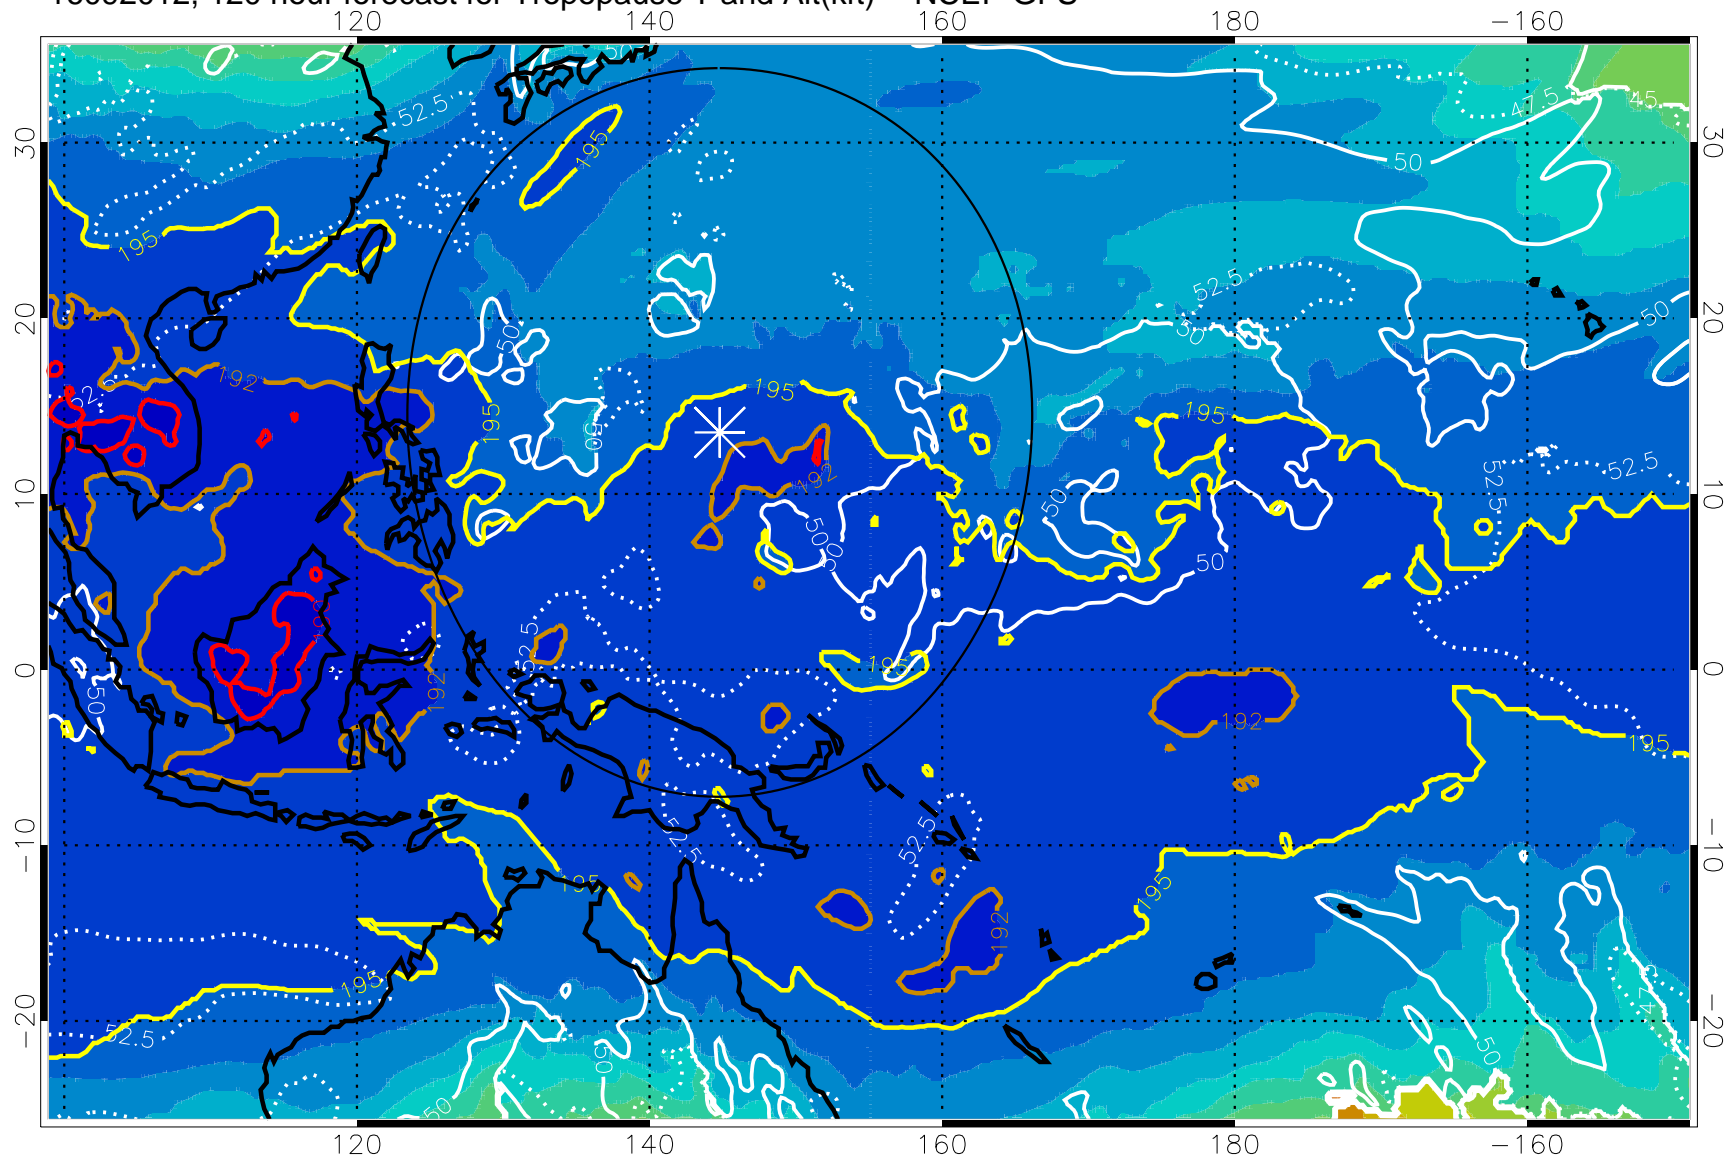

16092012, 120 hour forecast for Tropopause T and Alt(kft) -- NCEP GFS

190 200 210 220 230

Tropopause T, K

Tropopause Altitude in kft (white)

192.5K Isotherm 195K Isotherm

187.5K Isotherm 190K Isotherm

Range ring of 2304 km