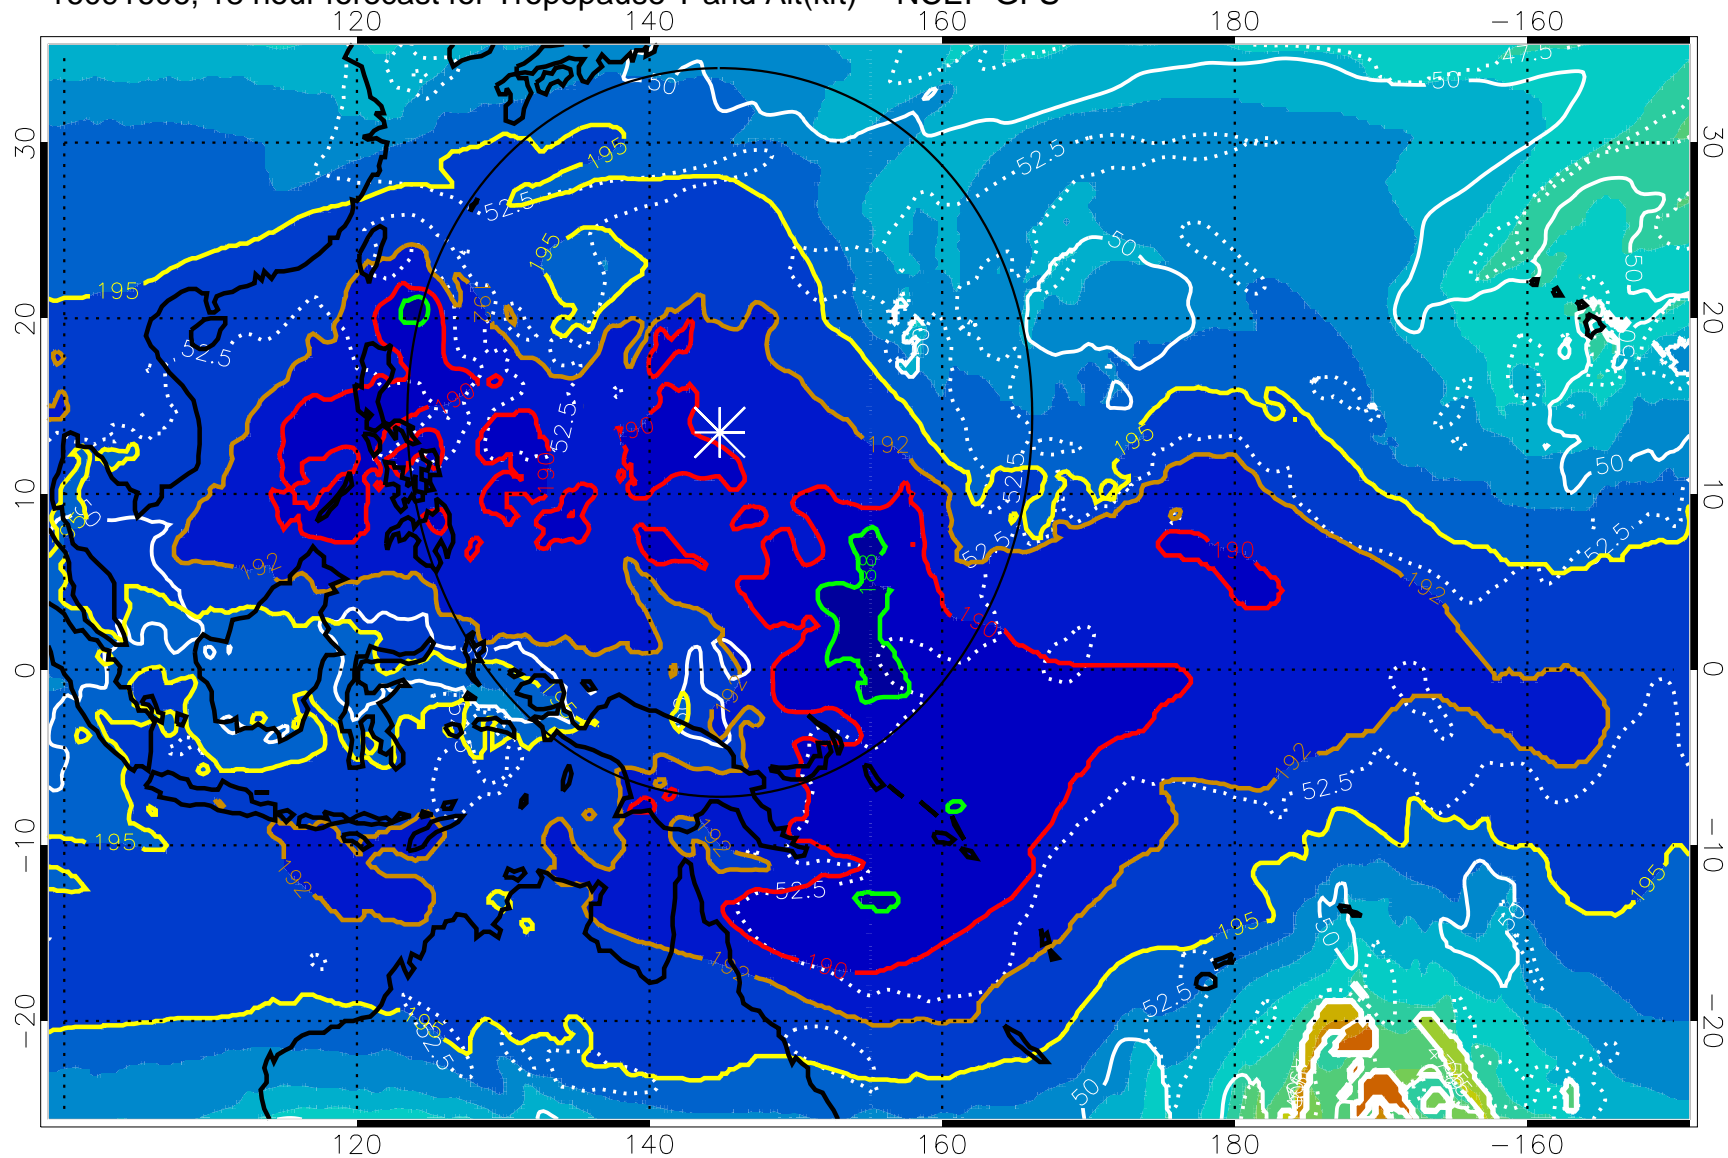

16091606, 18 hour forecast for Tropopause T and Alt(kft) -- NCEP GFS

190 200 210 220 230

Tropopause T, K

Tropopause Altitude in kft (white)

192.5K Isotherm 195K Isotherm

187.5K Isotherm 190K Isotherm

Range ring of 2304 km