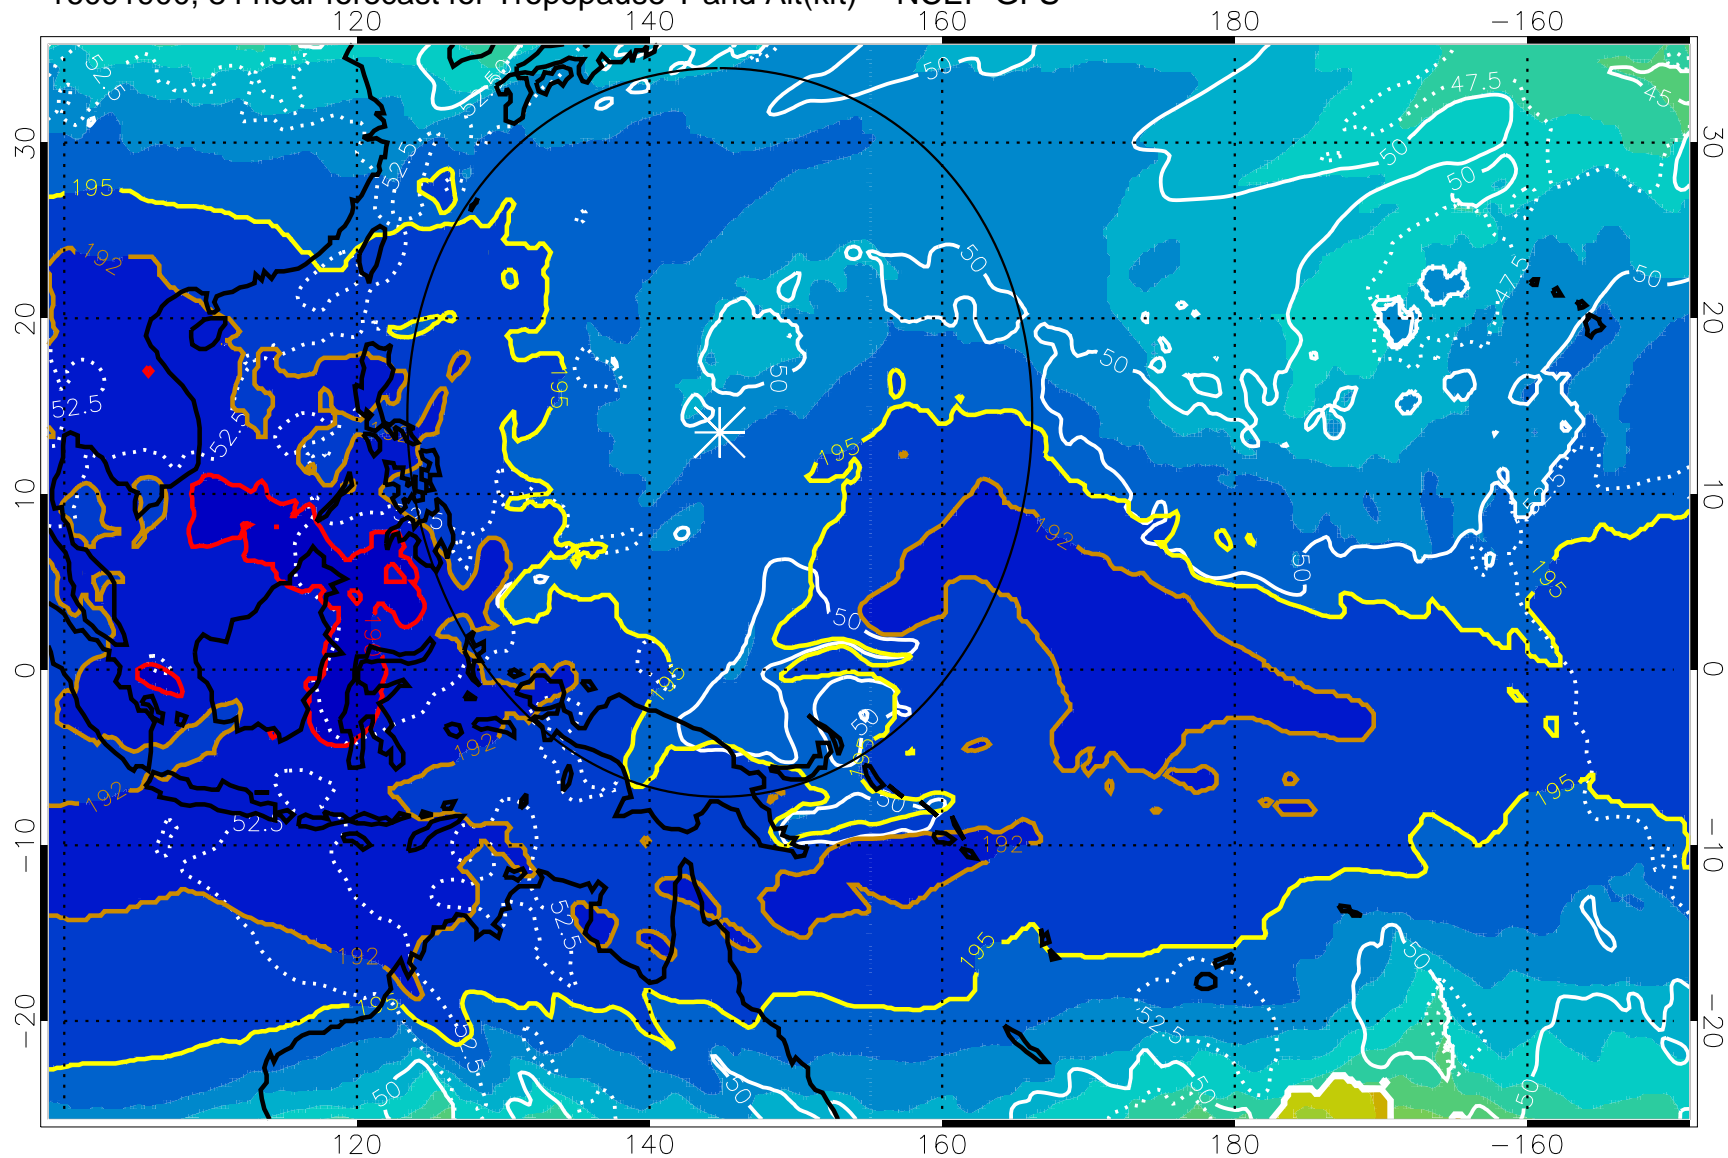

16091900, 84 hour forecast for Tropopause T and Alt(kft) -- NCEP GFS

190 200 210 220 230
Tropopause T, K

Tropopause Altitude in kft (white)

192.5K Isotherm 195K Isotherm
187.5K Isotherm 190K Isotherm

Range ring of 2304 km