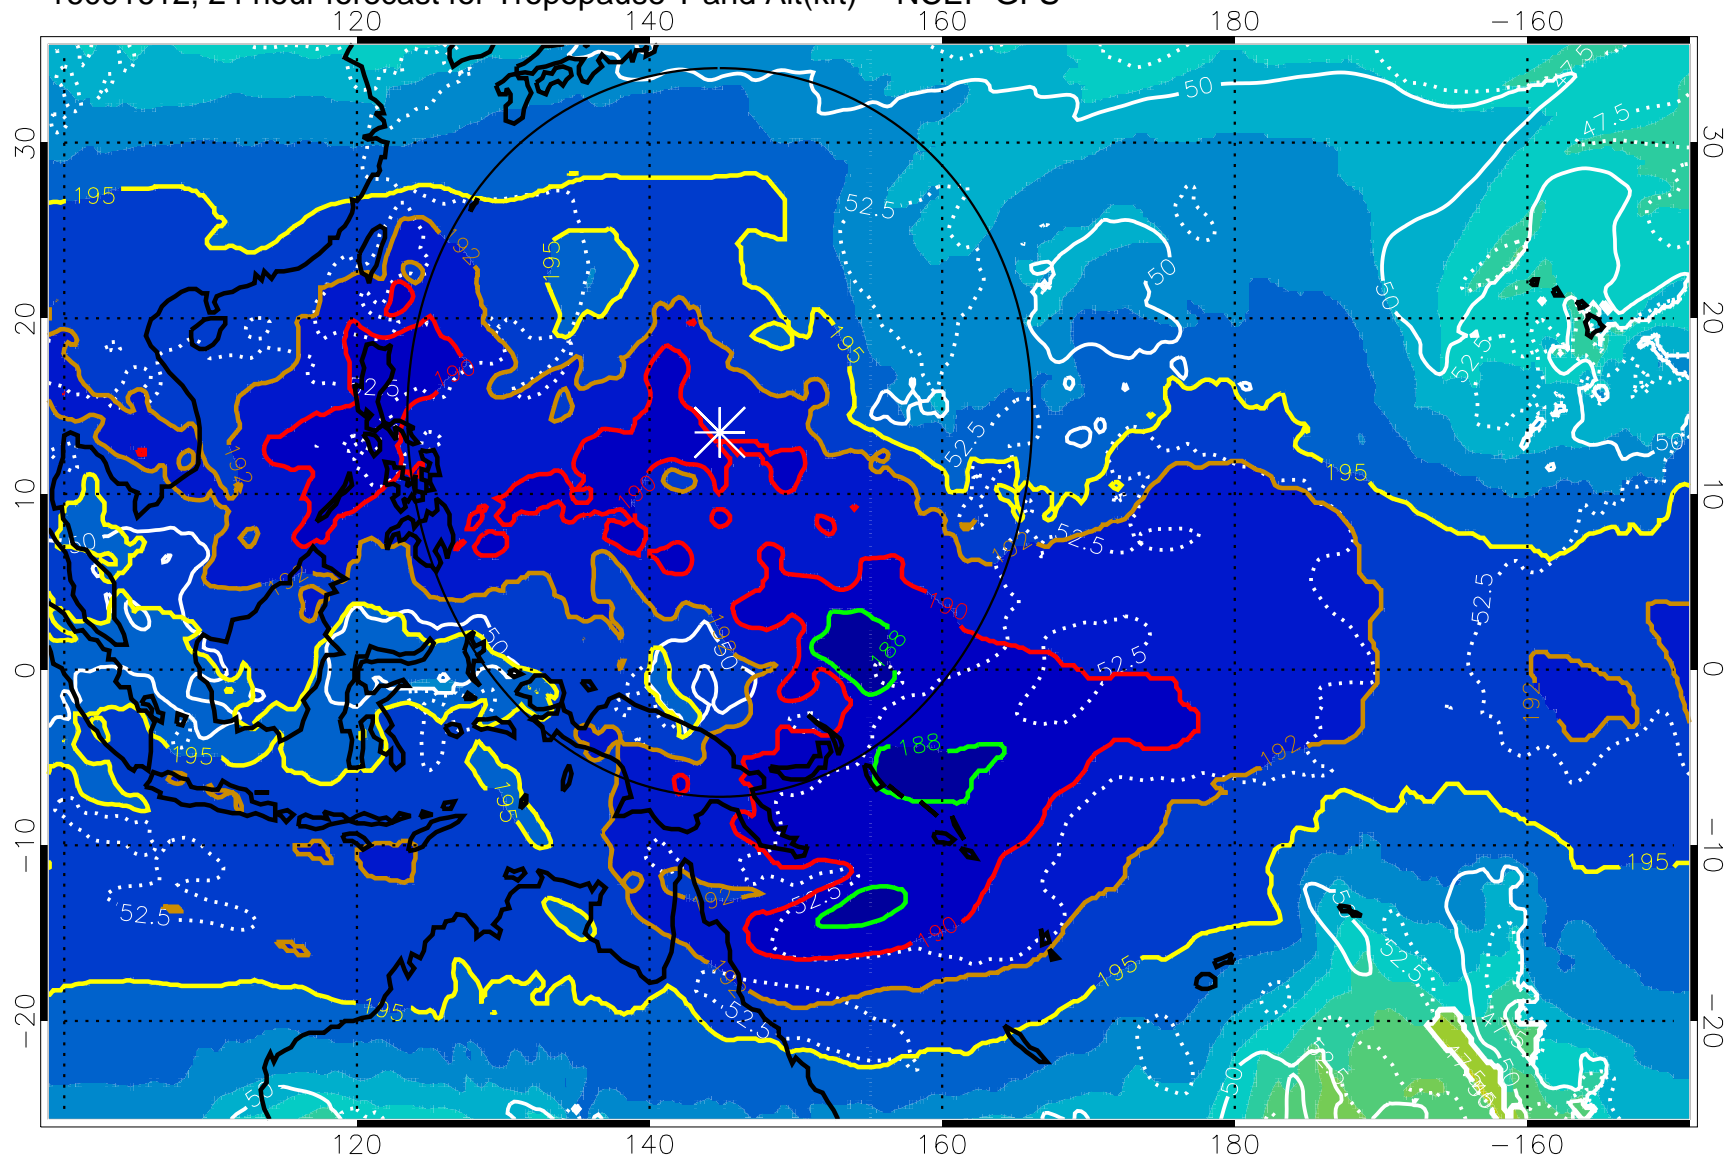

16091612, 24 hour forecast for Tropopause T and Alt(kft) -- NCEP GFS

190 200 210 220 230

Tropopause T, K

Tropopause Altitude in kft (white)

192.5K Isotherm 195K Isotherm
187.5K Isotherm 190K Isotherm

Range ring of 2304 km