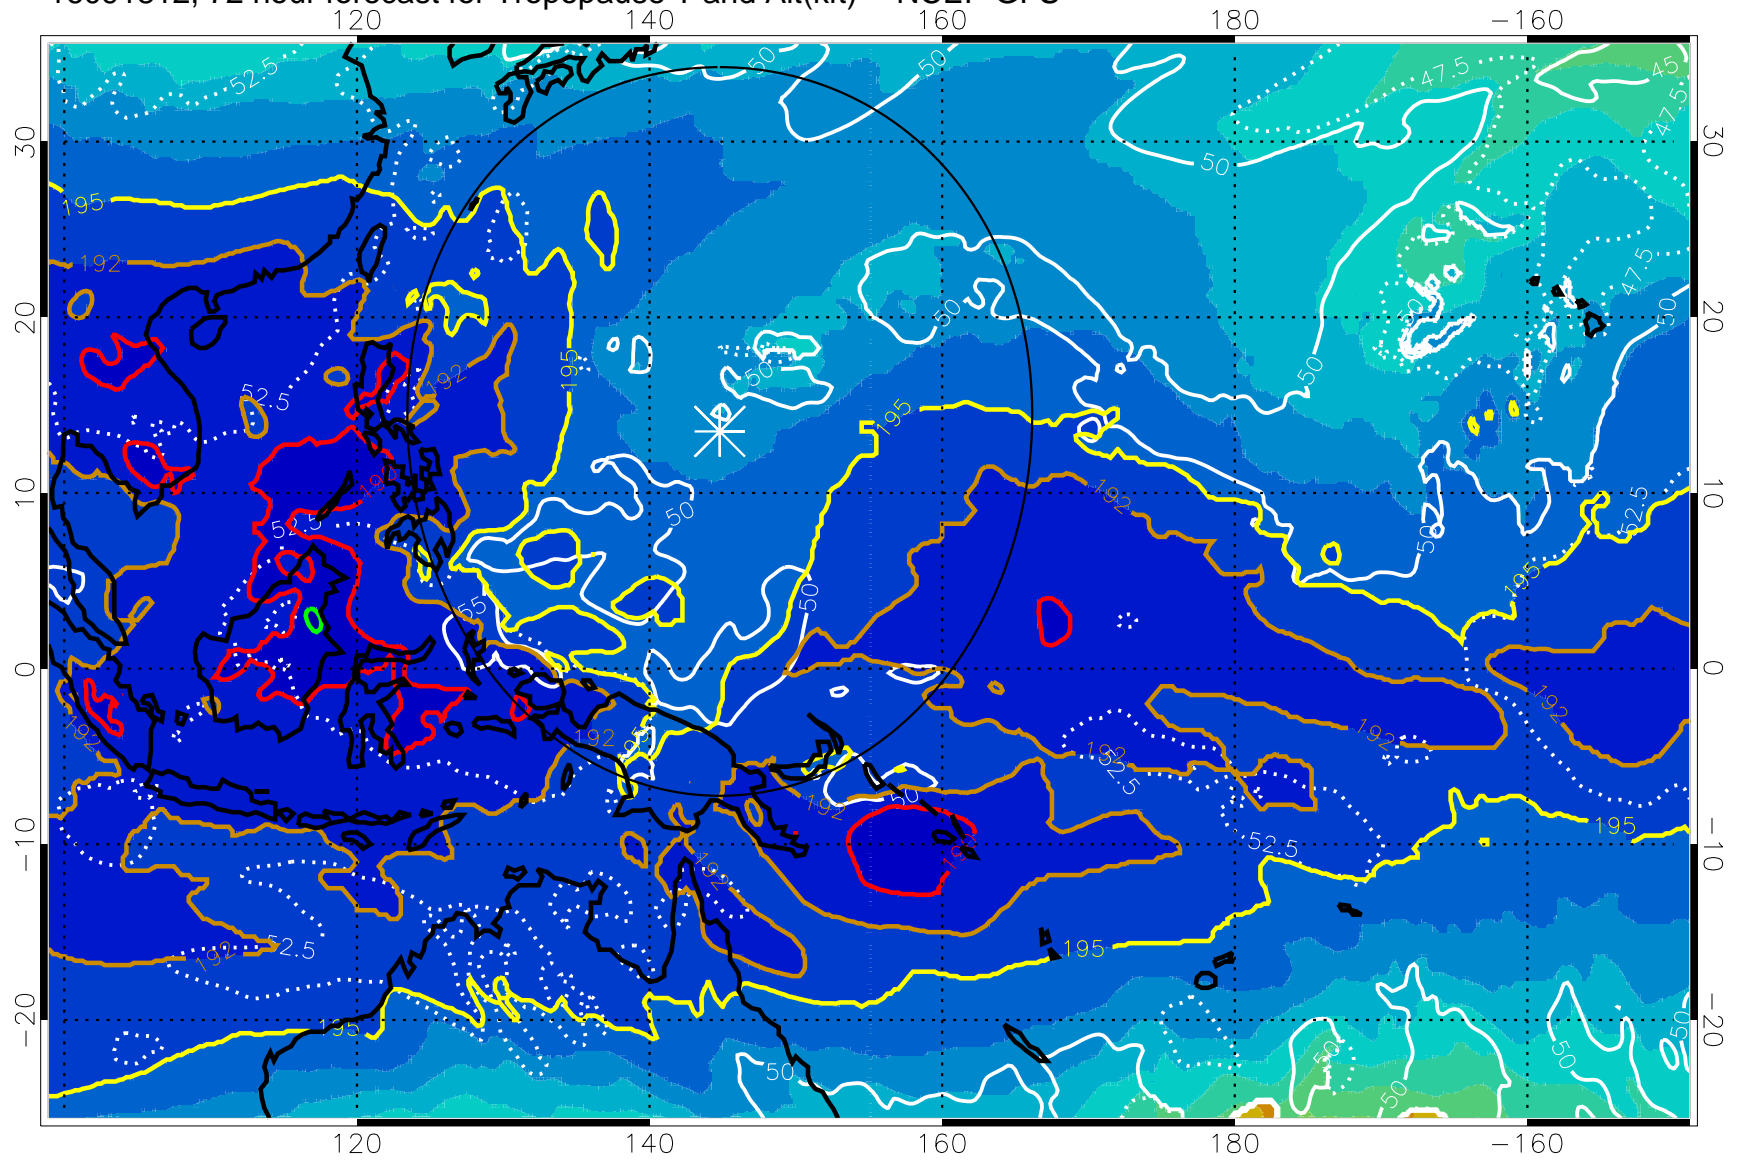

16091812, 72 hour forecast for Tropopause T and Alt(kft) -- NCEP GFS

190   200   210   220   230
Tropopause T, K

Tropopause Altitude in kft (white)

192.5K Isotherm   195K Isotherm
187.5K Isotherm   190K Isotherm

Range ring of 2304 km