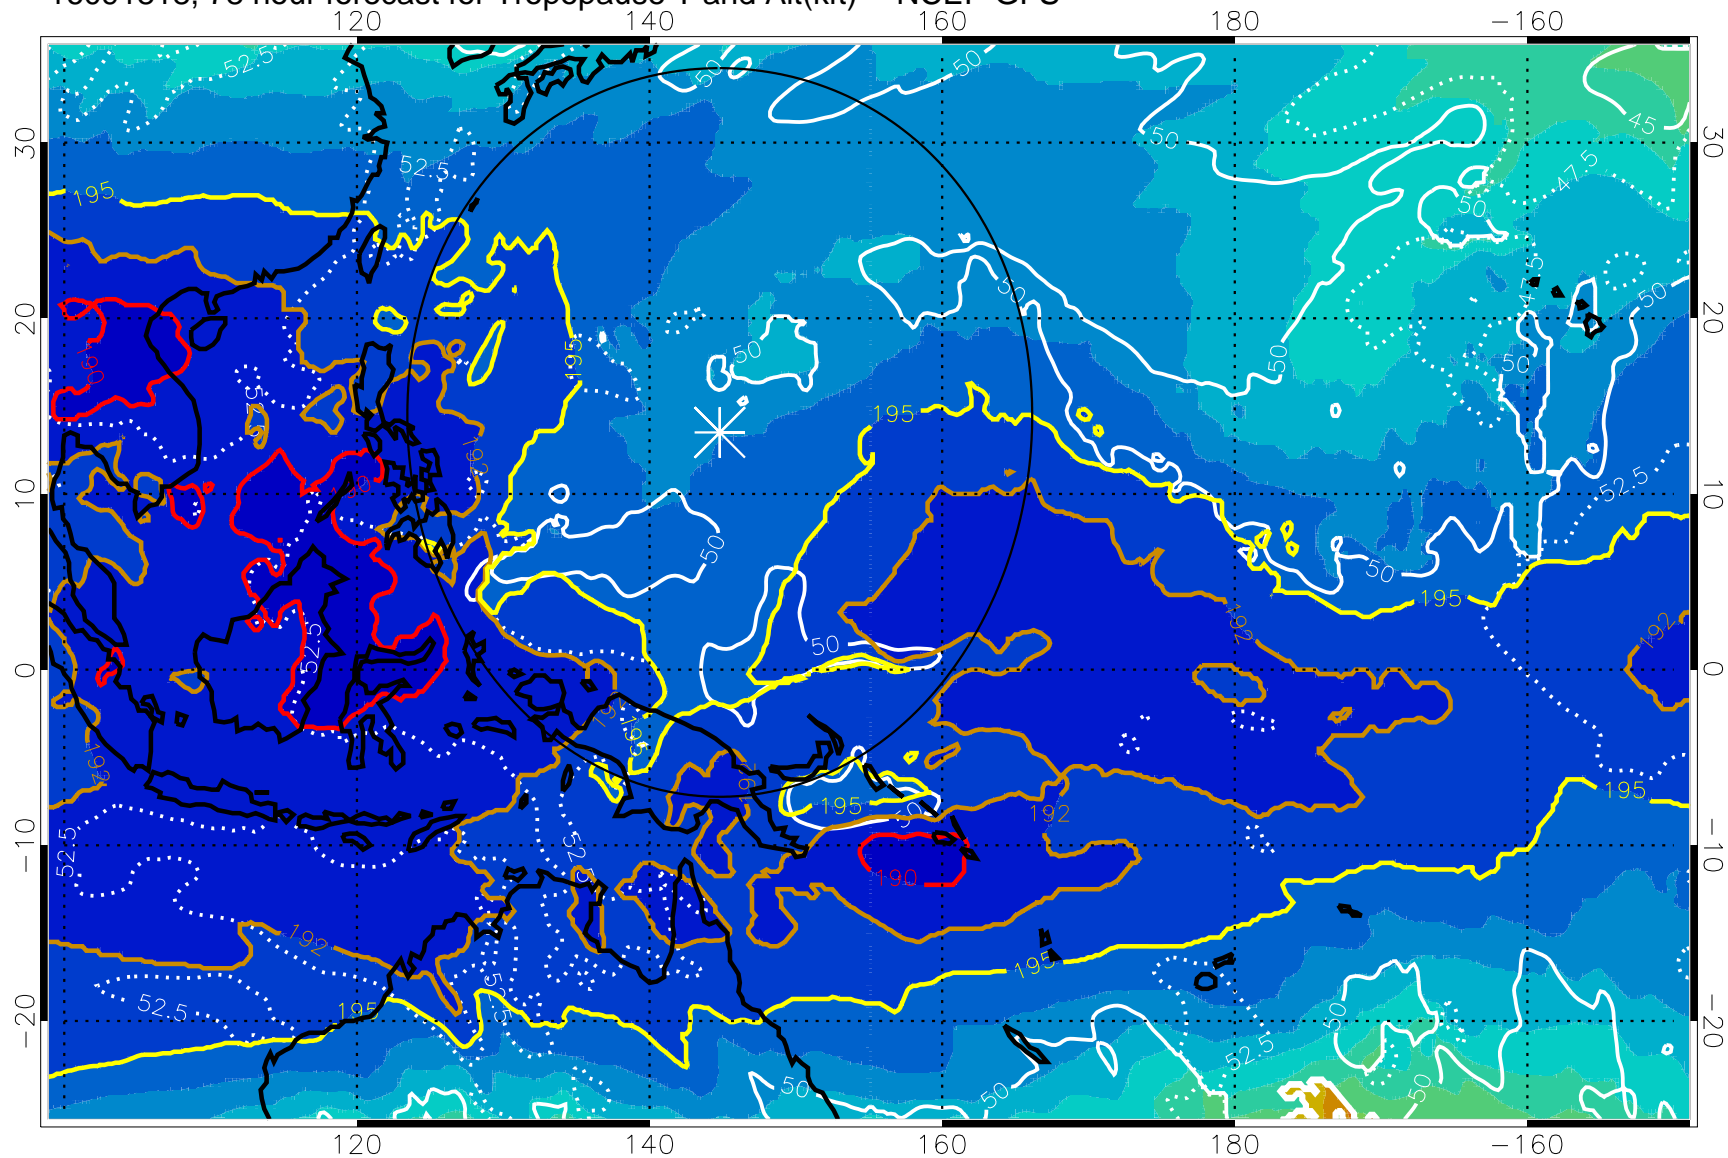

16091818, 78 hour forecast for Tropopause T and Alt(kft) -- NCEP GFS

190 200 210 220 230

Tropopause T, K

Tropopause Altitude in kft (white)

192.5K Isotherm 195K Isotherm

187.5K Isotherm 190K Isotherm

Range ring of 2304 km