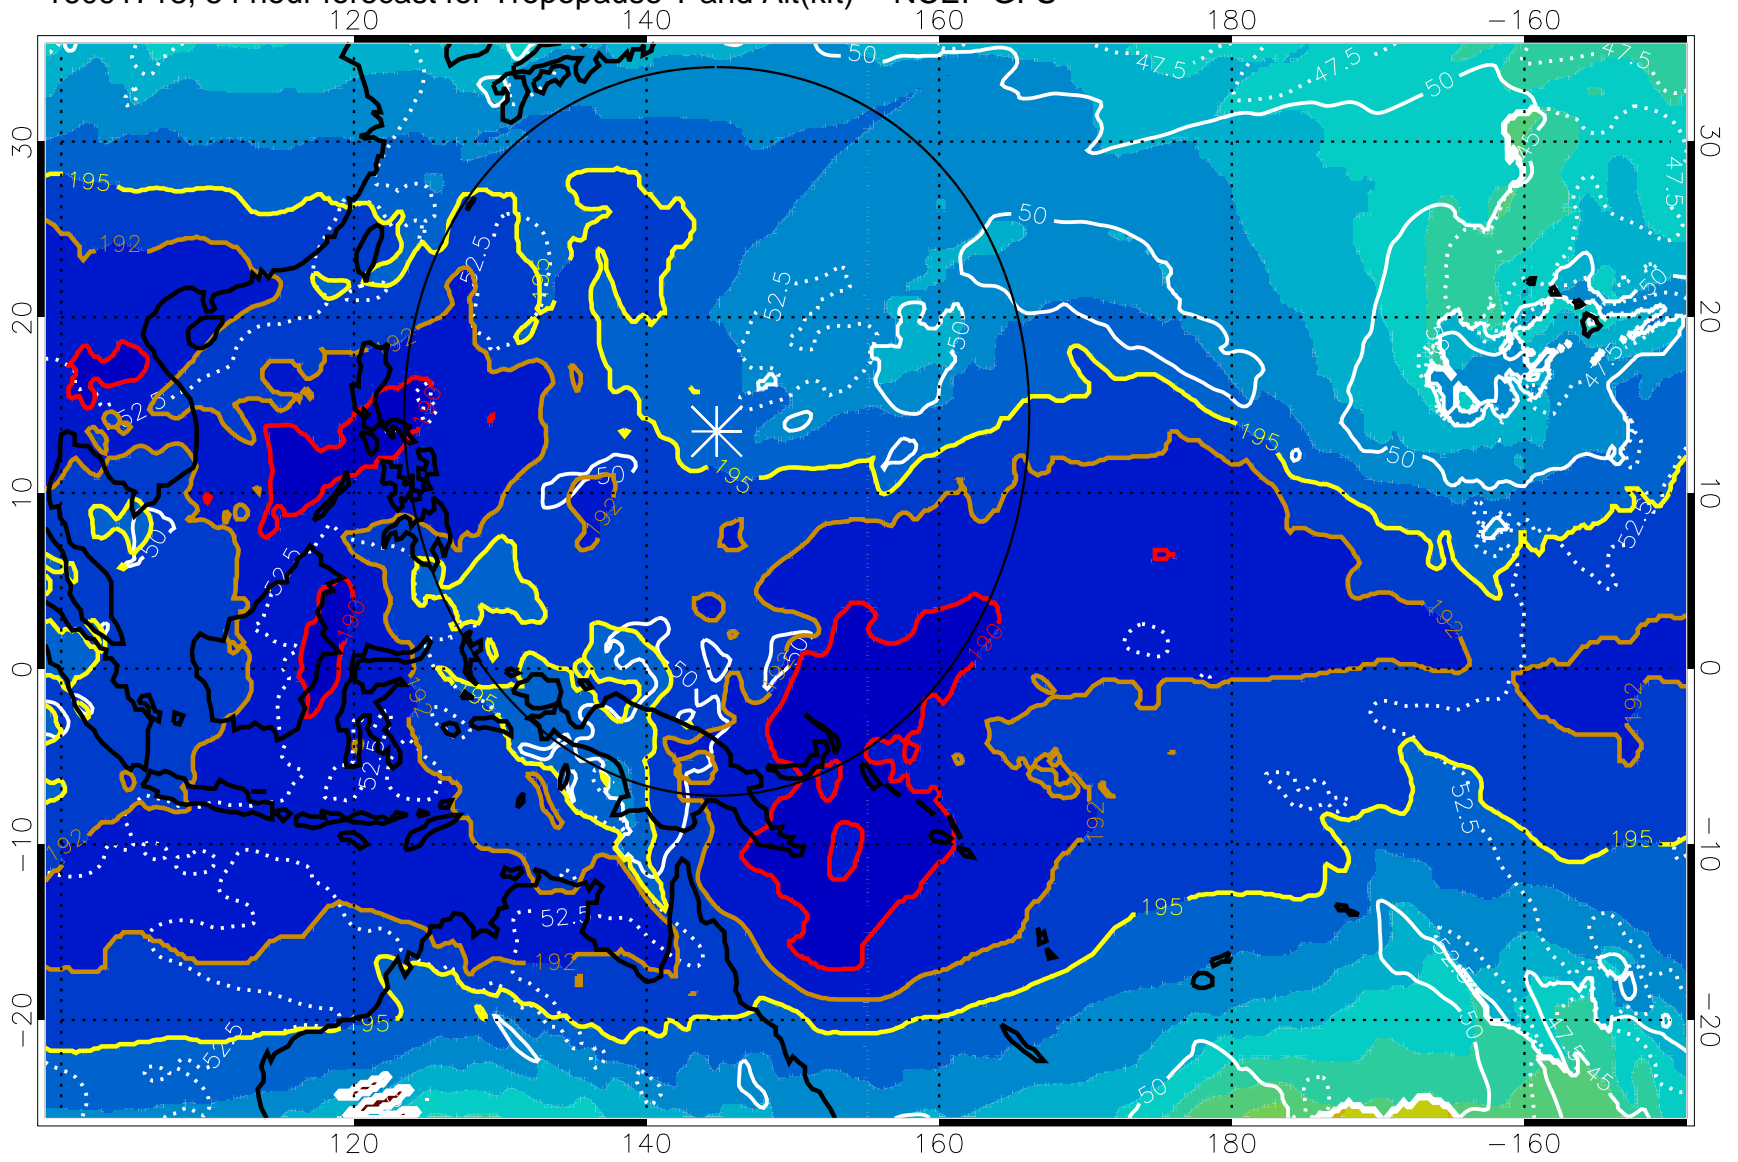

16091718, 54 hour forecast for Tropopause T and Alt(kft) -- NCEP GFS

190 200 210 220 230
Tropopause T, K

Tropopause Altitude in kft (white)

192.5K Isotherm 195K Isotherm
187.5K Isotherm 190K Isotherm

Range ring of 2304 km