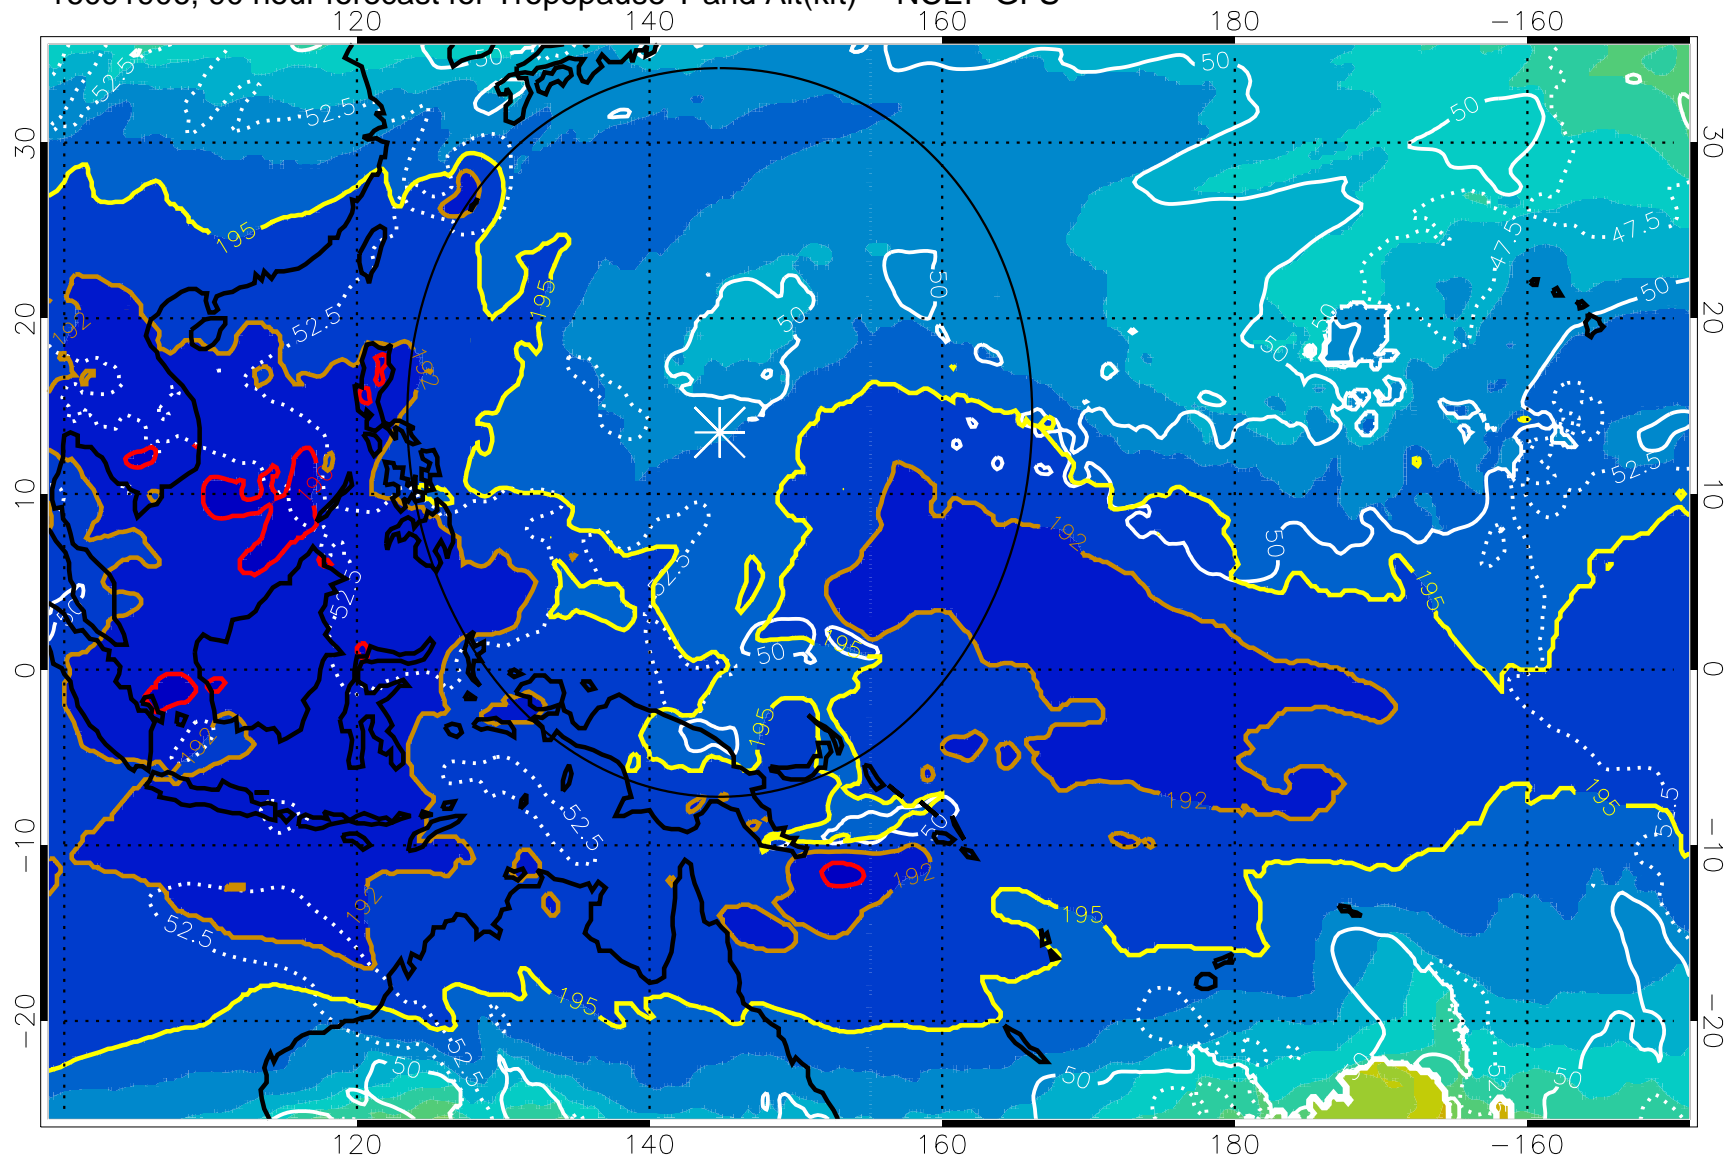

16091906, 90 hour forecast for Tropopause T and Alt(kft) -- NCEP GFS

190 200 210 220 230

Tropopause T, K

Tropopause Altitude in kft (white)

192.5K Isotherm 195K Isotherm
187.5K Isotherm 190K Isotherm

Range ring of 2304 km