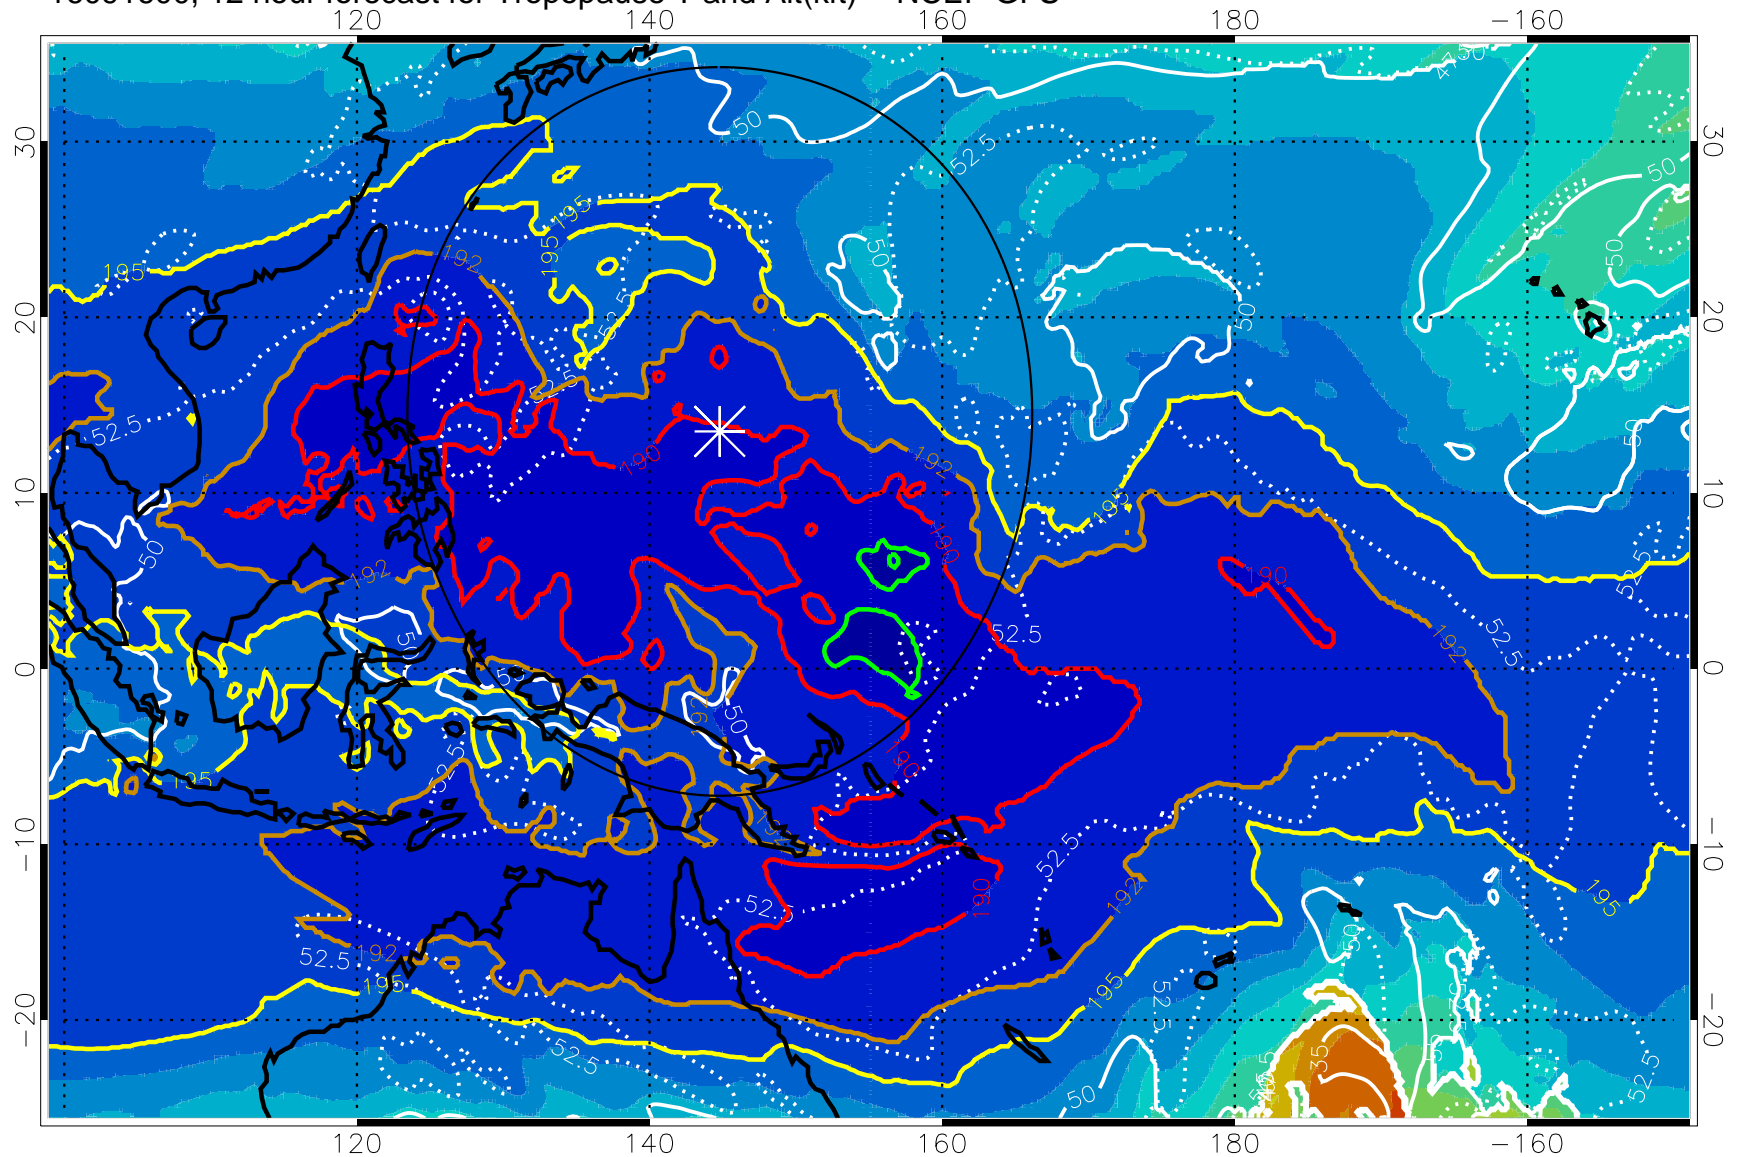

16091600, 12 hour forecast for Tropopause T and Alt(kft) -- NCEP GFS

190 200 210 220 230
Tropopause T, K

Tropopause Altitude in kft (white)

192.5K Isotherm 195K Isotherm
187.5K Isotherm 190K Isotherm

Range ring of 2304 km