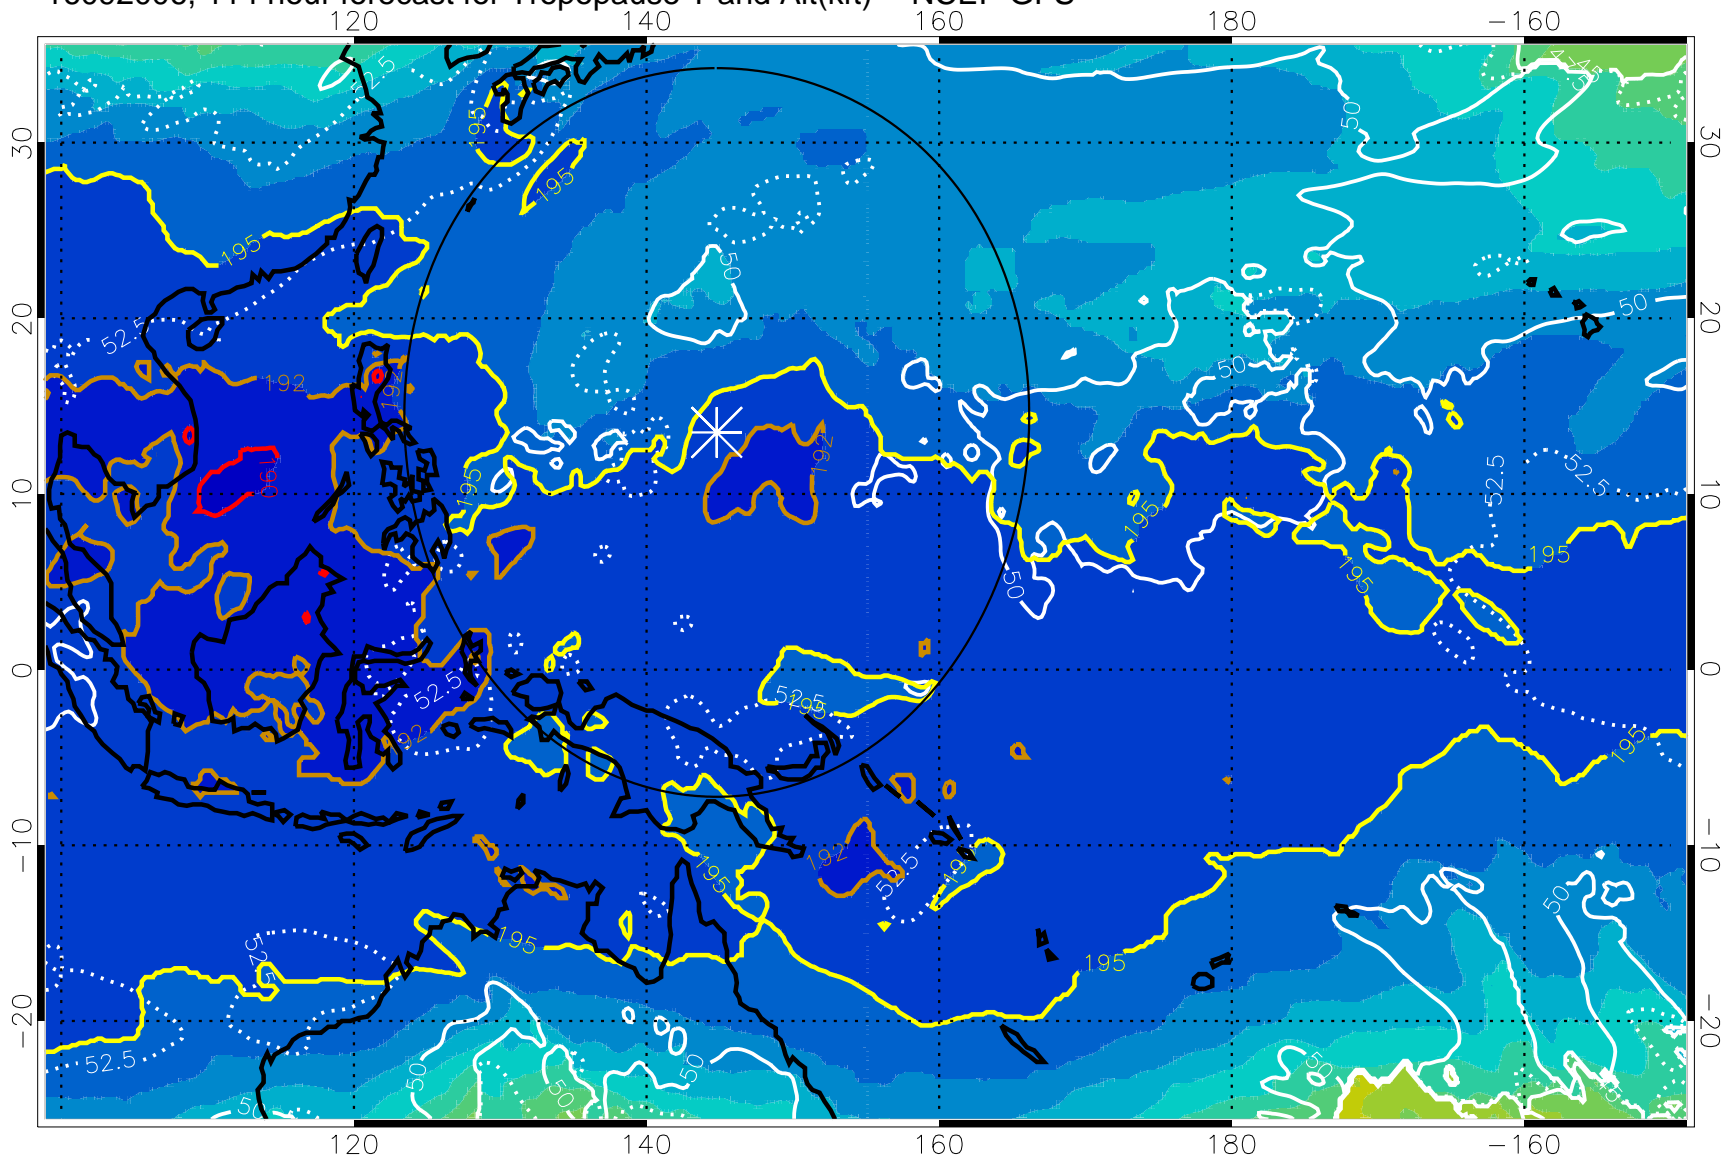

16092000, 108 hour forecast for Tropopause T and Alt(kft) -- NCEP GFS

190 200 210 220 230

Tropopause T, K

Tropopause Altitude in kft (white)

192.5K Isotherm 195K Isotherm
187.5K Isotherm 190K Isotherm

Range ring of 2304 km

16092006, 114 hour forecast for Tropopause T and Alt(kft) -- NCEP GFS

190 200 210 220 230

Tropopause T, K

Tropopause Altitude in kft (white)

192.5K Isotherm 195K Isotherm
187.5K Isotherm 190K Isotherm

Range ring of 2304 km