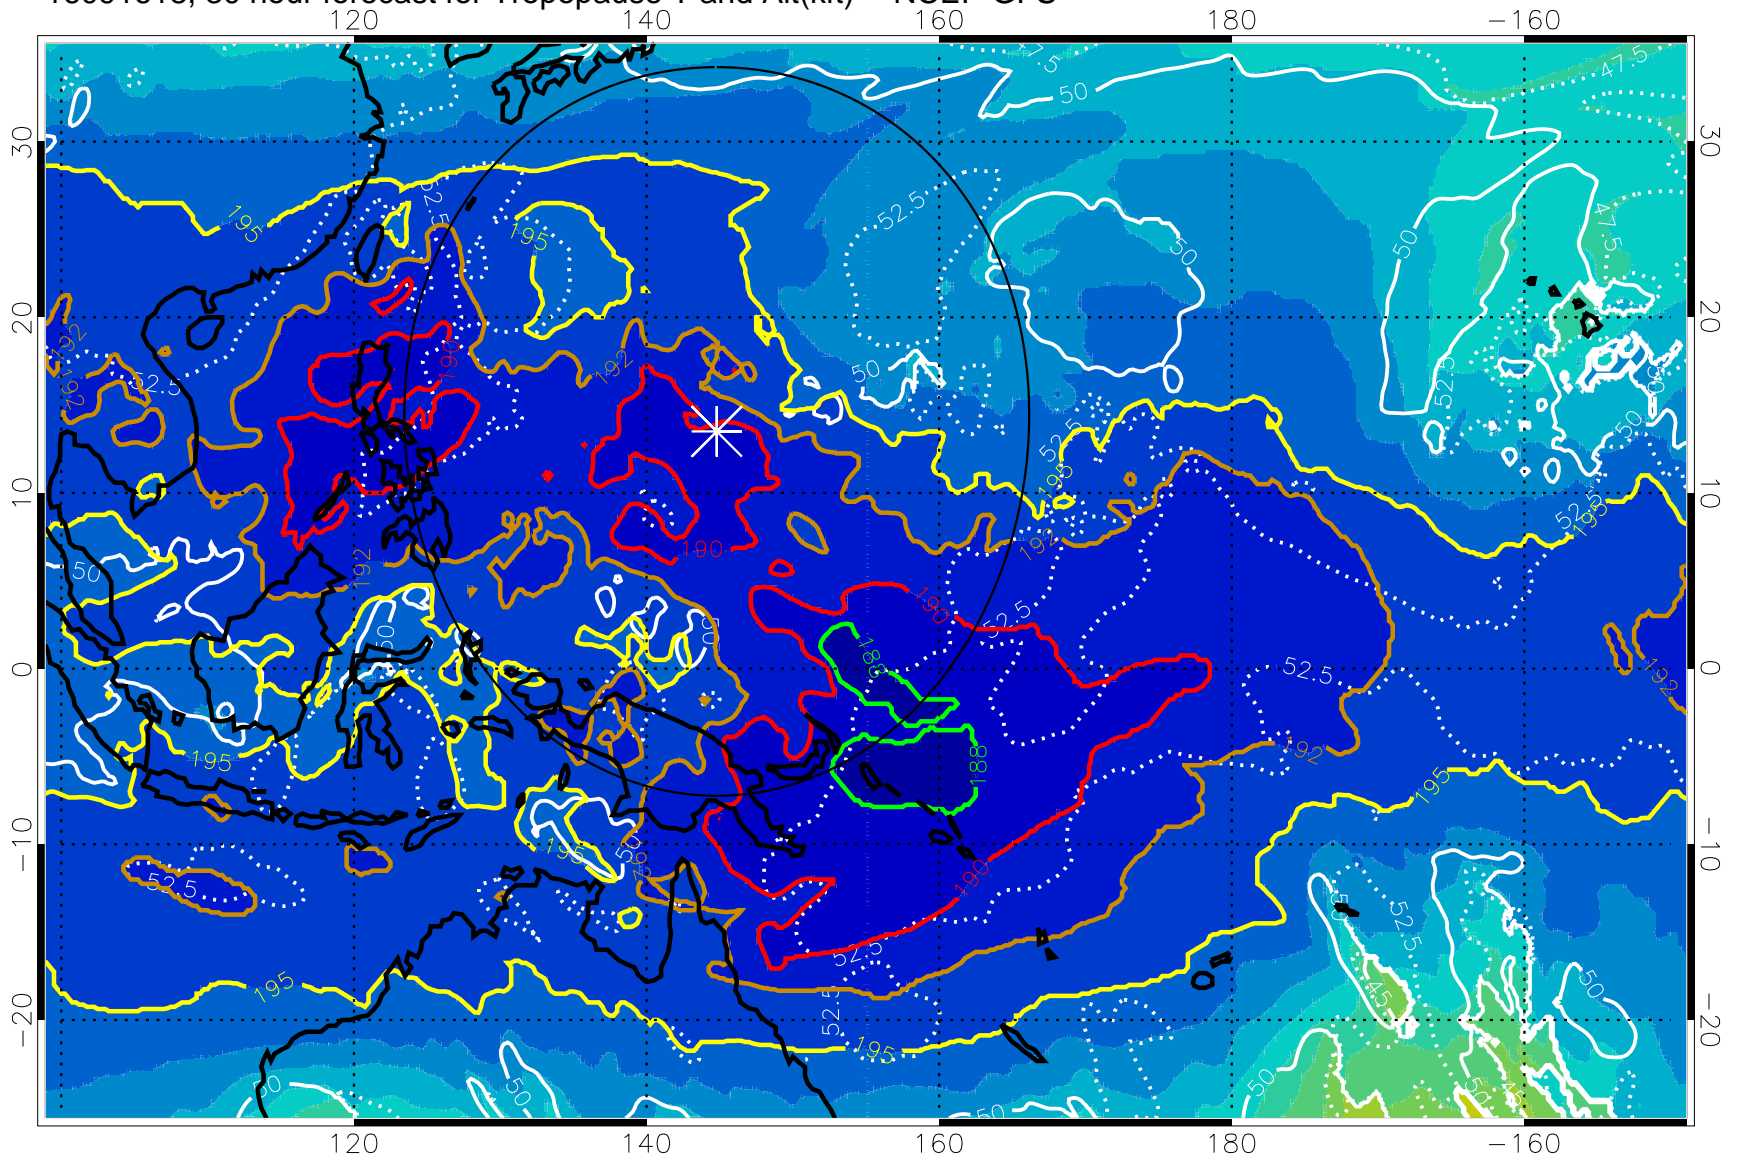

16091618, 30 hour forecast for Tropopause T and Alt(kft) -- NCEP GFS

190 200 210 220 230

Tropopause T, K

Tropopause Altitude in kft (white)

192.5K Isotherm 195K Isotherm

187.5K Isotherm 190K Isotherm

Range ring of 2304 km