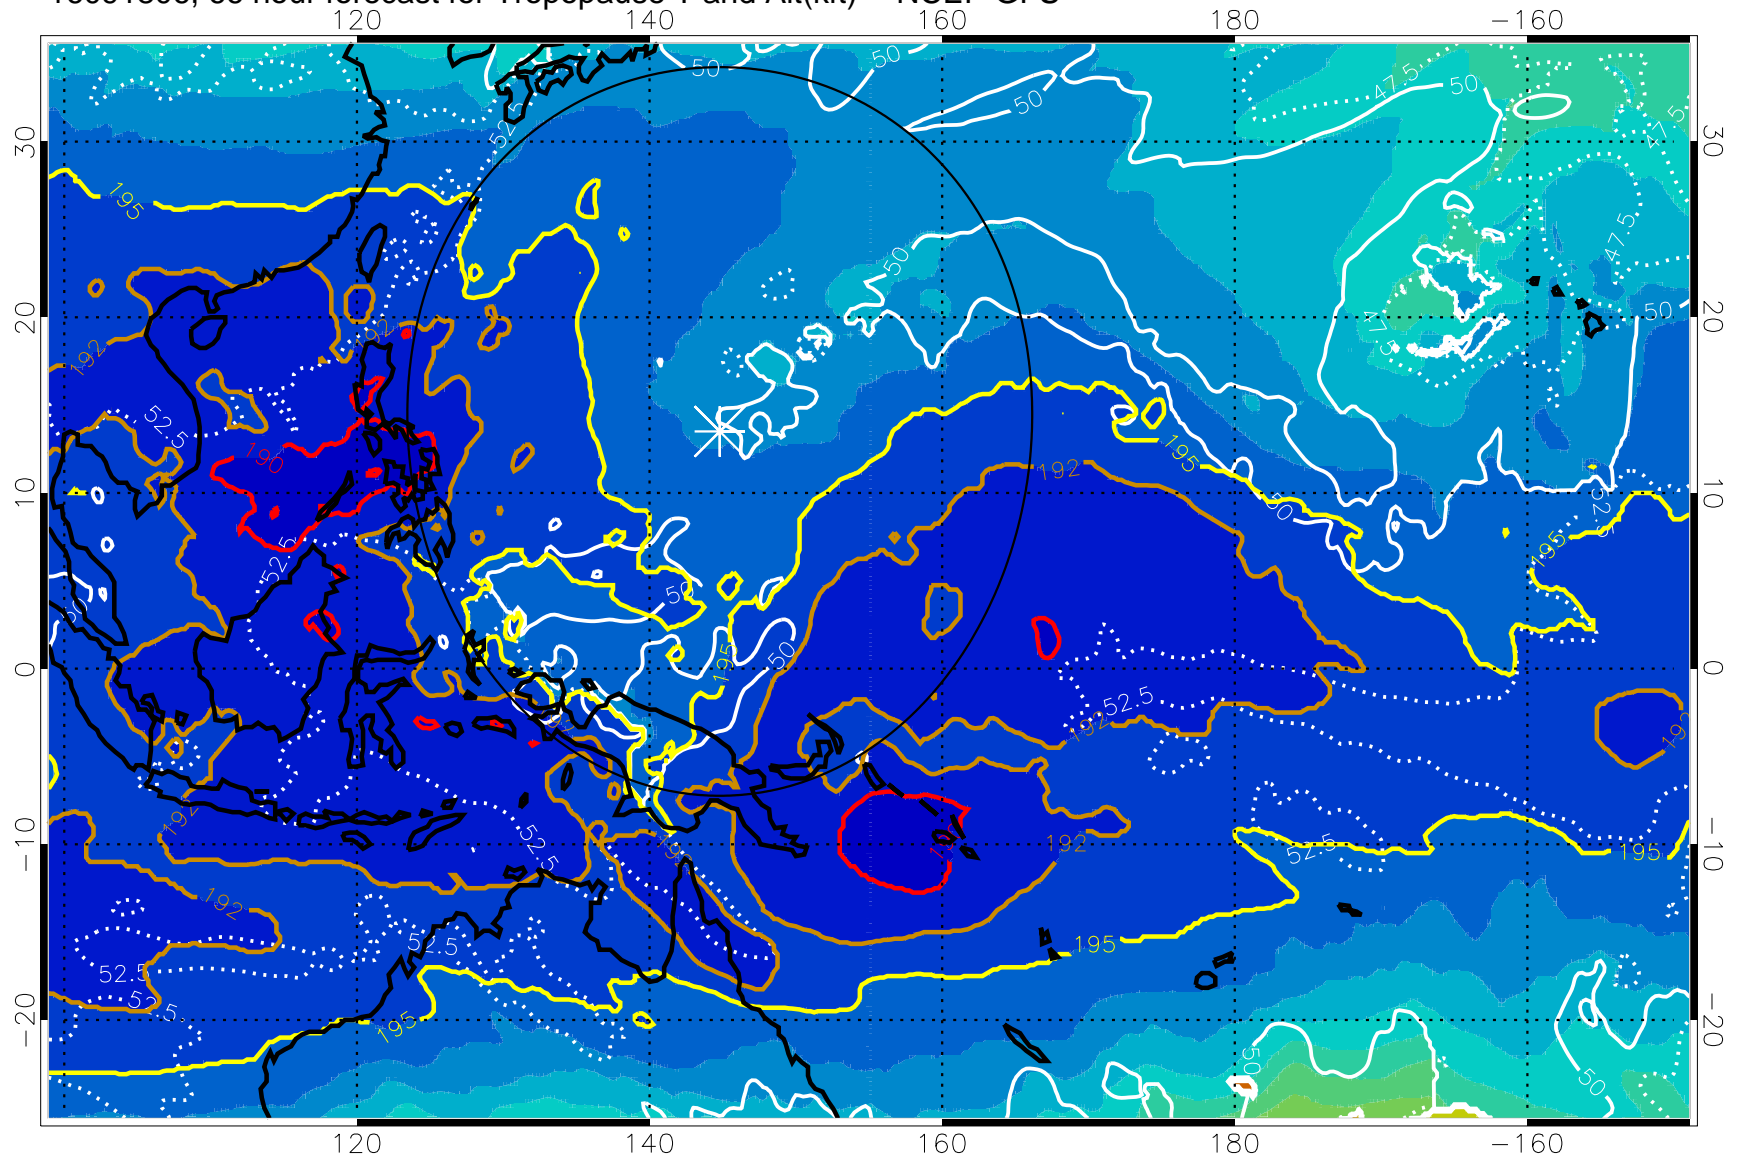

16091806, 66 hour forecast for Tropopause T and Alt(kft) -- NCEP GFS

190 200 210 220 230

Tropopause T, K

Tropopause Altitude in kft (white)

192.5K Isotherm 195K Isotherm
187.5K Isotherm 190K Isotherm

Range ring of 2304 km