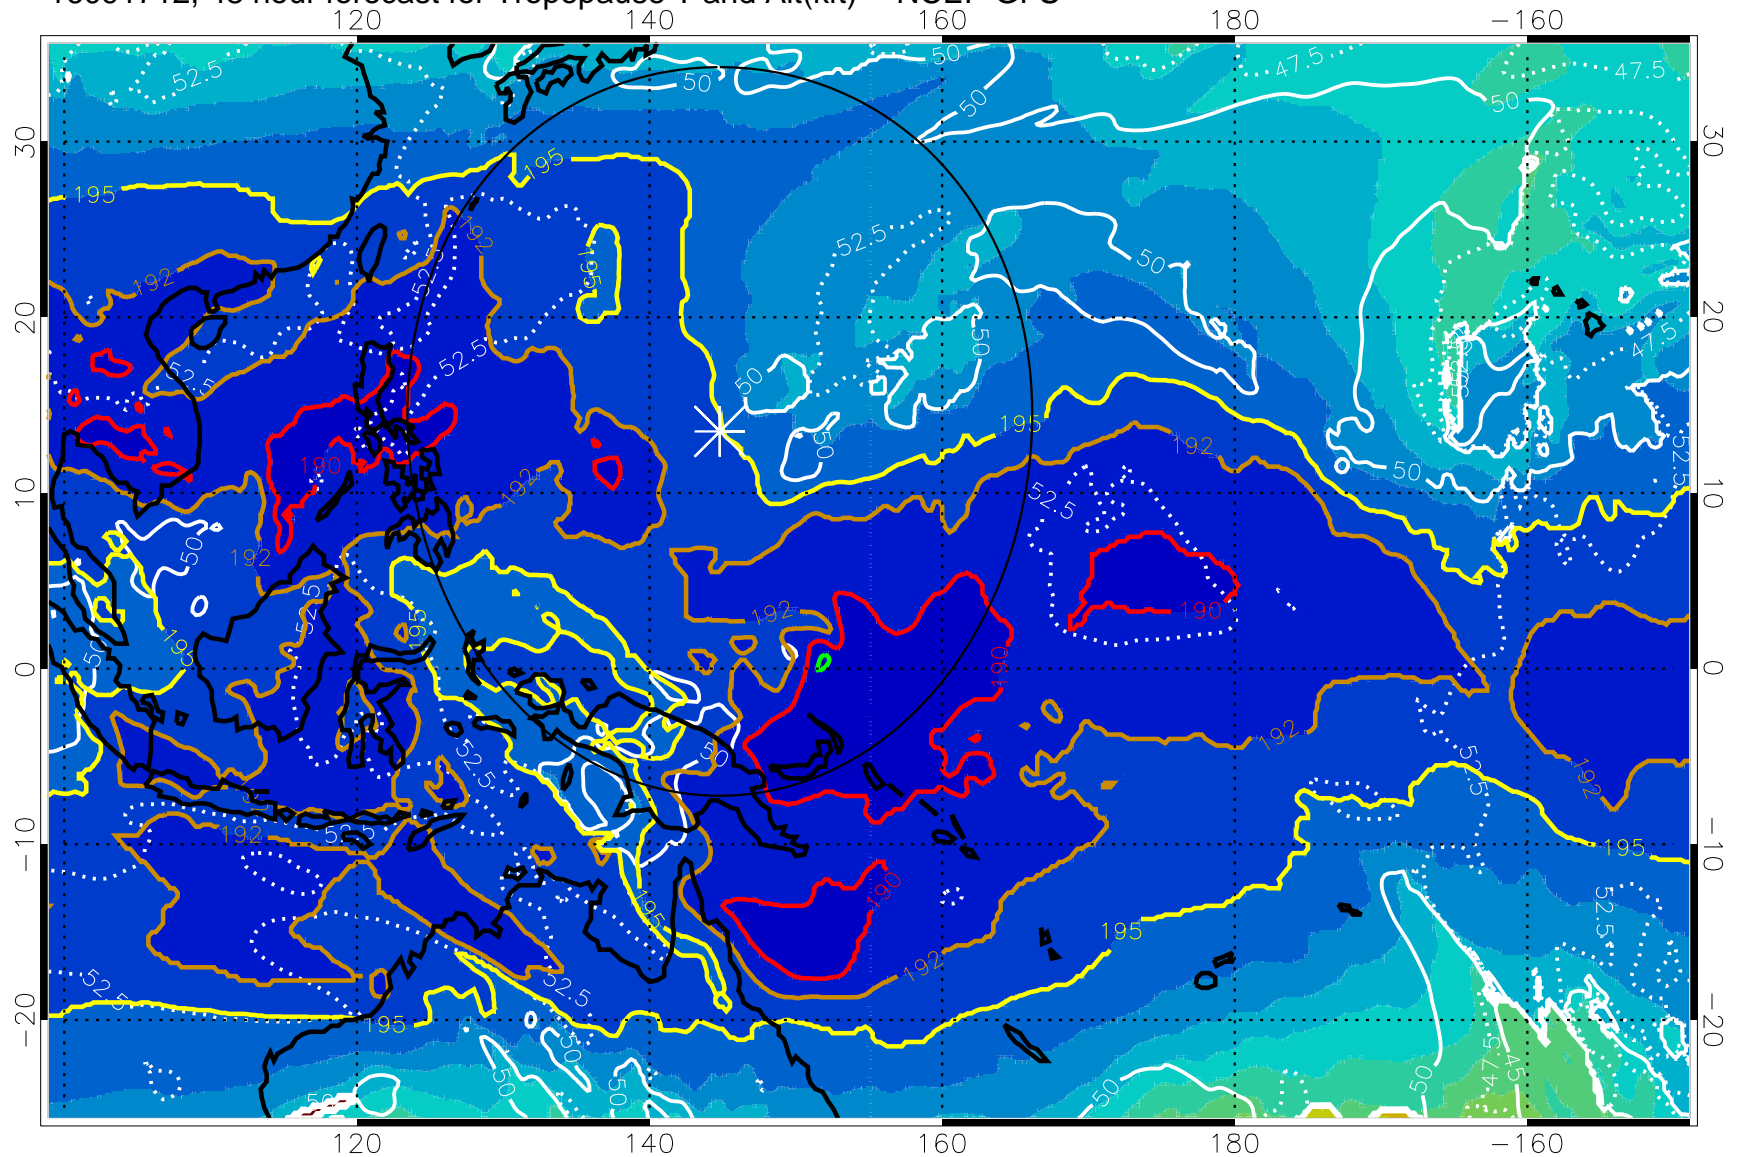

16091712, 48 hour forecast for Tropopause T and Alt(kft) -- NCEP GFS

190   200   210   220   230
Tropopause T, K

Tropopause Altitude in kft (white)

192.5K Isotherm   195K Isotherm
187.5K Isotherm   190K Isotherm

Range ring of 2304 km