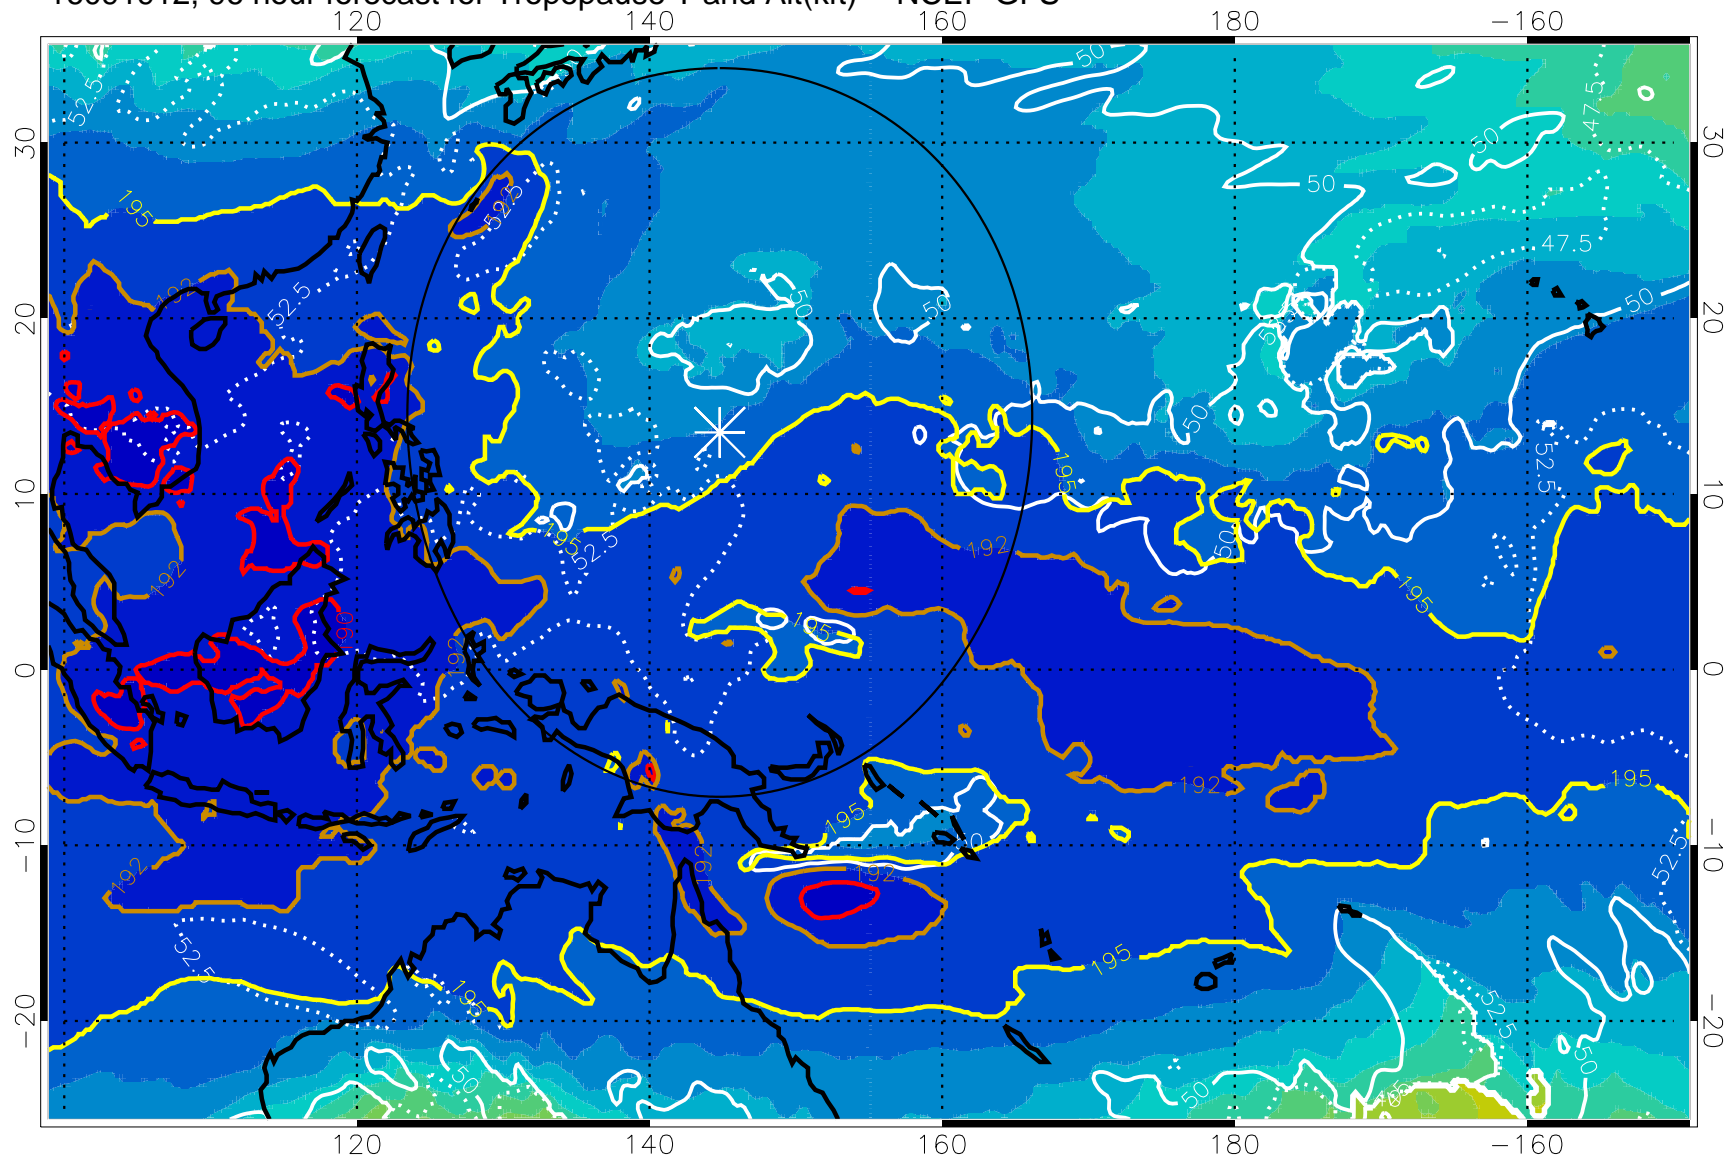

16091912, 96 hour forecast for Tropopause T and Alt(kft) -- NCEP GFS

190 200 210 220 230

Tropopause T, K

Tropopause Altitude in kft (white)

192.5K Isotherm 195K Isotherm

187.5K Isotherm 190K Isotherm

Range ring of 2304 km