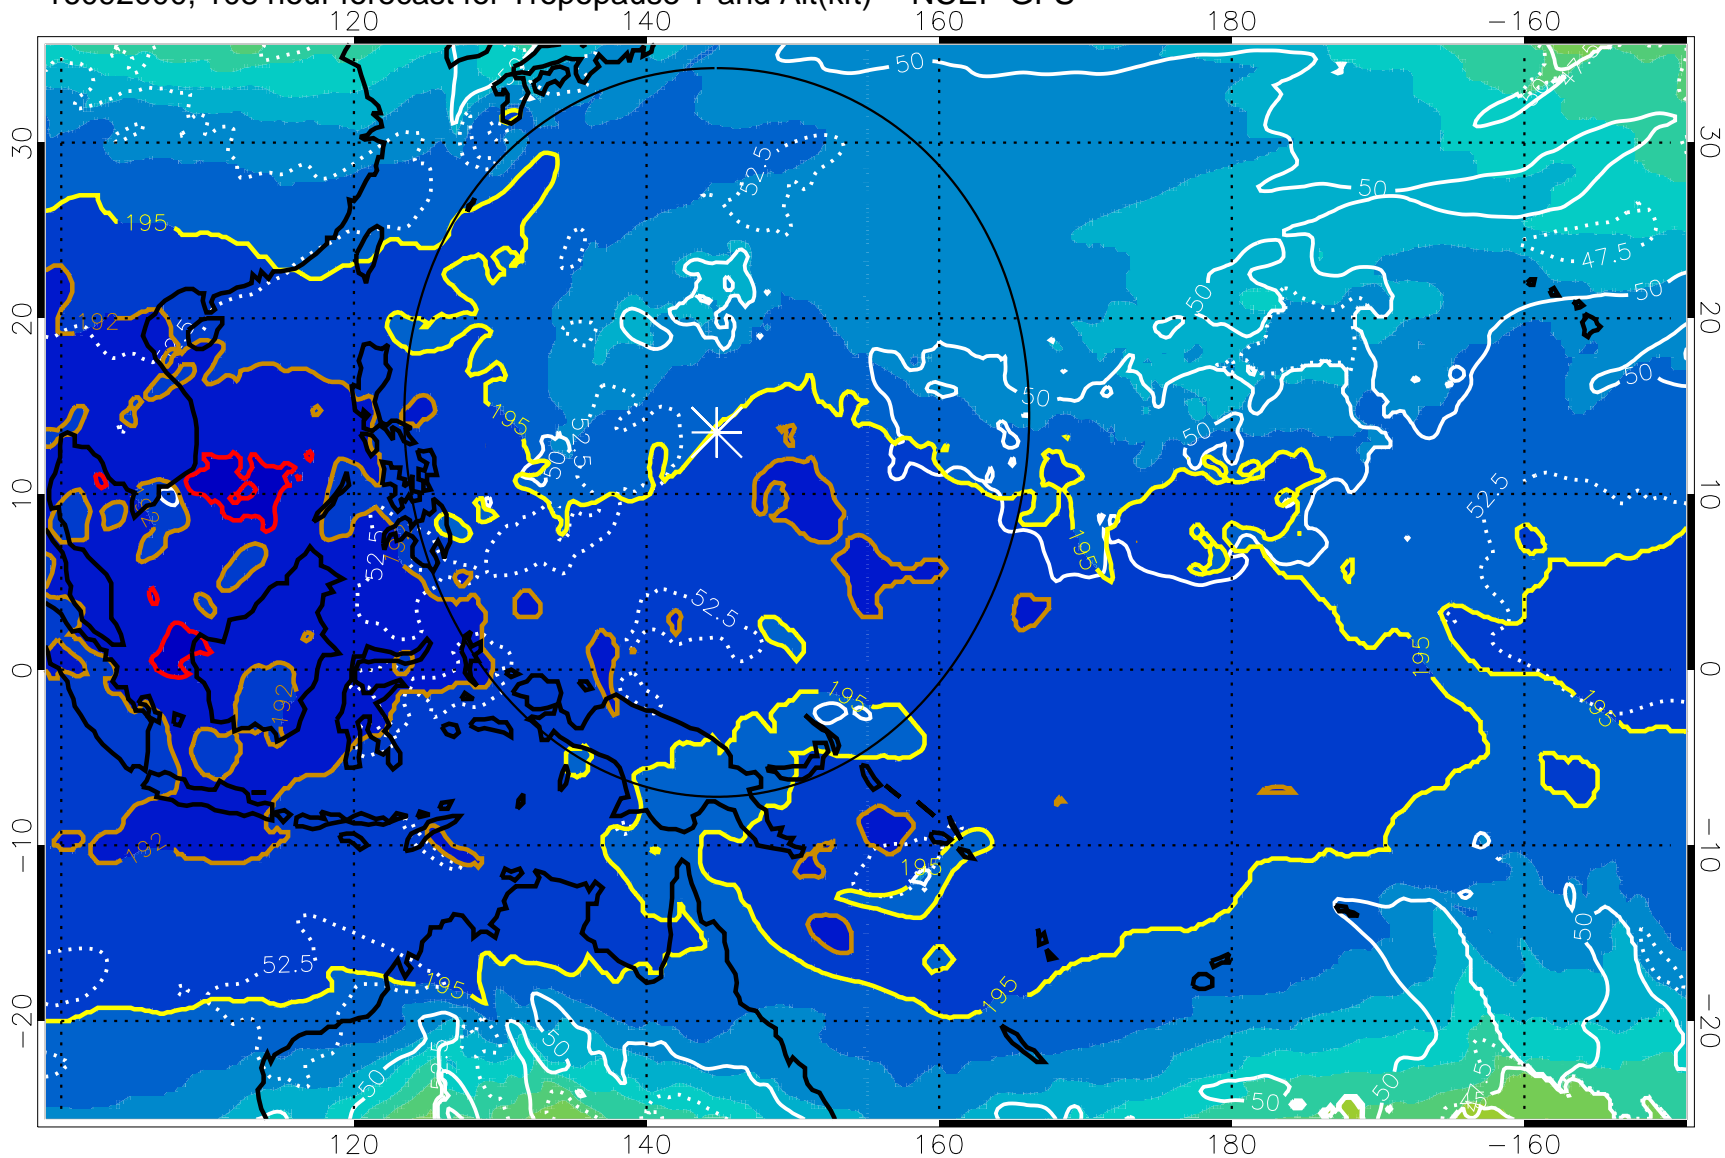

16092000, 108 hour forecast for Tropopause T and Alt(kft) -- NCEP GFS

190 200 210 220 230

Tropopause T, K

Tropopause Altitude in kft (white)

192.5K Isotherm 195K Isotherm
187.5K Isotherm 190K Isotherm

Range ring of 2304 km