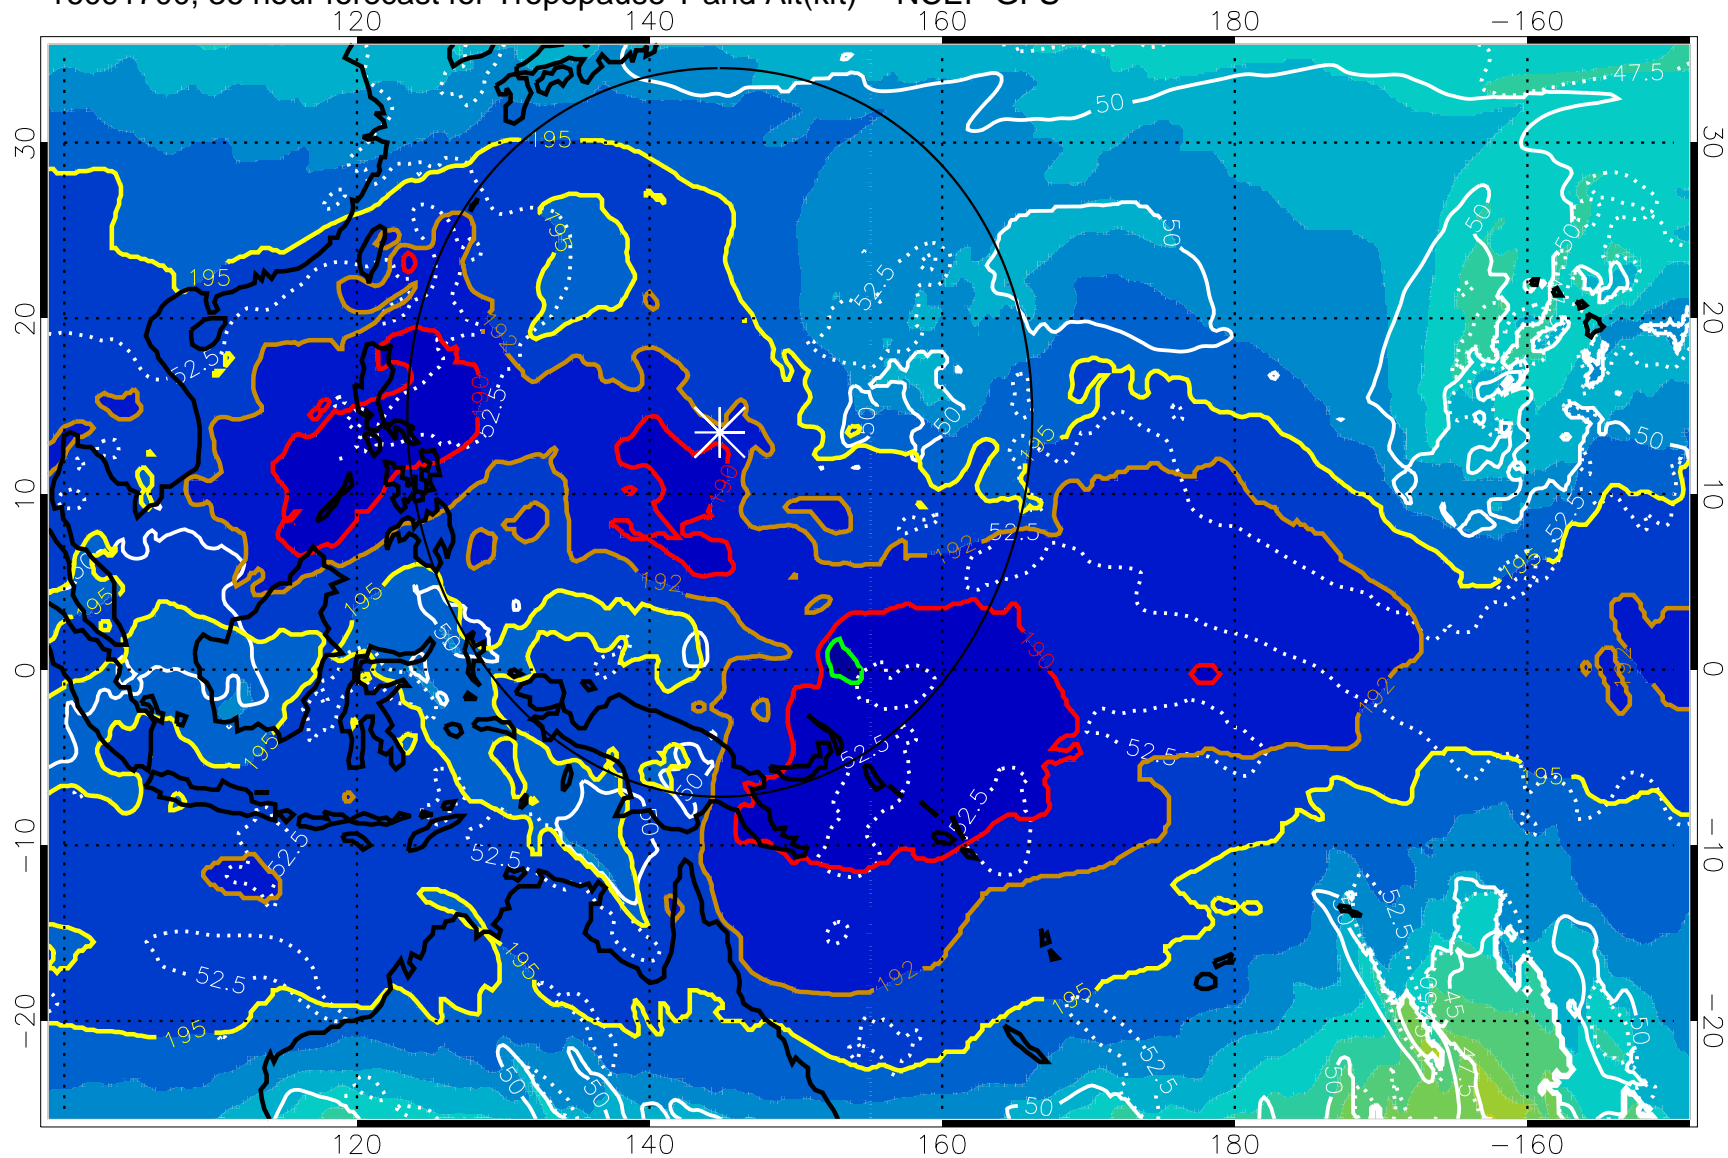

16091700, 36 hour forecast for Tropopause T and Alt(kft) -- NCEP GFS

190 200 210 220 230
Tropopause T, K

Tropopause Altitude in kft (white)

192.5K Isotherm 195K Isotherm
187.5K Isotherm 190K Isotherm

Range ring of 2304 km