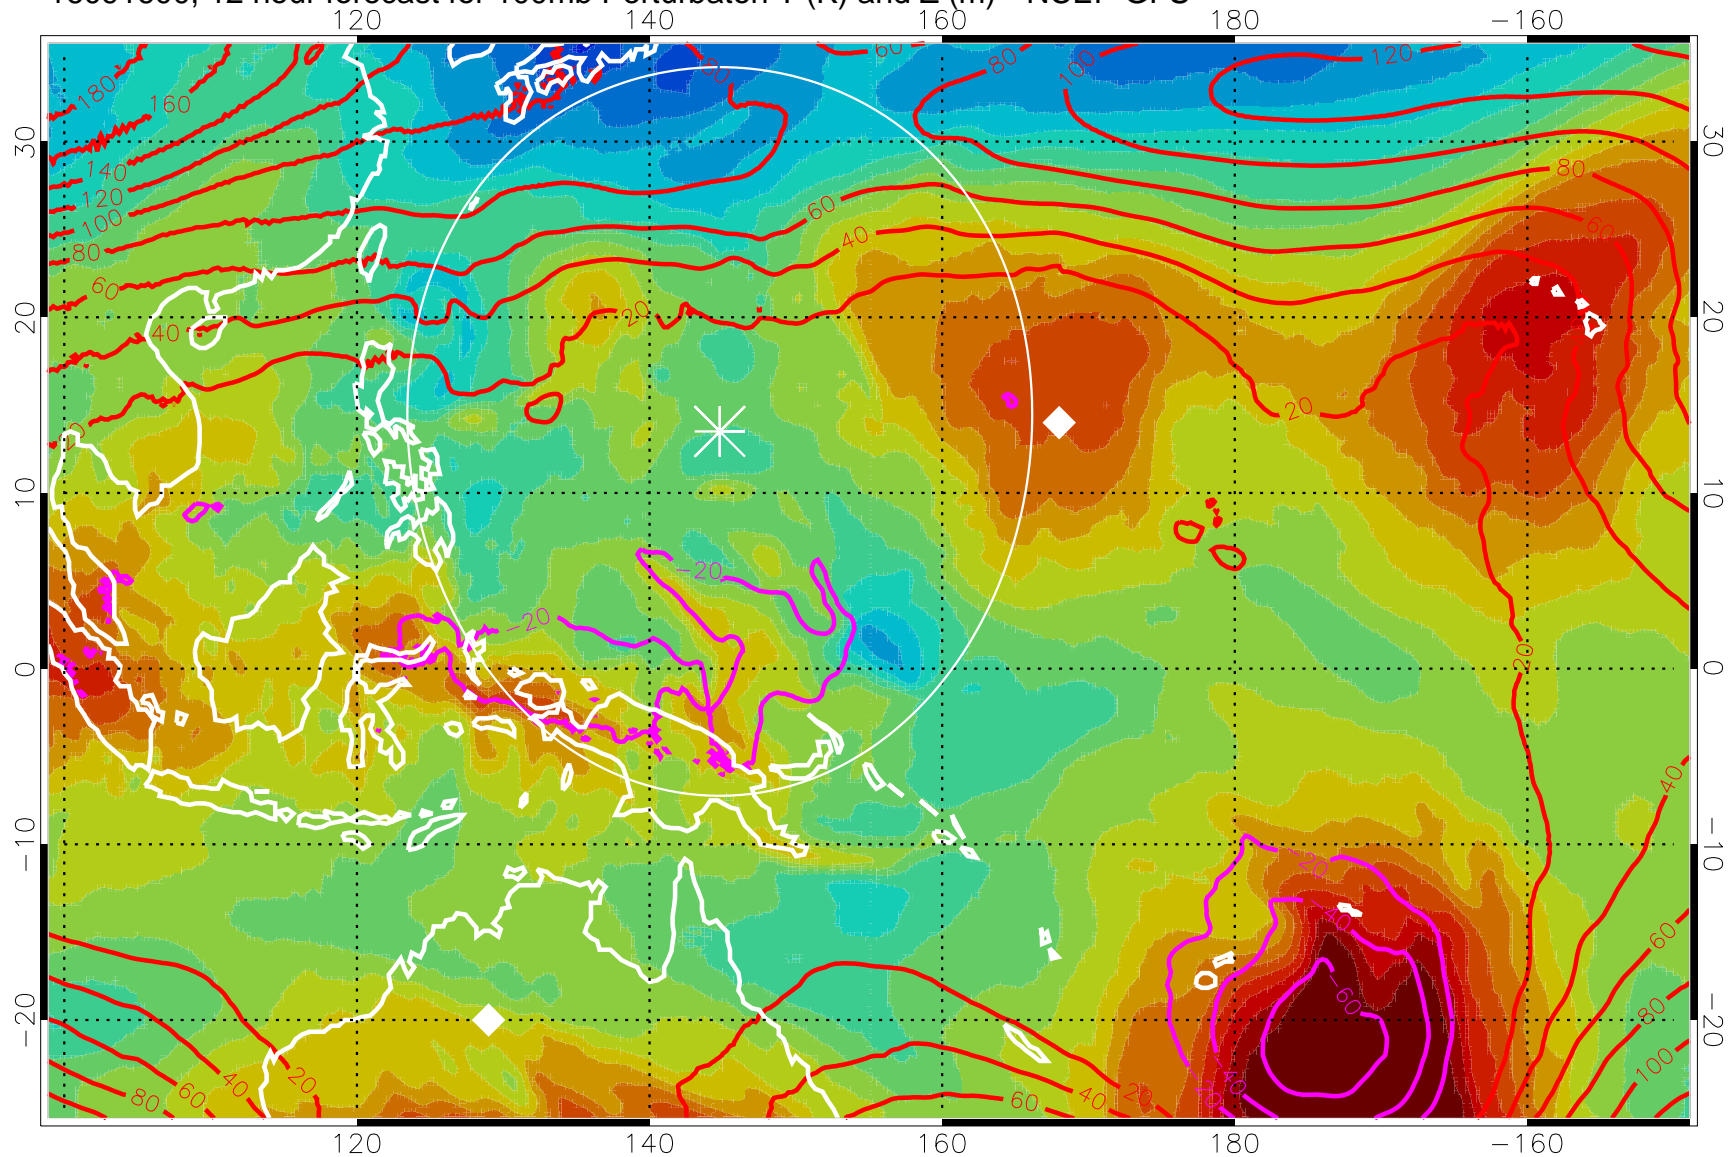

16091600, 12 hour forecast for 100mb Perturbaton T (K) and Z (m)-- NCEP GFS

Contours are 100 mbar Z perturbation (m)
Positive Z Contours
Negative Z Contours
Diamonds-mean pos. of anticyclones

Range ring of 2304 km