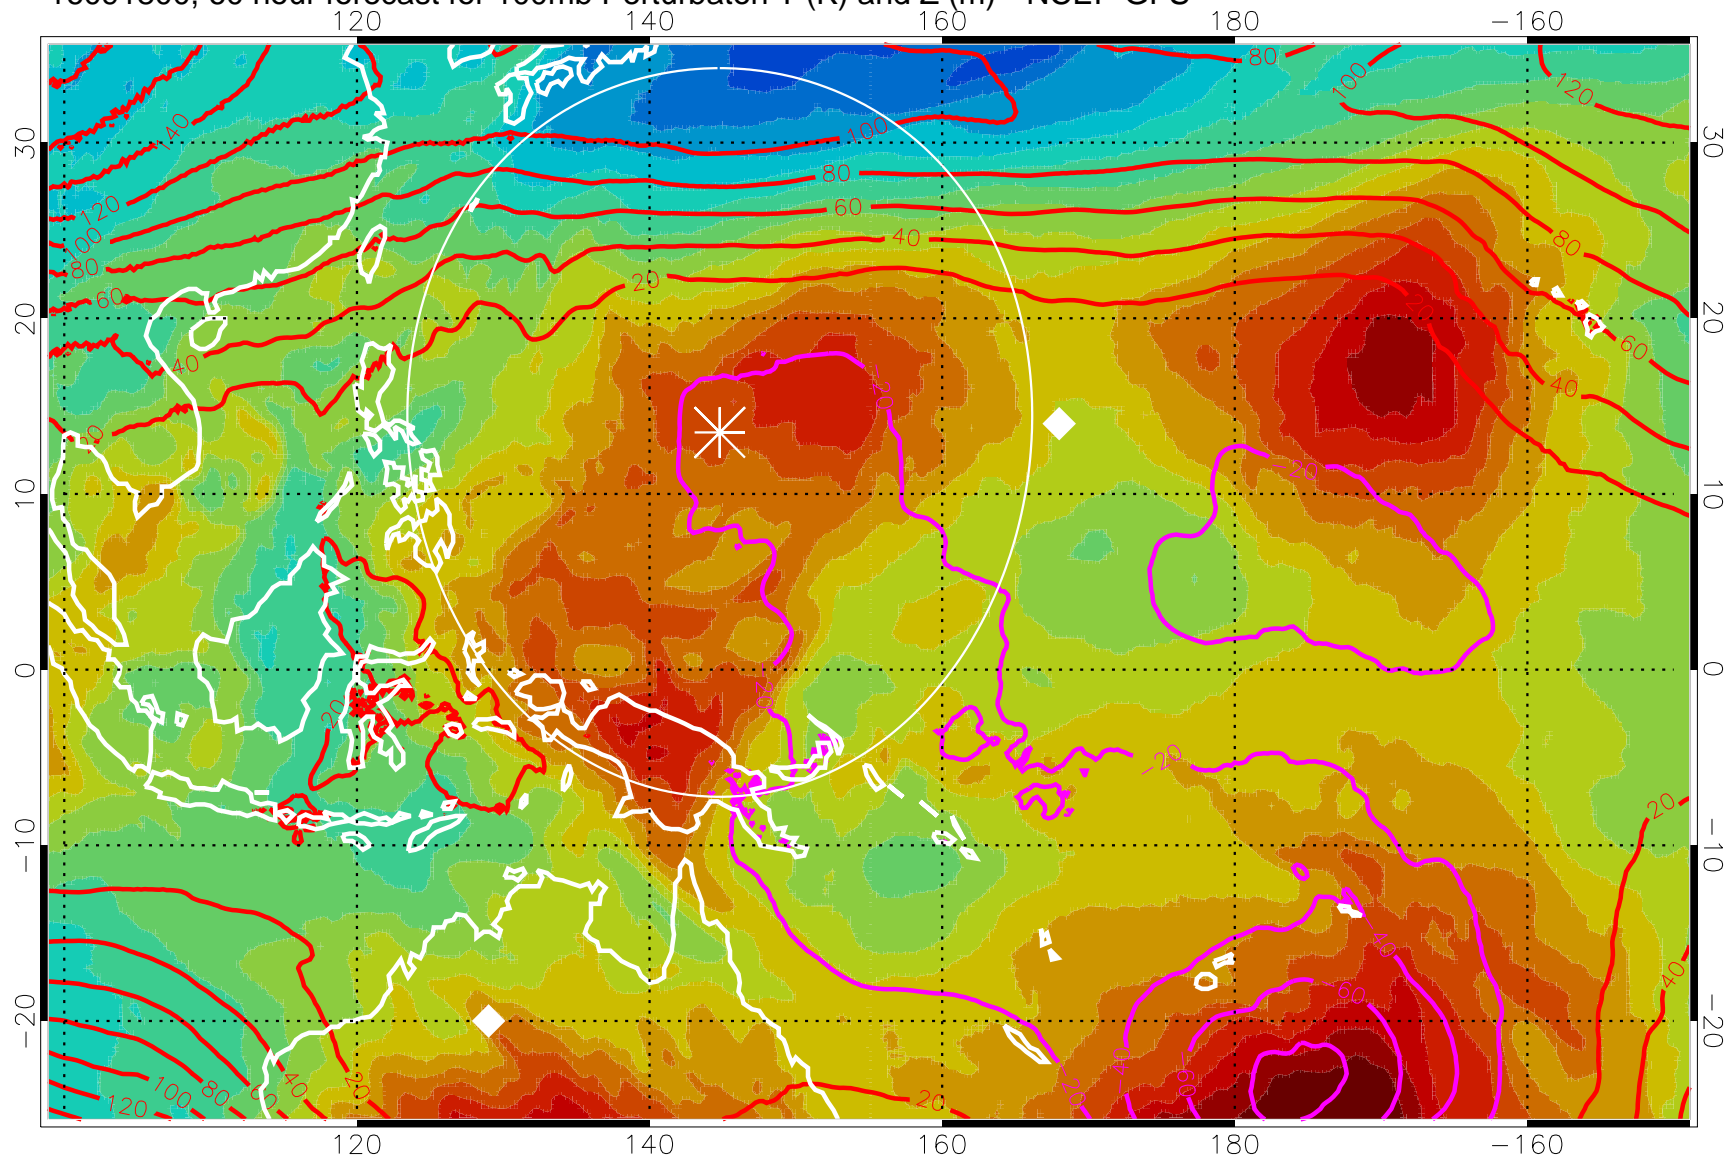

16091800, 60 hour forecast for 100mb Perturbaton T (K) and Z (m)-- NCEP GFS

Contours are 100 mbar Z perturbation (m)
Positive Z Contours
Negative Z Contours
Diamonds-mean pos. of anticyclones

Range ring of 2304 km