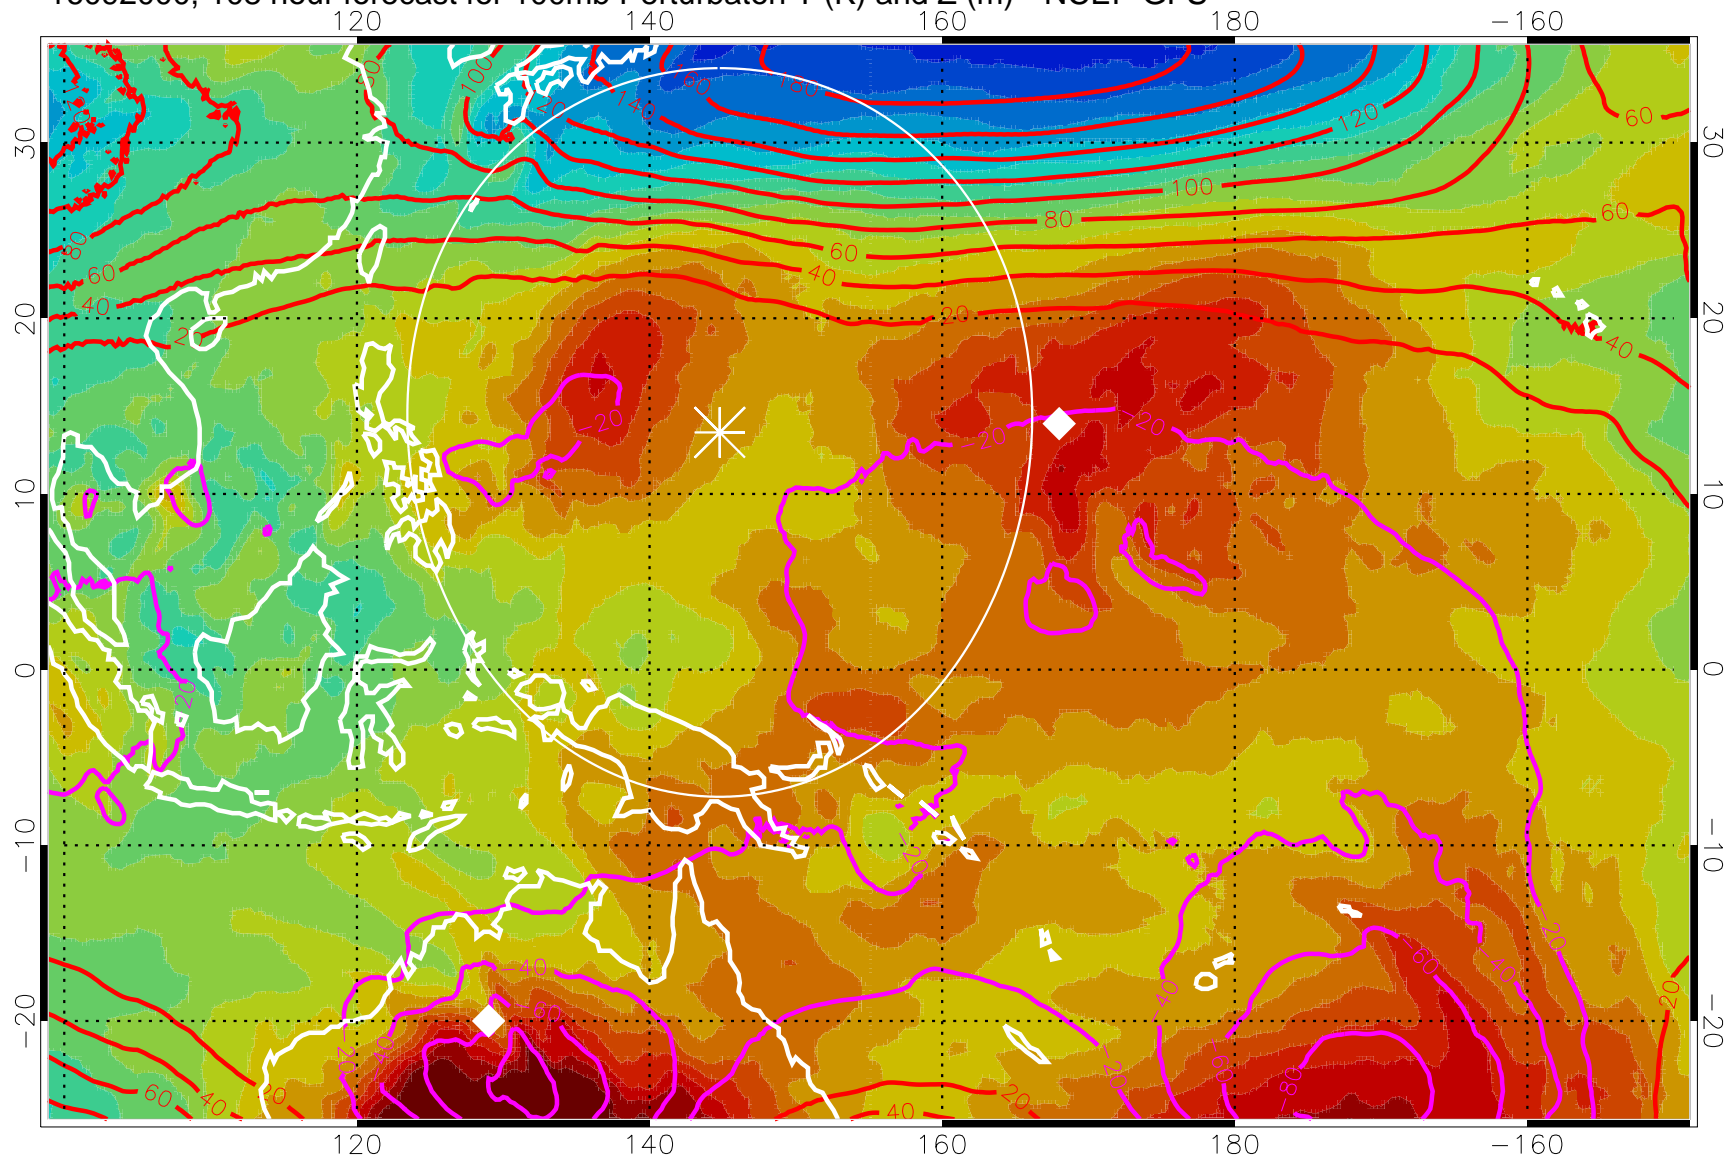

16092000, 108 hour forecast for 100mb Perturbaton T (K) and Z (m)-- NCEP GFS

Contours are 100 mbar Z perturbation (m)
Positive Z Contours
Negative Z Contours
Diamonds-mean pos. of anticyclones

Range ring of 2304 km