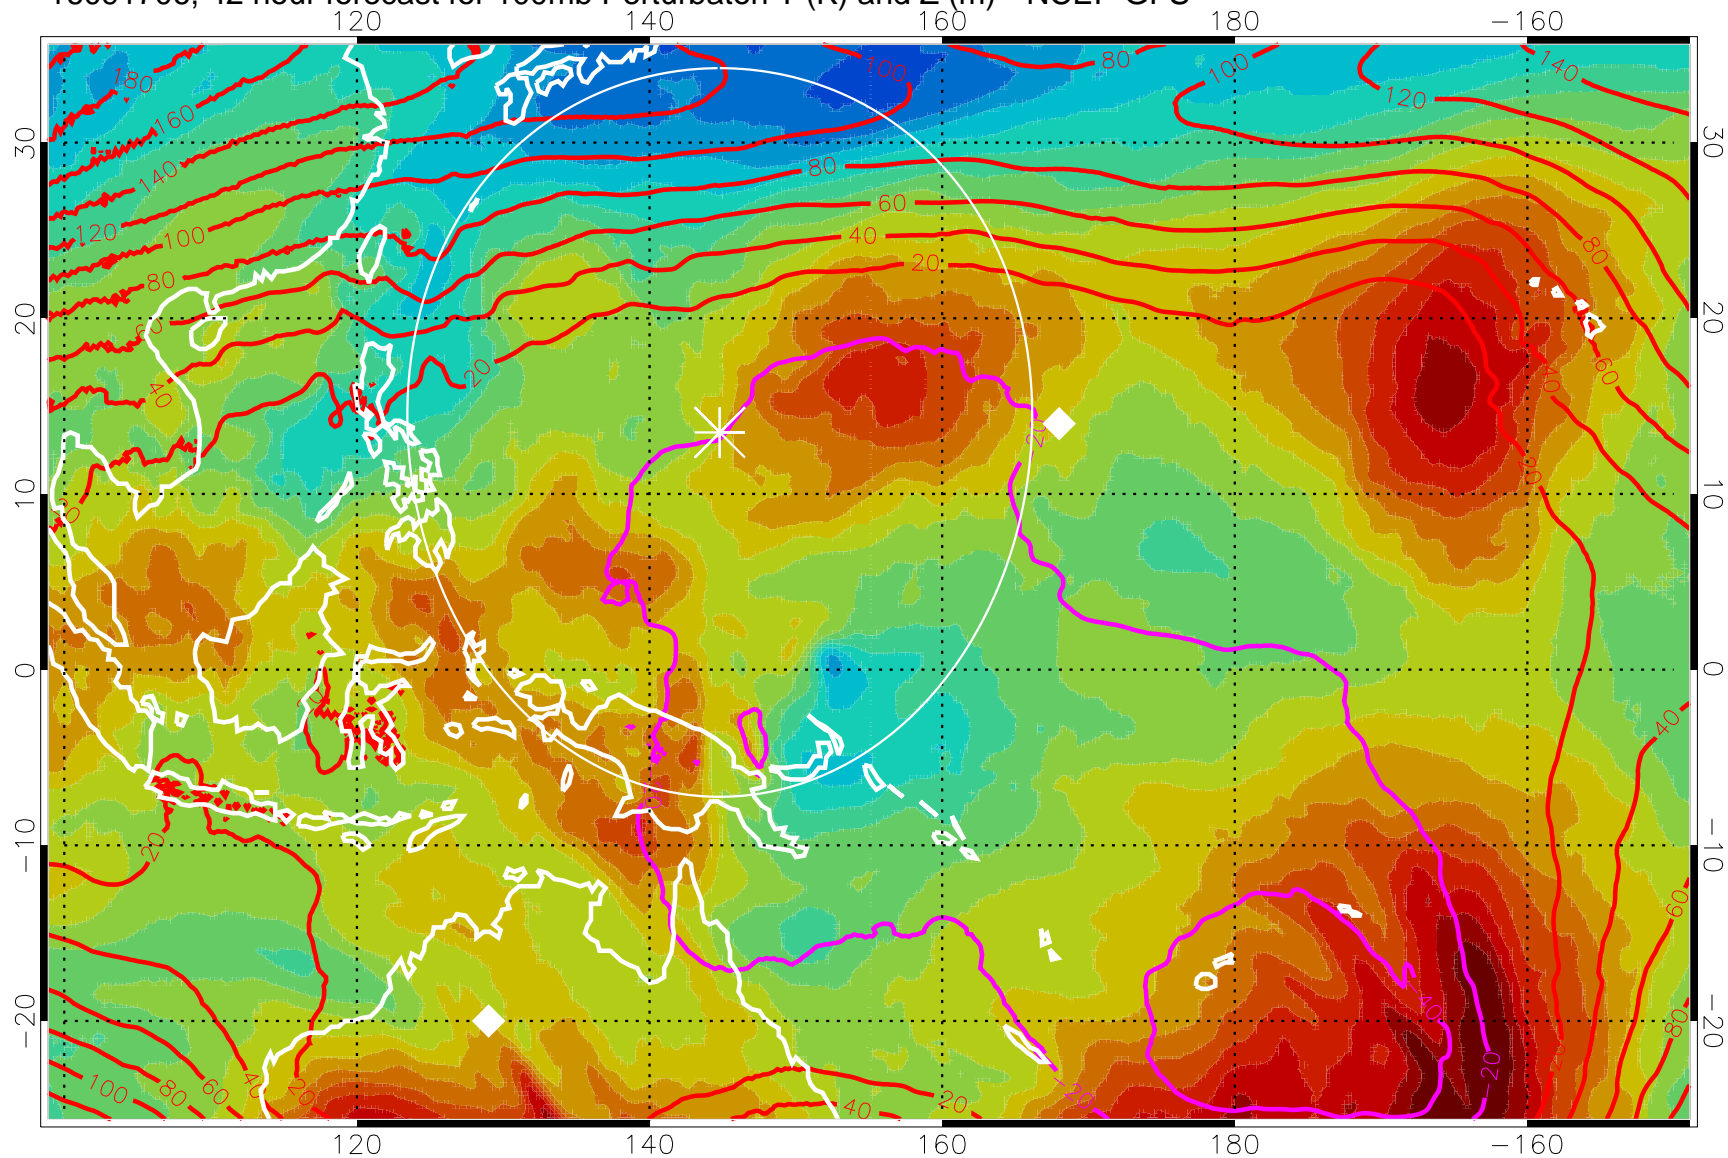

16091706, 42 hour forecast for 100mb Perturbaton T (K) and Z (m)-- NCEP GFS

Contours are 100 mbar Z perturbation (m)
Positive Z Contours
Negative Z Contours
Diamonds-mean pos. of anticyclones

Range ring of 2304 km