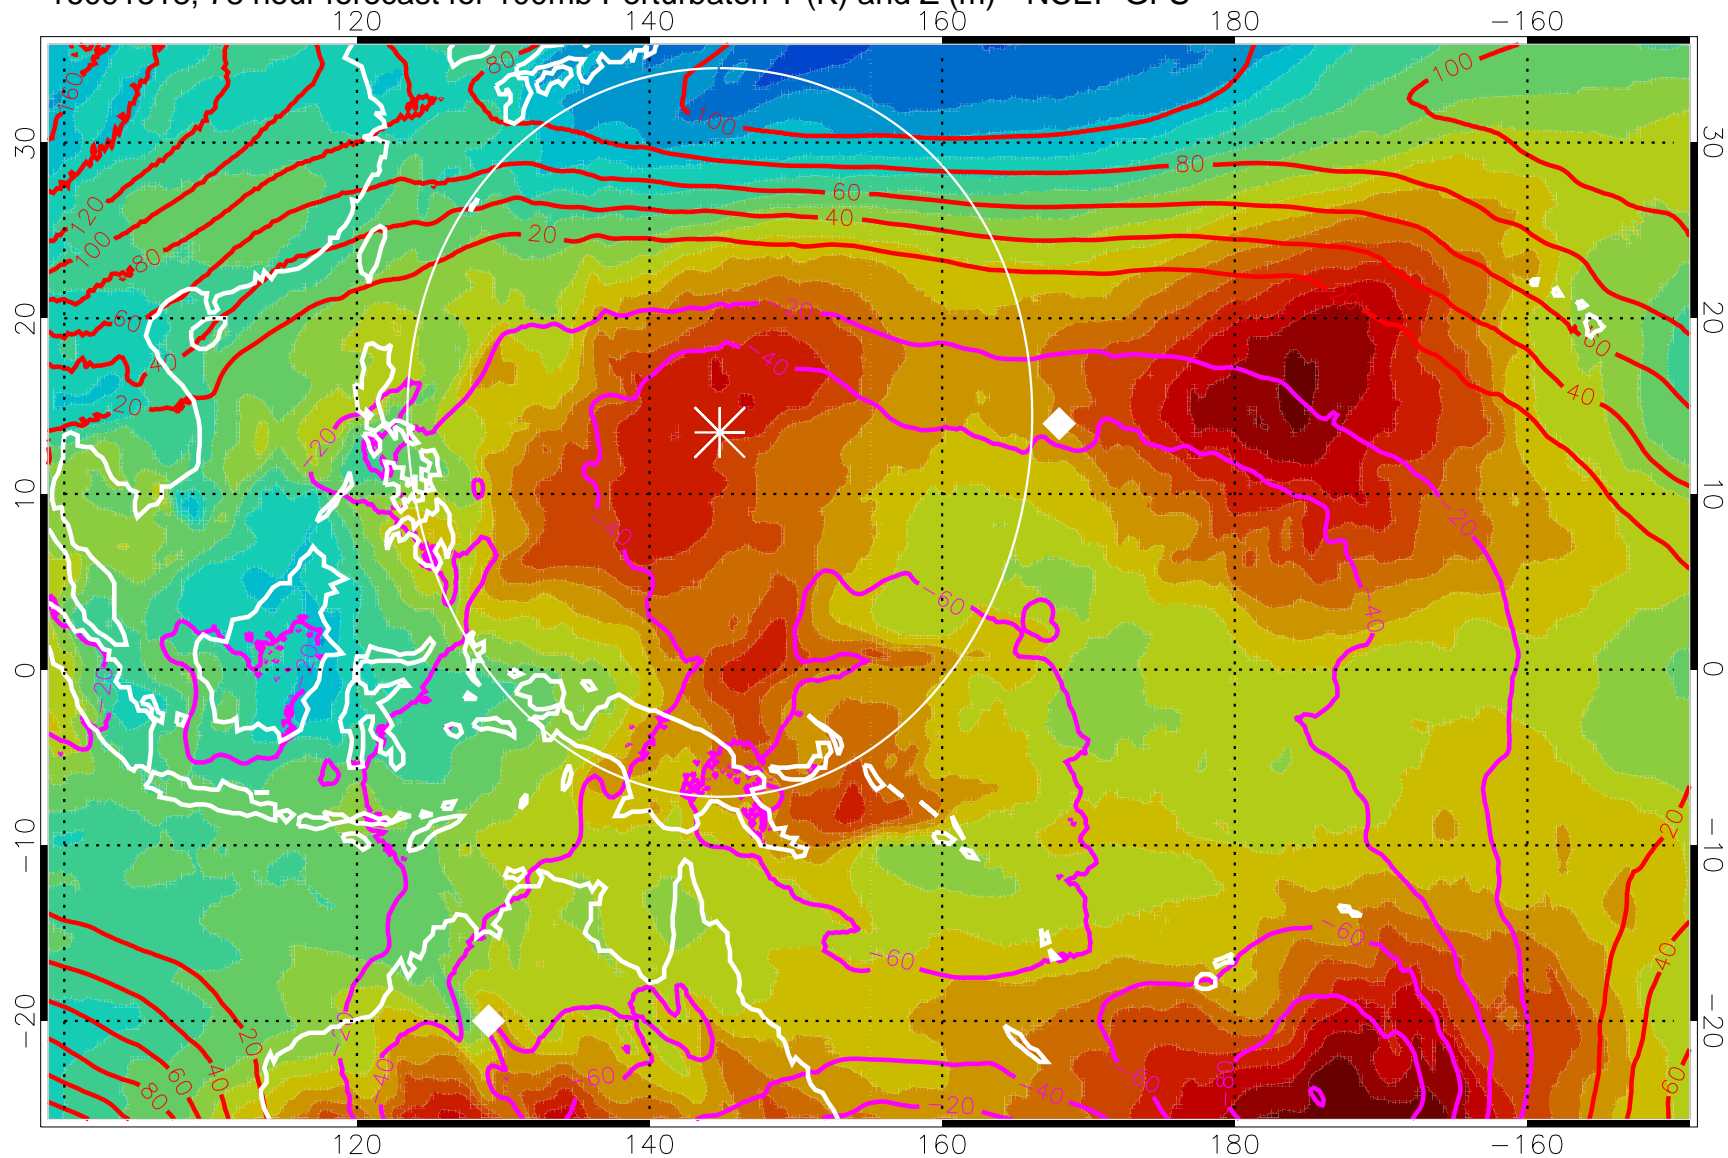

16091818, 78 hour forecast for 100mb Perturbaton T (K) and Z (m)-- NCEP GFS

Contours are 100 mbar Z perturbation (m)
Positive Z Contours
Negative Z Contours
Diamonds-mean pos. of anticyclones

Range ring of 2304 km