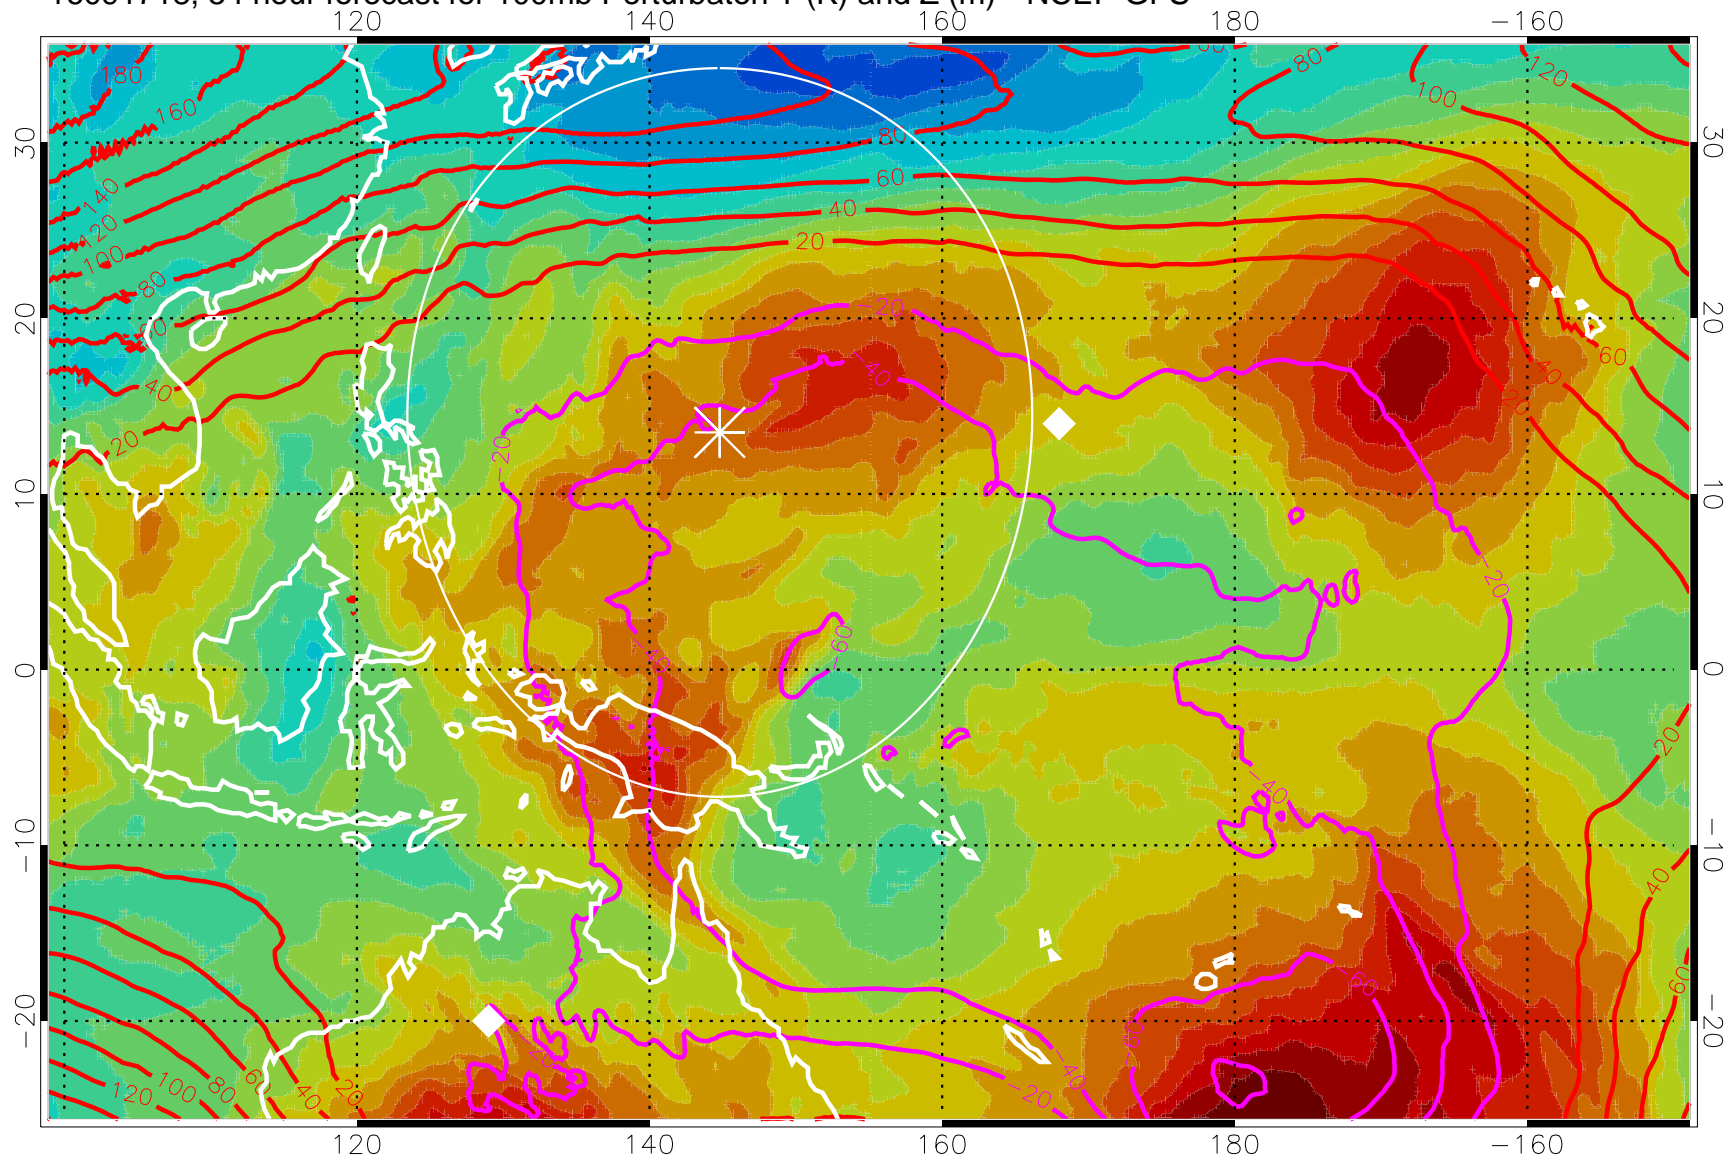

16091718, 54 hour forecast for 100mb Perturbaton T (K) and Z (m)-- NCEP GFS

Contours are 100 mbar Z perturbation (m)
Positive Z Contours
Negative Z Contours
Diamonds-mean pos. of anticyclones

Range ring of 2304 km