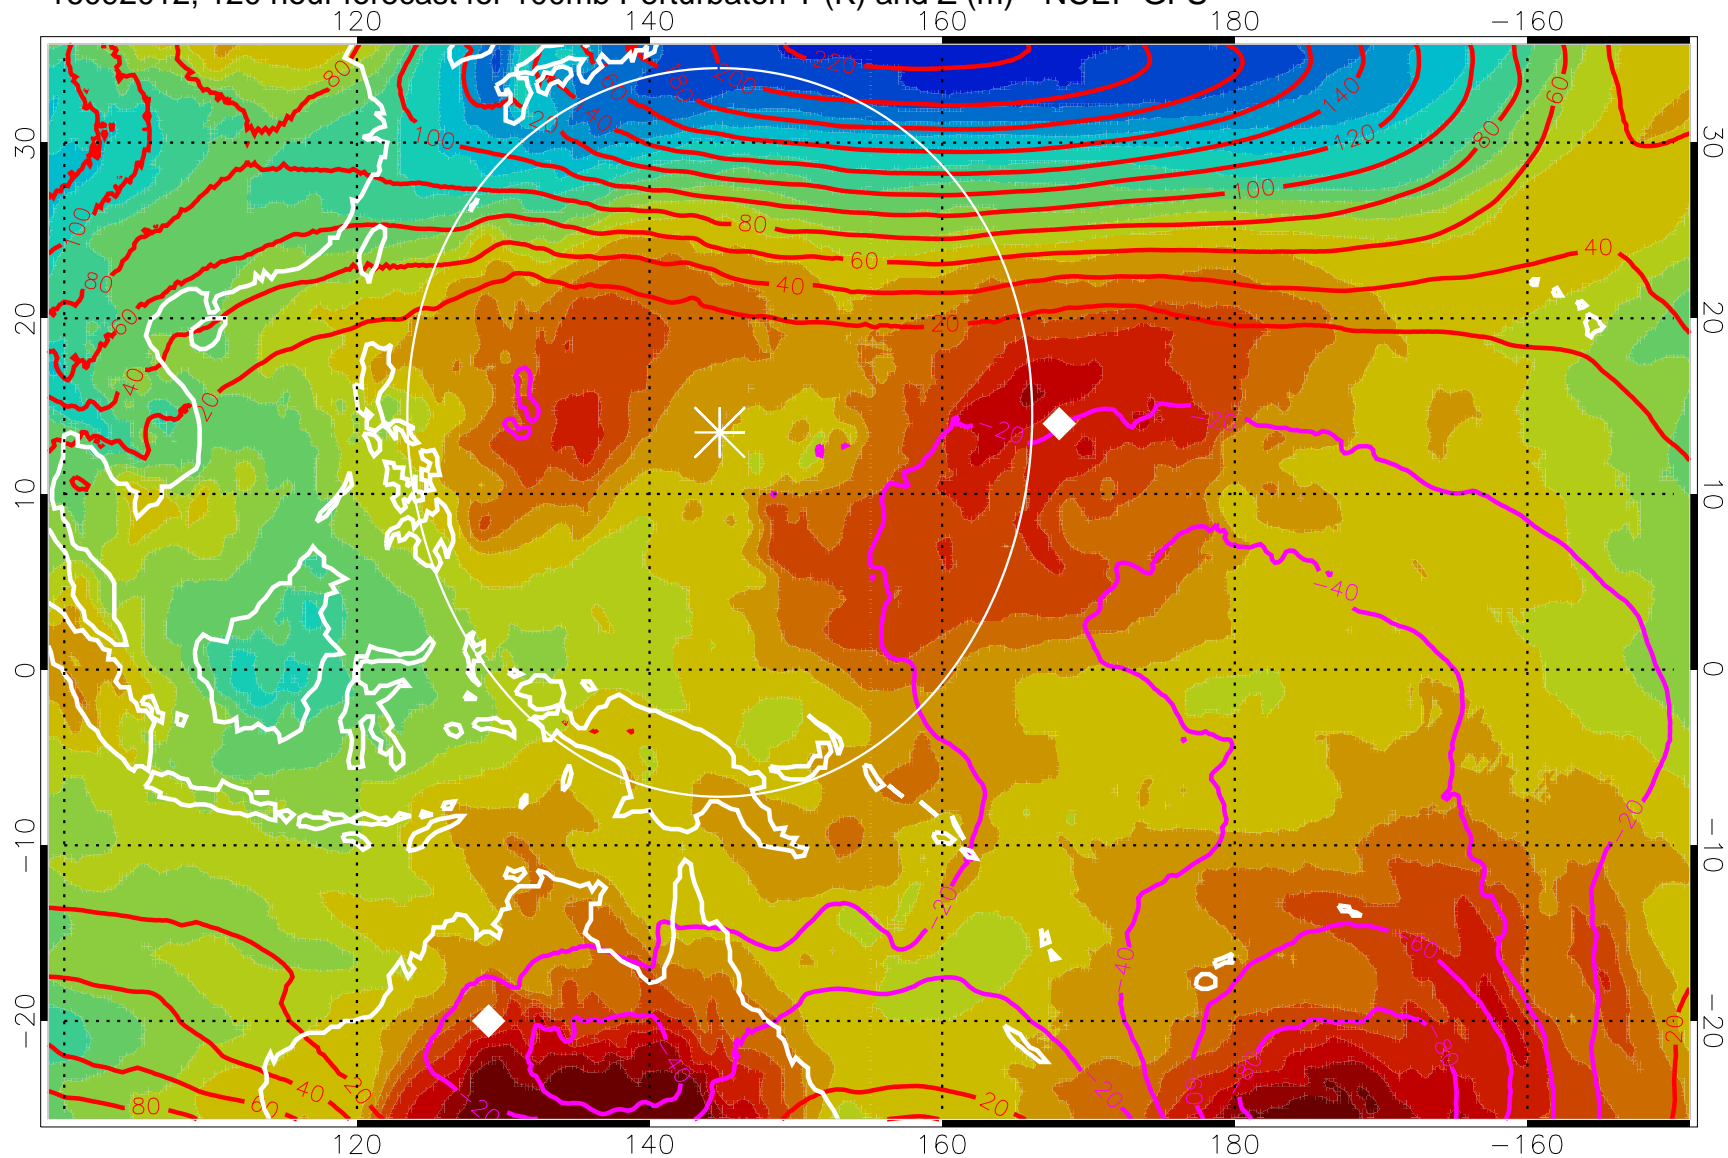

16092012, 120 hour forecast for 100mb Perturbaton T (K) and Z (m)-- NCEP GFS

Contours are 100 mbar Z perturbation (m)
Positive Z Contours
Negative Z Contours
Diamonds-mean pos. of anticyclones

Range ring of 2304 km