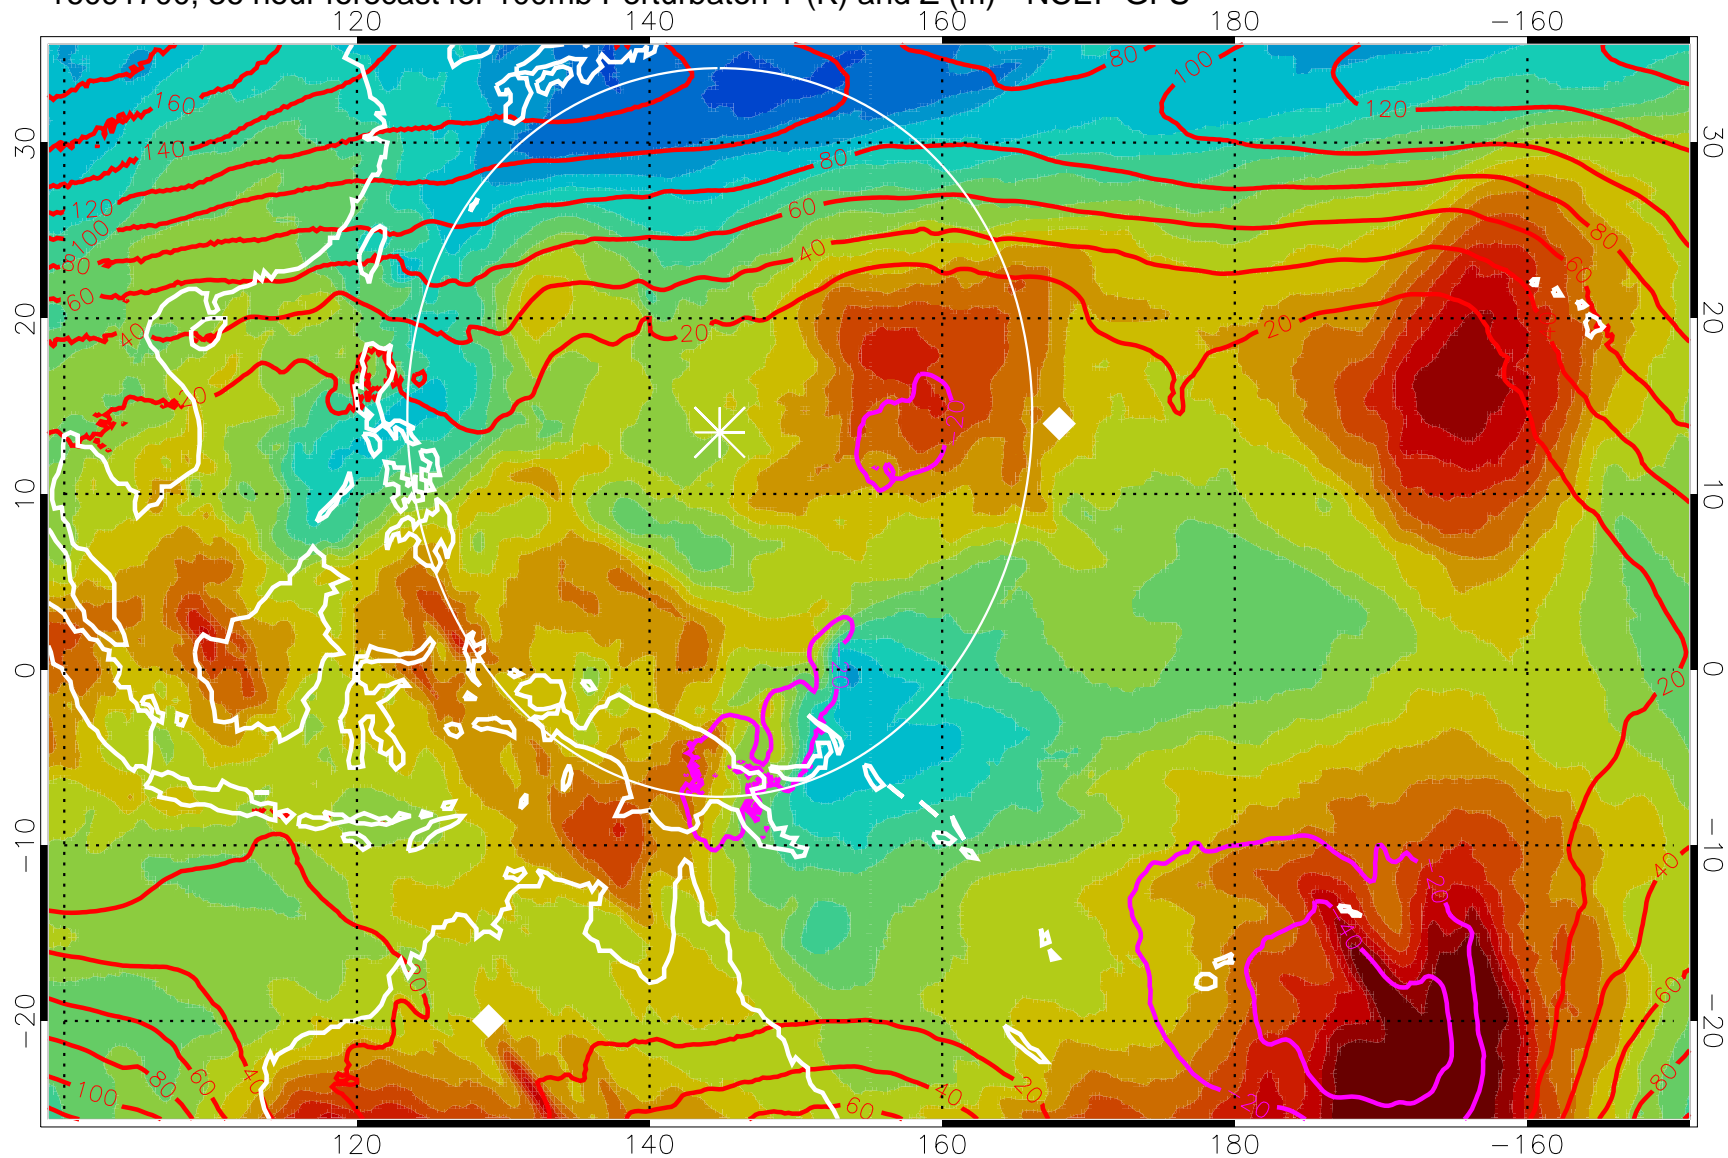

16091700, 36 hour forecast for 100mb Perturbaton T (K) and Z (m)-- NCEP GFS

Contours are 100 mbar Z perturbation (m)
Positive Z Contours
Negative Z Contours
Diamonds-mean pos. of anticyclones

Range ring of 2304 km