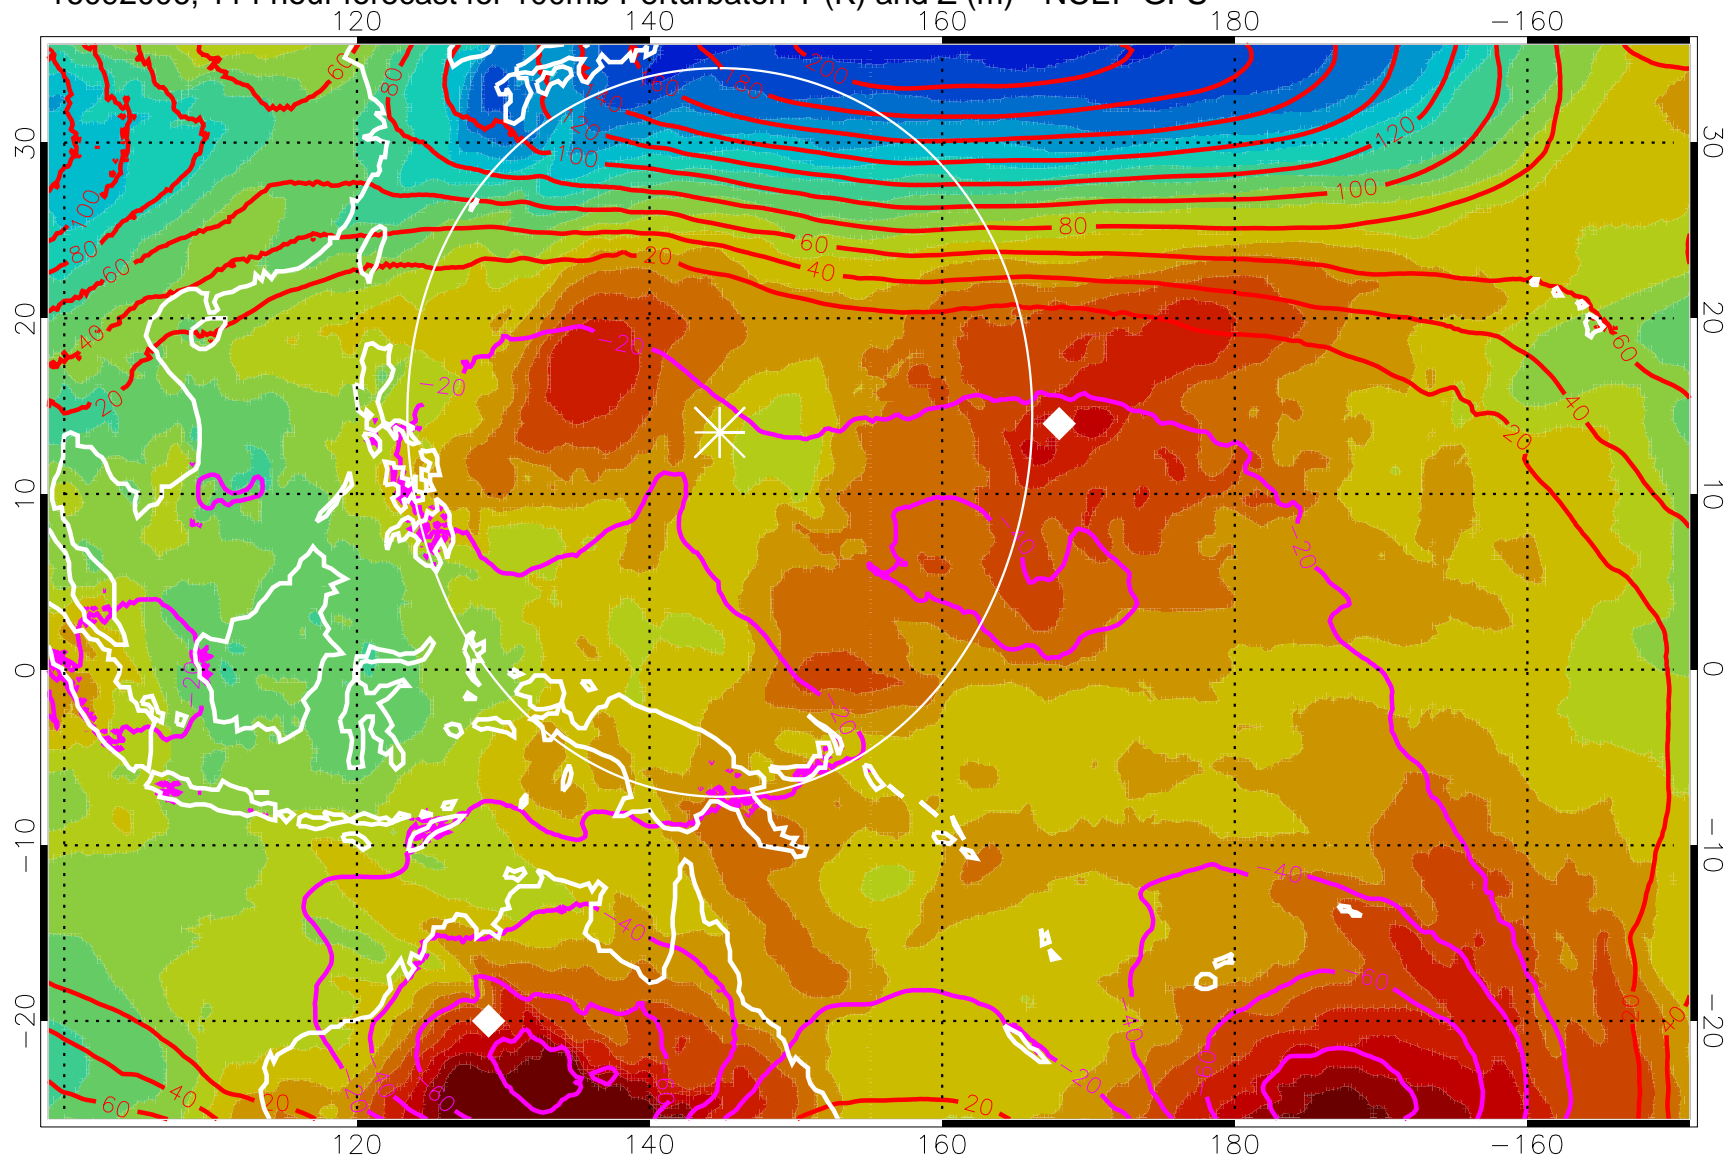

16092006, 114 hour forecast for 100mb Perturbaton T (K) and Z (m)-- NCEP GFS

Contours are 100 mbar Z perturbation (m)
Positive Z Contours
Negative Z Contours
Diamonds-mean pos. of anticyclones

Range ring of 2304 km