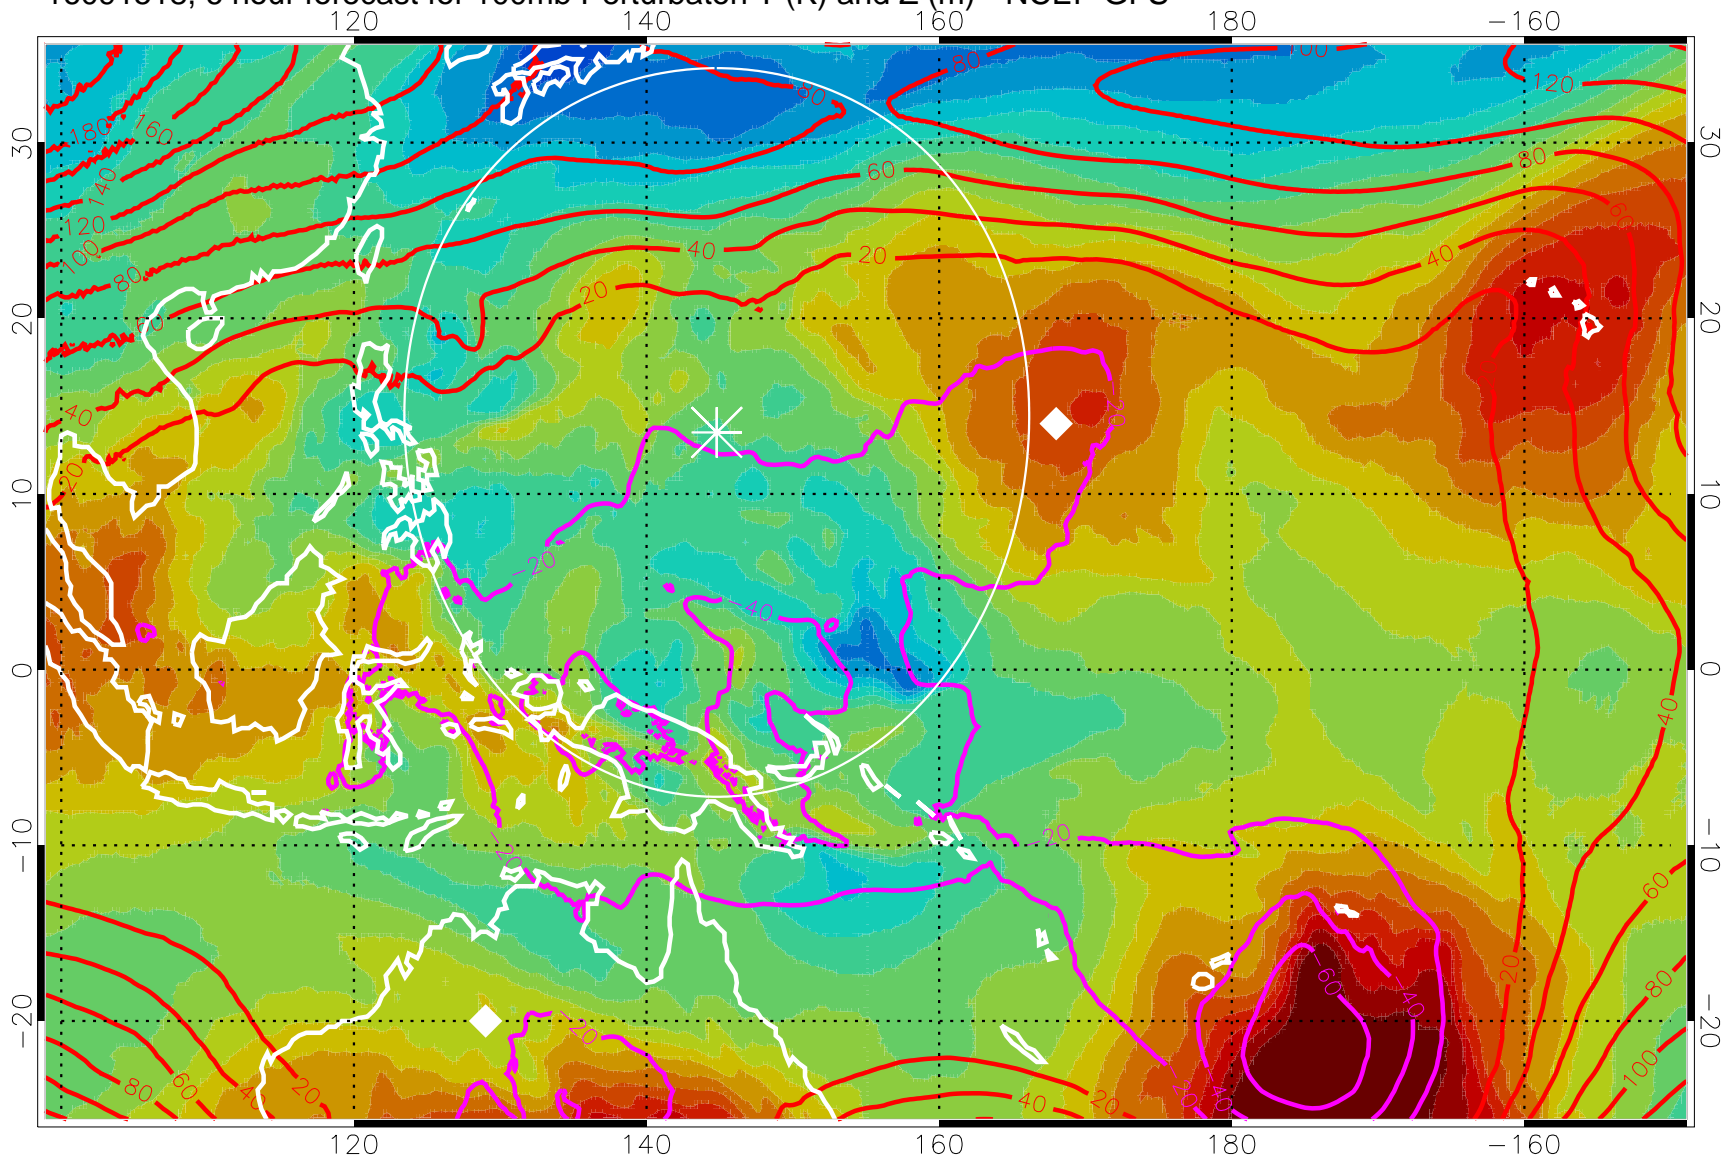

16091518, 6 hour forecast for 100mb Perturbaton T (K) and Z (m)-- NCEP GFS

Contours are 100 mbar Z perturbation (m)  
Positive Z Contours  
Negative Z Contours  
Diamonds-mean pos. of anticyclones

Range ring of 2304 km