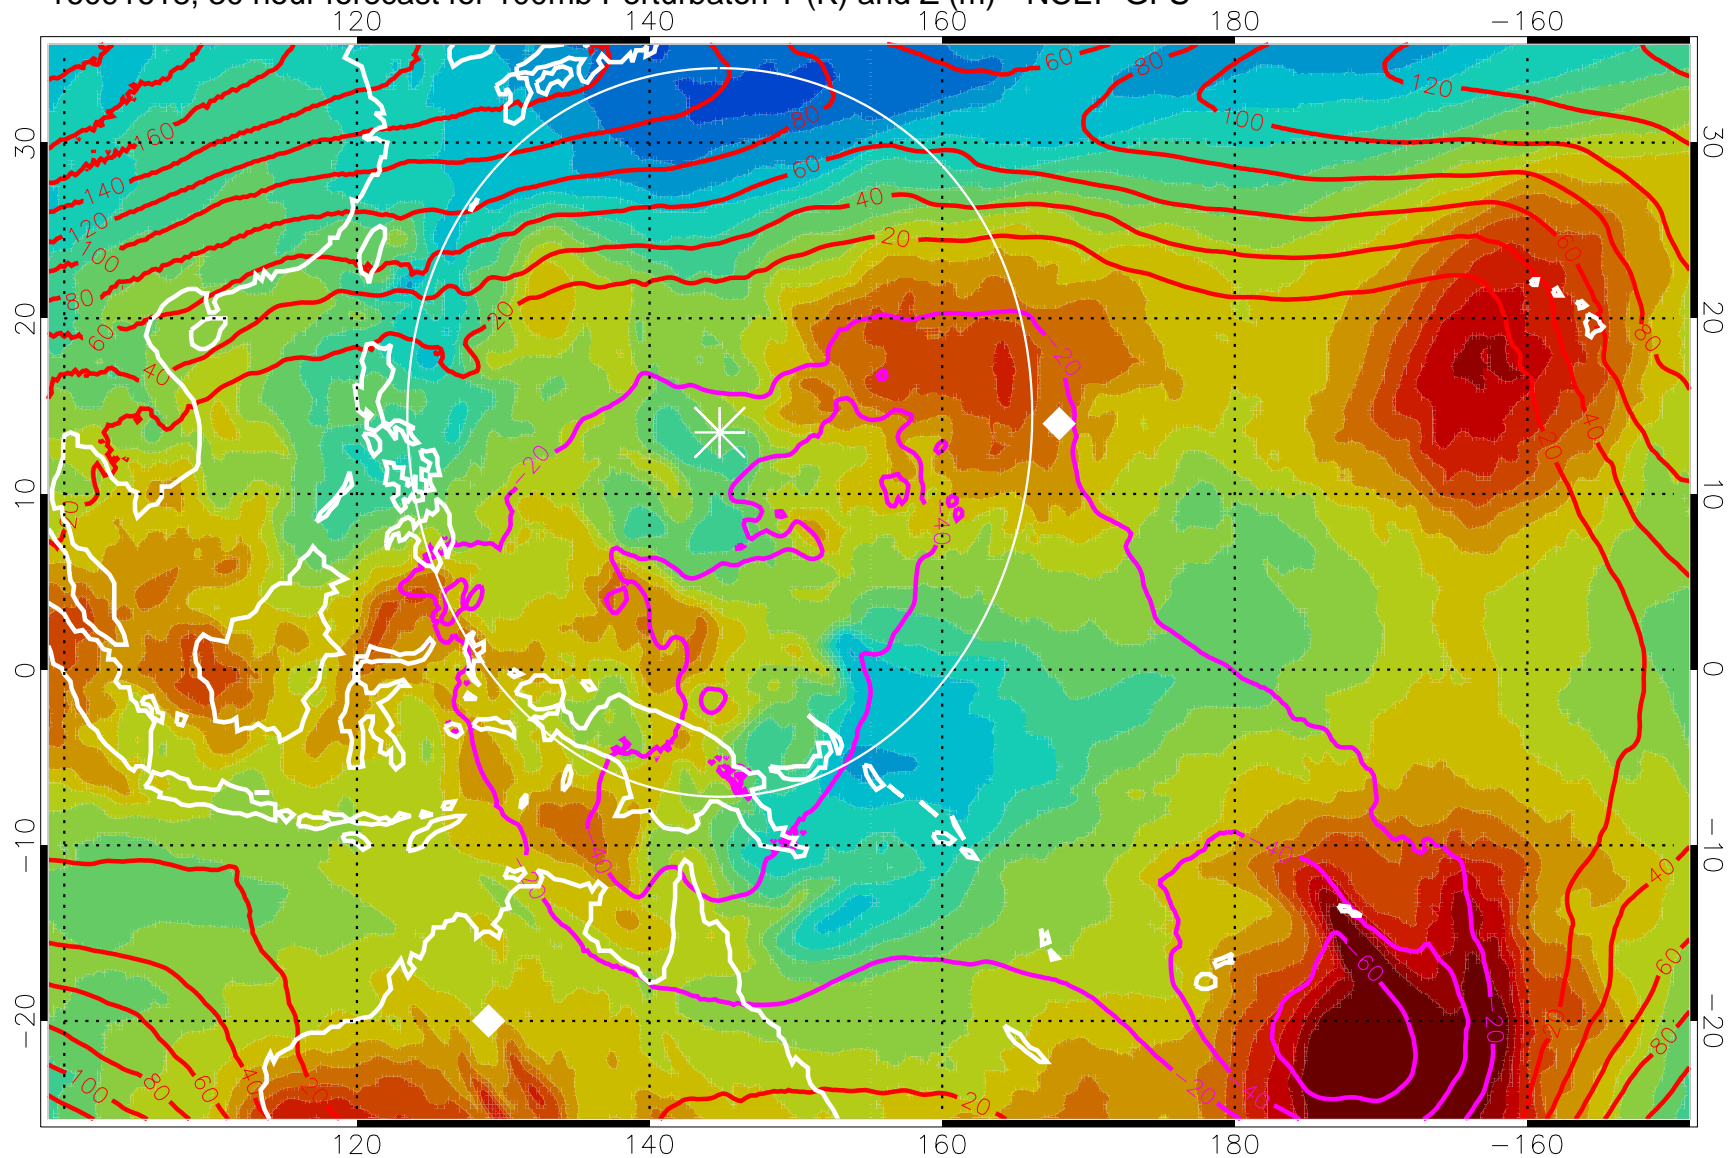

16091618, 30 hour forecast for 100mb Perturbaton T (K) and Z (m)-- NCEP GFS

Contours are 100 mbar Z perturbation (m)
Positive Z Contours
Negative Z Contours
Diamonds-mean pos. of anticyclones

Range ring of 2304 km