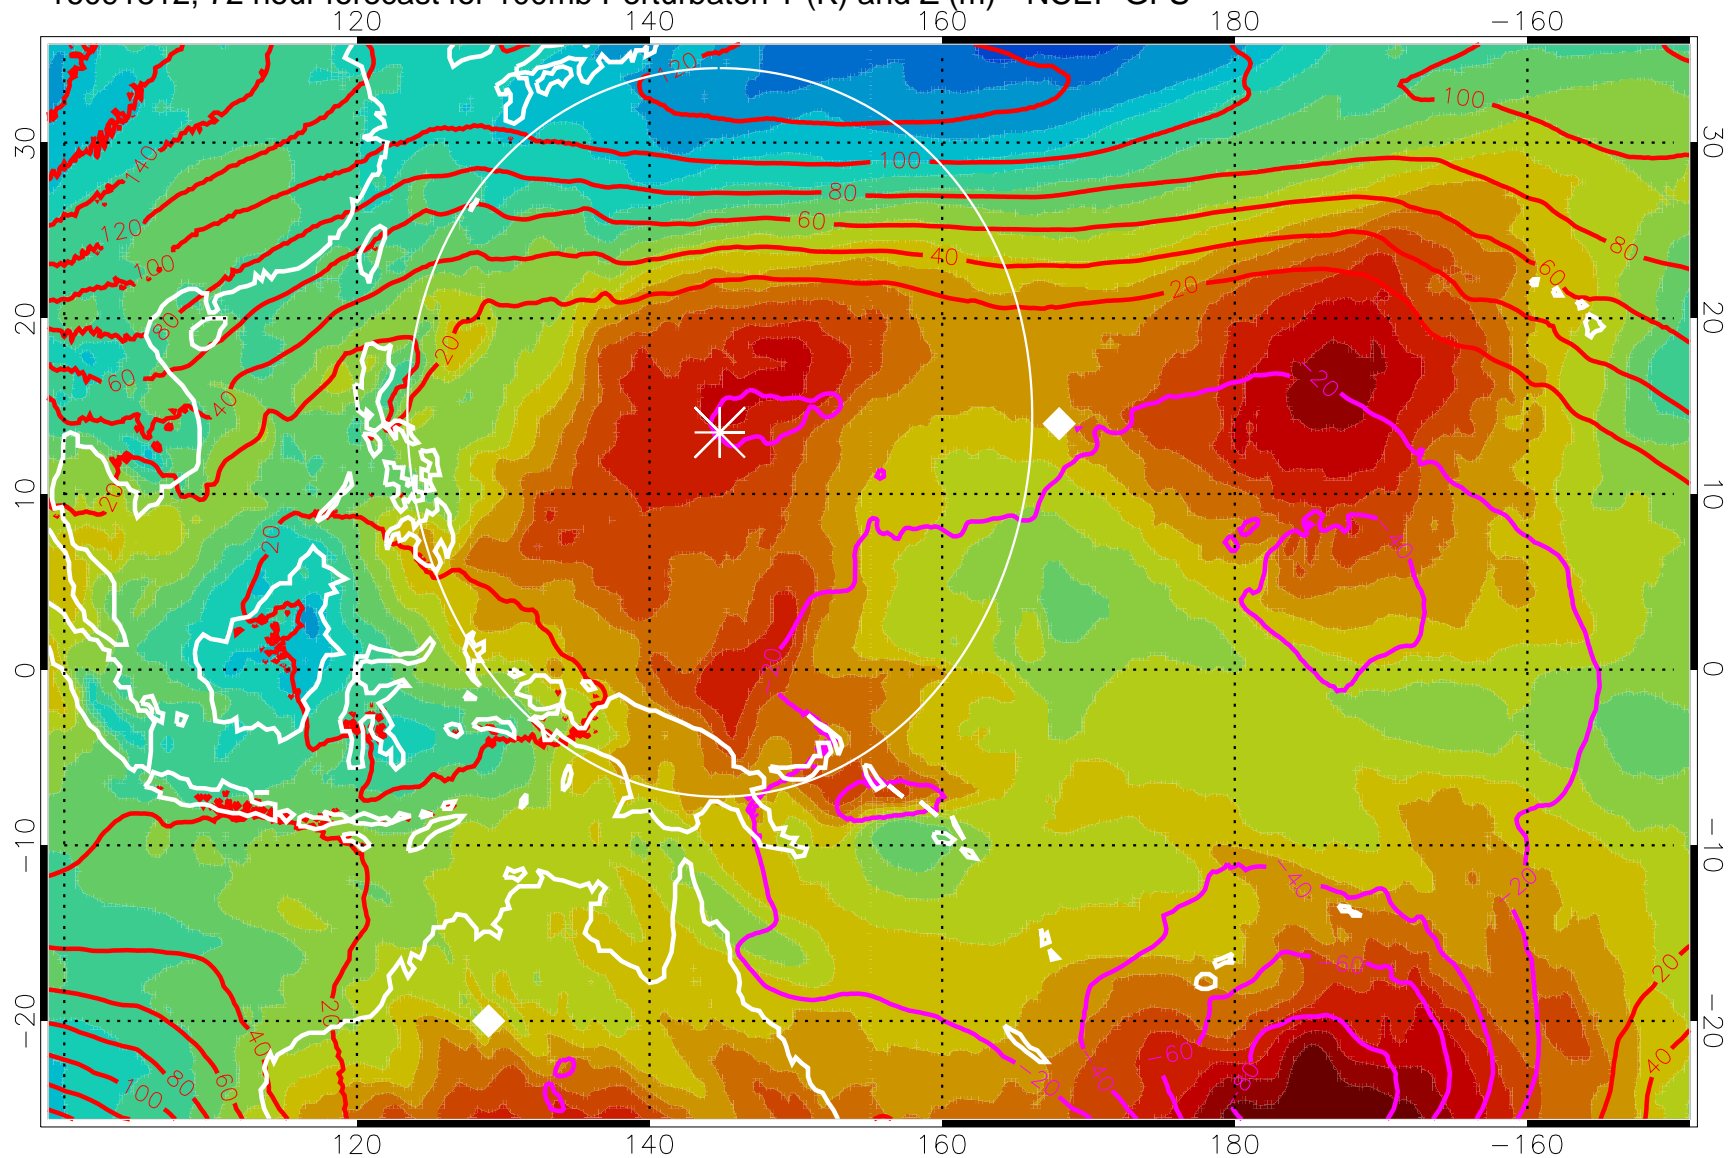

16091812, 72 hour forecast for 100mb Perturbaton T (K) and Z (m)-- NCEP GFS

Contours are 100 mbar Z perturbation (m)
Positive Z Contours
Negative Z Contours
Diamonds-mean pos. of anticyclones

Range ring of 2304 km