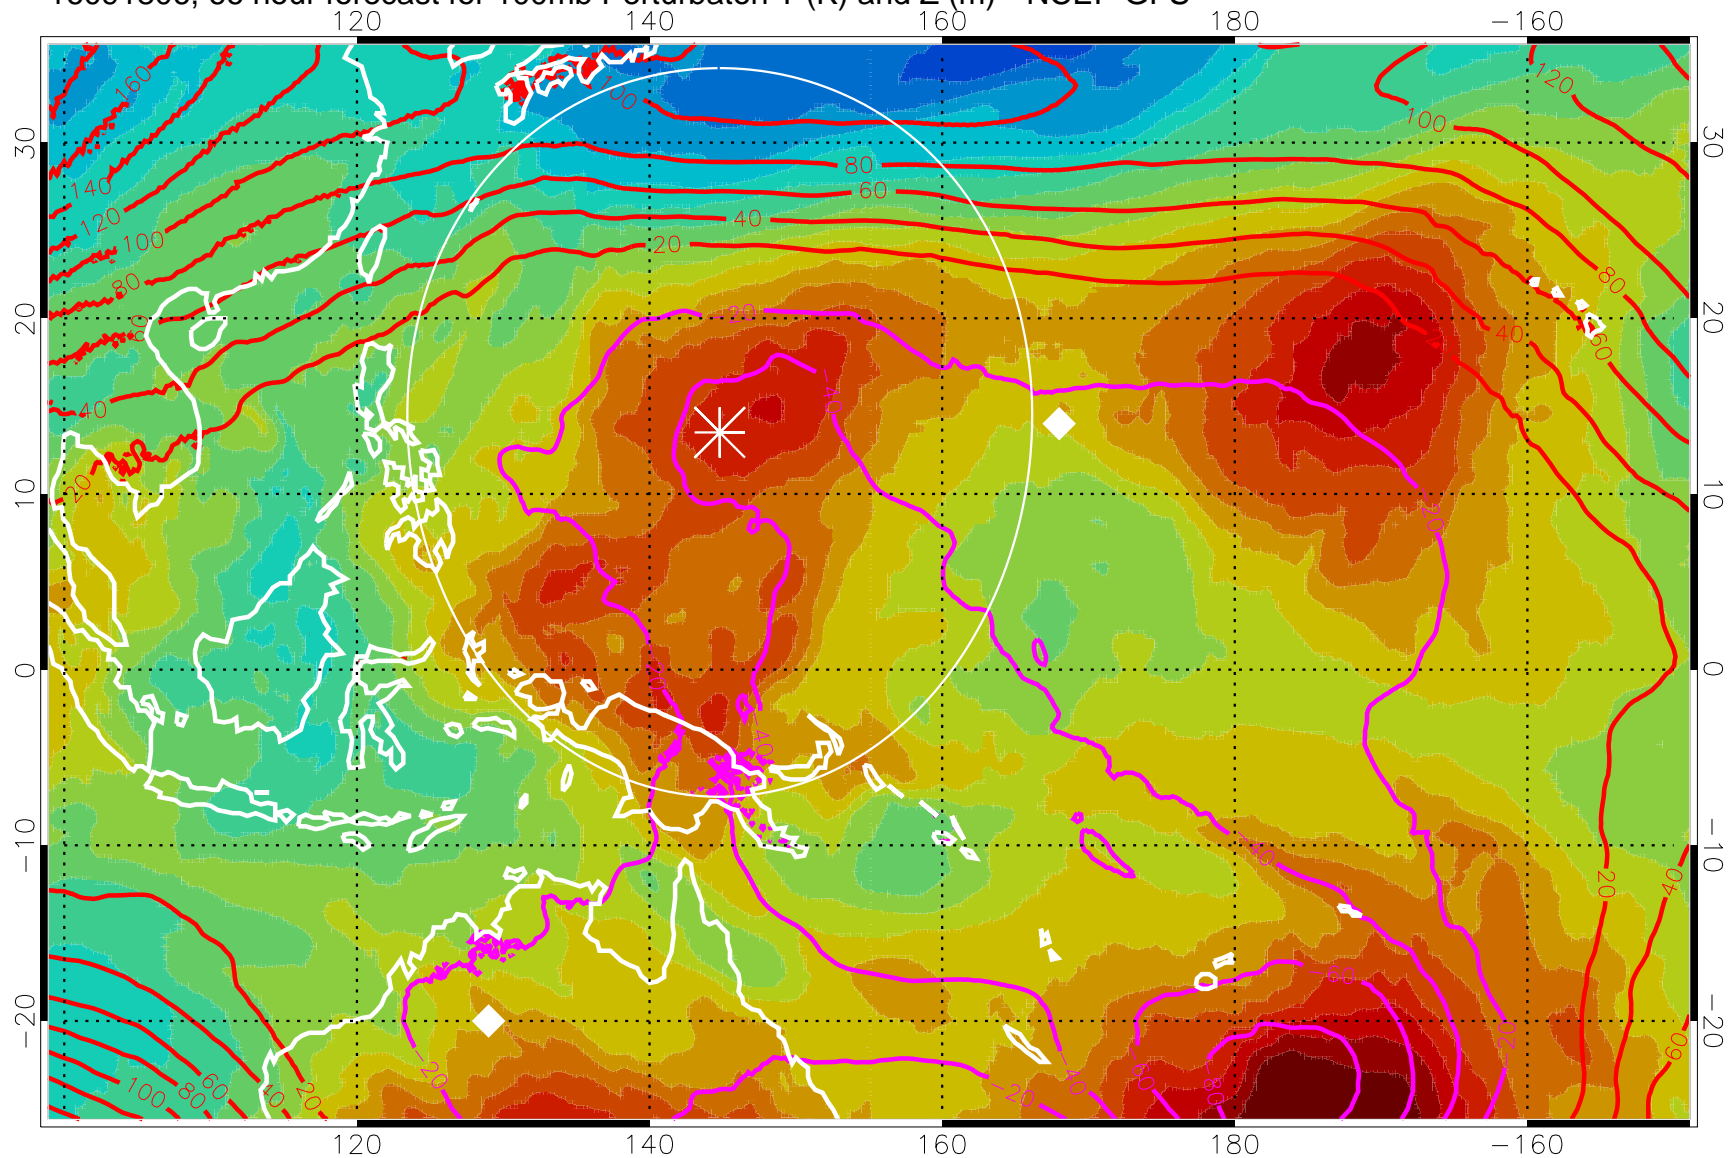

16091806, 66 hour forecast for 100mb Perturbaton T (K) and Z (m)-- NCEP GFS

Contours are 100 mbar Z perturbation (m)
Positive Z Contours
Negative Z Contours
Diamonds-mean pos. of anticyclones

Range ring of 2304 km