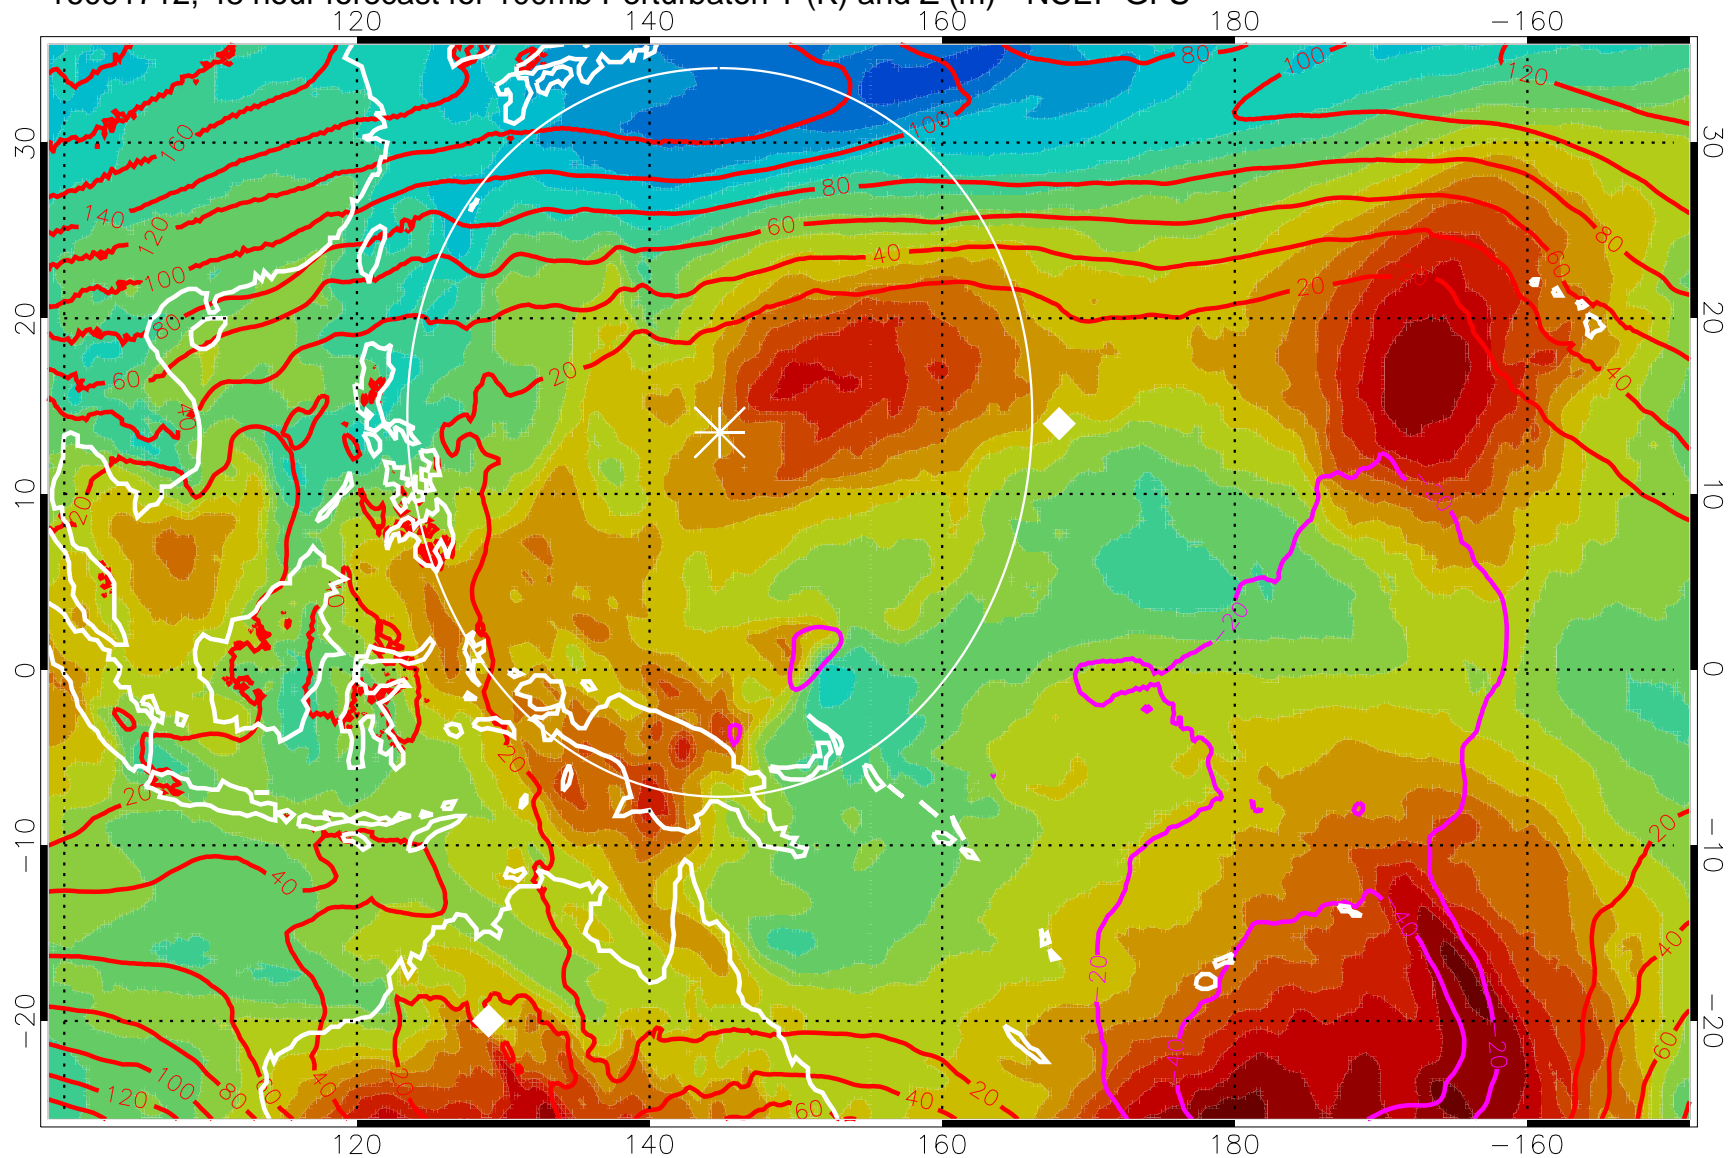

16091712, 48 hour forecast for 100mb Perturbaton T (K) and Z (m)-- NCEP GFS

Contours are 100 mbar Z perturbation (m)
Positive Z Contours
Negative Z Contours
Diamonds-mean pos. of anticyclones

Range ring of 2304 km