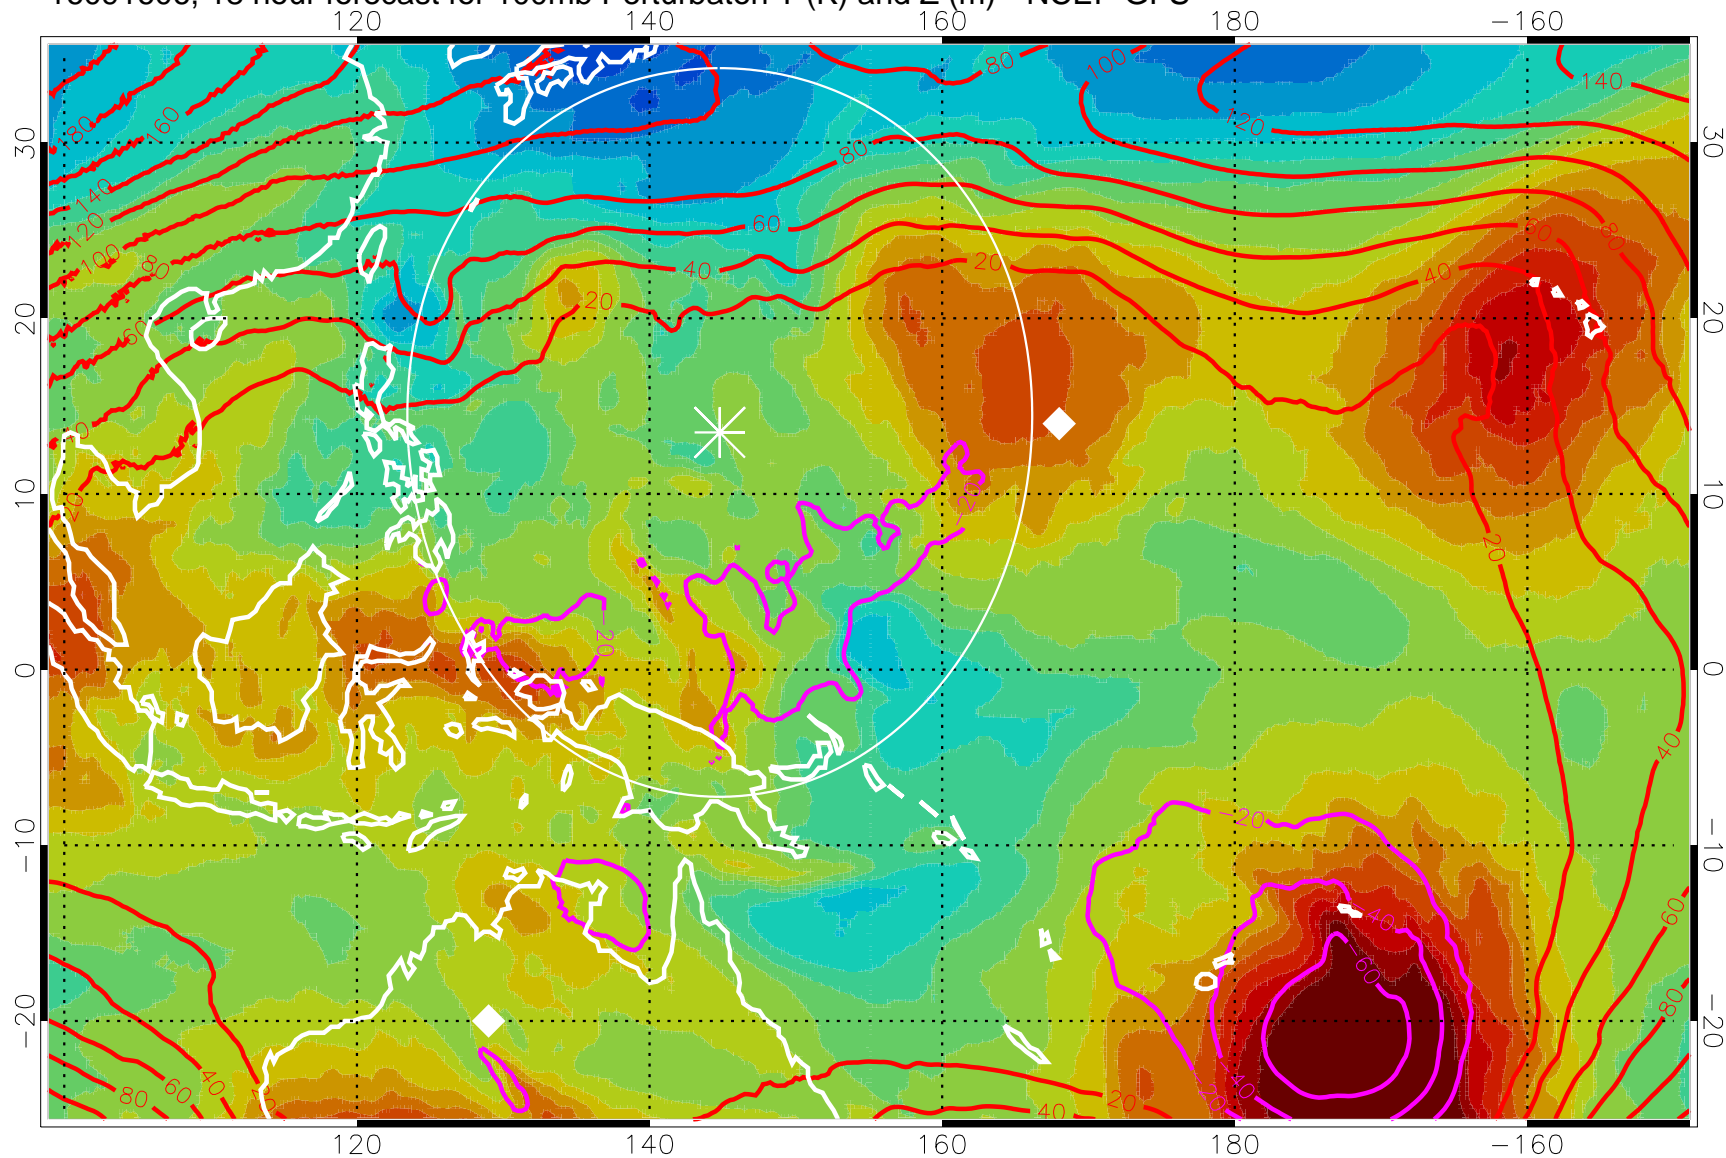

16091606, 18 hour forecast for 100mb Perturbaton T (K) and Z (m)-- NCEP GFS

Contours are 100 mbar Z perturbation (m)
Positive Z Contours
Negative Z Contours
Diamonds-mean pos. of anticyclones

Range ring of 2304 km