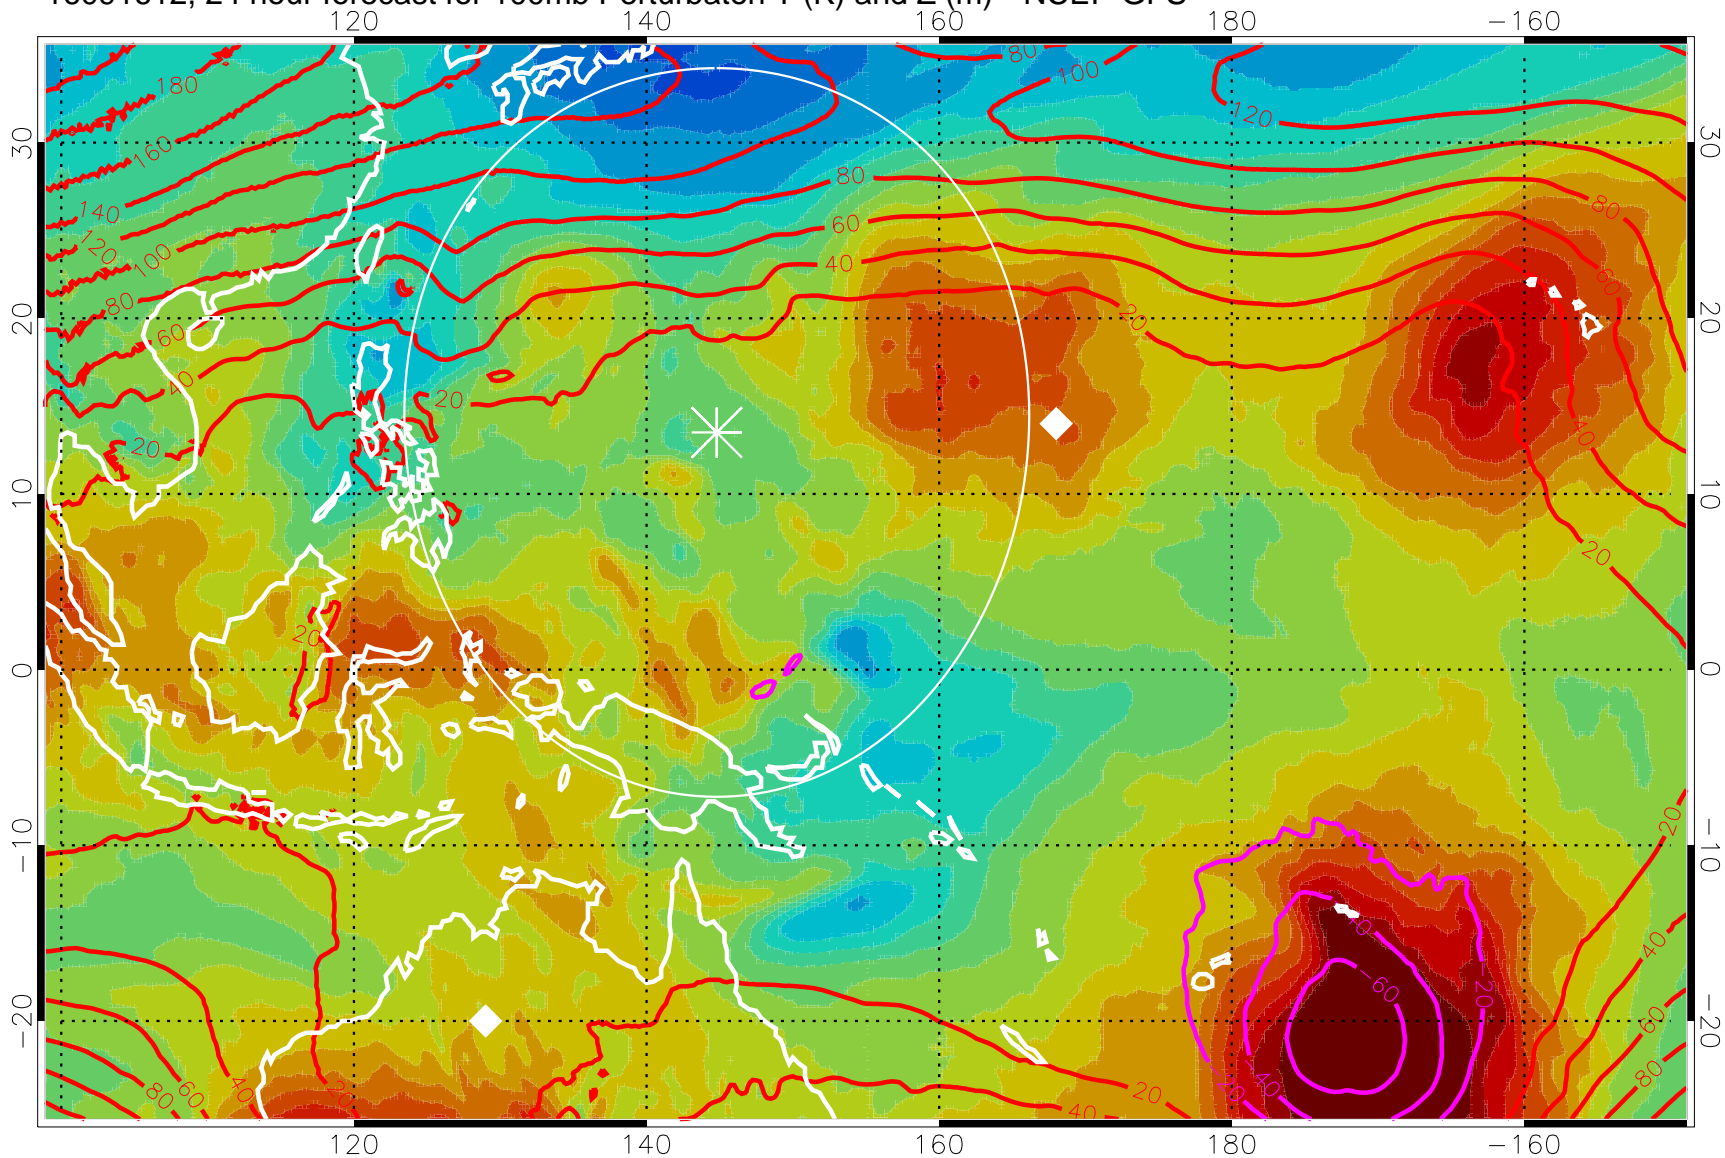

16091612, 24 hour forecast for 100mb Perturbaton T (K) and Z (m)-- NCEP GFS

Contours are 100 mbar Z perturbation (m)
Positive Z Contours
Negative Z Contours
Diamonds-mean pos. of anticyclones

Range ring of 2304 km