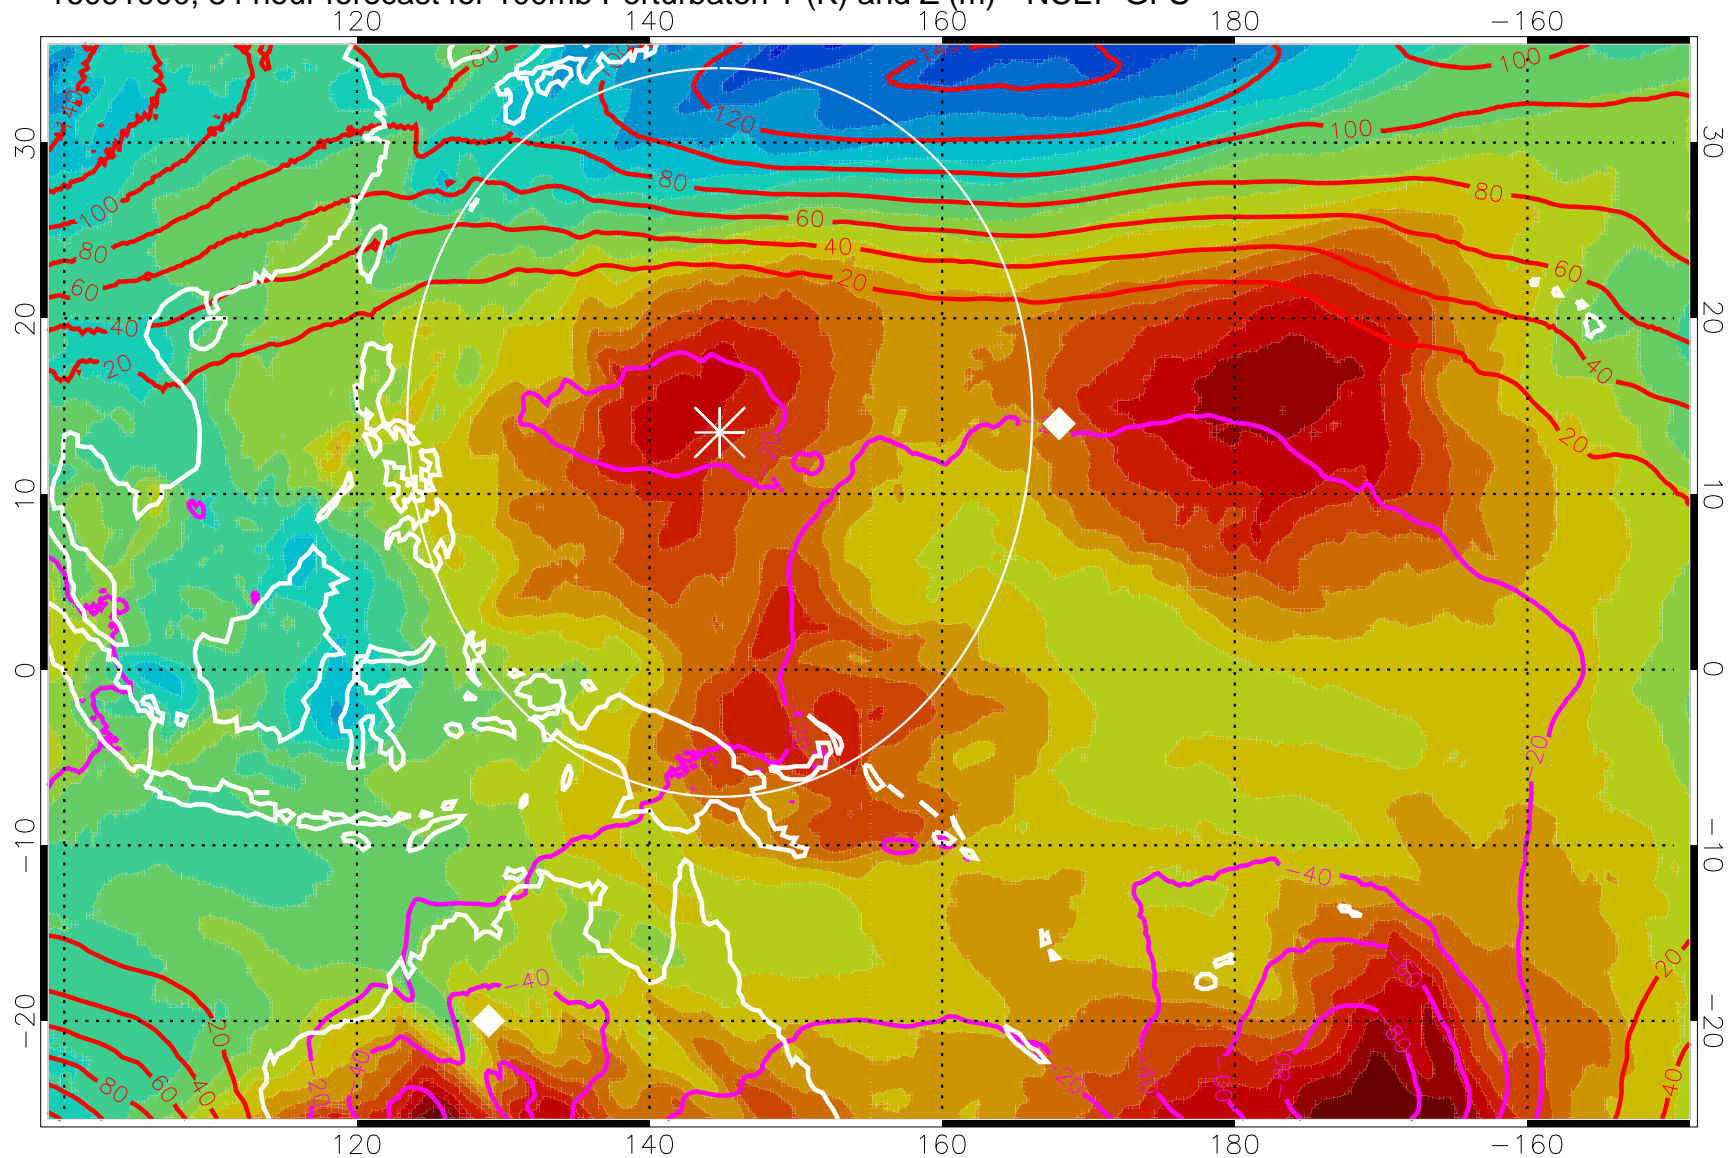

16091900, 84 hour forecast for 100mb Perturbaton T (K) and Z (m)-- NCEP GFS

Contours are 100 mbar Z perturbation (m)
Positive Z Contours
Negative Z Contours
Diamonds-mean pos. of anticyclones

Range ring of 2304 km