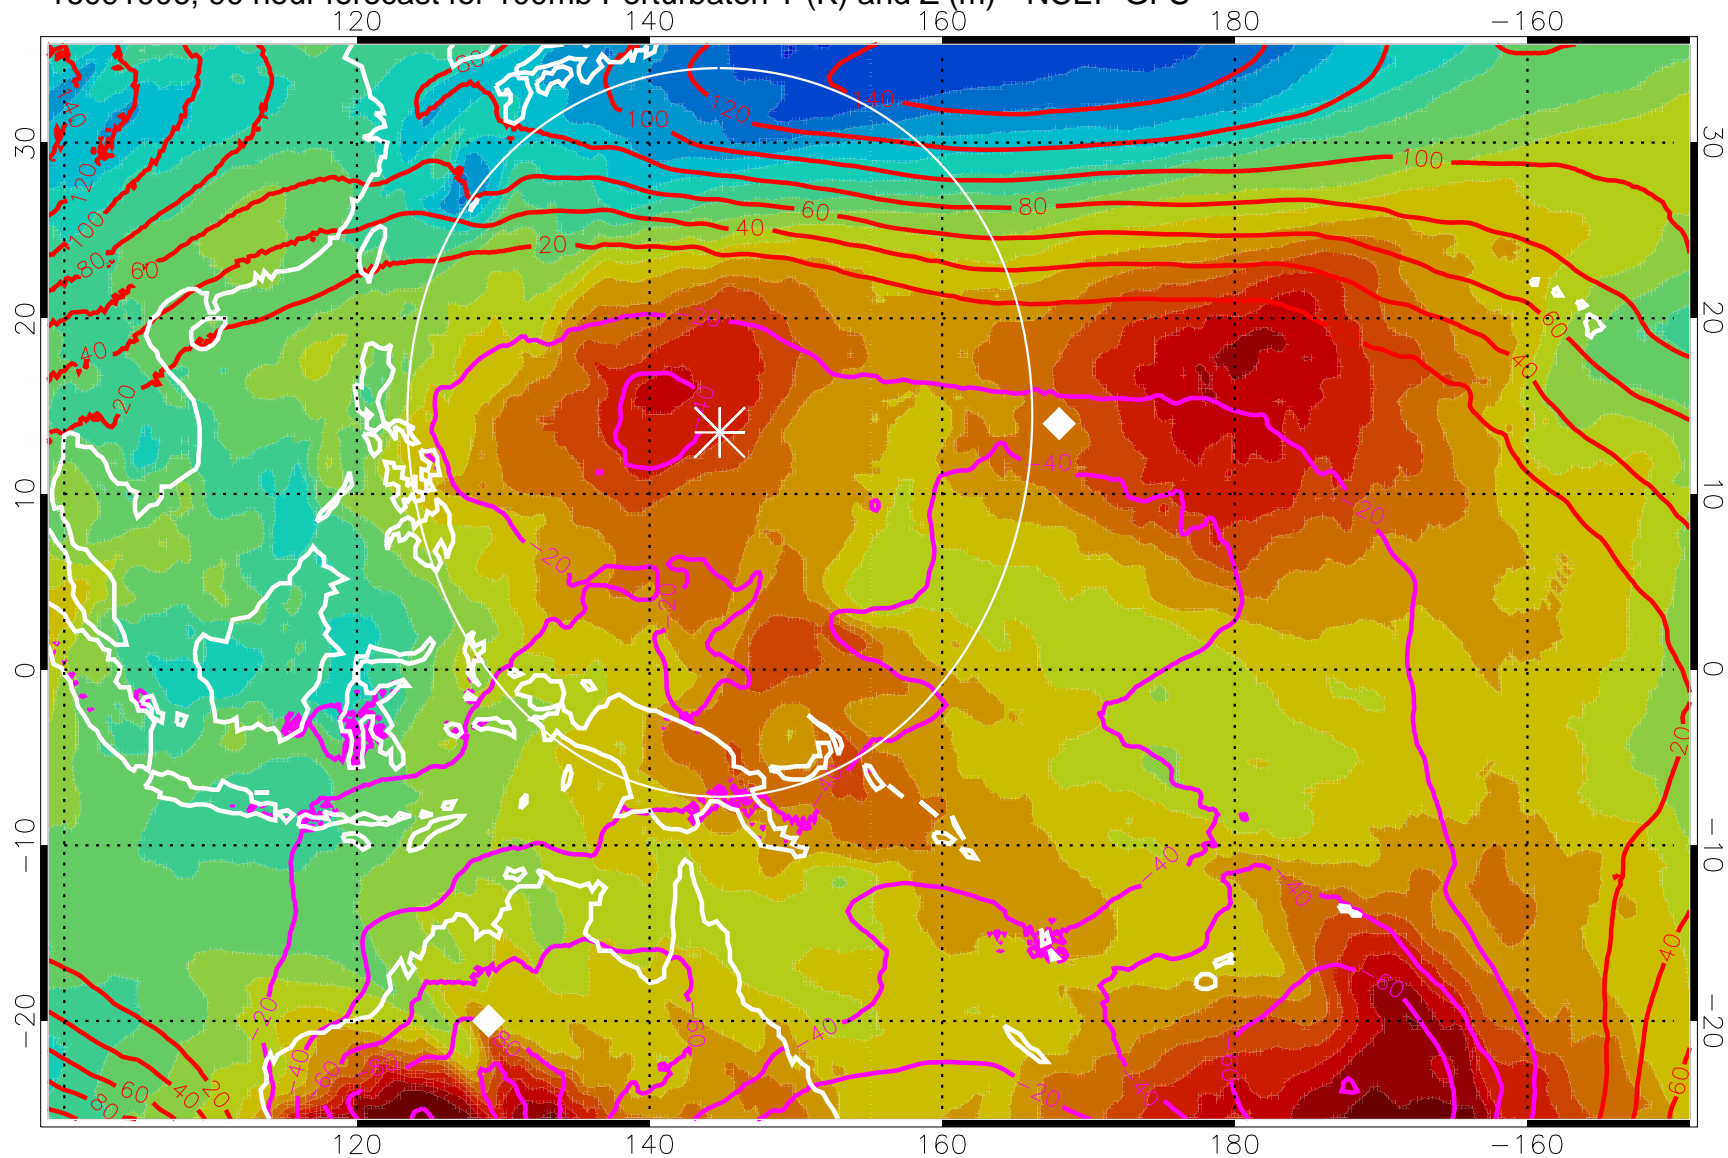

16091906, 90 hour forecast for 100mb Perturbaton T (K) and Z (m)-- NCEP GFS

Contours are 100 mbar Z perturbation (m)
Positive Z Contours
Negative Z Contours
Diamonds-mean pos. of anticyclones

Range ring of 2304 km