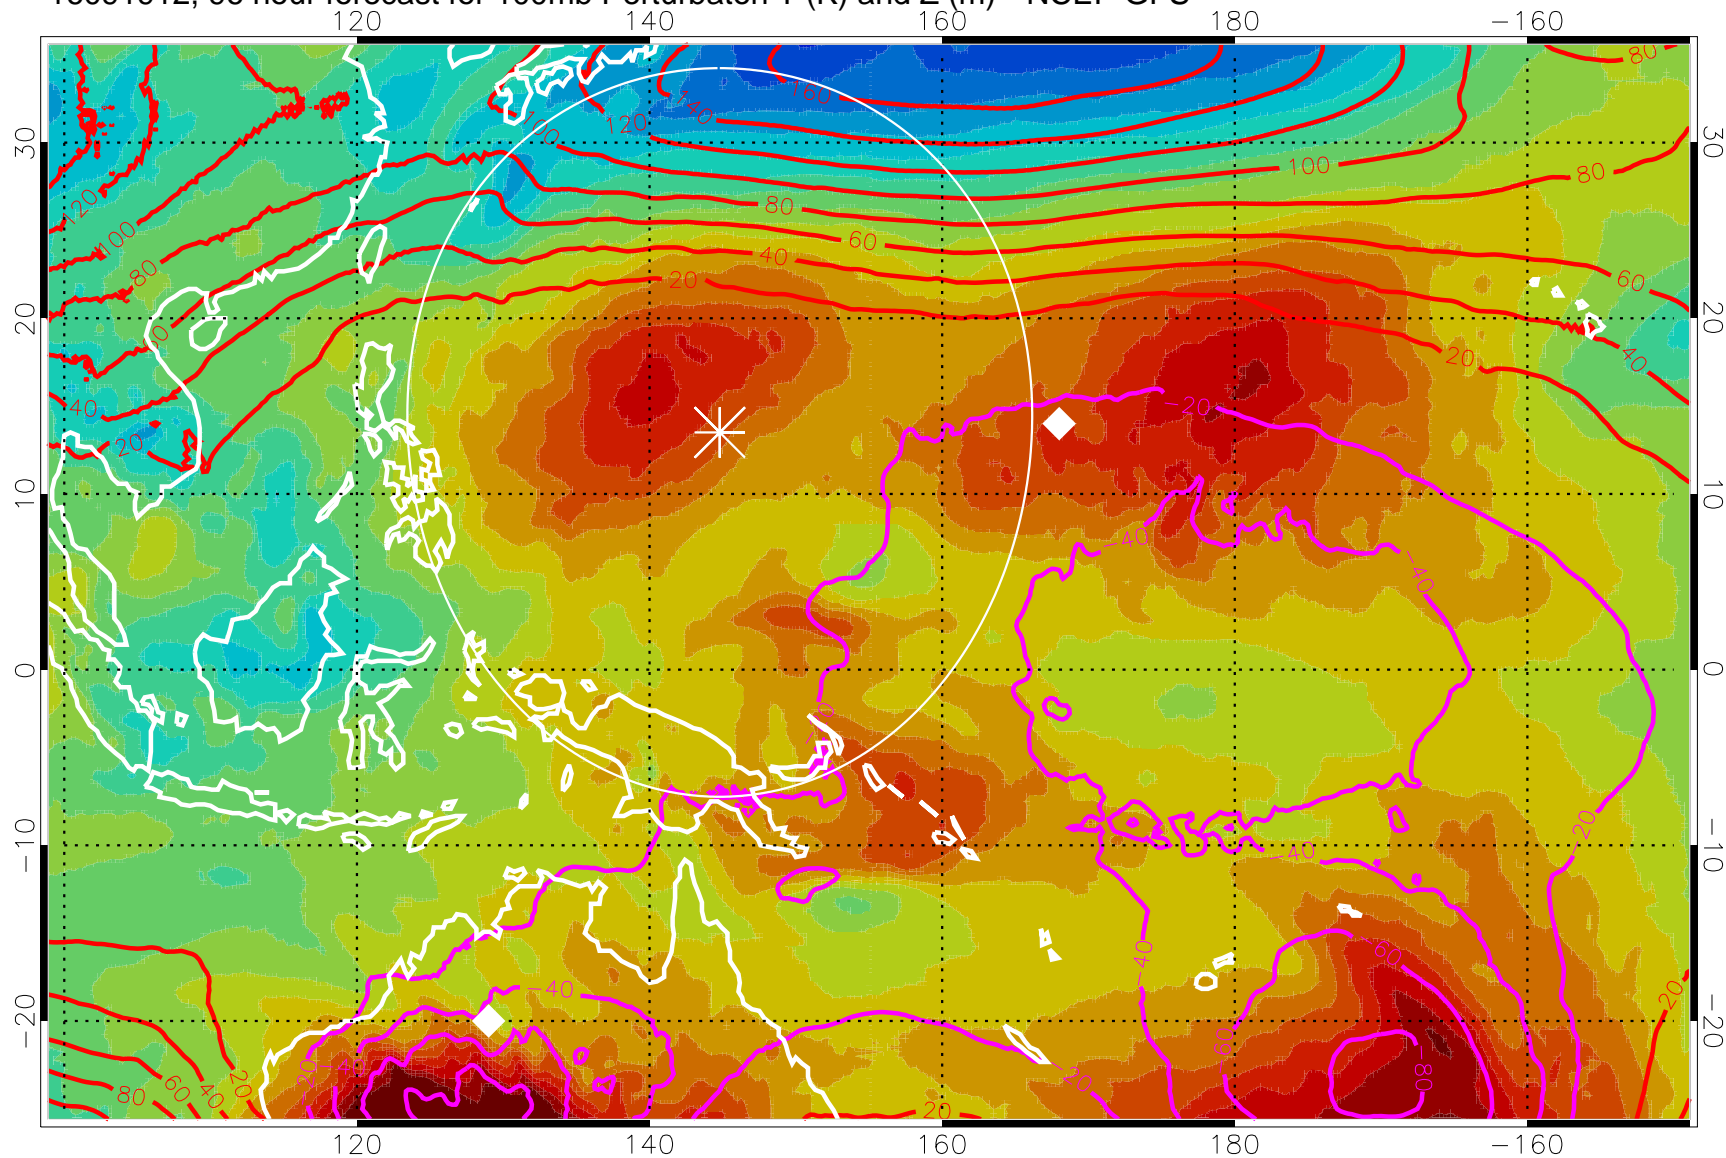

16091912, 96 hour forecast for 100mb Perturbaton T (K) and Z (m)-- NCEP GFS

Contours are 100 mbar Z perturbation (m)
Positive Z Contours
Negative Z Contours
Diamonds-mean pos. of anticyclones

Range ring of 2304 km