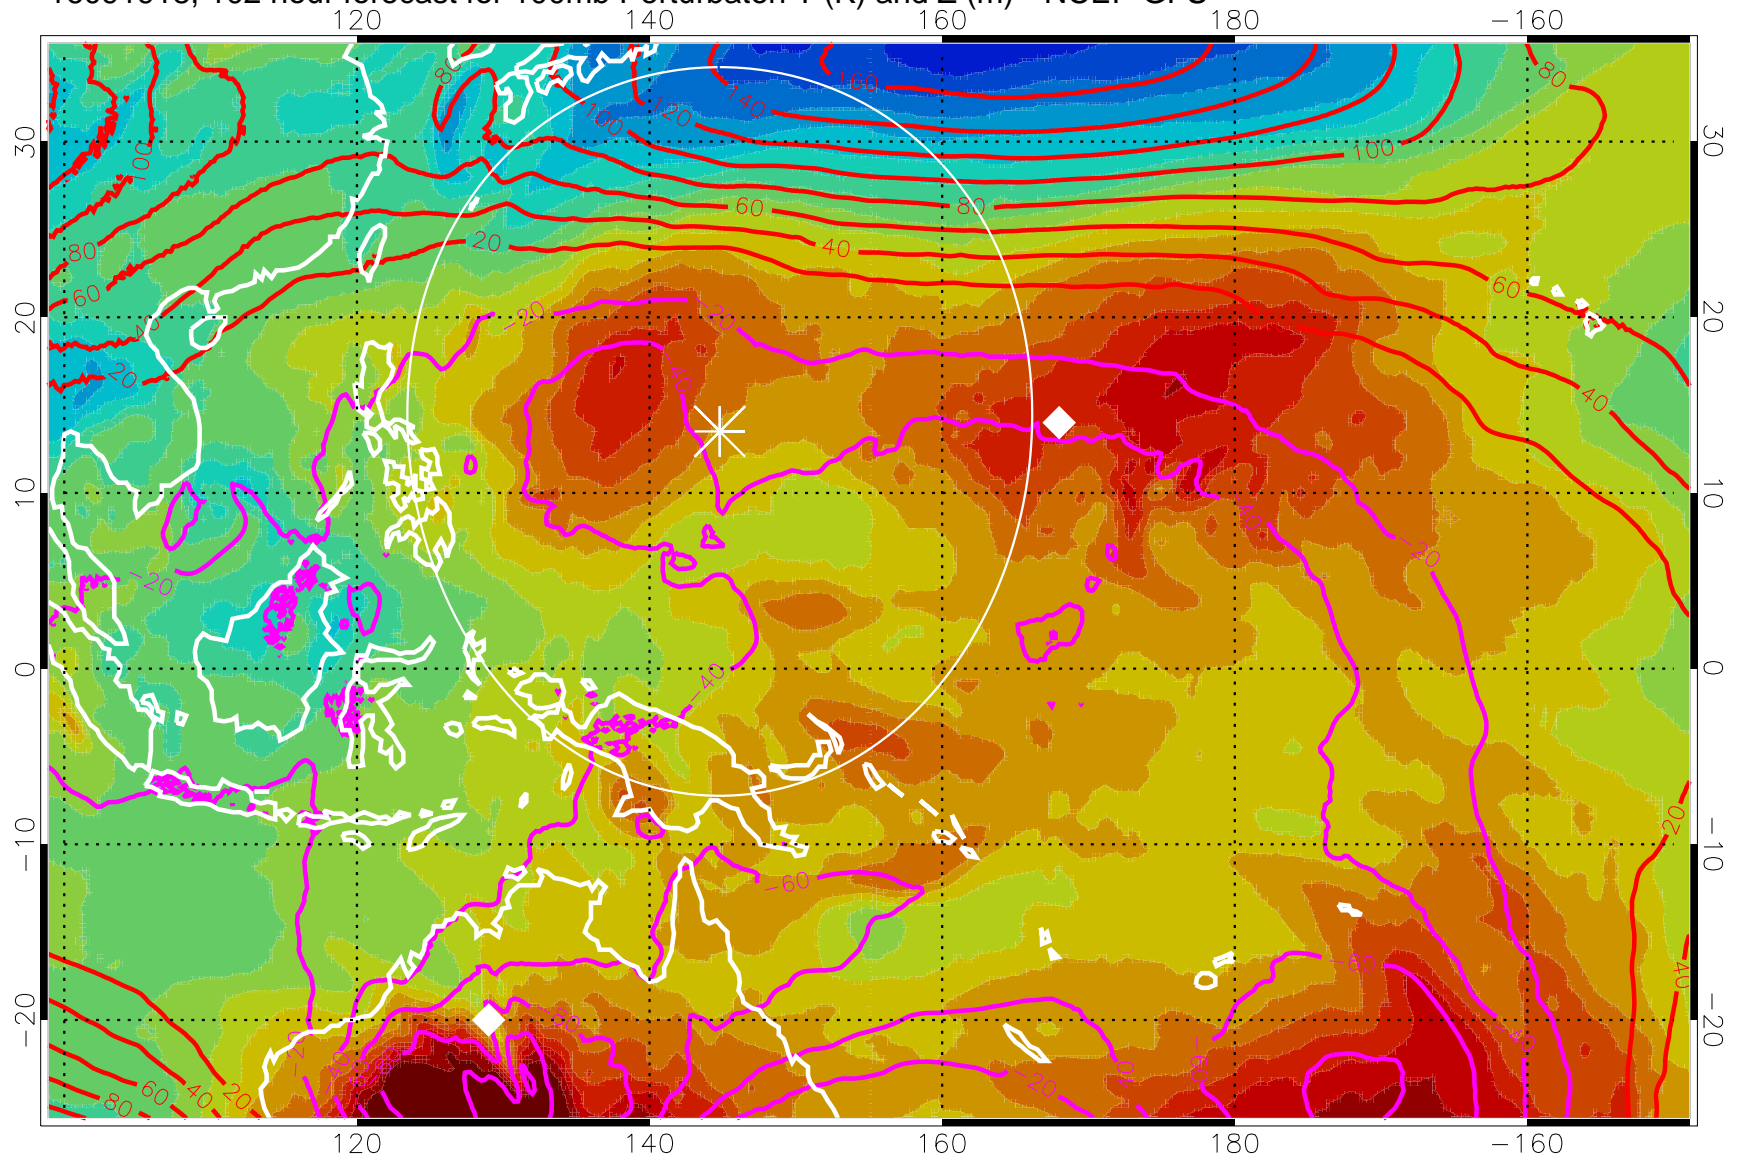

16091918, 102 hour forecast for 100mb Perturbaton T (K) and Z (m)-- NCEP GFS

Contours are 100 mbar Z perturbation (m)
Positive Z Contours
Negative Z Contours
Diamonds-mean pos. of anticyclones

Range ring of 2304 km