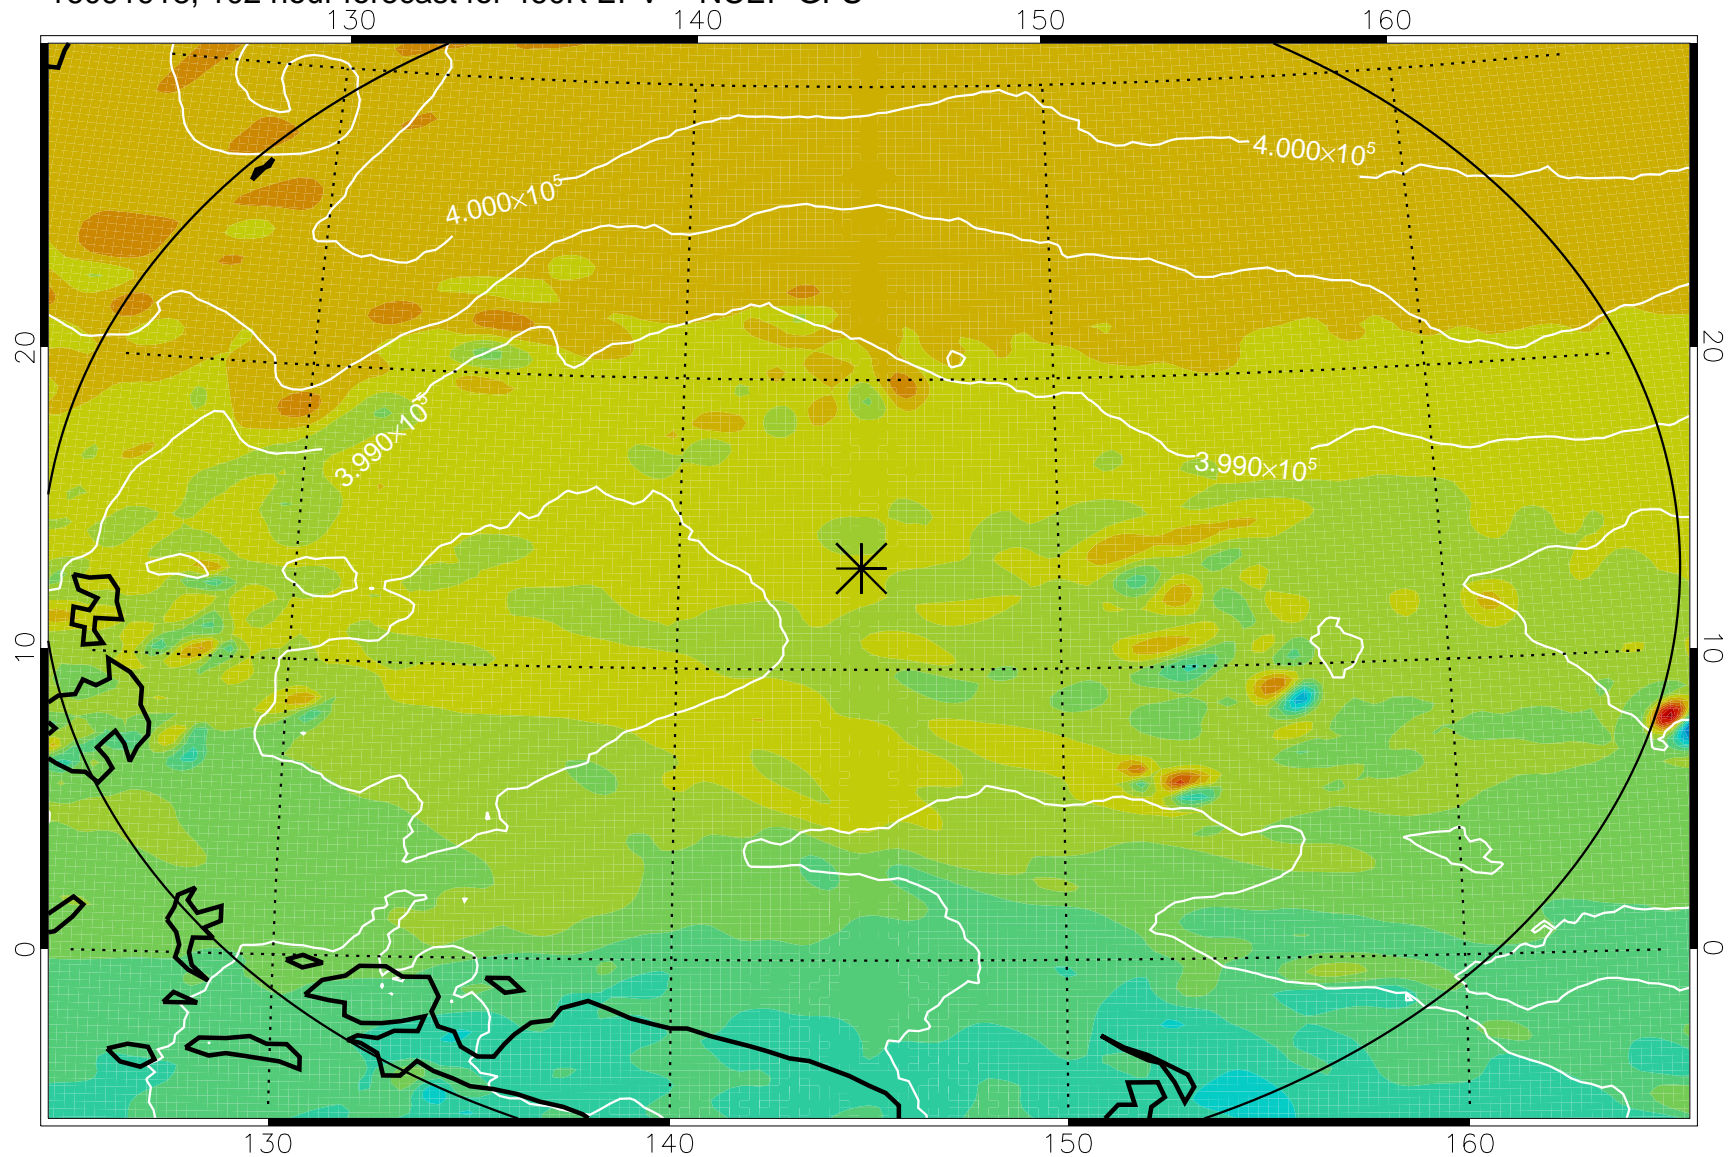

16091818, 78 hour forecast for 460K EPV -- NCEP GFS

460K Montgomery Streamfunction, white

Range ring of 2304 km

16091900, 84 hour forecast for 460K EPV -- NCEP GFS

460K Montgomery Streamfunction, white

Range ring of 2304 km

16091906, 90 hour forecast for 460K EPV -- NCEP GFS

460K Montgomery Streamfunction, white

Range ring of 2304 km

16091912, 96 hour forecast for 460K EPV -- NCEP GFS

460K Montgomery Streamfunction, white

Range ring of 2304 km

16091918, 102 hour forecast for 460K EPV -- NCEP GFS

460K Montgomery Streamfunction, white

Range ring of 2304 km

16092000, 108 hour forecast for 460K EPV -- NCEP GFS

460K Montgomery Streamfunction, white

Range ring of 2304 km

16092006, 114 hour forecast for 460K EPV -- NCEP GFS

460K Montgomery Streamfunction, white

Range ring of 2304 km

16092012, 120 hour forecast for 460K EPV -- NCEP GFS

460K Montgomery Streamfunction, white

Range ring of 2304 km