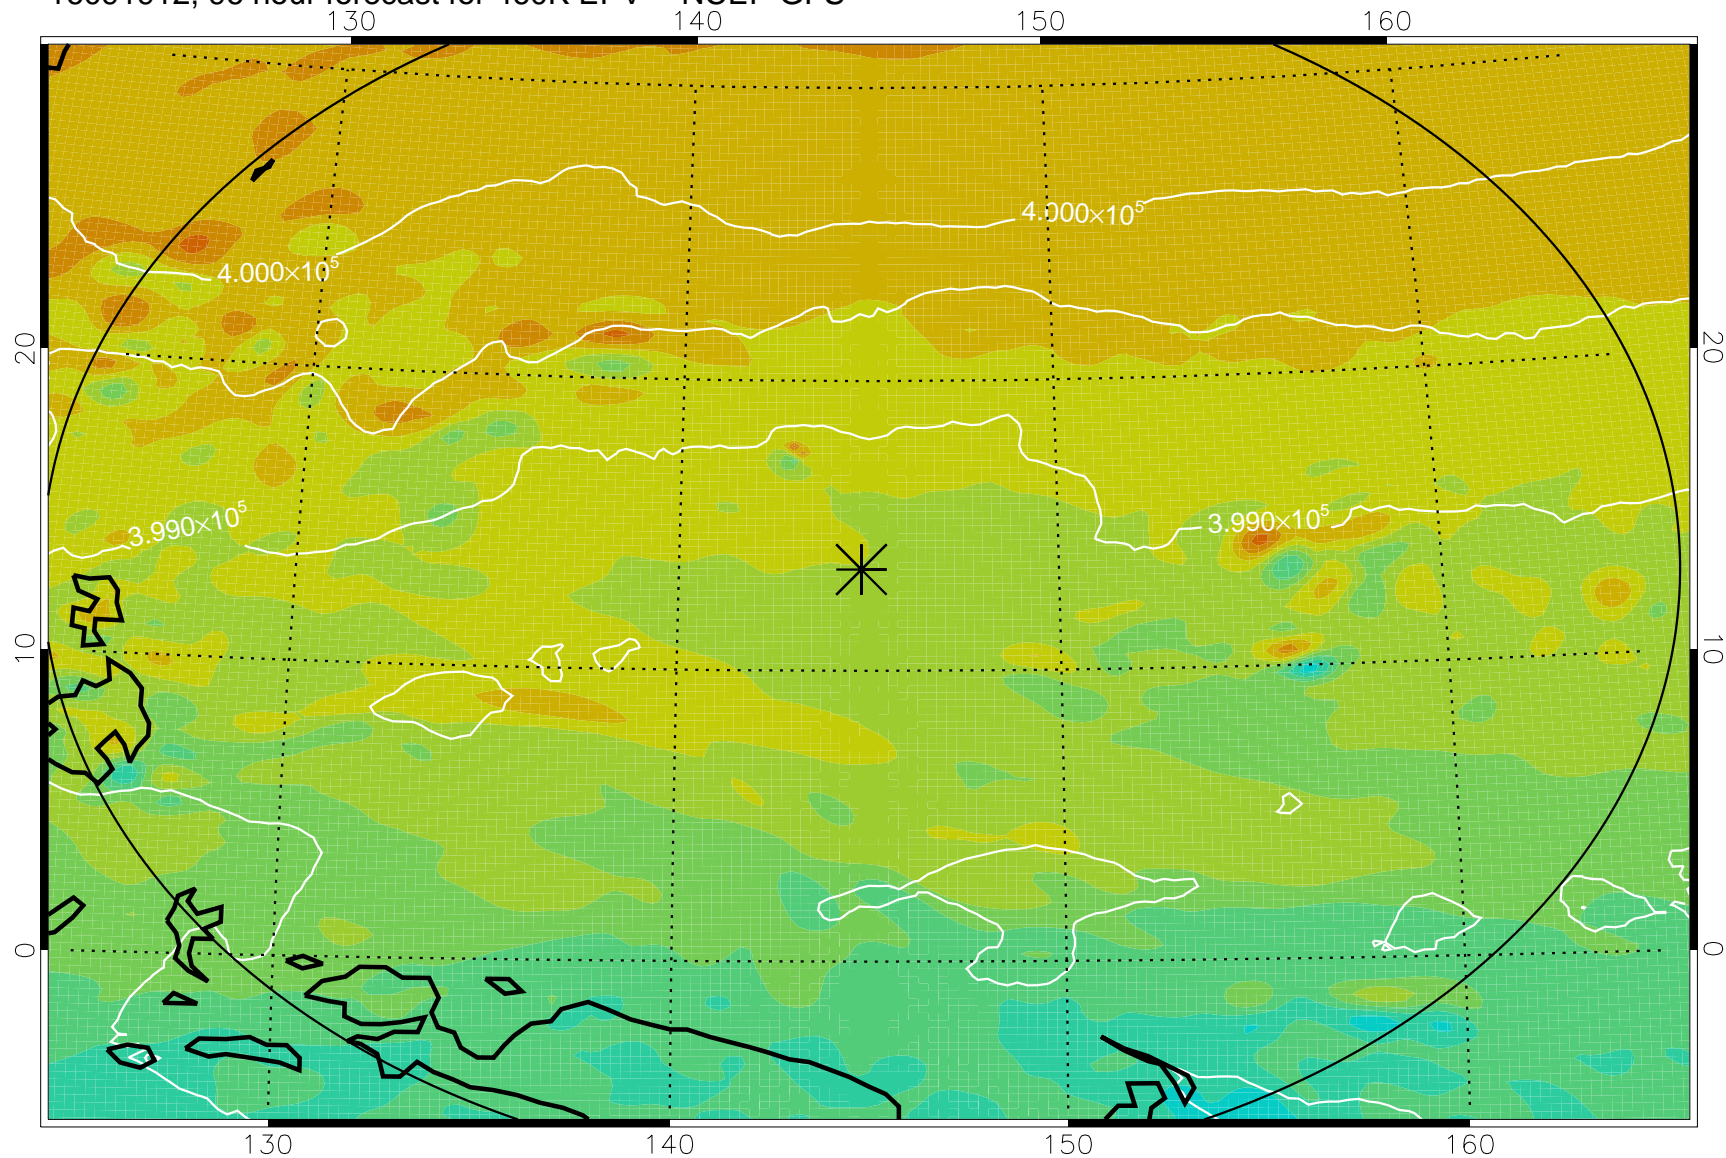

16091806, 66 hour forecast for 460K EPV -- NCEP GFS

460K Montgomery Streamfunction, white

Range ring of 2304 km

16091812, 72 hour forecast for 460K EPV -- NCEP GFS

460K Montgomery Streamfunction, white

Range ring of 2304 km

16091818, 78 hour forecast for 460K EPV -- NCEP GFS

460K Montgomery Streamfunction, white

Range ring of 2304 km

16091900, 84 hour forecast for 460K EPV -- NCEP GFS

460K Montgomery Streamfunction, white

Range ring of 2304 km

16091906, 90 hour forecast for 460K EPV -- NCEP GFS

460K Montgomery Streamfunction, white

Range ring of 2304 km

16091912, 96 hour forecast for 460K EPV -- NCEP GFS

460K Montgomery Streamfunction, white

Range ring of 2304 km

16091918, 102 hour forecast for 460K EPV -- NCEP GFS

460K Montgomery Streamfunction, white

Range ring of 2304 km

16092000, 108 hour forecast for 460K EPV -- NCEP GFS

460K Montgomery Streamfunction, white

Range ring of 2304 km