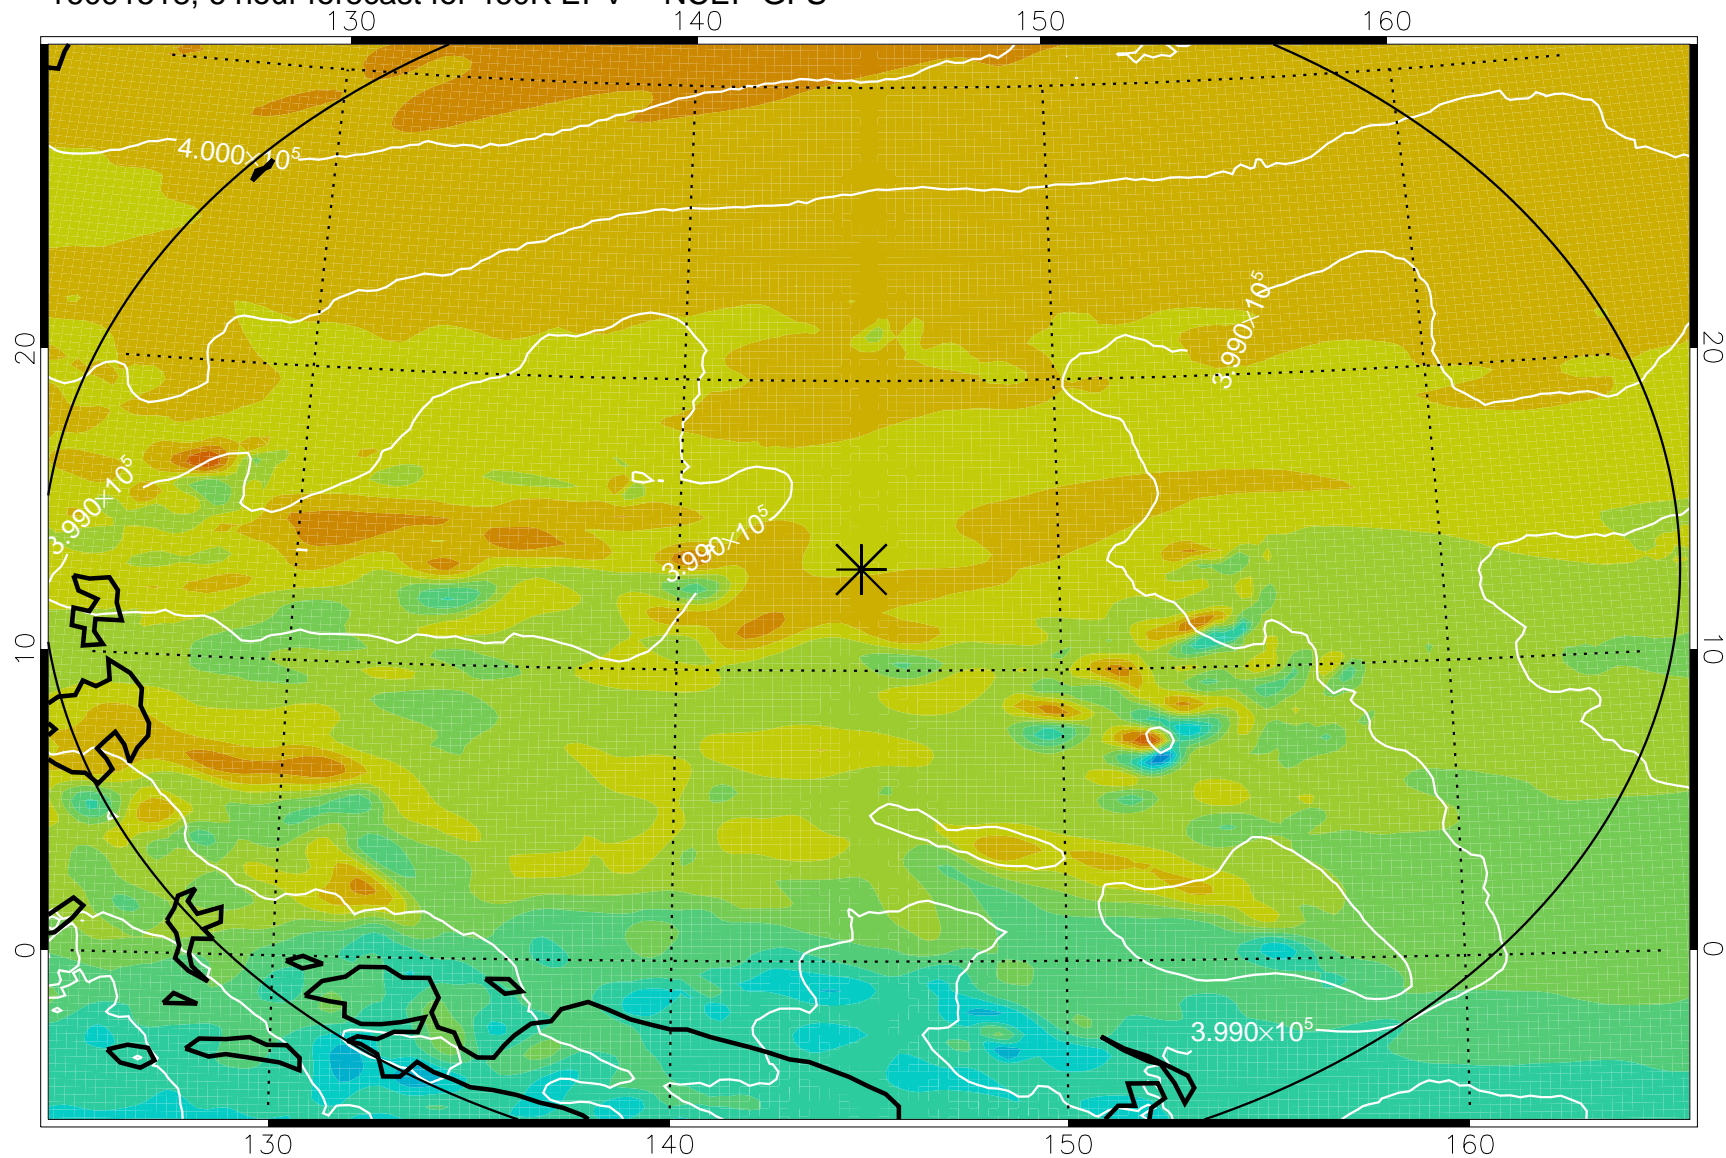

16091518, 6 hour forecast for 460K EPV -- NCEP GFS

460K Montgomery Streamfunction, white

Range ring of 2304 km

16091600, 12 hour forecast for 460K EPV -- NCEP GFS

460K Montgomery Streamfunction, white

Range ring of 2304 km

16091606, 18 hour forecast for 460K EPV -- NCEP GFS

460K Montgomery Streamfunction, white

Range ring of 2304 km

16091612, 24 hour forecast for 460K EPV -- NCEP GFS

460K Montgomery Streamfunction, white

Range ring of 2304 km

16091618, 30 hour forecast for 460K EPV -- NCEP GFS

460K Montgomery Streamfunction, white

Range ring of 2304 km

16091700, 36 hour forecast for 460K EPV -- NCEP GFS

460K Montgomery Streamfunction, white

Range ring of 2304 km

16091818, 78 hour forecast for 460K EPV -- NCEP GFS

460K Montgomery Streamfunction, white

Range ring of 2304 km

16091900, 84 hour forecast for 460K EPV -- NCEP GFS

460K Montgomery Streamfunction, white

Range ring of 2304 km