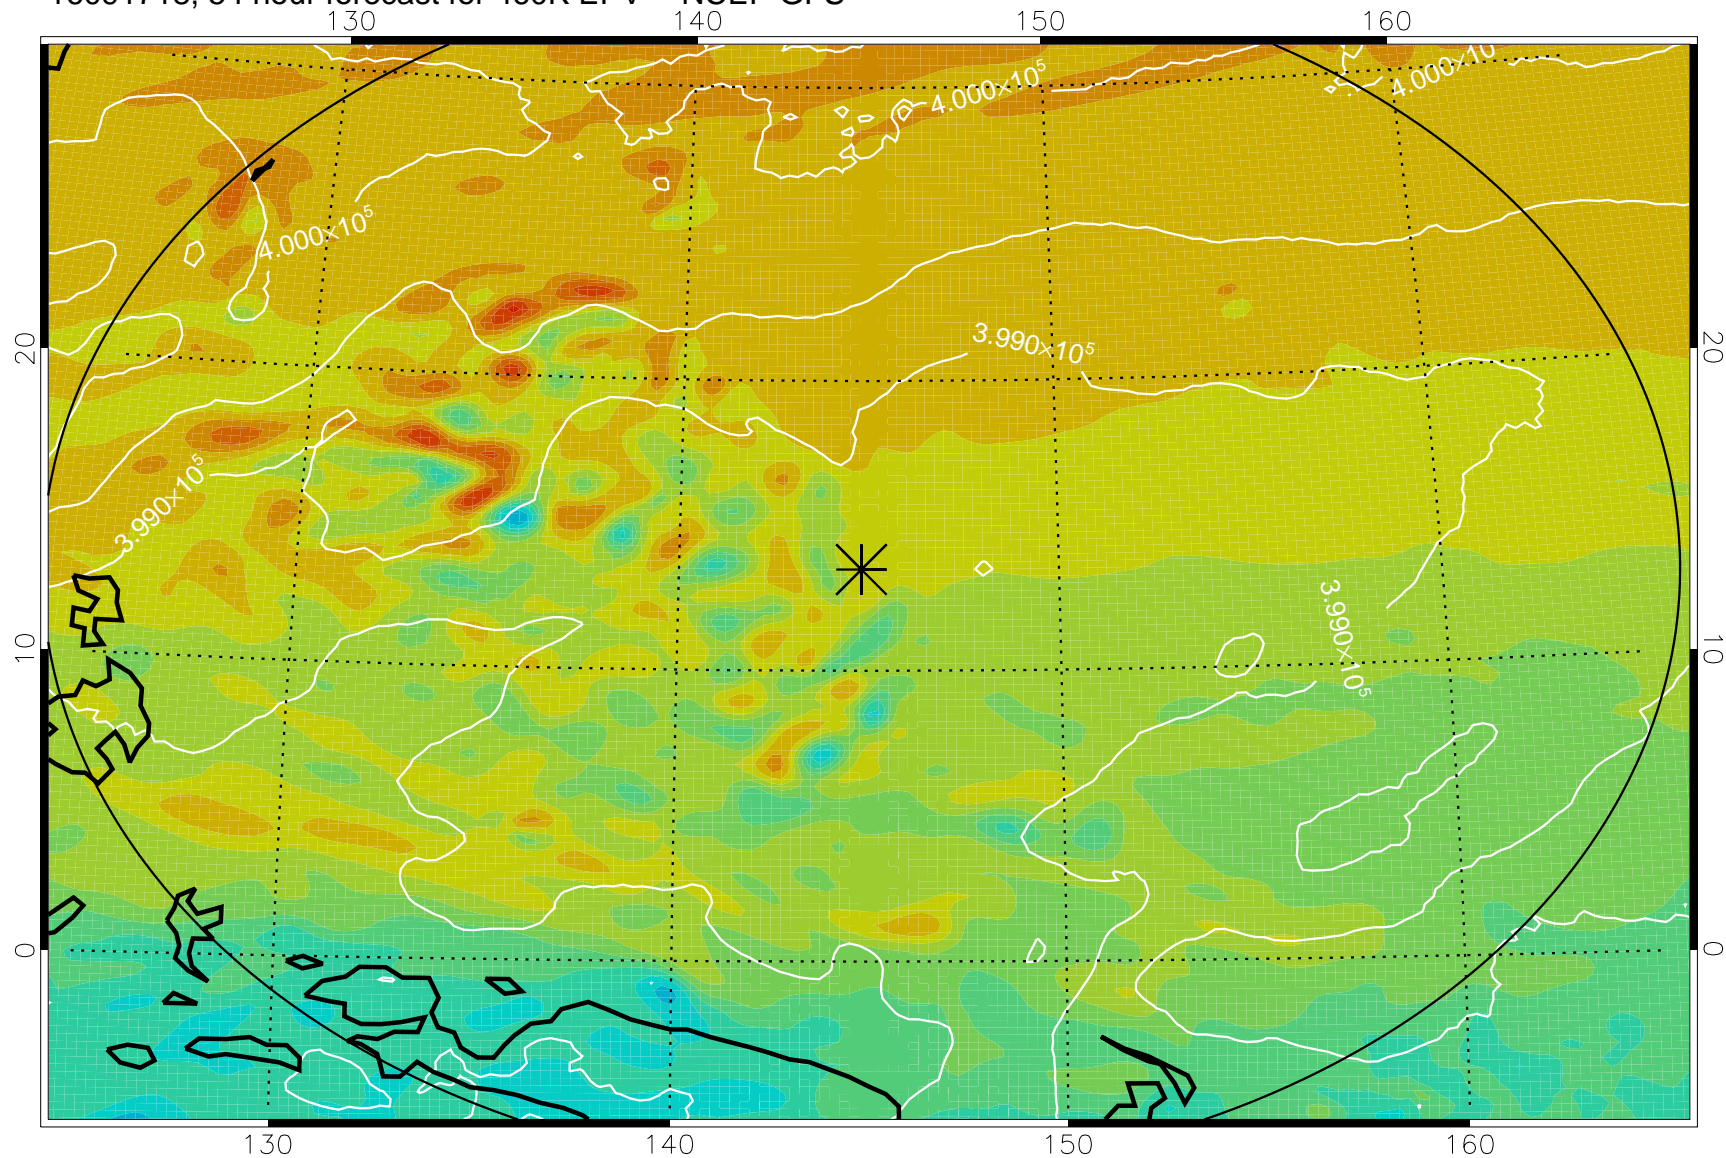

16091706, 42 hour forecast for 460K EPV -- NCEP GFS

460K Montgomery Streamfunction, white

Range ring of 2304 km

16091712, 48 hour forecast for 460K EPV -- NCEP GFS

460K Montgomery Streamfunction, white

Range ring of 2304 km

16091718, 54 hour forecast for 460K EPV -- NCEP GFS

460K Montgomery Streamfunction, white

Range ring of 2304 km

16091800, 60 hour forecast for 460K EPV -- NCEP GFS

460K Montgomery Streamfunction, white

Range ring of 2304 km

16091806, 66 hour forecast for 460K EPV -- NCEP GFS

460K Montgomery Streamfunction, white

Range ring of 2304 km

16091812, 72 hour forecast for 460K EPV -- NCEP GFS

460K Montgomery Streamfunction, white

Range ring of 2304 km

16091818, 78 hour forecast for 460K EPV -- NCEP GFS

460K Montgomery Streamfunction, white

Range ring of 2304 km

16091900, 84 hour forecast for 460K EPV -- NCEP GFS

460K Montgomery Streamfunction, white

Range ring of 2304 km