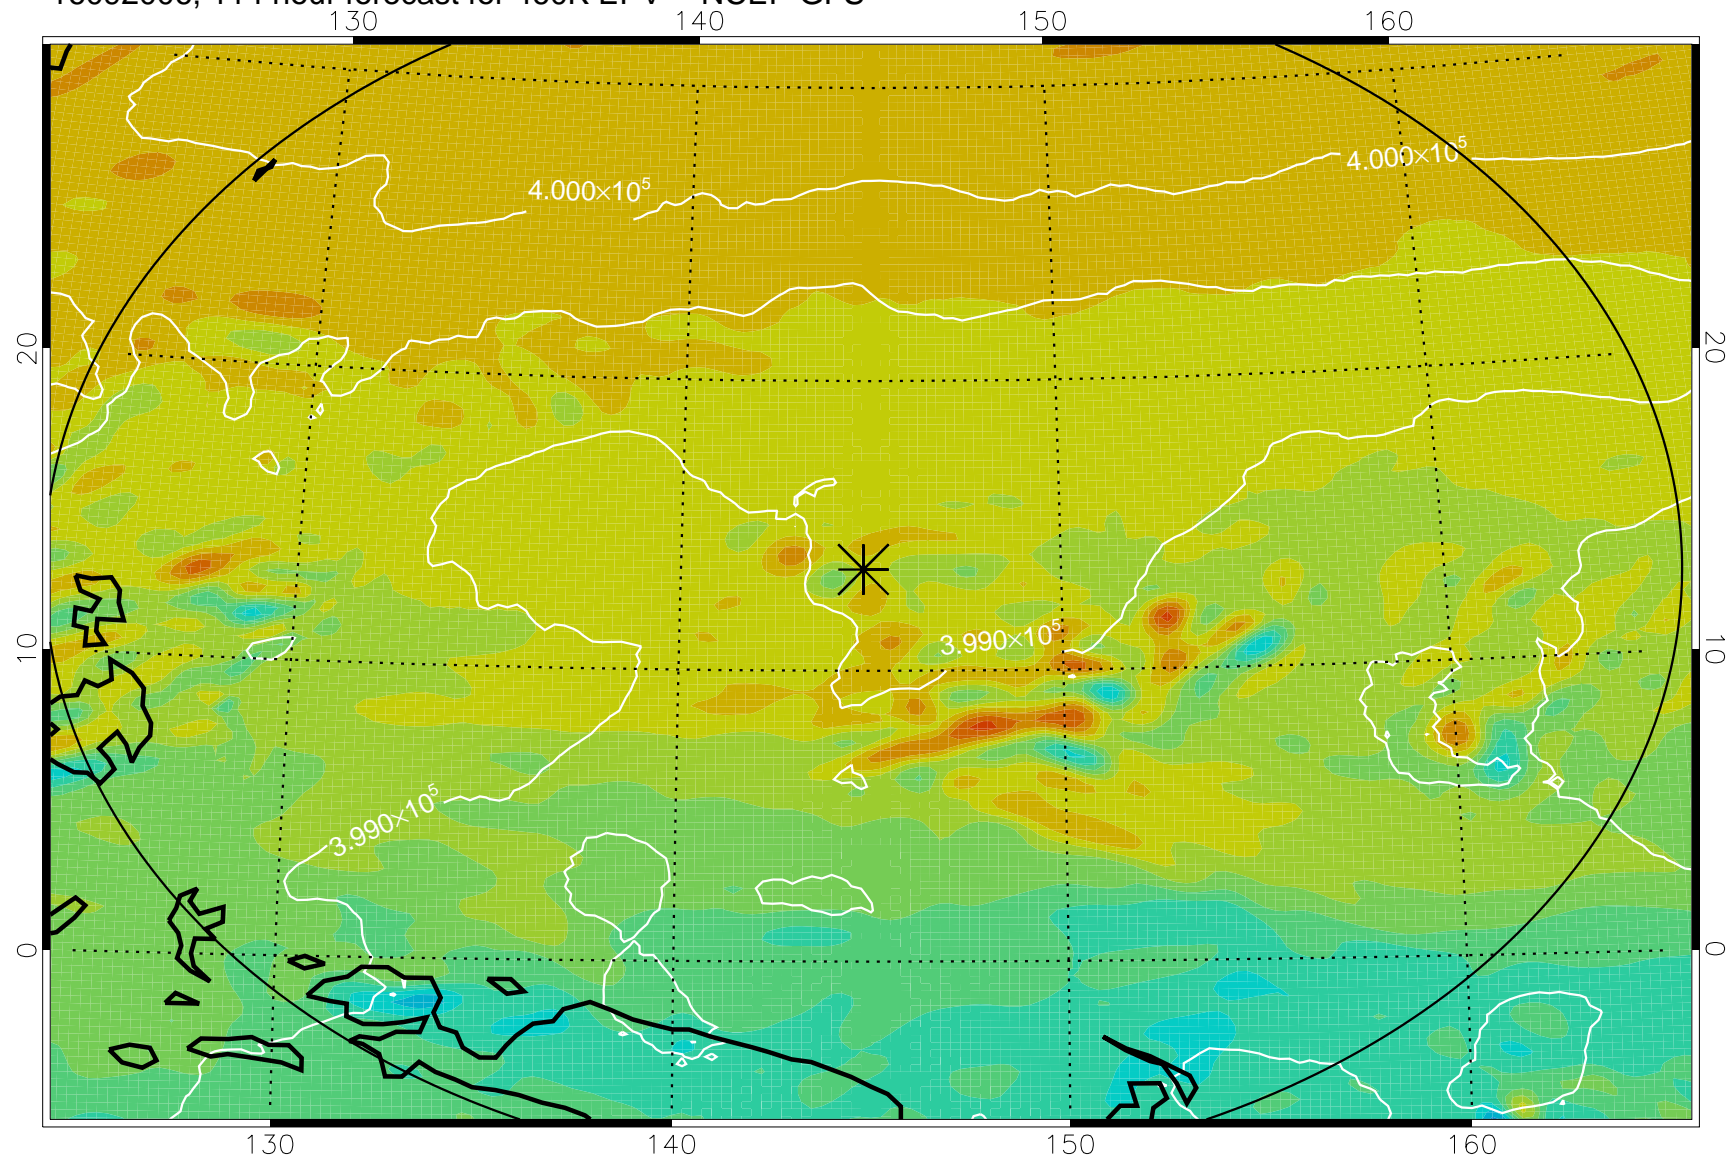

16091818, 78 hour forecast for 460K EPV -- NCEP GFS

460K Montgomery Streamfunction, white

Range ring of 2304 km

16091900, 84 hour forecast for 460K EPV -- NCEP GFS

460K Montgomery Streamfunction, white

Range ring of 2304 km

16091906, 90 hour forecast for 460K EPV -- NCEP GFS

460K Montgomery Streamfunction, white

Range ring of 2304 km

16091912, 96 hour forecast for 460K EPV -- NCEP GFS

460K Montgomery Streamfunction, white

Range ring of 2304 km

16091918, 102 hour forecast for 460K EPV -- NCEP GFS

460K Montgomery Streamfunction, white

Range ring of 2304 km

16092000, 108 hour forecast for 460K EPV -- NCEP GFS

460K Montgomery Streamfunction, white

Range ring of 2304 km

16092006, 114 hour forecast for 460K EPV -- NCEP GFS

460K Montgomery Streamfunction, white

Range ring of 2304 km

16092012, 120 hour forecast for 460K EPV -- NCEP GFS

460K Montgomery Streamfunction, white

Range ring of 2304 km