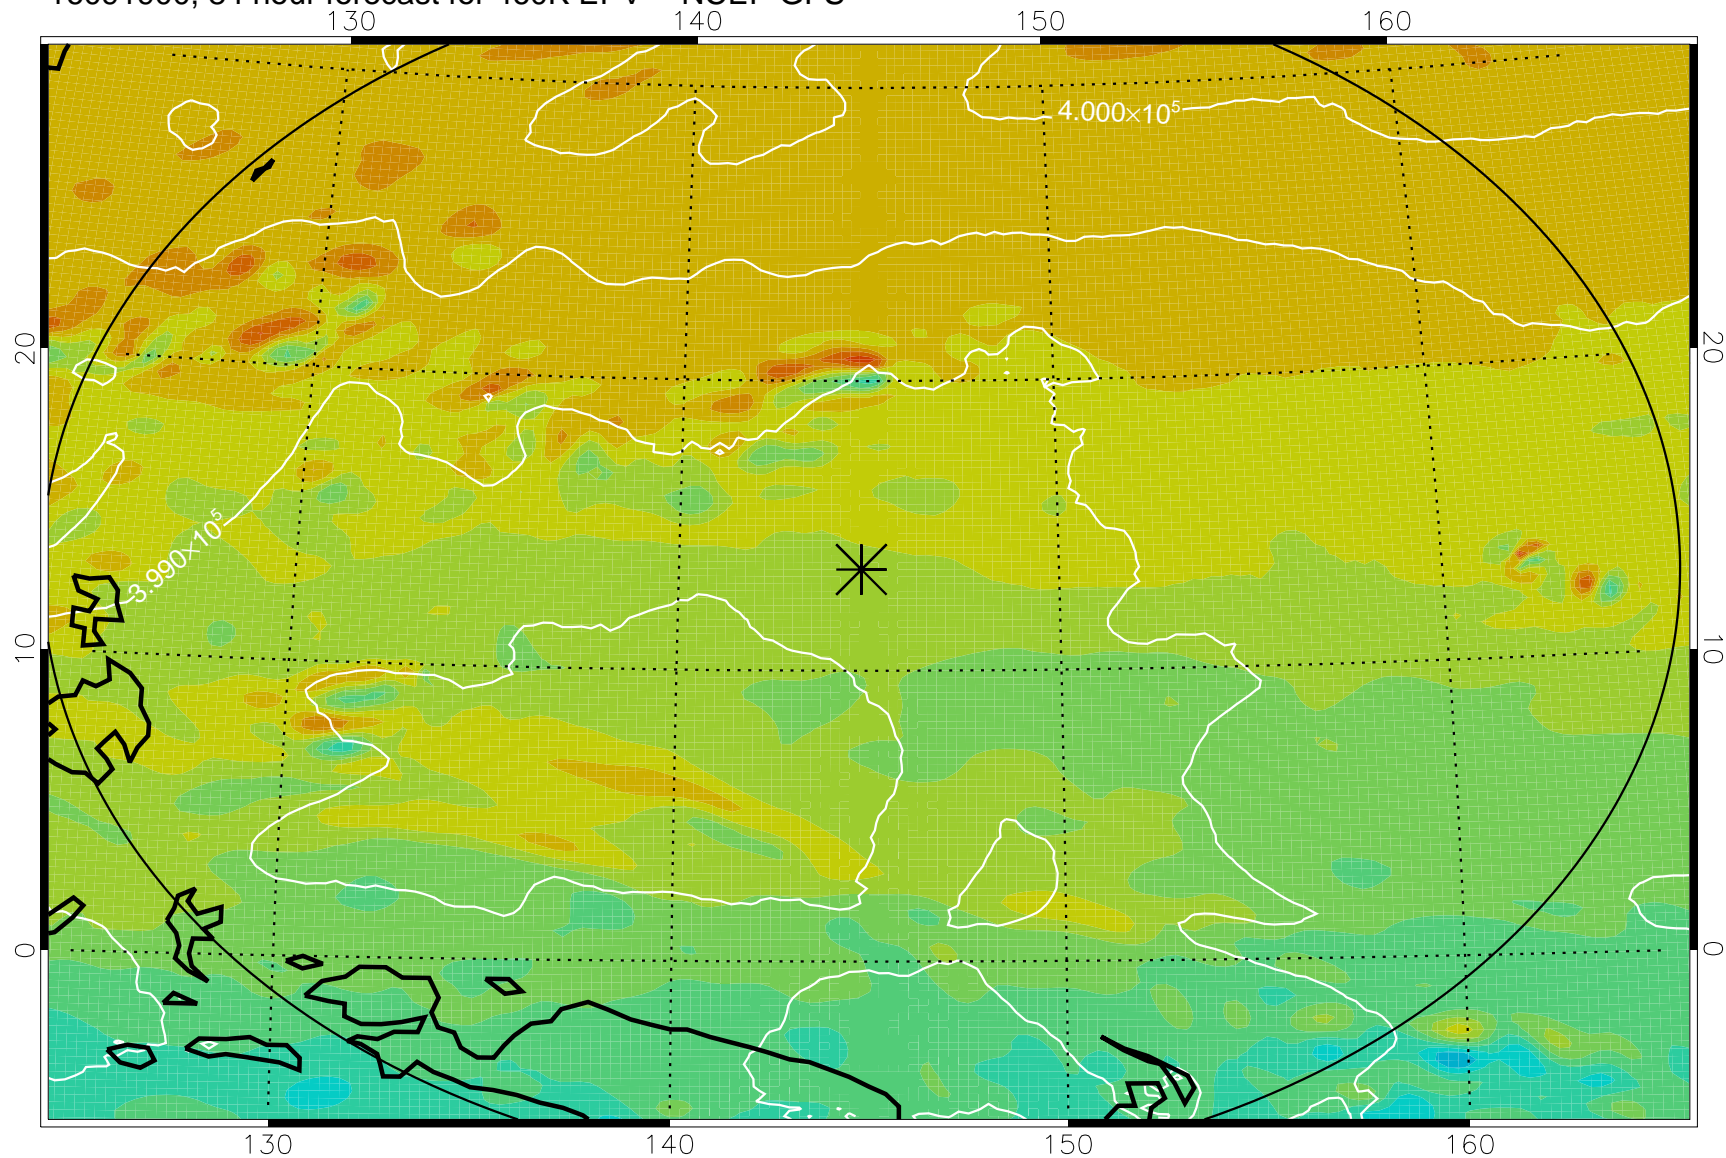

16091806, 66 hour forecast for 460K EPV -- NCEP GFS

460K Montgomery Streamfunction, white

Range ring of 2304 km

16091812, 72 hour forecast for 460K EPV -- NCEP GFS

460K Montgomery Streamfunction, white

Range ring of 2304 km

16091818, 78 hour forecast for 460K EPV -- NCEP GFS

460K Montgomery Streamfunction, white

Range ring of 2304 km

16091900, 84 hour forecast for 460K EPV -- NCEP GFS

460K Montgomery Streamfunction, white

Range ring of 2304 km

16091906, 90 hour forecast for 460K EPV -- NCEP GFS

460K Montgomery Streamfunction, white

Range ring of 2304 km

16091912, 96 hour forecast for 460K EPV -- NCEP GFS

460K Montgomery Streamfunction, white

Range ring of 2304 km

16091918, 102 hour forecast for 460K EPV -- NCEP GFS

460K Montgomery Streamfunction, white

Range ring of 2304 km

16092000, 108 hour forecast for 460K EPV -- NCEP GFS

460K Montgomery Streamfunction, white

Range ring of 2304 km