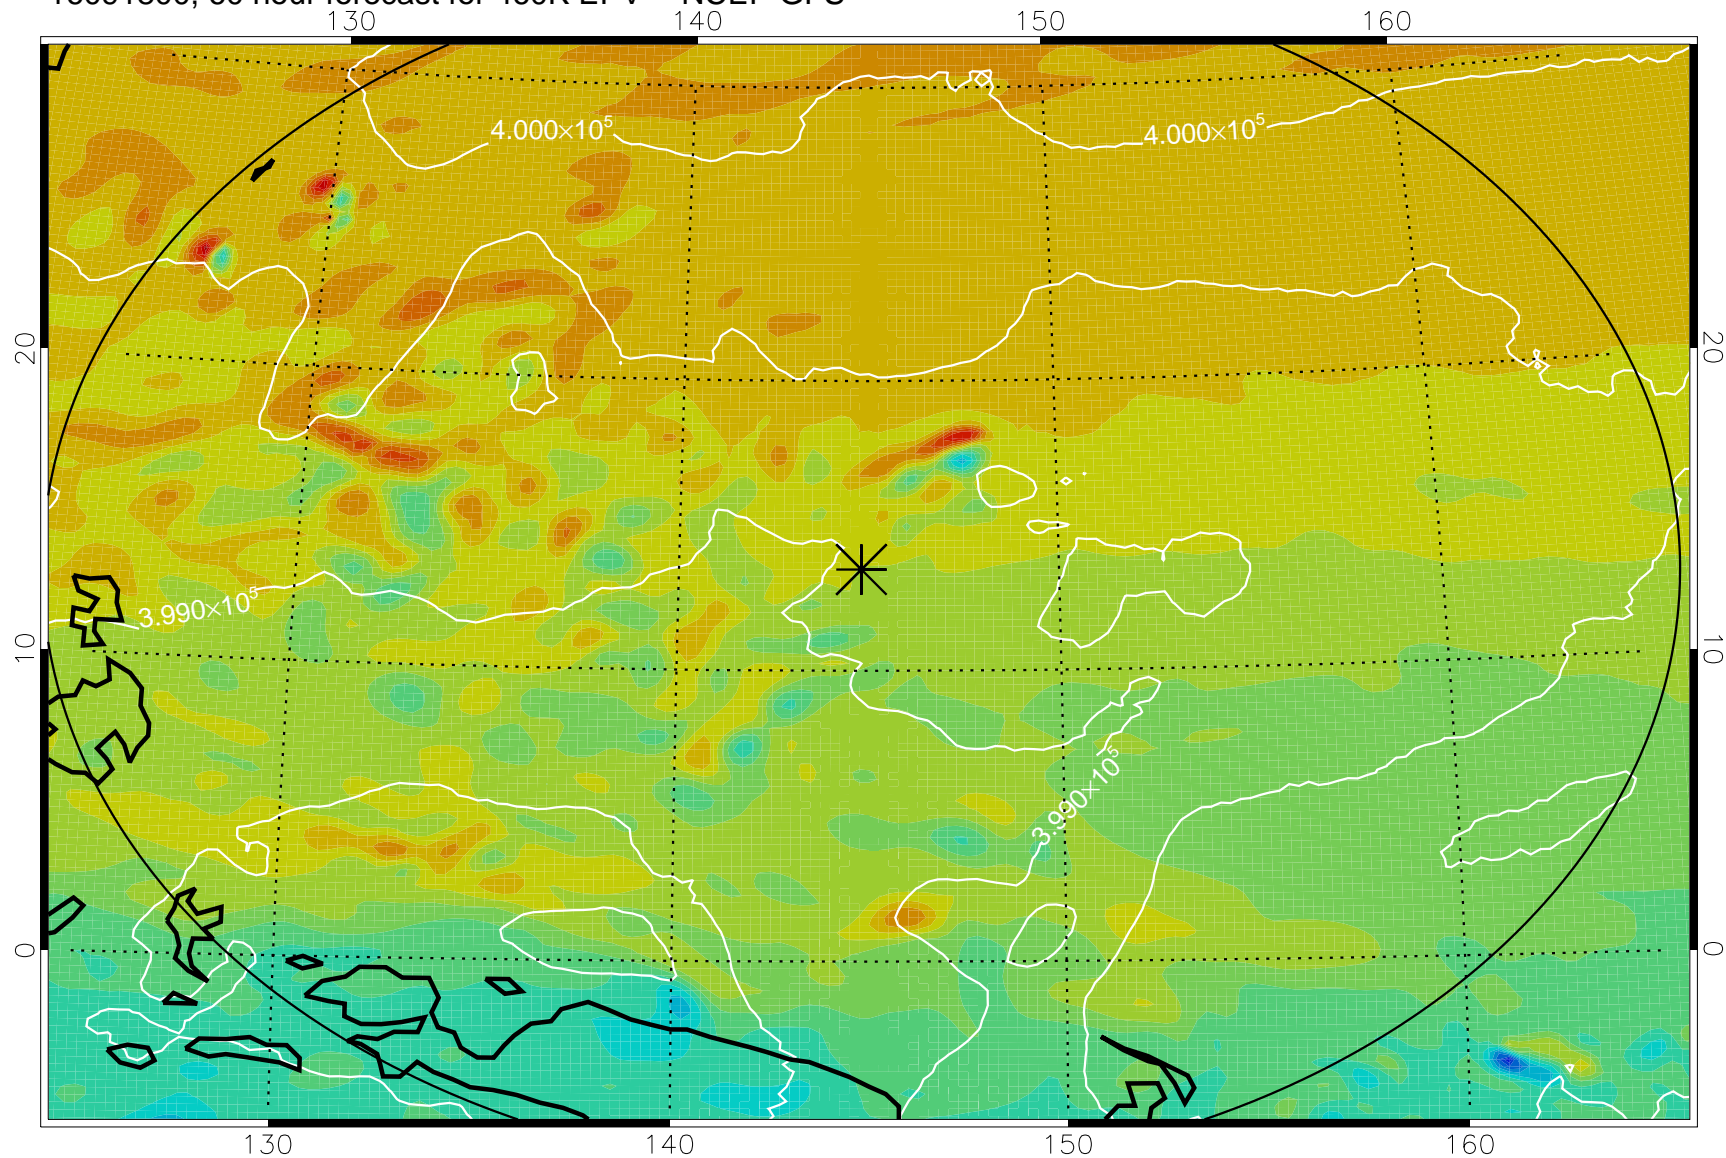

16091618, 30 hour forecast for 460K EPV -- NCEP GFS

460K Montgomery Streamfunction, white

Range ring of 2304 km

16091700, 36 hour forecast for 460K EPV -- NCEP GFS

460K Montgomery Streamfunction, white

Range ring of 2304 km

16091706, 42 hour forecast for 460K EPV -- NCEP GFS

460K Montgomery Streamfunction, white

Range ring of 2304 km

16091712, 48 hour forecast for 460K EPV -- NCEP GFS

460K Montgomery Streamfunction, white

Range ring of 2304 km

16091718, 54 hour forecast for 460K EPV -- NCEP GFS

460K Montgomery Streamfunction, white

Range ring of 2304 km

16091800, 60 hour forecast for 460K EPV -- NCEP GFS

460K Montgomery Streamfunction, white

Range ring of 2304 km

16091818, 78 hour forecast for 460K EPV -- NCEP GFS

460K Montgomery Streamfunction, white

Range ring of 2304 km

16091900, 84 hour forecast for 460K EPV -- NCEP GFS

460K Montgomery Streamfunction, white

Range ring of 2304 km