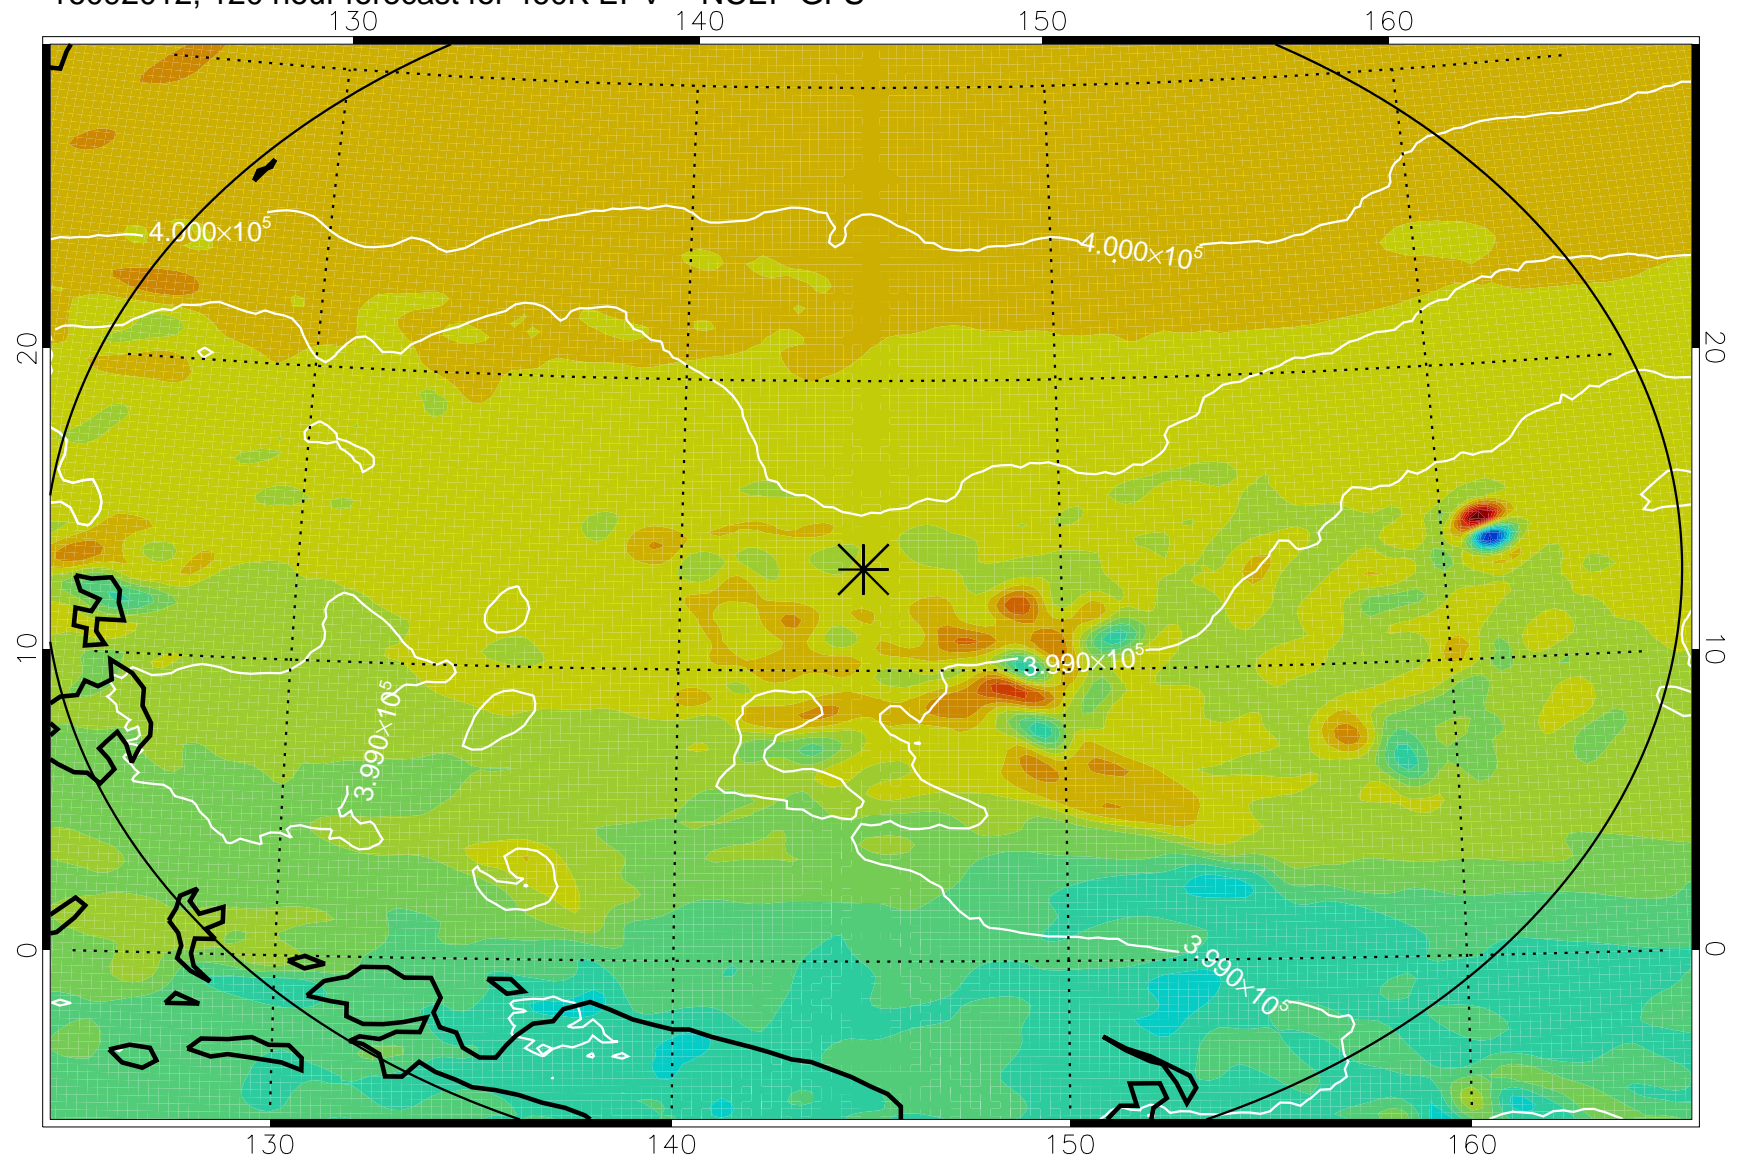

16091818, 78 hour forecast for 460K EPV -- NCEP GFS

460K Montgomery Streamfunction, white

Range ring of 2304 km

16091900, 84 hour forecast for 460K EPV -- NCEP GFS

460K Montgomery Streamfunction, white

Range ring of 2304 km

16091906, 90 hour forecast for 460K EPV -- NCEP GFS

460K Montgomery Streamfunction, white

Range ring of 2304 km

16091912, 96 hour forecast for 460K EPV -- NCEP GFS

460K Montgomery Streamfunction, white

Range ring of 2304 km

16091918, 102 hour forecast for 460K EPV -- NCEP GFS

460K Montgomery Streamfunction, white

Range ring of 2304 km

16092000, 108 hour forecast for 460K EPV -- NCEP GFS

460K Montgomery Streamfunction, white

Range ring of 2304 km

16092006, 114 hour forecast for 460K EPV -- NCEP GFS

460K Montgomery Streamfunction, white

Range ring of 2304 km

16092012, 120 hour forecast for 460K EPV -- NCEP GFS

460K Montgomery Streamfunction, white

Range ring of 2304 km