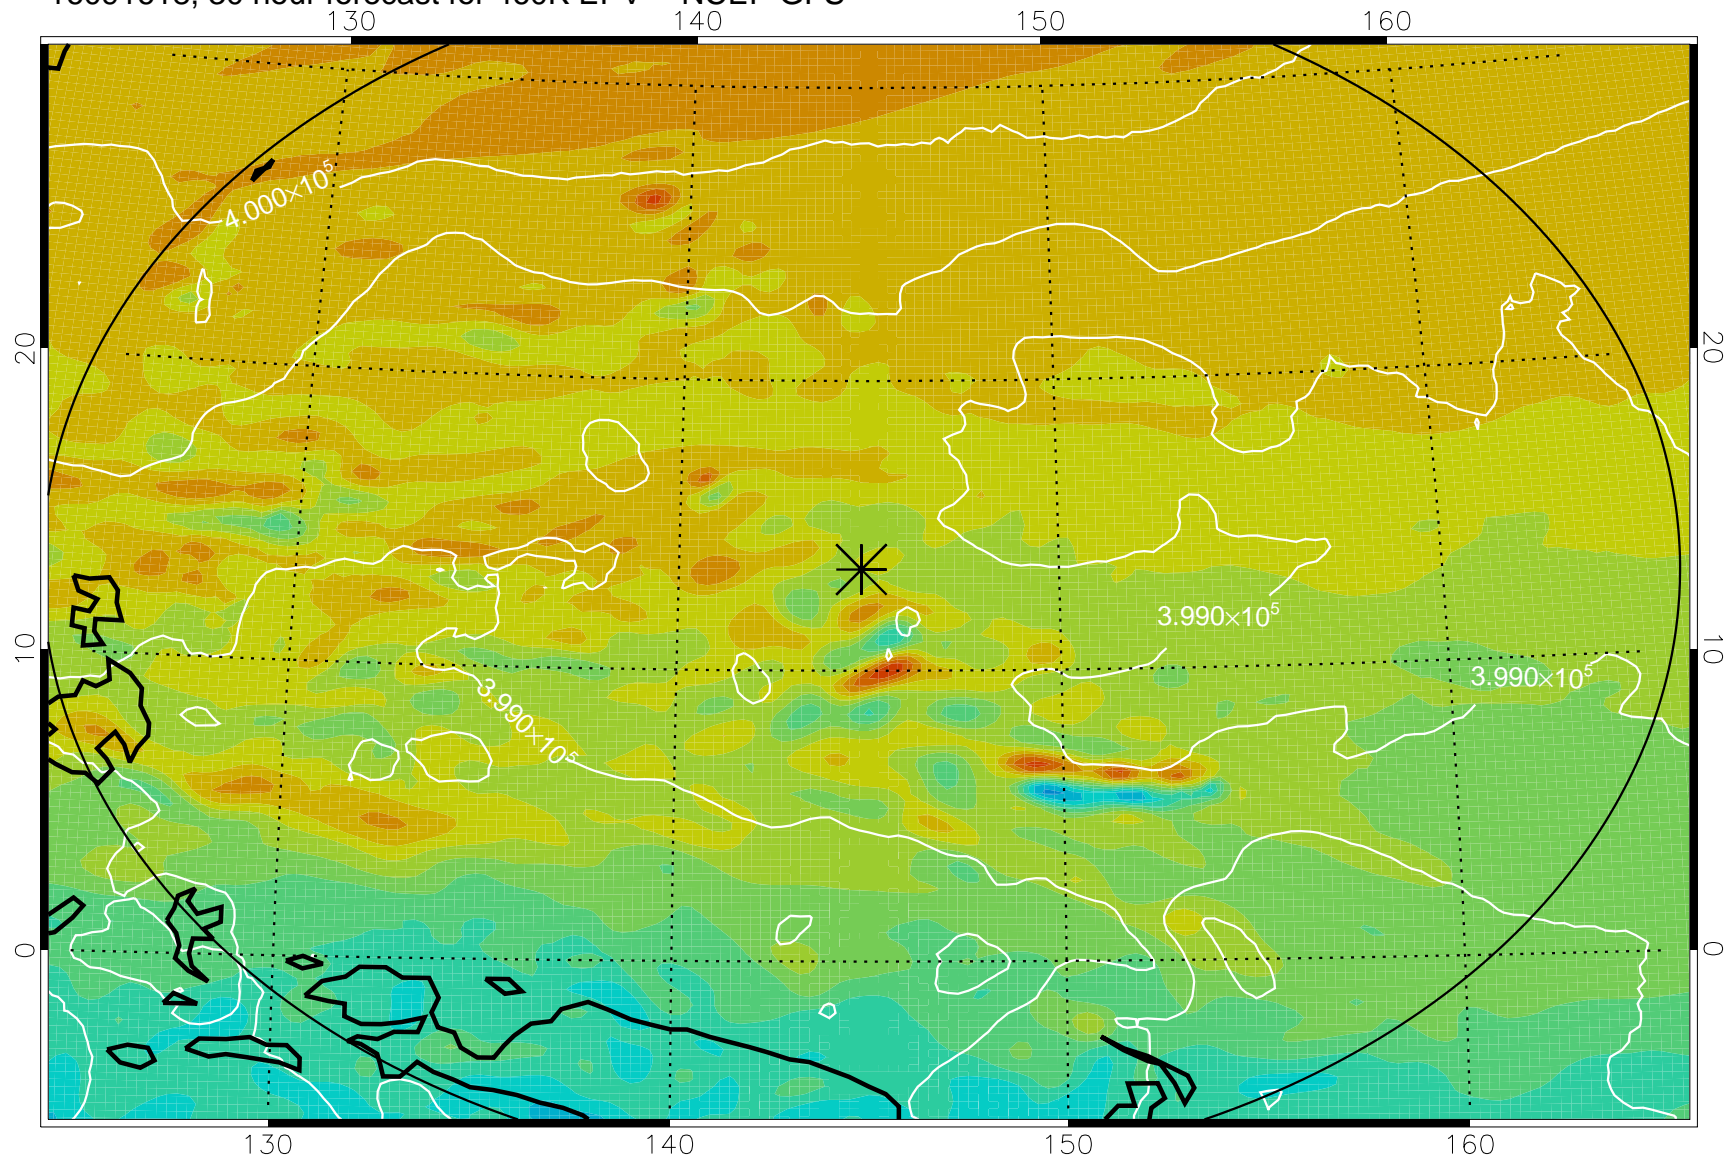

16091606, 18 hour forecast for 460K EPV -- NCEP GFS

460K Montgomery Streamfunction, white

Range ring of 2304 km

16091612, 24 hour forecast for 460K EPV -- NCEP GFS

460K Montgomery Streamfunction, white

Range ring of 2304 km

16091618, 30 hour forecast for 460K EPV -- NCEP GFS

460K Montgomery Streamfunction, white

Range ring of 2304 km

16091700, 36 hour forecast for 460K EPV -- NCEP GFS

460K Montgomery Streamfunction, white

Range ring of 2304 km

16091718, 54 hour forecast for 460K EPV -- NCEP GFS

460K Montgomery Streamfunction, white

Range ring of 2304 km

16091800, 60 hour forecast for 460K EPV -- NCEP GFS

460K Montgomery Streamfunction, white

Range ring of 2304 km

16091818, 78 hour forecast for 460K EPV -- NCEP GFS

460K Montgomery Streamfunction, white

Range ring of 2304 km

16091900, 84 hour forecast for 460K EPV -- NCEP GFS

460K Montgomery Streamfunction, white

Range ring of 2304 km