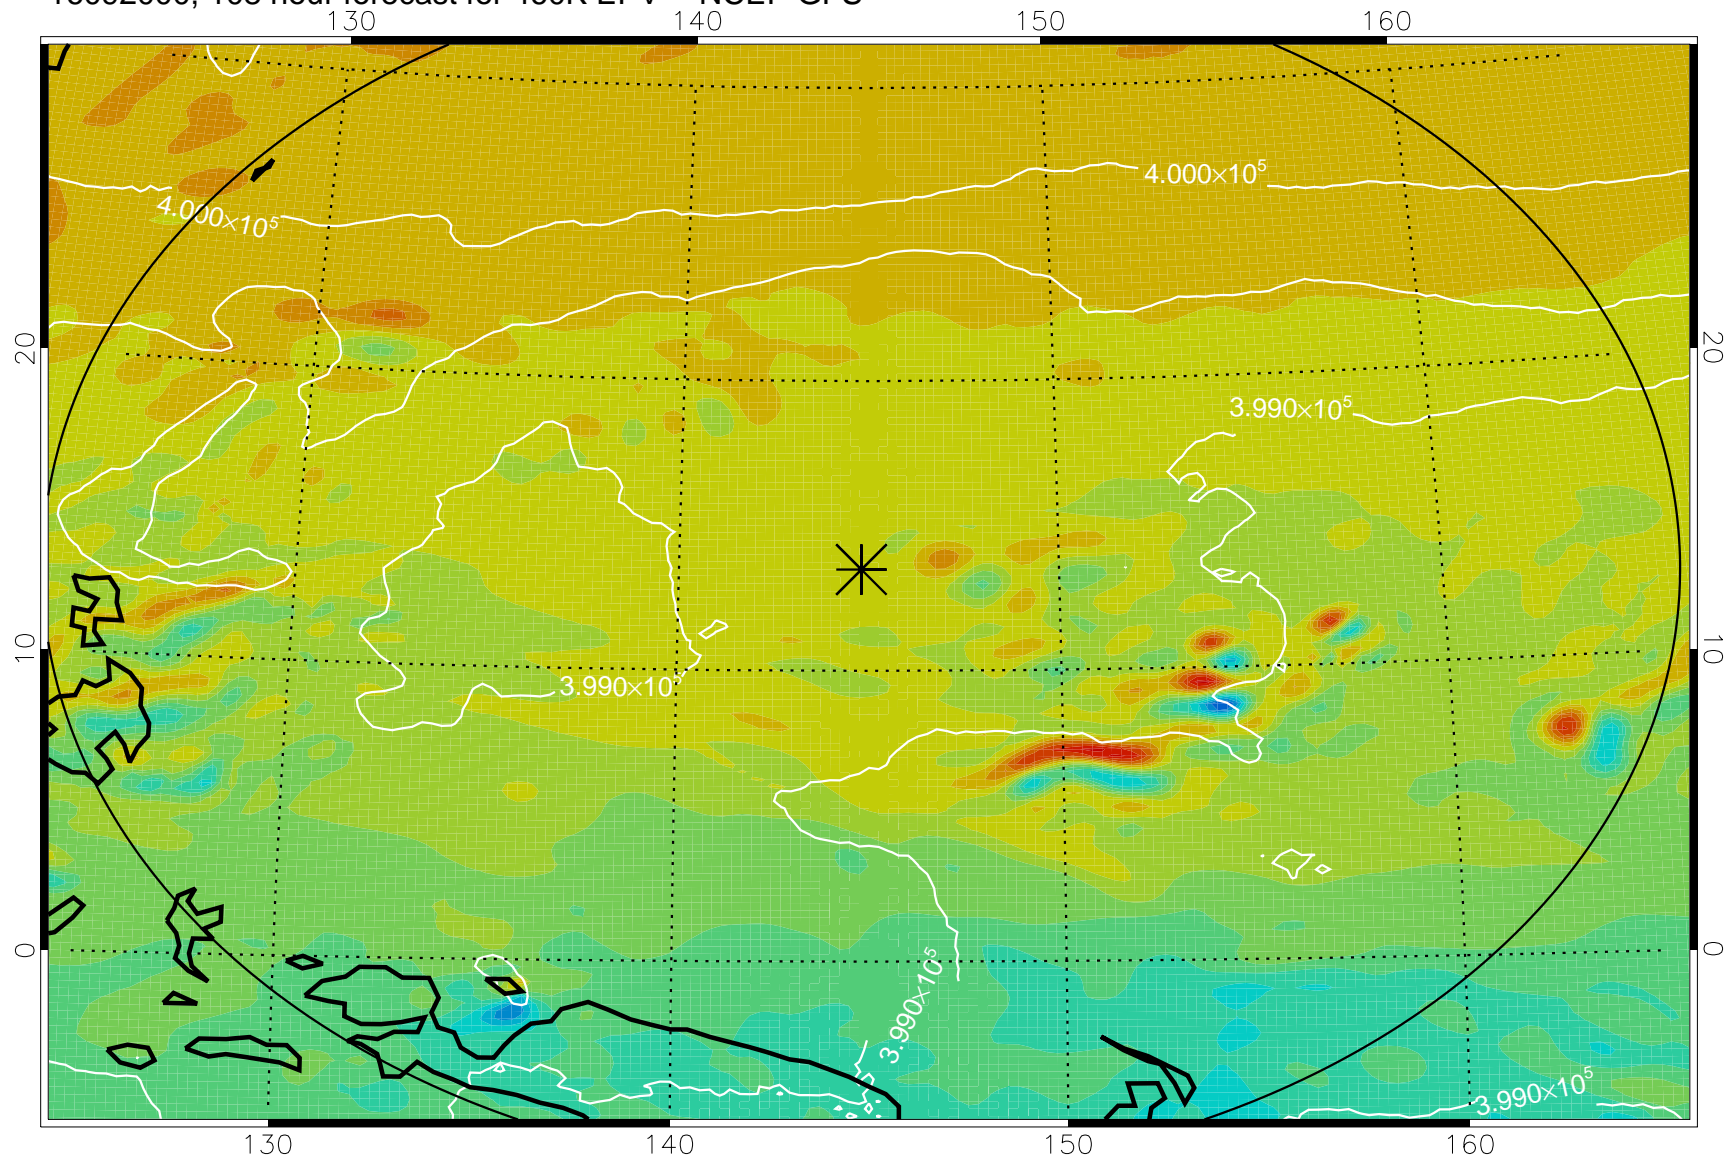

16091818, 78 hour forecast for 460K EPV -- NCEP GFS

460K Montgomery Streamfunction, white

Range ring of 2304 km

16091900, 84 hour forecast for 460K EPV -- NCEP GFS

460K Montgomery Streamfunction, white

Range ring of 2304 km

16091906, 90 hour forecast for 460K EPV -- NCEP GFS

460K Montgomery Streamfunction, white

Range ring of 2304 km

16091912, 96 hour forecast for 460K EPV -- NCEP GFS

460K Montgomery Streamfunction, white

Range ring of 2304 km

16091918, 102 hour forecast for 460K EPV -- NCEP GFS

460K Montgomery Streamfunction, white

Range ring of 2304 km

16092000, 108 hour forecast for 460K EPV -- NCEP GFS

460K Montgomery Streamfunction, white

Range ring of 2304 km

16092006, 114 hour forecast for 460K EPV -- NCEP GFS

460K Montgomery Streamfunction, white

Range ring of 2304 km

16092012, 120 hour forecast for 460K EPV -- NCEP GFS

460K Montgomery Streamfunction, white

Range ring of 2304 km