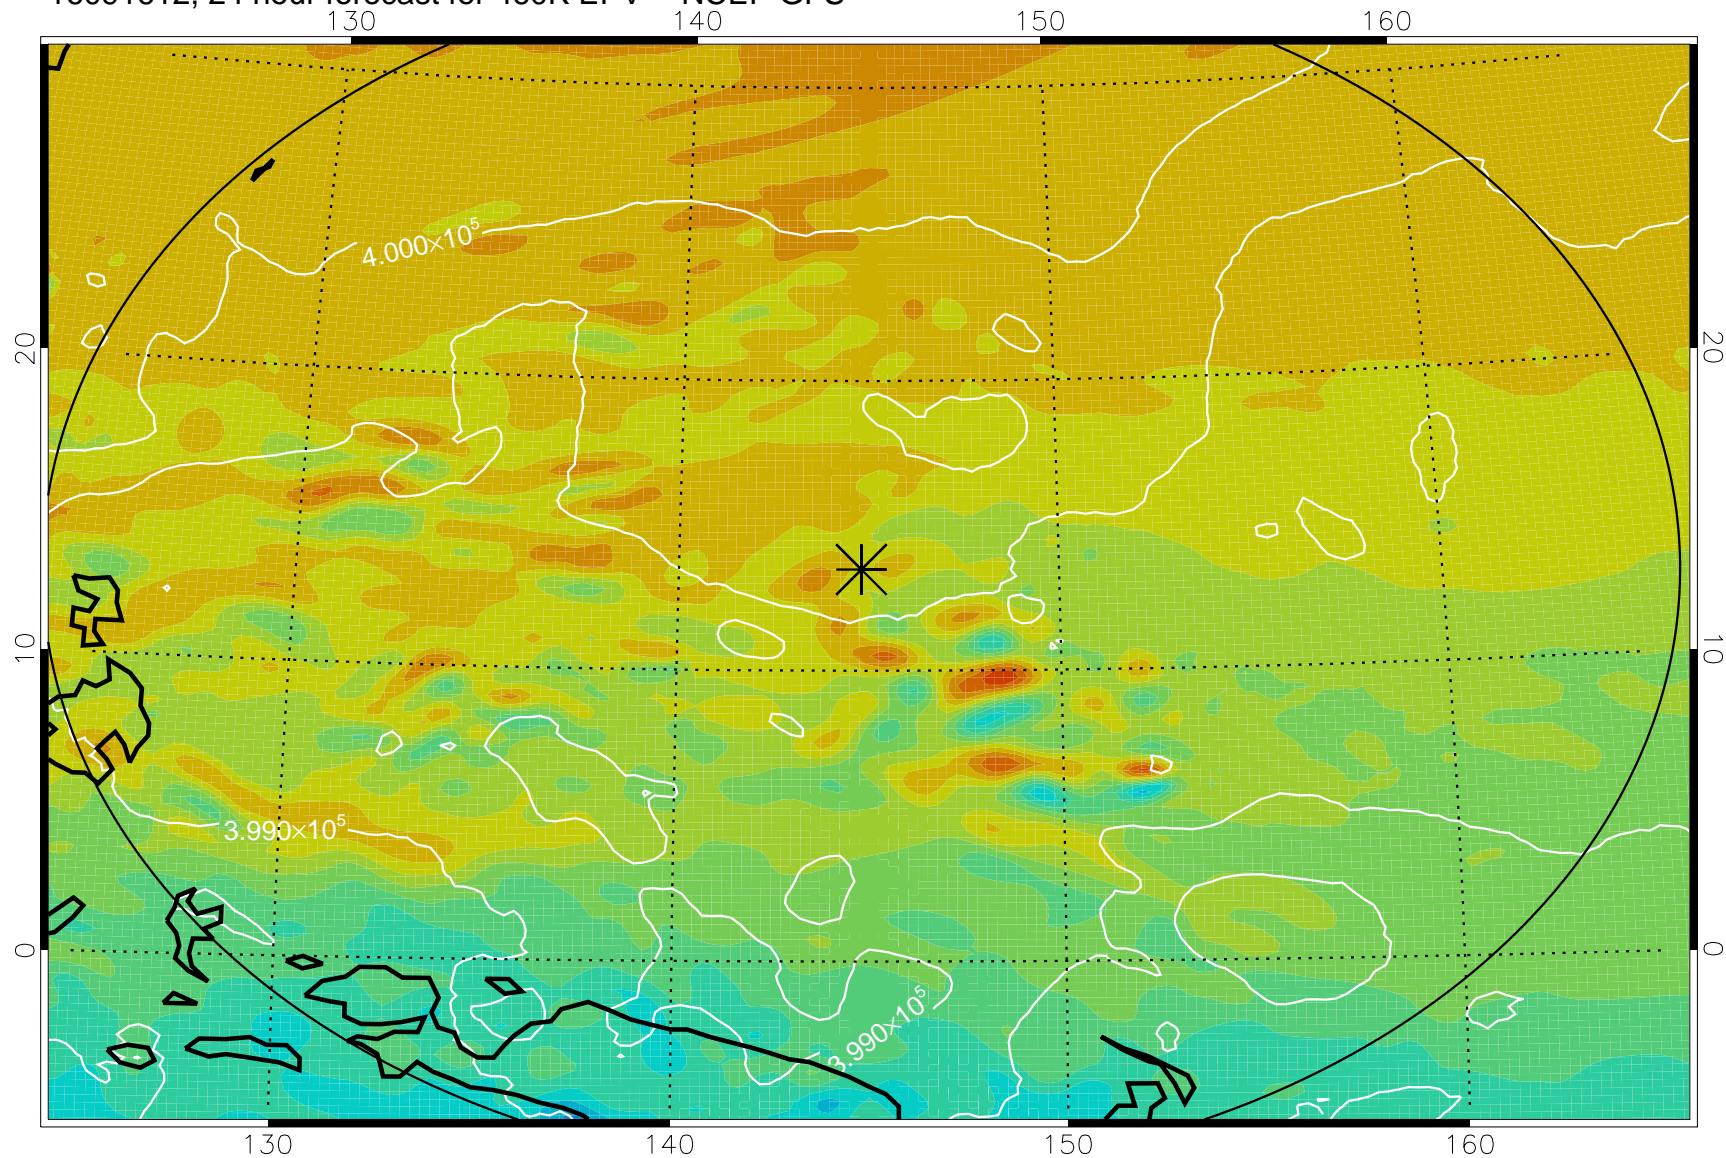

16091518, 6 hour forecast for 460K EPV -- NCEP GFS

460K Montgomery Streamfunction, white

Range ring of 2304 km

16091600, 12 hour forecast for 460K EPV -- NCEP GFS

460K Montgomery Streamfunction, white

Range ring of 2304 km

16091606, 18 hour forecast for 460K EPV -- NCEP GFS

460K Montgomery Streamfunction, white

Range ring of 2304 km

16091612, 24 hour forecast for 460K EPV -- NCEP GFS

460K Montgomery Streamfunction, white

Range ring of 2304 km

16091618, 30 hour forecast for 460K EPV -- NCEP GFS

460K Montgomery Streamfunction, white

Range ring of 2304 km

16091700, 36 hour forecast for 460K EPV -- NCEP GFS

460K Montgomery Streamfunction, white

Range ring of 2304 km

16091818, 78 hour forecast for 460K EPV -- NCEP GFS

460K Montgomery Streamfunction, white

Range ring of 2304 km

16091900, 84 hour forecast for 460K EPV -- NCEP GFS

460K Montgomery Streamfunction, white

Range ring of 2304 km