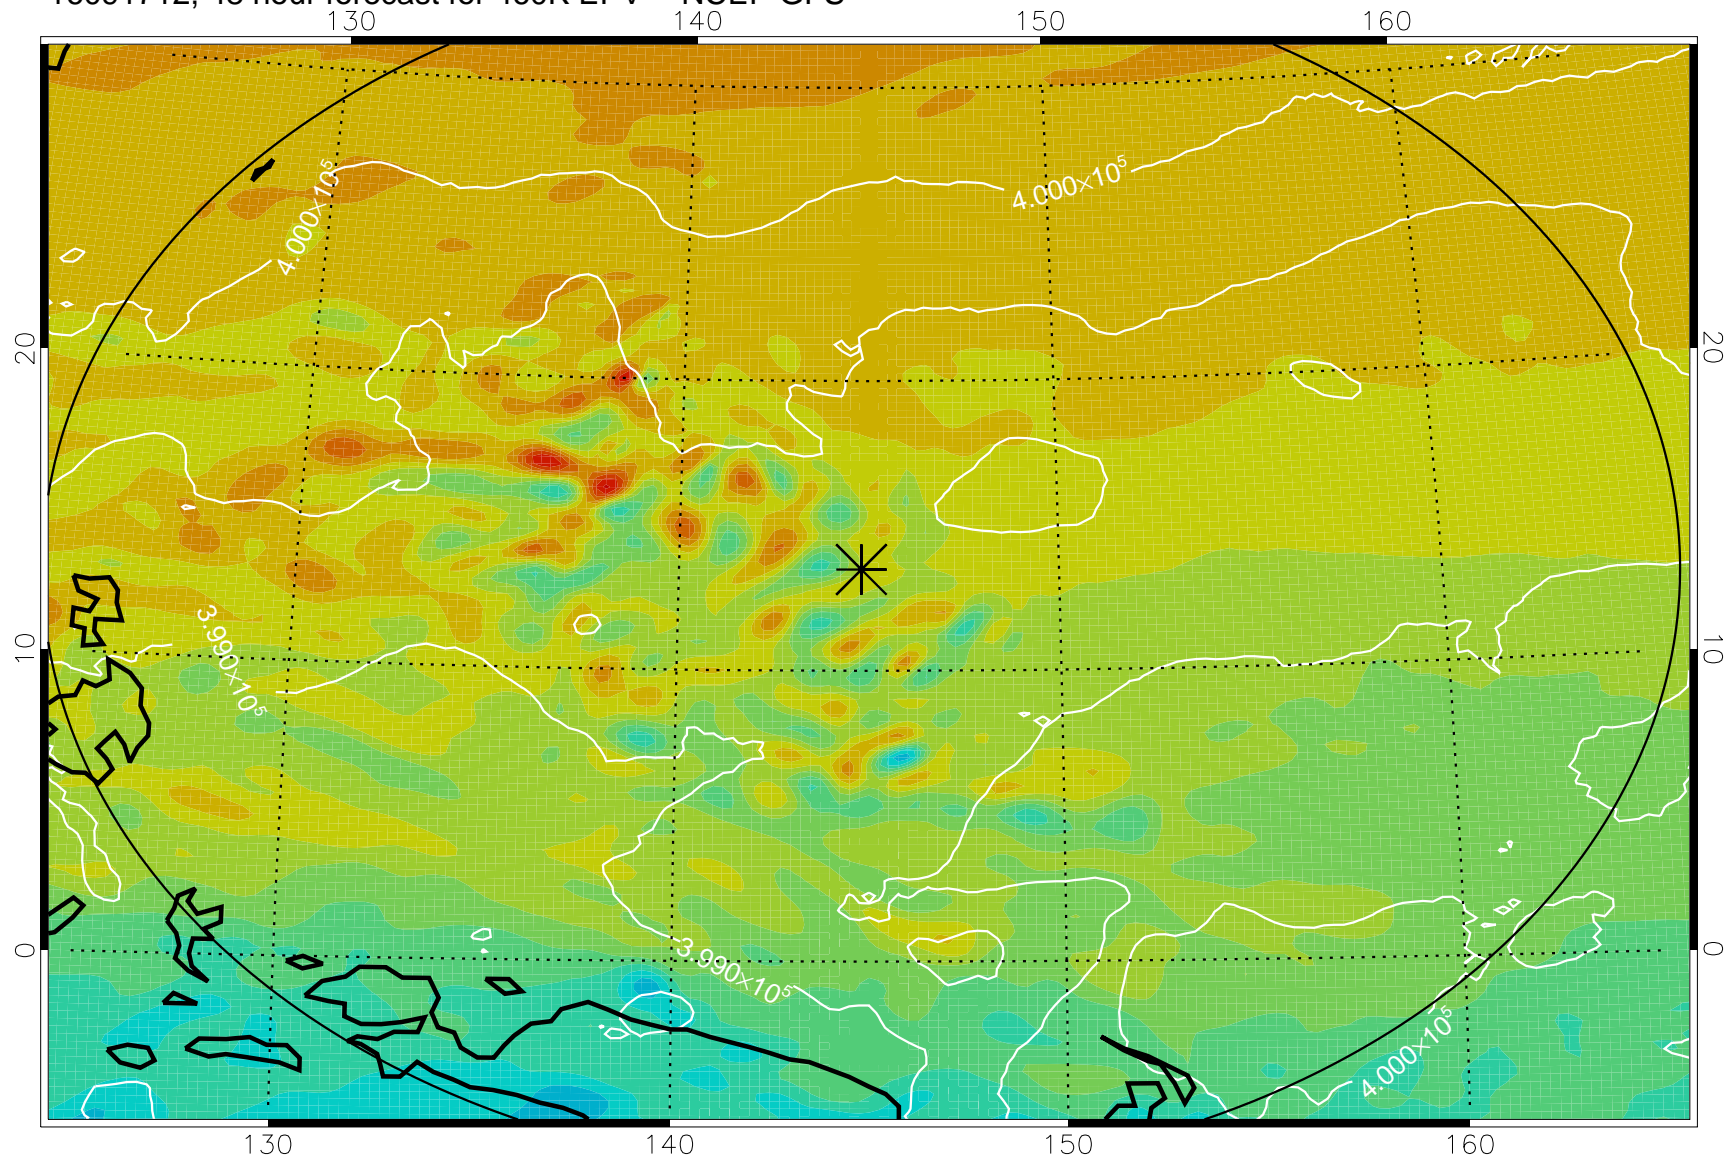

16091618, 30 hour forecast for 460K EPV -- NCEP GFS

460K Montgomery Streamfunction, white

Range ring of 2304 km

16091700, 36 hour forecast for 460K EPV -- NCEP GFS

460K Montgomery Streamfunction, white

Range ring of 2304 km

16091706, 42 hour forecast for 460K EPV -- NCEP GFS

460K Montgomery Streamfunction, white

Range ring of 2304 km

16091712, 48 hour forecast for 460K EPV -- NCEP GFS

460K Montgomery Streamfunction, white

Range ring of 2304 km

16091718, 54 hour forecast for 460K EPV -- NCEP GFS

460K Montgomery Streamfunction, white

Range ring of 2304 km

16091800, 60 hour forecast for 460K EPV -- NCEP GFS

460K Montgomery Streamfunction, white

Range ring of 2304 km

16091818, 78 hour forecast for 460K EPV -- NCEP GFS

460K Montgomery Streamfunction, white

Range ring of 2304 km

16091900, 84 hour forecast for 460K EPV -- NCEP GFS

460K Montgomery Streamfunction, white

Range ring of 2304 km