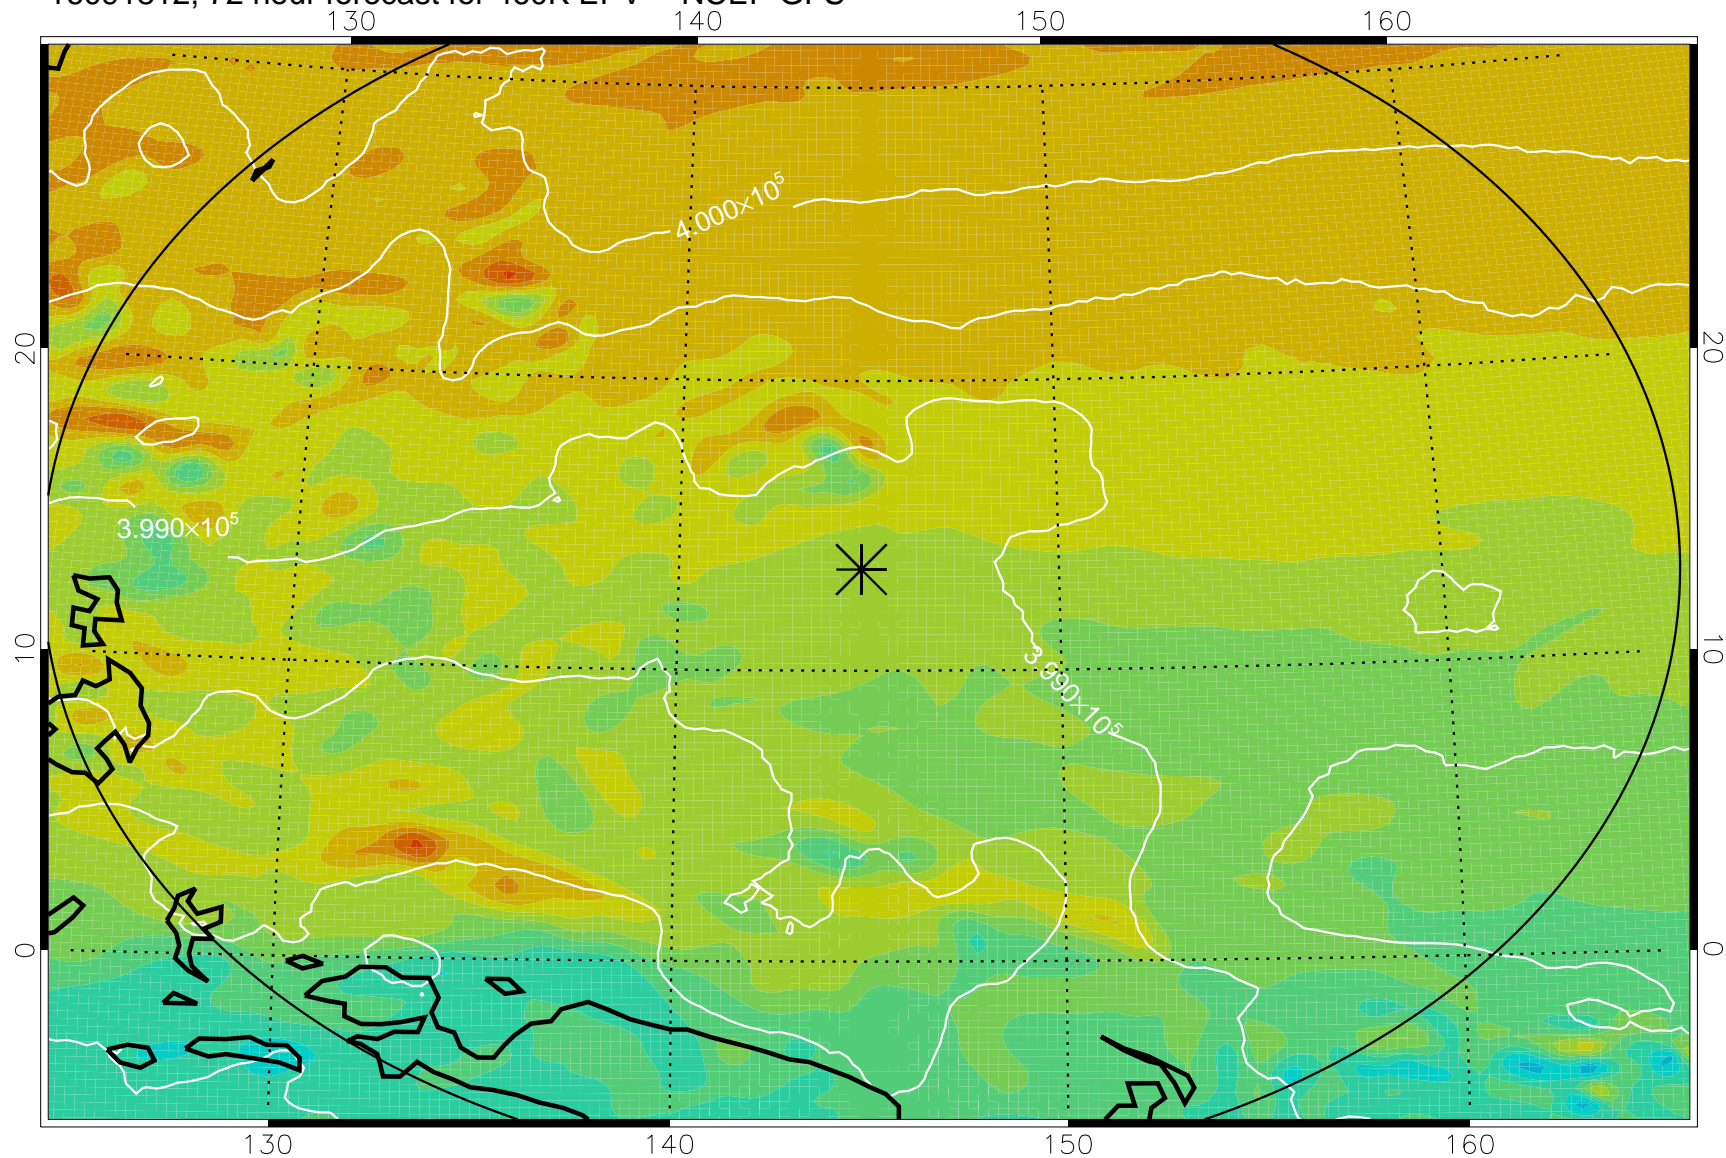

16091718, 54 hour forecast for 460K EPV -- NCEP GFS

460K Montgomery Streamfunction, white

Range ring of 2304 km

16091800, 60 hour forecast for 460K EPV -- NCEP GFS

460K Montgomery Streamfunction, white

Range ring of 2304 km

16091806, 66 hour forecast for 460K EPV -- NCEP GFS

460K Montgomery Streamfunction, white

Range ring of 2304 km

16091812, 72 hour forecast for 460K EPV -- NCEP GFS

460K Montgomery Streamfunction, white

Range ring of 2304 km

16091818, 78 hour forecast for 460K EPV -- NCEP GFS

460K Montgomery Streamfunction, white

Range ring of 2304 km

16091900, 84 hour forecast for 460K EPV -- NCEP GFS

460K Montgomery Streamfunction, white

Range ring of 2304 km

16091918, 102 hour forecast for 460K EPV -- NCEP GFS

460K Montgomery Streamfunction, white

Range ring of 2304 km

16092000, 108 hour forecast for 460K EPV -- NCEP GFS

460K Montgomery Streamfunction, white

Range ring of 2304 km