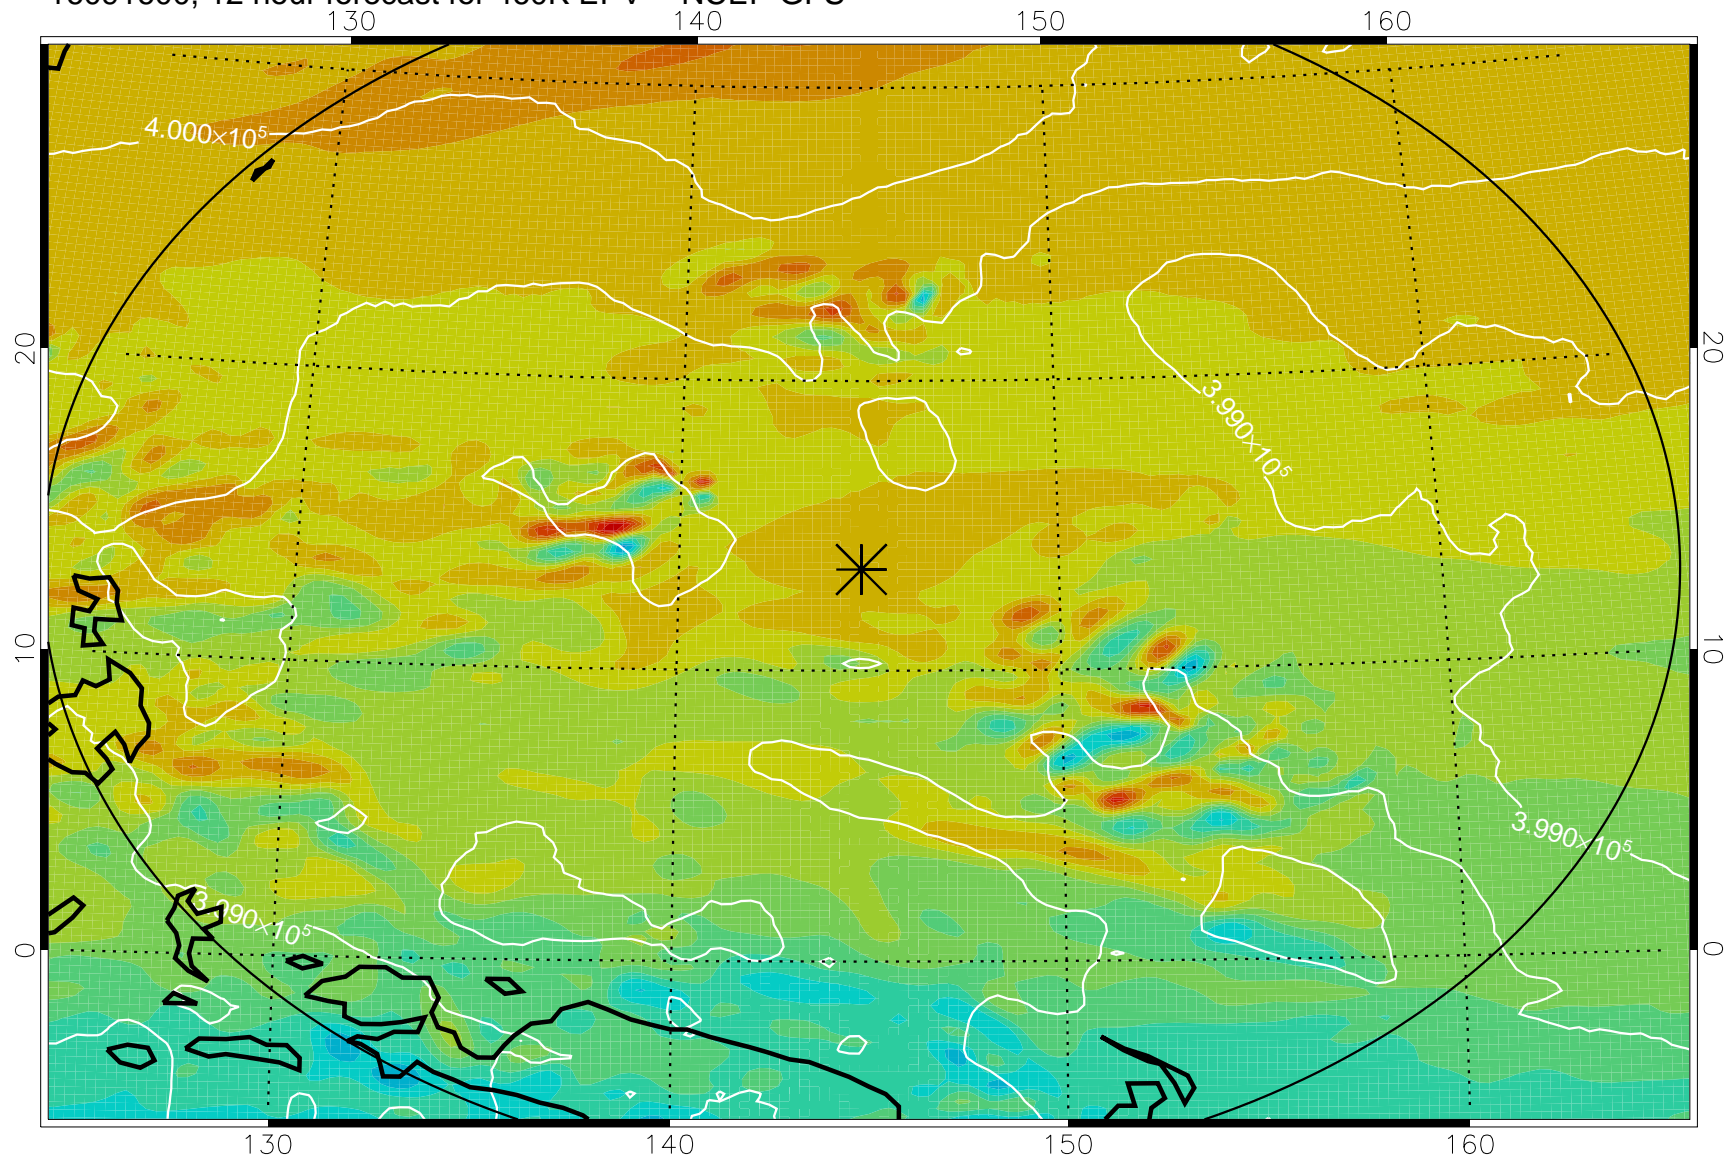

16091518, 6 hour forecast for 460K EPV -- NCEP GFS

460K Montgomery Streamfunction, white

Range ring of 2304 km

16091600, 12 hour forecast for 460K EPV -- NCEP GFS

460K Montgomery Streamfunction, white

Range ring of 2304 km

16091606, 18 hour forecast for 460K EPV -- NCEP GFS

460K Montgomery Streamfunction, white

Range ring of 2304 km

16091612, 24 hour forecast for 460K EPV -- NCEP GFS

460K Montgomery Streamfunction, white

Range ring of 2304 km

16091618, 30 hour forecast for 460K EPV -- NCEP GFS

460K Montgomery Streamfunction, white

Range ring of 2304 km

16091700, 36 hour forecast for 460K EPV -- NCEP GFS

460K Montgomery Streamfunction, white

Range ring of 2304 km

16091818, 78 hour forecast for 460K EPV -- NCEP GFS

460K Montgomery Streamfunction, white

Range ring of 2304 km

16091900, 84 hour forecast for 460K EPV -- NCEP GFS

460K Montgomery Streamfunction, white

Range ring of 2304 km