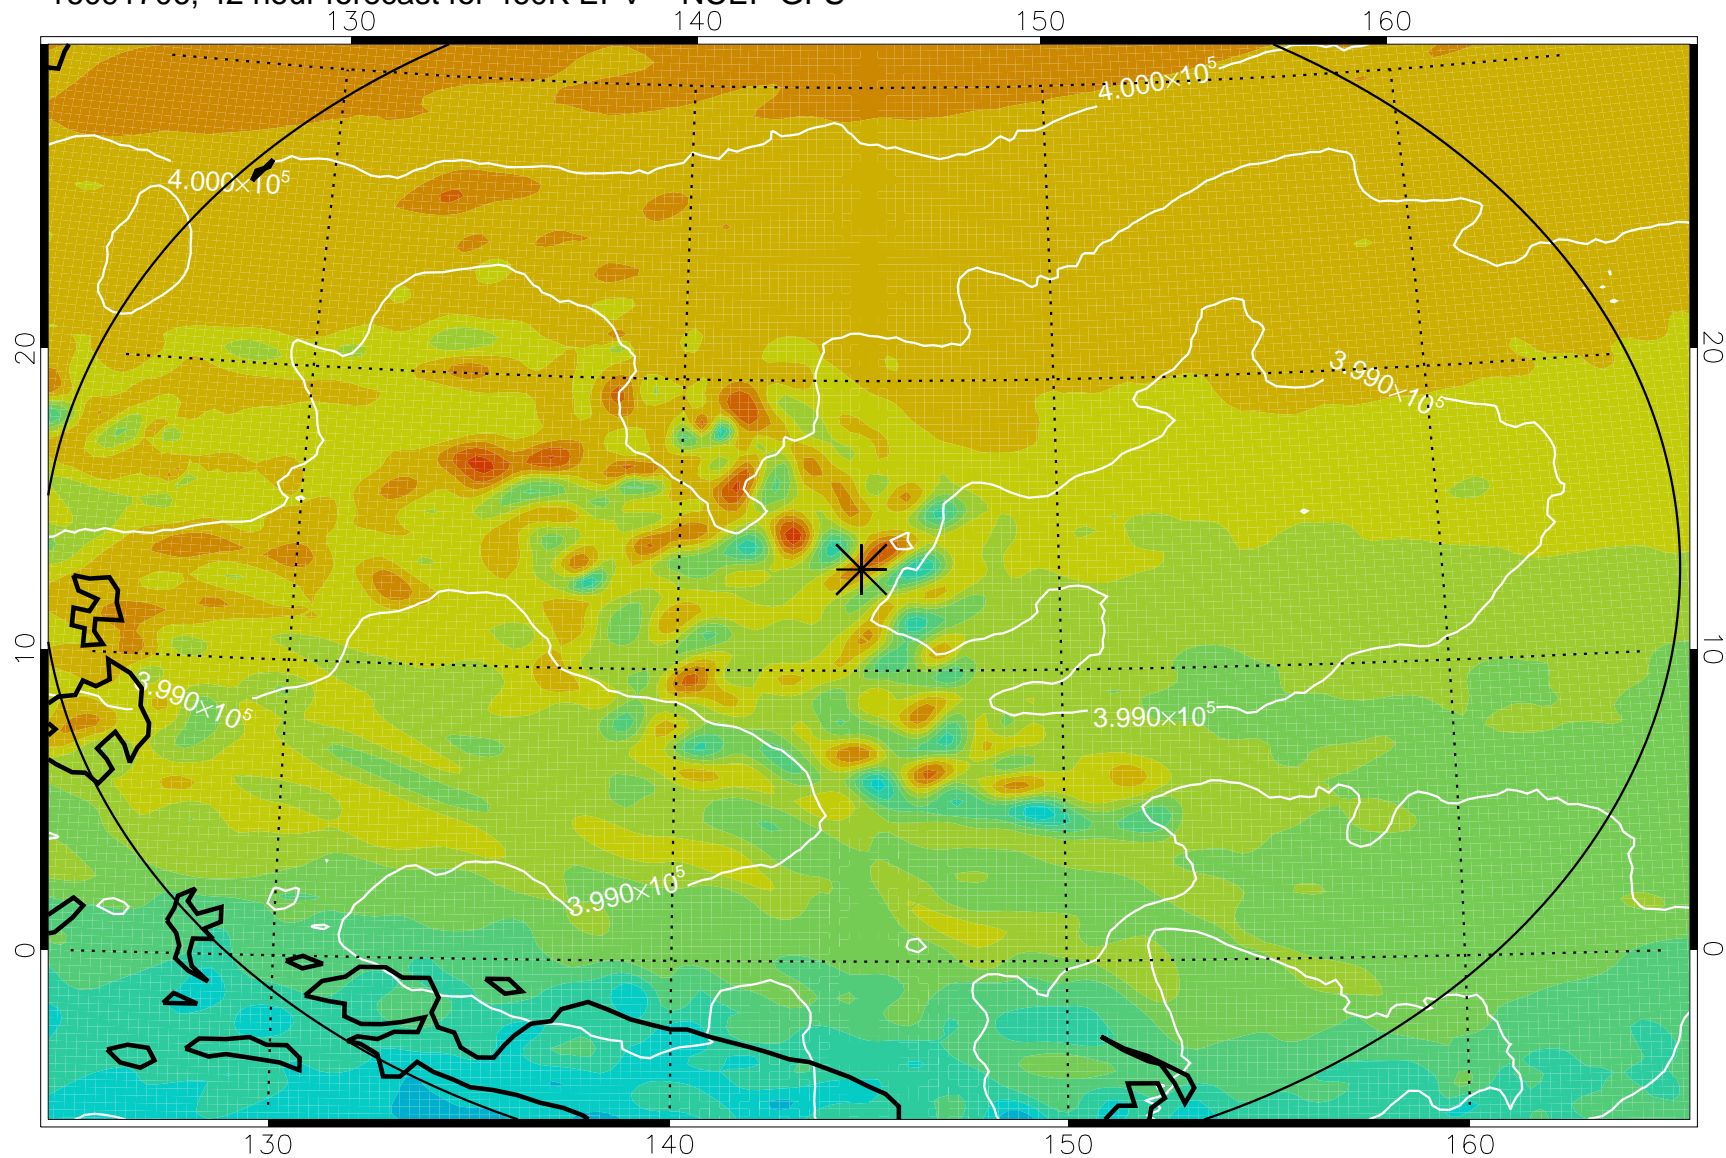

16091606, 18 hour forecast for 460K EPV -- NCEP GFS

460K Montgomery Streamfunction, white

Range ring of 2304 km

16091612, 24 hour forecast for 460K EPV -- NCEP GFS

460K Montgomery Streamfunction, white

Range ring of 2304 km

16091618, 30 hour forecast for 460K EPV -- NCEP GFS

460K Montgomery Streamfunction, white

Range ring of 2304 km

16091700, 36 hour forecast for 460K EPV -- NCEP GFS

460K Montgomery Streamfunction, white

Range ring of 2304 km

16091706, 42 hour forecast for 460K EPV -- NCEP GFS

460K Montgomery Streamfunction, white

Range ring of 2304 km

16091712, 48 hour forecast for 460K EPV -- NCEP GFS

460K Montgomery Streamfunction, white

Range ring of 2304 km

16091718, 54 hour forecast for 460K EPV -- NCEP GFS

460K Montgomery Streamfunction, white

Range ring of 2304 km

16091800, 60 hour forecast for 460K EPV -- NCEP GFS

460K Montgomery Streamfunction, white

Range ring of 2304 km