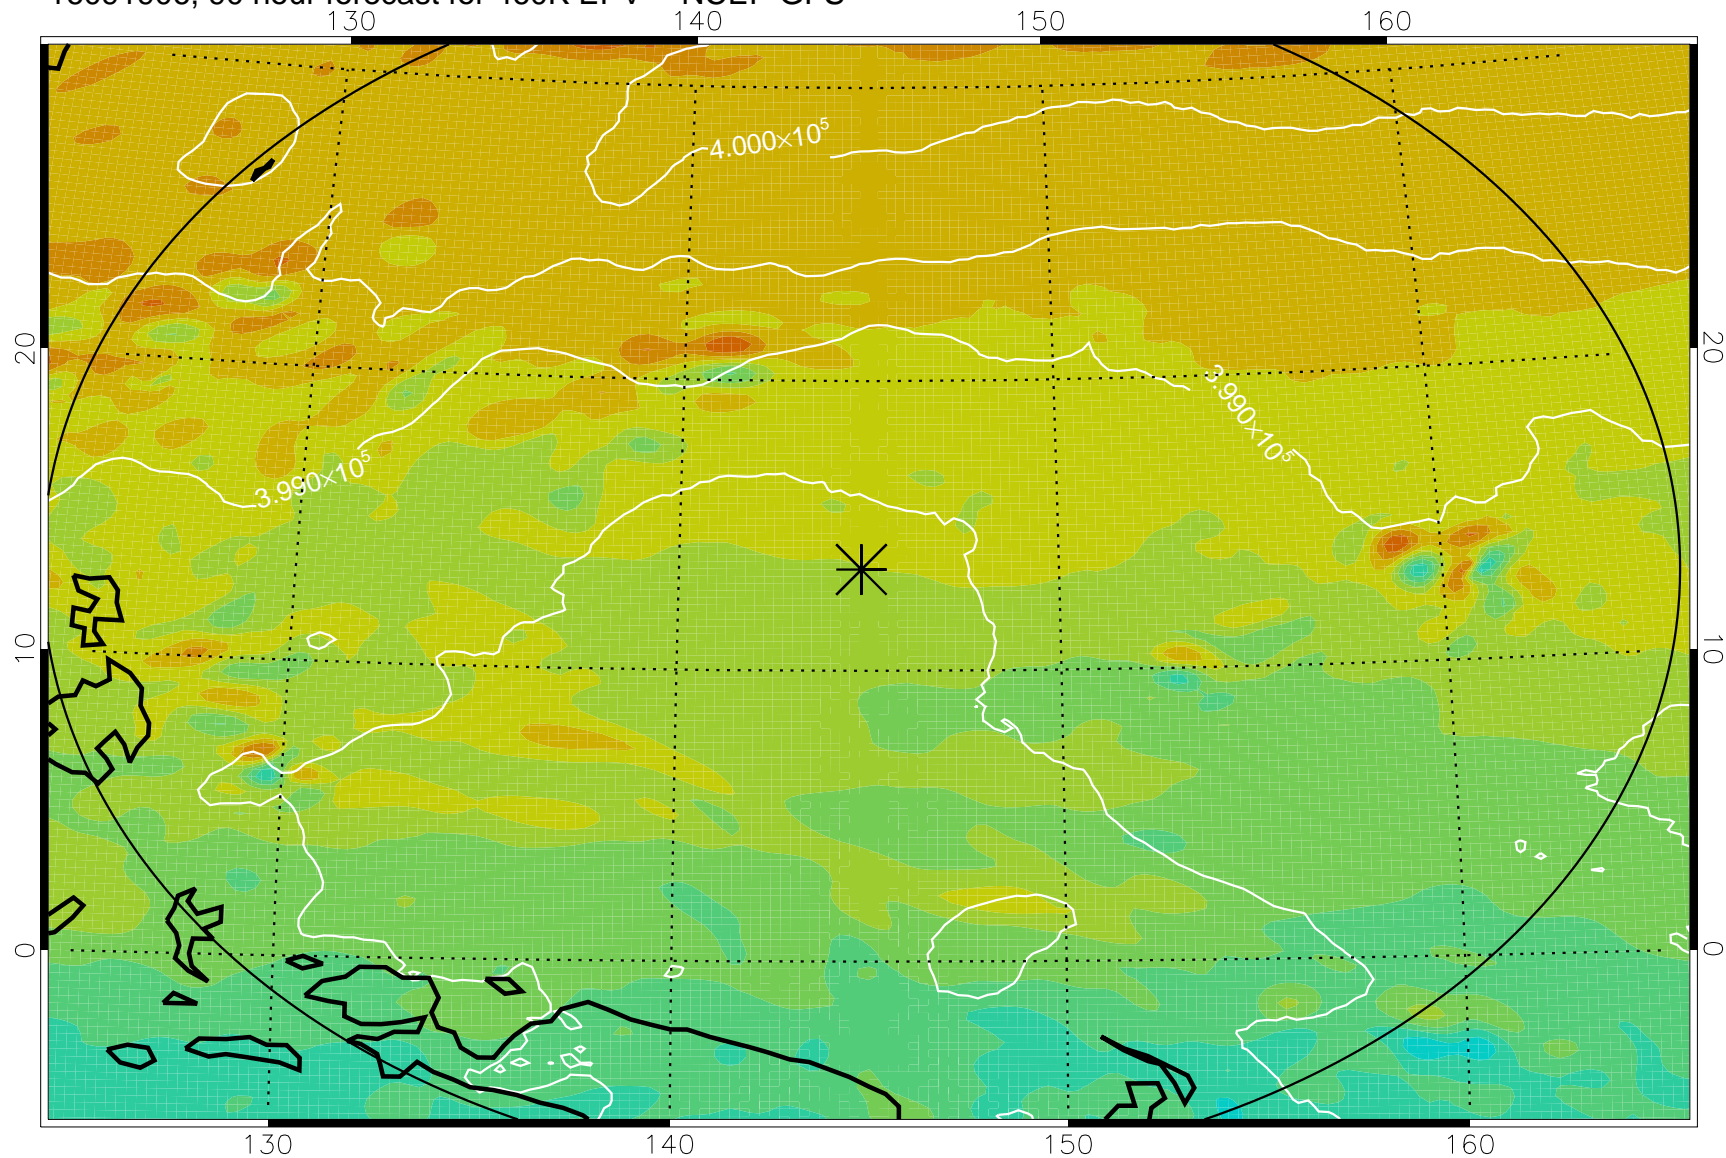

16091806, 66 hour forecast for 460K EPV -- NCEP GFS

460K Montgomery Streamfunction, white

Range ring of 2304 km

16091812, 72 hour forecast for 460K EPV -- NCEP GFS

460K Montgomery Streamfunction, white

Range ring of 2304 km

16091818, 78 hour forecast for 460K EPV -- NCEP GFS

460K Montgomery Streamfunction, white

Range ring of 2304 km

16091900, 84 hour forecast for 460K EPV -- NCEP GFS

460K Montgomery Streamfunction, white

Range ring of 2304 km

16091906, 90 hour forecast for 460K EPV -- NCEP GFS

460K Montgomery Streamfunction, white

Range ring of 2304 km

16091912, 96 hour forecast for 460K EPV -- NCEP GFS

460K Montgomery Streamfunction, white

Range ring of 2304 km

16091918, 102 hour forecast for 460K EPV -- NCEP GFS

460K Montgomery Streamfunction, white

Range ring of 2304 km

16092000, 108 hour forecast for 460K EPV -- NCEP GFS

460K Montgomery Streamfunction, white

Range ring of 2304 km