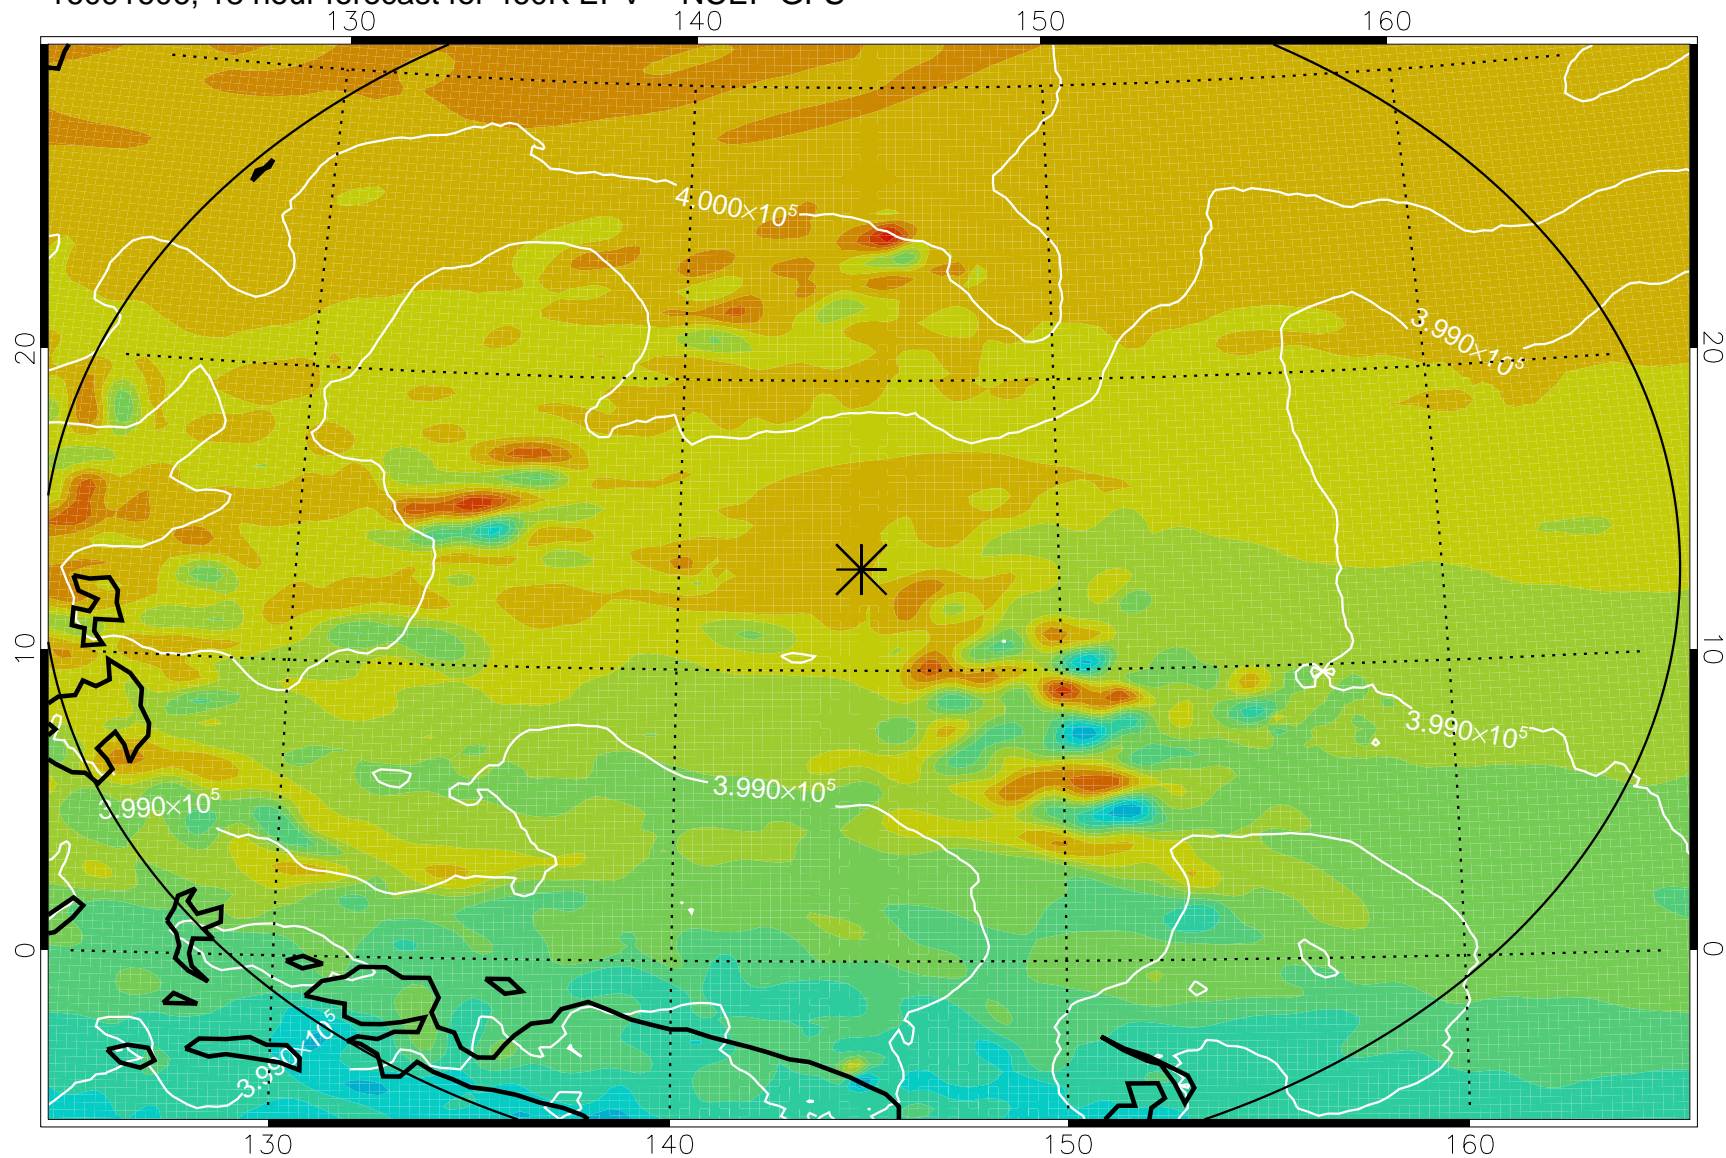

16091518, 6 hour forecast for 460K EPV -- NCEP GFS

460K Montgomery Streamfunction, white

Range ring of 2304 km

16091600, 12 hour forecast for 460K EPV -- NCEP GFS

460K Montgomery Streamfunction, white

Range ring of 2304 km

16091606, 18 hour forecast for 460K EPV -- NCEP GFS

460K Montgomery Streamfunction, white

Range ring of 2304 km

16091612, 24 hour forecast for 460K EPV -- NCEP GFS

460K Montgomery Streamfunction, white

Range ring of 2304 km

16091618, 30 hour forecast for 460K EPV -- NCEP GFS

460K Montgomery Streamfunction, white

Range ring of 2304 km

16091700, 36 hour forecast for 460K EPV -- NCEP GFS

460K Montgomery Streamfunction, white

Range ring of 2304 km

16091818, 78 hour forecast for 460K EPV -- NCEP GFS

460K Montgomery Streamfunction, white

Range ring of 2304 km

16091900, 84 hour forecast for 460K EPV -- NCEP GFS

460K Montgomery Streamfunction, white

Range ring of 2304 km