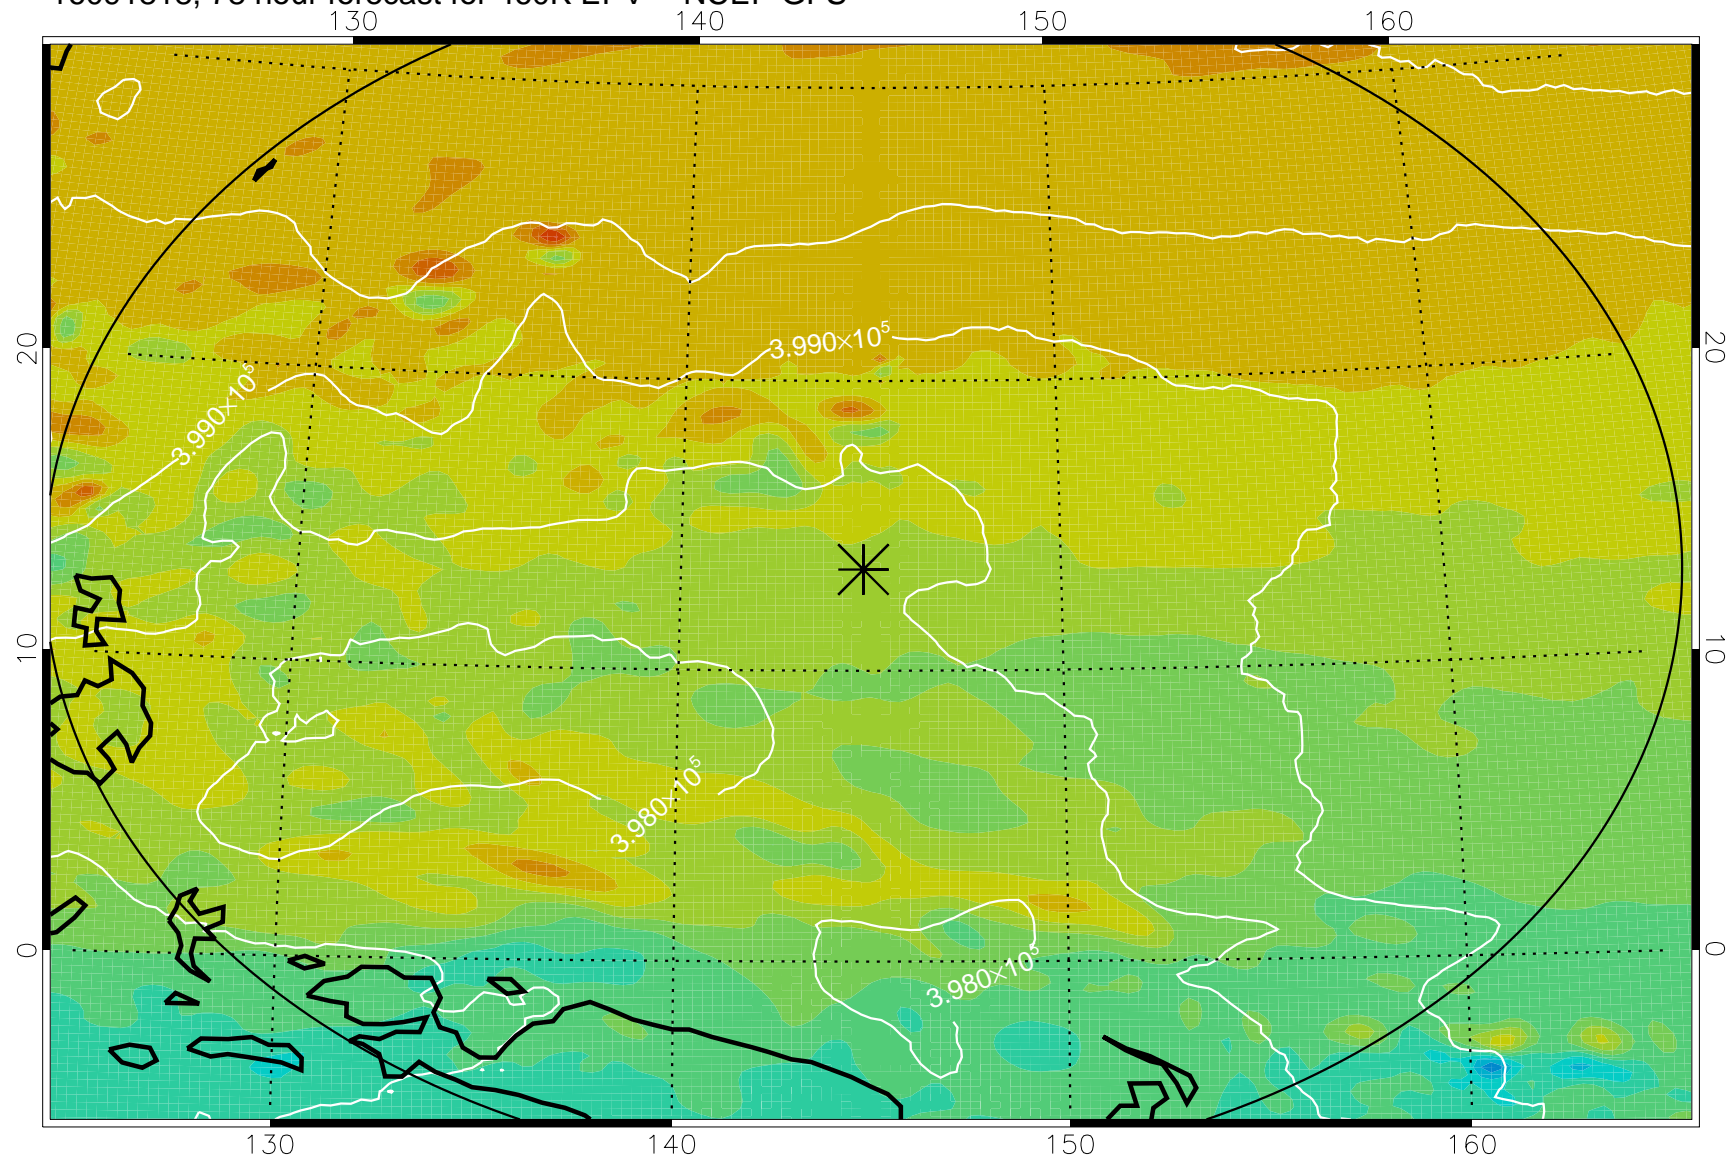

16091806, 66 hour forecast for 460K EPV -- NCEP GFS

460K Montgomery Streamfunction, white

Range ring of 2304 km

16091812, 72 hour forecast for 460K EPV -- NCEP GFS

460K Montgomery Streamfunction, white

Range ring of 2304 km

16091818, 78 hour forecast for 460K EPV -- NCEP GFS

460K Montgomery Streamfunction, white

Range ring of 2304 km

16091900, 84 hour forecast for 460K EPV -- NCEP GFS

460K Montgomery Streamfunction, white

Range ring of 2304 km

16091906, 90 hour forecast for 460K EPV -- NCEP GFS

460K Montgomery Streamfunction, white

Range ring of 2304 km

16091912, 96 hour forecast for 460K EPV -- NCEP GFS

460K Montgomery Streamfunction, white

Range ring of 2304 km

16091918, 102 hour forecast for 460K EPV -- NCEP GFS

460K Montgomery Streamfunction, white

Range ring of 2304 km

16092000, 108 hour forecast for 460K EPV -- NCEP GFS

460K Montgomery Streamfunction, white

Range ring of 2304 km