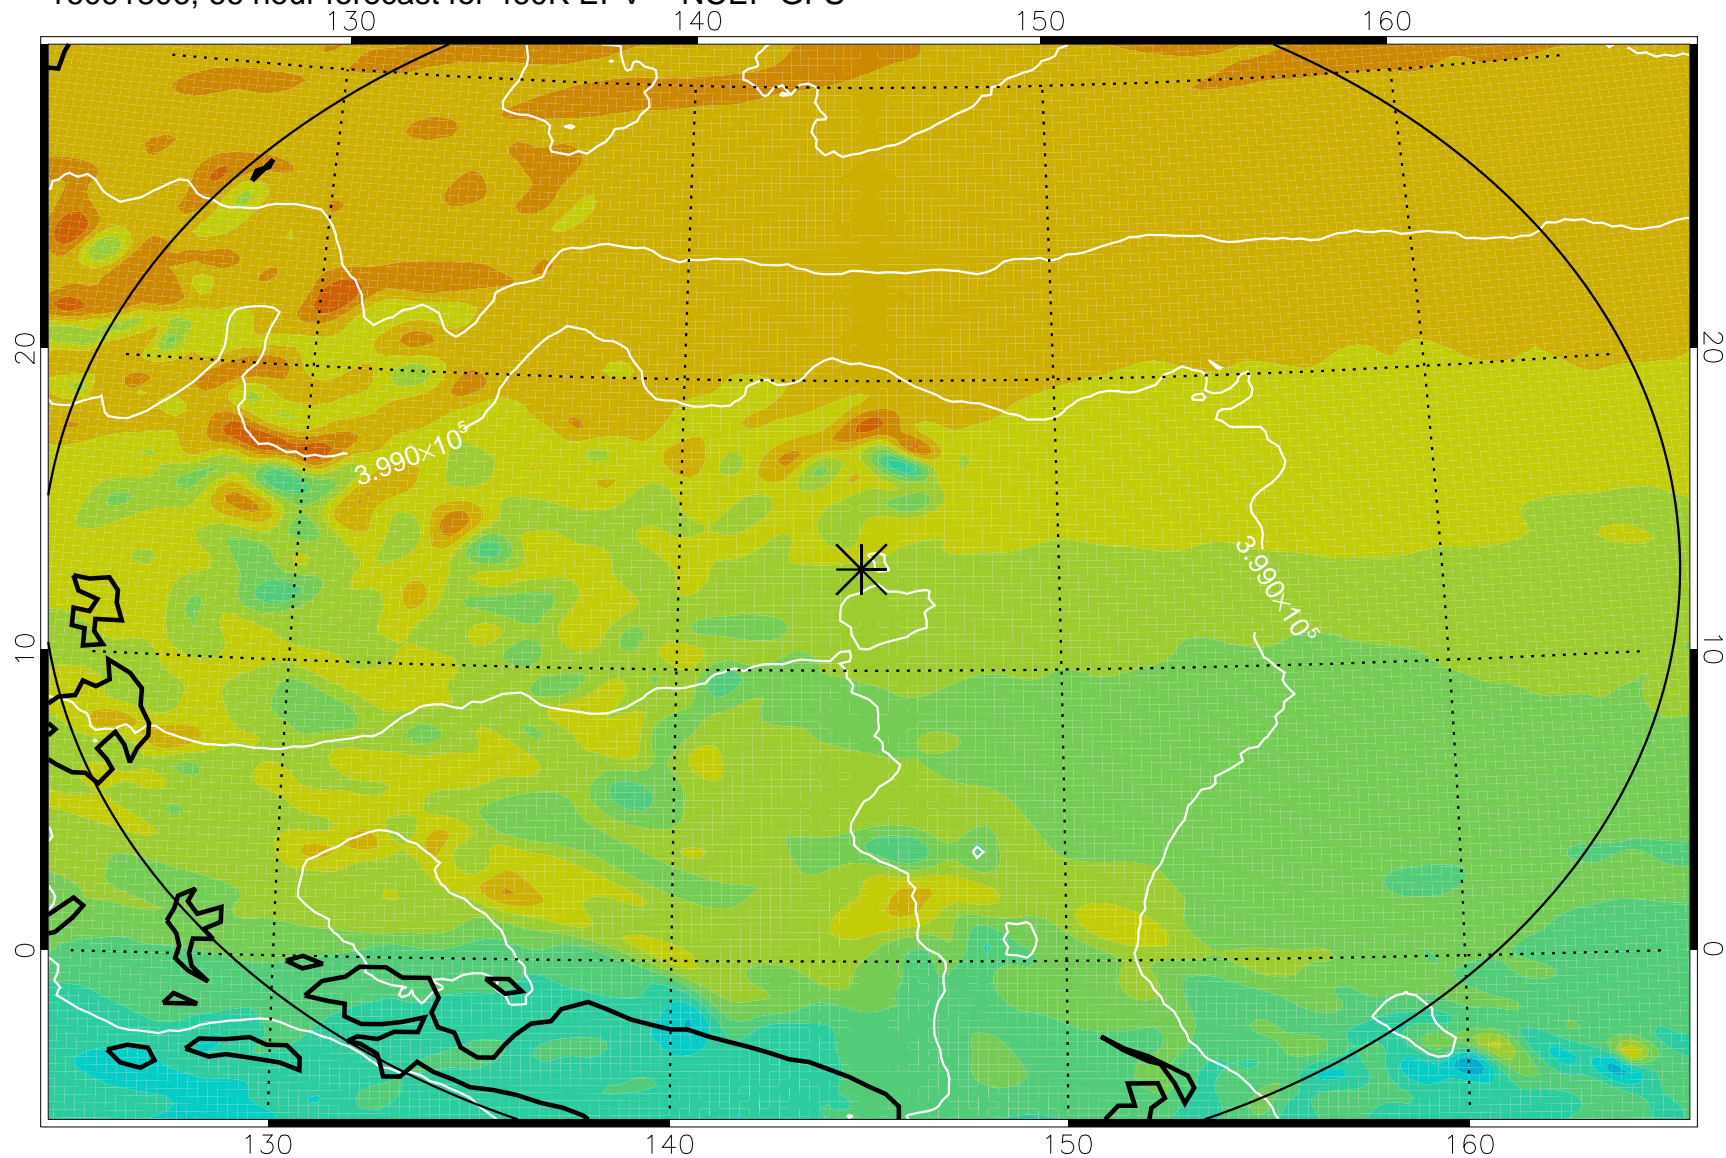

16091718, 54 hour forecast for 460K EPV -- NCEP GFS

460K Montgomery Streamfunction, white

Range ring of 2304 km

16091800, 60 hour forecast for 460K EPV -- NCEP GFS

460K Montgomery Streamfunction, white

Range ring of 2304 km

16091806, 66 hour forecast for 460K EPV -- NCEP GFS

460K Montgomery Streamfunction, white

Range ring of 2304 km

16091812, 72 hour forecast for 460K EPV -- NCEP GFS

460K Montgomery Streamfunction, white

Range ring of 2304 km

16091818, 78 hour forecast for 460K EPV -- NCEP GFS

460K Montgomery Streamfunction, white

Range ring of 2304 km

16091900, 84 hour forecast for 460K EPV -- NCEP GFS

460K Montgomery Streamfunction, white

Range ring of 2304 km

16091906, 90 hour forecast for 460K EPV -- NCEP GFS

460K Montgomery Streamfunction, white

Range ring of 2304 km

16091912, 96 hour forecast for 460K EPV -- NCEP GFS

460K Montgomery Streamfunction, white

Range ring of 2304 km