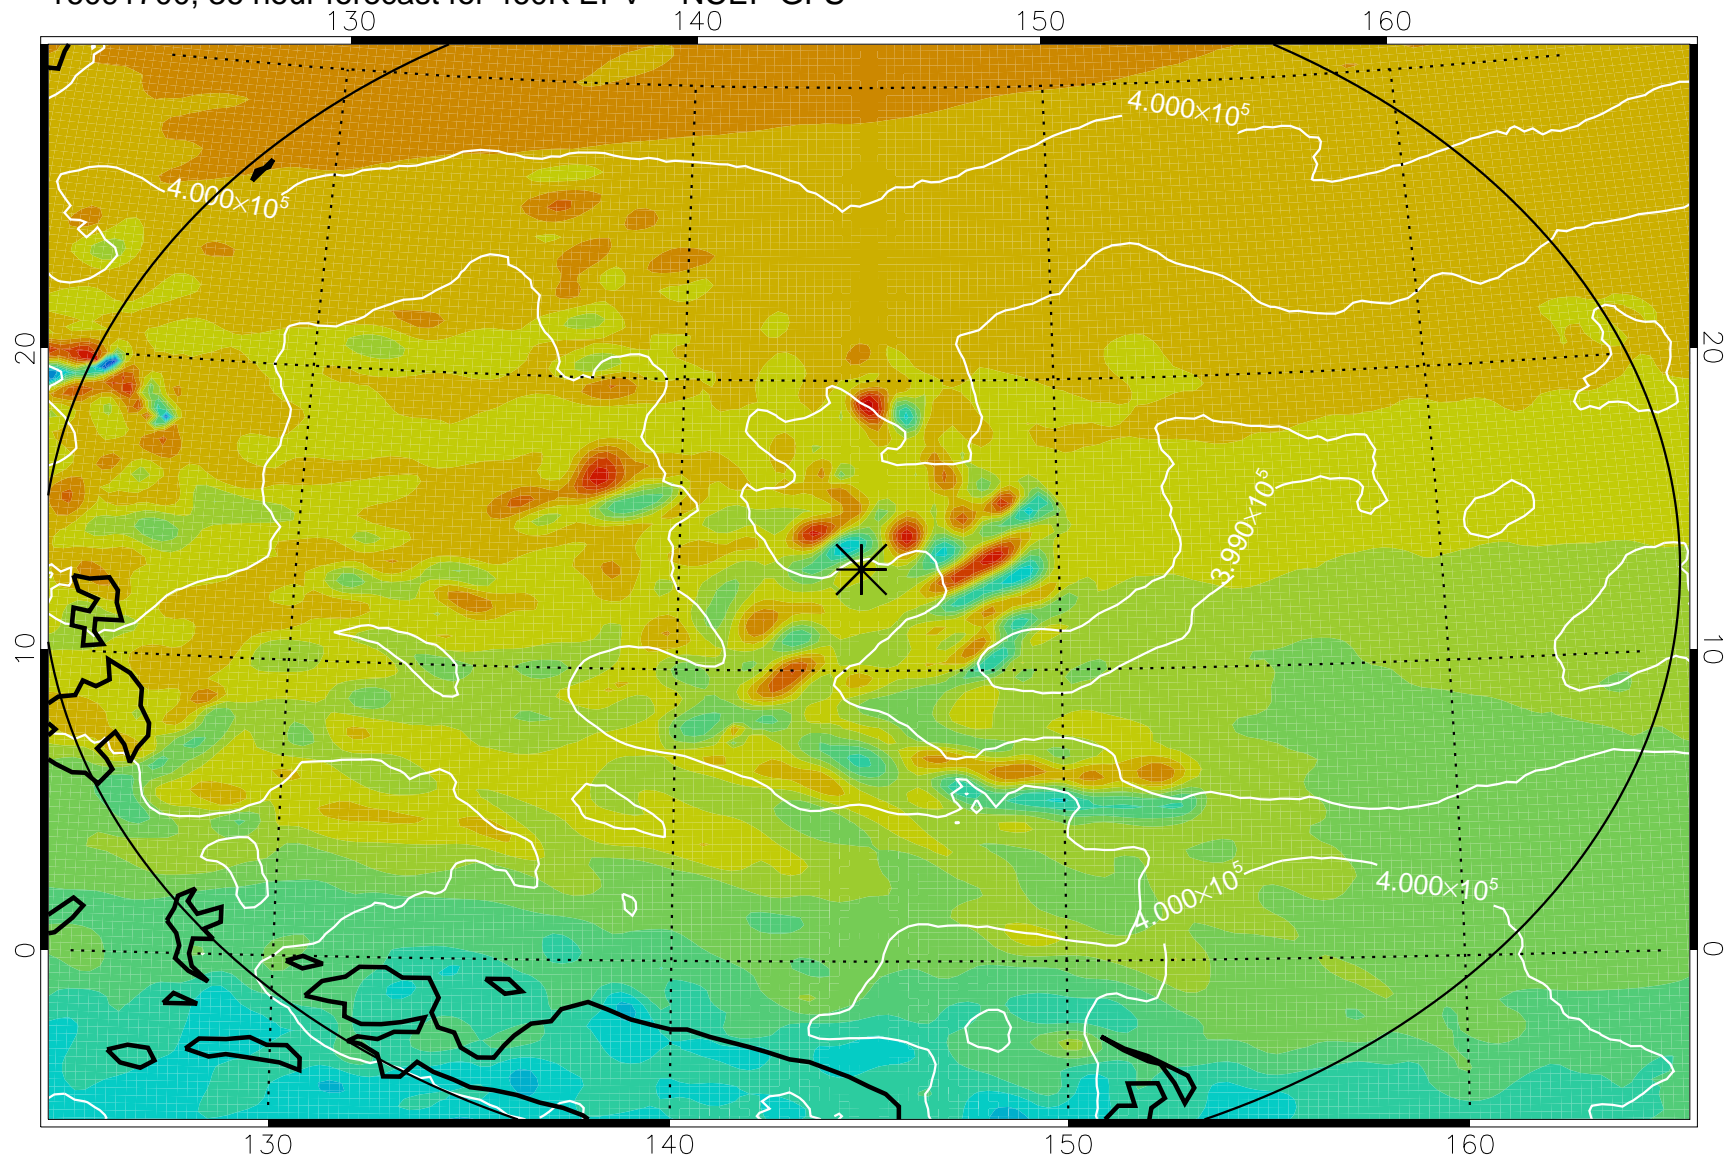

16091606, 18 hour forecast for 460K EPV -- NCEP GFS

460K Montgomery Streamfunction, white

Range ring of 2304 km

16091612, 24 hour forecast for 460K EPV -- NCEP GFS

460K Montgomery Streamfunction, white

Range ring of 2304 km

16091618, 30 hour forecast for 460K EPV -- NCEP GFS

460K Montgomery Streamfunction, white

Range ring of 2304 km

16091700, 36 hour forecast for 460K EPV -- NCEP GFS

460K Montgomery Streamfunction, white

Range ring of 2304 km

16091818, 78 hour forecast for 460K EPV -- NCEP GFS

460K Montgomery Streamfunction, white

Range ring of 2304 km

16091900, 84 hour forecast for 460K EPV -- NCEP GFS

460K Montgomery Streamfunction, white

Range ring of 2304 km

16091918, 102 hour forecast for 460K EPV -- NCEP GFS

460K Montgomery Streamfunction, white

Range ring of 2304 km

16092000, 108 hour forecast for 460K EPV -- NCEP GFS

460K Montgomery Streamfunction, white

Range ring of 2304 km