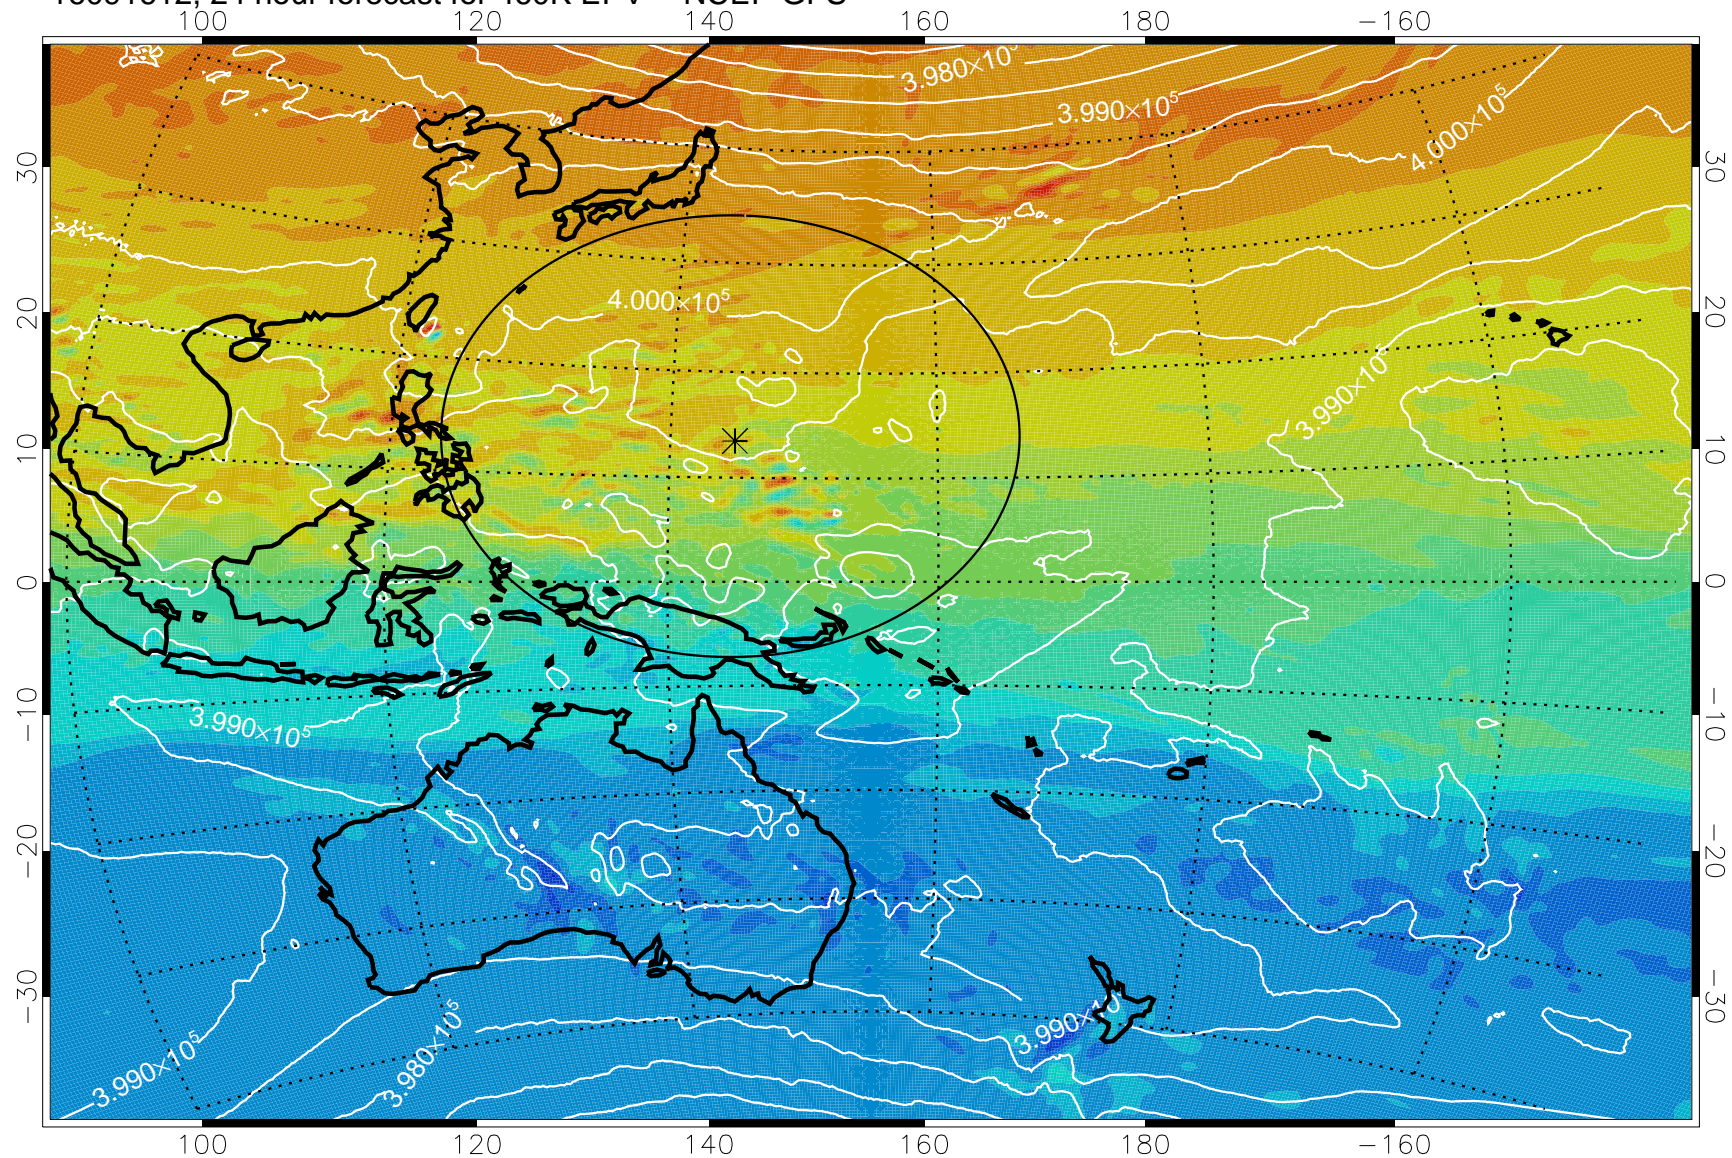

16091518, 6 hour forecast for 460K EPV -- NCEP GFS

460K Montgomery Streamfunction, white

Range ring of 2304 km

16091600, 12 hour forecast for 460K EPV -- NCEP GFS

460K Montgomery Streamfunction, white

Range ring of 2304 km

16091606, 18 hour forecast for 460K EPV -- NCEP GFS

460K Montgomery Streamfunction, white

Range ring of 2304 km

16091612, 24 hour forecast for 460K EPV -- NCEP GFS

460K Montgomery Streamfunction, white

Range ring of 2304 km

16091618, 30 hour forecast for 460K EPV -- NCEP GFS

460K Montgomery Streamfunction, white

Range ring of 2304 km

16091700, 36 hour forecast for 460K EPV -- NCEP GFS

460K Montgomery Streamfunction, white

Range ring of 2304 km

16091718, 54 hour forecast for 460K EPV -- NCEP GFS

460K Montgomery Streamfunction, white

Range ring of 2304 km

16091800, 60 hour forecast for 460K EPV -- NCEP GFS

460K Montgomery Streamfunction, white

Range ring of 2304 km