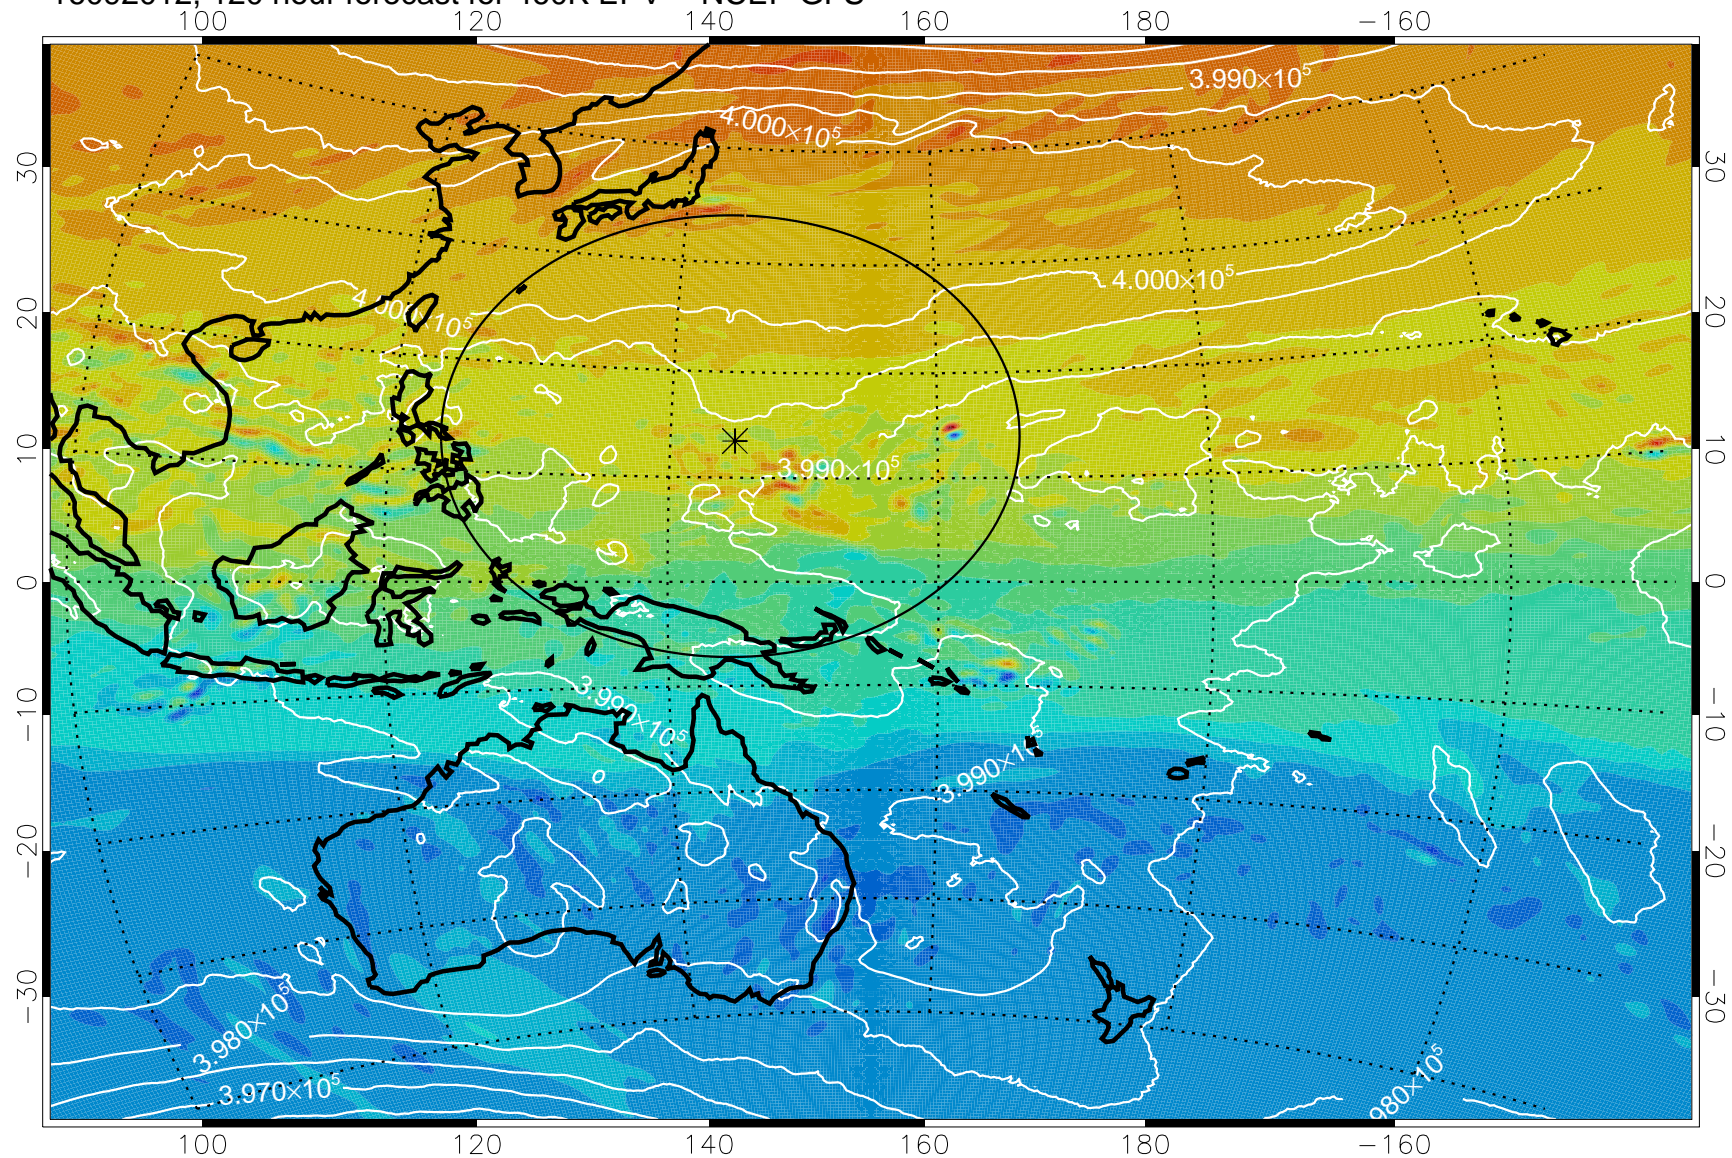

16091918, 102 hour forecast for 460K EPV -- NCEP GFS

460K Montgomery Streamfunction, white

Range ring of 2304 km

16092000, 108 hour forecast for 460K EPV -- NCEP GFS

460K Montgomery Streamfunction, white

Range ring of 2304 km

16092006, 114 hour forecast for 460K EPV -- NCEP GFS

460K Montgomery Streamfunction, white

Range ring of 2304 km

16092012, 120 hour forecast for 460K EPV -- NCEP GFS

460K Montgomery Streamfunction, white

Range ring of 2304 km