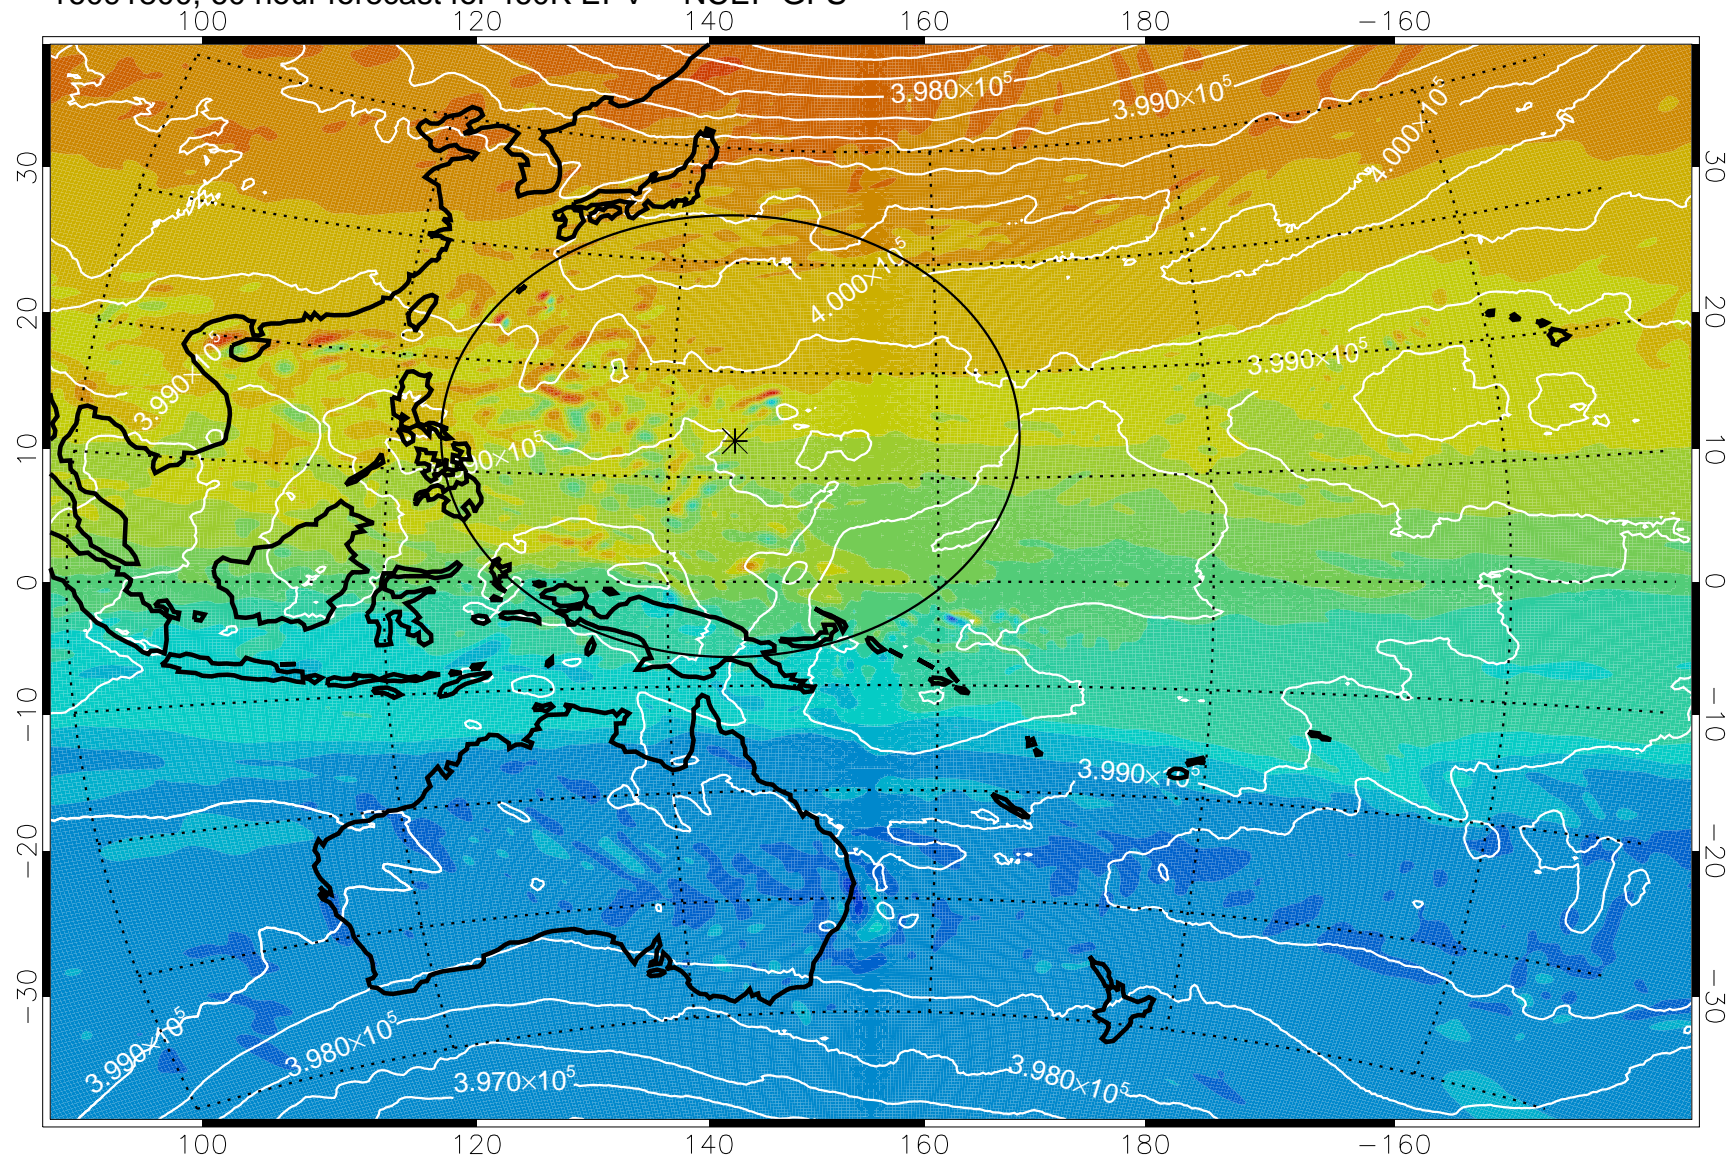

16091706, 42 hour forecast for 460K EPV -- NCEP GFS

460K Montgomery Streamfunction, white

Range ring of 2304 km

16091712, 48 hour forecast for 460K EPV -- NCEP GFS

460K Montgomery Streamfunction, white

Range ring of 2304 km

16091718, 54 hour forecast for 460K EPV -- NCEP GFS

460K Montgomery Streamfunction, white

Range ring of 2304 km

16091800, 60 hour forecast for 460K EPV -- NCEP GFS

460K Montgomery Streamfunction, white

Range ring of 2304 km

16091806, 66 hour forecast for 460K EPV -- NCEP GFS

460K Montgomery Streamfunction, white

Range ring of 2304 km

16091812, 72 hour forecast for 460K EPV -- NCEP GFS

460K Montgomery Streamfunction, white

Range ring of 2304 km

16091818, 78 hour forecast for 460K EPV -- NCEP GFS

460K Montgomery Streamfunction, white

Range ring of 2304 km

16091900, 84 hour forecast for 460K EPV -- NCEP GFS

460K Montgomery Streamfunction, white

Range ring of 2304 km