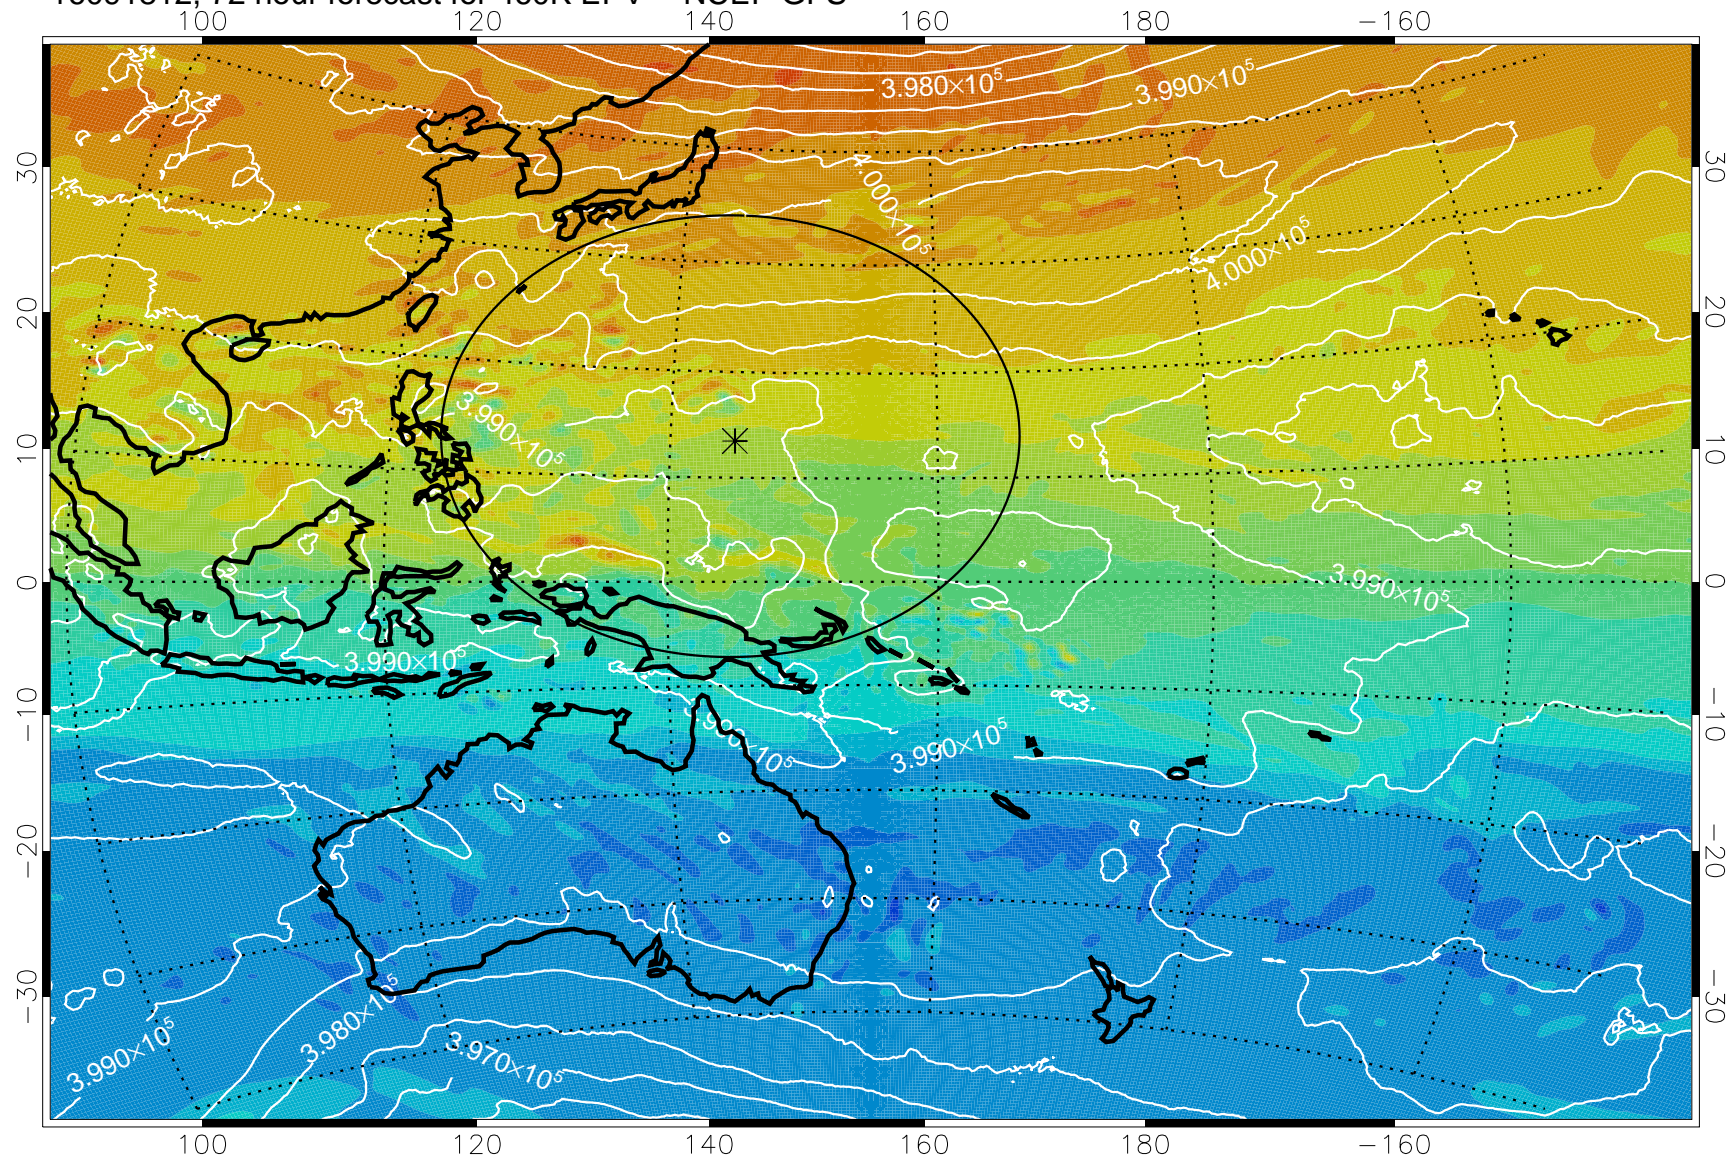

16091706, 42 hour forecast for 460K EPV -- NCEP GFS

460K Montgomery Streamfunction, white

Range ring of 2304 km

16091712, 48 hour forecast for 460K EPV -- NCEP GFS

460K Montgomery Streamfunction, white

Range ring of 2304 km

16091718, 54 hour forecast for 460K EPV -- NCEP GFS

460K Montgomery Streamfunction, white

Range ring of 2304 km

16091800, 60 hour forecast for 460K EPV -- NCEP GFS

460K Montgomery Streamfunction, white

Range ring of 2304 km

16091806, 66 hour forecast for 460K EPV -- NCEP GFS

460K Montgomery Streamfunction, white

Range ring of 2304 km

16091812, 72 hour forecast for 460K EPV -- NCEP GFS

460K Montgomery Streamfunction, white

Range ring of 2304 km

16091818, 78 hour forecast for 460K EPV -- NCEP GFS

460K Montgomery Streamfunction, white

Range ring of 2304 km

16091900, 84 hour forecast for 460K EPV -- NCEP GFS

460K Montgomery Streamfunction, white

Range ring of 2304 km