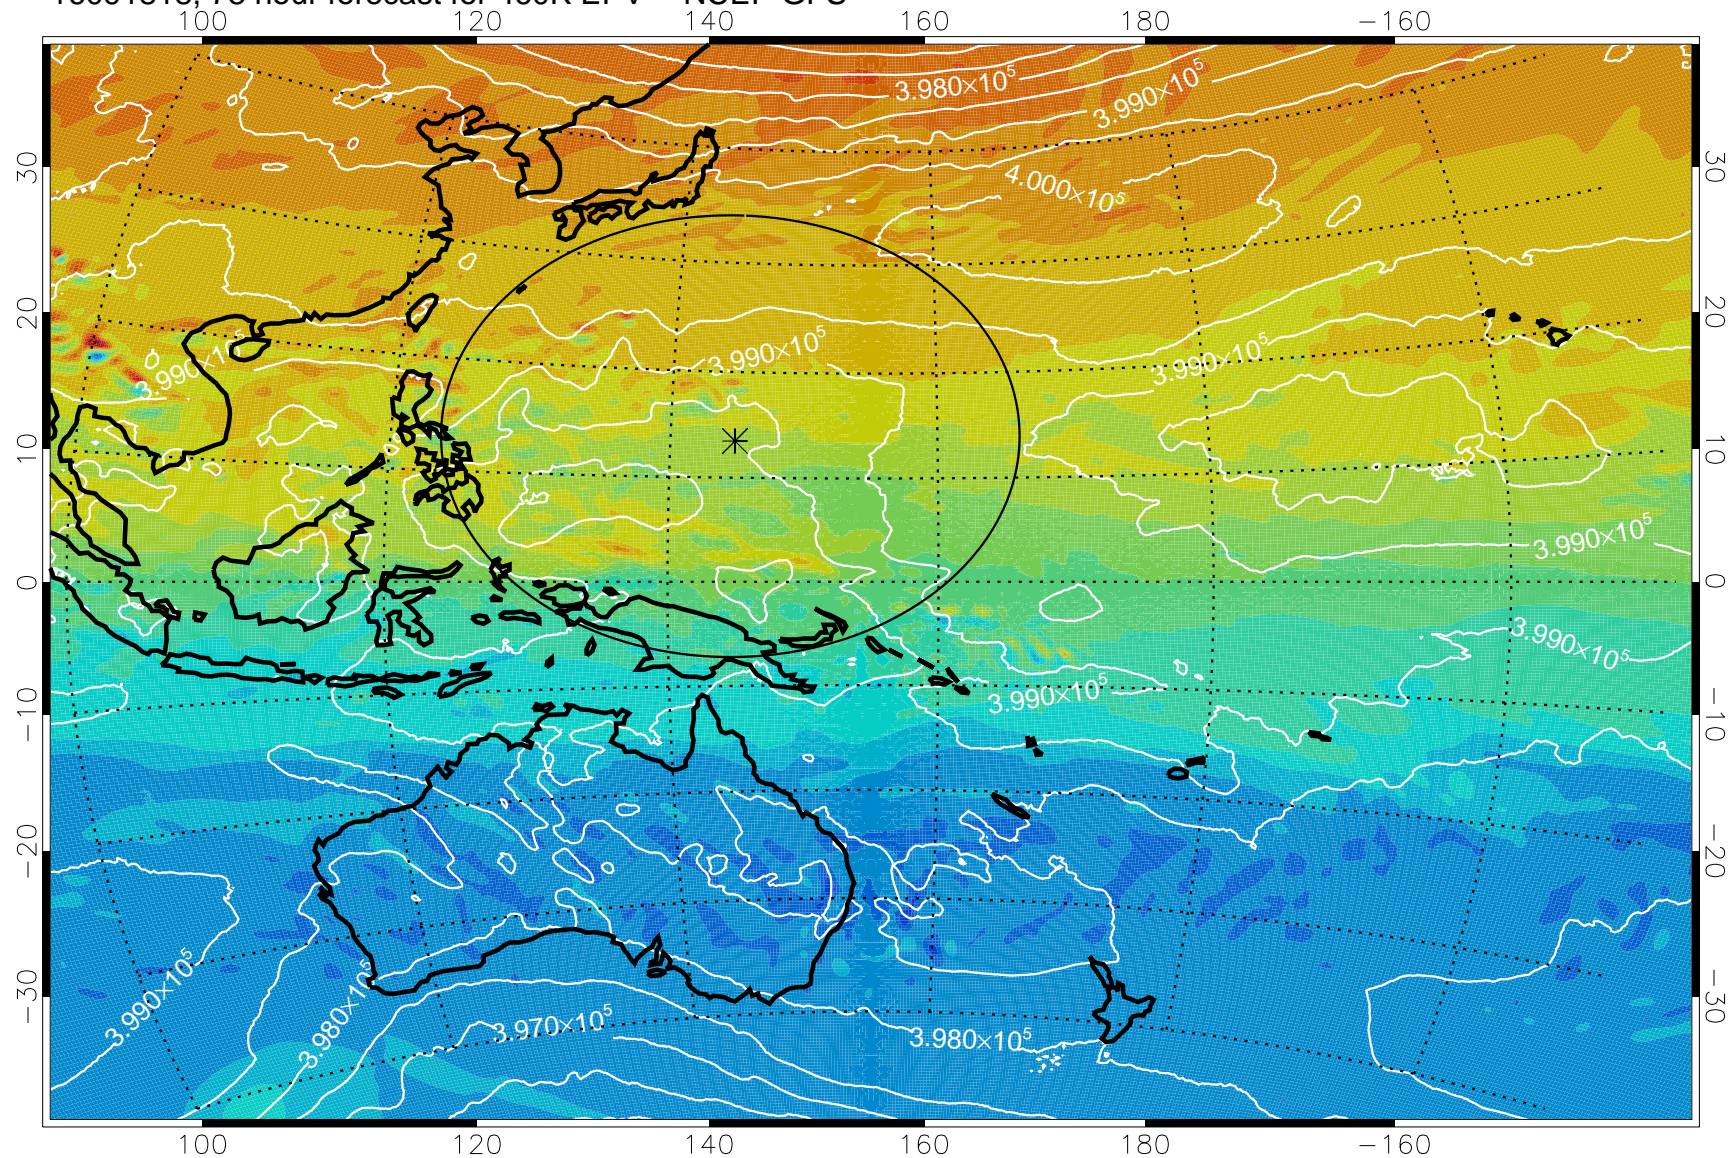

16091718, 54 hour forecast for 460K EPV -- NCEP GFS

460K Montgomery Streamfunction, white

Range ring of 2304 km

16091800, 60 hour forecast for 460K EPV -- NCEP GFS

460K Montgomery Streamfunction, white

Range ring of 2304 km

16091806, 66 hour forecast for 460K EPV -- NCEP GFS

460K Montgomery Streamfunction, white

Range ring of 2304 km

16091812, 72 hour forecast for 460K EPV -- NCEP GFS

460K Montgomery Streamfunction, white

Range ring of 2304 km

16091818, 78 hour forecast for 460K EPV -- NCEP GFS

460K Montgomery Streamfunction, white

Range ring of 2304 km

16091900, 84 hour forecast for 460K EPV -- NCEP GFS

460K Montgomery Streamfunction, white

Range ring of 2304 km

16091906, 90 hour forecast for 460K EPV -- NCEP GFS

460K Montgomery Streamfunction, white

Range ring of 2304 km

16091912, 96 hour forecast for 460K EPV -- NCEP GFS

460K Montgomery Streamfunction, white

Range ring of 2304 km