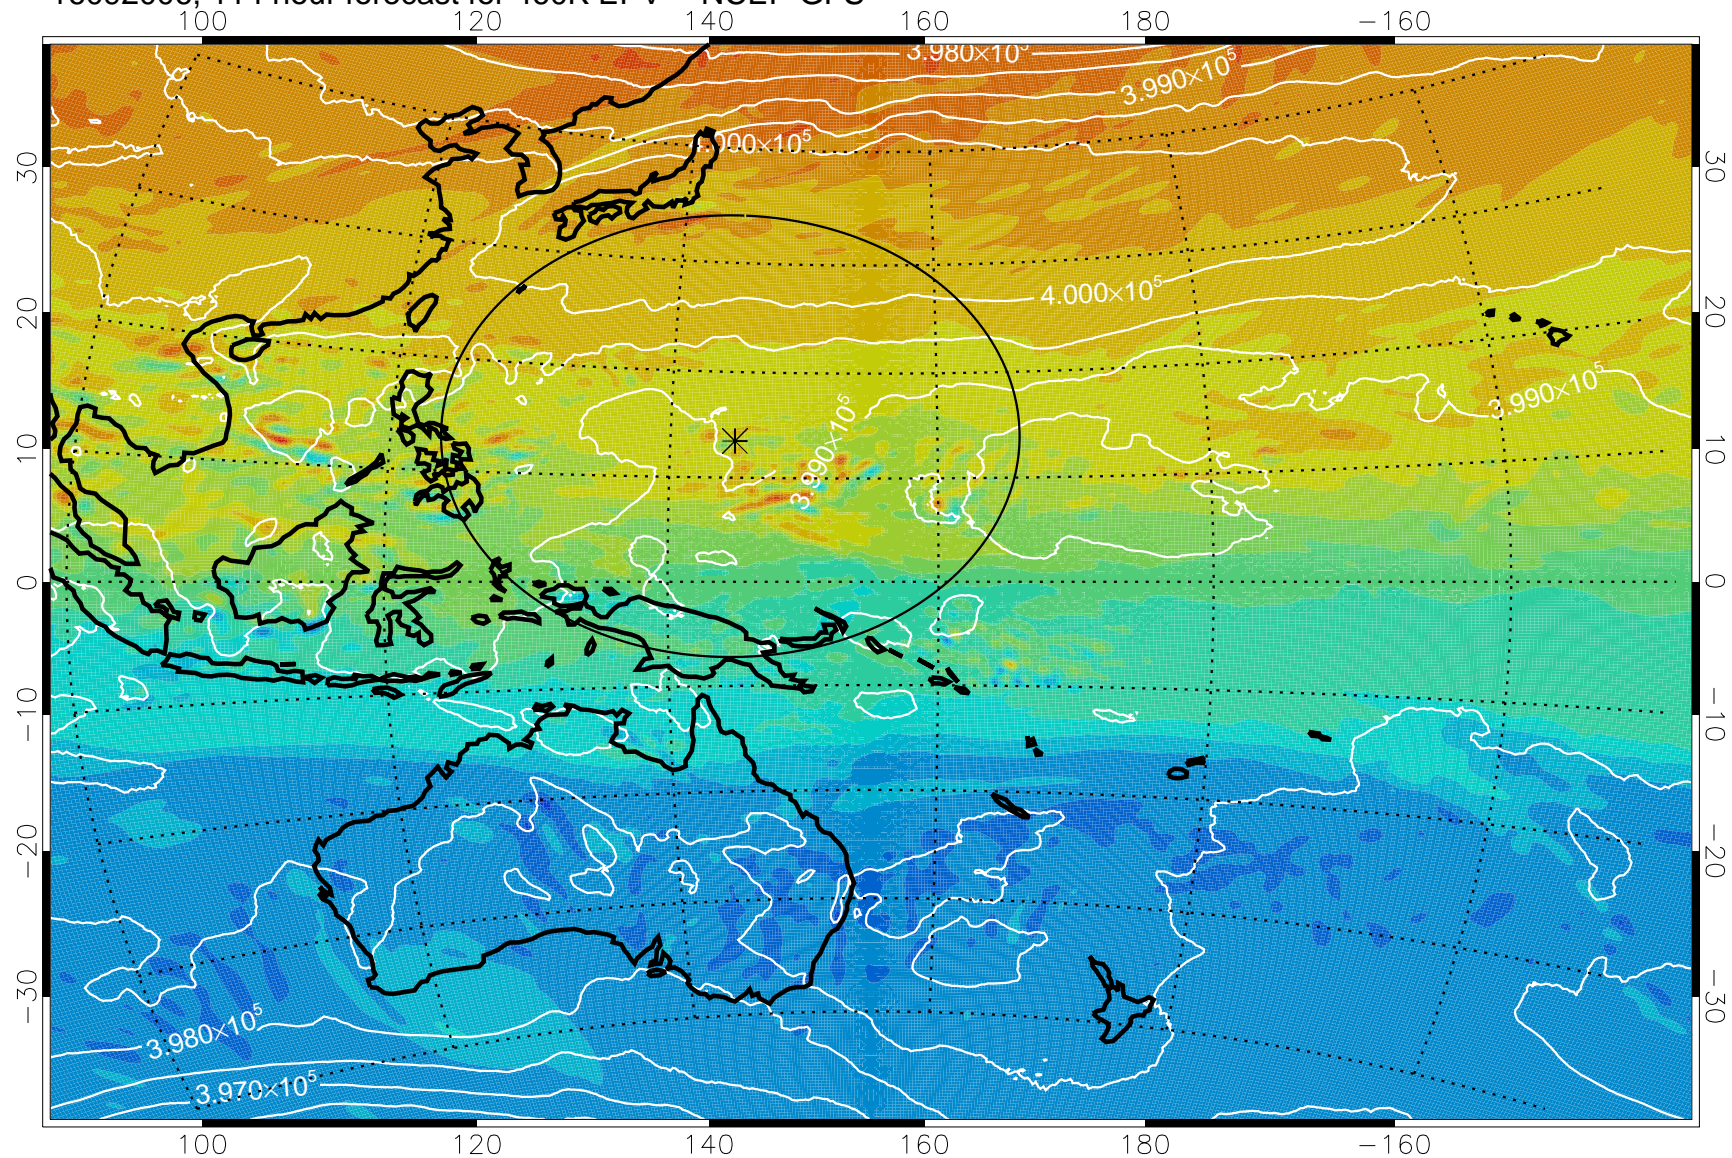

16091818, 78 hour forecast for 460K EPV -- NCEP GFS

460K Montgomery Streamfunction, white

Range ring of 2304 km

16091900, 84 hour forecast for 460K EPV -- NCEP GFS

460K Montgomery Streamfunction, white

Range ring of 2304 km

16091906, 90 hour forecast for 460K EPV -- NCEP GFS

460K Montgomery Streamfunction, white

Range ring of 2304 km

16091912, 96 hour forecast for 460K EPV -- NCEP GFS

460K Montgomery Streamfunction, white

Range ring of 2304 km

16091918, 102 hour forecast for 460K EPV -- NCEP GFS

460K Montgomery Streamfunction, white

Range ring of 2304 km

16092000, 108 hour forecast for 460K EPV -- NCEP GFS

460K Montgomery Streamfunction, white

Range ring of 2304 km

16092006, 114 hour forecast for 460K EPV -- NCEP GFS

460K Montgomery Streamfunction, white

Range ring of 2304 km

16092012, 120 hour forecast for 460K EPV -- NCEP GFS

460K Montgomery Streamfunction, white

Range ring of 2304 km