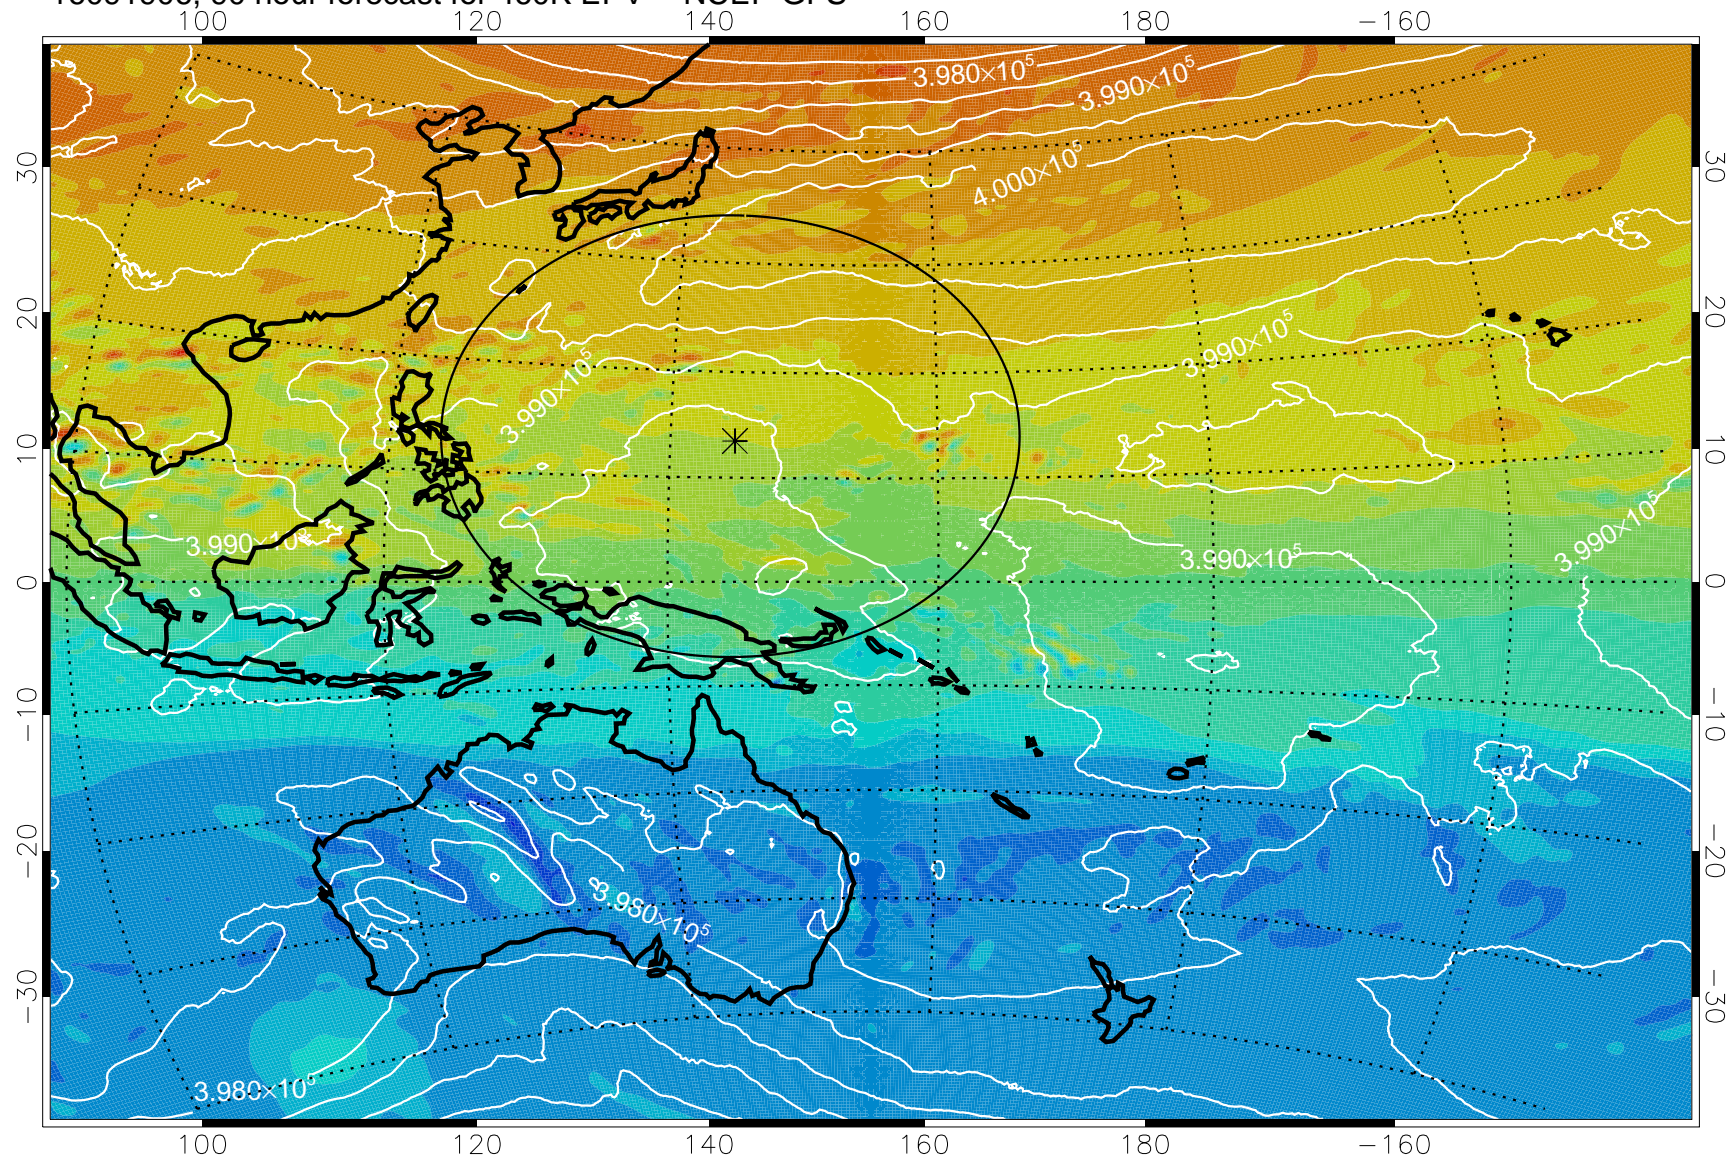

16091806, 66 hour forecast for 460K EPV -- NCEP GFS

460K Montgomery Streamfunction, white

Range ring of 2304 km

16091812, 72 hour forecast for 460K EPV -- NCEP GFS

460K Montgomery Streamfunction, white

Range ring of 2304 km

16091818, 78 hour forecast for 460K EPV -- NCEP GFS

460K Montgomery Streamfunction, white

Range ring of 2304 km

16091900, 84 hour forecast for 460K EPV -- NCEP GFS

460K Montgomery Streamfunction, white

Range ring of 2304 km

16091906, 90 hour forecast for 460K EPV -- NCEP GFS

460K Montgomery Streamfunction, white

Range ring of 2304 km

16091912, 96 hour forecast for 460K EPV -- NCEP GFS

460K Montgomery Streamfunction, white

Range ring of 2304 km

16091918, 102 hour forecast for 460K EPV -- NCEP GFS

460K Montgomery Streamfunction, white

Range ring of 2304 km

16092000, 108 hour forecast for 460K EPV -- NCEP GFS

460K Montgomery Streamfunction, white

Range ring of 2304 km