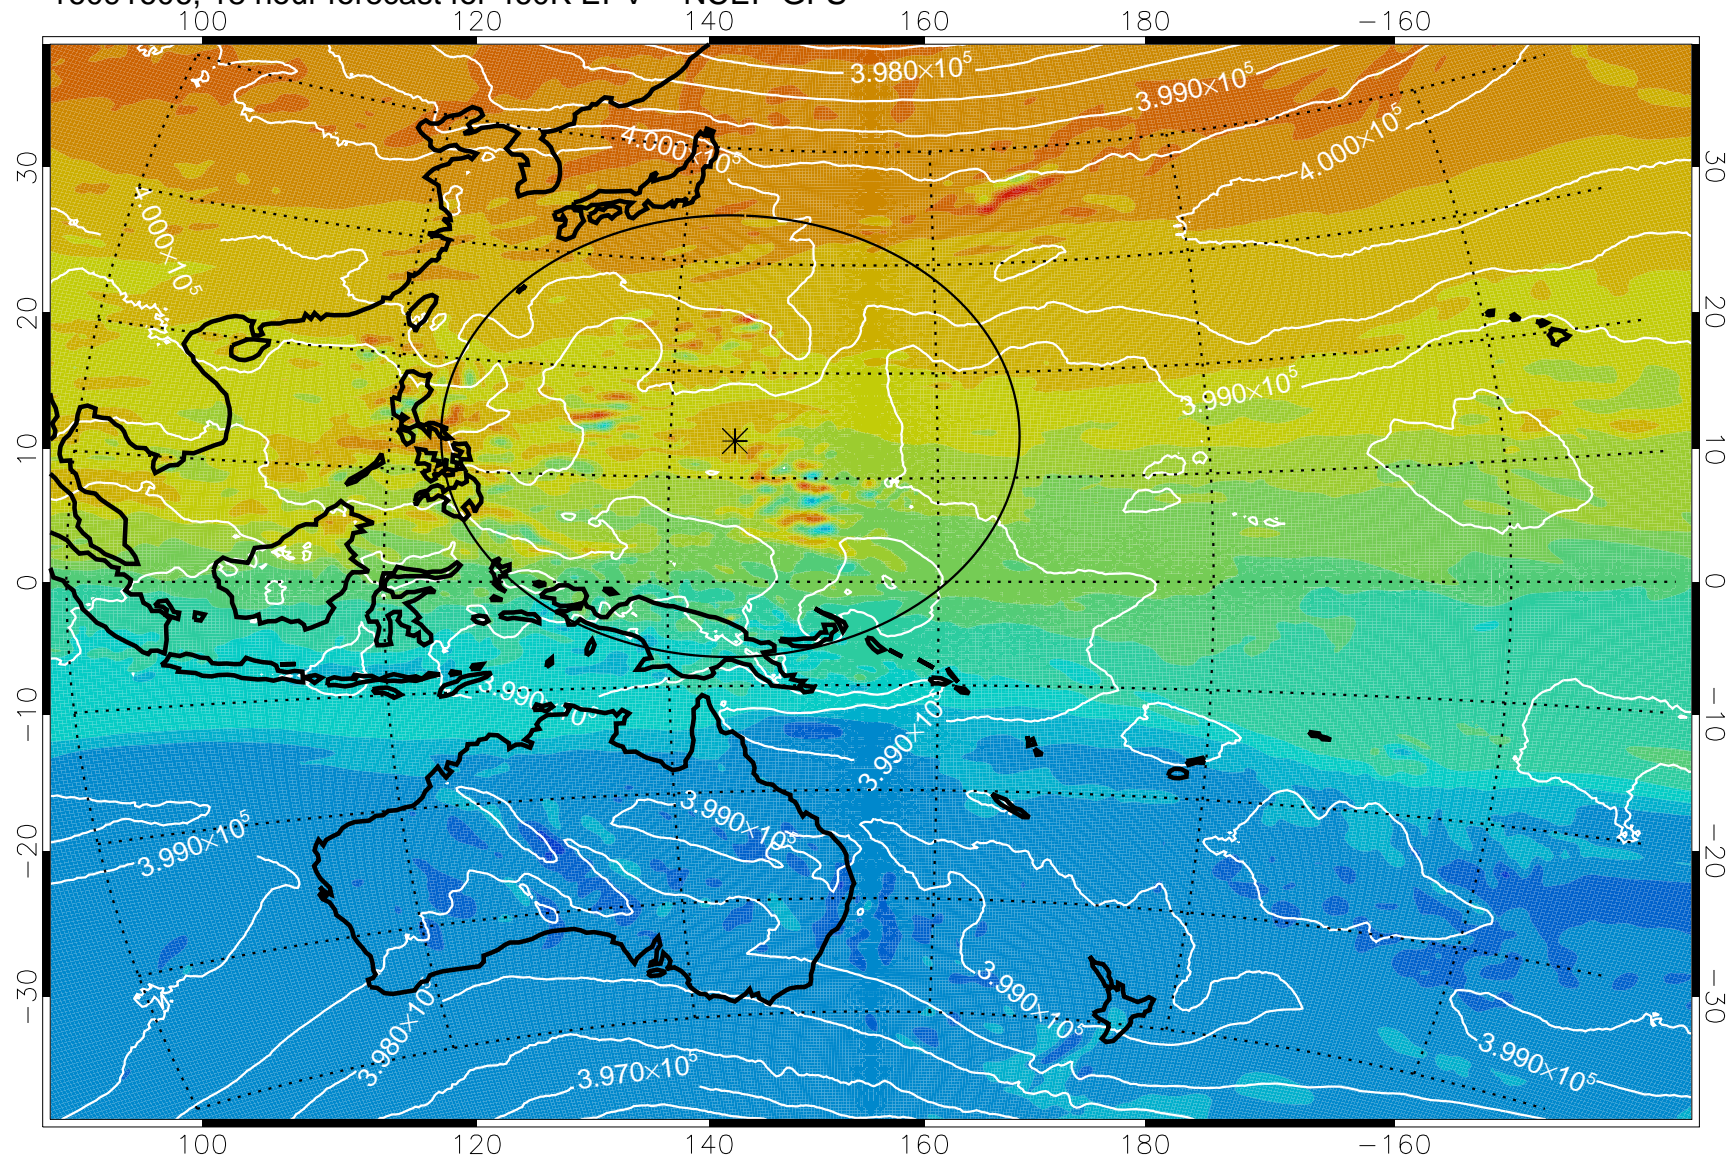

16091518, 6 hour forecast for 460K EPV -- NCEP GFS

460K Montgomery Streamfunction, white

Range ring of 2304 km

16091600, 12 hour forecast for 460K EPV -- NCEP GFS

460K Montgomery Streamfunction, white

Range ring of 2304 km

16091606, 18 hour forecast for 460K EPV -- NCEP GFS

460K Montgomery Streamfunction, white

Range ring of 2304 km

16091612, 24 hour forecast for 460K EPV -- NCEP GFS

460K Montgomery Streamfunction, white

Range ring of 2304 km

16091618, 30 hour forecast for 460K EPV -- NCEP GFS

460K Montgomery Streamfunction, white

Range ring of 2304 km

16091700, 36 hour forecast for 460K EPV -- NCEP GFS

460K Montgomery Streamfunction, white

Range ring of 2304 km

16091718, 54 hour forecast for 460K EPV -- NCEP GFS

460K Montgomery Streamfunction, white

Range ring of 2304 km

16091800, 60 hour forecast for 460K EPV -- NCEP GFS

460K Montgomery Streamfunction, white

Range ring of 2304 km