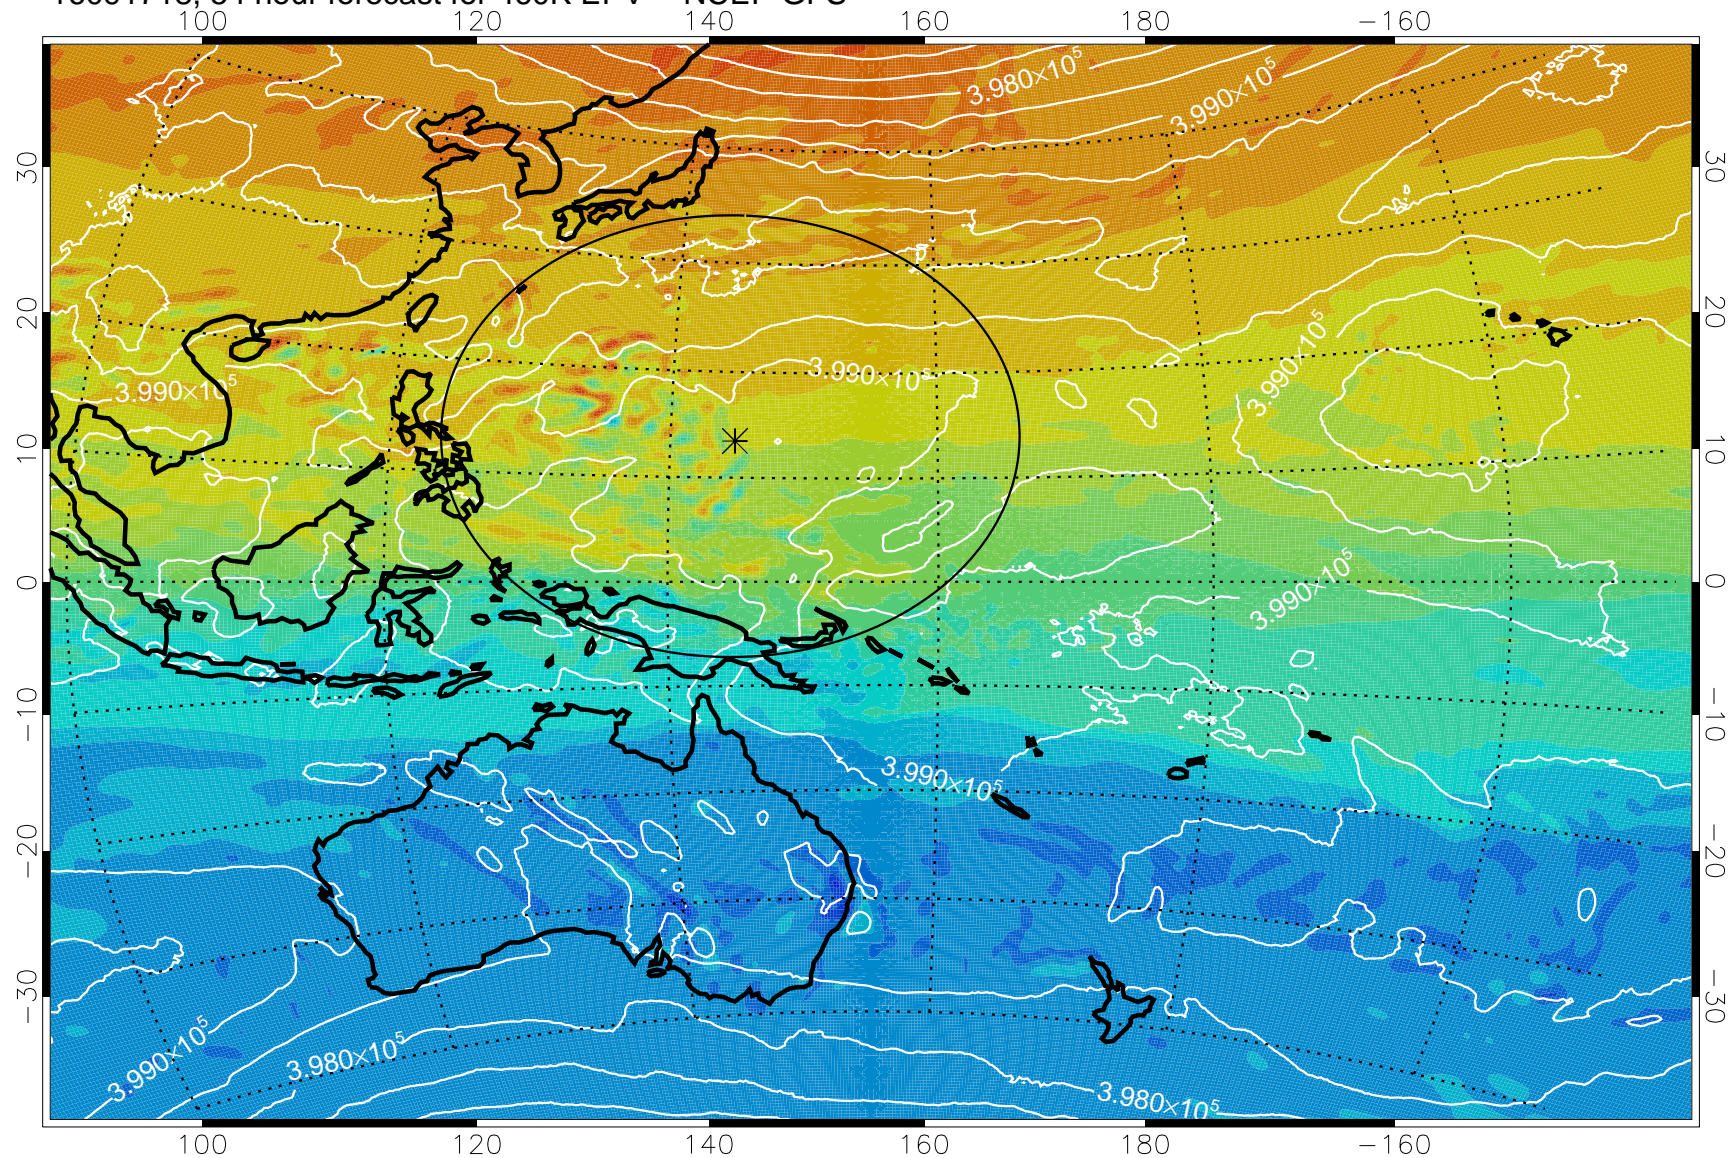

16091706, 42 hour forecast for 460K EPV -- NCEP GFS

460K Montgomery Streamfunction, white

Range ring of 2304 km

16091712, 48 hour forecast for 460K EPV -- NCEP GFS

460K Montgomery Streamfunction, white

Range ring of 2304 km

16091718, 54 hour forecast for 460K EPV -- NCEP GFS

460K Montgomery Streamfunction, white

Range ring of 2304 km

16091800, 60 hour forecast for 460K EPV -- NCEP GFS

460K Montgomery Streamfunction, white

Range ring of 2304 km

16091806, 66 hour forecast for 460K EPV -- NCEP GFS

460K Montgomery Streamfunction, white

Range ring of 2304 km

16091812, 72 hour forecast for 460K EPV -- NCEP GFS

460K Montgomery Streamfunction, white

Range ring of 2304 km

16091818, 78 hour forecast for 460K EPV -- NCEP GFS

460K Montgomery Streamfunction, white

Range ring of 2304 km

16091900, 84 hour forecast for 460K EPV -- NCEP GFS

460K Montgomery Streamfunction, white

Range ring of 2304 km