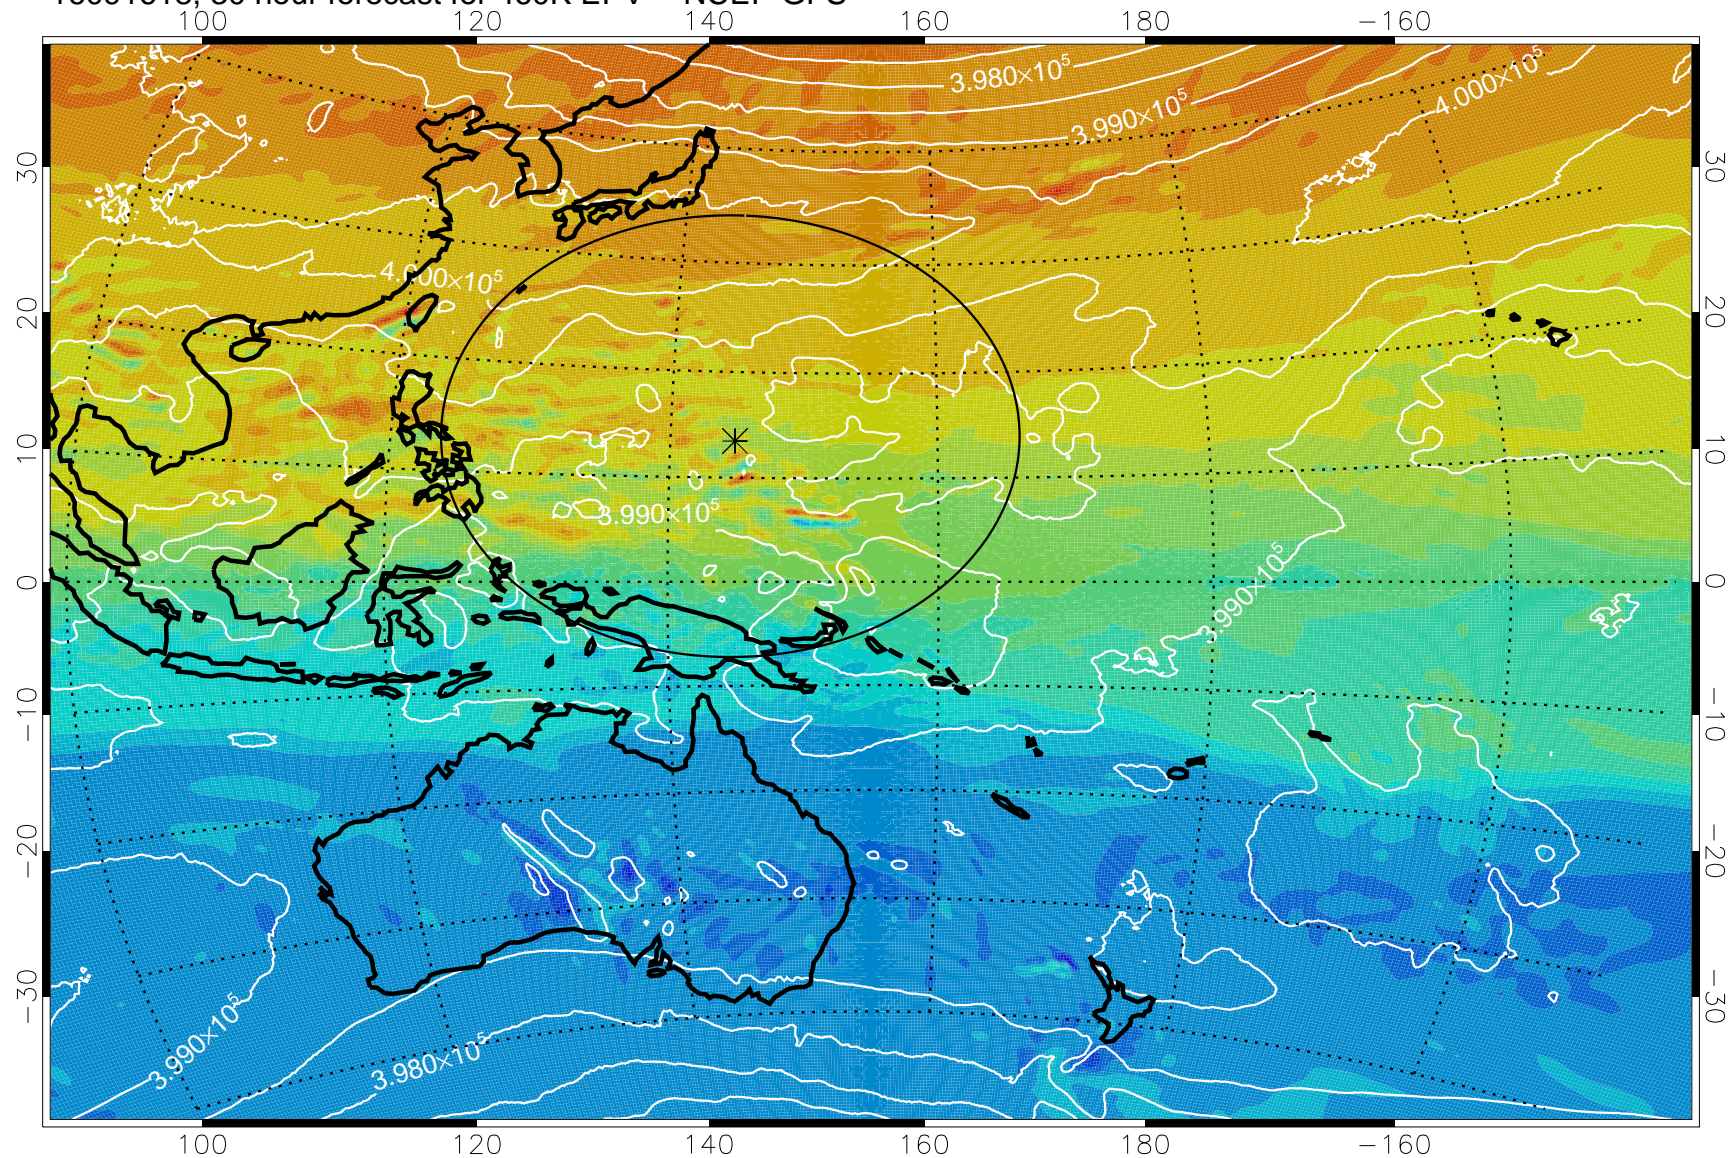

16091606, 18 hour forecast for 460K EPV -- NCEP GFS

460K Montgomery Streamfunction, white

Range ring of 2304 km

16091612, 24 hour forecast for 460K EPV -- NCEP GFS

460K Montgomery Streamfunction, white

Range ring of 2304 km

16091618, 30 hour forecast for 460K EPV -- NCEP GFS

460K Montgomery Streamfunction, white

Range ring of 2304 km

16091700, 36 hour forecast for 460K EPV -- NCEP GFS

460K Montgomery Streamfunction, white

Range ring of 2304 km

16091706, 42 hour forecast for 460K EPV -- NCEP GFS

460K Montgomery Streamfunction, white

Range ring of 2304 km

16091712, 48 hour forecast for 460K EPV -- NCEP GFS

460K Montgomery Streamfunction, white

Range ring of 2304 km

16091718, 54 hour forecast for 460K EPV -- NCEP GFS

460K Montgomery Streamfunction, white

Range ring of 2304 km

16091800, 60 hour forecast for 460K EPV -- NCEP GFS

460K Montgomery Streamfunction, white

Range ring of 2304 km