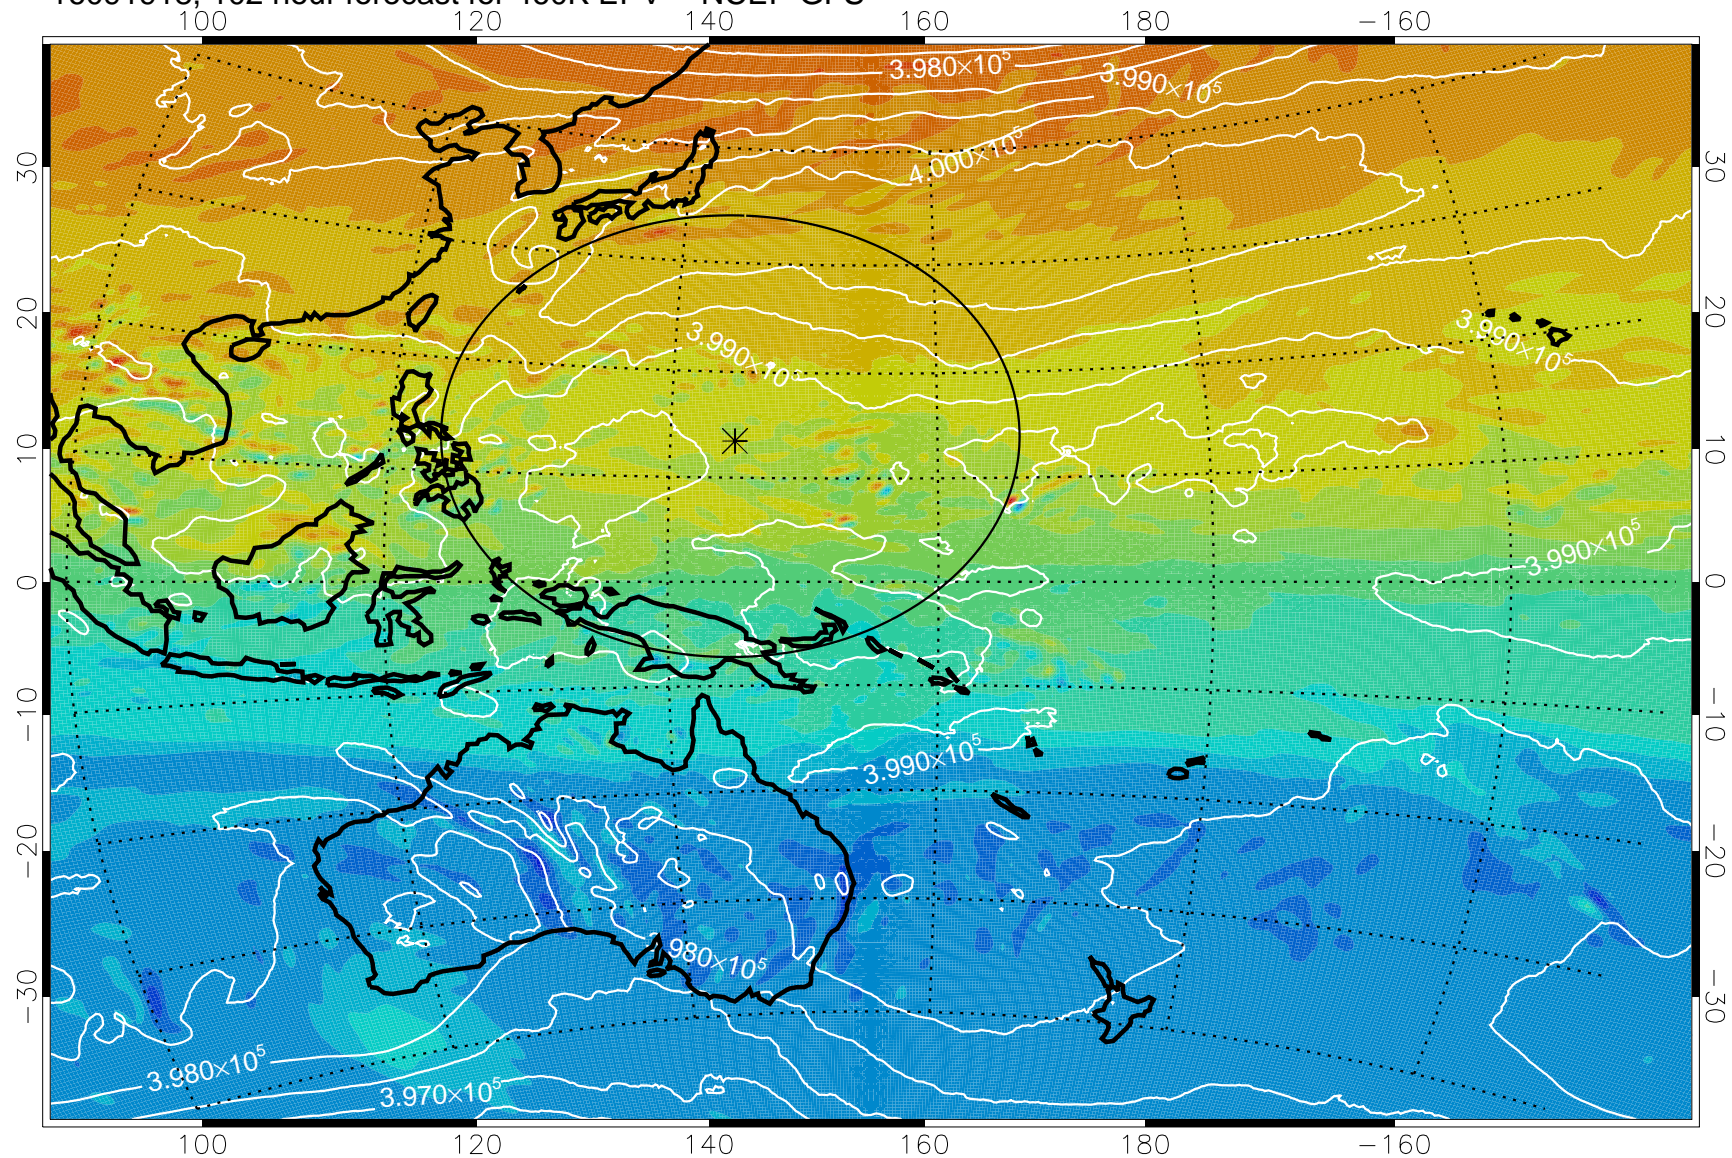

16091818, 78 hour forecast for 460K EPV -- NCEP GFS

460K Montgomery Streamfunction, white

Range ring of 2304 km

16091900, 84 hour forecast for 460K EPV -- NCEP GFS

460K Montgomery Streamfunction, white

Range ring of 2304 km

16091906, 90 hour forecast for 460K EPV -- NCEP GFS

460K Montgomery Streamfunction, white

Range ring of 2304 km

16091912, 96 hour forecast for 460K EPV -- NCEP GFS

460K Montgomery Streamfunction, white

Range ring of 2304 km

16091918, 102 hour forecast for 460K EPV -- NCEP GFS

460K Montgomery Streamfunction, white

Range ring of 2304 km

16092000, 108 hour forecast for 460K EPV -- NCEP GFS

460K Montgomery Streamfunction, white

Range ring of 2304 km

16092006, 114 hour forecast for 460K EPV -- NCEP GFS

460K Montgomery Streamfunction, white

Range ring of 2304 km

16092012, 120 hour forecast for 460K EPV -- NCEP GFS

460K Montgomery Streamfunction, white

Range ring of 2304 km