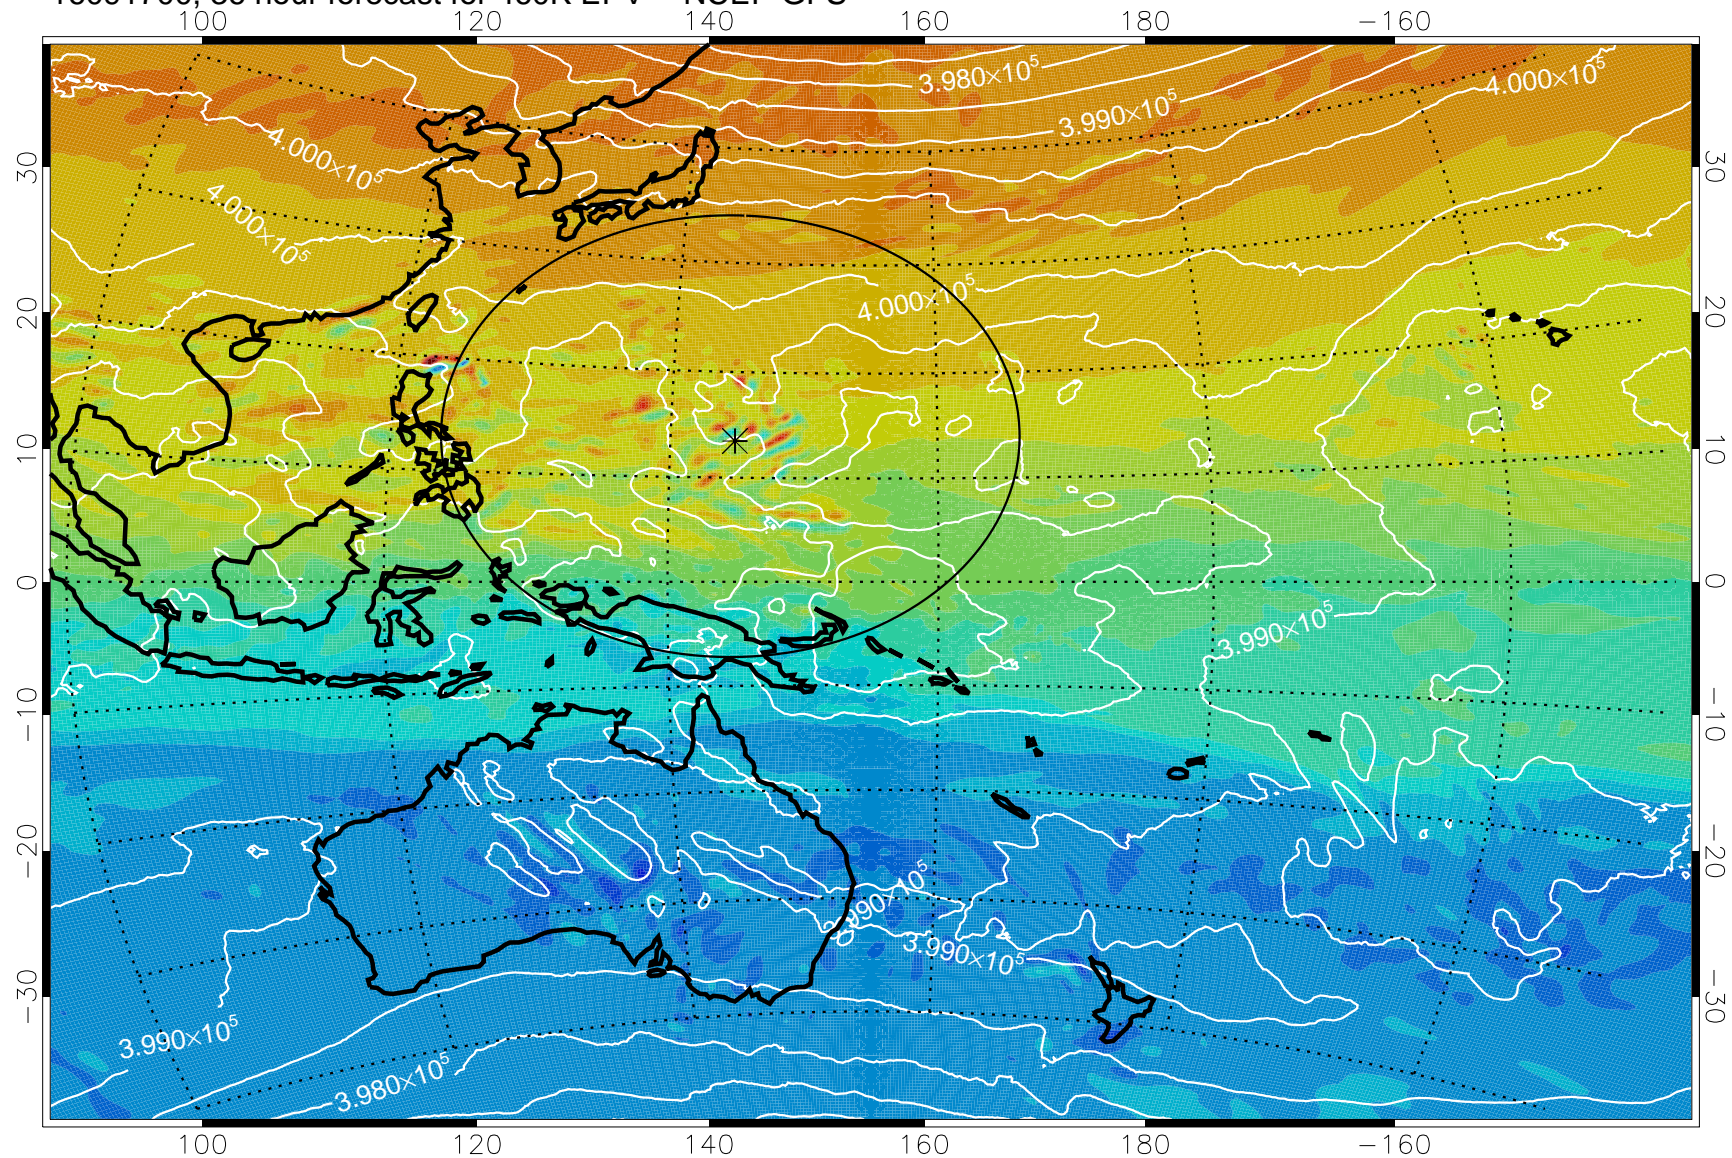

16091606, 18 hour forecast for 460K EPV -- NCEP GFS

460K Montgomery Streamfunction, white

Range ring of 2304 km

16091612, 24 hour forecast for 460K EPV -- NCEP GFS

460K Montgomery Streamfunction, white

Range ring of 2304 km

16091618, 30 hour forecast for 460K EPV -- NCEP GFS

460K Montgomery Streamfunction, white

Range ring of 2304 km

16091700, 36 hour forecast for 460K EPV -- NCEP GFS

460K Montgomery Streamfunction, white

Range ring of 2304 km

16091706, 42 hour forecast for 460K EPV -- NCEP GFS

460K Montgomery Streamfunction, white

Range ring of 2304 km

16091712, 48 hour forecast for 460K EPV -- NCEP GFS

460K Montgomery Streamfunction, white

Range ring of 2304 km

16091718, 54 hour forecast for 460K EPV -- NCEP GFS

460K Montgomery Streamfunction, white

Range ring of 2304 km

16091800, 60 hour forecast for 460K EPV -- NCEP GFS

460K Montgomery Streamfunction, white

Range ring of 2304 km