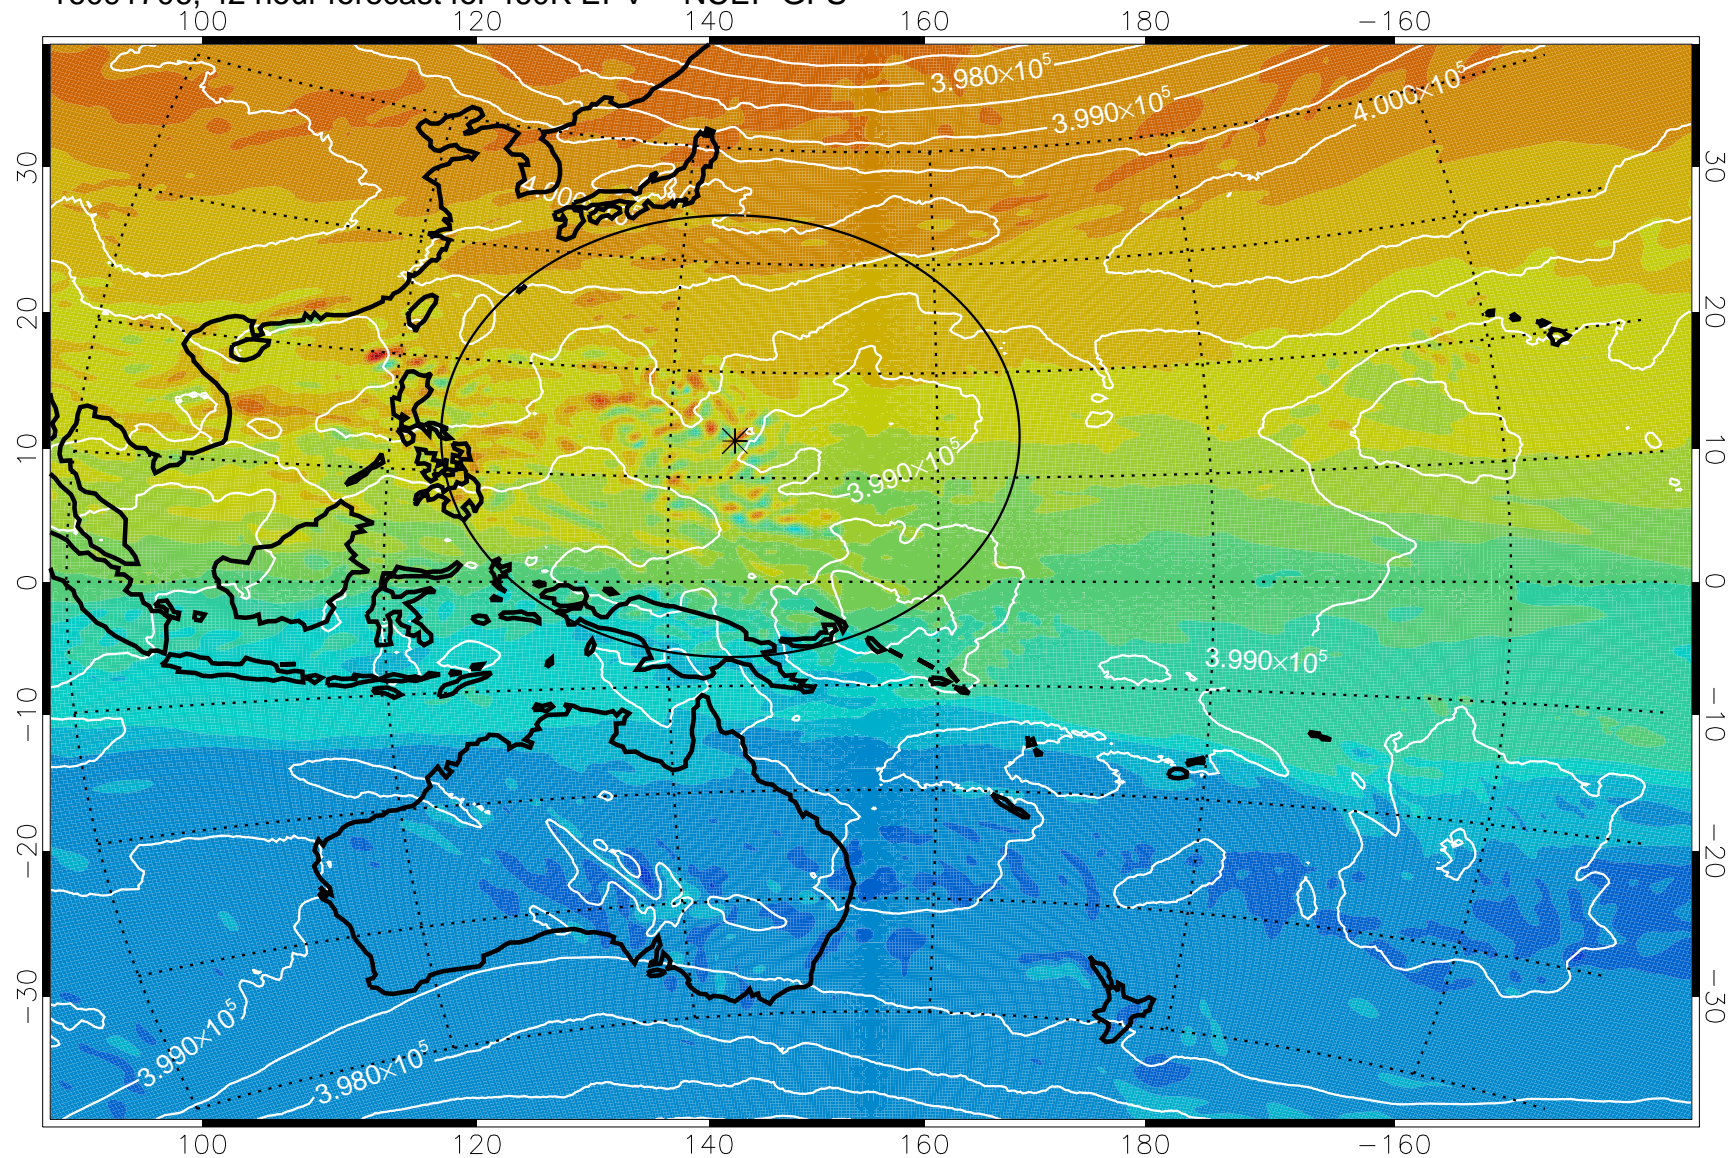

16091618, 30 hour forecast for 460K EPV -- NCEP GFS

460K Montgomery Streamfunction, white

Range ring of 2304 km

16091700, 36 hour forecast for 460K EPV -- NCEP GFS

460K Montgomery Streamfunction, white

Range ring of 2304 km

16091706, 42 hour forecast for 460K EPV -- NCEP GFS

460K Montgomery Streamfunction, white

Range ring of 2304 km

16091712, 48 hour forecast for 460K EPV -- NCEP GFS

460K Montgomery Streamfunction, white

Range ring of 2304 km

16091718, 54 hour forecast for 460K EPV -- NCEP GFS

460K Montgomery Streamfunction, white

Range ring of 2304 km

16091800, 60 hour forecast for 460K EPV -- NCEP GFS

460K Montgomery Streamfunction, white

Range ring of 2304 km

16091818, 78 hour forecast for 460K EPV -- NCEP GFS

460K Montgomery Streamfunction, white

Range ring of 2304 km

16091900, 84 hour forecast for 460K EPV -- NCEP GFS

460K Montgomery Streamfunction, white

Range ring of 2304 km