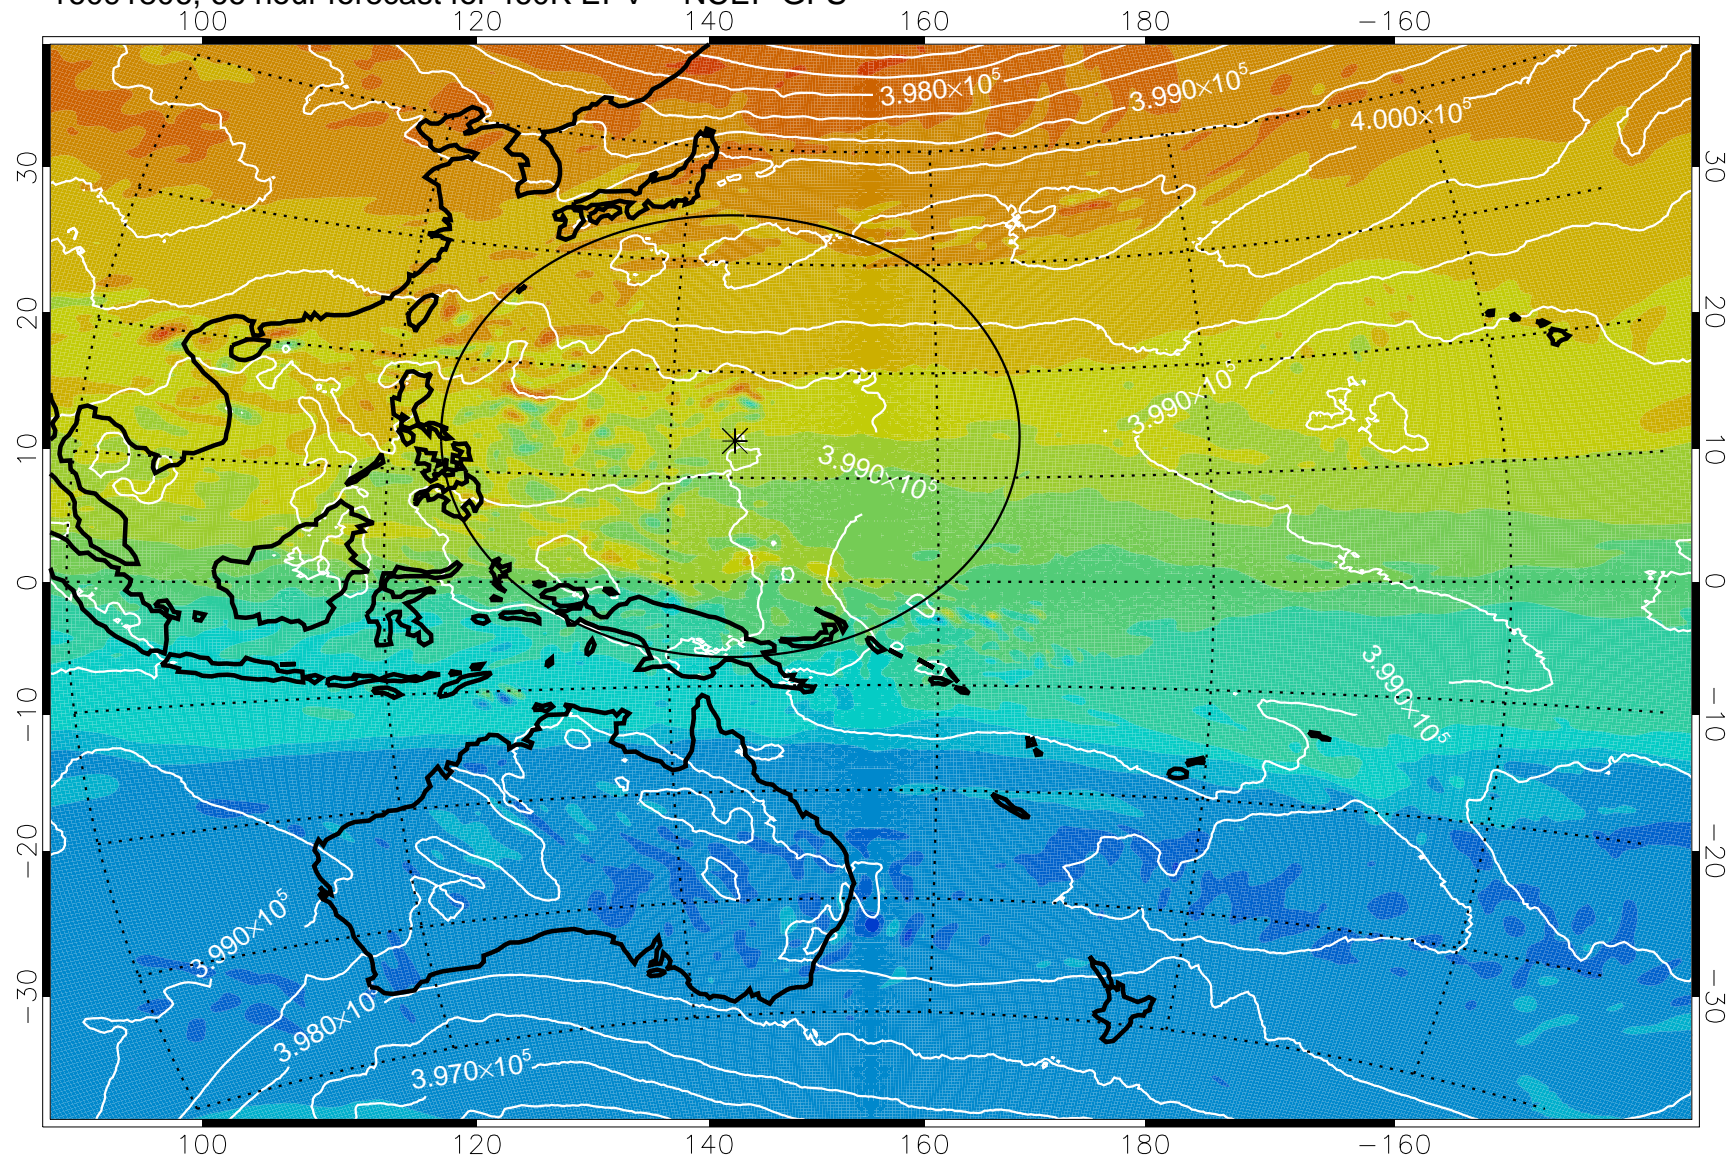

16091706, 42 hour forecast for 460K EPV -- NCEP GFS

460K Montgomery Streamfunction, white

Range ring of 2304 km

16091712, 48 hour forecast for 460K EPV -- NCEP GFS

460K Montgomery Streamfunction, white

Range ring of 2304 km

16091718, 54 hour forecast for 460K EPV -- NCEP GFS

460K Montgomery Streamfunction, white

Range ring of 2304 km

16091800, 60 hour forecast for 460K EPV -- NCEP GFS

460K Montgomery Streamfunction, white

Range ring of 2304 km

16091806, 66 hour forecast for 460K EPV -- NCEP GFS

460K Montgomery Streamfunction, white

Range ring of 2304 km

16091812, 72 hour forecast for 460K EPV -- NCEP GFS

460K Montgomery Streamfunction, white

Range ring of 2304 km

16091818, 78 hour forecast for 460K EPV -- NCEP GFS

460K Montgomery Streamfunction, white

Range ring of 2304 km

16091900, 84 hour forecast for 460K EPV -- NCEP GFS

460K Montgomery Streamfunction, white

Range ring of 2304 km