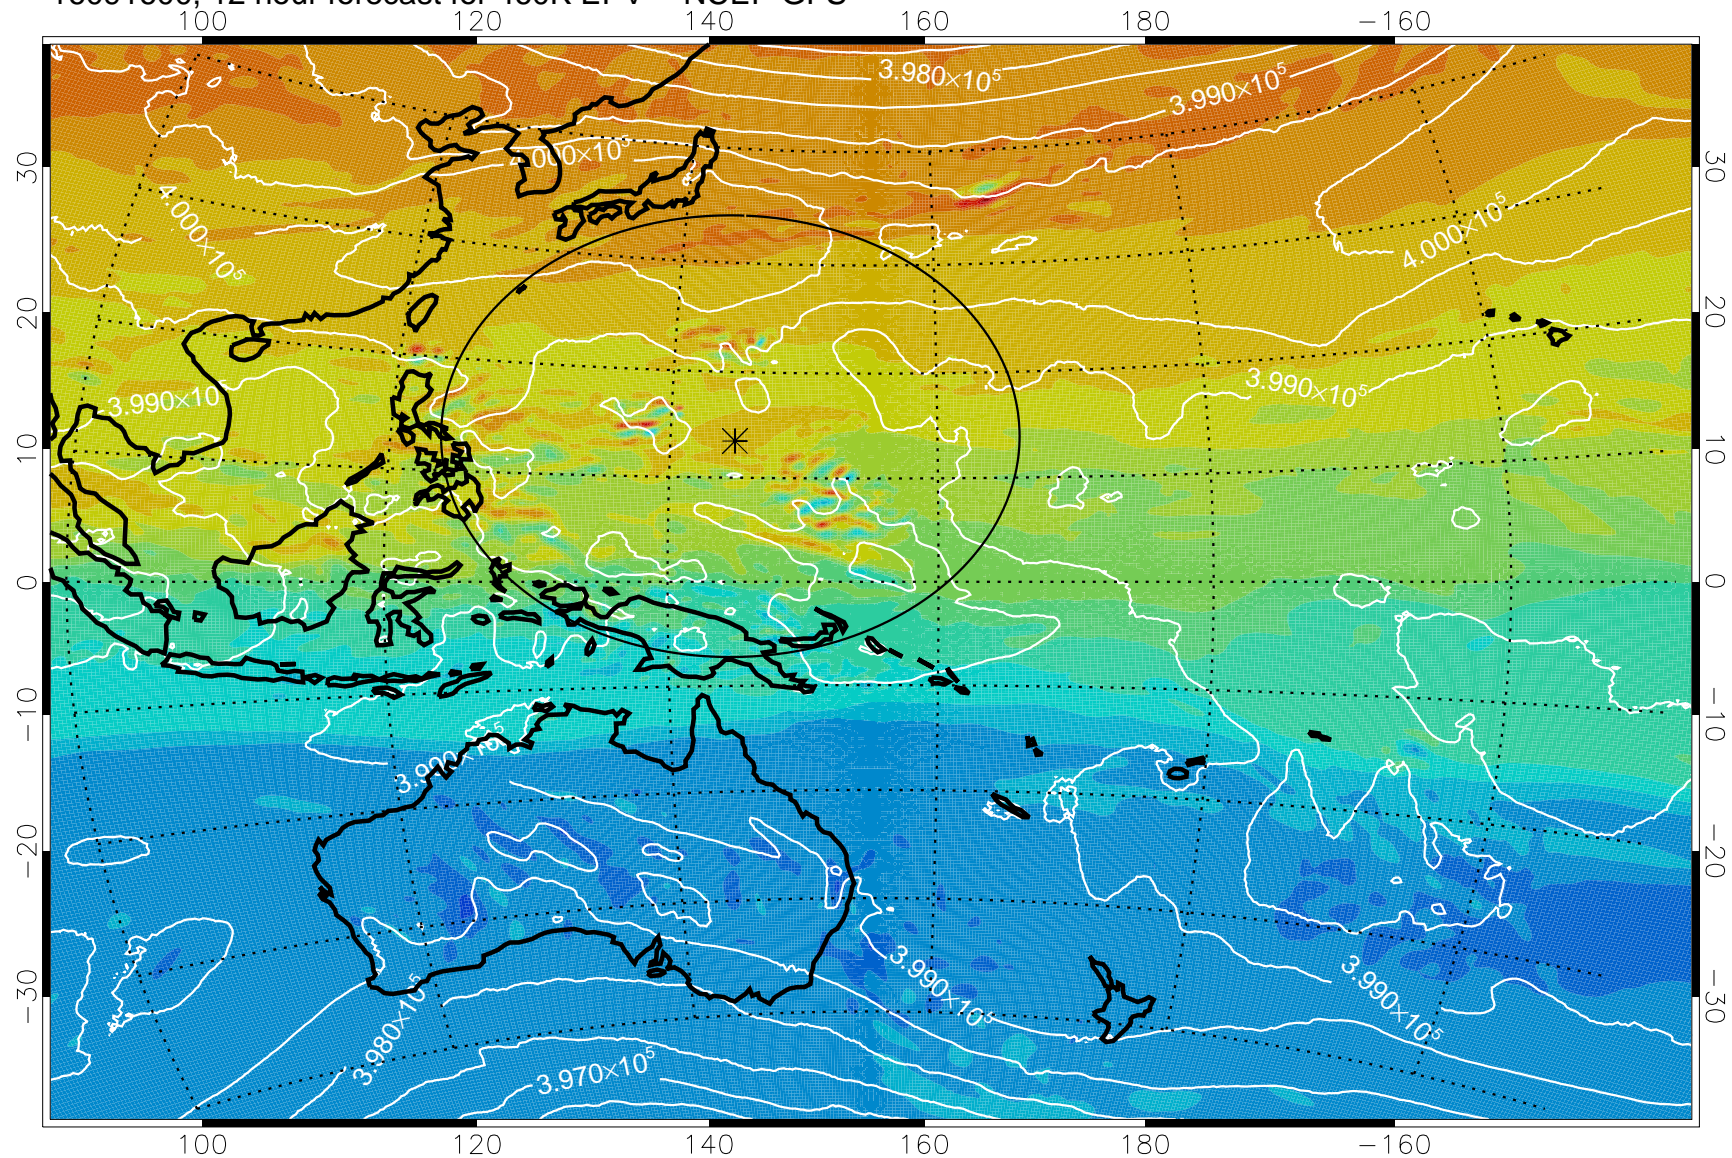

16091518, 6 hour forecast for 460K EPV -- NCEP GFS

460K Montgomery Streamfunction, white

Range ring of 2304 km

16091600, 12 hour forecast for 460K EPV -- NCEP GFS

460K Montgomery Streamfunction, white

Range ring of 2304 km

16091606, 18 hour forecast for 460K EPV -- NCEP GFS

460K Montgomery Streamfunction, white

Range ring of 2304 km

16091612, 24 hour forecast for 460K EPV -- NCEP GFS

460K Montgomery Streamfunction, white

Range ring of 2304 km

16091618, 30 hour forecast for 460K EPV -- NCEP GFS

460K Montgomery Streamfunction, white

Range ring of 2304 km

16091700, 36 hour forecast for 460K EPV -- NCEP GFS

460K Montgomery Streamfunction, white

Range ring of 2304 km

16091718, 54 hour forecast for 460K EPV -- NCEP GFS

460K Montgomery Streamfunction, white

Range ring of 2304 km

16091800, 60 hour forecast for 460K EPV -- NCEP GFS

460K Montgomery Streamfunction, white

Range ring of 2304 km