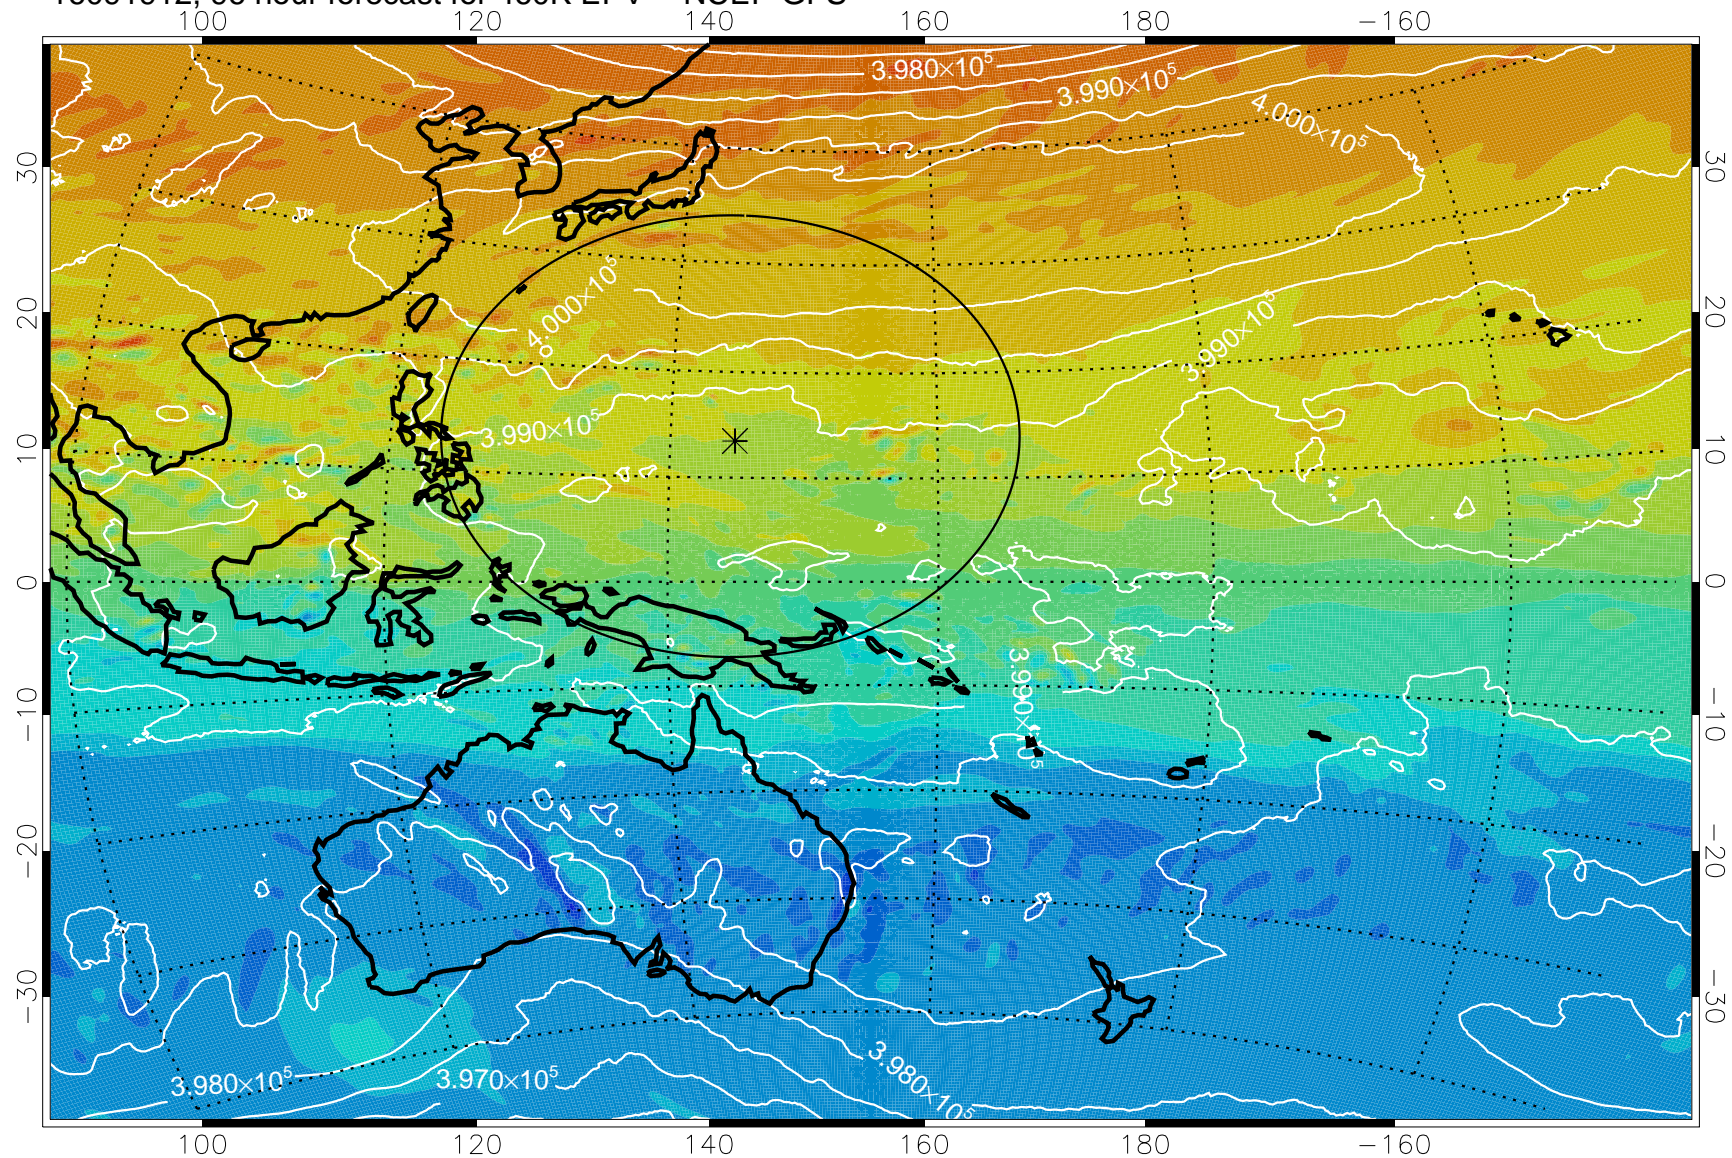

16091806, 66 hour forecast for 460K EPV -- NCEP GFS

460K Montgomery Streamfunction, white

Range ring of 2304 km

16091812, 72 hour forecast for 460K EPV -- NCEP GFS

460K Montgomery Streamfunction, white

Range ring of 2304 km

16091818, 78 hour forecast for 460K EPV -- NCEP GFS

460K Montgomery Streamfunction, white

Range ring of 2304 km

16091900, 84 hour forecast for 460K EPV -- NCEP GFS

460K Montgomery Streamfunction, white

Range ring of 2304 km

16091906, 90 hour forecast for 460K EPV -- NCEP GFS

460K Montgomery Streamfunction, white

Range ring of 2304 km

16091912, 96 hour forecast for 460K EPV -- NCEP GFS

460K Montgomery Streamfunction, white

Range ring of 2304 km

16091918, 102 hour forecast for 460K EPV -- NCEP GFS

460K Montgomery Streamfunction, white

Range ring of 2304 km

16092000, 108 hour forecast for 460K EPV -- NCEP GFS

460K Montgomery Streamfunction, white

Range ring of 2304 km