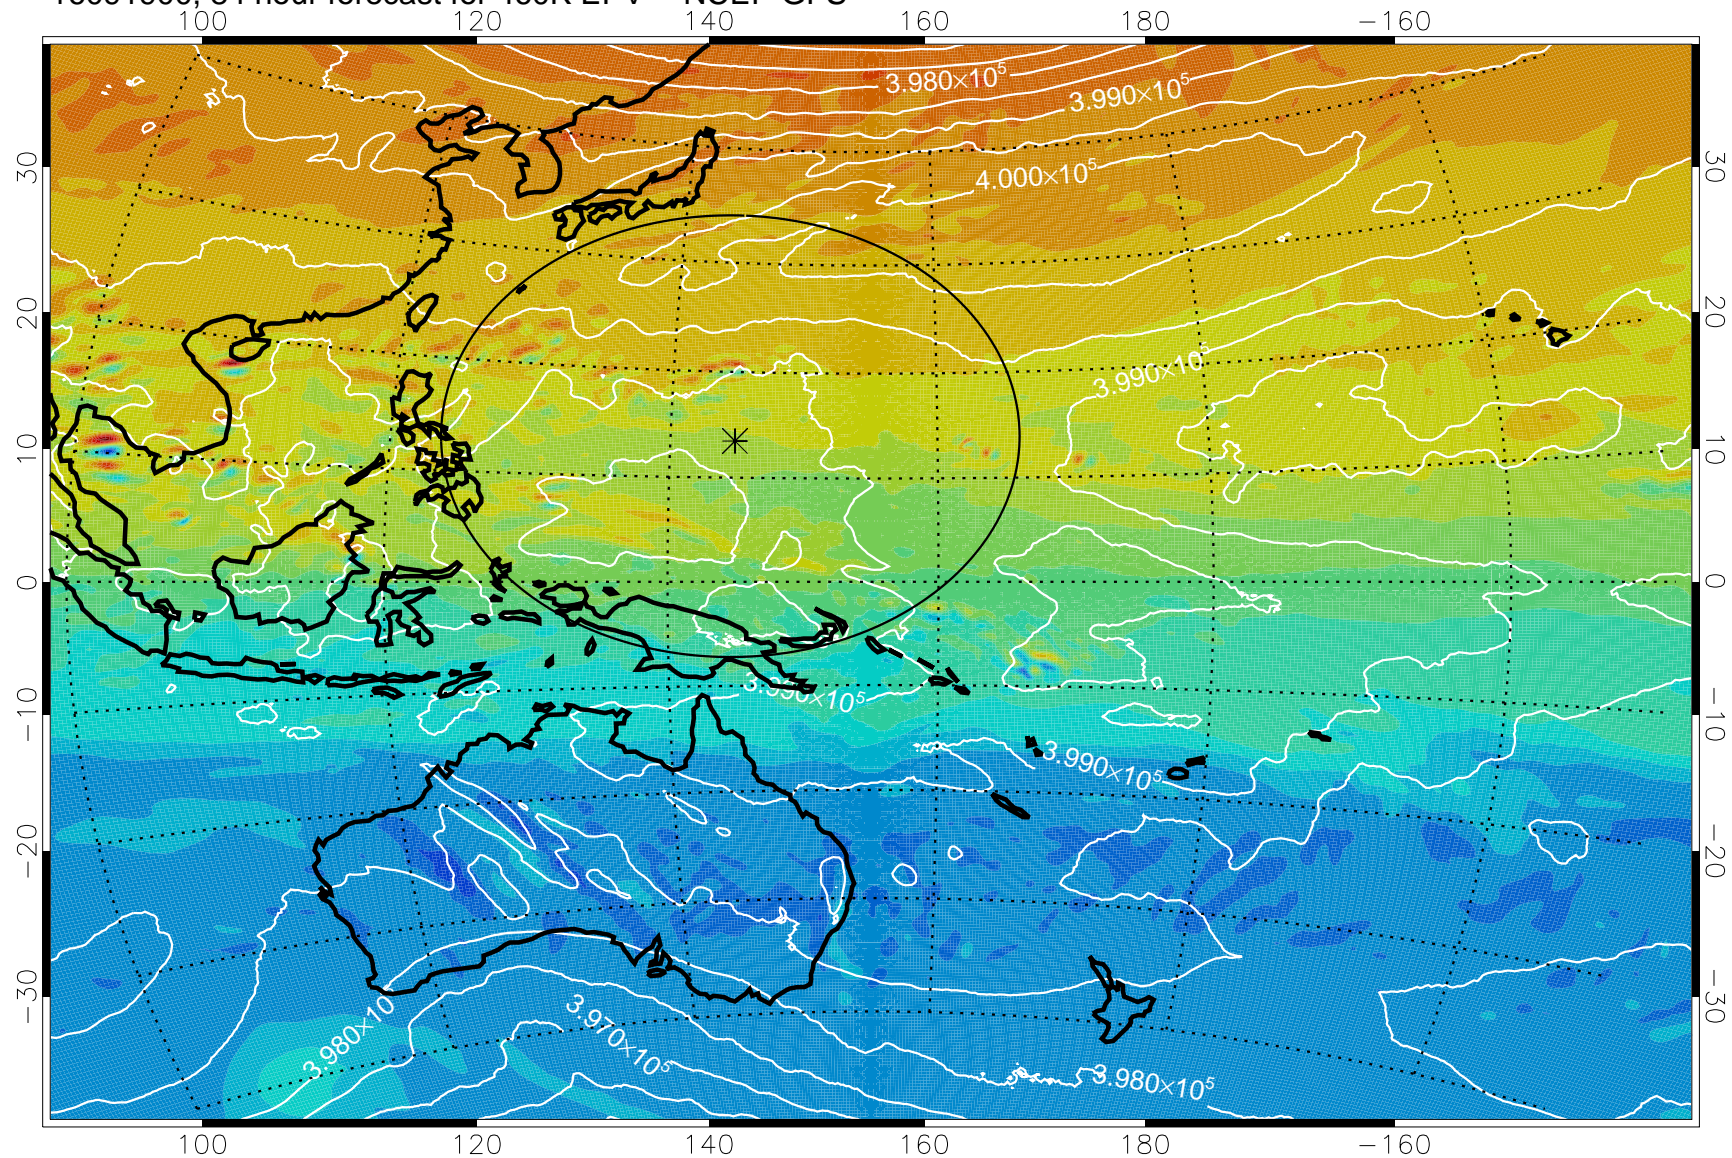

16091718, 54 hour forecast for 460K EPV -- NCEP GFS

460K Montgomery Streamfunction, white

Range ring of 2304 km

16091800, 60 hour forecast for 460K EPV -- NCEP GFS

460K Montgomery Streamfunction, white

Range ring of 2304 km

16091806, 66 hour forecast for 460K EPV -- NCEP GFS

460K Montgomery Streamfunction, white

Range ring of 2304 km

16091812, 72 hour forecast for 460K EPV -- NCEP GFS

460K Montgomery Streamfunction, white

Range ring of 2304 km

16091818, 78 hour forecast for 460K EPV -- NCEP GFS

460K Montgomery Streamfunction, white

Range ring of 2304 km

16091900, 84 hour forecast for 460K EPV -- NCEP GFS

460K Montgomery Streamfunction, white

Range ring of 2304 km

16091906, 90 hour forecast for 460K EPV -- NCEP GFS

460K Montgomery Streamfunction, white

Range ring of 2304 km

16091912, 96 hour forecast for 460K EPV -- NCEP GFS

460K Montgomery Streamfunction, white

Range ring of 2304 km