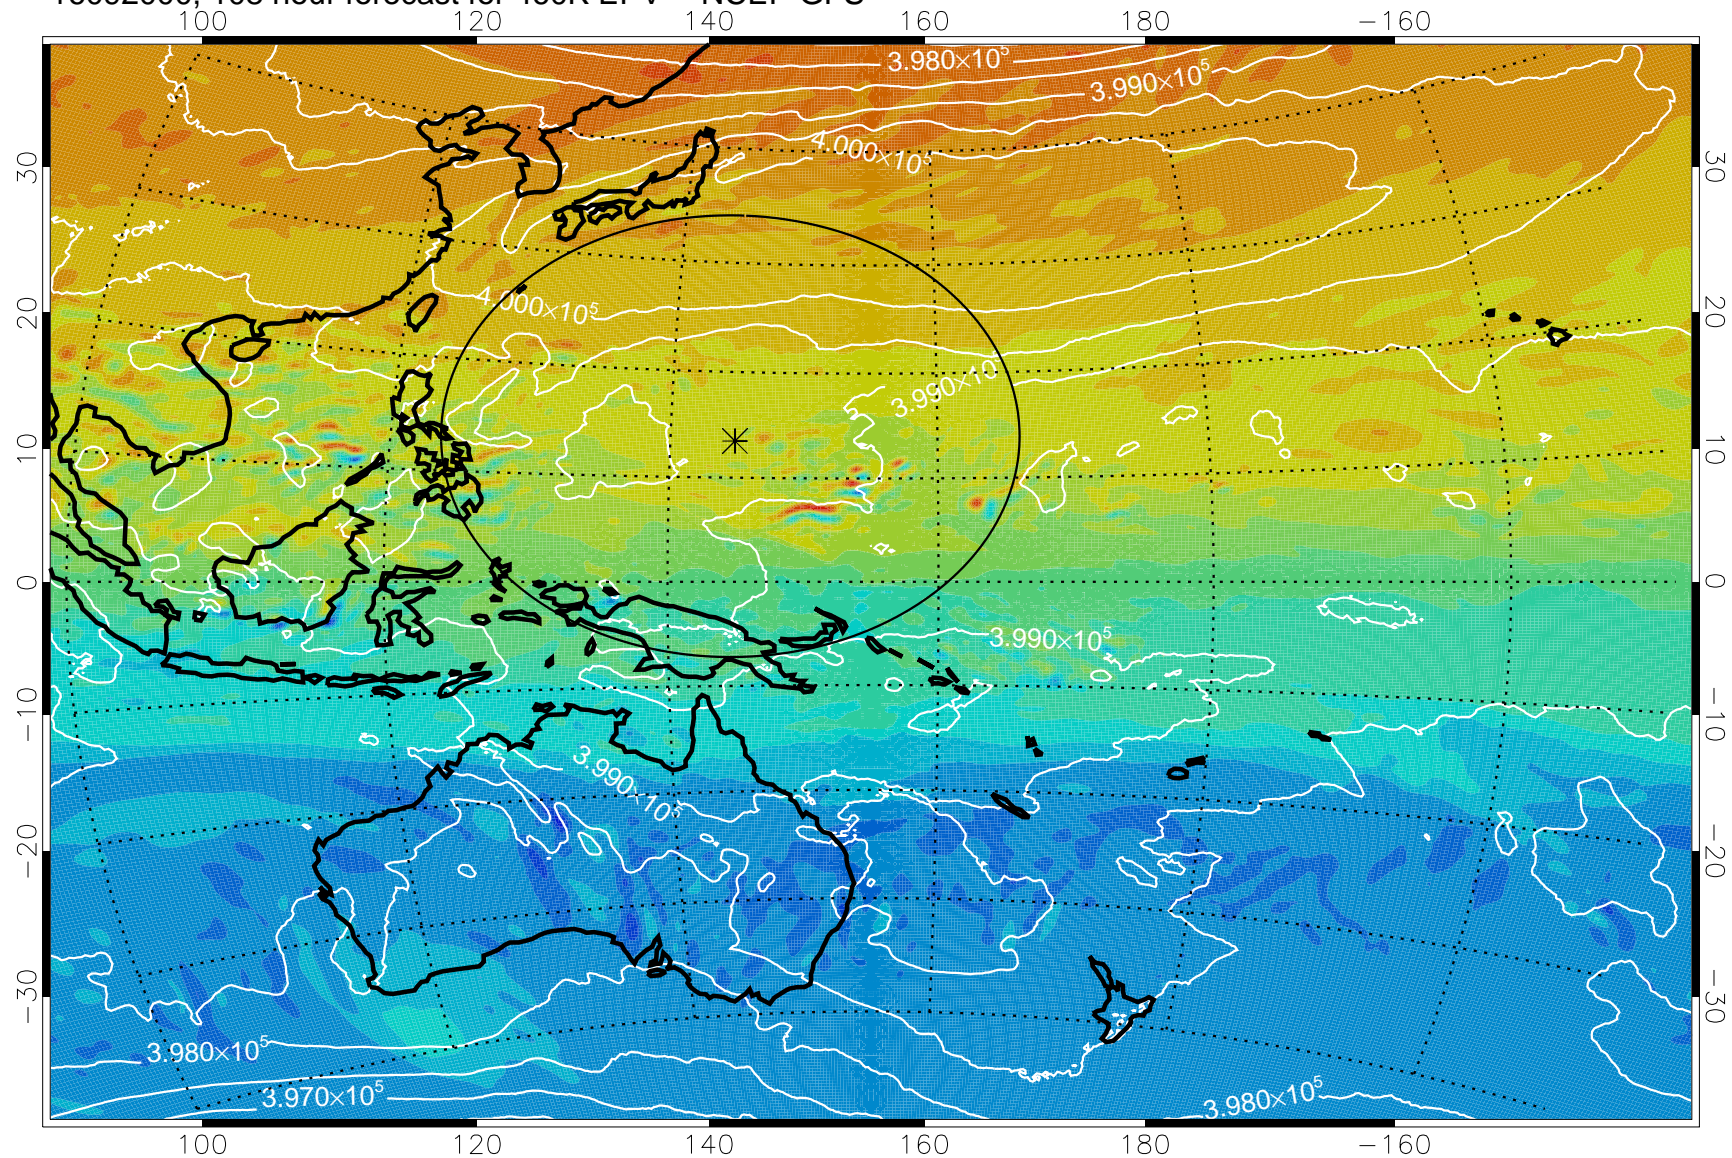

16091818, 78 hour forecast for 460K EPV -- NCEP GFS

460K Montgomery Streamfunction, white

Range ring of 2304 km

16091900, 84 hour forecast for 460K EPV -- NCEP GFS

460K Montgomery Streamfunction, white

Range ring of 2304 km

16091906, 90 hour forecast for 460K EPV -- NCEP GFS

460K Montgomery Streamfunction, white

Range ring of 2304 km

16091912, 96 hour forecast for 460K EPV -- NCEP GFS

460K Montgomery Streamfunction, white

Range ring of 2304 km

16091918, 102 hour forecast for 460K EPV -- NCEP GFS

460K Montgomery Streamfunction, white

Range ring of 2304 km

16092000, 108 hour forecast for 460K EPV -- NCEP GFS

460K Montgomery Streamfunction, white

Range ring of 2304 km

16092006, 114 hour forecast for 460K EPV -- NCEP GFS

460K Montgomery Streamfunction, white

Range ring of 2304 km

16092012, 120 hour forecast for 460K EPV -- NCEP GFS

460K Montgomery Streamfunction, white

Range ring of 2304 km