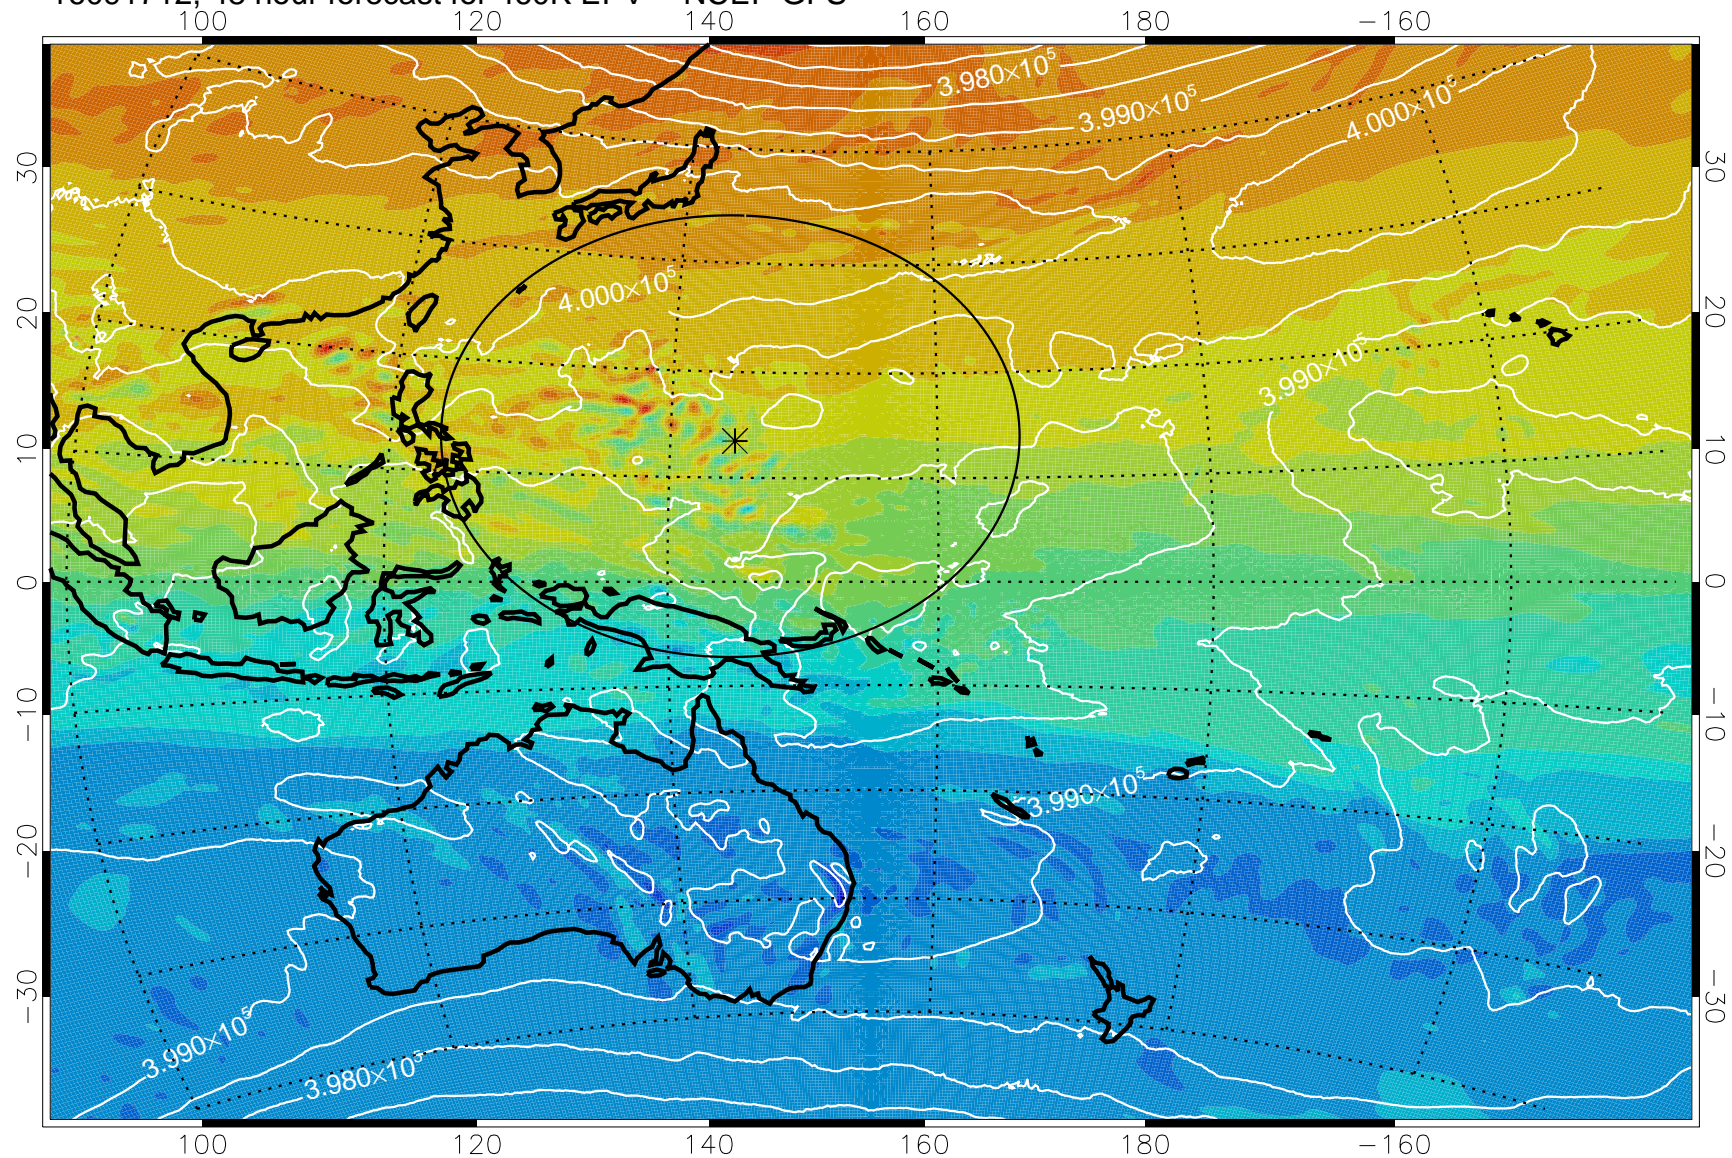

16091618, 30 hour forecast for 460K EPV -- NCEP GFS

460K Montgomery Streamfunction, white

Range ring of 2304 km

16091700, 36 hour forecast for 460K EPV -- NCEP GFS

460K Montgomery Streamfunction, white

Range ring of 2304 km

16091706, 42 hour forecast for 460K EPV -- NCEP GFS

460K Montgomery Streamfunction, white

Range ring of 2304 km

16091712, 48 hour forecast for 460K EPV -- NCEP GFS

460K Montgomery Streamfunction, white

Range ring of 2304 km

16091718, 54 hour forecast for 460K EPV -- NCEP GFS

460K Montgomery Streamfunction, white

Range ring of 2304 km

16091800, 60 hour forecast for 460K EPV -- NCEP GFS

460K Montgomery Streamfunction, white

Range ring of 2304 km

16091806, 66 hour forecast for 460K EPV -- NCEP GFS

460K Montgomery Streamfunction, white

Range ring of 2304 km

16091812, 72 hour forecast for 460K EPV -- NCEP GFS

460K Montgomery Streamfunction, white

Range ring of 2304 km