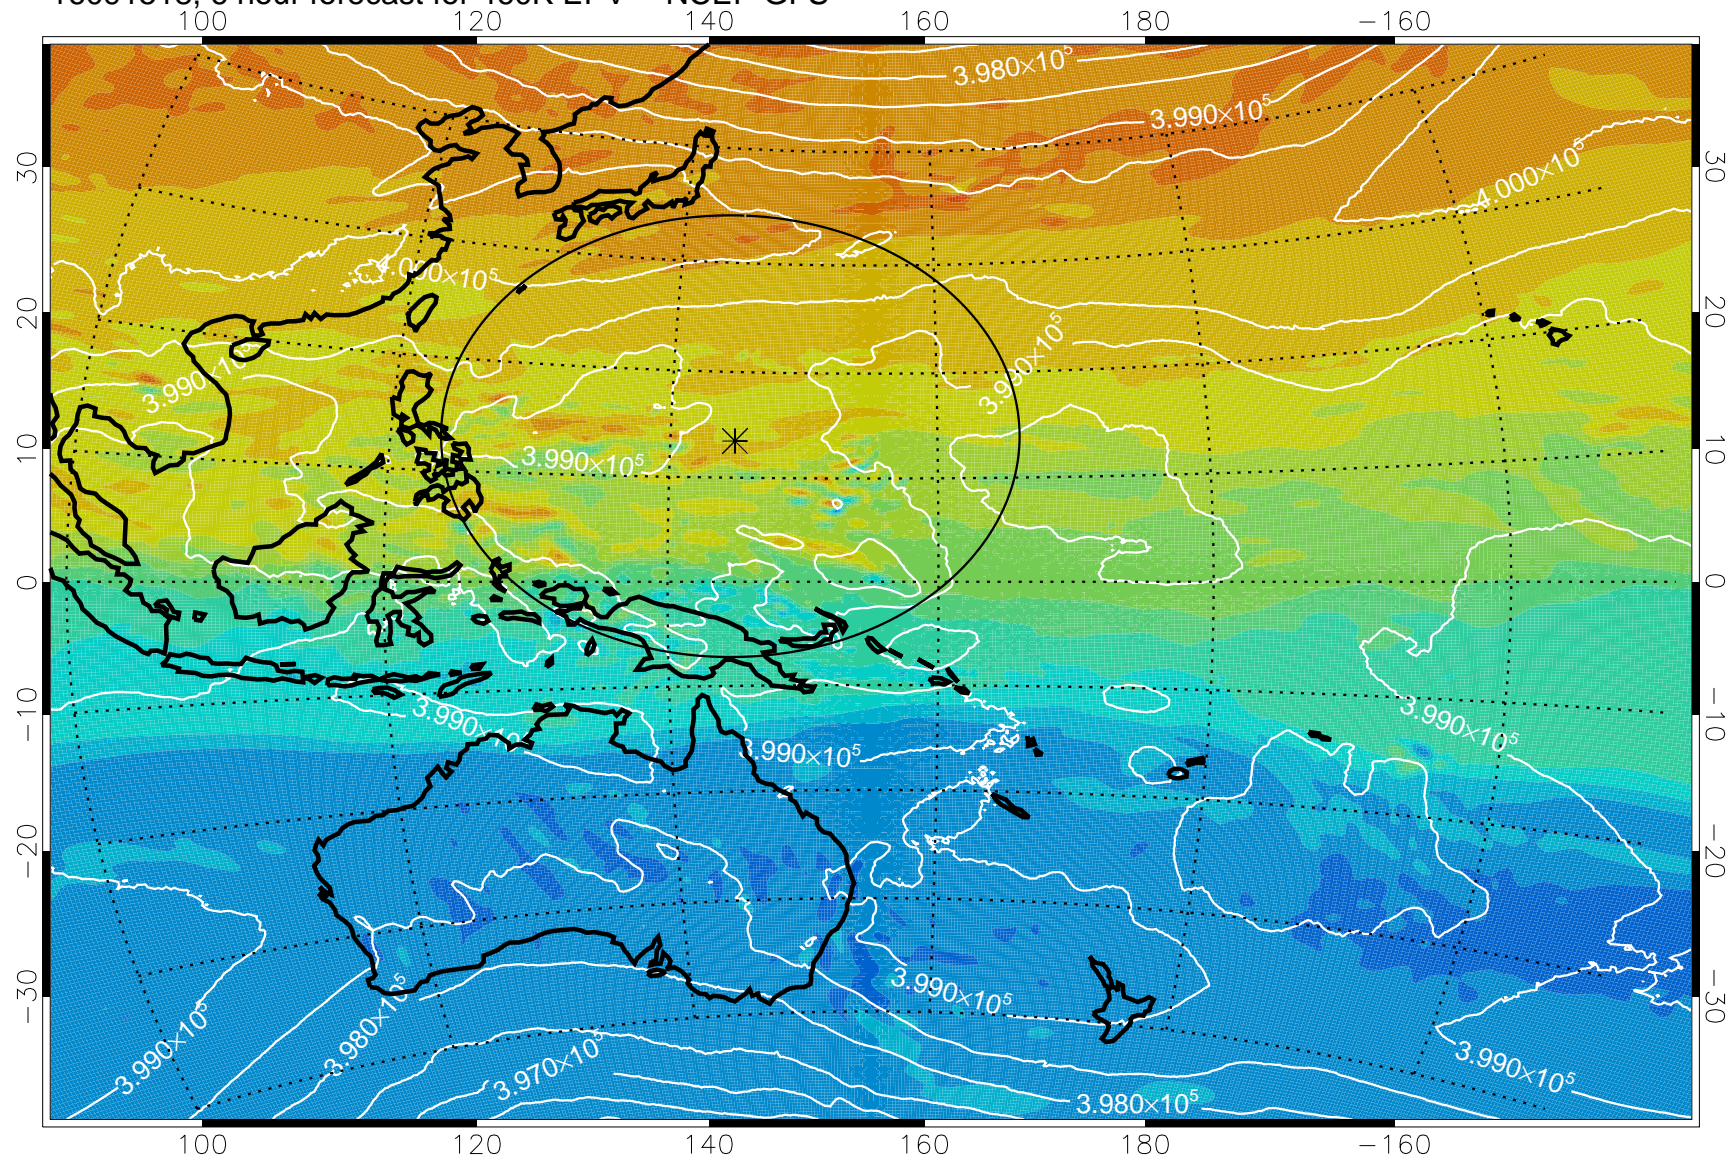

16091518, 6 hour forecast for 460K EPV -- NCEP GFS

460K Montgomery Streamfunction, white

Range ring of 2304 km

16091600, 12 hour forecast for 460K EPV -- NCEP GFS

460K Montgomery Streamfunction, white

Range ring of 2304 km

16091606, 18 hour forecast for 460K EPV -- NCEP GFS

460K Montgomery Streamfunction, white

Range ring of 2304 km

16091612, 24 hour forecast for 460K EPV -- NCEP GFS

460K Montgomery Streamfunction, white

Range ring of 2304 km

16091618, 30 hour forecast for 460K EPV -- NCEP GFS

460K Montgomery Streamfunction, white

Range ring of 2304 km

16091700, 36 hour forecast for 460K EPV -- NCEP GFS

460K Montgomery Streamfunction, white

Range ring of 2304 km

16091718, 54 hour forecast for 460K EPV -- NCEP GFS

460K Montgomery Streamfunction, white

Range ring of 2304 km

16091800, 60 hour forecast for 460K EPV -- NCEP GFS

460K Montgomery Streamfunction, white

Range ring of 2304 km