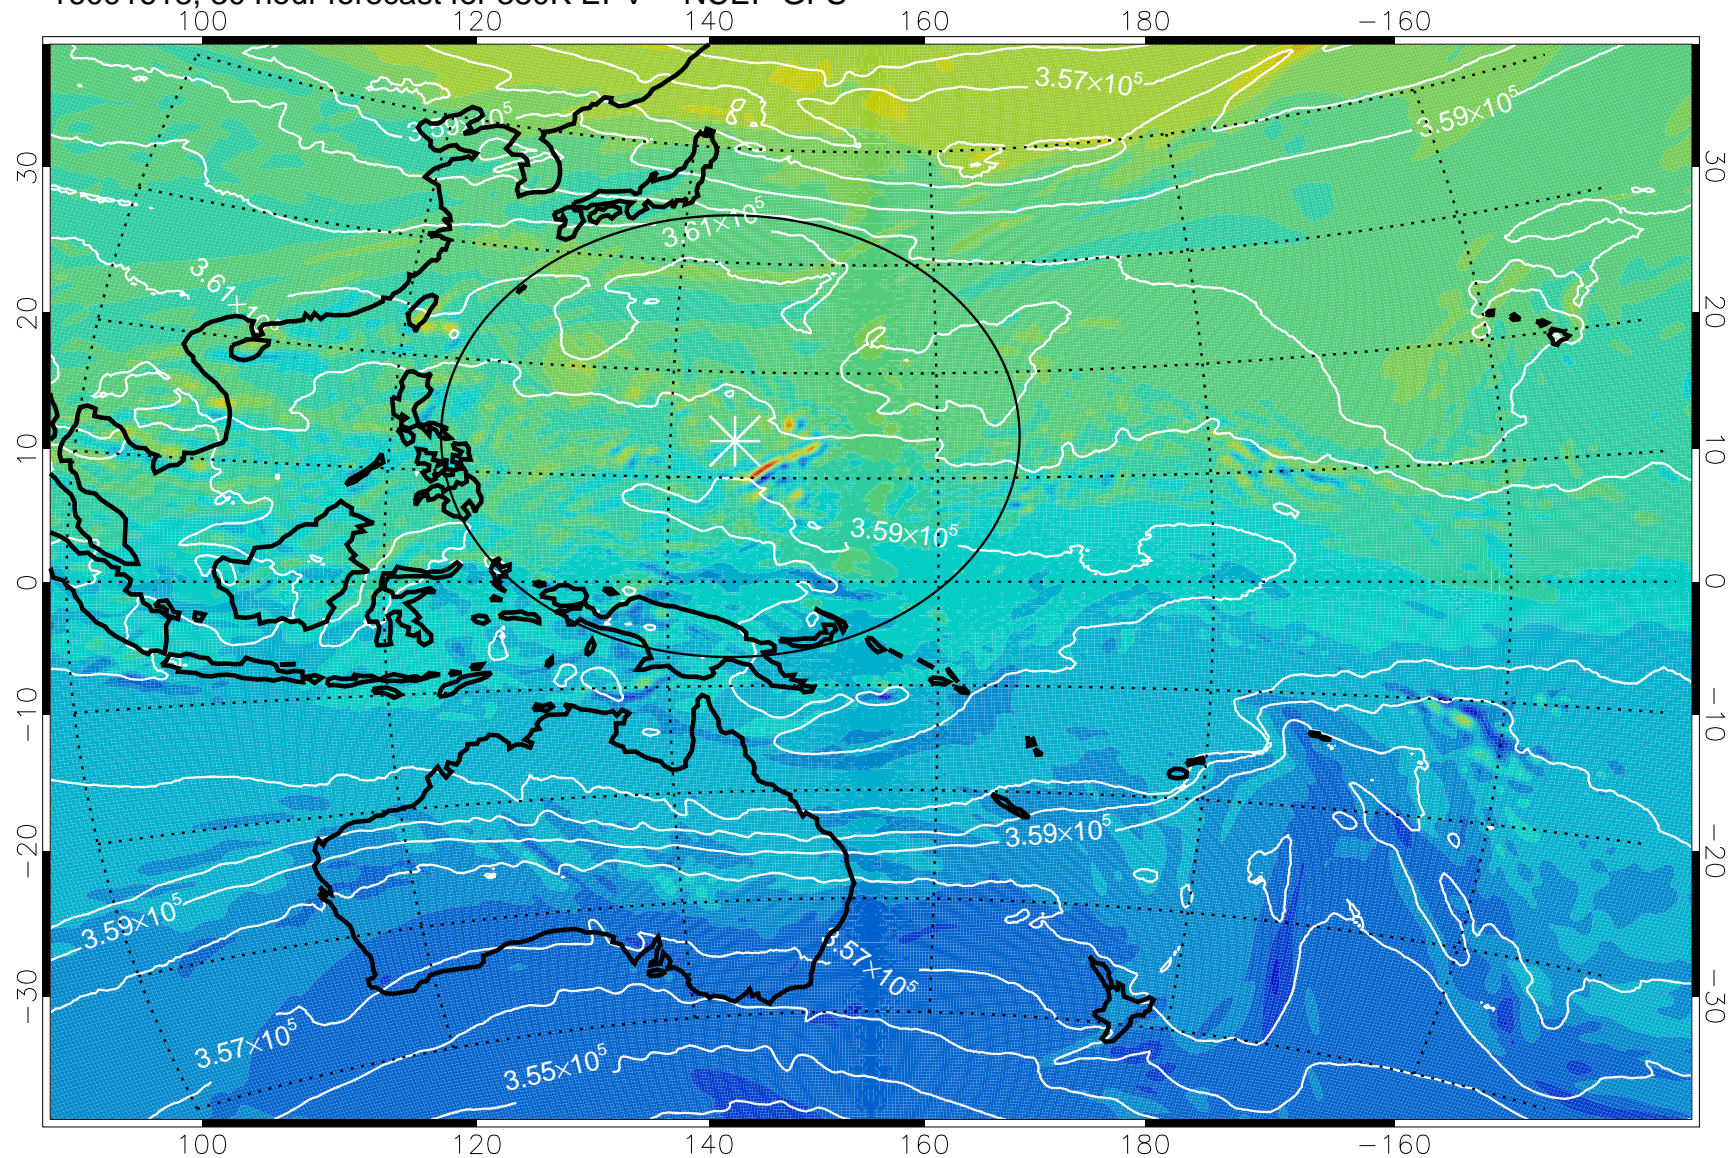

16091606, 18 hour forecast for 380K EPV -- NCEP GFS

380K Montgomery Streamfunction, white

Range ring of 2304 km

16091612, 24 hour forecast for 380K EPV -- NCEP GFS

380K Montgomery Streamfunction, white

Range ring of 2304 km

16091618, 30 hour forecast for 380K EPV -- NCEP GFS

380K Montgomery Streamfunction, white

Range ring of 2304 km

16091700, 36 hour forecast for 380K EPV -- NCEP GFS

380K Montgomery Streamfunction, white

Range ring of 2304 km

16091706, 42 hour forecast for 380K EPV -- NCEP GFS

380K Montgomery Streamfunction, white

Range ring of 2304 km

16091712, 48 hour forecast for 380K EPV -- NCEP GFS

380K Montgomery Streamfunction, white

Range ring of 2304 km

16091718, 54 hour forecast for 380K EPV -- NCEP GFS

380K Montgomery Streamfunction, white

Range ring of 2304 km

16091800, 60 hour forecast for 380K EPV -- NCEP GFS

380K Montgomery Streamfunction, white

Range ring of 2304 km