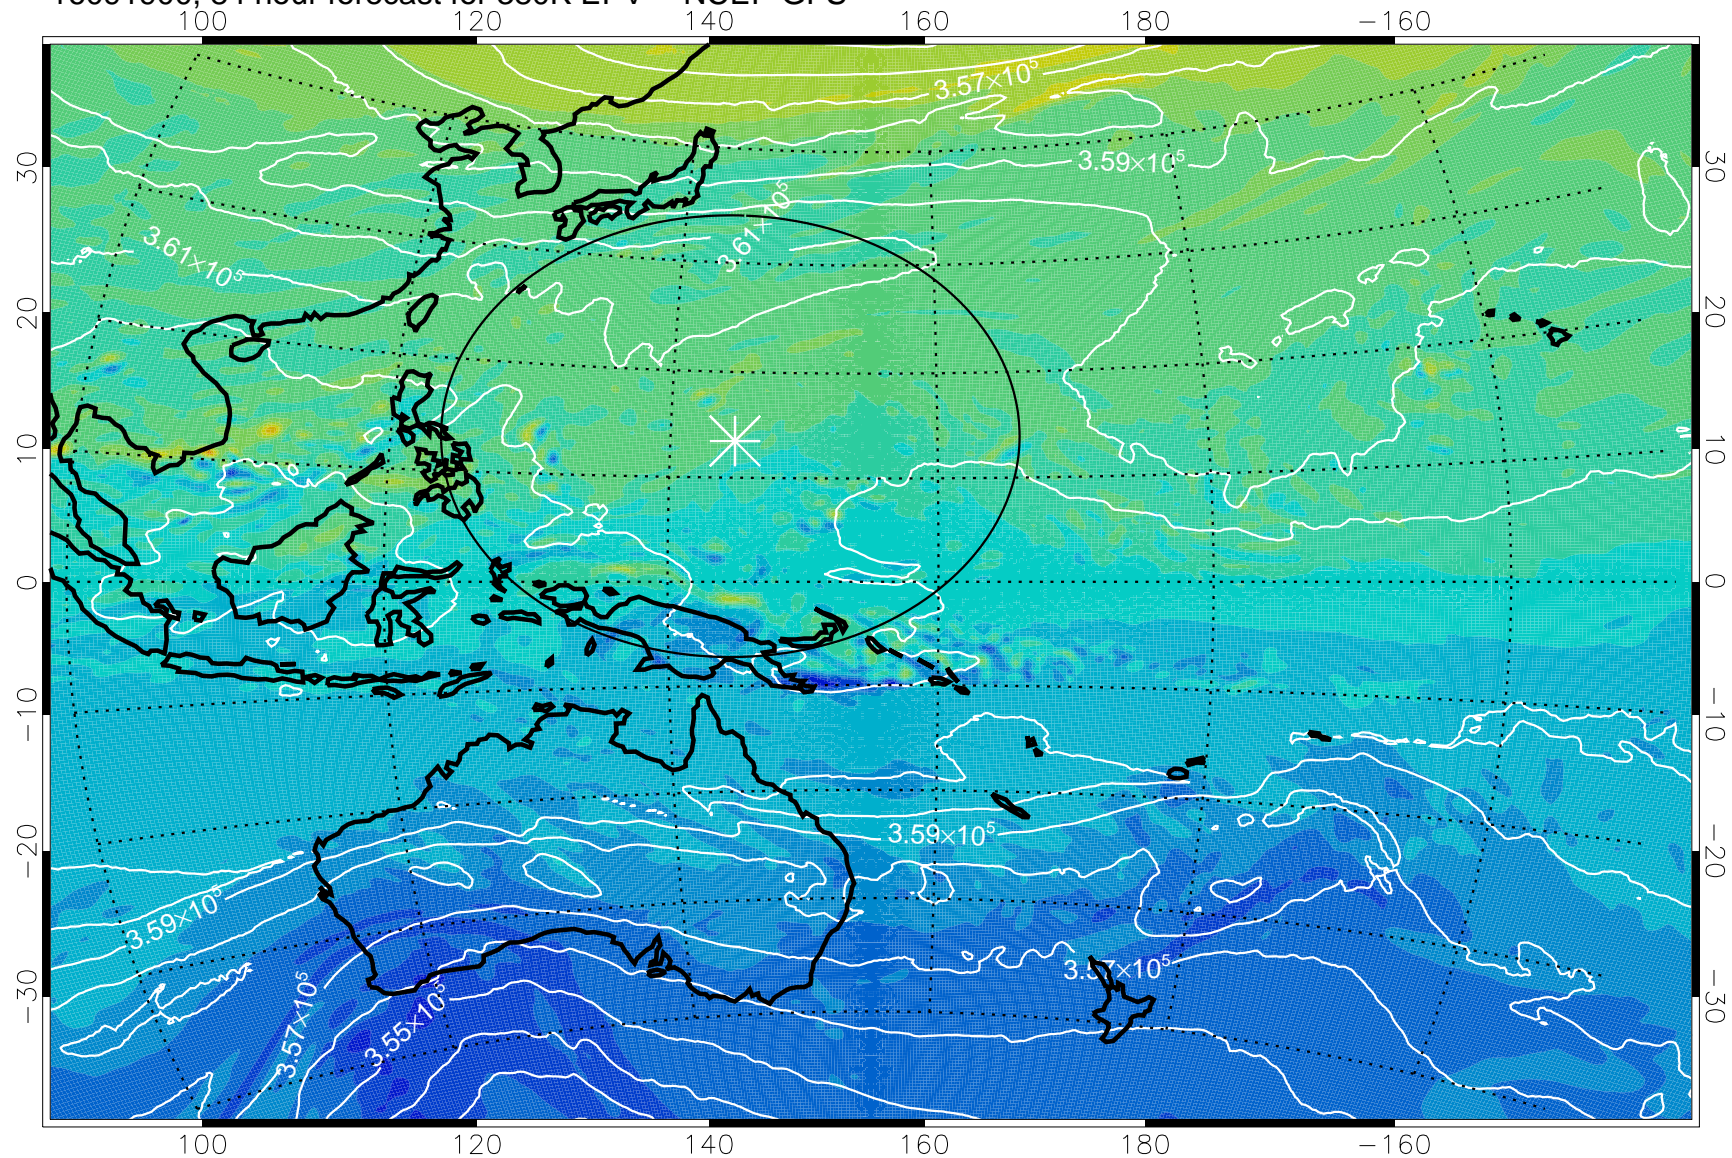

16091806, 66 hour forecast for 380K EPV -- NCEP GFS

380K Montgomery Streamfunction, white

Range ring of 2304 km

16091812, 72 hour forecast for 380K EPV -- NCEP GFS

380K Montgomery Streamfunction, white

Range ring of 2304 km

16091818, 78 hour forecast for 380K EPV -- NCEP GFS

380K Montgomery Streamfunction, white

Range ring of 2304 km

16091900, 84 hour forecast for 380K EPV -- NCEP GFS

380K Montgomery Streamfunction, white

Range ring of 2304 km

16091906, 90 hour forecast for 380K EPV -- NCEP GFS

380K Montgomery Streamfunction, white

Range ring of 2304 km

16091912, 96 hour forecast for 380K EPV -- NCEP GFS

380K Montgomery Streamfunction, white

Range ring of 2304 km

16091918, 102 hour forecast for 380K EPV -- NCEP GFS

380K Montgomery Streamfunction, white

Range ring of 2304 km

16092000, 108 hour forecast for 380K EPV -- NCEP GFS

380K Montgomery Streamfunction, white

Range ring of 2304 km