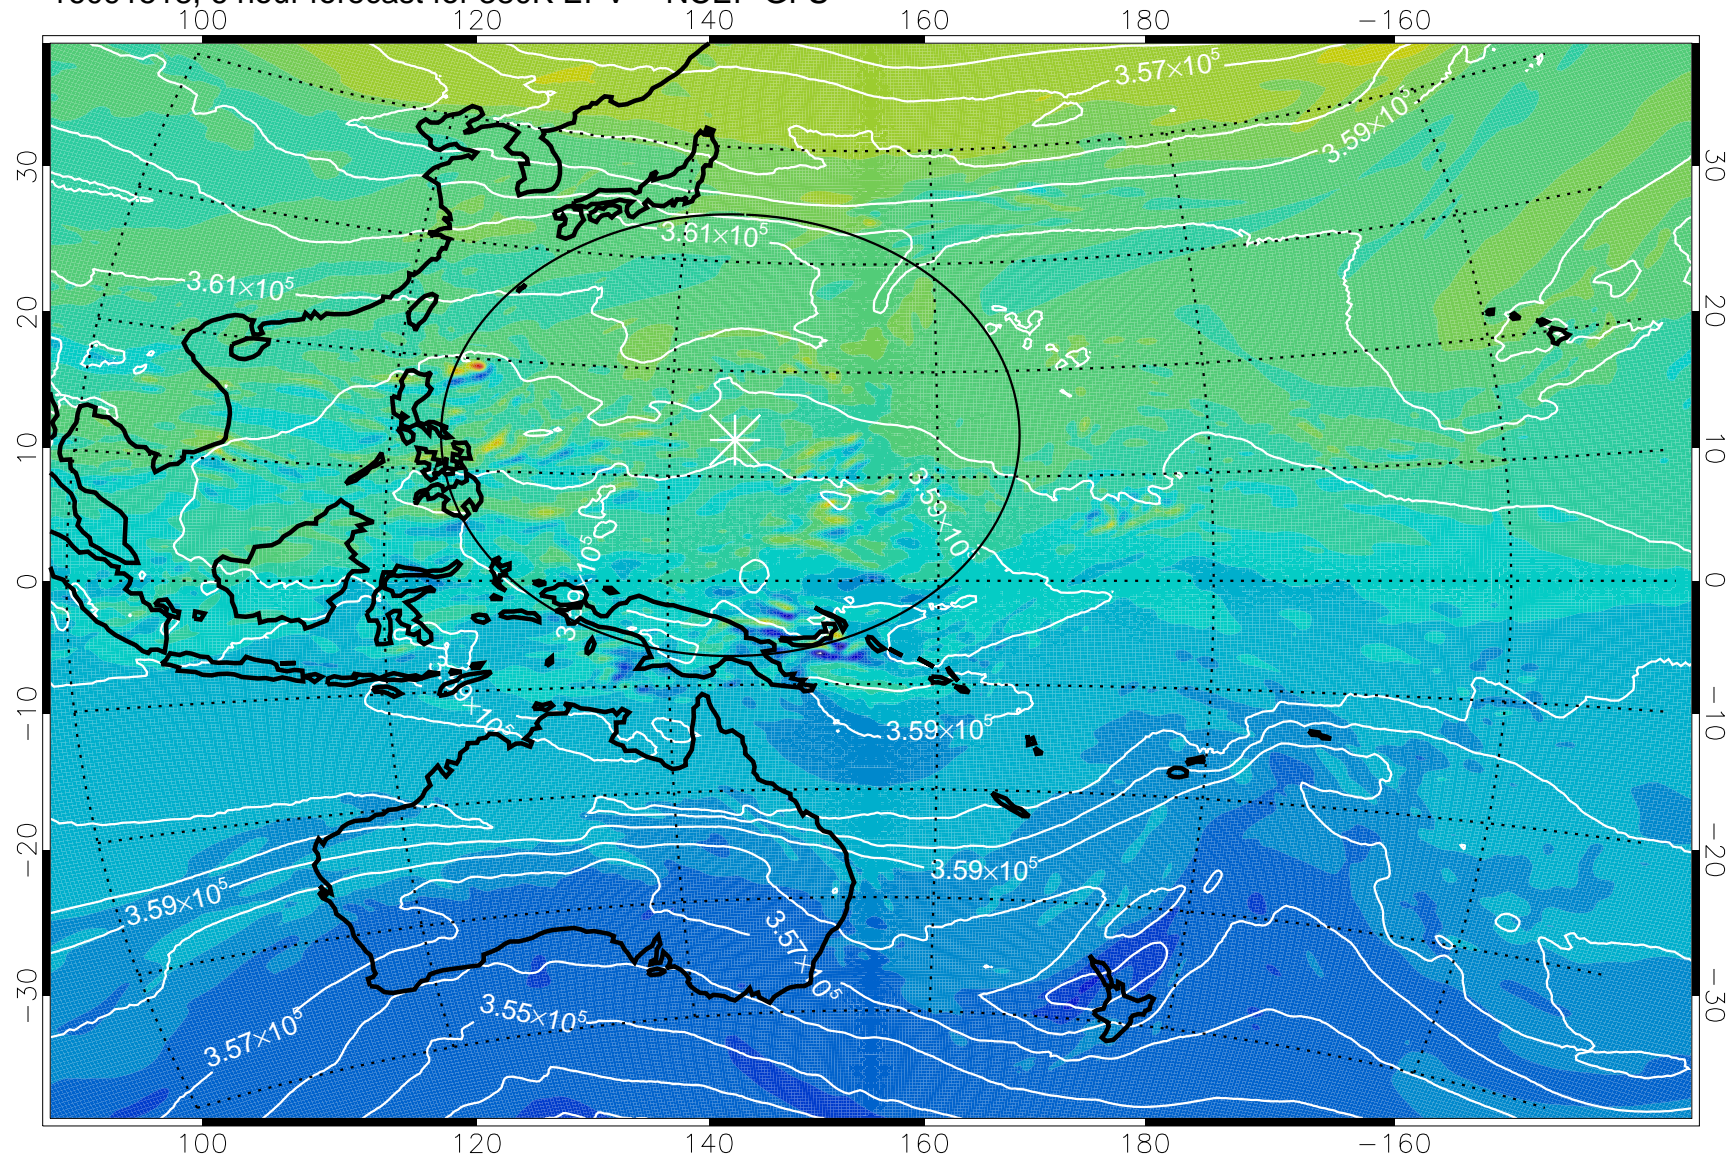

16091518, 6 hour forecast for 380K EPV -- NCEP GFS

380K Montgomery Streamfunction, white

Range ring of 2304 km

16091600, 12 hour forecast for 380K EPV -- NCEP GFS

380K Montgomery Streamfunction, white

Range ring of 2304 km

16091606, 18 hour forecast for 380K EPV -- NCEP GFS

380K Montgomery Streamfunction, white

Range ring of 2304 km

16091612, 24 hour forecast for 380K EPV -- NCEP GFS

380K Montgomery Streamfunction, white

Range ring of 2304 km

16091618, 30 hour forecast for 380K EPV -- NCEP GFS

380K Montgomery Streamfunction, white

Range ring of 2304 km

16091700, 36 hour forecast for 380K EPV -- NCEP GFS

380K Montgomery Streamfunction, white

Range ring of 2304 km

16091706, 42 hour forecast for 380K EPV -- NCEP GFS

380K Montgomery Streamfunction, white

Range ring of 2304 km

16091712, 48 hour forecast for 380K EPV -- NCEP GFS

380K Montgomery Streamfunction, white

Range ring of 2304 km