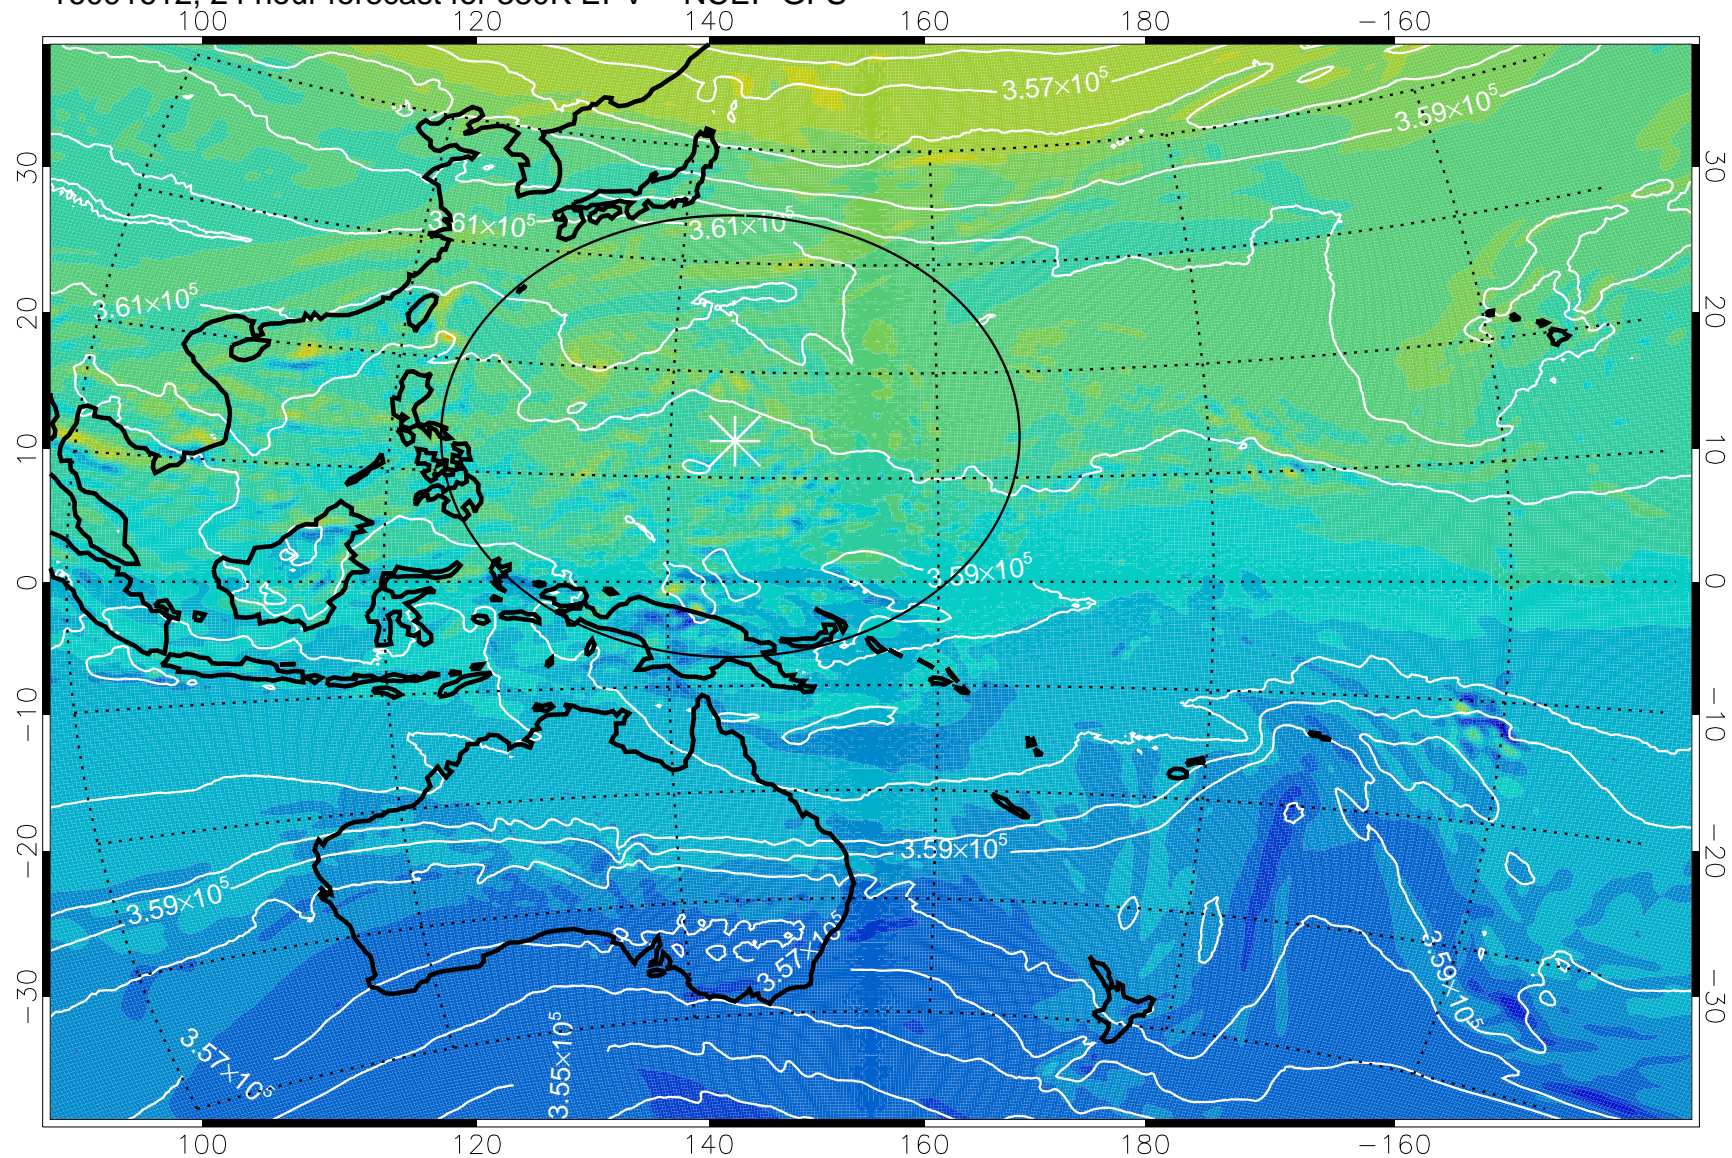

16091606, 18 hour forecast for 380K EPV -- NCEP GFS

380K Montgomery Streamfunction, white

Range ring of 2304 km

16091612, 24 hour forecast for 380K EPV -- NCEP GFS

380K Montgomery Streamfunction, white

Range ring of 2304 km

16091618, 30 hour forecast for 380K EPV -- NCEP GFS

380K Montgomery Streamfunction, white

Range ring of 2304 km

16091700, 36 hour forecast for 380K EPV -- NCEP GFS

380K Montgomery Streamfunction, white

Range ring of 2304 km

16091706, 42 hour forecast for 380K EPV -- NCEP GFS

380K Montgomery Streamfunction, white

Range ring of 2304 km

16091712, 48 hour forecast for 380K EPV -- NCEP GFS

380K Montgomery Streamfunction, white

Range ring of 2304 km

16091718, 54 hour forecast for 380K EPV -- NCEP GFS

380K Montgomery Streamfunction, white

Range ring of 2304 km

16091800, 60 hour forecast for 380K EPV -- NCEP GFS

380K Montgomery Streamfunction, white

Range ring of 2304 km