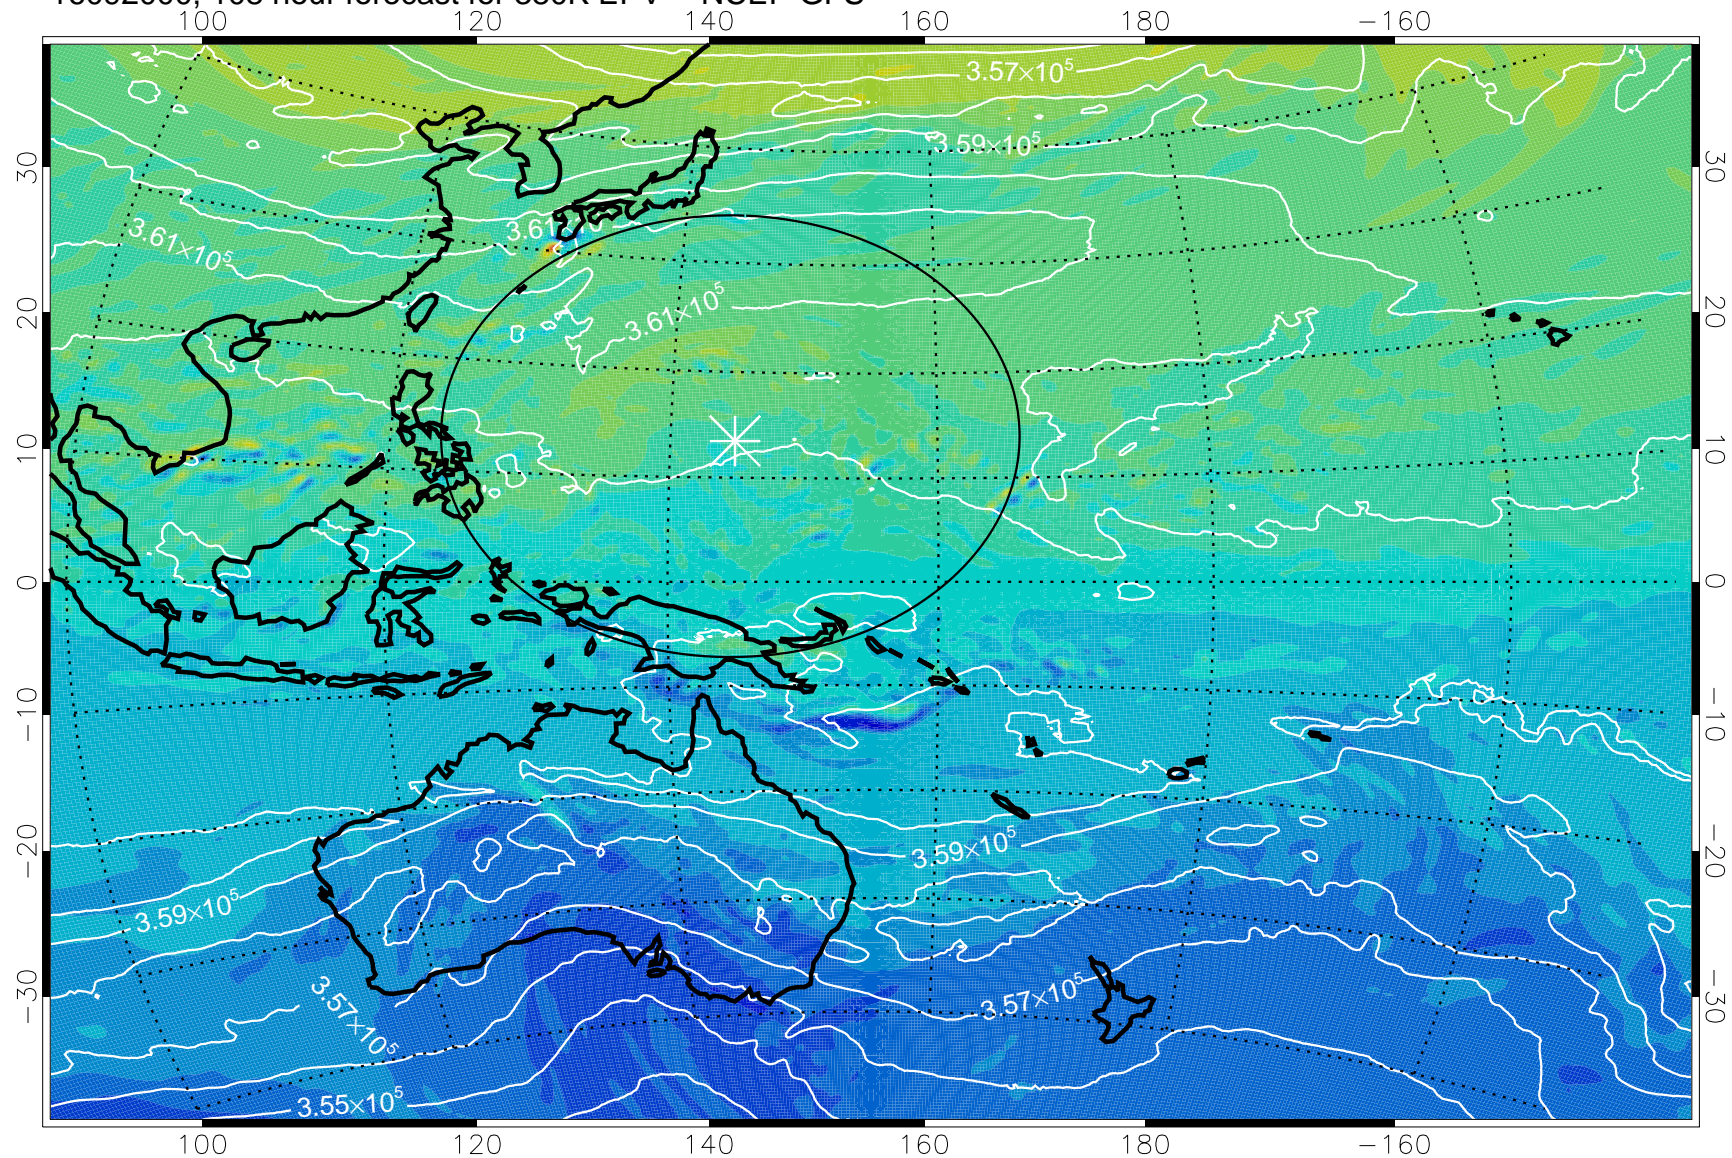

16091818, 78 hour forecast for 380K EPV -- NCEP GFS

380K Montgomery Streamfunction, white

Range ring of 2304 km

16091900, 84 hour forecast for 380K EPV -- NCEP GFS

380K Montgomery Streamfunction, white

Range ring of 2304 km

16091906, 90 hour forecast for 380K EPV -- NCEP GFS

380K Montgomery Streamfunction, white

Range ring of 2304 km

16091912, 96 hour forecast for 380K EPV -- NCEP GFS

380K Montgomery Streamfunction, white

Range ring of 2304 km

16091918, 102 hour forecast for 380K EPV -- NCEP GFS

380K Montgomery Streamfunction, white

Range ring of 2304 km

16092000, 108 hour forecast for 380K EPV -- NCEP GFS

380K Montgomery Streamfunction, white

Range ring of 2304 km

16092006, 114 hour forecast for 380K EPV -- NCEP GFS

380K Montgomery Streamfunction, white

Range ring of 2304 km

16092012, 120 hour forecast for 380K EPV -- NCEP GFS

380K Montgomery Streamfunction, white

Range ring of 2304 km