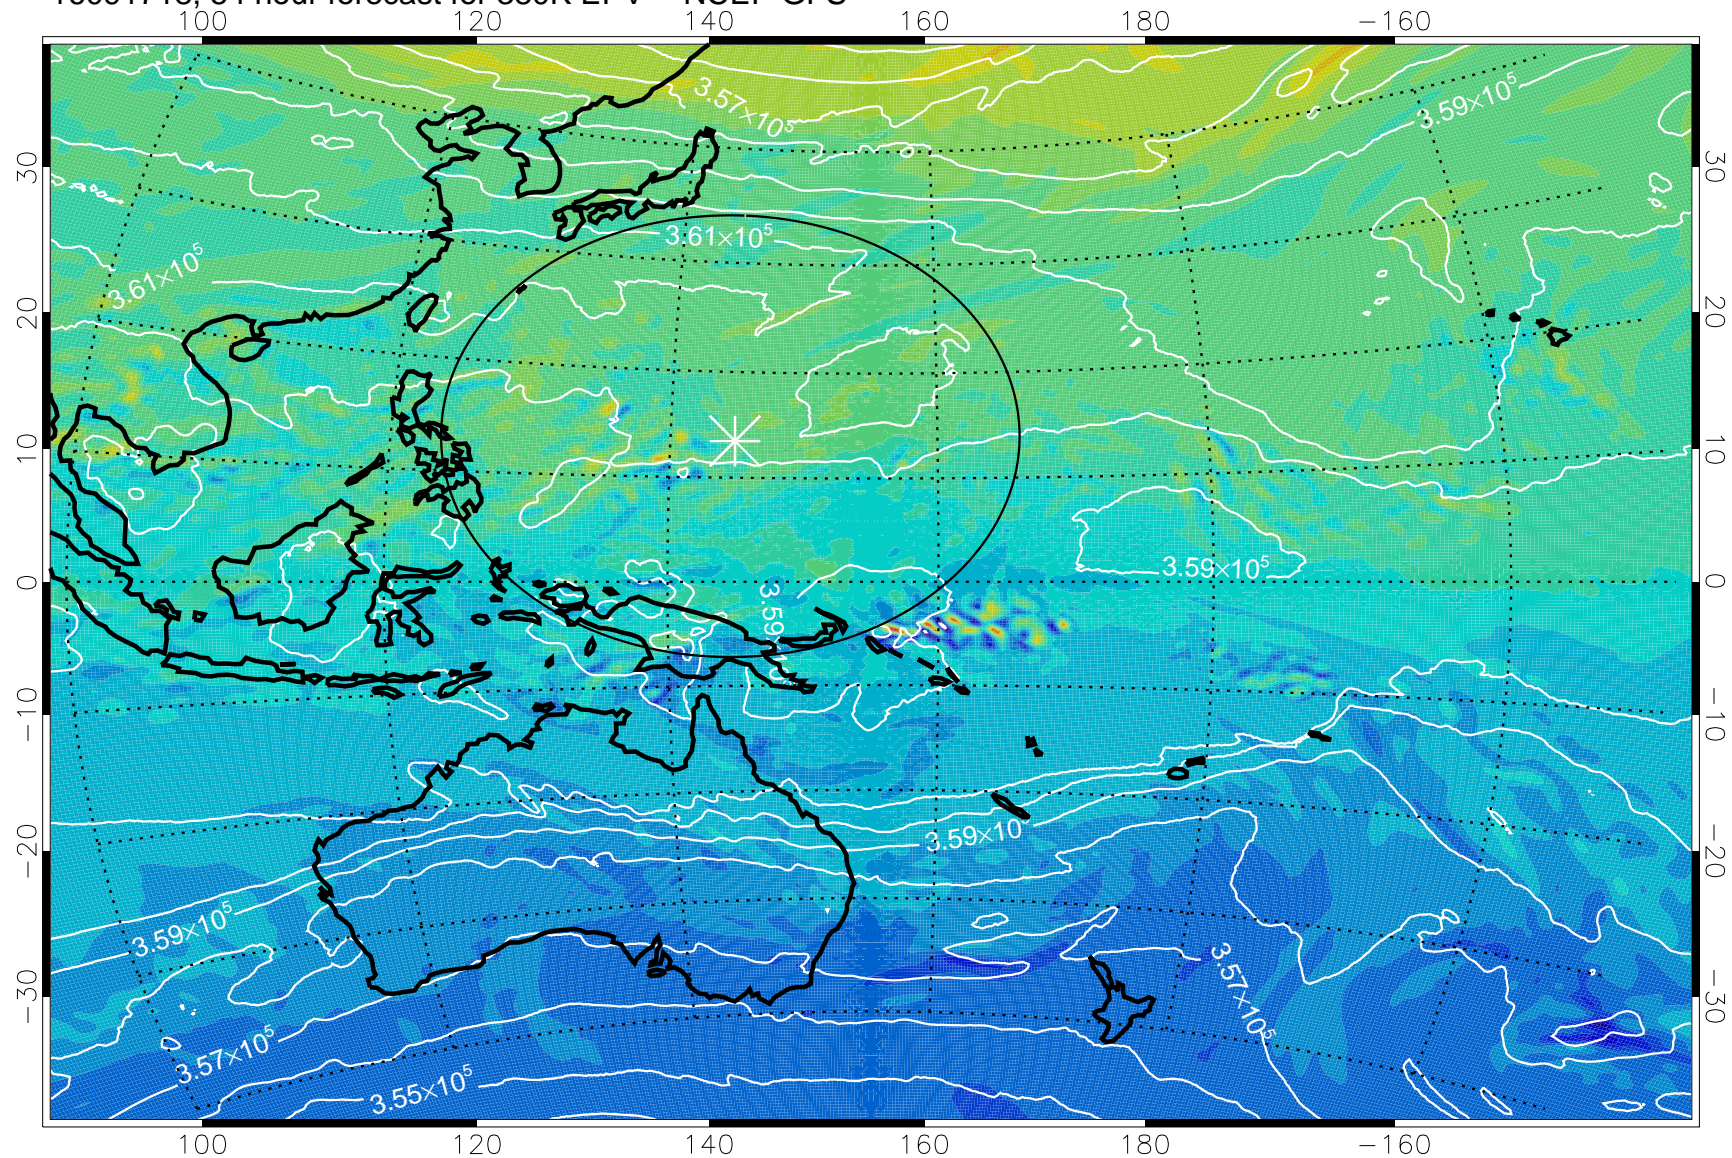

16091706, 42 hour forecast for 380K EPV -- NCEP GFS

380K Montgomery Streamfunction, white

Range ring of 2304 km

16091712, 48 hour forecast for 380K EPV -- NCEP GFS

380K Montgomery Streamfunction, white

Range ring of 2304 km

16091718, 54 hour forecast for 380K EPV -- NCEP GFS

380K Montgomery Streamfunction, white

Range ring of 2304 km

16091800, 60 hour forecast for 380K EPV -- NCEP GFS

380K Montgomery Streamfunction, white

Range ring of 2304 km

16091806, 66 hour forecast for 380K EPV -- NCEP GFS

380K Montgomery Streamfunction, white

Range ring of 2304 km

16091812, 72 hour forecast for 380K EPV -- NCEP GFS

380K Montgomery Streamfunction, white

Range ring of 2304 km

16091818, 78 hour forecast for 380K EPV -- NCEP GFS

380K Montgomery Streamfunction, white

Range ring of 2304 km

16091900, 84 hour forecast for 380K EPV -- NCEP GFS

380K Montgomery Streamfunction, white

Range ring of 2304 km