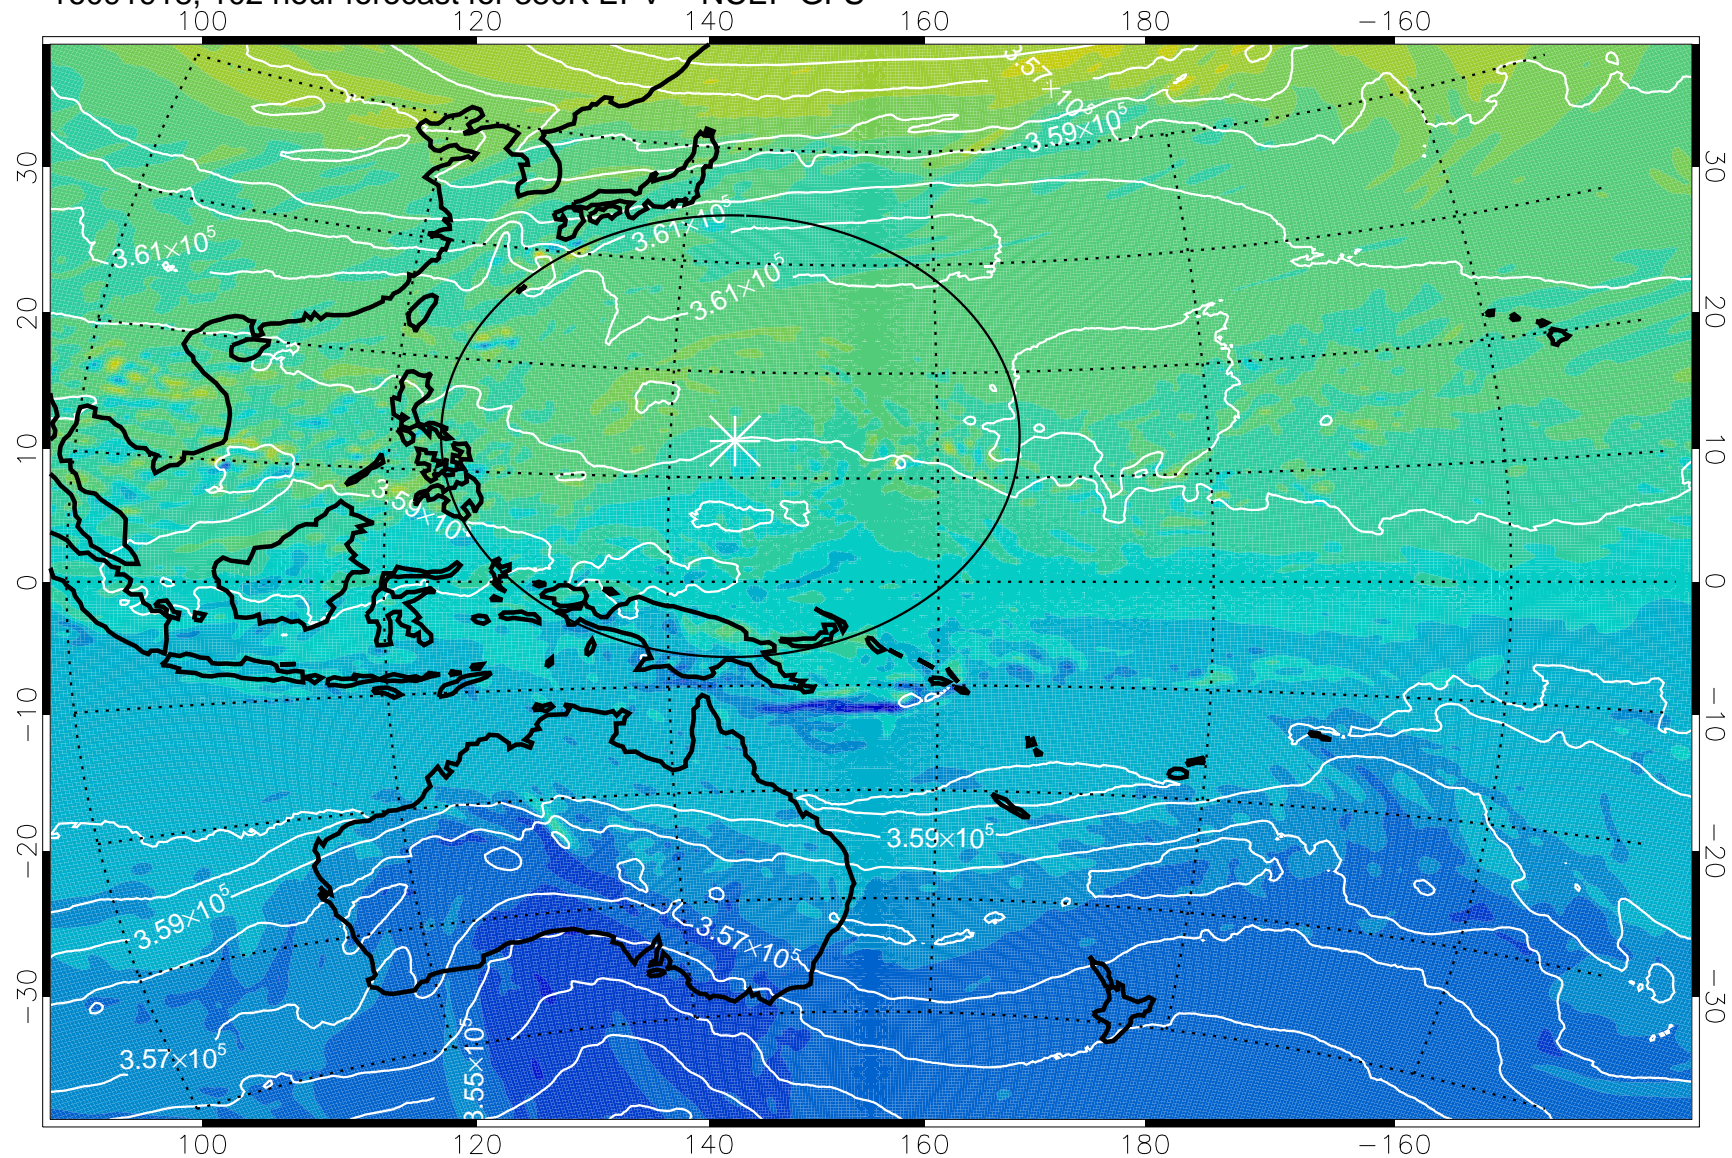

16091818, 78 hour forecast for 380K EPV -- NCEP GFS

380K Montgomery Streamfunction, white

Range ring of 2304 km

16091900, 84 hour forecast for 380K EPV -- NCEP GFS

380K Montgomery Streamfunction, white

Range ring of 2304 km

16091906, 90 hour forecast for 380K EPV -- NCEP GFS

380K Montgomery Streamfunction, white

Range ring of 2304 km

16091912, 96 hour forecast for 380K EPV -- NCEP GFS

380K Montgomery Streamfunction, white

Range ring of 2304 km

16091918, 102 hour forecast for 380K EPV -- NCEP GFS

380K Montgomery Streamfunction, white

Range ring of 2304 km

16092000, 108 hour forecast for 380K EPV -- NCEP GFS

380K Montgomery Streamfunction, white

Range ring of 2304 km

16092006, 114 hour forecast for 380K EPV -- NCEP GFS

380K Montgomery Streamfunction, white

Range ring of 2304 km

16092012, 120 hour forecast for 380K EPV -- NCEP GFS

380K Montgomery Streamfunction, white

Range ring of 2304 km