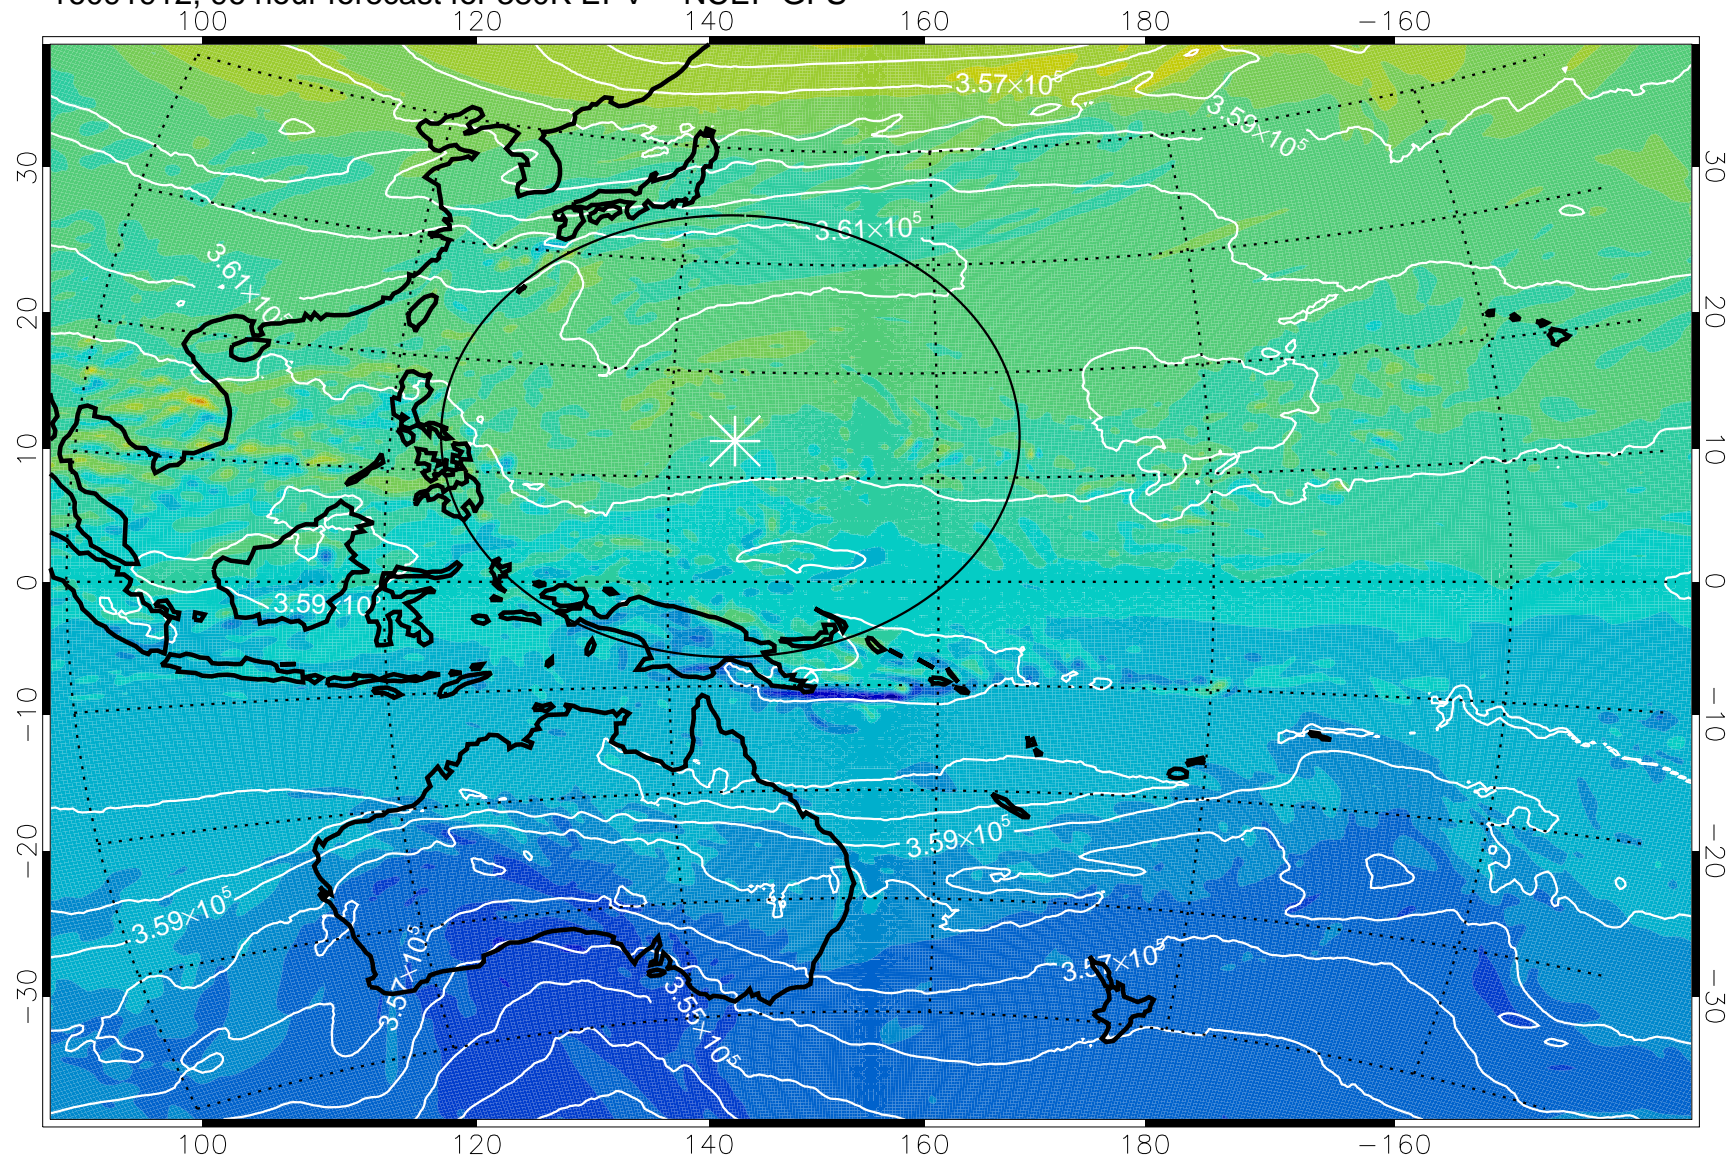

16091818, 78 hour forecast for 380K EPV -- NCEP GFS

380K Montgomery Streamfunction, white

Range ring of 2304 km

16091900, 84 hour forecast for 380K EPV -- NCEP GFS

380K Montgomery Streamfunction, white

Range ring of 2304 km

16091906, 90 hour forecast for 380K EPV -- NCEP GFS

380K Montgomery Streamfunction, white

Range ring of 2304 km

16091912, 96 hour forecast for 380K EPV -- NCEP GFS

380K Montgomery Streamfunction, white

Range ring of 2304 km

16091918, 102 hour forecast for 380K EPV -- NCEP GFS

380K Montgomery Streamfunction, white

Range ring of 2304 km

16092000, 108 hour forecast for 380K EPV -- NCEP GFS

380K Montgomery Streamfunction, white

Range ring of 2304 km

16092006, 114 hour forecast for 380K EPV -- NCEP GFS

380K Montgomery Streamfunction, white

Range ring of 2304 km

16092012, 120 hour forecast for 380K EPV -- NCEP GFS

380K Montgomery Streamfunction, white

Range ring of 2304 km