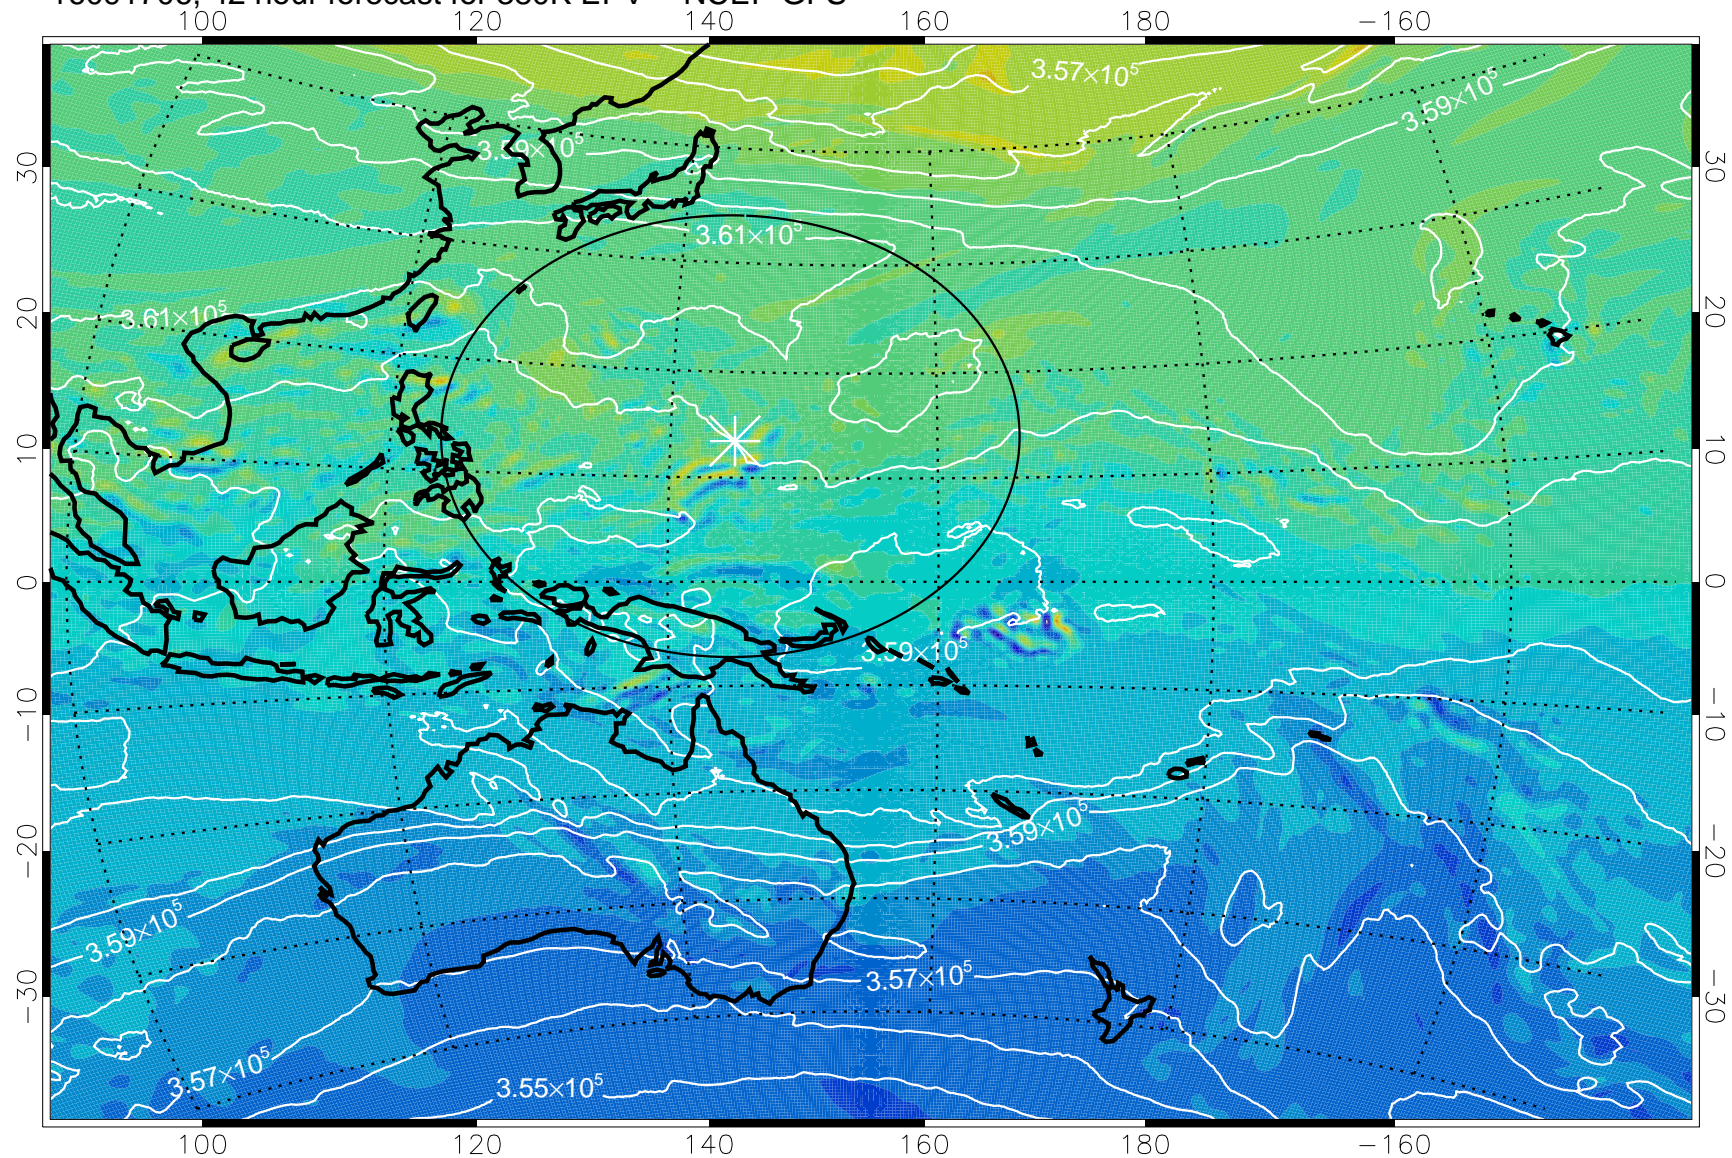

16091618, 30 hour forecast for 380K EPV -- NCEP GFS

380K Montgomery Streamfunction, white

Range ring of 2304 km

16091700, 36 hour forecast for 380K EPV -- NCEP GFS

380K Montgomery Streamfunction, white

Range ring of 2304 km

16091706, 42 hour forecast for 380K EPV -- NCEP GFS

380K Montgomery Streamfunction, white

Range ring of 2304 km

16091712, 48 hour forecast for 380K EPV -- NCEP GFS

380K Montgomery Streamfunction, white

Range ring of 2304 km

16091718, 54 hour forecast for 380K EPV -- NCEP GFS

380K Montgomery Streamfunction, white

Range ring of 2304 km

16091800, 60 hour forecast for 380K EPV -- NCEP GFS

380K Montgomery Streamfunction, white

Range ring of 2304 km

16091806, 66 hour forecast for 380K EPV -- NCEP GFS

380K Montgomery Streamfunction, white

Range ring of 2304 km

16091812, 72 hour forecast for 380K EPV -- NCEP GFS

380K Montgomery Streamfunction, white

Range ring of 2304 km