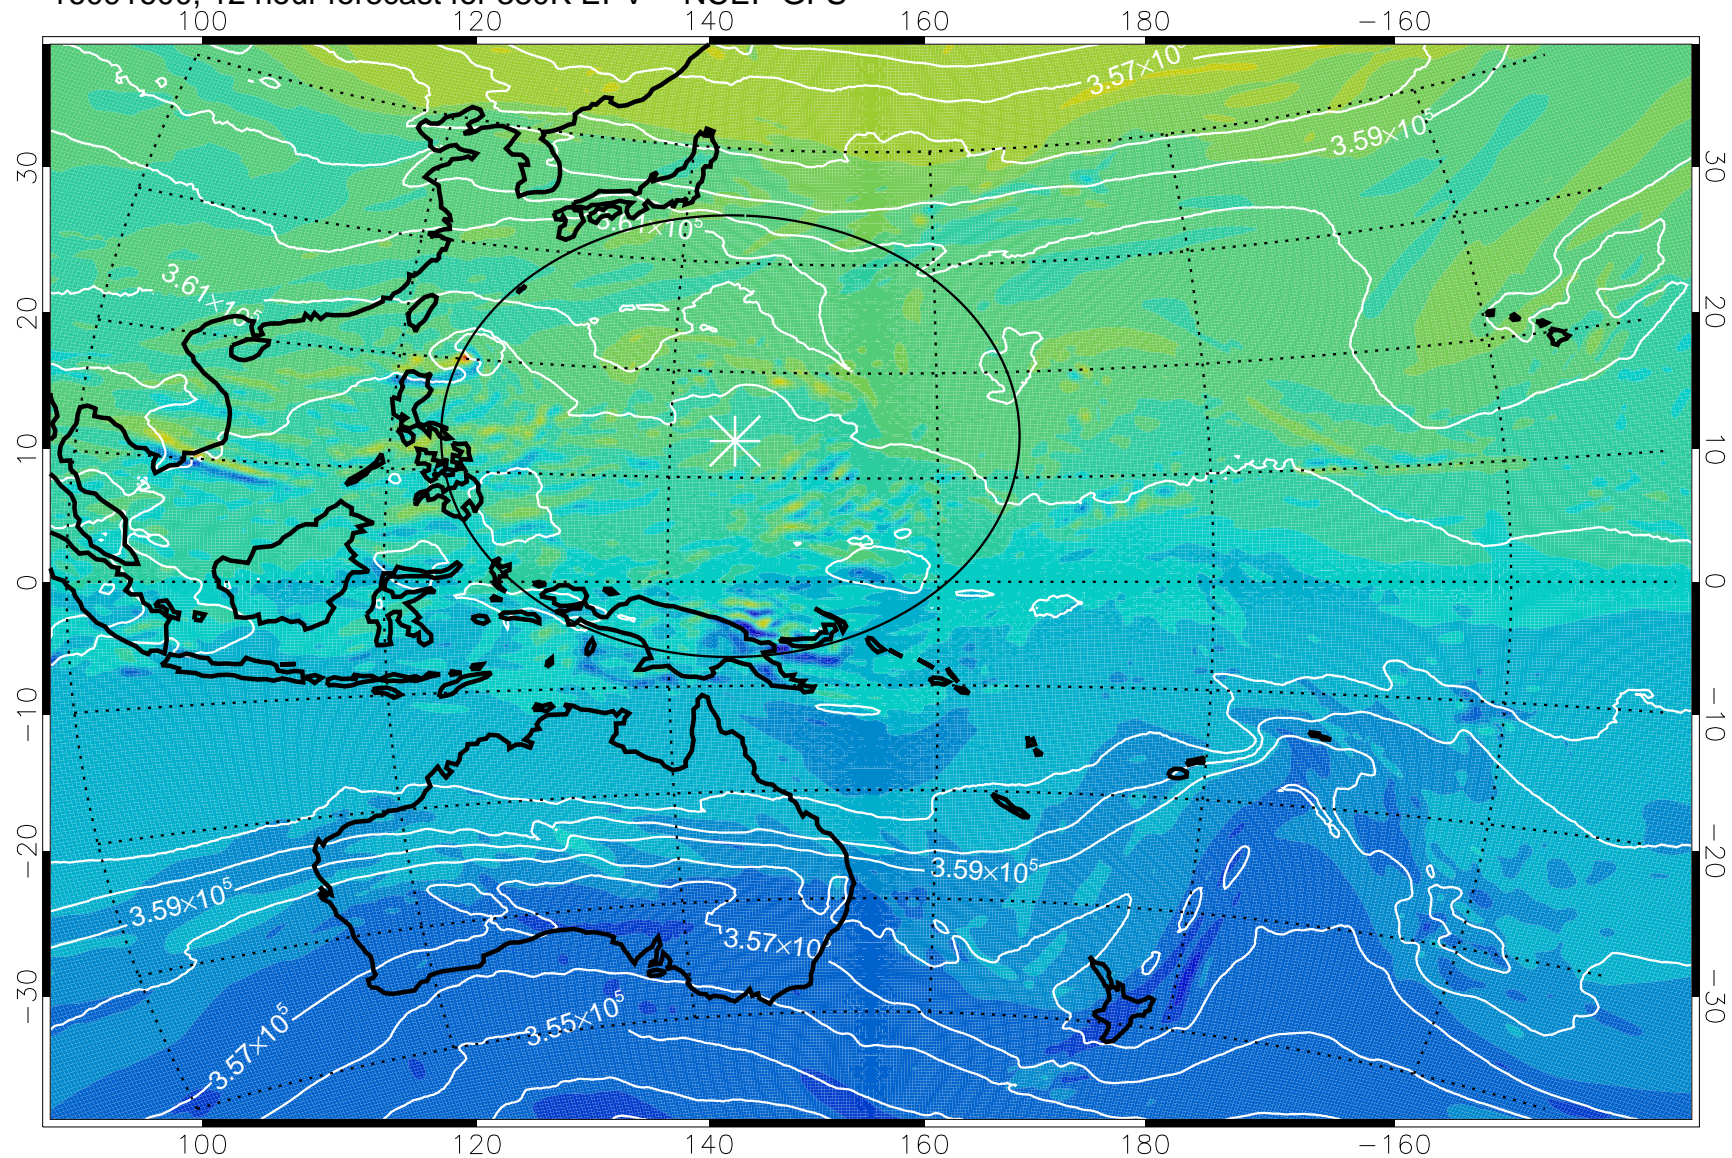

16091518, 6 hour forecast for 380K EPV -- NCEP GFS

380K Montgomery Streamfunction, white

Range ring of 2304 km

16091600, 12 hour forecast for 380K EPV -- NCEP GFS

380K Montgomery Streamfunction, white

Range ring of 2304 km

16091606, 18 hour forecast for 380K EPV -- NCEP GFS

380K Montgomery Streamfunction, white

Range ring of 2304 km

16091612, 24 hour forecast for 380K EPV -- NCEP GFS

380K Montgomery Streamfunction, white

Range ring of 2304 km

16091618, 30 hour forecast for 380K EPV -- NCEP GFS

380K Montgomery Streamfunction, white

Range ring of 2304 km

16091700, 36 hour forecast for 380K EPV -- NCEP GFS

380K Montgomery Streamfunction, white

Range ring of 2304 km

16091706, 42 hour forecast for 380K EPV -- NCEP GFS

380K Montgomery Streamfunction, white

Range ring of 2304 km

16091712, 48 hour forecast for 380K EPV -- NCEP GFS

380K Montgomery Streamfunction, white

Range ring of 2304 km