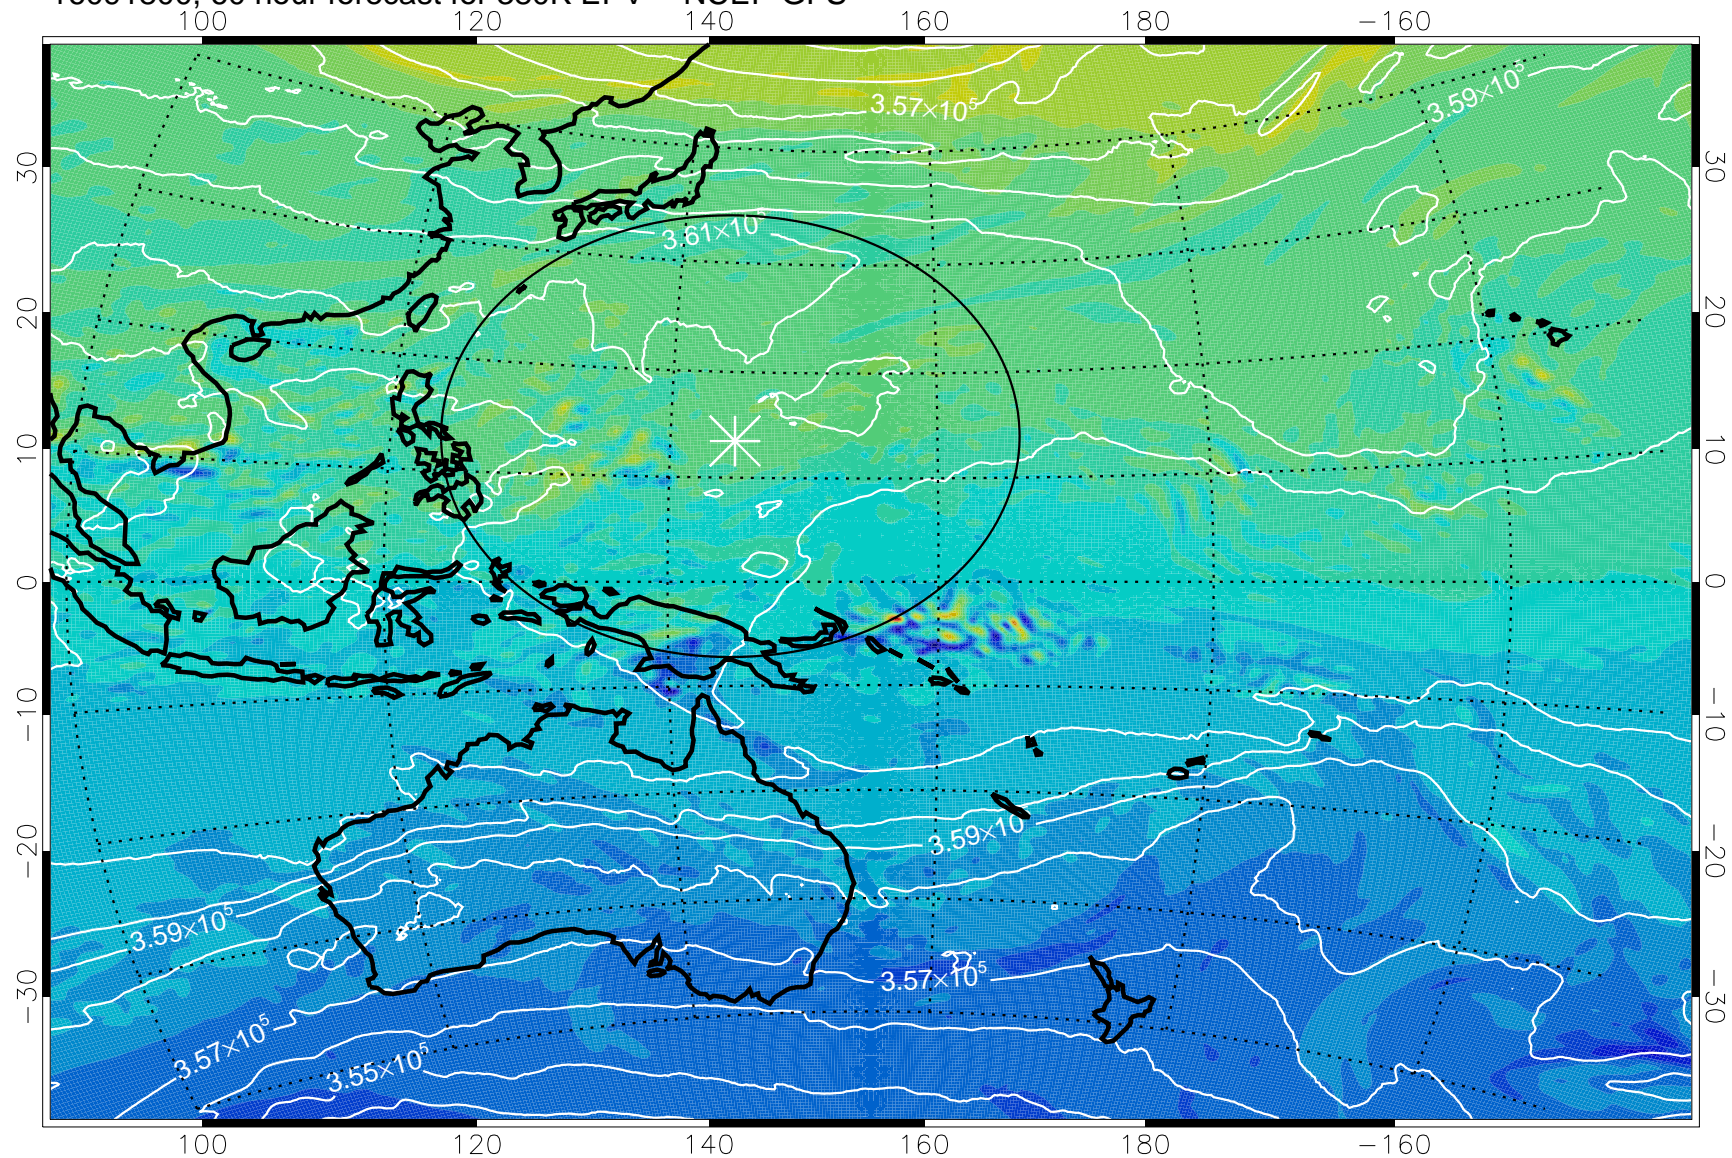

16091718, 54 hour forecast for 380K EPV -- NCEP GFS

380K Montgomery Streamfunction, white

Range ring of 2304 km

16091800, 60 hour forecast for 380K EPV -- NCEP GFS

380K Montgomery Streamfunction, white

Range ring of 2304 km

16091806, 66 hour forecast for 380K EPV -- NCEP GFS

380K Montgomery Streamfunction, white

Range ring of 2304 km

16091812, 72 hour forecast for 380K EPV -- NCEP GFS

380K Montgomery Streamfunction, white

Range ring of 2304 km

16091818, 78 hour forecast for 380K EPV -- NCEP GFS

380K Montgomery Streamfunction, white

Range ring of 2304 km

16091900, 84 hour forecast for 380K EPV -- NCEP GFS

380K Montgomery Streamfunction, white

Range ring of 2304 km

16091906, 90 hour forecast for 380K EPV -- NCEP GFS

380K Montgomery Streamfunction, white

Range ring of 2304 km

16091912, 96 hour forecast for 380K EPV -- NCEP GFS

380K Montgomery Streamfunction, white

Range ring of 2304 km