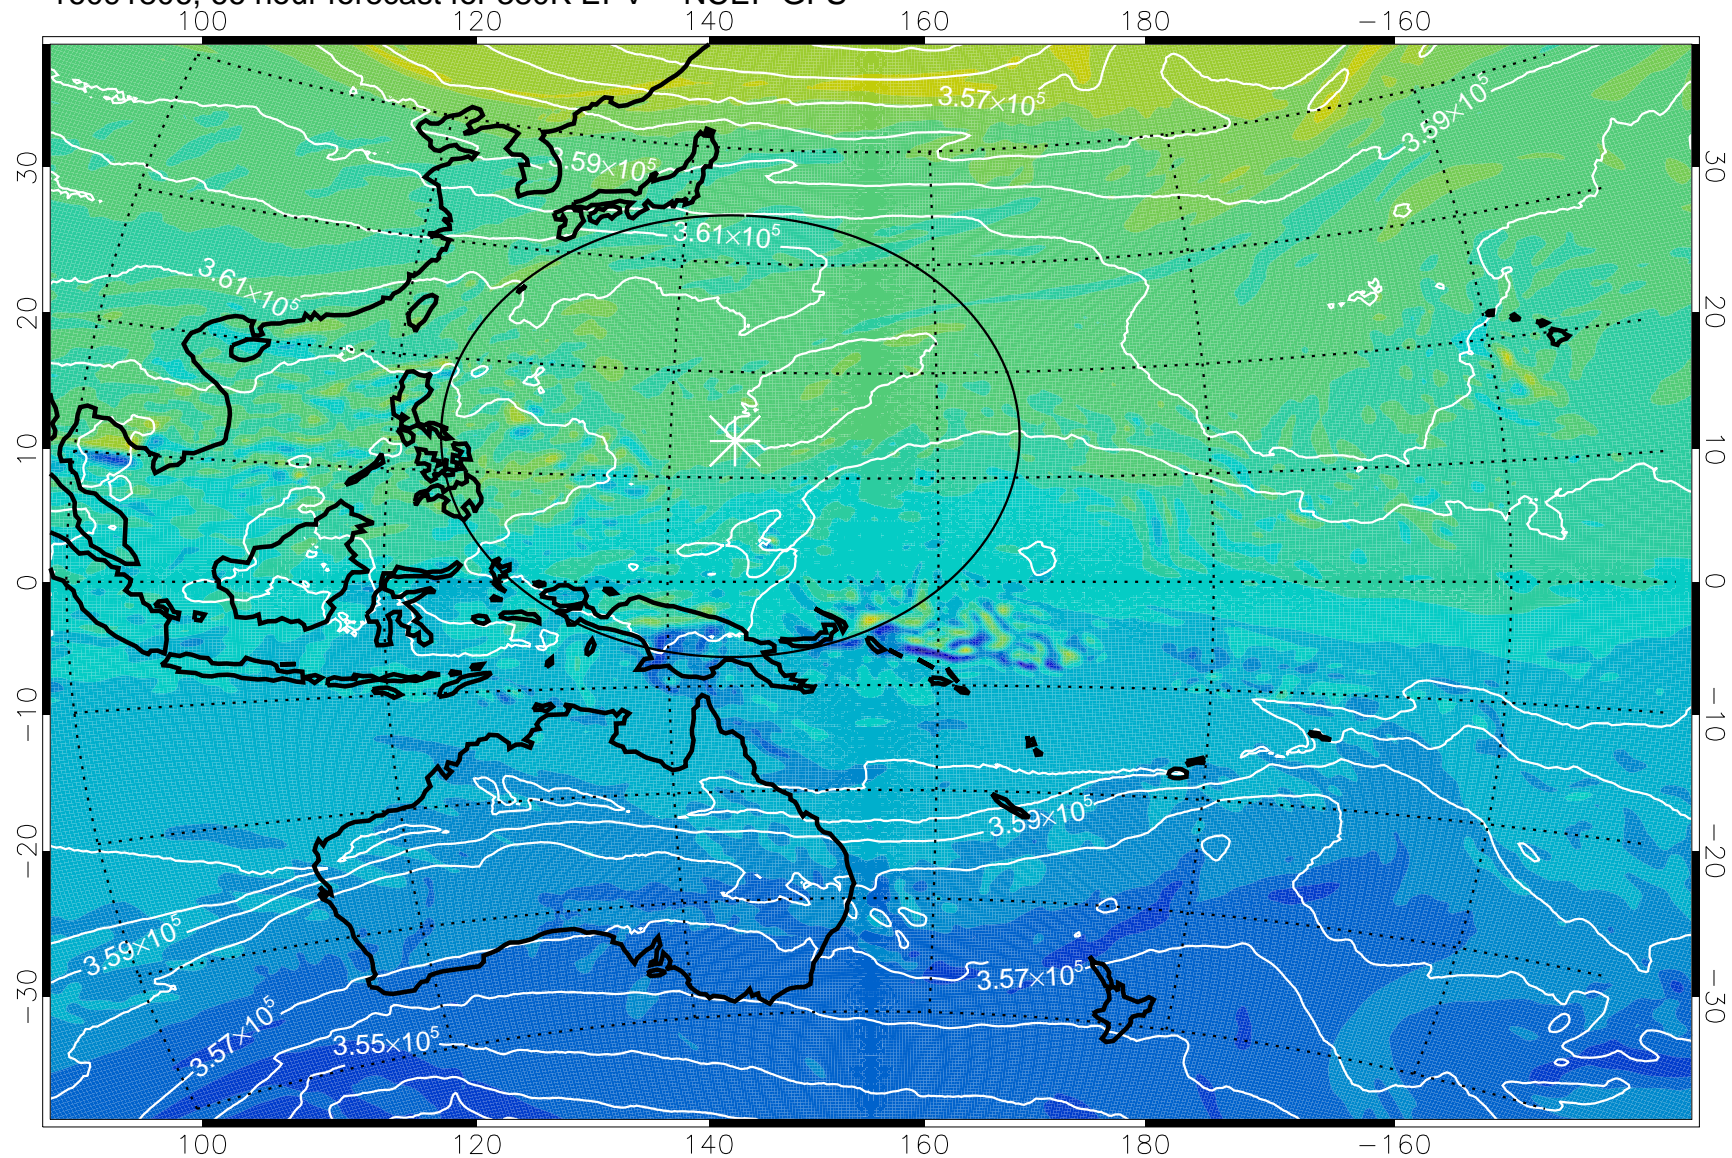

16091706, 42 hour forecast for 380K EPV -- NCEP GFS

380K Montgomery Streamfunction, white

Range ring of 2304 km

16091712, 48 hour forecast for 380K EPV -- NCEP GFS

380K Montgomery Streamfunction, white

Range ring of 2304 km

16091718, 54 hour forecast for 380K EPV -- NCEP GFS

380K Montgomery Streamfunction, white

Range ring of 2304 km

16091800, 60 hour forecast for 380K EPV -- NCEP GFS

380K Montgomery Streamfunction, white

Range ring of 2304 km

16091806, 66 hour forecast for 380K EPV -- NCEP GFS

380K Montgomery Streamfunction, white

Range ring of 2304 km

16091812, 72 hour forecast for 380K EPV -- NCEP GFS

380K Montgomery Streamfunction, white

Range ring of 2304 km

16091818, 78 hour forecast for 380K EPV -- NCEP GFS

380K Montgomery Streamfunction, white

Range ring of 2304 km

16091900, 84 hour forecast for 380K EPV -- NCEP GFS

380K Montgomery Streamfunction, white

Range ring of 2304 km