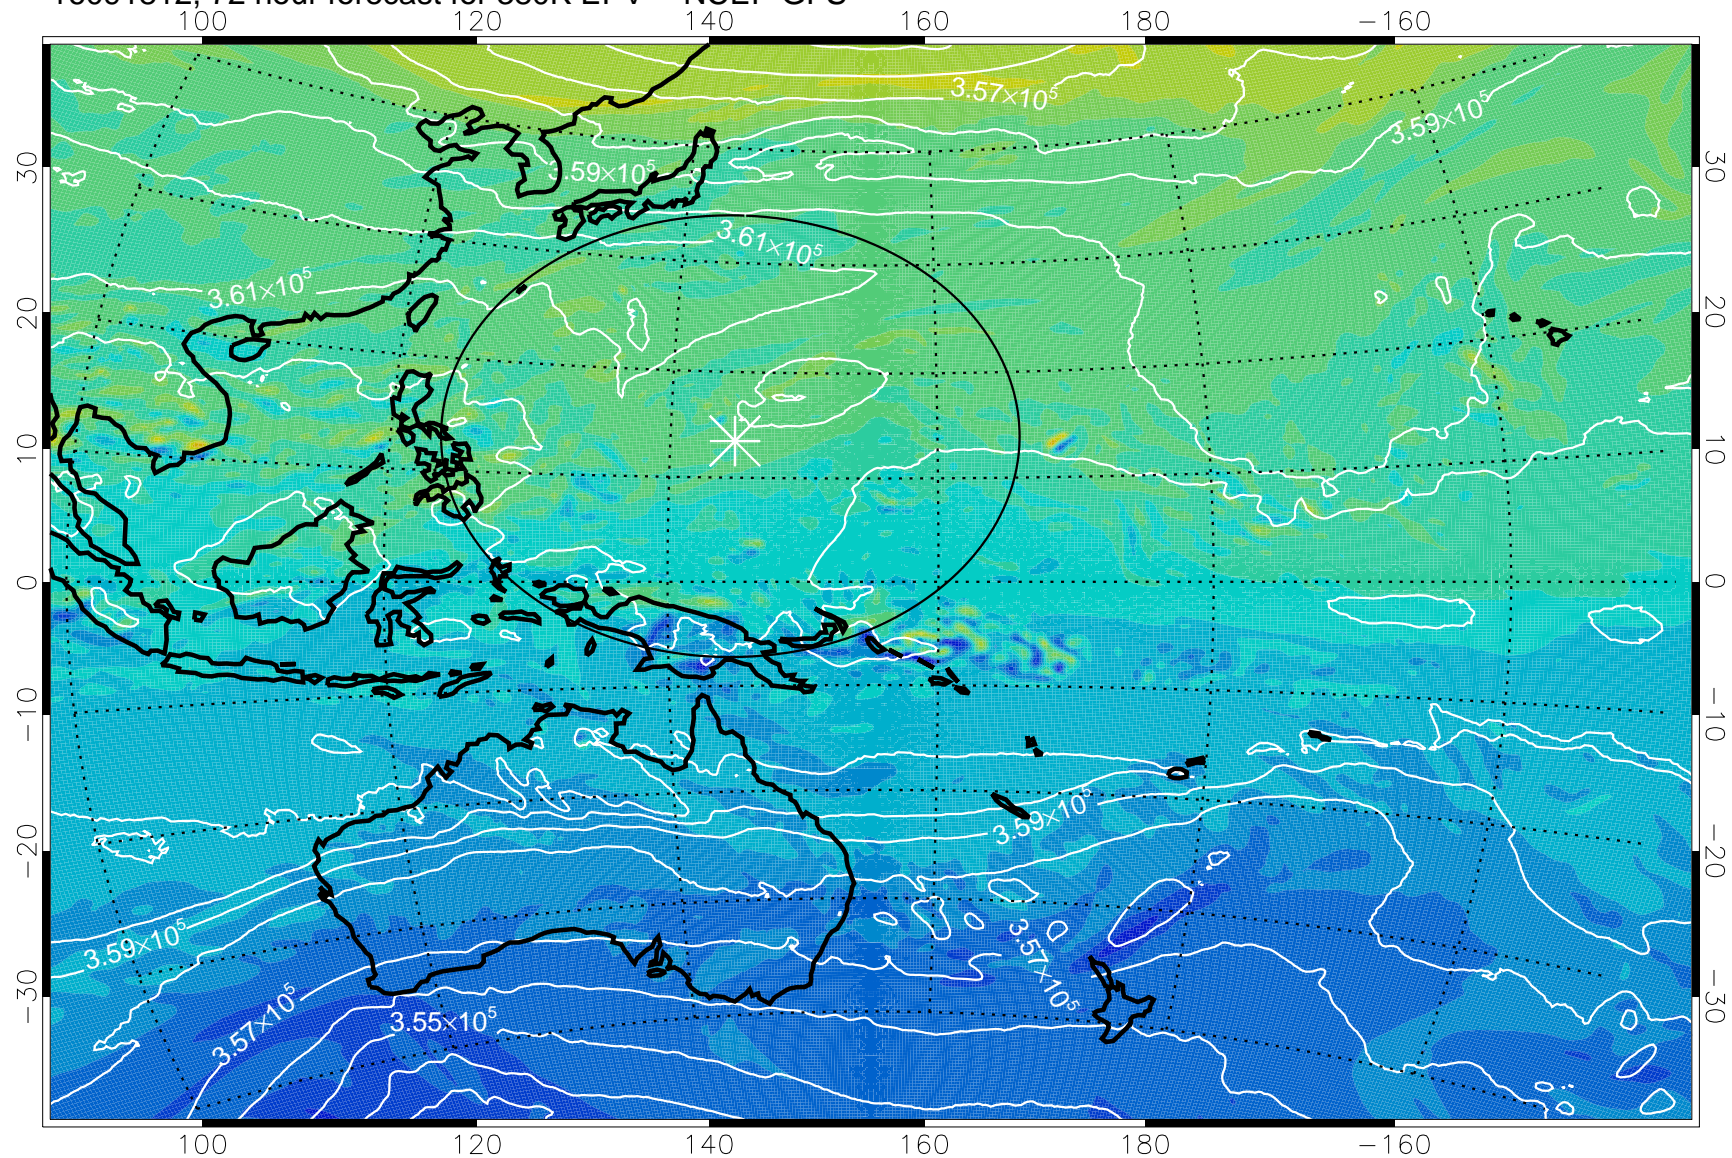

16091718, 54 hour forecast for 380K EPV -- NCEP GFS

380K Montgomery Streamfunction, white

Range ring of 2304 km

16091800, 60 hour forecast for 380K EPV -- NCEP GFS

380K Montgomery Streamfunction, white

Range ring of 2304 km

16091806, 66 hour forecast for 380K EPV -- NCEP GFS

380K Montgomery Streamfunction, white

Range ring of 2304 km

16091812, 72 hour forecast for 380K EPV -- NCEP GFS

380K Montgomery Streamfunction, white

Range ring of 2304 km

16091818, 78 hour forecast for 380K EPV -- NCEP GFS

380K Montgomery Streamfunction, white

Range ring of 2304 km

16091900, 84 hour forecast for 380K EPV -- NCEP GFS

380K Montgomery Streamfunction, white

Range ring of 2304 km

16091906, 90 hour forecast for 380K EPV -- NCEP GFS

380K Montgomery Streamfunction, white

Range ring of 2304 km

16091912, 96 hour forecast for 380K EPV -- NCEP GFS

380K Montgomery Streamfunction, white

Range ring of 2304 km