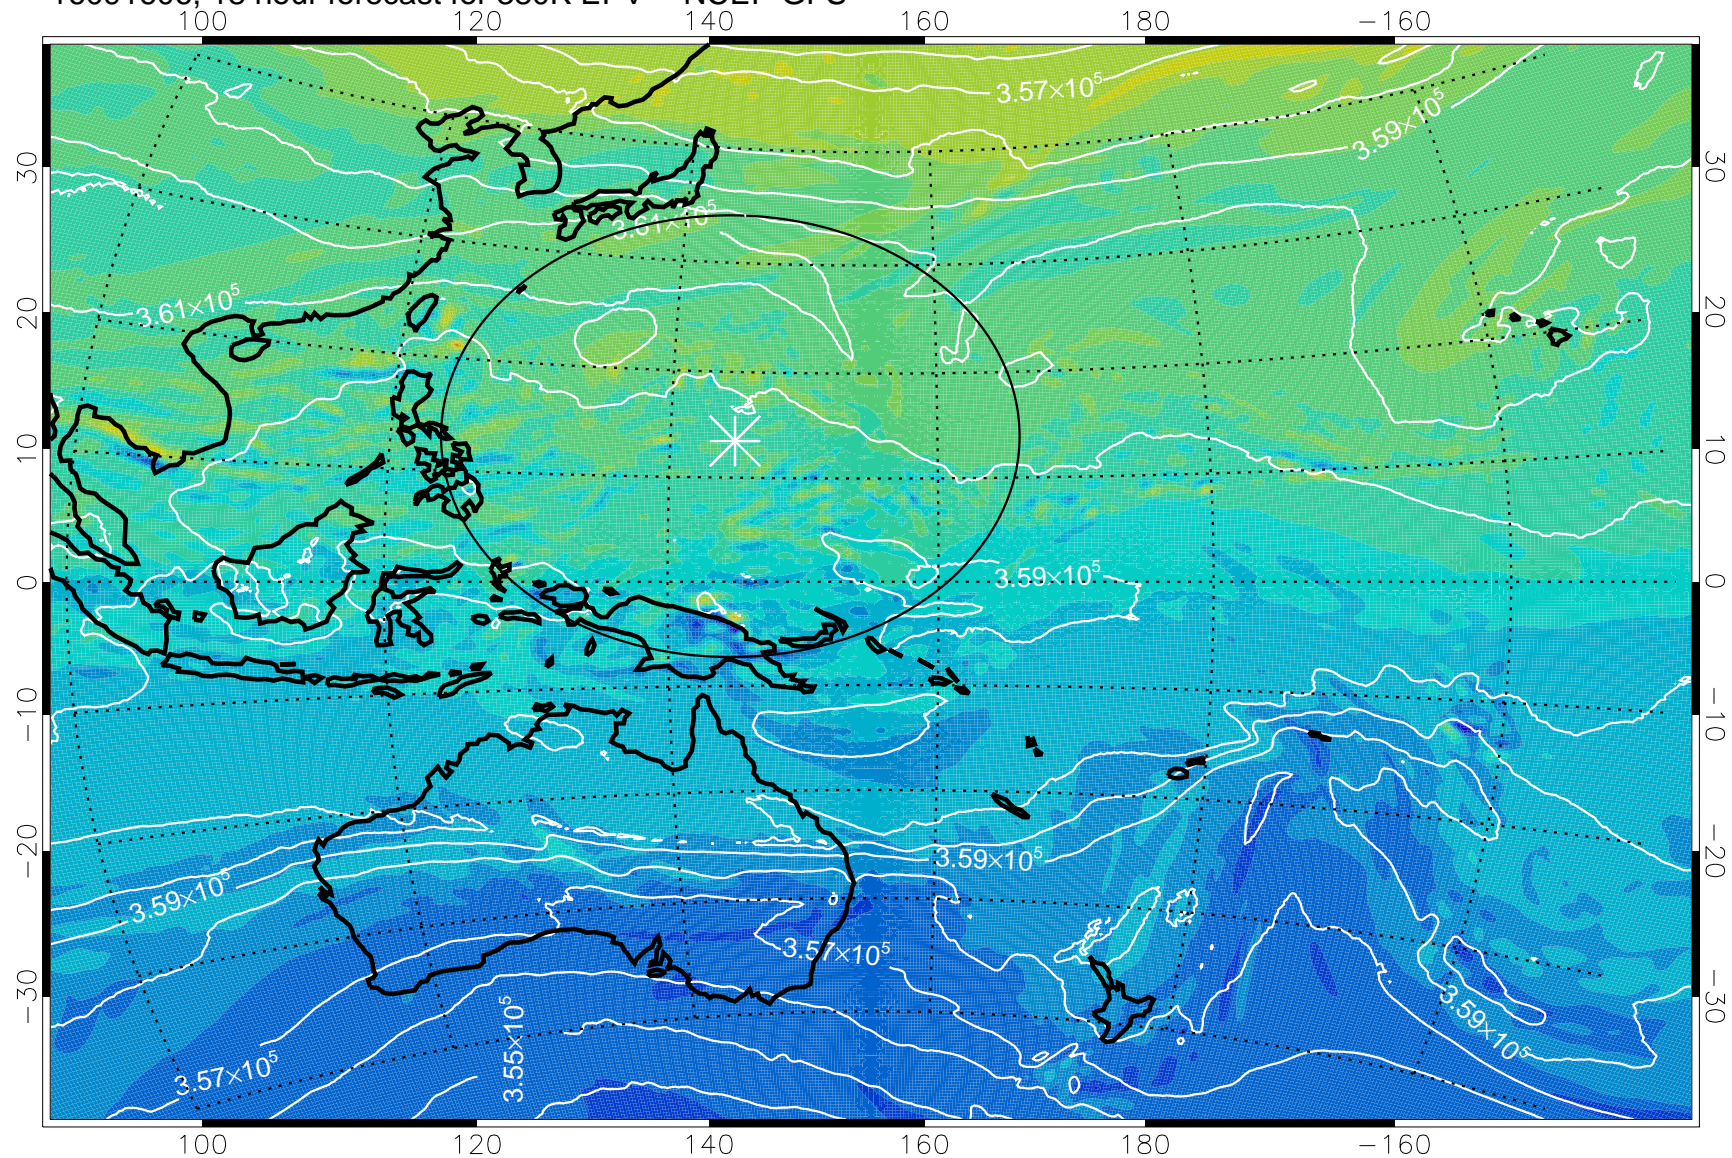

16091518, 6 hour forecast for 380K EPV -- NCEP GFS

380K Montgomery Streamfunction, white

Range ring of 2304 km

16091600, 12 hour forecast for 380K EPV -- NCEP GFS

380K Montgomery Streamfunction, white

Range ring of 2304 km

16091606, 18 hour forecast for 380K EPV -- NCEP GFS

380K Montgomery Streamfunction, white

Range ring of 2304 km

16091612, 24 hour forecast for 380K EPV -- NCEP GFS

380K Montgomery Streamfunction, white

Range ring of 2304 km

16091618, 30 hour forecast for 380K EPV -- NCEP GFS

380K Montgomery Streamfunction, white

Range ring of 2304 km

16091700, 36 hour forecast for 380K EPV -- NCEP GFS

380K Montgomery Streamfunction, white

Range ring of 2304 km

16091706, 42 hour forecast for 380K EPV -- NCEP GFS

380K Montgomery Streamfunction, white

Range ring of 2304 km

16091712, 48 hour forecast for 380K EPV -- NCEP GFS

380K Montgomery Streamfunction, white

Range ring of 2304 km