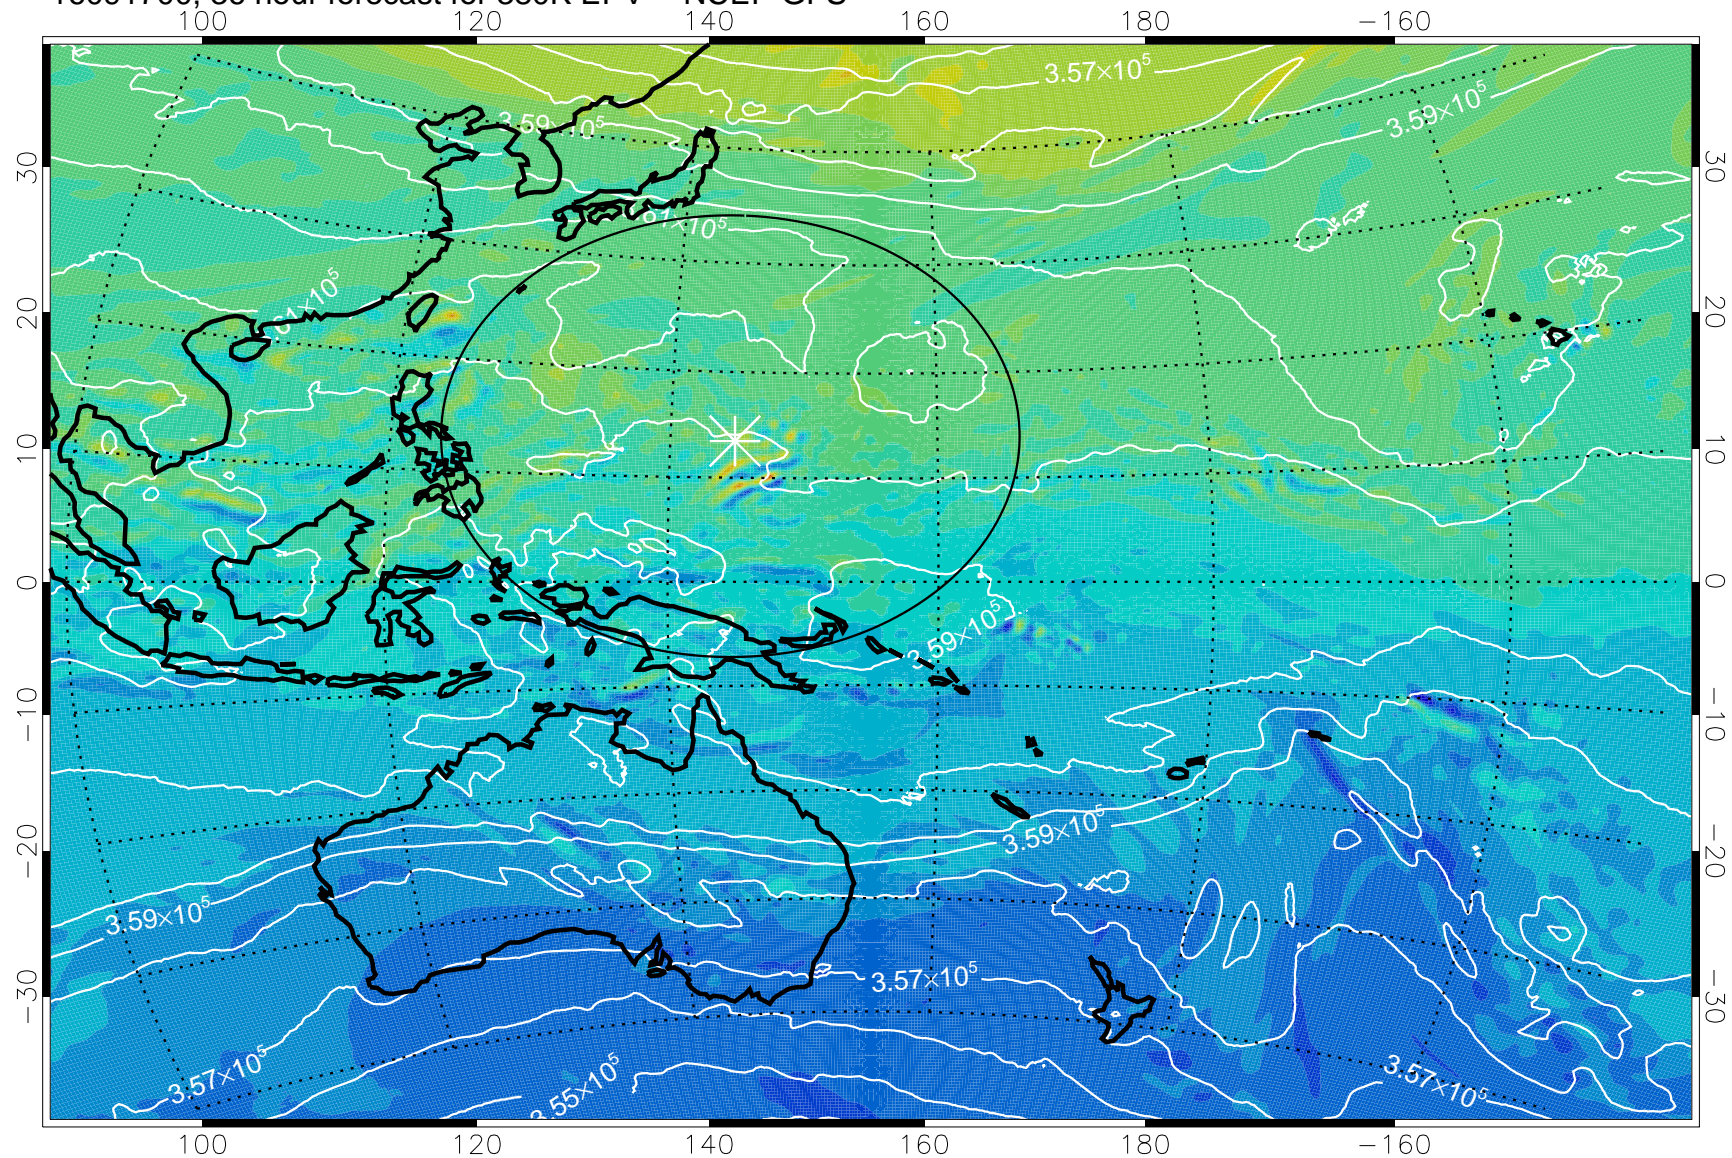

16091618, 30 hour forecast for 380K EPV -- NCEP GFS

380K Montgomery Streamfunction, white

Range ring of 2304 km

16091700, 36 hour forecast for 380K EPV -- NCEP GFS

380K Montgomery Streamfunction, white

Range ring of 2304 km

16091706, 42 hour forecast for 380K EPV -- NCEP GFS

380K Montgomery Streamfunction, white

Range ring of 2304 km

16091712, 48 hour forecast for 380K EPV -- NCEP GFS

380K Montgomery Streamfunction, white

Range ring of 2304 km

16091718, 54 hour forecast for 380K EPV -- NCEP GFS

380K Montgomery Streamfunction, white

Range ring of 2304 km

16091800, 60 hour forecast for 380K EPV -- NCEP GFS

380K Montgomery Streamfunction, white

Range ring of 2304 km

16091806, 66 hour forecast for 380K EPV -- NCEP GFS

380K Montgomery Streamfunction, white

Range ring of 2304 km

16091812, 72 hour forecast for 380K EPV -- NCEP GFS

380K Montgomery Streamfunction, white

Range ring of 2304 km