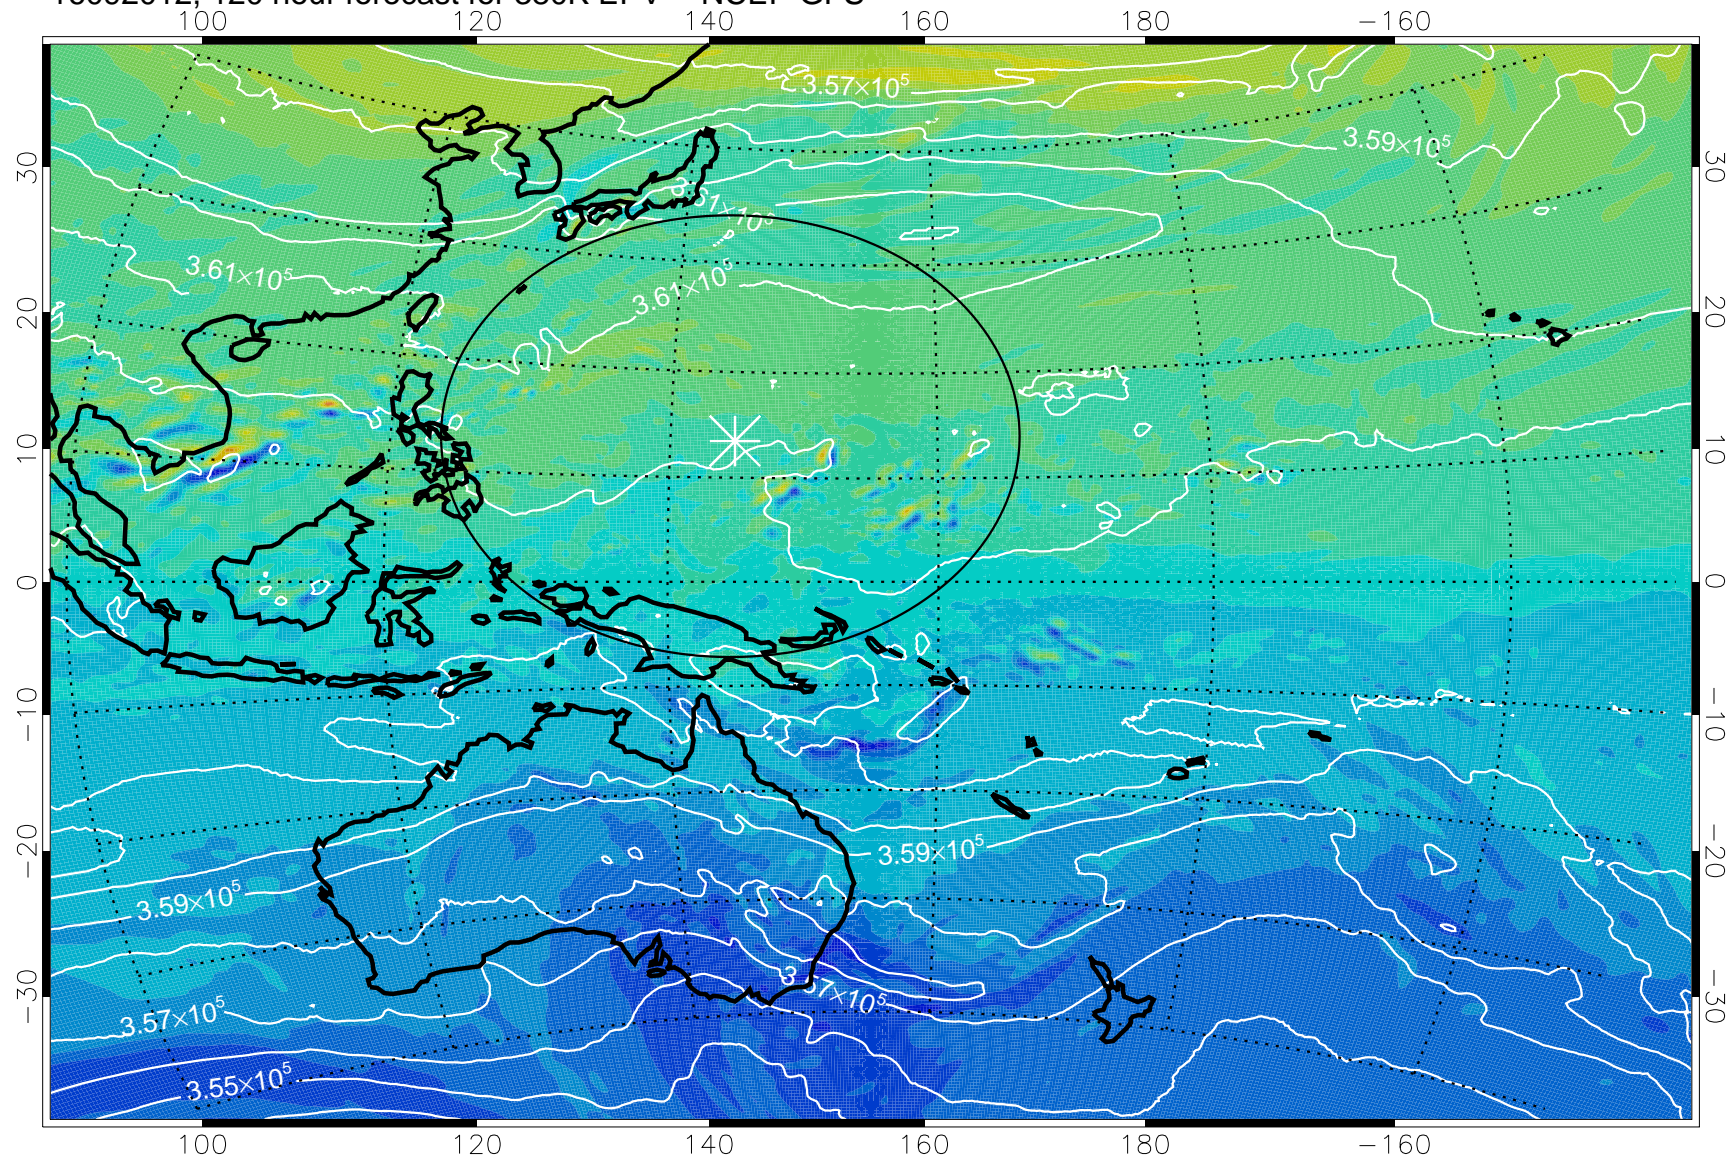

16091918, 102 hour forecast for 380K EPV -- NCEP GFS

380K Montgomery Streamfunction, white

Range ring of 2304 km

16092000, 108 hour forecast for 380K EPV -- NCEP GFS

380K Montgomery Streamfunction, white

Range ring of 2304 km

16092006, 114 hour forecast for 380K EPV -- NCEP GFS

380K Montgomery Streamfunction, white

Range ring of 2304 km

16092012, 120 hour forecast for 380K EPV -- NCEP GFS

380K Montgomery Streamfunction, white

Range ring of 2304 km