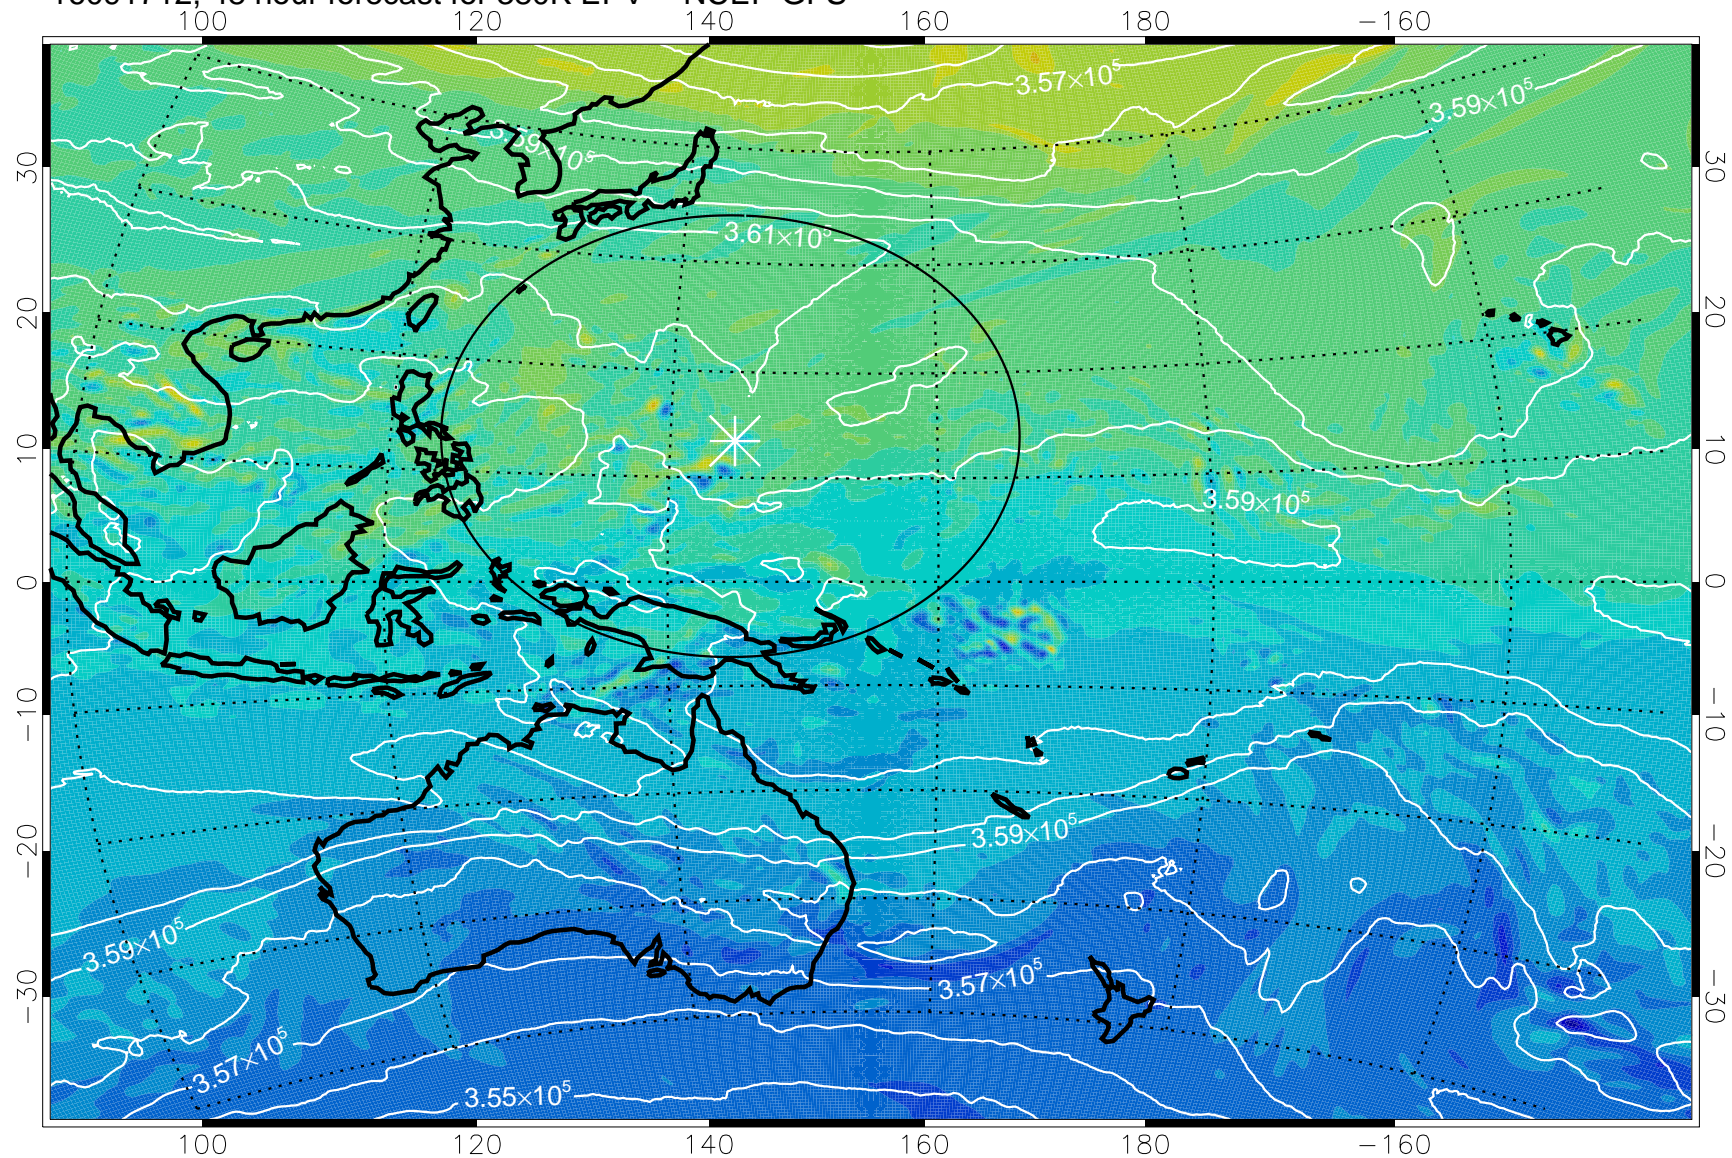

16091706, 42 hour forecast for 380K EPV -- NCEP GFS

380K Montgomery Streamfunction, white

Range ring of 2304 km

16091712, 48 hour forecast for 380K EPV -- NCEP GFS

380K Montgomery Streamfunction, white

Range ring of 2304 km

16091718, 54 hour forecast for 380K EPV -- NCEP GFS

380K Montgomery Streamfunction, white

Range ring of 2304 km

16091800, 60 hour forecast for 380K EPV -- NCEP GFS

380K Montgomery Streamfunction, white

Range ring of 2304 km

16091806, 66 hour forecast for 380K EPV -- NCEP GFS

380K Montgomery Streamfunction, white

Range ring of 2304 km

16091812, 72 hour forecast for 380K EPV -- NCEP GFS

380K Montgomery Streamfunction, white

Range ring of 2304 km

16091818, 78 hour forecast for 380K EPV -- NCEP GFS

380K Montgomery Streamfunction, white

Range ring of 2304 km

16091900, 84 hour forecast for 380K EPV -- NCEP GFS

380K Montgomery Streamfunction, white

Range ring of 2304 km