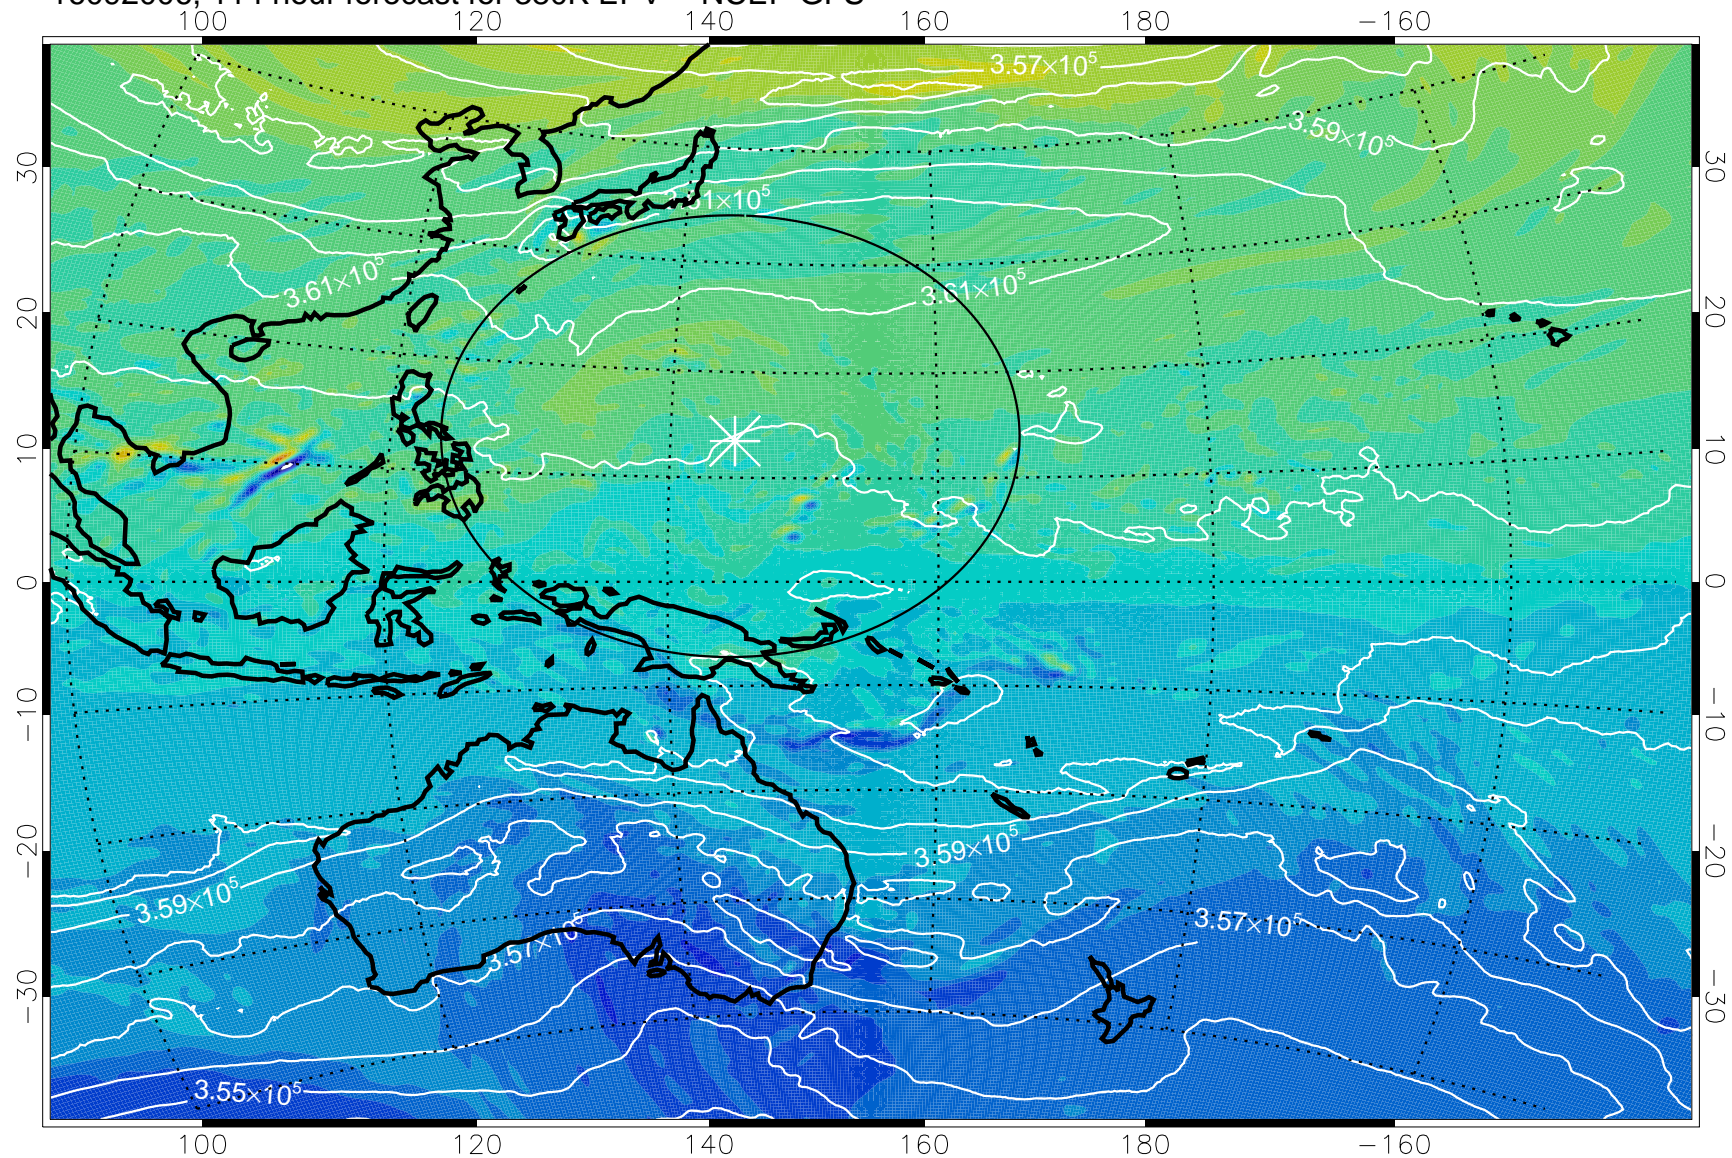

16091906, 90 hour forecast for 380K EPV -- NCEP GFS

380K Montgomery Streamfunction, white

Range ring of 2304 km

16091912, 96 hour forecast for 380K EPV -- NCEP GFS

380K Montgomery Streamfunction, white

Range ring of 2304 km

16091918, 102 hour forecast for 380K EPV -- NCEP GFS

380K Montgomery Streamfunction, white

Range ring of 2304 km

16092000, 108 hour forecast for 380K EPV -- NCEP GFS

380K Montgomery Streamfunction, white

Range ring of 2304 km

16092006, 114 hour forecast for 380K EPV -- NCEP GFS

380K Montgomery Streamfunction, white

Range ring of 2304 km

16092012, 120 hour forecast for 380K EPV -- NCEP GFS

380K Montgomery Streamfunction, white

Range ring of 2304 km