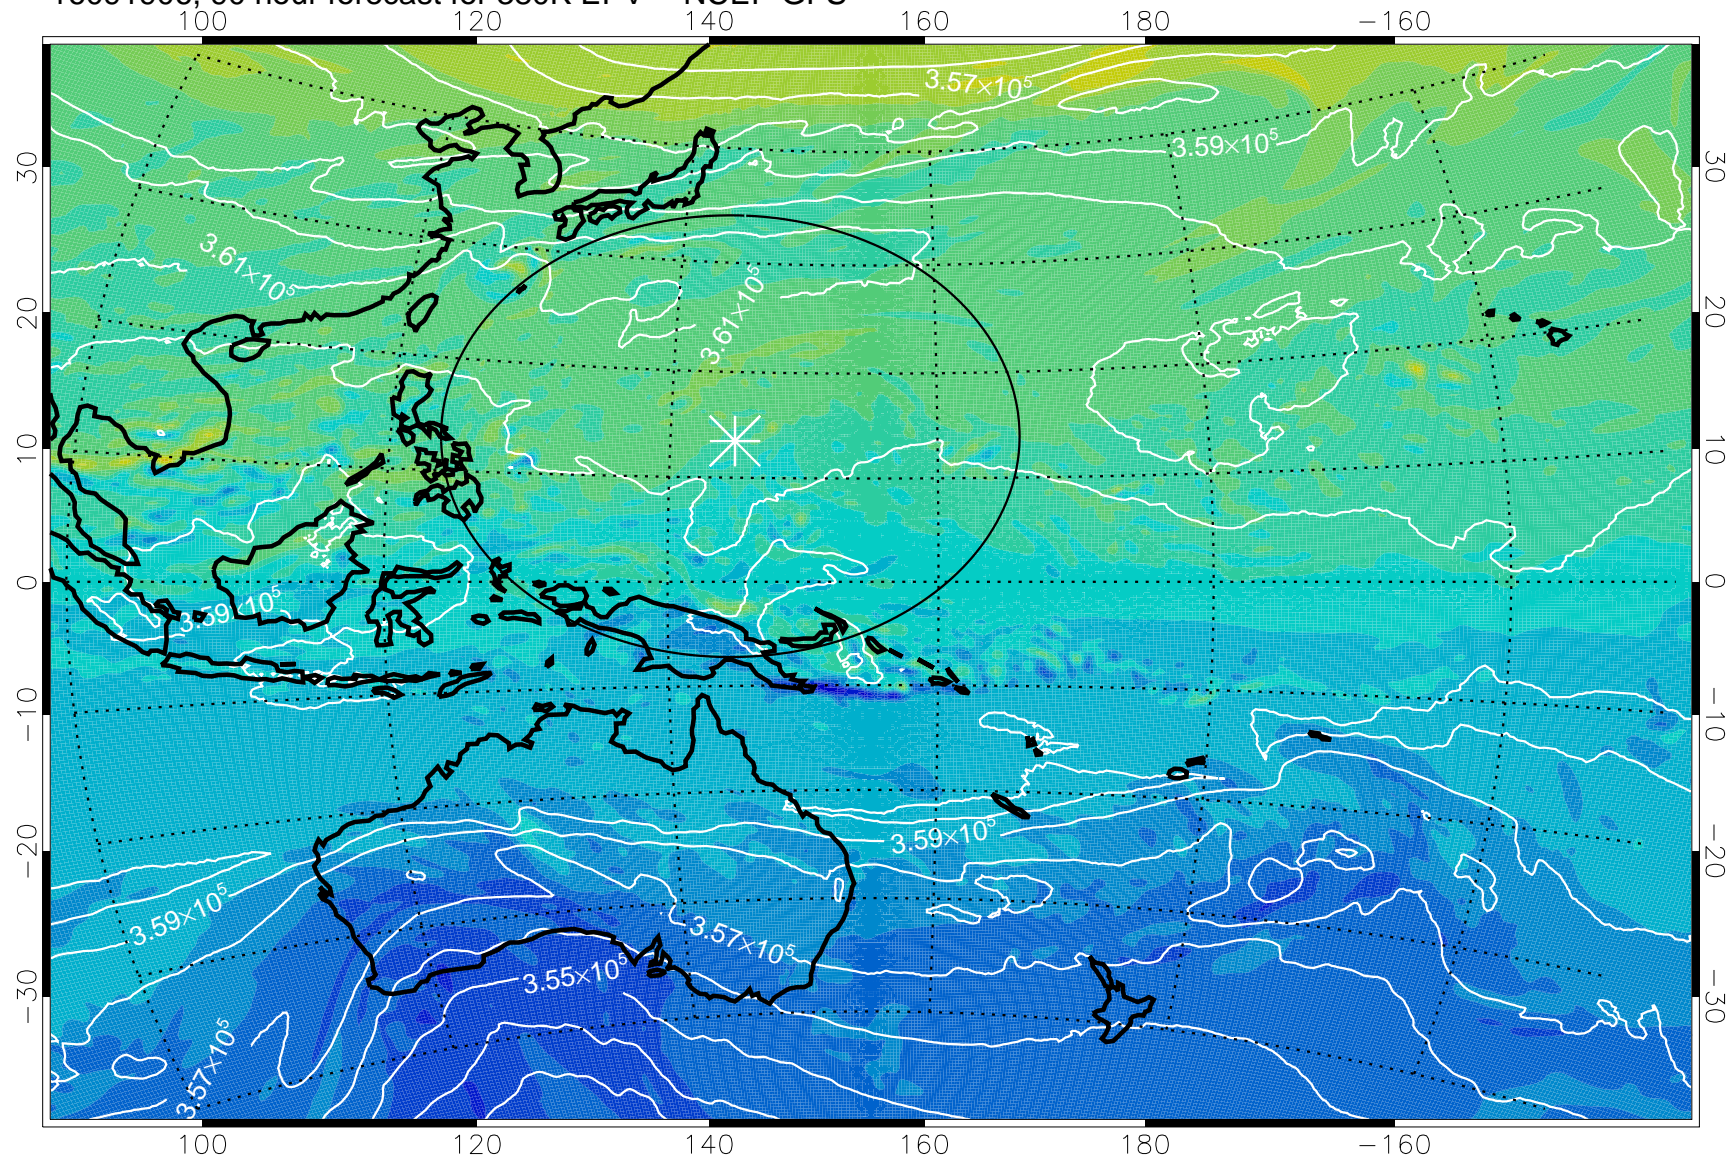

16091806, 66 hour forecast for 380K EPV -- NCEP GFS

380K Montgomery Streamfunction, white

Range ring of 2304 km

16091812, 72 hour forecast for 380K EPV -- NCEP GFS

380K Montgomery Streamfunction, white

Range ring of 2304 km

16091818, 78 hour forecast for 380K EPV -- NCEP GFS

380K Montgomery Streamfunction, white

Range ring of 2304 km

16091900, 84 hour forecast for 380K EPV -- NCEP GFS

380K Montgomery Streamfunction, white

Range ring of 2304 km

16091906, 90 hour forecast for 380K EPV -- NCEP GFS

380K Montgomery Streamfunction, white

Range ring of 2304 km

16091912, 96 hour forecast for 380K EPV -- NCEP GFS

380K Montgomery Streamfunction, white

Range ring of 2304 km

16091918, 102 hour forecast for 380K EPV -- NCEP GFS

380K Montgomery Streamfunction, white

Range ring of 2304 km

16092000, 108 hour forecast for 380K EPV -- NCEP GFS

380K Montgomery Streamfunction, white

Range ring of 2304 km