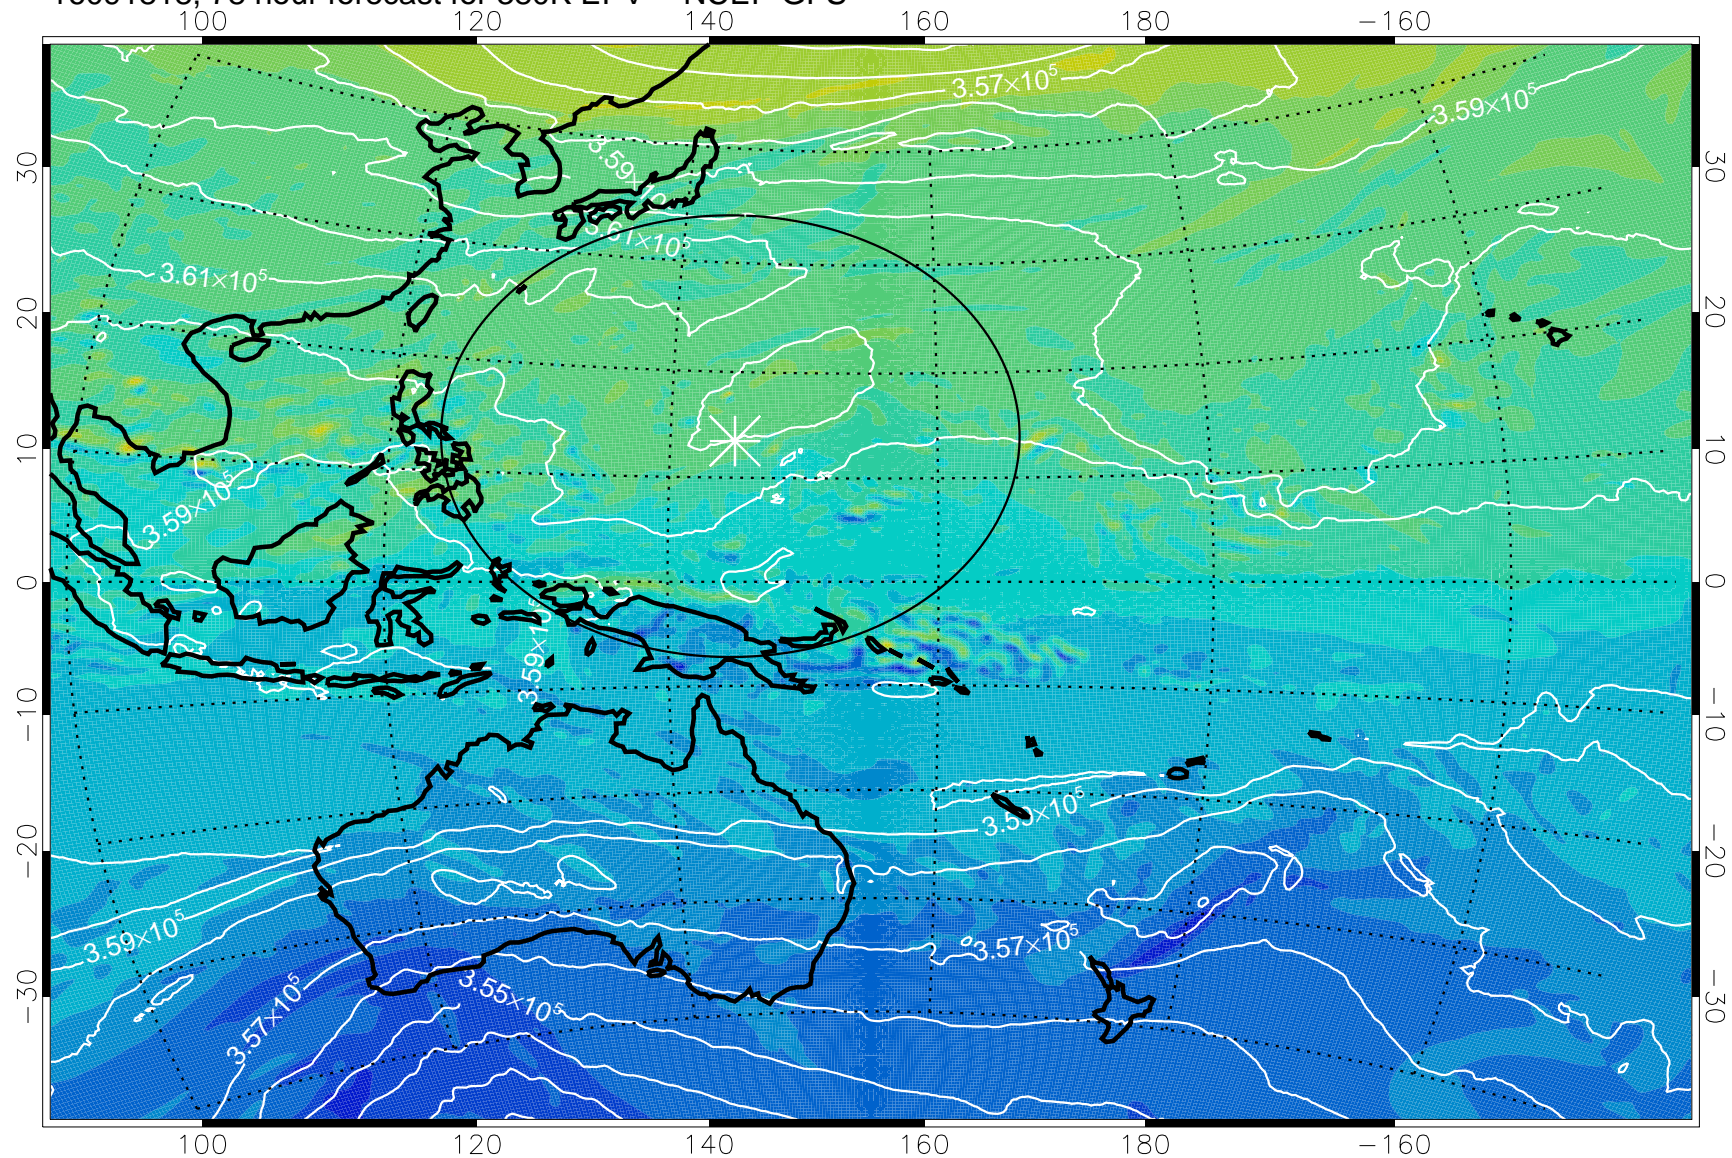

16091718, 54 hour forecast for 380K EPV -- NCEP GFS

380K Montgomery Streamfunction, white

Range ring of 2304 km

16091800, 60 hour forecast for 380K EPV -- NCEP GFS

380K Montgomery Streamfunction, white

Range ring of 2304 km

16091806, 66 hour forecast for 380K EPV -- NCEP GFS

380K Montgomery Streamfunction, white

Range ring of 2304 km

16091812, 72 hour forecast for 380K EPV -- NCEP GFS

380K Montgomery Streamfunction, white

Range ring of 2304 km

16091818, 78 hour forecast for 380K EPV -- NCEP GFS

380K Montgomery Streamfunction, white

Range ring of 2304 km

16091900, 84 hour forecast for 380K EPV -- NCEP GFS

380K Montgomery Streamfunction, white

Range ring of 2304 km

16091906, 90 hour forecast for 380K EPV -- NCEP GFS

380K Montgomery Streamfunction, white

Range ring of 2304 km

16091912, 96 hour forecast for 380K EPV -- NCEP GFS

380K Montgomery Streamfunction, white

Range ring of 2304 km