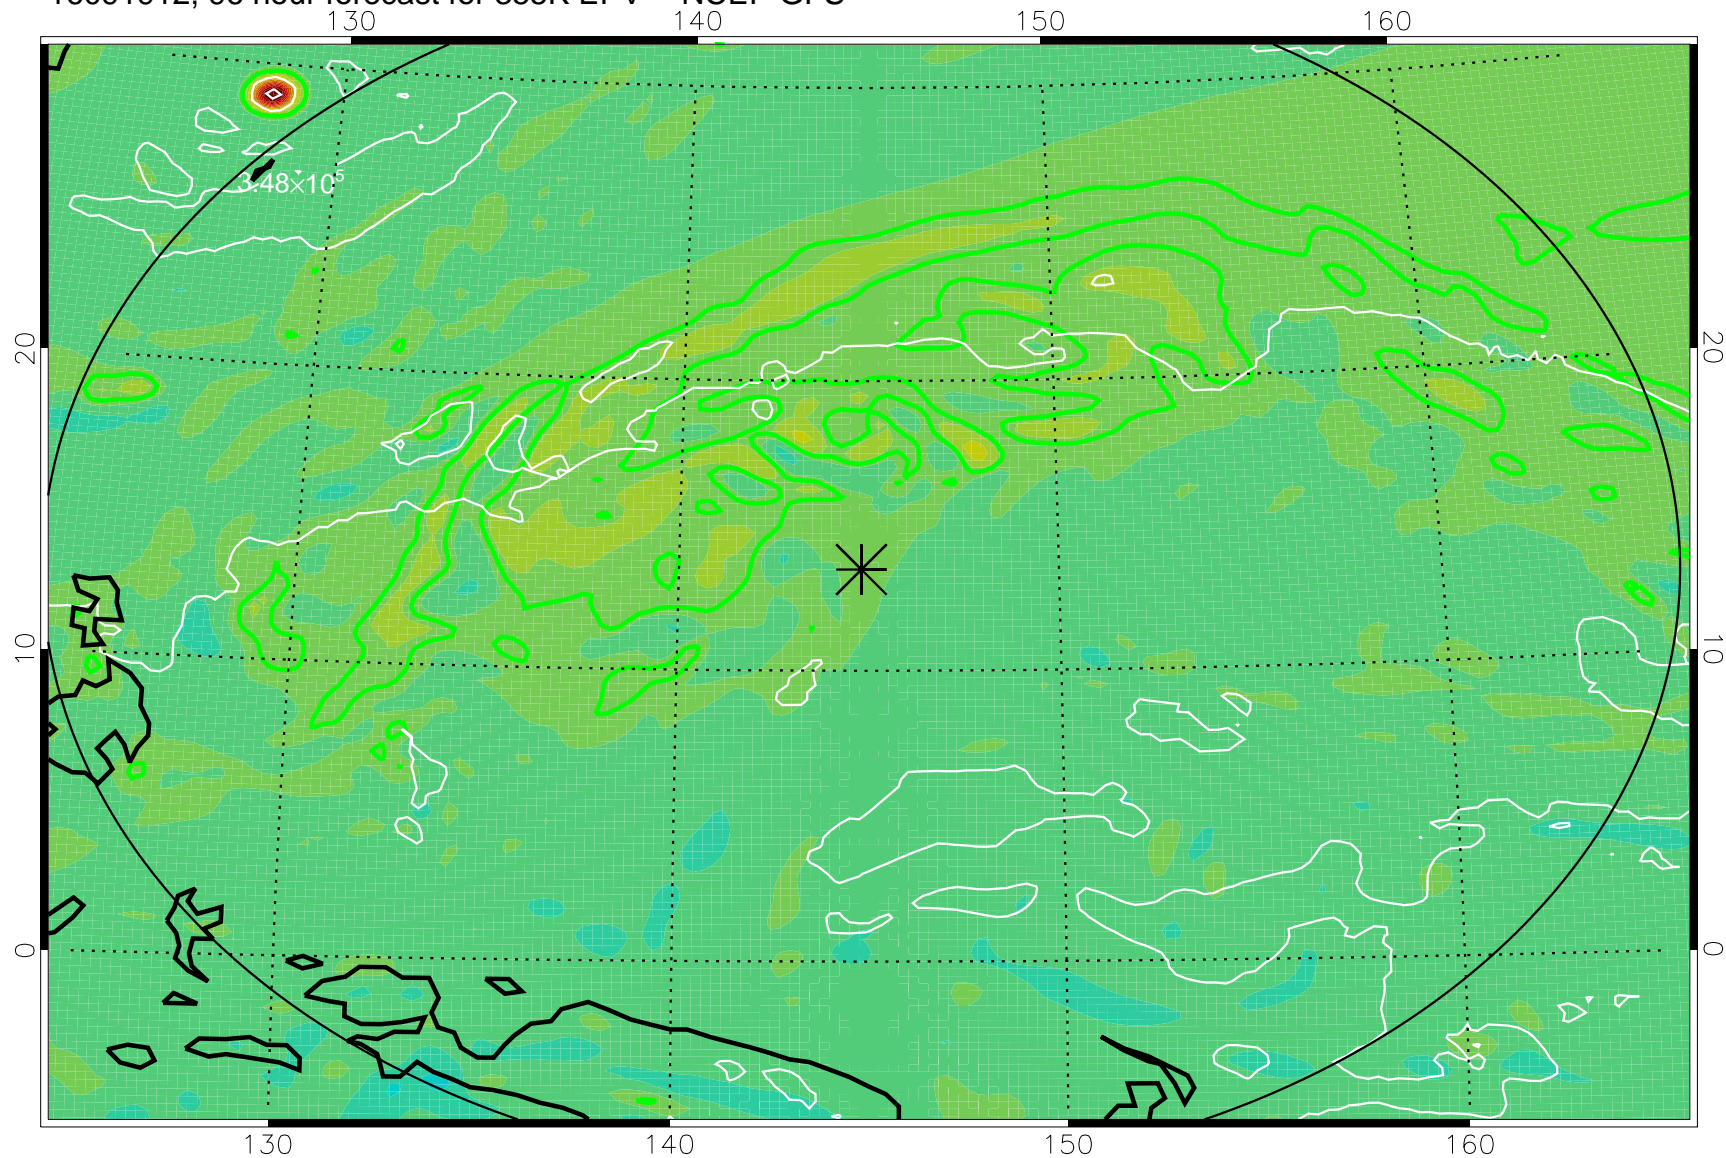

16091806, 66 hour forecast for 355K EPV -- NCEP GFS

355K Montgomery Streamfunction, white
EPV Tropopause (2 PVU) Position
Range ring of 2304 km

16091812, 72 hour forecast for 355K EPV -- NCEP GFS

355K Montgomery Streamfunction, white
EPV Tropopause (2 PVU) Position
Range ring of 2304 km

16091818, 78 hour forecast for 355K EPV -- NCEP GFS

355K Montgomery Streamfunction, white
EPV Tropopause (2 PVU) Position
Range ring of 2304 km

16091900, 84 hour forecast for 355K EPV -- NCEP GFS

355K Montgomery Streamfunction, white
EPV Tropopause (2 PVU) Position
Range ring of 2304 km

16091906, 90 hour forecast for 355K EPV -- NCEP GFS

355K Montgomery Streamfunction, white
EPV Tropopause (2 PVU) Position
Range ring of 2304 km

16091912, 96 hour forecast for 355K EPV -- NCEP GFS

355K Montgomery Streamfunction, white
EPV Tropopause (2 PVU) Position
Range ring of 2304 km

16091918, 102 hour forecast for 355K EPV -- NCEP GFS

355K Montgomery Streamfunction, white
EPV Tropopause (2 PVU) Position
Range ring of 2304 km

16092000, 108 hour forecast for 355K EPV -- NCEP GFS

355K Montgomery Streamfunction, white
EPV Tropopause (2 PVU) Position
Range ring of 2304 km