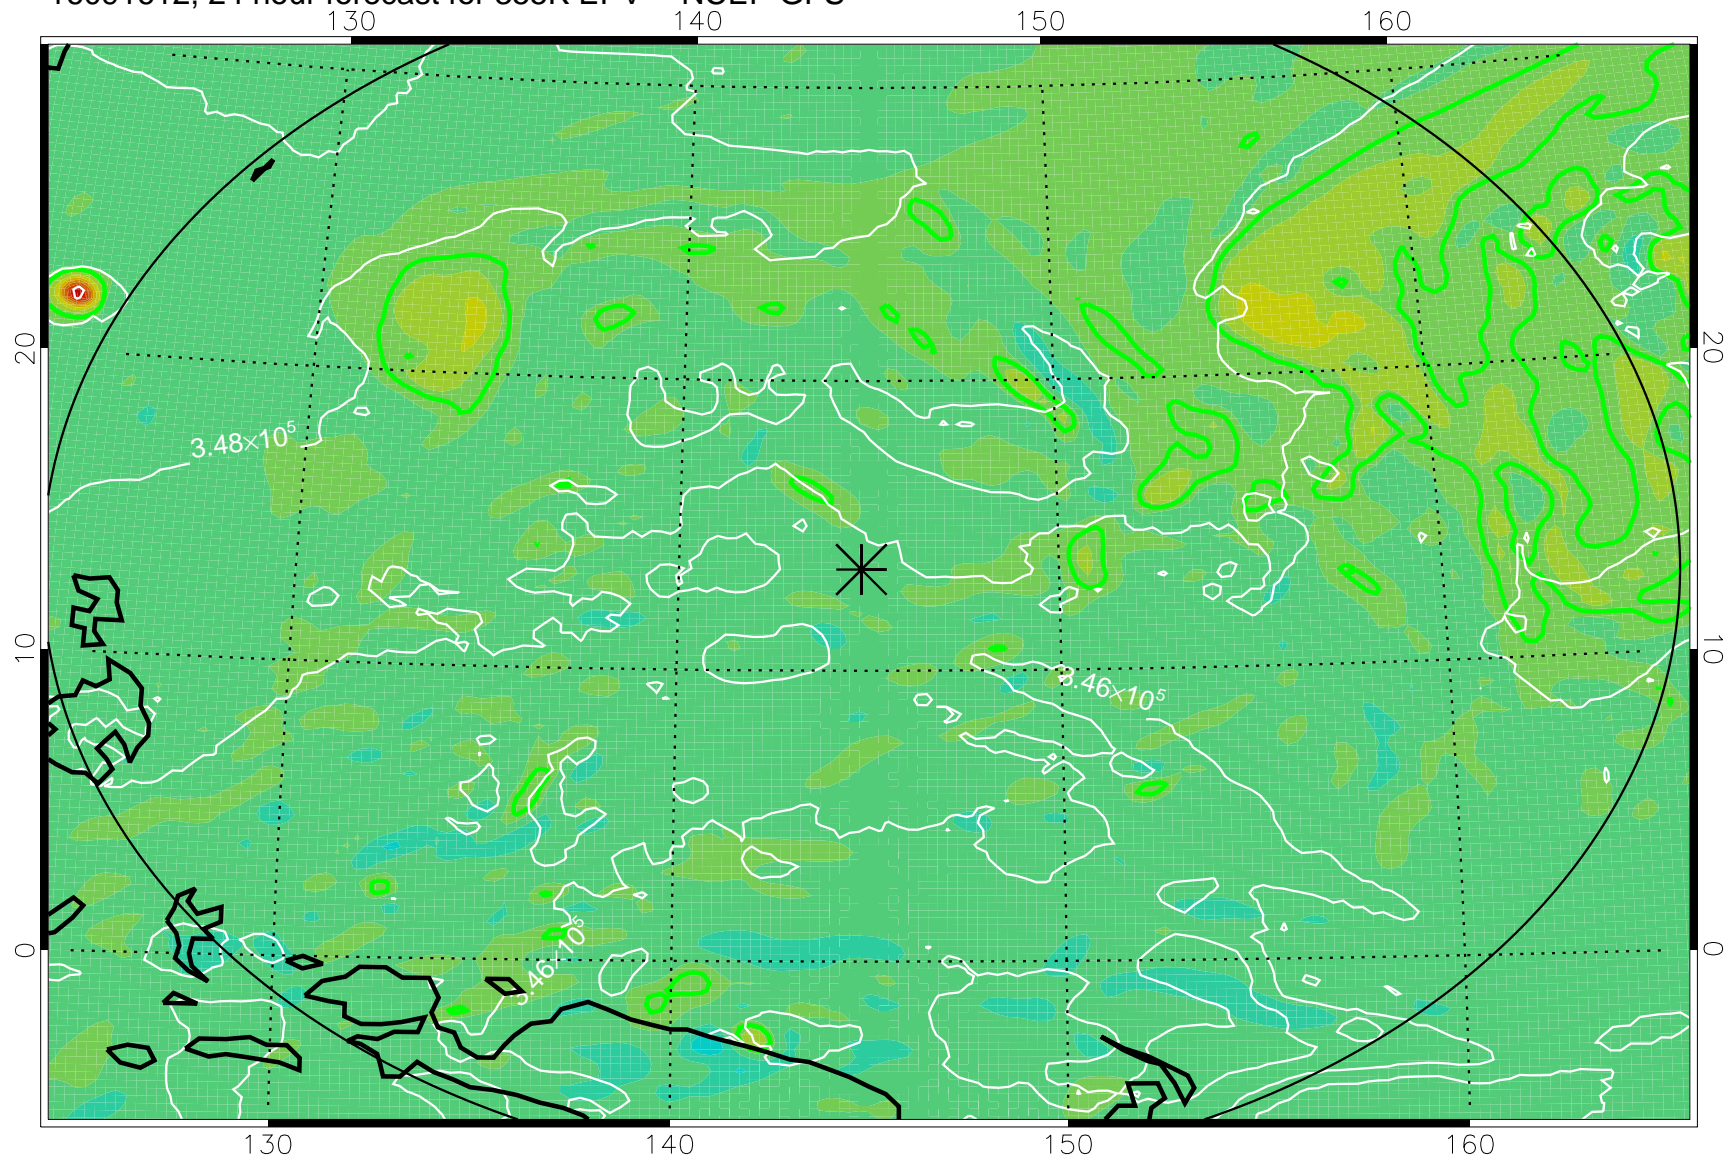

16091518, 6 hour forecast for 355K EPV -- NCEP GFS

355K Montgomery Streamfunction, white
EPV Tropopause (2 PVU) Position
Range ring of 2304 km

16091600, 12 hour forecast for 355K EPV -- NCEP GFS

355K Montgomery Streamfunction, white
EPV Tropopause (2 PVU) Position
Range ring of 2304 km

16091606, 18 hour forecast for 355K EPV -- NCEP GFS

355K Montgomery Streamfunction, white
EPV Tropopause (2 PVU) Position
Range ring of 2304 km

16091612, 24 hour forecast for 355K EPV -- NCEP GFS

355K Montgomery Streamfunction, white
EPV Tropopause (2 PVU) Position
Range ring of 2304 km

16091618, 30 hour forecast for 355K EPV -- NCEP GFS

355K Montgomery Streamfunction, white
EPV Tropopause (2 PVU) Position
Range ring of 2304 km

16091700, 36 hour forecast for 355K EPV -- NCEP GFS

355K Montgomery Streamfunction, white
EPV Tropopause (2 PVU) Position
Range ring of 2304 km

16091818, 78 hour forecast for 355K EPV -- NCEP GFS

355K Montgomery Streamfunction, white
EPV Tropopause (2 PVU) Position
Range ring of 2304 km

16091900, 84 hour forecast for 355K EPV -- NCEP GFS

355K Montgomery Streamfunction, white
EPV Tropopause (2 PVU) Position
Range ring of 2304 km