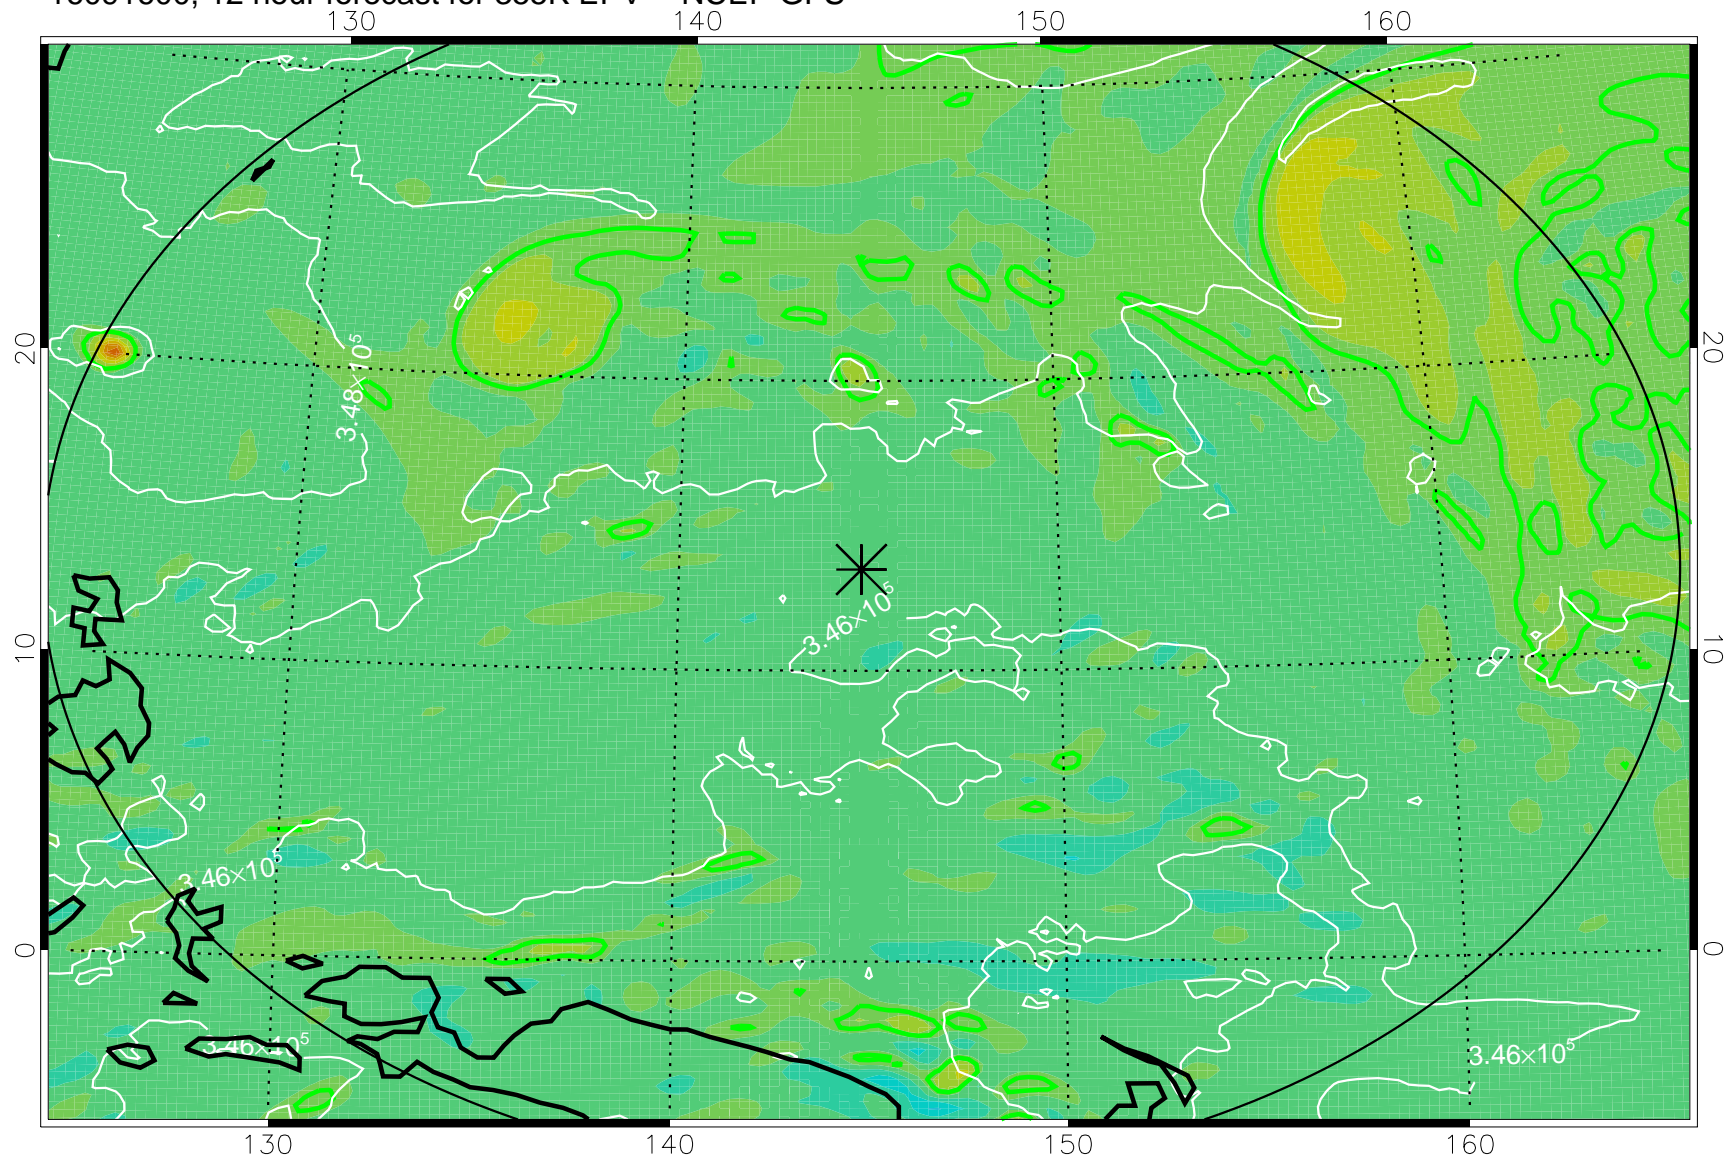

16091518, 6 hour forecast for 355K EPV -- NCEP GFS

355K Montgomery Streamfunction, white
EPV Tropopause (2 PVU) Position
Range ring of 2304 km

16091600, 12 hour forecast for 355K EPV -- NCEP GFS

355K Montgomery Streamfunction, white
EPV Tropopause (2 PVU) Position
Range ring of 2304 km

16091606, 18 hour forecast for 355K EPV -- NCEP GFS

355K Montgomery Streamfunction, white
EPV Tropopause (2 PVU) Position
Range ring of 2304 km

16091612, 24 hour forecast for 355K EPV -- NCEP GFS

355K Montgomery Streamfunction, white
EPV Tropopause (2 PVU) Position
Range ring of 2304 km

16091618, 30 hour forecast for 355K EPV -- NCEP GFS

355K Montgomery Streamfunction, white
EPV Tropopause (2 PVU) Position
Range ring of 2304 km

16091700, 36 hour forecast for 355K EPV -- NCEP GFS

355K Montgomery Streamfunction, white
EPV Tropopause (2 PVU) Position
Range ring of 2304 km

16091818, 78 hour forecast for 355K EPV -- NCEP GFS

355K Montgomery Streamfunction, white
EPV Tropopause (2 PVU) Position
Range ring of 2304 km

16091900, 84 hour forecast for 355K EPV -- NCEP GFS

355K Montgomery Streamfunction, white
EPV Tropopause (2 PVU) Position
Range ring of 2304 km