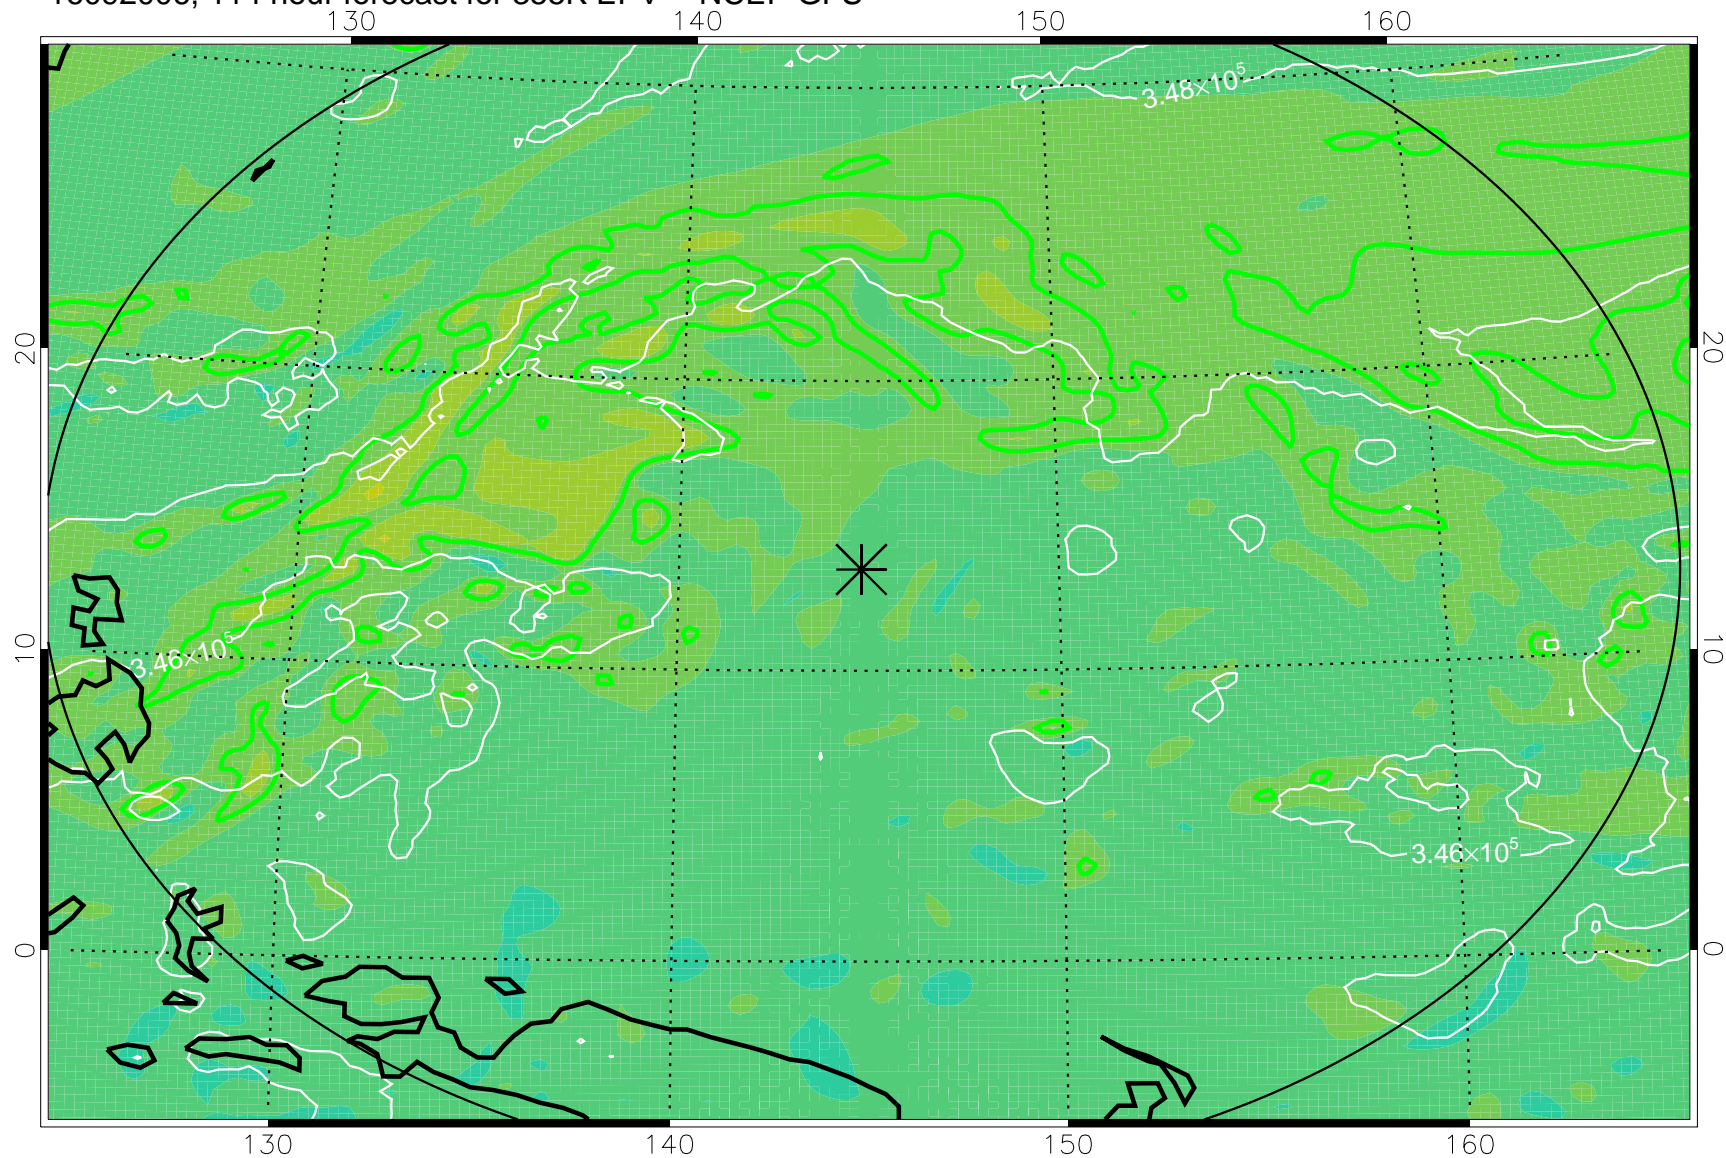

16091818, 78 hour forecast for 355K EPV -- NCEP GFS

355K Montgomery Streamfunction, white
EPV Tropopause (2 PVU) Position
Range ring of 2304 km

16091900, 84 hour forecast for 355K EPV -- NCEP GFS

355K Montgomery Streamfunction, white
EPV Tropopause (2 PVU) Position
Range ring of 2304 km

16091906, 90 hour forecast for 355K EPV -- NCEP GFS

355K Montgomery Streamfunction, white
EPV Tropopause (2 PVU) Position
Range ring of 2304 km

16091912, 96 hour forecast for 355K EPV -- NCEP GFS

355K Montgomery Streamfunction, white
EPV Tropopause (2 PVU) Position
Range ring of 2304 km

16091918, 102 hour forecast for 355K EPV -- NCEP GFS

355K Montgomery Streamfunction, white
EPV Tropopause (2 PVU) Position
Range ring of 2304 km

16092000, 108 hour forecast for 355K EPV -- NCEP GFS

355K Montgomery Streamfunction, white
EPV Tropopause (2 PVU) Position
Range ring of 2304 km

16092006, 114 hour forecast for 355K EPV -- NCEP GFS

355K Montgomery Streamfunction, white
EPV Tropopause (2 PVU) Position
Range ring of 2304 km

16092012, 120 hour forecast for 355K EPV -- NCEP GFS

355K Montgomery Streamfunction, white
EPV Tropopause (2 PVU) Position
Range ring of 2304 km