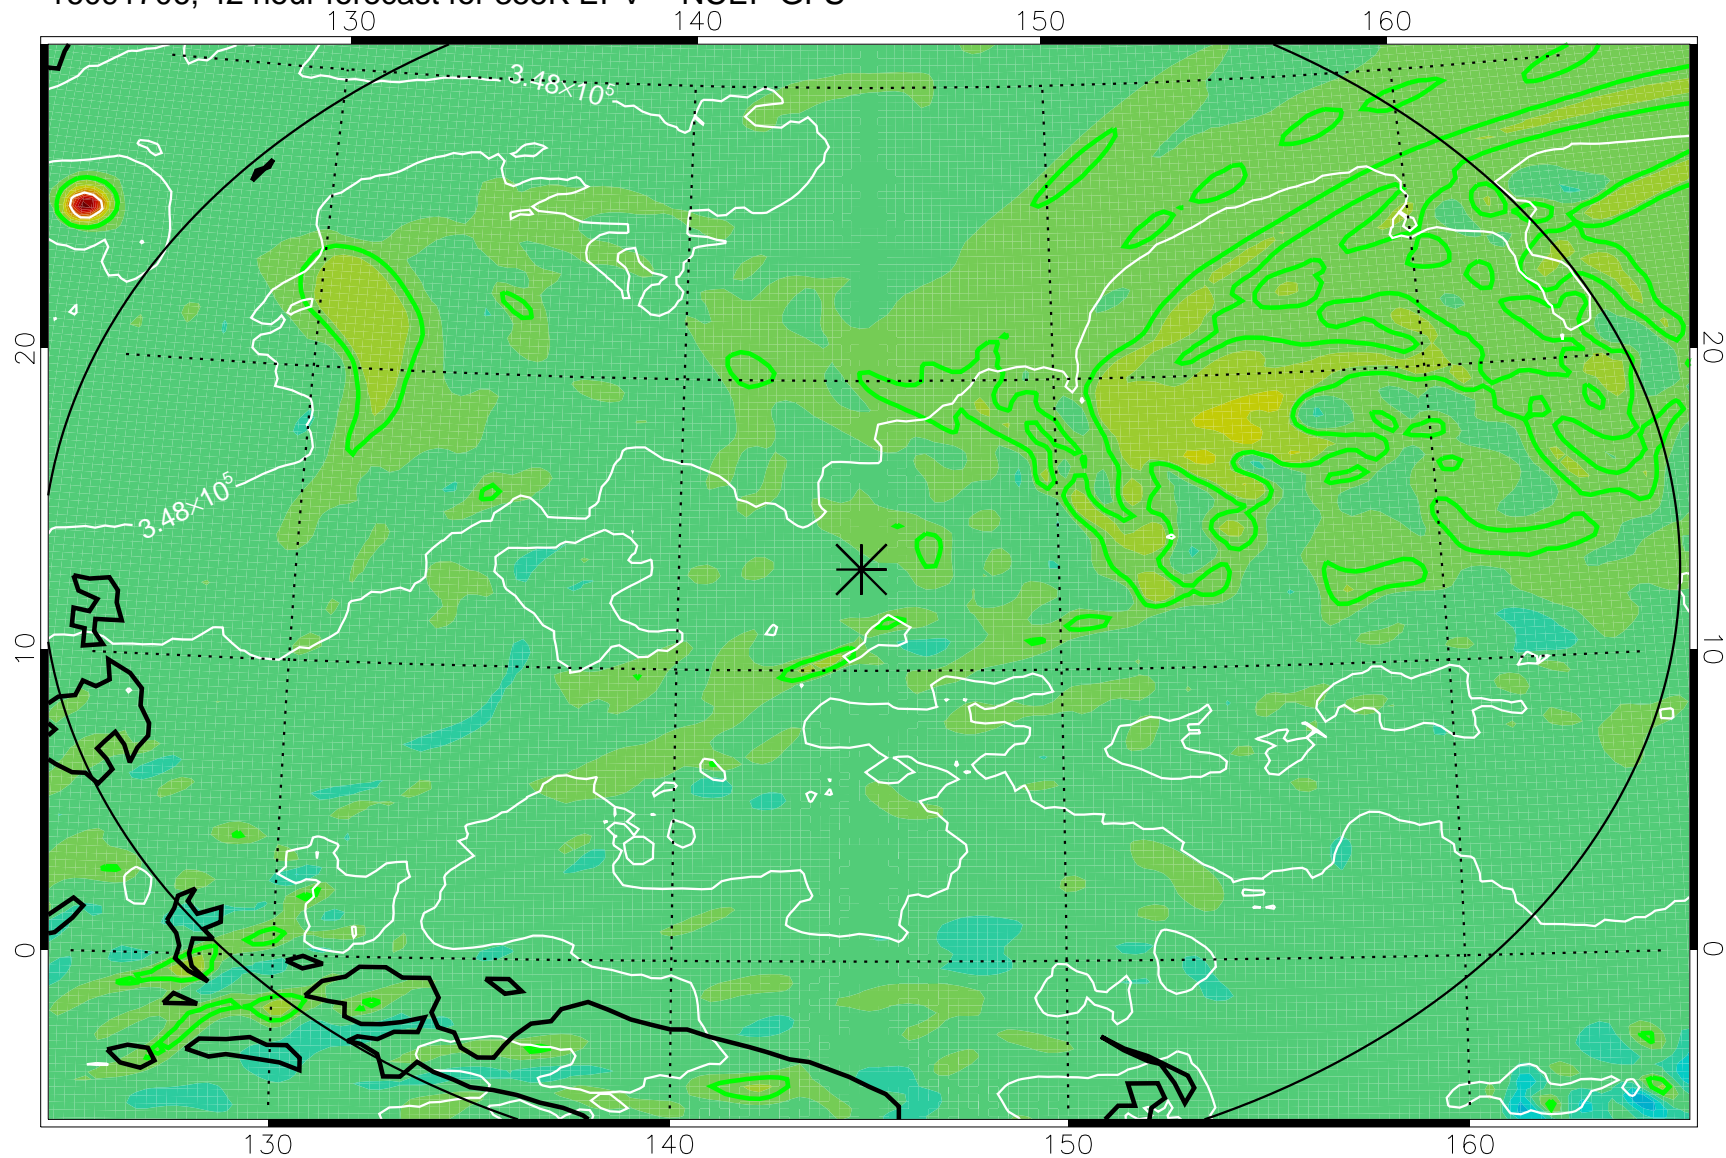

16091618, 30 hour forecast for 355K EPV -- NCEP GFS

355K Montgomery Streamfunction, white
EPV Tropopause (2 PVU) Position
Range ring of 2304 km

16091700, 36 hour forecast for 355K EPV -- NCEP GFS

355K Montgomery Streamfunction, white
EPV Tropopause (2 PVU) Position
Range ring of 2304 km

16091706, 42 hour forecast for 355K EPV -- NCEP GFS

355K Montgomery Streamfunction, white
EPV Tropopause (2 PVU) Position
Range ring of 2304 km

16091712, 48 hour forecast for 355K EPV -- NCEP GFS

355K Montgomery Streamfunction, white
EPV Tropopause (2 PVU) Position
Range ring of 2304 km

16091718, 54 hour forecast for 355K EPV -- NCEP GFS

355K Montgomery Streamfunction, white
EPV Tropopause (2 PVU) Position
Range ring of 2304 km

16091800, 60 hour forecast for 355K EPV -- NCEP GFS

355K Montgomery Streamfunction, white
EPV Tropopause (2 PVU) Position
Range ring of 2304 km

16091818, 78 hour forecast for 355K EPV -- NCEP GFS

355K Montgomery Streamfunction, white
EPV Tropopause (2 PVU) Position
Range ring of 2304 km

16091900, 84 hour forecast for 355K EPV -- NCEP GFS

355K Montgomery Streamfunction, white
EPV Tropopause (2 PVU) Position
Range ring of 2304 km