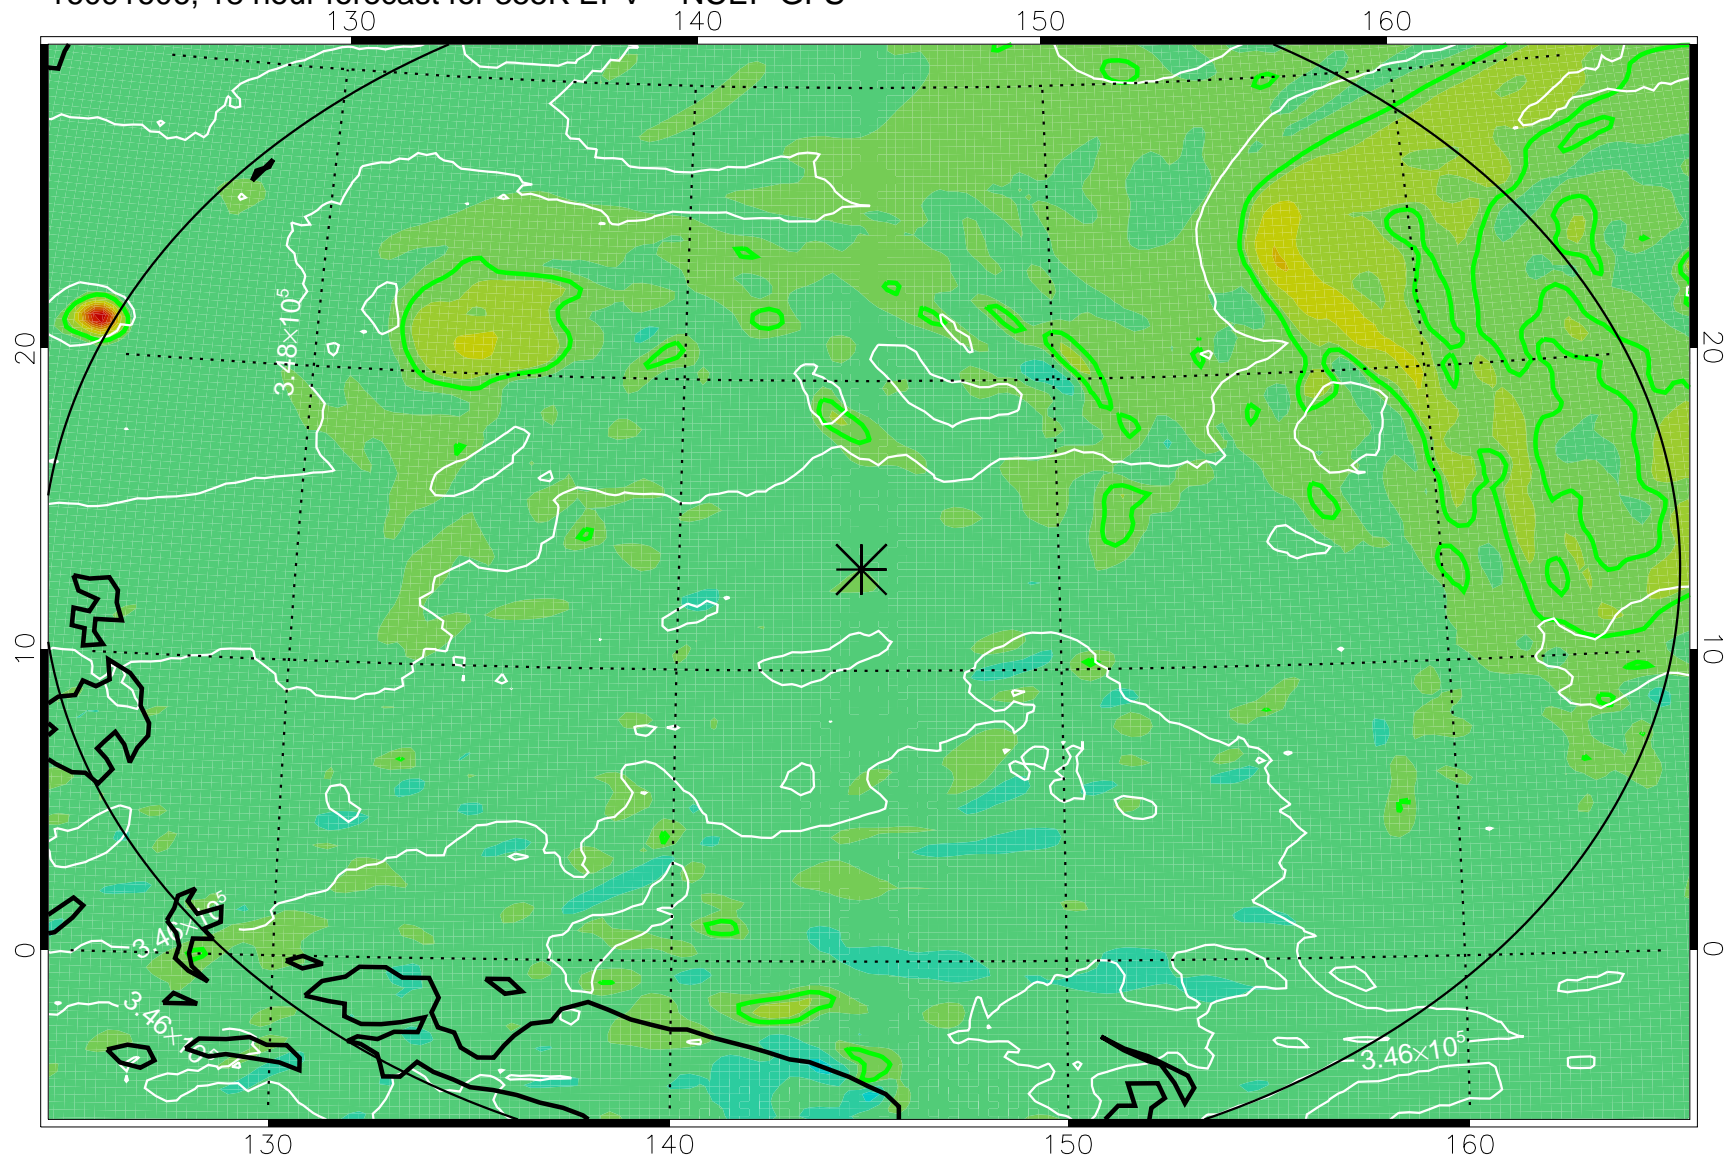

16091518, 6 hour forecast for 355K EPV -- NCEP GFS

355K Montgomery Streamfunction, white
EPV Tropopause (2 PVU) Position
Range ring of 2304 km

16091600, 12 hour forecast for 355K EPV -- NCEP GFS

355K Montgomery Streamfunction, white
EPV Tropopause (2 PVU) Position
Range ring of 2304 km

16091606, 18 hour forecast for 355K EPV -- NCEP GFS

355K Montgomery Streamfunction, white
EPV Tropopause (2 PVU) Position
Range ring of 2304 km

16091612, 24 hour forecast for 355K EPV -- NCEP GFS

355K Montgomery Streamfunction, white
EPV Tropopause (2 PVU) Position
Range ring of 2304 km

16091618, 30 hour forecast for 355K EPV -- NCEP GFS

355K Montgomery Streamfunction, white
EPV Tropopause (2 PVU) Position
Range ring of 2304 km

16091700, 36 hour forecast for 355K EPV -- NCEP GFS

355K Montgomery Streamfunction, white
EPV Tropopause (2 PVU) Position
Range ring of 2304 km

16091818, 78 hour forecast for 355K EPV -- NCEP GFS

355K Montgomery Streamfunction, white
EPV Tropopause (2 PVU) Position
Range ring of 2304 km

16091900, 84 hour forecast for 355K EPV -- NCEP GFS

355K Montgomery Streamfunction, white
EPV Tropopause (2 PVU) Position
Range ring of 2304 km