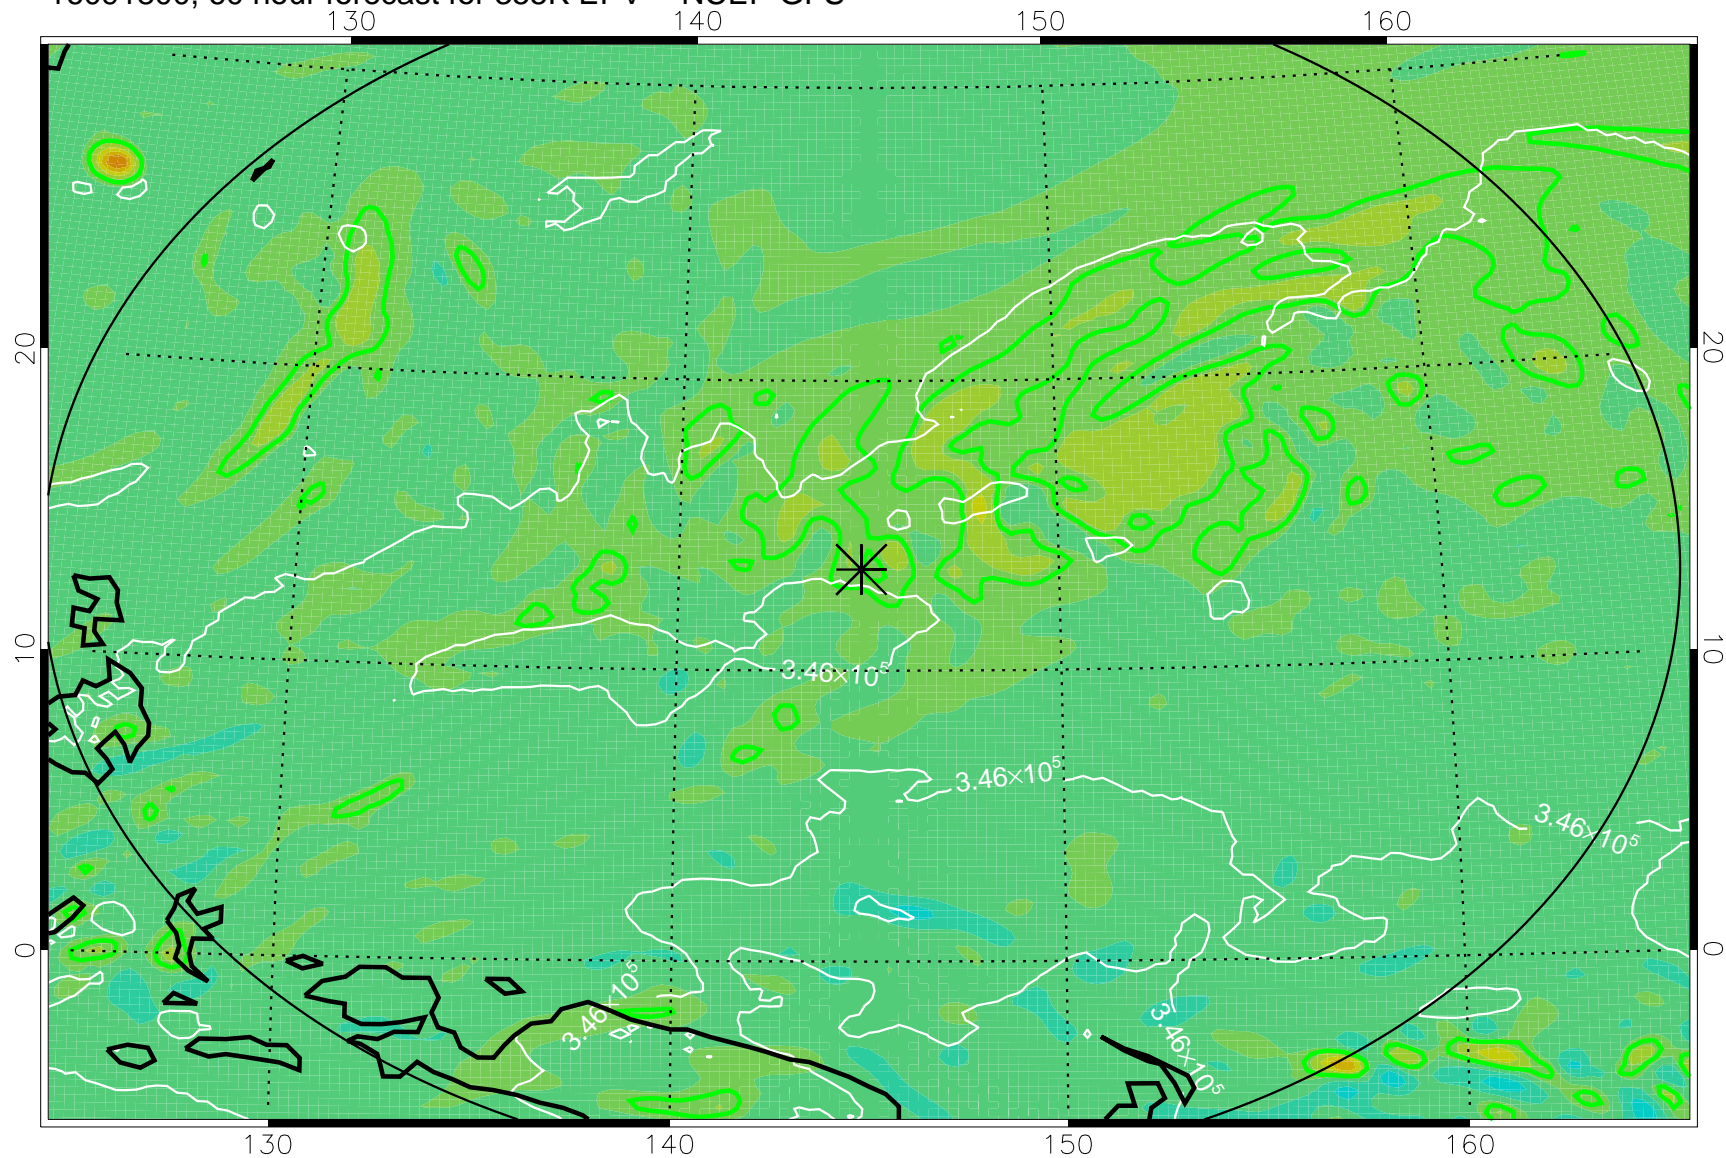

16091706, 42 hour forecast for 355K EPV -- NCEP GFS

355K Montgomery Streamfunction, white
EPV Tropopause (2 PVU) Position
Range ring of 2304 km

16091712, 48 hour forecast for 355K EPV -- NCEP GFS

355K Montgomery Streamfunction, white
EPV Tropopause (2 PVU) Position
Range ring of 2304 km

16091718, 54 hour forecast for 355K EPV -- NCEP GFS

355K Montgomery Streamfunction, white
EPV Tropopause (2 PVU) Position
Range ring of 2304 km

16091800, 60 hour forecast for 355K EPV -- NCEP GFS

355K Montgomery Streamfunction, white
EPV Tropopause (2 PVU) Position
Range ring of 2304 km

16091818, 78 hour forecast for 355K EPV -- NCEP GFS

355K Montgomery Streamfunction, white
EPV Tropopause (2 PVU) Position
Range ring of 2304 km

16091900, 84 hour forecast for 355K EPV -- NCEP GFS

355K Montgomery Streamfunction, white
EPV Tropopause (2 PVU) Position
Range ring of 2304 km

16091918, 102 hour forecast for 355K EPV -- NCEP GFS

355K Montgomery Streamfunction, white
EPV Tropopause (2 PVU) Position
Range ring of 2304 km

16092000, 108 hour forecast for 355K EPV -- NCEP GFS

355K Montgomery Streamfunction, white
EPV Tropopause (2 PVU) Position
Range ring of 2304 km