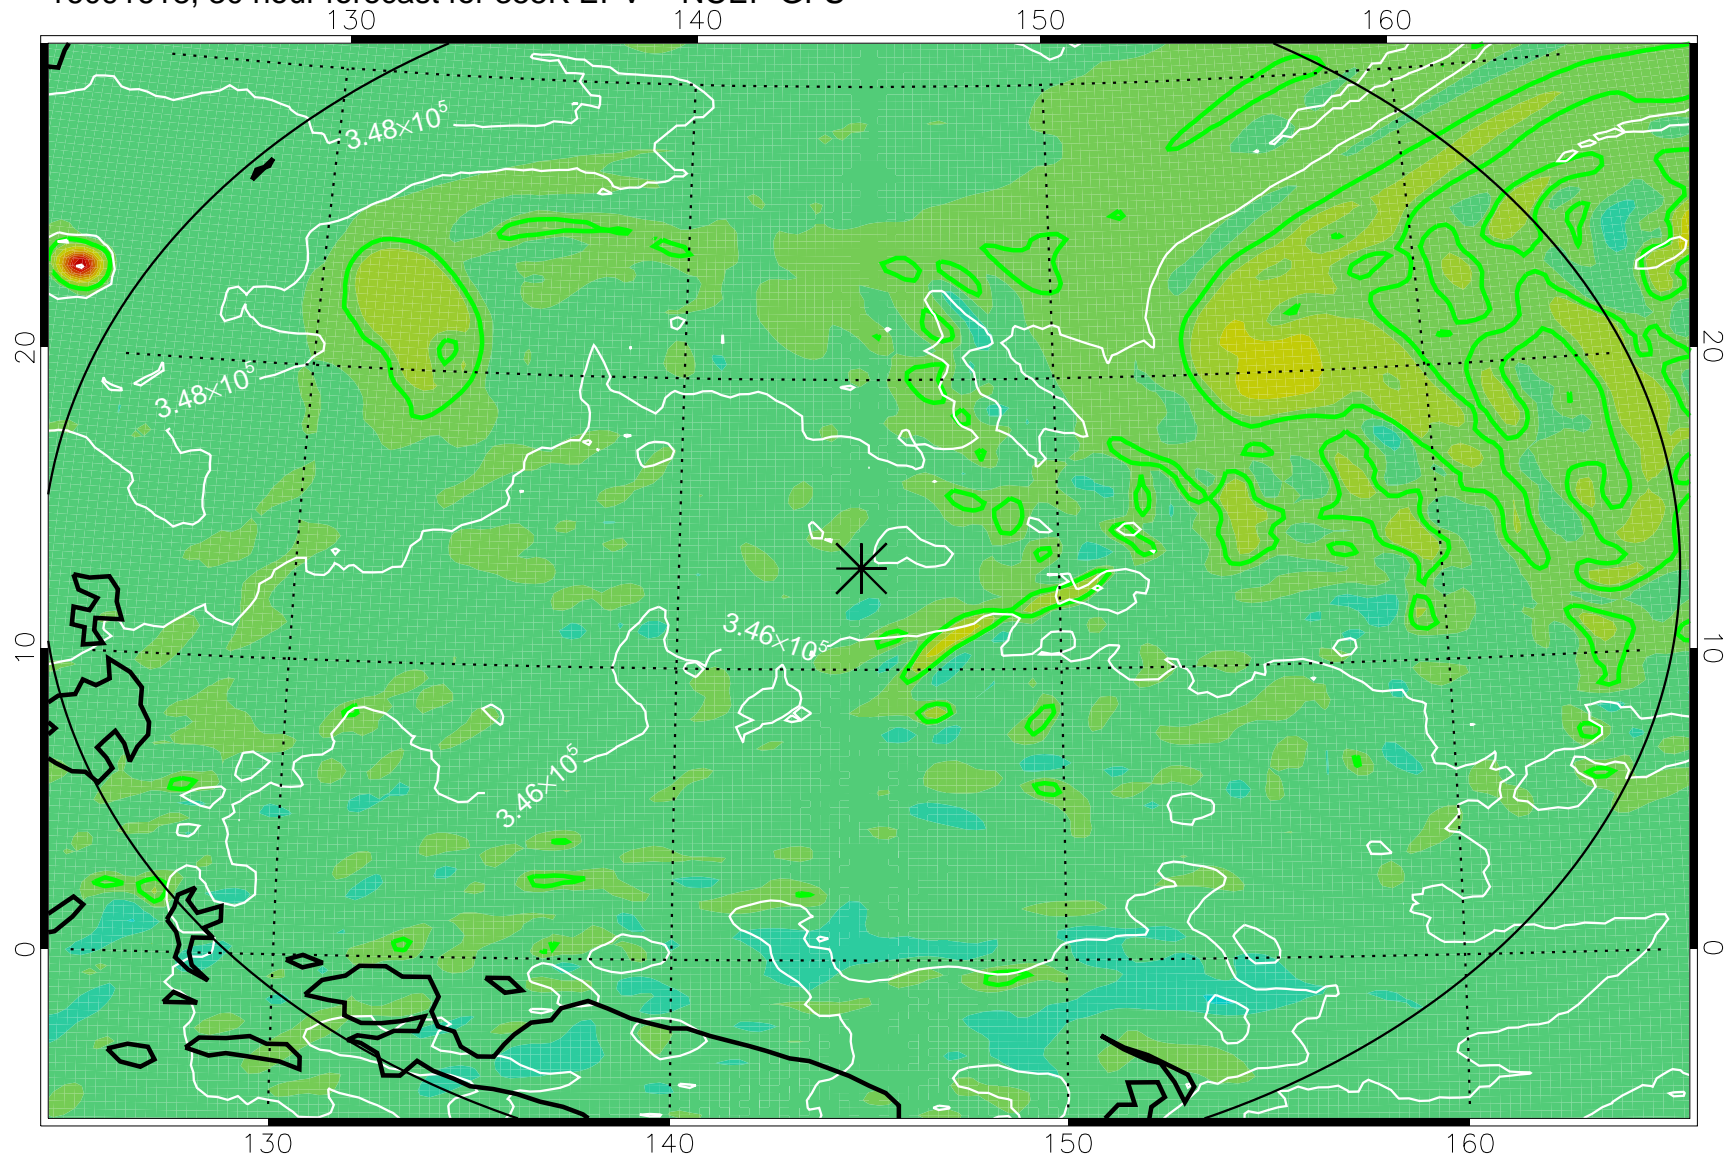

16091606, 18 hour forecast for 355K EPV -- NCEP GFS

355K Montgomery Streamfunction, white
EPV Tropopause (2 PVU) Position
Range ring of 2304 km

16091612, 24 hour forecast for 355K EPV -- NCEP GFS

355K Montgomery Streamfunction, white
EPV Tropopause (2 PVU) Position
Range ring of 2304 km

16091618, 30 hour forecast for 355K EPV -- NCEP GFS

355K Montgomery Streamfunction, white
EPV Tropopause (2 PVU) Position
Range ring of 2304 km

16091700, 36 hour forecast for 355K EPV -- NCEP GFS

355K Montgomery Streamfunction, white
EPV Tropopause (2 PVU) Position
Range ring of 2304 km

16091818, 78 hour forecast for 355K EPV -- NCEP GFS

355K Montgomery Streamfunction, white
EPV Tropopause (2 PVU) Position
Range ring of 2304 km

16091900, 84 hour forecast for 355K EPV -- NCEP GFS

355K Montgomery Streamfunction, white
EPV Tropopause (2 PVU) Position
Range ring of 2304 km

16091918, 102 hour forecast for 355K EPV -- NCEP GFS

355K Montgomery Streamfunction, white
EPV Tropopause (2 PVU) Position
Range ring of 2304 km

16092000, 108 hour forecast for 355K EPV -- NCEP GFS

355K Montgomery Streamfunction, white
EPV Tropopause (2 PVU) Position
Range ring of 2304 km