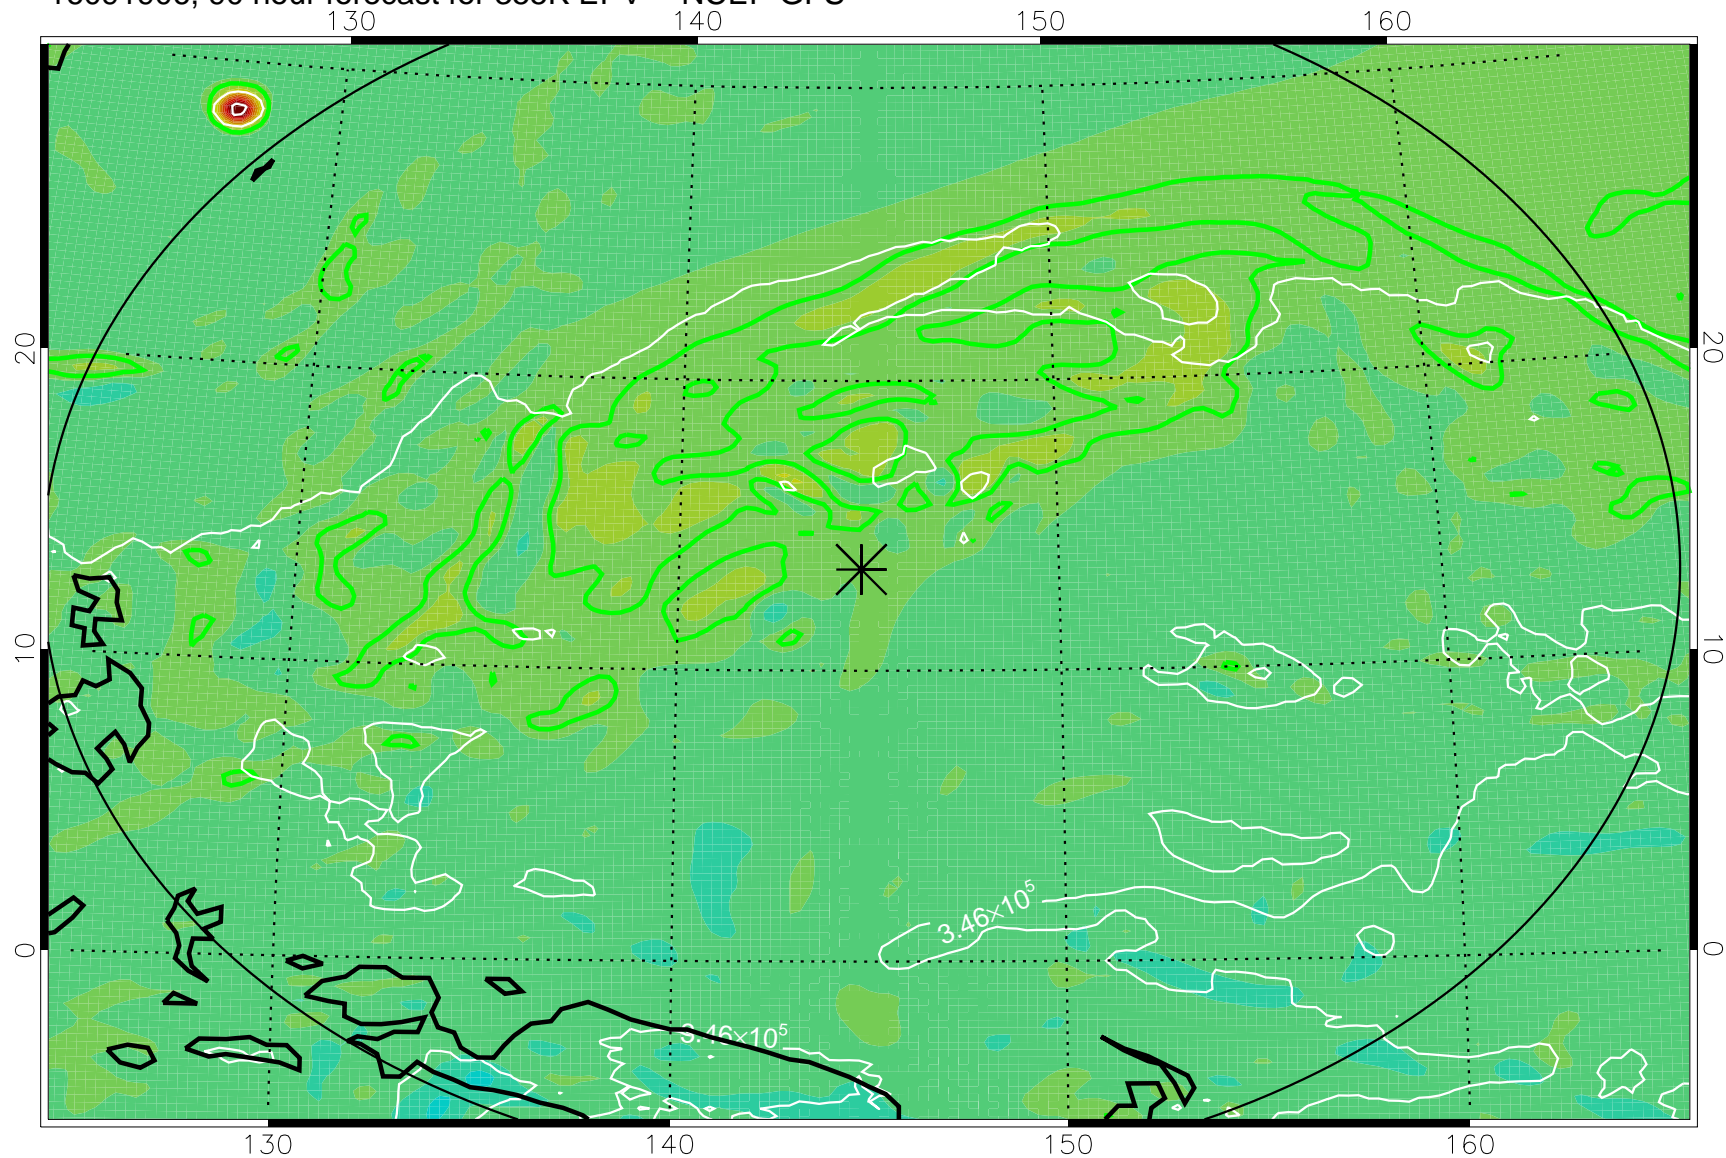

16091806, 66 hour forecast for 355K EPV -- NCEP GFS

355K Montgomery Streamfunction, white
EPV Tropopause (2 PVU) Position
Range ring of 2304 km

16091812, 72 hour forecast for 355K EPV -- NCEP GFS

355K Montgomery Streamfunction, white
EPV Tropopause (2 PVU) Position
Range ring of 2304 km

16091818, 78 hour forecast for 355K EPV -- NCEP GFS

355K Montgomery Streamfunction, white
EPV Tropopause (2 PVU) Position
Range ring of 2304 km

16091900, 84 hour forecast for 355K EPV -- NCEP GFS

355K Montgomery Streamfunction, white
EPV Tropopause (2 PVU) Position
Range ring of 2304 km

16091906, 90 hour forecast for 355K EPV -- NCEP GFS

355K Montgomery Streamfunction, white
EPV Tropopause (2 PVU) Position
Range ring of 2304 km

16091912, 96 hour forecast for 355K EPV -- NCEP GFS

355K Montgomery Streamfunction, white
EPV Tropopause (2 PVU) Position
Range ring of 2304 km

16091918, 102 hour forecast for 355K EPV -- NCEP GFS

355K Montgomery Streamfunction, white
EPV Tropopause (2 PVU) Position
Range ring of 2304 km

16092000, 108 hour forecast for 355K EPV -- NCEP GFS

355K Montgomery Streamfunction, white
EPV Tropopause (2 PVU) Position
Range ring of 2304 km