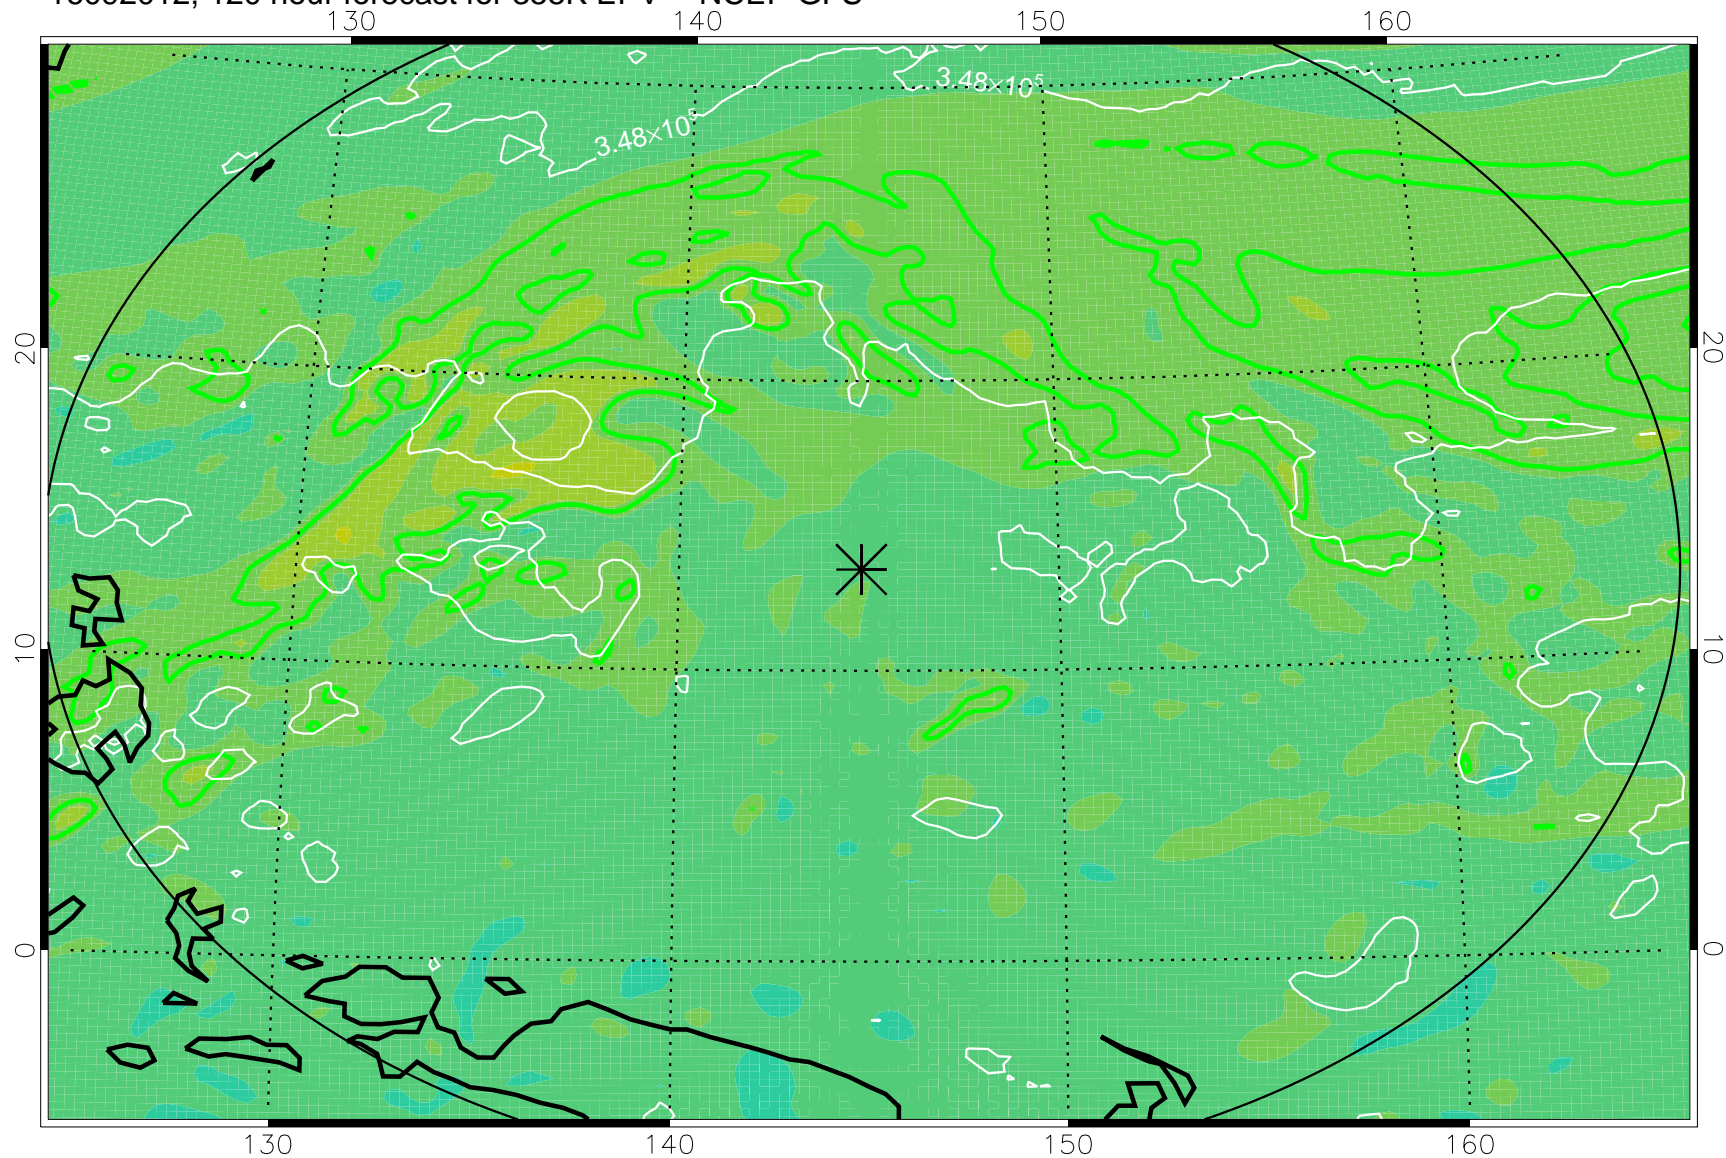

16091818, 78 hour forecast for 355K EPV -- NCEP GFS

355K Montgomery Streamfunction, white
EPV Tropopause (2 PVU) Position
Range ring of 2304 km

16091900, 84 hour forecast for 355K EPV -- NCEP GFS

355K Montgomery Streamfunction, white
EPV Tropopause (2 PVU) Position
Range ring of 2304 km

16091906, 90 hour forecast for 355K EPV -- NCEP GFS

355K Montgomery Streamfunction, white
EPV Tropopause (2 PVU) Position
Range ring of 2304 km

16091912, 96 hour forecast for 355K EPV -- NCEP GFS

355K Montgomery Streamfunction, white
EPV Tropopause (2 PVU) Position
Range ring of 2304 km

16091918, 102 hour forecast for 355K EPV -- NCEP GFS

355K Montgomery Streamfunction, white
EPV Tropopause (2 PVU) Position
Range ring of 2304 km

16092000, 108 hour forecast for 355K EPV -- NCEP GFS

355K Montgomery Streamfunction, white
EPV Tropopause (2 PVU) Position
Range ring of 2304 km

16092006, 114 hour forecast for 355K EPV -- NCEP GFS

355K Montgomery Streamfunction, white
EPV Tropopause (2 PVU) Position
Range ring of 2304 km

16092012, 120 hour forecast for 355K EPV -- NCEP GFS

355K Montgomery Streamfunction, white
EPV Tropopause (2 PVU) Position
Range ring of 2304 km