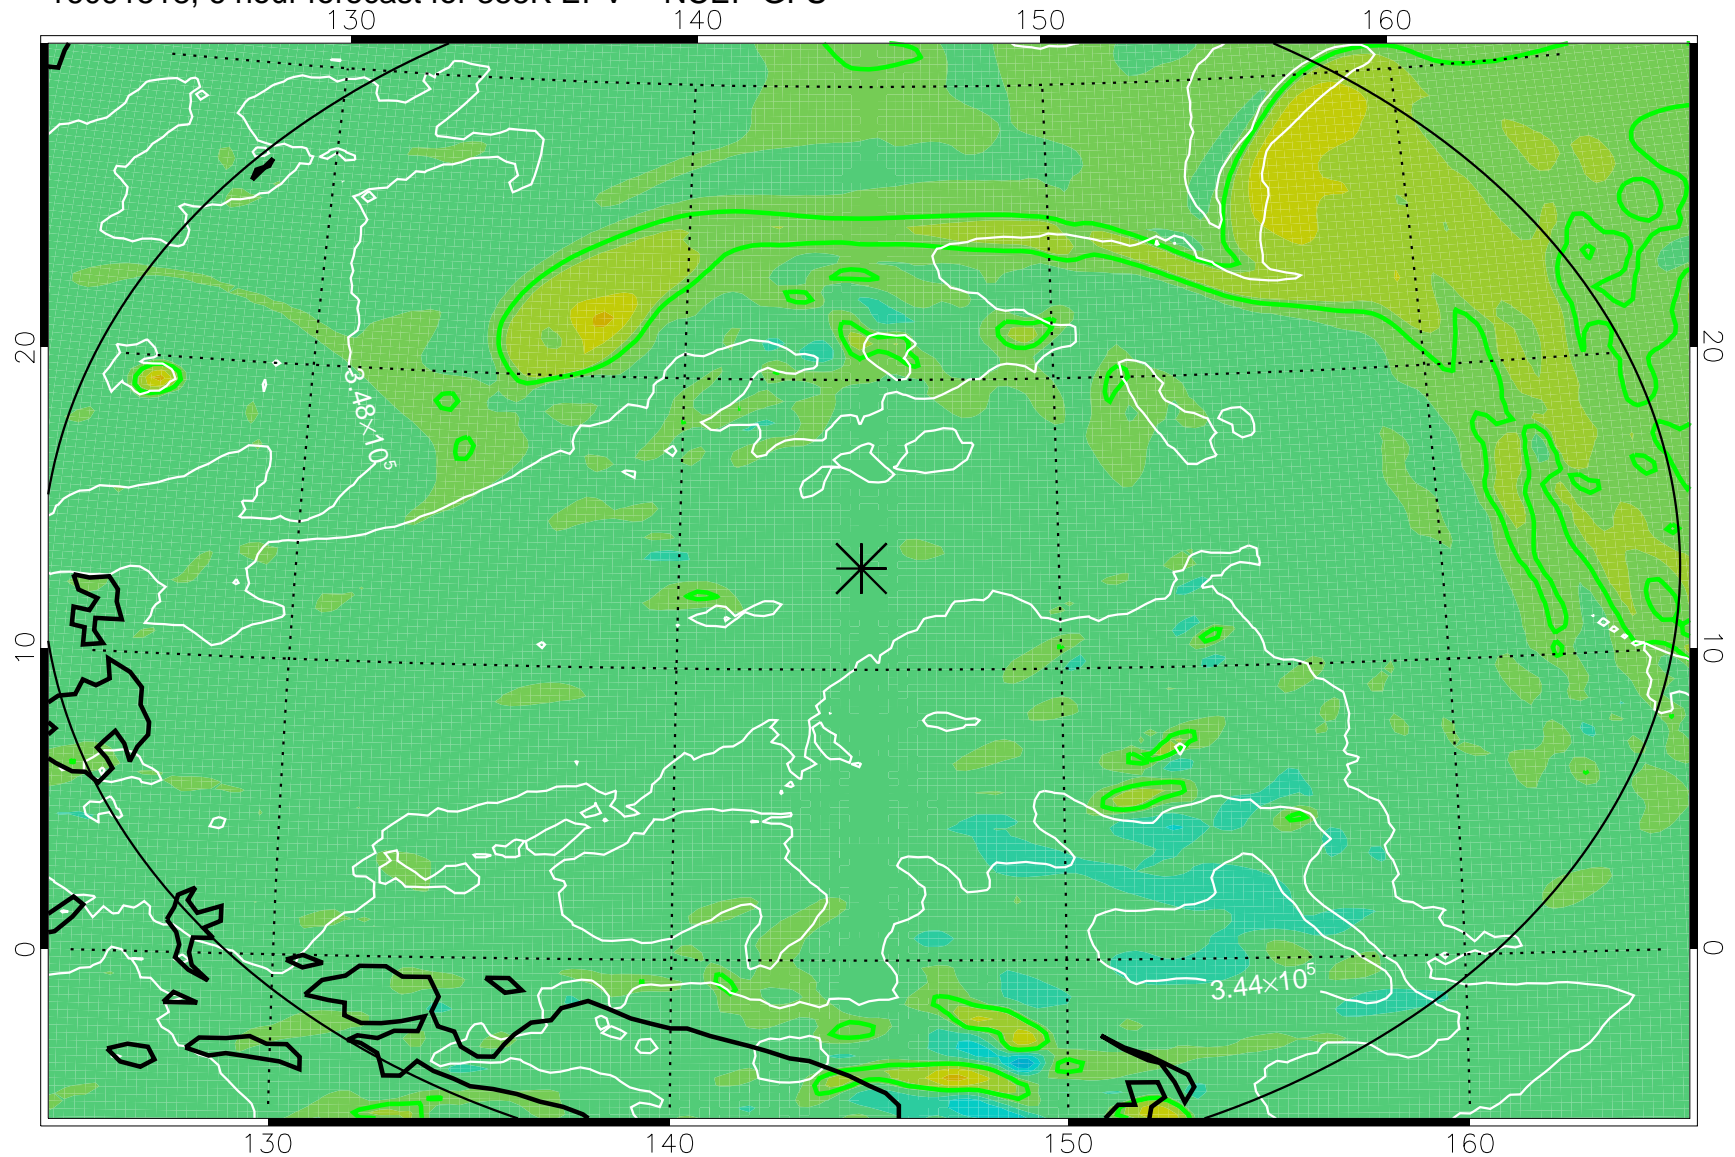

16091518, 6 hour forecast for 355K EPV -- NCEP GFS

355K Montgomery Streamfunction, white
EPV Tropopause (2 PVU) Position
Range ring of 2304 km

16091600, 12 hour forecast for 355K EPV -- NCEP GFS

355K Montgomery Streamfunction, white
EPV Tropopause (2 PVU) Position
Range ring of 2304 km

16091606, 18 hour forecast for 355K EPV -- NCEP GFS

355K Montgomery Streamfunction, white
EPV Tropopause (2 PVU) Position
Range ring of 2304 km

16091612, 24 hour forecast for 355K EPV -- NCEP GFS

355K Montgomery Streamfunction, white
EPV Tropopause (2 PVU) Position
Range ring of 2304 km

16091618, 30 hour forecast for 355K EPV -- NCEP GFS

355K Montgomery Streamfunction, white
EPV Tropopause (2 PVU) Position
Range ring of 2304 km

16091700, 36 hour forecast for 355K EPV -- NCEP GFS

355K Montgomery Streamfunction, white
EPV Tropopause (2 PVU) Position
Range ring of 2304 km

16091818, 78 hour forecast for 355K EPV -- NCEP GFS

355K Montgomery Streamfunction, white
EPV Tropopause (2 PVU) Position
Range ring of 2304 km

16091900, 84 hour forecast for 355K EPV -- NCEP GFS

355K Montgomery Streamfunction, white
EPV Tropopause (2 PVU) Position
Range ring of 2304 km