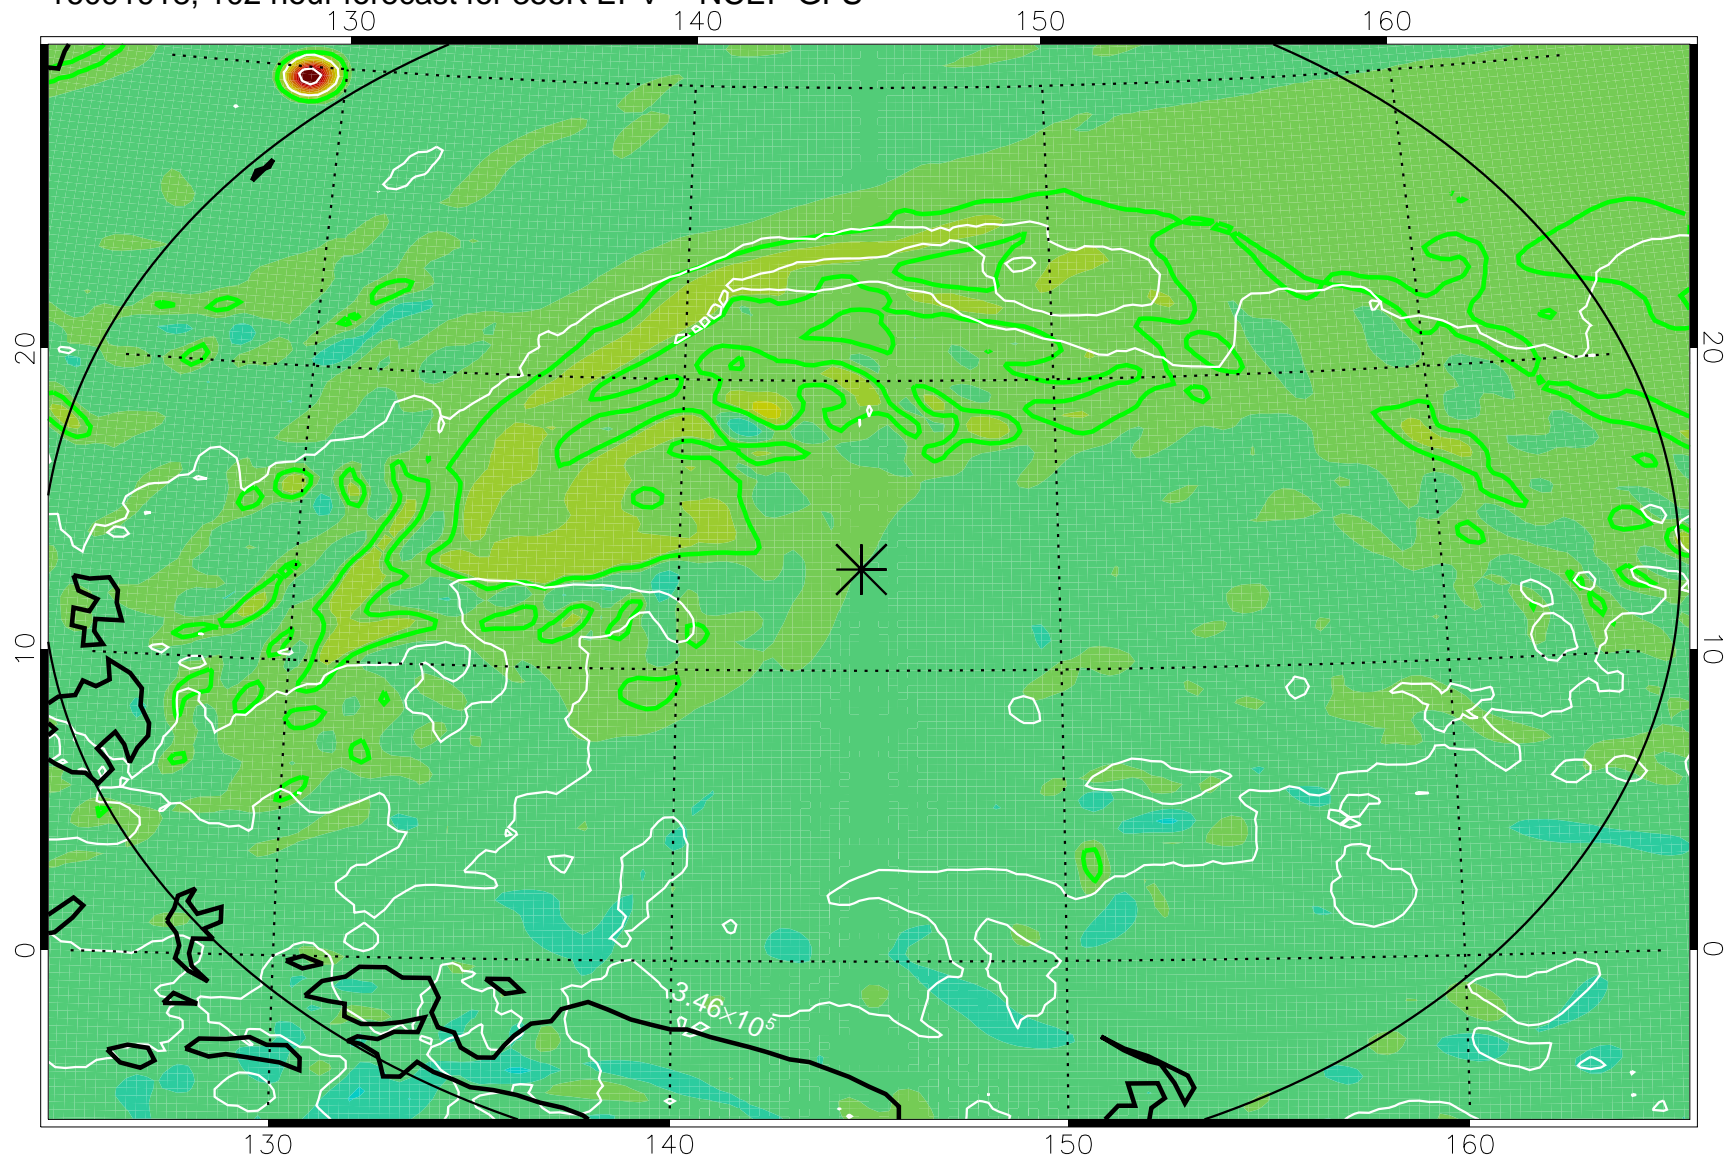

16091818, 78 hour forecast for 355K EPV -- NCEP GFS

355K Montgomery Streamfunction, white
EPV Tropopause (2 PVU) Position
Range ring of 2304 km

16091900, 84 hour forecast for 355K EPV -- NCEP GFS

355K Montgomery Streamfunction, white
EPV Tropopause (2 PVU) Position
Range ring of 2304 km

16091906, 90 hour forecast for 355K EPV -- NCEP GFS

355K Montgomery Streamfunction, white
EPV Tropopause (2 PVU) Position
Range ring of 2304 km

16091912, 96 hour forecast for 355K EPV -- NCEP GFS

355K Montgomery Streamfunction, white
EPV Tropopause (2 PVU) Position
Range ring of 2304 km

16091918, 102 hour forecast for 355K EPV -- NCEP GFS

355K Montgomery Streamfunction, white
EPV Tropopause (2 PVU) Position
Range ring of 2304 km

16092000, 108 hour forecast for 355K EPV -- NCEP GFS

355K Montgomery Streamfunction, white
EPV Tropopause (2 PVU) Position
Range ring of 2304 km

16092006, 114 hour forecast for 355K EPV -- NCEP GFS

355K Montgomery Streamfunction, white
EPV Tropopause (2 PVU) Position
Range ring of 2304 km

16092012, 120 hour forecast for 355K EPV -- NCEP GFS

355K Montgomery Streamfunction, white
EPV Tropopause (2 PVU) Position
Range ring of 2304 km