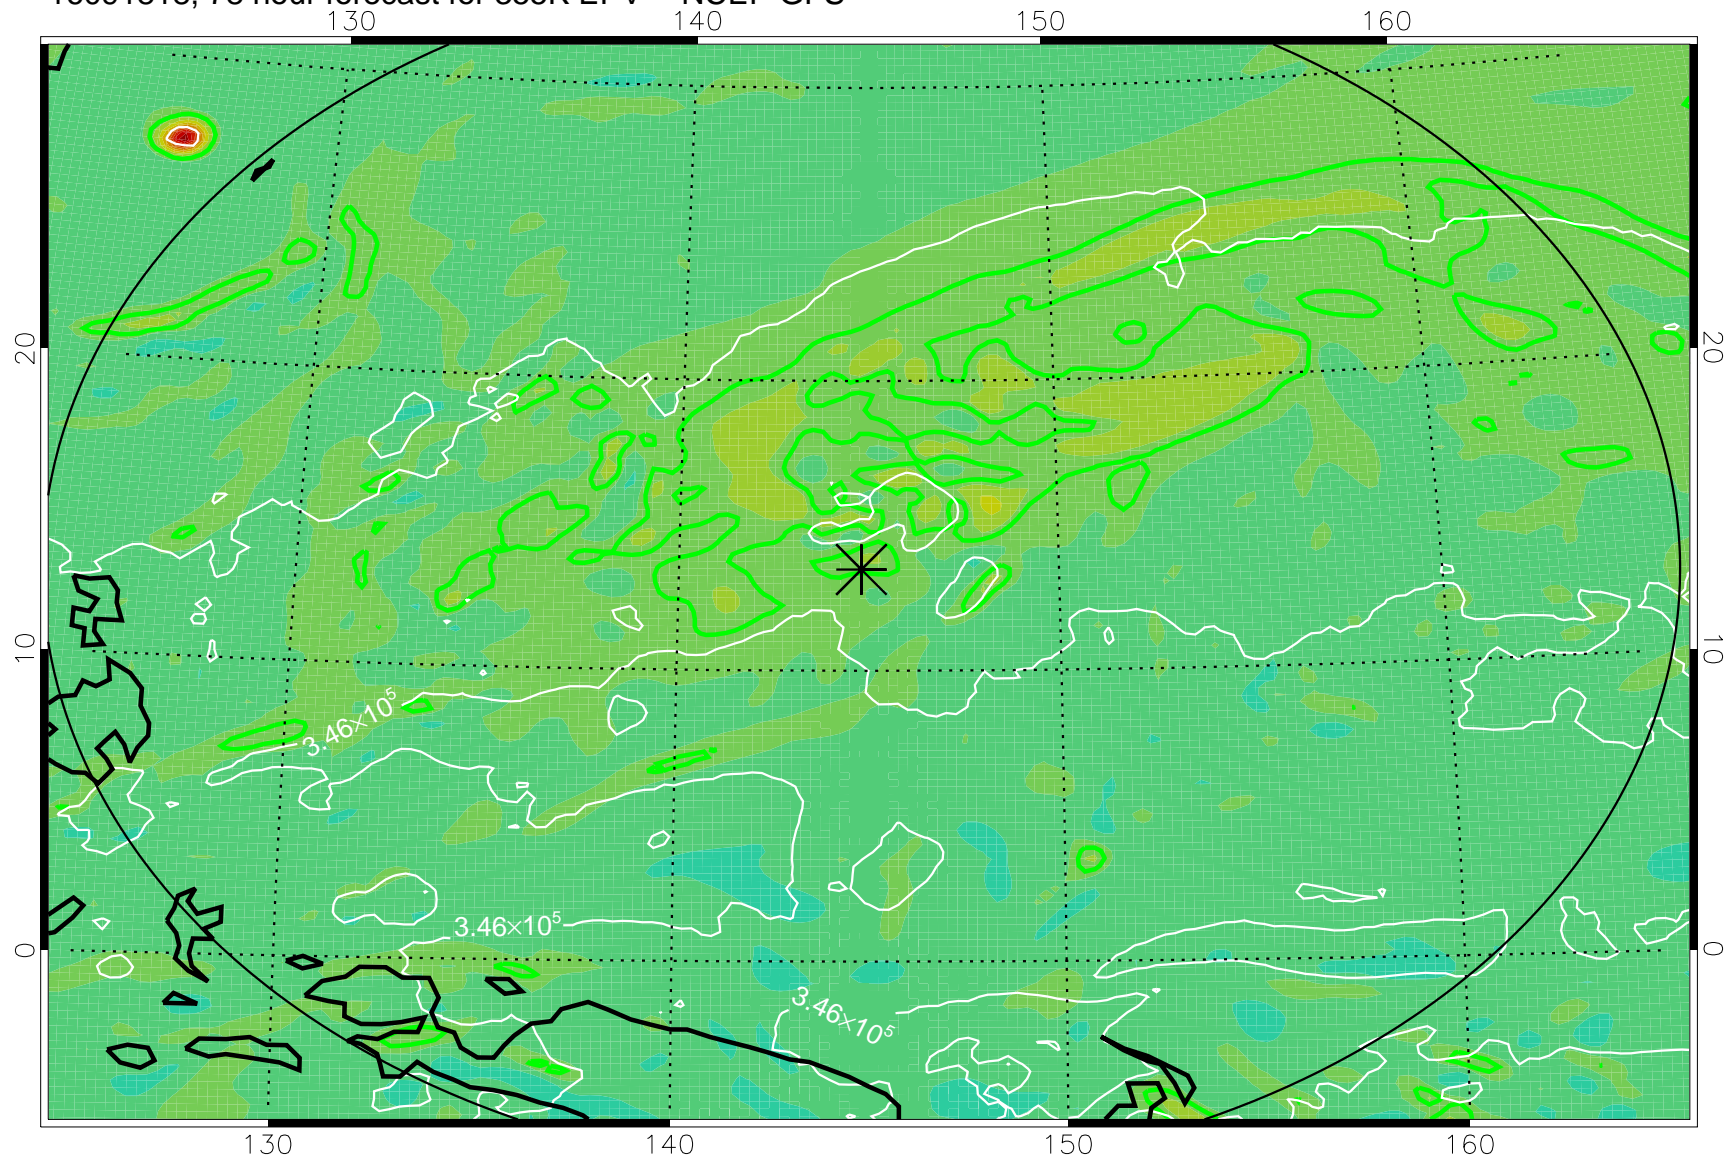

16091806, 66 hour forecast for 355K EPV -- NCEP GFS

355K Montgomery Streamfunction, white
EPV Tropopause (2 PVU) Position
Range ring of 2304 km

16091812, 72 hour forecast for 355K EPV -- NCEP GFS

355K Montgomery Streamfunction, white
EPV Tropopause (2 PVU) Position
Range ring of 2304 km

16091818, 78 hour forecast for 355K EPV -- NCEP GFS

355K Montgomery Streamfunction, white
EPV Tropopause (2 PVU) Position
Range ring of 2304 km

16091900, 84 hour forecast for 355K EPV -- NCEP GFS

355K Montgomery Streamfunction, white
EPV Tropopause (2 PVU) Position
Range ring of 2304 km

16091906, 90 hour forecast for 355K EPV -- NCEP GFS

355K Montgomery Streamfunction, white
EPV Tropopause (2 PVU) Position
Range ring of 2304 km

16091912, 96 hour forecast for 355K EPV -- NCEP GFS

355K Montgomery Streamfunction, white
EPV Tropopause (2 PVU) Position
Range ring of 2304 km

16091918, 102 hour forecast for 355K EPV -- NCEP GFS

355K Montgomery Streamfunction, white
EPV Tropopause (2 PVU) Position
Range ring of 2304 km

16092000, 108 hour forecast for 355K EPV -- NCEP GFS

355K Montgomery Streamfunction, white
EPV Tropopause (2 PVU) Position
Range ring of 2304 km