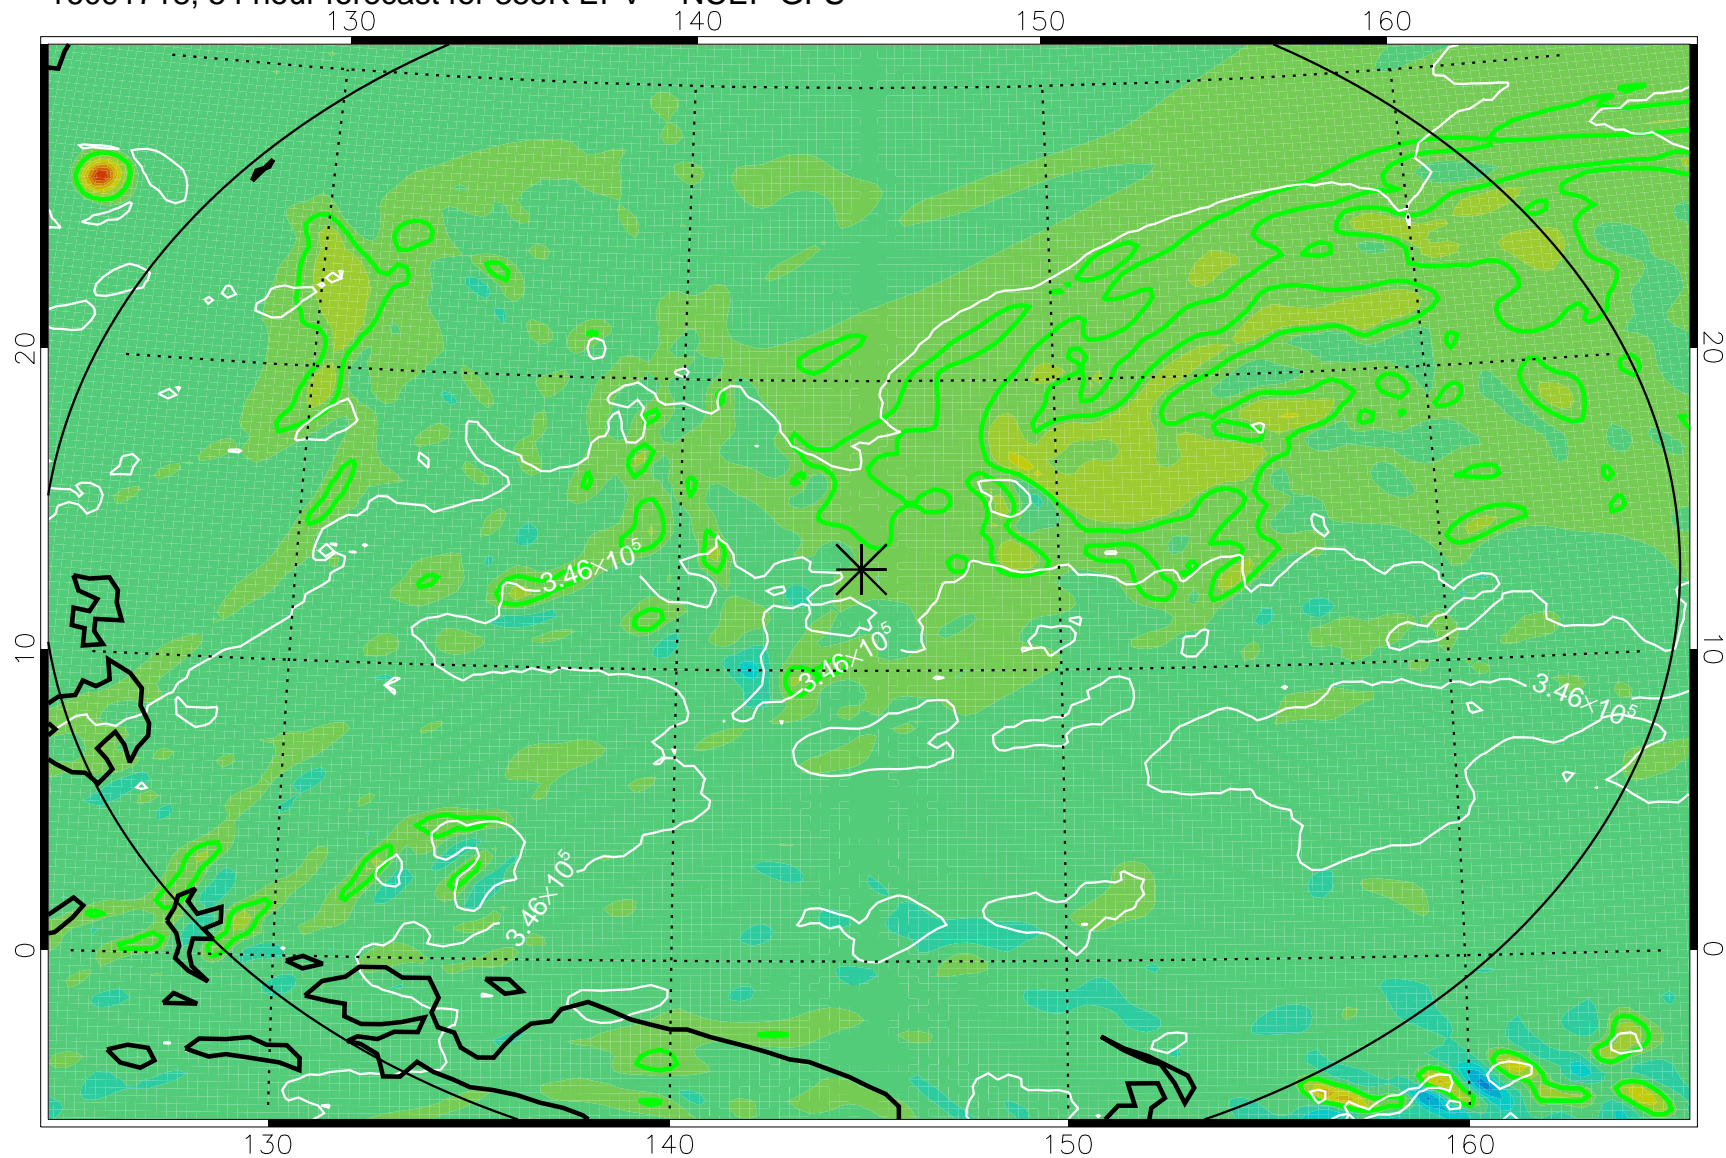

16091706, 42 hour forecast for 355K EPV -- NCEP GFS

355K Montgomery Streamfunction, white
EPV Tropopause (2 PVU) Position
Range ring of 2304 km

16091712, 48 hour forecast for 355K EPV -- NCEP GFS

355K Montgomery Streamfunction, white
EPV Tropopause (2 PVU) Position
Range ring of 2304 km

16091718, 54 hour forecast for 355K EPV -- NCEP GFS

355K Montgomery Streamfunction, white
EPV Tropopause (2 PVU) Position
Range ring of 2304 km

16091800, 60 hour forecast for 355K EPV -- NCEP GFS

355K Montgomery Streamfunction, white
EPV Tropopause (2 PVU) Position
Range ring of 2304 km

16091806, 66 hour forecast for 355K EPV -- NCEP GFS

355K Montgomery Streamfunction, white
EPV Tropopause (2 PVU) Position
Range ring of 2304 km

16091812, 72 hour forecast for 355K EPV -- NCEP GFS

355K Montgomery Streamfunction, white
EPV Tropopause (2 PVU) Position
Range ring of 2304 km

16091818, 78 hour forecast for 355K EPV -- NCEP GFS

355K Montgomery Streamfunction, white
EPV Tropopause (2 PVU) Position
Range ring of 2304 km

16091900, 84 hour forecast for 355K EPV -- NCEP GFS

355K Montgomery Streamfunction, white
EPV Tropopause (2 PVU) Position
Range ring of 2304 km