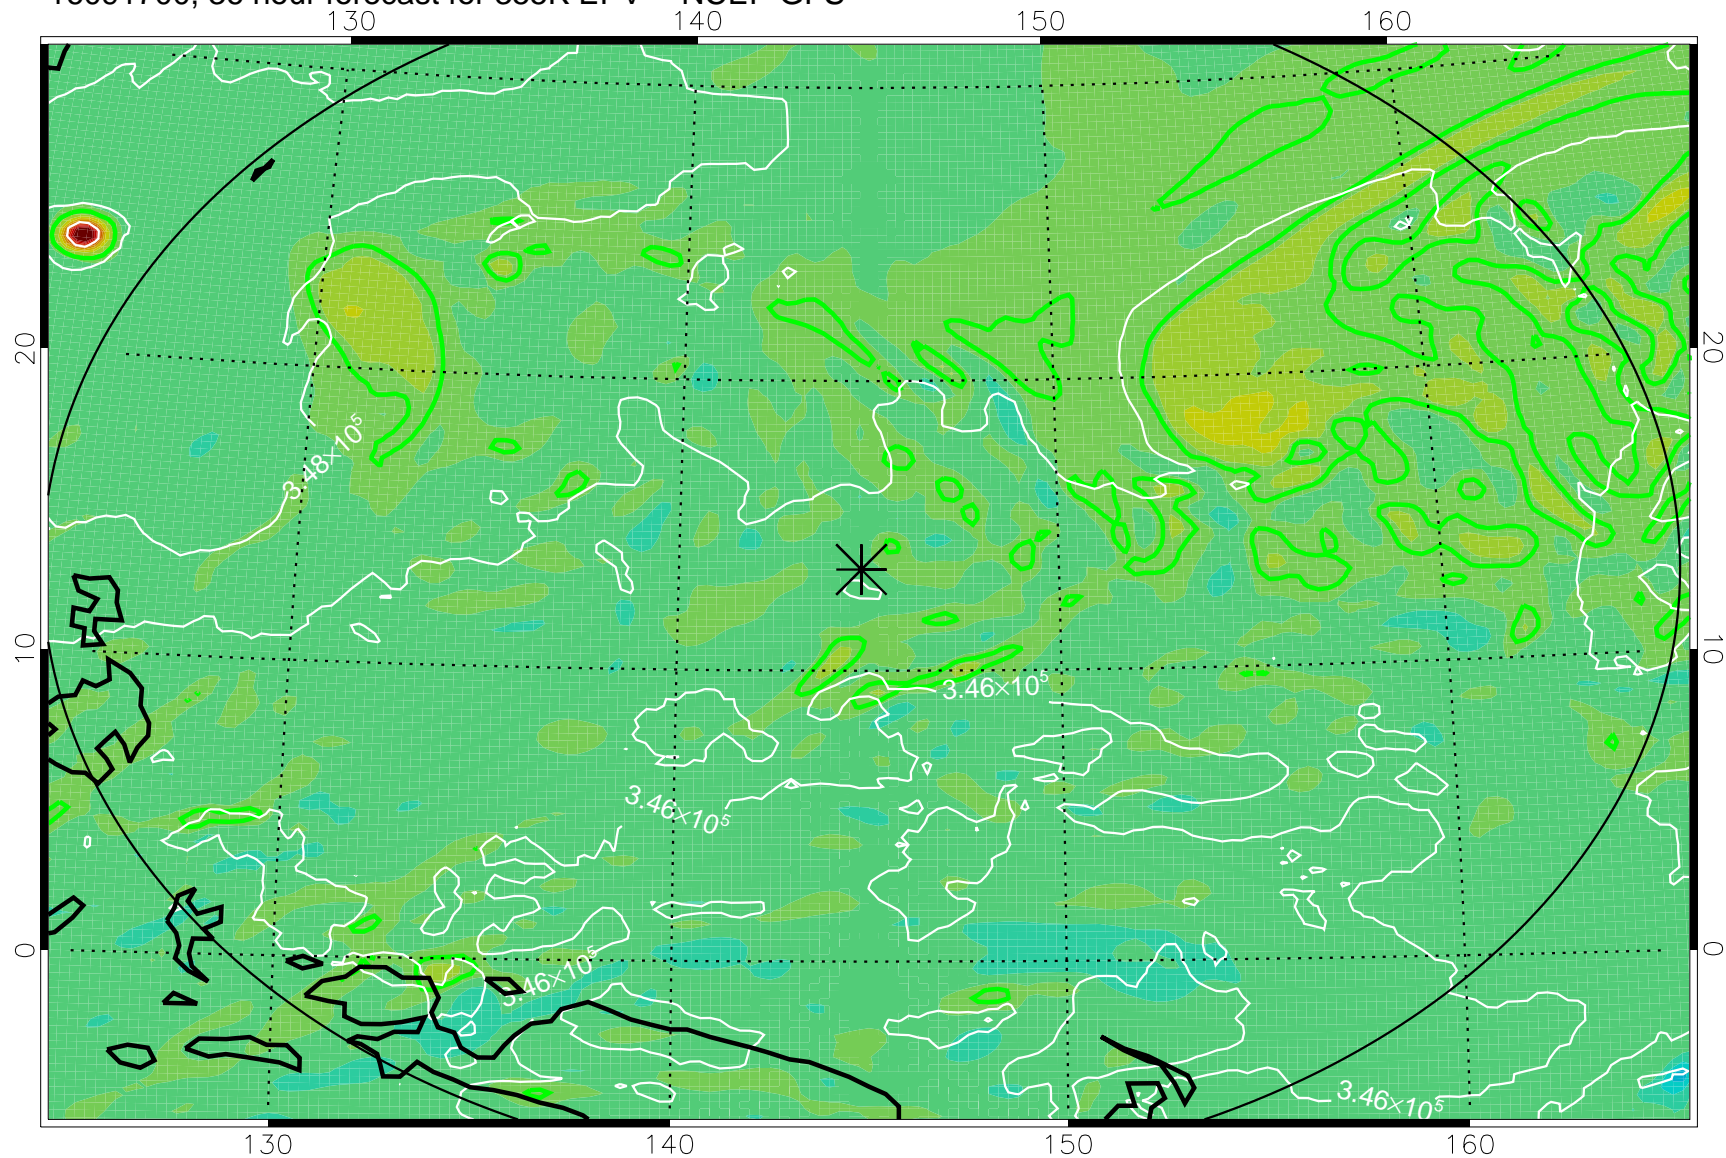

16091606, 18 hour forecast for 355K EPV -- NCEP GFS

355K Montgomery Streamfunction, white
EPV Tropopause (2 PVU) Position
Range ring of 2304 km

16091612, 24 hour forecast for 355K EPV -- NCEP GFS

355K Montgomery Streamfunction, white
EPV Tropopause (2 PVU) Position
Range ring of 2304 km

16091618, 30 hour forecast for 355K EPV -- NCEP GFS

355K Montgomery Streamfunction, white
EPV Tropopause (2 PVU) Position
Range ring of 2304 km

16091700, 36 hour forecast for 355K EPV -- NCEP GFS

355K Montgomery Streamfunction, white
EPV Tropopause (2 PVU) Position
Range ring of 2304 km

16091706, 42 hour forecast for 355K EPV -- NCEP GFS

355K Montgomery Streamfunction, white
EPV Tropopause (2 PVU) Position
Range ring of 2304 km

16091712, 48 hour forecast for 355K EPV -- NCEP GFS

355K Montgomery Streamfunction, white
EPV Tropopause (2 PVU) Position
Range ring of 2304 km

16091818, 78 hour forecast for 355K EPV -- NCEP GFS

355K Montgomery Streamfunction, white
EPV Tropopause (2 PVU) Position
Range ring of 2304 km

16091900, 84 hour forecast for 355K EPV -- NCEP GFS

355K Montgomery Streamfunction, white
EPV Tropopause (2 PVU) Position
Range ring of 2304 km