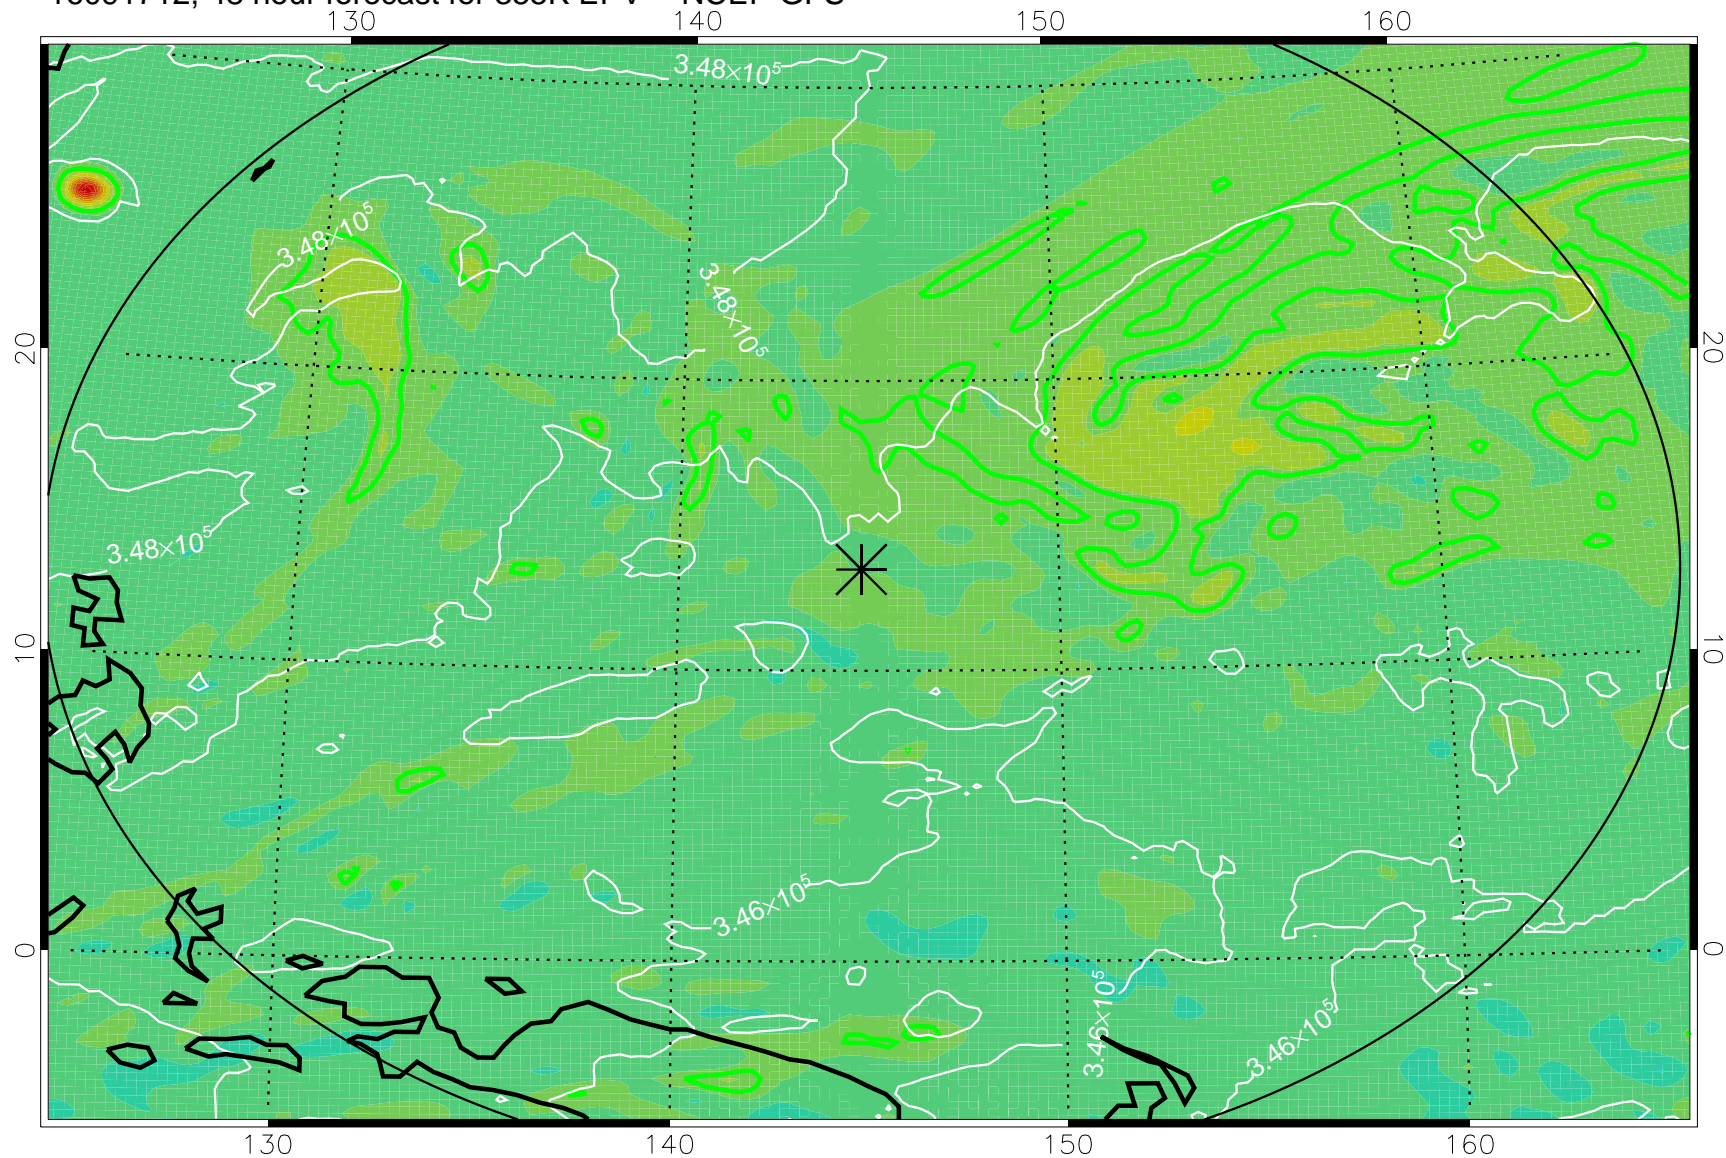

16091618, 30 hour forecast for 355K EPV -- NCEP GFS

355K Montgomery Streamfunction, white
EPV Tropopause (2 PVU) Position
Range ring of 2304 km

16091700, 36 hour forecast for 355K EPV -- NCEP GFS

355K Montgomery Streamfunction, white
EPV Tropopause (2 PVU) Position
Range ring of 2304 km

16091706, 42 hour forecast for 355K EPV -- NCEP GFS

355K Montgomery Streamfunction, white
EPV Tropopause (2 PVU) Position
Range ring of 2304 km

16091712, 48 hour forecast for 355K EPV -- NCEP GFS

355K Montgomery Streamfunction, white
EPV Tropopause (2 PVU) Position
Range ring of 2304 km

16091818, 78 hour forecast for 355K EPV -- NCEP GFS

355K Montgomery Streamfunction, white
EPV Tropopause (2 PVU) Position
Range ring of 2304 km

16091900, 84 hour forecast for 355K EPV -- NCEP GFS

355K Montgomery Streamfunction, white
EPV Tropopause (2 PVU) Position
Range ring of 2304 km

16091918, 102 hour forecast for 355K EPV -- NCEP GFS

355K Montgomery Streamfunction, white
EPV Tropopause (2 PVU) Position
Range ring of 2304 km

16092000, 108 hour forecast for 355K EPV -- NCEP GFS

355K Montgomery Streamfunction, white
EPV Tropopause (2 PVU) Position
Range ring of 2304 km