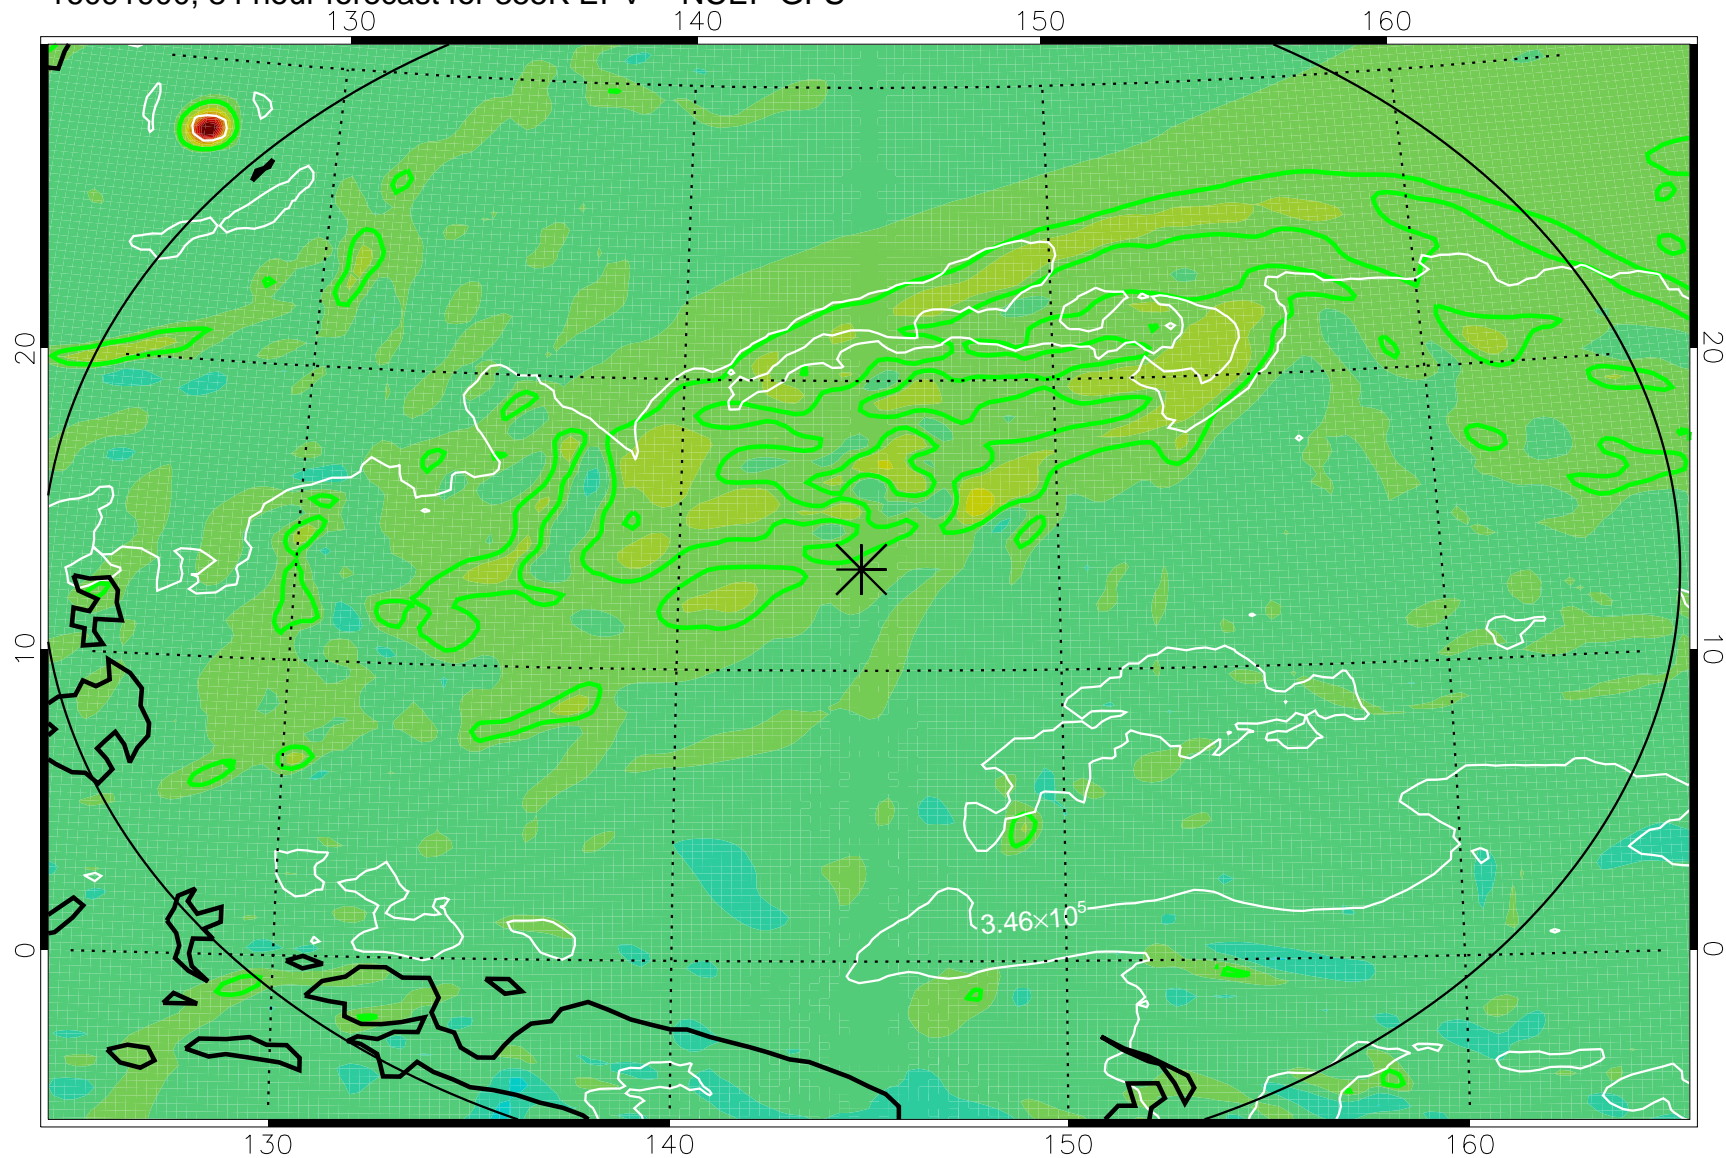

16091806, 66 hour forecast for 355K EPV -- NCEP GFS

355K Montgomery Streamfunction, white
EPV Tropopause (2 PVU) Position
Range ring of 2304 km

16091812, 72 hour forecast for 355K EPV -- NCEP GFS

355K Montgomery Streamfunction, white
EPV Tropopause (2 PVU) Position
Range ring of 2304 km

16091818, 78 hour forecast for 355K EPV -- NCEP GFS

355K Montgomery Streamfunction, white
EPV Tropopause (2 PVU) Position
Range ring of 2304 km

16091900, 84 hour forecast for 355K EPV -- NCEP GFS

355K Montgomery Streamfunction, white
EPV Tropopause (2 PVU) Position
Range ring of 2304 km

16091906, 90 hour forecast for 355K EPV -- NCEP GFS

355K Montgomery Streamfunction, white
EPV Tropopause (2 PVU) Position
Range ring of 2304 km

16091912, 96 hour forecast for 355K EPV -- NCEP GFS

355K Montgomery Streamfunction, white
EPV Tropopause (2 PVU) Position
Range ring of 2304 km

16091918, 102 hour forecast for 355K EPV -- NCEP GFS

355K Montgomery Streamfunction, white
EPV Tropopause (2 PVU) Position
Range ring of 2304 km

16092000, 108 hour forecast for 355K EPV -- NCEP GFS

355K Montgomery Streamfunction, white
EPV Tropopause (2 PVU) Position
Range ring of 2304 km