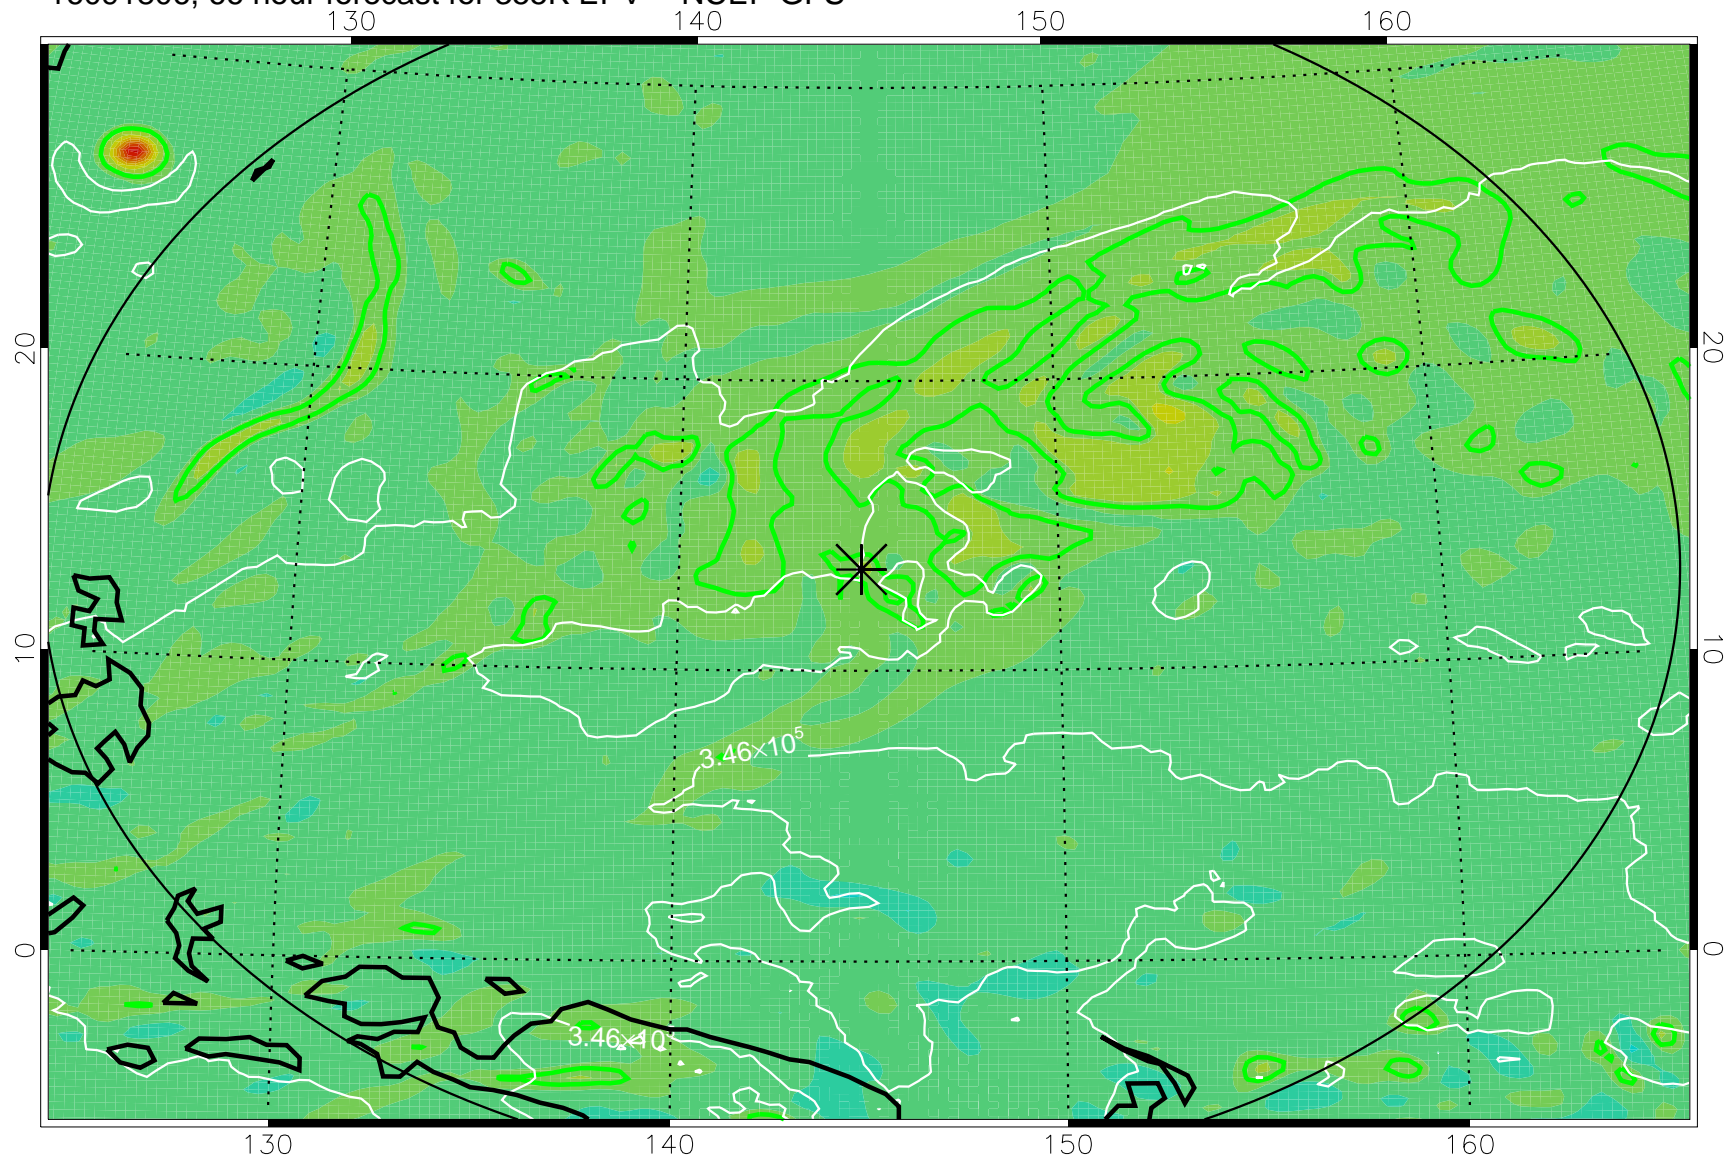

16091718, 54 hour forecast for 355K EPV -- NCEP GFS

355K Montgomery Streamfunction, white
EPV Tropopause (2 PVU) Position
Range ring of 2304 km

16091800, 60 hour forecast for 355K EPV -- NCEP GFS

355K Montgomery Streamfunction, white
EPV Tropopause (2 PVU) Position
Range ring of 2304 km

16091806, 66 hour forecast for 355K EPV -- NCEP GFS

355K Montgomery Streamfunction, white
EPV Tropopause (2 PVU) Position
Range ring of 2304 km

16091812, 72 hour forecast for 355K EPV -- NCEP GFS

355K Montgomery Streamfunction, white
EPV Tropopause (2 PVU) Position
Range ring of 2304 km

16091818, 78 hour forecast for 355K EPV -- NCEP GFS

355K Montgomery Streamfunction, white
EPV Tropopause (2 PVU) Position
Range ring of 2304 km

16091900, 84 hour forecast for 355K EPV -- NCEP GFS

355K Montgomery Streamfunction, white
EPV Tropopause (2 PVU) Position
Range ring of 2304 km

16091906, 90 hour forecast for 355K EPV -- NCEP GFS

355K Montgomery Streamfunction, white
EPV Tropopause (2 PVU) Position
Range ring of 2304 km

16091912, 96 hour forecast for 355K EPV -- NCEP GFS

355K Montgomery Streamfunction, white
EPV Tropopause (2 PVU) Position
Range ring of 2304 km