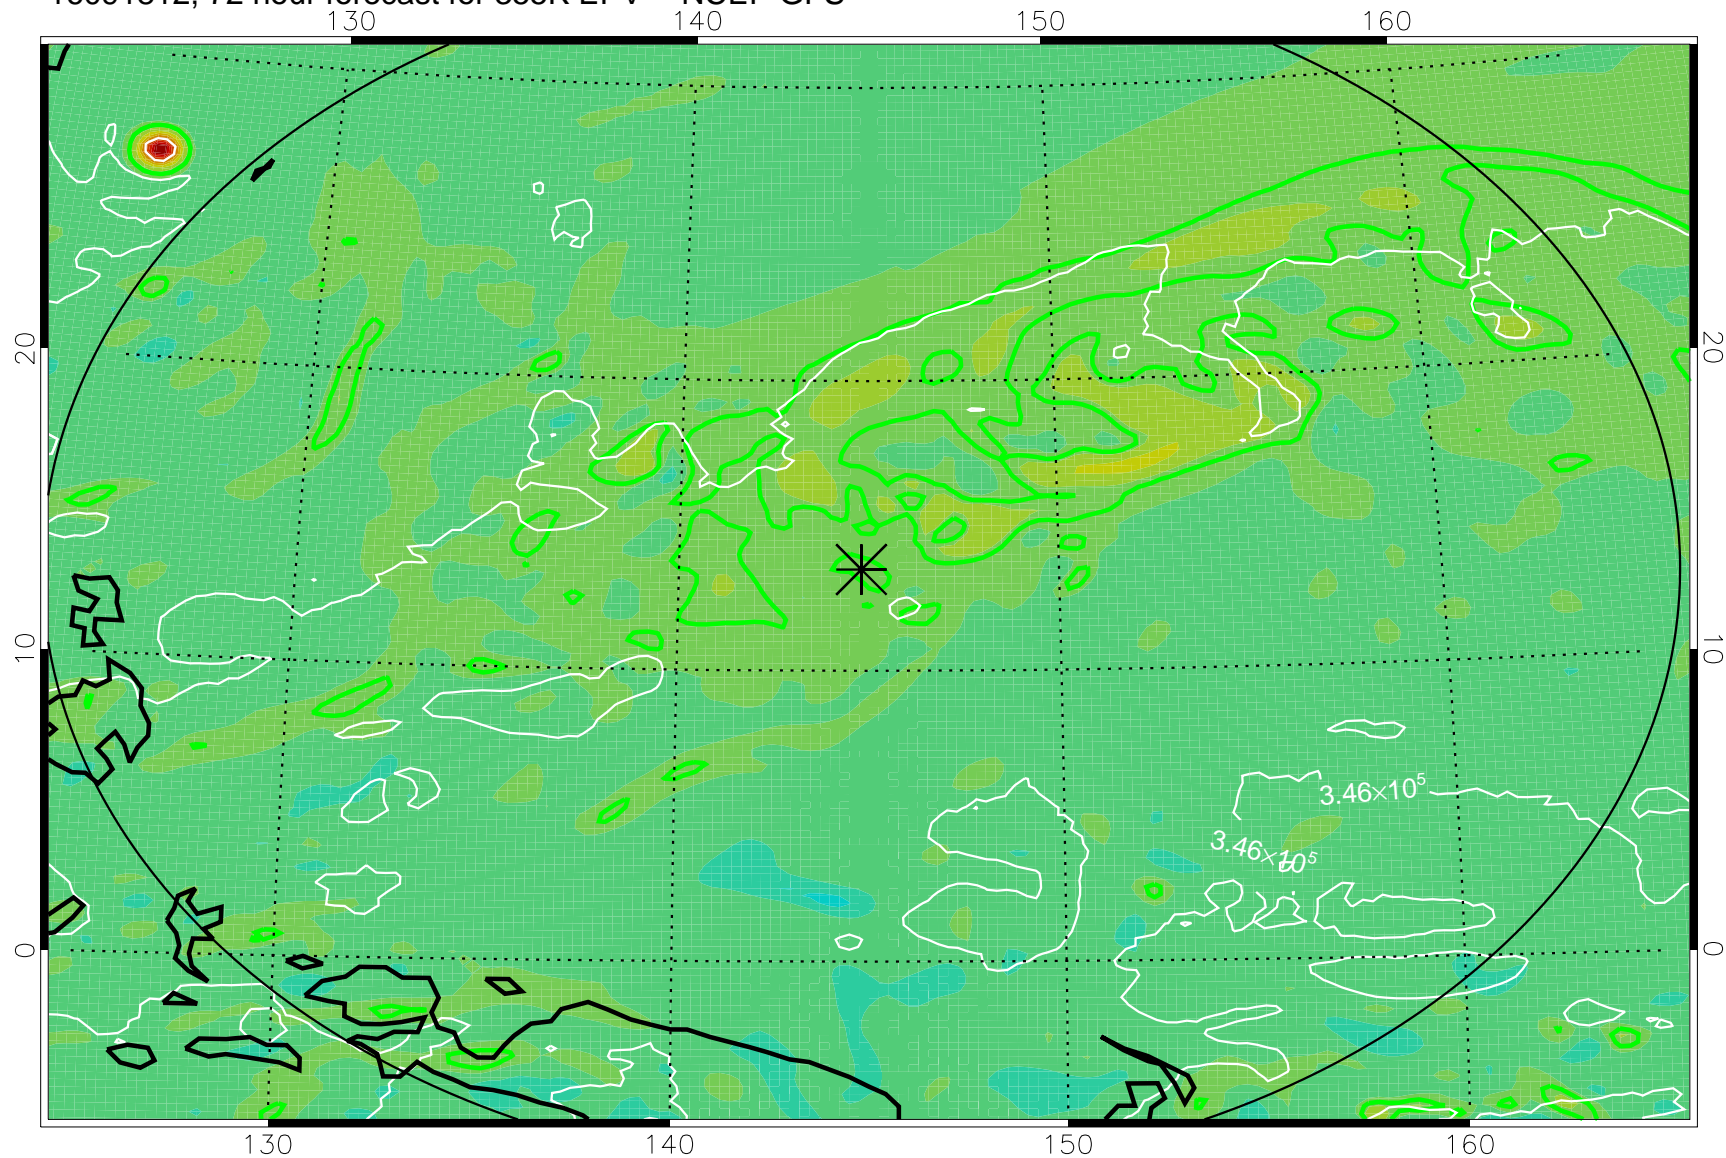

16091718, 54 hour forecast for 355K EPV -- NCEP GFS

355K Montgomery Streamfunction, white
EPV Tropopause (2 PVU) Position
Range ring of 2304 km

16091800, 60 hour forecast for 355K EPV -- NCEP GFS

355K Montgomery Streamfunction, white
EPV Tropopause (2 PVU) Position
Range ring of 2304 km

16091806, 66 hour forecast for 355K EPV -- NCEP GFS

355K Montgomery Streamfunction, white
EPV Tropopause (2 PVU) Position
Range ring of 2304 km

16091812, 72 hour forecast for 355K EPV -- NCEP GFS

355K Montgomery Streamfunction, white
EPV Tropopause (2 PVU) Position
Range ring of 2304 km

16091818, 78 hour forecast for 355K EPV -- NCEP GFS

355K Montgomery Streamfunction, white
EPV Tropopause (2 PVU) Position
Range ring of 2304 km

16091900, 84 hour forecast for 355K EPV -- NCEP GFS

355K Montgomery Streamfunction, white
EPV Tropopause (2 PVU) Position
Range ring of 2304 km

16091906, 90 hour forecast for 355K EPV -- NCEP GFS

355K Montgomery Streamfunction, white
EPV Tropopause (2 PVU) Position
Range ring of 2304 km

16091912, 96 hour forecast for 355K EPV -- NCEP GFS

355K Montgomery Streamfunction, white
EPV Tropopause (2 PVU) Position
Range ring of 2304 km