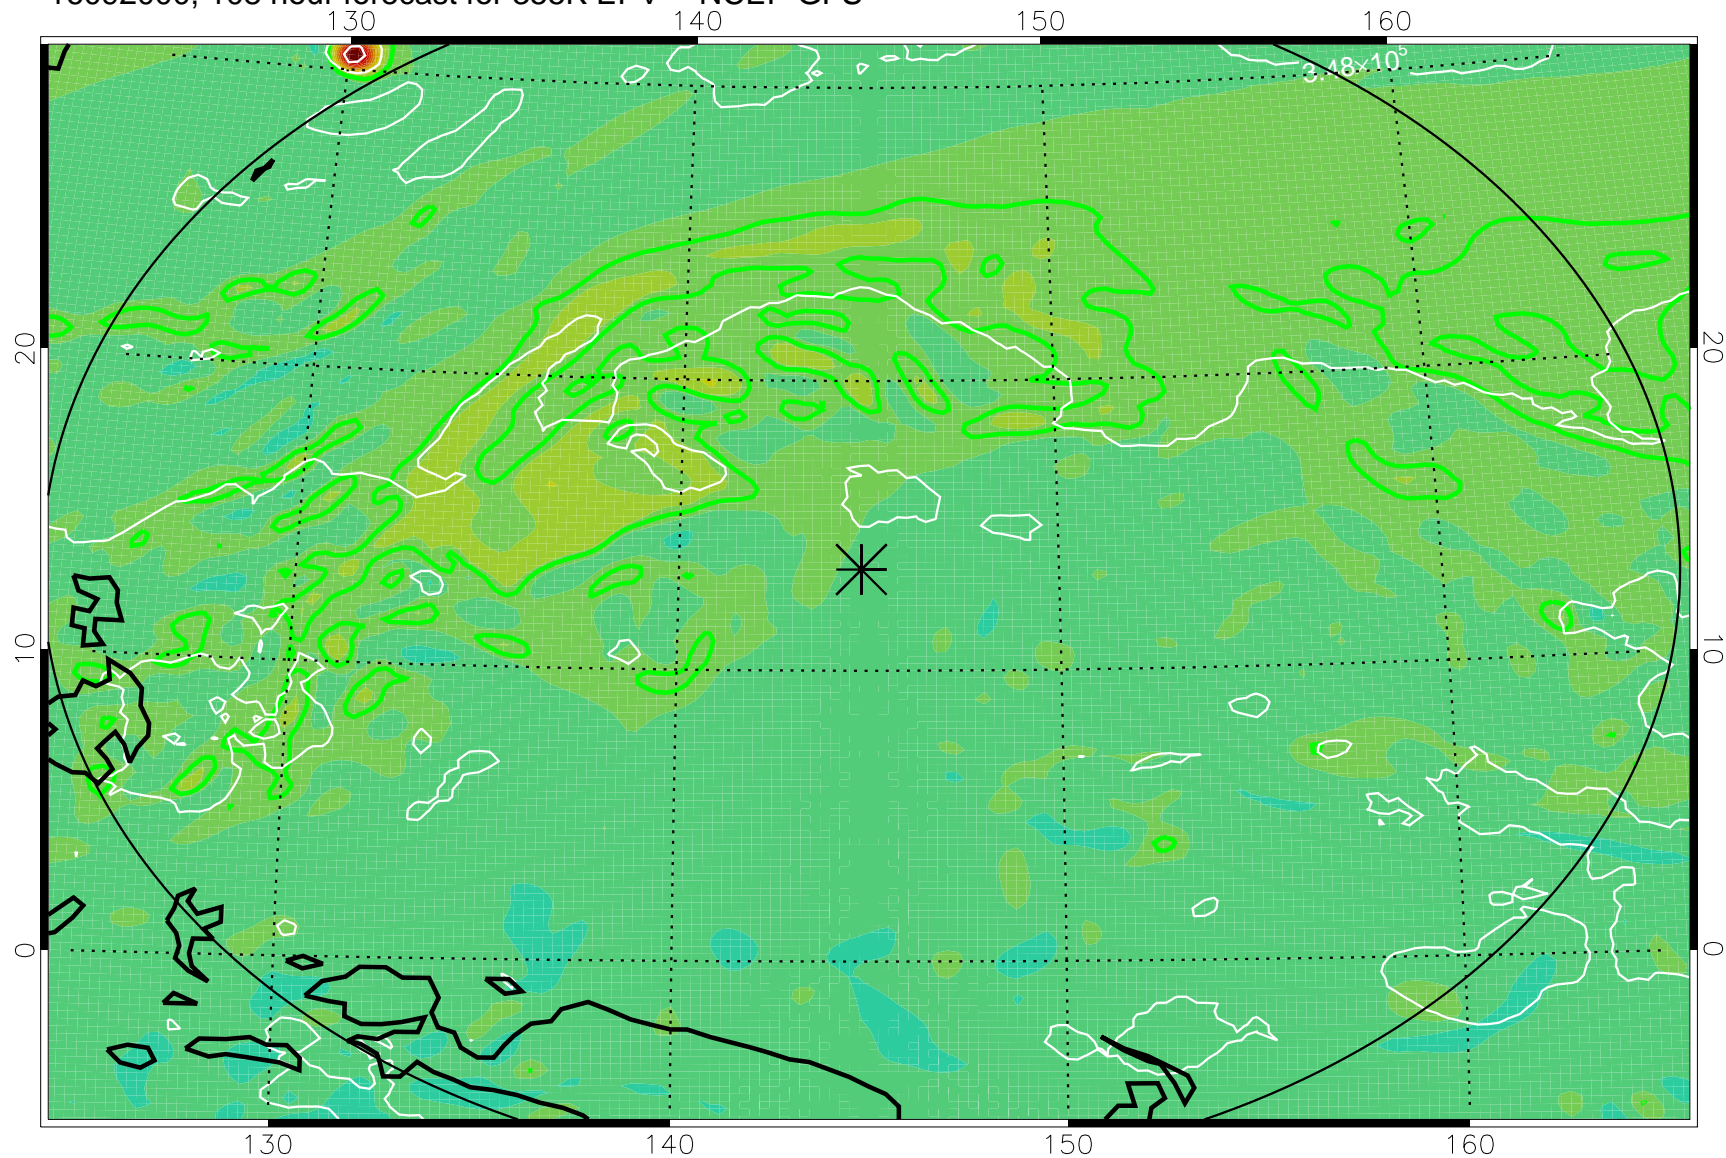

16091818, 78 hour forecast for 355K EPV -- NCEP GFS

355K Montgomery Streamfunction, white
EPV Tropopause (2 PVU) Position
Range ring of 2304 km

16091900, 84 hour forecast for 355K EPV -- NCEP GFS

355K Montgomery Streamfunction, white
EPV Tropopause (2 PVU) Position
Range ring of 2304 km

16091906, 90 hour forecast for 355K EPV -- NCEP GFS

355K Montgomery Streamfunction, white
EPV Tropopause (2 PVU) Position
Range ring of 2304 km

16091912, 96 hour forecast for 355K EPV -- NCEP GFS

355K Montgomery Streamfunction, white
EPV Tropopause (2 PVU) Position
Range ring of 2304 km

16091918, 102 hour forecast for 355K EPV -- NCEP GFS

355K Montgomery Streamfunction, white
EPV Tropopause (2 PVU) Position
Range ring of 2304 km

16092000, 108 hour forecast for 355K EPV -- NCEP GFS

355K Montgomery Streamfunction, white
EPV Tropopause (2 PVU) Position
Range ring of 2304 km

16092006, 114 hour forecast for 355K EPV -- NCEP GFS

355K Montgomery Streamfunction, white
EPV Tropopause (2 PVU) Position
Range ring of 2304 km

16092012, 120 hour forecast for 355K EPV -- NCEP GFS

355K Montgomery Streamfunction, white
EPV Tropopause (2 PVU) Position
Range ring of 2304 km