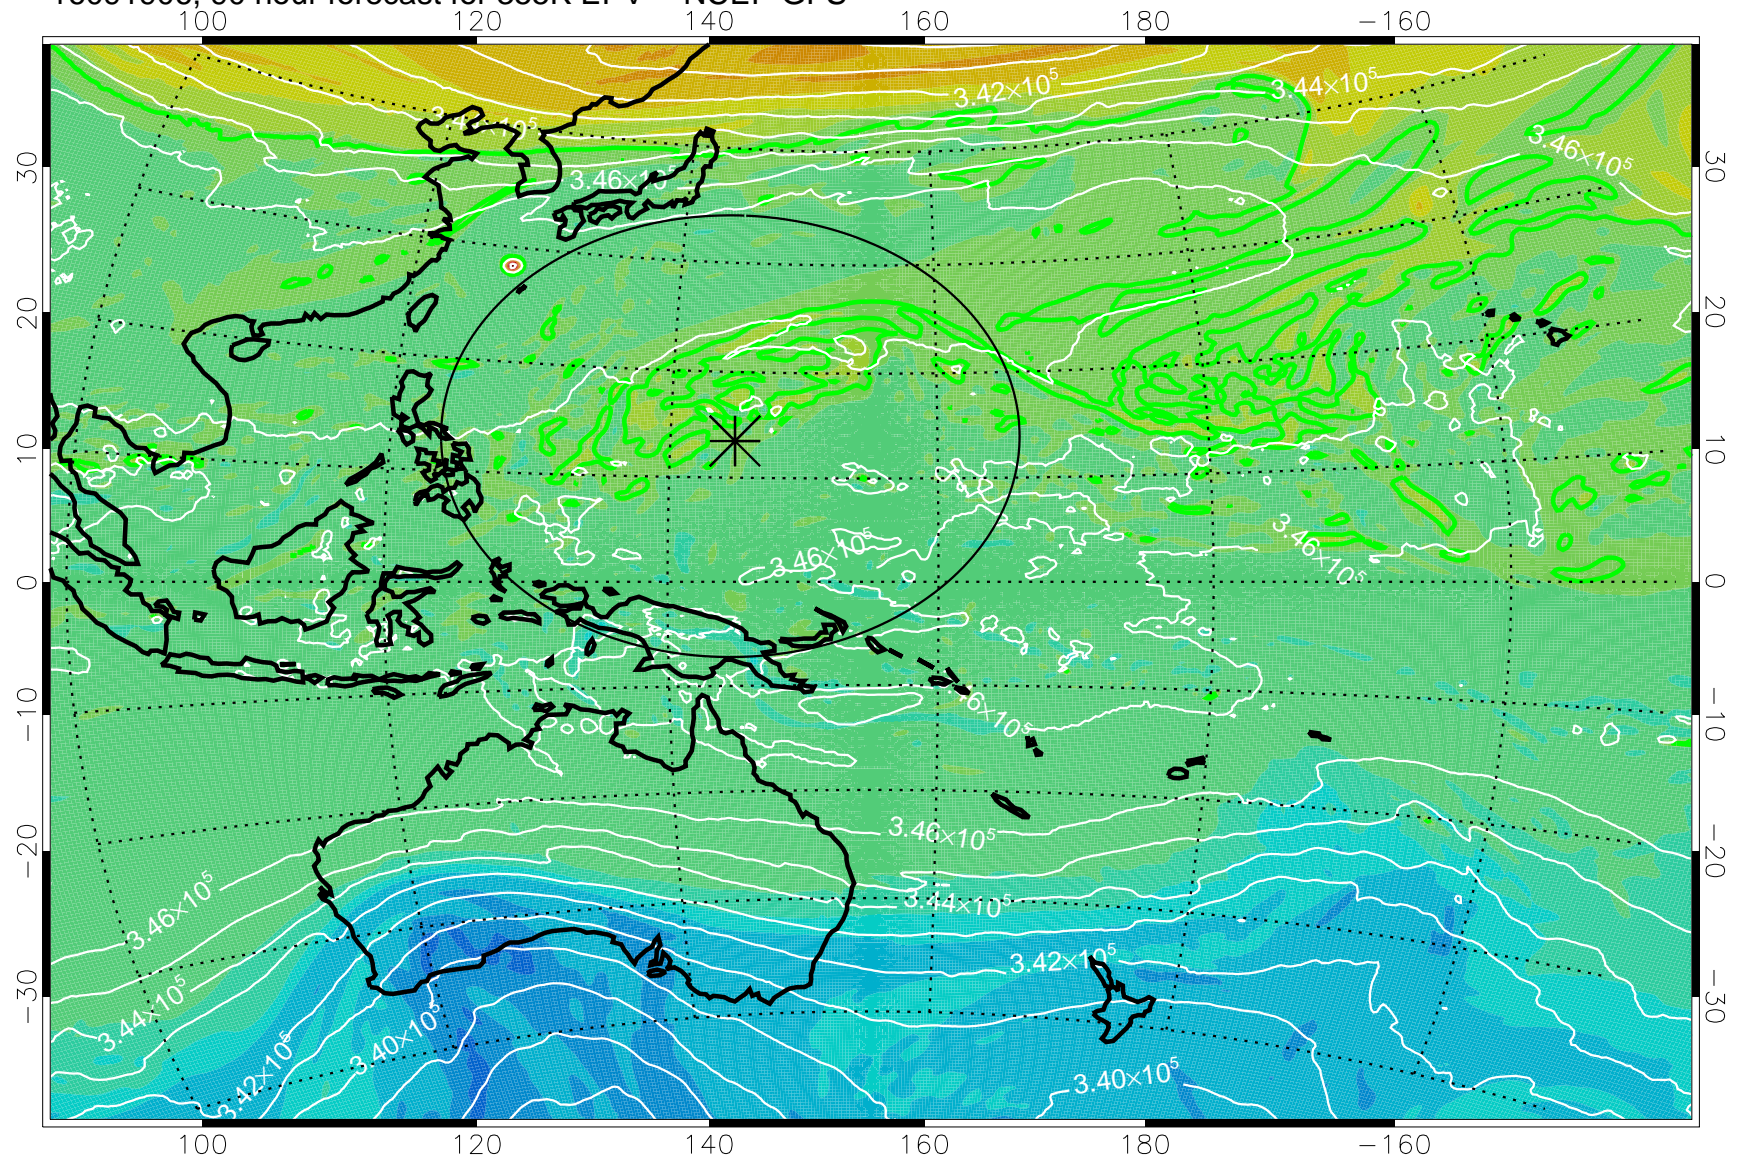

16091806, 66 hour forecast for 355K EPV -- NCEP GFS

355K Montgomery Streamfunction, white
EPV Tropopause (2 PVU) Position
Range ring of 2304 km

16091812, 72 hour forecast for 355K EPV -- NCEP GFS

355K Montgomery Streamfunction, white
EPV Tropopause (2 PVU) Position
Range ring of 2304 km

16091818, 78 hour forecast for 355K EPV -- NCEP GFS

355K Montgomery Streamfunction, white
EPV Tropopause (2 PVU) Position
Range ring of 2304 km

16091900, 84 hour forecast for 355K EPV -- NCEP GFS

355K Montgomery Streamfunction, white
EPV Tropopause (2 PVU) Position
Range ring of 2304 km

16091906, 90 hour forecast for 355K EPV -- NCEP GFS

355K Montgomery Streamfunction, white
EPV Tropopause (2 PVU) Position
Range ring of 2304 km

16091912, 96 hour forecast for 355K EPV -- NCEP GFS

355K Montgomery Streamfunction, white
EPV Tropopause (2 PVU) Position
Range ring of 2304 km

16091918, 102 hour forecast for 355K EPV -- NCEP GFS

355K Montgomery Streamfunction, white
EPV Tropopause (2 PVU) Position
Range ring of 2304 km

16092000, 108 hour forecast for 355K EPV -- NCEP GFS

355K Montgomery Streamfunction, white
EPV Tropopause (2 PVU) Position
Range ring of 2304 km