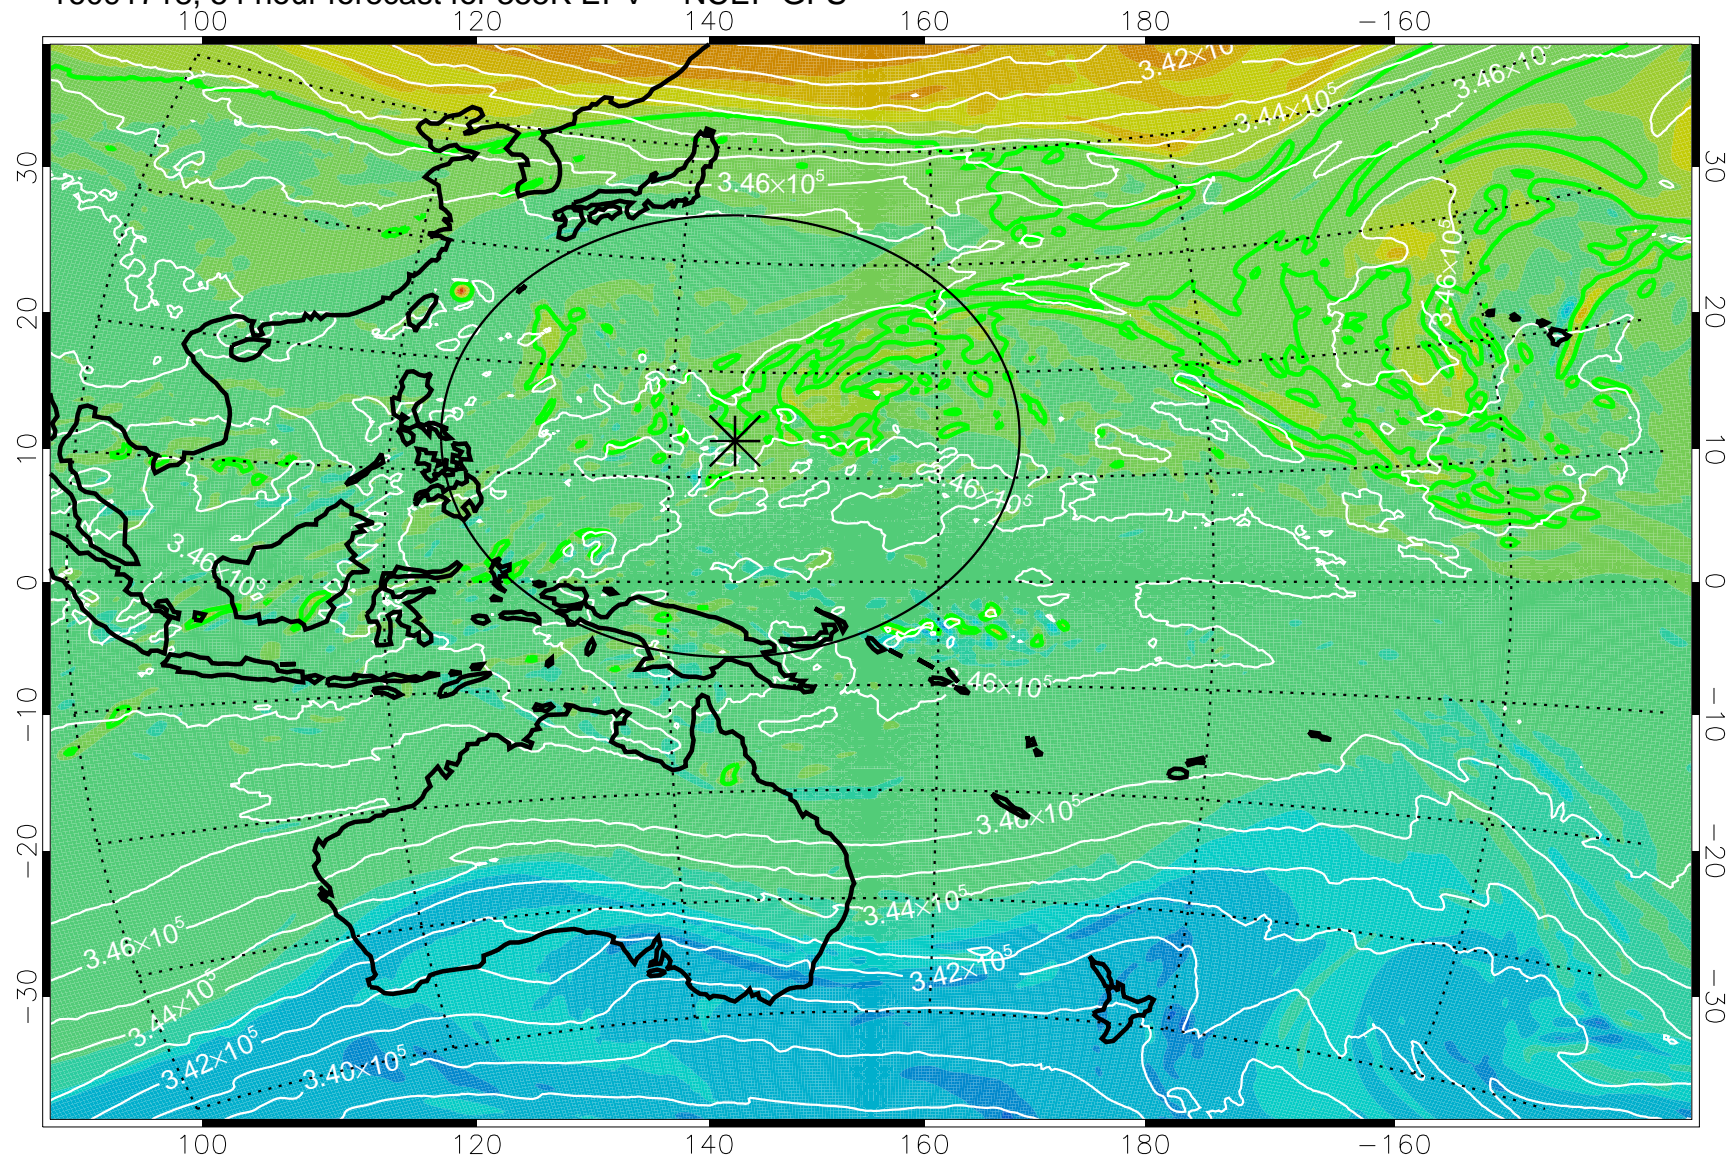

16091706, 42 hour forecast for 355K EPV -- NCEP GFS

355K Montgomery Streamfunction, white
EPV Tropopause (2 PVU) Position
Range ring of 2304 km

16091712, 48 hour forecast for 355K EPV -- NCEP GFS

355K Montgomery Streamfunction, white
EPV Tropopause (2 PVU) Position
Range ring of 2304 km

16091718, 54 hour forecast for 355K EPV -- NCEP GFS

355K Montgomery Streamfunction, white
EPV Tropopause (2 PVU) Position
Range ring of 2304 km

16091800, 60 hour forecast for 355K EPV -- NCEP GFS

355K Montgomery Streamfunction, white
EPV Tropopause (2 PVU) Position
Range ring of 2304 km

16091806, 66 hour forecast for 355K EPV -- NCEP GFS

355K Montgomery Streamfunction, white
EPV Tropopause (2 PVU) Position
Range ring of 2304 km

16091812, 72 hour forecast for 355K EPV -- NCEP GFS

355K Montgomery Streamfunction, white
EPV Tropopause (2 PVU) Position
Range ring of 2304 km

16091818, 78 hour forecast for 355K EPV -- NCEP GFS

355K Montgomery Streamfunction, white
EPV Tropopause (2 PVU) Position
Range ring of 2304 km

16091900, 84 hour forecast for 355K EPV -- NCEP GFS

355K Montgomery Streamfunction, white
EPV Tropopause (2 PVU) Position
Range ring of 2304 km