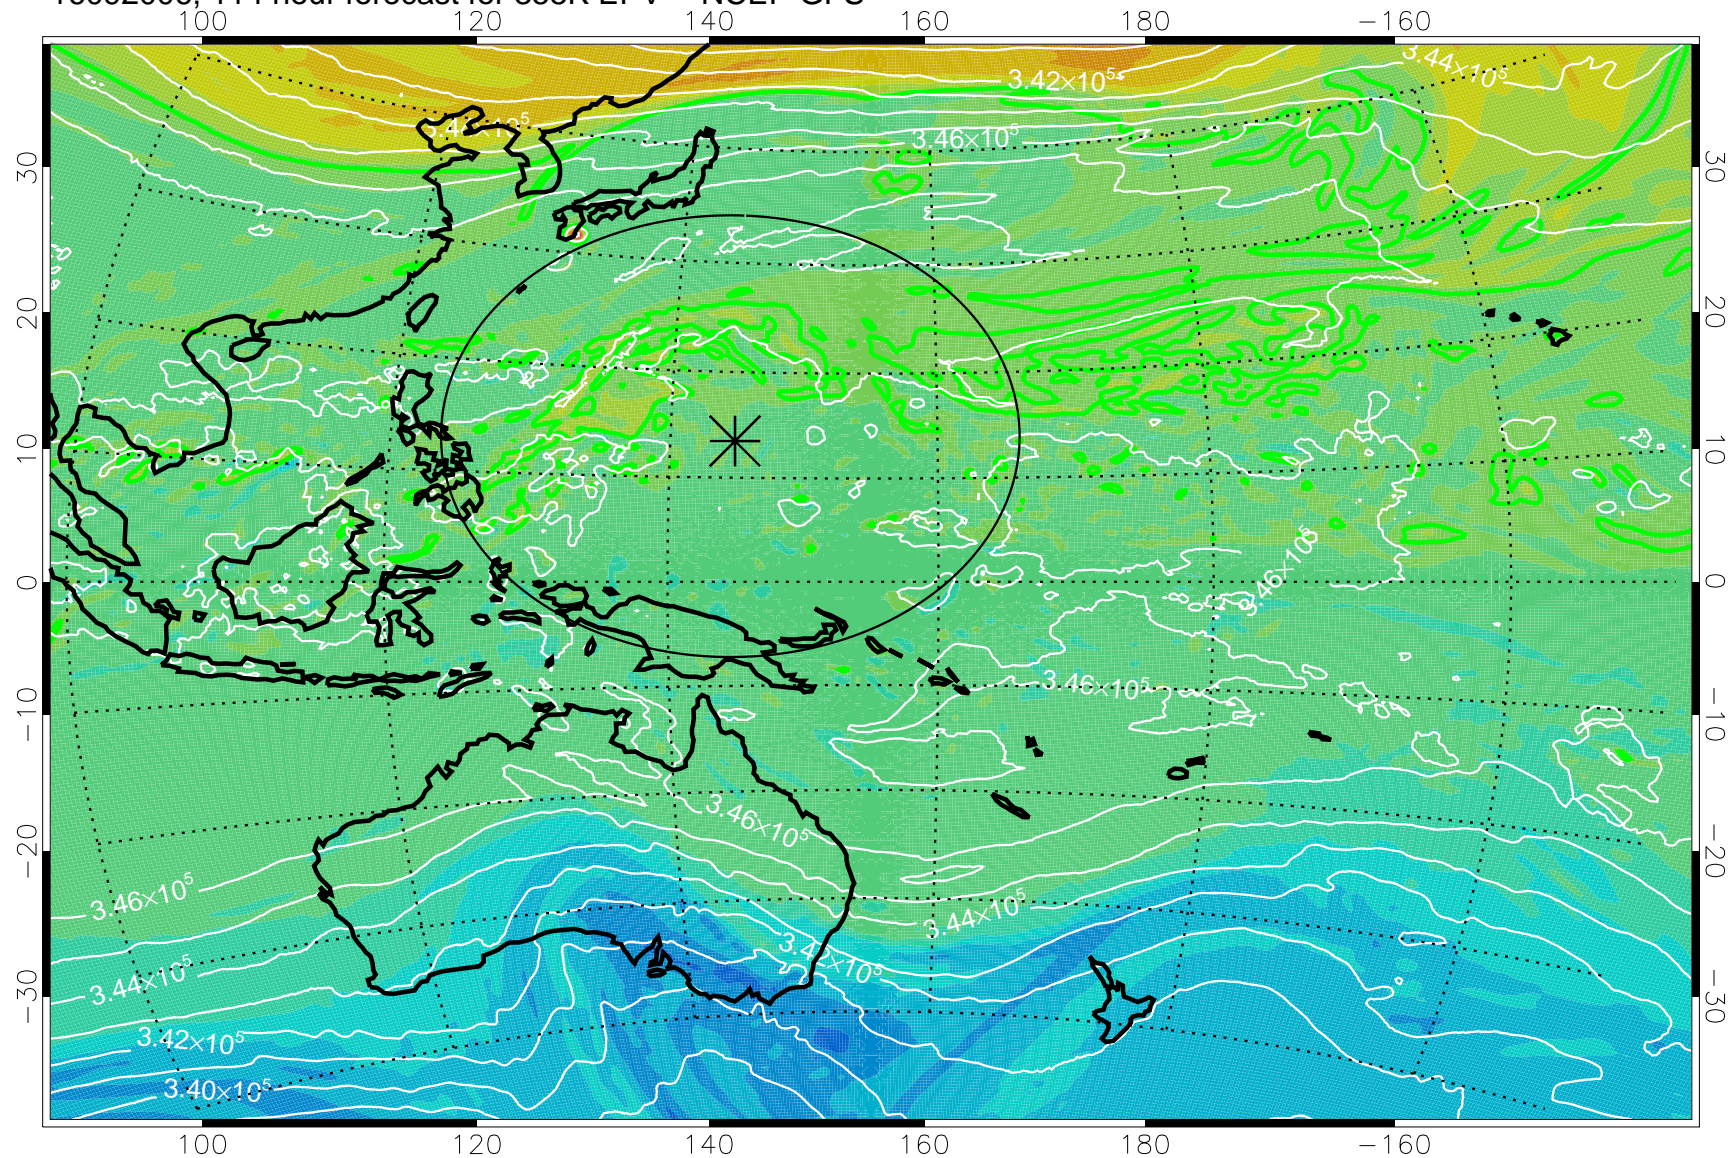

16091818, 78 hour forecast for 355K EPV -- NCEP GFS

355K Montgomery Streamfunction, white
EPV Tropopause (2 PVU) Position
Range ring of 2304 km

16091900, 84 hour forecast for 355K EPV -- NCEP GFS

355K Montgomery Streamfunction, white
EPV Tropopause (2 PVU) Position
Range ring of 2304 km

16091906, 90 hour forecast for 355K EPV -- NCEP GFS

355K Montgomery Streamfunction, white
EPV Tropopause (2 PVU) Position
Range ring of 2304 km

16091912, 96 hour forecast for 355K EPV -- NCEP GFS

355K Montgomery Streamfunction, white
EPV Tropopause (2 PVU) Position
Range ring of 2304 km

16091918, 102 hour forecast for 355K EPV -- NCEP GFS

355K Montgomery Streamfunction, white
EPV Tropopause (2 PVU) Position
Range ring of 2304 km

16092000, 108 hour forecast for 355K EPV -- NCEP GFS

355K Montgomery Streamfunction, white
EPV Tropopause (2 PVU) Position
Range ring of 2304 km

16092006, 114 hour forecast for 355K EPV -- NCEP GFS

355K Montgomery Streamfunction, white
EPV Tropopause (2 PVU) Position
Range ring of 2304 km

16092012, 120 hour forecast for 355K EPV -- NCEP GFS

355K Montgomery Streamfunction, white
EPV Tropopause (2 PVU) Position
Range ring of 2304 km