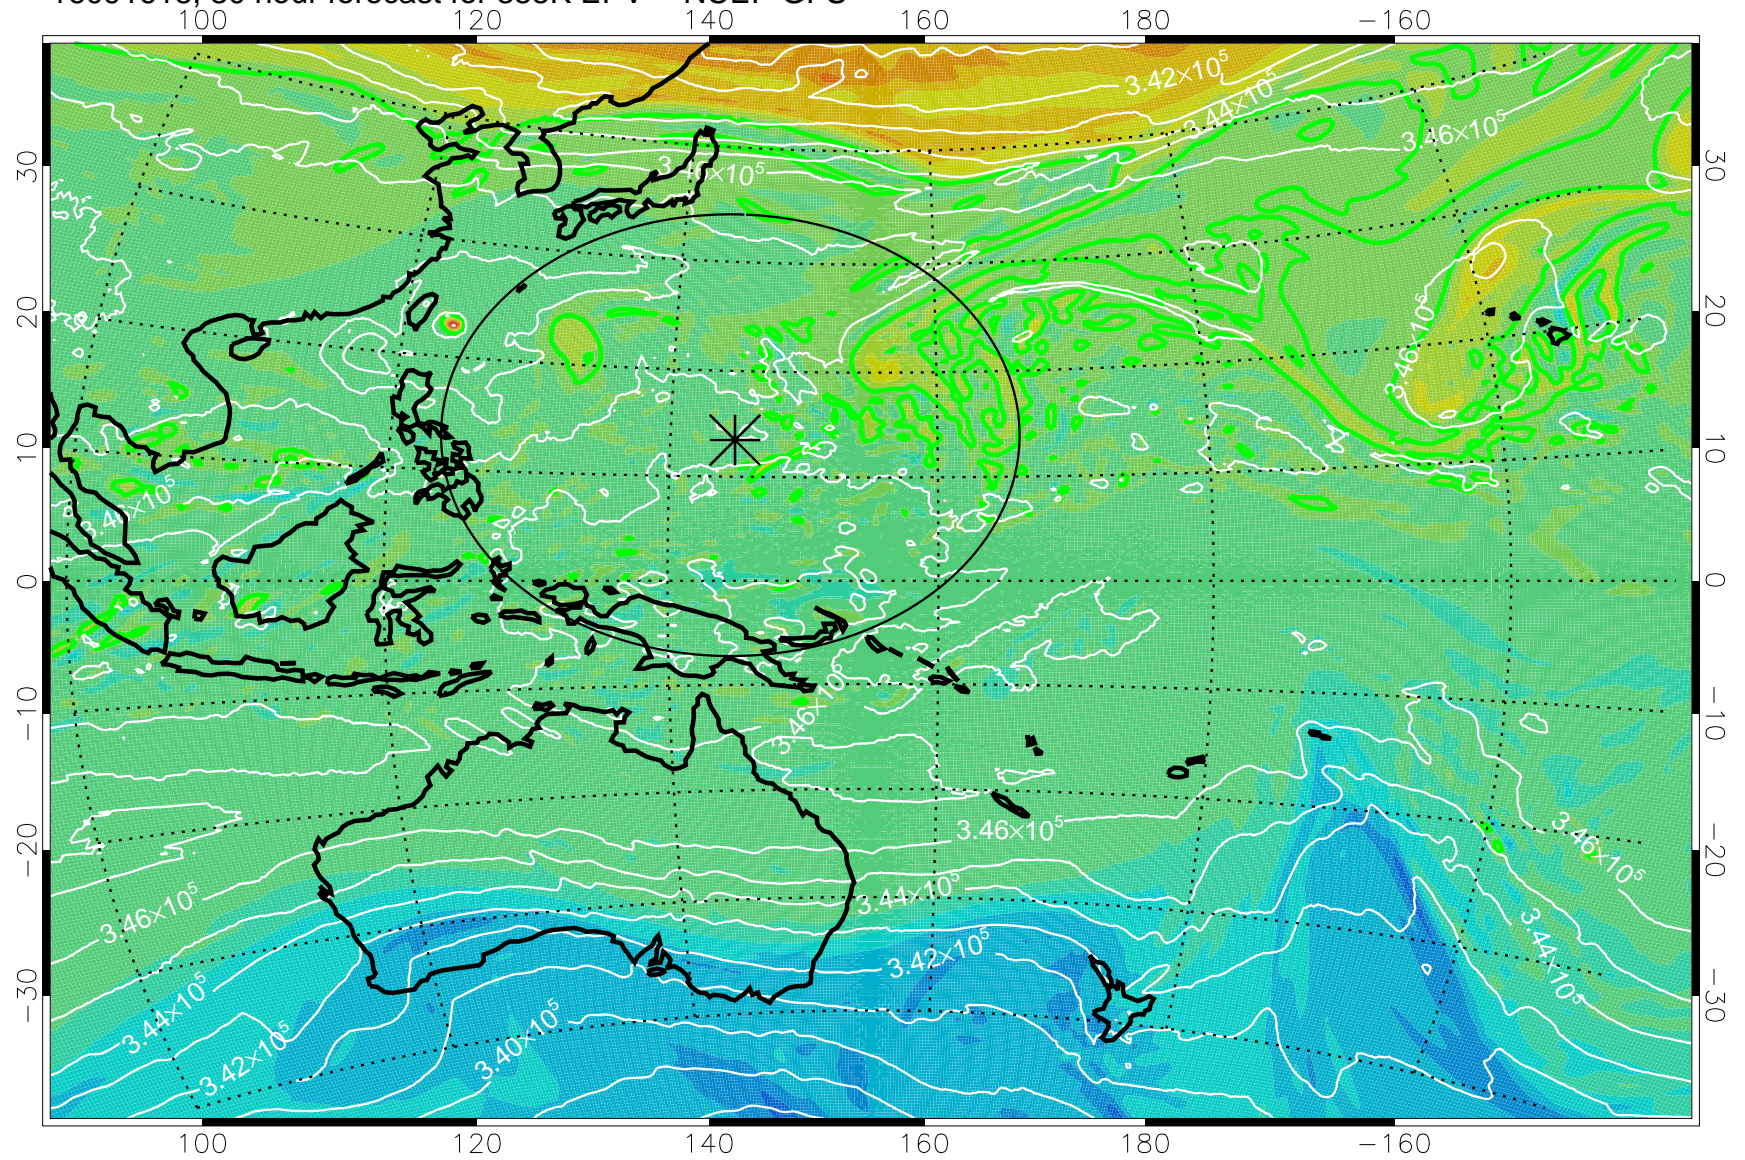

16091606, 18 hour forecast for 355K EPV -- NCEP GFS

355K Montgomery Streamfunction, white
EPV Tropopause (2 PVU) Position
Range ring of 2304 km

16091612, 24 hour forecast for 355K EPV -- NCEP GFS

355K Montgomery Streamfunction, white
EPV Tropopause (2 PVU) Position
Range ring of 2304 km

16091618, 30 hour forecast for 355K EPV -- NCEP GFS

355K Montgomery Streamfunction, white
EPV Tropopause (2 PVU) Position
Range ring of 2304 km

16091700, 36 hour forecast for 355K EPV -- NCEP GFS

355K Montgomery Streamfunction, white
EPV Tropopause (2 PVU) Position
Range ring of 2304 km

16091706, 42 hour forecast for 355K EPV -- NCEP GFS

355K Montgomery Streamfunction, white
EPV Tropopause (2 PVU) Position
Range ring of 2304 km

16091712, 48 hour forecast for 355K EPV -- NCEP GFS

355K Montgomery Streamfunction, white
EPV Tropopause (2 PVU) Position
Range ring of 2304 km

16091718, 54 hour forecast for 355K EPV -- NCEP GFS

355K Montgomery Streamfunction, white
EPV Tropopause (2 PVU) Position
Range ring of 2304 km

16091800, 60 hour forecast for 355K EPV -- NCEP GFS

355K Montgomery Streamfunction, white
EPV Tropopause (2 PVU) Position
Range ring of 2304 km