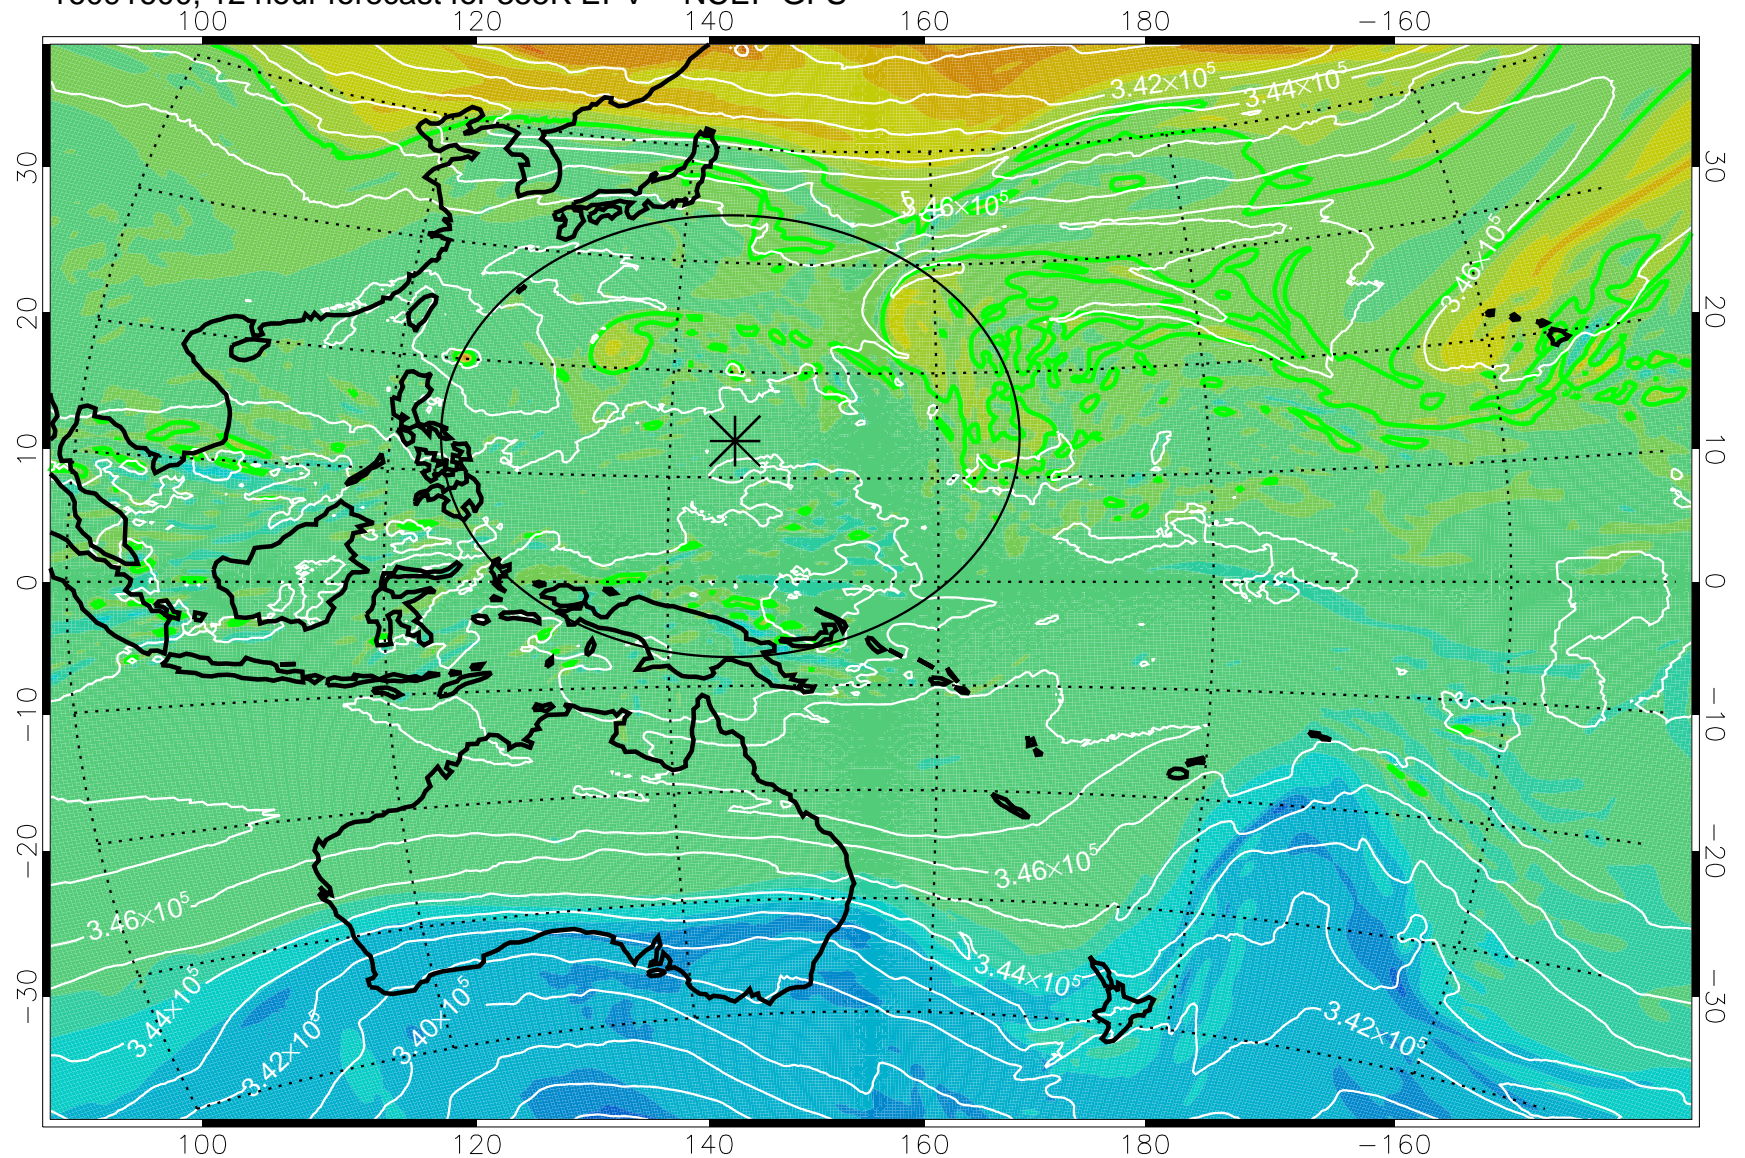

16091518, 6 hour forecast for 355K EPV -- NCEP GFS

355K Montgomery Streamfunction, white
EPV Tropopause (2 PVU) Position
Range ring of 2304 km

16091600, 12 hour forecast for 355K EPV -- NCEP GFS

355K Montgomery Streamfunction, white
EPV Tropopause (2 PVU) Position
Range ring of 2304 km

16091606, 18 hour forecast for 355K EPV -- NCEP GFS

355K Montgomery Streamfunction, white
EPV Tropopause (2 PVU) Position
Range ring of 2304 km

16091612, 24 hour forecast for 355K EPV -- NCEP GFS

355K Montgomery Streamfunction, white
EPV Tropopause (2 PVU) Position
Range ring of 2304 km

16091618, 30 hour forecast for 355K EPV -- NCEP GFS

355K Montgomery Streamfunction, white
EPV Tropopause (2 PVU) Position
Range ring of 2304 km

16091700, 36 hour forecast for 355K EPV -- NCEP GFS

355K Montgomery Streamfunction, white
EPV Tropopause (2 PVU) Position
Range ring of 2304 km

16091718, 54 hour forecast for 355K EPV -- NCEP GFS

355K Montgomery Streamfunction, white
EPV Tropopause (2 PVU) Position
Range ring of 2304 km

16091800, 60 hour forecast for 355K EPV -- NCEP GFS

355K Montgomery Streamfunction, white
EPV Tropopause (2 PVU) Position
Range ring of 2304 km