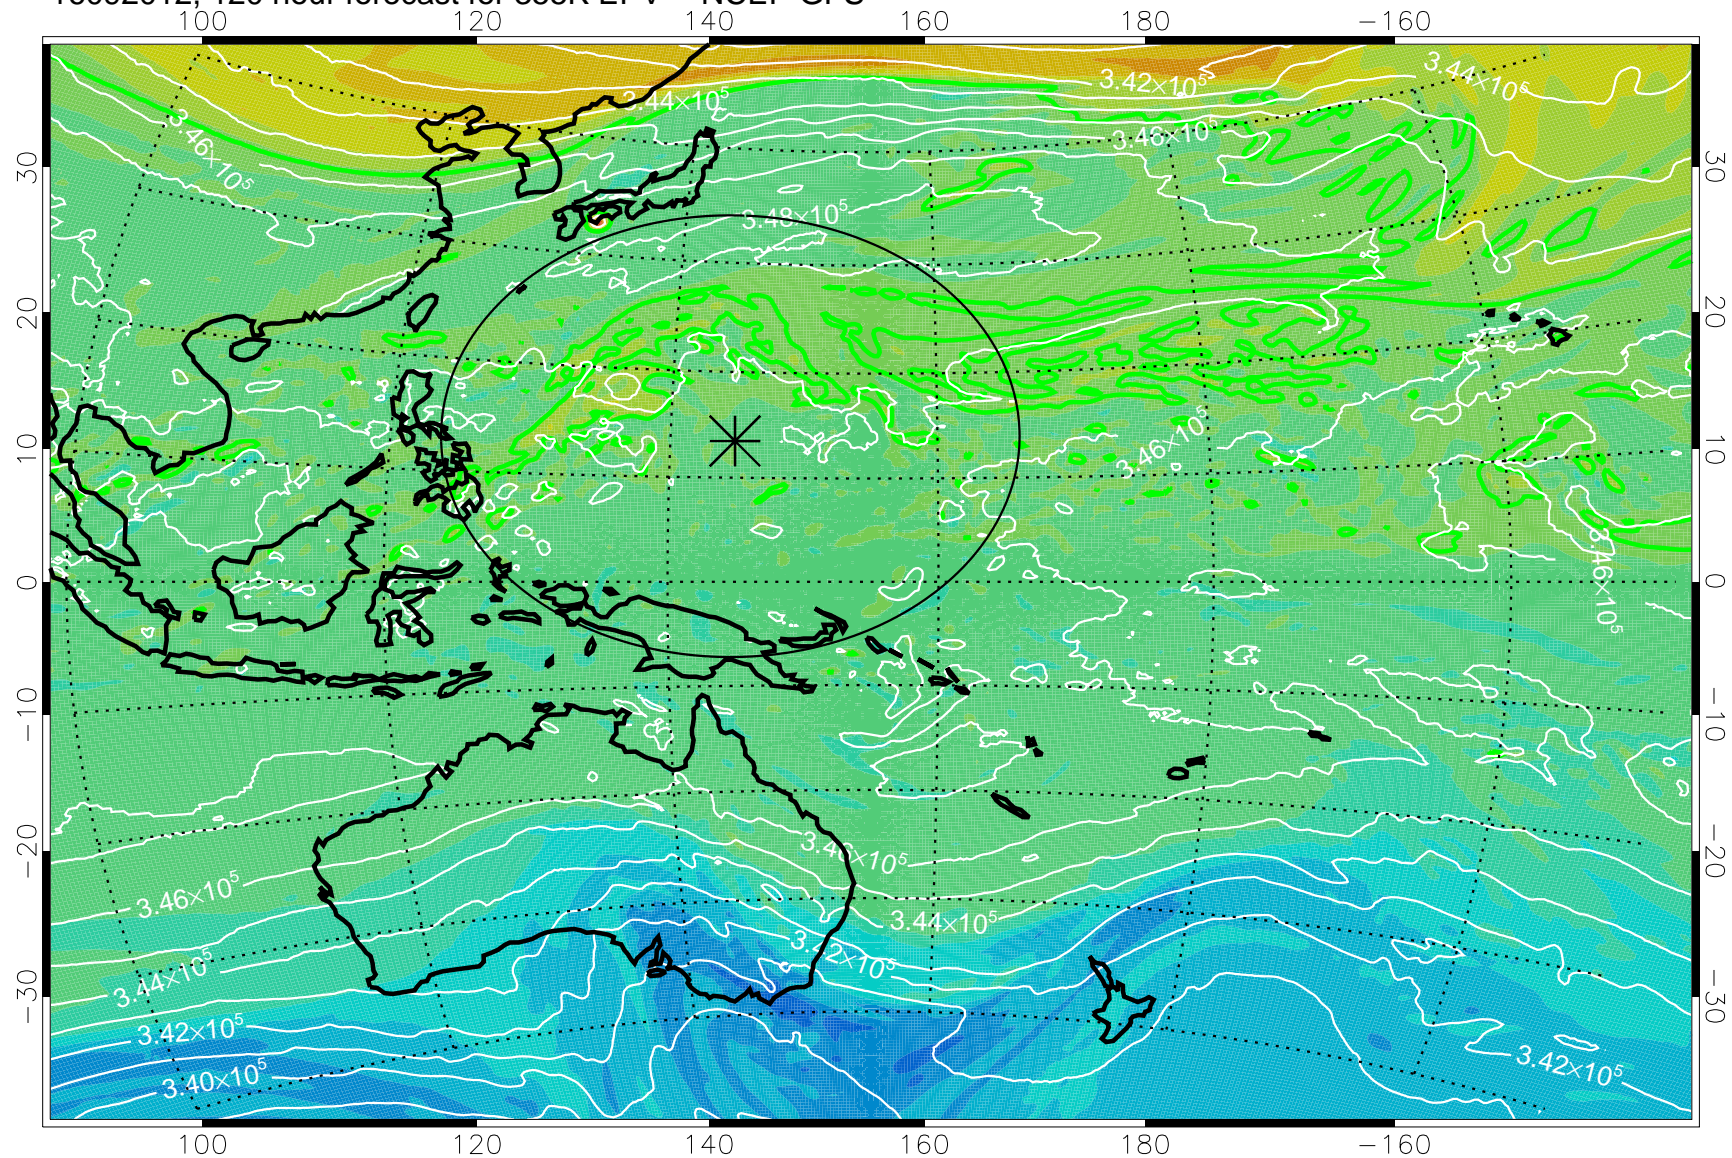

16091818, 78 hour forecast for 355K EPV -- NCEP GFS

355K Montgomery Streamfunction, white
EPV Tropopause (2 PVU) Position
Range ring of 2304 km

16091900, 84 hour forecast for 355K EPV -- NCEP GFS

355K Montgomery Streamfunction, white
EPV Tropopause (2 PVU) Position
Range ring of 2304 km

16091906, 90 hour forecast for 355K EPV -- NCEP GFS

355K Montgomery Streamfunction, white
EPV Tropopause (2 PVU) Position
Range ring of 2304 km

16091912, 96 hour forecast for 355K EPV -- NCEP GFS

355K Montgomery Streamfunction, white
EPV Tropopause (2 PVU) Position
Range ring of 2304 km

16091918, 102 hour forecast for 355K EPV -- NCEP GFS

355K Montgomery Streamfunction, white
EPV Tropopause (2 PVU) Position
Range ring of 2304 km

16092000, 108 hour forecast for 355K EPV -- NCEP GFS

355K Montgomery Streamfunction, white
EPV Tropopause (2 PVU) Position
Range ring of 2304 km

16092006, 114 hour forecast for 355K EPV -- NCEP GFS

355K Montgomery Streamfunction, white
EPV Tropopause (2 PVU) Position
Range ring of 2304 km

16092012, 120 hour forecast for 355K EPV -- NCEP GFS

355K Montgomery Streamfunction, white
EPV Tropopause (2 PVU) Position
Range ring of 2304 km