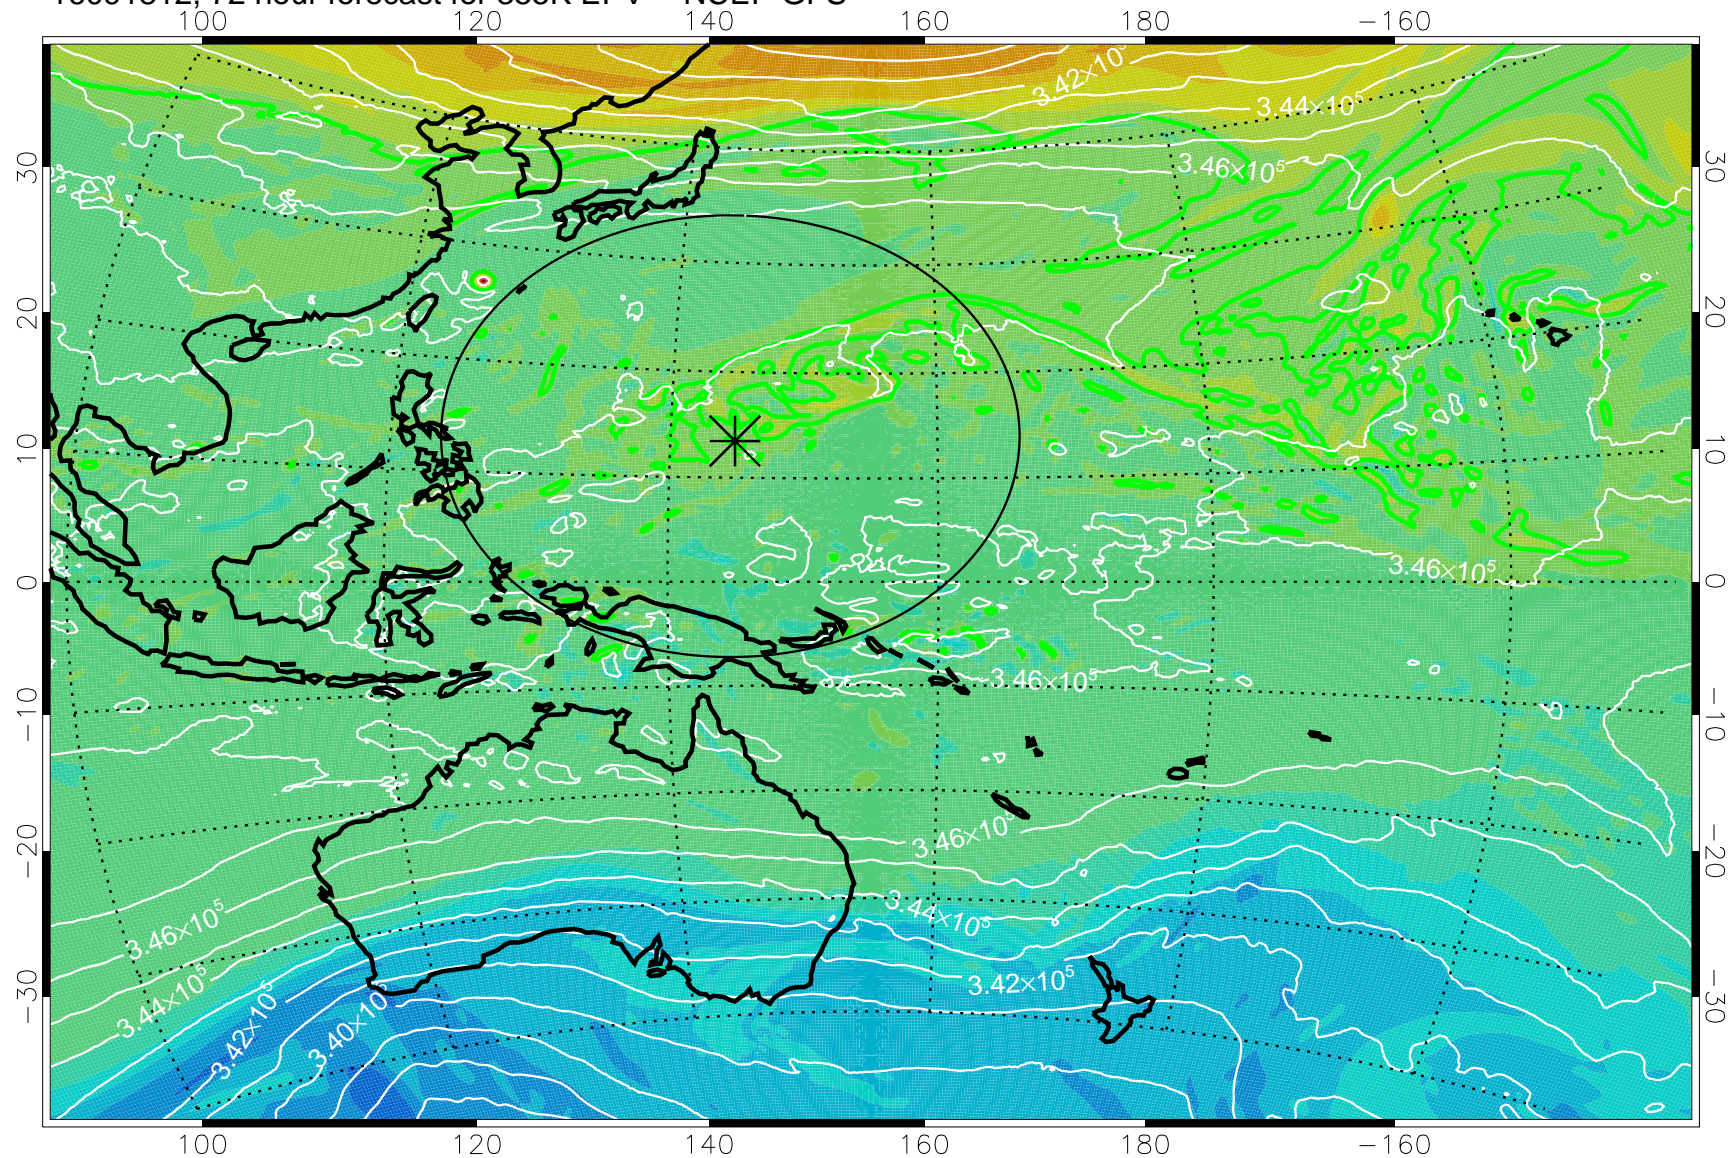

16091718, 54 hour forecast for 355K EPV -- NCEP GFS

355K Montgomery Streamfunction, white
EPV Tropopause (2 PVU) Position
Range ring of 2304 km

16091800, 60 hour forecast for 355K EPV -- NCEP GFS

355K Montgomery Streamfunction, white
EPV Tropopause (2 PVU) Position
Range ring of 2304 km

16091806, 66 hour forecast for 355K EPV -- NCEP GFS

355K Montgomery Streamfunction, white
EPV Tropopause (2 PVU) Position
Range ring of 2304 km

16091812, 72 hour forecast for 355K EPV -- NCEP GFS

355K Montgomery Streamfunction, white
EPV Tropopause (2 PVU) Position
Range ring of 2304 km

16091818, 78 hour forecast for 355K EPV -- NCEP GFS

355K Montgomery Streamfunction, white
EPV Tropopause (2 PVU) Position
Range ring of 2304 km

16091900, 84 hour forecast for 355K EPV -- NCEP GFS

355K Montgomery Streamfunction, white
EPV Tropopause (2 PVU) Position
Range ring of 2304 km

16091906, 90 hour forecast for 355K EPV -- NCEP GFS

355K Montgomery Streamfunction, white
EPV Tropopause (2 PVU) Position
Range ring of 2304 km

16091912, 96 hour forecast for 355K EPV -- NCEP GFS

355K Montgomery Streamfunction, white
EPV Tropopause (2 PVU) Position
Range ring of 2304 km