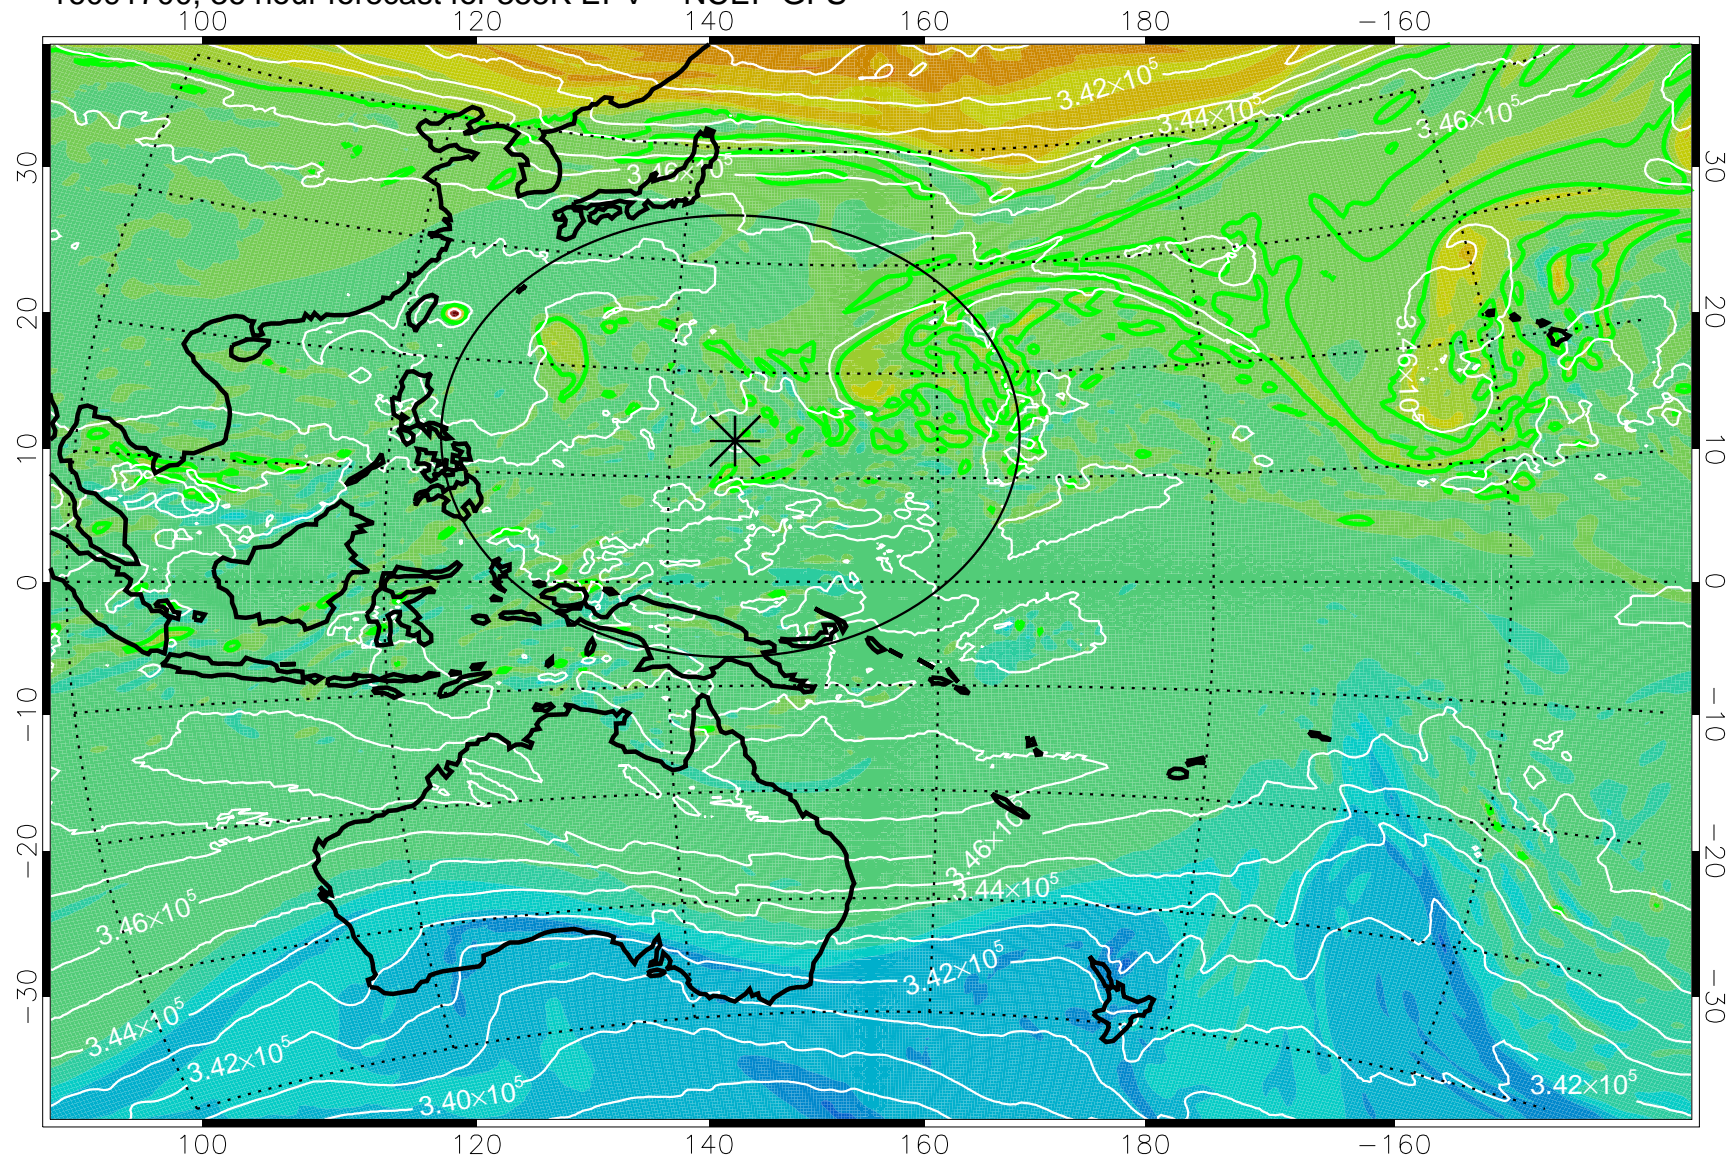

16091606, 18 hour forecast for 355K EPV -- NCEP GFS

355K Montgomery Streamfunction, white
EPV Tropopause (2 PVU) Position
Range ring of 2304 km

16091612, 24 hour forecast for 355K EPV -- NCEP GFS

355K Montgomery Streamfunction, white
EPV Tropopause (2 PVU) Position
Range ring of 2304 km

16091618, 30 hour forecast for 355K EPV -- NCEP GFS

355K Montgomery Streamfunction, white
EPV Tropopause (2 PVU) Position
Range ring of 2304 km

16091700, 36 hour forecast for 355K EPV -- NCEP GFS

355K Montgomery Streamfunction, white
EPV Tropopause (2 PVU) Position
Range ring of 2304 km

16091706, 42 hour forecast for 355K EPV -- NCEP GFS

355K Montgomery Streamfunction, white
EPV Tropopause (2 PVU) Position
Range ring of 2304 km

16091712, 48 hour forecast for 355K EPV -- NCEP GFS

355K Montgomery Streamfunction, white
EPV Tropopause (2 PVU) Position
Range ring of 2304 km

16091718, 54 hour forecast for 355K EPV -- NCEP GFS

355K Montgomery Streamfunction, white
EPV Tropopause (2 PVU) Position
Range ring of 2304 km

16091800, 60 hour forecast for 355K EPV -- NCEP GFS

355K Montgomery Streamfunction, white
EPV Tropopause (2 PVU) Position
Range ring of 2304 km