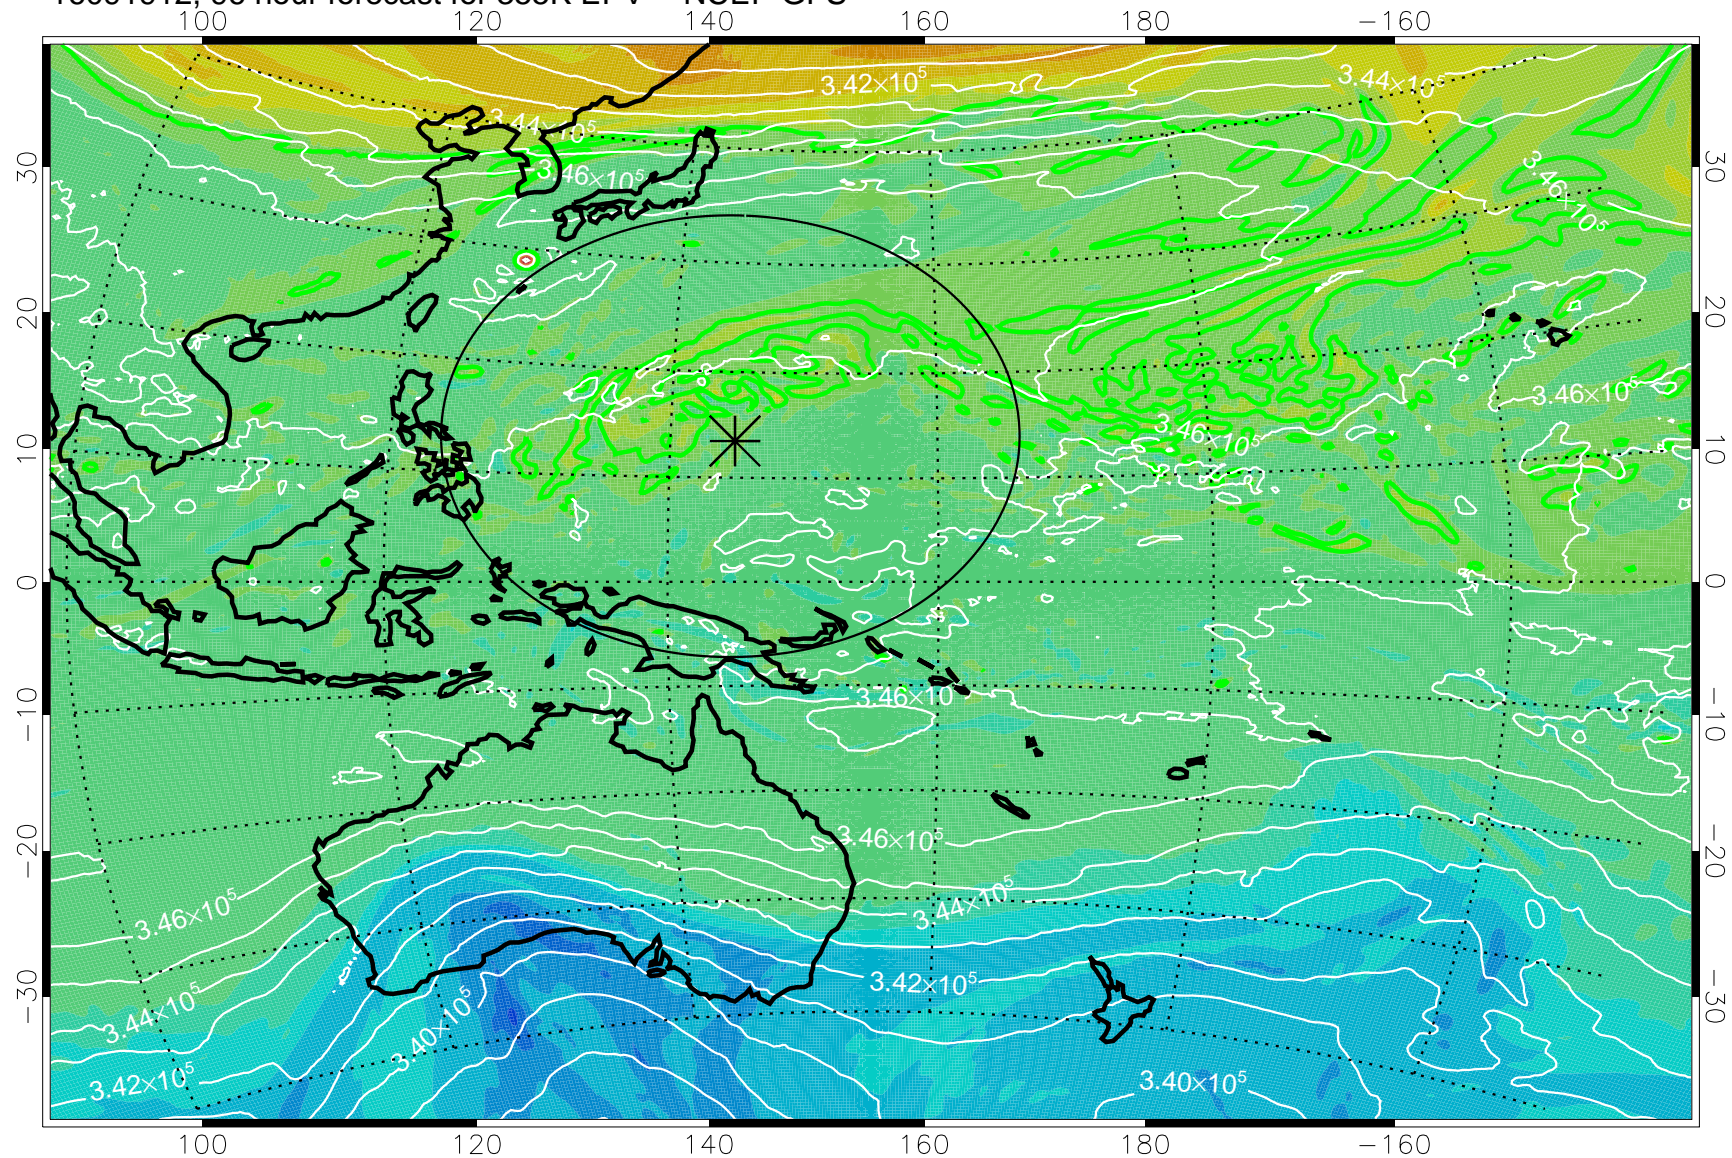

16091806, 66 hour forecast for 355K EPV -- NCEP GFS

355K Montgomery Streamfunction, white
EPV Tropopause (2 PVU) Position
Range ring of 2304 km

16091812, 72 hour forecast for 355K EPV -- NCEP GFS

355K Montgomery Streamfunction, white
EPV Tropopause (2 PVU) Position
Range ring of 2304 km

16091818, 78 hour forecast for 355K EPV -- NCEP GFS

355K Montgomery Streamfunction, white
EPV Tropopause (2 PVU) Position
Range ring of 2304 km

16091900, 84 hour forecast for 355K EPV -- NCEP GFS

355K Montgomery Streamfunction, white
EPV Tropopause (2 PVU) Position
Range ring of 2304 km

16091906, 90 hour forecast for 355K EPV -- NCEP GFS

355K Montgomery Streamfunction, white
EPV Tropopause (2 PVU) Position
Range ring of 2304 km

16091912, 96 hour forecast for 355K EPV -- NCEP GFS

355K Montgomery Streamfunction, white
EPV Tropopause (2 PVU) Position
Range ring of 2304 km

16091918, 102 hour forecast for 355K EPV -- NCEP GFS

355K Montgomery Streamfunction, white
EPV Tropopause (2 PVU) Position
Range ring of 2304 km

16092000, 108 hour forecast for 355K EPV -- NCEP GFS

355K Montgomery Streamfunction, white
EPV Tropopause (2 PVU) Position
Range ring of 2304 km