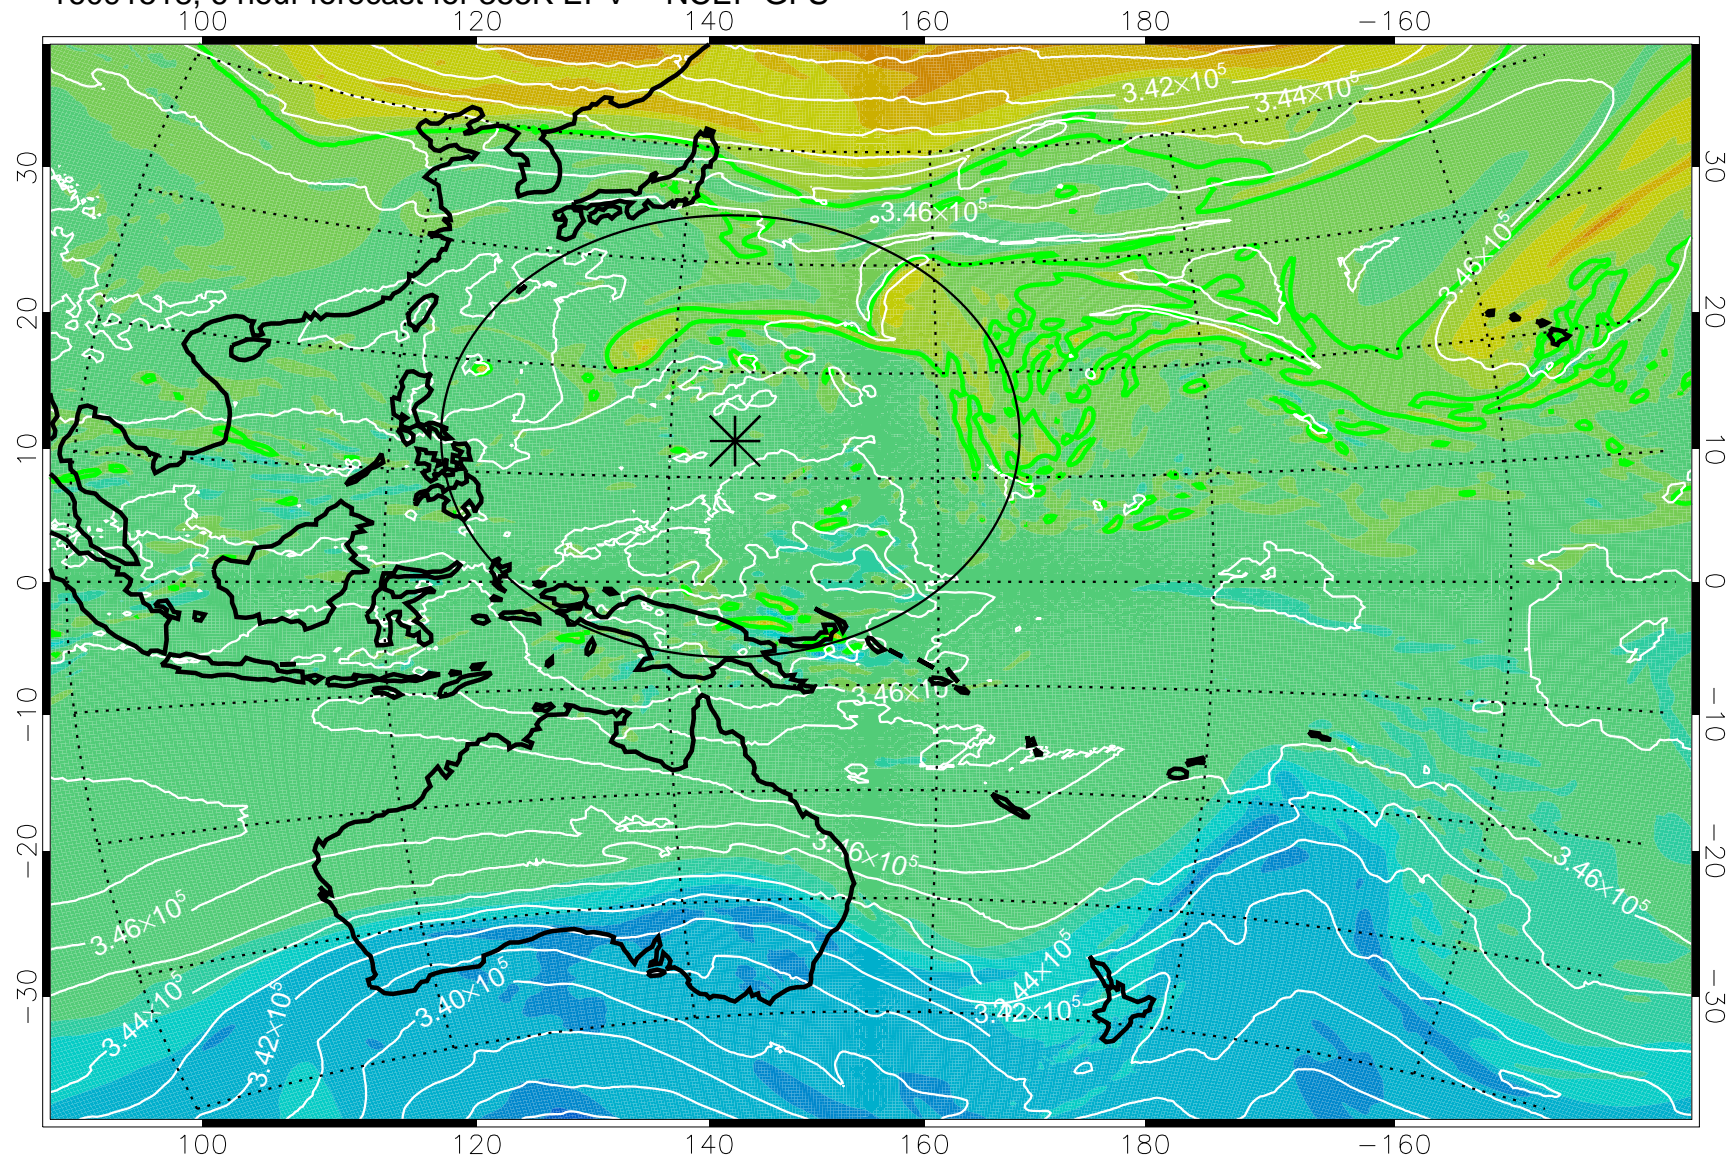

16091518, 6 hour forecast for 355K EPV -- NCEP GFS

355K Montgomery Streamfunction, white
EPV Tropopause (2 PVU) Position
Range ring of 2304 km

16091600, 12 hour forecast for 355K EPV -- NCEP GFS

355K Montgomery Streamfunction, white
EPV Tropopause (2 PVU) Position
Range ring of 2304 km

16091606, 18 hour forecast for 355K EPV -- NCEP GFS

355K Montgomery Streamfunction, white
EPV Tropopause (2 PVU) Position
Range ring of 2304 km

16091612, 24 hour forecast for 355K EPV -- NCEP GFS

355K Montgomery Streamfunction, white
EPV Tropopause (2 PVU) Position
Range ring of 2304 km

16091618, 30 hour forecast for 355K EPV -- NCEP GFS

355K Montgomery Streamfunction, white
EPV Tropopause (2 PVU) Position
Range ring of 2304 km

16091700, 36 hour forecast for 355K EPV -- NCEP GFS

355K Montgomery Streamfunction, white
EPV Tropopause (2 PVU) Position
Range ring of 2304 km

16091718, 54 hour forecast for 355K EPV -- NCEP GFS

355K Montgomery Streamfunction, white
EPV Tropopause (2 PVU) Position
Range ring of 2304 km

16091800, 60 hour forecast for 355K EPV -- NCEP GFS

355K Montgomery Streamfunction, white
EPV Tropopause (2 PVU) Position
Range ring of 2304 km