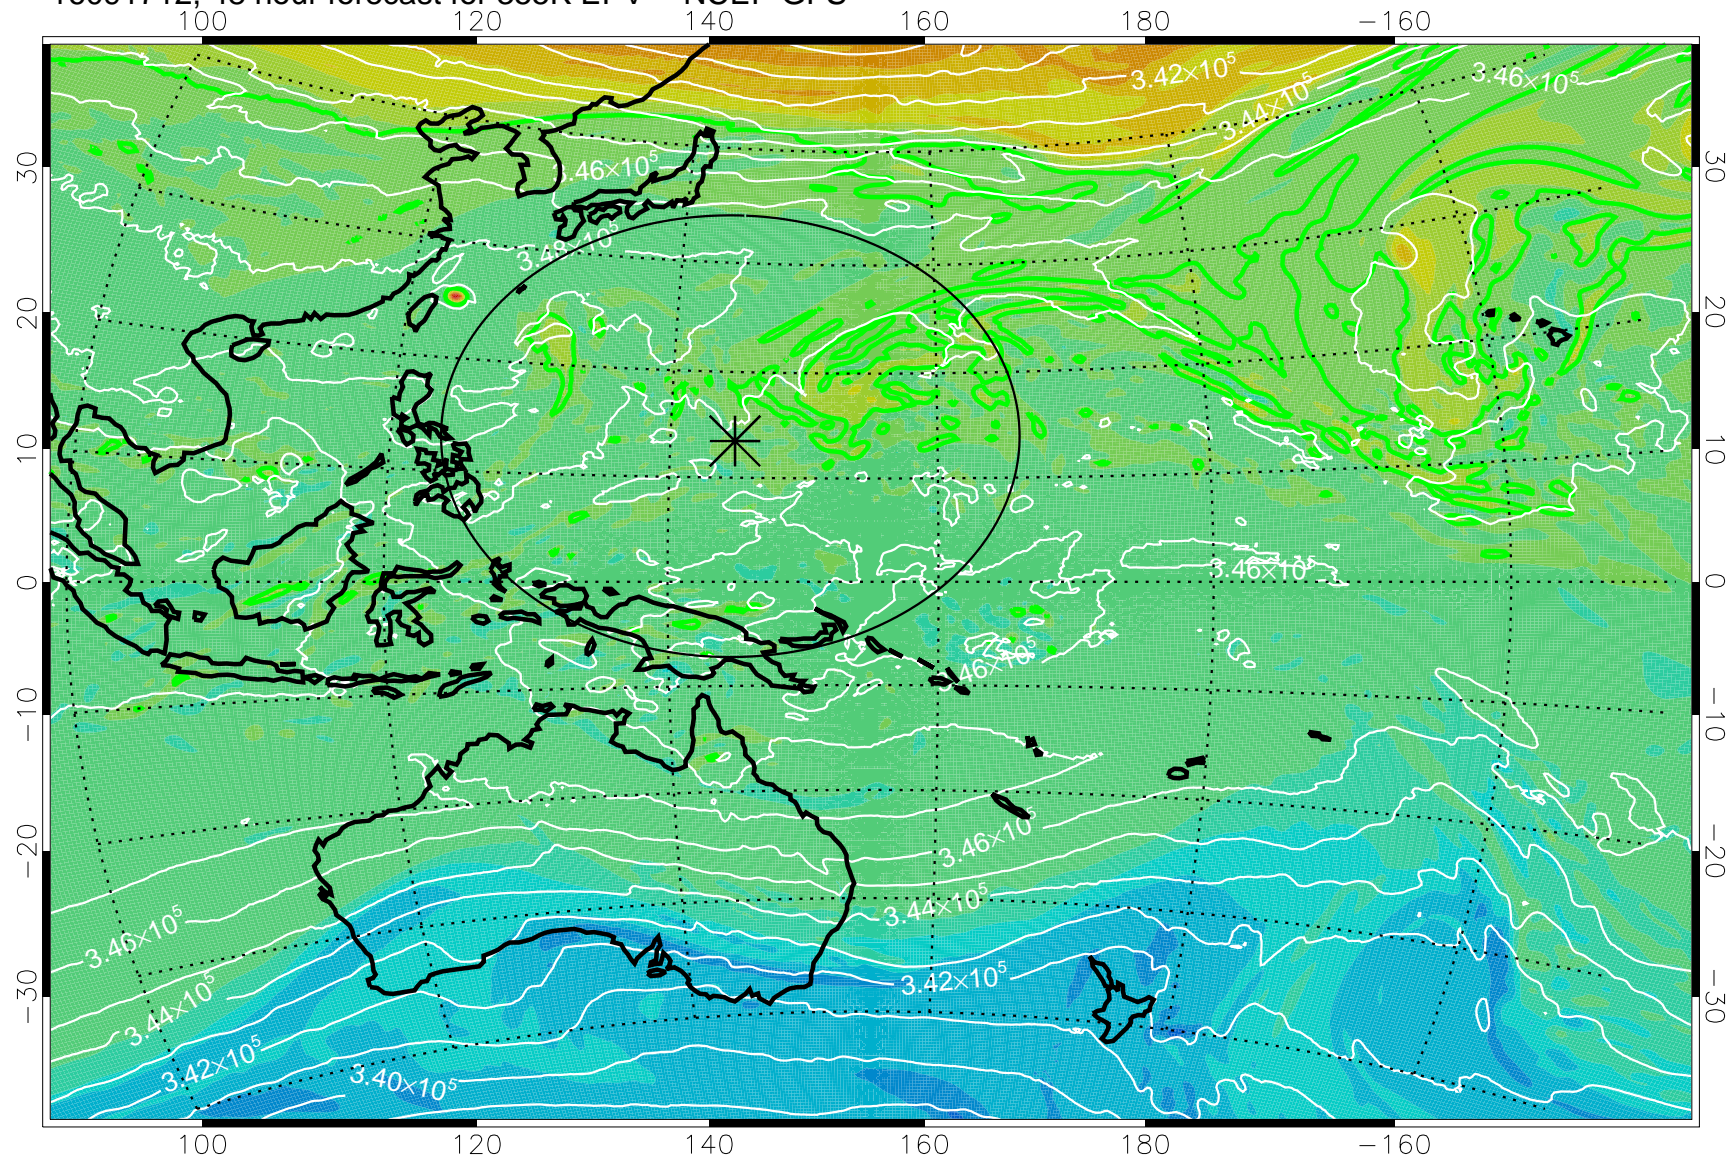

16091618, 30 hour forecast for 355K EPV -- NCEP GFS

355K Montgomery Streamfunction, white
EPV Tropopause (2 PVU) Position
Range ring of 2304 km

16091700, 36 hour forecast for 355K EPV -- NCEP GFS

355K Montgomery Streamfunction, white
EPV Tropopause (2 PVU) Position
Range ring of 2304 km

16091706, 42 hour forecast for 355K EPV -- NCEP GFS

355K Montgomery Streamfunction, white
EPV Tropopause (2 PVU) Position
Range ring of 2304 km

16091712, 48 hour forecast for 355K EPV -- NCEP GFS

355K Montgomery Streamfunction, white
EPV Tropopause (2 PVU) Position
Range ring of 2304 km

16091718, 54 hour forecast for 355K EPV -- NCEP GFS

355K Montgomery Streamfunction, white
EPV Tropopause (2 PVU) Position
Range ring of 2304 km

16091800, 60 hour forecast for 355K EPV -- NCEP GFS

355K Montgomery Streamfunction, white
EPV Tropopause (2 PVU) Position
Range ring of 2304 km

16091806, 66 hour forecast for 355K EPV -- NCEP GFS

355K Montgomery Streamfunction, white
EPV Tropopause (2 PVU) Position
Range ring of 2304 km

16091812, 72 hour forecast for 355K EPV -- NCEP GFS

355K Montgomery Streamfunction, white
EPV Tropopause (2 PVU) Position
Range ring of 2304 km