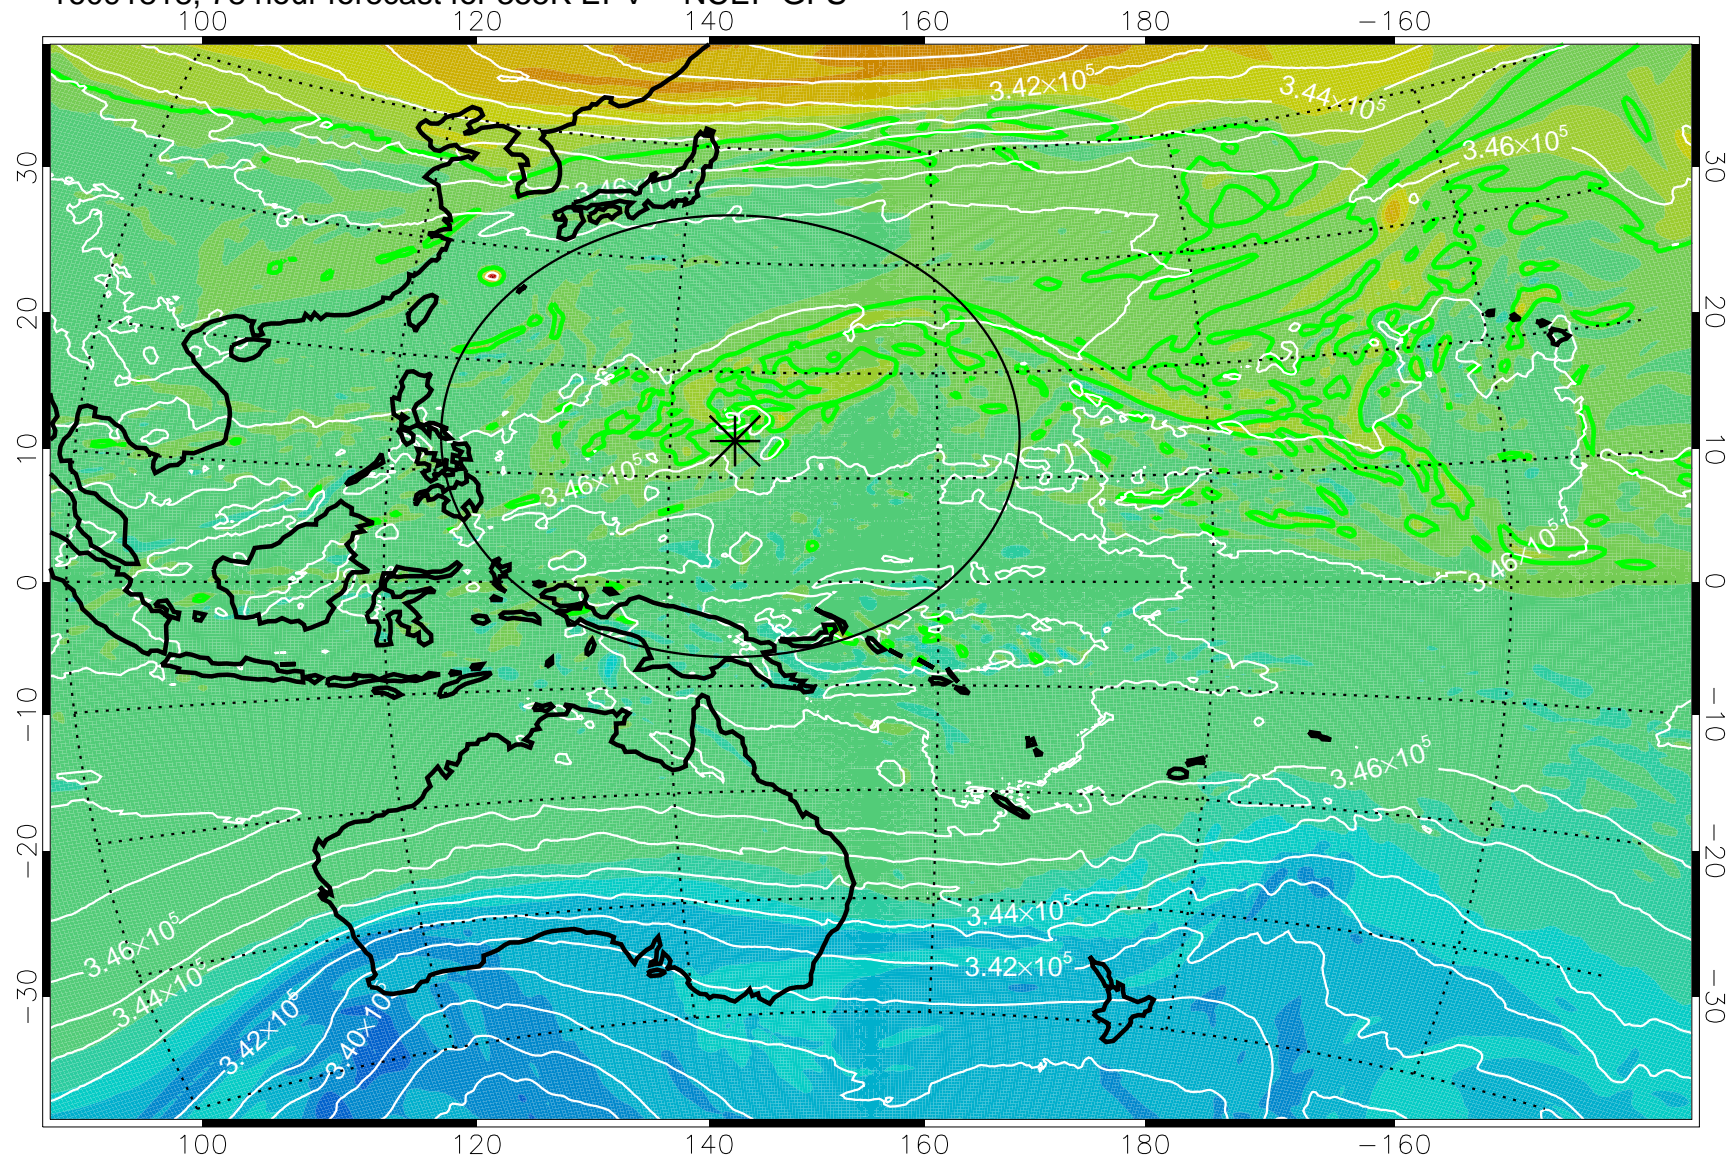

16091718, 54 hour forecast for 355K EPV -- NCEP GFS

355K Montgomery Streamfunction, white
EPV Tropopause (2 PVU) Position
Range ring of 2304 km

16091800, 60 hour forecast for 355K EPV -- NCEP GFS

355K Montgomery Streamfunction, white
EPV Tropopause (2 PVU) Position
Range ring of 2304 km

16091806, 66 hour forecast for 355K EPV -- NCEP GFS

355K Montgomery Streamfunction, white
EPV Tropopause (2 PVU) Position
Range ring of 2304 km

16091812, 72 hour forecast for 355K EPV -- NCEP GFS

355K Montgomery Streamfunction, white
EPV Tropopause (2 PVU) Position
Range ring of 2304 km

16091818, 78 hour forecast for 355K EPV -- NCEP GFS

355K Montgomery Streamfunction, white
EPV Tropopause (2 PVU) Position
Range ring of 2304 km

16091900, 84 hour forecast for 355K EPV -- NCEP GFS

355K Montgomery Streamfunction, white
EPV Tropopause (2 PVU) Position
Range ring of 2304 km

16091906, 90 hour forecast for 355K EPV -- NCEP GFS

355K Montgomery Streamfunction, white
EPV Tropopause (2 PVU) Position
Range ring of 2304 km

16091912, 96 hour forecast for 355K EPV -- NCEP GFS

355K Montgomery Streamfunction, white
EPV Tropopause (2 PVU) Position
Range ring of 2304 km