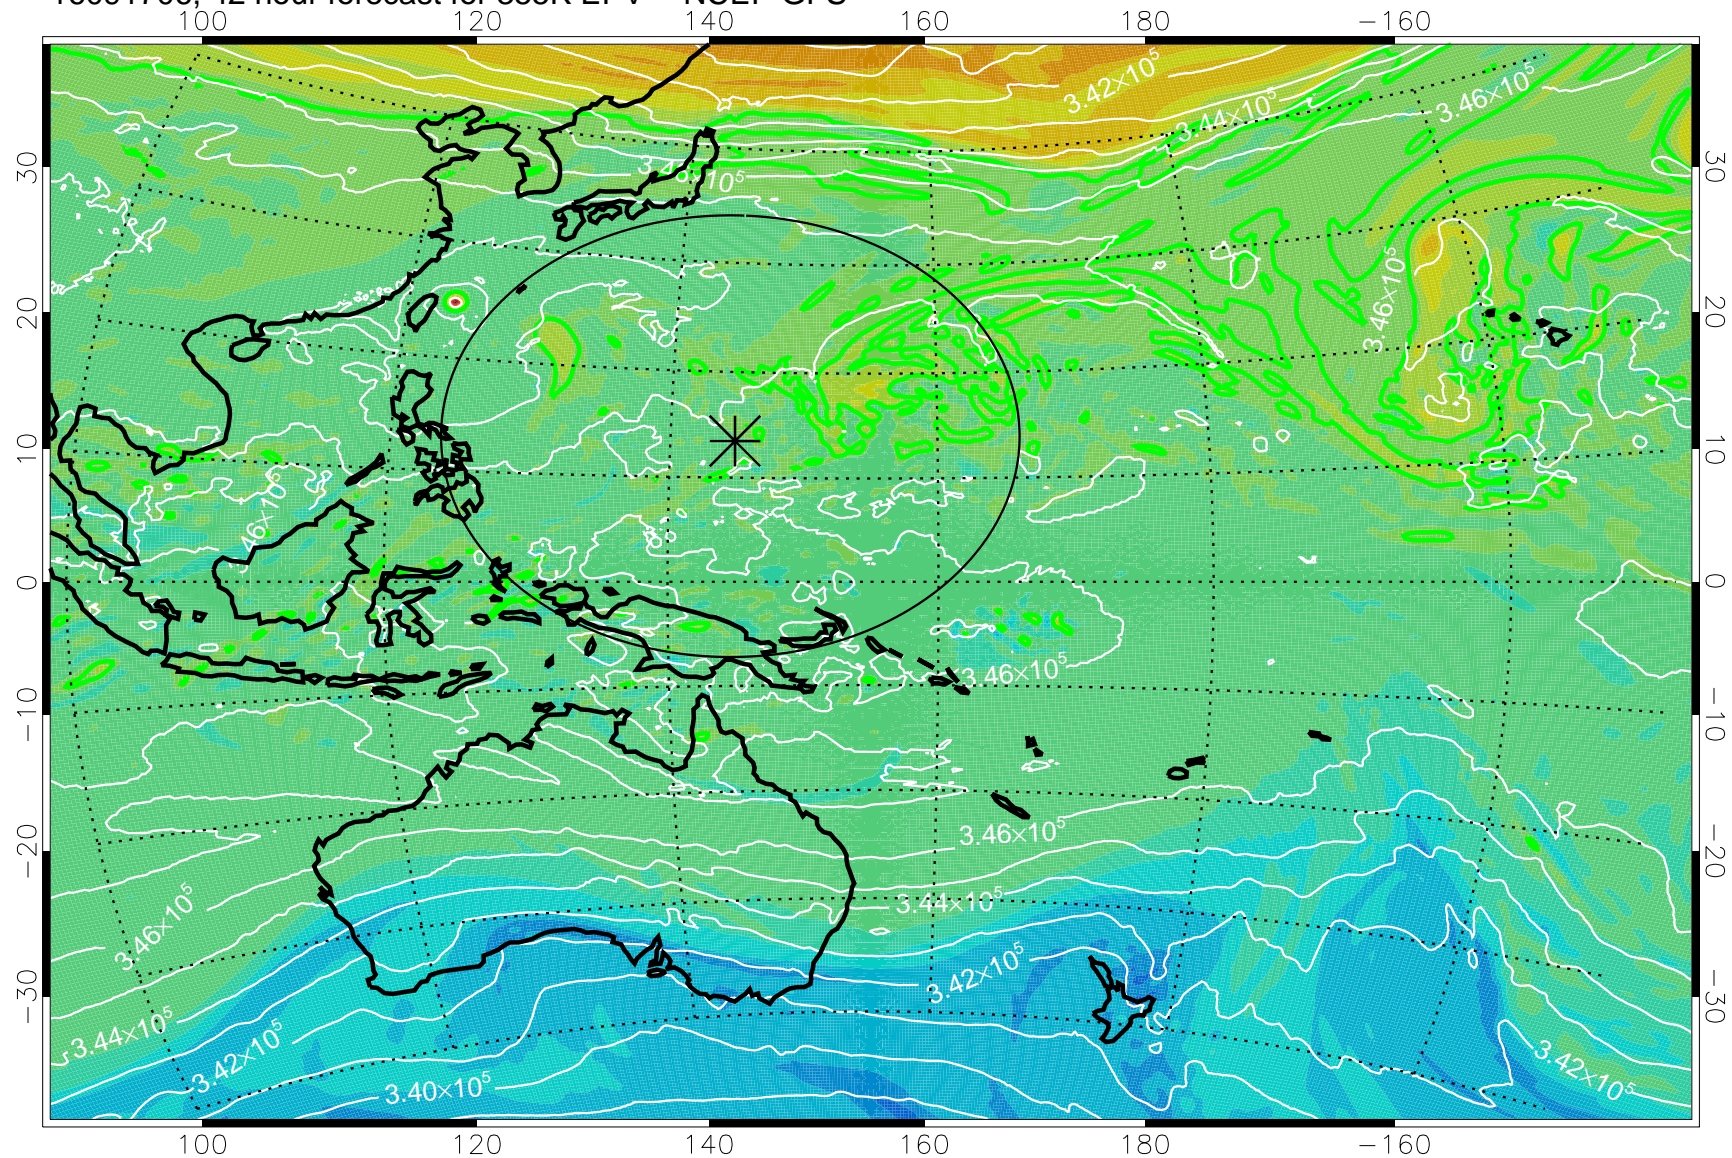

16091618, 30 hour forecast for 355K EPV -- NCEP GFS

355K Montgomery Streamfunction, white
EPV Tropopause (2 PVU) Position
Range ring of 2304 km

16091700, 36 hour forecast for 355K EPV -- NCEP GFS

355K Montgomery Streamfunction, white
EPV Tropopause (2 PVU) Position
Range ring of 2304 km

16091706, 42 hour forecast for 355K EPV -- NCEP GFS

355K Montgomery Streamfunction, white
EPV Tropopause (2 PVU) Position
Range ring of 2304 km

16091712, 48 hour forecast for 355K EPV -- NCEP GFS

355K Montgomery Streamfunction, white
EPV Tropopause (2 PVU) Position
Range ring of 2304 km

16091718, 54 hour forecast for 355K EPV -- NCEP GFS

355K Montgomery Streamfunction, white
EPV Tropopause (2 PVU) Position
Range ring of 2304 km

16091800, 60 hour forecast for 355K EPV -- NCEP GFS

355K Montgomery Streamfunction, white
EPV Tropopause (2 PVU) Position
Range ring of 2304 km

16091806, 66 hour forecast for 355K EPV -- NCEP GFS

355K Montgomery Streamfunction, white
EPV Tropopause (2 PVU) Position
Range ring of 2304 km

16091812, 72 hour forecast for 355K EPV -- NCEP GFS

355K Montgomery Streamfunction, white
EPV Tropopause (2 PVU) Position
Range ring of 2304 km