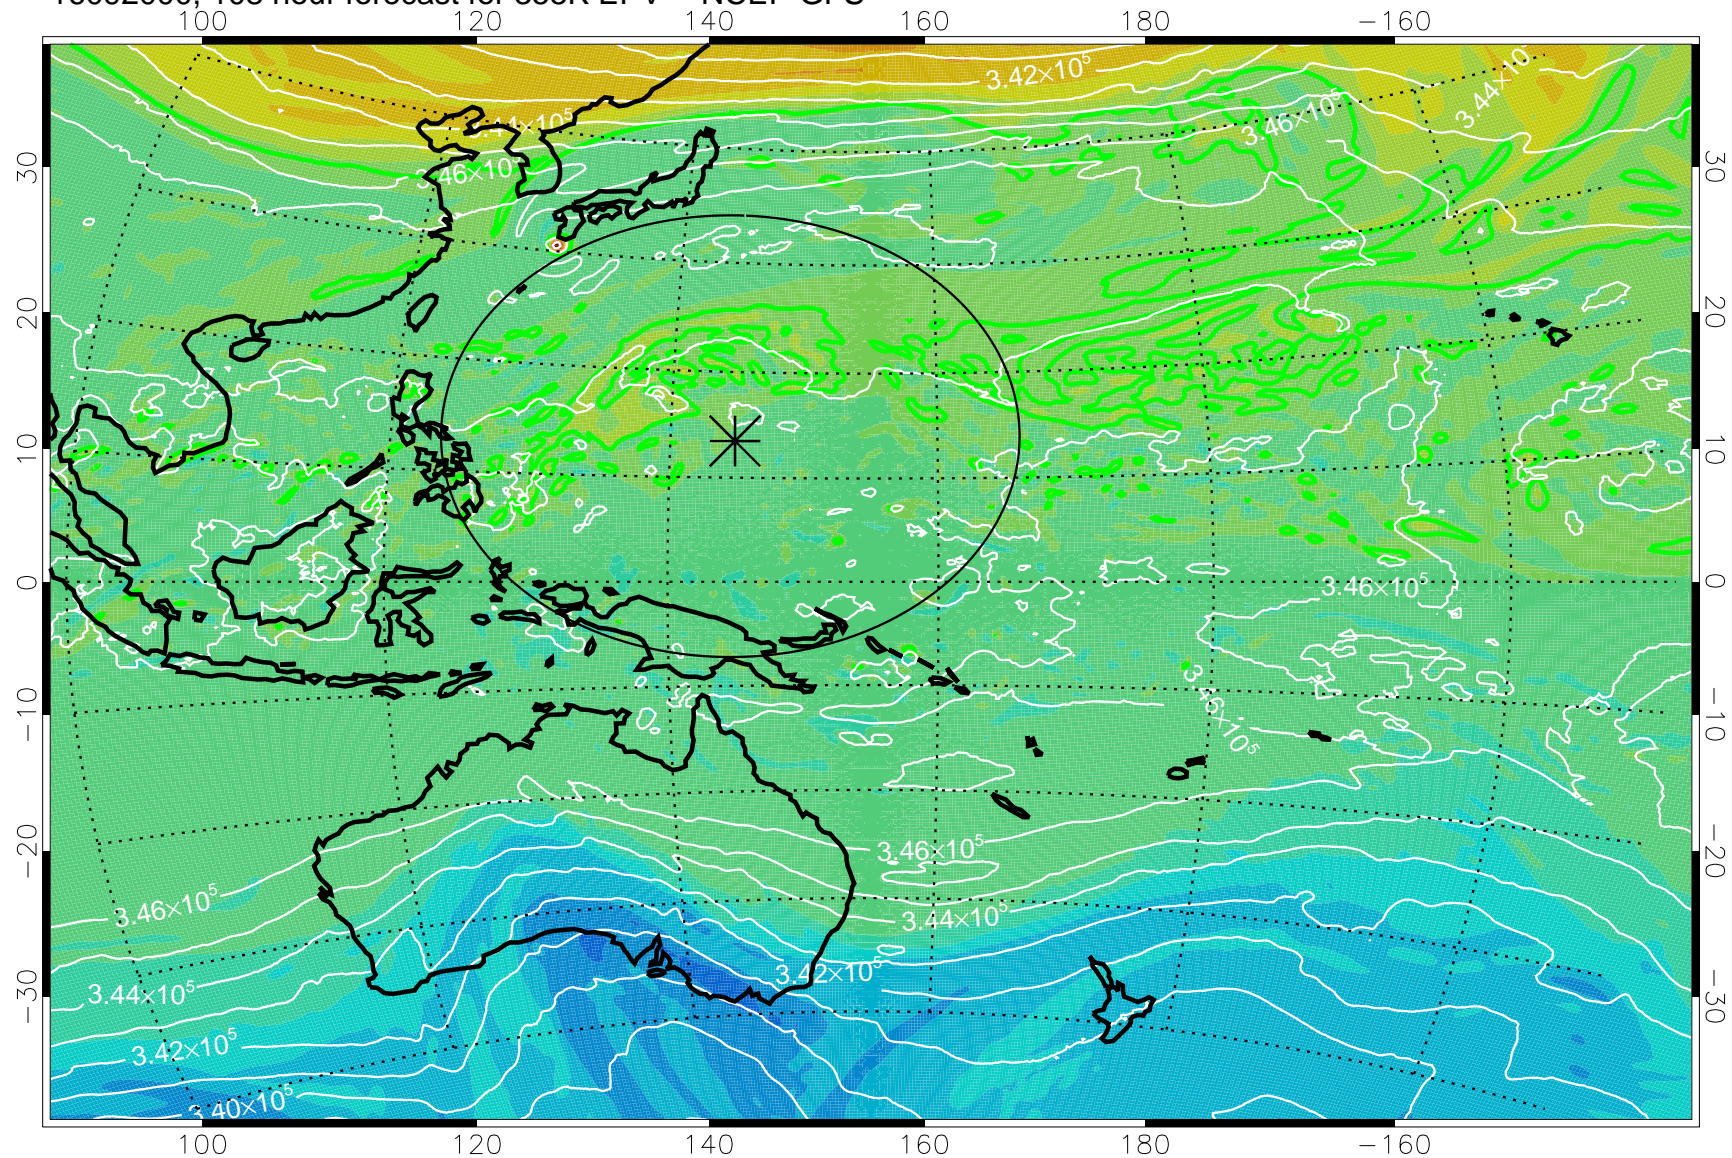

16091818, 78 hour forecast for 355K EPV -- NCEP GFS

355K Montgomery Streamfunction, white
EPV Tropopause (2 PVU) Position
Range ring of 2304 km

16091900, 84 hour forecast for 355K EPV -- NCEP GFS

355K Montgomery Streamfunction, white
EPV Tropopause (2 PVU) Position
Range ring of 2304 km

16091906, 90 hour forecast for 355K EPV -- NCEP GFS

355K Montgomery Streamfunction, white
EPV Tropopause (2 PVU) Position
Range ring of 2304 km

16091912, 96 hour forecast for 355K EPV -- NCEP GFS

355K Montgomery Streamfunction, white
EPV Tropopause (2 PVU) Position
Range ring of 2304 km

16091918, 102 hour forecast for 355K EPV -- NCEP GFS

355K Montgomery Streamfunction, white
EPV Tropopause (2 PVU) Position
Range ring of 2304 km

16092000, 108 hour forecast for 355K EPV -- NCEP GFS

355K Montgomery Streamfunction, white
EPV Tropopause (2 PVU) Position
Range ring of 2304 km

16092006, 114 hour forecast for 355K EPV -- NCEP GFS

355K Montgomery Streamfunction, white
EPV Tropopause (2 PVU) Position
Range ring of 2304 km

16092012, 120 hour forecast for 355K EPV -- NCEP GFS

355K Montgomery Streamfunction, white
EPV Tropopause (2 PVU) Position
Range ring of 2304 km