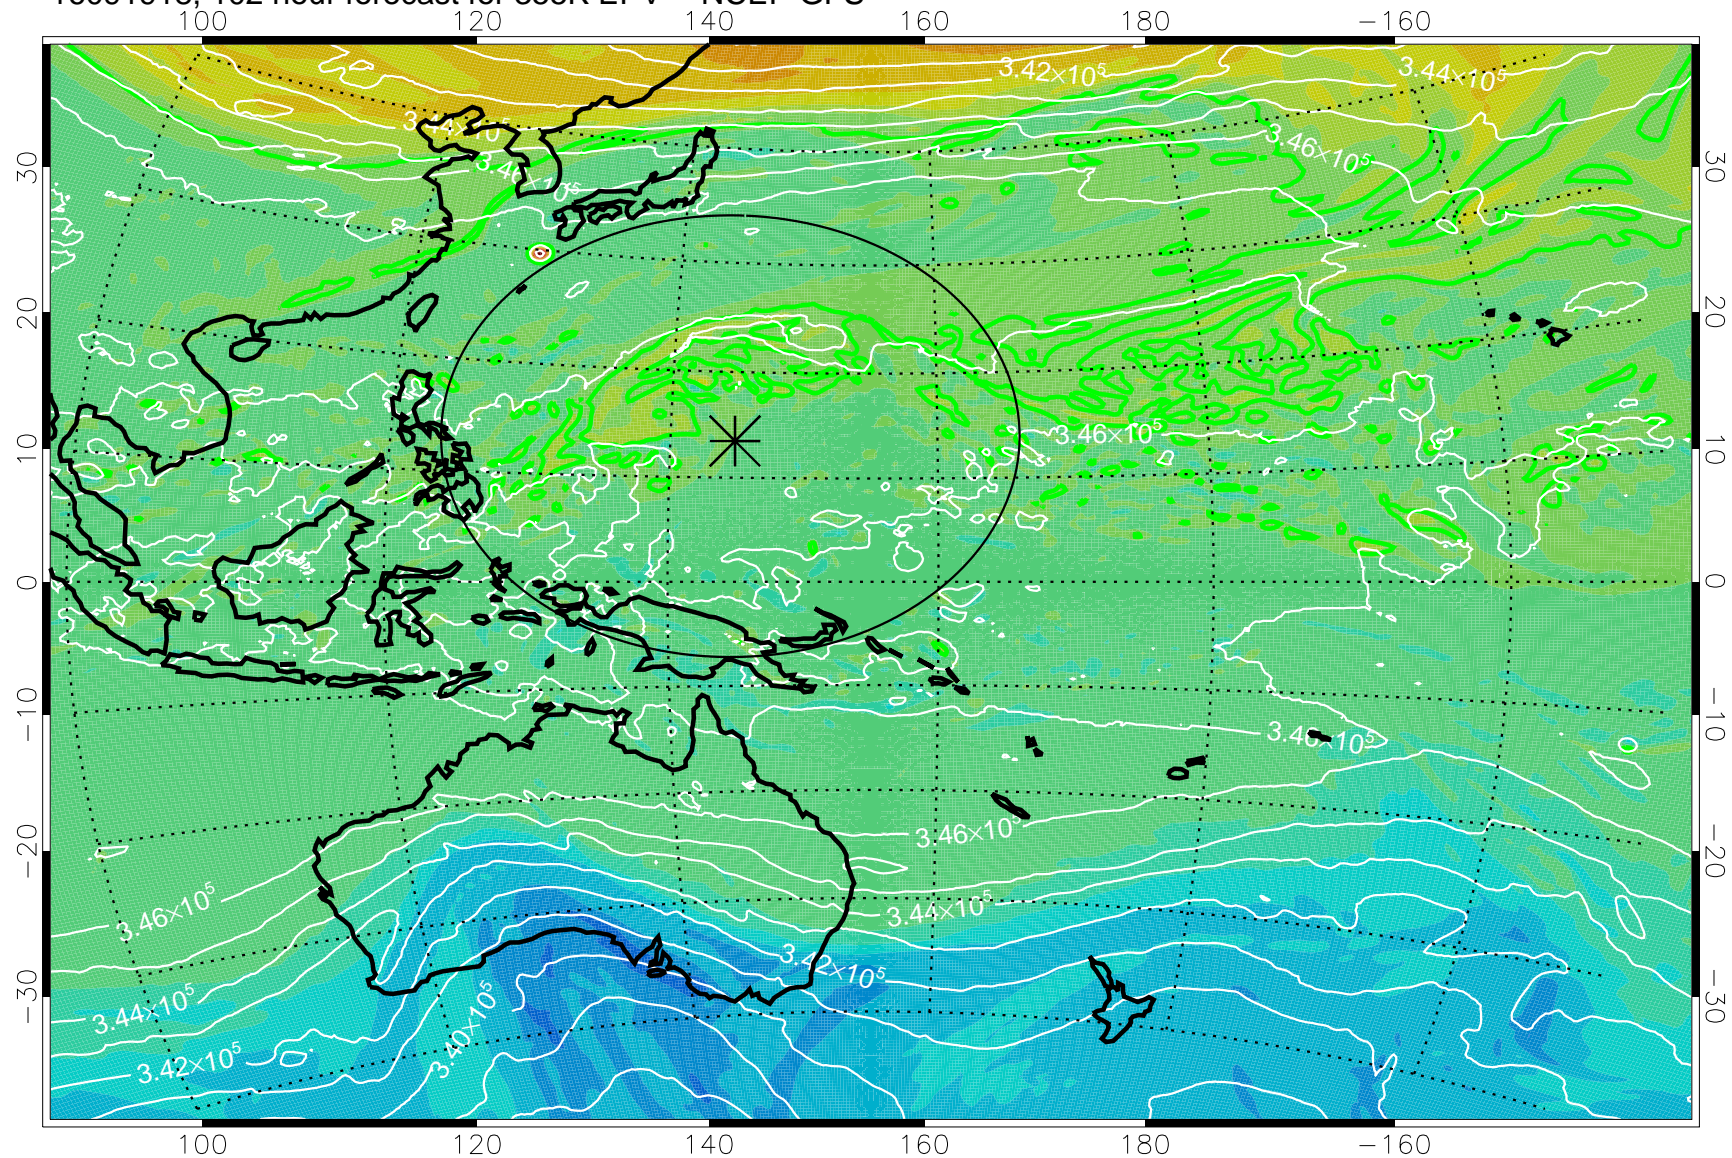

16091818, 78 hour forecast for 355K EPV -- NCEP GFS

355K Montgomery Streamfunction, white
EPV Tropopause (2 PVU) Position
Range ring of 2304 km

16091900, 84 hour forecast for 355K EPV -- NCEP GFS

355K Montgomery Streamfunction, white
EPV Tropopause (2 PVU) Position
Range ring of 2304 km

16091906, 90 hour forecast for 355K EPV -- NCEP GFS

355K Montgomery Streamfunction, white
EPV Tropopause (2 PVU) Position
Range ring of 2304 km

16091912, 96 hour forecast for 355K EPV -- NCEP GFS

355K Montgomery Streamfunction, white
EPV Tropopause (2 PVU) Position
Range ring of 2304 km

16091918, 102 hour forecast for 355K EPV -- NCEP GFS

355K Montgomery Streamfunction, white
EPV Tropopause (2 PVU) Position
Range ring of 2304 km

16092000, 108 hour forecast for 355K EPV -- NCEP GFS

355K Montgomery Streamfunction, white
EPV Tropopause (2 PVU) Position
Range ring of 2304 km

16092006, 114 hour forecast for 355K EPV -- NCEP GFS

355K Montgomery Streamfunction, white
EPV Tropopause (2 PVU) Position
Range ring of 2304 km

16092012, 120 hour forecast for 355K EPV -- NCEP GFS

355K Montgomery Streamfunction, white
EPV Tropopause (2 PVU) Position
Range ring of 2304 km