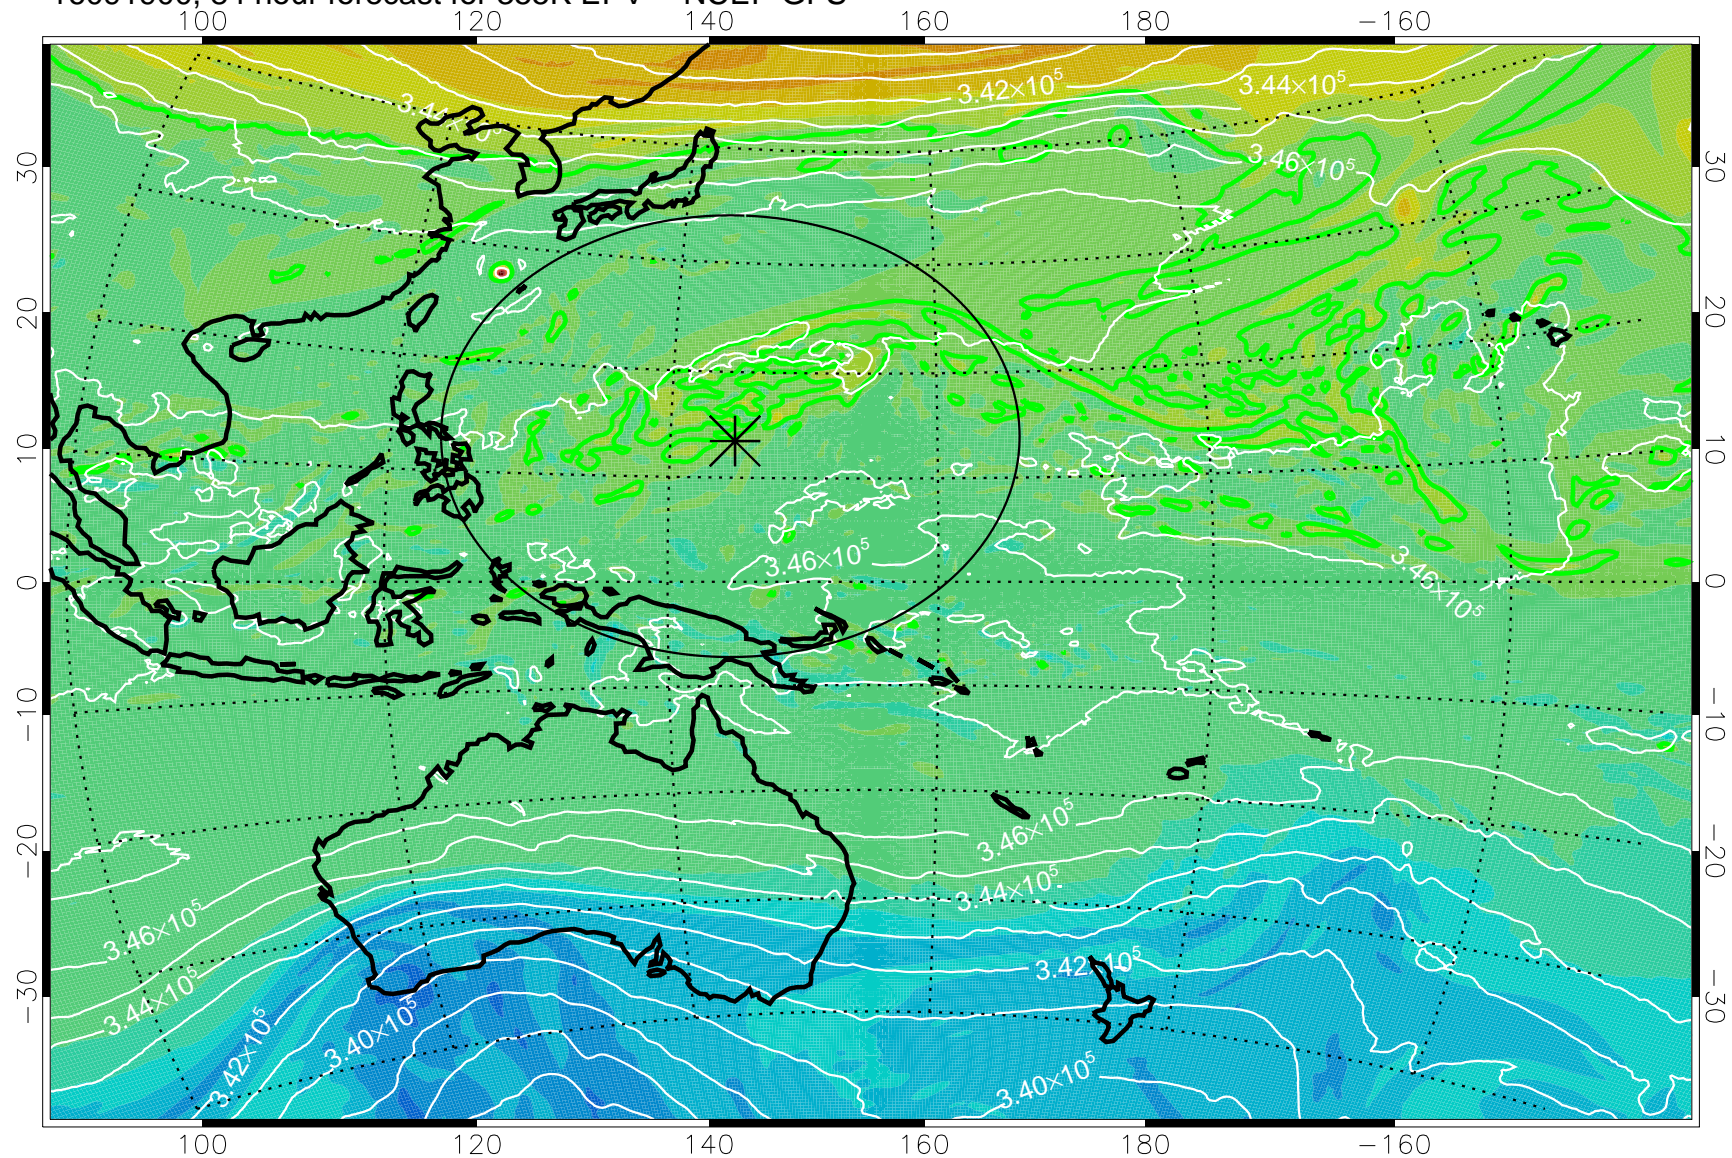

16091718, 54 hour forecast for 355K EPV -- NCEP GFS

355K Montgomery Streamfunction, white
EPV Tropopause (2 PVU) Position
Range ring of 2304 km

16091800, 60 hour forecast for 355K EPV -- NCEP GFS

355K Montgomery Streamfunction, white
EPV Tropopause (2 PVU) Position
Range ring of 2304 km

16091806, 66 hour forecast for 355K EPV -- NCEP GFS

355K Montgomery Streamfunction, white
EPV Tropopause (2 PVU) Position
Range ring of 2304 km

16091812, 72 hour forecast for 355K EPV -- NCEP GFS

355K Montgomery Streamfunction, white
EPV Tropopause (2 PVU) Position
Range ring of 2304 km

16091818, 78 hour forecast for 355K EPV -- NCEP GFS

355K Montgomery Streamfunction, white
EPV Tropopause (2 PVU) Position
Range ring of 2304 km

16091900, 84 hour forecast for 355K EPV -- NCEP GFS

355K Montgomery Streamfunction, white
EPV Tropopause (2 PVU) Position
Range ring of 2304 km

16091906, 90 hour forecast for 355K EPV -- NCEP GFS

355K Montgomery Streamfunction, white
EPV Tropopause (2 PVU) Position
Range ring of 2304 km

16091912, 96 hour forecast for 355K EPV -- NCEP GFS

355K Montgomery Streamfunction, white
EPV Tropopause (2 PVU) Position
Range ring of 2304 km