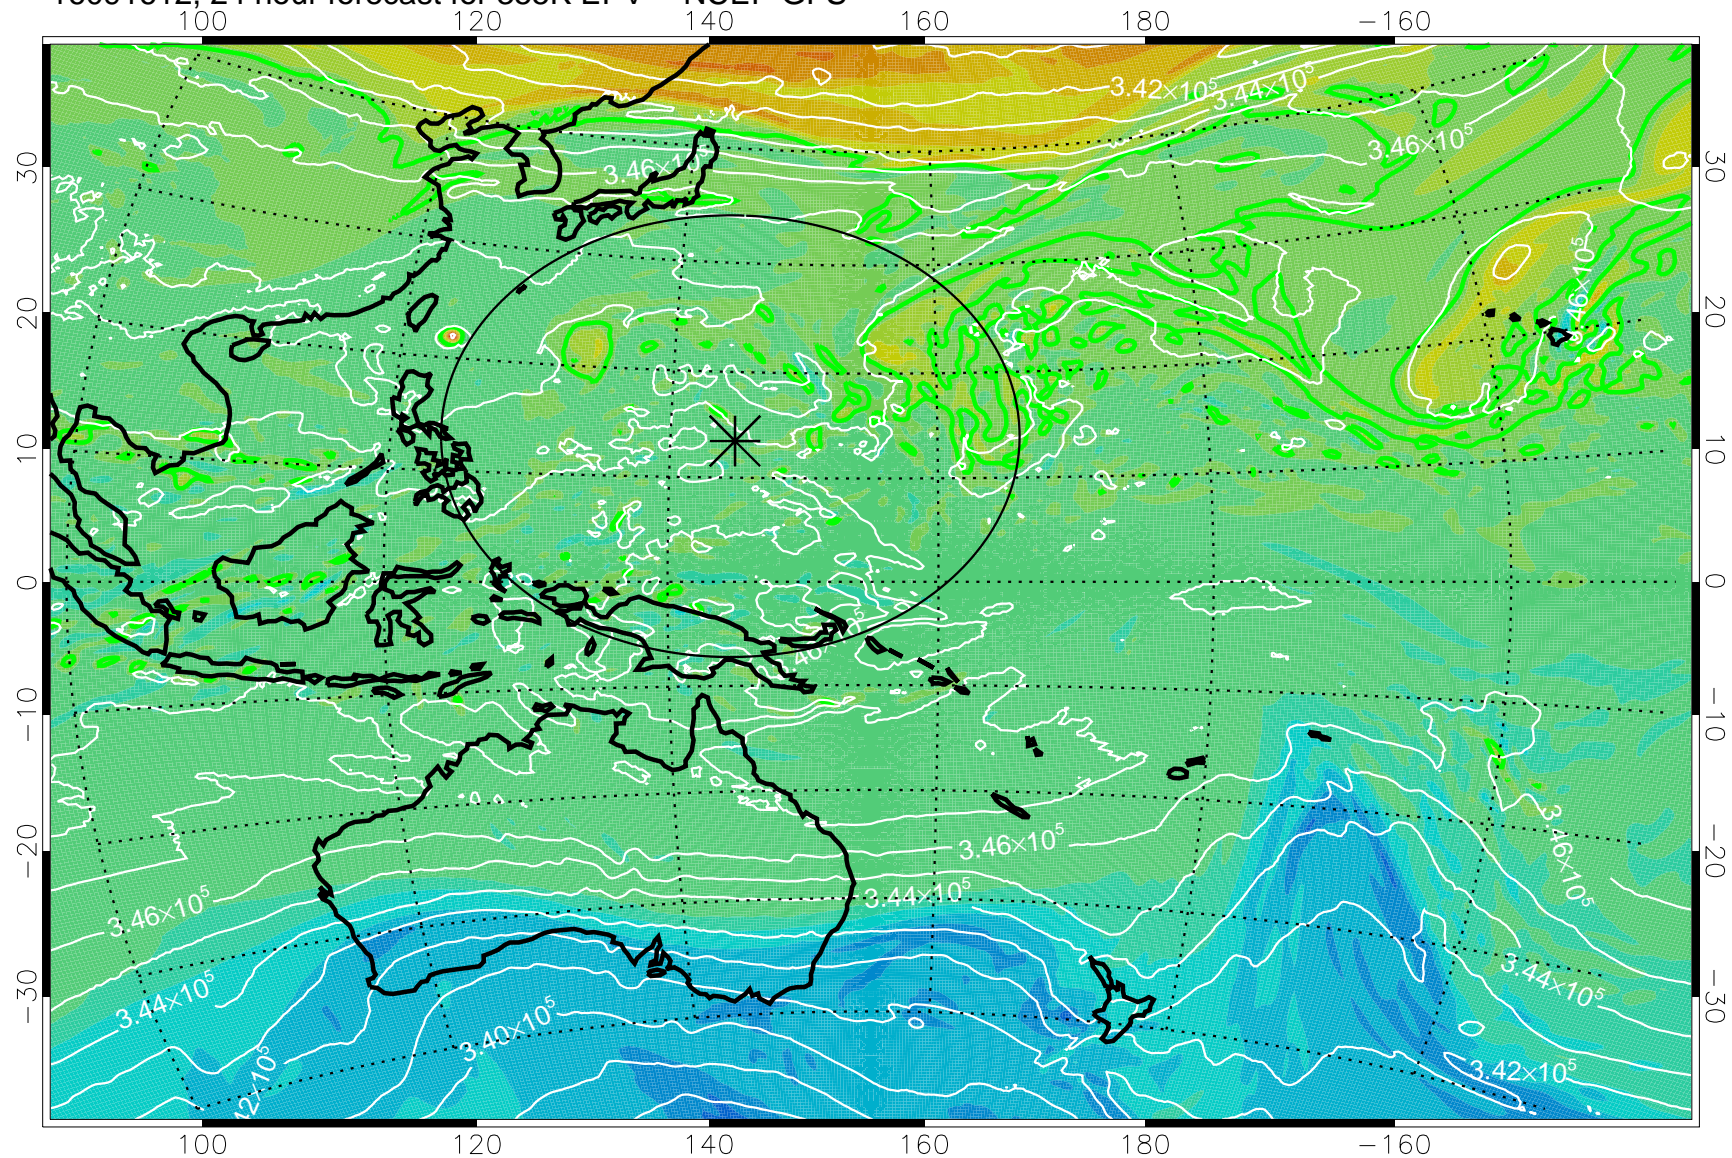

16091518, 6 hour forecast for 355K EPV -- NCEP GFS

355K Montgomery Streamfunction, white
EPV Tropopause (2 PVU) Position
Range ring of 2304 km

16091600, 12 hour forecast for 355K EPV -- NCEP GFS

355K Montgomery Streamfunction, white
EPV Tropopause (2 PVU) Position
Range ring of 2304 km

16091606, 18 hour forecast for 355K EPV -- NCEP GFS

355K Montgomery Streamfunction, white
EPV Tropopause (2 PVU) Position
Range ring of 2304 km

16091612, 24 hour forecast for 355K EPV -- NCEP GFS

355K Montgomery Streamfunction, white
EPV Tropopause (2 PVU) Position
Range ring of 2304 km

16091618, 30 hour forecast for 355K EPV -- NCEP GFS

355K Montgomery Streamfunction, white
EPV Tropopause (2 PVU) Position
Range ring of 2304 km

16091700, 36 hour forecast for 355K EPV -- NCEP GFS

355K Montgomery Streamfunction, white
EPV Tropopause (2 PVU) Position
Range ring of 2304 km

16091718, 54 hour forecast for 355K EPV -- NCEP GFS

355K Montgomery Streamfunction, white
EPV Tropopause (2 PVU) Position
Range ring of 2304 km

16091800, 60 hour forecast for 355K EPV -- NCEP GFS

355K Montgomery Streamfunction, white
EPV Tropopause (2 PVU) Position
Range ring of 2304 km