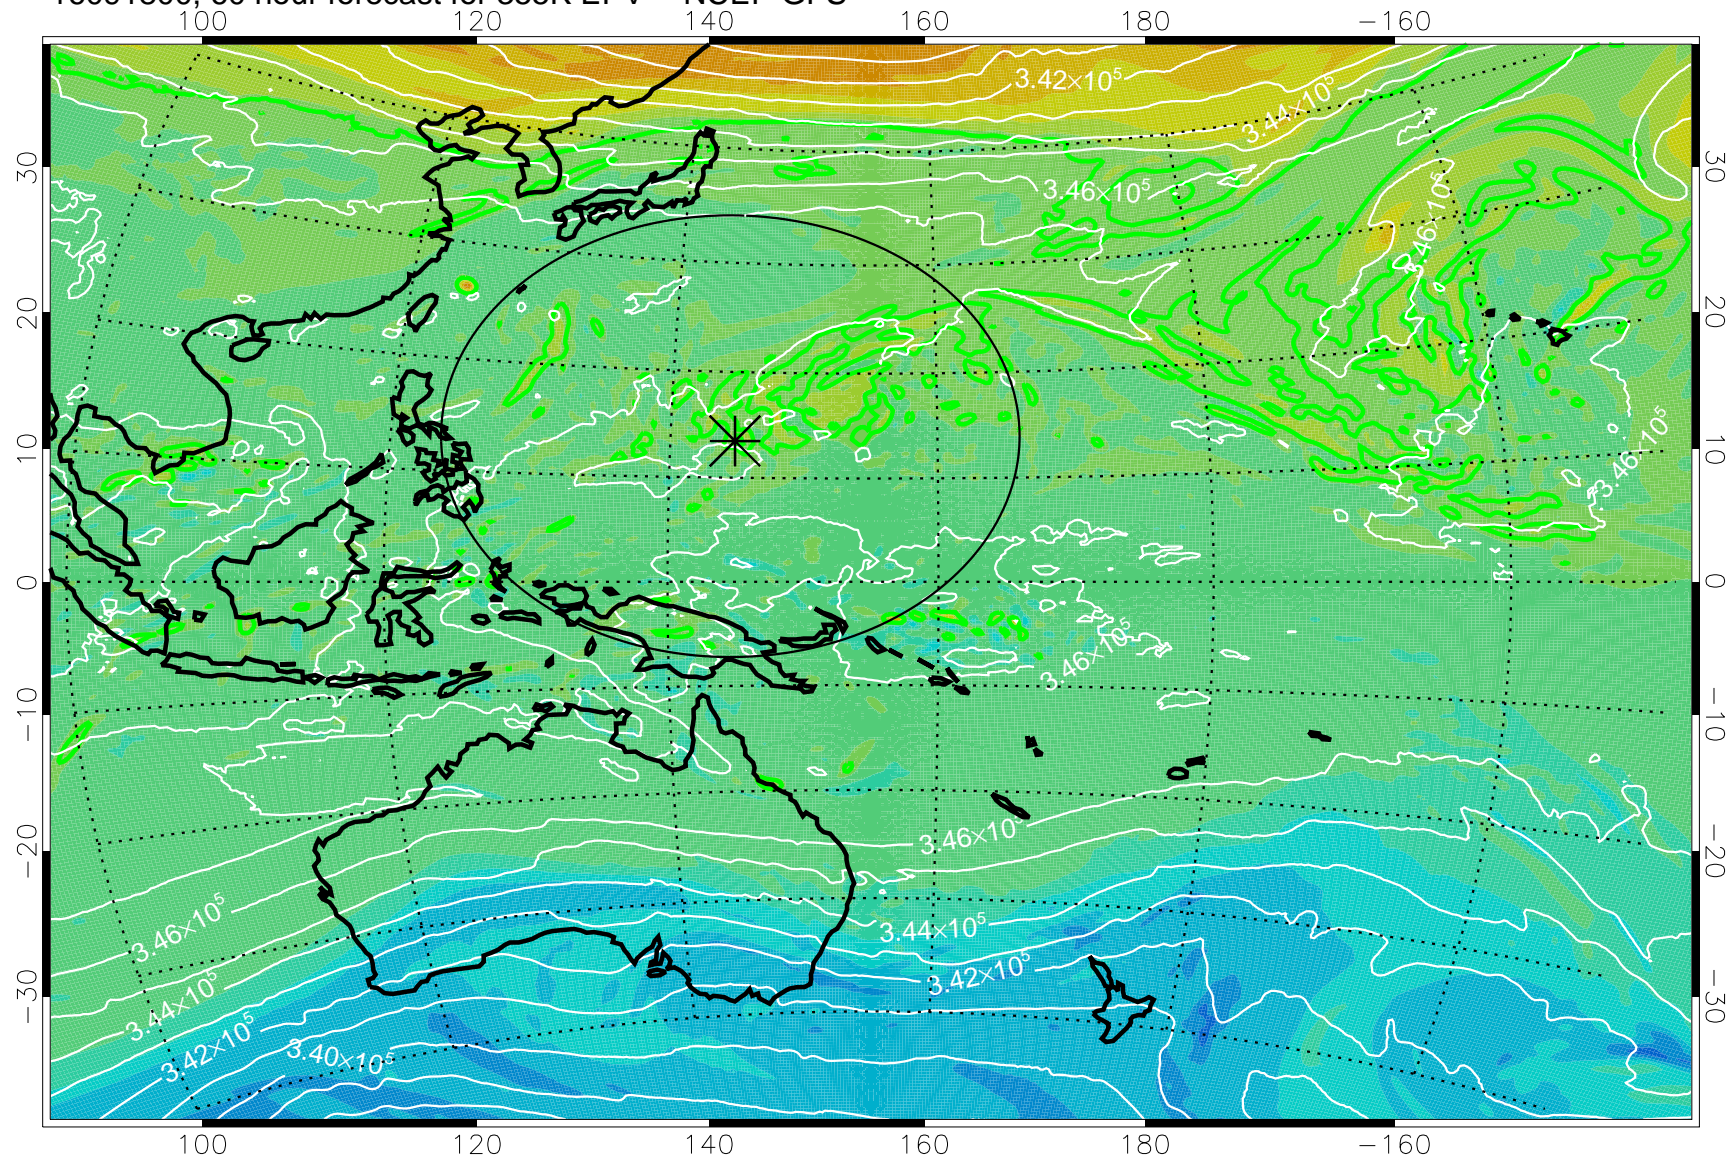

16091706, 42 hour forecast for 355K EPV -- NCEP GFS

355K Montgomery Streamfunction, white
EPV Tropopause (2 PVU) Position
Range ring of 2304 km

16091712, 48 hour forecast for 355K EPV -- NCEP GFS

355K Montgomery Streamfunction, white
EPV Tropopause (2 PVU) Position
Range ring of 2304 km

16091718, 54 hour forecast for 355K EPV -- NCEP GFS

355K Montgomery Streamfunction, white
EPV Tropopause (2 PVU) Position
Range ring of 2304 km

16091800, 60 hour forecast for 355K EPV -- NCEP GFS

355K Montgomery Streamfunction, white
EPV Tropopause (2 PVU) Position
Range ring of 2304 km

16091806, 66 hour forecast for 355K EPV -- NCEP GFS

355K Montgomery Streamfunction, white
EPV Tropopause (2 PVU) Position
Range ring of 2304 km

16091812, 72 hour forecast for 355K EPV -- NCEP GFS

355K Montgomery Streamfunction, white
EPV Tropopause (2 PVU) Position
Range ring of 2304 km

16091818, 78 hour forecast for 355K EPV -- NCEP GFS

355K Montgomery Streamfunction, white
EPV Tropopause (2 PVU) Position
Range ring of 2304 km

16091900, 84 hour forecast for 355K EPV -- NCEP GFS

355K Montgomery Streamfunction, white
EPV Tropopause (2 PVU) Position
Range ring of 2304 km