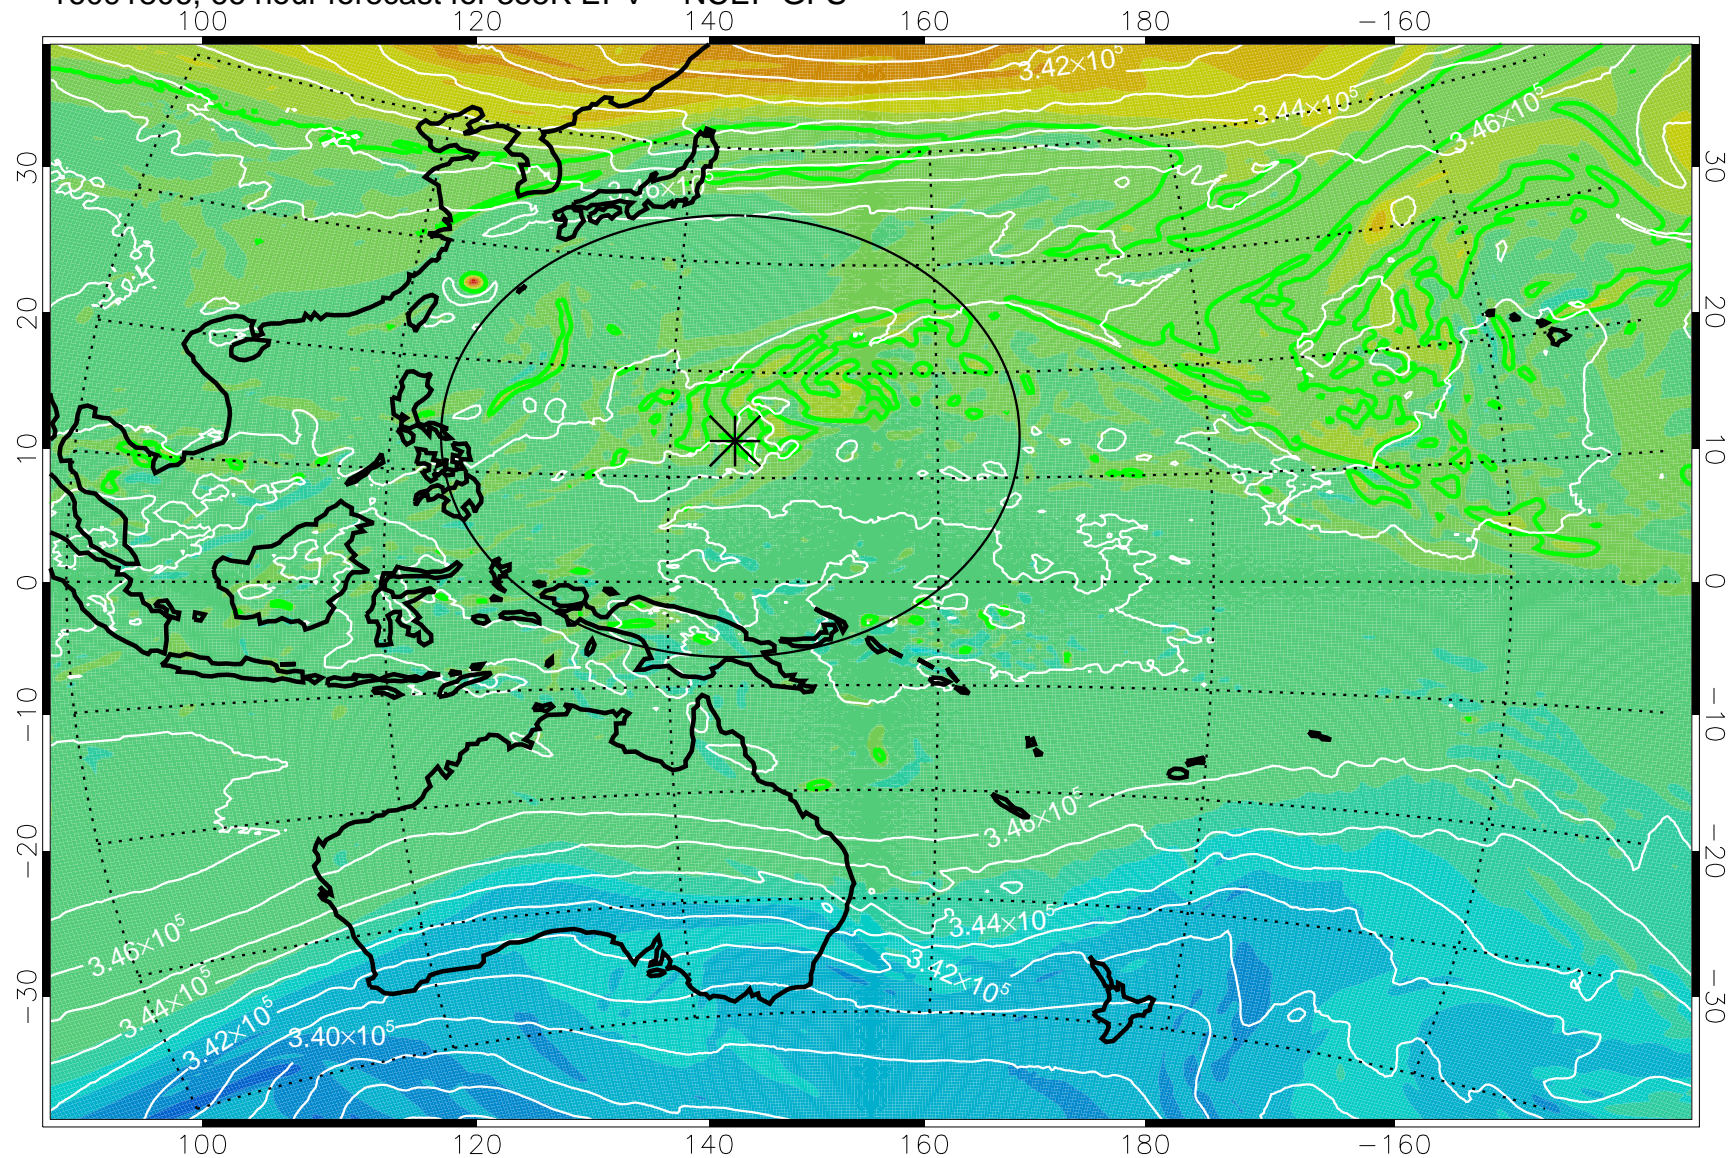

16091718, 54 hour forecast for 355K EPV -- NCEP GFS

355K Montgomery Streamfunction, white
EPV Tropopause (2 PVU) Position
Range ring of 2304 km

16091800, 60 hour forecast for 355K EPV -- NCEP GFS

355K Montgomery Streamfunction, white
EPV Tropopause (2 PVU) Position
Range ring of 2304 km

16091806, 66 hour forecast for 355K EPV -- NCEP GFS

355K Montgomery Streamfunction, white
EPV Tropopause (2 PVU) Position
Range ring of 2304 km

16091812, 72 hour forecast for 355K EPV -- NCEP GFS

355K Montgomery Streamfunction, white
EPV Tropopause (2 PVU) Position
Range ring of 2304 km

16091818, 78 hour forecast for 355K EPV -- NCEP GFS

355K Montgomery Streamfunction, white
EPV Tropopause (2 PVU) Position
Range ring of 2304 km

16091900, 84 hour forecast for 355K EPV -- NCEP GFS

355K Montgomery Streamfunction, white
EPV Tropopause (2 PVU) Position
Range ring of 2304 km

16091906, 90 hour forecast for 355K EPV -- NCEP GFS

355K Montgomery Streamfunction, white
EPV Tropopause (2 PVU) Position
Range ring of 2304 km

16091912, 96 hour forecast for 355K EPV -- NCEP GFS

355K Montgomery Streamfunction, white
EPV Tropopause (2 PVU) Position
Range ring of 2304 km