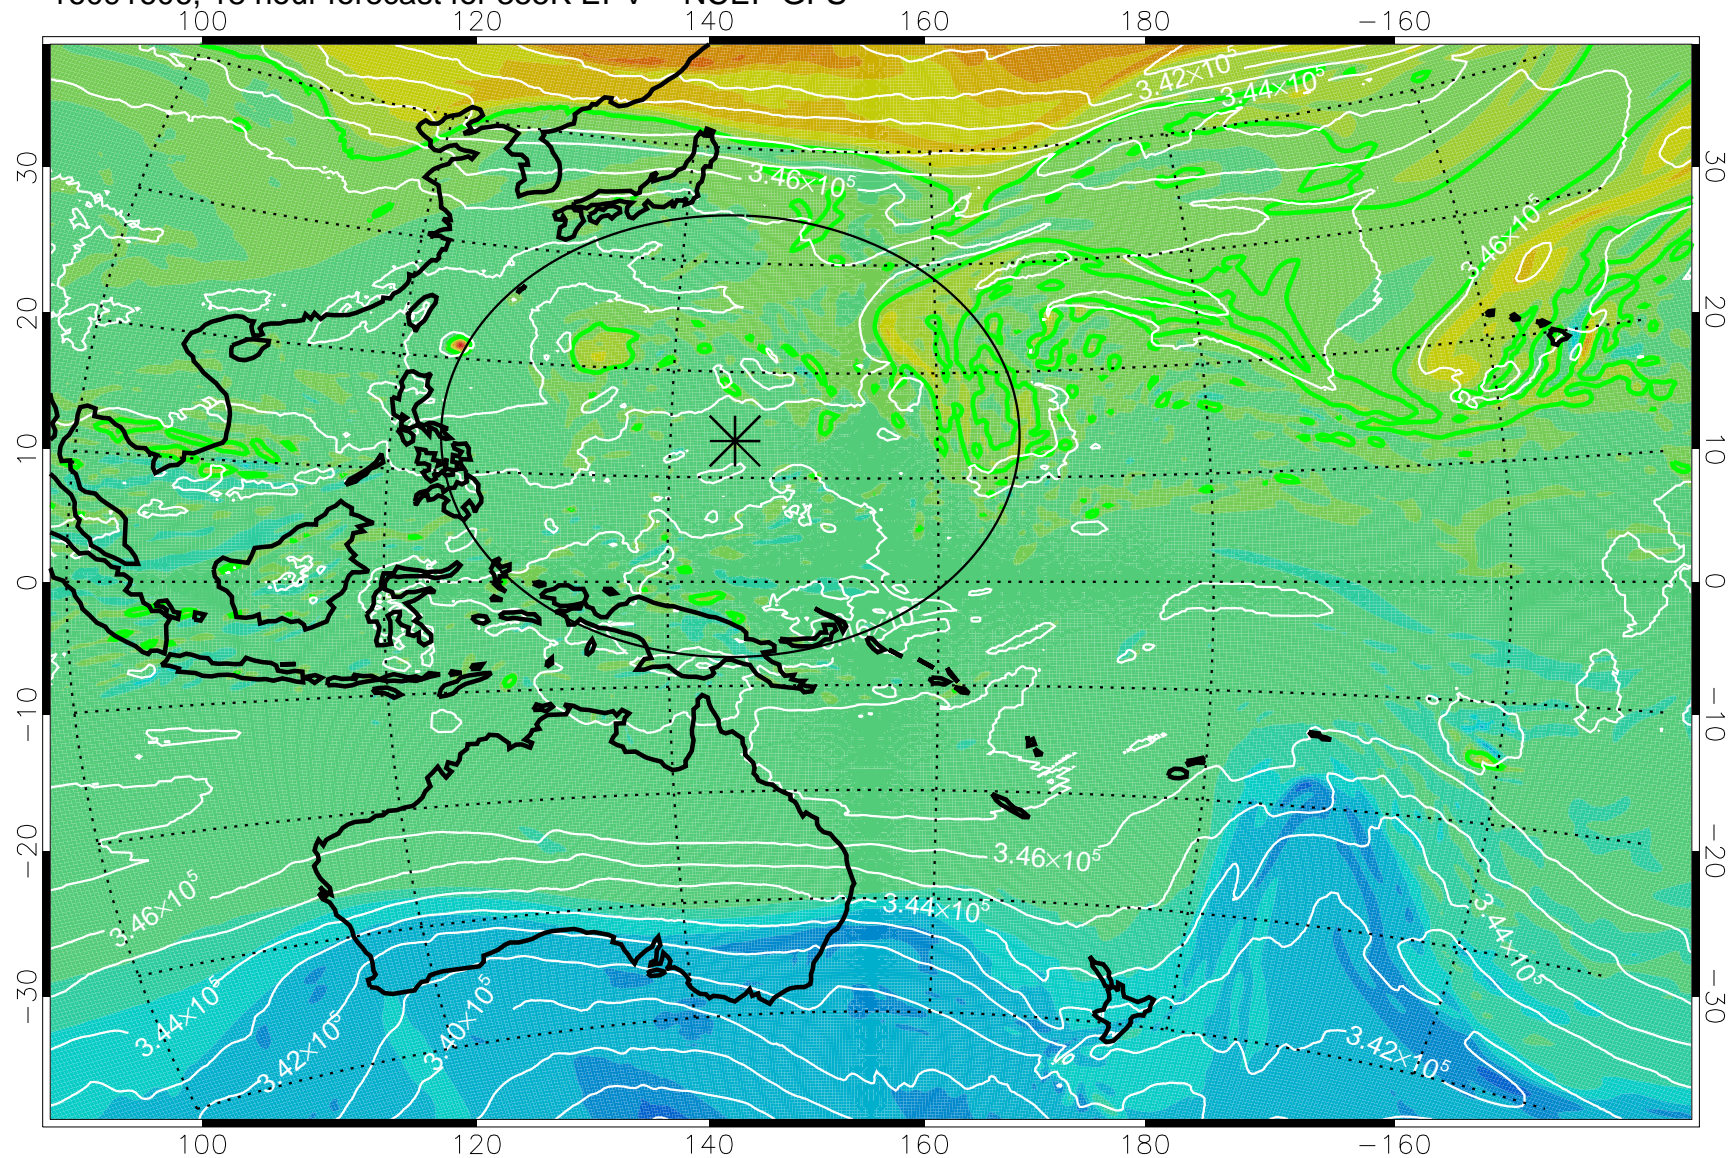

16091518, 6 hour forecast for 355K EPV -- NCEP GFS

355K Montgomery Streamfunction, white
EPV Tropopause (2 PVU) Position
Range ring of 2304 km

16091600, 12 hour forecast for 355K EPV -- NCEP GFS

355K Montgomery Streamfunction, white
EPV Tropopause (2 PVU) Position
Range ring of 2304 km

16091606, 18 hour forecast for 355K EPV -- NCEP GFS

355K Montgomery Streamfunction, white
EPV Tropopause (2 PVU) Position
Range ring of 2304 km

16091612, 24 hour forecast for 355K EPV -- NCEP GFS

355K Montgomery Streamfunction, white
EPV Tropopause (2 PVU) Position
Range ring of 2304 km

16091618, 30 hour forecast for 355K EPV -- NCEP GFS

355K Montgomery Streamfunction, white
EPV Tropopause (2 PVU) Position
Range ring of 2304 km

16091700, 36 hour forecast for 355K EPV -- NCEP GFS

355K Montgomery Streamfunction, white
EPV Tropopause (2 PVU) Position
Range ring of 2304 km

16091718, 54 hour forecast for 355K EPV -- NCEP GFS

355K Montgomery Streamfunction, white
EPV Tropopause (2 PVU) Position
Range ring of 2304 km

16091800, 60 hour forecast for 355K EPV -- NCEP GFS

355K Montgomery Streamfunction, white
EPV Tropopause (2 PVU) Position
Range ring of 2304 km