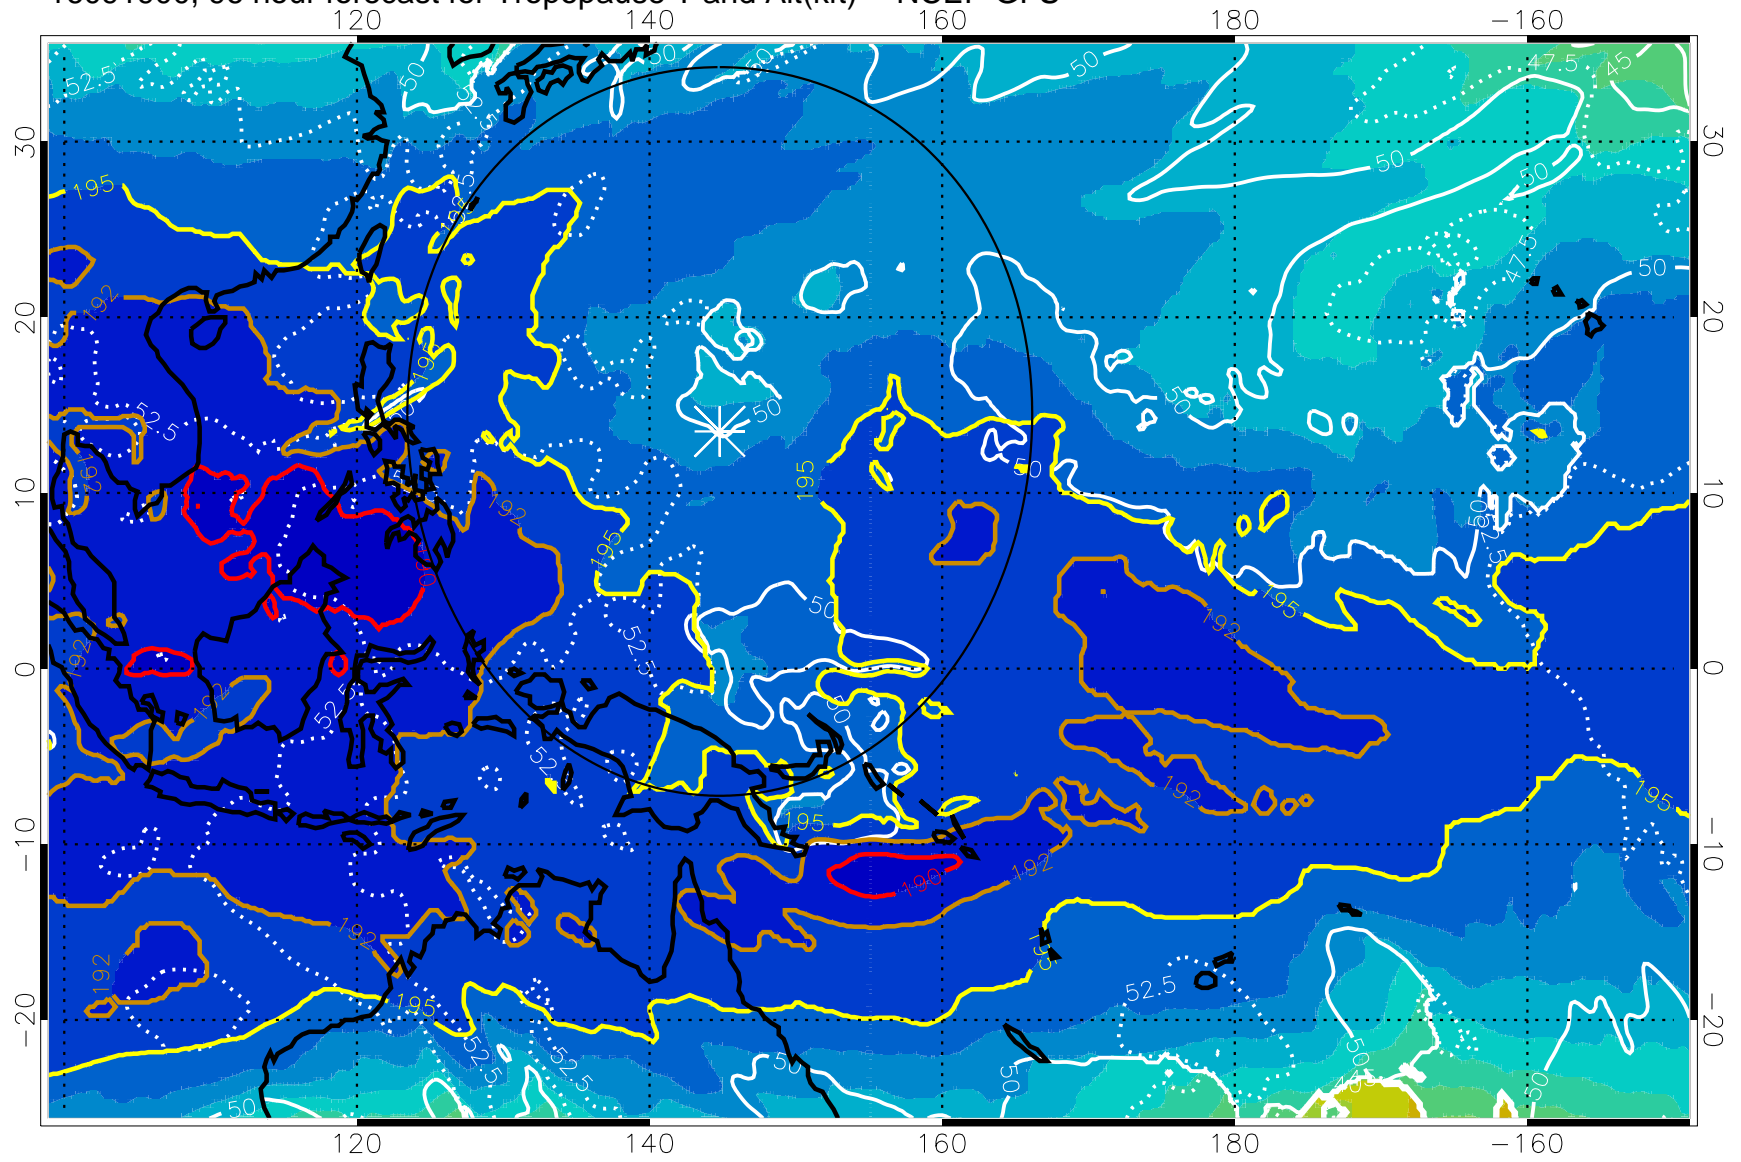

Tropopause T, K

Tropopause Altitude in kft (white)

192.5K Isotherm 195K Isotherm

187.5K Isotherm 190K Isotherm

Range ring of 2304 km

16091818, 90 hour forecast for Tropopause T and Alt(kft) -- NCEP GFS

Tropopause Altitude in kft (white)

192.5K Isotherm 195K Isotherm
 187.5K Isotherm 190K Isotherm

Range ring of 2304 km

16091900, 96 hour forecast for Tropopause T and Alt(kft) -- NCEP GFS

Tropopause Altitude in kft (white)

192.5K Isotherm 195K Isotherm
187.5K Isotherm 190K Isotherm