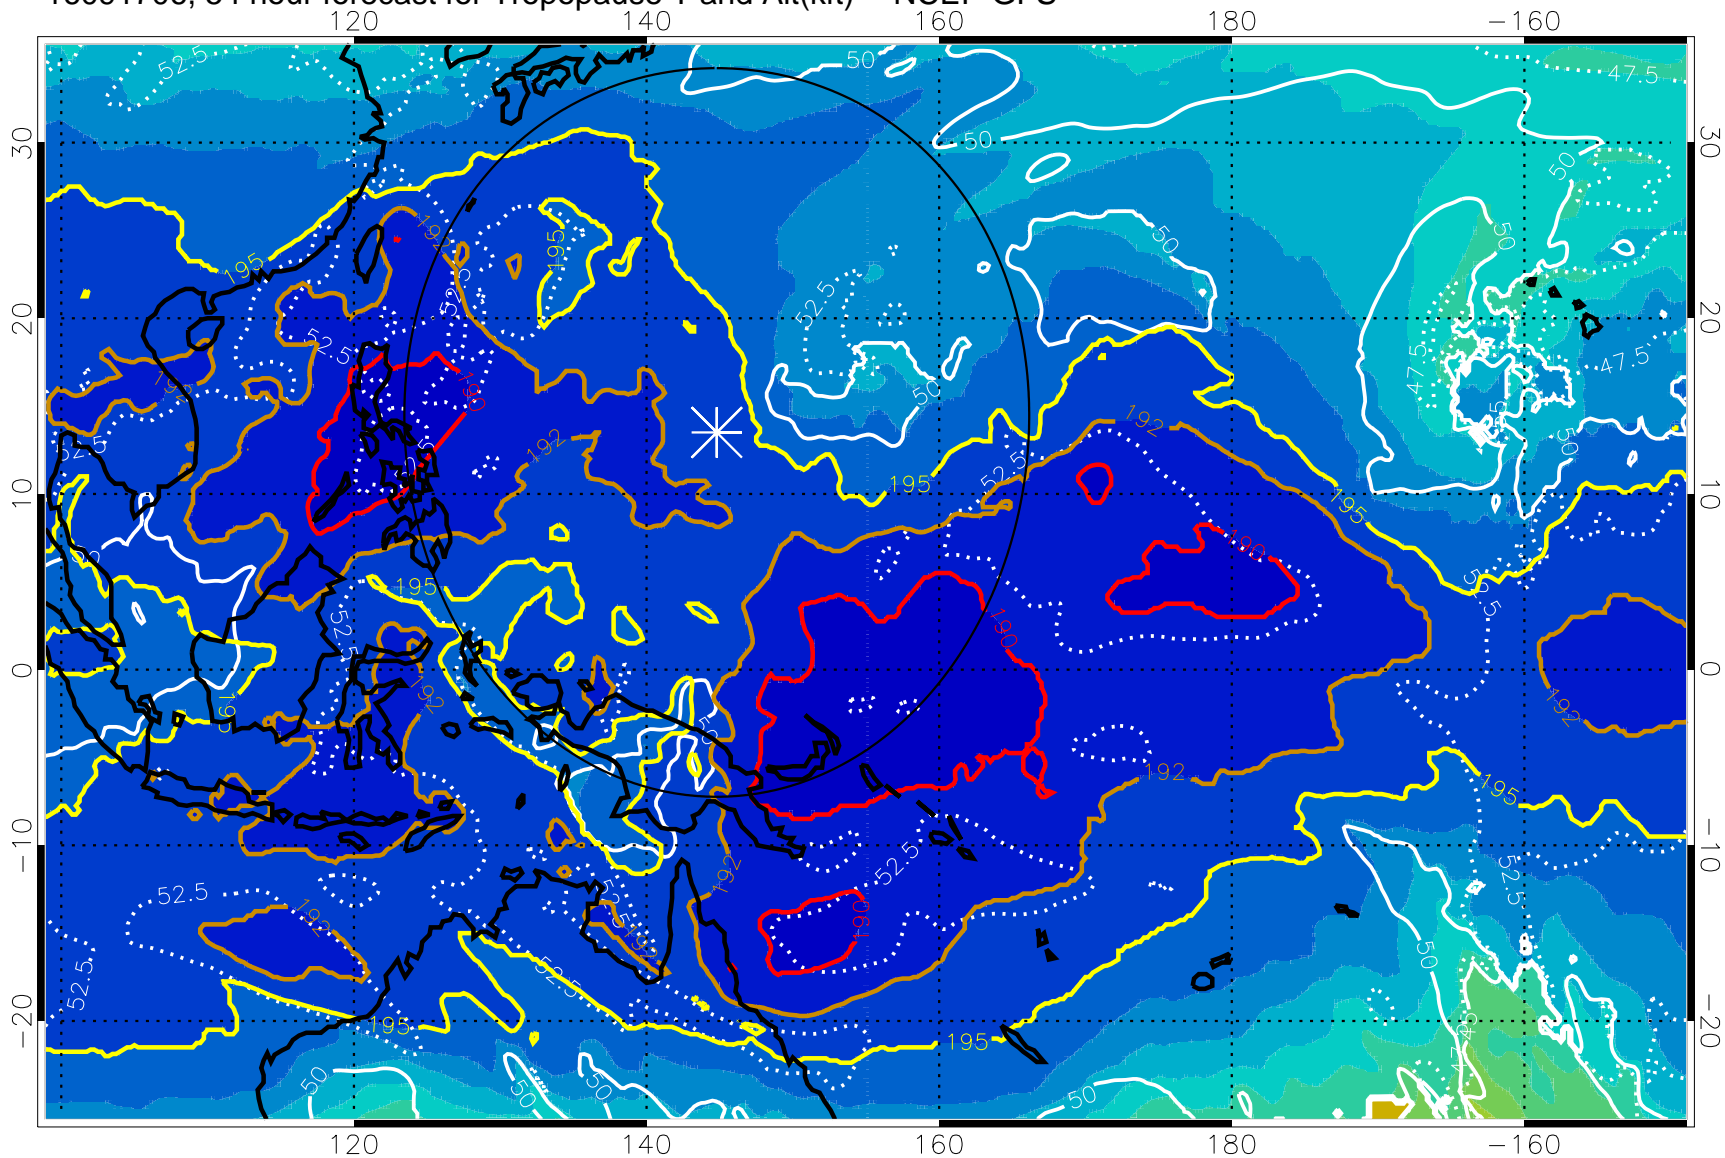

190 200 210 220 230

Tropopause T, K

Tropopause Altitude in kft (white)

192.5K Isotherm 195K Isotherm

187.5K Isotherm 190K Isotherm

Range ring of 2304 km

16091706, 54 hour forecast for Tropopause T and Alt(kft) -- NCEP GFS

190 200 210 220 230

Tropopause T, K

Tropopause Altitude in kft (white)

192.5K Isotherm 195K Isotherm
187.5K Isotherm 190K Isotherm

Range ring of 2304 km

16091712, 60 hour forecast for Tropopause T and Alt(kft) -- NCEP GFS