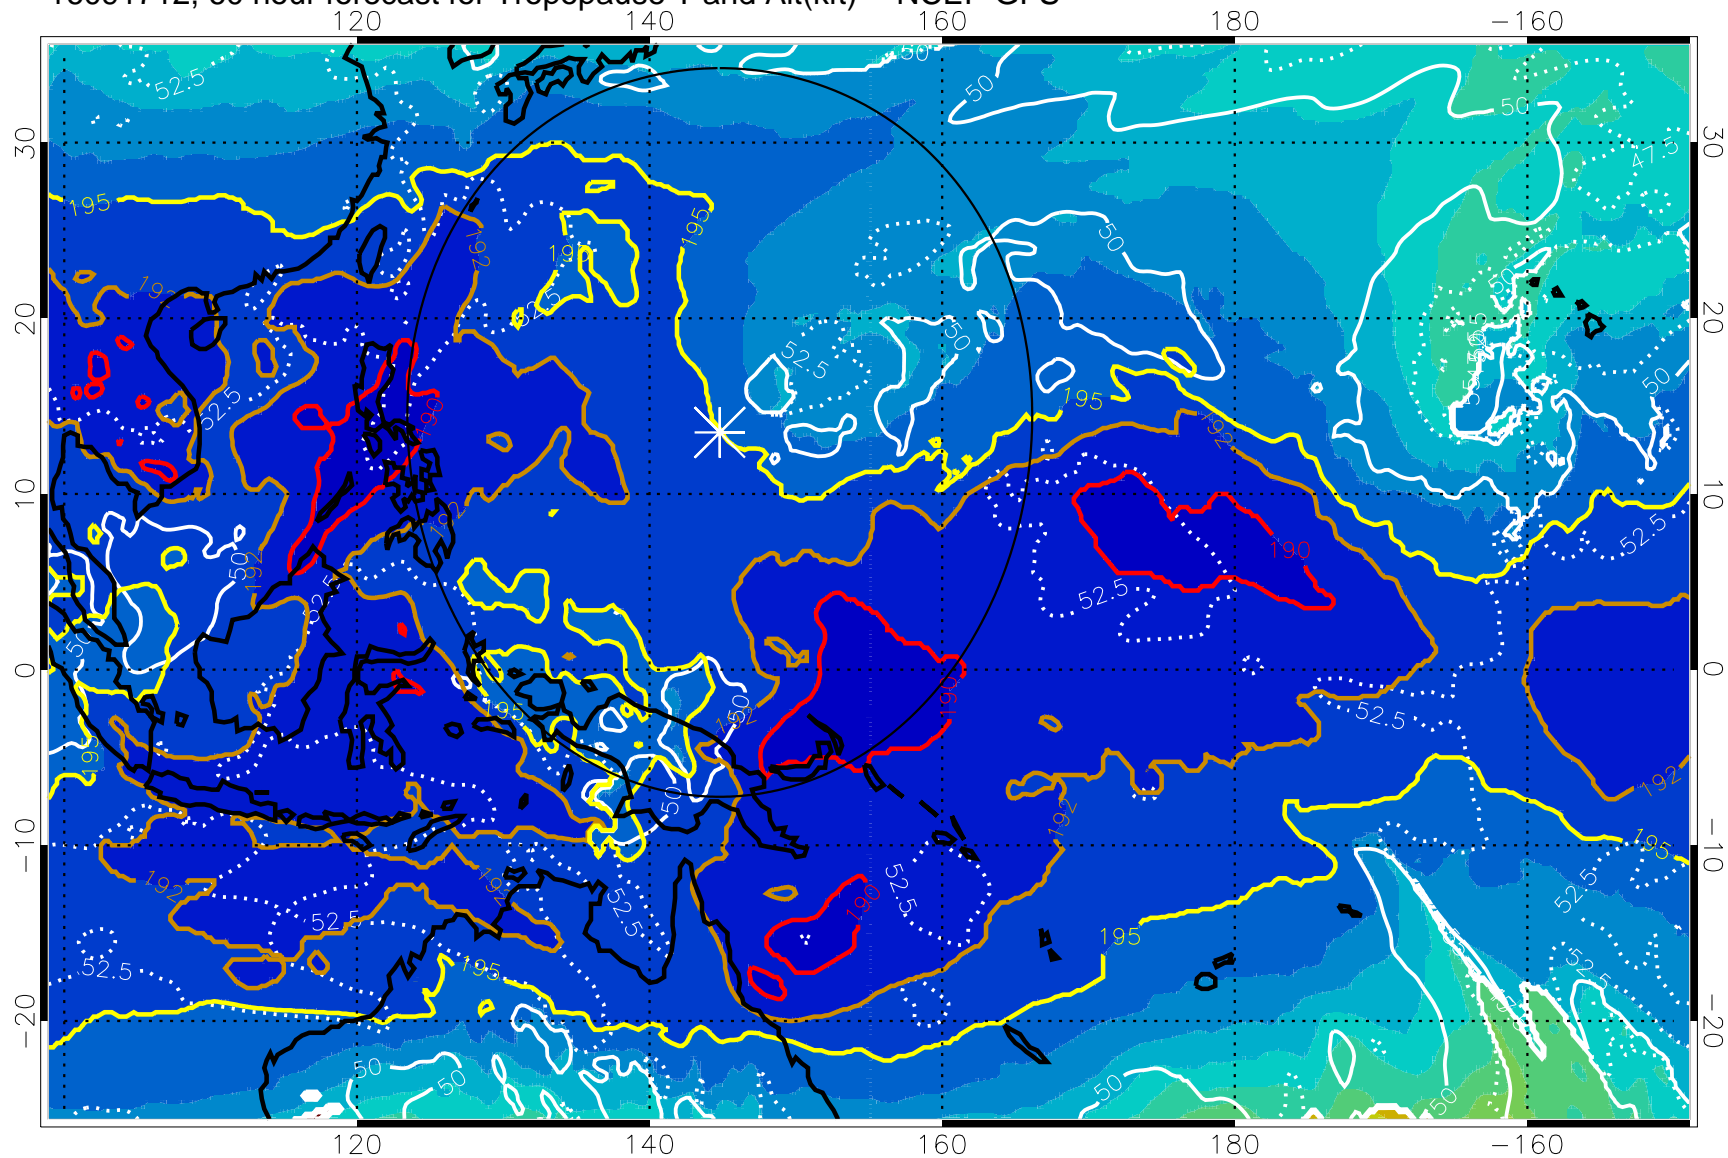

190 200 210 220 230

Tropopause T, K

Tropopause Altitude in kft (white)

192.5K Isotherm 195K Isotherm
187.5K Isotherm 190K Isotherm

Range ring of 2304 km

16091712, 60 hour forecast for Tropopause T and Alt(kft) -- NCEP GFS

190 200 210 220 230

Tropopause T, K

Tropopause Altitude in kft (white)

192.5K Isotherm 195K Isotherm
187.5K Isotherm 190K Isotherm

Range ring of 2304 km

16091718, 66 hour forecast for Tropopause T and Alt(kft) -- NCEP GFS