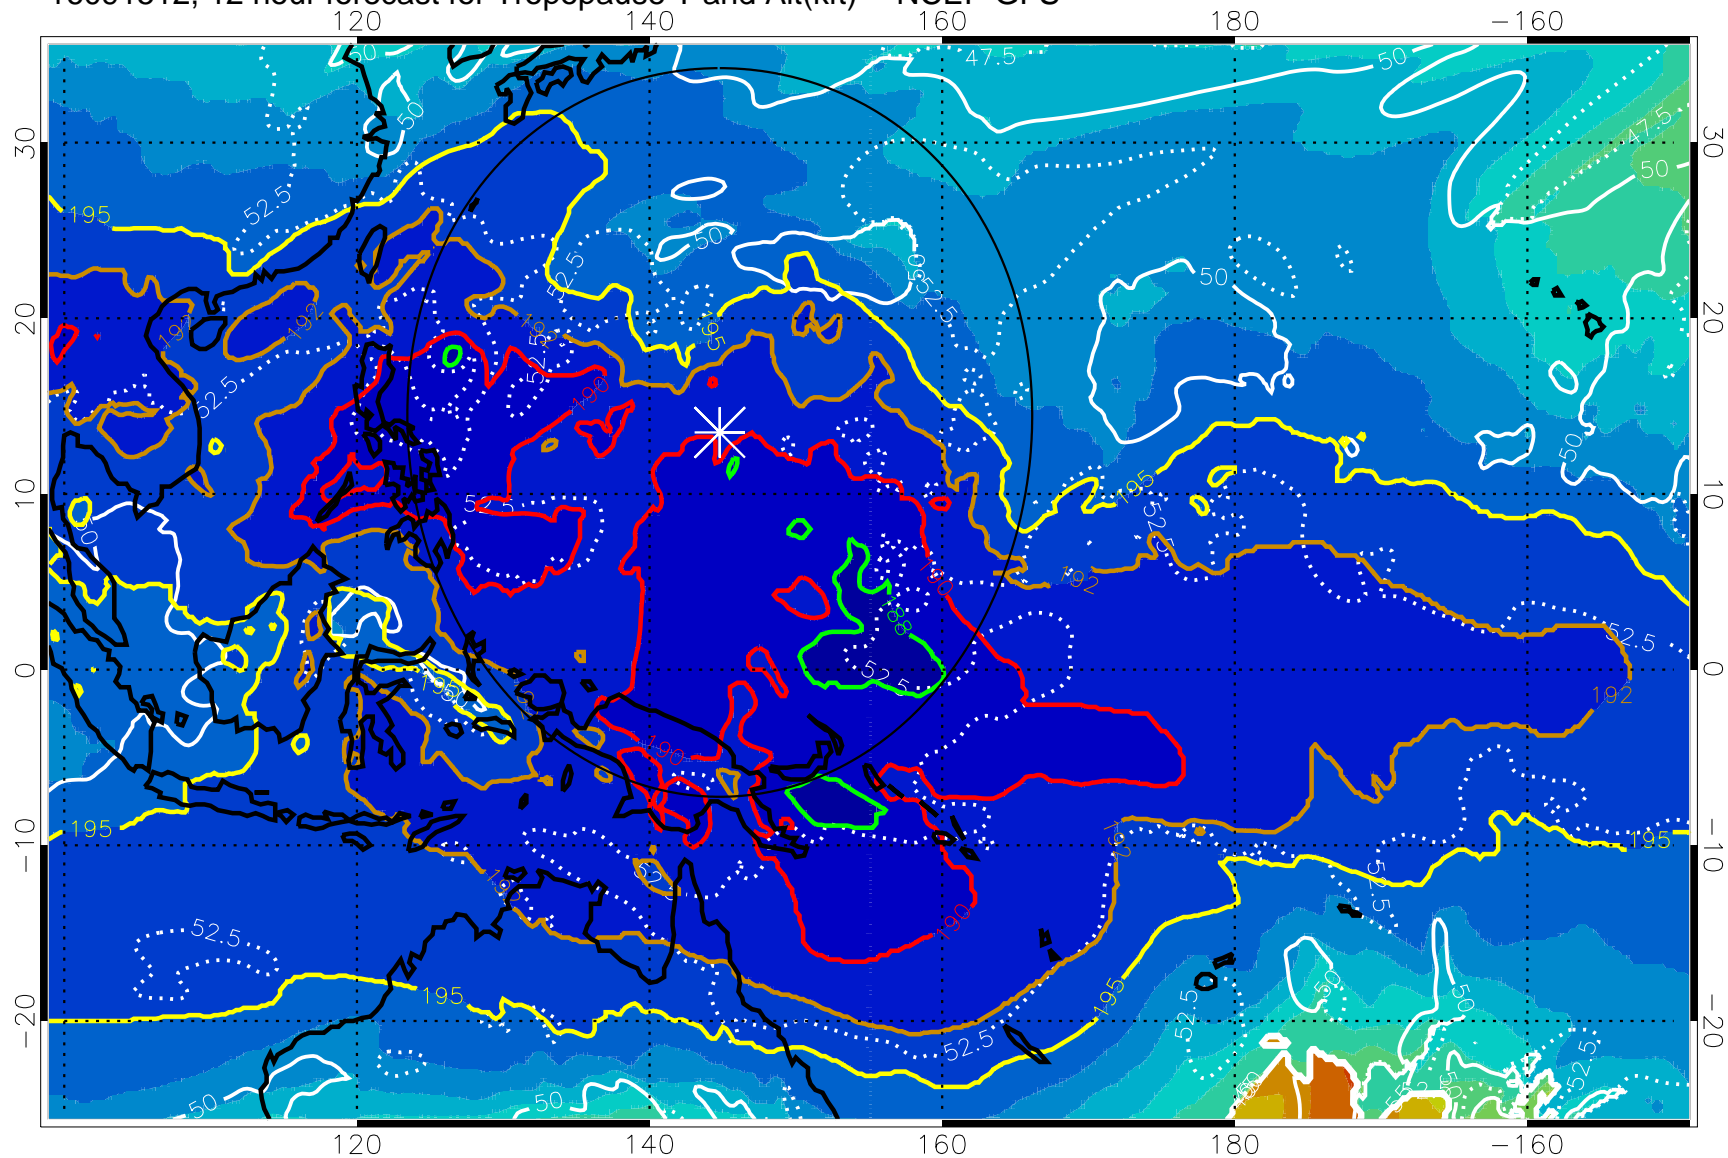

16091512, 12 hour forecast for Tropopause T and Alt(kft) -- NCEP GFS

190 200 210 220 230
Tropopause T, K

Tropopause Altitude in kft (white)

192.5K Isotherm 195K Isotherm
187.5K Isotherm 190K Isotherm

Range ring of 2304 km