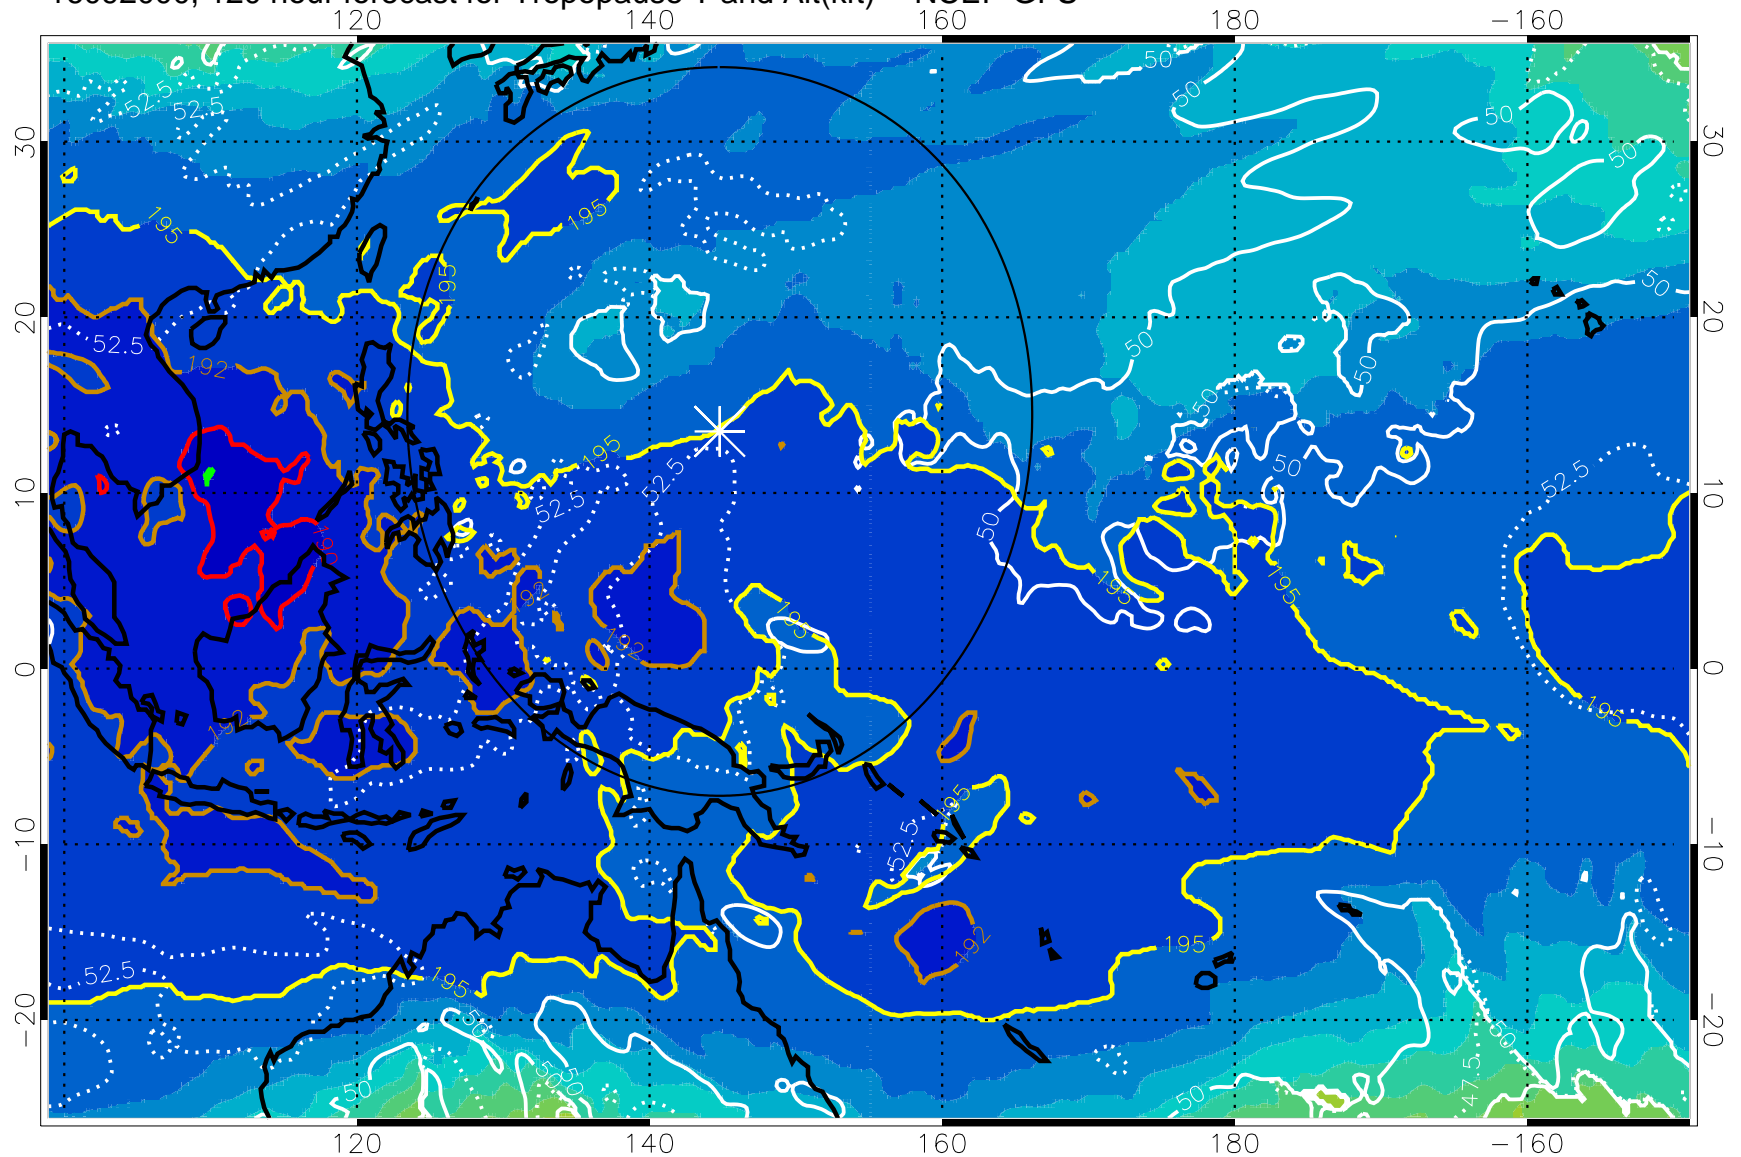

Range ring of 2304 km

16091918, 114 hour forecast for Tropopause T and Alt(kft) -- NCEP GFS

190 200 210 220 230

Tropopause T, K

Tropopause Altitude in kft (white)

192.5K Isotherm 195K Isotherm

187.5K Isotherm 190K Isotherm

Range ring of 2304 km

16092000, 120 hour forecast for Tropopause T and Alt(kft) -- NCEP GFS

190 200 210 220 230
Tropopause T, K

Tropopause Altitude in kft (white)

192.5K Isotherm 195K Isotherm
187.5K Isotherm 190K Isotherm