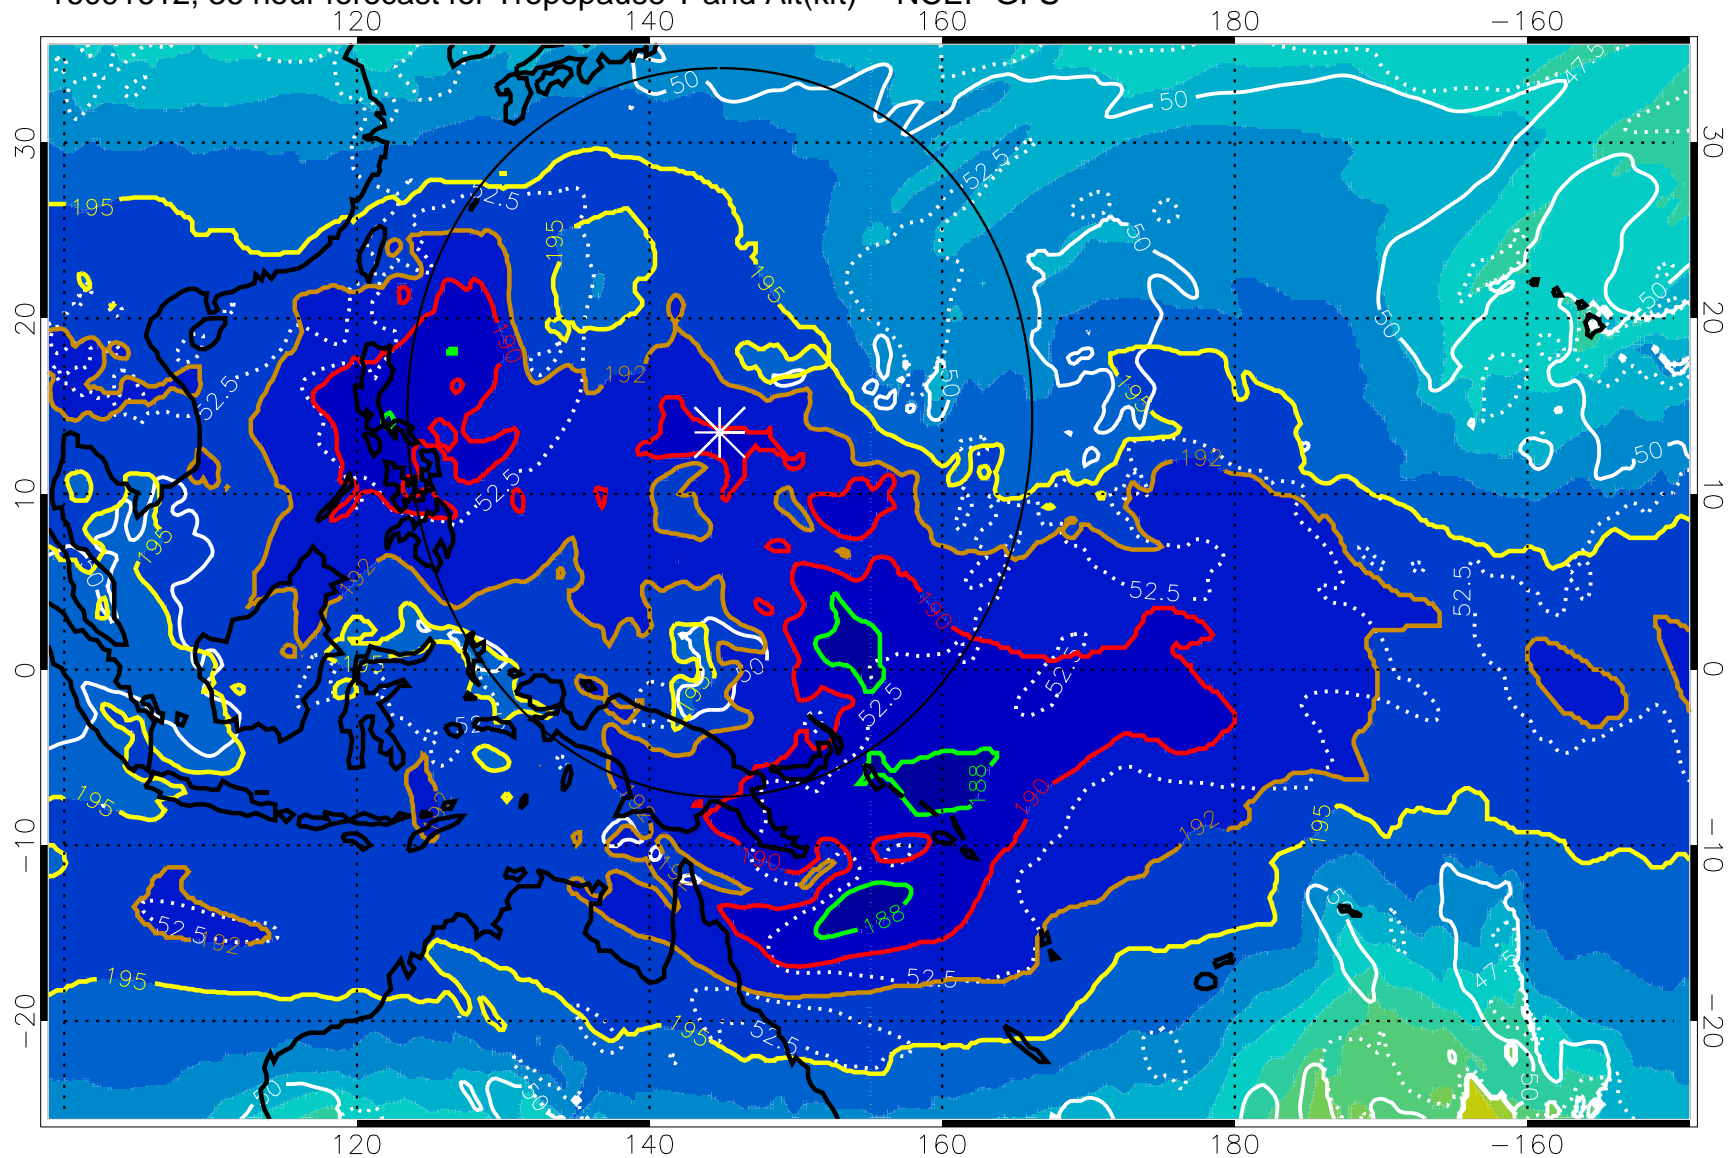

16091606, 30 hour forecast for Tropopause T and Alt(kft) -- NCEP GFS

Tropopause Altitude in kft (white)

192.5K Isotherm 195K Isotherm
 187.5K Isotherm 190K Isotherm

Range ring of 2304 km

16091612, 36 hour forecast for Tropopause T and Alt(kft) -- NCEP GFS

190 200 210 220 230

Tropopause T, K

Tropopause Altitude in kft (white)

192.5K Isotherm 195K Isotherm

187.5K Isotherm 190K Isotherm

Range ring of 2304 km

16091618, 42 hour forecast for Tropopause T and Alt(kft) -- NCEP GFS