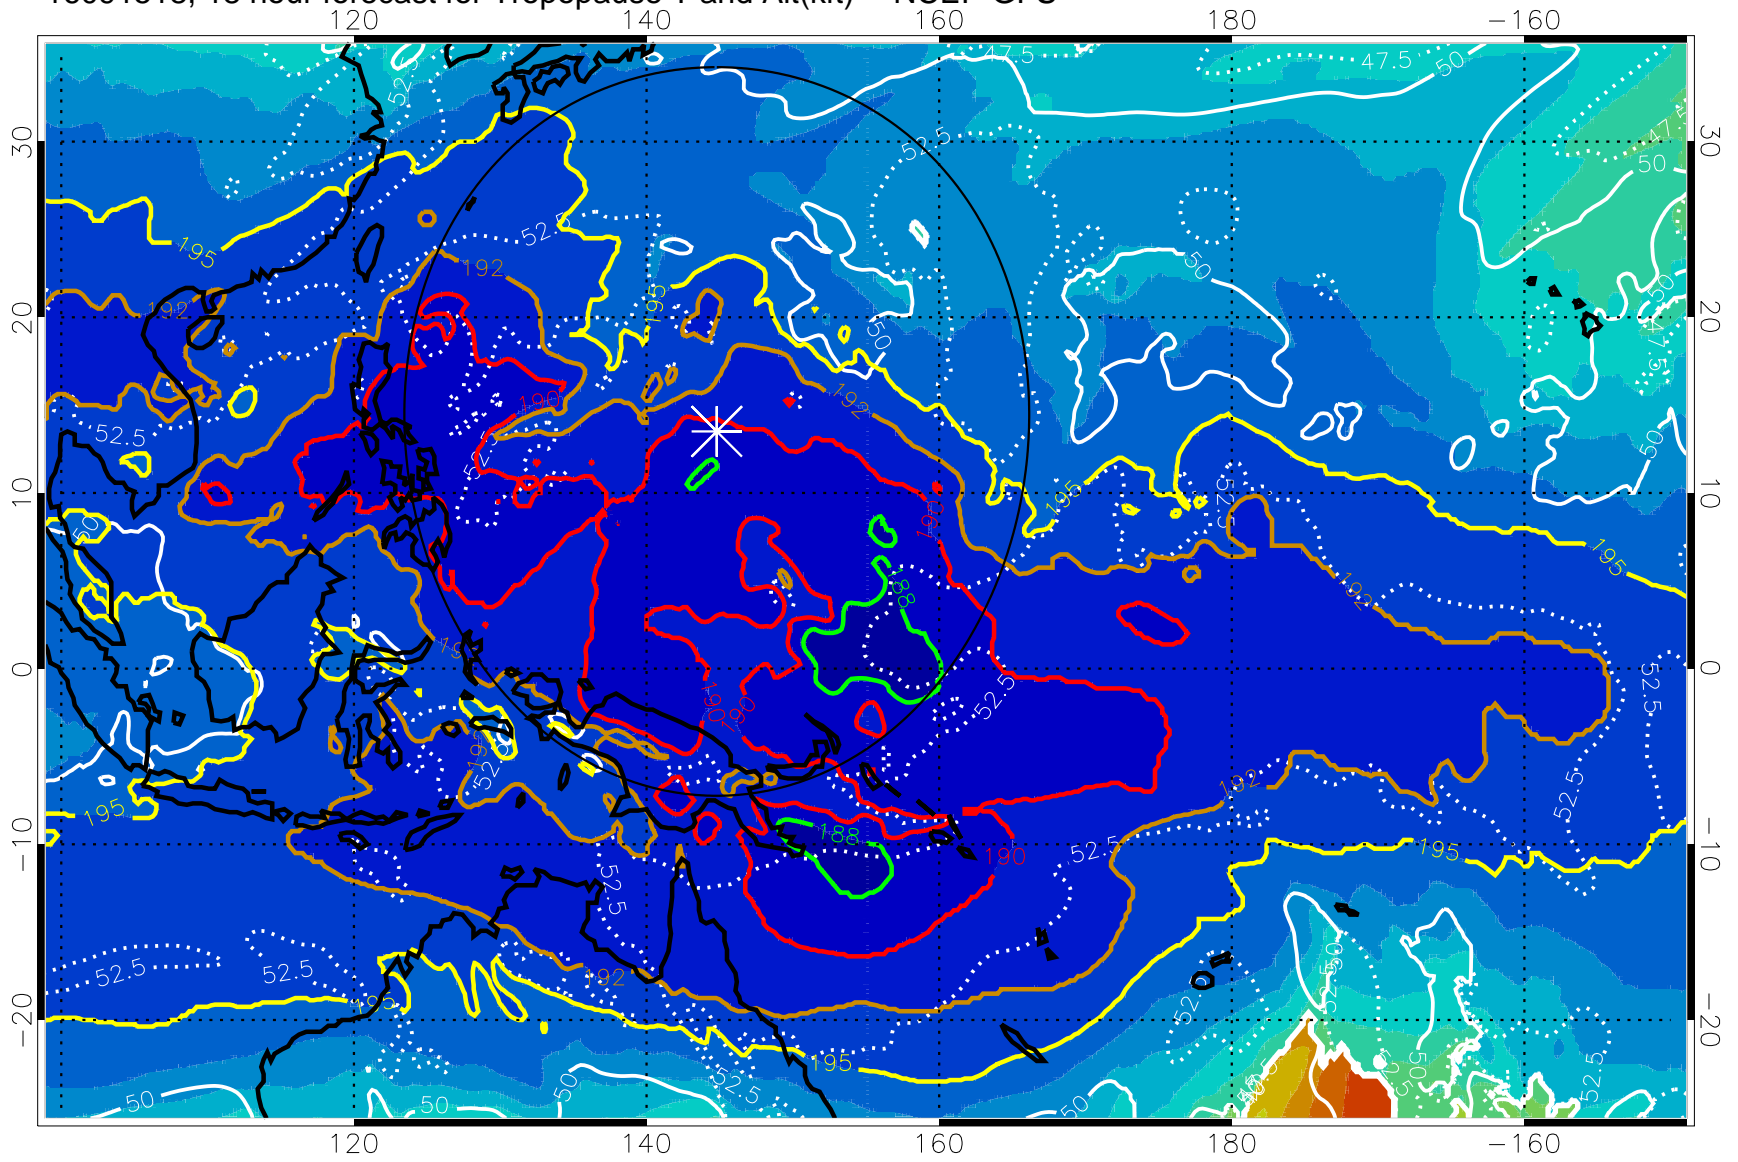

16091518, 18 hour forecast for Tropopause T and Alt(kft) -- NCEP GFS

190 200 210 220 230

Tropopause T, K

Tropopause Altitude in kft (white)

192.5K Isotherm 195K Isotherm

187.5K Isotherm 190K Isotherm

Range ring of 2304 km