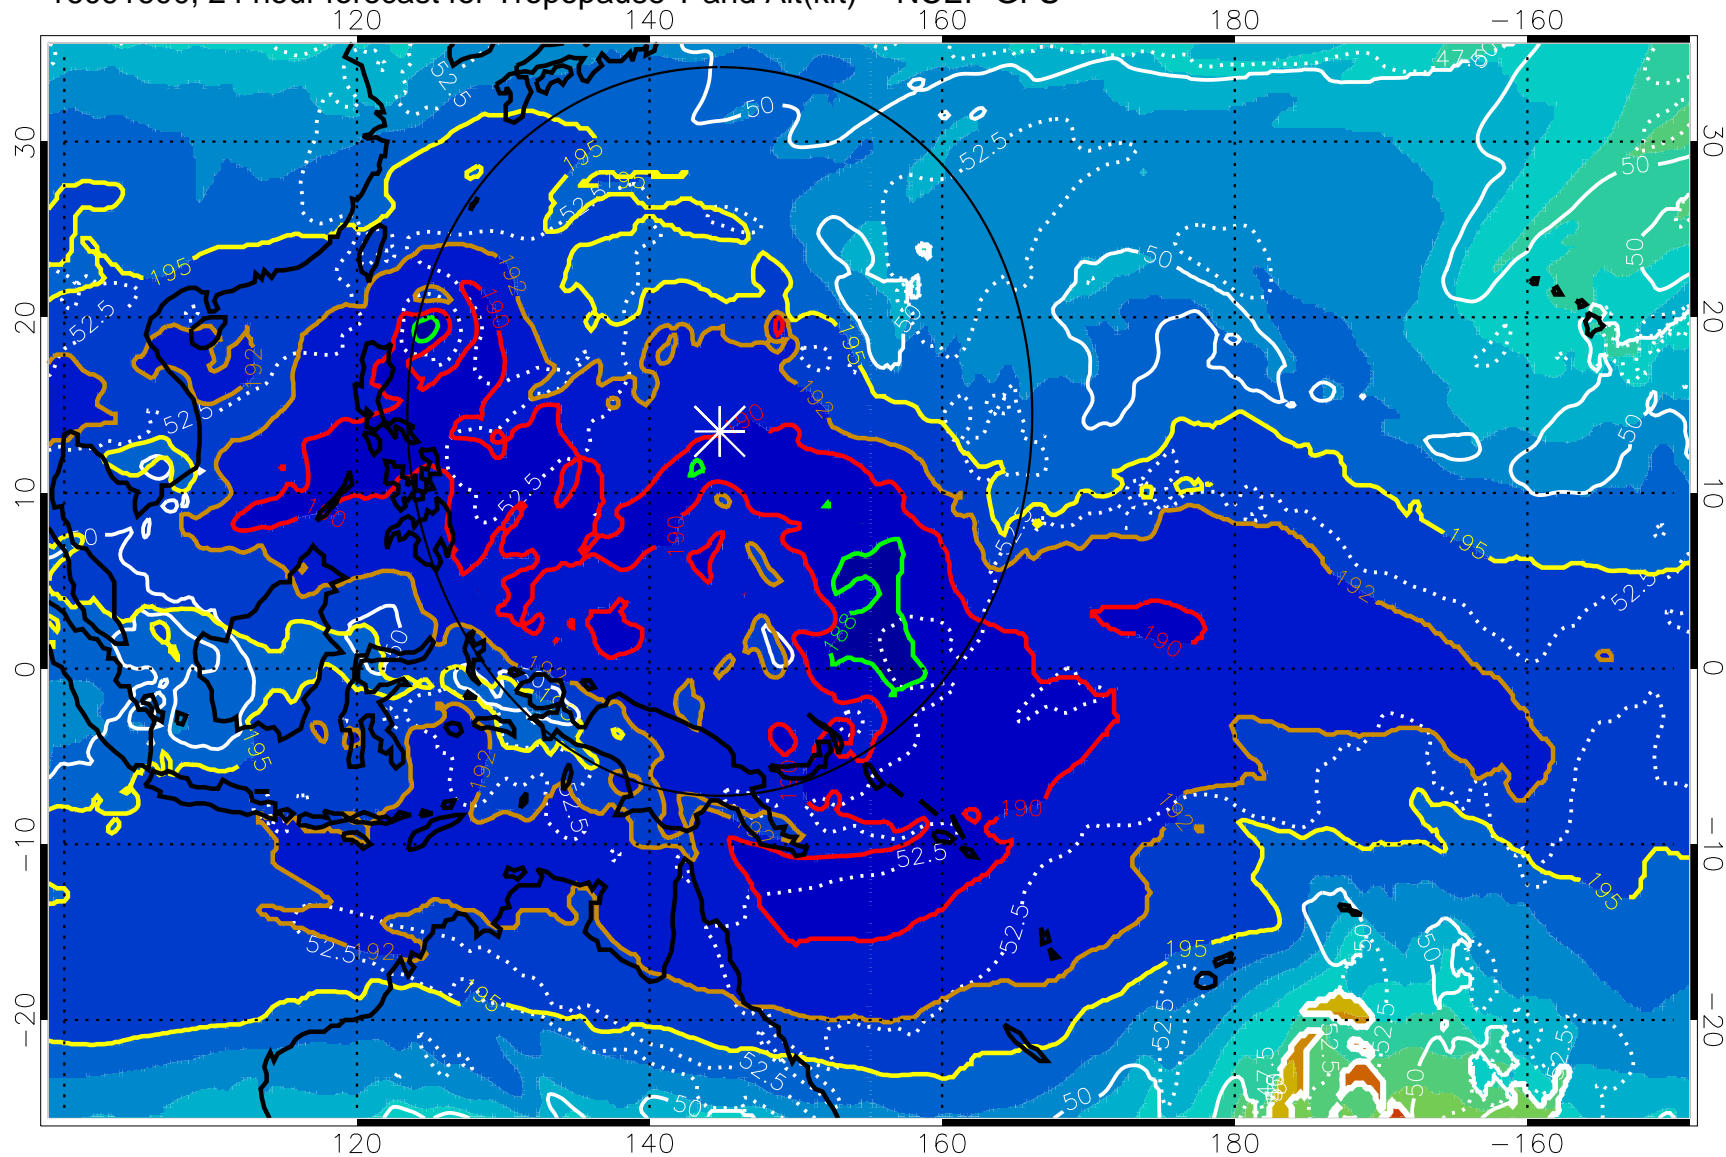

16091600, 24 hour forecast for Tropopause T and Alt(kft) -- NCEP GFS

190 200 210 220 230
Tropopause T, K

Tropopause Altitude in kft (white)

192.5K Isotherm 195K Isotherm
187.5K Isotherm 190K Isotherm

Range ring of 2304 km