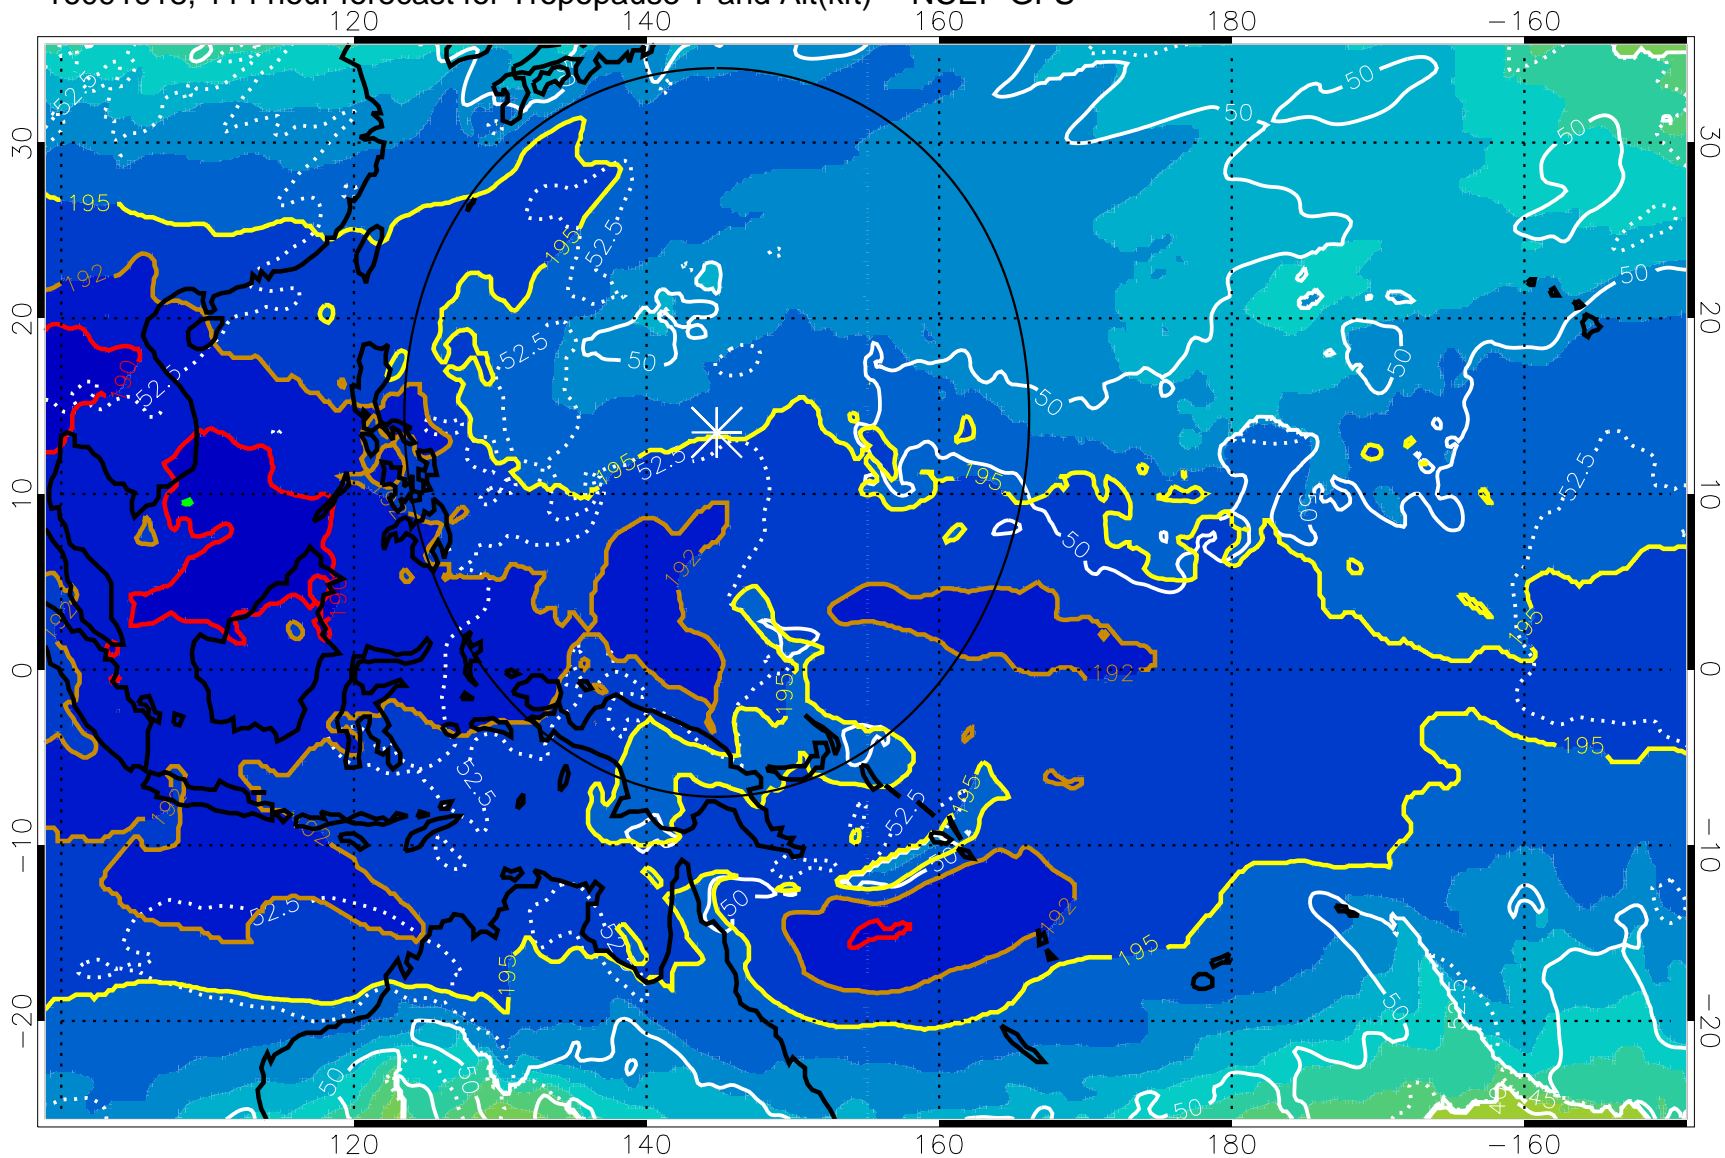

Range ring of 2304 km

16091912, 108 hour forecast for Tropopause T and Alt(kft) -- NCEP GFS

190 200 210 220 230
Tropopause T, K

Tropopause Altitude in kft (white)

192.5K Isotherm 195K Isotherm
187.5K Isotherm 190K Isotherm

Range ring of 2304 km

16091918, 114 hour forecast for Tropopause T and Alt(kft) -- NCEP GFS

190 200 210 220 230

Tropopause T, K

Tropopause Altitude in kft (white)

192.5K Isotherm 195K Isotherm

187.5K Isotherm 190K Isotherm