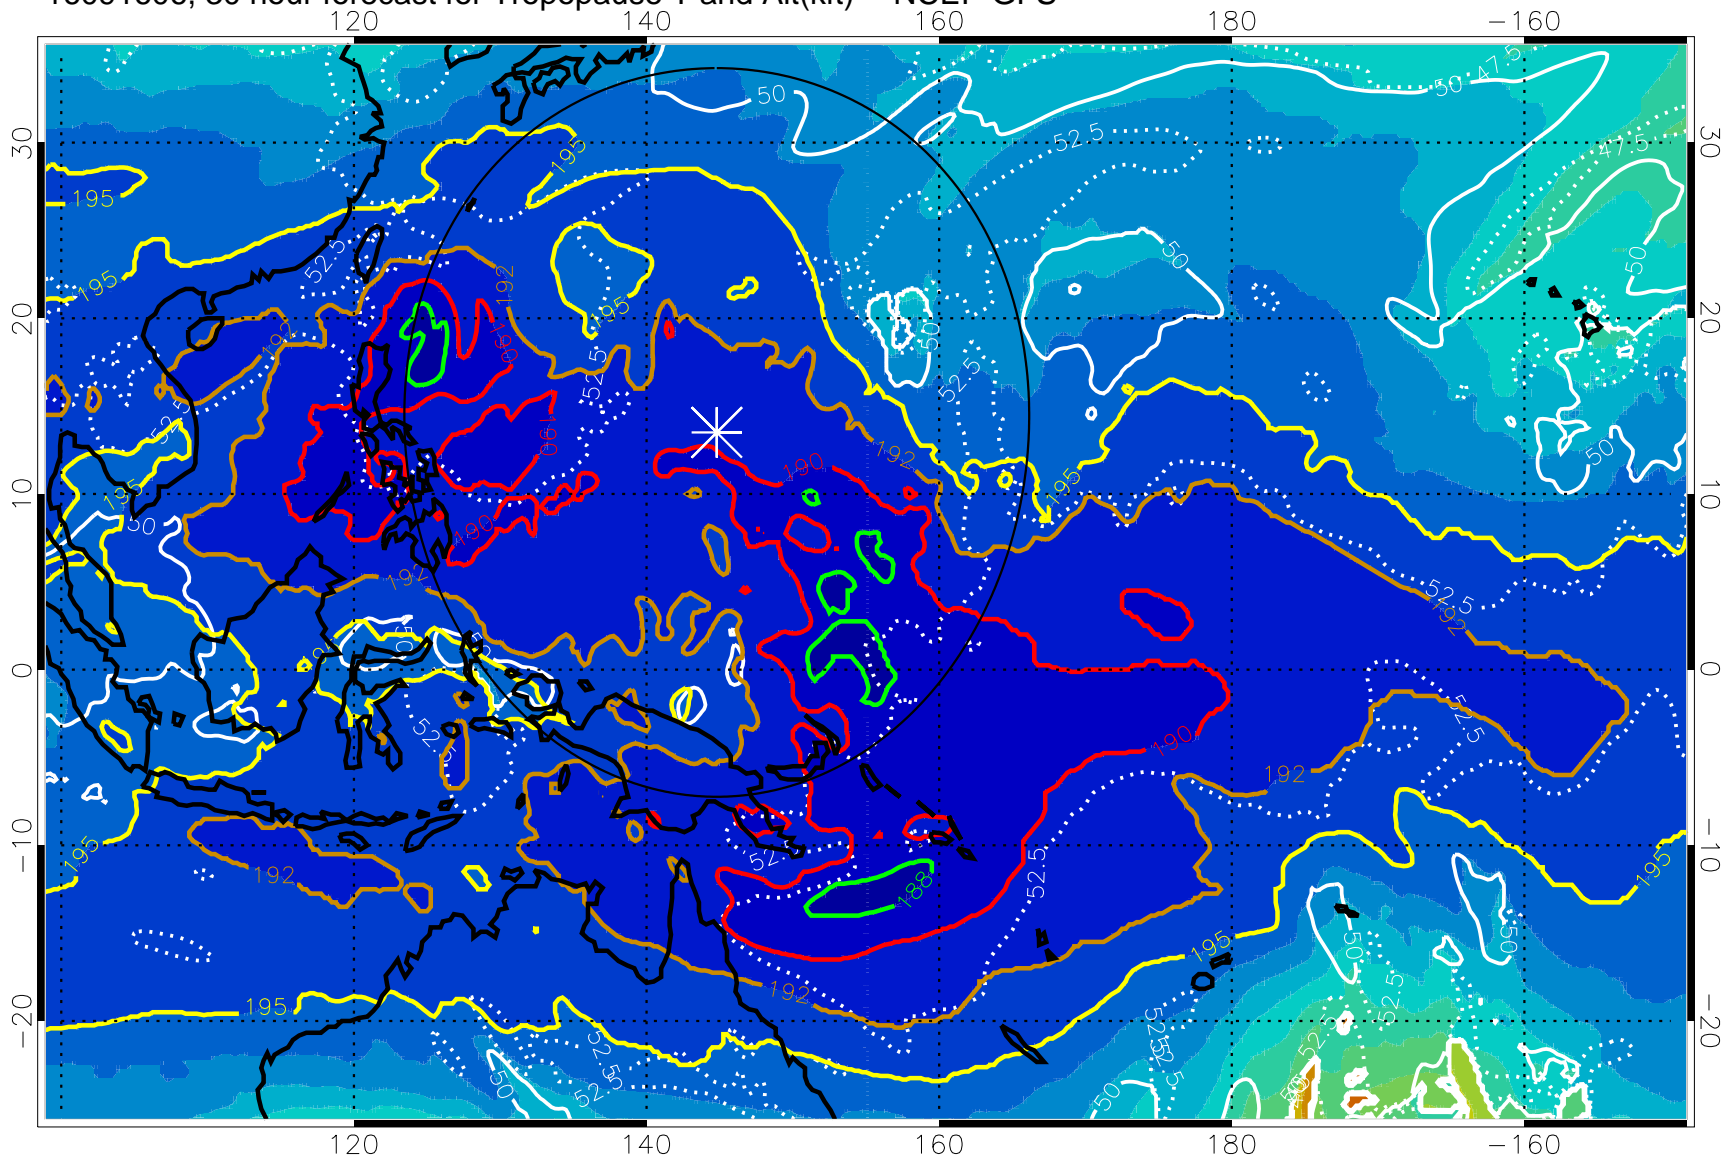

16091606, 30 hour forecast for Tropopause T and Alt(kft) -- NCEP GFS

Tropopause Altitude in kft (white)

192.5K Isotherm   195K Isotherm
187.5K Isotherm   190K Isotherm

Range ring of 2304 km