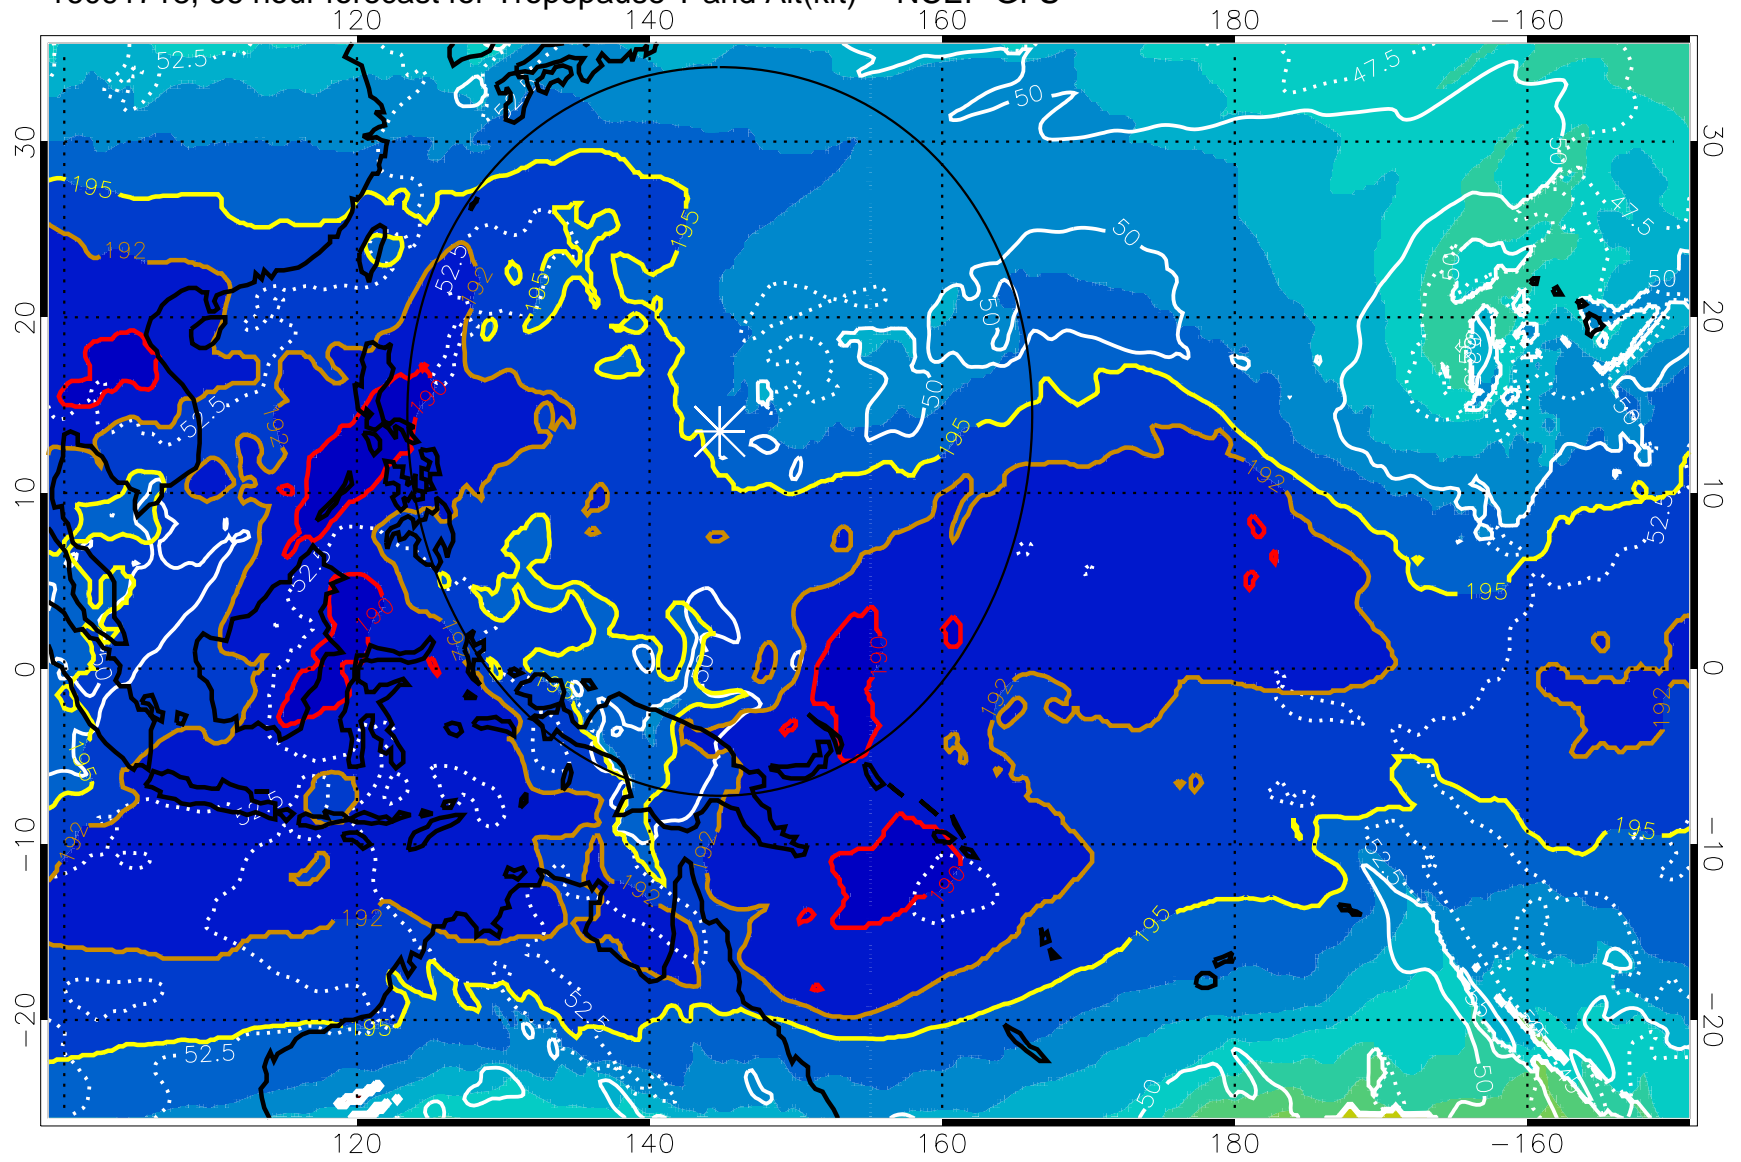

190 200 210 220 230

Tropopause T, K

Tropopause Altitude in kft (white)

192.5K Isotherm 195K Isotherm
187.5K Isotherm 190K Isotherm

Range ring of 2304 km

16091718, 66 hour forecast for Tropopause T and Alt(kft) -- NCEP GFS