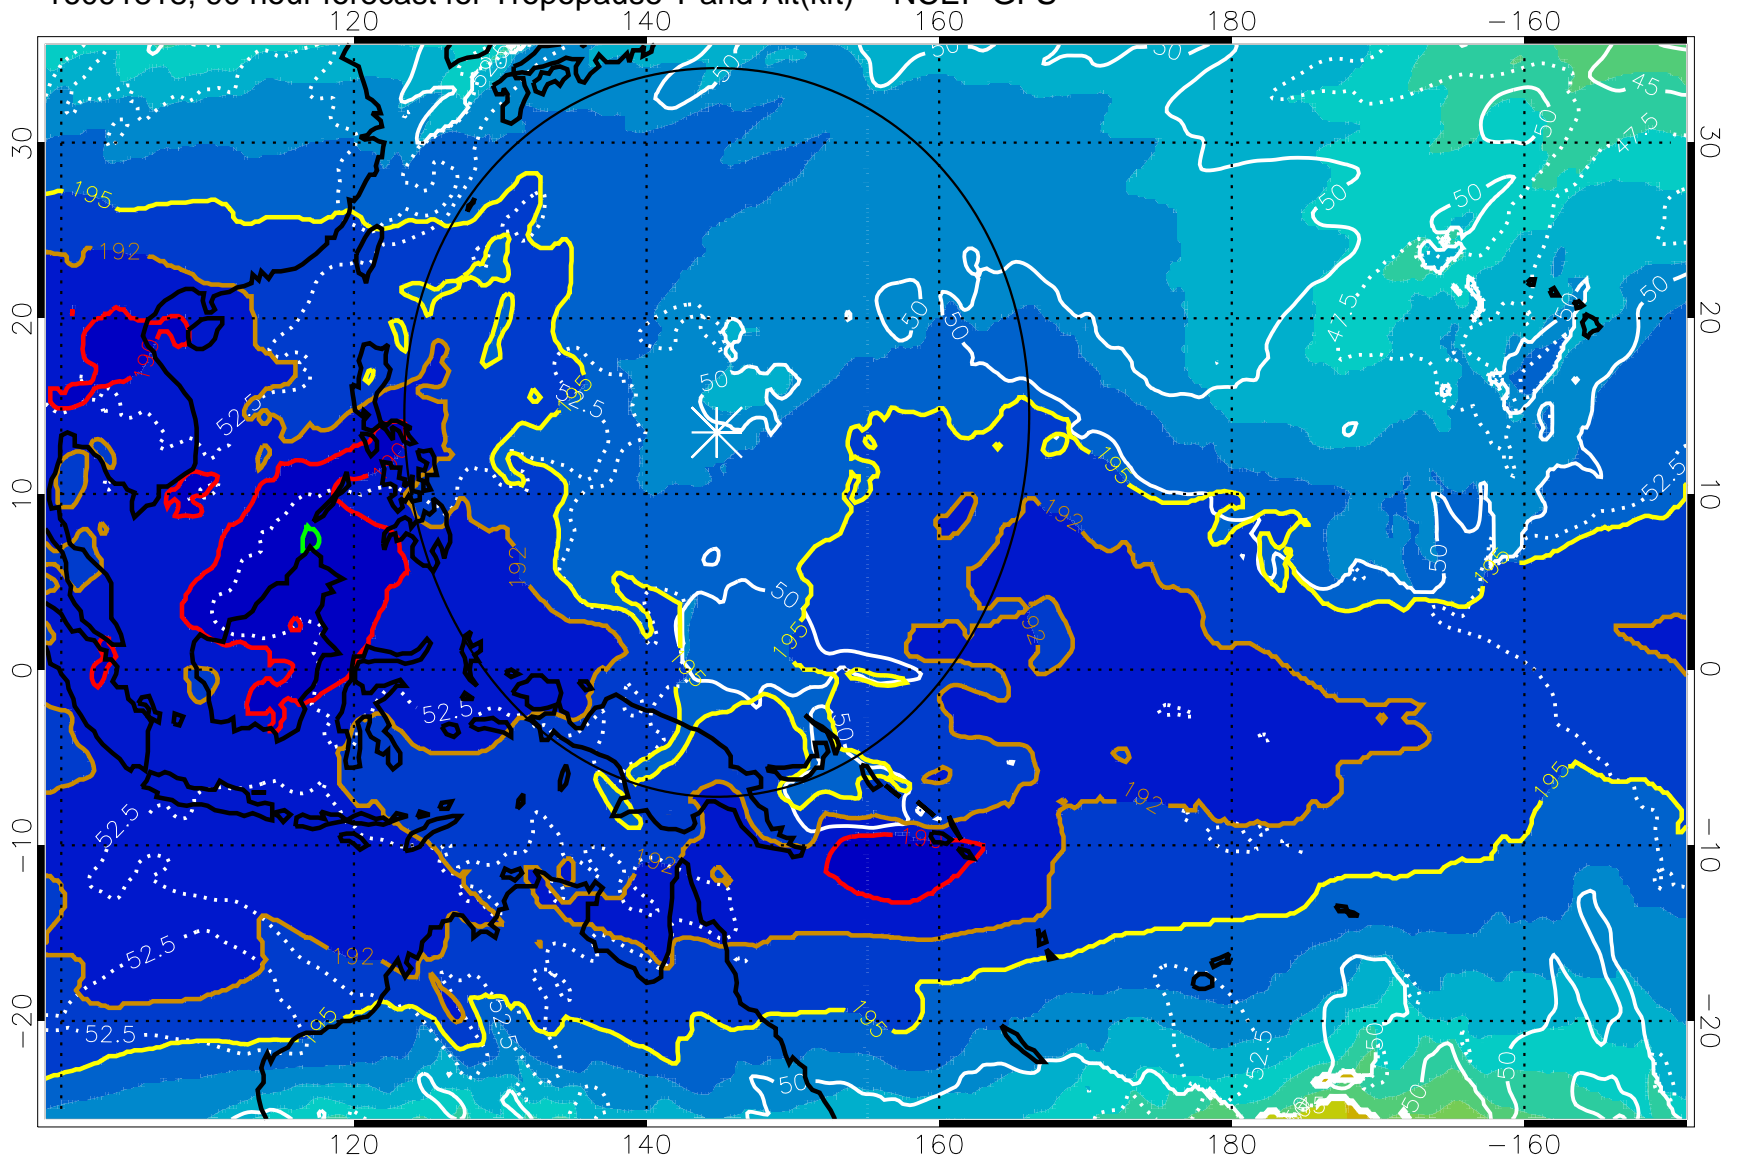

Tropopause T, K

Tropopause Altitude in kft (white)

192.5K Isotherm 195K Isotherm

187.5K Isotherm 190K Isotherm

Range ring of 2304 km

16091818, 90 hour forecast for Tropopause T and Alt(kft) -- NCEP GFS

Tropopause Altitude in kft (white)

192.5K Isotherm 195K Isotherm
 187.5K Isotherm 190K Isotherm

Range ring of 2304 km

16091900, 96 hour forecast for Tropopause T and Alt(kft) -- NCEP GFS

Tropopause Altitude in kft (white)

192.5K Isotherm 195K Isotherm
187.5K Isotherm 190K Isotherm