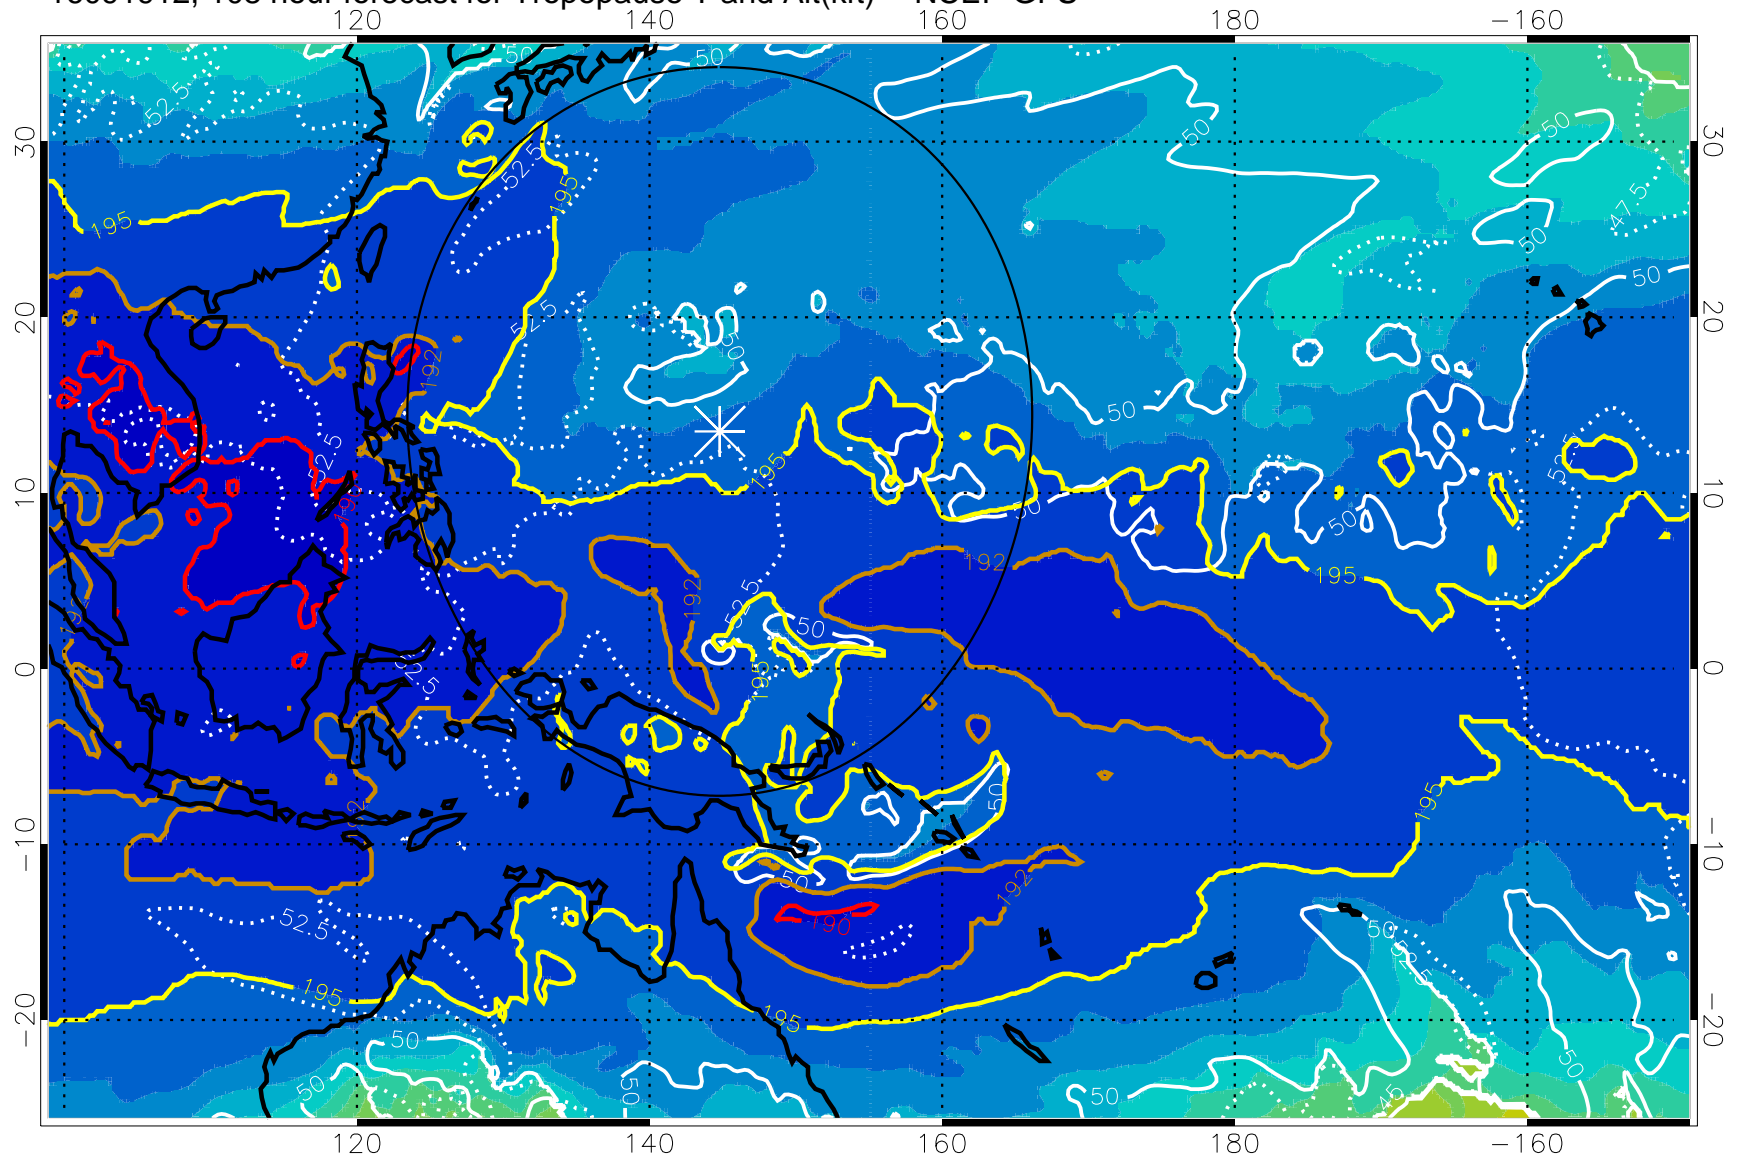

16091912, 108 hour forecast for Tropopause T and Alt(kft) -- NCEP GFS

190   200   210   220   230
Tropopause T, K

Tropopause Altitude in kft (white)

192.5K Isotherm   195K Isotherm
187.5K Isotherm   190K Isotherm

Range ring of 2304 km