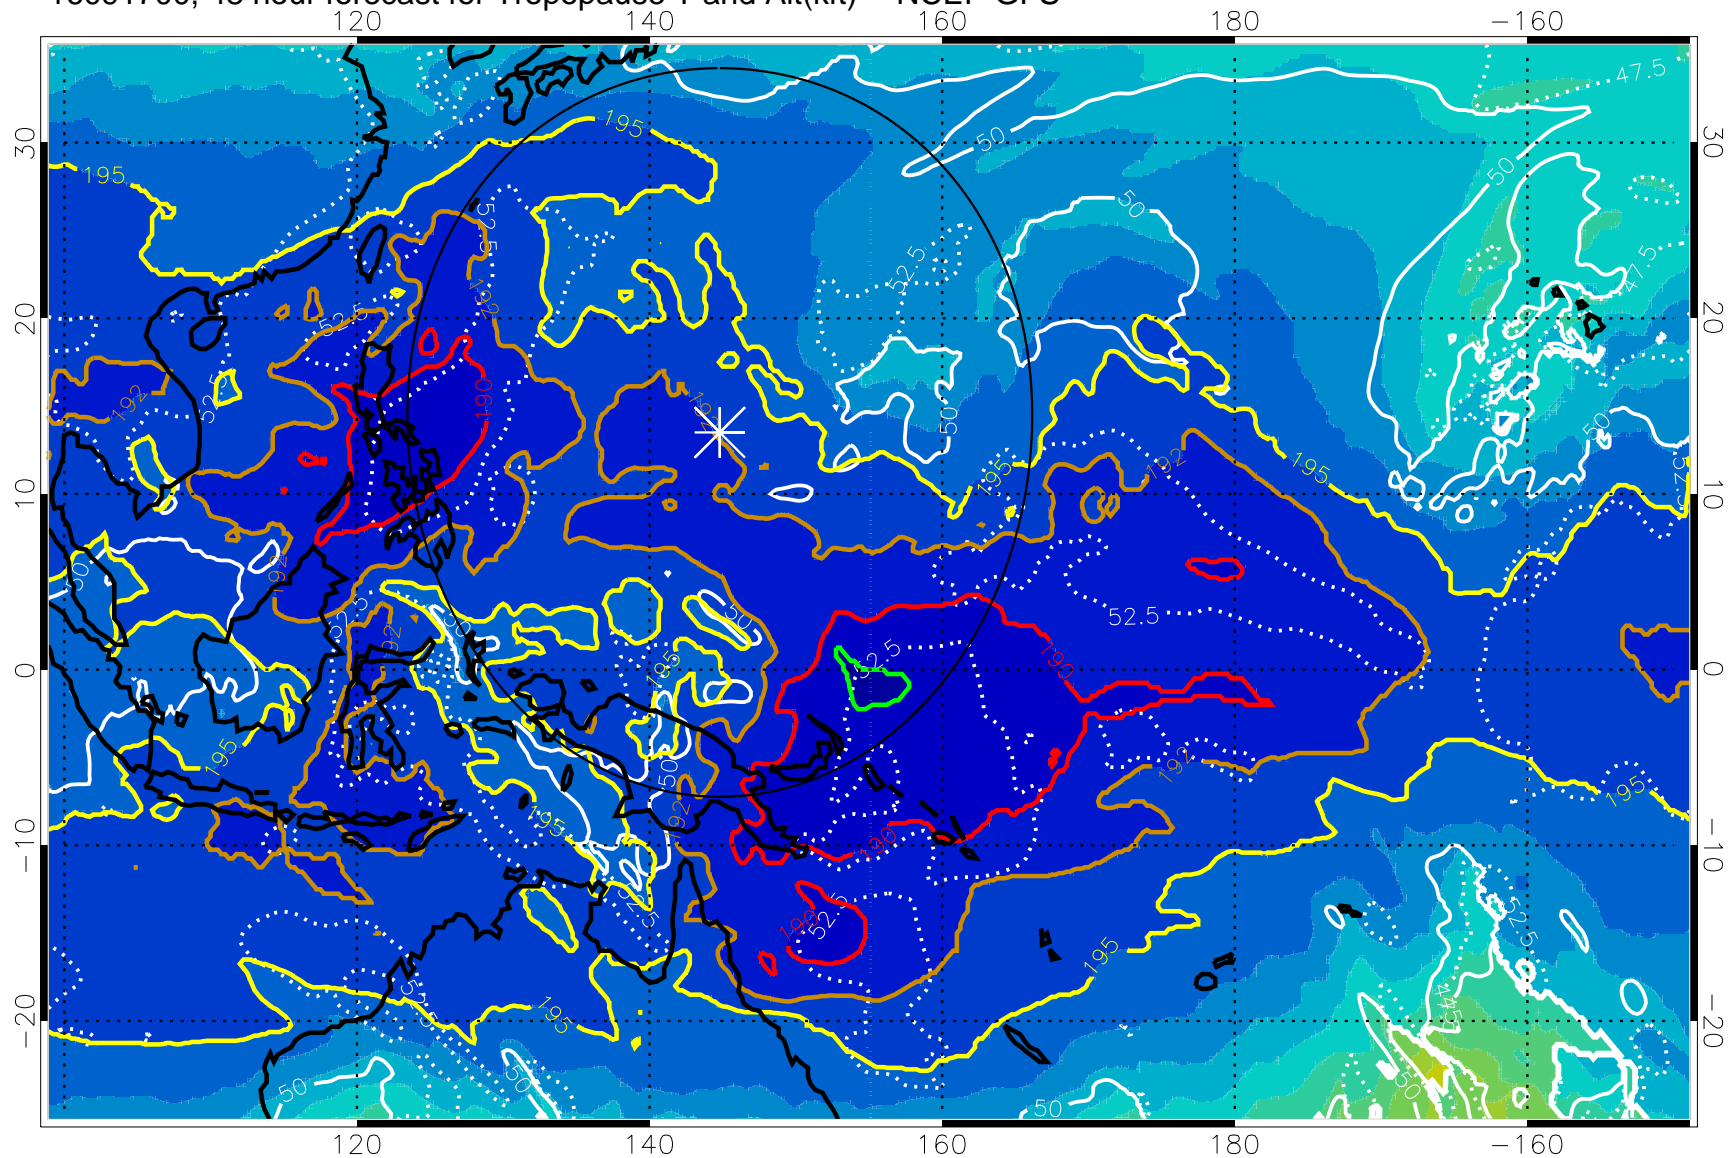

190 200 210 220 230

Tropopause T, K

Tropopause Altitude in kft (white)

192.5K Isotherm 195K Isotherm
187.5K Isotherm 190K Isotherm

Range ring of 2304 km

16091700, 48 hour forecast for Tropopause T and Alt(kft) -- NCEP GFS