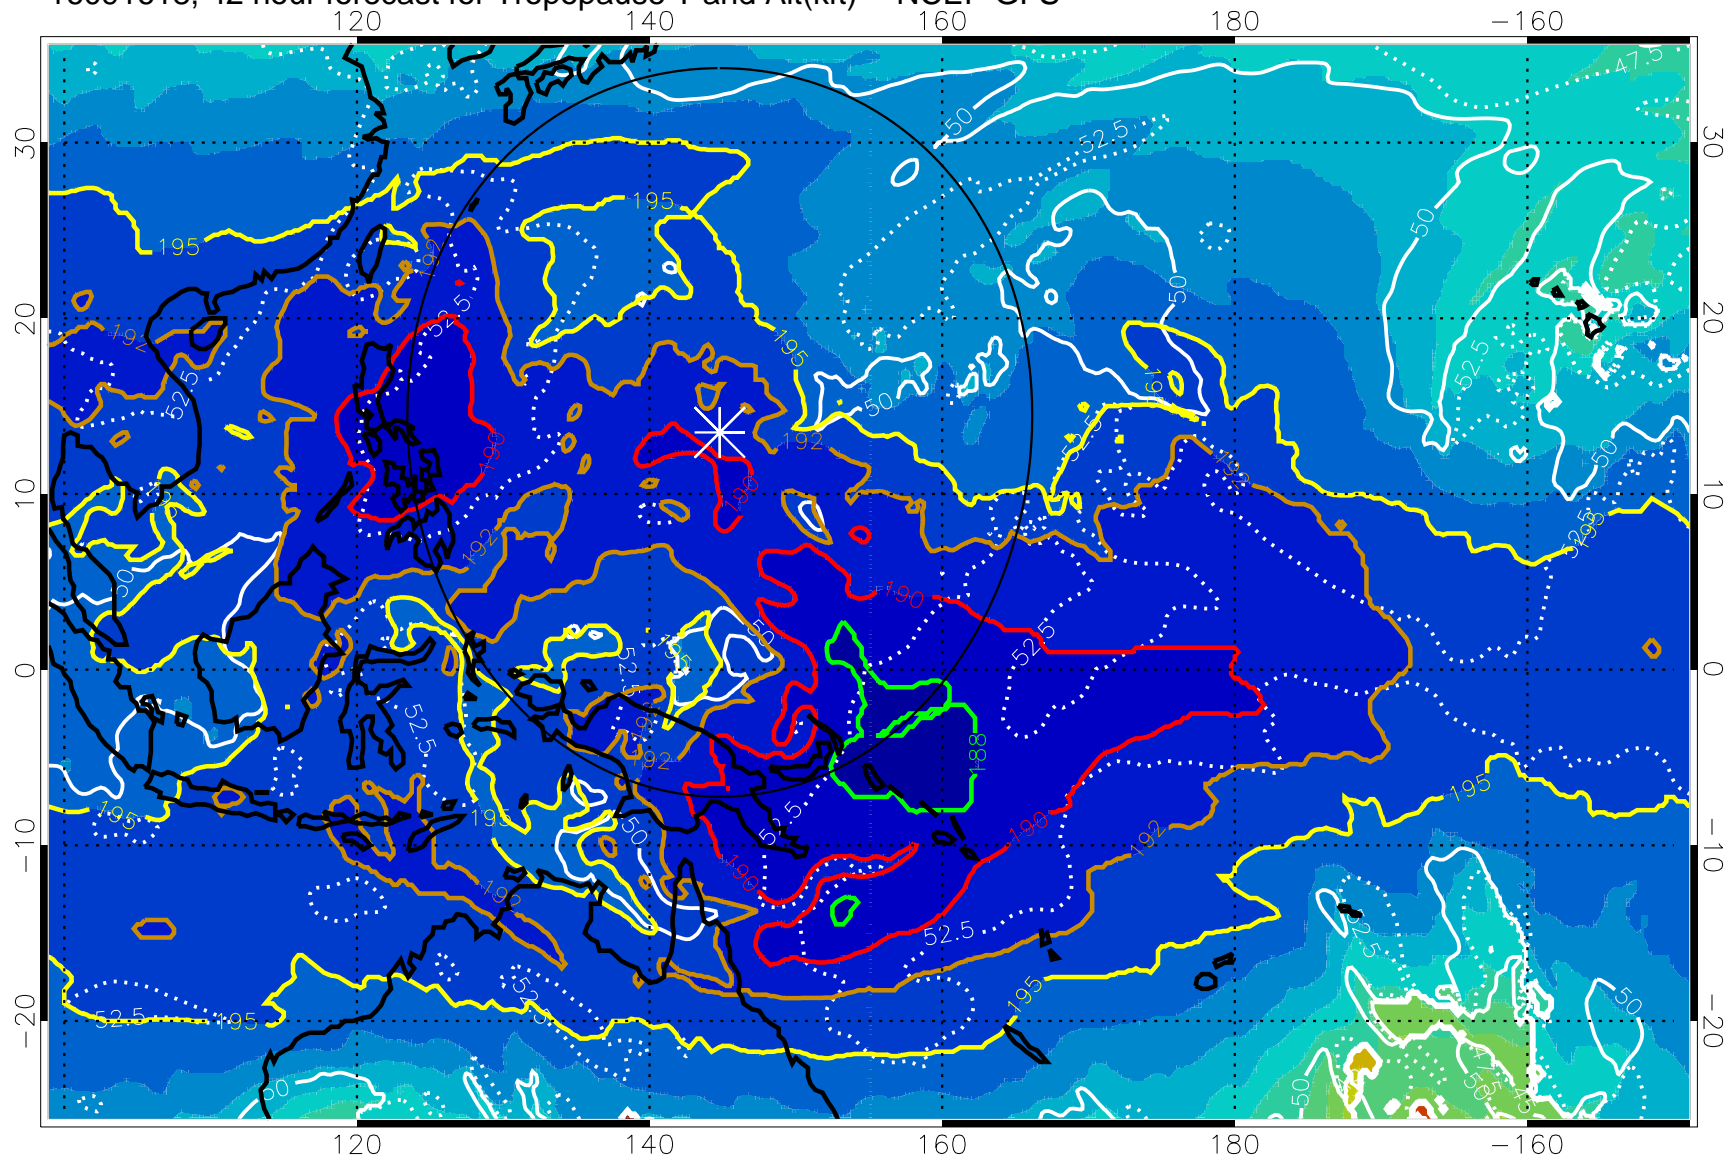

190 200 210 220 230

Tropopause T, K

Tropopause Altitude in kft (white)

192.5K Isotherm 195K Isotherm

187.5K Isotherm 190K Isotherm

Range ring of 2304 km

16091618, 42 hour forecast for Tropopause T and Alt(kft) -- NCEP GFS