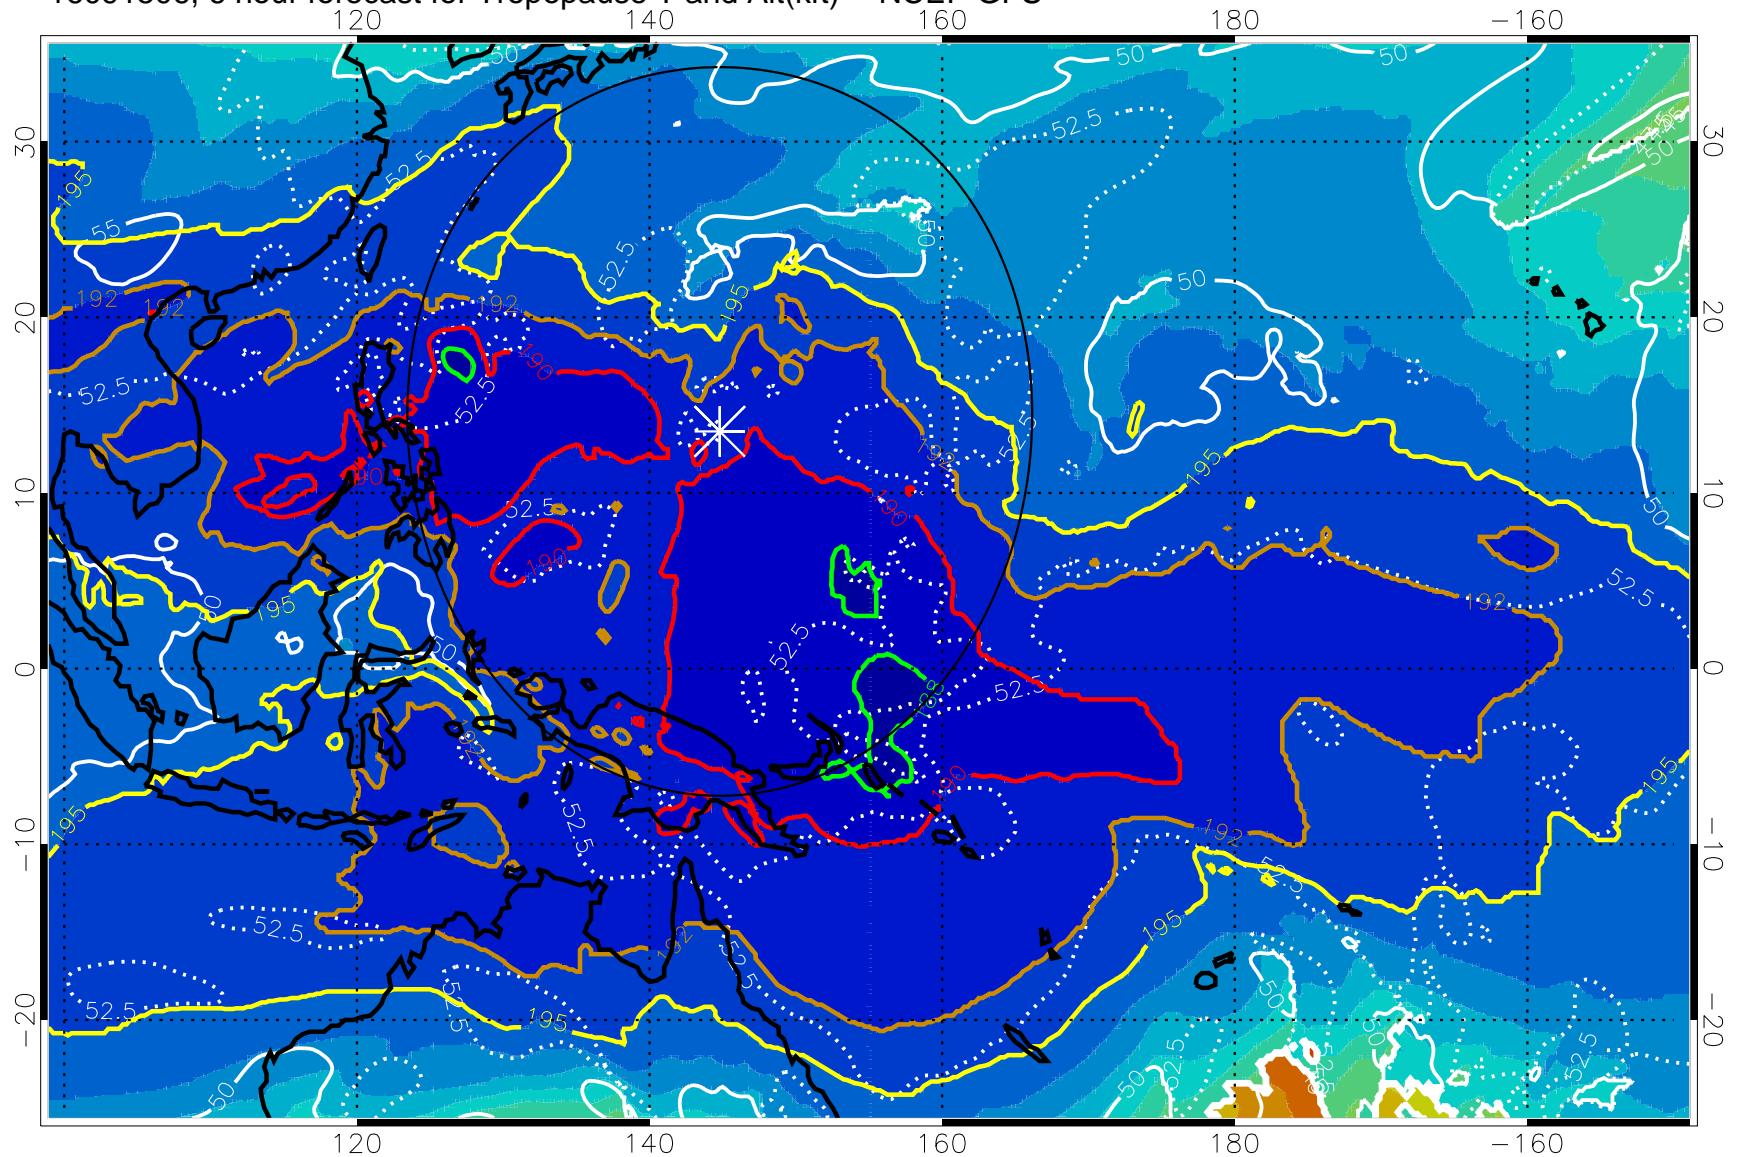

16091506, 6 hour forecast for Tropopause T and Alt(kft) -- NCEP GFS

190 200 210 220 230
Tropopause T, K

Tropopause Altitude in kft (white)

192.5K Isotherm 195K Isotherm
187.5K Isotherm 190K Isotherm

Range ring of 2304 km

16091512, 12 hour forecast for Tropopause T and Alt(kft) -- NCEP GFS

190 200 210 220 230
Tropopause T, K

Tropopause Altitude in kft (white)

192.5K Isotherm 195K Isotherm
187.5K Isotherm 190K Isotherm

Range ring of 2304 km