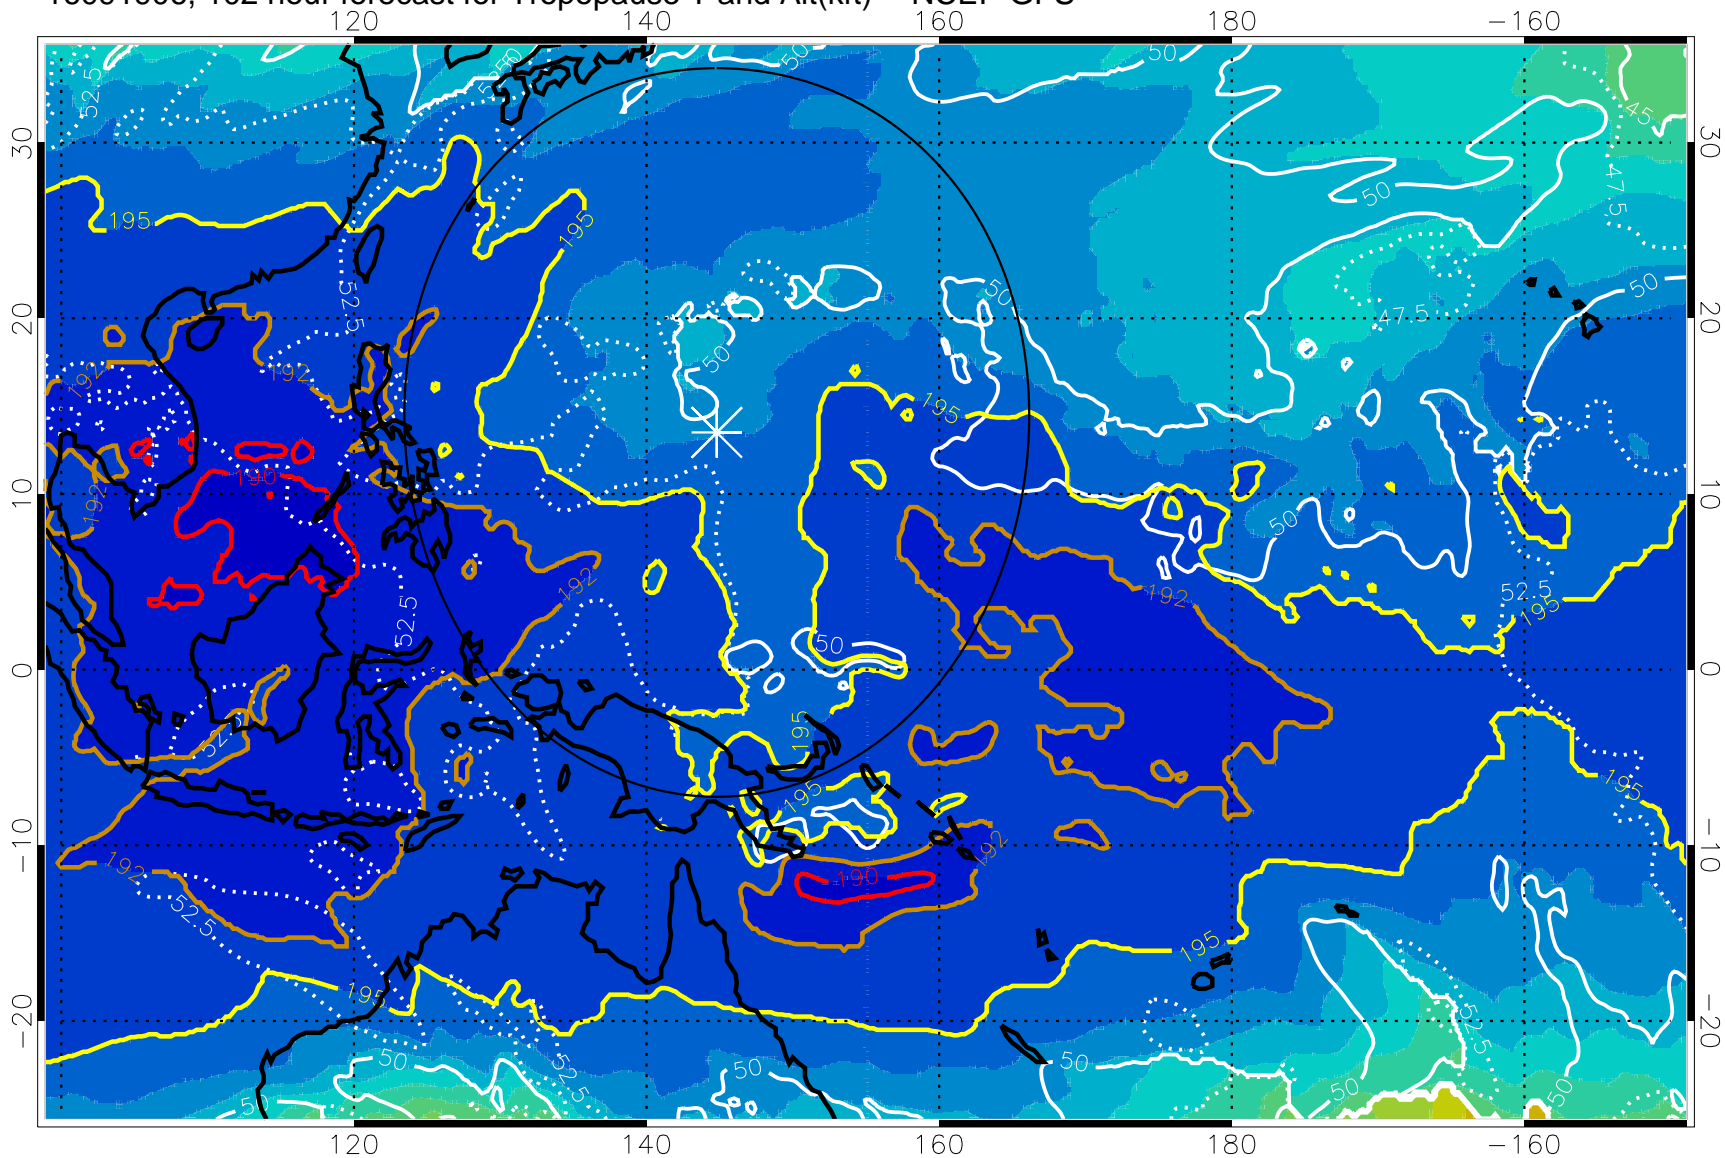

16091906, 102 hour forecast for Tropopause T and Alt(kft) -- NCEP GFS

190 200 210 220 230

Tropopause T, K

Tropopause Altitude in kft (white)

192.5K Isotherm 195K Isotherm
187.5K Isotherm 190K Isotherm

Range ring of 2304 km