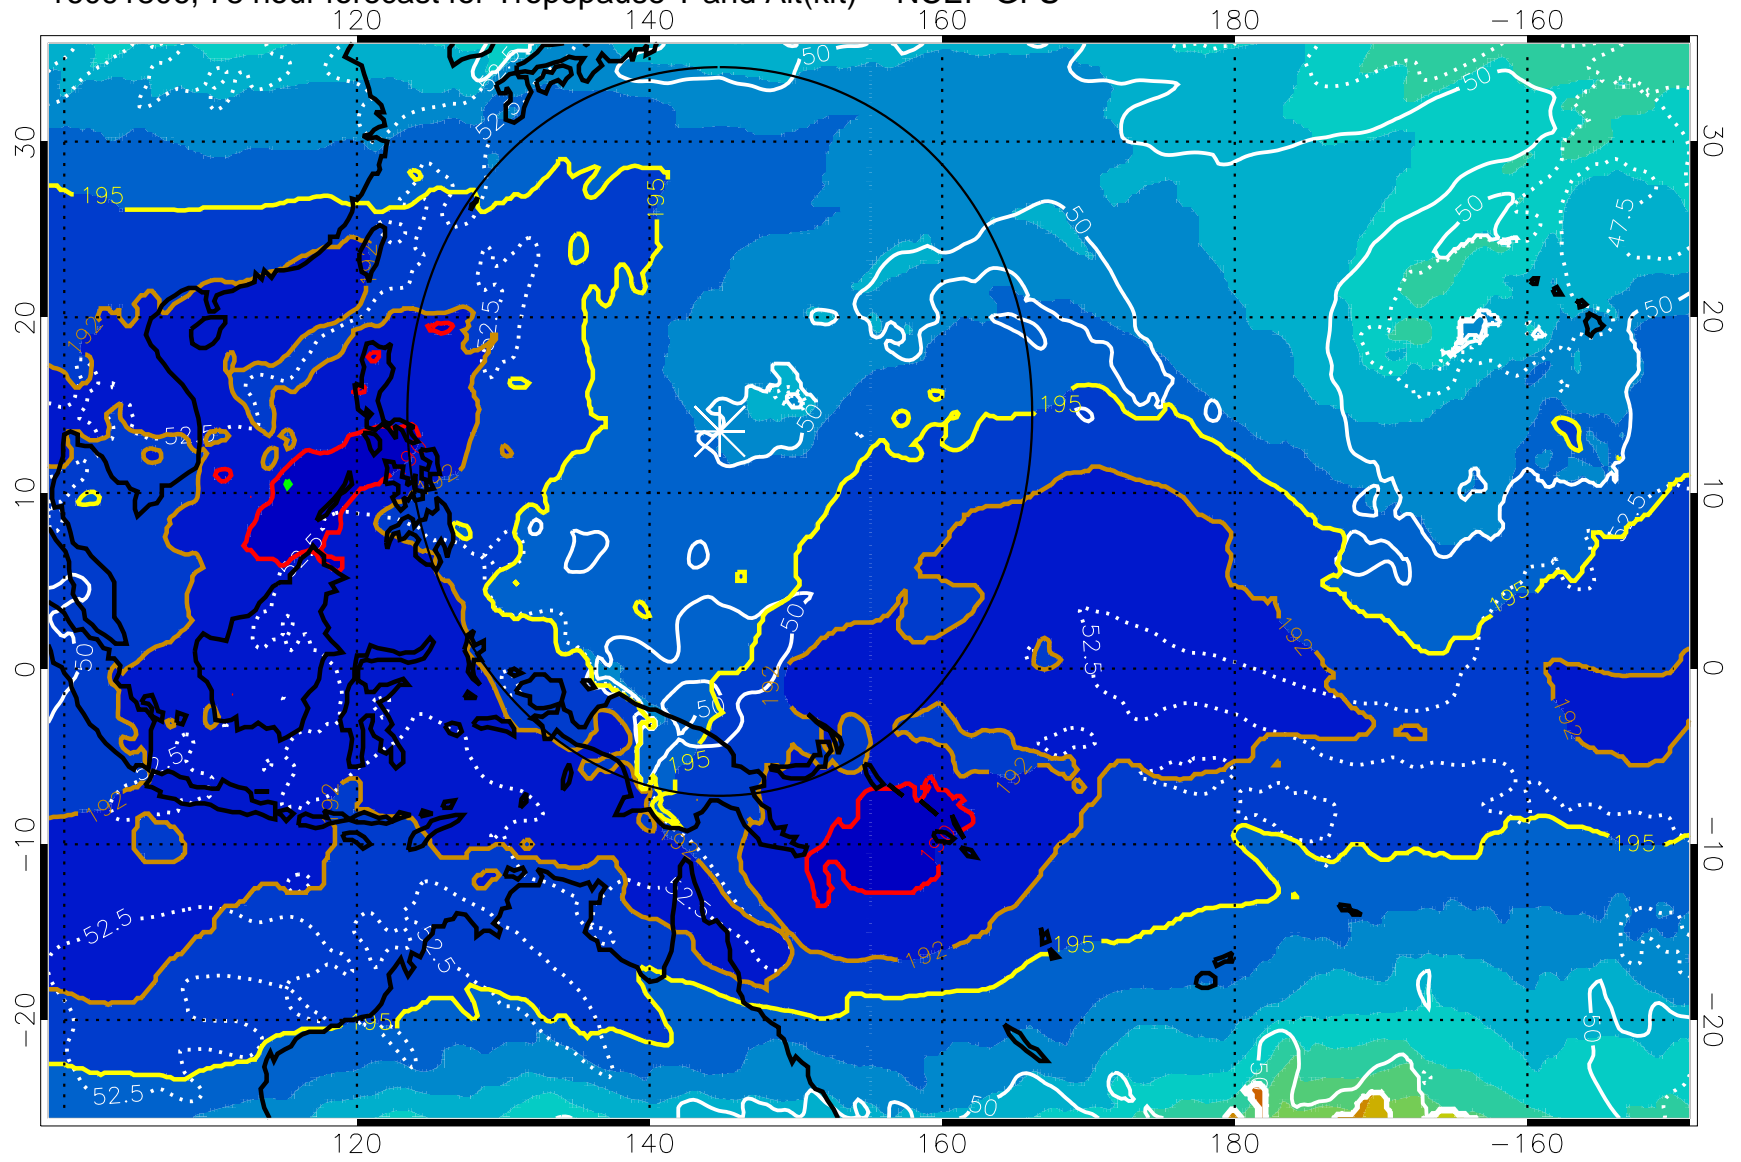

Tropopause T, K

Tropopause Altitude in kft (white)

192.5K Isotherm 195K Isotherm

187.5K Isotherm 190K Isotherm

Range ring of 2304 km

16091806, 78 hour forecast for Tropopause T and Alt(kft) -- NCEP GFS

Tropopause T, K