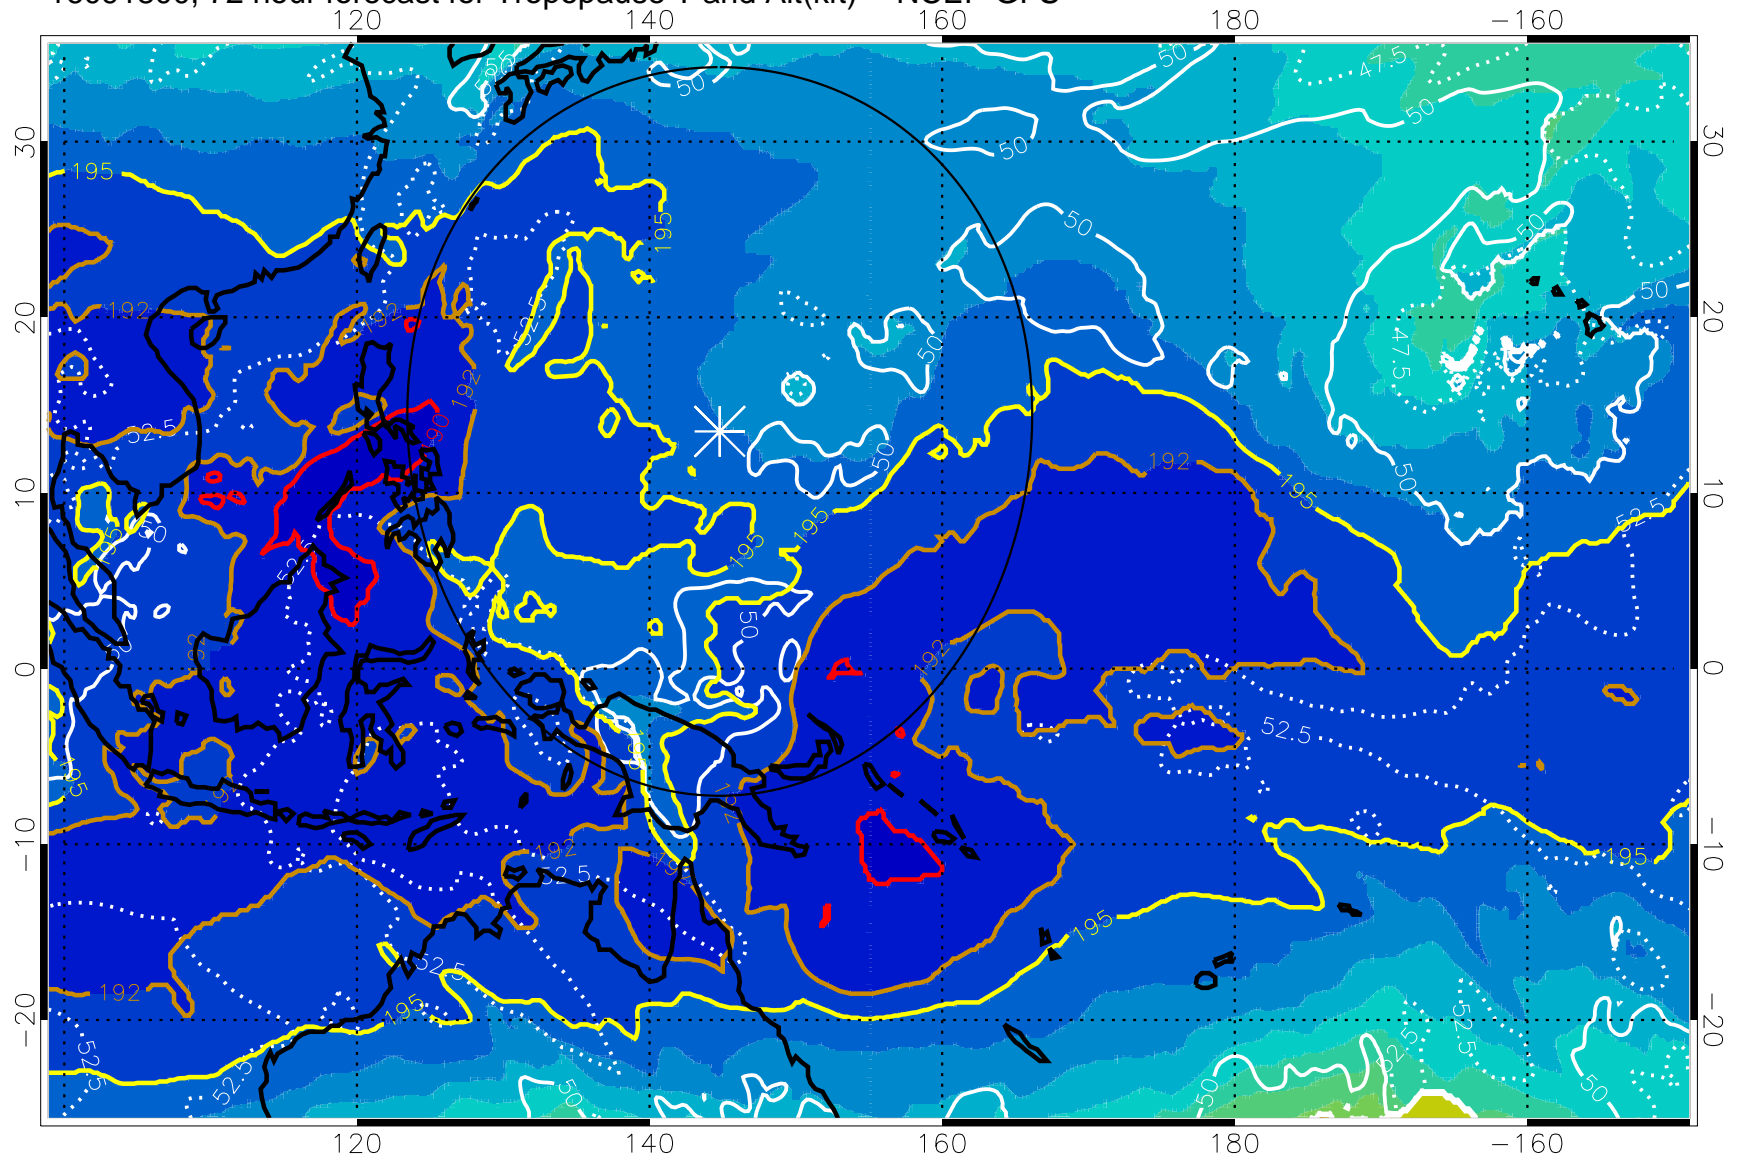

16091800, 72 hour forecast for Tropopause T and Alt(kft) -- NCEP GFS

190 200 210 220 230

Tropopause T, K

Tropopause Altitude in kft (white)

192.5K Isotherm 195K Isotherm

187.5K Isotherm 190K Isotherm

Range ring of 2304 km