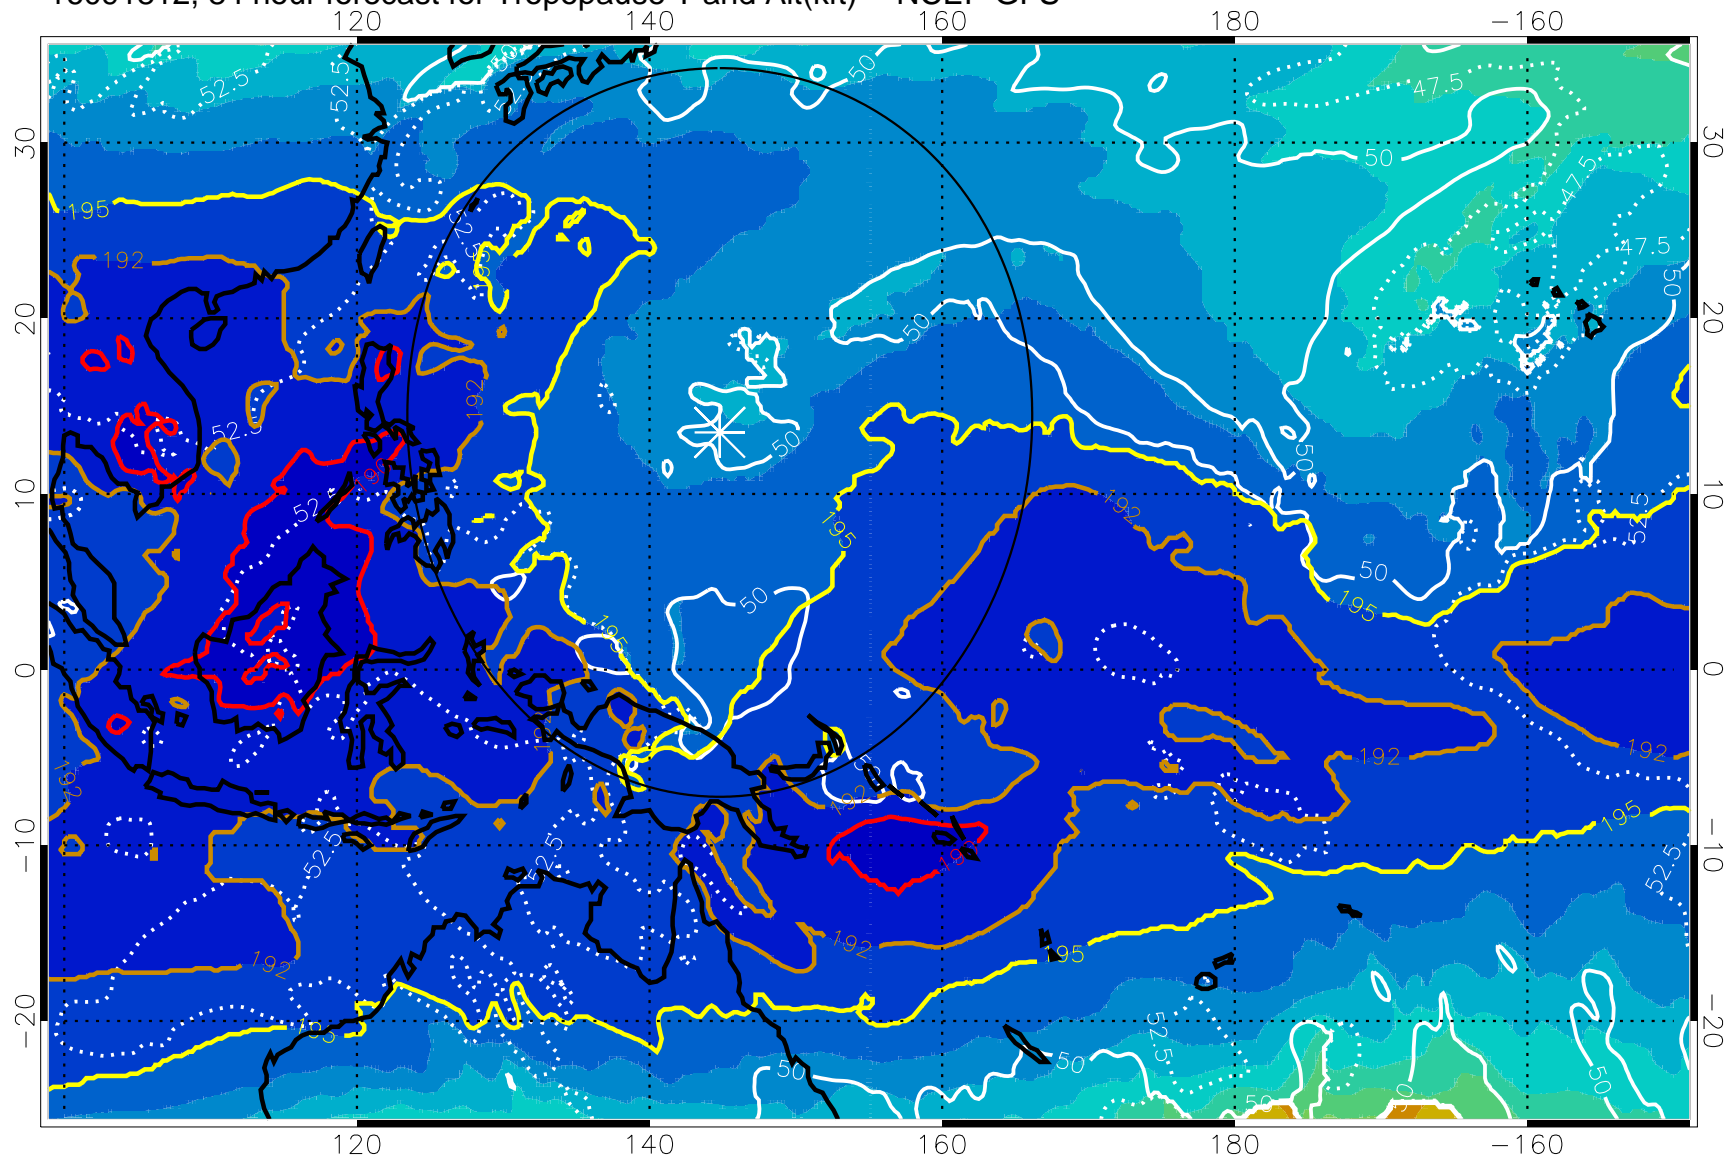

16091812, 84 hour forecast for Tropopause T and Alt(kft) -- NCEP GFS

190 200 210 220 230

Tropopause T, K

Tropopause Altitude in kft (white)

192.5K Isotherm 195K Isotherm

187.5K Isotherm 190K Isotherm

Range ring of 2304 km