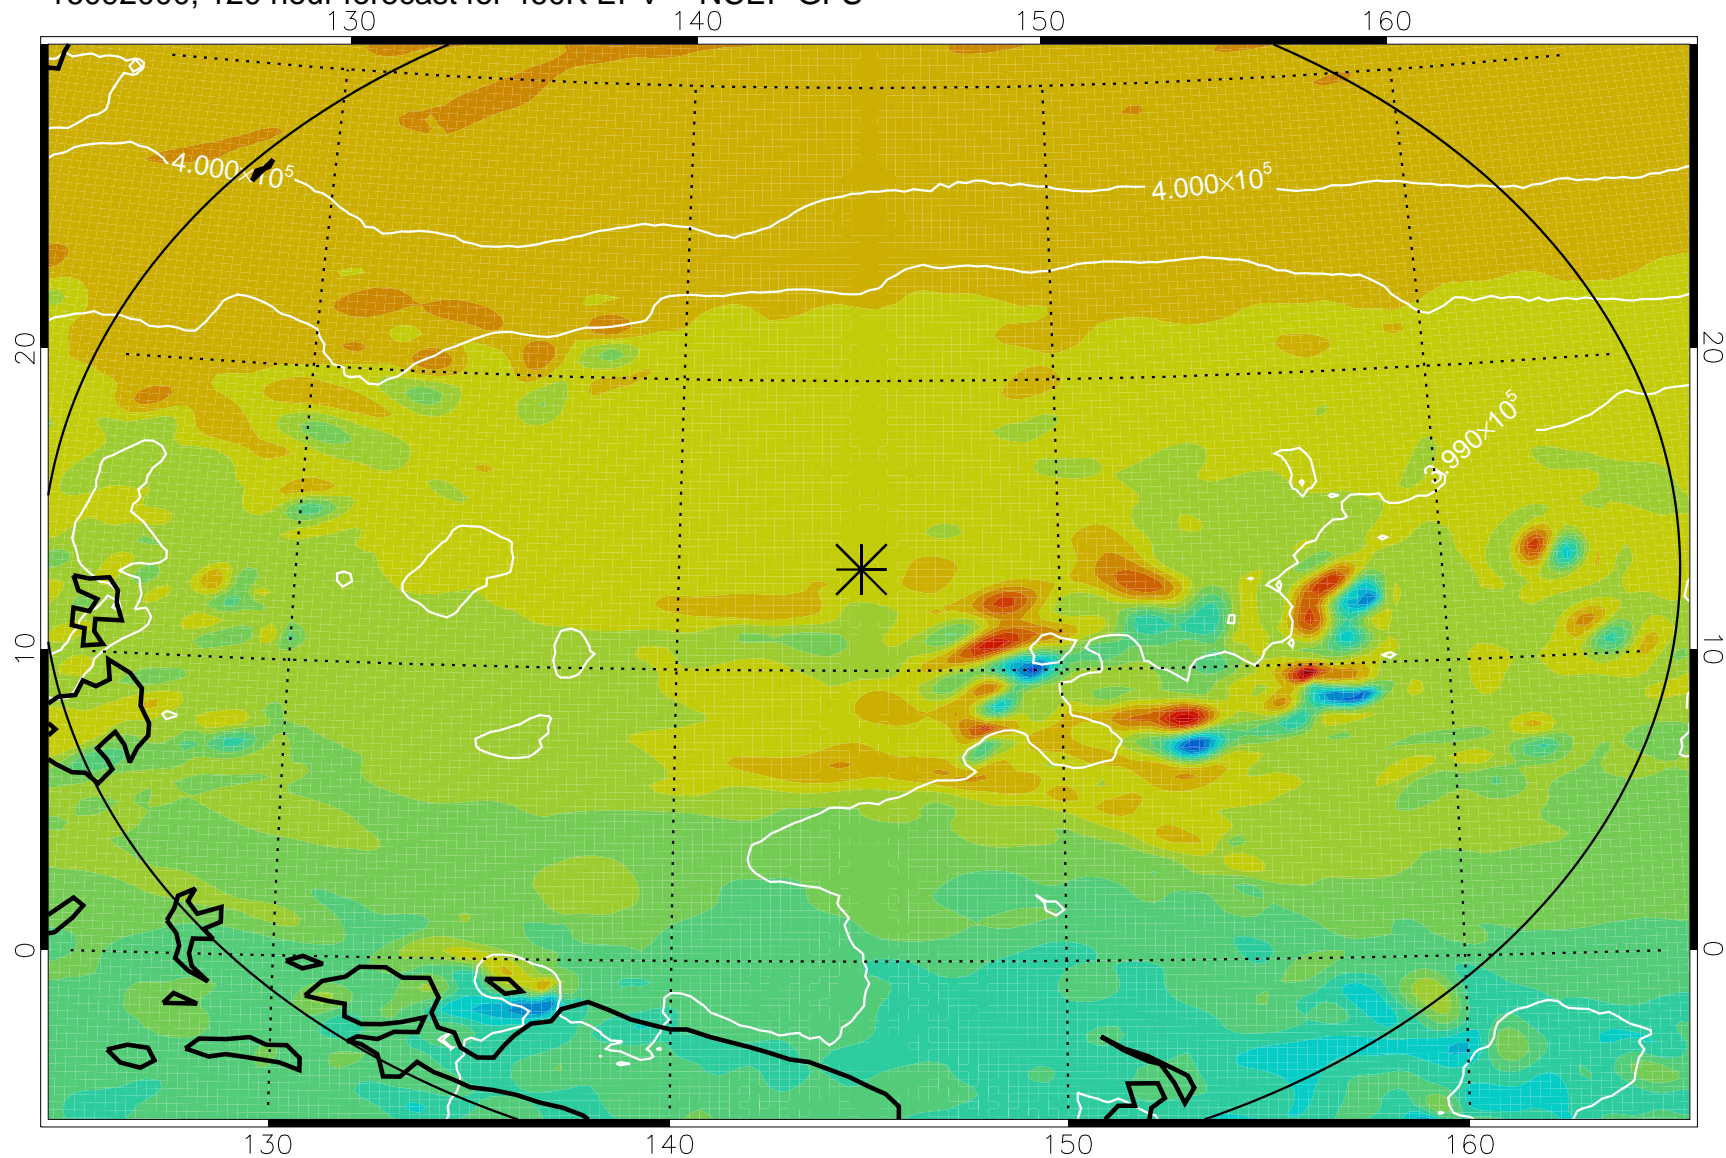

16091818, 90 hour forecast for 460K EPV -- NCEP GFS

460K Montgomery Streamfunction, white

Range ring of 2304 km

16091900, 96 hour forecast for 460K EPV -- NCEP GFS

460K Montgomery Streamfunction, white

Range ring of 2304 km

16091906, 102 hour forecast for 460K EPV -- NCEP GFS

460K Montgomery Streamfunction, white

Range ring of 2304 km

16091912, 108 hour forecast for 460K EPV -- NCEP GFS

460K Montgomery Streamfunction, white

Range ring of 2304 km

16091918, 114 hour forecast for 460K EPV -- NCEP GFS

460K Montgomery Streamfunction, white

Range ring of 2304 km

16092000, 120 hour forecast for 460K EPV -- NCEP GFS

460K Montgomery Streamfunction, white

Range ring of 2304 km