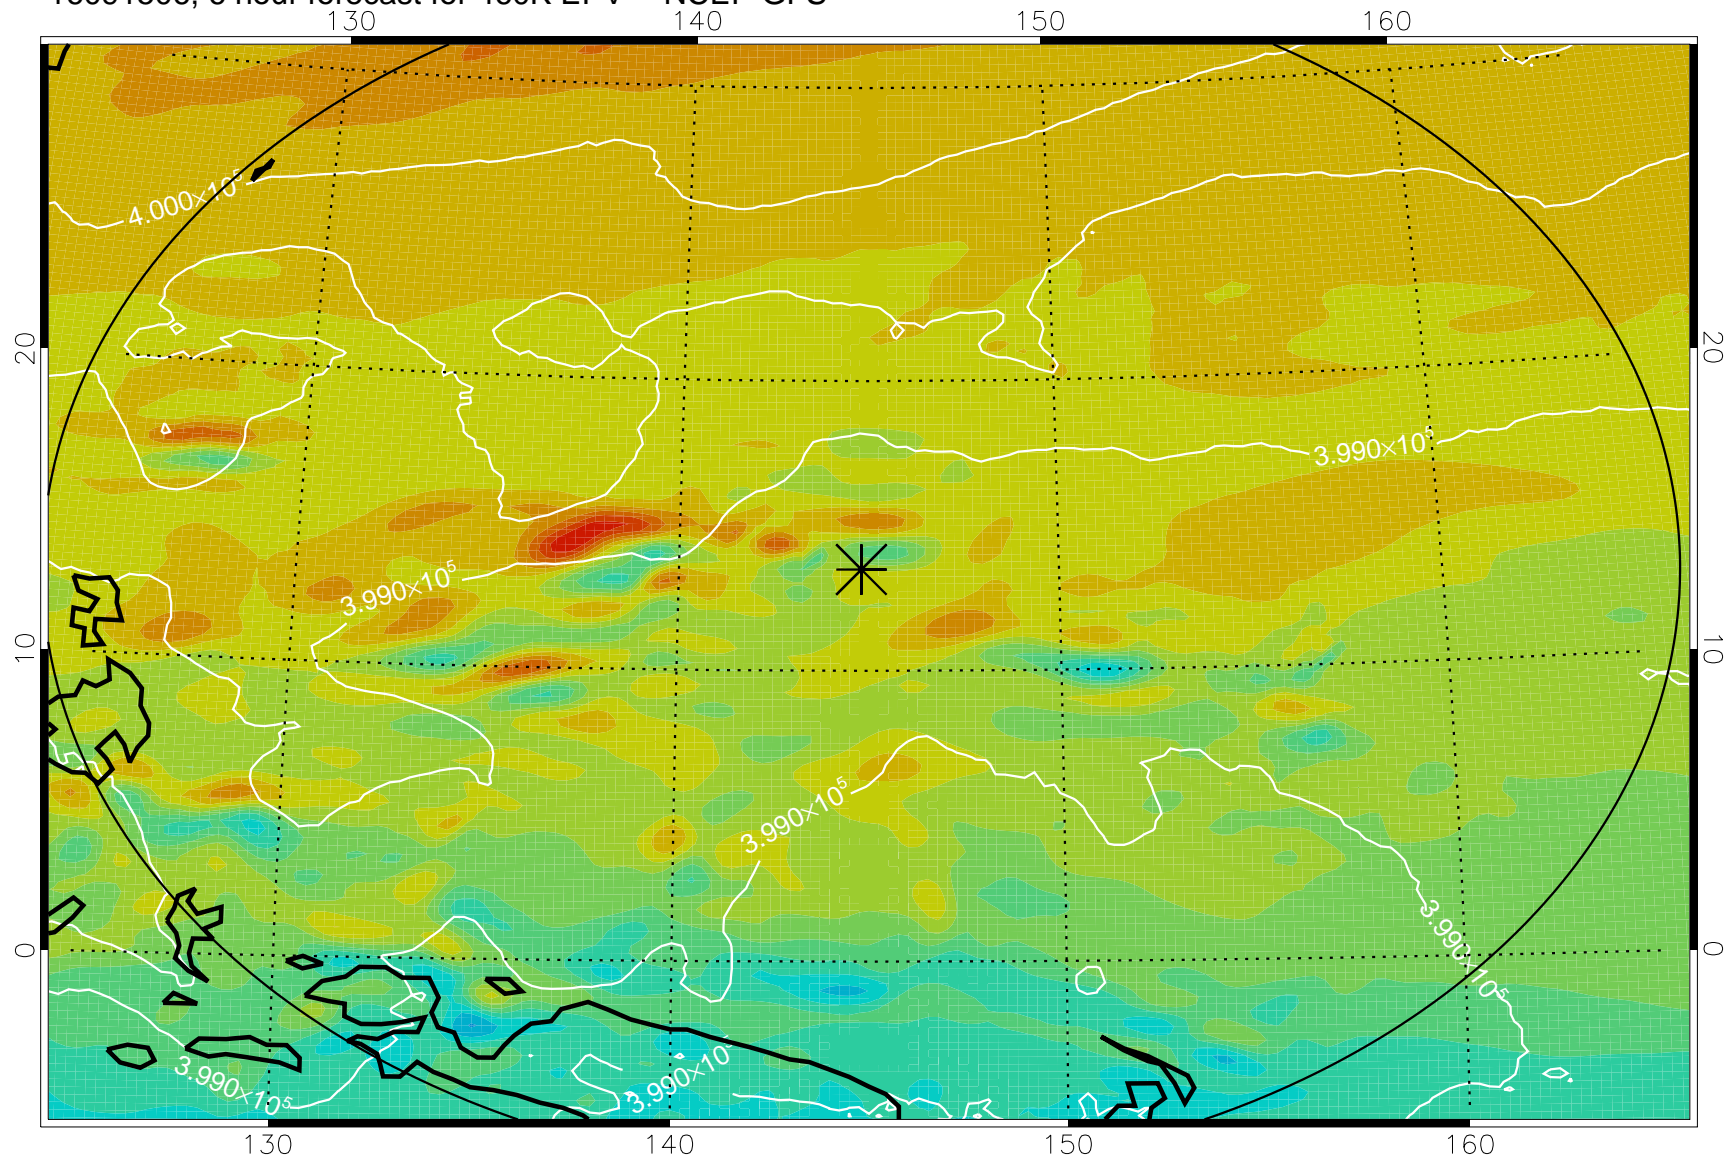

16091506, 6 hour forecast for 460K EPV -- NCEP GFS

460K Montgomery Streamfunction, white

Range ring of 2304 km

16091512, 12 hour forecast for 460K EPV -- NCEP GFS

460K Montgomery Streamfunction, white

Range ring of 2304 km

16091518, 18 hour forecast for 460K EPV -- NCEP GFS

460K Montgomery Streamfunction, white

Range ring of 2304 km

16091600, 24 hour forecast for 460K EPV -- NCEP GFS

460K Montgomery Streamfunction, white

Range ring of 2304 km

16091606, 30 hour forecast for 460K EPV -- NCEP GFS

460K Montgomery Streamfunction, white

Range ring of 2304 km

16091612, 36 hour forecast for 460K EPV -- NCEP GFS

460K Montgomery Streamfunction, white

Range ring of 2304 km

16091618, 42 hour forecast for 460K EPV -- NCEP GFS

460K Montgomery Streamfunction, white

Range ring of 2304 km

16091700, 48 hour forecast for 460K EPV -- NCEP GFS

460K Montgomery Streamfunction, white

Range ring of 2304 km