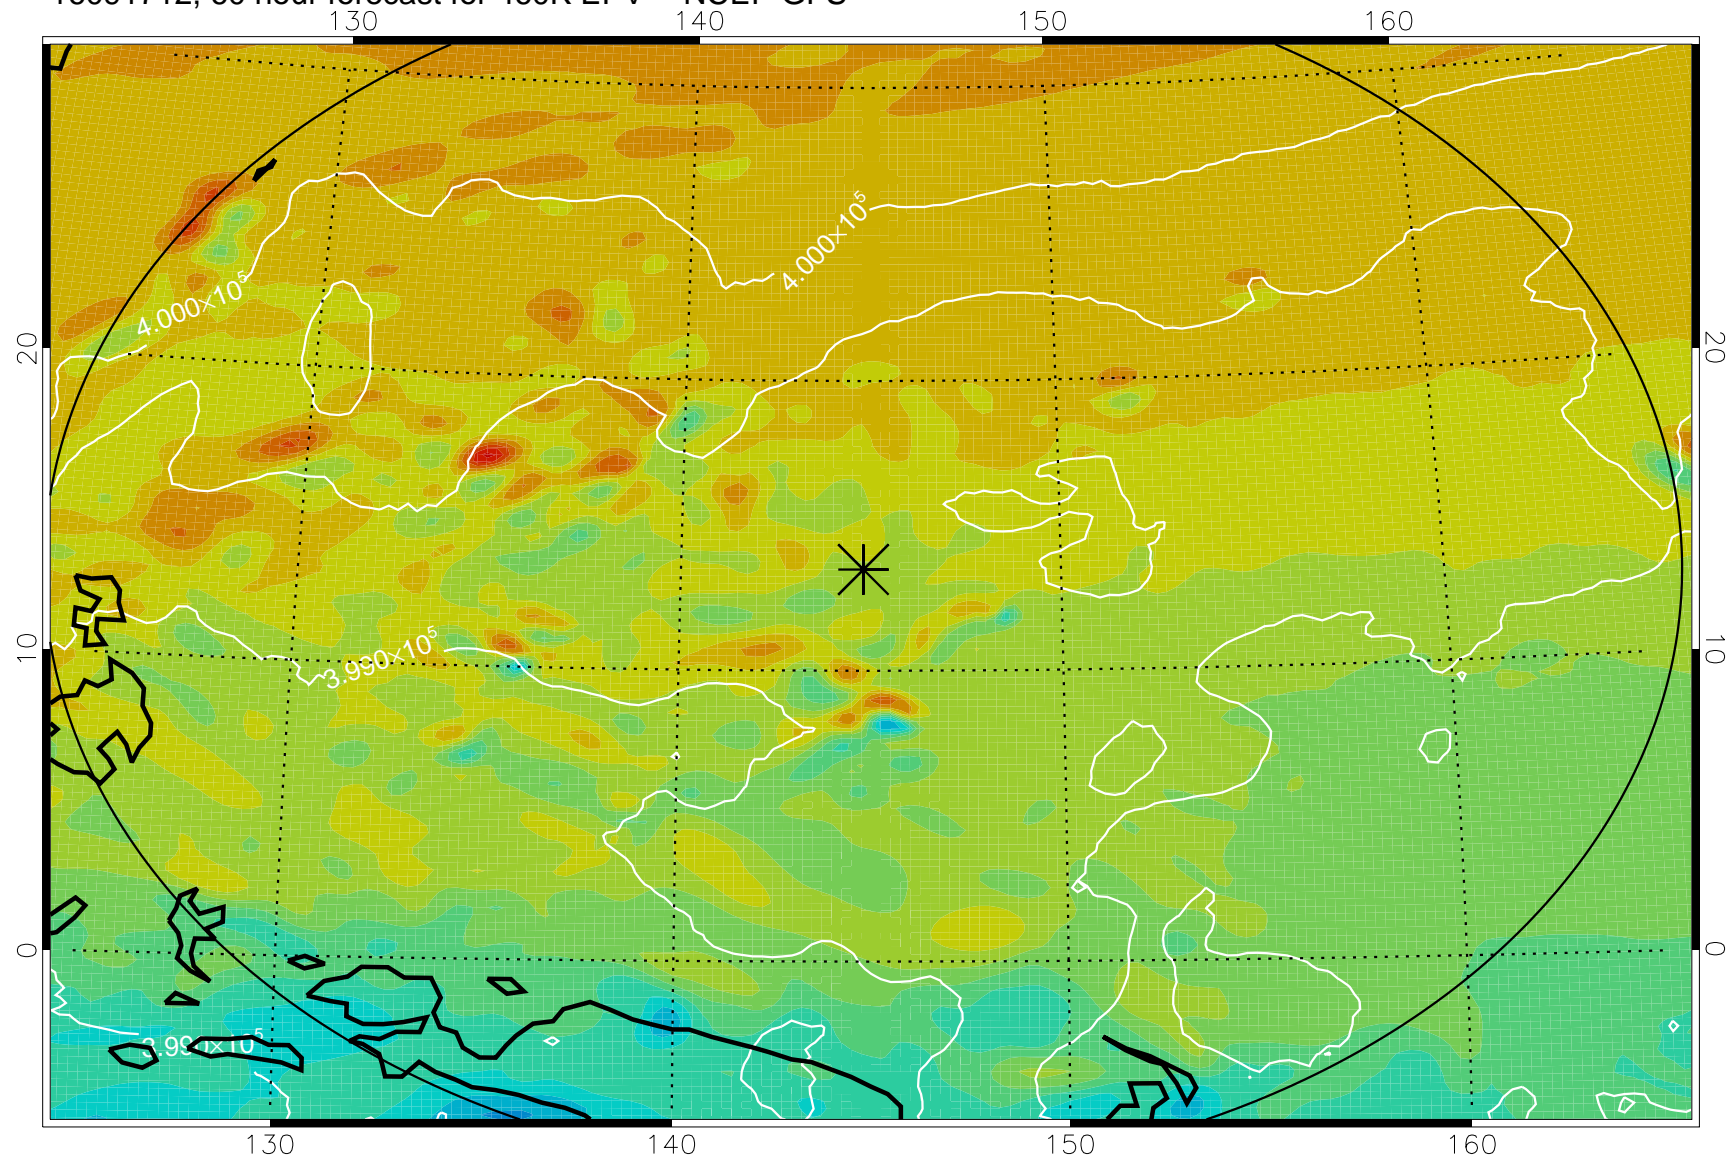

16091618, 42 hour forecast for 460K EPV -- NCEP GFS

460K Montgomery Streamfunction, white

Range ring of 2304 km

16091700, 48 hour forecast for 460K EPV -- NCEP GFS

460K Montgomery Streamfunction, white

Range ring of 2304 km

16091706, 54 hour forecast for 460K EPV -- NCEP GFS

460K Montgomery Streamfunction, white

Range ring of 2304 km

16091712, 60 hour forecast for 460K EPV -- NCEP GFS

460K Montgomery Streamfunction, white

Range ring of 2304 km

16091718, 66 hour forecast for 460K EPV -- NCEP GFS

460K Montgomery Streamfunction, white

Range ring of 2304 km

16091800, 72 hour forecast for 460K EPV -- NCEP GFS

460K Montgomery Streamfunction, white

Range ring of 2304 km

16091818, 90 hour forecast for 460K EPV -- NCEP GFS

460K Montgomery Streamfunction, white

Range ring of 2304 km

16091900, 96 hour forecast for 460K EPV -- NCEP GFS

460K Montgomery Streamfunction, white

Range ring of 2304 km