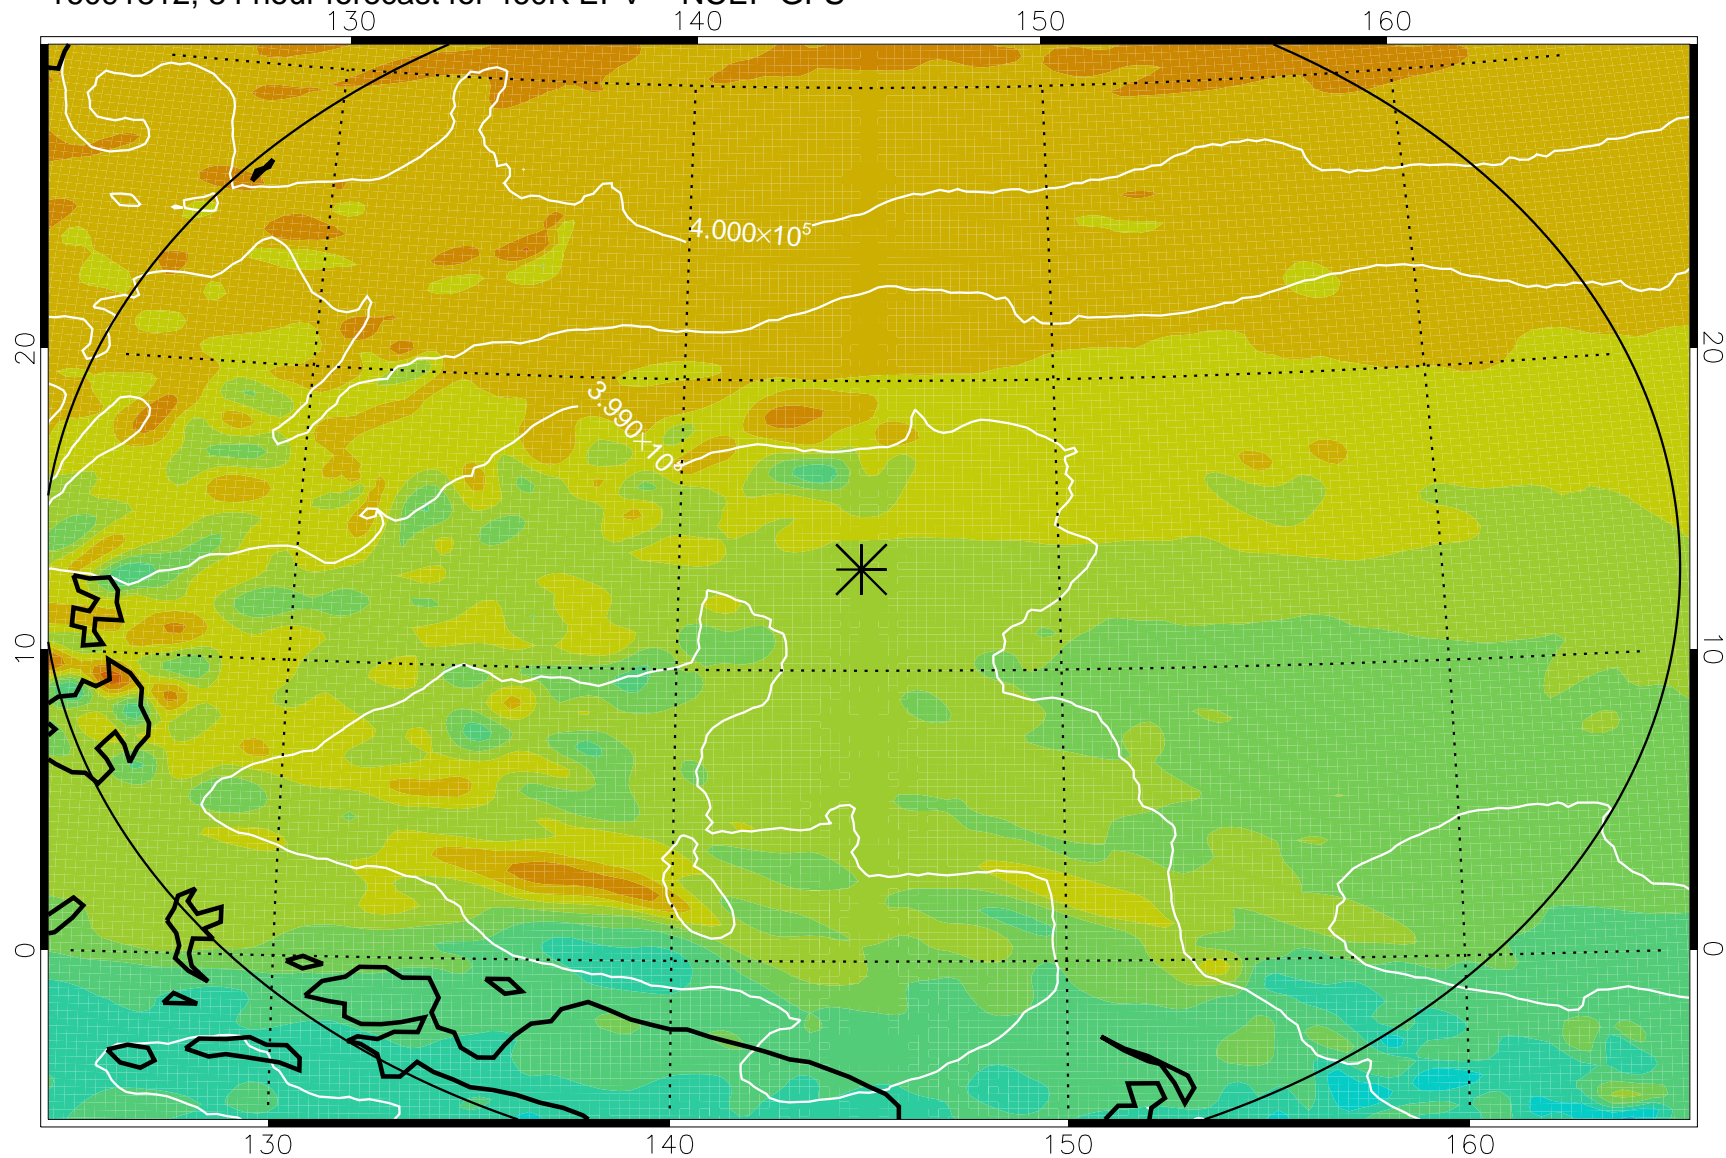

16091718, 66 hour forecast for 460K EPV -- NCEP GFS

460K Montgomery Streamfunction, white

Range ring of 2304 km

16091800, 72 hour forecast for 460K EPV -- NCEP GFS

460K Montgomery Streamfunction, white

Range ring of 2304 km

16091806, 78 hour forecast for 460K EPV -- NCEP GFS

460K Montgomery Streamfunction, white

Range ring of 2304 km

16091812, 84 hour forecast for 460K EPV -- NCEP GFS

460K Montgomery Streamfunction, white

Range ring of 2304 km

16091818, 90 hour forecast for 460K EPV -- NCEP GFS

460K Montgomery Streamfunction, white

Range ring of 2304 km

16091900, 96 hour forecast for 460K EPV -- NCEP GFS

460K Montgomery Streamfunction, white

Range ring of 2304 km

16091906, 102 hour forecast for 460K EPV -- NCEP GFS

460K Montgomery Streamfunction, white

Range ring of 2304 km

16091912, 108 hour forecast for 460K EPV -- NCEP GFS

460K Montgomery Streamfunction, white

Range ring of 2304 km