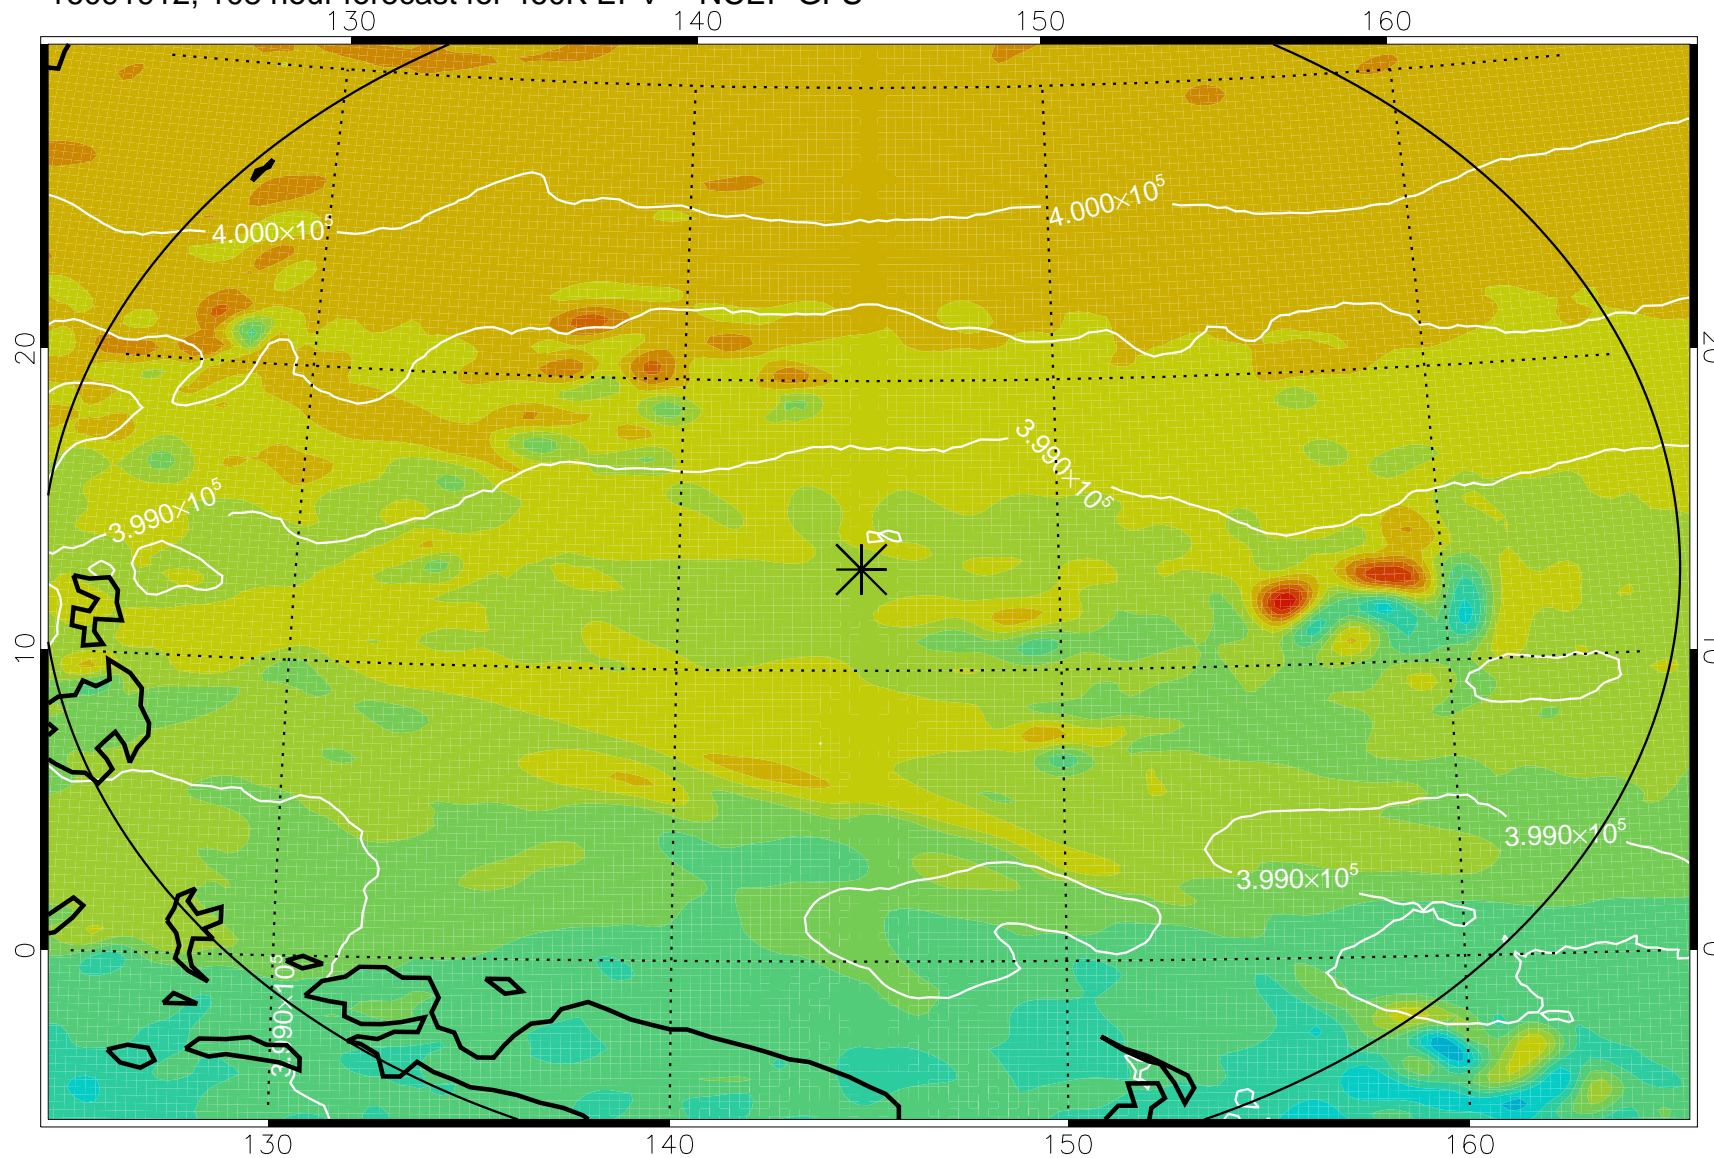

16091806, 78 hour forecast for 460K EPV -- NCEP GFS

460K Montgomery Streamfunction, white

Range ring of 2304 km

16091812, 84 hour forecast for 460K EPV -- NCEP GFS

460K Montgomery Streamfunction, white

Range ring of 2304 km

16091818, 90 hour forecast for 460K EPV -- NCEP GFS

460K Montgomery Streamfunction, white

Range ring of 2304 km

16091900, 96 hour forecast for 460K EPV -- NCEP GFS

460K Montgomery Streamfunction, white

Range ring of 2304 km

16091906, 102 hour forecast for 460K EPV -- NCEP GFS

460K Montgomery Streamfunction, white

Range ring of 2304 km

16091912, 108 hour forecast for 460K EPV -- NCEP GFS

460K Montgomery Streamfunction, white

Range ring of 2304 km

16091918, 114 hour forecast for 460K EPV -- NCEP GFS

460K Montgomery Streamfunction, white

Range ring of 2304 km

16092000, 120 hour forecast for 460K EPV -- NCEP GFS

460K Montgomery Streamfunction, white

Range ring of 2304 km