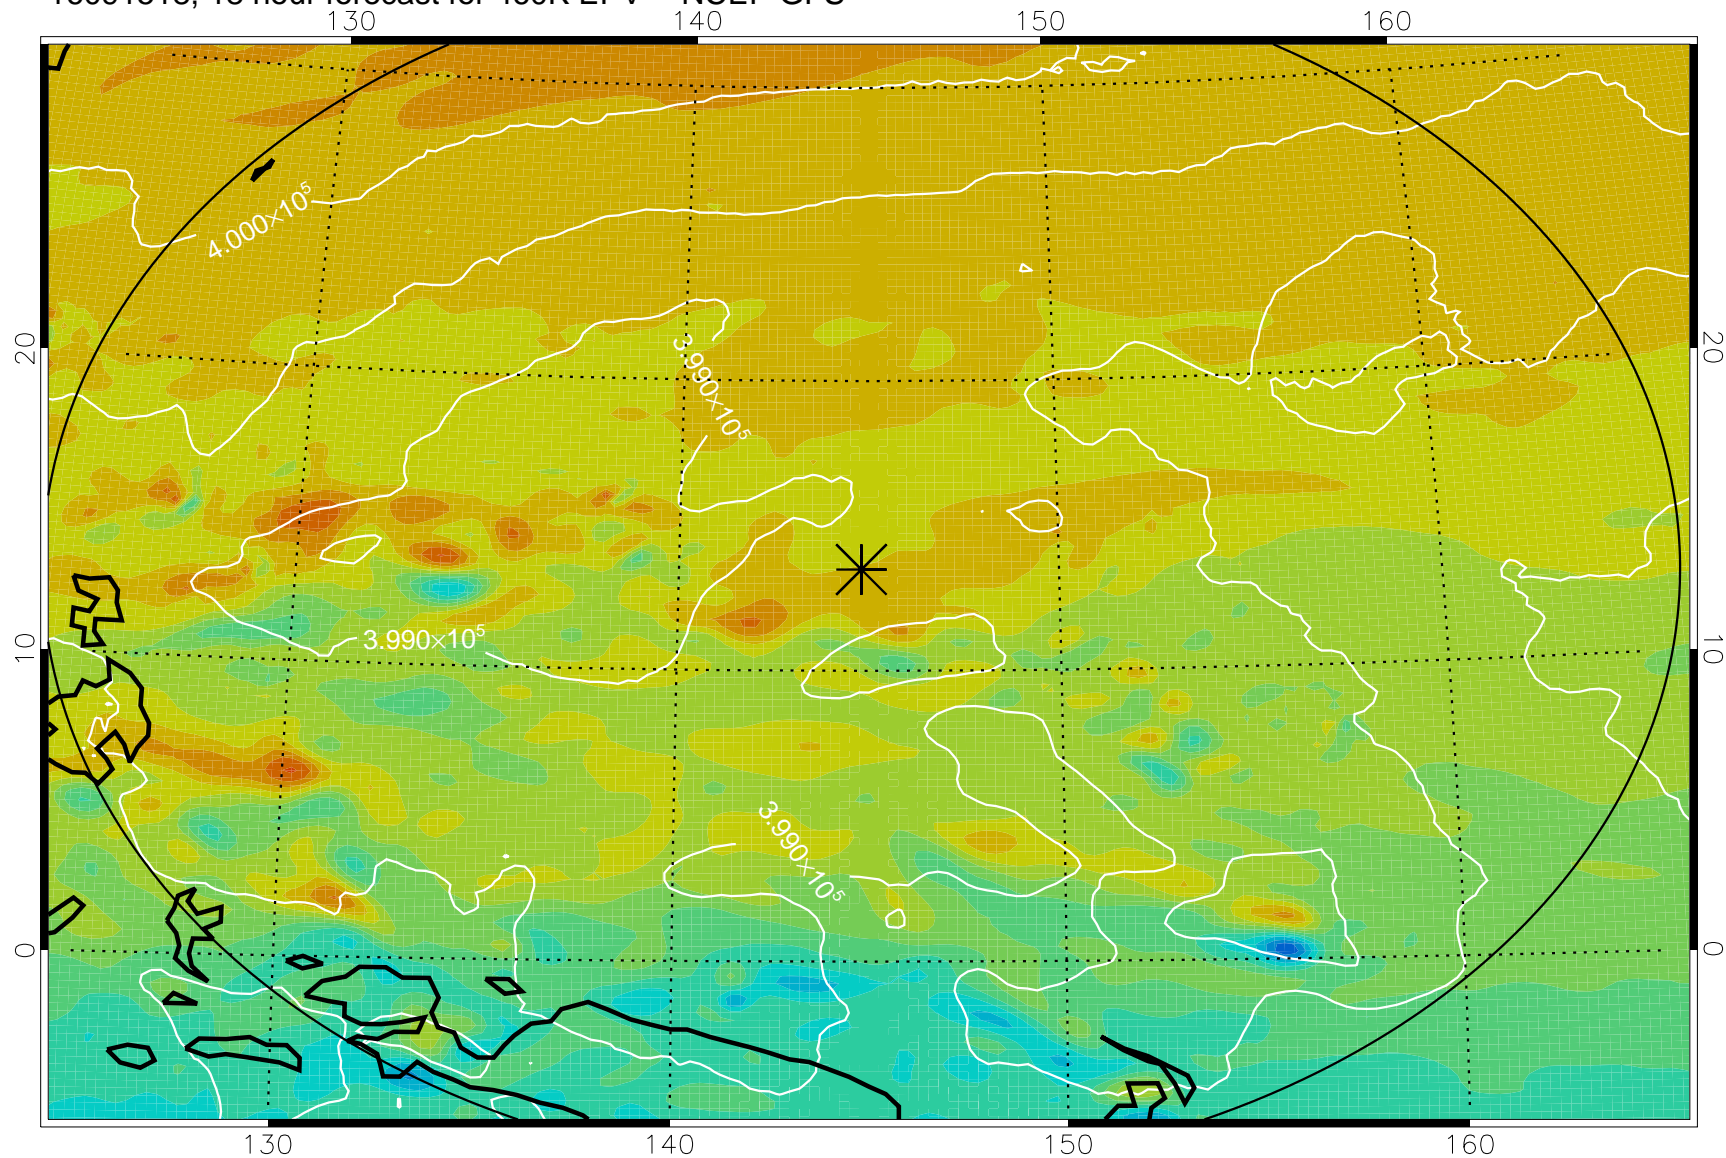

16091506, 6 hour forecast for 460K EPV -- NCEP GFS

460K Montgomery Streamfunction, white

Range ring of 2304 km

16091512, 12 hour forecast for 460K EPV -- NCEP GFS

460K Montgomery Streamfunction, white

Range ring of 2304 km

16091518, 18 hour forecast for 460K EPV -- NCEP GFS

460K Montgomery Streamfunction, white

Range ring of 2304 km

16091600, 24 hour forecast for 460K EPV -- NCEP GFS

460K Montgomery Streamfunction, white

Range ring of 2304 km

16091606, 30 hour forecast for 460K EPV -- NCEP GFS

460K Montgomery Streamfunction, white

Range ring of 2304 km

16091612, 36 hour forecast for 460K EPV -- NCEP GFS

460K Montgomery Streamfunction, white

Range ring of 2304 km

16091618, 42 hour forecast for 460K EPV -- NCEP GFS

460K Montgomery Streamfunction, white

Range ring of 2304 km

16091700, 48 hour forecast for 460K EPV -- NCEP GFS

460K Montgomery Streamfunction, white

Range ring of 2304 km