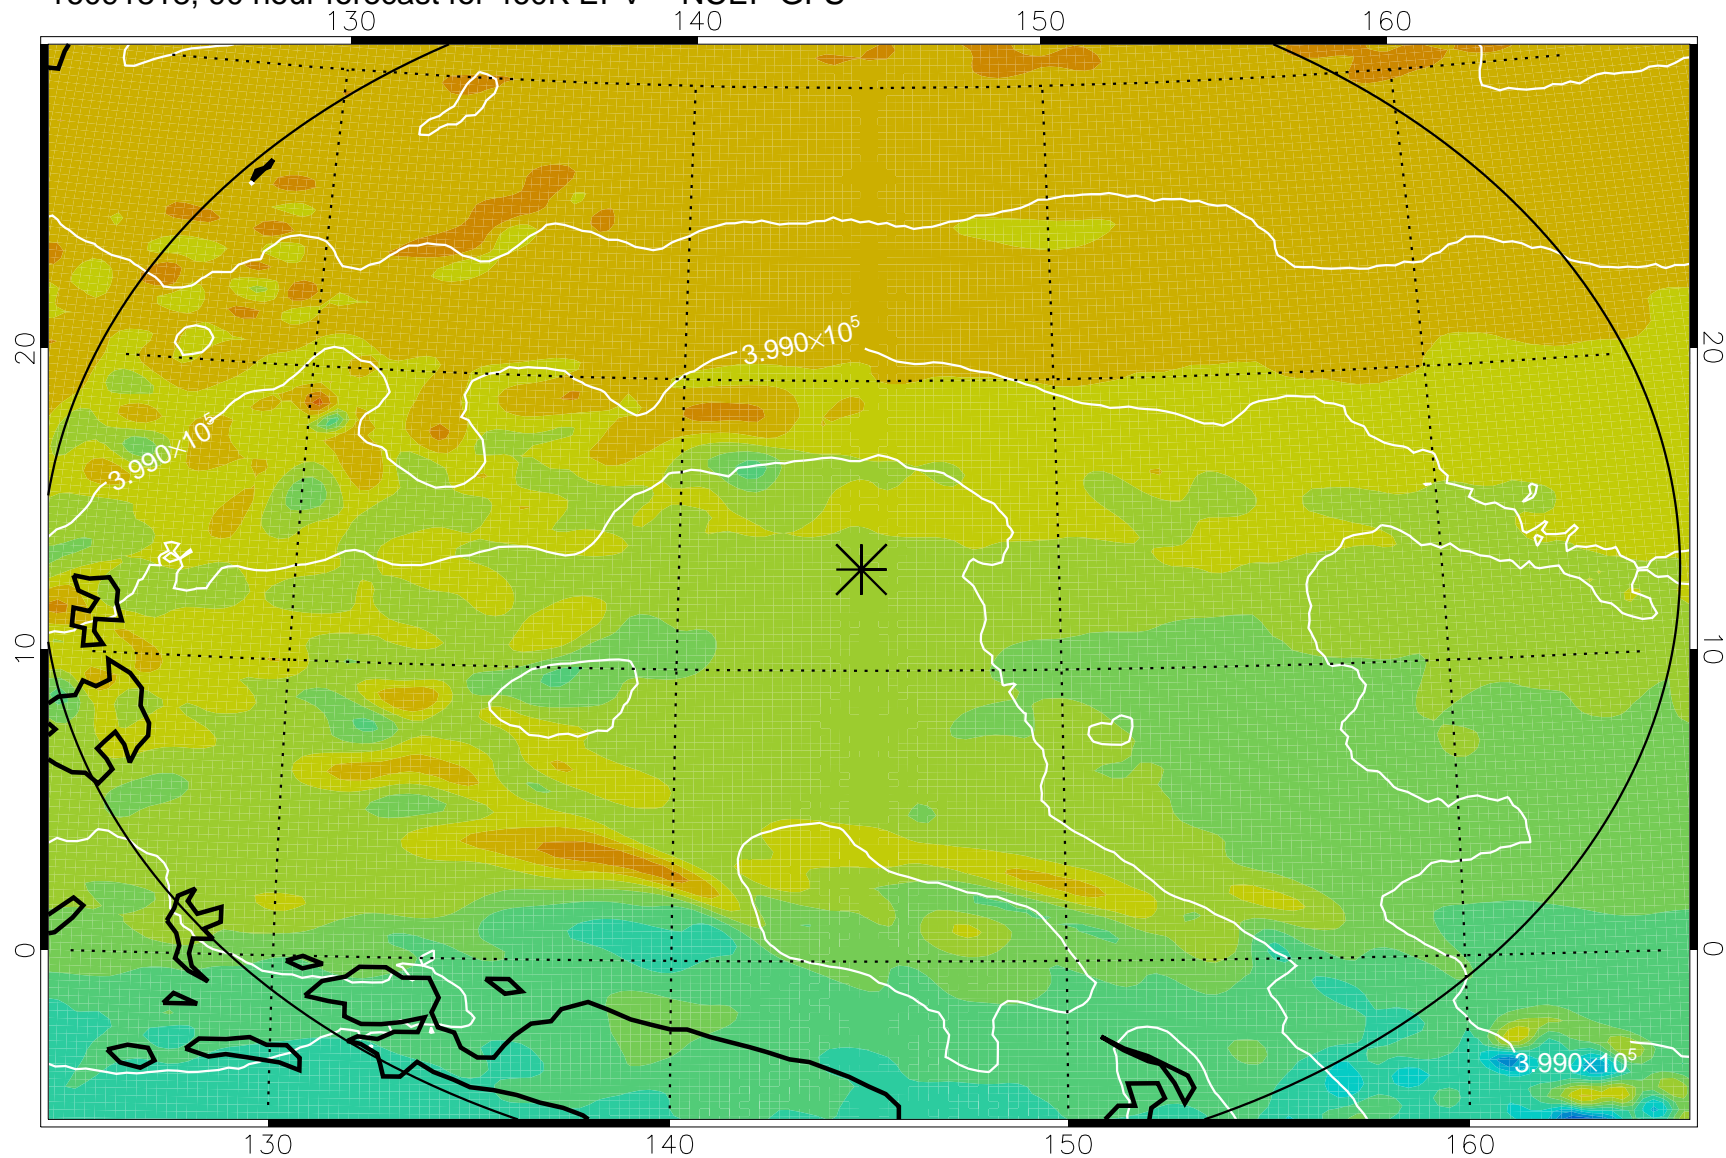

16091718, 66 hour forecast for 460K EPV -- NCEP GFS

460K Montgomery Streamfunction, white

Range ring of 2304 km

16091800, 72 hour forecast for 460K EPV -- NCEP GFS

460K Montgomery Streamfunction, white

Range ring of 2304 km

16091806, 78 hour forecast for 460K EPV -- NCEP GFS

460K Montgomery Streamfunction, white

Range ring of 2304 km

16091812, 84 hour forecast for 460K EPV -- NCEP GFS

460K Montgomery Streamfunction, white

Range ring of 2304 km

16091818, 90 hour forecast for 460K EPV -- NCEP GFS

460K Montgomery Streamfunction, white

Range ring of 2304 km

16091900, 96 hour forecast for 460K EPV -- NCEP GFS

460K Montgomery Streamfunction, white

Range ring of 2304 km

16091906, 102 hour forecast for 460K EPV -- NCEP GFS

460K Montgomery Streamfunction, white

Range ring of 2304 km

16091912, 108 hour forecast for 460K EPV -- NCEP GFS

460K Montgomery Streamfunction, white

Range ring of 2304 km