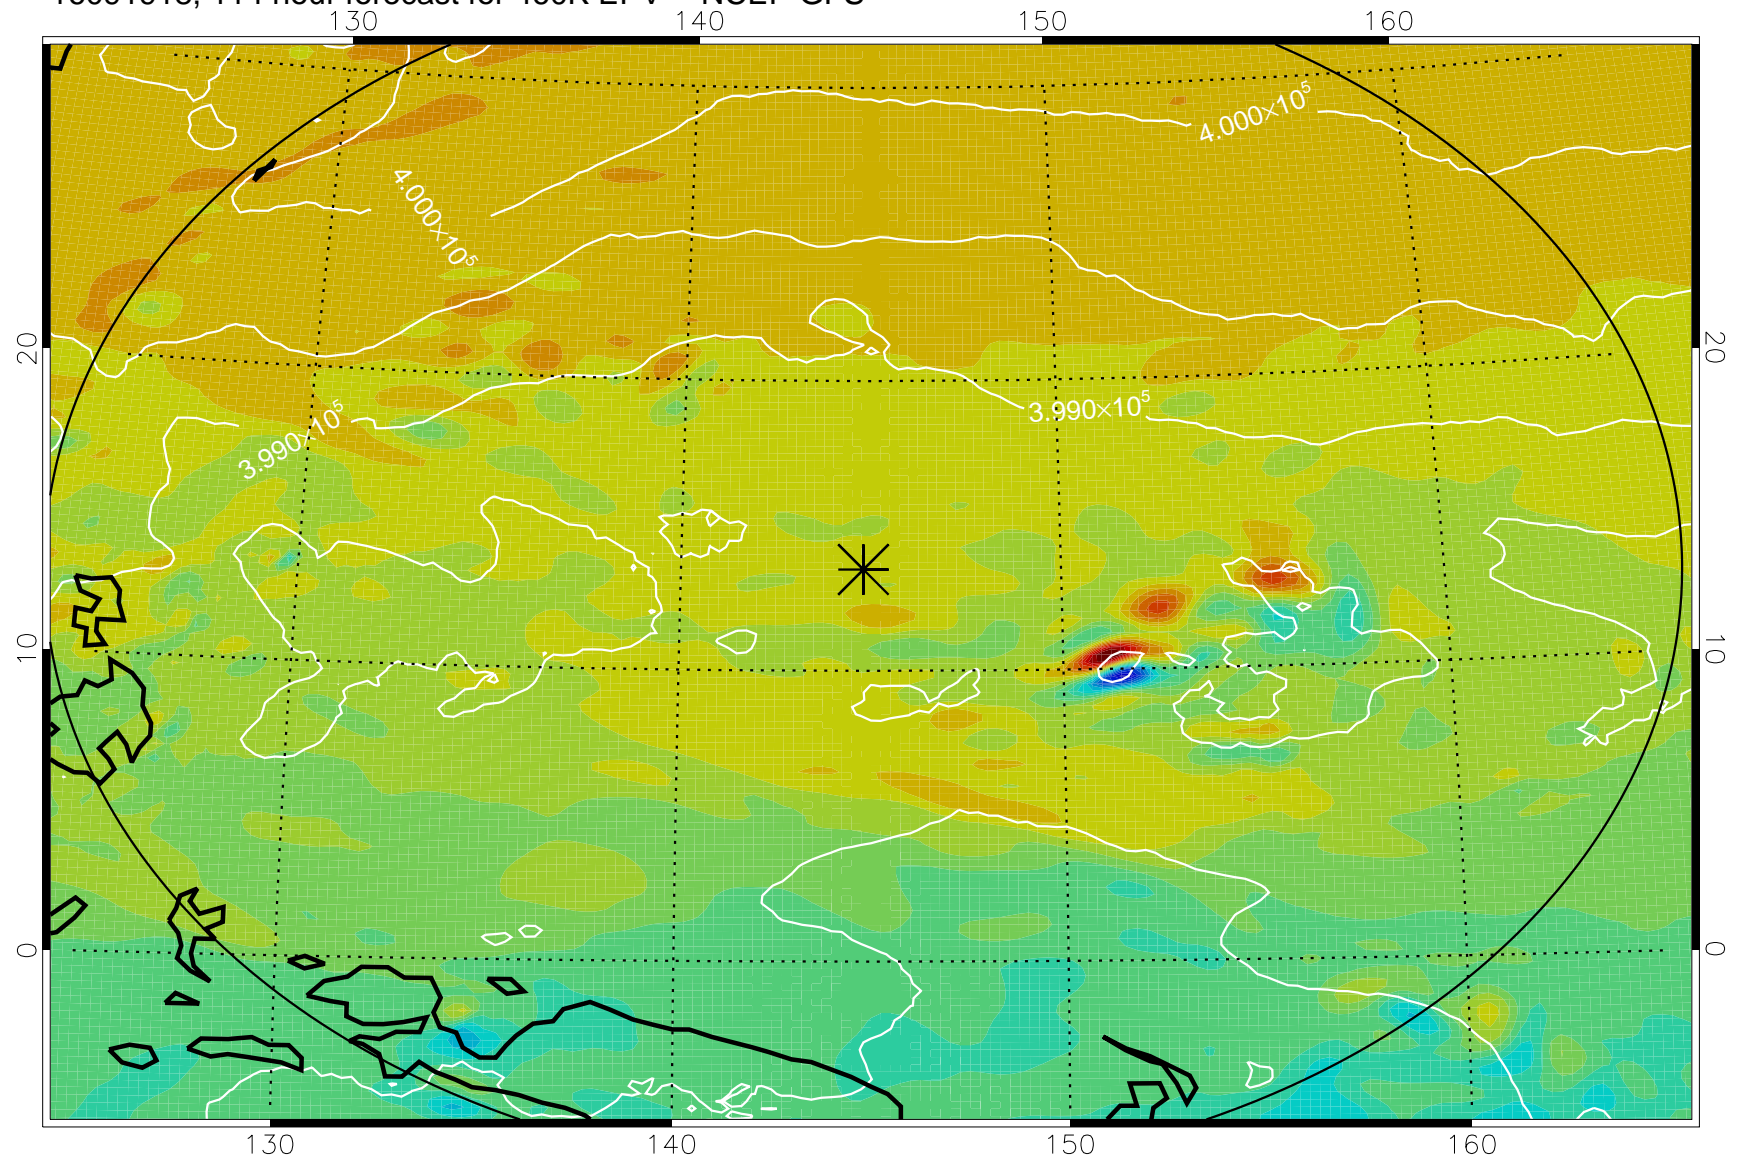

16091806, 78 hour forecast for 460K EPV -- NCEP GFS

460K Montgomery Streamfunction, white

Range ring of 2304 km

16091812, 84 hour forecast for 460K EPV -- NCEP GFS

460K Montgomery Streamfunction, white

Range ring of 2304 km

16091818, 90 hour forecast for 460K EPV -- NCEP GFS

460K Montgomery Streamfunction, white

Range ring of 2304 km

16091900, 96 hour forecast for 460K EPV -- NCEP GFS

460K Montgomery Streamfunction, white

Range ring of 2304 km

16091906, 102 hour forecast for 460K EPV -- NCEP GFS

460K Montgomery Streamfunction, white

Range ring of 2304 km

16091912, 108 hour forecast for 460K EPV -- NCEP GFS

460K Montgomery Streamfunction, white

Range ring of 2304 km

16091918, 114 hour forecast for 460K EPV -- NCEP GFS

460K Montgomery Streamfunction, white

Range ring of 2304 km

16092000, 120 hour forecast for 460K EPV -- NCEP GFS

460K Montgomery Streamfunction, white

Range ring of 2304 km