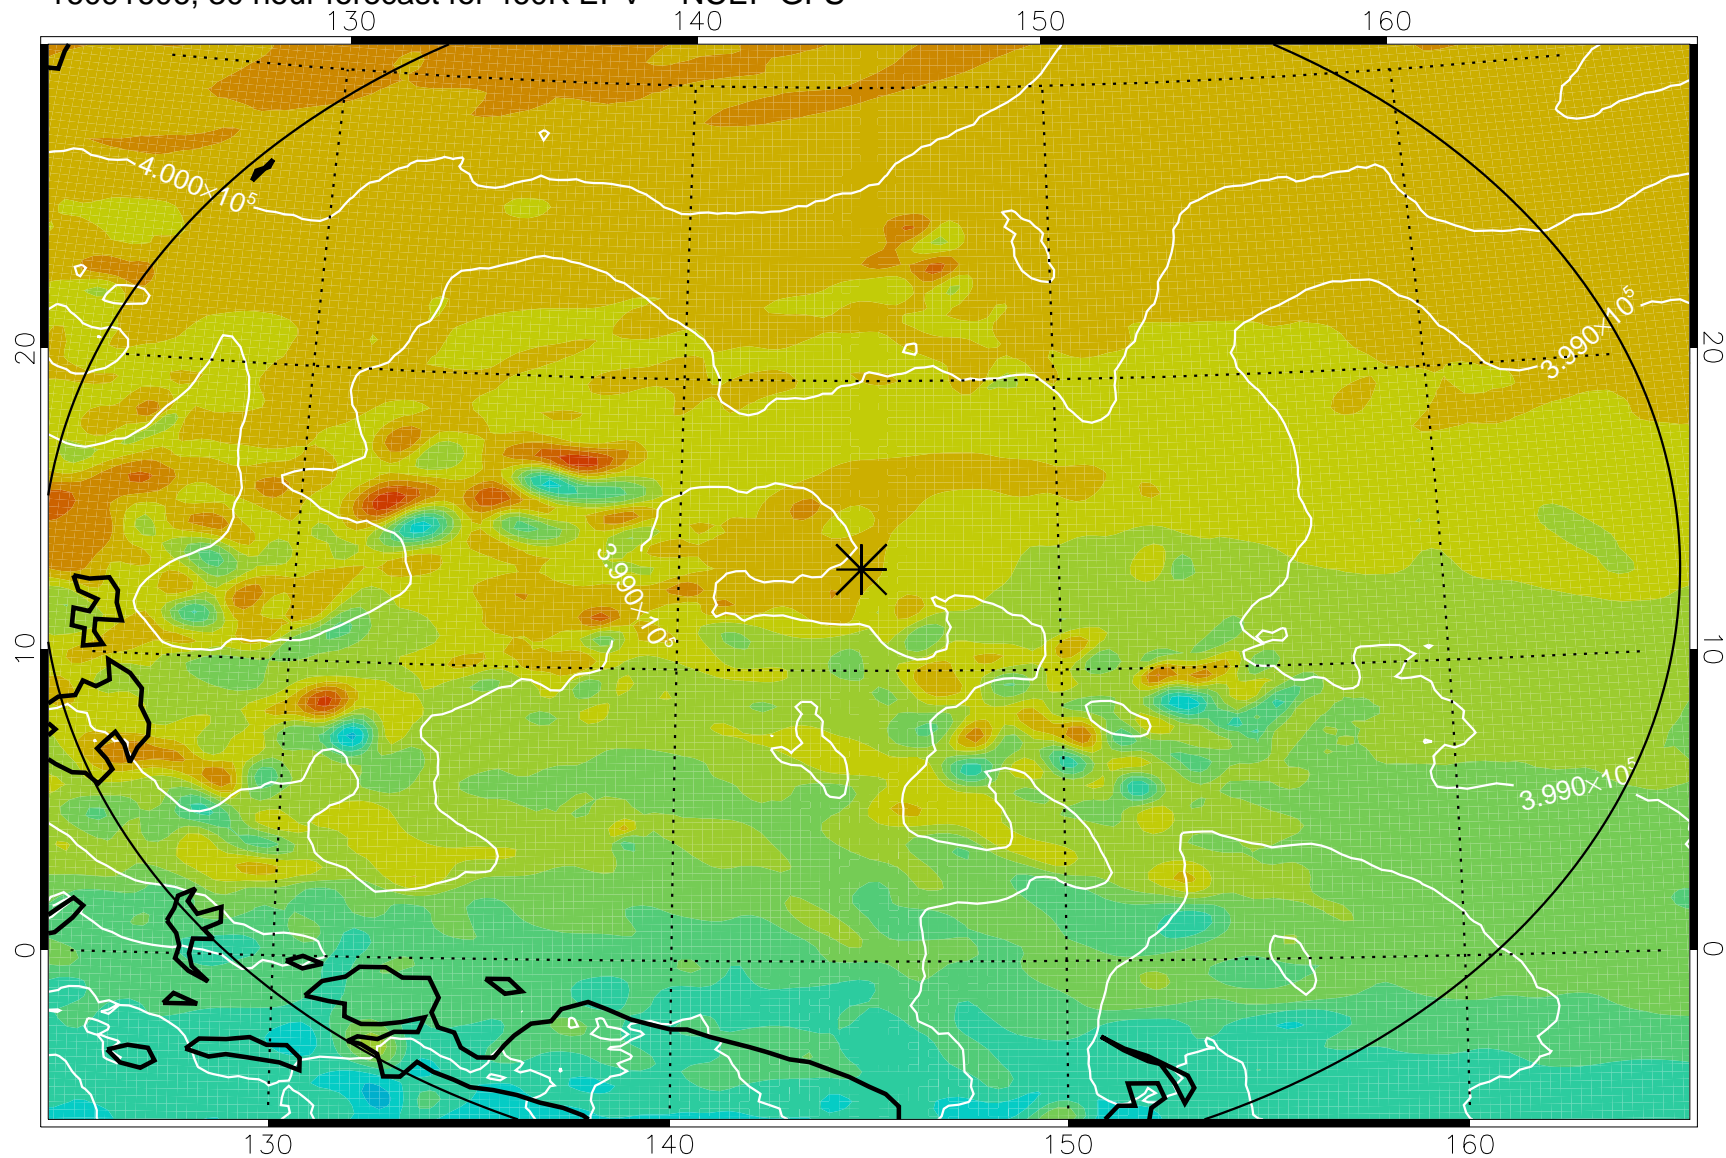

16091518, 18 hour forecast for 460K EPV -- NCEP GFS

460K Montgomery Streamfunction, white

Range ring of 2304 km

16091600, 24 hour forecast for 460K EPV -- NCEP GFS

460K Montgomery Streamfunction, white

Range ring of 2304 km

16091606, 30 hour forecast for 460K EPV -- NCEP GFS

460K Montgomery Streamfunction, white

Range ring of 2304 km

16091612, 36 hour forecast for 460K EPV -- NCEP GFS

460K Montgomery Streamfunction, white

Range ring of 2304 km

16091618, 42 hour forecast for 460K EPV -- NCEP GFS

460K Montgomery Streamfunction, white

Range ring of 2304 km

16091700, 48 hour forecast for 460K EPV -- NCEP GFS

460K Montgomery Streamfunction, white

Range ring of 2304 km

16091718, 66 hour forecast for 460K EPV -- NCEP GFS

460K Montgomery Streamfunction, white

Range ring of 2304 km

16091800, 72 hour forecast for 460K EPV -- NCEP GFS

460K Montgomery Streamfunction, white

Range ring of 2304 km