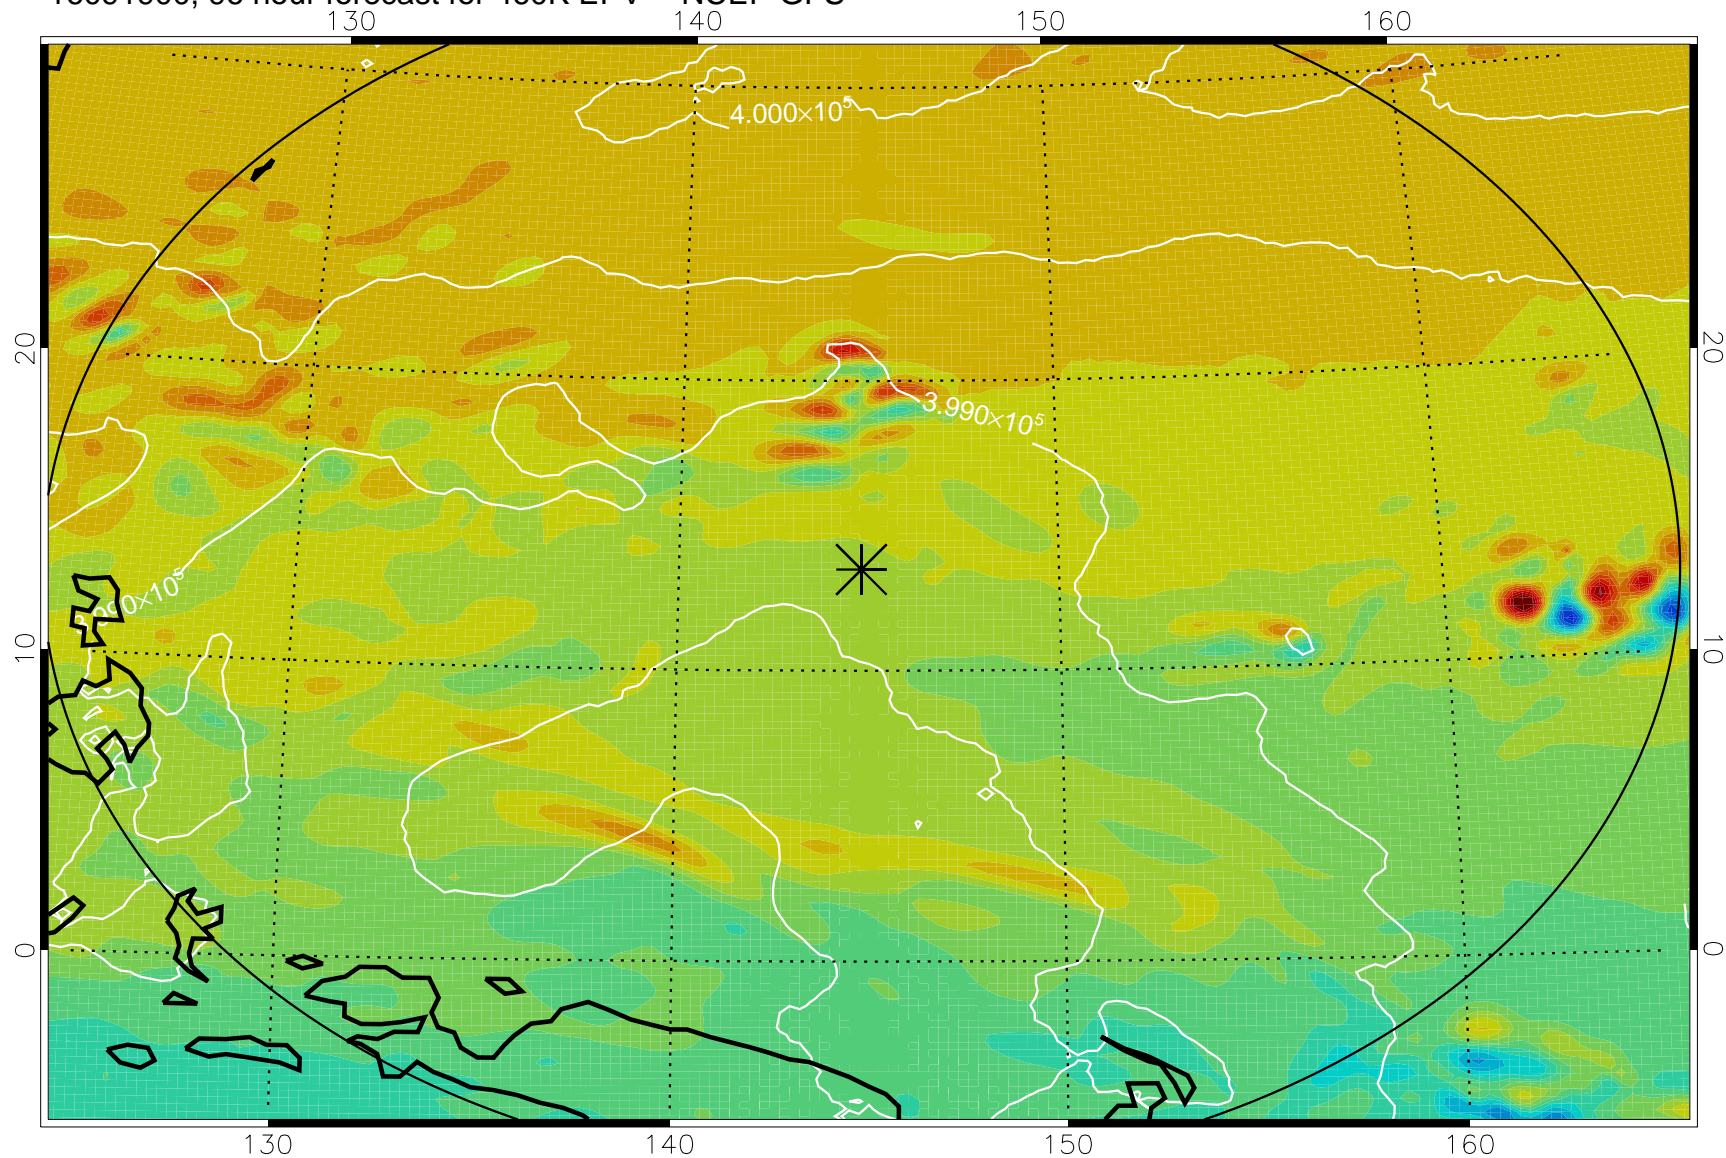

16091718, 66 hour forecast for 460K EPV -- NCEP GFS

460K Montgomery Streamfunction, white

Range ring of 2304 km

16091800, 72 hour forecast for 460K EPV -- NCEP GFS

460K Montgomery Streamfunction, white

Range ring of 2304 km

16091806, 78 hour forecast for 460K EPV -- NCEP GFS

460K Montgomery Streamfunction, white

Range ring of 2304 km

16091812, 84 hour forecast for 460K EPV -- NCEP GFS

460K Montgomery Streamfunction, white

Range ring of 2304 km

16091818, 90 hour forecast for 460K EPV -- NCEP GFS

460K Montgomery Streamfunction, white

Range ring of 2304 km

16091900, 96 hour forecast for 460K EPV -- NCEP GFS

460K Montgomery Streamfunction, white

Range ring of 2304 km

16091906, 102 hour forecast for 460K EPV -- NCEP GFS

460K Montgomery Streamfunction, white

Range ring of 2304 km

16091912, 108 hour forecast for 460K EPV -- NCEP GFS

460K Montgomery Streamfunction, white

Range ring of 2304 km