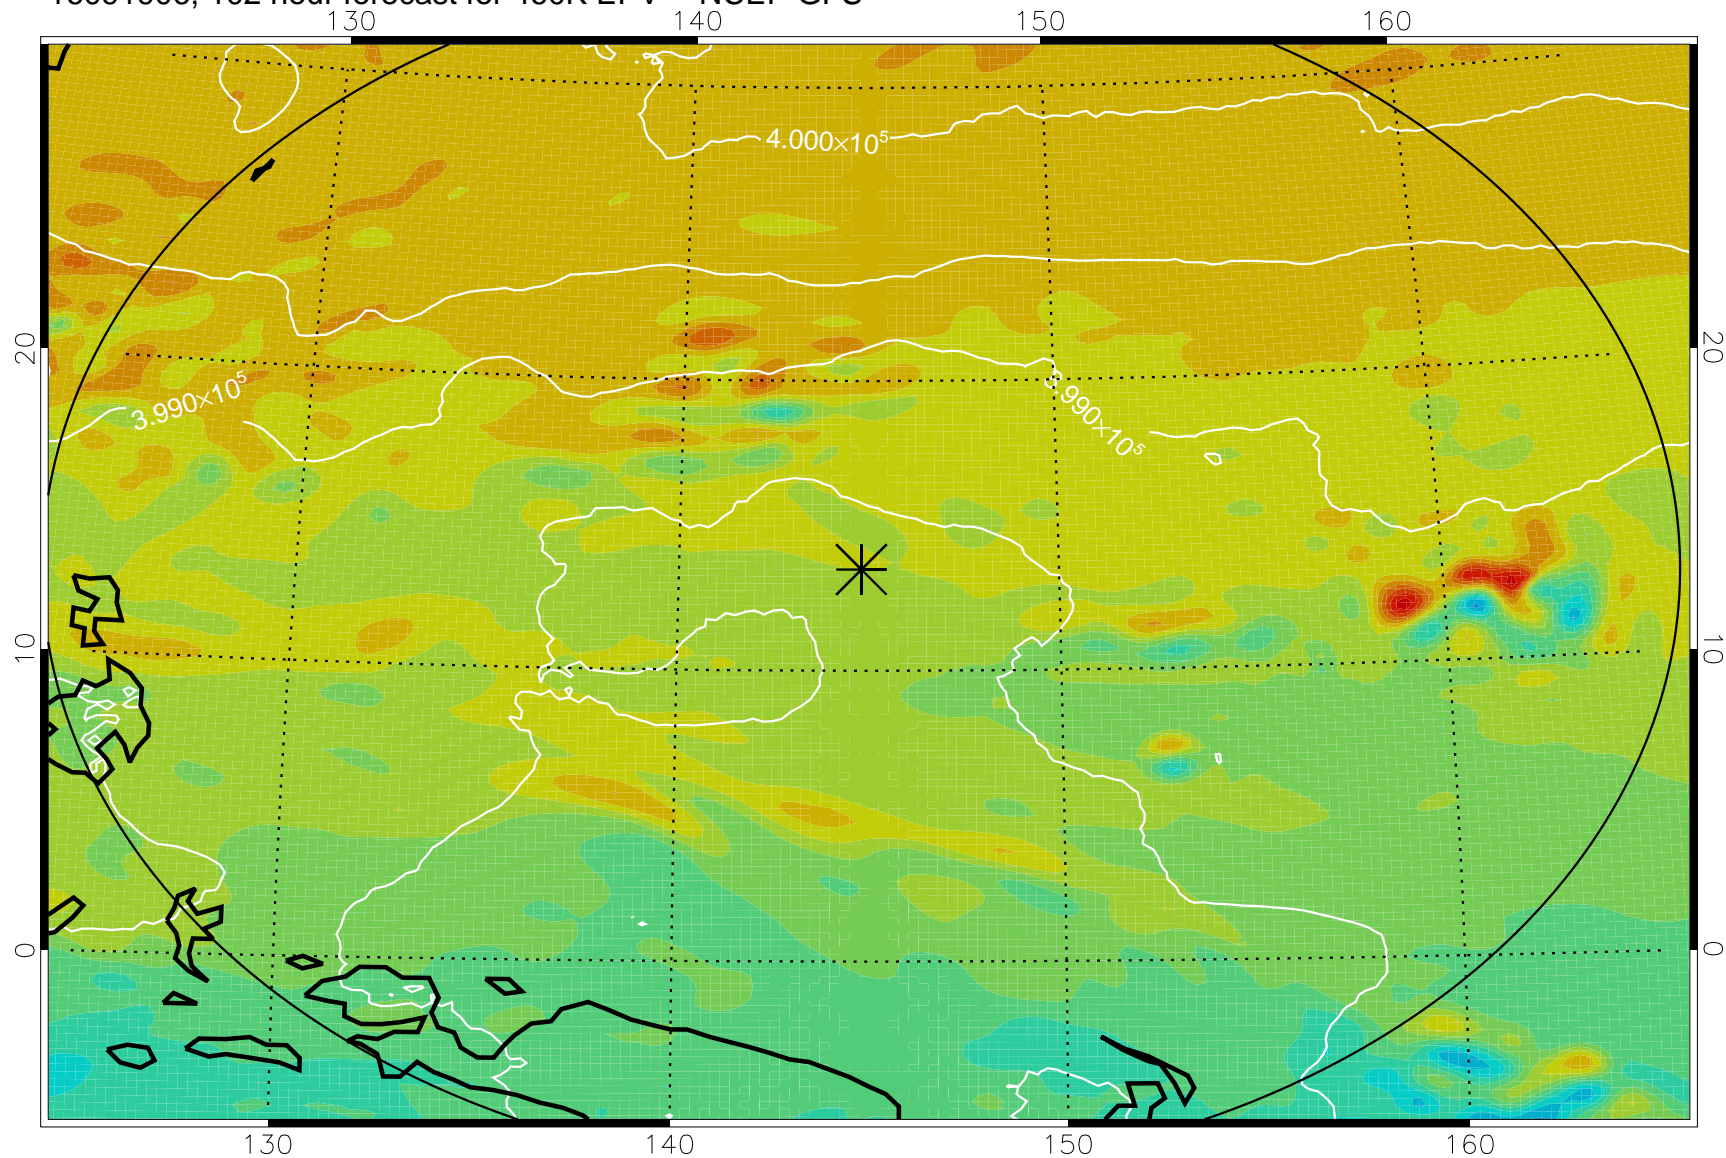

16091806, 78 hour forecast for 460K EPV -- NCEP GFS

460K Montgomery Streamfunction, white

Range ring of 2304 km

16091812, 84 hour forecast for 460K EPV -- NCEP GFS

460K Montgomery Streamfunction, white

Range ring of 2304 km

16091818, 90 hour forecast for 460K EPV -- NCEP GFS

460K Montgomery Streamfunction, white

Range ring of 2304 km

16091900, 96 hour forecast for 460K EPV -- NCEP GFS

460K Montgomery Streamfunction, white

Range ring of 2304 km

16091906, 102 hour forecast for 460K EPV -- NCEP GFS

460K Montgomery Streamfunction, white

Range ring of 2304 km

16091912, 108 hour forecast for 460K EPV -- NCEP GFS

460K Montgomery Streamfunction, white

Range ring of 2304 km

16091918, 114 hour forecast for 460K EPV -- NCEP GFS

460K Montgomery Streamfunction, white

Range ring of 2304 km

16092000, 120 hour forecast for 460K EPV -- NCEP GFS

460K Montgomery Streamfunction, white

Range ring of 2304 km