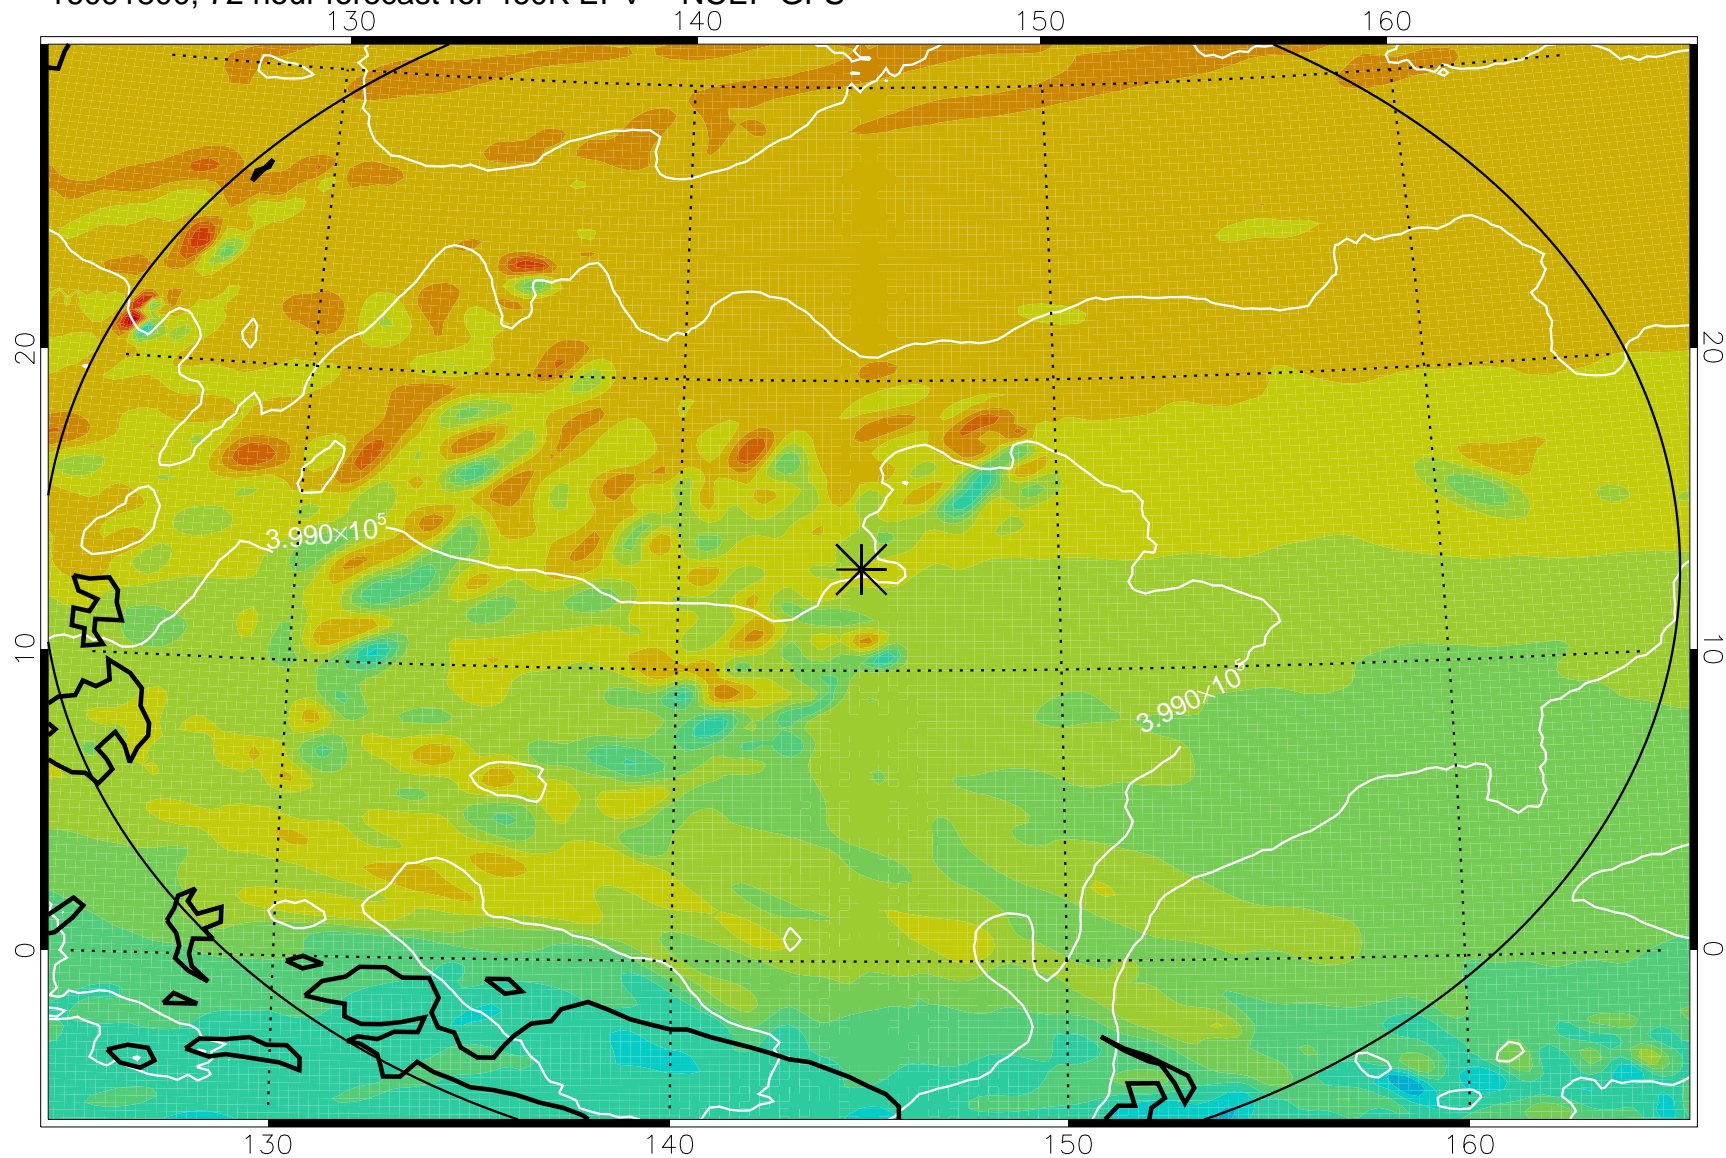

16091706, 54 hour forecast for 460K EPV -- NCEP GFS

460K Montgomery Streamfunction, white

Range ring of 2304 km

16091712, 60 hour forecast for 460K EPV -- NCEP GFS

460K Montgomery Streamfunction, white

Range ring of 2304 km

16091718, 66 hour forecast for 460K EPV -- NCEP GFS

460K Montgomery Streamfunction, white

Range ring of 2304 km

16091800, 72 hour forecast for 460K EPV -- NCEP GFS

460K Montgomery Streamfunction, white

Range ring of 2304 km

16091806, 78 hour forecast for 460K EPV -- NCEP GFS

460K Montgomery Streamfunction, white

Range ring of 2304 km

16091812, 84 hour forecast for 460K EPV -- NCEP GFS

460K Montgomery Streamfunction, white

Range ring of 2304 km

16091818, 90 hour forecast for 460K EPV -- NCEP GFS

460K Montgomery Streamfunction, white

Range ring of 2304 km

16091900, 96 hour forecast for 460K EPV -- NCEP GFS

460K Montgomery Streamfunction, white

Range ring of 2304 km