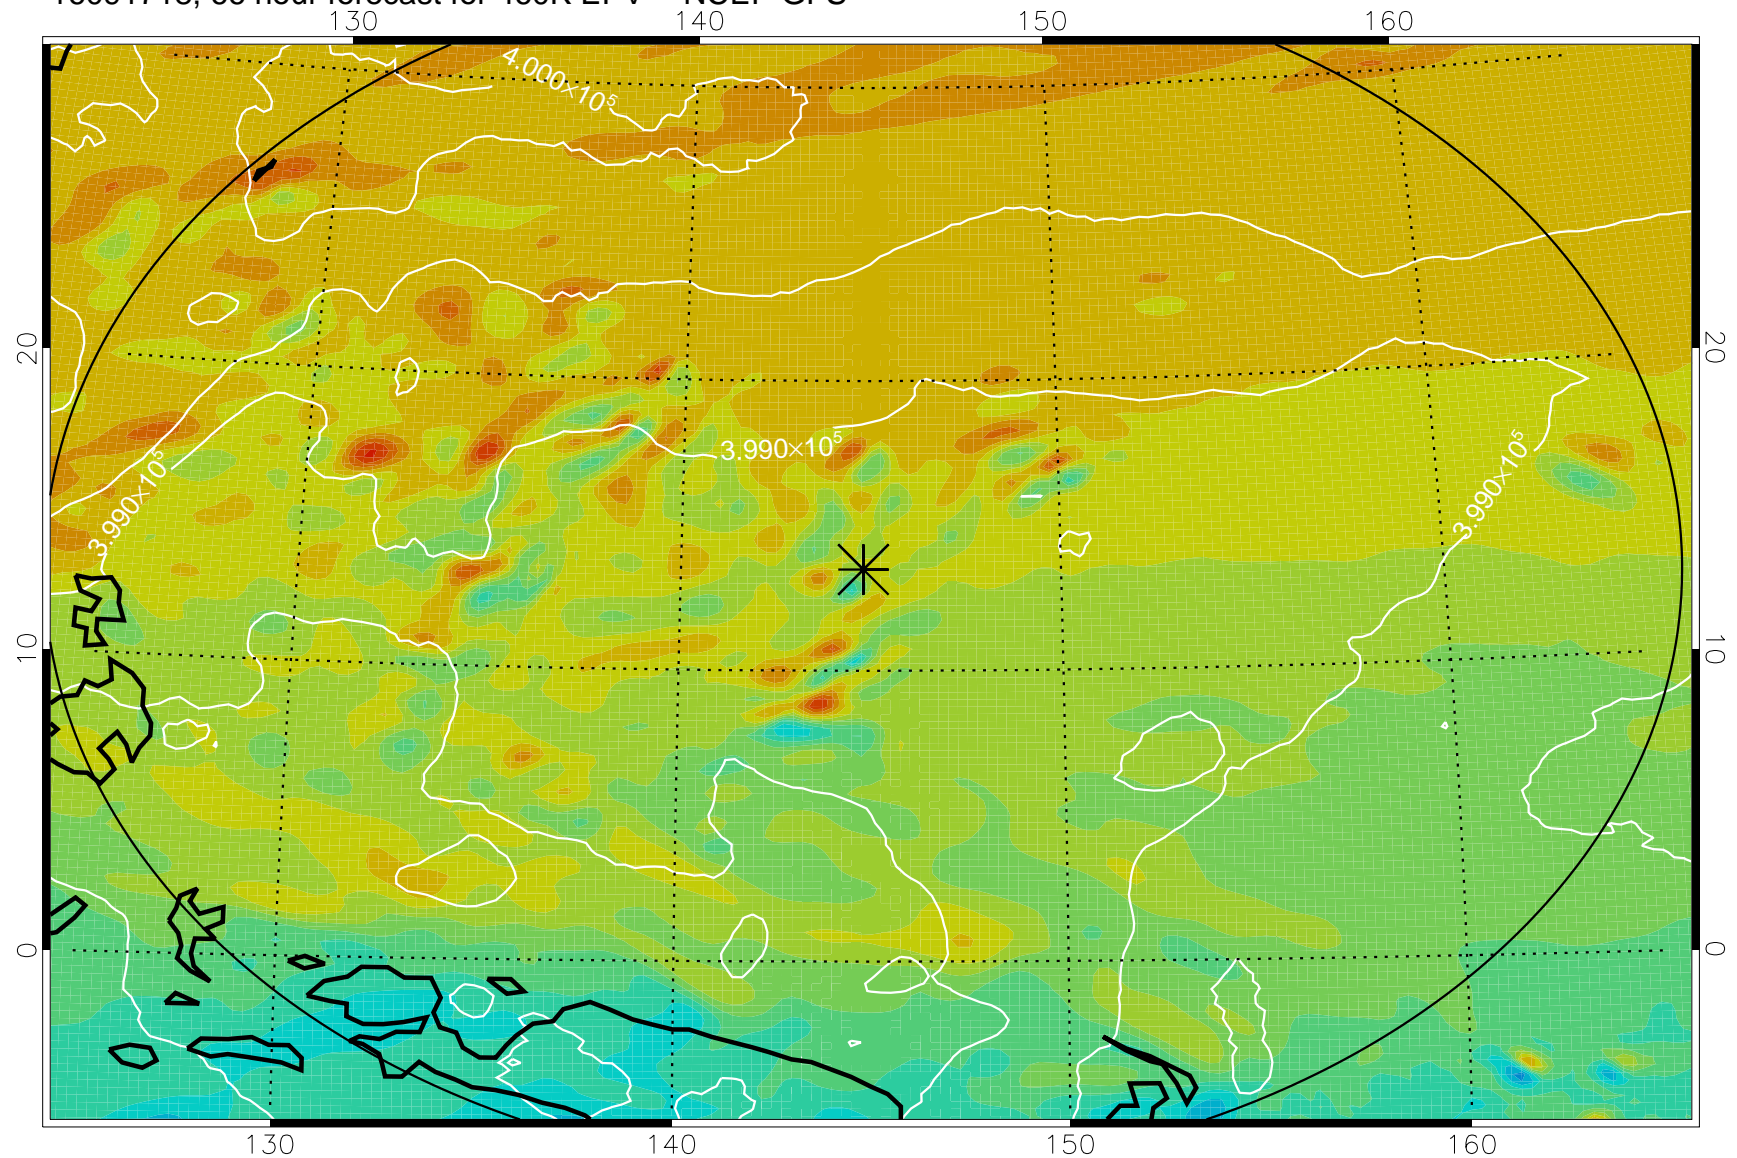

16091706, 54 hour forecast for 460K EPV -- NCEP GFS

460K Montgomery Streamfunction, white

Range ring of 2304 km

16091712, 60 hour forecast for 460K EPV -- NCEP GFS

460K Montgomery Streamfunction, white

Range ring of 2304 km

16091718, 66 hour forecast for 460K EPV -- NCEP GFS

460K Montgomery Streamfunction, white

Range ring of 2304 km

16091800, 72 hour forecast for 460K EPV -- NCEP GFS

460K Montgomery Streamfunction, white

Range ring of 2304 km

16091806, 78 hour forecast for 460K EPV -- NCEP GFS

460K Montgomery Streamfunction, white

Range ring of 2304 km

16091812, 84 hour forecast for 460K EPV -- NCEP GFS

460K Montgomery Streamfunction, white

Range ring of 2304 km

16091818, 90 hour forecast for 460K EPV -- NCEP GFS

460K Montgomery Streamfunction, white

Range ring of 2304 km

16091900, 96 hour forecast for 460K EPV -- NCEP GFS

460K Montgomery Streamfunction, white

Range ring of 2304 km