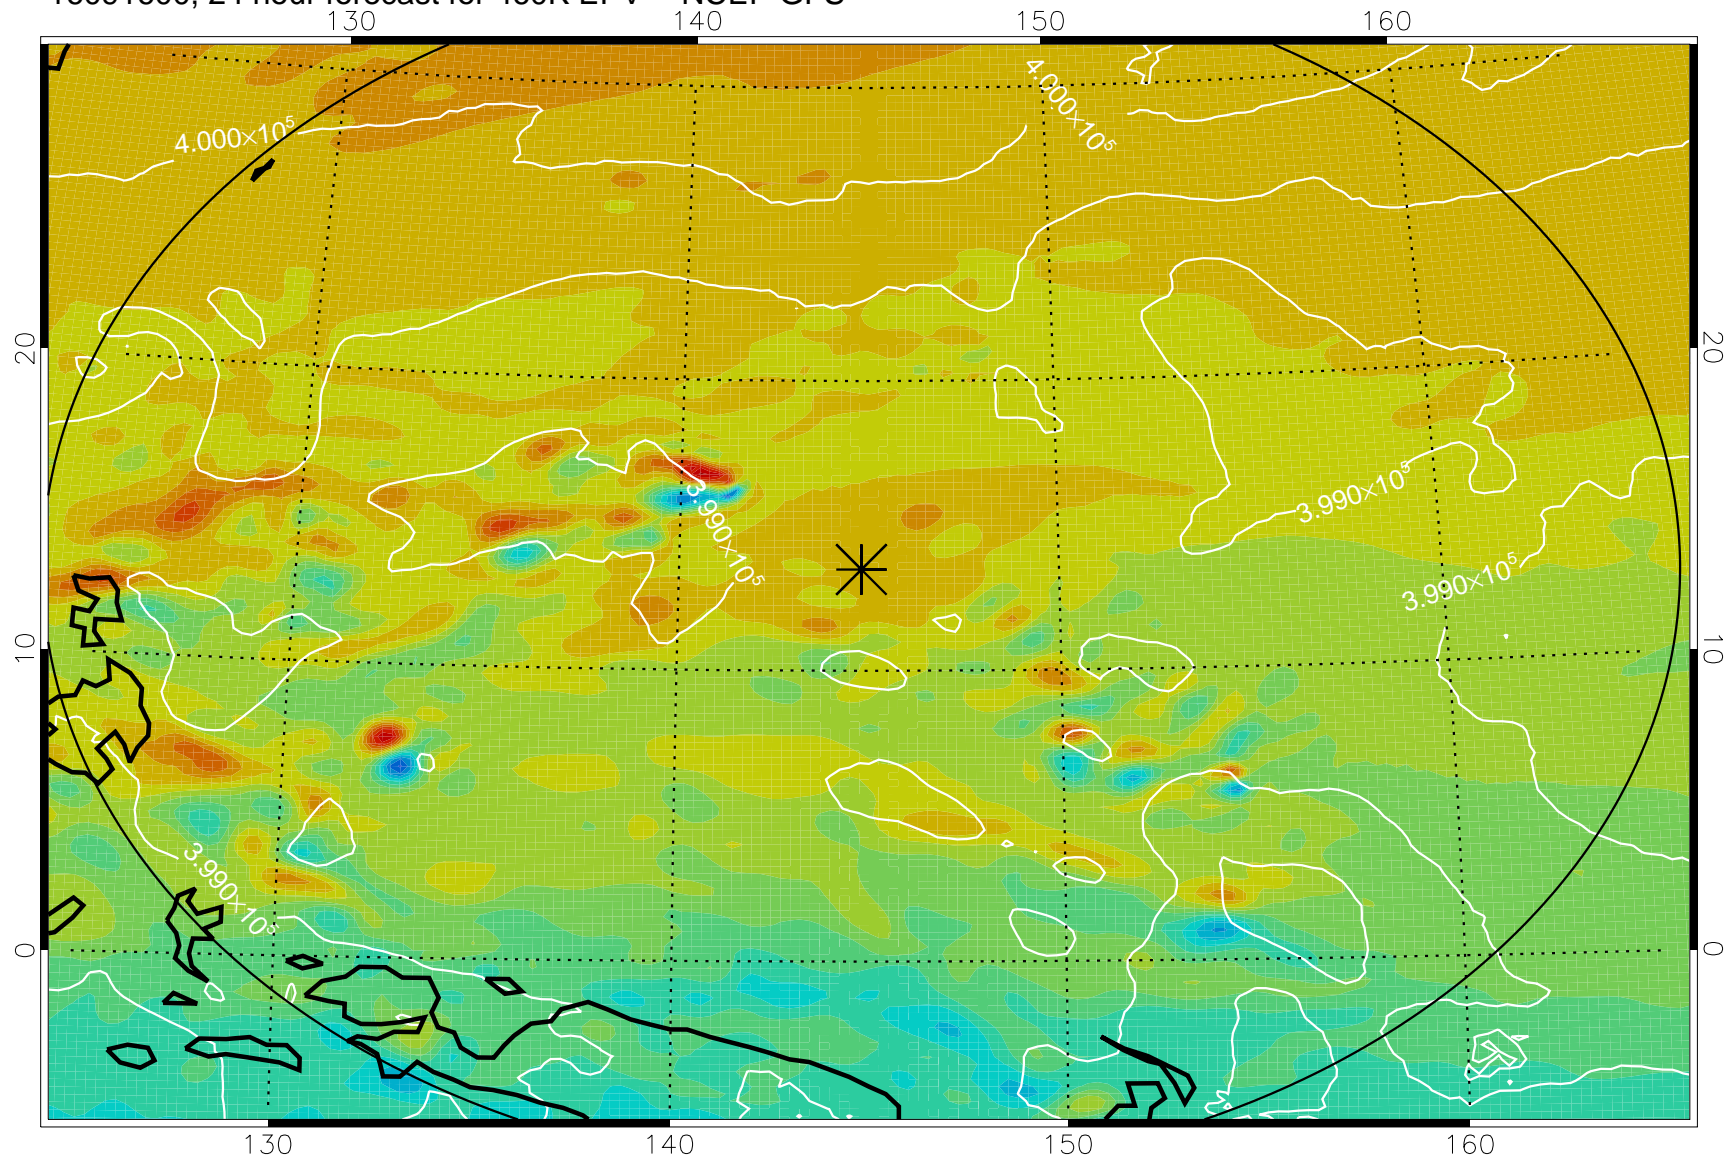

16091506, 6 hour forecast for 460K EPV -- NCEP GFS

460K Montgomery Streamfunction, white

Range ring of 2304 km

16091512, 12 hour forecast for 460K EPV -- NCEP GFS

460K Montgomery Streamfunction, white

Range ring of 2304 km

16091518, 18 hour forecast for 460K EPV -- NCEP GFS

460K Montgomery Streamfunction, white

Range ring of 2304 km

16091600, 24 hour forecast for 460K EPV -- NCEP GFS

460K Montgomery Streamfunction, white

Range ring of 2304 km

16091606, 30 hour forecast for 460K EPV -- NCEP GFS

460K Montgomery Streamfunction, white

Range ring of 2304 km

16091612, 36 hour forecast for 460K EPV -- NCEP GFS

460K Montgomery Streamfunction, white

Range ring of 2304 km

16091718, 66 hour forecast for 460K EPV -- NCEP GFS

460K Montgomery Streamfunction, white

Range ring of 2304 km

16091800, 72 hour forecast for 460K EPV -- NCEP GFS

460K Montgomery Streamfunction, white

Range ring of 2304 km