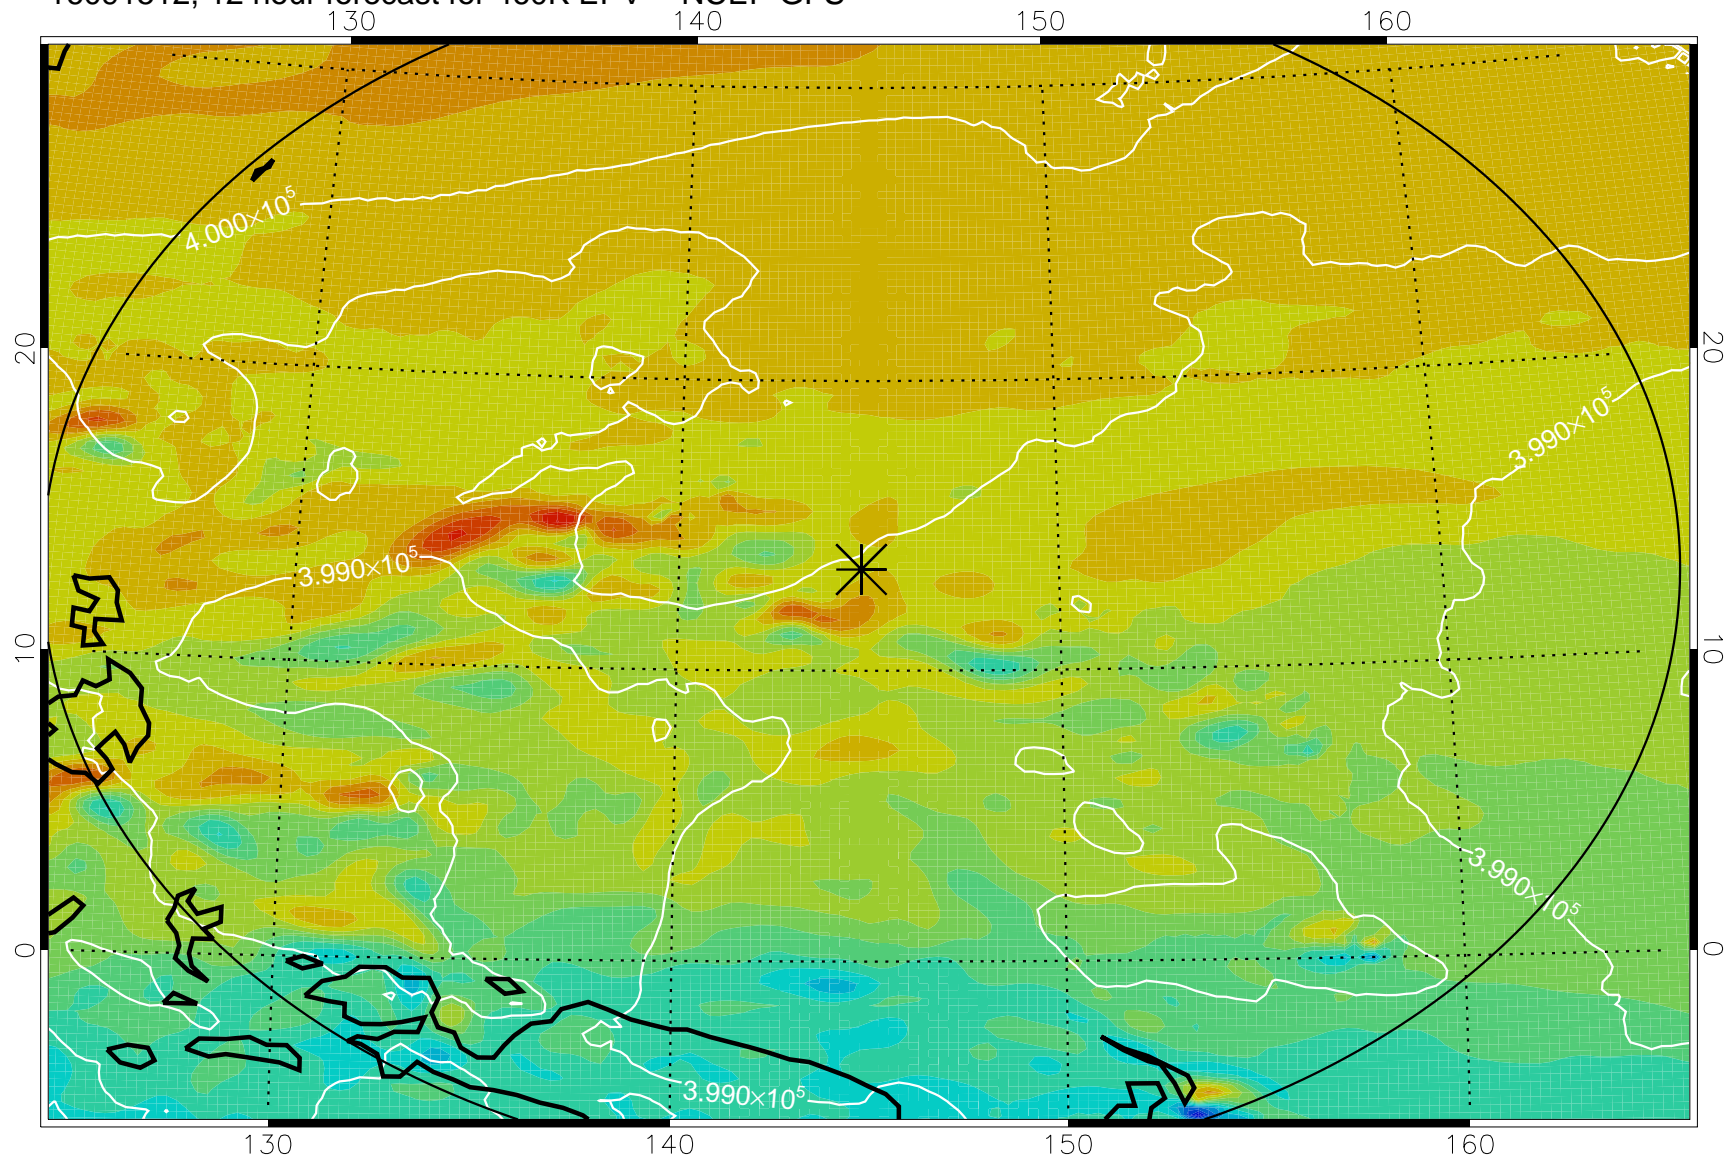

16091506, 6 hour forecast for 460K EPV -- NCEP GFS

460K Montgomery Streamfunction, white

Range ring of 2304 km

16091512, 12 hour forecast for 460K EPV -- NCEP GFS

460K Montgomery Streamfunction, white

Range ring of 2304 km

16091518, 18 hour forecast for 460K EPV -- NCEP GFS

460K Montgomery Streamfunction, white

Range ring of 2304 km

16091600, 24 hour forecast for 460K EPV -- NCEP GFS

460K Montgomery Streamfunction, white

Range ring of 2304 km

16091606, 30 hour forecast for 460K EPV -- NCEP GFS

460K Montgomery Streamfunction, white

Range ring of 2304 km

16091612, 36 hour forecast for 460K EPV -- NCEP GFS

460K Montgomery Streamfunction, white

Range ring of 2304 km

16091618, 42 hour forecast for 460K EPV -- NCEP GFS

460K Montgomery Streamfunction, white

Range ring of 2304 km

16091700, 48 hour forecast for 460K EPV -- NCEP GFS

460K Montgomery Streamfunction, white

Range ring of 2304 km