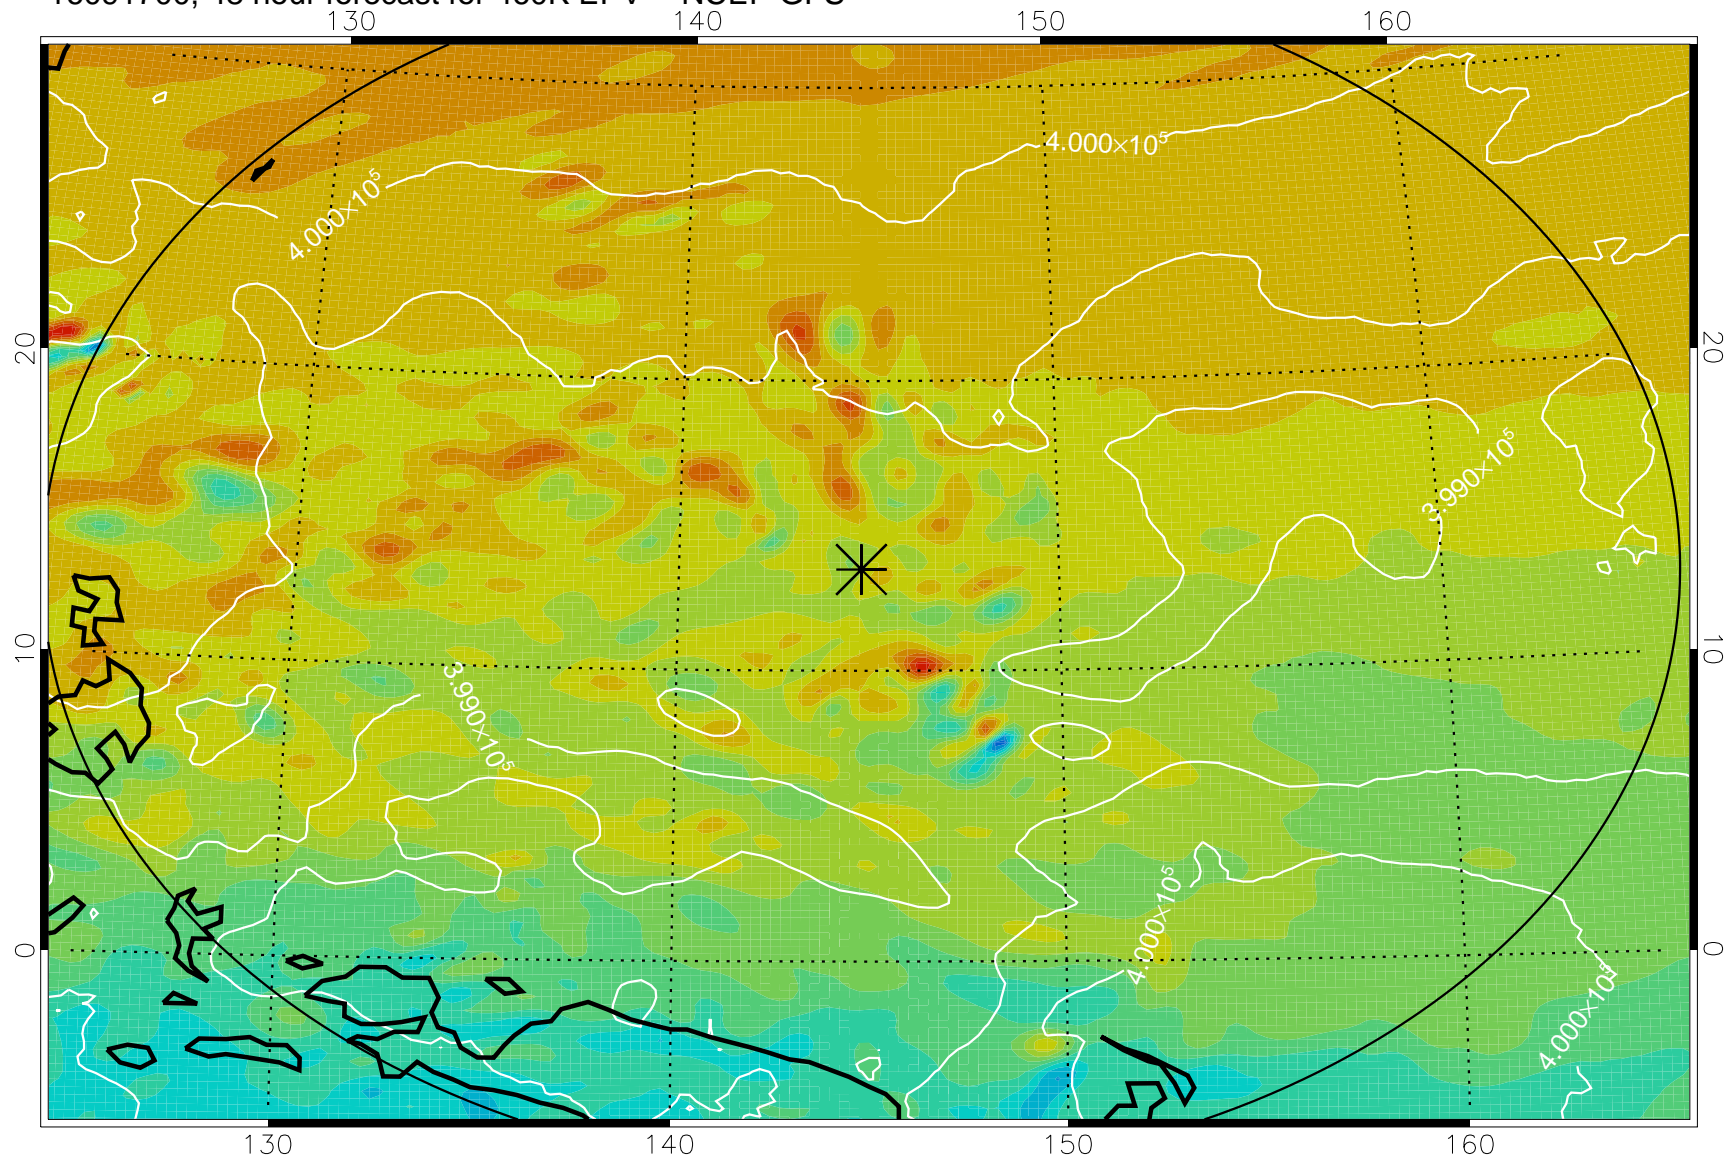

16091518, 18 hour forecast for 460K EPV -- NCEP GFS

460K Montgomery Streamfunction, white

Range ring of 2304 km

16091600, 24 hour forecast for 460K EPV -- NCEP GFS

460K Montgomery Streamfunction, white

Range ring of 2304 km

16091606, 30 hour forecast for 460K EPV -- NCEP GFS

460K Montgomery Streamfunction, white

Range ring of 2304 km

16091612, 36 hour forecast for 460K EPV -- NCEP GFS

460K Montgomery Streamfunction, white

Range ring of 2304 km

16091618, 42 hour forecast for 460K EPV -- NCEP GFS

460K Montgomery Streamfunction, white

Range ring of 2304 km

16091700, 48 hour forecast for 460K EPV -- NCEP GFS

460K Montgomery Streamfunction, white

Range ring of 2304 km

16091718, 66 hour forecast for 460K EPV -- NCEP GFS

460K Montgomery Streamfunction, white

Range ring of 2304 km

16091800, 72 hour forecast for 460K EPV -- NCEP GFS

460K Montgomery Streamfunction, white

Range ring of 2304 km