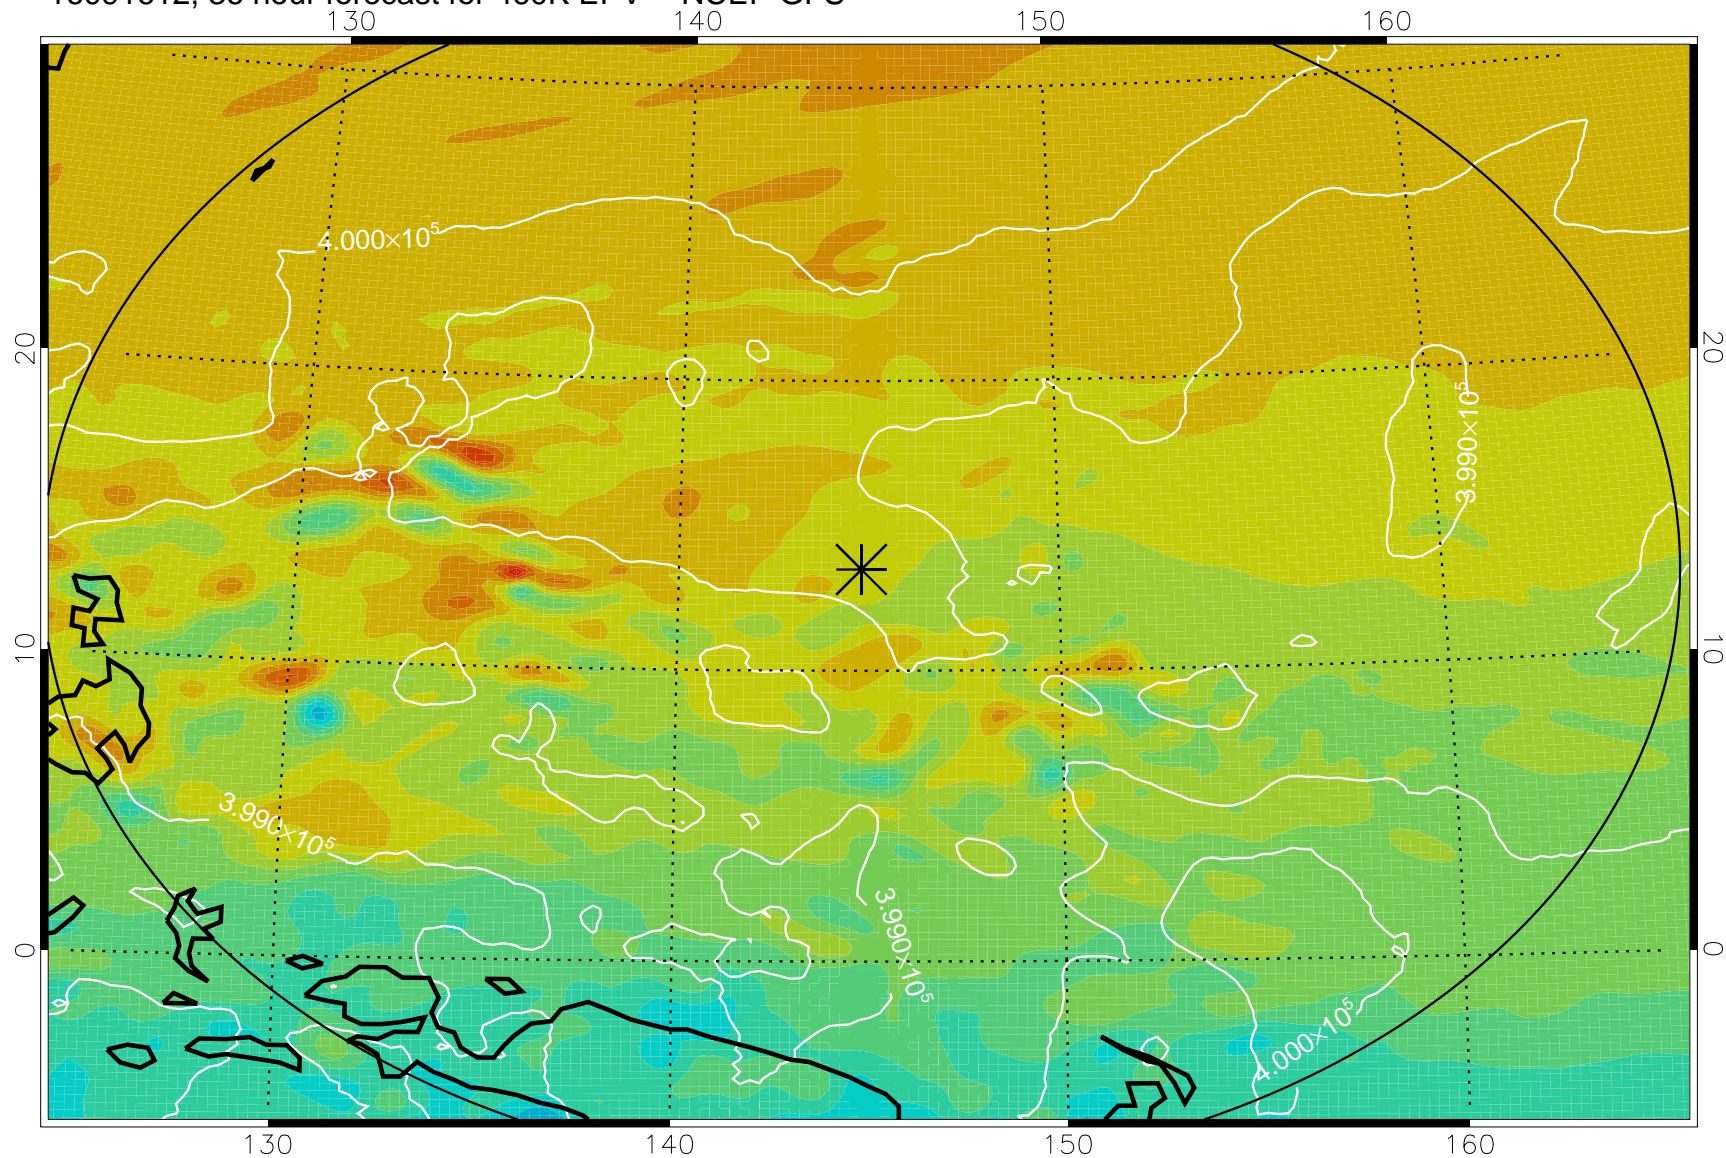

16091518, 18 hour forecast for 460K EPV -- NCEP GFS

460K Montgomery Streamfunction, white

Range ring of 2304 km

16091600, 24 hour forecast for 460K EPV -- NCEP GFS

460K Montgomery Streamfunction, white

Range ring of 2304 km

16091606, 30 hour forecast for 460K EPV -- NCEP GFS

460K Montgomery Streamfunction, white

Range ring of 2304 km

16091612, 36 hour forecast for 460K EPV -- NCEP GFS

460K Montgomery Streamfunction, white

Range ring of 2304 km

16091618, 42 hour forecast for 460K EPV -- NCEP GFS

460K Montgomery Streamfunction, white

Range ring of 2304 km

16091700, 48 hour forecast for 460K EPV -- NCEP GFS

460K Montgomery Streamfunction, white

Range ring of 2304 km

16091718, 66 hour forecast for 460K EPV -- NCEP GFS

460K Montgomery Streamfunction, white

Range ring of 2304 km

16091800, 72 hour forecast for 460K EPV -- NCEP GFS

460K Montgomery Streamfunction, white

Range ring of 2304 km