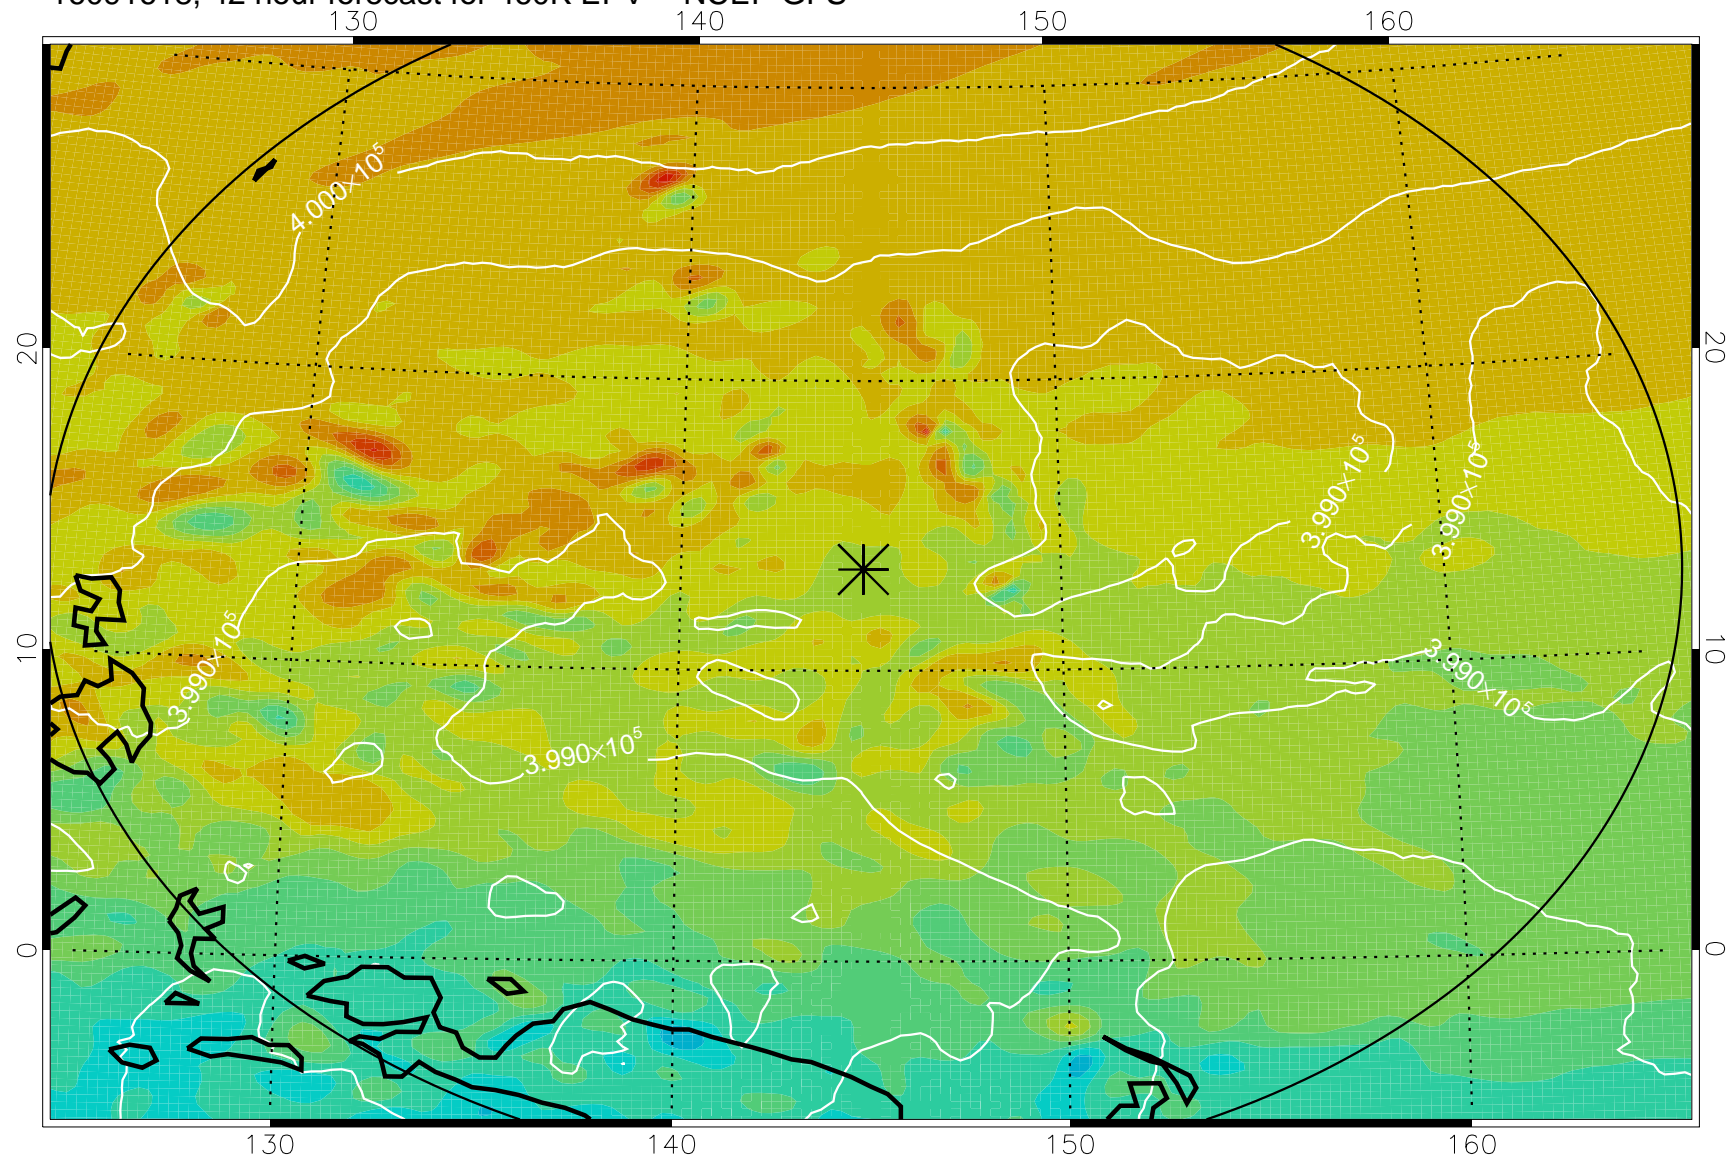

16091518, 18 hour forecast for 460K EPV -- NCEP GFS

460K Montgomery Streamfunction, white

Range ring of 2304 km

16091600, 24 hour forecast for 460K EPV -- NCEP GFS

460K Montgomery Streamfunction, white

Range ring of 2304 km

16091606, 30 hour forecast for 460K EPV -- NCEP GFS

460K Montgomery Streamfunction, white

Range ring of 2304 km

16091612, 36 hour forecast for 460K EPV -- NCEP GFS

460K Montgomery Streamfunction, white

Range ring of 2304 km

16091618, 42 hour forecast for 460K EPV -- NCEP GFS

460K Montgomery Streamfunction, white

Range ring of 2304 km

16091700, 48 hour forecast for 460K EPV -- NCEP GFS

460K Montgomery Streamfunction, white

Range ring of 2304 km

16091718, 66 hour forecast for 460K EPV -- NCEP GFS

460K Montgomery Streamfunction, white

Range ring of 2304 km

16091800, 72 hour forecast for 460K EPV -- NCEP GFS

460K Montgomery Streamfunction, white

Range ring of 2304 km