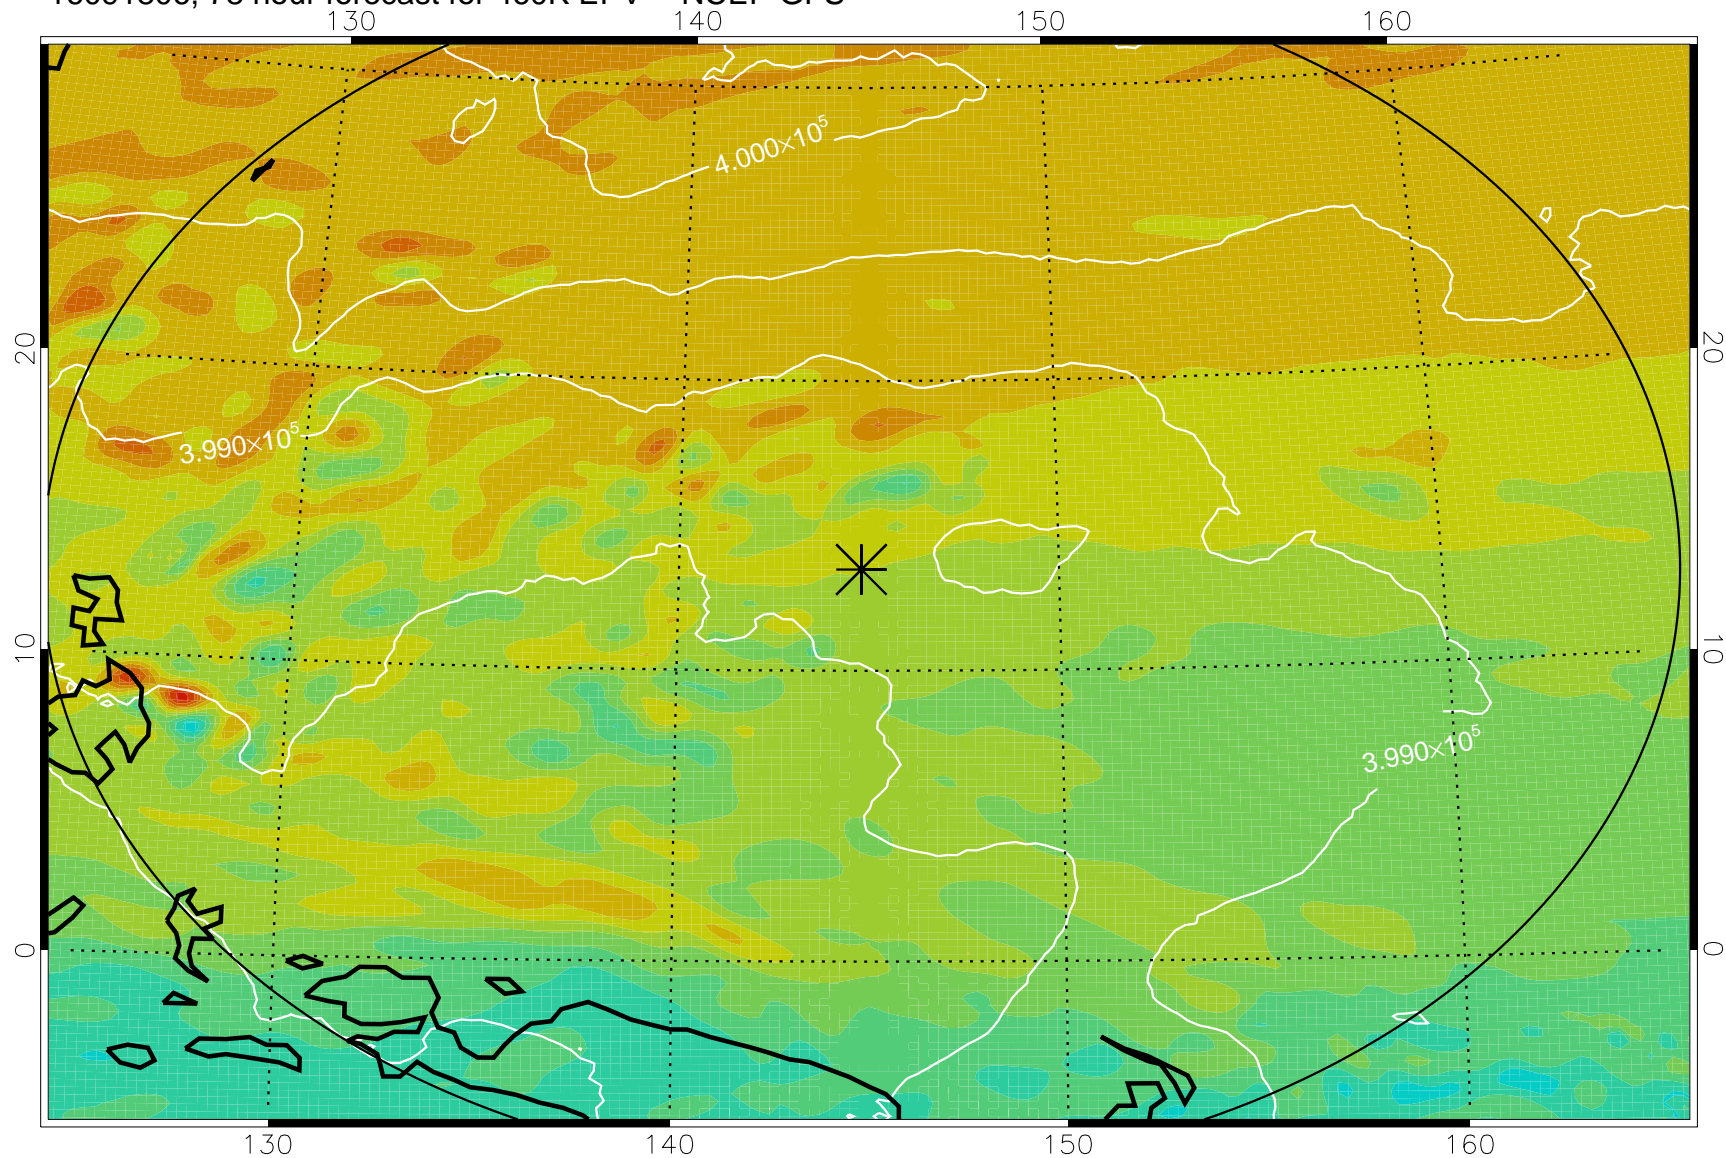

16091718, 66 hour forecast for 460K EPV -- NCEP GFS

460K Montgomery Streamfunction, white

Range ring of 2304 km

16091800, 72 hour forecast for 460K EPV -- NCEP GFS

460K Montgomery Streamfunction, white

Range ring of 2304 km

16091806, 78 hour forecast for 460K EPV -- NCEP GFS

460K Montgomery Streamfunction, white

Range ring of 2304 km

16091812, 84 hour forecast for 460K EPV -- NCEP GFS

460K Montgomery Streamfunction, white

Range ring of 2304 km

16091818, 90 hour forecast for 460K EPV -- NCEP GFS

460K Montgomery Streamfunction, white

Range ring of 2304 km

16091900, 96 hour forecast for 460K EPV -- NCEP GFS

460K Montgomery Streamfunction, white

Range ring of 2304 km

16091906, 102 hour forecast for 460K EPV -- NCEP GFS

460K Montgomery Streamfunction, white

Range ring of 2304 km

16091912, 108 hour forecast for 460K EPV -- NCEP GFS

460K Montgomery Streamfunction, white

Range ring of 2304 km