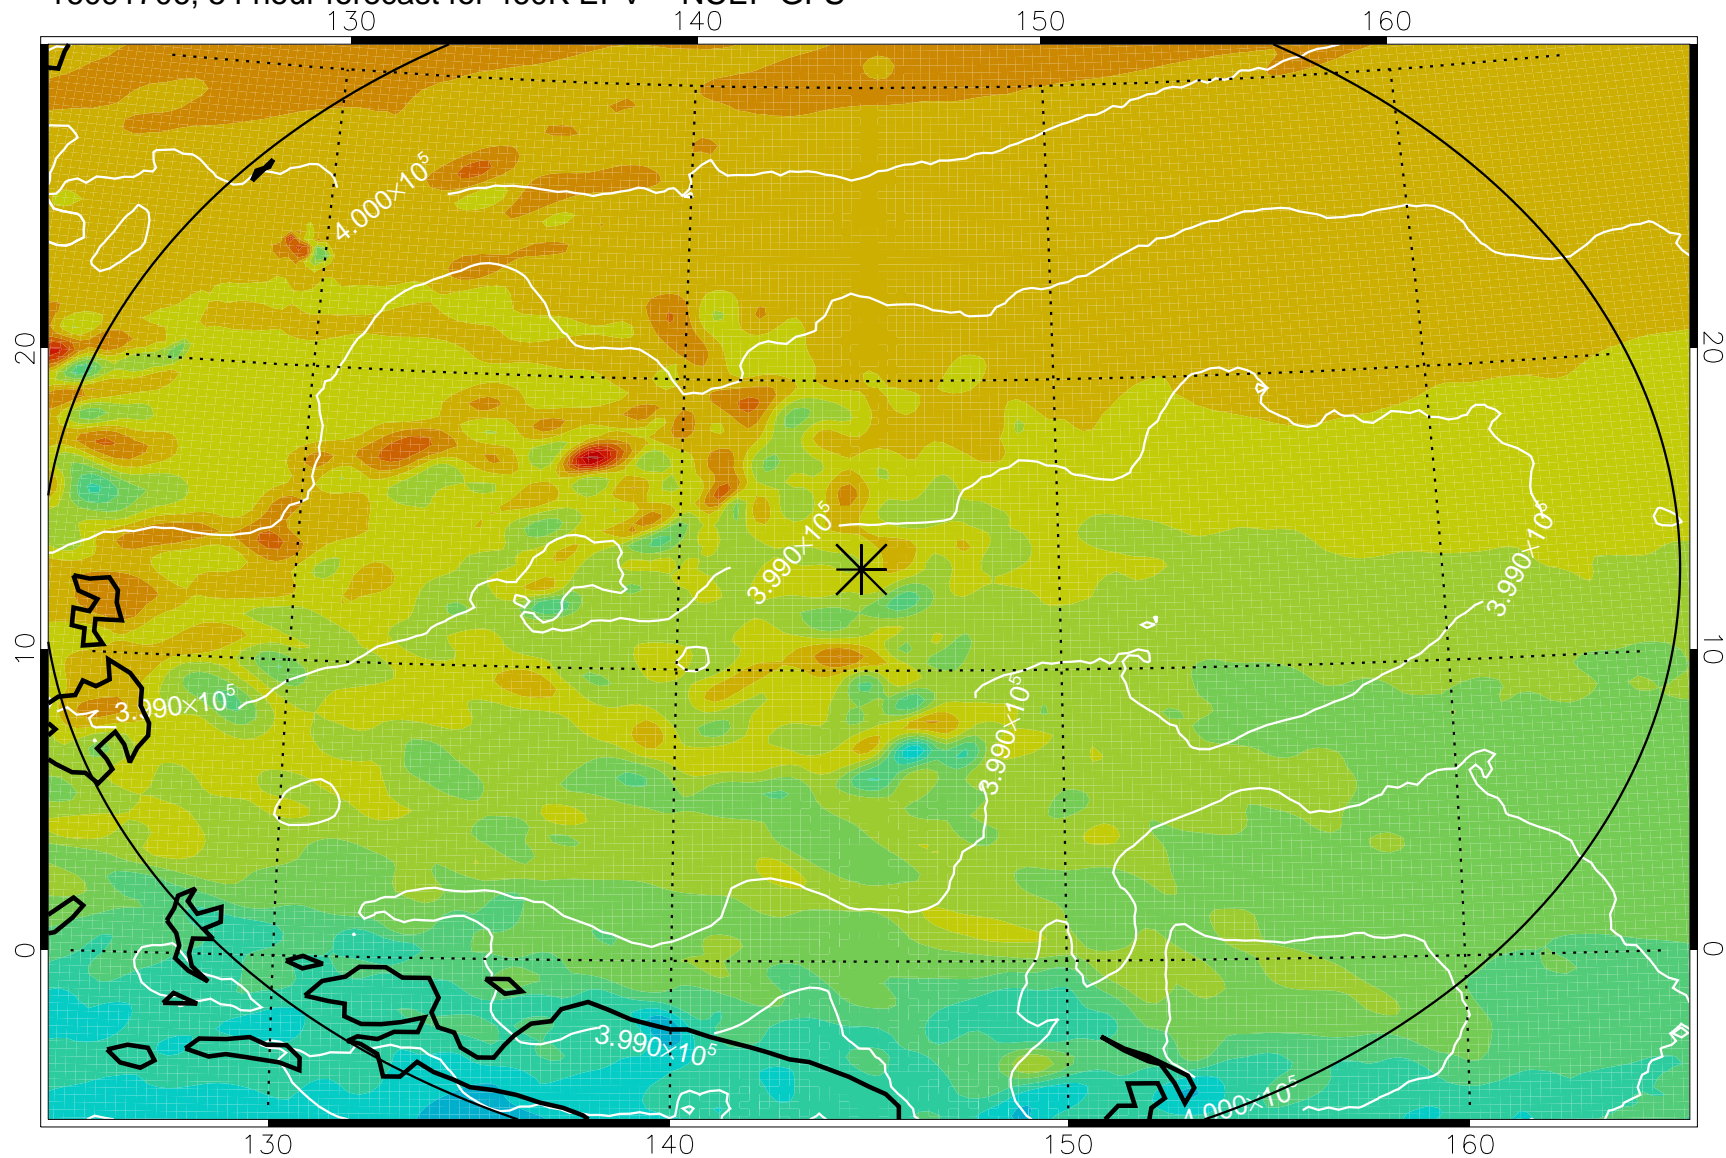

16091606, 30 hour forecast for 460K EPV -- NCEP GFS

460K Montgomery Streamfunction, white

Range ring of 2304 km

16091612, 36 hour forecast for 460K EPV -- NCEP GFS

460K Montgomery Streamfunction, white

Range ring of 2304 km

16091618, 42 hour forecast for 460K EPV -- NCEP GFS

460K Montgomery Streamfunction, white

Range ring of 2304 km

16091700, 48 hour forecast for 460K EPV -- NCEP GFS

460K Montgomery Streamfunction, white

Range ring of 2304 km

16091706, 54 hour forecast for 460K EPV -- NCEP GFS

460K Montgomery Streamfunction, white

Range ring of 2304 km

16091712, 60 hour forecast for 460K EPV -- NCEP GFS

460K Montgomery Streamfunction, white

Range ring of 2304 km

16091718, 66 hour forecast for 460K EPV -- NCEP GFS

460K Montgomery Streamfunction, white

Range ring of 2304 km

16091800, 72 hour forecast for 460K EPV -- NCEP GFS

460K Montgomery Streamfunction, white

Range ring of 2304 km