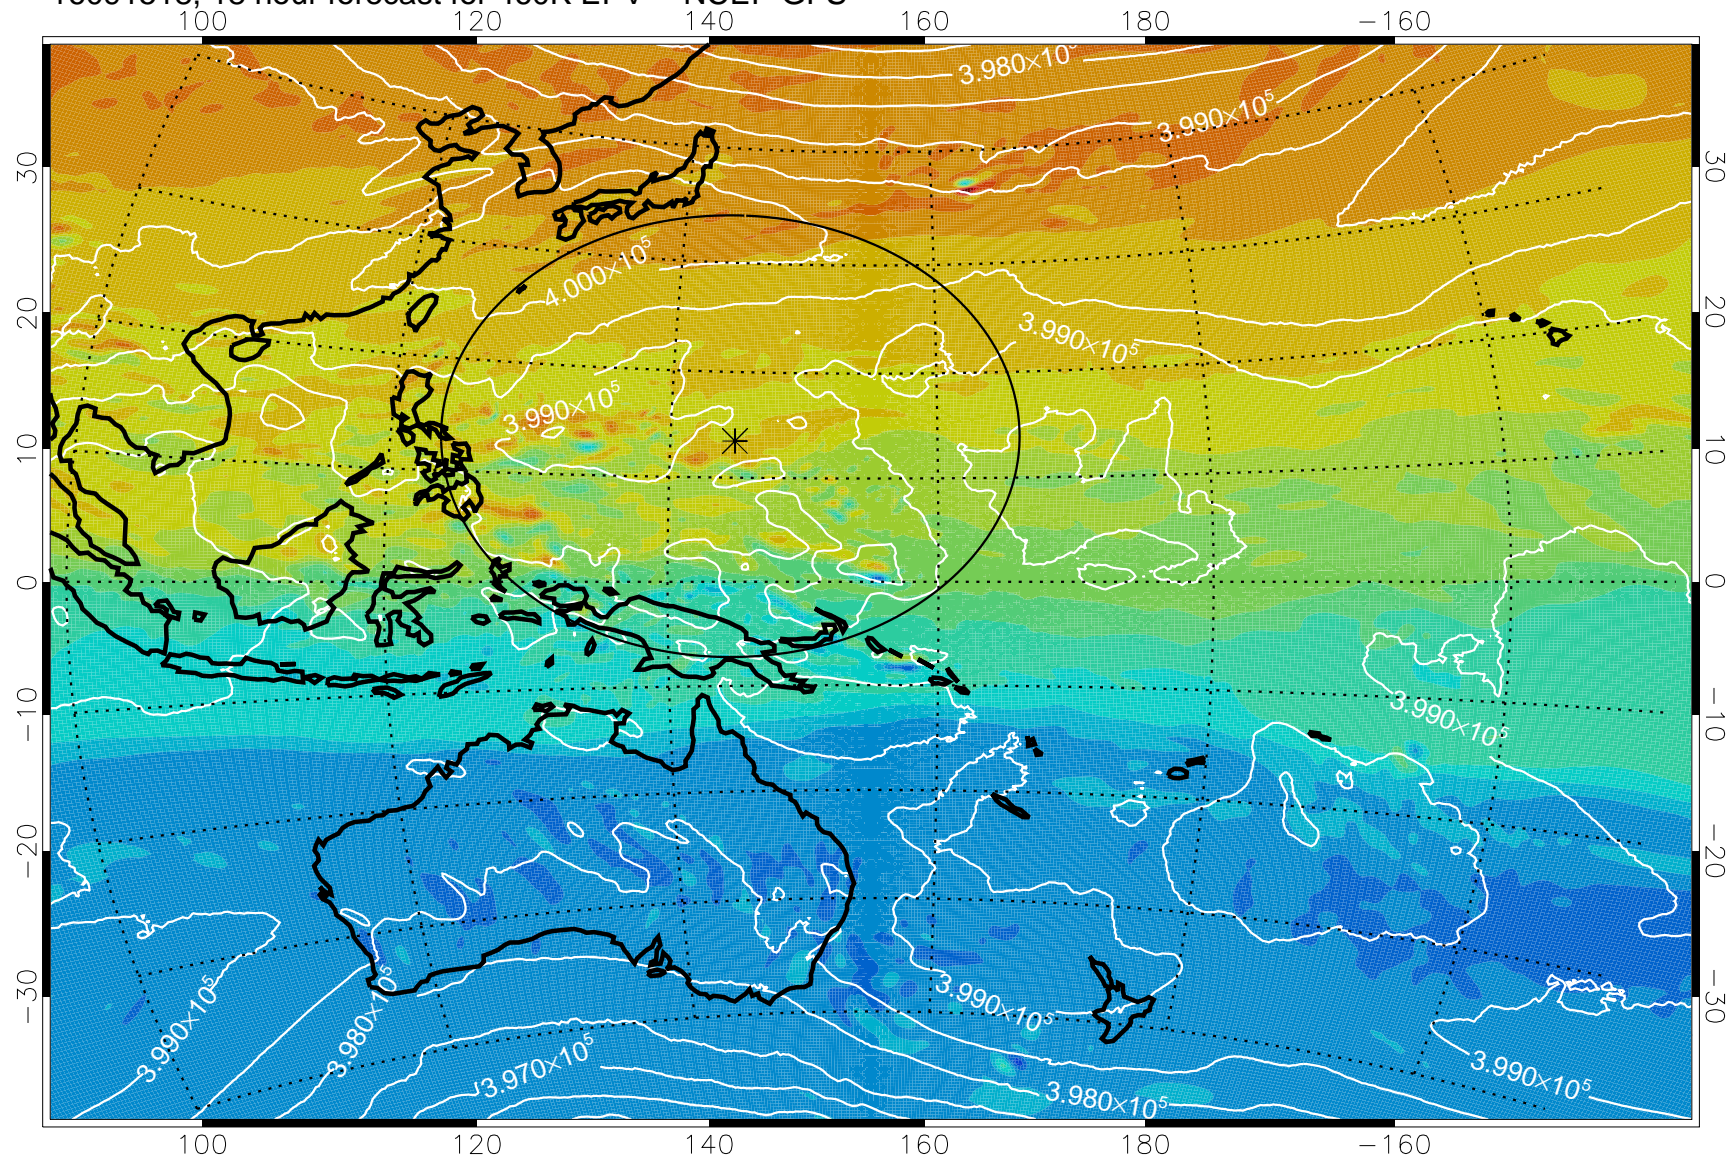

16091506, 6 hour forecast for 460K EPV -- NCEP GFS

460K Montgomery Streamfunction, white

Range ring of 2304 km

16091512, 12 hour forecast for 460K EPV -- NCEP GFS

460K Montgomery Streamfunction, white

Range ring of 2304 km

16091518, 18 hour forecast for 460K EPV -- NCEP GFS

460K Montgomery Streamfunction, white

Range ring of 2304 km

16091600, 24 hour forecast for 460K EPV -- NCEP GFS

460K Montgomery Streamfunction, white

Range ring of 2304 km

16091606, 30 hour forecast for 460K EPV -- NCEP GFS

460K Montgomery Streamfunction, white

Range ring of 2304 km

16091612, 36 hour forecast for 460K EPV -- NCEP GFS

460K Montgomery Streamfunction, white

Range ring of 2304 km

16091618, 42 hour forecast for 460K EPV -- NCEP GFS

460K Montgomery Streamfunction, white

Range ring of 2304 km

16091700, 48 hour forecast for 460K EPV -- NCEP GFS

460K Montgomery Streamfunction, white

Range ring of 2304 km