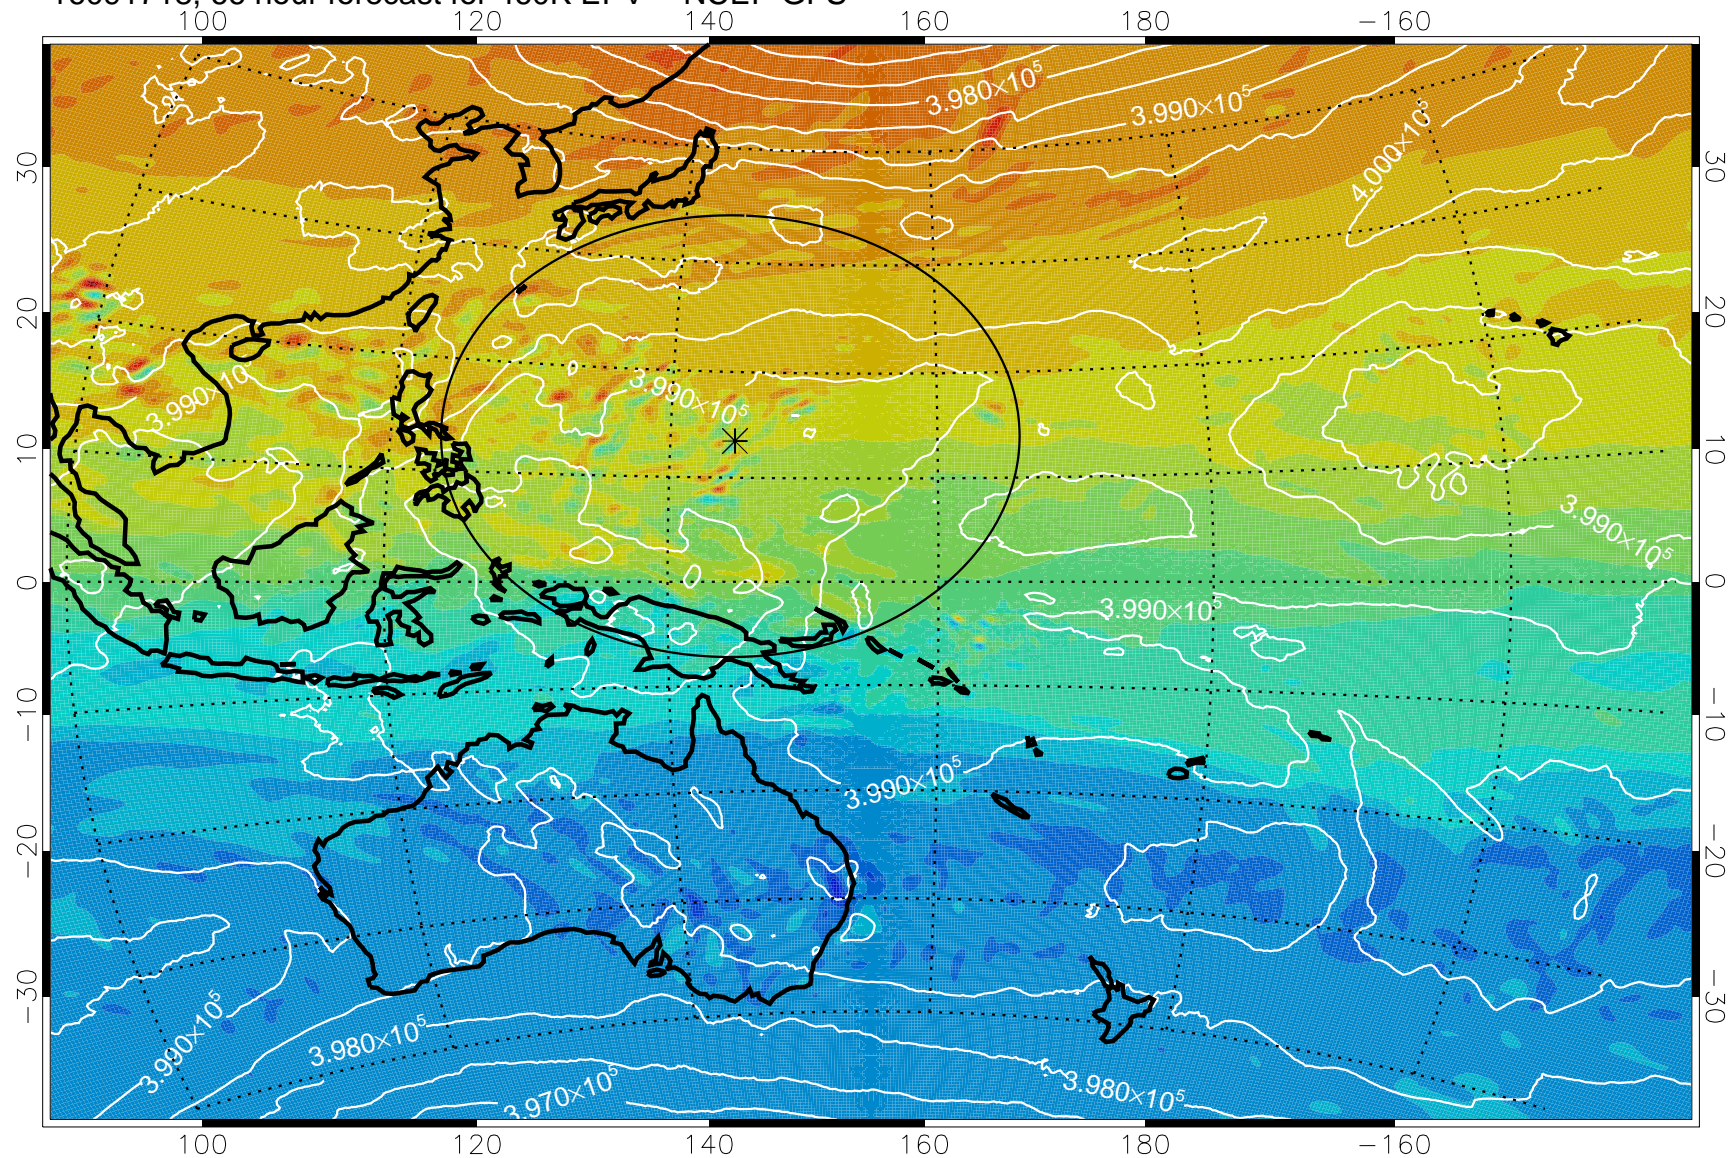

16091618, 42 hour forecast for 460K EPV -- NCEP GFS

460K Montgomery Streamfunction, white

Range ring of 2304 km

16091700, 48 hour forecast for 460K EPV -- NCEP GFS

460K Montgomery Streamfunction, white

Range ring of 2304 km

16091706, 54 hour forecast for 460K EPV -- NCEP GFS

460K Montgomery Streamfunction, white

Range ring of 2304 km

16091712, 60 hour forecast for 460K EPV -- NCEP GFS

460K Montgomery Streamfunction, white

Range ring of 2304 km

16091718, 66 hour forecast for 460K EPV -- NCEP GFS

460K Montgomery Streamfunction, white

Range ring of 2304 km

16091800, 72 hour forecast for 460K EPV -- NCEP GFS

460K Montgomery Streamfunction, white

Range ring of 2304 km

16091806, 78 hour forecast for 460K EPV -- NCEP GFS

460K Montgomery Streamfunction, white

Range ring of 2304 km

16091812, 84 hour forecast for 460K EPV -- NCEP GFS

460K Montgomery Streamfunction, white

Range ring of 2304 km