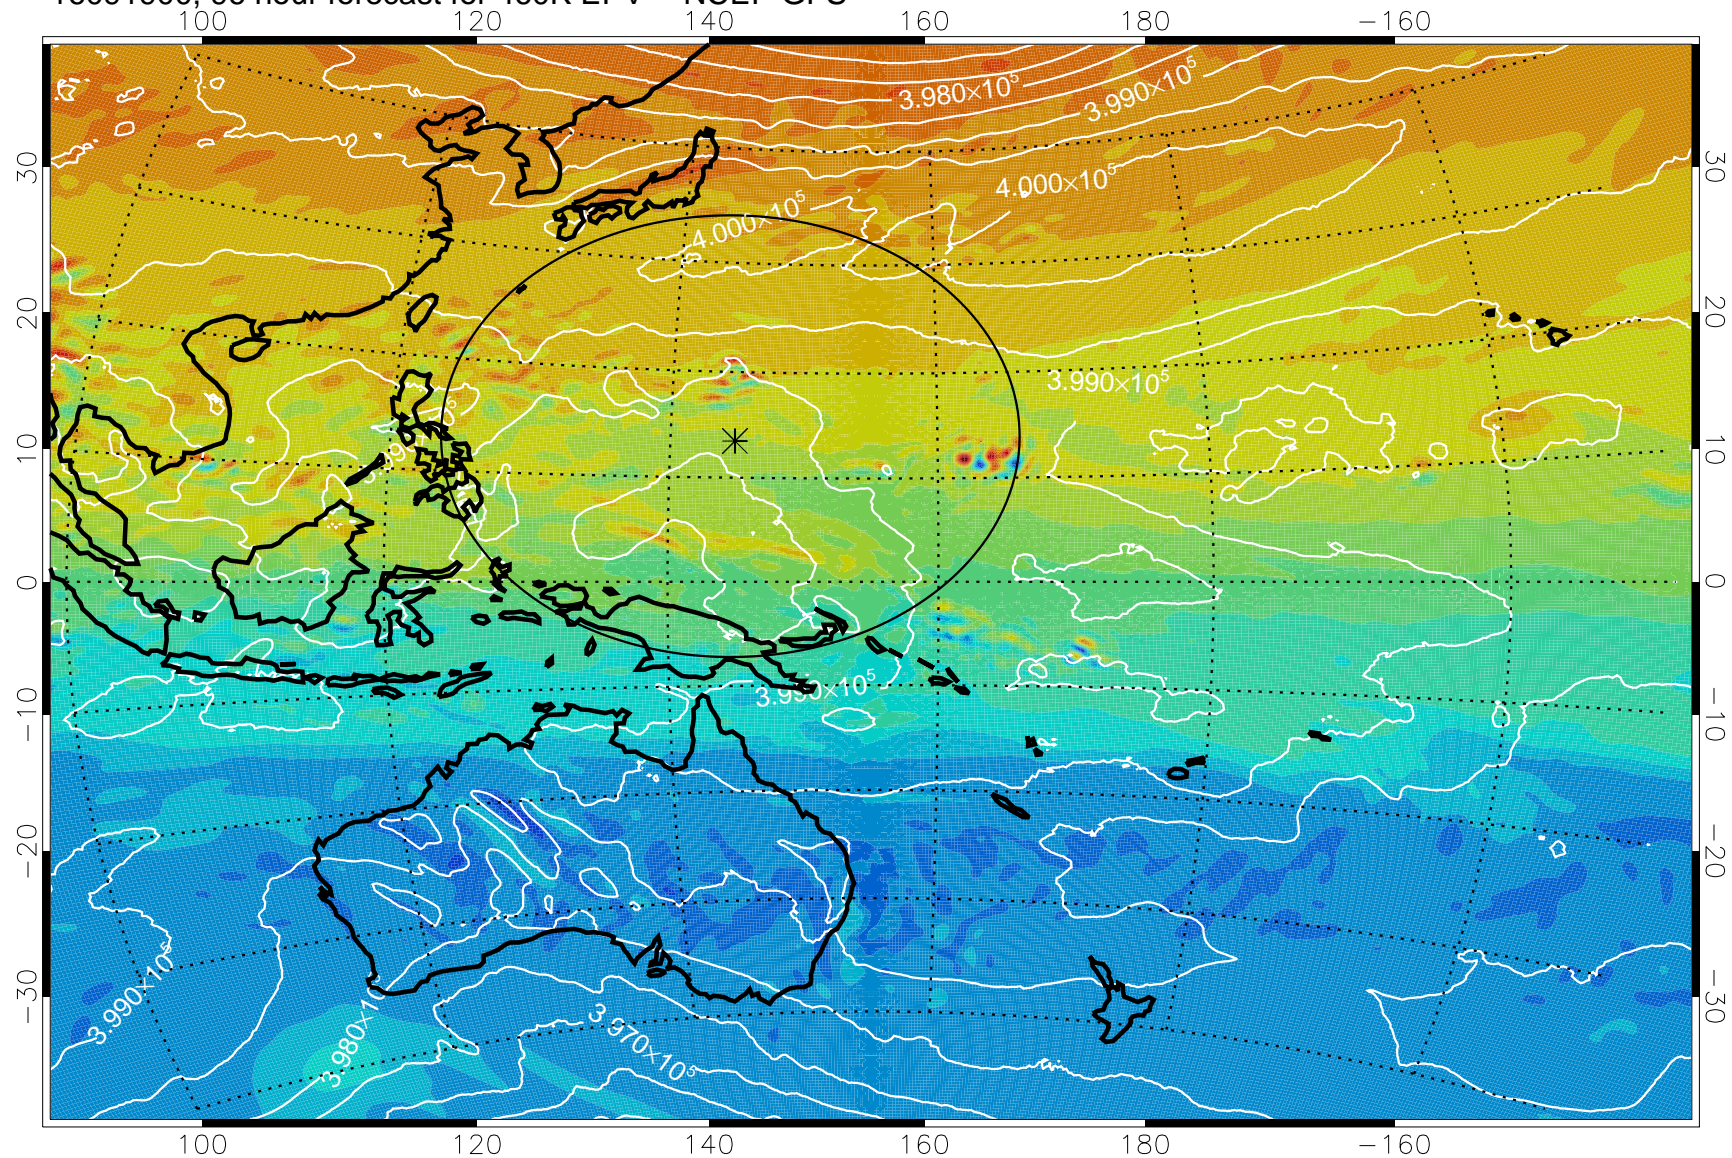

16091718, 66 hour forecast for 460K EPV -- NCEP GFS

460K Montgomery Streamfunction, white

Range ring of 2304 km

16091800, 72 hour forecast for 460K EPV -- NCEP GFS

460K Montgomery Streamfunction, white

Range ring of 2304 km

16091806, 78 hour forecast for 460K EPV -- NCEP GFS

460K Montgomery Streamfunction, white

Range ring of 2304 km

16091812, 84 hour forecast for 460K EPV -- NCEP GFS

460K Montgomery Streamfunction, white

Range ring of 2304 km

16091818, 90 hour forecast for 460K EPV -- NCEP GFS

460K Montgomery Streamfunction, white

Range ring of 2304 km

16091900, 96 hour forecast for 460K EPV -- NCEP GFS

460K Montgomery Streamfunction, white

Range ring of 2304 km

16091906, 102 hour forecast for 460K EPV -- NCEP GFS

460K Montgomery Streamfunction, white

Range ring of 2304 km

16091912, 108 hour forecast for 460K EPV -- NCEP GFS

460K Montgomery Streamfunction, white

Range ring of 2304 km