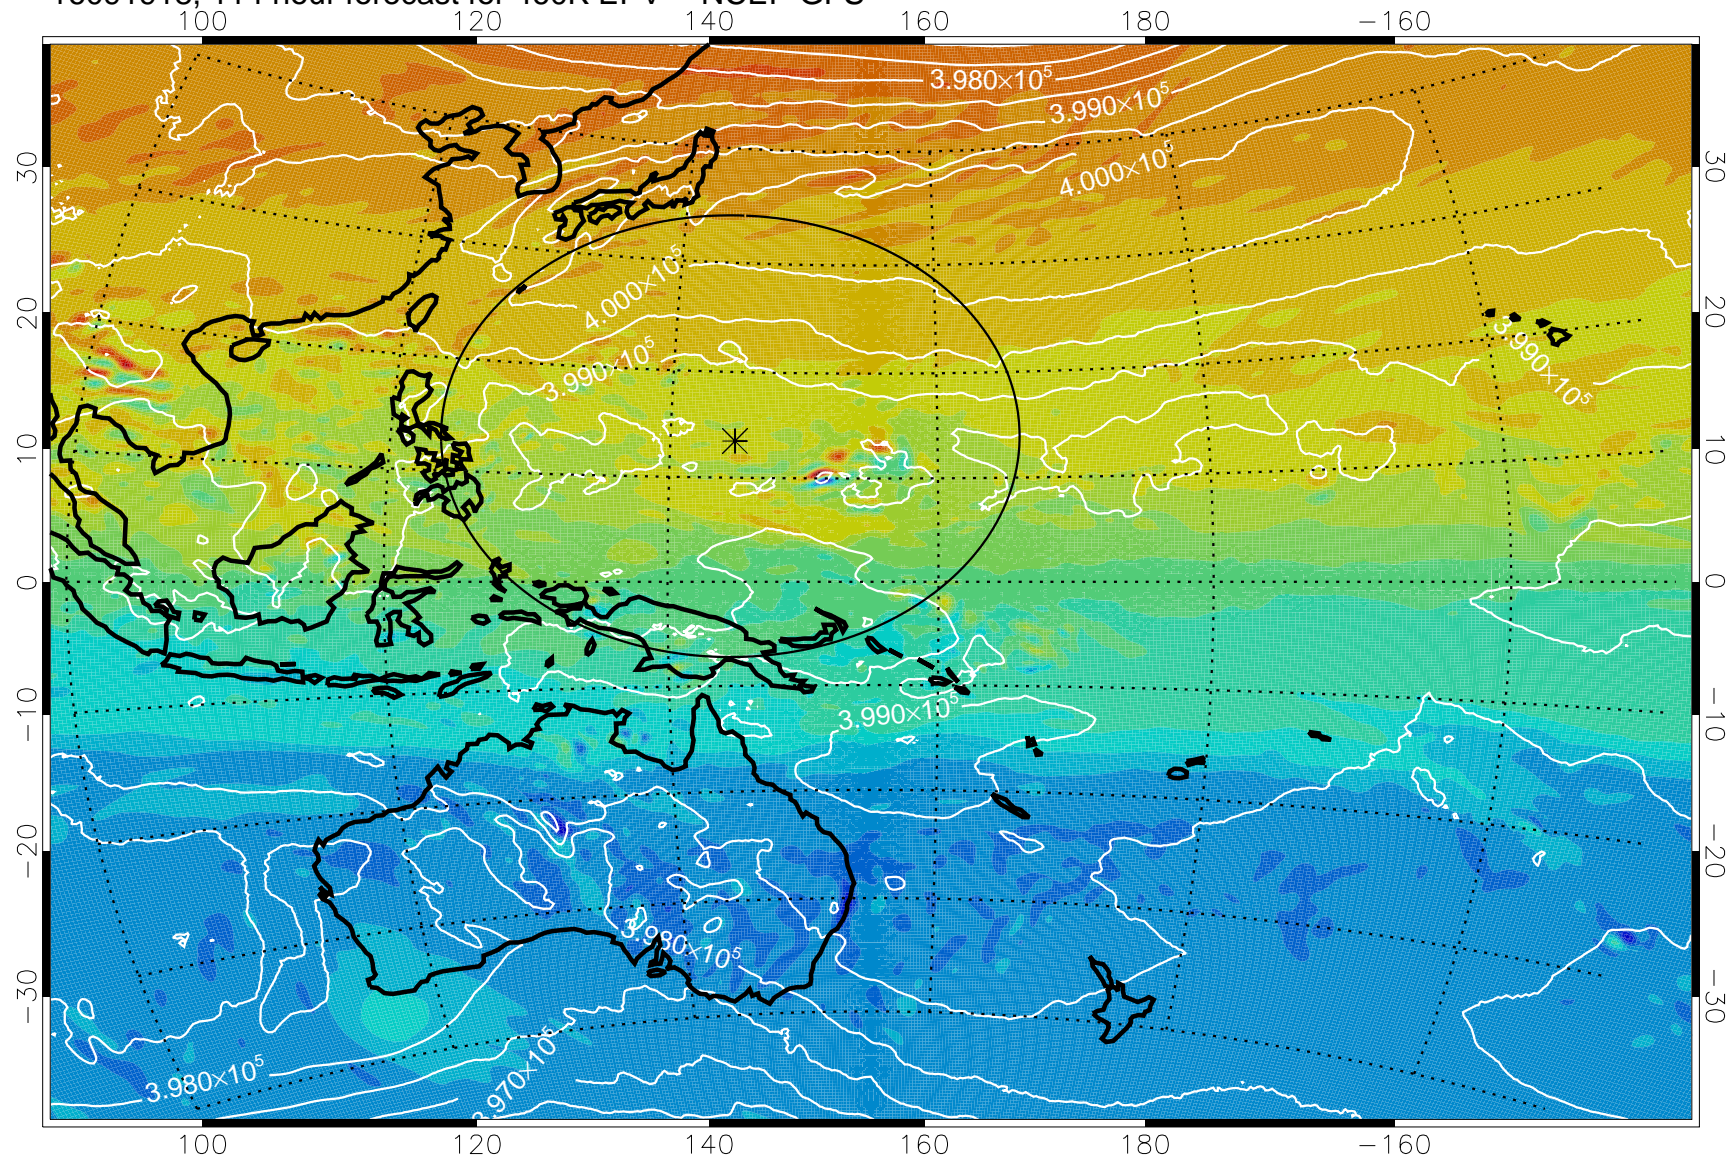

16091818, 90 hour forecast for 460K EPV -- NCEP GFS

460K Montgomery Streamfunction, white

Range ring of 2304 km

16091900, 96 hour forecast for 460K EPV -- NCEP GFS

460K Montgomery Streamfunction, white

Range ring of 2304 km

16091906, 102 hour forecast for 460K EPV -- NCEP GFS

460K Montgomery Streamfunction, white

Range ring of 2304 km

16091912, 108 hour forecast for 460K EPV -- NCEP GFS

460K Montgomery Streamfunction, white

Range ring of 2304 km

16091918, 114 hour forecast for 460K EPV -- NCEP GFS

460K Montgomery Streamfunction, white

Range ring of 2304 km

16092000, 120 hour forecast for 460K EPV -- NCEP GFS

460K Montgomery Streamfunction, white

Range ring of 2304 km