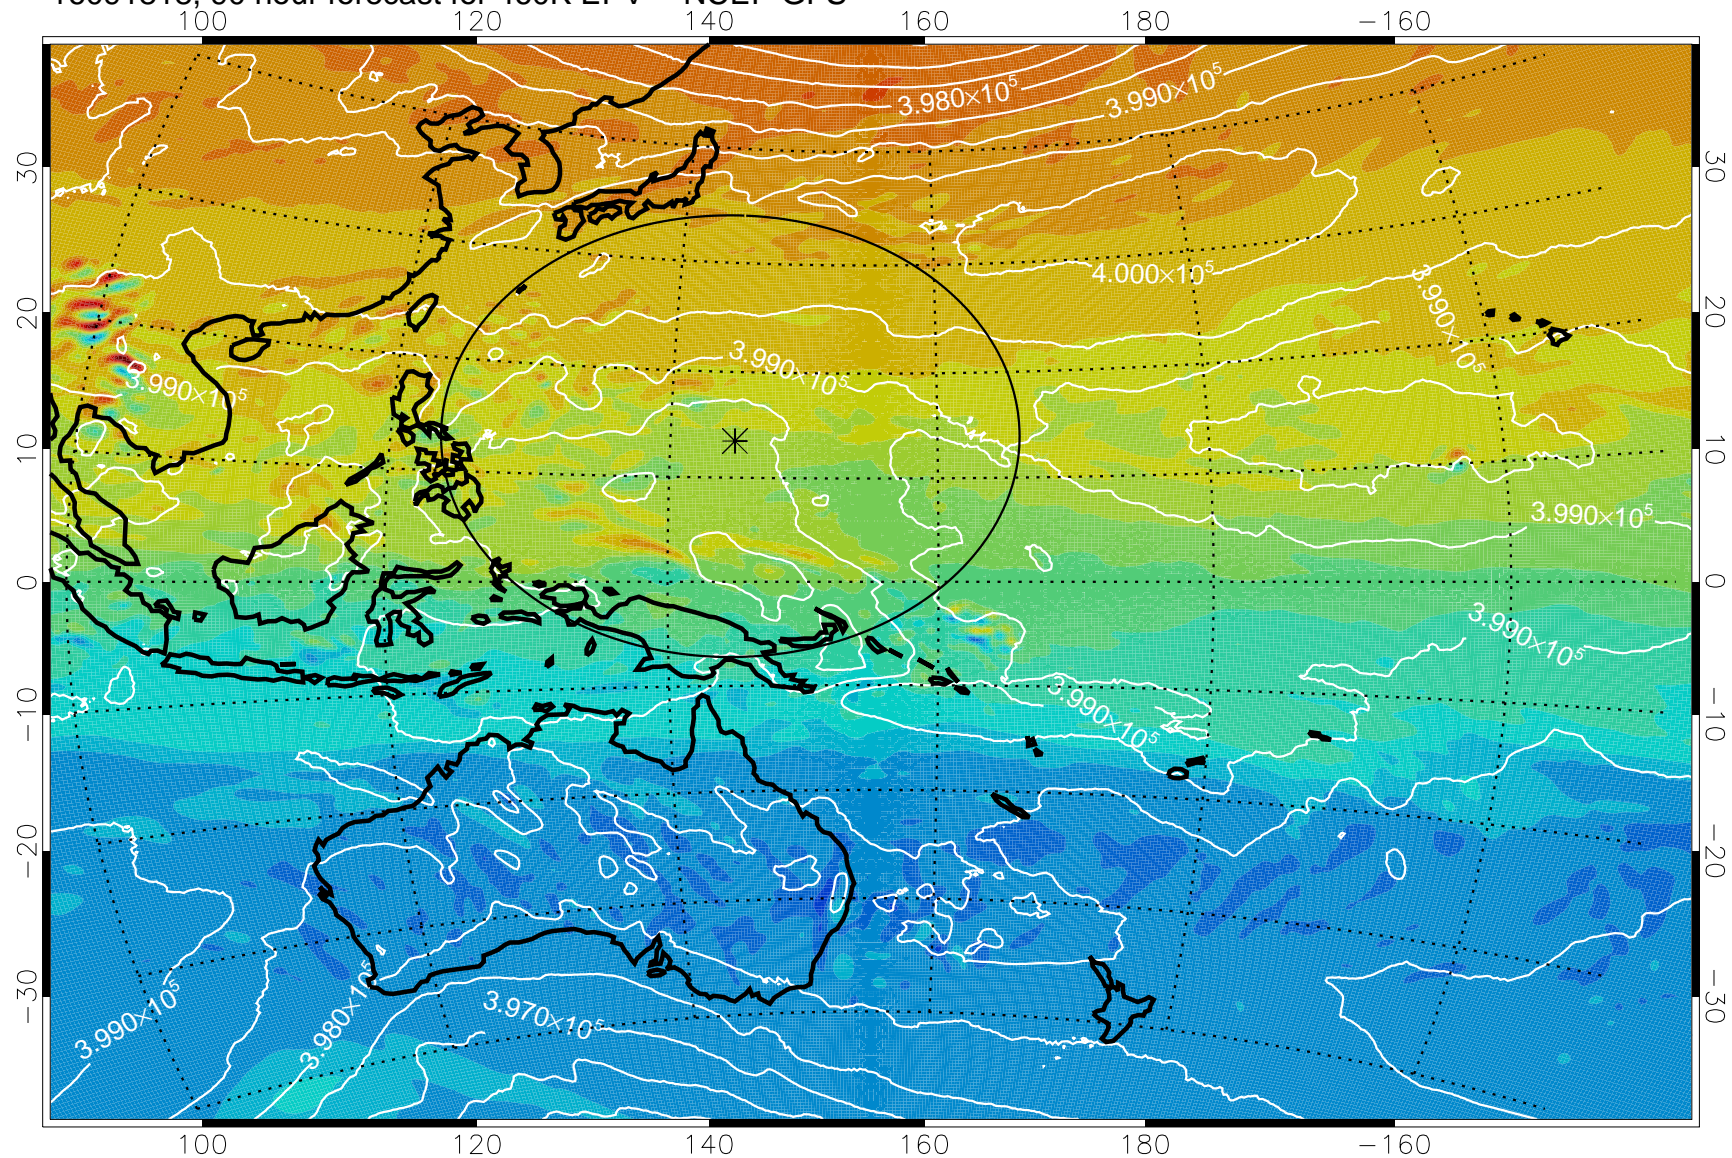

16091718, 66 hour forecast for 460K EPV -- NCEP GFS

460K Montgomery Streamfunction, white

Range ring of 2304 km

16091800, 72 hour forecast for 460K EPV -- NCEP GFS

460K Montgomery Streamfunction, white

Range ring of 2304 km

16091806, 78 hour forecast for 460K EPV -- NCEP GFS

460K Montgomery Streamfunction, white

Range ring of 2304 km

16091812, 84 hour forecast for 460K EPV -- NCEP GFS

460K Montgomery Streamfunction, white

Range ring of 2304 km

16091818, 90 hour forecast for 460K EPV -- NCEP GFS

460K Montgomery Streamfunction, white

Range ring of 2304 km

16091900, 96 hour forecast for 460K EPV -- NCEP GFS

460K Montgomery Streamfunction, white

Range ring of 2304 km

16091906, 102 hour forecast for 460K EPV -- NCEP GFS

460K Montgomery Streamfunction, white

Range ring of 2304 km

16091912, 108 hour forecast for 460K EPV -- NCEP GFS

460K Montgomery Streamfunction, white

Range ring of 2304 km