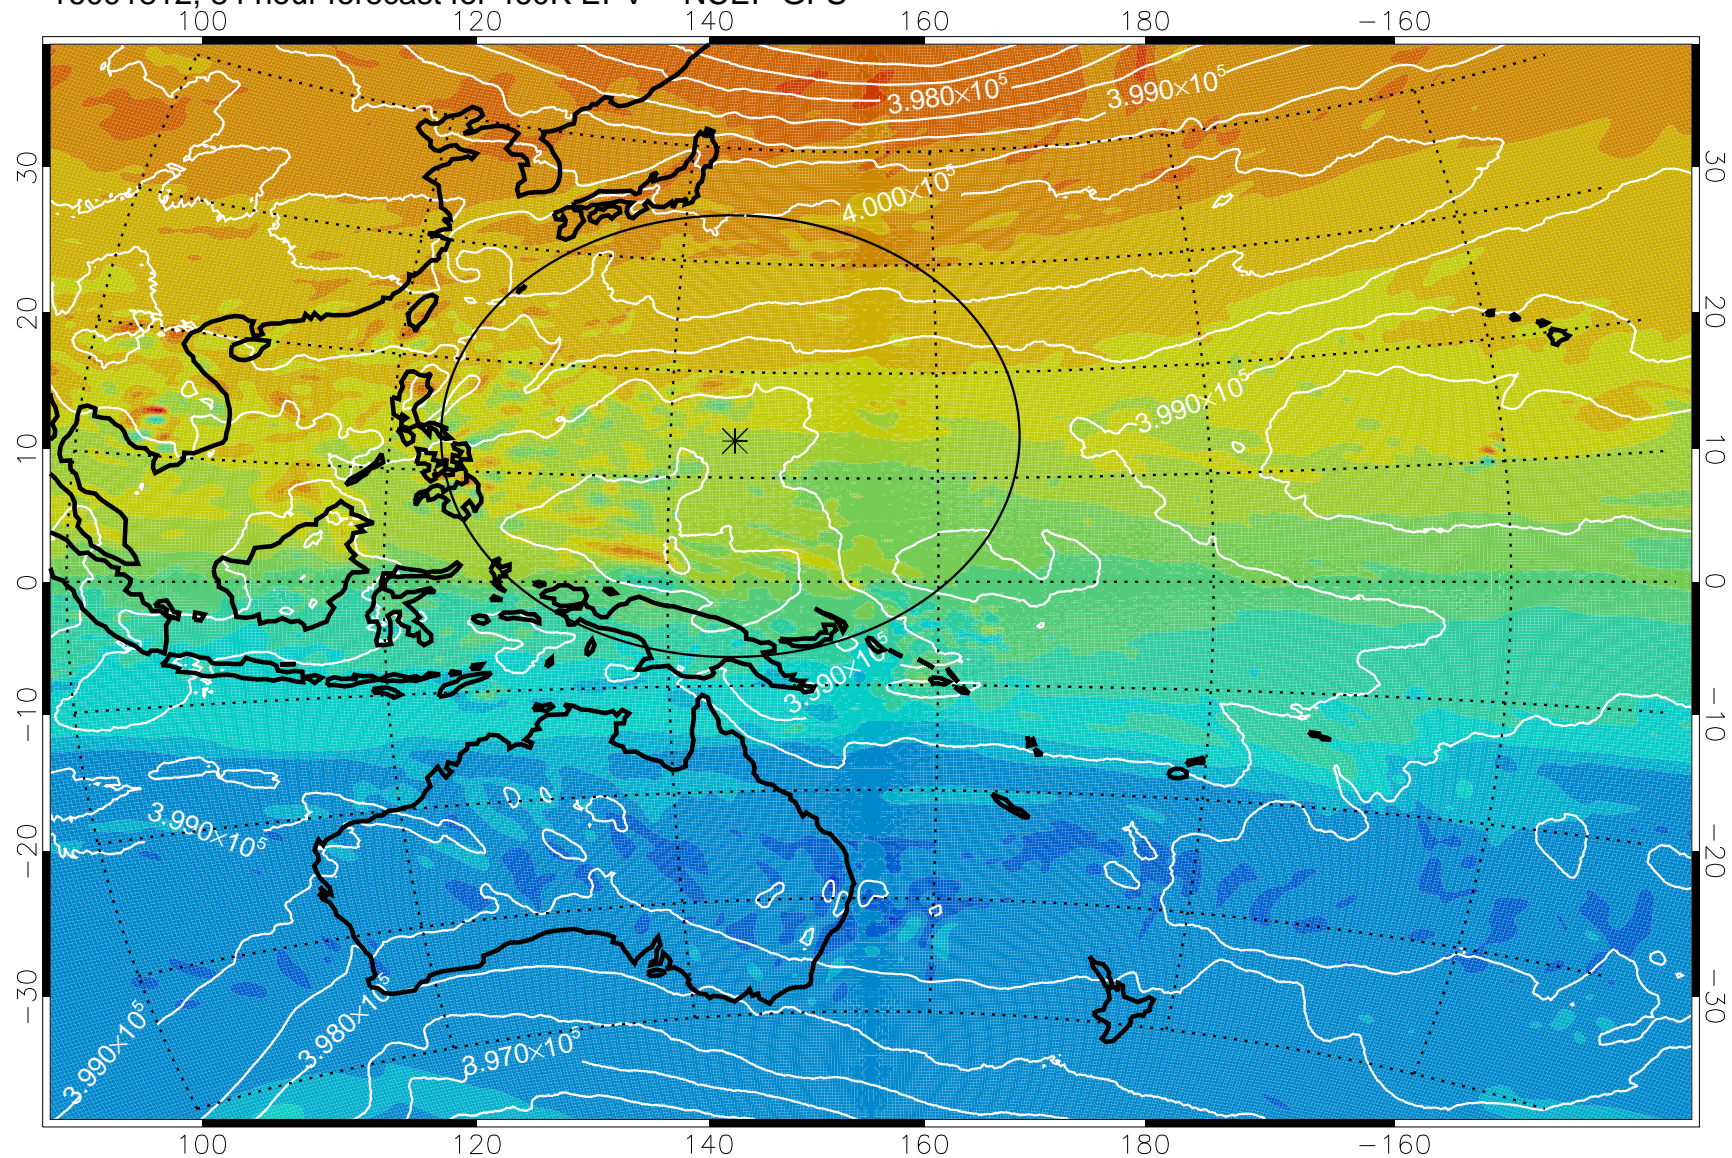

16091706, 54 hour forecast for 460K EPV -- NCEP GFS

460K Montgomery Streamfunction, white

Range ring of 2304 km

16091712, 60 hour forecast for 460K EPV -- NCEP GFS

460K Montgomery Streamfunction, white

Range ring of 2304 km

16091718, 66 hour forecast for 460K EPV -- NCEP GFS

460K Montgomery Streamfunction, white

Range ring of 2304 km

16091800, 72 hour forecast for 460K EPV -- NCEP GFS

460K Montgomery Streamfunction, white

Range ring of 2304 km

16091806, 78 hour forecast for 460K EPV -- NCEP GFS

460K Montgomery Streamfunction, white

Range ring of 2304 km

16091812, 84 hour forecast for 460K EPV -- NCEP GFS

460K Montgomery Streamfunction, white

Range ring of 2304 km

16091818, 90 hour forecast for 460K EPV -- NCEP GFS

460K Montgomery Streamfunction, white

Range ring of 2304 km

16091900, 96 hour forecast for 460K EPV -- NCEP GFS

460K Montgomery Streamfunction, white

Range ring of 2304 km