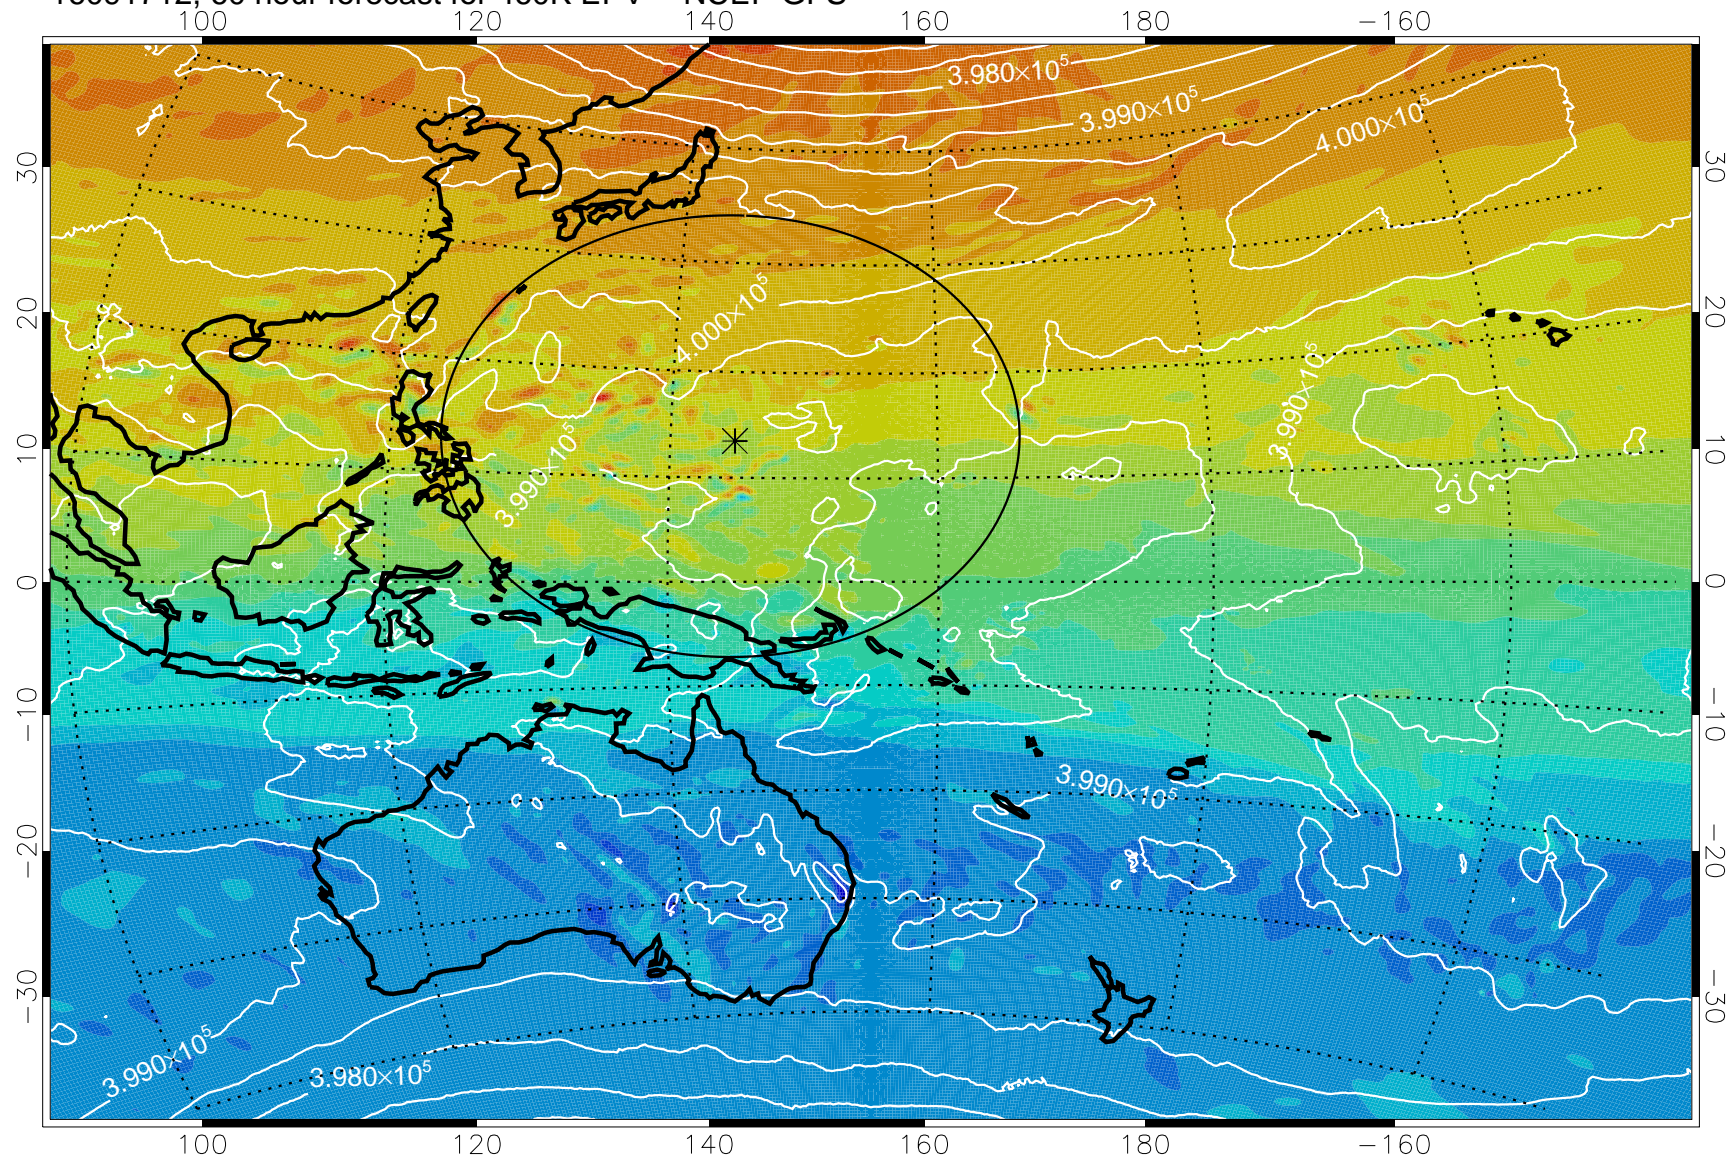

16091618, 42 hour forecast for 460K EPV -- NCEP GFS

460K Montgomery Streamfunction, white

Range ring of 2304 km

16091700, 48 hour forecast for 460K EPV -- NCEP GFS

460K Montgomery Streamfunction, white

Range ring of 2304 km

16091706, 54 hour forecast for 460K EPV -- NCEP GFS

460K Montgomery Streamfunction, white

Range ring of 2304 km

16091712, 60 hour forecast for 460K EPV -- NCEP GFS

460K Montgomery Streamfunction, white

Range ring of 2304 km

16091718, 66 hour forecast for 460K EPV -- NCEP GFS

460K Montgomery Streamfunction, white

Range ring of 2304 km

16091800, 72 hour forecast for 460K EPV -- NCEP GFS

460K Montgomery Streamfunction, white

Range ring of 2304 km

16091806, 78 hour forecast for 460K EPV -- NCEP GFS

460K Montgomery Streamfunction, white

Range ring of 2304 km

16091812, 84 hour forecast for 460K EPV -- NCEP GFS

460K Montgomery Streamfunction, white

Range ring of 2304 km