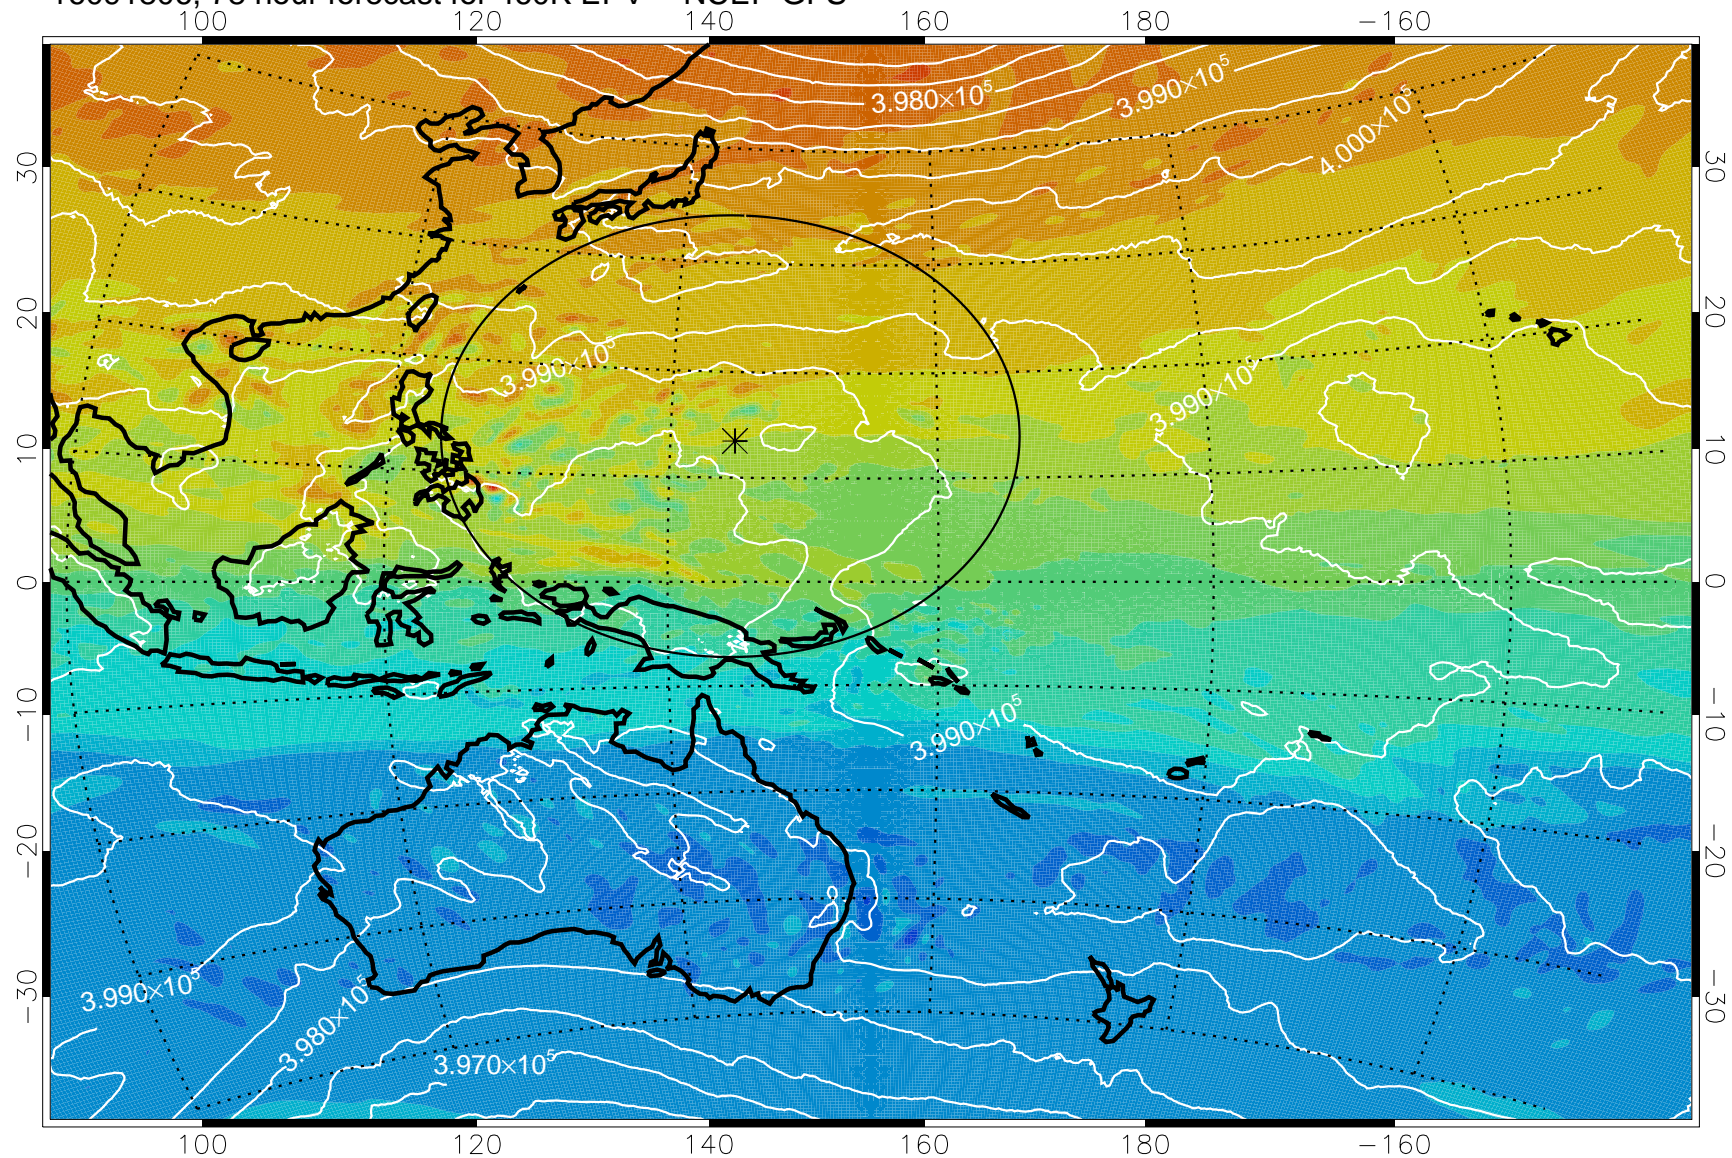

16091706, 54 hour forecast for 460K EPV -- NCEP GFS

460K Montgomery Streamfunction, white

Range ring of 2304 km

16091712, 60 hour forecast for 460K EPV -- NCEP GFS

460K Montgomery Streamfunction, white

Range ring of 2304 km

16091718, 66 hour forecast for 460K EPV -- NCEP GFS

460K Montgomery Streamfunction, white

Range ring of 2304 km

16091800, 72 hour forecast for 460K EPV -- NCEP GFS

460K Montgomery Streamfunction, white

Range ring of 2304 km

16091806, 78 hour forecast for 460K EPV -- NCEP GFS

460K Montgomery Streamfunction, white

Range ring of 2304 km

16091812, 84 hour forecast for 460K EPV -- NCEP GFS

460K Montgomery Streamfunction, white

Range ring of 2304 km

16091818, 90 hour forecast for 460K EPV -- NCEP GFS

460K Montgomery Streamfunction, white

Range ring of 2304 km

16091900, 96 hour forecast for 460K EPV -- NCEP GFS

460K Montgomery Streamfunction, white

Range ring of 2304 km