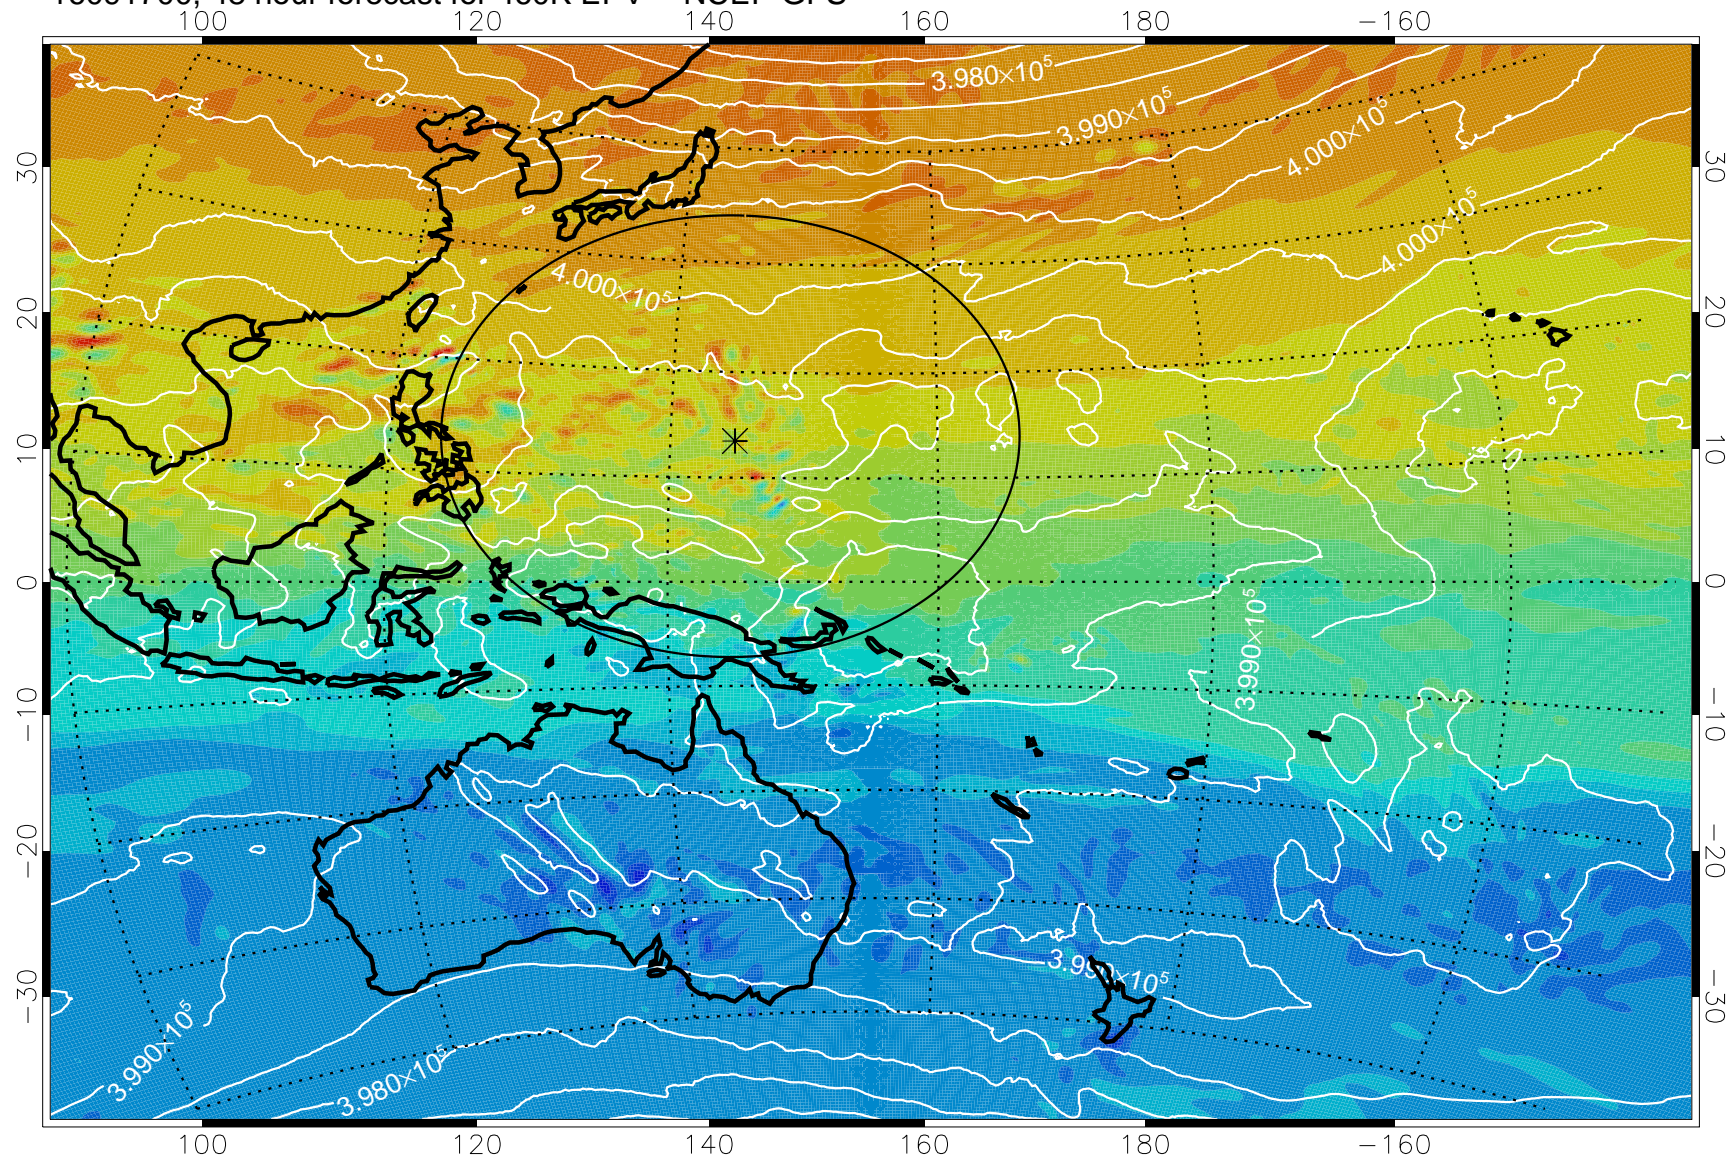

16091606, 30 hour forecast for 460K EPV -- NCEP GFS

460K Montgomery Streamfunction, white

Range ring of 2304 km

16091612, 36 hour forecast for 460K EPV -- NCEP GFS

460K Montgomery Streamfunction, white

Range ring of 2304 km

16091618, 42 hour forecast for 460K EPV -- NCEP GFS

460K Montgomery Streamfunction, white

Range ring of 2304 km

16091700, 48 hour forecast for 460K EPV -- NCEP GFS

460K Montgomery Streamfunction, white

Range ring of 2304 km

16091706, 54 hour forecast for 460K EPV -- NCEP GFS

460K Montgomery Streamfunction, white

Range ring of 2304 km

16091712, 60 hour forecast for 460K EPV -- NCEP GFS

460K Montgomery Streamfunction, white

Range ring of 2304 km

16091718, 66 hour forecast for 460K EPV -- NCEP GFS

460K Montgomery Streamfunction, white

Range ring of 2304 km

16091800, 72 hour forecast for 460K EPV -- NCEP GFS

460K Montgomery Streamfunction, white

Range ring of 2304 km