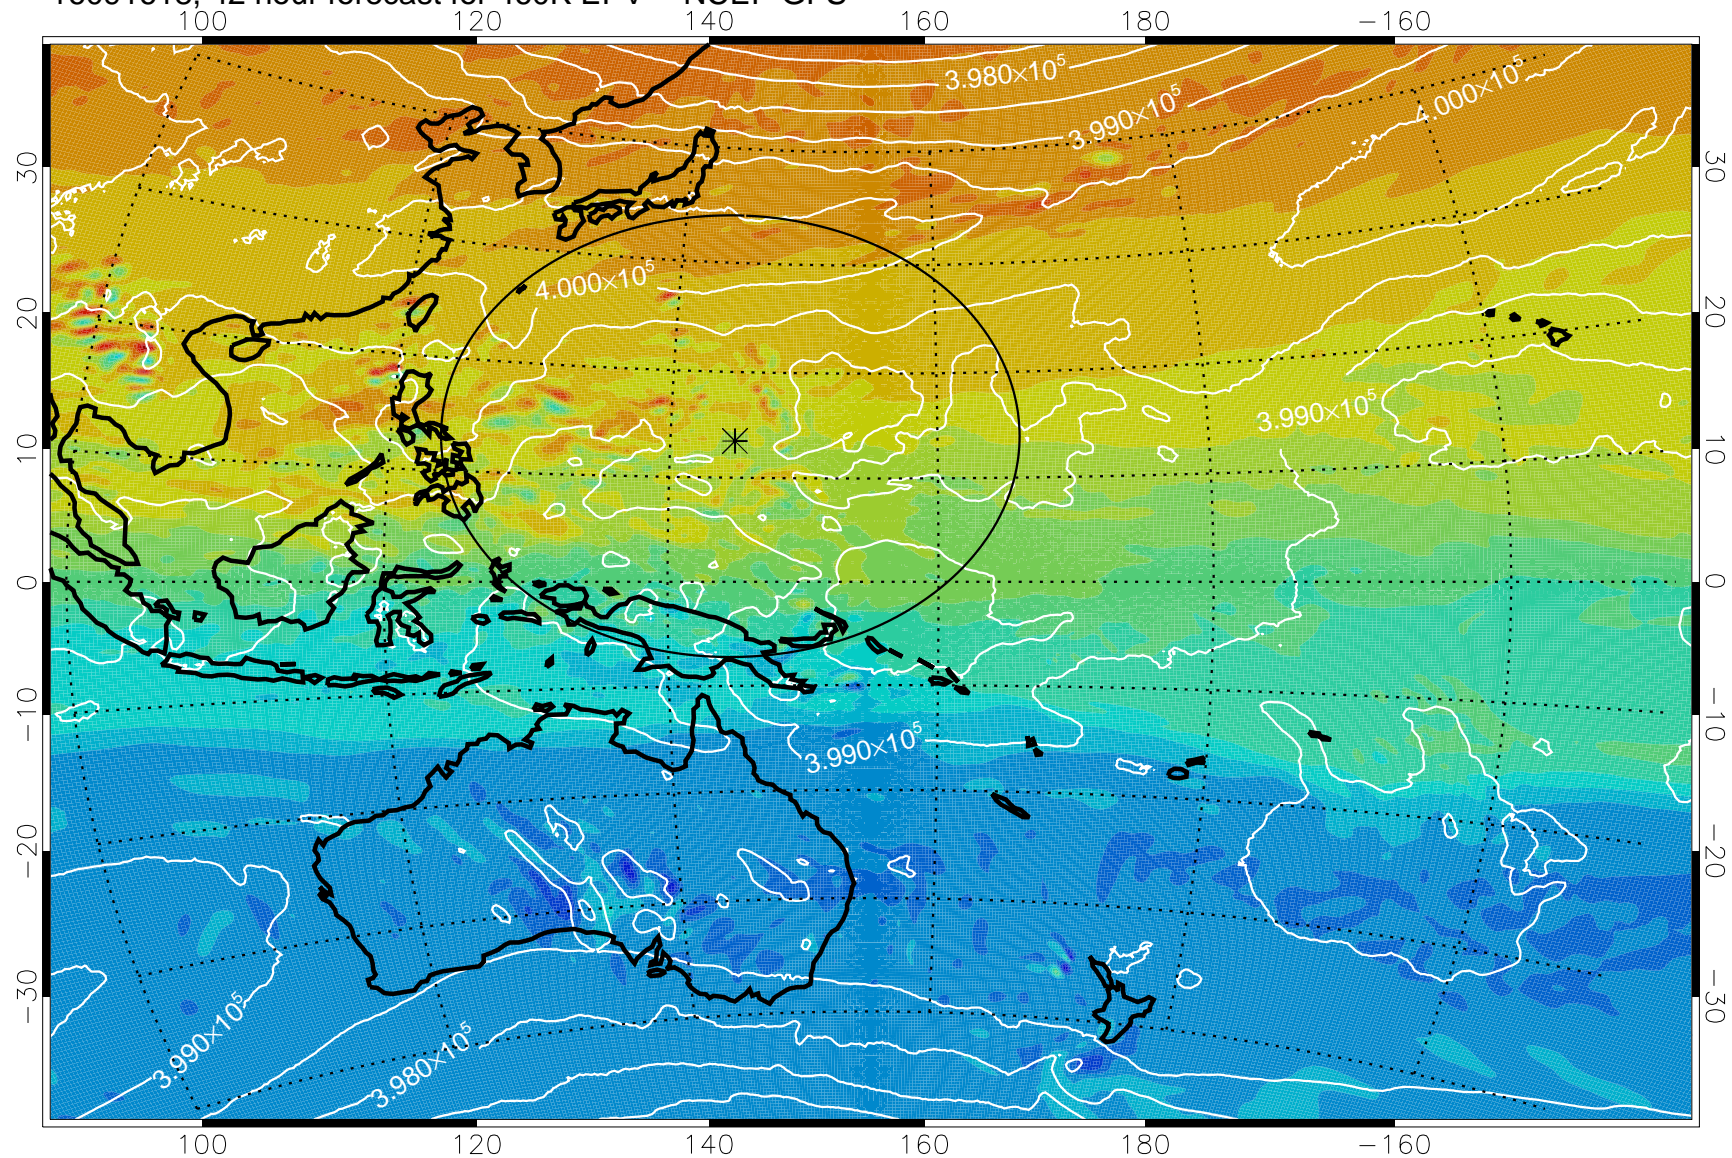

16091606, 30 hour forecast for 460K EPV -- NCEP GFS

460K Montgomery Streamfunction, white

Range ring of 2304 km

16091612, 36 hour forecast for 460K EPV -- NCEP GFS

460K Montgomery Streamfunction, white

Range ring of 2304 km

16091618, 42 hour forecast for 460K EPV -- NCEP GFS

460K Montgomery Streamfunction, white

Range ring of 2304 km

16091700, 48 hour forecast for 460K EPV -- NCEP GFS

460K Montgomery Streamfunction, white

Range ring of 2304 km

16091706, 54 hour forecast for 460K EPV -- NCEP GFS

460K Montgomery Streamfunction, white

Range ring of 2304 km

16091712, 60 hour forecast for 460K EPV -- NCEP GFS

460K Montgomery Streamfunction, white

Range ring of 2304 km

16091718, 66 hour forecast for 460K EPV -- NCEP GFS

460K Montgomery Streamfunction, white

Range ring of 2304 km

16091800, 72 hour forecast for 460K EPV -- NCEP GFS

460K Montgomery Streamfunction, white

Range ring of 2304 km