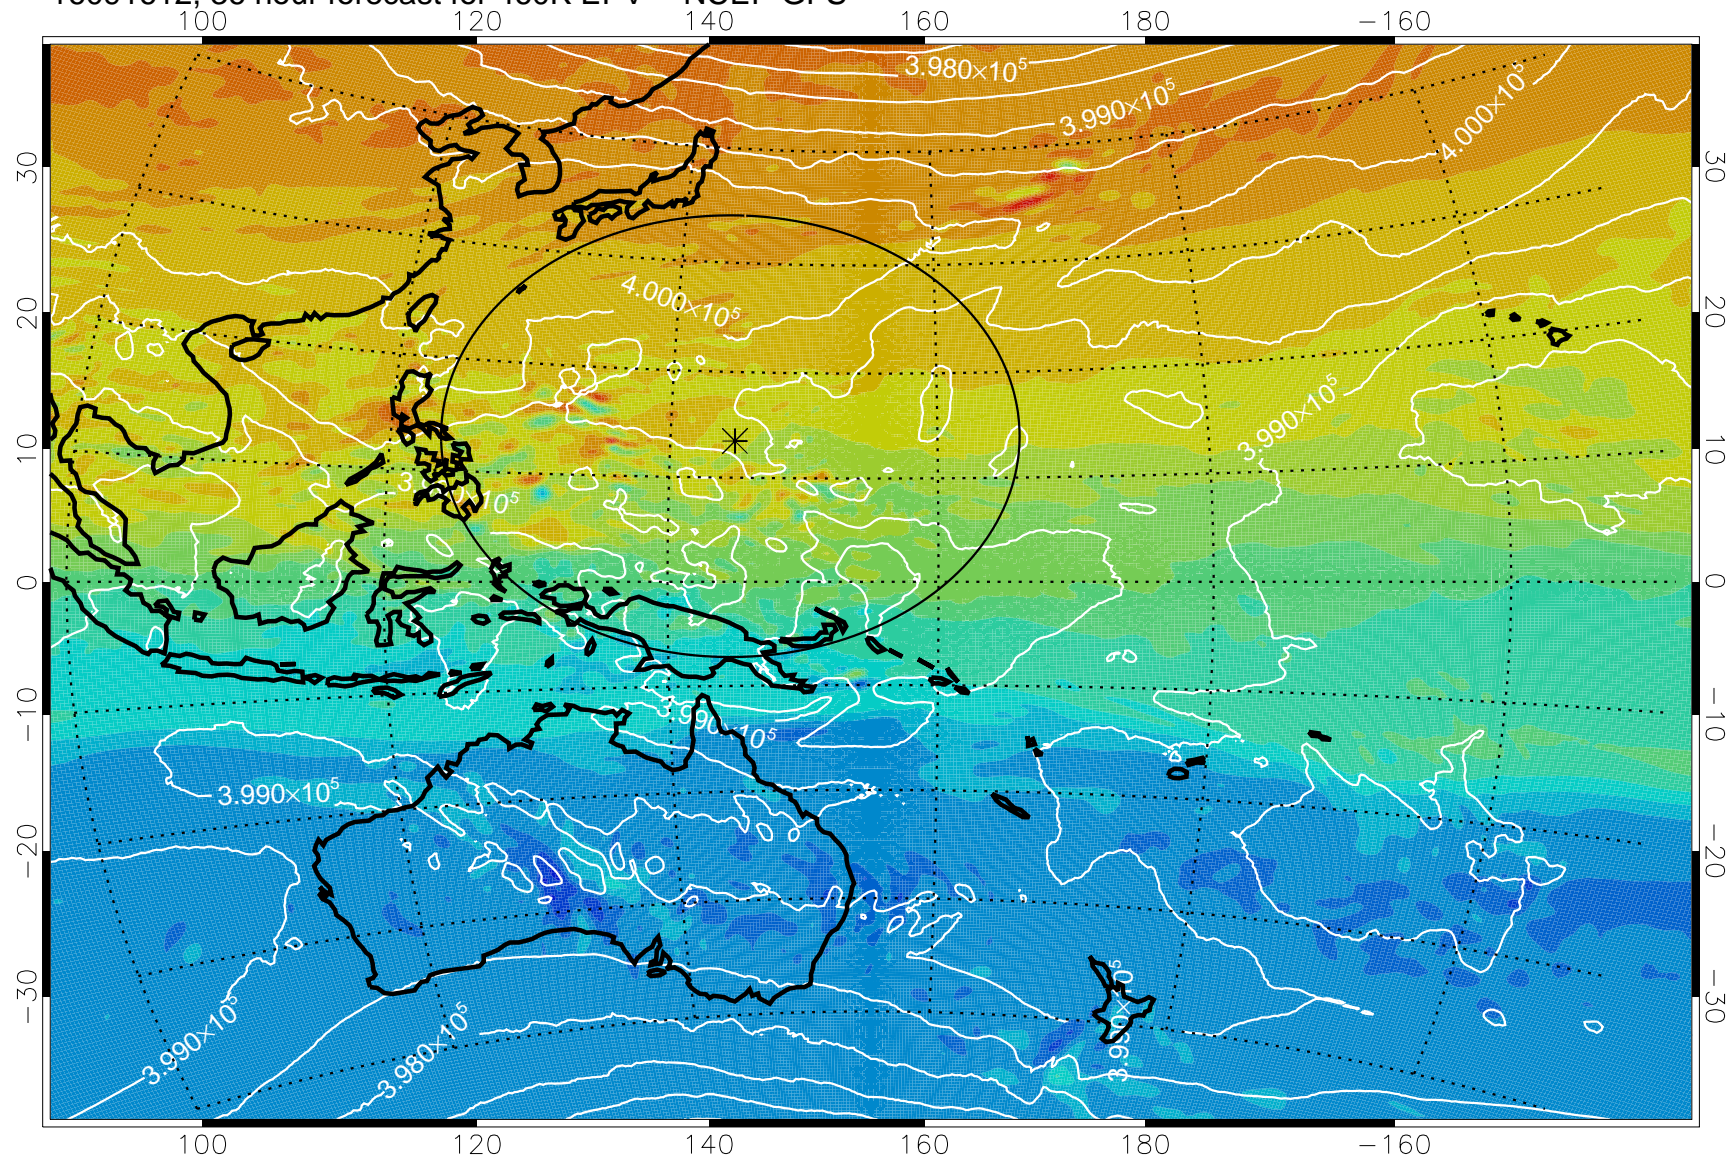

16091518, 18 hour forecast for 460K EPV -- NCEP GFS

460K Montgomery Streamfunction, white

Range ring of 2304 km

16091600, 24 hour forecast for 460K EPV -- NCEP GFS

460K Montgomery Streamfunction, white

Range ring of 2304 km

16091606, 30 hour forecast for 460K EPV -- NCEP GFS

460K Montgomery Streamfunction, white

Range ring of 2304 km

16091612, 36 hour forecast for 460K EPV -- NCEP GFS

460K Montgomery Streamfunction, white

Range ring of 2304 km

16091618, 42 hour forecast for 460K EPV -- NCEP GFS

460K Montgomery Streamfunction, white

Range ring of 2304 km

16091700, 48 hour forecast for 460K EPV -- NCEP GFS

460K Montgomery Streamfunction, white

Range ring of 2304 km

16091718, 66 hour forecast for 460K EPV -- NCEP GFS

460K Montgomery Streamfunction, white

Range ring of 2304 km

16091800, 72 hour forecast for 460K EPV -- NCEP GFS

460K Montgomery Streamfunction, white

Range ring of 2304 km