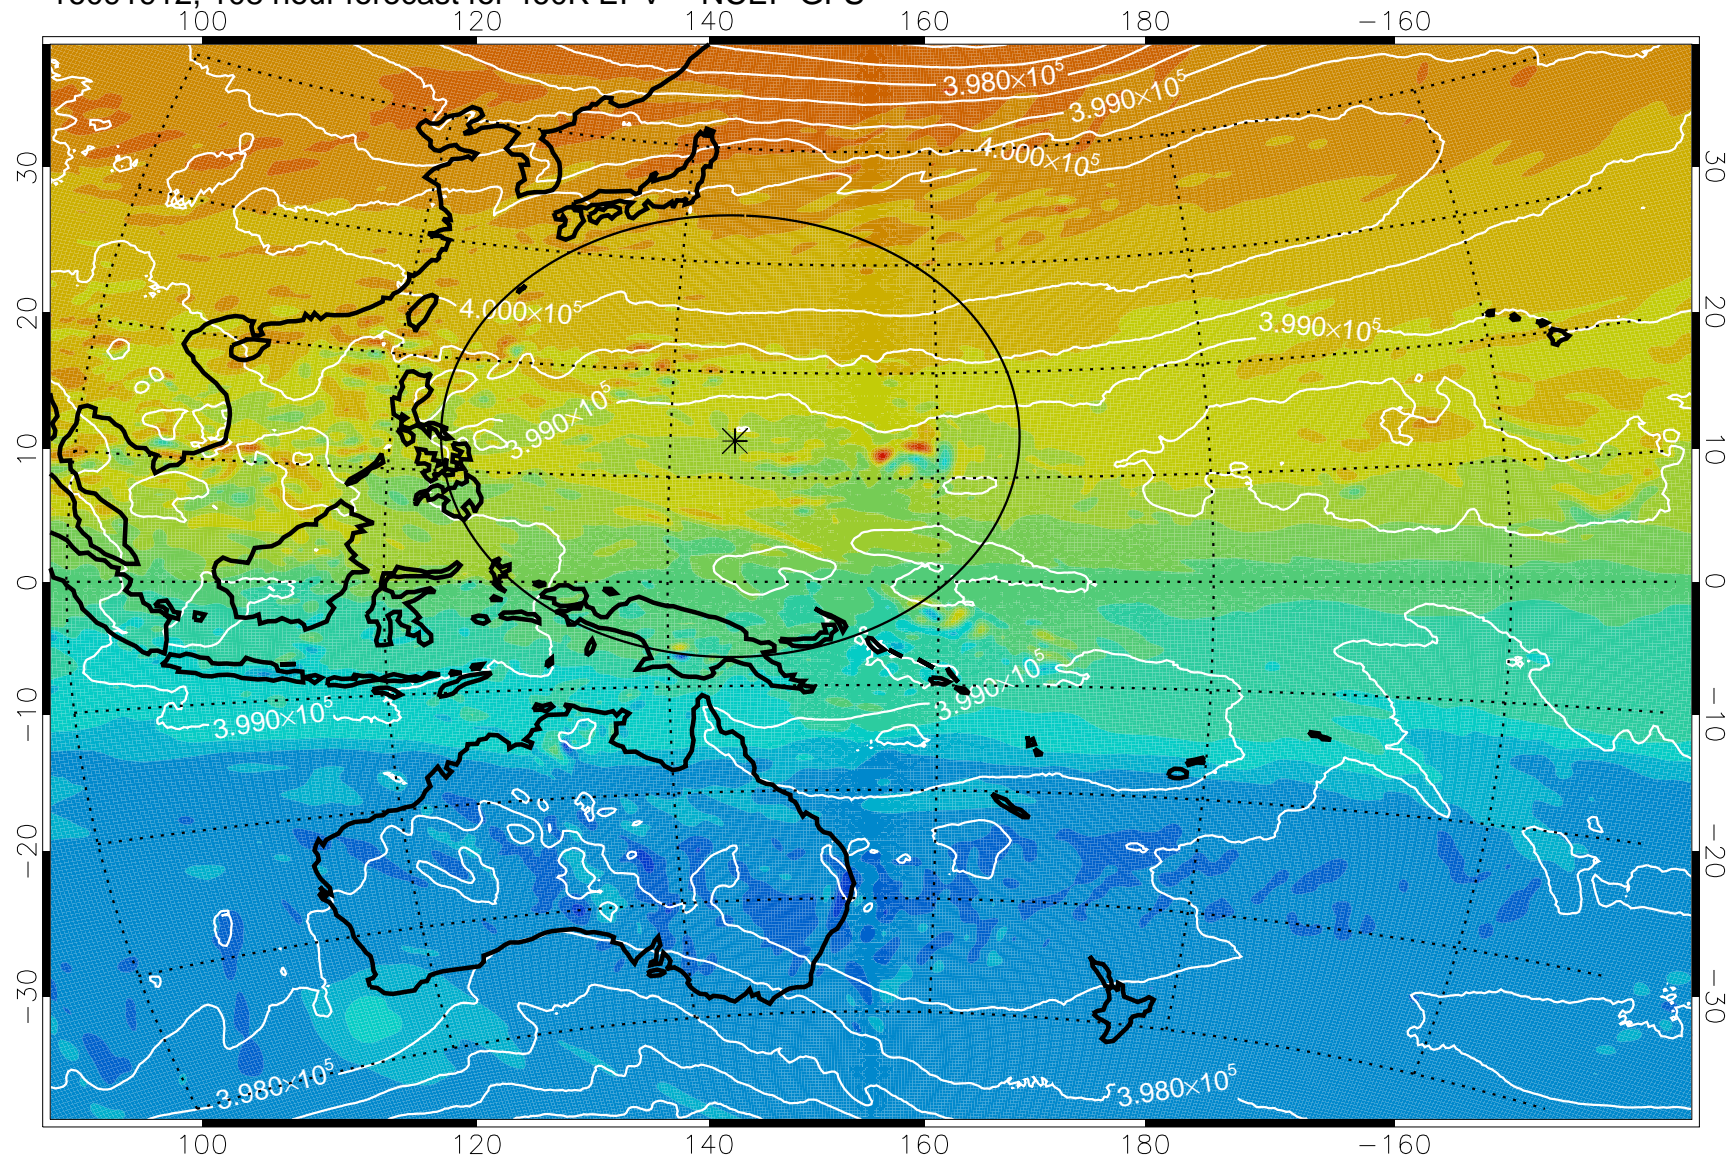

16091818, 90 hour forecast for 460K EPV -- NCEP GFS

460K Montgomery Streamfunction, white

Range ring of 2304 km

16091900, 96 hour forecast for 460K EPV -- NCEP GFS

460K Montgomery Streamfunction, white

Range ring of 2304 km

16091906, 102 hour forecast for 460K EPV -- NCEP GFS

460K Montgomery Streamfunction, white

Range ring of 2304 km

16091912, 108 hour forecast for 460K EPV -- NCEP GFS

460K Montgomery Streamfunction, white

Range ring of 2304 km

16091918, 114 hour forecast for 460K EPV -- NCEP GFS

460K Montgomery Streamfunction, white

Range ring of 2304 km

16092000, 120 hour forecast for 460K EPV -- NCEP GFS

460K Montgomery Streamfunction, white

Range ring of 2304 km