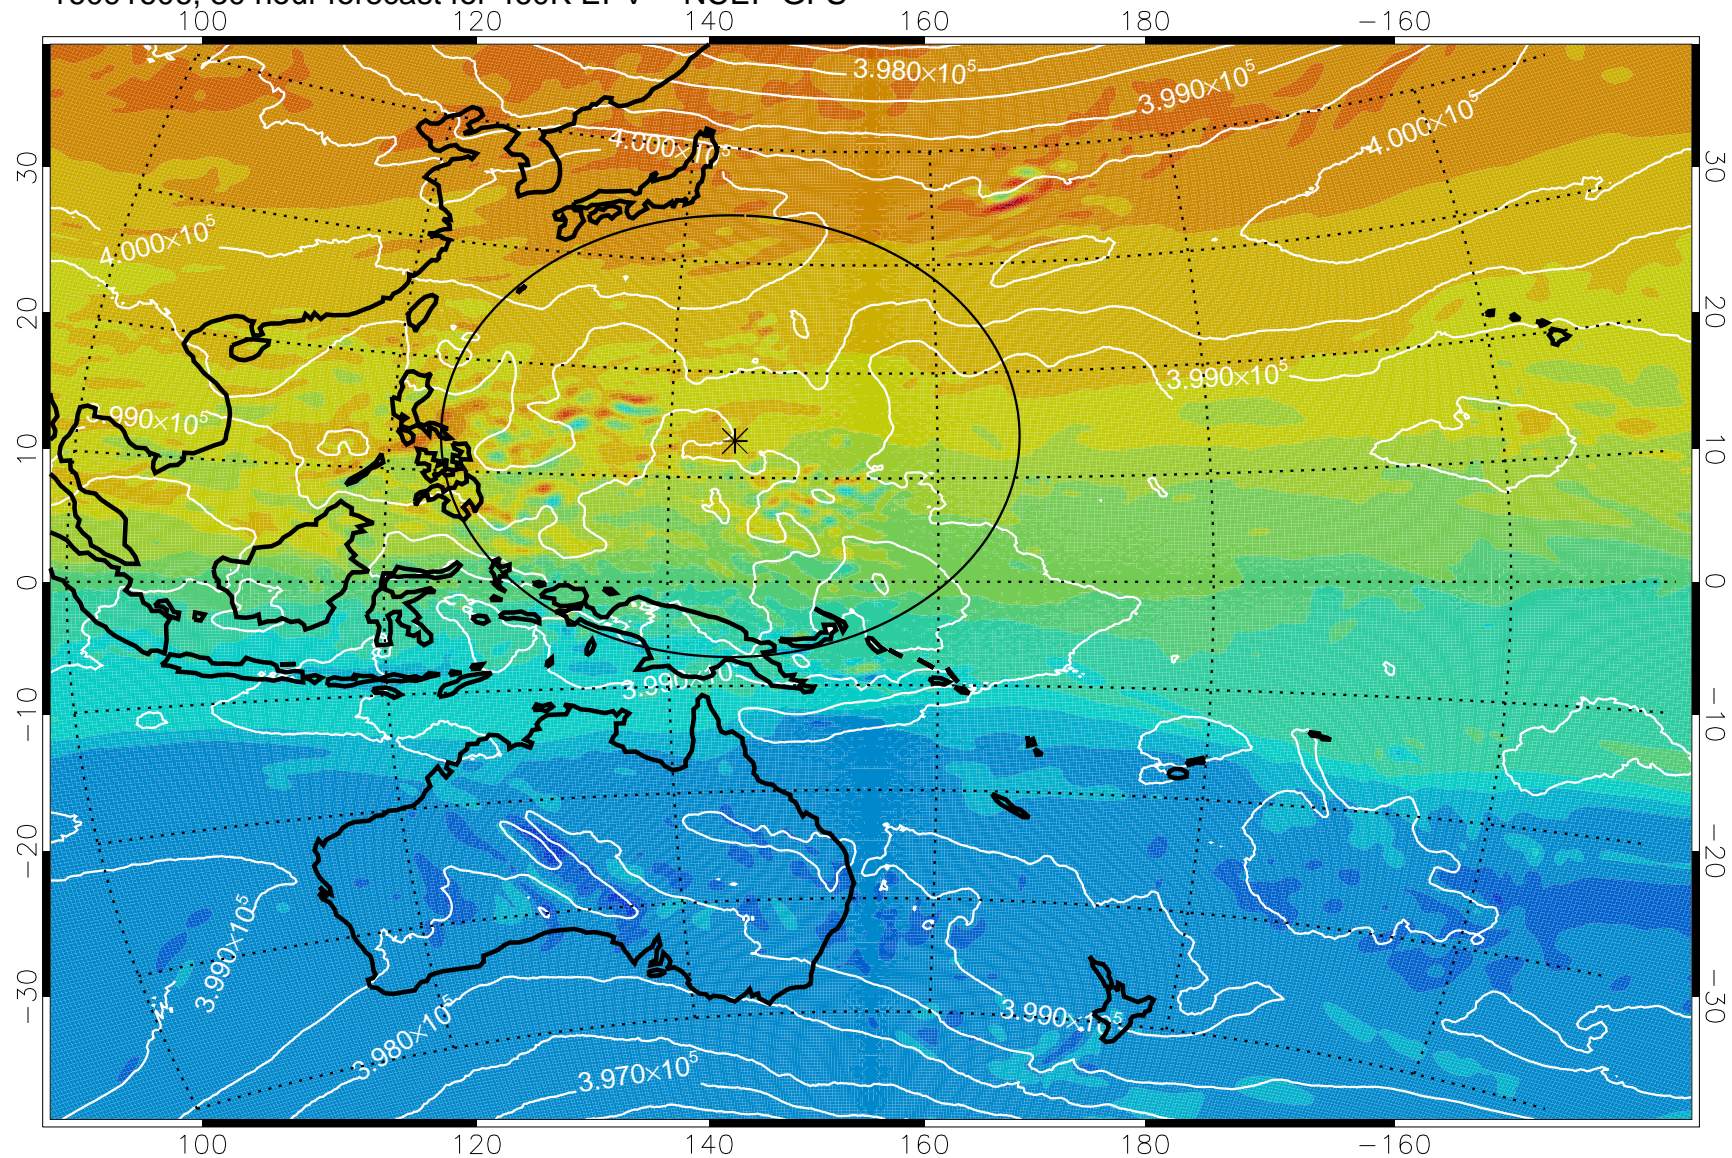

16091518, 18 hour forecast for 460K EPV -- NCEP GFS

460K Montgomery Streamfunction, white

Range ring of 2304 km

16091600, 24 hour forecast for 460K EPV -- NCEP GFS

460K Montgomery Streamfunction, white

Range ring of 2304 km

16091606, 30 hour forecast for 460K EPV -- NCEP GFS

460K Montgomery Streamfunction, white

Range ring of 2304 km

16091612, 36 hour forecast for 460K EPV -- NCEP GFS

460K Montgomery Streamfunction, white

Range ring of 2304 km

16091618, 42 hour forecast for 460K EPV -- NCEP GFS

460K Montgomery Streamfunction, white

Range ring of 2304 km

16091700, 48 hour forecast for 460K EPV -- NCEP GFS

460K Montgomery Streamfunction, white

Range ring of 2304 km

16091718, 66 hour forecast for 460K EPV -- NCEP GFS

460K Montgomery Streamfunction, white

Range ring of 2304 km

16091800, 72 hour forecast for 460K EPV -- NCEP GFS

460K Montgomery Streamfunction, white

Range ring of 2304 km