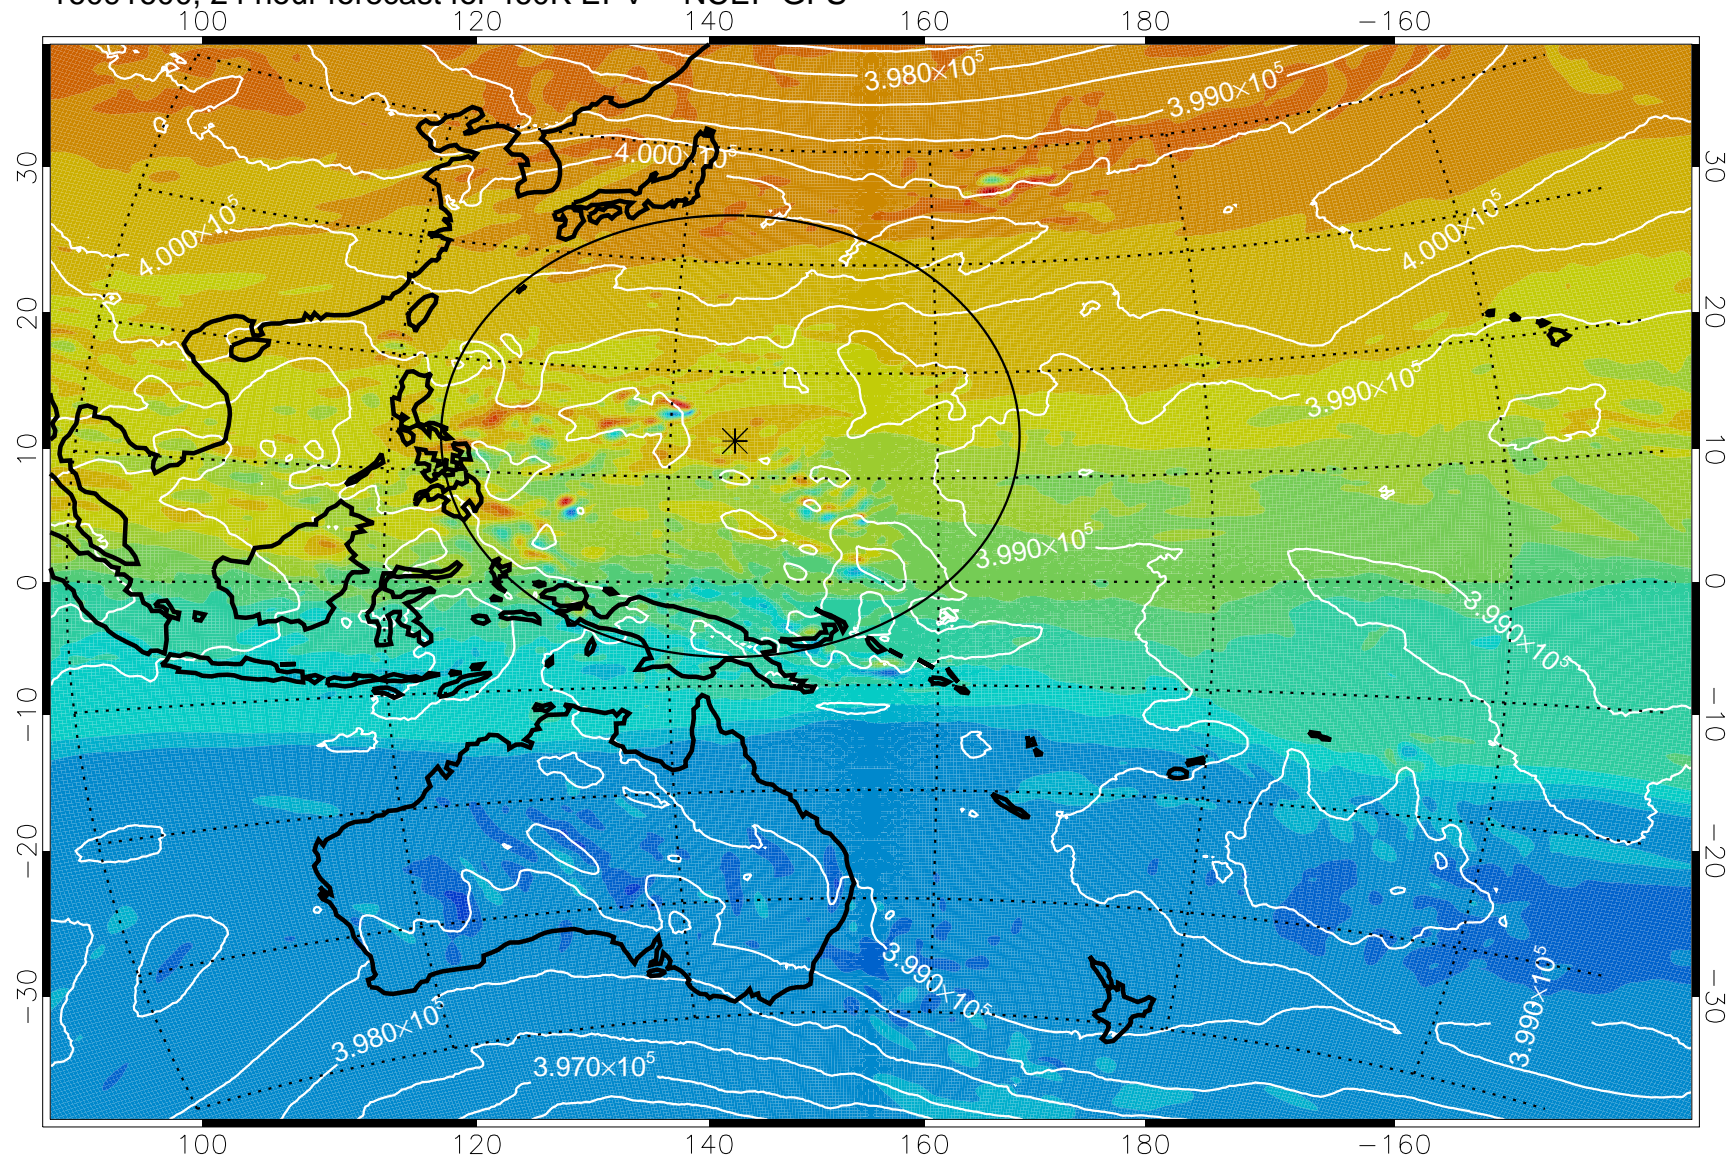

16091518, 18 hour forecast for 460K EPV -- NCEP GFS

460K Montgomery Streamfunction, white

Range ring of 2304 km

16091600, 24 hour forecast for 460K EPV -- NCEP GFS

460K Montgomery Streamfunction, white

Range ring of 2304 km

16091606, 30 hour forecast for 460K EPV -- NCEP GFS

460K Montgomery Streamfunction, white

Range ring of 2304 km

16091612, 36 hour forecast for 460K EPV -- NCEP GFS

460K Montgomery Streamfunction, white

Range ring of 2304 km

16091618, 42 hour forecast for 460K EPV -- NCEP GFS

460K Montgomery Streamfunction, white

Range ring of 2304 km

16091700, 48 hour forecast for 460K EPV -- NCEP GFS

460K Montgomery Streamfunction, white

Range ring of 2304 km

16091718, 66 hour forecast for 460K EPV -- NCEP GFS

460K Montgomery Streamfunction, white

Range ring of 2304 km

16091800, 72 hour forecast for 460K EPV -- NCEP GFS

460K Montgomery Streamfunction, white

Range ring of 2304 km