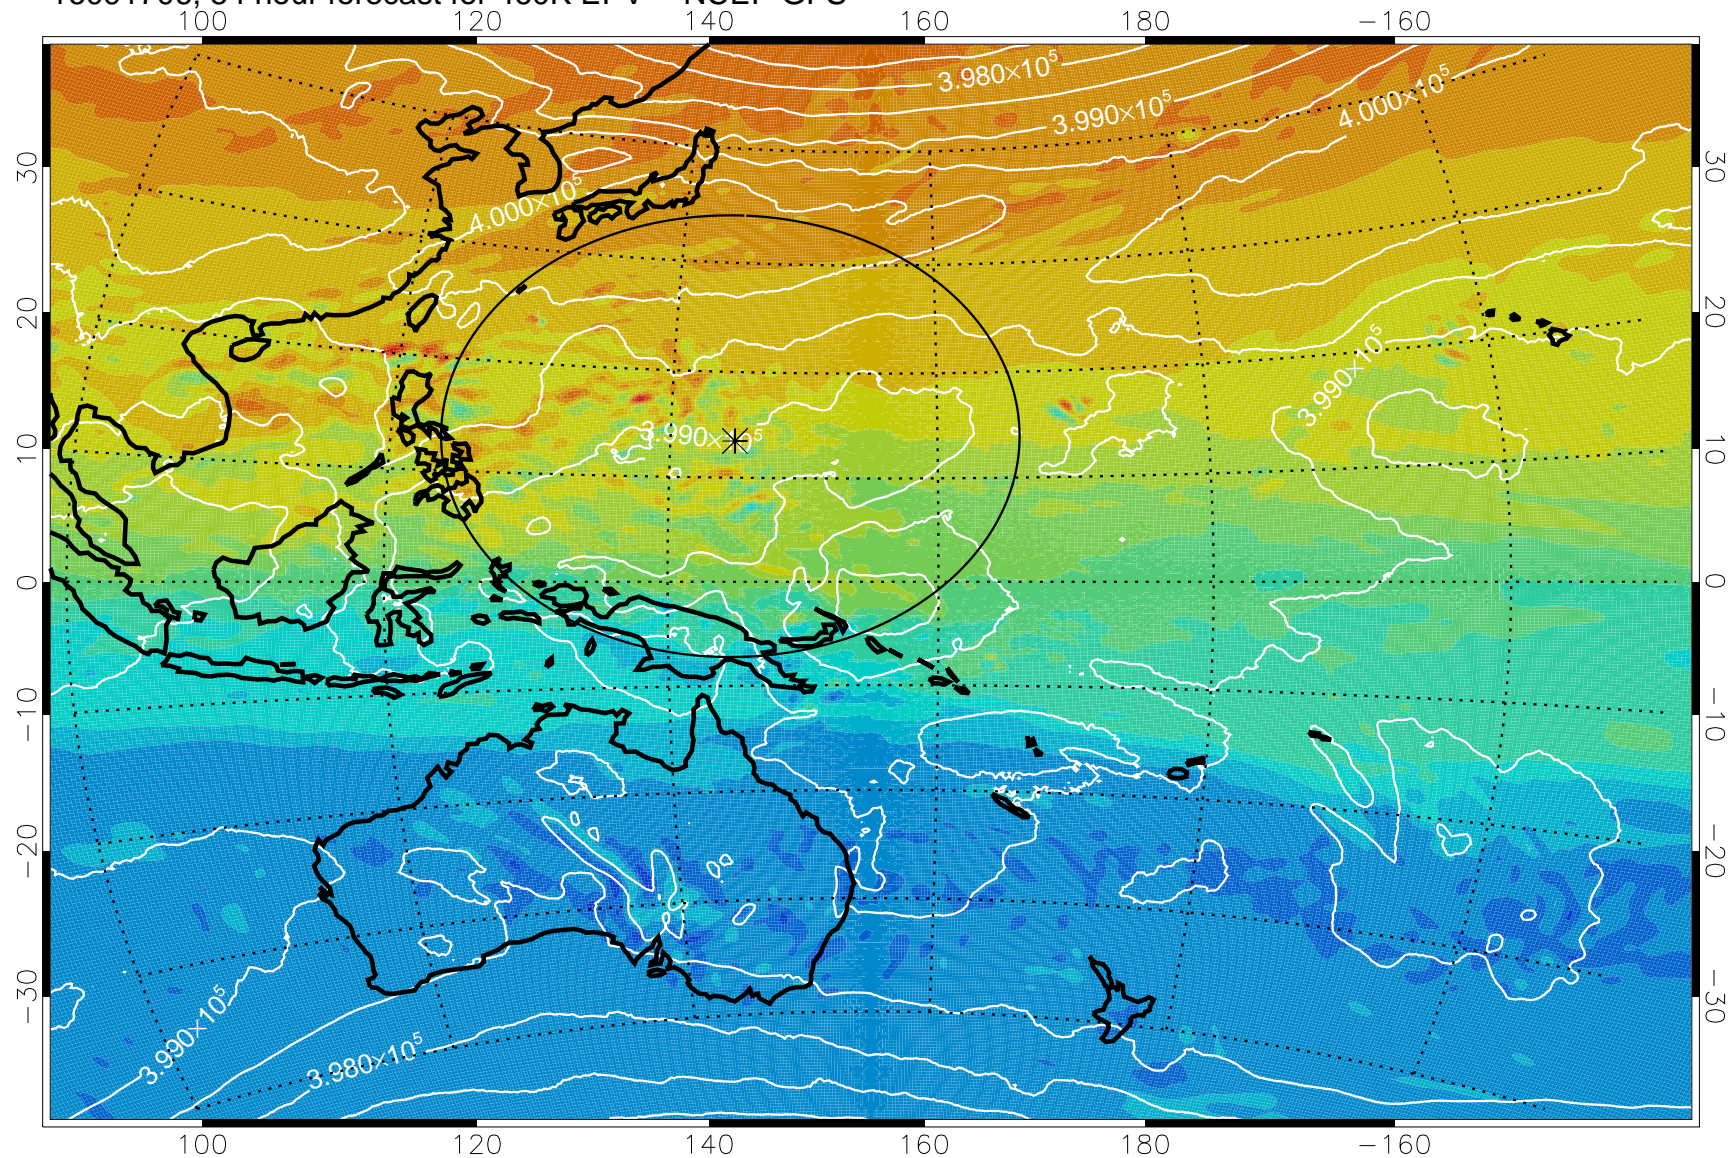

16091606, 30 hour forecast for 460K EPV -- NCEP GFS

460K Montgomery Streamfunction, white

Range ring of 2304 km

16091612, 36 hour forecast for 460K EPV -- NCEP GFS

460K Montgomery Streamfunction, white

Range ring of 2304 km

16091618, 42 hour forecast for 460K EPV -- NCEP GFS

460K Montgomery Streamfunction, white

Range ring of 2304 km

16091700, 48 hour forecast for 460K EPV -- NCEP GFS

460K Montgomery Streamfunction, white

Range ring of 2304 km

16091706, 54 hour forecast for 460K EPV -- NCEP GFS

460K Montgomery Streamfunction, white

Range ring of 2304 km

16091712, 60 hour forecast for 460K EPV -- NCEP GFS

460K Montgomery Streamfunction, white

Range ring of 2304 km

16091718, 66 hour forecast for 460K EPV -- NCEP GFS

460K Montgomery Streamfunction, white

Range ring of 2304 km

16091800, 72 hour forecast for 460K EPV -- NCEP GFS

460K Montgomery Streamfunction, white

Range ring of 2304 km