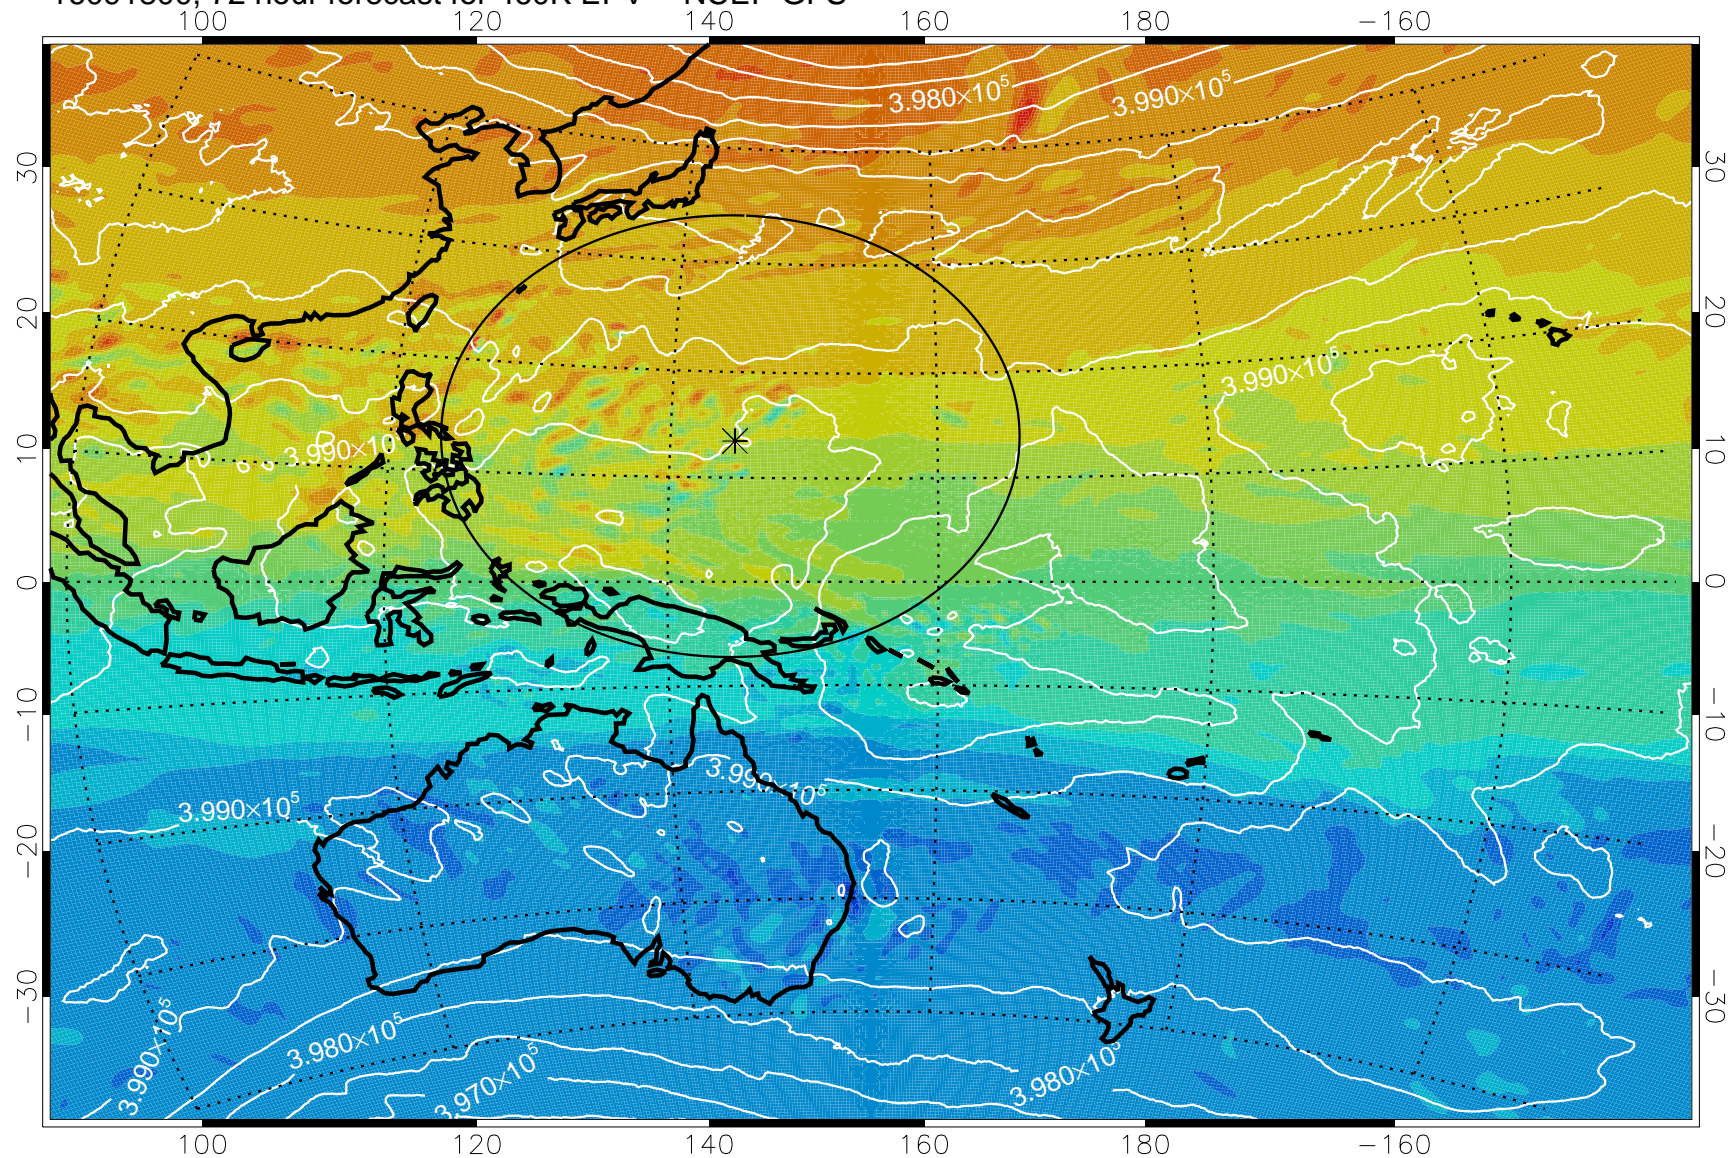

16091706, 54 hour forecast for 460K EPV -- NCEP GFS

460K Montgomery Streamfunction, white

Range ring of 2304 km

16091712, 60 hour forecast for 460K EPV -- NCEP GFS

460K Montgomery Streamfunction, white

Range ring of 2304 km

16091718, 66 hour forecast for 460K EPV -- NCEP GFS

460K Montgomery Streamfunction, white

Range ring of 2304 km

16091800, 72 hour forecast for 460K EPV -- NCEP GFS

460K Montgomery Streamfunction, white

Range ring of 2304 km

16091806, 78 hour forecast for 460K EPV -- NCEP GFS

460K Montgomery Streamfunction, white

Range ring of 2304 km

16091812, 84 hour forecast for 460K EPV -- NCEP GFS

460K Montgomery Streamfunction, white

Range ring of 2304 km

16091818, 90 hour forecast for 460K EPV -- NCEP GFS

460K Montgomery Streamfunction, white

Range ring of 2304 km

16091900, 96 hour forecast for 460K EPV -- NCEP GFS

460K Montgomery Streamfunction, white

Range ring of 2304 km