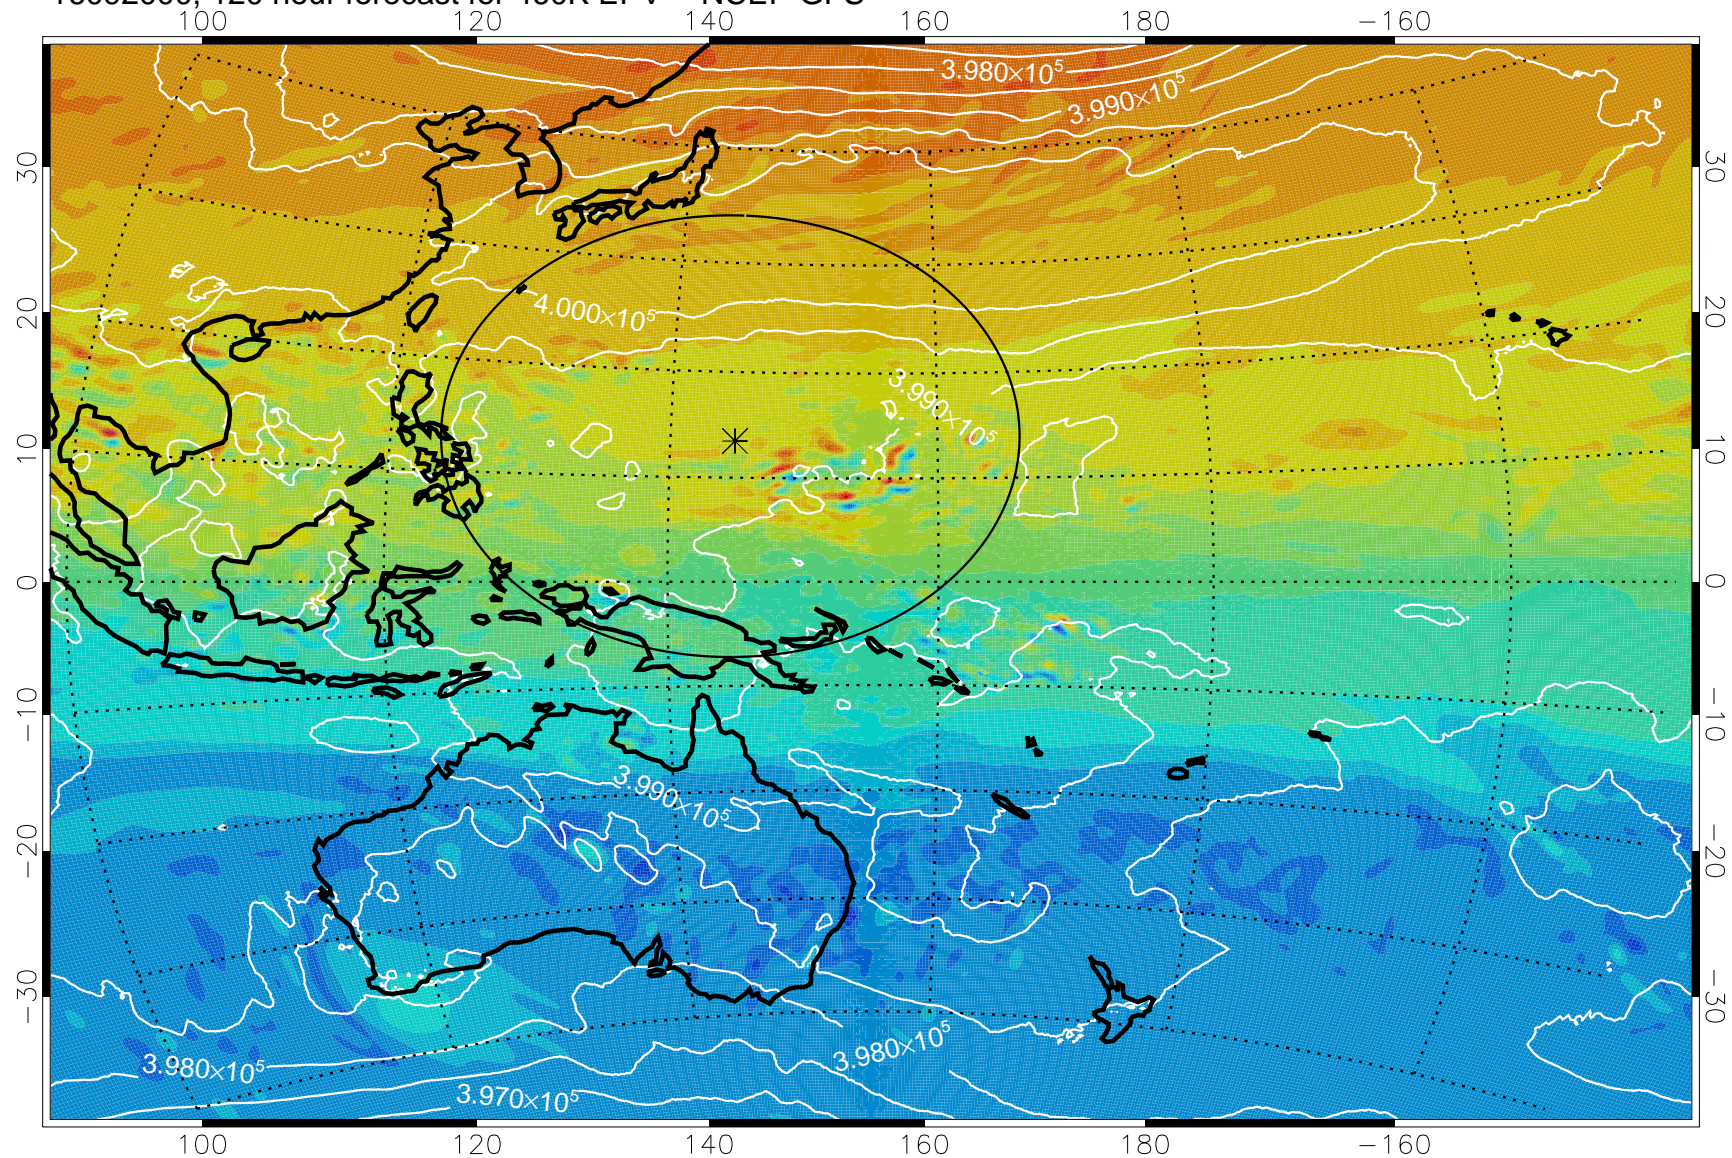

16091818, 90 hour forecast for 460K EPV -- NCEP GFS

460K Montgomery Streamfunction, white

Range ring of 2304 km

16091900, 96 hour forecast for 460K EPV -- NCEP GFS

460K Montgomery Streamfunction, white

Range ring of 2304 km

16091906, 102 hour forecast for 460K EPV -- NCEP GFS

460K Montgomery Streamfunction, white

Range ring of 2304 km

16091912, 108 hour forecast for 460K EPV -- NCEP GFS

460K Montgomery Streamfunction, white

Range ring of 2304 km

16091918, 114 hour forecast for 460K EPV -- NCEP GFS

460K Montgomery Streamfunction, white

Range ring of 2304 km

16092000, 120 hour forecast for 460K EPV -- NCEP GFS

460K Montgomery Streamfunction, white

Range ring of 2304 km