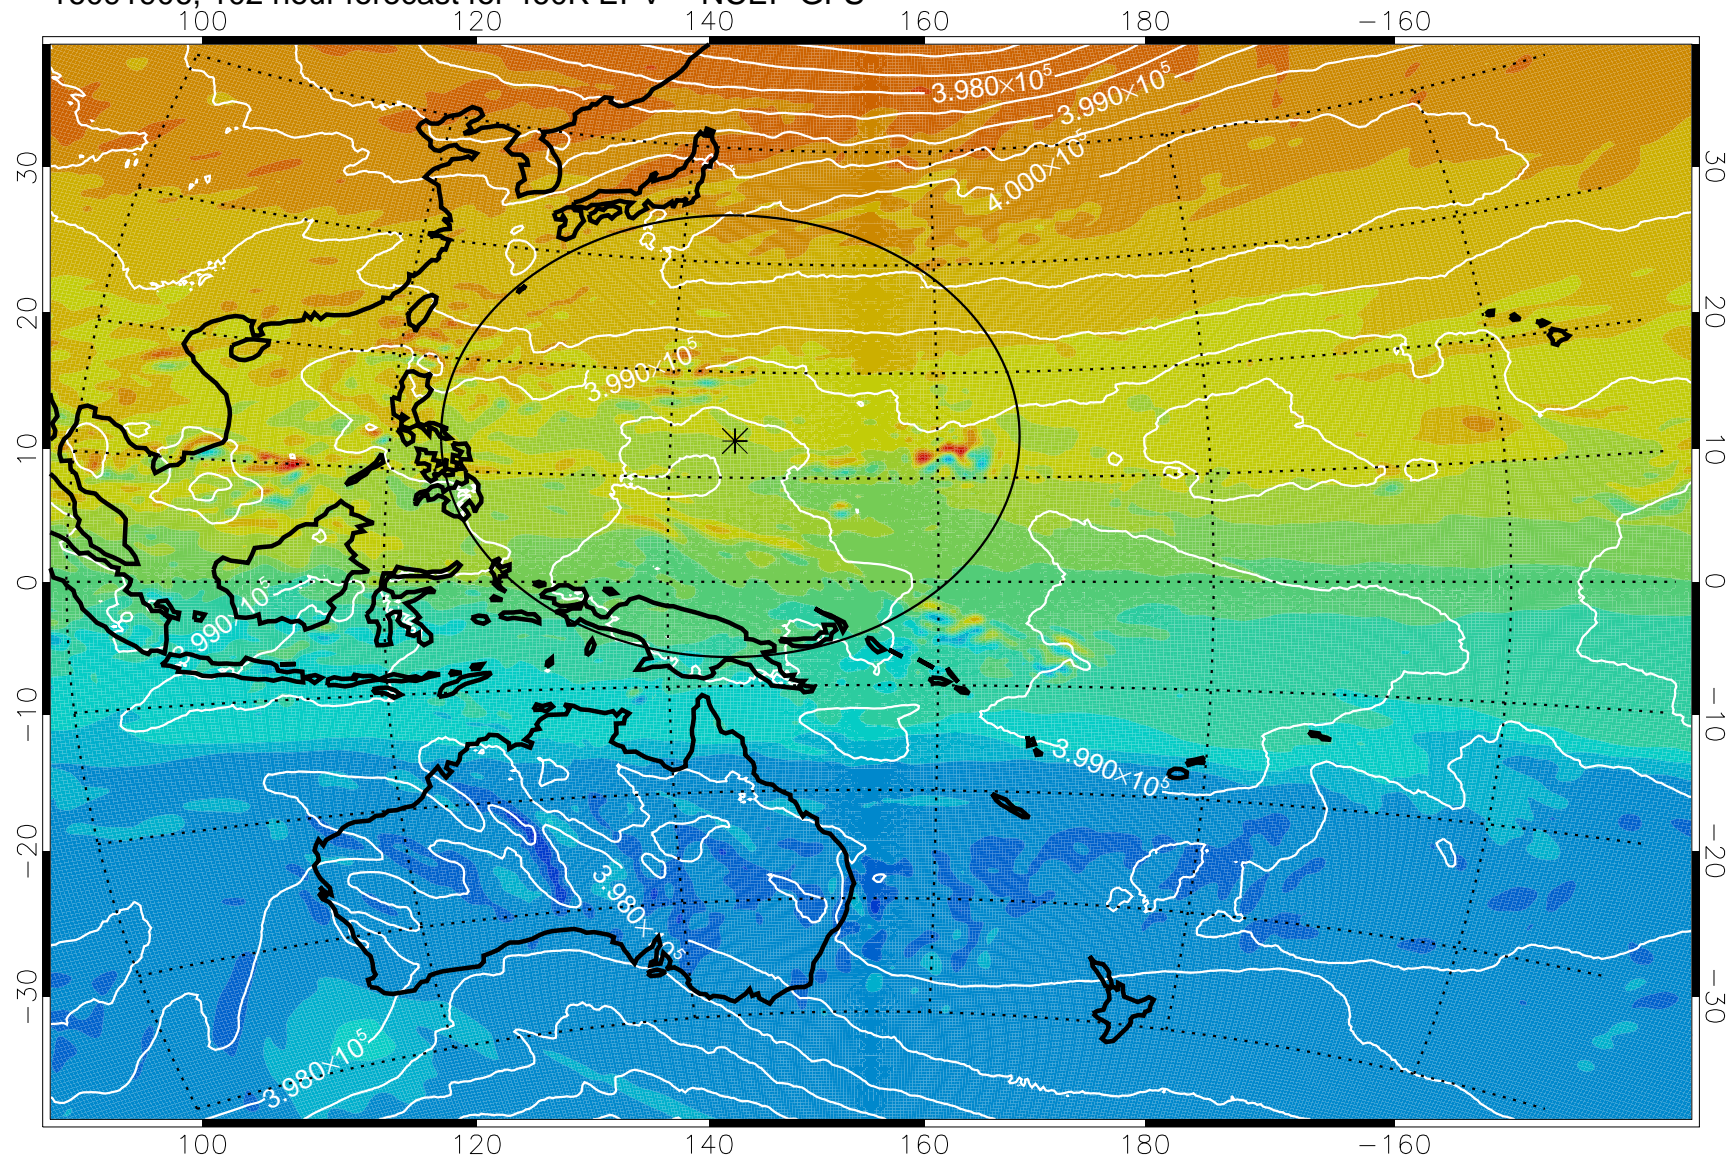

16091806, 78 hour forecast for 460K EPV -- NCEP GFS

460K Montgomery Streamfunction, white

Range ring of 2304 km

16091812, 84 hour forecast for 460K EPV -- NCEP GFS

460K Montgomery Streamfunction, white

Range ring of 2304 km

16091818, 90 hour forecast for 460K EPV -- NCEP GFS

460K Montgomery Streamfunction, white

Range ring of 2304 km

16091900, 96 hour forecast for 460K EPV -- NCEP GFS

460K Montgomery Streamfunction, white

Range ring of 2304 km

16091906, 102 hour forecast for 460K EPV -- NCEP GFS

460K Montgomery Streamfunction, white

Range ring of 2304 km

16091912, 108 hour forecast for 460K EPV -- NCEP GFS

460K Montgomery Streamfunction, white

Range ring of 2304 km

16091918, 114 hour forecast for 460K EPV -- NCEP GFS

460K Montgomery Streamfunction, white

Range ring of 2304 km

16092000, 120 hour forecast for 460K EPV -- NCEP GFS

460K Montgomery Streamfunction, white

Range ring of 2304 km