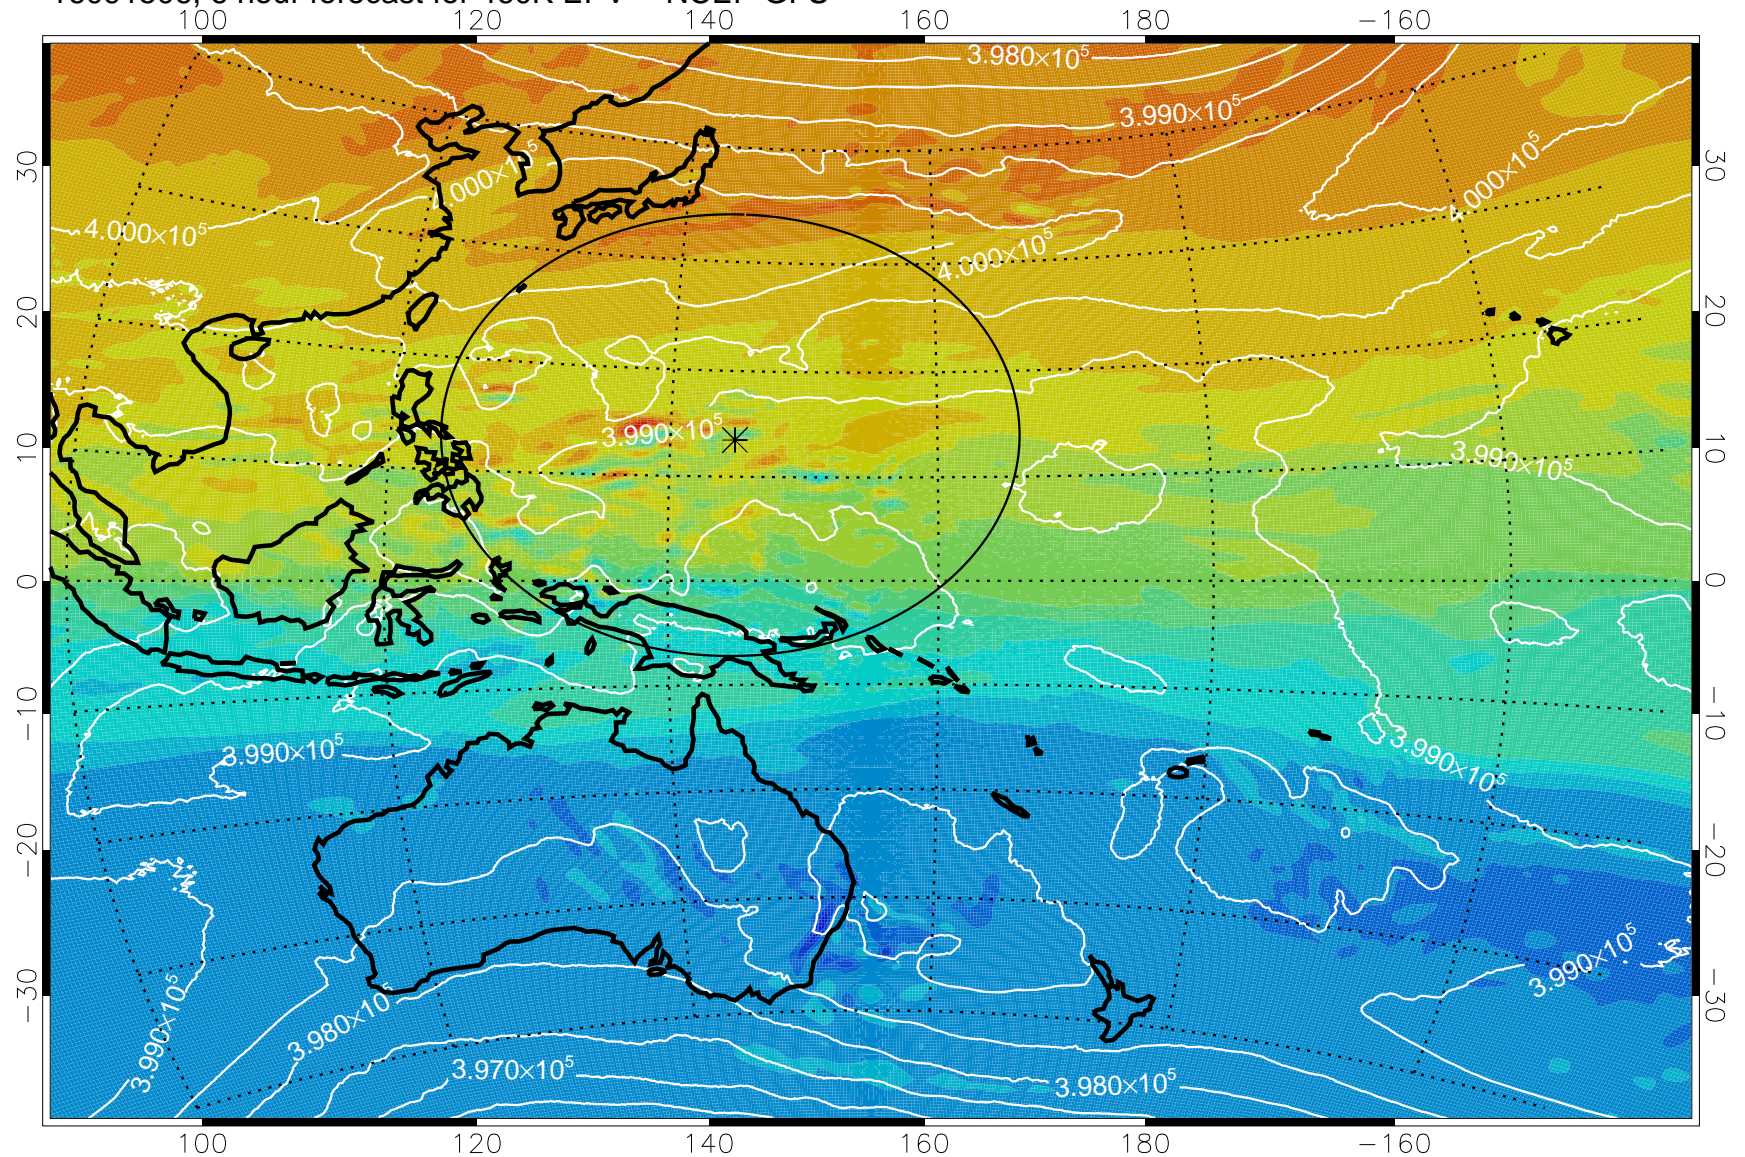

16091506, 6 hour forecast for 460K EPV -- NCEP GFS

460K Montgomery Streamfunction, white

Range ring of 2304 km

16091512, 12 hour forecast for 460K EPV -- NCEP GFS

460K Montgomery Streamfunction, white

Range ring of 2304 km

16091518, 18 hour forecast for 460K EPV -- NCEP GFS

460K Montgomery Streamfunction, white

Range ring of 2304 km

16091600, 24 hour forecast for 460K EPV -- NCEP GFS

460K Montgomery Streamfunction, white

Range ring of 2304 km

16091606, 30 hour forecast for 460K EPV -- NCEP GFS

460K Montgomery Streamfunction, white

Range ring of 2304 km

16091612, 36 hour forecast for 460K EPV -- NCEP GFS

460K Montgomery Streamfunction, white

Range ring of 2304 km

16091618, 42 hour forecast for 460K EPV -- NCEP GFS

460K Montgomery Streamfunction, white

Range ring of 2304 km

16091700, 48 hour forecast for 460K EPV -- NCEP GFS

460K Montgomery Streamfunction, white

Range ring of 2304 km