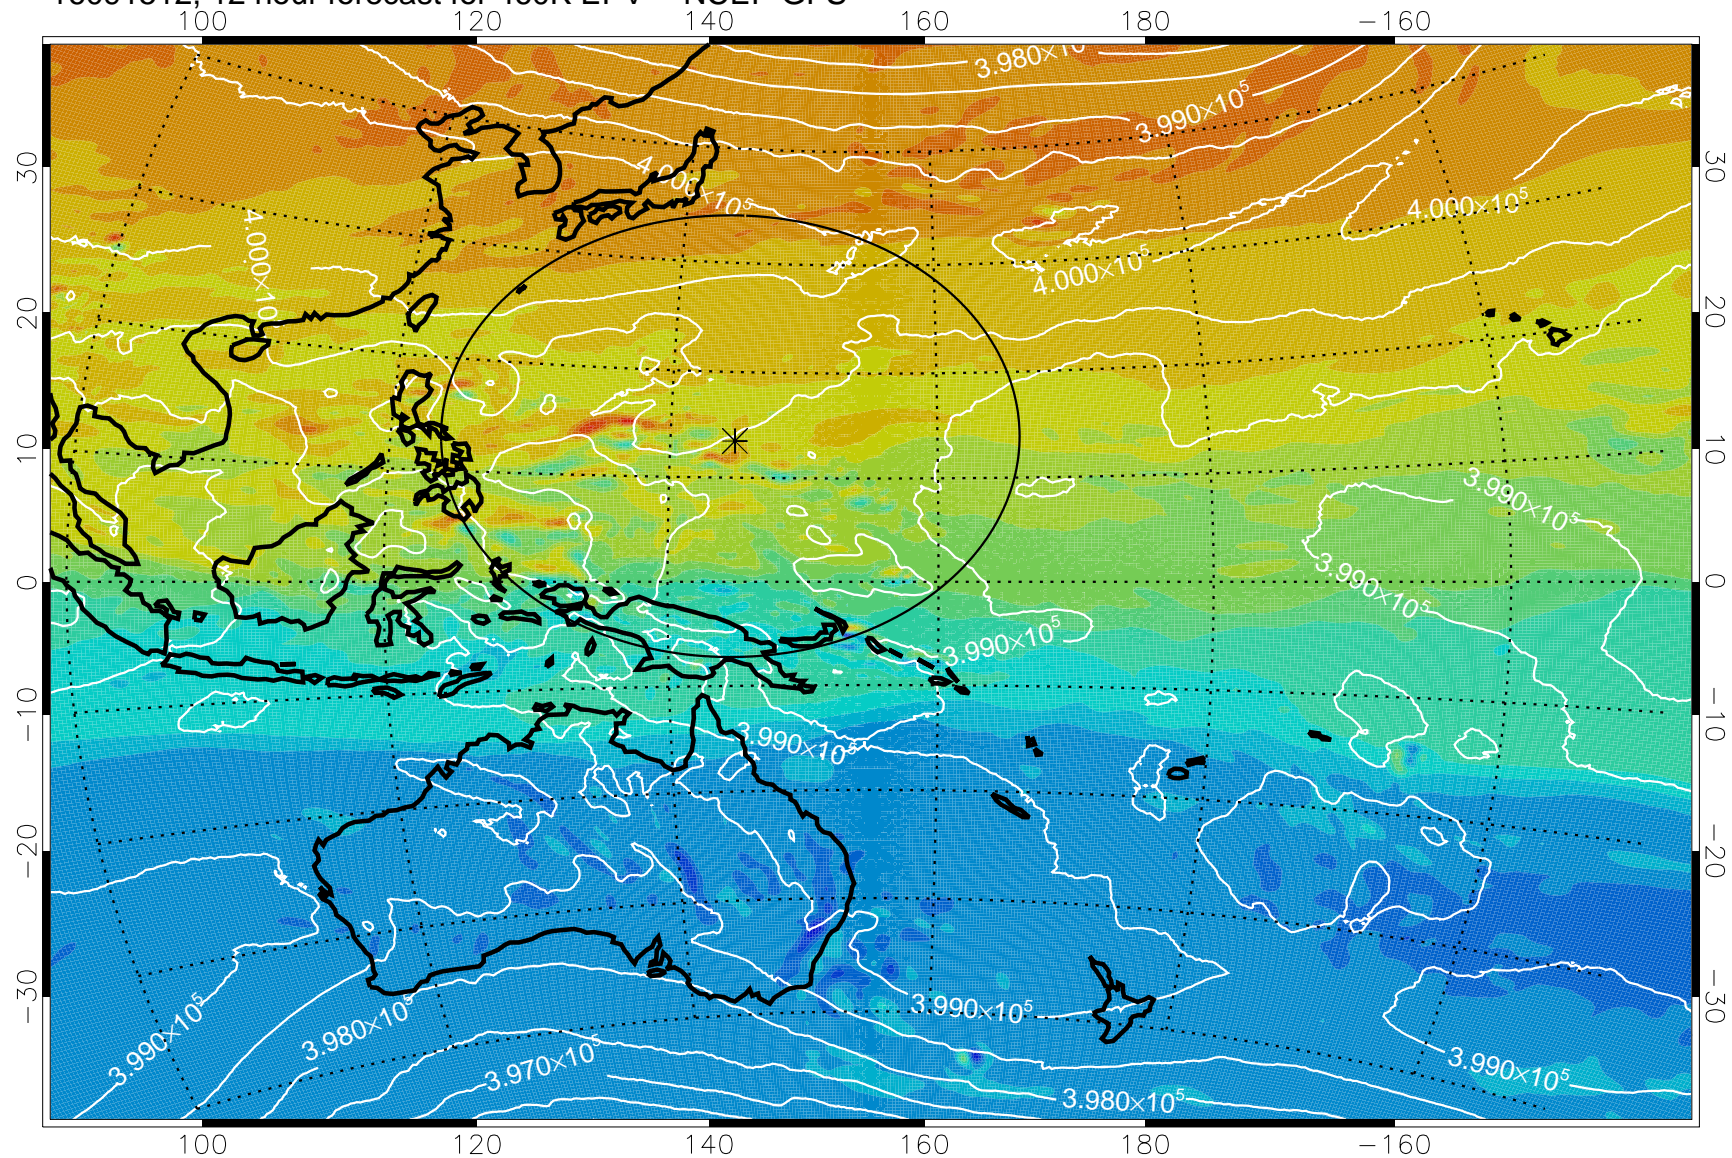

16091506, 6 hour forecast for 460K EPV -- NCEP GFS

460K Montgomery Streamfunction, white

Range ring of 2304 km

16091512, 12 hour forecast for 460K EPV -- NCEP GFS

460K Montgomery Streamfunction, white

Range ring of 2304 km

16091518, 18 hour forecast for 460K EPV -- NCEP GFS

460K Montgomery Streamfunction, white

Range ring of 2304 km

16091600, 24 hour forecast for 460K EPV -- NCEP GFS

460K Montgomery Streamfunction, white

Range ring of 2304 km

16091606, 30 hour forecast for 460K EPV -- NCEP GFS

460K Montgomery Streamfunction, white

Range ring of 2304 km

16091612, 36 hour forecast for 460K EPV -- NCEP GFS

460K Montgomery Streamfunction, white

Range ring of 2304 km

16091618, 42 hour forecast for 460K EPV -- NCEP GFS

460K Montgomery Streamfunction, white

Range ring of 2304 km

16091700, 48 hour forecast for 460K EPV -- NCEP GFS

460K Montgomery Streamfunction, white

Range ring of 2304 km