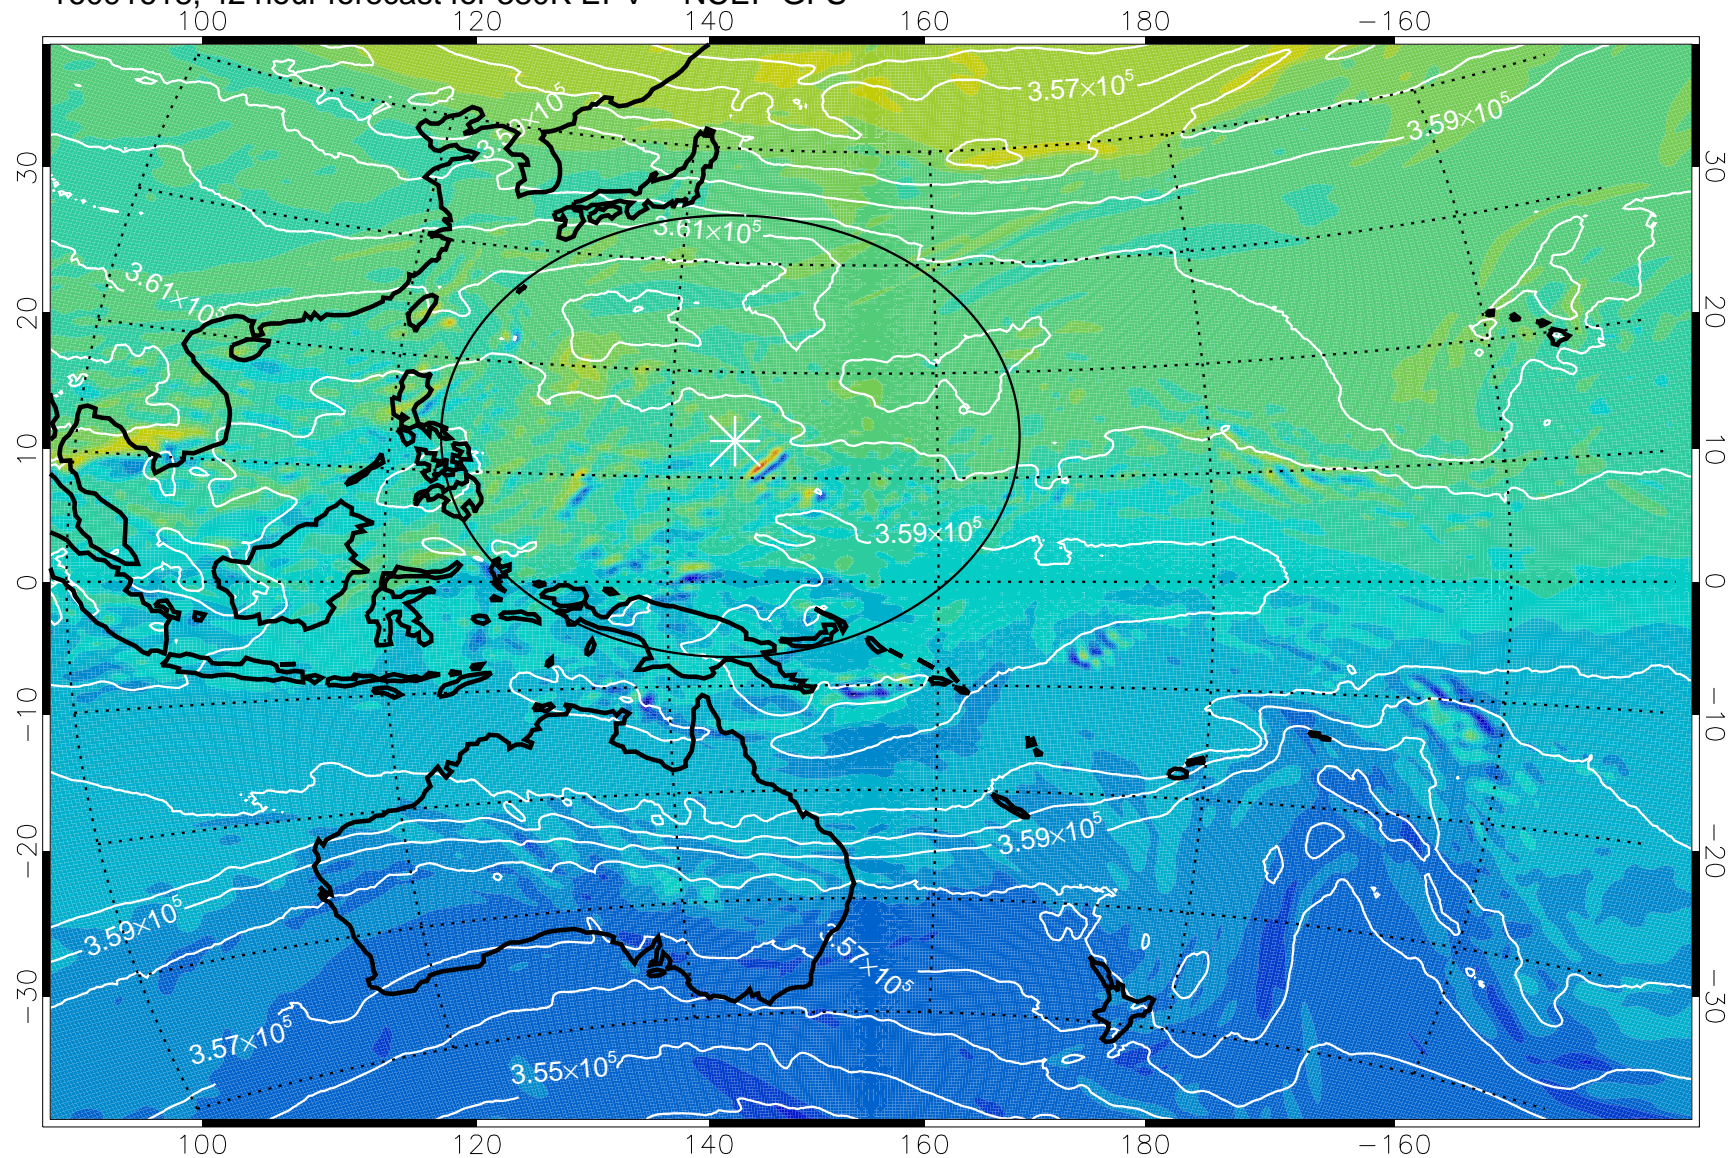

380K Montgomery Streamfunction, white

Range ring of 2304 km

16091606, 30 hour forecast for 380K EPV -- NCEP GFS

380K Montgomery Streamfunction, white

Range ring of 2304 km

16091612, 36 hour forecast for 380K EPV -- NCEP GFS

380K Montgomery Streamfunction, white

Range ring of 2304 km

16091618, 42 hour forecast for 380K EPV -- NCEP GFS

380K Montgomery Streamfunction, white

Range ring of 2304 km

16091700, 48 hour forecast for 380K EPV -- NCEP GFS

380K Montgomery Streamfunction, white

Range ring of 2304 km

16091706, 54 hour forecast for 380K EPV -- NCEP GFS

380K Montgomery Streamfunction, white

Range ring of 2304 km

16091712, 60 hour forecast for 380K EPV -- NCEP GFS

380K Montgomery Streamfunction, white

Range ring of 2304 km

16091718, 66 hour forecast for 380K EPV -- NCEP GFS

380K Montgomery Streamfunction, white

Range ring of 2304 km

16091800, 72 hour forecast for 380K EPV -- NCEP GFS