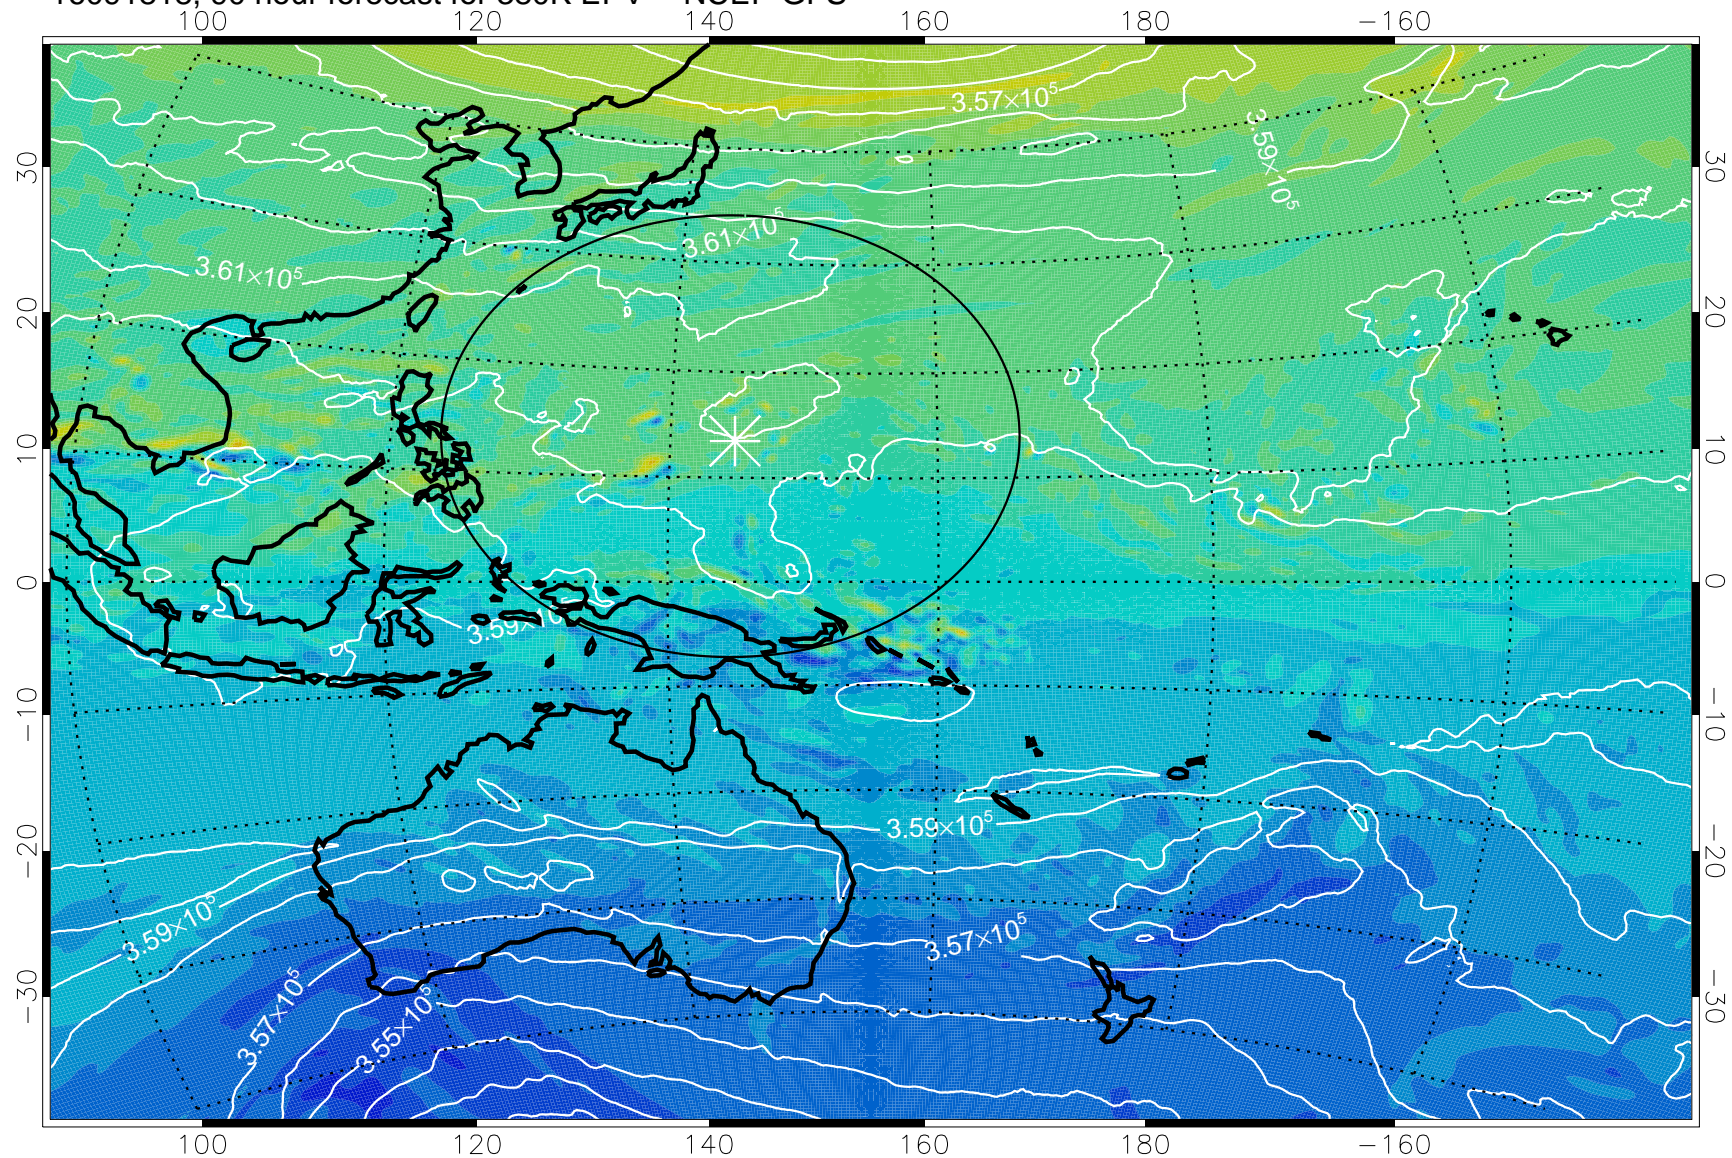

380K Montgomery Streamfunction, white

Range ring of 2304 km

16091718, 66 hour forecast for 380K EPV -- NCEP GFS

380K Montgomery Streamfunction, white

Range ring of 2304 km

16091800, 72 hour forecast for 380K EPV -- NCEP GFS

380K Montgomery Streamfunction, white

Range ring of 2304 km

16091806, 78 hour forecast for 380K EPV -- NCEP GFS

380K Montgomery Streamfunction, white

Range ring of 2304 km

16091812, 84 hour forecast for 380K EPV -- NCEP GFS

380K Montgomery Streamfunction, white

Range ring of 2304 km

16091818, 90 hour forecast for 380K EPV -- NCEP GFS

380K Montgomery Streamfunction, white

Range ring of 2304 km

16091900, 96 hour forecast for 380K EPV -- NCEP GFS

380K Montgomery Streamfunction, white

Range ring of 2304 km

16091906, 102 hour forecast for 380K EPV -- NCEP GFS

380K Montgomery Streamfunction, white

Range ring of 2304 km

16091912, 108 hour forecast for 380K EPV -- NCEP GFS