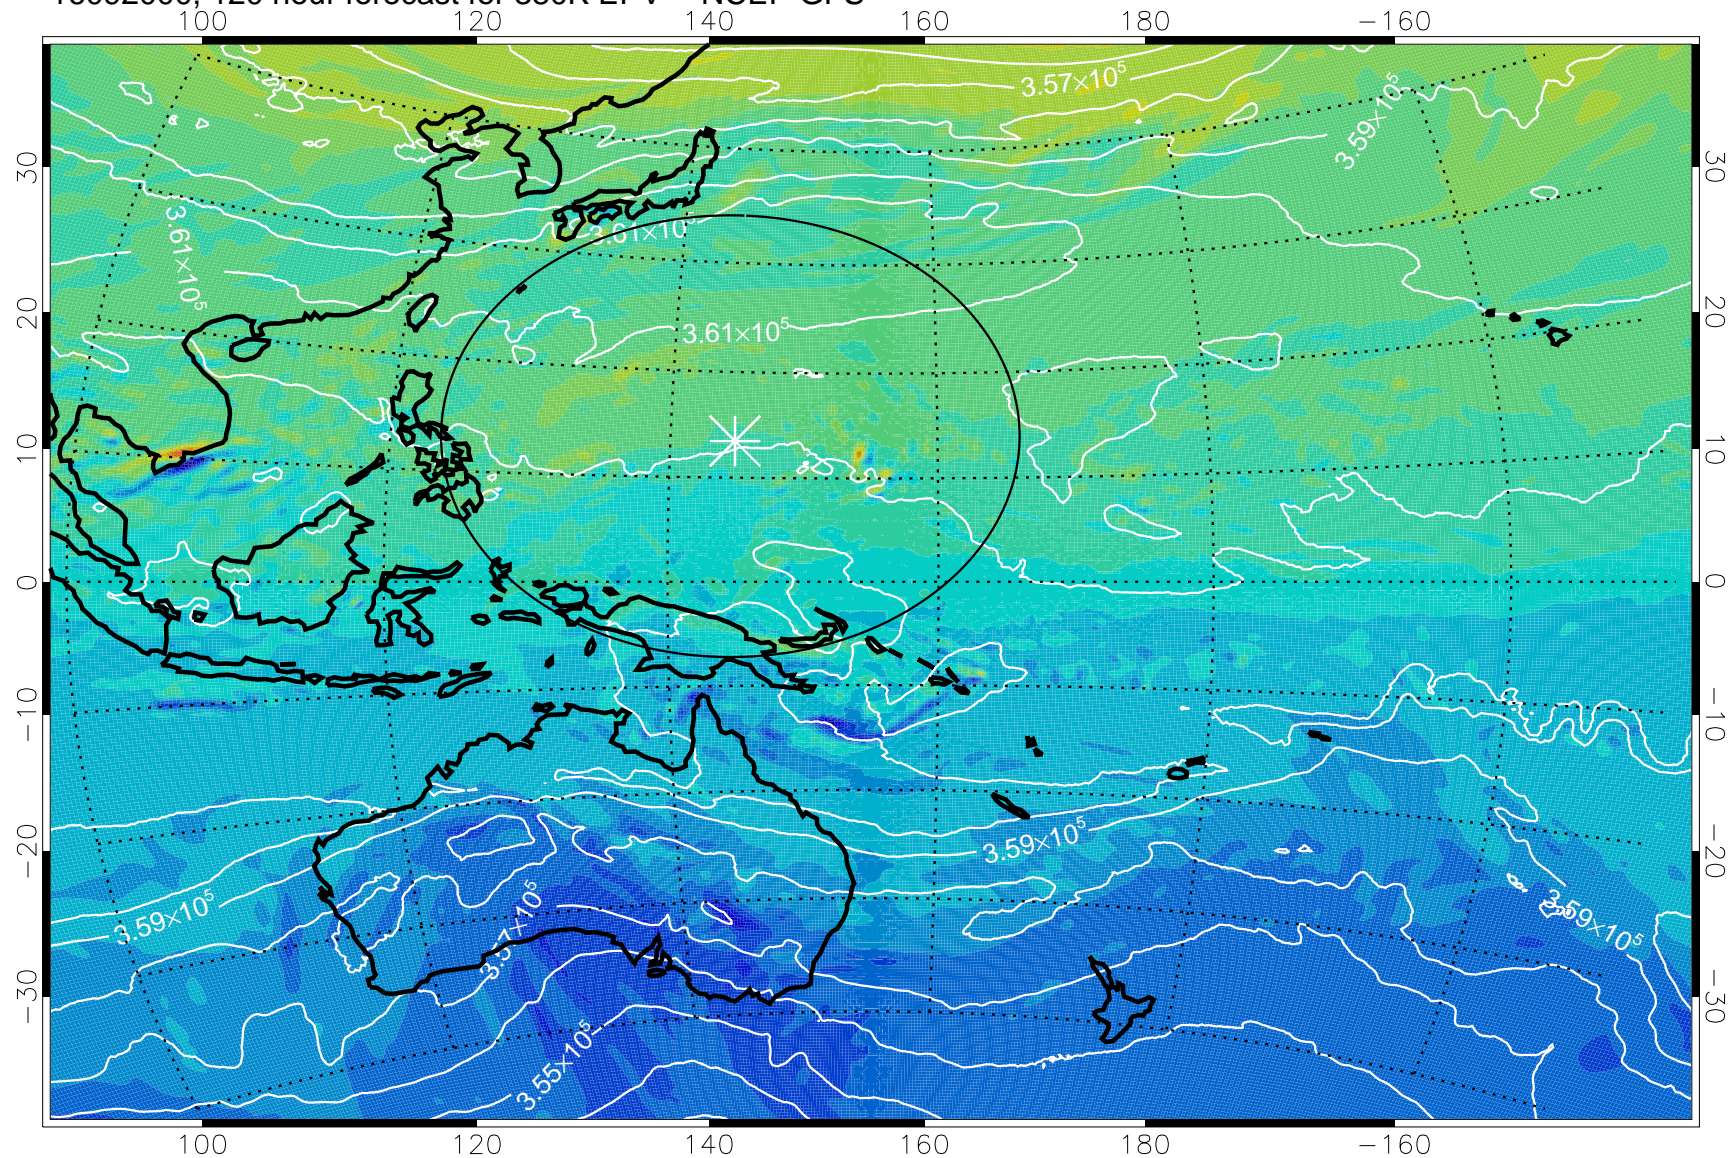

380K Montgomery Streamfunction, white

Range ring of 2304 km

16091818, 90 hour forecast for 380K EPV -- NCEP GFS

380K Montgomery Streamfunction, white

Range ring of 2304 km

16091900, 96 hour forecast for 380K EPV -- NCEP GFS

380K Montgomery Streamfunction, white

Range ring of 2304 km

16091906, 102 hour forecast for 380K EPV -- NCEP GFS

380K Montgomery Streamfunction, white

Range ring of 2304 km

16091912, 108 hour forecast for 380K EPV -- NCEP GFS

380K Montgomery Streamfunction, white

Range ring of 2304 km

16091918, 114 hour forecast for 380K EPV -- NCEP GFS

16092000, 120 hour forecast for 380K EPV -- NCEP GFS

380K Montgomery Streamfunction, white

Range ring of 2304 km