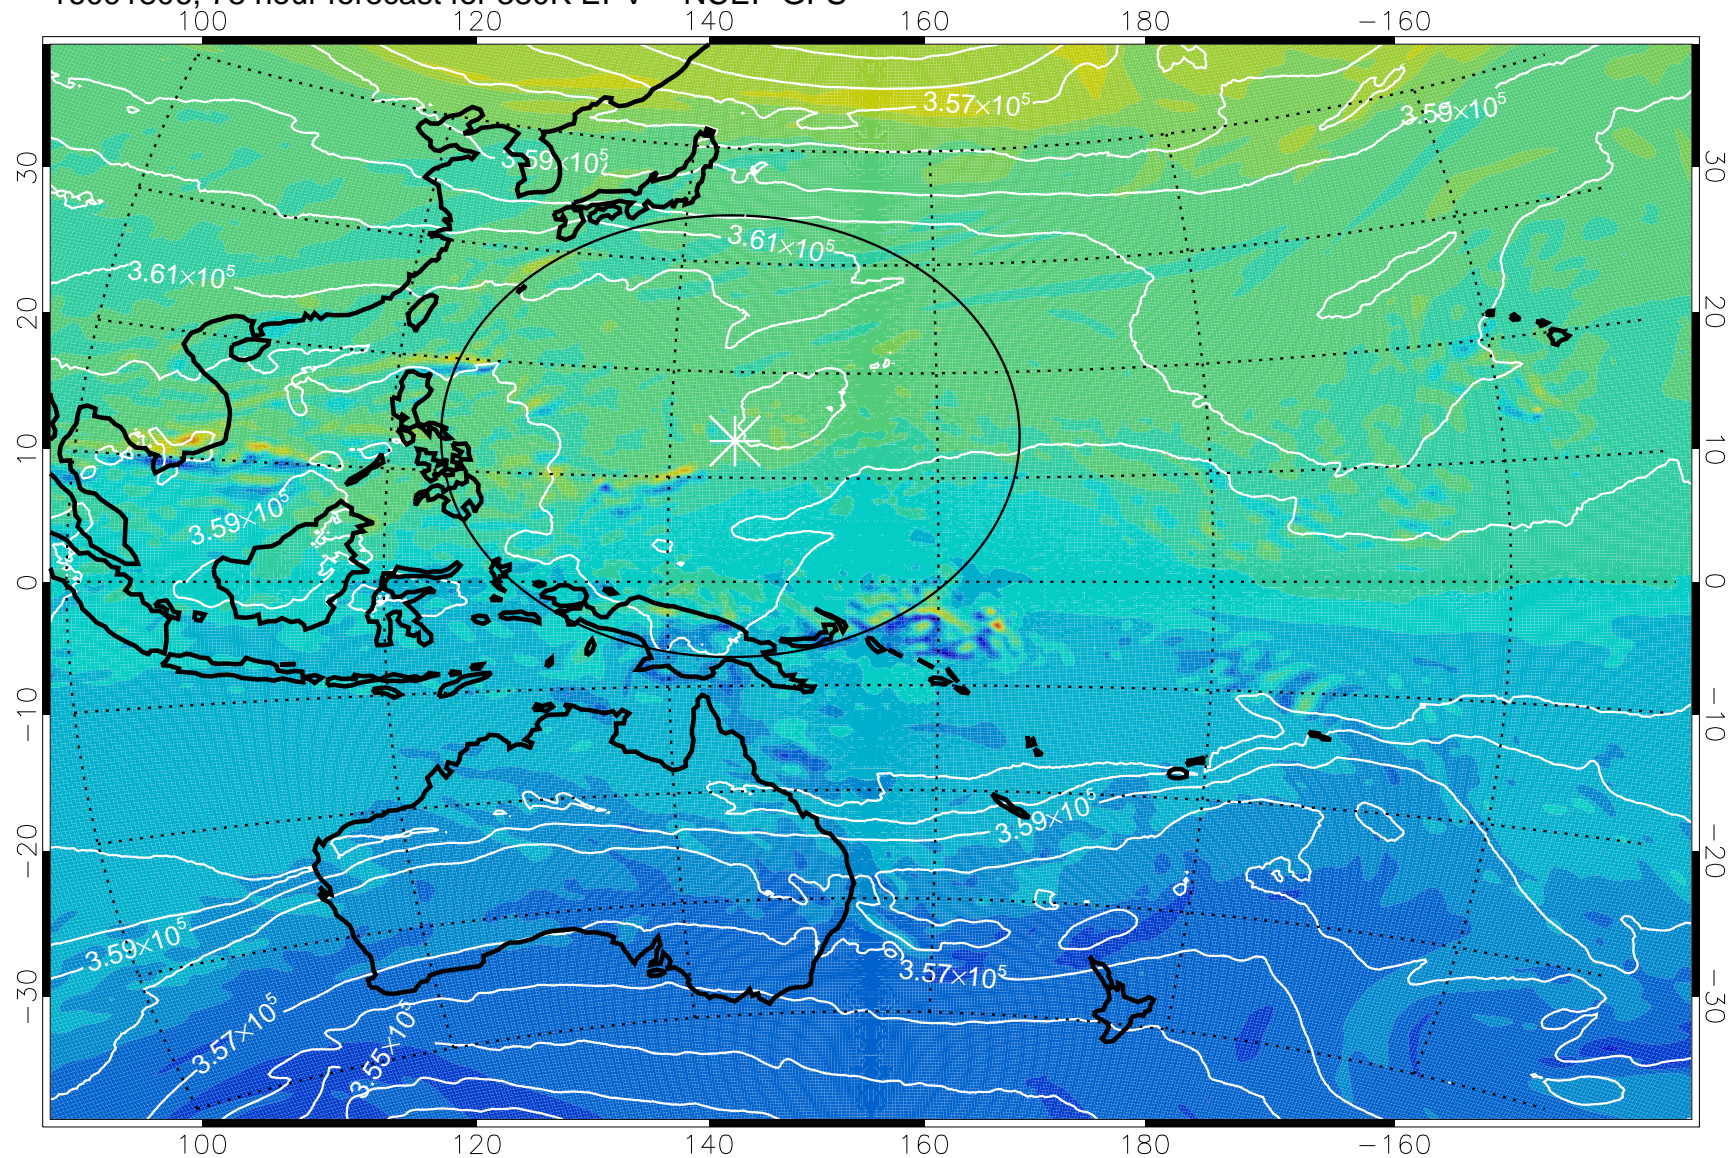

380K Montgomery Streamfunction, white

Range ring of 2304 km

16091706, 54 hour forecast for 380K EPV -- NCEP GFS

380K Montgomery Streamfunction, white

Range ring of 2304 km

16091712, 60 hour forecast for 380K EPV -- NCEP GFS

380K Montgomery Streamfunction, white

Range ring of 2304 km

16091718, 66 hour forecast for 380K EPV -- NCEP GFS

380K Montgomery Streamfunction, white

Range ring of 2304 km

16091800, 72 hour forecast for 380K EPV -- NCEP GFS

380K Montgomery Streamfunction, white

Range ring of 2304 km

16091806, 78 hour forecast for 380K EPV -- NCEP GFS

380K Montgomery Streamfunction, white

Range ring of 2304 km

16091812, 84 hour forecast for 380K EPV -- NCEP GFS

380K Montgomery Streamfunction, white

Range ring of 2304 km

16091818, 90 hour forecast for 380K EPV -- NCEP GFS

380K Montgomery Streamfunction, white

Range ring of 2304 km

16091900, 96 hour forecast for 380K EPV -- NCEP GFS