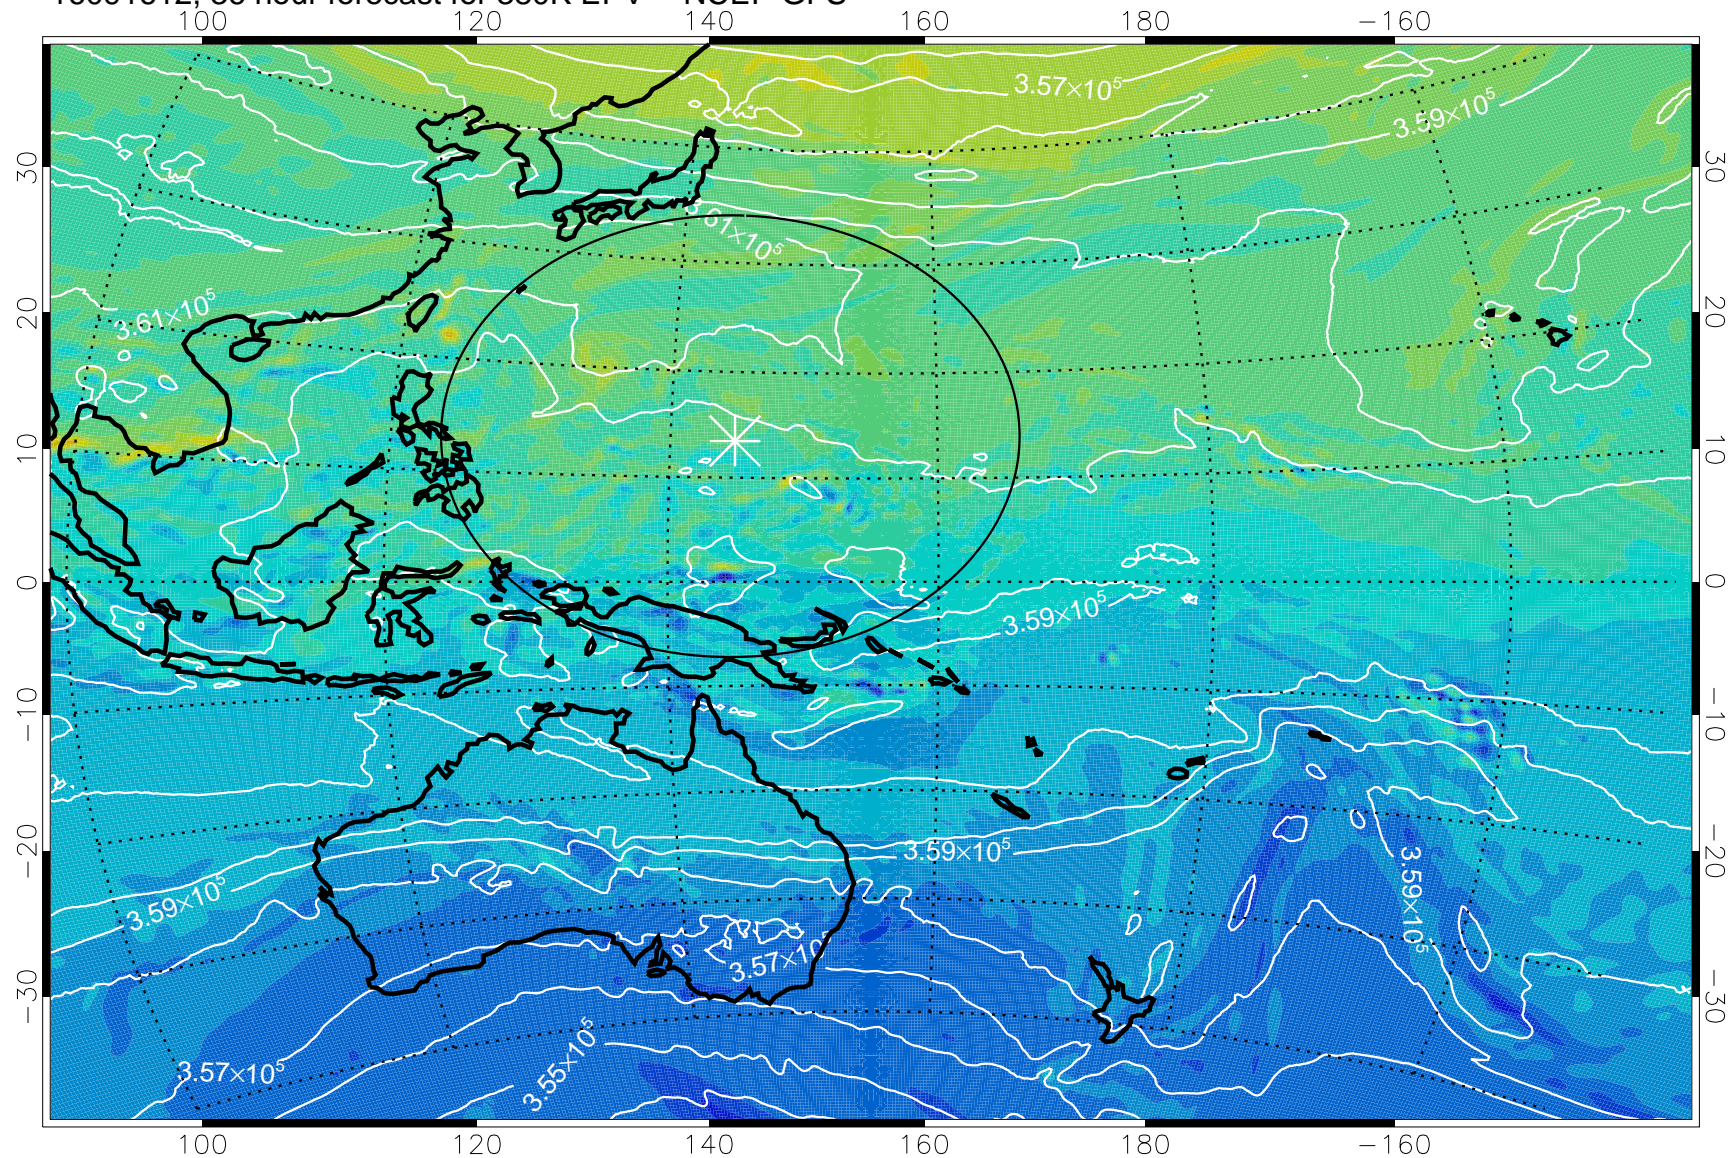

380K Montgomery Streamfunction, white

Range ring of 2304 km

16091606, 30 hour forecast for 380K EPV -- NCEP GFS

380K Montgomery Streamfunction, white

Range ring of 2304 km

16091612, 36 hour forecast for 380K EPV -- NCEP GFS

380K Montgomery Streamfunction, white

Range ring of 2304 km

16091618, 42 hour forecast for 380K EPV -- NCEP GFS

380K Montgomery Streamfunction, white

Range ring of 2304 km

16091700, 48 hour forecast for 380K EPV -- NCEP GFS

380K Montgomery Streamfunction, white

Range ring of 2304 km

16091706, 54 hour forecast for 380K EPV -- NCEP GFS

380K Montgomery Streamfunction, white

Range ring of 2304 km

16091712, 60 hour forecast for 380K EPV -- NCEP GFS

380K Montgomery Streamfunction, white

Range ring of 2304 km

16091718, 66 hour forecast for 380K EPV -- NCEP GFS

380K Montgomery Streamfunction, white

Range ring of 2304 km

16091800, 72 hour forecast for 380K EPV -- NCEP GFS