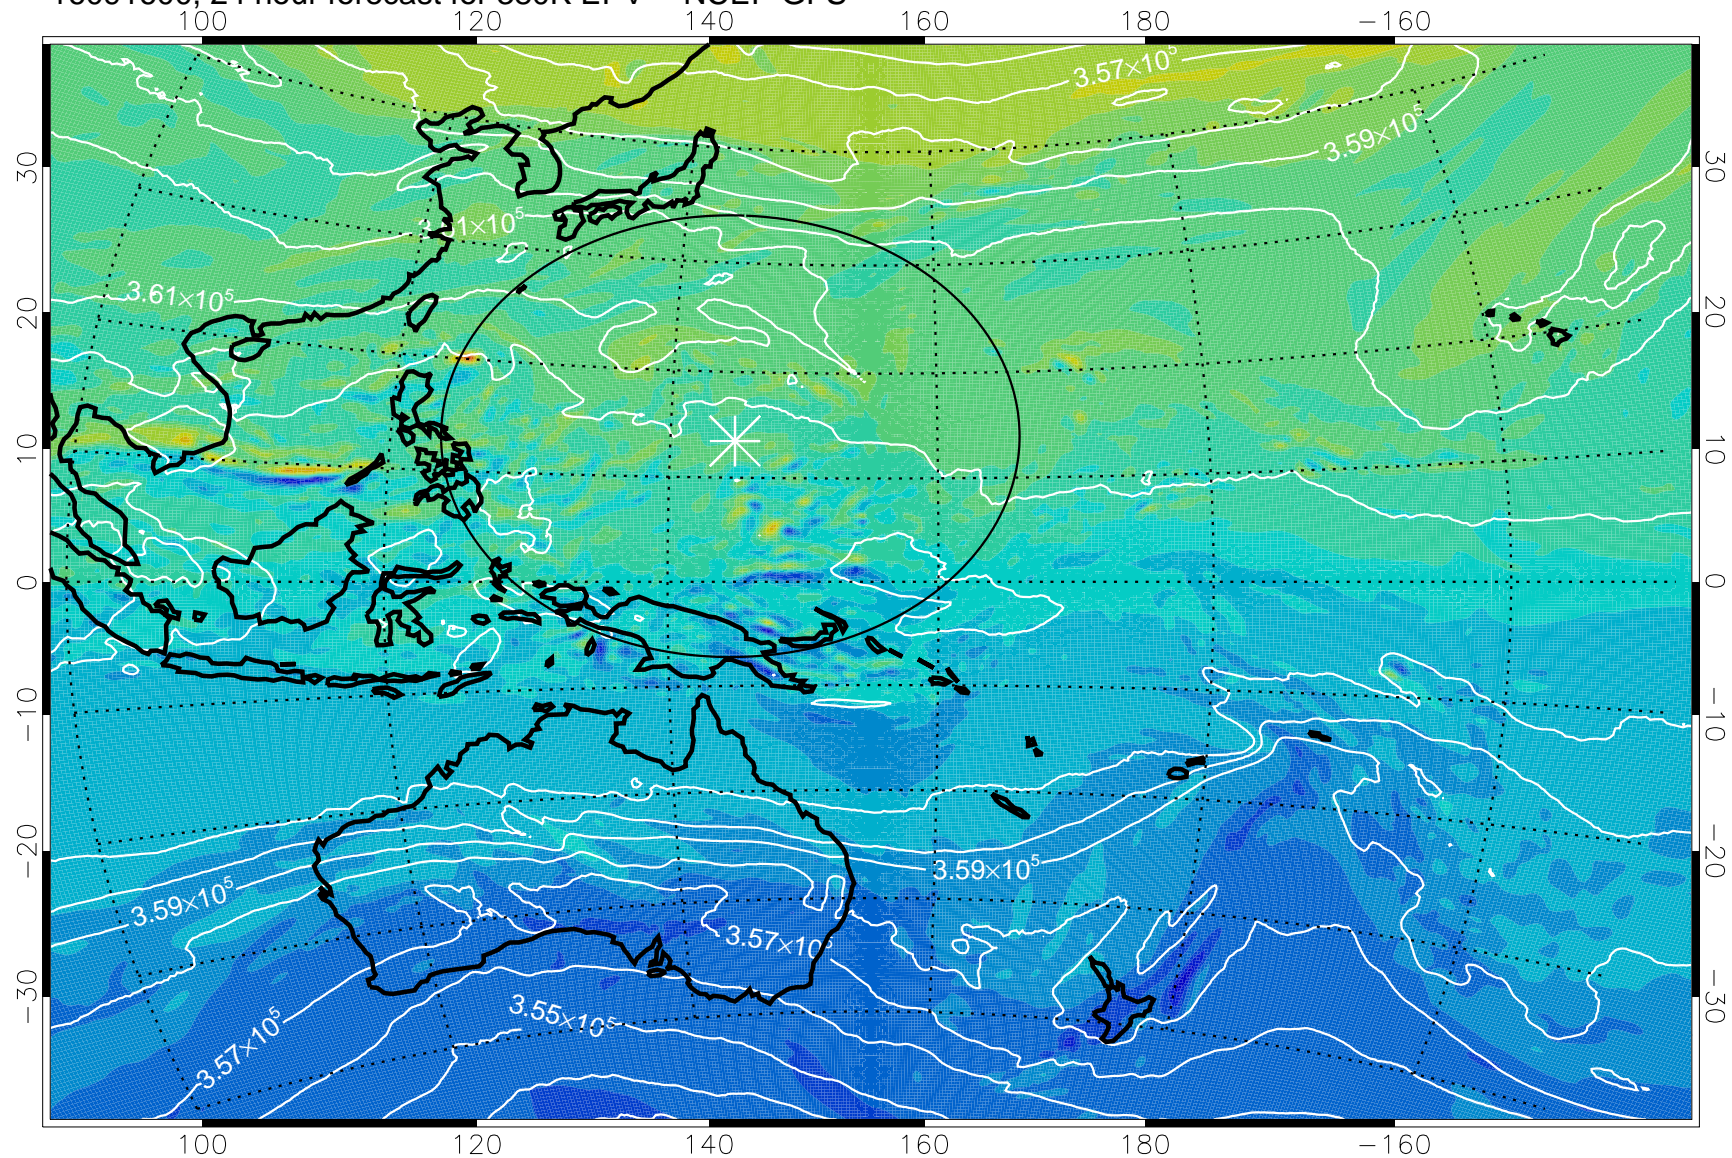

16091518, 18 hour forecast for 380K EPV -- NCEP GFS

-2×10^{-5} -1×10^{-5} 0 1×10^{-5} 2×10^{-5}
PVU

380K Montgomery Streamfunction, white

Range ring of 2304 km

16091600, 24 hour forecast for 380K EPV -- NCEP GFS

380K Montgomery Streamfunction, white

Range ring of 2304 km

16091606, 30 hour forecast for 380K EPV -- NCEP GFS

380K Montgomery Streamfunction, white

Range ring of 2304 km

16091612, 36 hour forecast for 380K EPV -- NCEP GFS

380K Montgomery Streamfunction, white

Range ring of 2304 km

16091618, 42 hour forecast for 380K EPV -- NCEP GFS

380K Montgomery Streamfunction, white

Range ring of 2304 km

16091700, 48 hour forecast for 380K EPV -- NCEP GFS

380K Montgomery Streamfunction, white

Range ring of 2304 km

16091706, 54 hour forecast for 380K EPV -- NCEP GFS

380K Montgomery Streamfunction, white

Range ring of 2304 km

16091712, 60 hour forecast for 380K EPV -- NCEP GFS