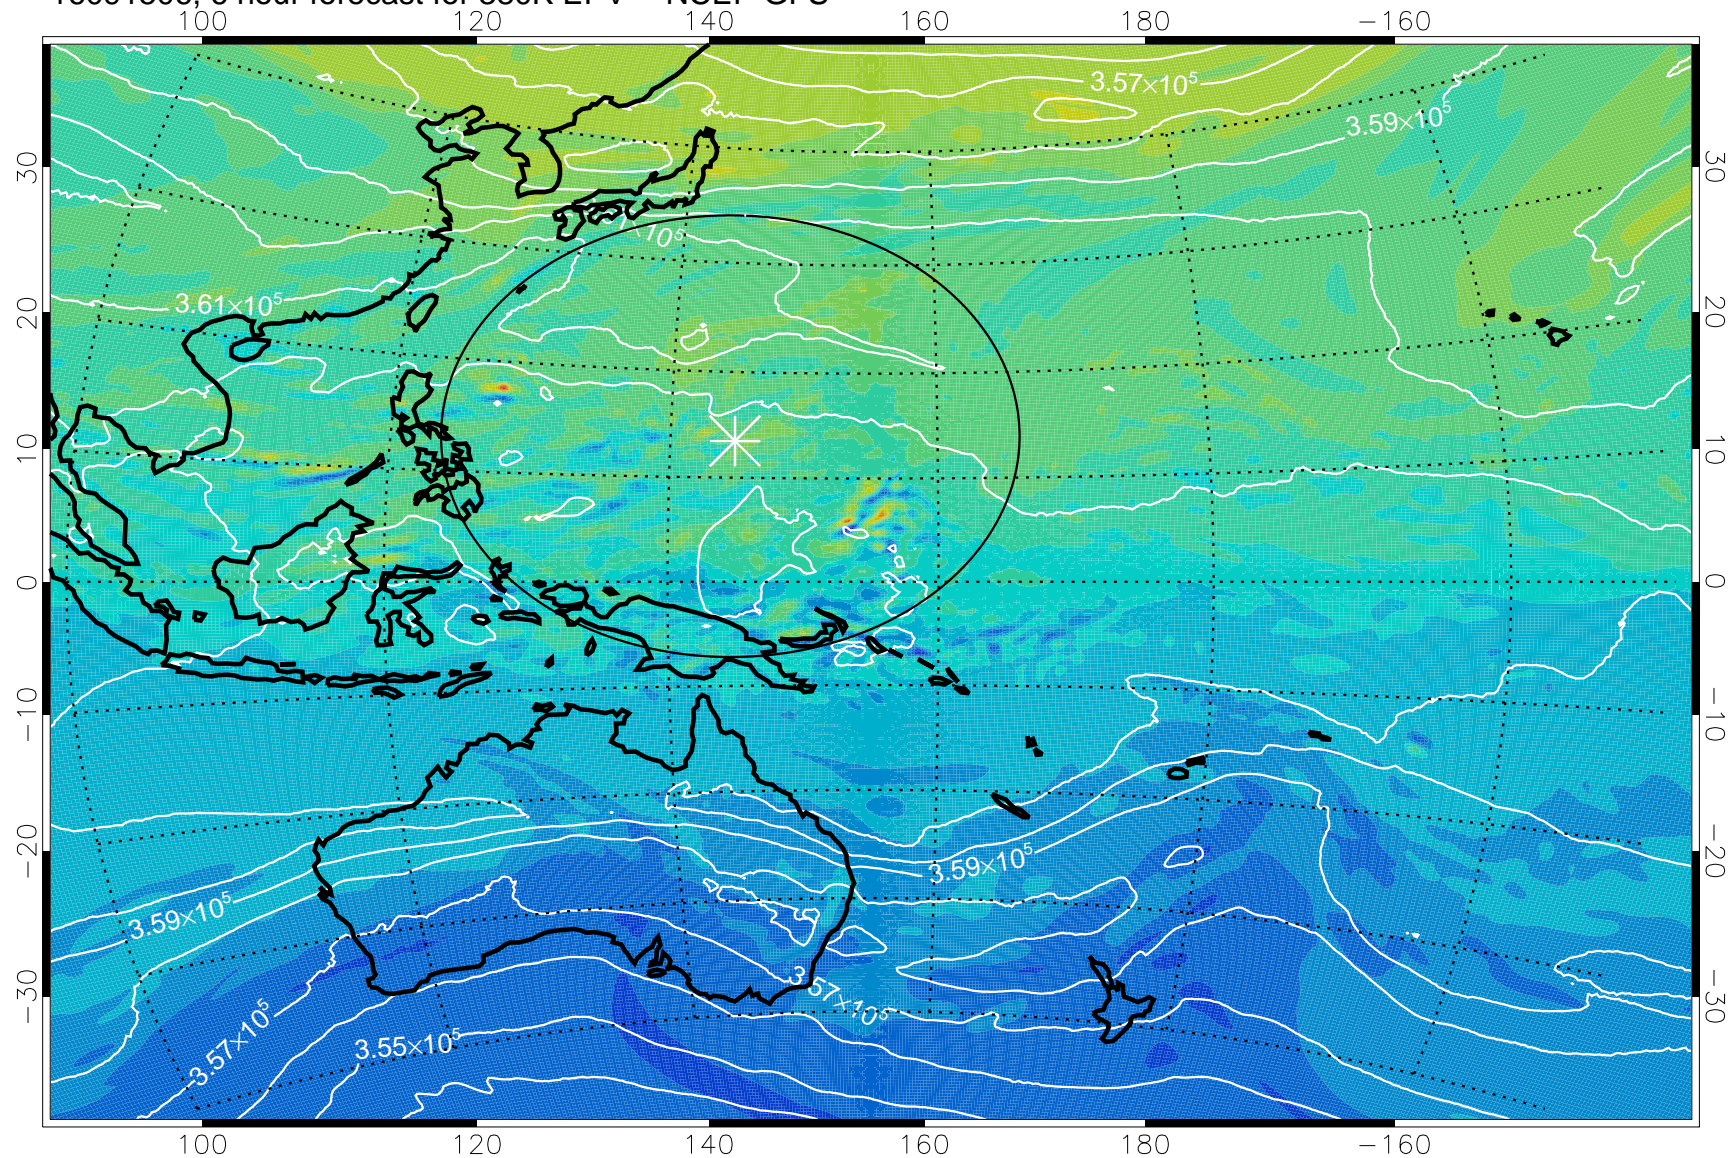

16091506, 6 hour forecast for 380K EPV -- NCEP GFS

380K Montgomery Streamfunction, white

Range ring of 2304 km

16091512, 12 hour forecast for 380K EPV -- NCEP GFS

380K Montgomery Streamfunction, white

Range ring of 2304 km

16091518, 18 hour forecast for 380K EPV -- NCEP GFS

-2×10^{-5} -1×10^{-5} 0 1×10^{-5} 2×10^{-5}
PVU

380K Montgomery Streamfunction, white

Range ring of 2304 km

16091600, 24 hour forecast for 380K EPV -- NCEP GFS

380K Montgomery Streamfunction, white

Range ring of 2304 km

16091606, 30 hour forecast for 380K EPV -- NCEP GFS

380K Montgomery Streamfunction, white

Range ring of 2304 km

16091612, 36 hour forecast for 380K EPV -- NCEP GFS

380K Montgomery Streamfunction, white

Range ring of 2304 km

16091618, 42 hour forecast for 380K EPV -- NCEP GFS

380K Montgomery Streamfunction, white

Range ring of 2304 km

16091700, 48 hour forecast for 380K EPV -- NCEP GFS