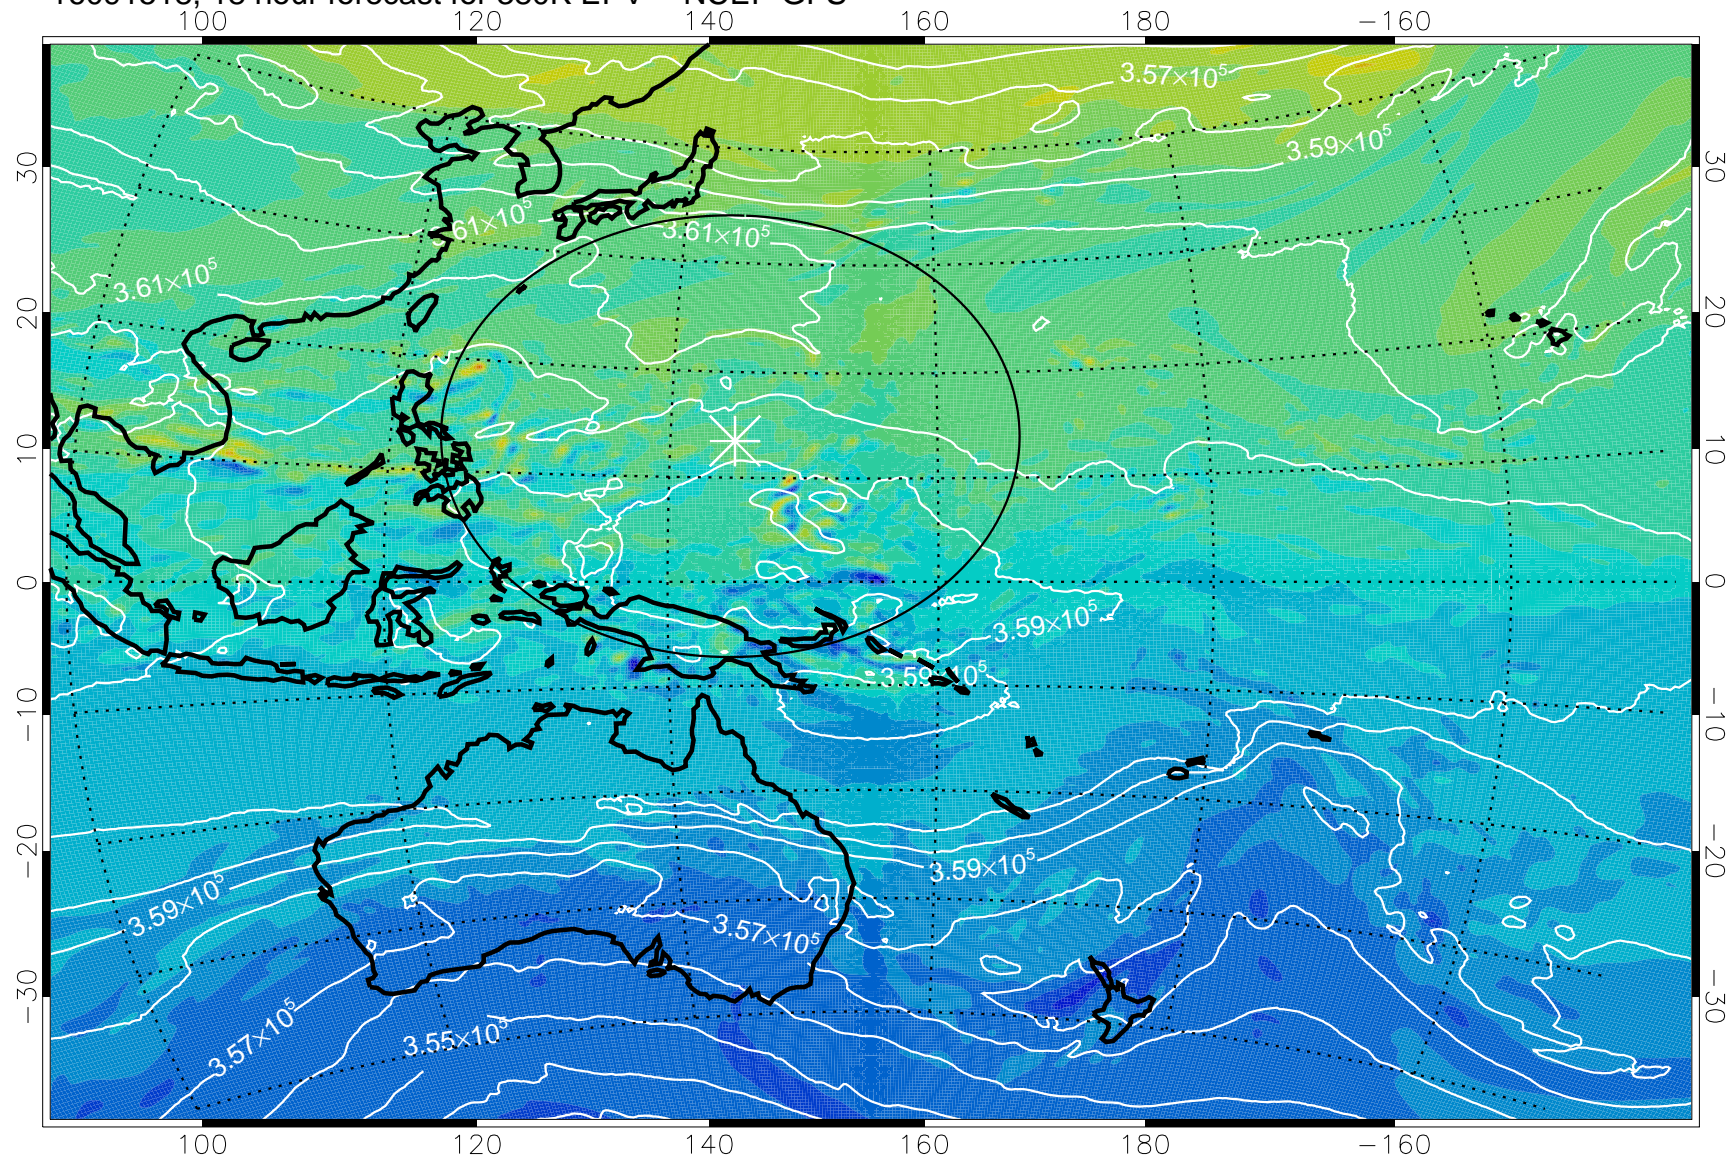

16091506, 6 hour forecast for 380K EPV -- NCEP GFS

380K Montgomery Streamfunction, white

Range ring of 2304 km

16091512, 12 hour forecast for 380K EPV -- NCEP GFS

380K Montgomery Streamfunction, white

Range ring of 2304 km

16091518, 18 hour forecast for 380K EPV -- NCEP GFS

-2×10^{-5} -1×10^{-5} 0 1×10^{-5} 2×10^{-5}
PVU

380K Montgomery Streamfunction, white

Range ring of 2304 km

16091600, 24 hour forecast for 380K EPV -- NCEP GFS

380K Montgomery Streamfunction, white

Range ring of 2304 km

16091606, 30 hour forecast for 380K EPV -- NCEP GFS

380K Montgomery Streamfunction, white

Range ring of 2304 km

16091612, 36 hour forecast for 380K EPV -- NCEP GFS

380K Montgomery Streamfunction, white

Range ring of 2304 km

16091618, 42 hour forecast for 380K EPV -- NCEP GFS

380K Montgomery Streamfunction, white

Range ring of 2304 km

16091700, 48 hour forecast for 380K EPV -- NCEP GFS