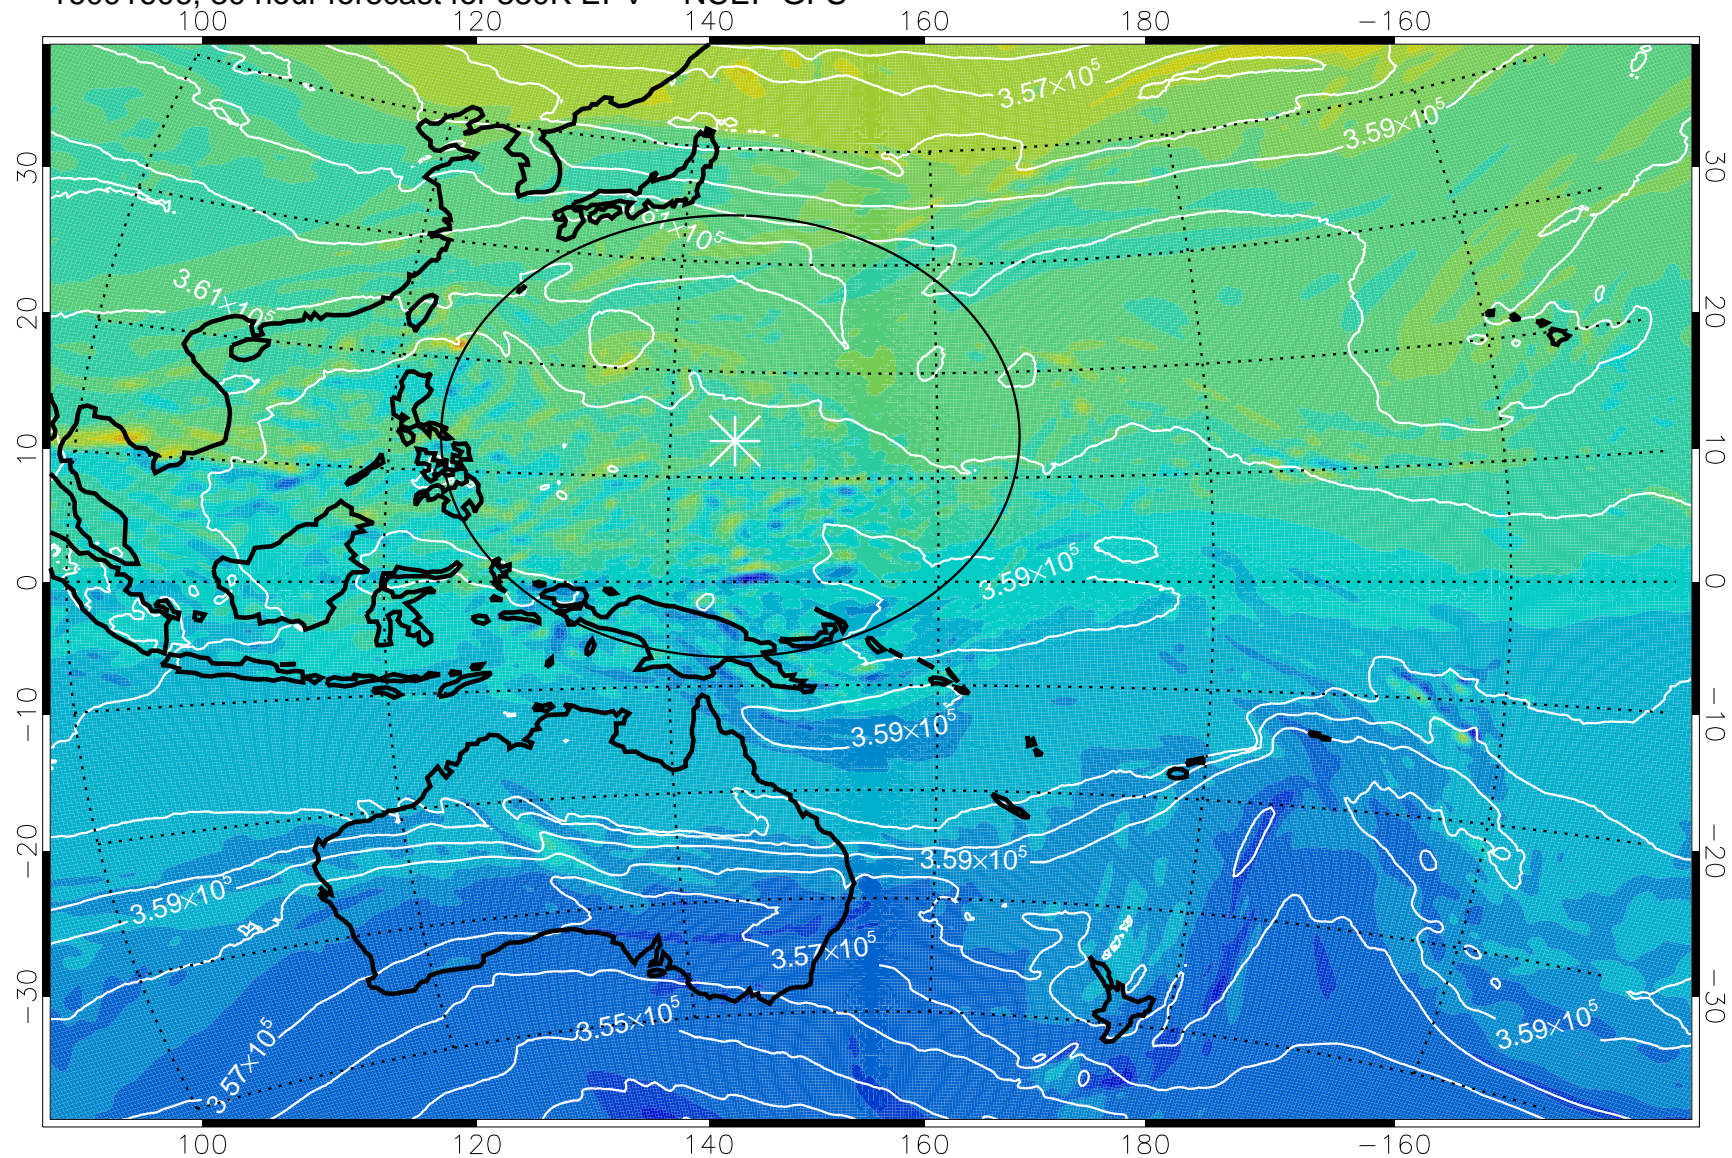

16091518, 18 hour forecast for 380K EPV -- NCEP GFS

-2×10^{-5} -1×10^{-5} 0 1×10^{-5} 2×10^{-5}
PVU

380K Montgomery Streamfunction, white

Range ring of 2304 km

16091600, 24 hour forecast for 380K EPV -- NCEP GFS

380K Montgomery Streamfunction, white

Range ring of 2304 km

16091606, 30 hour forecast for 380K EPV -- NCEP GFS

380K Montgomery Streamfunction, white

Range ring of 2304 km

16091612, 36 hour forecast for 380K EPV -- NCEP GFS

380K Montgomery Streamfunction, white

Range ring of 2304 km

16091618, 42 hour forecast for 380K EPV -- NCEP GFS

380K Montgomery Streamfunction, white

Range ring of 2304 km

16091700, 48 hour forecast for 380K EPV -- NCEP GFS

380K Montgomery Streamfunction, white

Range ring of 2304 km

16091706, 54 hour forecast for 380K EPV -- NCEP GFS

380K Montgomery Streamfunction, white

Range ring of 2304 km

16091712, 60 hour forecast for 380K EPV -- NCEP GFS