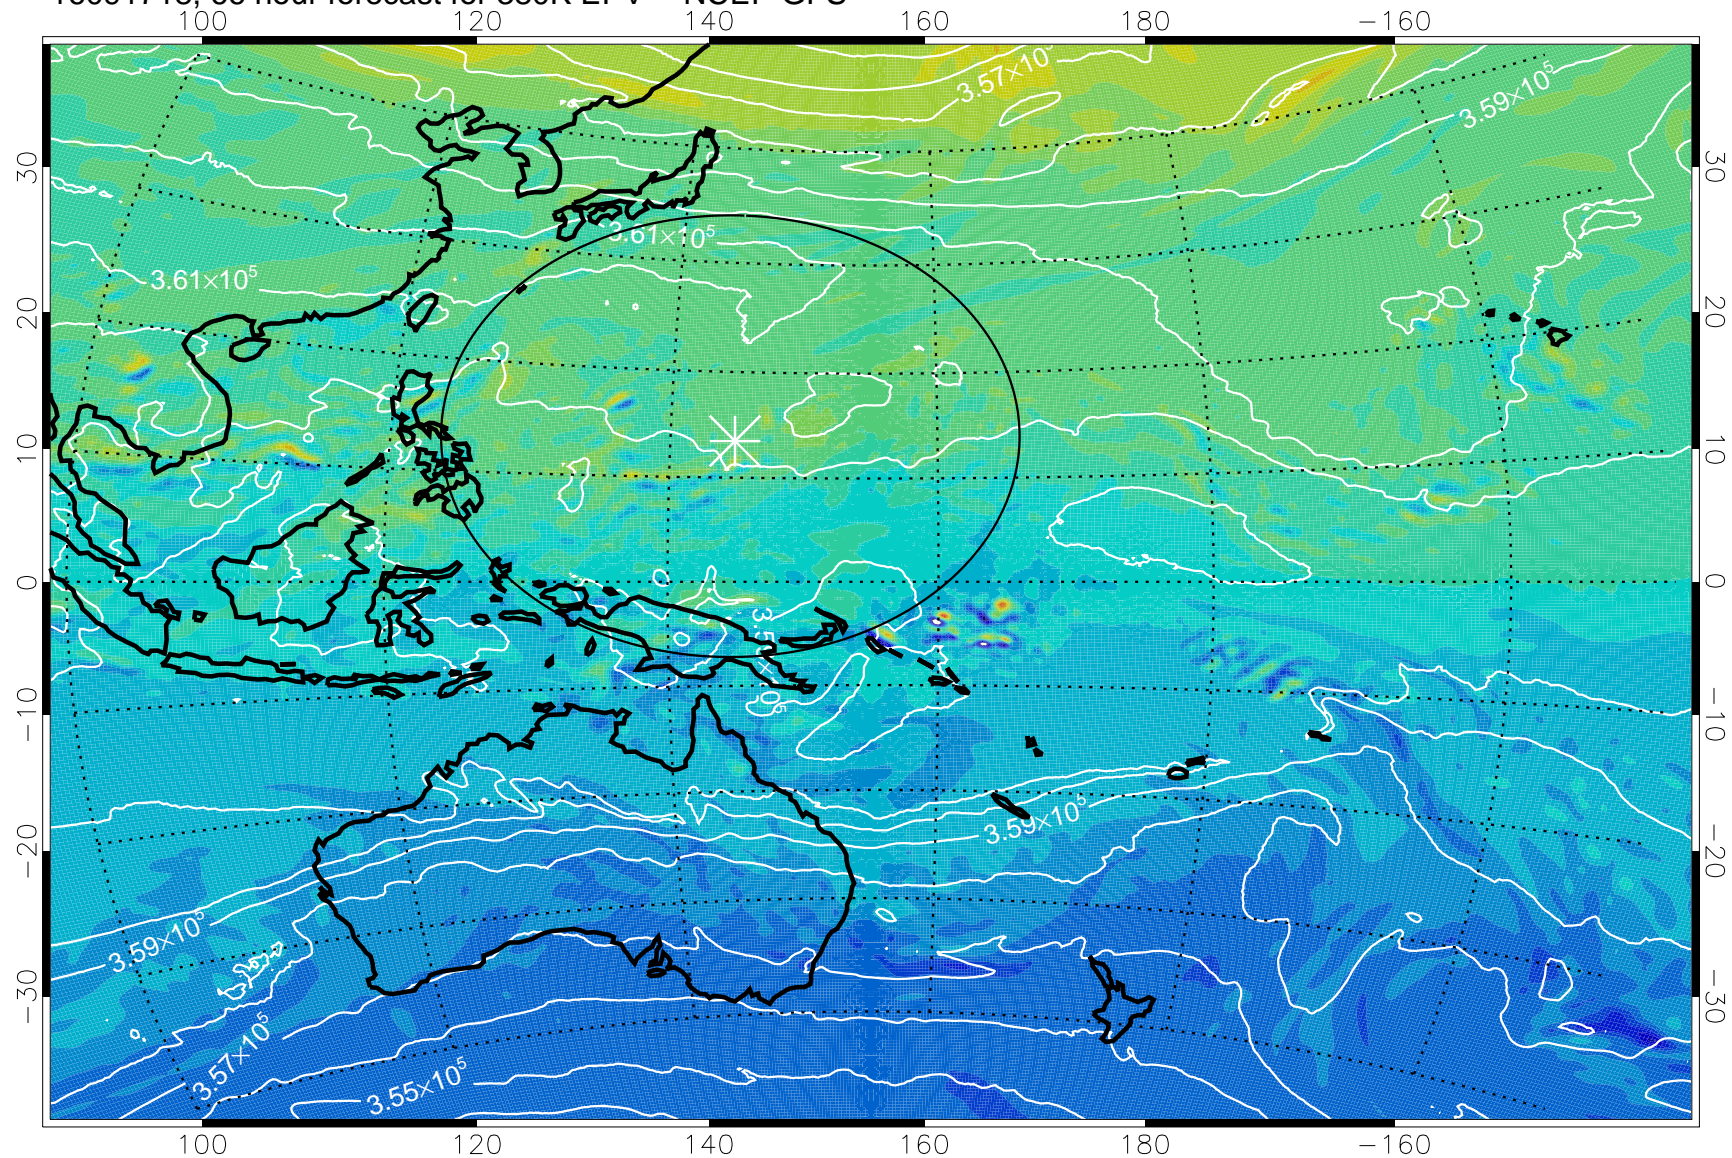

380K Montgomery Streamfunction, white

Range ring of 2304 km

16091618, 42 hour forecast for 380K EPV -- NCEP GFS

380K Montgomery Streamfunction, white

Range ring of 2304 km

16091700, 48 hour forecast for 380K EPV -- NCEP GFS

380K Montgomery Streamfunction, white

Range ring of 2304 km

16091706, 54 hour forecast for 380K EPV -- NCEP GFS

380K Montgomery Streamfunction, white

Range ring of 2304 km

16091712, 60 hour forecast for 380K EPV -- NCEP GFS

380K Montgomery Streamfunction, white

Range ring of 2304 km

16091718, 66 hour forecast for 380K EPV -- NCEP GFS

380K Montgomery Streamfunction, white

Range ring of 2304 km

16091800, 72 hour forecast for 380K EPV -- NCEP GFS

380K Montgomery Streamfunction, white

Range ring of 2304 km

16091806, 78 hour forecast for 380K EPV -- NCEP GFS

380K Montgomery Streamfunction, white

Range ring of 2304 km

16091812, 84 hour forecast for 380K EPV -- NCEP GFS