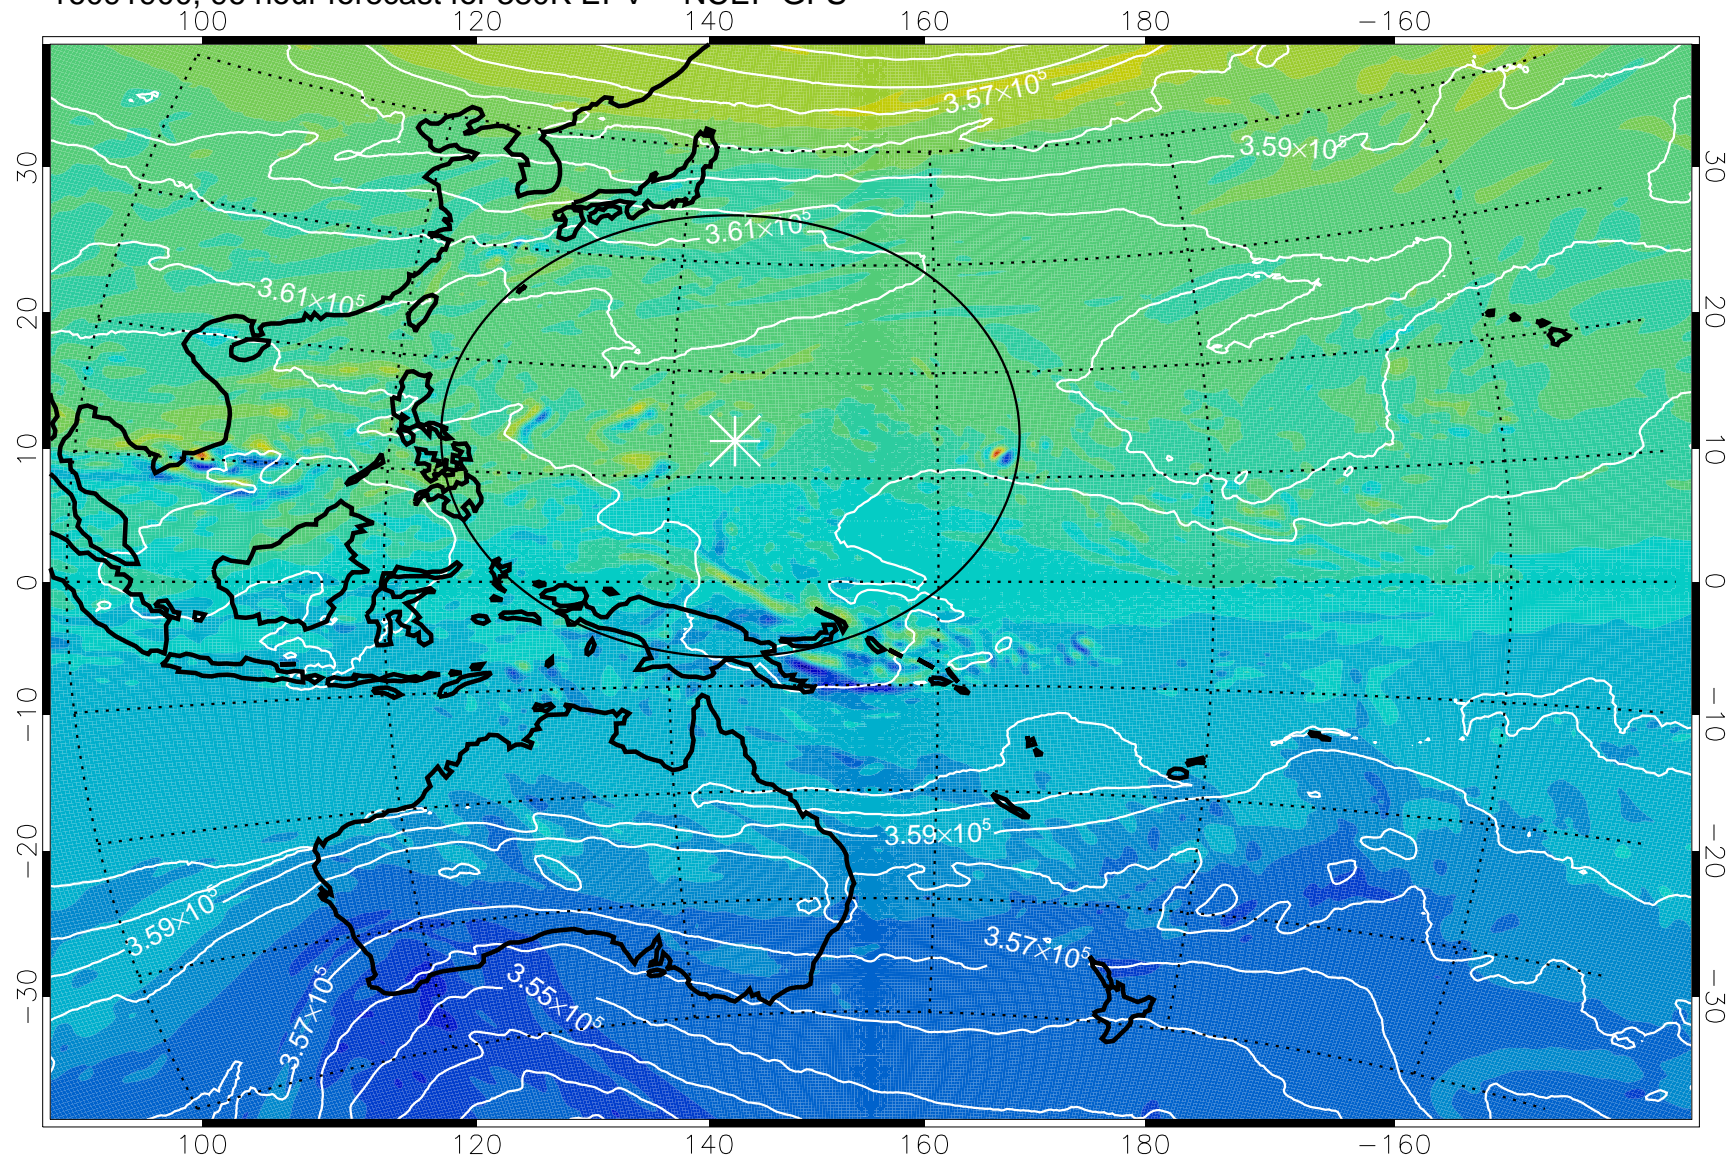

380K Montgomery Streamfunction, white

Range ring of 2304 km

16091806, 78 hour forecast for 380K EPV -- NCEP GFS

380K Montgomery Streamfunction, white

Range ring of 2304 km

16091812, 84 hour forecast for 380K EPV -- NCEP GFS

380K Montgomery Streamfunction, white

Range ring of 2304 km

16091818, 90 hour forecast for 380K EPV -- NCEP GFS

380K Montgomery Streamfunction, white

Range ring of 2304 km

16091900, 96 hour forecast for 380K EPV -- NCEP GFS

380K Montgomery Streamfunction, white

Range ring of 2304 km

16091906, 102 hour forecast for 380K EPV -- NCEP GFS

380K Montgomery Streamfunction, white

Range ring of 2304 km

16091912, 108 hour forecast for 380K EPV -- NCEP GFS

380K Montgomery Streamfunction, white

Range ring of 2304 km

16091918, 114 hour forecast for 380K EPV -- NCEP GFS

16092000, 120 hour forecast for 380K EPV -- NCEP GFS

380K Montgomery Streamfunction, white

Range ring of 2304 km