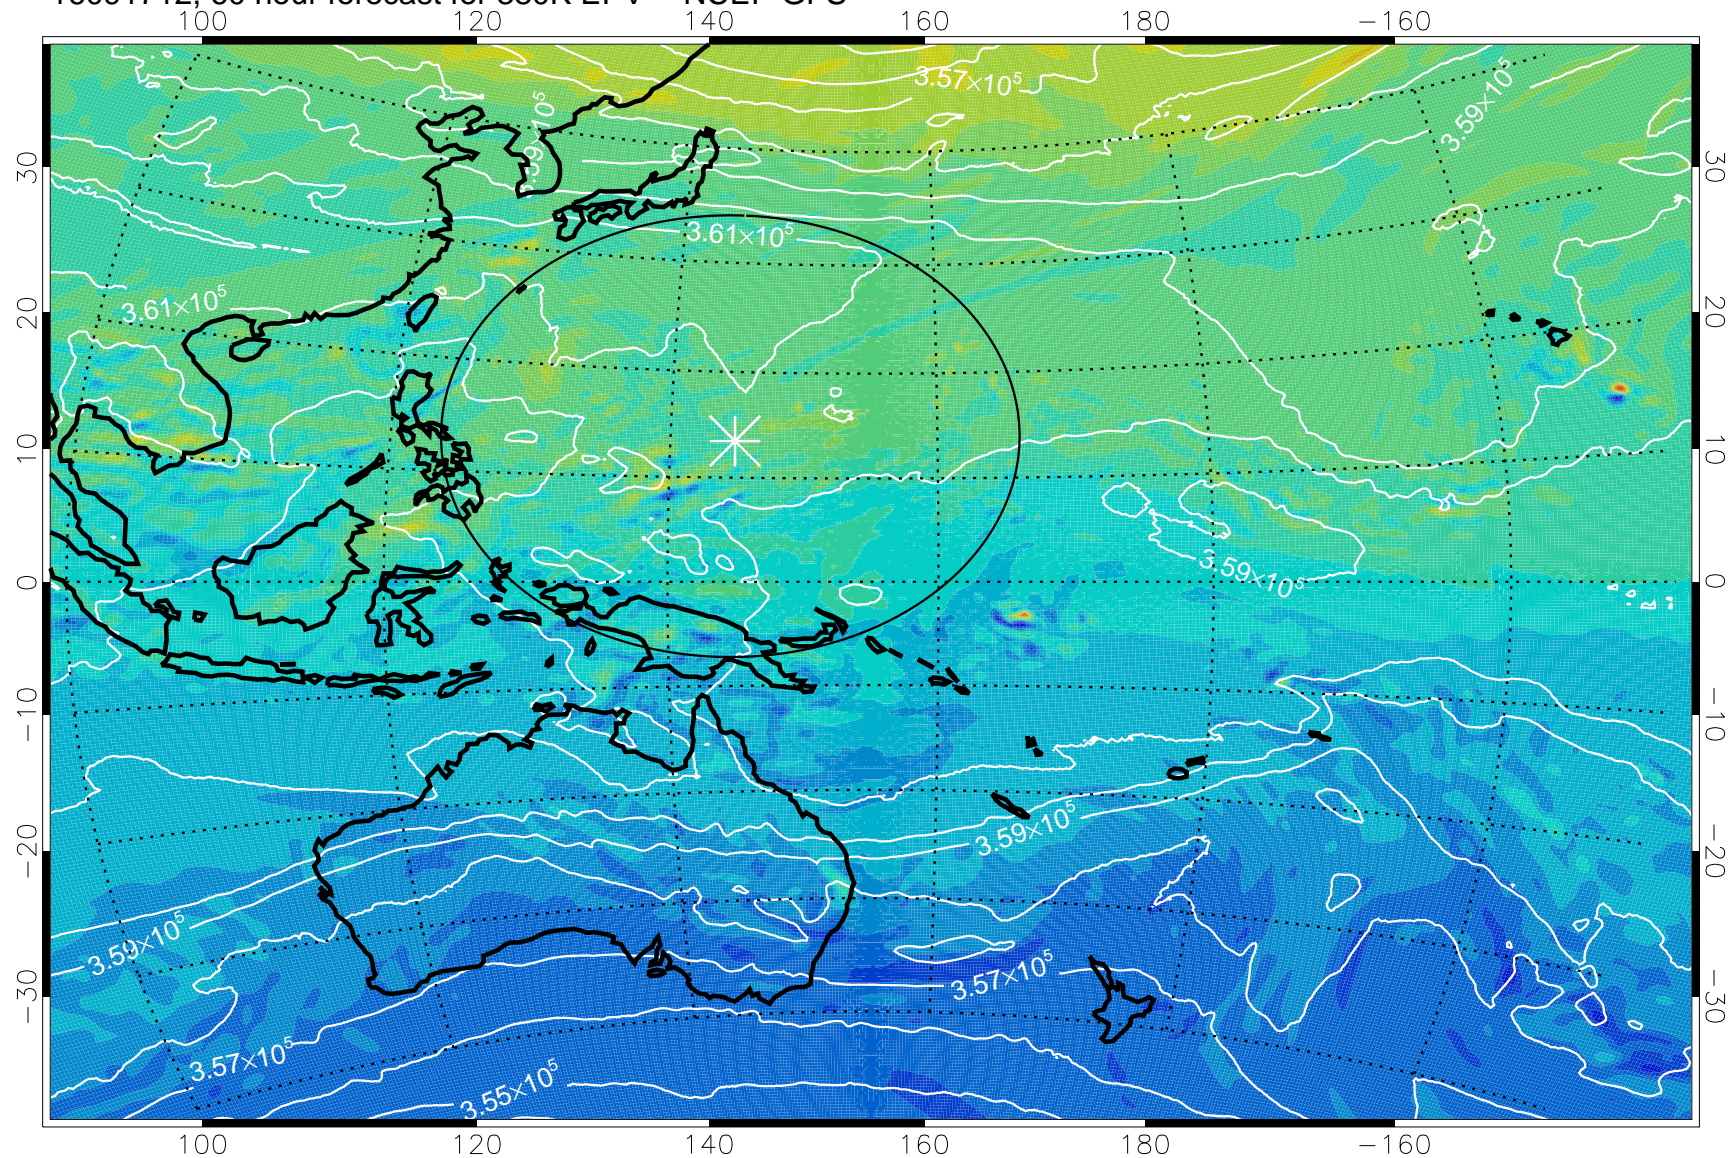

380K Montgomery Streamfunction, white

Range ring of 2304 km

16091618, 42 hour forecast for 380K EPV -- NCEP GFS

380K Montgomery Streamfunction, white

Range ring of 2304 km

16091700, 48 hour forecast for 380K EPV -- NCEP GFS

380K Montgomery Streamfunction, white

Range ring of 2304 km

16091706, 54 hour forecast for 380K EPV -- NCEP GFS

380K Montgomery Streamfunction, white

Range ring of 2304 km

16091712, 60 hour forecast for 380K EPV -- NCEP GFS

380K Montgomery Streamfunction, white

Range ring of 2304 km

16091718, 66 hour forecast for 380K EPV -- NCEP GFS

380K Montgomery Streamfunction, white

Range ring of 2304 km

16091800, 72 hour forecast for 380K EPV -- NCEP GFS

380K Montgomery Streamfunction, white

Range ring of 2304 km

16091806, 78 hour forecast for 380K EPV -- NCEP GFS

380K Montgomery Streamfunction, white

Range ring of 2304 km

16091812, 84 hour forecast for 380K EPV -- NCEP GFS