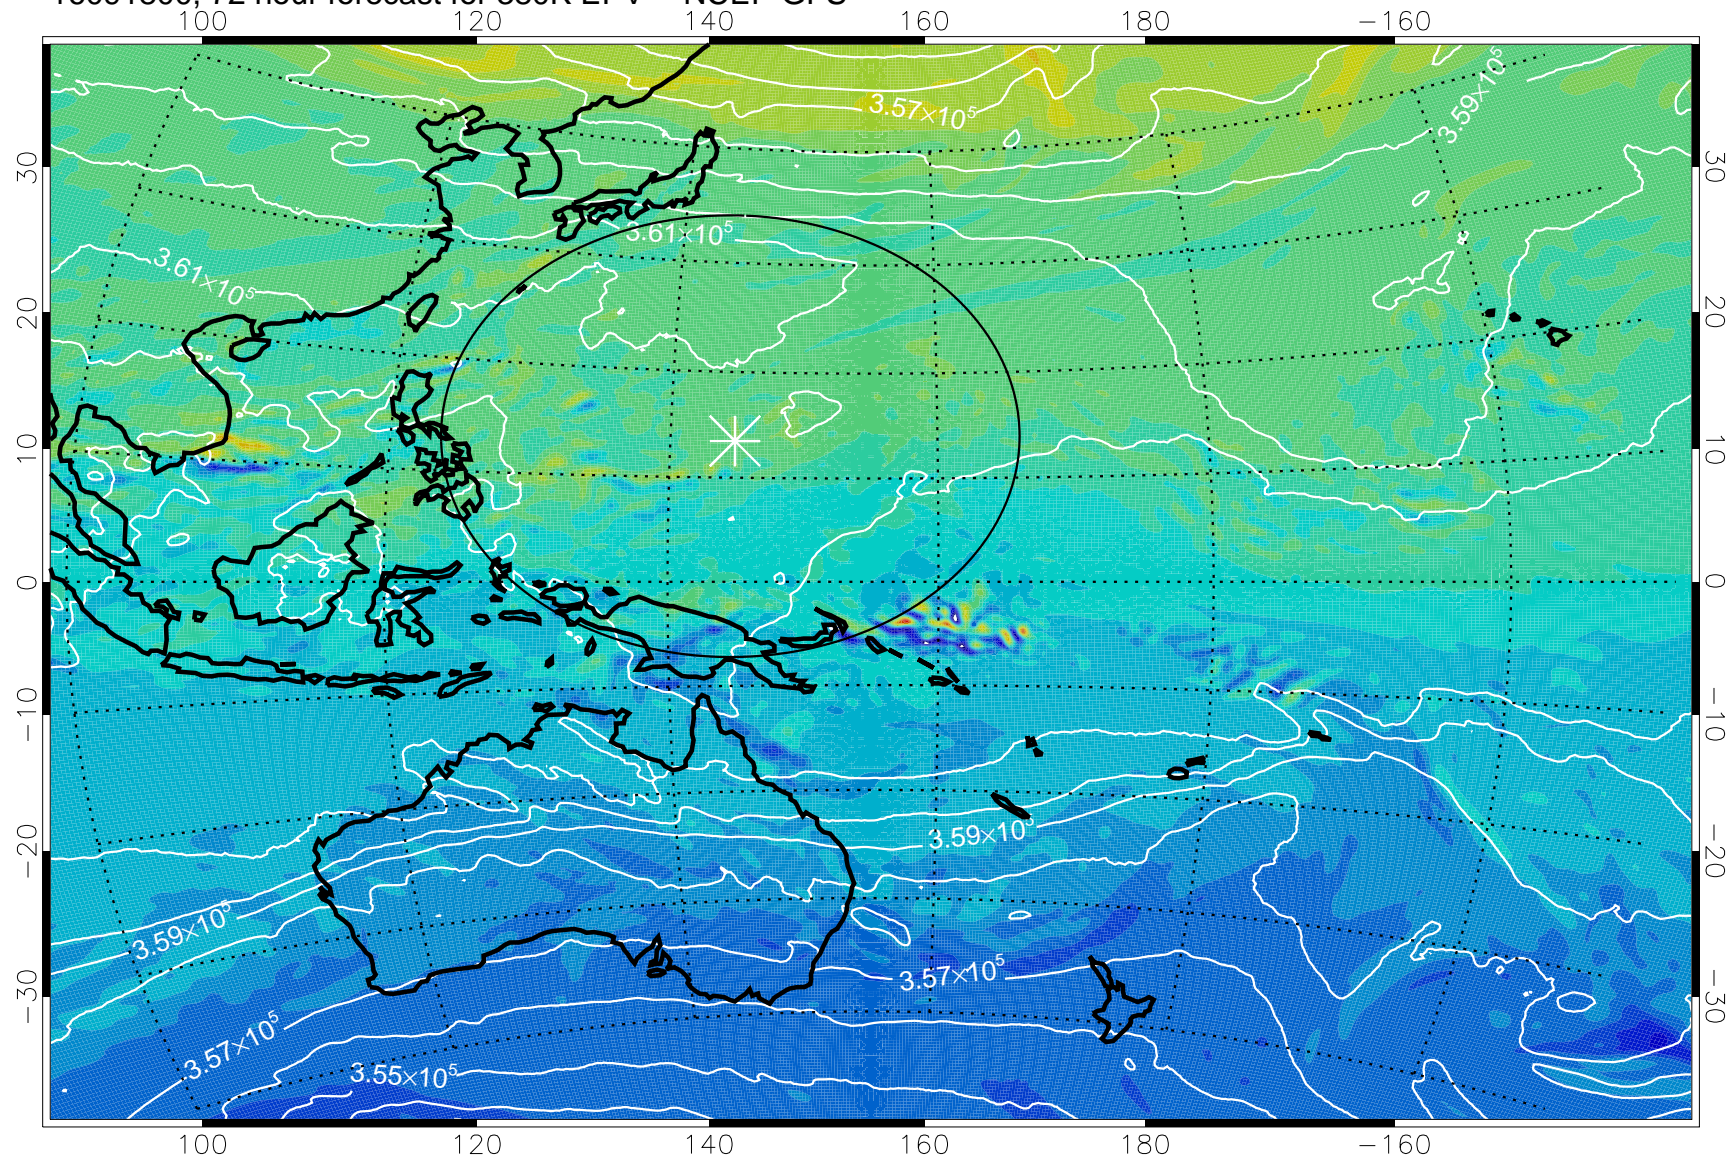

380K Montgomery Streamfunction, white

Range ring of 2304 km

16091706, 54 hour forecast for 380K EPV -- NCEP GFS

380K Montgomery Streamfunction, white

Range ring of 2304 km

16091712, 60 hour forecast for 380K EPV -- NCEP GFS

380K Montgomery Streamfunction, white

Range ring of 2304 km

16091718, 66 hour forecast for 380K EPV -- NCEP GFS

380K Montgomery Streamfunction, white

Range ring of 2304 km

16091800, 72 hour forecast for 380K EPV -- NCEP GFS

380K Montgomery Streamfunction, white

Range ring of 2304 km

16091806, 78 hour forecast for 380K EPV -- NCEP GFS

380K Montgomery Streamfunction, white

Range ring of 2304 km

16091812, 84 hour forecast for 380K EPV -- NCEP GFS

380K Montgomery Streamfunction, white

Range ring of 2304 km

16091818, 90 hour forecast for 380K EPV -- NCEP GFS

380K Montgomery Streamfunction, white

Range ring of 2304 km

16091900, 96 hour forecast for 380K EPV -- NCEP GFS