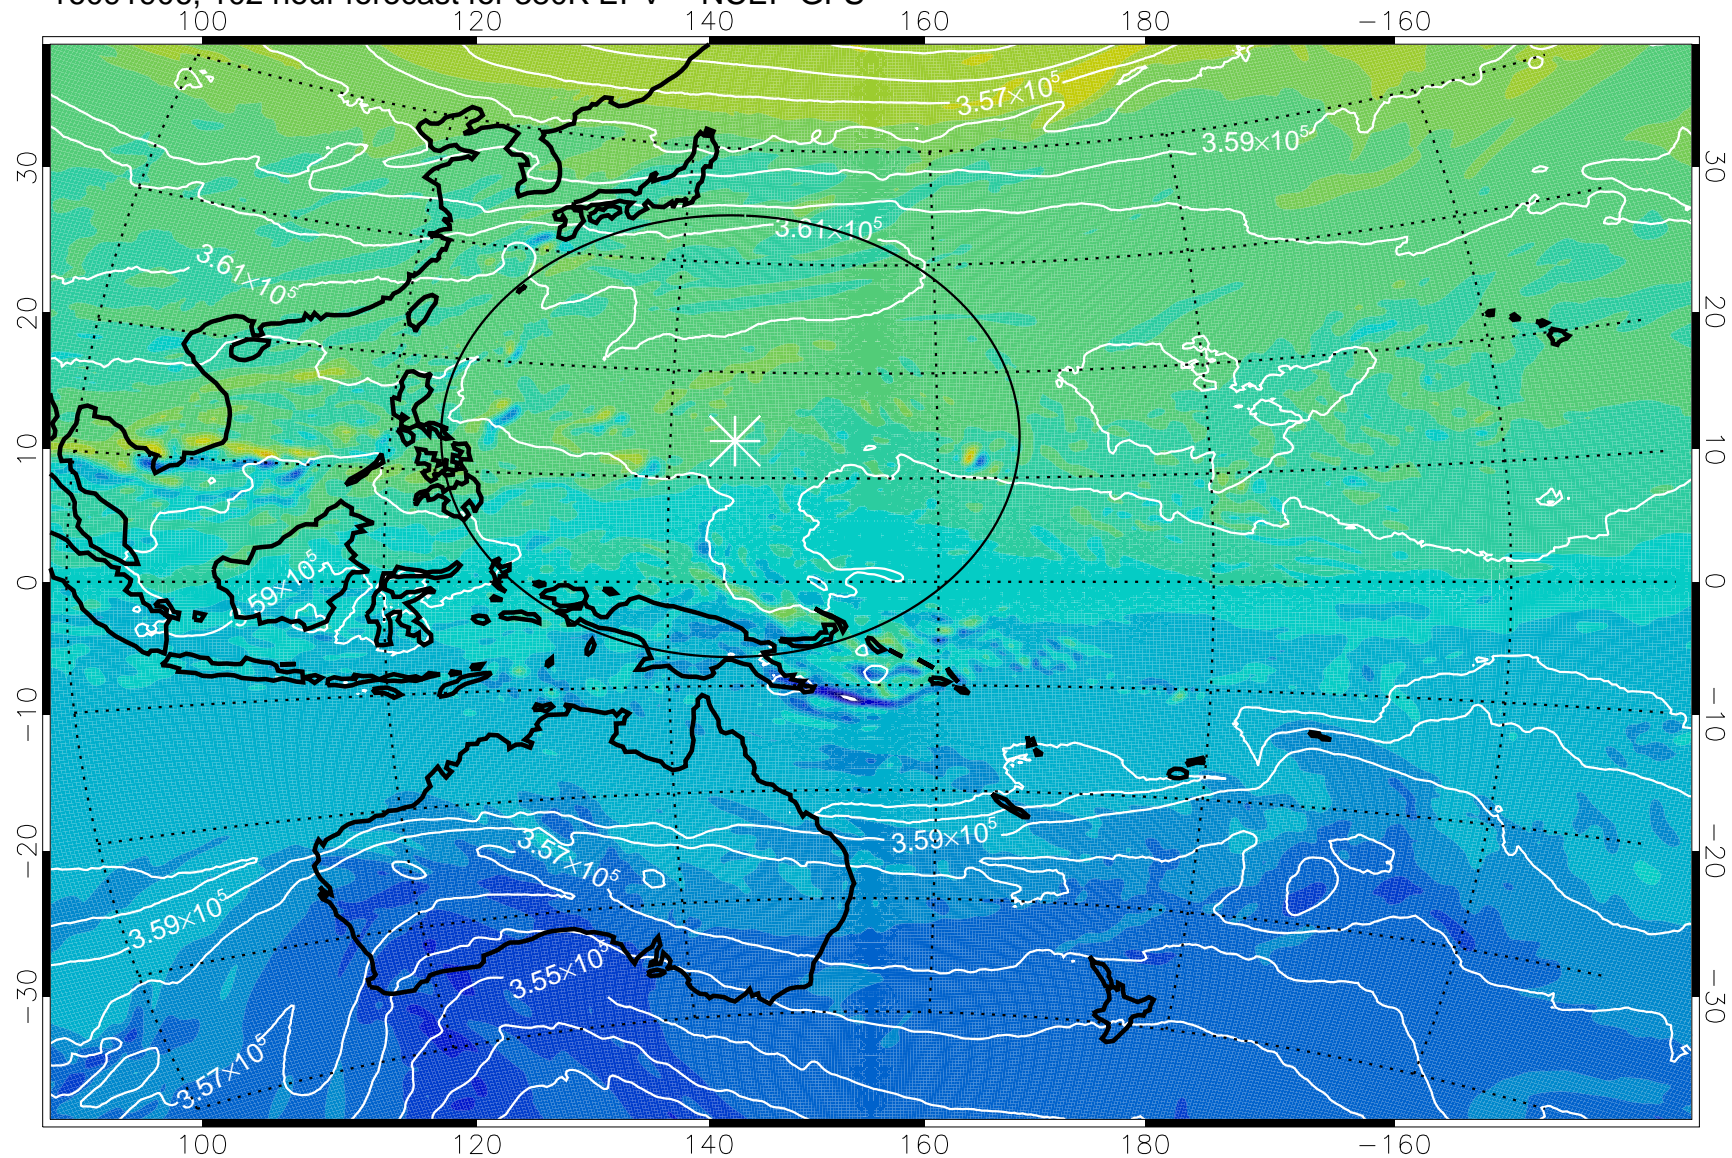

380K Montgomery Streamfunction, white

Range ring of 2304 km

16091806, 78 hour forecast for 380K EPV -- NCEP GFS

380K Montgomery Streamfunction, white

Range ring of 2304 km

16091812, 84 hour forecast for 380K EPV -- NCEP GFS

380K Montgomery Streamfunction, white

Range ring of 2304 km

16091818, 90 hour forecast for 380K EPV -- NCEP GFS

380K Montgomery Streamfunction, white

Range ring of 2304 km

16091900, 96 hour forecast for 380K EPV -- NCEP GFS

380K Montgomery Streamfunction, white

Range ring of 2304 km

16091906, 102 hour forecast for 380K EPV -- NCEP GFS

380K Montgomery Streamfunction, white

Range ring of 2304 km

16091912, 108 hour forecast for 380K EPV -- NCEP GFS

380K Montgomery Streamfunction, white

Range ring of 2304 km

16091918, 114 hour forecast for 380K EPV -- NCEP GFS

16092000, 120 hour forecast for 380K EPV -- NCEP GFS

380K Montgomery Streamfunction, white

Range ring of 2304 km