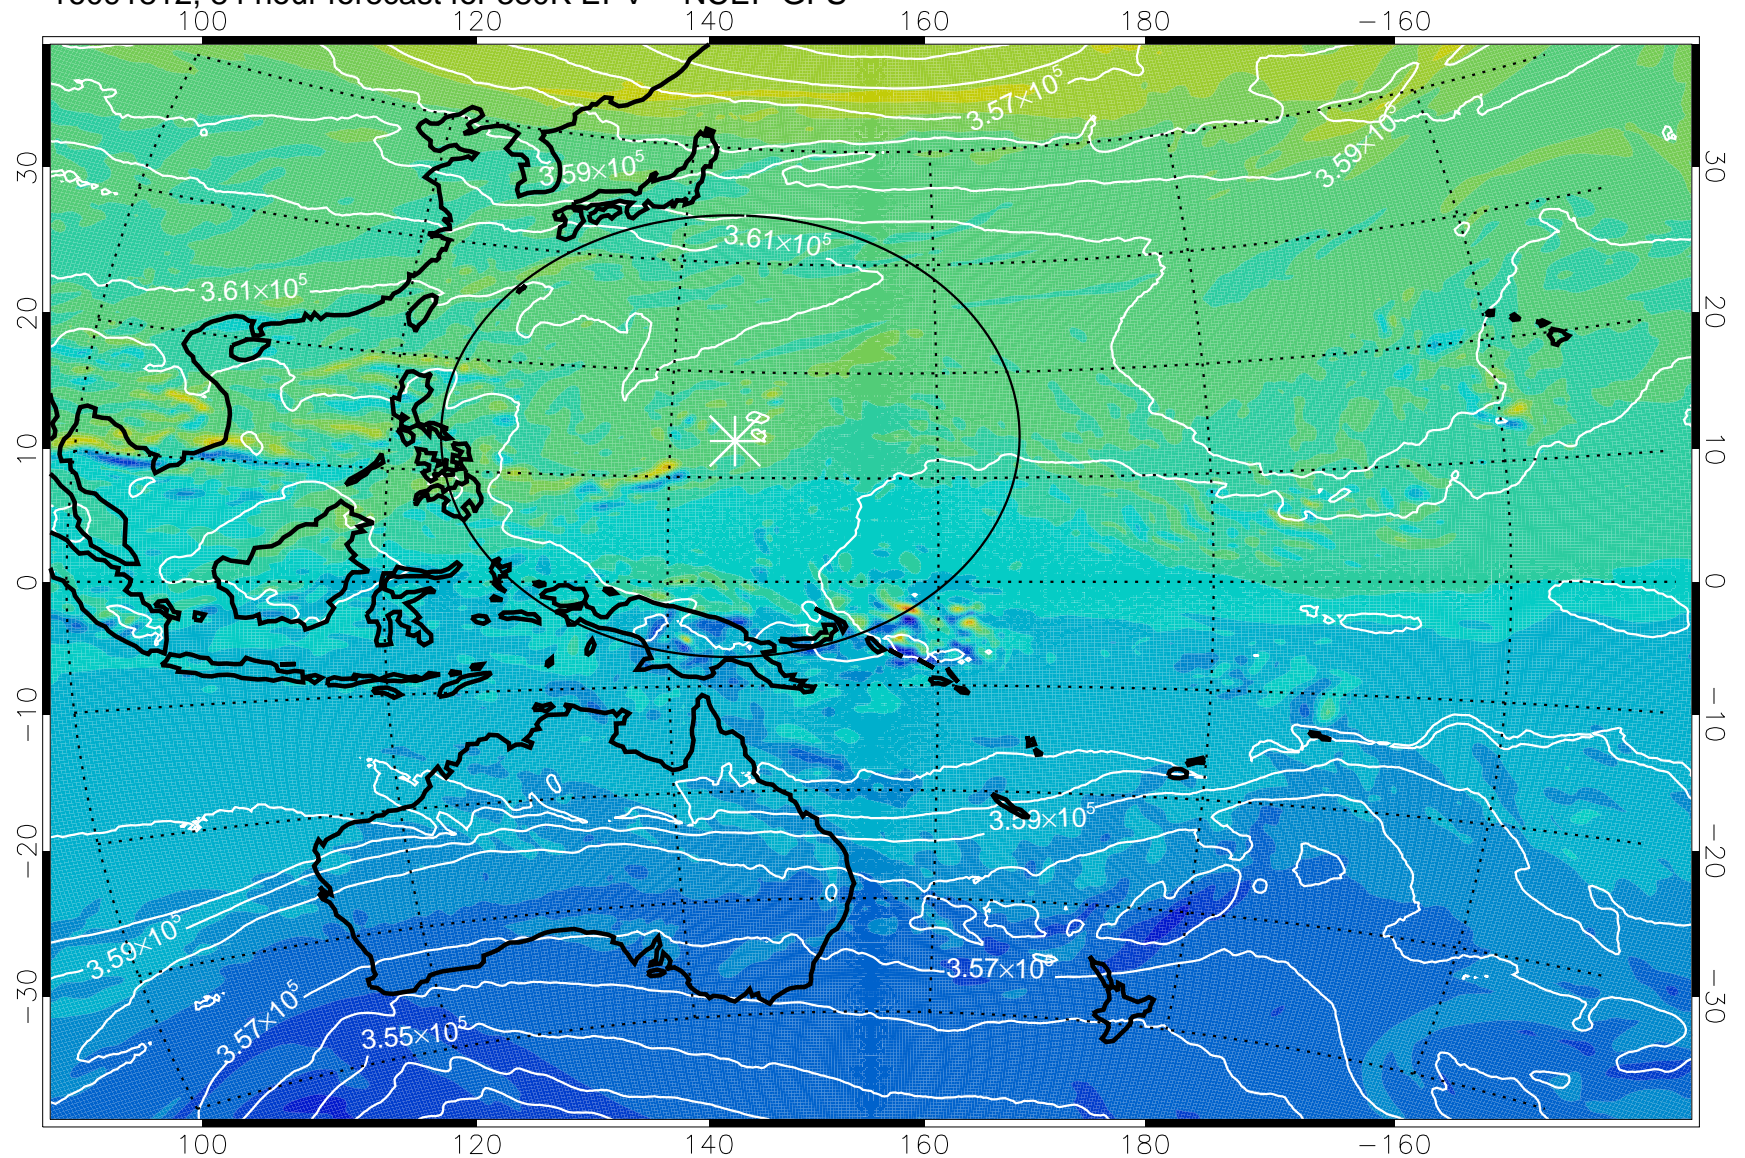

380K Montgomery Streamfunction, white

Range ring of 2304 km

16091718, 66 hour forecast for 380K EPV -- NCEP GFS

380K Montgomery Streamfunction, white

Range ring of 2304 km

16091800, 72 hour forecast for 380K EPV -- NCEP GFS

380K Montgomery Streamfunction, white

Range ring of 2304 km

16091806, 78 hour forecast for 380K EPV -- NCEP GFS

380K Montgomery Streamfunction, white

Range ring of 2304 km

16091812, 84 hour forecast for 380K EPV -- NCEP GFS

380K Montgomery Streamfunction, white

Range ring of 2304 km

16091818, 90 hour forecast for 380K EPV -- NCEP GFS

380K Montgomery Streamfunction, white

Range ring of 2304 km

16091900, 96 hour forecast for 380K EPV -- NCEP GFS

380K Montgomery Streamfunction, white

Range ring of 2304 km

16091906, 102 hour forecast for 380K EPV -- NCEP GFS

380K Montgomery Streamfunction, white

Range ring of 2304 km

16091912, 108 hour forecast for 380K EPV -- NCEP GFS