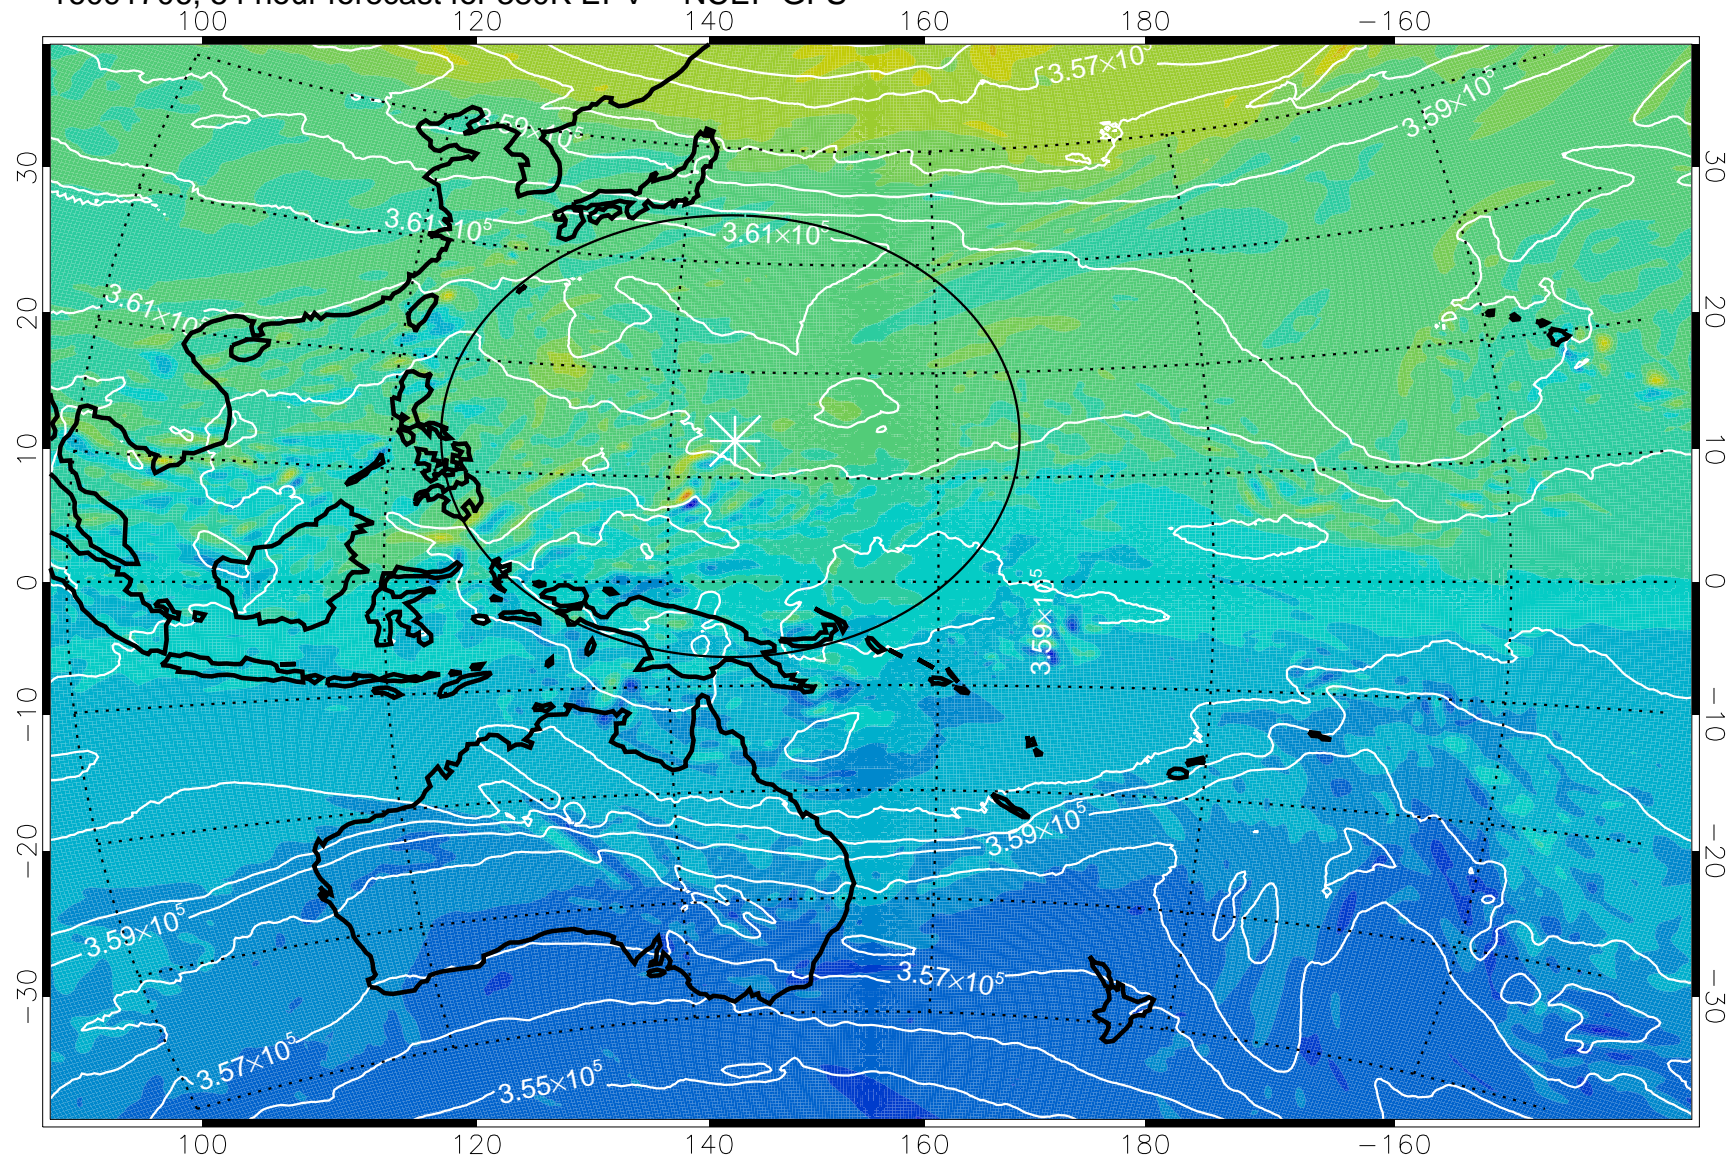

380K Montgomery Streamfunction, white

Range ring of 2304 km

16091606, 30 hour forecast for 380K EPV -- NCEP GFS

380K Montgomery Streamfunction, white

Range ring of 2304 km

16091612, 36 hour forecast for 380K EPV -- NCEP GFS

380K Montgomery Streamfunction, white

Range ring of 2304 km

16091618, 42 hour forecast for 380K EPV -- NCEP GFS

380K Montgomery Streamfunction, white

Range ring of 2304 km

16091700, 48 hour forecast for 380K EPV -- NCEP GFS

380K Montgomery Streamfunction, white

Range ring of 2304 km

16091706, 54 hour forecast for 380K EPV -- NCEP GFS

380K Montgomery Streamfunction, white

Range ring of 2304 km

16091712, 60 hour forecast for 380K EPV -- NCEP GFS

380K Montgomery Streamfunction, white

Range ring of 2304 km

16091718, 66 hour forecast for 380K EPV -- NCEP GFS

380K Montgomery Streamfunction, white

Range ring of 2304 km

16091800, 72 hour forecast for 380K EPV -- NCEP GFS