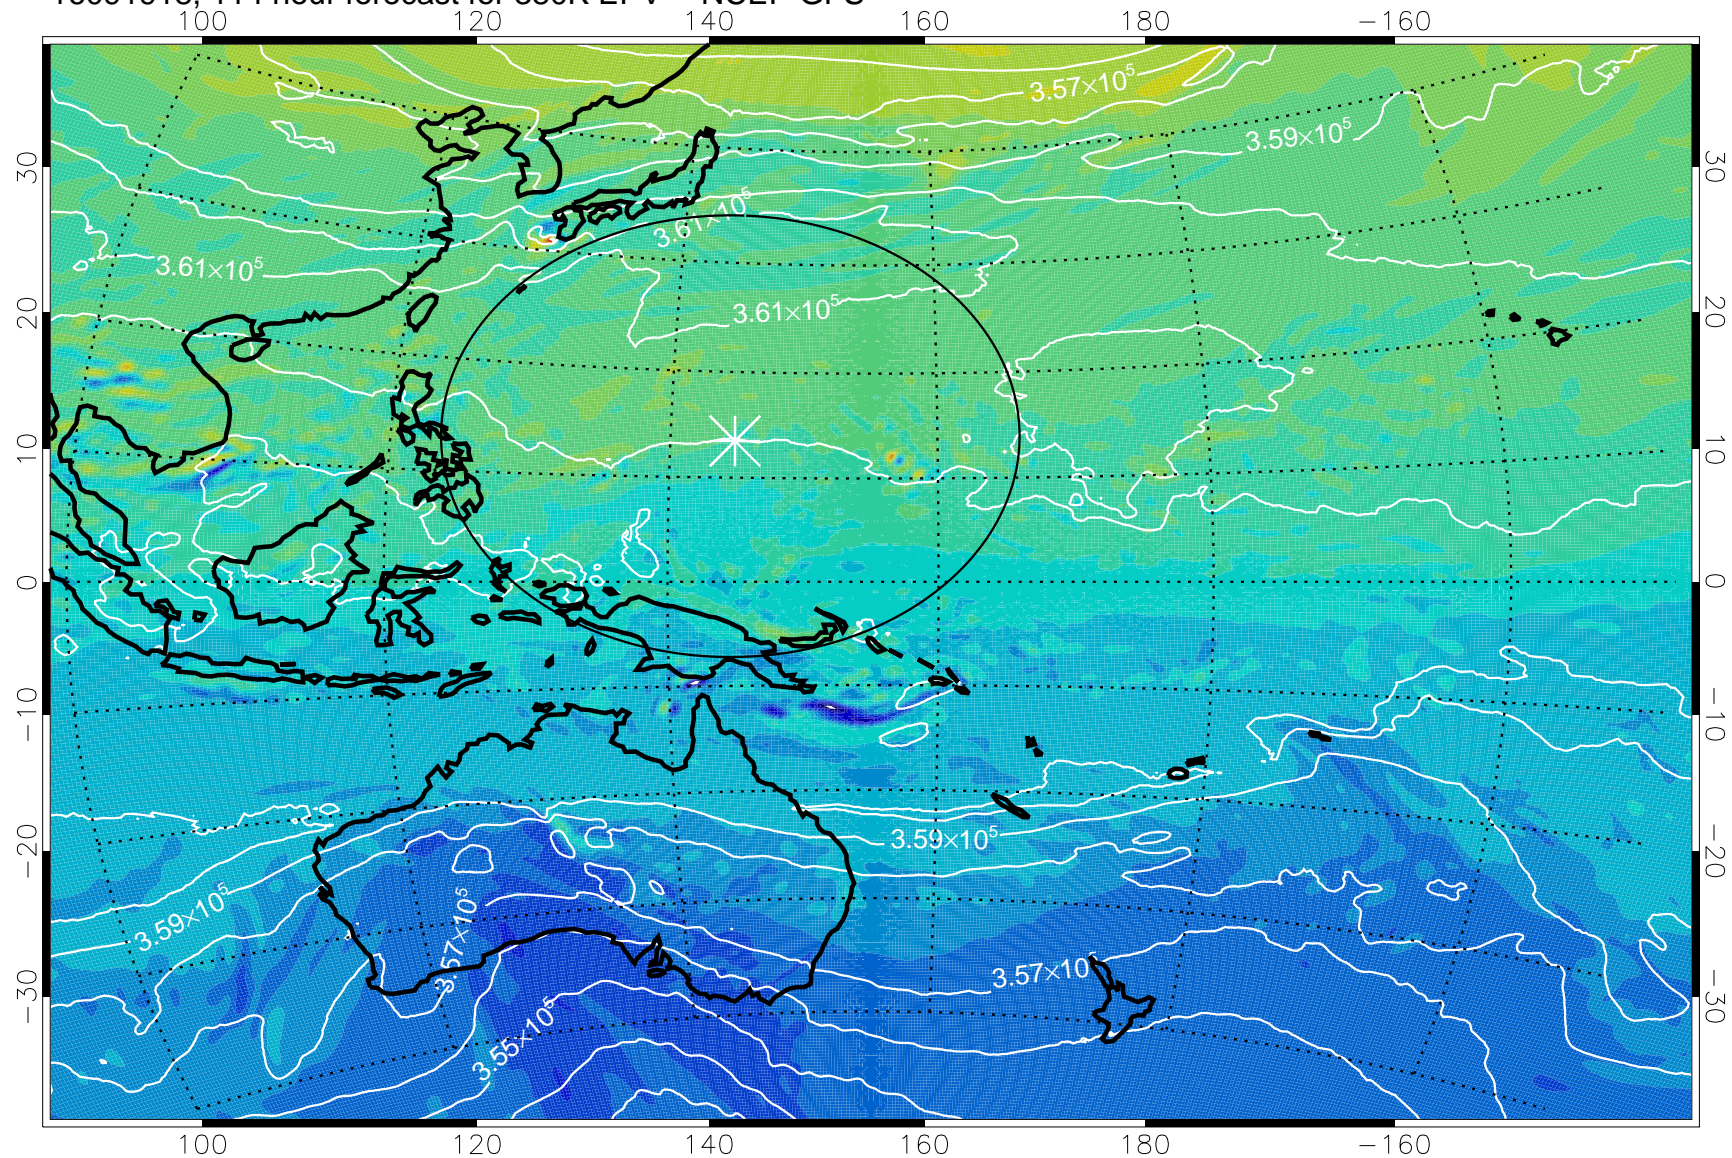

380K Montgomery Streamfunction, white

Range ring of 2304 km

16091818, 90 hour forecast for 380K EPV -- NCEP GFS

380K Montgomery Streamfunction, white

Range ring of 2304 km

16091900, 96 hour forecast for 380K EPV -- NCEP GFS

380K Montgomery Streamfunction, white

Range ring of 2304 km

16091906, 102 hour forecast for 380K EPV -- NCEP GFS

380K Montgomery Streamfunction, white

Range ring of 2304 km

16091912, 108 hour forecast for 380K EPV -- NCEP GFS

380K Montgomery Streamfunction, white

Range ring of 2304 km

16091918, 114 hour forecast for 380K EPV -- NCEP GFS

16092000, 120 hour forecast for 380K EPV -- NCEP GFS

380K Montgomery Streamfunction, white

Range ring of 2304 km