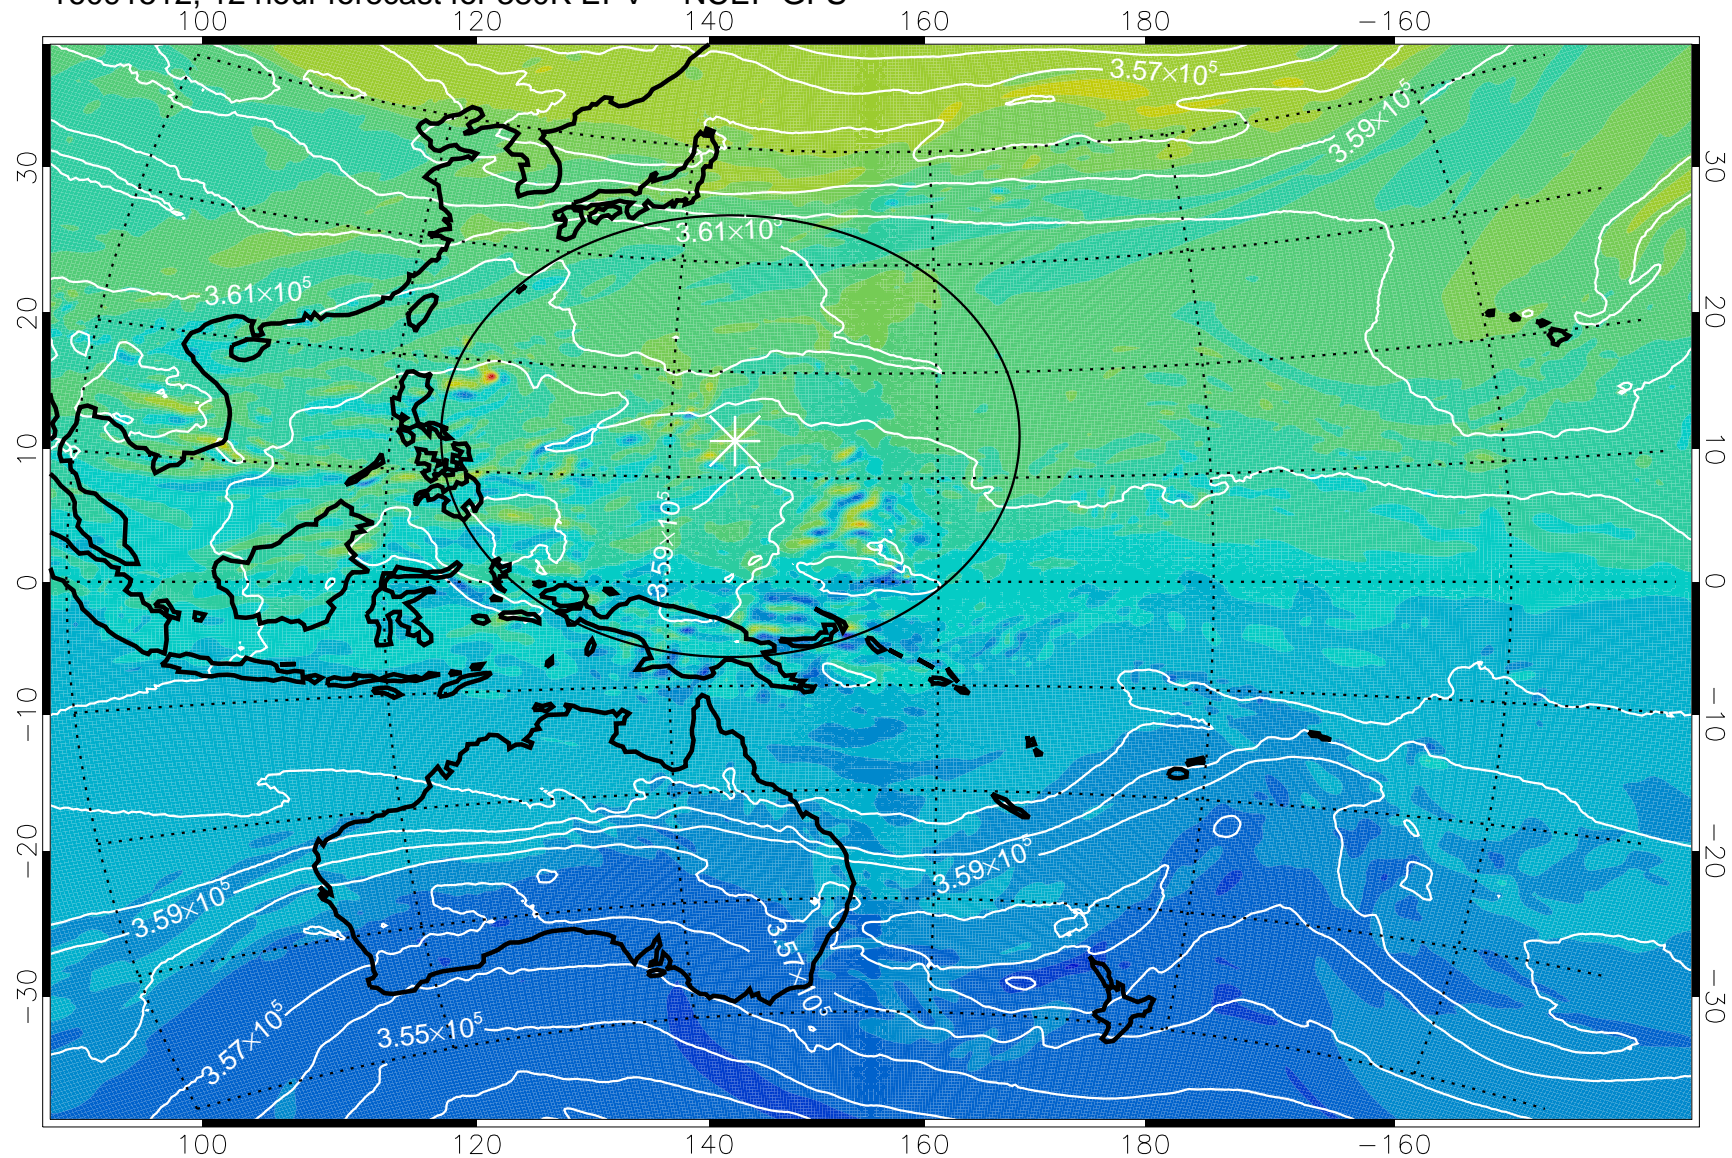

16091506, 6 hour forecast for 380K EPV -- NCEP GFS

380K Montgomery Streamfunction, white

Range ring of 2304 km

16091512, 12 hour forecast for 380K EPV -- NCEP GFS

380K Montgomery Streamfunction, white

Range ring of 2304 km

16091518, 18 hour forecast for 380K EPV -- NCEP GFS

-2×10^{-5} -1×10^{-5} 0 1×10^{-5} 2×10^{-5}
PVU

380K Montgomery Streamfunction, white

Range ring of 2304 km

16091600, 24 hour forecast for 380K EPV -- NCEP GFS

380K Montgomery Streamfunction, white

Range ring of 2304 km

16091606, 30 hour forecast for 380K EPV -- NCEP GFS

380K Montgomery Streamfunction, white

Range ring of 2304 km

16091612, 36 hour forecast for 380K EPV -- NCEP GFS

380K Montgomery Streamfunction, white

Range ring of 2304 km

16091618, 42 hour forecast for 380K EPV -- NCEP GFS

380K Montgomery Streamfunction, white

Range ring of 2304 km

16091700, 48 hour forecast for 380K EPV -- NCEP GFS