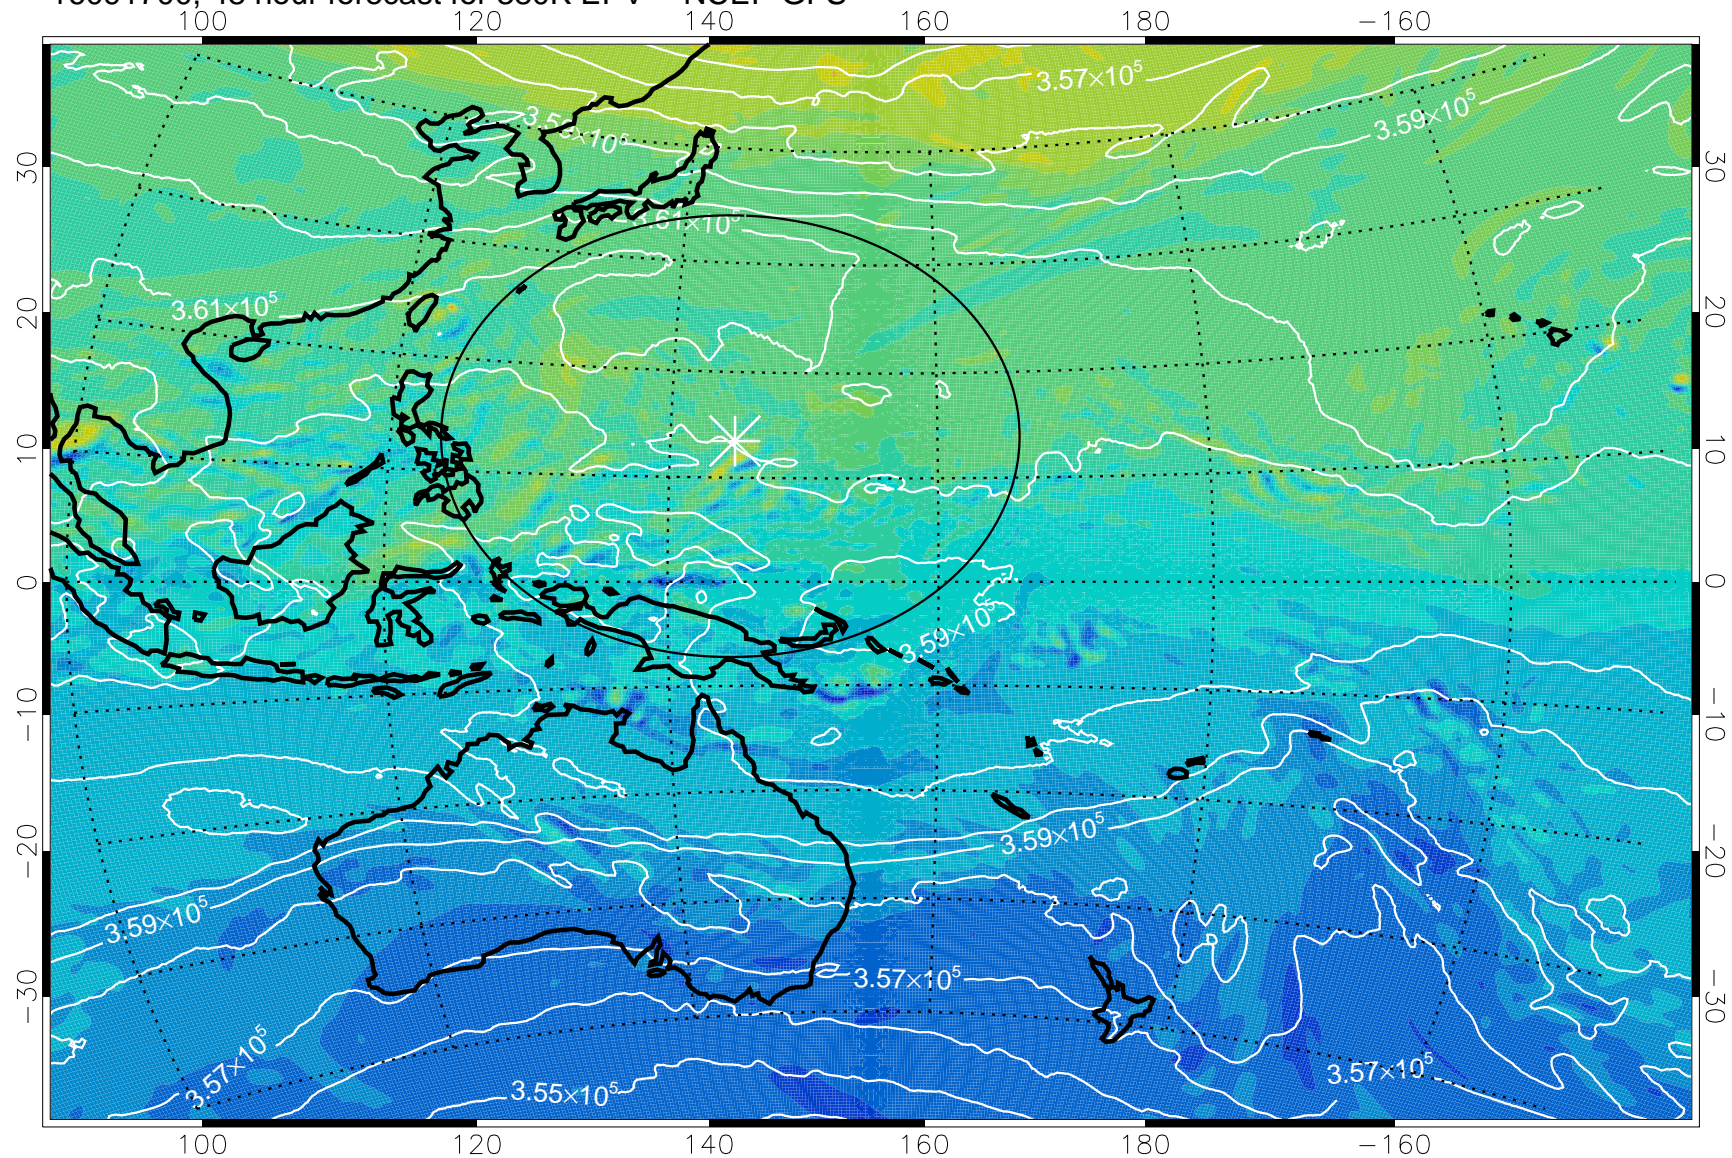

380K Montgomery Streamfunction, white

Range ring of 2304 km

16091606, 30 hour forecast for 380K EPV -- NCEP GFS

380K Montgomery Streamfunction, white

Range ring of 2304 km

16091612, 36 hour forecast for 380K EPV -- NCEP GFS

380K Montgomery Streamfunction, white

Range ring of 2304 km

16091618, 42 hour forecast for 380K EPV -- NCEP GFS

380K Montgomery Streamfunction, white

Range ring of 2304 km

16091700, 48 hour forecast for 380K EPV -- NCEP GFS

380K Montgomery Streamfunction, white

Range ring of 2304 km

16091706, 54 hour forecast for 380K EPV -- NCEP GFS

380K Montgomery Streamfunction, white

Range ring of 2304 km

16091712, 60 hour forecast for 380K EPV -- NCEP GFS

380K Montgomery Streamfunction, white

Range ring of 2304 km

16091718, 66 hour forecast for 380K EPV -- NCEP GFS

380K Montgomery Streamfunction, white

Range ring of 2304 km

16091800, 72 hour forecast for 380K EPV -- NCEP GFS