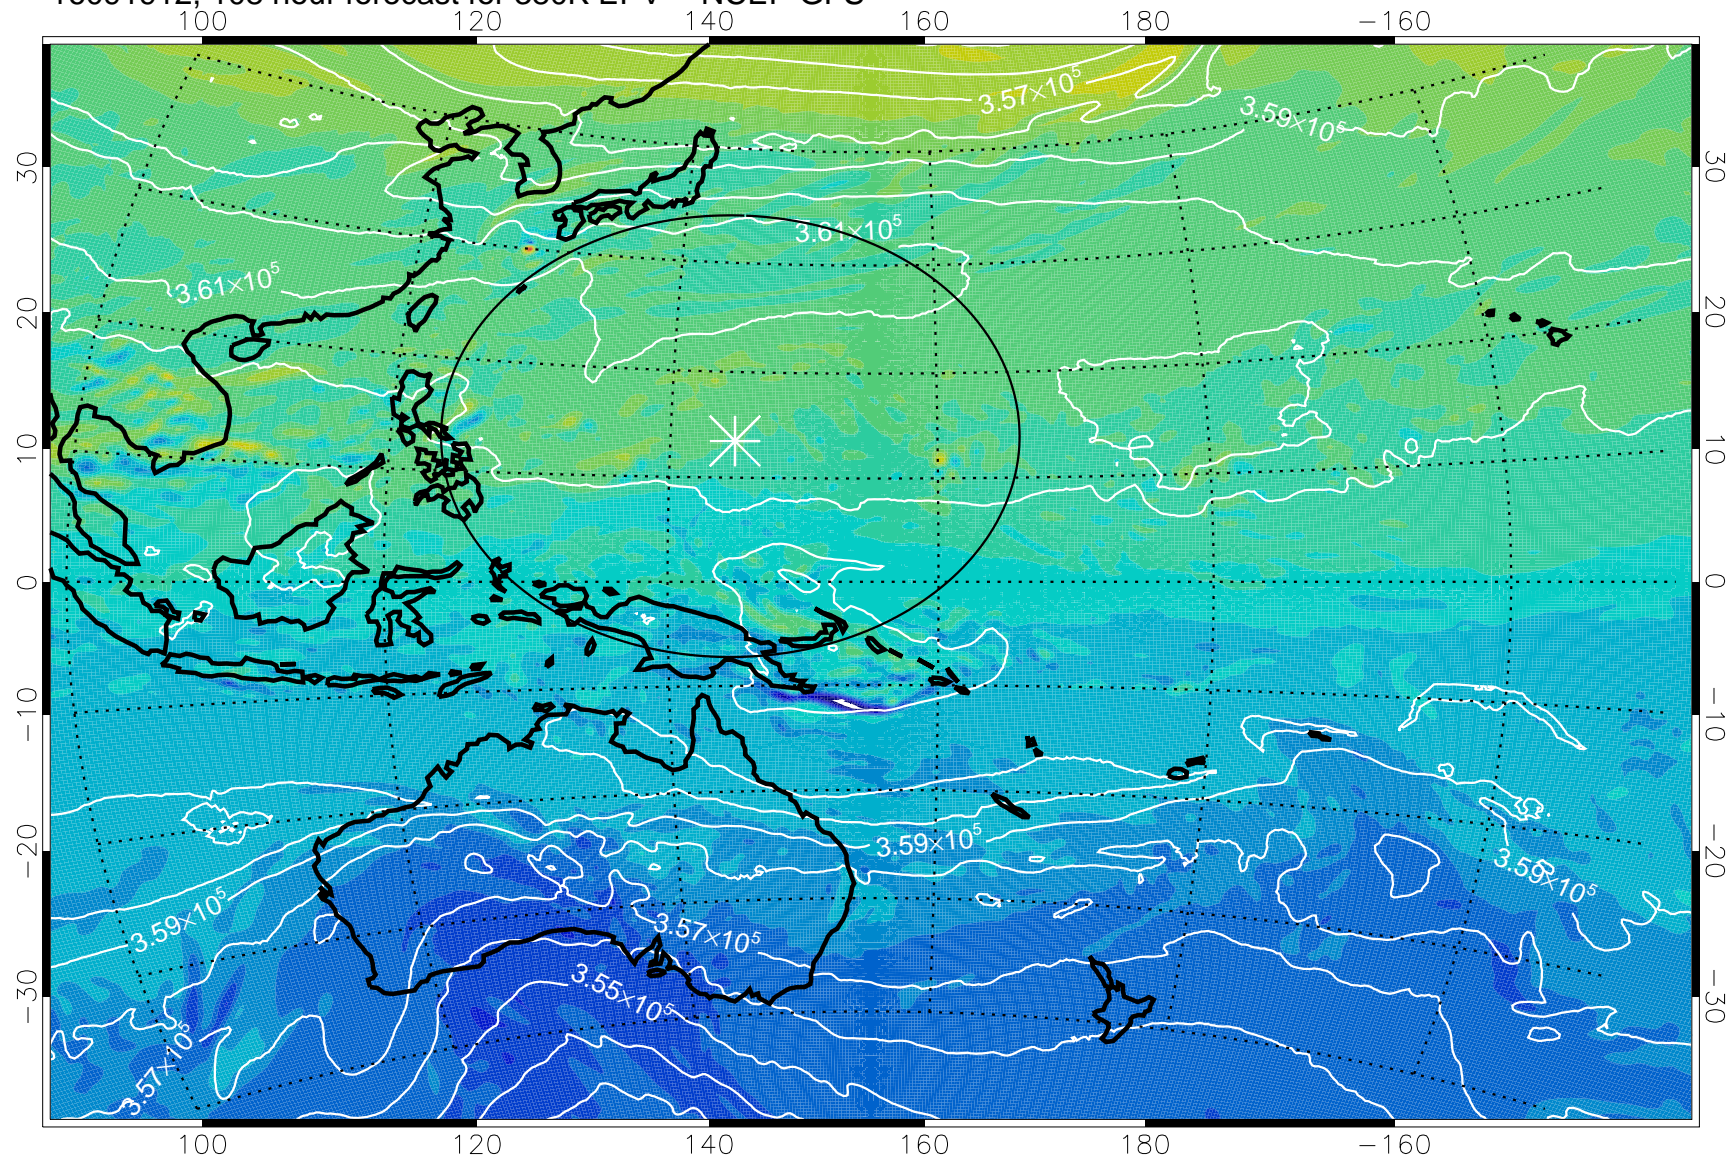

380K Montgomery Streamfunction, white

Range ring of 2304 km

16091818, 90 hour forecast for 380K EPV -- NCEP GFS

380K Montgomery Streamfunction, white

Range ring of 2304 km

16091900, 96 hour forecast for 380K EPV -- NCEP GFS

380K Montgomery Streamfunction, white

Range ring of 2304 km

16091906, 102 hour forecast for 380K EPV -- NCEP GFS

380K Montgomery Streamfunction, white

Range ring of 2304 km

16091912, 108 hour forecast for 380K EPV -- NCEP GFS

380K Montgomery Streamfunction, white

Range ring of 2304 km

16091918, 114 hour forecast for 380K EPV -- NCEP GFS

16092000, 120 hour forecast for 380K EPV -- NCEP GFS

380K Montgomery Streamfunction, white

Range ring of 2304 km