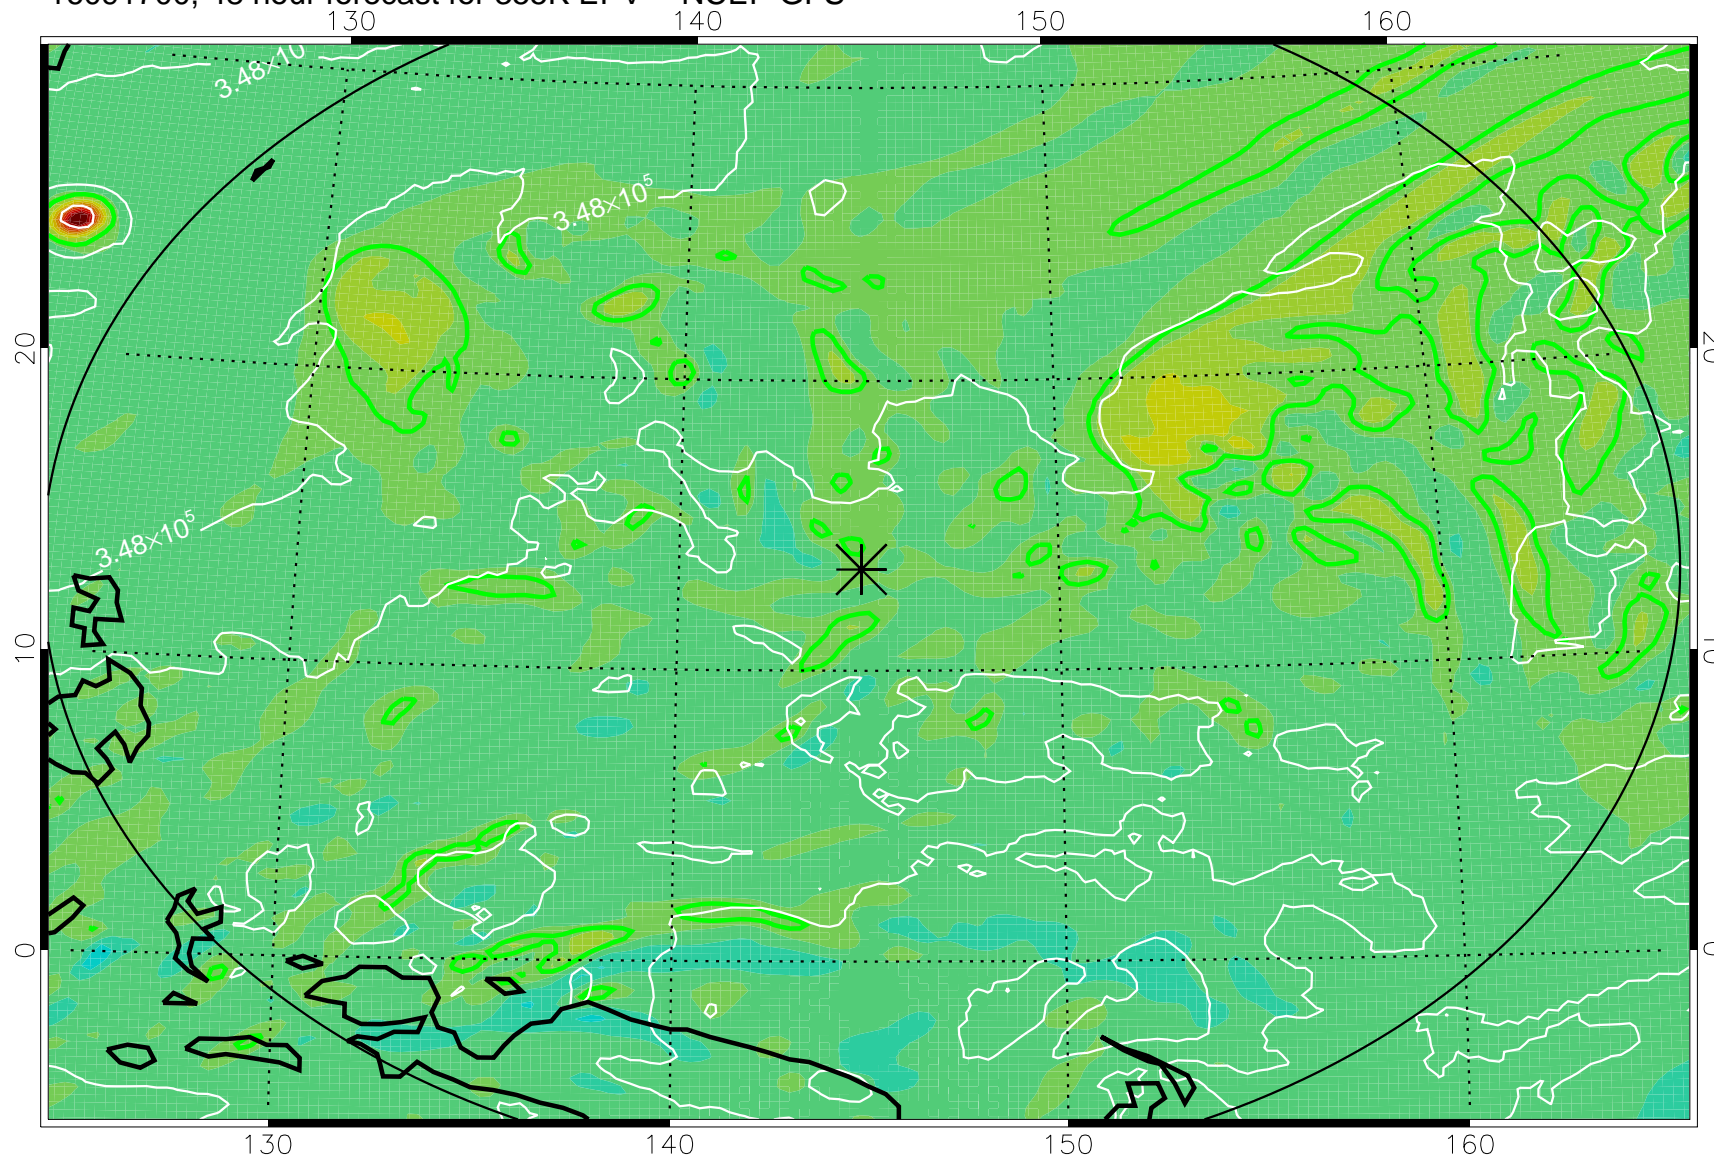

16091606, 30 hour forecast for 355K EPV -- NCEP GFS

355K Montgomery Streamfunction, white
EPV Tropopause (2 PVU) Position
Range ring of 2304 km

16091612, 36 hour forecast for 355K EPV -- NCEP GFS

355K Montgomery Streamfunction, white
EPV Tropopause (2 PVU) Position
Range ring of 2304 km

16091618, 42 hour forecast for 355K EPV -- NCEP GFS

355K Montgomery Streamfunction, white
EPV Tropopause (2 PVU) Position
Range ring of 2304 km

16091700, 48 hour forecast for 355K EPV -- NCEP GFS

355K Montgomery Streamfunction, white
EPV Tropopause (2 PVU) Position
Range ring of 2304 km

16091718, 66 hour forecast for 355K EPV -- NCEP GFS

355K Montgomery Streamfunction, white
EPV Tropopause (2 PVU) Position
Range ring of 2304 km

16091800, 72 hour forecast for 355K EPV -- NCEP GFS

355K Montgomery Streamfunction, white
EPV Tropopause (2 PVU) Position
Range ring of 2304 km

16091818, 90 hour forecast for 355K EPV -- NCEP GFS

355K Montgomery Streamfunction, white
EPV Tropopause (2 PVU) Position
Range ring of 2304 km

16091900, 96 hour forecast for 355K EPV -- NCEP GFS

355K Montgomery Streamfunction, white
EPV Tropopause (2 PVU) Position
Range ring of 2304 km