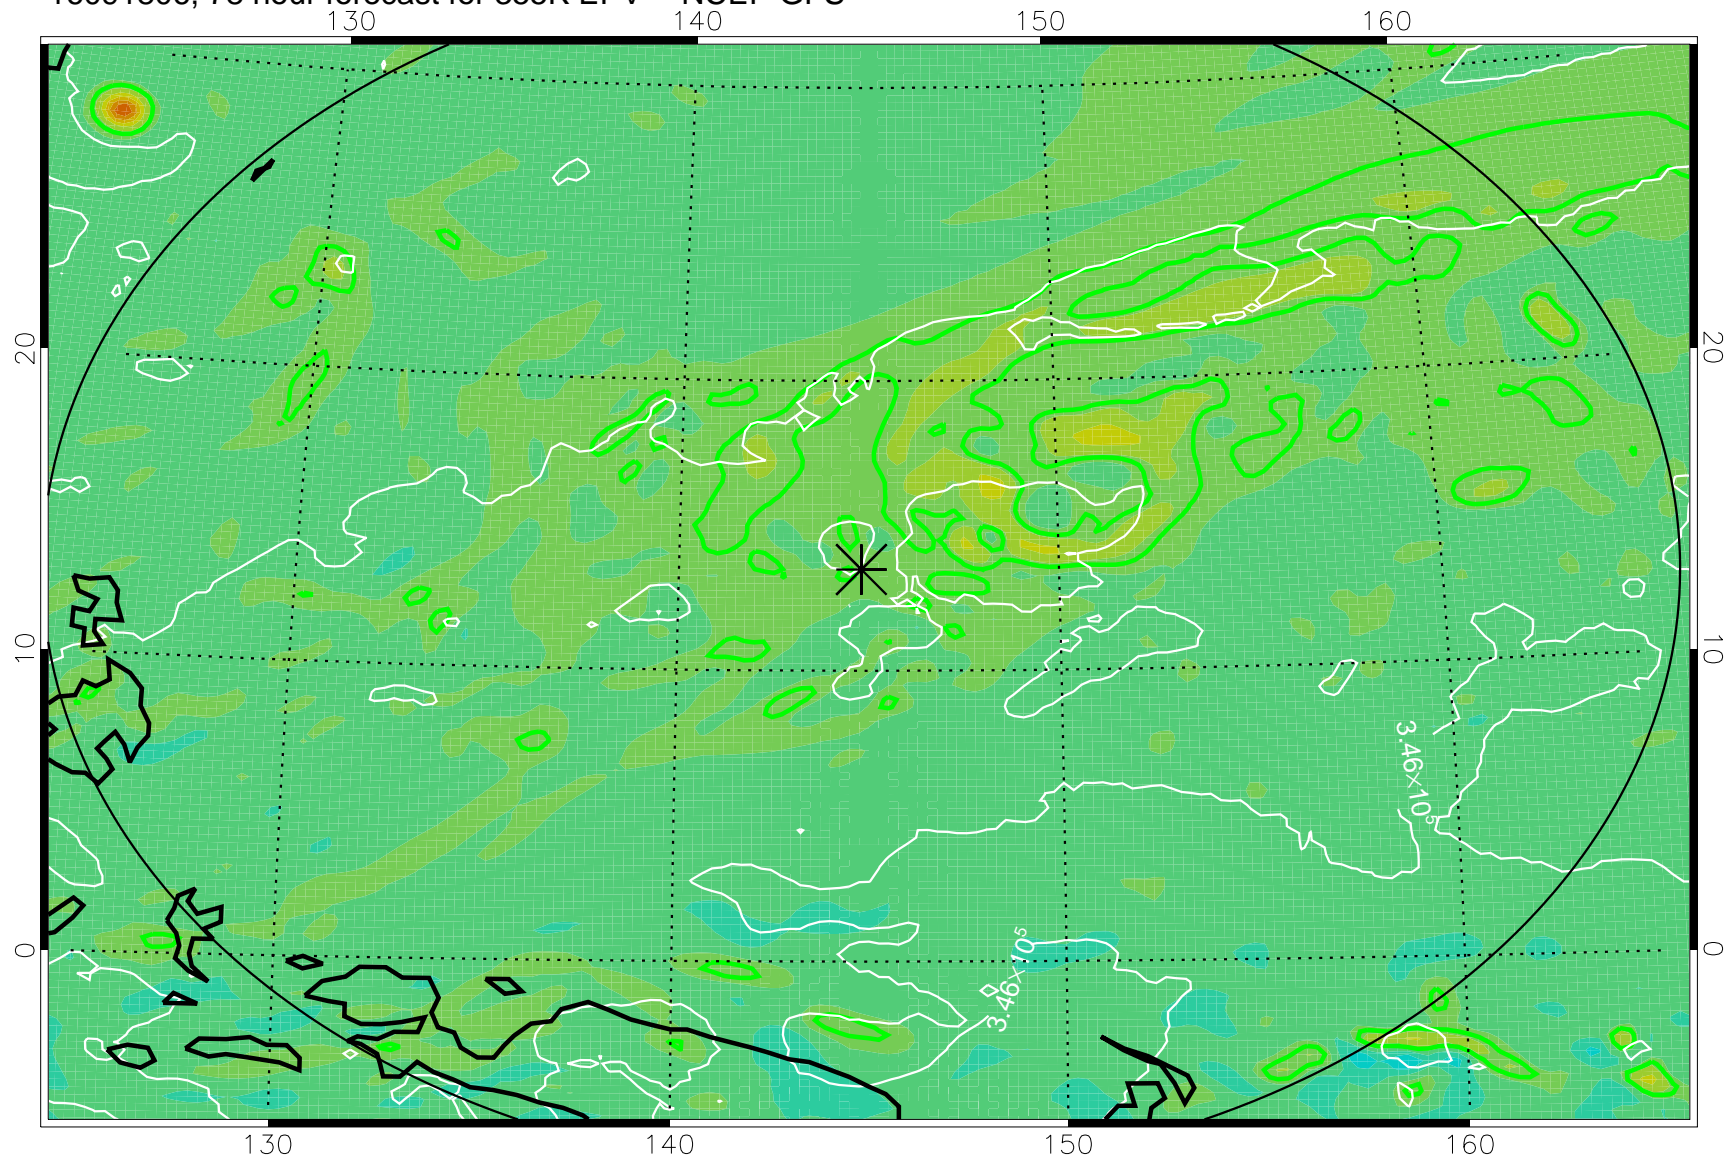

16091718, 66 hour forecast for 355K EPV -- NCEP GFS

355K Montgomery Streamfunction, white
EPV Tropopause (2 PVU) Position
Range ring of 2304 km

16091800, 72 hour forecast for 355K EPV -- NCEP GFS

355K Montgomery Streamfunction, white
EPV Tropopause (2 PVU) Position
Range ring of 2304 km

16091806, 78 hour forecast for 355K EPV -- NCEP GFS

355K Montgomery Streamfunction, white
EPV Tropopause (2 PVU) Position
Range ring of 2304 km

16091812, 84 hour forecast for 355K EPV -- NCEP GFS

355K Montgomery Streamfunction, white
EPV Tropopause (2 PVU) Position
Range ring of 2304 km

16091818, 90 hour forecast for 355K EPV -- NCEP GFS

355K Montgomery Streamfunction, white
EPV Tropopause (2 PVU) Position
Range ring of 2304 km

16091900, 96 hour forecast for 355K EPV -- NCEP GFS

355K Montgomery Streamfunction, white
EPV Tropopause (2 PVU) Position
Range ring of 2304 km

16091906, 102 hour forecast for 355K EPV -- NCEP GFS

355K Montgomery Streamfunction, white
EPV Tropopause (2 PVU) Position
Range ring of 2304 km

16091912, 108 hour forecast for 355K EPV -- NCEP GFS

355K Montgomery Streamfunction, white
EPV Tropopause (2 PVU) Position
Range ring of 2304 km