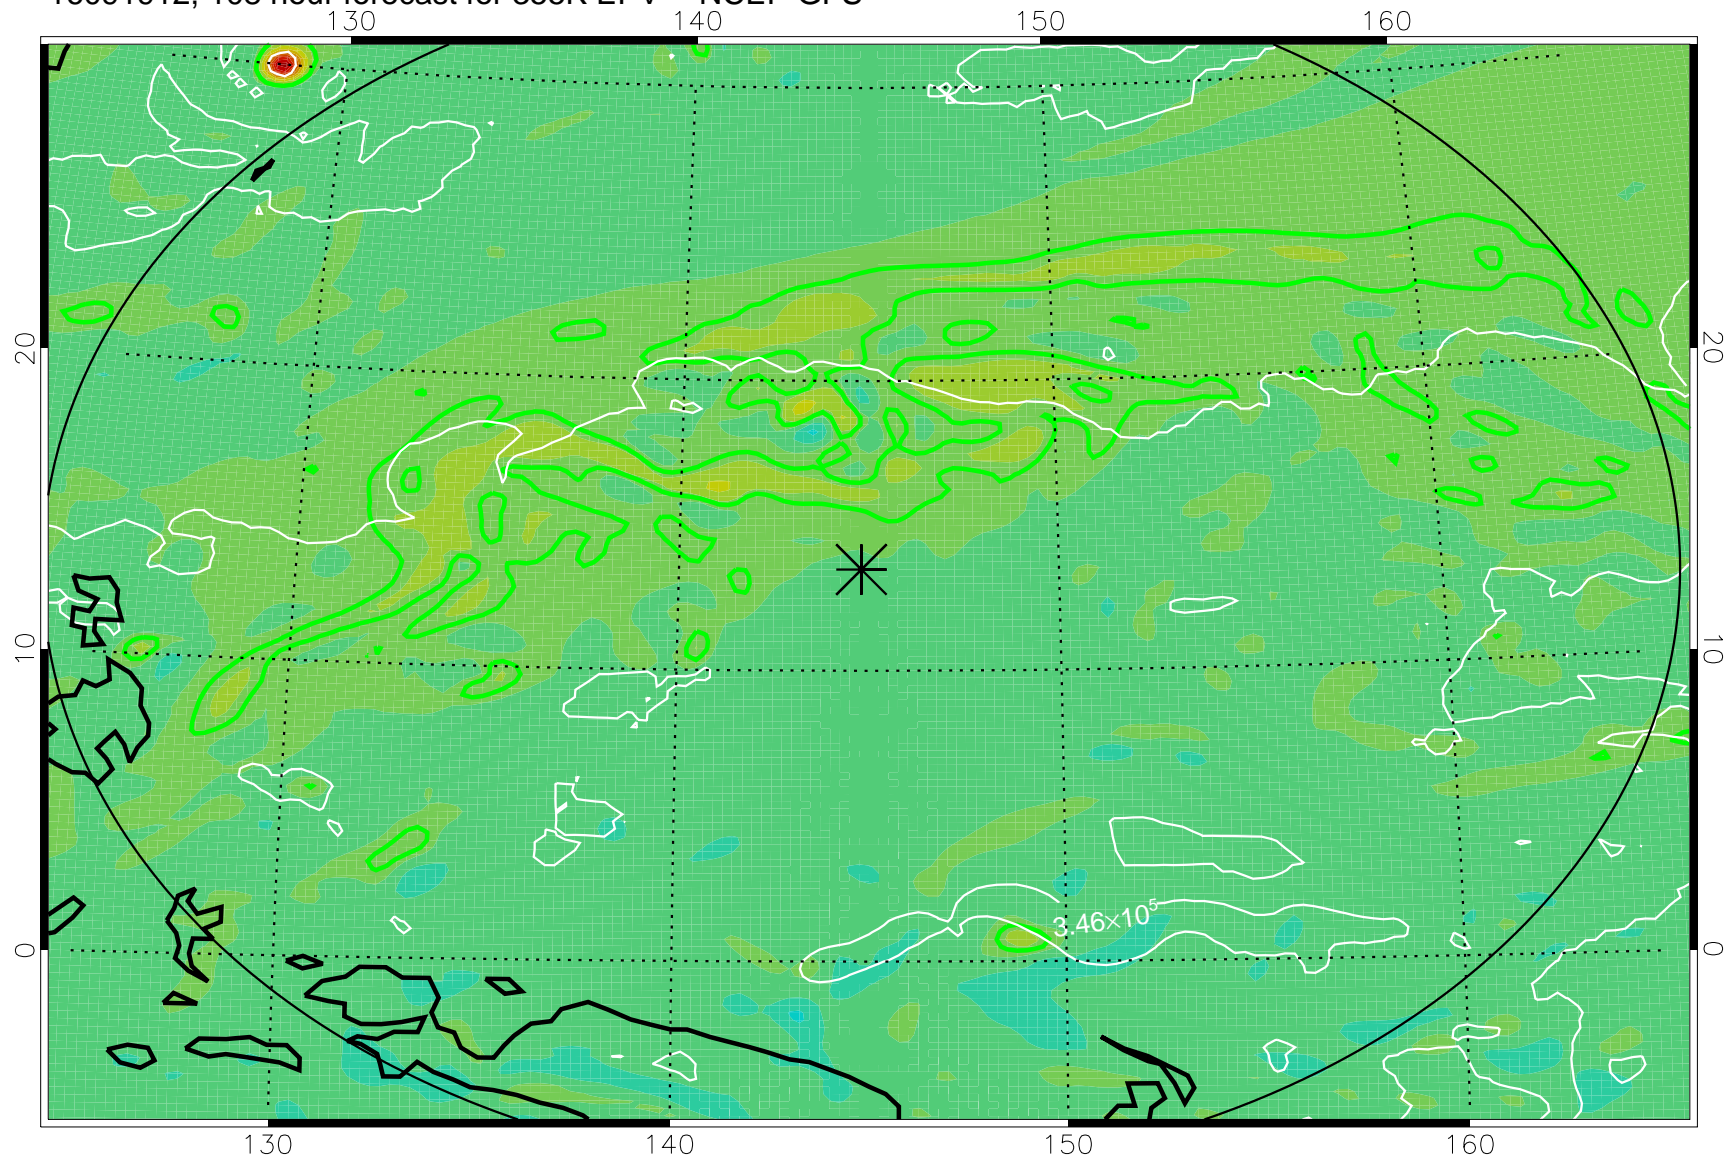

16091806, 78 hour forecast for 355K EPV -- NCEP GFS

355K Montgomery Streamfunction, white
EPV Tropopause (2 PVU) Position
Range ring of 2304 km

16091812, 84 hour forecast for 355K EPV -- NCEP GFS

355K Montgomery Streamfunction, white
EPV Tropopause (2 PVU) Position
Range ring of 2304 km

16091818, 90 hour forecast for 355K EPV -- NCEP GFS

355K Montgomery Streamfunction, white
EPV Tropopause (2 PVU) Position
Range ring of 2304 km

16091900, 96 hour forecast for 355K EPV -- NCEP GFS

355K Montgomery Streamfunction, white
EPV Tropopause (2 PVU) Position
Range ring of 2304 km

16091906, 102 hour forecast for 355K EPV -- NCEP GFS

355K Montgomery Streamfunction, white
EPV Tropopause (2 PVU) Position
Range ring of 2304 km

16091912, 108 hour forecast for 355K EPV -- NCEP GFS

355K Montgomery Streamfunction, white
EPV Tropopause (2 PVU) Position
Range ring of 2304 km

16091918, 114 hour forecast for 355K EPV -- NCEP GFS

355K Montgomery Streamfunction, white
EPV Tropopause (2 PVU) Position
Range ring of 2304 km

16092000, 120 hour forecast for 355K EPV -- NCEP GFS

355K Montgomery Streamfunction, white
EPV Tropopause (2 PVU) Position
Range ring of 2304 km