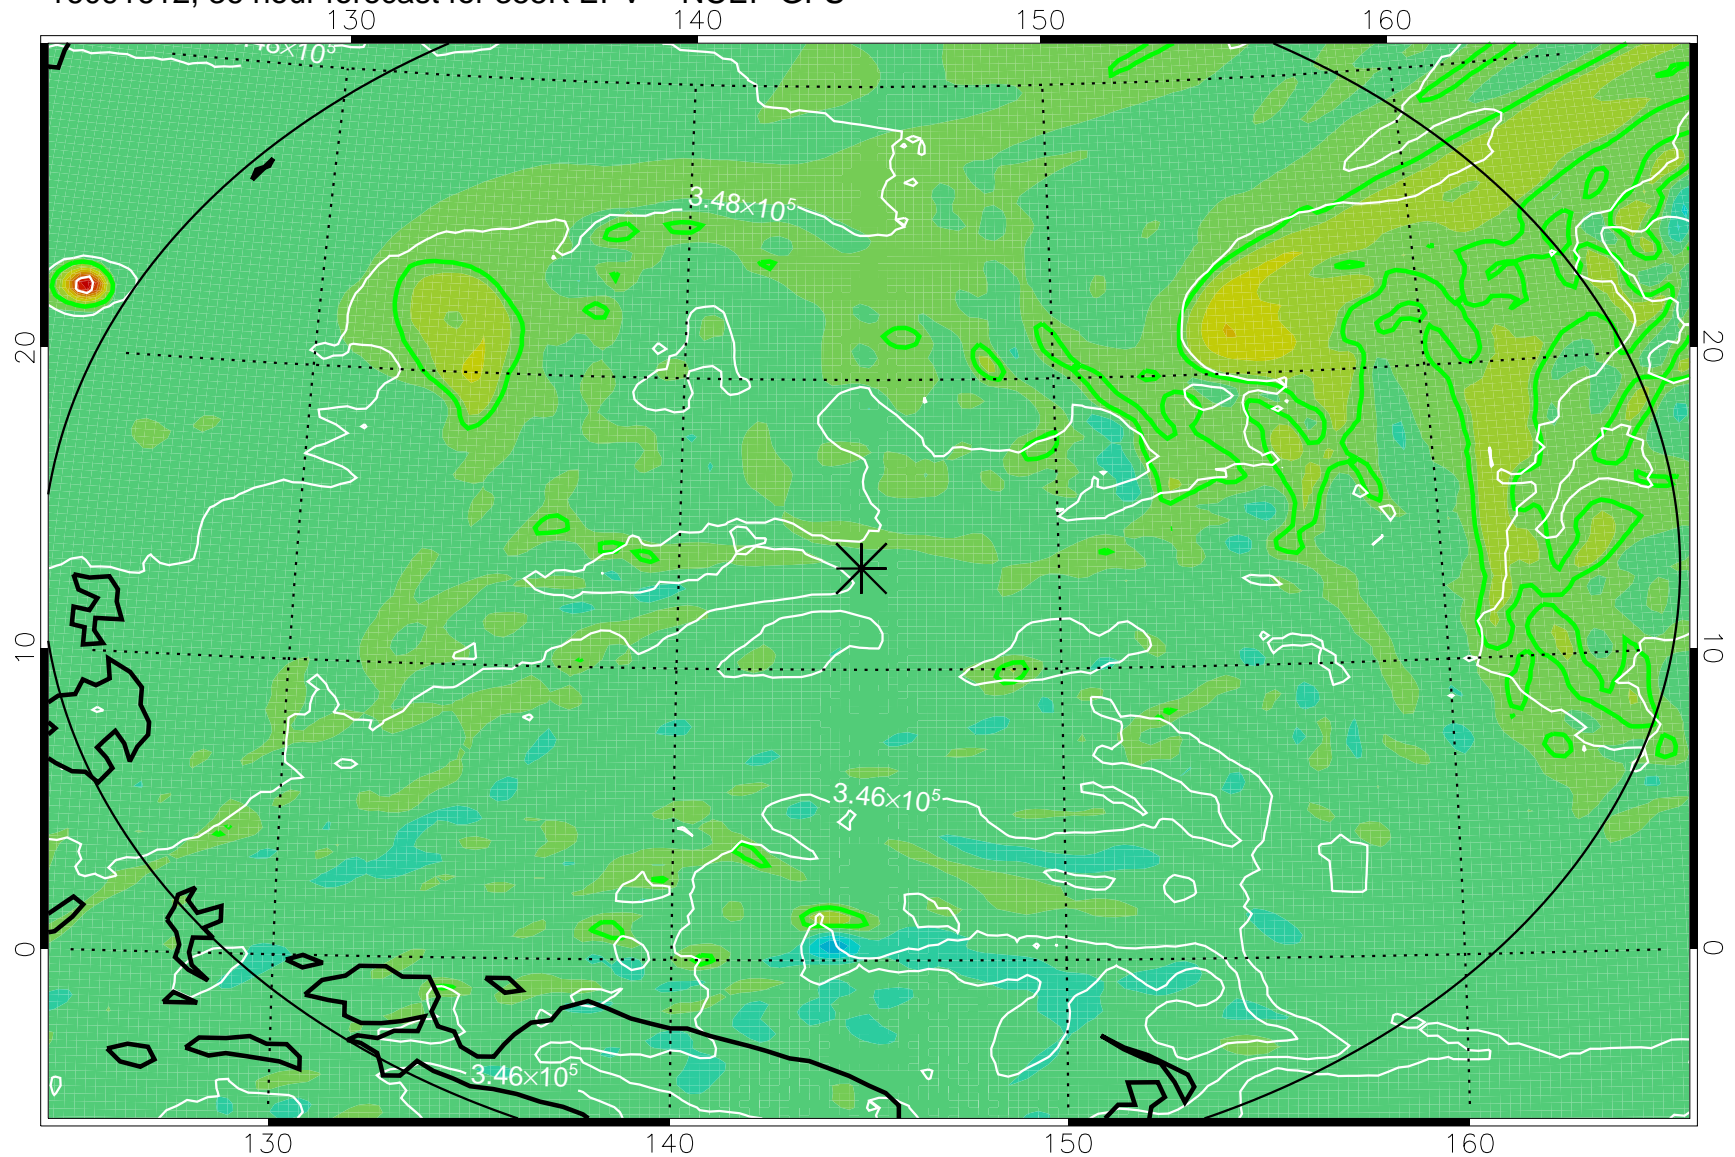

16091518, 18 hour forecast for 355K EPV -- NCEP GFS

355K Montgomery Streamfunction, white
EPV Tropopause (2 PVU) Position
Range ring of 2304 km

16091600, 24 hour forecast for 355K EPV -- NCEP GFS

355K Montgomery Streamfunction, white
EPV Tropopause (2 PVU) Position
Range ring of 2304 km

16091606, 30 hour forecast for 355K EPV -- NCEP GFS

355K Montgomery Streamfunction, white
EPV Tropopause (2 PVU) Position
Range ring of 2304 km

16091612, 36 hour forecast for 355K EPV -- NCEP GFS

355K Montgomery Streamfunction, white
EPV Tropopause (2 PVU) Position
Range ring of 2304 km

16091618, 42 hour forecast for 355K EPV -- NCEP GFS

355K Montgomery Streamfunction, white
EPV Tropopause (2 PVU) Position
Range ring of 2304 km

16091700, 48 hour forecast for 355K EPV -- NCEP GFS

355K Montgomery Streamfunction, white
EPV Tropopause (2 PVU) Position
Range ring of 2304 km

16091818, 90 hour forecast for 355K EPV -- NCEP GFS

355K Montgomery Streamfunction, white
EPV Tropopause (2 PVU) Position
Range ring of 2304 km

16091900, 96 hour forecast for 355K EPV -- NCEP GFS

355K Montgomery Streamfunction, white
EPV Tropopause (2 PVU) Position
Range ring of 2304 km