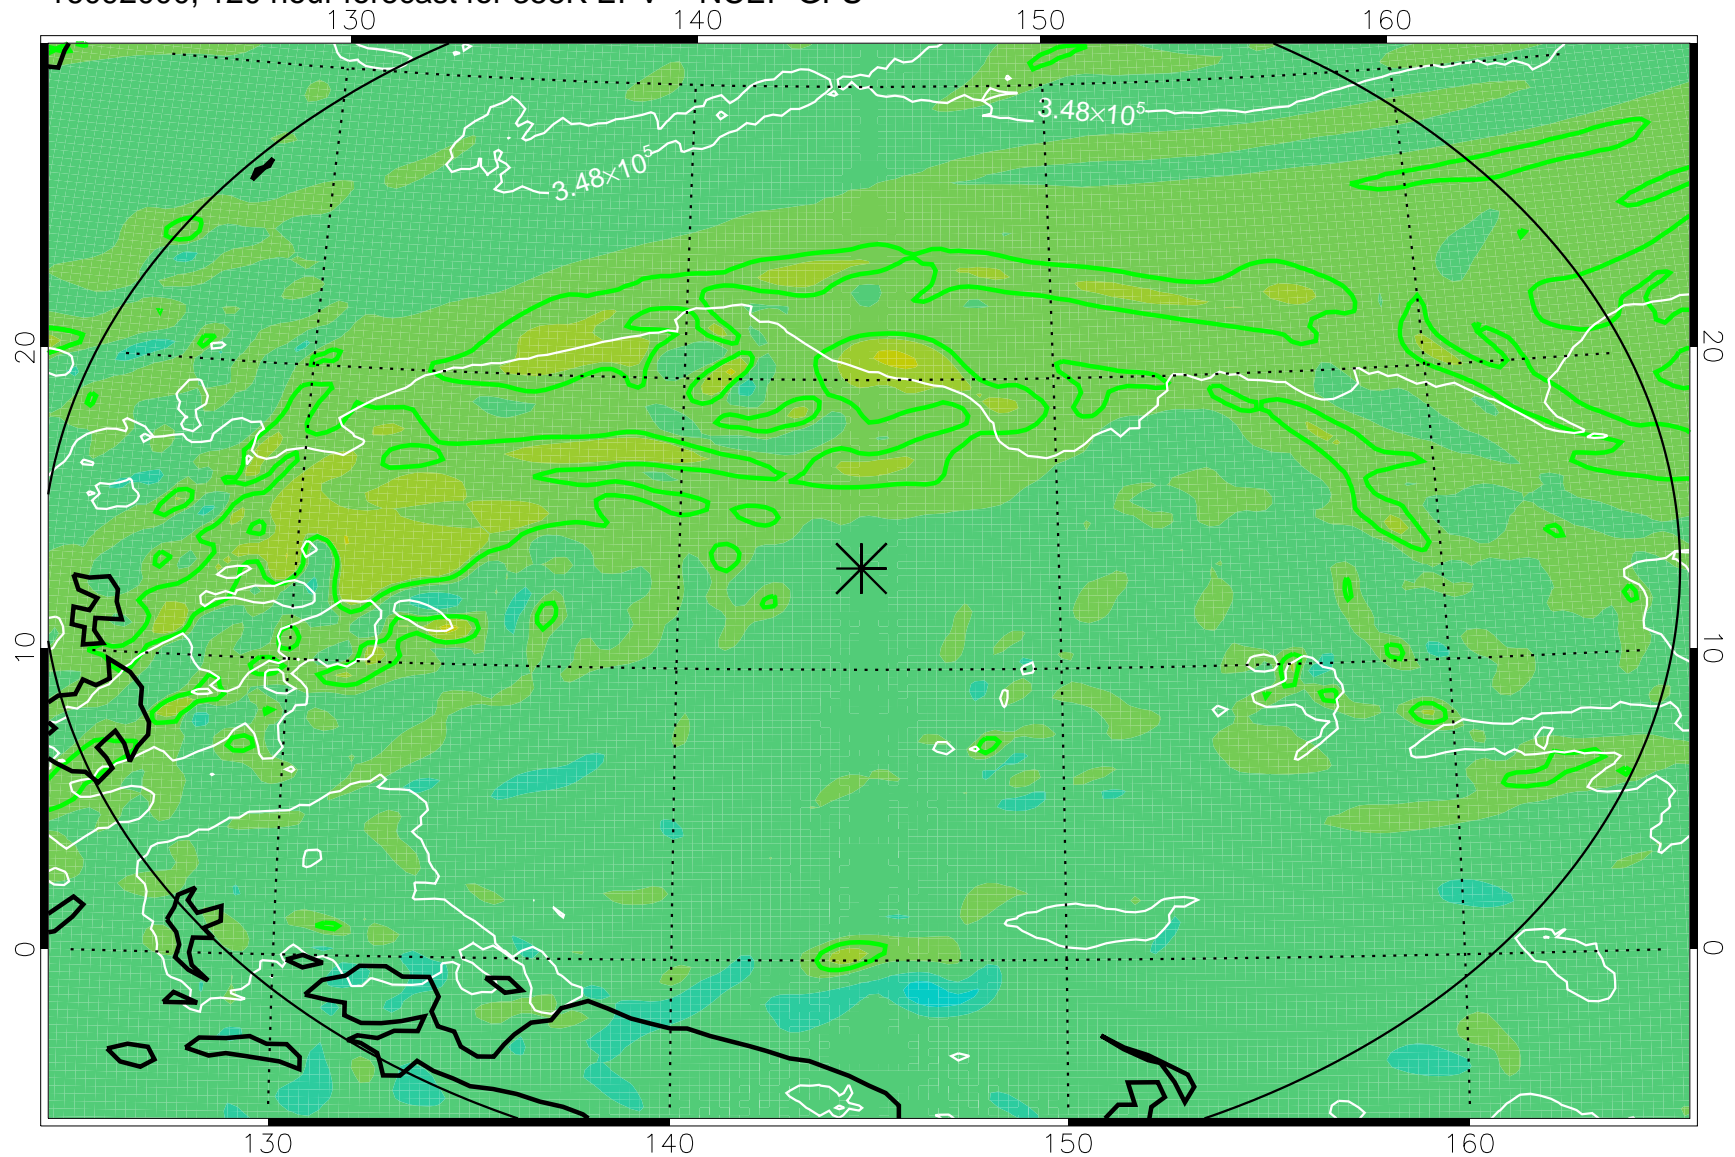

16091806, 78 hour forecast for 355K EPV -- NCEP GFS

355K Montgomery Streamfunction, white
EPV Tropopause (2 PVU) Position
Range ring of 2304 km

16091812, 84 hour forecast for 355K EPV -- NCEP GFS

355K Montgomery Streamfunction, white
EPV Tropopause (2 PVU) Position
Range ring of 2304 km

16091818, 90 hour forecast for 355K EPV -- NCEP GFS

355K Montgomery Streamfunction, white
EPV Tropopause (2 PVU) Position
Range ring of 2304 km

16091900, 96 hour forecast for 355K EPV -- NCEP GFS

355K Montgomery Streamfunction, white
EPV Tropopause (2 PVU) Position
Range ring of 2304 km

16091906, 102 hour forecast for 355K EPV -- NCEP GFS

355K Montgomery Streamfunction, white
EPV Tropopause (2 PVU) Position
Range ring of 2304 km

16091912, 108 hour forecast for 355K EPV -- NCEP GFS

355K Montgomery Streamfunction, white
EPV Tropopause (2 PVU) Position
Range ring of 2304 km

16091918, 114 hour forecast for 355K EPV -- NCEP GFS

355K Montgomery Streamfunction, white
EPV Tropopause (2 PVU) Position
Range ring of 2304 km

16092000, 120 hour forecast for 355K EPV -- NCEP GFS

355K Montgomery Streamfunction, white
EPV Tropopause (2 PVU) Position
Range ring of 2304 km