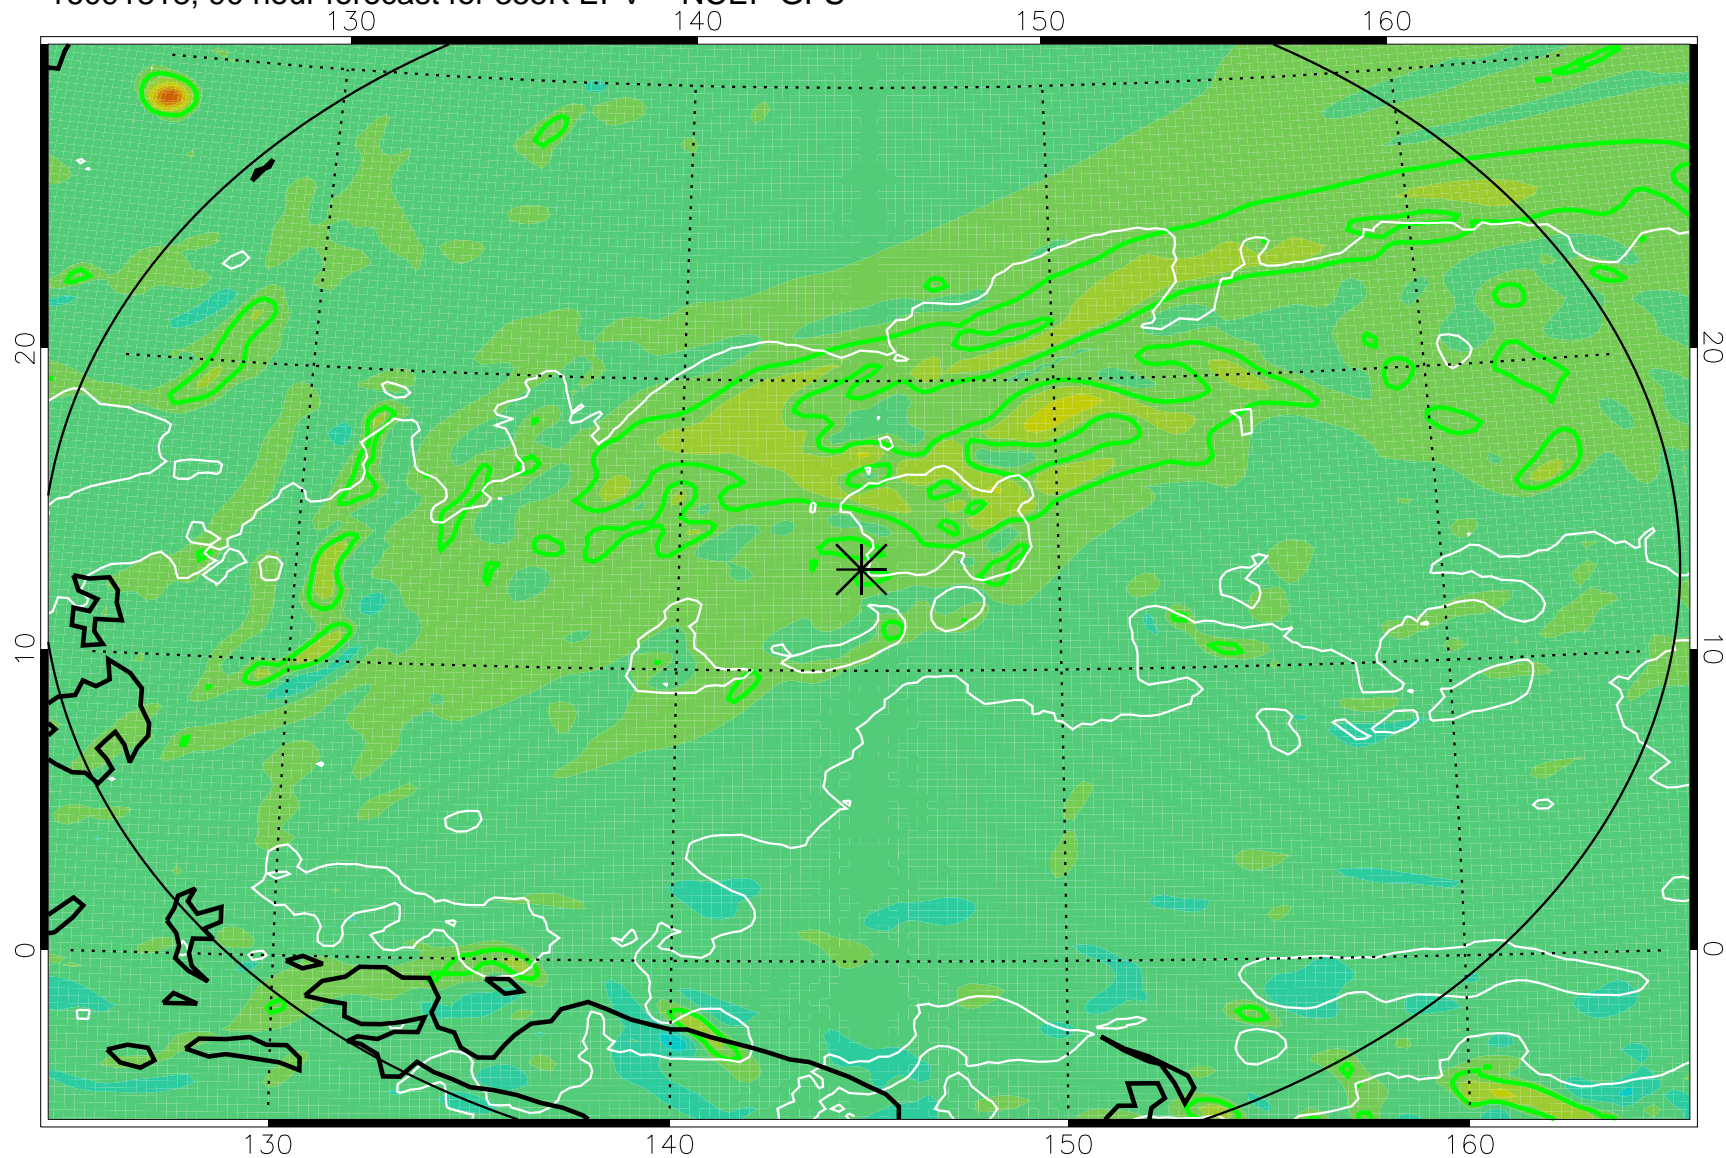

16091806, 78 hour forecast for 355K EPV -- NCEP GFS

355K Montgomery Streamfunction, white
EPV Tropopause (2 PVU) Position
Range ring of 2304 km

16091812, 84 hour forecast for 355K EPV -- NCEP GFS

355K Montgomery Streamfunction, white
EPV Tropopause (2 PVU) Position
Range ring of 2304 km

16091818, 90 hour forecast for 355K EPV -- NCEP GFS

355K Montgomery Streamfunction, white
EPV Tropopause (2 PVU) Position
Range ring of 2304 km

16091900, 96 hour forecast for 355K EPV -- NCEP GFS

355K Montgomery Streamfunction, white
EPV Tropopause (2 PVU) Position
Range ring of 2304 km

16091906, 102 hour forecast for 355K EPV -- NCEP GFS

355K Montgomery Streamfunction, white
EPV Tropopause (2 PVU) Position
Range ring of 2304 km

16091912, 108 hour forecast for 355K EPV -- NCEP GFS

355K Montgomery Streamfunction, white
EPV Tropopause (2 PVU) Position
Range ring of 2304 km

16091918, 114 hour forecast for 355K EPV -- NCEP GFS

355K Montgomery Streamfunction, white
EPV Tropopause (2 PVU) Position
Range ring of 2304 km

16092000, 120 hour forecast for 355K EPV -- NCEP GFS

355K Montgomery Streamfunction, white
EPV Tropopause (2 PVU) Position
Range ring of 2304 km