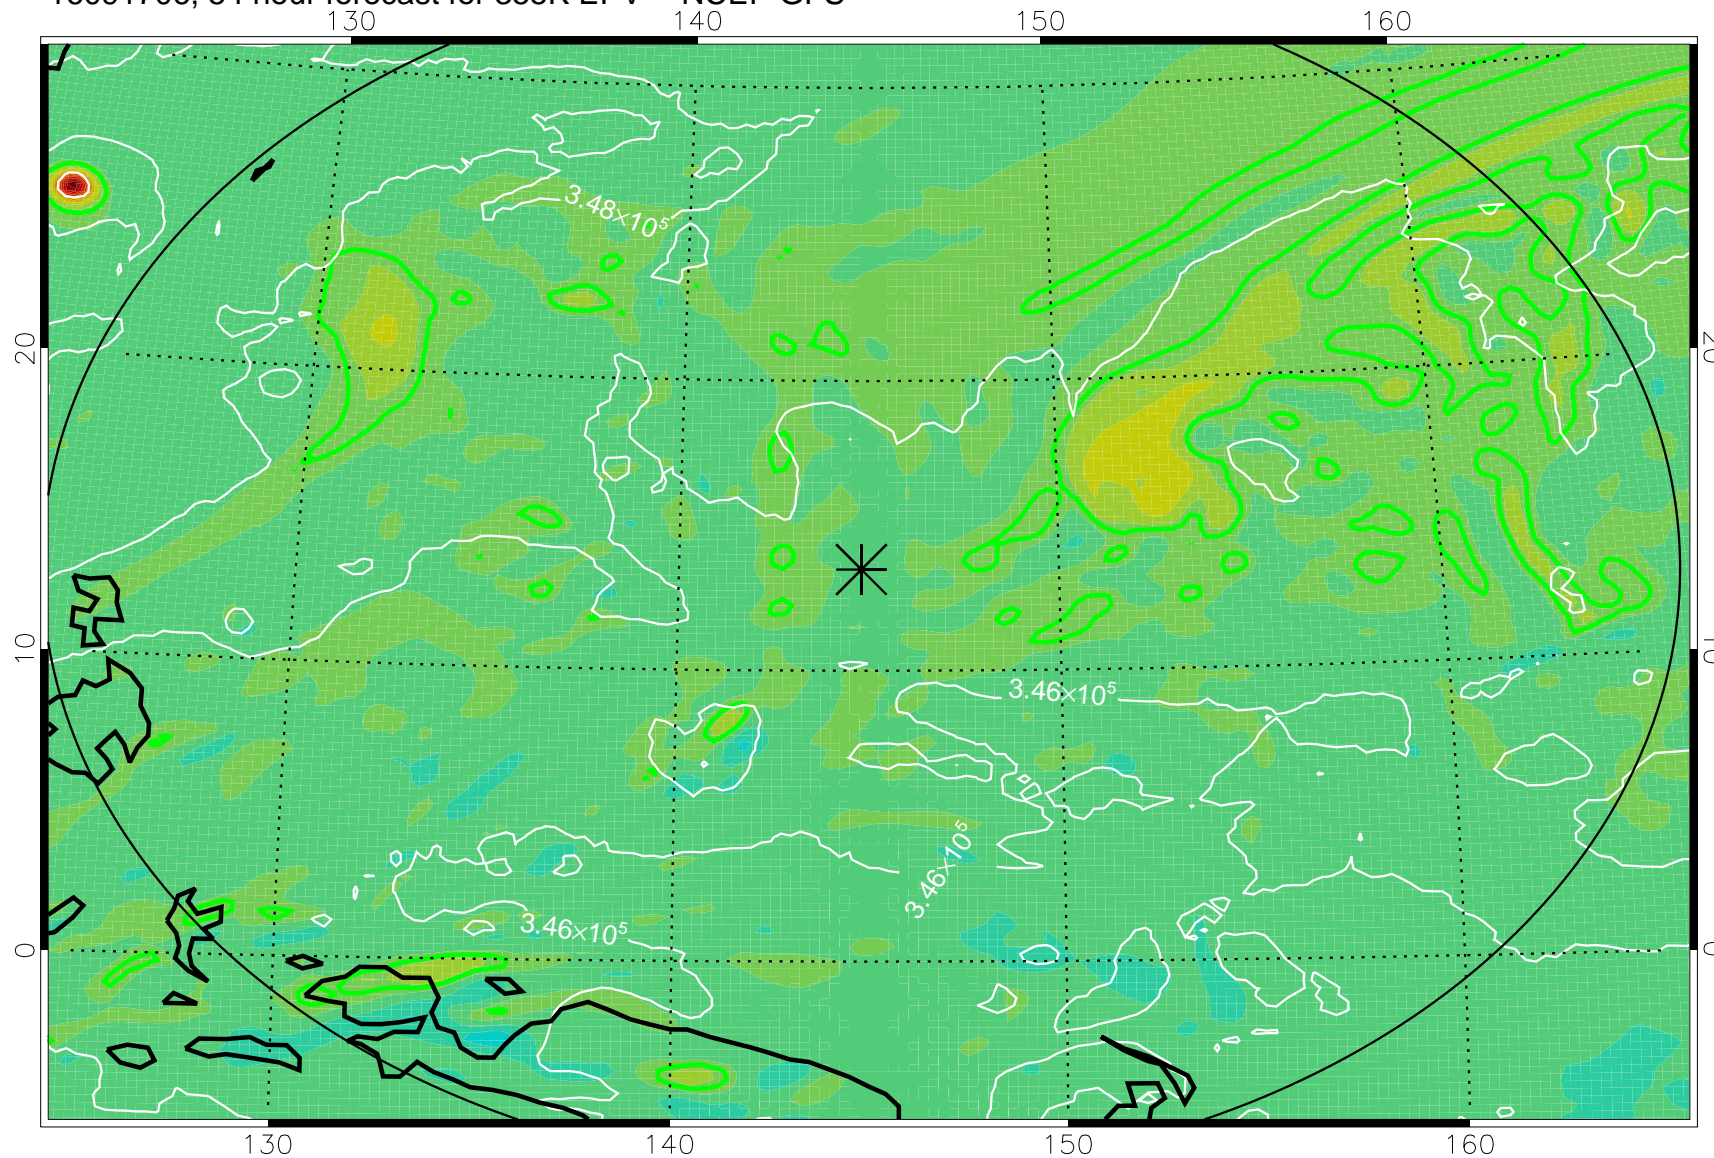

16091618, 42 hour forecast for 355K EPV -- NCEP GFS

355K Montgomery Streamfunction, white
EPV Tropopause (2 PVU) Position
Range ring of 2304 km

16091700, 48 hour forecast for 355K EPV -- NCEP GFS

355K Montgomery Streamfunction, white
EPV Tropopause (2 PVU) Position
Range ring of 2304 km

16091706, 54 hour forecast for 355K EPV -- NCEP GFS

355K Montgomery Streamfunction, white
EPV Tropopause (2 PVU) Position
Range ring of 2304 km

16091712, 60 hour forecast for 355K EPV -- NCEP GFS

355K Montgomery Streamfunction, white
EPV Tropopause (2 PVU) Position
Range ring of 2304 km

16091718, 66 hour forecast for 355K EPV -- NCEP GFS

355K Montgomery Streamfunction, white
EPV Tropopause (2 PVU) Position
Range ring of 2304 km

16091800, 72 hour forecast for 355K EPV -- NCEP GFS

355K Montgomery Streamfunction, white
EPV Tropopause (2 PVU) Position
Range ring of 2304 km

16091818, 90 hour forecast for 355K EPV -- NCEP GFS

355K Montgomery Streamfunction, white
EPV Tropopause (2 PVU) Position
Range ring of 2304 km

16091900, 96 hour forecast for 355K EPV -- NCEP GFS

355K Montgomery Streamfunction, white
EPV Tropopause (2 PVU) Position
Range ring of 2304 km