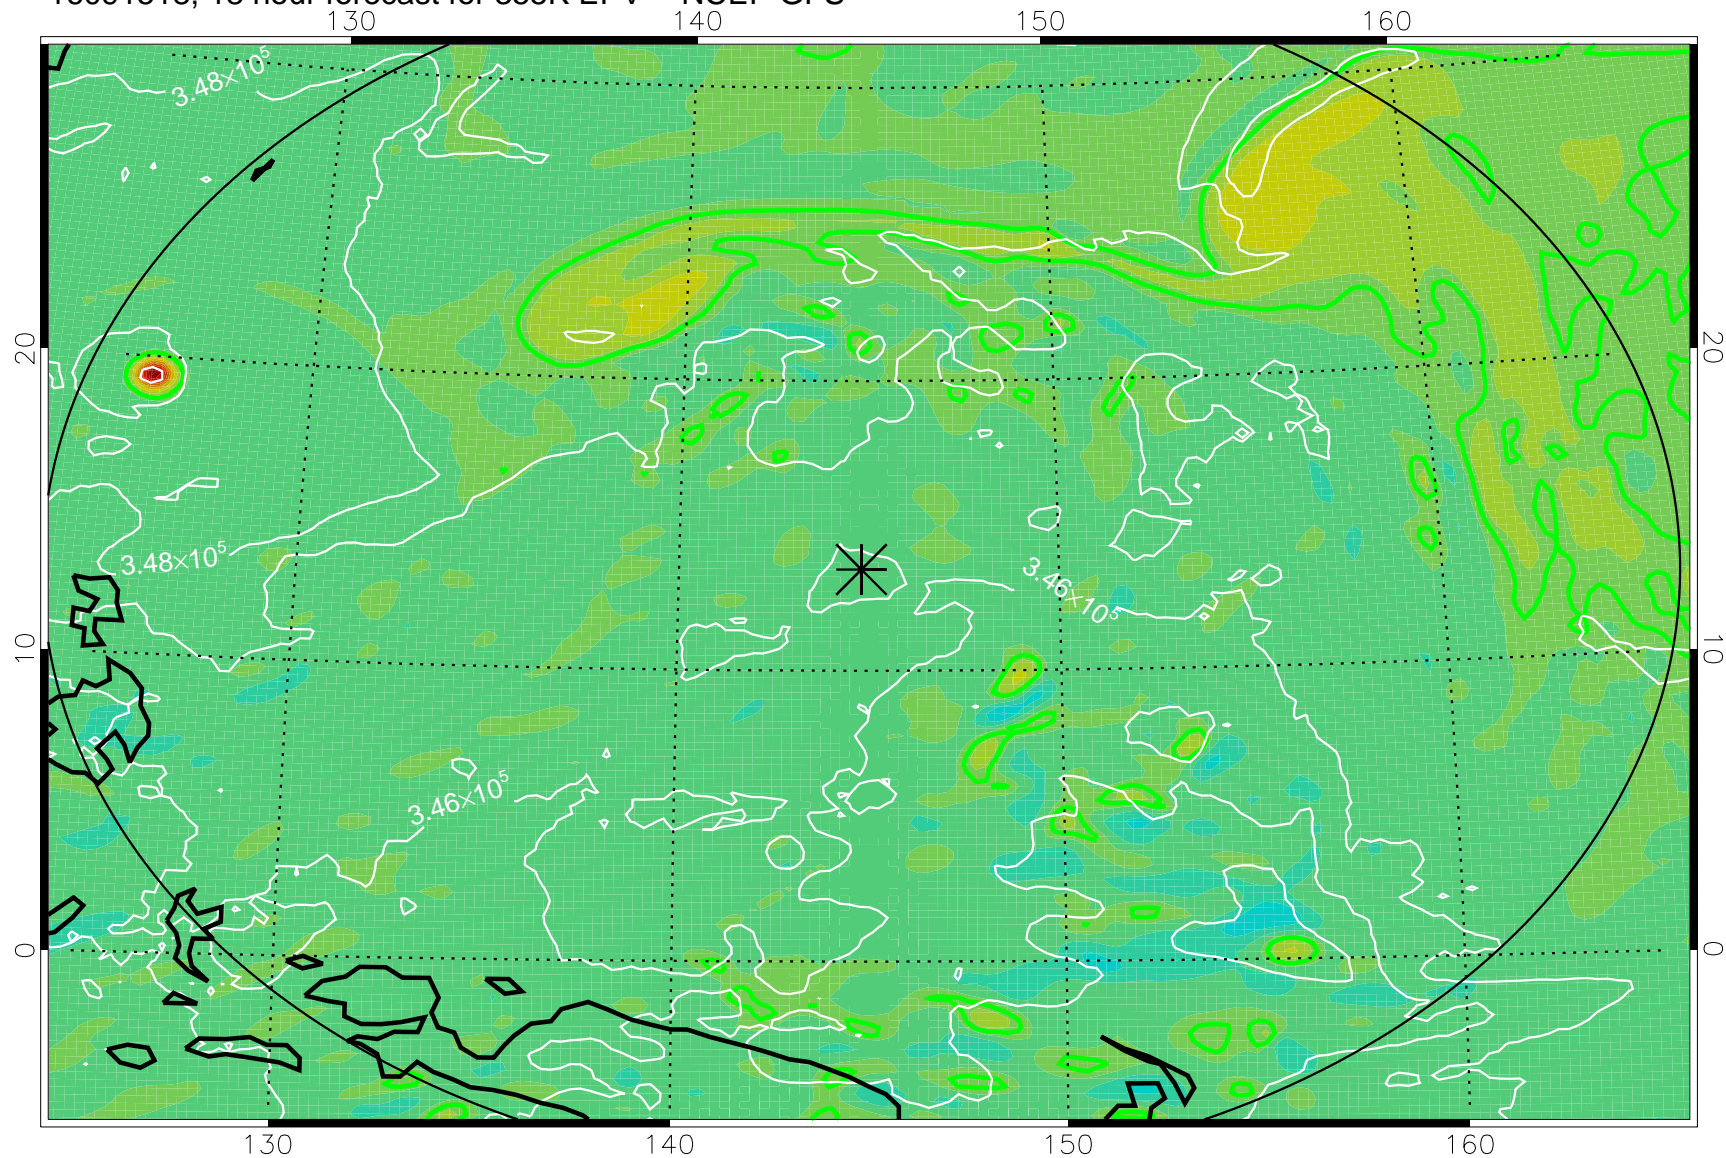

16091506, 6 hour forecast for 355K EPV -- NCEP GFS

355K Montgomery Streamfunction, white
EPV Tropopause (2 PVU) Position
Range ring of 2304 km

16091512, 12 hour forecast for 355K EPV -- NCEP GFS

355K Montgomery Streamfunction, white
EPV Tropopause (2 PVU) Position
Range ring of 2304 km

16091518, 18 hour forecast for 355K EPV -- NCEP GFS

355K Montgomery Streamfunction, white
EPV Tropopause (2 PVU) Position
Range ring of 2304 km

16091600, 24 hour forecast for 355K EPV -- NCEP GFS

355K Montgomery Streamfunction, white
EPV Tropopause (2 PVU) Position
Range ring of 2304 km

16091606, 30 hour forecast for 355K EPV -- NCEP GFS

355K Montgomery Streamfunction, white
EPV Tropopause (2 PVU) Position
Range ring of 2304 km

16091612, 36 hour forecast for 355K EPV -- NCEP GFS

355K Montgomery Streamfunction, white
EPV Tropopause (2 PVU) Position
Range ring of 2304 km

16091818, 90 hour forecast for 355K EPV -- NCEP GFS

355K Montgomery Streamfunction, white
EPV Tropopause (2 PVU) Position
Range ring of 2304 km

16091900, 96 hour forecast for 355K EPV -- NCEP GFS

355K Montgomery Streamfunction, white
EPV Tropopause (2 PVU) Position
Range ring of 2304 km