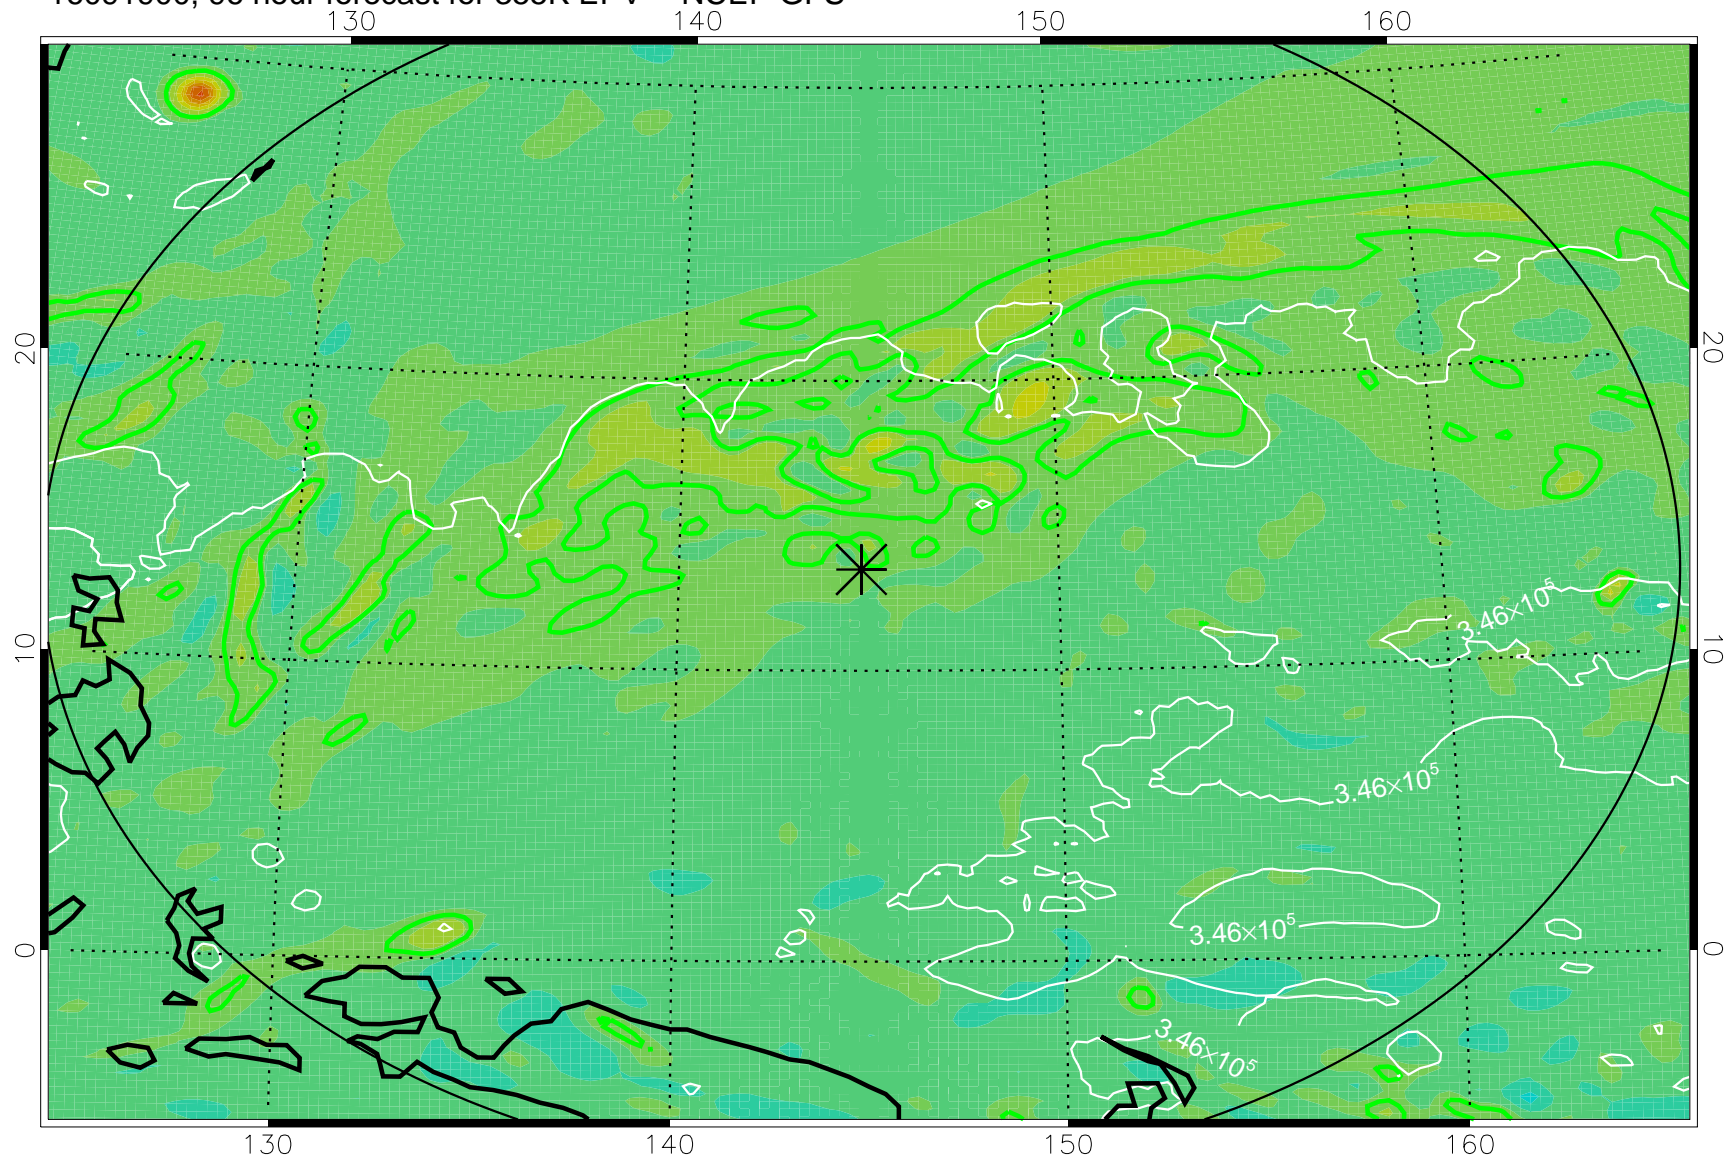

16091718, 66 hour forecast for 355K EPV -- NCEP GFS

355K Montgomery Streamfunction, white
EPV Tropopause (2 PVU) Position
Range ring of 2304 km

16091800, 72 hour forecast for 355K EPV -- NCEP GFS

355K Montgomery Streamfunction, white
EPV Tropopause (2 PVU) Position
Range ring of 2304 km

16091806, 78 hour forecast for 355K EPV -- NCEP GFS

355K Montgomery Streamfunction, white
EPV Tropopause (2 PVU) Position
Range ring of 2304 km

16091812, 84 hour forecast for 355K EPV -- NCEP GFS

355K Montgomery Streamfunction, white
EPV Tropopause (2 PVU) Position
Range ring of 2304 km

16091818, 90 hour forecast for 355K EPV -- NCEP GFS

355K Montgomery Streamfunction, white
EPV Tropopause (2 PVU) Position
Range ring of 2304 km

16091900, 96 hour forecast for 355K EPV -- NCEP GFS

355K Montgomery Streamfunction, white
EPV Tropopause (2 PVU) Position
Range ring of 2304 km

16091906, 102 hour forecast for 355K EPV -- NCEP GFS

355K Montgomery Streamfunction, white
EPV Tropopause (2 PVU) Position
Range ring of 2304 km

16091912, 108 hour forecast for 355K EPV -- NCEP GFS

355K Montgomery Streamfunction, white
EPV Tropopause (2 PVU) Position
Range ring of 2304 km