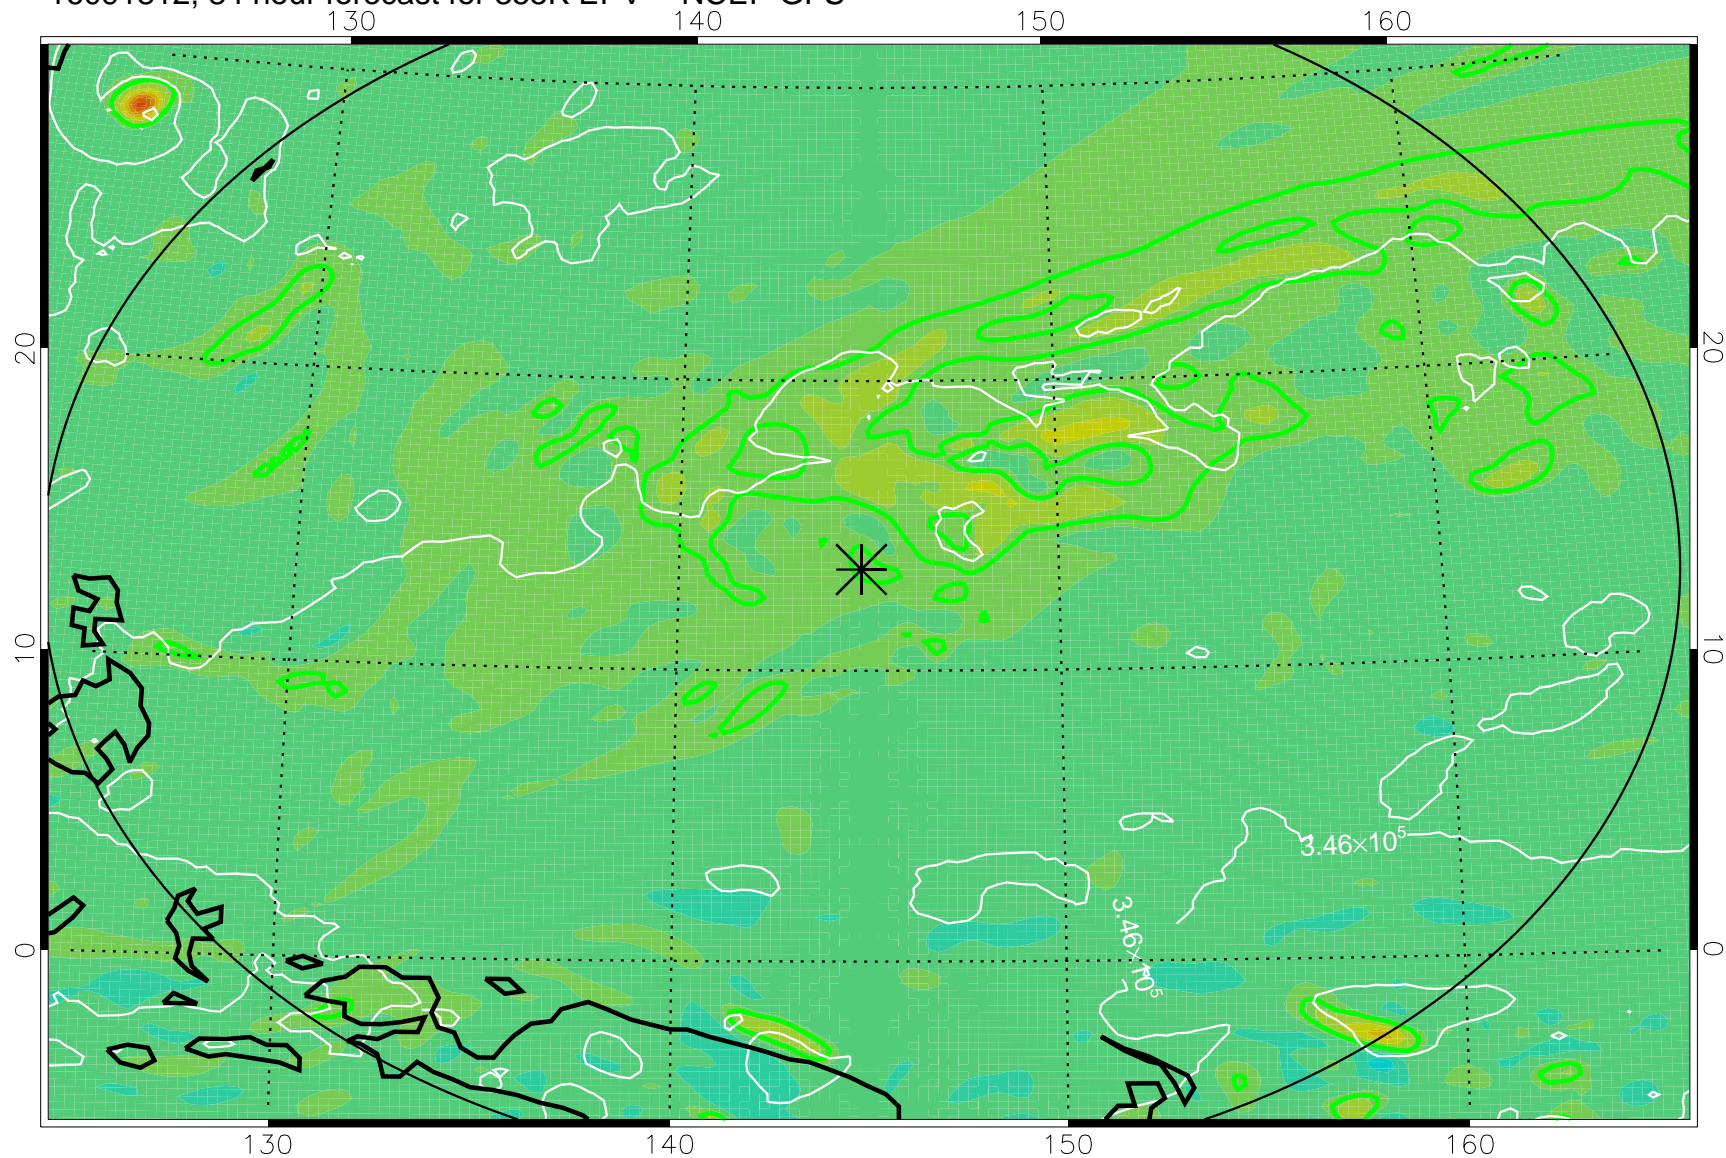

16091718, 66 hour forecast for 355K EPV -- NCEP GFS

355K Montgomery Streamfunction, white
EPV Tropopause (2 PVU) Position
Range ring of 2304 km

16091800, 72 hour forecast for 355K EPV -- NCEP GFS

355K Montgomery Streamfunction, white
EPV Tropopause (2 PVU) Position
Range ring of 2304 km

16091806, 78 hour forecast for 355K EPV -- NCEP GFS

355K Montgomery Streamfunction, white
EPV Tropopause (2 PVU) Position
Range ring of 2304 km

16091812, 84 hour forecast for 355K EPV -- NCEP GFS

355K Montgomery Streamfunction, white
EPV Tropopause (2 PVU) Position
Range ring of 2304 km

16091818, 90 hour forecast for 355K EPV -- NCEP GFS

355K Montgomery Streamfunction, white
EPV Tropopause (2 PVU) Position
Range ring of 2304 km

16091900, 96 hour forecast for 355K EPV -- NCEP GFS

355K Montgomery Streamfunction, white
EPV Tropopause (2 PVU) Position
Range ring of 2304 km

16091906, 102 hour forecast for 355K EPV -- NCEP GFS

355K Montgomery Streamfunction, white
EPV Tropopause (2 PVU) Position
Range ring of 2304 km

16091912, 108 hour forecast for 355K EPV -- NCEP GFS

355K Montgomery Streamfunction, white
EPV Tropopause (2 PVU) Position
Range ring of 2304 km