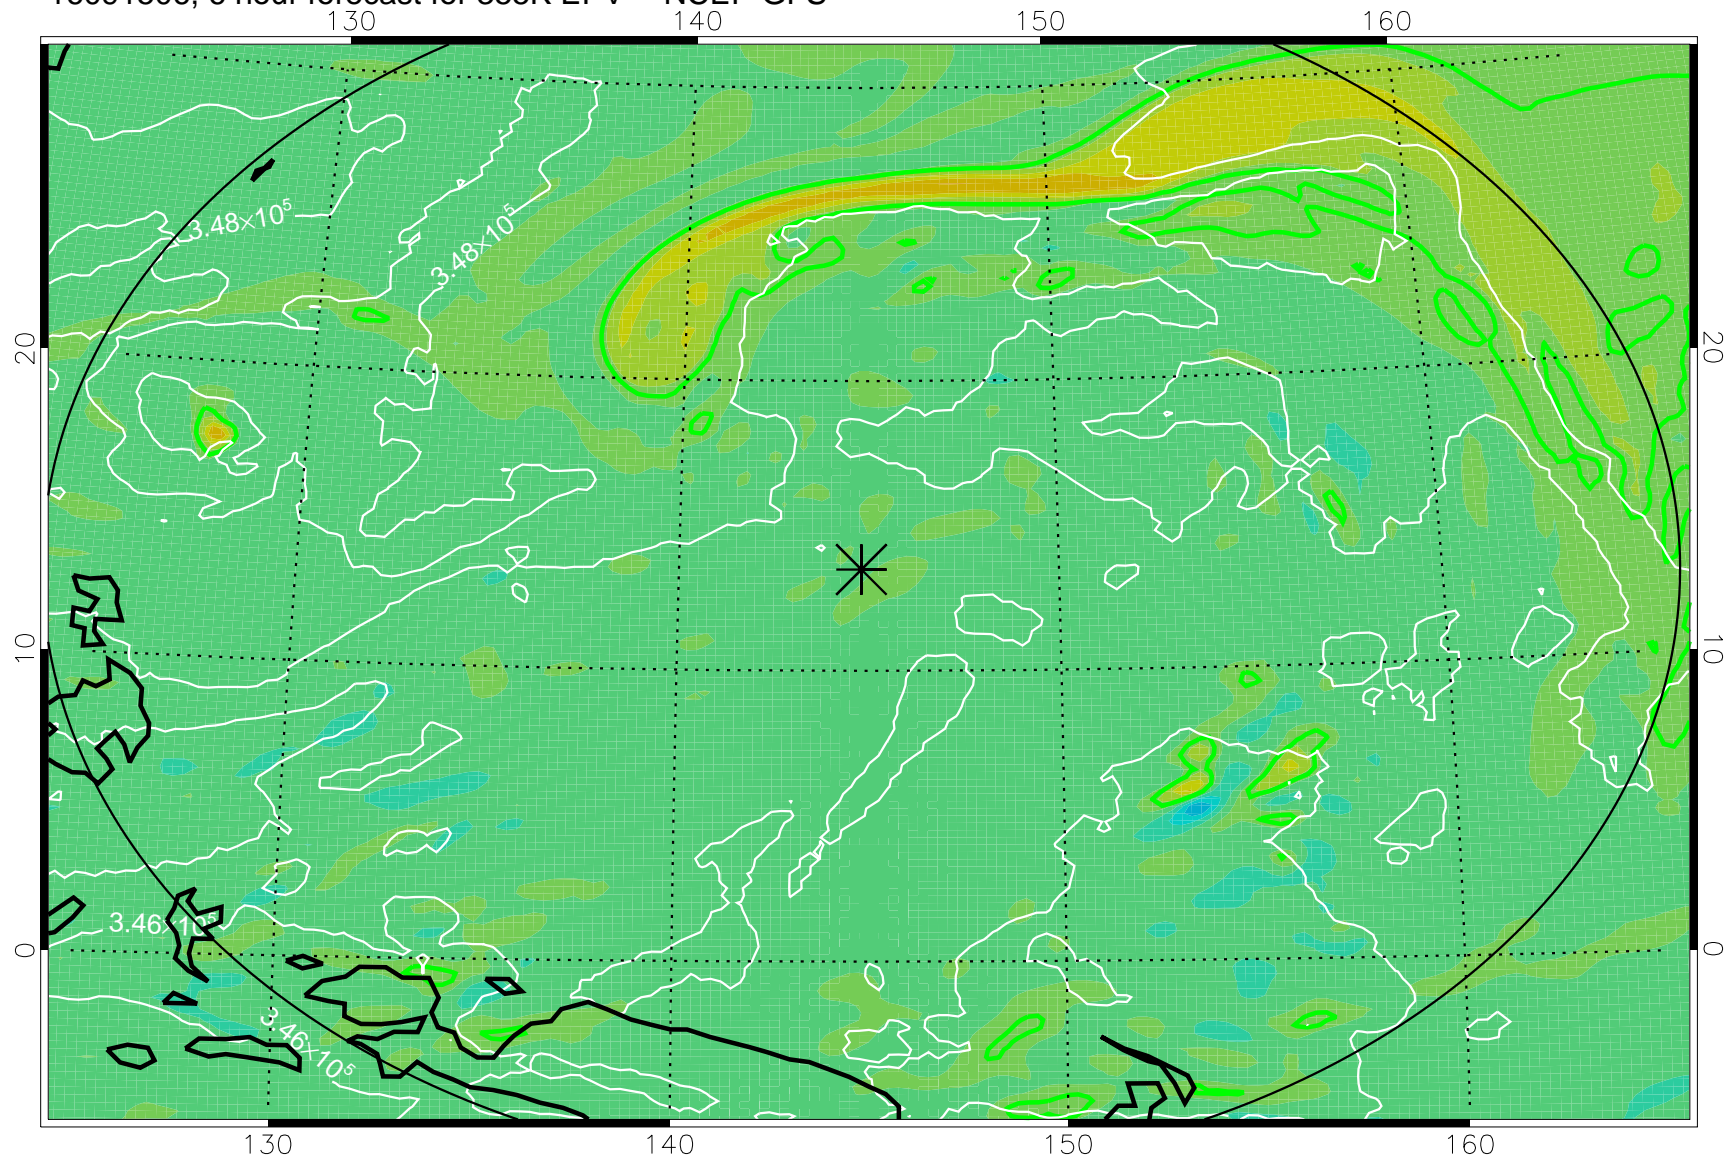

16091506, 6 hour forecast for 355K EPV -- NCEP GFS

355K Montgomery Streamfunction, white
EPV Tropopause (2 PVU) Position
Range ring of 2304 km

16091512, 12 hour forecast for 355K EPV -- NCEP GFS

355K Montgomery Streamfunction, white
EPV Tropopause (2 PVU) Position
Range ring of 2304 km

16091518, 18 hour forecast for 355K EPV -- NCEP GFS

355K Montgomery Streamfunction, white
EPV Tropopause (2 PVU) Position
Range ring of 2304 km

16091600, 24 hour forecast for 355K EPV -- NCEP GFS

355K Montgomery Streamfunction, white
EPV Tropopause (2 PVU) Position
Range ring of 2304 km

16091606, 30 hour forecast for 355K EPV -- NCEP GFS

355K Montgomery Streamfunction, white
EPV Tropopause (2 PVU) Position
Range ring of 2304 km

16091612, 36 hour forecast for 355K EPV -- NCEP GFS

355K Montgomery Streamfunction, white
EPV Tropopause (2 PVU) Position
Range ring of 2304 km

16091818, 90 hour forecast for 355K EPV -- NCEP GFS

355K Montgomery Streamfunction, white
EPV Tropopause (2 PVU) Position
Range ring of 2304 km

16091900, 96 hour forecast for 355K EPV -- NCEP GFS

355K Montgomery Streamfunction, white
EPV Tropopause (2 PVU) Position
Range ring of 2304 km