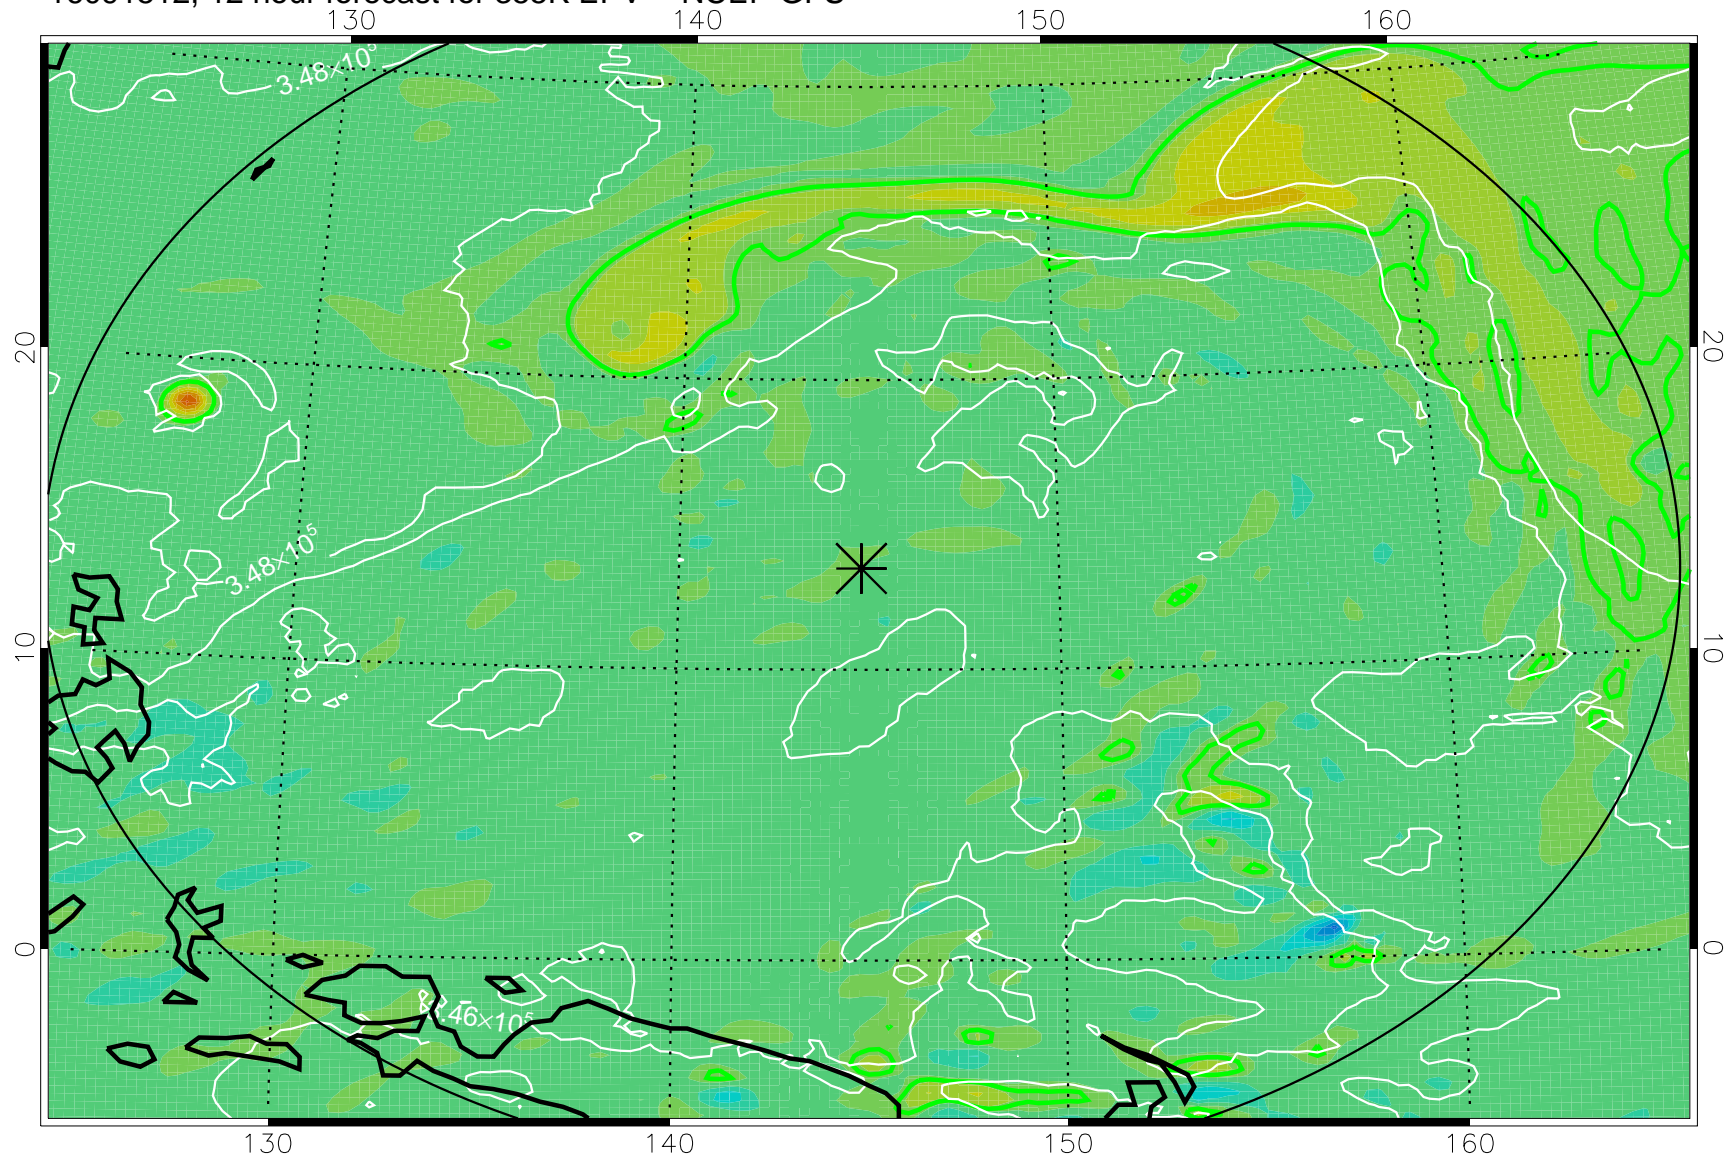

16091506, 6 hour forecast for 355K EPV -- NCEP GFS

355K Montgomery Streamfunction, white
EPV Tropopause (2 PVU) Position
Range ring of 2304 km

16091512, 12 hour forecast for 355K EPV -- NCEP GFS

355K Montgomery Streamfunction, white
EPV Tropopause (2 PVU) Position
Range ring of 2304 km

16091518, 18 hour forecast for 355K EPV -- NCEP GFS

355K Montgomery Streamfunction, white
EPV Tropopause (2 PVU) Position
Range ring of 2304 km

16091600, 24 hour forecast for 355K EPV -- NCEP GFS

355K Montgomery Streamfunction, white
EPV Tropopause (2 PVU) Position
Range ring of 2304 km

16091606, 30 hour forecast for 355K EPV -- NCEP GFS

355K Montgomery Streamfunction, white
EPV Tropopause (2 PVU) Position
Range ring of 2304 km

16091612, 36 hour forecast for 355K EPV -- NCEP GFS

355K Montgomery Streamfunction, white
EPV Tropopause (2 PVU) Position
Range ring of 2304 km

16091818, 90 hour forecast for 355K EPV -- NCEP GFS

355K Montgomery Streamfunction, white
EPV Tropopause (2 PVU) Position
Range ring of 2304 km

16091900, 96 hour forecast for 355K EPV -- NCEP GFS

355K Montgomery Streamfunction, white
EPV Tropopause (2 PVU) Position
Range ring of 2304 km