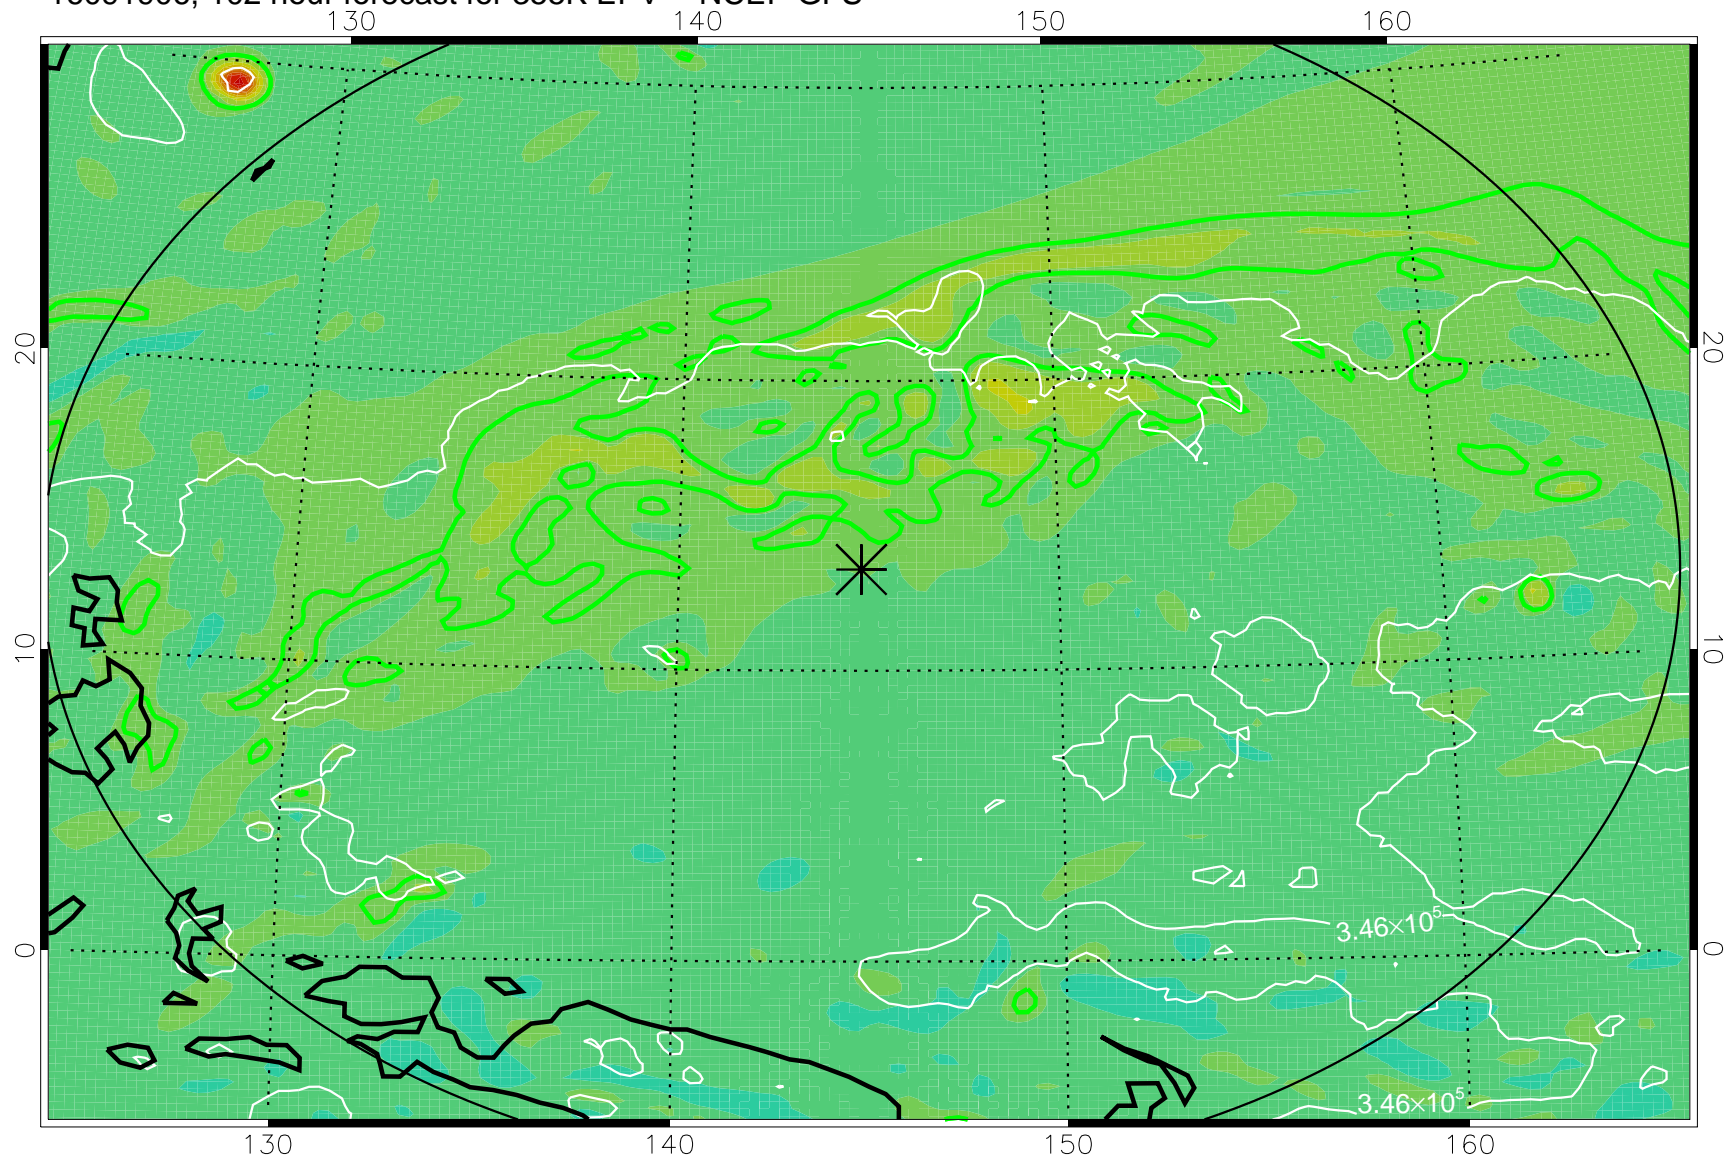

16091806, 78 hour forecast for 355K EPV -- NCEP GFS

355K Montgomery Streamfunction, white
EPV Tropopause (2 PVU) Position
Range ring of 2304 km

16091812, 84 hour forecast for 355K EPV -- NCEP GFS

355K Montgomery Streamfunction, white
EPV Tropopause (2 PVU) Position
Range ring of 2304 km

16091818, 90 hour forecast for 355K EPV -- NCEP GFS

355K Montgomery Streamfunction, white
EPV Tropopause (2 PVU) Position
Range ring of 2304 km

16091900, 96 hour forecast for 355K EPV -- NCEP GFS

355K Montgomery Streamfunction, white
EPV Tropopause (2 PVU) Position
Range ring of 2304 km

16091906, 102 hour forecast for 355K EPV -- NCEP GFS

355K Montgomery Streamfunction, white
EPV Tropopause (2 PVU) Position
Range ring of 2304 km

16091912, 108 hour forecast for 355K EPV -- NCEP GFS

355K Montgomery Streamfunction, white
EPV Tropopause (2 PVU) Position
Range ring of 2304 km

16091918, 114 hour forecast for 355K EPV -- NCEP GFS

355K Montgomery Streamfunction, white
EPV Tropopause (2 PVU) Position
Range ring of 2304 km

16092000, 120 hour forecast for 355K EPV -- NCEP GFS

355K Montgomery Streamfunction, white
EPV Tropopause (2 PVU) Position
Range ring of 2304 km