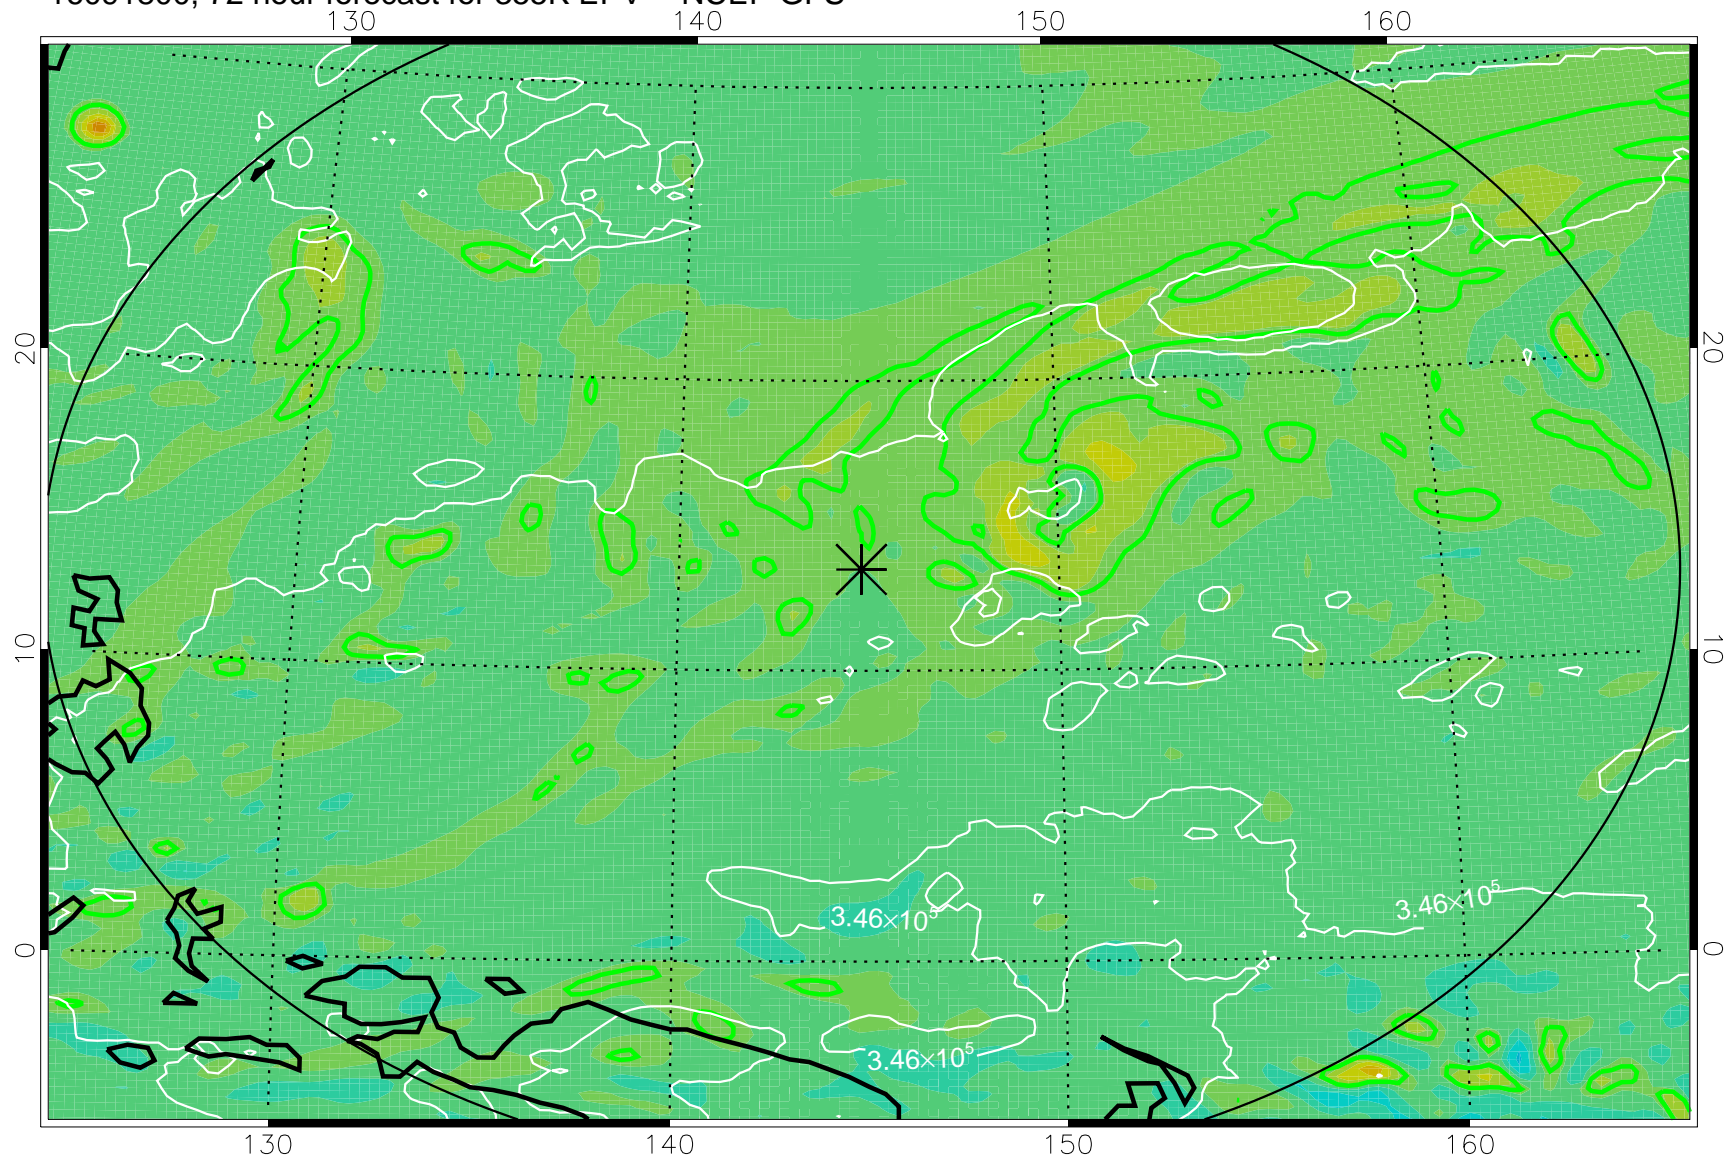

16091706, 54 hour forecast for 355K EPV -- NCEP GFS

355K Montgomery Streamfunction, white
EPV Tropopause (2 PVU) Position
Range ring of 2304 km

16091712, 60 hour forecast for 355K EPV -- NCEP GFS

355K Montgomery Streamfunction, white
EPV Tropopause (2 PVU) Position
Range ring of 2304 km

16091718, 66 hour forecast for 355K EPV -- NCEP GFS

355K Montgomery Streamfunction, white
EPV Tropopause (2 PVU) Position
Range ring of 2304 km

16091800, 72 hour forecast for 355K EPV -- NCEP GFS

355K Montgomery Streamfunction, white
EPV Tropopause (2 PVU) Position
Range ring of 2304 km

16091806, 78 hour forecast for 355K EPV -- NCEP GFS

355K Montgomery Streamfunction, white
EPV Tropopause (2 PVU) Position
Range ring of 2304 km

16091812, 84 hour forecast for 355K EPV -- NCEP GFS

355K Montgomery Streamfunction, white
EPV Tropopause (2 PVU) Position
Range ring of 2304 km

16091818, 90 hour forecast for 355K EPV -- NCEP GFS

355K Montgomery Streamfunction, white
EPV Tropopause (2 PVU) Position
Range ring of 2304 km

16091900, 96 hour forecast for 355K EPV -- NCEP GFS

355K Montgomery Streamfunction, white
EPV Tropopause (2 PVU) Position
Range ring of 2304 km