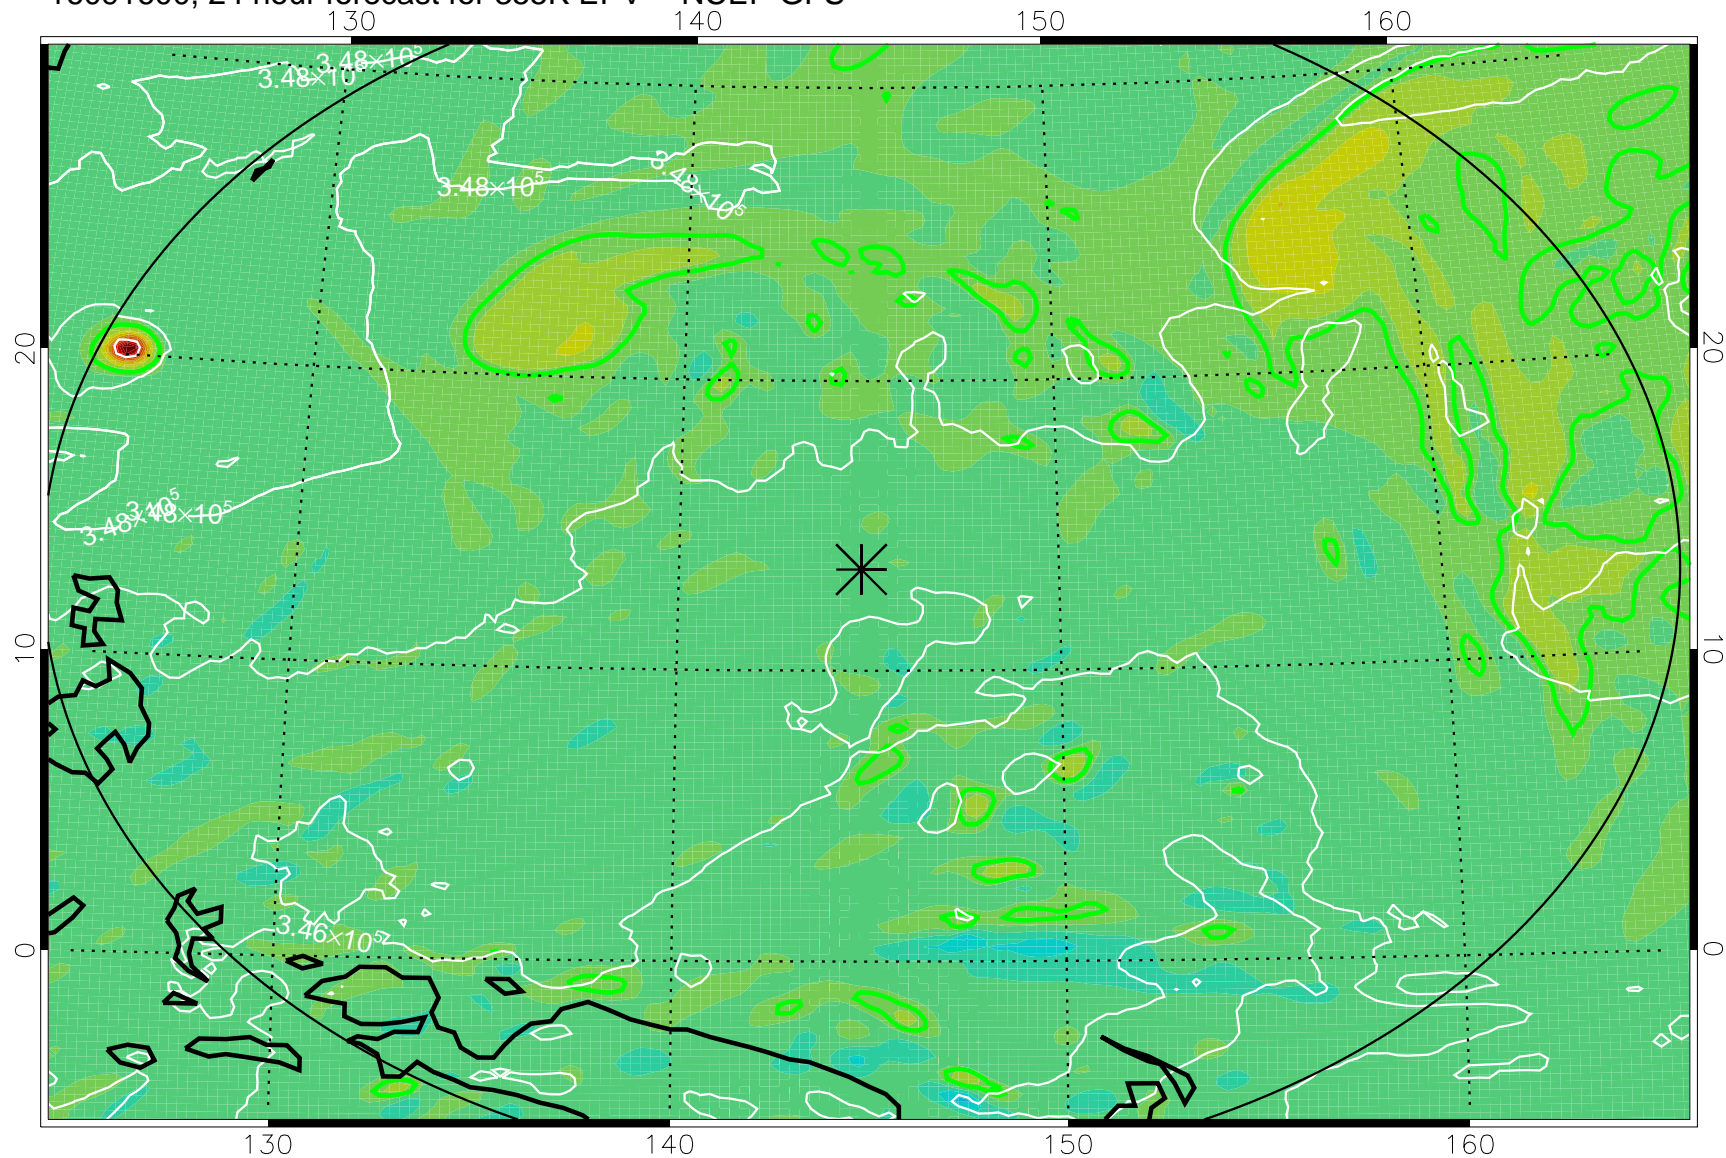

16091506, 6 hour forecast for 355K EPV -- NCEP GFS

355K Montgomery Streamfunction, white
EPV Tropopause (2 PVU) Position
Range ring of 2304 km

16091512, 12 hour forecast for 355K EPV -- NCEP GFS

355K Montgomery Streamfunction, white
EPV Tropopause (2 PVU) Position
Range ring of 2304 km

16091518, 18 hour forecast for 355K EPV -- NCEP GFS

355K Montgomery Streamfunction, white
EPV Tropopause (2 PVU) Position
Range ring of 2304 km

16091600, 24 hour forecast for 355K EPV -- NCEP GFS

355K Montgomery Streamfunction, white
EPV Tropopause (2 PVU) Position
Range ring of 2304 km

16091606, 30 hour forecast for 355K EPV -- NCEP GFS

355K Montgomery Streamfunction, white
EPV Tropopause (2 PVU) Position
Range ring of 2304 km

16091612, 36 hour forecast for 355K EPV -- NCEP GFS

355K Montgomery Streamfunction, white
EPV Tropopause (2 PVU) Position
Range ring of 2304 km

16091818, 90 hour forecast for 355K EPV -- NCEP GFS

355K Montgomery Streamfunction, white
EPV Tropopause (2 PVU) Position
Range ring of 2304 km

16091900, 96 hour forecast for 355K EPV -- NCEP GFS

355K Montgomery Streamfunction, white
EPV Tropopause (2 PVU) Position
Range ring of 2304 km