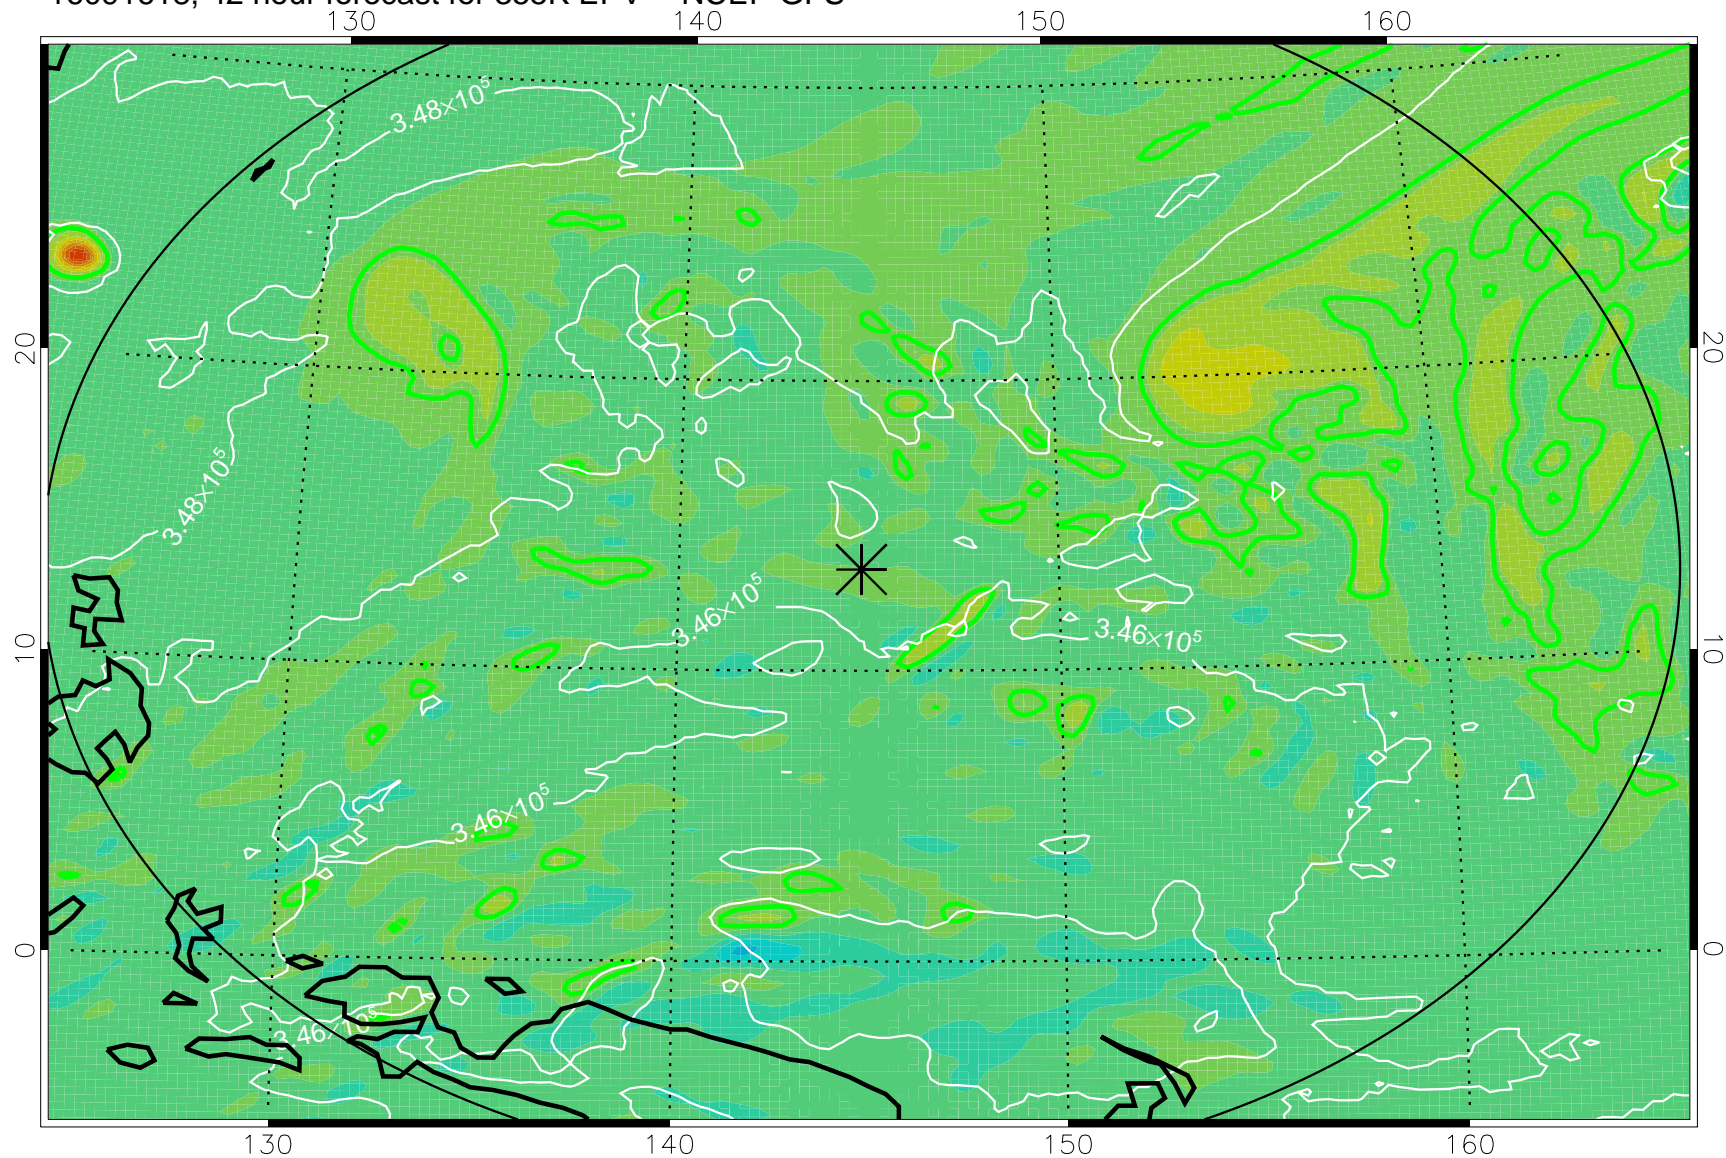

16091606, 30 hour forecast for 355K EPV -- NCEP GFS

355K Montgomery Streamfunction, white
EPV Tropopause (2 PVU) Position
Range ring of 2304 km

16091612, 36 hour forecast for 355K EPV -- NCEP GFS

355K Montgomery Streamfunction, white
EPV Tropopause (2 PVU) Position
Range ring of 2304 km

16091618, 42 hour forecast for 355K EPV -- NCEP GFS

355K Montgomery Streamfunction, white
EPV Tropopause (2 PVU) Position
Range ring of 2304 km

16091700, 48 hour forecast for 355K EPV -- NCEP GFS

355K Montgomery Streamfunction, white
EPV Tropopause (2 PVU) Position
Range ring of 2304 km

16091718, 66 hour forecast for 355K EPV -- NCEP GFS

355K Montgomery Streamfunction, white
EPV Tropopause (2 PVU) Position
Range ring of 2304 km

16091800, 72 hour forecast for 355K EPV -- NCEP GFS

355K Montgomery Streamfunction, white
EPV Tropopause (2 PVU) Position
Range ring of 2304 km

16091818, 90 hour forecast for 355K EPV -- NCEP GFS

355K Montgomery Streamfunction, white
EPV Tropopause (2 PVU) Position
Range ring of 2304 km

16091900, 96 hour forecast for 355K EPV -- NCEP GFS

355K Montgomery Streamfunction, white
EPV Tropopause (2 PVU) Position
Range ring of 2304 km