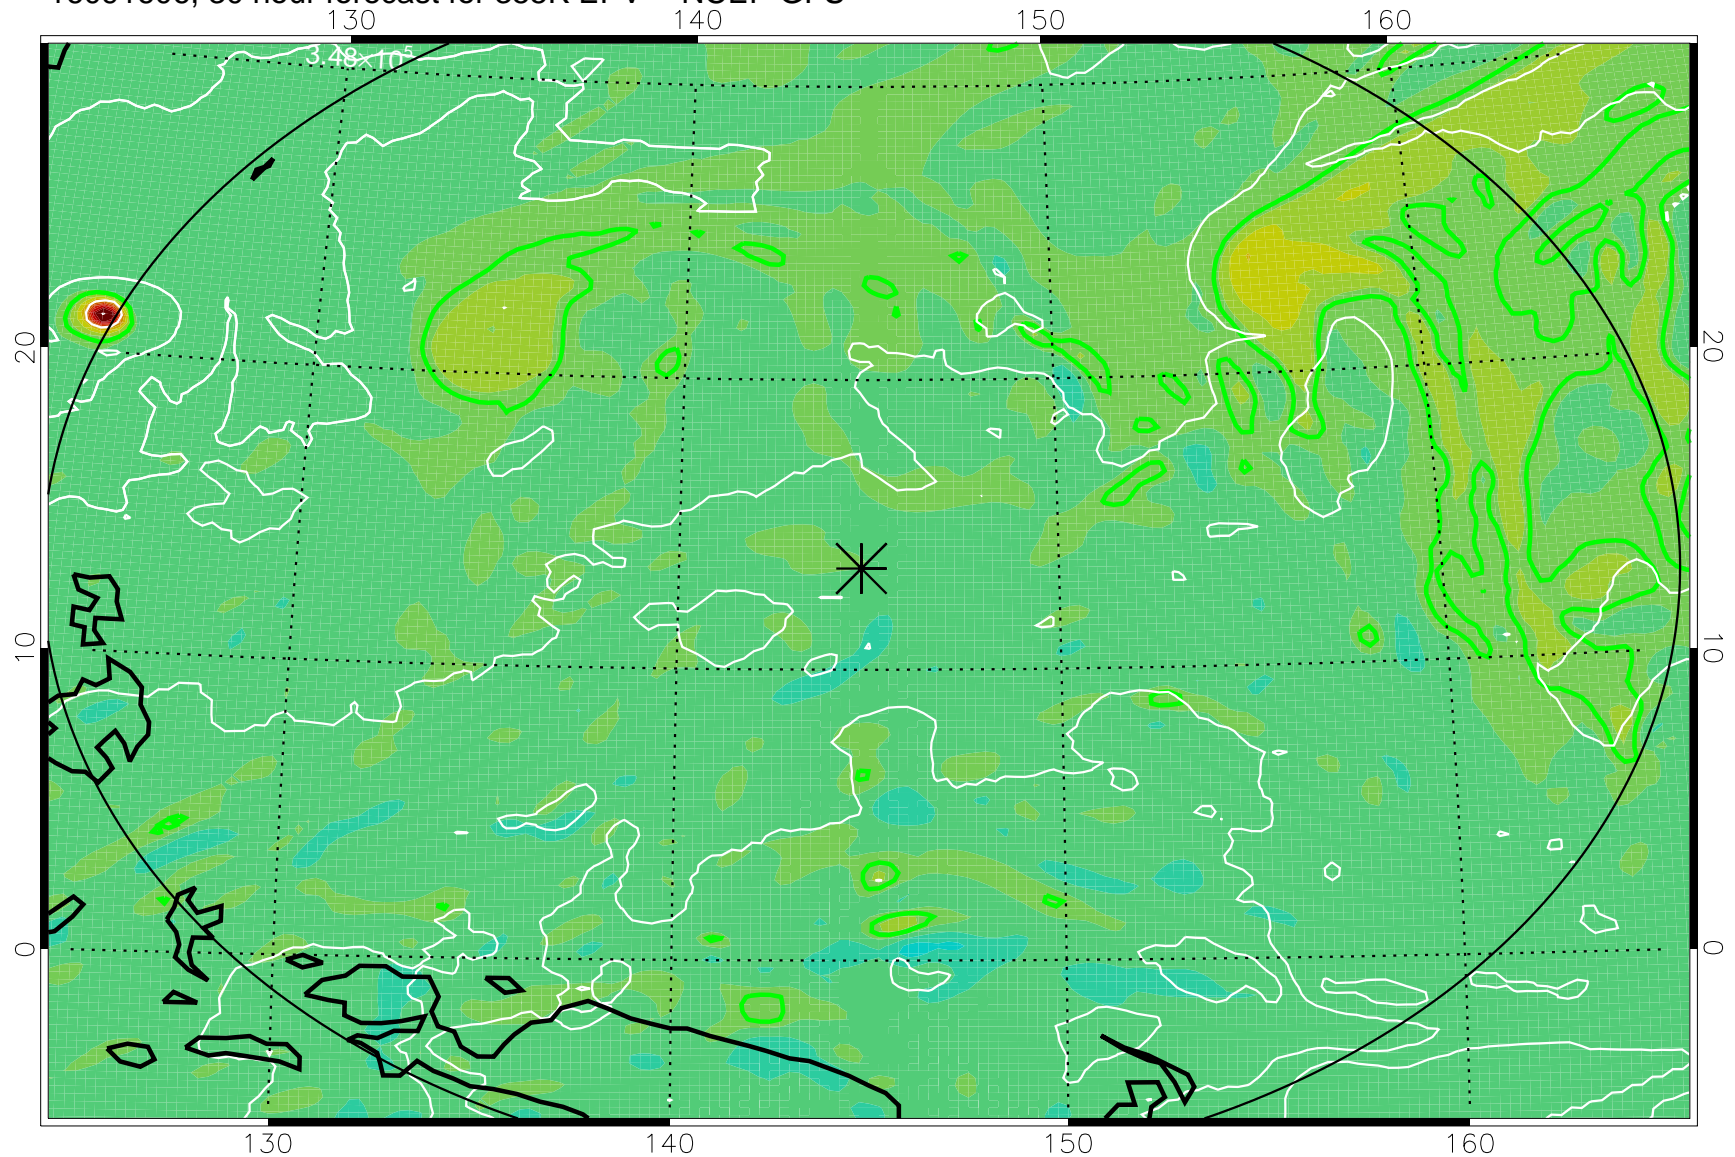

16091518, 18 hour forecast for 355K EPV -- NCEP GFS

355K Montgomery Streamfunction, white
EPV Tropopause (2 PVU) Position
Range ring of 2304 km

16091600, 24 hour forecast for 355K EPV -- NCEP GFS

355K Montgomery Streamfunction, white
EPV Tropopause (2 PVU) Position
Range ring of 2304 km

16091606, 30 hour forecast for 355K EPV -- NCEP GFS

355K Montgomery Streamfunction, white
EPV Tropopause (2 PVU) Position
Range ring of 2304 km

16091612, 36 hour forecast for 355K EPV -- NCEP GFS

355K Montgomery Streamfunction, white
EPV Tropopause (2 PVU) Position
Range ring of 2304 km

16091818, 90 hour forecast for 355K EPV -- NCEP GFS

355K Montgomery Streamfunction, white
EPV Tropopause (2 PVU) Position
Range ring of 2304 km

16091900, 96 hour forecast for 355K EPV -- NCEP GFS

355K Montgomery Streamfunction, white
EPV Tropopause (2 PVU) Position
Range ring of 2304 km

16091918, 114 hour forecast for 355K EPV -- NCEP GFS

355K Montgomery Streamfunction, white
EPV Tropopause (2 PVU) Position
Range ring of 2304 km

16092000, 120 hour forecast for 355K EPV -- NCEP GFS

355K Montgomery Streamfunction, white
EPV Tropopause (2 PVU) Position
Range ring of 2304 km