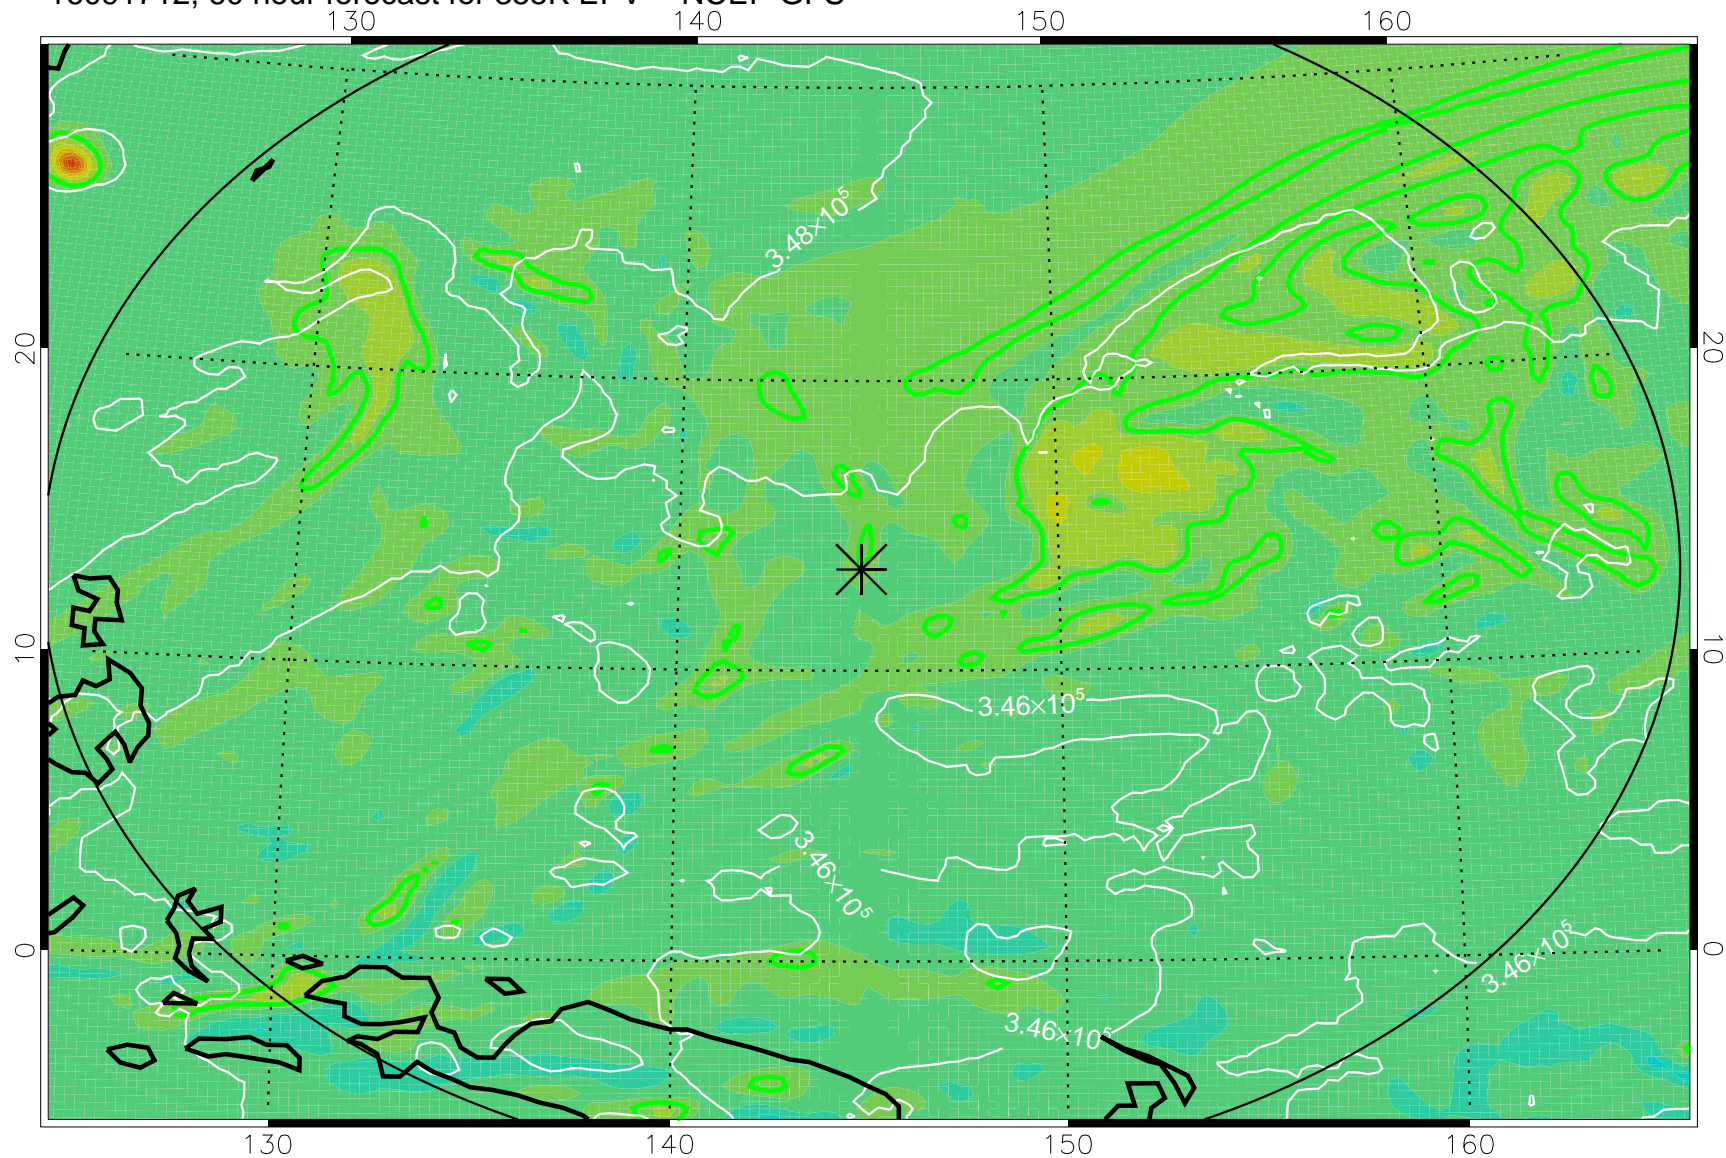

16091618, 42 hour forecast for 355K EPV -- NCEP GFS

355K Montgomery Streamfunction, white
EPV Tropopause (2 PVU) Position
Range ring of 2304 km

16091700, 48 hour forecast for 355K EPV -- NCEP GFS

355K Montgomery Streamfunction, white
EPV Tropopause (2 PVU) Position
Range ring of 2304 km

16091706, 54 hour forecast for 355K EPV -- NCEP GFS

355K Montgomery Streamfunction, white
EPV Tropopause (2 PVU) Position
Range ring of 2304 km

16091712, 60 hour forecast for 355K EPV -- NCEP GFS

355K Montgomery Streamfunction, white
EPV Tropopause (2 PVU) Position
Range ring of 2304 km

16091718, 66 hour forecast for 355K EPV -- NCEP GFS

355K Montgomery Streamfunction, white
EPV Tropopause (2 PVU) Position
Range ring of 2304 km

16091800, 72 hour forecast for 355K EPV -- NCEP GFS

355K Montgomery Streamfunction, white
EPV Tropopause (2 PVU) Position
Range ring of 2304 km

16091818, 90 hour forecast for 355K EPV -- NCEP GFS

355K Montgomery Streamfunction, white
EPV Tropopause (2 PVU) Position
Range ring of 2304 km

16091900, 96 hour forecast for 355K EPV -- NCEP GFS

355K Montgomery Streamfunction, white
EPV Tropopause (2 PVU) Position
Range ring of 2304 km