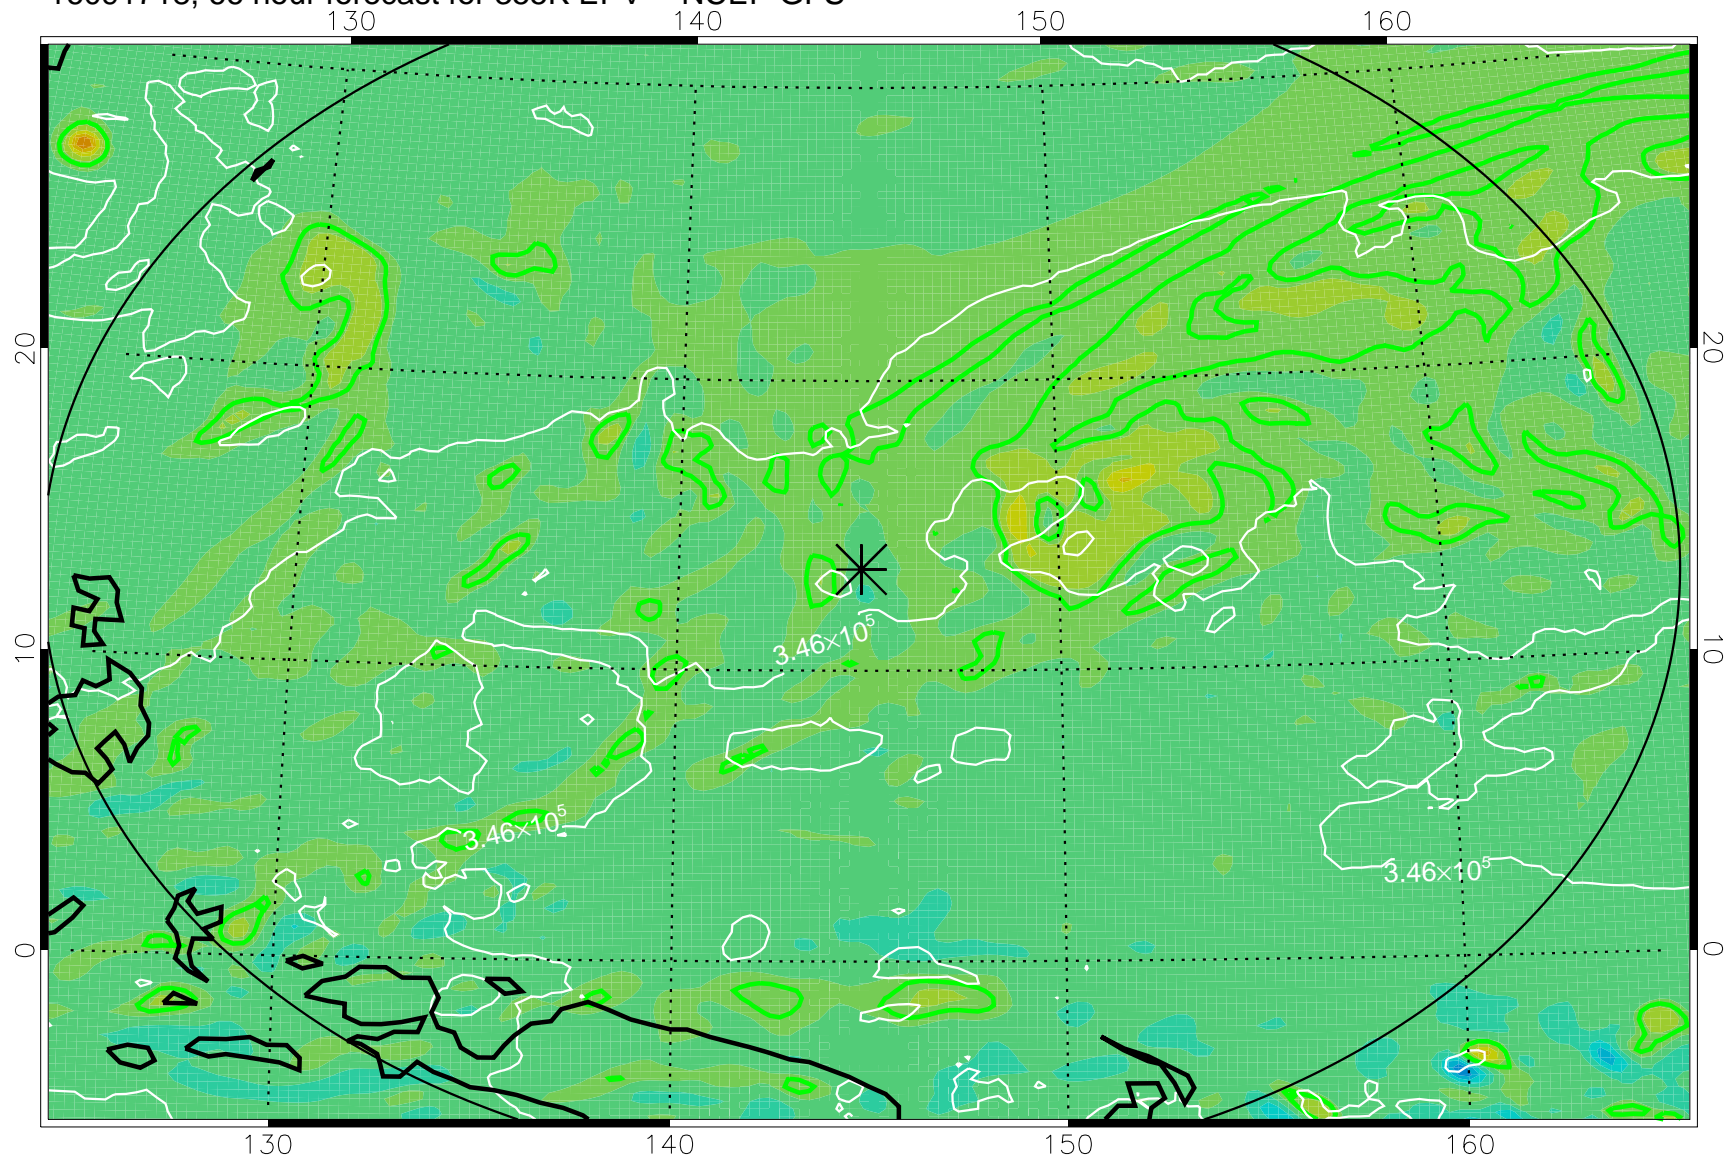

16091706, 54 hour forecast for 355K EPV -- NCEP GFS

355K Montgomery Streamfunction, white
EPV Tropopause (2 PVU) Position
Range ring of 2304 km

16091712, 60 hour forecast for 355K EPV -- NCEP GFS

355K Montgomery Streamfunction, white
EPV Tropopause (2 PVU) Position
Range ring of 2304 km

16091718, 66 hour forecast for 355K EPV -- NCEP GFS

355K Montgomery Streamfunction, white
EPV Tropopause (2 PVU) Position
Range ring of 2304 km

16091800, 72 hour forecast for 355K EPV -- NCEP GFS

355K Montgomery Streamfunction, white
EPV Tropopause (2 PVU) Position
Range ring of 2304 km

16091806, 78 hour forecast for 355K EPV -- NCEP GFS

355K Montgomery Streamfunction, white
EPV Tropopause (2 PVU) Position
Range ring of 2304 km

16091812, 84 hour forecast for 355K EPV -- NCEP GFS

355K Montgomery Streamfunction, white
EPV Tropopause (2 PVU) Position
Range ring of 2304 km

16091818, 90 hour forecast for 355K EPV -- NCEP GFS

355K Montgomery Streamfunction, white
EPV Tropopause (2 PVU) Position
Range ring of 2304 km

16091900, 96 hour forecast for 355K EPV -- NCEP GFS

355K Montgomery Streamfunction, white
EPV Tropopause (2 PVU) Position
Range ring of 2304 km