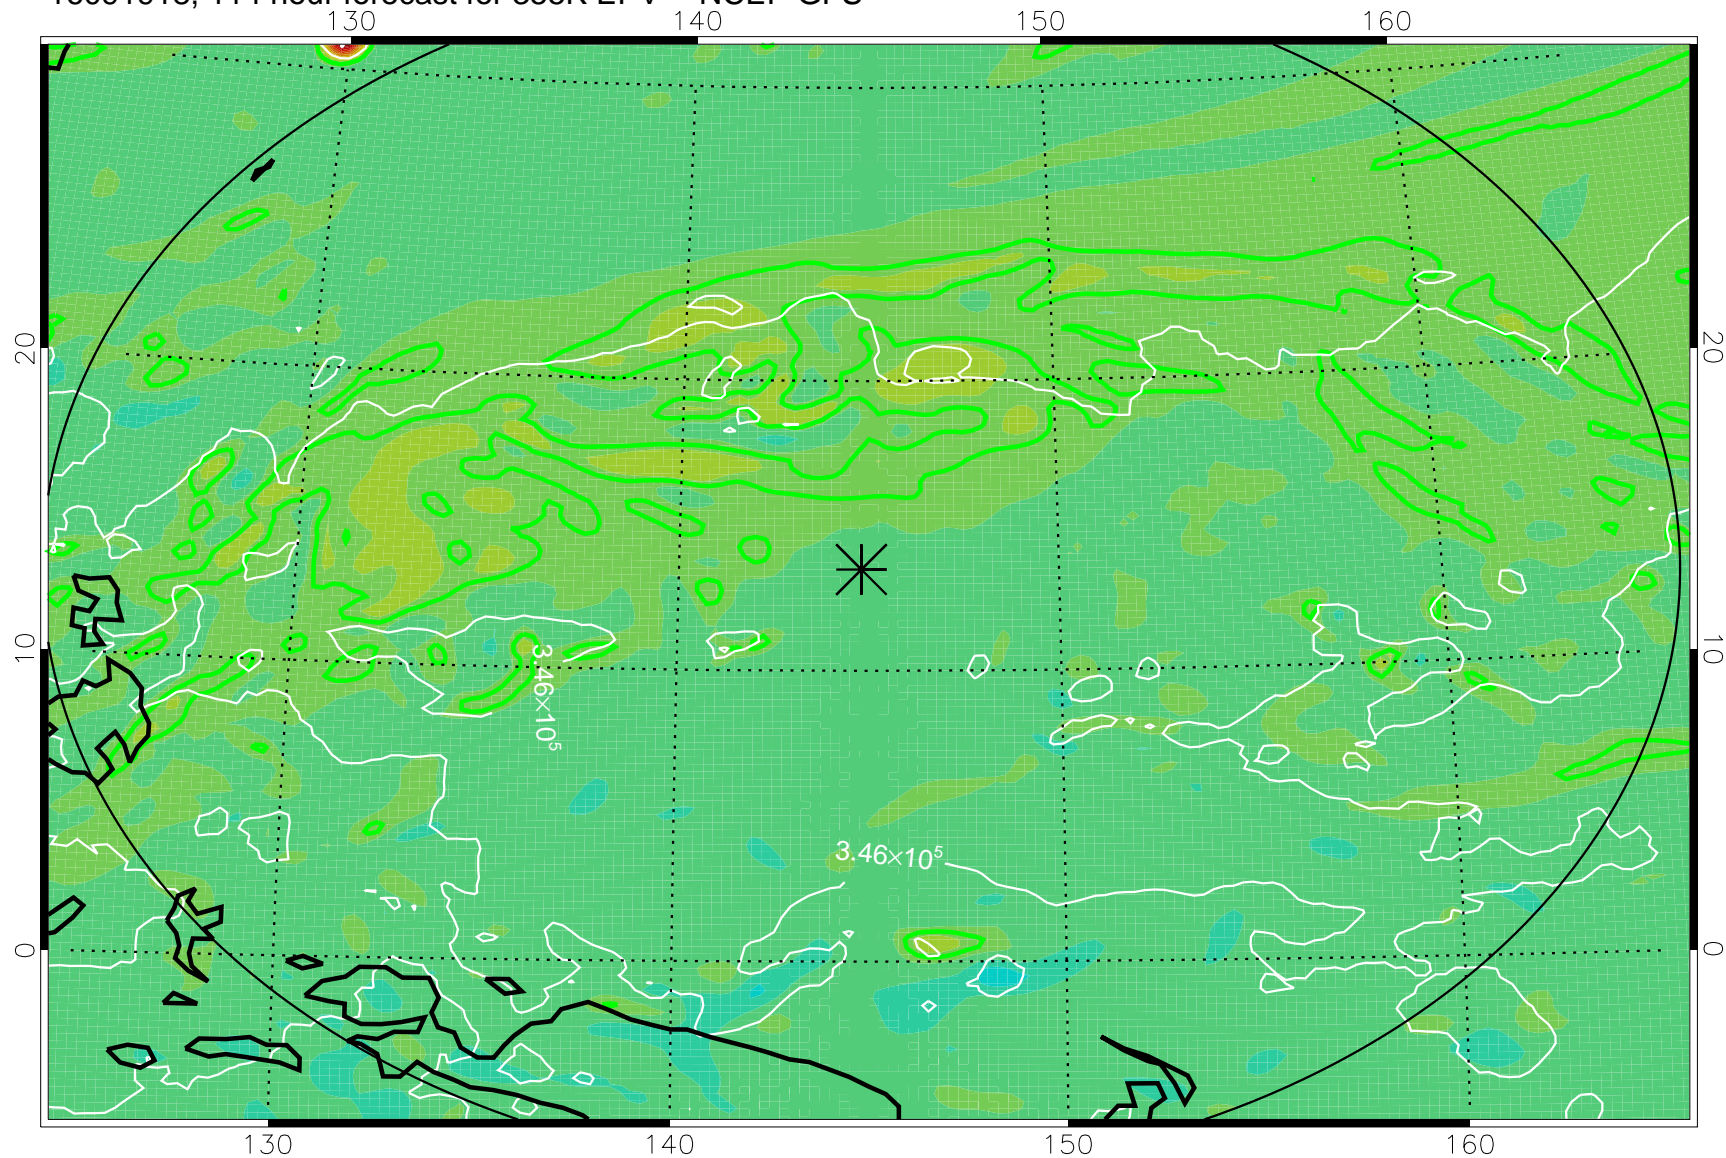

16091806, 78 hour forecast for 355K EPV -- NCEP GFS

355K Montgomery Streamfunction, white
EPV Tropopause (2 PVU) Position
Range ring of 2304 km

16091812, 84 hour forecast for 355K EPV -- NCEP GFS

355K Montgomery Streamfunction, white
EPV Tropopause (2 PVU) Position
Range ring of 2304 km

16091818, 90 hour forecast for 355K EPV -- NCEP GFS

355K Montgomery Streamfunction, white
EPV Tropopause (2 PVU) Position
Range ring of 2304 km

16091900, 96 hour forecast for 355K EPV -- NCEP GFS

355K Montgomery Streamfunction, white
EPV Tropopause (2 PVU) Position
Range ring of 2304 km

16091906, 102 hour forecast for 355K EPV -- NCEP GFS

355K Montgomery Streamfunction, white
EPV Tropopause (2 PVU) Position
Range ring of 2304 km

16091912, 108 hour forecast for 355K EPV -- NCEP GFS

355K Montgomery Streamfunction, white
EPV Tropopause (2 PVU) Position
Range ring of 2304 km

16091918, 114 hour forecast for 355K EPV -- NCEP GFS

355K Montgomery Streamfunction, white
EPV Tropopause (2 PVU) Position
Range ring of 2304 km

16092000, 120 hour forecast for 355K EPV -- NCEP GFS

355K Montgomery Streamfunction, white
EPV Tropopause (2 PVU) Position
Range ring of 2304 km