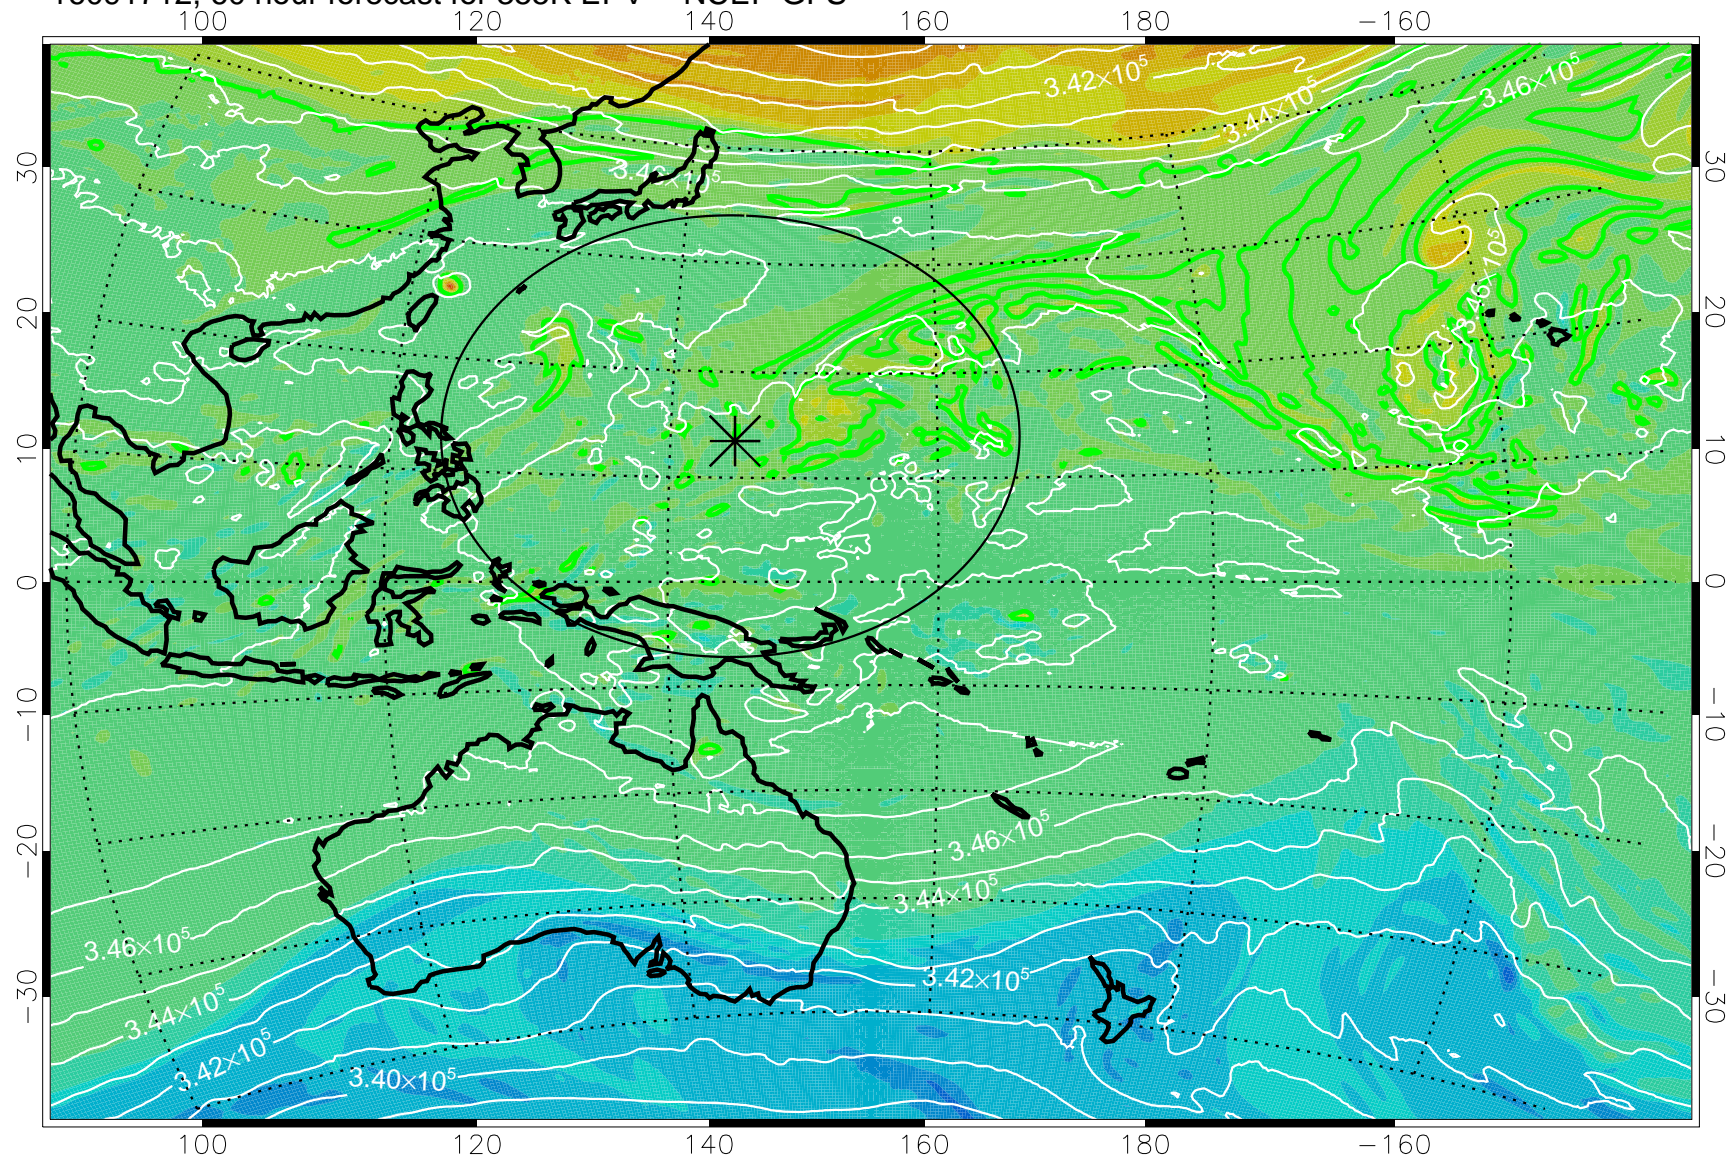

16091700, 48 hour forecast for 355K EPV -- NCEP GFS

355K Montgomery Streamfunction, white
EPV Tropopause (2 PVU) Position
Range ring of 2304 km

16091706, 54 hour forecast for 355K EPV -- NCEP GFS

355K Montgomery Streamfunction, white
EPV Tropopause (2 PVU) Position
Range ring of 2304 km

16091712, 60 hour forecast for 355K EPV -- NCEP GFS

355K Montgomery Streamfunction, white
EPV Tropopause (2 PVU) Position
Range ring of 2304 km

16091718, 66 hour forecast for 355K EPV -- NCEP GFS

355K Montgomery Streamfunction, white
EPV Tropopause (2 PVU) Position
Range ring of 2304 km

16091800, 72 hour forecast for 355K EPV -- NCEP GFS

355K Montgomery Streamfunction, white
EPV Tropopause (2 PVU) Position
Range ring of 2304 km

16091806, 78 hour forecast for 355K EPV -- NCEP GFS

355K Montgomery Streamfunction, white
EPV Tropopause (2 PVU) Position
Range ring of 2304 km

16091812, 84 hour forecast for 355K EPV -- NCEP GFS

355K Montgomery Streamfunction, white
EPV Tropopause (2 PVU) Position
Range ring of 2304 km

16091818, 90 hour forecast for 355K EPV -- NCEP GFS

16091900, 96 hour forecast for 355K EPV -- NCEP GFS