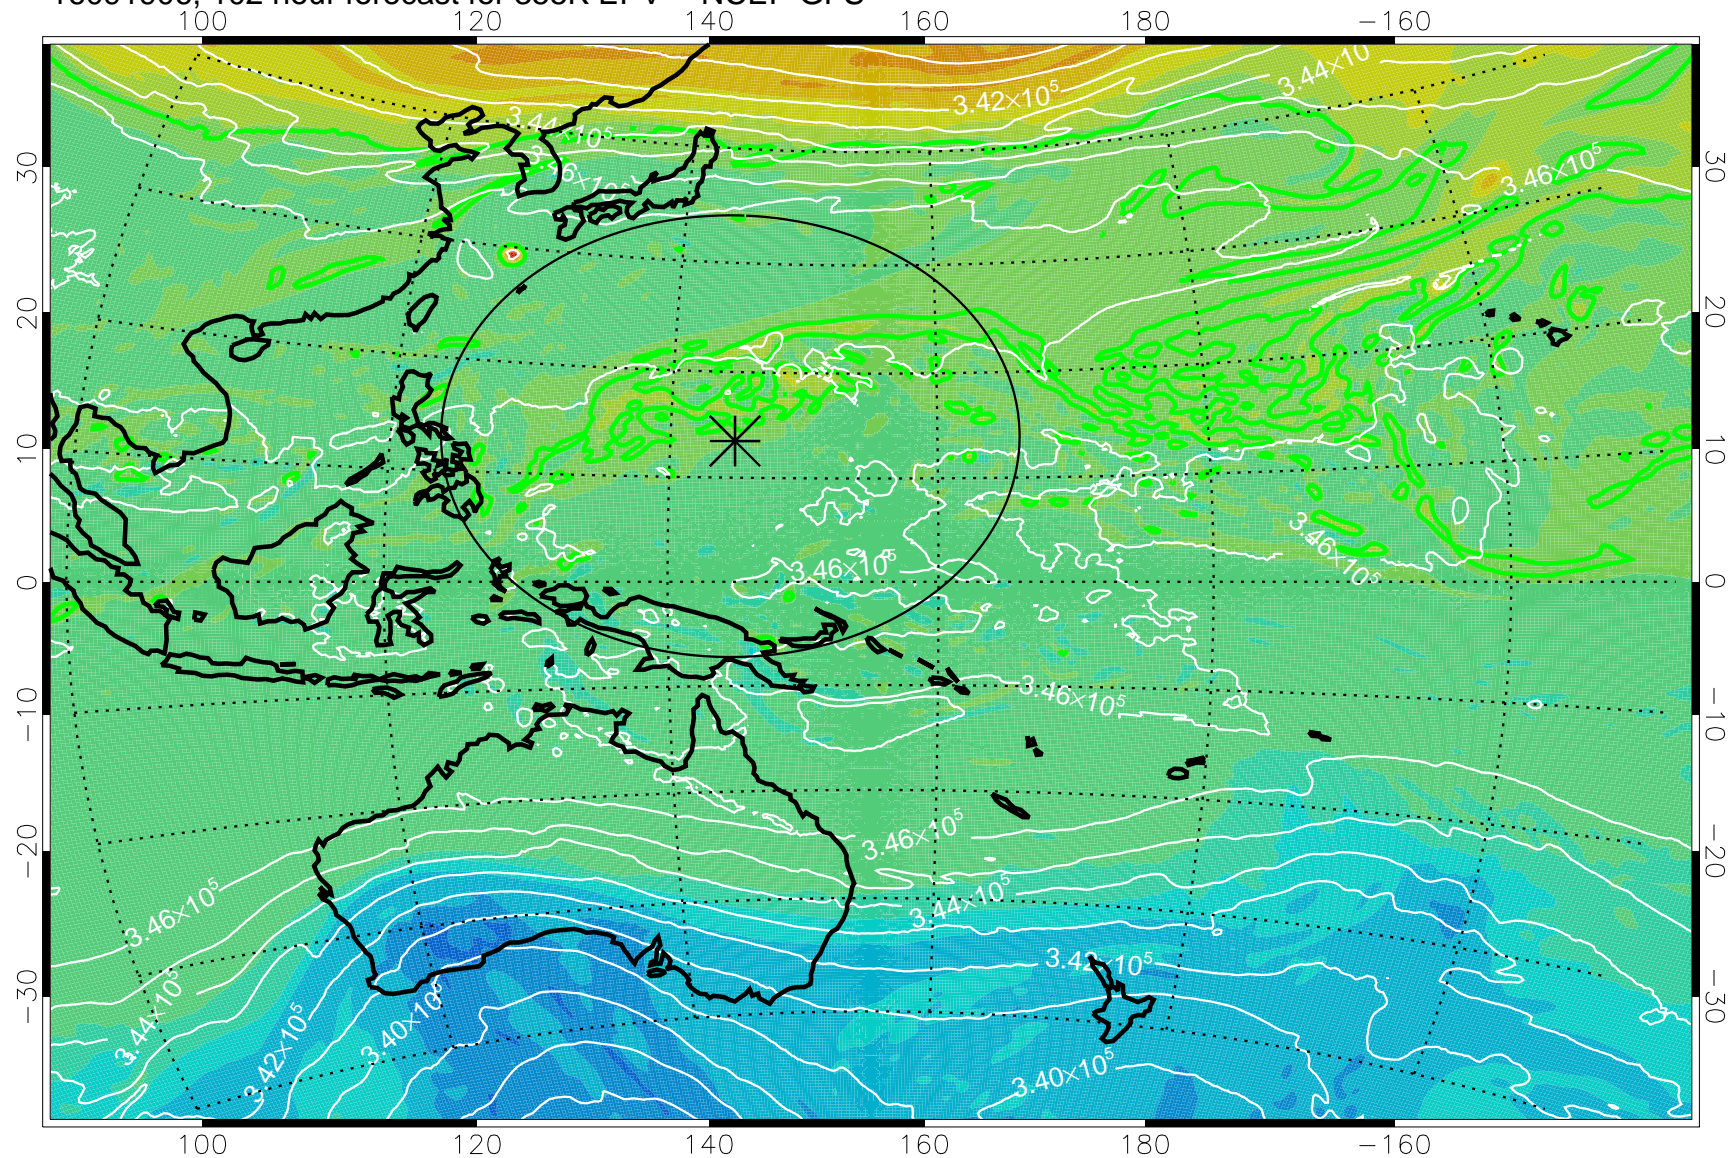

16091812, 84 hour forecast for 355K EPV -- NCEP GFS

355K Montgomery Streamfunction, white
EPV Tropopause (2 PVU) Position
Range ring of 2304 km

16091818, 90 hour forecast for 355K EPV -- NCEP GFS

16091900, 96 hour forecast for 355K EPV -- NCEP GFS

355K Montgomery Streamfunction, white
EPV Tropopause (2 PVU) Position
Range ring of 2304 km

16091906, 102 hour forecast for 355K EPV -- NCEP GFS

355K Montgomery Streamfunction, white
EPV Tropopause (2 PVU) Position
Range ring of 2304 km

16091912, 108 hour forecast for 355K EPV -- NCEP GFS

355K Montgomery Streamfunction, white
EPV Tropopause (2 PVU) Position
Range ring of 2304 km

16091918, 114 hour forecast for 355K EPV -- NCEP GFS

355K Montgomery Streamfunction, white
EPV Tropopause (2 PVU) Position
Range ring of 2304 km

16092000, 120 hour forecast for 355K EPV -- NCEP GFS

355K Montgomery Streamfunction, white
EPV Tropopause (2 PVU) Position
Range ring of 2304 km