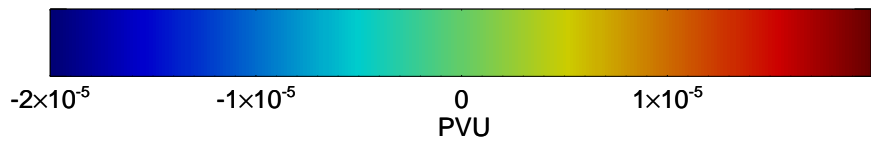

16091518, 18 hour forecast for 355K EPV -- NCEP GFS

355K Montgomery Streamfunction, white
EPV Tropopause (2 PVU) Position
Range ring of 2304 km