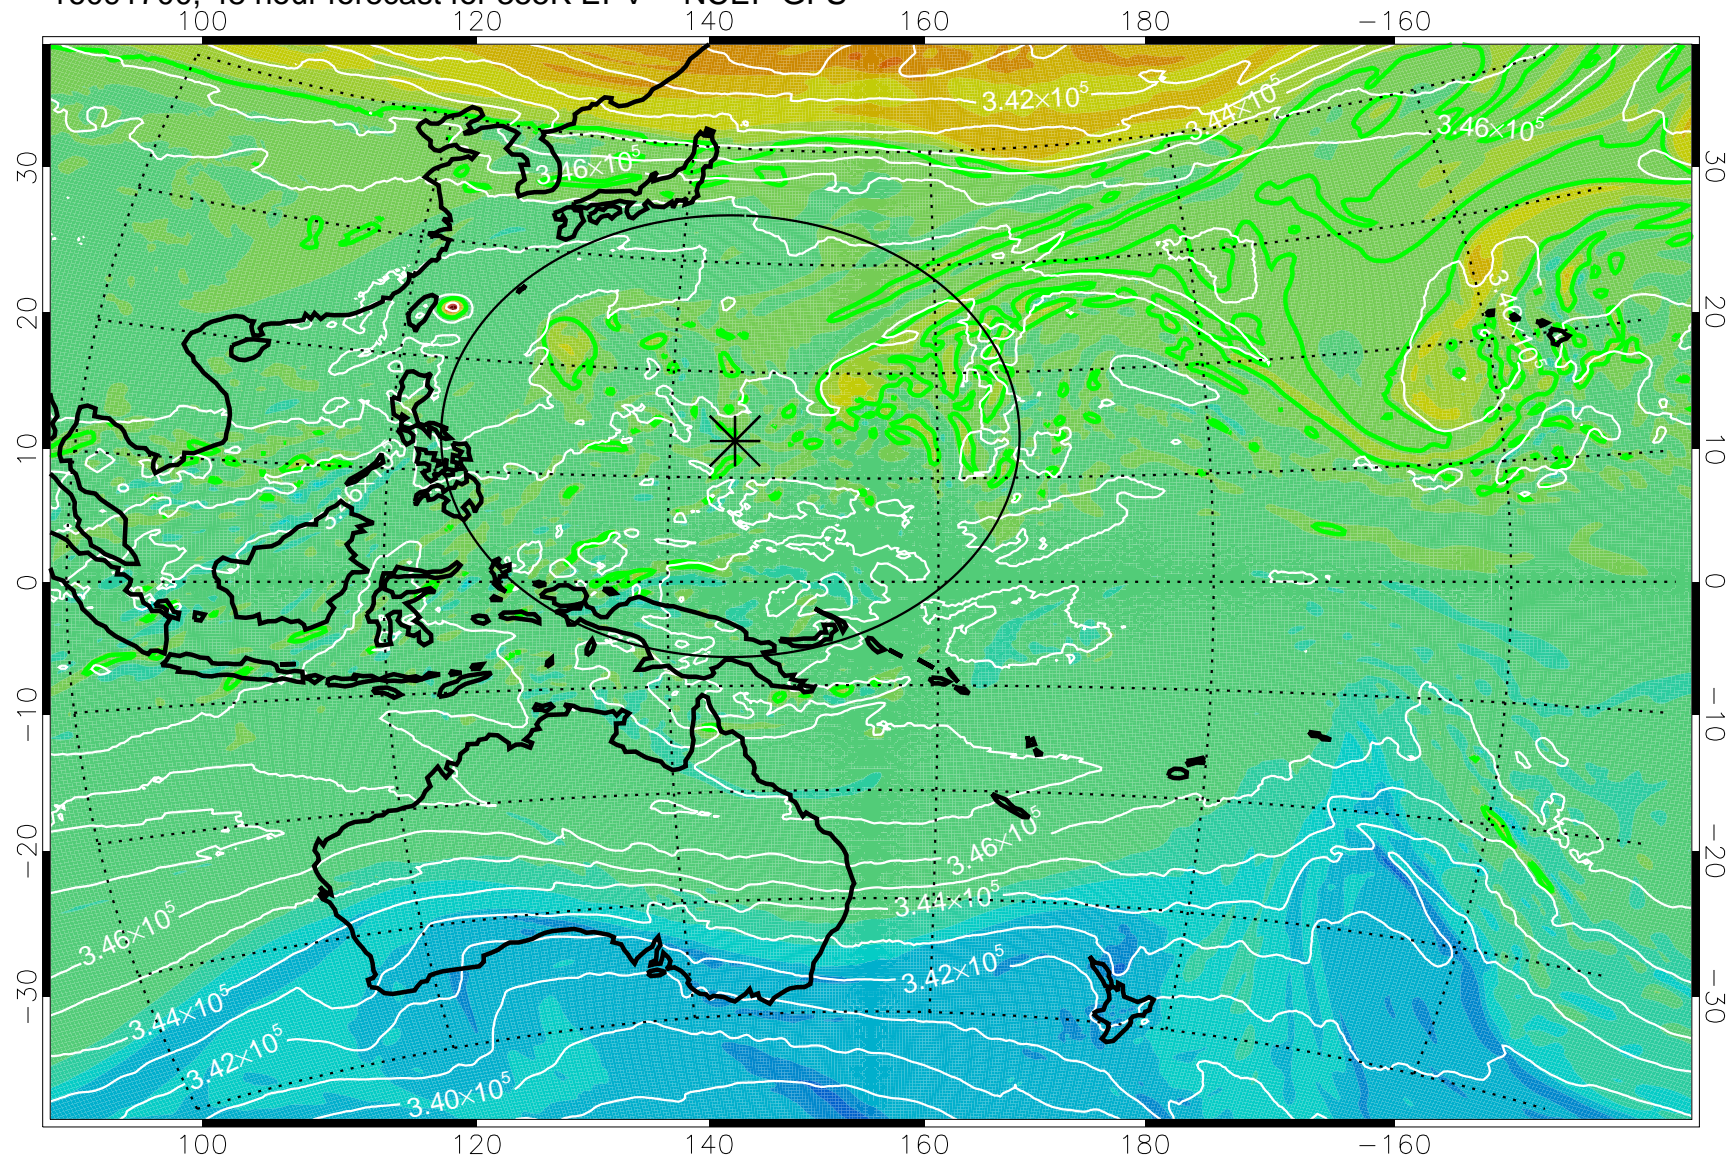

16091606, 30 hour forecast for 355K EPV -- NCEP GFS

355K Montgomery Streamfunction, white
EPV Tropopause (2 PVU) Position
Range ring of 2304 km

16091618, 42 hour forecast for 355K EPV -- NCEP GFS

355K Montgomery Streamfunction, white
EPV Tropopause (2 PVU) Position
Range ring of 2304 km

16091700, 48 hour forecast for 355K EPV -- NCEP GFS

355K Montgomery Streamfunction, white
EPV Tropopause (2 PVU) Position
Range ring of 2304 km

16091706, 54 hour forecast for 355K EPV -- NCEP GFS

355K Montgomery Streamfunction, white
EPV Tropopause (2 PVU) Position
Range ring of 2304 km

16091712, 60 hour forecast for 355K EPV -- NCEP GFS

355K Montgomery Streamfunction, white
EPV Tropopause (2 PVU) Position
Range ring of 2304 km

16091718, 66 hour forecast for 355K EPV -- NCEP GFS

355K Montgomery Streamfunction, white
EPV Tropopause (2 PVU) Position
Range ring of 2304 km

16091800, 72 hour forecast for 355K EPV -- NCEP GFS

355K Montgomery Streamfunction, white
EPV Tropopause (2 PVU) Position
Range ring of 2304 km

16091806, 78 hour forecast for 355K EPV -- NCEP GFS

355K Montgomery Streamfunction, white
EPV Tropopause (2 PVU) Position
Range ring of 2304 km