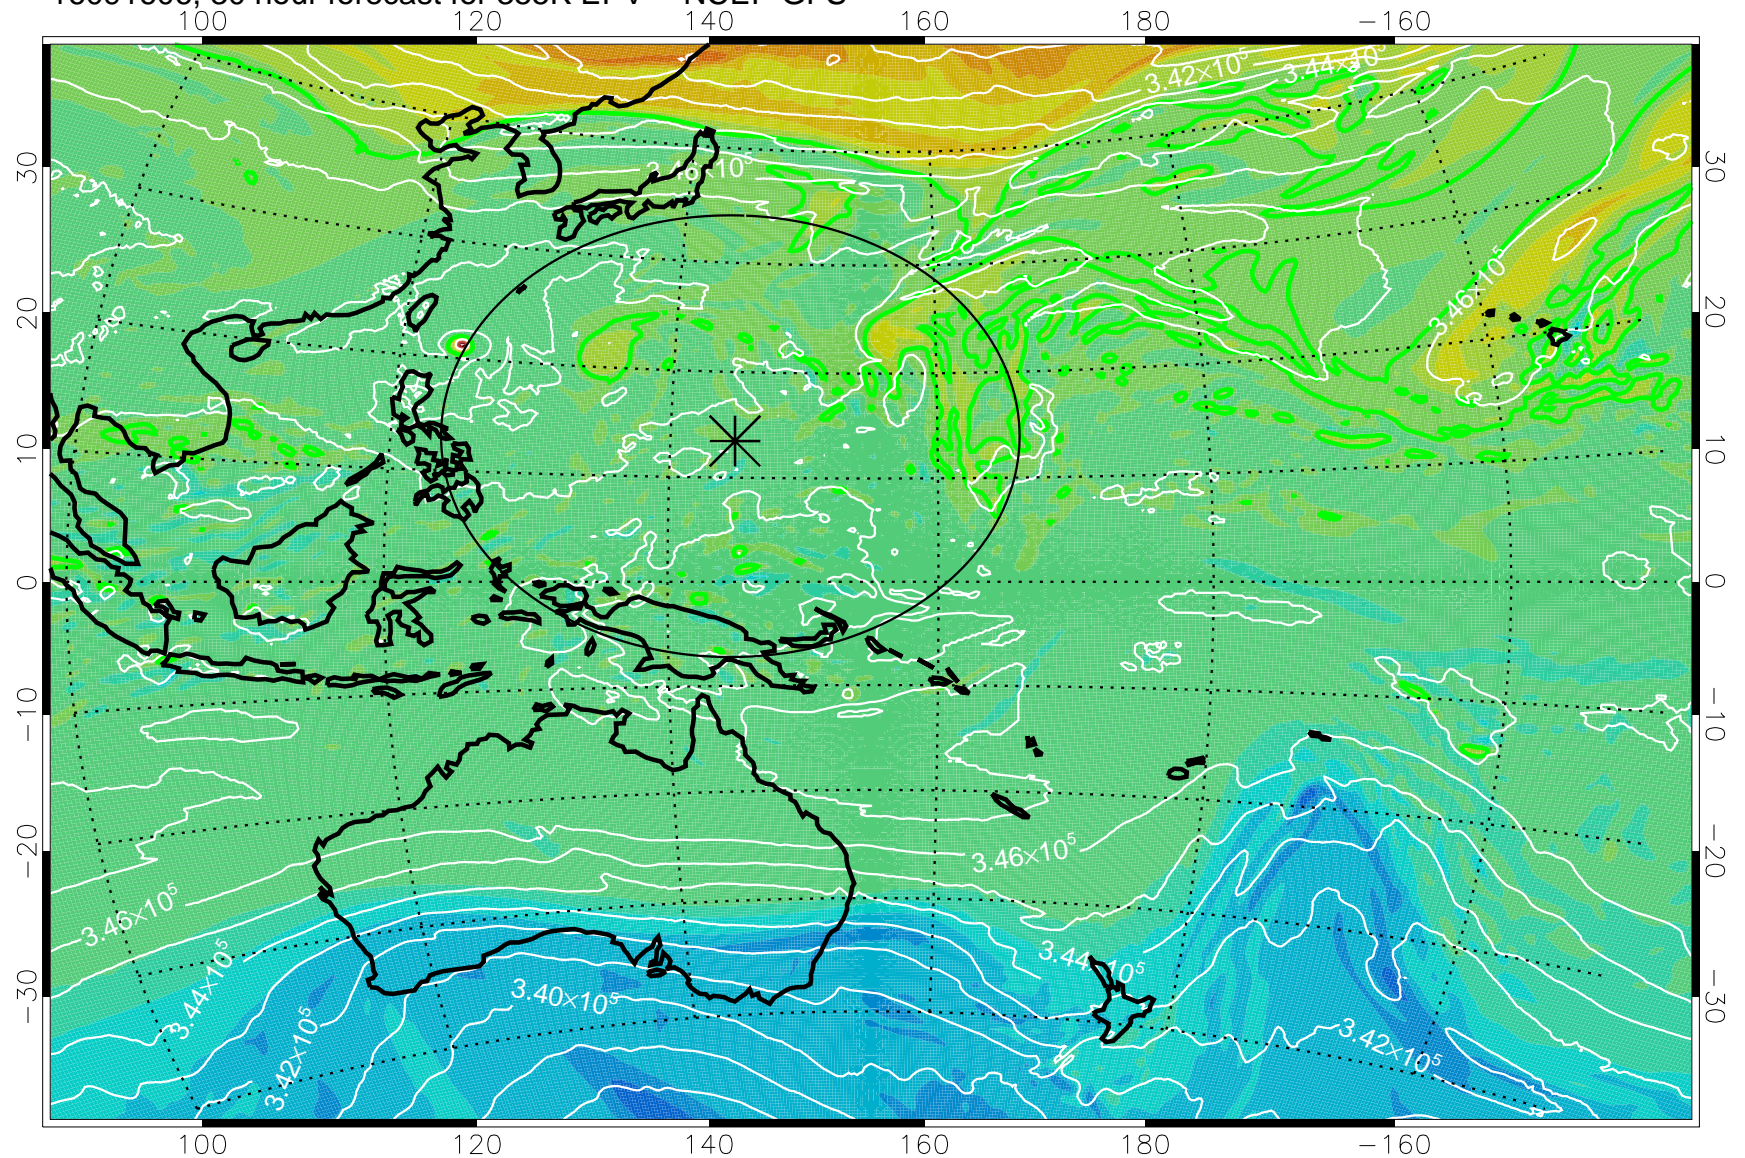

16091518, 18 hour forecast for 355K EPV -- NCEP GFS

355K Montgomery Streamfunction, white
EPV Tropopause (2 PVU) Position
Range ring of 2304 km

16091600, 24 hour forecast for 355K EPV -- NCEP GFS

355K Montgomery Streamfunction, white
EPV Tropopause (2 PVU) Position
Range ring of 2304 km

16091606, 30 hour forecast for 355K EPV -- NCEP GFS

355K Montgomery Streamfunction, white
EPV Tropopause (2 PVU) Position
Range ring of 2304 km

16091618, 42 hour forecast for 355K EPV -- NCEP GFS

355K Montgomery Streamfunction, white
EPV Tropopause (2 PVU) Position
Range ring of 2304 km

16091700, 48 hour forecast for 355K EPV -- NCEP GFS

355K Montgomery Streamfunction, white
EPV Tropopause (2 PVU) Position
Range ring of 2304 km

16091706, 54 hour forecast for 355K EPV -- NCEP GFS

355K Montgomery Streamfunction, white
EPV Tropopause (2 PVU) Position
Range ring of 2304 km

16091712, 60 hour forecast for 355K EPV -- NCEP GFS

355K Montgomery Streamfunction, white
EPV Tropopause (2 PVU) Position
Range ring of 2304 km

16091718, 66 hour forecast for 355K EPV -- NCEP GFS

355K Montgomery Streamfunction, white
EPV Tropopause (2 PVU) Position
Range ring of 2304 km