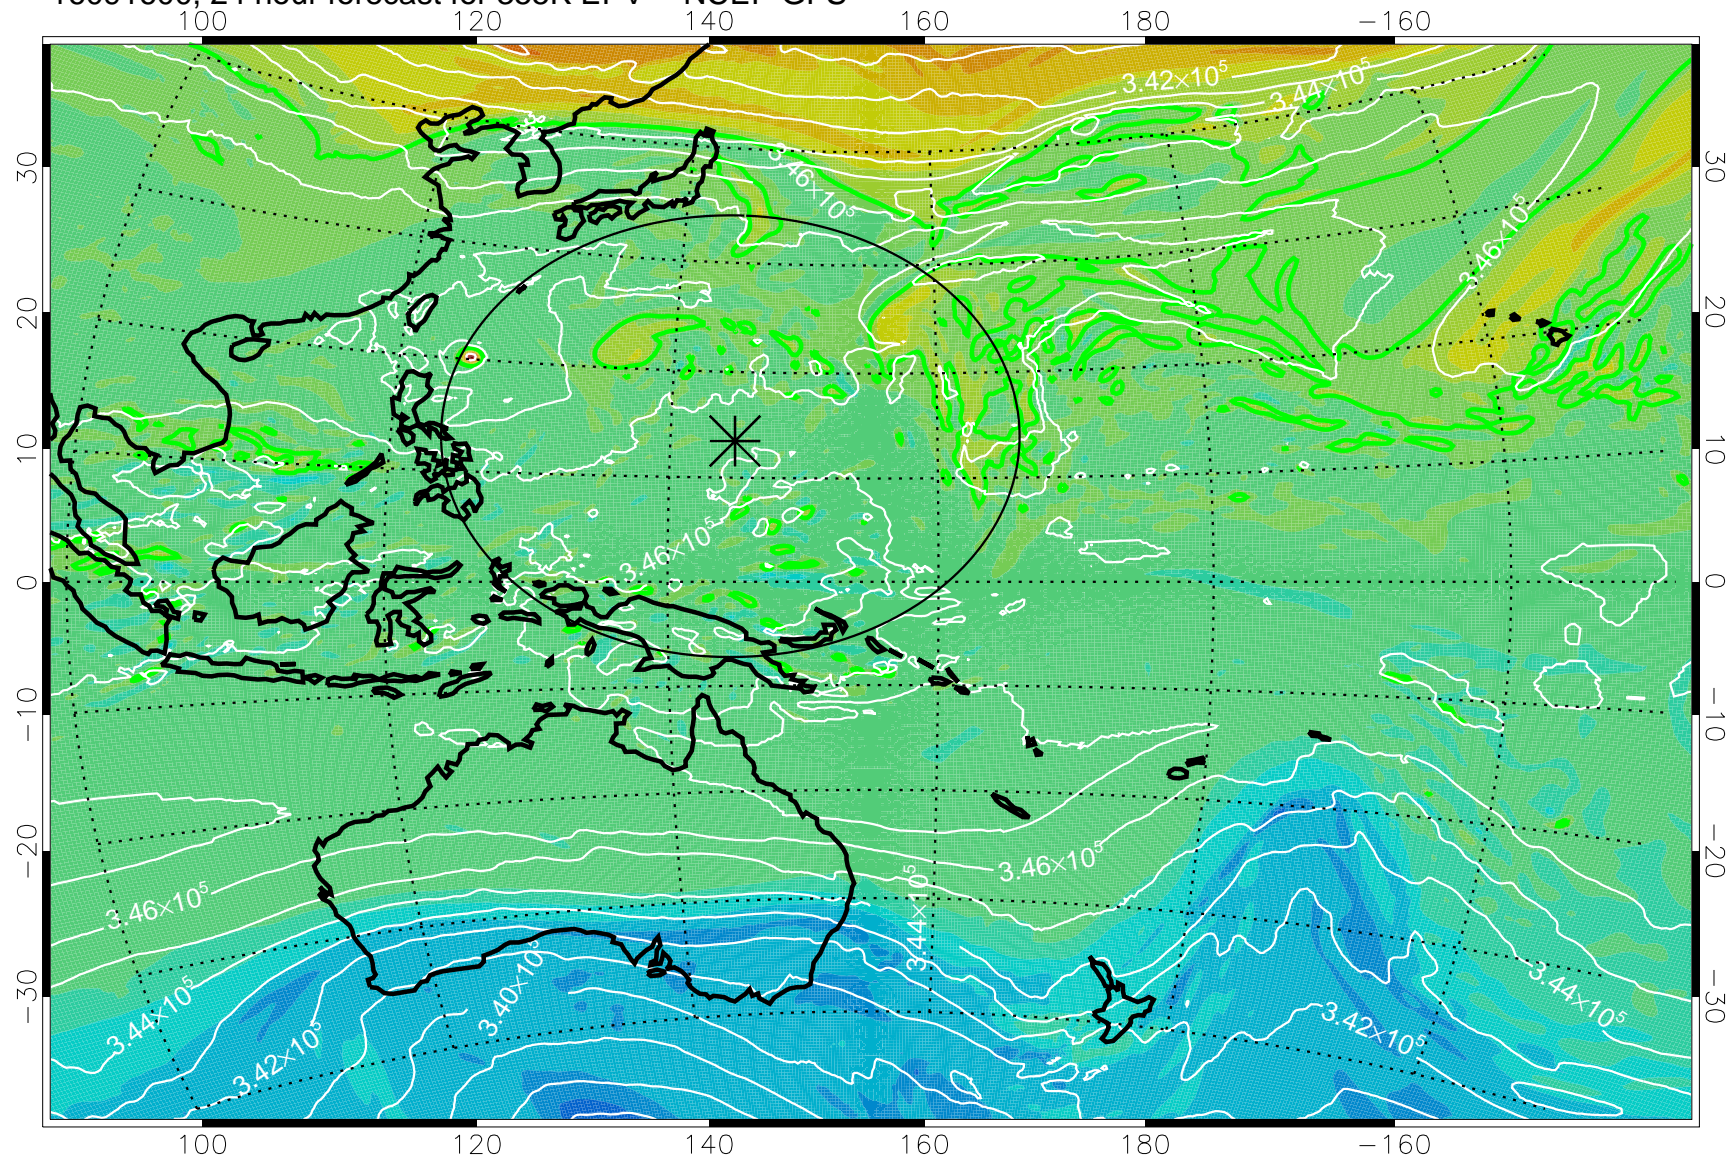

16091506, 6 hour forecast for 355K EPV -- NCEP GFS

355K Montgomery Streamfunction, white
EPV Tropopause (2 PVU) Position
Range ring of 2304 km

16091512, 12 hour forecast for 355K EPV -- NCEP GFS

355K Montgomery Streamfunction, white
EPV Tropopause (2 PVU) Position
Range ring of 2304 km

16091518, 18 hour forecast for 355K EPV -- NCEP GFS

355K Montgomery Streamfunction, white
EPV Tropopause (2 PVU) Position
Range ring of 2304 km

16091600, 24 hour forecast for 355K EPV -- NCEP GFS

355K Montgomery Streamfunction, white
EPV Tropopause (2 PVU) Position
Range ring of 2304 km

16091606, 30 hour forecast for 355K EPV -- NCEP GFS

355K Montgomery Streamfunction, white
EPV Tropopause (2 PVU) Position
Range ring of 2304 km

16091618, 42 hour forecast for 355K EPV -- NCEP GFS

355K Montgomery Streamfunction, white
EPV Tropopause (2 PVU) Position
Range ring of 2304 km

16091700, 48 hour forecast for 355K EPV -- NCEP GFS

355K Montgomery Streamfunction, white
EPV Tropopause (2 PVU) Position
Range ring of 2304 km

16091706, 54 hour forecast for 355K EPV -- NCEP GFS

355K Montgomery Streamfunction, white
EPV Tropopause (2 PVU) Position
Range ring of 2304 km