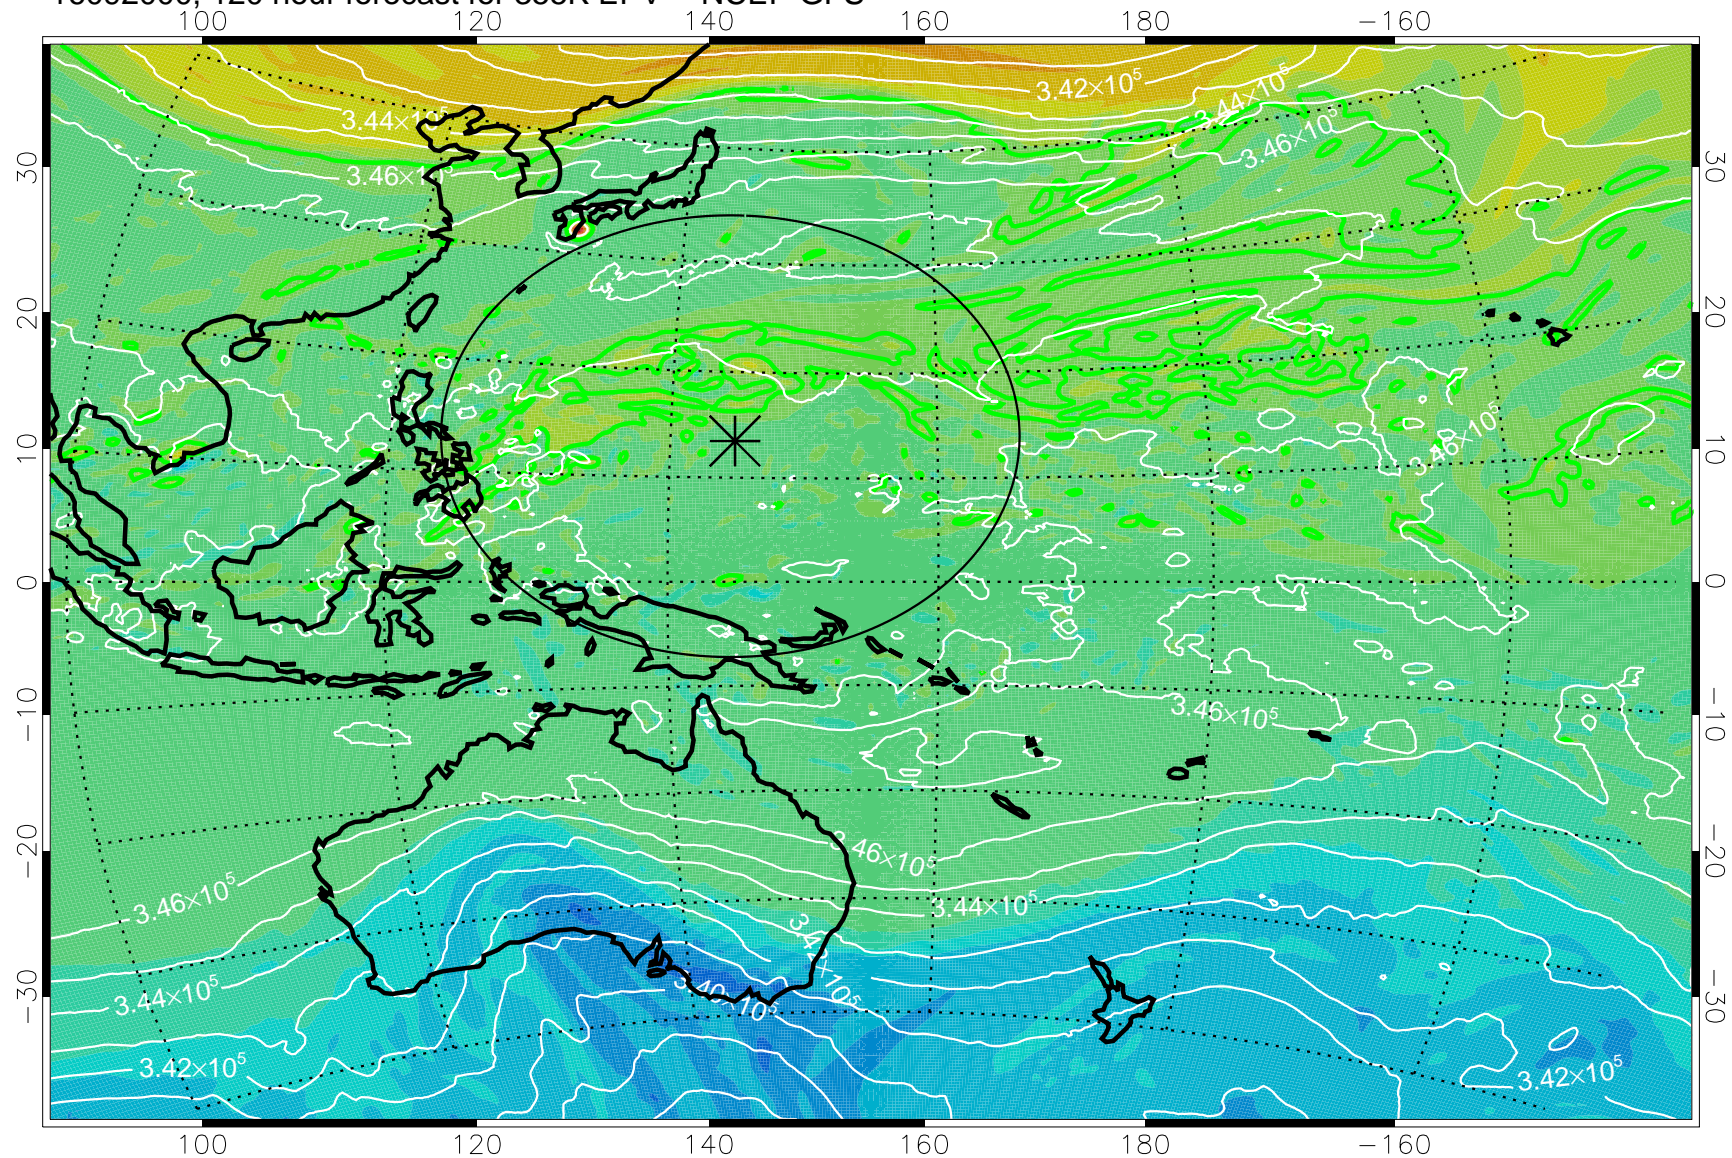

16091812, 84 hour forecast for 355K EPV -- NCEP GFS

355K Montgomery Streamfunction, white
EPV Tropopause (2 PVU) Position
Range ring of 2304 km

16091818, 90 hour forecast for 355K EPV -- NCEP GFS

16091900, 96 hour forecast for 355K EPV -- NCEP GFS

355K Montgomery Streamfunction, white
EPV Tropopause (2 PVU) Position
Range ring of 2304 km

16091906, 102 hour forecast for 355K EPV -- NCEP GFS

355K Montgomery Streamfunction, white
EPV Tropopause (2 PVU) Position
Range ring of 2304 km

16091912, 108 hour forecast for 355K EPV -- NCEP GFS

355K Montgomery Streamfunction, white
EPV Tropopause (2 PVU) Position
Range ring of 2304 km

16091918, 114 hour forecast for 355K EPV -- NCEP GFS

355K Montgomery Streamfunction, white
EPV Tropopause (2 PVU) Position
Range ring of 2304 km

16092000, 120 hour forecast for 355K EPV -- NCEP GFS

355K Montgomery Streamfunction, white
EPV Tropopause (2 PVU) Position
Range ring of 2304 km