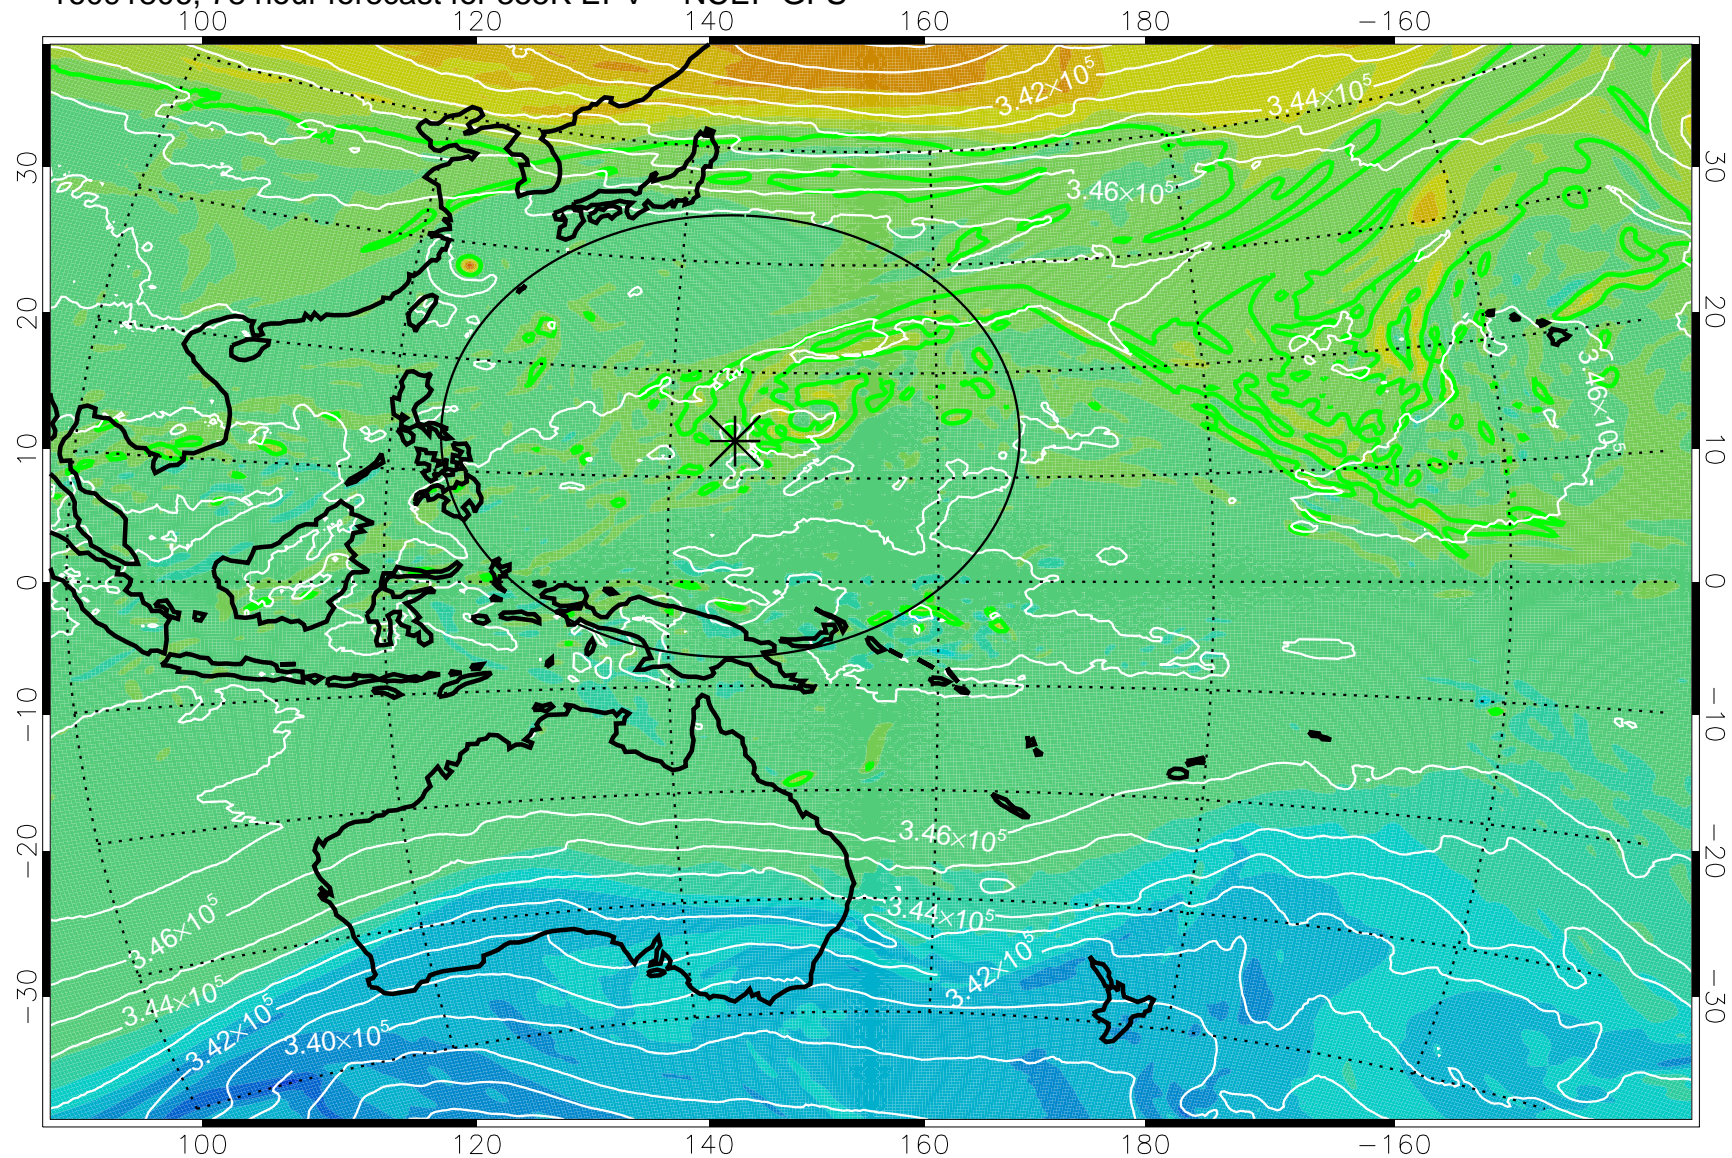

16091700, 48 hour forecast for 355K EPV -- NCEP GFS

355K Montgomery Streamfunction, white
EPV Tropopause (2 PVU) Position
Range ring of 2304 km

16091706, 54 hour forecast for 355K EPV -- NCEP GFS

355K Montgomery Streamfunction, white
EPV Tropopause (2 PVU) Position
Range ring of 2304 km

16091712, 60 hour forecast for 355K EPV -- NCEP GFS

355K Montgomery Streamfunction, white
EPV Tropopause (2 PVU) Position
Range ring of 2304 km

16091718, 66 hour forecast for 355K EPV -- NCEP GFS

355K Montgomery Streamfunction, white
EPV Tropopause (2 PVU) Position
Range ring of 2304 km

16091800, 72 hour forecast for 355K EPV -- NCEP GFS

355K Montgomery Streamfunction, white
EPV Tropopause (2 PVU) Position
Range ring of 2304 km

16091806, 78 hour forecast for 355K EPV -- NCEP GFS

355K Montgomery Streamfunction, white
EPV Tropopause (2 PVU) Position
Range ring of 2304 km

16091812, 84 hour forecast for 355K EPV -- NCEP GFS

355K Montgomery Streamfunction, white
EPV Tropopause (2 PVU) Position
Range ring of 2304 km

16091818, 90 hour forecast for 355K EPV -- NCEP GFS

16091900, 96 hour forecast for 355K EPV -- NCEP GFS