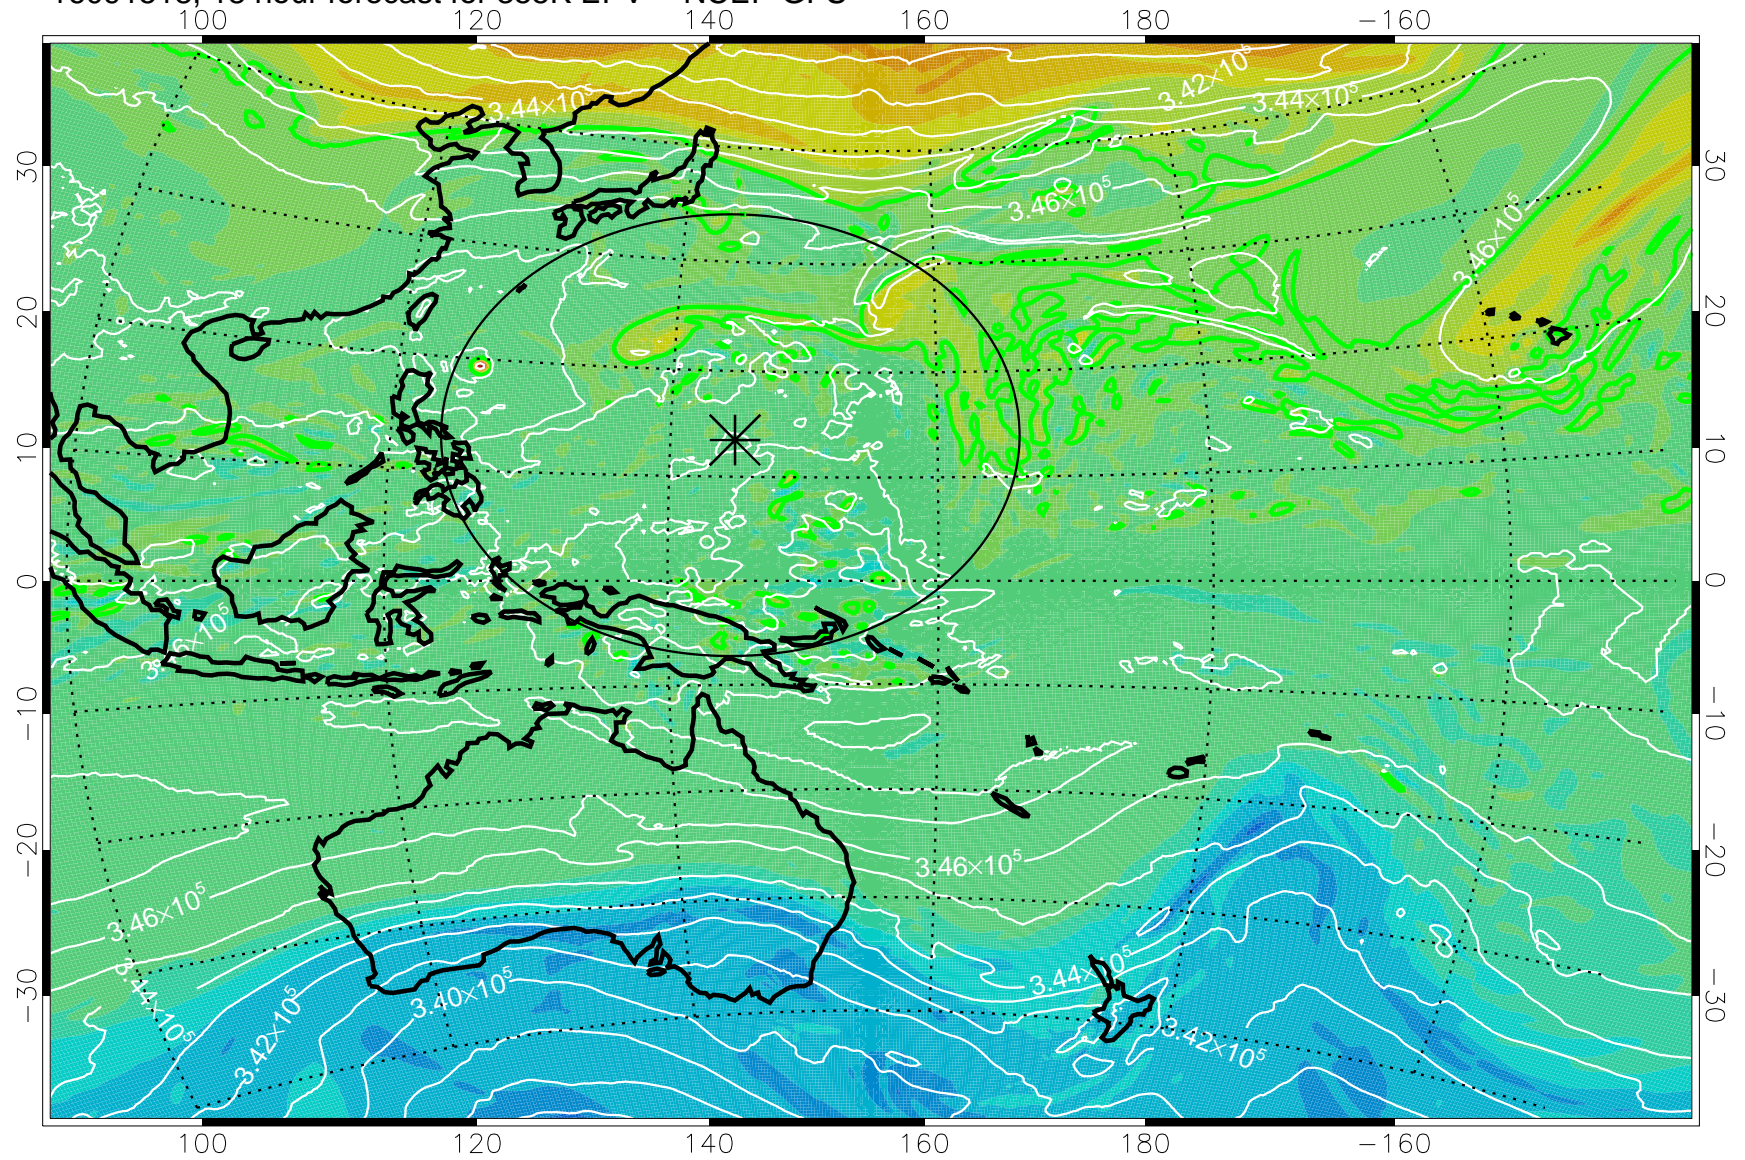

16091506, 6 hour forecast for 355K EPV -- NCEP GFS

355K Montgomery Streamfunction, white
EPV Tropopause (2 PVU) Position
Range ring of 2304 km

16091512, 12 hour forecast for 355K EPV -- NCEP GFS

355K Montgomery Streamfunction, white
EPV Tropopause (2 PVU) Position
Range ring of 2304 km

16091518, 18 hour forecast for 355K EPV -- NCEP GFS

355K Montgomery Streamfunction, white
EPV Tropopause (2 PVU) Position
Range ring of 2304 km

16091600, 24 hour forecast for 355K EPV -- NCEP GFS

355K Montgomery Streamfunction, white
EPV Tropopause (2 PVU) Position
Range ring of 2304 km

16091606, 30 hour forecast for 355K EPV -- NCEP GFS

355K Montgomery Streamfunction, white
EPV Tropopause (2 PVU) Position
Range ring of 2304 km

16091618, 42 hour forecast for 355K EPV -- NCEP GFS

355K Montgomery Streamfunction, white
EPV Tropopause (2 PVU) Position
Range ring of 2304 km

16091700, 48 hour forecast for 355K EPV -- NCEP GFS

355K Montgomery Streamfunction, white
EPV Tropopause (2 PVU) Position
Range ring of 2304 km

16091706, 54 hour forecast for 355K EPV -- NCEP GFS

355K Montgomery Streamfunction, white
EPV Tropopause (2 PVU) Position
Range ring of 2304 km