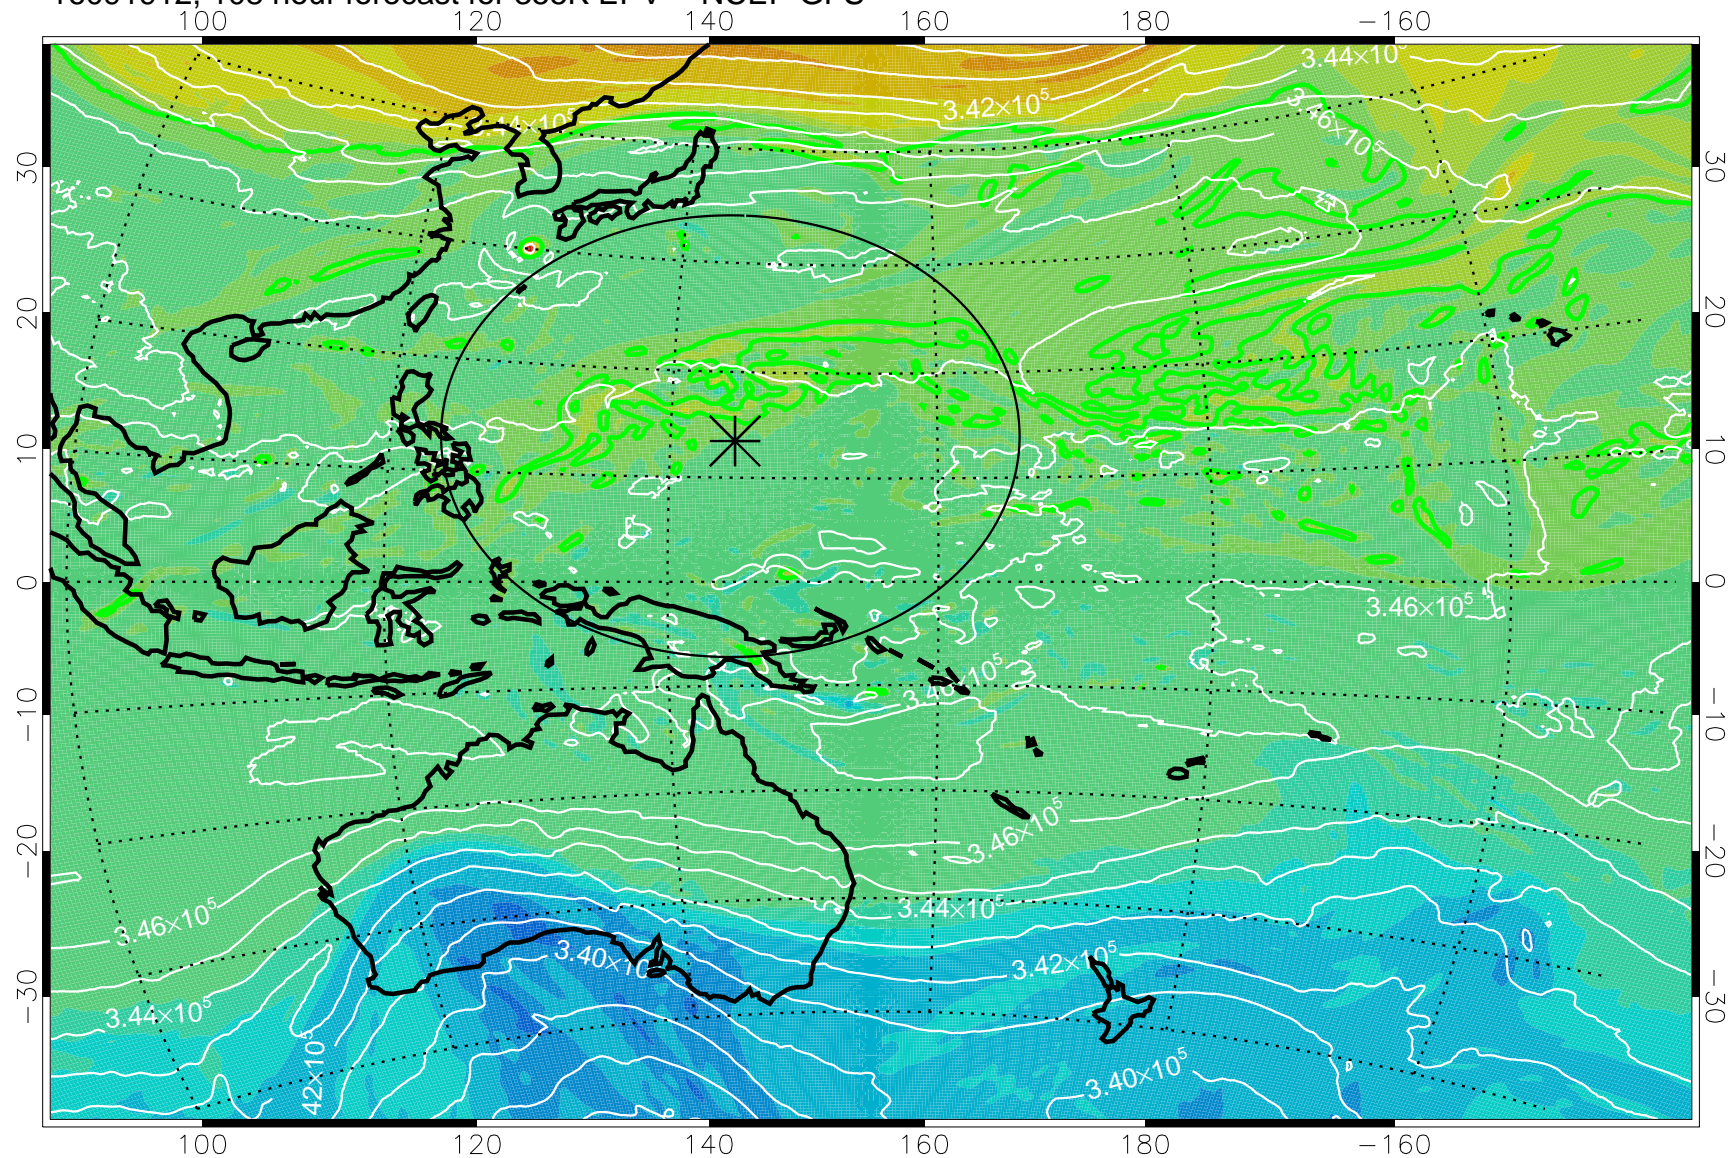

16091800, 72 hour forecast for 355K EPV -- NCEP GFS

355K Montgomery Streamfunction, white
EPV Tropopause (2 PVU) Position
Range ring of 2304 km

16091806, 78 hour forecast for 355K EPV -- NCEP GFS

355K Montgomery Streamfunction, white
EPV Tropopause (2 PVU) Position
Range ring of 2304 km

16091812, 84 hour forecast for 355K EPV -- NCEP GFS

355K Montgomery Streamfunction, white
EPV Tropopause (2 PVU) Position
Range ring of 2304 km

16091818, 90 hour forecast for 355K EPV -- NCEP GFS

16091900, 96 hour forecast for 355K EPV -- NCEP GFS

355K Montgomery Streamfunction, white
EPV Tropopause (2 PVU) Position
Range ring of 2304 km

16091906, 102 hour forecast for 355K EPV -- NCEP GFS

355K Montgomery Streamfunction, white
EPV Tropopause (2 PVU) Position
Range ring of 2304 km

16091912, 108 hour forecast for 355K EPV -- NCEP GFS

355K Montgomery Streamfunction, white
EPV Tropopause (2 PVU) Position
Range ring of 2304 km

16091918, 114 hour forecast for 355K EPV -- NCEP GFS

355K Montgomery Streamfunction, white
EPV Tropopause (2 PVU) Position
Range ring of 2304 km