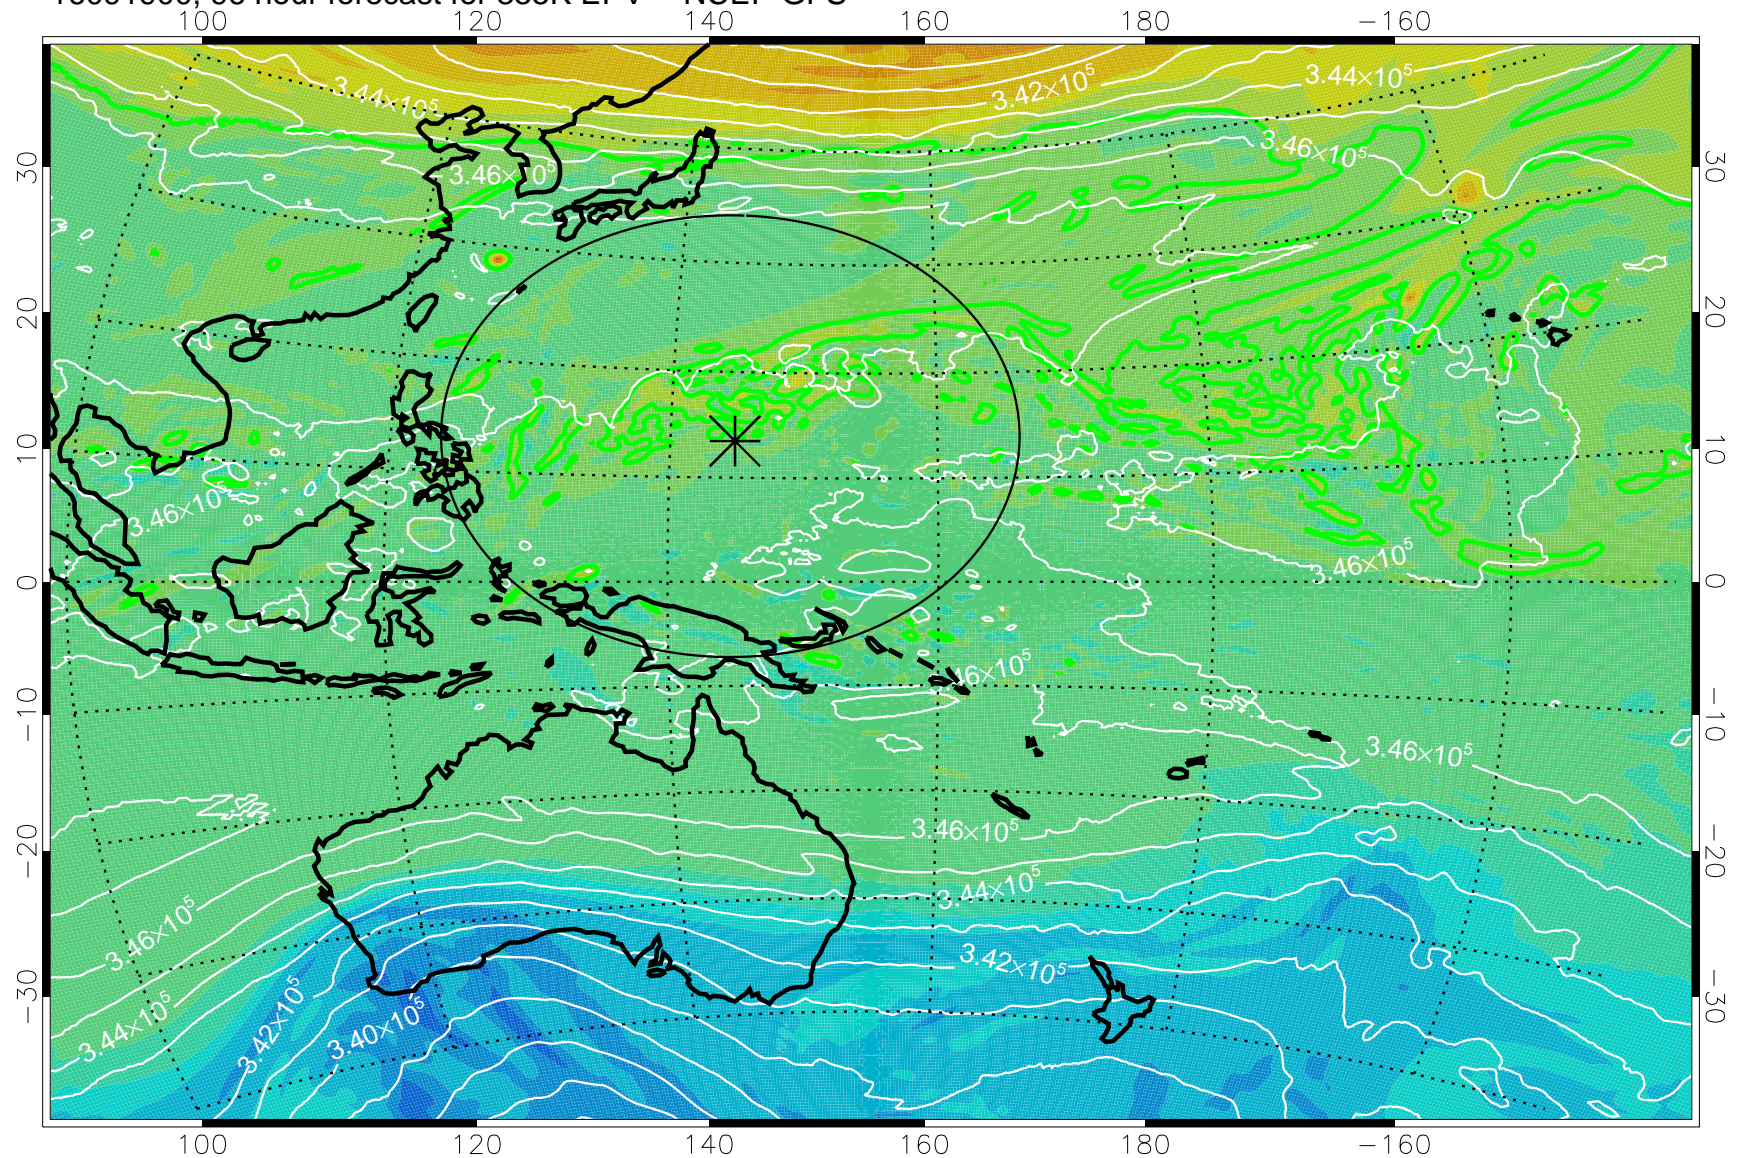

16091812, 84 hour forecast for 355K EPV -- NCEP GFS

355K Montgomery Streamfunction, white
EPV Tropopause (2 PVU) Position
Range ring of 2304 km

16091818, 90 hour forecast for 355K EPV -- NCEP GFS

16091900, 96 hour forecast for 355K EPV -- NCEP GFS

355K Montgomery Streamfunction, white
EPV Tropopause (2 PVU) Position
Range ring of 2304 km

16091906, 102 hour forecast for 355K EPV -- NCEP GFS

355K Montgomery Streamfunction, white
EPV Tropopause (2 PVU) Position
Range ring of 2304 km

16091912, 108 hour forecast for 355K EPV -- NCEP GFS

355K Montgomery Streamfunction, white
EPV Tropopause (2 PVU) Position
Range ring of 2304 km

16091918, 114 hour forecast for 355K EPV -- NCEP GFS

355K Montgomery Streamfunction, white
EPV Tropopause (2 PVU) Position
Range ring of 2304 km

16092000, 120 hour forecast for 355K EPV -- NCEP GFS

355K Montgomery Streamfunction, white
EPV Tropopause (2 PVU) Position
Range ring of 2304 km