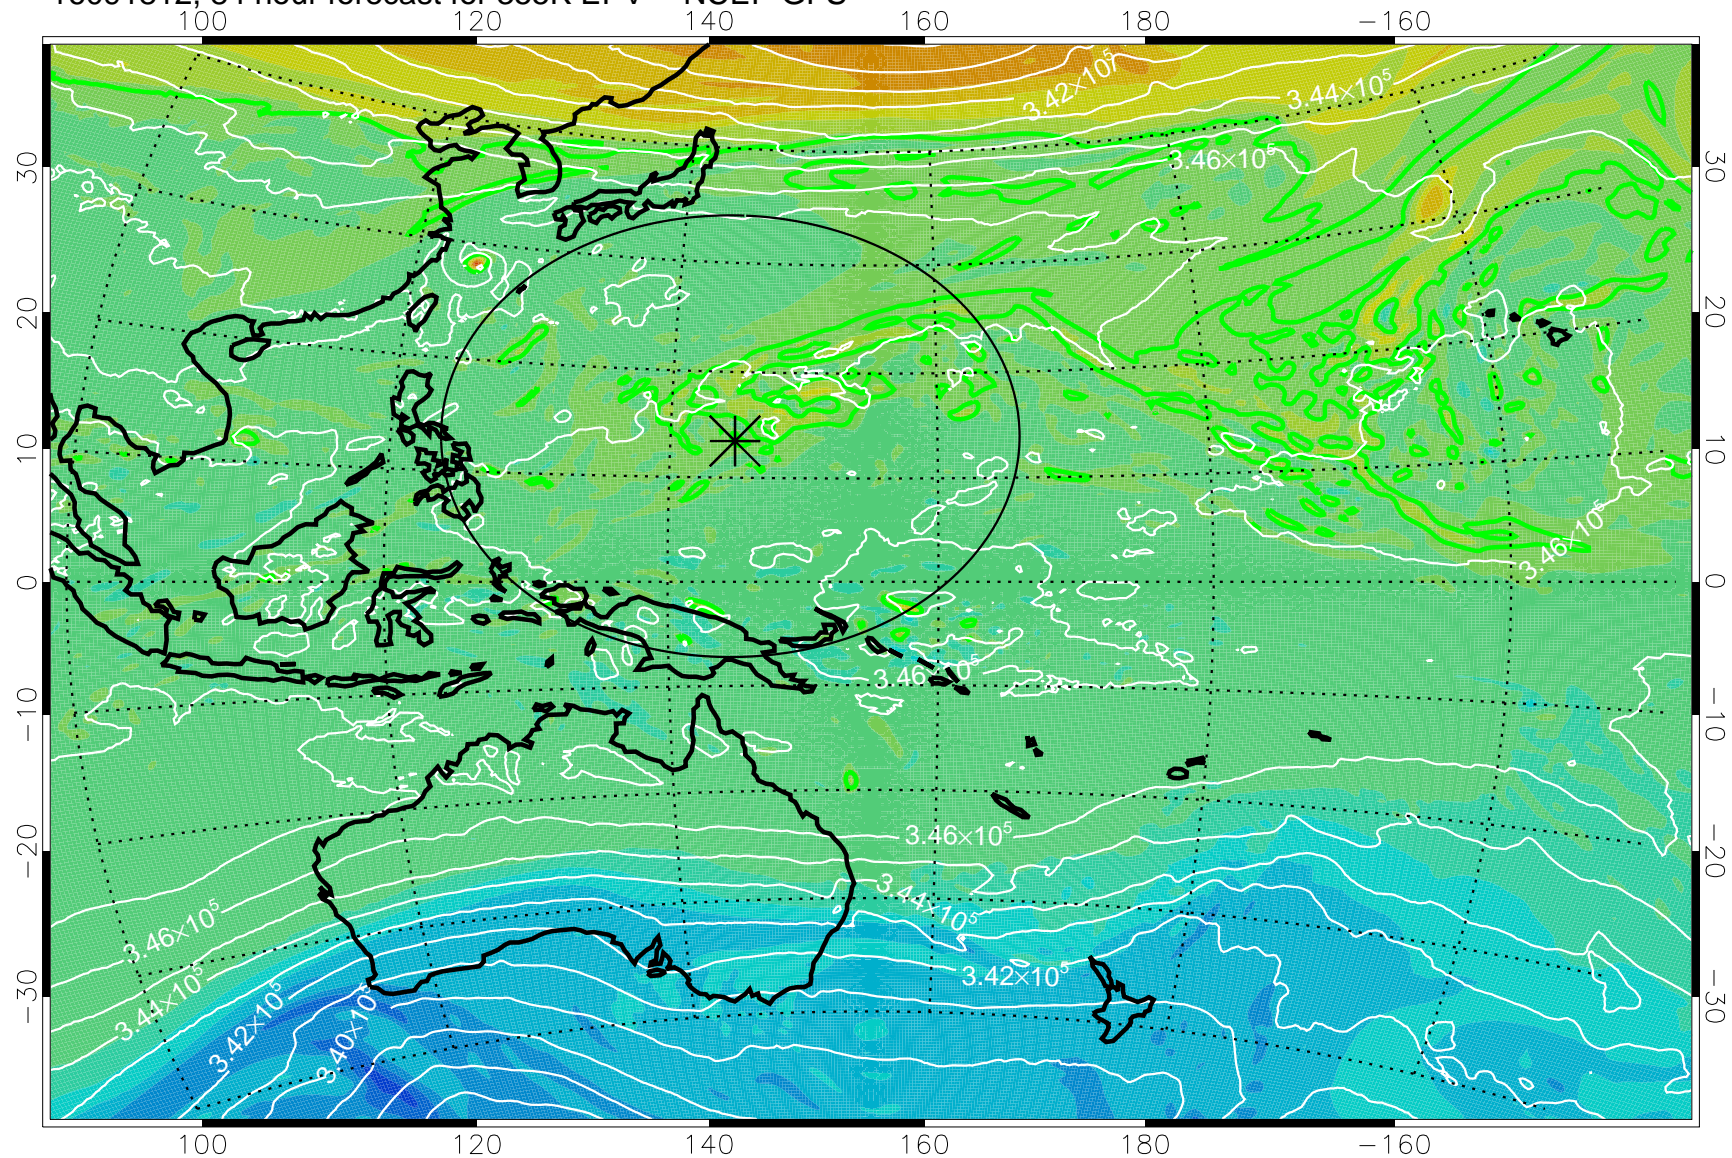

16091712, 60 hour forecast for 355K EPV -- NCEP GFS

355K Montgomery Streamfunction, white
EPV Tropopause (2 PVU) Position
Range ring of 2304 km

16091718, 66 hour forecast for 355K EPV -- NCEP GFS

355K Montgomery Streamfunction, white
EPV Tropopause (2 PVU) Position
Range ring of 2304 km

16091800, 72 hour forecast for 355K EPV -- NCEP GFS

355K Montgomery Streamfunction, white
EPV Tropopause (2 PVU) Position
Range ring of 2304 km

16091806, 78 hour forecast for 355K EPV -- NCEP GFS

355K Montgomery Streamfunction, white
EPV Tropopause (2 PVU) Position
Range ring of 2304 km

16091812, 84 hour forecast for 355K EPV -- NCEP GFS

355K Montgomery Streamfunction, white
EPV Tropopause (2 PVU) Position
Range ring of 2304 km

16091818, 90 hour forecast for 355K EPV -- NCEP GFS

16091900, 96 hour forecast for 355K EPV -- NCEP GFS

355K Montgomery Streamfunction, white
EPV Tropopause (2 PVU) Position
Range ring of 2304 km

16091906, 102 hour forecast for 355K EPV -- NCEP GFS

355K Montgomery Streamfunction, white
EPV Tropopause (2 PVU) Position
Range ring of 2304 km