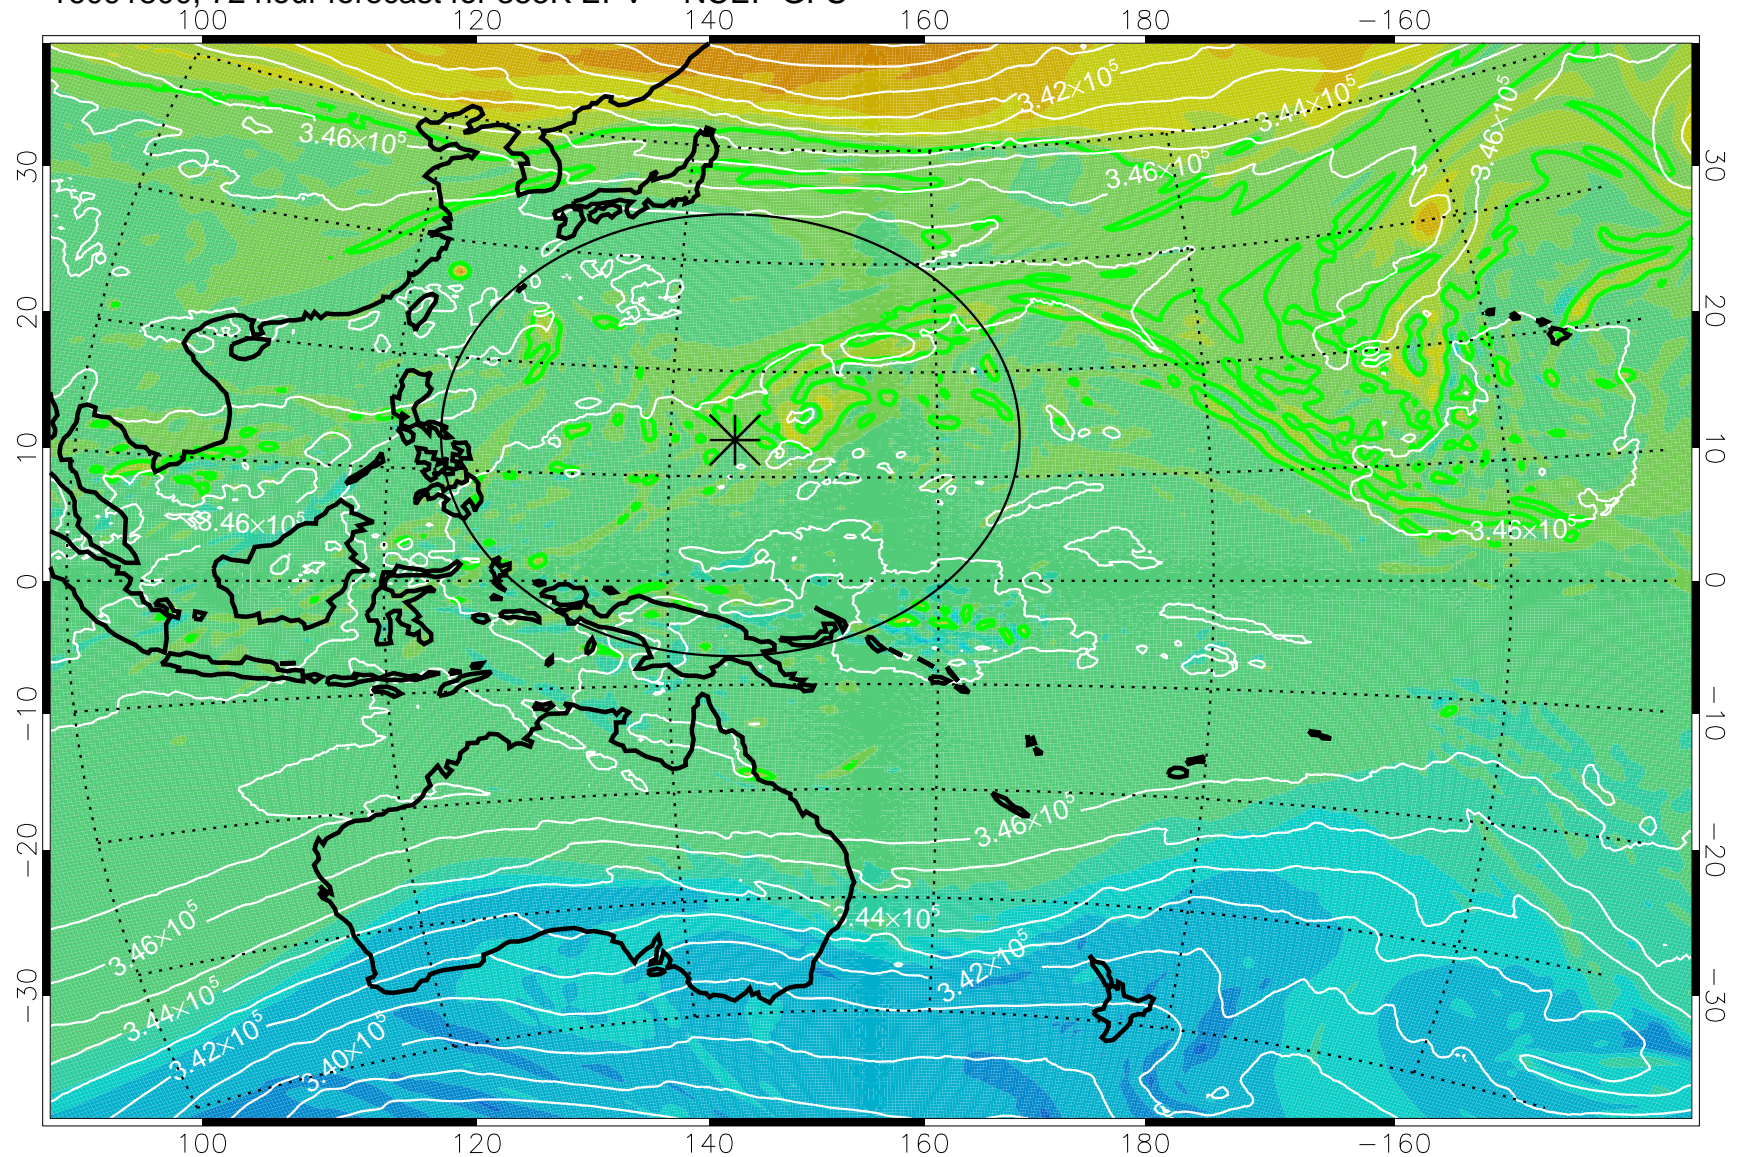

16091700, 48 hour forecast for 355K EPV -- NCEP GFS

355K Montgomery Streamfunction, white
EPV Tropopause (2 PVU) Position
Range ring of 2304 km

16091706, 54 hour forecast for 355K EPV -- NCEP GFS

355K Montgomery Streamfunction, white
EPV Tropopause (2 PVU) Position
Range ring of 2304 km

16091712, 60 hour forecast for 355K EPV -- NCEP GFS

355K Montgomery Streamfunction, white
EPV Tropopause (2 PVU) Position
Range ring of 2304 km

16091718, 66 hour forecast for 355K EPV -- NCEP GFS

355K Montgomery Streamfunction, white
EPV Tropopause (2 PVU) Position
Range ring of 2304 km

16091800, 72 hour forecast for 355K EPV -- NCEP GFS

355K Montgomery Streamfunction, white
EPV Tropopause (2 PVU) Position
Range ring of 2304 km

16091806, 78 hour forecast for 355K EPV -- NCEP GFS

355K Montgomery Streamfunction, white
EPV Tropopause (2 PVU) Position
Range ring of 2304 km

16091812, 84 hour forecast for 355K EPV -- NCEP GFS

355K Montgomery Streamfunction, white
EPV Tropopause (2 PVU) Position
Range ring of 2304 km

16091818, 90 hour forecast for 355K EPV -- NCEP GFS

16091900, 96 hour forecast for 355K EPV -- NCEP GFS