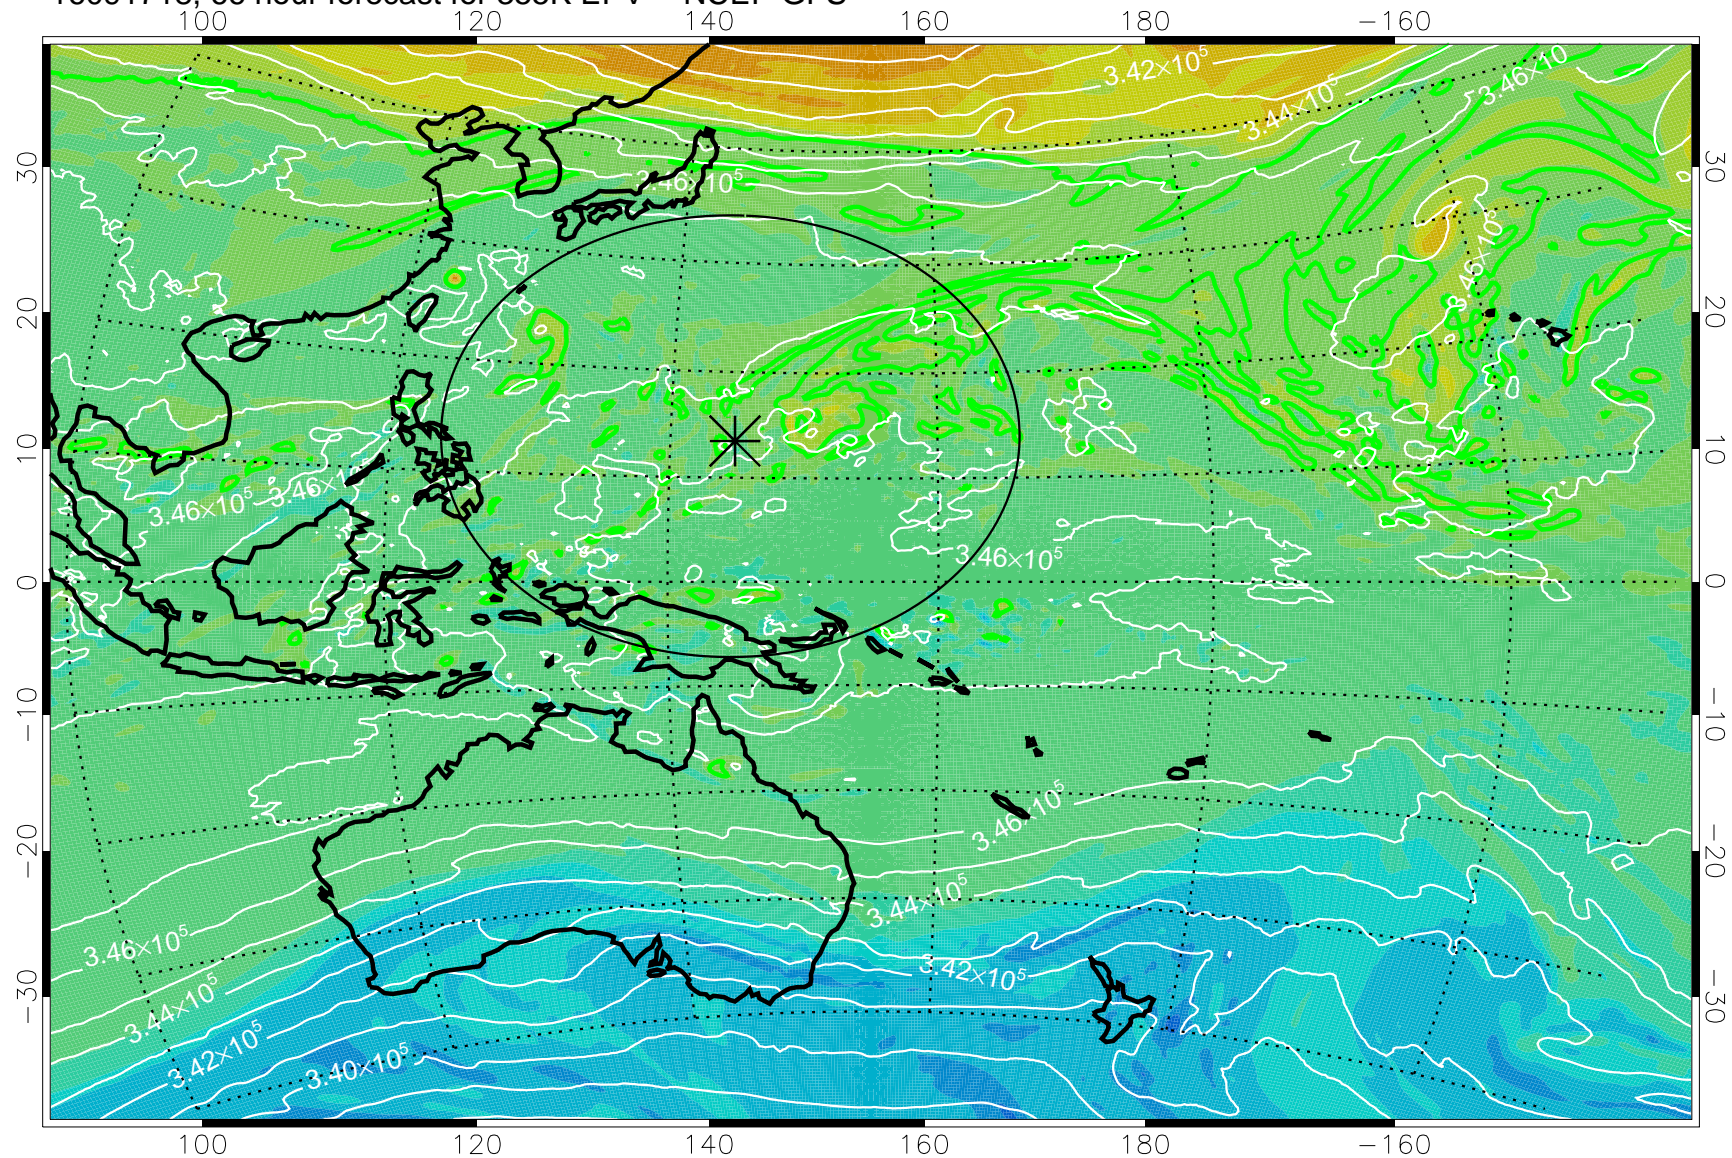

16091700, 48 hour forecast for 355K EPV -- NCEP GFS

355K Montgomery Streamfunction, white
EPV Tropopause (2 PVU) Position
Range ring of 2304 km

16091706, 54 hour forecast for 355K EPV -- NCEP GFS

355K Montgomery Streamfunction, white
EPV Tropopause (2 PVU) Position
Range ring of 2304 km

16091712, 60 hour forecast for 355K EPV -- NCEP GFS

355K Montgomery Streamfunction, white
EPV Tropopause (2 PVU) Position
Range ring of 2304 km

16091718, 66 hour forecast for 355K EPV -- NCEP GFS

355K Montgomery Streamfunction, white
EPV Tropopause (2 PVU) Position
Range ring of 2304 km

16091800, 72 hour forecast for 355K EPV -- NCEP GFS

355K Montgomery Streamfunction, white
EPV Tropopause (2 PVU) Position
Range ring of 2304 km

16091806, 78 hour forecast for 355K EPV -- NCEP GFS

355K Montgomery Streamfunction, white
EPV Tropopause (2 PVU) Position
Range ring of 2304 km

16091812, 84 hour forecast for 355K EPV -- NCEP GFS

355K Montgomery Streamfunction, white
EPV Tropopause (2 PVU) Position
Range ring of 2304 km

16091818, 90 hour forecast for 355K EPV -- NCEP GFS

16091900, 96 hour forecast for 355K EPV -- NCEP GFS