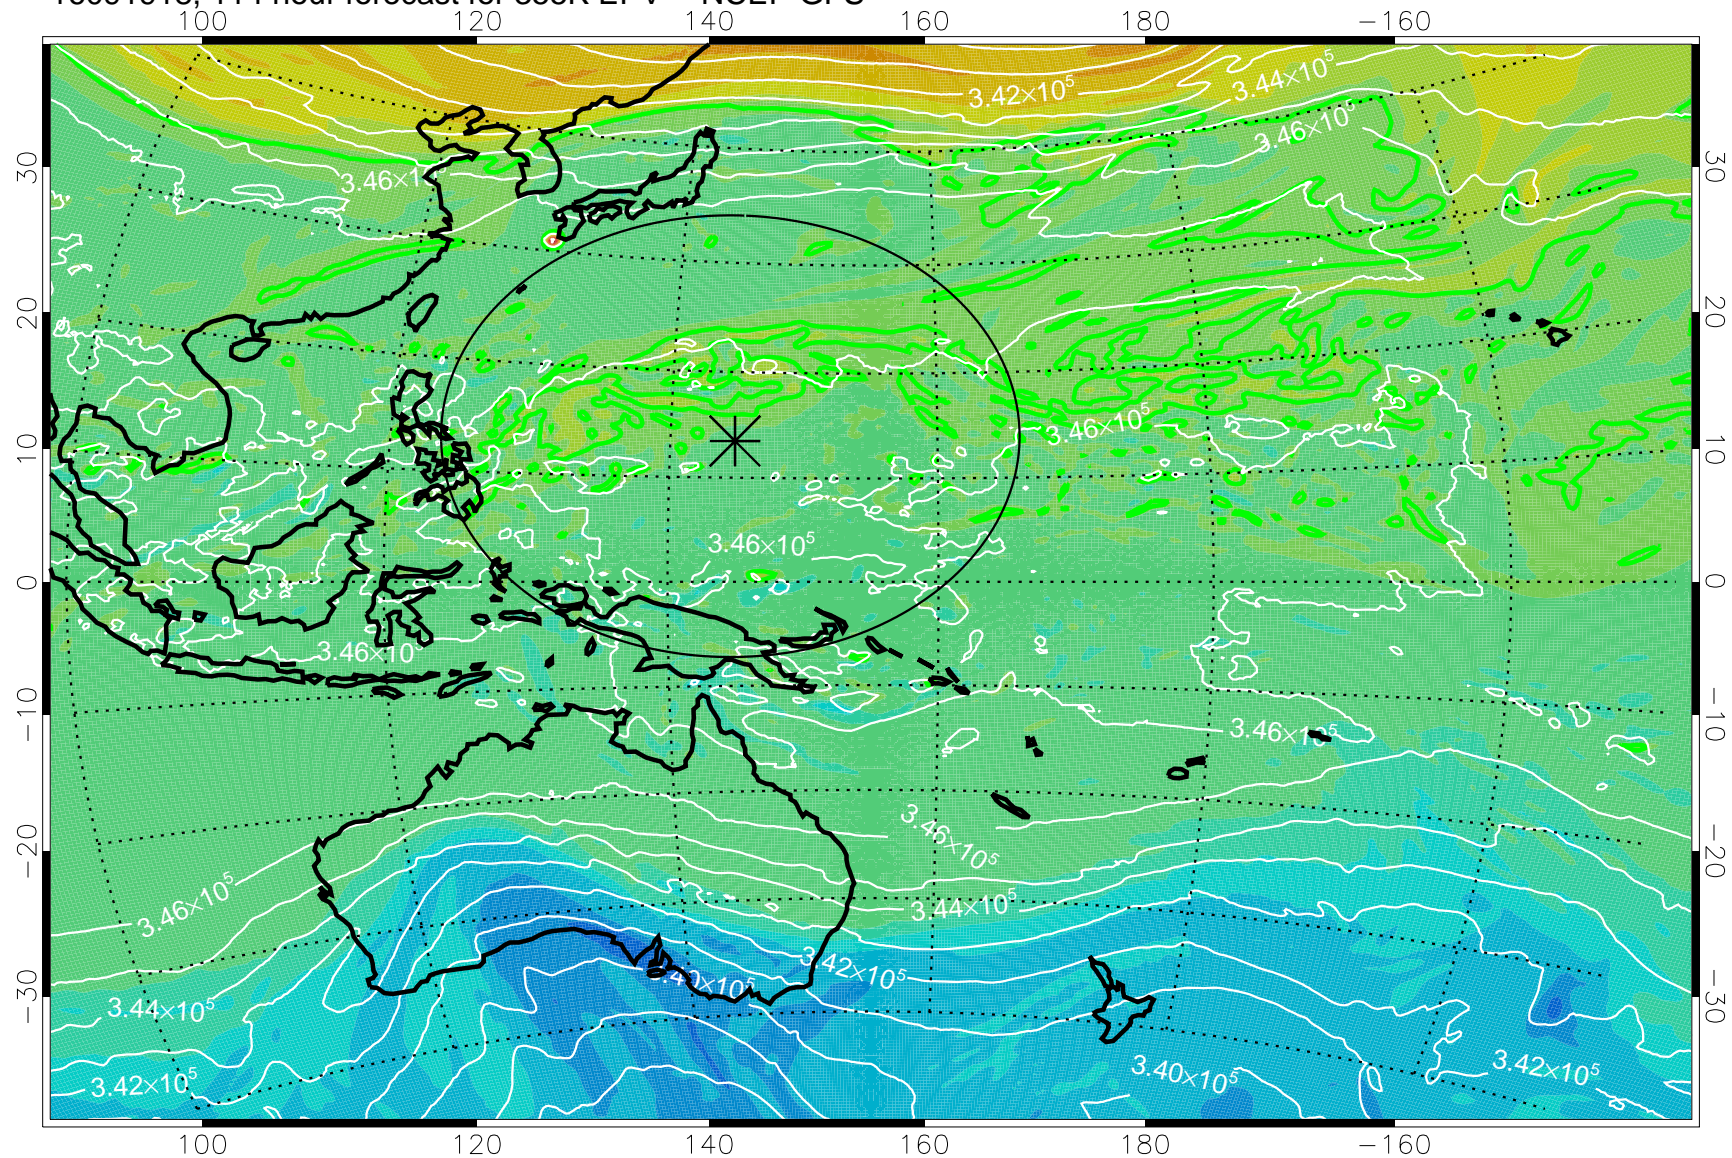

16091812, 84 hour forecast for 355K EPV -- NCEP GFS

355K Montgomery Streamfunction, white
EPV Tropopause (2 PVU) Position
Range ring of 2304 km

16091818, 90 hour forecast for 355K EPV -- NCEP GFS

16091900, 96 hour forecast for 355K EPV -- NCEP GFS

355K Montgomery Streamfunction, white
EPV Tropopause (2 PVU) Position
Range ring of 2304 km

16091906, 102 hour forecast for 355K EPV -- NCEP GFS

355K Montgomery Streamfunction, white
EPV Tropopause (2 PVU) Position
Range ring of 2304 km

16091912, 108 hour forecast for 355K EPV -- NCEP GFS

355K Montgomery Streamfunction, white
EPV Tropopause (2 PVU) Position
Range ring of 2304 km

16091918, 114 hour forecast for 355K EPV -- NCEP GFS

355K Montgomery Streamfunction, white
EPV Tropopause (2 PVU) Position
Range ring of 2304 km

16092000, 120 hour forecast for 355K EPV -- NCEP GFS

355K Montgomery Streamfunction, white
EPV Tropopause (2 PVU) Position
Range ring of 2304 km