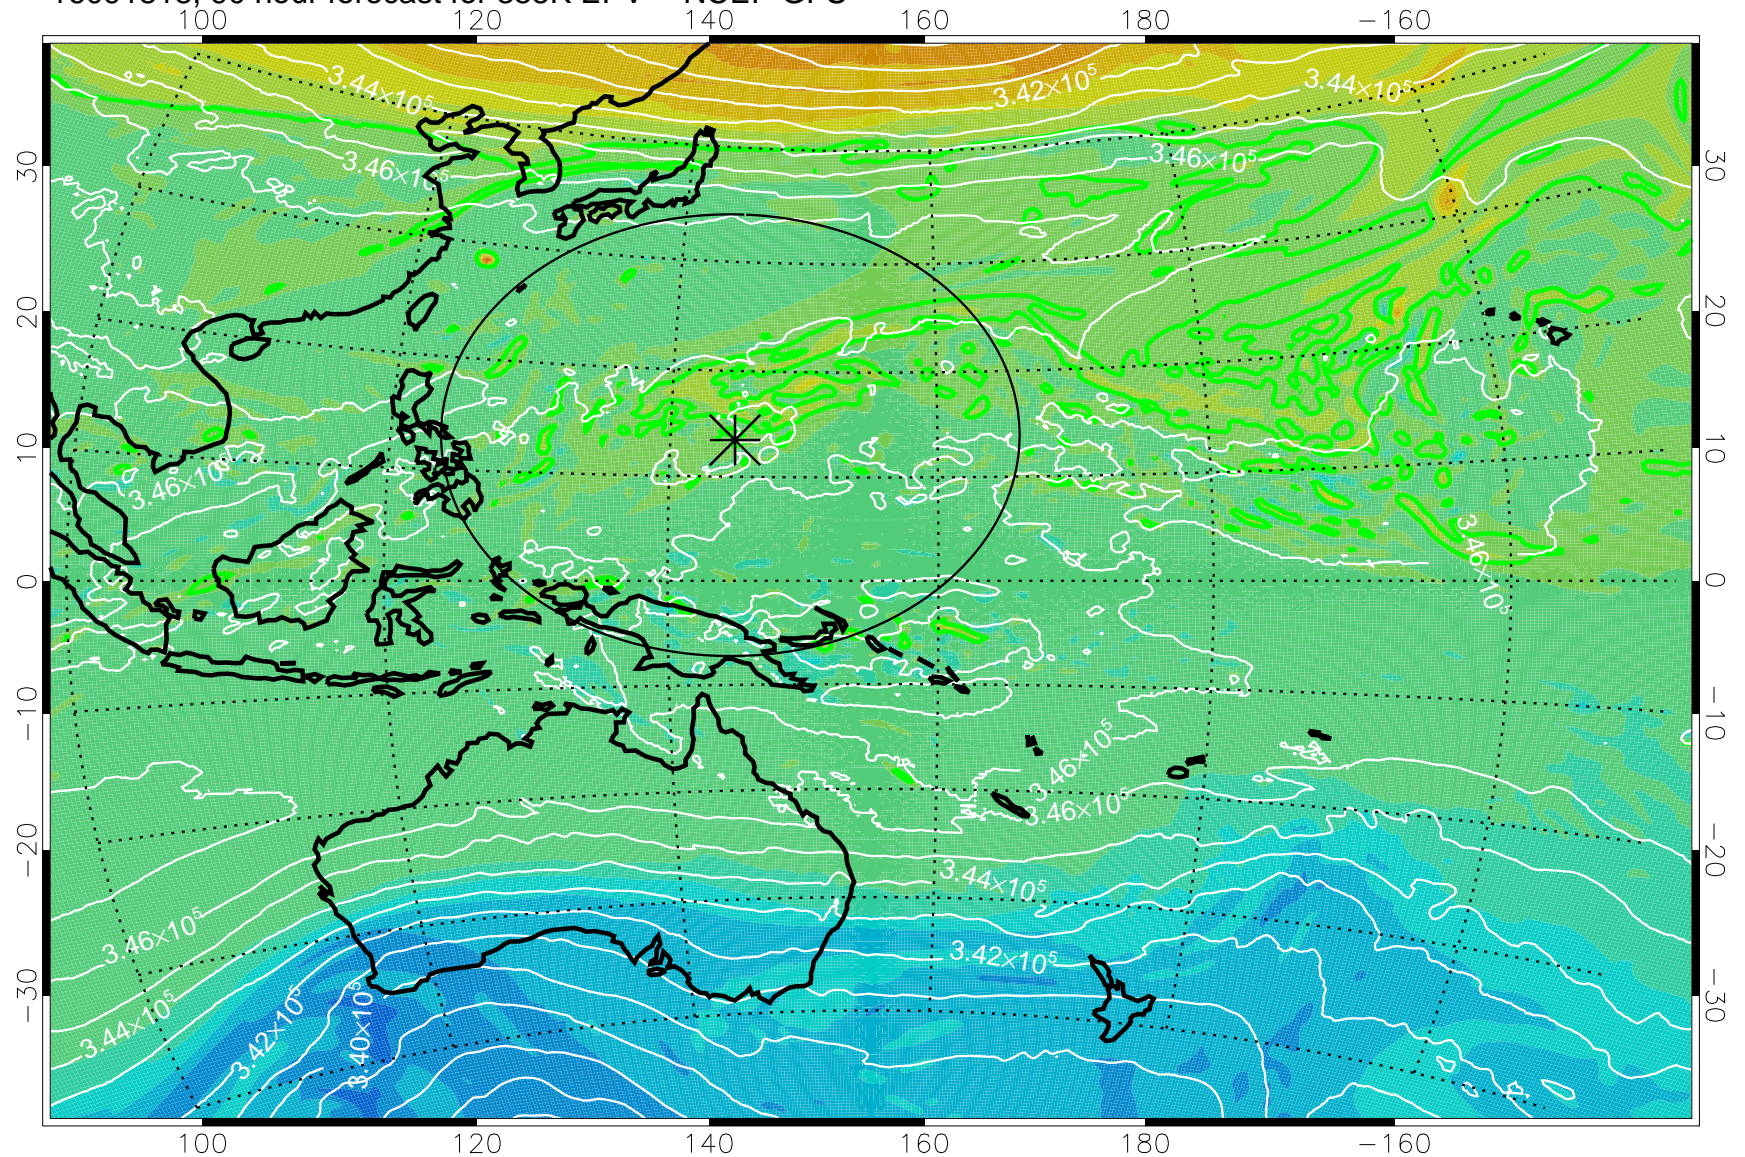

16091712, 60 hour forecast for 355K EPV -- NCEP GFS

355K Montgomery Streamfunction, white
EPV Tropopause (2 PVU) Position
Range ring of 2304 km

16091718, 66 hour forecast for 355K EPV -- NCEP GFS

355K Montgomery Streamfunction, white
EPV Tropopause (2 PVU) Position
Range ring of 2304 km

16091800, 72 hour forecast for 355K EPV -- NCEP GFS

355K Montgomery Streamfunction, white
EPV Tropopause (2 PVU) Position
Range ring of 2304 km

16091806, 78 hour forecast for 355K EPV -- NCEP GFS

355K Montgomery Streamfunction, white
EPV Tropopause (2 PVU) Position
Range ring of 2304 km

16091812, 84 hour forecast for 355K EPV -- NCEP GFS

355K Montgomery Streamfunction, white
EPV Tropopause (2 PVU) Position
Range ring of 2304 km

16091818, 90 hour forecast for 355K EPV -- NCEP GFS

16091900, 96 hour forecast for 355K EPV -- NCEP GFS

355K Montgomery Streamfunction, white
EPV Tropopause (2 PVU) Position
Range ring of 2304 km

16091906, 102 hour forecast for 355K EPV -- NCEP GFS

355K Montgomery Streamfunction, white
EPV Tropopause (2 PVU) Position
Range ring of 2304 km