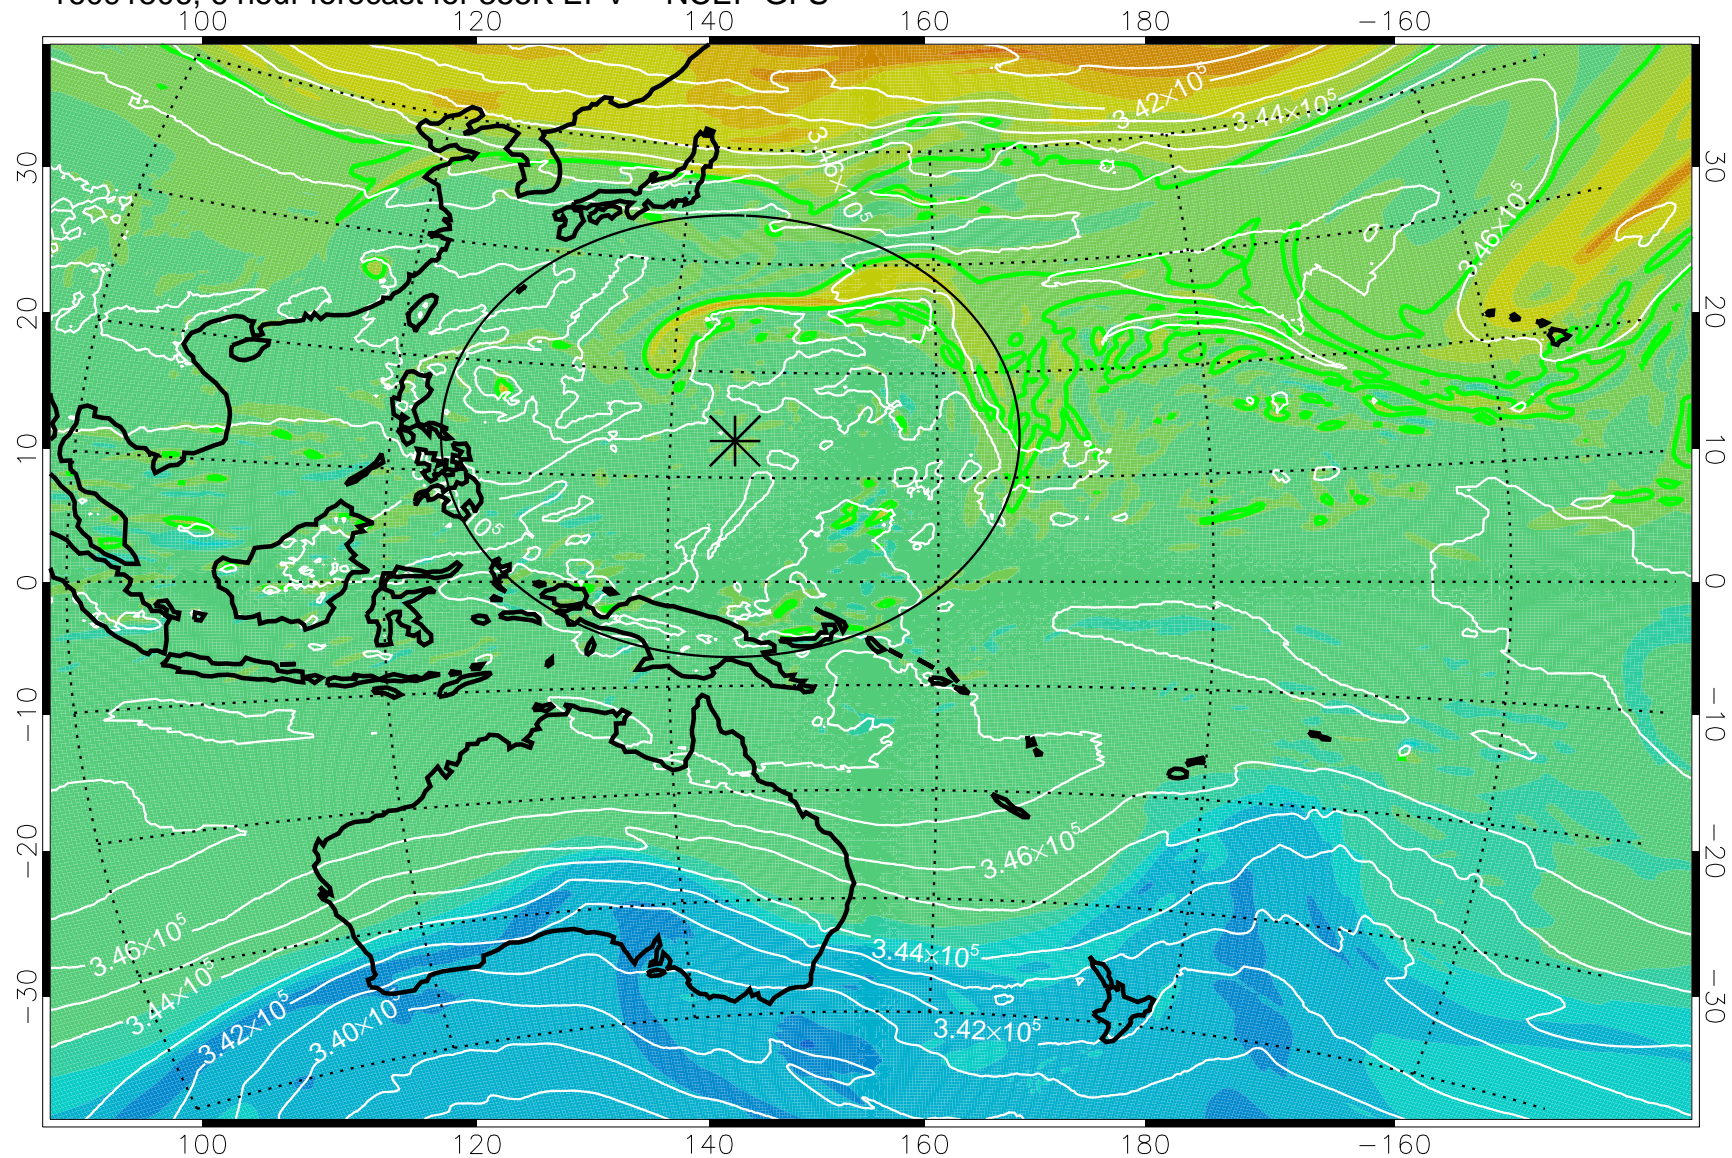

16091506, 6 hour forecast for 355K EPV -- NCEP GFS

355K Montgomery Streamfunction, white
EPV Tropopause (2 PVU) Position
Range ring of 2304 km

16091512, 12 hour forecast for 355K EPV -- NCEP GFS

355K Montgomery Streamfunction, white
EPV Tropopause (2 PVU) Position
Range ring of 2304 km

16091518, 18 hour forecast for 355K EPV -- NCEP GFS

355K Montgomery Streamfunction, white
EPV Tropopause (2 PVU) Position
Range ring of 2304 km

16091600, 24 hour forecast for 355K EPV -- NCEP GFS

355K Montgomery Streamfunction, white
EPV Tropopause (2 PVU) Position
Range ring of 2304 km

16091606, 30 hour forecast for 355K EPV -- NCEP GFS

355K Montgomery Streamfunction, white
EPV Tropopause (2 PVU) Position
Range ring of 2304 km

16091618, 42 hour forecast for 355K EPV -- NCEP GFS

355K Montgomery Streamfunction, white
EPV Tropopause (2 PVU) Position
Range ring of 2304 km

16091700, 48 hour forecast for 355K EPV -- NCEP GFS

355K Montgomery Streamfunction, white
EPV Tropopause (2 PVU) Position
Range ring of 2304 km

16091706, 54 hour forecast for 355K EPV -- NCEP GFS

355K Montgomery Streamfunction, white
EPV Tropopause (2 PVU) Position
Range ring of 2304 km