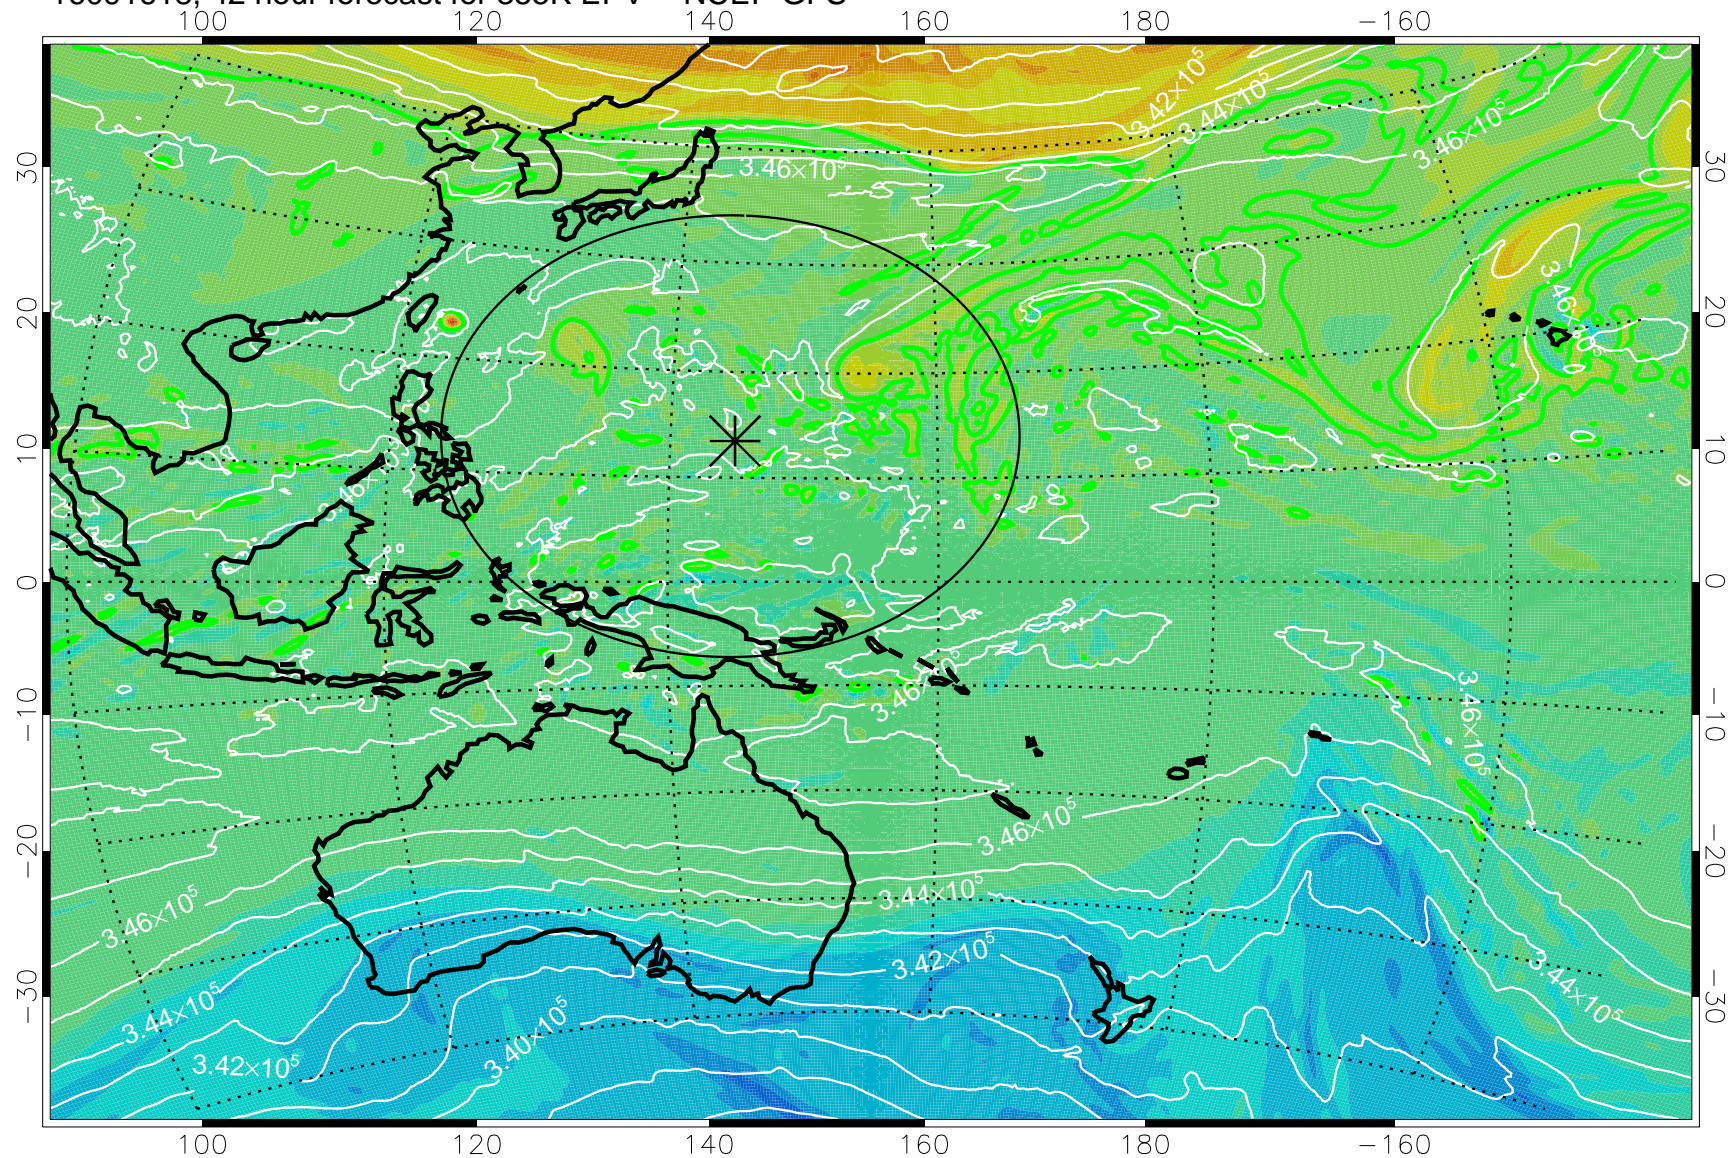

16091518, 18 hour forecast for 355K EPV -- NCEP GFS

355K Montgomery Streamfunction, white
EPV Tropopause (2 PVU) Position
Range ring of 2304 km

16091600, 24 hour forecast for 355K EPV -- NCEP GFS

355K Montgomery Streamfunction, white
EPV Tropopause (2 PVU) Position
Range ring of 2304 km

16091606, 30 hour forecast for 355K EPV -- NCEP GFS

355K Montgomery Streamfunction, white
EPV Tropopause (2 PVU) Position
Range ring of 2304 km

16091618, 42 hour forecast for 355K EPV -- NCEP GFS

355K Montgomery Streamfunction, white
EPV Tropopause (2 PVU) Position
Range ring of 2304 km

16091700, 48 hour forecast for 355K EPV -- NCEP GFS

355K Montgomery Streamfunction, white
EPV Tropopause (2 PVU) Position
Range ring of 2304 km

16091706, 54 hour forecast for 355K EPV -- NCEP GFS

355K Montgomery Streamfunction, white
EPV Tropopause (2 PVU) Position
Range ring of 2304 km

16091712, 60 hour forecast for 355K EPV -- NCEP GFS

355K Montgomery Streamfunction, white
EPV Tropopause (2 PVU) Position
Range ring of 2304 km

16091718, 66 hour forecast for 355K EPV -- NCEP GFS

355K Montgomery Streamfunction, white
EPV Tropopause (2 PVU) Position
Range ring of 2304 km