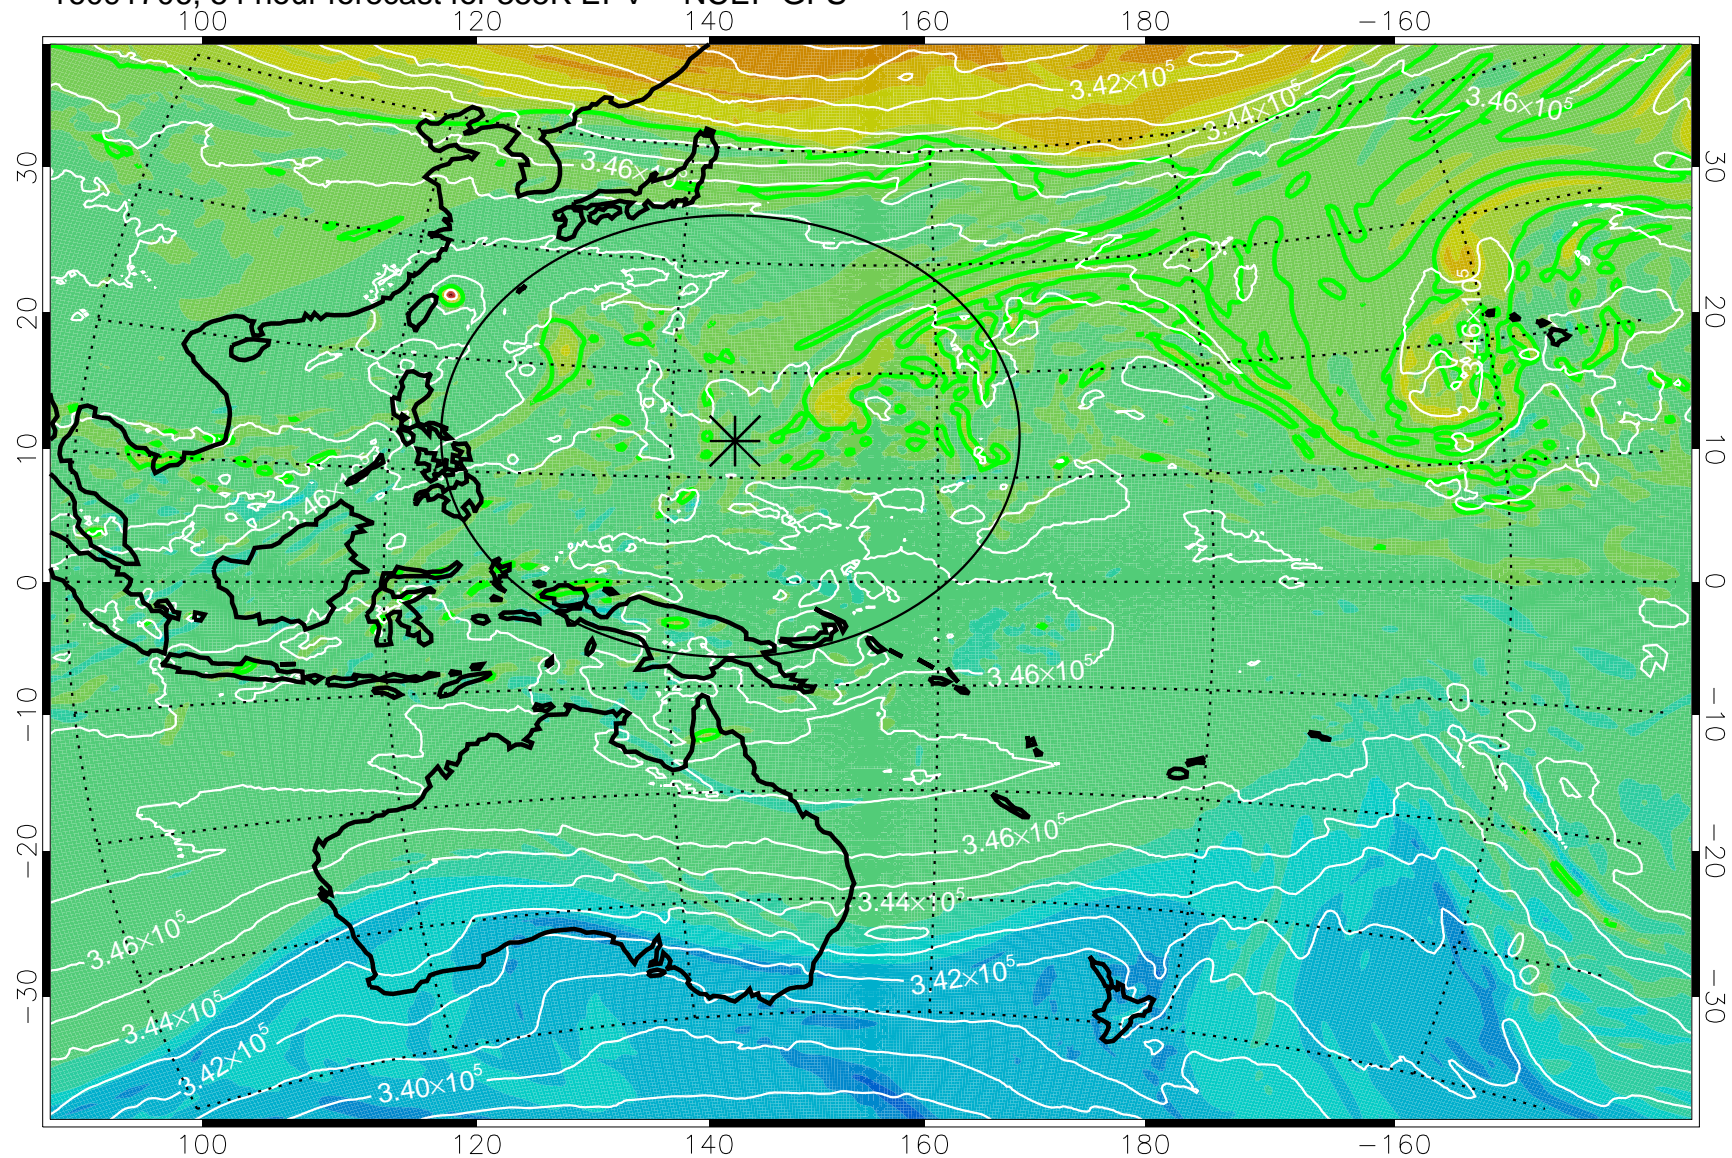

16091606, 30 hour forecast for 355K EPV -- NCEP GFS

355K Montgomery Streamfunction, white
EPV Tropopause (2 PVU) Position
Range ring of 2304 km

16091618, 42 hour forecast for 355K EPV -- NCEP GFS

355K Montgomery Streamfunction, white
EPV Tropopause (2 PVU) Position
Range ring of 2304 km

16091700, 48 hour forecast for 355K EPV -- NCEP GFS

355K Montgomery Streamfunction, white
EPV Tropopause (2 PVU) Position
Range ring of 2304 km

16091706, 54 hour forecast for 355K EPV -- NCEP GFS

355K Montgomery Streamfunction, white
EPV Tropopause (2 PVU) Position
Range ring of 2304 km

16091712, 60 hour forecast for 355K EPV -- NCEP GFS

355K Montgomery Streamfunction, white
EPV Tropopause (2 PVU) Position
Range ring of 2304 km

16091718, 66 hour forecast for 355K EPV -- NCEP GFS

355K Montgomery Streamfunction, white
EPV Tropopause (2 PVU) Position
Range ring of 2304 km

16091800, 72 hour forecast for 355K EPV -- NCEP GFS

355K Montgomery Streamfunction, white
EPV Tropopause (2 PVU) Position
Range ring of 2304 km

16091806, 78 hour forecast for 355K EPV -- NCEP GFS

355K Montgomery Streamfunction, white
EPV Tropopause (2 PVU) Position
Range ring of 2304 km