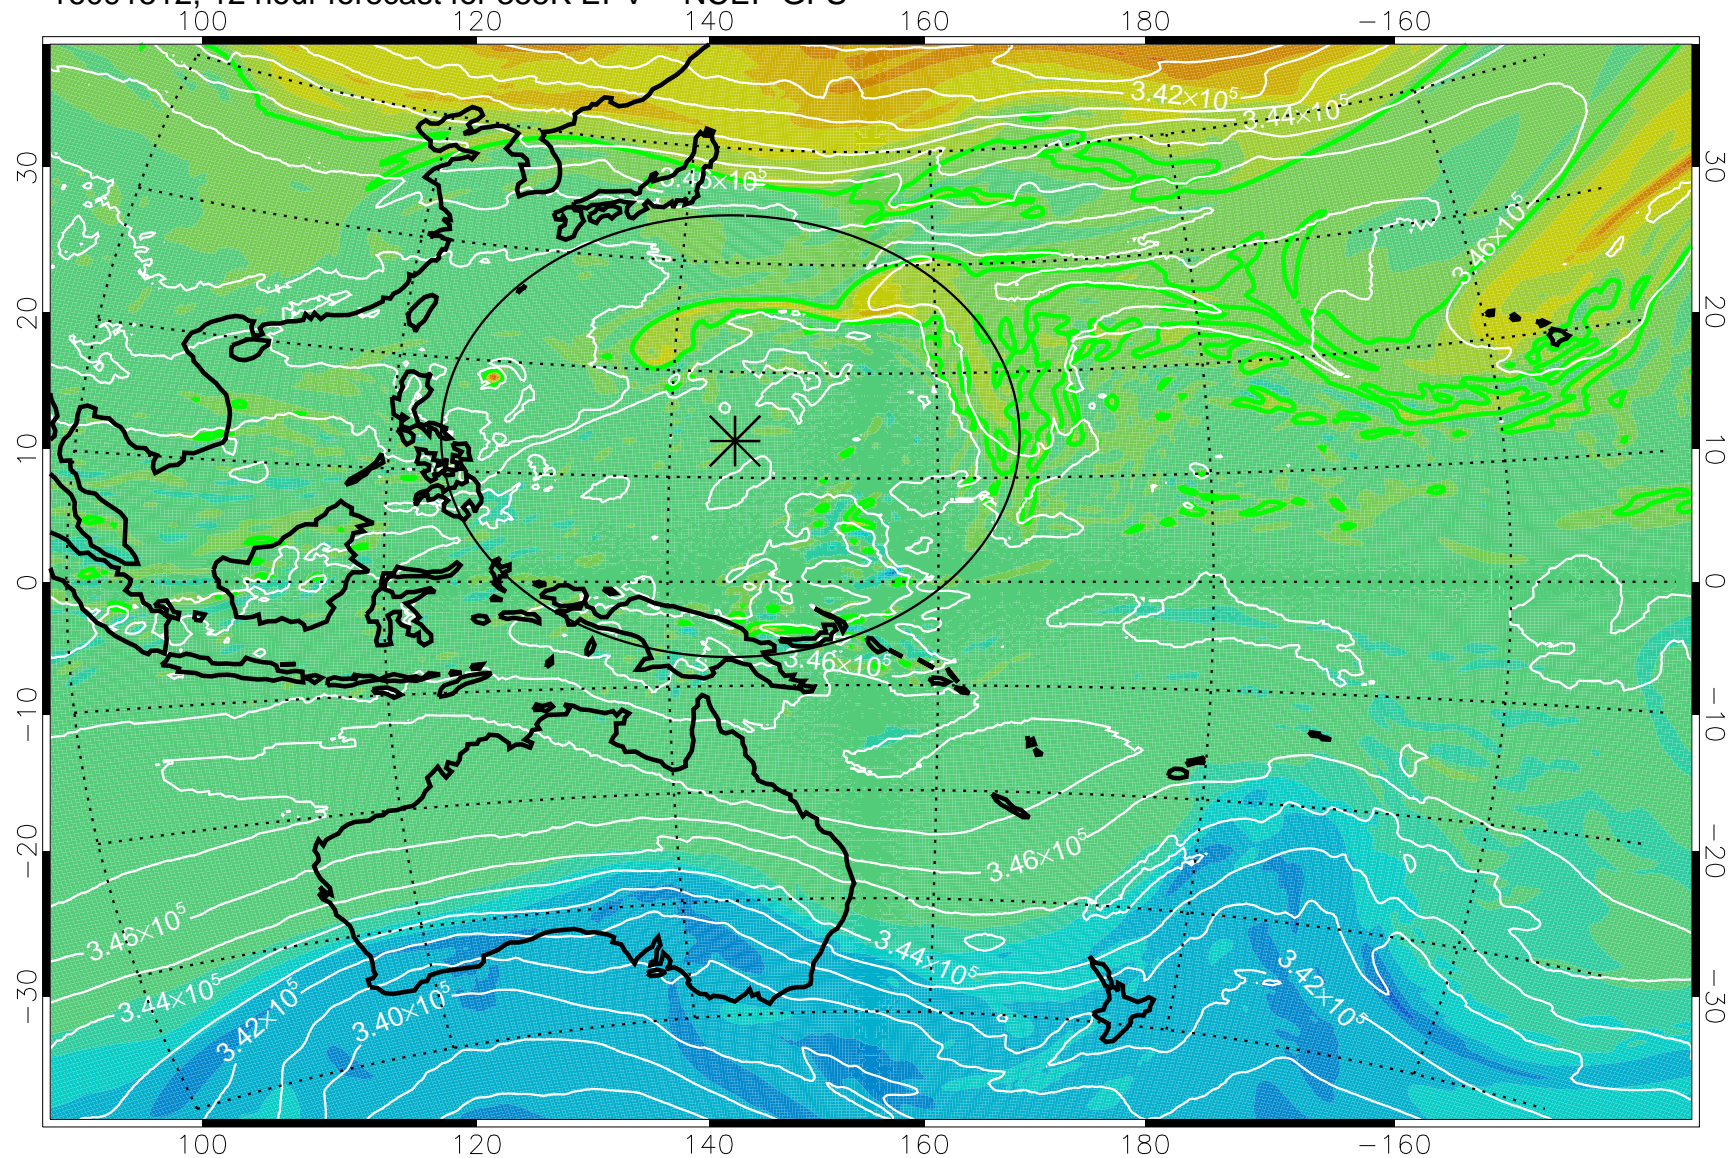

16091506, 6 hour forecast for 355K EPV -- NCEP GFS

355K Montgomery Streamfunction, white
EPV Tropopause (2 PVU) Position
Range ring of 2304 km

16091512, 12 hour forecast for 355K EPV -- NCEP GFS

355K Montgomery Streamfunction, white
EPV Tropopause (2 PVU) Position
Range ring of 2304 km

16091518, 18 hour forecast for 355K EPV -- NCEP GFS

355K Montgomery Streamfunction, white
EPV Tropopause (2 PVU) Position
Range ring of 2304 km

16091600, 24 hour forecast for 355K EPV -- NCEP GFS

355K Montgomery Streamfunction, white
EPV Tropopause (2 PVU) Position
Range ring of 2304 km

16091606, 30 hour forecast for 355K EPV -- NCEP GFS

355K Montgomery Streamfunction, white
EPV Tropopause (2 PVU) Position
Range ring of 2304 km

16091618, 42 hour forecast for 355K EPV -- NCEP GFS

355K Montgomery Streamfunction, white
EPV Tropopause (2 PVU) Position
Range ring of 2304 km

16091700, 48 hour forecast for 355K EPV -- NCEP GFS

355K Montgomery Streamfunction, white
EPV Tropopause (2 PVU) Position
Range ring of 2304 km

16091706, 54 hour forecast for 355K EPV -- NCEP GFS

355K Montgomery Streamfunction, white
EPV Tropopause (2 PVU) Position
Range ring of 2304 km