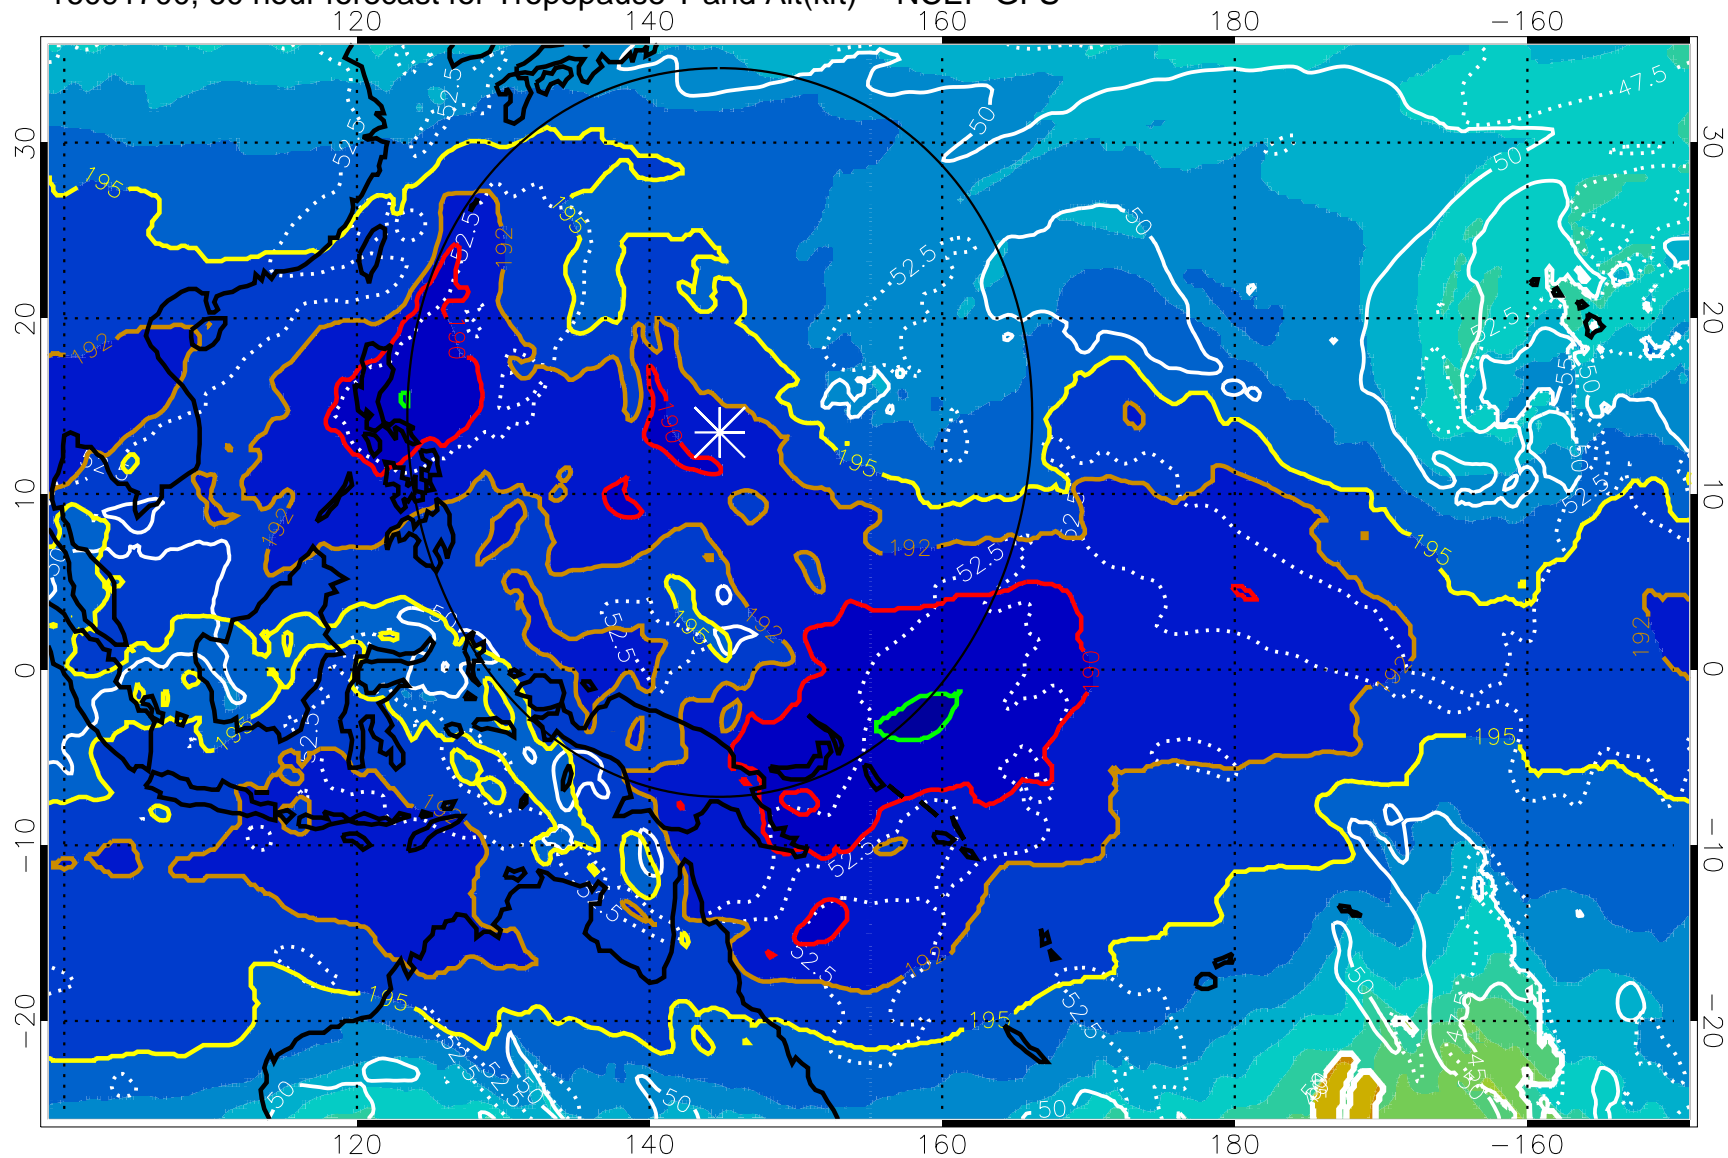

16091700, 60 hour forecast for Tropopause T and Alt(kft) -- NCEP GFS

190 200 210 220 230

Tropopause T, K

Tropopause Altitude in kft (white)

192.5K Isotherm 195K Isotherm
187.5K Isotherm 190K Isotherm

Range ring of 2304 km