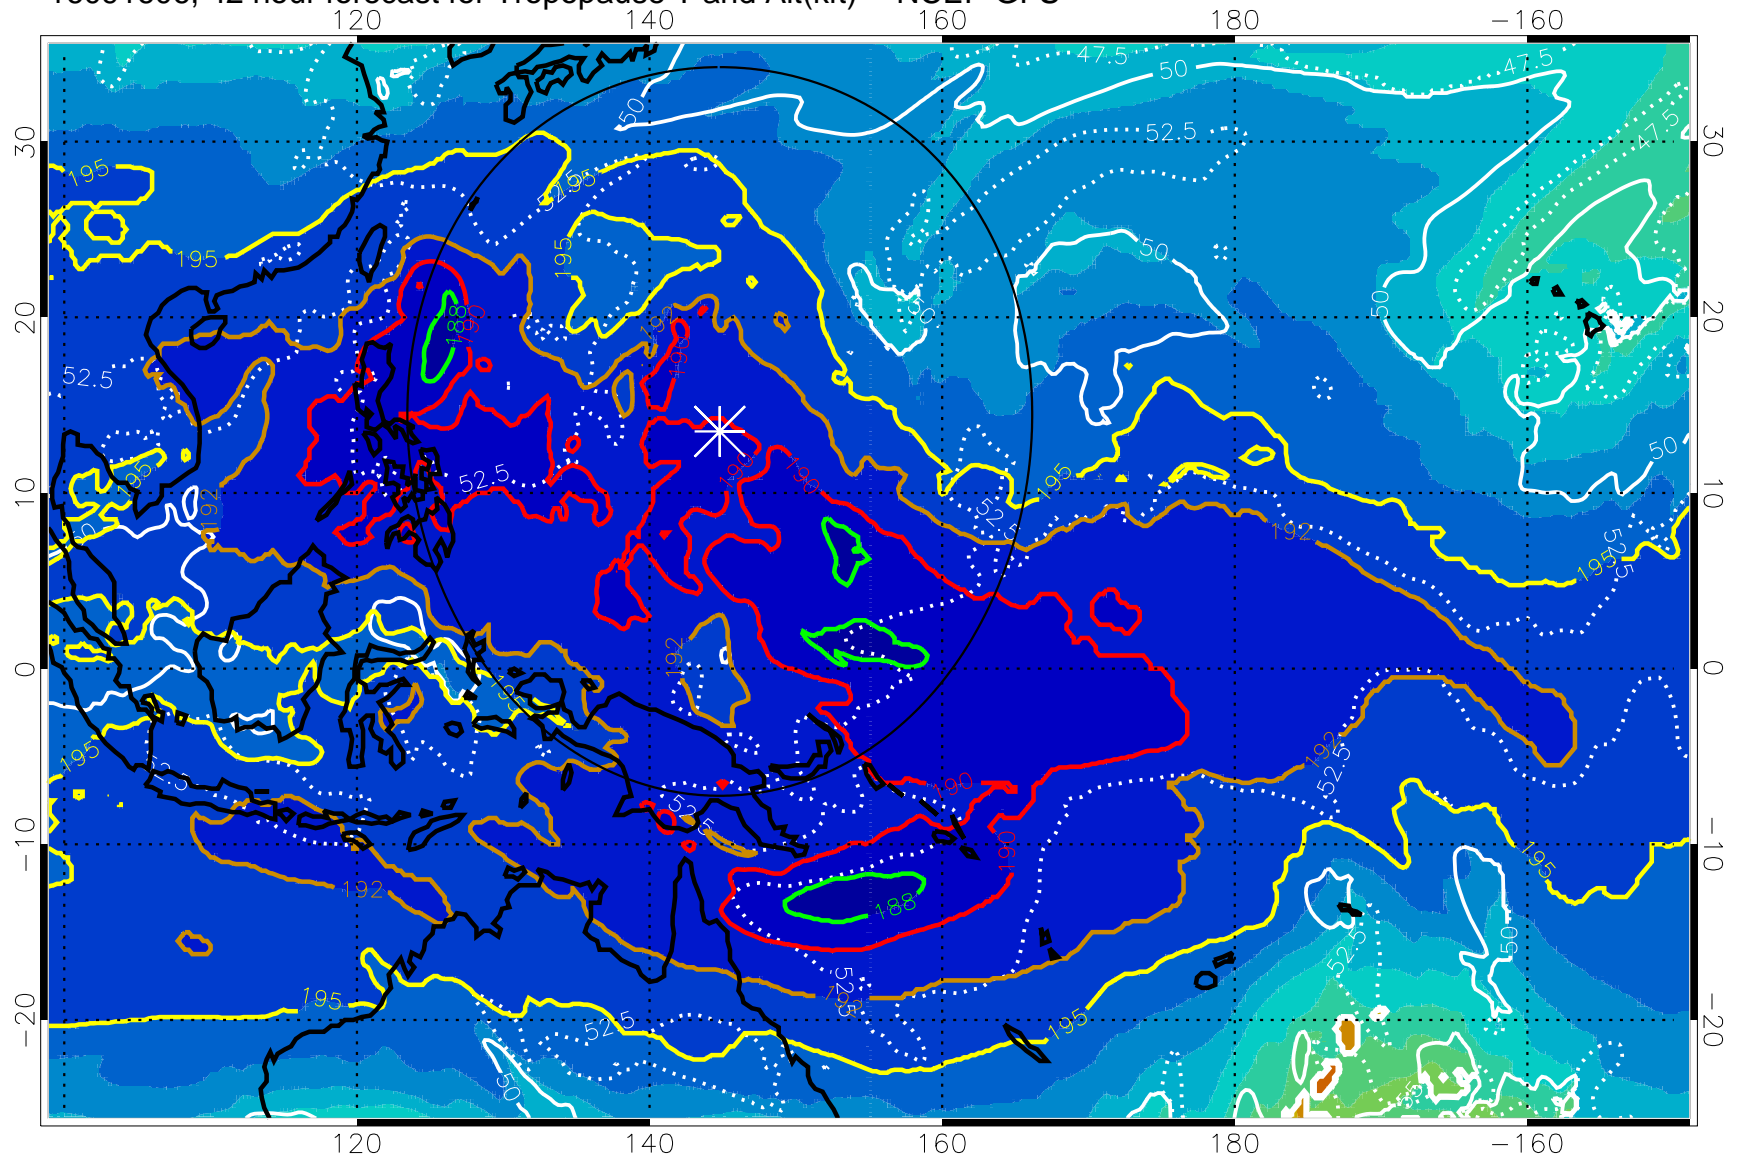

16091600, 36 hour forecast for Tropopause T and Alt(kft) -- NCEP GFS

190 200 210 220 230
Tropopause T, K

Tropopause Altitude in kft (white)

192.5K Isotherm 195K Isotherm
187.5K Isotherm 190K Isotherm

Range ring of 2304 km

16091606, 42 hour forecast for Tropopause T and Alt(kft) -- NCEP GFS

190 200 210 220 230
Tropopause T, K

Tropopause Altitude in kft (white)

192.5K Isotherm 195K Isotherm
187.5K Isotherm 190K Isotherm

Range ring of 2304 km