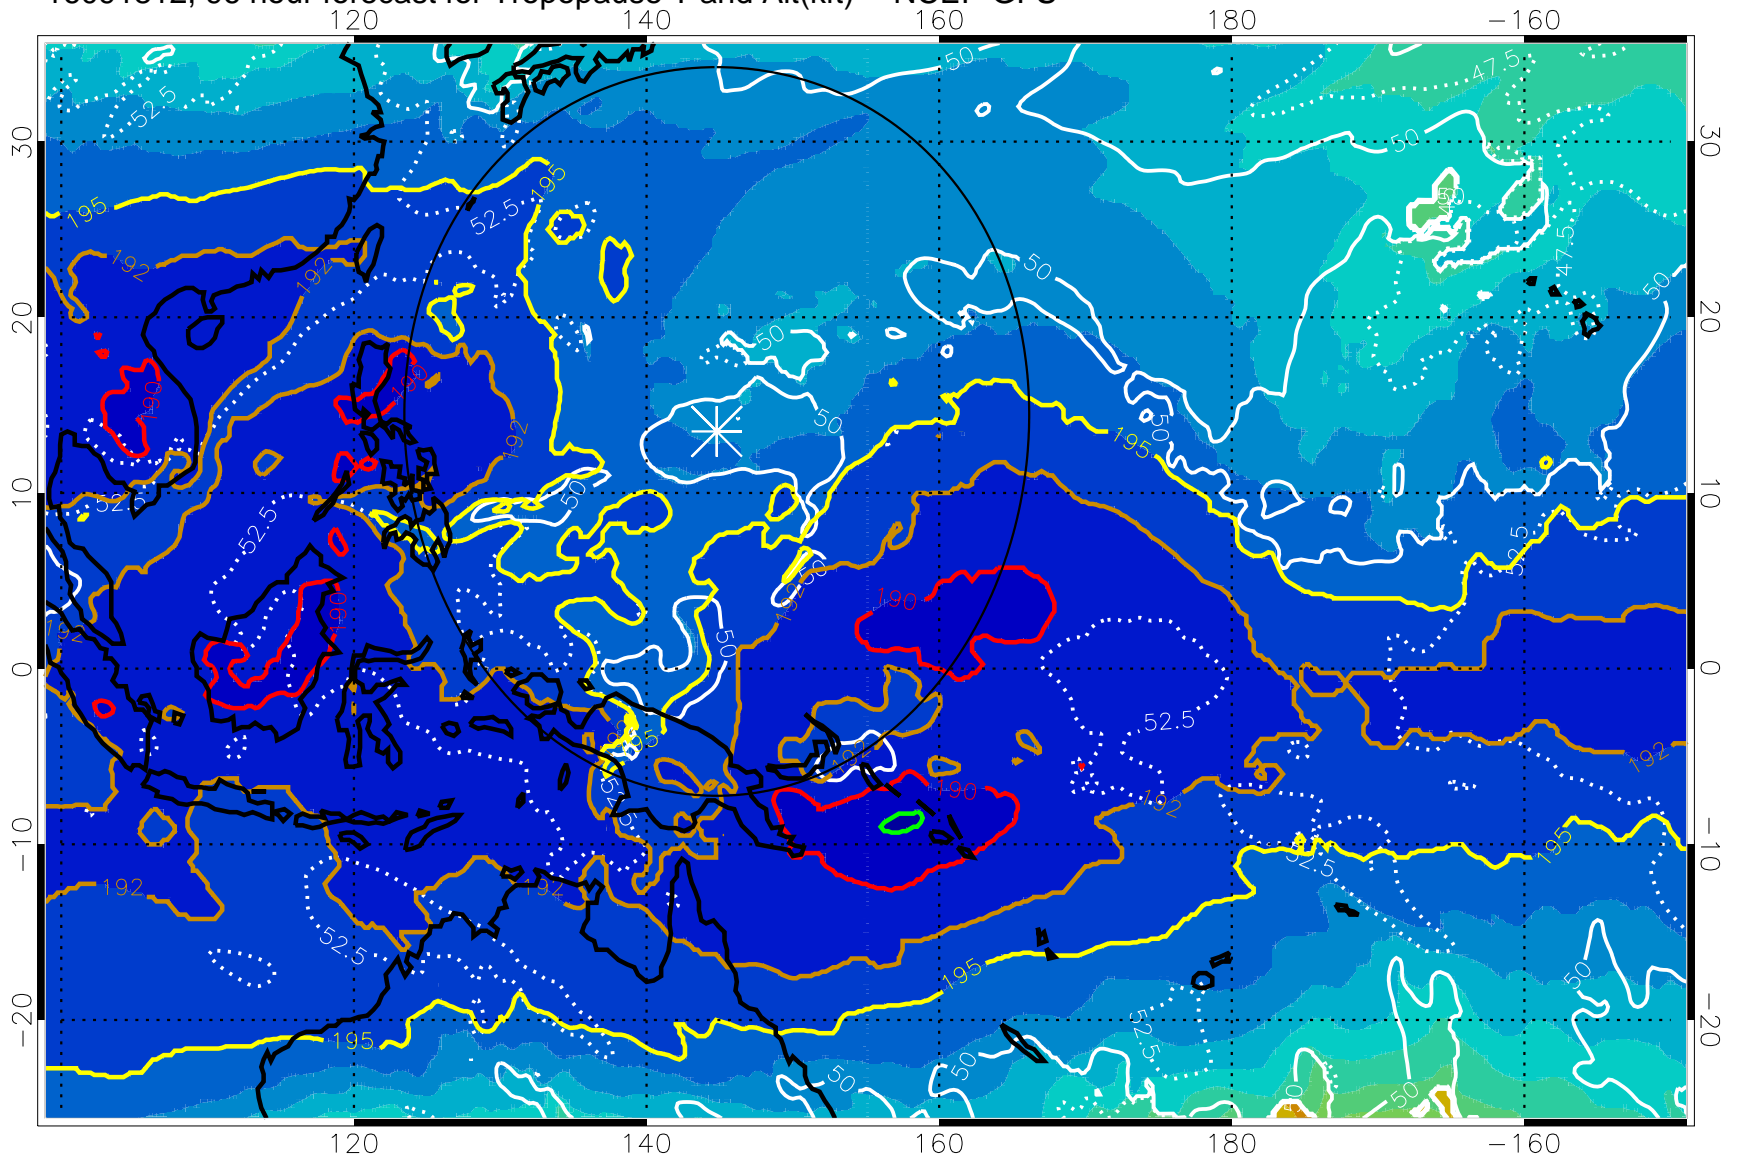

192.5K Isotherm 195K Isotherm

187.5K Isotherm 190K Isotherm

Range ring of 2304 km

16091800, 84 hour forecast for Tropopause T and Alt(kft) -- NCEP GFS

190 200 210 220 230

Tropopause T, K

Tropopause Altitude in kft (white)

192.5K Isotherm 195K Isotherm

187.5K Isotherm 190K Isotherm

Range ring of 2304 km

16091806, 90 hour forecast for Tropopause T and Alt(kft) -- NCEP GFS

190 200 210 220 230
Tropopause T, K

Tropopause Altitude in kft (white)

192.5K Isotherm 195K Isotherm
187.5K Isotherm 190K Isotherm

Range ring of 2304 km

16091812, 96 hour forecast for Tropopause T and Alt(kft) -- NCEP GFS

190 200 210 220 230
Tropopause T, K

Tropopause Altitude in kft (white)