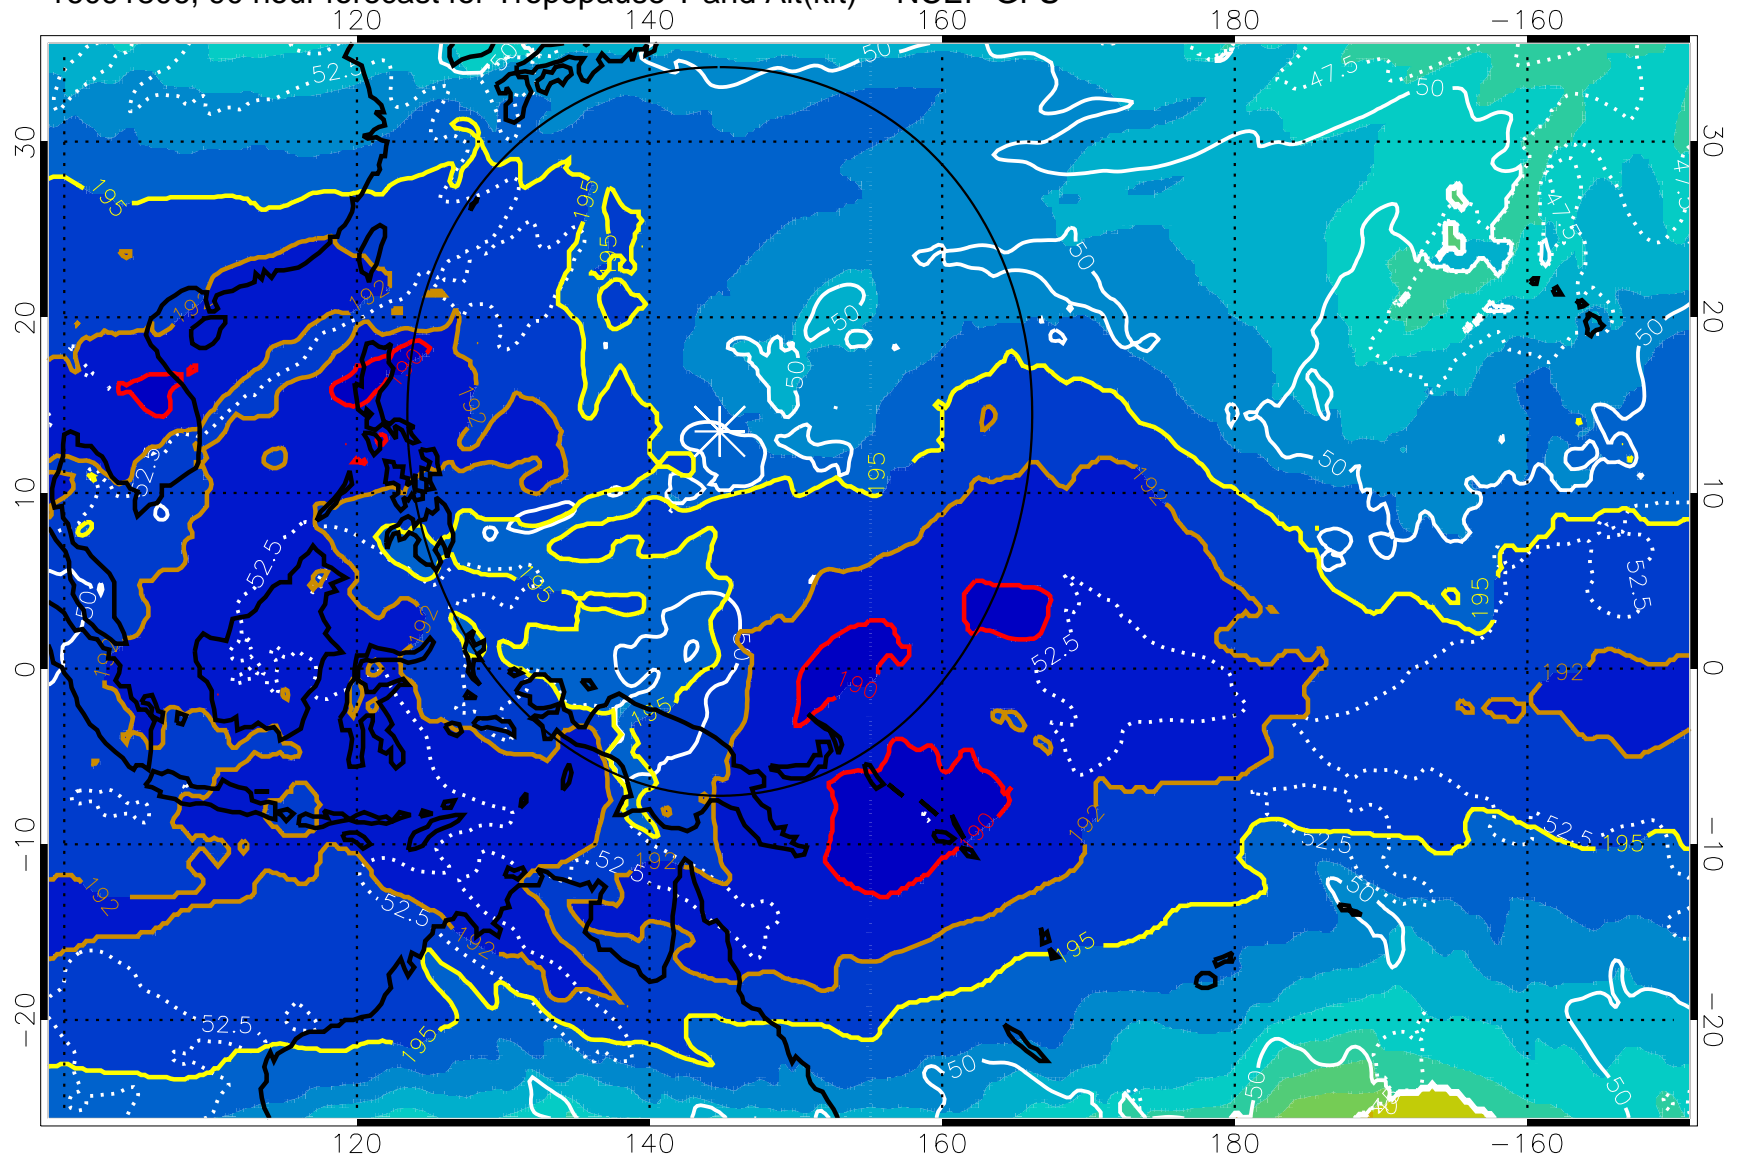

192.5K Isotherm 195K Isotherm

187.5K Isotherm 190K Isotherm

Range ring of 2304 km

16091800, 84 hour forecast for Tropopause T and Alt(kft) -- NCEP GFS

190 200 210 220 230

Tropopause T, K

Tropopause Altitude in kft (white)

192.5K Isotherm 195K Isotherm

187.5K Isotherm 190K Isotherm

Range ring of 2304 km

16091806, 90 hour forecast for Tropopause T and Alt(kft) -- NCEP GFS

190 200 210 220 230
Tropopause T, K

Tropopause Altitude in kft (white)