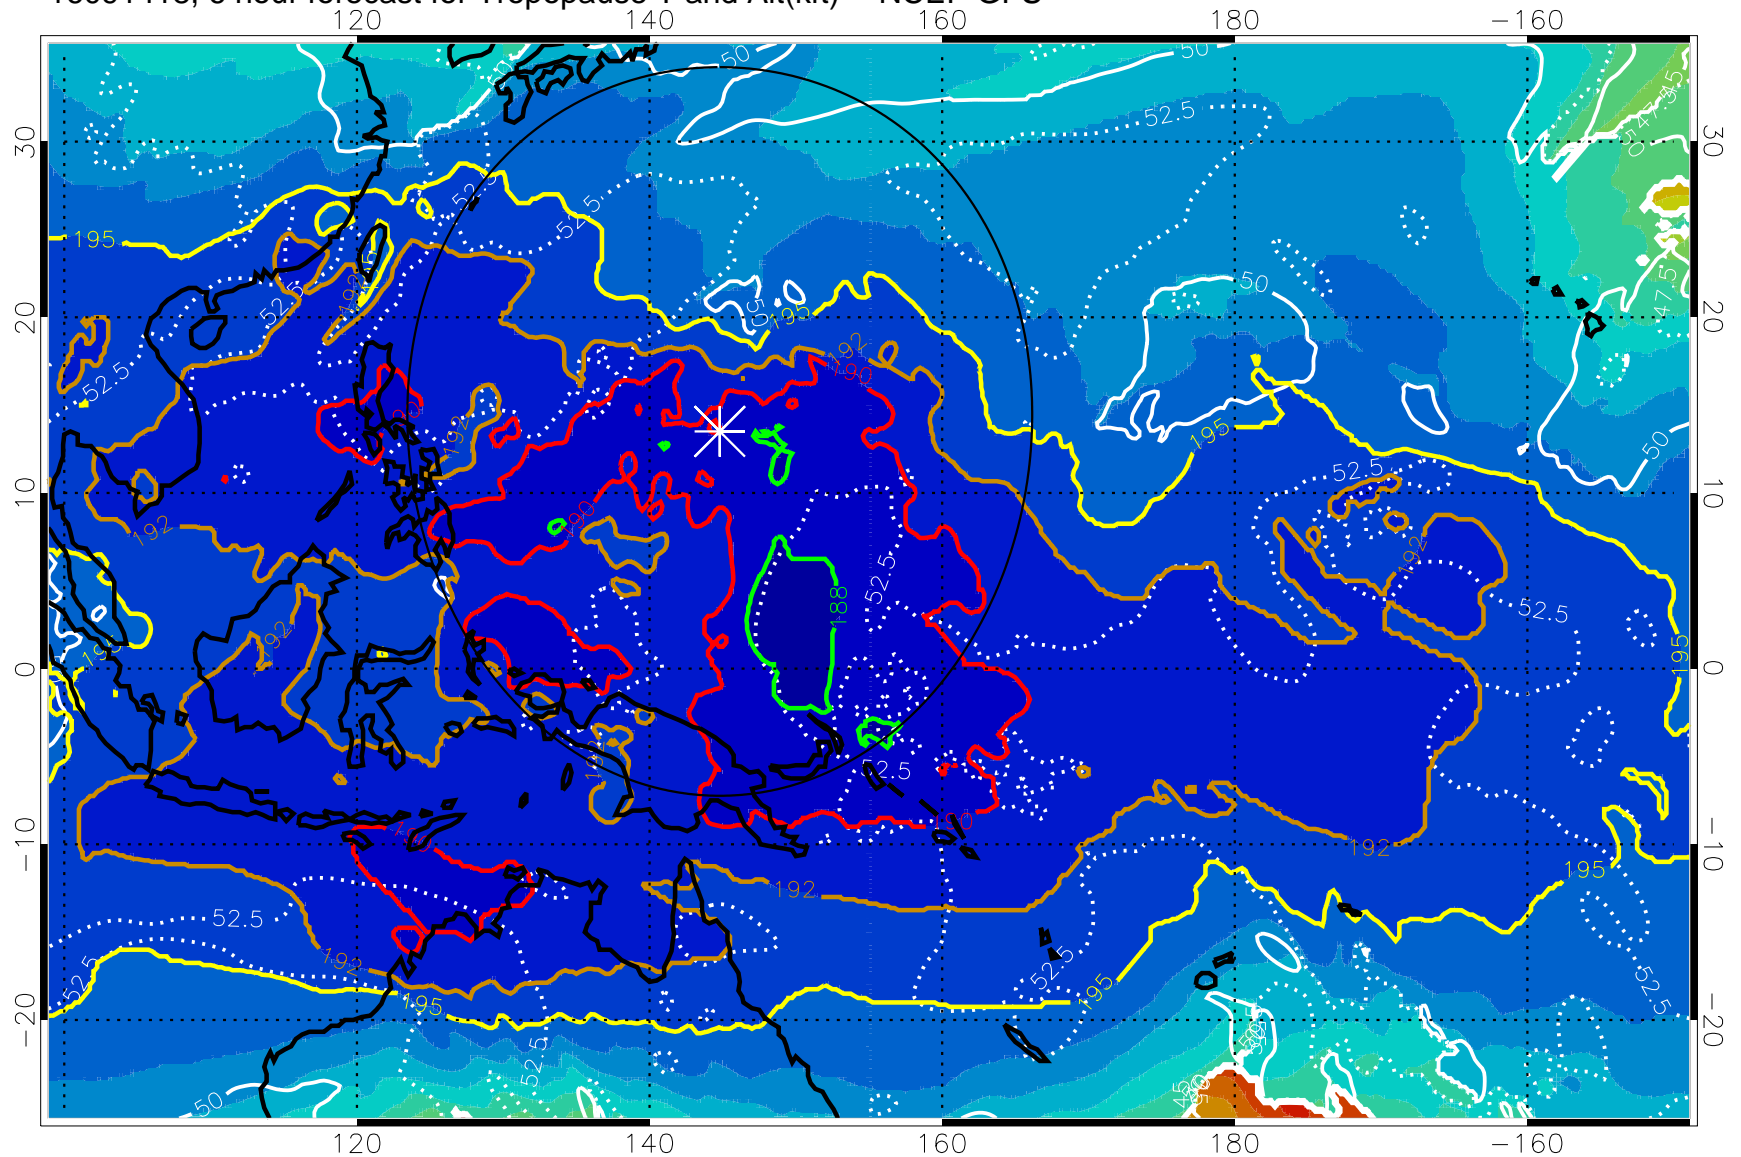

16091418, 6 hour forecast for Tropopause T and Alt(kft) -- NCEP GFS

190 200 210 220 230
Tropopause T, K

Tropopause Altitude in kft (white)

192.5K Isotherm 195K Isotherm
187.5K Isotherm 190K Isotherm

Range ring of 2304 km

16091506, 18 hour forecast for Tropopause T and Alt(kft) -- NCEP GFS

190 200 210 220 230

Tropopause T, K

Tropopause Altitude in kft (white)

192.5K Isotherm 195K Isotherm

187.5K Isotherm 190K Isotherm

Range ring of 2304 km