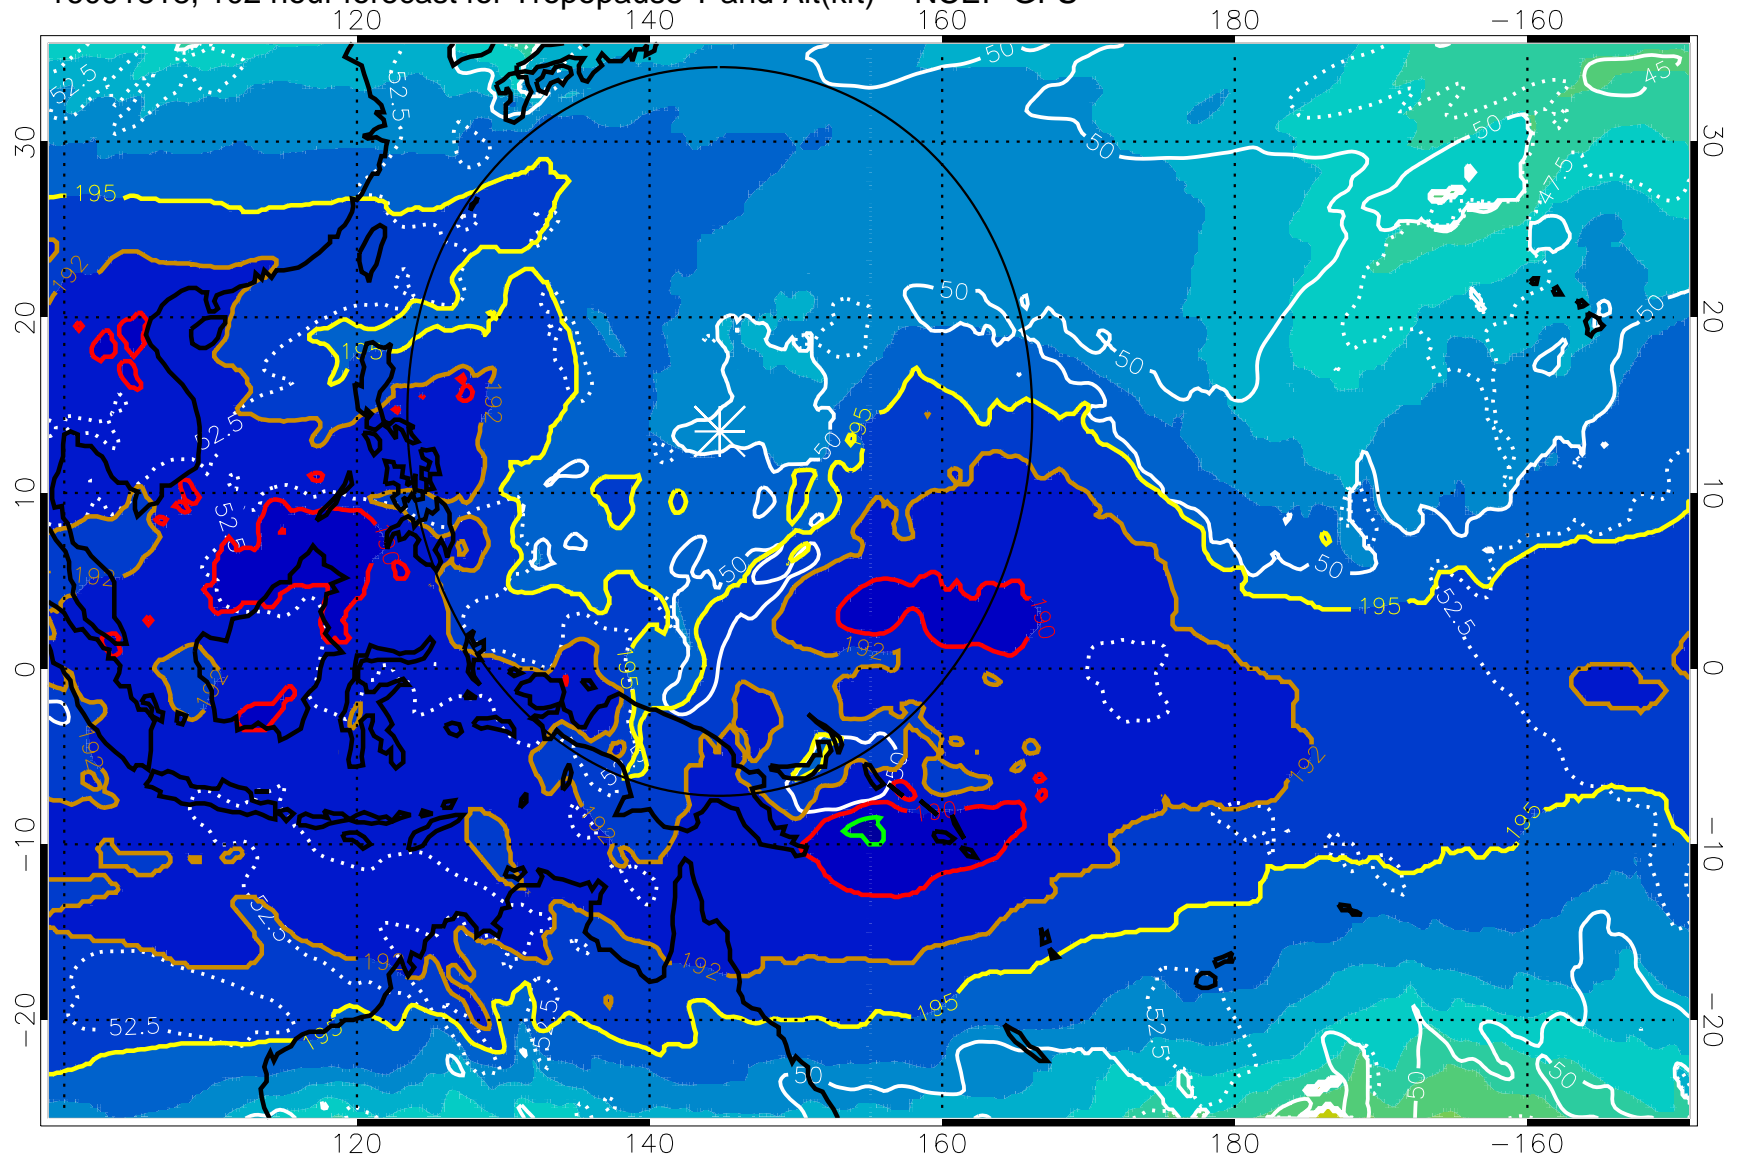

192.5K Isotherm 195K Isotherm

187.5K Isotherm 190K Isotherm

Range ring of 2304 km

16091806, 90 hour forecast for Tropopause T and Alt(kft) -- NCEP GFS

190 200 210 220 230
Tropopause T, K

Tropopause Altitude in kft (white)

192.5K Isotherm 195K Isotherm
187.5K Isotherm 190K Isotherm

Range ring of 2304 km

16091812, 96 hour forecast for Tropopause T and Alt(kft) -- NCEP GFS

190 200 210 220 230
Tropopause T, K

Tropopause Altitude in kft (white)

192.5K Isotherm 195K Isotherm
187.5K Isotherm 190K Isotherm

Range ring of 2304 km

16091818, 102 hour forecast for Tropopause T and Alt(kft) -- NCEP GFS

190 200 210 220 230
Tropopause T, K

Tropopause Altitude in kft (white)

192.5K Isotherm 195K Isotherm
187.5K Isotherm 190K Isotherm

Range ring of 2304 km

16091906, 114 hour forecast for Tropopause T and Alt(kft) -- NCEP GFS

190 200 210 220 230
Tropopause T, K

Tropopause Altitude in kft (white)