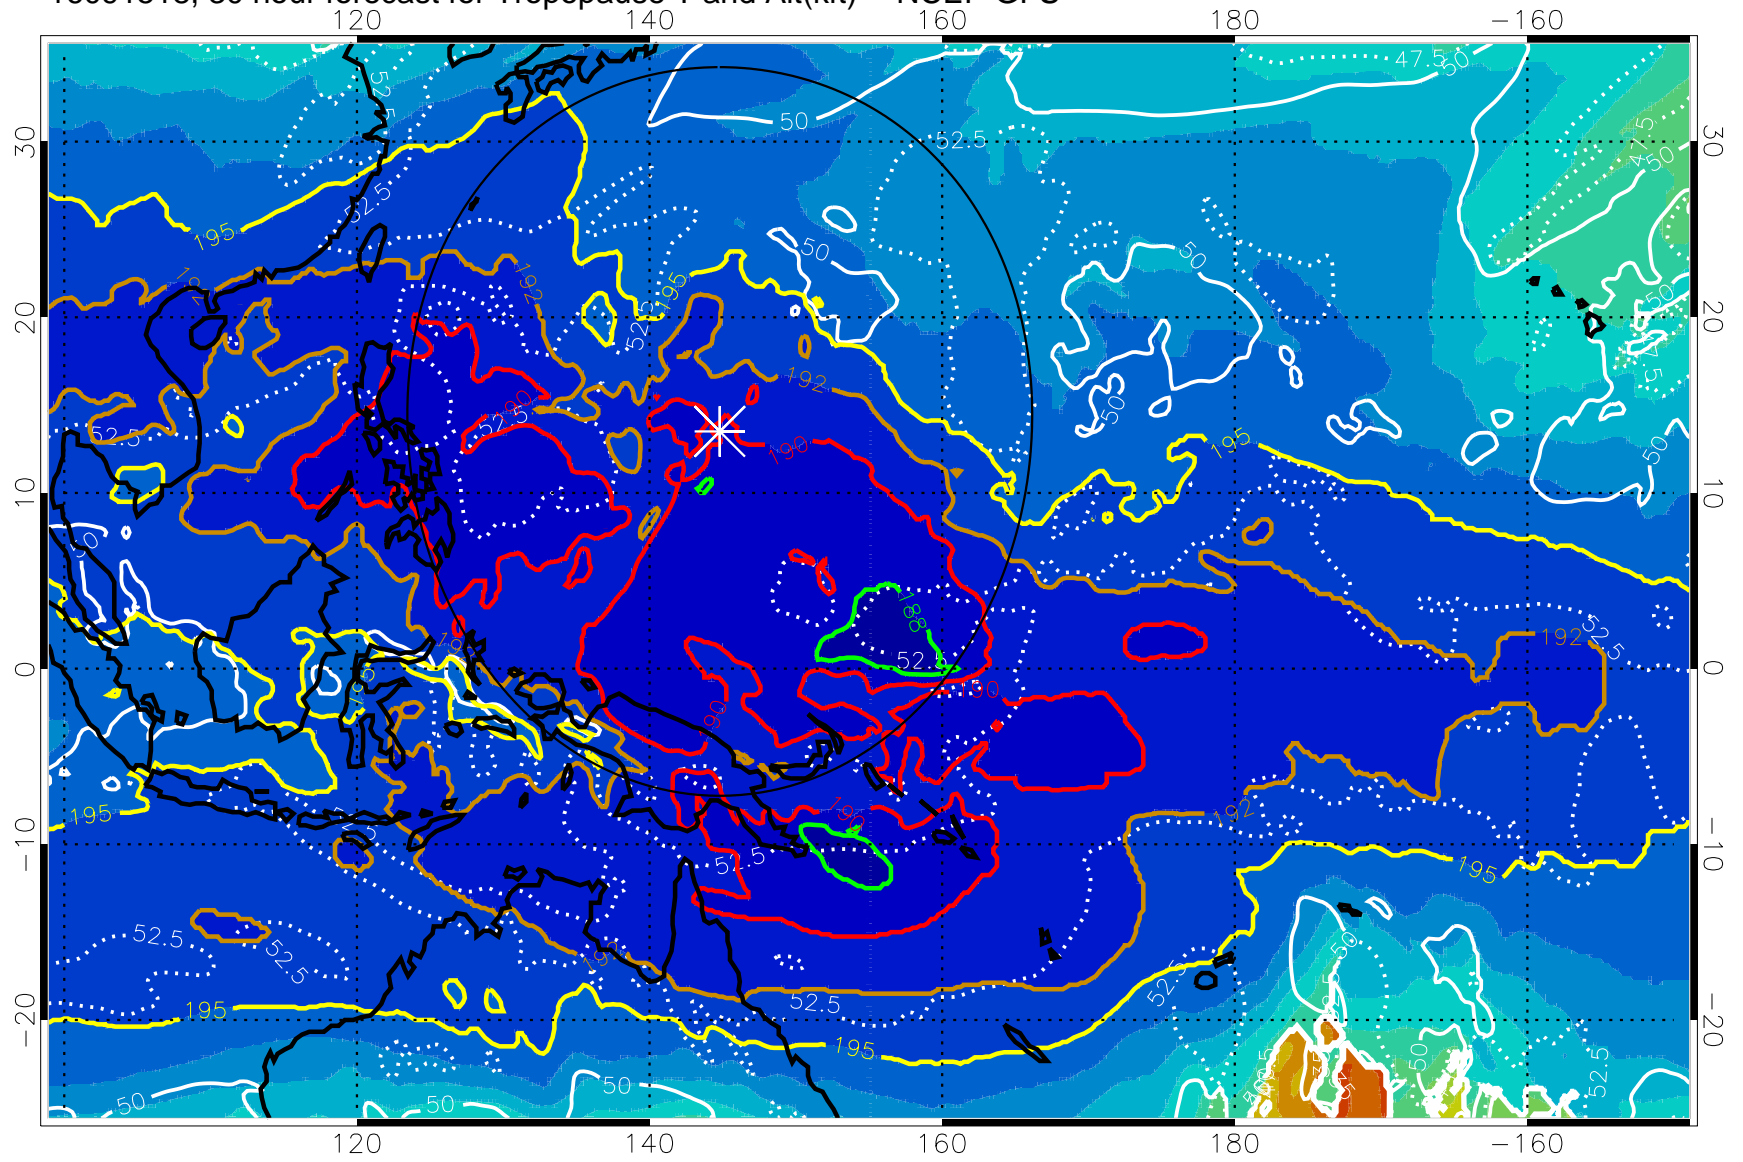

16091512, 24 hour forecast for Tropopause T and Alt(kft) -- NCEP GFS

190 200 210 220 230
Tropopause T, K

Tropopause Altitude in kft (white)

192.5K Isotherm 195K Isotherm
187.5K Isotherm 190K Isotherm

Range ring of 2304 km

16091518, 30 hour forecast for Tropopause T and Alt(kft) -- NCEP GFS

190 200 210 220 230
Tropopause T, K

Tropopause Altitude in kft (white)

192.5K Isotherm 195K Isotherm
187.5K Isotherm 190K Isotherm

Range ring of 2304 km