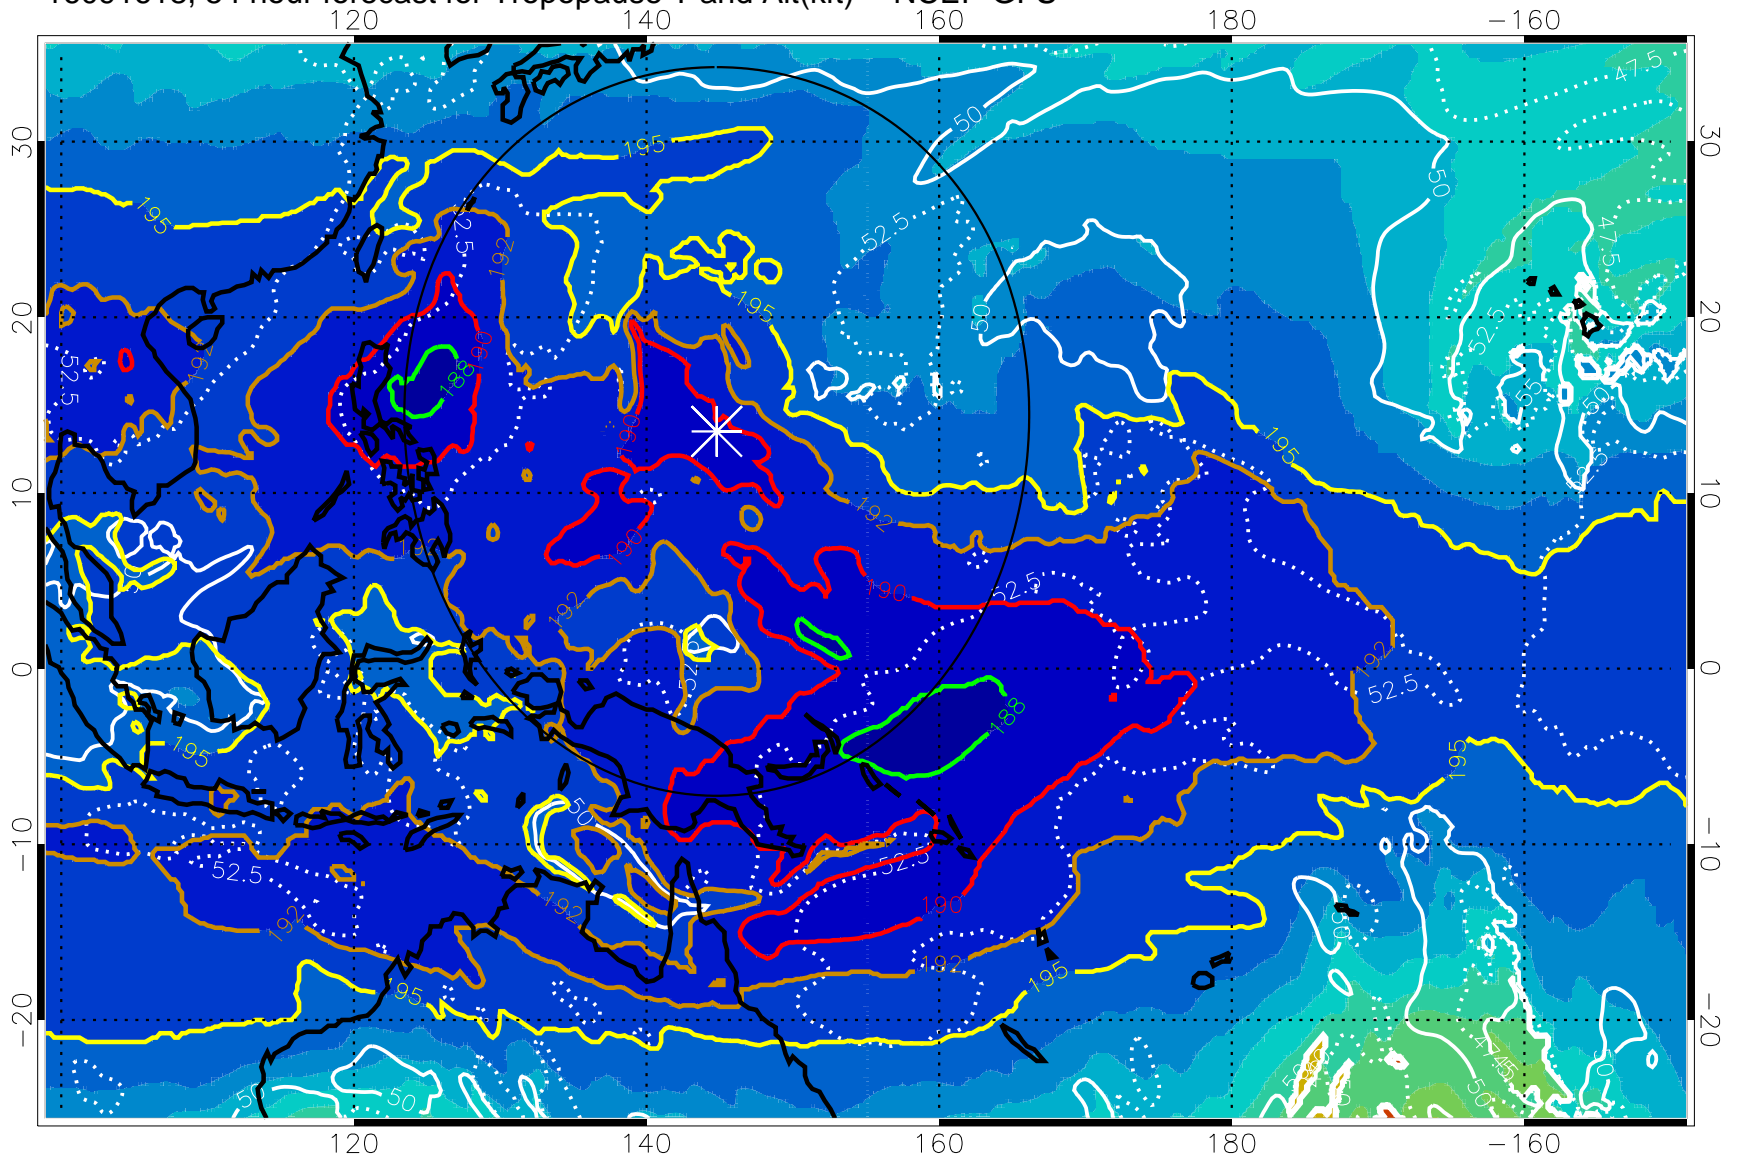

16091612, 48 hour forecast for Tropopause T and Alt(kft) -- NCEP GFS

190 200 210 220 230
Tropopause T, K

Tropopause Altitude in kft (white)

192.5K Isotherm 195K Isotherm
187.5K Isotherm 190K Isotherm

Range ring of 2304 km

16091618, 54 hour forecast for Tropopause T and Alt(kft) -- NCEP GFS

190 200 210 220 230
Tropopause T, K

Tropopause Altitude in kft (white)

192.5K Isotherm 195K Isotherm
187.5K Isotherm 190K Isotherm

Range ring of 2304 km