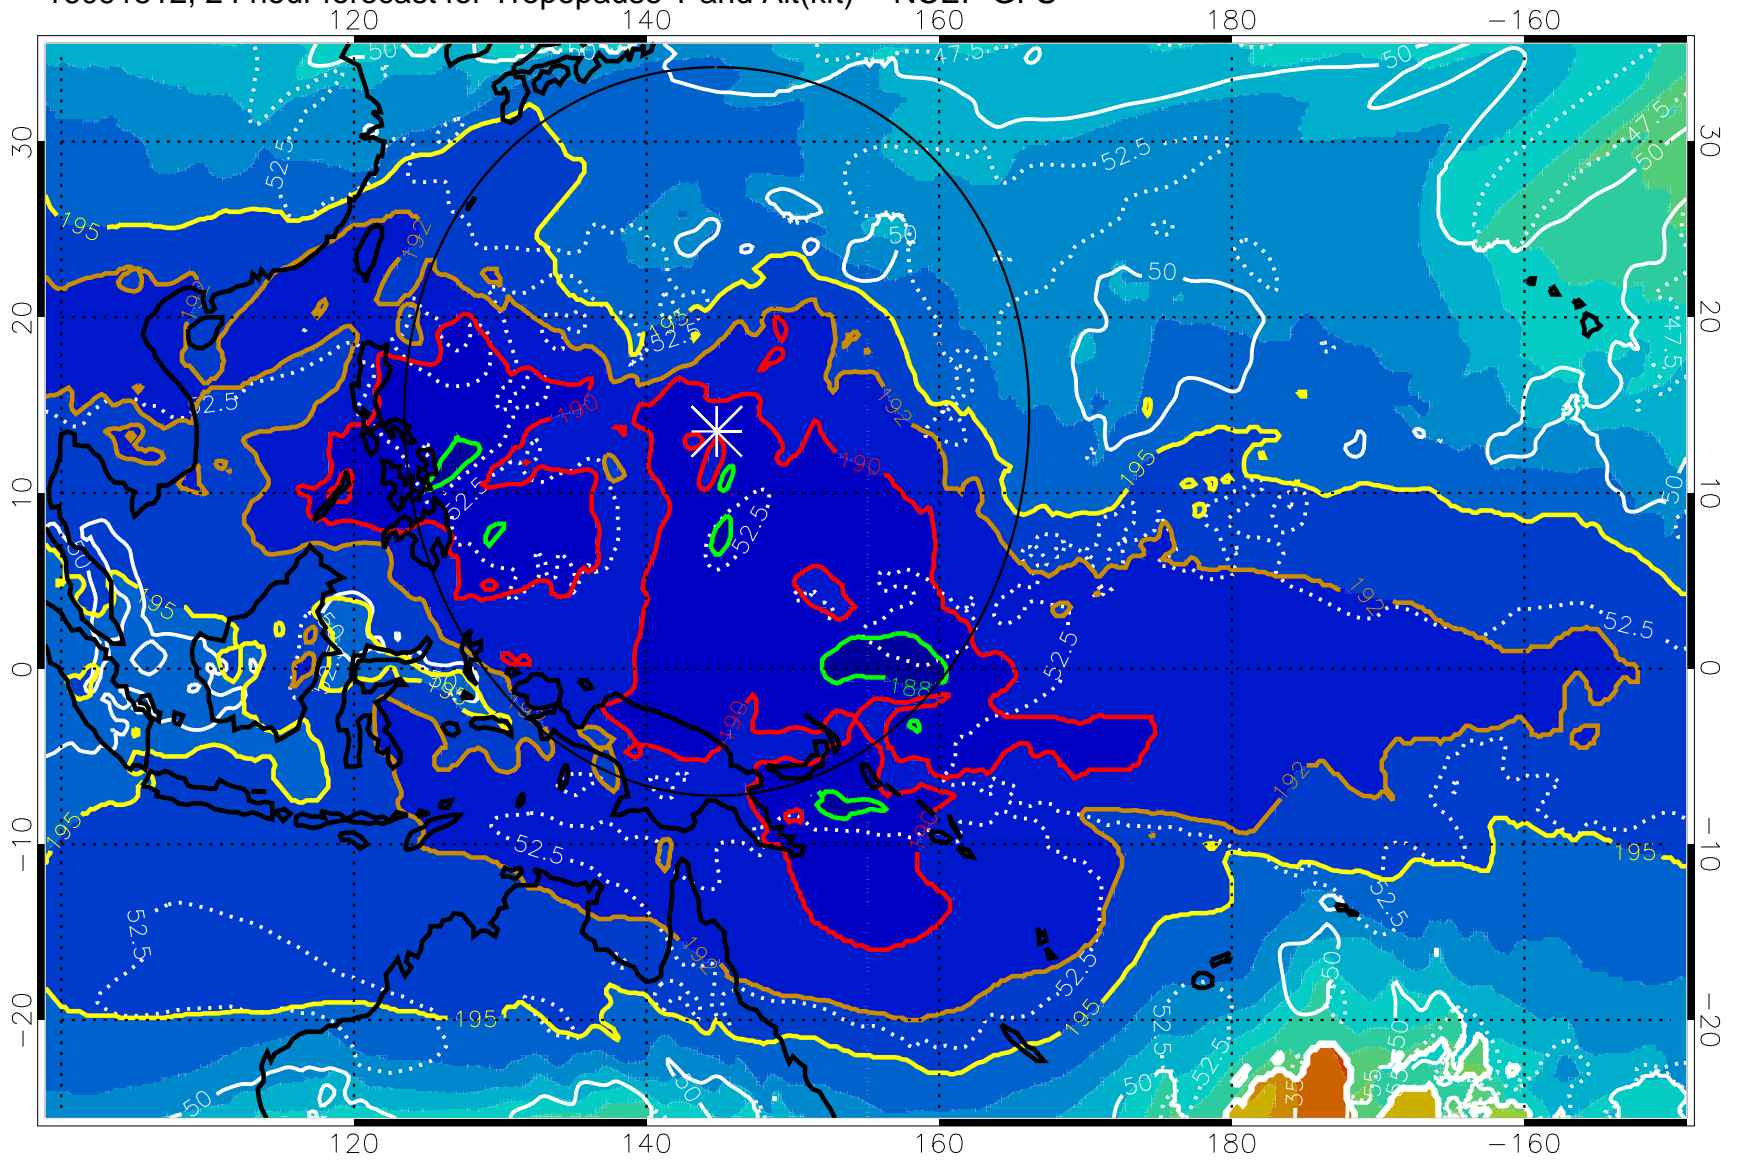

16091506, 18 hour forecast for Tropopause T and Alt(kft) -- NCEP GFS

190 200 210 220 230

Tropopause T, K

Tropopause Altitude in kft (white)

192.5K Isotherm 195K Isotherm

187.5K Isotherm 190K Isotherm

Range ring of 2304 km

16091512, 24 hour forecast for Tropopause T and Alt(kft) -- NCEP GFS

190 200 210 220 230
Tropopause T, K

Tropopause Altitude in kft (white)

192.5K Isotherm 195K Isotherm
187.5K Isotherm 190K Isotherm

Range ring of 2304 km