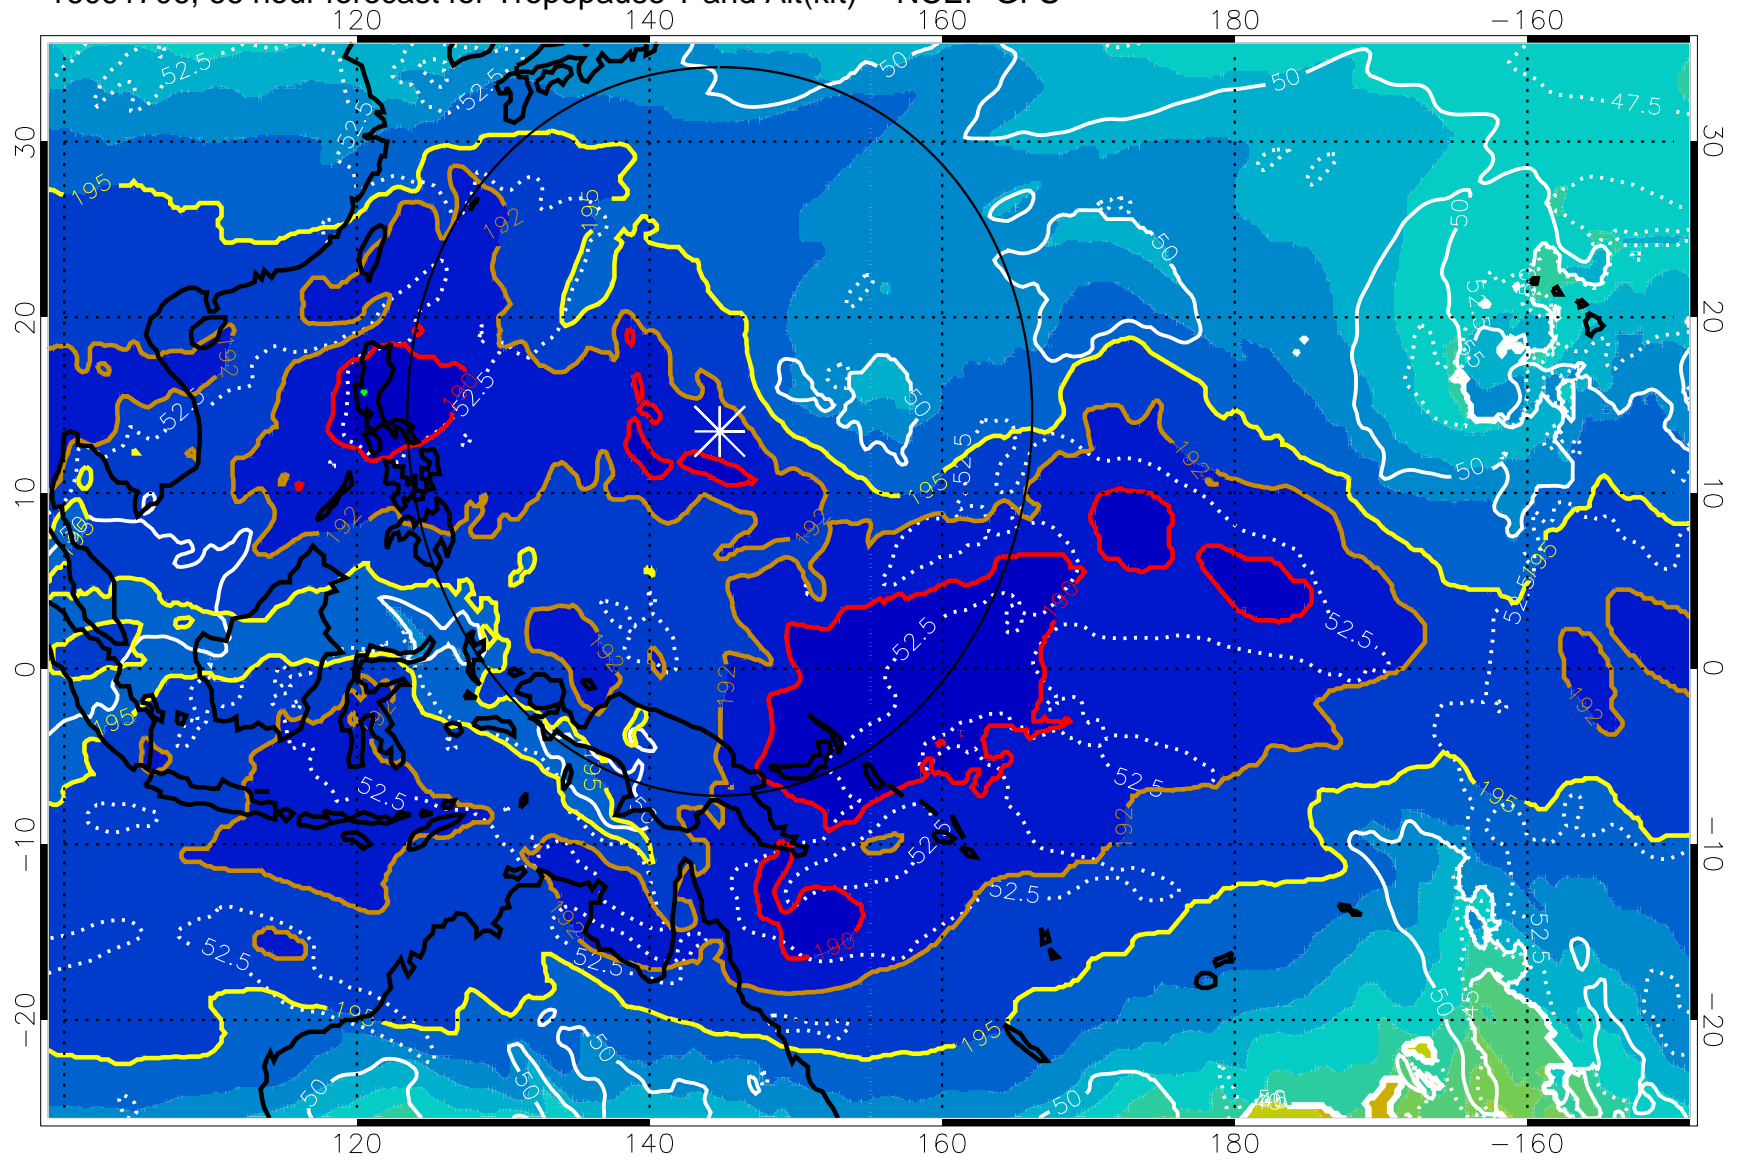

16091706, 66 hour forecast for Tropopause T and Alt(kft) -- NCEP GFS