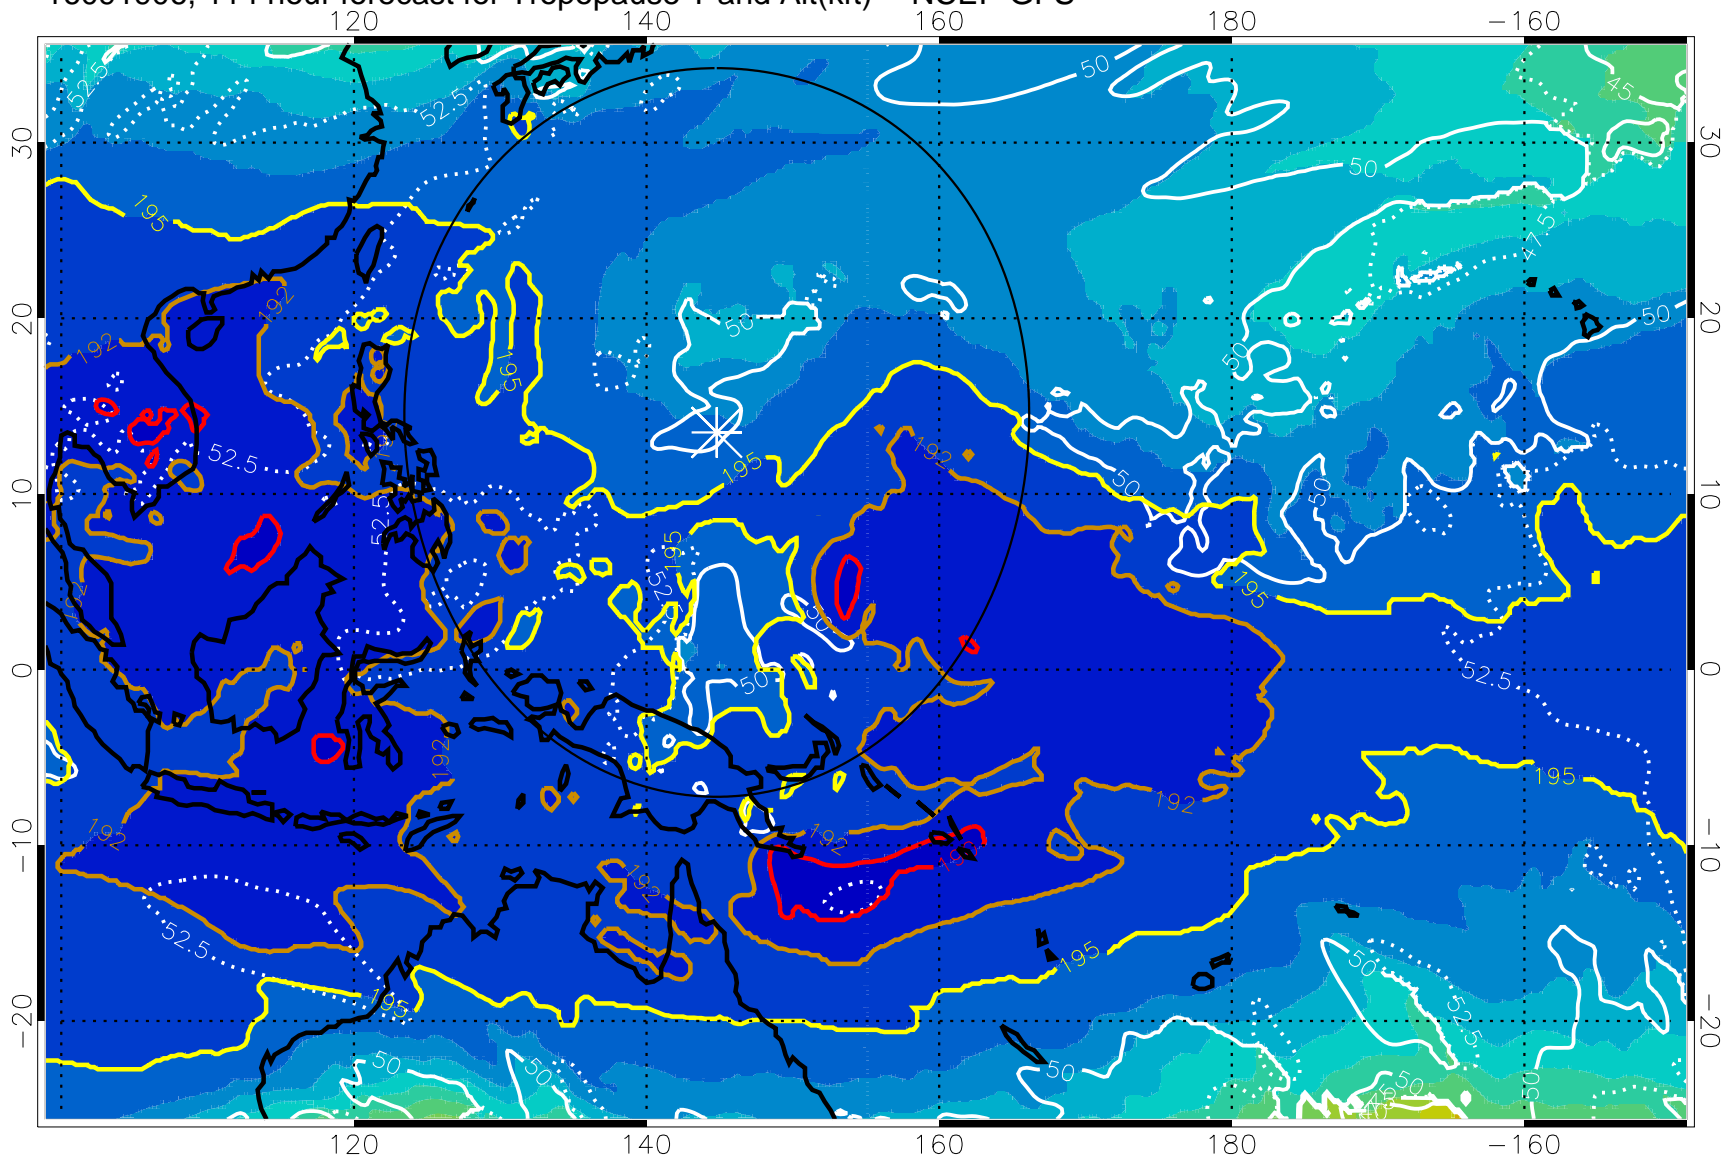

192.5K Isotherm 195K Isotherm
187.5K Isotherm 190K Isotherm

Range ring of 2304 km

16091812, 96 hour forecast for Tropopause T and Alt(kft) -- NCEP GFS

190 200 210 220 230
Tropopause T, K

Tropopause Altitude in kft (white)

192.5K Isotherm 195K Isotherm
187.5K Isotherm 190K Isotherm

Range ring of 2304 km

16091818, 102 hour forecast for Tropopause T and Alt(kft) -- NCEP GFS

190 200 210 220 230
Tropopause T, K

Tropopause Altitude in kft (white)

192.5K Isotherm 195K Isotherm
187.5K Isotherm 190K Isotherm

Range ring of 2304 km

16091906, 114 hour forecast for Tropopause T and Alt(kft) -- NCEP GFS

190 200 210 220 230
Tropopause T, K

Tropopause Altitude in kft (white)

192.5K Isotherm 195K Isotherm
187.5K Isotherm 190K Isotherm

Range ring of 2304 km

16091912, 120 hour forecast for Tropopause T and Alt(kft) -- NCEP GFS

190 200 210 220 230
Tropopause T, K

Tropopause Altitude in kft (white)