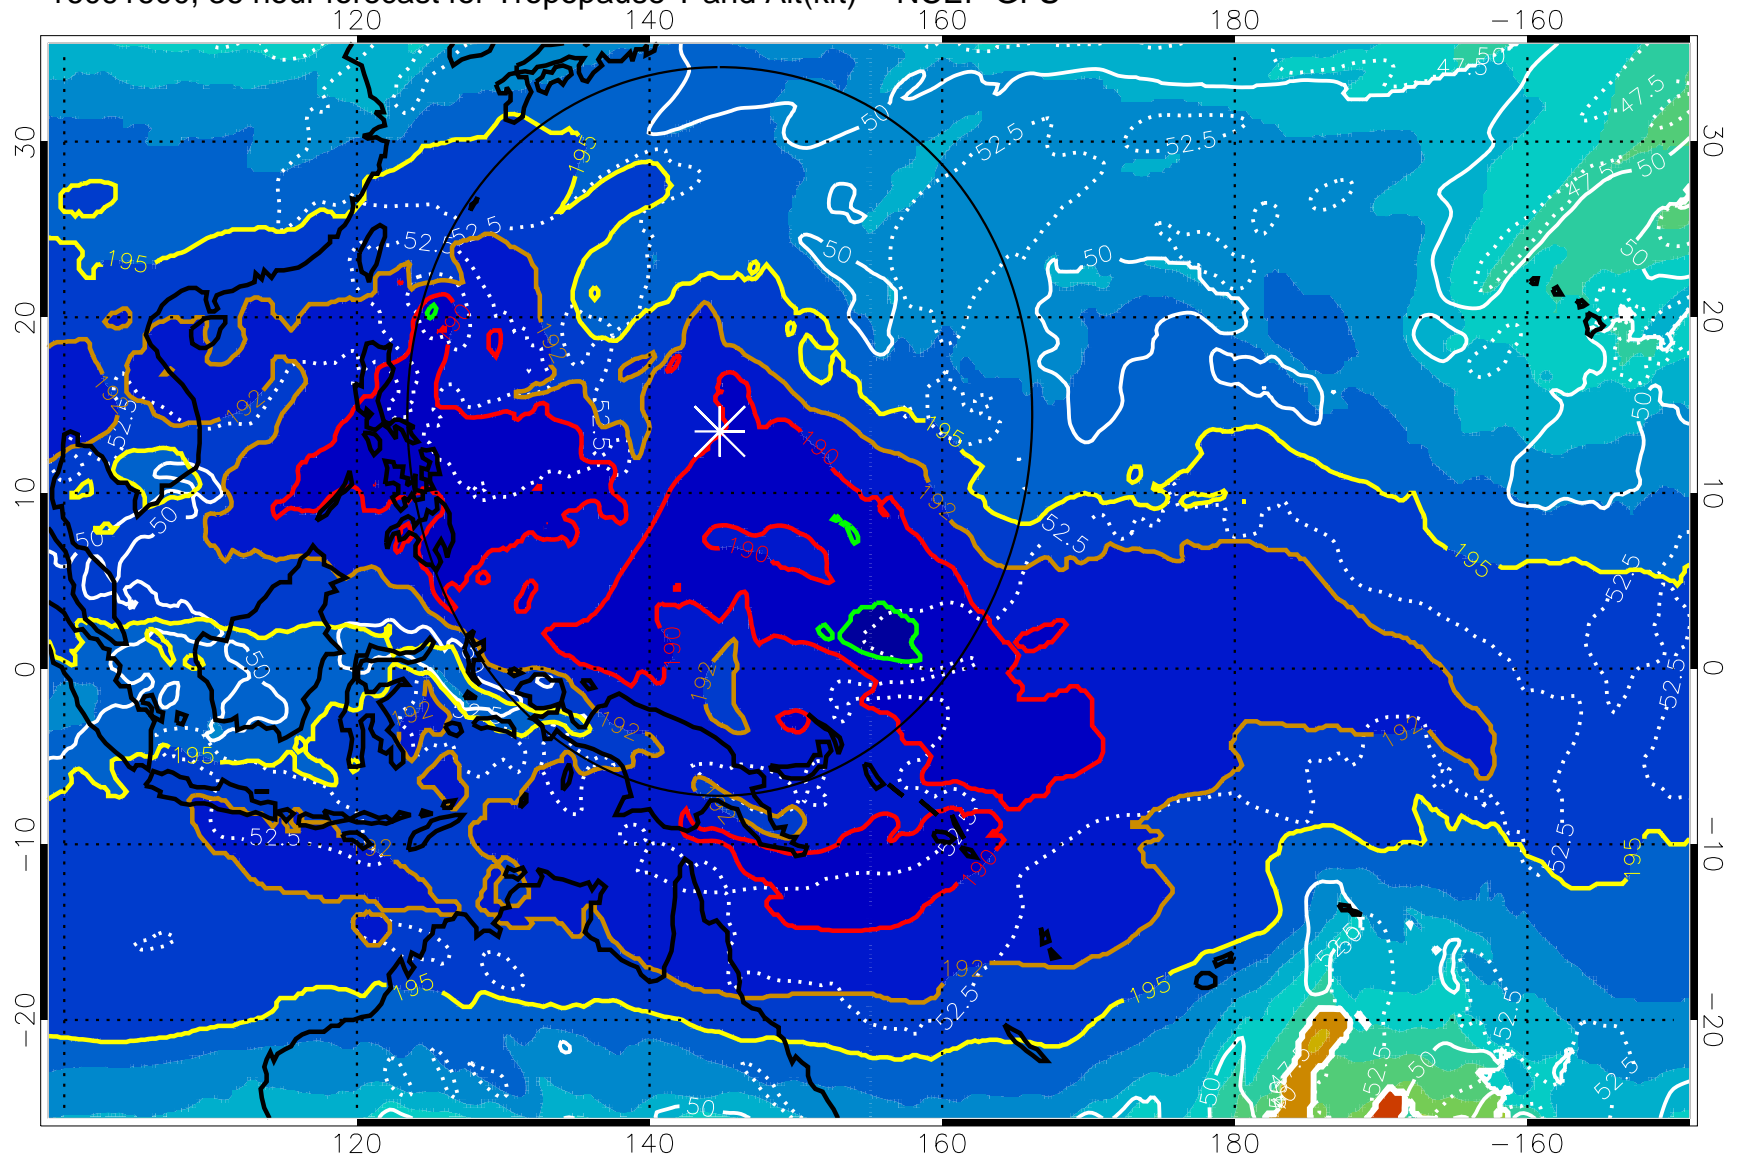

16091600, 36 hour forecast for Tropopause T and Alt(kft) -- NCEP GFS

190   200   210   220   230
Tropopause T, K

Tropopause Altitude in kft (white)

192.5K Isotherm   195K Isotherm
187.5K Isotherm   190K Isotherm

Range ring of 2304 km