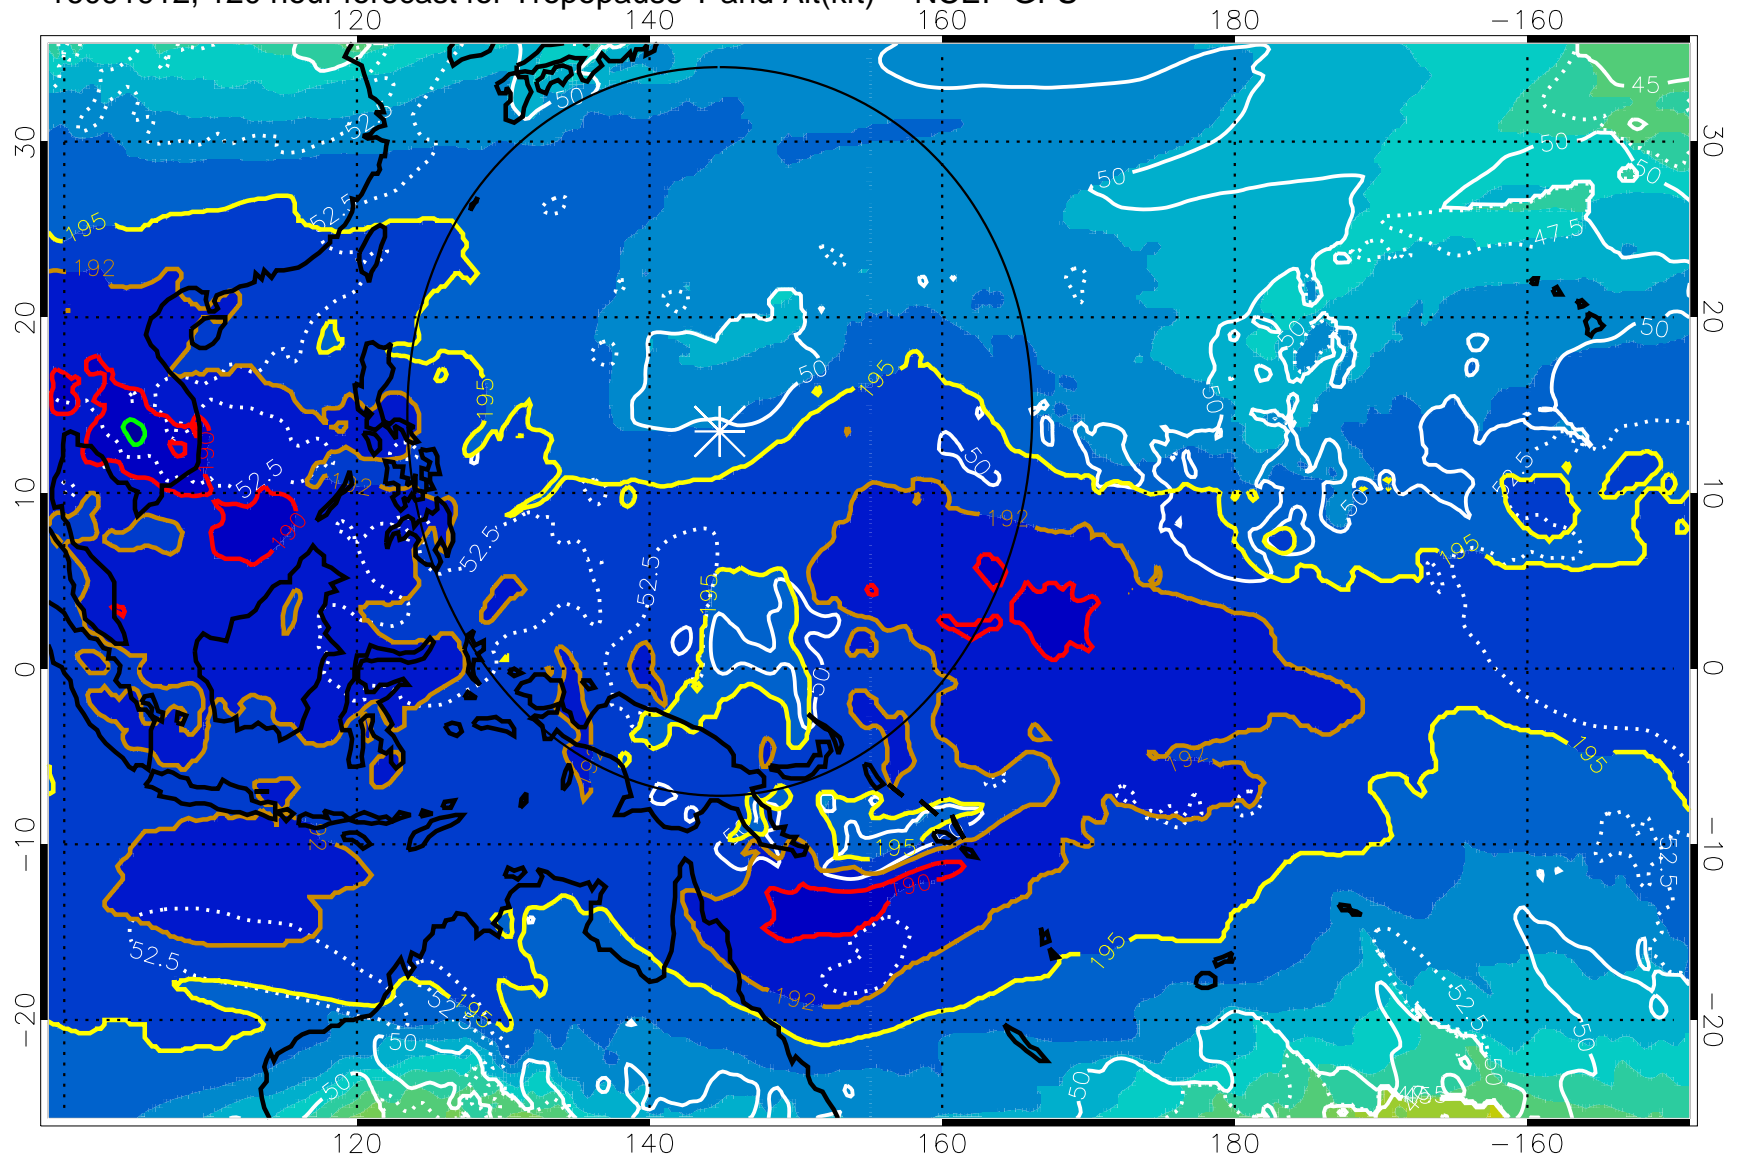

192.5K Isotherm 195K Isotherm
187.5K Isotherm 190K Isotherm

Range ring of 2304 km

16091818, 102 hour forecast for Tropopause T and Alt(kft) -- NCEP GFS

190 200 210 220 230
Tropopause T, K

Tropopause Altitude in kft (white)

192.5K Isotherm 195K Isotherm
187.5K Isotherm 190K Isotherm

Range ring of 2304 km

16091906, 114 hour forecast for Tropopause T and Alt(kft) -- NCEP GFS

190 200 210 220 230
Tropopause T, K

Tropopause Altitude in kft (white)

192.5K Isotherm 195K Isotherm
187.5K Isotherm 190K Isotherm

Range ring of 2304 km

16091912, 120 hour forecast for Tropopause T and Alt(kft) -- NCEP GFS

190 200 210 220 230
Tropopause T, K

Tropopause Altitude in kft (white)

192.5K Isotherm 195K Isotherm
187.5K Isotherm 190K Isotherm

Range ring of 2304 km