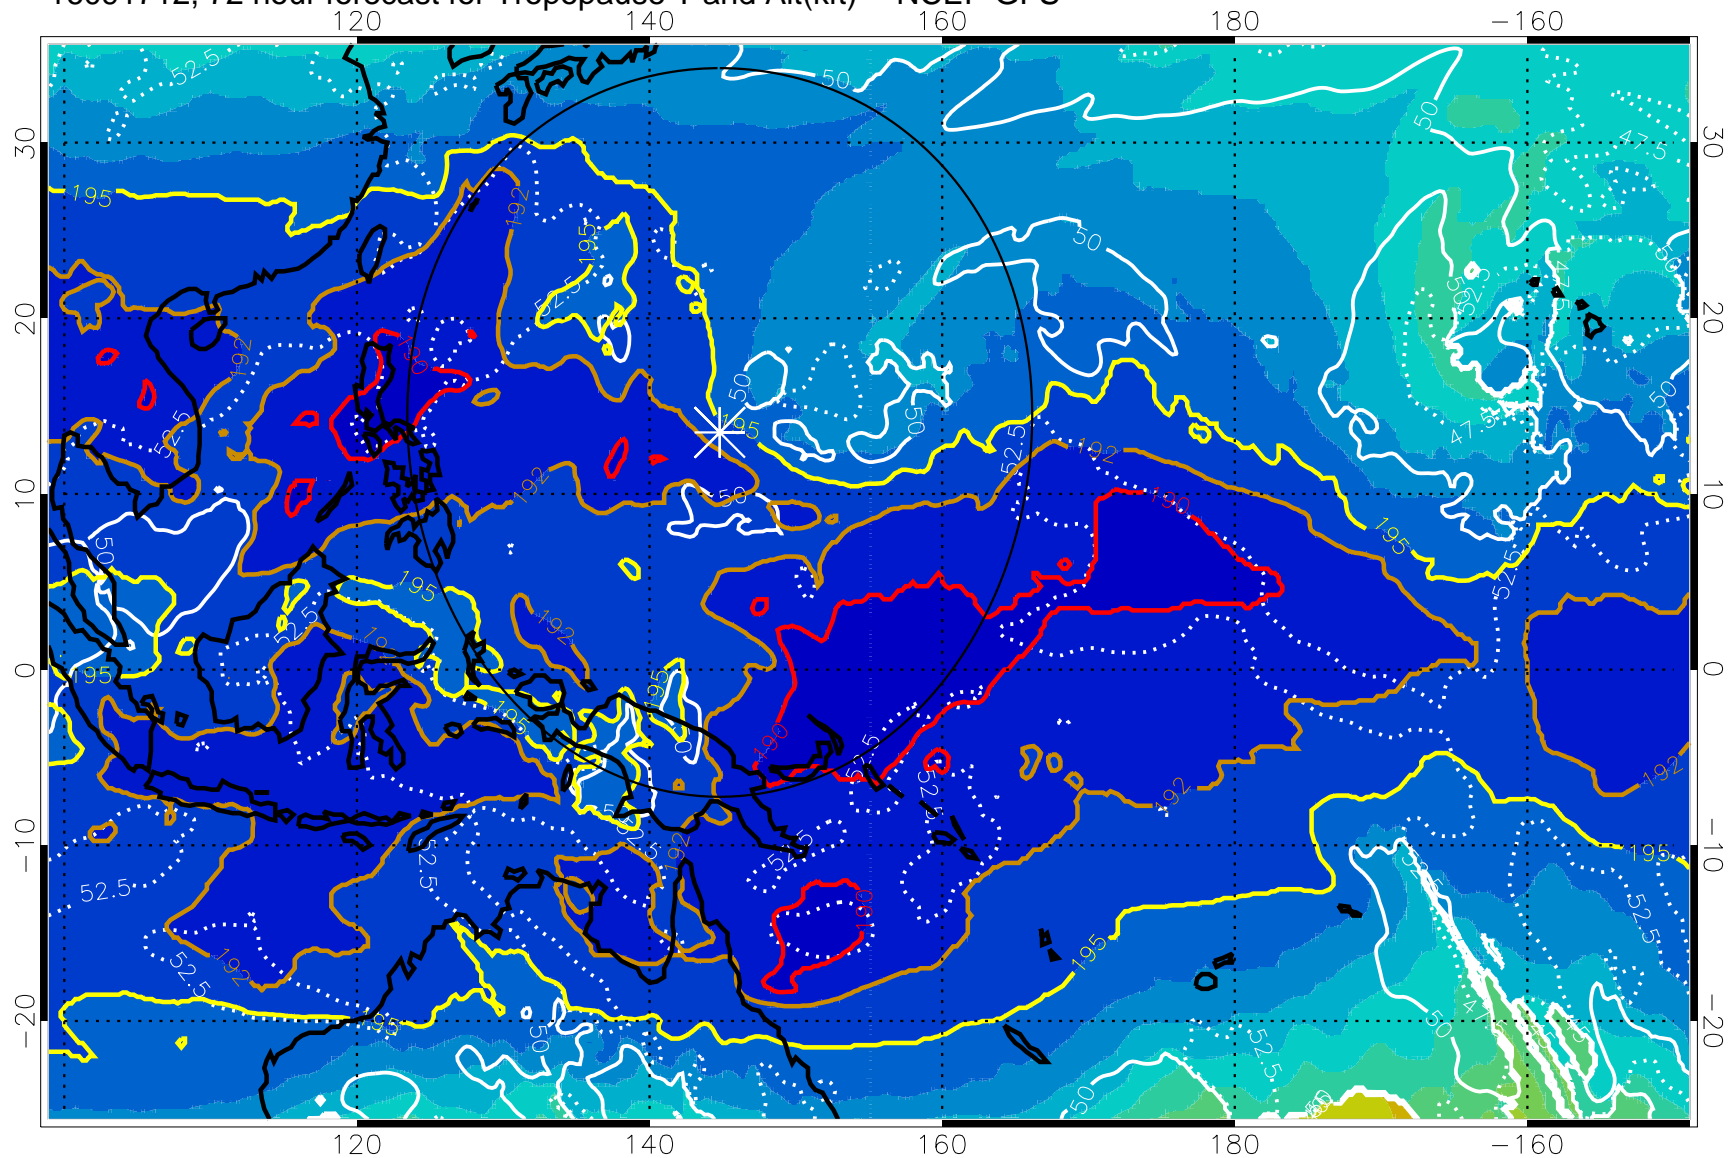

16091712, 72 hour forecast for Tropopause T and Alt(kft) -- NCEP GFS

190 200 210 220 230

Tropopause T, K

Tropopause Altitude in kft (white)

192.5K Isotherm 195K Isotherm
187.5K Isotherm 190K Isotherm

Range ring of 2304 km