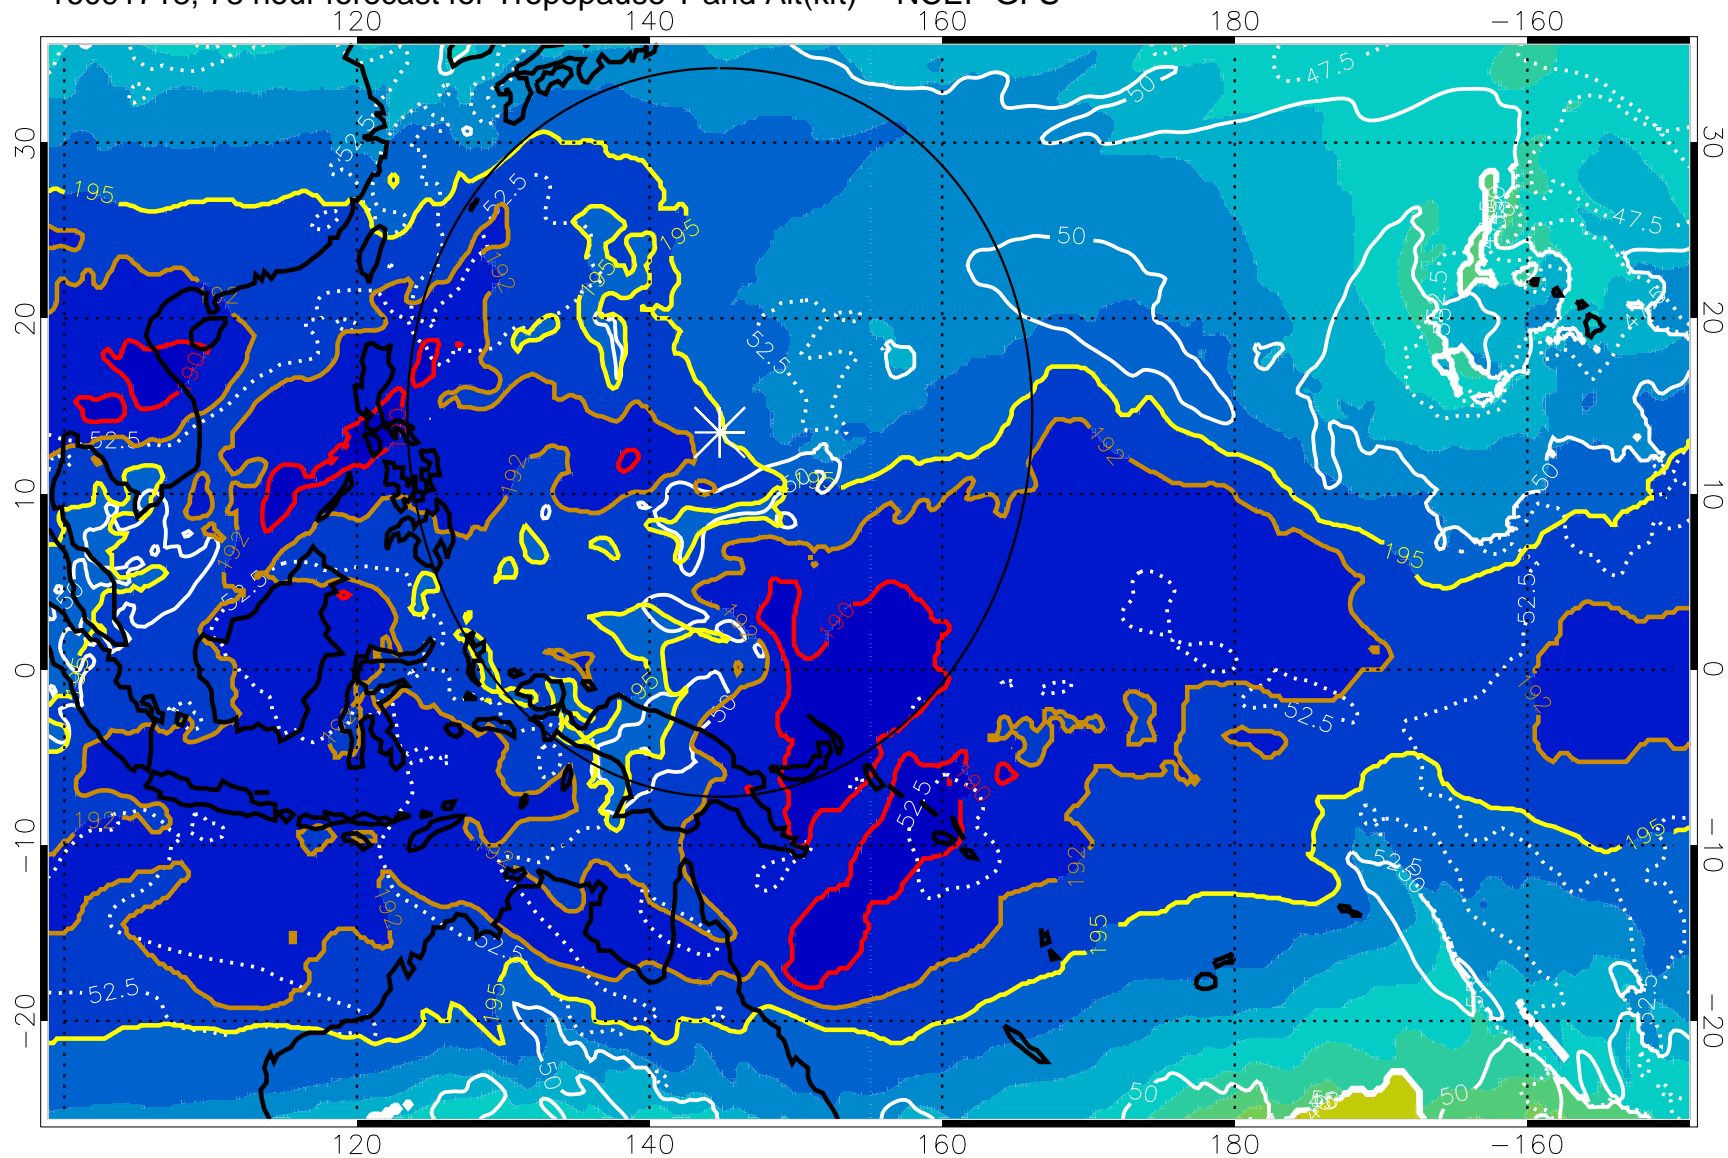

16091706, 66 hour forecast for Tropopause T and Alt(kft) -- NCEP GFS

16091712, 72 hour forecast for Tropopause T and Alt(kft) -- NCEP GFS

190 200 210 220 230

Tropopause T, K

Tropopause Altitude in kft (white)

192.5K Isotherm 195K Isotherm
187.5K Isotherm 190K Isotherm

Range ring of 2304 km

16091718, 78 hour forecast for Tropopause T and Alt(kft) -- NCEP GFS

190 200 210 220 230

Tropopause T, K

Tropopause Altitude in kft (white)