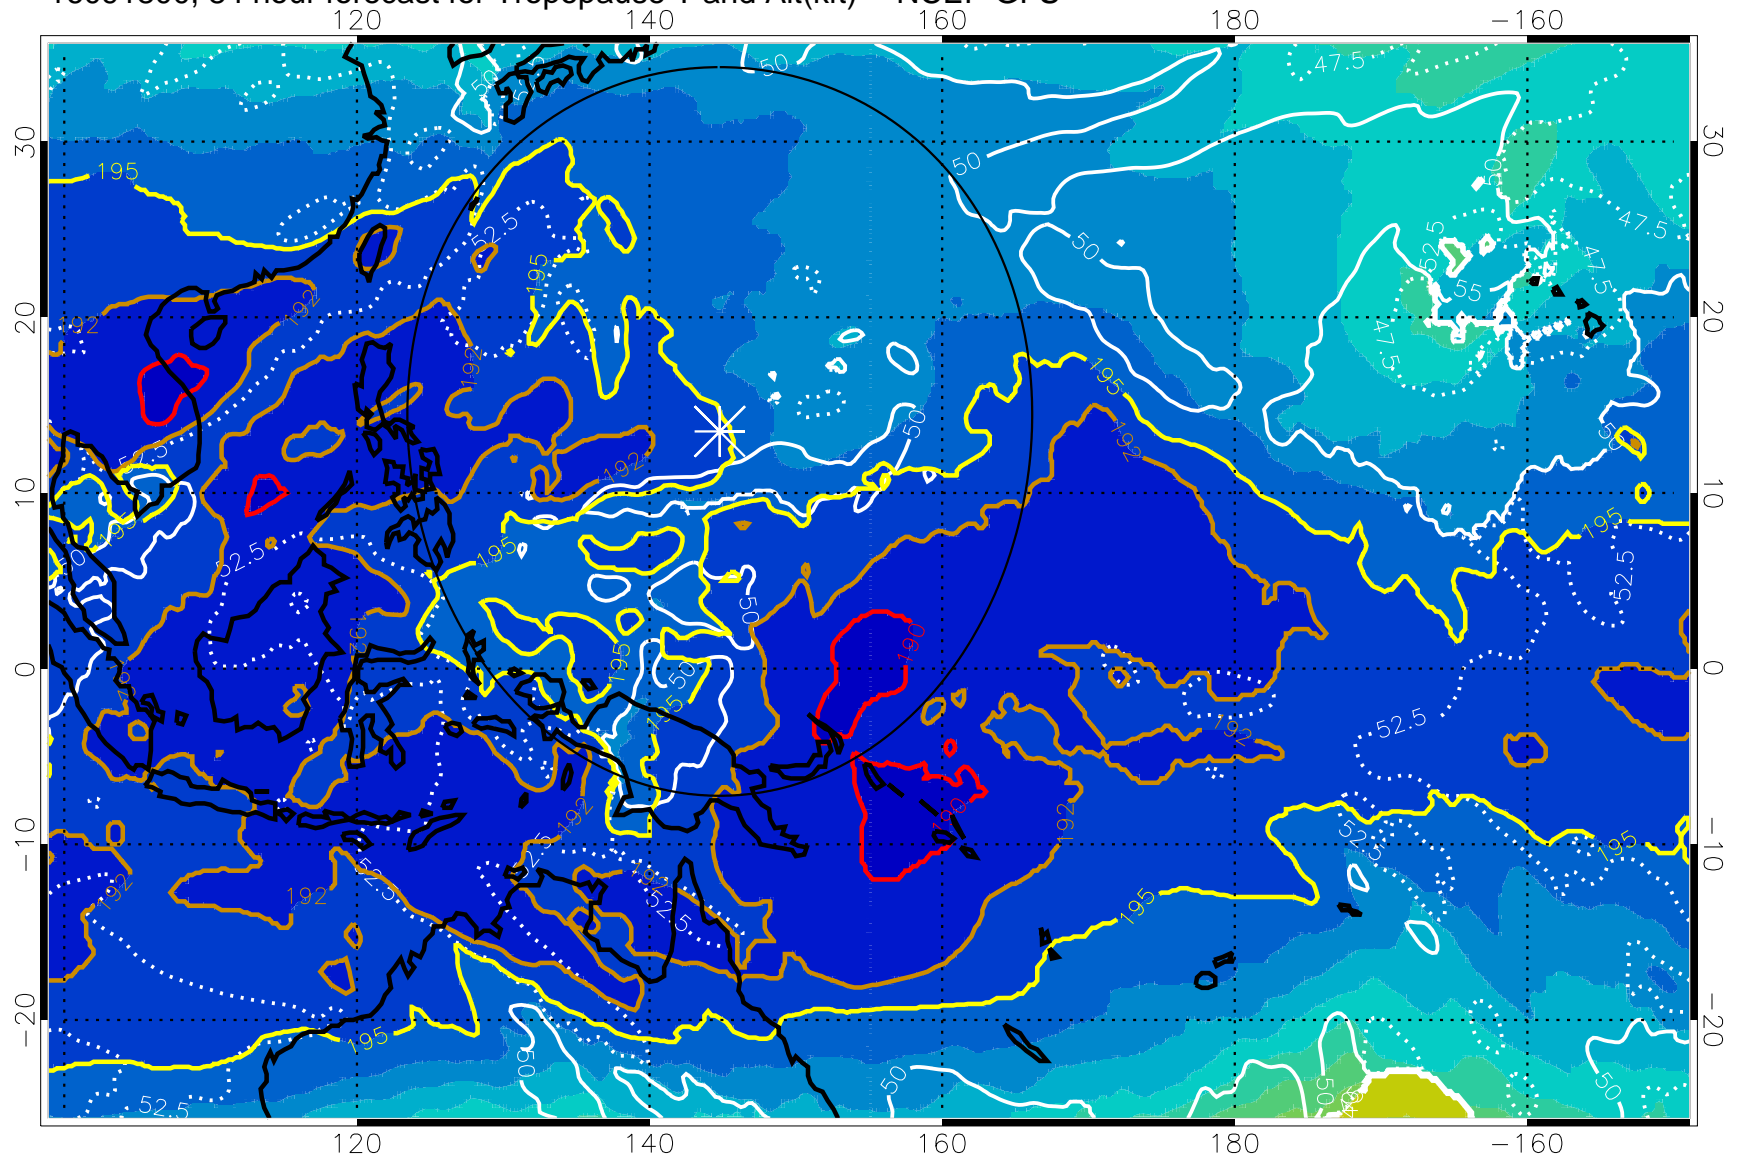

192.5K Isotherm 195K Isotherm
187.5K Isotherm 190K Isotherm

Range ring of 2304 km

16091718, 78 hour forecast for Tropopause T and Alt(kft) -- NCEP GFS

190 200 210 220 230

Tropopause T, K

Tropopause Altitude in kft (white)

192.5K Isotherm 195K Isotherm

187.5K Isotherm 190K Isotherm

Range ring of 2304 km

16091800, 84 hour forecast for Tropopause T and Alt(kft) -- NCEP GFS

190 200 210 220 230

Tropopause T, K

Tropopause Altitude in kft (white)