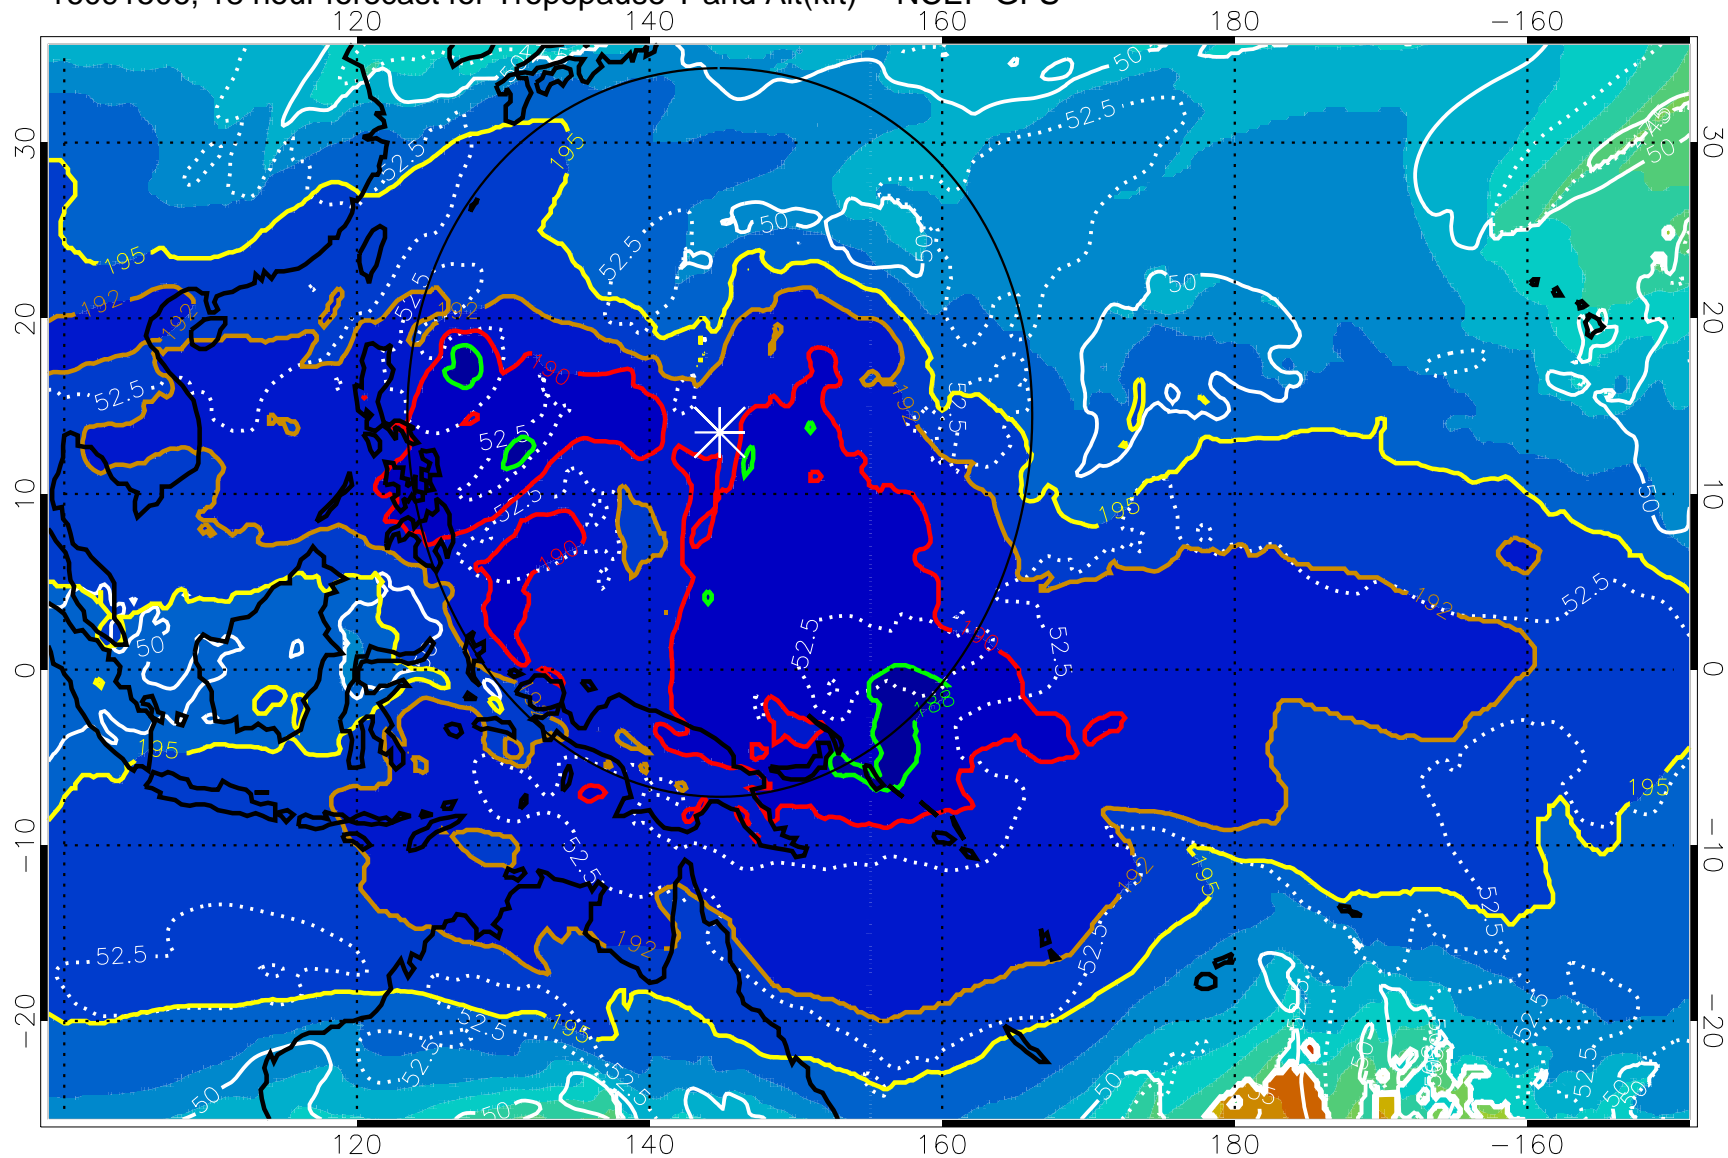

16091418, 6 hour forecast for Tropopause T and Alt(kft) -- NCEP GFS

190 200 210 220 230
Tropopause T, K

Tropopause Altitude in kft (white)

192.5K Isotherm 195K Isotherm
187.5K Isotherm 190K Isotherm

Range ring of 2304 km

16091506, 18 hour forecast for Tropopause T and Alt(kft) -- NCEP GFS

190 200 210 220 230

Tropopause T, K

Tropopause Altitude in kft (white)

192.5K Isotherm 195K Isotherm

187.5K Isotherm 190K Isotherm

Range ring of 2304 km