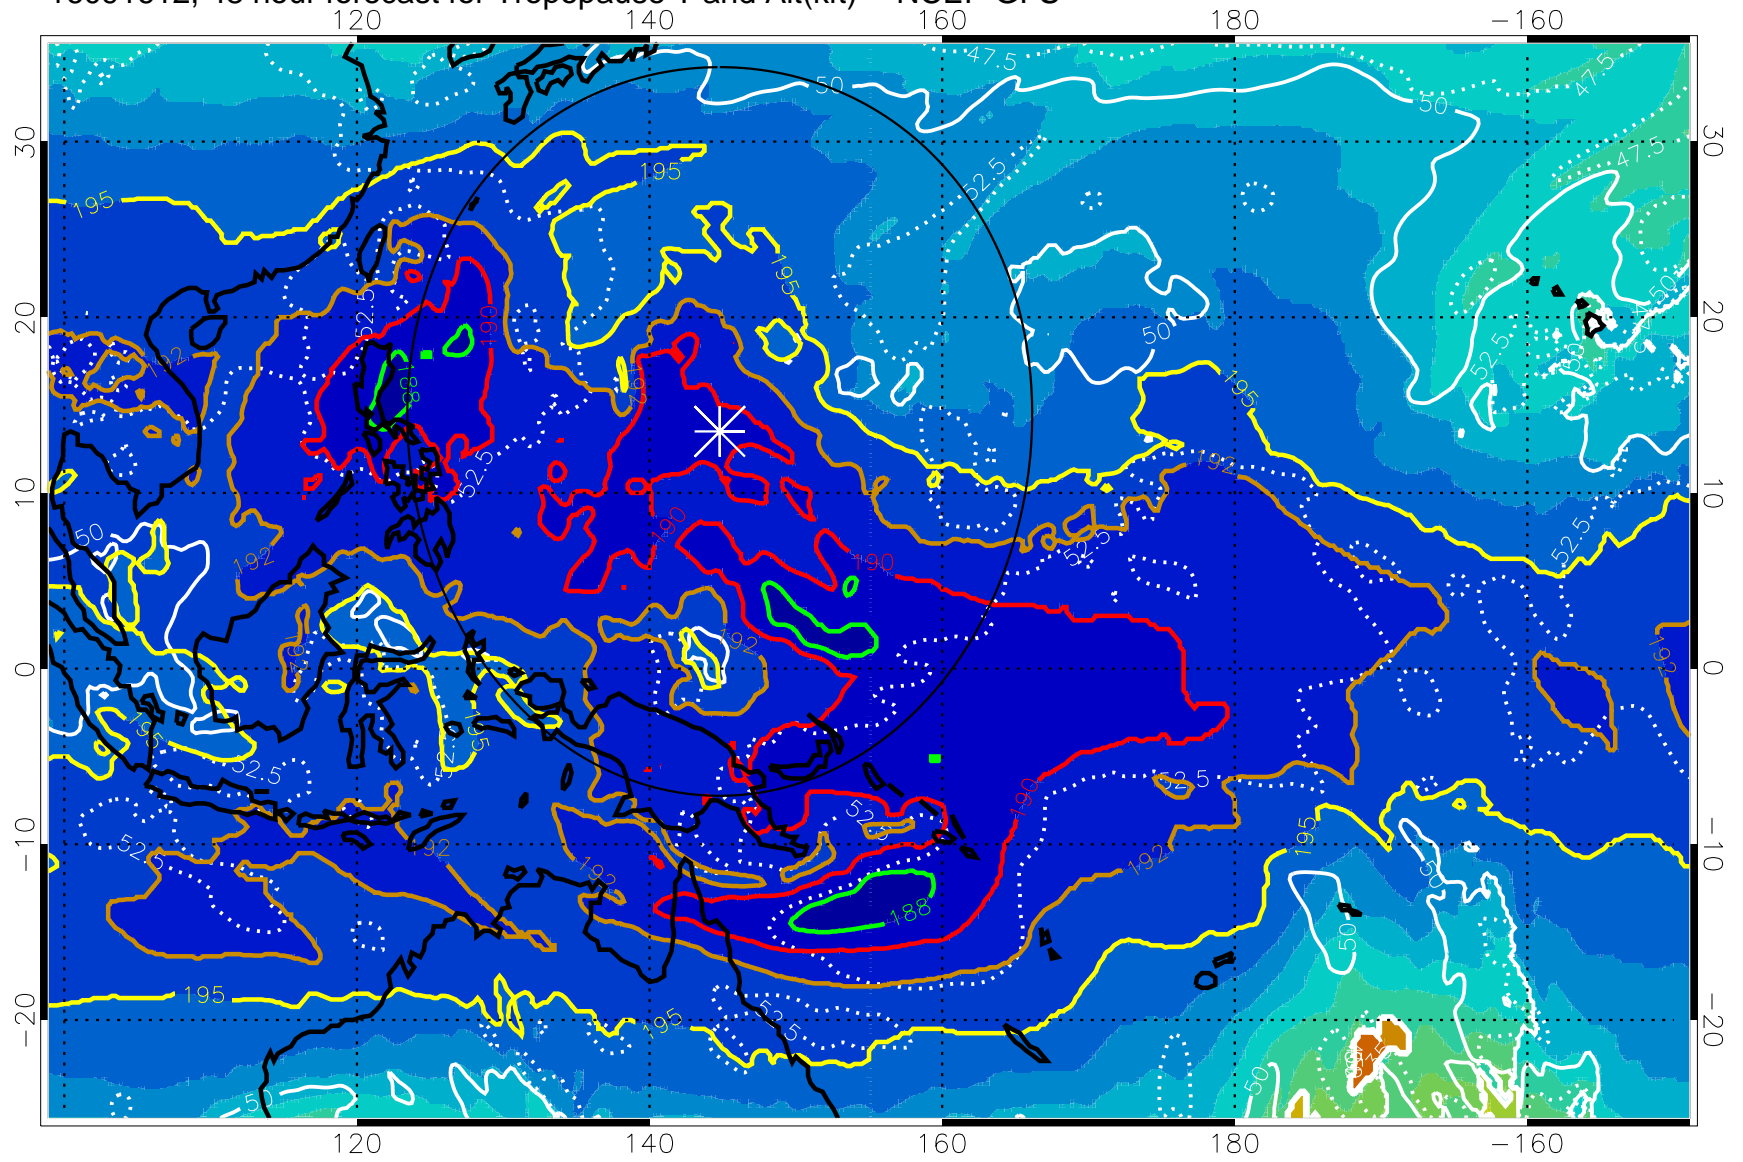

16091612, 48 hour forecast for Tropopause T and Alt(kft) -- NCEP GFS

190 200 210 220 230
Tropopause T, K

Tropopause Altitude in kft (white)

192.5K Isotherm 195K Isotherm
187.5K Isotherm 190K Isotherm

Range ring of 2304 km