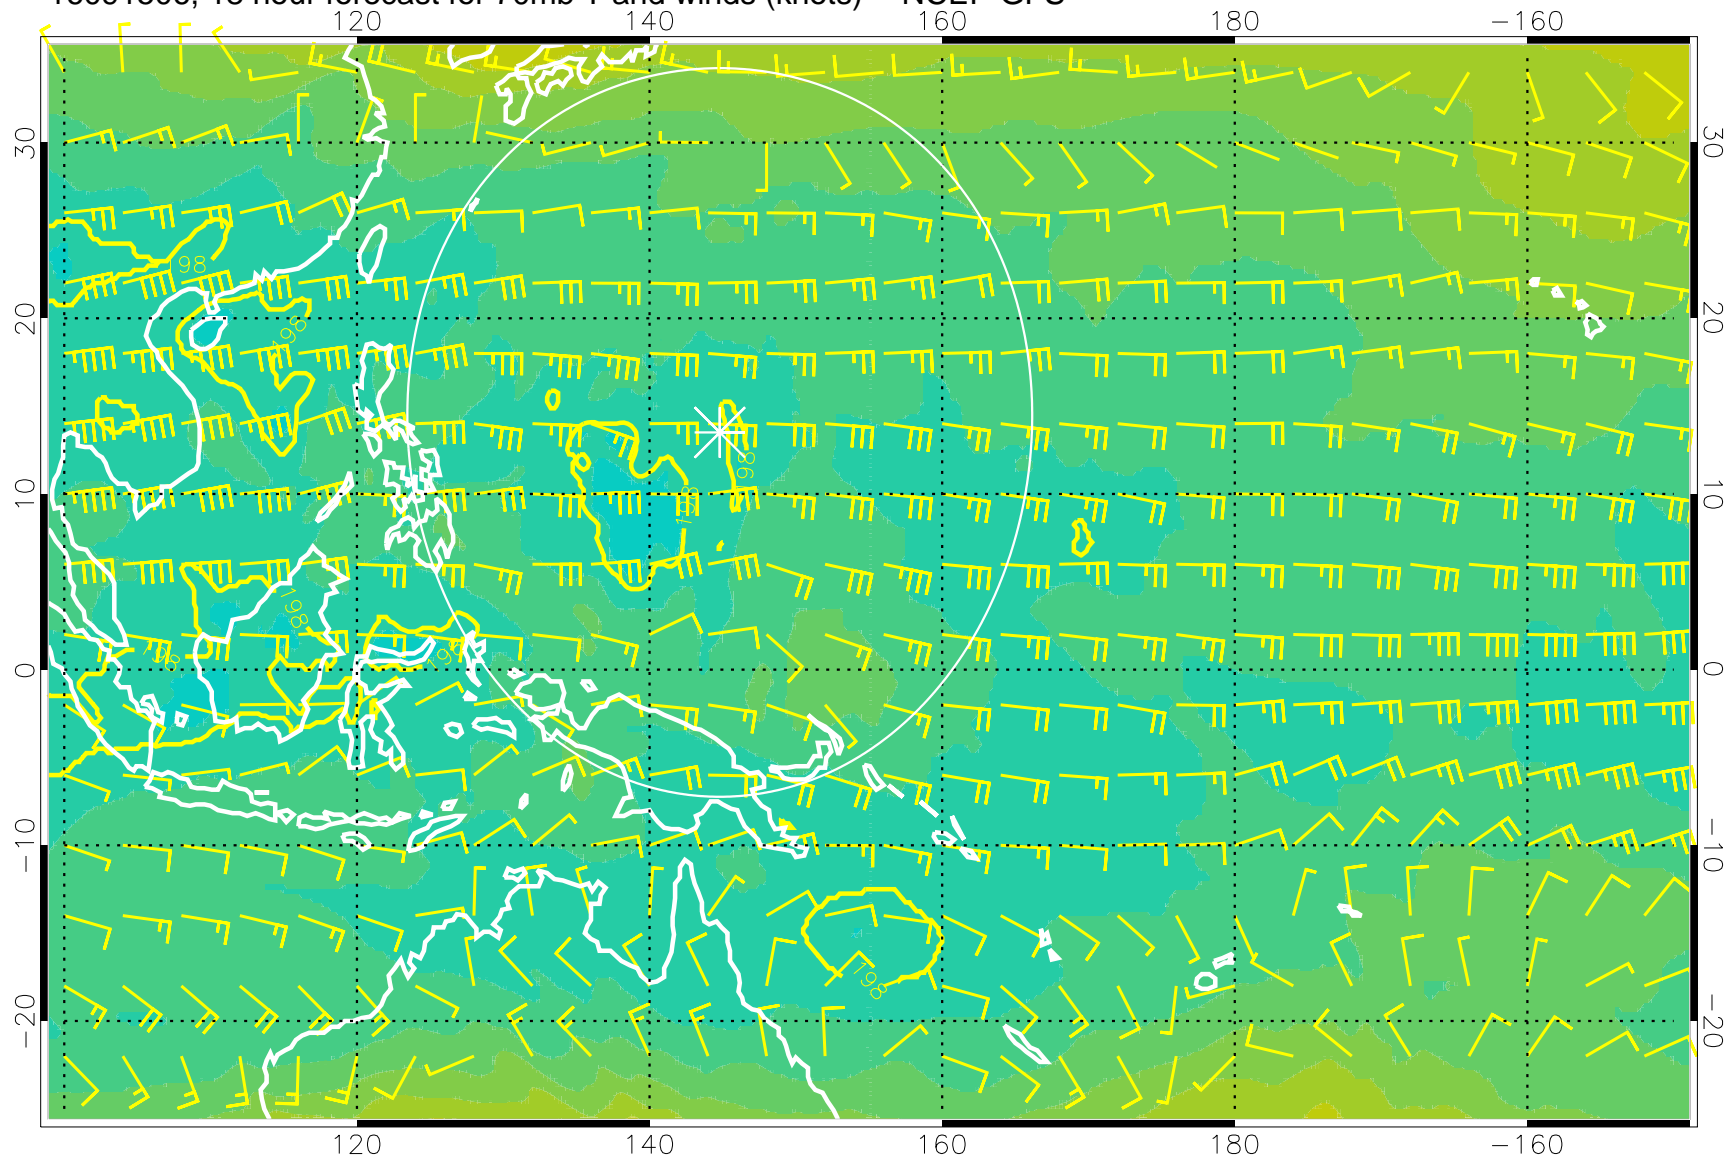

16091418, 6 hour forecast for 70mb T and winds (knots) -- NCEP GFS

180 190 200 210 220

T, K

190K Isotherm 192.5K Isotherm  
195K Isotherm 197.5K Isotherm

Range ring of 2304 km

16091500, 12 hour forecast for 70mb T and winds (knots) -- NCEP GFS

180 190 200 210 220

T, K

190K Isotherm 192.5K Isotherm  
195K Isotherm 197.5K Isotherm

Range ring of 2304 km

16091506, 18 hour forecast for 70mb T and winds (knots) -- NCEP GFS

180 190 200 210 220

T, K

190K Isotherm 192.5K Isotherm  
195K Isotherm 197.5K Isotherm

180 190 200 210 220

T, K

190K Isotherm 192.5K Isotherm  
195K Isotherm 197.5K Isotherm

Range ring of 2304 km

16091600, 36 hour forecast for 70mb T and winds (knots) -- NCEP GFS

180      190      200      210      220

T, K

190K Isotherm    192.5K Isotherm  
195K Isotherm    197.5K Isotherm

Range ring of 2304 km

16091606, 42 hour forecast for 70mb T and winds (knots) -- NCEP GFS

180 190 200 210 220

T, K

190K Isotherm 192.5K Isotherm  
195K Isotherm 197.5K Isotherm