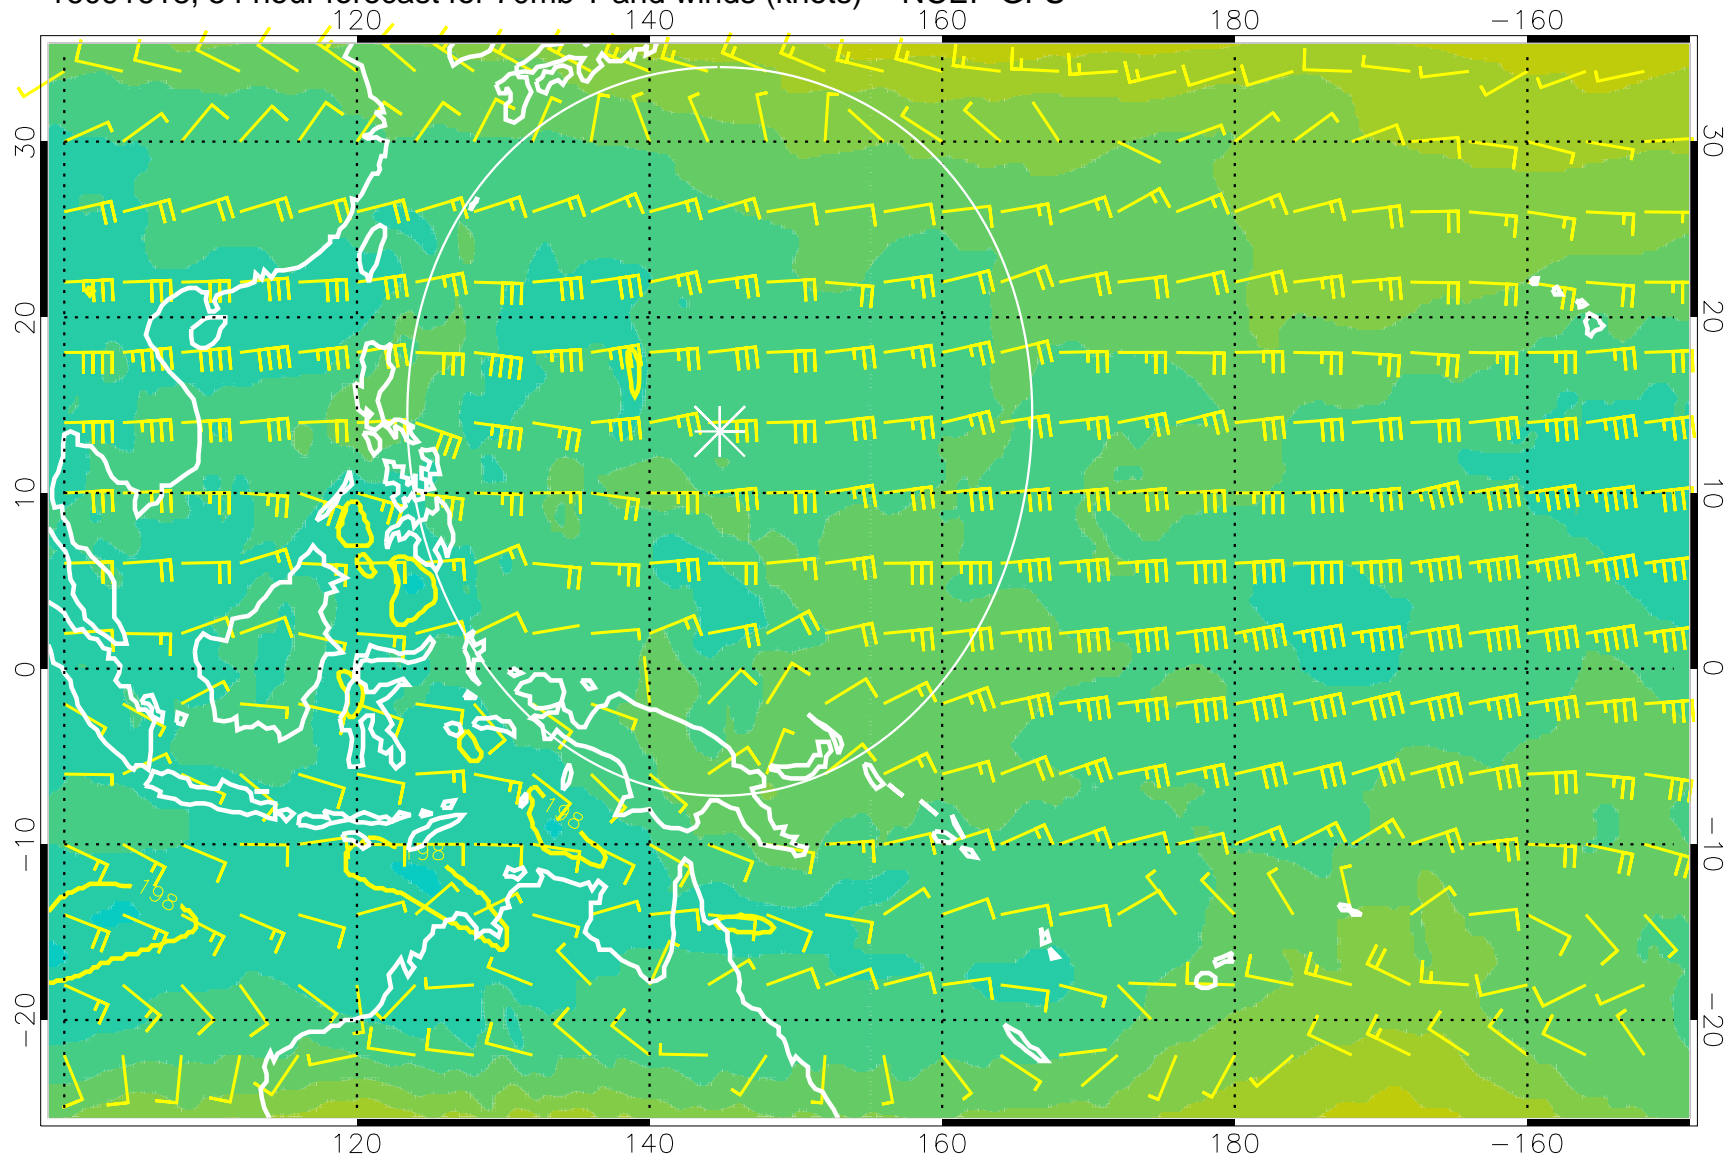

T, K

190K Isotherm    192.5K Isotherm  
195K Isotherm    197.5K Isotherm

Range ring of 2304 km

16091606, 42 hour forecast for 70mb T and winds (knots) -- NCEP GFS

180 190 200 210 220

T, K

190K Isotherm 192.5K Isotherm  
195K Isotherm 197.5K Isotherm

Range ring of 2304 km

16091612, 48 hour forecast for 70mb T and winds (knots) -- NCEP GFS

T, K

190K Isotherm 192.5K Isotherm  
195K Isotherm 197.5K Isotherm

Range ring of 2304 km

16091618, 54 hour forecast for 70mb T and winds (knots) -- NCEP GFS

180    190    200    210    220  
T, K

190K Isotherm    192.5K Isotherm  
195K Isotherm    197.5K Isotherm

Range ring of 2304 km

16091700, 60 hour forecast for 70mb T and winds (knots) -- NCEP GFS

180 190 200 210 220

T, K

190K Isotherm 192.5K Isotherm  
195K Isotherm 197.5K Isotherm

Range ring of 2304 km

16091706, 66 hour forecast for 70mb T and winds (knots) -- NCEP GFS

180 190 200 210 220

T, K

190K Isotherm 192.5K Isotherm  
195K Isotherm 197.5K Isotherm