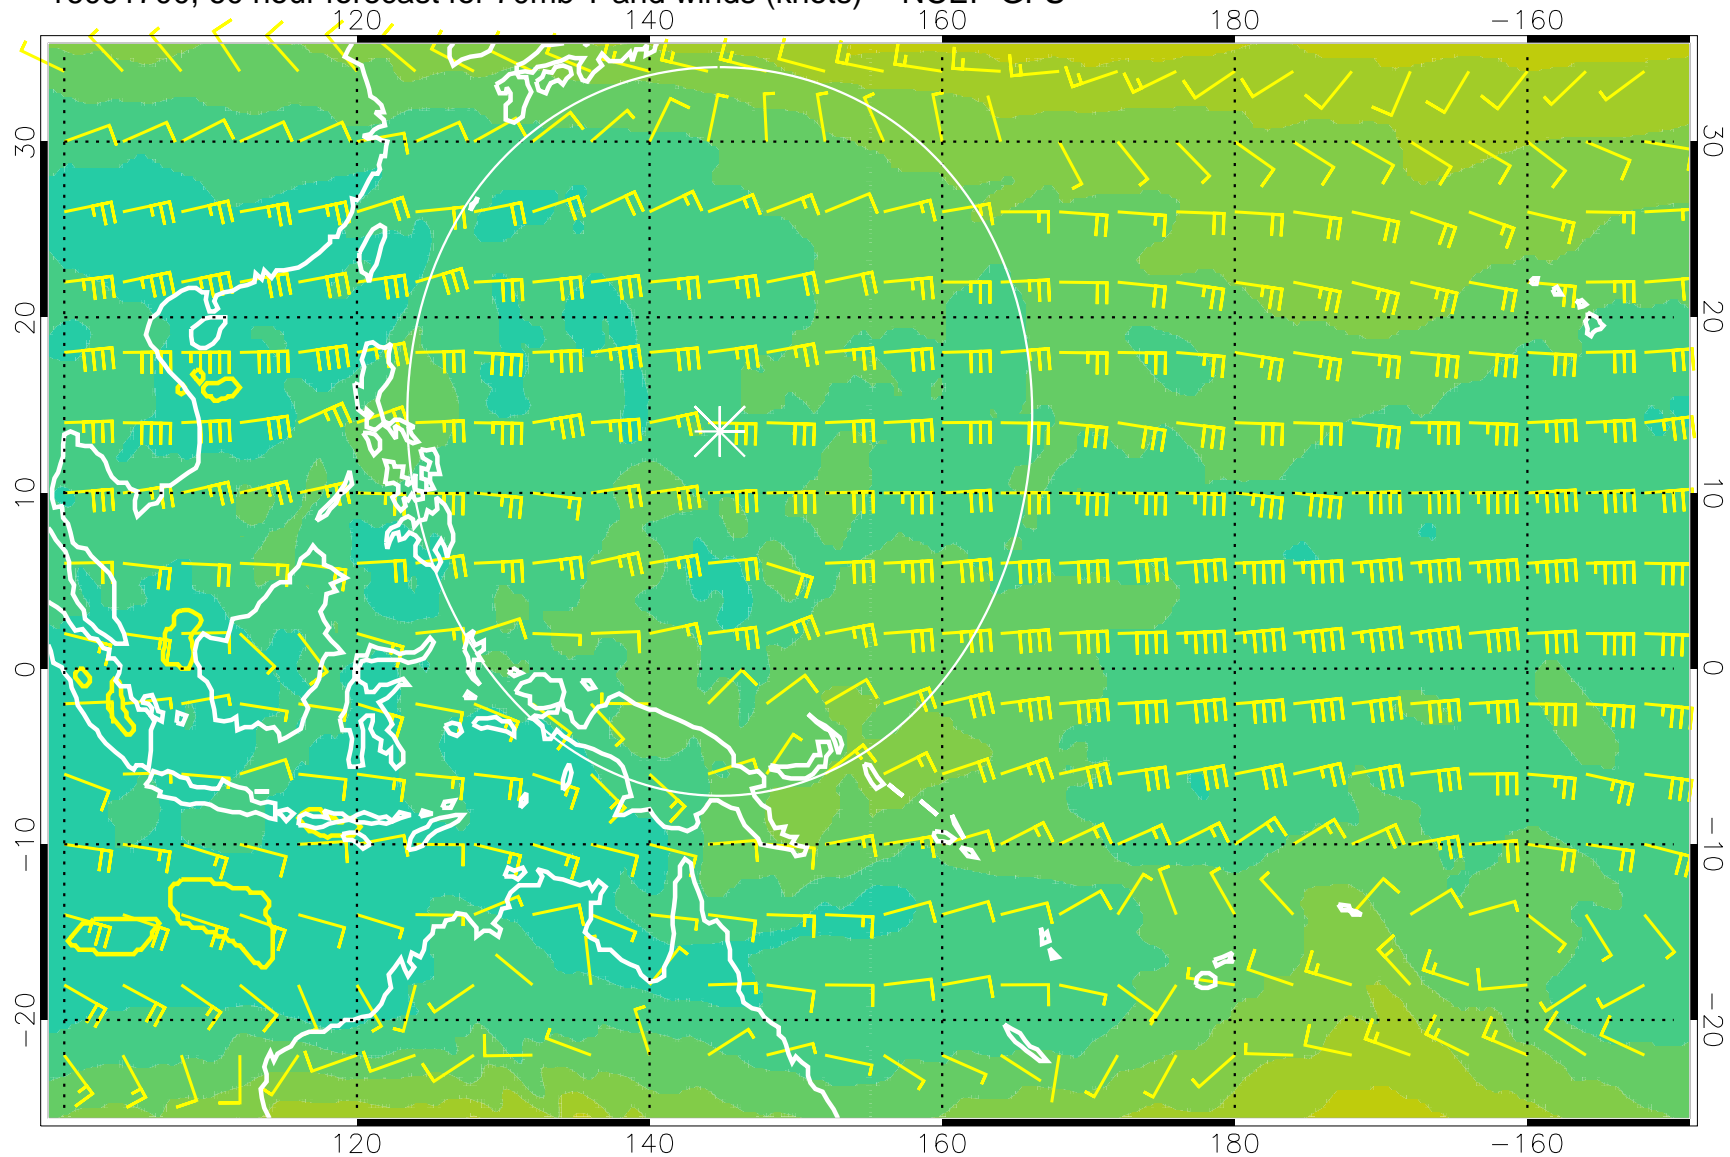

T, K

190K Isotherm    192.5K Isotherm  
195K Isotherm    197.5K Isotherm

Range ring of 2304 km

16091606, 42 hour forecast for 70mb T and winds (knots) -- NCEP GFS

180 190 200 210 220

T, K

190K Isotherm 192.5K Isotherm  
195K Isotherm 197.5K Isotherm

Range ring of 2304 km

16091612, 48 hour forecast for 70mb T and winds (knots) -- NCEP GFS

T, K

190K Isotherm 192.5K Isotherm  
195K Isotherm 197.5K Isotherm

Range ring of 2304 km

16091618, 54 hour forecast for 70mb T and winds (knots) -- NCEP GFS

180    190    200    210    220  
T, K

190K Isotherm    192.5K Isotherm  
195K Isotherm    197.5K Isotherm

Range ring of 2304 km

16091700, 60 hour forecast for 70mb T and winds (knots) -- NCEP GFS

180 190 200 210 220

T, K

190K Isotherm 192.5K Isotherm  
195K Isotherm 197.5K Isotherm

Range ring of 2304 km

16091706, 66 hour forecast for 70mb T and winds (knots) -- NCEP GFS

180 190 200 210 220

T, K

190K Isotherm 192.5K Isotherm  
195K Isotherm 197.5K Isotherm