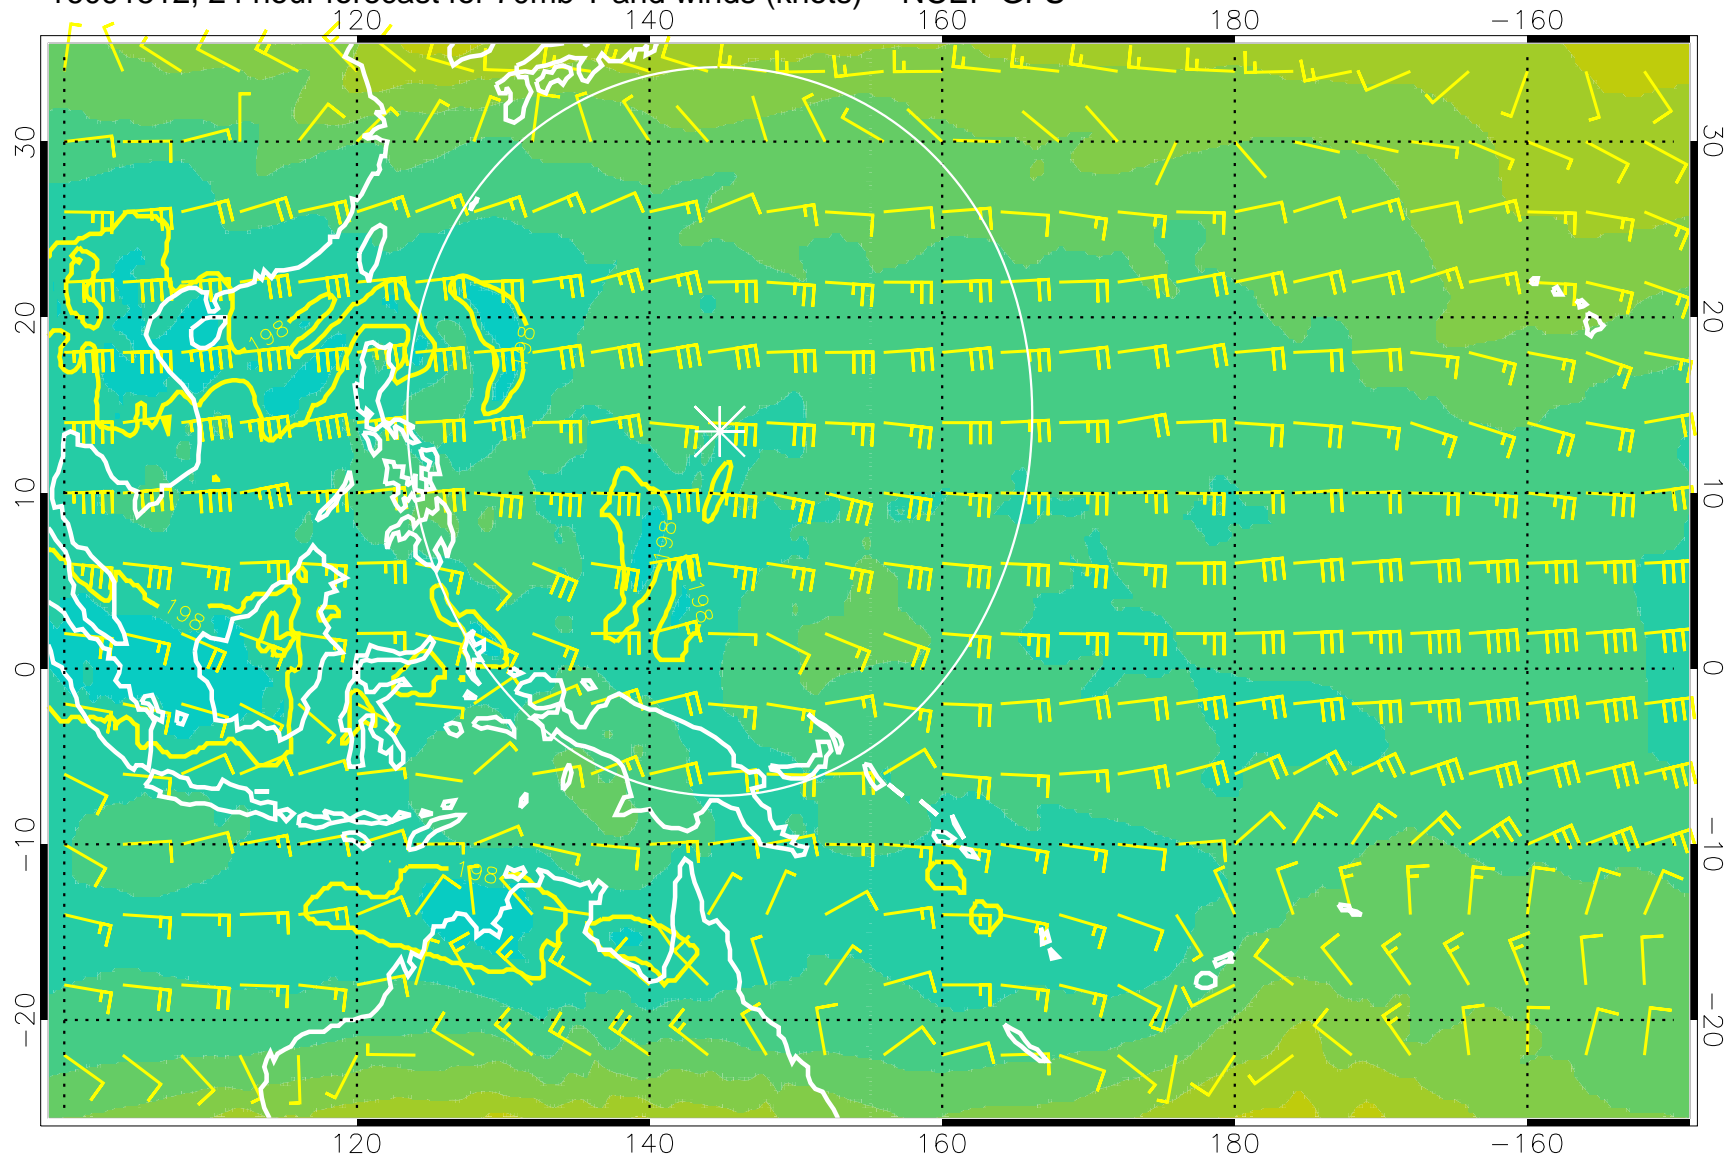

180 190 200 210 220

T, K

190K Isotherm 192.5K Isotherm  
195K Isotherm 197.5K Isotherm

Range ring of 2304 km

16091506, 18 hour forecast for 70mb T and winds (knots) -- NCEP GFS

180 190 200 210 220

T, K

190K Isotherm 192.5K Isotherm  
195K Isotherm 197.5K Isotherm

Range ring of 2304 km

16091512, 24 hour forecast for 70mb T and winds (knots) -- NCEP GFS

180 190 200 210 220

T, K

190K Isotherm 192.5K Isotherm  
195K Isotherm 197.5K Isotherm

Range ring of 2304 km

16091518, 30 hour forecast for 70mb T and winds (knots) -- NCEP GFS

180 190 200 210 220

T, K

190K Isotherm 192.5K Isotherm  
195K Isotherm 197.5K Isotherm

Range ring of 2304 km

16091600, 36 hour forecast for 70mb T and winds (knots) -- NCEP GFS

180      190      200      210      220

T, K

190K Isotherm    192.5K Isotherm  
195K Isotherm    197.5K Isotherm

Range ring of 2304 km

16091606, 42 hour forecast for 70mb T and winds (knots) -- NCEP GFS

180 190 200 210 220

T, K

190K Isotherm 192.5K Isotherm  
195K Isotherm 197.5K Isotherm