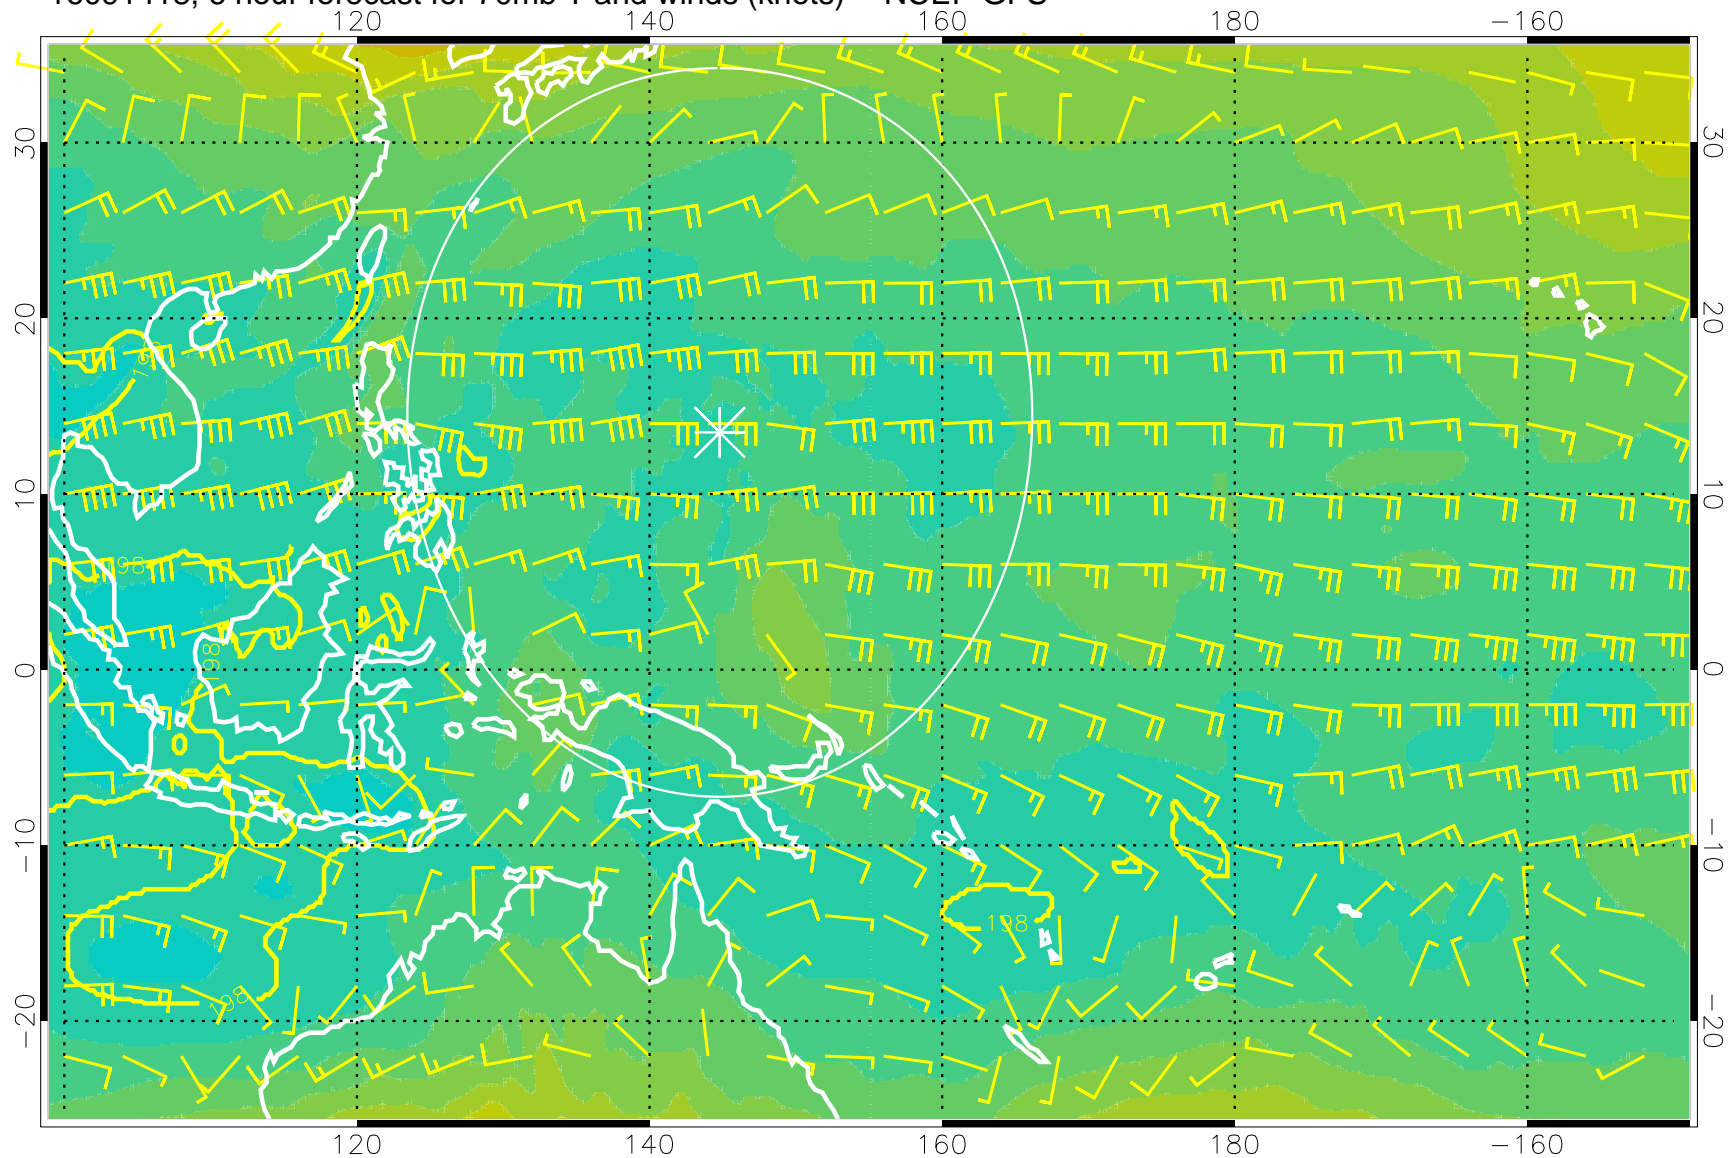

16091418, 6 hour forecast for 70mb T and winds (knots) -- NCEP GFS

180 190 200 210 220

T, K

190K Isotherm 192.5K Isotherm  
195K Isotherm 197.5K Isotherm

Range ring of 2304 km

16091500, 12 hour forecast for 70mb T and winds (knots) -- NCEP GFS

180 190 200 210 220

T, K

190K Isotherm 192.5K Isotherm  
195K Isotherm 197.5K Isotherm

Range ring of 2304 km

16091506, 18 hour forecast for 70mb T and winds (knots) -- NCEP GFS

180 190 200 210 220

T, K

190K Isotherm 192.5K Isotherm  
195K Isotherm 197.5K Isotherm

Range ring of 2304 km

16091512, 24 hour forecast for 70mb T and winds (knots) -- NCEP GFS

180 190 200 210 220

T, K

190K Isotherm 192.5K Isotherm  
195K Isotherm 197.5K Isotherm

Range ring of 2304 km

16091518, 30 hour forecast for 70mb T and winds (knots) -- NCEP GFS

180 190 200 210 220

T, K

190K Isotherm 192.5K Isotherm  
195K Isotherm 197.5K Isotherm

Range ring of 2304 km

16091600, 36 hour forecast for 70mb T and winds (knots) -- NCEP GFS

180      190      200      210      220