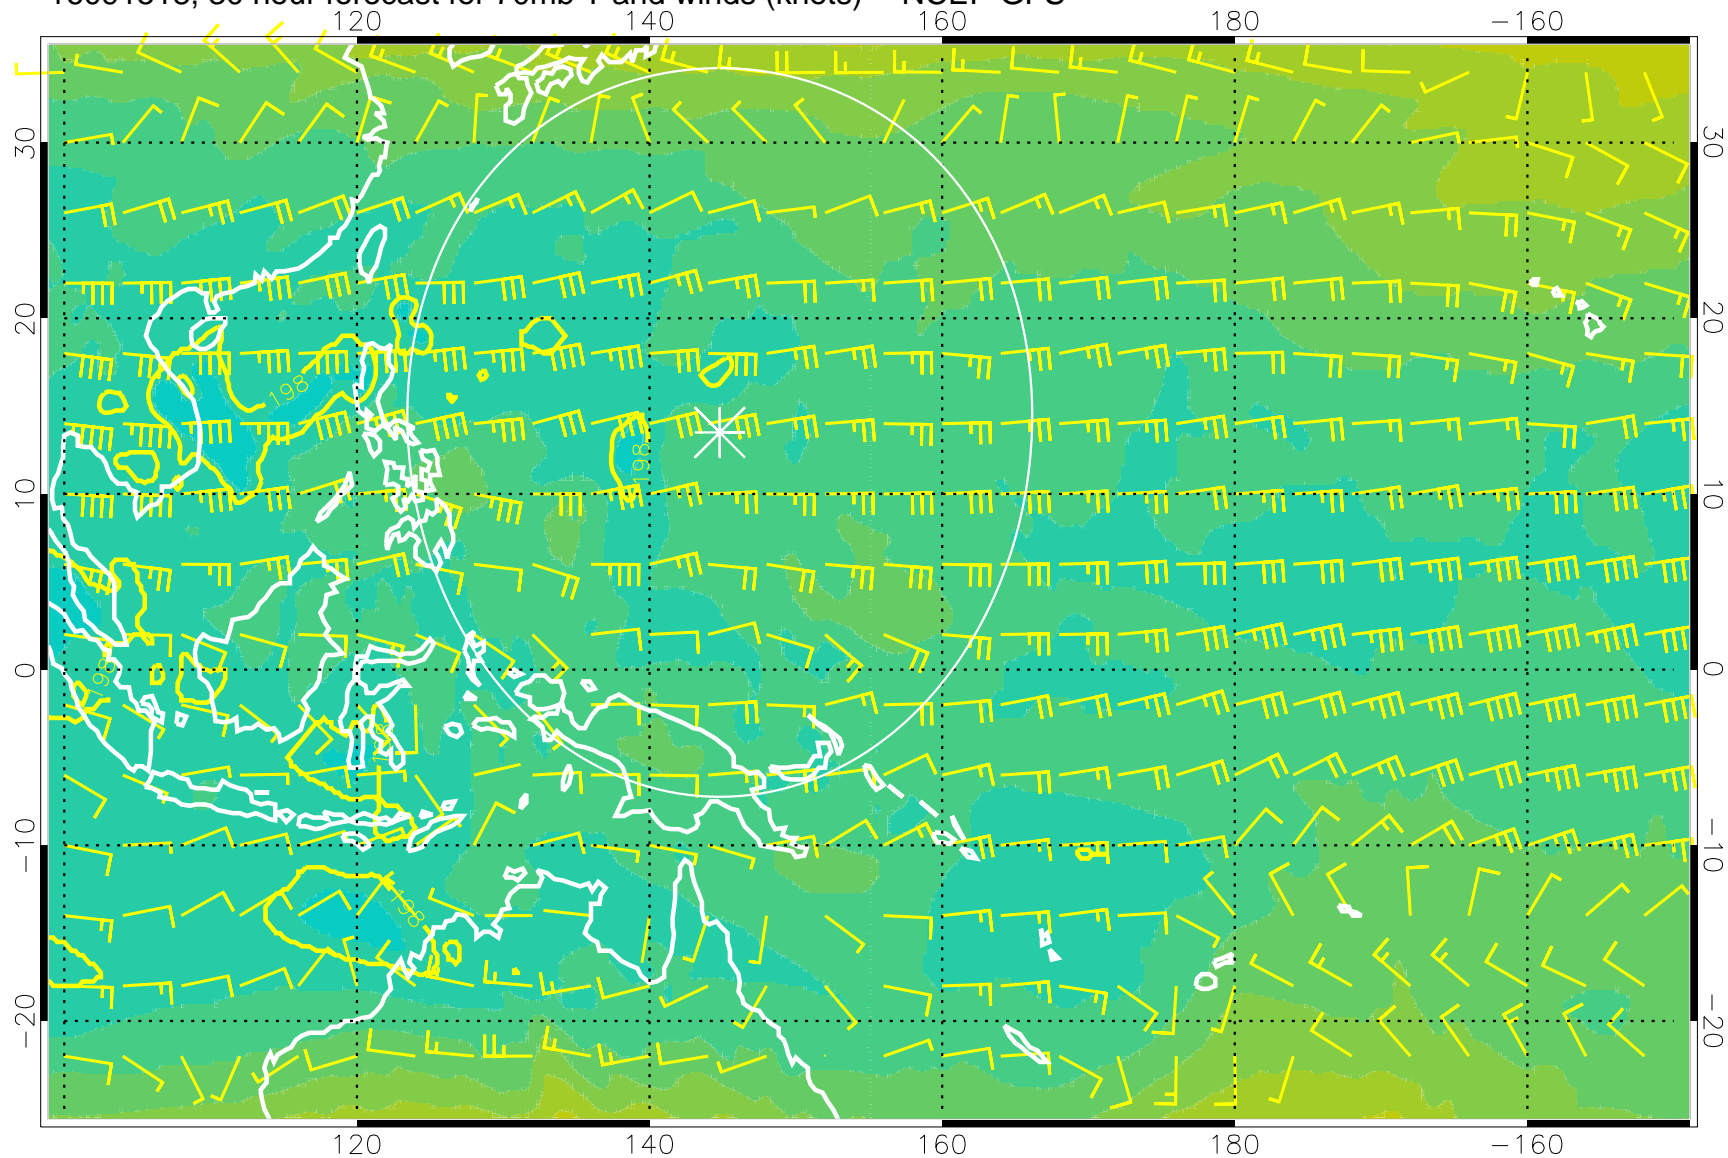

180 190 200 210 220

T, K

190K Isotherm 192.5K Isotherm  
195K Isotherm 197.5K Isotherm

Range ring of 2304 km

16091506, 18 hour forecast for 70mb T and winds (knots) -- NCEP GFS

180 190 200 210 220

T, K

190K Isotherm 192.5K Isotherm  
195K Isotherm 197.5K Isotherm

Range ring of 2304 km

16091512, 24 hour forecast for 70mb T and winds (knots) -- NCEP GFS

180 190 200 210 220

T, K

190K Isotherm 192.5K Isotherm  
195K Isotherm 197.5K Isotherm

Range ring of 2304 km

16091518, 30 hour forecast for 70mb T and winds (knots) -- NCEP GFS

180 190 200 210 220

T, K

190K Isotherm 192.5K Isotherm  
195K Isotherm 197.5K Isotherm

Range ring of 2304 km

16091600, 36 hour forecast for 70mb T and winds (knots) -- NCEP GFS

180      190      200      210      220

T, K

190K Isotherm    192.5K Isotherm  
195K Isotherm    197.5K Isotherm

Range ring of 2304 km

16091606, 42 hour forecast for 70mb T and winds (knots) -- NCEP GFS

180 190 200 210 220

T, K

190K Isotherm 192.5K Isotherm  
195K Isotherm 197.5K Isotherm