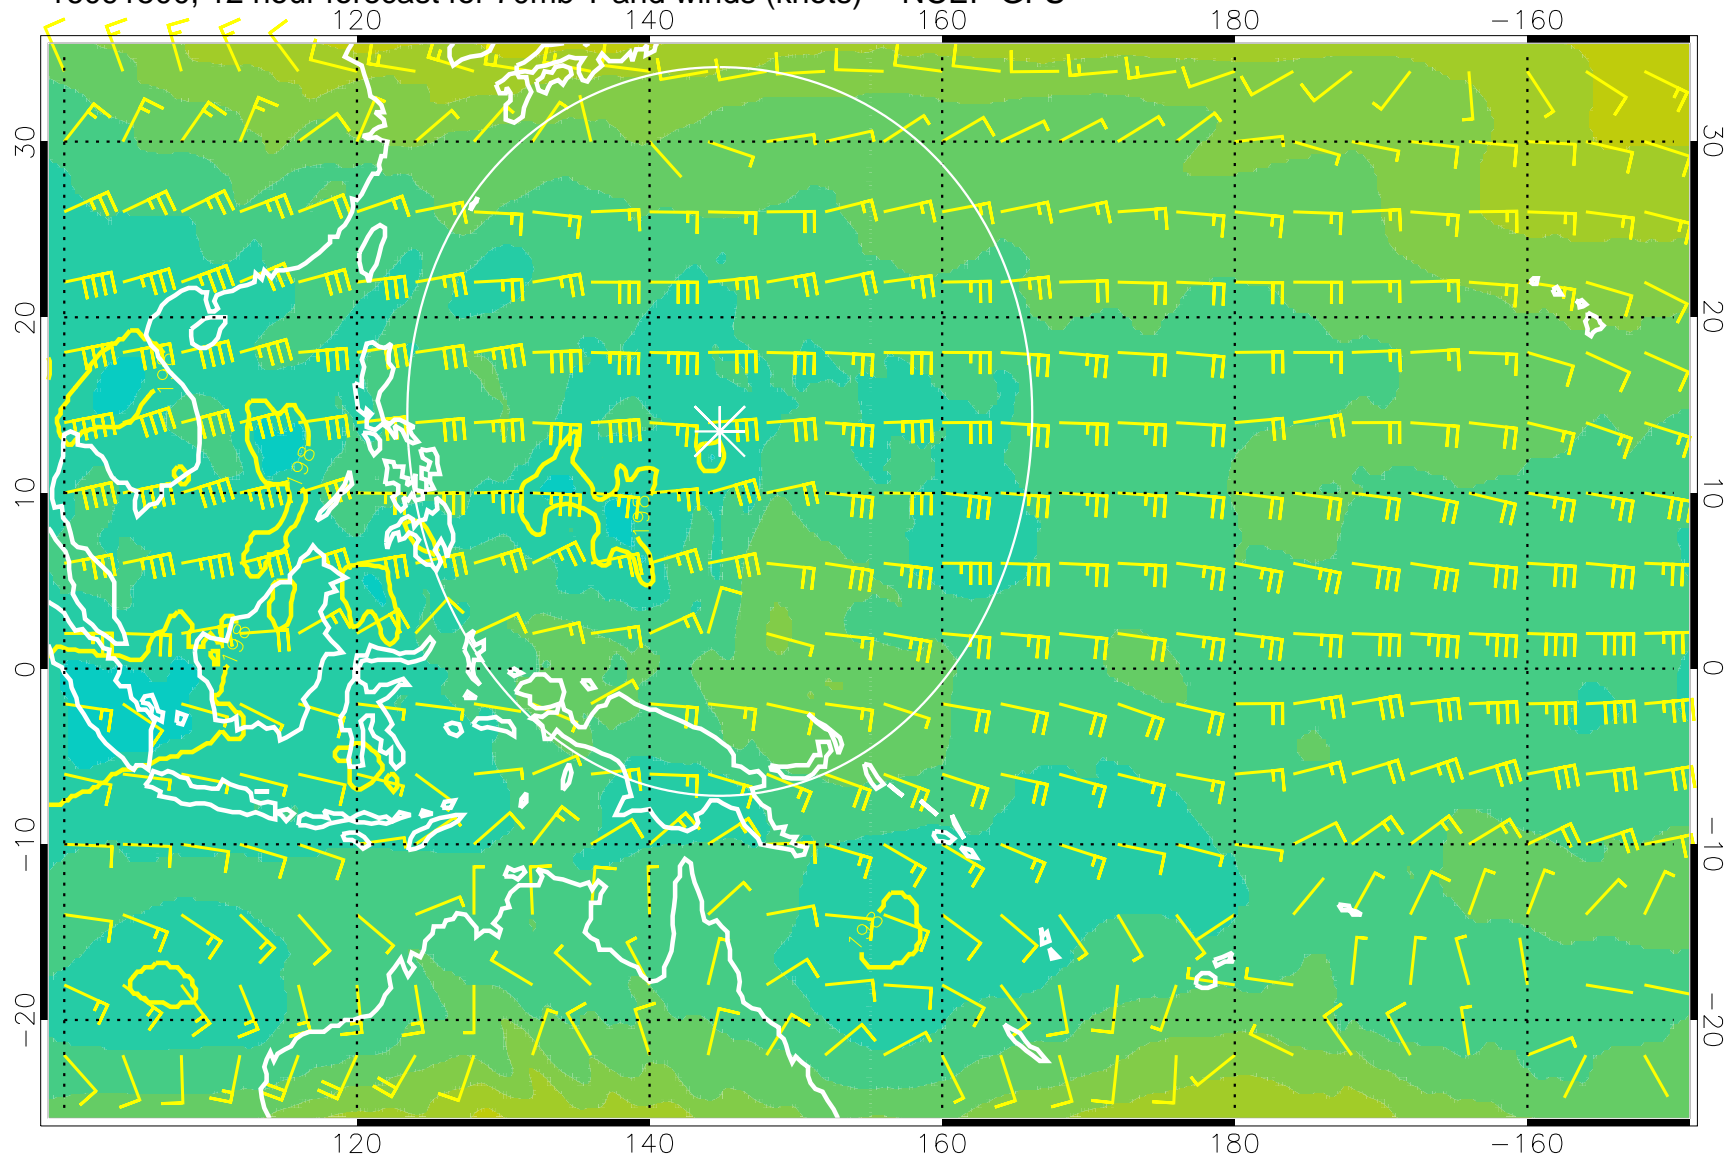

16091418, 6 hour forecast for 70mb T and winds (knots) -- NCEP GFS

180 190 200 210 220

T, K

190K Isotherm 192.5K Isotherm  
195K Isotherm 197.5K Isotherm

Range ring of 2304 km

16091500, 12 hour forecast for 70mb T and winds (knots) -- NCEP GFS

180 190 200 210 220

T, K

190K Isotherm 192.5K Isotherm  
195K Isotherm 197.5K Isotherm

Range ring of 2304 km

16091506, 18 hour forecast for 70mb T and winds (knots) -- NCEP GFS

180 190 200 210 220

T, K

190K Isotherm 192.5K Isotherm  
195K Isotherm 197.5K Isotherm

180 190 200 210 220

T, K

190K Isotherm 192.5K Isotherm  
195K Isotherm 197.5K Isotherm

Range ring of 2304 km

16091600, 36 hour forecast for 70mb T and winds (knots) -- NCEP GFS

180      190      200      210      220

T, K

190K Isotherm    192.5K Isotherm  
195K Isotherm    197.5K Isotherm

Range ring of 2304 km

16091606, 42 hour forecast for 70mb T and winds (knots) -- NCEP GFS

180 190 200 210 220

T, K

190K Isotherm 192.5K Isotherm  
195K Isotherm 197.5K Isotherm