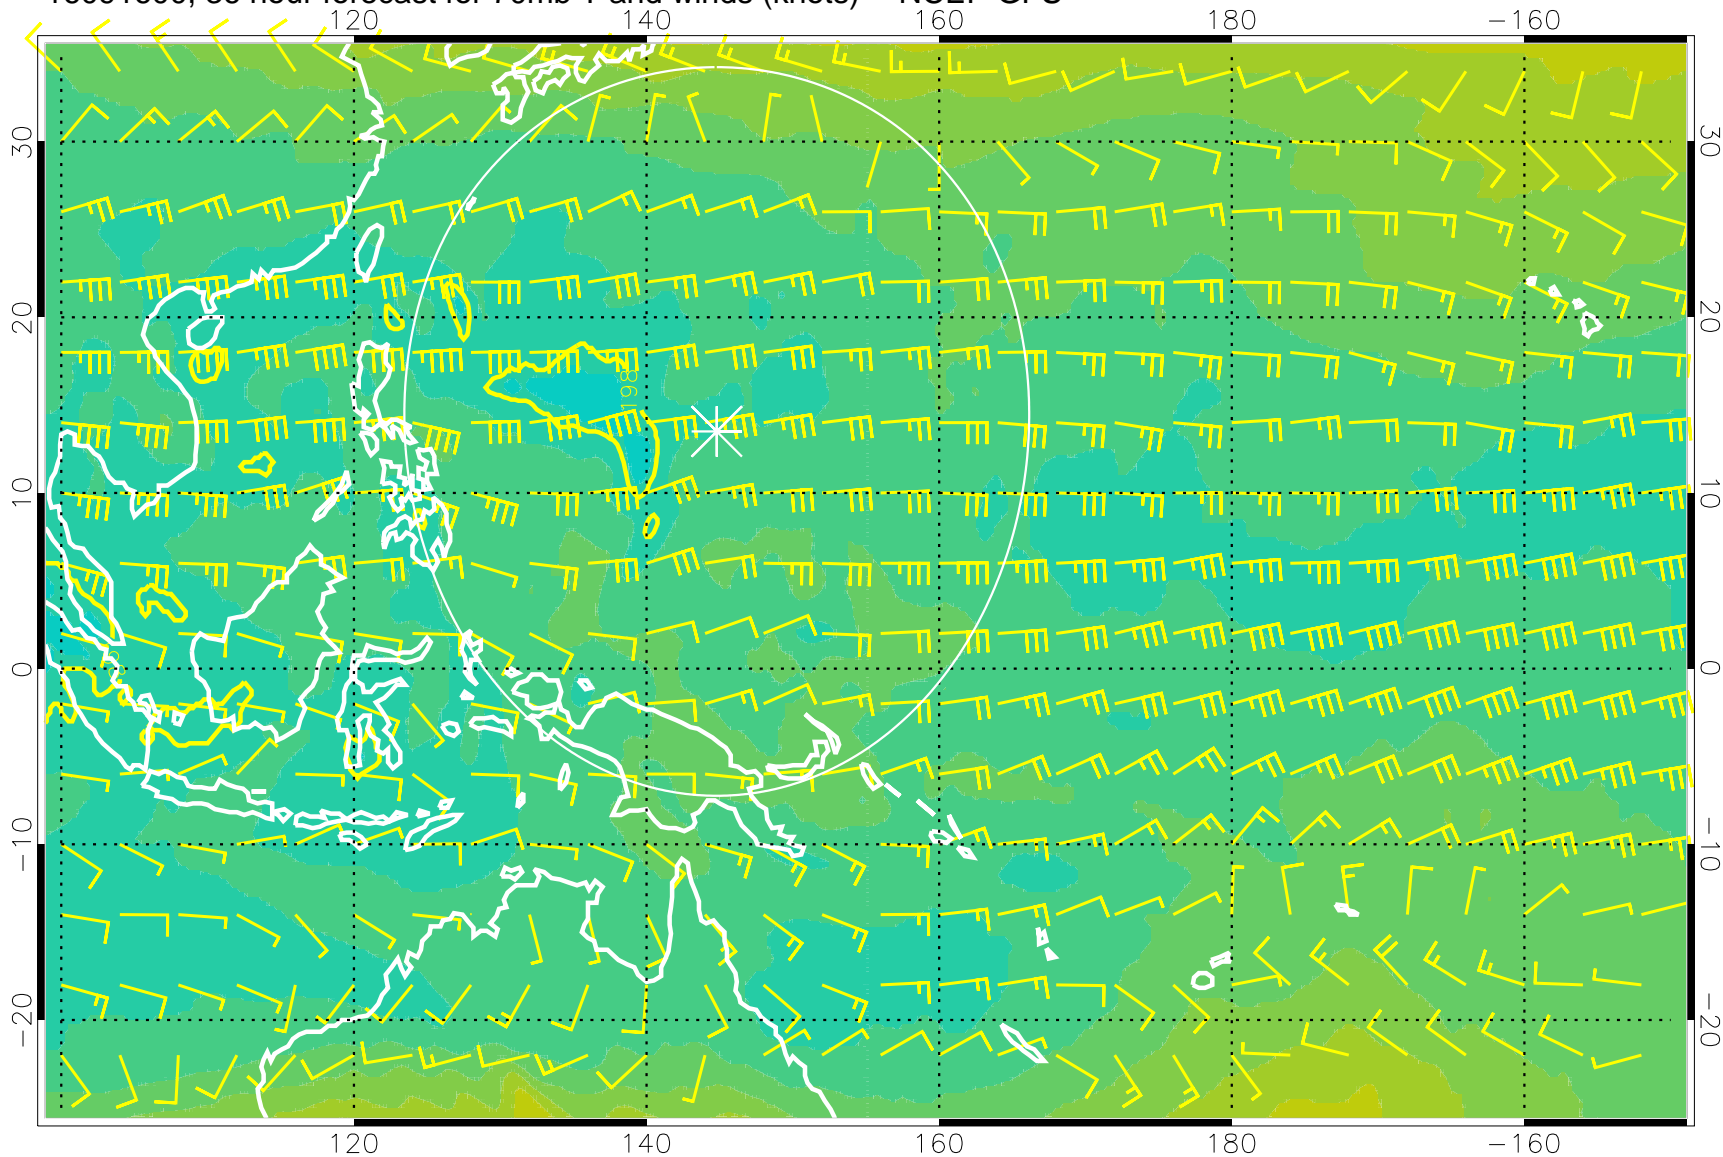

180 190 200 210 220

T, K

190K Isotherm 192.5K Isotherm  
195K Isotherm 197.5K Isotherm

Range ring of 2304 km

16091506, 18 hour forecast for 70mb T and winds (knots) -- NCEP GFS

180 190 200 210 220

T, K

190K Isotherm 192.5K Isotherm  
195K Isotherm 197.5K Isotherm

Range ring of 2304 km

16091512, 24 hour forecast for 70mb T and winds (knots) -- NCEP GFS

180 190 200 210 220

T, K

190K Isotherm 192.5K Isotherm  
195K Isotherm 197.5K Isotherm

Range ring of 2304 km

16091518, 30 hour forecast for 70mb T and winds (knots) -- NCEP GFS

180 190 200 210 220

T, K

190K Isotherm 192.5K Isotherm  
195K Isotherm 197.5K Isotherm

Range ring of 2304 km

16091600, 36 hour forecast for 70mb T and winds (knots) -- NCEP GFS

180      190      200      210      220

T, K

190K Isotherm    192.5K Isotherm  
195K Isotherm    197.5K Isotherm

Range ring of 2304 km

16091606, 42 hour forecast for 70mb T and winds (knots) -- NCEP GFS

180 190 200 210 220

T, K

190K Isotherm 192.5K Isotherm  
195K Isotherm 197.5K Isotherm