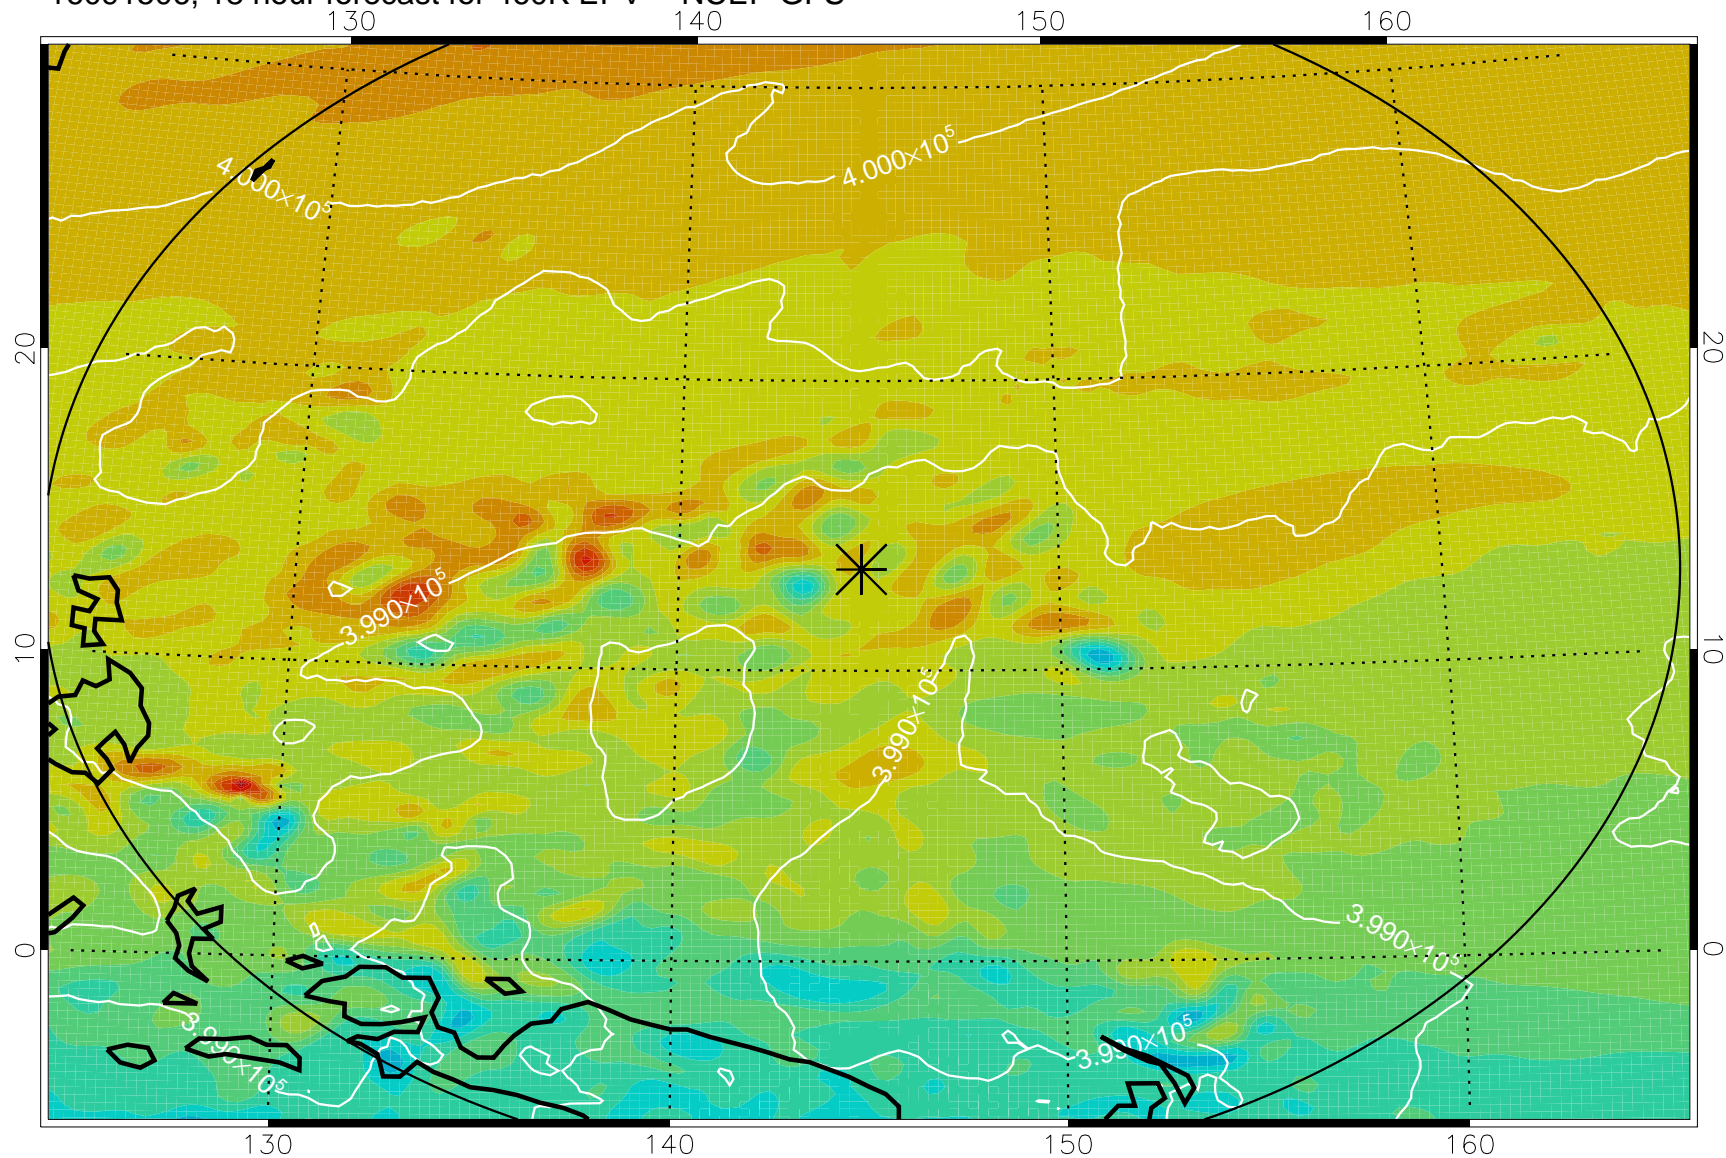

16091418, 6 hour forecast for 460K EPV -- NCEP GFS

460K Montgomery Streamfunction, white

Range ring of 2304 km

16091500, 12 hour forecast for 460K EPV -- NCEP GFS

460K Montgomery Streamfunction, white

Range ring of 2304 km

16091506, 18 hour forecast for 460K EPV -- NCEP GFS

460K Montgomery Streamfunction, white

Range ring of 2304 km

16091512, 24 hour forecast for 460K EPV -- NCEP GFS

460K Montgomery Streamfunction, white

Range ring of 2304 km

16091518, 30 hour forecast for 460K EPV -- NCEP GFS

460K Montgomery Streamfunction, white

Range ring of 2304 km

16091600, 36 hour forecast for 460K EPV -- NCEP GFS

460K Montgomery Streamfunction, white

Range ring of 2304 km

16091606, 42 hour forecast for 460K EPV -- NCEP GFS

460K Montgomery Streamfunction, white

Range ring of 2304 km

16091612, 48 hour forecast for 460K EPV -- NCEP GFS

460K Montgomery Streamfunction, white

Range ring of 2304 km