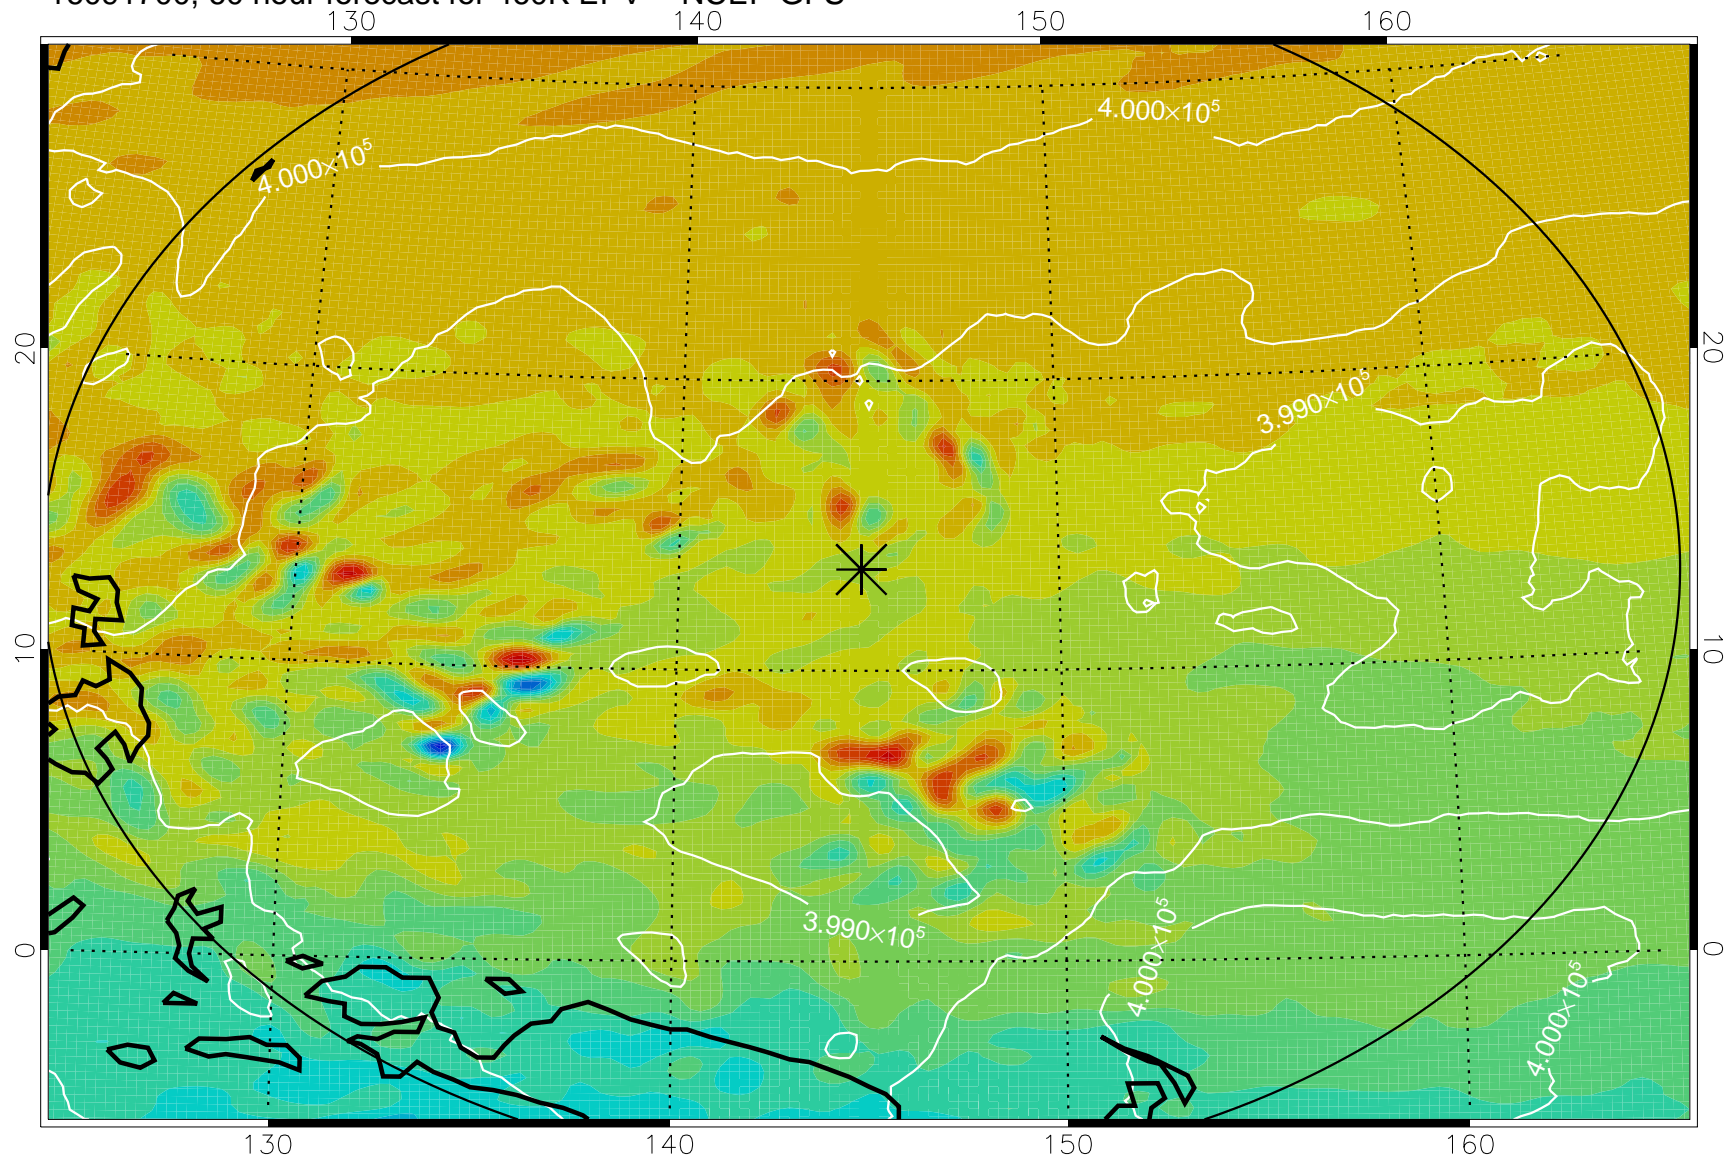

16091606, 42 hour forecast for 460K EPV -- NCEP GFS

460K Montgomery Streamfunction, white

Range ring of 2304 km

16091612, 48 hour forecast for 460K EPV -- NCEP GFS

460K Montgomery Streamfunction, white

Range ring of 2304 km

16091618, 54 hour forecast for 460K EPV -- NCEP GFS

460K Montgomery Streamfunction, white

Range ring of 2304 km

16091700, 60 hour forecast for 460K EPV -- NCEP GFS

460K Montgomery Streamfunction, white

Range ring of 2304 km

16091706, 66 hour forecast for 460K EPV -- NCEP GFS

460K Montgomery Streamfunction, white

Range ring of 2304 km

16091712, 72 hour forecast for 460K EPV -- NCEP GFS

460K Montgomery Streamfunction, white

Range ring of 2304 km

16091718, 78 hour forecast for 460K EPV -- NCEP GFS

460K Montgomery Streamfunction, white

Range ring of 2304 km

16091800, 84 hour forecast for 460K EPV -- NCEP GFS

460K Montgomery Streamfunction, white

Range ring of 2304 km