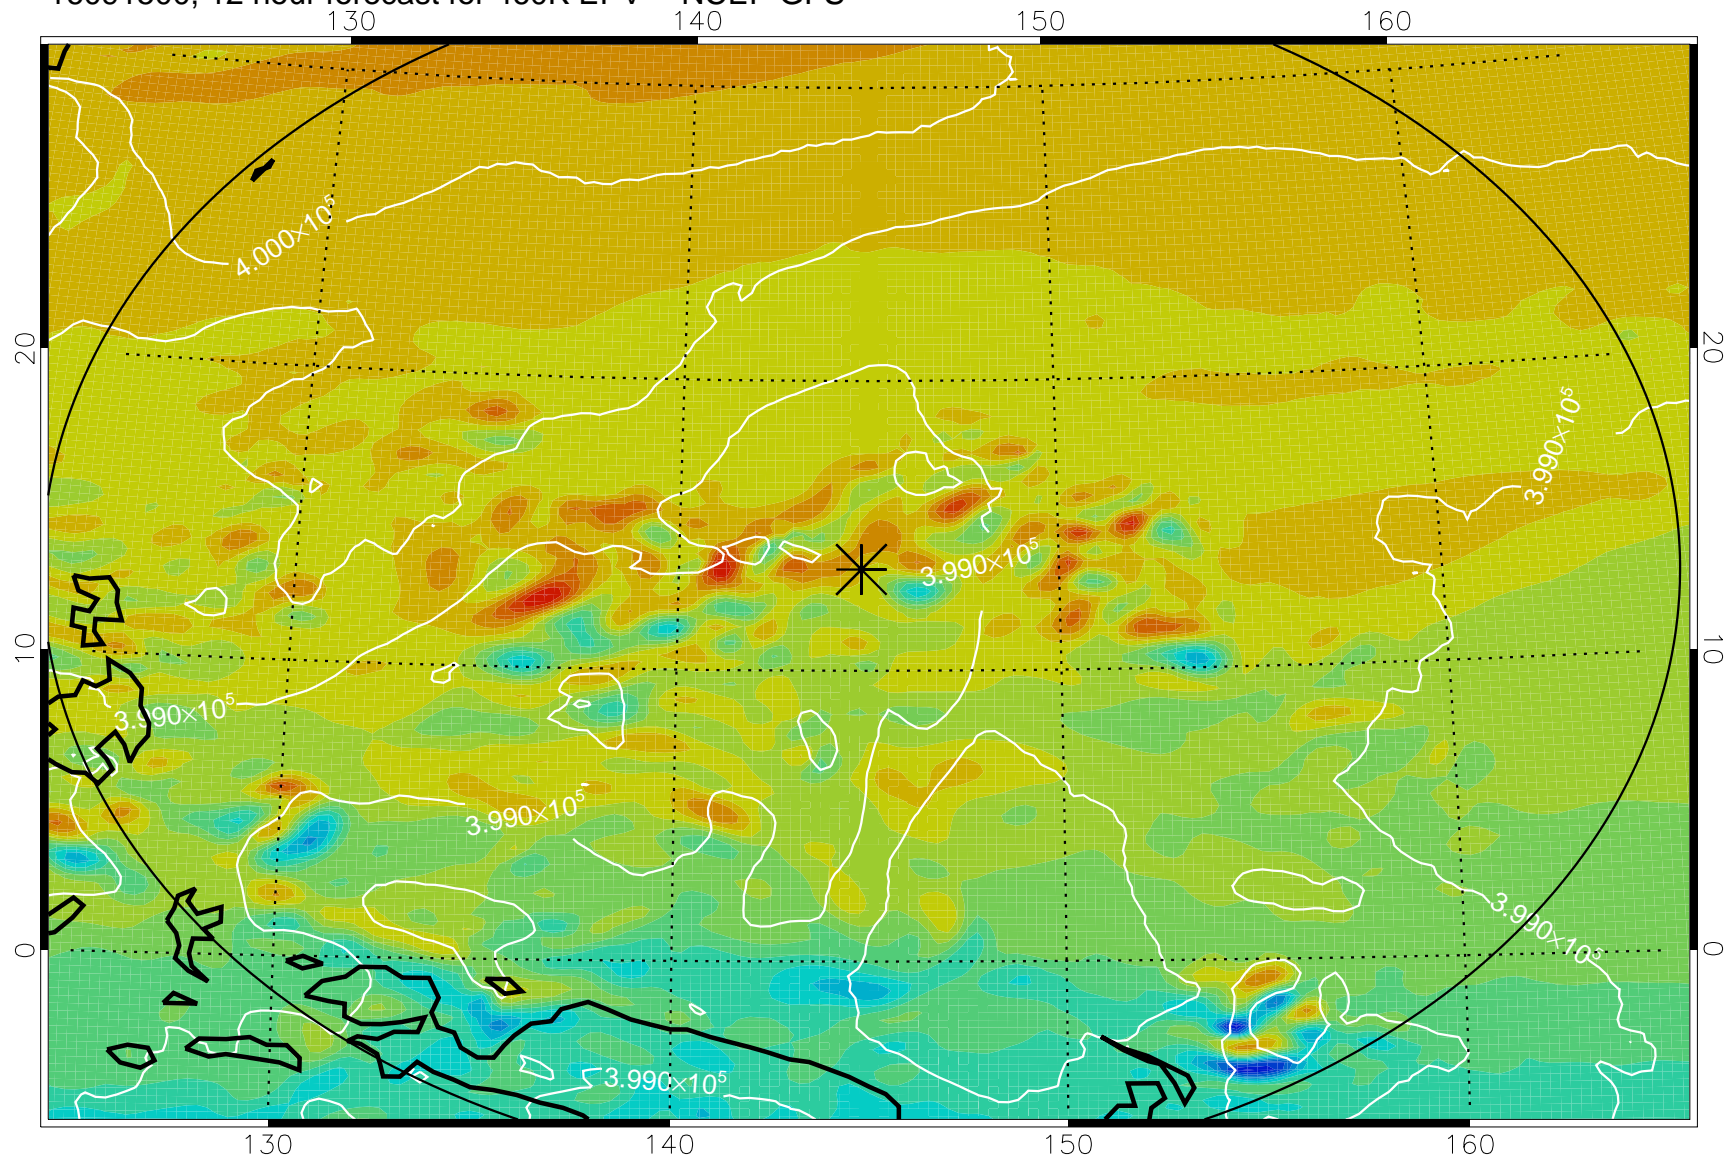

16091418, 6 hour forecast for 460K EPV -- NCEP GFS

460K Montgomery Streamfunction, white

Range ring of 2304 km

16091500, 12 hour forecast for 460K EPV -- NCEP GFS

460K Montgomery Streamfunction, white

Range ring of 2304 km

16091506, 18 hour forecast for 460K EPV -- NCEP GFS

460K Montgomery Streamfunction, white

Range ring of 2304 km

16091512, 24 hour forecast for 460K EPV -- NCEP GFS

460K Montgomery Streamfunction, white

Range ring of 2304 km

16091518, 30 hour forecast for 460K EPV -- NCEP GFS

460K Montgomery Streamfunction, white

Range ring of 2304 km

16091600, 36 hour forecast for 460K EPV -- NCEP GFS

460K Montgomery Streamfunction, white

Range ring of 2304 km

16091606, 42 hour forecast for 460K EPV -- NCEP GFS

460K Montgomery Streamfunction, white

Range ring of 2304 km

16091612, 48 hour forecast for 460K EPV -- NCEP GFS

460K Montgomery Streamfunction, white

Range ring of 2304 km