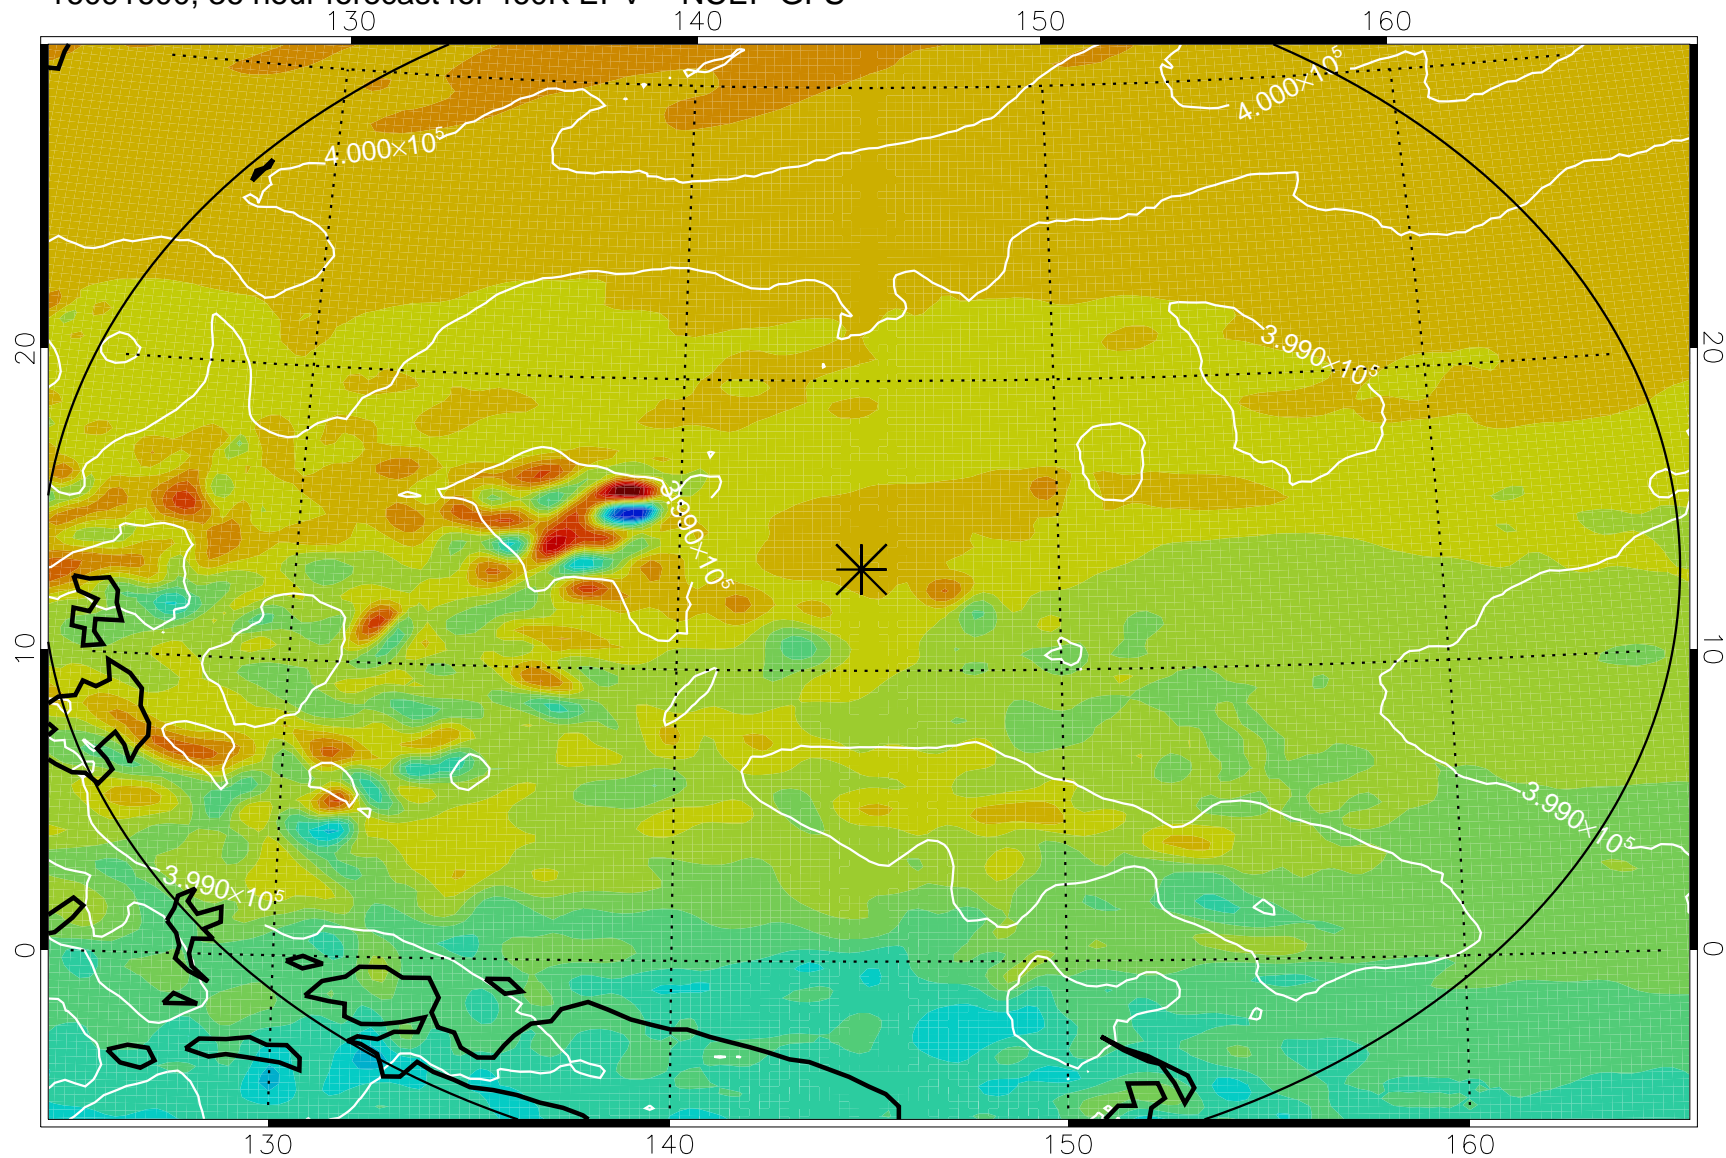

16091418, 6 hour forecast for 460K EPV -- NCEP GFS

460K Montgomery Streamfunction, white

Range ring of 2304 km

16091500, 12 hour forecast for 460K EPV -- NCEP GFS

460K Montgomery Streamfunction, white

Range ring of 2304 km

16091506, 18 hour forecast for 460K EPV -- NCEP GFS

460K Montgomery Streamfunction, white

Range ring of 2304 km

16091512, 24 hour forecast for 460K EPV -- NCEP GFS

460K Montgomery Streamfunction, white

Range ring of 2304 km

16091518, 30 hour forecast for 460K EPV -- NCEP GFS

460K Montgomery Streamfunction, white

Range ring of 2304 km

16091600, 36 hour forecast for 460K EPV -- NCEP GFS

460K Montgomery Streamfunction, white

Range ring of 2304 km

16091606, 42 hour forecast for 460K EPV -- NCEP GFS

460K Montgomery Streamfunction, white

Range ring of 2304 km

16091612, 48 hour forecast for 460K EPV -- NCEP GFS

460K Montgomery Streamfunction, white

Range ring of 2304 km