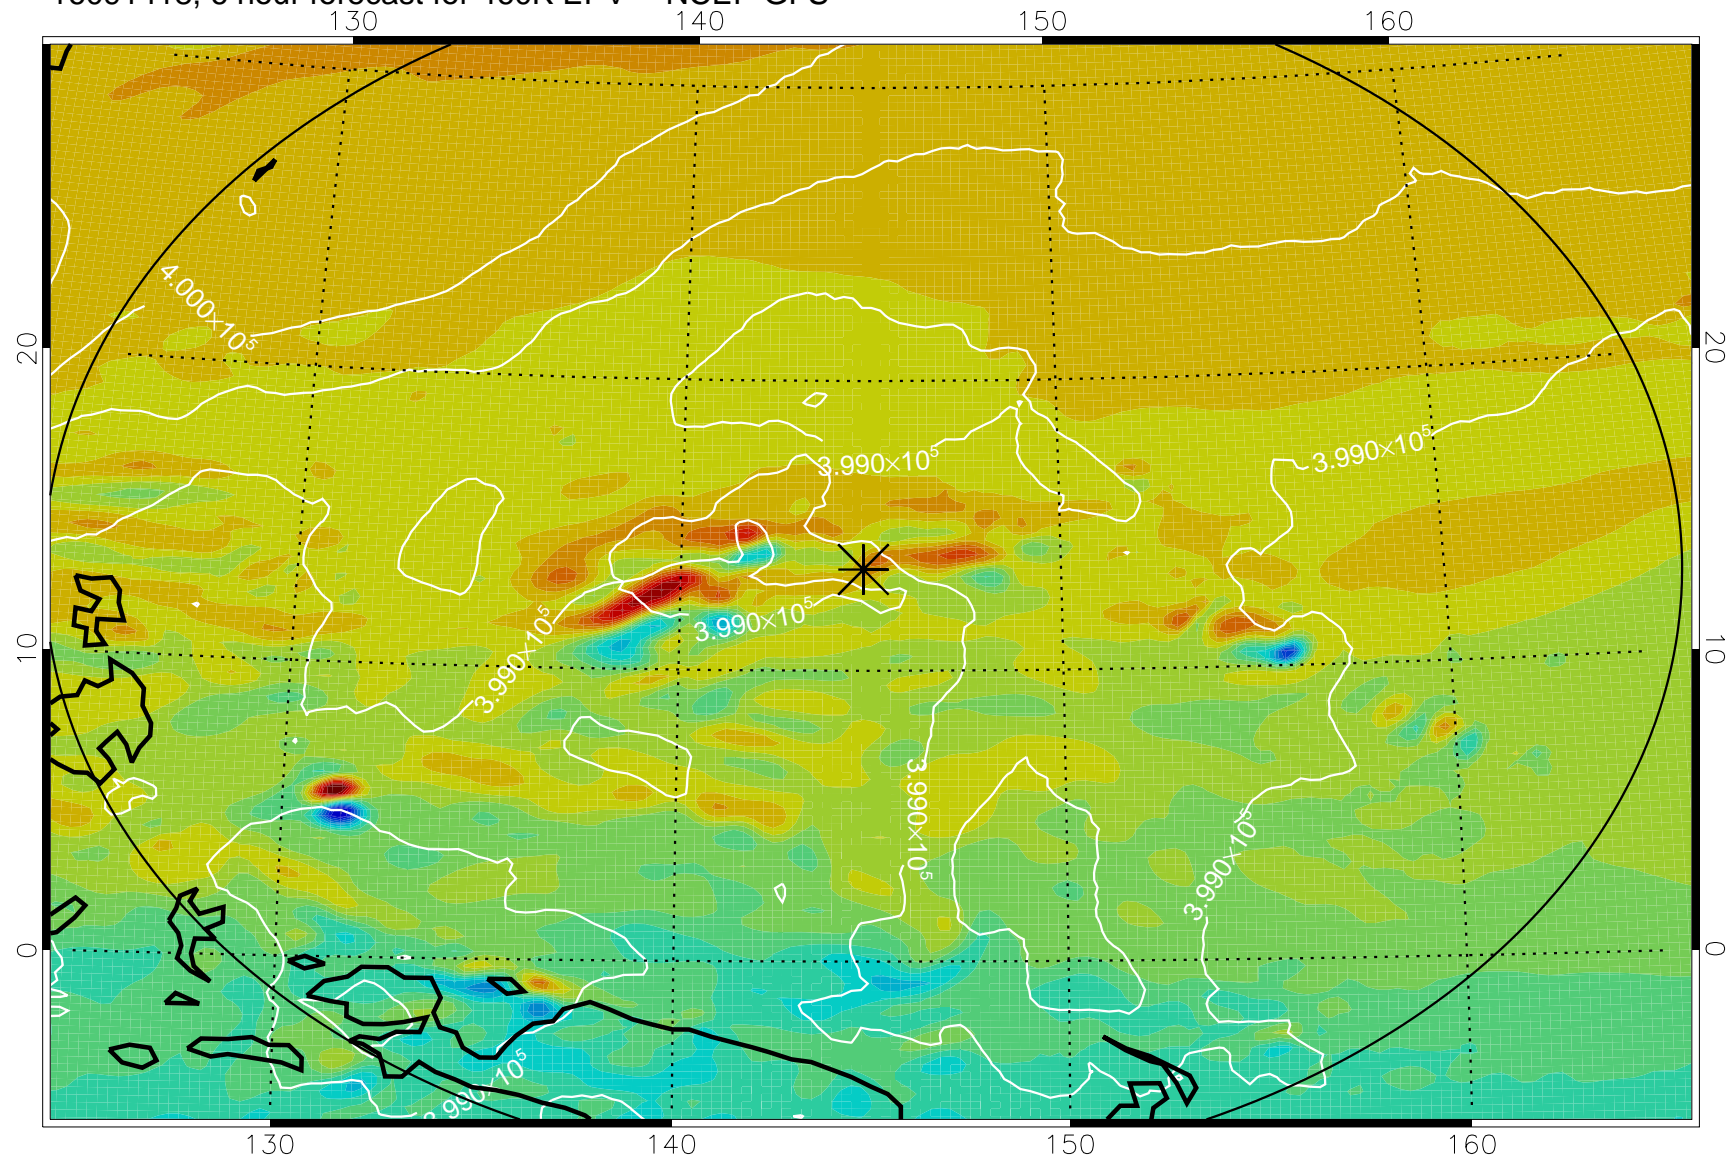

16091418, 6 hour forecast for 460K EPV -- NCEP GFS

460K Montgomery Streamfunction, white

Range ring of 2304 km

16091500, 12 hour forecast for 460K EPV -- NCEP GFS

460K Montgomery Streamfunction, white

Range ring of 2304 km

16091506, 18 hour forecast for 460K EPV -- NCEP GFS

460K Montgomery Streamfunction, white

Range ring of 2304 km

16091512, 24 hour forecast for 460K EPV -- NCEP GFS

460K Montgomery Streamfunction, white

Range ring of 2304 km

16091518, 30 hour forecast for 460K EPV -- NCEP GFS

460K Montgomery Streamfunction, white

Range ring of 2304 km

16091600, 36 hour forecast for 460K EPV -- NCEP GFS

460K Montgomery Streamfunction, white

Range ring of 2304 km

16091718, 78 hour forecast for 460K EPV -- NCEP GFS

460K Montgomery Streamfunction, white

Range ring of 2304 km

16091800, 84 hour forecast for 460K EPV -- NCEP GFS

460K Montgomery Streamfunction, white

Range ring of 2304 km