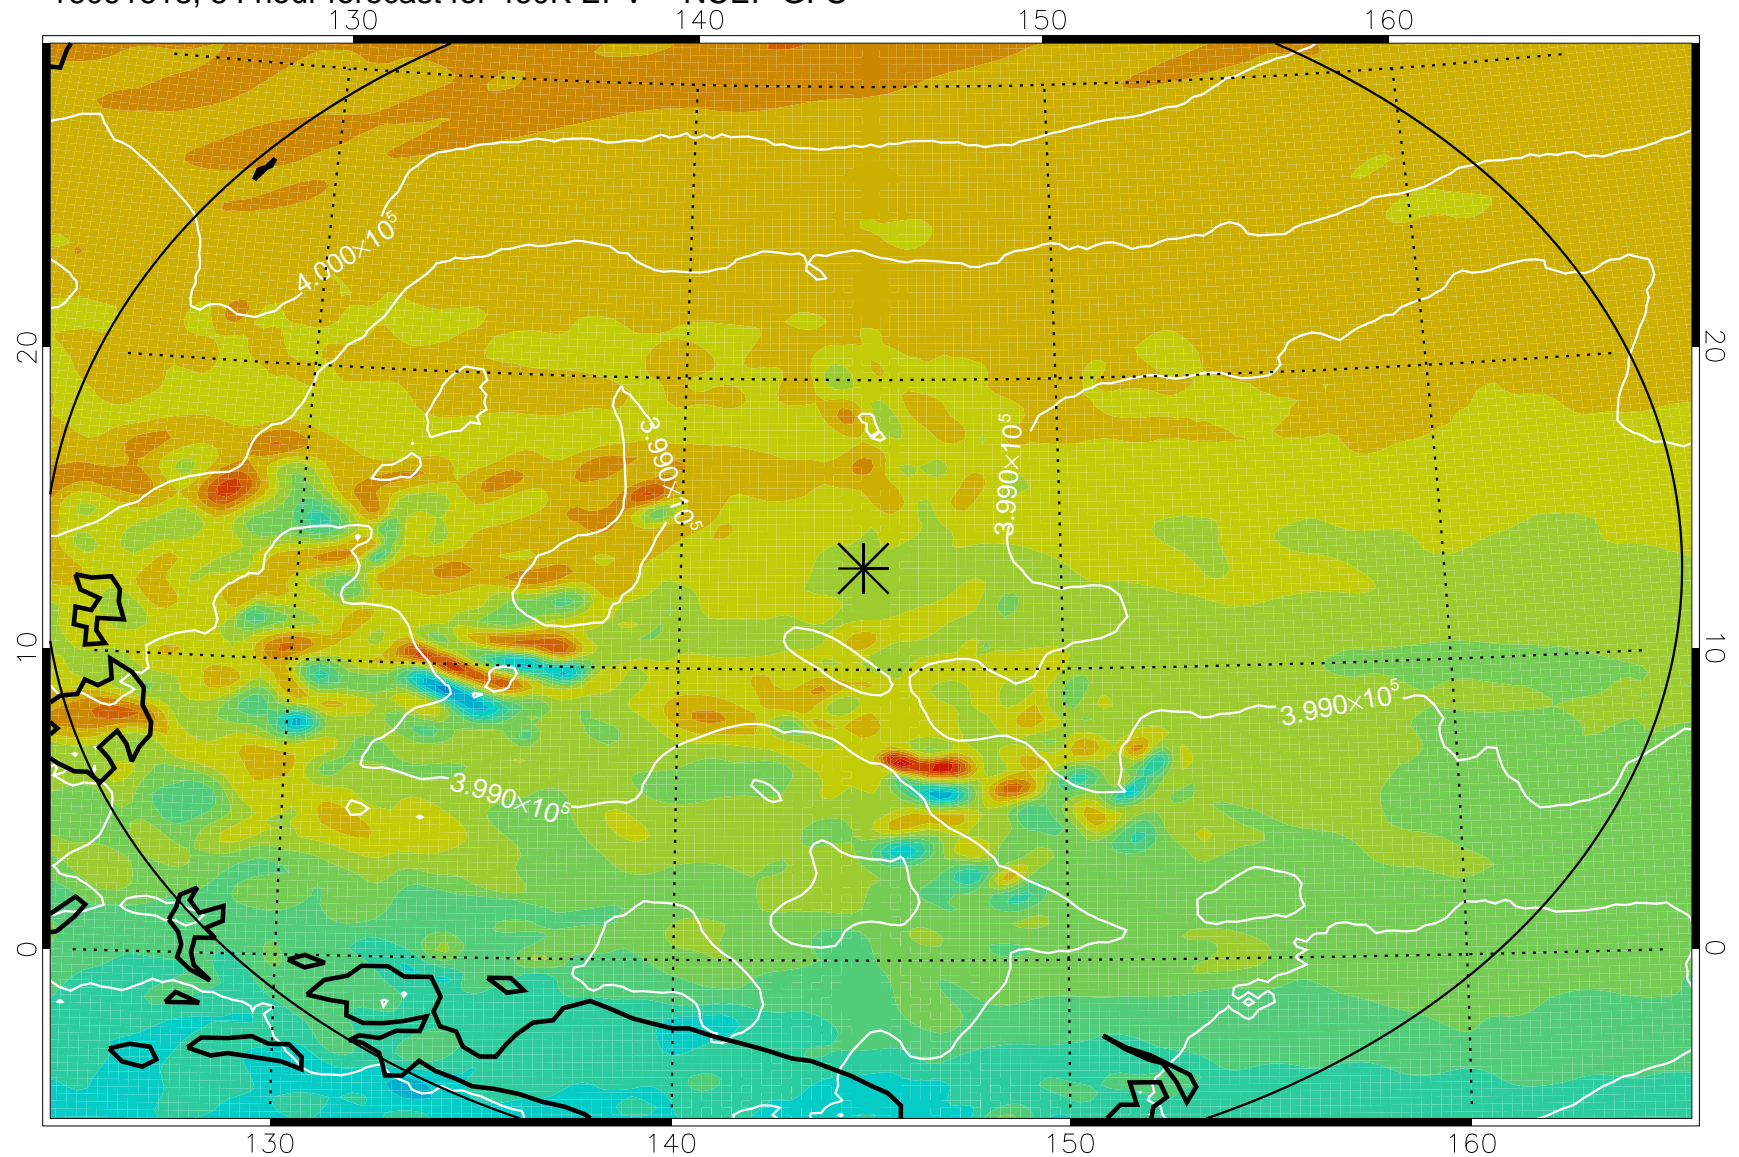

16091606, 42 hour forecast for 460K EPV -- NCEP GFS

460K Montgomery Streamfunction, white

Range ring of 2304 km

16091612, 48 hour forecast for 460K EPV -- NCEP GFS

460K Montgomery Streamfunction, white

Range ring of 2304 km

16091618, 54 hour forecast for 460K EPV -- NCEP GFS

460K Montgomery Streamfunction, white

Range ring of 2304 km

16091700, 60 hour forecast for 460K EPV -- NCEP GFS

460K Montgomery Streamfunction, white

Range ring of 2304 km

16091706, 66 hour forecast for 460K EPV -- NCEP GFS

460K Montgomery Streamfunction, white

Range ring of 2304 km

16091712, 72 hour forecast for 460K EPV -- NCEP GFS

460K Montgomery Streamfunction, white

Range ring of 2304 km

16091718, 78 hour forecast for 460K EPV -- NCEP GFS

460K Montgomery Streamfunction, white

Range ring of 2304 km

16091800, 84 hour forecast for 460K EPV -- NCEP GFS

460K Montgomery Streamfunction, white

Range ring of 2304 km