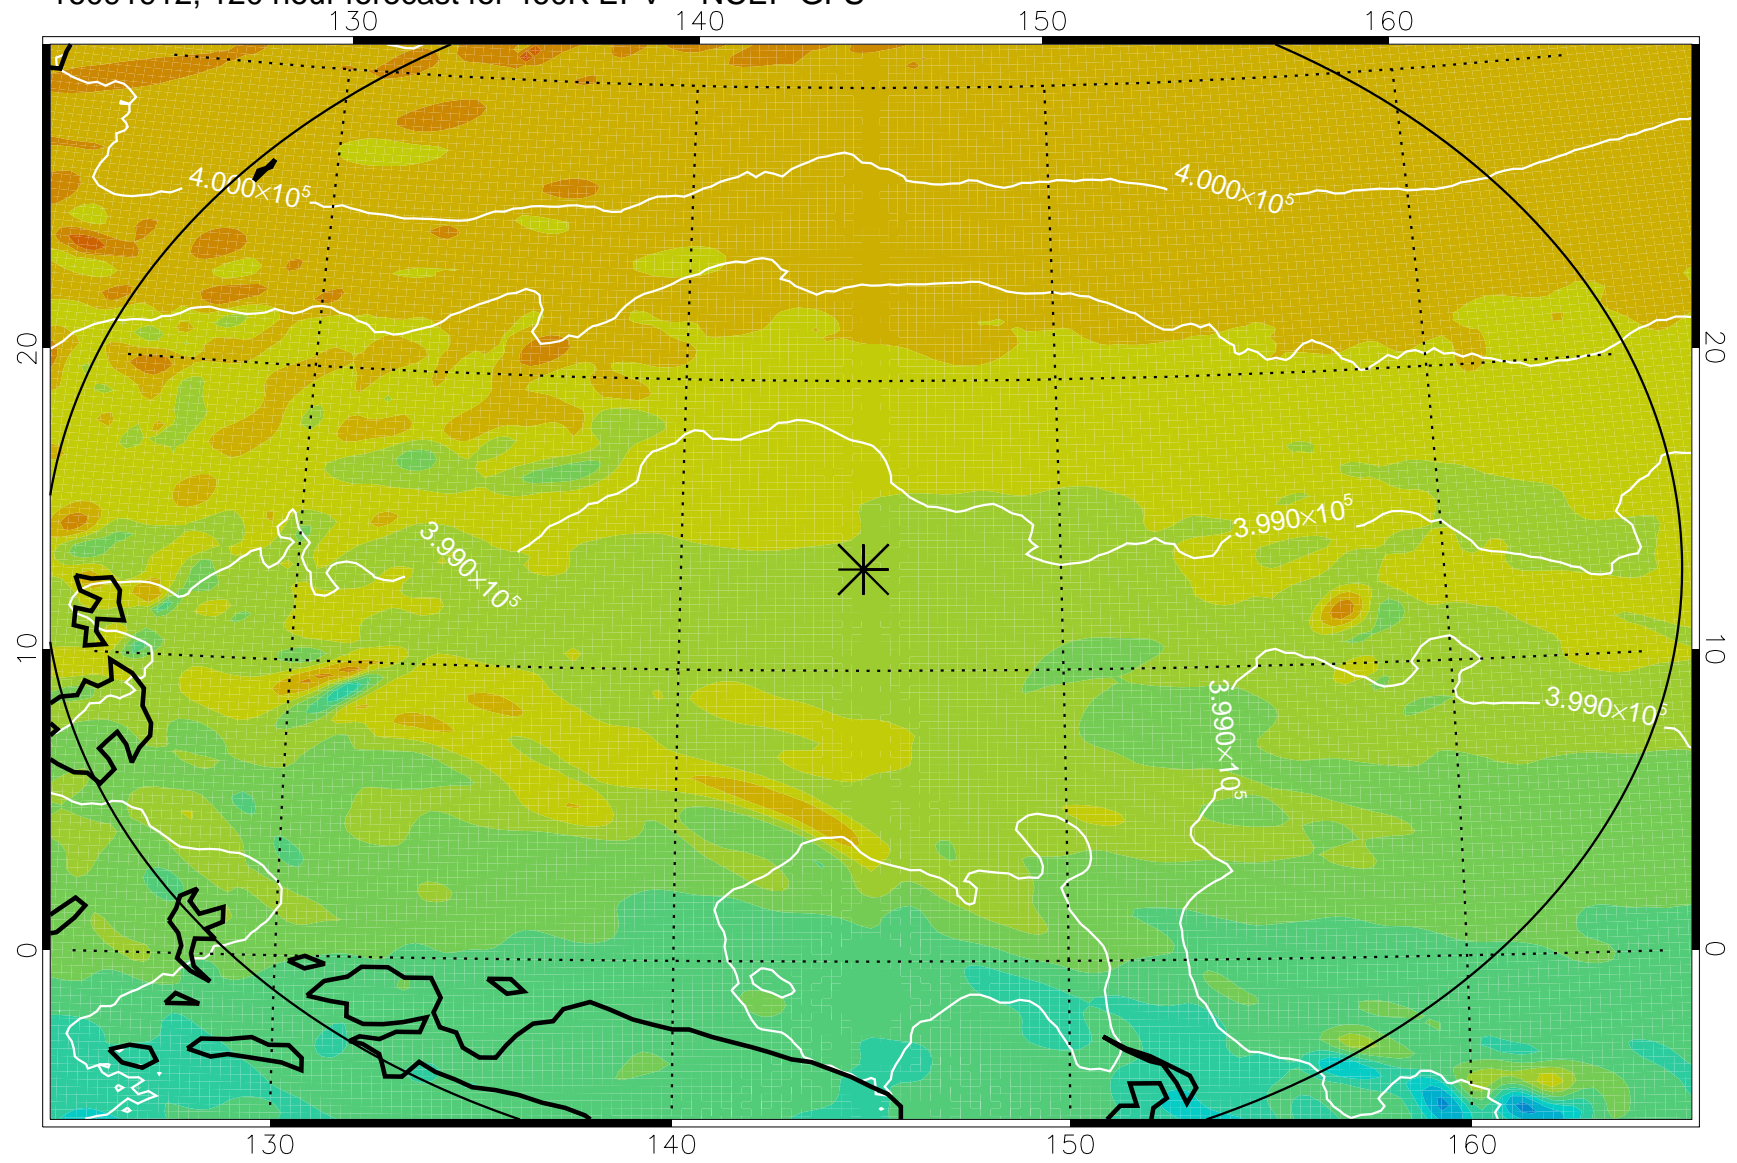

16091718, 78 hour forecast for 460K EPV -- NCEP GFS

460K Montgomery Streamfunction, white

Range ring of 2304 km

16091800, 84 hour forecast for 460K EPV -- NCEP GFS

460K Montgomery Streamfunction, white

Range ring of 2304 km

16091806, 90 hour forecast for 460K EPV -- NCEP GFS

460K Montgomery Streamfunction, white

Range ring of 2304 km

16091812, 96 hour forecast for 460K EPV -- NCEP GFS

460K Montgomery Streamfunction, white

Range ring of 2304 km

16091818, 102 hour forecast for 460K EPV -- NCEP GFS

460K Montgomery Streamfunction, white

Range ring of 2304 km

16091900, 108 hour forecast for 460K EPV -- NCEP GFS

460K Montgomery Streamfunction, white

Range ring of 2304 km

16091906, 114 hour forecast for 460K EPV -- NCEP GFS

460K Montgomery Streamfunction, white

Range ring of 2304 km

16091912, 120 hour forecast for 460K EPV -- NCEP GFS

460K Montgomery Streamfunction, white

Range ring of 2304 km