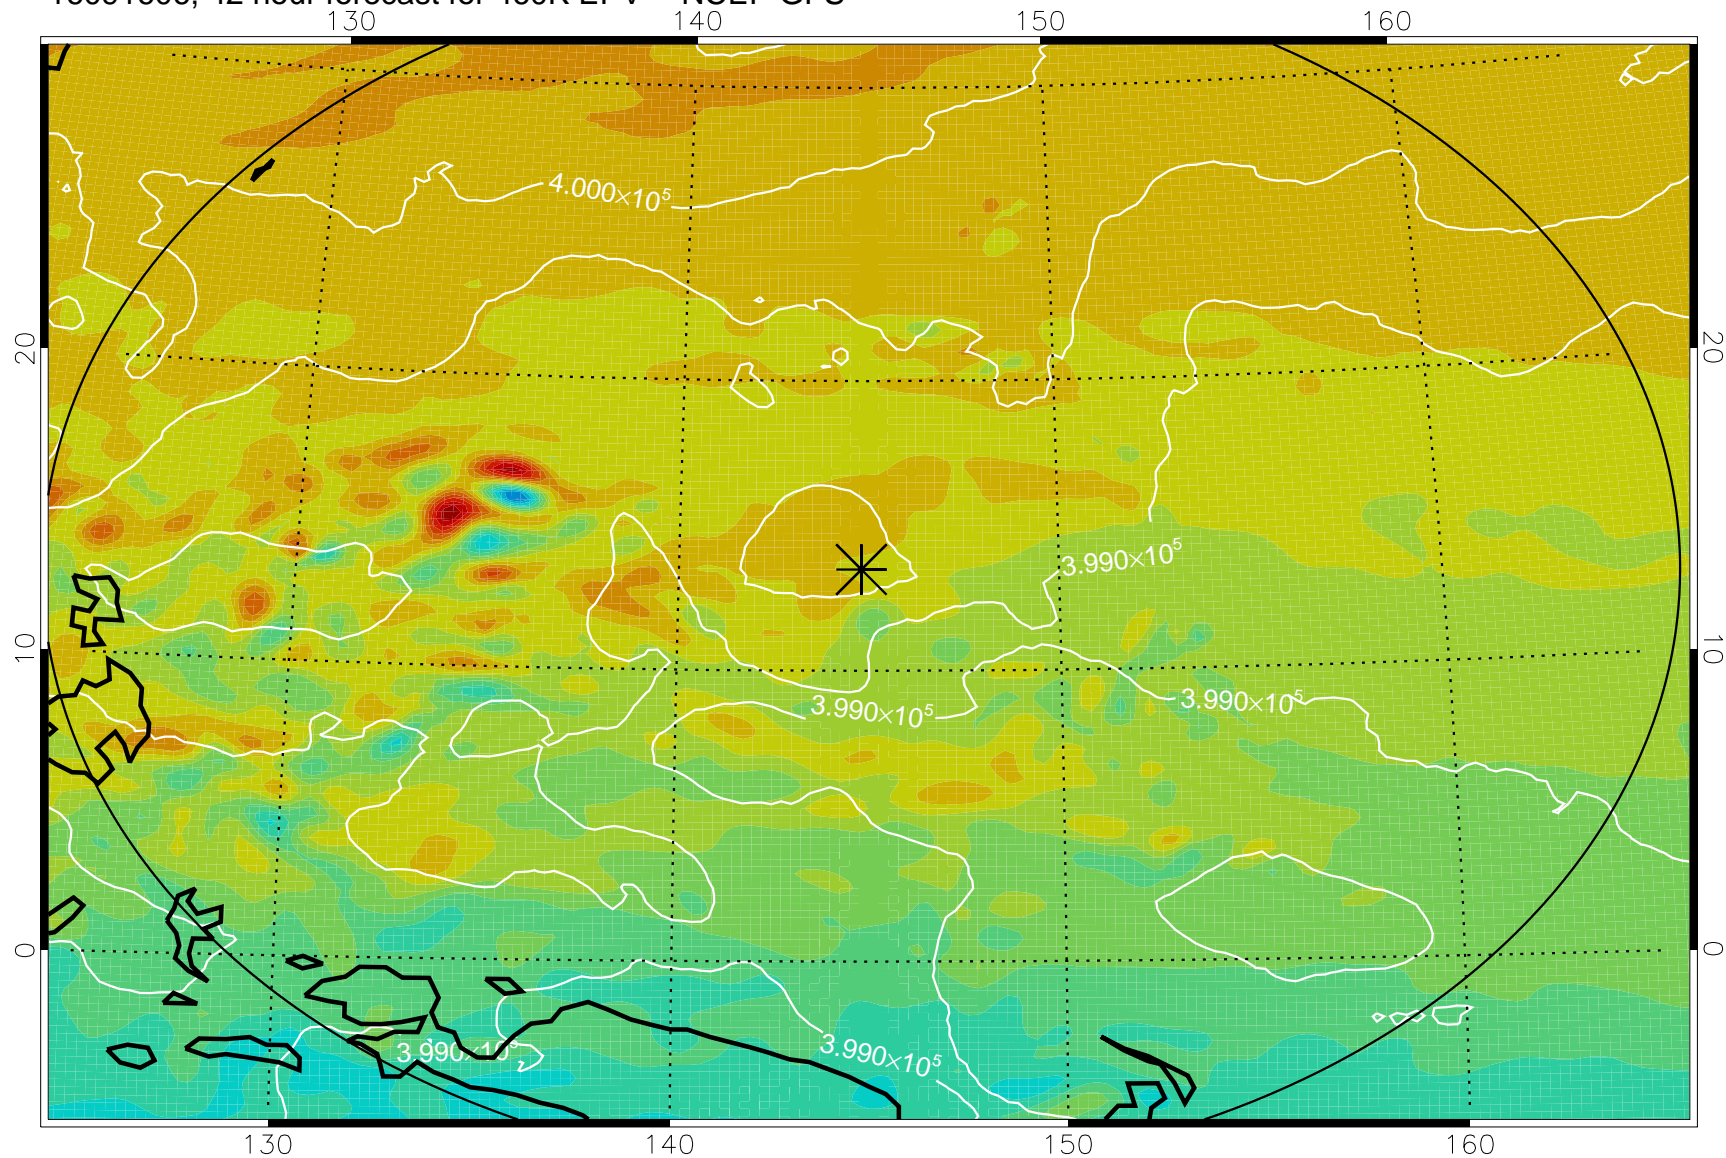

16091518, 30 hour forecast for 460K EPV -- NCEP GFS

460K Montgomery Streamfunction, white

Range ring of 2304 km

16091600, 36 hour forecast for 460K EPV -- NCEP GFS

460K Montgomery Streamfunction, white

Range ring of 2304 km

16091606, 42 hour forecast for 460K EPV -- NCEP GFS

460K Montgomery Streamfunction, white

Range ring of 2304 km

16091612, 48 hour forecast for 460K EPV -- NCEP GFS

460K Montgomery Streamfunction, white

Range ring of 2304 km

16091618, 54 hour forecast for 460K EPV -- NCEP GFS

460K Montgomery Streamfunction, white

Range ring of 2304 km

16091700, 60 hour forecast for 460K EPV -- NCEP GFS

460K Montgomery Streamfunction, white

Range ring of 2304 km

16091718, 78 hour forecast for 460K EPV -- NCEP GFS

460K Montgomery Streamfunction, white

Range ring of 2304 km

16091800, 84 hour forecast for 460K EPV -- NCEP GFS

460K Montgomery Streamfunction, white

Range ring of 2304 km