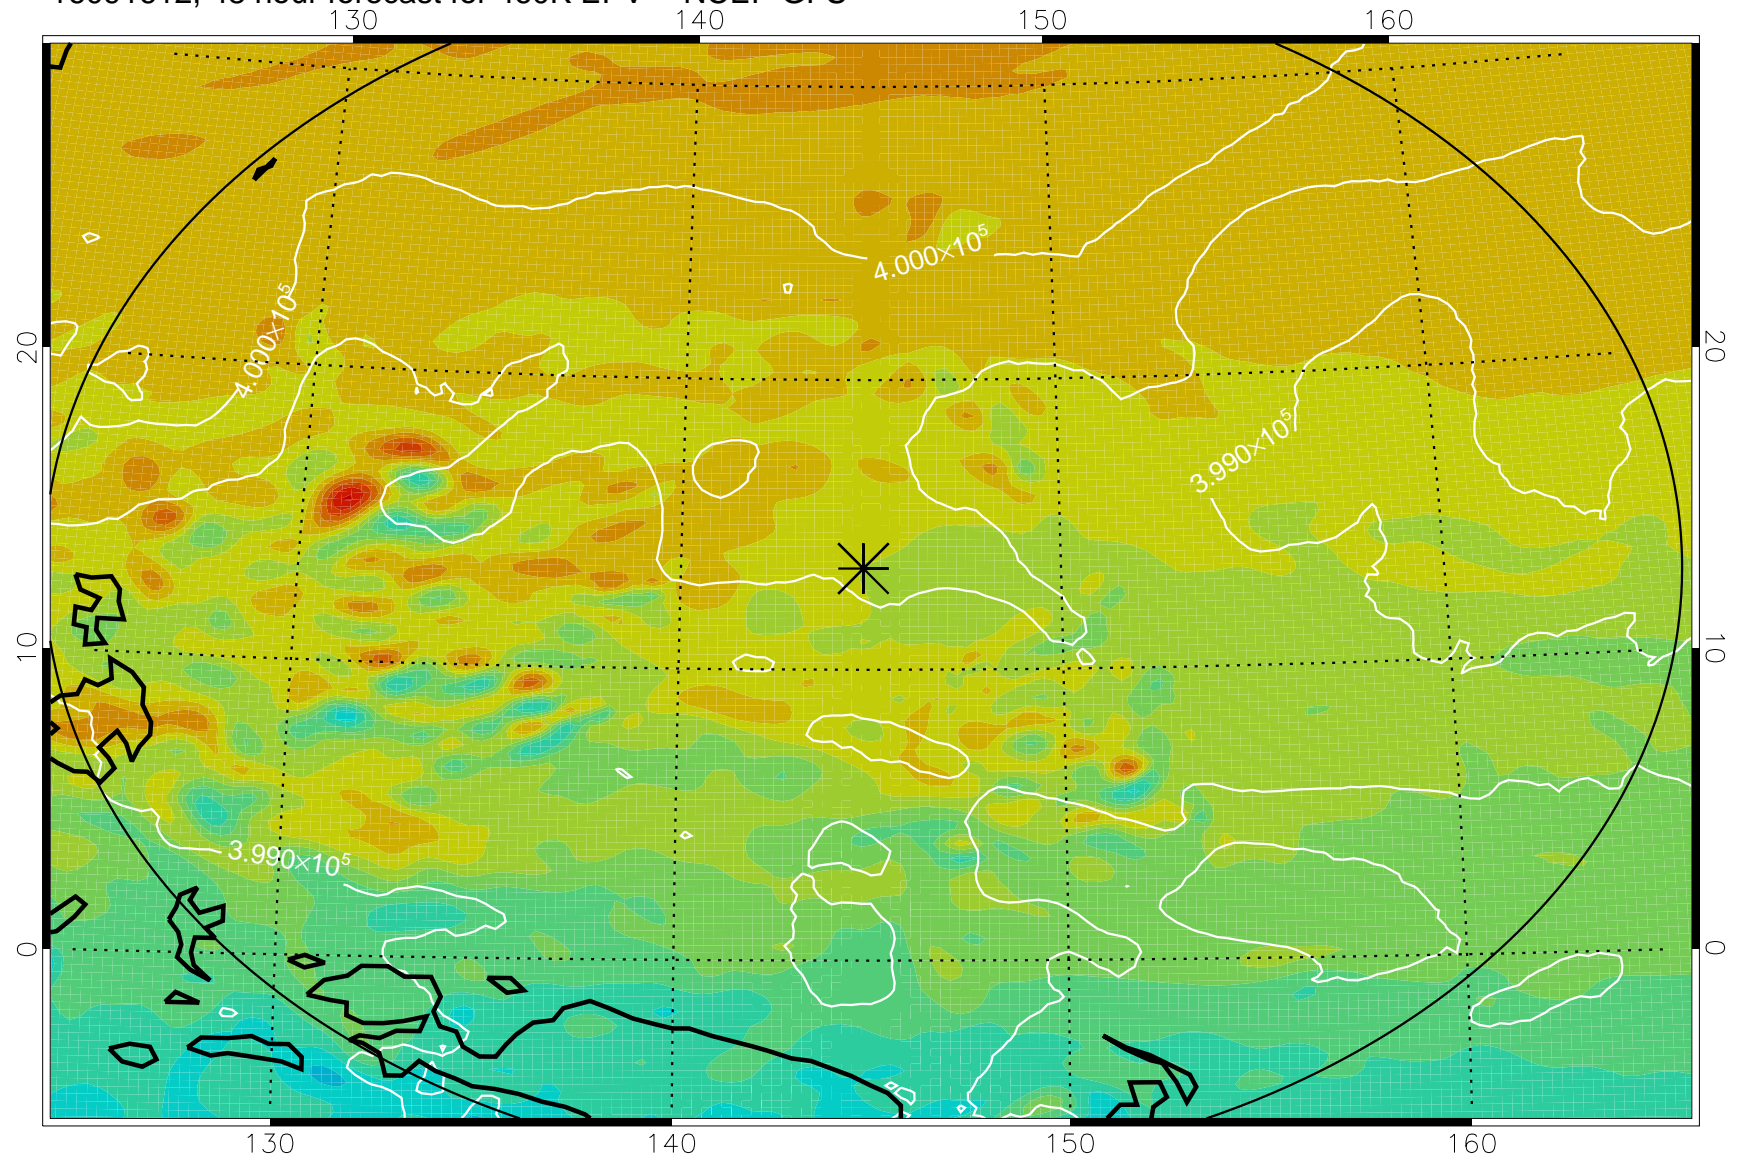

16091518, 30 hour forecast for 460K EPV -- NCEP GFS

460K Montgomery Streamfunction, white

Range ring of 2304 km

16091600, 36 hour forecast for 460K EPV -- NCEP GFS

460K Montgomery Streamfunction, white

Range ring of 2304 km

16091606, 42 hour forecast for 460K EPV -- NCEP GFS

460K Montgomery Streamfunction, white

Range ring of 2304 km

16091612, 48 hour forecast for 460K EPV -- NCEP GFS

460K Montgomery Streamfunction, white

Range ring of 2304 km

16091618, 54 hour forecast for 460K EPV -- NCEP GFS

460K Montgomery Streamfunction, white

Range ring of 2304 km

16091700, 60 hour forecast for 460K EPV -- NCEP GFS

460K Montgomery Streamfunction, white

Range ring of 2304 km

16091718, 78 hour forecast for 460K EPV -- NCEP GFS

460K Montgomery Streamfunction, white

Range ring of 2304 km

16091800, 84 hour forecast for 460K EPV -- NCEP GFS

460K Montgomery Streamfunction, white

Range ring of 2304 km