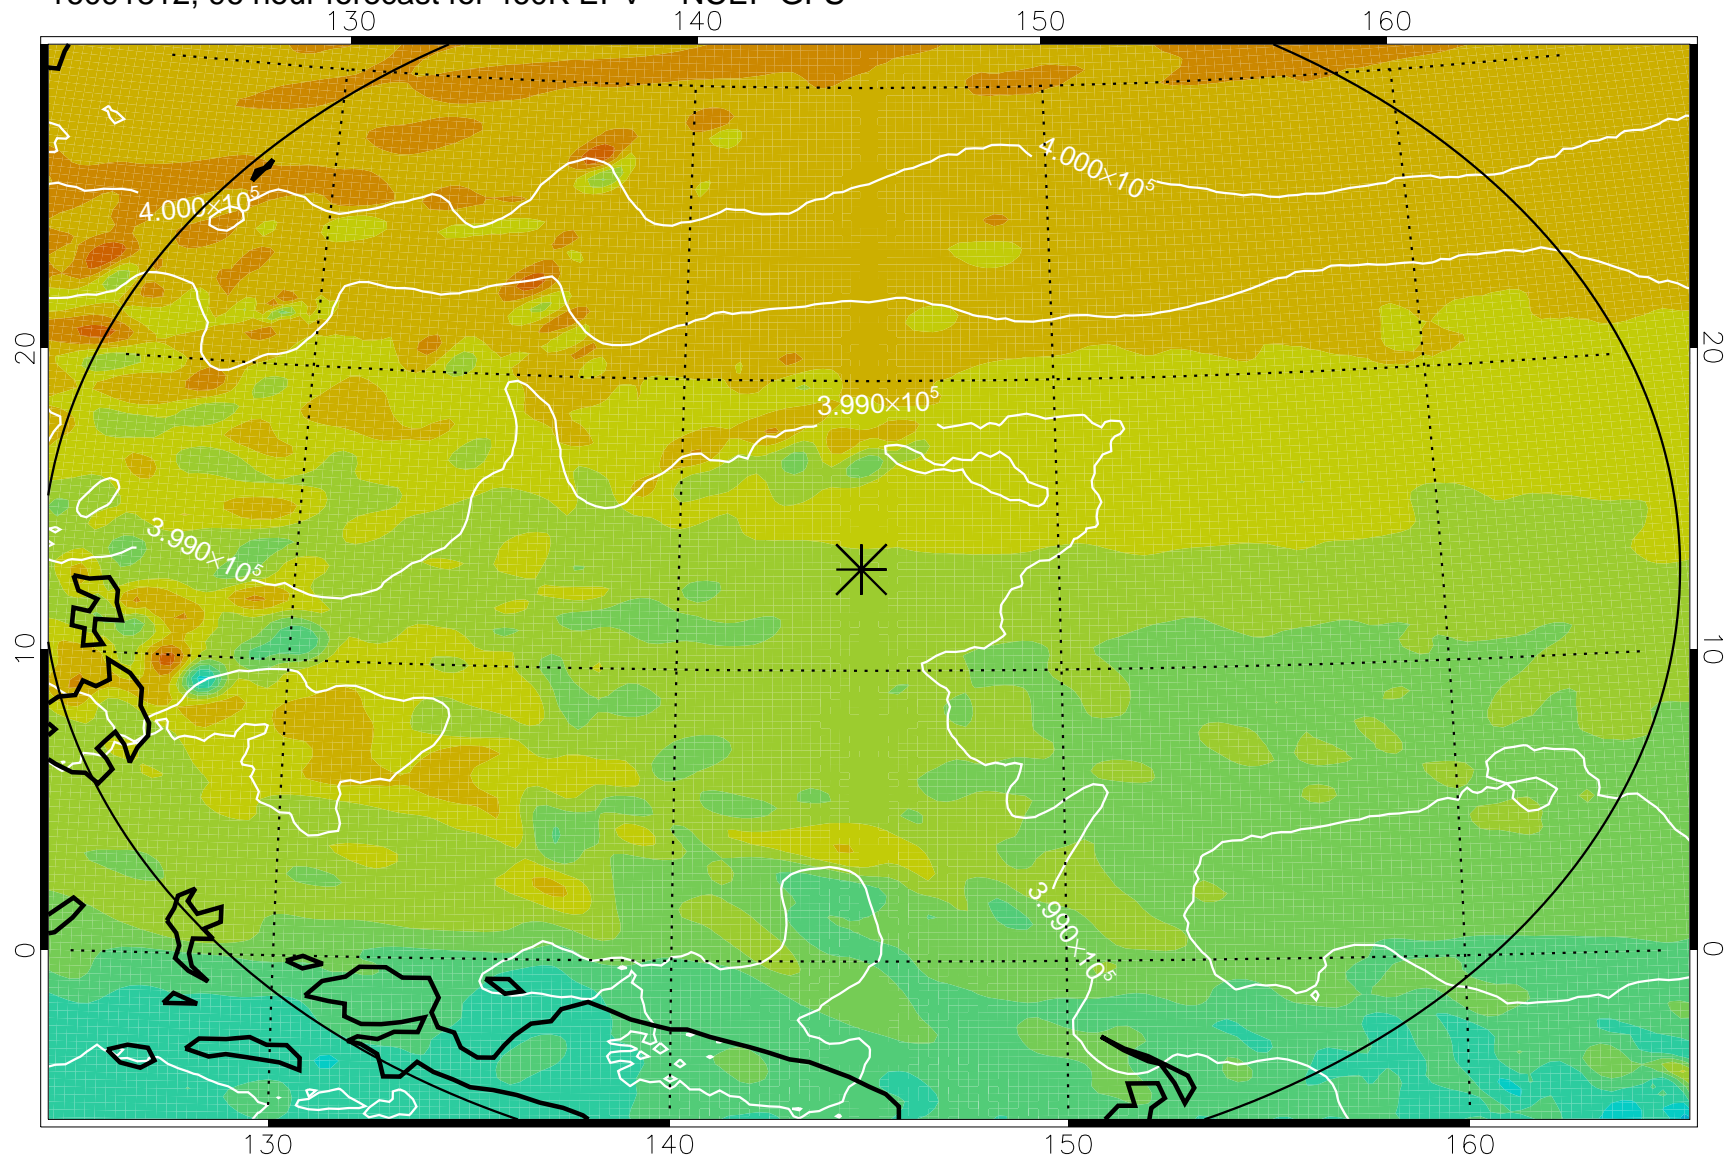

16091706, 66 hour forecast for 460K EPV -- NCEP GFS

460K Montgomery Streamfunction, white

Range ring of 2304 km

16091712, 72 hour forecast for 460K EPV -- NCEP GFS

460K Montgomery Streamfunction, white

Range ring of 2304 km

16091718, 78 hour forecast for 460K EPV -- NCEP GFS

460K Montgomery Streamfunction, white

Range ring of 2304 km

16091800, 84 hour forecast for 460K EPV -- NCEP GFS

460K Montgomery Streamfunction, white

Range ring of 2304 km

16091806, 90 hour forecast for 460K EPV -- NCEP GFS

460K Montgomery Streamfunction, white

Range ring of 2304 km

16091812, 96 hour forecast for 460K EPV -- NCEP GFS

460K Montgomery Streamfunction, white

Range ring of 2304 km

16091818, 102 hour forecast for 460K EPV -- NCEP GFS

460K Montgomery Streamfunction, white

Range ring of 2304 km

16091900, 108 hour forecast for 460K EPV -- NCEP GFS

460K Montgomery Streamfunction, white

Range ring of 2304 km