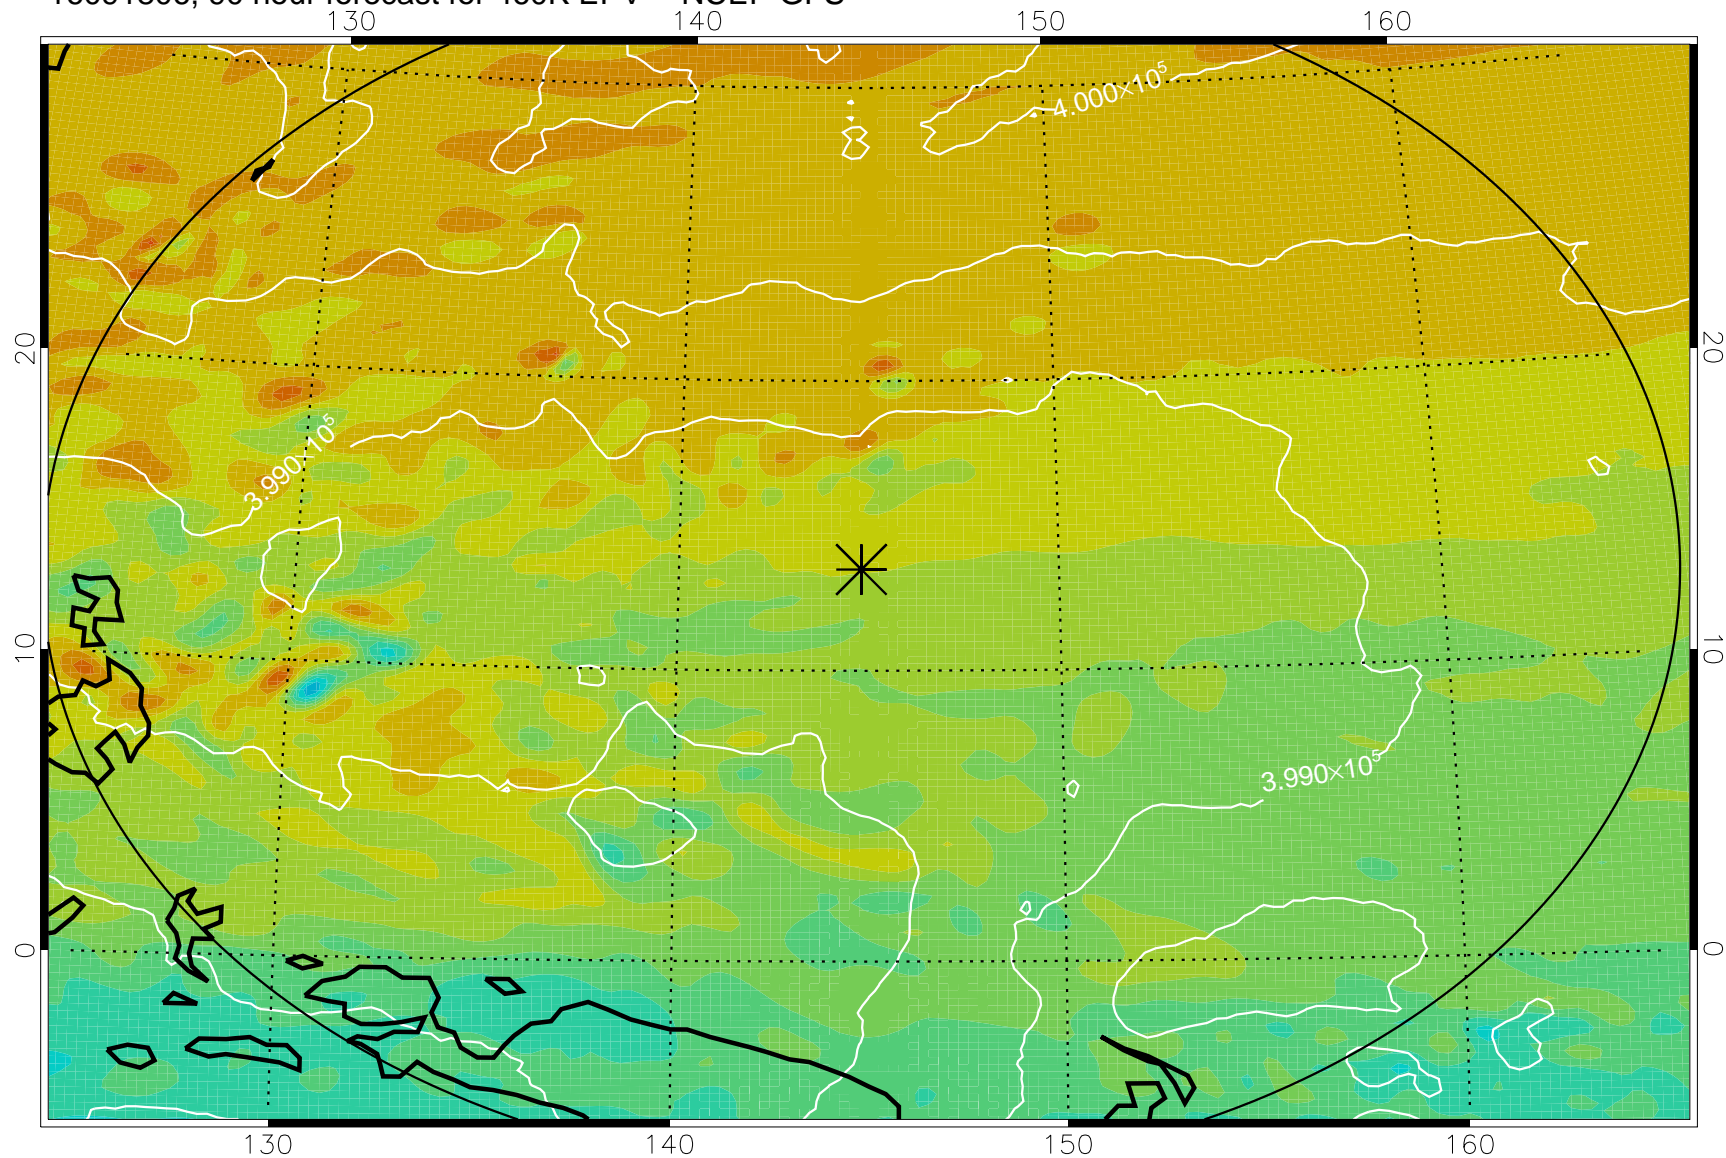

16091706, 66 hour forecast for 460K EPV -- NCEP GFS

460K Montgomery Streamfunction, white

Range ring of 2304 km

16091712, 72 hour forecast for 460K EPV -- NCEP GFS

460K Montgomery Streamfunction, white

Range ring of 2304 km

16091718, 78 hour forecast for 460K EPV -- NCEP GFS

460K Montgomery Streamfunction, white

Range ring of 2304 km

16091800, 84 hour forecast for 460K EPV -- NCEP GFS

460K Montgomery Streamfunction, white

Range ring of 2304 km

16091806, 90 hour forecast for 460K EPV -- NCEP GFS

460K Montgomery Streamfunction, white

Range ring of 2304 km

16091812, 96 hour forecast for 460K EPV -- NCEP GFS

460K Montgomery Streamfunction, white

Range ring of 2304 km

16091818, 102 hour forecast for 460K EPV -- NCEP GFS

460K Montgomery Streamfunction, white

Range ring of 2304 km

16091900, 108 hour forecast for 460K EPV -- NCEP GFS

460K Montgomery Streamfunction, white

Range ring of 2304 km