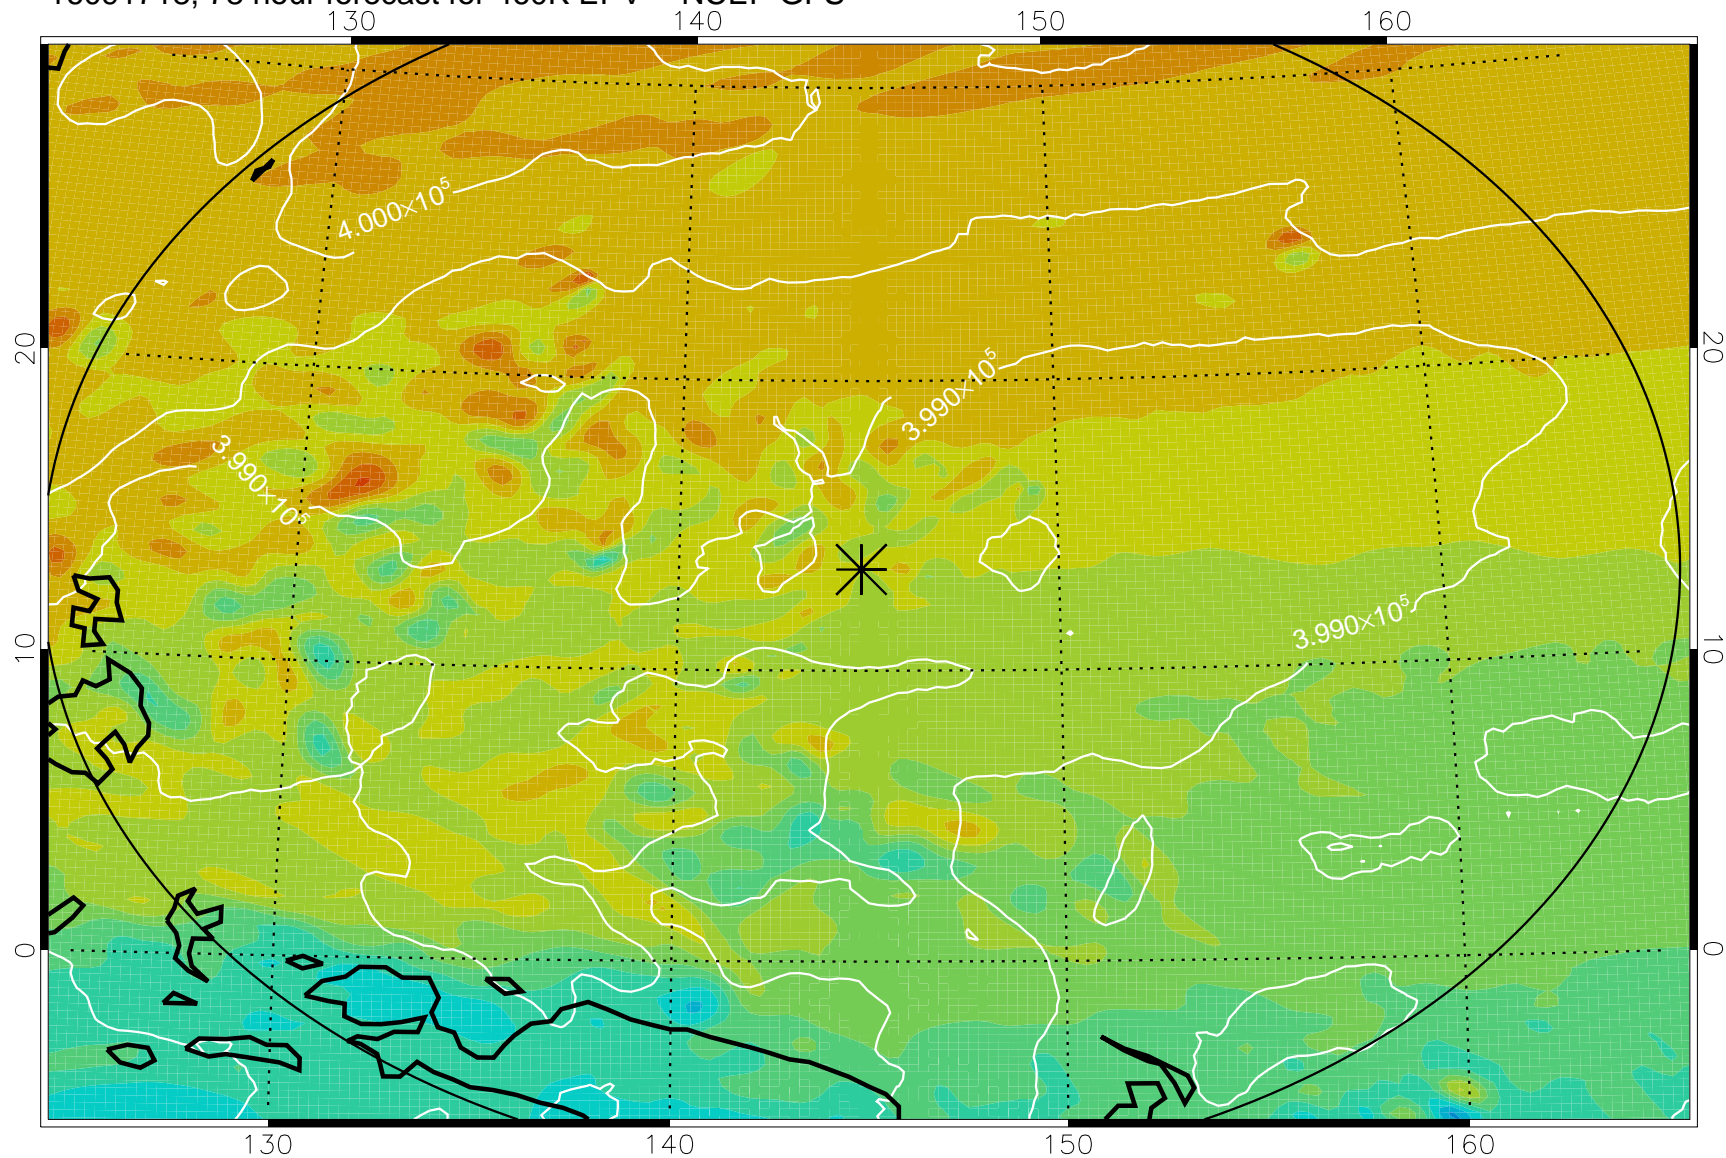

16091706, 66 hour forecast for 460K EPV -- NCEP GFS

460K Montgomery Streamfunction, white

Range ring of 2304 km

16091712, 72 hour forecast for 460K EPV -- NCEP GFS

460K Montgomery Streamfunction, white

Range ring of 2304 km

16091718, 78 hour forecast for 460K EPV -- NCEP GFS

460K Montgomery Streamfunction, white

Range ring of 2304 km

16091800, 84 hour forecast for 460K EPV -- NCEP GFS

460K Montgomery Streamfunction, white

Range ring of 2304 km

16091806, 90 hour forecast for 460K EPV -- NCEP GFS

460K Montgomery Streamfunction, white

Range ring of 2304 km

16091812, 96 hour forecast for 460K EPV -- NCEP GFS

460K Montgomery Streamfunction, white

Range ring of 2304 km

16091818, 102 hour forecast for 460K EPV -- NCEP GFS

460K Montgomery Streamfunction, white

Range ring of 2304 km

16091900, 108 hour forecast for 460K EPV -- NCEP GFS

460K Montgomery Streamfunction, white

Range ring of 2304 km