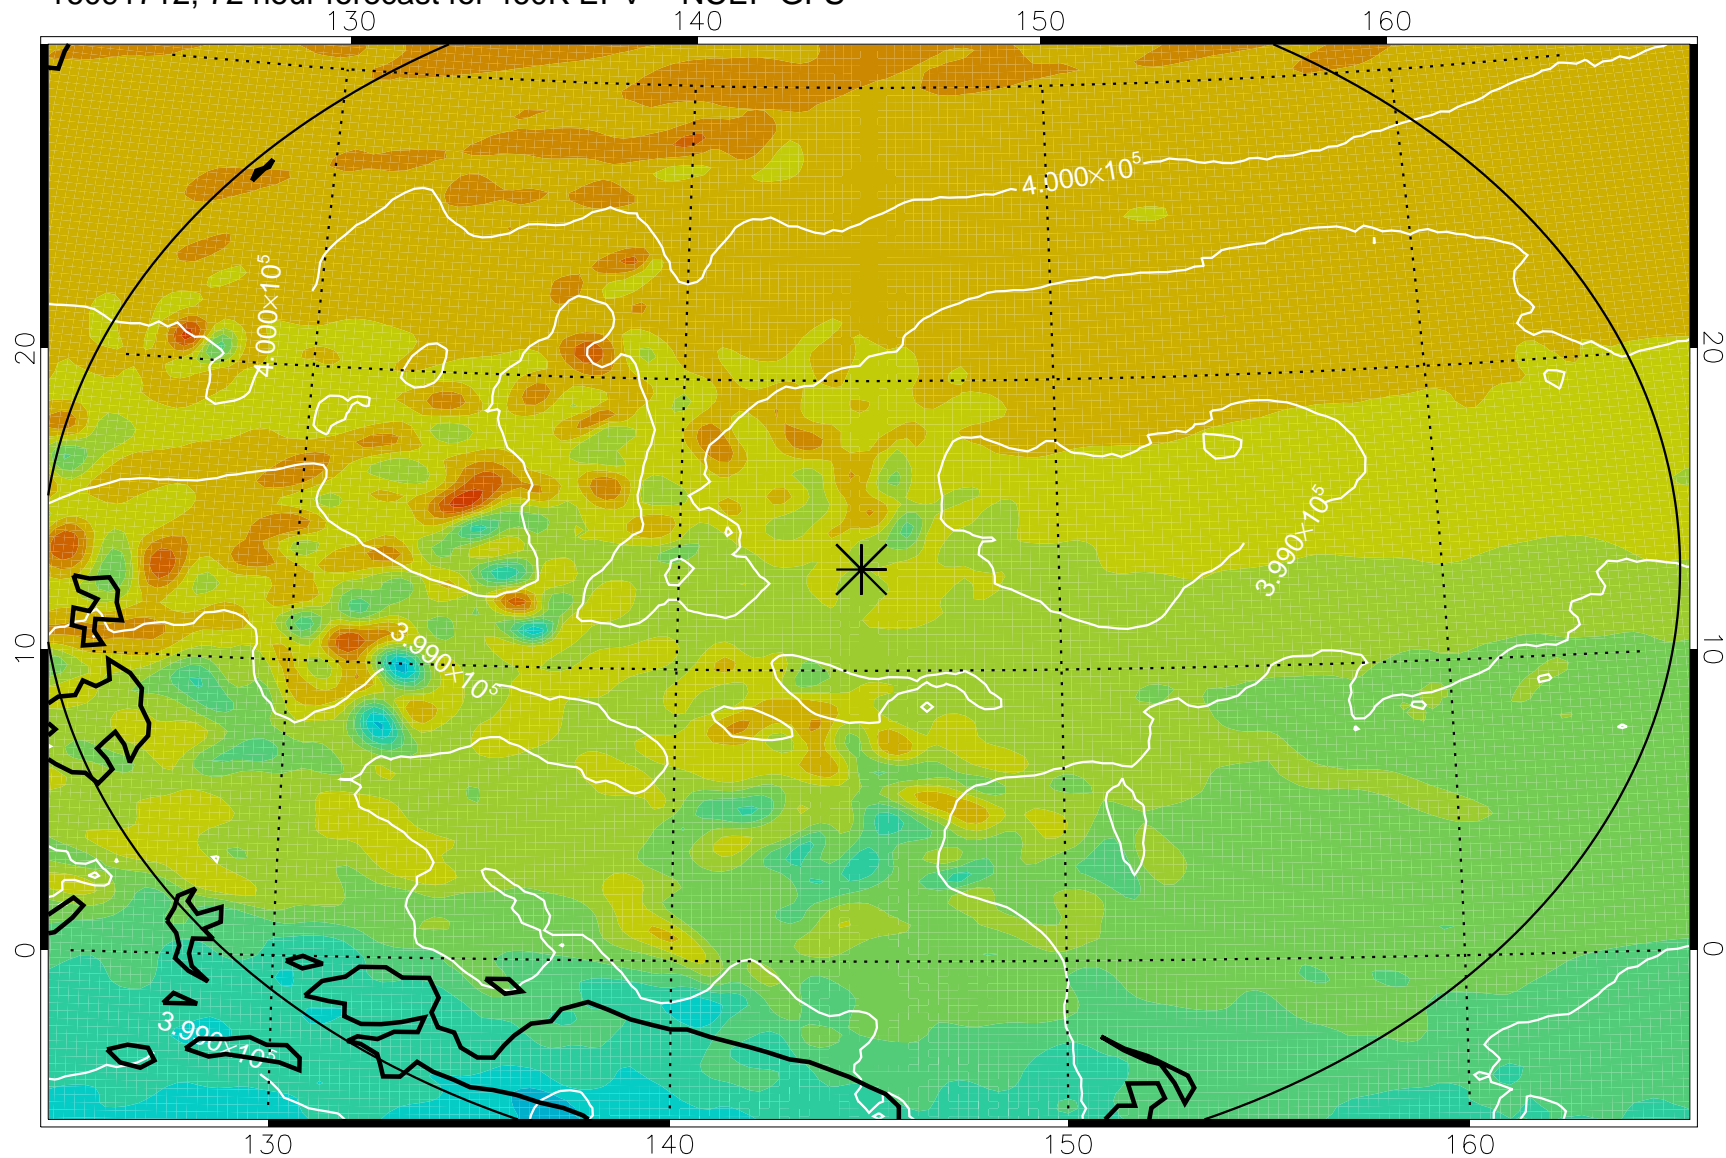

16091618, 54 hour forecast for 460K EPV -- NCEP GFS

460K Montgomery Streamfunction, white

Range ring of 2304 km

16091700, 60 hour forecast for 460K EPV -- NCEP GFS

460K Montgomery Streamfunction, white

Range ring of 2304 km

16091706, 66 hour forecast for 460K EPV -- NCEP GFS

460K Montgomery Streamfunction, white

Range ring of 2304 km

16091712, 72 hour forecast for 460K EPV -- NCEP GFS

460K Montgomery Streamfunction, white

Range ring of 2304 km

16091718, 78 hour forecast for 460K EPV -- NCEP GFS

460K Montgomery Streamfunction, white

Range ring of 2304 km

16091800, 84 hour forecast for 460K EPV -- NCEP GFS

460K Montgomery Streamfunction, white

Range ring of 2304 km

16091818, 102 hour forecast for 460K EPV -- NCEP GFS

460K Montgomery Streamfunction, white

Range ring of 2304 km

16091900, 108 hour forecast for 460K EPV -- NCEP GFS

460K Montgomery Streamfunction, white

Range ring of 2304 km