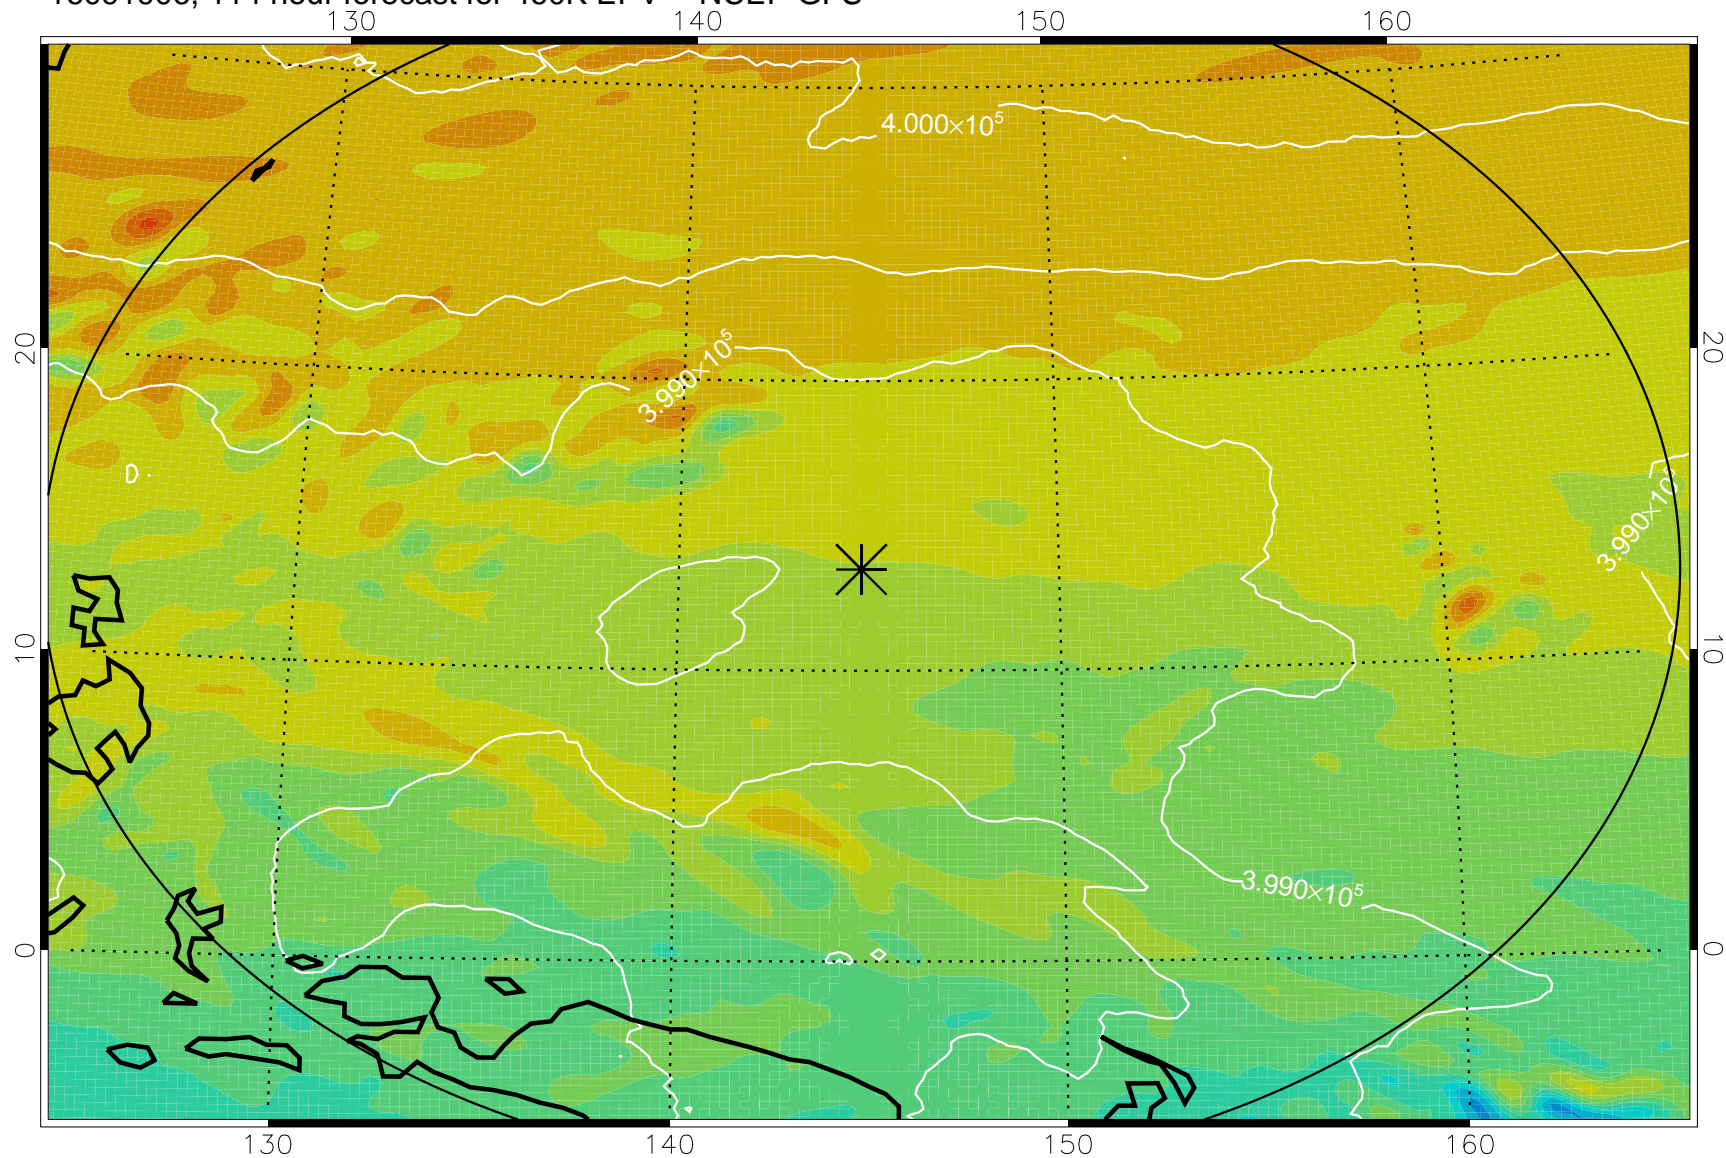

16091718, 78 hour forecast for 460K EPV -- NCEP GFS

460K Montgomery Streamfunction, white

Range ring of 2304 km

16091800, 84 hour forecast for 460K EPV -- NCEP GFS

460K Montgomery Streamfunction, white

Range ring of 2304 km

16091806, 90 hour forecast for 460K EPV -- NCEP GFS

460K Montgomery Streamfunction, white

Range ring of 2304 km

16091812, 96 hour forecast for 460K EPV -- NCEP GFS

460K Montgomery Streamfunction, white

Range ring of 2304 km

16091818, 102 hour forecast for 460K EPV -- NCEP GFS

460K Montgomery Streamfunction, white

Range ring of 2304 km

16091900, 108 hour forecast for 460K EPV -- NCEP GFS

460K Montgomery Streamfunction, white

Range ring of 2304 km

16091906, 114 hour forecast for 460K EPV -- NCEP GFS

460K Montgomery Streamfunction, white

Range ring of 2304 km

16091912, 120 hour forecast for 460K EPV -- NCEP GFS

460K Montgomery Streamfunction, white

Range ring of 2304 km