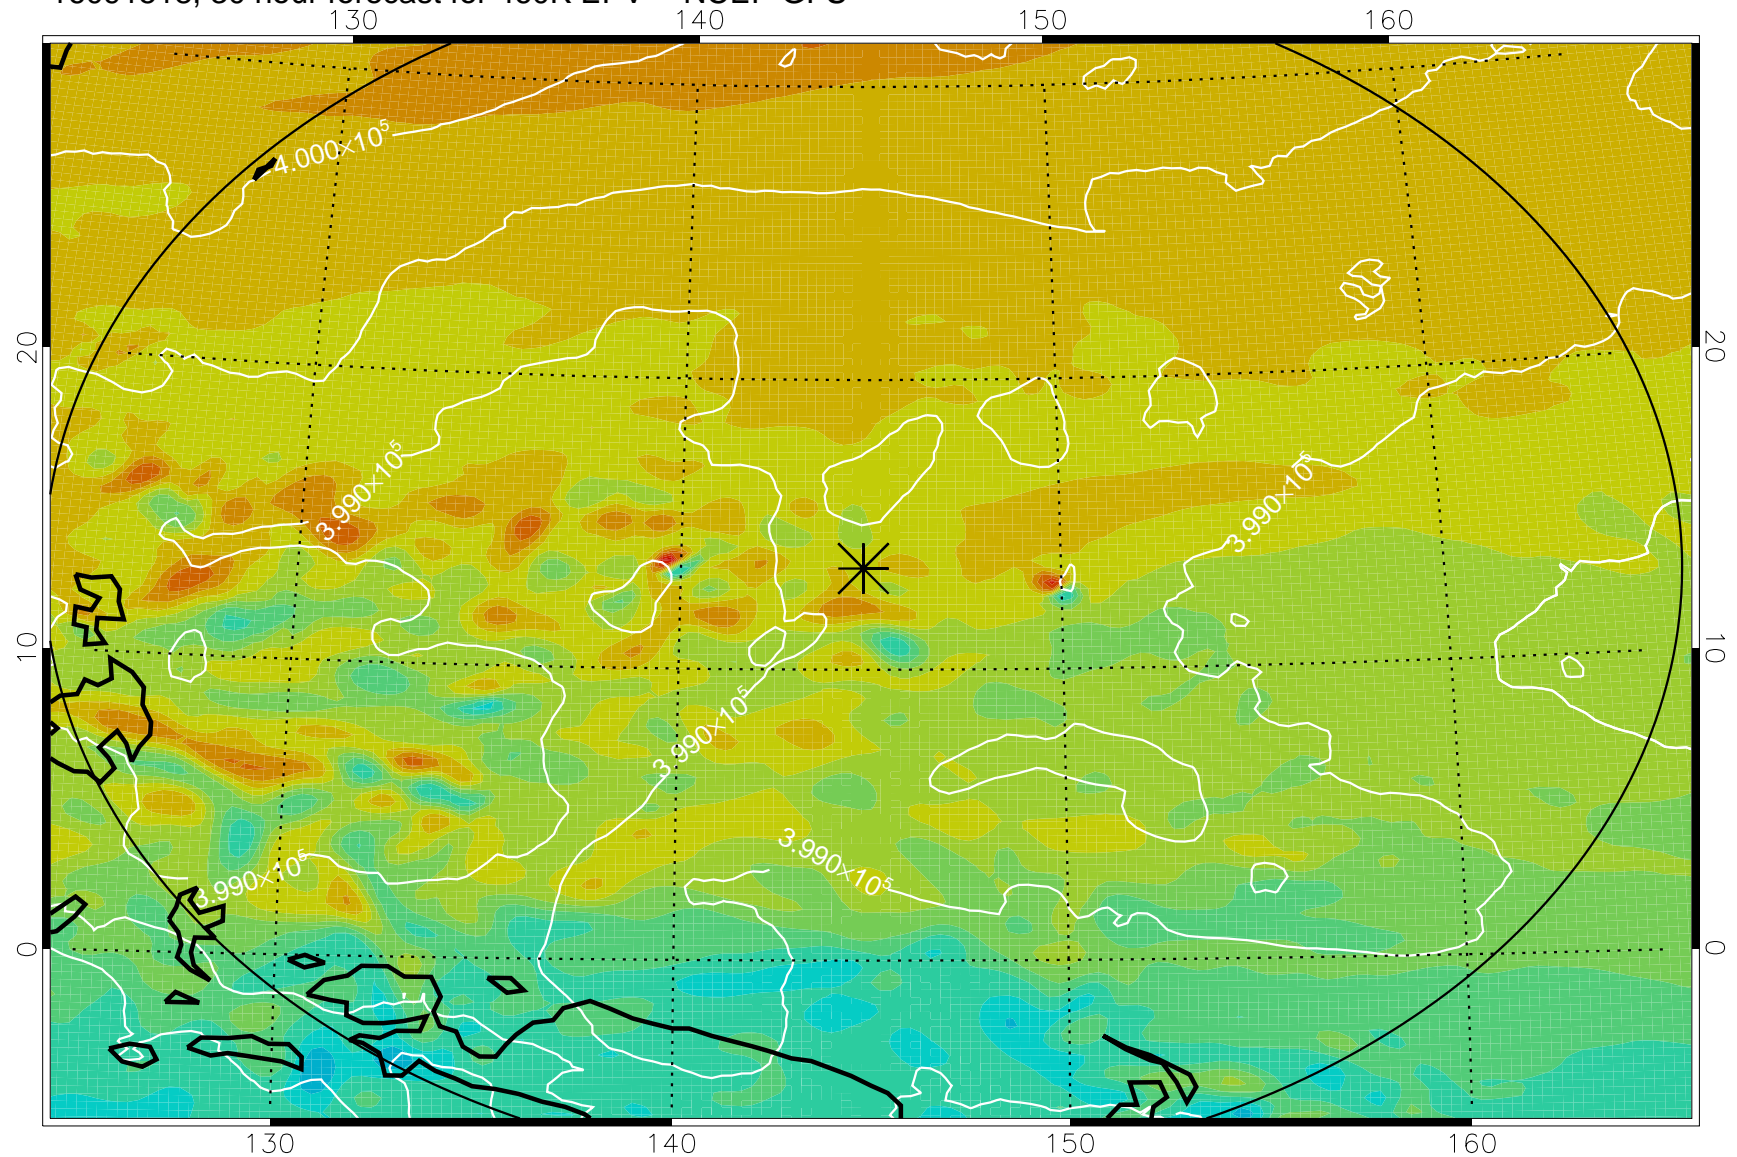

16091418, 6 hour forecast for 460K EPV -- NCEP GFS

460K Montgomery Streamfunction, white

Range ring of 2304 km

16091500, 12 hour forecast for 460K EPV -- NCEP GFS

460K Montgomery Streamfunction, white

Range ring of 2304 km

16091506, 18 hour forecast for 460K EPV -- NCEP GFS

460K Montgomery Streamfunction, white

Range ring of 2304 km

16091512, 24 hour forecast for 460K EPV -- NCEP GFS

460K Montgomery Streamfunction, white

Range ring of 2304 km

16091518, 30 hour forecast for 460K EPV -- NCEP GFS

460K Montgomery Streamfunction, white

Range ring of 2304 km

16091600, 36 hour forecast for 460K EPV -- NCEP GFS

460K Montgomery Streamfunction, white

Range ring of 2304 km

16091606, 42 hour forecast for 460K EPV -- NCEP GFS

460K Montgomery Streamfunction, white

Range ring of 2304 km

16091612, 48 hour forecast for 460K EPV -- NCEP GFS

460K Montgomery Streamfunction, white

Range ring of 2304 km