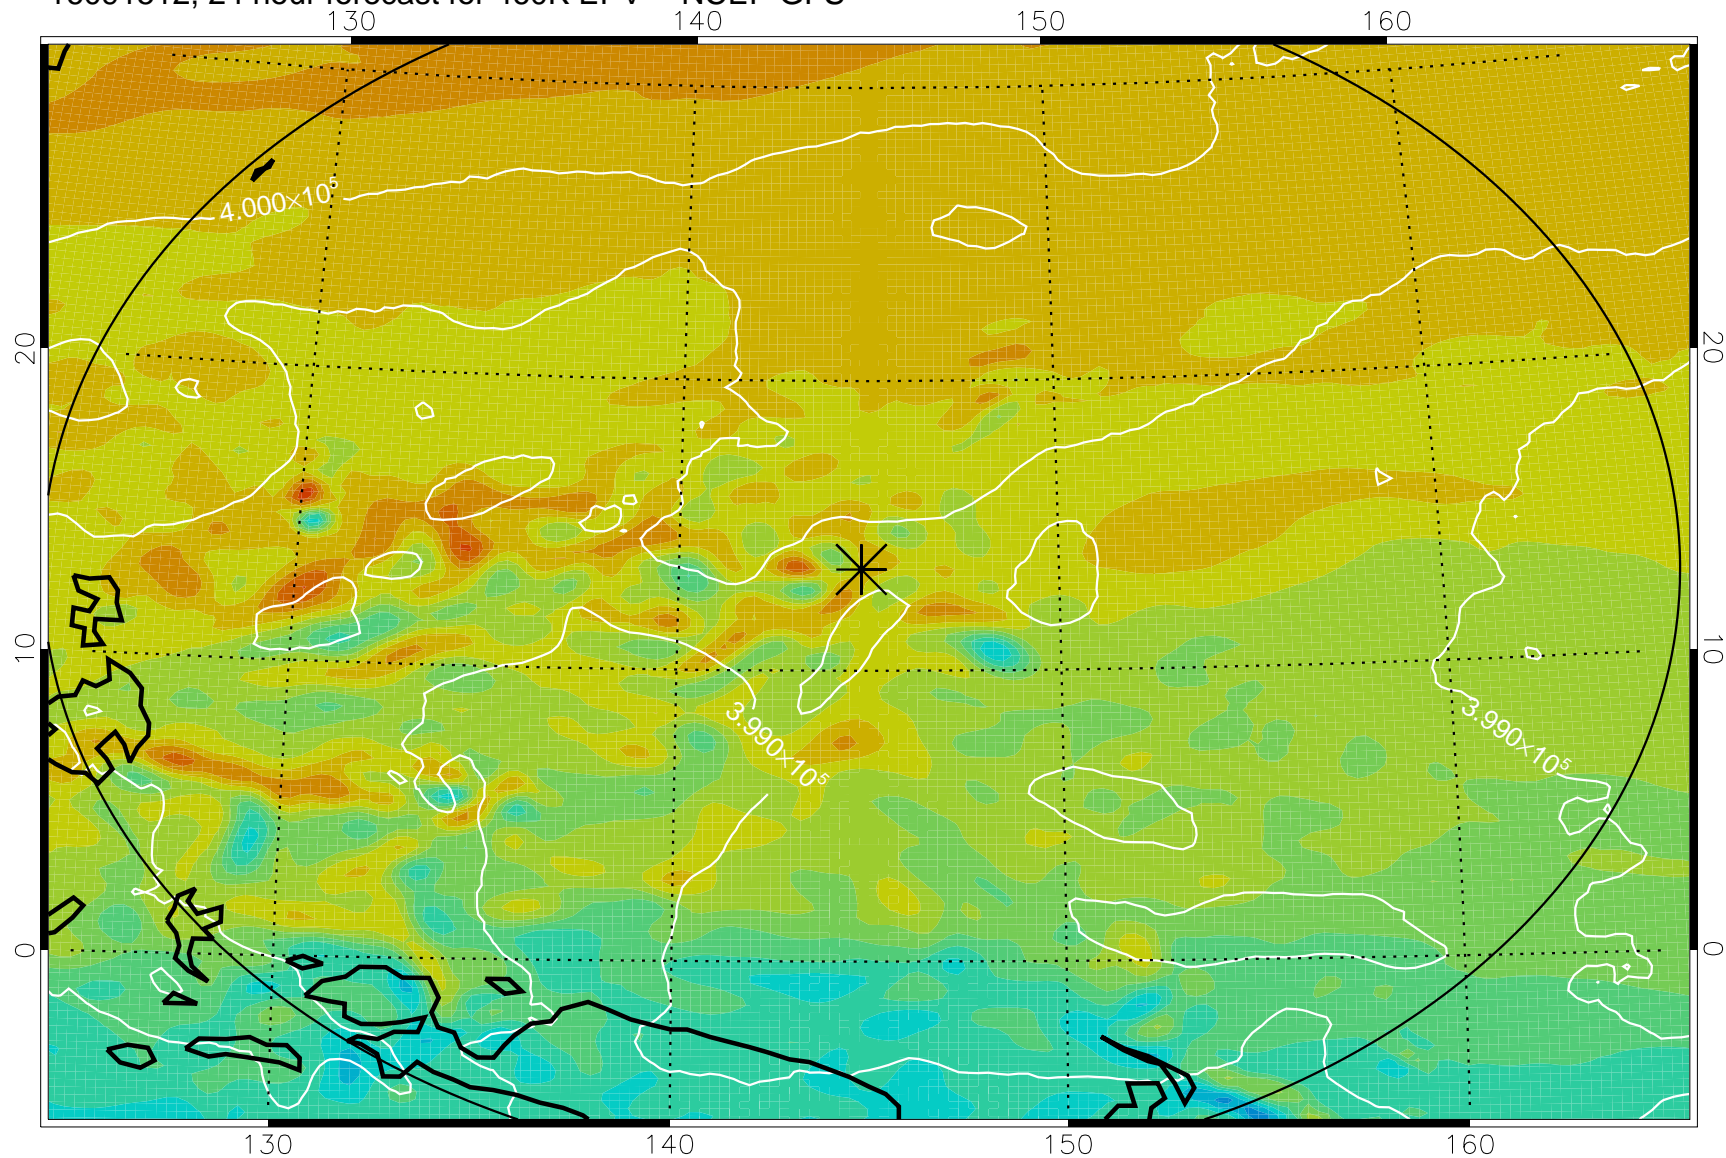

16091418, 6 hour forecast for 460K EPV -- NCEP GFS

460K Montgomery Streamfunction, white

Range ring of 2304 km

16091500, 12 hour forecast for 460K EPV -- NCEP GFS

460K Montgomery Streamfunction, white

Range ring of 2304 km

16091506, 18 hour forecast for 460K EPV -- NCEP GFS

460K Montgomery Streamfunction, white

Range ring of 2304 km

16091512, 24 hour forecast for 460K EPV -- NCEP GFS

460K Montgomery Streamfunction, white

Range ring of 2304 km

16091518, 30 hour forecast for 460K EPV -- NCEP GFS

460K Montgomery Streamfunction, white

Range ring of 2304 km

16091600, 36 hour forecast for 460K EPV -- NCEP GFS

460K Montgomery Streamfunction, white

Range ring of 2304 km

16091606, 42 hour forecast for 460K EPV -- NCEP GFS

460K Montgomery Streamfunction, white

Range ring of 2304 km

16091612, 48 hour forecast for 460K EPV -- NCEP GFS

460K Montgomery Streamfunction, white

Range ring of 2304 km