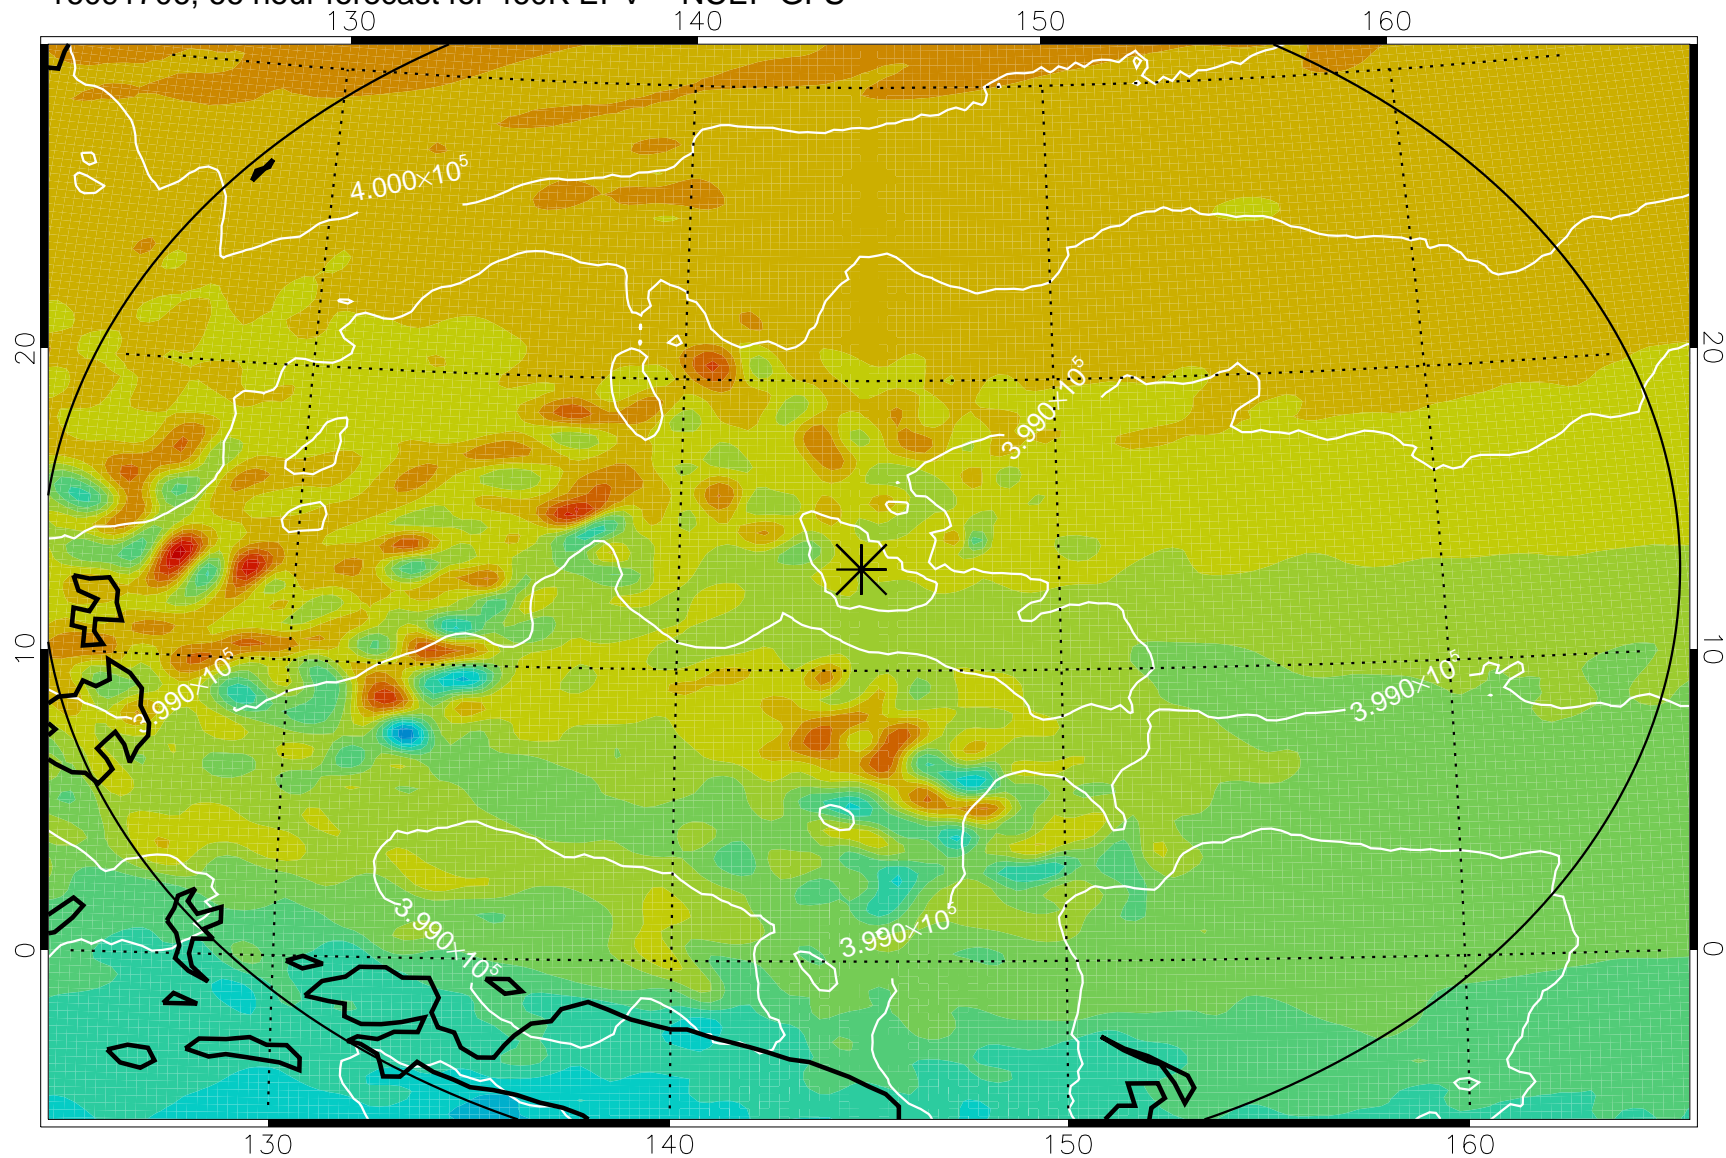

16091606, 42 hour forecast for 460K EPV -- NCEP GFS

460K Montgomery Streamfunction, white

Range ring of 2304 km

16091612, 48 hour forecast for 460K EPV -- NCEP GFS

460K Montgomery Streamfunction, white

Range ring of 2304 km

16091618, 54 hour forecast for 460K EPV -- NCEP GFS

460K Montgomery Streamfunction, white

Range ring of 2304 km

16091700, 60 hour forecast for 460K EPV -- NCEP GFS

460K Montgomery Streamfunction, white

Range ring of 2304 km

16091706, 66 hour forecast for 460K EPV -- NCEP GFS

460K Montgomery Streamfunction, white

Range ring of 2304 km

16091712, 72 hour forecast for 460K EPV -- NCEP GFS

460K Montgomery Streamfunction, white

Range ring of 2304 km

16091718, 78 hour forecast for 460K EPV -- NCEP GFS

460K Montgomery Streamfunction, white

Range ring of 2304 km

16091800, 84 hour forecast for 460K EPV -- NCEP GFS

460K Montgomery Streamfunction, white

Range ring of 2304 km