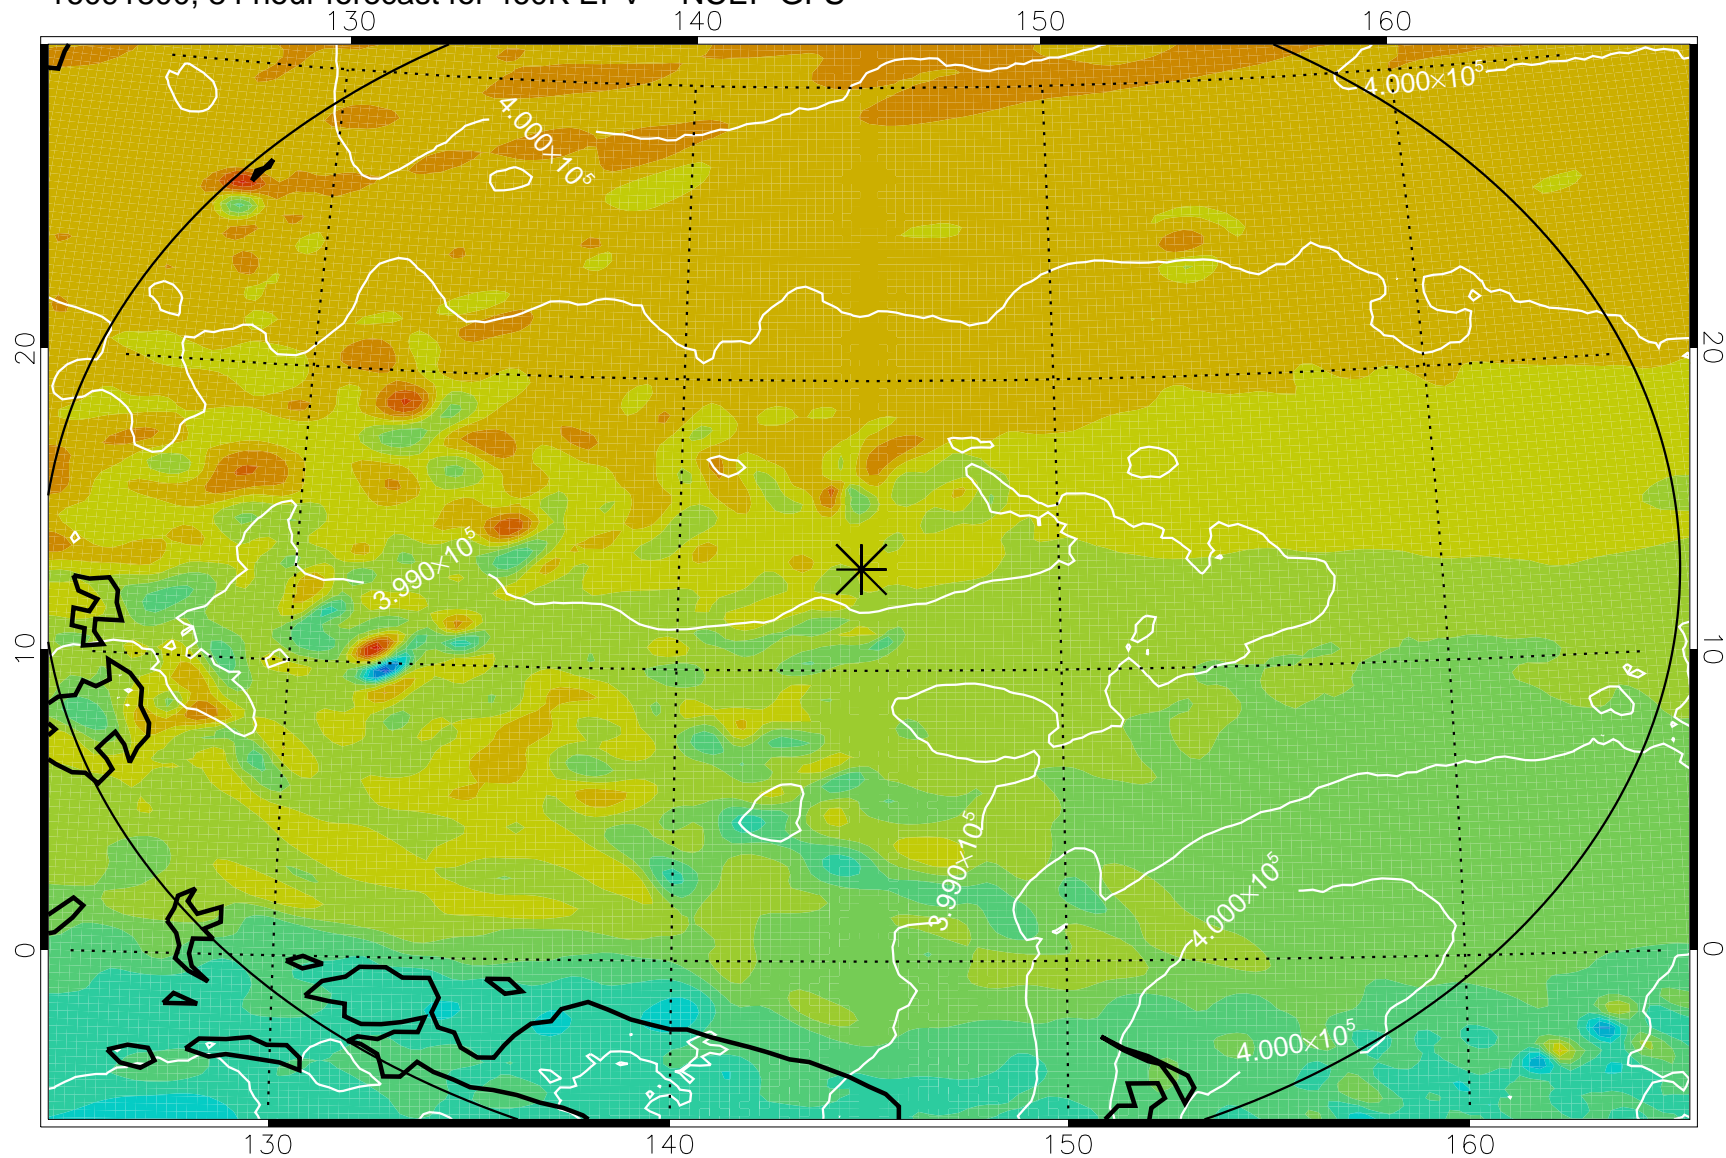

16091706, 66 hour forecast for 460K EPV -- NCEP GFS

460K Montgomery Streamfunction, white

Range ring of 2304 km

16091712, 72 hour forecast for 460K EPV -- NCEP GFS

460K Montgomery Streamfunction, white

Range ring of 2304 km

16091718, 78 hour forecast for 460K EPV -- NCEP GFS

460K Montgomery Streamfunction, white

Range ring of 2304 km

16091800, 84 hour forecast for 460K EPV -- NCEP GFS

460K Montgomery Streamfunction, white

Range ring of 2304 km

16091806, 90 hour forecast for 460K EPV -- NCEP GFS

460K Montgomery Streamfunction, white

Range ring of 2304 km

16091812, 96 hour forecast for 460K EPV -- NCEP GFS

460K Montgomery Streamfunction, white

Range ring of 2304 km

16091818, 102 hour forecast for 460K EPV -- NCEP GFS

460K Montgomery Streamfunction, white

Range ring of 2304 km

16091900, 108 hour forecast for 460K EPV -- NCEP GFS

460K Montgomery Streamfunction, white

Range ring of 2304 km