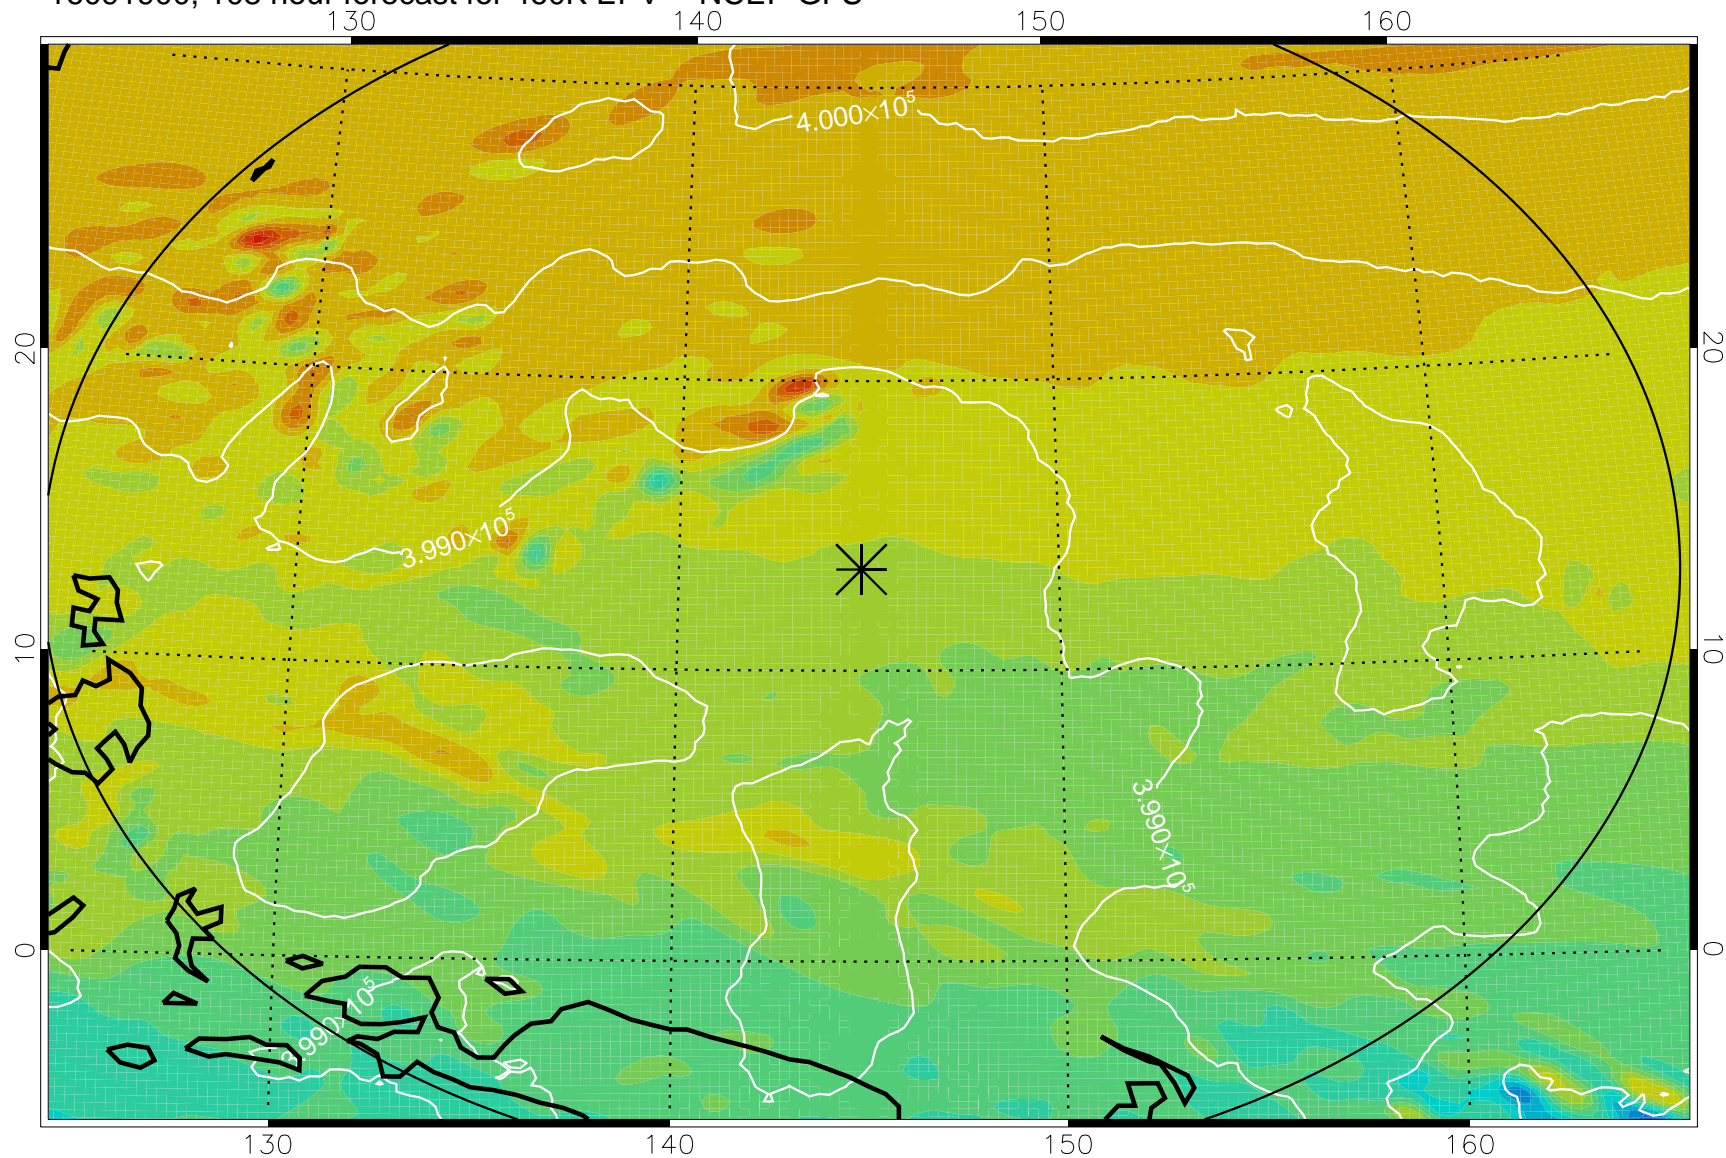

16091718, 78 hour forecast for 460K EPV -- NCEP GFS

460K Montgomery Streamfunction, white

Range ring of 2304 km

16091800, 84 hour forecast for 460K EPV -- NCEP GFS

460K Montgomery Streamfunction, white

Range ring of 2304 km

16091806, 90 hour forecast for 460K EPV -- NCEP GFS

460K Montgomery Streamfunction, white

Range ring of 2304 km

16091812, 96 hour forecast for 460K EPV -- NCEP GFS

460K Montgomery Streamfunction, white

Range ring of 2304 km

16091818, 102 hour forecast for 460K EPV -- NCEP GFS

460K Montgomery Streamfunction, white

Range ring of 2304 km

16091900, 108 hour forecast for 460K EPV -- NCEP GFS

460K Montgomery Streamfunction, white

Range ring of 2304 km

16091906, 114 hour forecast for 460K EPV -- NCEP GFS

460K Montgomery Streamfunction, white

Range ring of 2304 km

16091912, 120 hour forecast for 460K EPV -- NCEP GFS

460K Montgomery Streamfunction, white

Range ring of 2304 km