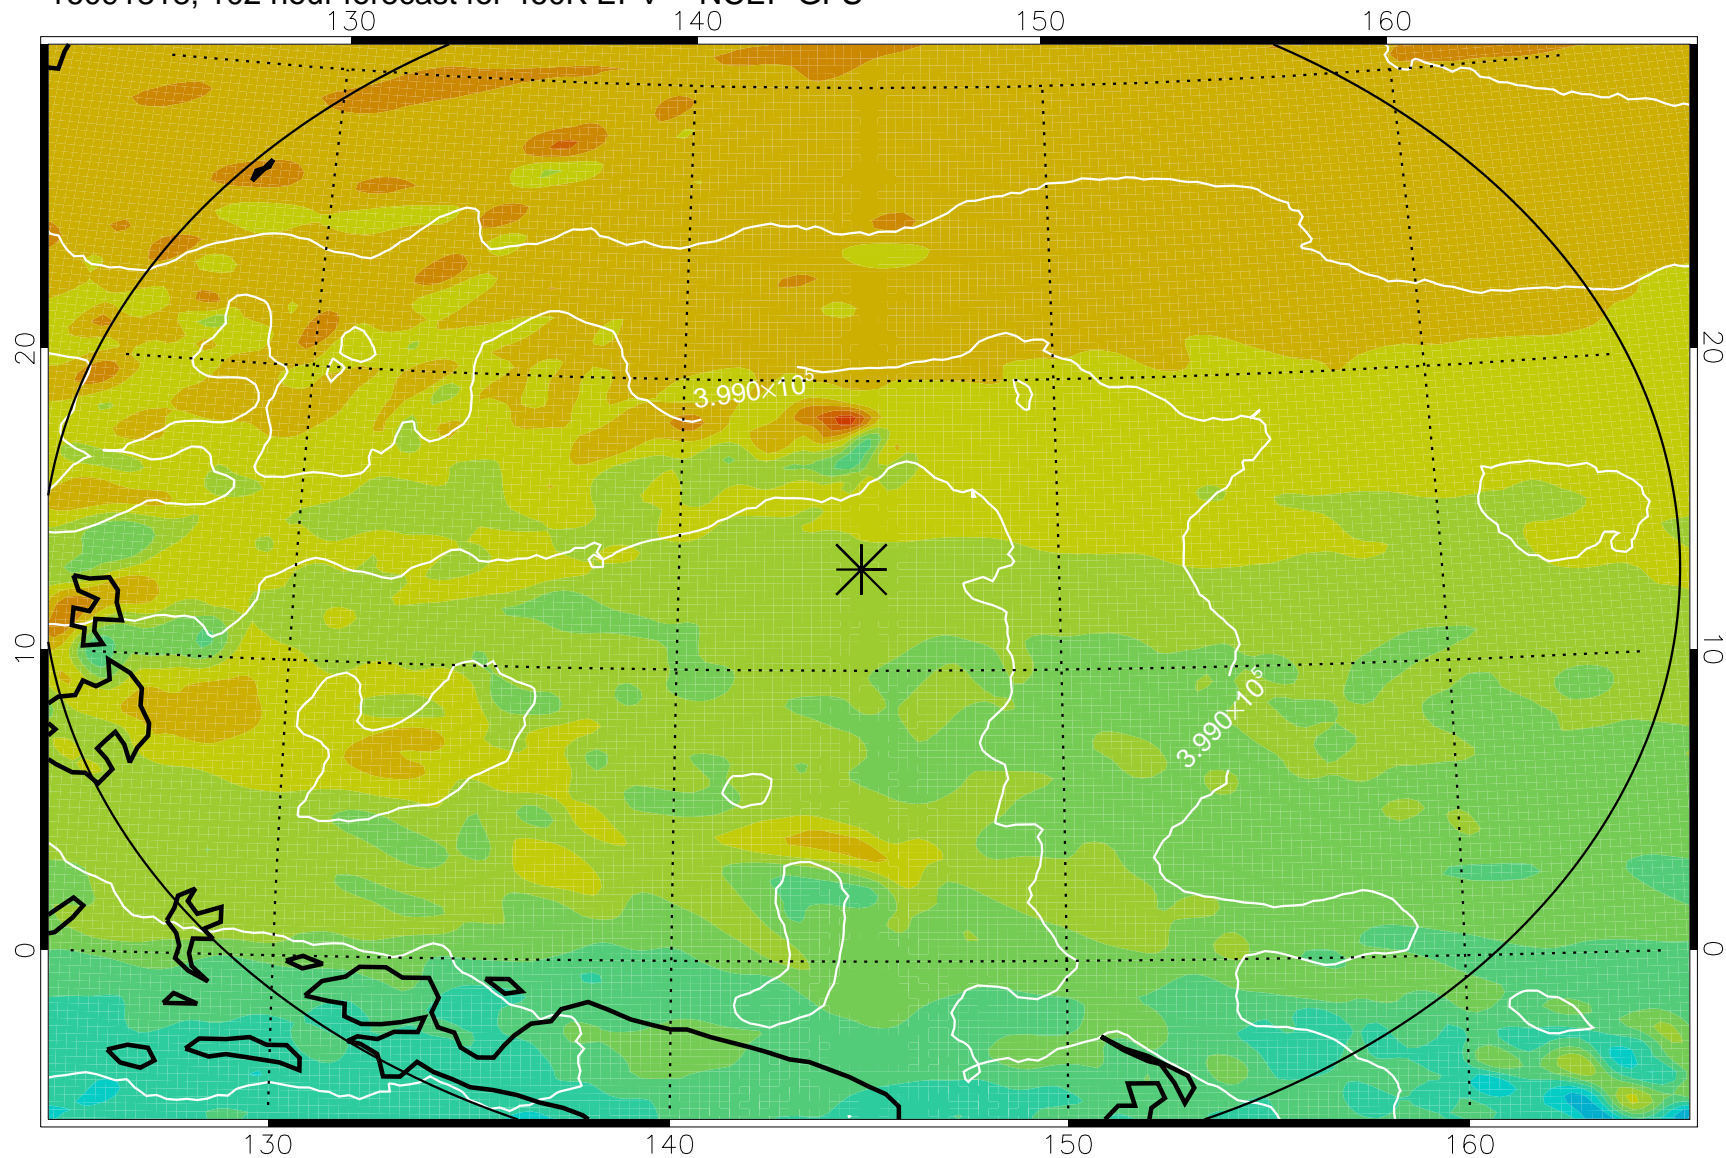

16091718, 78 hour forecast for 460K EPV -- NCEP GFS

460K Montgomery Streamfunction, white

Range ring of 2304 km

16091800, 84 hour forecast for 460K EPV -- NCEP GFS

460K Montgomery Streamfunction, white

Range ring of 2304 km

16091806, 90 hour forecast for 460K EPV -- NCEP GFS

460K Montgomery Streamfunction, white

Range ring of 2304 km

16091812, 96 hour forecast for 460K EPV -- NCEP GFS

460K Montgomery Streamfunction, white

Range ring of 2304 km

16091818, 102 hour forecast for 460K EPV -- NCEP GFS

460K Montgomery Streamfunction, white

Range ring of 2304 km

16091900, 108 hour forecast for 460K EPV -- NCEP GFS

460K Montgomery Streamfunction, white

Range ring of 2304 km

16091906, 114 hour forecast for 460K EPV -- NCEP GFS

460K Montgomery Streamfunction, white

Range ring of 2304 km

16091912, 120 hour forecast for 460K EPV -- NCEP GFS

460K Montgomery Streamfunction, white

Range ring of 2304 km