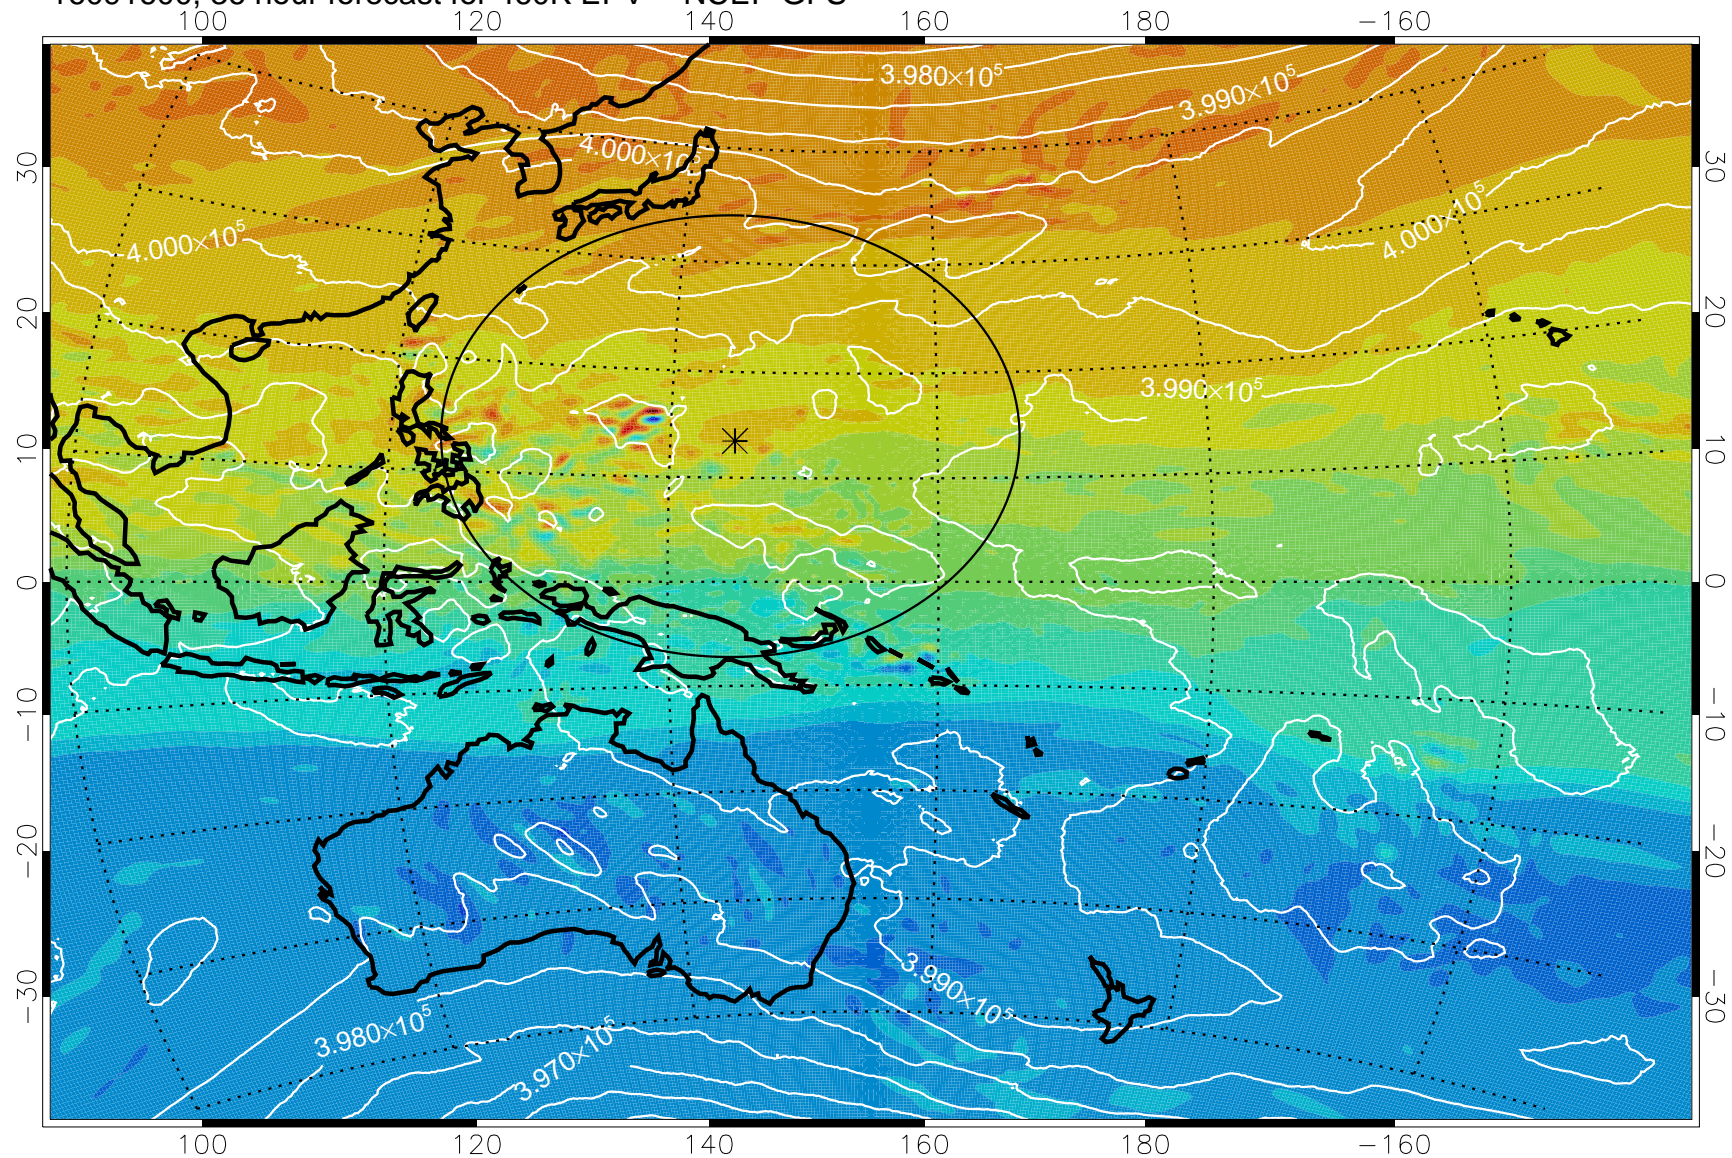

16091506, 18 hour forecast for 460K EPV -- NCEP GFS

460K Montgomery Streamfunction, white

Range ring of 2304 km

16091512, 24 hour forecast for 460K EPV -- NCEP GFS

460K Montgomery Streamfunction, white

Range ring of 2304 km

16091518, 30 hour forecast for 460K EPV -- NCEP GFS

460K Montgomery Streamfunction, white

Range ring of 2304 km

16091600, 36 hour forecast for 460K EPV -- NCEP GFS

460K Montgomery Streamfunction, white

Range ring of 2304 km

16091606, 42 hour forecast for 460K EPV -- NCEP GFS

460K Montgomery Streamfunction, white

Range ring of 2304 km

16091612, 48 hour forecast for 460K EPV -- NCEP GFS

460K Montgomery Streamfunction, white

Range ring of 2304 km

16091618, 54 hour forecast for 460K EPV -- NCEP GFS

460K Montgomery Streamfunction, white

Range ring of 2304 km

16091700, 60 hour forecast for 460K EPV -- NCEP GFS

460K Montgomery Streamfunction, white

Range ring of 2304 km