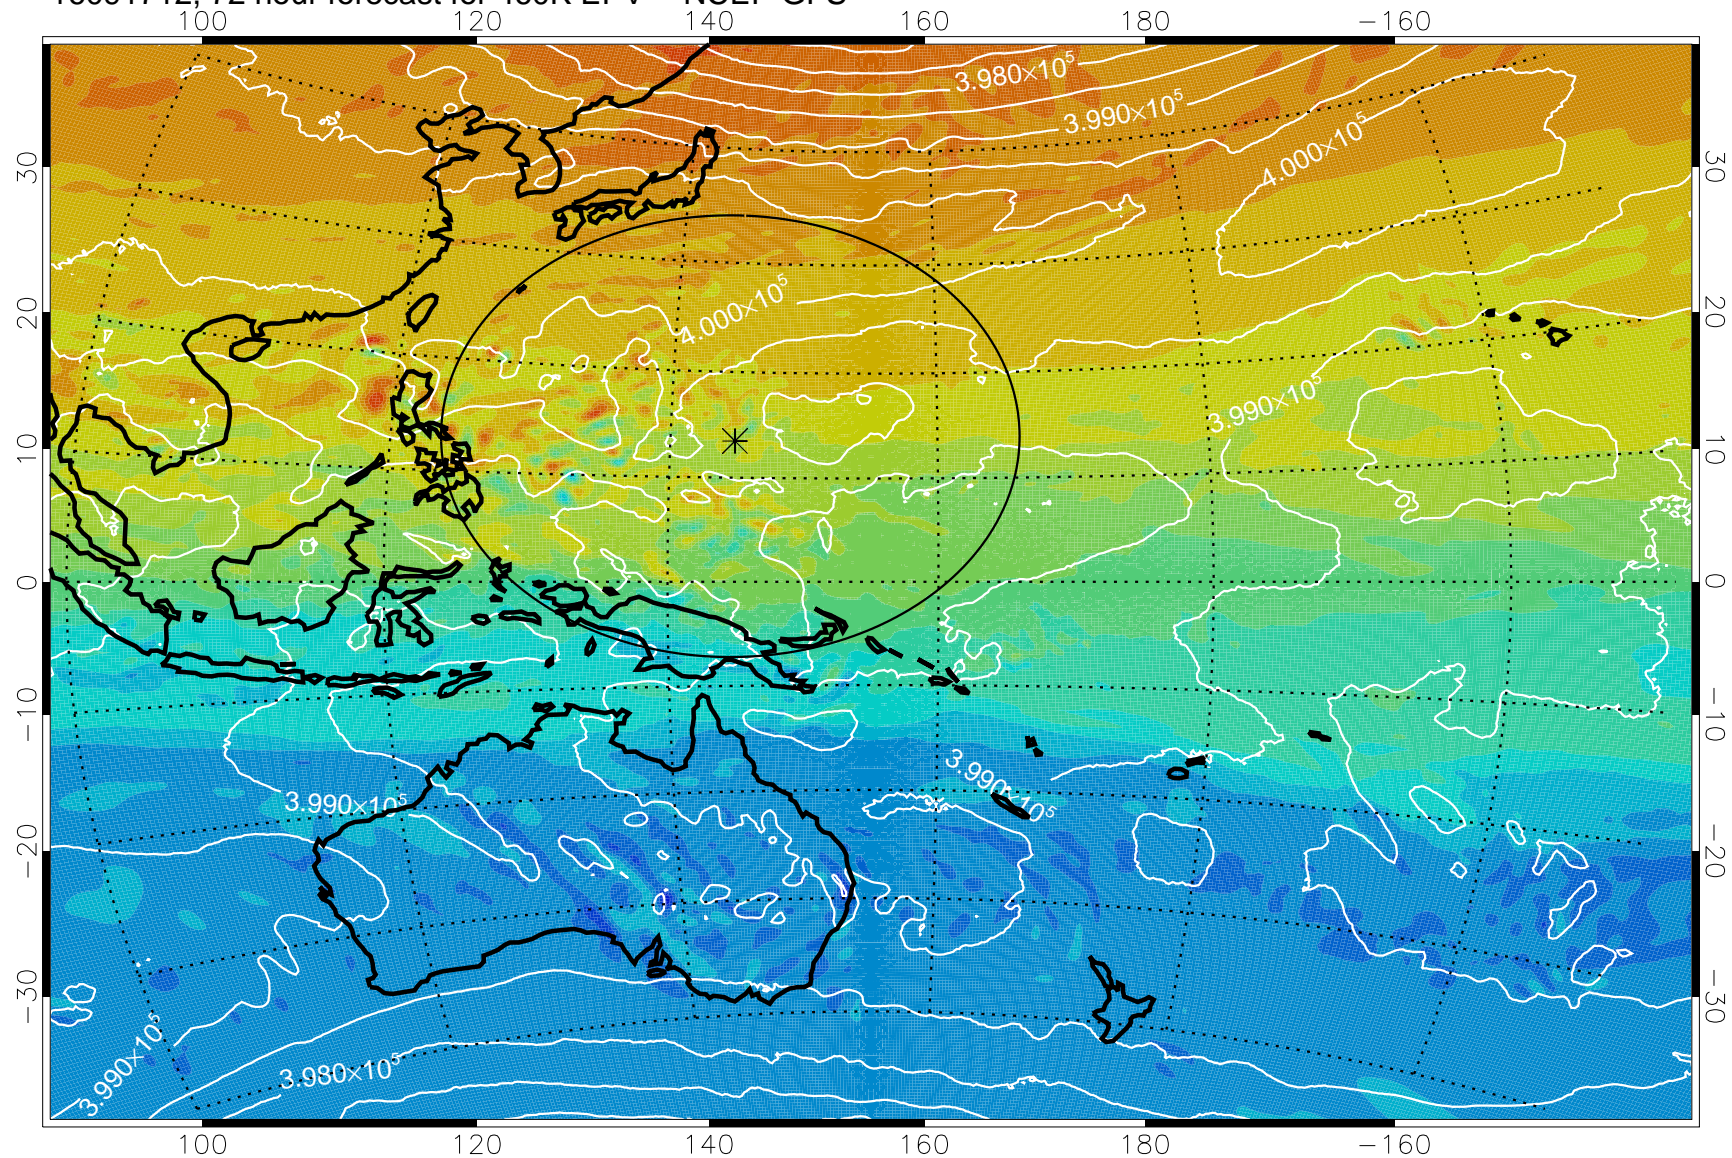

16091606, 42 hour forecast for 460K EPV -- NCEP GFS

460K Montgomery Streamfunction, white

Range ring of 2304 km

16091612, 48 hour forecast for 460K EPV -- NCEP GFS

460K Montgomery Streamfunction, white

Range ring of 2304 km

16091618, 54 hour forecast for 460K EPV -- NCEP GFS

460K Montgomery Streamfunction, white

Range ring of 2304 km

16091700, 60 hour forecast for 460K EPV -- NCEP GFS

460K Montgomery Streamfunction, white

Range ring of 2304 km

16091706, 66 hour forecast for 460K EPV -- NCEP GFS

460K Montgomery Streamfunction, white

Range ring of 2304 km

16091712, 72 hour forecast for 460K EPV -- NCEP GFS

460K Montgomery Streamfunction, white

Range ring of 2304 km

16091718, 78 hour forecast for 460K EPV -- NCEP GFS

460K Montgomery Streamfunction, white

Range ring of 2304 km

16091800, 84 hour forecast for 460K EPV -- NCEP GFS

460K Montgomery Streamfunction, white

Range ring of 2304 km