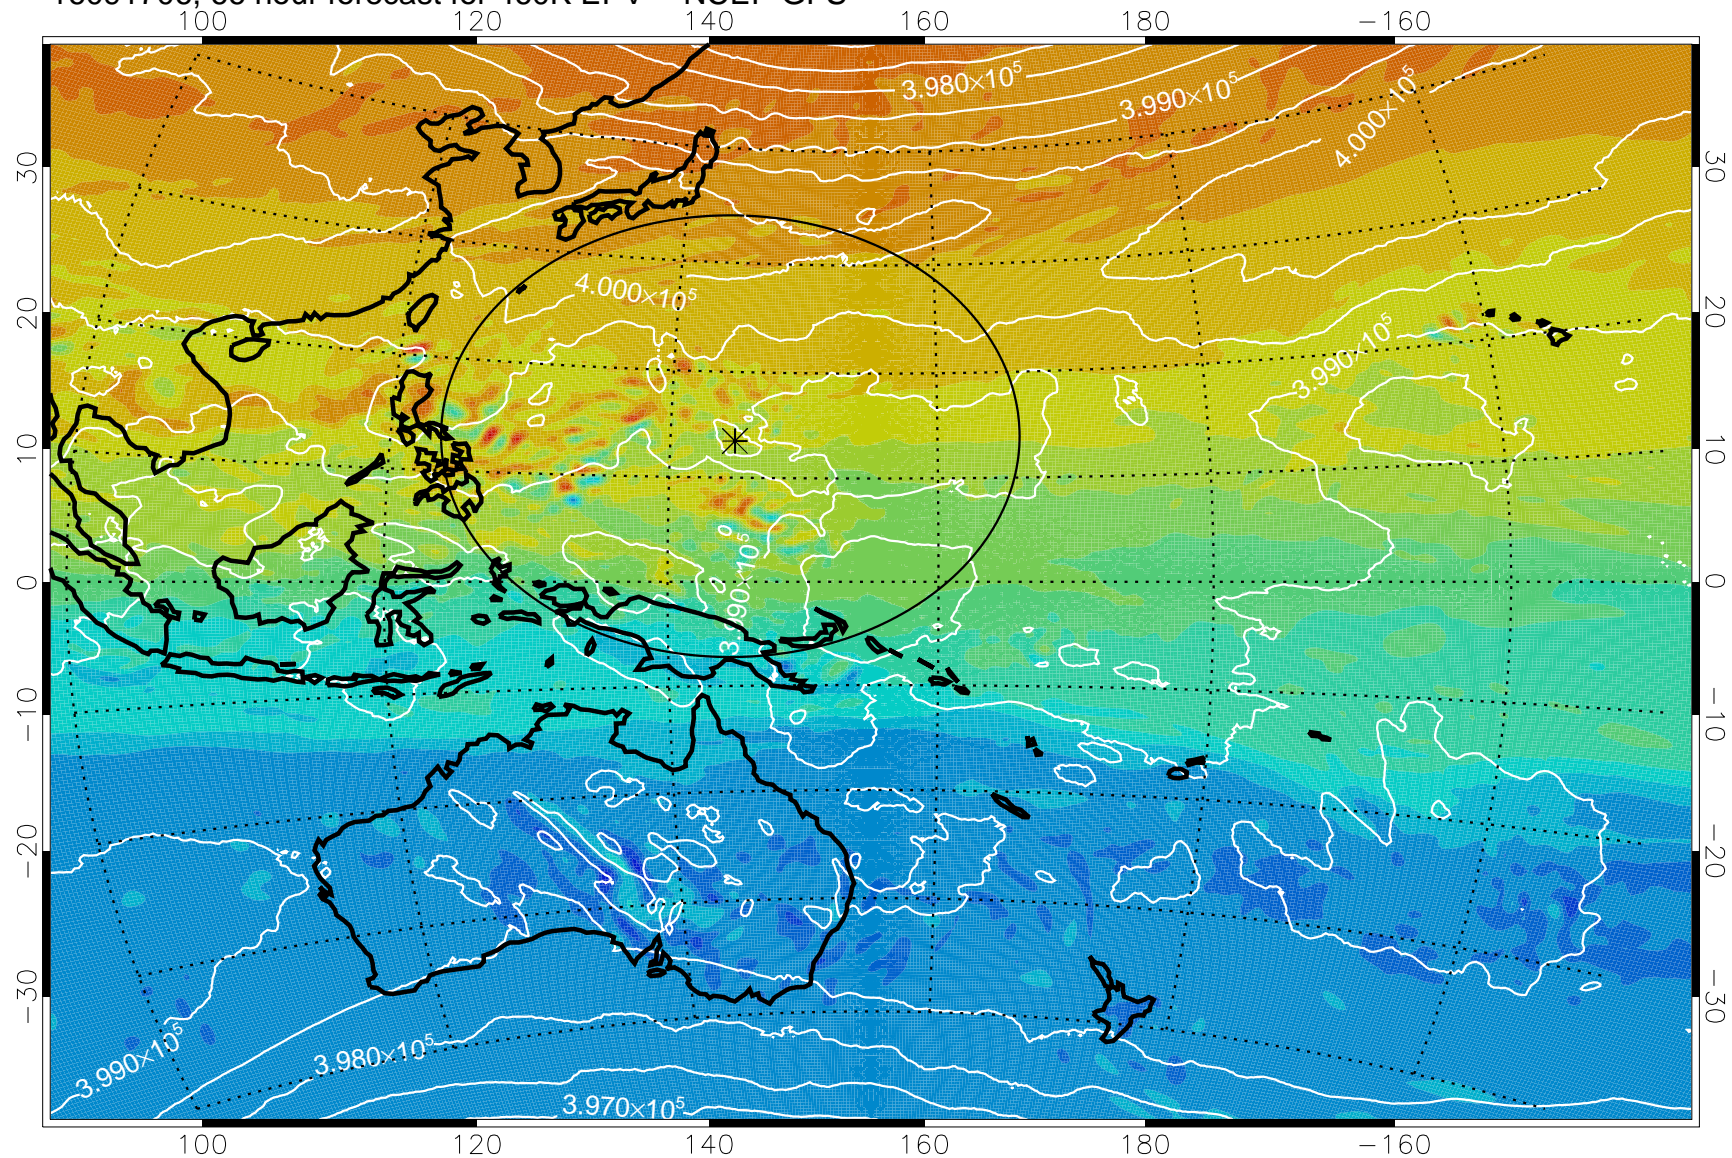

16091606, 42 hour forecast for 460K EPV -- NCEP GFS

460K Montgomery Streamfunction, white

Range ring of 2304 km

16091612, 48 hour forecast for 460K EPV -- NCEP GFS

460K Montgomery Streamfunction, white

Range ring of 2304 km

16091618, 54 hour forecast for 460K EPV -- NCEP GFS

460K Montgomery Streamfunction, white

Range ring of 2304 km

16091700, 60 hour forecast for 460K EPV -- NCEP GFS

460K Montgomery Streamfunction, white

Range ring of 2304 km

16091706, 66 hour forecast for 460K EPV -- NCEP GFS

460K Montgomery Streamfunction, white

Range ring of 2304 km

16091712, 72 hour forecast for 460K EPV -- NCEP GFS

460K Montgomery Streamfunction, white

Range ring of 2304 km

16091718, 78 hour forecast for 460K EPV -- NCEP GFS

460K Montgomery Streamfunction, white

Range ring of 2304 km

16091800, 84 hour forecast for 460K EPV -- NCEP GFS

460K Montgomery Streamfunction, white

Range ring of 2304 km