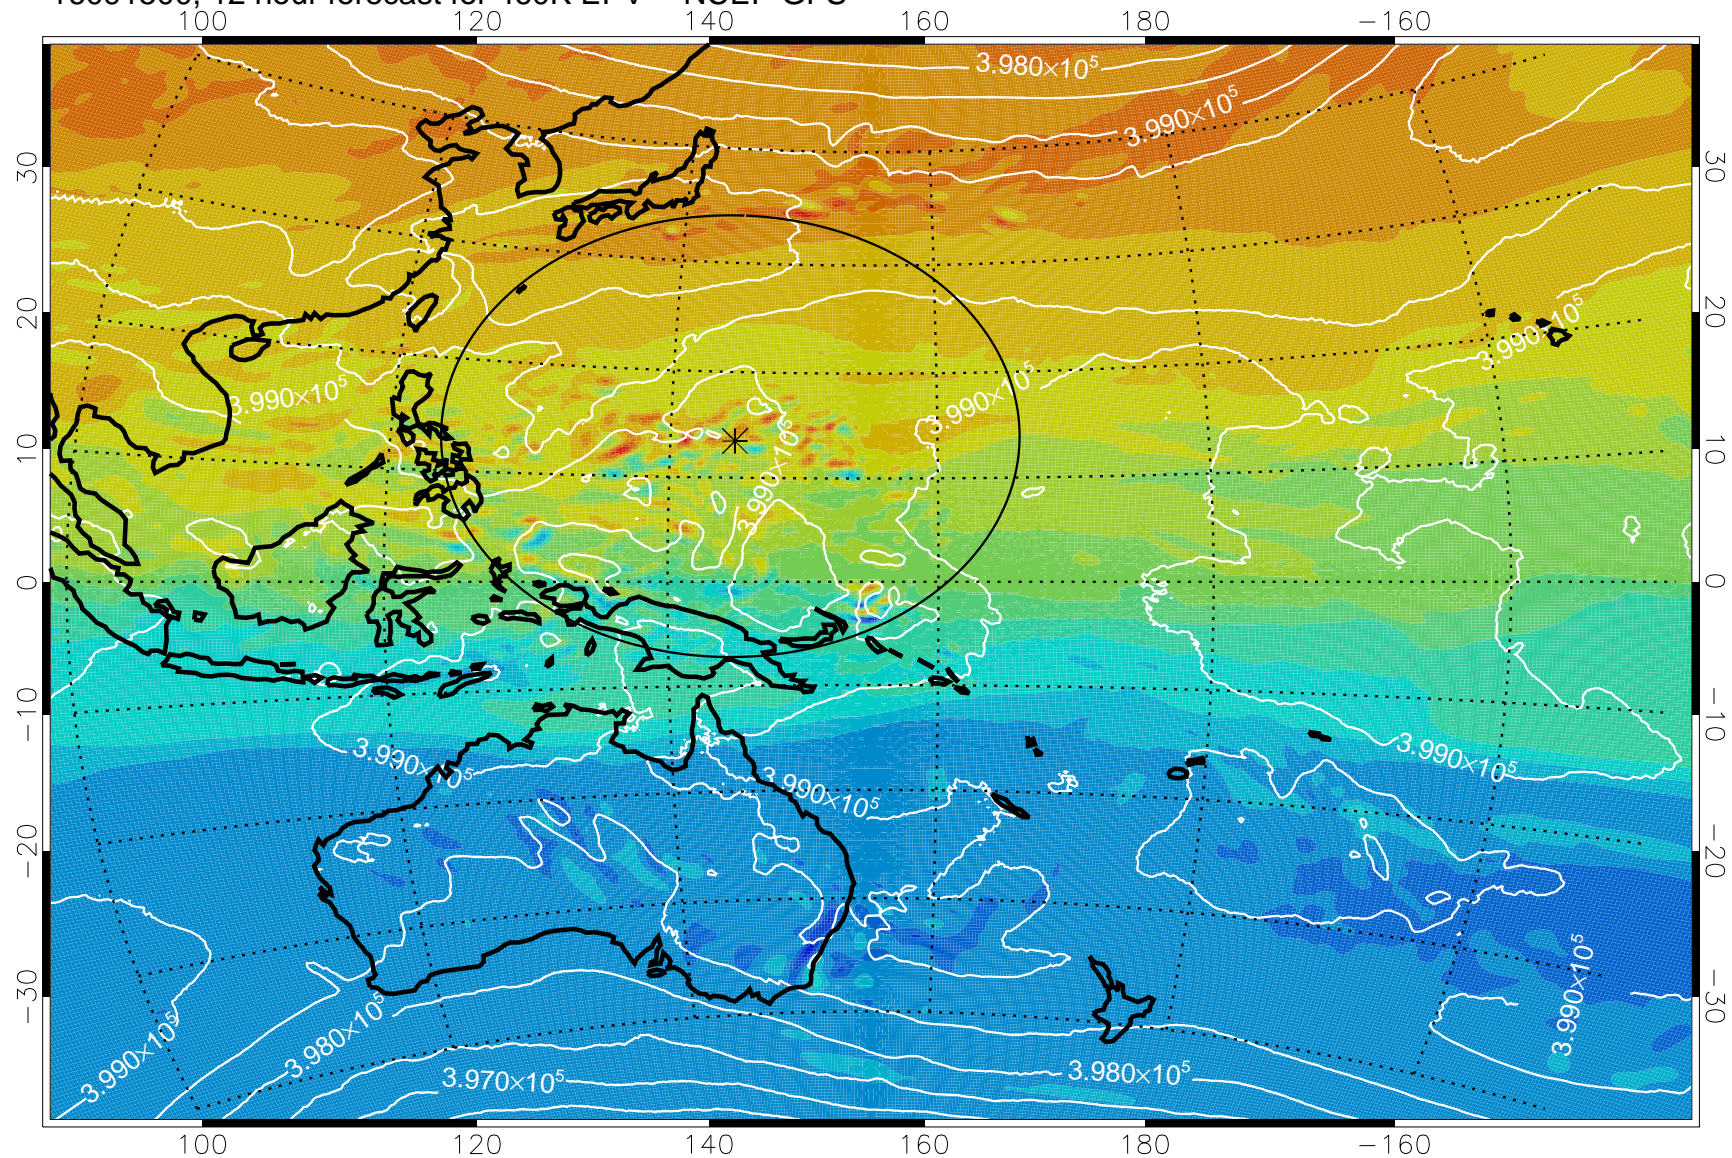

16091418, 6 hour forecast for 460K EPV -- NCEP GFS

460K Montgomery Streamfunction, white

Range ring of 2304 km

16091500, 12 hour forecast for 460K EPV -- NCEP GFS

460K Montgomery Streamfunction, white

Range ring of 2304 km

16091506, 18 hour forecast for 460K EPV -- NCEP GFS

460K Montgomery Streamfunction, white

Range ring of 2304 km

16091512, 24 hour forecast for 460K EPV -- NCEP GFS

460K Montgomery Streamfunction, white

Range ring of 2304 km

16091518, 30 hour forecast for 460K EPV -- NCEP GFS

460K Montgomery Streamfunction, white

Range ring of 2304 km

16091600, 36 hour forecast for 460K EPV -- NCEP GFS

460K Montgomery Streamfunction, white

Range ring of 2304 km

16091606, 42 hour forecast for 460K EPV -- NCEP GFS

460K Montgomery Streamfunction, white

Range ring of 2304 km

16091612, 48 hour forecast for 460K EPV -- NCEP GFS

460K Montgomery Streamfunction, white

Range ring of 2304 km