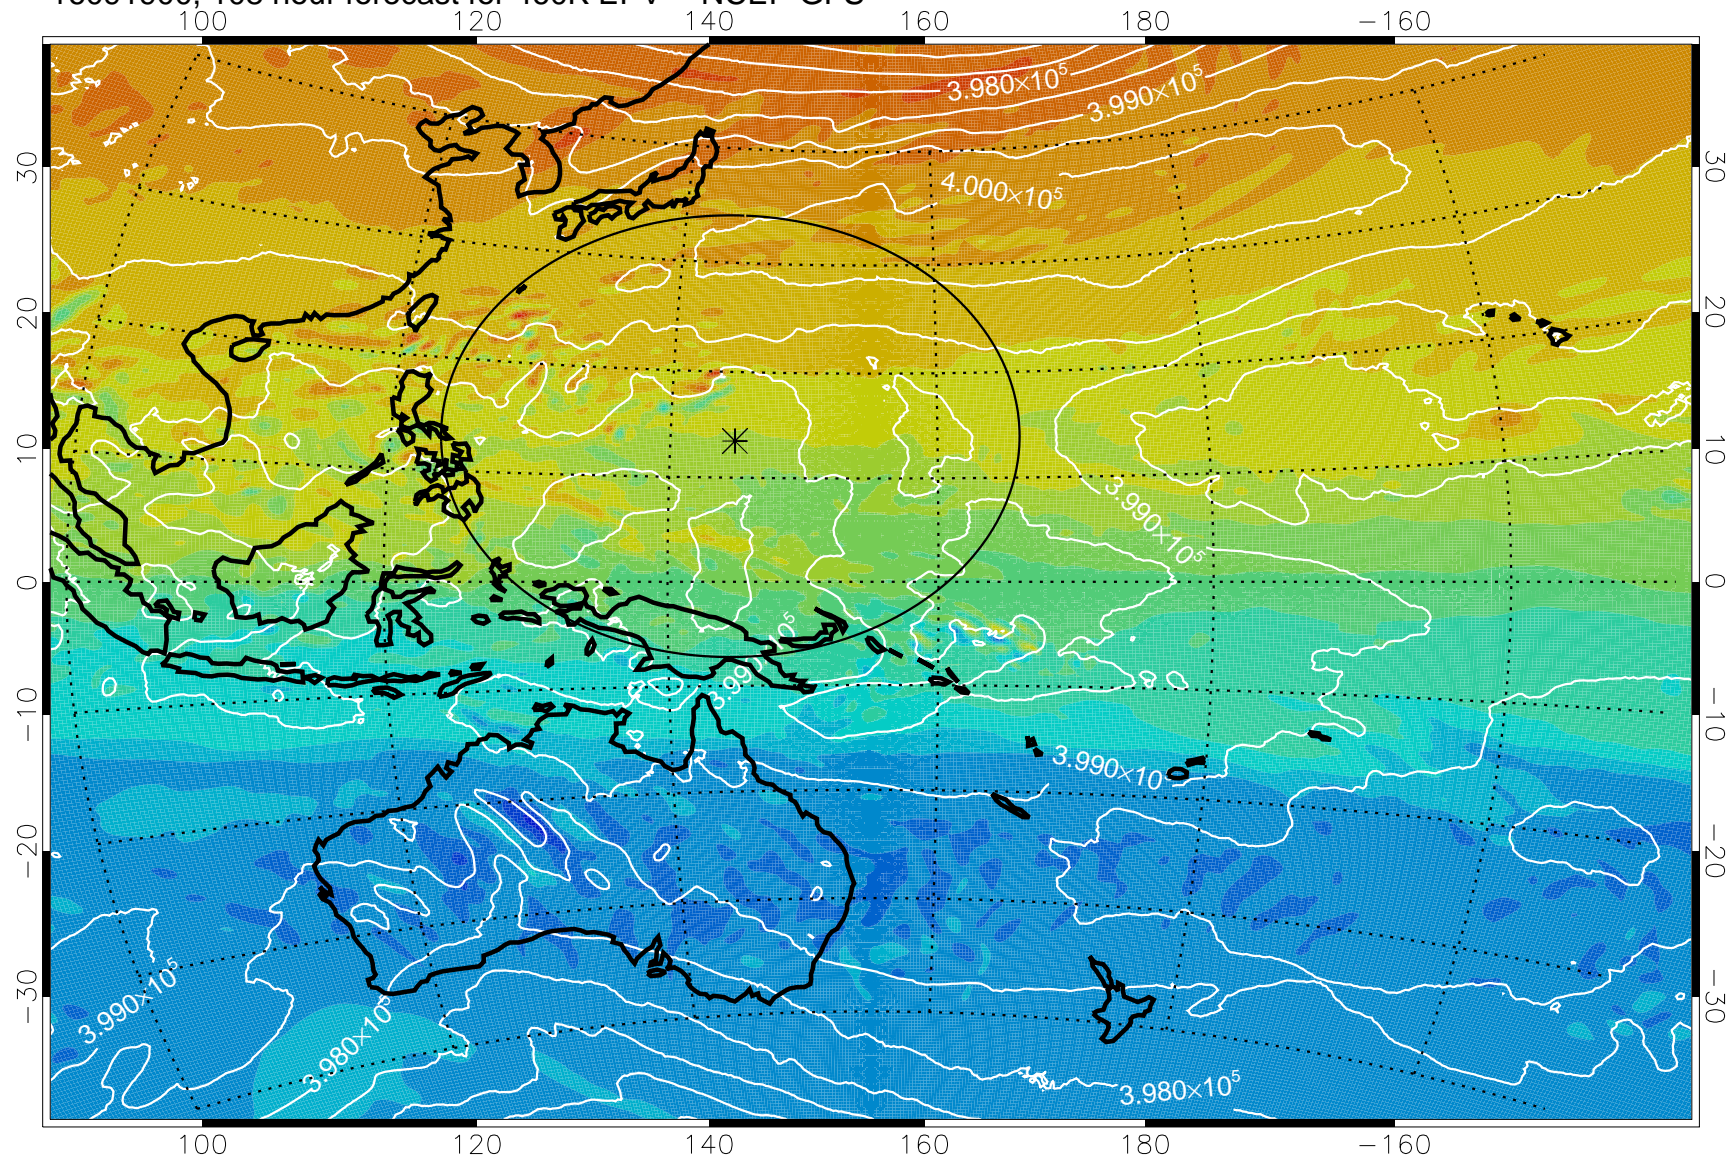

16091718, 78 hour forecast for 460K EPV -- NCEP GFS

460K Montgomery Streamfunction, white

Range ring of 2304 km

16091800, 84 hour forecast for 460K EPV -- NCEP GFS

460K Montgomery Streamfunction, white

Range ring of 2304 km

16091806, 90 hour forecast for 460K EPV -- NCEP GFS

460K Montgomery Streamfunction, white

Range ring of 2304 km

16091812, 96 hour forecast for 460K EPV -- NCEP GFS

460K Montgomery Streamfunction, white

Range ring of 2304 km

16091818, 102 hour forecast for 460K EPV -- NCEP GFS

460K Montgomery Streamfunction, white

Range ring of 2304 km

16091900, 108 hour forecast for 460K EPV -- NCEP GFS

460K Montgomery Streamfunction, white

Range ring of 2304 km

16091906, 114 hour forecast for 460K EPV -- NCEP GFS

460K Montgomery Streamfunction, white

Range ring of 2304 km

16091912, 120 hour forecast for 460K EPV -- NCEP GFS

460K Montgomery Streamfunction, white

Range ring of 2304 km