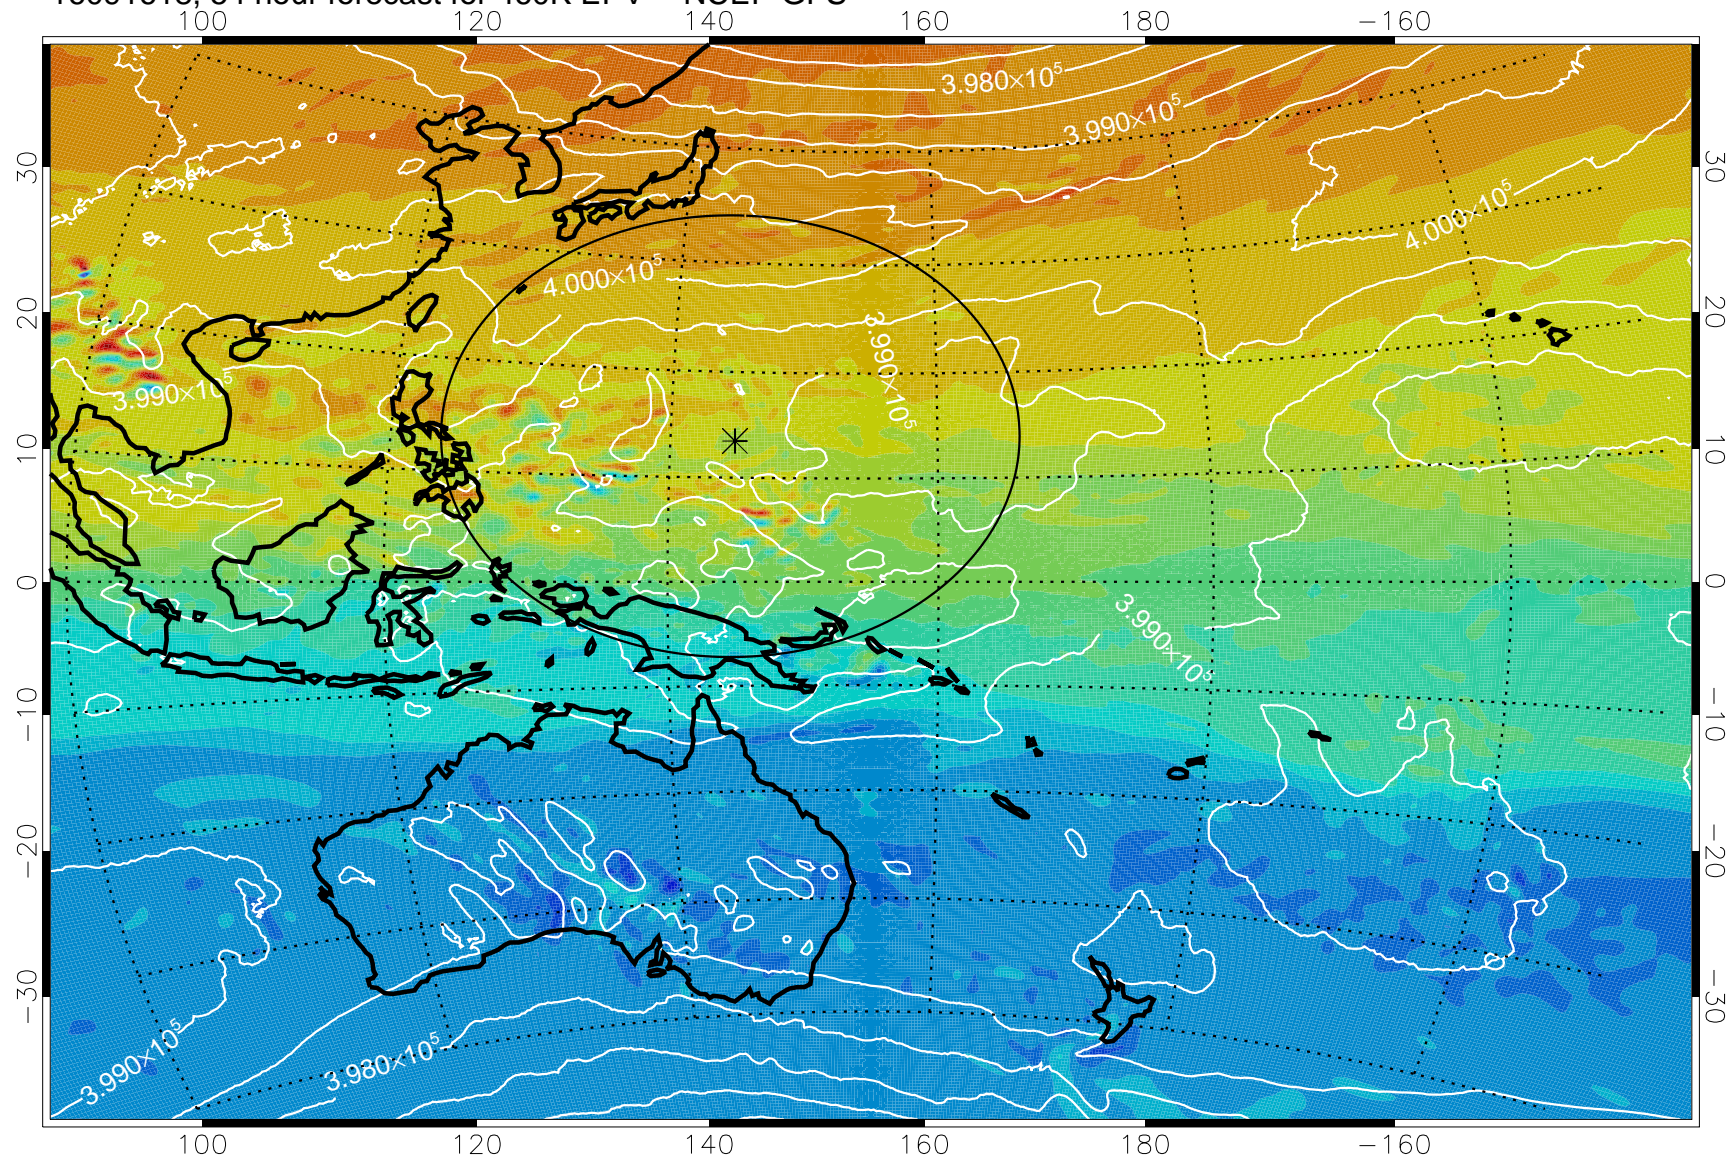

16091606, 42 hour forecast for 460K EPV -- NCEP GFS

460K Montgomery Streamfunction, white

Range ring of 2304 km

16091612, 48 hour forecast for 460K EPV -- NCEP GFS

460K Montgomery Streamfunction, white

Range ring of 2304 km

16091618, 54 hour forecast for 460K EPV -- NCEP GFS

460K Montgomery Streamfunction, white

Range ring of 2304 km

16091700, 60 hour forecast for 460K EPV -- NCEP GFS

460K Montgomery Streamfunction, white

Range ring of 2304 km

16091706, 66 hour forecast for 460K EPV -- NCEP GFS

460K Montgomery Streamfunction, white

Range ring of 2304 km

16091712, 72 hour forecast for 460K EPV -- NCEP GFS

460K Montgomery Streamfunction, white

Range ring of 2304 km

16091718, 78 hour forecast for 460K EPV -- NCEP GFS

460K Montgomery Streamfunction, white

Range ring of 2304 km

16091800, 84 hour forecast for 460K EPV -- NCEP GFS

460K Montgomery Streamfunction, white

Range ring of 2304 km