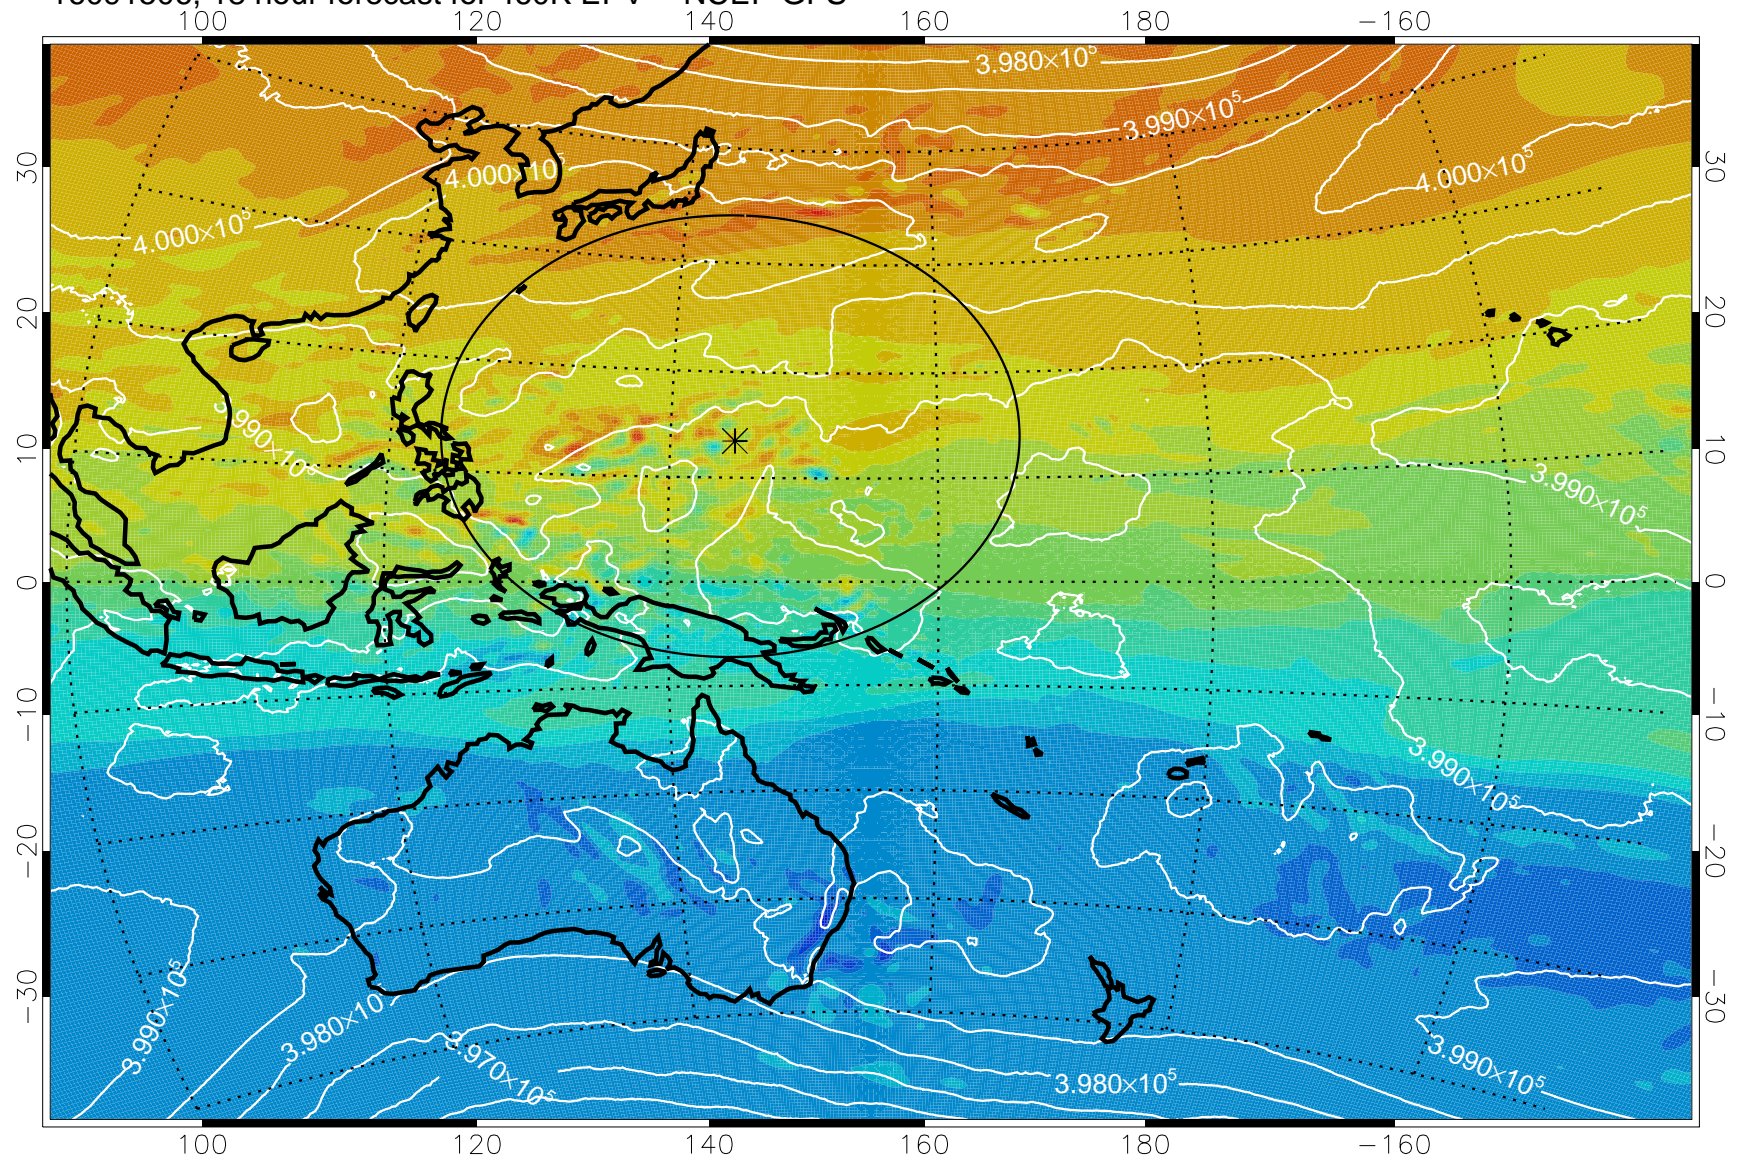

16091418, 6 hour forecast for 460K EPV -- NCEP GFS

460K Montgomery Streamfunction, white

Range ring of 2304 km

16091500, 12 hour forecast for 460K EPV -- NCEP GFS

460K Montgomery Streamfunction, white

Range ring of 2304 km

16091506, 18 hour forecast for 460K EPV -- NCEP GFS

460K Montgomery Streamfunction, white

Range ring of 2304 km

16091512, 24 hour forecast for 460K EPV -- NCEP GFS

460K Montgomery Streamfunction, white

Range ring of 2304 km

16091518, 30 hour forecast for 460K EPV -- NCEP GFS

460K Montgomery Streamfunction, white

Range ring of 2304 km

16091600, 36 hour forecast for 460K EPV -- NCEP GFS

460K Montgomery Streamfunction, white

Range ring of 2304 km

16091606, 42 hour forecast for 460K EPV -- NCEP GFS

460K Montgomery Streamfunction, white

Range ring of 2304 km

16091612, 48 hour forecast for 460K EPV -- NCEP GFS

460K Montgomery Streamfunction, white

Range ring of 2304 km