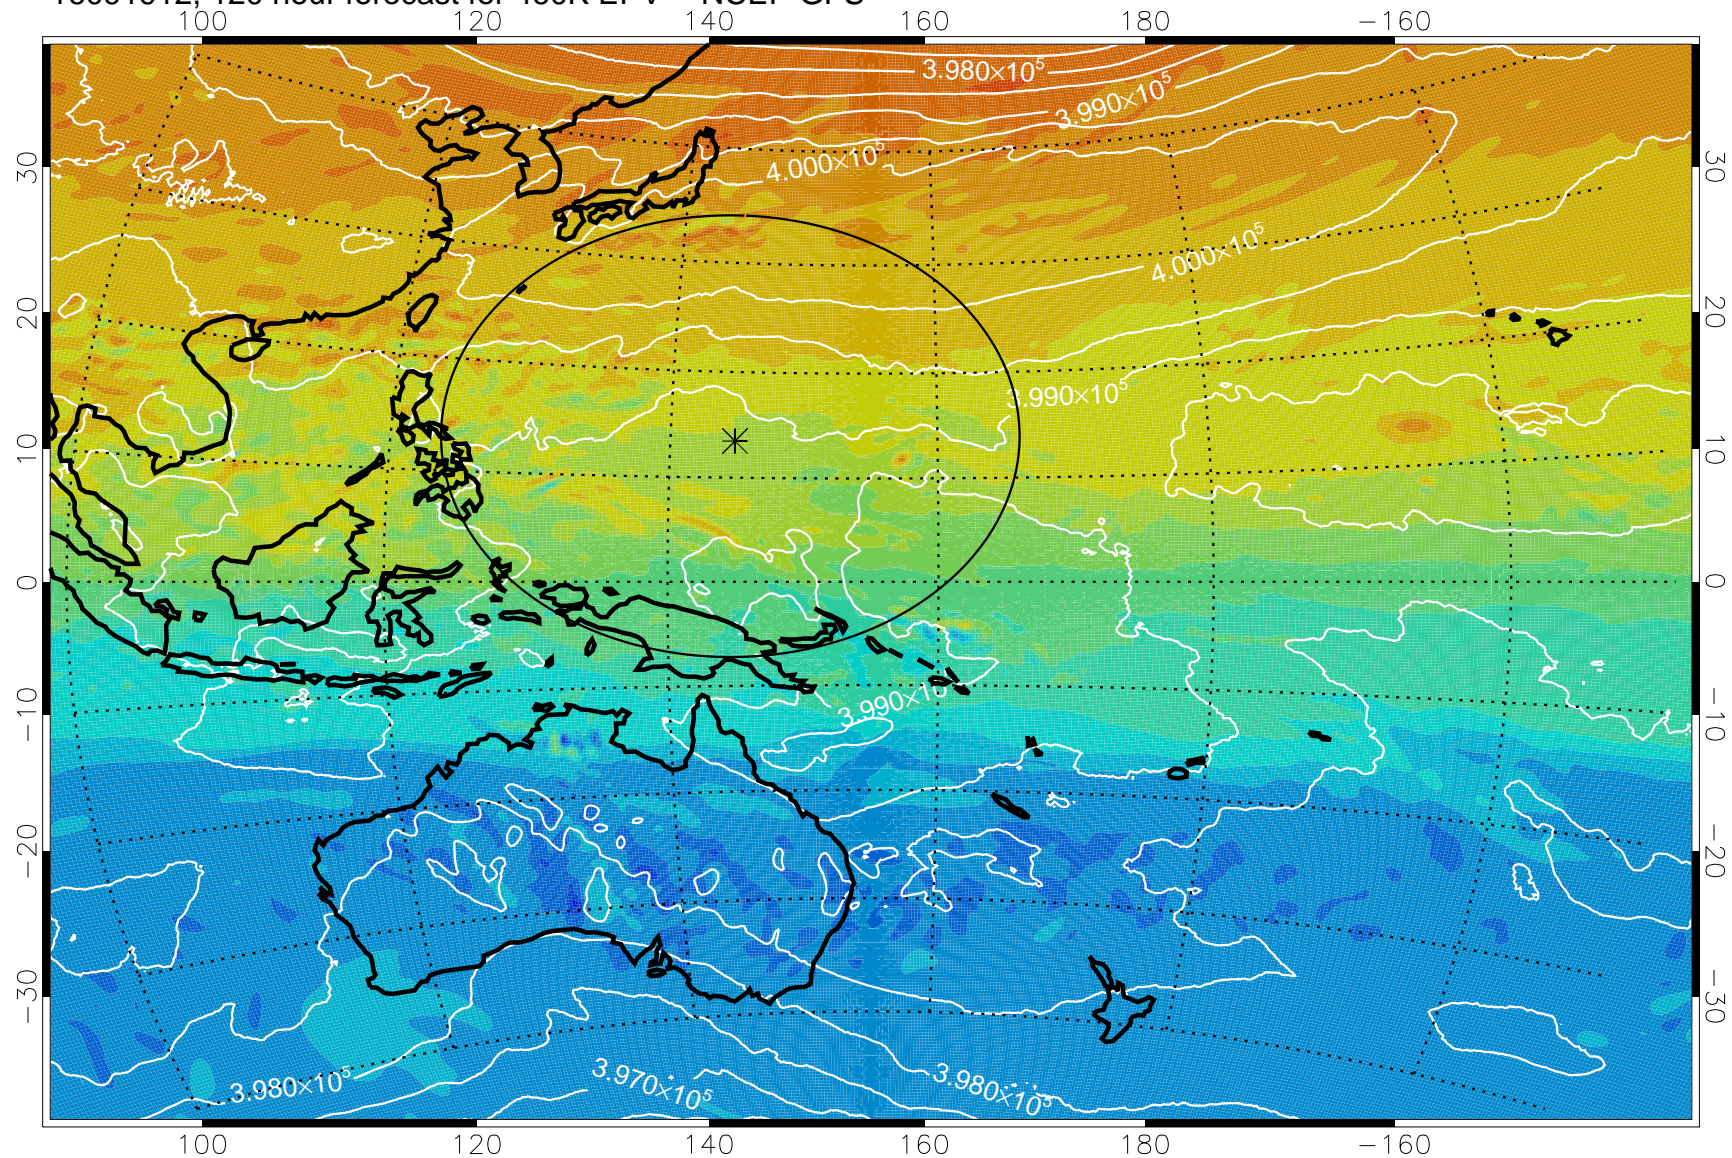

16091718, 78 hour forecast for 460K EPV -- NCEP GFS

460K Montgomery Streamfunction, white

Range ring of 2304 km

16091800, 84 hour forecast for 460K EPV -- NCEP GFS

460K Montgomery Streamfunction, white

Range ring of 2304 km

16091806, 90 hour forecast for 460K EPV -- NCEP GFS

460K Montgomery Streamfunction, white

Range ring of 2304 km

16091812, 96 hour forecast for 460K EPV -- NCEP GFS

460K Montgomery Streamfunction, white

Range ring of 2304 km

16091818, 102 hour forecast for 460K EPV -- NCEP GFS

460K Montgomery Streamfunction, white

Range ring of 2304 km

16091900, 108 hour forecast for 460K EPV -- NCEP GFS

460K Montgomery Streamfunction, white

Range ring of 2304 km

16091906, 114 hour forecast for 460K EPV -- NCEP GFS

460K Montgomery Streamfunction, white

Range ring of 2304 km

16091912, 120 hour forecast for 460K EPV -- NCEP GFS

460K Montgomery Streamfunction, white

Range ring of 2304 km