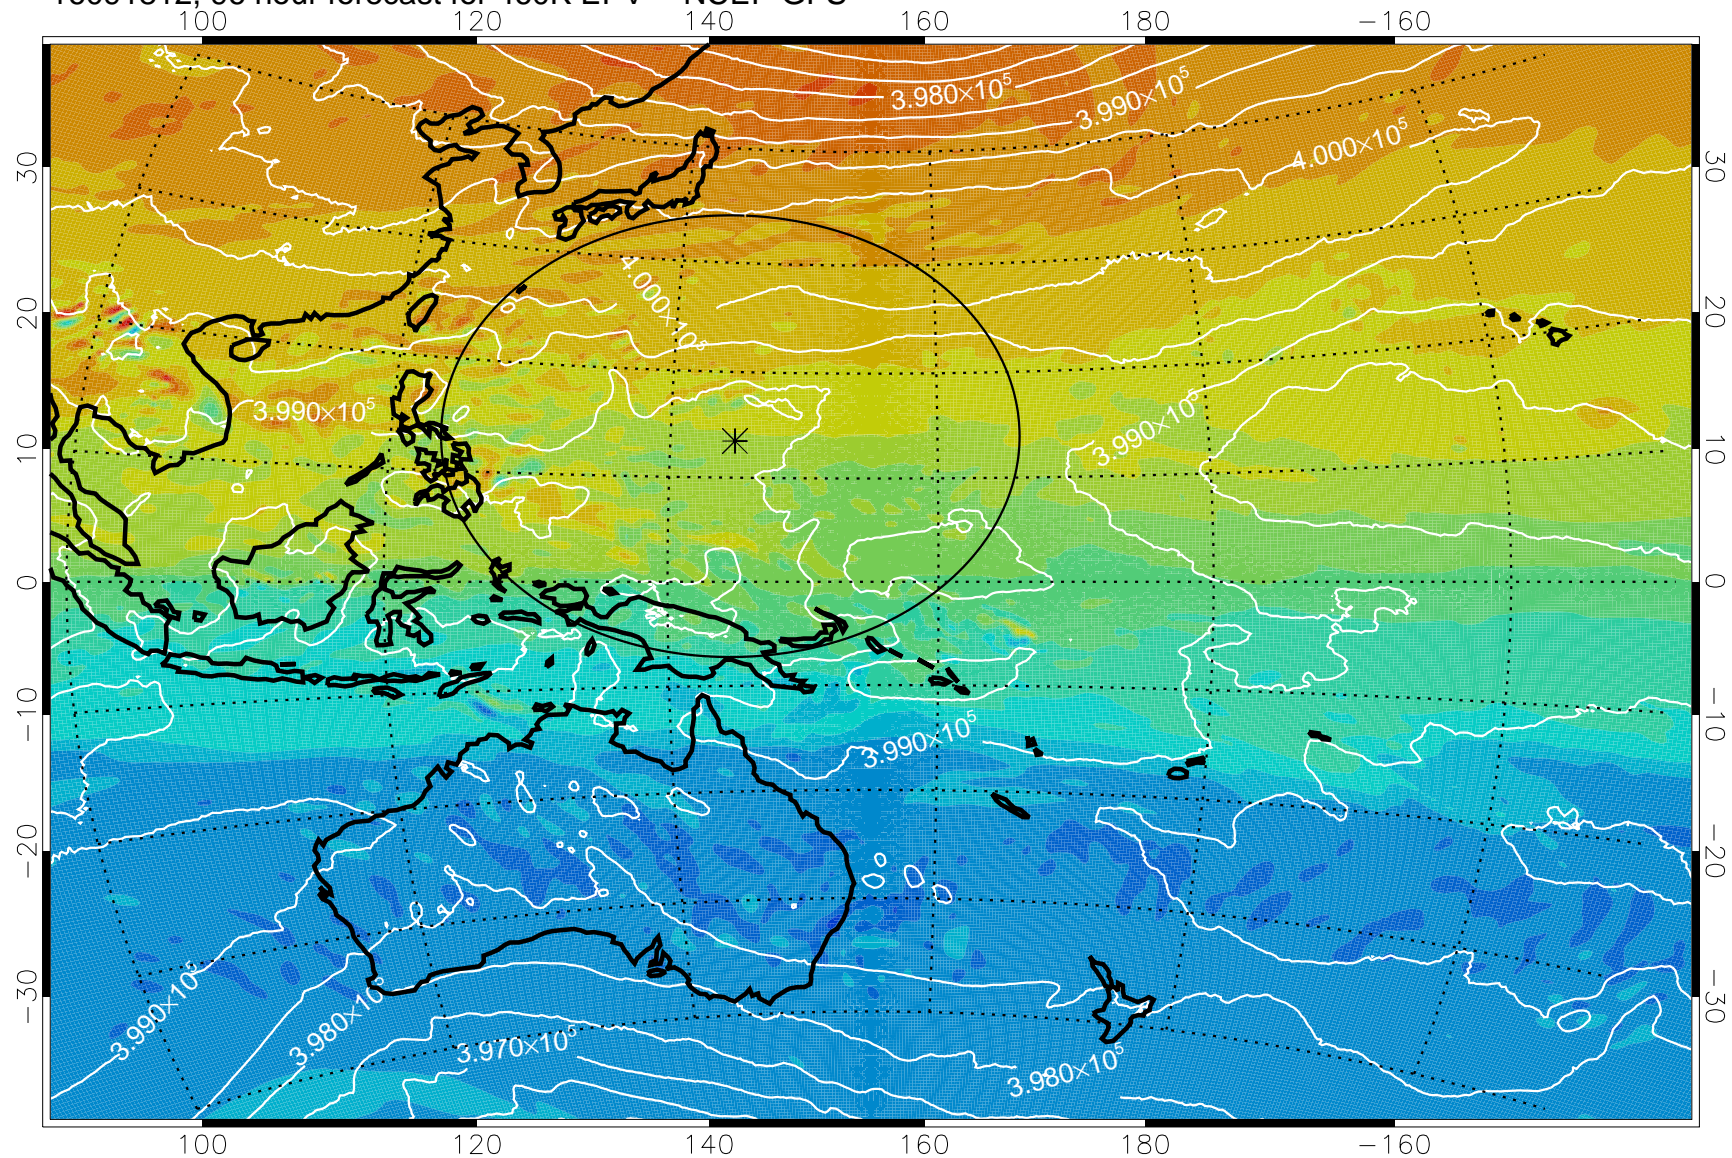

16091706, 66 hour forecast for 460K EPV -- NCEP GFS

460K Montgomery Streamfunction, white

Range ring of 2304 km

16091712, 72 hour forecast for 460K EPV -- NCEP GFS

460K Montgomery Streamfunction, white

Range ring of 2304 km

16091718, 78 hour forecast for 460K EPV -- NCEP GFS

460K Montgomery Streamfunction, white

Range ring of 2304 km

16091800, 84 hour forecast for 460K EPV -- NCEP GFS

460K Montgomery Streamfunction, white

Range ring of 2304 km

16091806, 90 hour forecast for 460K EPV -- NCEP GFS

460K Montgomery Streamfunction, white

Range ring of 2304 km

16091812, 96 hour forecast for 460K EPV -- NCEP GFS

460K Montgomery Streamfunction, white

Range ring of 2304 km

16091818, 102 hour forecast for 460K EPV -- NCEP GFS

460K Montgomery Streamfunction, white

Range ring of 2304 km

16091900, 108 hour forecast for 460K EPV -- NCEP GFS

460K Montgomery Streamfunction, white

Range ring of 2304 km