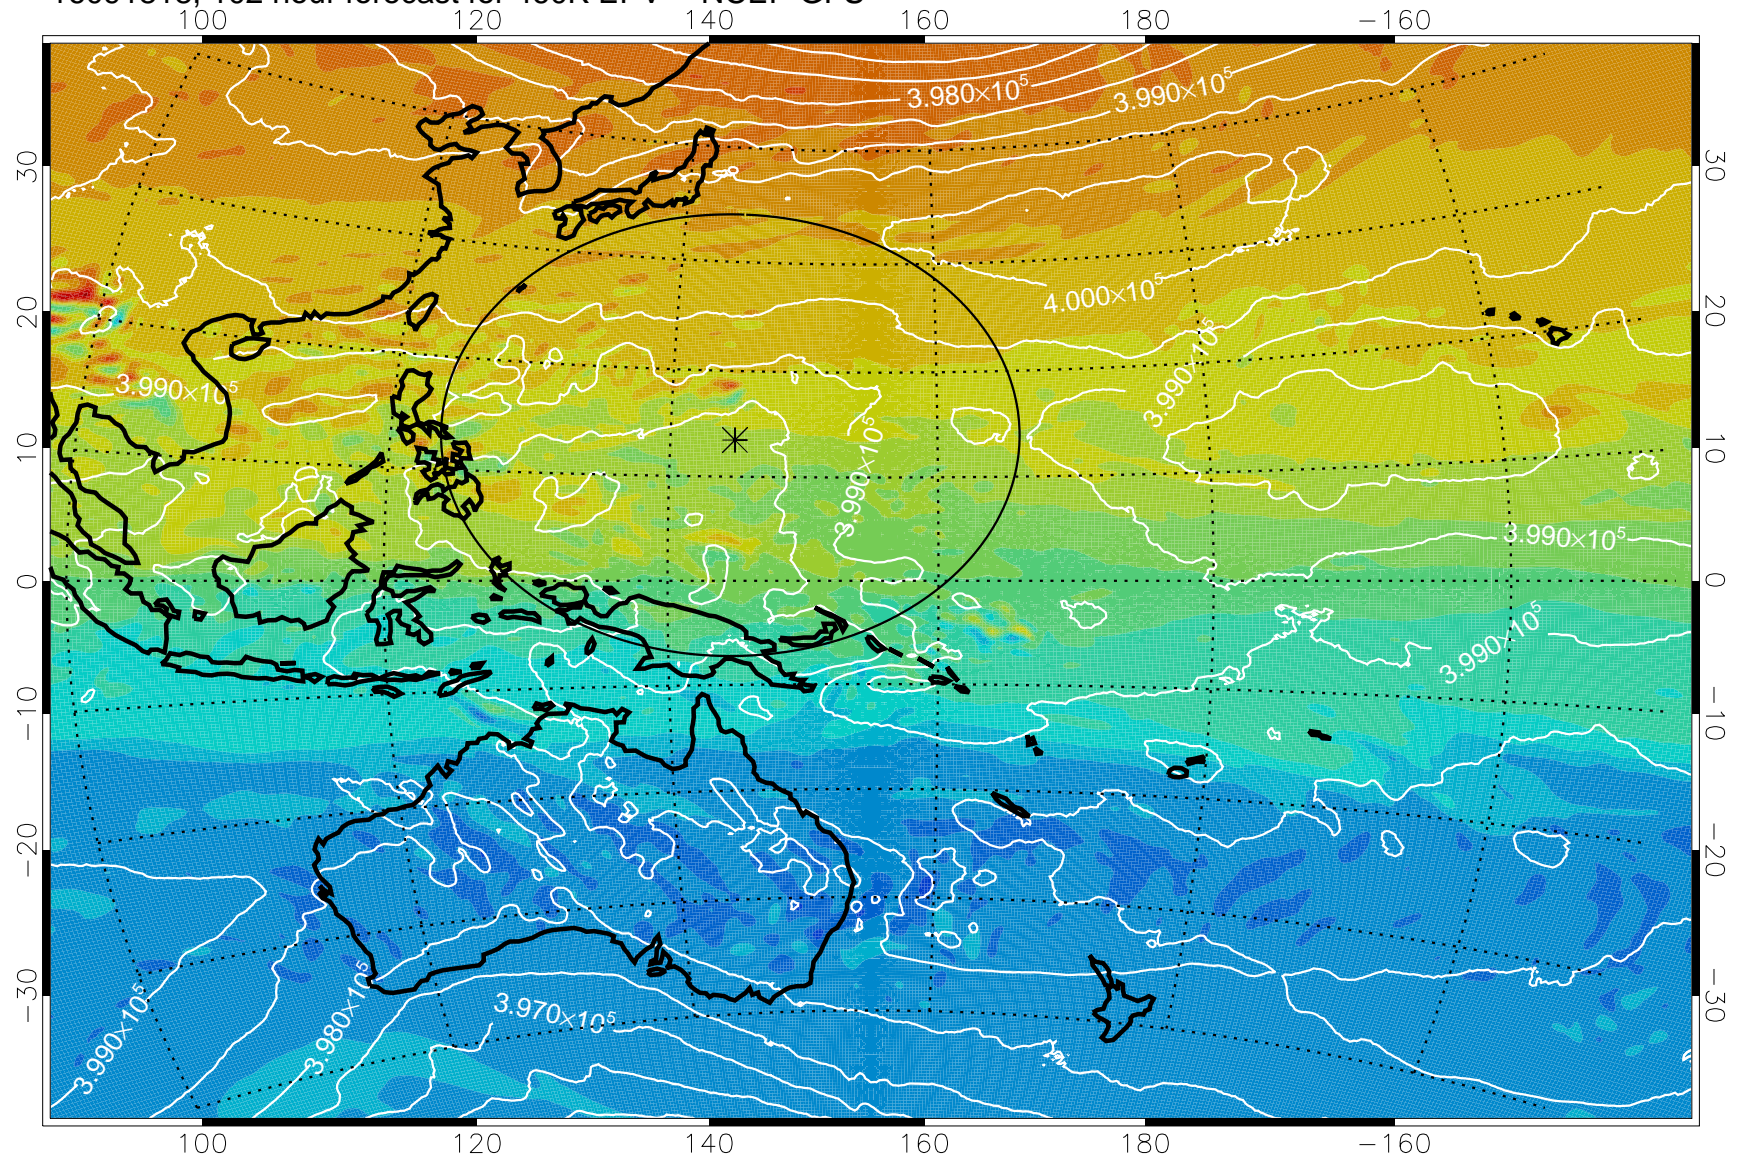

16091718, 78 hour forecast for 460K EPV -- NCEP GFS

460K Montgomery Streamfunction, white

Range ring of 2304 km

16091800, 84 hour forecast for 460K EPV -- NCEP GFS

460K Montgomery Streamfunction, white

Range ring of 2304 km

16091806, 90 hour forecast for 460K EPV -- NCEP GFS

460K Montgomery Streamfunction, white

Range ring of 2304 km

16091812, 96 hour forecast for 460K EPV -- NCEP GFS

460K Montgomery Streamfunction, white

Range ring of 2304 km

16091818, 102 hour forecast for 460K EPV -- NCEP GFS

460K Montgomery Streamfunction, white

Range ring of 2304 km

16091900, 108 hour forecast for 460K EPV -- NCEP GFS

460K Montgomery Streamfunction, white

Range ring of 2304 km

16091906, 114 hour forecast for 460K EPV -- NCEP GFS

460K Montgomery Streamfunction, white

Range ring of 2304 km

16091912, 120 hour forecast for 460K EPV -- NCEP GFS

460K Montgomery Streamfunction, white

Range ring of 2304 km