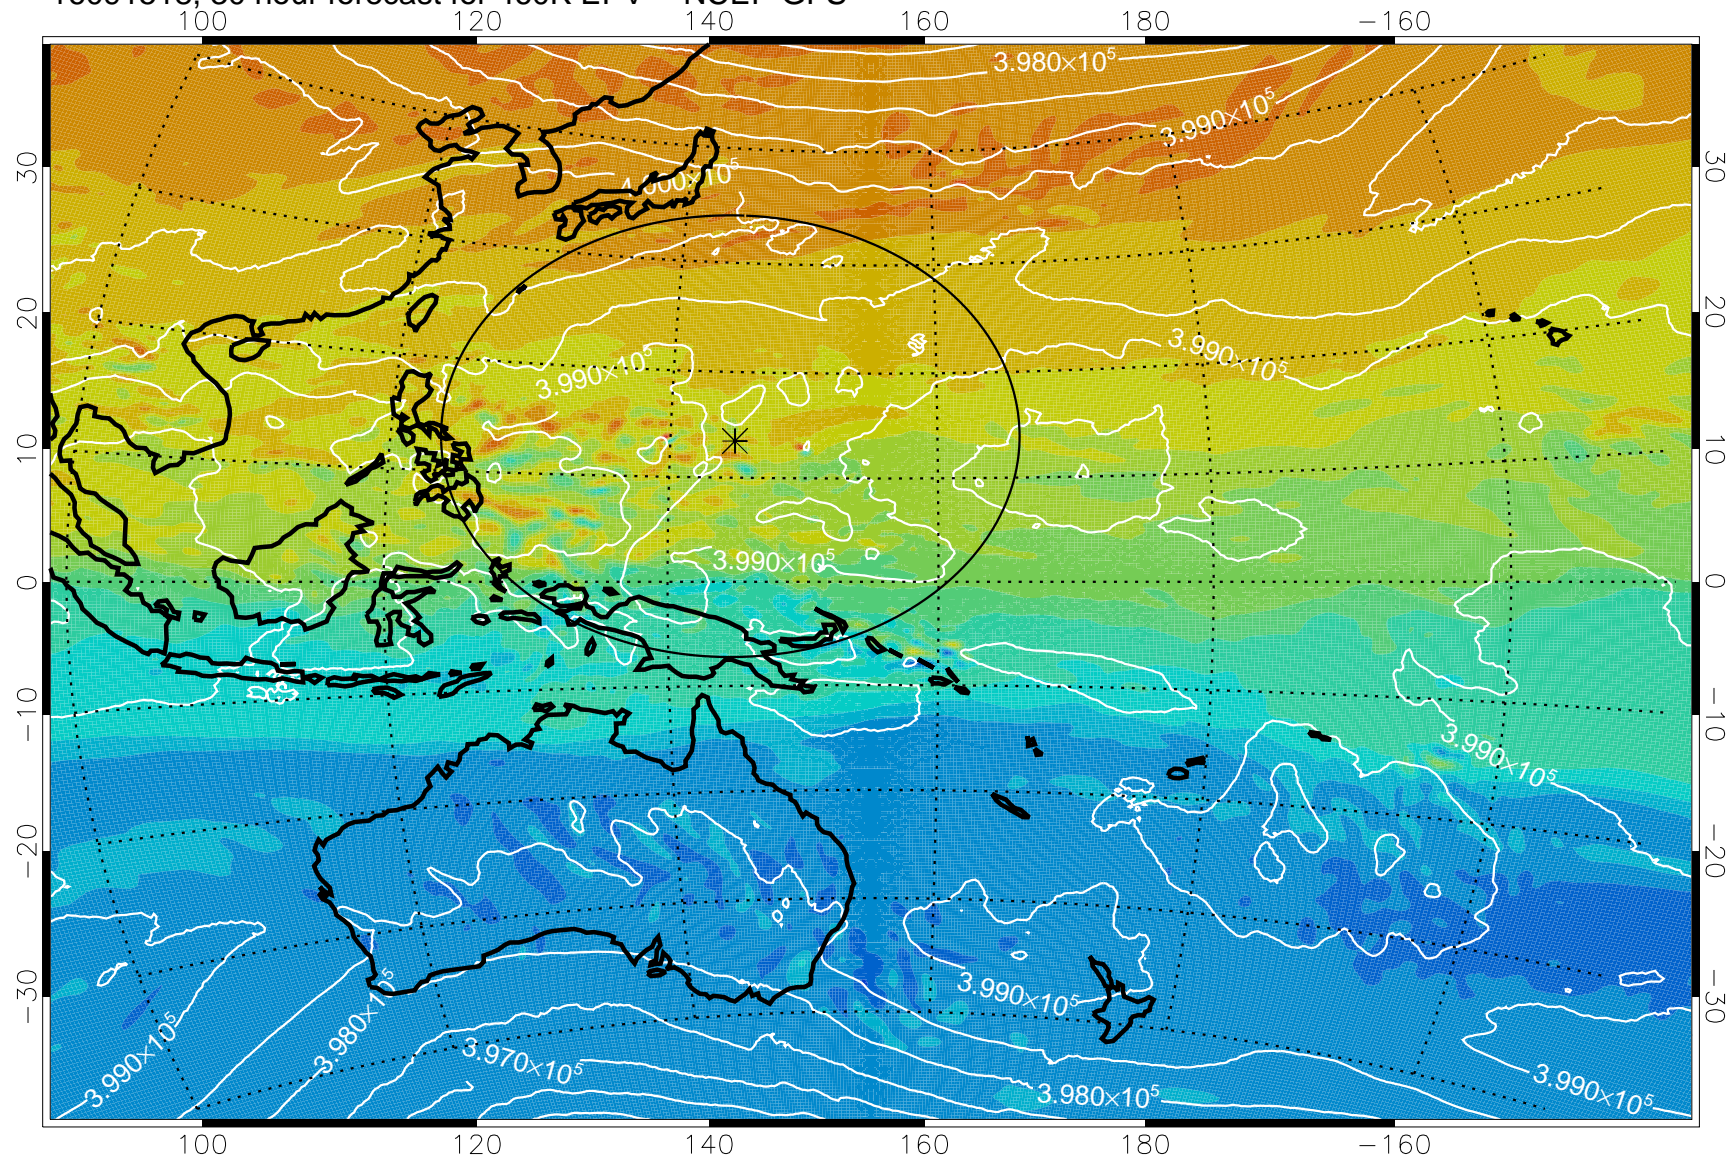

16091418, 6 hour forecast for 460K EPV -- NCEP GFS

460K Montgomery Streamfunction, white

Range ring of 2304 km

16091500, 12 hour forecast for 460K EPV -- NCEP GFS

460K Montgomery Streamfunction, white

Range ring of 2304 km

16091506, 18 hour forecast for 460K EPV -- NCEP GFS

460K Montgomery Streamfunction, white

Range ring of 2304 km

16091512, 24 hour forecast for 460K EPV -- NCEP GFS

460K Montgomery Streamfunction, white

Range ring of 2304 km

16091518, 30 hour forecast for 460K EPV -- NCEP GFS

460K Montgomery Streamfunction, white

Range ring of 2304 km

16091600, 36 hour forecast for 460K EPV -- NCEP GFS

460K Montgomery Streamfunction, white

Range ring of 2304 km

16091606, 42 hour forecast for 460K EPV -- NCEP GFS

460K Montgomery Streamfunction, white

Range ring of 2304 km

16091612, 48 hour forecast for 460K EPV -- NCEP GFS

460K Montgomery Streamfunction, white

Range ring of 2304 km