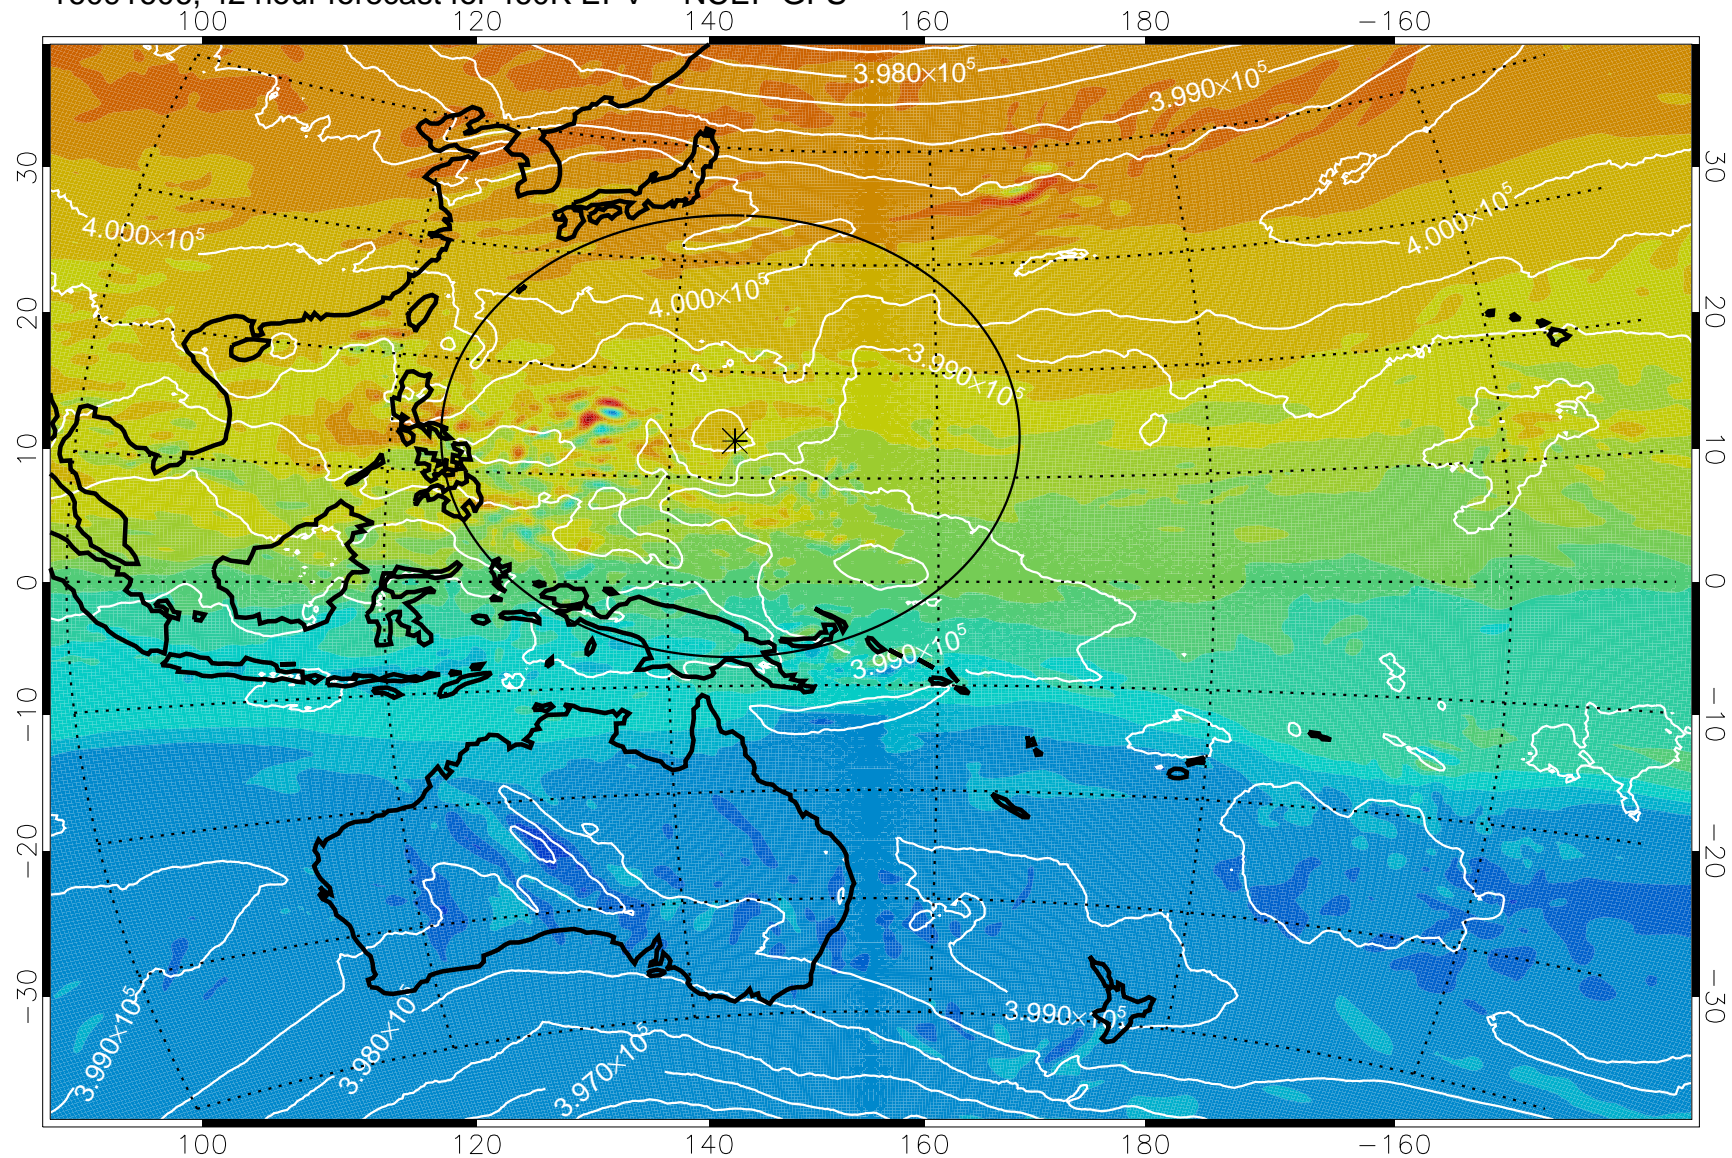

16091518, 30 hour forecast for 460K EPV -- NCEP GFS

460K Montgomery Streamfunction, white

Range ring of 2304 km

16091600, 36 hour forecast for 460K EPV -- NCEP GFS

460K Montgomery Streamfunction, white

Range ring of 2304 km

16091606, 42 hour forecast for 460K EPV -- NCEP GFS

460K Montgomery Streamfunction, white

Range ring of 2304 km

16091612, 48 hour forecast for 460K EPV -- NCEP GFS

460K Montgomery Streamfunction, white

Range ring of 2304 km

16091618, 54 hour forecast for 460K EPV -- NCEP GFS

460K Montgomery Streamfunction, white

Range ring of 2304 km

16091700, 60 hour forecast for 460K EPV -- NCEP GFS

460K Montgomery Streamfunction, white

Range ring of 2304 km

16091706, 66 hour forecast for 460K EPV -- NCEP GFS

460K Montgomery Streamfunction, white

Range ring of 2304 km

16091712, 72 hour forecast for 460K EPV -- NCEP GFS

460K Montgomery Streamfunction, white

Range ring of 2304 km