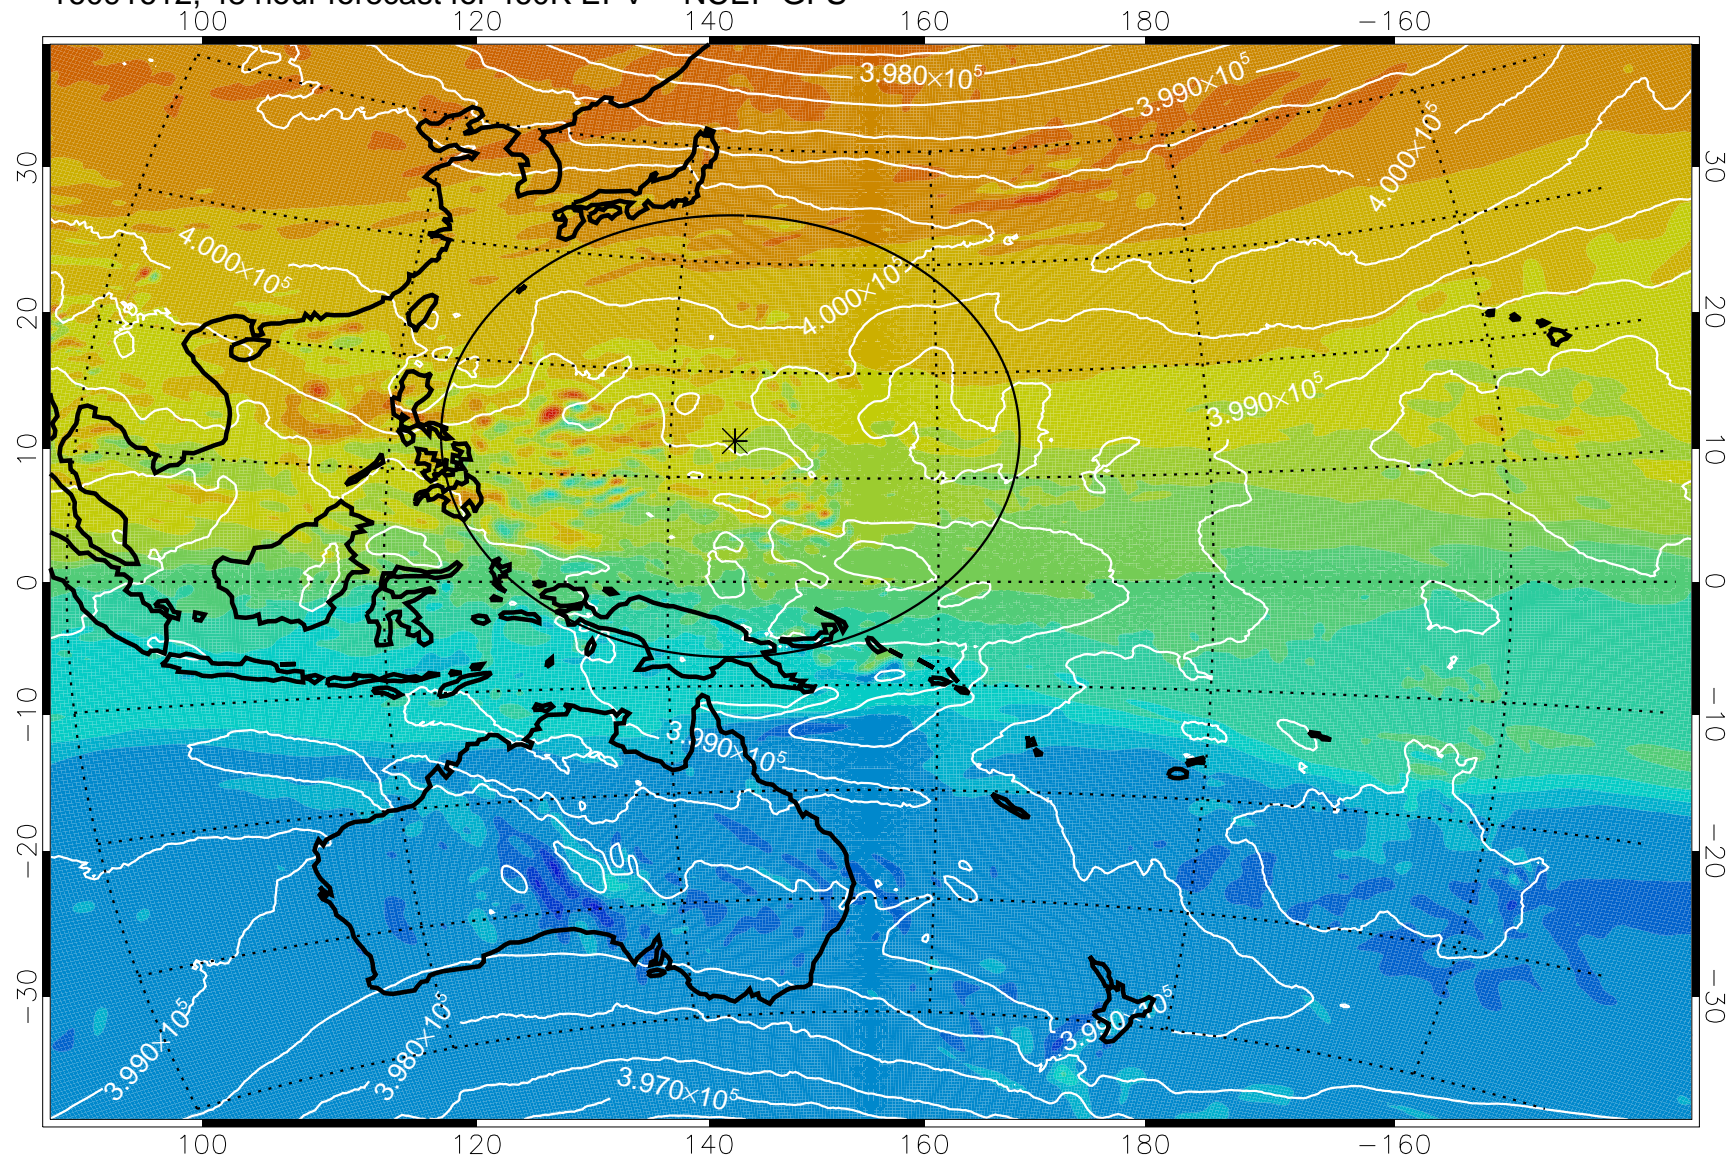

16091518, 30 hour forecast for 460K EPV -- NCEP GFS

460K Montgomery Streamfunction, white

Range ring of 2304 km

16091600, 36 hour forecast for 460K EPV -- NCEP GFS

460K Montgomery Streamfunction, white

Range ring of 2304 km

16091606, 42 hour forecast for 460K EPV -- NCEP GFS

460K Montgomery Streamfunction, white

Range ring of 2304 km

16091612, 48 hour forecast for 460K EPV -- NCEP GFS

460K Montgomery Streamfunction, white

Range ring of 2304 km

16091618, 54 hour forecast for 460K EPV -- NCEP GFS

460K Montgomery Streamfunction, white

Range ring of 2304 km

16091700, 60 hour forecast for 460K EPV -- NCEP GFS

460K Montgomery Streamfunction, white

Range ring of 2304 km

16091706, 66 hour forecast for 460K EPV -- NCEP GFS

460K Montgomery Streamfunction, white

Range ring of 2304 km

16091712, 72 hour forecast for 460K EPV -- NCEP GFS

460K Montgomery Streamfunction, white

Range ring of 2304 km