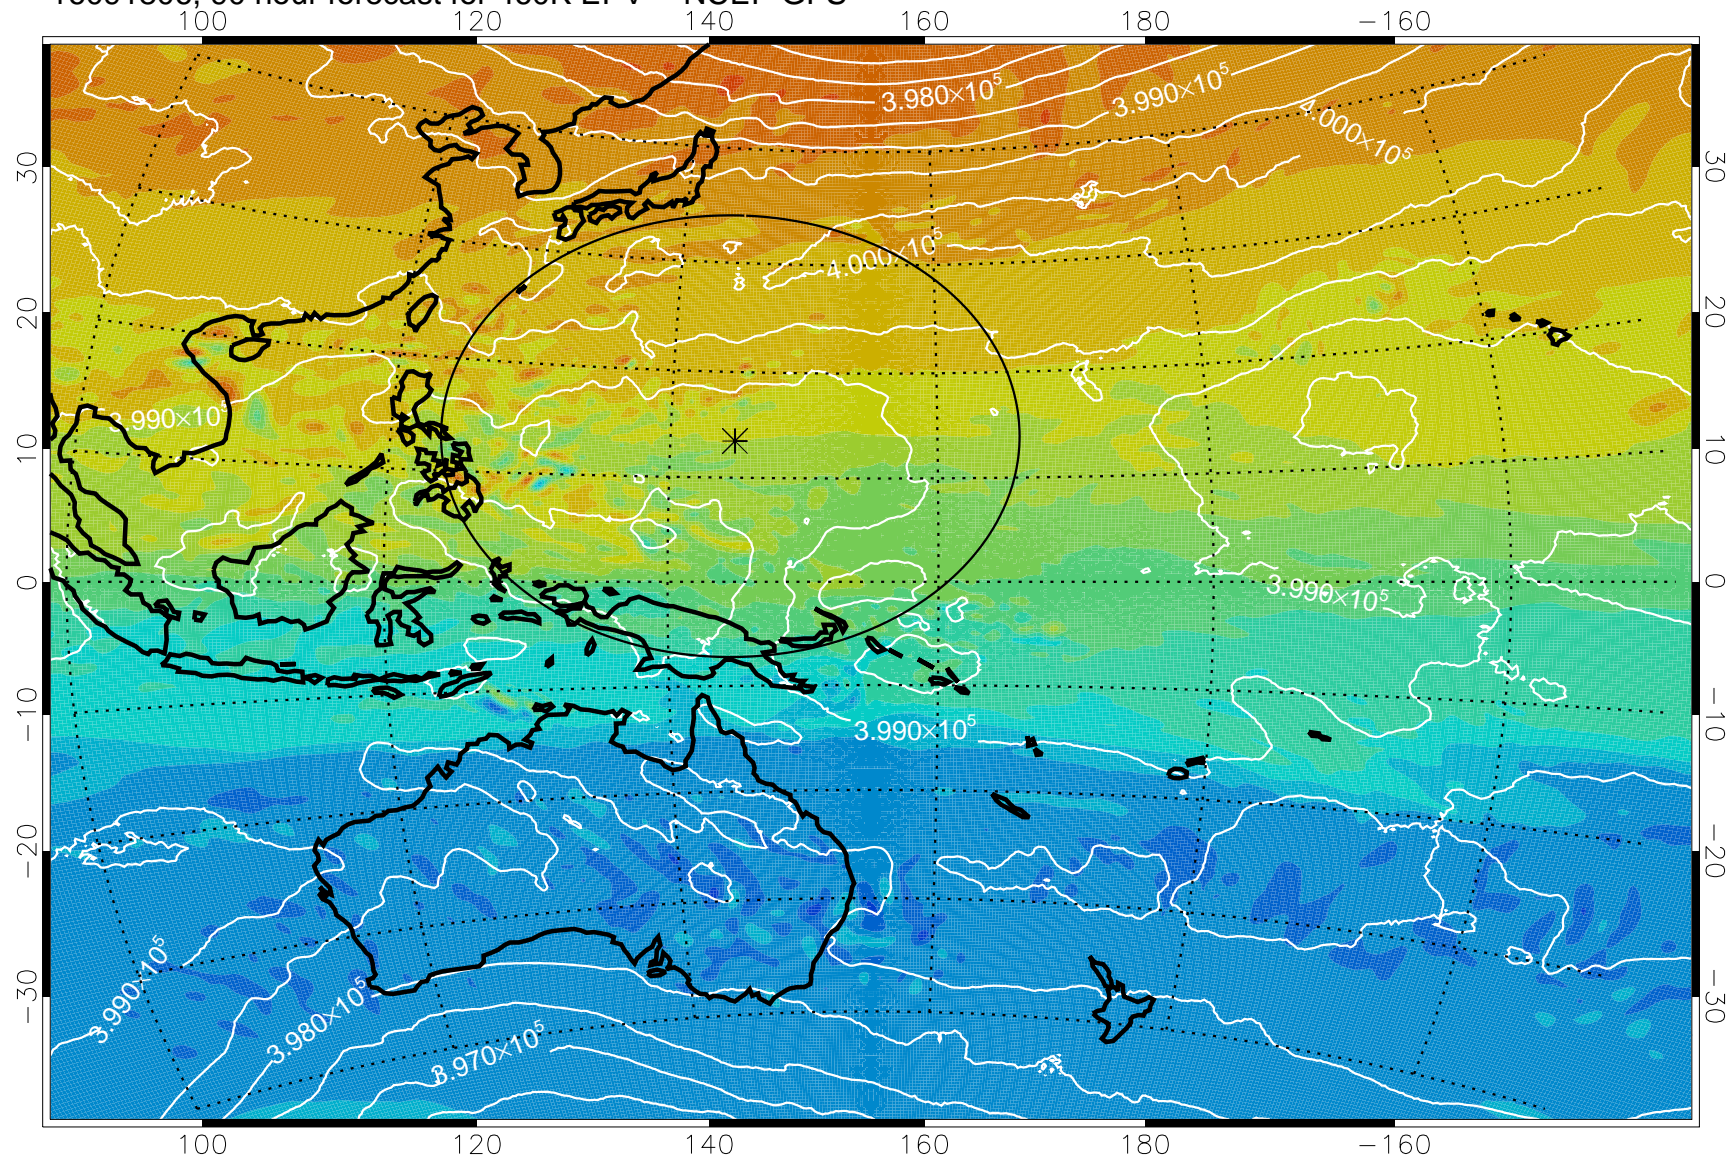

16091706, 66 hour forecast for 460K EPV -- NCEP GFS

460K Montgomery Streamfunction, white

Range ring of 2304 km

16091712, 72 hour forecast for 460K EPV -- NCEP GFS

460K Montgomery Streamfunction, white

Range ring of 2304 km

16091718, 78 hour forecast for 460K EPV -- NCEP GFS

460K Montgomery Streamfunction, white

Range ring of 2304 km

16091800, 84 hour forecast for 460K EPV -- NCEP GFS

460K Montgomery Streamfunction, white

Range ring of 2304 km

16091806, 90 hour forecast for 460K EPV -- NCEP GFS

460K Montgomery Streamfunction, white

Range ring of 2304 km

16091812, 96 hour forecast for 460K EPV -- NCEP GFS

460K Montgomery Streamfunction, white

Range ring of 2304 km

16091818, 102 hour forecast for 460K EPV -- NCEP GFS

460K Montgomery Streamfunction, white

Range ring of 2304 km

16091900, 108 hour forecast for 460K EPV -- NCEP GFS

460K Montgomery Streamfunction, white

Range ring of 2304 km