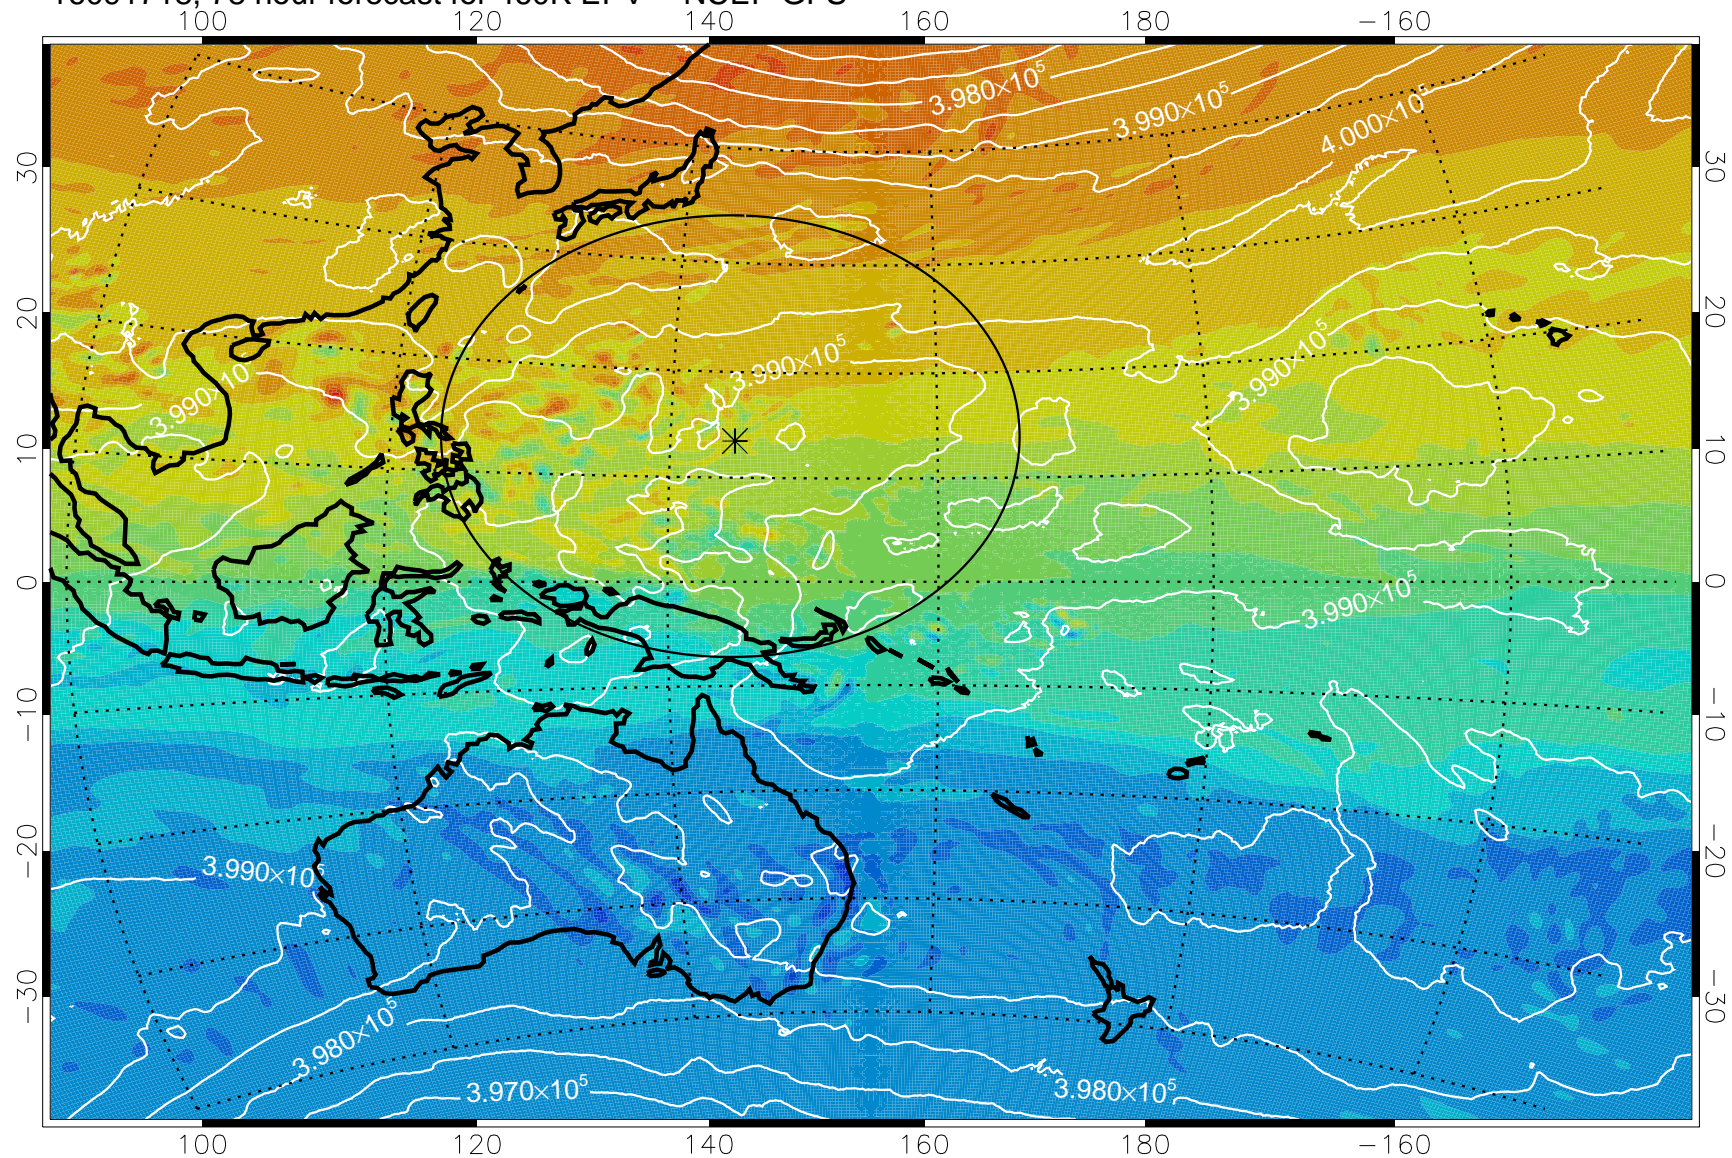

16091618, 54 hour forecast for 460K EPV -- NCEP GFS

460K Montgomery Streamfunction, white

Range ring of 2304 km

16091700, 60 hour forecast for 460K EPV -- NCEP GFS

460K Montgomery Streamfunction, white

Range ring of 2304 km

16091706, 66 hour forecast for 460K EPV -- NCEP GFS

460K Montgomery Streamfunction, white

Range ring of 2304 km

16091712, 72 hour forecast for 460K EPV -- NCEP GFS

460K Montgomery Streamfunction, white

Range ring of 2304 km

16091718, 78 hour forecast for 460K EPV -- NCEP GFS

460K Montgomery Streamfunction, white

Range ring of 2304 km

16091800, 84 hour forecast for 460K EPV -- NCEP GFS

460K Montgomery Streamfunction, white

Range ring of 2304 km

16091806, 90 hour forecast for 460K EPV -- NCEP GFS

460K Montgomery Streamfunction, white

Range ring of 2304 km

16091812, 96 hour forecast for 460K EPV -- NCEP GFS

460K Montgomery Streamfunction, white

Range ring of 2304 km