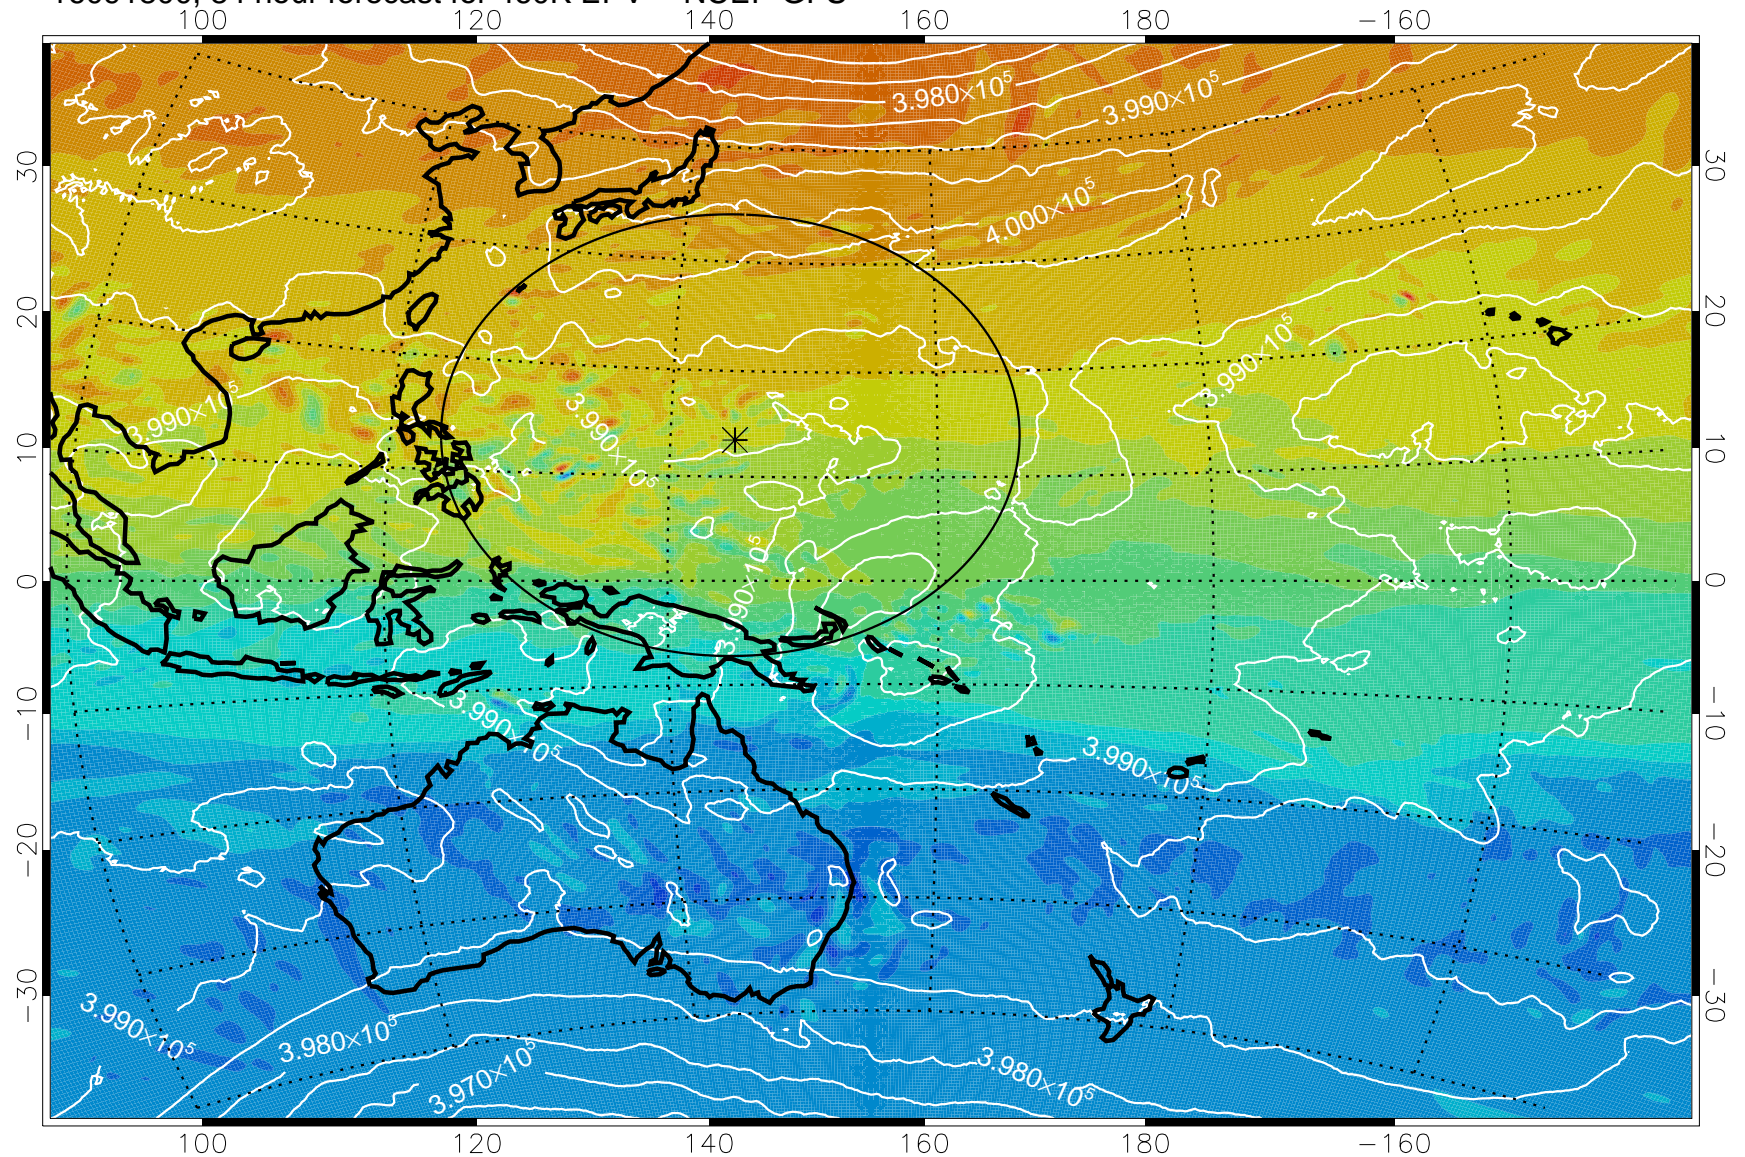

16091618, 54 hour forecast for 460K EPV -- NCEP GFS

460K Montgomery Streamfunction, white

Range ring of 2304 km

16091700, 60 hour forecast for 460K EPV -- NCEP GFS

460K Montgomery Streamfunction, white

Range ring of 2304 km

16091706, 66 hour forecast for 460K EPV -- NCEP GFS

460K Montgomery Streamfunction, white

Range ring of 2304 km

16091712, 72 hour forecast for 460K EPV -- NCEP GFS

460K Montgomery Streamfunction, white

Range ring of 2304 km

16091718, 78 hour forecast for 460K EPV -- NCEP GFS

460K Montgomery Streamfunction, white

Range ring of 2304 km

16091800, 84 hour forecast for 460K EPV -- NCEP GFS

460K Montgomery Streamfunction, white

Range ring of 2304 km

16091806, 90 hour forecast for 460K EPV -- NCEP GFS

460K Montgomery Streamfunction, white

Range ring of 2304 km

16091812, 96 hour forecast for 460K EPV -- NCEP GFS

460K Montgomery Streamfunction, white

Range ring of 2304 km