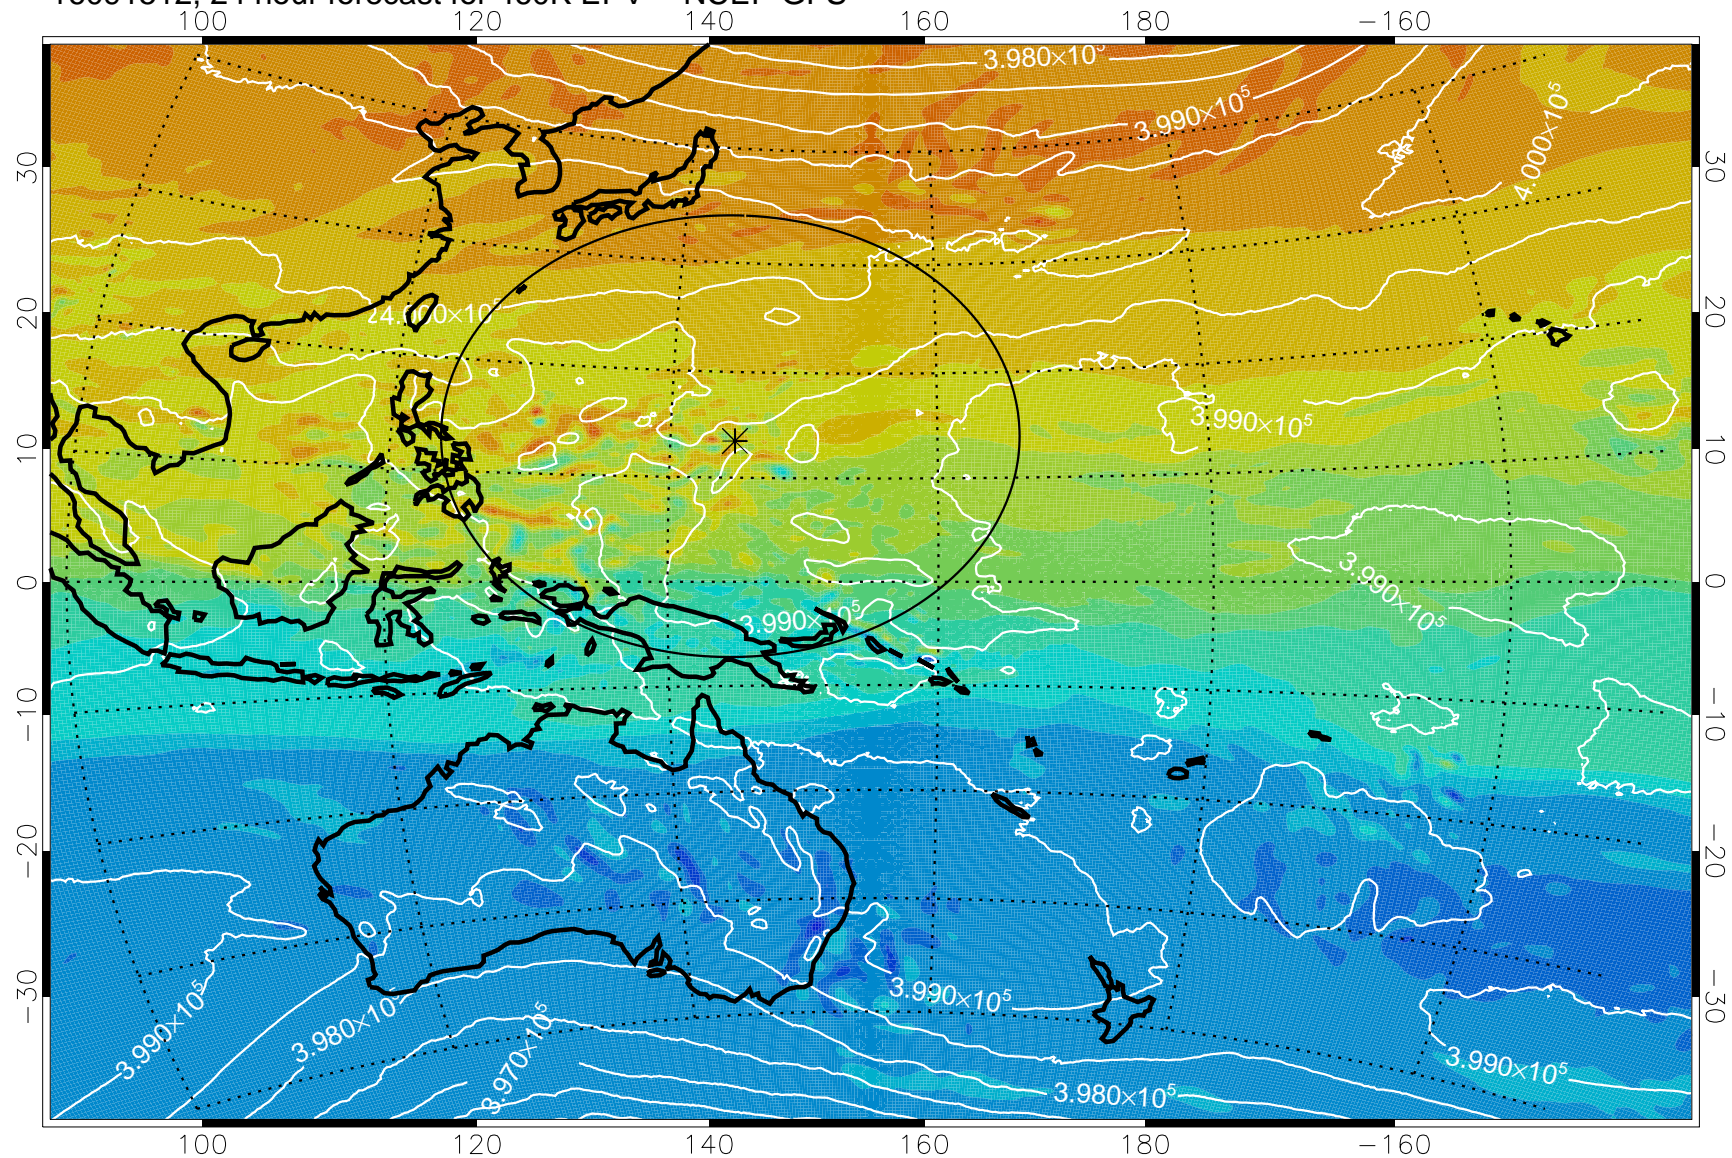

16091418, 6 hour forecast for 460K EPV -- NCEP GFS

460K Montgomery Streamfunction, white

Range ring of 2304 km

16091500, 12 hour forecast for 460K EPV -- NCEP GFS

460K Montgomery Streamfunction, white

Range ring of 2304 km

16091506, 18 hour forecast for 460K EPV -- NCEP GFS

460K Montgomery Streamfunction, white

Range ring of 2304 km

16091512, 24 hour forecast for 460K EPV -- NCEP GFS

460K Montgomery Streamfunction, white

Range ring of 2304 km

16091518, 30 hour forecast for 460K EPV -- NCEP GFS

460K Montgomery Streamfunction, white

Range ring of 2304 km

16091600, 36 hour forecast for 460K EPV -- NCEP GFS

460K Montgomery Streamfunction, white

Range ring of 2304 km

16091606, 42 hour forecast for 460K EPV -- NCEP GFS

460K Montgomery Streamfunction, white

Range ring of 2304 km

16091612, 48 hour forecast for 460K EPV -- NCEP GFS

460K Montgomery Streamfunction, white

Range ring of 2304 km