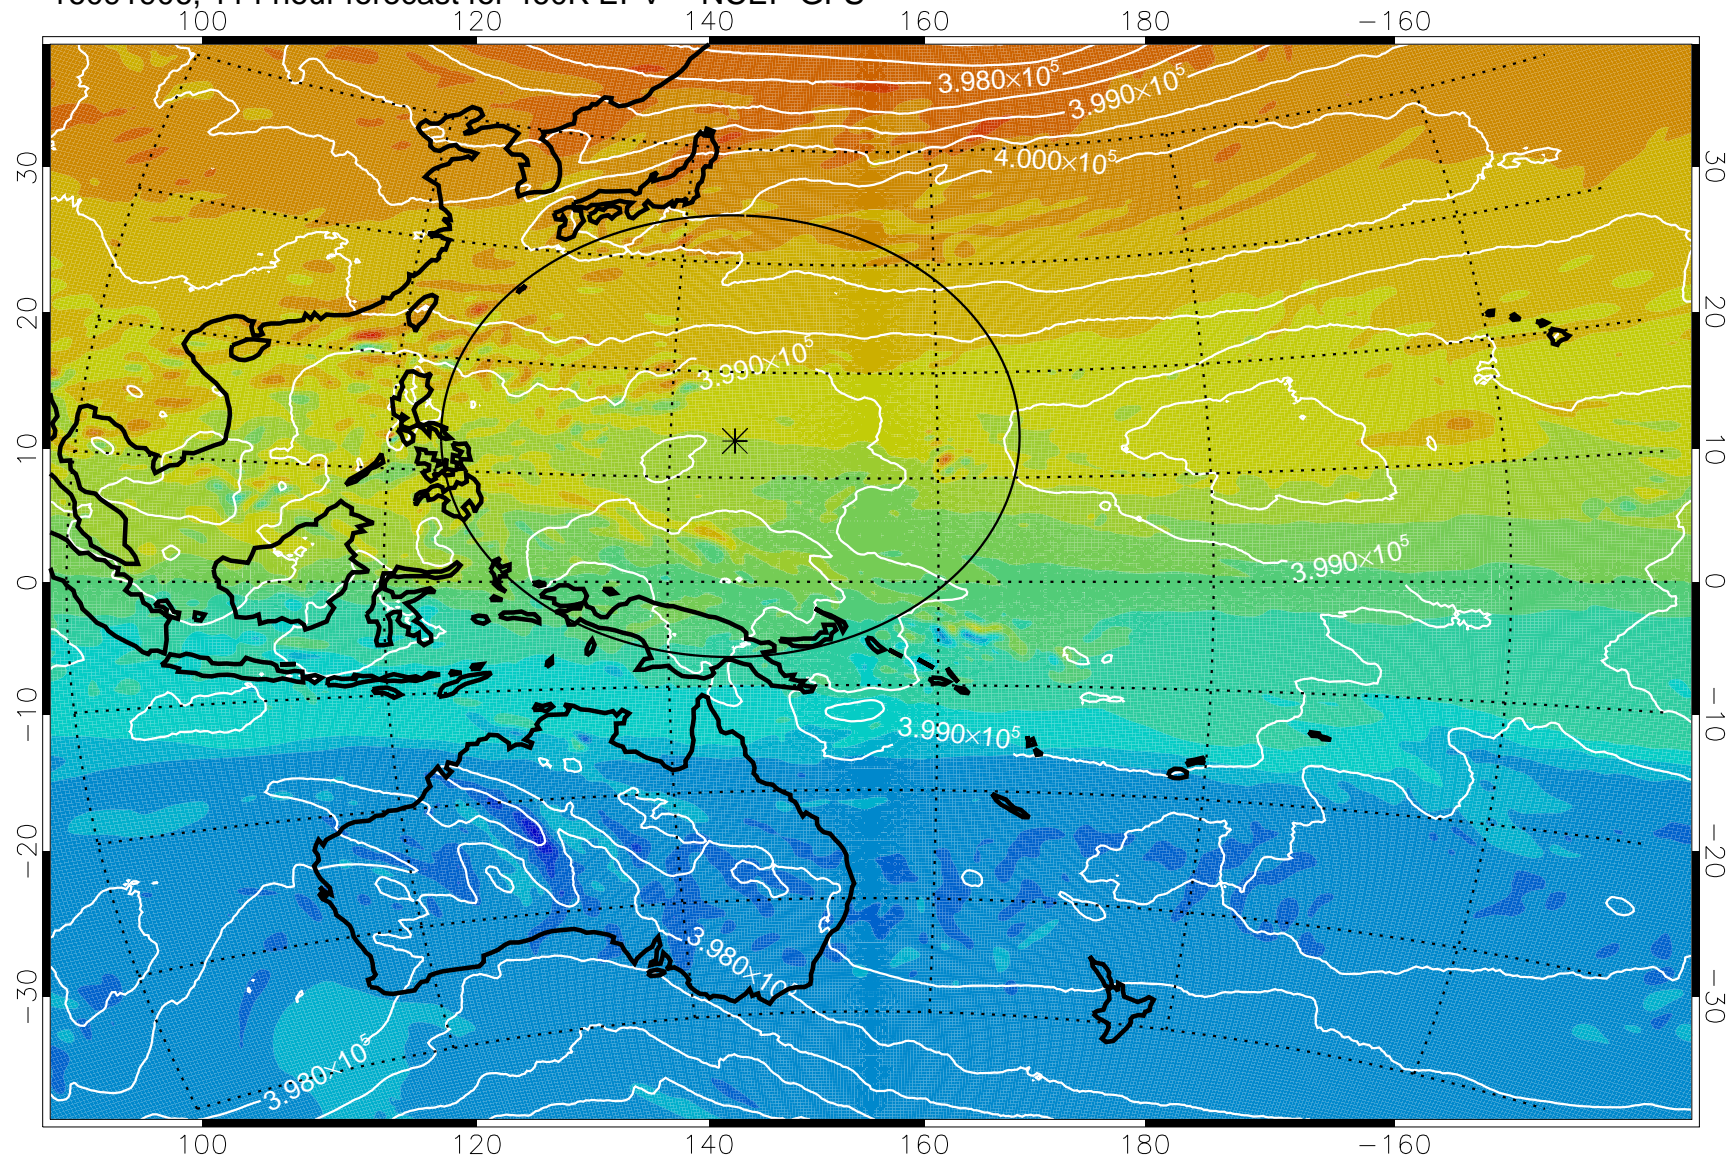

16091718, 78 hour forecast for 460K EPV -- NCEP GFS

460K Montgomery Streamfunction, white

Range ring of 2304 km

16091800, 84 hour forecast for 460K EPV -- NCEP GFS

460K Montgomery Streamfunction, white

Range ring of 2304 km

16091806, 90 hour forecast for 460K EPV -- NCEP GFS

460K Montgomery Streamfunction, white

Range ring of 2304 km

16091812, 96 hour forecast for 460K EPV -- NCEP GFS

460K Montgomery Streamfunction, white

Range ring of 2304 km

16091818, 102 hour forecast for 460K EPV -- NCEP GFS

460K Montgomery Streamfunction, white

Range ring of 2304 km

16091900, 108 hour forecast for 460K EPV -- NCEP GFS

460K Montgomery Streamfunction, white

Range ring of 2304 km

16091906, 114 hour forecast for 460K EPV -- NCEP GFS

460K Montgomery Streamfunction, white

Range ring of 2304 km

16091912, 120 hour forecast for 460K EPV -- NCEP GFS

460K Montgomery Streamfunction, white

Range ring of 2304 km