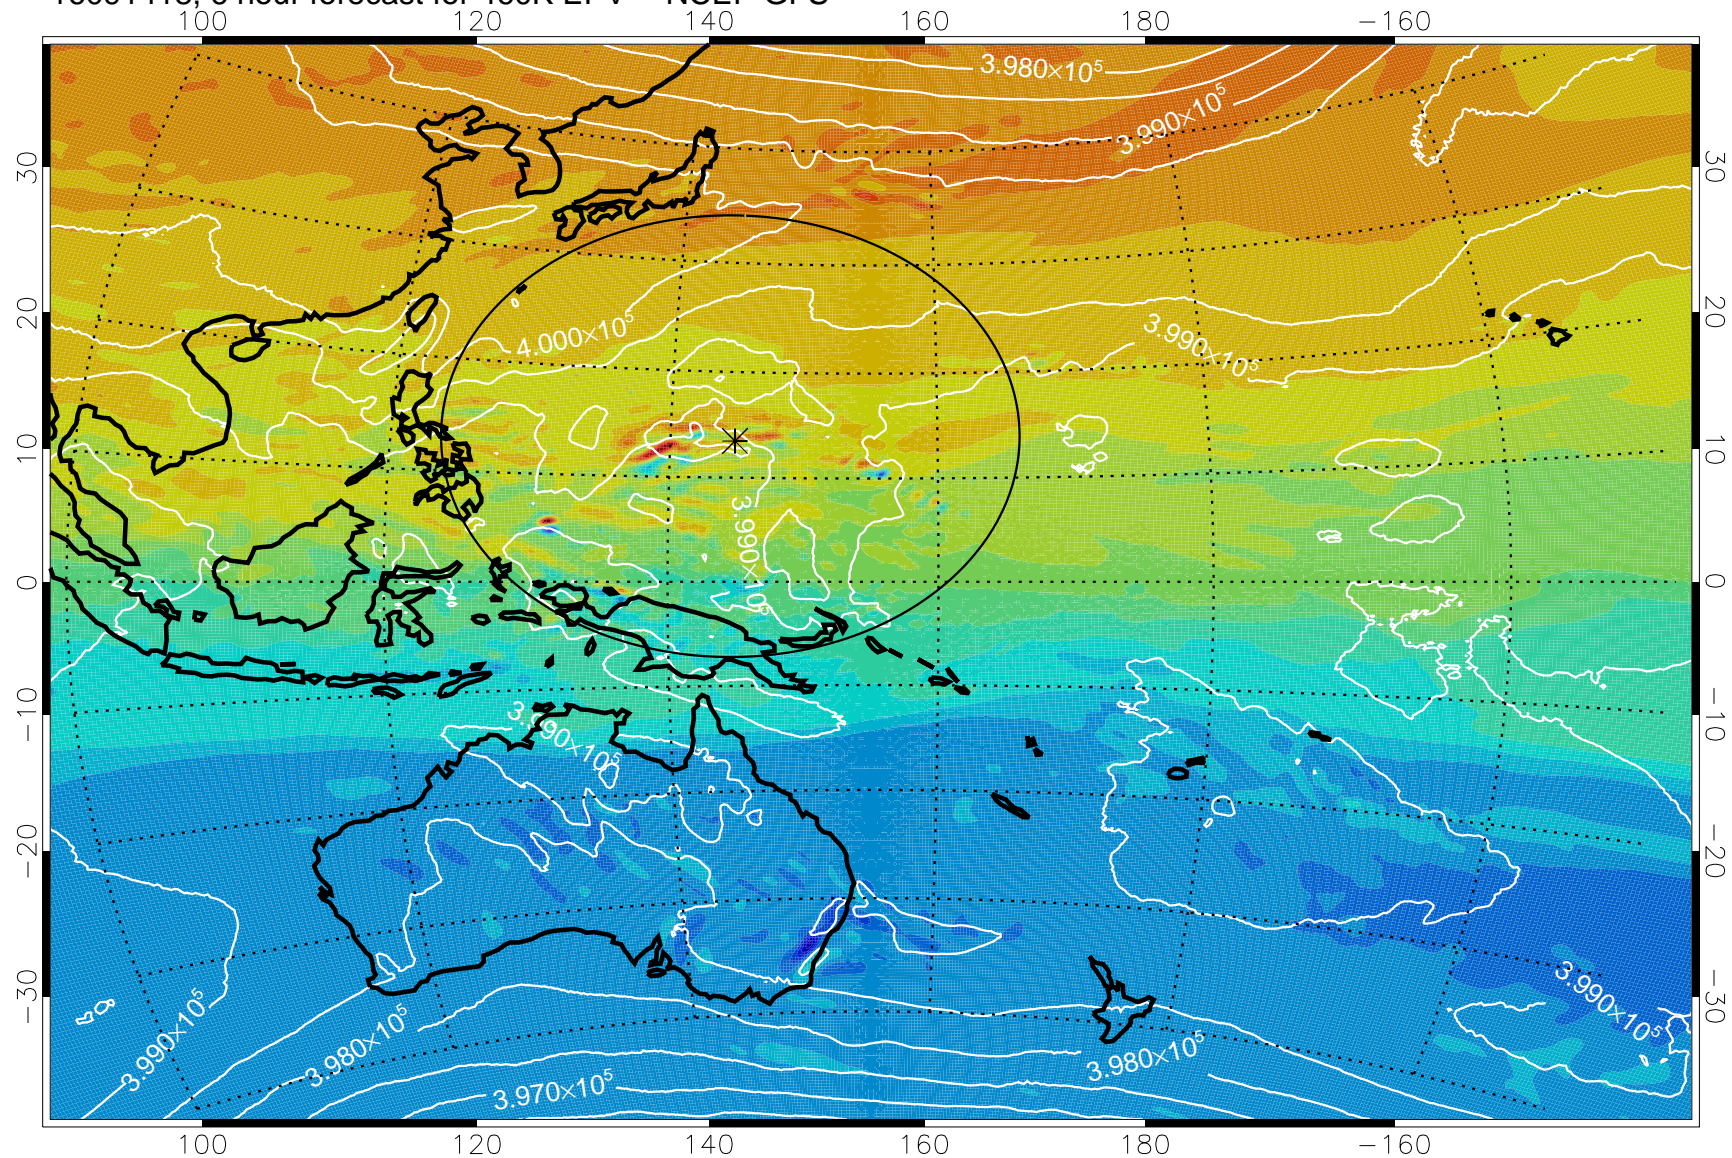

16091418, 6 hour forecast for 460K EPV -- NCEP GFS

460K Montgomery Streamfunction, white

Range ring of 2304 km

16091500, 12 hour forecast for 460K EPV -- NCEP GFS

460K Montgomery Streamfunction, white

Range ring of 2304 km

16091506, 18 hour forecast for 460K EPV -- NCEP GFS

460K Montgomery Streamfunction, white

Range ring of 2304 km

16091512, 24 hour forecast for 460K EPV -- NCEP GFS

460K Montgomery Streamfunction, white

Range ring of 2304 km

16091518, 30 hour forecast for 460K EPV -- NCEP GFS

460K Montgomery Streamfunction, white

Range ring of 2304 km

16091600, 36 hour forecast for 460K EPV -- NCEP GFS

460K Montgomery Streamfunction, white

Range ring of 2304 km

16091606, 42 hour forecast for 460K EPV -- NCEP GFS

460K Montgomery Streamfunction, white

Range ring of 2304 km

16091612, 48 hour forecast for 460K EPV -- NCEP GFS

460K Montgomery Streamfunction, white

Range ring of 2304 km