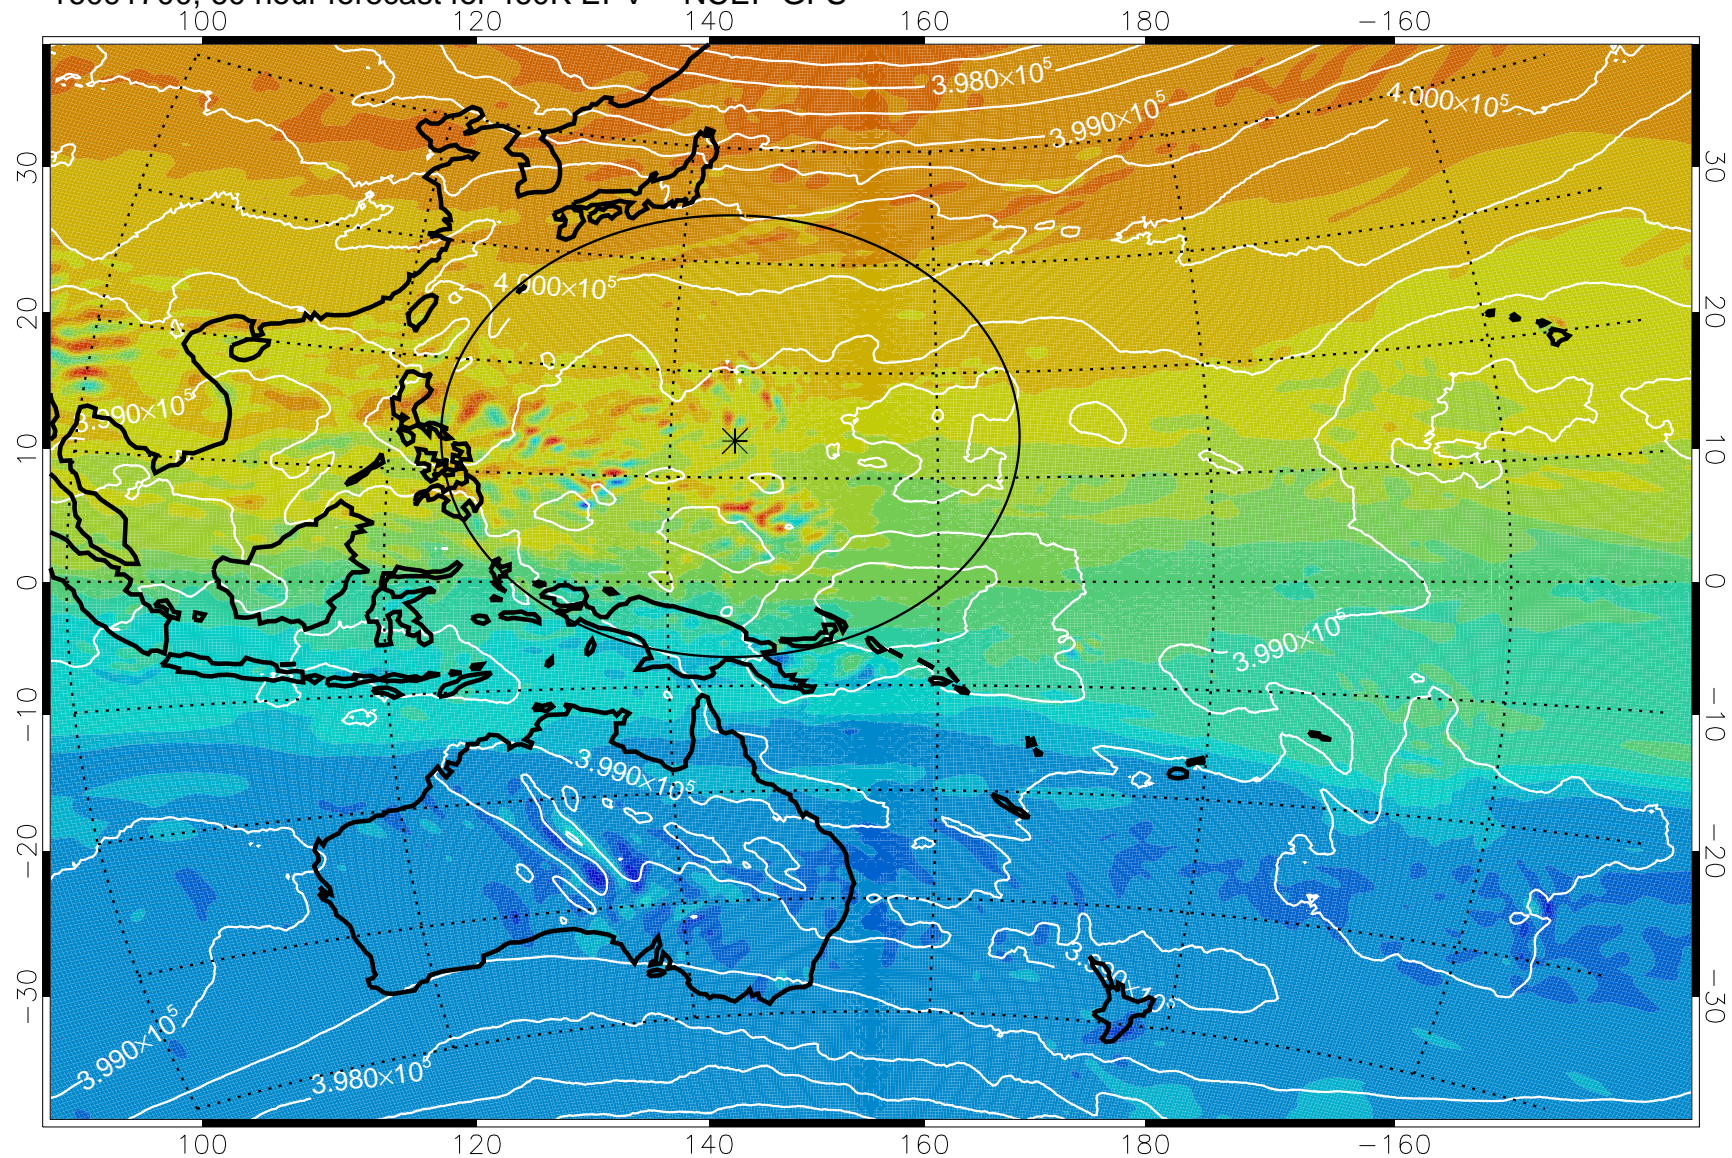

16091606, 42 hour forecast for 460K EPV -- NCEP GFS

460K Montgomery Streamfunction, white

Range ring of 2304 km

16091612, 48 hour forecast for 460K EPV -- NCEP GFS

460K Montgomery Streamfunction, white

Range ring of 2304 km

16091618, 54 hour forecast for 460K EPV -- NCEP GFS

460K Montgomery Streamfunction, white

Range ring of 2304 km

16091700, 60 hour forecast for 460K EPV -- NCEP GFS

460K Montgomery Streamfunction, white

Range ring of 2304 km

16091706, 66 hour forecast for 460K EPV -- NCEP GFS

460K Montgomery Streamfunction, white

Range ring of 2304 km

16091712, 72 hour forecast for 460K EPV -- NCEP GFS

460K Montgomery Streamfunction, white

Range ring of 2304 km

16091718, 78 hour forecast for 460K EPV -- NCEP GFS

460K Montgomery Streamfunction, white

Range ring of 2304 km

16091800, 84 hour forecast for 460K EPV -- NCEP GFS

460K Montgomery Streamfunction, white

Range ring of 2304 km