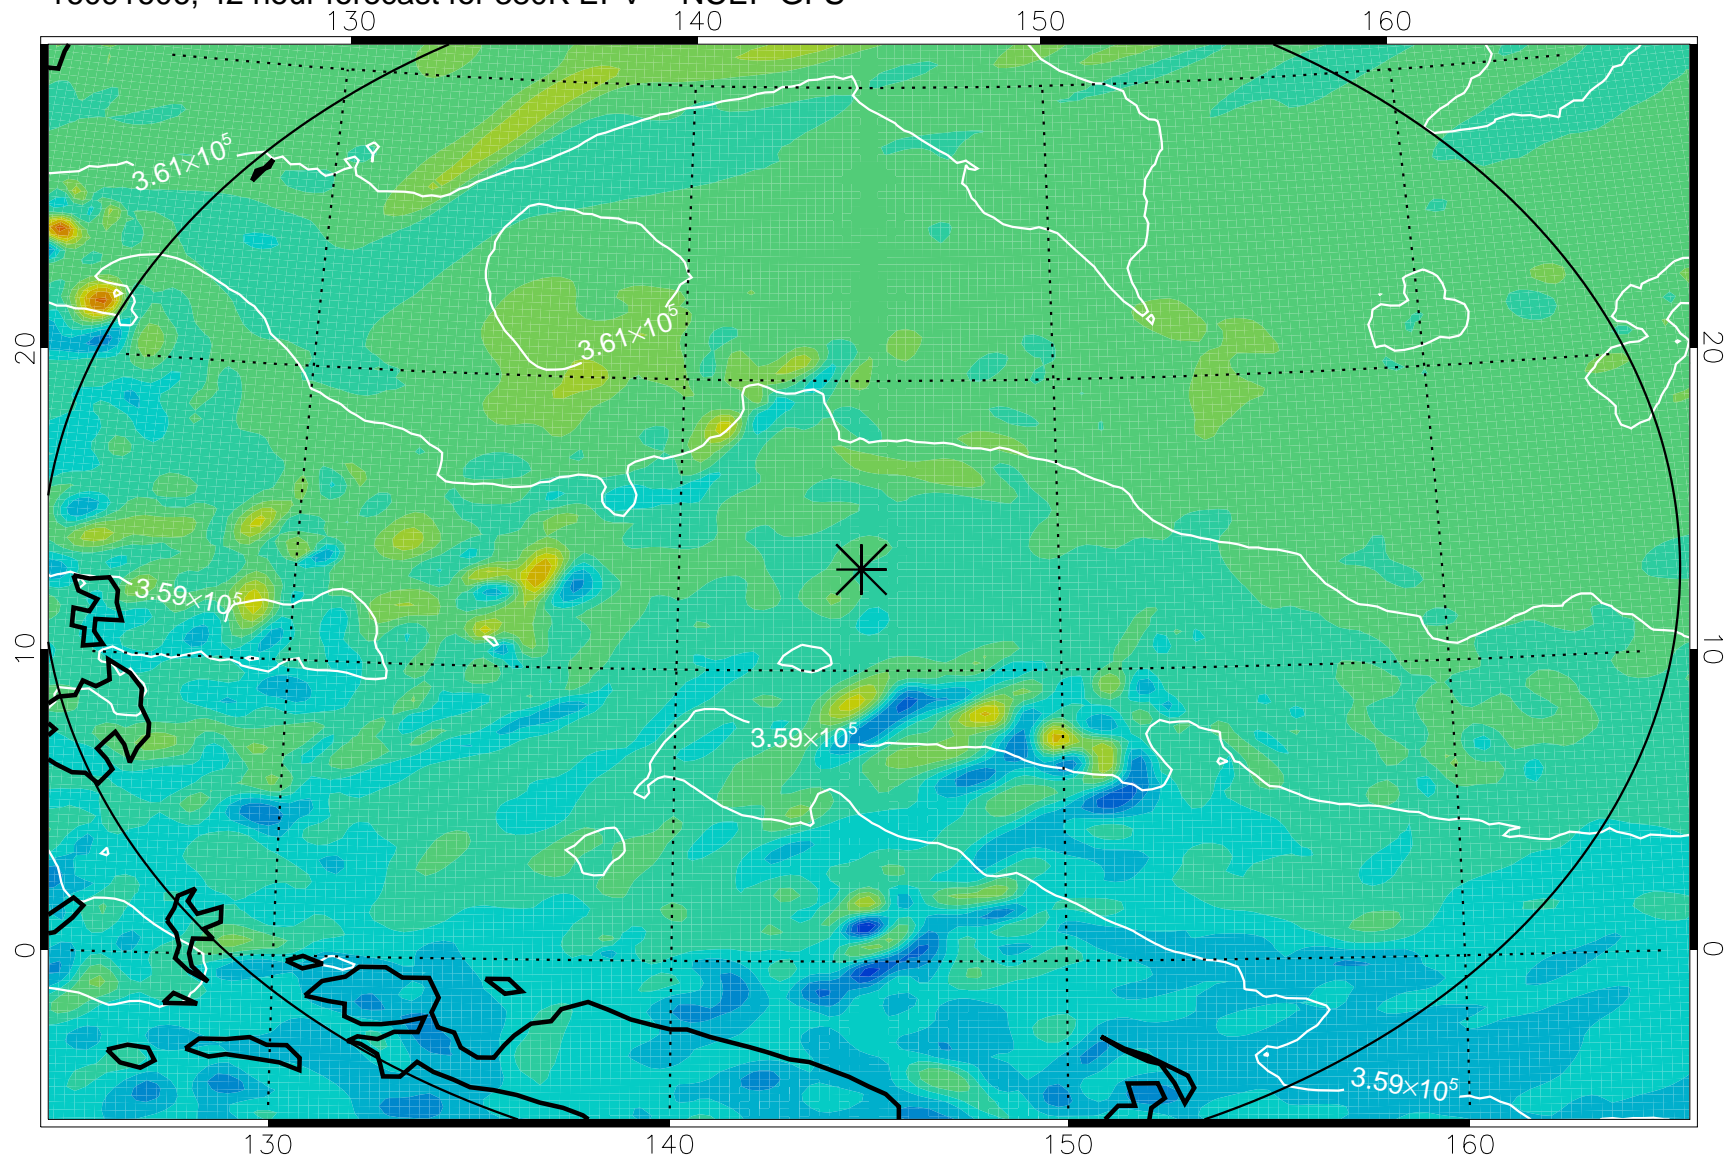

16091518, 30 hour forecast for 380K EPV -- NCEP GFS

380K Montgomery Streamfunction, white

Range ring of 2304 km

16091600, 36 hour forecast for 380K EPV -- NCEP GFS

380K Montgomery Streamfunction, white

Range ring of 2304 km

16091606, 42 hour forecast for 380K EPV -- NCEP GFS

380K Montgomery Streamfunction, white

Range ring of 2304 km

16091612, 48 hour forecast for 380K EPV -- NCEP GFS

380K Montgomery Streamfunction, white

Range ring of 2304 km

16091618, 54 hour forecast for 380K EPV -- NCEP GFS

380K Montgomery Streamfunction, white

Range ring of 2304 km

16091700, 60 hour forecast for 380K EPV -- NCEP GFS

380K Montgomery Streamfunction, white

Range ring of 2304 km

16091718, 78 hour forecast for 380K EPV -- NCEP GFS

380K Montgomery Streamfunction, white

Range ring of 2304 km

16091800, 84 hour forecast for 380K EPV -- NCEP GFS

380K Montgomery Streamfunction, white

Range ring of 2304 km