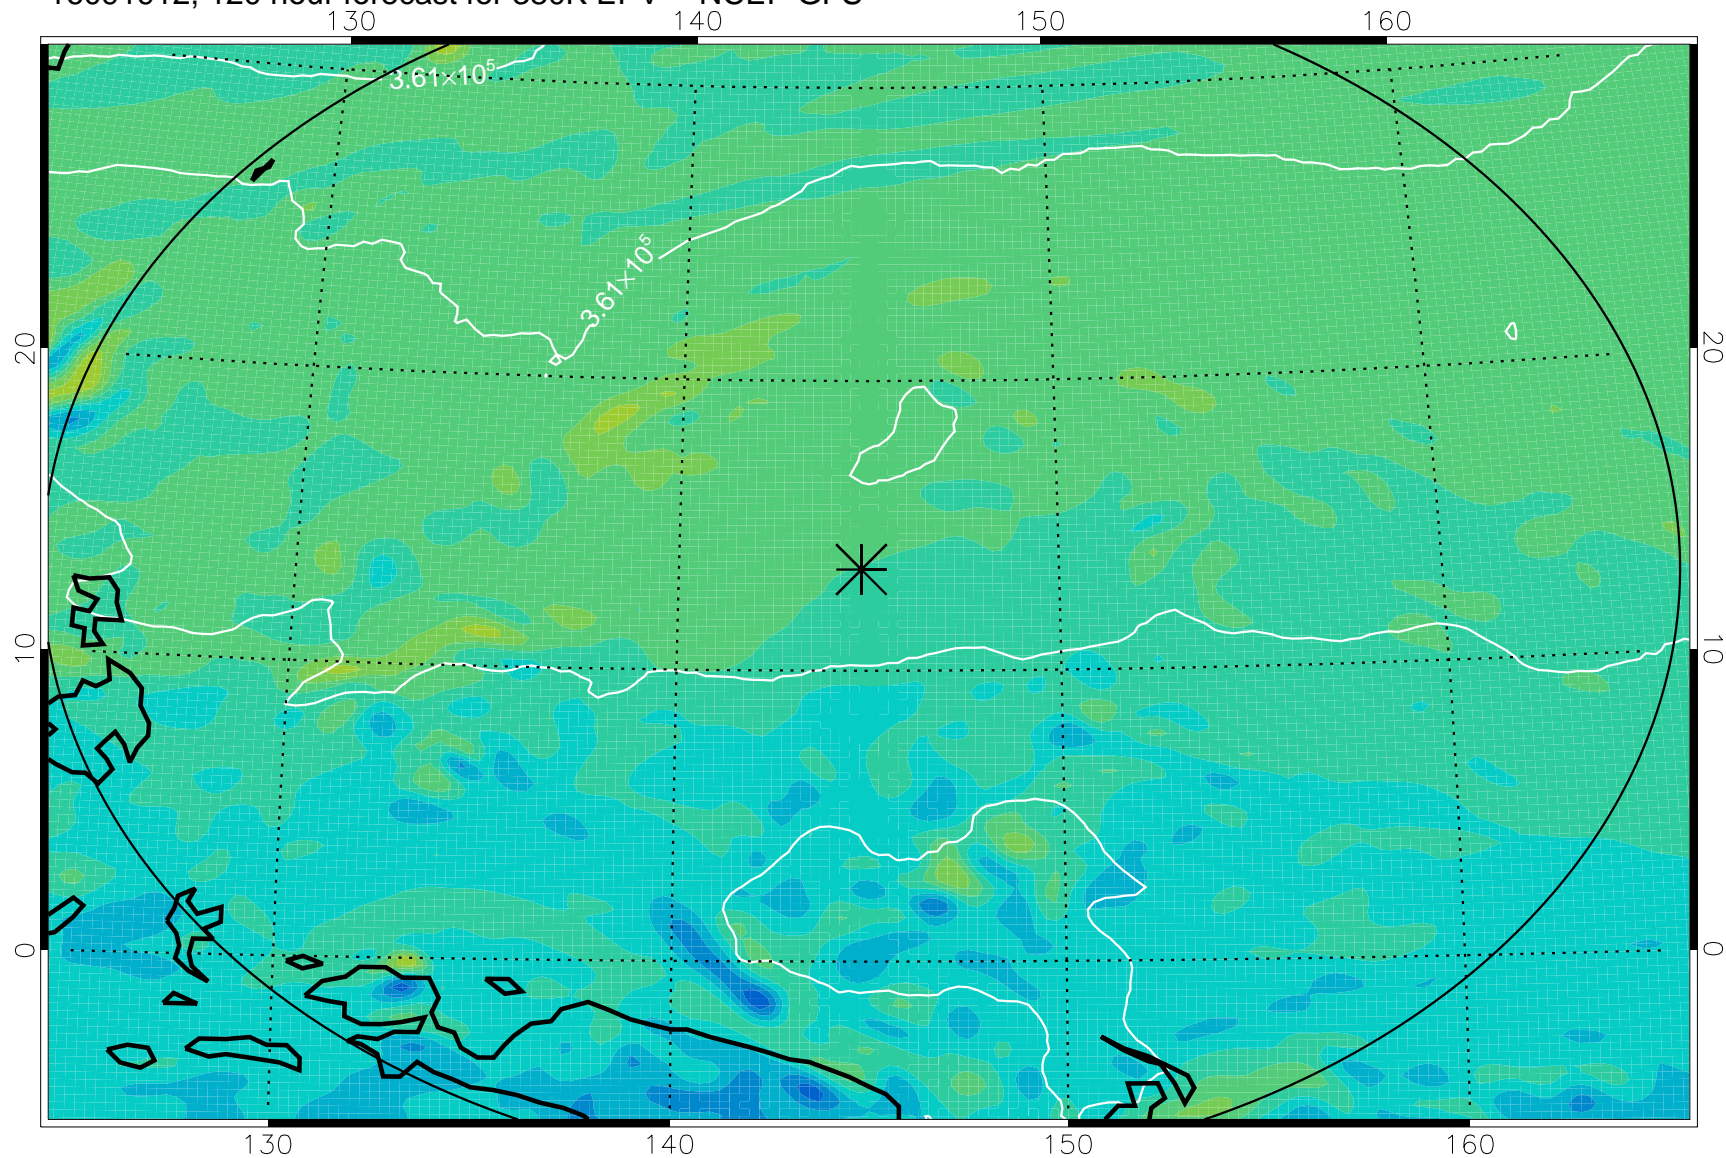

16091718, 78 hour forecast for 380K EPV -- NCEP GFS

380K Montgomery Streamfunction, white

Range ring of 2304 km

16091800, 84 hour forecast for 380K EPV -- NCEP GFS

380K Montgomery Streamfunction, white

Range ring of 2304 km

16091806, 90 hour forecast for 380K EPV -- NCEP GFS

380K Montgomery Streamfunction, white

Range ring of 2304 km

16091812, 96 hour forecast for 380K EPV -- NCEP GFS

380K Montgomery Streamfunction, white

Range ring of 2304 km

16091818, 102 hour forecast for 380K EPV -- NCEP GFS

380K Montgomery Streamfunction, white

Range ring of 2304 km

16091900, 108 hour forecast for 380K EPV -- NCEP GFS

380K Montgomery Streamfunction, white

Range ring of 2304 km

16091906, 114 hour forecast for 380K EPV -- NCEP GFS

380K Montgomery Streamfunction, white

Range ring of 2304 km

16091912, 120 hour forecast for 380K EPV -- NCEP GFS

380K Montgomery Streamfunction, white

Range ring of 2304 km