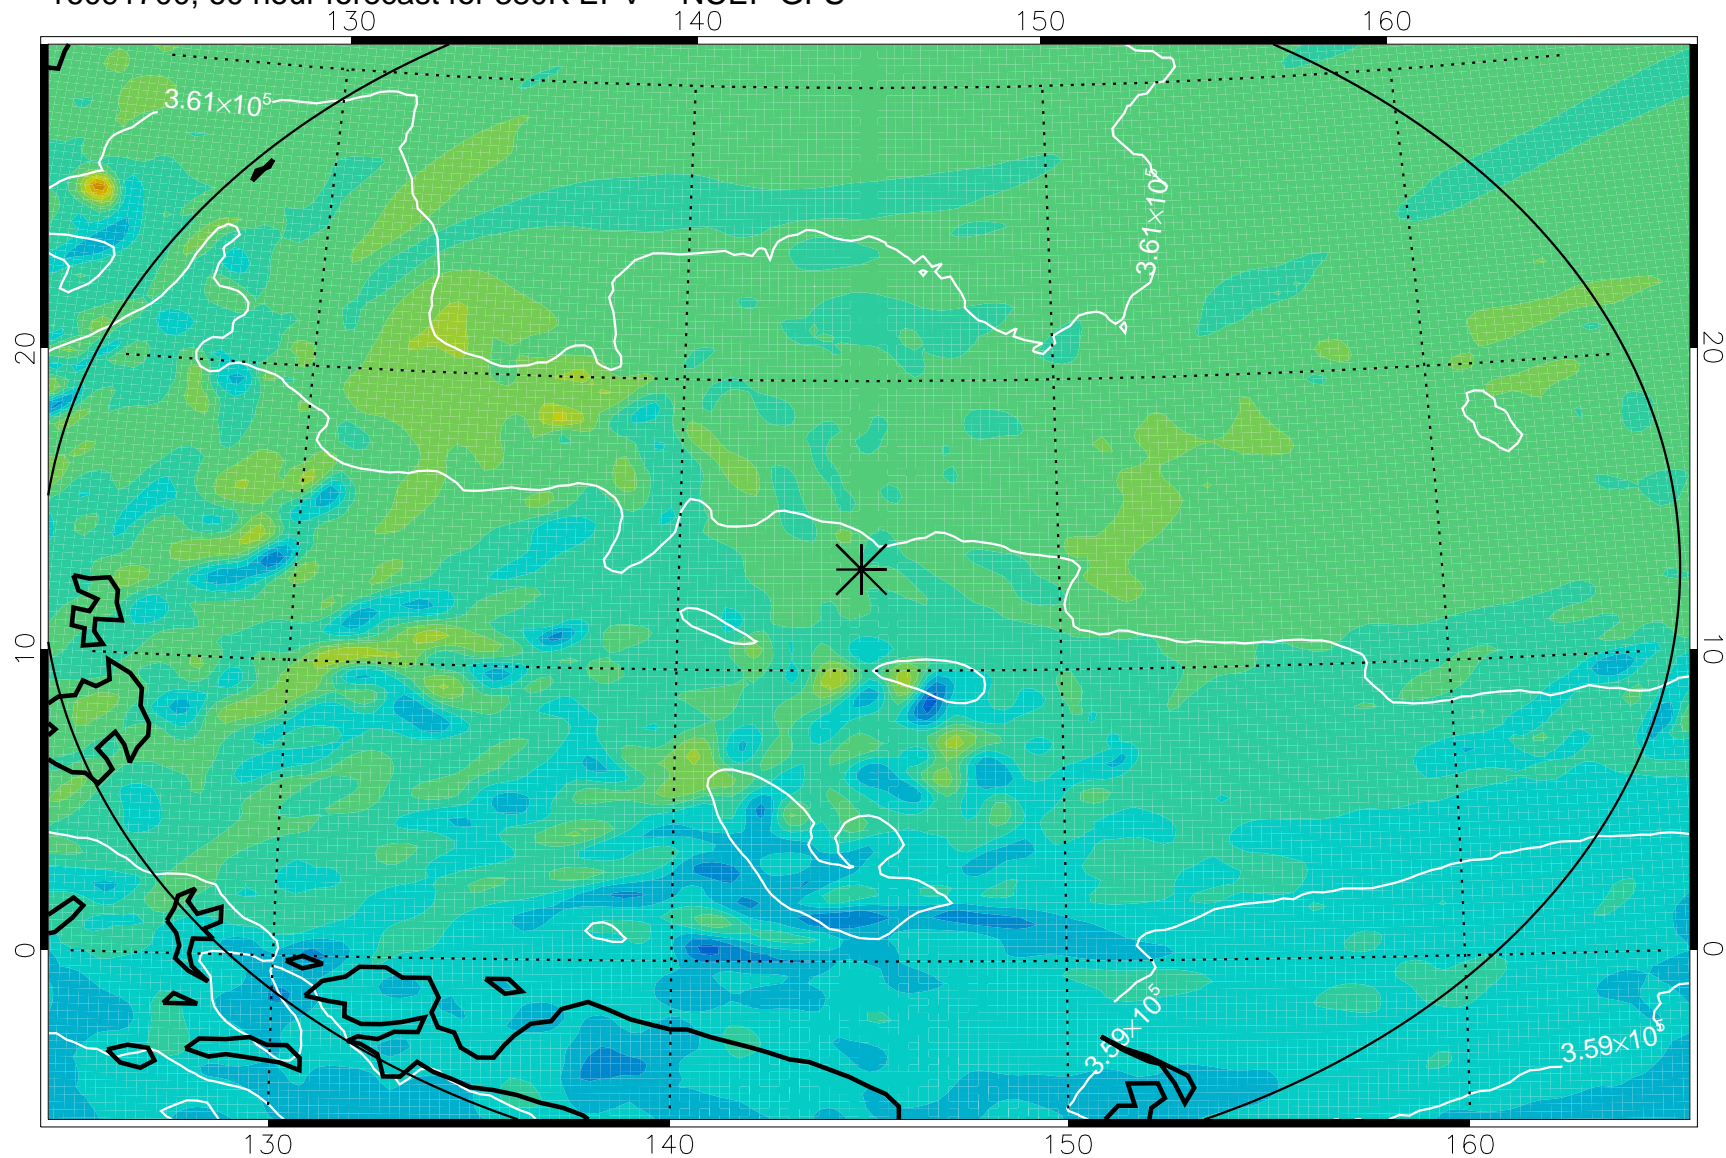

16091606, 42 hour forecast for 380K EPV -- NCEP GFS

380K Montgomery Streamfunction, white

Range ring of 2304 km

16091612, 48 hour forecast for 380K EPV -- NCEP GFS

380K Montgomery Streamfunction, white

Range ring of 2304 km

16091618, 54 hour forecast for 380K EPV -- NCEP GFS

380K Montgomery Streamfunction, white

Range ring of 2304 km

16091700, 60 hour forecast for 380K EPV -- NCEP GFS

380K Montgomery Streamfunction, white

Range ring of 2304 km

16091706, 66 hour forecast for 380K EPV -- NCEP GFS

380K Montgomery Streamfunction, white

Range ring of 2304 km

16091712, 72 hour forecast for 380K EPV -- NCEP GFS

380K Montgomery Streamfunction, white

Range ring of 2304 km

16091718, 78 hour forecast for 380K EPV -- NCEP GFS

380K Montgomery Streamfunction, white

Range ring of 2304 km

16091800, 84 hour forecast for 380K EPV -- NCEP GFS

380K Montgomery Streamfunction, white

Range ring of 2304 km