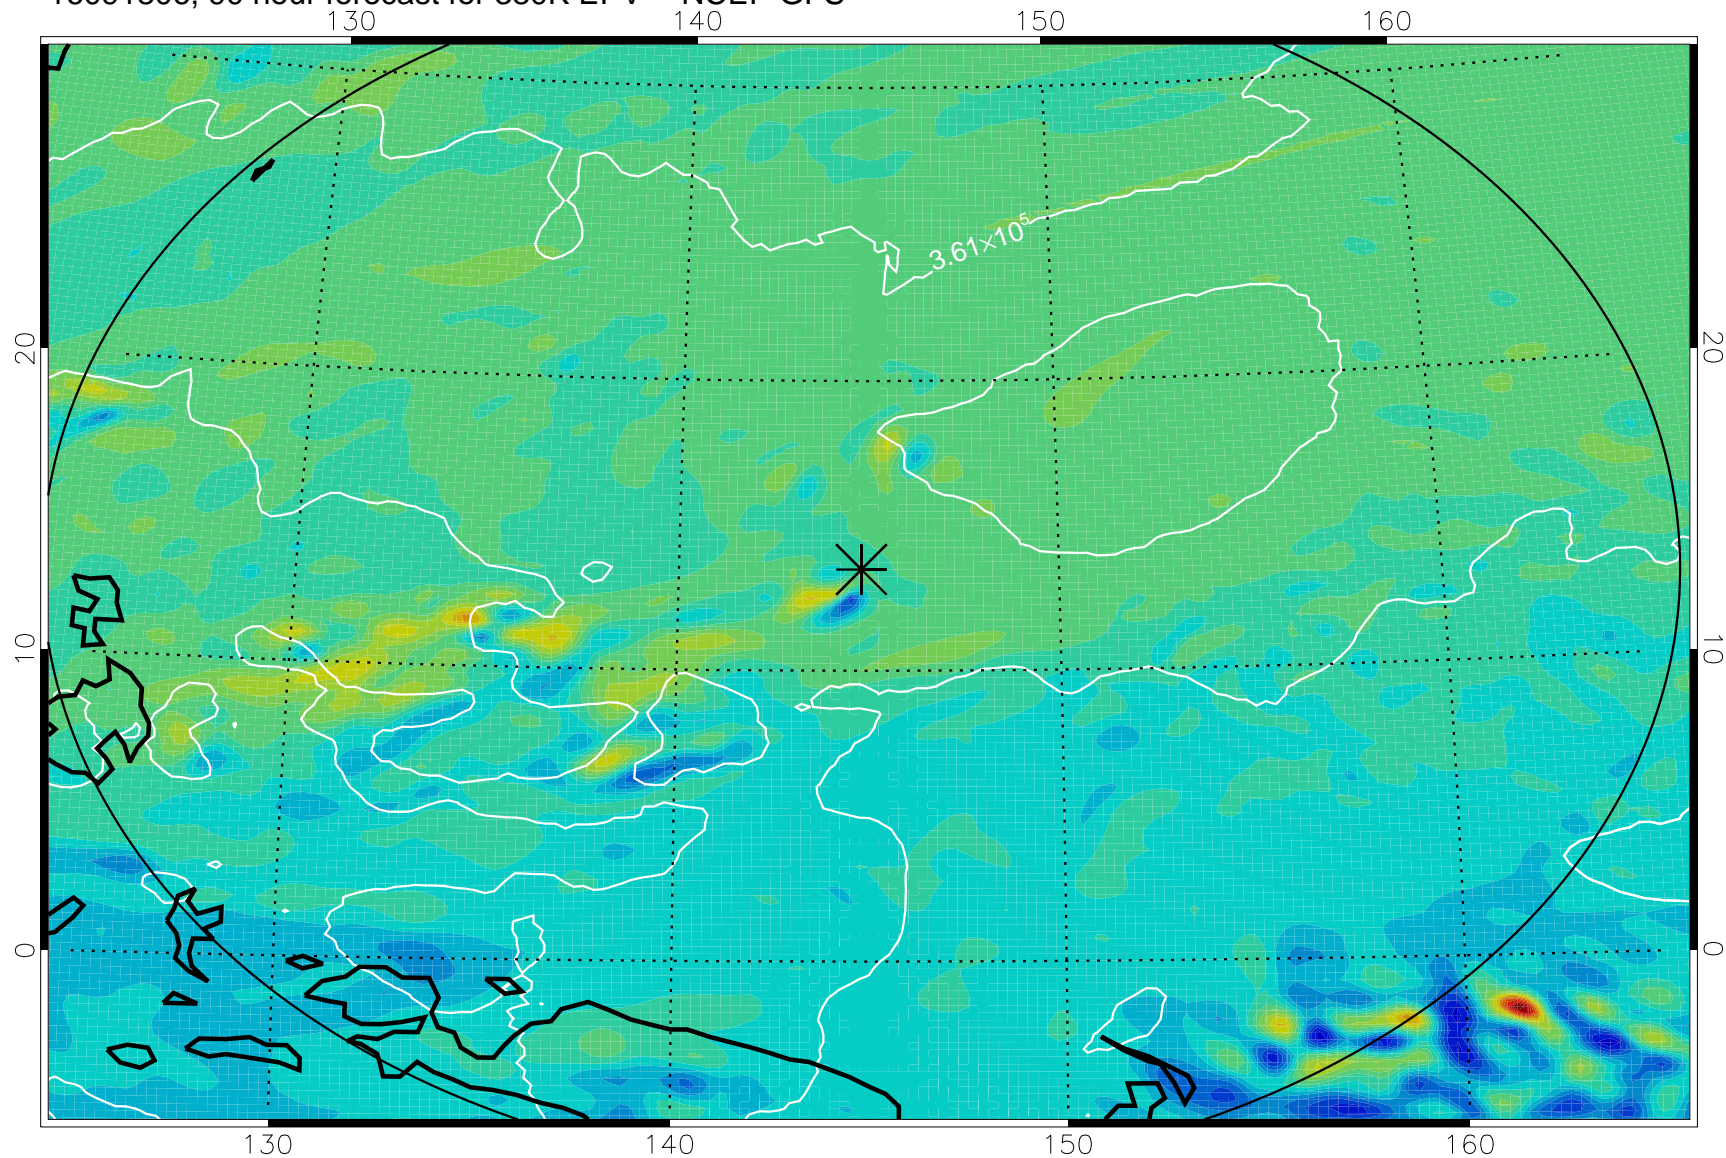

16091706, 66 hour forecast for 380K EPV -- NCEP GFS

380K Montgomery Streamfunction, white

Range ring of 2304 km

16091712, 72 hour forecast for 380K EPV -- NCEP GFS

380K Montgomery Streamfunction, white

Range ring of 2304 km

16091718, 78 hour forecast for 380K EPV -- NCEP GFS

380K Montgomery Streamfunction, white

Range ring of 2304 km

16091800, 84 hour forecast for 380K EPV -- NCEP GFS

380K Montgomery Streamfunction, white

Range ring of 2304 km

16091806, 90 hour forecast for 380K EPV -- NCEP GFS

380K Montgomery Streamfunction, white

Range ring of 2304 km

16091812, 96 hour forecast for 380K EPV -- NCEP GFS

380K Montgomery Streamfunction, white

Range ring of 2304 km

16091818, 102 hour forecast for 380K EPV -- NCEP GFS

380K Montgomery Streamfunction, white

Range ring of 2304 km

16091900, 108 hour forecast for 380K EPV -- NCEP GFS

380K Montgomery Streamfunction, white

Range ring of 2304 km