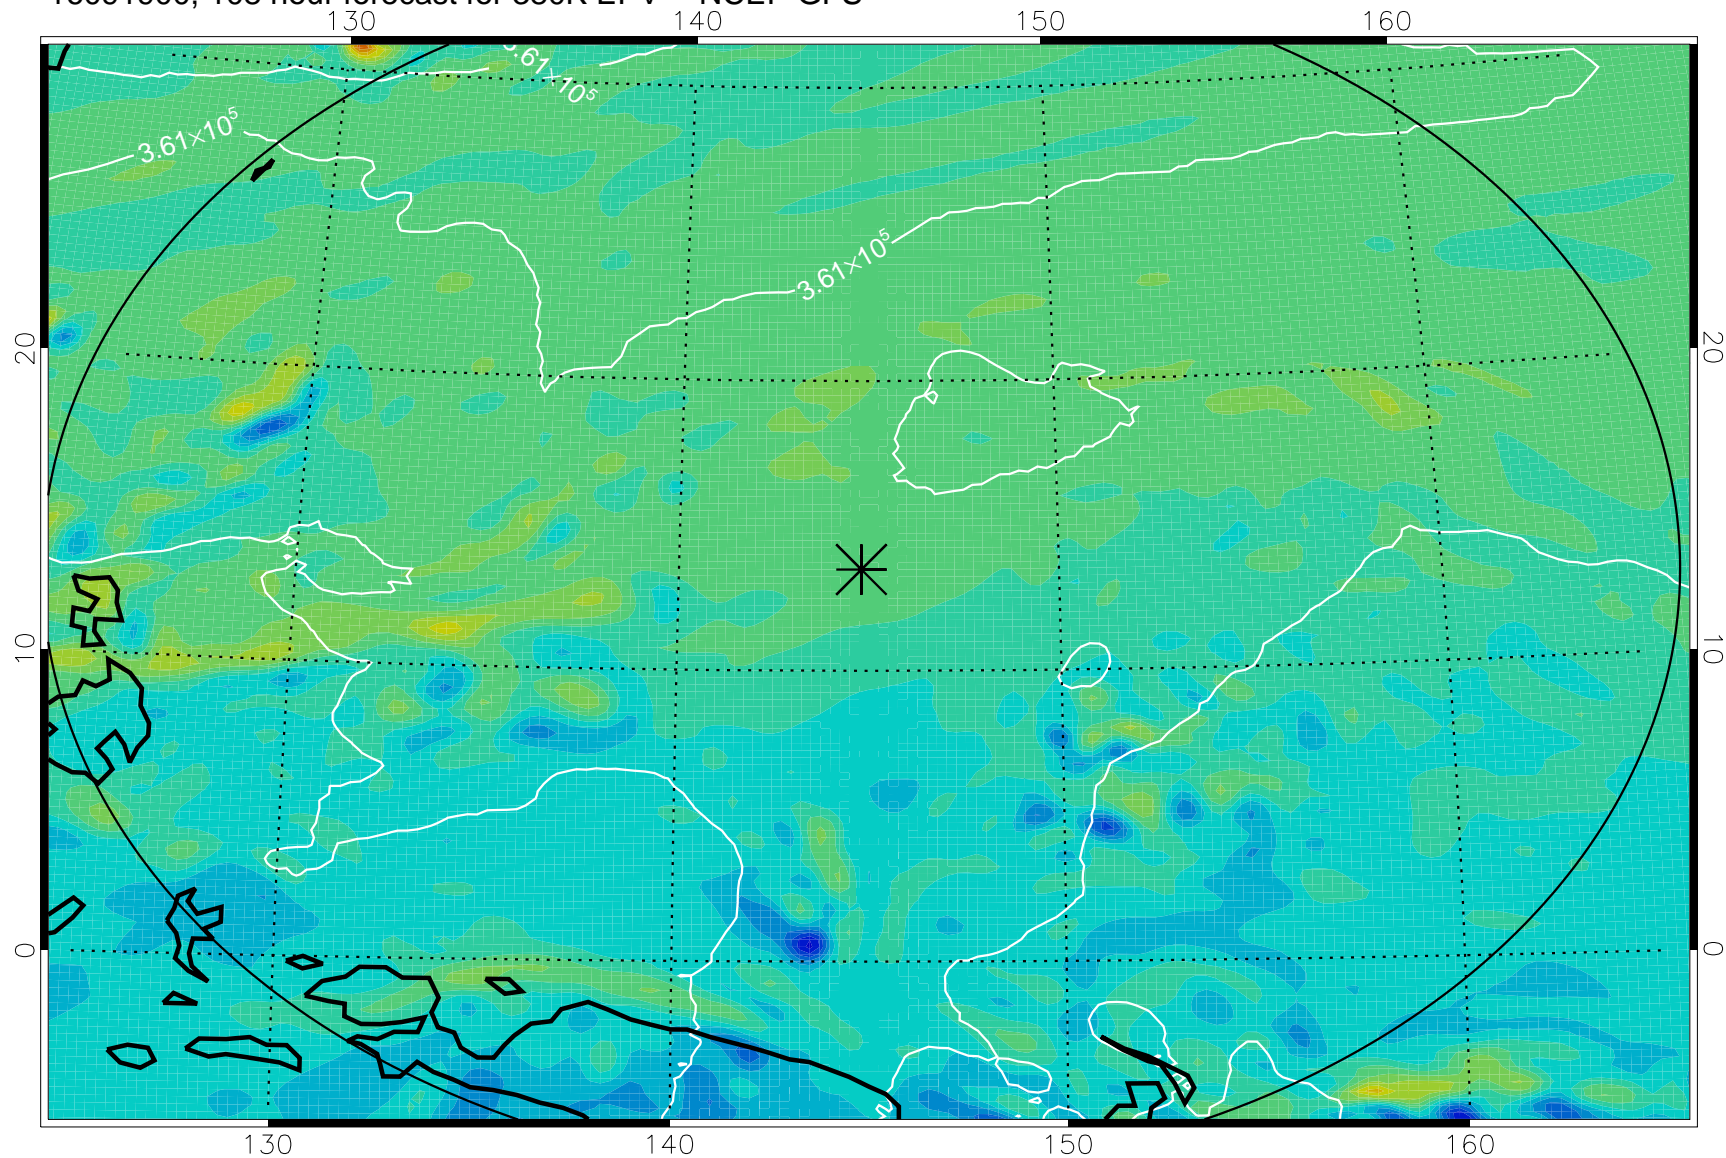

16091718, 78 hour forecast for 380K EPV -- NCEP GFS

380K Montgomery Streamfunction, white

Range ring of 2304 km

16091800, 84 hour forecast for 380K EPV -- NCEP GFS

380K Montgomery Streamfunction, white

Range ring of 2304 km

16091806, 90 hour forecast for 380K EPV -- NCEP GFS

380K Montgomery Streamfunction, white

Range ring of 2304 km

16091812, 96 hour forecast for 380K EPV -- NCEP GFS

380K Montgomery Streamfunction, white

Range ring of 2304 km

16091818, 102 hour forecast for 380K EPV -- NCEP GFS

380K Montgomery Streamfunction, white

Range ring of 2304 km

16091900, 108 hour forecast for 380K EPV -- NCEP GFS

380K Montgomery Streamfunction, white

Range ring of 2304 km

16091906, 114 hour forecast for 380K EPV -- NCEP GFS

380K Montgomery Streamfunction, white

Range ring of 2304 km

16091912, 120 hour forecast for 380K EPV -- NCEP GFS

380K Montgomery Streamfunction, white

Range ring of 2304 km