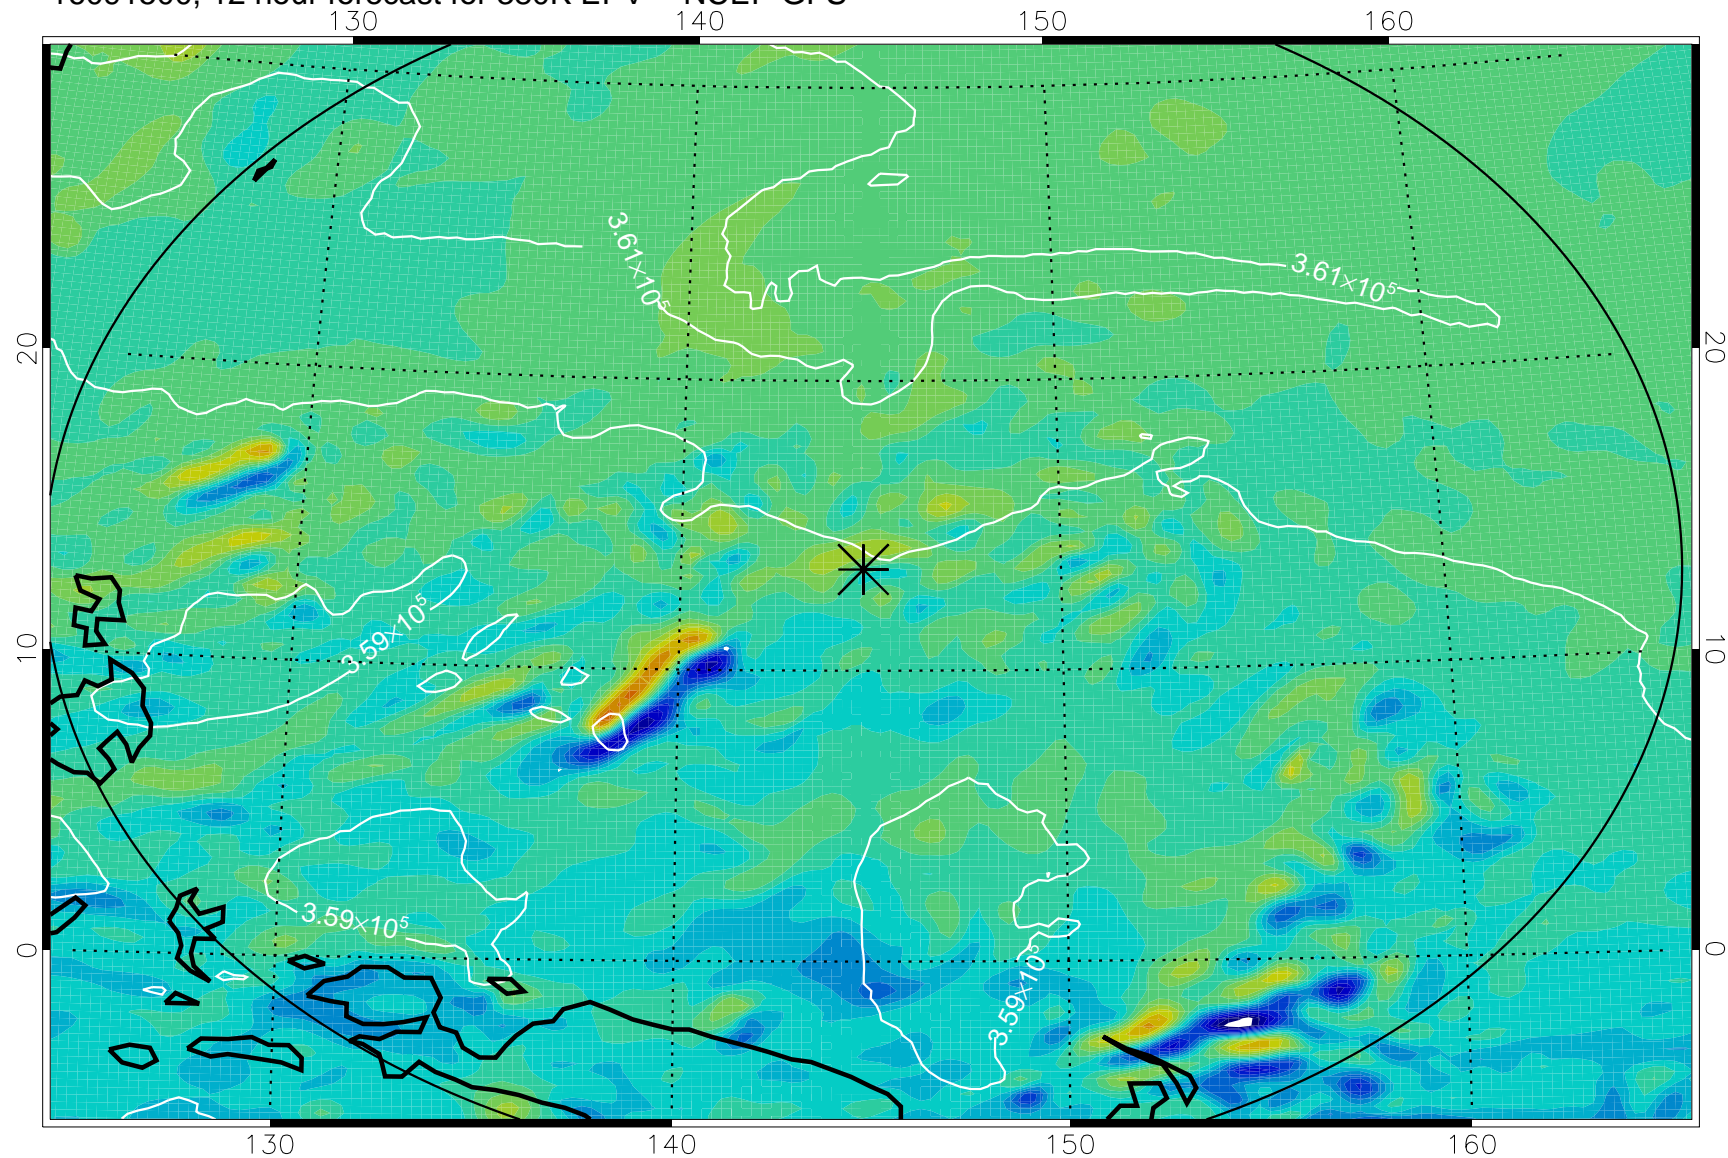

16091418, 6 hour forecast for 380K EPV -- NCEP GFS

380K Montgomery Streamfunction, white

Range ring of 2304 km

16091500, 12 hour forecast for 380K EPV -- NCEP GFS

380K Montgomery Streamfunction, white

Range ring of 2304 km

16091506, 18 hour forecast for 380K EPV -- NCEP GFS

380K Montgomery Streamfunction, white

Range ring of 2304 km

16091512, 24 hour forecast for 380K EPV -- NCEP GFS

380K Montgomery Streamfunction, white

Range ring of 2304 km

16091518, 30 hour forecast for 380K EPV -- NCEP GFS

380K Montgomery Streamfunction, white

Range ring of 2304 km

16091600, 36 hour forecast for 380K EPV -- NCEP GFS

380K Montgomery Streamfunction, white

Range ring of 2304 km

16091718, 78 hour forecast for 380K EPV -- NCEP GFS

380K Montgomery Streamfunction, white

Range ring of 2304 km

16091800, 84 hour forecast for 380K EPV -- NCEP GFS

380K Montgomery Streamfunction, white

Range ring of 2304 km