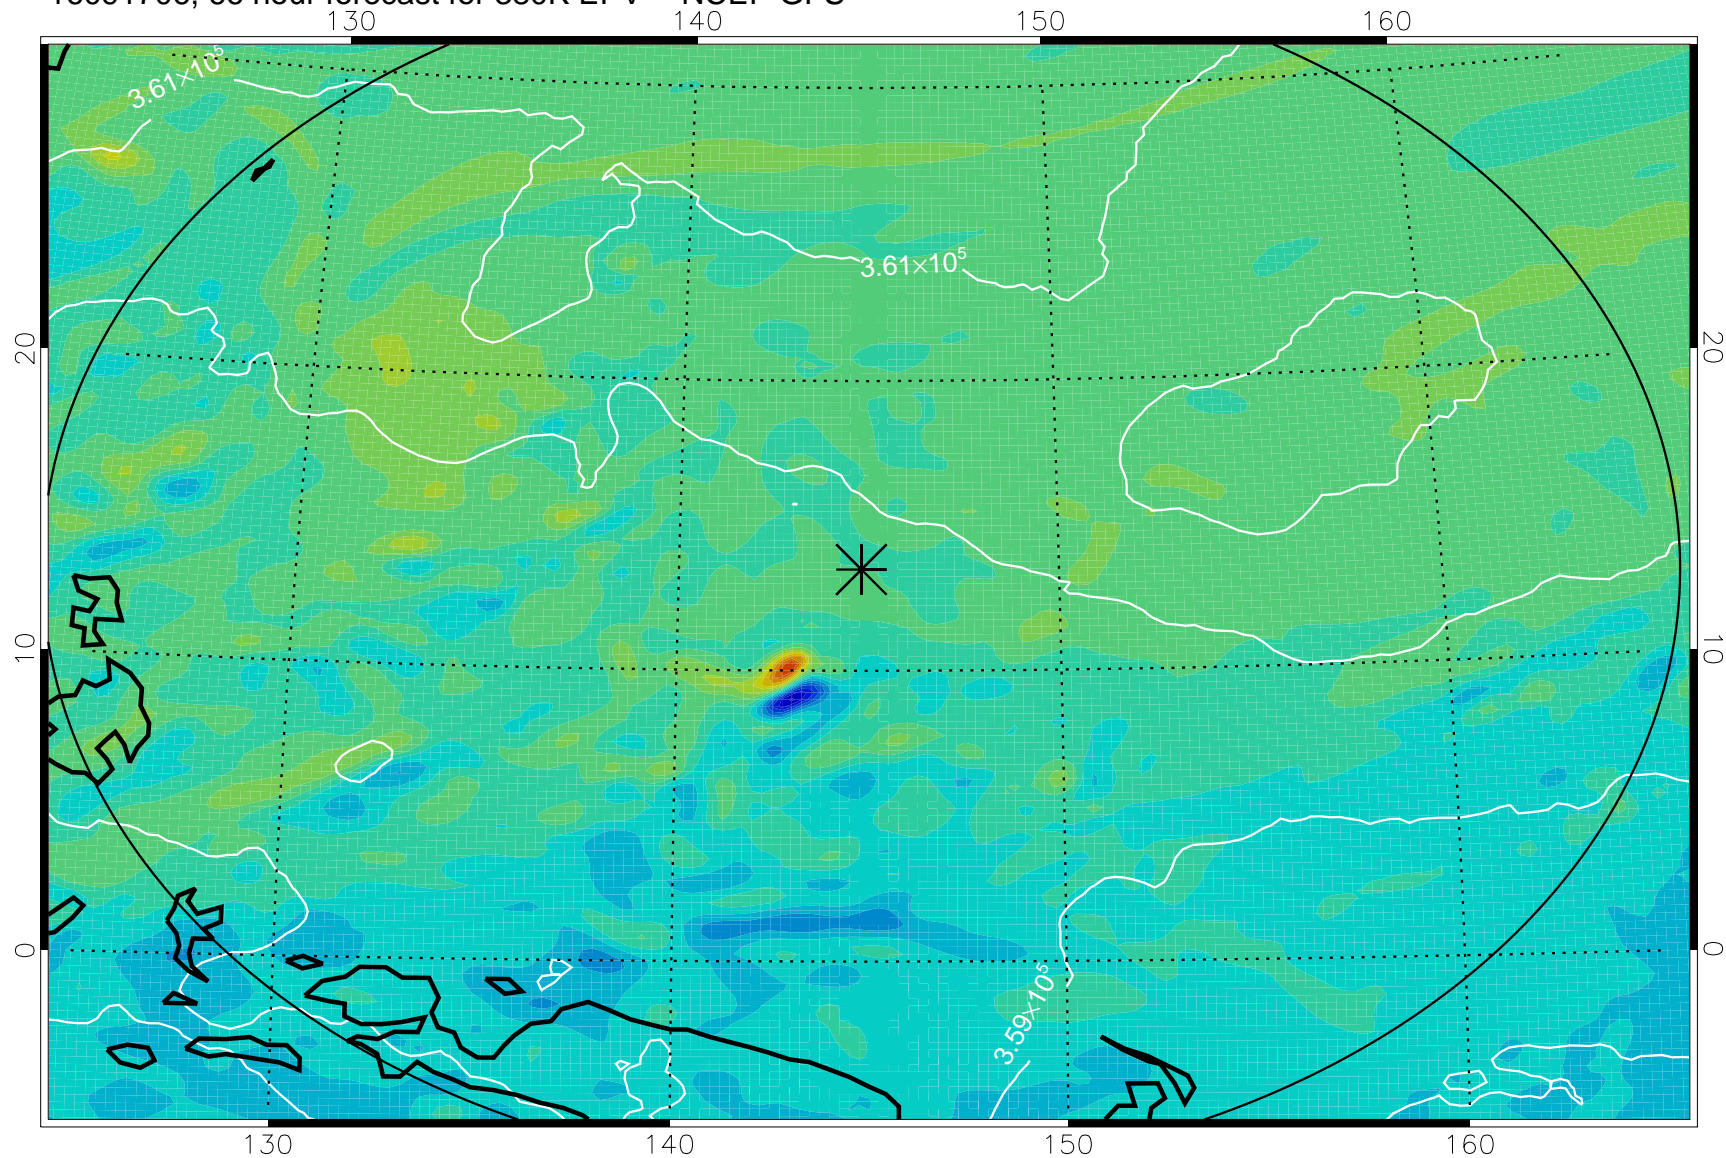

16091618, 54 hour forecast for 380K EPV -- NCEP GFS

380K Montgomery Streamfunction, white

Range ring of 2304 km

16091700, 60 hour forecast for 380K EPV -- NCEP GFS

380K Montgomery Streamfunction, white

Range ring of 2304 km

16091706, 66 hour forecast for 380K EPV -- NCEP GFS

380K Montgomery Streamfunction, white

Range ring of 2304 km

16091712, 72 hour forecast for 380K EPV -- NCEP GFS

380K Montgomery Streamfunction, white

Range ring of 2304 km

16091718, 78 hour forecast for 380K EPV -- NCEP GFS

380K Montgomery Streamfunction, white

Range ring of 2304 km

16091800, 84 hour forecast for 380K EPV -- NCEP GFS

380K Montgomery Streamfunction, white

Range ring of 2304 km

16091818, 102 hour forecast for 380K EPV -- NCEP GFS

380K Montgomery Streamfunction, white

Range ring of 2304 km

16091900, 108 hour forecast for 380K EPV -- NCEP GFS

380K Montgomery Streamfunction, white

Range ring of 2304 km