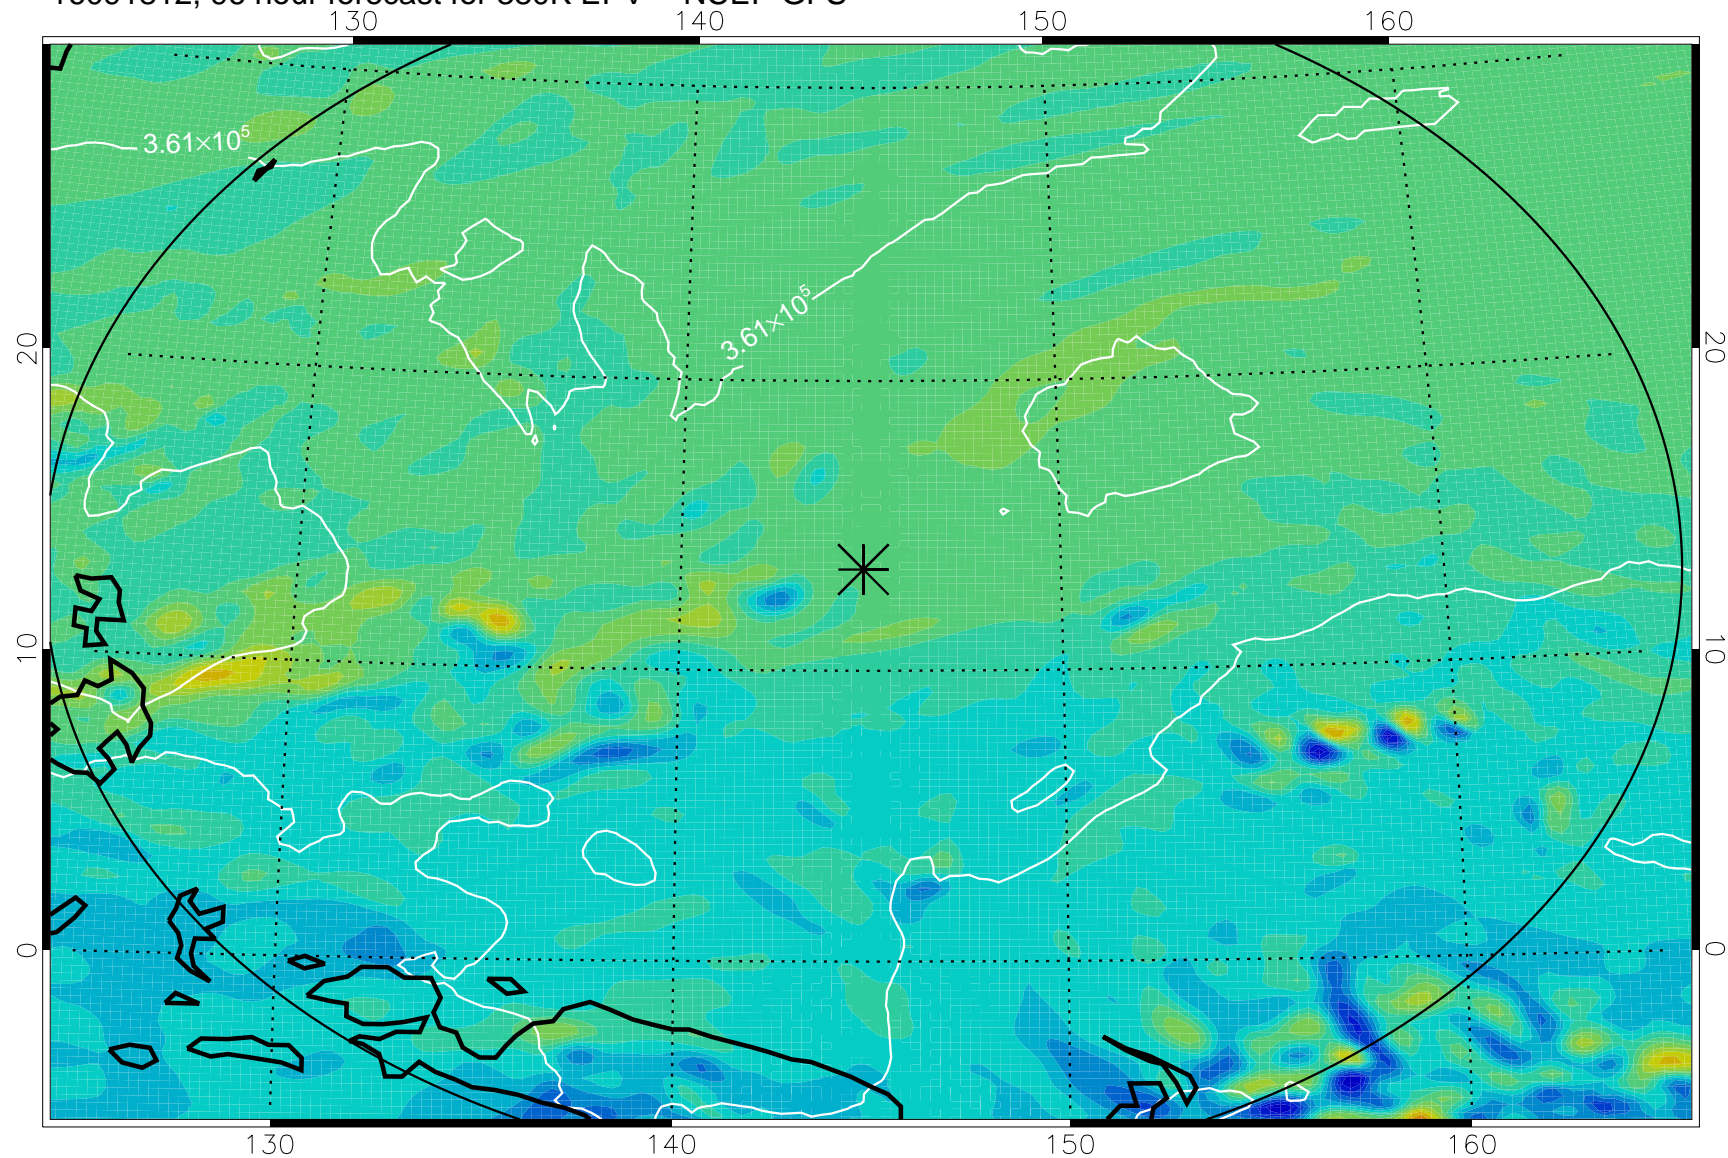

16091706, 66 hour forecast for 380K EPV -- NCEP GFS

380K Montgomery Streamfunction, white

Range ring of 2304 km

16091712, 72 hour forecast for 380K EPV -- NCEP GFS

380K Montgomery Streamfunction, white

Range ring of 2304 km

16091718, 78 hour forecast for 380K EPV -- NCEP GFS

380K Montgomery Streamfunction, white

Range ring of 2304 km

16091800, 84 hour forecast for 380K EPV -- NCEP GFS

380K Montgomery Streamfunction, white

Range ring of 2304 km

16091806, 90 hour forecast for 380K EPV -- NCEP GFS

380K Montgomery Streamfunction, white

Range ring of 2304 km

16091812, 96 hour forecast for 380K EPV -- NCEP GFS

380K Montgomery Streamfunction, white

Range ring of 2304 km

16091818, 102 hour forecast for 380K EPV -- NCEP GFS

380K Montgomery Streamfunction, white

Range ring of 2304 km

16091900, 108 hour forecast for 380K EPV -- NCEP GFS

380K Montgomery Streamfunction, white

Range ring of 2304 km