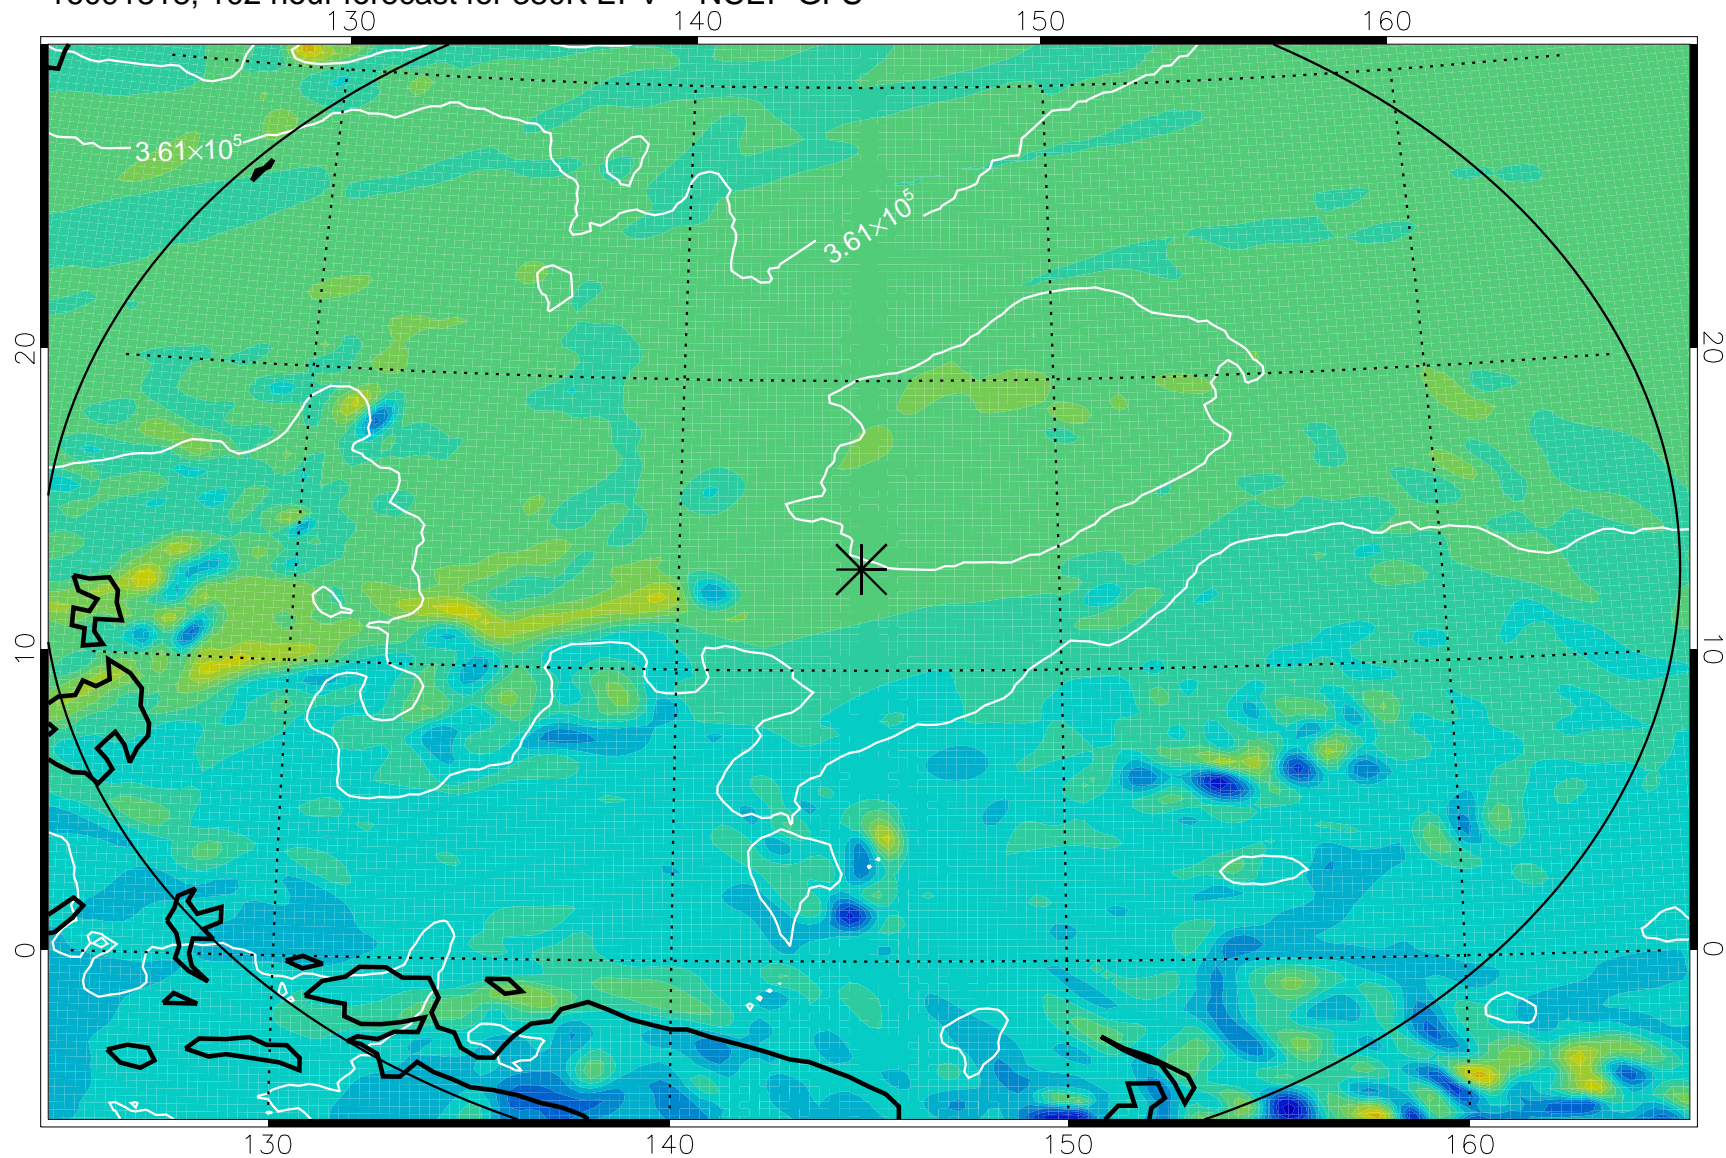

16091718, 78 hour forecast for 380K EPV -- NCEP GFS

380K Montgomery Streamfunction, white

Range ring of 2304 km

16091800, 84 hour forecast for 380K EPV -- NCEP GFS

380K Montgomery Streamfunction, white

Range ring of 2304 km

16091806, 90 hour forecast for 380K EPV -- NCEP GFS

380K Montgomery Streamfunction, white

Range ring of 2304 km

16091812, 96 hour forecast for 380K EPV -- NCEP GFS

380K Montgomery Streamfunction, white

Range ring of 2304 km

16091818, 102 hour forecast for 380K EPV -- NCEP GFS

380K Montgomery Streamfunction, white

Range ring of 2304 km

16091900, 108 hour forecast for 380K EPV -- NCEP GFS

380K Montgomery Streamfunction, white

Range ring of 2304 km

16091906, 114 hour forecast for 380K EPV -- NCEP GFS

380K Montgomery Streamfunction, white

Range ring of 2304 km

16091912, 120 hour forecast for 380K EPV -- NCEP GFS

380K Montgomery Streamfunction, white

Range ring of 2304 km