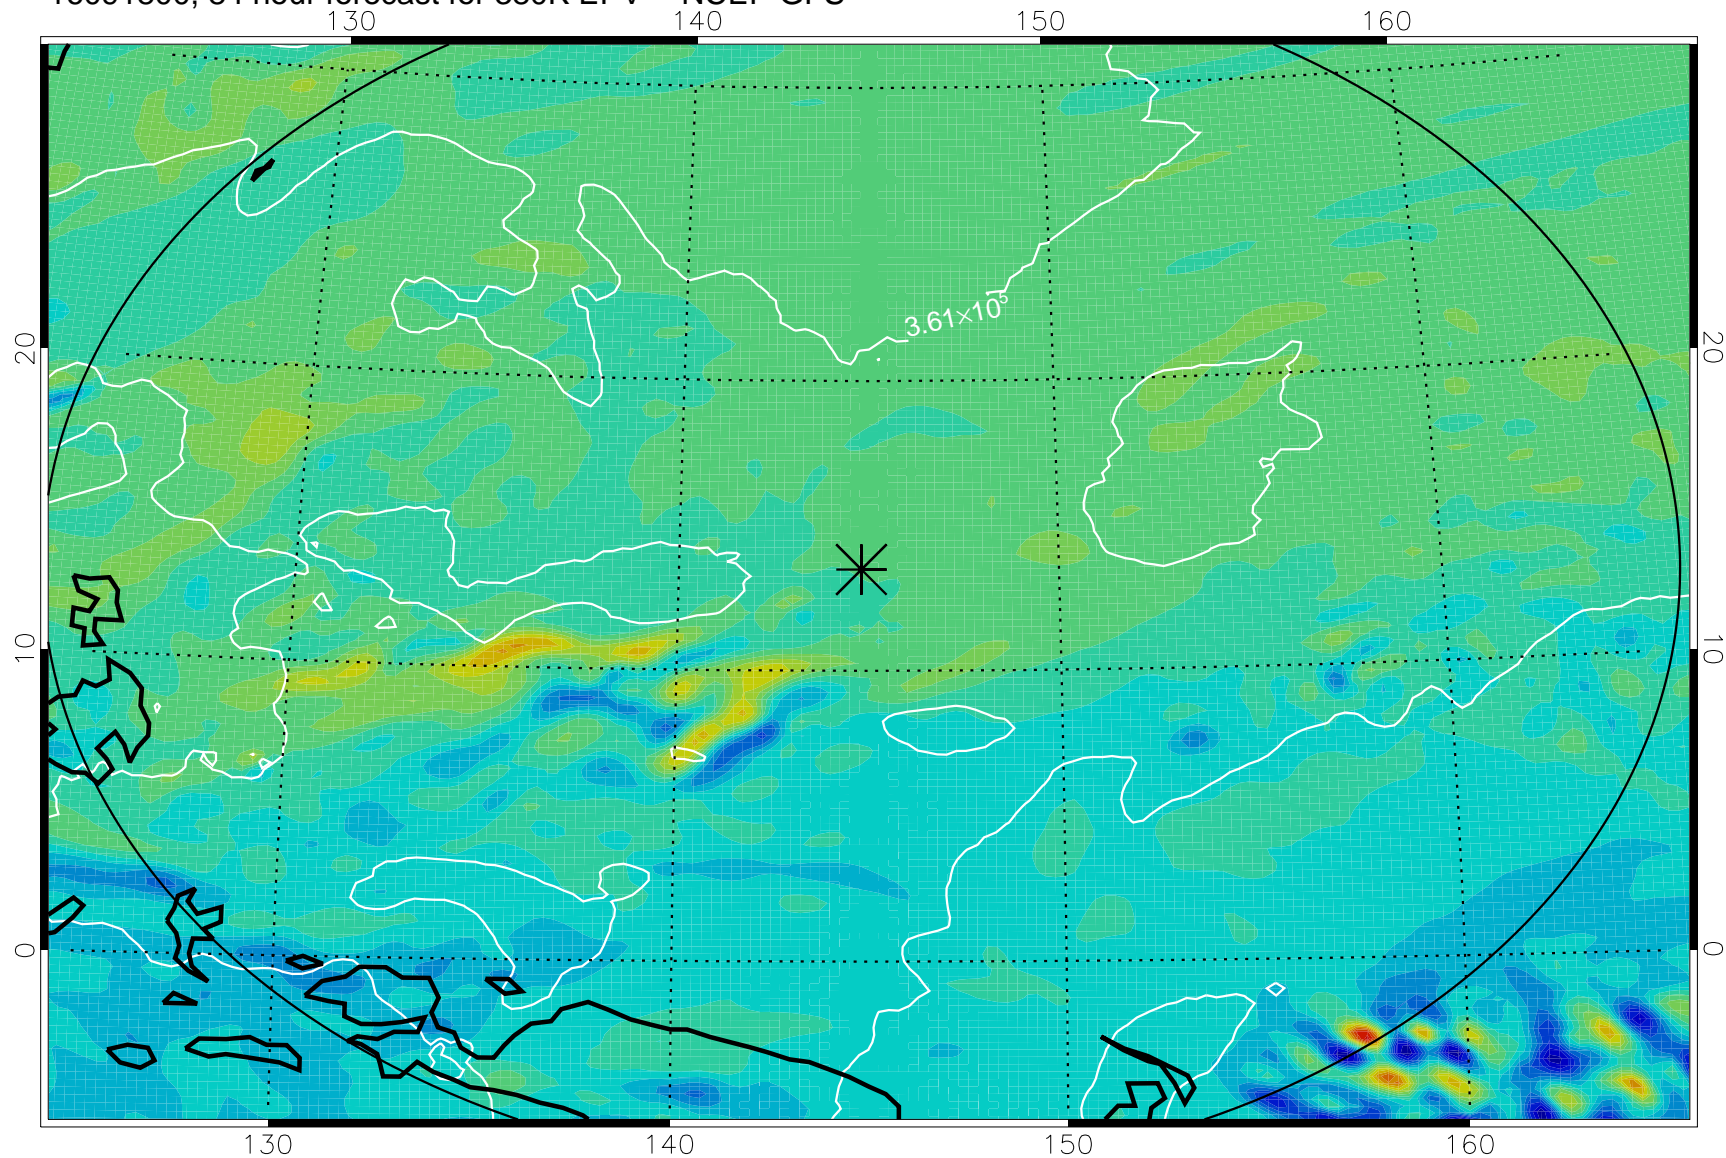

16091706, 66 hour forecast for 380K EPV -- NCEP GFS

380K Montgomery Streamfunction, white

Range ring of 2304 km

16091712, 72 hour forecast for 380K EPV -- NCEP GFS

380K Montgomery Streamfunction, white

Range ring of 2304 km

16091718, 78 hour forecast for 380K EPV -- NCEP GFS

380K Montgomery Streamfunction, white

Range ring of 2304 km

16091800, 84 hour forecast for 380K EPV -- NCEP GFS

380K Montgomery Streamfunction, white

Range ring of 2304 km

16091806, 90 hour forecast for 380K EPV -- NCEP GFS

380K Montgomery Streamfunction, white

Range ring of 2304 km

16091812, 96 hour forecast for 380K EPV -- NCEP GFS

380K Montgomery Streamfunction, white

Range ring of 2304 km

16091818, 102 hour forecast for 380K EPV -- NCEP GFS

380K Montgomery Streamfunction, white

Range ring of 2304 km

16091900, 108 hour forecast for 380K EPV -- NCEP GFS

380K Montgomery Streamfunction, white

Range ring of 2304 km