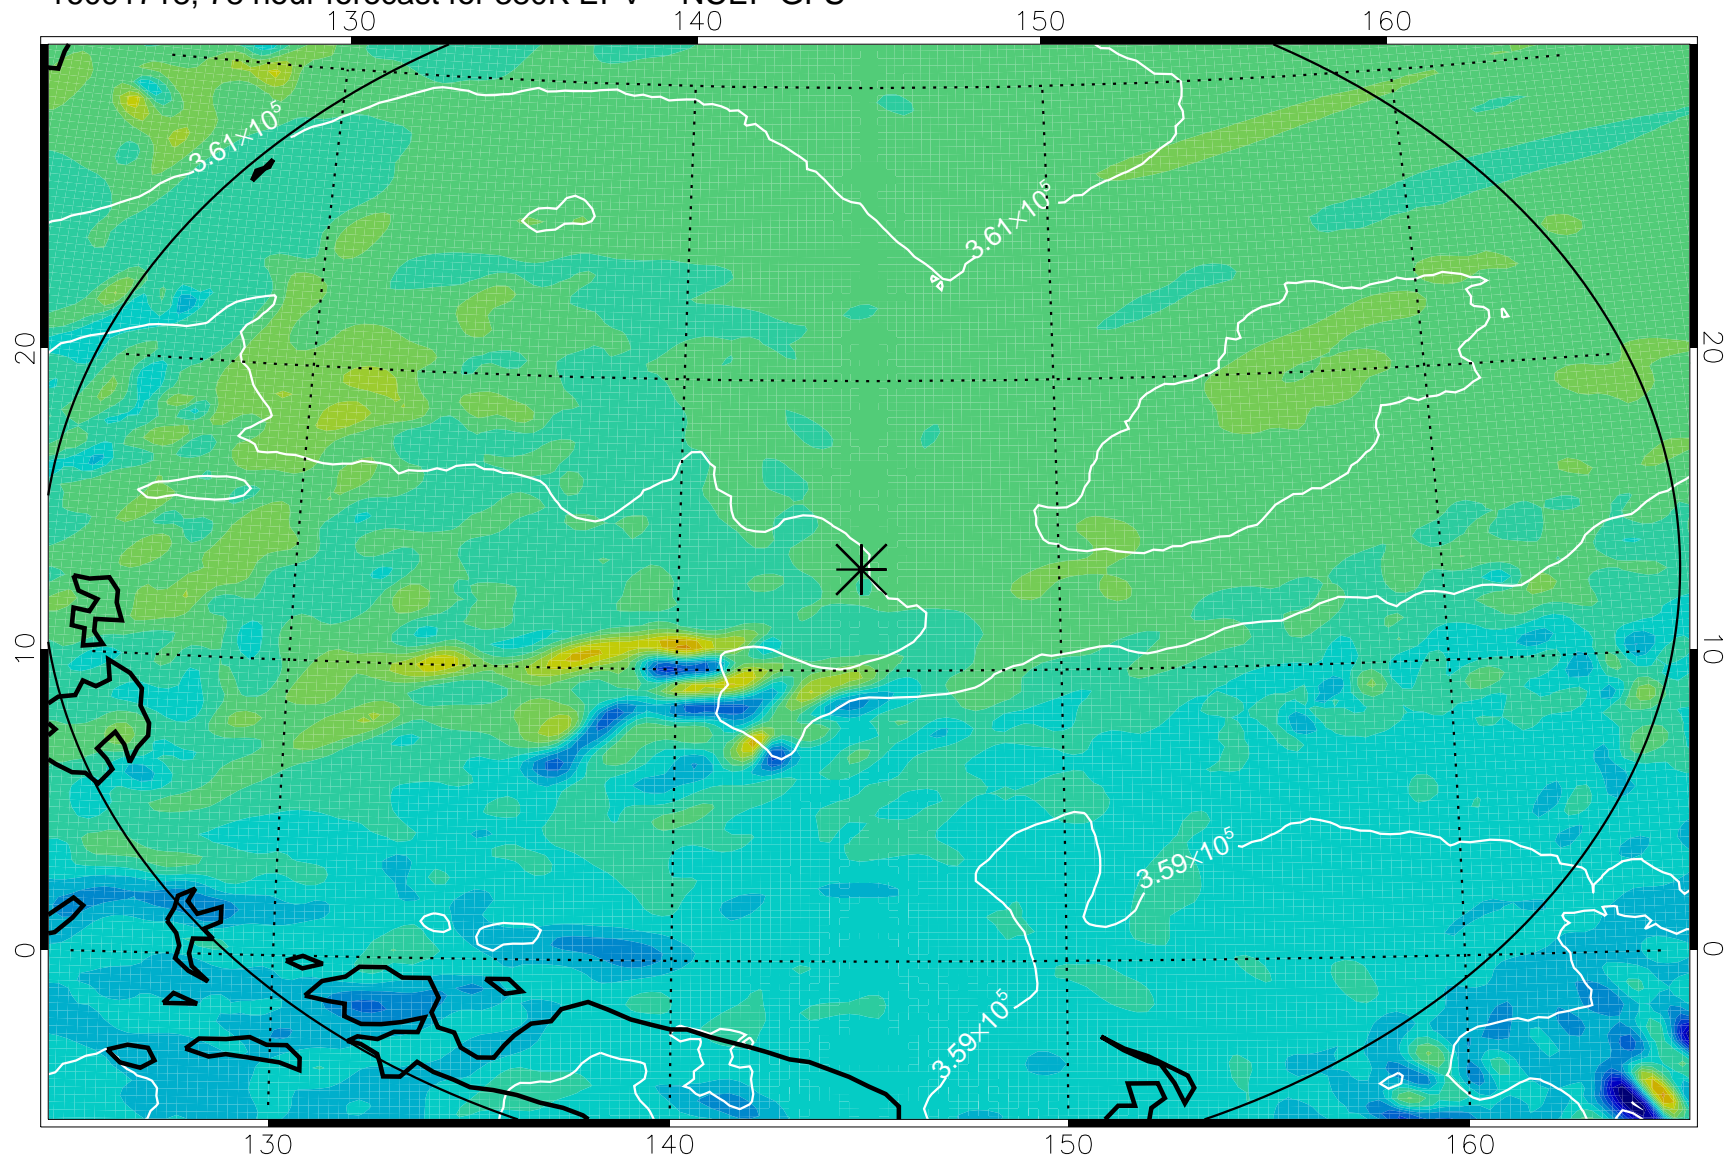

16091706, 66 hour forecast for 380K EPV -- NCEP GFS

380K Montgomery Streamfunction, white

Range ring of 2304 km

16091712, 72 hour forecast for 380K EPV -- NCEP GFS

380K Montgomery Streamfunction, white

Range ring of 2304 km

16091718, 78 hour forecast for 380K EPV -- NCEP GFS

380K Montgomery Streamfunction, white

Range ring of 2304 km

16091800, 84 hour forecast for 380K EPV -- NCEP GFS

380K Montgomery Streamfunction, white

Range ring of 2304 km

16091806, 90 hour forecast for 380K EPV -- NCEP GFS

380K Montgomery Streamfunction, white

Range ring of 2304 km

16091812, 96 hour forecast for 380K EPV -- NCEP GFS

380K Montgomery Streamfunction, white

Range ring of 2304 km

16091818, 102 hour forecast for 380K EPV -- NCEP GFS

380K Montgomery Streamfunction, white

Range ring of 2304 km

16091900, 108 hour forecast for 380K EPV -- NCEP GFS

380K Montgomery Streamfunction, white

Range ring of 2304 km