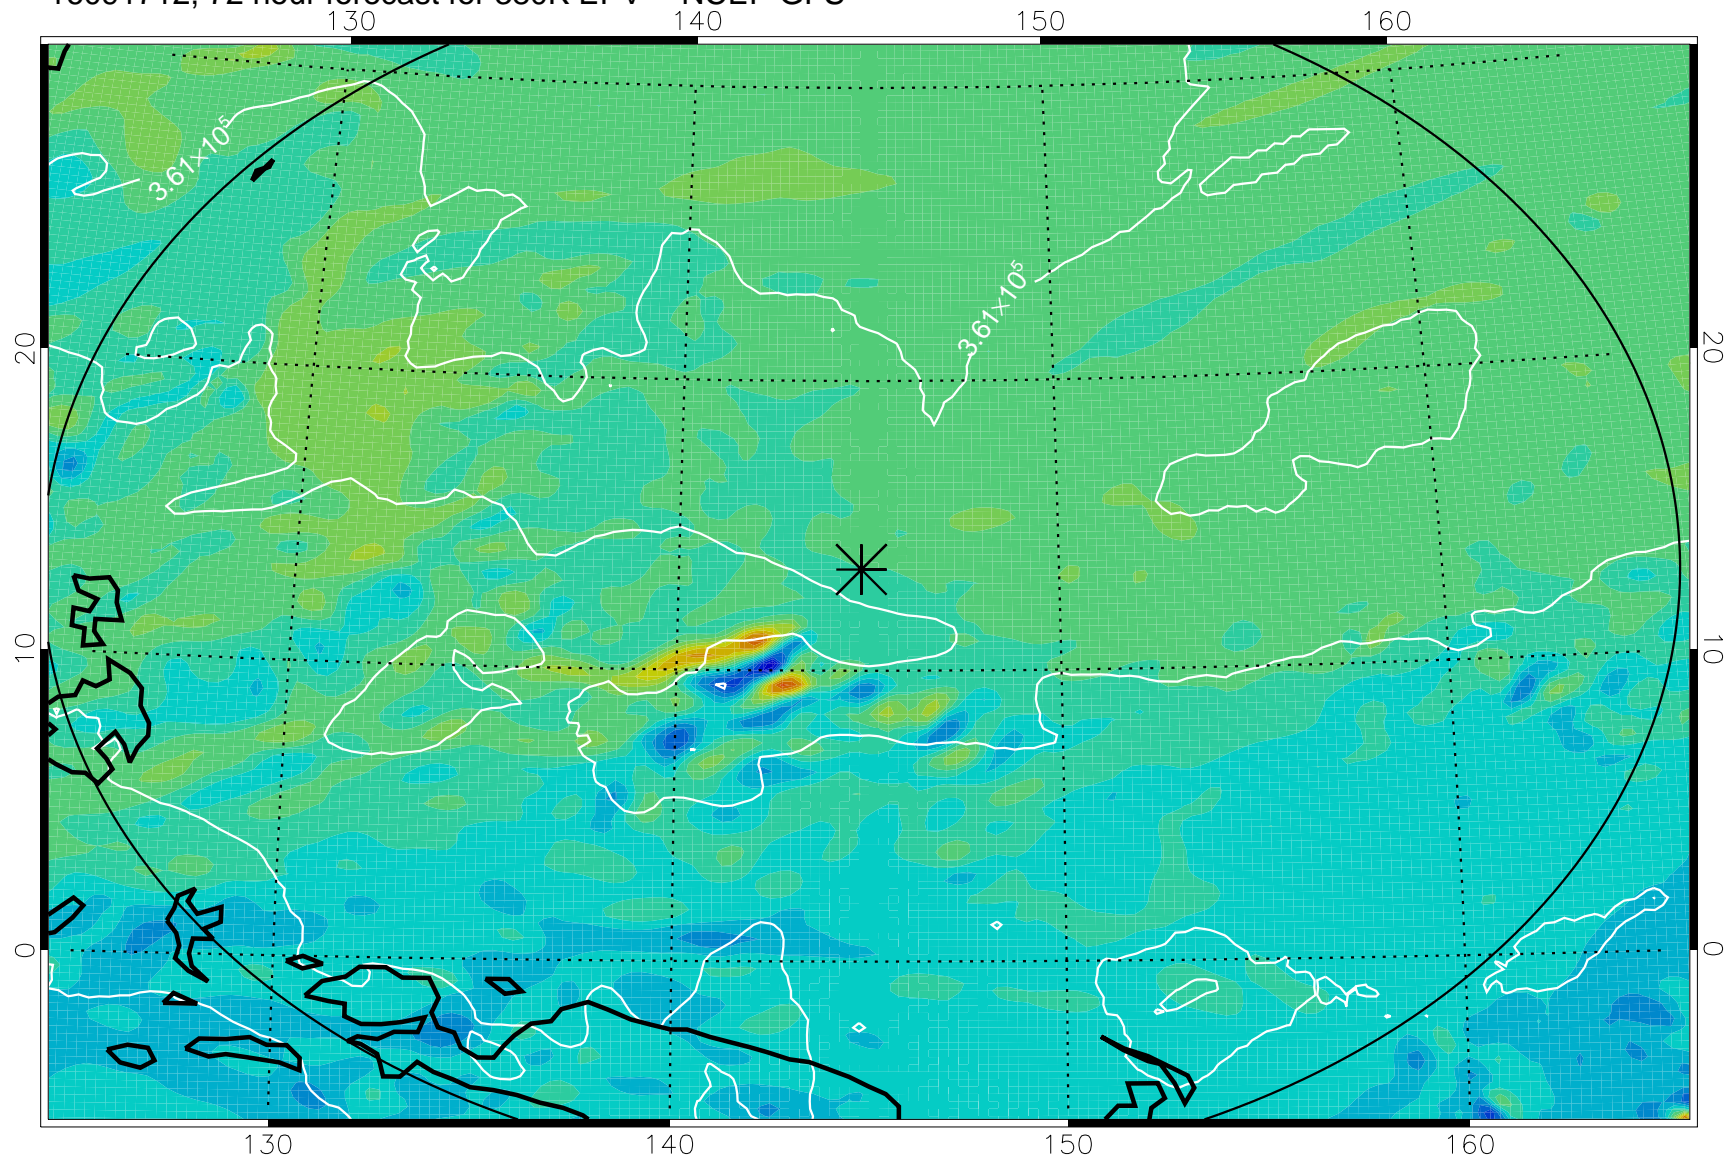

16091606, 42 hour forecast for 380K EPV -- NCEP GFS

380K Montgomery Streamfunction, white

Range ring of 2304 km

16091612, 48 hour forecast for 380K EPV -- NCEP GFS

380K Montgomery Streamfunction, white

Range ring of 2304 km

16091618, 54 hour forecast for 380K EPV -- NCEP GFS

380K Montgomery Streamfunction, white

Range ring of 2304 km

16091700, 60 hour forecast for 380K EPV -- NCEP GFS

380K Montgomery Streamfunction, white

Range ring of 2304 km

16091706, 66 hour forecast for 380K EPV -- NCEP GFS

380K Montgomery Streamfunction, white

Range ring of 2304 km

16091712, 72 hour forecast for 380K EPV -- NCEP GFS

380K Montgomery Streamfunction, white

Range ring of 2304 km

16091718, 78 hour forecast for 380K EPV -- NCEP GFS

380K Montgomery Streamfunction, white

Range ring of 2304 km

16091800, 84 hour forecast for 380K EPV -- NCEP GFS

380K Montgomery Streamfunction, white

Range ring of 2304 km