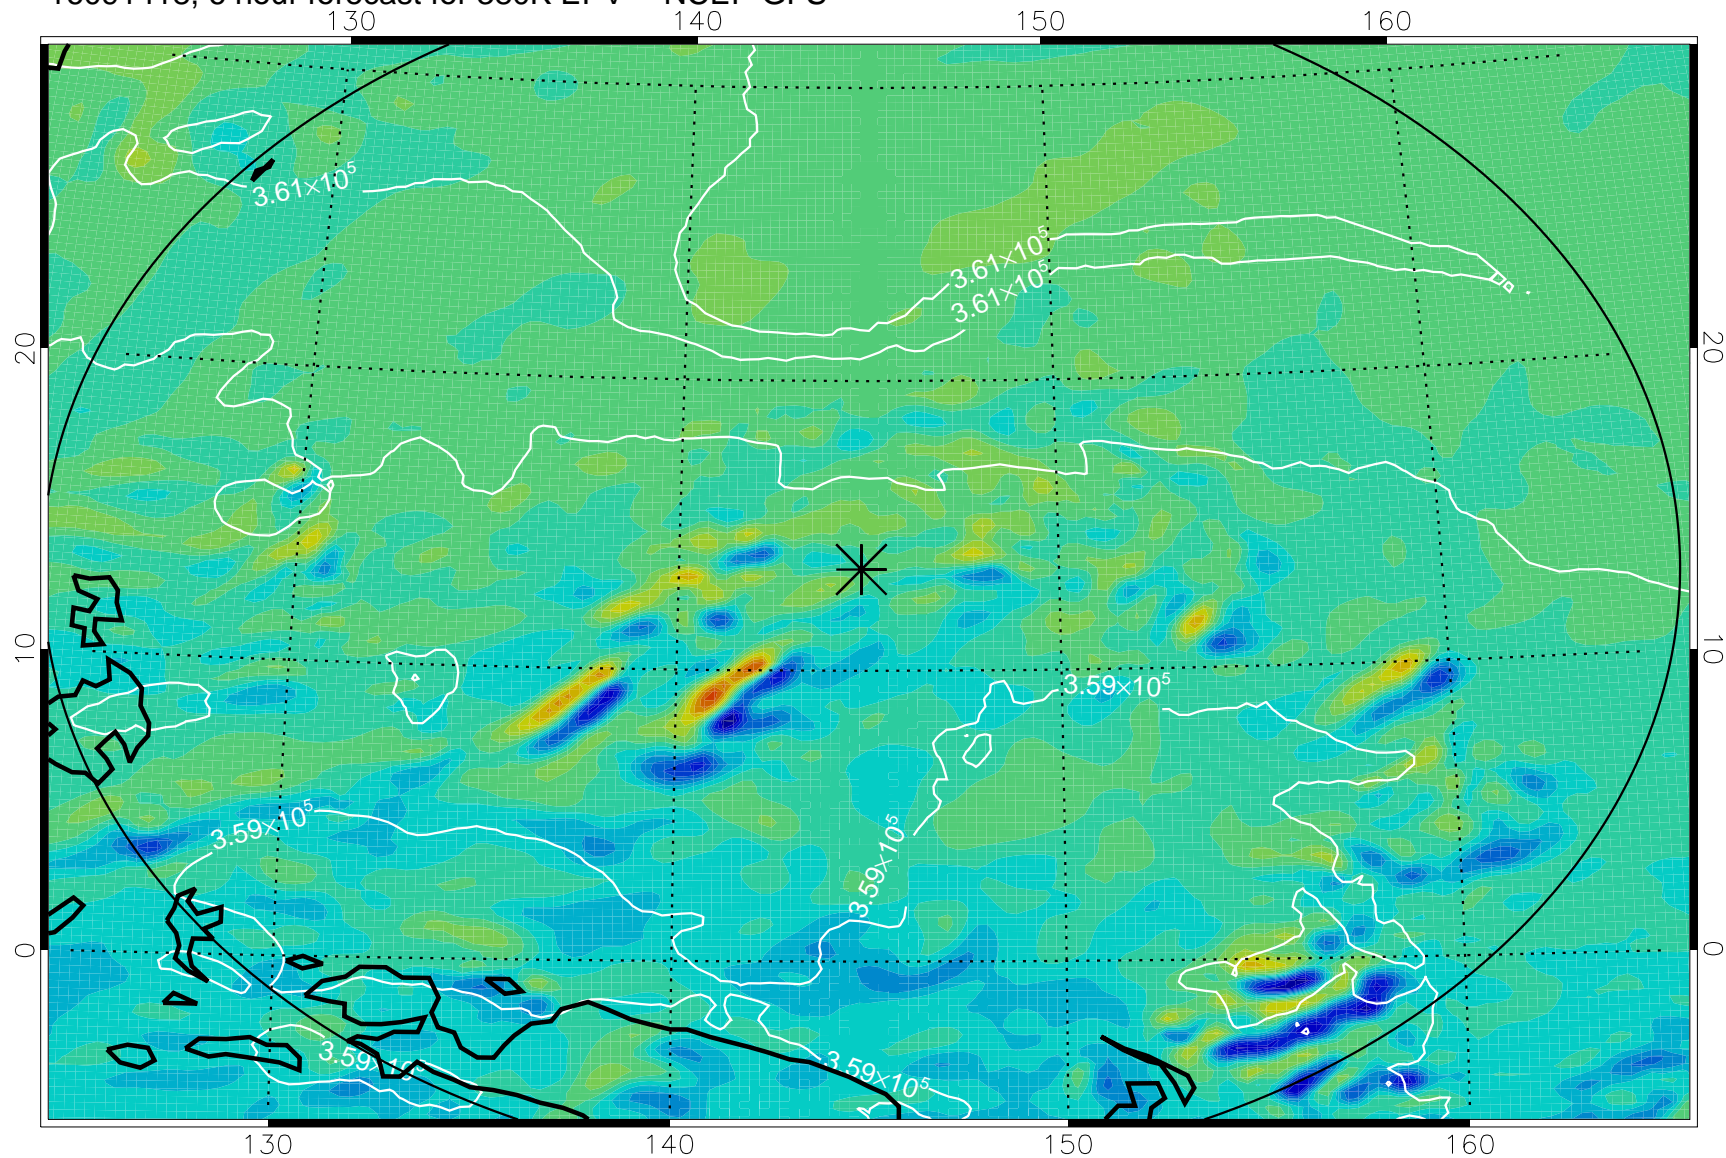

16091418, 6 hour forecast for 380K EPV -- NCEP GFS

380K Montgomery Streamfunction, white

Range ring of 2304 km

16091500, 12 hour forecast for 380K EPV -- NCEP GFS

380K Montgomery Streamfunction, white

Range ring of 2304 km

16091506, 18 hour forecast for 380K EPV -- NCEP GFS

380K Montgomery Streamfunction, white

Range ring of 2304 km

16091512, 24 hour forecast for 380K EPV -- NCEP GFS

380K Montgomery Streamfunction, white

Range ring of 2304 km

16091518, 30 hour forecast for 380K EPV -- NCEP GFS

380K Montgomery Streamfunction, white

Range ring of 2304 km

16091600, 36 hour forecast for 380K EPV -- NCEP GFS

380K Montgomery Streamfunction, white

Range ring of 2304 km

16091606, 42 hour forecast for 380K EPV -- NCEP GFS

380K Montgomery Streamfunction, white

Range ring of 2304 km

16091612, 48 hour forecast for 380K EPV -- NCEP GFS

380K Montgomery Streamfunction, white

Range ring of 2304 km