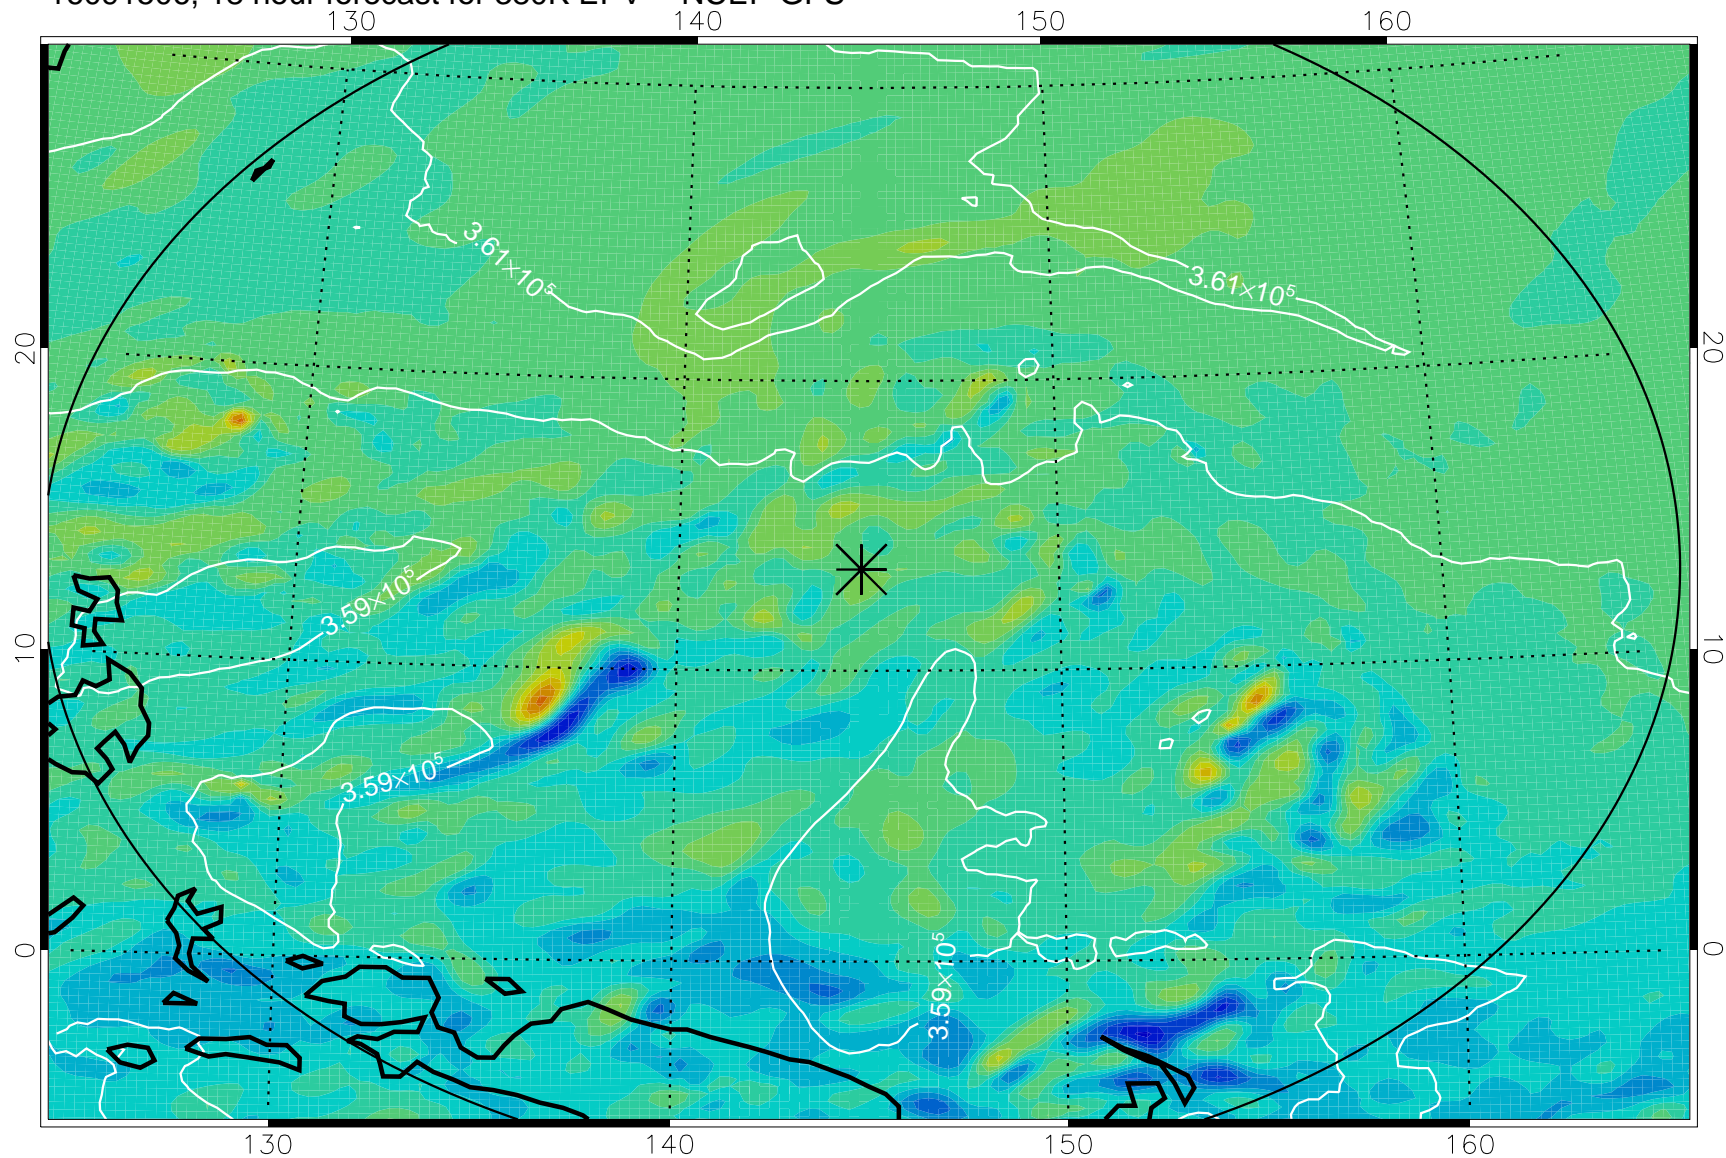

16091418, 6 hour forecast for 380K EPV -- NCEP GFS

380K Montgomery Streamfunction, white

Range ring of 2304 km

16091500, 12 hour forecast for 380K EPV -- NCEP GFS

380K Montgomery Streamfunction, white

Range ring of 2304 km

16091506, 18 hour forecast for 380K EPV -- NCEP GFS

380K Montgomery Streamfunction, white

Range ring of 2304 km

16091512, 24 hour forecast for 380K EPV -- NCEP GFS

380K Montgomery Streamfunction, white

Range ring of 2304 km

16091518, 30 hour forecast for 380K EPV -- NCEP GFS

380K Montgomery Streamfunction, white

Range ring of 2304 km

16091600, 36 hour forecast for 380K EPV -- NCEP GFS

380K Montgomery Streamfunction, white

Range ring of 2304 km

16091718, 78 hour forecast for 380K EPV -- NCEP GFS

380K Montgomery Streamfunction, white

Range ring of 2304 km

16091800, 84 hour forecast for 380K EPV -- NCEP GFS

380K Montgomery Streamfunction, white

Range ring of 2304 km