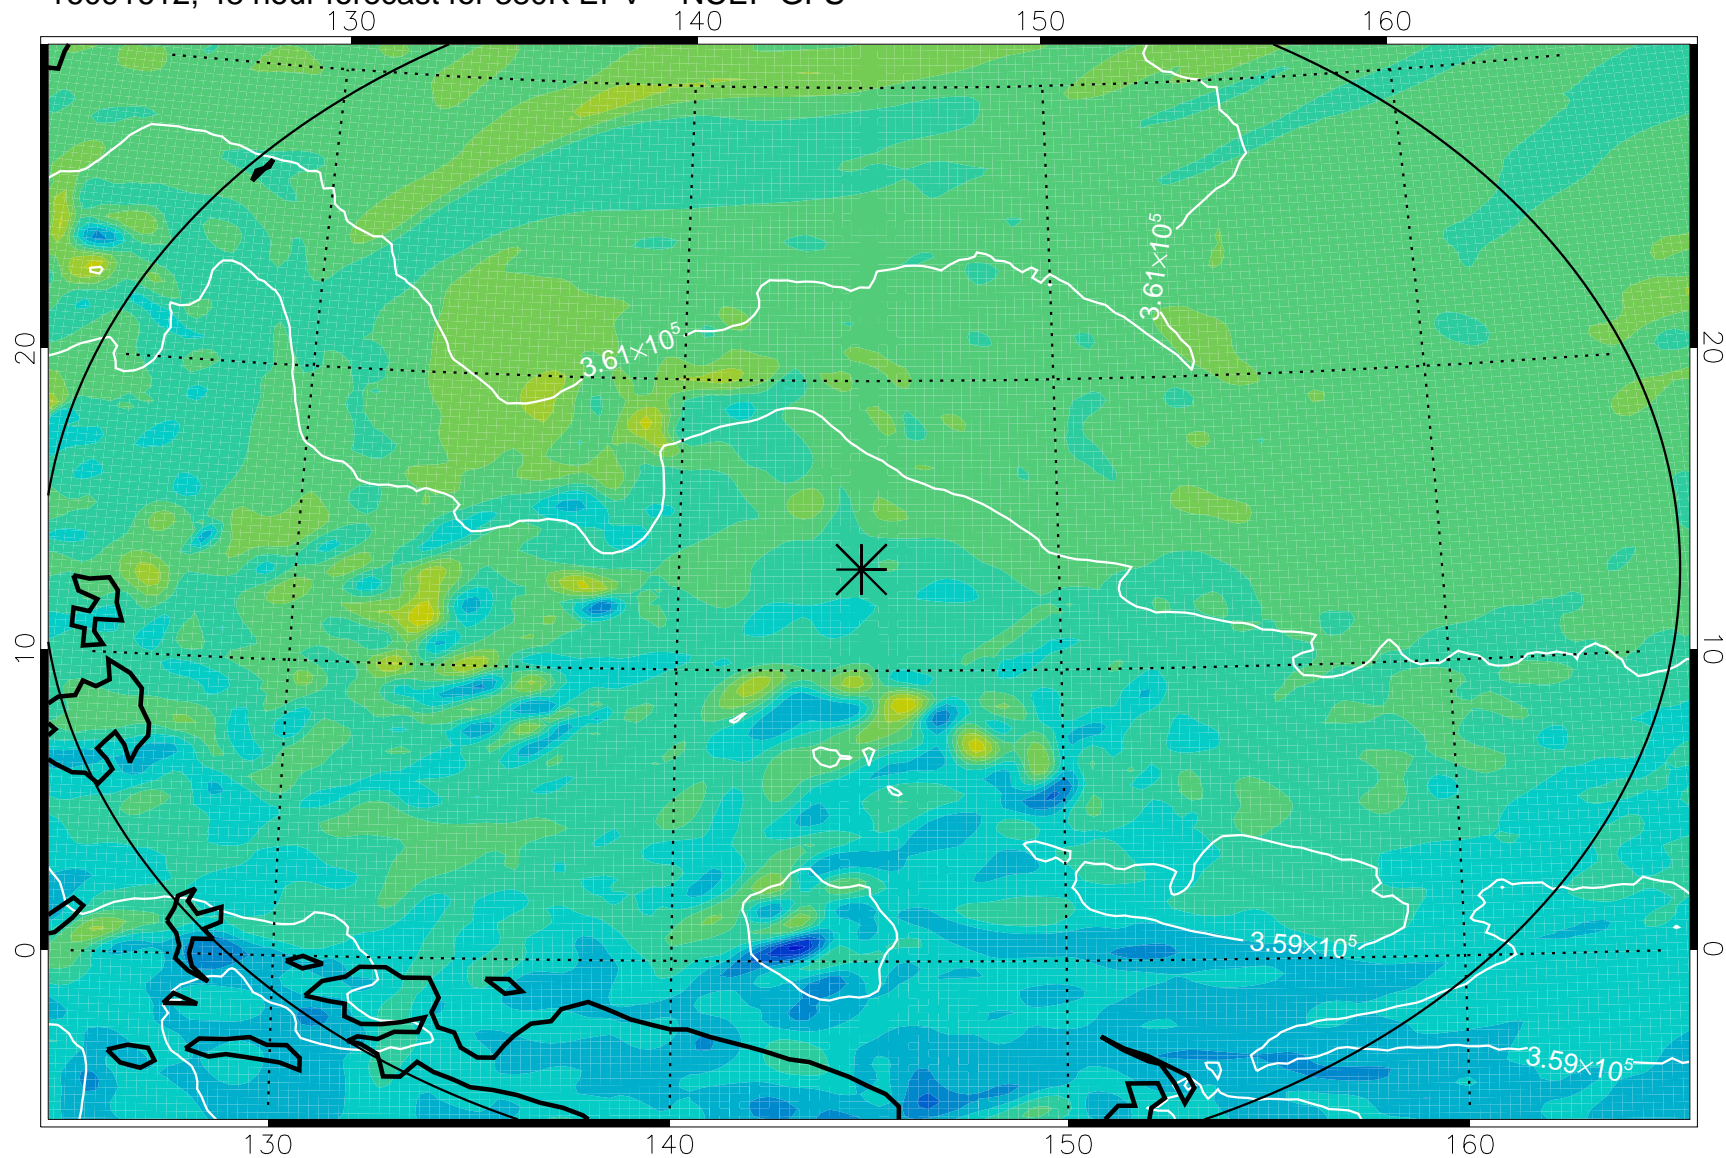

16091518, 30 hour forecast for 380K EPV -- NCEP GFS

380K Montgomery Streamfunction, white

Range ring of 2304 km

16091600, 36 hour forecast for 380K EPV -- NCEP GFS

380K Montgomery Streamfunction, white

Range ring of 2304 km

16091606, 42 hour forecast for 380K EPV -- NCEP GFS

380K Montgomery Streamfunction, white

Range ring of 2304 km

16091612, 48 hour forecast for 380K EPV -- NCEP GFS

380K Montgomery Streamfunction, white

Range ring of 2304 km

16091618, 54 hour forecast for 380K EPV -- NCEP GFS

380K Montgomery Streamfunction, white

Range ring of 2304 km

16091700, 60 hour forecast for 380K EPV -- NCEP GFS

380K Montgomery Streamfunction, white

Range ring of 2304 km

16091718, 78 hour forecast for 380K EPV -- NCEP GFS

380K Montgomery Streamfunction, white

Range ring of 2304 km

16091800, 84 hour forecast for 380K EPV -- NCEP GFS

380K Montgomery Streamfunction, white

Range ring of 2304 km