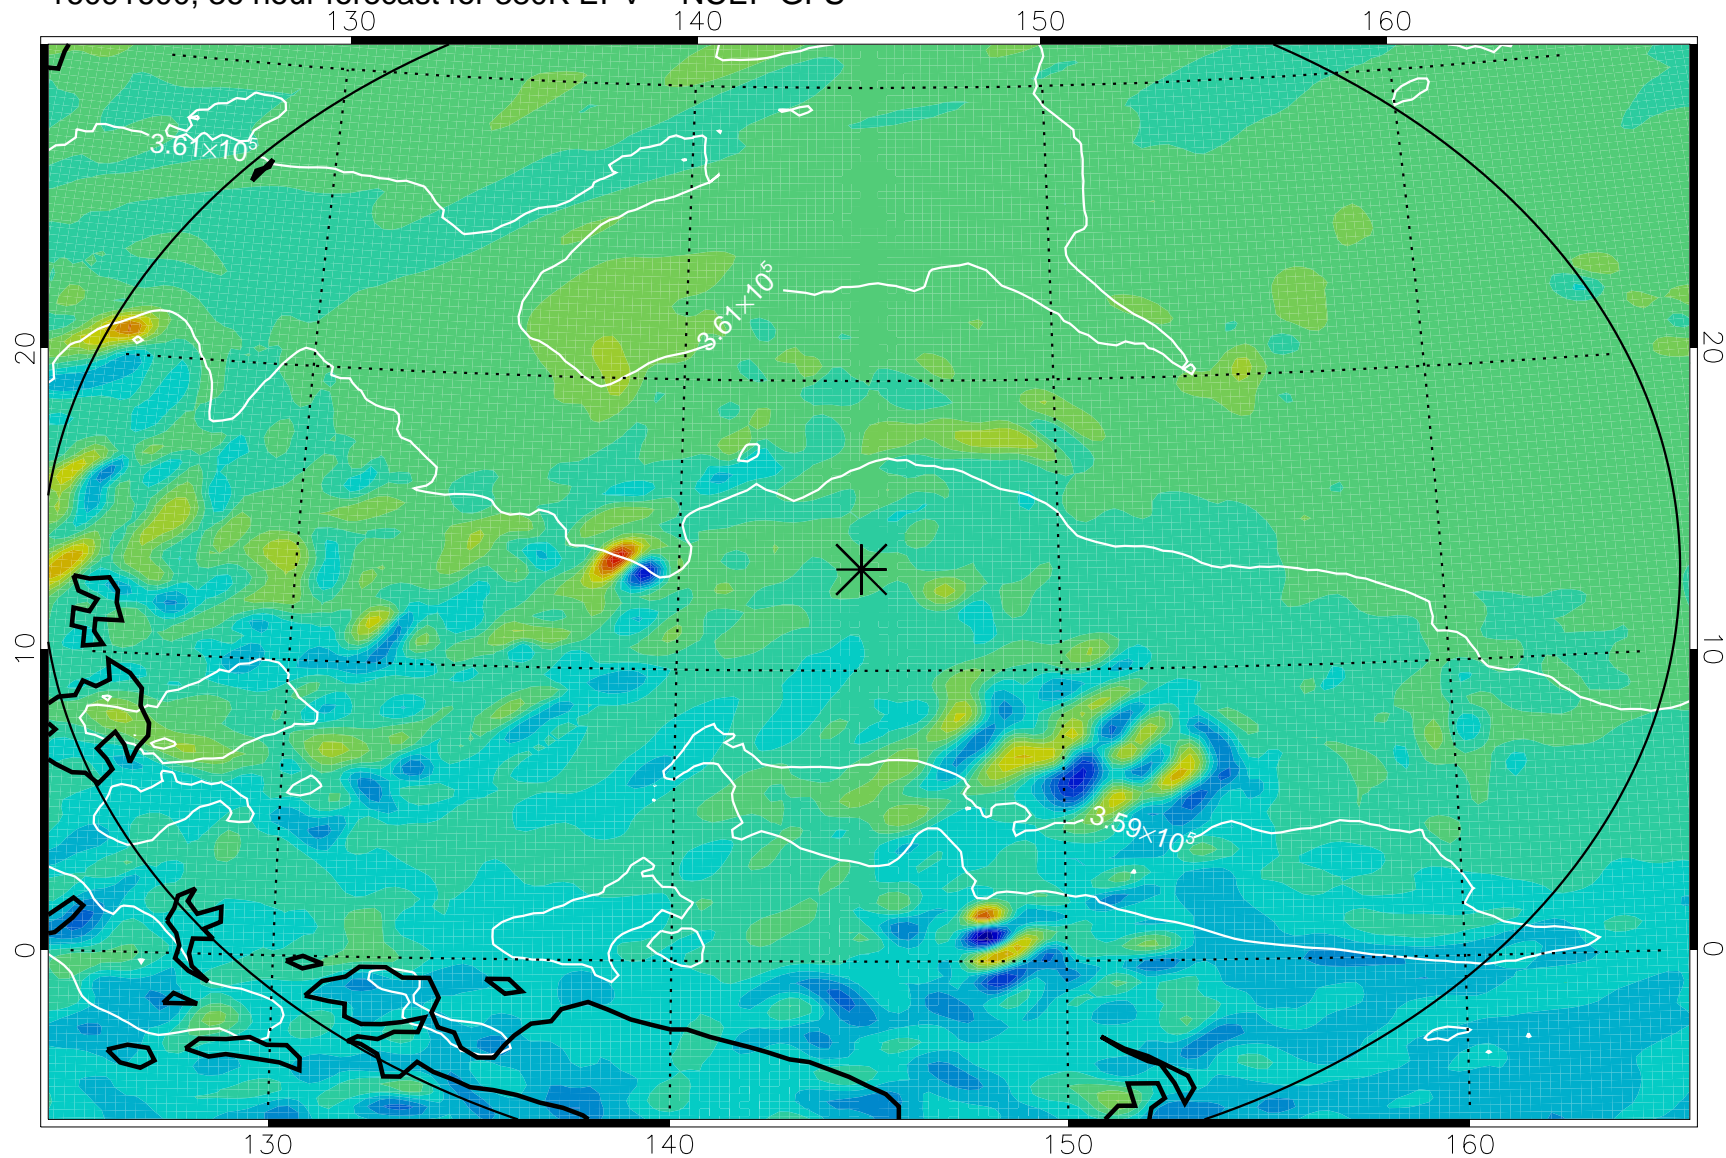

16091506, 18 hour forecast for 380K EPV -- NCEP GFS

380K Montgomery Streamfunction, white

Range ring of 2304 km

16091512, 24 hour forecast for 380K EPV -- NCEP GFS

380K Montgomery Streamfunction, white

Range ring of 2304 km

16091518, 30 hour forecast for 380K EPV -- NCEP GFS

380K Montgomery Streamfunction, white

Range ring of 2304 km

16091600, 36 hour forecast for 380K EPV -- NCEP GFS

380K Montgomery Streamfunction, white

Range ring of 2304 km

16091606, 42 hour forecast for 380K EPV -- NCEP GFS

380K Montgomery Streamfunction, white

Range ring of 2304 km

16091612, 48 hour forecast for 380K EPV -- NCEP GFS

380K Montgomery Streamfunction, white

Range ring of 2304 km

16091818, 102 hour forecast for 380K EPV -- NCEP GFS

380K Montgomery Streamfunction, white

Range ring of 2304 km

16091900, 108 hour forecast for 380K EPV -- NCEP GFS

380K Montgomery Streamfunction, white

Range ring of 2304 km