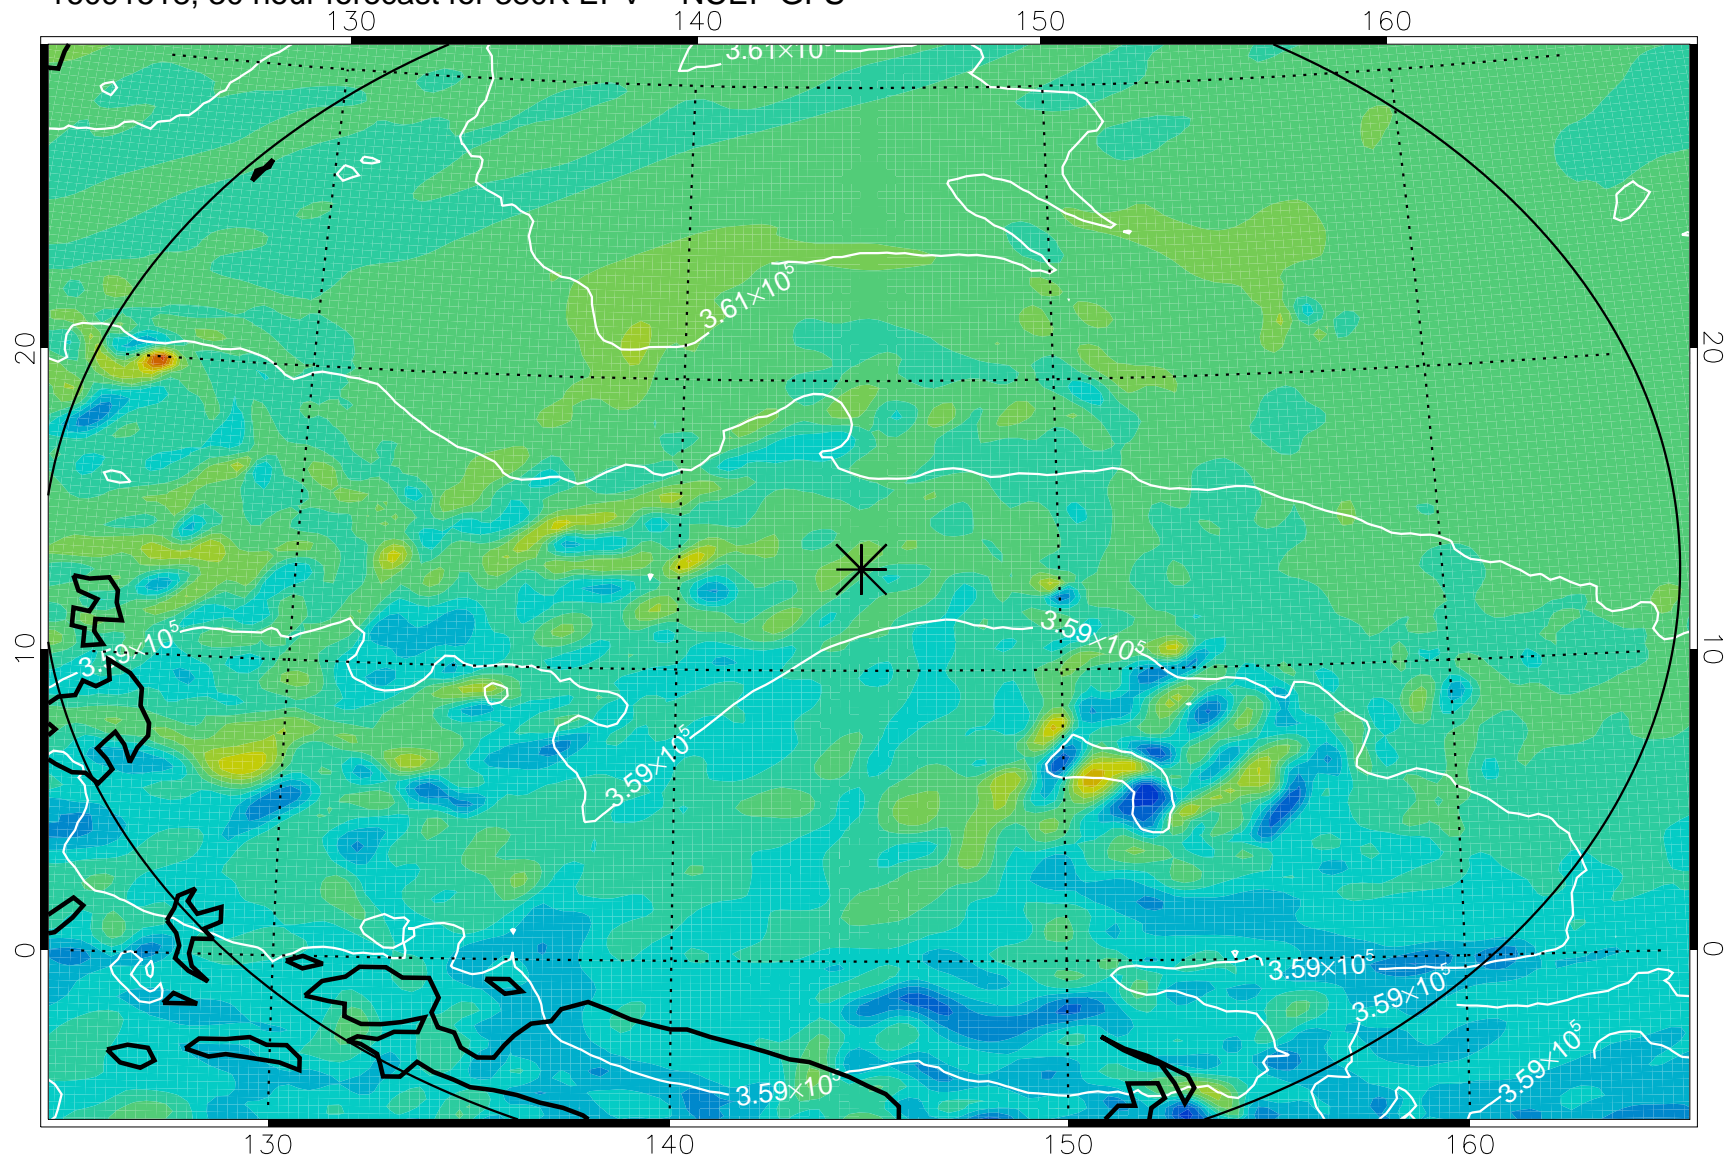

16091506, 18 hour forecast for 380K EPV -- NCEP GFS

380K Montgomery Streamfunction, white

Range ring of 2304 km

16091512, 24 hour forecast for 380K EPV -- NCEP GFS

380K Montgomery Streamfunction, white

Range ring of 2304 km

16091518, 30 hour forecast for 380K EPV -- NCEP GFS

380K Montgomery Streamfunction, white

Range ring of 2304 km

16091600, 36 hour forecast for 380K EPV -- NCEP GFS

380K Montgomery Streamfunction, white

Range ring of 2304 km

16091606, 42 hour forecast for 380K EPV -- NCEP GFS

380K Montgomery Streamfunction, white

Range ring of 2304 km

16091612, 48 hour forecast for 380K EPV -- NCEP GFS

380K Montgomery Streamfunction, white

Range ring of 2304 km

16091818, 102 hour forecast for 380K EPV -- NCEP GFS

380K Montgomery Streamfunction, white

Range ring of 2304 km

16091900, 108 hour forecast for 380K EPV -- NCEP GFS

380K Montgomery Streamfunction, white

Range ring of 2304 km