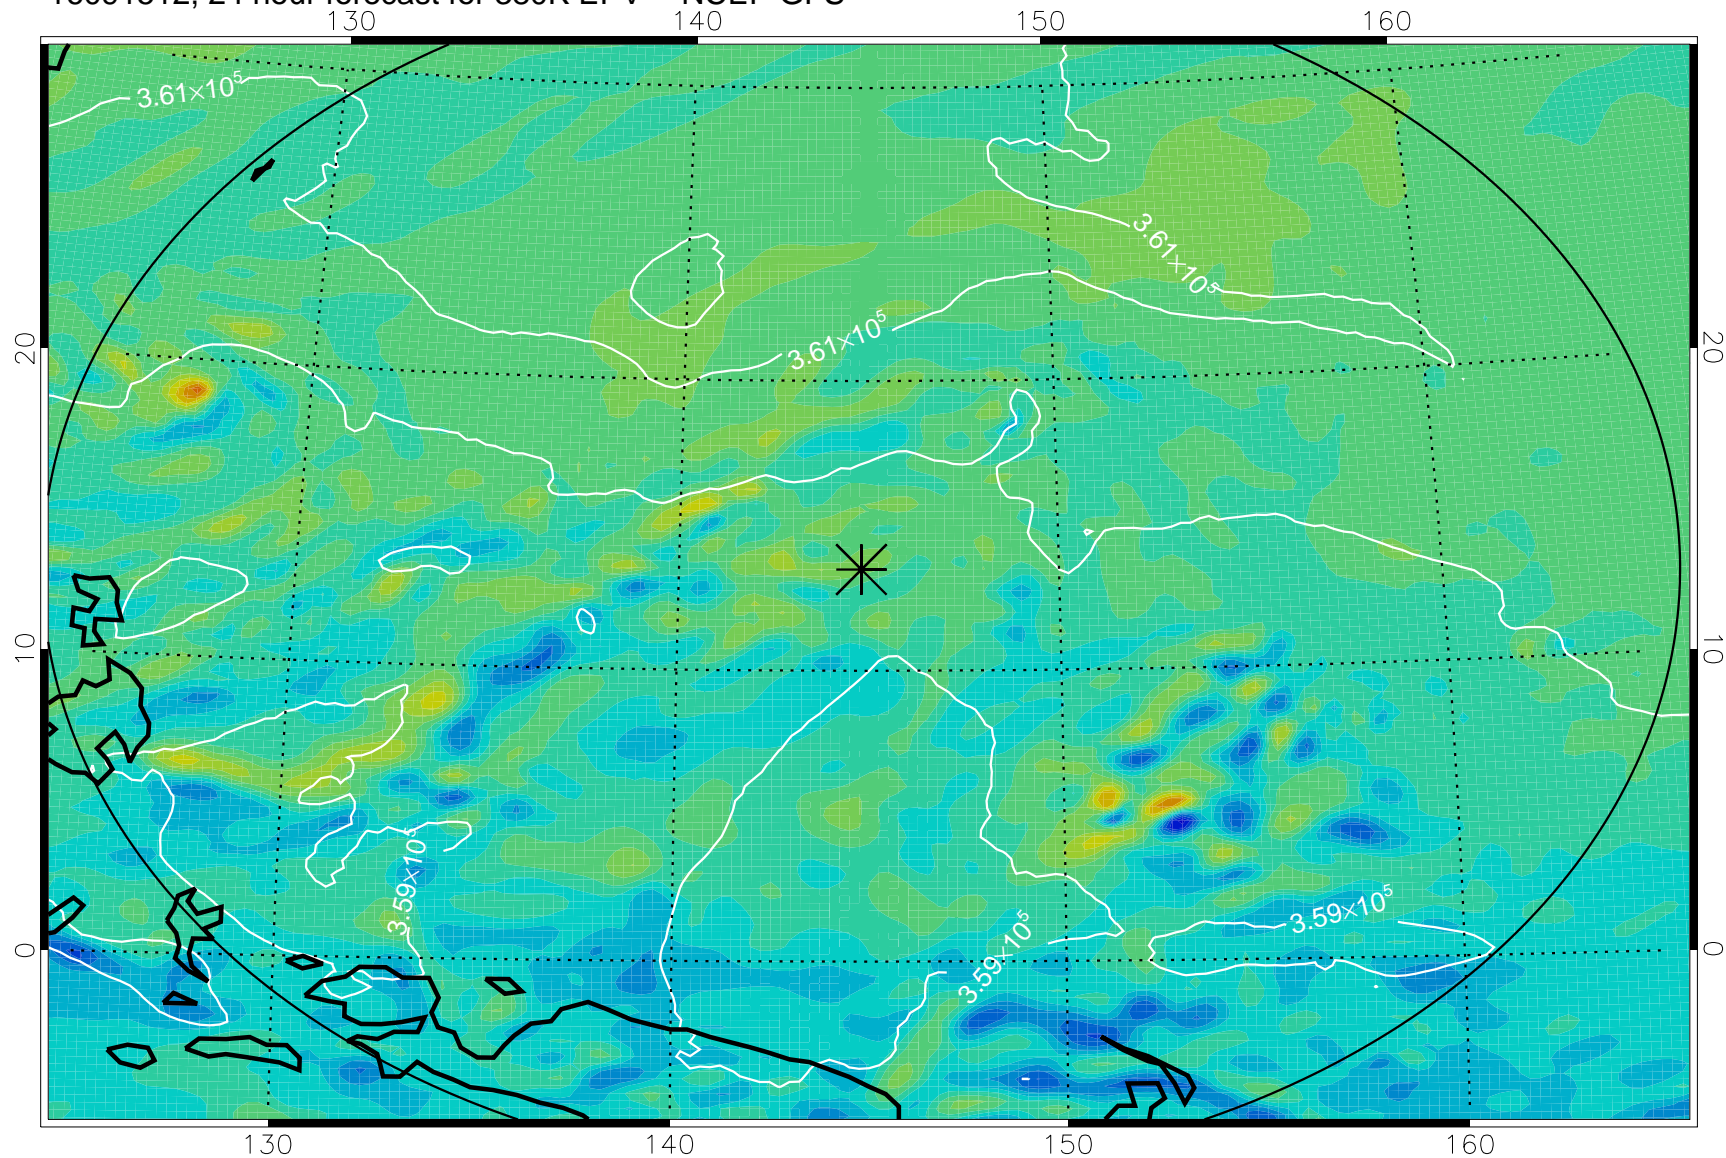

16091418, 6 hour forecast for 380K EPV -- NCEP GFS

380K Montgomery Streamfunction, white

Range ring of 2304 km

16091500, 12 hour forecast for 380K EPV -- NCEP GFS

380K Montgomery Streamfunction, white

Range ring of 2304 km

16091506, 18 hour forecast for 380K EPV -- NCEP GFS

380K Montgomery Streamfunction, white

Range ring of 2304 km

16091512, 24 hour forecast for 380K EPV -- NCEP GFS

380K Montgomery Streamfunction, white

Range ring of 2304 km

16091518, 30 hour forecast for 380K EPV -- NCEP GFS

380K Montgomery Streamfunction, white

Range ring of 2304 km

16091600, 36 hour forecast for 380K EPV -- NCEP GFS

380K Montgomery Streamfunction, white

Range ring of 2304 km

16091718, 78 hour forecast for 380K EPV -- NCEP GFS

380K Montgomery Streamfunction, white

Range ring of 2304 km

16091800, 84 hour forecast for 380K EPV -- NCEP GFS

380K Montgomery Streamfunction, white

Range ring of 2304 km