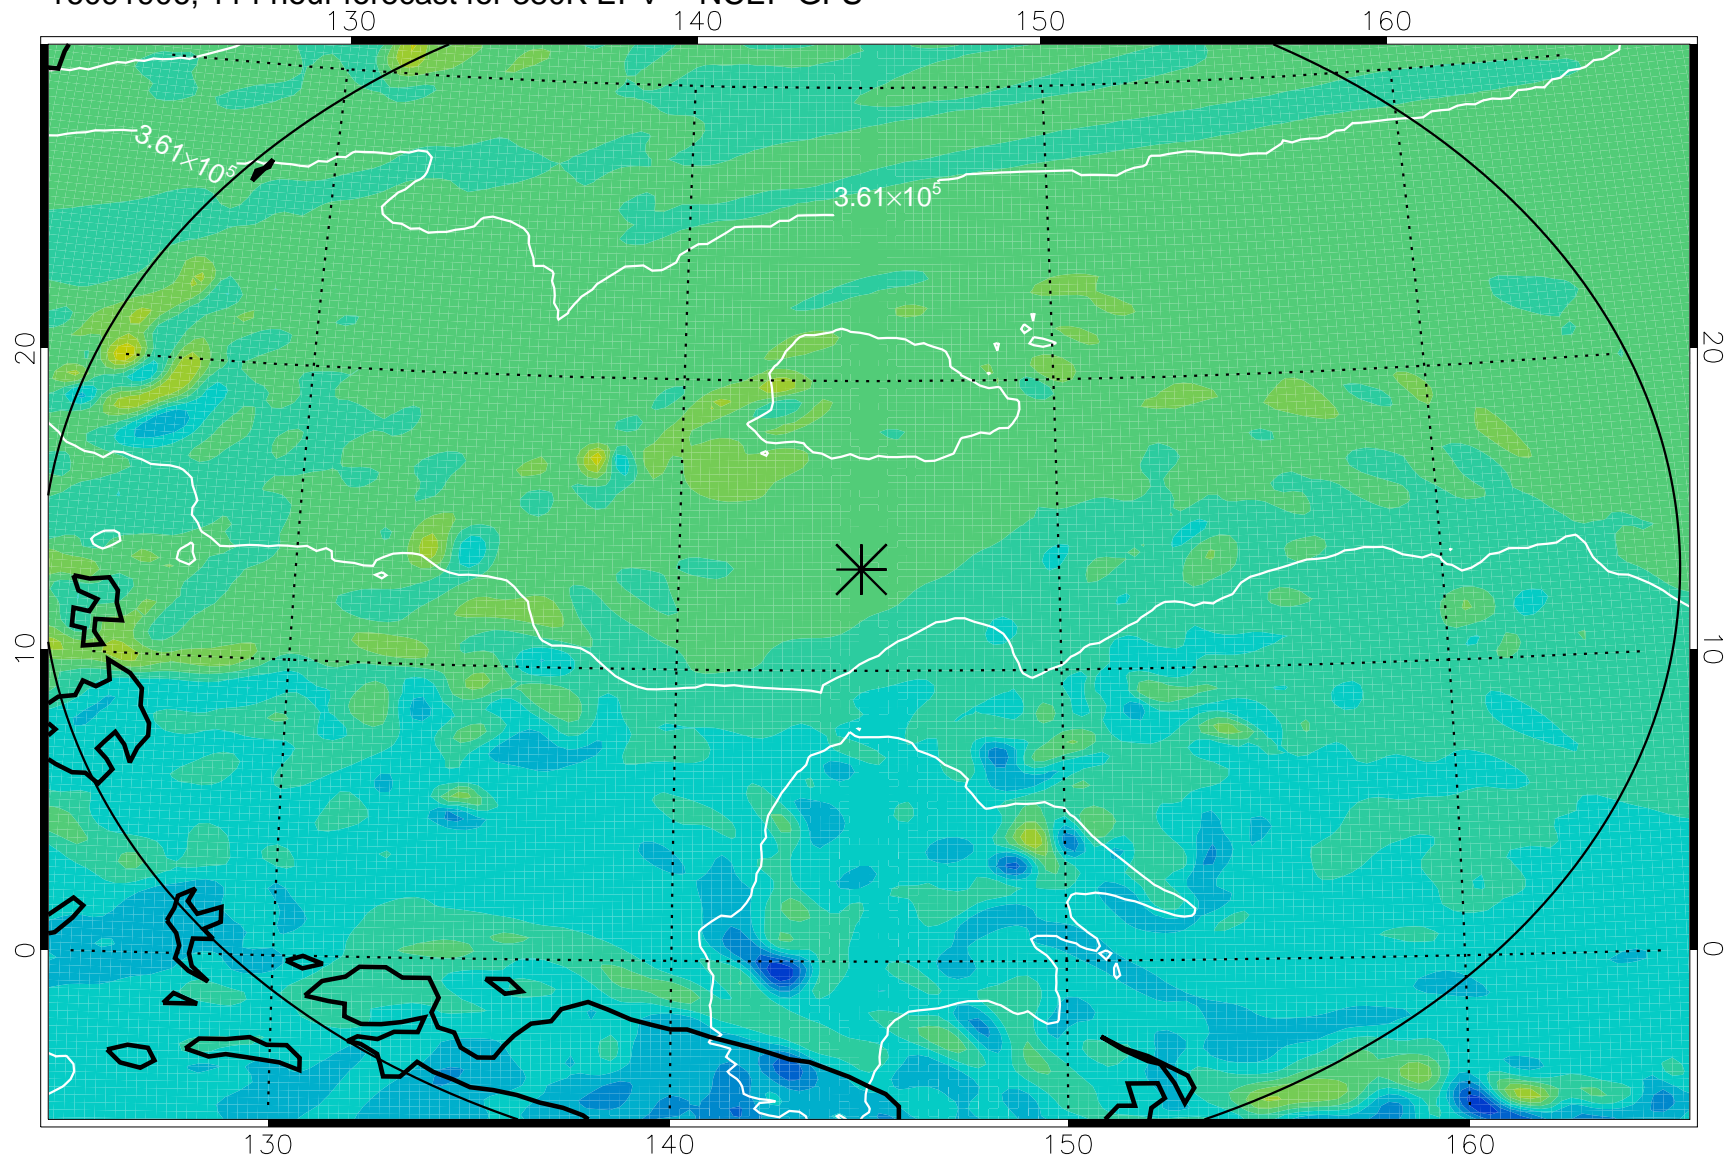

16091718, 78 hour forecast for 380K EPV -- NCEP GFS

380K Montgomery Streamfunction, white

Range ring of 2304 km

16091800, 84 hour forecast for 380K EPV -- NCEP GFS

380K Montgomery Streamfunction, white

Range ring of 2304 km

16091806, 90 hour forecast for 380K EPV -- NCEP GFS

380K Montgomery Streamfunction, white

Range ring of 2304 km

16091812, 96 hour forecast for 380K EPV -- NCEP GFS

380K Montgomery Streamfunction, white

Range ring of 2304 km

16091818, 102 hour forecast for 380K EPV -- NCEP GFS

380K Montgomery Streamfunction, white

Range ring of 2304 km

16091900, 108 hour forecast for 380K EPV -- NCEP GFS

380K Montgomery Streamfunction, white

Range ring of 2304 km

16091906, 114 hour forecast for 380K EPV -- NCEP GFS

380K Montgomery Streamfunction, white

Range ring of 2304 km

16091912, 120 hour forecast for 380K EPV -- NCEP GFS

380K Montgomery Streamfunction, white

Range ring of 2304 km