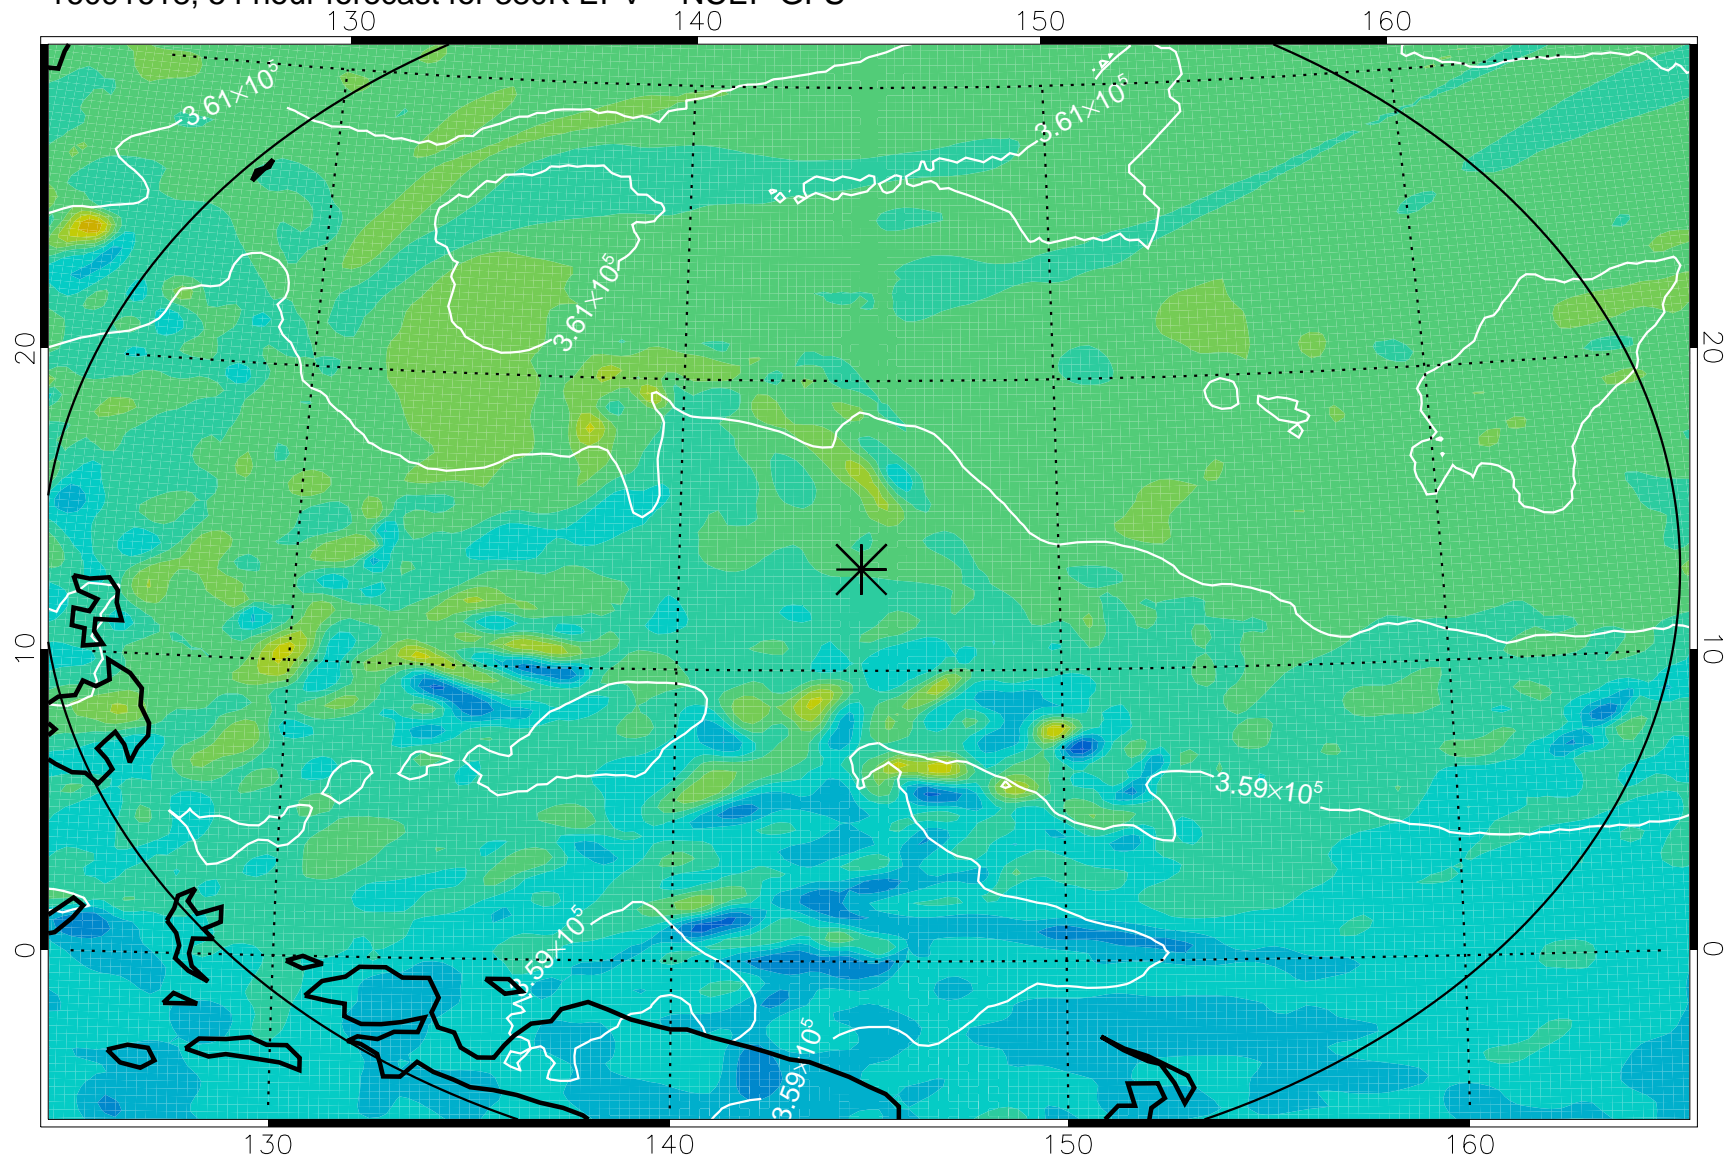

16091518, 30 hour forecast for 380K EPV -- NCEP GFS

380K Montgomery Streamfunction, white

Range ring of 2304 km

16091600, 36 hour forecast for 380K EPV -- NCEP GFS

380K Montgomery Streamfunction, white

Range ring of 2304 km

16091606, 42 hour forecast for 380K EPV -- NCEP GFS

380K Montgomery Streamfunction, white

Range ring of 2304 km

16091612, 48 hour forecast for 380K EPV -- NCEP GFS

380K Montgomery Streamfunction, white

Range ring of 2304 km

16091618, 54 hour forecast for 380K EPV -- NCEP GFS

380K Montgomery Streamfunction, white

Range ring of 2304 km

16091700, 60 hour forecast for 380K EPV -- NCEP GFS

380K Montgomery Streamfunction, white

Range ring of 2304 km

16091718, 78 hour forecast for 380K EPV -- NCEP GFS

380K Montgomery Streamfunction, white

Range ring of 2304 km

16091800, 84 hour forecast for 380K EPV -- NCEP GFS

380K Montgomery Streamfunction, white

Range ring of 2304 km