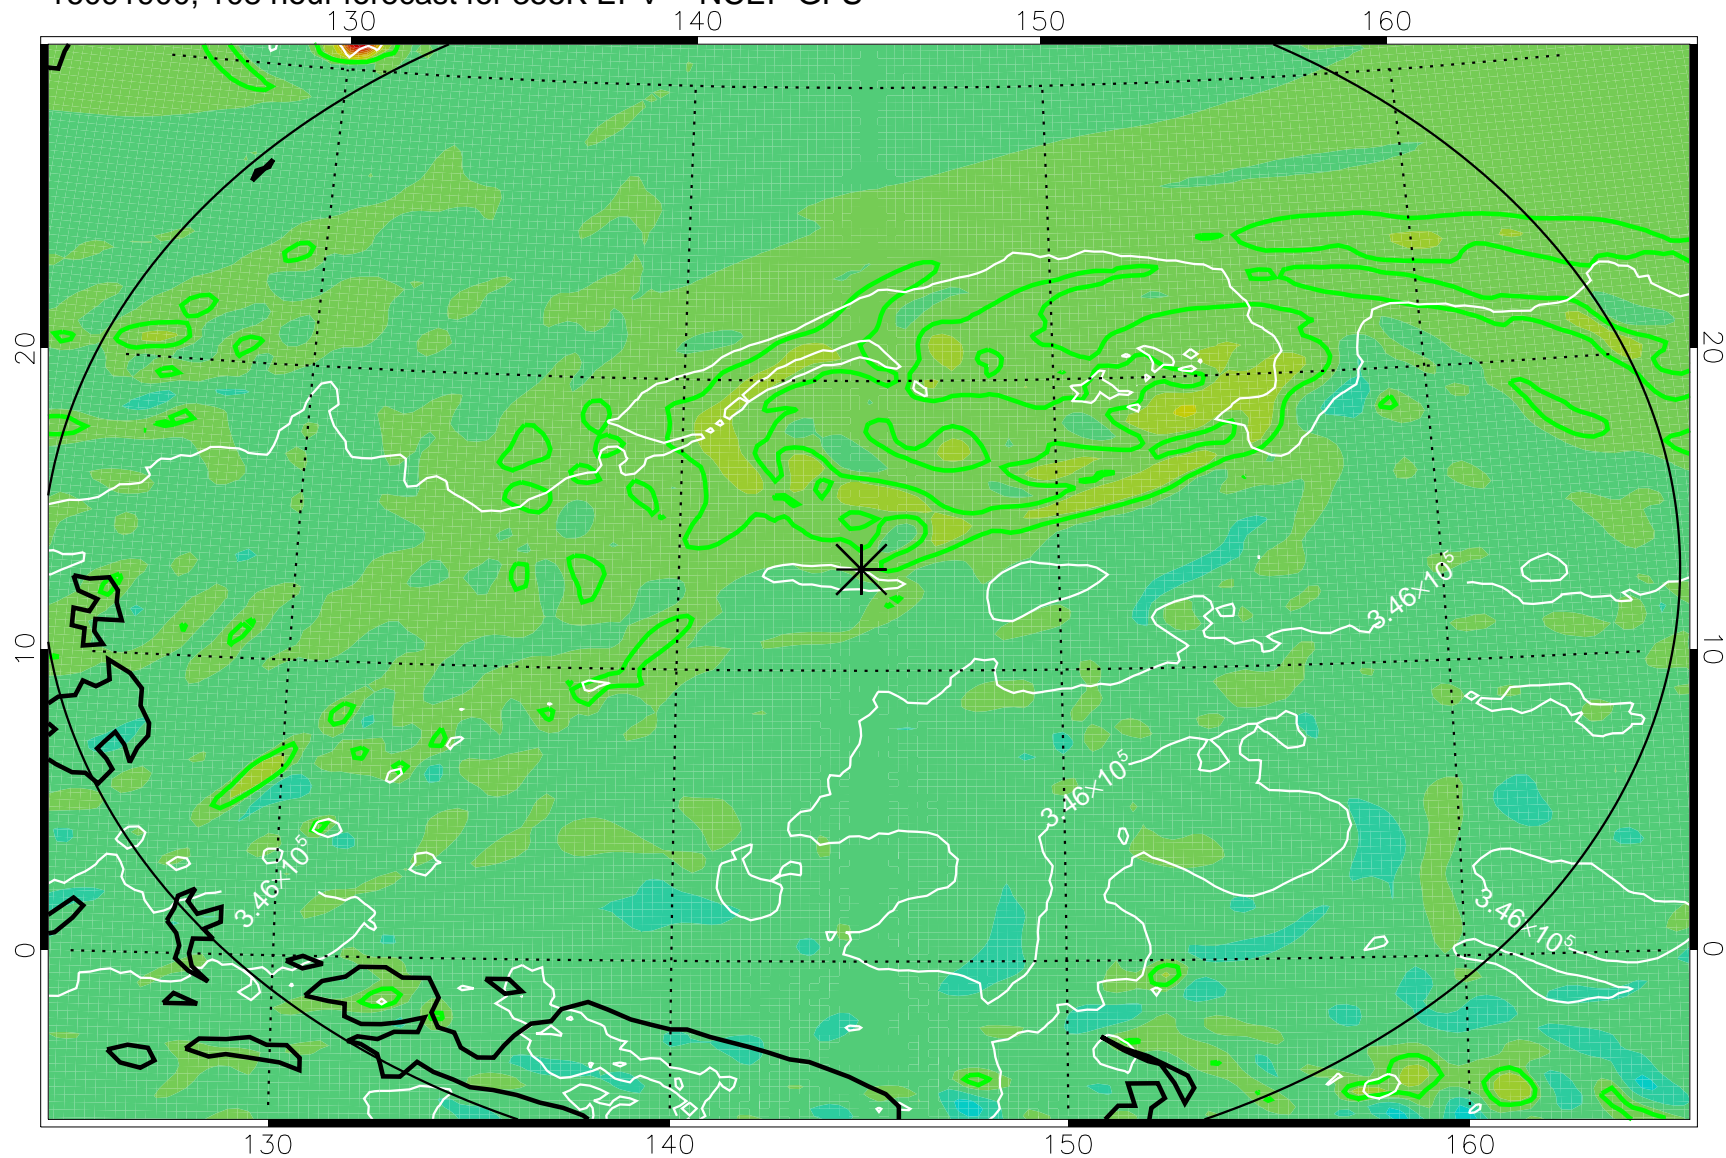

16091718, 78 hour forecast for 355K EPV -- NCEP GFS

355K Montgomery Streamfunction, white  
EPV Tropopause (2 PVU) Position  
Range ring of 2304 km

16091800, 84 hour forecast for 355K EPV -- NCEP GFS

355K Montgomery Streamfunction, white  
EPV Tropopause (2 PVU) Position  
Range ring of 2304 km

16091806, 90 hour forecast for 355K EPV -- NCEP GFS

355K Montgomery Streamfunction, white  
EPV Tropopause (2 PVU) Position  
Range ring of 2304 km

16091812, 96 hour forecast for 355K EPV -- NCEP GFS

355K Montgomery Streamfunction, white  
EPV Tropopause (2 PVU) Position  
Range ring of 2304 km

16091818, 102 hour forecast for 355K EPV -- NCEP GFS

355K Montgomery Streamfunction, white  
EPV Tropopause (2 PVU) Position  
Range ring of 2304 km

16091900, 108 hour forecast for 355K EPV -- NCEP GFS

355K Montgomery Streamfunction, white  
EPV Tropopause (2 PVU) Position  
Range ring of 2304 km

16091906, 114 hour forecast for 355K EPV -- NCEP GFS

355K Montgomery Streamfunction, white  
EPV Tropopause (2 PVU) Position  
Range ring of 2304 km

16091912, 120 hour forecast for 355K EPV -- NCEP GFS

355K Montgomery Streamfunction, white  
EPV Tropopause (2 PVU) Position  
Range ring of 2304 km