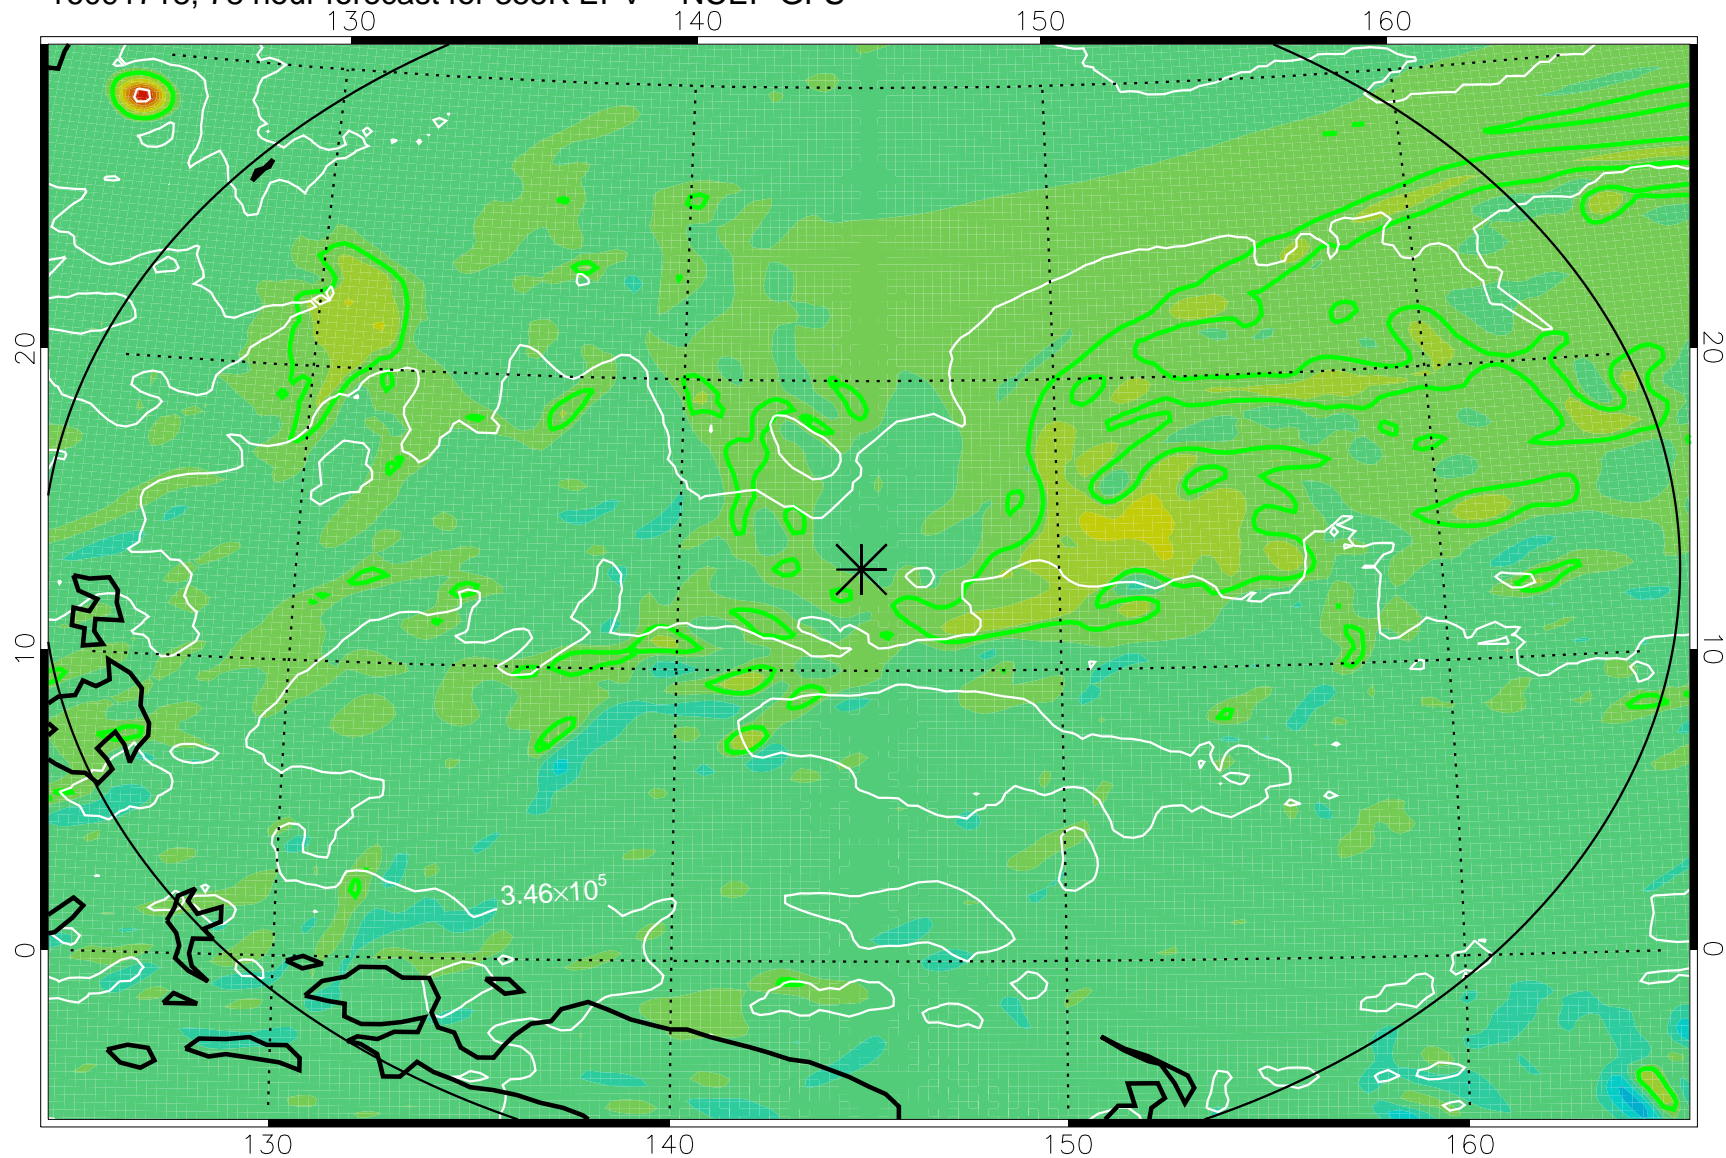

16091706, 66 hour forecast for 355K EPV -- NCEP GFS

355K Montgomery Streamfunction, white  
EPV Tropopause (2 PVU) Position  
Range ring of 2304 km

16091712, 72 hour forecast for 355K EPV -- NCEP GFS

355K Montgomery Streamfunction, white  
EPV Tropopause (2 PVU) Position  
Range ring of 2304 km

16091718, 78 hour forecast for 355K EPV -- NCEP GFS

355K Montgomery Streamfunction, white  
EPV Tropopause (2 PVU) Position  
Range ring of 2304 km

16091800, 84 hour forecast for 355K EPV -- NCEP GFS

355K Montgomery Streamfunction, white  
EPV Tropopause (2 PVU) Position  
Range ring of 2304 km

16091806, 90 hour forecast for 355K EPV -- NCEP GFS

355K Montgomery Streamfunction, white  
EPV Tropopause (2 PVU) Position  
Range ring of 2304 km

16091812, 96 hour forecast for 355K EPV -- NCEP GFS

355K Montgomery Streamfunction, white  
EPV Tropopause (2 PVU) Position  
Range ring of 2304 km

16091818, 102 hour forecast for 355K EPV -- NCEP GFS

355K Montgomery Streamfunction, white  
EPV Tropopause (2 PVU) Position  
Range ring of 2304 km

16091900, 108 hour forecast for 355K EPV -- NCEP GFS

355K Montgomery Streamfunction, white  
EPV Tropopause (2 PVU) Position  
Range ring of 2304 km