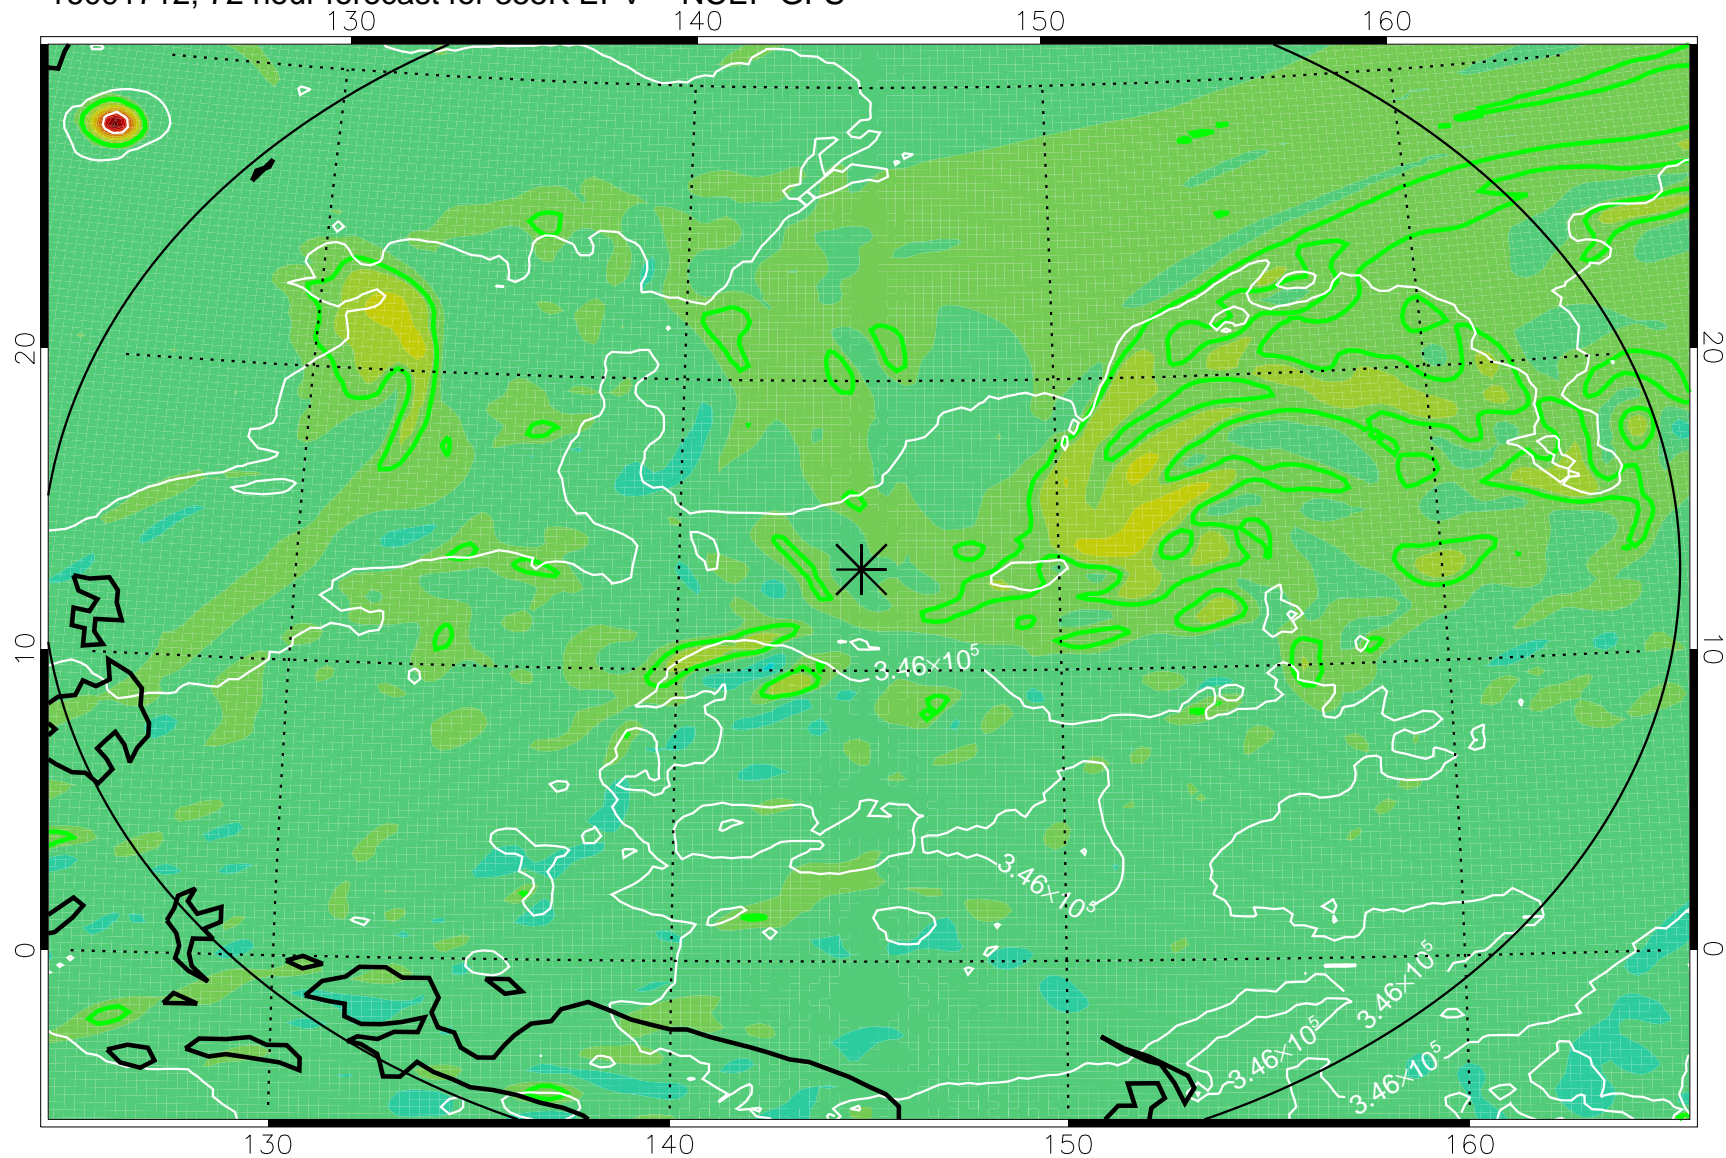

16091618, 54 hour forecast for 355K EPV -- NCEP GFS

355K Montgomery Streamfunction, white  
EPV Tropopause (2 PVU) Position  
Range ring of 2304 km

16091700, 60 hour forecast for 355K EPV -- NCEP GFS

355K Montgomery Streamfunction, white  
EPV Tropopause (2 PVU) Position  
Range ring of 2304 km

16091706, 66 hour forecast for 355K EPV -- NCEP GFS

355K Montgomery Streamfunction, white  
EPV Tropopause (2 PVU) Position  
Range ring of 2304 km

16091712, 72 hour forecast for 355K EPV -- NCEP GFS

355K Montgomery Streamfunction, white  
EPV Tropopause (2 PVU) Position  
Range ring of 2304 km

16091718, 78 hour forecast for 355K EPV -- NCEP GFS

355K Montgomery Streamfunction, white  
EPV Tropopause (2 PVU) Position  
Range ring of 2304 km

16091800, 84 hour forecast for 355K EPV -- NCEP GFS

355K Montgomery Streamfunction, white  
EPV Tropopause (2 PVU) Position  
Range ring of 2304 km

16091818, 102 hour forecast for 355K EPV -- NCEP GFS

355K Montgomery Streamfunction, white  
EPV Tropopause (2 PVU) Position  
Range ring of 2304 km

16091900, 108 hour forecast for 355K EPV -- NCEP GFS

355K Montgomery Streamfunction, white  
EPV Tropopause (2 PVU) Position  
Range ring of 2304 km