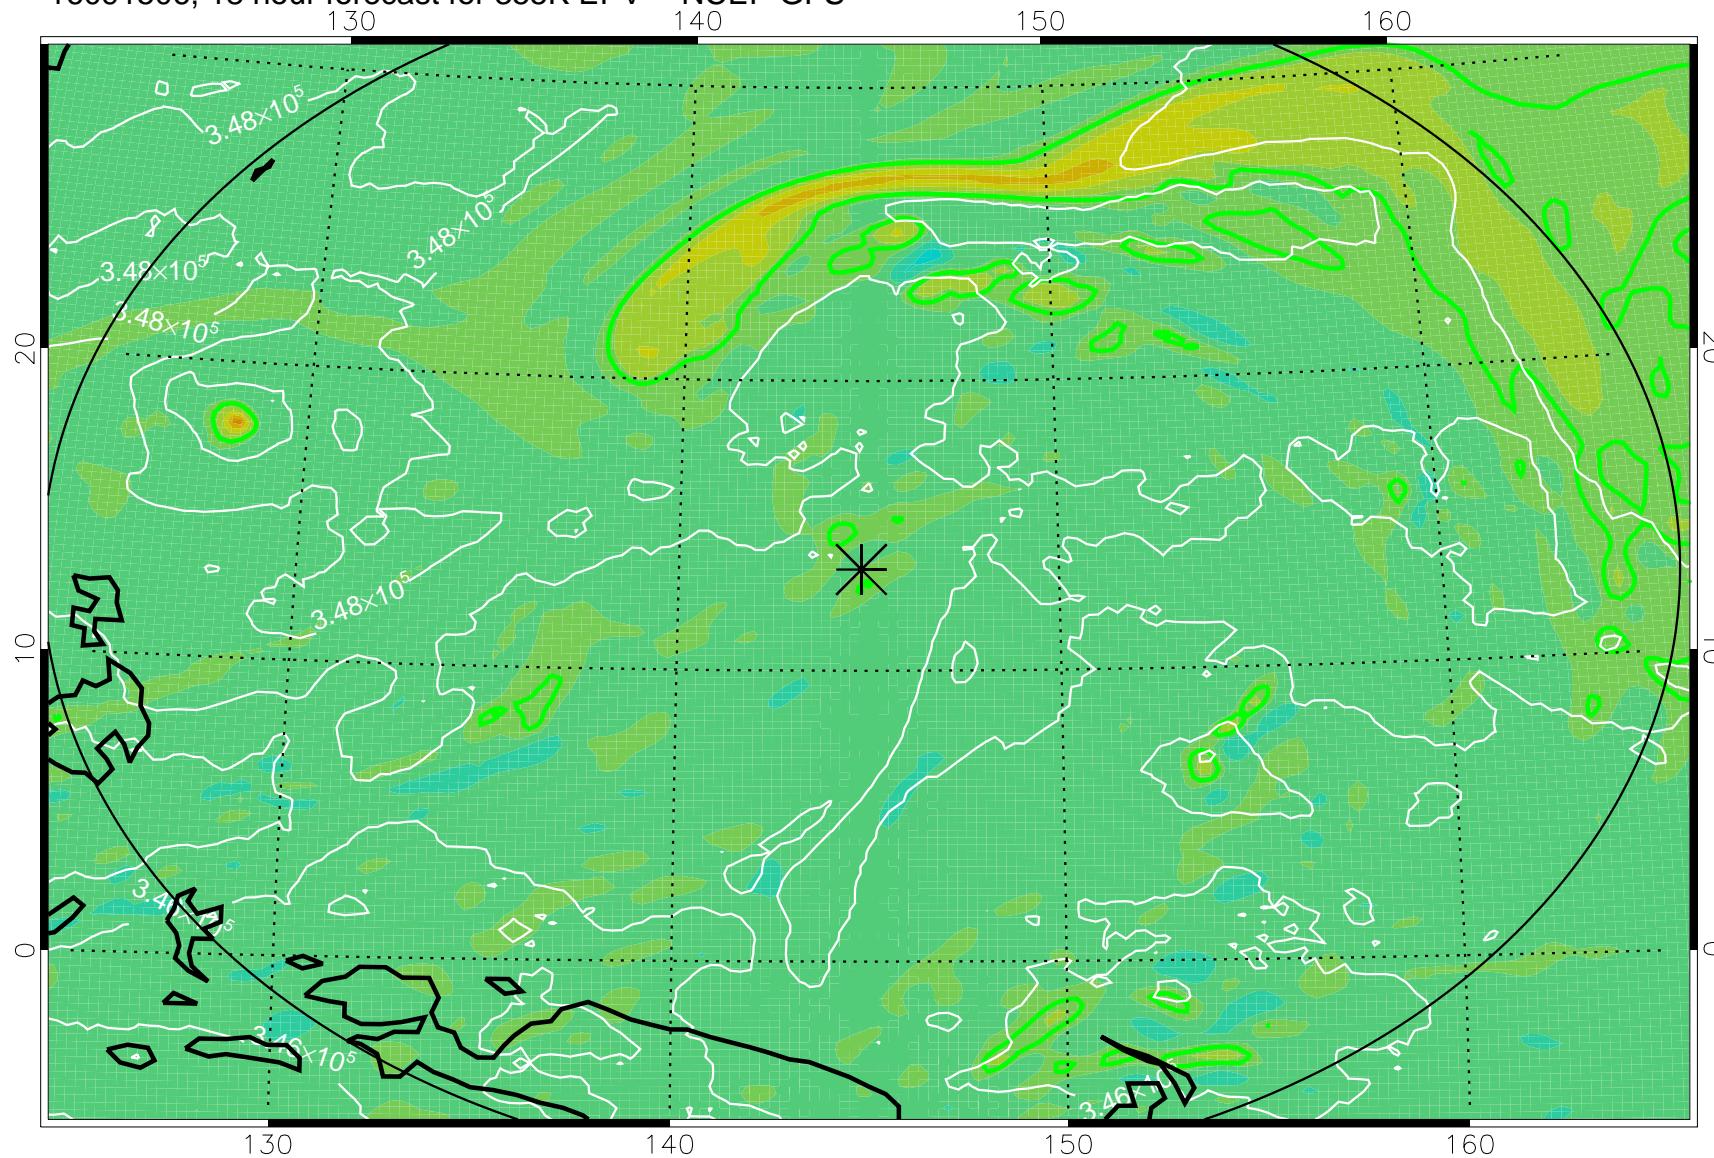

16091418, 6 hour forecast for 355K EPV -- NCEP GFS

355K Montgomery Streamfunction, white  
EPV Tropopause (2 PVU) Position  
Range ring of 2304 km

16091500, 12 hour forecast for 355K EPV -- NCEP GFS

355K Montgomery Streamfunction, white  
EPV Tropopause (2 PVU) Position  
Range ring of 2304 km

16091506, 18 hour forecast for 355K EPV -- NCEP GFS

355K Montgomery Streamfunction, white  
EPV Tropopause (2 PVU) Position  
Range ring of 2304 km

16091512, 24 hour forecast for 355K EPV -- NCEP GFS

355K Montgomery Streamfunction, white  
EPV Tropopause (2 PVU) Position  
Range ring of 2304 km

16091518, 30 hour forecast for 355K EPV -- NCEP GFS

355K Montgomery Streamfunction, white  
EPV Tropopause (2 PVU) Position  
Range ring of 2304 km

16091600, 36 hour forecast for 355K EPV -- NCEP GFS

355K Montgomery Streamfunction, white  
EPV Tropopause (2 PVU) Position  
Range ring of 2304 km

16091606, 42 hour forecast for 355K EPV -- NCEP GFS

355K Montgomery Streamfunction, white  
EPV Tropopause (2 PVU) Position  
Range ring of 2304 km

16091612, 48 hour forecast for 355K EPV -- NCEP GFS

355K Montgomery Streamfunction, white  
EPV Tropopause (2 PVU) Position  
Range ring of 2304 km