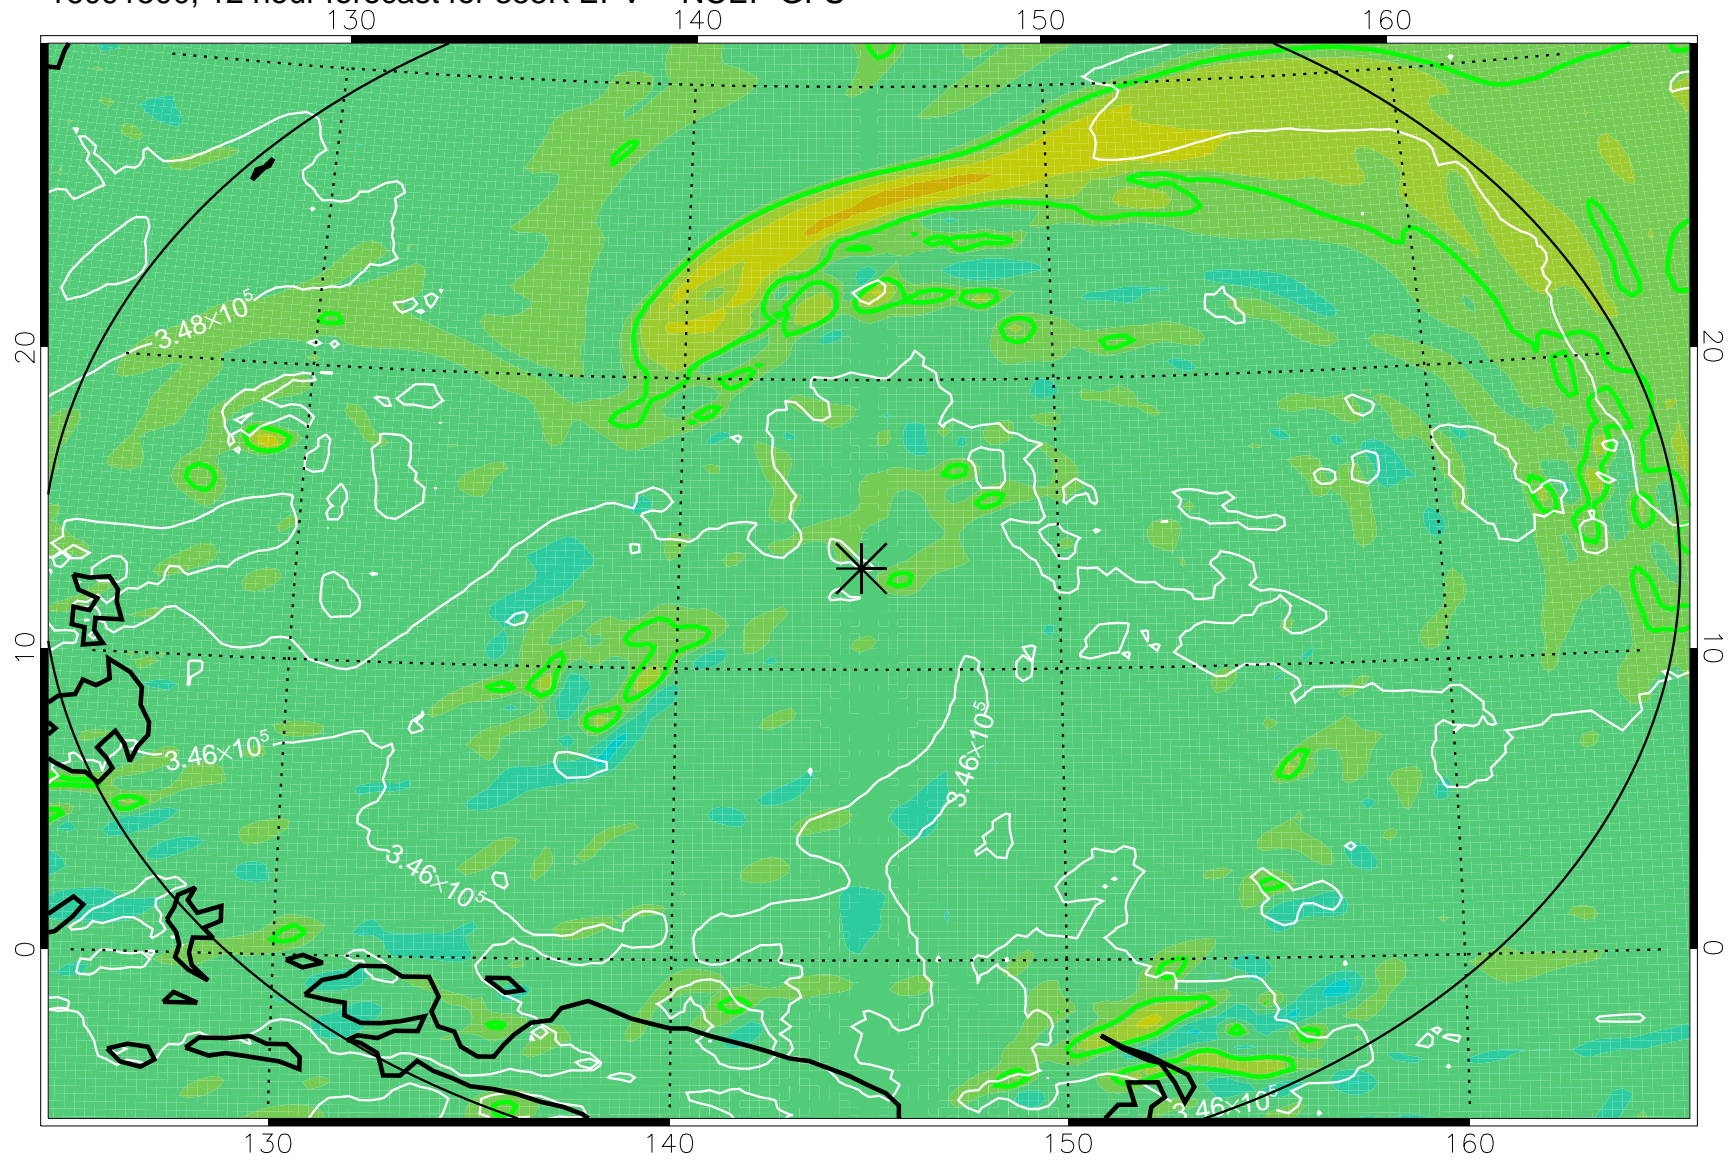

16091418, 6 hour forecast for 355K EPV -- NCEP GFS

355K Montgomery Streamfunction, white  
EPV Tropopause (2 PVU) Position  
Range ring of 2304 km

16091500, 12 hour forecast for 355K EPV -- NCEP GFS

355K Montgomery Streamfunction, white  
EPV Tropopause (2 PVU) Position  
Range ring of 2304 km

16091506, 18 hour forecast for 355K EPV -- NCEP GFS

355K Montgomery Streamfunction, white  
EPV Tropopause (2 PVU) Position  
Range ring of 2304 km

16091512, 24 hour forecast for 355K EPV -- NCEP GFS

355K Montgomery Streamfunction, white  
EPV Tropopause (2 PVU) Position  
Range ring of 2304 km

16091518, 30 hour forecast for 355K EPV -- NCEP GFS

355K Montgomery Streamfunction, white  
EPV Tropopause (2 PVU) Position  
Range ring of 2304 km

16091600, 36 hour forecast for 355K EPV -- NCEP GFS

355K Montgomery Streamfunction, white  
EPV Tropopause (2 PVU) Position  
Range ring of 2304 km

16091818, 102 hour forecast for 355K EPV -- NCEP GFS

355K Montgomery Streamfunction, white  
EPV Tropopause (2 PVU) Position  
Range ring of 2304 km

16091900, 108 hour forecast for 355K EPV -- NCEP GFS

355K Montgomery Streamfunction, white  
EPV Tropopause (2 PVU) Position  
Range ring of 2304 km