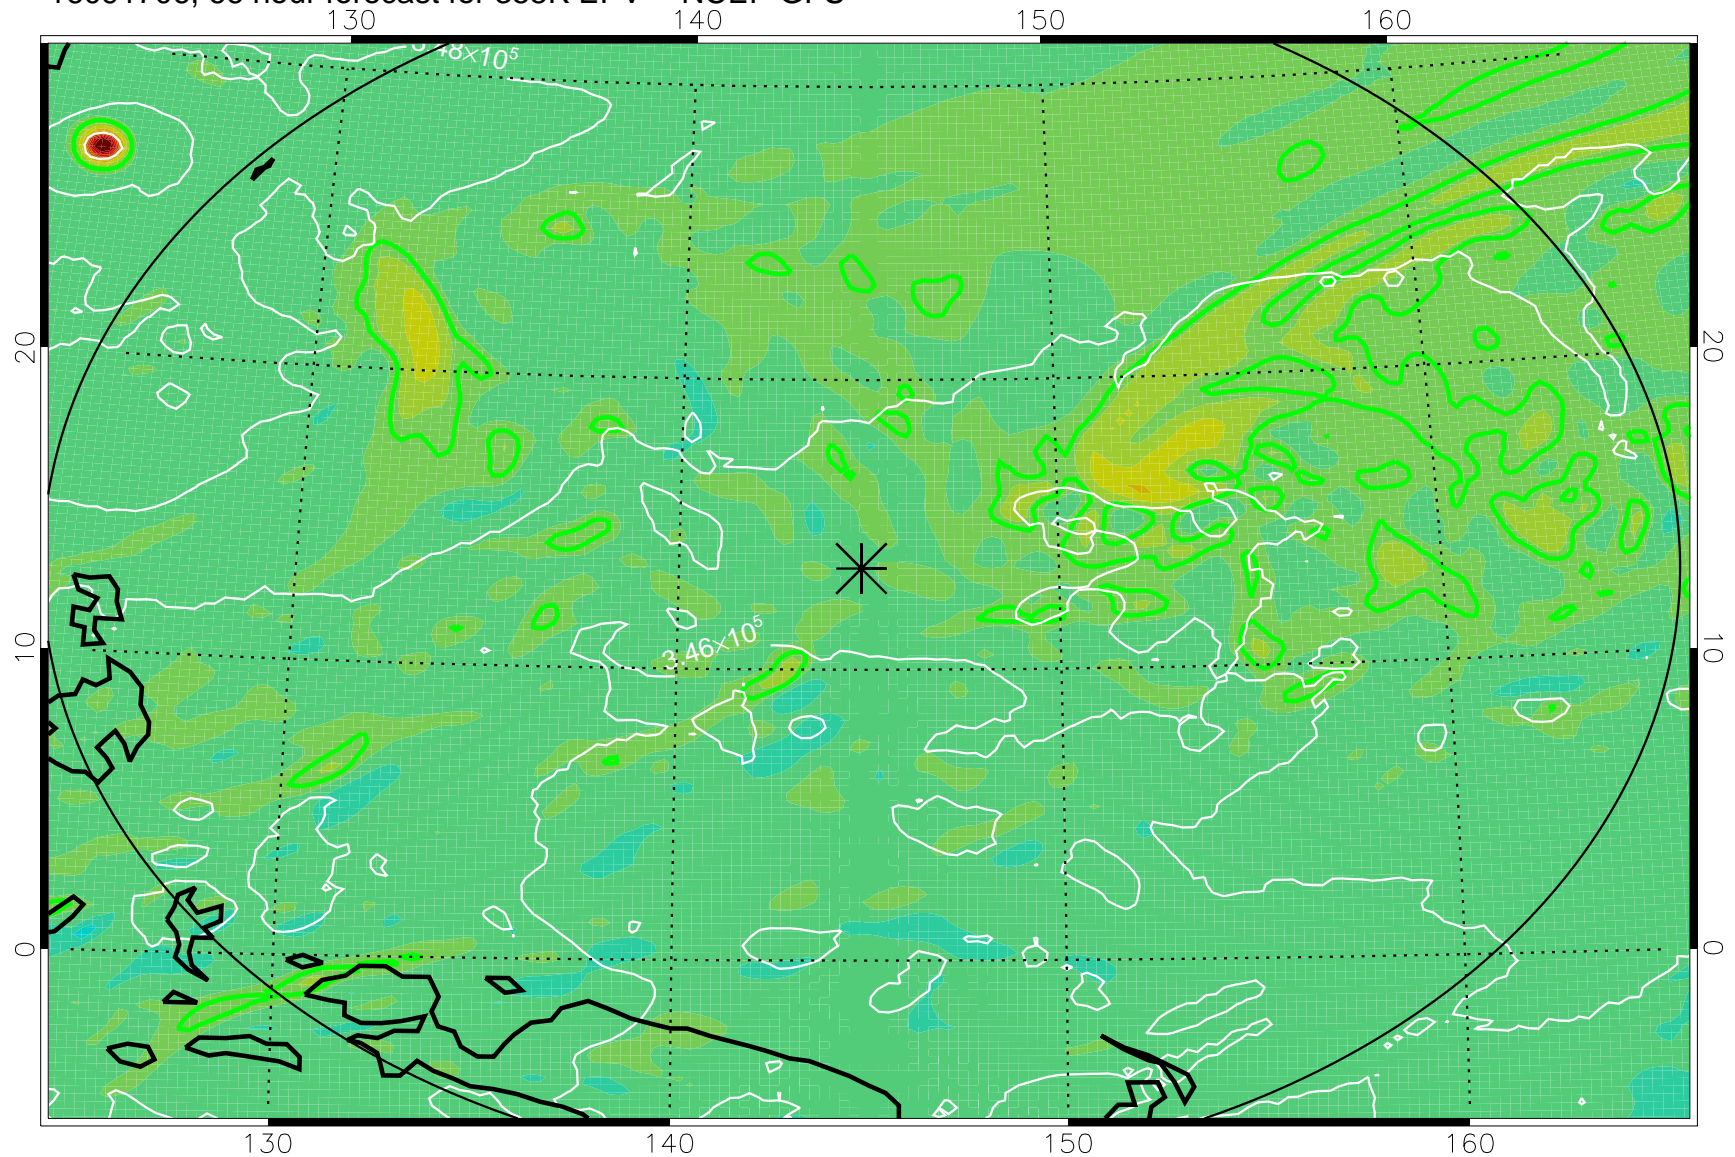

16091618, 54 hour forecast for 355K EPV -- NCEP GFS

355K Montgomery Streamfunction, white  
EPV Tropopause (2 PVU) Position  
Range ring of 2304 km

16091700, 60 hour forecast for 355K EPV -- NCEP GFS

355K Montgomery Streamfunction, white  
EPV Tropopause (2 PVU) Position  
Range ring of 2304 km

16091706, 66 hour forecast for 355K EPV -- NCEP GFS

355K Montgomery Streamfunction, white  
EPV Tropopause (2 PVU) Position  
Range ring of 2304 km

16091712, 72 hour forecast for 355K EPV -- NCEP GFS

355K Montgomery Streamfunction, white  
EPV Tropopause (2 PVU) Position  
Range ring of 2304 km

16091718, 78 hour forecast for 355K EPV -- NCEP GFS

355K Montgomery Streamfunction, white  
EPV Tropopause (2 PVU) Position  
Range ring of 2304 km

16091800, 84 hour forecast for 355K EPV -- NCEP GFS

355K Montgomery Streamfunction, white  
EPV Tropopause (2 PVU) Position  
Range ring of 2304 km

16091818, 102 hour forecast for 355K EPV -- NCEP GFS

355K Montgomery Streamfunction, white  
EPV Tropopause (2 PVU) Position  
Range ring of 2304 km

16091900, 108 hour forecast for 355K EPV -- NCEP GFS

355K Montgomery Streamfunction, white  
EPV Tropopause (2 PVU) Position  
Range ring of 2304 km