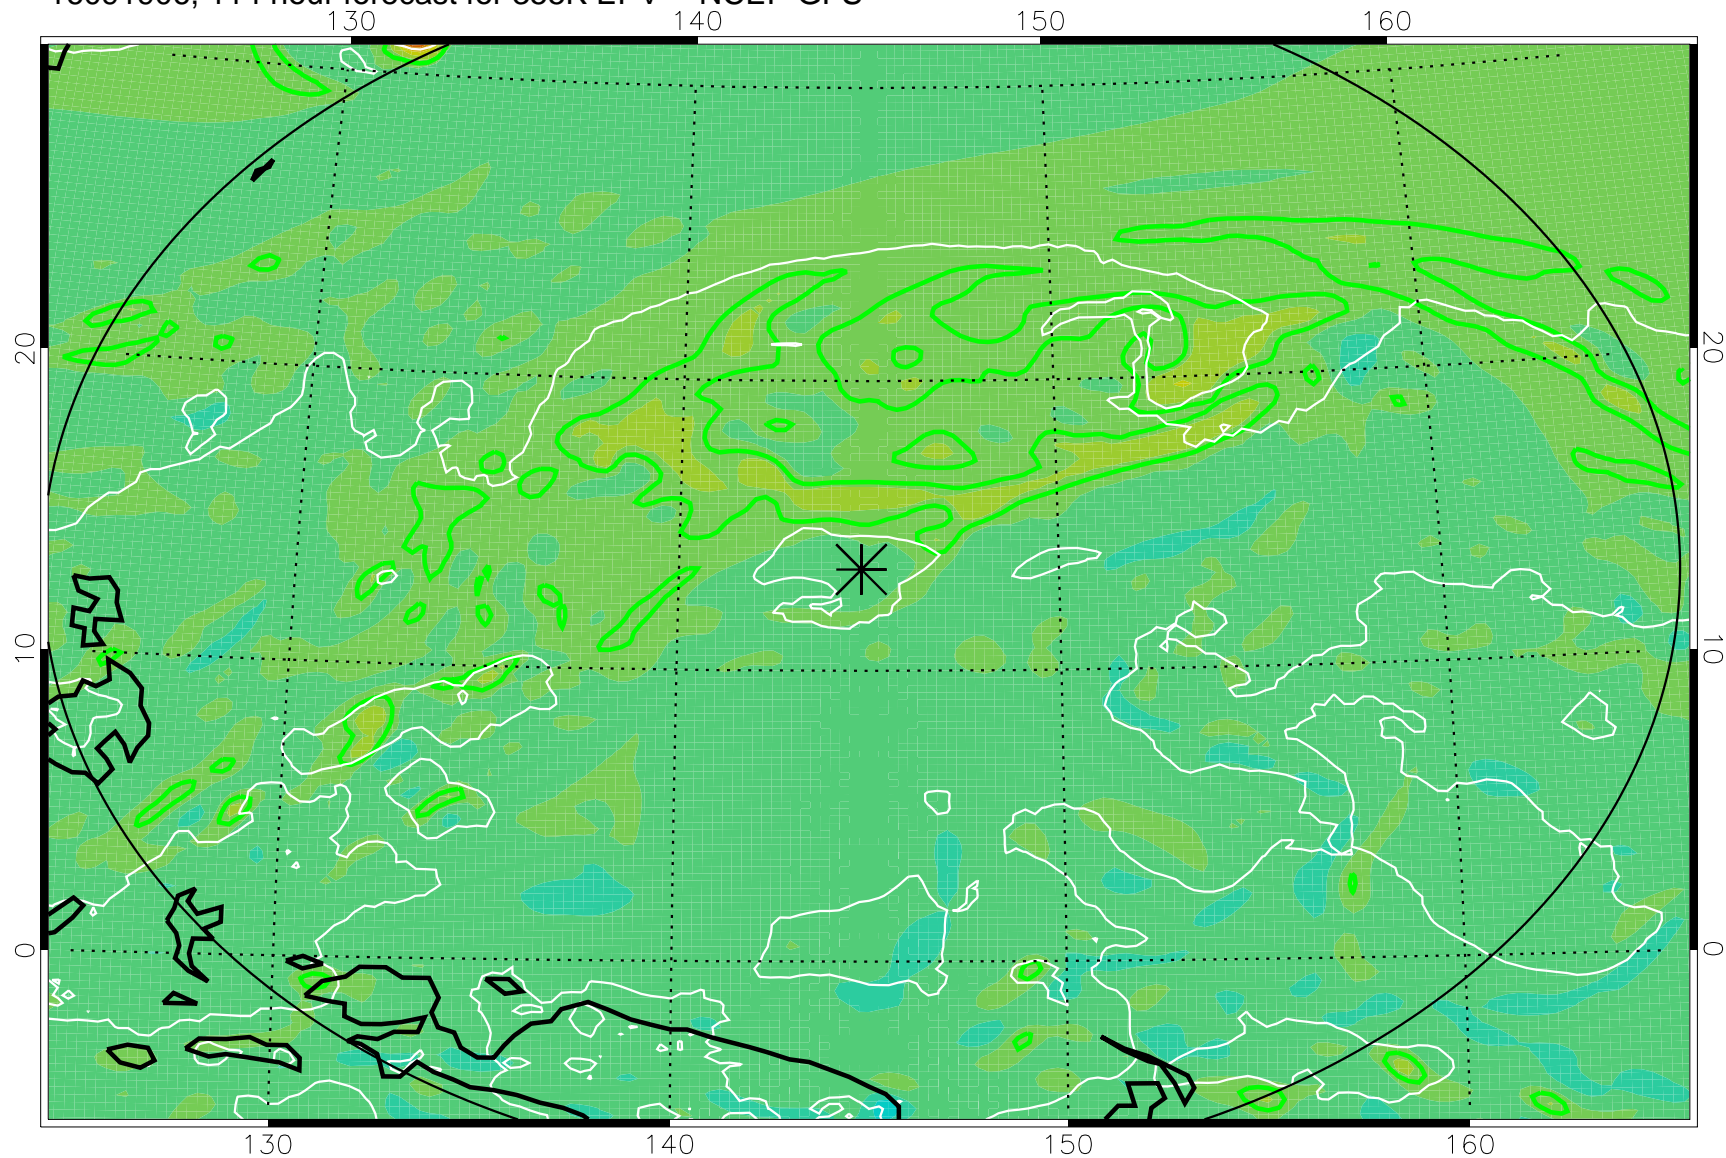

16091718, 78 hour forecast for 355K EPV -- NCEP GFS

355K Montgomery Streamfunction, white  
EPV Tropopause (2 PVU) Position  
Range ring of 2304 km

16091800, 84 hour forecast for 355K EPV -- NCEP GFS

355K Montgomery Streamfunction, white  
EPV Tropopause (2 PVU) Position  
Range ring of 2304 km

16091806, 90 hour forecast for 355K EPV -- NCEP GFS

355K Montgomery Streamfunction, white  
EPV Tropopause (2 PVU) Position  
Range ring of 2304 km

16091812, 96 hour forecast for 355K EPV -- NCEP GFS

355K Montgomery Streamfunction, white  
EPV Tropopause (2 PVU) Position  
Range ring of 2304 km

16091818, 102 hour forecast for 355K EPV -- NCEP GFS

355K Montgomery Streamfunction, white  
EPV Tropopause (2 PVU) Position  
Range ring of 2304 km

16091900, 108 hour forecast for 355K EPV -- NCEP GFS

355K Montgomery Streamfunction, white  
EPV Tropopause (2 PVU) Position  
Range ring of 2304 km

16091906, 114 hour forecast for 355K EPV -- NCEP GFS

355K Montgomery Streamfunction, white  
EPV Tropopause (2 PVU) Position  
Range ring of 2304 km

16091912, 120 hour forecast for 355K EPV -- NCEP GFS

355K Montgomery Streamfunction, white  
EPV Tropopause (2 PVU) Position  
Range ring of 2304 km