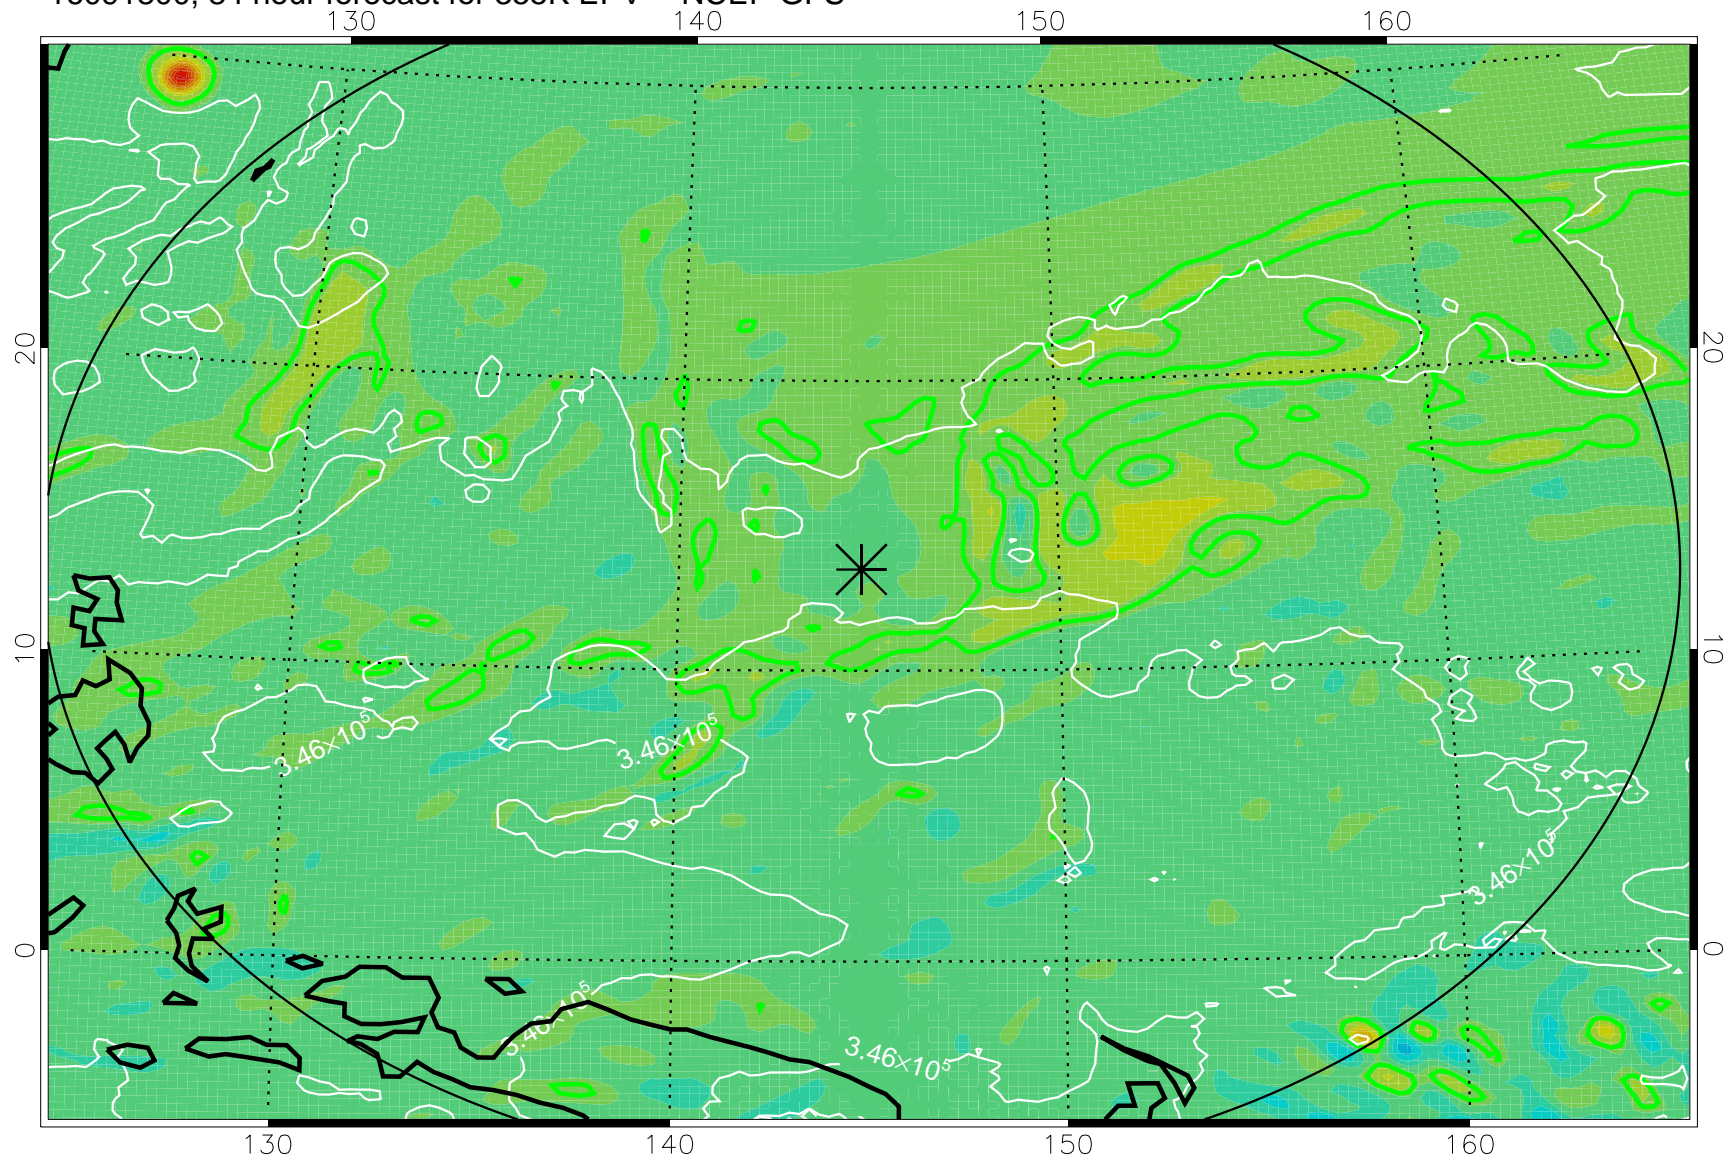

16091706, 66 hour forecast for 355K EPV -- NCEP GFS

355K Montgomery Streamfunction, white  
EPV Tropopause (2 PVU) Position  
Range ring of 2304 km

16091712, 72 hour forecast for 355K EPV -- NCEP GFS

355K Montgomery Streamfunction, white  
EPV Tropopause (2 PVU) Position  
Range ring of 2304 km

16091718, 78 hour forecast for 355K EPV -- NCEP GFS

355K Montgomery Streamfunction, white  
EPV Tropopause (2 PVU) Position  
Range ring of 2304 km

16091800, 84 hour forecast for 355K EPV -- NCEP GFS

355K Montgomery Streamfunction, white  
EPV Tropopause (2 PVU) Position  
Range ring of 2304 km

16091806, 90 hour forecast for 355K EPV -- NCEP GFS

355K Montgomery Streamfunction, white  
EPV Tropopause (2 PVU) Position  
Range ring of 2304 km

16091812, 96 hour forecast for 355K EPV -- NCEP GFS

355K Montgomery Streamfunction, white  
EPV Tropopause (2 PVU) Position  
Range ring of 2304 km

16091818, 102 hour forecast for 355K EPV -- NCEP GFS

355K Montgomery Streamfunction, white  
EPV Tropopause (2 PVU) Position  
Range ring of 2304 km

16091900, 108 hour forecast for 355K EPV -- NCEP GFS

355K Montgomery Streamfunction, white  
EPV Tropopause (2 PVU) Position  
Range ring of 2304 km