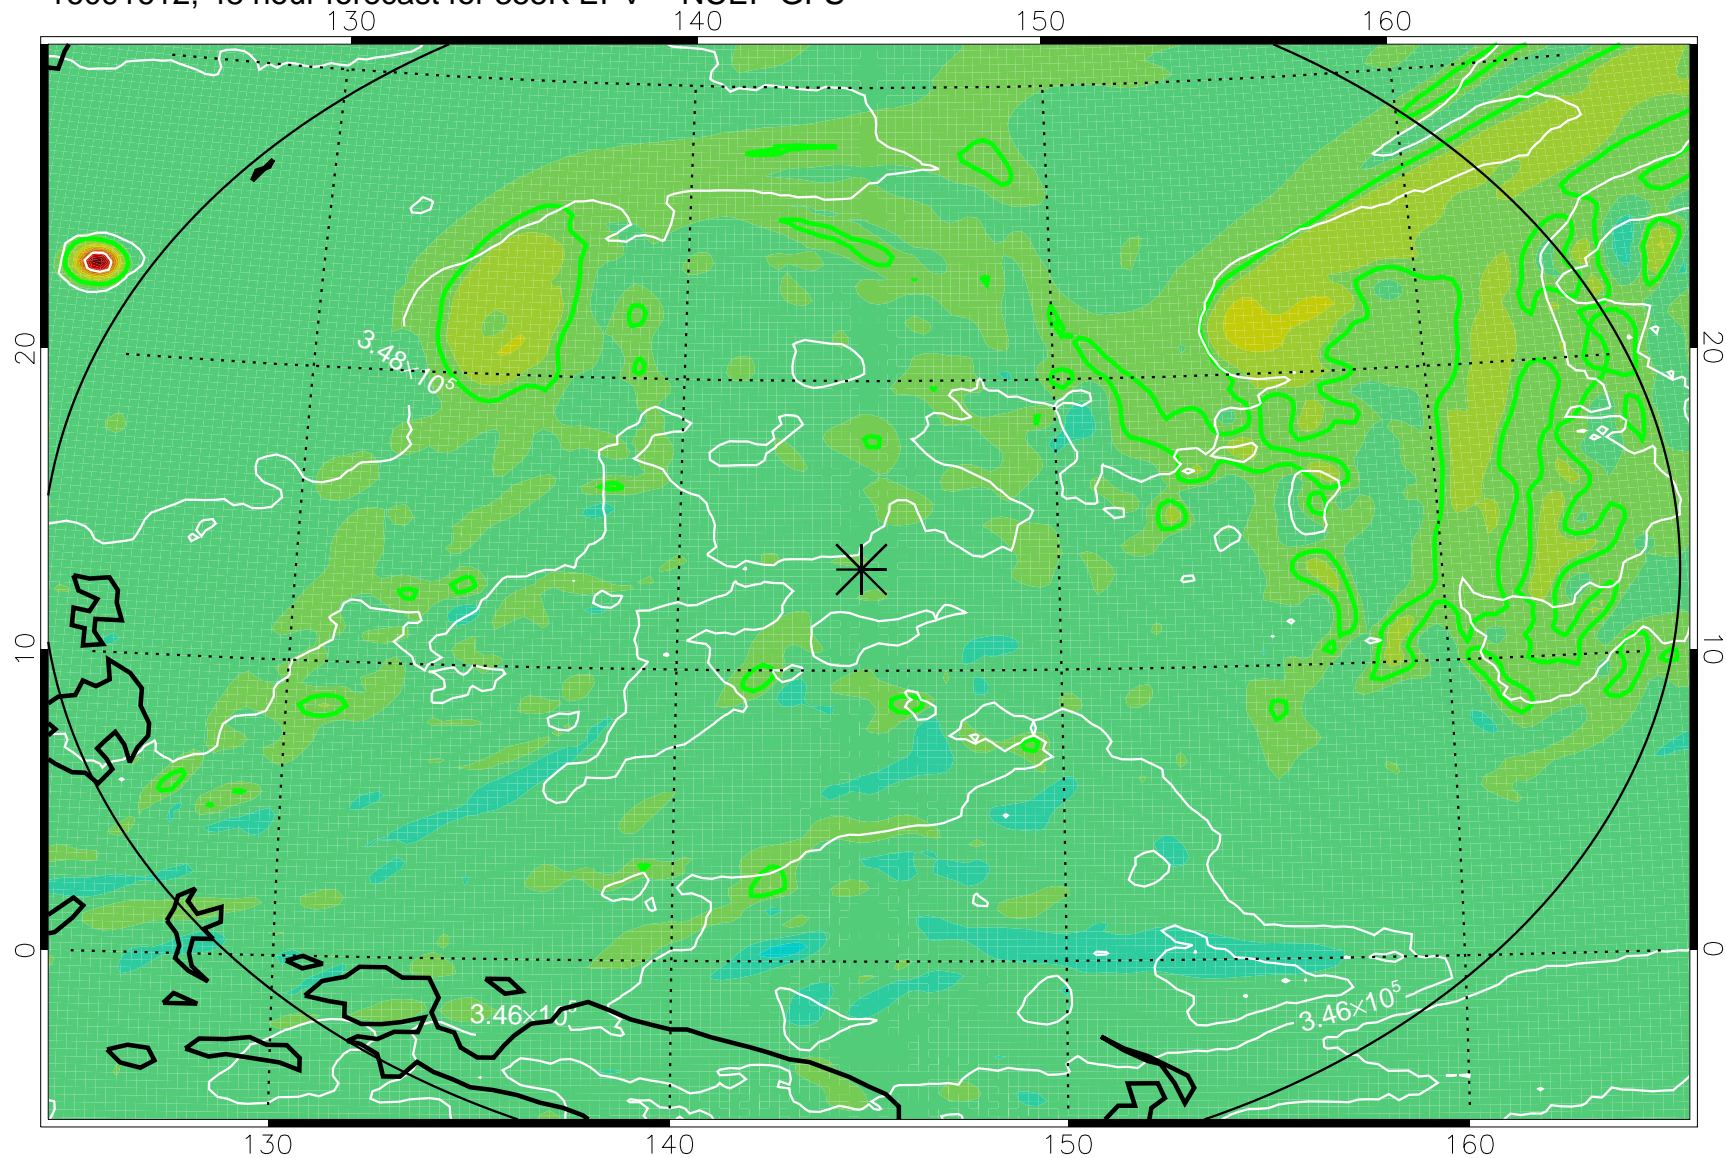

16091518, 30 hour forecast for 355K EPV -- NCEP GFS

355K Montgomery Streamfunction, white  
EPV Tropopause (2 PVU) Position  
Range ring of 2304 km

16091600, 36 hour forecast for 355K EPV -- NCEP GFS

355K Montgomery Streamfunction, white  
EPV Tropopause (2 PVU) Position  
Range ring of 2304 km

16091606, 42 hour forecast for 355K EPV -- NCEP GFS

355K Montgomery Streamfunction, white  
EPV Tropopause (2 PVU) Position  
Range ring of 2304 km

16091612, 48 hour forecast for 355K EPV -- NCEP GFS

355K Montgomery Streamfunction, white  
EPV Tropopause (2 PVU) Position  
Range ring of 2304 km

16091618, 54 hour forecast for 355K EPV -- NCEP GFS

355K Montgomery Streamfunction, white  
EPV Tropopause (2 PVU) Position  
Range ring of 2304 km

16091700, 60 hour forecast for 355K EPV -- NCEP GFS

355K Montgomery Streamfunction, white  
EPV Tropopause (2 PVU) Position  
Range ring of 2304 km

16091818, 102 hour forecast for 355K EPV -- NCEP GFS

355K Montgomery Streamfunction, white  
EPV Tropopause (2 PVU) Position  
Range ring of 2304 km

16091900, 108 hour forecast for 355K EPV -- NCEP GFS

355K Montgomery Streamfunction, white  
EPV Tropopause (2 PVU) Position  
Range ring of 2304 km