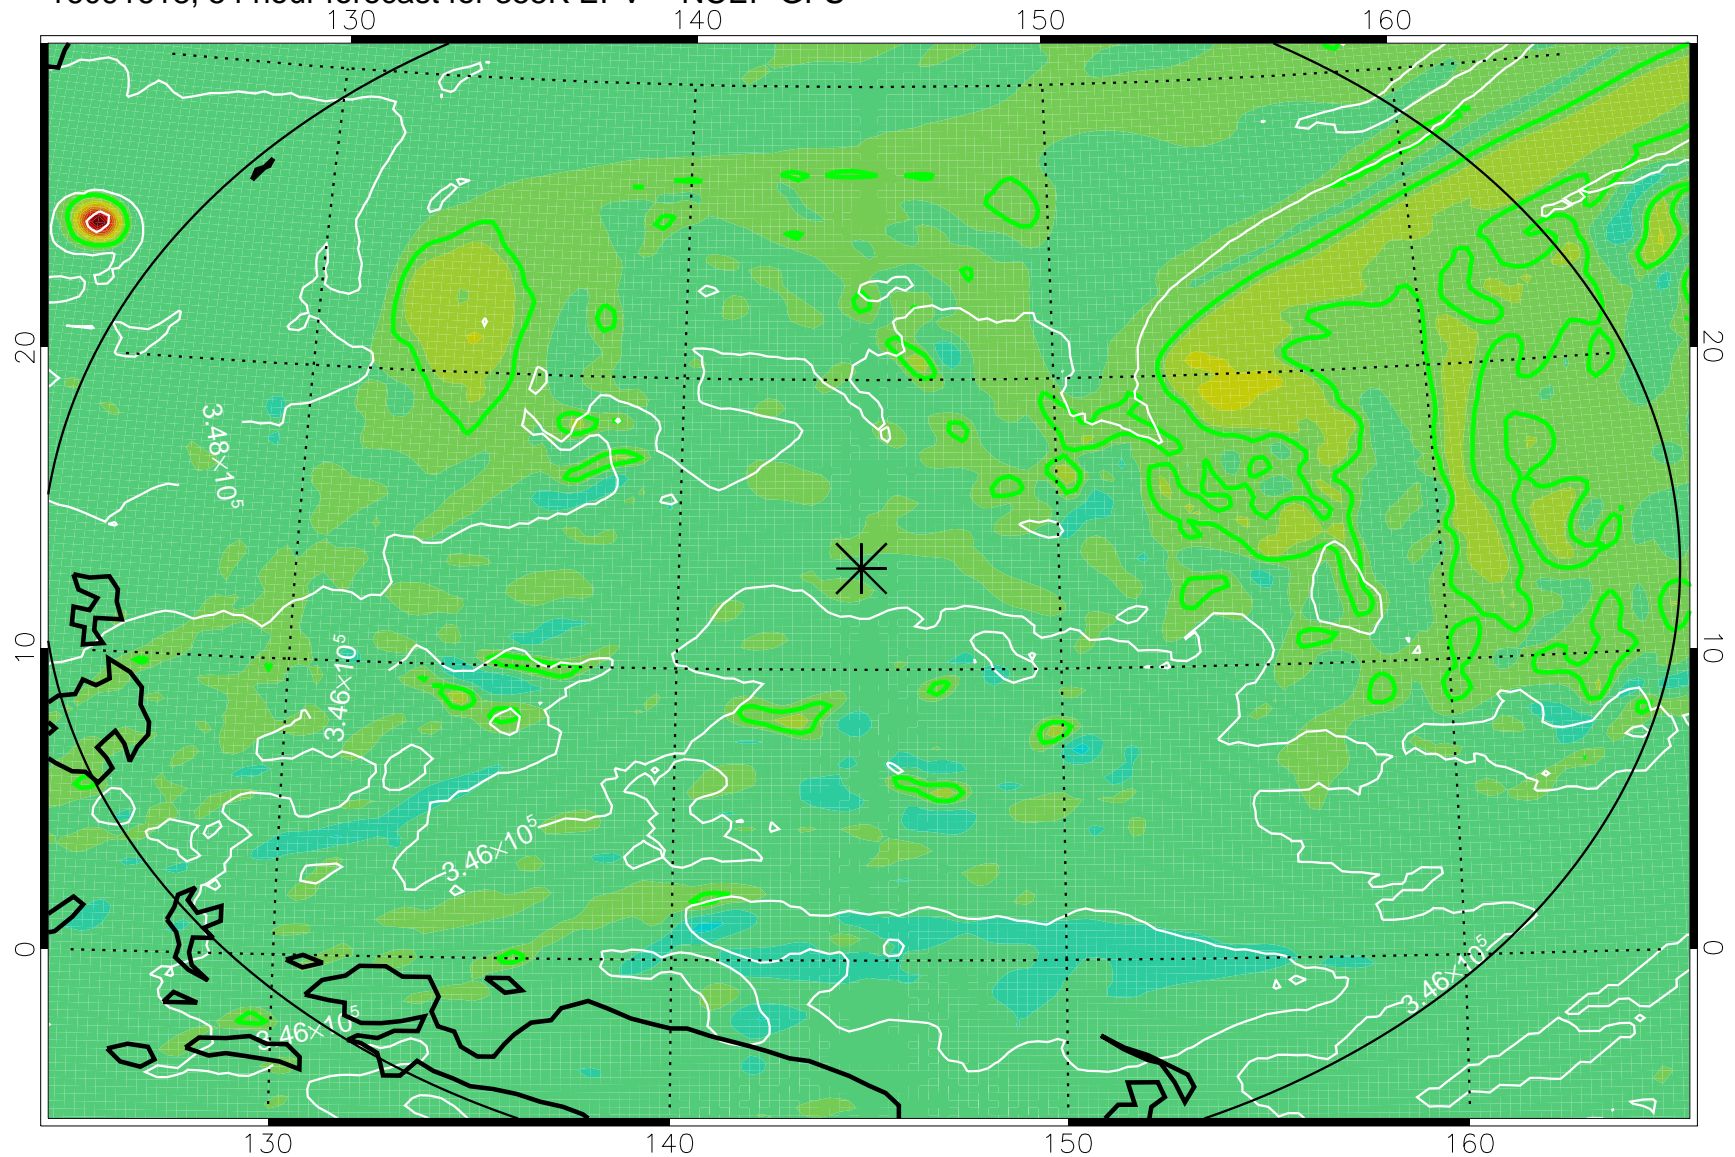

16091606, 42 hour forecast for 355K EPV -- NCEP GFS

355K Montgomery Streamfunction, white  
EPV Tropopause (2 PVU) Position  
Range ring of 2304 km

16091612, 48 hour forecast for 355K EPV -- NCEP GFS

355K Montgomery Streamfunction, white  
EPV Tropopause (2 PVU) Position  
Range ring of 2304 km

16091618, 54 hour forecast for 355K EPV -- NCEP GFS

355K Montgomery Streamfunction, white  
EPV Tropopause (2 PVU) Position  
Range ring of 2304 km

16091700, 60 hour forecast for 355K EPV -- NCEP GFS

355K Montgomery Streamfunction, white  
EPV Tropopause (2 PVU) Position  
Range ring of 2304 km

16091718, 78 hour forecast for 355K EPV -- NCEP GFS

355K Montgomery Streamfunction, white  
EPV Tropopause (2 PVU) Position  
Range ring of 2304 km

16091800, 84 hour forecast for 355K EPV -- NCEP GFS

355K Montgomery Streamfunction, white  
EPV Tropopause (2 PVU) Position  
Range ring of 2304 km

16091818, 102 hour forecast for 355K EPV -- NCEP GFS

355K Montgomery Streamfunction, white  
EPV Tropopause (2 PVU) Position  
Range ring of 2304 km

16091900, 108 hour forecast for 355K EPV -- NCEP GFS

355K Montgomery Streamfunction, white  
EPV Tropopause (2 PVU) Position  
Range ring of 2304 km