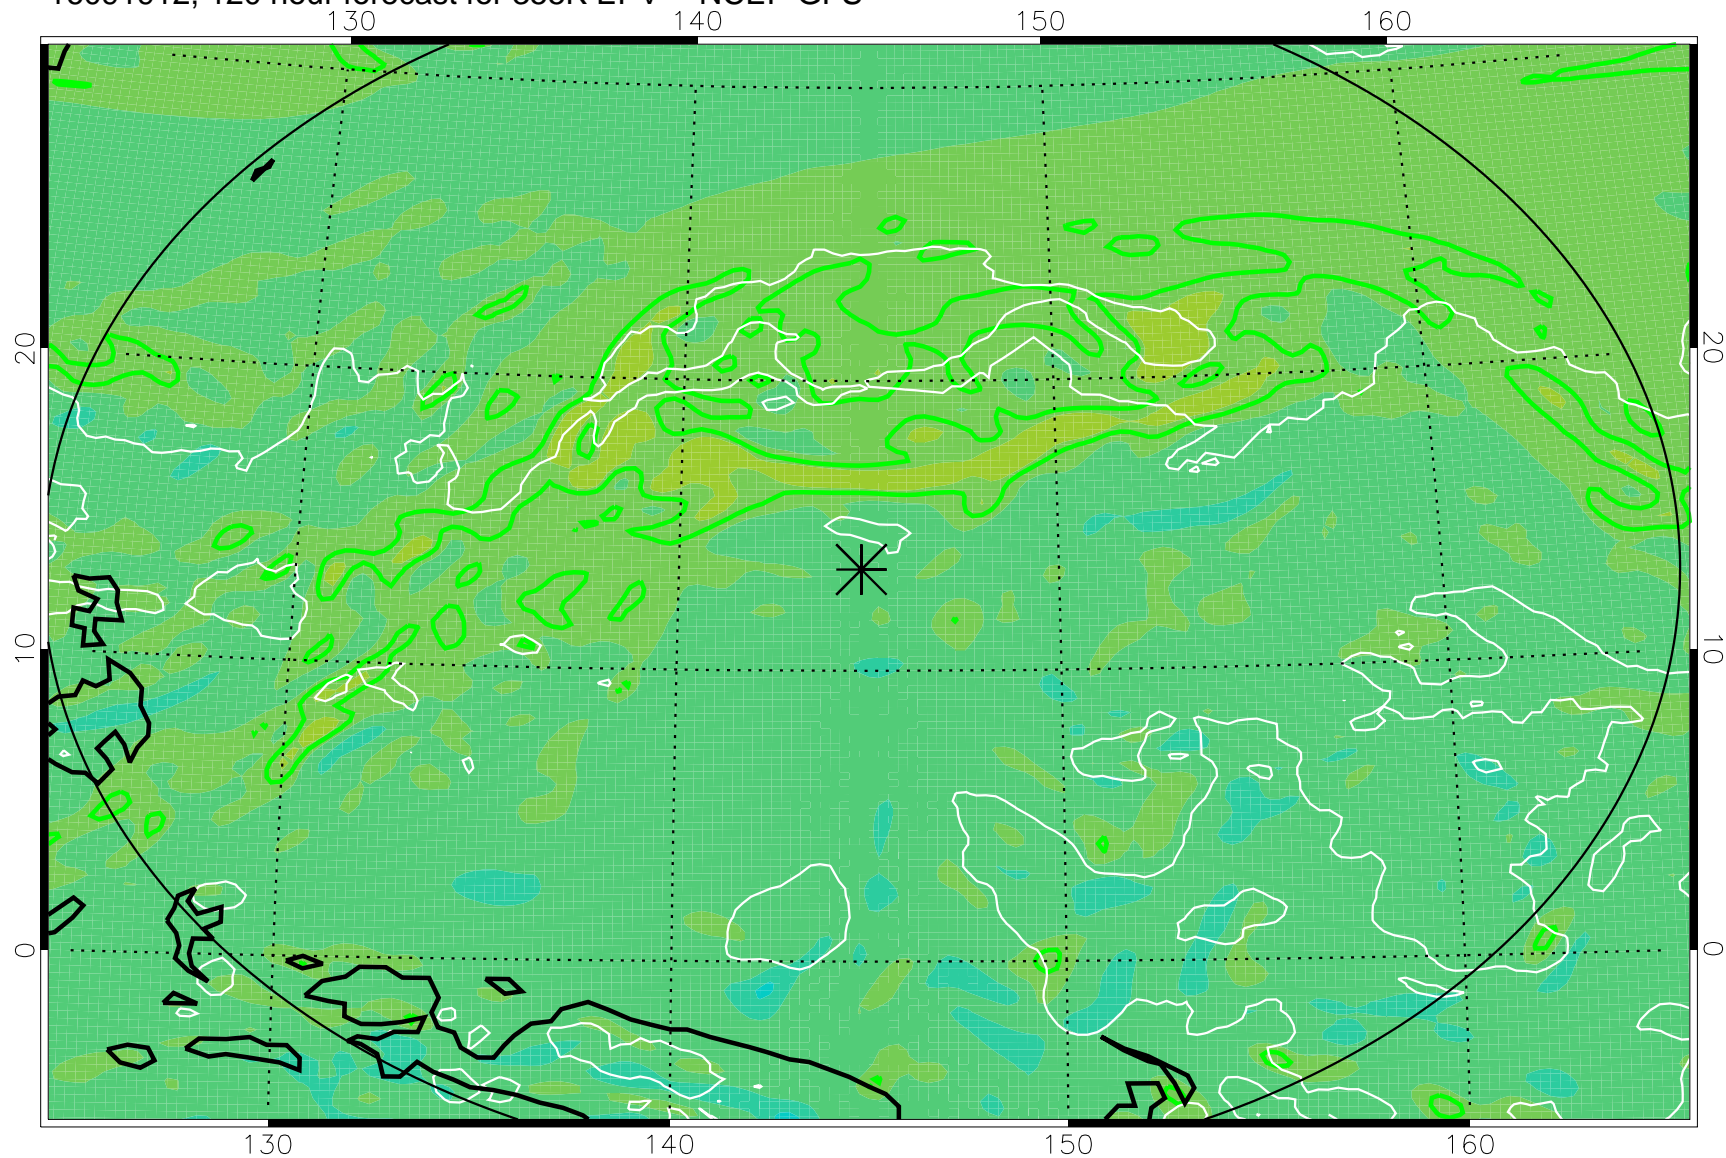

16091718, 78 hour forecast for 355K EPV -- NCEP GFS

355K Montgomery Streamfunction, white  
EPV Tropopause (2 PVU) Position  
Range ring of 2304 km

16091800, 84 hour forecast for 355K EPV -- NCEP GFS

355K Montgomery Streamfunction, white  
EPV Tropopause (2 PVU) Position  
Range ring of 2304 km

16091806, 90 hour forecast for 355K EPV -- NCEP GFS

355K Montgomery Streamfunction, white  
EPV Tropopause (2 PVU) Position  
Range ring of 2304 km

16091812, 96 hour forecast for 355K EPV -- NCEP GFS

355K Montgomery Streamfunction, white  
EPV Tropopause (2 PVU) Position  
Range ring of 2304 km

16091818, 102 hour forecast for 355K EPV -- NCEP GFS

355K Montgomery Streamfunction, white  
EPV Tropopause (2 PVU) Position  
Range ring of 2304 km

16091900, 108 hour forecast for 355K EPV -- NCEP GFS

355K Montgomery Streamfunction, white  
EPV Tropopause (2 PVU) Position  
Range ring of 2304 km

16091906, 114 hour forecast for 355K EPV -- NCEP GFS

355K Montgomery Streamfunction, white  
EPV Tropopause (2 PVU) Position  
Range ring of 2304 km

16091912, 120 hour forecast for 355K EPV -- NCEP GFS

355K Montgomery Streamfunction, white  
EPV Tropopause (2 PVU) Position  
Range ring of 2304 km