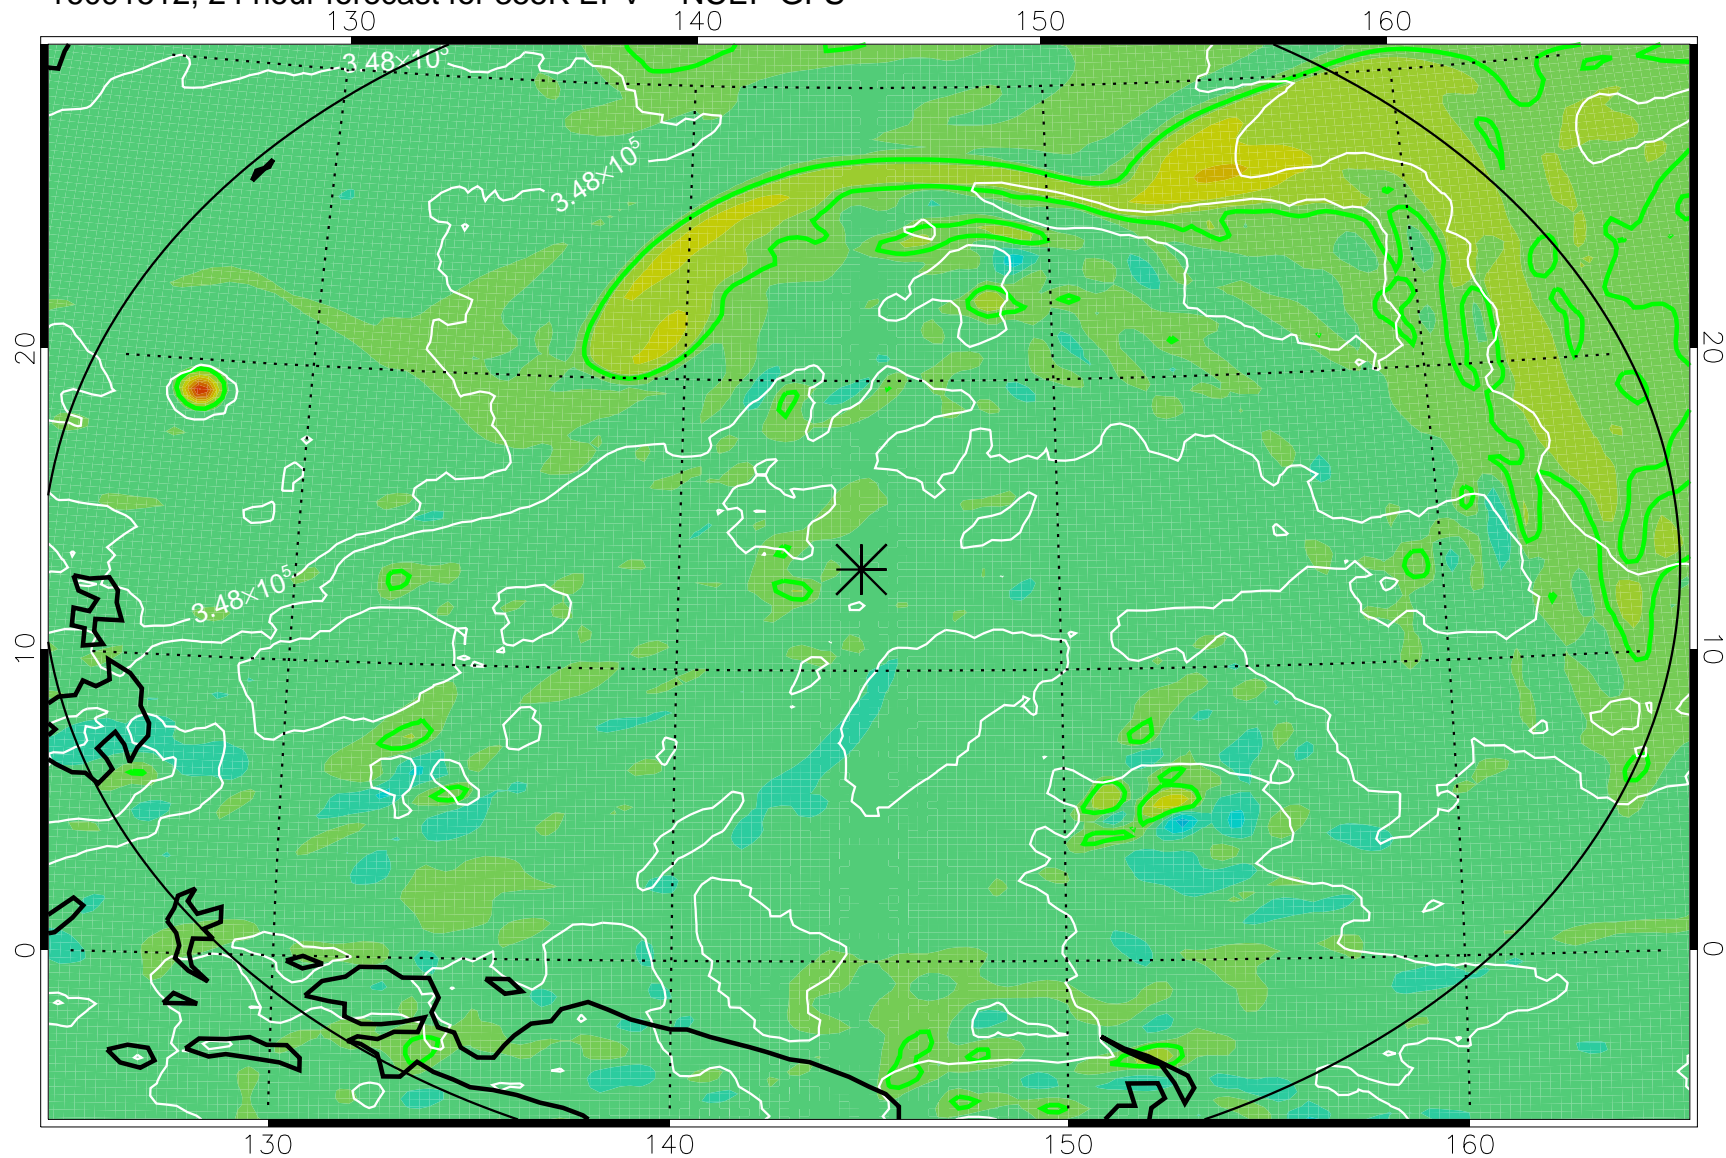

16091418, 6 hour forecast for 355K EPV -- NCEP GFS

355K Montgomery Streamfunction, white  
EPV Tropopause (2 PVU) Position  
Range ring of 2304 km

16091500, 12 hour forecast for 355K EPV -- NCEP GFS

355K Montgomery Streamfunction, white  
EPV Tropopause (2 PVU) Position  
Range ring of 2304 km

16091506, 18 hour forecast for 355K EPV -- NCEP GFS

355K Montgomery Streamfunction, white  
EPV Tropopause (2 PVU) Position  
Range ring of 2304 km

16091512, 24 hour forecast for 355K EPV -- NCEP GFS

355K Montgomery Streamfunction, white  
EPV Tropopause (2 PVU) Position  
Range ring of 2304 km

16091518, 30 hour forecast for 355K EPV -- NCEP GFS

355K Montgomery Streamfunction, white  
EPV Tropopause (2 PVU) Position  
Range ring of 2304 km

16091600, 36 hour forecast for 355K EPV -- NCEP GFS

355K Montgomery Streamfunction, white  
EPV Tropopause (2 PVU) Position  
Range ring of 2304 km

16091818, 102 hour forecast for 355K EPV -- NCEP GFS

355K Montgomery Streamfunction, white  
EPV Tropopause (2 PVU) Position  
Range ring of 2304 km

16091900, 108 hour forecast for 355K EPV -- NCEP GFS

355K Montgomery Streamfunction, white  
EPV Tropopause (2 PVU) Position  
Range ring of 2304 km