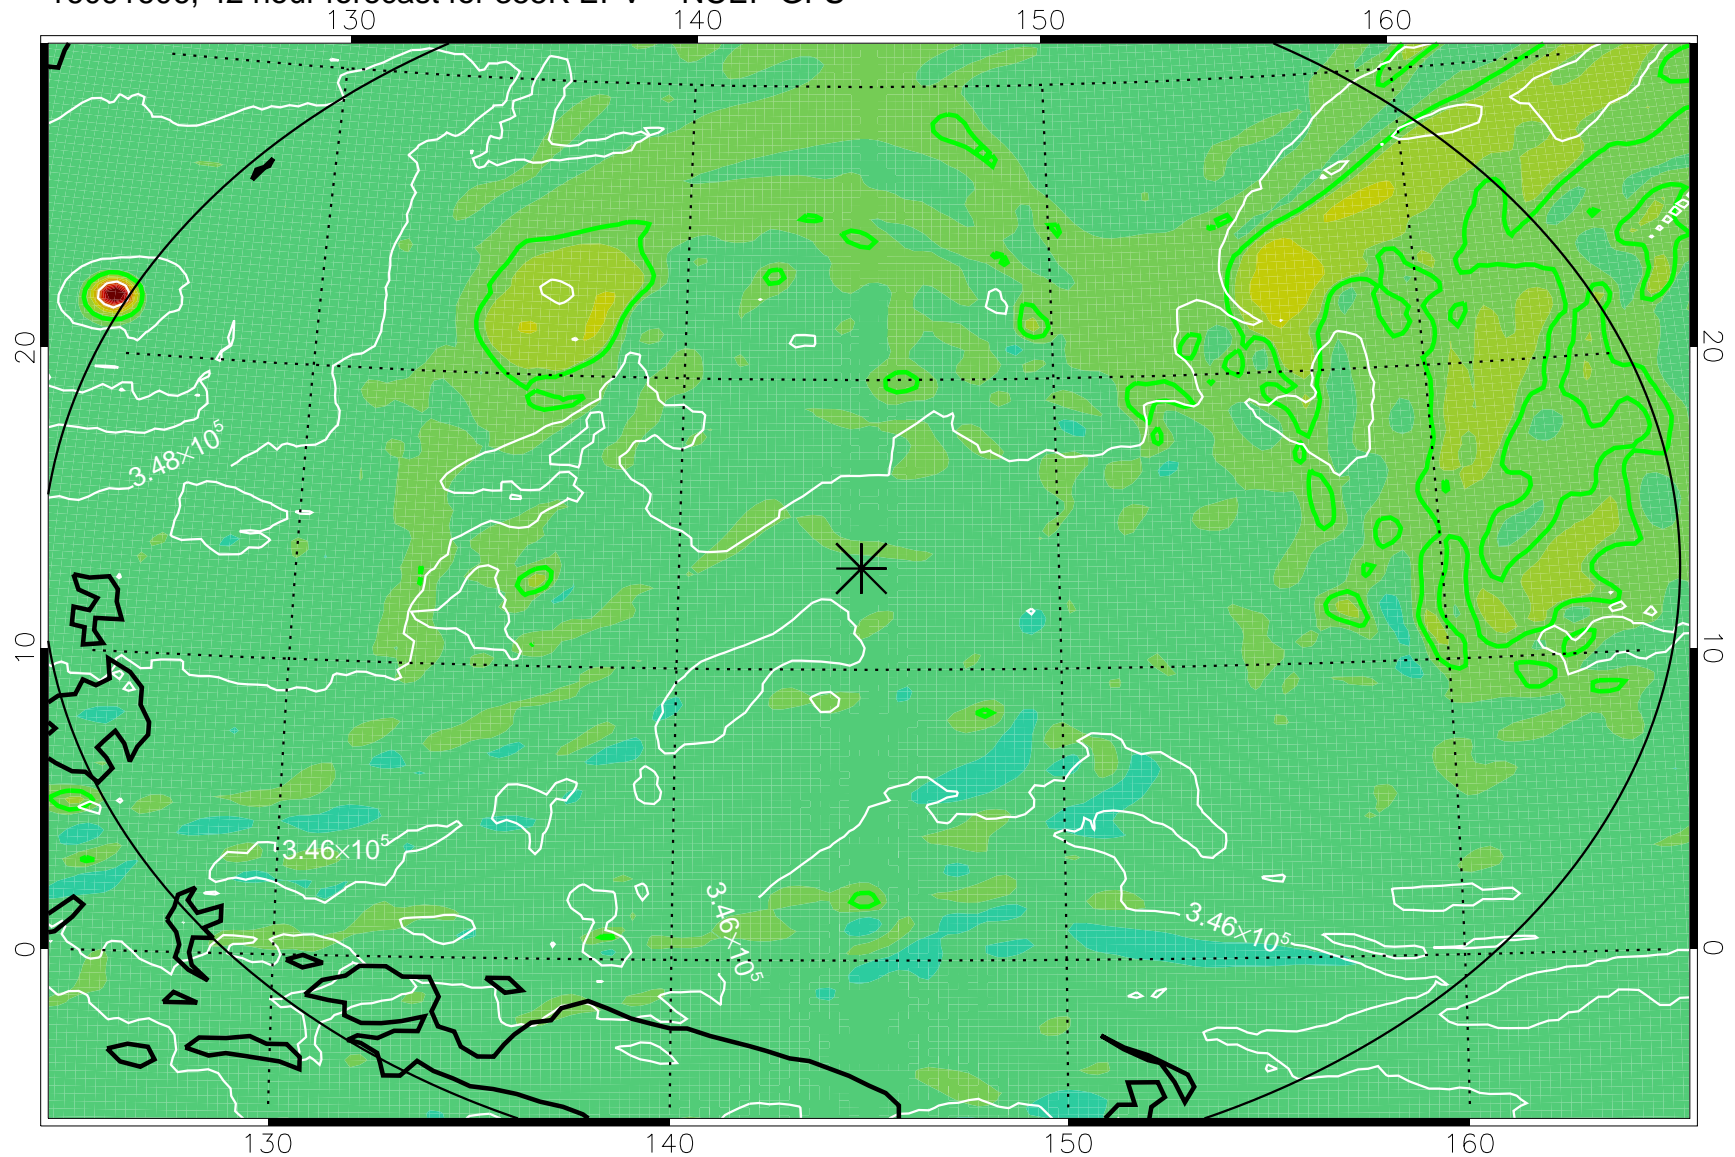

16091518, 30 hour forecast for 355K EPV -- NCEP GFS

355K Montgomery Streamfunction, white  
EPV Tropopause (2 PVU) Position  
Range ring of 2304 km

16091600, 36 hour forecast for 355K EPV -- NCEP GFS

355K Montgomery Streamfunction, white  
EPV Tropopause (2 PVU) Position  
Range ring of 2304 km

16091606, 42 hour forecast for 355K EPV -- NCEP GFS

355K Montgomery Streamfunction, white  
EPV Tropopause (2 PVU) Position  
Range ring of 2304 km

16091612, 48 hour forecast for 355K EPV -- NCEP GFS

355K Montgomery Streamfunction, white  
EPV Tropopause (2 PVU) Position  
Range ring of 2304 km

16091718, 78 hour forecast for 355K EPV -- NCEP GFS

355K Montgomery Streamfunction, white  
EPV Tropopause (2 PVU) Position  
Range ring of 2304 km

16091800, 84 hour forecast for 355K EPV -- NCEP GFS

355K Montgomery Streamfunction, white  
EPV Tropopause (2 PVU) Position  
Range ring of 2304 km

16091818, 102 hour forecast for 355K EPV -- NCEP GFS

355K Montgomery Streamfunction, white  
EPV Tropopause (2 PVU) Position  
Range ring of 2304 km

16091900, 108 hour forecast for 355K EPV -- NCEP GFS

355K Montgomery Streamfunction, white  
EPV Tropopause (2 PVU) Position  
Range ring of 2304 km