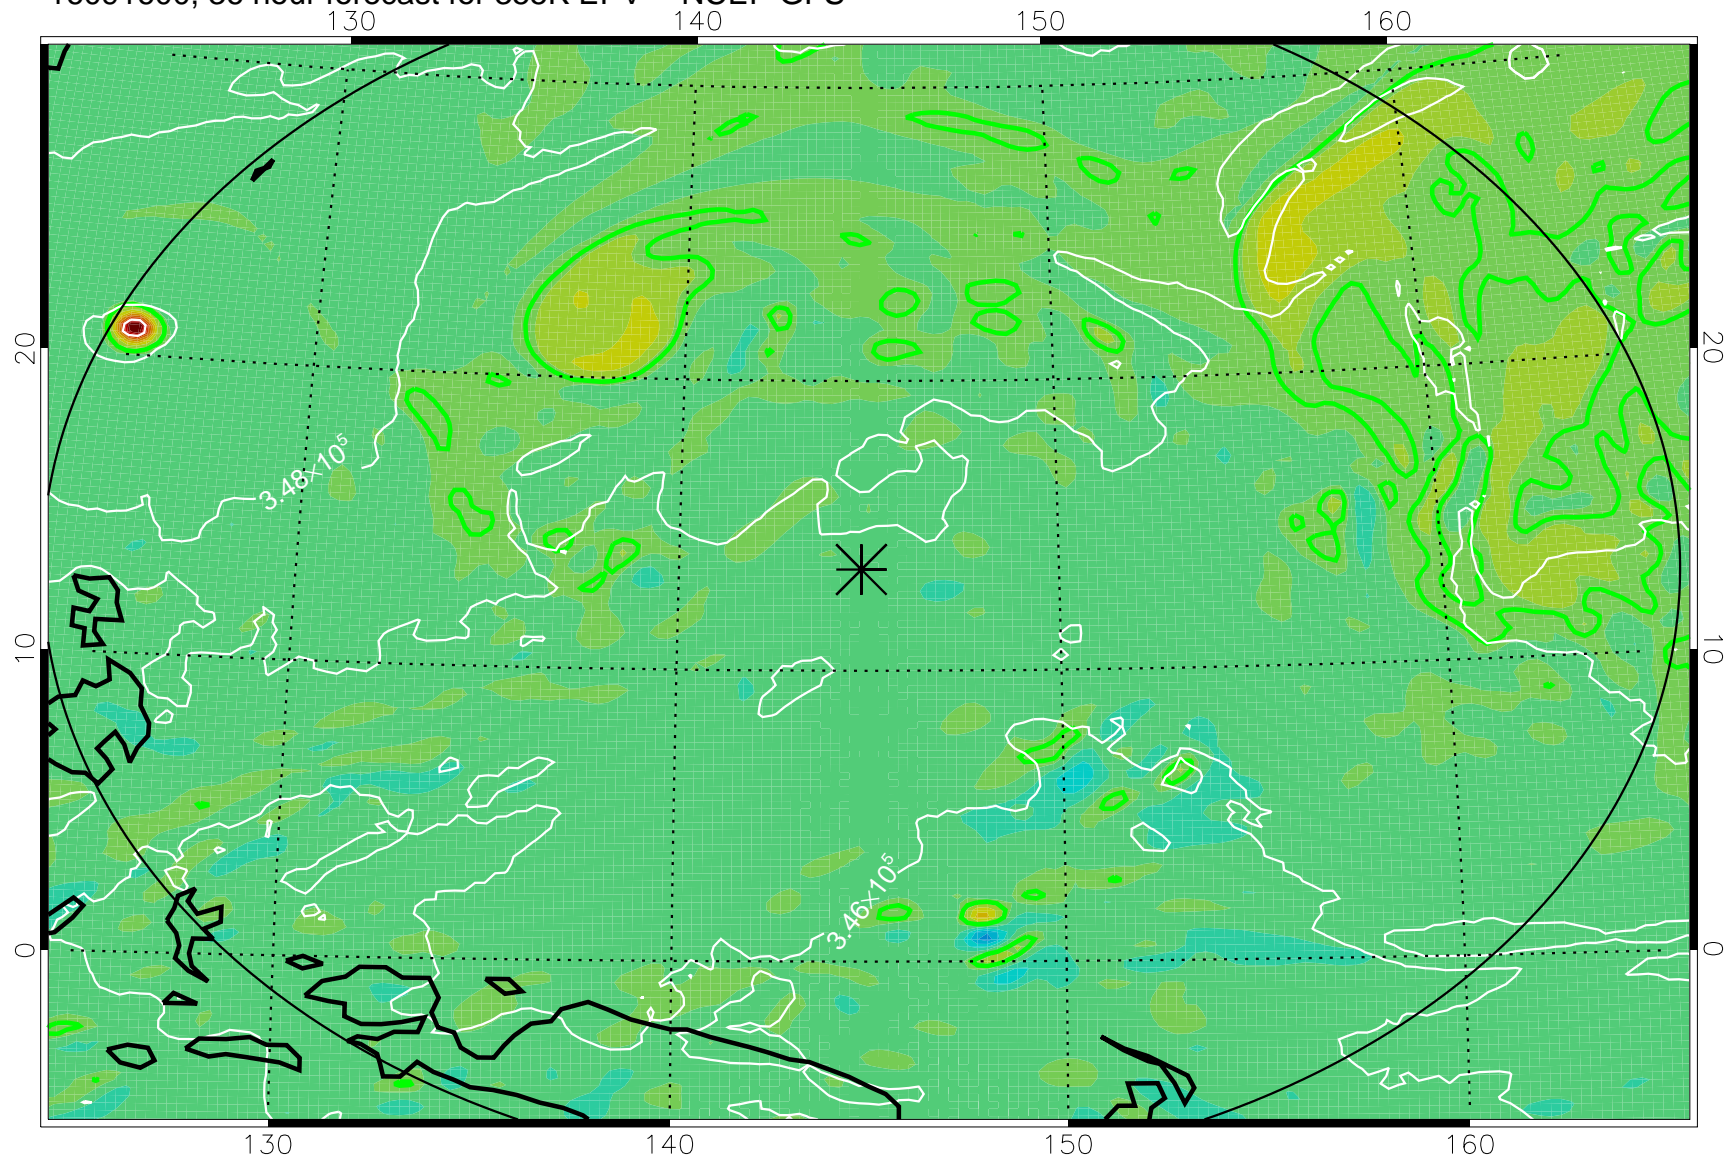

16091506, 18 hour forecast for 355K EPV -- NCEP GFS

355K Montgomery Streamfunction, white  
EPV Tropopause (2 PVU) Position  
Range ring of 2304 km

16091512, 24 hour forecast for 355K EPV -- NCEP GFS

355K Montgomery Streamfunction, white  
EPV Tropopause (2 PVU) Position  
Range ring of 2304 km

16091518, 30 hour forecast for 355K EPV -- NCEP GFS

355K Montgomery Streamfunction, white  
EPV Tropopause (2 PVU) Position  
Range ring of 2304 km

16091600, 36 hour forecast for 355K EPV -- NCEP GFS

355K Montgomery Streamfunction, white  
EPV Tropopause (2 PVU) Position  
Range ring of 2304 km

16091718, 78 hour forecast for 355K EPV -- NCEP GFS

355K Montgomery Streamfunction, white  
EPV Tropopause (2 PVU) Position  
Range ring of 2304 km

16091800, 84 hour forecast for 355K EPV -- NCEP GFS

355K Montgomery Streamfunction, white  
EPV Tropopause (2 PVU) Position  
Range ring of 2304 km

16091818, 102 hour forecast for 355K EPV -- NCEP GFS

355K Montgomery Streamfunction, white  
EPV Tropopause (2 PVU) Position  
Range ring of 2304 km

16091900, 108 hour forecast for 355K EPV -- NCEP GFS

355K Montgomery Streamfunction, white  
EPV Tropopause (2 PVU) Position  
Range ring of 2304 km