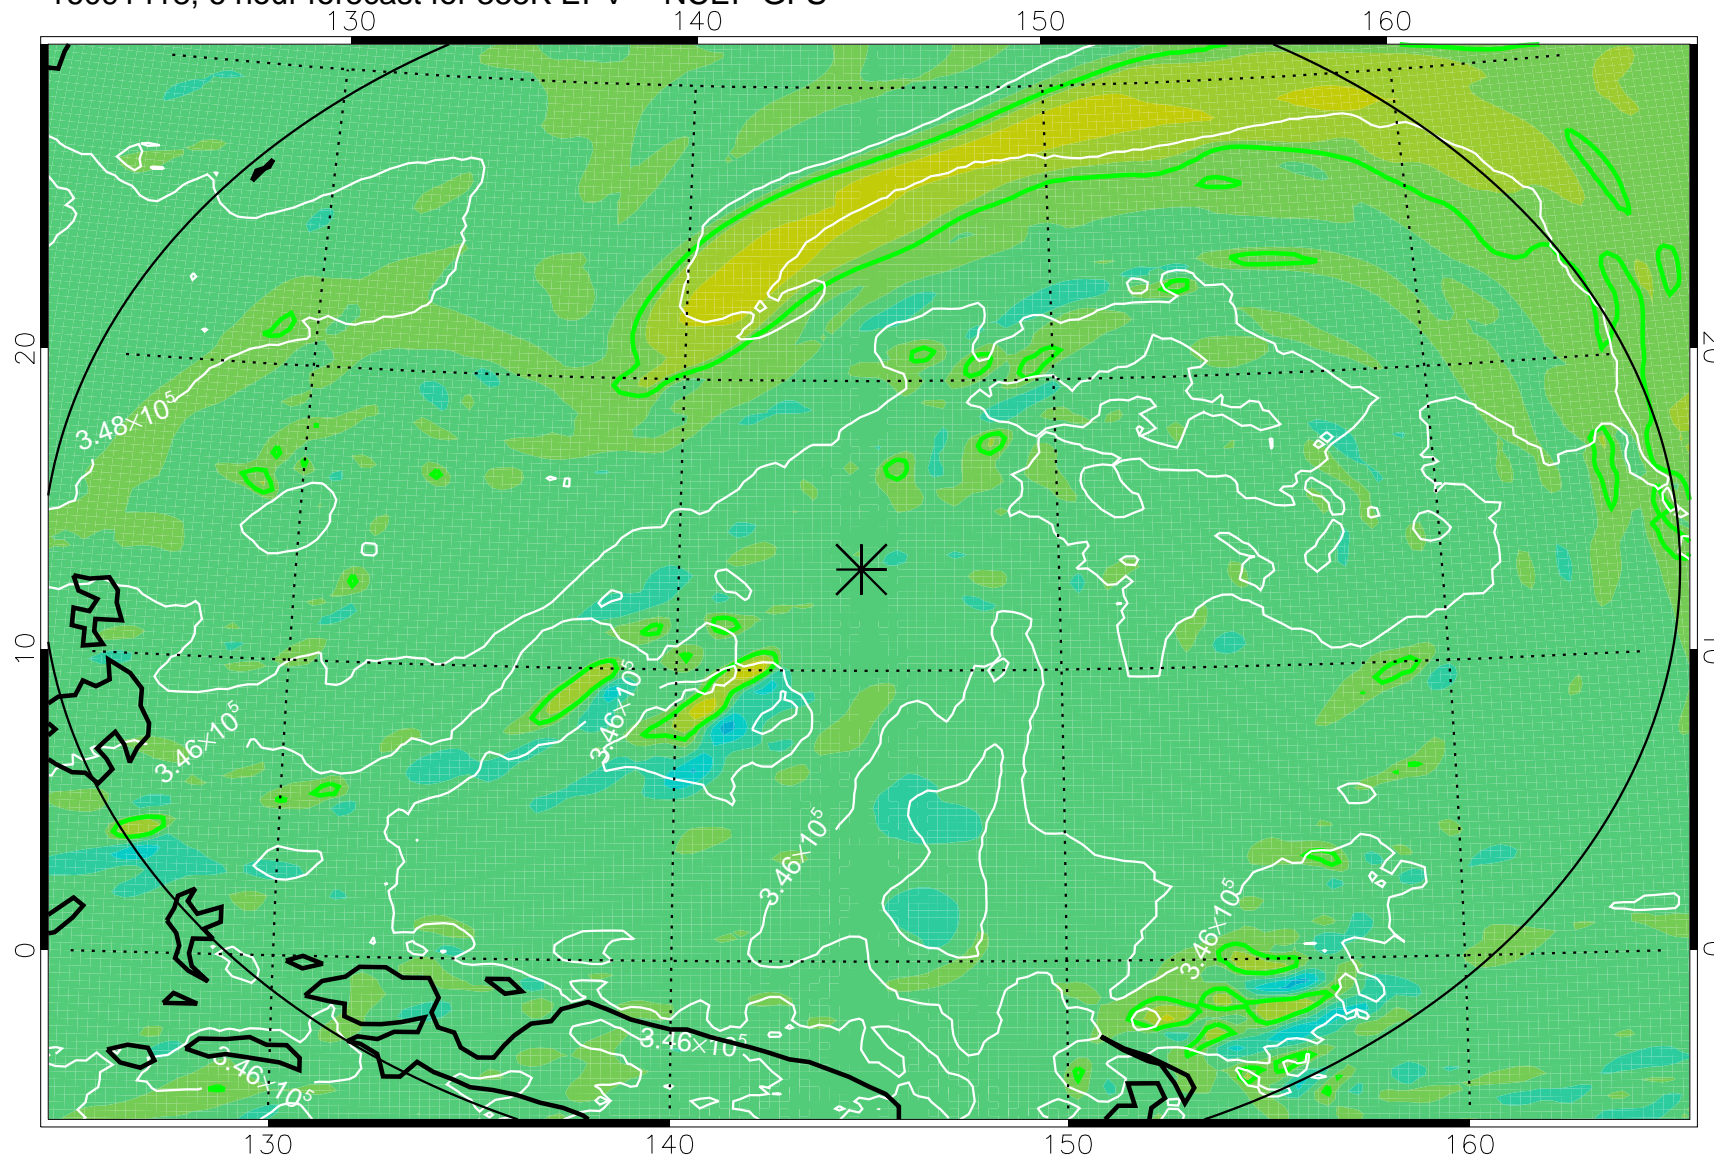

16091418, 6 hour forecast for 355K EPV -- NCEP GFS

355K Montgomery Streamfunction, white  
EPV Tropopause (2 PVU) Position  
Range ring of 2304 km

16091500, 12 hour forecast for 355K EPV -- NCEP GFS

355K Montgomery Streamfunction, white  
EPV Tropopause (2 PVU) Position  
Range ring of 2304 km

16091506, 18 hour forecast for 355K EPV -- NCEP GFS

355K Montgomery Streamfunction, white  
EPV Tropopause (2 PVU) Position  
Range ring of 2304 km

16091512, 24 hour forecast for 355K EPV -- NCEP GFS

355K Montgomery Streamfunction, white  
EPV Tropopause (2 PVU) Position  
Range ring of 2304 km

16091518, 30 hour forecast for 355K EPV -- NCEP GFS

355K Montgomery Streamfunction, white  
EPV Tropopause (2 PVU) Position  
Range ring of 2304 km

16091600, 36 hour forecast for 355K EPV -- NCEP GFS

355K Montgomery Streamfunction, white  
EPV Tropopause (2 PVU) Position  
Range ring of 2304 km

16091606, 42 hour forecast for 355K EPV -- NCEP GFS

355K Montgomery Streamfunction, white  
EPV Tropopause (2 PVU) Position  
Range ring of 2304 km

16091612, 48 hour forecast for 355K EPV -- NCEP GFS

355K Montgomery Streamfunction, white  
EPV Tropopause (2 PVU) Position  
Range ring of 2304 km