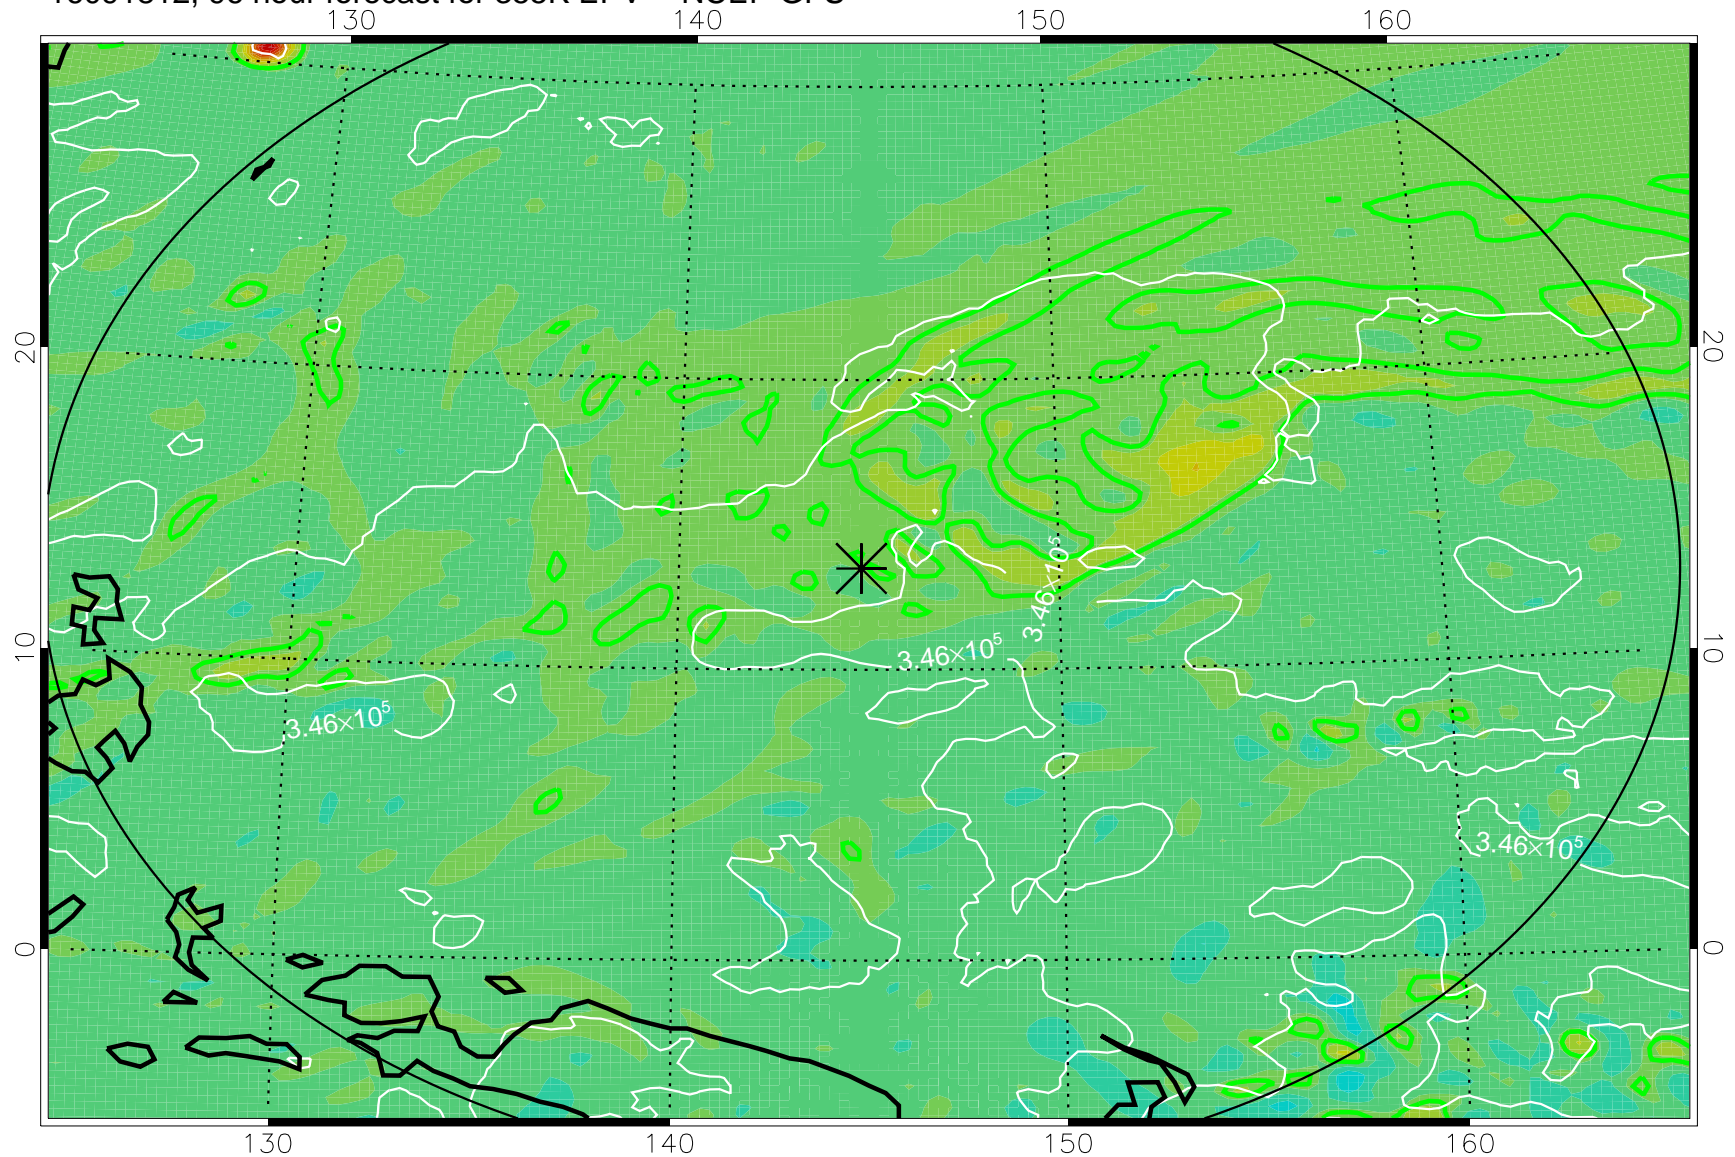

16091718, 78 hour forecast for 355K EPV -- NCEP GFS

355K Montgomery Streamfunction, white  
EPV Tropopause (2 PVU) Position  
Range ring of 2304 km

16091800, 84 hour forecast for 355K EPV -- NCEP GFS

355K Montgomery Streamfunction, white  
EPV Tropopause (2 PVU) Position  
Range ring of 2304 km

16091806, 90 hour forecast for 355K EPV -- NCEP GFS

355K Montgomery Streamfunction, white  
EPV Tropopause (2 PVU) Position  
Range ring of 2304 km

16091812, 96 hour forecast for 355K EPV -- NCEP GFS

355K Montgomery Streamfunction, white  
EPV Tropopause (2 PVU) Position  
Range ring of 2304 km

16091818, 102 hour forecast for 355K EPV -- NCEP GFS

355K Montgomery Streamfunction, white  
EPV Tropopause (2 PVU) Position  
Range ring of 2304 km

16091900, 108 hour forecast for 355K EPV -- NCEP GFS

355K Montgomery Streamfunction, white  
EPV Tropopause (2 PVU) Position  
Range ring of 2304 km

16091906, 114 hour forecast for 355K EPV -- NCEP GFS

355K Montgomery Streamfunction, white  
EPV Tropopause (2 PVU) Position  
Range ring of 2304 km

16091912, 120 hour forecast for 355K EPV -- NCEP GFS

355K Montgomery Streamfunction, white  
EPV Tropopause (2 PVU) Position  
Range ring of 2304 km