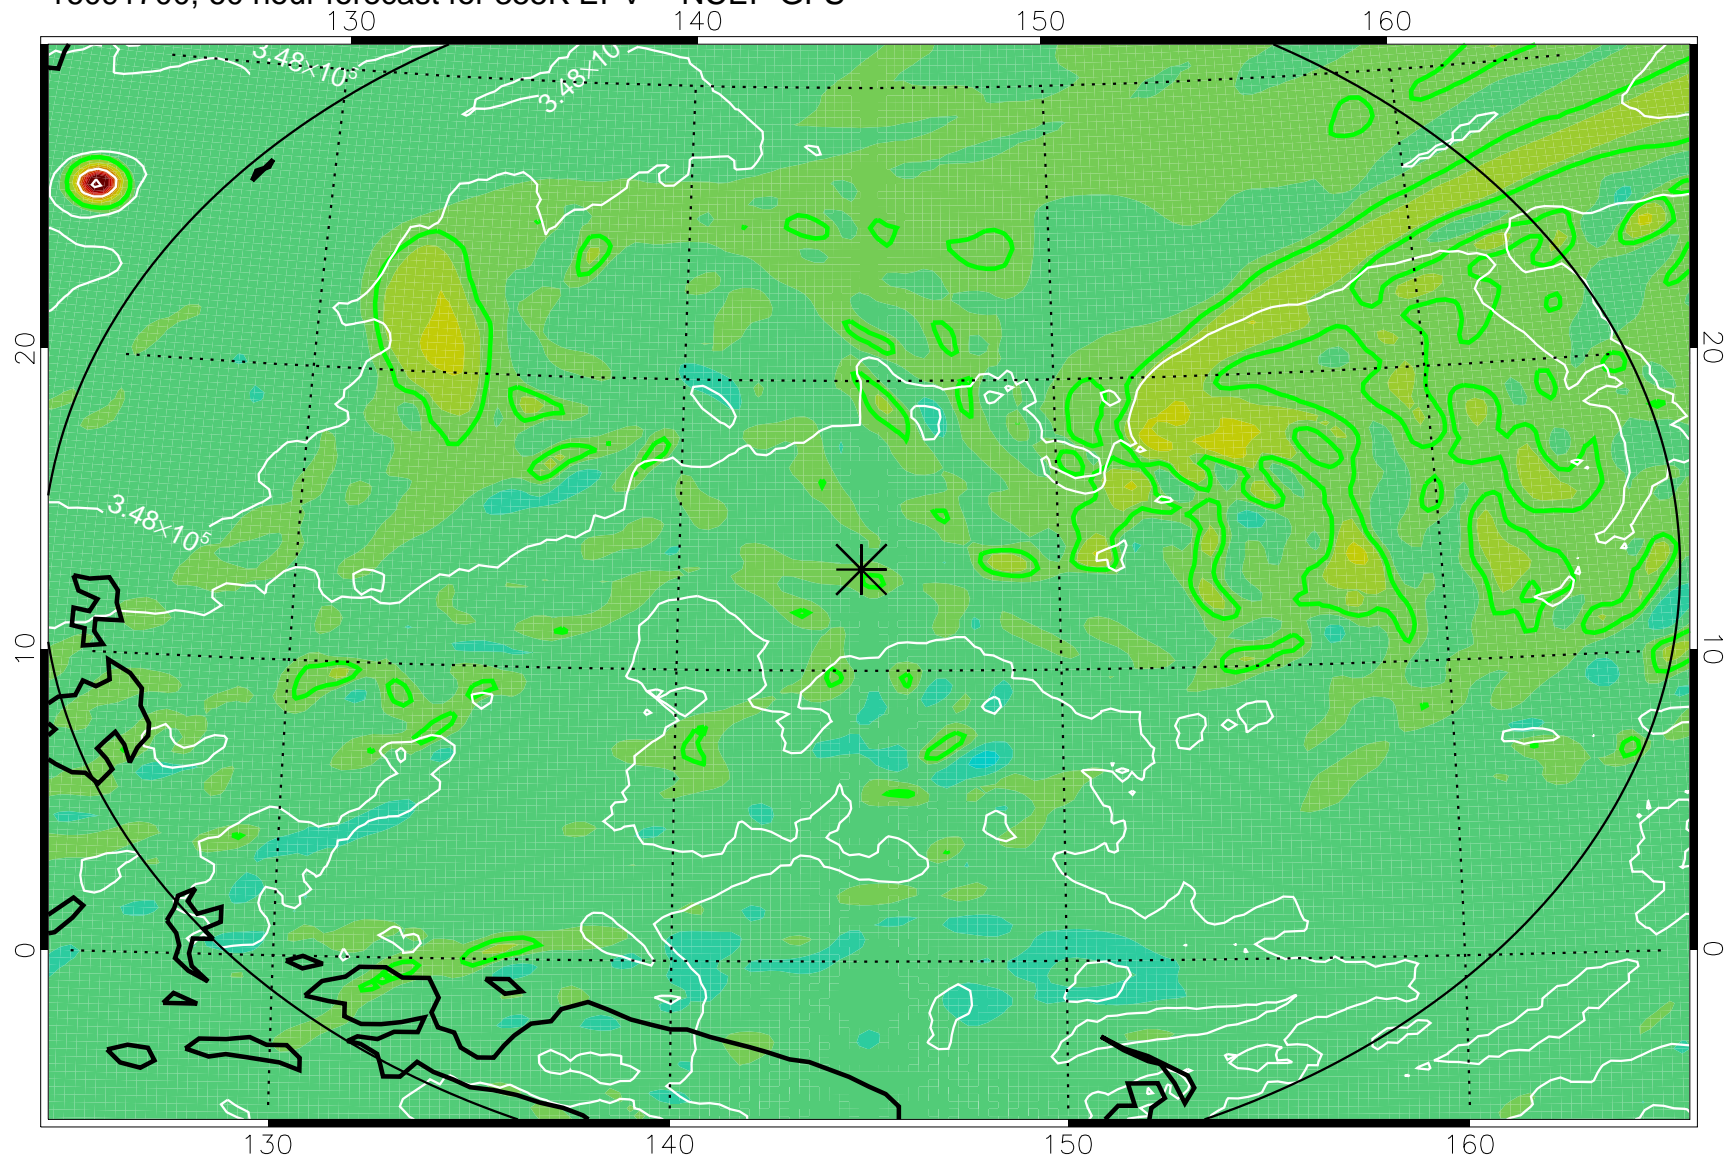

16091606, 42 hour forecast for 355K EPV -- NCEP GFS

355K Montgomery Streamfunction, white  
EPV Tropopause (2 PVU) Position  
Range ring of 2304 km

16091612, 48 hour forecast for 355K EPV -- NCEP GFS

355K Montgomery Streamfunction, white  
EPV Tropopause (2 PVU) Position  
Range ring of 2304 km

16091618, 54 hour forecast for 355K EPV -- NCEP GFS

355K Montgomery Streamfunction, white  
EPV Tropopause (2 PVU) Position  
Range ring of 2304 km

16091700, 60 hour forecast for 355K EPV -- NCEP GFS

355K Montgomery Streamfunction, white  
EPV Tropopause (2 PVU) Position  
Range ring of 2304 km

16091718, 78 hour forecast for 355K EPV -- NCEP GFS

355K Montgomery Streamfunction, white  
EPV Tropopause (2 PVU) Position  
Range ring of 2304 km

16091800, 84 hour forecast for 355K EPV -- NCEP GFS

355K Montgomery Streamfunction, white  
EPV Tropopause (2 PVU) Position  
Range ring of 2304 km

16091818, 102 hour forecast for 355K EPV -- NCEP GFS

355K Montgomery Streamfunction, white  
EPV Tropopause (2 PVU) Position  
Range ring of 2304 km

16091900, 108 hour forecast for 355K EPV -- NCEP GFS

355K Montgomery Streamfunction, white  
EPV Tropopause (2 PVU) Position  
Range ring of 2304 km