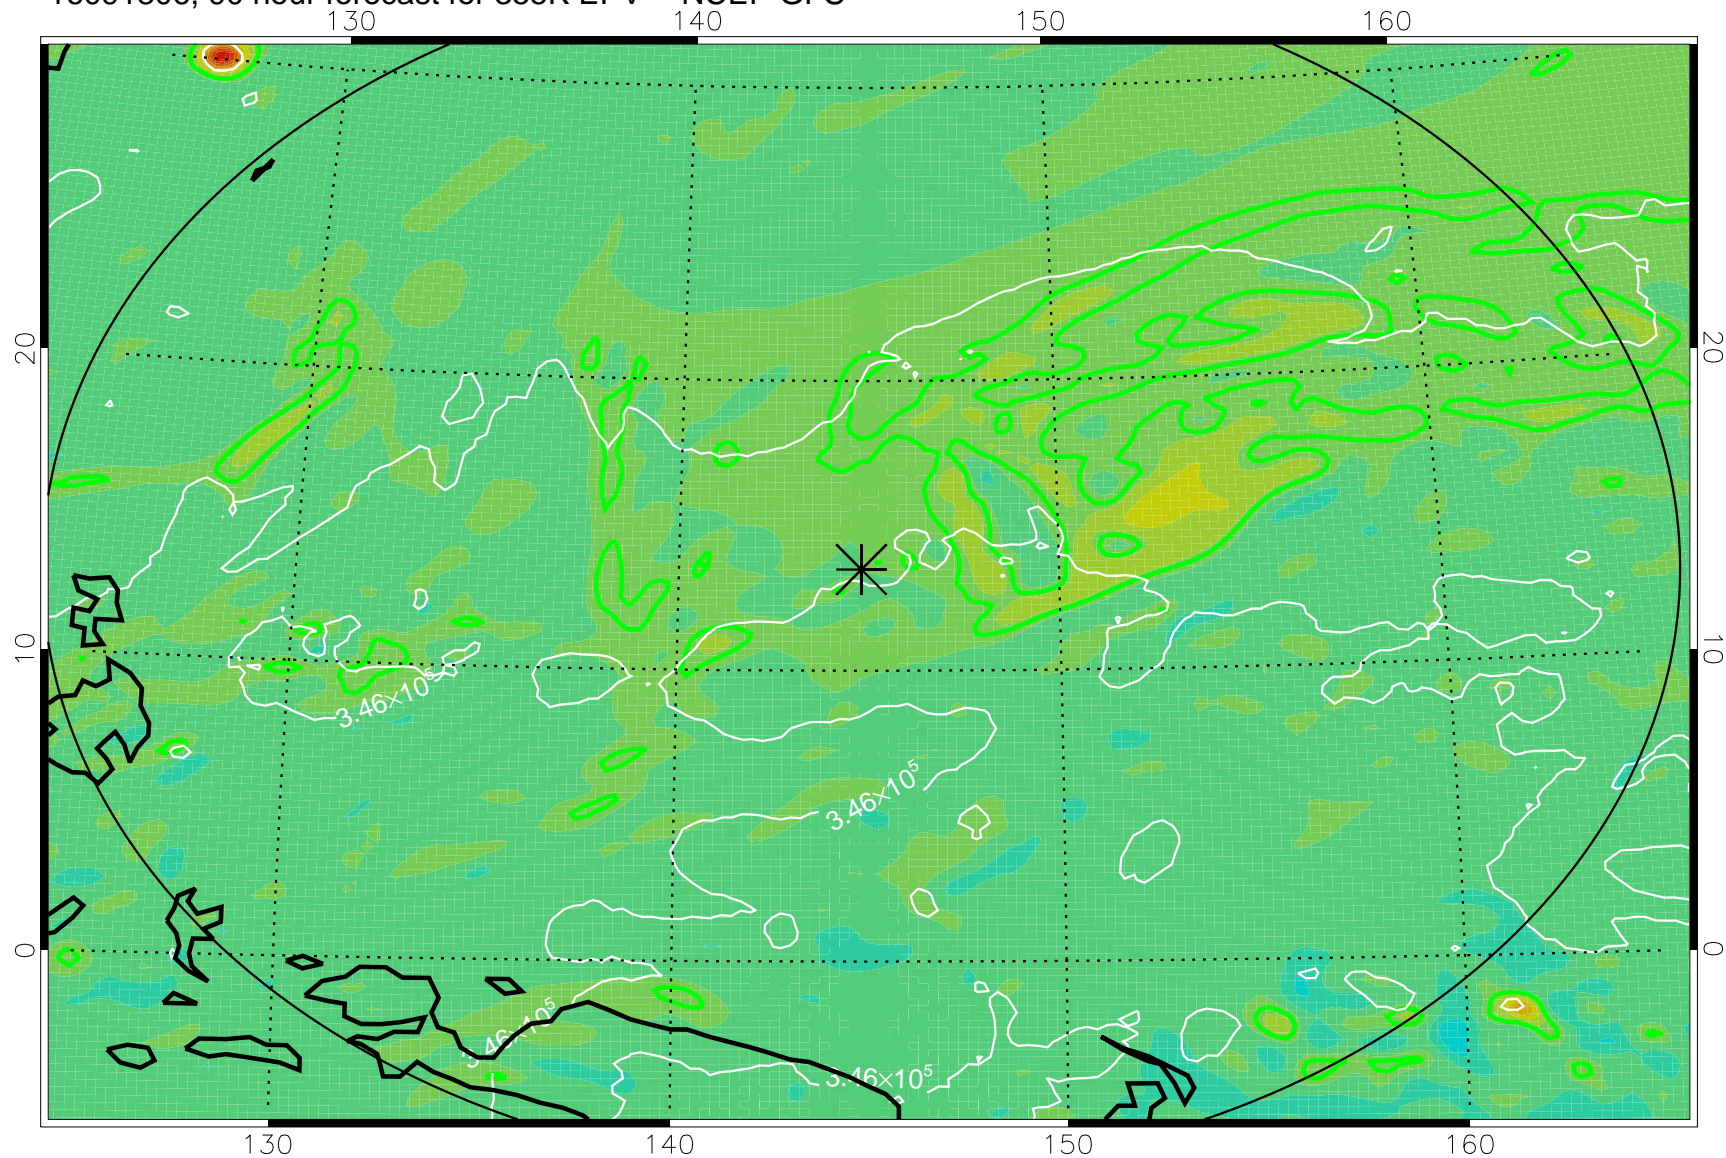

16091718, 78 hour forecast for 355K EPV -- NCEP GFS

355K Montgomery Streamfunction, white  
EPV Tropopause (2 PVU) Position  
Range ring of 2304 km

16091800, 84 hour forecast for 355K EPV -- NCEP GFS

355K Montgomery Streamfunction, white  
EPV Tropopause (2 PVU) Position  
Range ring of 2304 km

16091806, 90 hour forecast for 355K EPV -- NCEP GFS

355K Montgomery Streamfunction, white  
EPV Tropopause (2 PVU) Position  
Range ring of 2304 km

16091812, 96 hour forecast for 355K EPV -- NCEP GFS

355K Montgomery Streamfunction, white  
EPV Tropopause (2 PVU) Position  
Range ring of 2304 km

16091818, 102 hour forecast for 355K EPV -- NCEP GFS

355K Montgomery Streamfunction, white  
EPV Tropopause (2 PVU) Position  
Range ring of 2304 km

16091900, 108 hour forecast for 355K EPV -- NCEP GFS

355K Montgomery Streamfunction, white  
EPV Tropopause (2 PVU) Position  
Range ring of 2304 km

16091906, 114 hour forecast for 355K EPV -- NCEP GFS

355K Montgomery Streamfunction, white  
EPV Tropopause (2 PVU) Position  
Range ring of 2304 km

16091912, 120 hour forecast for 355K EPV -- NCEP GFS

355K Montgomery Streamfunction, white  
EPV Tropopause (2 PVU) Position  
Range ring of 2304 km