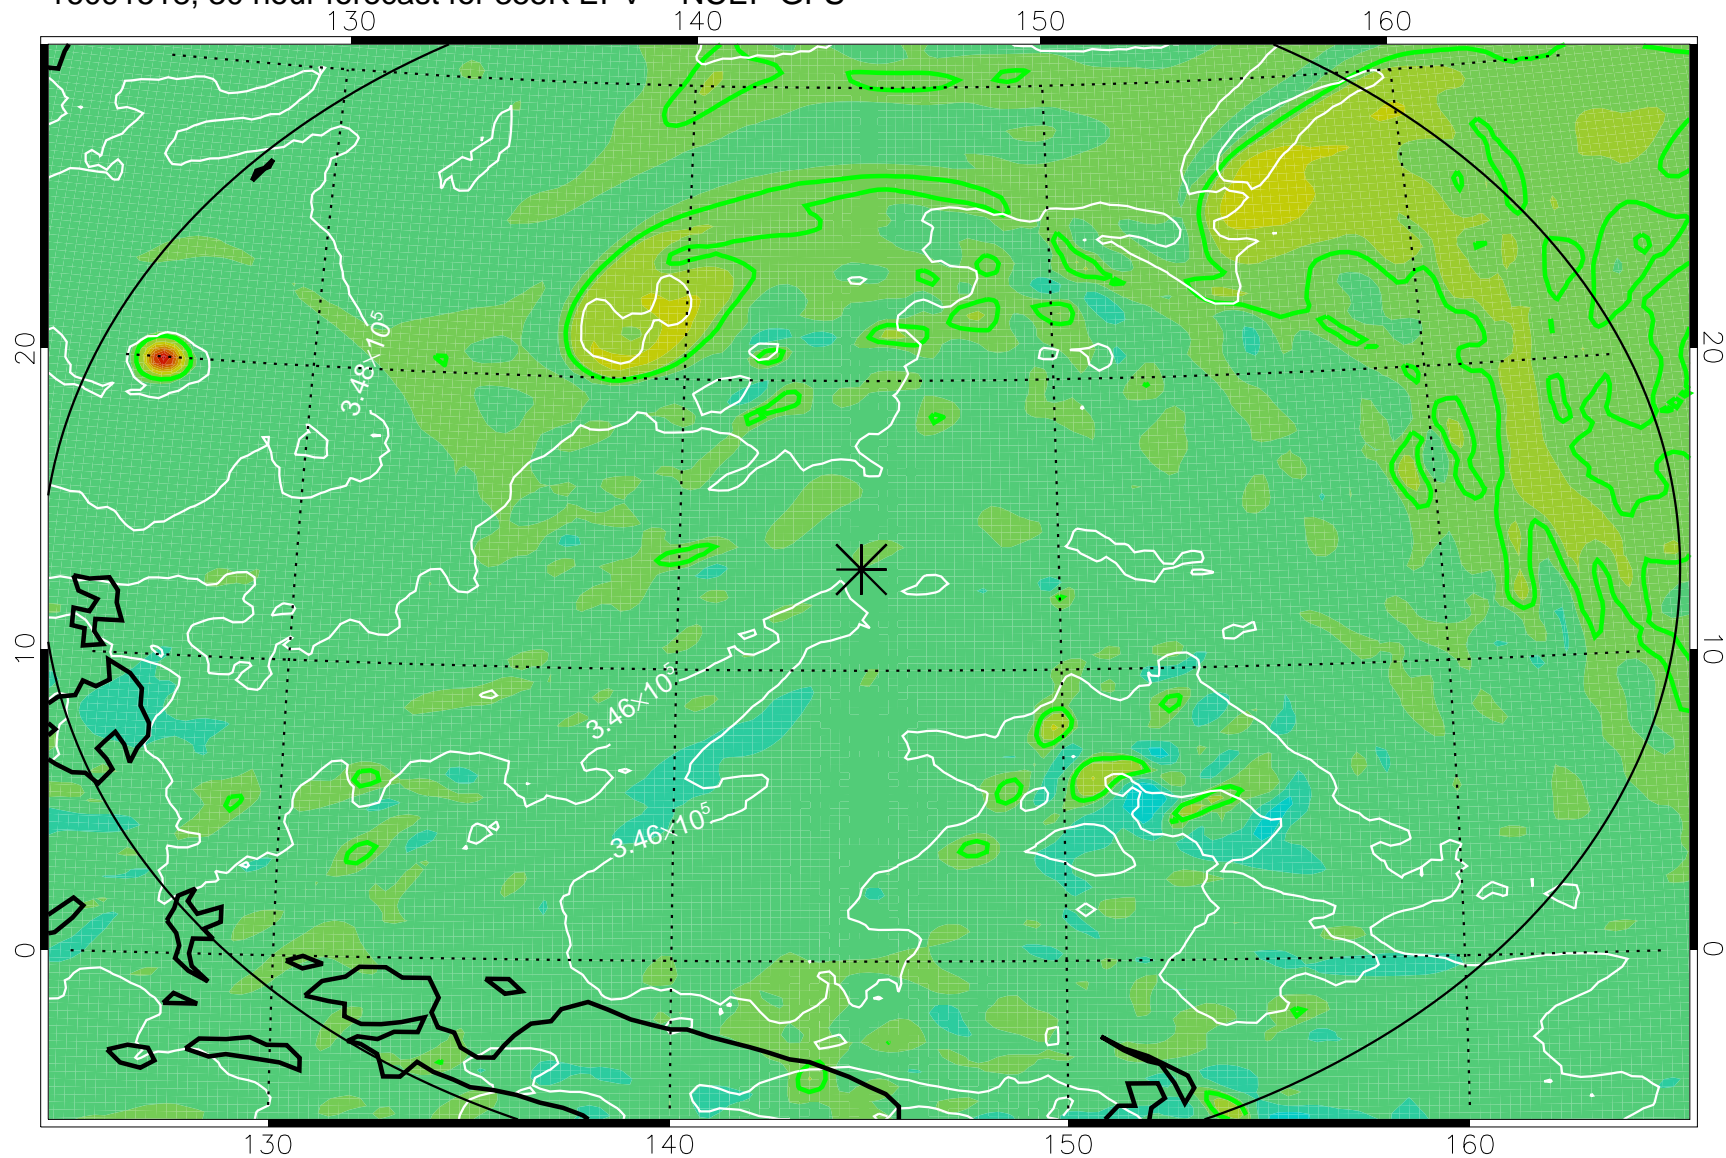

16091506, 18 hour forecast for 355K EPV -- NCEP GFS

355K Montgomery Streamfunction, white  
EPV Tropopause (2 PVU) Position  
Range ring of 2304 km

16091512, 24 hour forecast for 355K EPV -- NCEP GFS

355K Montgomery Streamfunction, white  
EPV Tropopause (2 PVU) Position  
Range ring of 2304 km

16091518, 30 hour forecast for 355K EPV -- NCEP GFS

355K Montgomery Streamfunction, white  
EPV Tropopause (2 PVU) Position  
Range ring of 2304 km

16091600, 36 hour forecast for 355K EPV -- NCEP GFS

355K Montgomery Streamfunction, white  
EPV Tropopause (2 PVU) Position  
Range ring of 2304 km

16091606, 42 hour forecast for 355K EPV -- NCEP GFS

355K Montgomery Streamfunction, white  
EPV Tropopause (2 PVU) Position  
Range ring of 2304 km

16091612, 48 hour forecast for 355K EPV -- NCEP GFS

355K Montgomery Streamfunction, white  
EPV Tropopause (2 PVU) Position  
Range ring of 2304 km

16091818, 102 hour forecast for 355K EPV -- NCEP GFS

355K Montgomery Streamfunction, white  
EPV Tropopause (2 PVU) Position  
Range ring of 2304 km

16091900, 108 hour forecast for 355K EPV -- NCEP GFS

355K Montgomery Streamfunction, white  
EPV Tropopause (2 PVU) Position  
Range ring of 2304 km