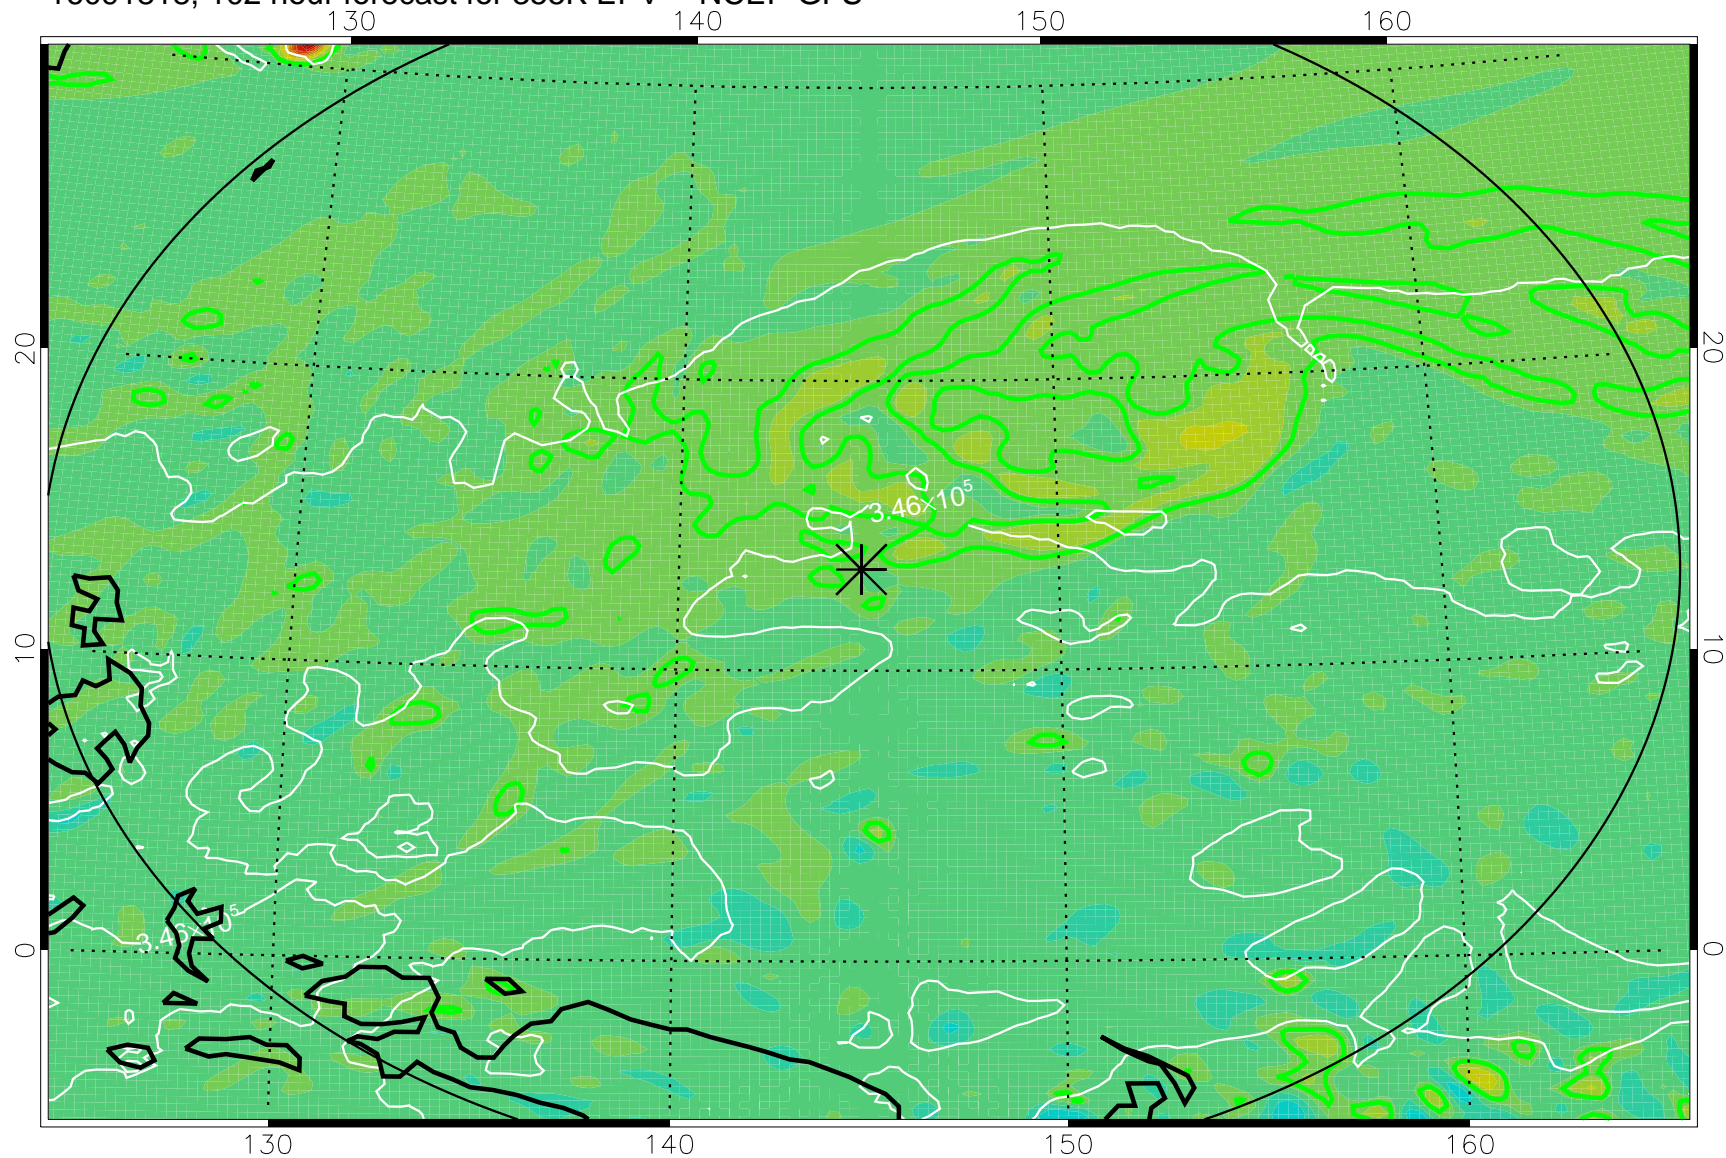

16091718, 78 hour forecast for 355K EPV -- NCEP GFS

355K Montgomery Streamfunction, white  
EPV Tropopause (2 PVU) Position  
Range ring of 2304 km

16091800, 84 hour forecast for 355K EPV -- NCEP GFS

355K Montgomery Streamfunction, white  
EPV Tropopause (2 PVU) Position  
Range ring of 2304 km

16091806, 90 hour forecast for 355K EPV -- NCEP GFS

355K Montgomery Streamfunction, white  
EPV Tropopause (2 PVU) Position  
Range ring of 2304 km

16091812, 96 hour forecast for 355K EPV -- NCEP GFS

355K Montgomery Streamfunction, white  
EPV Tropopause (2 PVU) Position  
Range ring of 2304 km

16091818, 102 hour forecast for 355K EPV -- NCEP GFS

355K Montgomery Streamfunction, white  
EPV Tropopause (2 PVU) Position  
Range ring of 2304 km

16091900, 108 hour forecast for 355K EPV -- NCEP GFS

355K Montgomery Streamfunction, white  
EPV Tropopause (2 PVU) Position  
Range ring of 2304 km

16091906, 114 hour forecast for 355K EPV -- NCEP GFS

355K Montgomery Streamfunction, white  
EPV Tropopause (2 PVU) Position  
Range ring of 2304 km

16091912, 120 hour forecast for 355K EPV -- NCEP GFS

355K Montgomery Streamfunction, white  
EPV Tropopause (2 PVU) Position  
Range ring of 2304 km