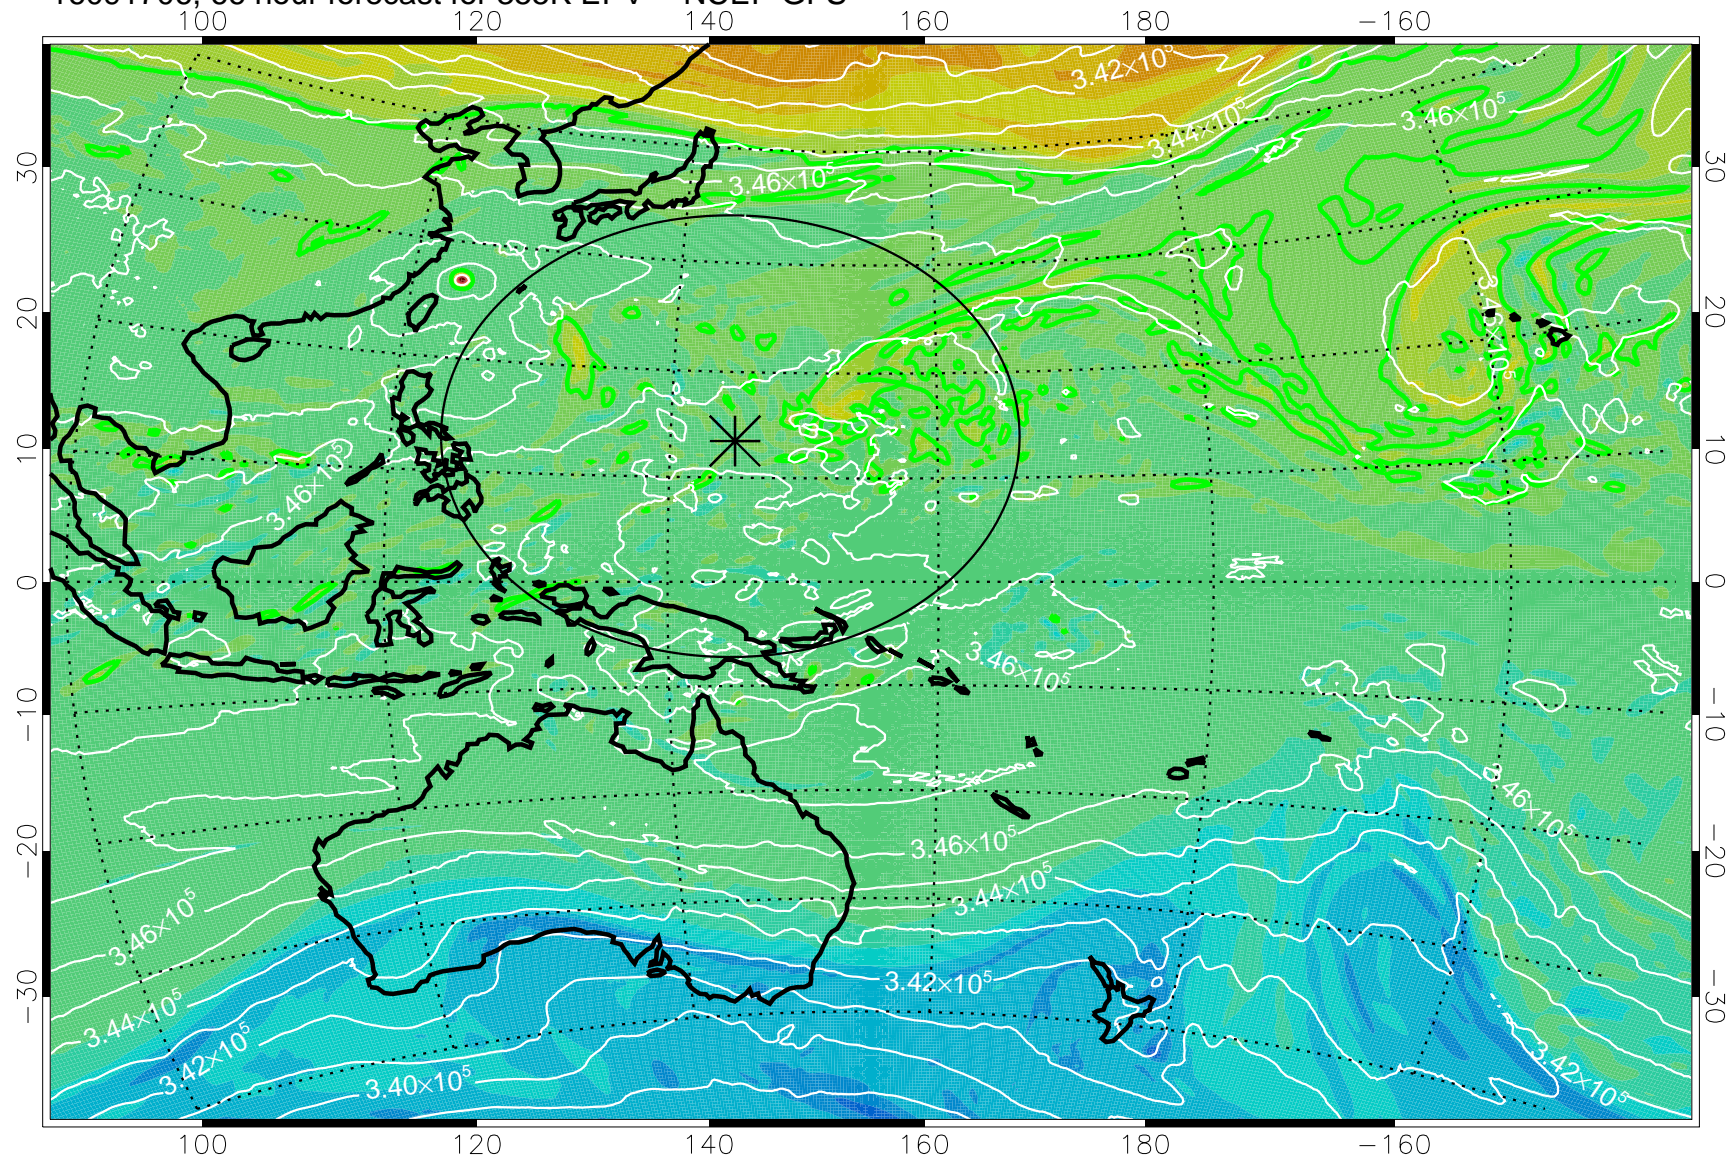

16091606, 42 hour forecast for 355K EPV -- NCEP GFS

355K Montgomery Streamfunction, white  
EPV Tropopause (2 PVU) Position  
Range ring of 2304 km

16091612, 48 hour forecast for 355K EPV -- NCEP GFS

355K Montgomery Streamfunction, white  
EPV Tropopause (2 PVU) Position  
Range ring of 2304 km

16091618, 54 hour forecast for 355K EPV -- NCEP GFS

355K Montgomery Streamfunction, white  
EPV Tropopause (2 PVU) Position  
Range ring of 2304 km

16091700, 60 hour forecast for 355K EPV -- NCEP GFS

355K Montgomery Streamfunction, white  
EPV Tropopause (2 PVU) Position  
Range ring of 2304 km

16091706, 66 hour forecast for 355K EPV -- NCEP GFS

355K Montgomery Streamfunction, white  
EPV Tropopause (2 PVU) Position  
Range ring of 2304 km

16091712, 72 hour forecast for 355K EPV -- NCEP GFS

355K Montgomery Streamfunction, white  
EPV Tropopause (2 PVU) Position  
Range ring of 2304 km

16091718, 78 hour forecast for 355K EPV -- NCEP GFS

355K Montgomery Streamfunction, white  
EPV Tropopause (2 PVU) Position  
Range ring of 2304 km

16091800, 84 hour forecast for 355K EPV -- NCEP GFS

355K Montgomery Streamfunction, white  
EPV Tropopause (2 PVU) Position  
Range ring of 2304 km