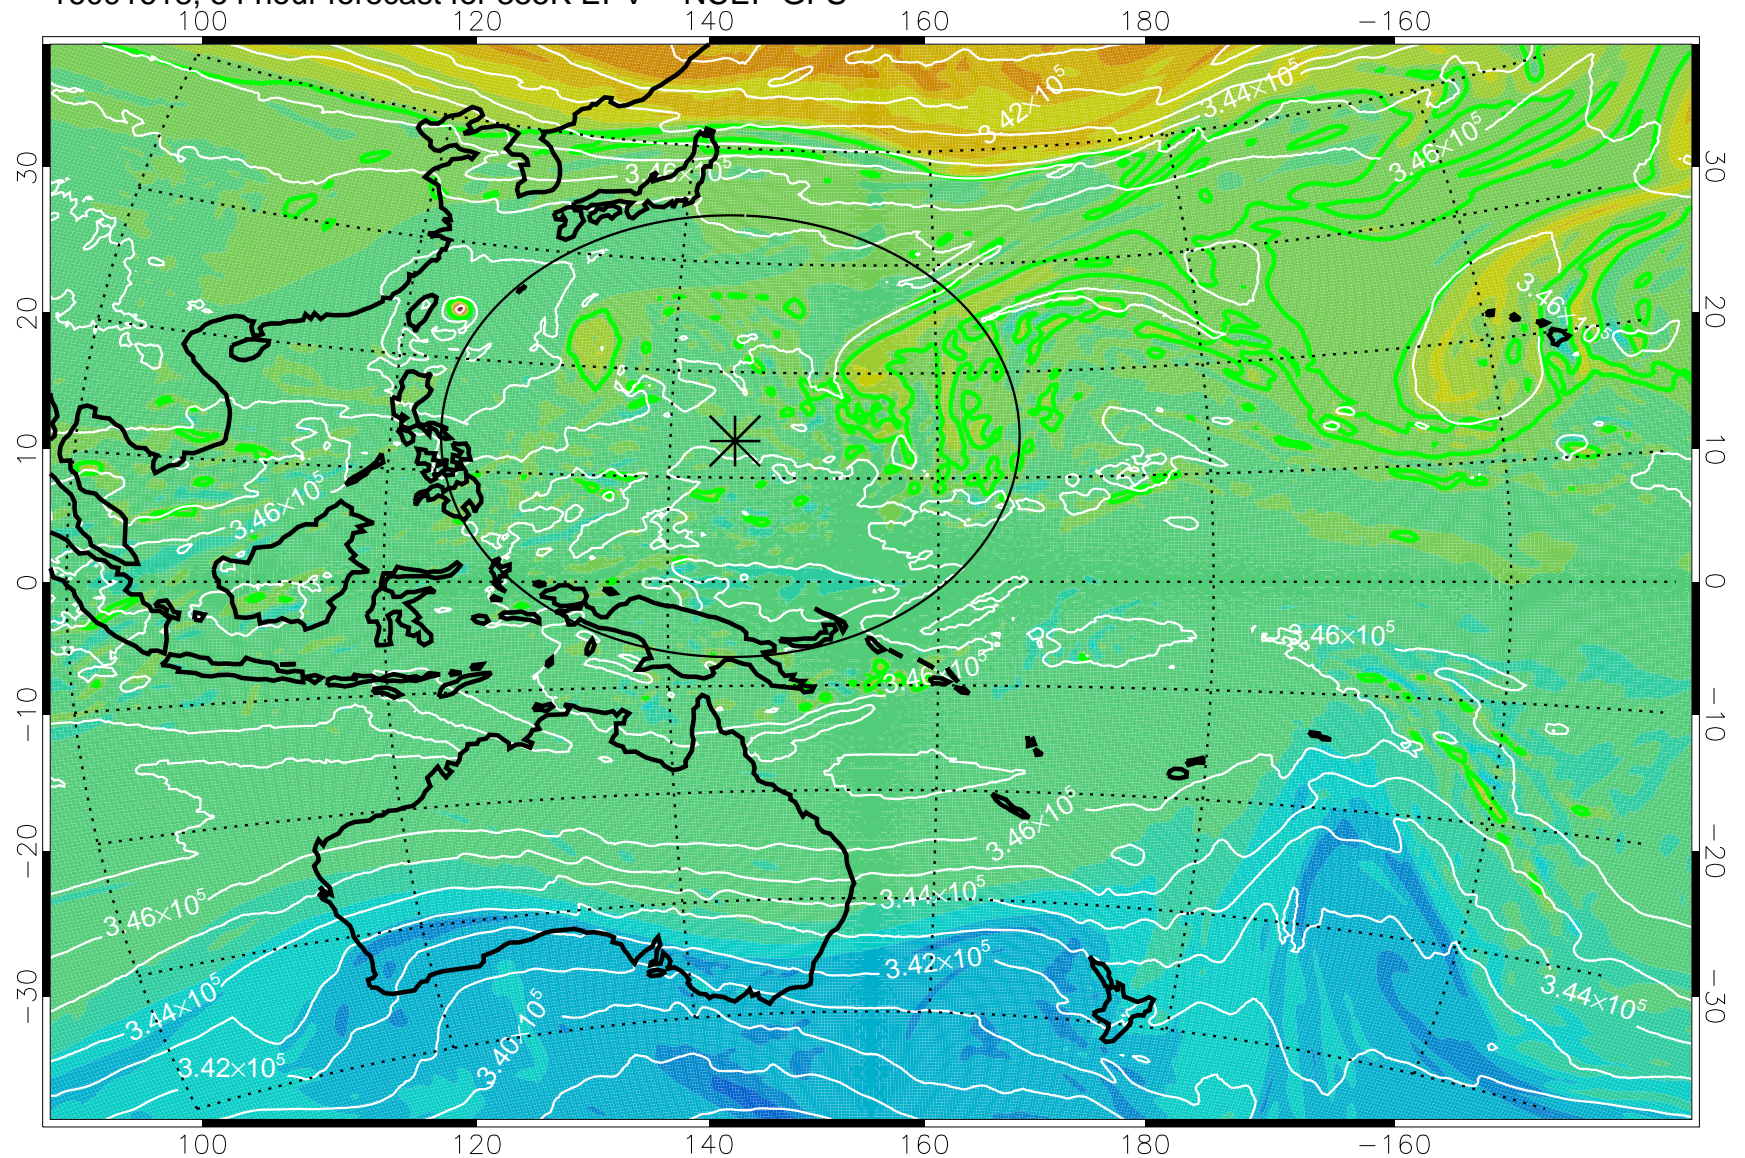

16091606, 42 hour forecast for 355K EPV -- NCEP GFS

355K Montgomery Streamfunction, white  
EPV Tropopause (2 PVU) Position  
Range ring of 2304 km

16091612, 48 hour forecast for 355K EPV -- NCEP GFS

355K Montgomery Streamfunction, white  
EPV Tropopause (2 PVU) Position  
Range ring of 2304 km

16091618, 54 hour forecast for 355K EPV -- NCEP GFS

355K Montgomery Streamfunction, white  
EPV Tropopause (2 PVU) Position  
Range ring of 2304 km

16091700, 60 hour forecast for 355K EPV -- NCEP GFS

355K Montgomery Streamfunction, white  
EPV Tropopause (2 PVU) Position  
Range ring of 2304 km

16091706, 66 hour forecast for 355K EPV -- NCEP GFS

355K Montgomery Streamfunction, white  
EPV Tropopause (2 PVU) Position  
Range ring of 2304 km

16091712, 72 hour forecast for 355K EPV -- NCEP GFS

355K Montgomery Streamfunction, white  
EPV Tropopause (2 PVU) Position  
Range ring of 2304 km

16091718, 78 hour forecast for 355K EPV -- NCEP GFS

355K Montgomery Streamfunction, white  
EPV Tropopause (2 PVU) Position  
Range ring of 2304 km

16091800, 84 hour forecast for 355K EPV -- NCEP GFS

355K Montgomery Streamfunction, white  
EPV Tropopause (2 PVU) Position  
Range ring of 2304 km