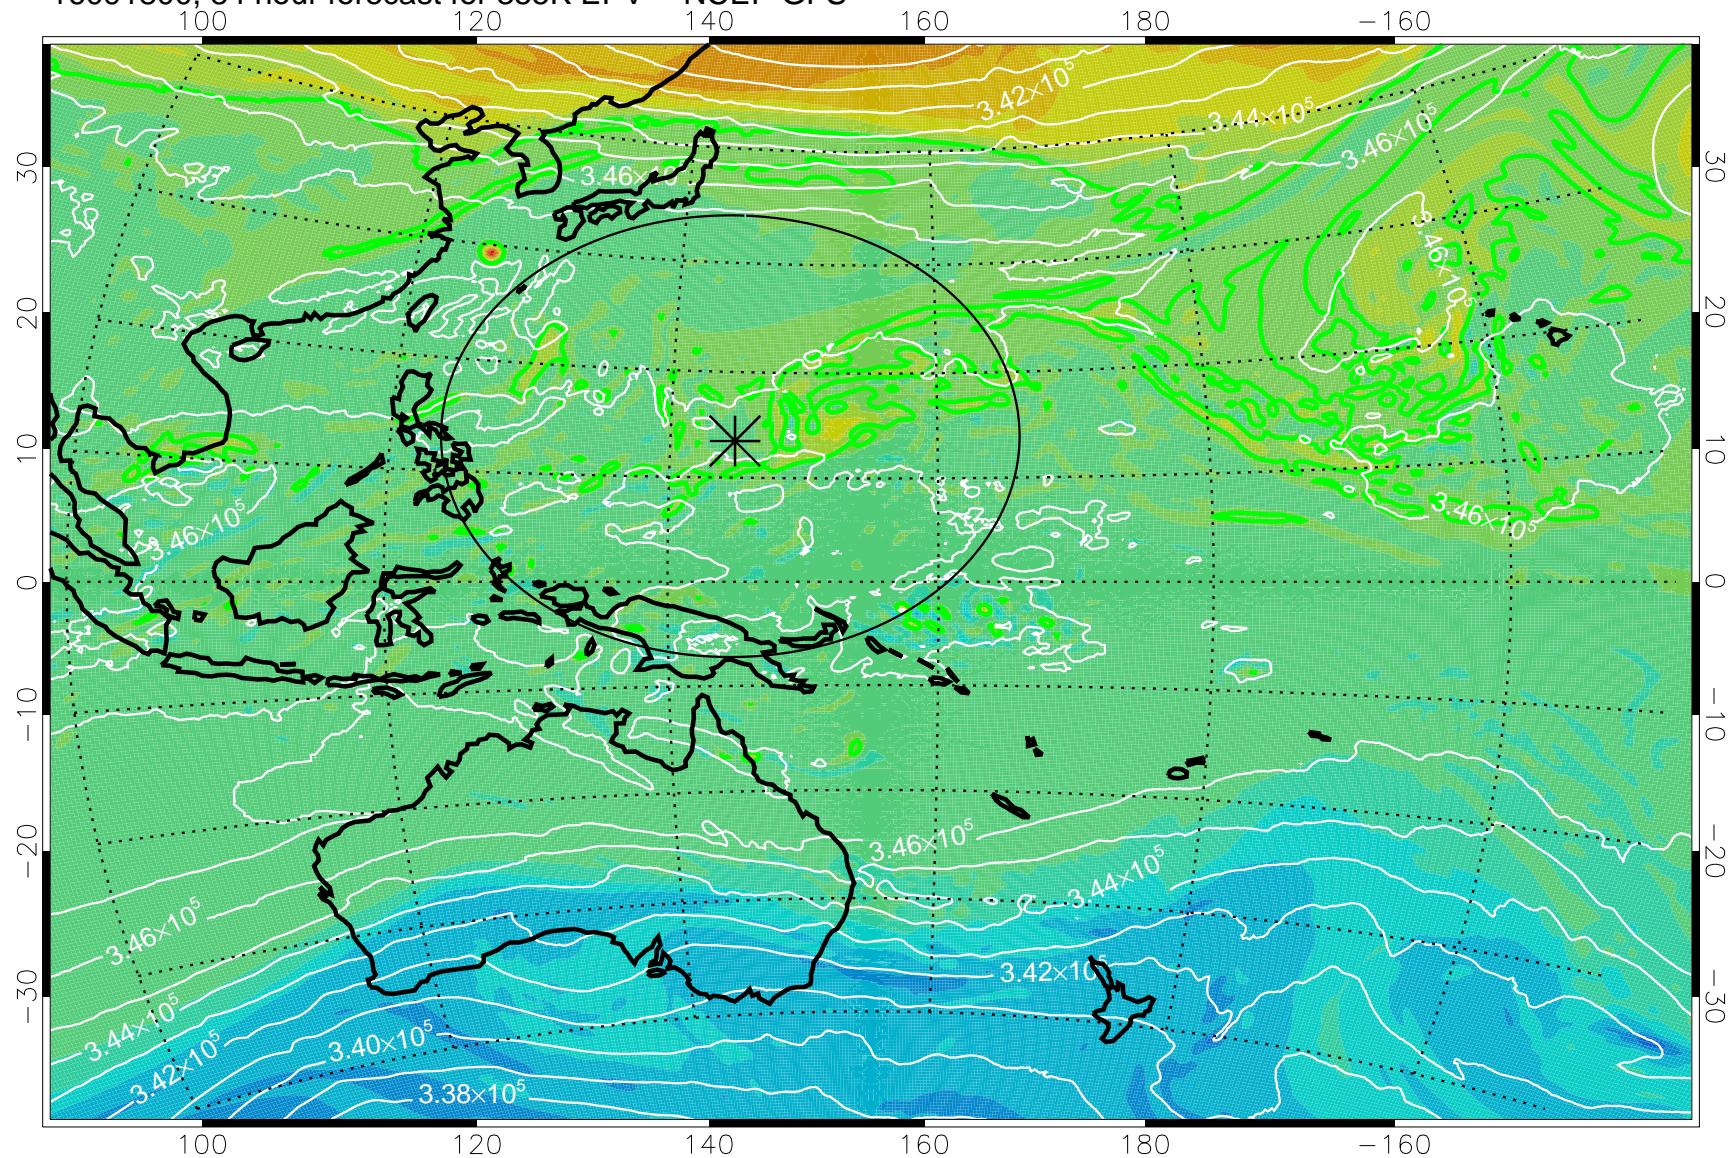

16091618, 54 hour forecast for 355K EPV -- NCEP GFS

355K Montgomery Streamfunction, white  
EPV Tropopause (2 PVU) Position  
Range ring of 2304 km

16091700, 60 hour forecast for 355K EPV -- NCEP GFS

355K Montgomery Streamfunction, white  
EPV Tropopause (2 PVU) Position  
Range ring of 2304 km

16091706, 66 hour forecast for 355K EPV -- NCEP GFS

355K Montgomery Streamfunction, white  
EPV Tropopause (2 PVU) Position  
Range ring of 2304 km

16091712, 72 hour forecast for 355K EPV -- NCEP GFS

355K Montgomery Streamfunction, white  
EPV Tropopause (2 PVU) Position  
Range ring of 2304 km

16091718, 78 hour forecast for 355K EPV -- NCEP GFS

355K Montgomery Streamfunction, white  
EPV Tropopause (2 PVU) Position  
Range ring of 2304 km

16091800, 84 hour forecast for 355K EPV -- NCEP GFS

355K Montgomery Streamfunction, white  
EPV Tropopause (2 PVU) Position  
Range ring of 2304 km

16091806, 90 hour forecast for 355K EPV -- NCEP GFS

355K Montgomery Streamfunction, white  
EPV Tropopause (2 PVU) Position  
Range ring of 2304 km

16091812, 96 hour forecast for 355K EPV -- NCEP GFS

355K Montgomery Streamfunction, white  
EPV Tropopause (2 PVU) Position  
Range ring of 2304 km