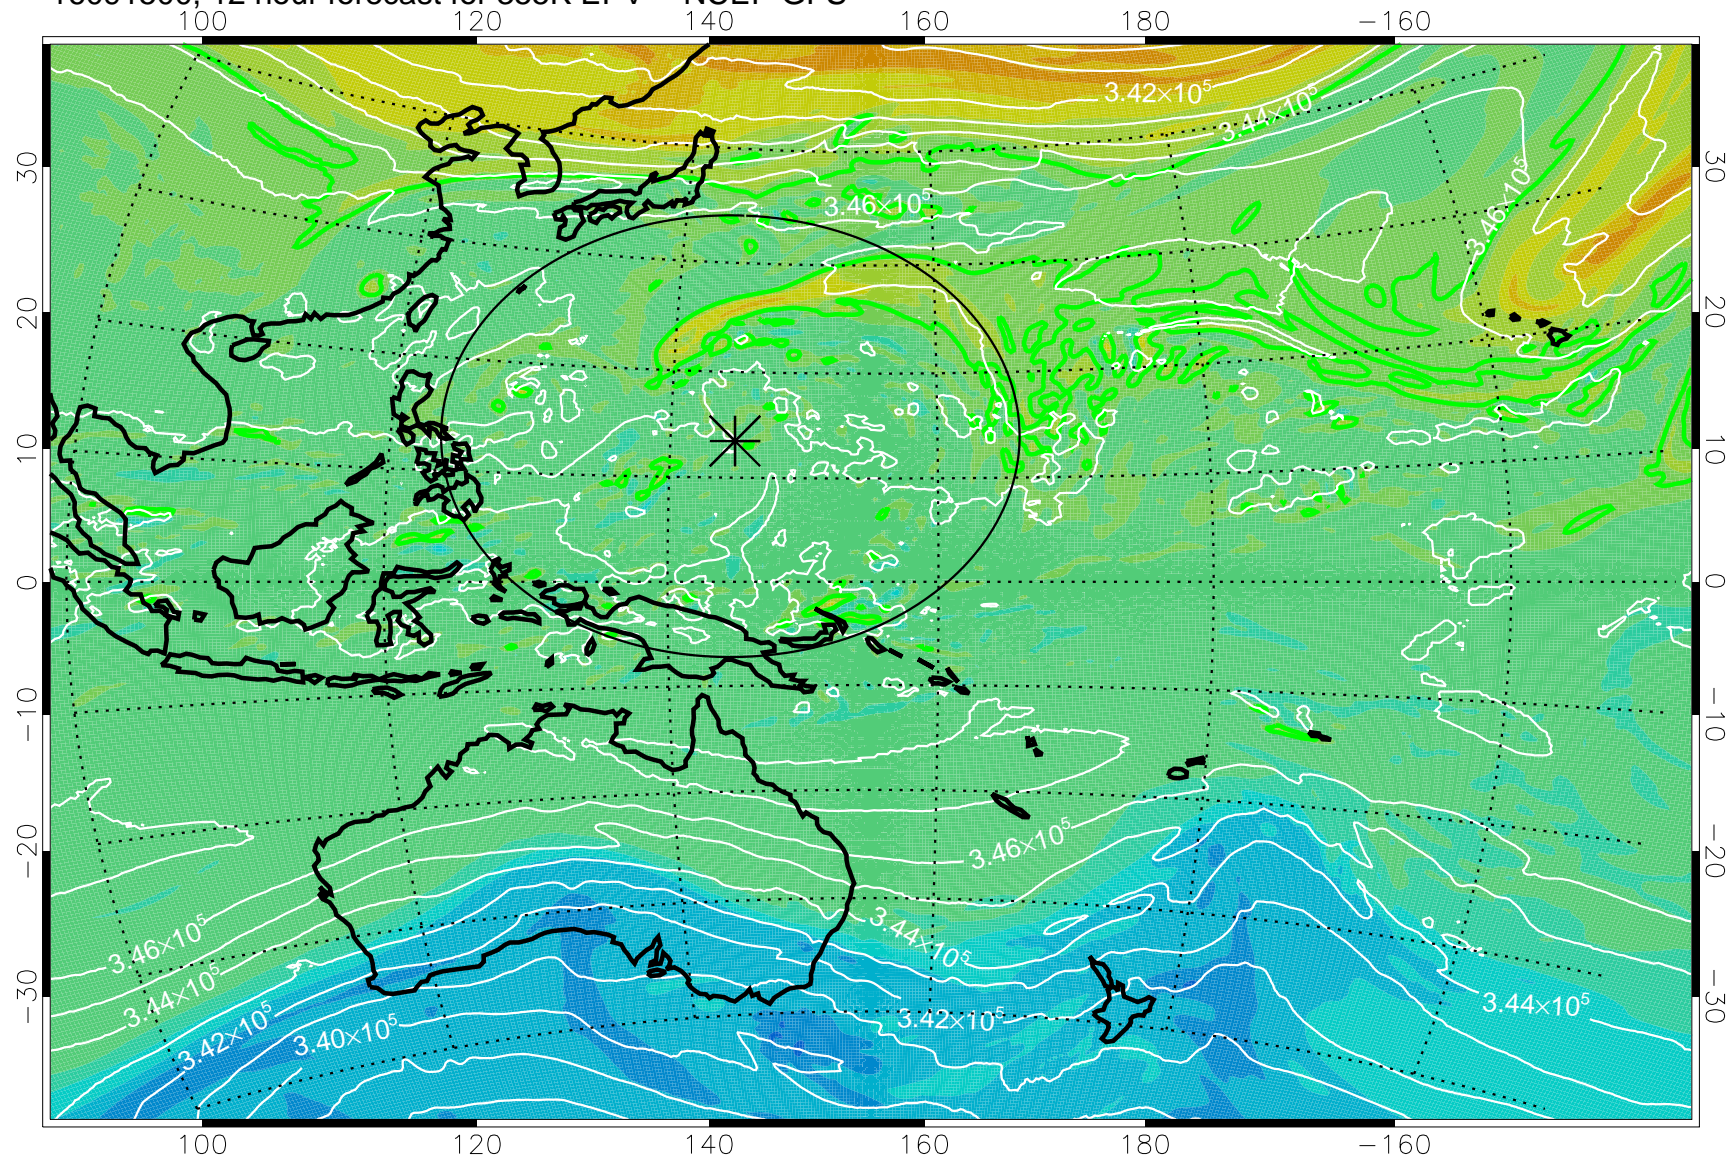

16091418, 6 hour forecast for 355K EPV -- NCEP GFS

355K Montgomery Streamfunction, white  
EPV Tropopause (2 PVU) Position  
Range ring of 2304 km

16091500, 12 hour forecast for 355K EPV -- NCEP GFS

355K Montgomery Streamfunction, white  
EPV Tropopause (2 PVU) Position  
Range ring of 2304 km

16091506, 18 hour forecast for 355K EPV -- NCEP GFS

355K Montgomery Streamfunction, white  
EPV Tropopause (2 PVU) Position  
Range ring of 2304 km

16091512, 24 hour forecast for 355K EPV -- NCEP GFS

355K Montgomery Streamfunction, white  
EPV Tropopause (2 PVU) Position  
Range ring of 2304 km

16091518, 30 hour forecast for 355K EPV -- NCEP GFS

355K Montgomery Streamfunction, white  
EPV Tropopause (2 PVU) Position  
Range ring of 2304 km

16091600, 36 hour forecast for 355K EPV -- NCEP GFS

355K Montgomery Streamfunction, white  
EPV Tropopause (2 PVU) Position  
Range ring of 2304 km

16091606, 42 hour forecast for 355K EPV -- NCEP GFS

355K Montgomery Streamfunction, white  
EPV Tropopause (2 PVU) Position  
Range ring of 2304 km

16091612, 48 hour forecast for 355K EPV -- NCEP GFS

355K Montgomery Streamfunction, white  
EPV Tropopause (2 PVU) Position  
Range ring of 2304 km