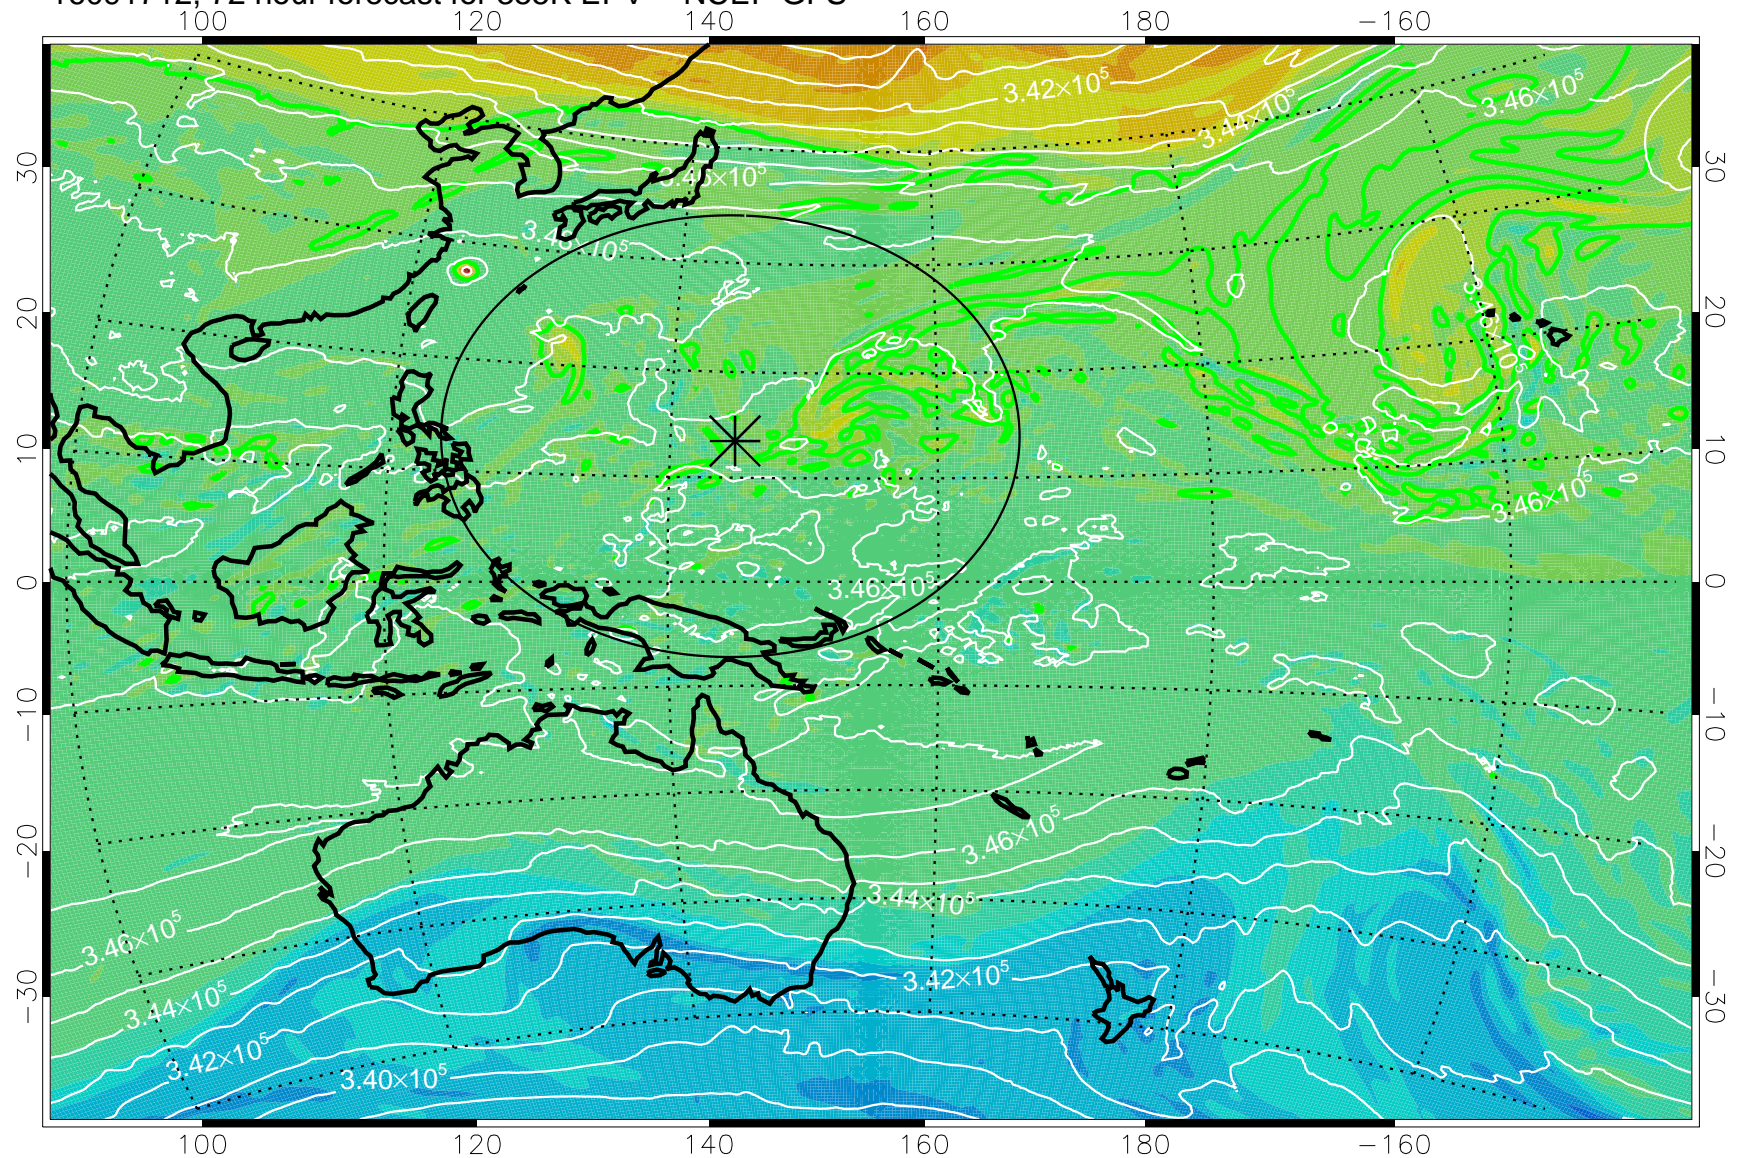

16091606, 42 hour forecast for 355K EPV -- NCEP GFS

355K Montgomery Streamfunction, white  
EPV Tropopause (2 PVU) Position  
Range ring of 2304 km

16091612, 48 hour forecast for 355K EPV -- NCEP GFS

355K Montgomery Streamfunction, white  
EPV Tropopause (2 PVU) Position  
Range ring of 2304 km

16091618, 54 hour forecast for 355K EPV -- NCEP GFS

355K Montgomery Streamfunction, white  
EPV Tropopause (2 PVU) Position  
Range ring of 2304 km

16091700, 60 hour forecast for 355K EPV -- NCEP GFS

355K Montgomery Streamfunction, white  
EPV Tropopause (2 PVU) Position  
Range ring of 2304 km

16091706, 66 hour forecast for 355K EPV -- NCEP GFS

355K Montgomery Streamfunction, white  
EPV Tropopause (2 PVU) Position  
Range ring of 2304 km

16091712, 72 hour forecast for 355K EPV -- NCEP GFS

355K Montgomery Streamfunction, white  
EPV Tropopause (2 PVU) Position  
Range ring of 2304 km

16091718, 78 hour forecast for 355K EPV -- NCEP GFS

355K Montgomery Streamfunction, white  
EPV Tropopause (2 PVU) Position  
Range ring of 2304 km

16091800, 84 hour forecast for 355K EPV -- NCEP GFS

355K Montgomery Streamfunction, white  
EPV Tropopause (2 PVU) Position  
Range ring of 2304 km