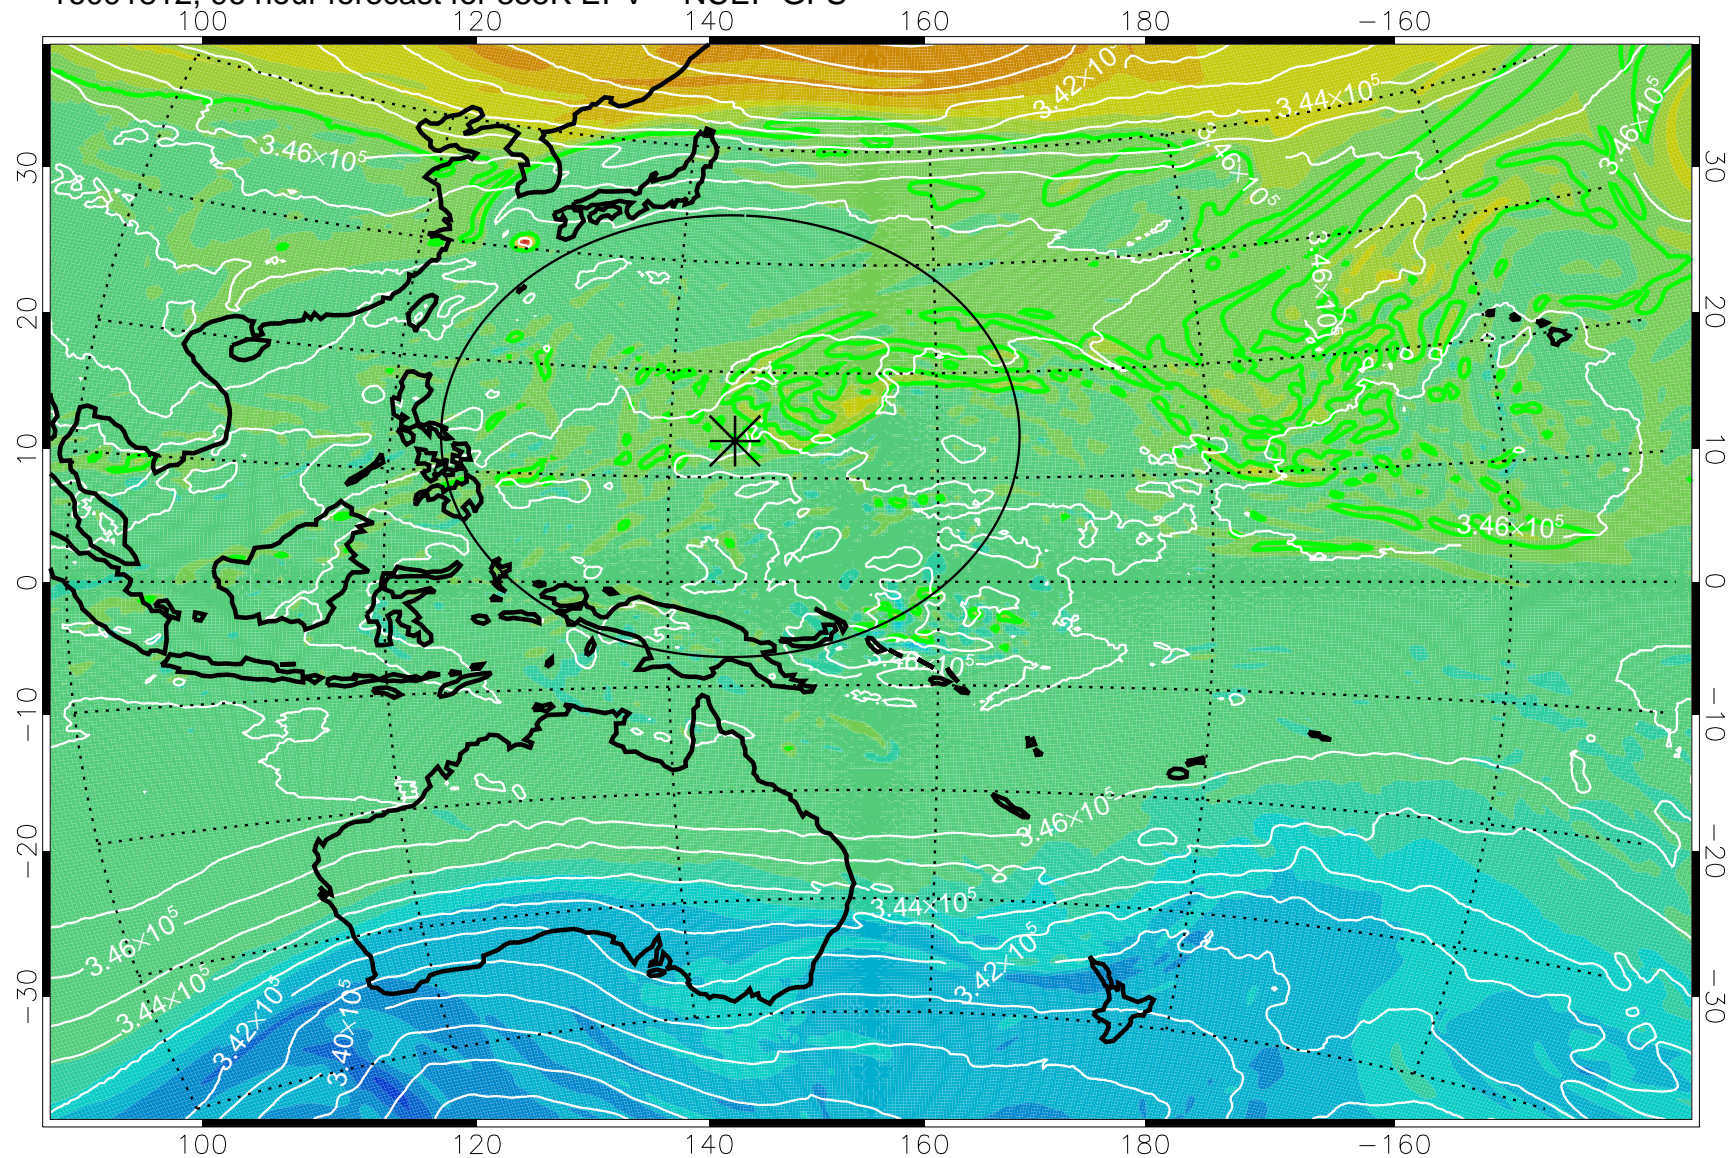

16091706, 66 hour forecast for 355K EPV -- NCEP GFS

355K Montgomery Streamfunction, white  
EPV Tropopause (2 PVU) Position  
Range ring of 2304 km

16091712, 72 hour forecast for 355K EPV -- NCEP GFS

355K Montgomery Streamfunction, white  
EPV Tropopause (2 PVU) Position  
Range ring of 2304 km

16091718, 78 hour forecast for 355K EPV -- NCEP GFS

355K Montgomery Streamfunction, white  
EPV Tropopause (2 PVU) Position  
Range ring of 2304 km

16091800, 84 hour forecast for 355K EPV -- NCEP GFS

355K Montgomery Streamfunction, white  
EPV Tropopause (2 PVU) Position  
Range ring of 2304 km

16091806, 90 hour forecast for 355K EPV -- NCEP GFS

355K Montgomery Streamfunction, white  
EPV Tropopause (2 PVU) Position  
Range ring of 2304 km

16091812, 96 hour forecast for 355K EPV -- NCEP GFS

355K Montgomery Streamfunction, white  
EPV Tropopause (2 PVU) Position  
Range ring of 2304 km

16091818, 102 hour forecast for 355K EPV -- NCEP GFS

355K Montgomery Streamfunction, white  
EPV Tropopause (2 PVU) Position  
Range ring of 2304 km

16091900, 108 hour forecast for 355K EPV -- NCEP GFS

355K Montgomery Streamfunction, white  
EPV Tropopause (2 PVU) Position  
Range ring of 2304 km