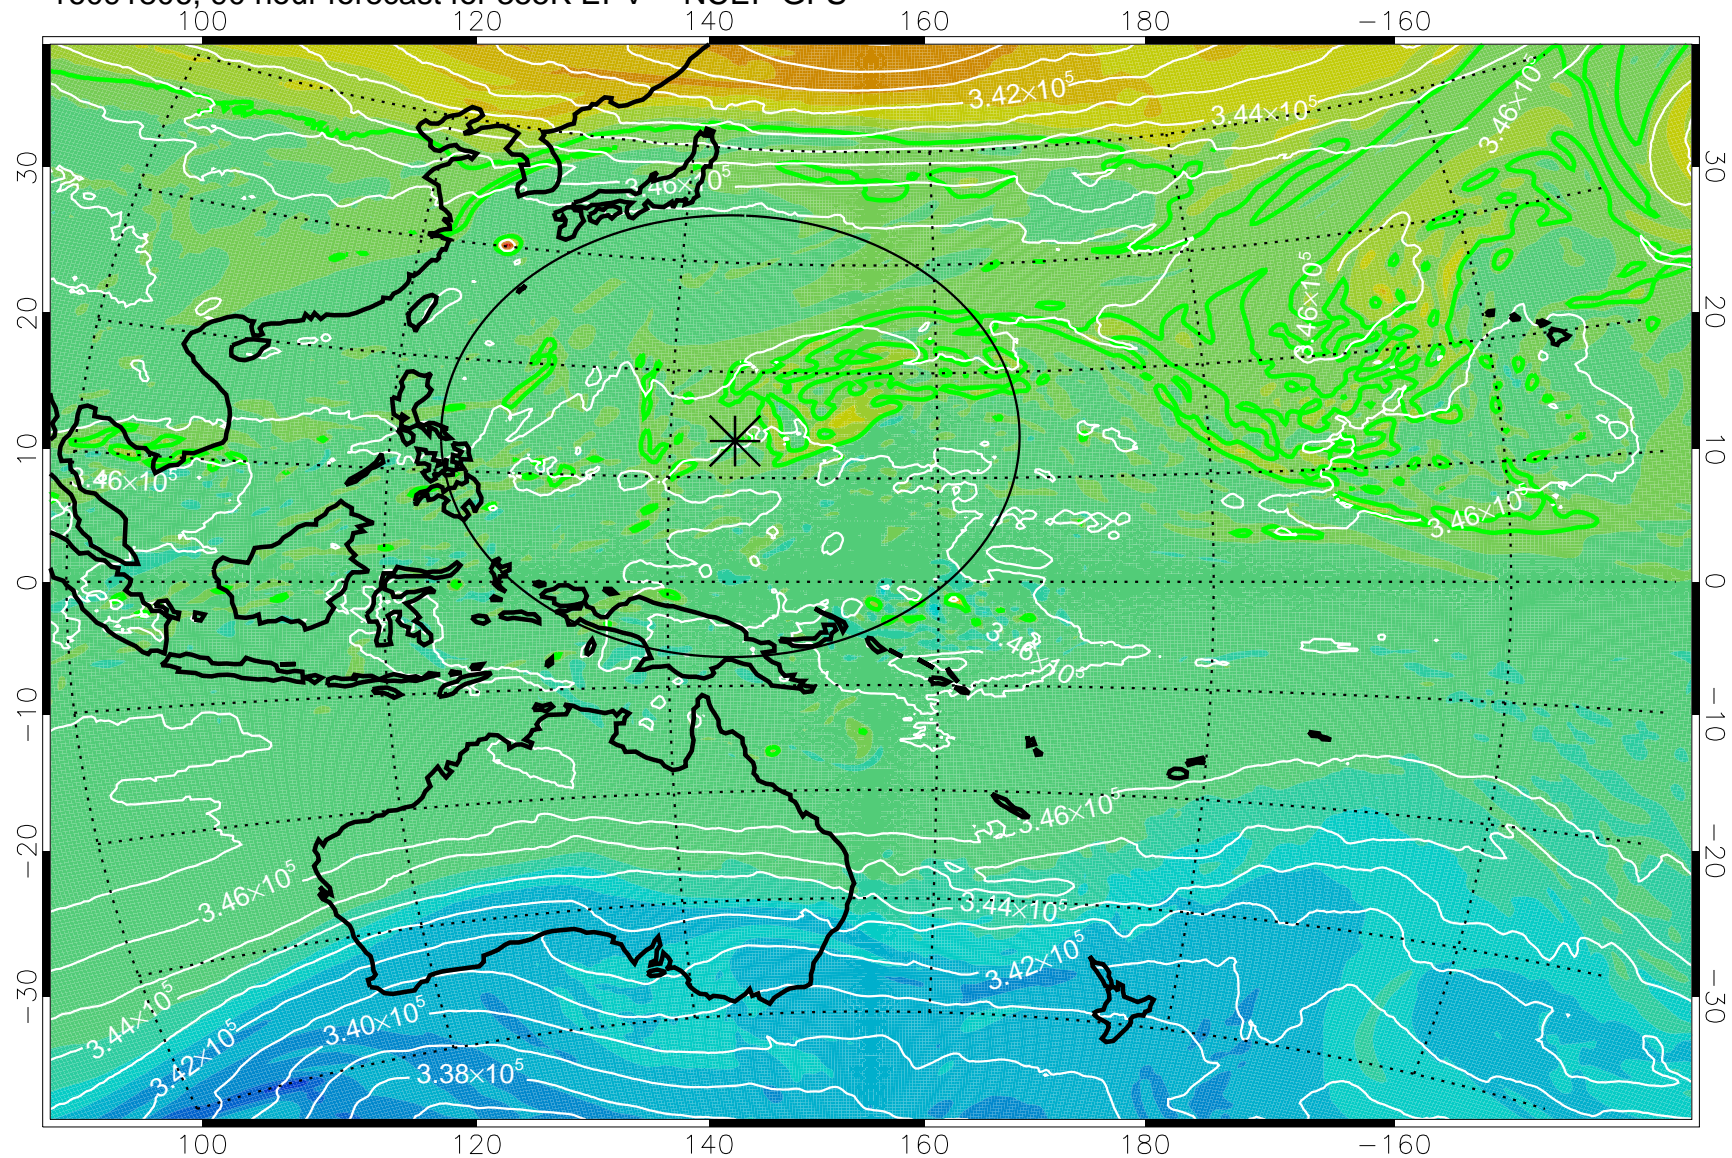

16091706, 66 hour forecast for 355K EPV -- NCEP GFS

355K Montgomery Streamfunction, white  
EPV Tropopause (2 PVU) Position  
Range ring of 2304 km

16091712, 72 hour forecast for 355K EPV -- NCEP GFS

355K Montgomery Streamfunction, white  
EPV Tropopause (2 PVU) Position  
Range ring of 2304 km

16091718, 78 hour forecast for 355K EPV -- NCEP GFS

355K Montgomery Streamfunction, white  
EPV Tropopause (2 PVU) Position  
Range ring of 2304 km

16091800, 84 hour forecast for 355K EPV -- NCEP GFS

355K Montgomery Streamfunction, white  
EPV Tropopause (2 PVU) Position  
Range ring of 2304 km

16091806, 90 hour forecast for 355K EPV -- NCEP GFS

355K Montgomery Streamfunction, white  
EPV Tropopause (2 PVU) Position  
Range ring of 2304 km

16091812, 96 hour forecast for 355K EPV -- NCEP GFS

355K Montgomery Streamfunction, white  
EPV Tropopause (2 PVU) Position  
Range ring of 2304 km

16091818, 102 hour forecast for 355K EPV -- NCEP GFS

355K Montgomery Streamfunction, white  
EPV Tropopause (2 PVU) Position  
Range ring of 2304 km

16091900, 108 hour forecast for 355K EPV -- NCEP GFS

355K Montgomery Streamfunction, white  
EPV Tropopause (2 PVU) Position  
Range ring of 2304 km