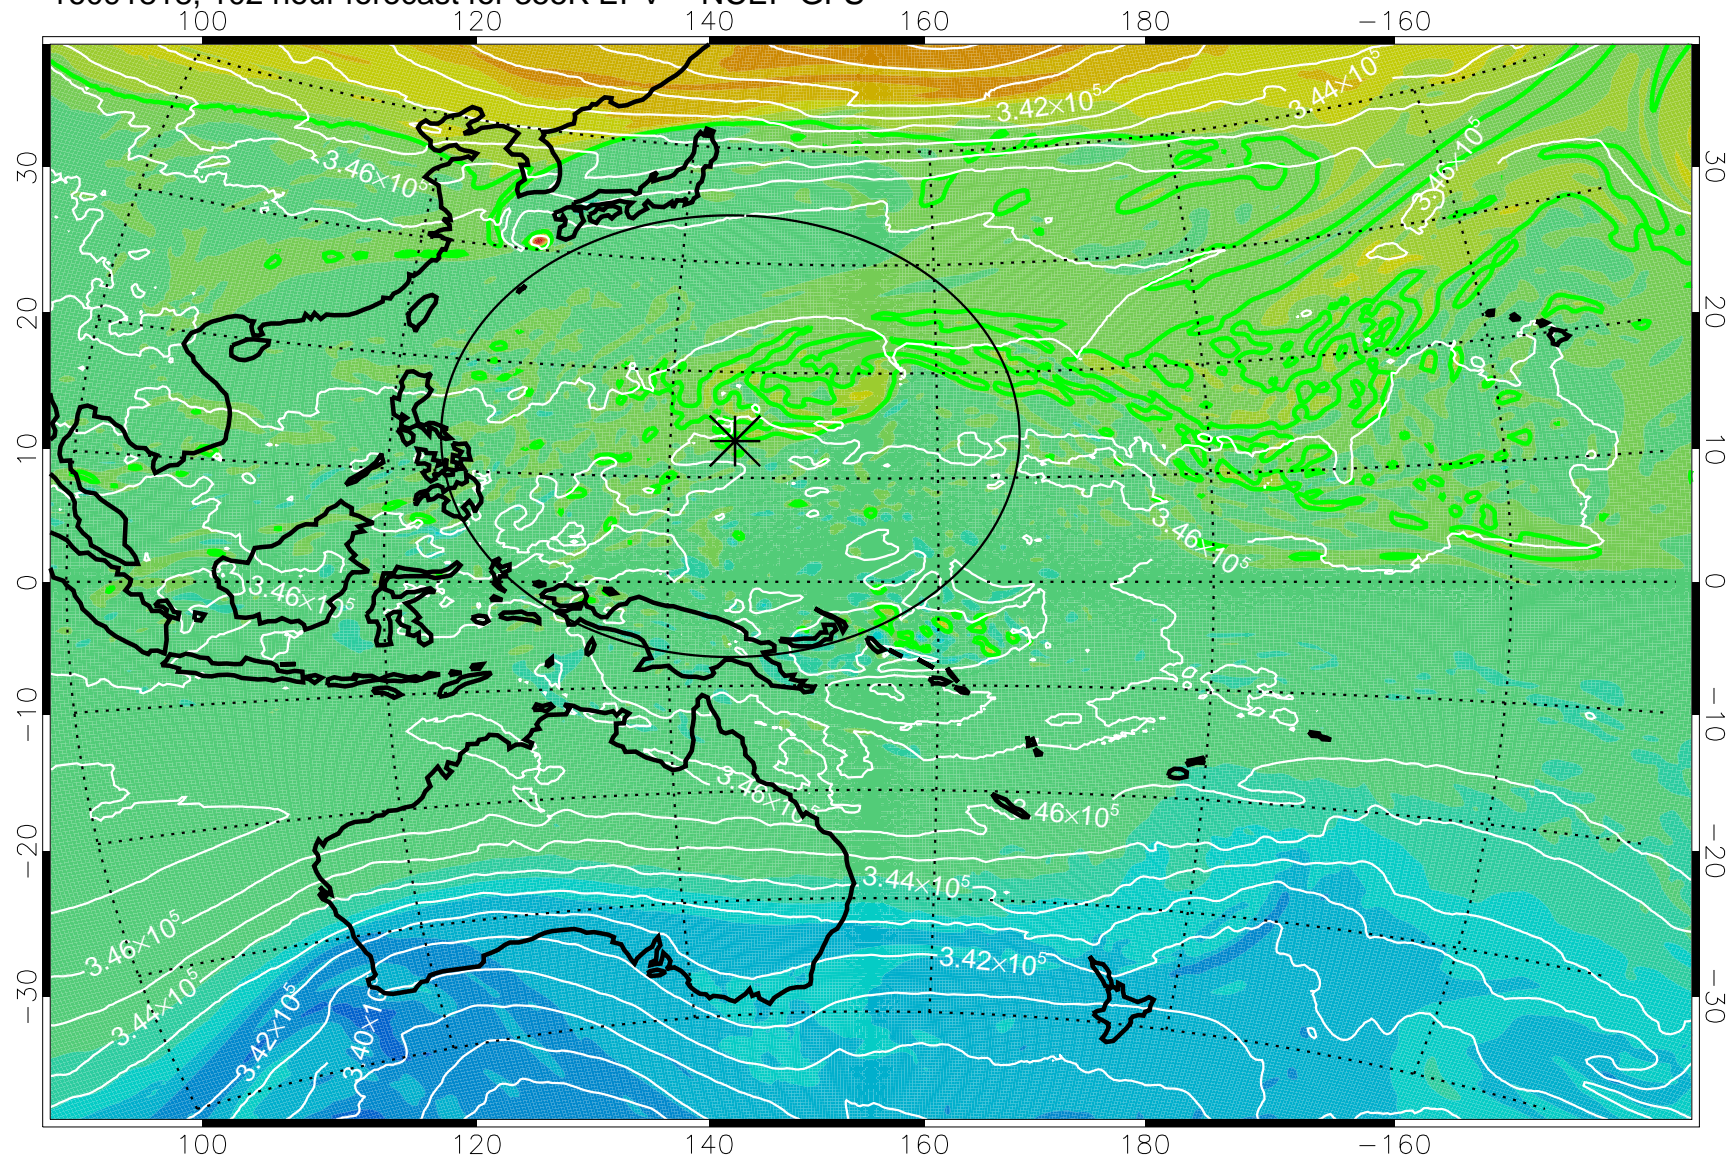

16091718, 78 hour forecast for 355K EPV -- NCEP GFS

355K Montgomery Streamfunction, white  
EPV Tropopause (2 PVU) Position  
Range ring of 2304 km

16091800, 84 hour forecast for 355K EPV -- NCEP GFS

355K Montgomery Streamfunction, white  
EPV Tropopause (2 PVU) Position  
Range ring of 2304 km

16091806, 90 hour forecast for 355K EPV -- NCEP GFS

355K Montgomery Streamfunction, white  
EPV Tropopause (2 PVU) Position  
Range ring of 2304 km

16091812, 96 hour forecast for 355K EPV -- NCEP GFS

355K Montgomery Streamfunction, white  
EPV Tropopause (2 PVU) Position  
Range ring of 2304 km

16091818, 102 hour forecast for 355K EPV -- NCEP GFS

355K Montgomery Streamfunction, white  
EPV Tropopause (2 PVU) Position  
Range ring of 2304 km

16091900, 108 hour forecast for 355K EPV -- NCEP GFS

355K Montgomery Streamfunction, white  
EPV Tropopause (2 PVU) Position  
Range ring of 2304 km

16091906, 114 hour forecast for 355K EPV -- NCEP GFS

355K Montgomery Streamfunction, white  
EPV Tropopause (2 PVU) Position  
Range ring of 2304 km

16091912, 120 hour forecast for 355K EPV -- NCEP GFS

355K Montgomery Streamfunction, white  
EPV Tropopause (2 PVU) Position  
Range ring of 2304 km