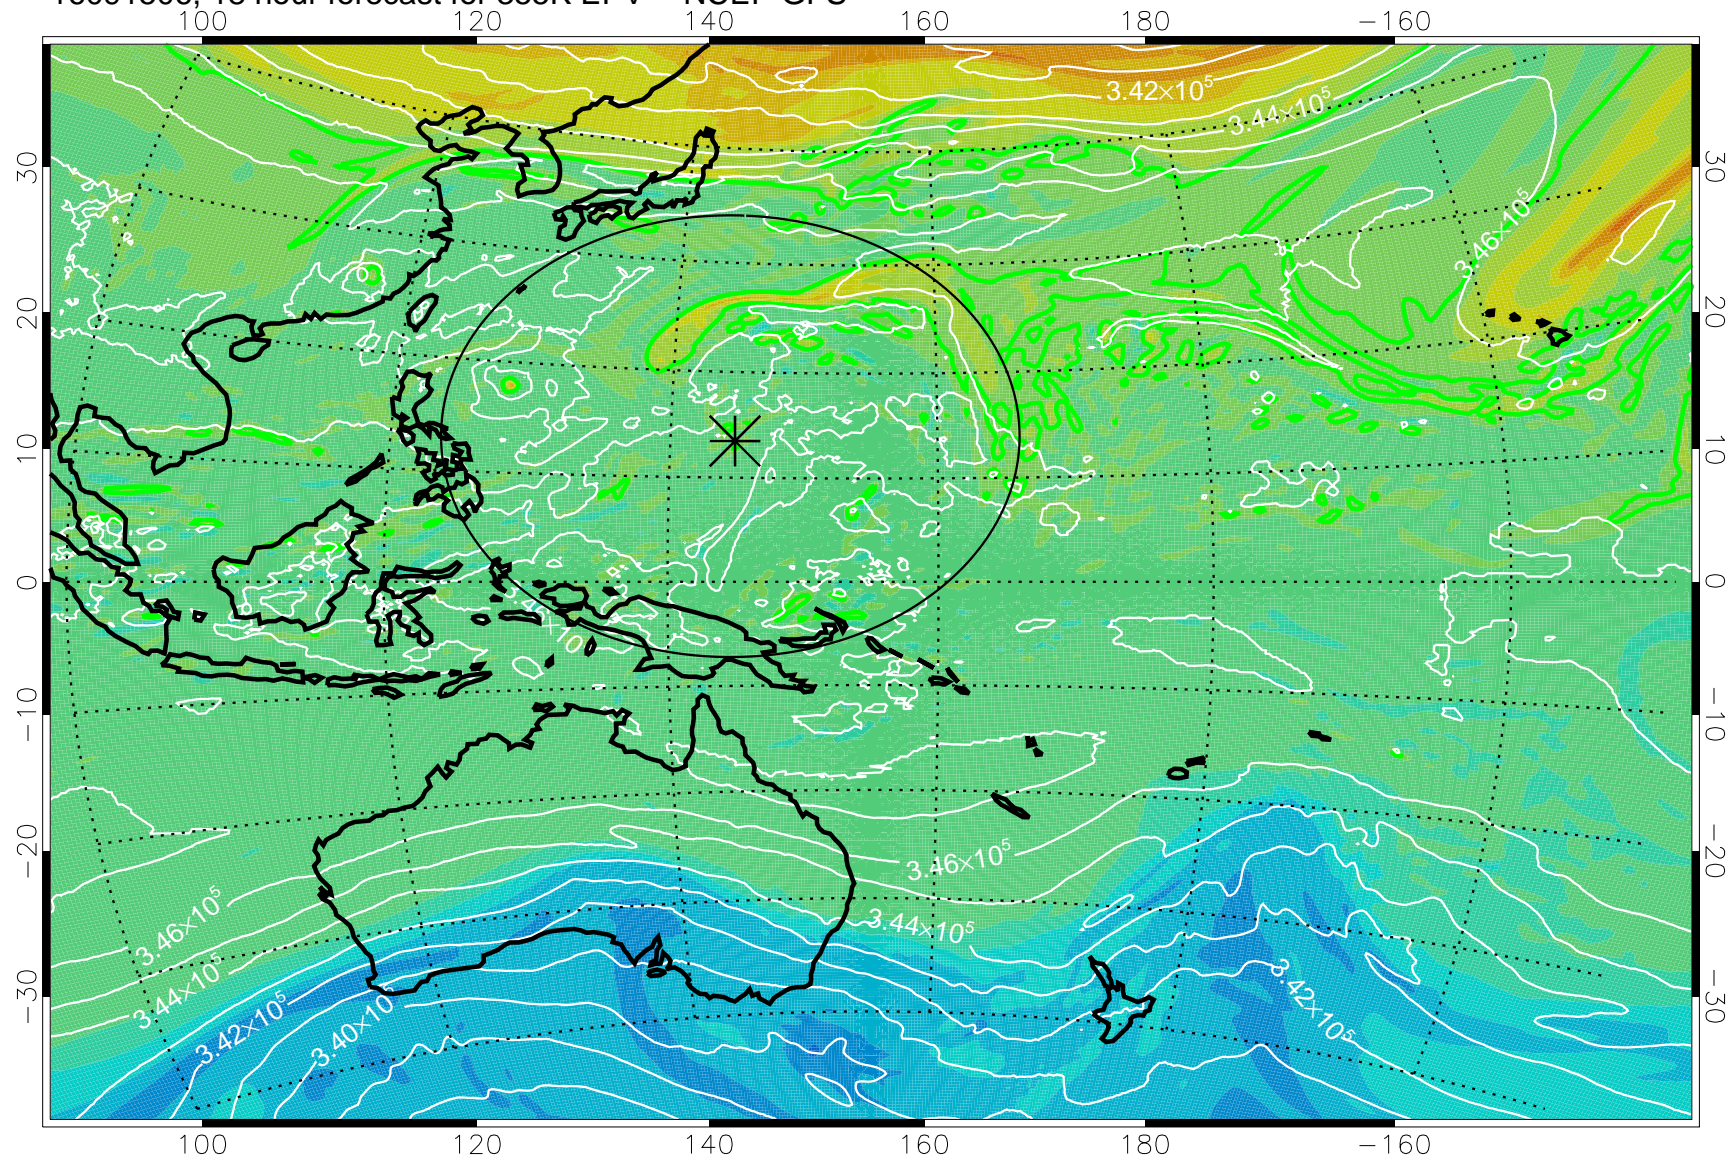

16091418, 6 hour forecast for 355K EPV -- NCEP GFS

355K Montgomery Streamfunction, white  
EPV Tropopause (2 PVU) Position  
Range ring of 2304 km

16091500, 12 hour forecast for 355K EPV -- NCEP GFS

355K Montgomery Streamfunction, white  
EPV Tropopause (2 PVU) Position  
Range ring of 2304 km

16091506, 18 hour forecast for 355K EPV -- NCEP GFS

355K Montgomery Streamfunction, white  
EPV Tropopause (2 PVU) Position  
Range ring of 2304 km

16091512, 24 hour forecast for 355K EPV -- NCEP GFS

355K Montgomery Streamfunction, white  
EPV Tropopause (2 PVU) Position  
Range ring of 2304 km

16091518, 30 hour forecast for 355K EPV -- NCEP GFS

355K Montgomery Streamfunction, white  
EPV Tropopause (2 PVU) Position  
Range ring of 2304 km

16091600, 36 hour forecast for 355K EPV -- NCEP GFS

355K Montgomery Streamfunction, white  
EPV Tropopause (2 PVU) Position  
Range ring of 2304 km

16091606, 42 hour forecast for 355K EPV -- NCEP GFS

355K Montgomery Streamfunction, white  
EPV Tropopause (2 PVU) Position  
Range ring of 2304 km

16091612, 48 hour forecast for 355K EPV -- NCEP GFS

355K Montgomery Streamfunction, white  
EPV Tropopause (2 PVU) Position  
Range ring of 2304 km