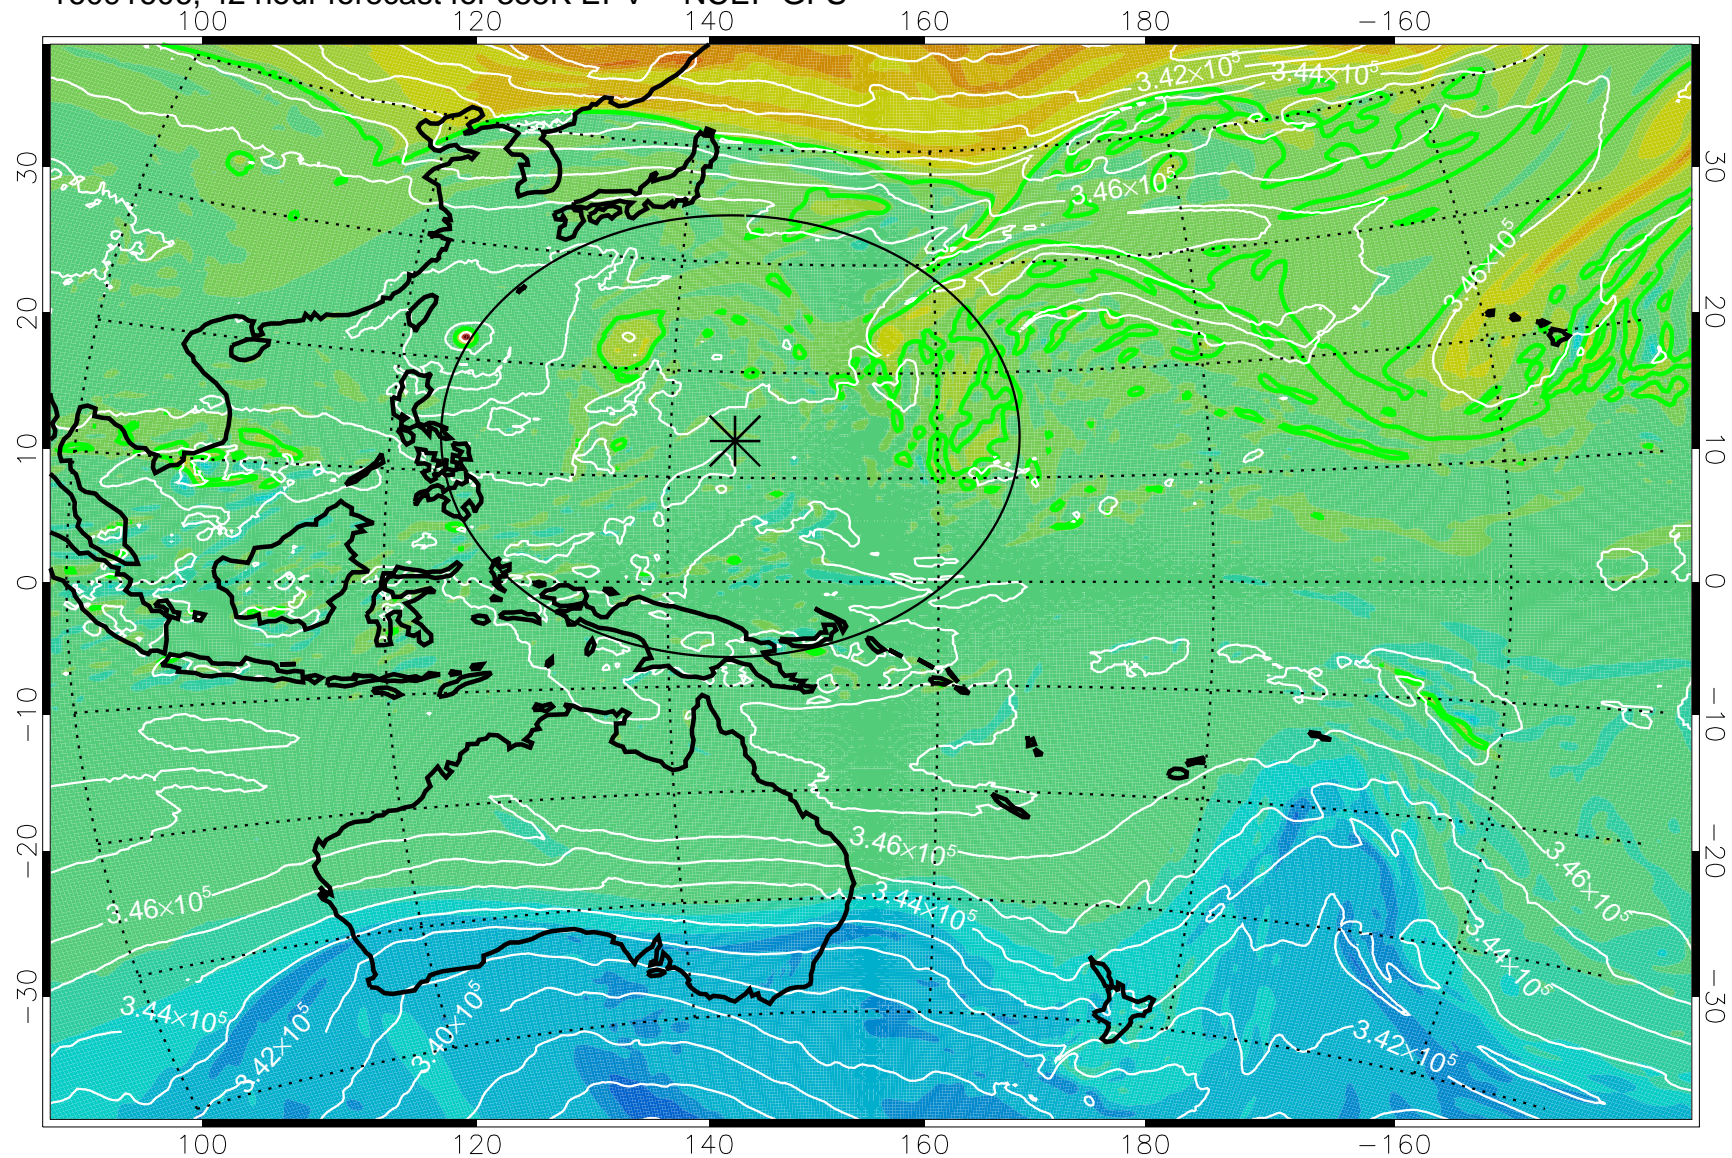

16091518, 30 hour forecast for 355K EPV -- NCEP GFS

355K Montgomery Streamfunction, white  
EPV Tropopause (2 PVU) Position  
Range ring of 2304 km

16091600, 36 hour forecast for 355K EPV -- NCEP GFS

355K Montgomery Streamfunction, white  
EPV Tropopause (2 PVU) Position  
Range ring of 2304 km

16091606, 42 hour forecast for 355K EPV -- NCEP GFS

355K Montgomery Streamfunction, white  
EPV Tropopause (2 PVU) Position  
Range ring of 2304 km

16091612, 48 hour forecast for 355K EPV -- NCEP GFS

355K Montgomery Streamfunction, white  
EPV Tropopause (2 PVU) Position  
Range ring of 2304 km

16091618, 54 hour forecast for 355K EPV -- NCEP GFS

355K Montgomery Streamfunction, white  
EPV Tropopause (2 PVU) Position  
Range ring of 2304 km

16091700, 60 hour forecast for 355K EPV -- NCEP GFS

355K Montgomery Streamfunction, white  
EPV Tropopause (2 PVU) Position  
Range ring of 2304 km

16091706, 66 hour forecast for 355K EPV -- NCEP GFS

355K Montgomery Streamfunction, white  
EPV Tropopause (2 PVU) Position  
Range ring of 2304 km

16091712, 72 hour forecast for 355K EPV -- NCEP GFS

355K Montgomery Streamfunction, white  
EPV Tropopause (2 PVU) Position  
Range ring of 2304 km