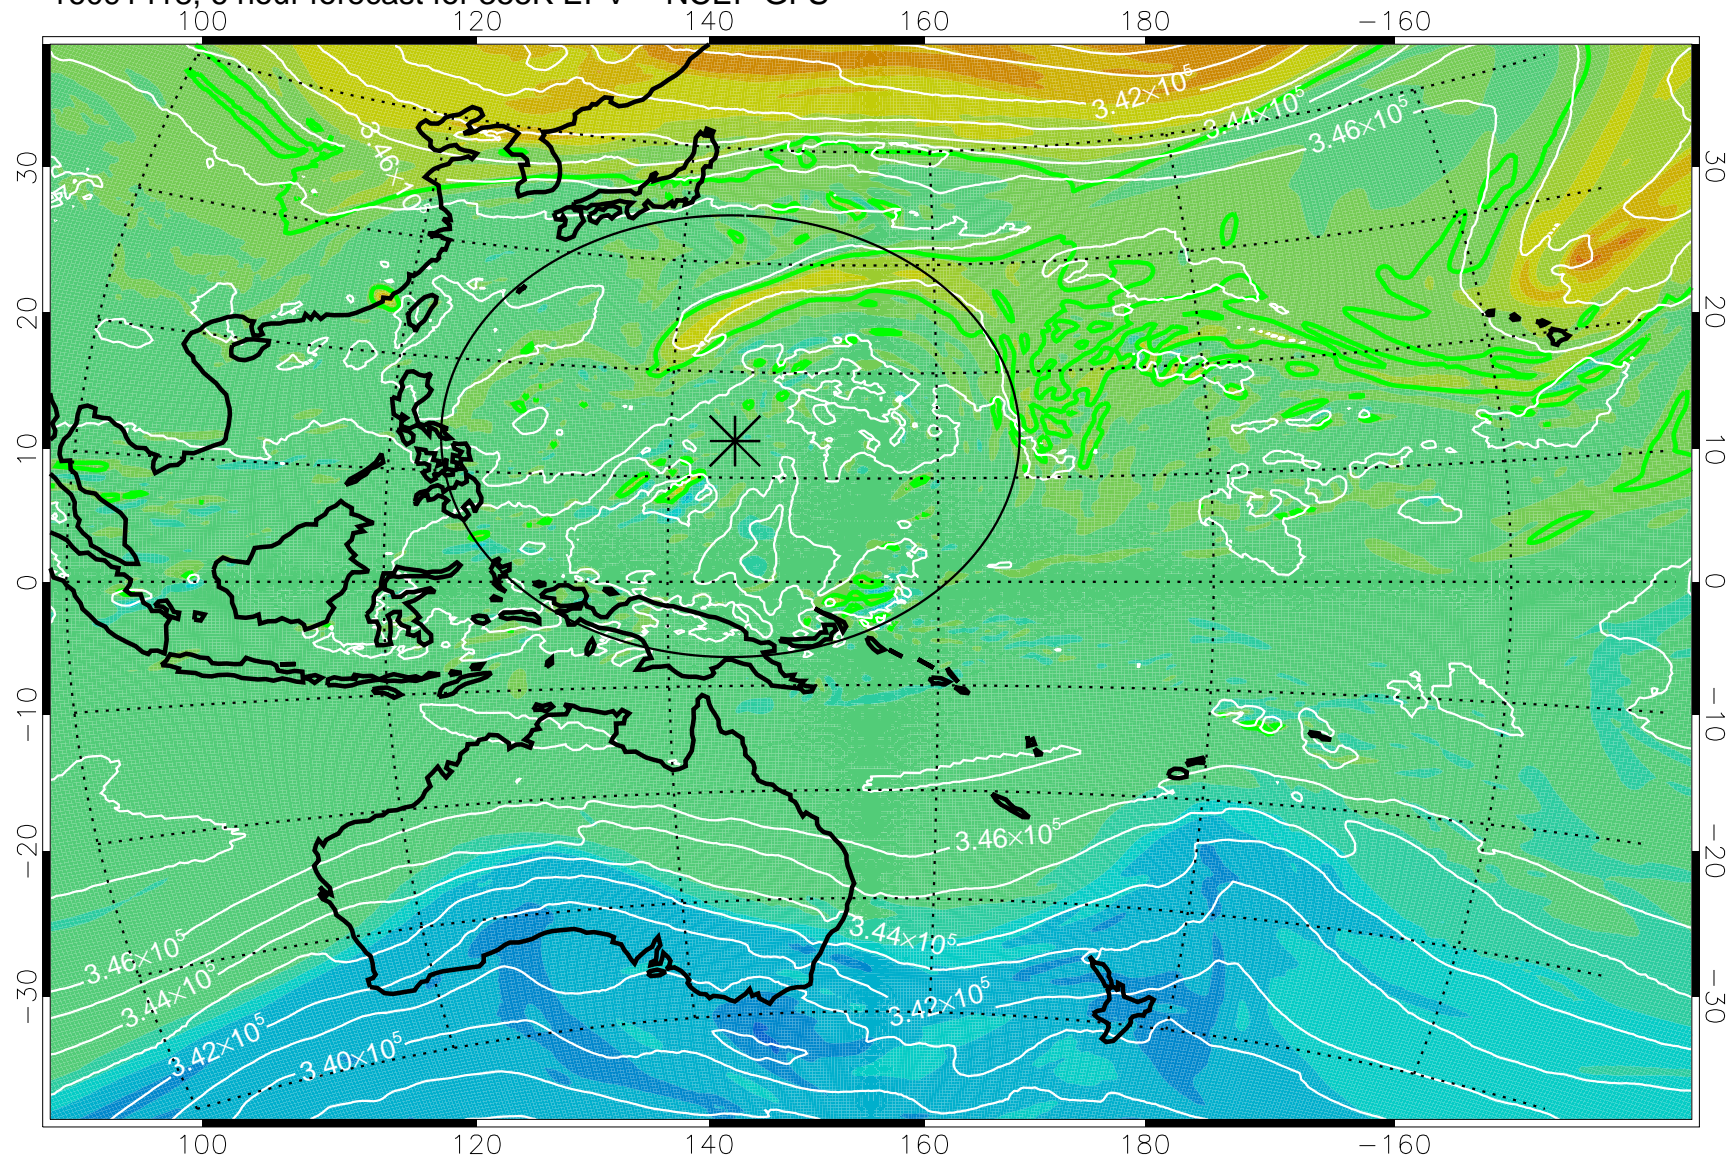

16091418, 6 hour forecast for 355K EPV -- NCEP GFS

355K Montgomery Streamfunction, white  
EPV Tropopause (2 PVU) Position  
Range ring of 2304 km

16091500, 12 hour forecast for 355K EPV -- NCEP GFS

355K Montgomery Streamfunction, white  
EPV Tropopause (2 PVU) Position  
Range ring of 2304 km

16091506, 18 hour forecast for 355K EPV -- NCEP GFS

355K Montgomery Streamfunction, white  
EPV Tropopause (2 PVU) Position  
Range ring of 2304 km

16091512, 24 hour forecast for 355K EPV -- NCEP GFS

355K Montgomery Streamfunction, white  
EPV Tropopause (2 PVU) Position  
Range ring of 2304 km

16091518, 30 hour forecast for 355K EPV -- NCEP GFS

355K Montgomery Streamfunction, white  
EPV Tropopause (2 PVU) Position  
Range ring of 2304 km

16091600, 36 hour forecast for 355K EPV -- NCEP GFS

355K Montgomery Streamfunction, white  
EPV Tropopause (2 PVU) Position  
Range ring of 2304 km

16091606, 42 hour forecast for 355K EPV -- NCEP GFS

355K Montgomery Streamfunction, white  
EPV Tropopause (2 PVU) Position  
Range ring of 2304 km

16091612, 48 hour forecast for 355K EPV -- NCEP GFS

355K Montgomery Streamfunction, white  
EPV Tropopause (2 PVU) Position  
Range ring of 2304 km