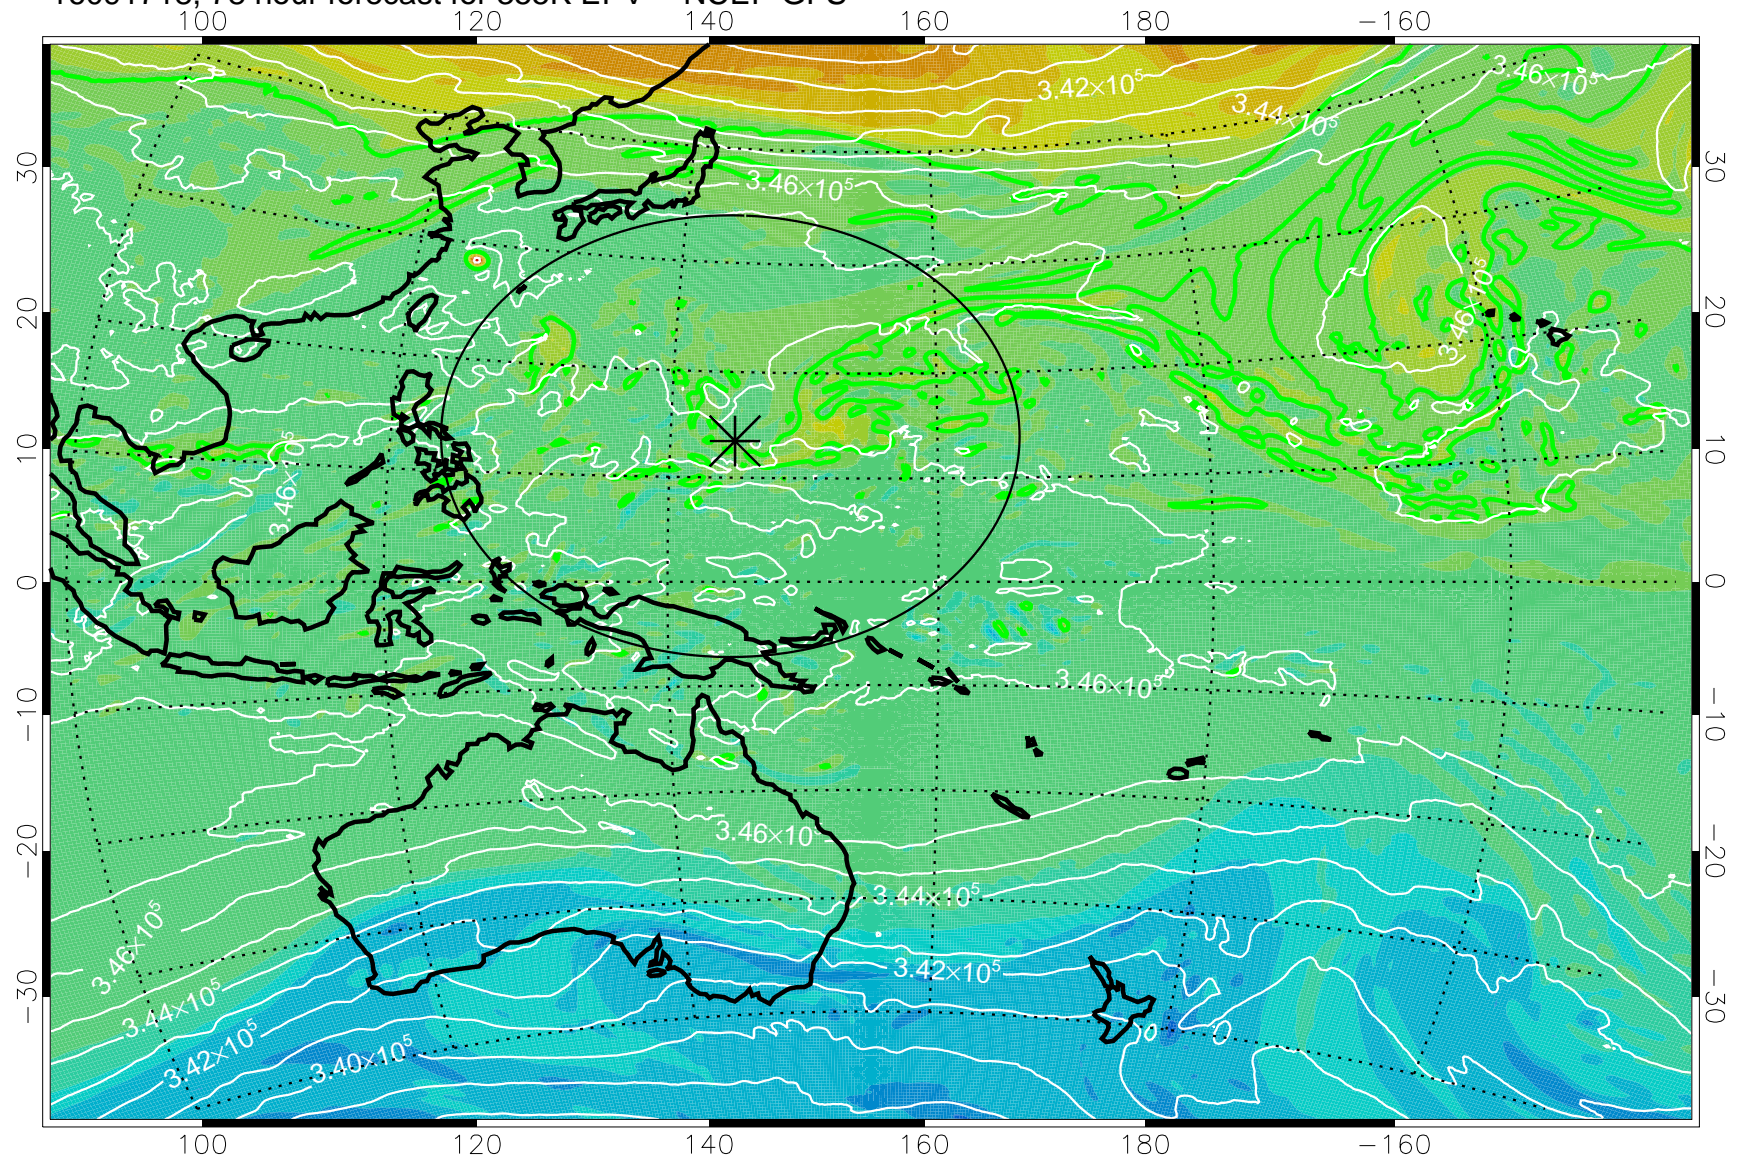

16091618, 54 hour forecast for 355K EPV -- NCEP GFS

355K Montgomery Streamfunction, white  
EPV Tropopause (2 PVU) Position  
Range ring of 2304 km

16091700, 60 hour forecast for 355K EPV -- NCEP GFS

355K Montgomery Streamfunction, white  
EPV Tropopause (2 PVU) Position  
Range ring of 2304 km

16091706, 66 hour forecast for 355K EPV -- NCEP GFS

355K Montgomery Streamfunction, white  
EPV Tropopause (2 PVU) Position  
Range ring of 2304 km

16091712, 72 hour forecast for 355K EPV -- NCEP GFS

355K Montgomery Streamfunction, white  
EPV Tropopause (2 PVU) Position  
Range ring of 2304 km

16091718, 78 hour forecast for 355K EPV -- NCEP GFS

355K Montgomery Streamfunction, white  
EPV Tropopause (2 PVU) Position  
Range ring of 2304 km

16091800, 84 hour forecast for 355K EPV -- NCEP GFS

355K Montgomery Streamfunction, white  
EPV Tropopause (2 PVU) Position  
Range ring of 2304 km

16091806, 90 hour forecast for 355K EPV -- NCEP GFS

355K Montgomery Streamfunction, white  
EPV Tropopause (2 PVU) Position  
Range ring of 2304 km

16091812, 96 hour forecast for 355K EPV -- NCEP GFS

355K Montgomery Streamfunction, white  
EPV Tropopause (2 PVU) Position  
Range ring of 2304 km