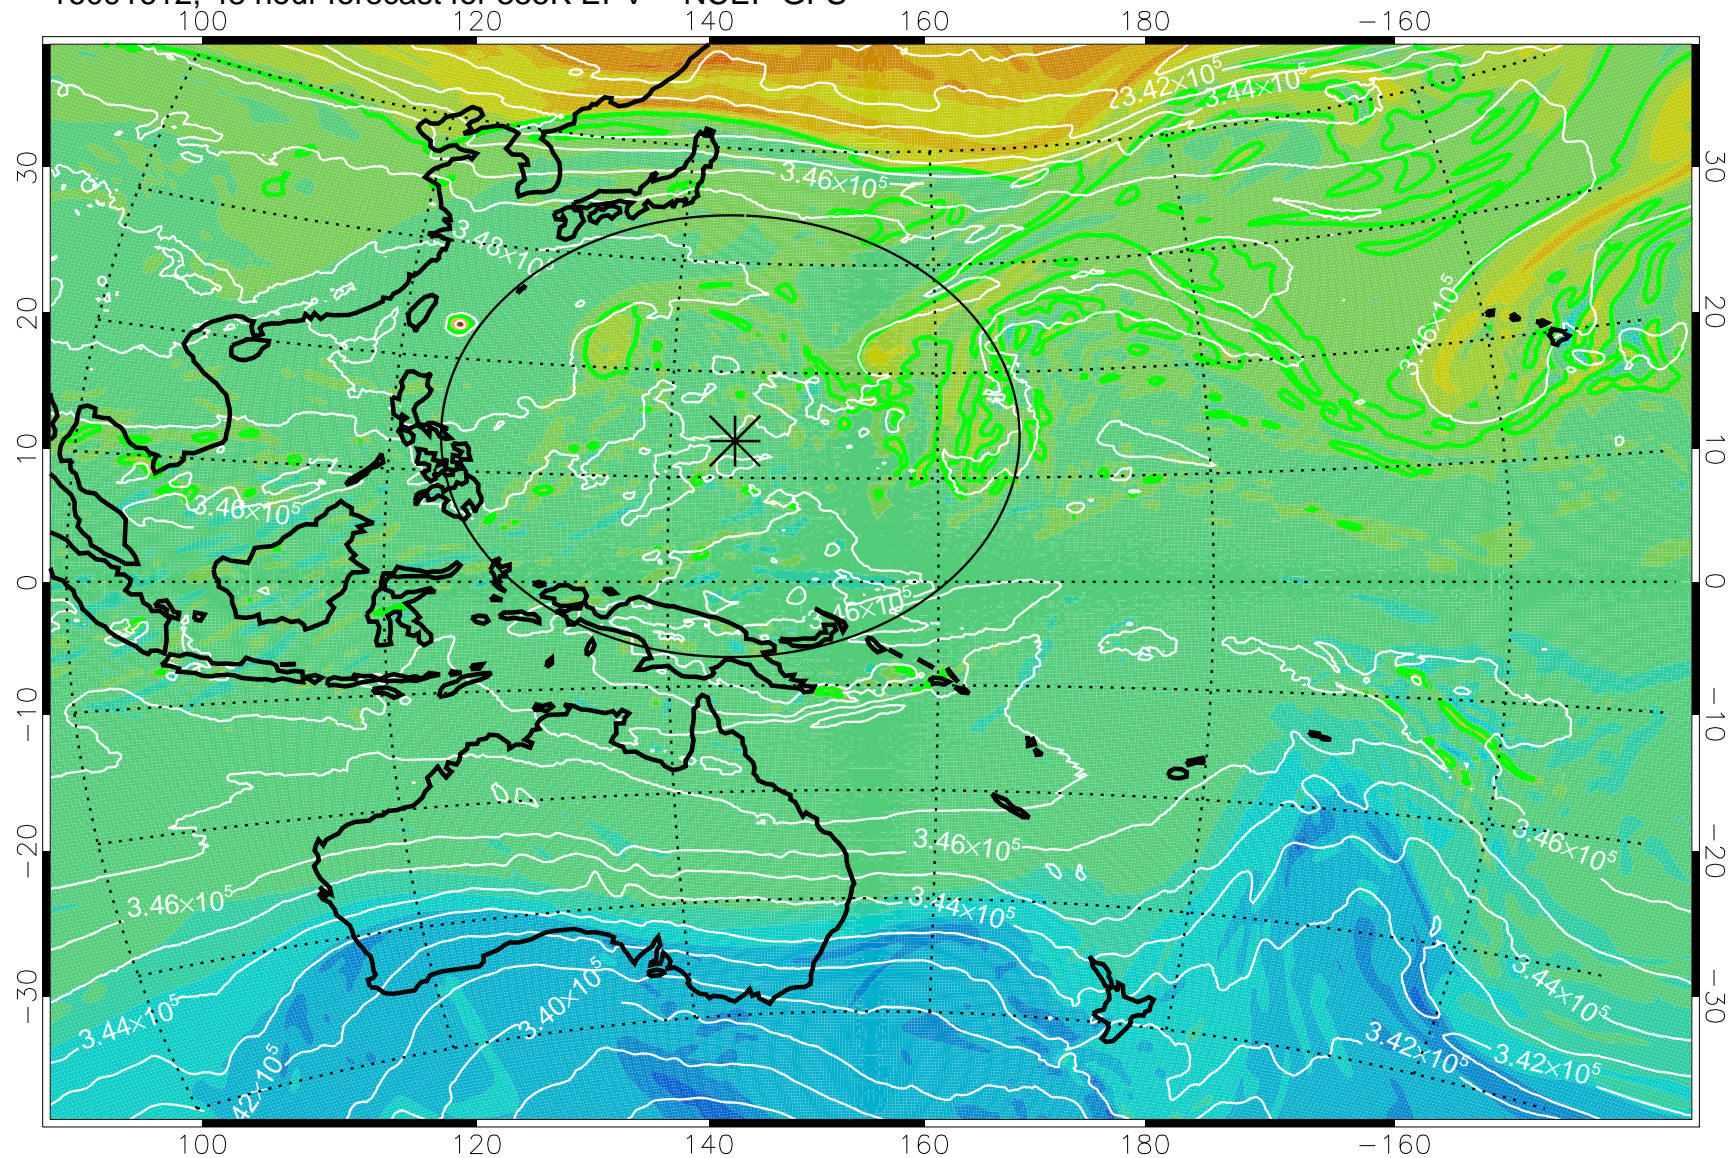

16091518, 30 hour forecast for 355K EPV -- NCEP GFS

355K Montgomery Streamfunction, white  
EPV Tropopause (2 PVU) Position  
Range ring of 2304 km

16091600, 36 hour forecast for 355K EPV -- NCEP GFS

355K Montgomery Streamfunction, white  
EPV Tropopause (2 PVU) Position  
Range ring of 2304 km

16091606, 42 hour forecast for 355K EPV -- NCEP GFS

355K Montgomery Streamfunction, white  
EPV Tropopause (2 PVU) Position  
Range ring of 2304 km

16091612, 48 hour forecast for 355K EPV -- NCEP GFS

355K Montgomery Streamfunction, white  
EPV Tropopause (2 PVU) Position  
Range ring of 2304 km

16091618, 54 hour forecast for 355K EPV -- NCEP GFS

355K Montgomery Streamfunction, white  
EPV Tropopause (2 PVU) Position  
Range ring of 2304 km

16091700, 60 hour forecast for 355K EPV -- NCEP GFS

355K Montgomery Streamfunction, white  
EPV Tropopause (2 PVU) Position  
Range ring of 2304 km

16091706, 66 hour forecast for 355K EPV -- NCEP GFS

355K Montgomery Streamfunction, white  
EPV Tropopause (2 PVU) Position  
Range ring of 2304 km

16091712, 72 hour forecast for 355K EPV -- NCEP GFS

355K Montgomery Streamfunction, white  
EPV Tropopause (2 PVU) Position  
Range ring of 2304 km