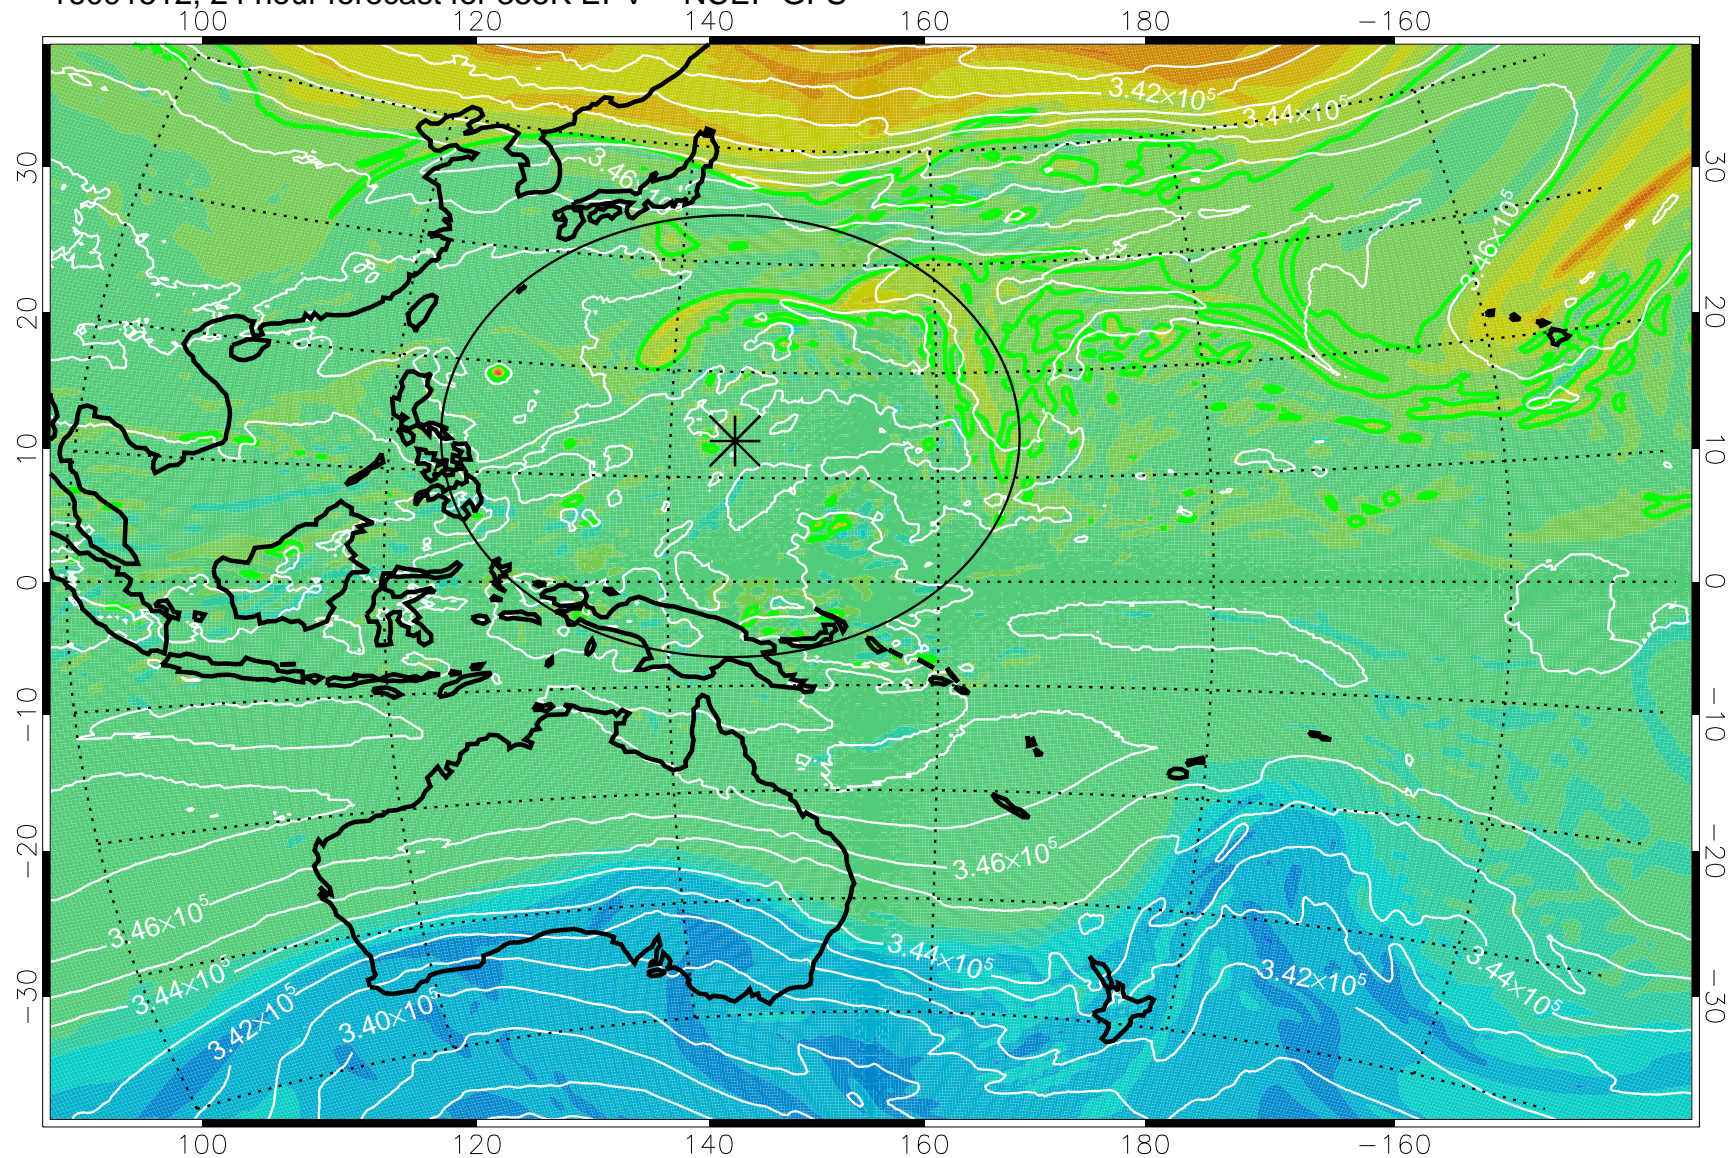

16091418, 6 hour forecast for 355K EPV -- NCEP GFS

355K Montgomery Streamfunction, white  
EPV Tropopause (2 PVU) Position  
Range ring of 2304 km

16091500, 12 hour forecast for 355K EPV -- NCEP GFS

355K Montgomery Streamfunction, white  
EPV Tropopause (2 PVU) Position  
Range ring of 2304 km

16091506, 18 hour forecast for 355K EPV -- NCEP GFS

355K Montgomery Streamfunction, white  
EPV Tropopause (2 PVU) Position  
Range ring of 2304 km

16091512, 24 hour forecast for 355K EPV -- NCEP GFS

355K Montgomery Streamfunction, white  
EPV Tropopause (2 PVU) Position  
Range ring of 2304 km

16091518, 30 hour forecast for 355K EPV -- NCEP GFS

355K Montgomery Streamfunction, white  
EPV Tropopause (2 PVU) Position  
Range ring of 2304 km

16091600, 36 hour forecast for 355K EPV -- NCEP GFS

355K Montgomery Streamfunction, white  
EPV Tropopause (2 PVU) Position  
Range ring of 2304 km

16091606, 42 hour forecast for 355K EPV -- NCEP GFS

355K Montgomery Streamfunction, white  
EPV Tropopause (2 PVU) Position  
Range ring of 2304 km

16091612, 48 hour forecast for 355K EPV -- NCEP GFS

355K Montgomery Streamfunction, white  
EPV Tropopause (2 PVU) Position  
Range ring of 2304 km