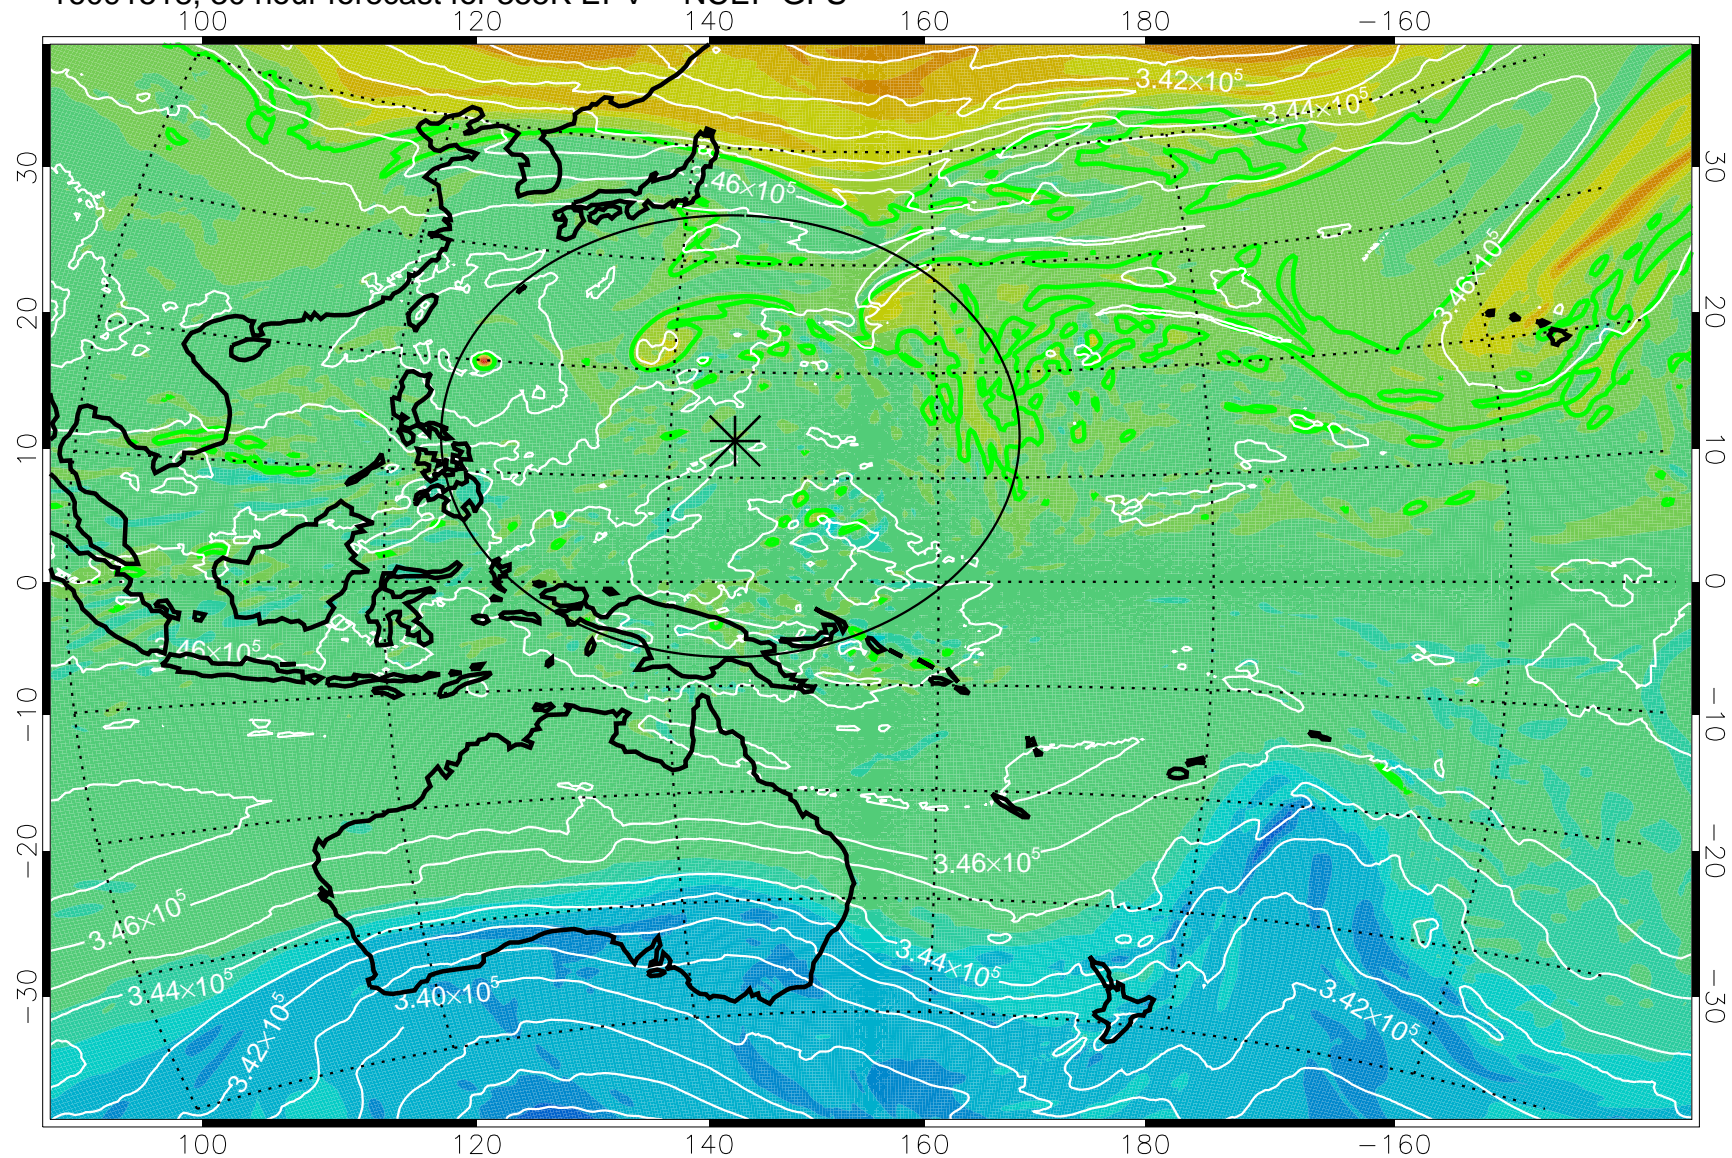

16091506, 18 hour forecast for 355K EPV -- NCEP GFS

355K Montgomery Streamfunction, white  
EPV Tropopause (2 PVU) Position  
Range ring of 2304 km

16091512, 24 hour forecast for 355K EPV -- NCEP GFS

355K Montgomery Streamfunction, white  
EPV Tropopause (2 PVU) Position  
Range ring of 2304 km

16091518, 30 hour forecast for 355K EPV -- NCEP GFS

355K Montgomery Streamfunction, white  
EPV Tropopause (2 PVU) Position  
Range ring of 2304 km

16091600, 36 hour forecast for 355K EPV -- NCEP GFS

355K Montgomery Streamfunction, white  
EPV Tropopause (2 PVU) Position  
Range ring of 2304 km

16091606, 42 hour forecast for 355K EPV -- NCEP GFS

355K Montgomery Streamfunction, white  
EPV Tropopause (2 PVU) Position  
Range ring of 2304 km

16091612, 48 hour forecast for 355K EPV -- NCEP GFS

355K Montgomery Streamfunction, white  
EPV Tropopause (2 PVU) Position  
Range ring of 2304 km

16091618, 54 hour forecast for 355K EPV -- NCEP GFS

355K Montgomery Streamfunction, white  
EPV Tropopause (2 PVU) Position  
Range ring of 2304 km

16091700, 60 hour forecast for 355K EPV -- NCEP GFS

355K Montgomery Streamfunction, white  
EPV Tropopause (2 PVU) Position  
Range ring of 2304 km