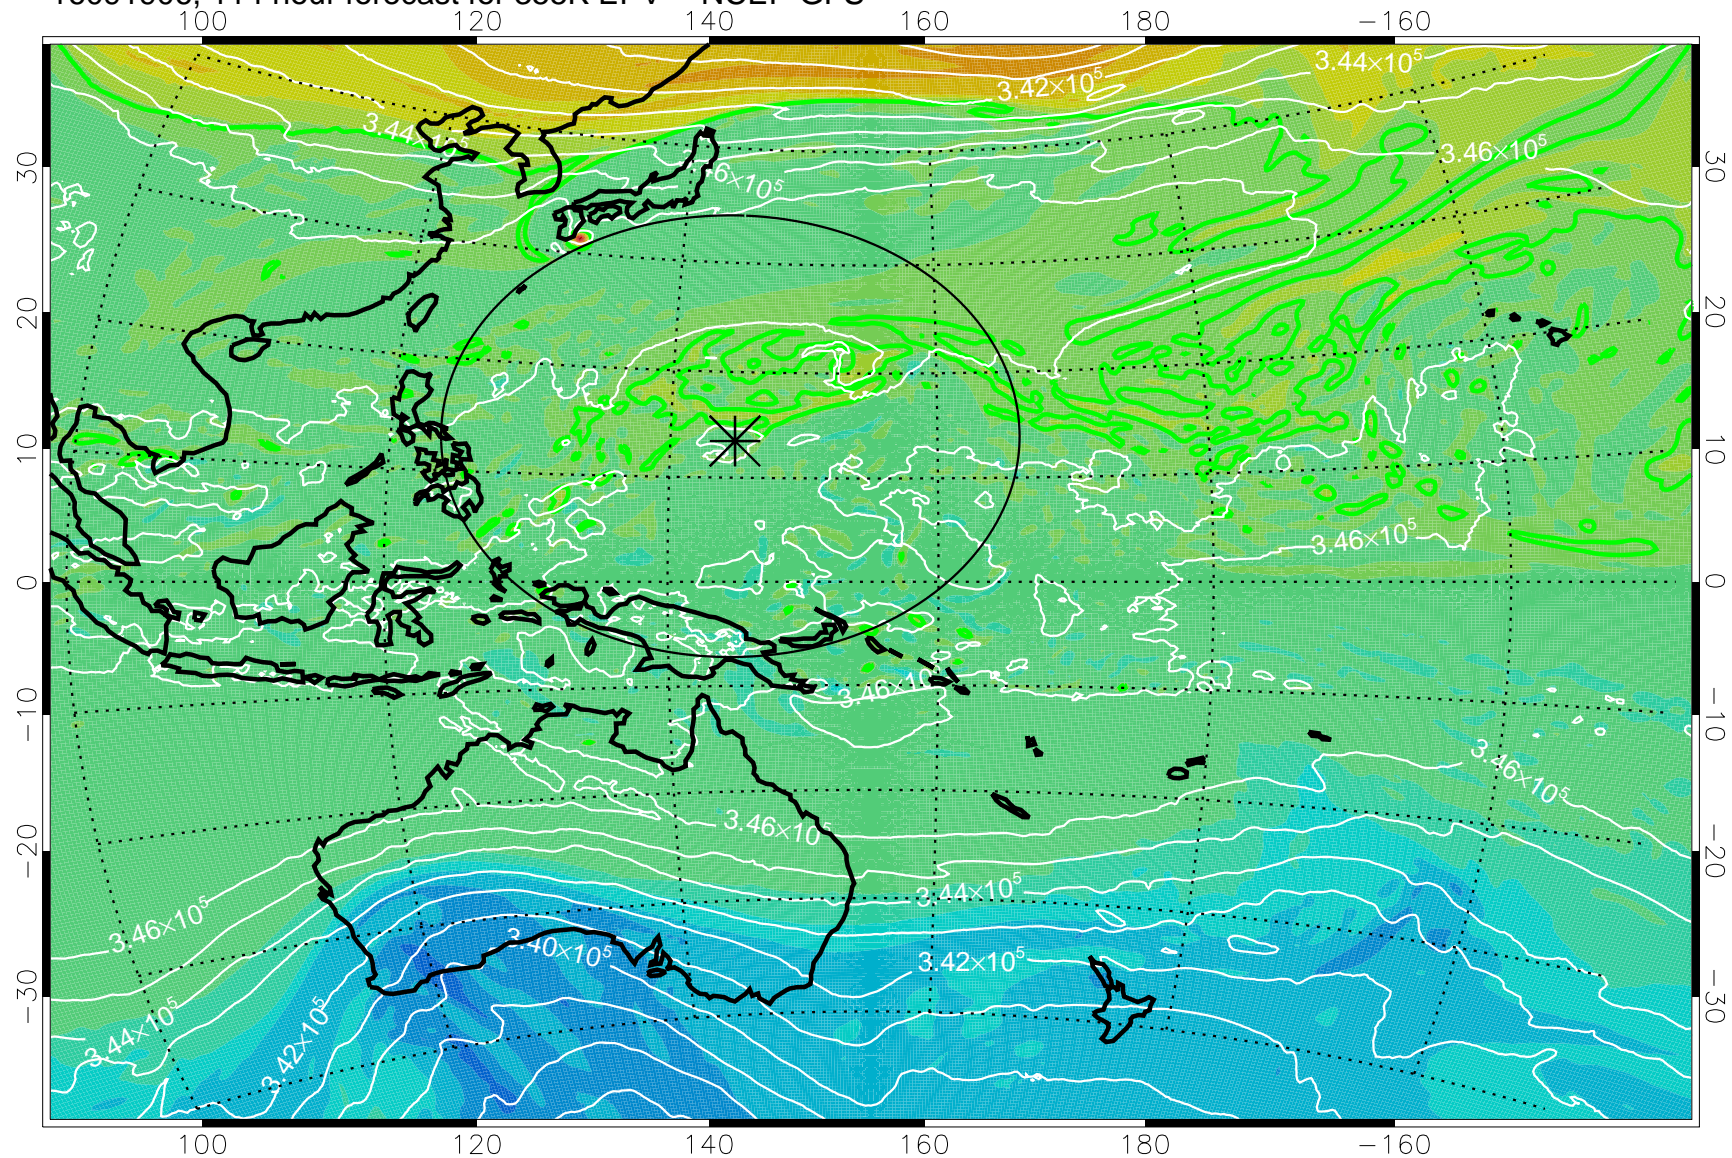

16091718, 78 hour forecast for 355K EPV -- NCEP GFS

355K Montgomery Streamfunction, white  
EPV Tropopause (2 PVU) Position  
Range ring of 2304 km

16091800, 84 hour forecast for 355K EPV -- NCEP GFS

355K Montgomery Streamfunction, white  
EPV Tropopause (2 PVU) Position  
Range ring of 2304 km

16091806, 90 hour forecast for 355K EPV -- NCEP GFS

355K Montgomery Streamfunction, white  
EPV Tropopause (2 PVU) Position  
Range ring of 2304 km

16091812, 96 hour forecast for 355K EPV -- NCEP GFS

355K Montgomery Streamfunction, white  
EPV Tropopause (2 PVU) Position  
Range ring of 2304 km

16091818, 102 hour forecast for 355K EPV -- NCEP GFS

355K Montgomery Streamfunction, white  
EPV Tropopause (2 PVU) Position  
Range ring of 2304 km

16091900, 108 hour forecast for 355K EPV -- NCEP GFS

355K Montgomery Streamfunction, white  
EPV Tropopause (2 PVU) Position  
Range ring of 2304 km

16091906, 114 hour forecast for 355K EPV -- NCEP GFS

355K Montgomery Streamfunction, white  
EPV Tropopause (2 PVU) Position  
Range ring of 2304 km

16091912, 120 hour forecast for 355K EPV -- NCEP GFS

355K Montgomery Streamfunction, white  
EPV Tropopause (2 PVU) Position  
Range ring of 2304 km