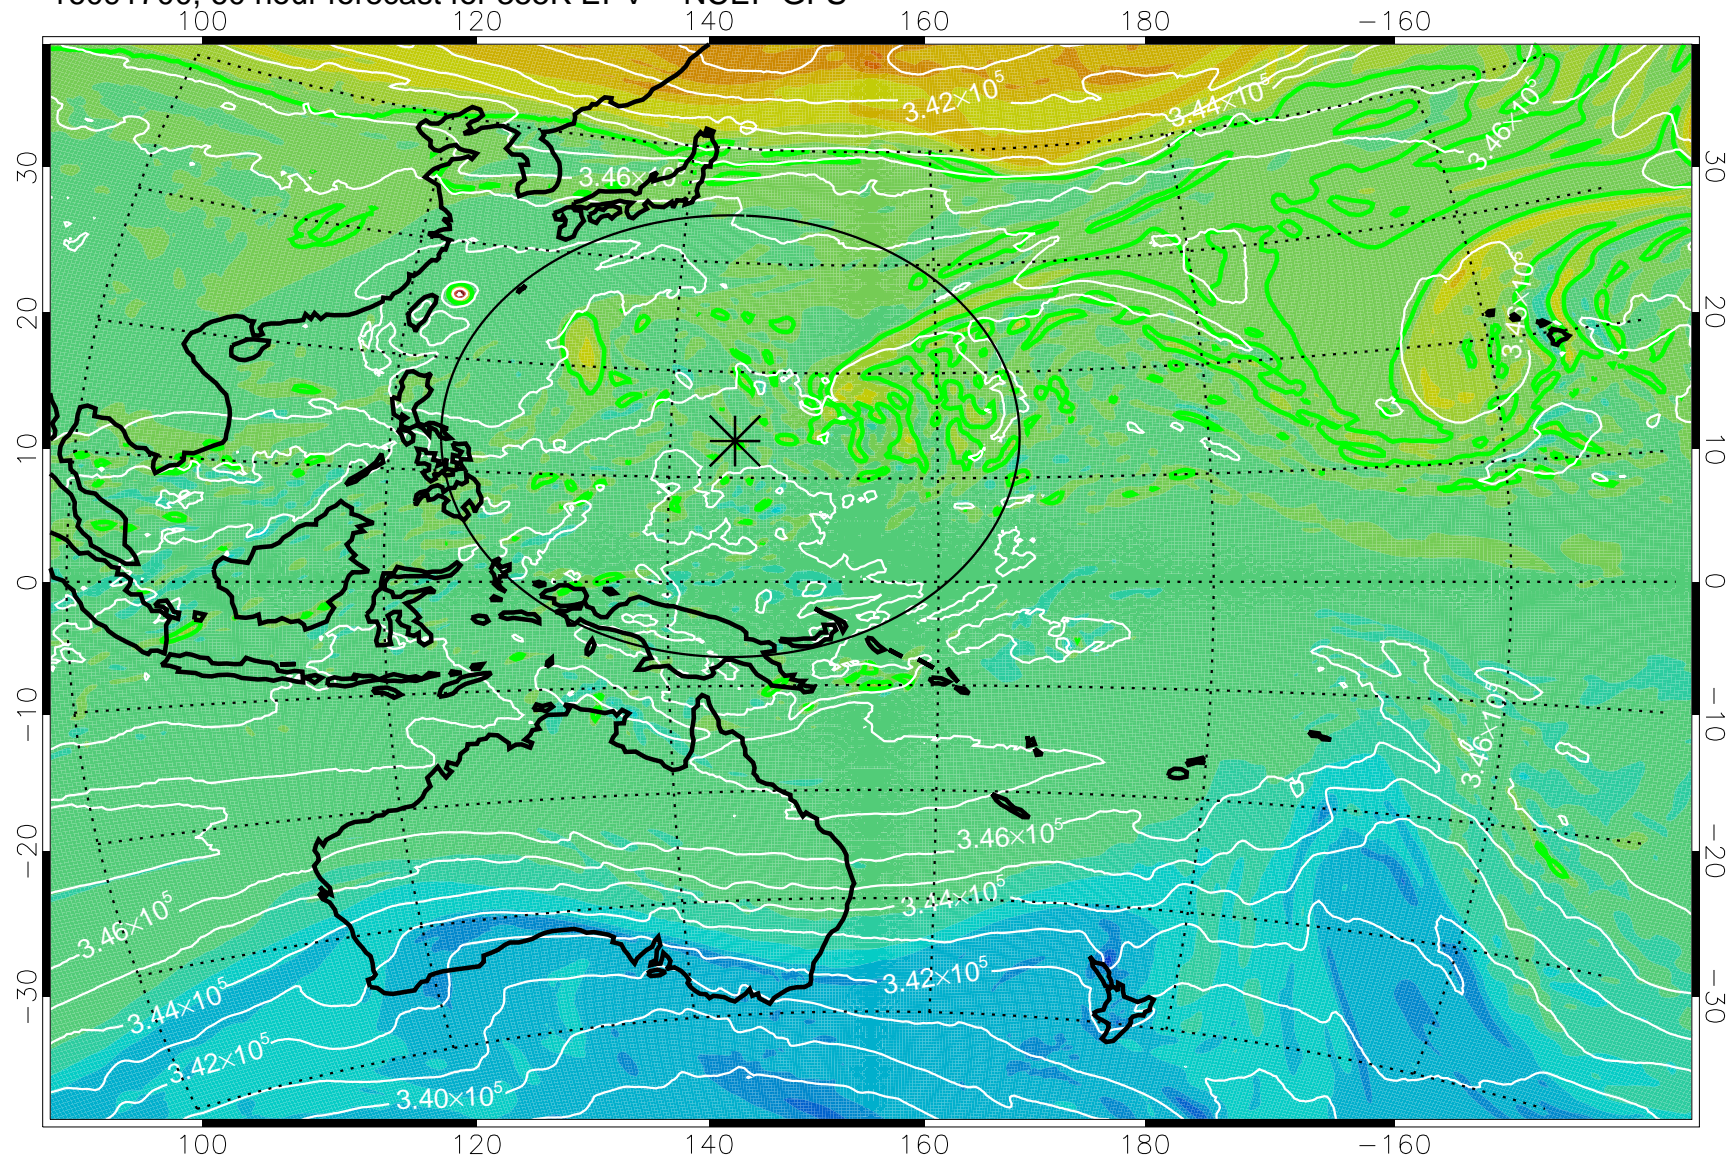

16091606, 42 hour forecast for 355K EPV -- NCEP GFS

355K Montgomery Streamfunction, white  
EPV Tropopause (2 PVU) Position  
Range ring of 2304 km

16091612, 48 hour forecast for 355K EPV -- NCEP GFS

355K Montgomery Streamfunction, white  
EPV Tropopause (2 PVU) Position  
Range ring of 2304 km

16091618, 54 hour forecast for 355K EPV -- NCEP GFS

355K Montgomery Streamfunction, white  
EPV Tropopause (2 PVU) Position  
Range ring of 2304 km

16091700, 60 hour forecast for 355K EPV -- NCEP GFS

355K Montgomery Streamfunction, white  
EPV Tropopause (2 PVU) Position  
Range ring of 2304 km

16091706, 66 hour forecast for 355K EPV -- NCEP GFS

355K Montgomery Streamfunction, white  
EPV Tropopause (2 PVU) Position  
Range ring of 2304 km

16091712, 72 hour forecast for 355K EPV -- NCEP GFS

355K Montgomery Streamfunction, white  
EPV Tropopause (2 PVU) Position  
Range ring of 2304 km

16091718, 78 hour forecast for 355K EPV -- NCEP GFS

355K Montgomery Streamfunction, white  
EPV Tropopause (2 PVU) Position  
Range ring of 2304 km

16091800, 84 hour forecast for 355K EPV -- NCEP GFS

355K Montgomery Streamfunction, white  
EPV Tropopause (2 PVU) Position  
Range ring of 2304 km