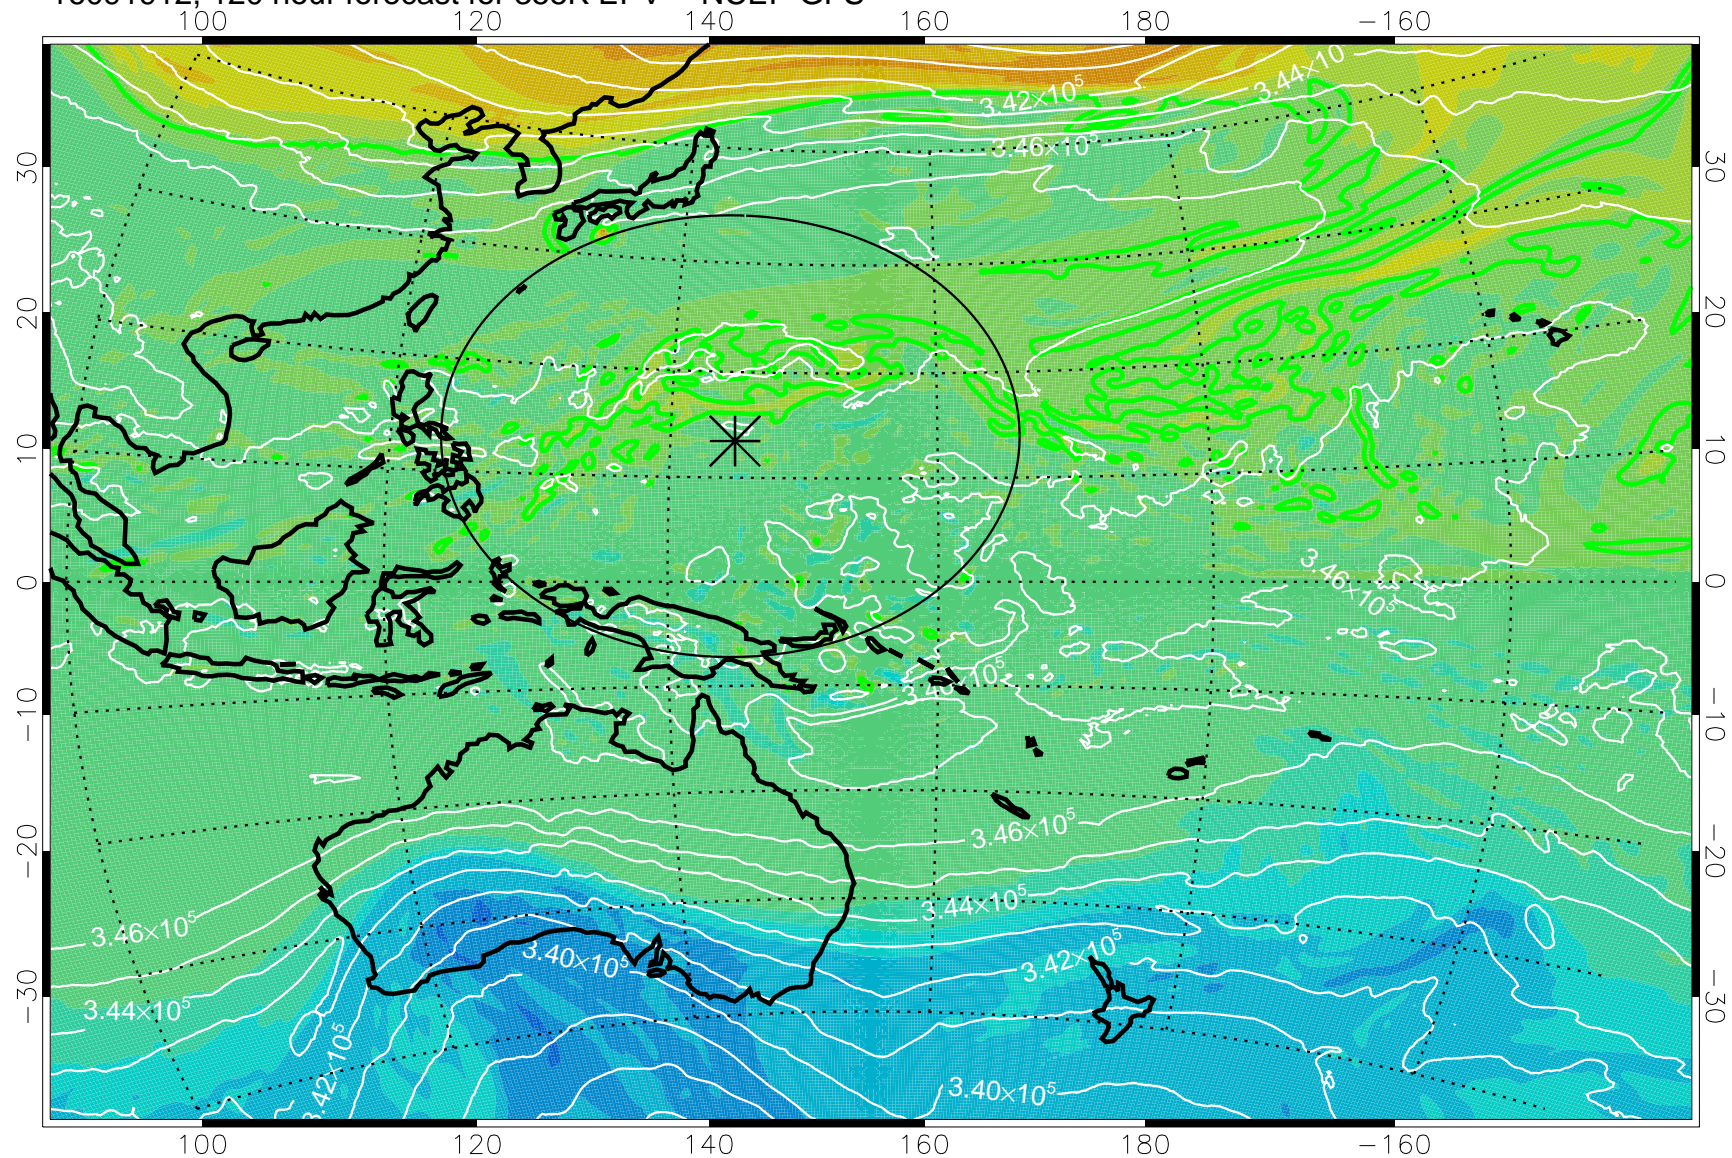

16091718, 78 hour forecast for 355K EPV -- NCEP GFS

355K Montgomery Streamfunction, white  
EPV Tropopause (2 PVU) Position  
Range ring of 2304 km

16091800, 84 hour forecast for 355K EPV -- NCEP GFS

355K Montgomery Streamfunction, white  
EPV Tropopause (2 PVU) Position  
Range ring of 2304 km

16091806, 90 hour forecast for 355K EPV -- NCEP GFS

355K Montgomery Streamfunction, white  
EPV Tropopause (2 PVU) Position  
Range ring of 2304 km

16091812, 96 hour forecast for 355K EPV -- NCEP GFS

355K Montgomery Streamfunction, white  
EPV Tropopause (2 PVU) Position  
Range ring of 2304 km

16091818, 102 hour forecast for 355K EPV -- NCEP GFS

355K Montgomery Streamfunction, white  
EPV Tropopause (2 PVU) Position  
Range ring of 2304 km

16091900, 108 hour forecast for 355K EPV -- NCEP GFS

355K Montgomery Streamfunction, white  
EPV Tropopause (2 PVU) Position  
Range ring of 2304 km

16091906, 114 hour forecast for 355K EPV -- NCEP GFS

355K Montgomery Streamfunction, white  
EPV Tropopause (2 PVU) Position  
Range ring of 2304 km

16091912, 120 hour forecast for 355K EPV -- NCEP GFS

355K Montgomery Streamfunction, white  
EPV Tropopause (2 PVU) Position  
Range ring of 2304 km