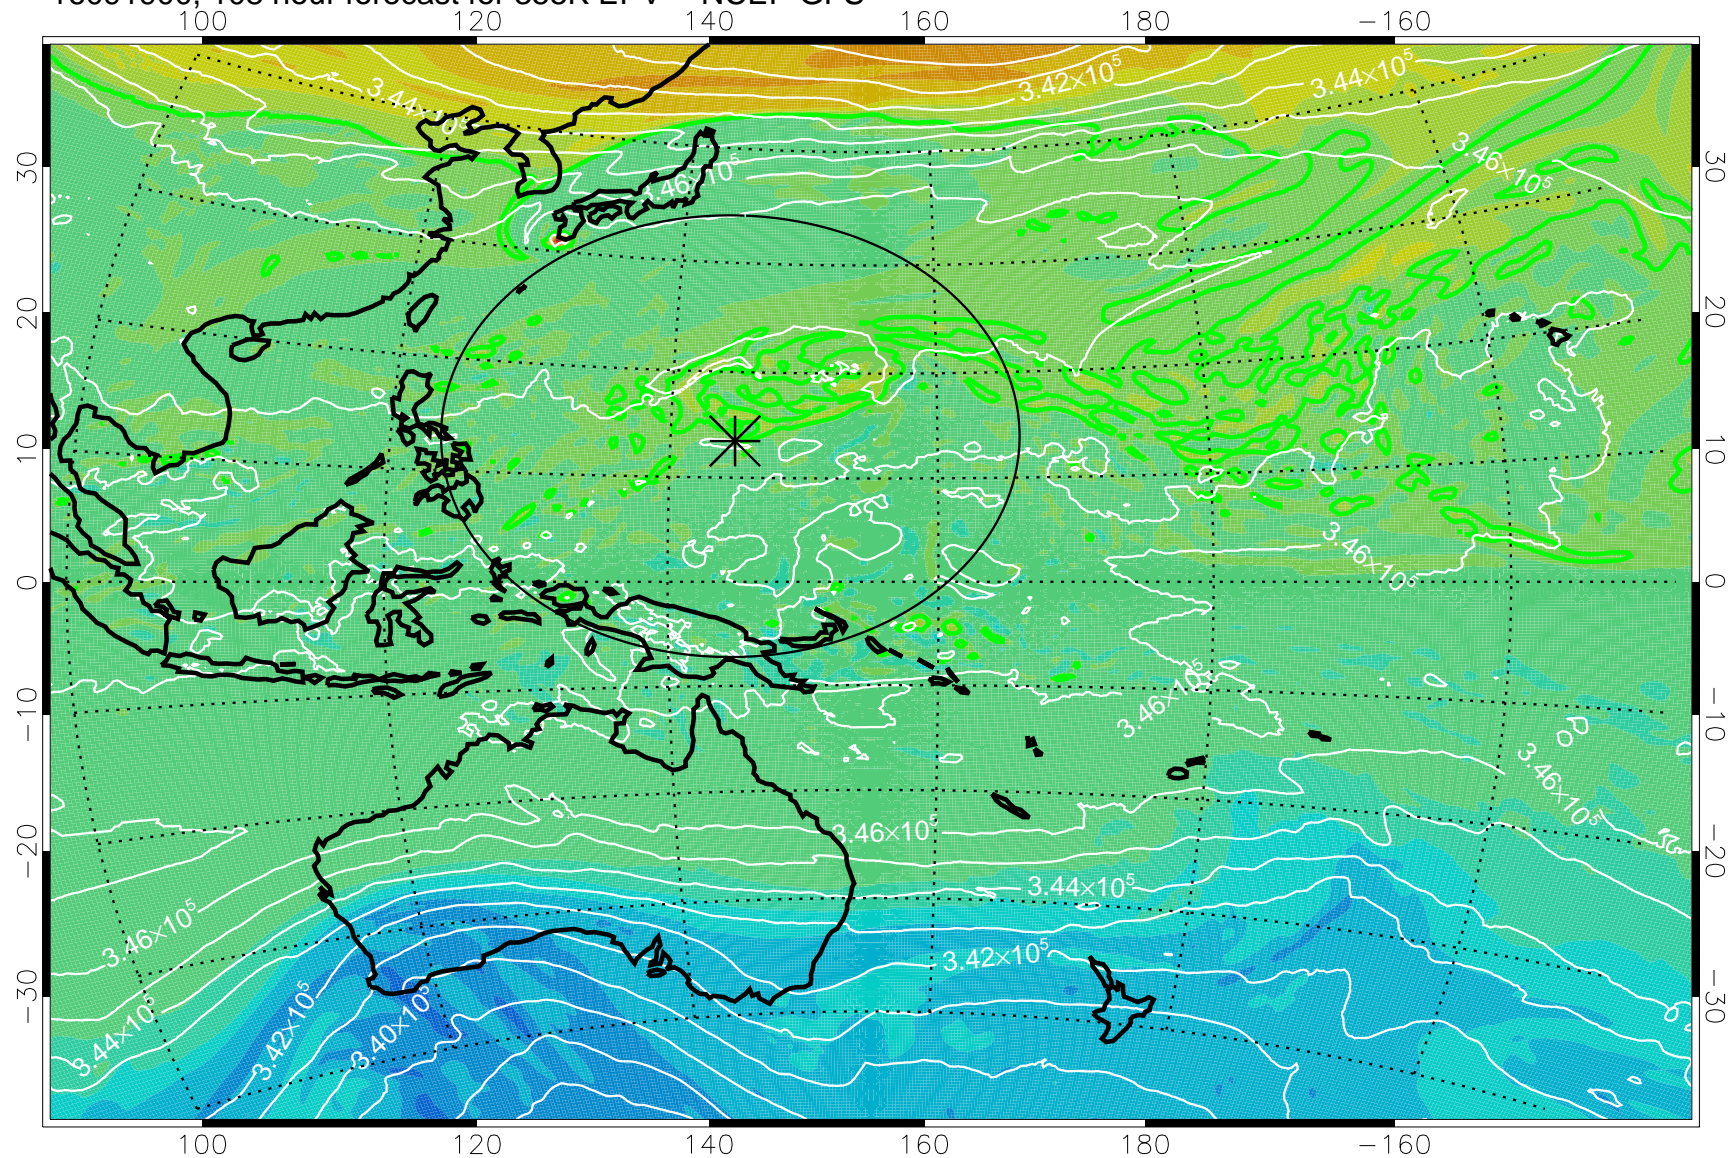

16091718, 78 hour forecast for 355K EPV -- NCEP GFS

355K Montgomery Streamfunction, white  
EPV Tropopause (2 PVU) Position  
Range ring of 2304 km

16091800, 84 hour forecast for 355K EPV -- NCEP GFS

355K Montgomery Streamfunction, white  
EPV Tropopause (2 PVU) Position  
Range ring of 2304 km

16091806, 90 hour forecast for 355K EPV -- NCEP GFS

355K Montgomery Streamfunction, white  
EPV Tropopause (2 PVU) Position  
Range ring of 2304 km

16091812, 96 hour forecast for 355K EPV -- NCEP GFS

355K Montgomery Streamfunction, white  
EPV Tropopause (2 PVU) Position  
Range ring of 2304 km

16091818, 102 hour forecast for 355K EPV -- NCEP GFS

355K Montgomery Streamfunction, white  
EPV Tropopause (2 PVU) Position  
Range ring of 2304 km

16091900, 108 hour forecast for 355K EPV -- NCEP GFS

355K Montgomery Streamfunction, white  
EPV Tropopause (2 PVU) Position  
Range ring of 2304 km

16091906, 114 hour forecast for 355K EPV -- NCEP GFS

355K Montgomery Streamfunction, white  
EPV Tropopause (2 PVU) Position  
Range ring of 2304 km

16091912, 120 hour forecast for 355K EPV -- NCEP GFS

355K Montgomery Streamfunction, white  
EPV Tropopause (2 PVU) Position  
Range ring of 2304 km