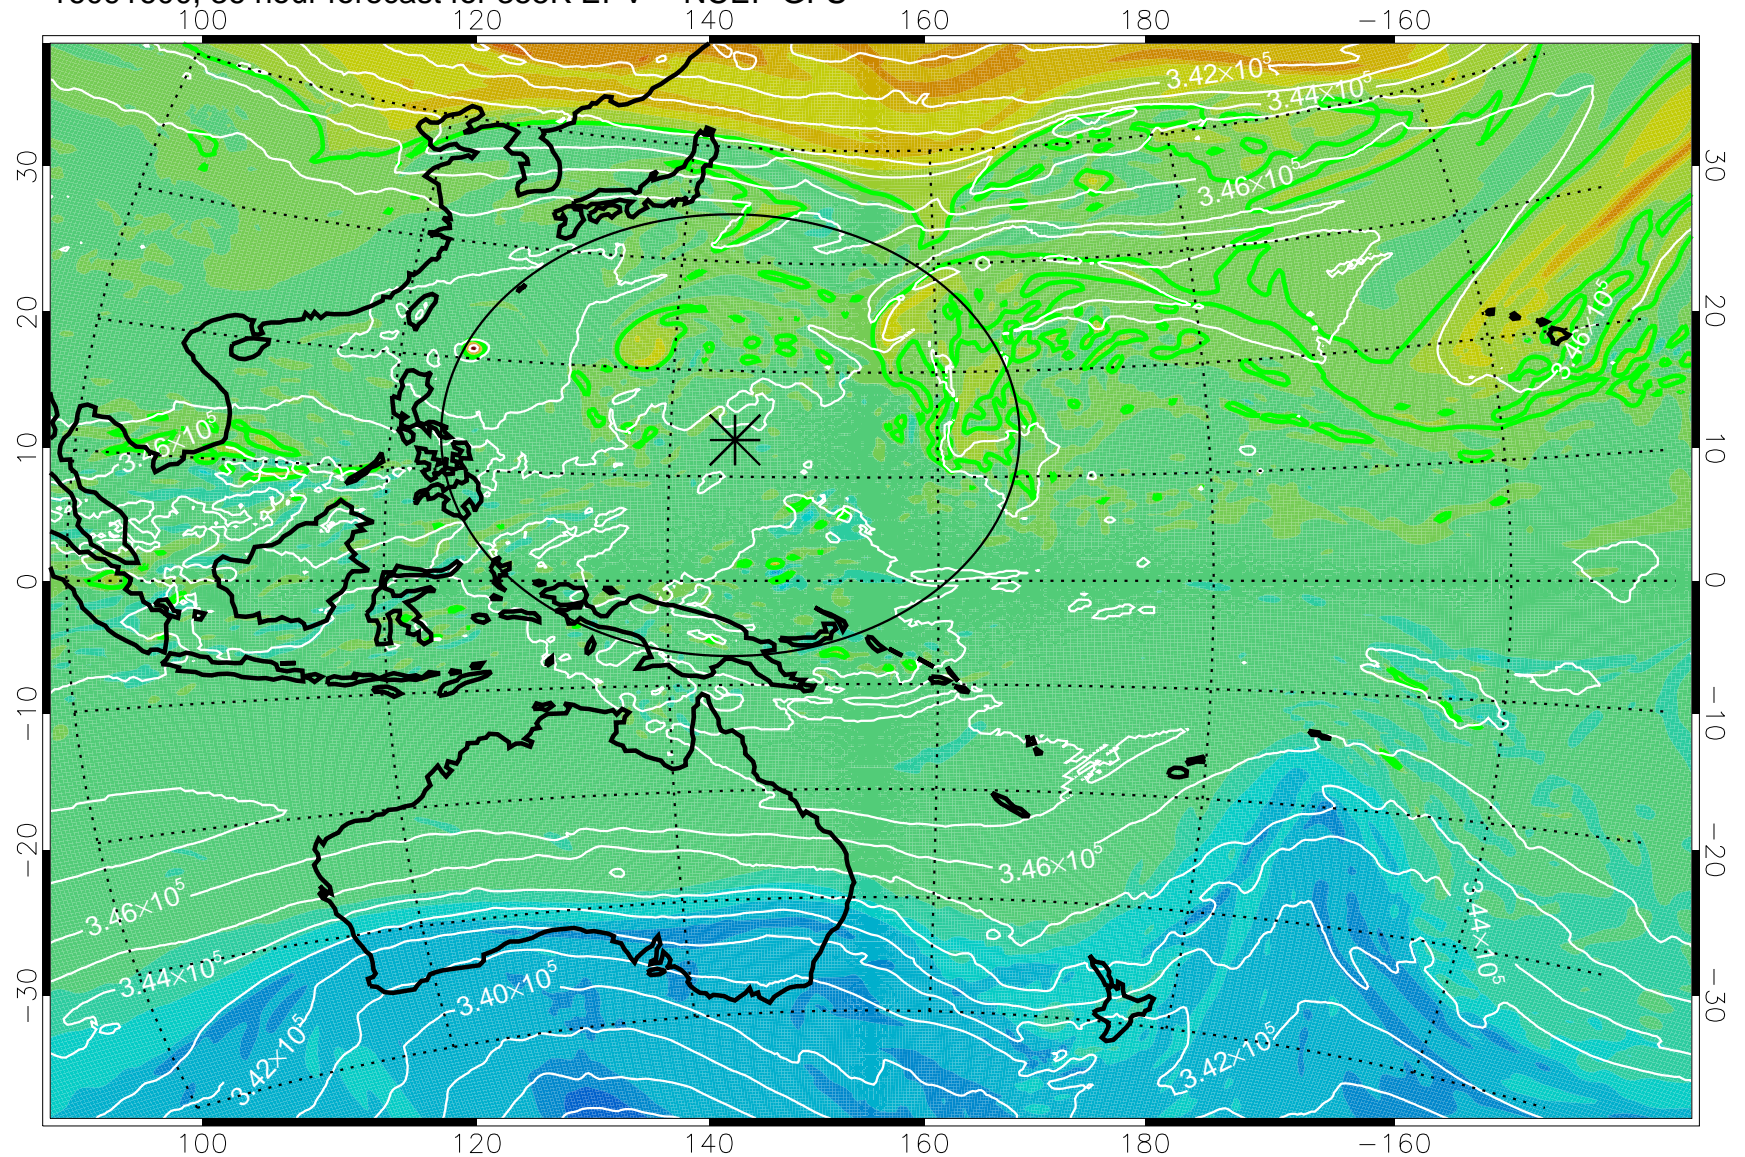

16091506, 18 hour forecast for 355K EPV -- NCEP GFS

355K Montgomery Streamfunction, white  
EPV Tropopause (2 PVU) Position  
Range ring of 2304 km

16091512, 24 hour forecast for 355K EPV -- NCEP GFS

355K Montgomery Streamfunction, white  
EPV Tropopause (2 PVU) Position  
Range ring of 2304 km

16091518, 30 hour forecast for 355K EPV -- NCEP GFS

355K Montgomery Streamfunction, white  
EPV Tropopause (2 PVU) Position  
Range ring of 2304 km

16091600, 36 hour forecast for 355K EPV -- NCEP GFS

355K Montgomery Streamfunction, white  
EPV Tropopause (2 PVU) Position  
Range ring of 2304 km

16091606, 42 hour forecast for 355K EPV -- NCEP GFS

355K Montgomery Streamfunction, white  
EPV Tropopause (2 PVU) Position  
Range ring of 2304 km

16091612, 48 hour forecast for 355K EPV -- NCEP GFS

355K Montgomery Streamfunction, white  
EPV Tropopause (2 PVU) Position  
Range ring of 2304 km

16091618, 54 hour forecast for 355K EPV -- NCEP GFS

355K Montgomery Streamfunction, white  
EPV Tropopause (2 PVU) Position  
Range ring of 2304 km

16091700, 60 hour forecast for 355K EPV -- NCEP GFS

355K Montgomery Streamfunction, white  
EPV Tropopause (2 PVU) Position  
Range ring of 2304 km