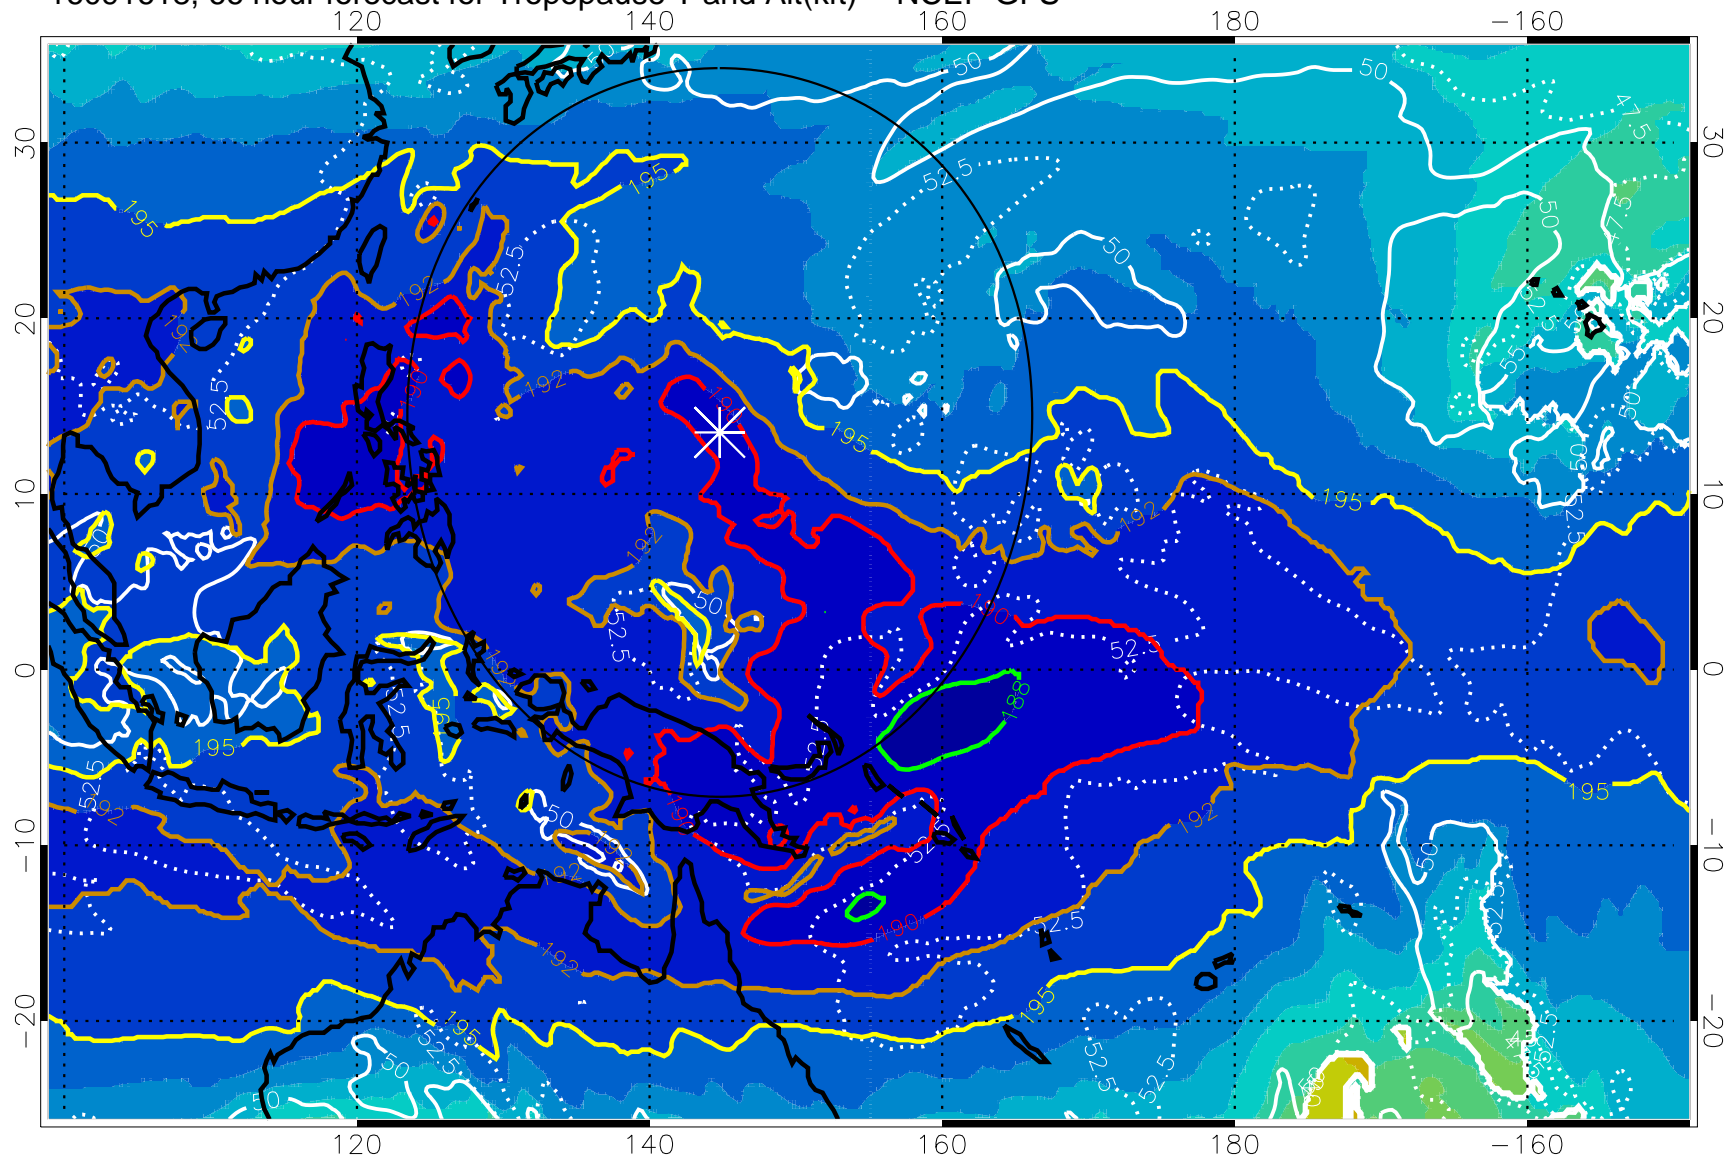

16091618, 66 hour forecast for Tropopause T and Alt(kft) -- NCEP GFS