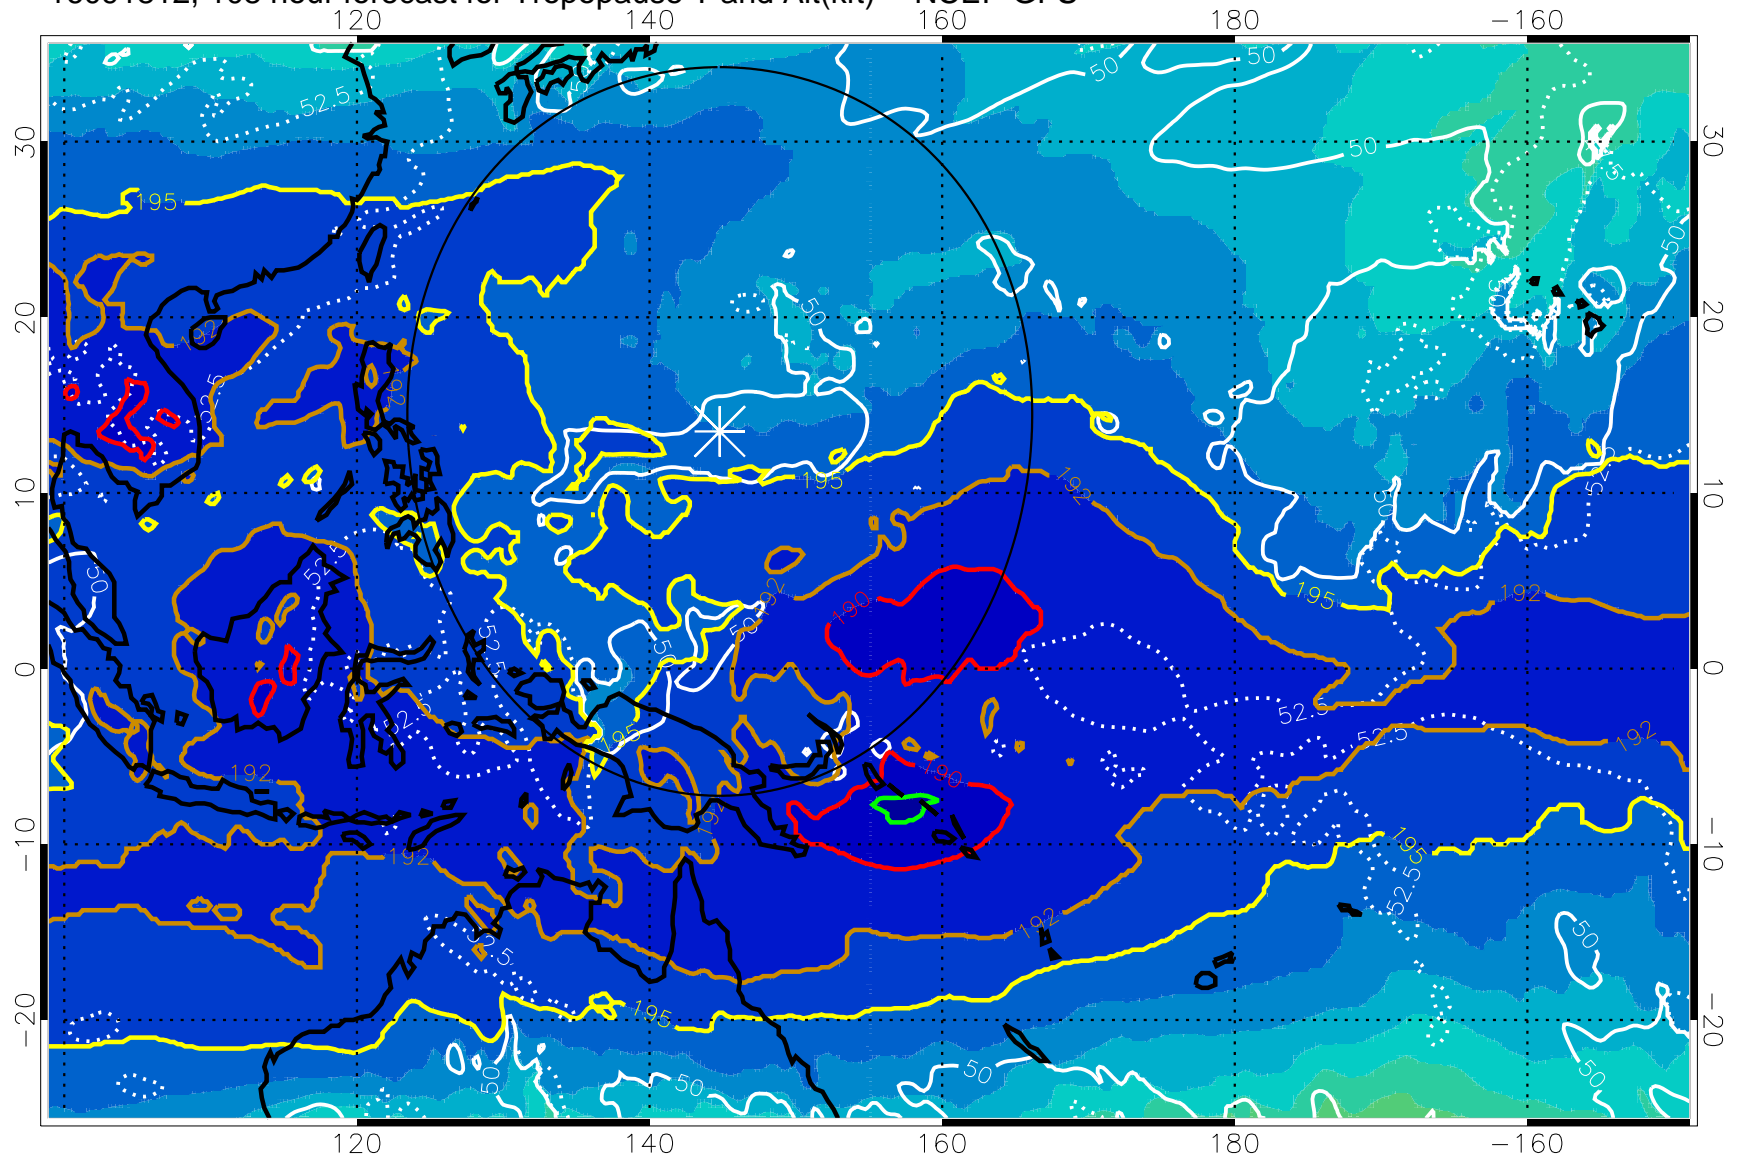

190 200 210 220 230

Tropopause T, K

Tropopause Altitude in kft (white)

192.5K Isotherm 195K Isotherm

187.5K Isotherm 190K Isotherm

Range ring of 2304 km

16091806, 102 hour forecast for Tropopause T and Alt(kft) -- NCEP GFS

190 200 210 220 230

Tropopause T, K

Tropopause Altitude in kft (white)

192.5K Isotherm 195K Isotherm

187.5K Isotherm 190K Isotherm

Range ring of 2304 km

16091812, 108 hour forecast for Tropopause T and Alt(kft) -- NCEP GFS

190 200 210 220 230
Tropopause T, K

Tropopause Altitude in kft (white)

192.5K Isotherm 195K Isotherm
187.5K Isotherm 190K Isotherm

Range ring of 2304 km

16091818, 114 hour forecast for Tropopause T and Alt(kft) -- NCEP GFS