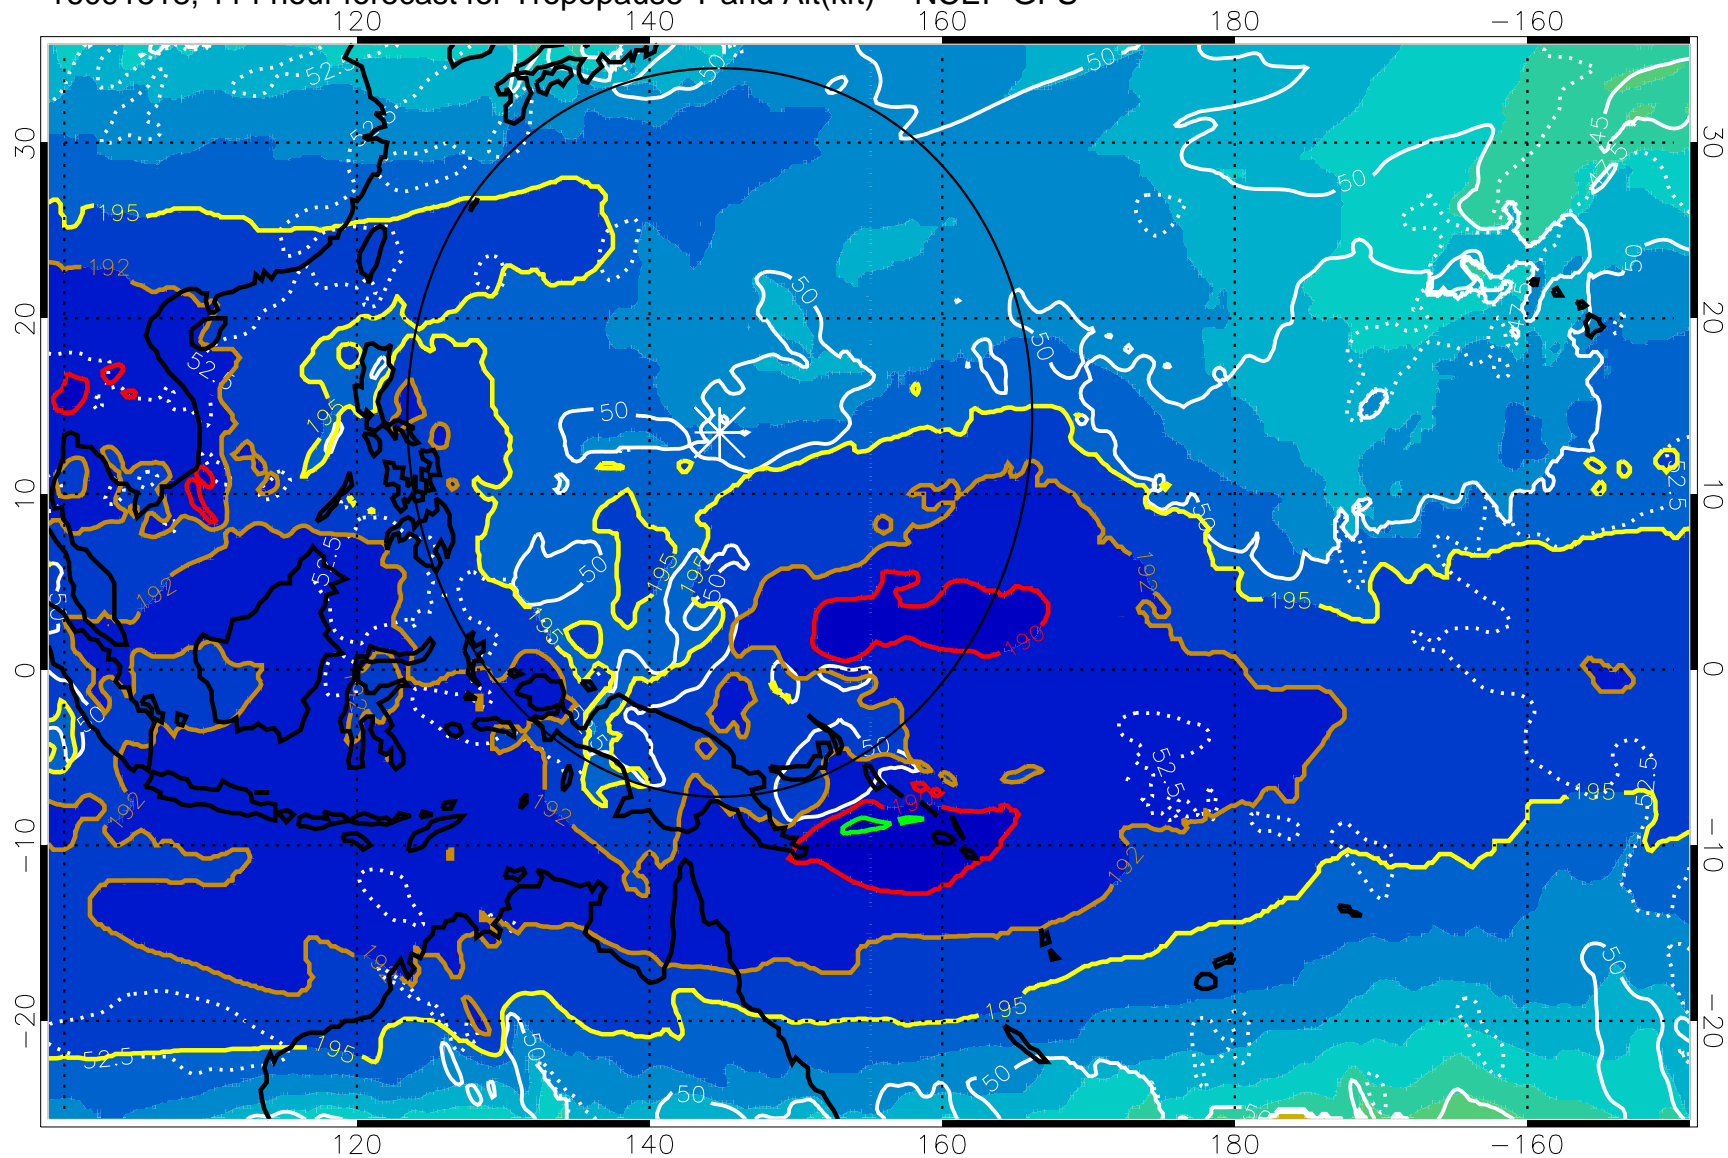

190 200 210 220 230

Tropopause T, K

Tropopause Altitude in kft (white)

192.5K Isotherm 195K Isotherm

187.5K Isotherm 190K Isotherm

Range ring of 2304 km

16091806, 102 hour forecast for Tropopause T and Alt(kft) -- NCEP GFS

190 200 210 220 230

Tropopause T, K

Tropopause Altitude in kft (white)

192.5K Isotherm 195K Isotherm

187.5K Isotherm 190K Isotherm

Range ring of 2304 km

16091812, 108 hour forecast for Tropopause T and Alt(kft) -- NCEP GFS

190 200 210 220 230
Tropopause T, K

Tropopause Altitude in kft (white)

192.5K Isotherm 195K Isotherm
187.5K Isotherm 190K Isotherm

Range ring of 2304 km

16091818, 114 hour forecast for Tropopause T and Alt(kft) -- NCEP GFS