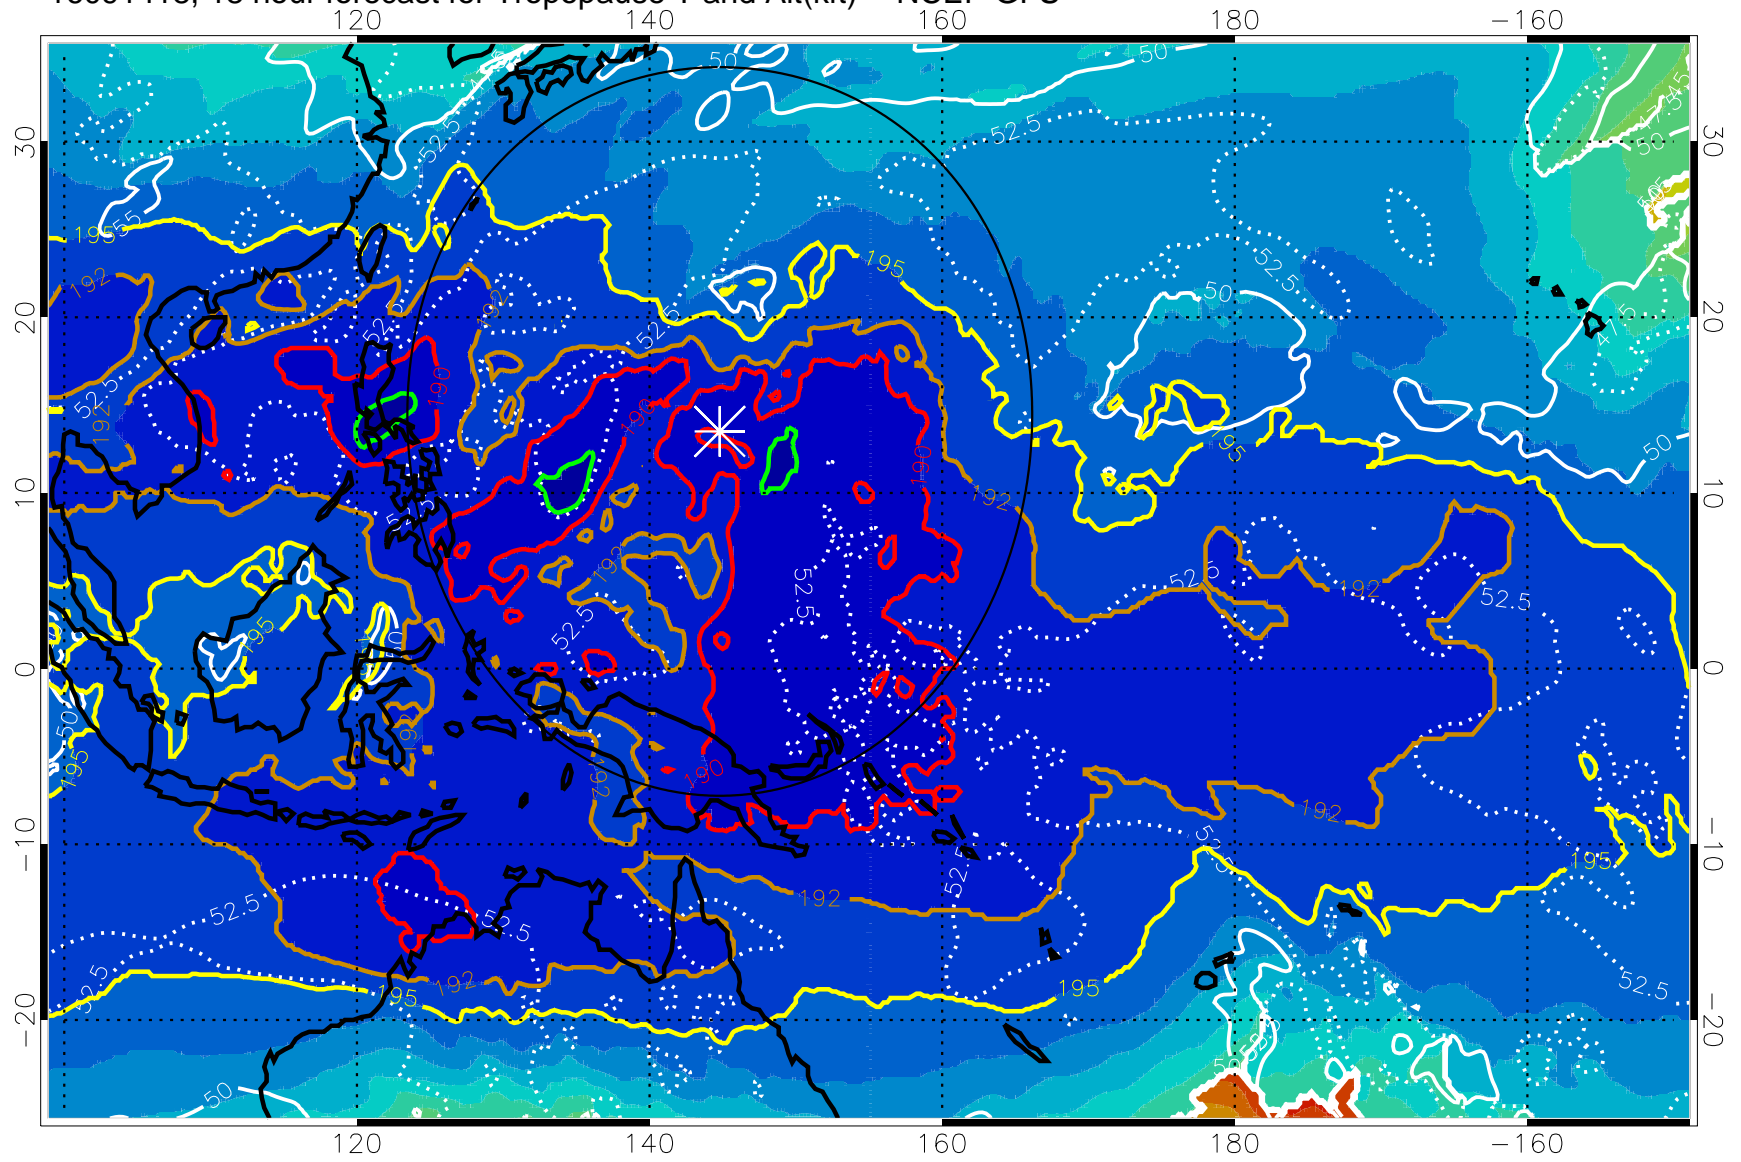

16091412, 12 hour forecast for Tropopause T and Alt(kft) -- NCEP GFS

190 200 210 220 230
Tropopause T, K

Tropopause Altitude in kft (white)

192.5K Isotherm 195K Isotherm
187.5K Isotherm 190K Isotherm

Range ring of 2304 km

16091418, 18 hour forecast for Tropopause T and Alt(kft) -- NCEP GFS

190 200 210 220 230

Tropopause T, K

Tropopause Altitude in kft (white)

192.5K Isotherm 195K Isotherm
187.5K Isotherm 190K Isotherm

Range ring of 2304 km