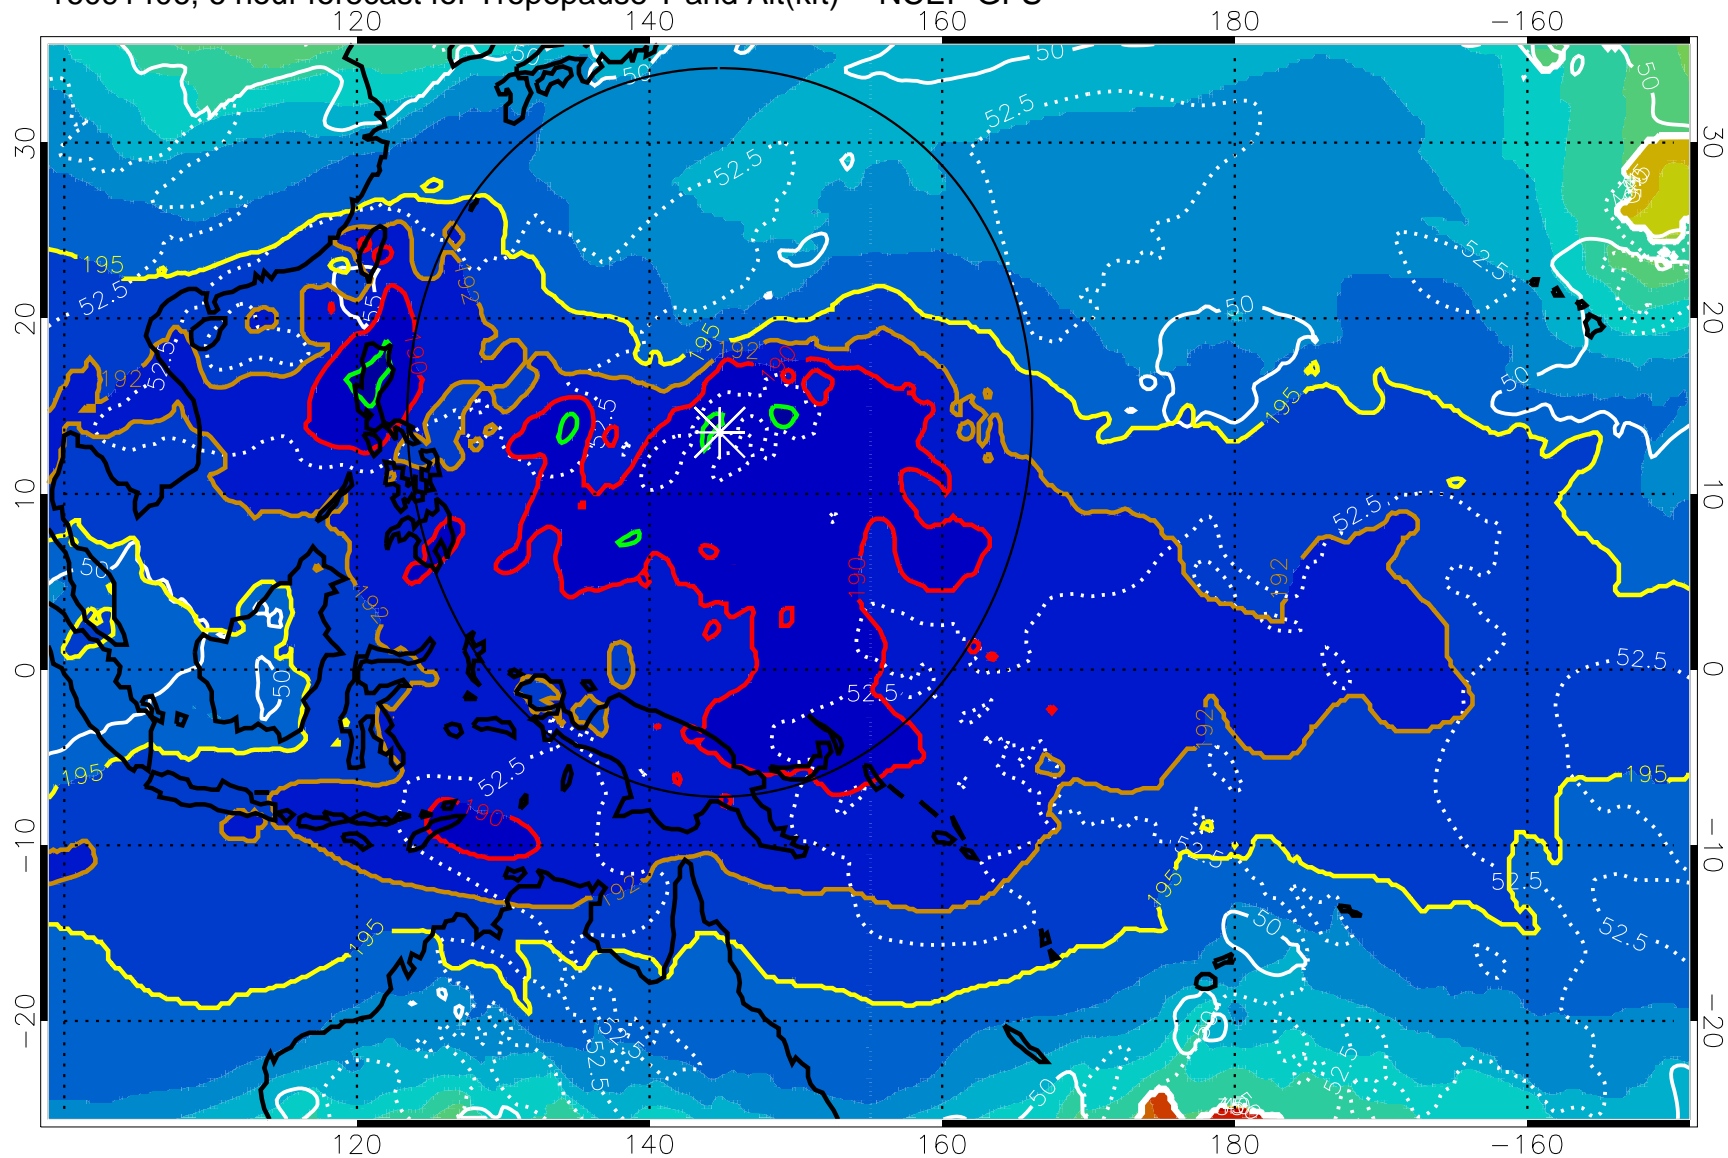

16091406, 6 hour forecast for Tropopause T and Alt(kft) -- NCEP GFS

190 200 210 220 230
Tropopause T, K

Tropopause Altitude in kft (white)

192.5K Isotherm 195K Isotherm
187.5K Isotherm 190K Isotherm

Range ring of 2304 km

16091412, 12 hour forecast for Tropopause T and Alt(kft) -- NCEP GFS

190 200 210 220 230
Tropopause T, K

Tropopause Altitude in kft (white)

192.5K Isotherm 195K Isotherm
187.5K Isotherm 190K Isotherm

Range ring of 2304 km