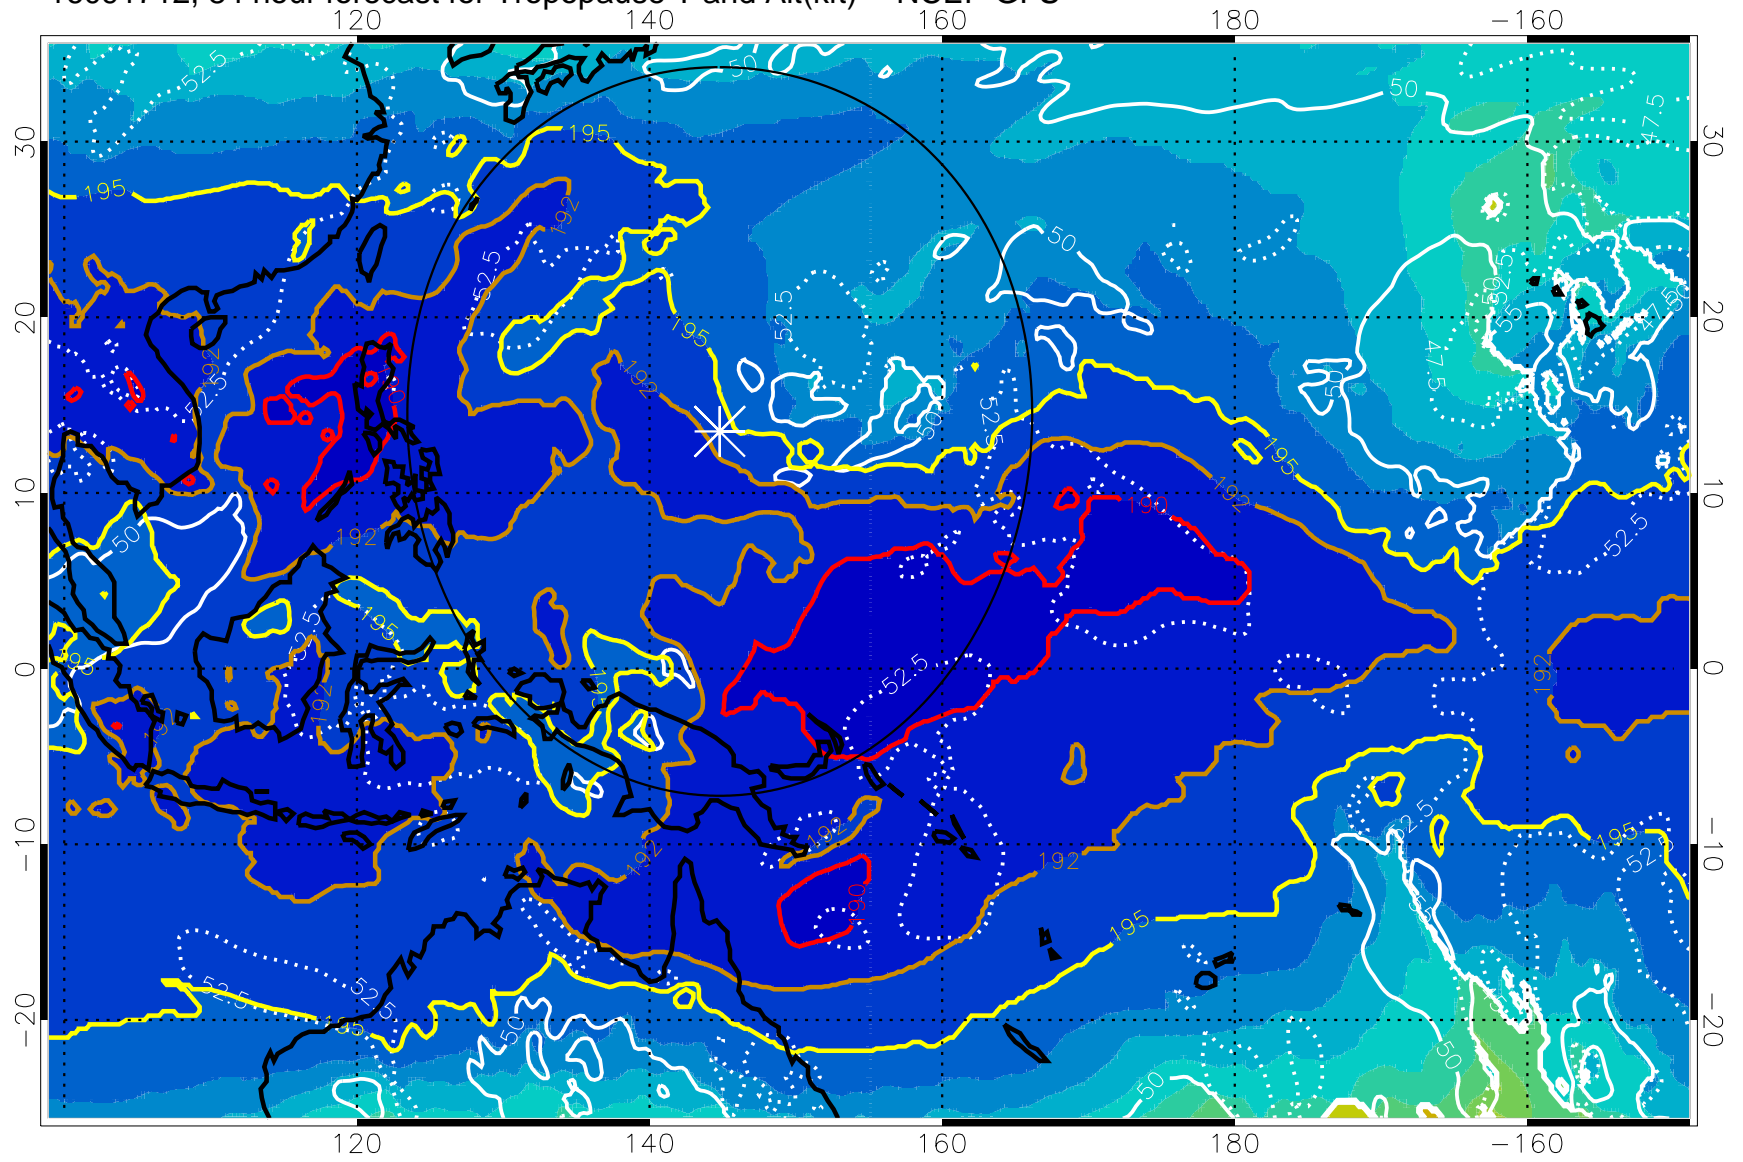

16091618, 66 hour forecast for Tropopause T and Alt(kft) -- NCEP GFS

16091700, 72 hour forecast for Tropopause T and Alt(kft) -- NCEP GFS

16091706, 78 hour forecast for Tropopause T and Alt(kft) -- NCEP GFS

190 200 210 220 230
Tropopause T, K

Tropopause Altitude in kft (white)

192.5K Isotherm 195K Isotherm
187.5K Isotherm 190K Isotherm

Range ring of 2304 km

16091712, 84 hour forecast for Tropopause T and Alt(kft) -- NCEP GFS