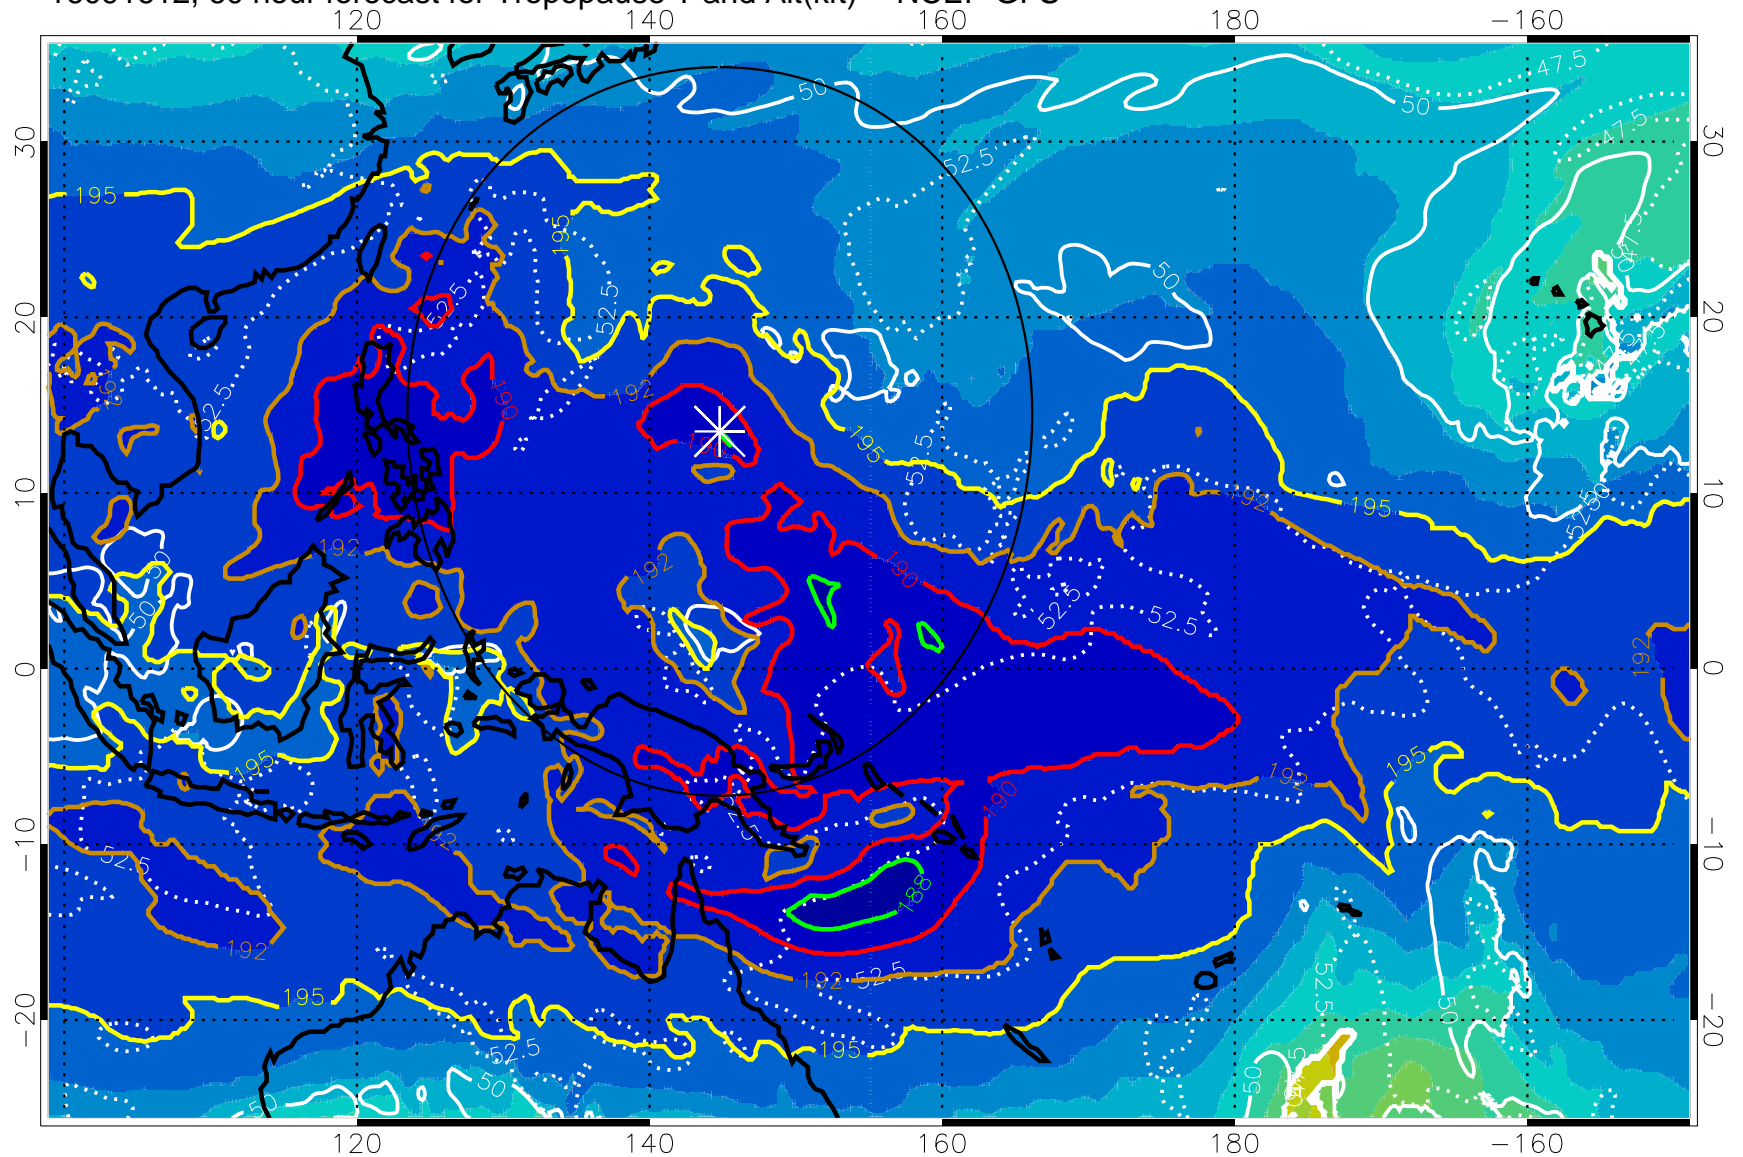

16091600, 48 hour forecast for Tropopause T and Alt(kft) -- NCEP GFS

190 200 210 220 230

Tropopause T, K

Tropopause Altitude in kft (white)

192.5K Isotherm 195K Isotherm

187.5K Isotherm 190K Isotherm

Range ring of 2304 km

16091612, 60 hour forecast for Tropopause T and Alt(kft) -- NCEP GFS

190 200 210 220 230

Tropopause T, K

Tropopause Altitude in kft (white)

192.5K Isotherm 195K Isotherm

187.5K Isotherm 190K Isotherm

Range ring of 2304 km