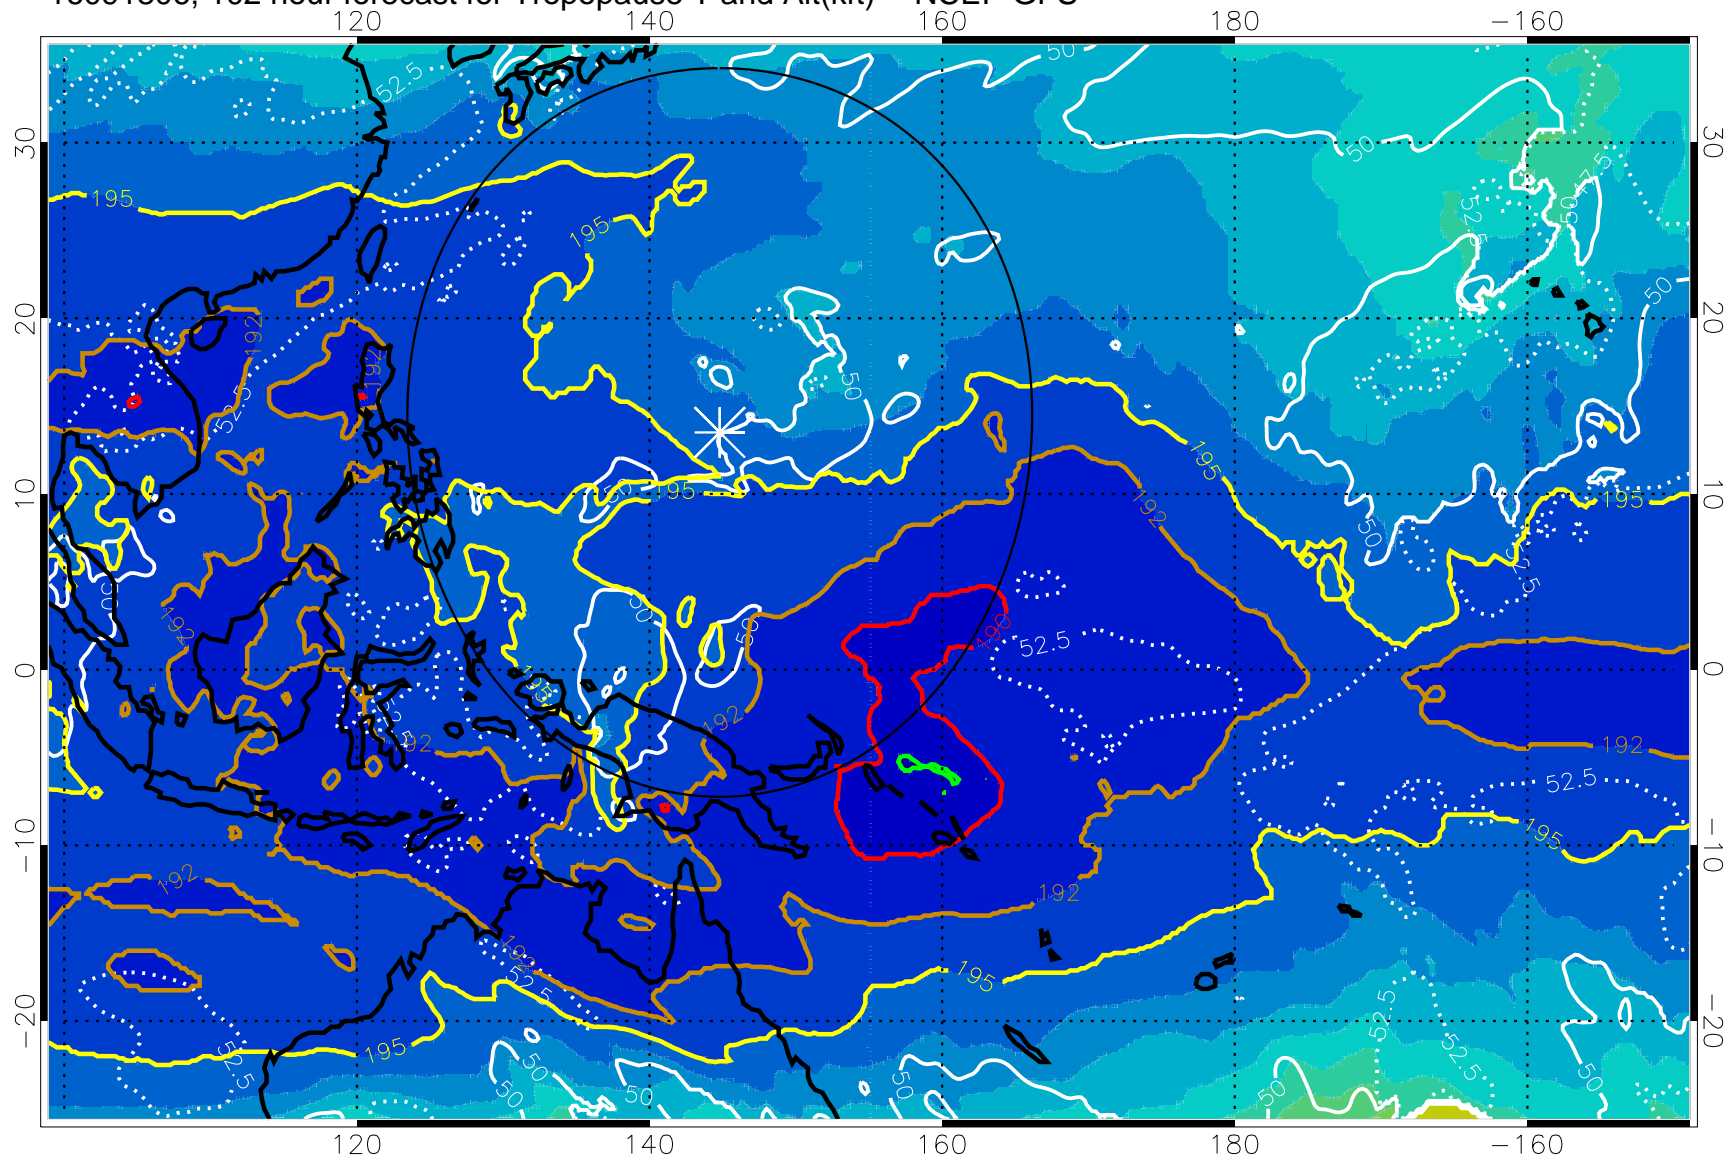

190 200 210 220 230
Tropopause T, K

Tropopause Altitude in kft (white)

192.5K Isotherm 195K Isotherm
187.5K Isotherm 190K Isotherm

Range ring of 2304 km

16091718, 90 hour forecast for Tropopause T and Alt(kft) -- NCEP GFS

190 200 210 220 230

Tropopause T, K

Tropopause Altitude in kft (white)

192.5K Isotherm 195K Isotherm

187.5K Isotherm 190K Isotherm

Range ring of 2304 km

16091806, 102 hour forecast for Tropopause T and Alt(kft) -- NCEP GFS

190 200 210 220 230

Tropopause T, K

Tropopause Altitude in kft (white)

192.5K Isotherm 195K Isotherm

187.5K Isotherm 190K Isotherm

Range ring of 2304 km

16091812, 108 hour forecast for Tropopause T and Alt(kft) -- NCEP GFS