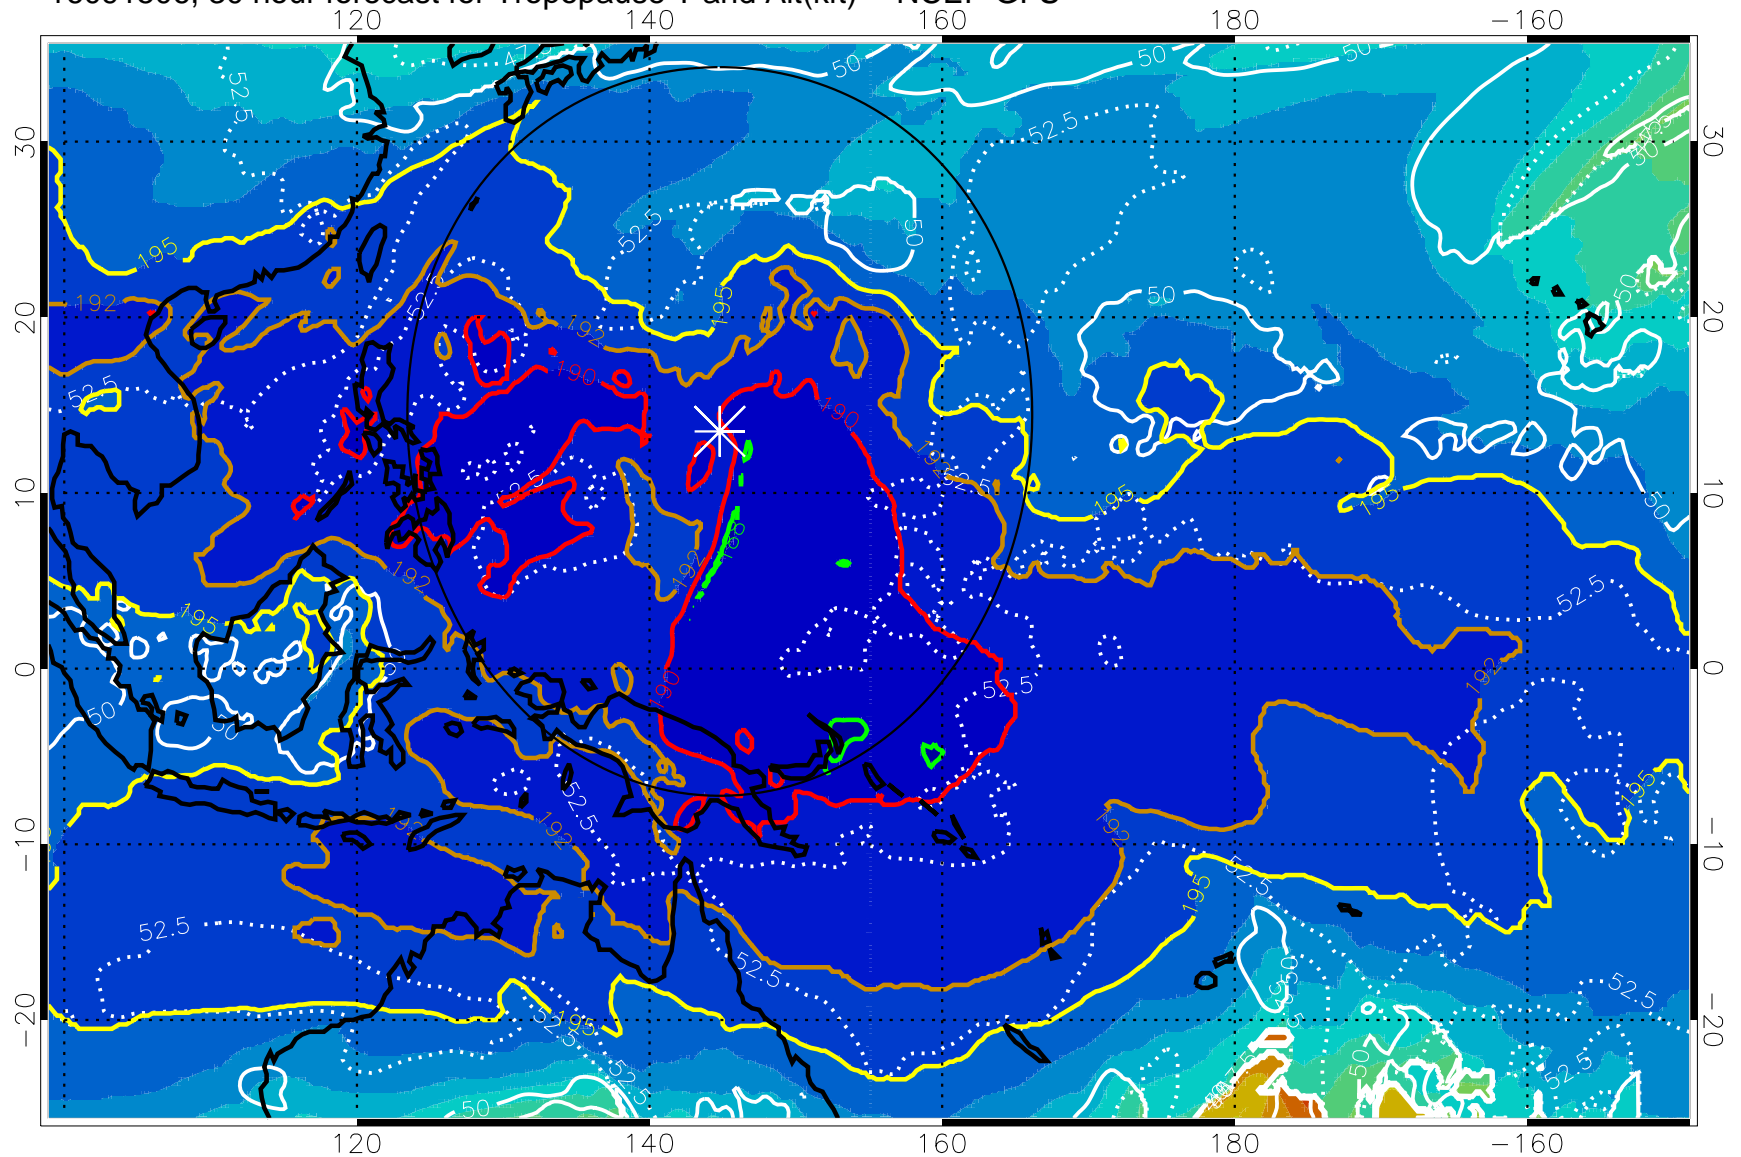

16091500, 24 hour forecast for Tropopause T and Alt(kft) -- NCEP GFS

190 200 210 220 230

Tropopause T, K

Tropopause Altitude in kft (white)

192.5K Isotherm 195K Isotherm

187.5K Isotherm 190K Isotherm

Range ring of 2304 km

16091506, 30 hour forecast for Tropopause T and Alt(kft) -- NCEP GFS

190 200 210 220 230

Tropopause T, K

Tropopause Altitude in kft (white)

192.5K Isotherm 195K Isotherm

187.5K Isotherm 190K Isotherm

Range ring of 2304 km