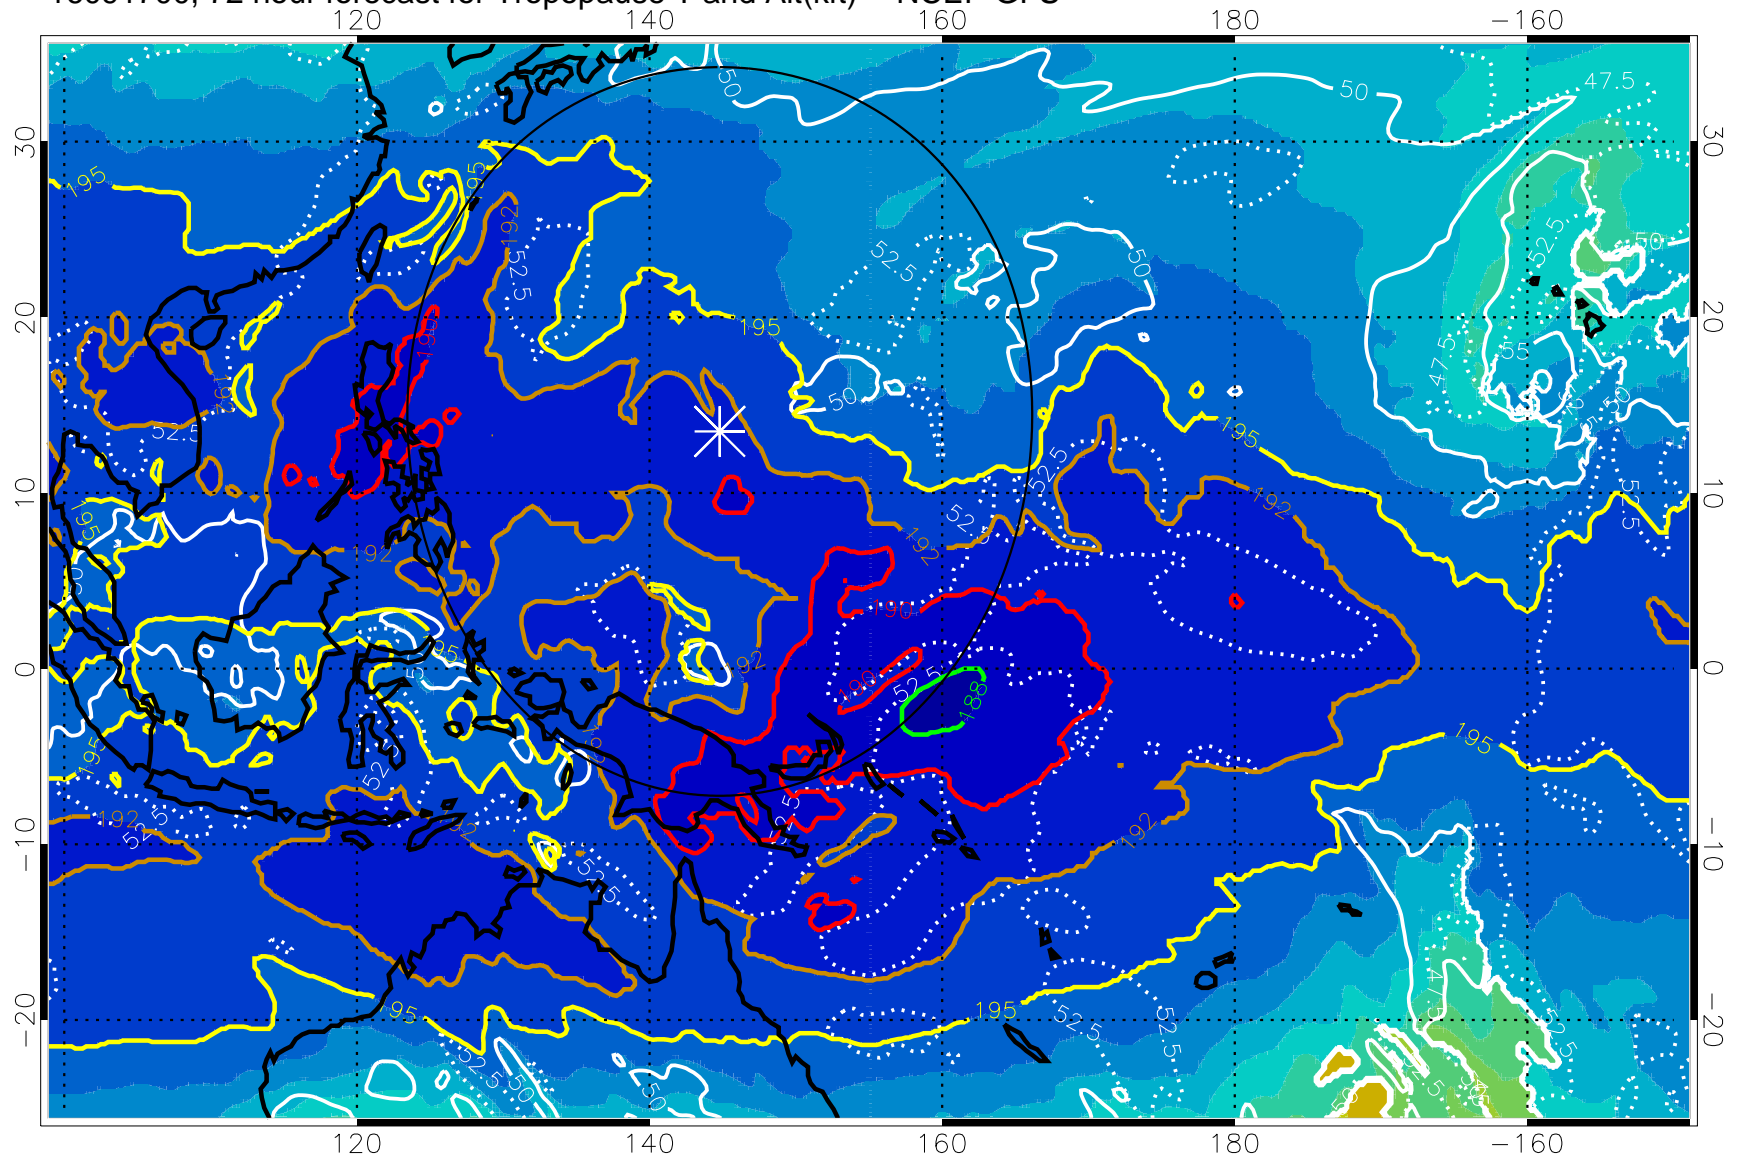

16091700, 72 hour forecast for Tropopause T and Alt(kft) -- NCEP GFS