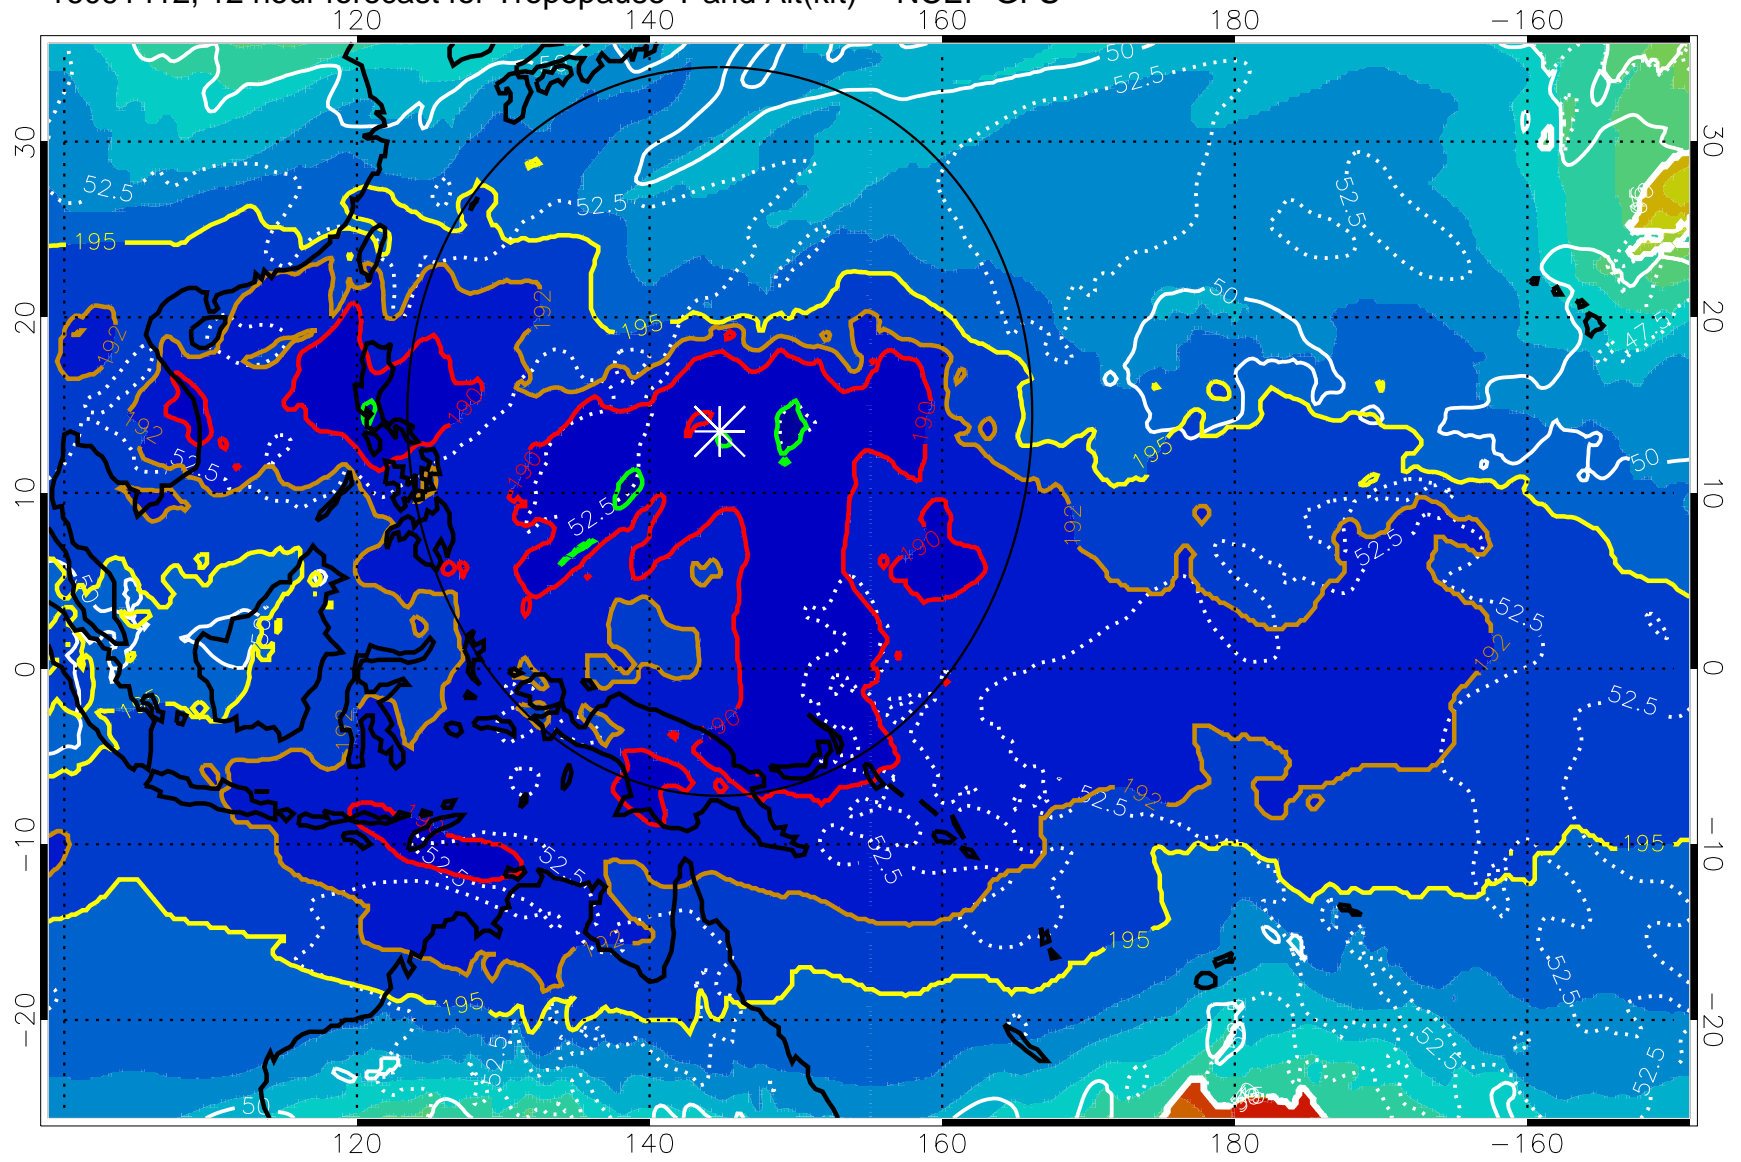

16091406, 6 hour forecast for Tropopause T and Alt(kft) -- NCEP GFS

190 200 210 220 230
Tropopause T, K

Tropopause Altitude in kft (white)

192.5K Isotherm 195K Isotherm
187.5K Isotherm 190K Isotherm

Range ring of 2304 km

16091412, 12 hour forecast for Tropopause T and Alt(kft) -- NCEP GFS

190 200 210 220 230
Tropopause T, K

Tropopause Altitude in kft (white)

192.5K Isotherm 195K Isotherm
187.5K Isotherm 190K Isotherm

Range ring of 2304 km