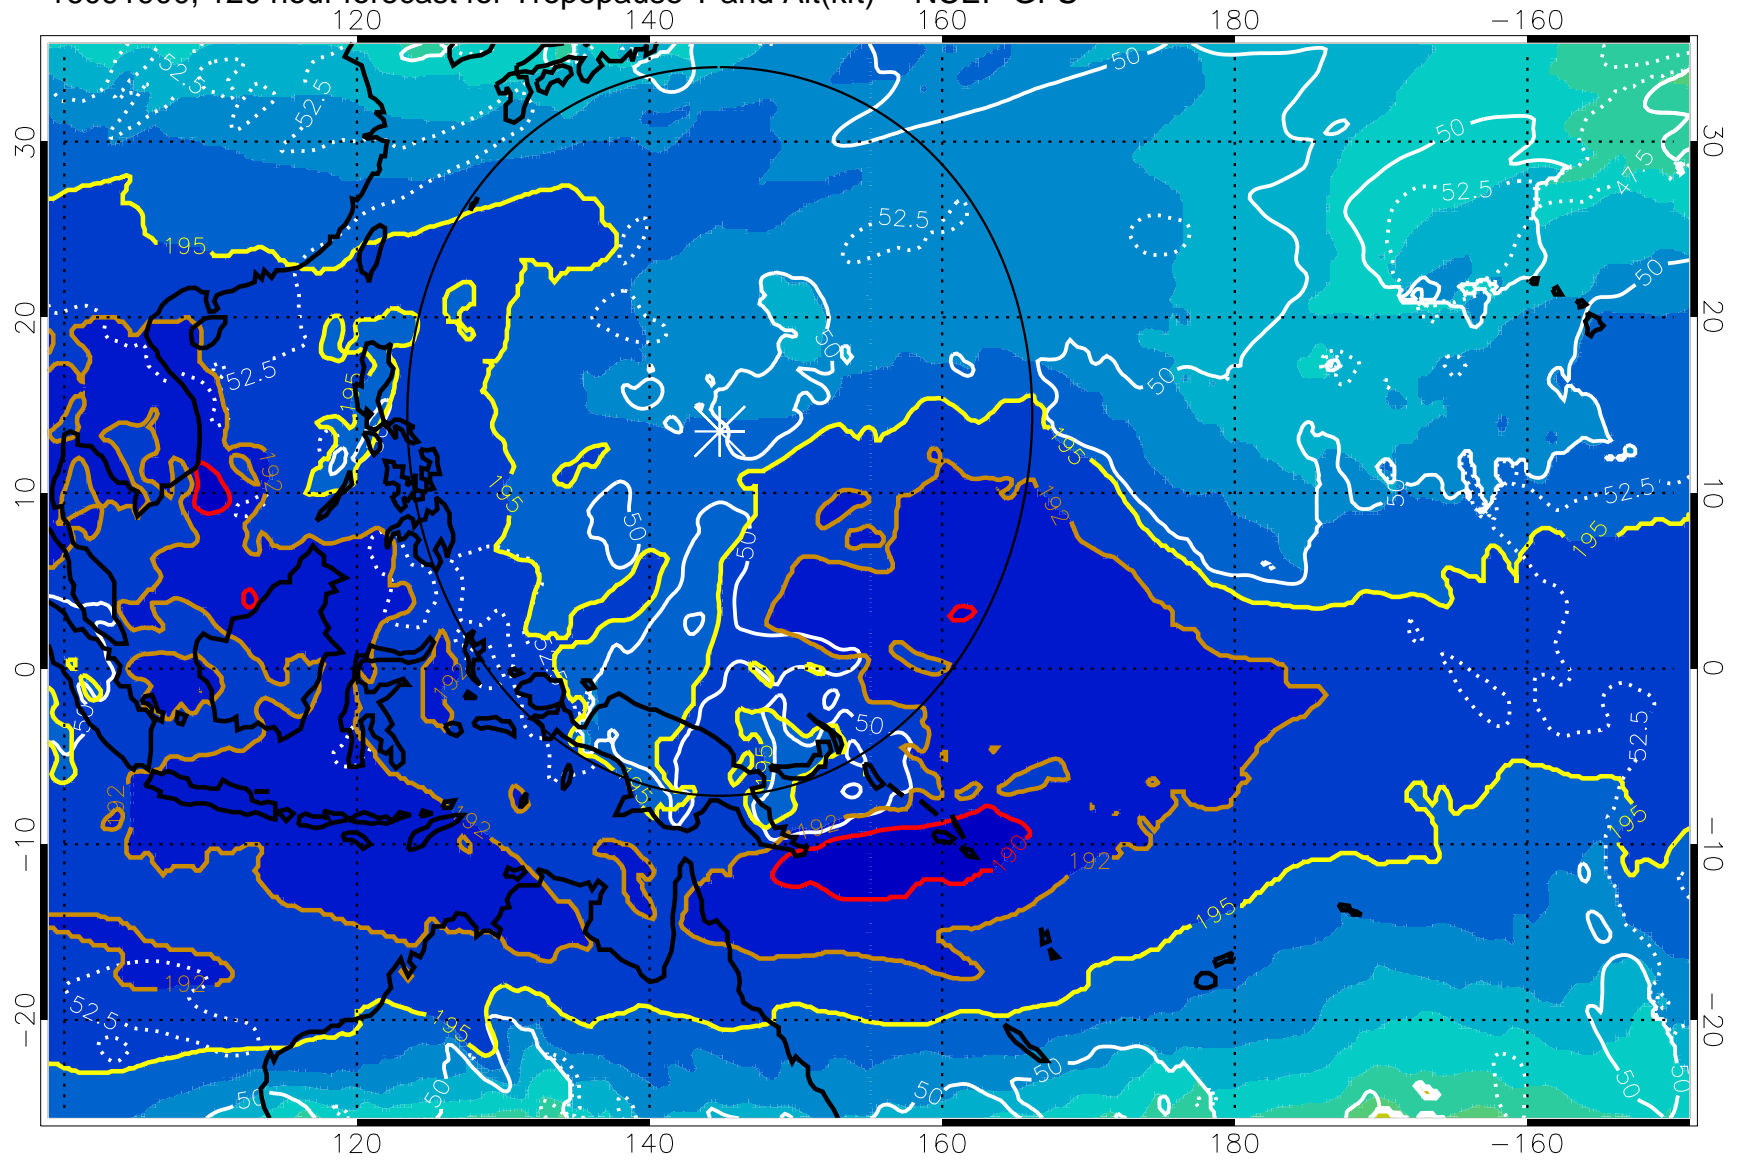

190 200 210 220 230
Tropopause T, K

Tropopause Altitude in kft (white)

192.5K Isotherm 195K Isotherm
187.5K Isotherm 190K Isotherm

Range ring of 2304 km

16091818, 114 hour forecast for Tropopause T and Alt(kft) -- NCEP GFS

190 200 210 220 230

Tropopause T, K

Tropopause Altitude in kft (white)

192.5K Isotherm 195K Isotherm
187.5K Isotherm 190K Isotherm

Range ring of 2304 km

16091900, 120 hour forecast for Tropopause T and Alt(kft) -- NCEP GFS

190 200 210 220 230

Tropopause T, K

Tropopause Altitude in kft (white)

192.5K Isotherm 195K Isotherm
187.5K Isotherm 190K Isotherm

Range ring of 2304 km