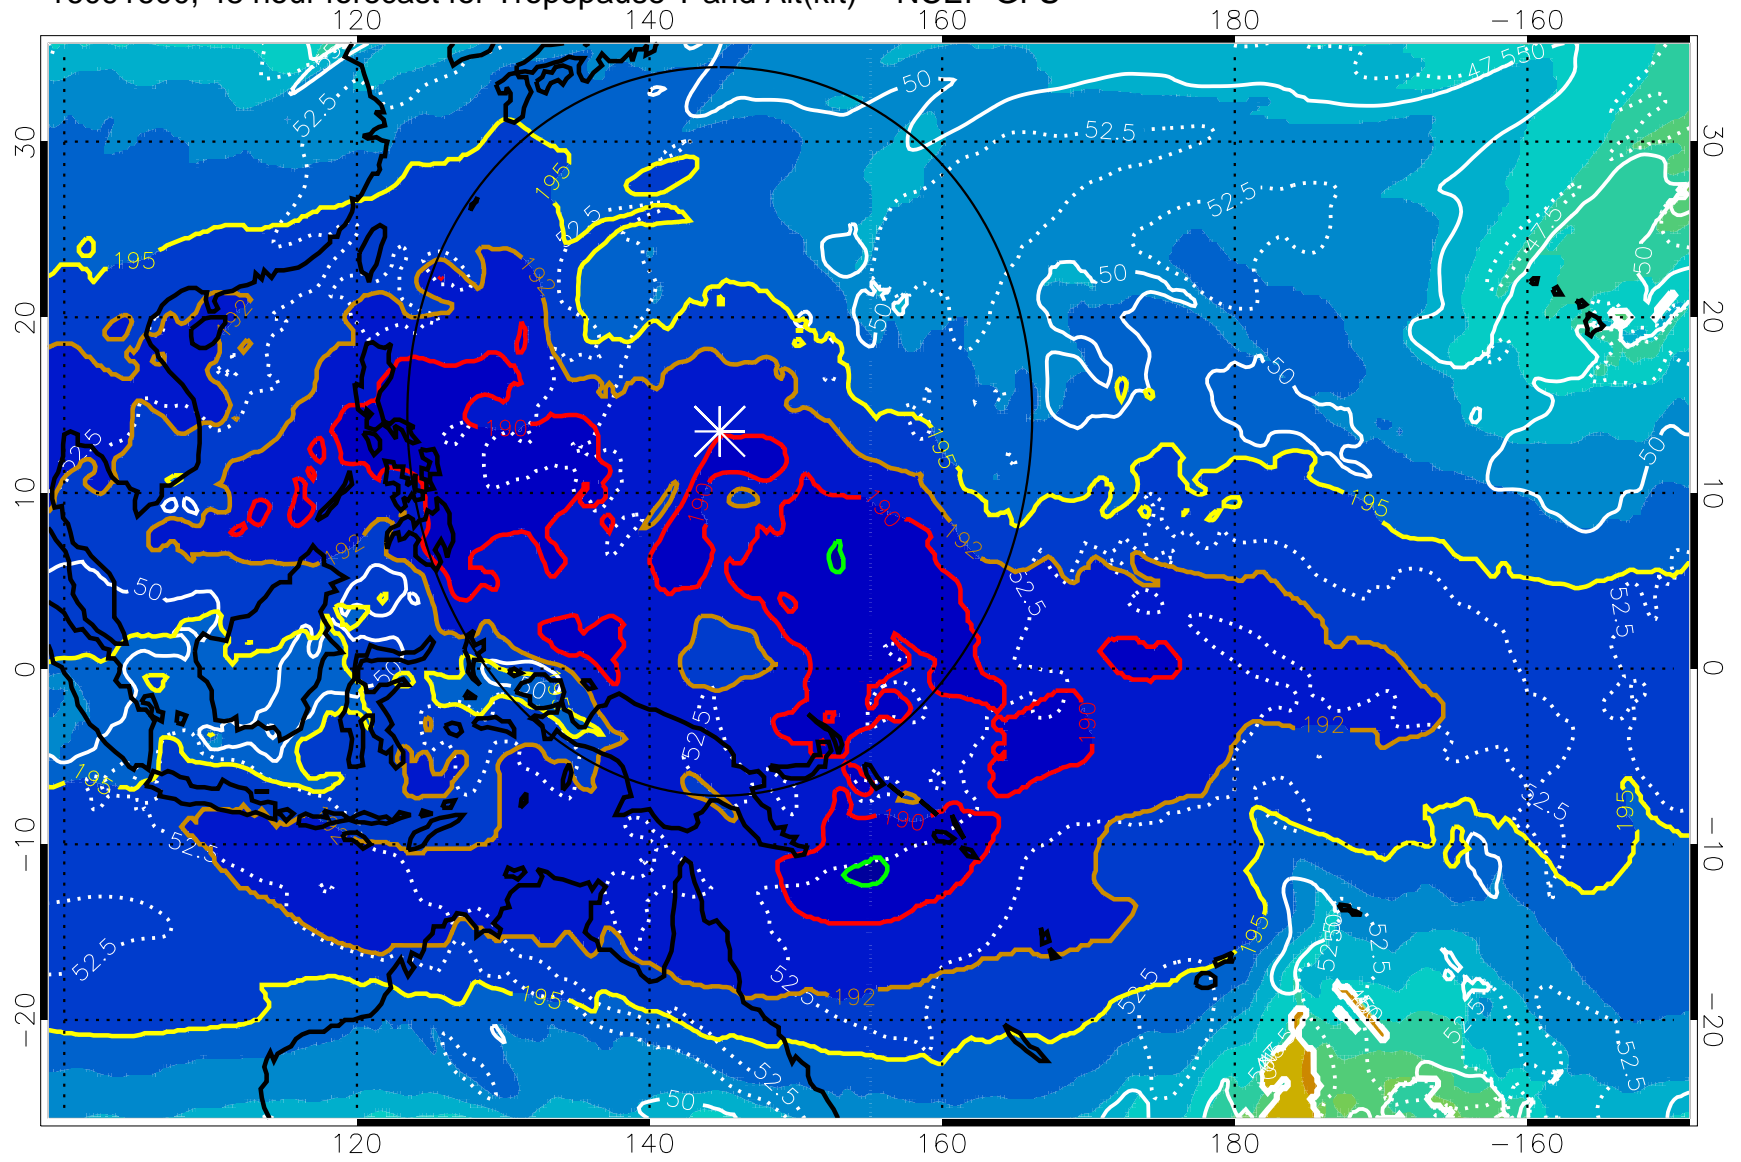

16091600, 48 hour forecast for Tropopause T and Alt(kft) -- NCEP GFS

190 200 210 220 230

Tropopause T, K

Tropopause Altitude in kft (white)

192.5K Isotherm 195K Isotherm

187.5K Isotherm 190K Isotherm

Range ring of 2304 km