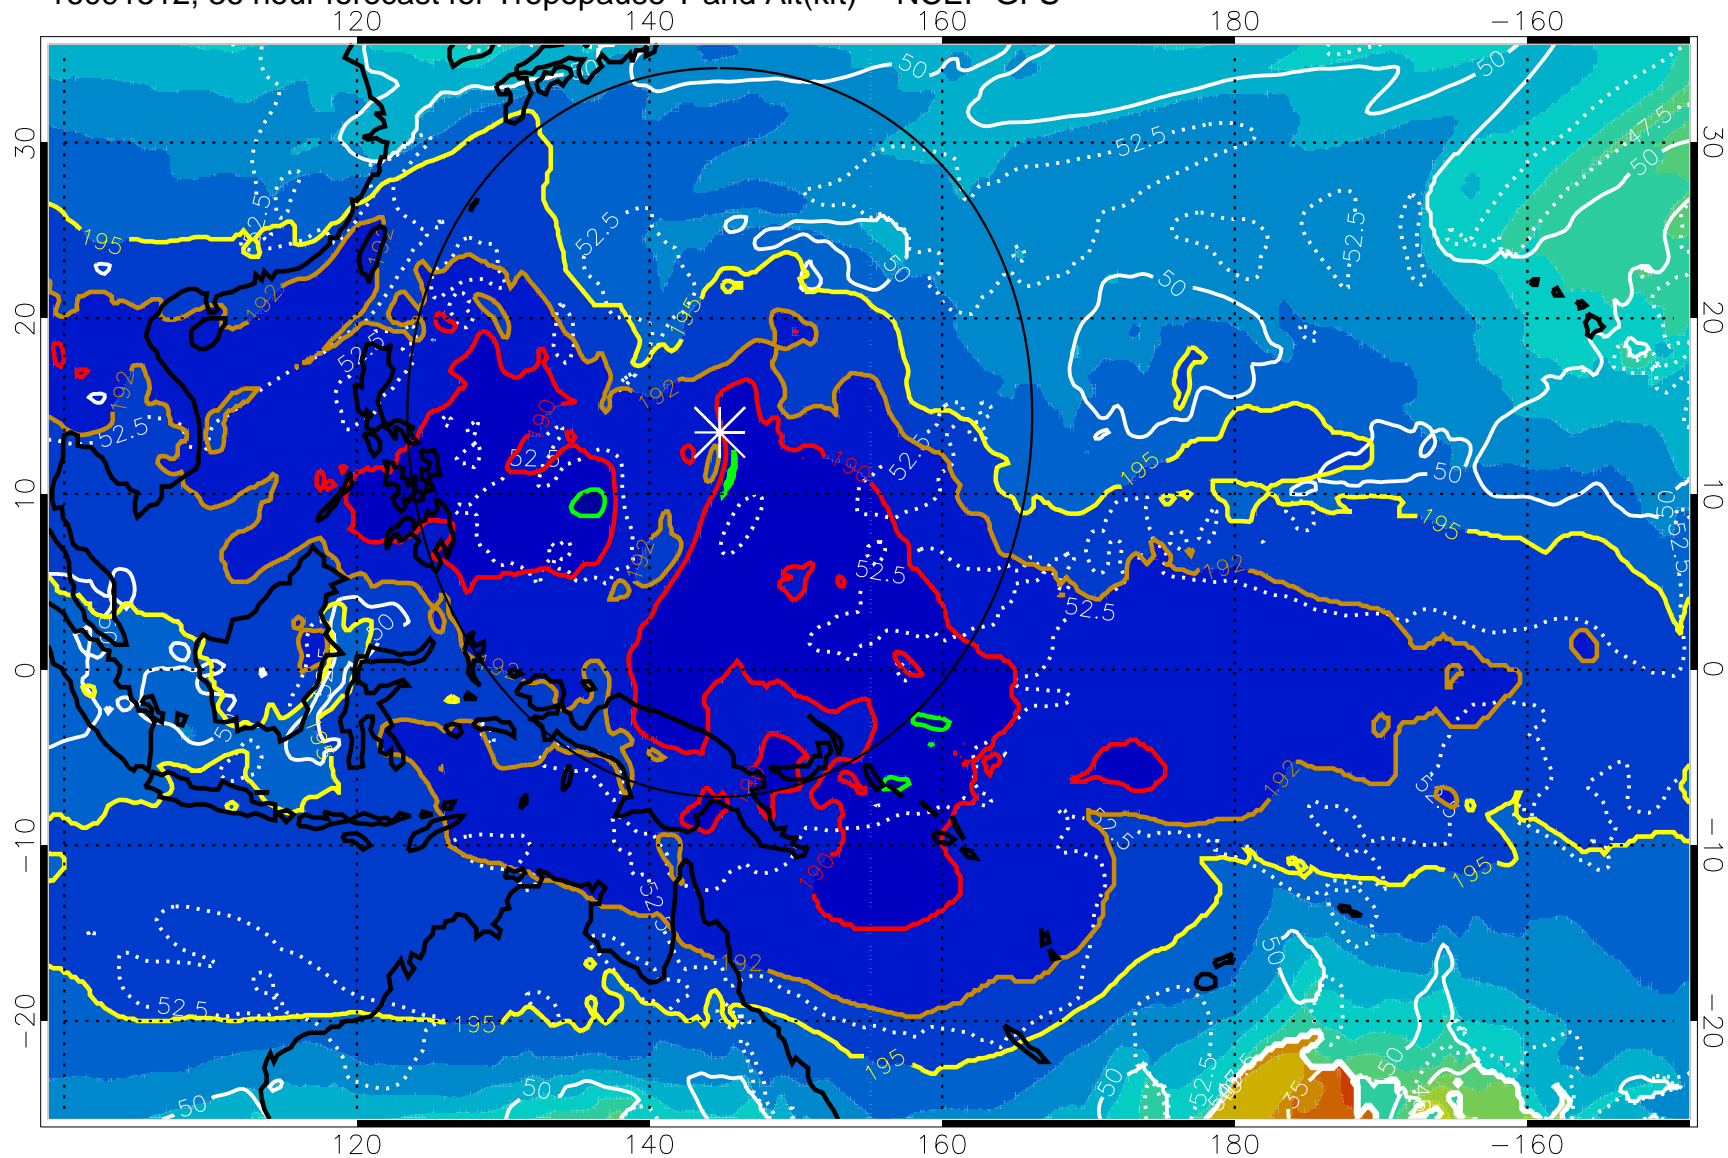

16091506, 30 hour forecast for Tropopause T and Alt(kft) -- NCEP GFS

190 200 210 220 230

Tropopause T, K

Tropopause Altitude in kft (white)

192.5K Isotherm 195K Isotherm

187.5K Isotherm 190K Isotherm

Range ring of 2304 km

16091512, 36 hour forecast for Tropopause T and Alt(kft) -- NCEP GFS

190 200 210 220 230

Tropopause T, K

Tropopause Altitude in kft (white)

192.5K Isotherm 195K Isotherm

187.5K Isotherm 190K Isotherm

Range ring of 2304 km