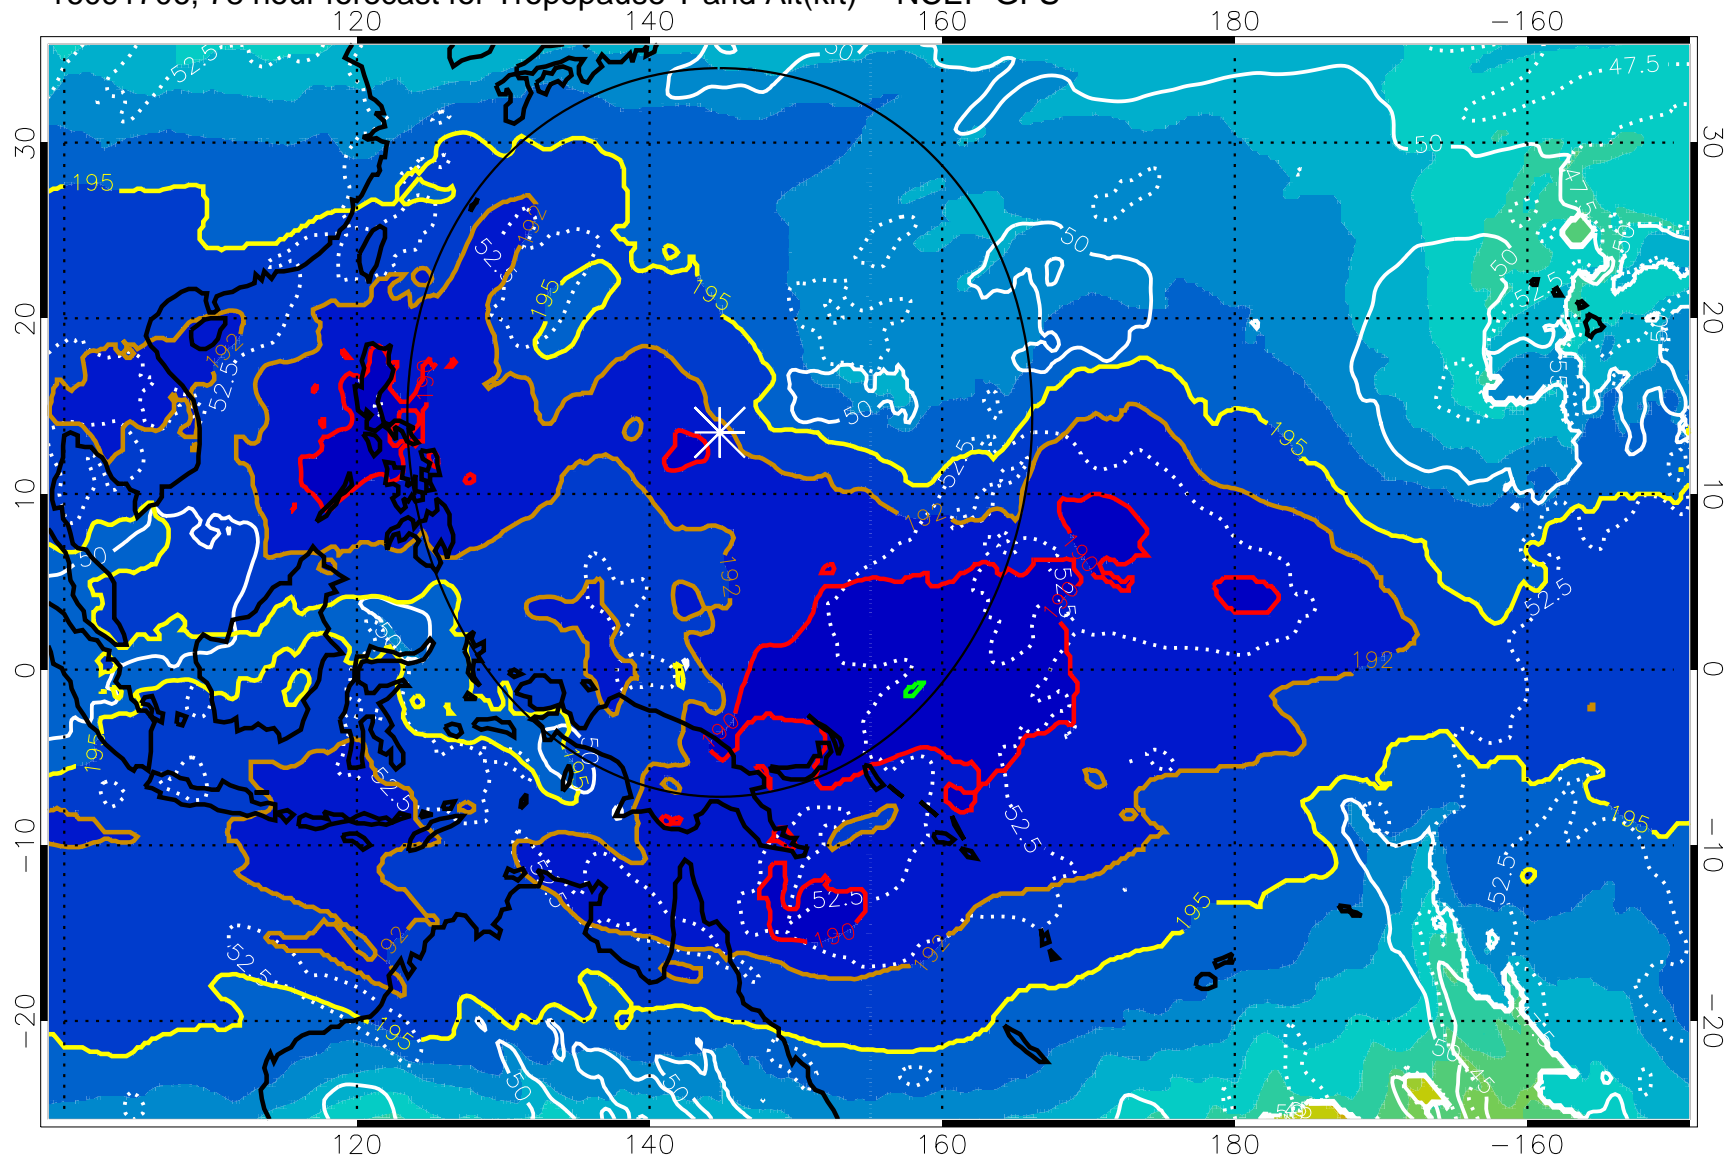

16091706, 78 hour forecast for Tropopause T and Alt(kft) -- NCEP GFS

190 200 210 220 230
Tropopause T, K

Tropopause Altitude in kft (white)

192.5K Isotherm 195K Isotherm
187.5K Isotherm 190K Isotherm

Range ring of 2304 km