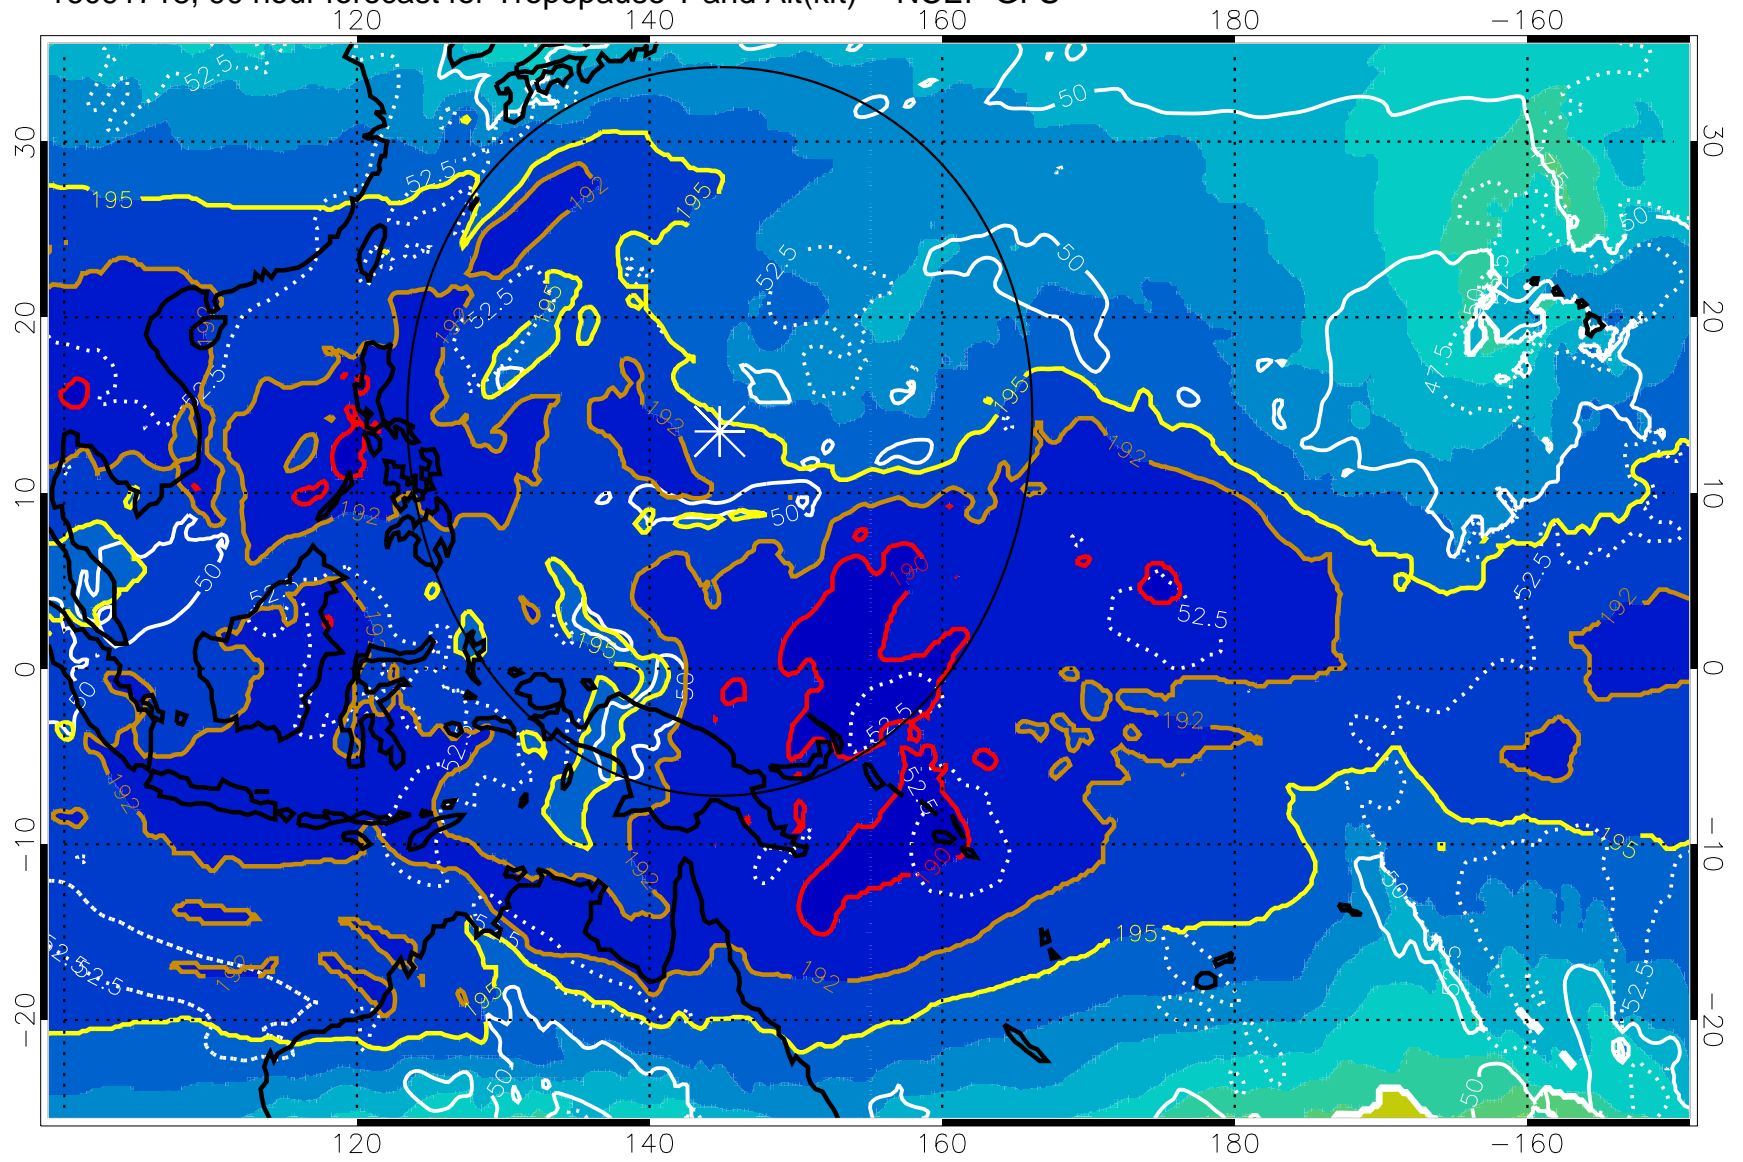

190 200 210 220 230
Tropopause T, K

Tropopause Altitude in kft (white)

192.5K Isotherm 195K Isotherm
187.5K Isotherm 190K Isotherm

Range ring of 2304 km

16091712, 84 hour forecast for Tropopause T and Alt(kft) -- NCEP GFS

190 200 210 220 230
Tropopause T, K

Tropopause Altitude in kft (white)

192.5K Isotherm 195K Isotherm
187.5K Isotherm 190K Isotherm

Range ring of 2304 km

16091718, 90 hour forecast for Tropopause T and Alt(kft) -- NCEP GFS

190 200 210 220 230

Tropopause T, K

Tropopause Altitude in kft (white)

192.5K Isotherm 195K Isotherm

187.5K Isotherm 190K Isotherm

Range ring of 2304 km

16091806, 102 hour forecast for Tropopause T and Alt(kft) -- NCEP GFS