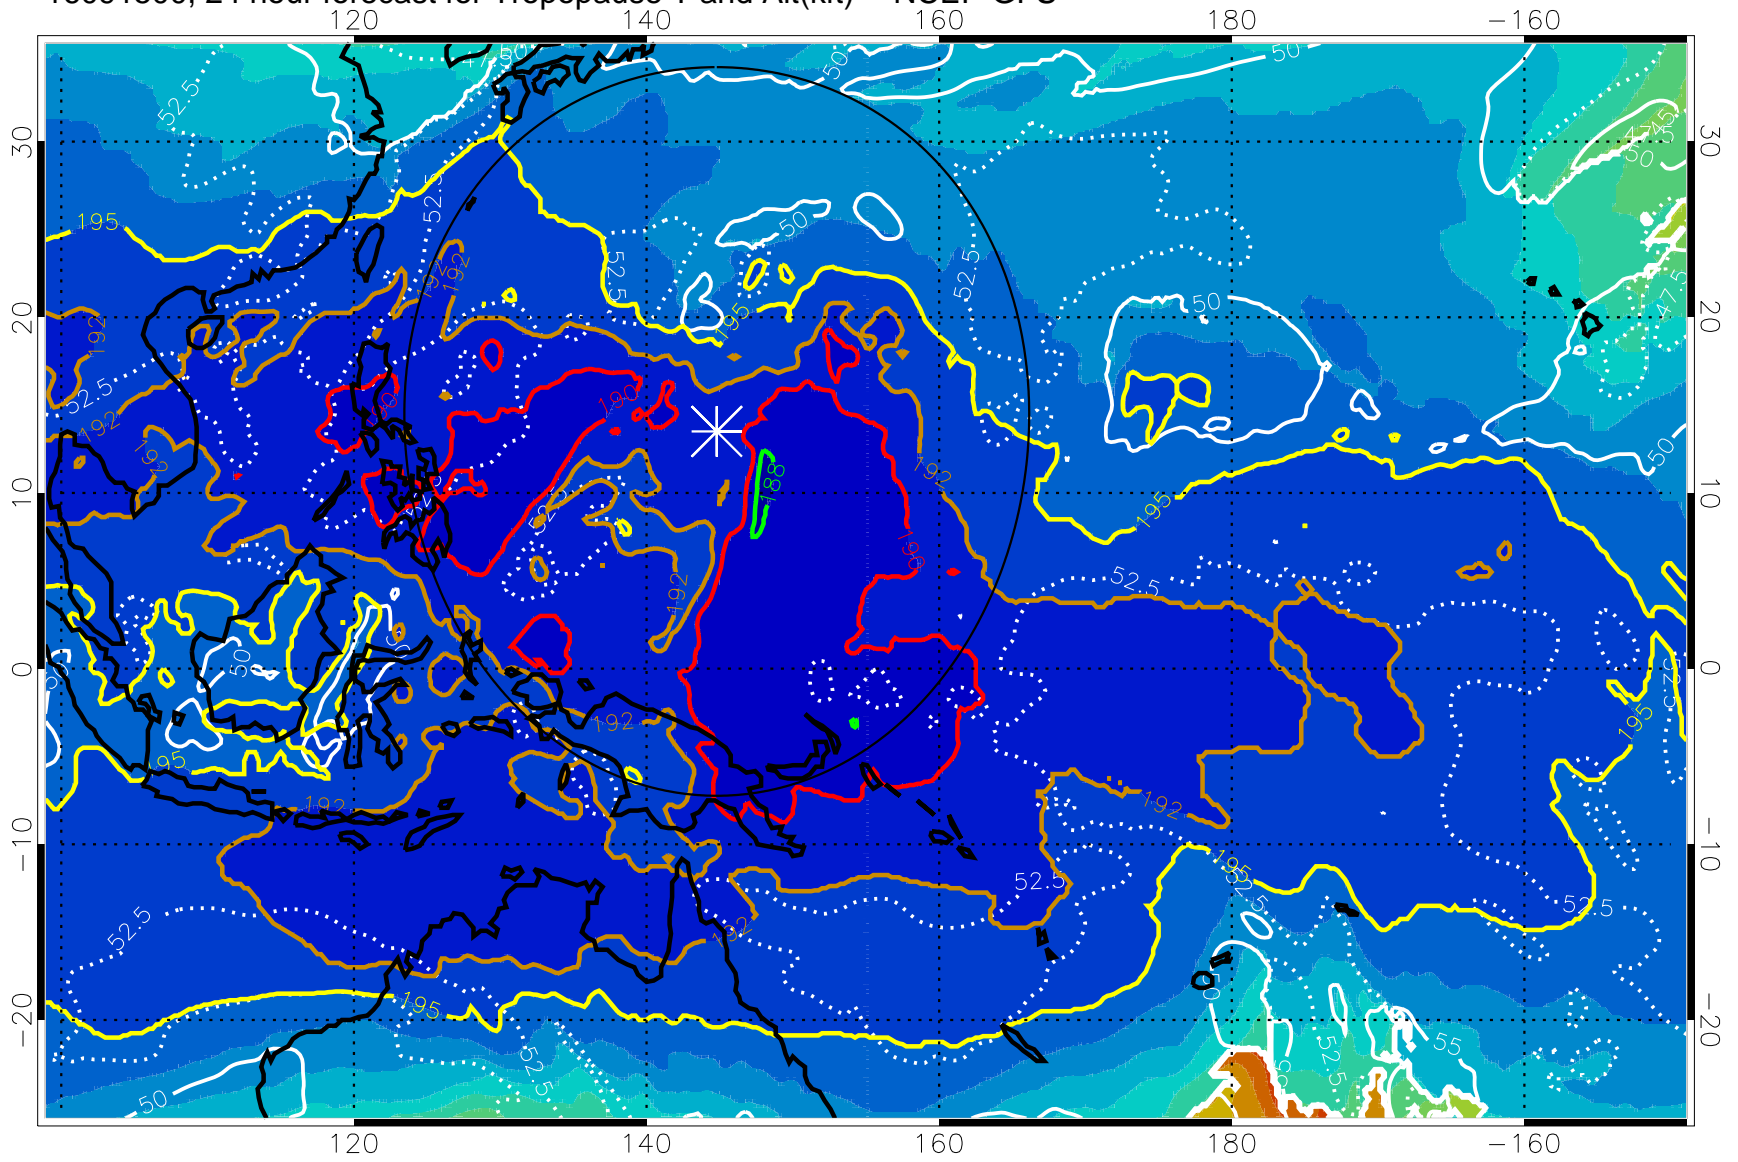

16091418, 18 hour forecast for Tropopause T and Alt(kft) -- NCEP GFS

190 200 210 220 230

Tropopause T, K

Tropopause Altitude in kft (white)

192.5K Isotherm 195K Isotherm
187.5K Isotherm 190K Isotherm

Range ring of 2304 km

16091500, 24 hour forecast for Tropopause T and Alt(kft) -- NCEP GFS

190 200 210 220 230

Tropopause T, K

Tropopause Altitude in kft (white)

192.5K Isotherm 195K Isotherm

187.5K Isotherm 190K Isotherm

Range ring of 2304 km