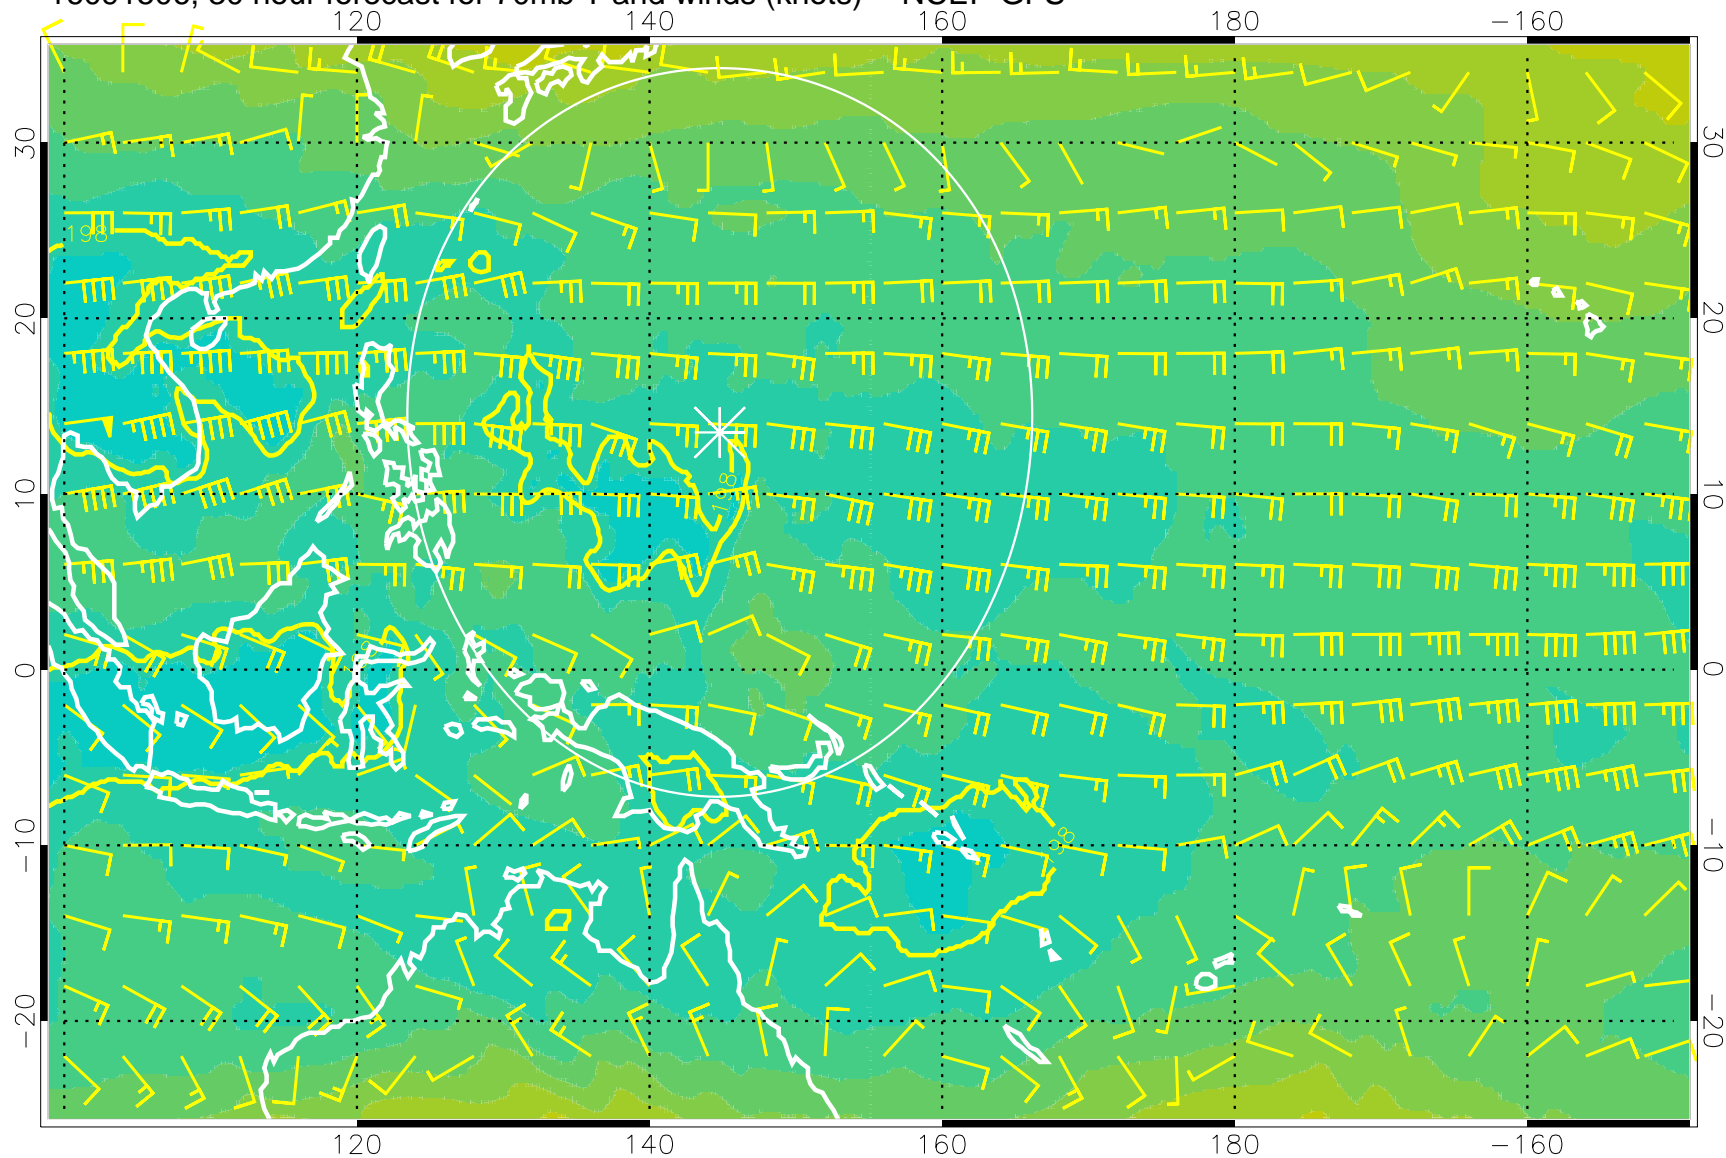

180 190 200 210 220

T, K

190K Isotherm 192.5K Isotherm  
195K Isotherm 197.5K Isotherm

Range ring of 2304 km

16091418, 18 hour forecast for 70mb T and winds (knots) -- NCEP GFS

180 190 200 210 220

T, K

190K Isotherm 192.5K Isotherm  
195K Isotherm 197.5K Isotherm

Range ring of 2304 km

16091500, 24 hour forecast for 70mb T and winds (knots) -- NCEP GFS

180 190 200 210 220  
T, K

190K Isotherm 192.5K Isotherm  
195K Isotherm 197.5K Isotherm

Range ring of 2304 km

16091506, 30 hour forecast for 70mb T and winds (knots) -- NCEP GFS

180 190 200 210 220

T, K

190K Isotherm 192.5K Isotherm  
195K Isotherm 197.5K Isotherm

Range ring of 2304 km

16091512, 36 hour forecast for 70mb T and winds (knots) -- NCEP GFS

180      190      200      210      220

T, K

190K Isotherm    192.5K Isotherm  
195K Isotherm    197.5K Isotherm

Range ring of 2304 km

16091518, 42 hour forecast for 70mb T and winds (knots) -- NCEP GFS

180 190 200 210 220

T, K

190K Isotherm 192.5K Isotherm  
195K Isotherm 197.5K Isotherm