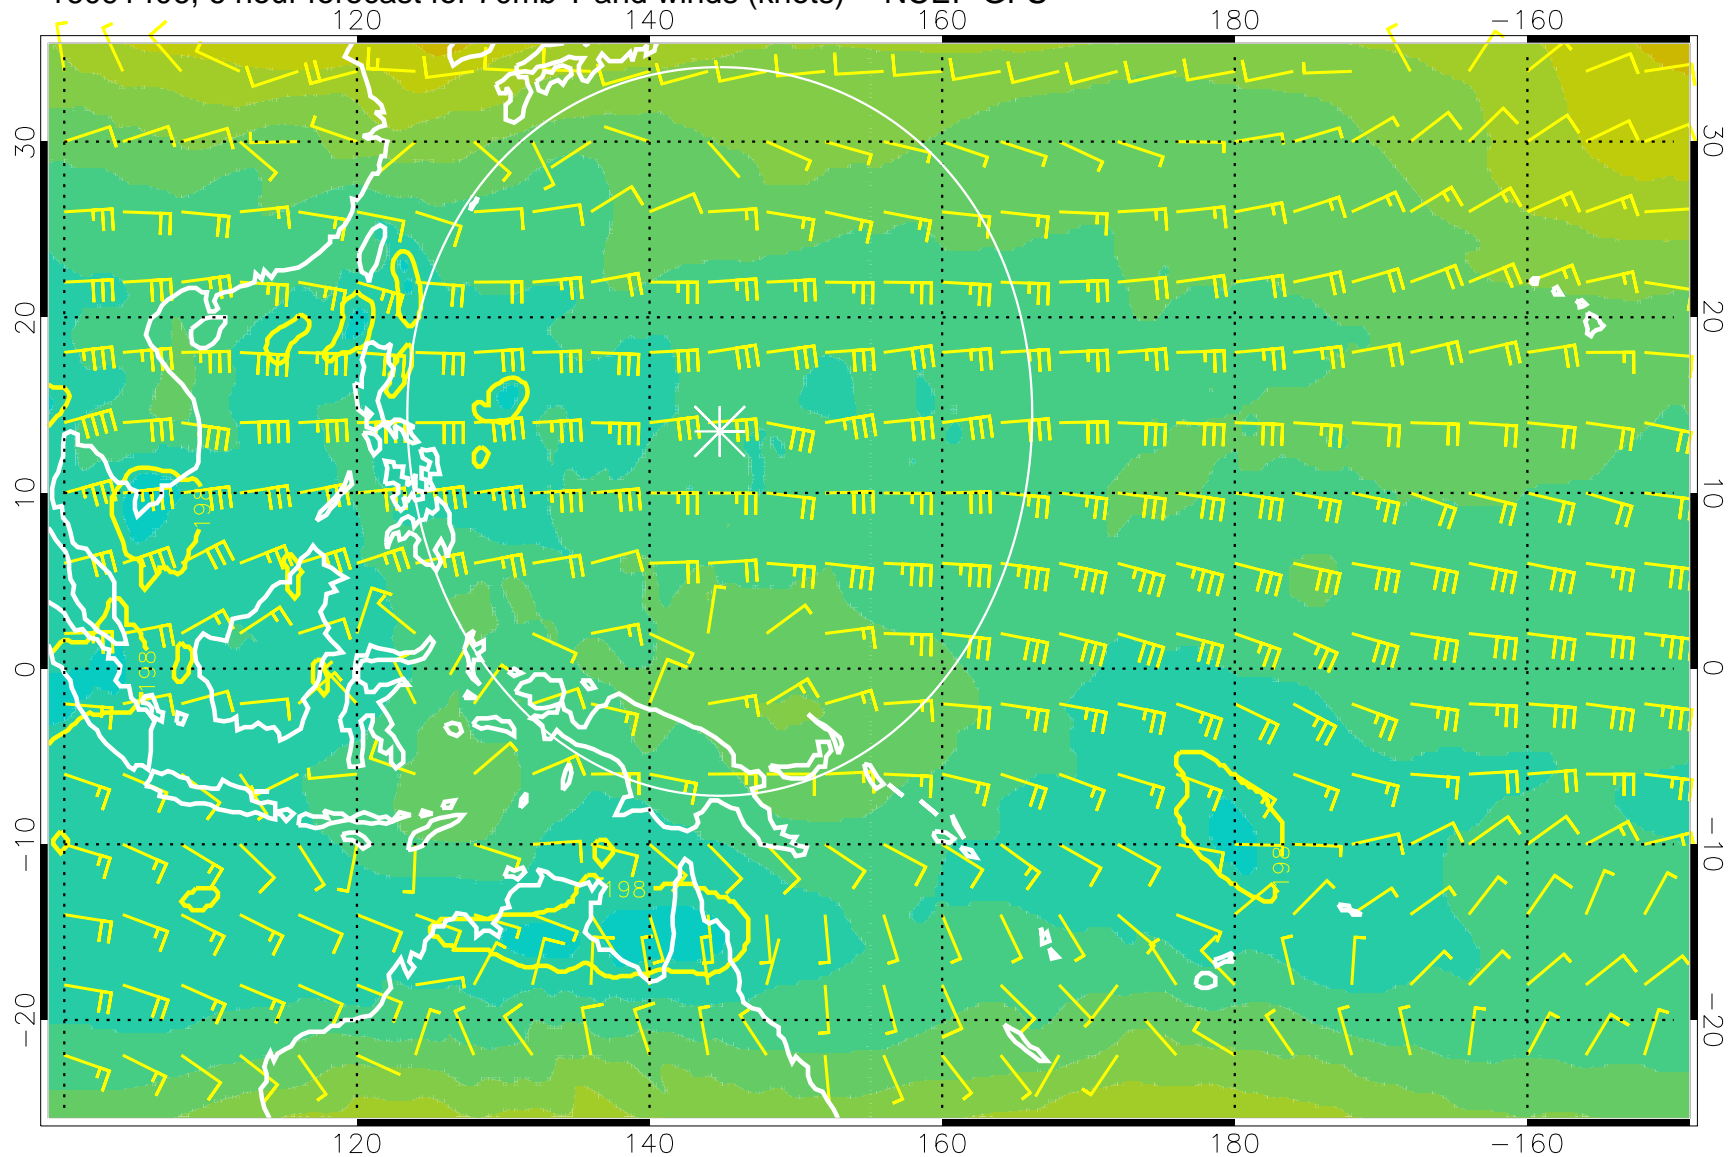

16091406, 6 hour forecast for 70mb T and winds (knots) -- NCEP GFS

180 190 200 210 220  
T, K

190K Isotherm 192.5K Isotherm  
195K Isotherm 197.5K Isotherm

Range ring of 2304 km

16091412, 12 hour forecast for 70mb T and winds (knots) -- NCEP GFS

180 190 200 210 220

T, K

190K Isotherm 192.5K Isotherm  
195K Isotherm 197.5K Isotherm

Range ring of 2304 km

16091418, 18 hour forecast for 70mb T and winds (knots) -- NCEP GFS

180 190 200 210 220

T, K

190K Isotherm 192.5K Isotherm  
195K Isotherm 197.5K Isotherm

180 190 200 210 220

T, K

190K Isotherm 192.5K Isotherm  
195K Isotherm 197.5K Isotherm

Range ring of 2304 km

16091512, 36 hour forecast for 70mb T and winds (knots) -- NCEP GFS

180      190      200      210      220