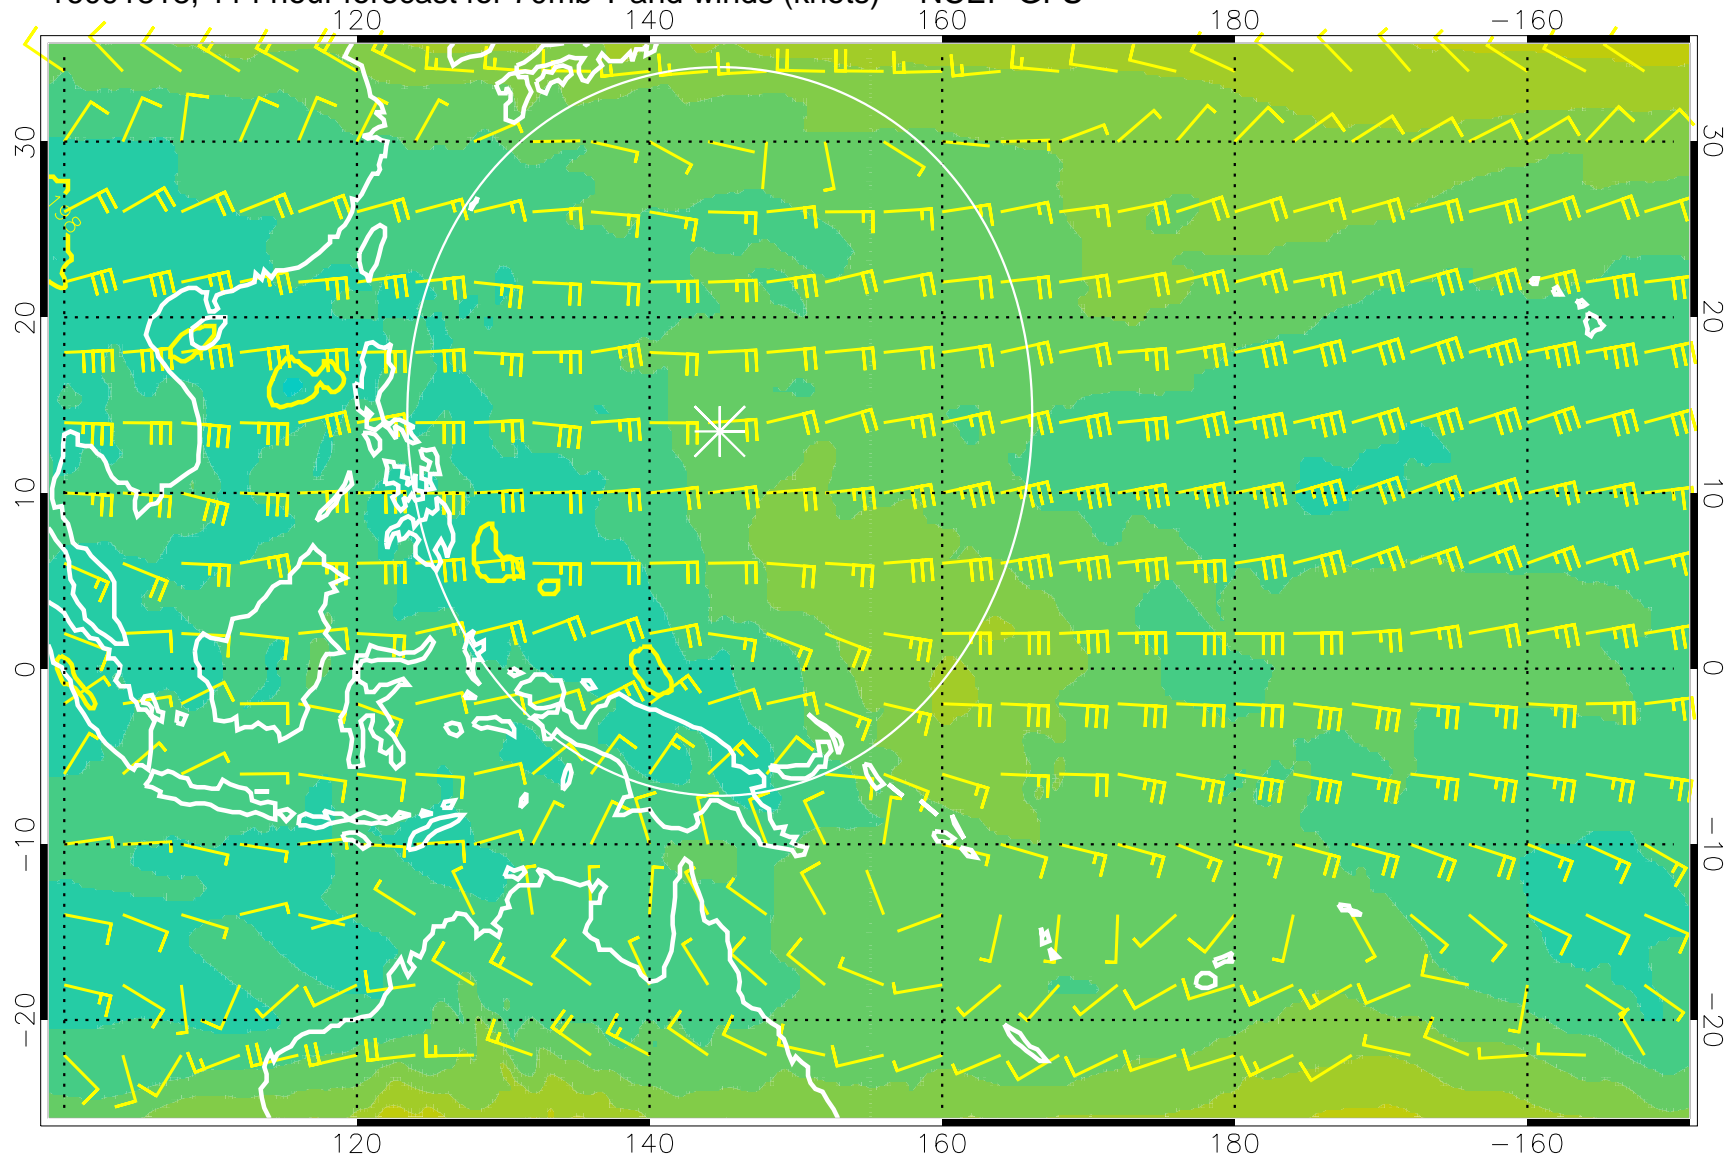

T, K

190K Isotherm 192.5K Isotherm  
195K Isotherm 197.5K Isotherm

Range ring of 2304 km

16091806, 102 hour forecast for 70mb T and winds (knots) -- NCEP GFS

180 190 200 210 220

T, K

190K Isotherm 192.5K Isotherm  
195K Isotherm 197.5K Isotherm

Range ring of 2304 km

16091812, 108 hour forecast for 70mb T and winds (knots) -- NCEP GFS

180 190 200 210 220  
T, K

190K Isotherm 192.5K Isotherm  
195K Isotherm 197.5K Isotherm

Range ring of 2304 km

16091818, 114 hour forecast for 70mb T and winds (knots) -- NCEP GFS

180 190 200 210 220

T, K

190K Isotherm 192.5K Isotherm  
195K Isotherm 197.5K Isotherm

Range ring of 2304 km

16091900, 120 hour forecast for 70mb T and winds (knots) -- NCEP GFS

180      190      200      210      220

T, K

190K Isotherm    192.5K Isotherm  
195K Isotherm    197.5K Isotherm

Range ring of 2304 km