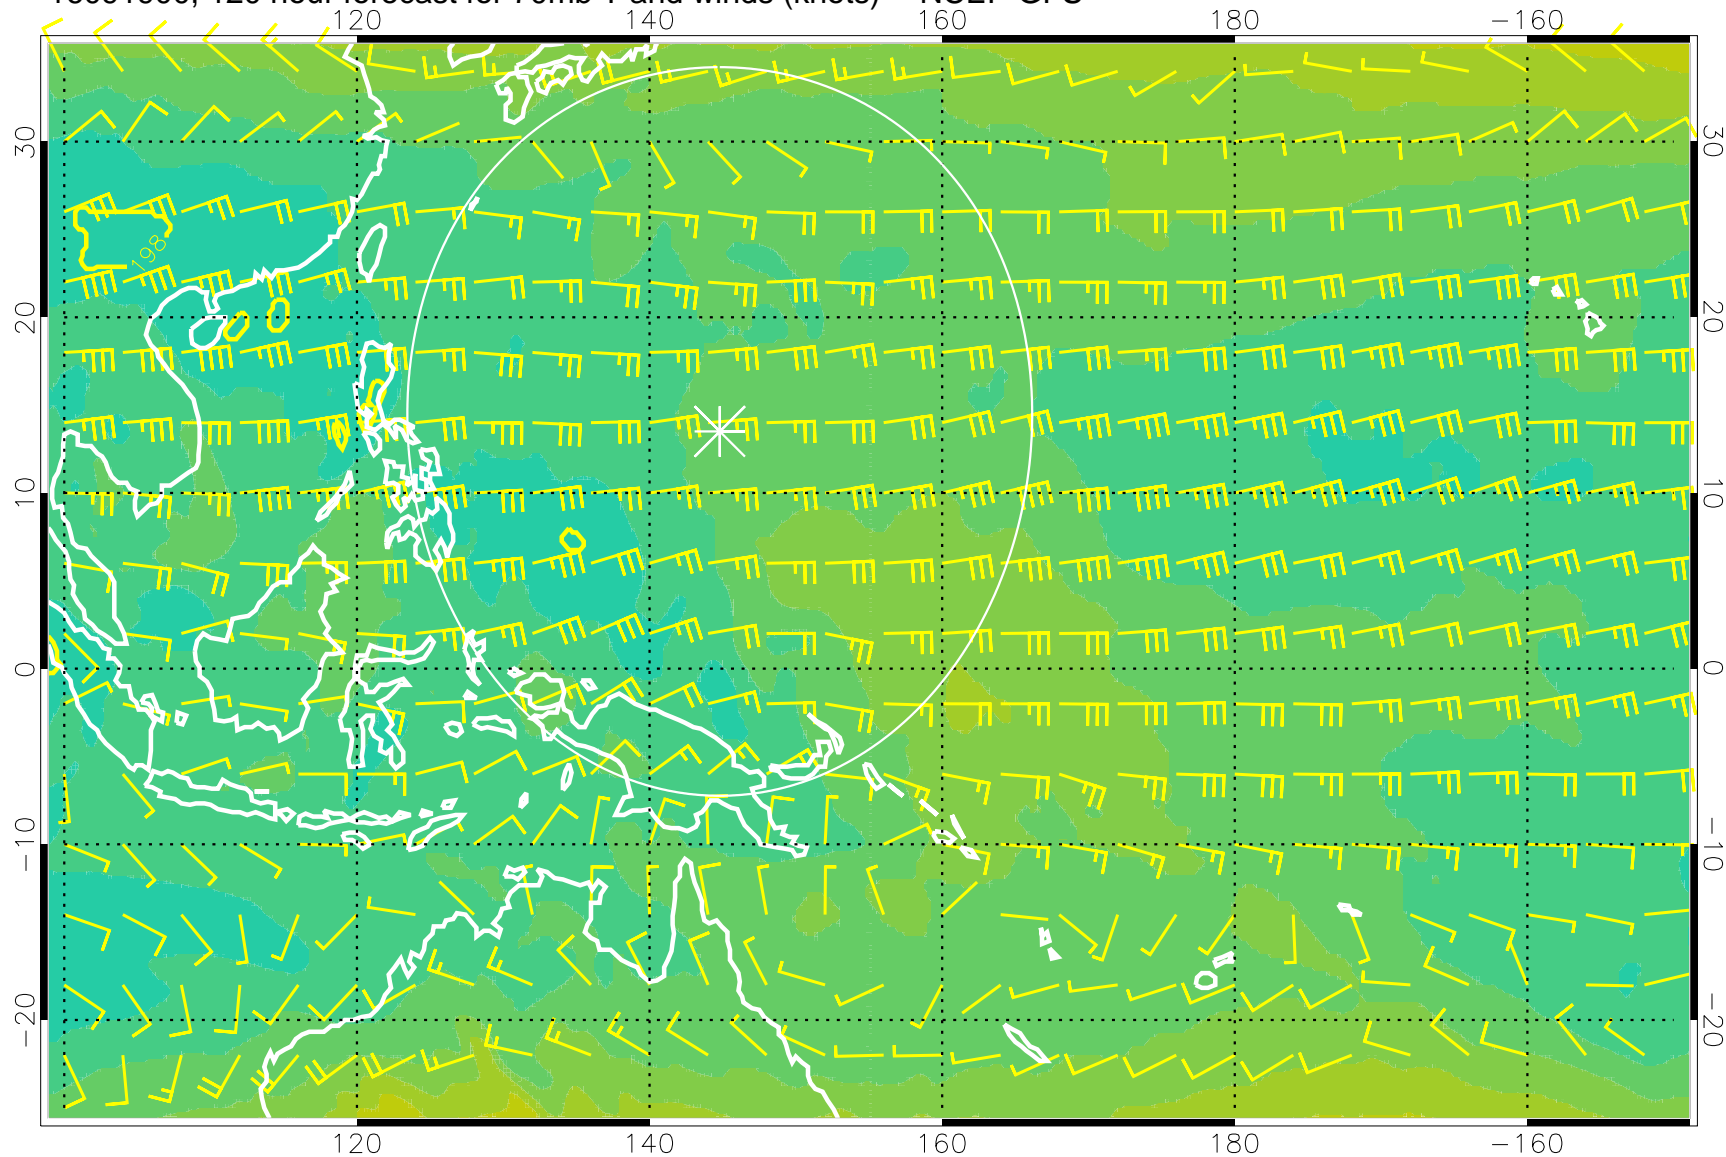

T, K

190K Isotherm 192.5K Isotherm  
195K Isotherm 197.5K Isotherm

Range ring of 2304 km

16091806, 102 hour forecast for 70mb T and winds (knots) -- NCEP GFS

180 190 200 210 220

T, K

190K Isotherm 192.5K Isotherm  
195K Isotherm 197.5K Isotherm

Range ring of 2304 km

16091812, 108 hour forecast for 70mb T and winds (knots) -- NCEP GFS

180 190 200 210 220  
T, K

190K Isotherm 192.5K Isotherm  
195K Isotherm 197.5K Isotherm

Range ring of 2304 km

16091818, 114 hour forecast for 70mb T and winds (knots) -- NCEP GFS

180 190 200 210 220

T, K

190K Isotherm 192.5K Isotherm  
195K Isotherm 197.5K Isotherm

Range ring of 2304 km

16091900, 120 hour forecast for 70mb T and winds (knots) -- NCEP GFS

180      190      200      210      220

T, K

190K Isotherm    192.5K Isotherm  
195K Isotherm    197.5K Isotherm

Range ring of 2304 km