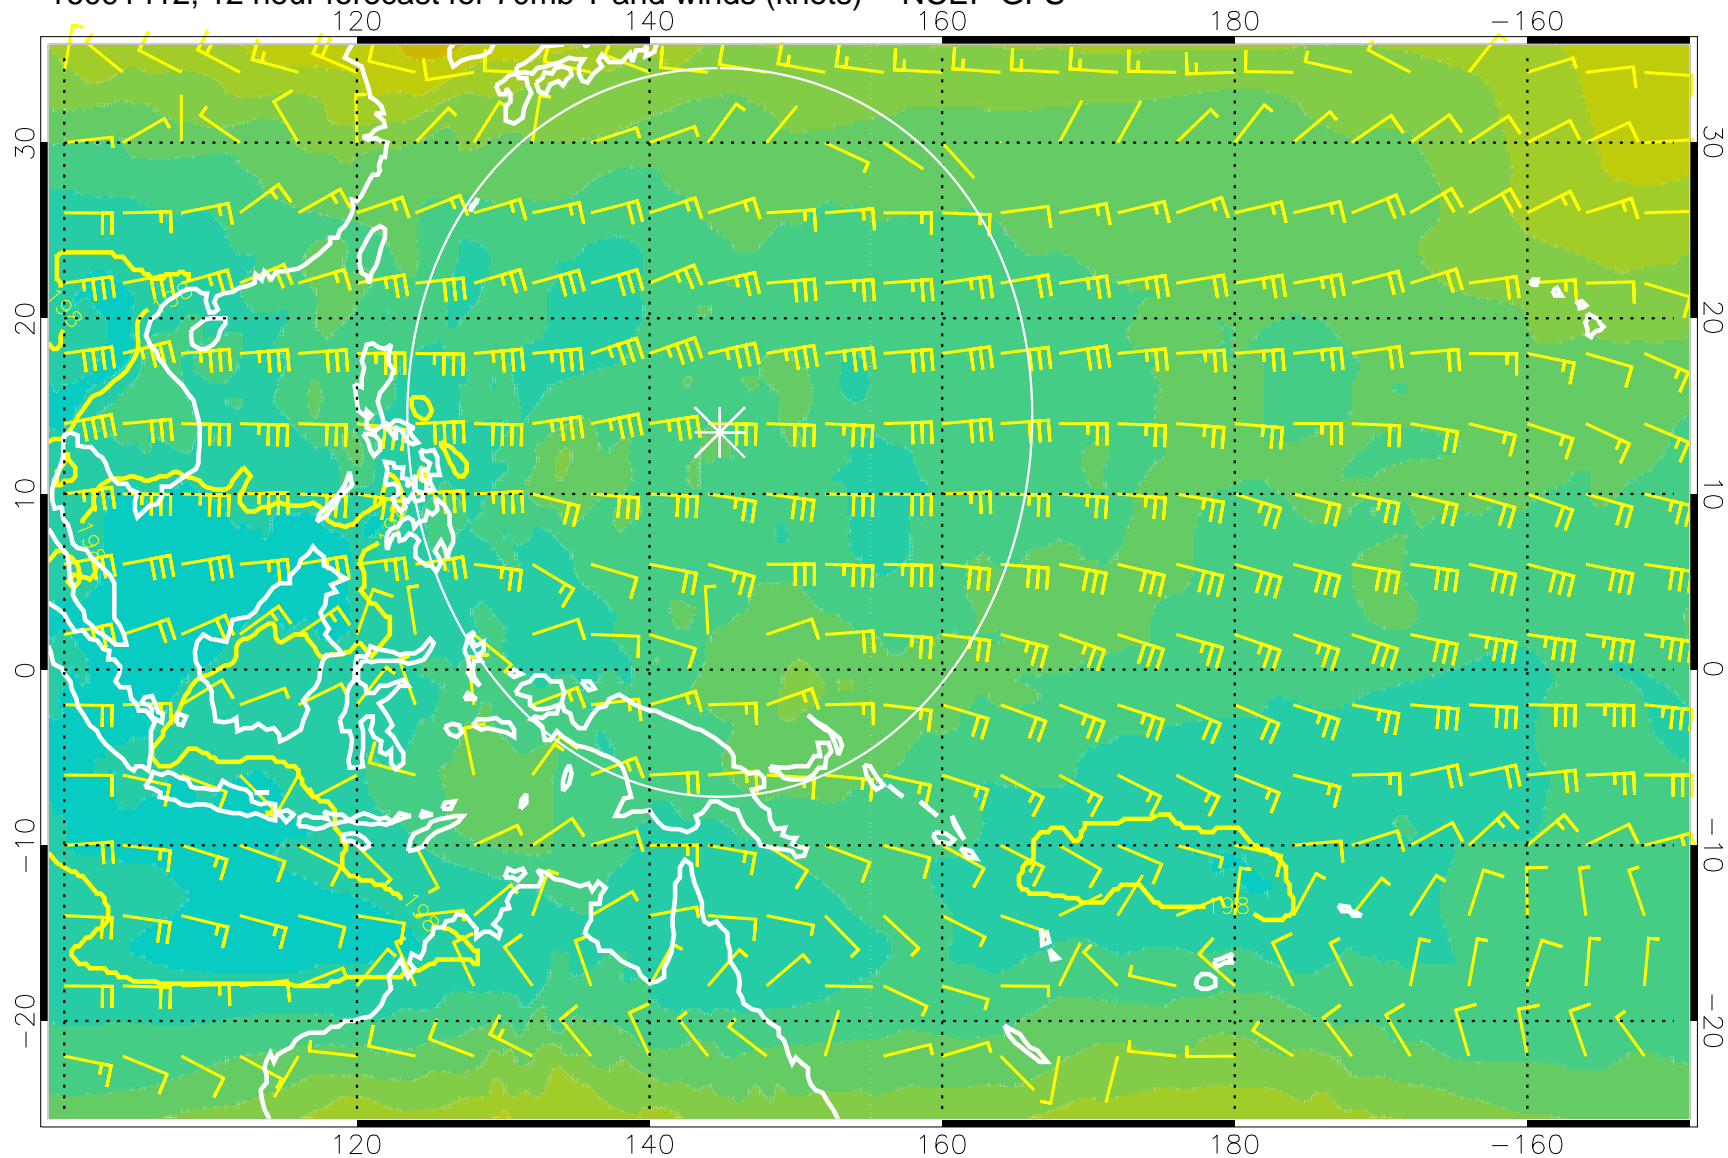

16091406, 6 hour forecast for 70mb T and winds (knots) -- NCEP GFS

180 190 200 210 220  
T, K

190K Isotherm 192.5K Isotherm  
195K Isotherm 197.5K Isotherm

Range ring of 2304 km

16091412, 12 hour forecast for 70mb T and winds (knots) -- NCEP GFS

180 190 200 210 220

T, K

190K Isotherm 192.5K Isotherm  
195K Isotherm 197.5K Isotherm

Range ring of 2304 km

16091418, 18 hour forecast for 70mb T and winds (knots) -- NCEP GFS

180 190 200 210 220

T, K

190K Isotherm 192.5K Isotherm  
195K Isotherm 197.5K Isotherm

Range ring of 2304 km

16091500, 24 hour forecast for 70mb T and winds (knots) -- NCEP GFS

180 190 200 210 220  
T, K

190K Isotherm 192.5K Isotherm  
195K Isotherm 197.5K Isotherm

Range ring of 2304 km

16091506, 30 hour forecast for 70mb T and winds (knots) -- NCEP GFS

180 190 200 210 220

T, K

190K Isotherm 192.5K Isotherm  
195K Isotherm 197.5K Isotherm

Range ring of 2304 km

16091512, 36 hour forecast for 70mb T and winds (knots) -- NCEP GFS

180      190      200      210      220