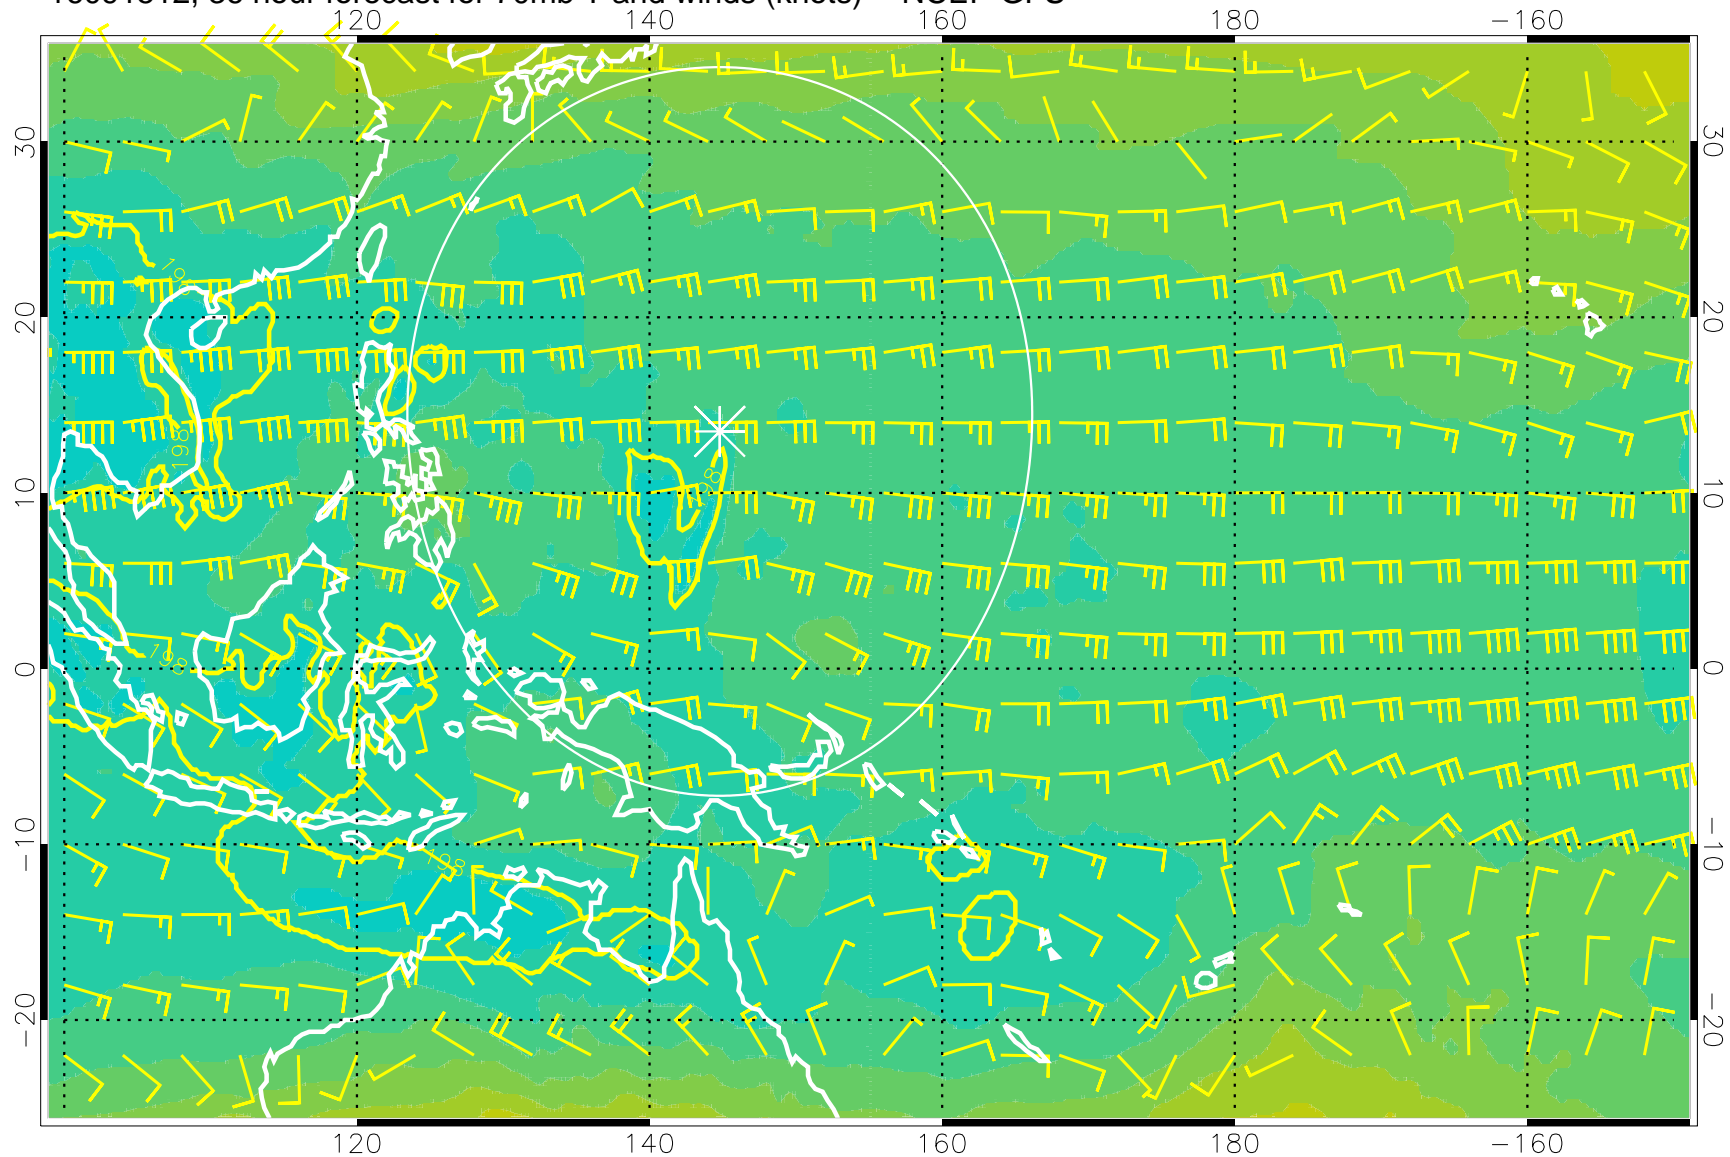

180 190 200 210 220

T, K

190K Isotherm 192.5K Isotherm  
195K Isotherm 197.5K Isotherm

Range ring of 2304 km

16091418, 18 hour forecast for 70mb T and winds (knots) -- NCEP GFS

180 190 200 210 220

T, K

190K Isotherm 192.5K Isotherm  
195K Isotherm 197.5K Isotherm

Range ring of 2304 km

16091500, 24 hour forecast for 70mb T and winds (knots) -- NCEP GFS

180 190 200 210 220  
T, K

190K Isotherm 192.5K Isotherm  
195K Isotherm 197.5K Isotherm

Range ring of 2304 km

16091506, 30 hour forecast for 70mb T and winds (knots) -- NCEP GFS

180 190 200 210 220

T, K

190K Isotherm 192.5K Isotherm  
195K Isotherm 197.5K Isotherm

Range ring of 2304 km

16091512, 36 hour forecast for 70mb T and winds (knots) -- NCEP GFS

180      190      200      210      220

T, K

190K Isotherm    192.5K Isotherm  
195K Isotherm    197.5K Isotherm

Range ring of 2304 km

16091518, 42 hour forecast for 70mb T and winds (knots) -- NCEP GFS

180 190 200 210 220

T, K

190K Isotherm 192.5K Isotherm  
195K Isotherm 197.5K Isotherm