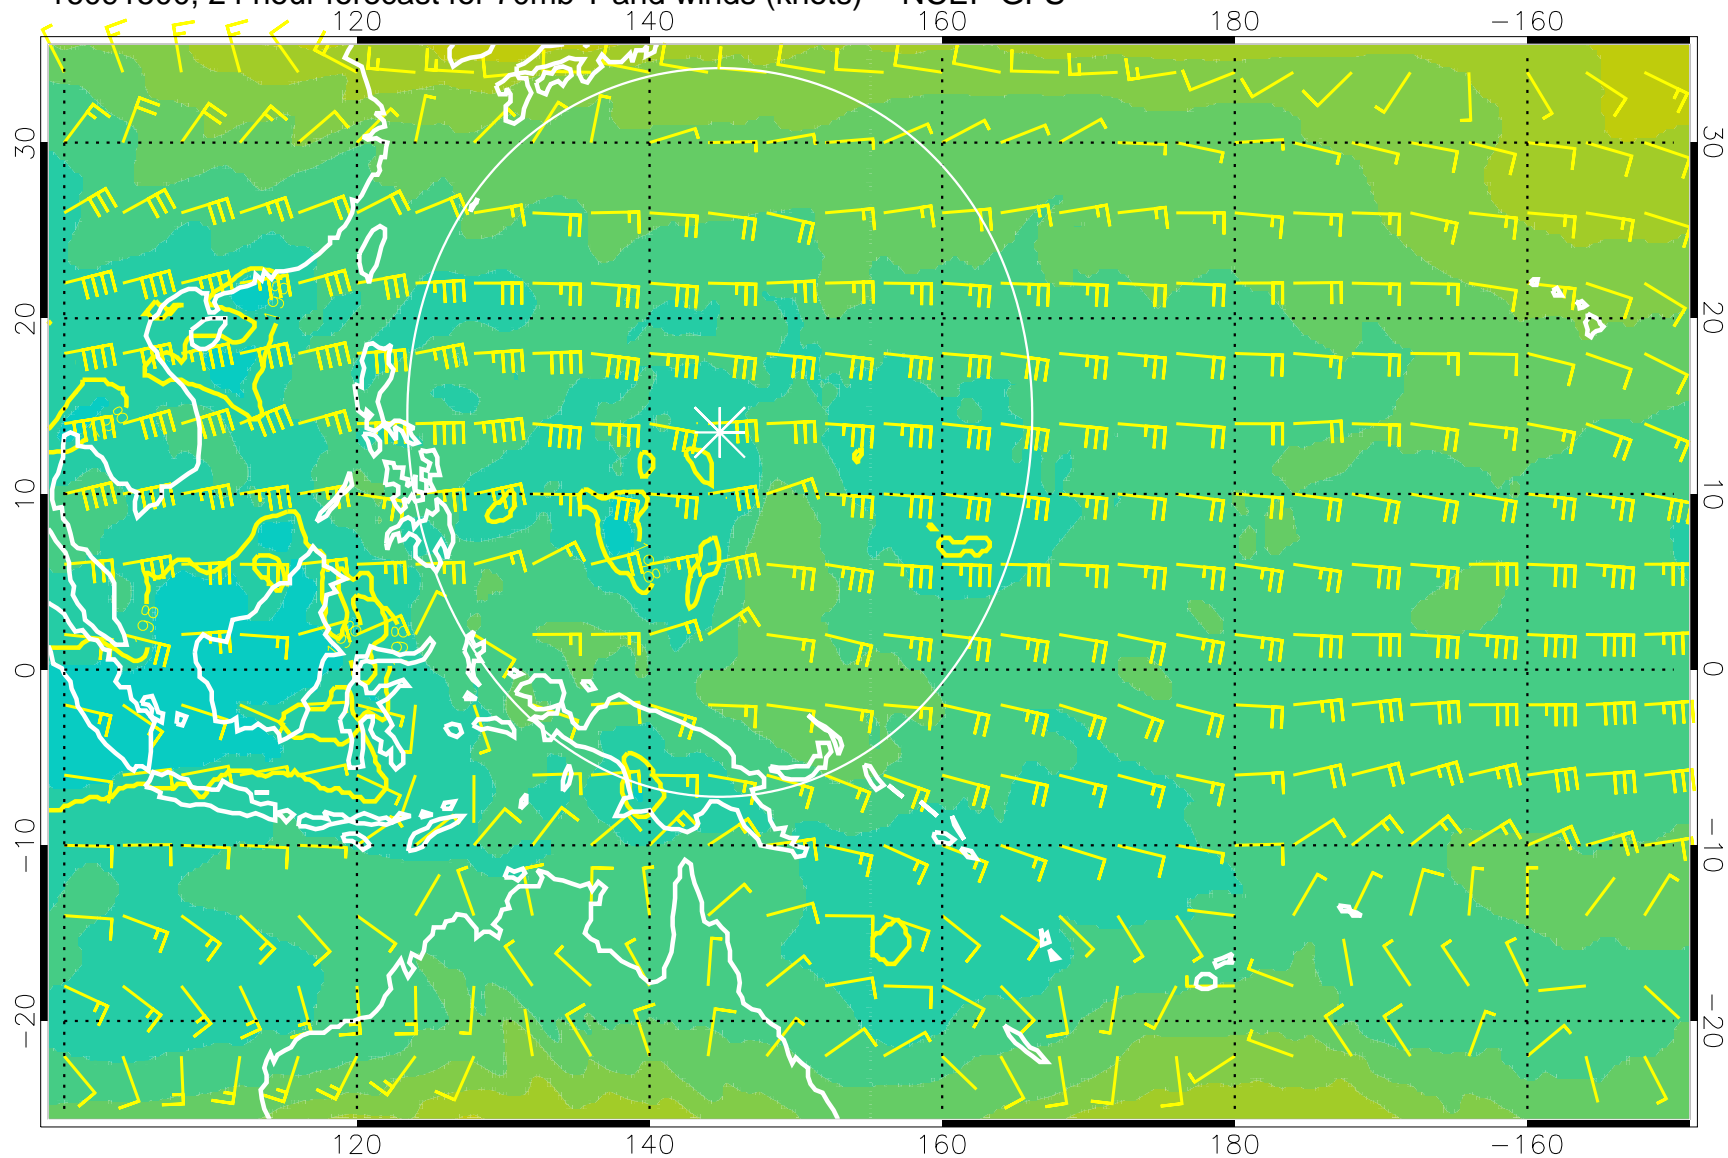

180 190 200 210 220

T, K

190K Isotherm 192.5K Isotherm  
195K Isotherm 197.5K Isotherm

Range ring of 2304 km

16091418, 18 hour forecast for 70mb T and winds (knots) -- NCEP GFS

180 190 200 210 220

T, K

190K Isotherm 192.5K Isotherm  
195K Isotherm 197.5K Isotherm

Range ring of 2304 km

16091500, 24 hour forecast for 70mb T and winds (knots) -- NCEP GFS

180 190 200 210 220  
T, K

190K Isotherm 192.5K Isotherm  
195K Isotherm 197.5K Isotherm

Range ring of 2304 km

16091506, 30 hour forecast for 70mb T and winds (knots) -- NCEP GFS

180 190 200 210 220

T, K

190K Isotherm 192.5K Isotherm  
195K Isotherm 197.5K Isotherm

Range ring of 2304 km

16091512, 36 hour forecast for 70mb T and winds (knots) -- NCEP GFS

180      190      200      210      220

T, K

190K Isotherm    192.5K Isotherm  
195K Isotherm    197.5K Isotherm

Range ring of 2304 km

16091518, 42 hour forecast for 70mb T and winds (knots) -- NCEP GFS

180 190 200 210 220

T, K

190K Isotherm 192.5K Isotherm  
195K Isotherm 197.5K Isotherm