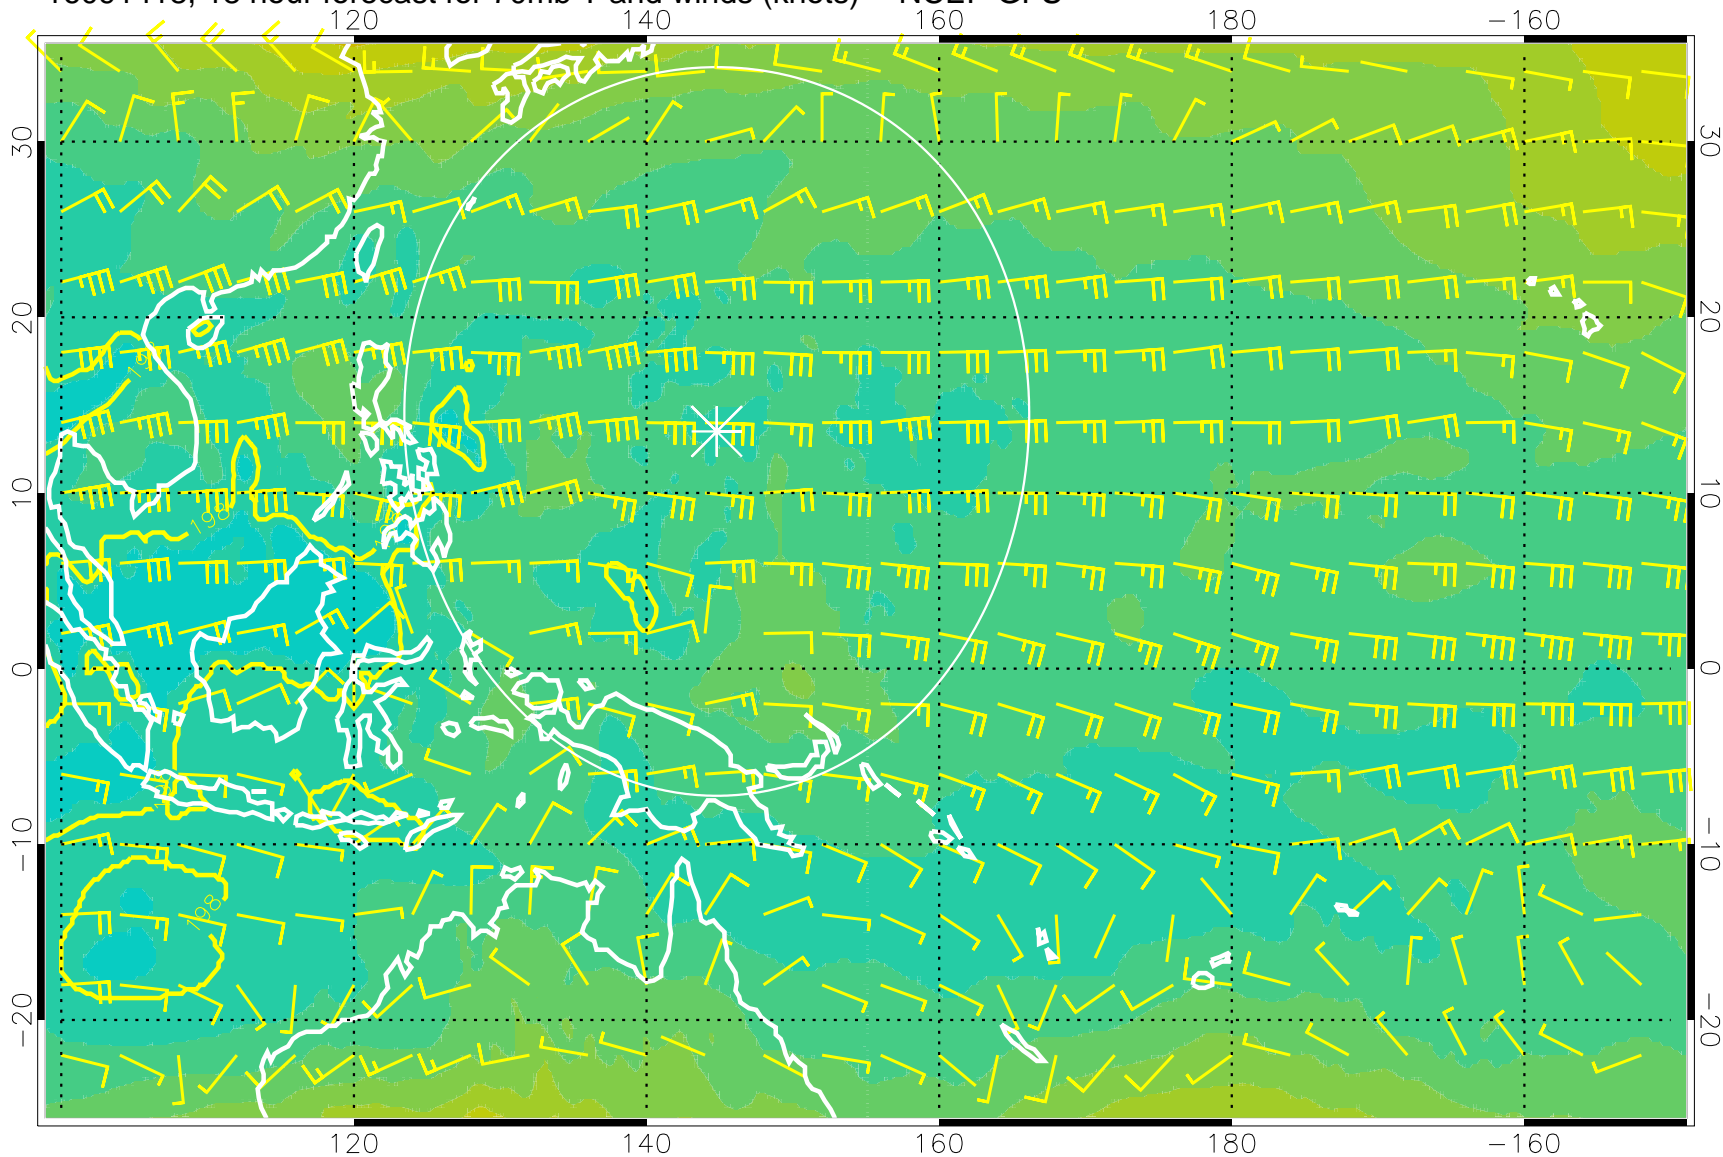

16091406, 6 hour forecast for 70mb T and winds (knots) -- NCEP GFS

180 190 200 210 220  
T, K

190K Isotherm 192.5K Isotherm  
195K Isotherm 197.5K Isotherm

Range ring of 2304 km

16091412, 12 hour forecast for 70mb T and winds (knots) -- NCEP GFS

180 190 200 210 220

T, K

190K Isotherm 192.5K Isotherm  
195K Isotherm 197.5K Isotherm

Range ring of 2304 km

16091418, 18 hour forecast for 70mb T and winds (knots) -- NCEP GFS

180 190 200 210 220

T, K

190K Isotherm 192.5K Isotherm  
195K Isotherm 197.5K Isotherm

Range ring of 2304 km

16091500, 24 hour forecast for 70mb T and winds (knots) -- NCEP GFS

180 190 200 210 220  
T, K

190K Isotherm 192.5K Isotherm  
195K Isotherm 197.5K Isotherm

Range ring of 2304 km

16091506, 30 hour forecast for 70mb T and winds (knots) -- NCEP GFS

180 190 200 210 220

T, K

190K Isotherm 192.5K Isotherm  
195K Isotherm 197.5K Isotherm

Range ring of 2304 km

16091512, 36 hour forecast for 70mb T and winds (knots) -- NCEP GFS

180      190      200      210      220