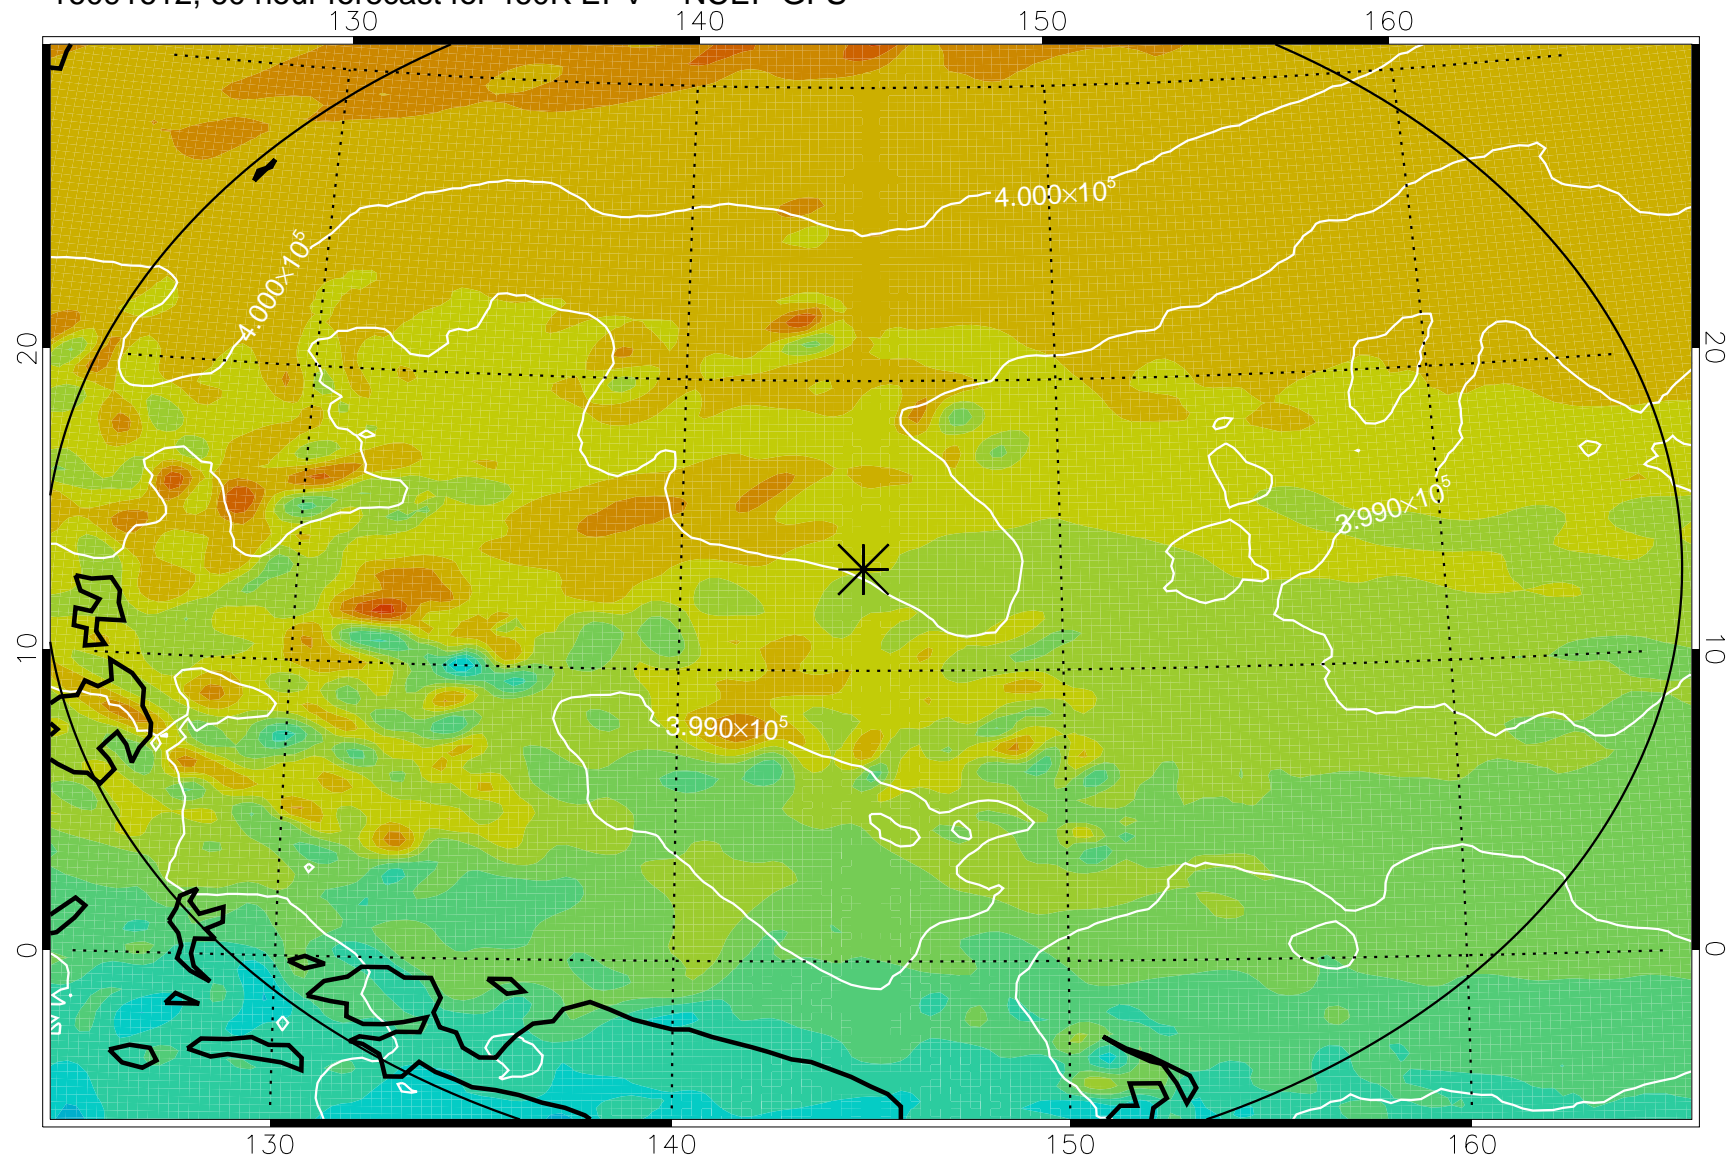

16091518, 42 hour forecast for 460K EPV -- NCEP GFS

460K Montgomery Streamfunction, white

Range ring of 2304 km

16091600, 48 hour forecast for 460K EPV -- NCEP GFS

460K Montgomery Streamfunction, white

Range ring of 2304 km

16091606, 54 hour forecast for 460K EPV -- NCEP GFS

460K Montgomery Streamfunction, white

Range ring of 2304 km

16091612, 60 hour forecast for 460K EPV -- NCEP GFS

460K Montgomery Streamfunction, white

Range ring of 2304 km

16091618, 66 hour forecast for 460K EPV -- NCEP GFS

460K Montgomery Streamfunction, white

Range ring of 2304 km

16091700, 72 hour forecast for 460K EPV -- NCEP GFS

460K Montgomery Streamfunction, white

Range ring of 2304 km

16091718, 90 hour forecast for 460K EPV -- NCEP GFS

460K Montgomery Streamfunction, white

Range ring of 2304 km

16091800, 96 hour forecast for 460K EPV -- NCEP GFS

460K Montgomery Streamfunction, white

Range ring of 2304 km