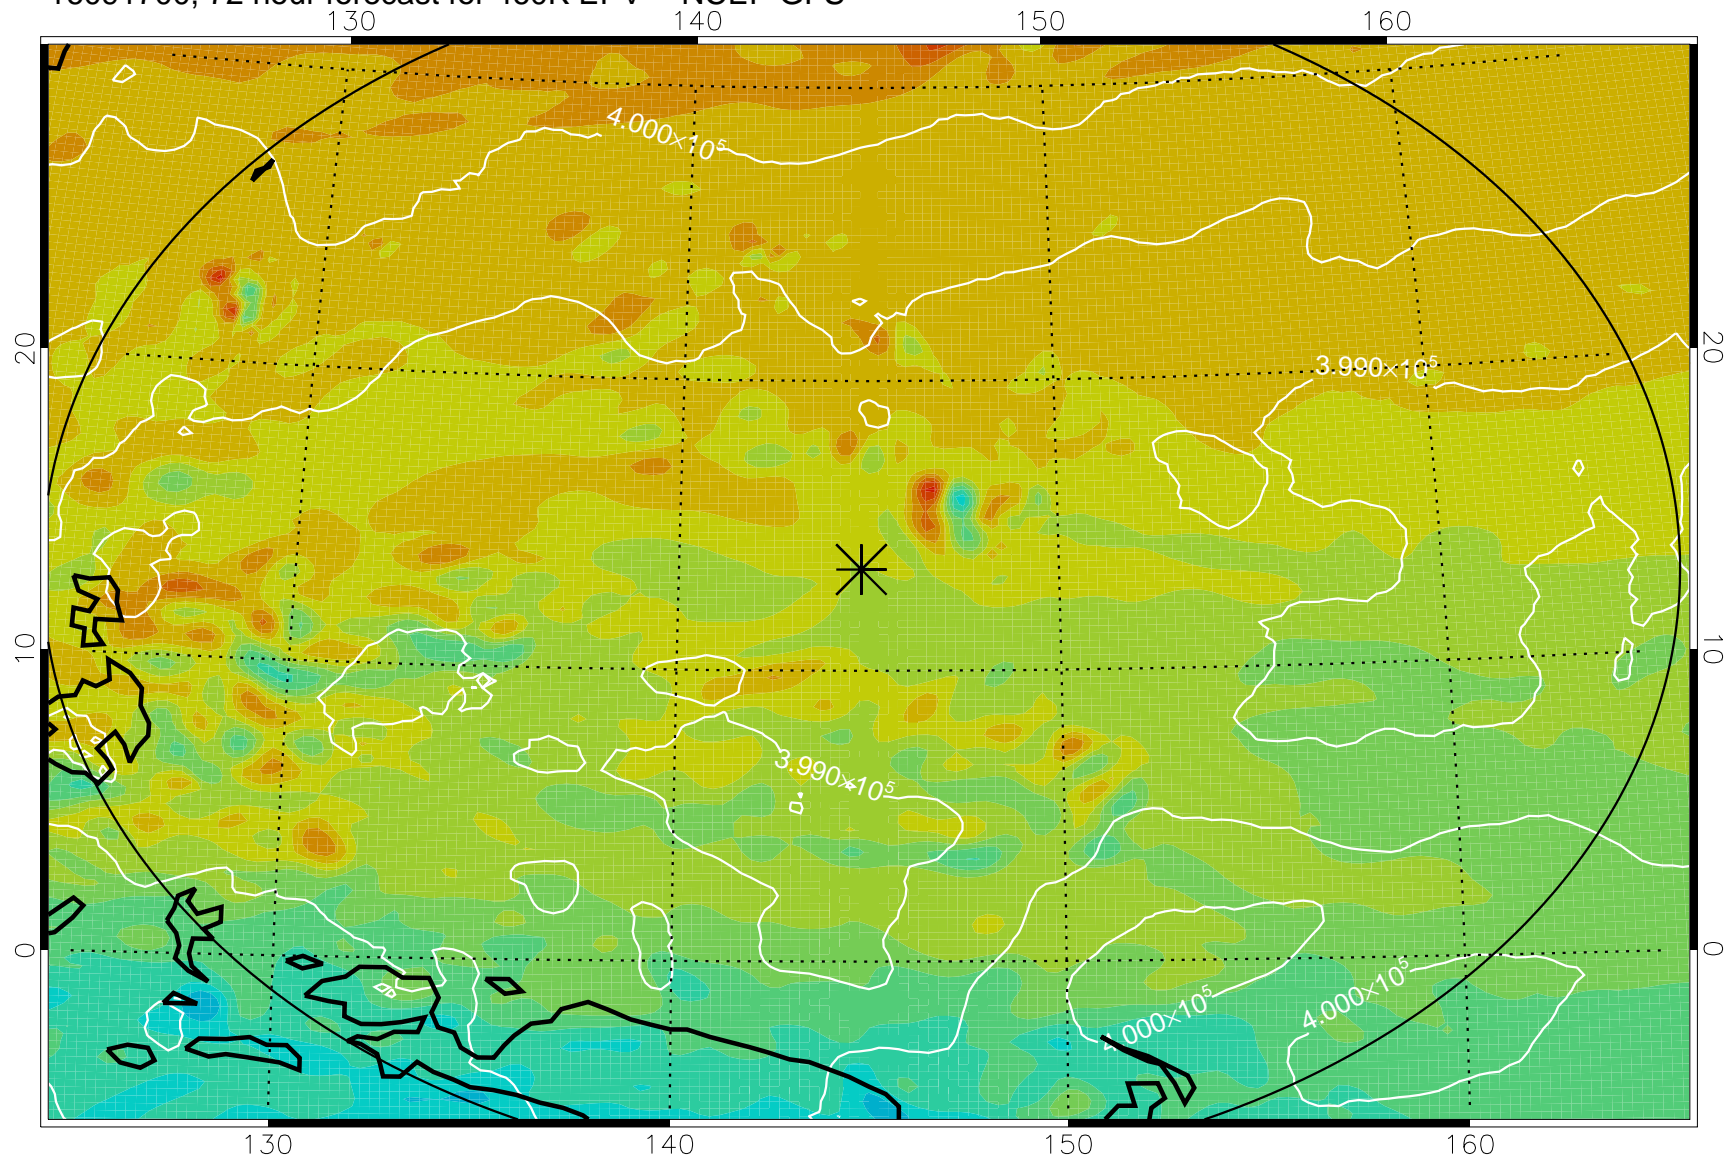

16091606, 54 hour forecast for 460K EPV -- NCEP GFS

460K Montgomery Streamfunction, white

Range ring of 2304 km

16091612, 60 hour forecast for 460K EPV -- NCEP GFS

460K Montgomery Streamfunction, white

Range ring of 2304 km

16091618, 66 hour forecast for 460K EPV -- NCEP GFS

460K Montgomery Streamfunction, white

Range ring of 2304 km

16091700, 72 hour forecast for 460K EPV -- NCEP GFS

460K Montgomery Streamfunction, white

Range ring of 2304 km

16091706, 78 hour forecast for 460K EPV -- NCEP GFS

460K Montgomery Streamfunction, white

Range ring of 2304 km

16091712, 84 hour forecast for 460K EPV -- NCEP GFS

460K Montgomery Streamfunction, white

Range ring of 2304 km

16091718, 90 hour forecast for 460K EPV -- NCEP GFS

460K Montgomery Streamfunction, white

Range ring of 2304 km

16091800, 96 hour forecast for 460K EPV -- NCEP GFS

460K Montgomery Streamfunction, white

Range ring of 2304 km