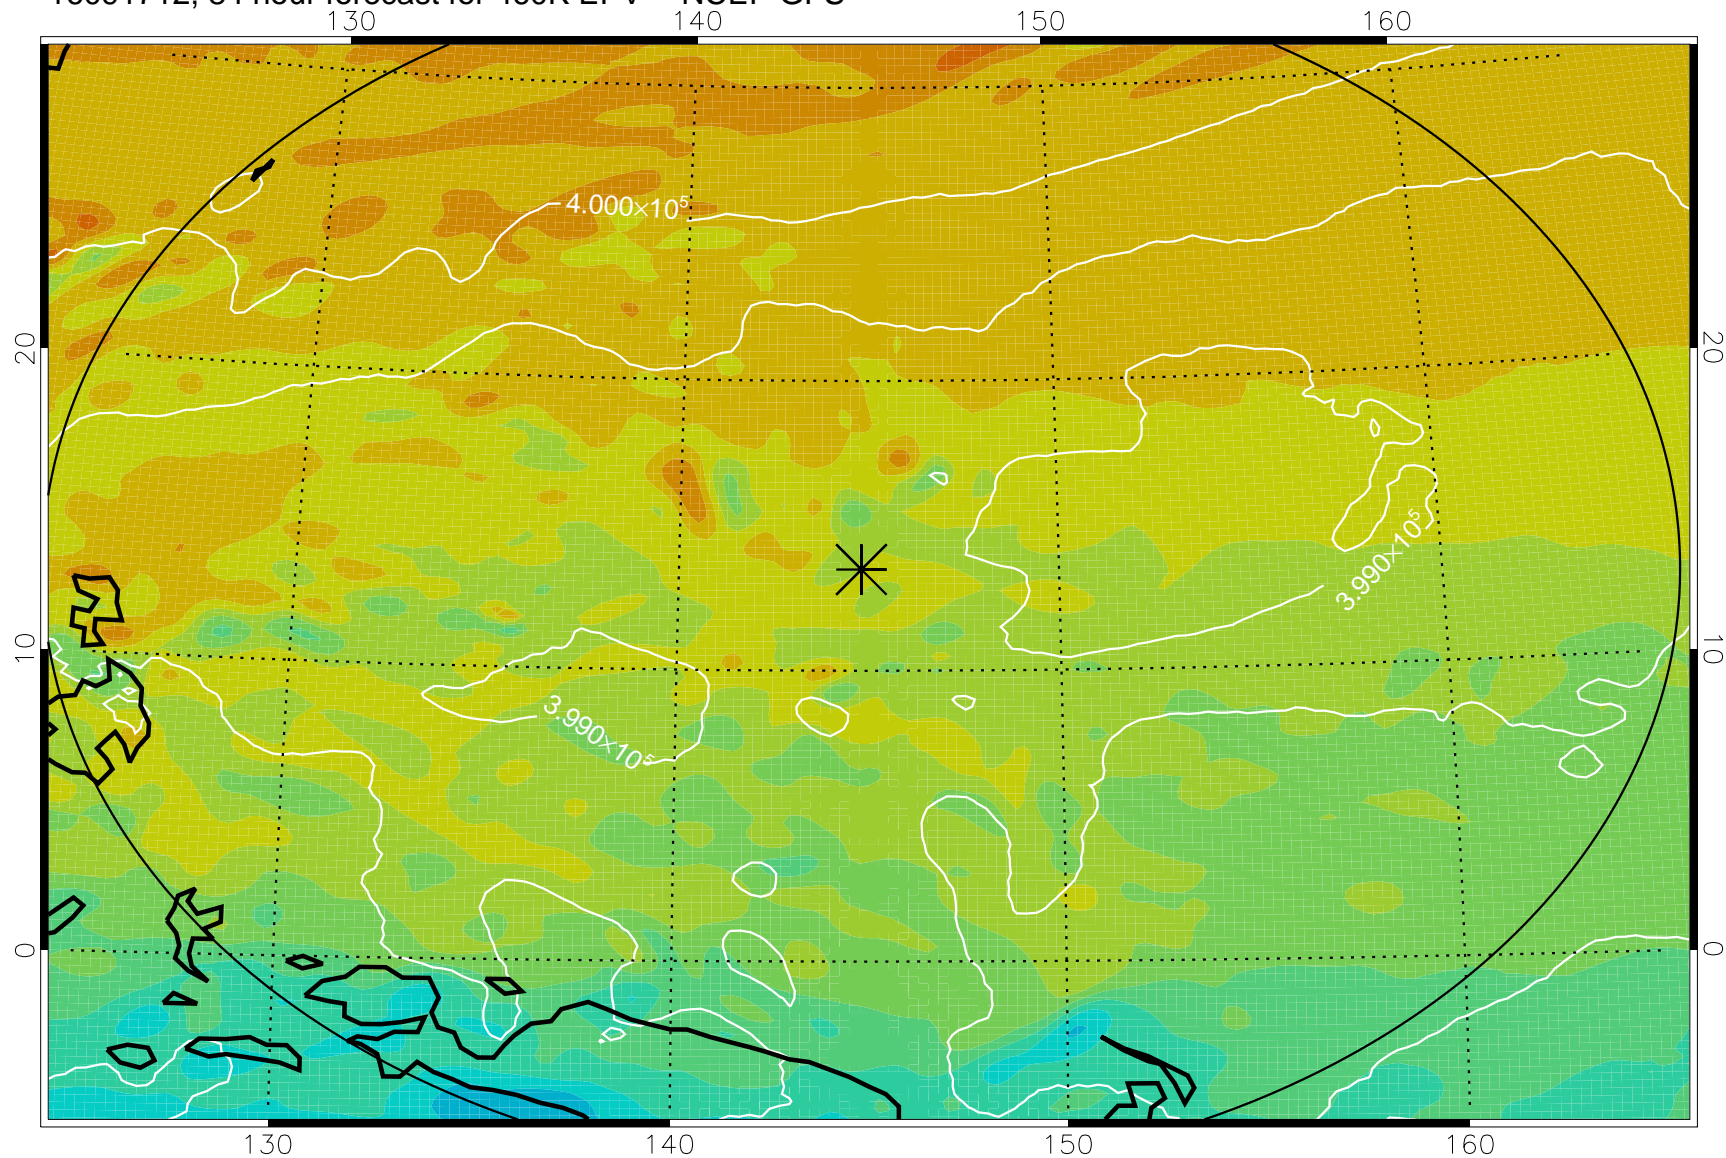

16091606, 54 hour forecast for 460K EPV -- NCEP GFS

460K Montgomery Streamfunction, white

Range ring of 2304 km

16091612, 60 hour forecast for 460K EPV -- NCEP GFS

460K Montgomery Streamfunction, white

Range ring of 2304 km

16091618, 66 hour forecast for 460K EPV -- NCEP GFS

460K Montgomery Streamfunction, white

Range ring of 2304 km

16091700, 72 hour forecast for 460K EPV -- NCEP GFS

460K Montgomery Streamfunction, white

Range ring of 2304 km

16091706, 78 hour forecast for 460K EPV -- NCEP GFS

460K Montgomery Streamfunction, white

Range ring of 2304 km

16091712, 84 hour forecast for 460K EPV -- NCEP GFS

460K Montgomery Streamfunction, white

Range ring of 2304 km

16091718, 90 hour forecast for 460K EPV -- NCEP GFS

460K Montgomery Streamfunction, white

Range ring of 2304 km

16091800, 96 hour forecast for 460K EPV -- NCEP GFS

460K Montgomery Streamfunction, white

Range ring of 2304 km