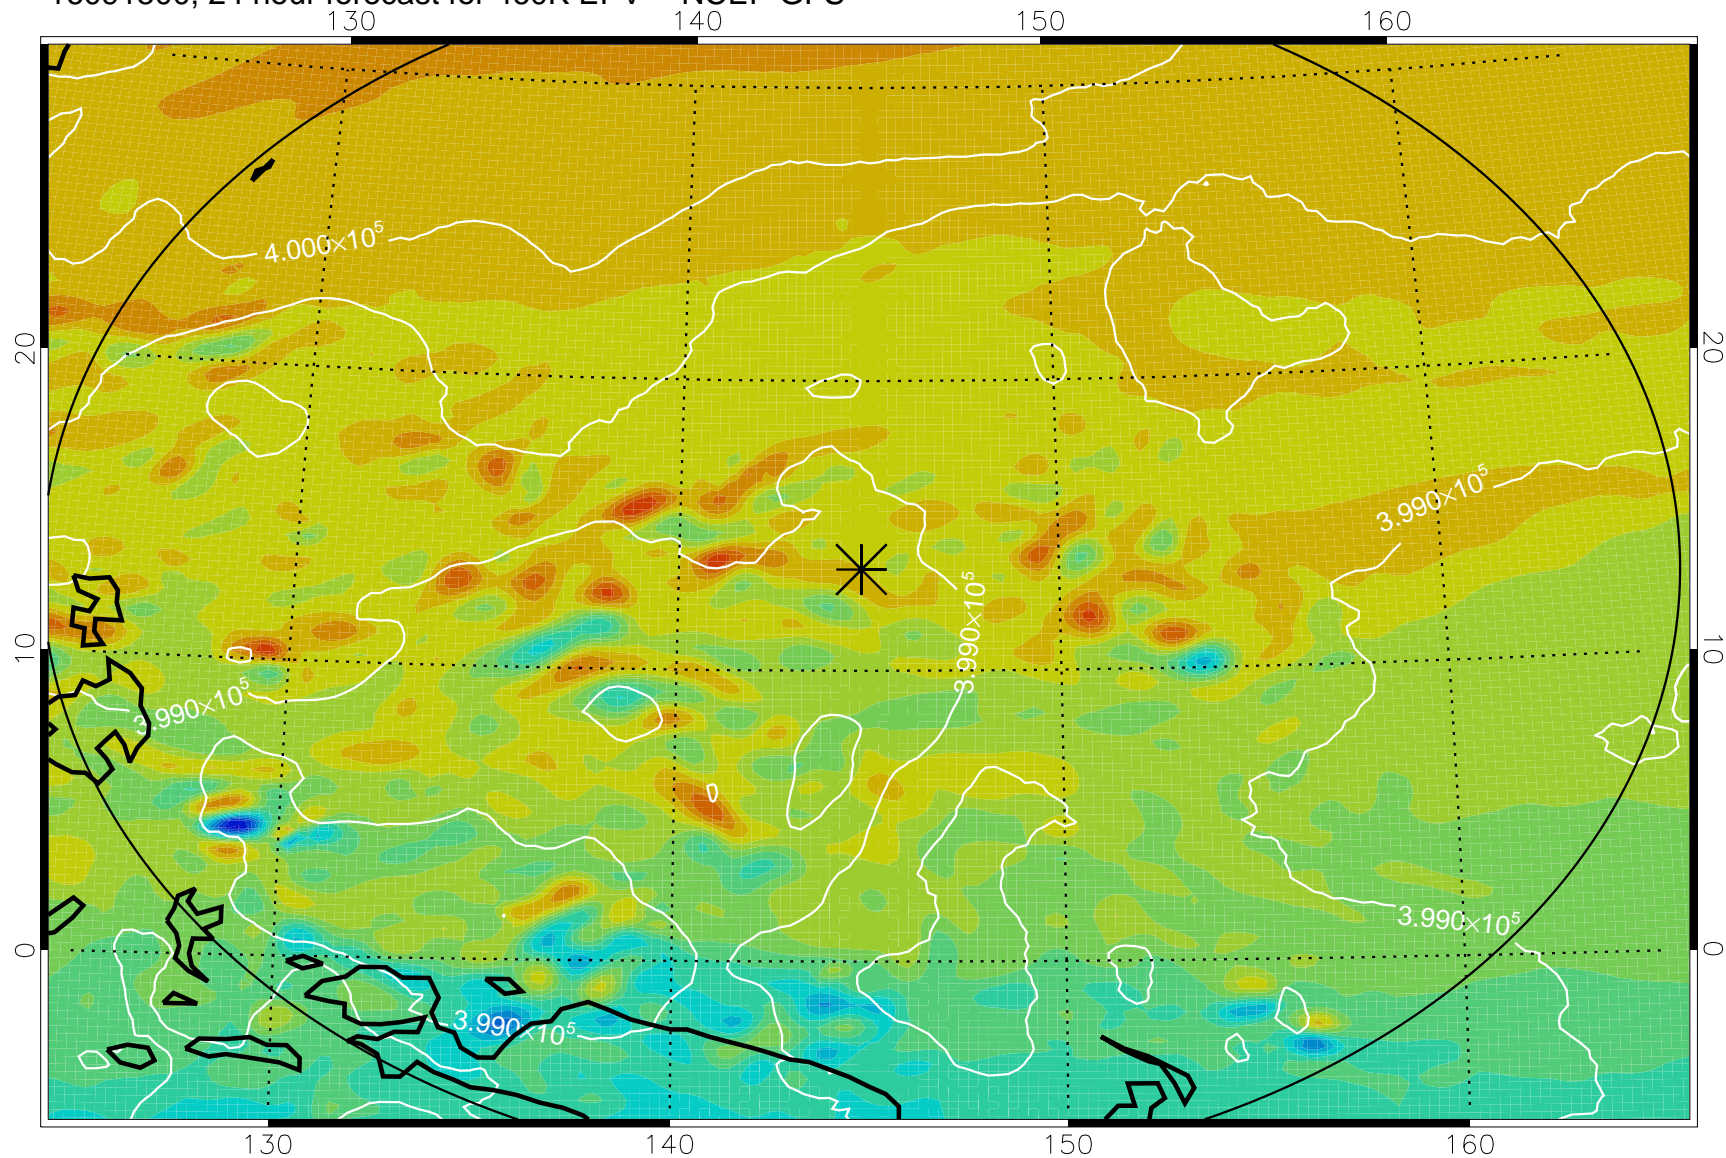

16091406, 6 hour forecast for 460K EPV -- NCEP GFS

460K Montgomery Streamfunction, white

Range ring of 2304 km

16091412, 12 hour forecast for 460K EPV -- NCEP GFS

460K Montgomery Streamfunction, white

Range ring of 2304 km

16091418, 18 hour forecast for 460K EPV -- NCEP GFS

460K Montgomery Streamfunction, white

Range ring of 2304 km

16091500, 24 hour forecast for 460K EPV -- NCEP GFS

460K Montgomery Streamfunction, white

Range ring of 2304 km

16091506, 30 hour forecast for 460K EPV -- NCEP GFS

460K Montgomery Streamfunction, white

Range ring of 2304 km

16091512, 36 hour forecast for 460K EPV -- NCEP GFS

460K Montgomery Streamfunction, white

Range ring of 2304 km

16091518, 42 hour forecast for 460K EPV -- NCEP GFS

460K Montgomery Streamfunction, white

Range ring of 2304 km

16091600, 48 hour forecast for 460K EPV -- NCEP GFS

460K Montgomery Streamfunction, white

Range ring of 2304 km