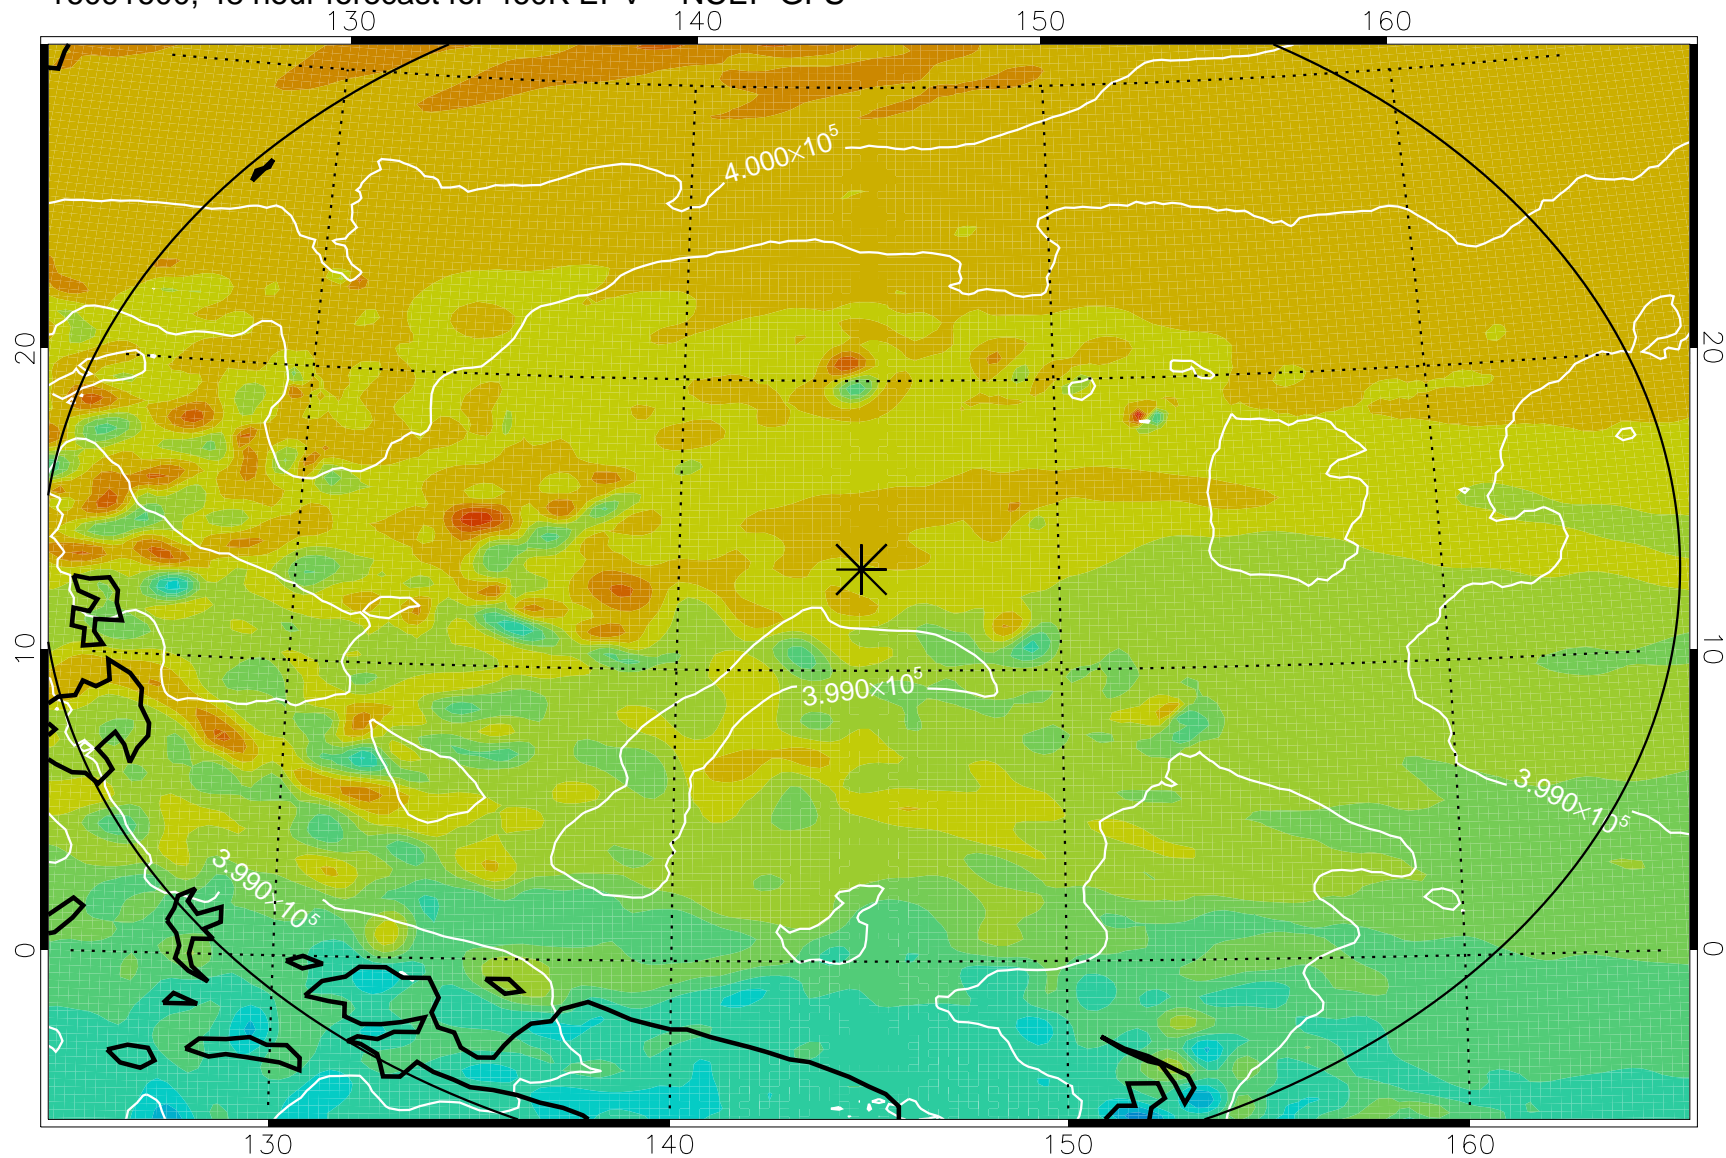

16091418, 18 hour forecast for 460K EPV -- NCEP GFS

460K Montgomery Streamfunction, white

Range ring of 2304 km

16091500, 24 hour forecast for 460K EPV -- NCEP GFS

460K Montgomery Streamfunction, white

Range ring of 2304 km

16091506, 30 hour forecast for 460K EPV -- NCEP GFS

460K Montgomery Streamfunction, white

Range ring of 2304 km

16091512, 36 hour forecast for 460K EPV -- NCEP GFS

460K Montgomery Streamfunction, white

Range ring of 2304 km

16091518, 42 hour forecast for 460K EPV -- NCEP GFS

460K Montgomery Streamfunction, white

Range ring of 2304 km

16091600, 48 hour forecast for 460K EPV -- NCEP GFS

460K Montgomery Streamfunction, white

Range ring of 2304 km

16091606, 54 hour forecast for 460K EPV -- NCEP GFS

460K Montgomery Streamfunction, white

Range ring of 2304 km

16091612, 60 hour forecast for 460K EPV -- NCEP GFS

460K Montgomery Streamfunction, white

Range ring of 2304 km