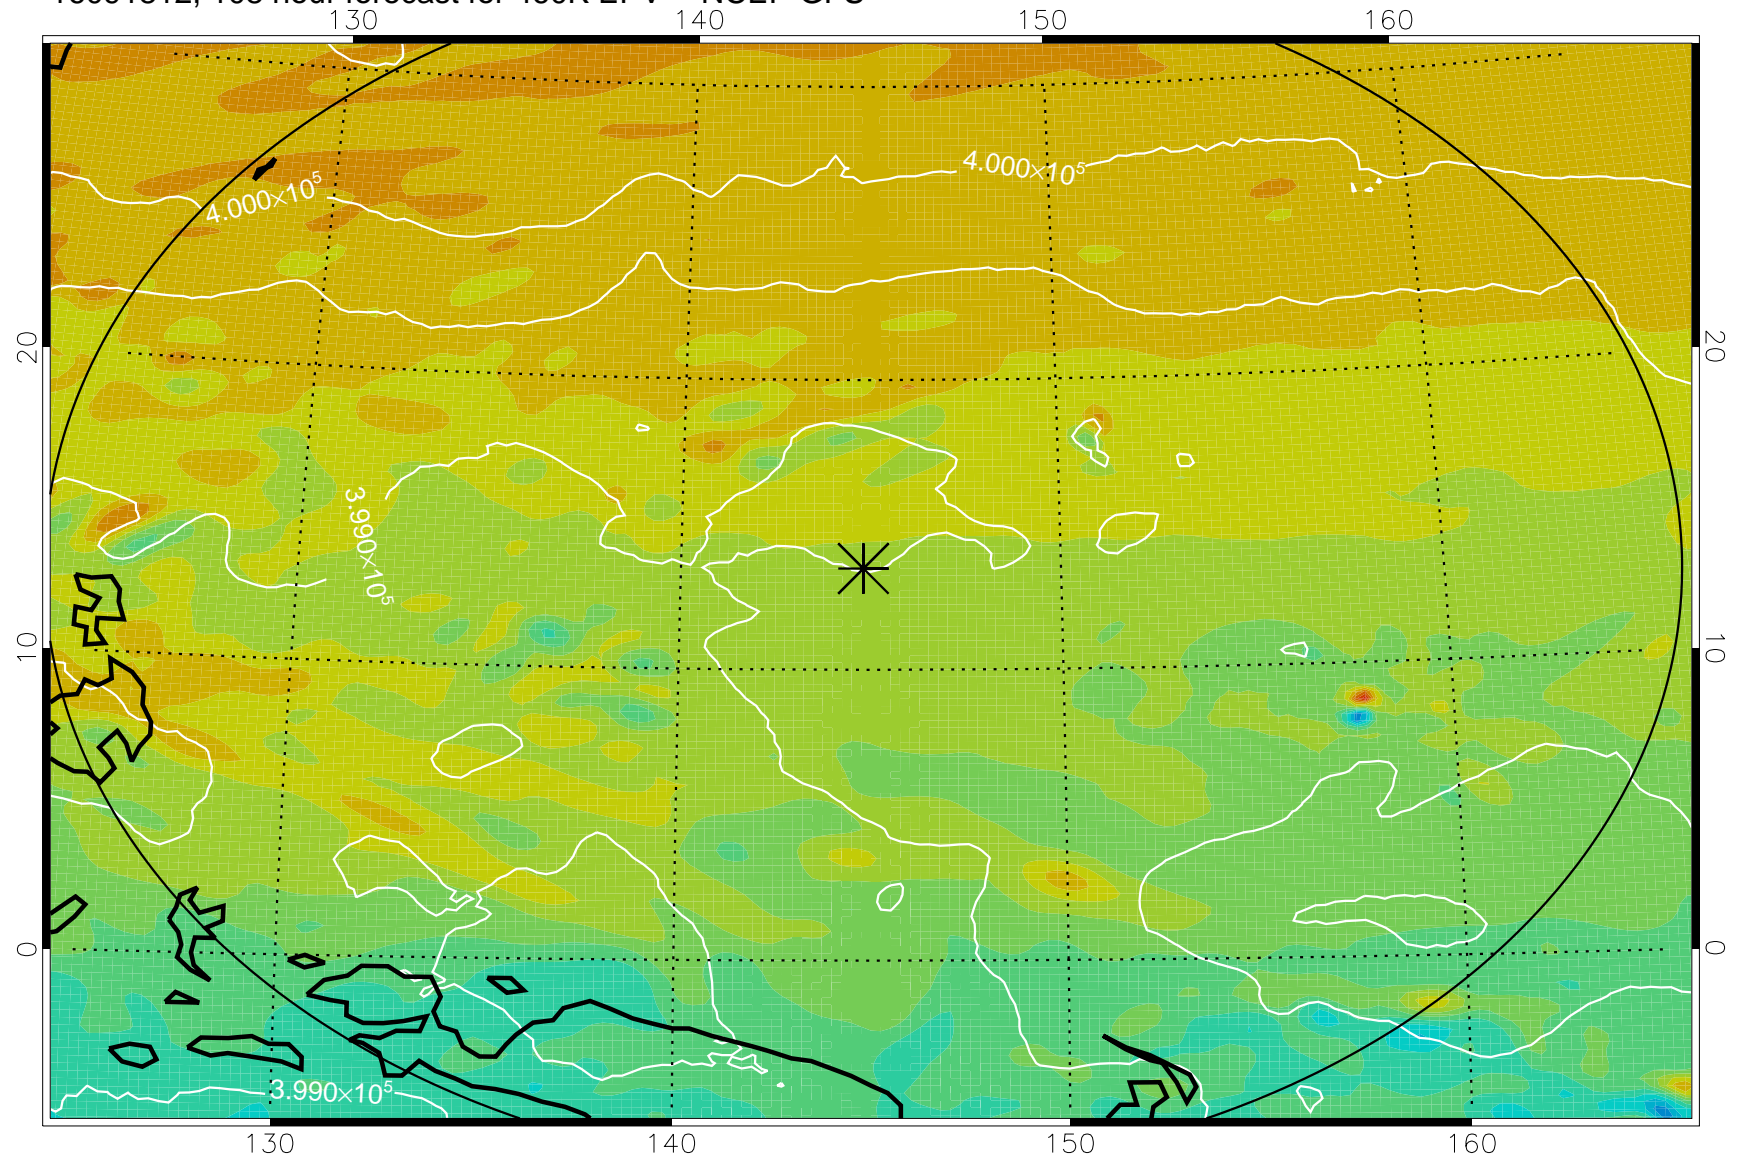

16091706, 78 hour forecast for 460K EPV -- NCEP GFS

460K Montgomery Streamfunction, white

Range ring of 2304 km

16091712, 84 hour forecast for 460K EPV -- NCEP GFS

460K Montgomery Streamfunction, white

Range ring of 2304 km

16091718, 90 hour forecast for 460K EPV -- NCEP GFS

460K Montgomery Streamfunction, white

Range ring of 2304 km

16091800, 96 hour forecast for 460K EPV -- NCEP GFS

460K Montgomery Streamfunction, white

Range ring of 2304 km

16091806, 102 hour forecast for 460K EPV -- NCEP GFS

460K Montgomery Streamfunction, white

Range ring of 2304 km

16091812, 108 hour forecast for 460K EPV -- NCEP GFS

460K Montgomery Streamfunction, white

Range ring of 2304 km

16091818, 114 hour forecast for 460K EPV -- NCEP GFS

460K Montgomery Streamfunction, white

Range ring of 2304 km

16091900, 120 hour forecast for 460K EPV -- NCEP GFS

460K Montgomery Streamfunction, white

Range ring of 2304 km