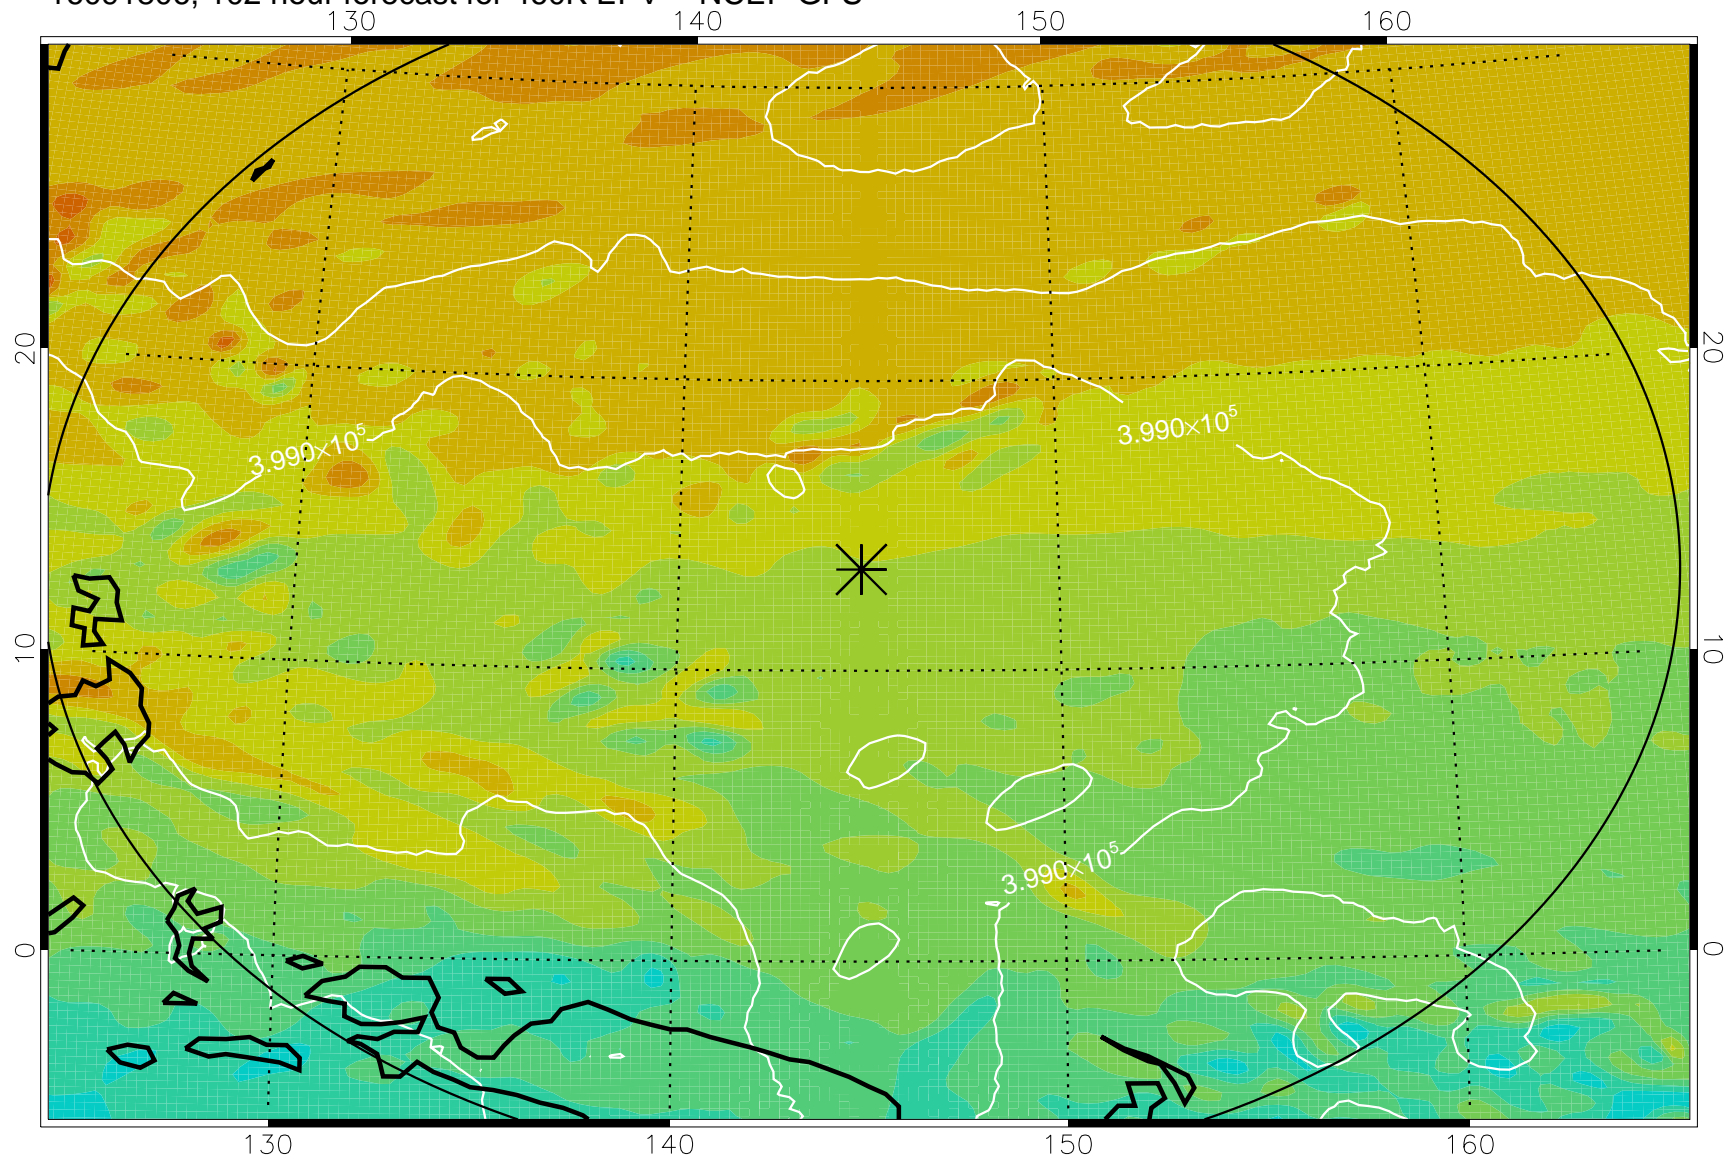

16091706, 78 hour forecast for 460K EPV -- NCEP GFS

460K Montgomery Streamfunction, white

Range ring of 2304 km

16091712, 84 hour forecast for 460K EPV -- NCEP GFS

460K Montgomery Streamfunction, white

Range ring of 2304 km

16091718, 90 hour forecast for 460K EPV -- NCEP GFS

460K Montgomery Streamfunction, white

Range ring of 2304 km

16091800, 96 hour forecast for 460K EPV -- NCEP GFS

460K Montgomery Streamfunction, white

Range ring of 2304 km

16091806, 102 hour forecast for 460K EPV -- NCEP GFS

460K Montgomery Streamfunction, white

Range ring of 2304 km

16091812, 108 hour forecast for 460K EPV -- NCEP GFS

460K Montgomery Streamfunction, white

Range ring of 2304 km

16091818, 114 hour forecast for 460K EPV -- NCEP GFS

460K Montgomery Streamfunction, white

Range ring of 2304 km

16091900, 120 hour forecast for 460K EPV -- NCEP GFS

460K Montgomery Streamfunction, white

Range ring of 2304 km