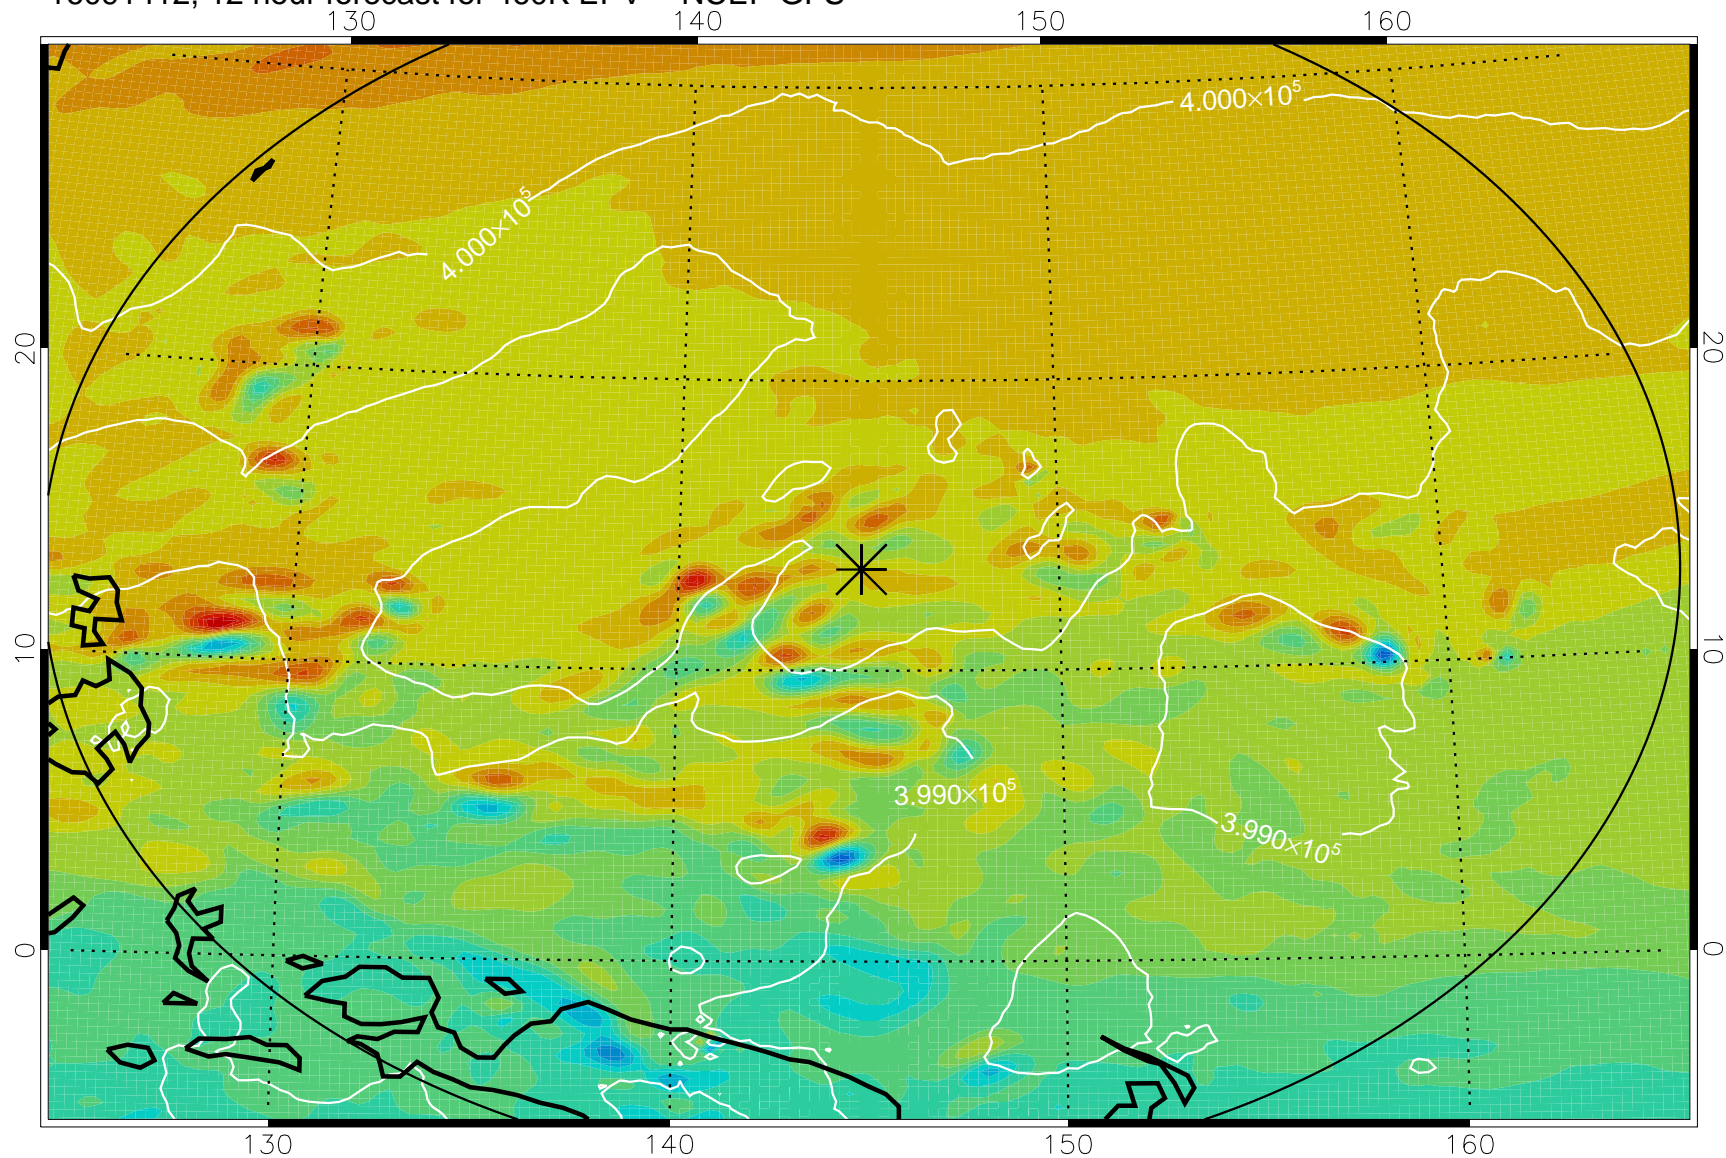

16091406, 6 hour forecast for 460K EPV -- NCEP GFS

460K Montgomery Streamfunction, white

Range ring of 2304 km

16091412, 12 hour forecast for 460K EPV -- NCEP GFS

460K Montgomery Streamfunction, white

Range ring of 2304 km

16091418, 18 hour forecast for 460K EPV -- NCEP GFS

460K Montgomery Streamfunction, white

Range ring of 2304 km

16091500, 24 hour forecast for 460K EPV -- NCEP GFS

460K Montgomery Streamfunction, white

Range ring of 2304 km

16091618, 66 hour forecast for 460K EPV -- NCEP GFS

460K Montgomery Streamfunction, white

Range ring of 2304 km

16091700, 72 hour forecast for 460K EPV -- NCEP GFS

460K Montgomery Streamfunction, white

Range ring of 2304 km

16091718, 90 hour forecast for 460K EPV -- NCEP GFS

460K Montgomery Streamfunction, white

Range ring of 2304 km

16091800, 96 hour forecast for 460K EPV -- NCEP GFS

460K Montgomery Streamfunction, white

Range ring of 2304 km