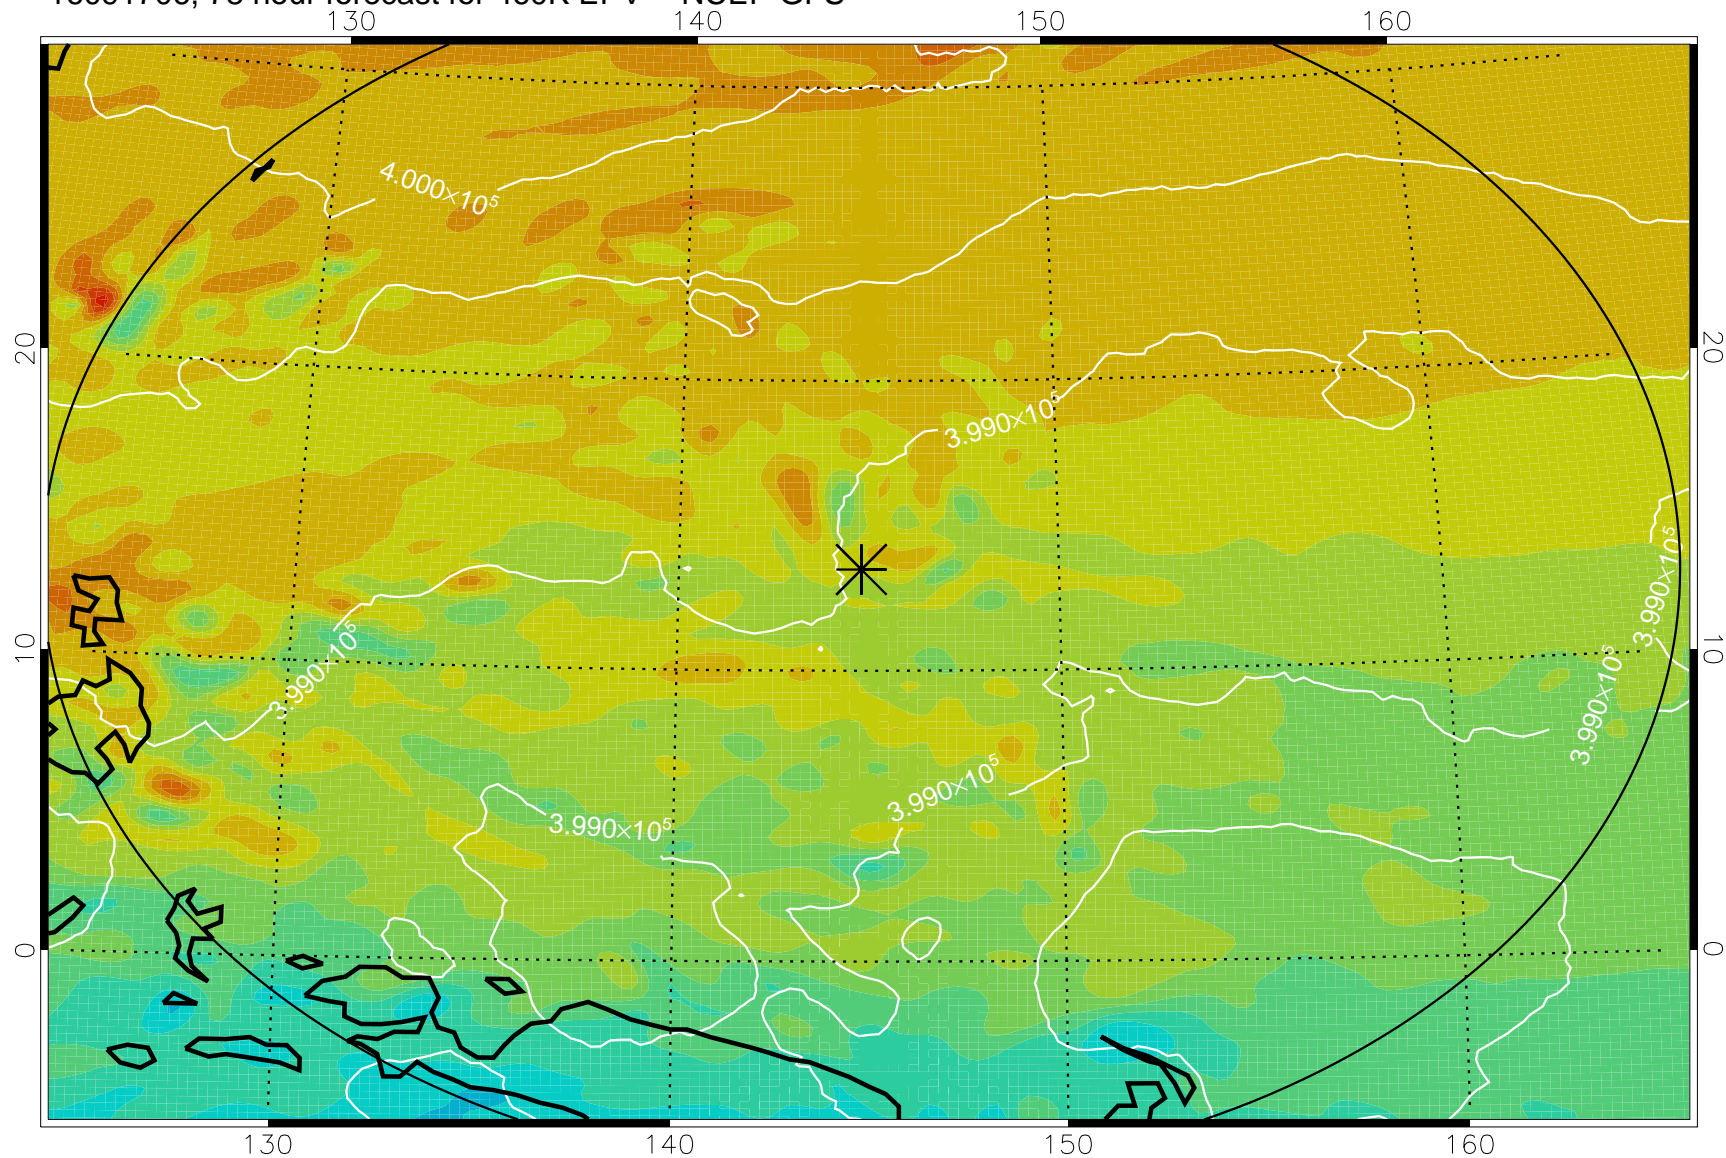

16091606, 54 hour forecast for 460K EPV -- NCEP GFS

460K Montgomery Streamfunction, white

Range ring of 2304 km

16091612, 60 hour forecast for 460K EPV -- NCEP GFS

460K Montgomery Streamfunction, white

Range ring of 2304 km

16091618, 66 hour forecast for 460K EPV -- NCEP GFS

460K Montgomery Streamfunction, white

Range ring of 2304 km

16091700, 72 hour forecast for 460K EPV -- NCEP GFS

460K Montgomery Streamfunction, white

Range ring of 2304 km

16091706, 78 hour forecast for 460K EPV -- NCEP GFS

460K Montgomery Streamfunction, white

Range ring of 2304 km

16091712, 84 hour forecast for 460K EPV -- NCEP GFS

460K Montgomery Streamfunction, white

Range ring of 2304 km

16091718, 90 hour forecast for 460K EPV -- NCEP GFS

460K Montgomery Streamfunction, white

Range ring of 2304 km

16091800, 96 hour forecast for 460K EPV -- NCEP GFS

460K Montgomery Streamfunction, white

Range ring of 2304 km