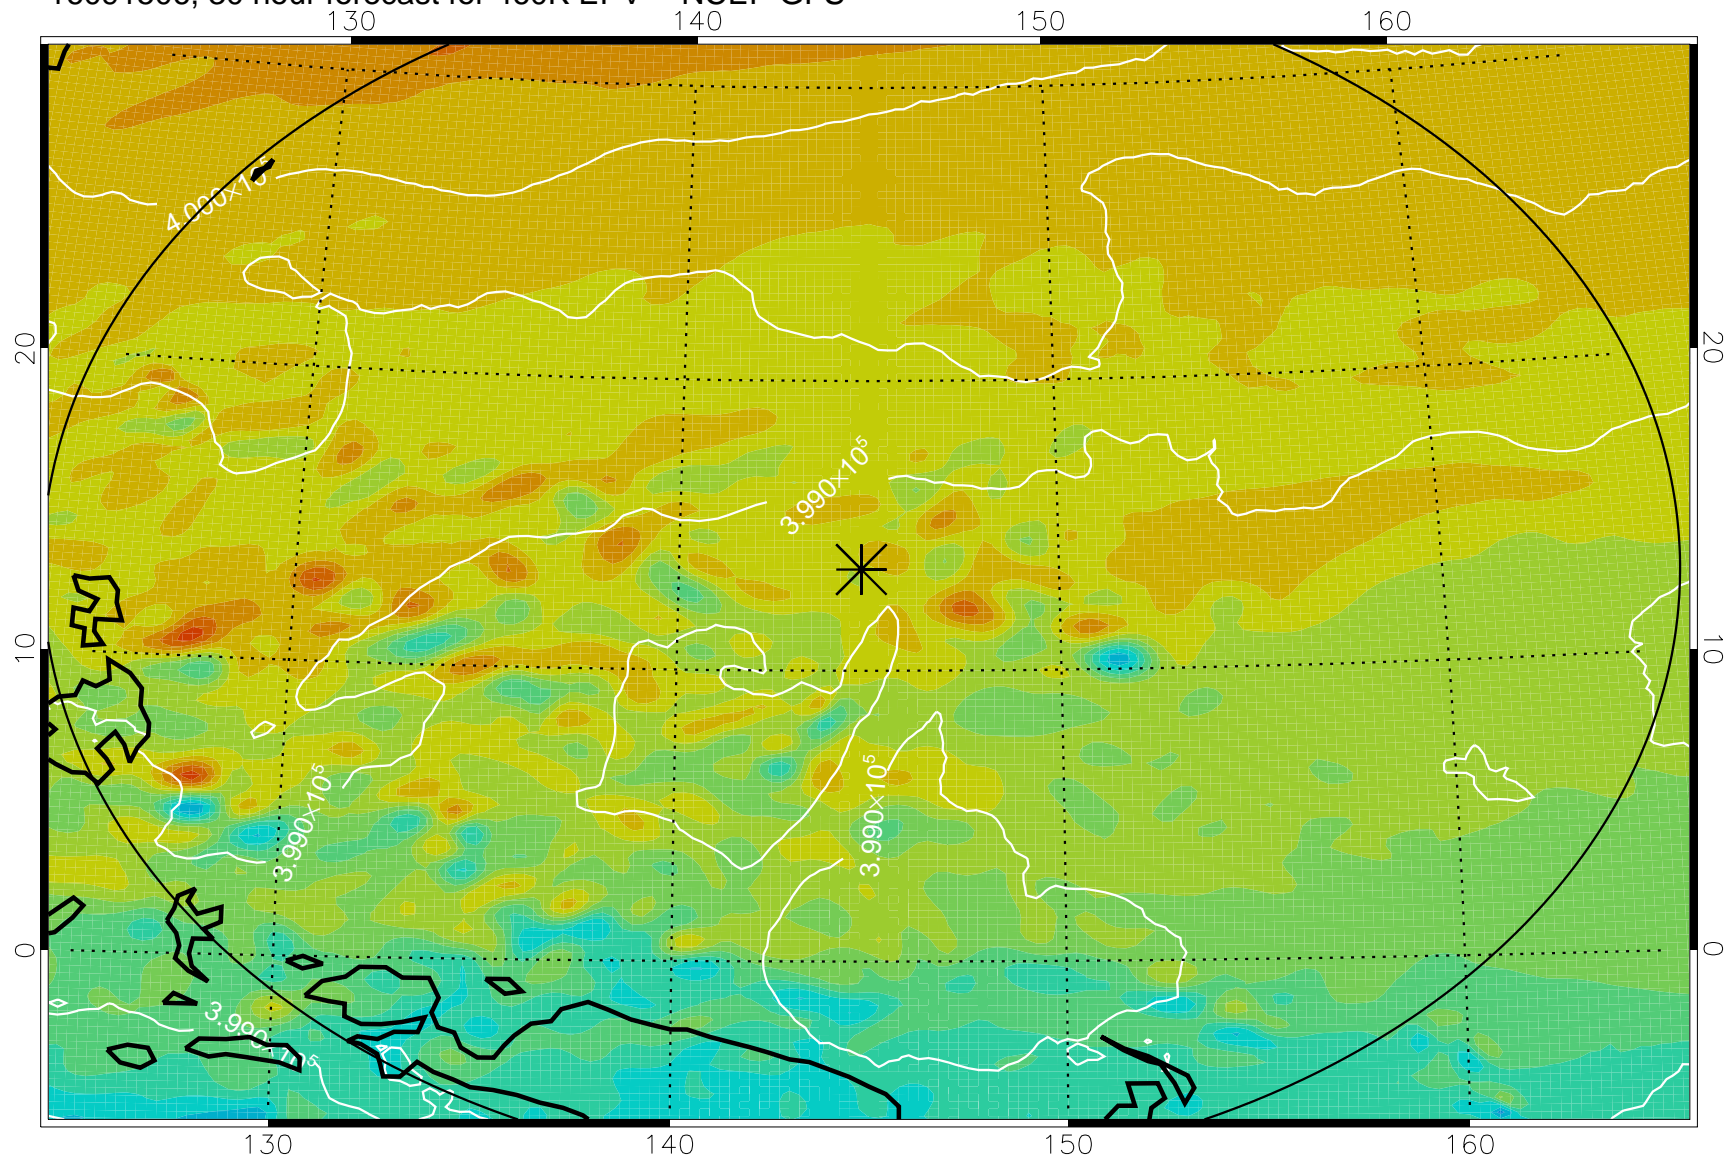

16091418, 18 hour forecast for 460K EPV -- NCEP GFS

460K Montgomery Streamfunction, white

Range ring of 2304 km

16091500, 24 hour forecast for 460K EPV -- NCEP GFS

460K Montgomery Streamfunction, white

Range ring of 2304 km

16091506, 30 hour forecast for 460K EPV -- NCEP GFS

460K Montgomery Streamfunction, white

Range ring of 2304 km

16091512, 36 hour forecast for 460K EPV -- NCEP GFS

460K Montgomery Streamfunction, white

Range ring of 2304 km

16091518, 42 hour forecast for 460K EPV -- NCEP GFS

460K Montgomery Streamfunction, white

Range ring of 2304 km

16091600, 48 hour forecast for 460K EPV -- NCEP GFS

460K Montgomery Streamfunction, white

Range ring of 2304 km

16091718, 90 hour forecast for 460K EPV -- NCEP GFS

460K Montgomery Streamfunction, white

Range ring of 2304 km

16091800, 96 hour forecast for 460K EPV -- NCEP GFS

460K Montgomery Streamfunction, white

Range ring of 2304 km