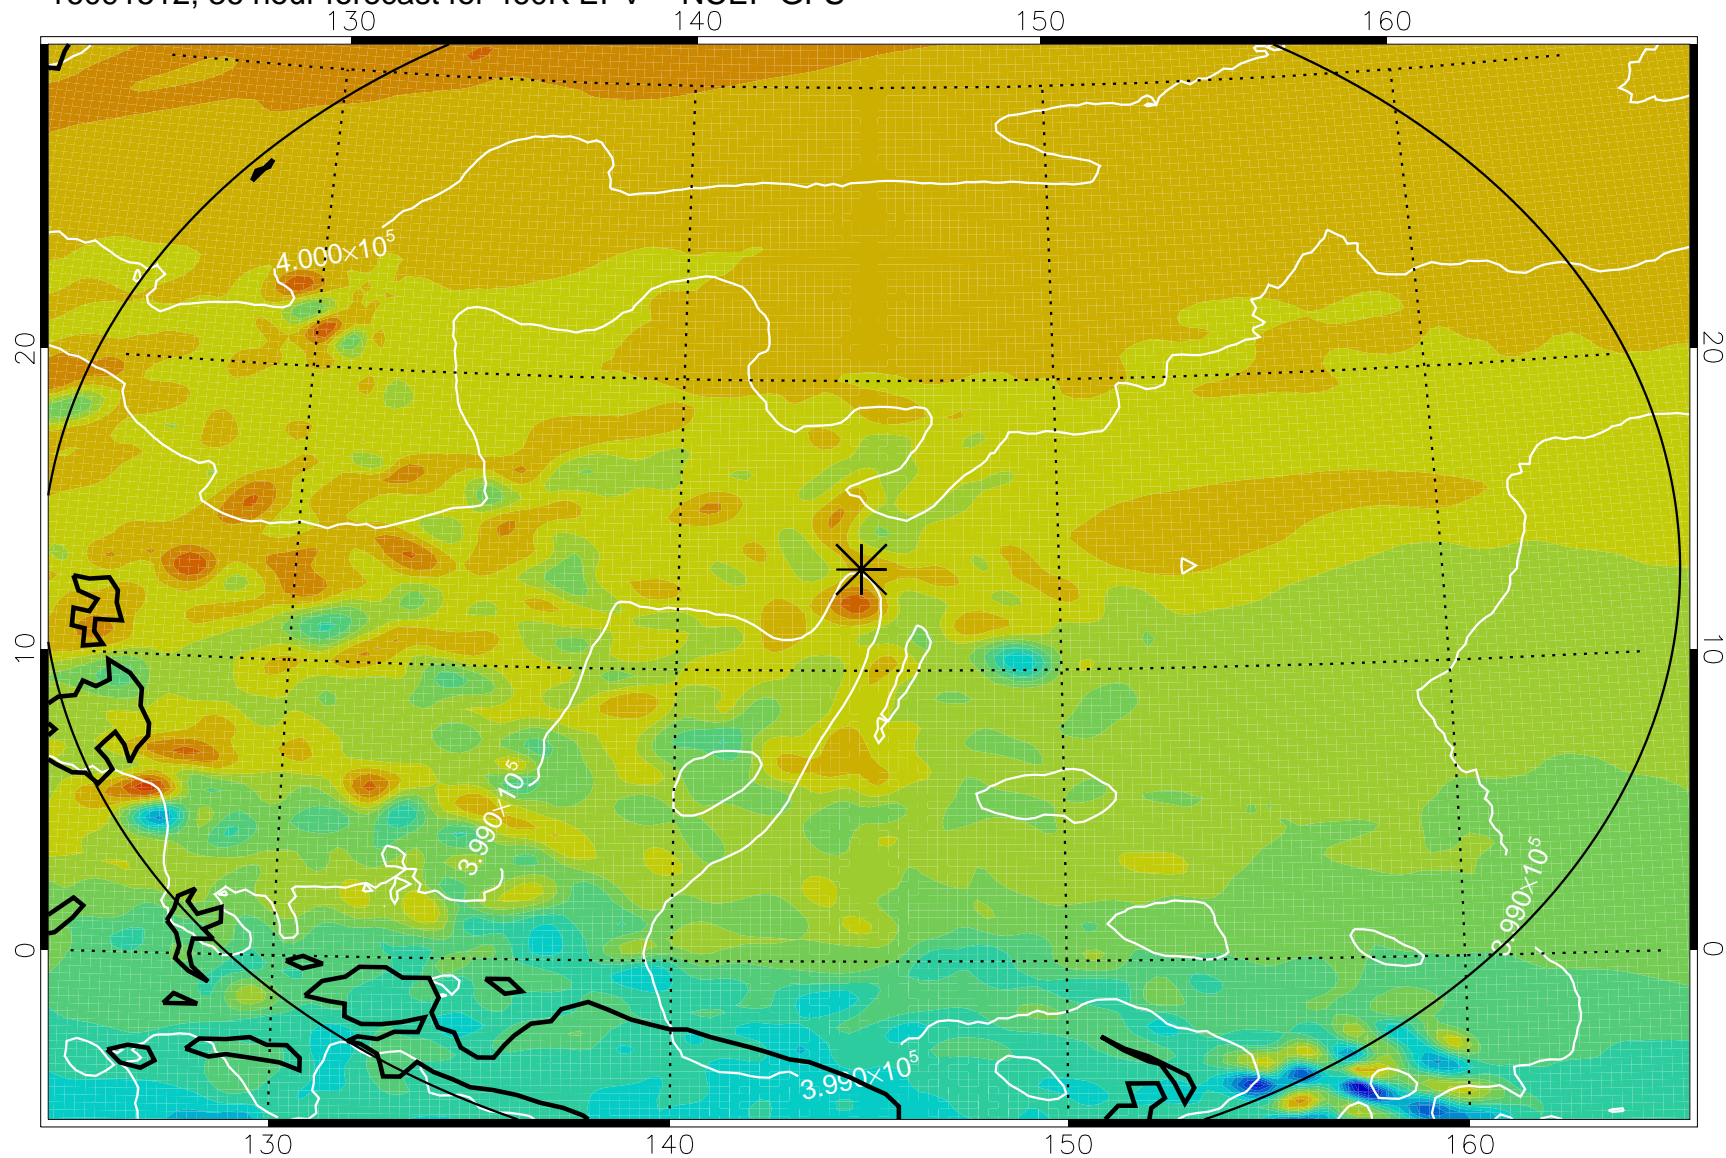

16091418, 18 hour forecast for 460K EPV -- NCEP GFS

460K Montgomery Streamfunction, white

Range ring of 2304 km

16091500, 24 hour forecast for 460K EPV -- NCEP GFS

460K Montgomery Streamfunction, white

Range ring of 2304 km

16091506, 30 hour forecast for 460K EPV -- NCEP GFS

460K Montgomery Streamfunction, white

Range ring of 2304 km

16091512, 36 hour forecast for 460K EPV -- NCEP GFS

460K Montgomery Streamfunction, white

Range ring of 2304 km

16091518, 42 hour forecast for 460K EPV -- NCEP GFS

460K Montgomery Streamfunction, white

Range ring of 2304 km

16091600, 48 hour forecast for 460K EPV -- NCEP GFS

460K Montgomery Streamfunction, white

Range ring of 2304 km

16091618, 66 hour forecast for 460K EPV -- NCEP GFS

460K Montgomery Streamfunction, white

Range ring of 2304 km

16091700, 72 hour forecast for 460K EPV -- NCEP GFS

460K Montgomery Streamfunction, white

Range ring of 2304 km