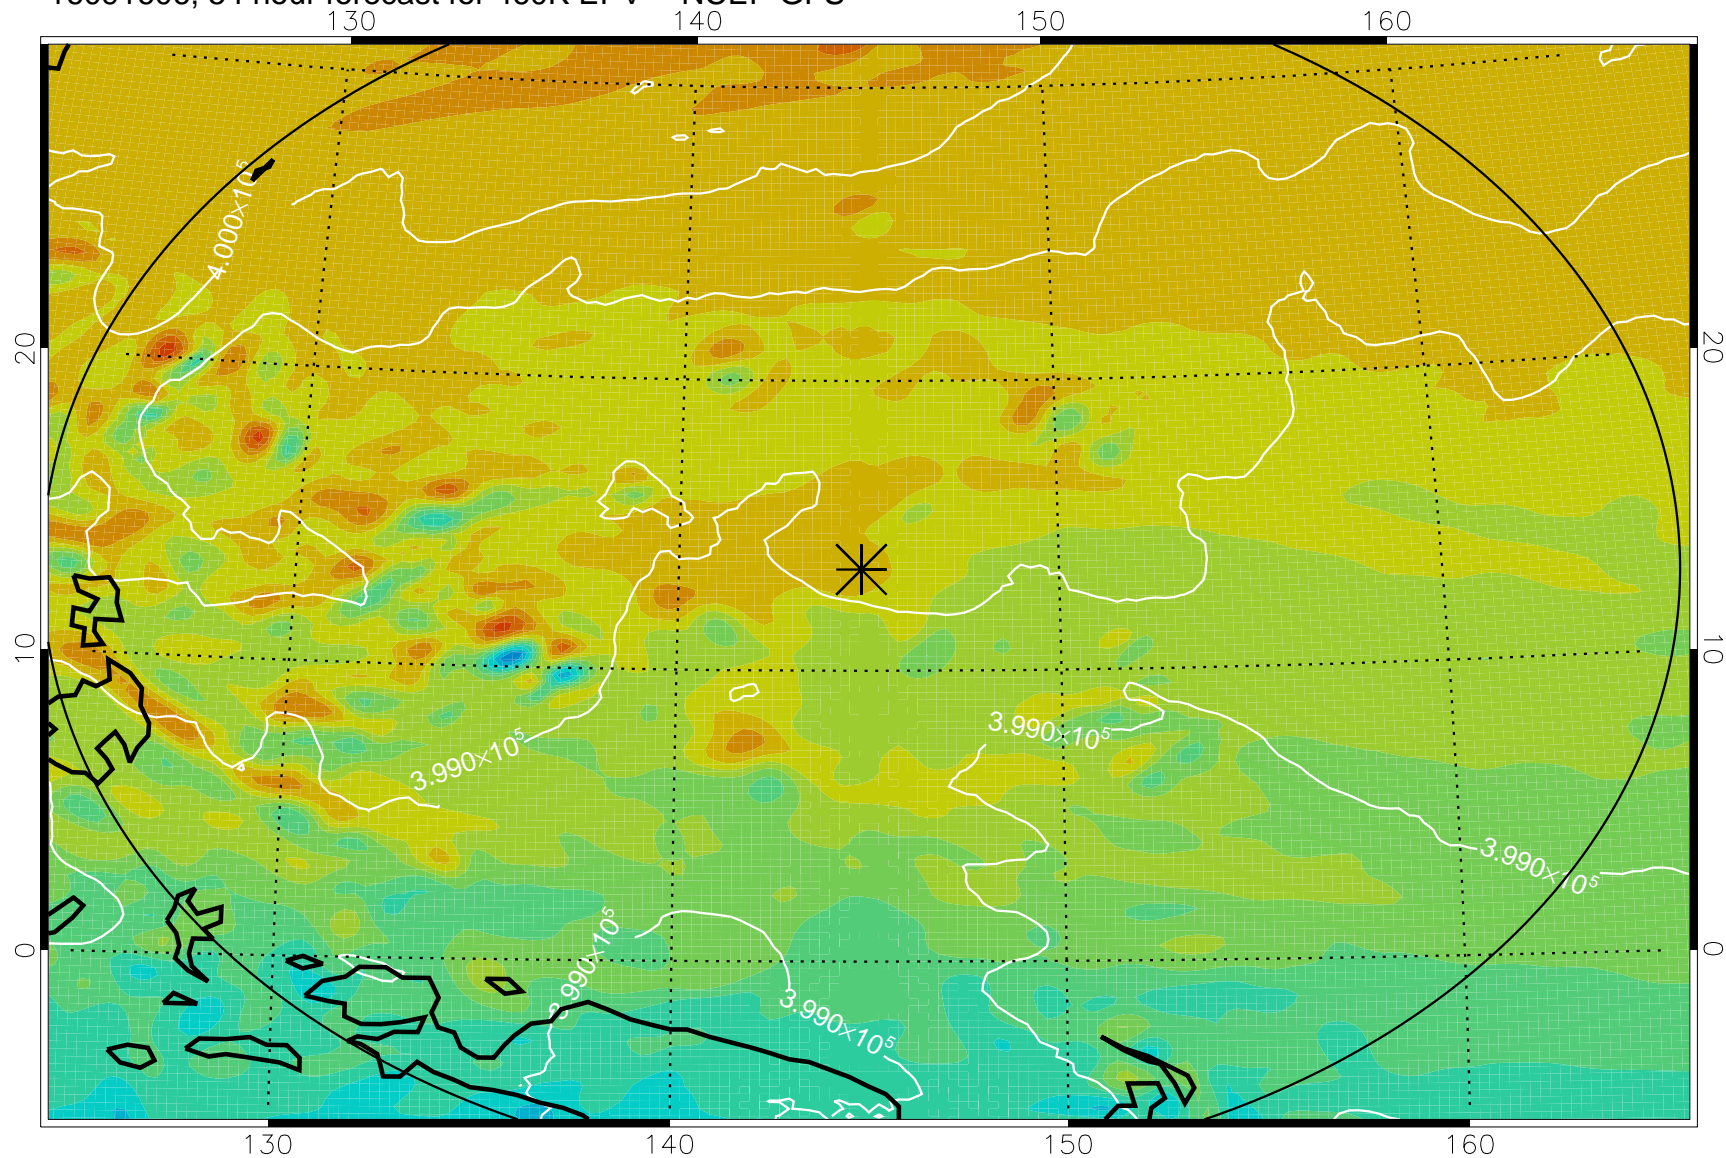

16091518, 42 hour forecast for 460K EPV -- NCEP GFS

460K Montgomery Streamfunction, white

Range ring of 2304 km

16091600, 48 hour forecast for 460K EPV -- NCEP GFS

460K Montgomery Streamfunction, white

Range ring of 2304 km

16091606, 54 hour forecast for 460K EPV -- NCEP GFS

460K Montgomery Streamfunction, white

Range ring of 2304 km

16091612, 60 hour forecast for 460K EPV -- NCEP GFS

460K Montgomery Streamfunction, white

Range ring of 2304 km

16091618, 66 hour forecast for 460K EPV -- NCEP GFS

460K Montgomery Streamfunction, white

Range ring of 2304 km

16091700, 72 hour forecast for 460K EPV -- NCEP GFS

460K Montgomery Streamfunction, white

Range ring of 2304 km

16091718, 90 hour forecast for 460K EPV -- NCEP GFS

460K Montgomery Streamfunction, white

Range ring of 2304 km

16091800, 96 hour forecast for 460K EPV -- NCEP GFS

460K Montgomery Streamfunction, white

Range ring of 2304 km