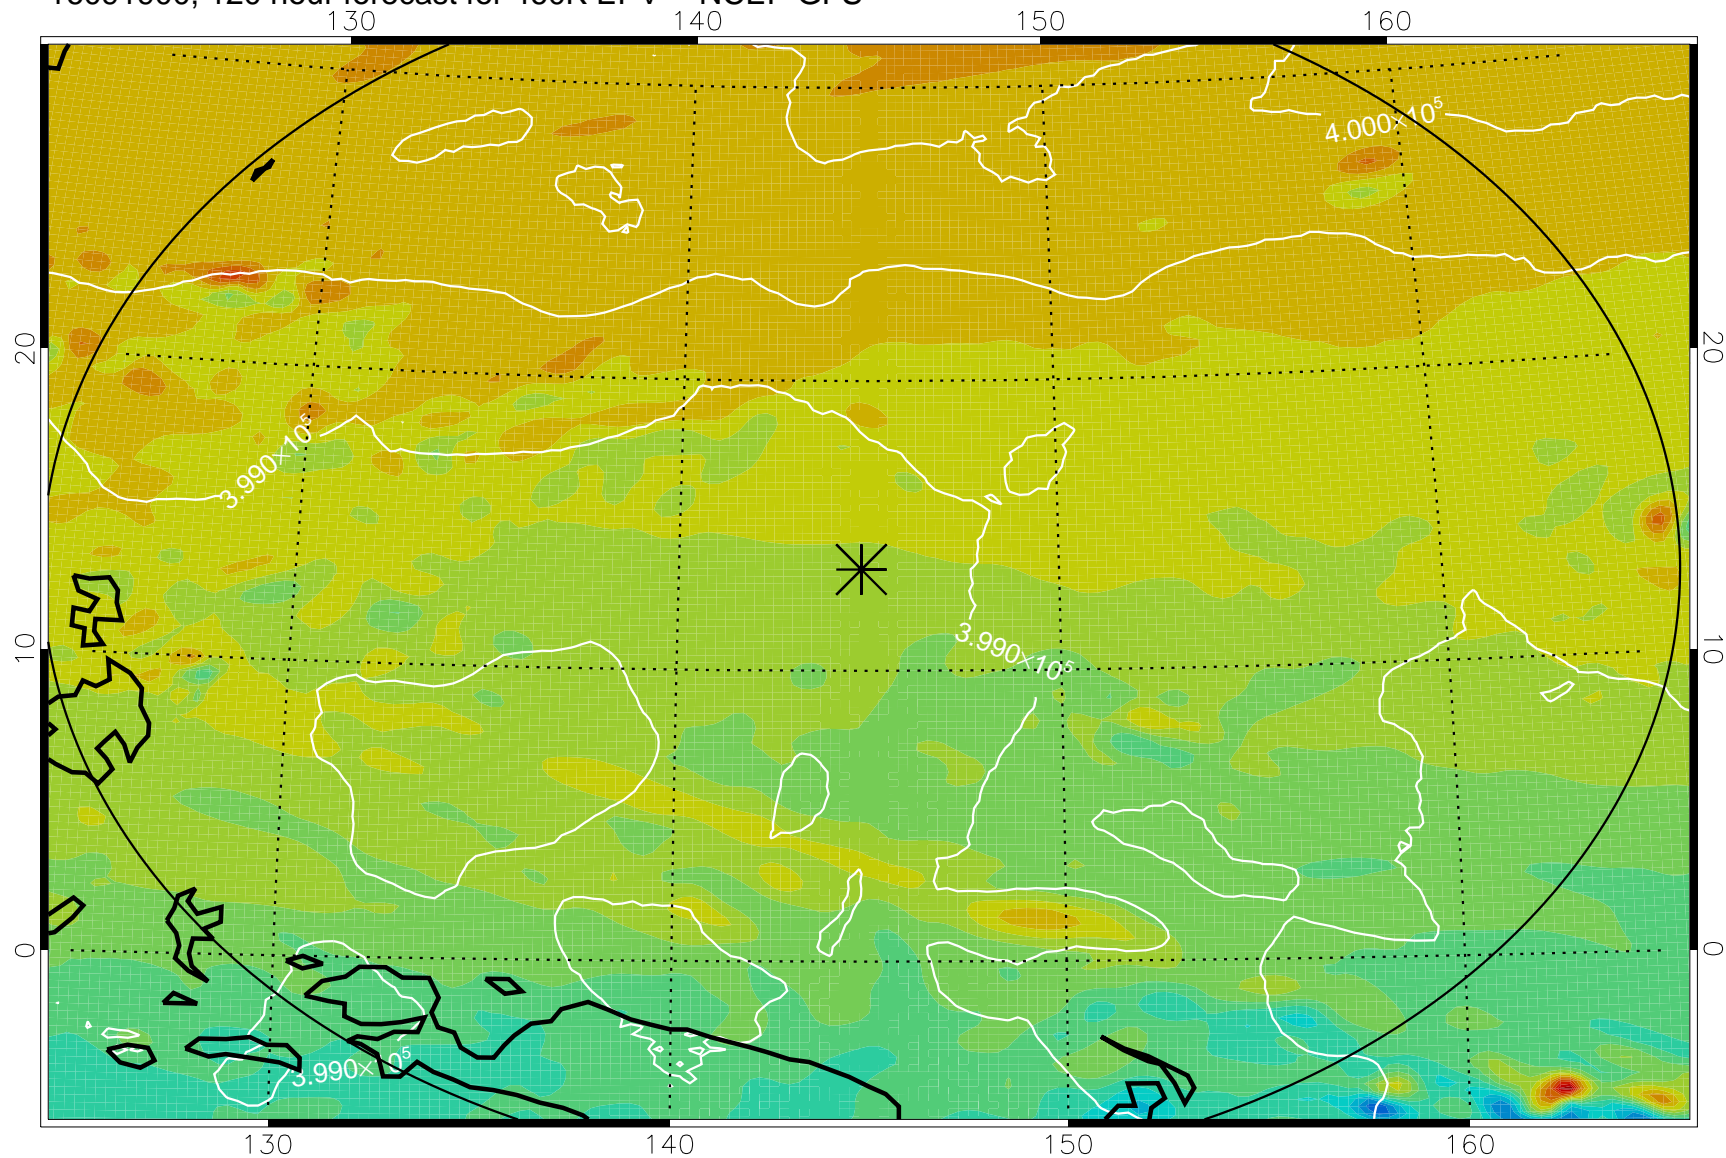

16091706, 78 hour forecast for 460K EPV -- NCEP GFS

460K Montgomery Streamfunction, white

Range ring of 2304 km

16091712, 84 hour forecast for 460K EPV -- NCEP GFS

460K Montgomery Streamfunction, white

Range ring of 2304 km

16091718, 90 hour forecast for 460K EPV -- NCEP GFS

460K Montgomery Streamfunction, white

Range ring of 2304 km

16091800, 96 hour forecast for 460K EPV -- NCEP GFS

460K Montgomery Streamfunction, white

Range ring of 2304 km

16091806, 102 hour forecast for 460K EPV -- NCEP GFS

460K Montgomery Streamfunction, white

Range ring of 2304 km

16091812, 108 hour forecast for 460K EPV -- NCEP GFS

460K Montgomery Streamfunction, white

Range ring of 2304 km

16091818, 114 hour forecast for 460K EPV -- NCEP GFS

460K Montgomery Streamfunction, white

Range ring of 2304 km

16091900, 120 hour forecast for 460K EPV -- NCEP GFS

460K Montgomery Streamfunction, white

Range ring of 2304 km