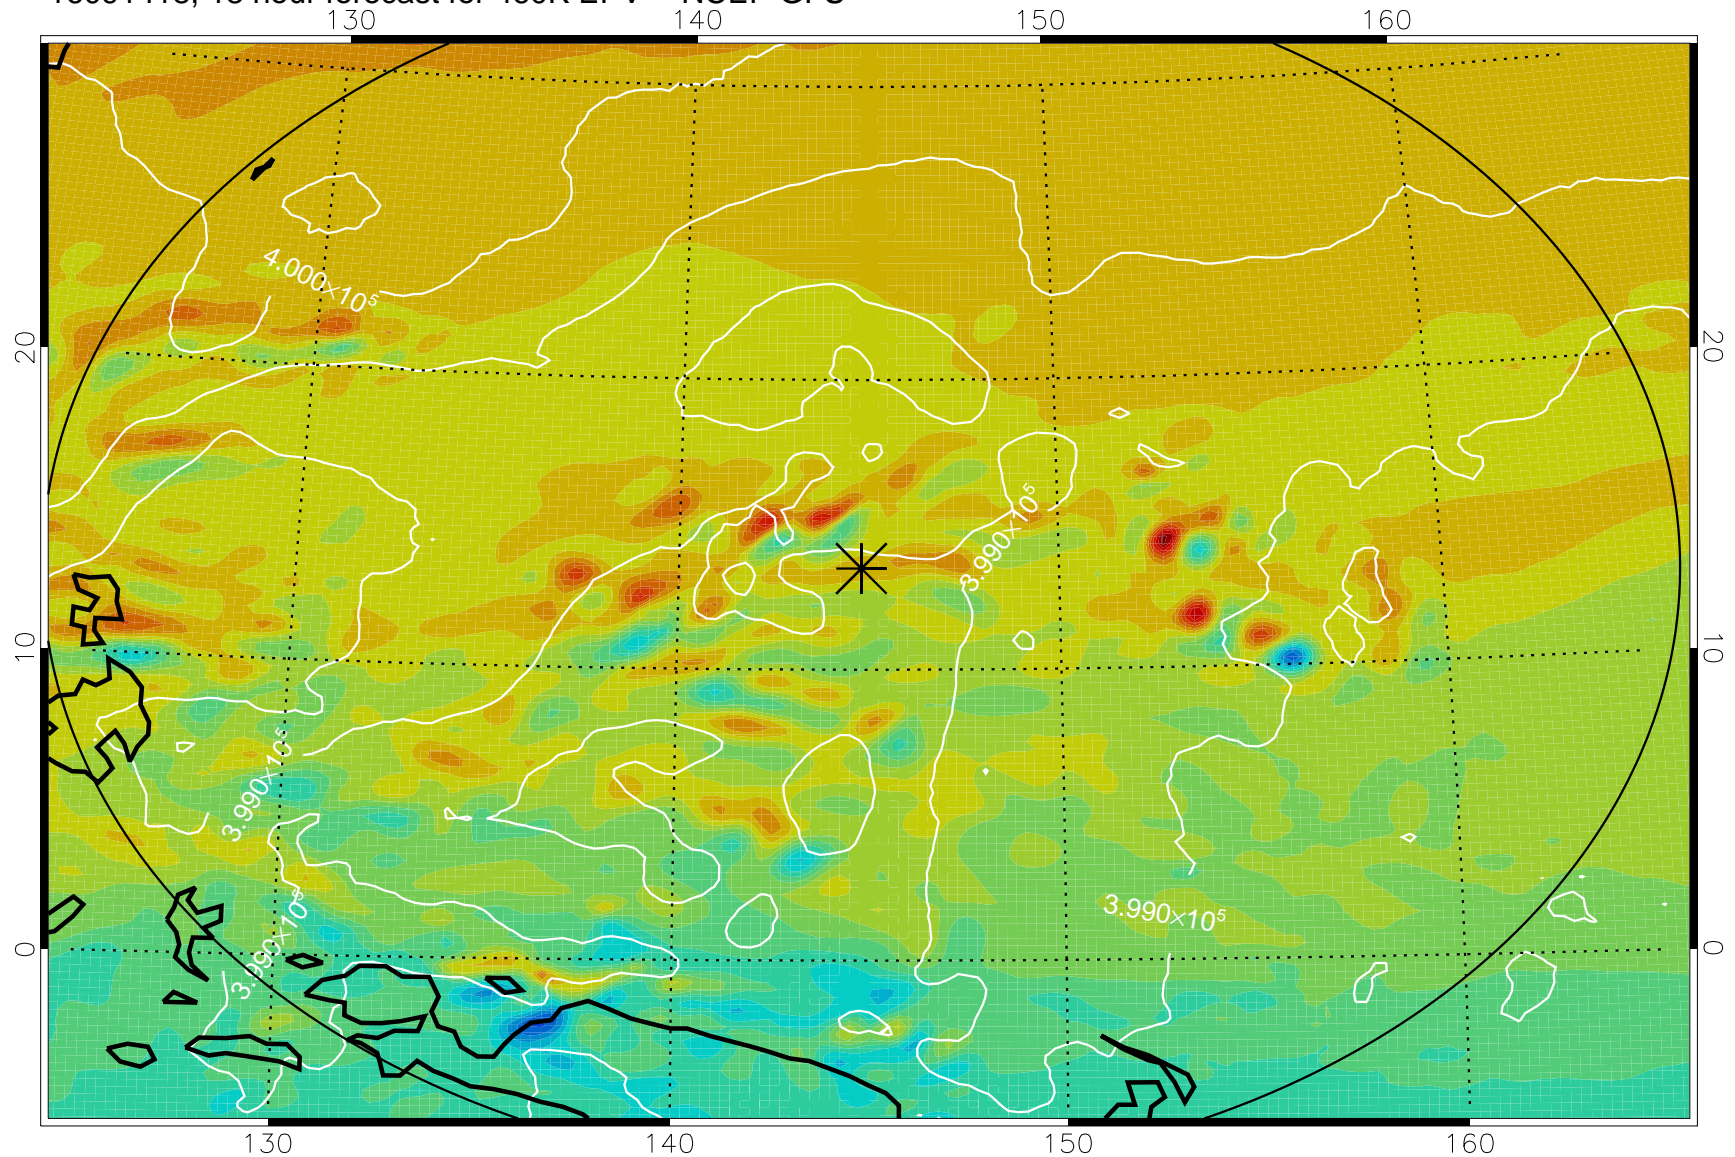

16091406, 6 hour forecast for 460K EPV -- NCEP GFS

460K Montgomery Streamfunction, white

Range ring of 2304 km

16091412, 12 hour forecast for 460K EPV -- NCEP GFS

460K Montgomery Streamfunction, white

Range ring of 2304 km

16091418, 18 hour forecast for 460K EPV -- NCEP GFS

460K Montgomery Streamfunction, white

Range ring of 2304 km

16091500, 24 hour forecast for 460K EPV -- NCEP GFS

460K Montgomery Streamfunction, white

Range ring of 2304 km

16091506, 30 hour forecast for 460K EPV -- NCEP GFS

460K Montgomery Streamfunction, white

Range ring of 2304 km

16091512, 36 hour forecast for 460K EPV -- NCEP GFS

460K Montgomery Streamfunction, white

Range ring of 2304 km

16091718, 90 hour forecast for 460K EPV -- NCEP GFS

460K Montgomery Streamfunction, white

Range ring of 2304 km

16091800, 96 hour forecast for 460K EPV -- NCEP GFS

460K Montgomery Streamfunction, white

Range ring of 2304 km