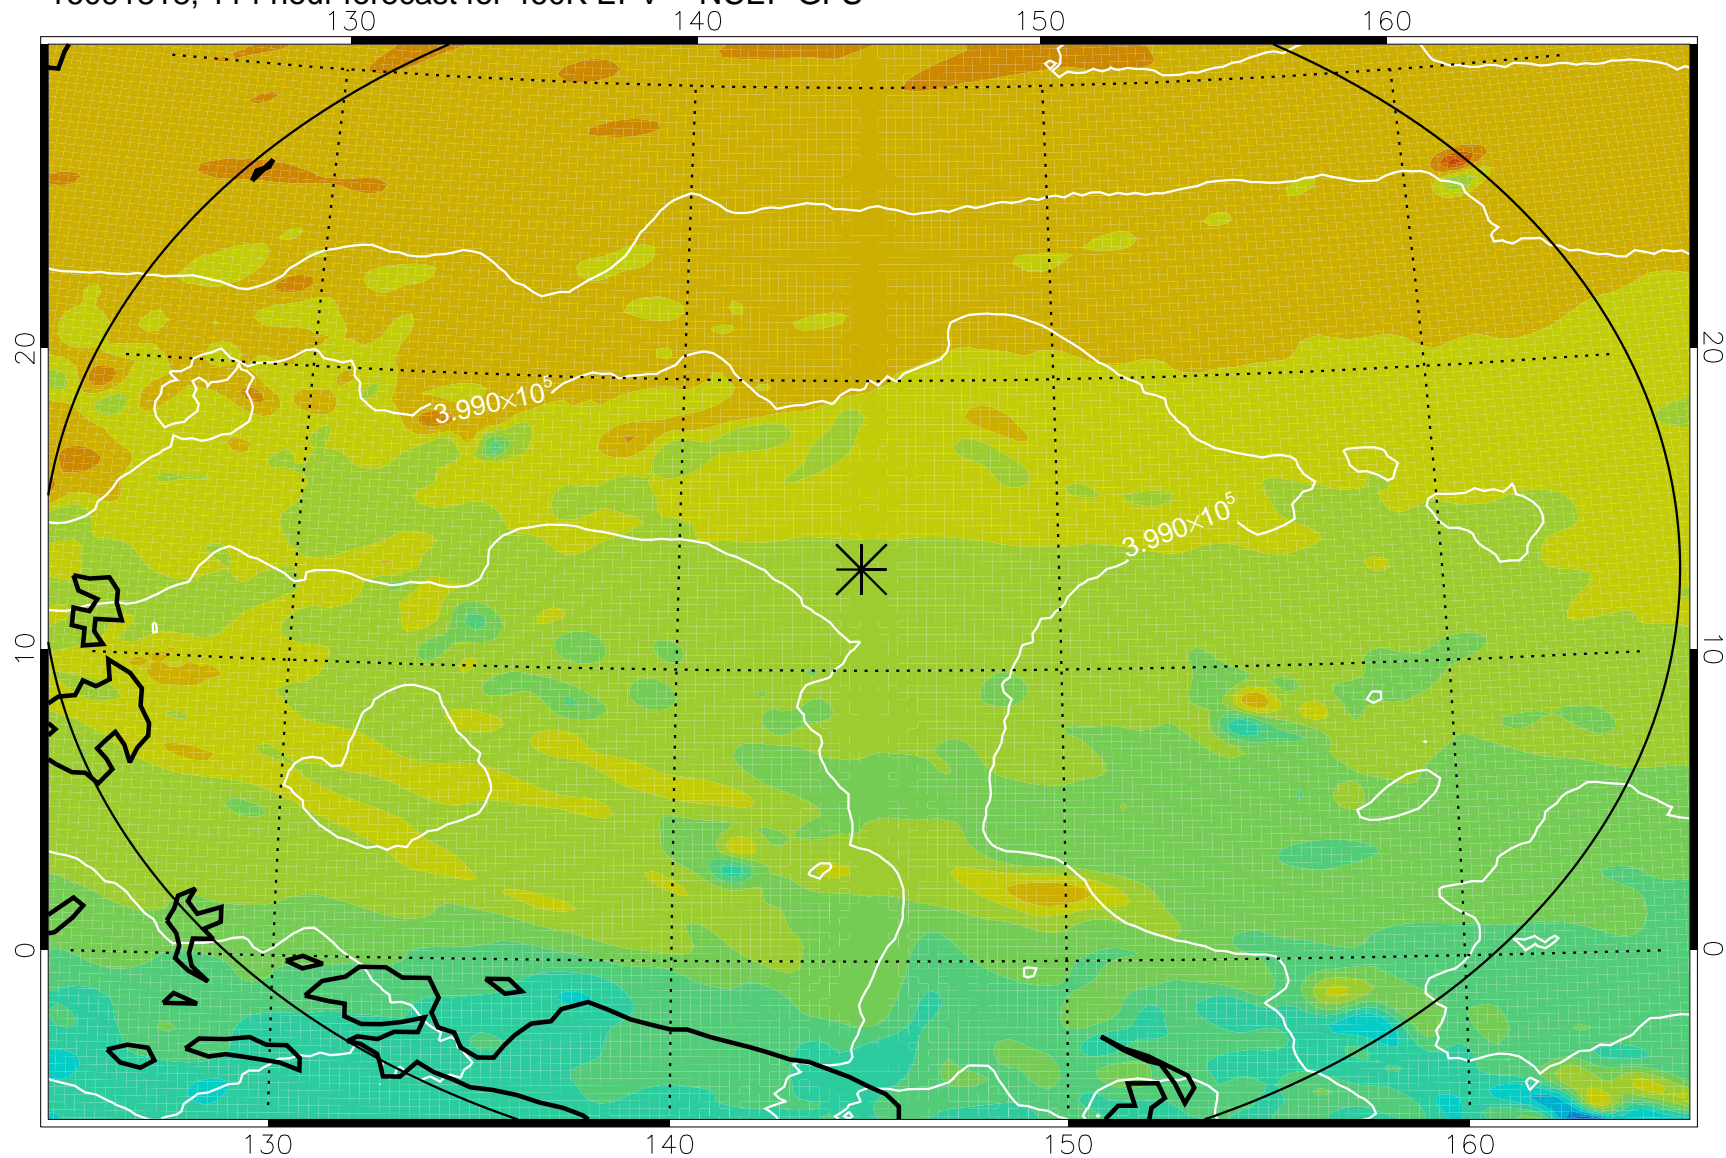

16091706, 78 hour forecast for 460K EPV -- NCEP GFS

460K Montgomery Streamfunction, white

Range ring of 2304 km

16091712, 84 hour forecast for 460K EPV -- NCEP GFS

460K Montgomery Streamfunction, white

Range ring of 2304 km

16091718, 90 hour forecast for 460K EPV -- NCEP GFS

460K Montgomery Streamfunction, white

Range ring of 2304 km

16091800, 96 hour forecast for 460K EPV -- NCEP GFS

460K Montgomery Streamfunction, white

Range ring of 2304 km

16091806, 102 hour forecast for 460K EPV -- NCEP GFS

460K Montgomery Streamfunction, white

Range ring of 2304 km

16091812, 108 hour forecast for 460K EPV -- NCEP GFS

460K Montgomery Streamfunction, white

Range ring of 2304 km

16091818, 114 hour forecast for 460K EPV -- NCEP GFS

460K Montgomery Streamfunction, white

Range ring of 2304 km

16091900, 120 hour forecast for 460K EPV -- NCEP GFS

460K Montgomery Streamfunction, white

Range ring of 2304 km