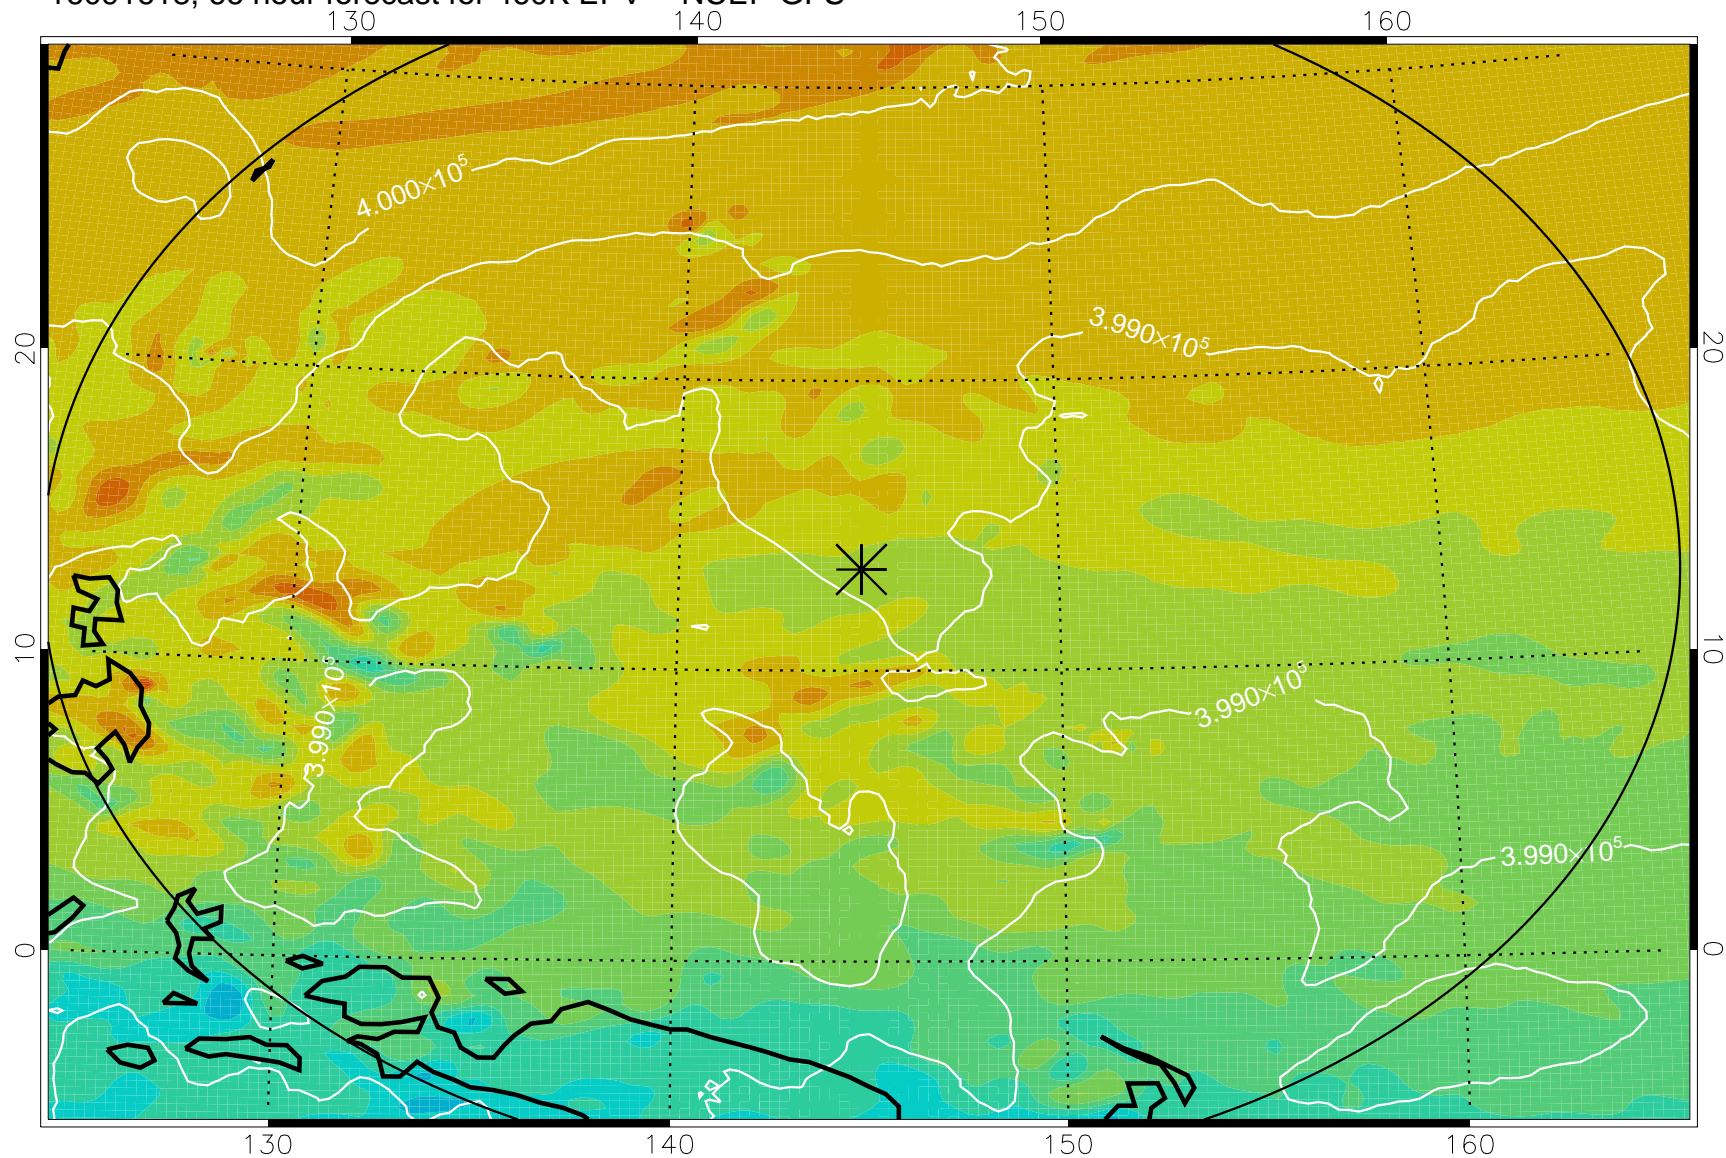

16091606, 54 hour forecast for 460K EPV -- NCEP GFS

460K Montgomery Streamfunction, white

Range ring of 2304 km

16091612, 60 hour forecast for 460K EPV -- NCEP GFS

460K Montgomery Streamfunction, white

Range ring of 2304 km

16091618, 66 hour forecast for 460K EPV -- NCEP GFS

460K Montgomery Streamfunction, white

Range ring of 2304 km

16091700, 72 hour forecast for 460K EPV -- NCEP GFS

460K Montgomery Streamfunction, white

Range ring of 2304 km

16091706, 78 hour forecast for 460K EPV -- NCEP GFS

460K Montgomery Streamfunction, white

Range ring of 2304 km

16091712, 84 hour forecast for 460K EPV -- NCEP GFS

460K Montgomery Streamfunction, white

Range ring of 2304 km

16091718, 90 hour forecast for 460K EPV -- NCEP GFS

460K Montgomery Streamfunction, white

Range ring of 2304 km

16091800, 96 hour forecast for 460K EPV -- NCEP GFS

460K Montgomery Streamfunction, white

Range ring of 2304 km