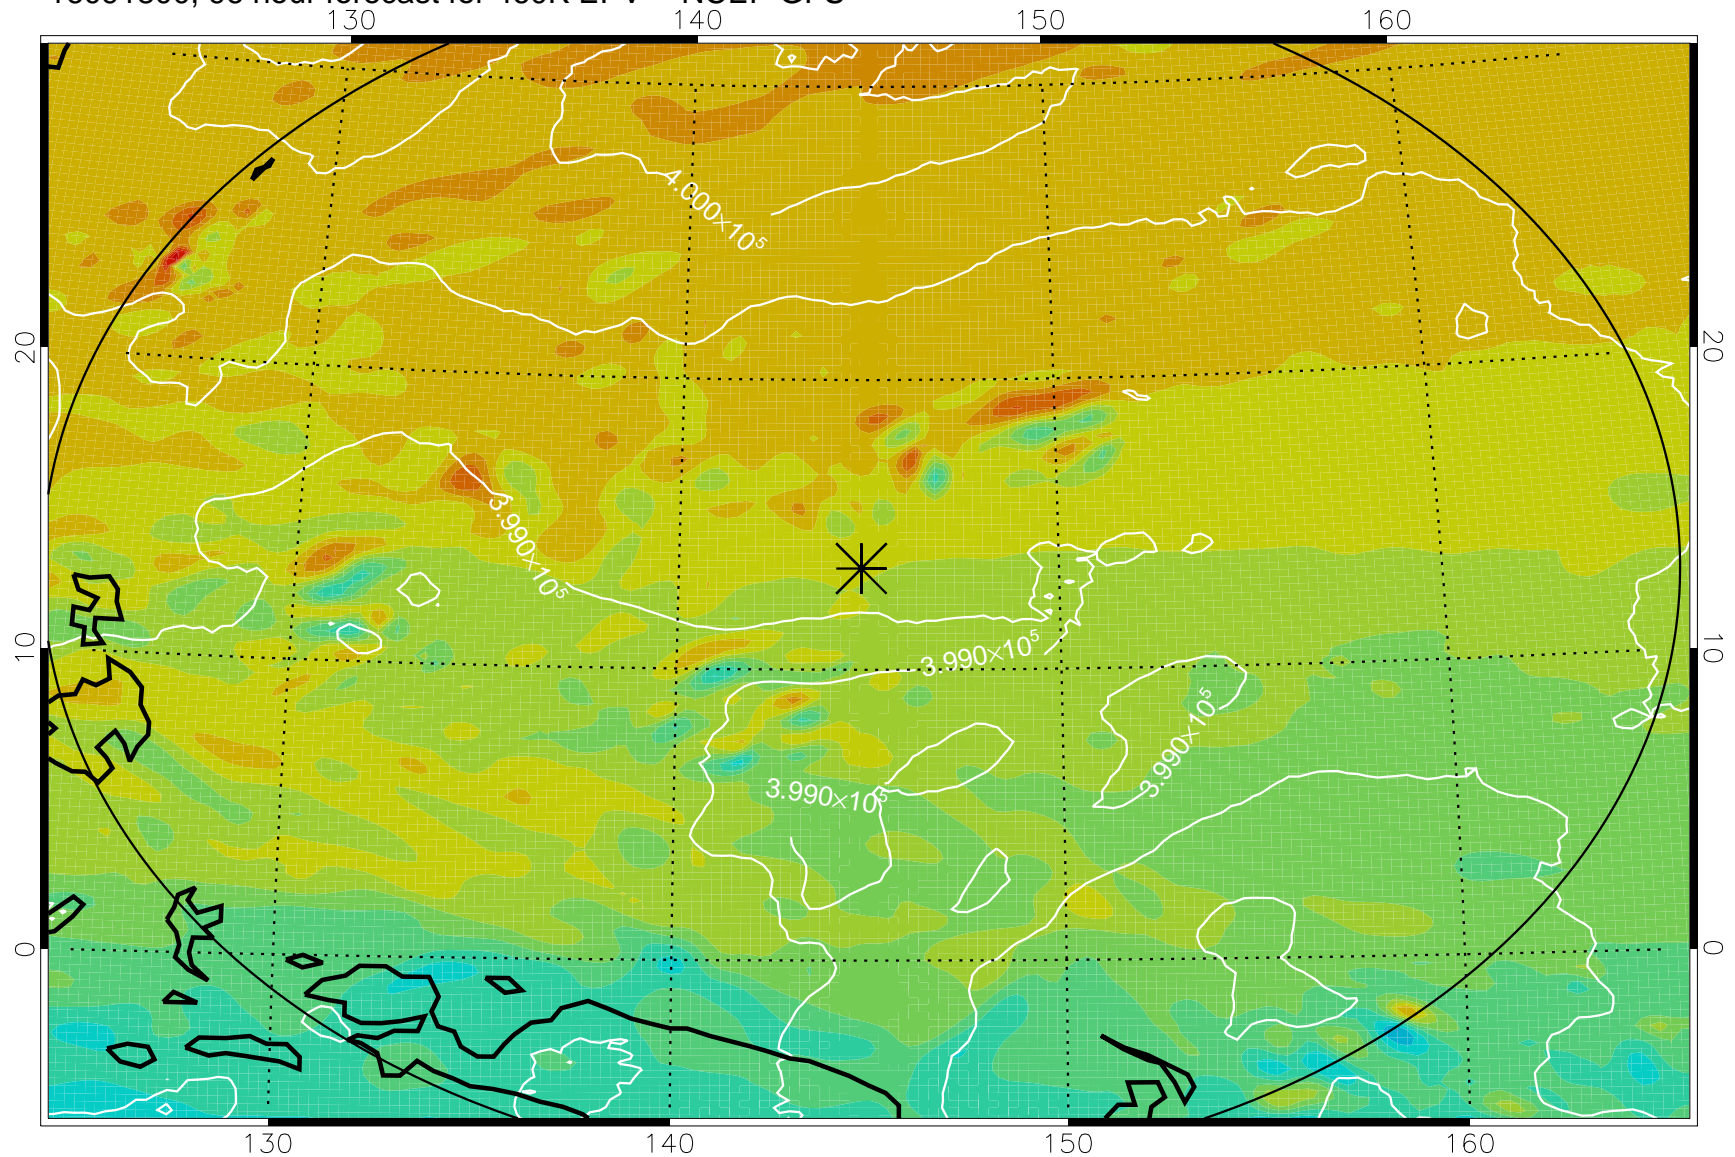

16091618, 66 hour forecast for 460K EPV -- NCEP GFS

460K Montgomery Streamfunction, white

Range ring of 2304 km

16091700, 72 hour forecast for 460K EPV -- NCEP GFS

460K Montgomery Streamfunction, white

Range ring of 2304 km

16091706, 78 hour forecast for 460K EPV -- NCEP GFS

460K Montgomery Streamfunction, white

Range ring of 2304 km

16091712, 84 hour forecast for 460K EPV -- NCEP GFS

460K Montgomery Streamfunction, white

Range ring of 2304 km

16091718, 90 hour forecast for 460K EPV -- NCEP GFS

460K Montgomery Streamfunction, white

Range ring of 2304 km

16091800, 96 hour forecast for 460K EPV -- NCEP GFS

460K Montgomery Streamfunction, white

Range ring of 2304 km

16091806, 102 hour forecast for 460K EPV -- NCEP GFS

460K Montgomery Streamfunction, white

Range ring of 2304 km

16091812, 108 hour forecast for 460K EPV -- NCEP GFS

460K Montgomery Streamfunction, white

Range ring of 2304 km