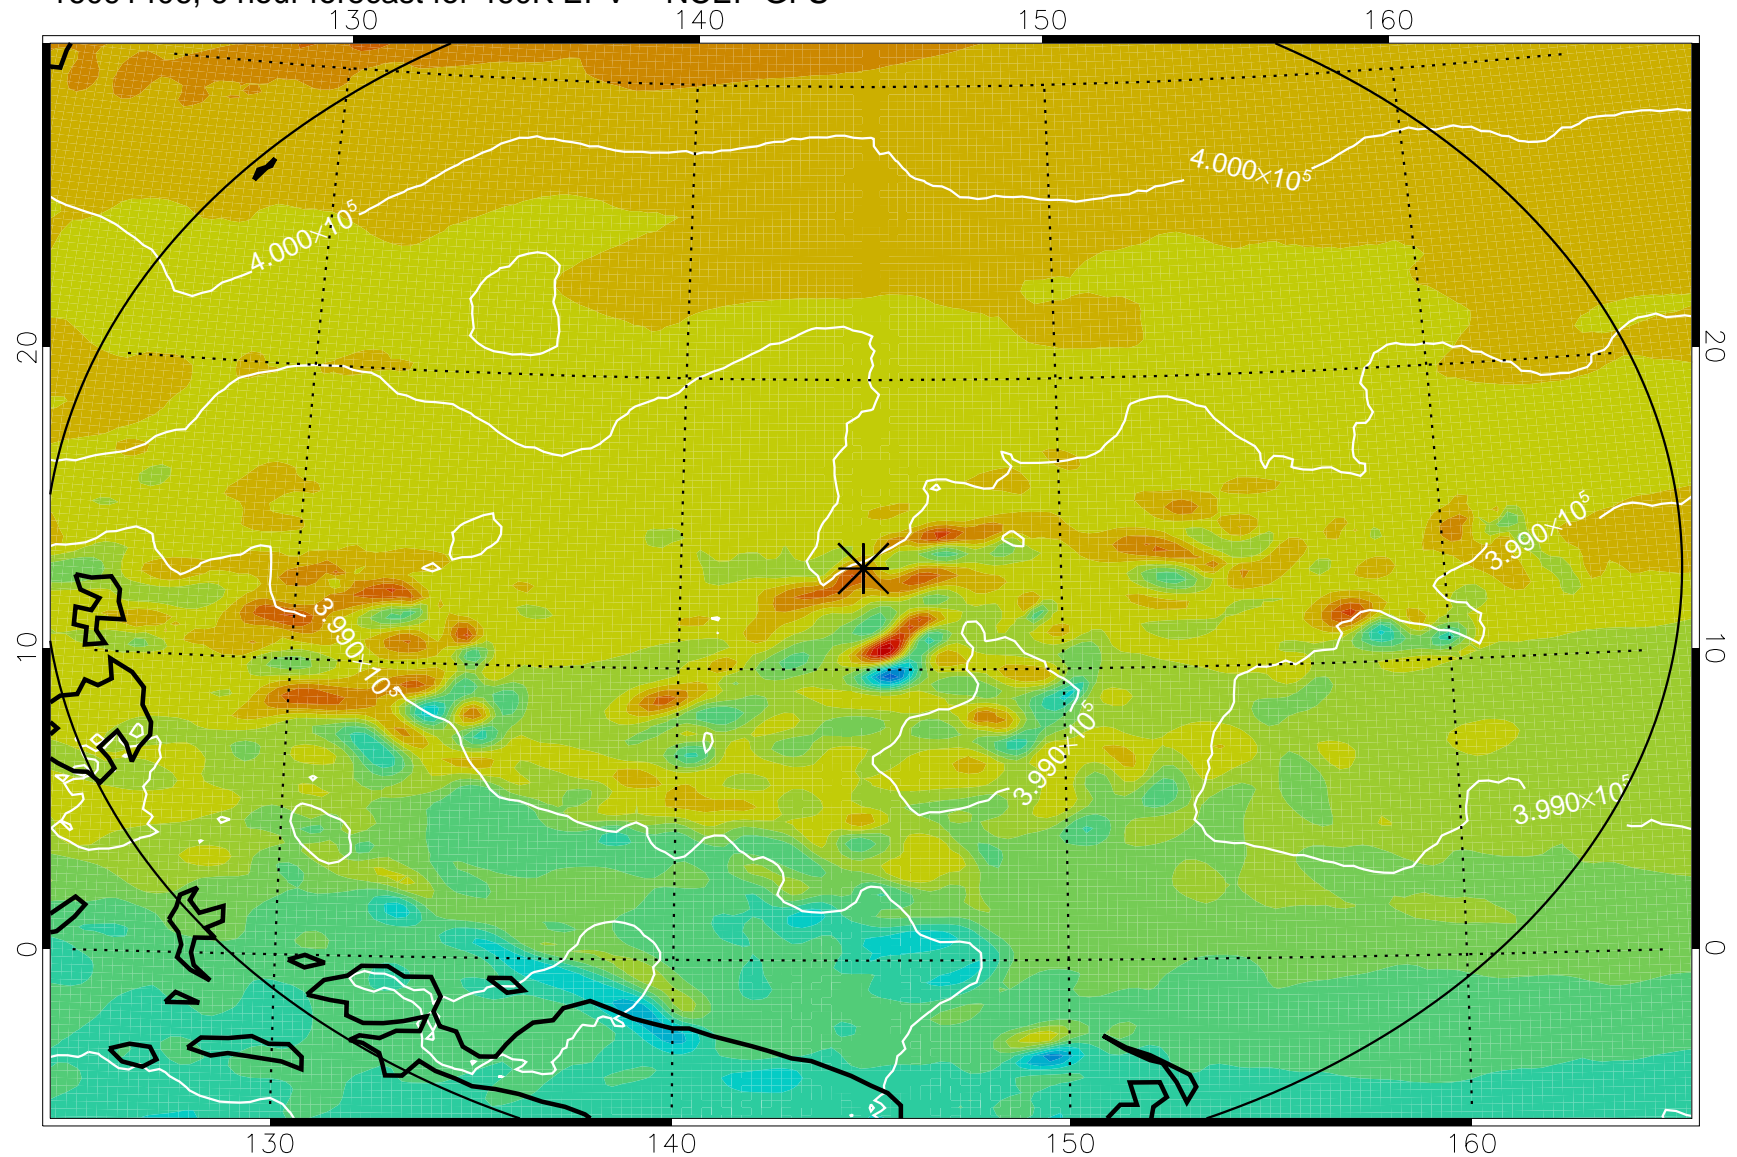

16091406, 6 hour forecast for 460K EPV -- NCEP GFS

460K Montgomery Streamfunction, white

Range ring of 2304 km

16091412, 12 hour forecast for 460K EPV -- NCEP GFS

460K Montgomery Streamfunction, white

Range ring of 2304 km

16091418, 18 hour forecast for 460K EPV -- NCEP GFS

460K Montgomery Streamfunction, white

Range ring of 2304 km

16091500, 24 hour forecast for 460K EPV -- NCEP GFS

460K Montgomery Streamfunction, white

Range ring of 2304 km

16091618, 66 hour forecast for 460K EPV -- NCEP GFS

460K Montgomery Streamfunction, white

Range ring of 2304 km

16091700, 72 hour forecast for 460K EPV -- NCEP GFS

460K Montgomery Streamfunction, white

Range ring of 2304 km

16091718, 90 hour forecast for 460K EPV -- NCEP GFS

460K Montgomery Streamfunction, white

Range ring of 2304 km

16091800, 96 hour forecast for 460K EPV -- NCEP GFS

460K Montgomery Streamfunction, white

Range ring of 2304 km