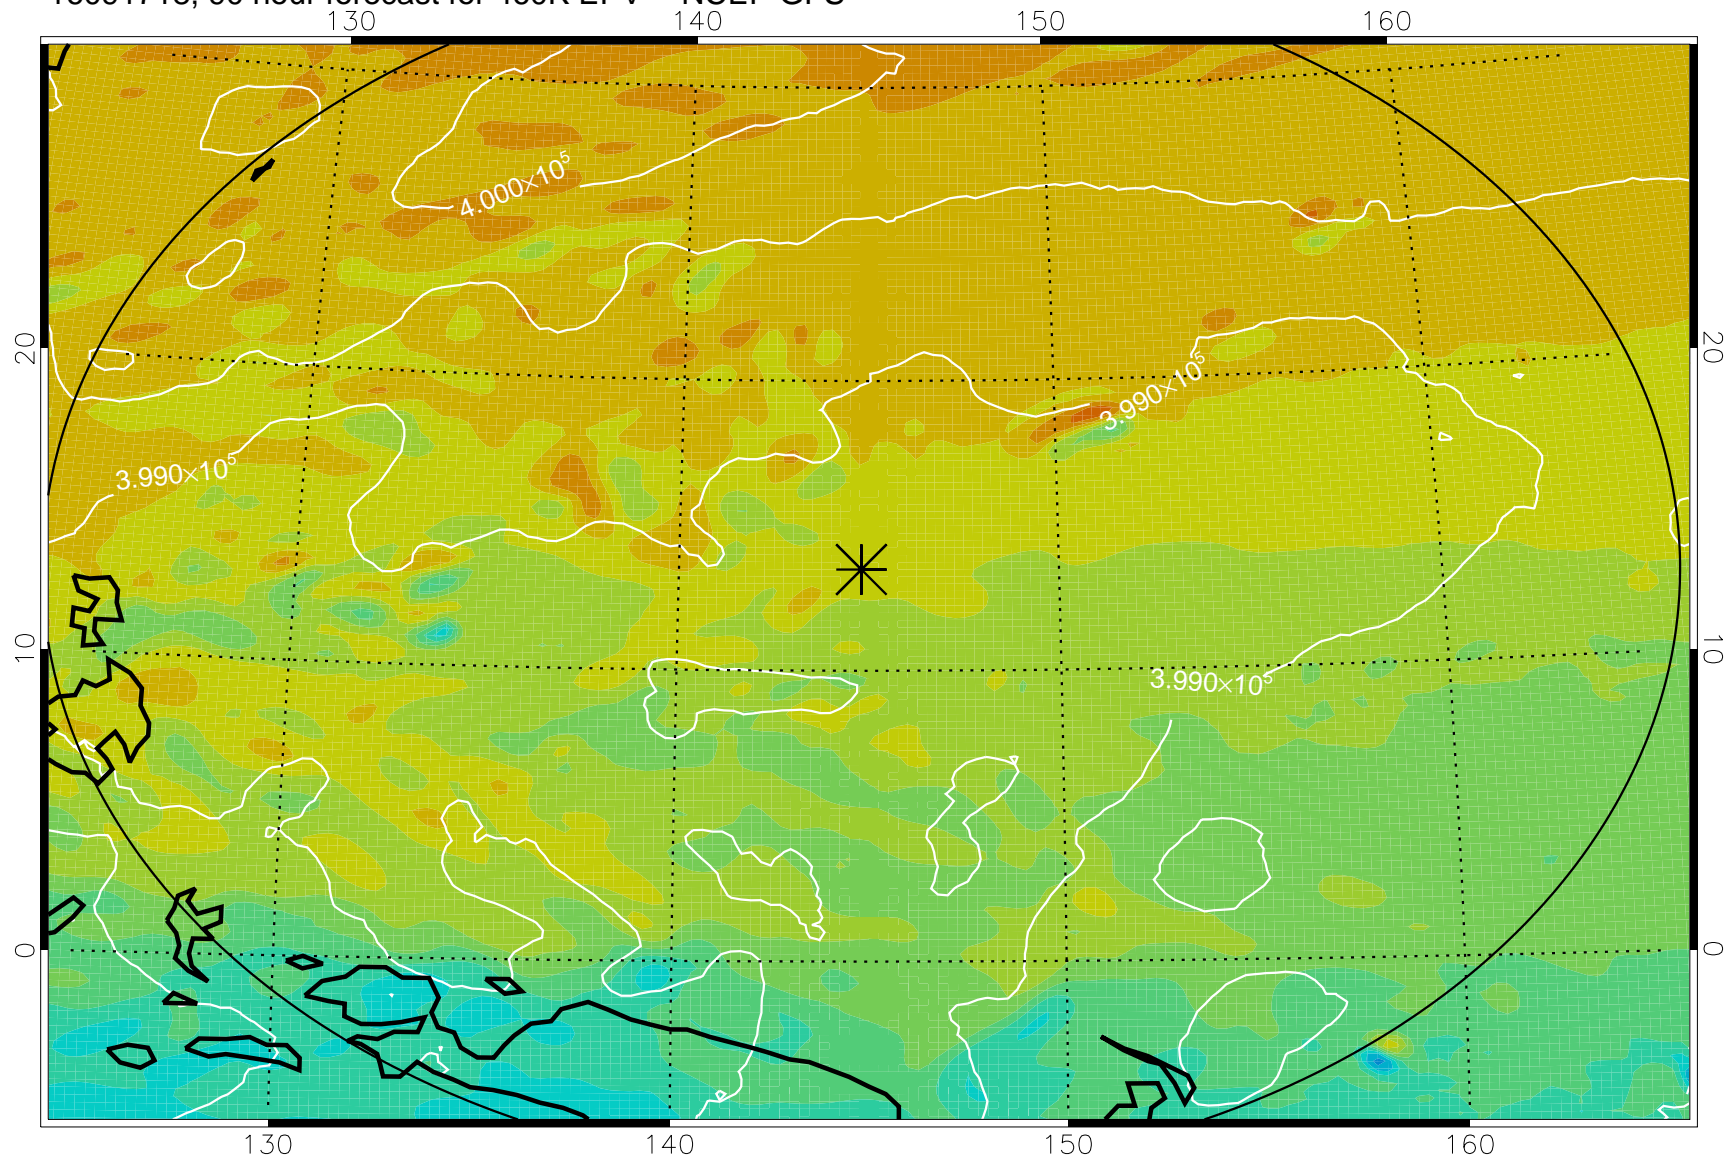

16091618, 66 hour forecast for 460K EPV -- NCEP GFS

460K Montgomery Streamfunction, white

Range ring of 2304 km

16091700, 72 hour forecast for 460K EPV -- NCEP GFS

460K Montgomery Streamfunction, white

Range ring of 2304 km

16091706, 78 hour forecast for 460K EPV -- NCEP GFS

460K Montgomery Streamfunction, white

Range ring of 2304 km

16091712, 84 hour forecast for 460K EPV -- NCEP GFS

460K Montgomery Streamfunction, white

Range ring of 2304 km

16091718, 90 hour forecast for 460K EPV -- NCEP GFS

460K Montgomery Streamfunction, white

Range ring of 2304 km

16091800, 96 hour forecast for 460K EPV -- NCEP GFS

460K Montgomery Streamfunction, white

Range ring of 2304 km

16091806, 102 hour forecast for 460K EPV -- NCEP GFS

460K Montgomery Streamfunction, white

Range ring of 2304 km

16091812, 108 hour forecast for 460K EPV -- NCEP GFS

460K Montgomery Streamfunction, white

Range ring of 2304 km