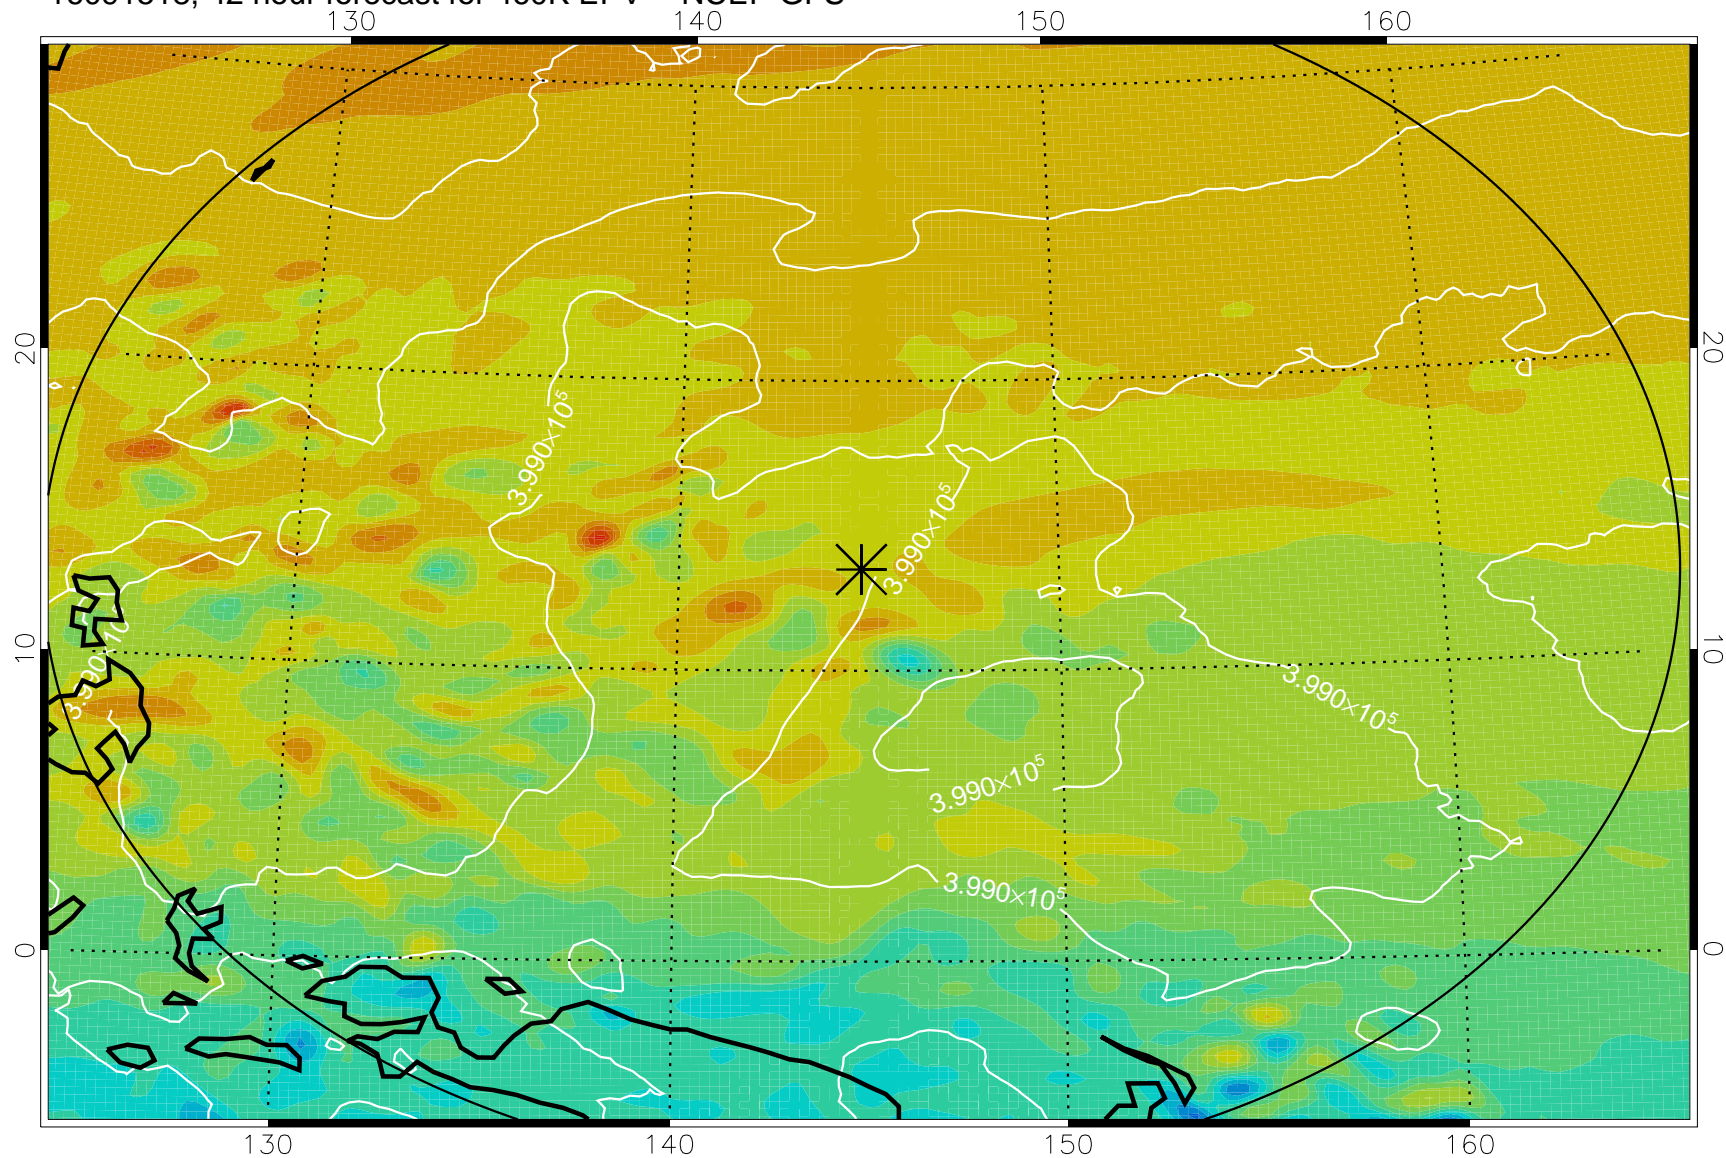

16091506, 30 hour forecast for 460K EPV -- NCEP GFS

460K Montgomery Streamfunction, white

Range ring of 2304 km

16091512, 36 hour forecast for 460K EPV -- NCEP GFS

460K Montgomery Streamfunction, white

Range ring of 2304 km

16091518, 42 hour forecast for 460K EPV -- NCEP GFS

460K Montgomery Streamfunction, white

Range ring of 2304 km

16091600, 48 hour forecast for 460K EPV -- NCEP GFS

460K Montgomery Streamfunction, white

Range ring of 2304 km

16091606, 54 hour forecast for 460K EPV -- NCEP GFS

460K Montgomery Streamfunction, white

Range ring of 2304 km

16091612, 60 hour forecast for 460K EPV -- NCEP GFS

460K Montgomery Streamfunction, white

Range ring of 2304 km

16091618, 66 hour forecast for 460K EPV -- NCEP GFS

460K Montgomery Streamfunction, white

Range ring of 2304 km

16091700, 72 hour forecast for 460K EPV -- NCEP GFS

460K Montgomery Streamfunction, white

Range ring of 2304 km