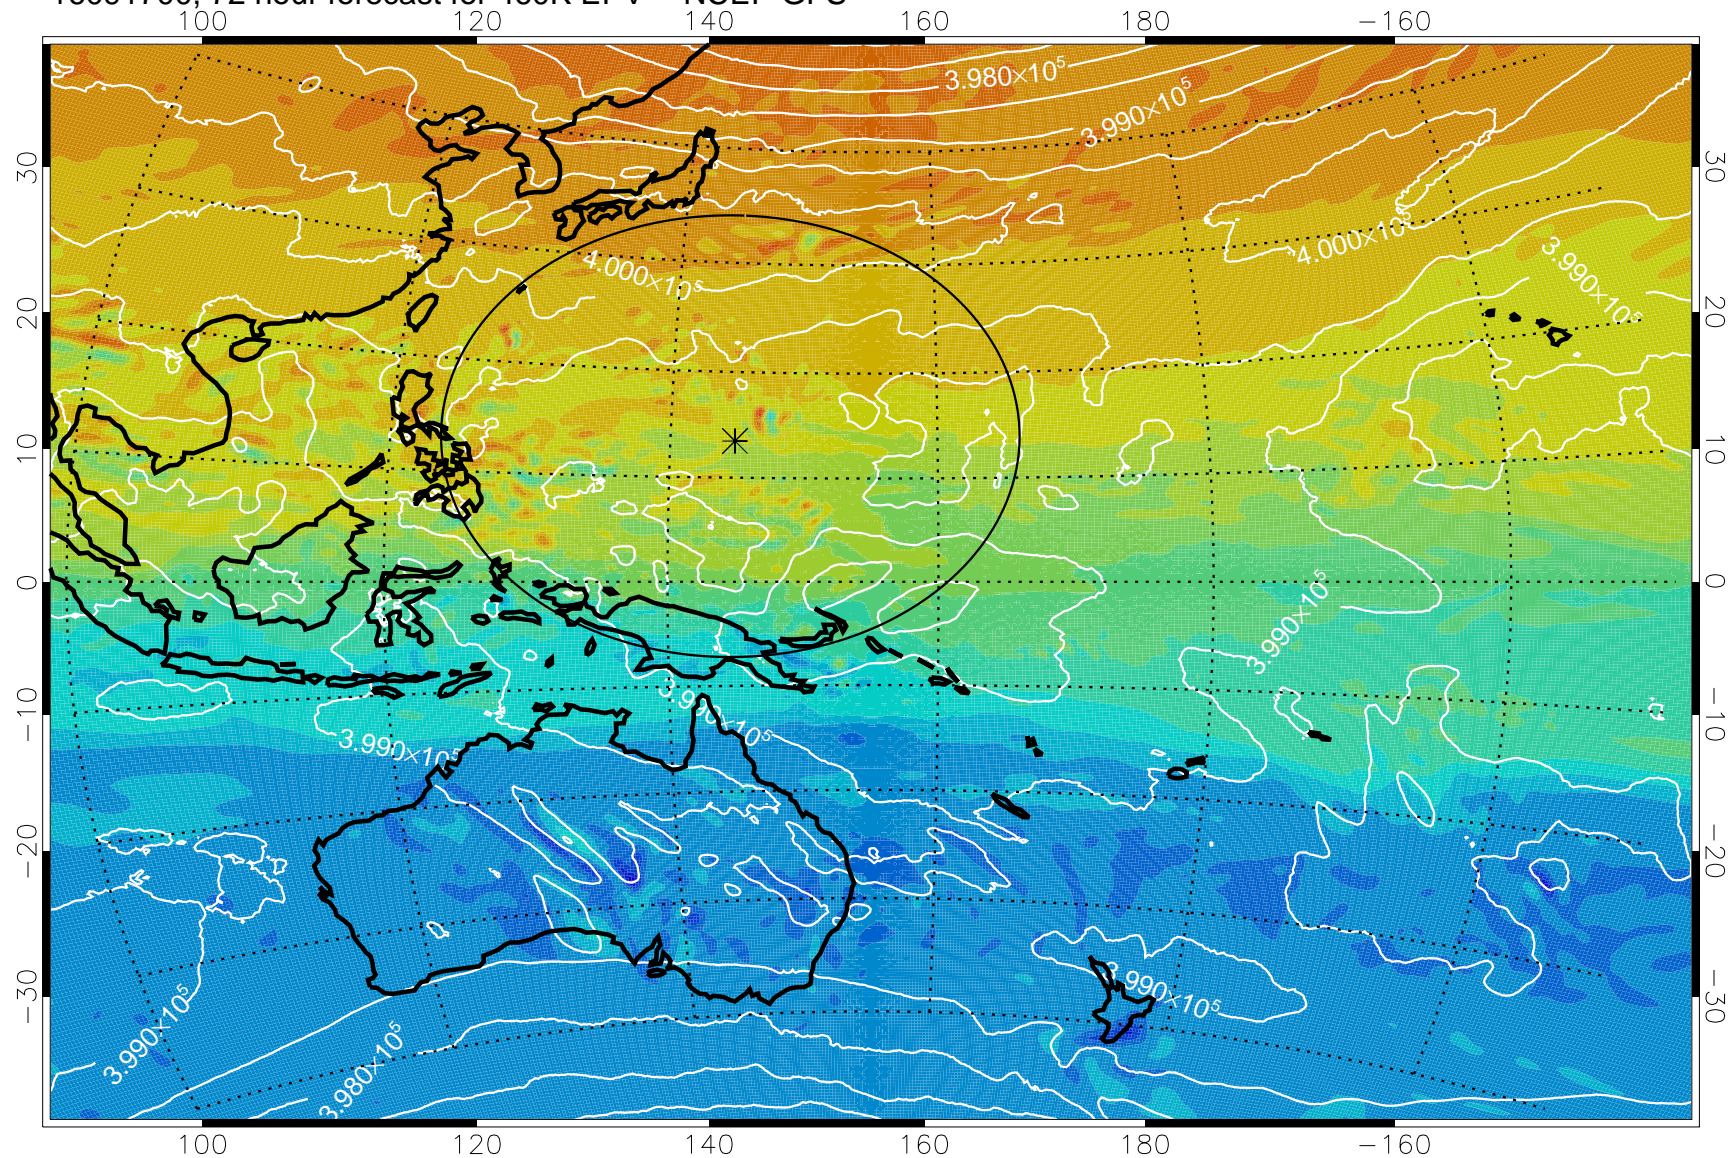

16091518, 42 hour forecast for 460K EPV -- NCEP GFS

460K Montgomery Streamfunction, white

Range ring of 2304 km

16091600, 48 hour forecast for 460K EPV -- NCEP GFS

460K Montgomery Streamfunction, white

Range ring of 2304 km

16091606, 54 hour forecast for 460K EPV -- NCEP GFS

460K Montgomery Streamfunction, white

Range ring of 2304 km

16091612, 60 hour forecast for 460K EPV -- NCEP GFS

460K Montgomery Streamfunction, white

Range ring of 2304 km

16091618, 66 hour forecast for 460K EPV -- NCEP GFS

460K Montgomery Streamfunction, white

Range ring of 2304 km

16091700, 72 hour forecast for 460K EPV -- NCEP GFS

460K Montgomery Streamfunction, white

Range ring of 2304 km

16091706, 78 hour forecast for 460K EPV -- NCEP GFS

460K Montgomery Streamfunction, white

Range ring of 2304 km

16091712, 84 hour forecast for 460K EPV -- NCEP GFS

460K Montgomery Streamfunction, white

Range ring of 2304 km