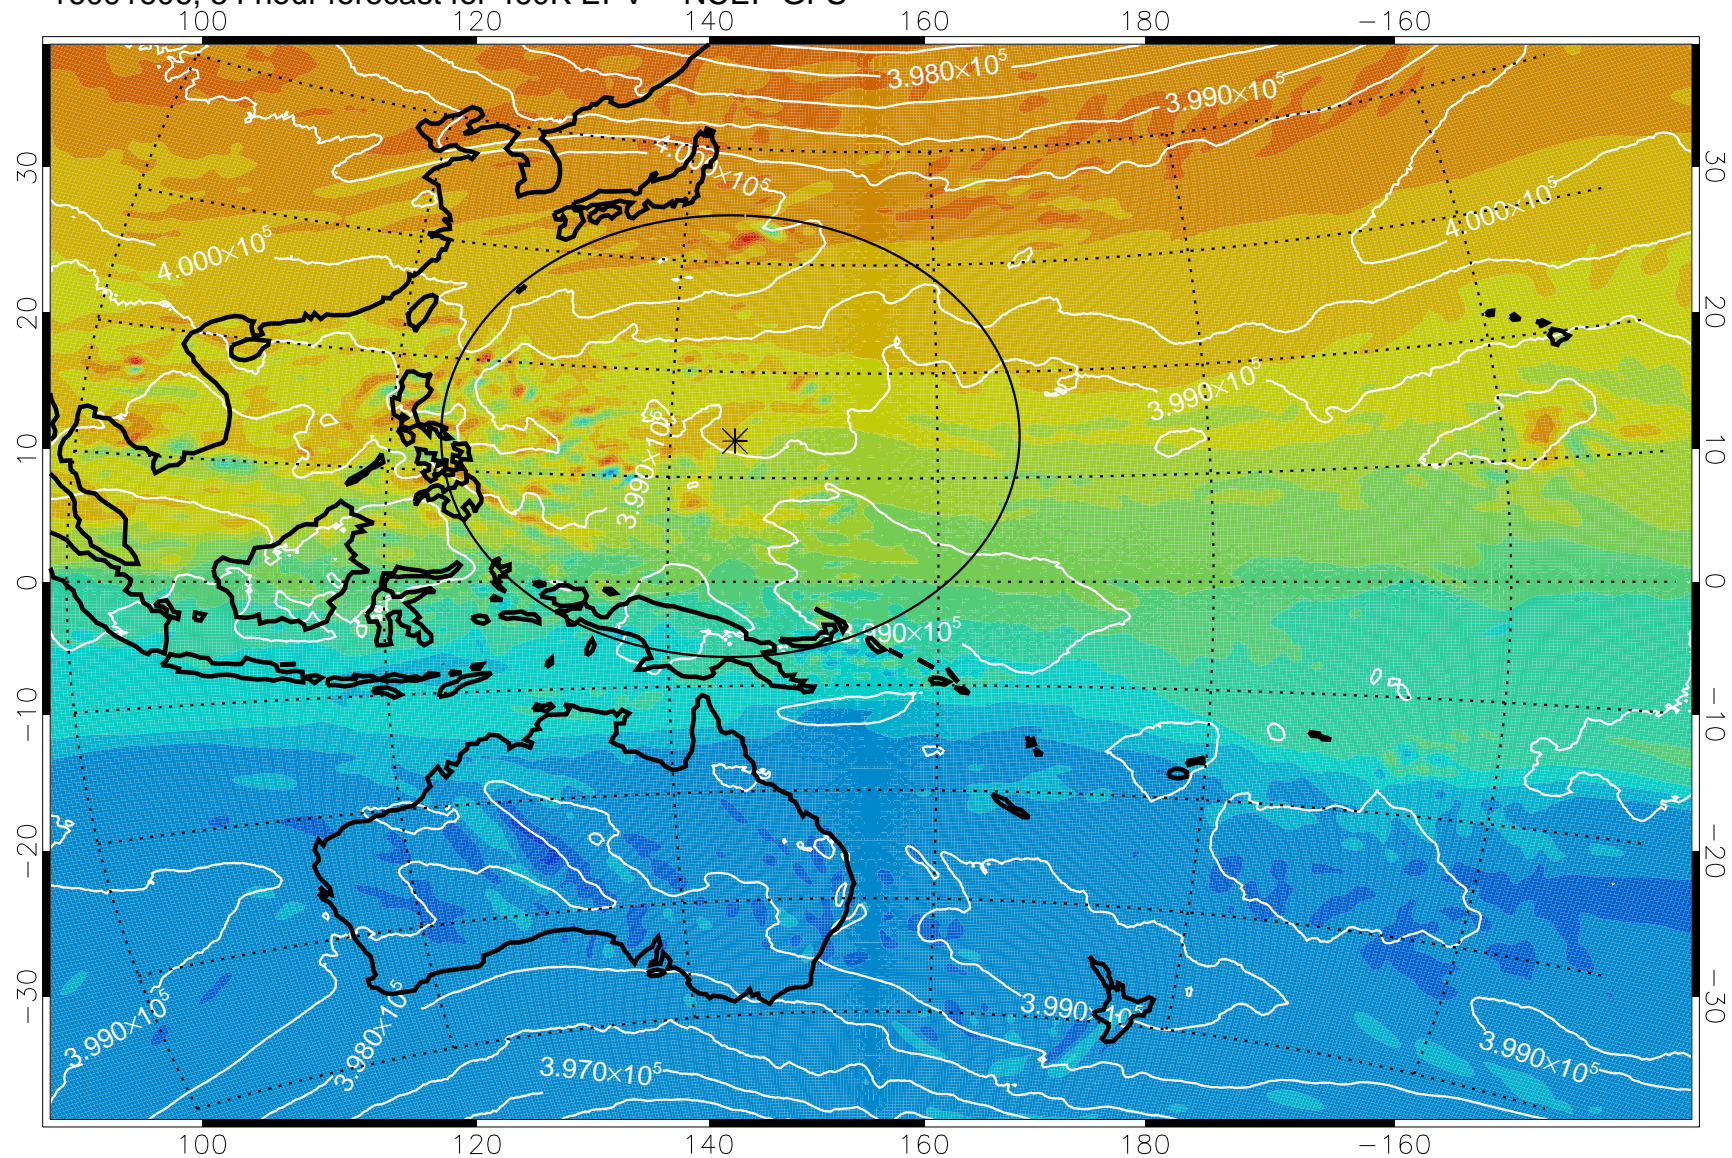

16091506, 30 hour forecast for 460K EPV -- NCEP GFS

460K Montgomery Streamfunction, white

Range ring of 2304 km

16091512, 36 hour forecast for 460K EPV -- NCEP GFS

460K Montgomery Streamfunction, white

Range ring of 2304 km

16091518, 42 hour forecast for 460K EPV -- NCEP GFS

460K Montgomery Streamfunction, white

Range ring of 2304 km

16091600, 48 hour forecast for 460K EPV -- NCEP GFS

460K Montgomery Streamfunction, white

Range ring of 2304 km

16091606, 54 hour forecast for 460K EPV -- NCEP GFS

460K Montgomery Streamfunction, white

Range ring of 2304 km

16091612, 60 hour forecast for 460K EPV -- NCEP GFS

460K Montgomery Streamfunction, white

Range ring of 2304 km

16091618, 66 hour forecast for 460K EPV -- NCEP GFS

460K Montgomery Streamfunction, white

Range ring of 2304 km

16091700, 72 hour forecast for 460K EPV -- NCEP GFS

460K Montgomery Streamfunction, white

Range ring of 2304 km