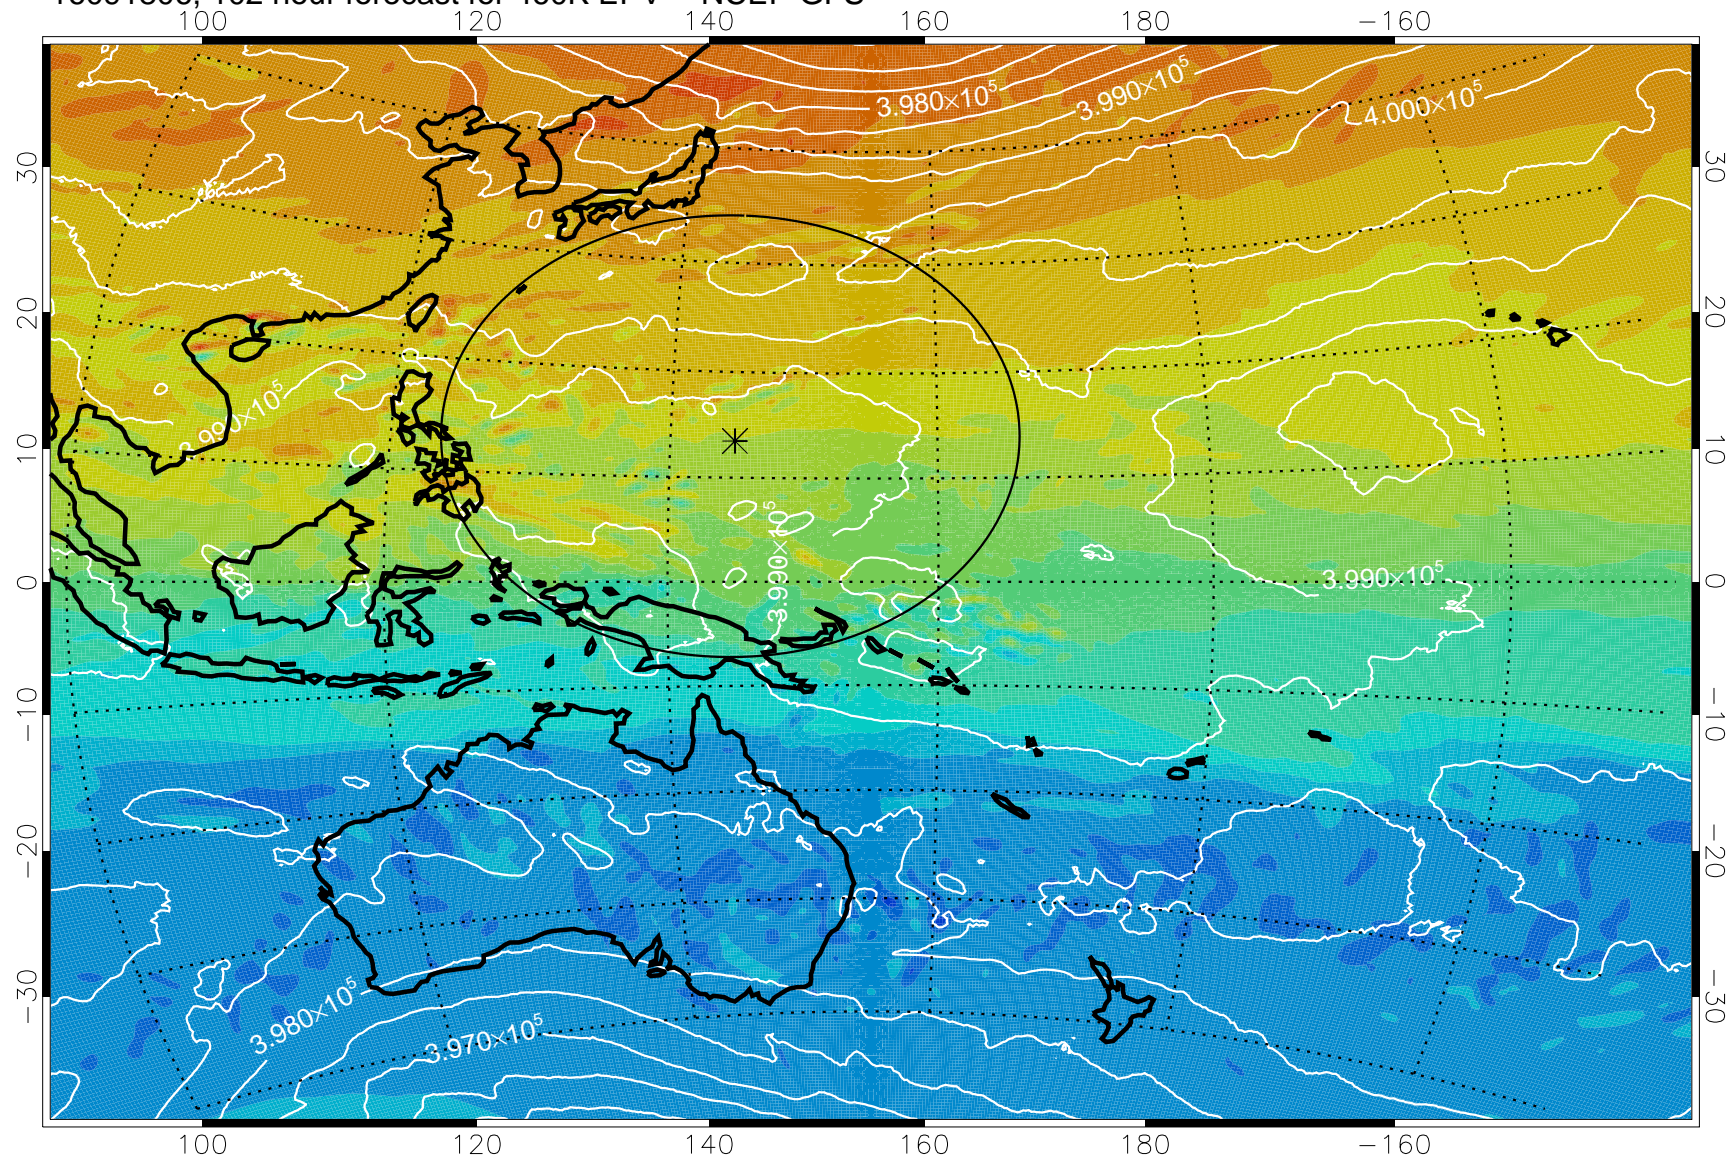

16091706, 78 hour forecast for 460K EPV -- NCEP GFS

460K Montgomery Streamfunction, white

Range ring of 2304 km

16091712, 84 hour forecast for 460K EPV -- NCEP GFS

460K Montgomery Streamfunction, white

Range ring of 2304 km

16091718, 90 hour forecast for 460K EPV -- NCEP GFS

460K Montgomery Streamfunction, white

Range ring of 2304 km

16091800, 96 hour forecast for 460K EPV -- NCEP GFS

460K Montgomery Streamfunction, white

Range ring of 2304 km

16091806, 102 hour forecast for 460K EPV -- NCEP GFS

460K Montgomery Streamfunction, white

Range ring of 2304 km

16091812, 108 hour forecast for 460K EPV -- NCEP GFS

460K Montgomery Streamfunction, white

Range ring of 2304 km

16091818, 114 hour forecast for 460K EPV -- NCEP GFS

460K Montgomery Streamfunction, white

Range ring of 2304 km

16091900, 120 hour forecast for 460K EPV -- NCEP GFS

460K Montgomery Streamfunction, white

Range ring of 2304 km