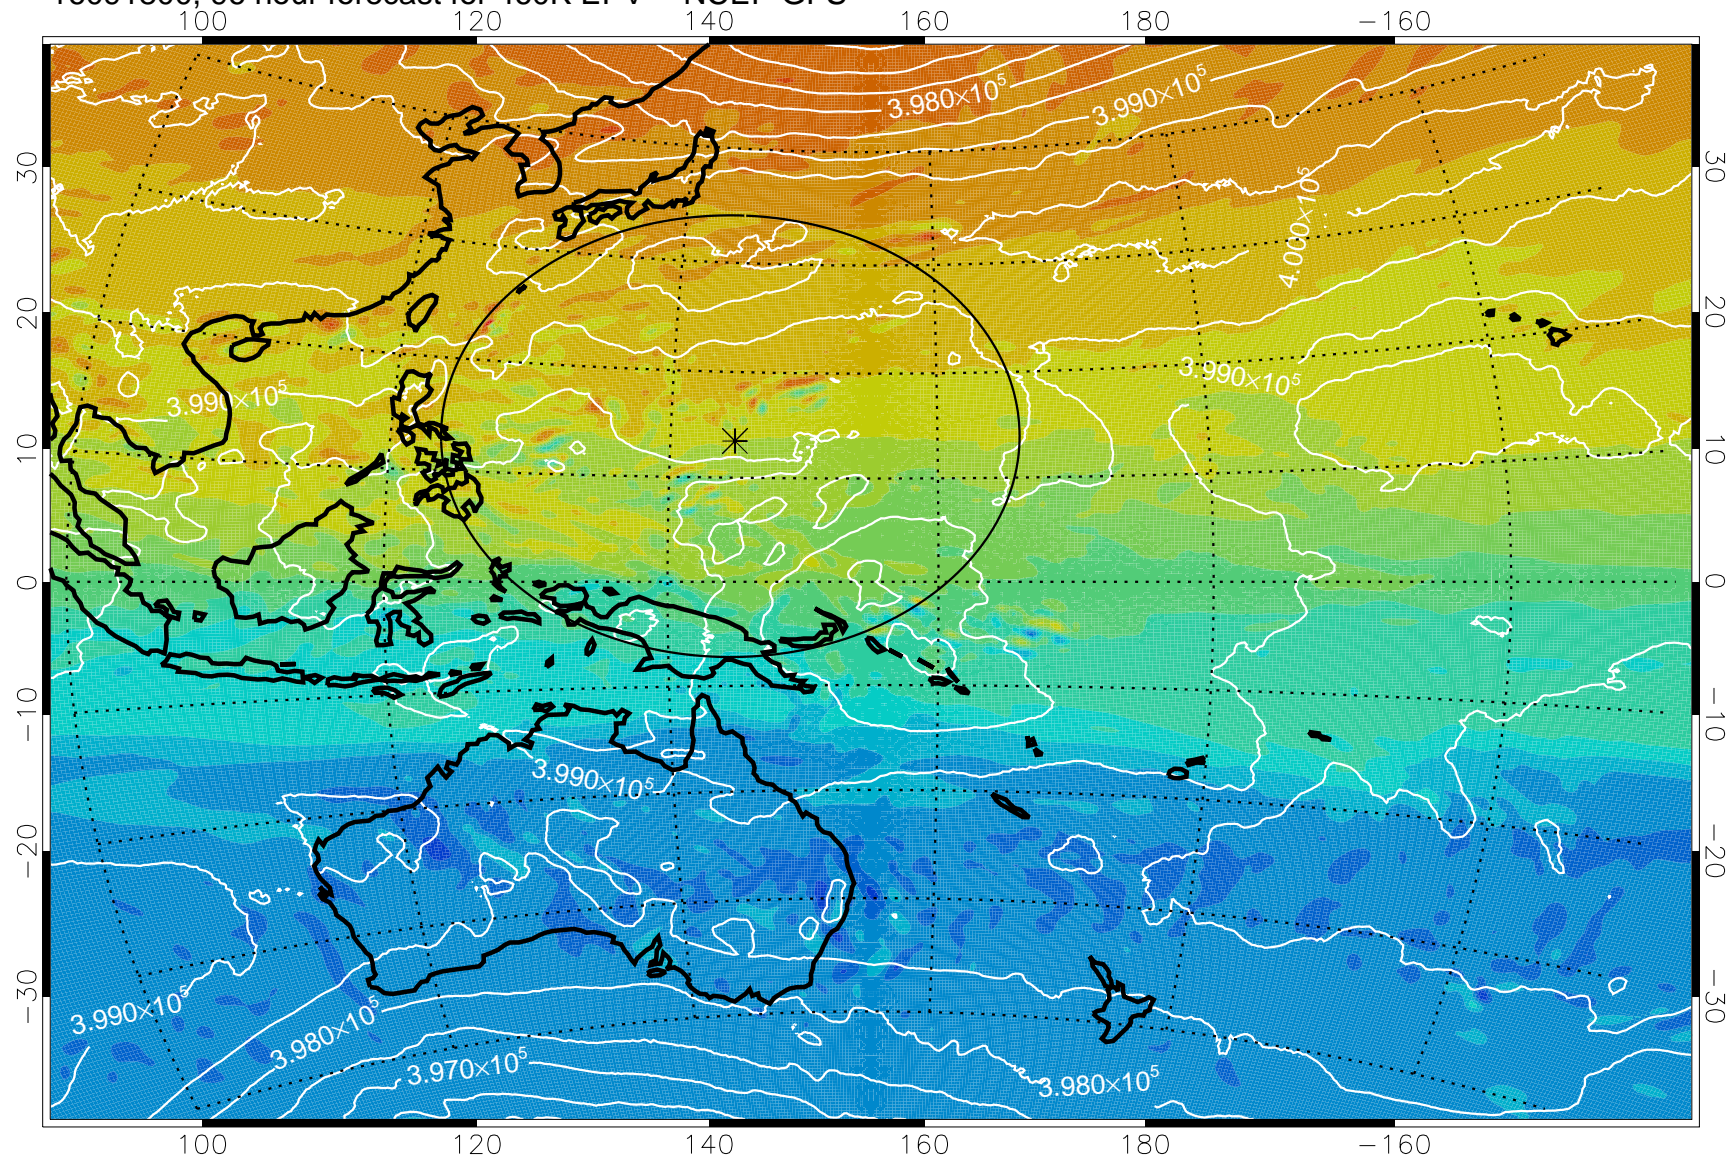

16091618, 66 hour forecast for 460K EPV -- NCEP GFS

460K Montgomery Streamfunction, white

Range ring of 2304 km

16091700, 72 hour forecast for 460K EPV -- NCEP GFS

460K Montgomery Streamfunction, white

Range ring of 2304 km

16091706, 78 hour forecast for 460K EPV -- NCEP GFS

460K Montgomery Streamfunction, white

Range ring of 2304 km

16091712, 84 hour forecast for 460K EPV -- NCEP GFS

460K Montgomery Streamfunction, white

Range ring of 2304 km

16091718, 90 hour forecast for 460K EPV -- NCEP GFS

460K Montgomery Streamfunction, white

Range ring of 2304 km

16091800, 96 hour forecast for 460K EPV -- NCEP GFS

460K Montgomery Streamfunction, white

Range ring of 2304 km

16091806, 102 hour forecast for 460K EPV -- NCEP GFS

460K Montgomery Streamfunction, white

Range ring of 2304 km

16091812, 108 hour forecast for 460K EPV -- NCEP GFS

460K Montgomery Streamfunction, white

Range ring of 2304 km