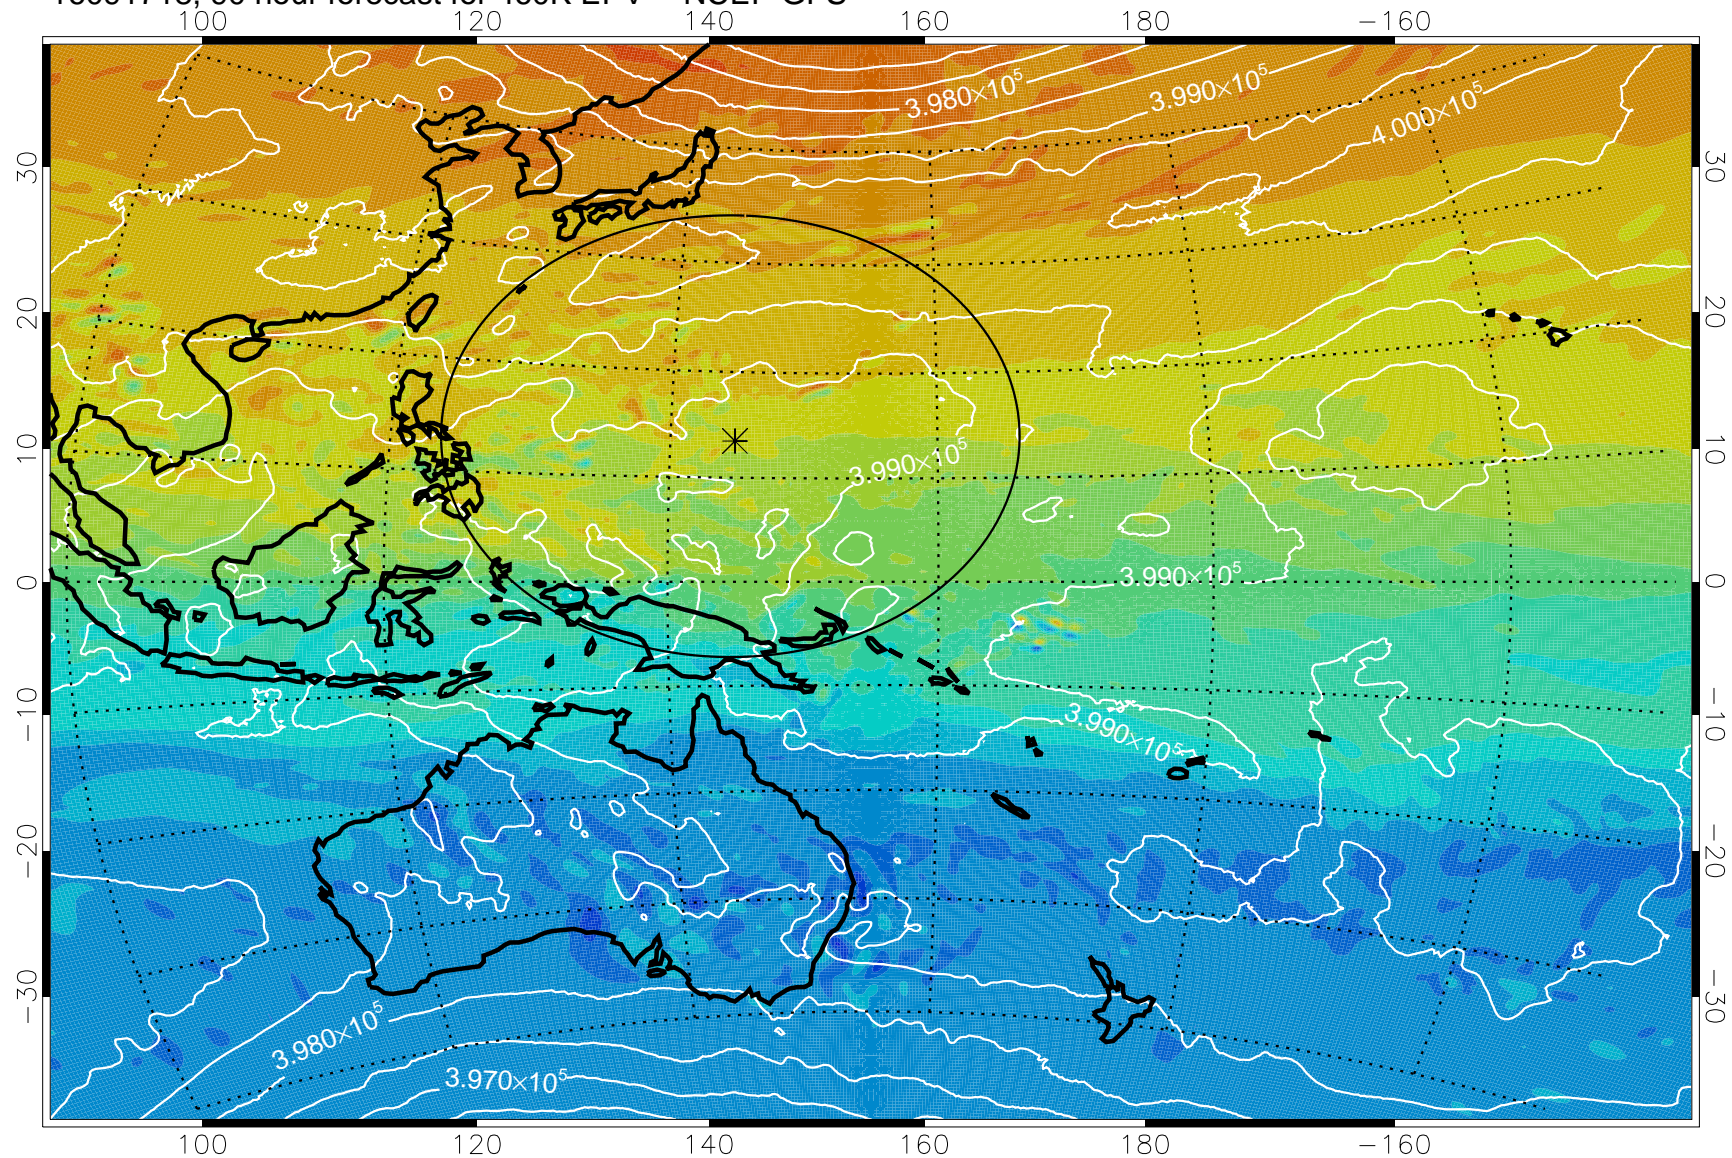

16091618, 66 hour forecast for 460K EPV -- NCEP GFS

460K Montgomery Streamfunction, white

Range ring of 2304 km

16091700, 72 hour forecast for 460K EPV -- NCEP GFS

460K Montgomery Streamfunction, white

Range ring of 2304 km

16091706, 78 hour forecast for 460K EPV -- NCEP GFS

460K Montgomery Streamfunction, white

Range ring of 2304 km

16091712, 84 hour forecast for 460K EPV -- NCEP GFS

460K Montgomery Streamfunction, white

Range ring of 2304 km

16091718, 90 hour forecast for 460K EPV -- NCEP GFS

460K Montgomery Streamfunction, white

Range ring of 2304 km

16091800, 96 hour forecast for 460K EPV -- NCEP GFS

460K Montgomery Streamfunction, white

Range ring of 2304 km

16091806, 102 hour forecast for 460K EPV -- NCEP GFS

460K Montgomery Streamfunction, white

Range ring of 2304 km

16091812, 108 hour forecast for 460K EPV -- NCEP GFS

460K Montgomery Streamfunction, white

Range ring of 2304 km