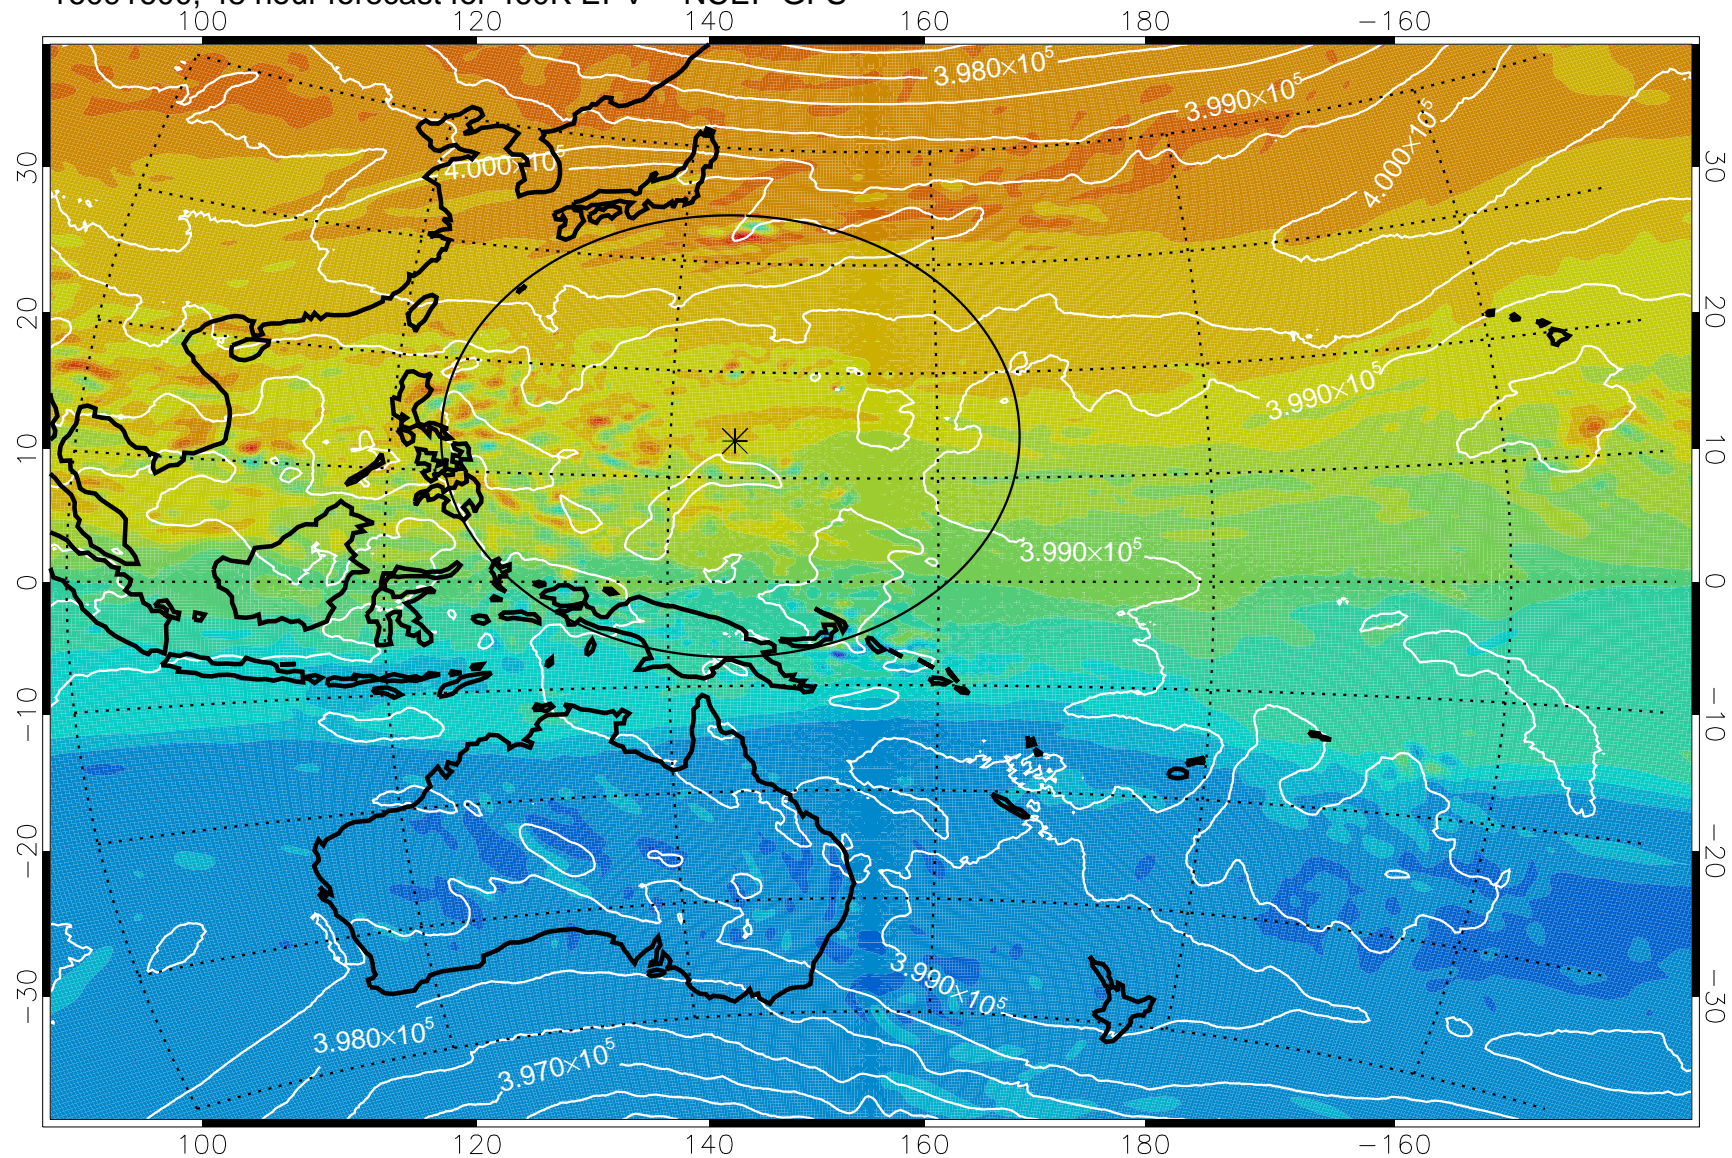

16091518, 42 hour forecast for 460K EPV -- NCEP GFS

460K Montgomery Streamfunction, white

Range ring of 2304 km

16091600, 48 hour forecast for 460K EPV -- NCEP GFS

460K Montgomery Streamfunction, white

Range ring of 2304 km

16091606, 54 hour forecast for 460K EPV -- NCEP GFS

460K Montgomery Streamfunction, white

Range ring of 2304 km

16091612, 60 hour forecast for 460K EPV -- NCEP GFS

460K Montgomery Streamfunction, white

Range ring of 2304 km

16091618, 66 hour forecast for 460K EPV -- NCEP GFS

460K Montgomery Streamfunction, white

Range ring of 2304 km

16091700, 72 hour forecast for 460K EPV -- NCEP GFS

460K Montgomery Streamfunction, white

Range ring of 2304 km

16091706, 78 hour forecast for 460K EPV -- NCEP GFS

460K Montgomery Streamfunction, white

Range ring of 2304 km

16091712, 84 hour forecast for 460K EPV -- NCEP GFS

460K Montgomery Streamfunction, white

Range ring of 2304 km