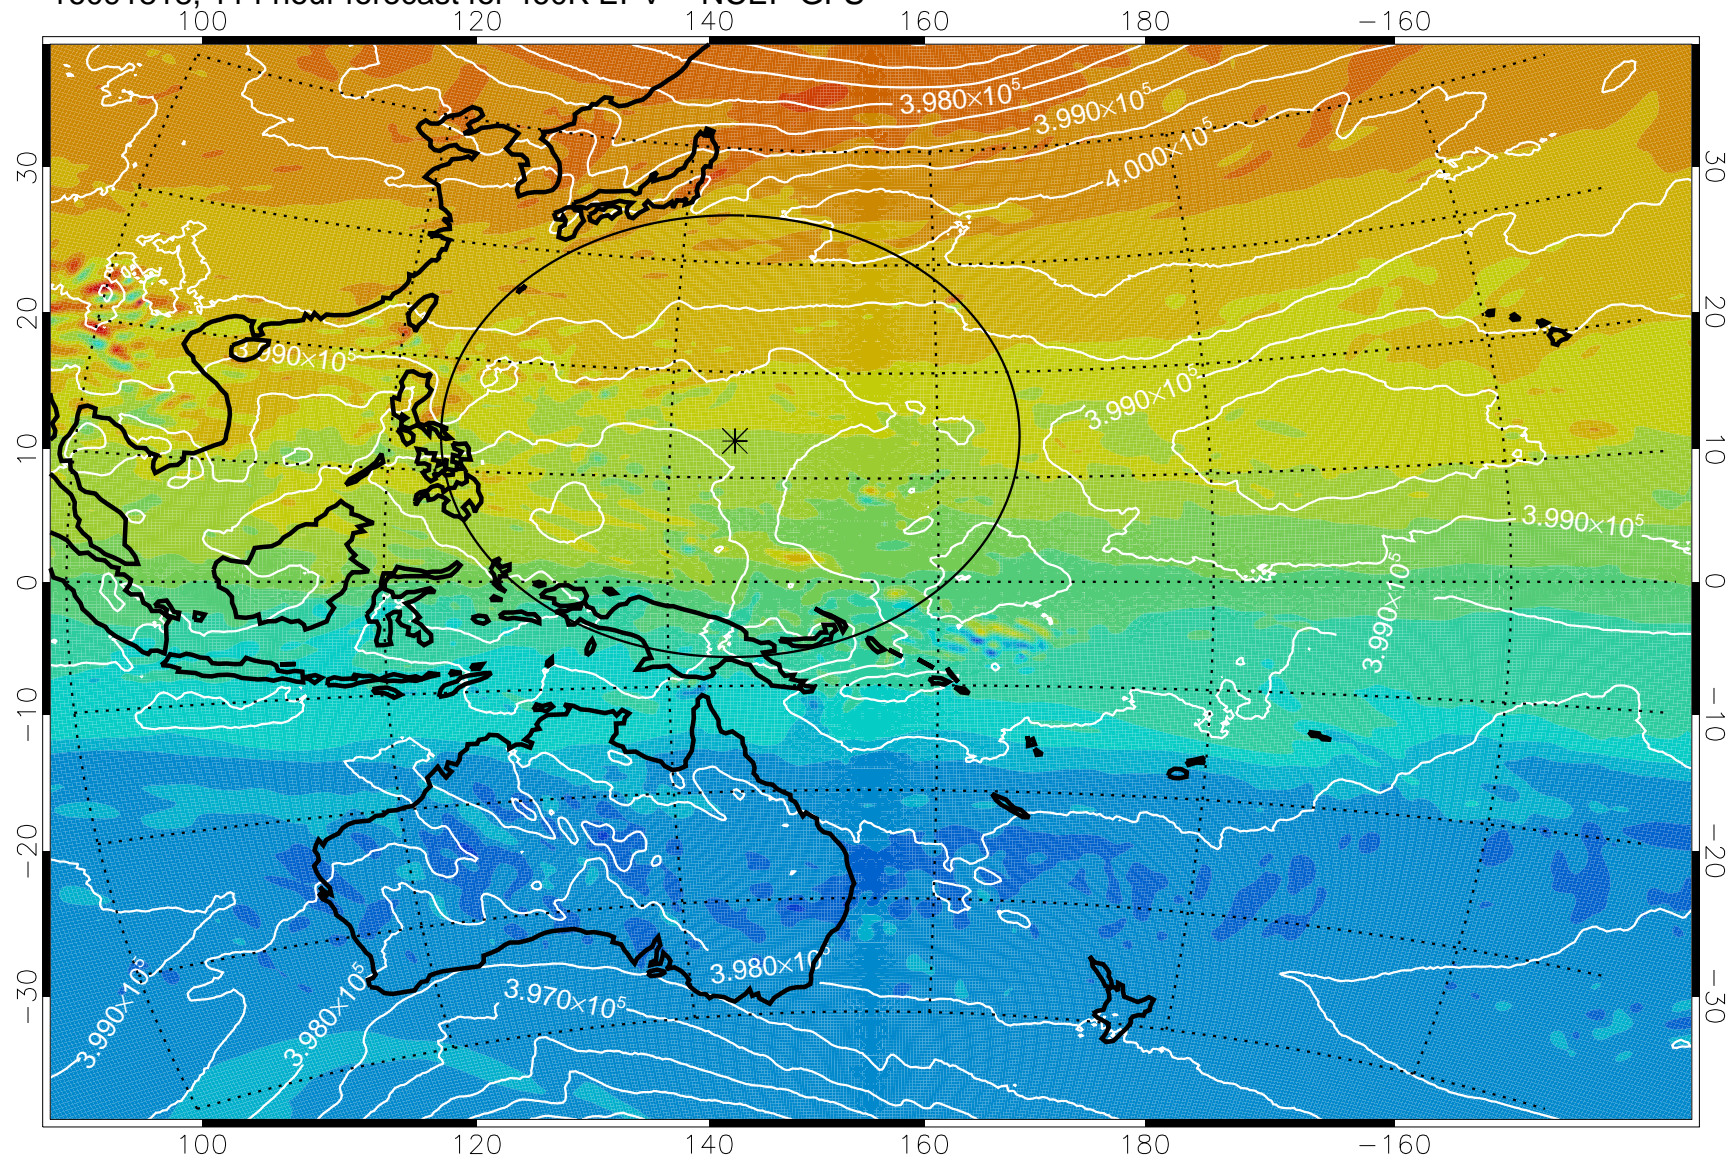

16091718, 90 hour forecast for 460K EPV -- NCEP GFS

460K Montgomery Streamfunction, white

Range ring of 2304 km

16091800, 96 hour forecast for 460K EPV -- NCEP GFS

460K Montgomery Streamfunction, white

Range ring of 2304 km

16091806, 102 hour forecast for 460K EPV -- NCEP GFS

460K Montgomery Streamfunction, white

Range ring of 2304 km

16091812, 108 hour forecast for 460K EPV -- NCEP GFS

460K Montgomery Streamfunction, white

Range ring of 2304 km

16091818, 114 hour forecast for 460K EPV -- NCEP GFS

460K Montgomery Streamfunction, white

Range ring of 2304 km

16091900, 120 hour forecast for 460K EPV -- NCEP GFS

460K Montgomery Streamfunction, white

Range ring of 2304 km