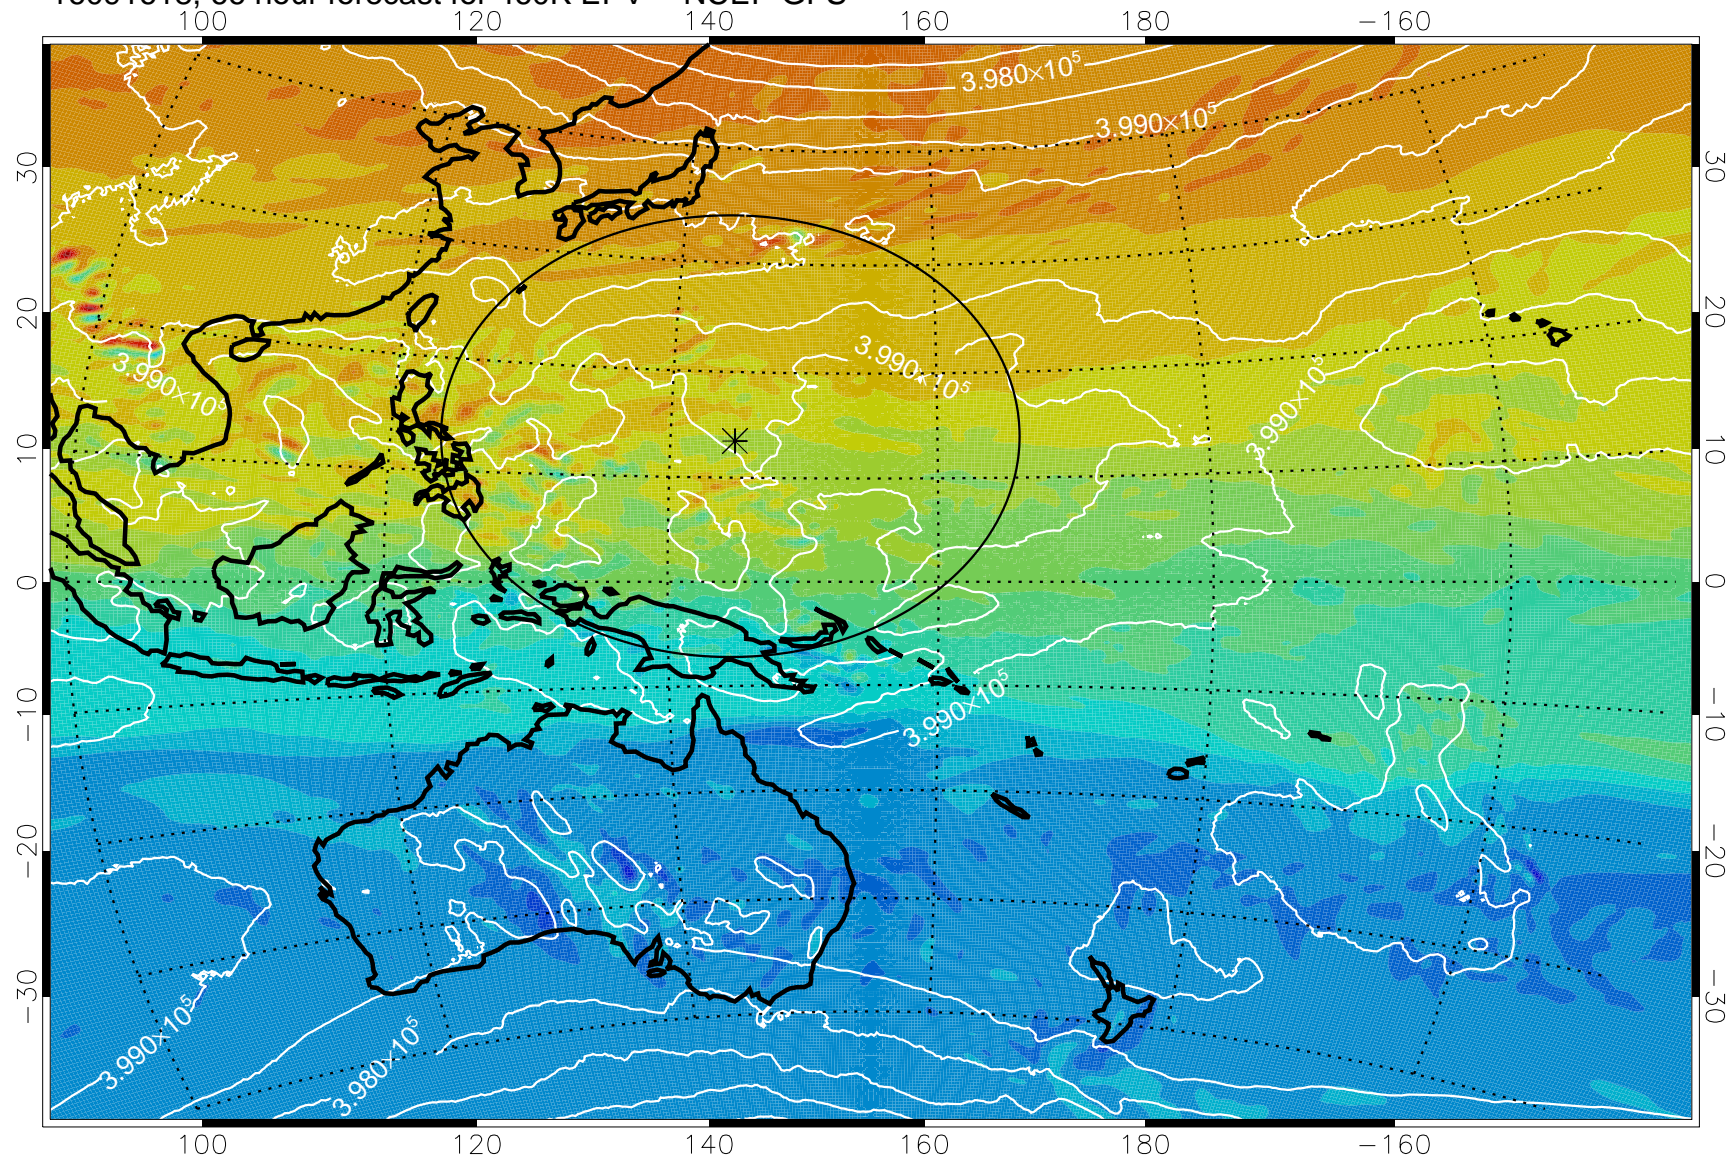

16091518, 42 hour forecast for 460K EPV -- NCEP GFS

460K Montgomery Streamfunction, white

Range ring of 2304 km

16091600, 48 hour forecast for 460K EPV -- NCEP GFS

460K Montgomery Streamfunction, white

Range ring of 2304 km

16091606, 54 hour forecast for 460K EPV -- NCEP GFS

460K Montgomery Streamfunction, white

Range ring of 2304 km

16091612, 60 hour forecast for 460K EPV -- NCEP GFS

460K Montgomery Streamfunction, white

Range ring of 2304 km

16091618, 66 hour forecast for 460K EPV -- NCEP GFS

460K Montgomery Streamfunction, white

Range ring of 2304 km

16091700, 72 hour forecast for 460K EPV -- NCEP GFS

460K Montgomery Streamfunction, white

Range ring of 2304 km

16091706, 78 hour forecast for 460K EPV -- NCEP GFS

460K Montgomery Streamfunction, white

Range ring of 2304 km

16091712, 84 hour forecast for 460K EPV -- NCEP GFS

460K Montgomery Streamfunction, white

Range ring of 2304 km