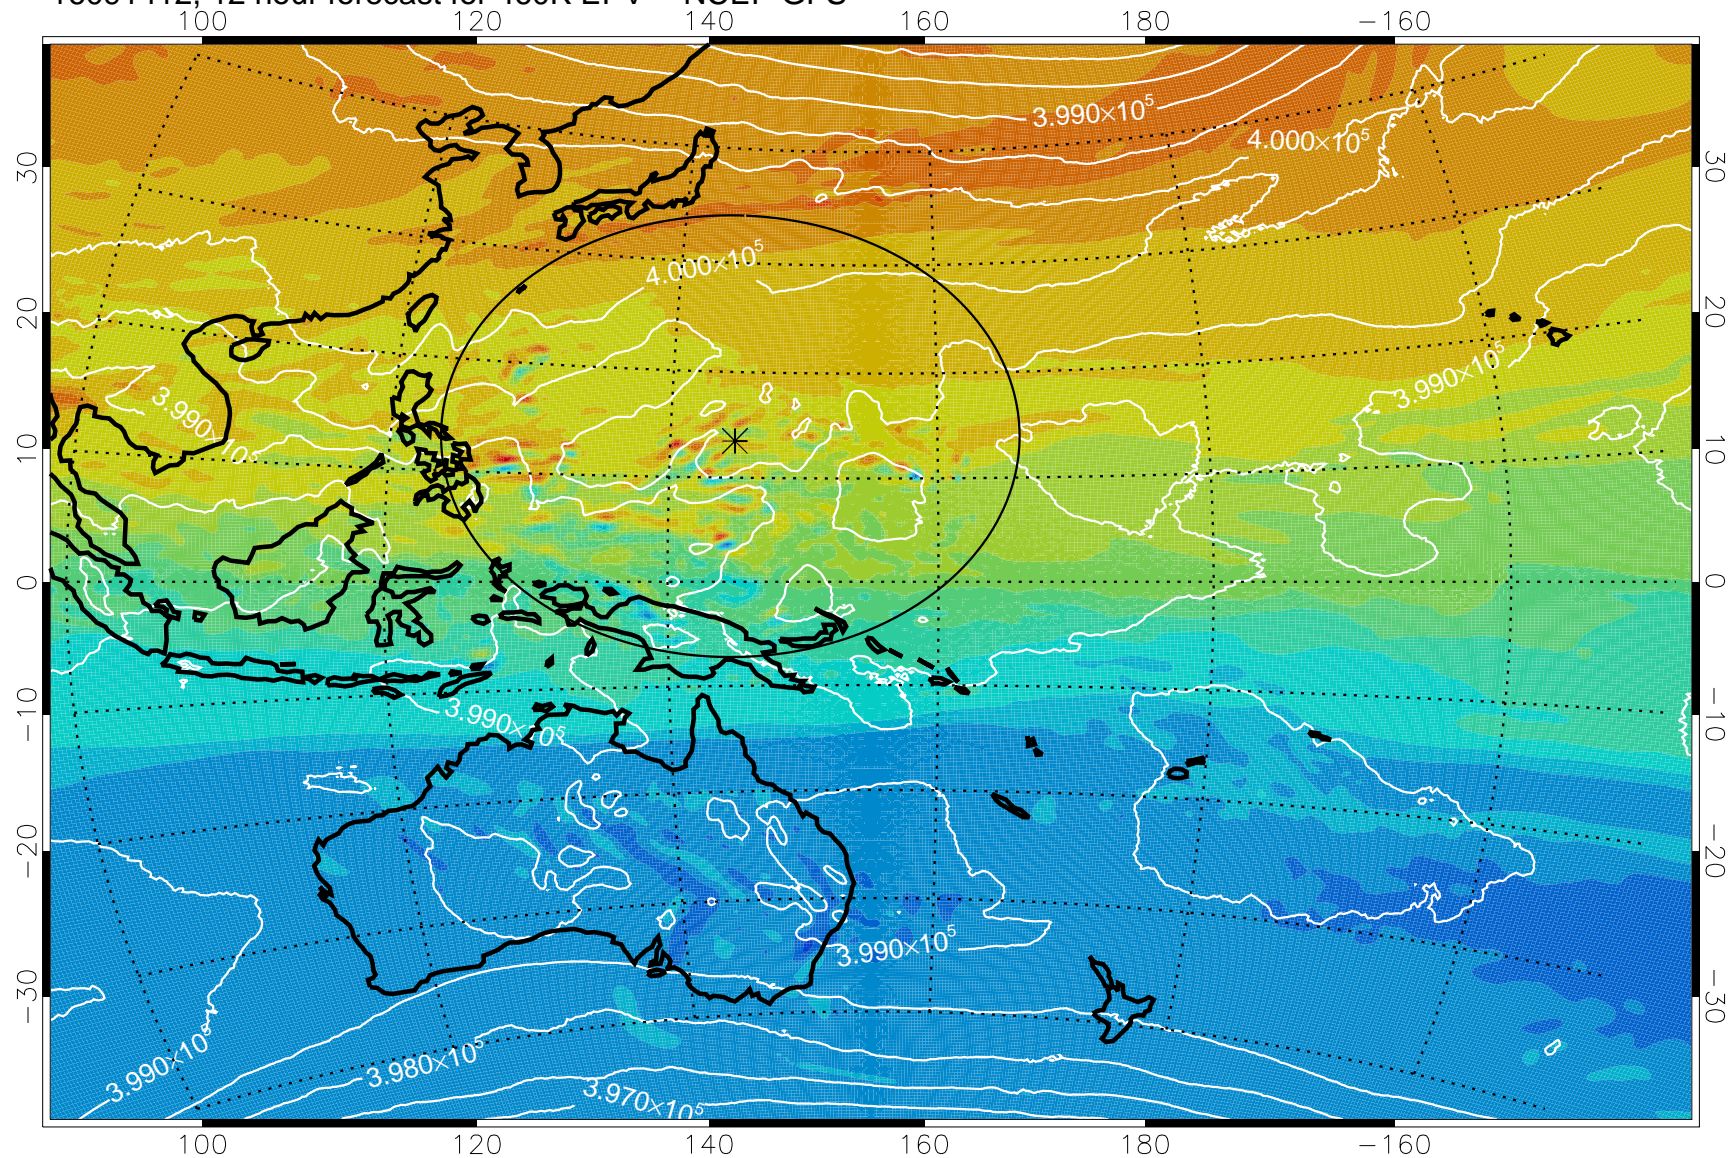

16091406, 6 hour forecast for 460K EPV -- NCEP GFS

460K Montgomery Streamfunction, white

Range ring of 2304 km

16091412, 12 hour forecast for 460K EPV -- NCEP GFS

460K Montgomery Streamfunction, white

Range ring of 2304 km

16091418, 18 hour forecast for 460K EPV -- NCEP GFS

460K Montgomery Streamfunction, white

Range ring of 2304 km

16091500, 24 hour forecast for 460K EPV -- NCEP GFS

460K Montgomery Streamfunction, white

Range ring of 2304 km

16091506, 30 hour forecast for 460K EPV -- NCEP GFS

460K Montgomery Streamfunction, white

Range ring of 2304 km

16091512, 36 hour forecast for 460K EPV -- NCEP GFS

460K Montgomery Streamfunction, white

Range ring of 2304 km

16091518, 42 hour forecast for 460K EPV -- NCEP GFS

460K Montgomery Streamfunction, white

Range ring of 2304 km

16091600, 48 hour forecast for 460K EPV -- NCEP GFS

460K Montgomery Streamfunction, white

Range ring of 2304 km