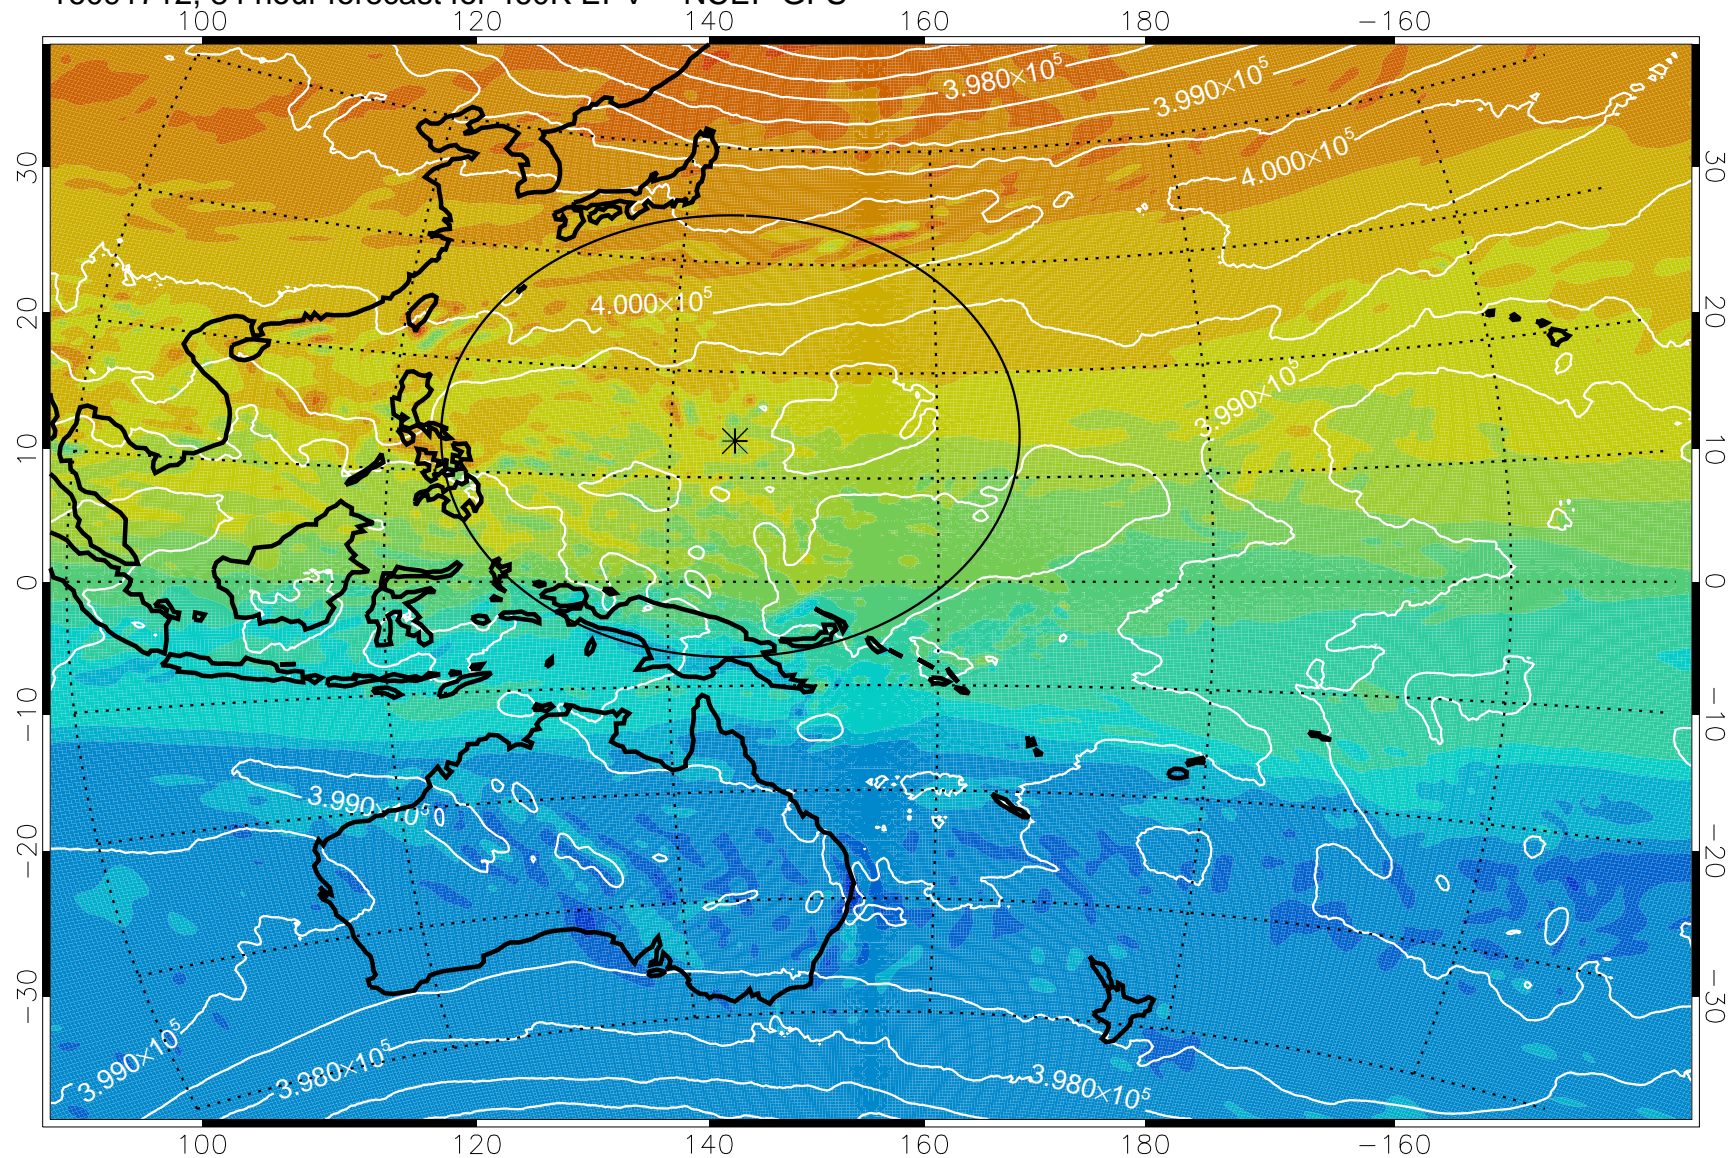

16091606, 54 hour forecast for 460K EPV -- NCEP GFS

460K Montgomery Streamfunction, white

Range ring of 2304 km

16091612, 60 hour forecast for 460K EPV -- NCEP GFS

460K Montgomery Streamfunction, white

Range ring of 2304 km

16091618, 66 hour forecast for 460K EPV -- NCEP GFS

460K Montgomery Streamfunction, white

Range ring of 2304 km

16091700, 72 hour forecast for 460K EPV -- NCEP GFS

460K Montgomery Streamfunction, white

Range ring of 2304 km

16091706, 78 hour forecast for 460K EPV -- NCEP GFS

460K Montgomery Streamfunction, white

Range ring of 2304 km

16091712, 84 hour forecast for 460K EPV -- NCEP GFS

460K Montgomery Streamfunction, white

Range ring of 2304 km

16091718, 90 hour forecast for 460K EPV -- NCEP GFS

460K Montgomery Streamfunction, white

Range ring of 2304 km

16091800, 96 hour forecast for 460K EPV -- NCEP GFS

460K Montgomery Streamfunction, white

Range ring of 2304 km