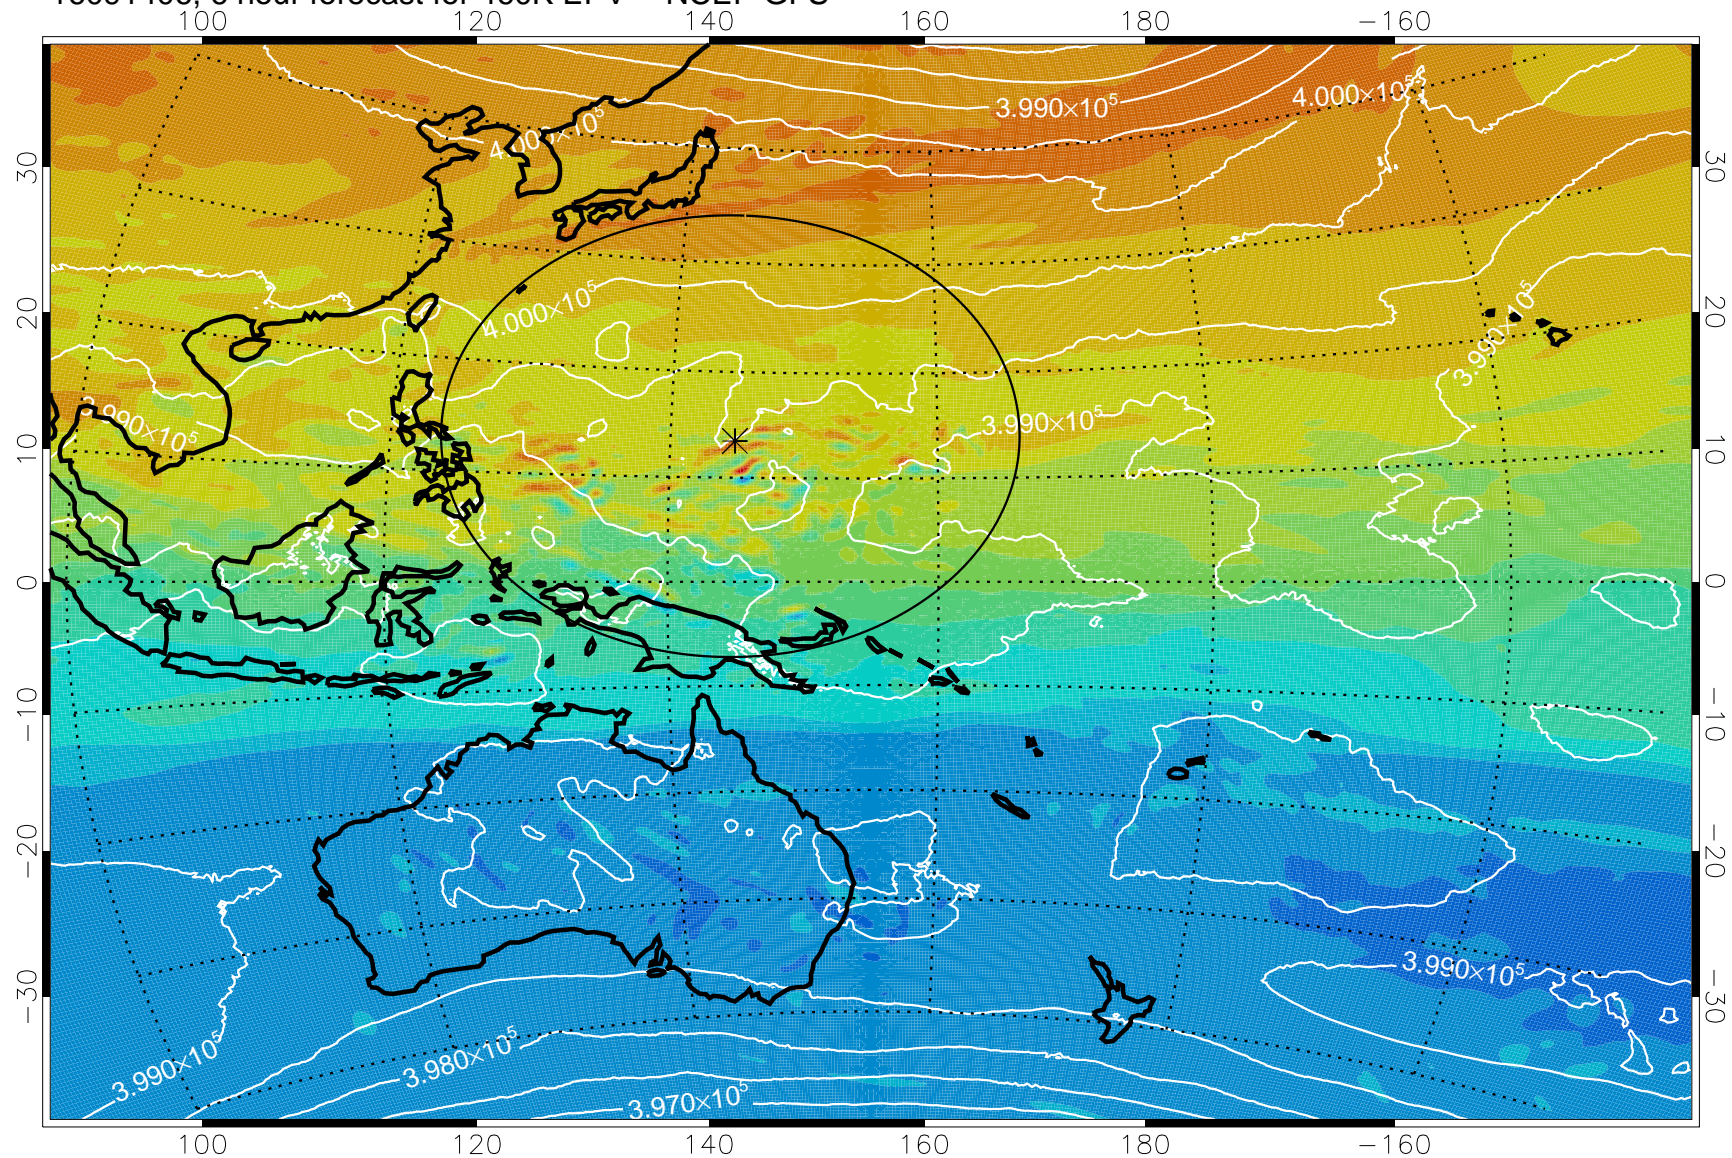

16091406, 6 hour forecast for 460K EPV -- NCEP GFS

460K Montgomery Streamfunction, white

Range ring of 2304 km

16091412, 12 hour forecast for 460K EPV -- NCEP GFS

460K Montgomery Streamfunction, white

Range ring of 2304 km

16091418, 18 hour forecast for 460K EPV -- NCEP GFS

460K Montgomery Streamfunction, white

Range ring of 2304 km

16091500, 24 hour forecast for 460K EPV -- NCEP GFS

460K Montgomery Streamfunction, white

Range ring of 2304 km

16091506, 30 hour forecast for 460K EPV -- NCEP GFS

460K Montgomery Streamfunction, white

Range ring of 2304 km

16091512, 36 hour forecast for 460K EPV -- NCEP GFS

460K Montgomery Streamfunction, white

Range ring of 2304 km

16091518, 42 hour forecast for 460K EPV -- NCEP GFS

460K Montgomery Streamfunction, white

Range ring of 2304 km

16091600, 48 hour forecast for 460K EPV -- NCEP GFS

460K Montgomery Streamfunction, white

Range ring of 2304 km