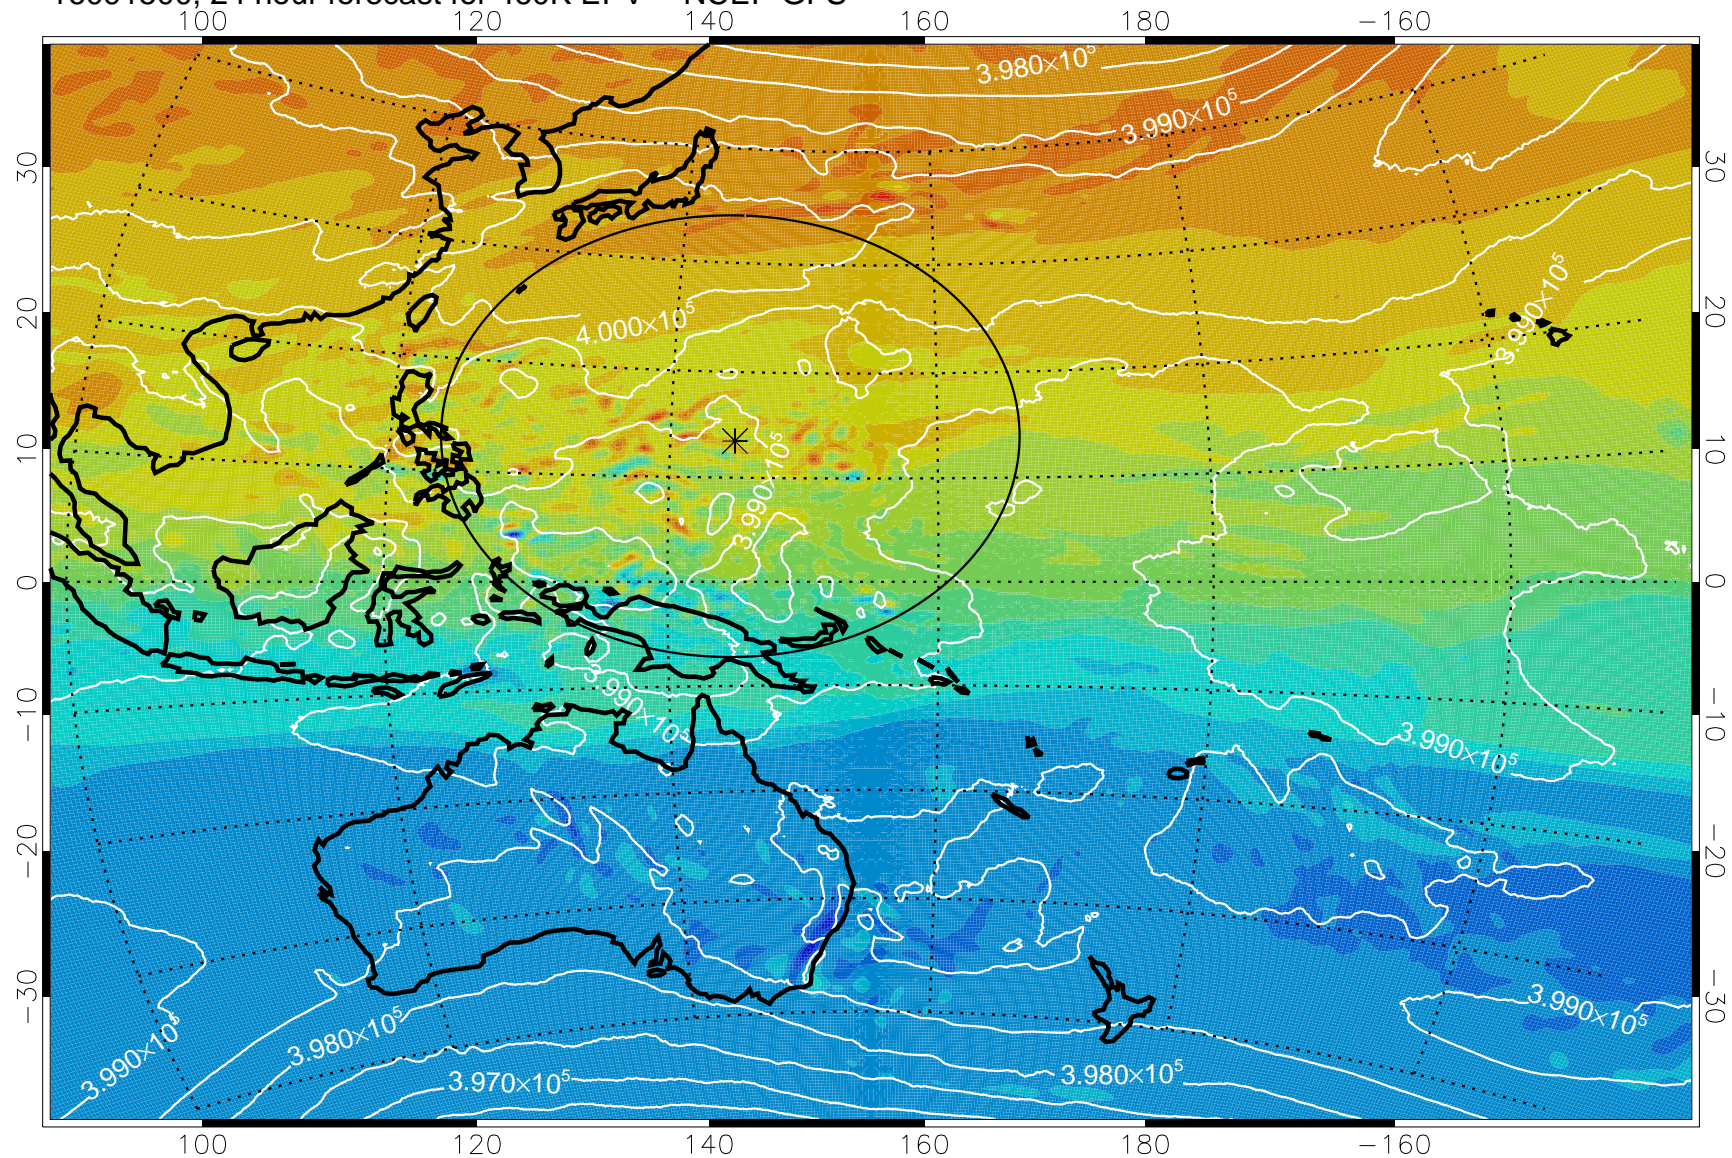

16091406, 6 hour forecast for 460K EPV -- NCEP GFS

460K Montgomery Streamfunction, white

Range ring of 2304 km

16091412, 12 hour forecast for 460K EPV -- NCEP GFS

460K Montgomery Streamfunction, white

Range ring of 2304 km

16091418, 18 hour forecast for 460K EPV -- NCEP GFS

460K Montgomery Streamfunction, white

Range ring of 2304 km

16091500, 24 hour forecast for 460K EPV -- NCEP GFS

460K Montgomery Streamfunction, white

Range ring of 2304 km

16091506, 30 hour forecast for 460K EPV -- NCEP GFS

460K Montgomery Streamfunction, white

Range ring of 2304 km

16091512, 36 hour forecast for 460K EPV -- NCEP GFS

460K Montgomery Streamfunction, white

Range ring of 2304 km

16091518, 42 hour forecast for 460K EPV -- NCEP GFS

460K Montgomery Streamfunction, white

Range ring of 2304 km

16091600, 48 hour forecast for 460K EPV -- NCEP GFS

460K Montgomery Streamfunction, white

Range ring of 2304 km