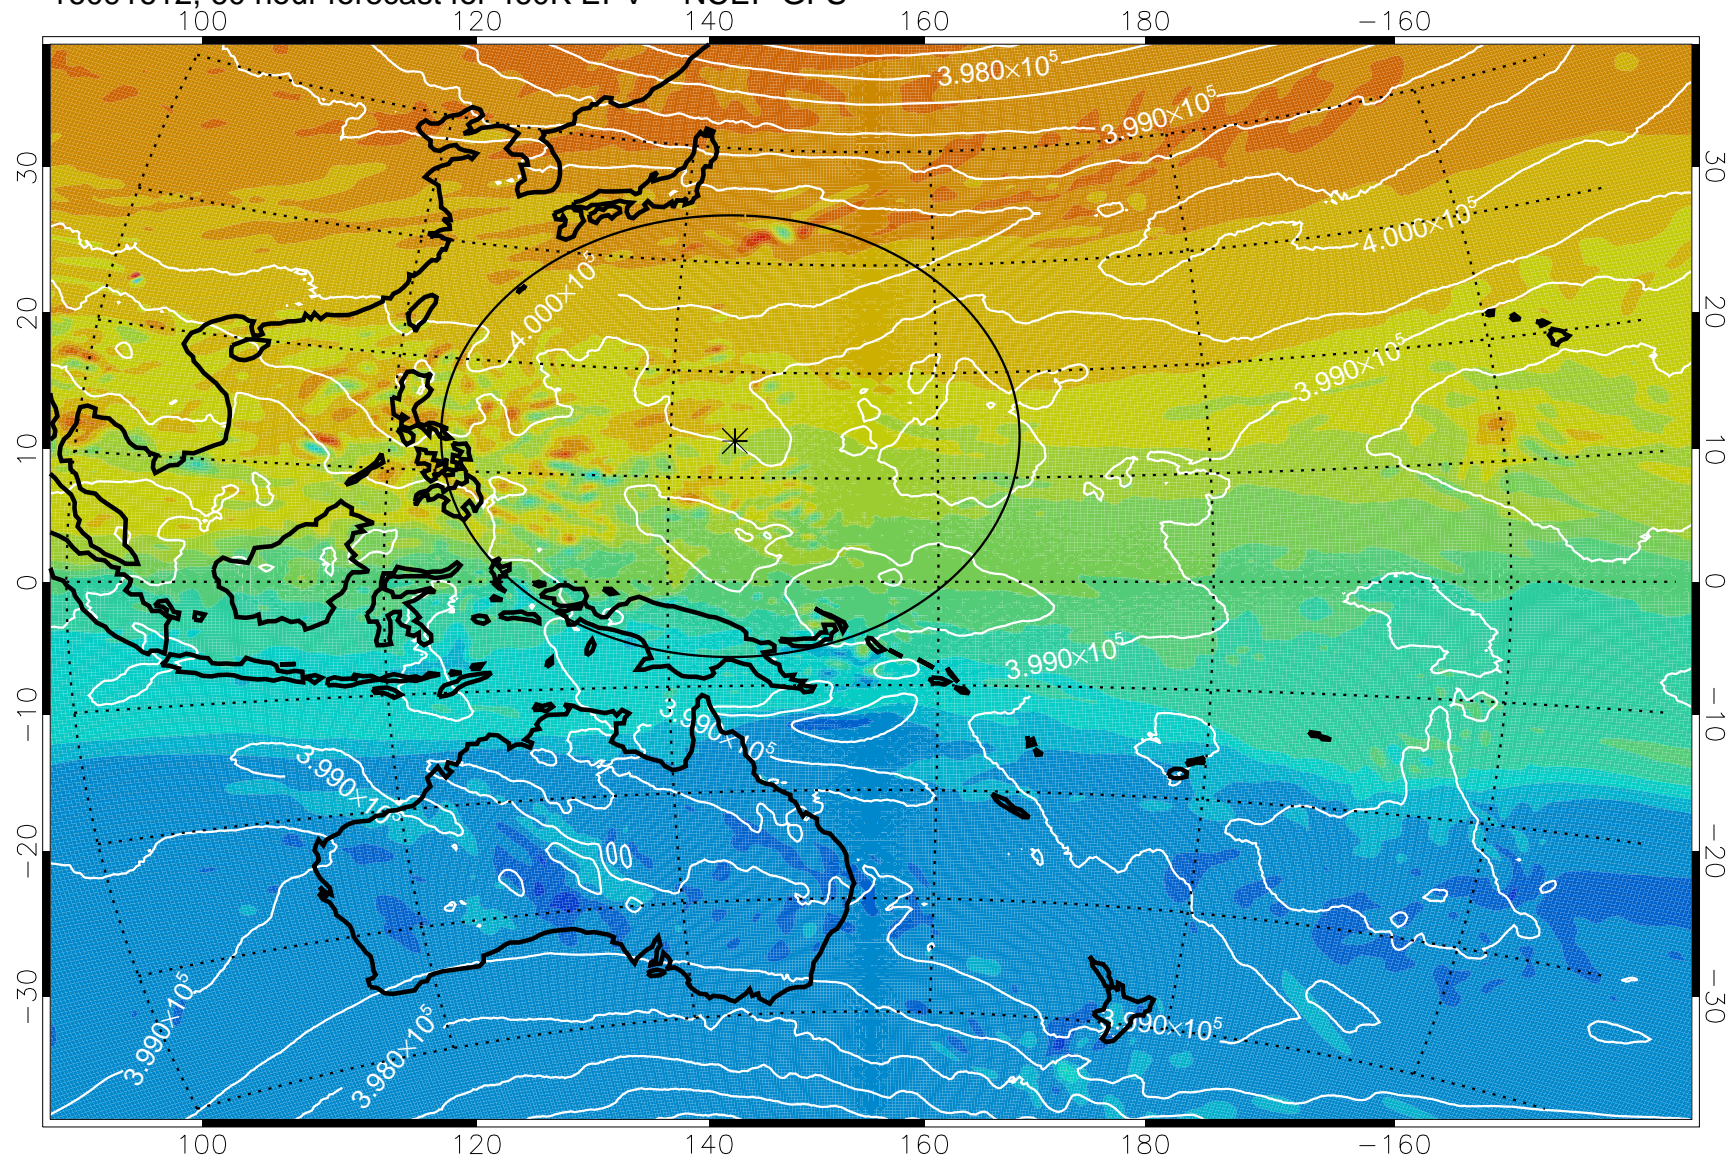

16091518, 42 hour forecast for 460K EPV -- NCEP GFS

460K Montgomery Streamfunction, white

Range ring of 2304 km

16091600, 48 hour forecast for 460K EPV -- NCEP GFS

460K Montgomery Streamfunction, white

Range ring of 2304 km

16091606, 54 hour forecast for 460K EPV -- NCEP GFS

460K Montgomery Streamfunction, white

Range ring of 2304 km

16091612, 60 hour forecast for 460K EPV -- NCEP GFS

460K Montgomery Streamfunction, white

Range ring of 2304 km

16091618, 66 hour forecast for 460K EPV -- NCEP GFS

460K Montgomery Streamfunction, white

Range ring of 2304 km

16091700, 72 hour forecast for 460K EPV -- NCEP GFS

460K Montgomery Streamfunction, white

Range ring of 2304 km

16091706, 78 hour forecast for 460K EPV -- NCEP GFS

460K Montgomery Streamfunction, white

Range ring of 2304 km

16091712, 84 hour forecast for 460K EPV -- NCEP GFS

460K Montgomery Streamfunction, white

Range ring of 2304 km