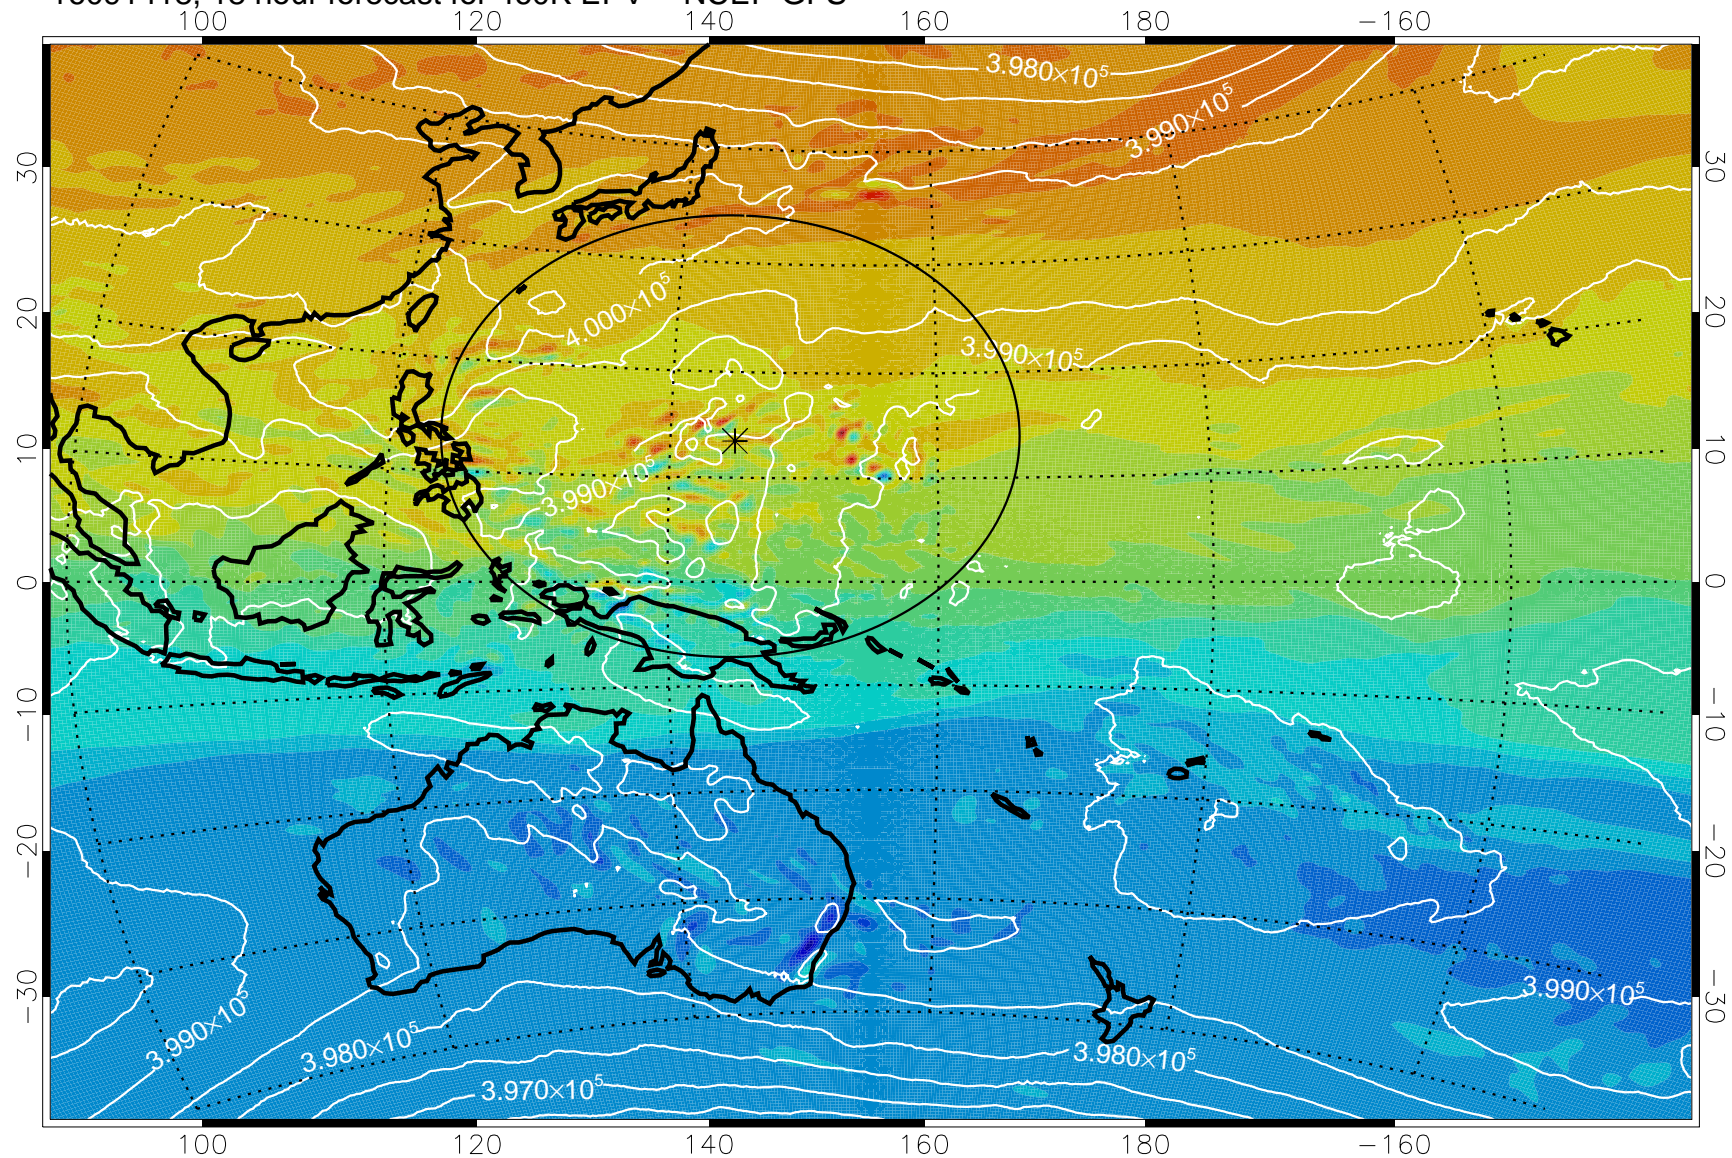

16091406, 6 hour forecast for 460K EPV -- NCEP GFS

460K Montgomery Streamfunction, white

Range ring of 2304 km

16091412, 12 hour forecast for 460K EPV -- NCEP GFS

460K Montgomery Streamfunction, white

Range ring of 2304 km

16091418, 18 hour forecast for 460K EPV -- NCEP GFS

460K Montgomery Streamfunction, white

Range ring of 2304 km

16091500, 24 hour forecast for 460K EPV -- NCEP GFS

460K Montgomery Streamfunction, white

Range ring of 2304 km

16091506, 30 hour forecast for 460K EPV -- NCEP GFS

460K Montgomery Streamfunction, white

Range ring of 2304 km

16091512, 36 hour forecast for 460K EPV -- NCEP GFS

460K Montgomery Streamfunction, white

Range ring of 2304 km

16091518, 42 hour forecast for 460K EPV -- NCEP GFS

460K Montgomery Streamfunction, white

Range ring of 2304 km

16091600, 48 hour forecast for 460K EPV -- NCEP GFS

460K Montgomery Streamfunction, white

Range ring of 2304 km