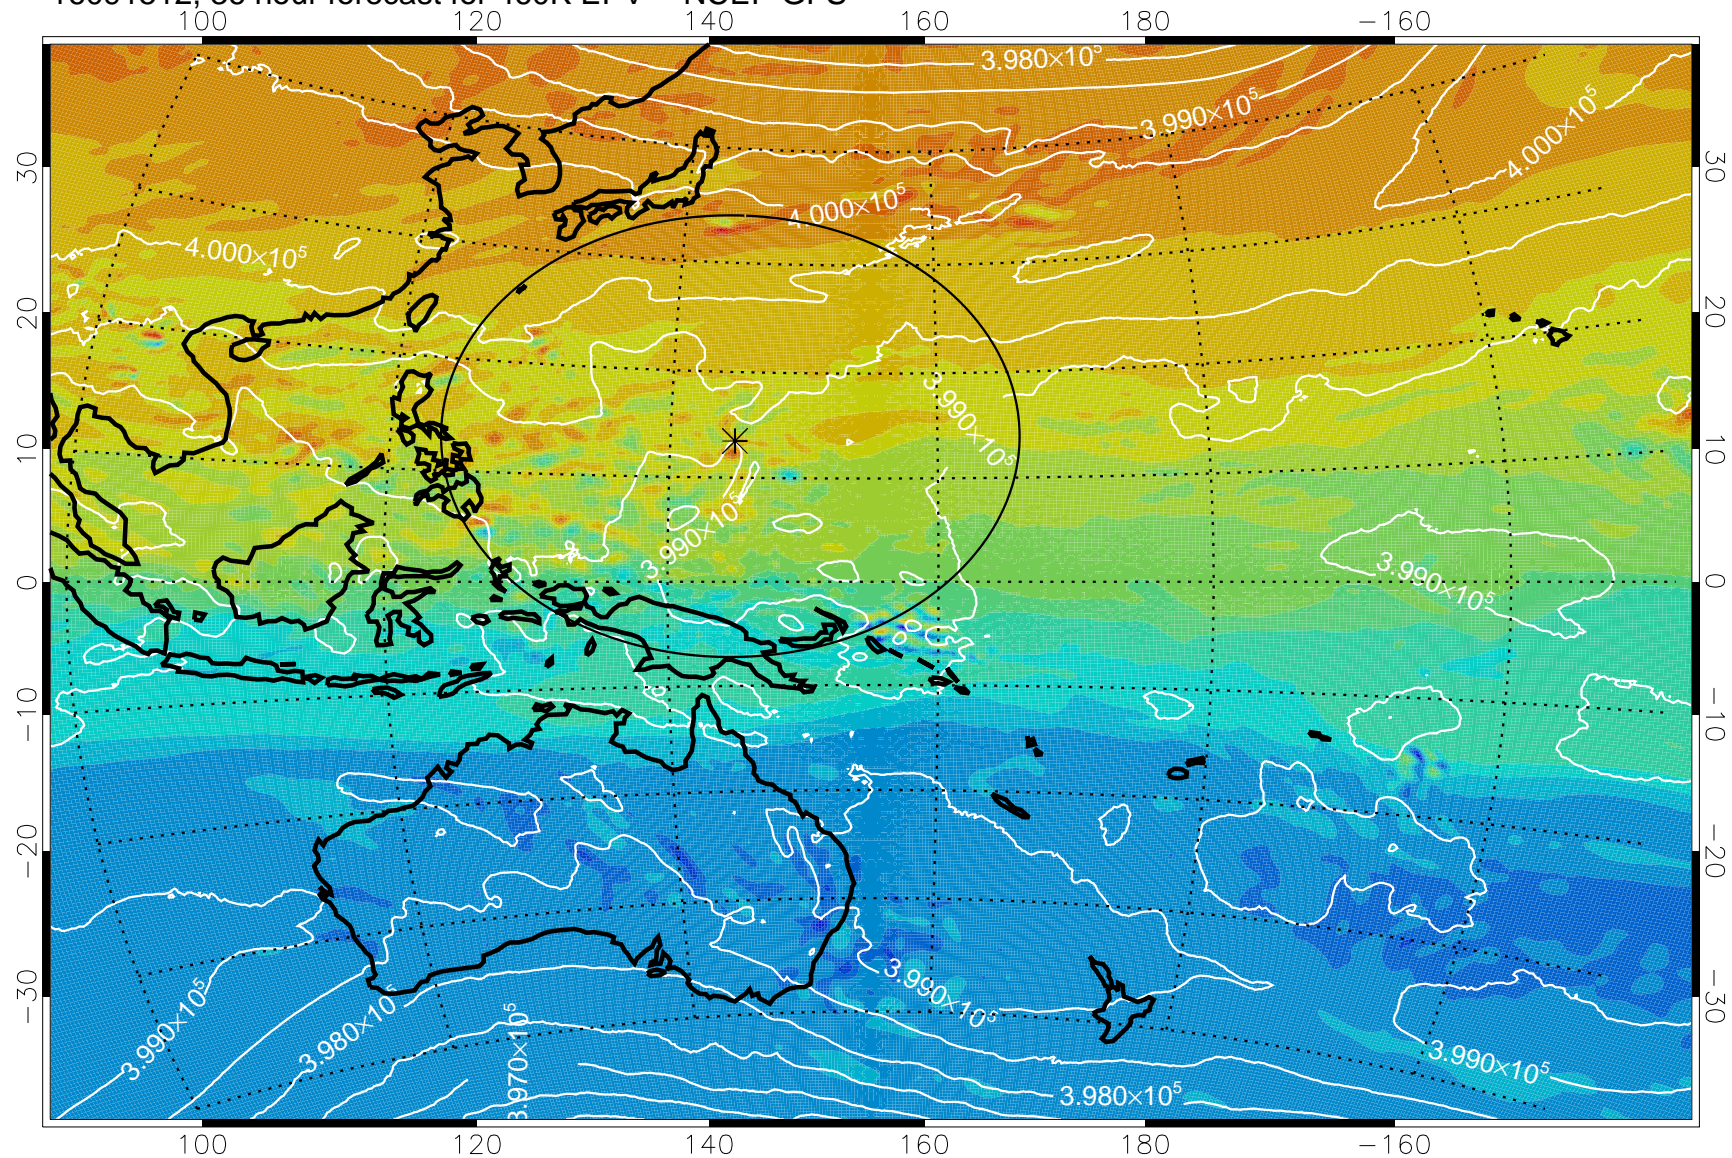

16091418, 18 hour forecast for 460K EPV -- NCEP GFS

460K Montgomery Streamfunction, white

Range ring of 2304 km

16091500, 24 hour forecast for 460K EPV -- NCEP GFS

460K Montgomery Streamfunction, white

Range ring of 2304 km

16091506, 30 hour forecast for 460K EPV -- NCEP GFS

460K Montgomery Streamfunction, white

Range ring of 2304 km

16091512, 36 hour forecast for 460K EPV -- NCEP GFS

460K Montgomery Streamfunction, white

Range ring of 2304 km

16091518, 42 hour forecast for 460K EPV -- NCEP GFS

460K Montgomery Streamfunction, white

Range ring of 2304 km

16091600, 48 hour forecast for 460K EPV -- NCEP GFS

460K Montgomery Streamfunction, white

Range ring of 2304 km

16091606, 54 hour forecast for 460K EPV -- NCEP GFS

460K Montgomery Streamfunction, white

Range ring of 2304 km

16091612, 60 hour forecast for 460K EPV -- NCEP GFS

460K Montgomery Streamfunction, white

Range ring of 2304 km