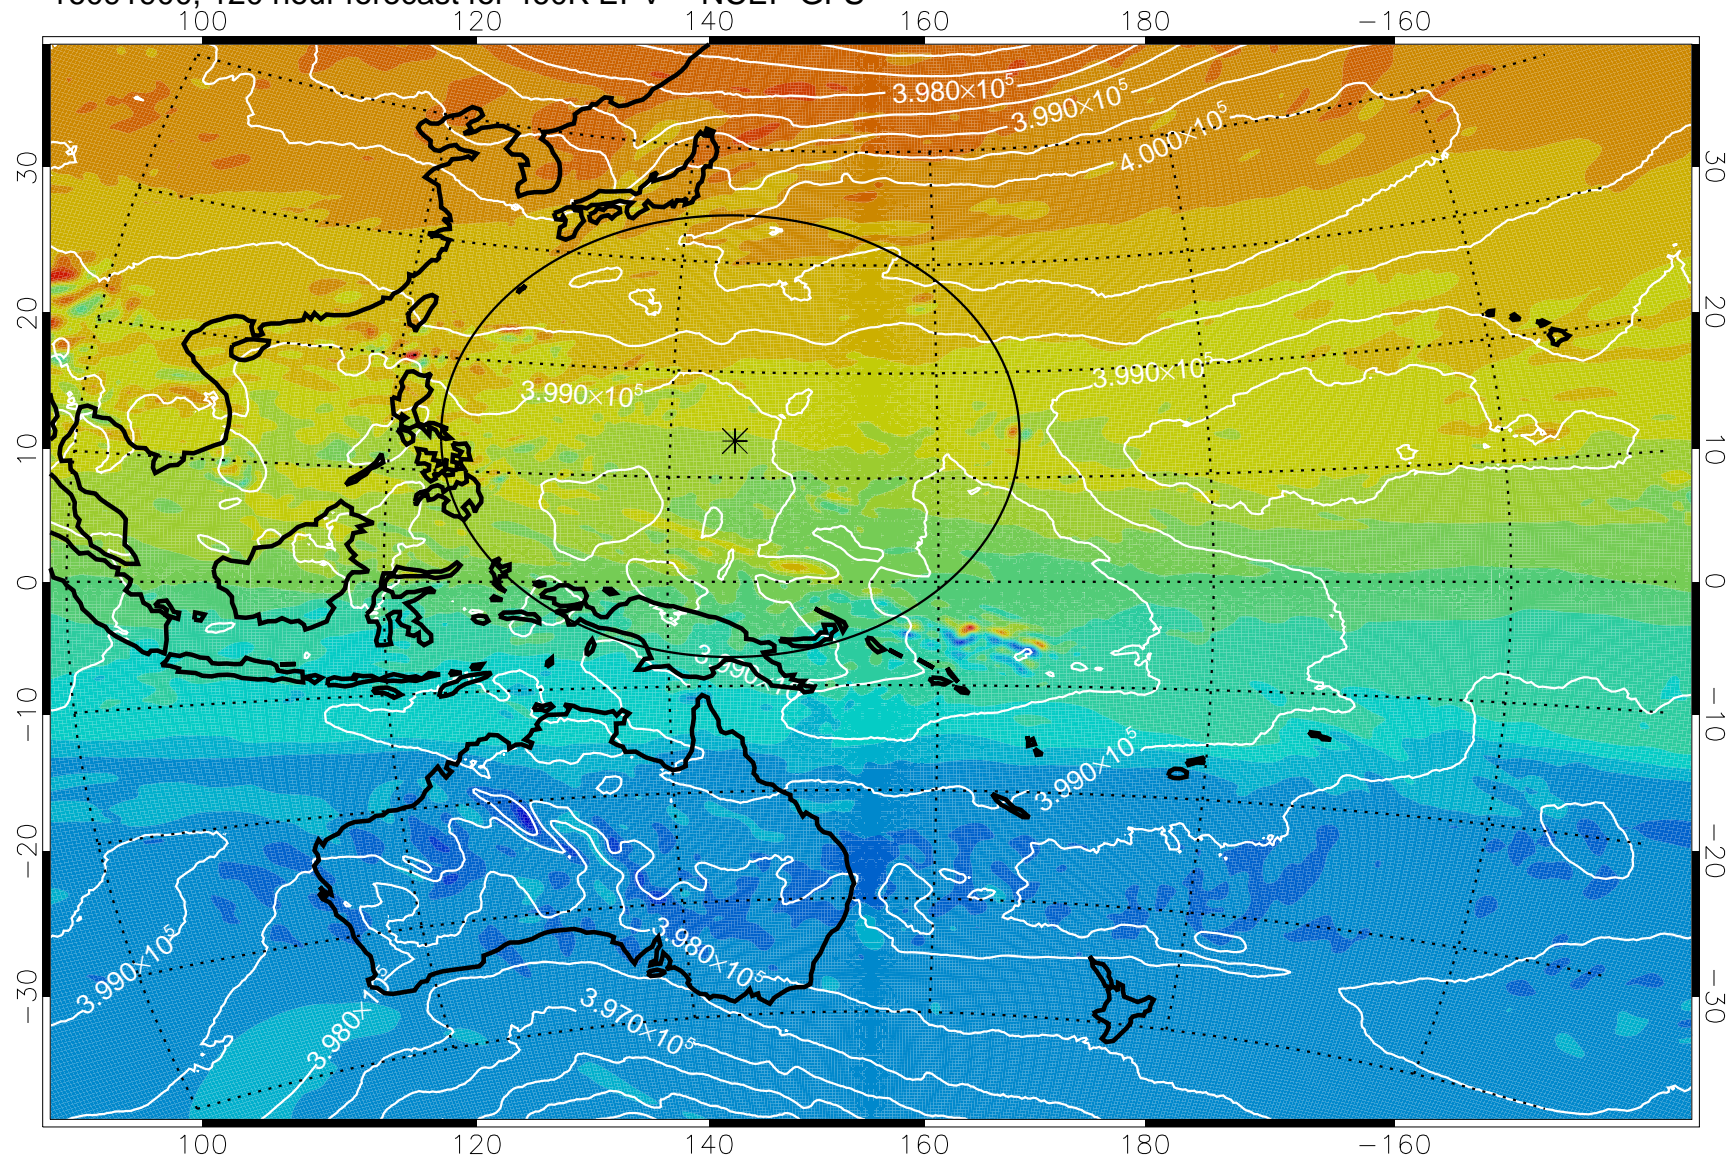

16091718, 90 hour forecast for 460K EPV -- NCEP GFS

460K Montgomery Streamfunction, white

Range ring of 2304 km

16091800, 96 hour forecast for 460K EPV -- NCEP GFS

460K Montgomery Streamfunction, white

Range ring of 2304 km

16091806, 102 hour forecast for 460K EPV -- NCEP GFS

460K Montgomery Streamfunction, white

Range ring of 2304 km

16091812, 108 hour forecast for 460K EPV -- NCEP GFS

460K Montgomery Streamfunction, white

Range ring of 2304 km

16091818, 114 hour forecast for 460K EPV -- NCEP GFS

460K Montgomery Streamfunction, white

Range ring of 2304 km

16091900, 120 hour forecast for 460K EPV -- NCEP GFS

460K Montgomery Streamfunction, white

Range ring of 2304 km