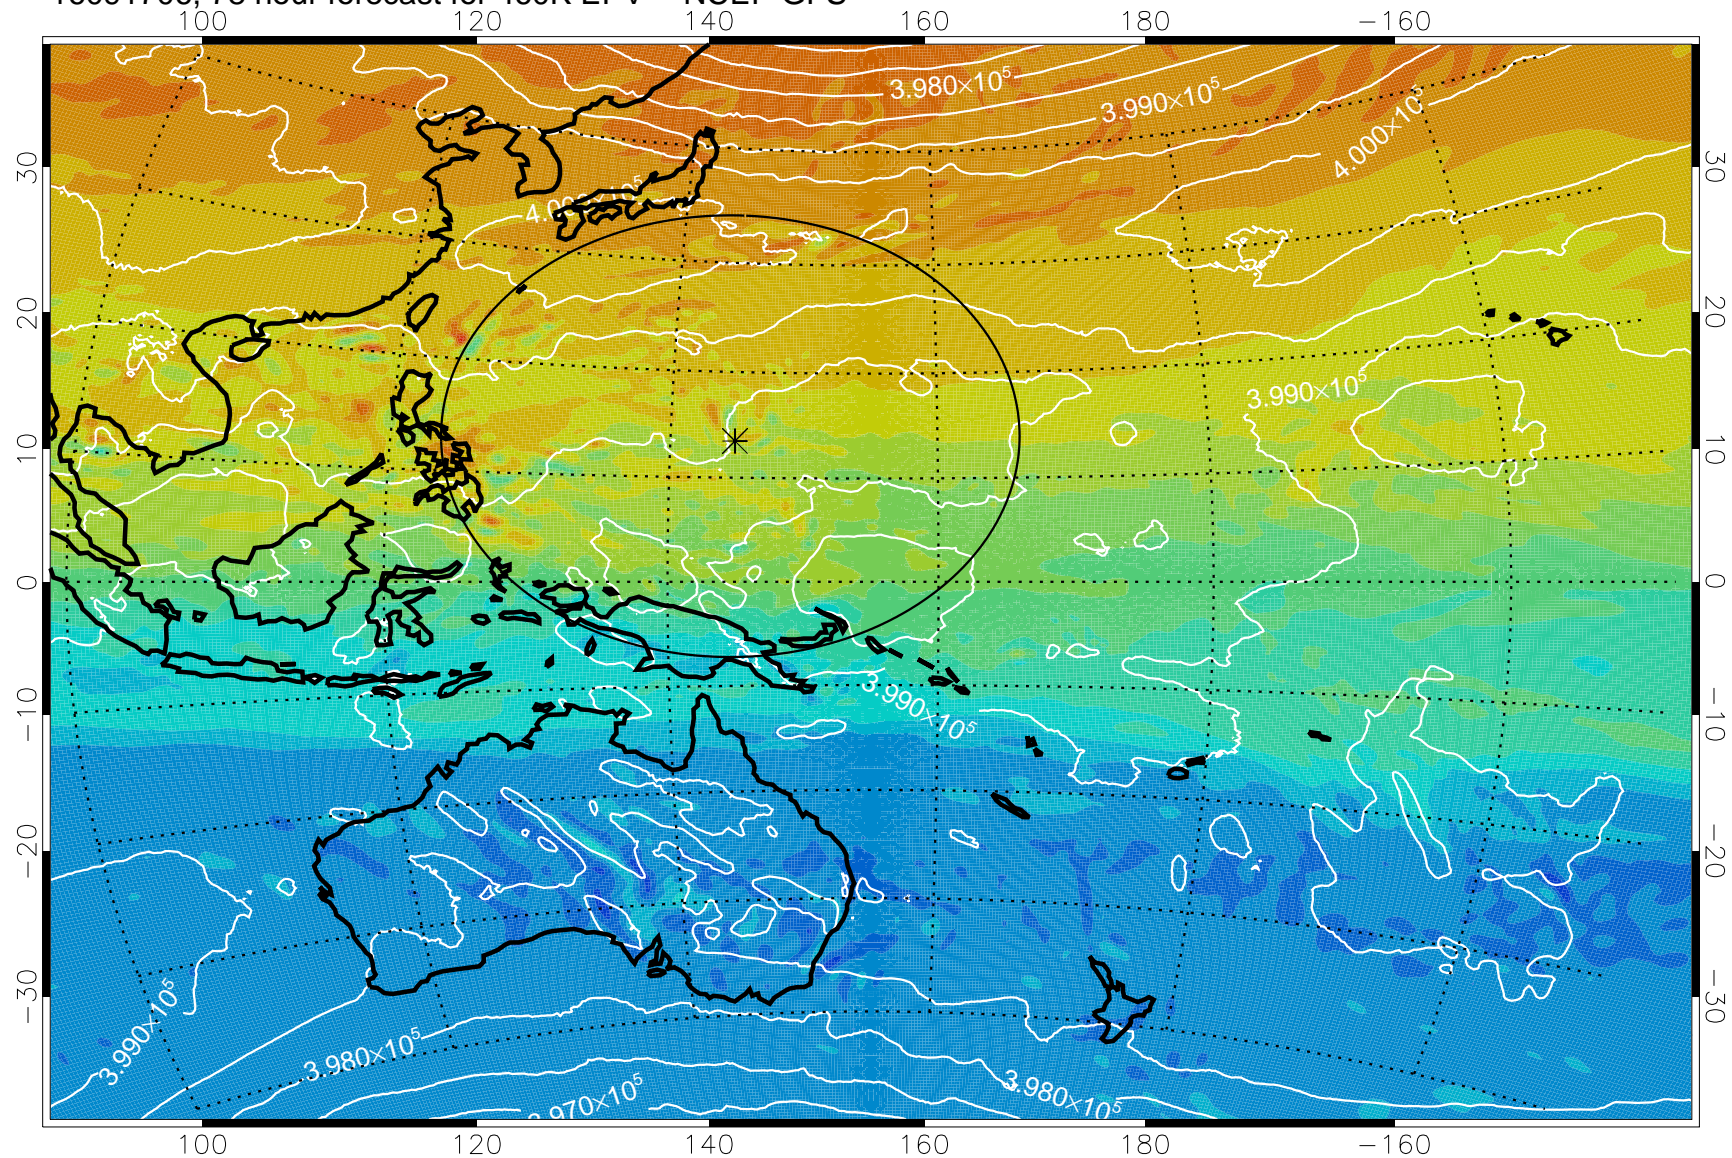

16091606, 54 hour forecast for 460K EPV -- NCEP GFS

460K Montgomery Streamfunction, white

Range ring of 2304 km

16091612, 60 hour forecast for 460K EPV -- NCEP GFS

460K Montgomery Streamfunction, white

Range ring of 2304 km

16091618, 66 hour forecast for 460K EPV -- NCEP GFS

460K Montgomery Streamfunction, white

Range ring of 2304 km

16091700, 72 hour forecast for 460K EPV -- NCEP GFS

460K Montgomery Streamfunction, white

Range ring of 2304 km

16091706, 78 hour forecast for 460K EPV -- NCEP GFS

460K Montgomery Streamfunction, white

Range ring of 2304 km

16091712, 84 hour forecast for 460K EPV -- NCEP GFS

460K Montgomery Streamfunction, white

Range ring of 2304 km

16091718, 90 hour forecast for 460K EPV -- NCEP GFS

460K Montgomery Streamfunction, white

Range ring of 2304 km

16091800, 96 hour forecast for 460K EPV -- NCEP GFS

460K Montgomery Streamfunction, white

Range ring of 2304 km