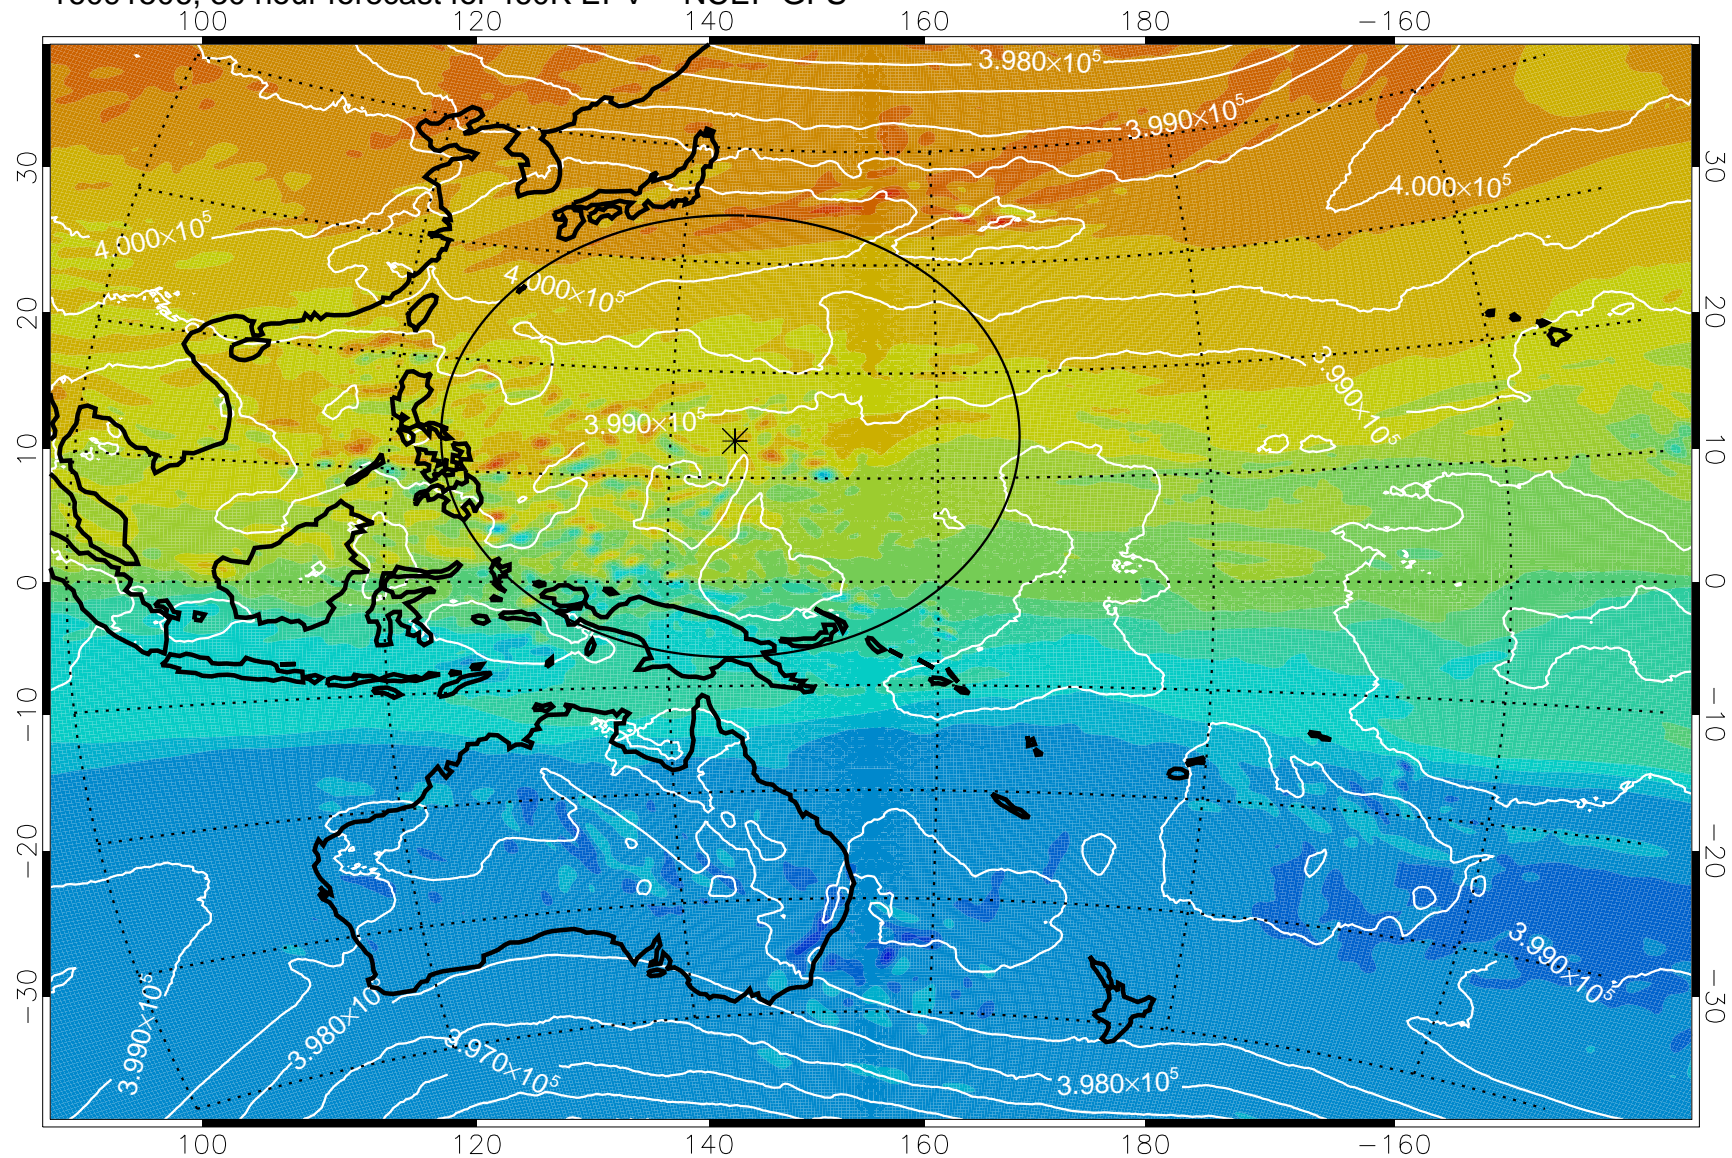

16091418, 18 hour forecast for 460K EPV -- NCEP GFS

460K Montgomery Streamfunction, white

Range ring of 2304 km

16091500, 24 hour forecast for 460K EPV -- NCEP GFS

460K Montgomery Streamfunction, white

Range ring of 2304 km

16091506, 30 hour forecast for 460K EPV -- NCEP GFS

460K Montgomery Streamfunction, white

Range ring of 2304 km

16091512, 36 hour forecast for 460K EPV -- NCEP GFS

460K Montgomery Streamfunction, white

Range ring of 2304 km

16091518, 42 hour forecast for 460K EPV -- NCEP GFS

460K Montgomery Streamfunction, white

Range ring of 2304 km

16091600, 48 hour forecast for 460K EPV -- NCEP GFS

460K Montgomery Streamfunction, white

Range ring of 2304 km

16091606, 54 hour forecast for 460K EPV -- NCEP GFS

460K Montgomery Streamfunction, white

Range ring of 2304 km

16091612, 60 hour forecast for 460K EPV -- NCEP GFS

460K Montgomery Streamfunction, white

Range ring of 2304 km