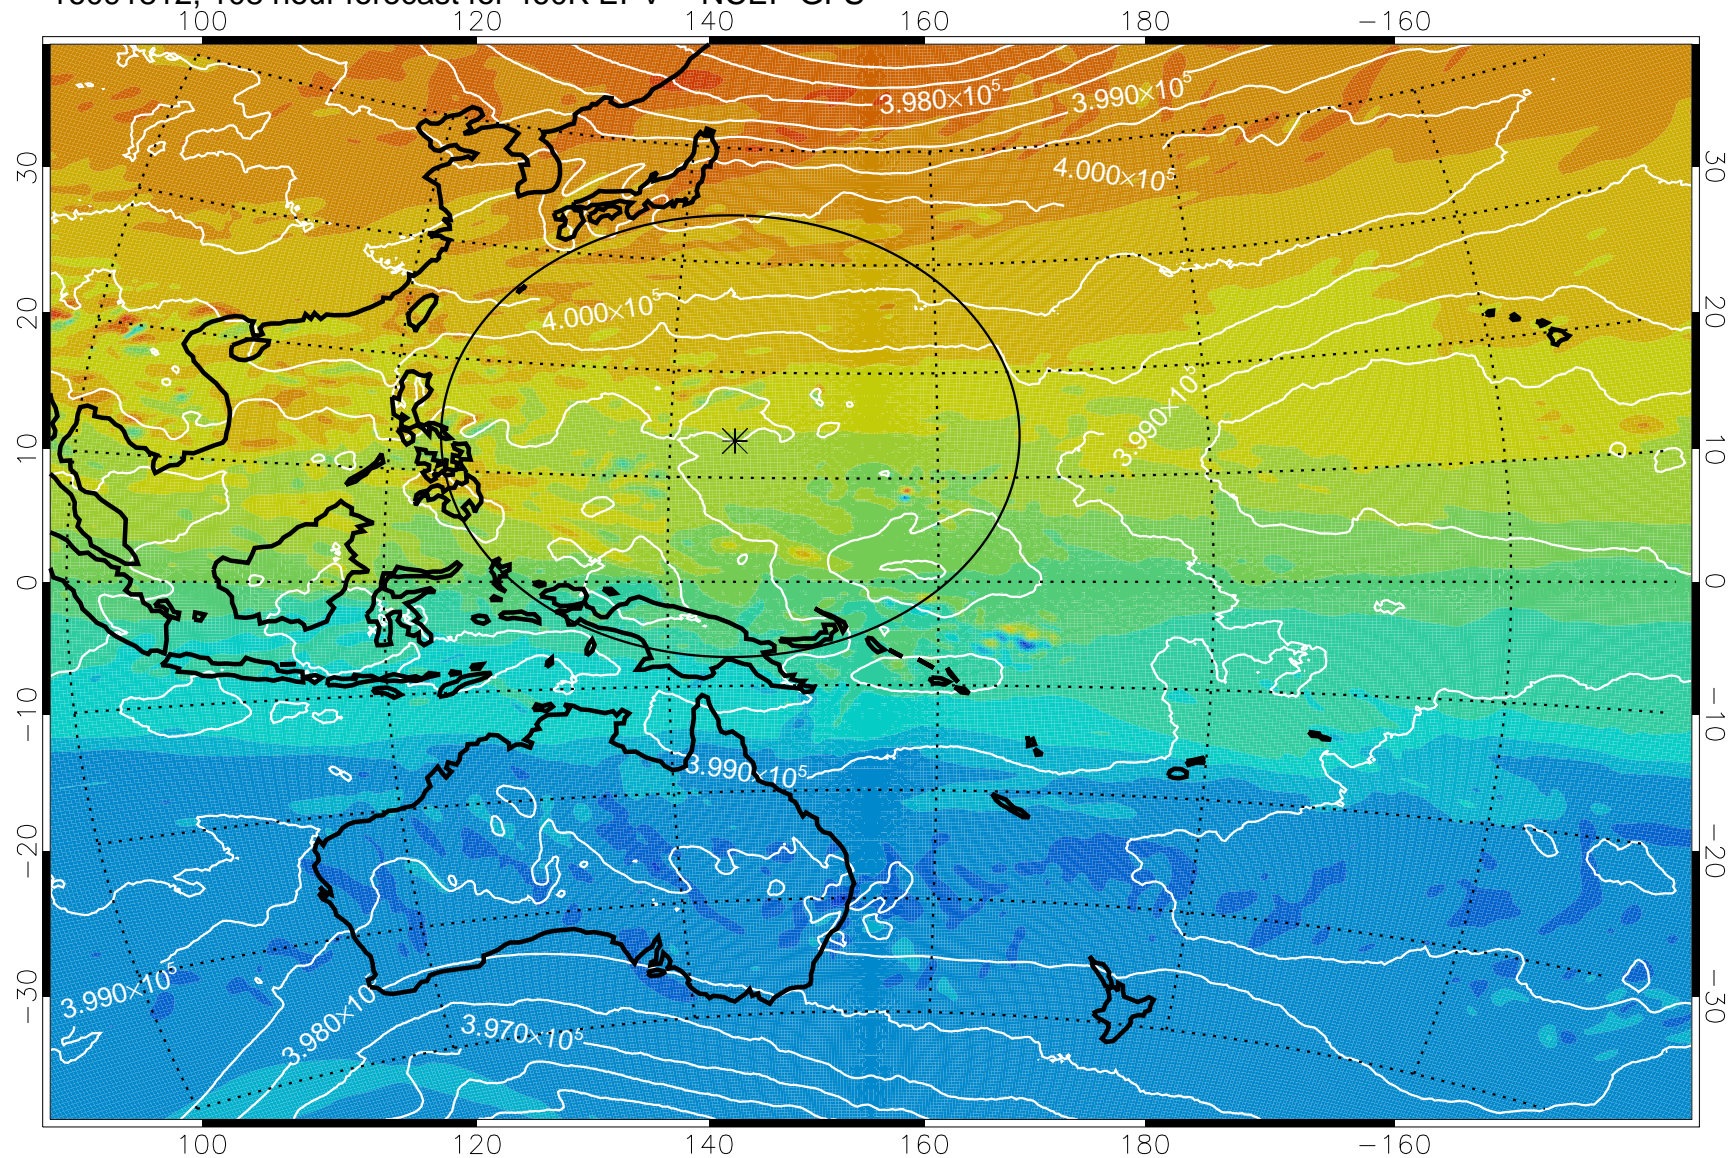

16091706, 78 hour forecast for 460K EPV -- NCEP GFS

460K Montgomery Streamfunction, white

Range ring of 2304 km

16091712, 84 hour forecast for 460K EPV -- NCEP GFS

460K Montgomery Streamfunction, white

Range ring of 2304 km

16091718, 90 hour forecast for 460K EPV -- NCEP GFS

460K Montgomery Streamfunction, white

Range ring of 2304 km

16091800, 96 hour forecast for 460K EPV -- NCEP GFS

460K Montgomery Streamfunction, white

Range ring of 2304 km

16091806, 102 hour forecast for 460K EPV -- NCEP GFS

460K Montgomery Streamfunction, white

Range ring of 2304 km

16091812, 108 hour forecast for 460K EPV -- NCEP GFS

460K Montgomery Streamfunction, white

Range ring of 2304 km

16091818, 114 hour forecast for 460K EPV -- NCEP GFS

460K Montgomery Streamfunction, white

Range ring of 2304 km

16091900, 120 hour forecast for 460K EPV -- NCEP GFS

460K Montgomery Streamfunction, white

Range ring of 2304 km