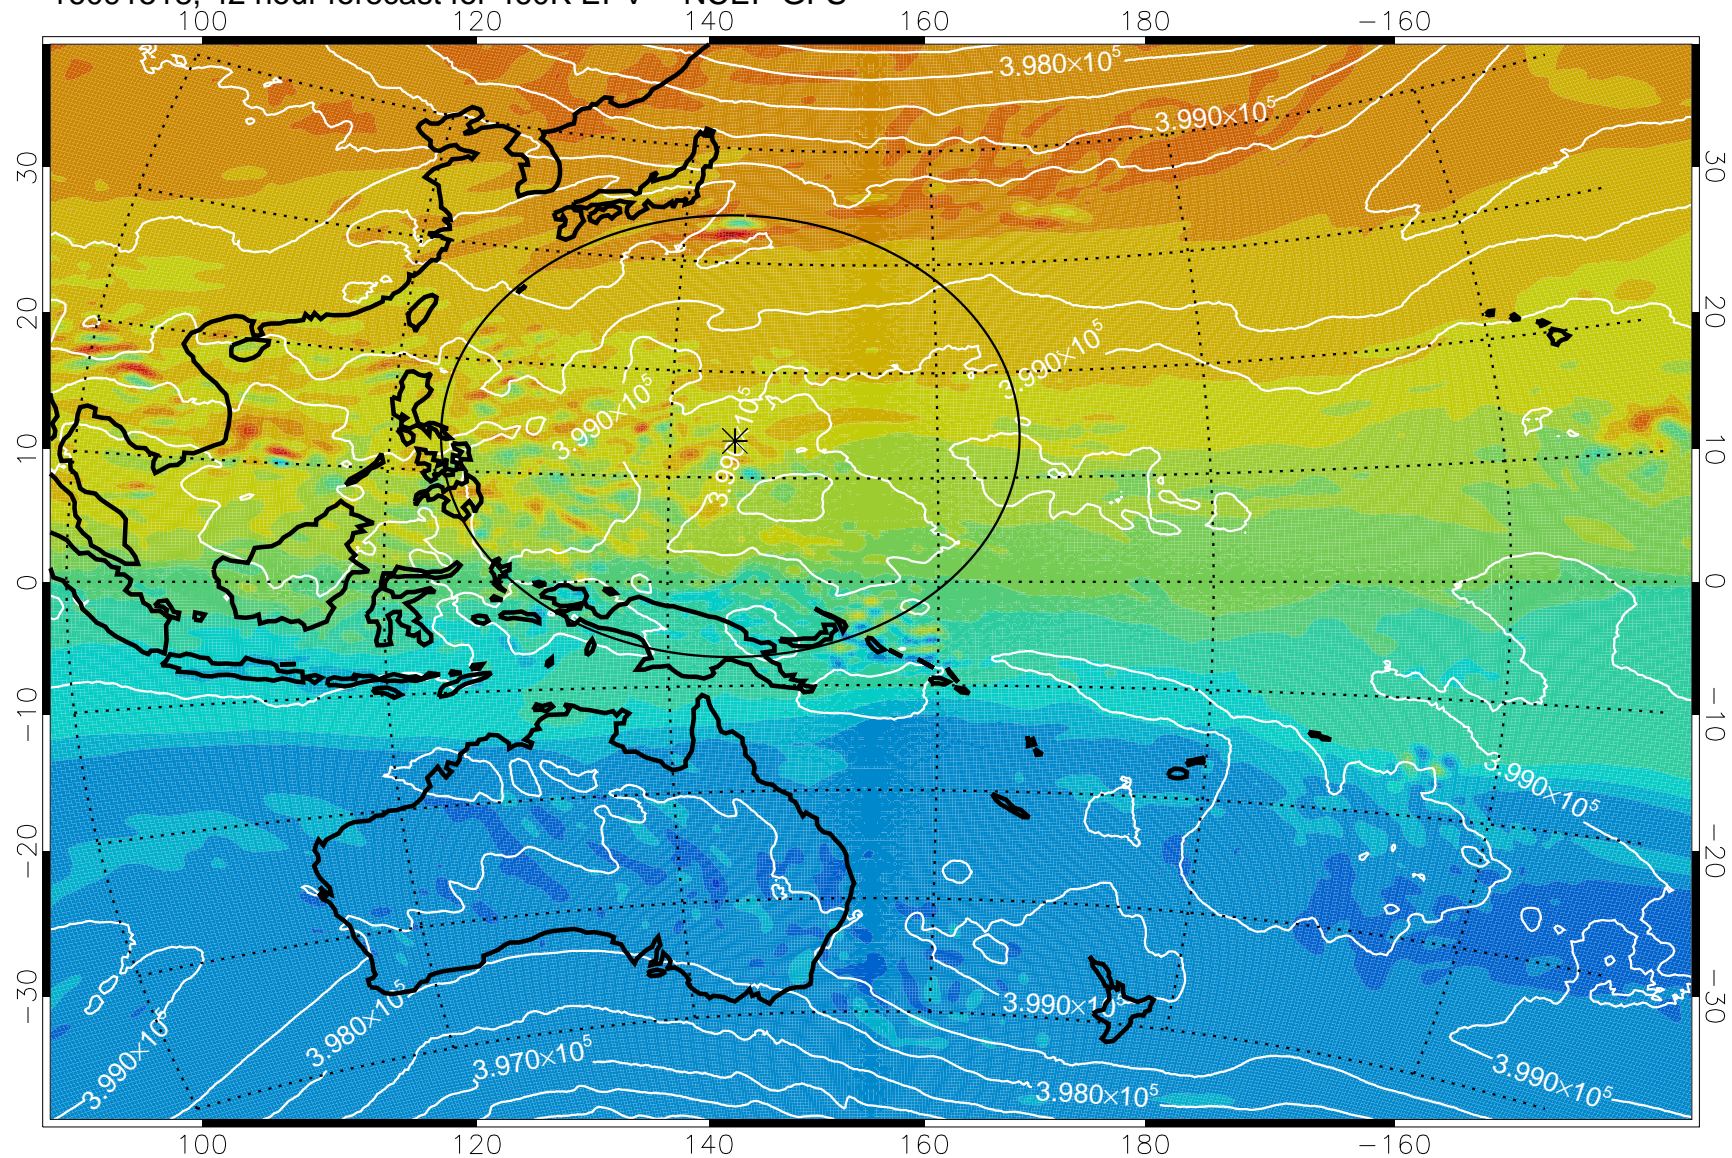

16091506, 30 hour forecast for 460K EPV -- NCEP GFS

460K Montgomery Streamfunction, white

Range ring of 2304 km

16091512, 36 hour forecast for 460K EPV -- NCEP GFS

460K Montgomery Streamfunction, white

Range ring of 2304 km

16091518, 42 hour forecast for 460K EPV -- NCEP GFS

460K Montgomery Streamfunction, white

Range ring of 2304 km

16091600, 48 hour forecast for 460K EPV -- NCEP GFS

460K Montgomery Streamfunction, white

Range ring of 2304 km

16091606, 54 hour forecast for 460K EPV -- NCEP GFS

460K Montgomery Streamfunction, white

Range ring of 2304 km

16091612, 60 hour forecast for 460K EPV -- NCEP GFS

460K Montgomery Streamfunction, white

Range ring of 2304 km

16091618, 66 hour forecast for 460K EPV -- NCEP GFS

460K Montgomery Streamfunction, white

Range ring of 2304 km

16091700, 72 hour forecast for 460K EPV -- NCEP GFS

460K Montgomery Streamfunction, white

Range ring of 2304 km