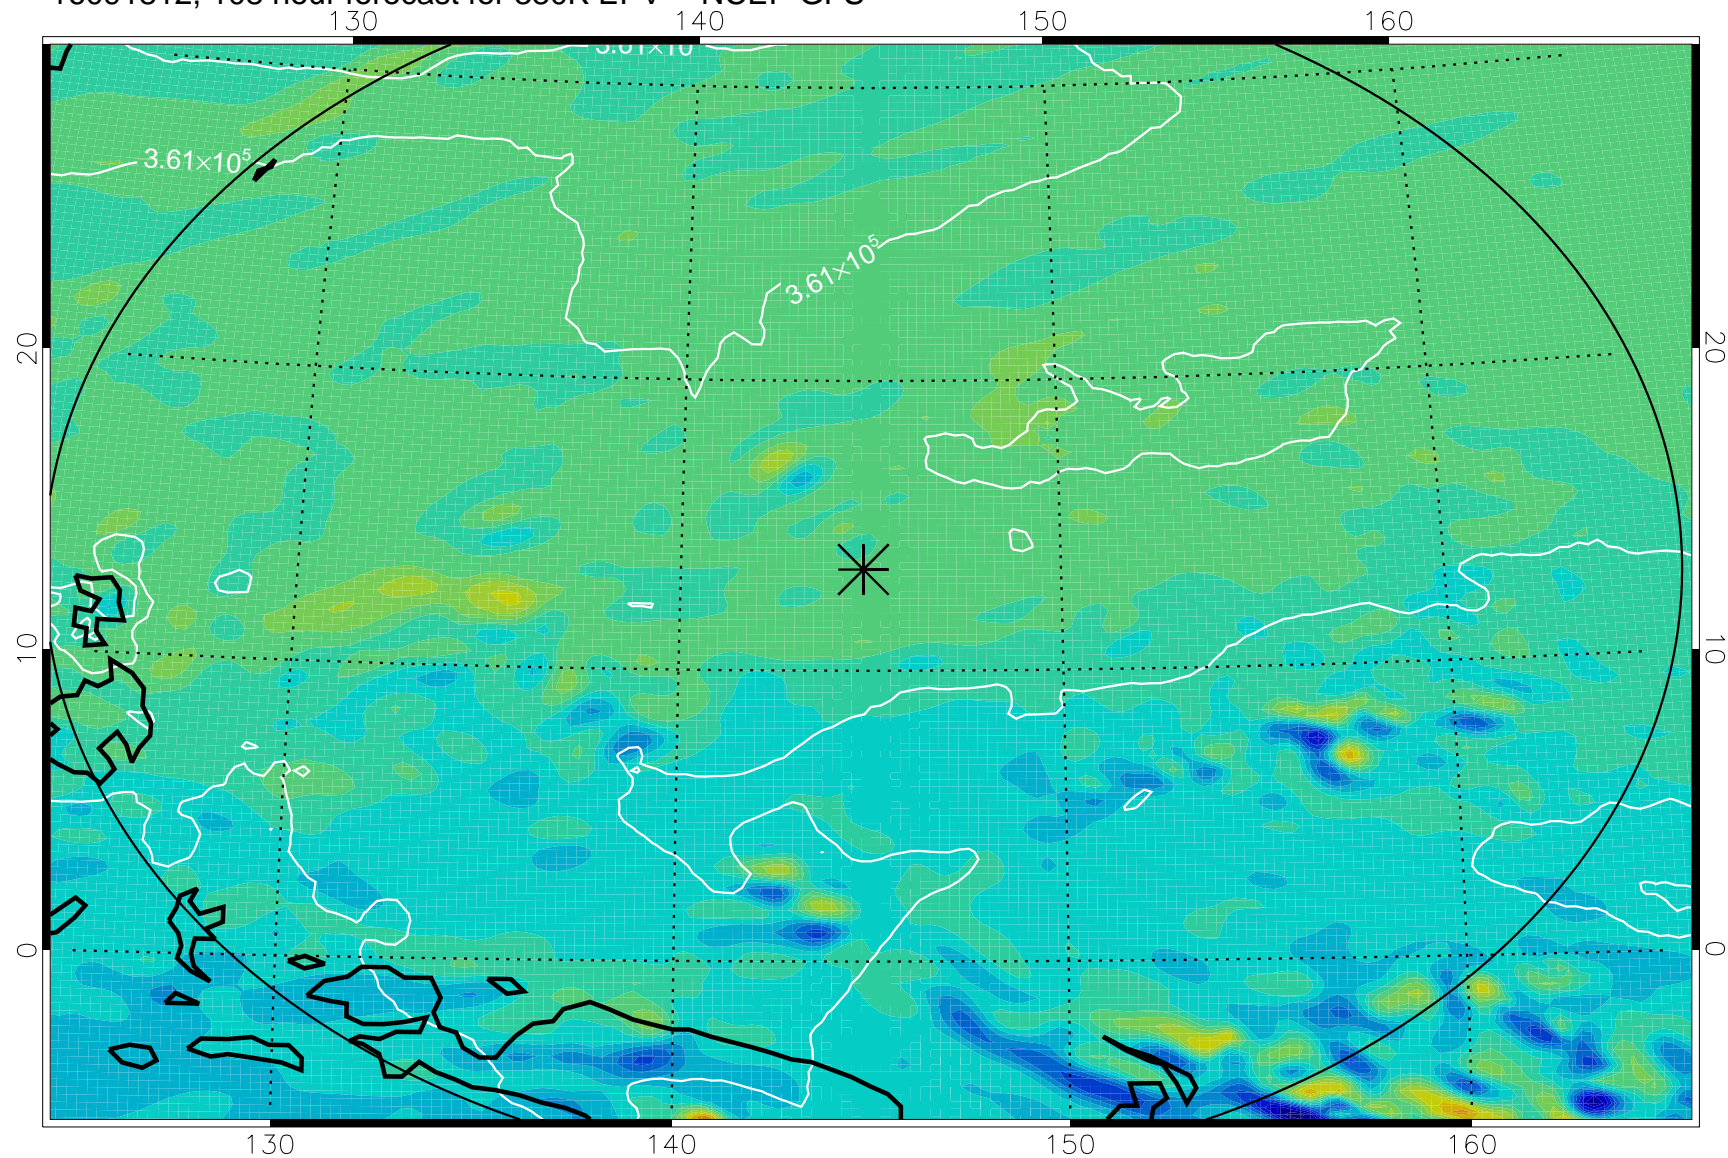

16091706, 78 hour forecast for 380K EPV -- NCEP GFS

380K Montgomery Streamfunction, white

Range ring of 2304 km

16091712, 84 hour forecast for 380K EPV -- NCEP GFS

380K Montgomery Streamfunction, white

Range ring of 2304 km

16091718, 90 hour forecast for 380K EPV -- NCEP GFS

380K Montgomery Streamfunction, white

Range ring of 2304 km

16091800, 96 hour forecast for 380K EPV -- NCEP GFS

380K Montgomery Streamfunction, white

Range ring of 2304 km

16091806, 102 hour forecast for 380K EPV -- NCEP GFS

380K Montgomery Streamfunction, white

Range ring of 2304 km

16091812, 108 hour forecast for 380K EPV -- NCEP GFS

380K Montgomery Streamfunction, white

Range ring of 2304 km

16091818, 114 hour forecast for 380K EPV -- NCEP GFS

380K Montgomery Streamfunction, white

Range ring of 2304 km

16091900, 120 hour forecast for 380K EPV -- NCEP GFS

380K Montgomery Streamfunction, white

Range ring of 2304 km