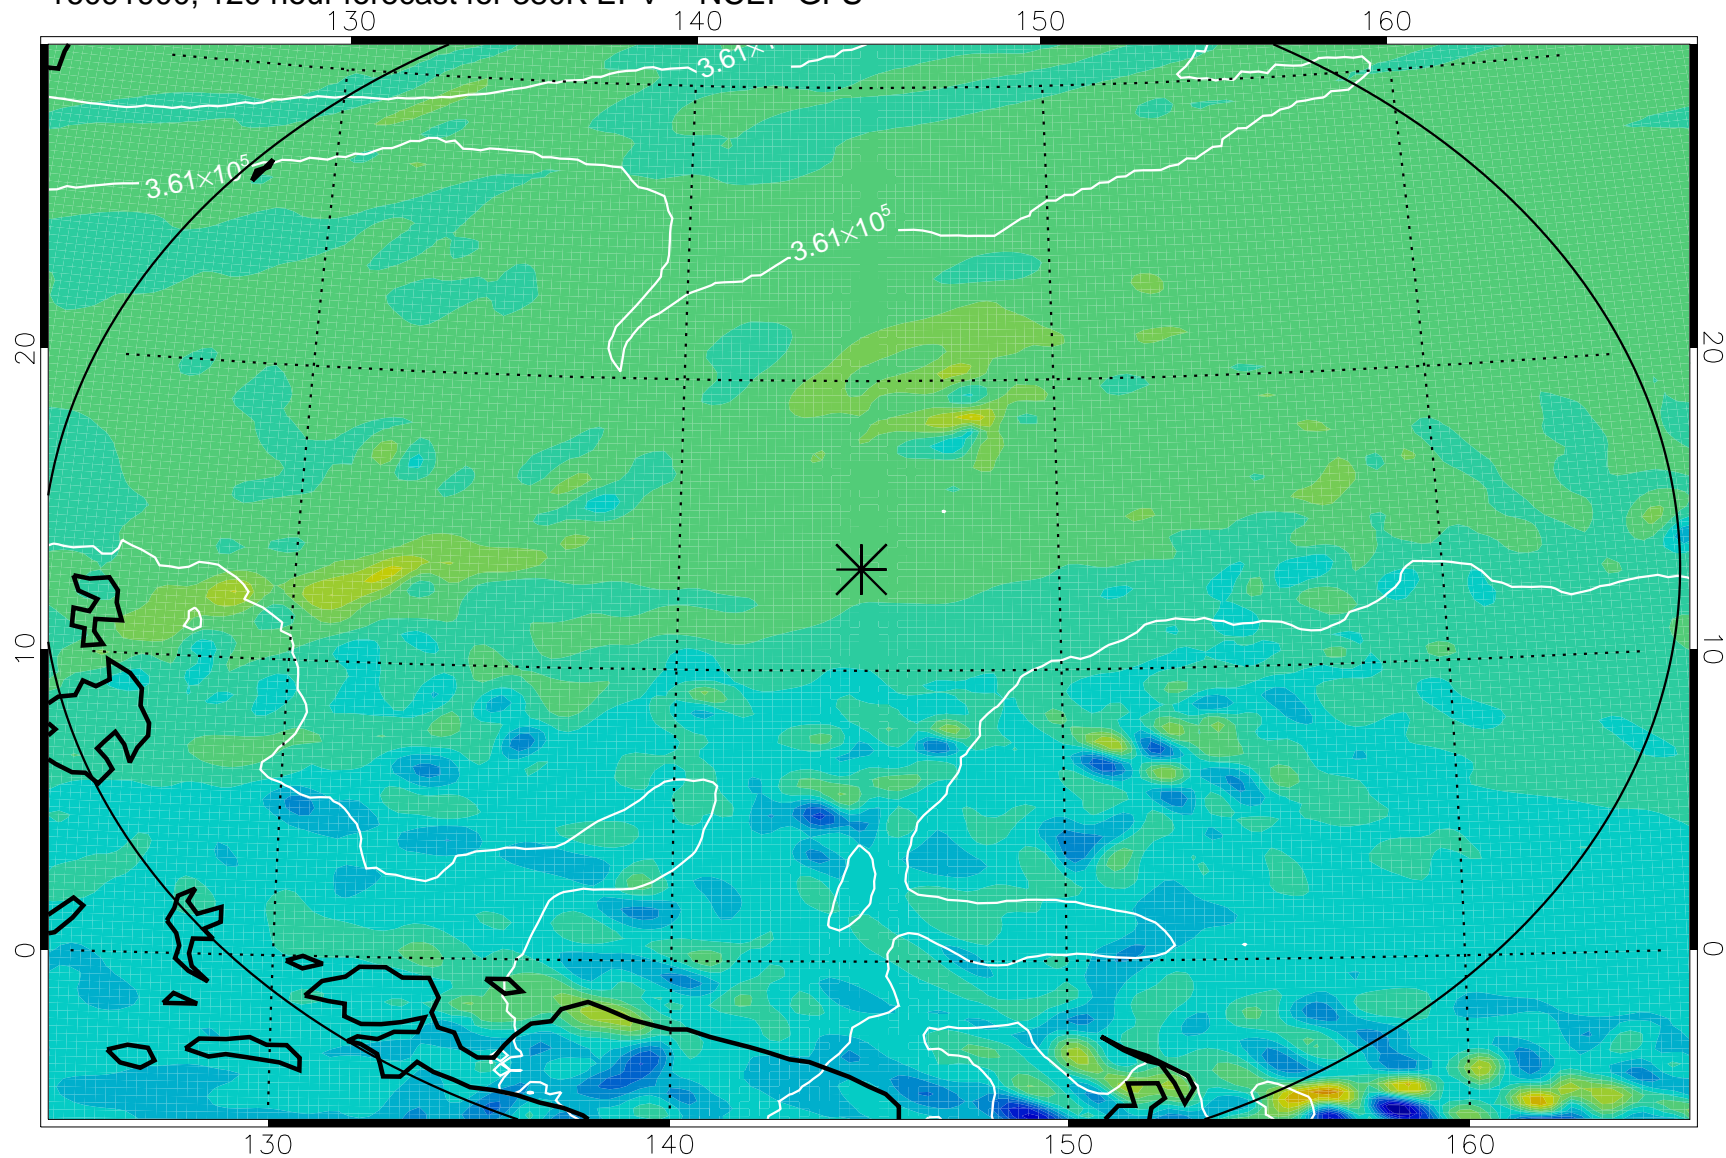

16091706, 78 hour forecast for 380K EPV -- NCEP GFS

380K Montgomery Streamfunction, white

Range ring of 2304 km

16091712, 84 hour forecast for 380K EPV -- NCEP GFS

380K Montgomery Streamfunction, white

Range ring of 2304 km

16091718, 90 hour forecast for 380K EPV -- NCEP GFS

380K Montgomery Streamfunction, white

Range ring of 2304 km

16091800, 96 hour forecast for 380K EPV -- NCEP GFS

380K Montgomery Streamfunction, white

Range ring of 2304 km

16091806, 102 hour forecast for 380K EPV -- NCEP GFS

380K Montgomery Streamfunction, white

Range ring of 2304 km

16091812, 108 hour forecast for 380K EPV -- NCEP GFS

380K Montgomery Streamfunction, white

Range ring of 2304 km

16091818, 114 hour forecast for 380K EPV -- NCEP GFS

380K Montgomery Streamfunction, white

Range ring of 2304 km

16091900, 120 hour forecast for 380K EPV -- NCEP GFS

380K Montgomery Streamfunction, white

Range ring of 2304 km