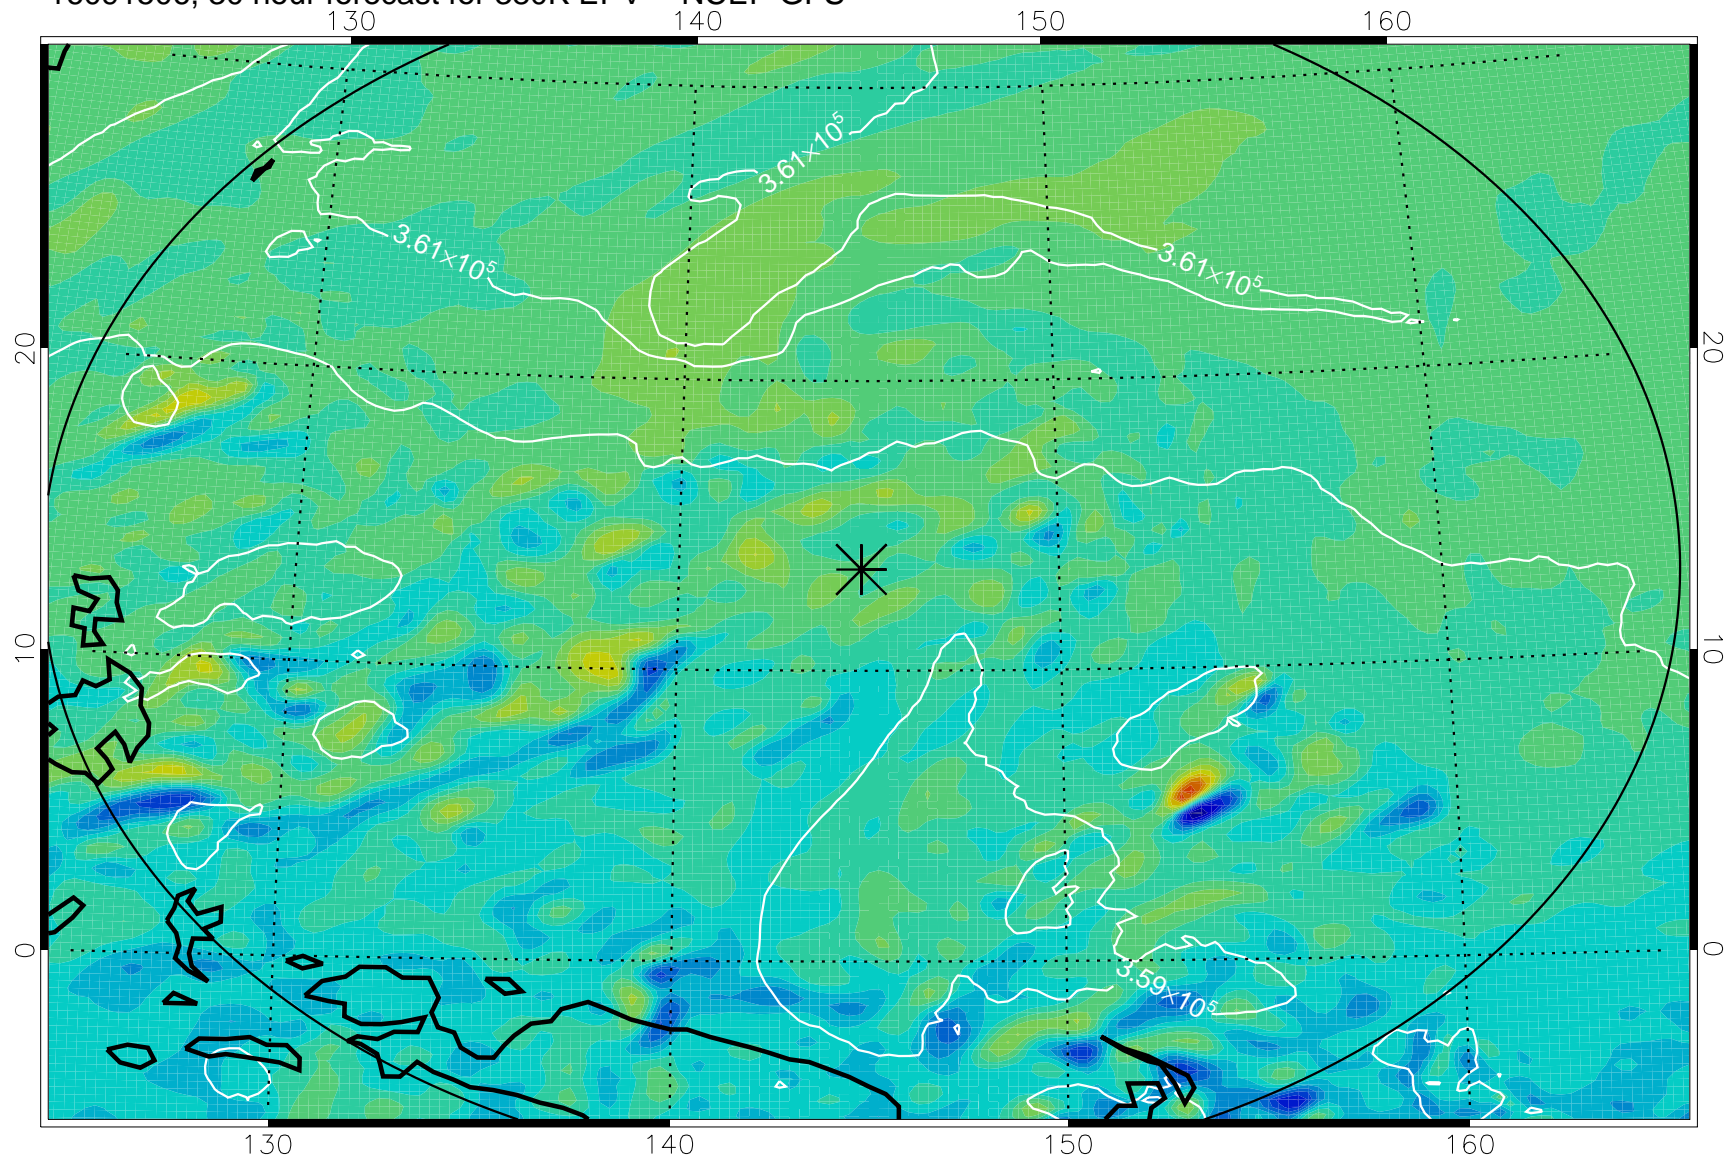

16091418, 18 hour forecast for 380K EPV -- NCEP GFS

380K Montgomery Streamfunction, white

Range ring of 2304 km

16091500, 24 hour forecast for 380K EPV -- NCEP GFS

380K Montgomery Streamfunction, white

Range ring of 2304 km

16091506, 30 hour forecast for 380K EPV -- NCEP GFS

380K Montgomery Streamfunction, white

Range ring of 2304 km

16091512, 36 hour forecast for 380K EPV -- NCEP GFS

380K Montgomery Streamfunction, white

Range ring of 2304 km

16091518, 42 hour forecast for 380K EPV -- NCEP GFS

380K Montgomery Streamfunction, white

Range ring of 2304 km

16091600, 48 hour forecast for 380K EPV -- NCEP GFS

380K Montgomery Streamfunction, white

Range ring of 2304 km

16091718, 90 hour forecast for 380K EPV -- NCEP GFS

380K Montgomery Streamfunction, white

Range ring of 2304 km

16091800, 96 hour forecast for 380K EPV -- NCEP GFS

380K Montgomery Streamfunction, white

Range ring of 2304 km