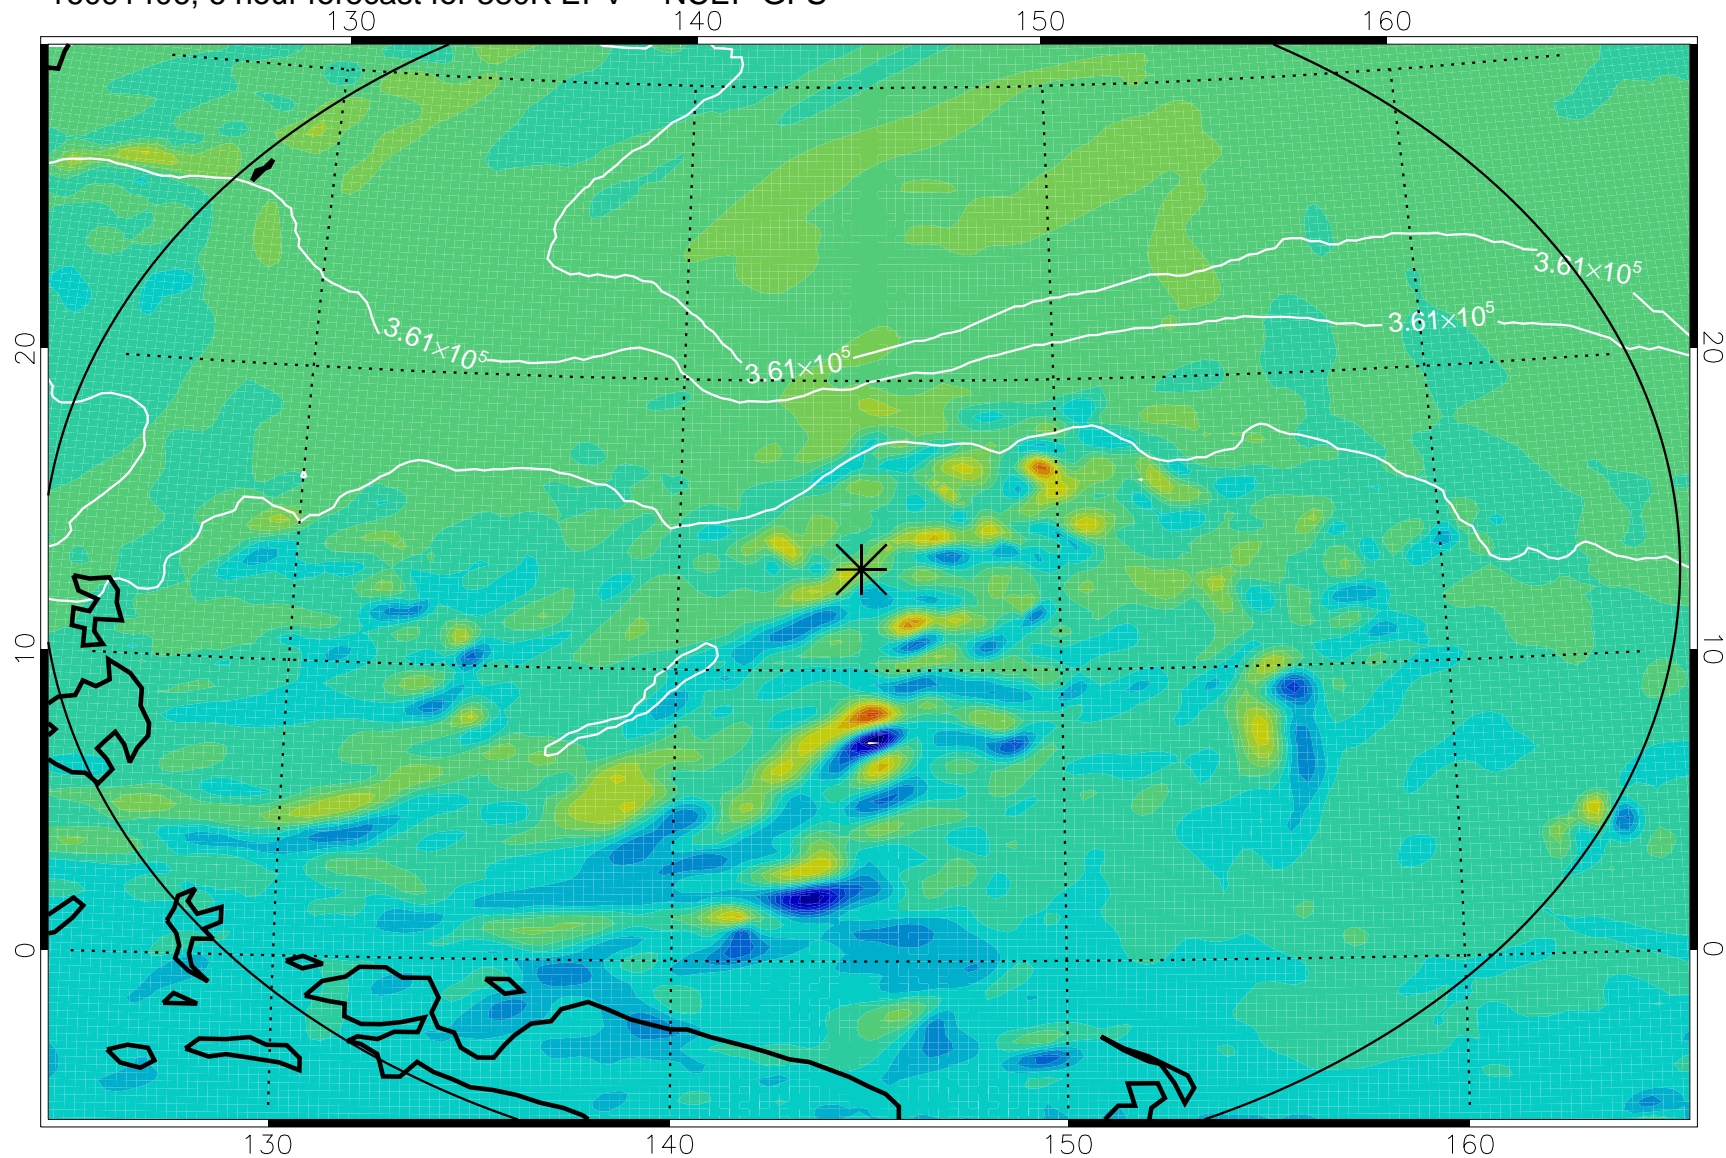

16091406, 6 hour forecast for 380K EPV -- NCEP GFS

380K Montgomery Streamfunction, white

Range ring of 2304 km

16091412, 12 hour forecast for 380K EPV -- NCEP GFS

380K Montgomery Streamfunction, white

Range ring of 2304 km

16091418, 18 hour forecast for 380K EPV -- NCEP GFS

380K Montgomery Streamfunction, white

Range ring of 2304 km

16091500, 24 hour forecast for 380K EPV -- NCEP GFS

380K Montgomery Streamfunction, white

Range ring of 2304 km

16091506, 30 hour forecast for 380K EPV -- NCEP GFS

380K Montgomery Streamfunction, white

Range ring of 2304 km

16091512, 36 hour forecast for 380K EPV -- NCEP GFS

380K Montgomery Streamfunction, white

Range ring of 2304 km

16091718, 90 hour forecast for 380K EPV -- NCEP GFS

380K Montgomery Streamfunction, white

Range ring of 2304 km

16091800, 96 hour forecast for 380K EPV -- NCEP GFS

380K Montgomery Streamfunction, white

Range ring of 2304 km