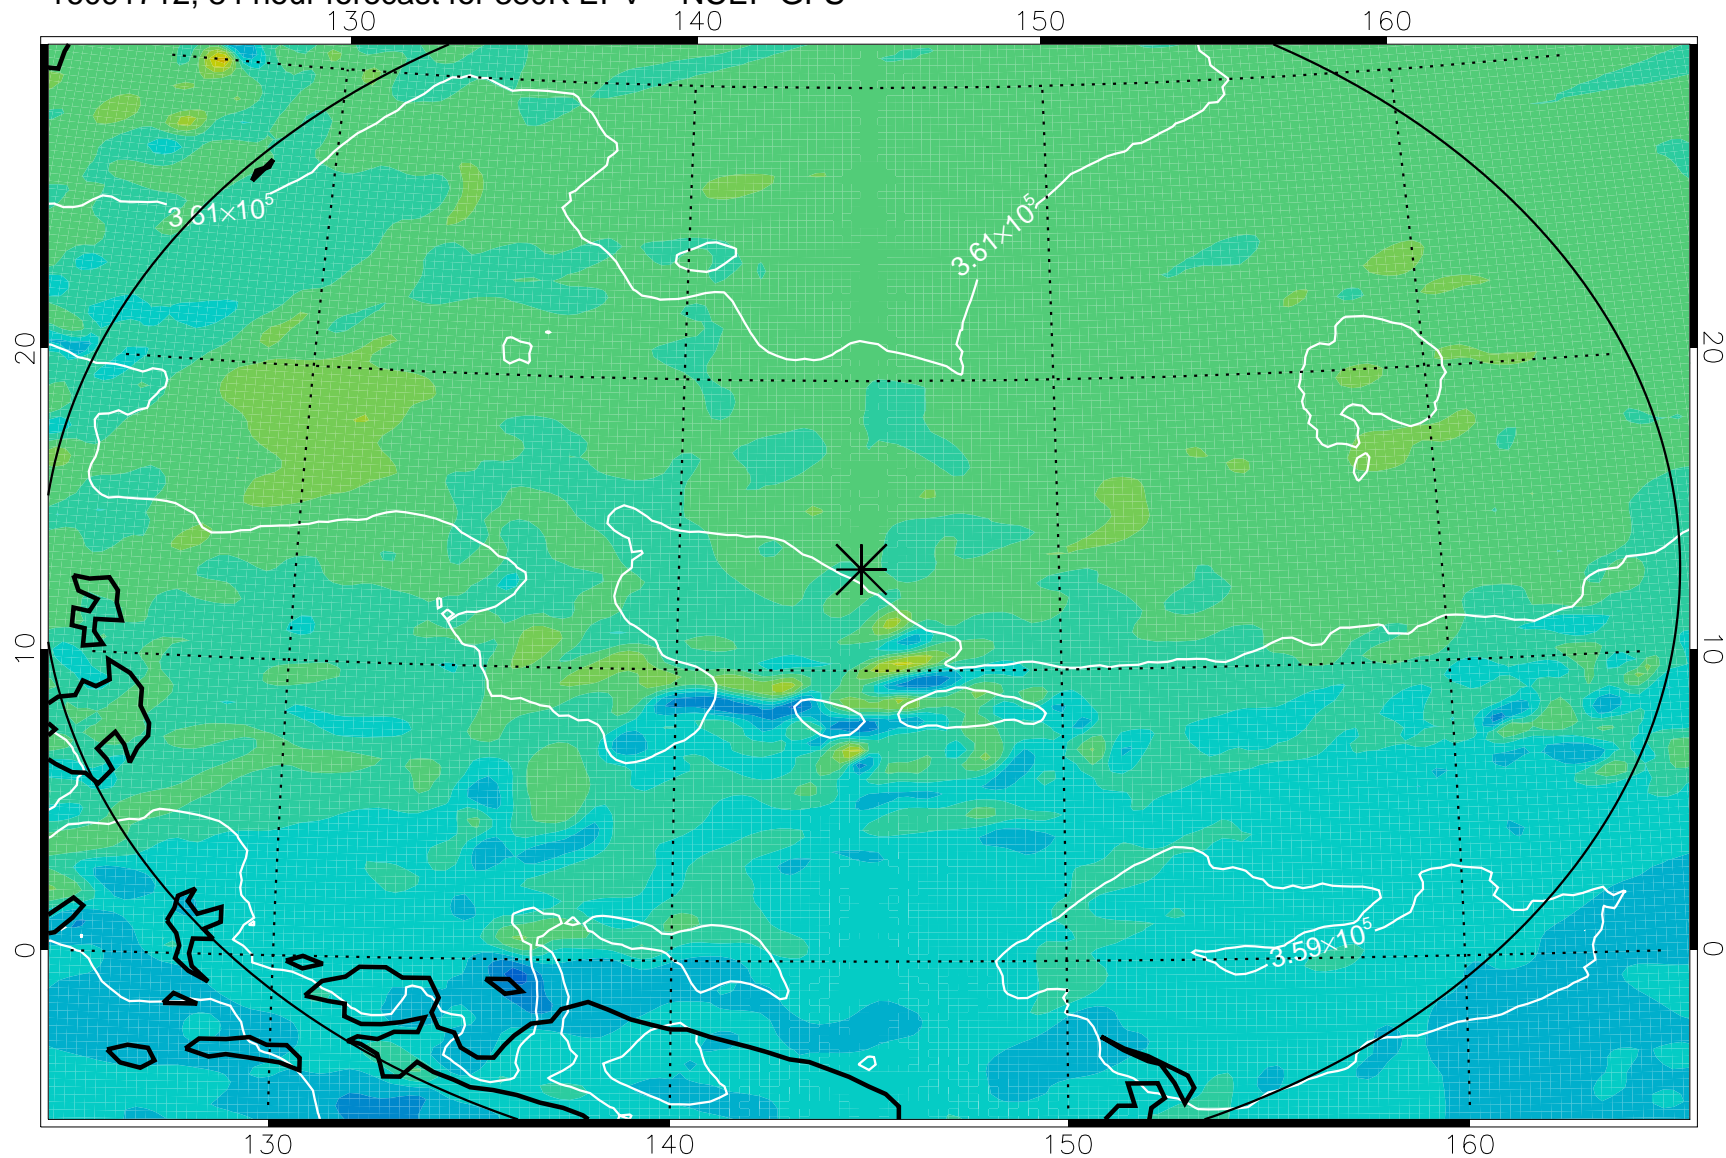

16091606, 54 hour forecast for 380K EPV -- NCEP GFS

380K Montgomery Streamfunction, white

Range ring of 2304 km

16091612, 60 hour forecast for 380K EPV -- NCEP GFS

380K Montgomery Streamfunction, white

Range ring of 2304 km

16091618, 66 hour forecast for 380K EPV -- NCEP GFS

380K Montgomery Streamfunction, white

Range ring of 2304 km

16091700, 72 hour forecast for 380K EPV -- NCEP GFS

380K Montgomery Streamfunction, white

Range ring of 2304 km

16091706, 78 hour forecast for 380K EPV -- NCEP GFS

380K Montgomery Streamfunction, white

Range ring of 2304 km

16091712, 84 hour forecast for 380K EPV -- NCEP GFS

380K Montgomery Streamfunction, white

Range ring of 2304 km

16091718, 90 hour forecast for 380K EPV -- NCEP GFS

380K Montgomery Streamfunction, white

Range ring of 2304 km

16091800, 96 hour forecast for 380K EPV -- NCEP GFS

380K Montgomery Streamfunction, white

Range ring of 2304 km