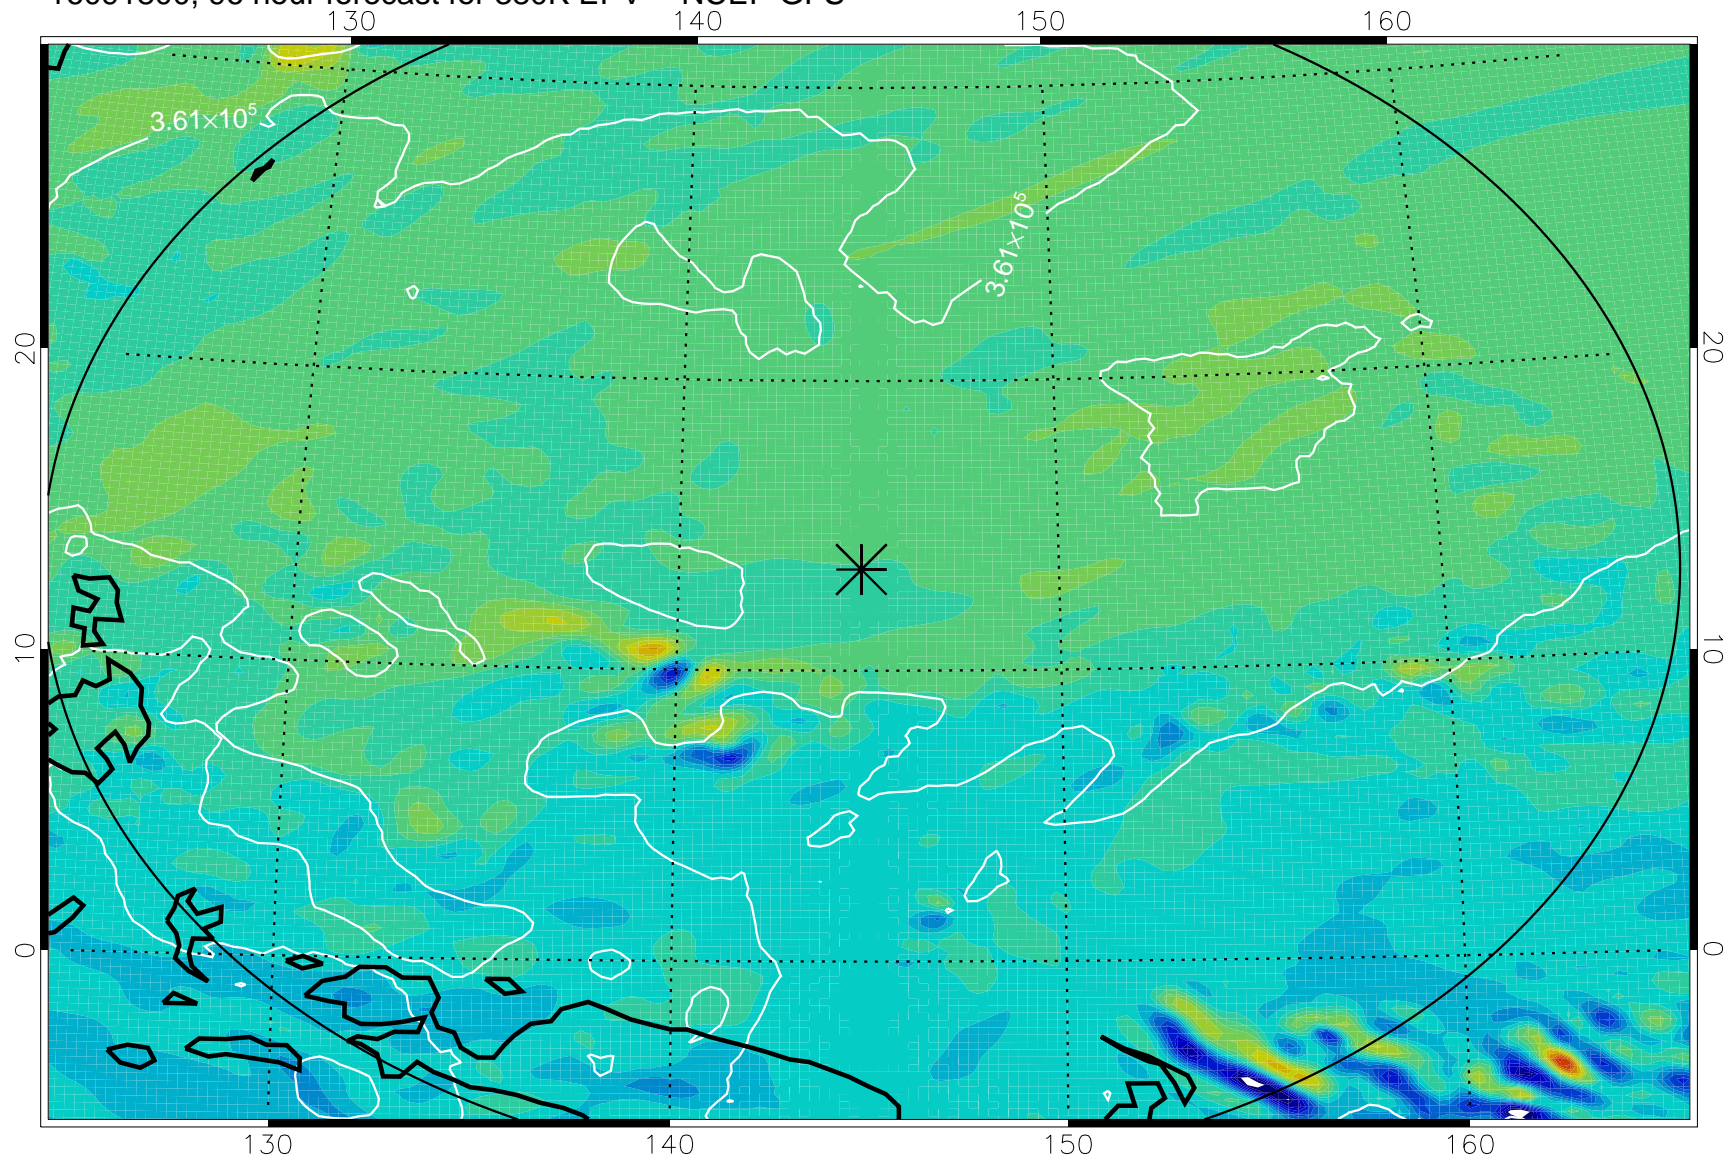

16091706, 78 hour forecast for 380K EPV -- NCEP GFS

380K Montgomery Streamfunction, white

Range ring of 2304 km

16091712, 84 hour forecast for 380K EPV -- NCEP GFS

380K Montgomery Streamfunction, white

Range ring of 2304 km

16091718, 90 hour forecast for 380K EPV -- NCEP GFS

380K Montgomery Streamfunction, white

Range ring of 2304 km

16091800, 96 hour forecast for 380K EPV -- NCEP GFS

380K Montgomery Streamfunction, white

Range ring of 2304 km

16091806, 102 hour forecast for 380K EPV -- NCEP GFS

380K Montgomery Streamfunction, white

Range ring of 2304 km

16091812, 108 hour forecast for 380K EPV -- NCEP GFS

380K Montgomery Streamfunction, white

Range ring of 2304 km

16091818, 114 hour forecast for 380K EPV -- NCEP GFS

380K Montgomery Streamfunction, white

Range ring of 2304 km

16091900, 120 hour forecast for 380K EPV -- NCEP GFS

380K Montgomery Streamfunction, white

Range ring of 2304 km