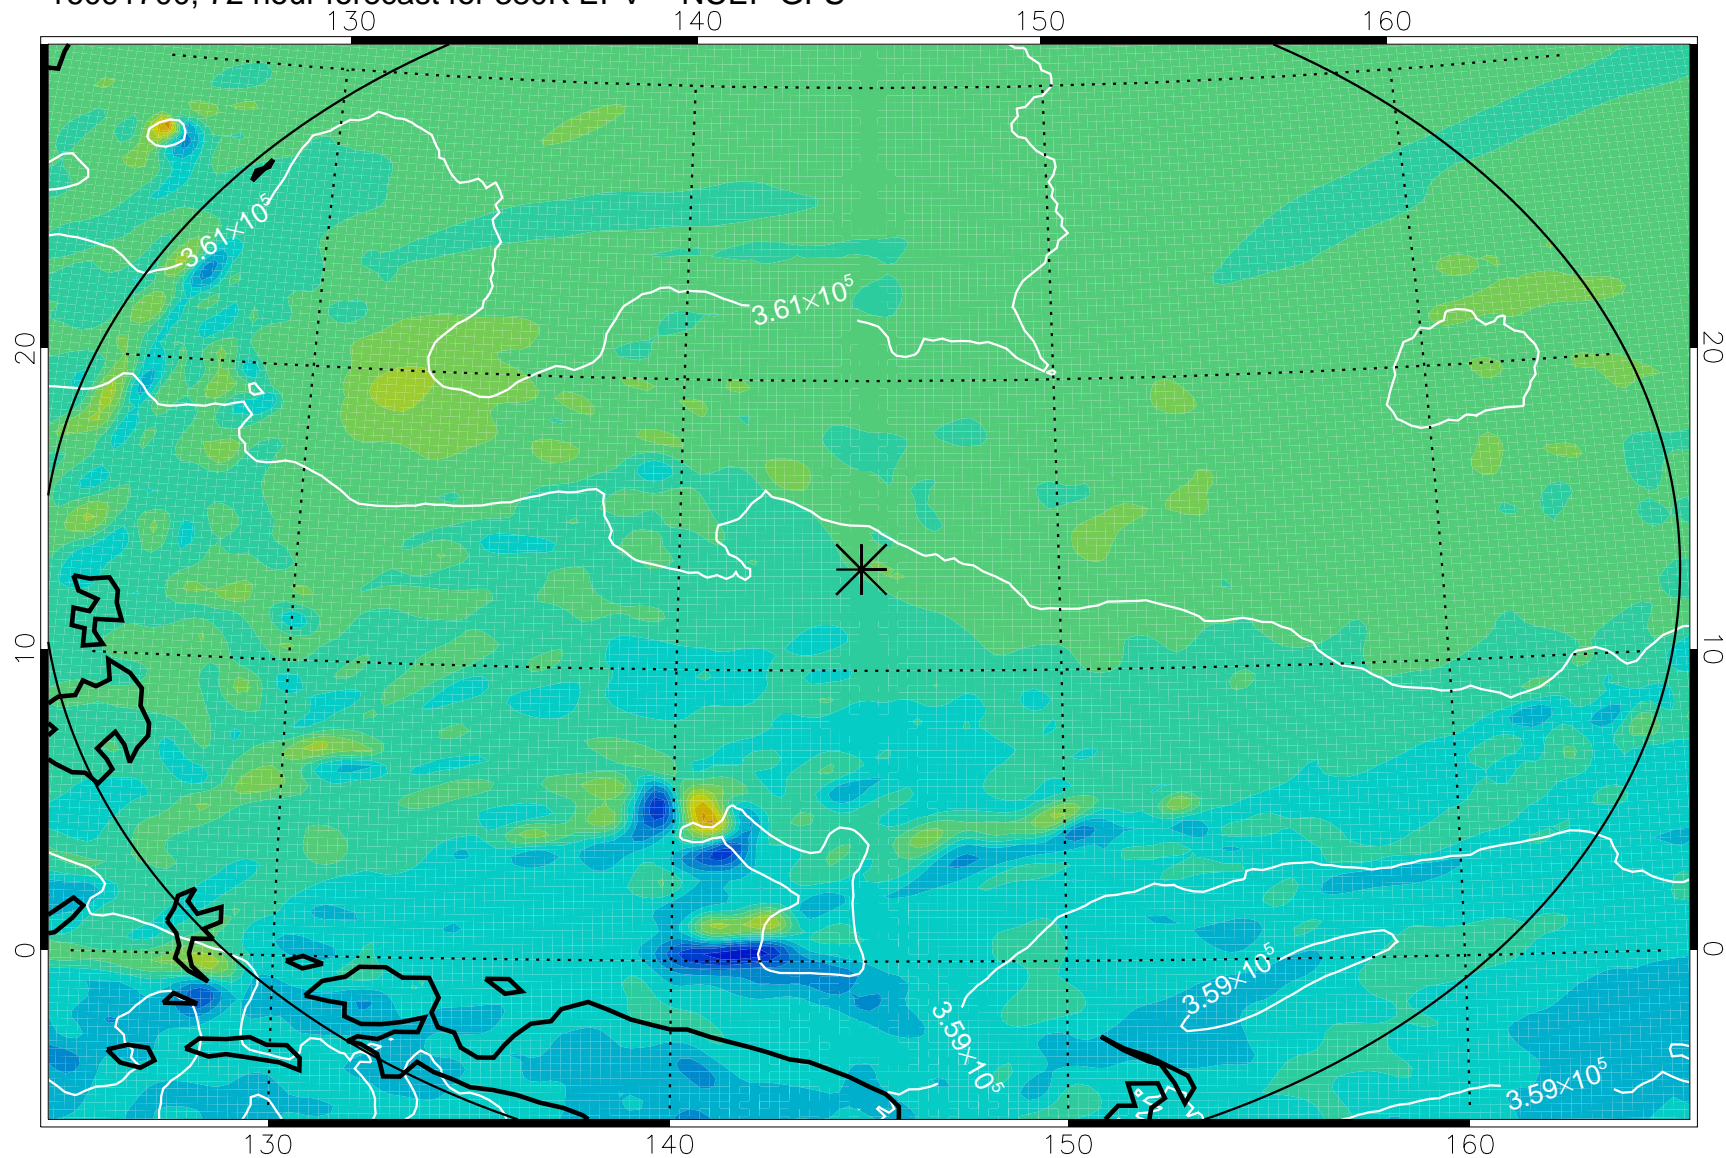

16091606, 54 hour forecast for 380K EPV -- NCEP GFS

380K Montgomery Streamfunction, white

Range ring of 2304 km

16091612, 60 hour forecast for 380K EPV -- NCEP GFS

380K Montgomery Streamfunction, white

Range ring of 2304 km

16091618, 66 hour forecast for 380K EPV -- NCEP GFS

380K Montgomery Streamfunction, white

Range ring of 2304 km

16091700, 72 hour forecast for 380K EPV -- NCEP GFS

380K Montgomery Streamfunction, white

Range ring of 2304 km

16091706, 78 hour forecast for 380K EPV -- NCEP GFS

380K Montgomery Streamfunction, white

Range ring of 2304 km

16091712, 84 hour forecast for 380K EPV -- NCEP GFS

380K Montgomery Streamfunction, white

Range ring of 2304 km

16091718, 90 hour forecast for 380K EPV -- NCEP GFS

380K Montgomery Streamfunction, white

Range ring of 2304 km

16091800, 96 hour forecast for 380K EPV -- NCEP GFS

380K Montgomery Streamfunction, white

Range ring of 2304 km