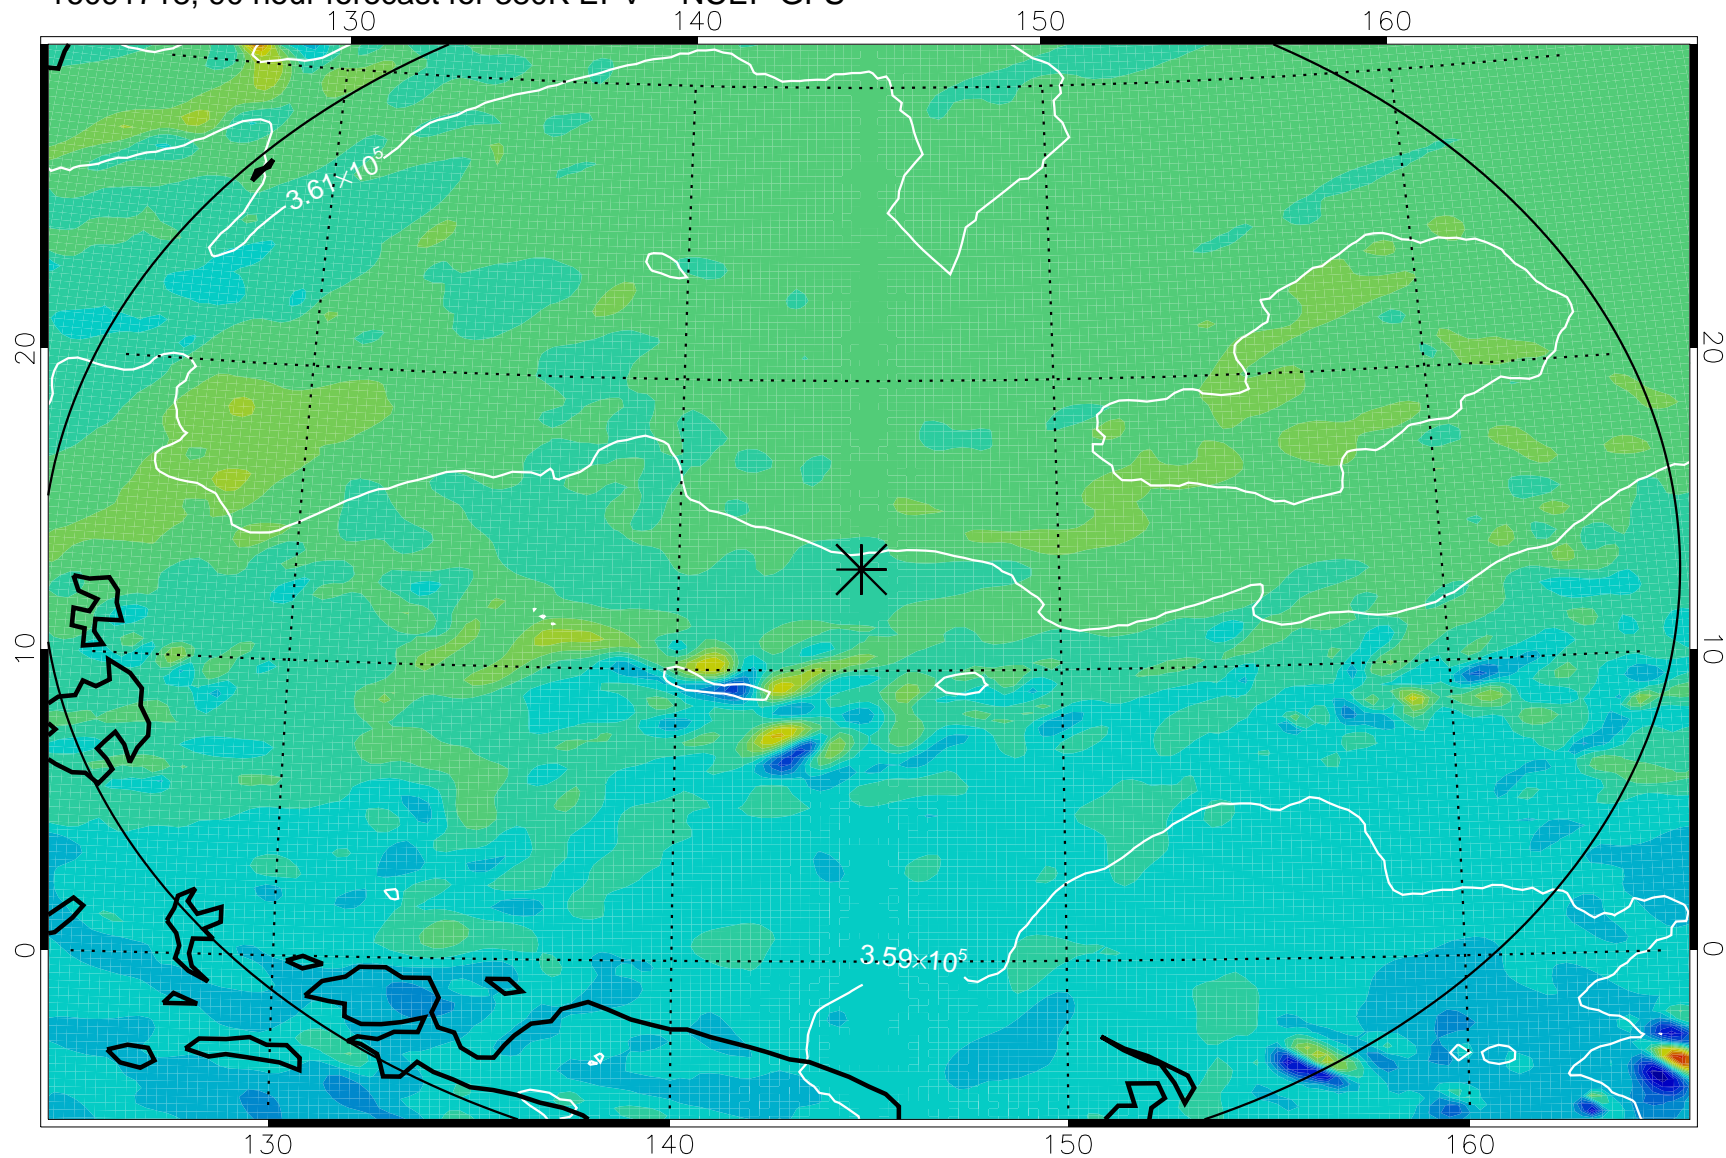

16091618, 66 hour forecast for 380K EPV -- NCEP GFS

380K Montgomery Streamfunction, white

Range ring of 2304 km

16091700, 72 hour forecast for 380K EPV -- NCEP GFS

380K Montgomery Streamfunction, white

Range ring of 2304 km

16091706, 78 hour forecast for 380K EPV -- NCEP GFS

380K Montgomery Streamfunction, white

Range ring of 2304 km

16091712, 84 hour forecast for 380K EPV -- NCEP GFS

380K Montgomery Streamfunction, white

Range ring of 2304 km

16091718, 90 hour forecast for 380K EPV -- NCEP GFS

380K Montgomery Streamfunction, white

Range ring of 2304 km

16091800, 96 hour forecast for 380K EPV -- NCEP GFS

380K Montgomery Streamfunction, white

Range ring of 2304 km

16091806, 102 hour forecast for 380K EPV -- NCEP GFS

380K Montgomery Streamfunction, white

Range ring of 2304 km

16091812, 108 hour forecast for 380K EPV -- NCEP GFS

380K Montgomery Streamfunction, white

Range ring of 2304 km