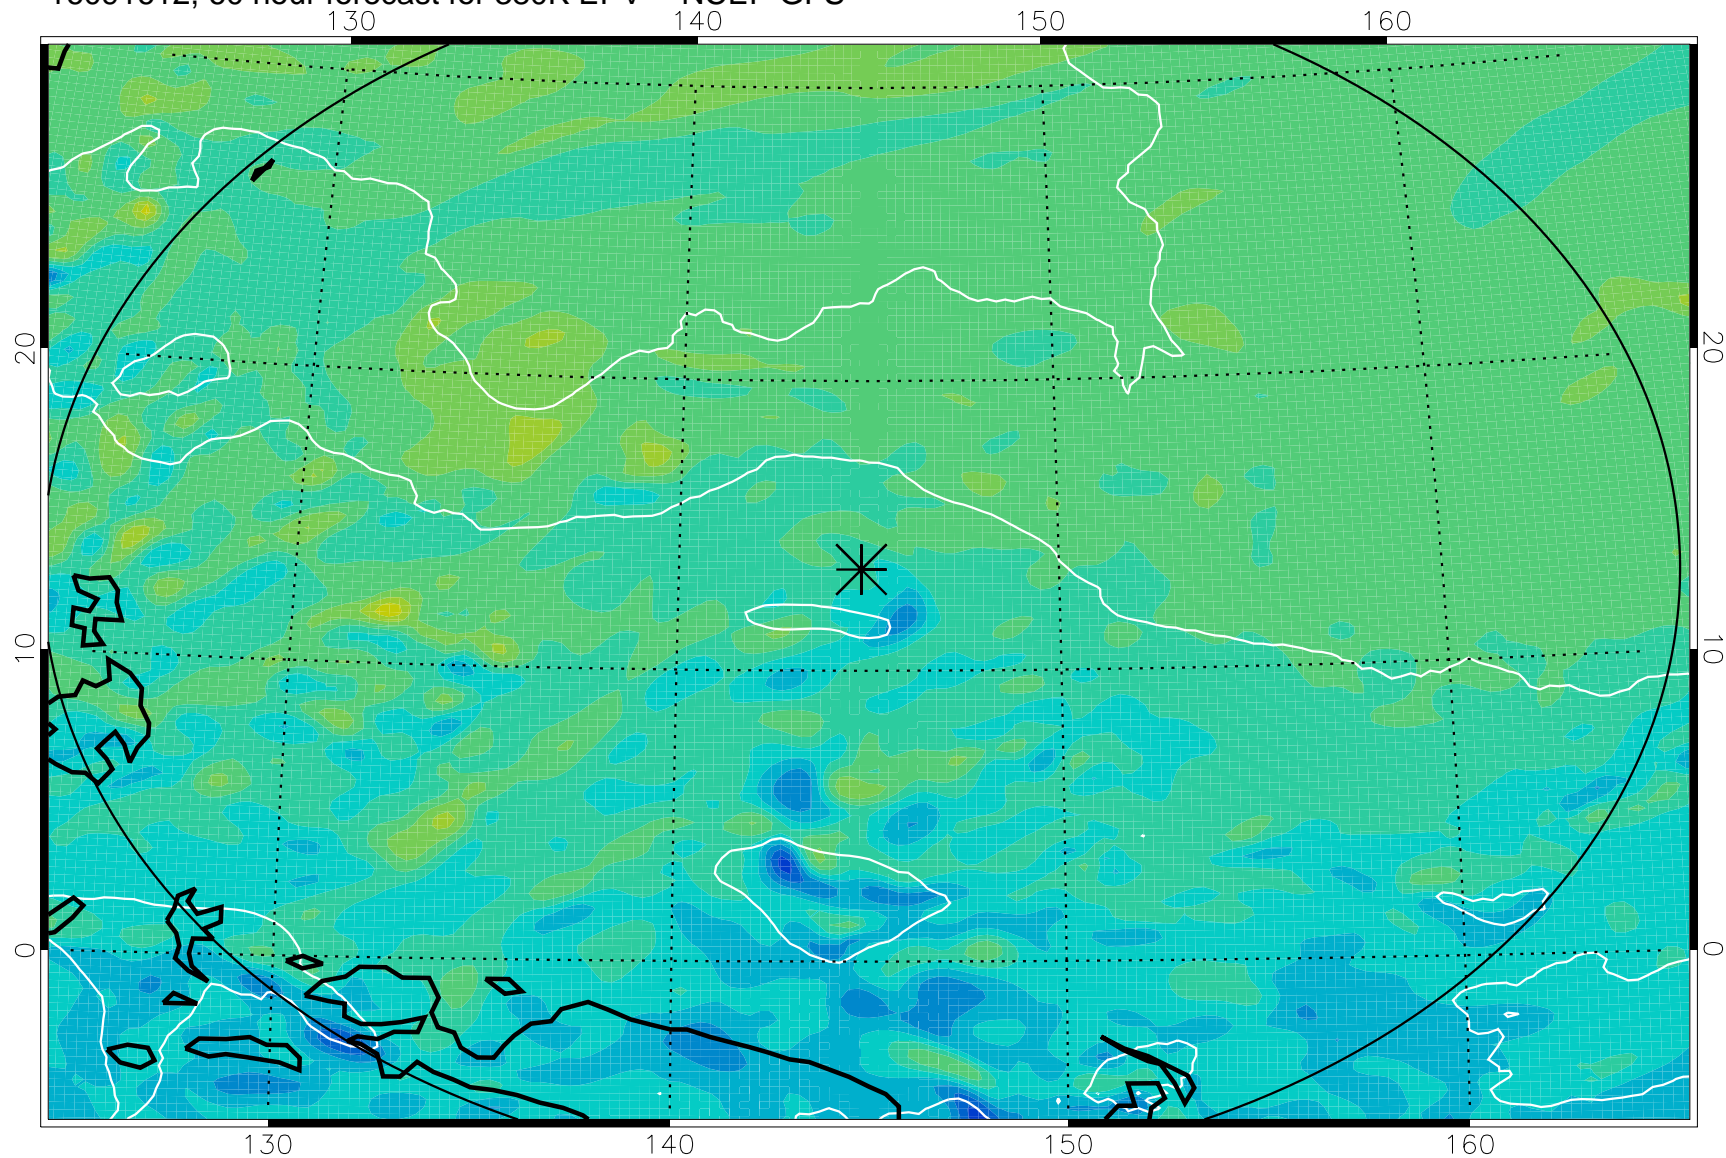

16091518, 42 hour forecast for 380K EPV -- NCEP GFS

380K Montgomery Streamfunction, white

Range ring of 2304 km

16091600, 48 hour forecast for 380K EPV -- NCEP GFS

380K Montgomery Streamfunction, white

Range ring of 2304 km

16091606, 54 hour forecast for 380K EPV -- NCEP GFS

380K Montgomery Streamfunction, white

Range ring of 2304 km

16091612, 60 hour forecast for 380K EPV -- NCEP GFS

380K Montgomery Streamfunction, white

Range ring of 2304 km

16091618, 66 hour forecast for 380K EPV -- NCEP GFS

380K Montgomery Streamfunction, white

Range ring of 2304 km

16091700, 72 hour forecast for 380K EPV -- NCEP GFS

380K Montgomery Streamfunction, white

Range ring of 2304 km

16091718, 90 hour forecast for 380K EPV -- NCEP GFS

380K Montgomery Streamfunction, white

Range ring of 2304 km

16091800, 96 hour forecast for 380K EPV -- NCEP GFS

380K Montgomery Streamfunction, white

Range ring of 2304 km