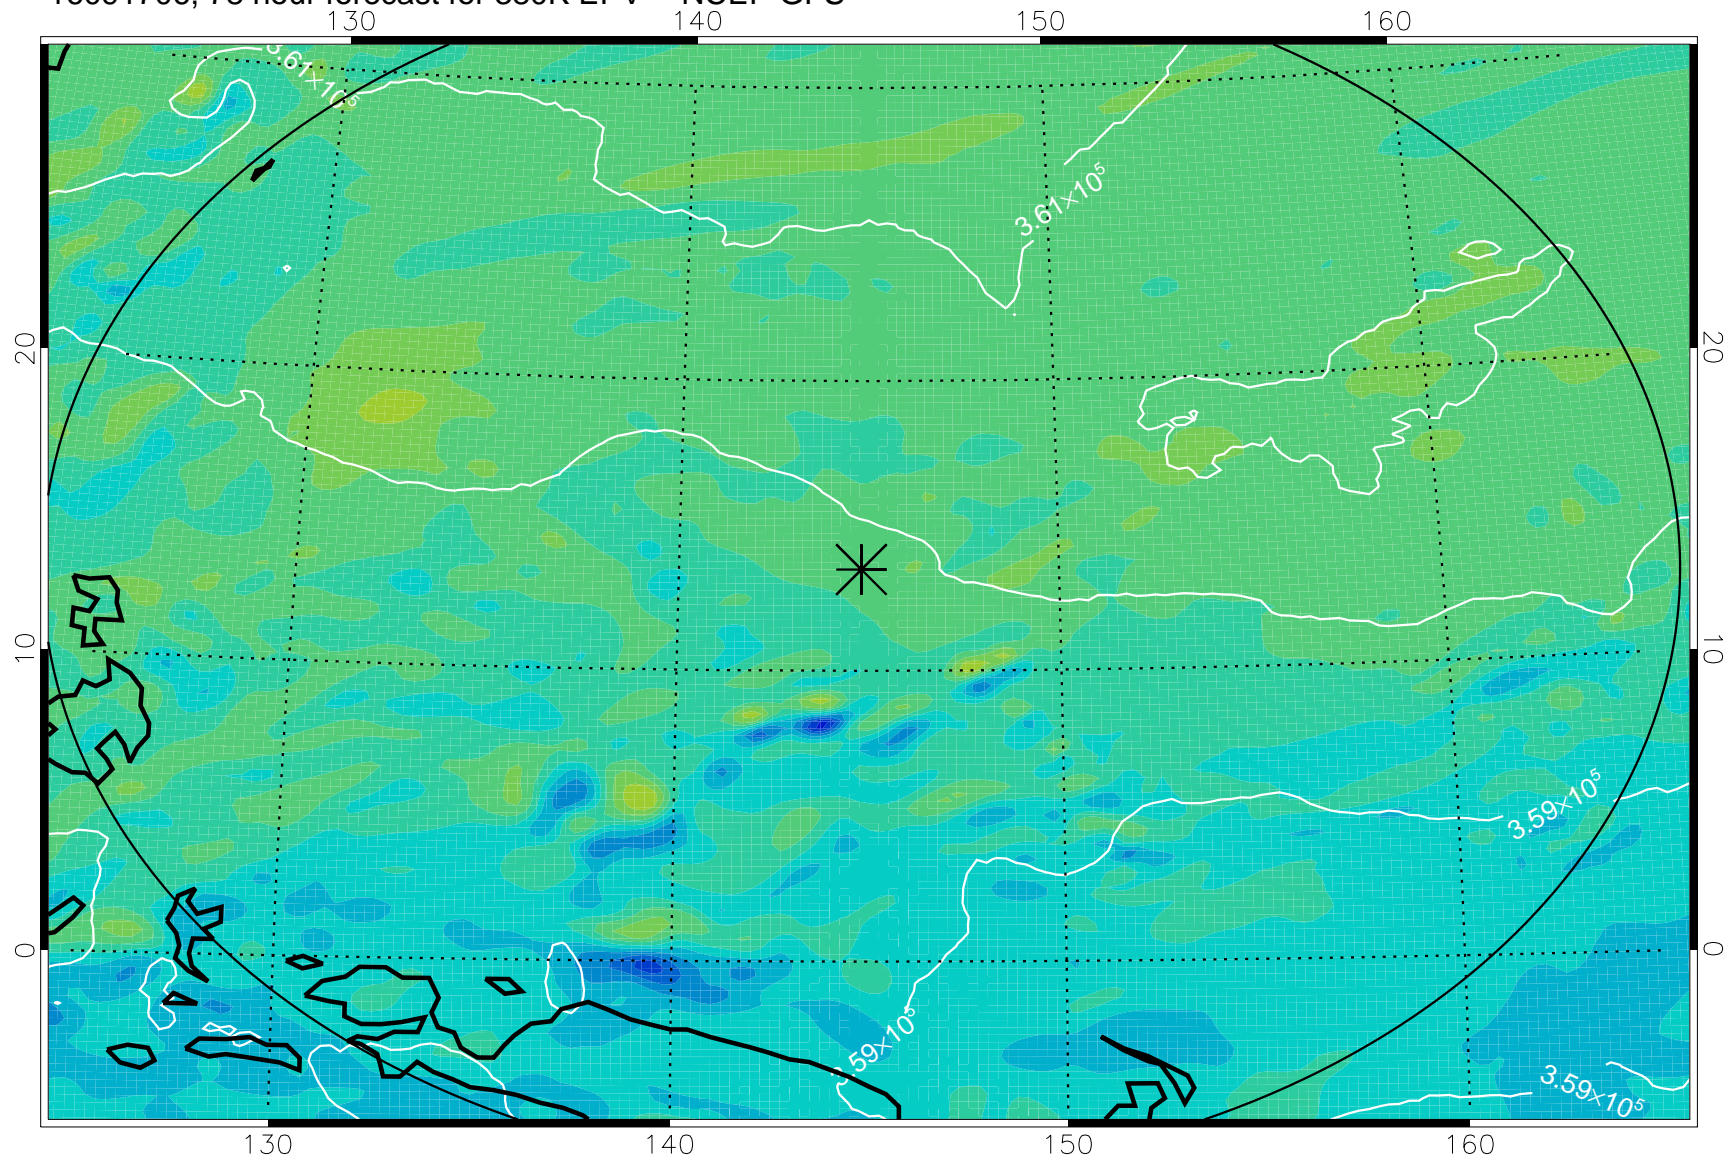

16091606, 54 hour forecast for 380K EPV -- NCEP GFS

380K Montgomery Streamfunction, white

Range ring of 2304 km

16091612, 60 hour forecast for 380K EPV -- NCEP GFS

380K Montgomery Streamfunction, white

Range ring of 2304 km

16091618, 66 hour forecast for 380K EPV -- NCEP GFS

380K Montgomery Streamfunction, white

Range ring of 2304 km

16091700, 72 hour forecast for 380K EPV -- NCEP GFS

380K Montgomery Streamfunction, white

Range ring of 2304 km

16091706, 78 hour forecast for 380K EPV -- NCEP GFS

380K Montgomery Streamfunction, white

Range ring of 2304 km

16091712, 84 hour forecast for 380K EPV -- NCEP GFS

380K Montgomery Streamfunction, white

Range ring of 2304 km

16091718, 90 hour forecast for 380K EPV -- NCEP GFS

380K Montgomery Streamfunction, white

Range ring of 2304 km

16091800, 96 hour forecast for 380K EPV -- NCEP GFS

380K Montgomery Streamfunction, white

Range ring of 2304 km