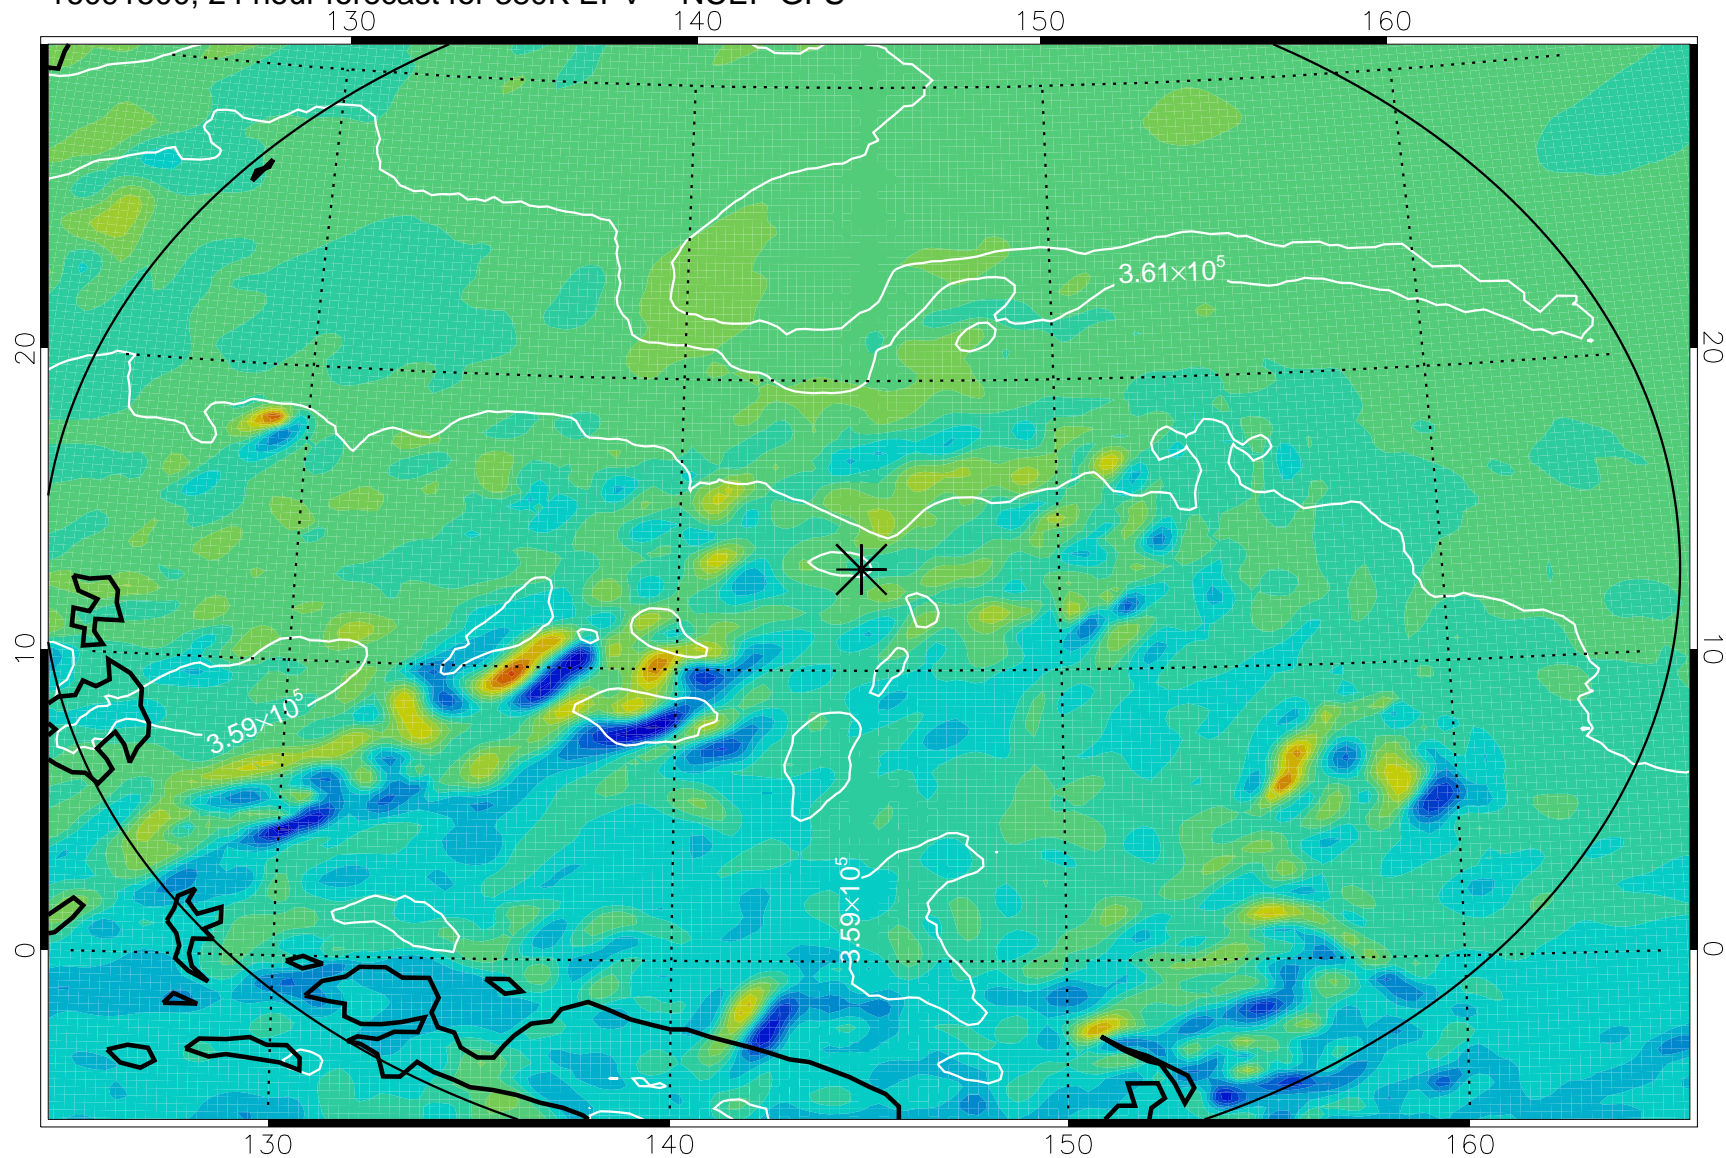

16091418, 18 hour forecast for 380K EPV -- NCEP GFS

380K Montgomery Streamfunction, white

Range ring of 2304 km

16091500, 24 hour forecast for 380K EPV -- NCEP GFS

380K Montgomery Streamfunction, white

Range ring of 2304 km

16091506, 30 hour forecast for 380K EPV -- NCEP GFS

380K Montgomery Streamfunction, white

Range ring of 2304 km

16091512, 36 hour forecast for 380K EPV -- NCEP GFS

380K Montgomery Streamfunction, white

Range ring of 2304 km

16091518, 42 hour forecast for 380K EPV -- NCEP GFS

380K Montgomery Streamfunction, white

Range ring of 2304 km

16091600, 48 hour forecast for 380K EPV -- NCEP GFS

380K Montgomery Streamfunction, white

Range ring of 2304 km

16091718, 90 hour forecast for 380K EPV -- NCEP GFS

380K Montgomery Streamfunction, white

Range ring of 2304 km

16091800, 96 hour forecast for 380K EPV -- NCEP GFS

380K Montgomery Streamfunction, white

Range ring of 2304 km