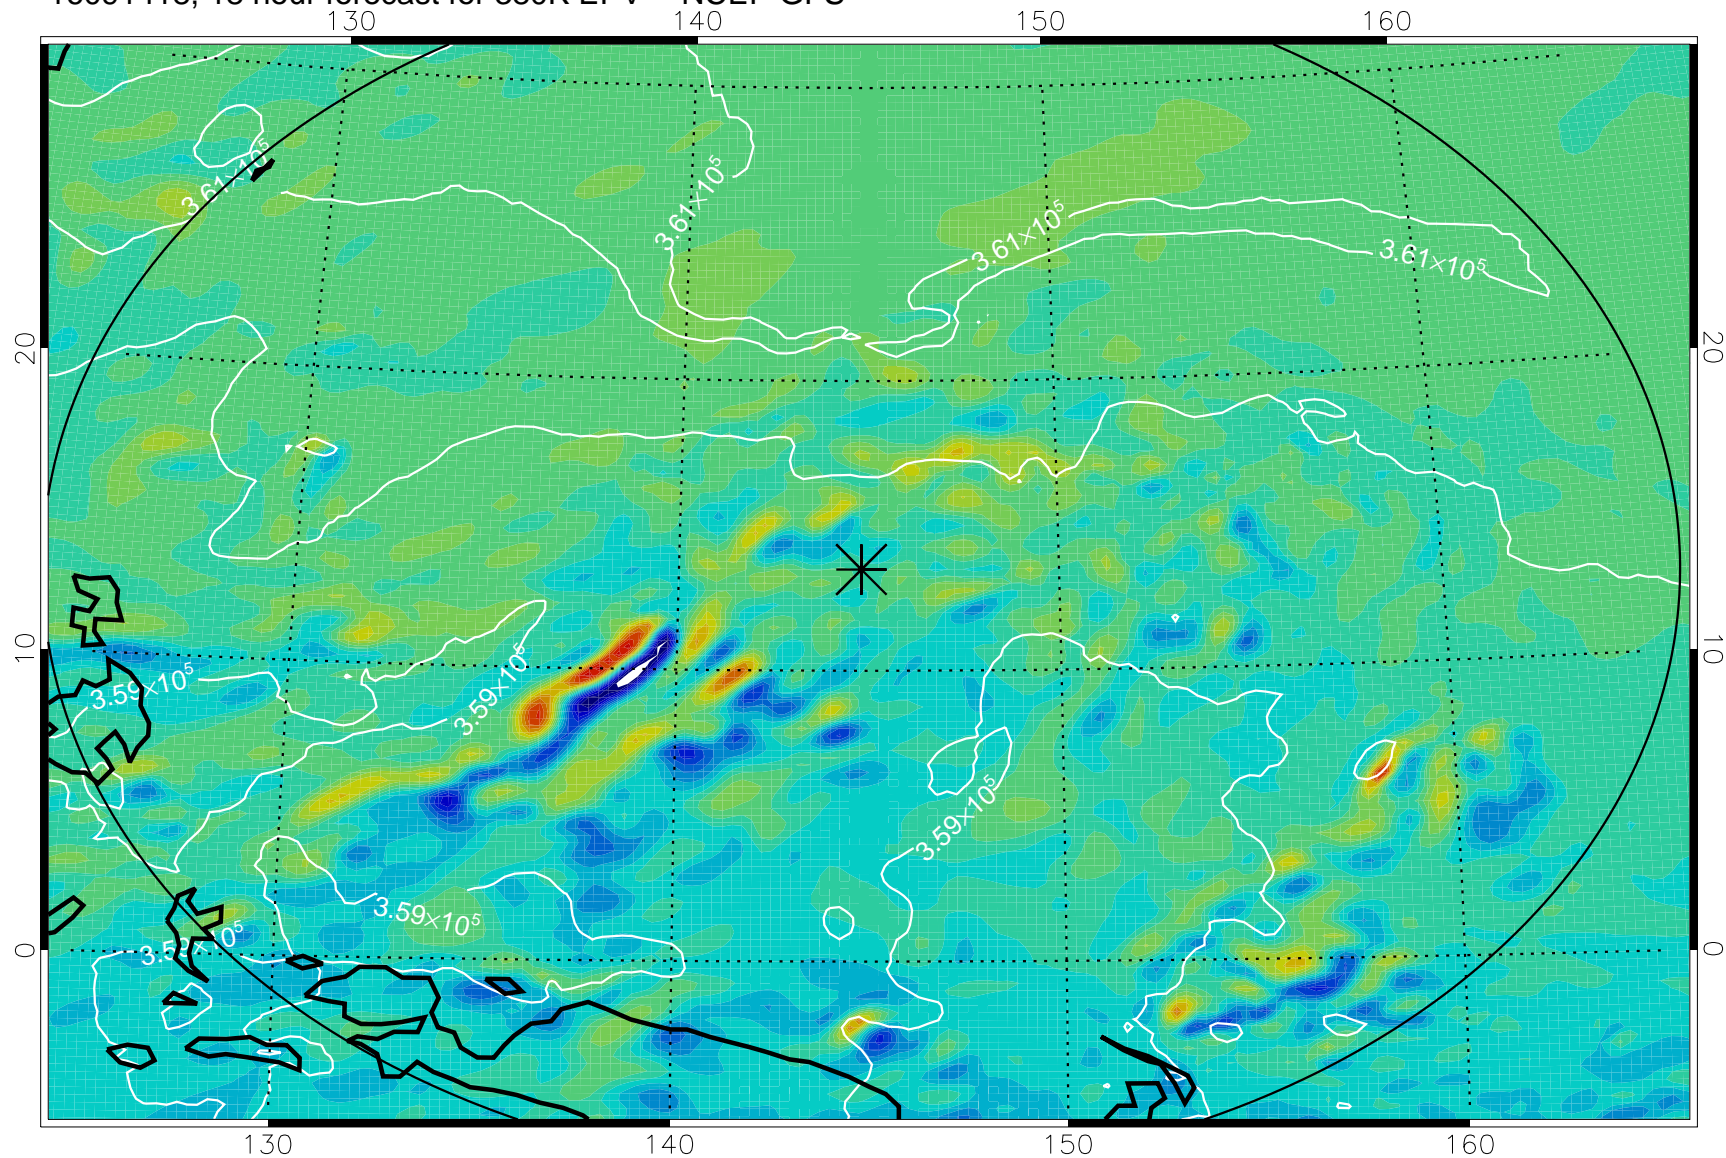

16091406, 6 hour forecast for 380K EPV -- NCEP GFS

380K Montgomery Streamfunction, white

Range ring of 2304 km

16091412, 12 hour forecast for 380K EPV -- NCEP GFS

380K Montgomery Streamfunction, white

Range ring of 2304 km

16091418, 18 hour forecast for 380K EPV -- NCEP GFS

380K Montgomery Streamfunction, white

Range ring of 2304 km

16091500, 24 hour forecast for 380K EPV -- NCEP GFS

380K Montgomery Streamfunction, white

Range ring of 2304 km

16091506, 30 hour forecast for 380K EPV -- NCEP GFS

380K Montgomery Streamfunction, white

Range ring of 2304 km

16091512, 36 hour forecast for 380K EPV -- NCEP GFS

380K Montgomery Streamfunction, white

Range ring of 2304 km

16091518, 42 hour forecast for 380K EPV -- NCEP GFS

380K Montgomery Streamfunction, white

Range ring of 2304 km

16091600, 48 hour forecast for 380K EPV -- NCEP GFS

380K Montgomery Streamfunction, white

Range ring of 2304 km