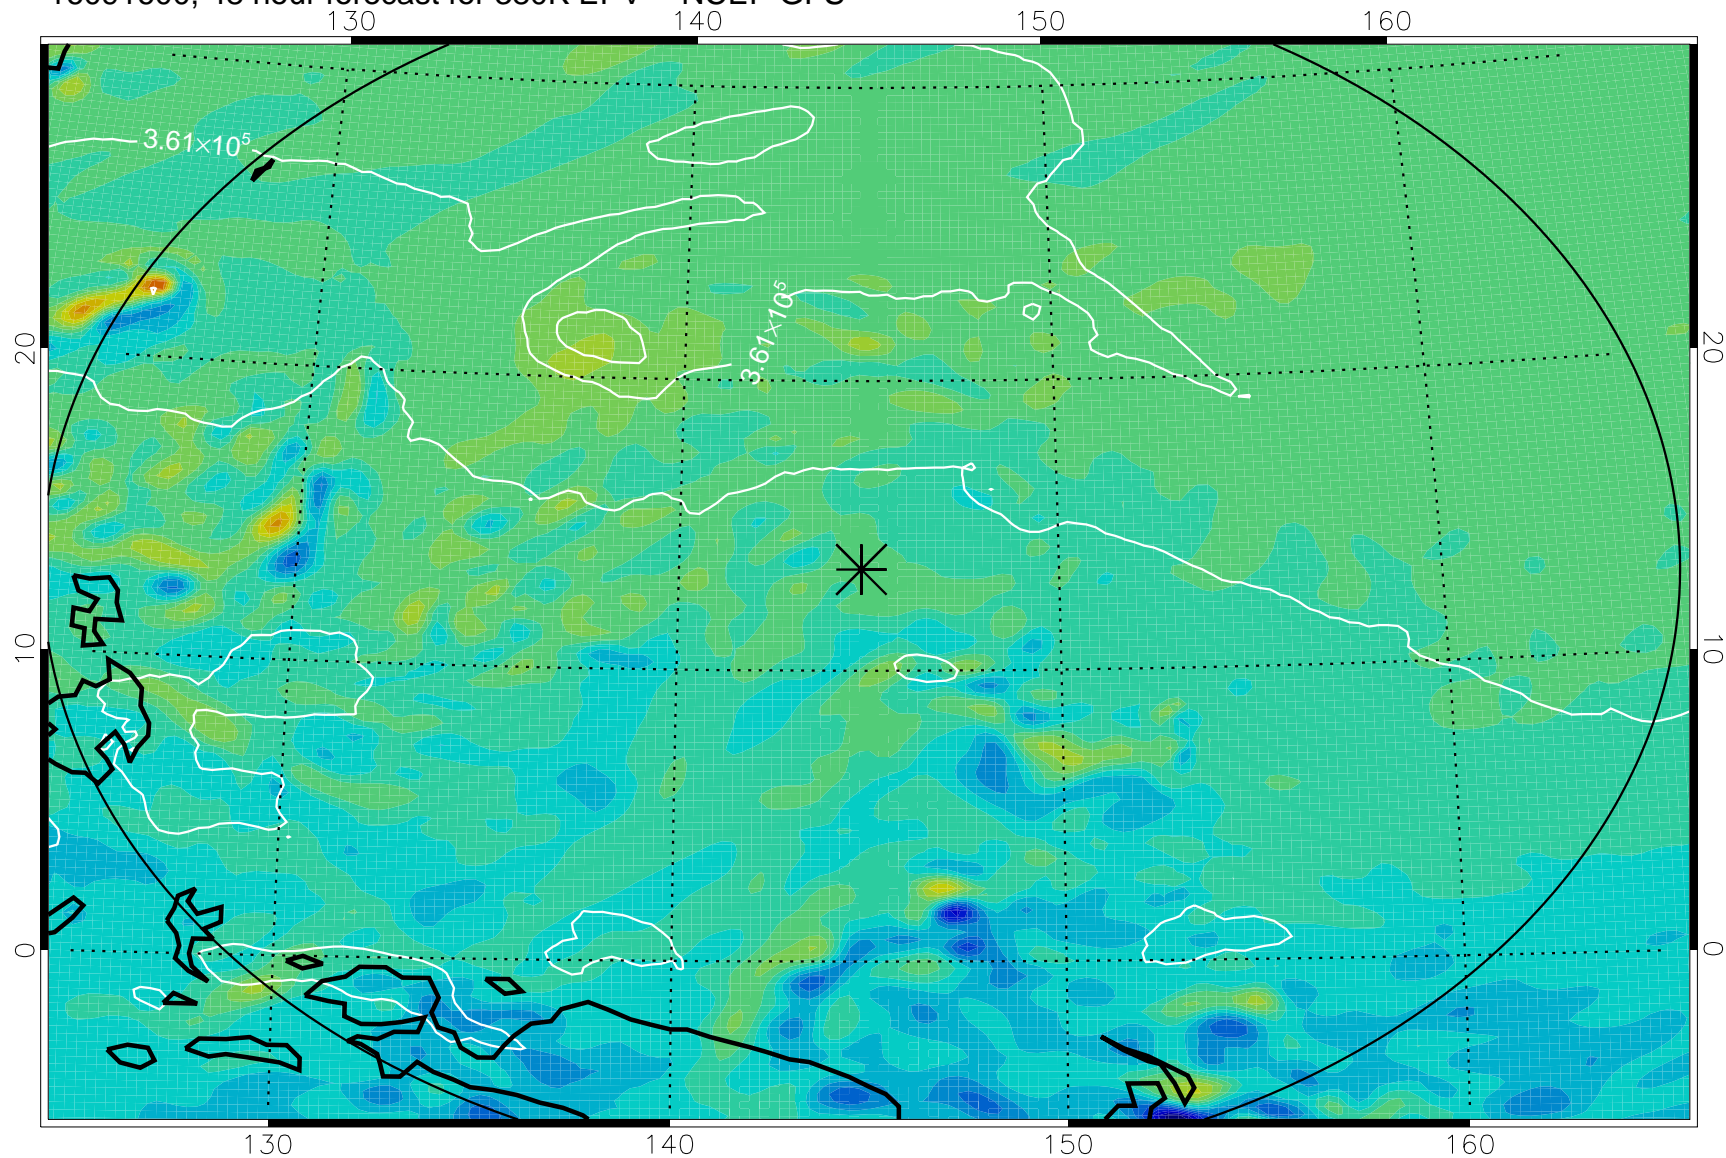

16091506, 30 hour forecast for 380K EPV -- NCEP GFS

380K Montgomery Streamfunction, white

Range ring of 2304 km

16091512, 36 hour forecast for 380K EPV -- NCEP GFS

380K Montgomery Streamfunction, white

Range ring of 2304 km

16091518, 42 hour forecast for 380K EPV -- NCEP GFS

380K Montgomery Streamfunction, white

Range ring of 2304 km

16091600, 48 hour forecast for 380K EPV -- NCEP GFS

380K Montgomery Streamfunction, white

Range ring of 2304 km

16091606, 54 hour forecast for 380K EPV -- NCEP GFS

380K Montgomery Streamfunction, white

Range ring of 2304 km

16091612, 60 hour forecast for 380K EPV -- NCEP GFS

380K Montgomery Streamfunction, white

Range ring of 2304 km

16091718, 90 hour forecast for 380K EPV -- NCEP GFS

380K Montgomery Streamfunction, white

Range ring of 2304 km

16091800, 96 hour forecast for 380K EPV -- NCEP GFS

380K Montgomery Streamfunction, white

Range ring of 2304 km