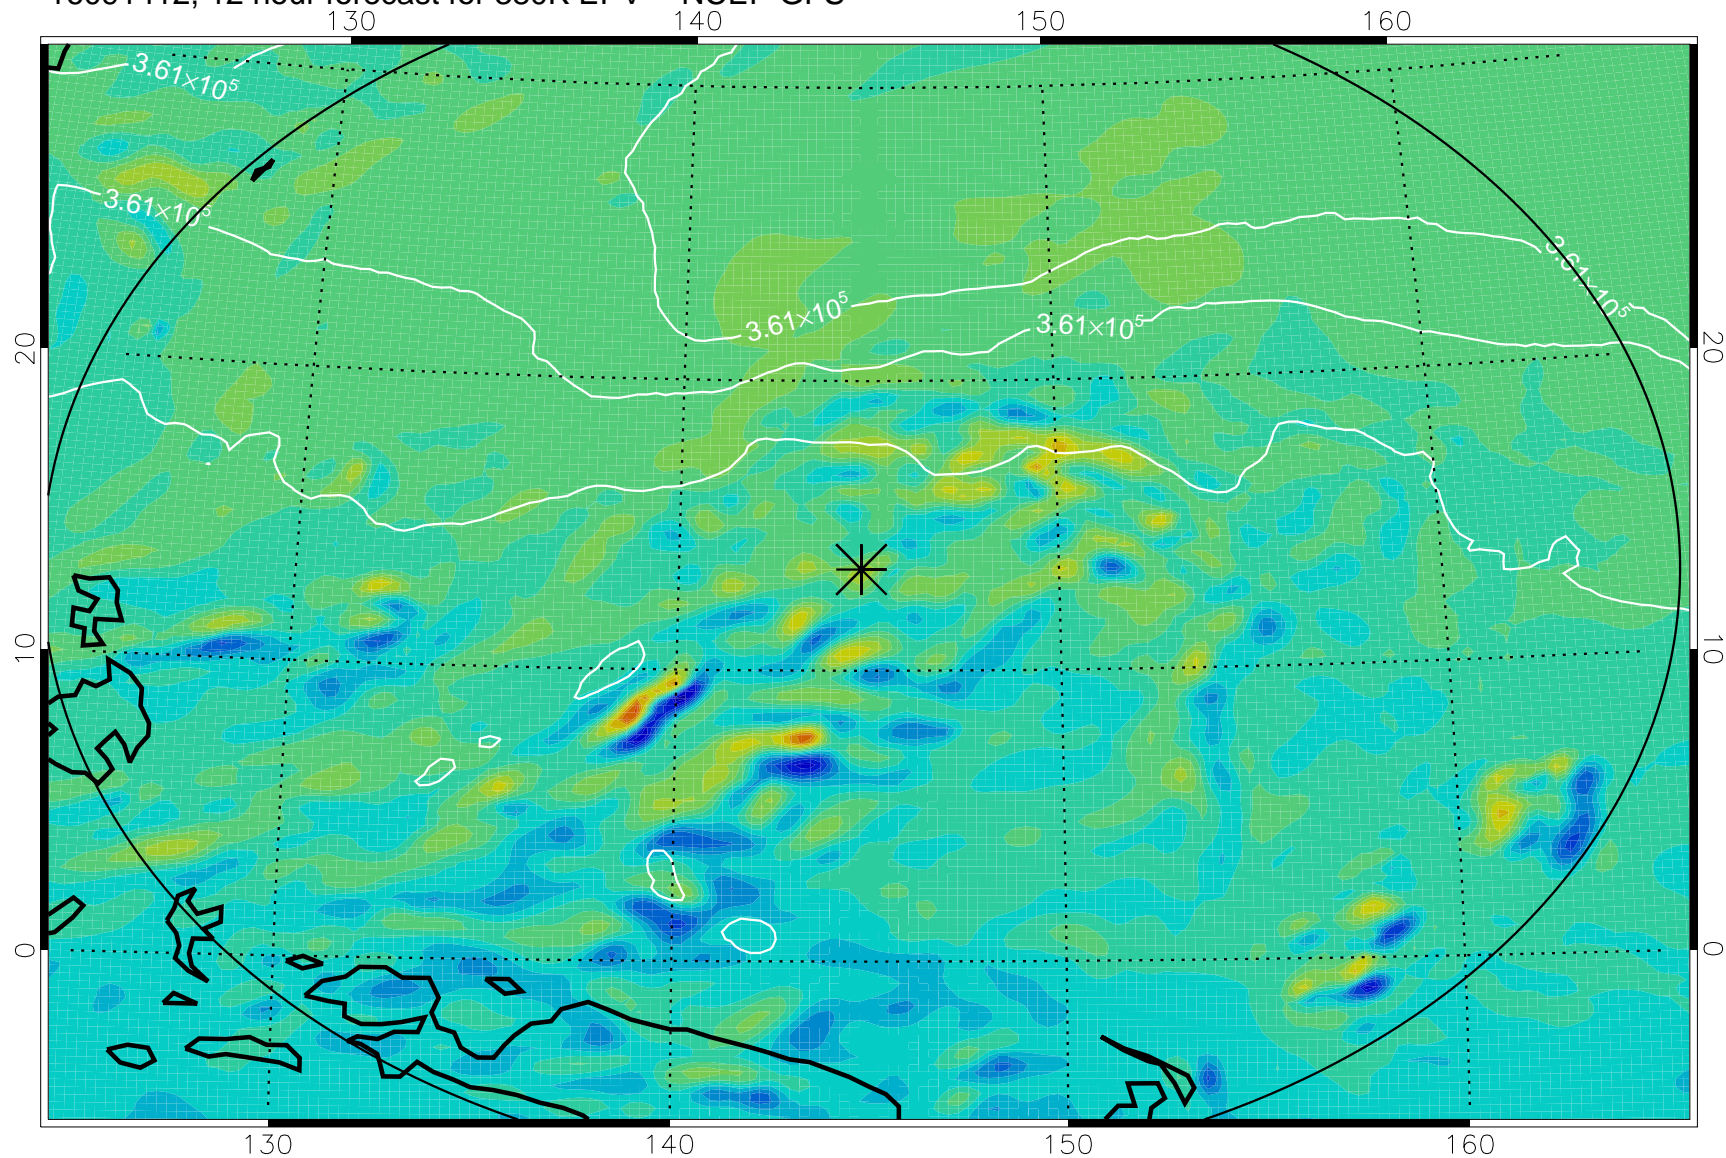

16091406, 6 hour forecast for 380K EPV -- NCEP GFS

380K Montgomery Streamfunction, white

Range ring of 2304 km

16091412, 12 hour forecast for 380K EPV -- NCEP GFS

380K Montgomery Streamfunction, white

Range ring of 2304 km

16091418, 18 hour forecast for 380K EPV -- NCEP GFS

380K Montgomery Streamfunction, white

Range ring of 2304 km

16091500, 24 hour forecast for 380K EPV -- NCEP GFS

380K Montgomery Streamfunction, white

Range ring of 2304 km

16091506, 30 hour forecast for 380K EPV -- NCEP GFS

380K Montgomery Streamfunction, white

Range ring of 2304 km

16091512, 36 hour forecast for 380K EPV -- NCEP GFS

380K Montgomery Streamfunction, white

Range ring of 2304 km

16091718, 90 hour forecast for 380K EPV -- NCEP GFS

380K Montgomery Streamfunction, white

Range ring of 2304 km

16091800, 96 hour forecast for 380K EPV -- NCEP GFS

380K Montgomery Streamfunction, white

Range ring of 2304 km