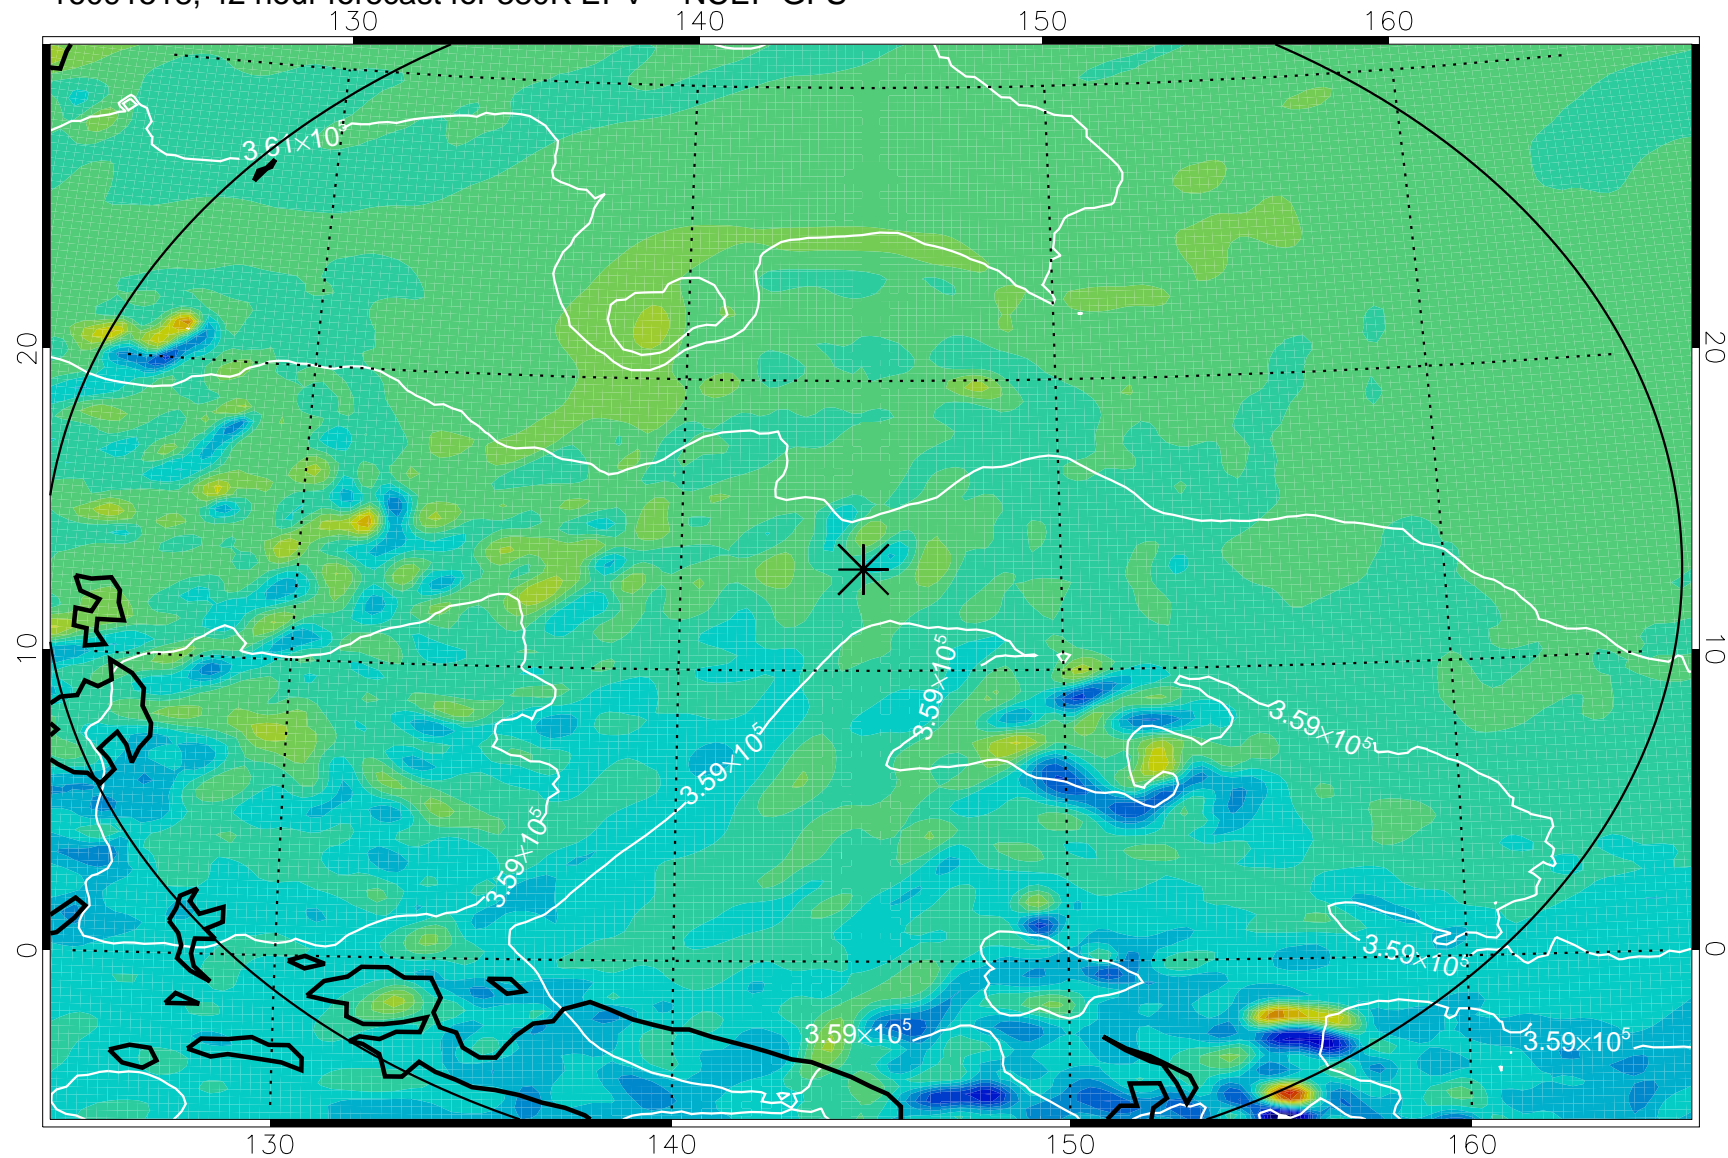

16091506, 30 hour forecast for 380K EPV -- NCEP GFS

380K Montgomery Streamfunction, white

Range ring of 2304 km

16091512, 36 hour forecast for 380K EPV -- NCEP GFS

380K Montgomery Streamfunction, white

Range ring of 2304 km

16091518, 42 hour forecast for 380K EPV -- NCEP GFS

380K Montgomery Streamfunction, white

Range ring of 2304 km

16091600, 48 hour forecast for 380K EPV -- NCEP GFS

380K Montgomery Streamfunction, white

Range ring of 2304 km

16091606, 54 hour forecast for 380K EPV -- NCEP GFS

380K Montgomery Streamfunction, white

Range ring of 2304 km

16091612, 60 hour forecast for 380K EPV -- NCEP GFS

380K Montgomery Streamfunction, white

Range ring of 2304 km

16091718, 90 hour forecast for 380K EPV -- NCEP GFS

380K Montgomery Streamfunction, white

Range ring of 2304 km

16091800, 96 hour forecast for 380K EPV -- NCEP GFS

380K Montgomery Streamfunction, white

Range ring of 2304 km