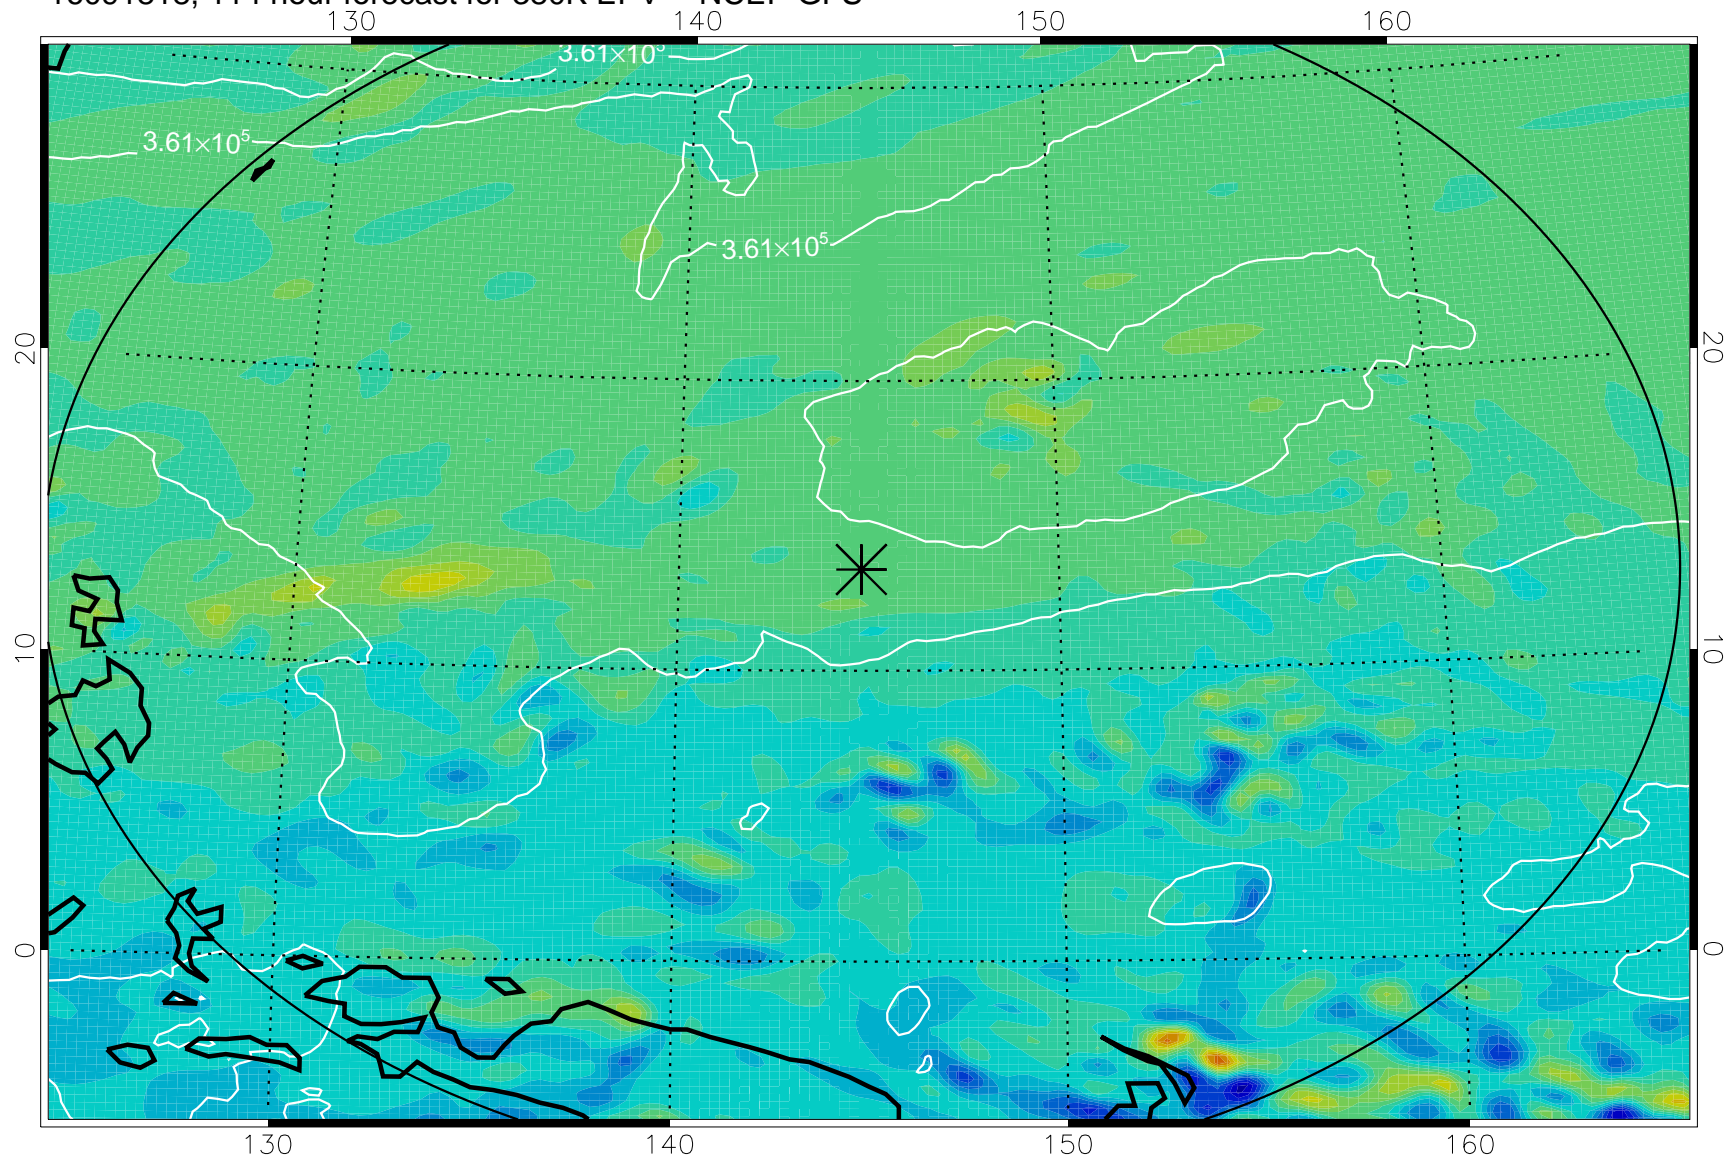

16091706, 78 hour forecast for 380K EPV -- NCEP GFS

380K Montgomery Streamfunction, white

Range ring of 2304 km

16091712, 84 hour forecast for 380K EPV -- NCEP GFS

380K Montgomery Streamfunction, white

Range ring of 2304 km

16091718, 90 hour forecast for 380K EPV -- NCEP GFS

380K Montgomery Streamfunction, white

Range ring of 2304 km

16091800, 96 hour forecast for 380K EPV -- NCEP GFS

380K Montgomery Streamfunction, white

Range ring of 2304 km

16091806, 102 hour forecast for 380K EPV -- NCEP GFS

380K Montgomery Streamfunction, white

Range ring of 2304 km

16091812, 108 hour forecast for 380K EPV -- NCEP GFS

380K Montgomery Streamfunction, white

Range ring of 2304 km

16091818, 114 hour forecast for 380K EPV -- NCEP GFS

380K Montgomery Streamfunction, white

Range ring of 2304 km

16091900, 120 hour forecast for 380K EPV -- NCEP GFS

380K Montgomery Streamfunction, white

Range ring of 2304 km