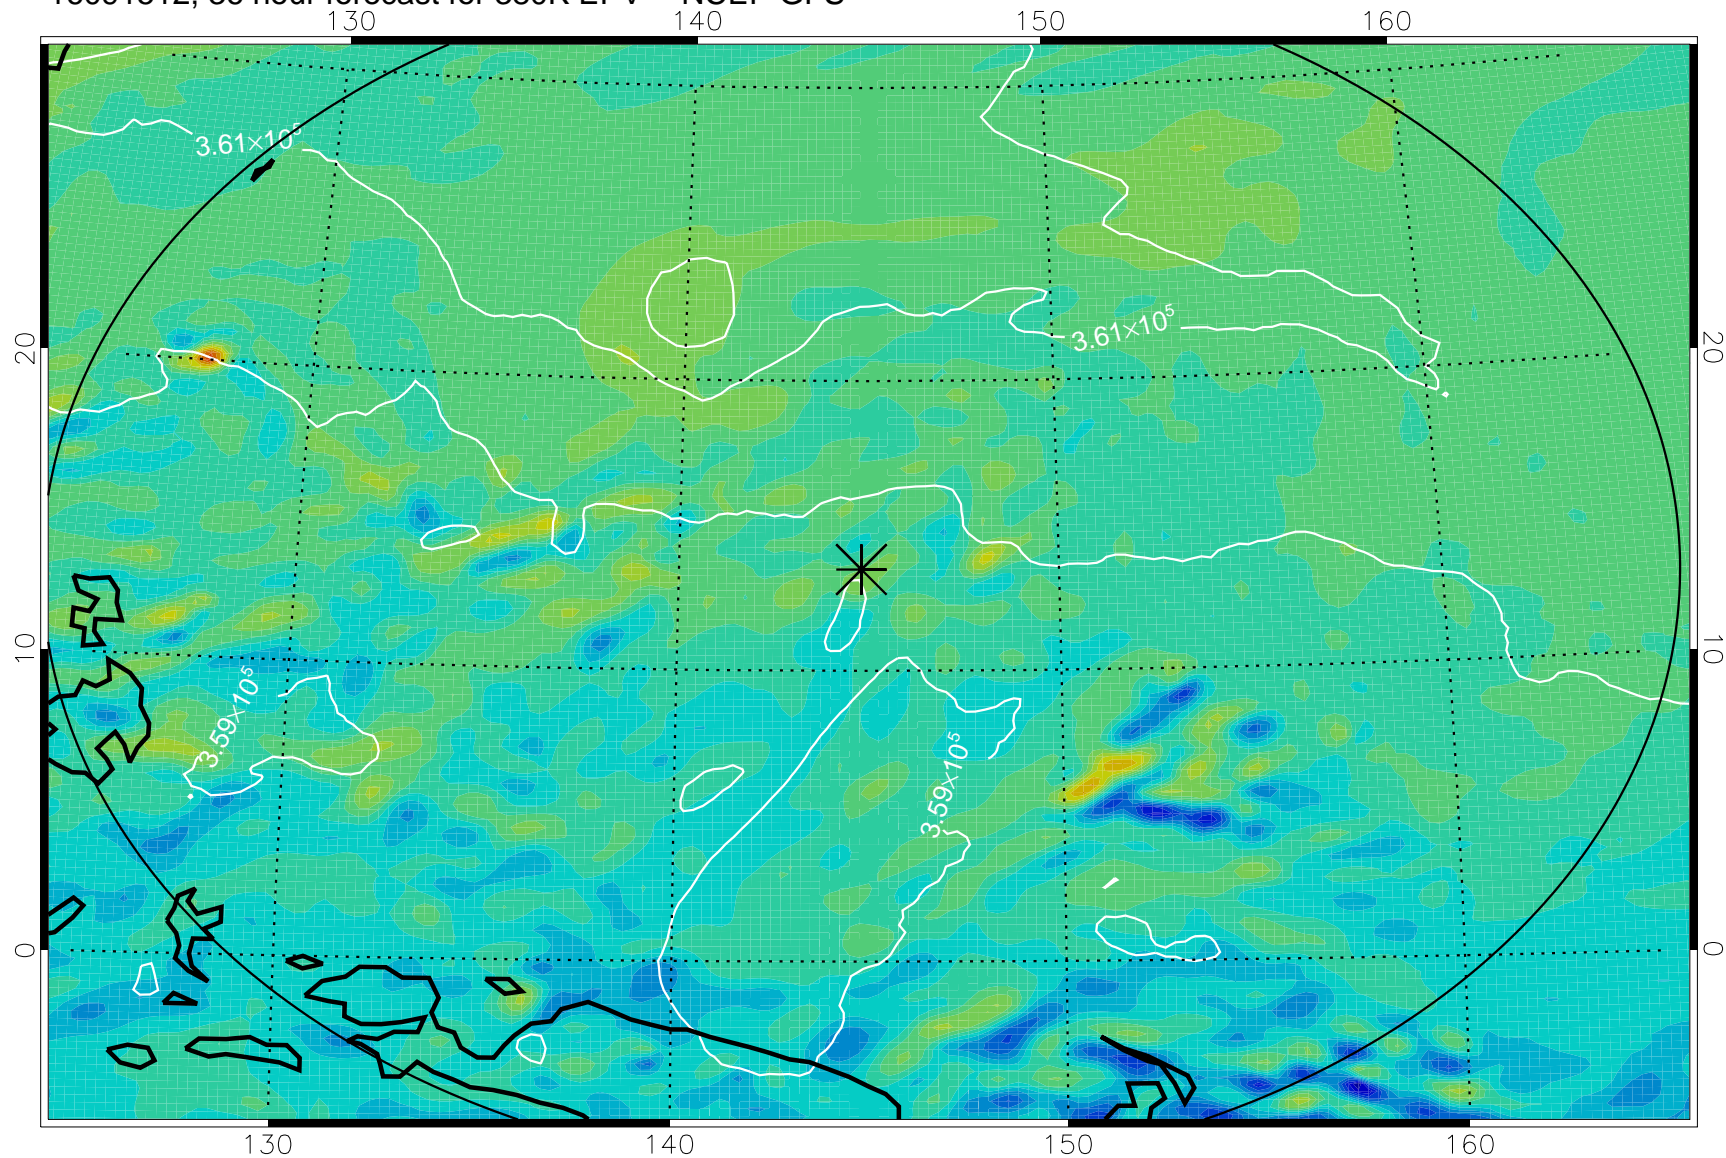

16091418, 18 hour forecast for 380K EPV -- NCEP GFS

380K Montgomery Streamfunction, white

Range ring of 2304 km

16091500, 24 hour forecast for 380K EPV -- NCEP GFS

380K Montgomery Streamfunction, white

Range ring of 2304 km

16091506, 30 hour forecast for 380K EPV -- NCEP GFS

380K Montgomery Streamfunction, white

Range ring of 2304 km

16091512, 36 hour forecast for 380K EPV -- NCEP GFS

380K Montgomery Streamfunction, white

Range ring of 2304 km

16091518, 42 hour forecast for 380K EPV -- NCEP GFS

380K Montgomery Streamfunction, white

Range ring of 2304 km

16091600, 48 hour forecast for 380K EPV -- NCEP GFS

380K Montgomery Streamfunction, white

Range ring of 2304 km

16091718, 90 hour forecast for 380K EPV -- NCEP GFS

380K Montgomery Streamfunction, white

Range ring of 2304 km

16091800, 96 hour forecast for 380K EPV -- NCEP GFS

380K Montgomery Streamfunction, white

Range ring of 2304 km