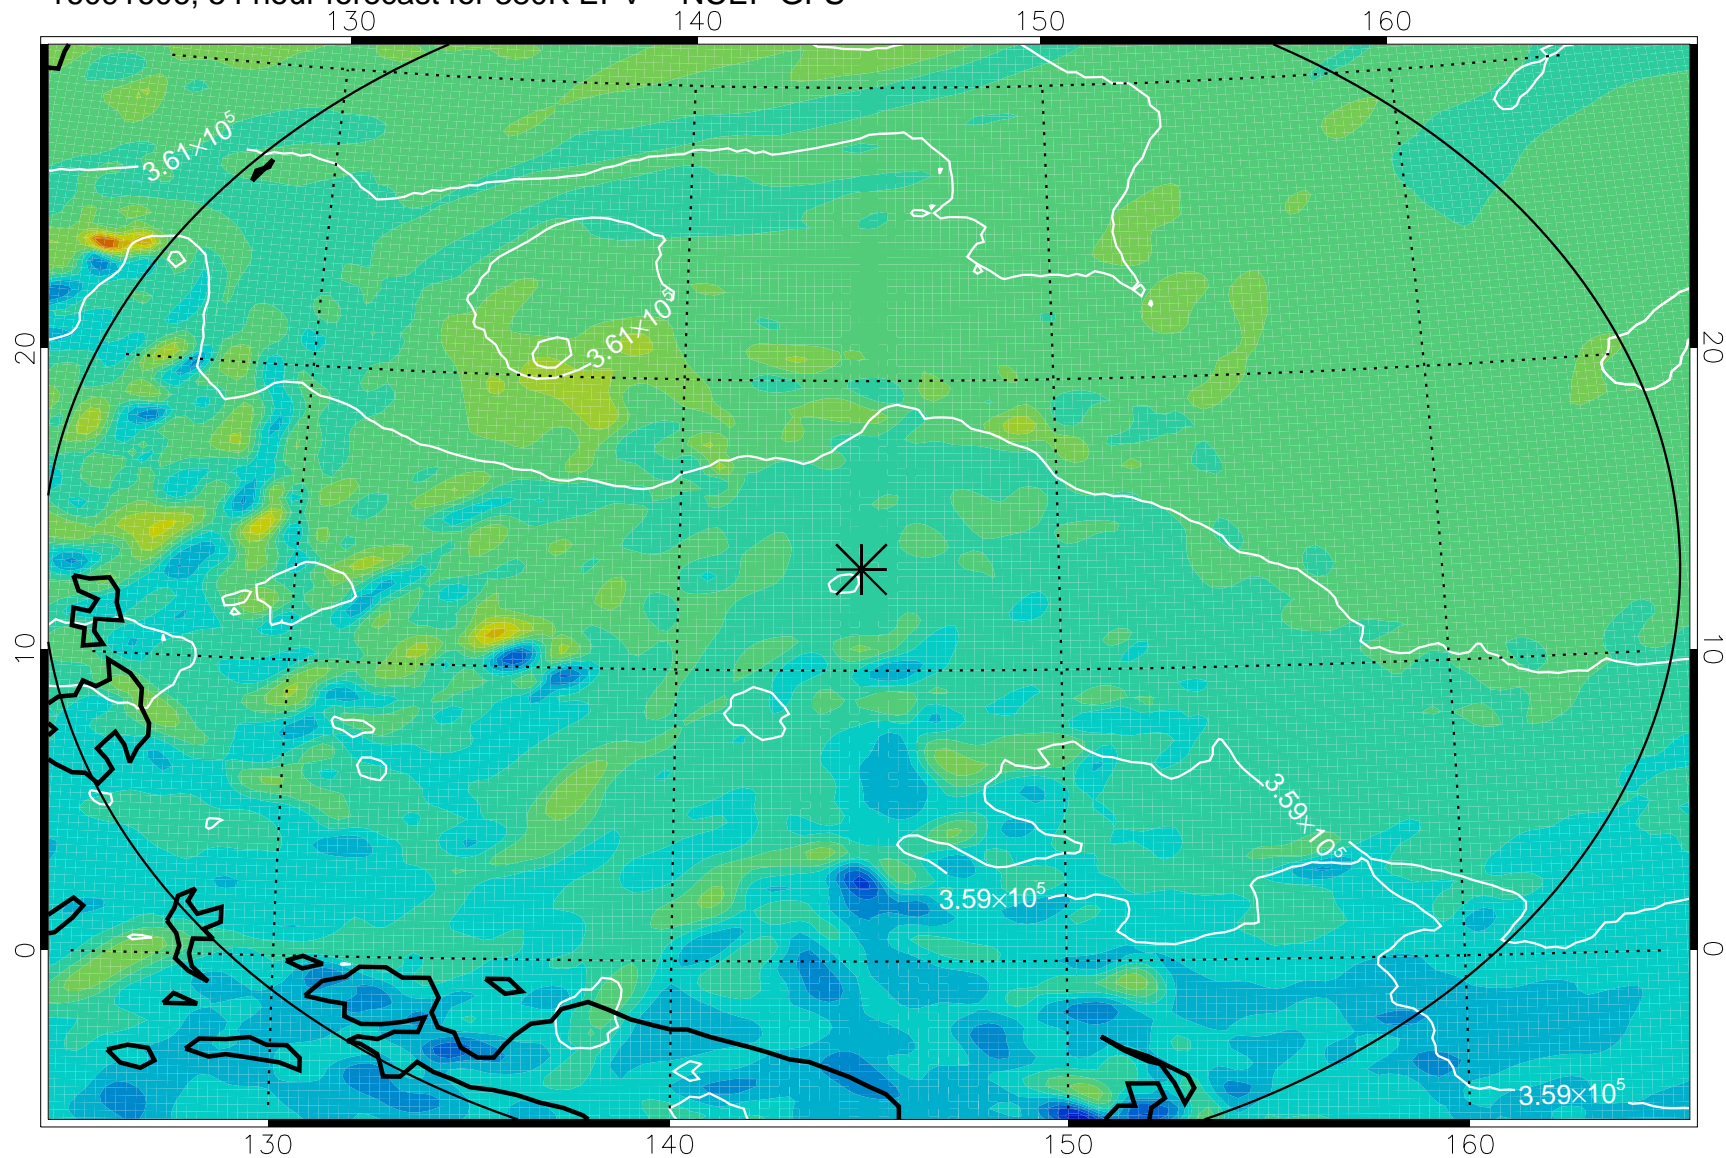

16091518, 42 hour forecast for 380K EPV -- NCEP GFS

380K Montgomery Streamfunction, white

Range ring of 2304 km

16091600, 48 hour forecast for 380K EPV -- NCEP GFS

380K Montgomery Streamfunction, white

Range ring of 2304 km

16091606, 54 hour forecast for 380K EPV -- NCEP GFS

380K Montgomery Streamfunction, white

Range ring of 2304 km

16091612, 60 hour forecast for 380K EPV -- NCEP GFS

380K Montgomery Streamfunction, white

Range ring of 2304 km

16091618, 66 hour forecast for 380K EPV -- NCEP GFS

380K Montgomery Streamfunction, white

Range ring of 2304 km

16091700, 72 hour forecast for 380K EPV -- NCEP GFS

380K Montgomery Streamfunction, white

Range ring of 2304 km

16091718, 90 hour forecast for 380K EPV -- NCEP GFS

380K Montgomery Streamfunction, white

Range ring of 2304 km

16091800, 96 hour forecast for 380K EPV -- NCEP GFS

380K Montgomery Streamfunction, white

Range ring of 2304 km