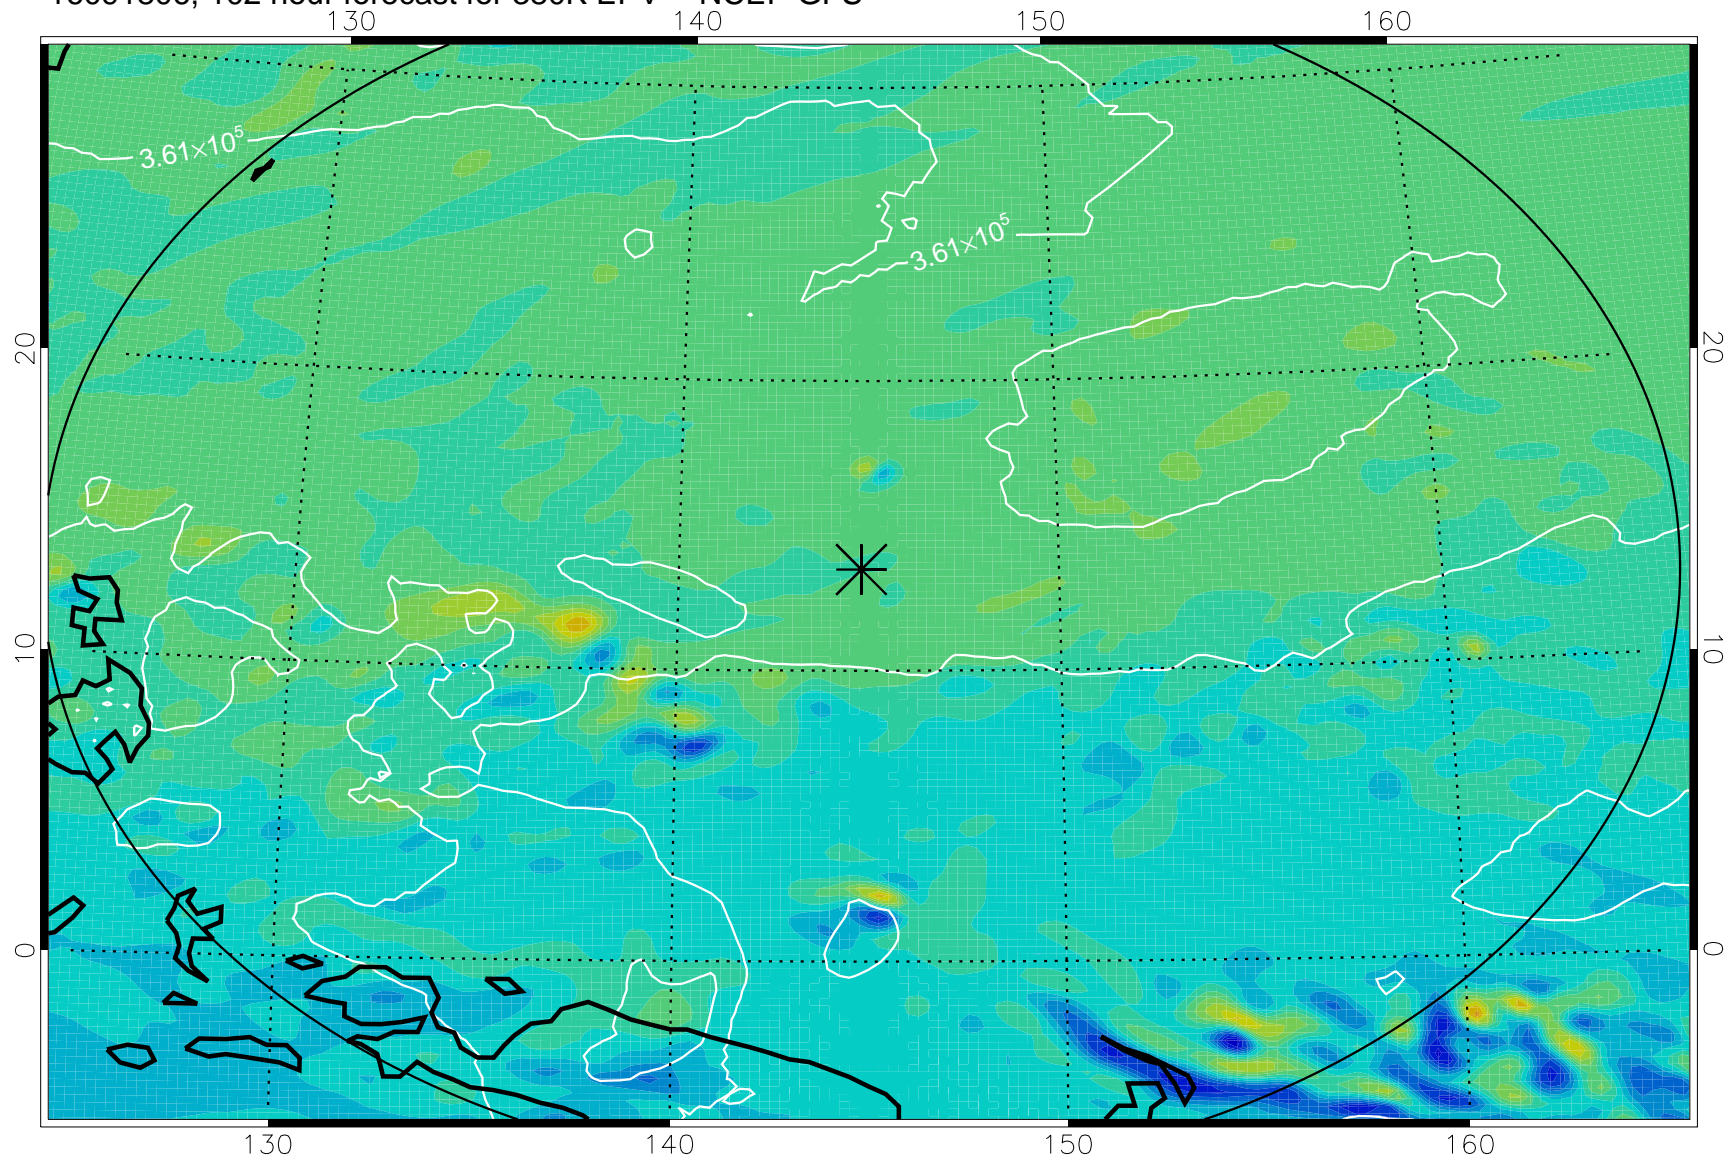

16091706, 78 hour forecast for 380K EPV -- NCEP GFS

380K Montgomery Streamfunction, white

Range ring of 2304 km

16091712, 84 hour forecast for 380K EPV -- NCEP GFS

380K Montgomery Streamfunction, white

Range ring of 2304 km

16091718, 90 hour forecast for 380K EPV -- NCEP GFS

380K Montgomery Streamfunction, white

Range ring of 2304 km

16091800, 96 hour forecast for 380K EPV -- NCEP GFS

380K Montgomery Streamfunction, white

Range ring of 2304 km

16091806, 102 hour forecast for 380K EPV -- NCEP GFS

380K Montgomery Streamfunction, white

Range ring of 2304 km

16091812, 108 hour forecast for 380K EPV -- NCEP GFS

380K Montgomery Streamfunction, white

Range ring of 2304 km

16091818, 114 hour forecast for 380K EPV -- NCEP GFS

380K Montgomery Streamfunction, white

Range ring of 2304 km

16091900, 120 hour forecast for 380K EPV -- NCEP GFS

380K Montgomery Streamfunction, white

Range ring of 2304 km