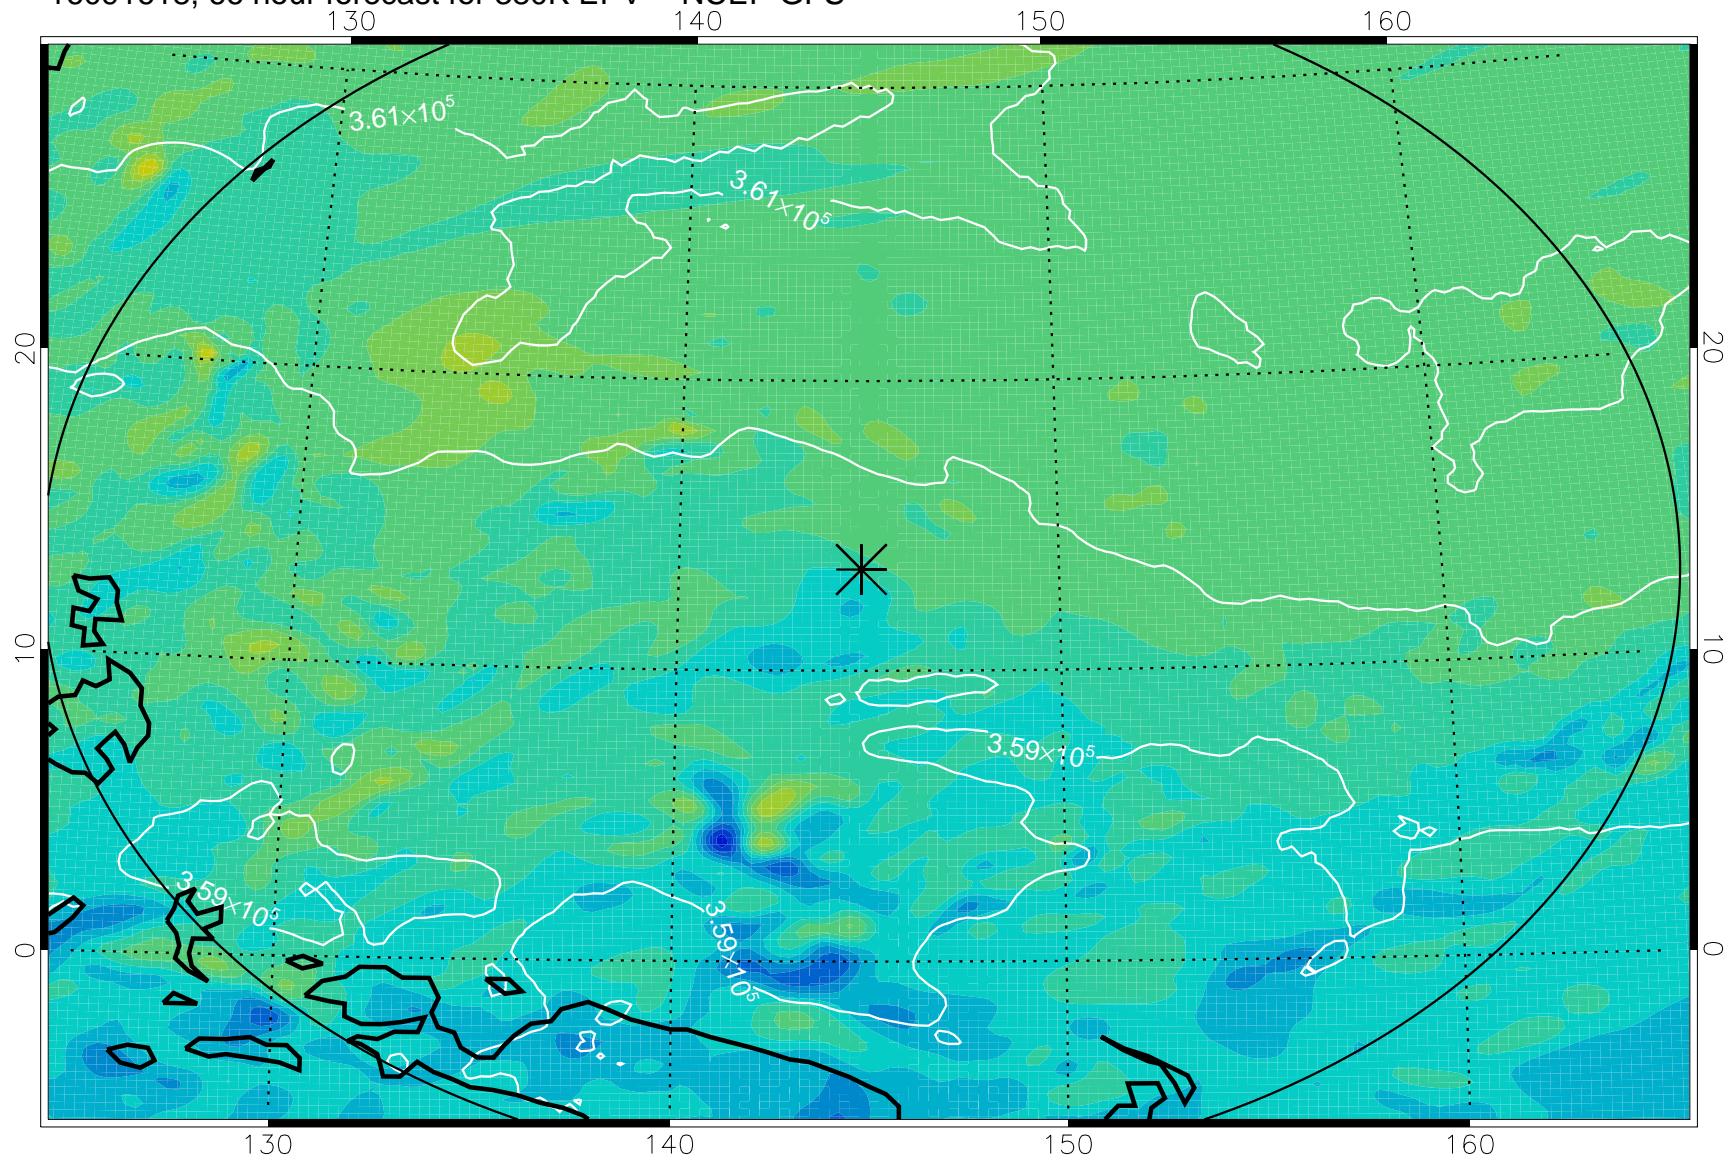

16091606, 54 hour forecast for 380K EPV -- NCEP GFS

380K Montgomery Streamfunction, white

Range ring of 2304 km

16091612, 60 hour forecast for 380K EPV -- NCEP GFS

380K Montgomery Streamfunction, white

Range ring of 2304 km

16091618, 66 hour forecast for 380K EPV -- NCEP GFS

380K Montgomery Streamfunction, white

Range ring of 2304 km

16091700, 72 hour forecast for 380K EPV -- NCEP GFS

380K Montgomery Streamfunction, white

Range ring of 2304 km

16091706, 78 hour forecast for 380K EPV -- NCEP GFS

380K Montgomery Streamfunction, white

Range ring of 2304 km

16091712, 84 hour forecast for 380K EPV -- NCEP GFS

380K Montgomery Streamfunction, white

Range ring of 2304 km

16091718, 90 hour forecast for 380K EPV -- NCEP GFS

380K Montgomery Streamfunction, white

Range ring of 2304 km

16091800, 96 hour forecast for 380K EPV -- NCEP GFS

380K Montgomery Streamfunction, white

Range ring of 2304 km