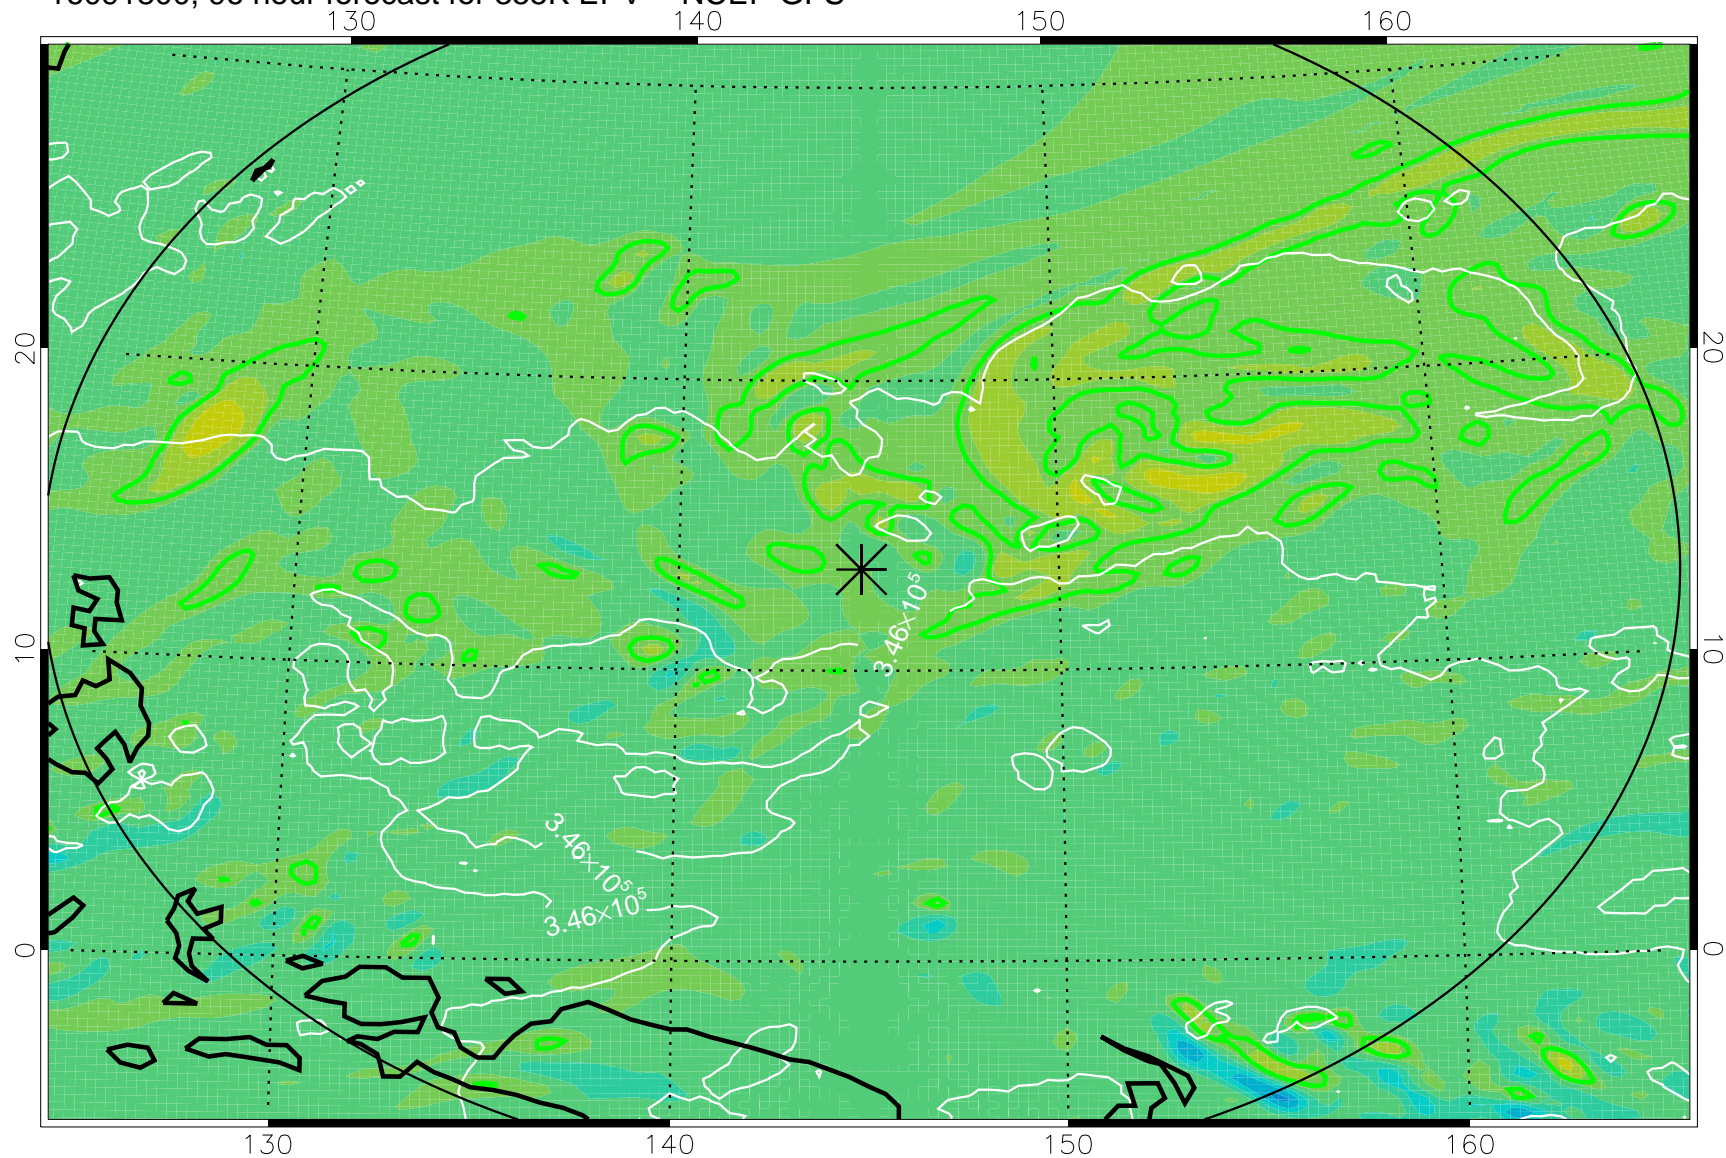

16091706, 78 hour forecast for 355K EPV -- NCEP GFS

355K Montgomery Streamfunction, white
EPV Tropopause (2 PVU) Position
Range ring of 2304 km

16091712, 84 hour forecast for 355K EPV -- NCEP GFS

355K Montgomery Streamfunction, white
EPV Tropopause (2 PVU) Position
Range ring of 2304 km

16091718, 90 hour forecast for 355K EPV -- NCEP GFS

355K Montgomery Streamfunction, white
EPV Tropopause (2 PVU) Position
Range ring of 2304 km

16091800, 96 hour forecast for 355K EPV -- NCEP GFS

355K Montgomery Streamfunction, white
EPV Tropopause (2 PVU) Position
Range ring of 2304 km

16091806, 102 hour forecast for 355K EPV -- NCEP GFS

355K Montgomery Streamfunction, white
EPV Tropopause (2 PVU) Position
Range ring of 2304 km

16091812, 108 hour forecast for 355K EPV -- NCEP GFS

355K Montgomery Streamfunction, white
EPV Tropopause (2 PVU) Position
Range ring of 2304 km

16091818, 114 hour forecast for 355K EPV -- NCEP GFS

355K Montgomery Streamfunction, white
EPV Tropopause (2 PVU) Position
Range ring of 2304 km

16091900, 120 hour forecast for 355K EPV -- NCEP GFS

355K Montgomery Streamfunction, white
EPV Tropopause (2 PVU) Position
Range ring of 2304 km