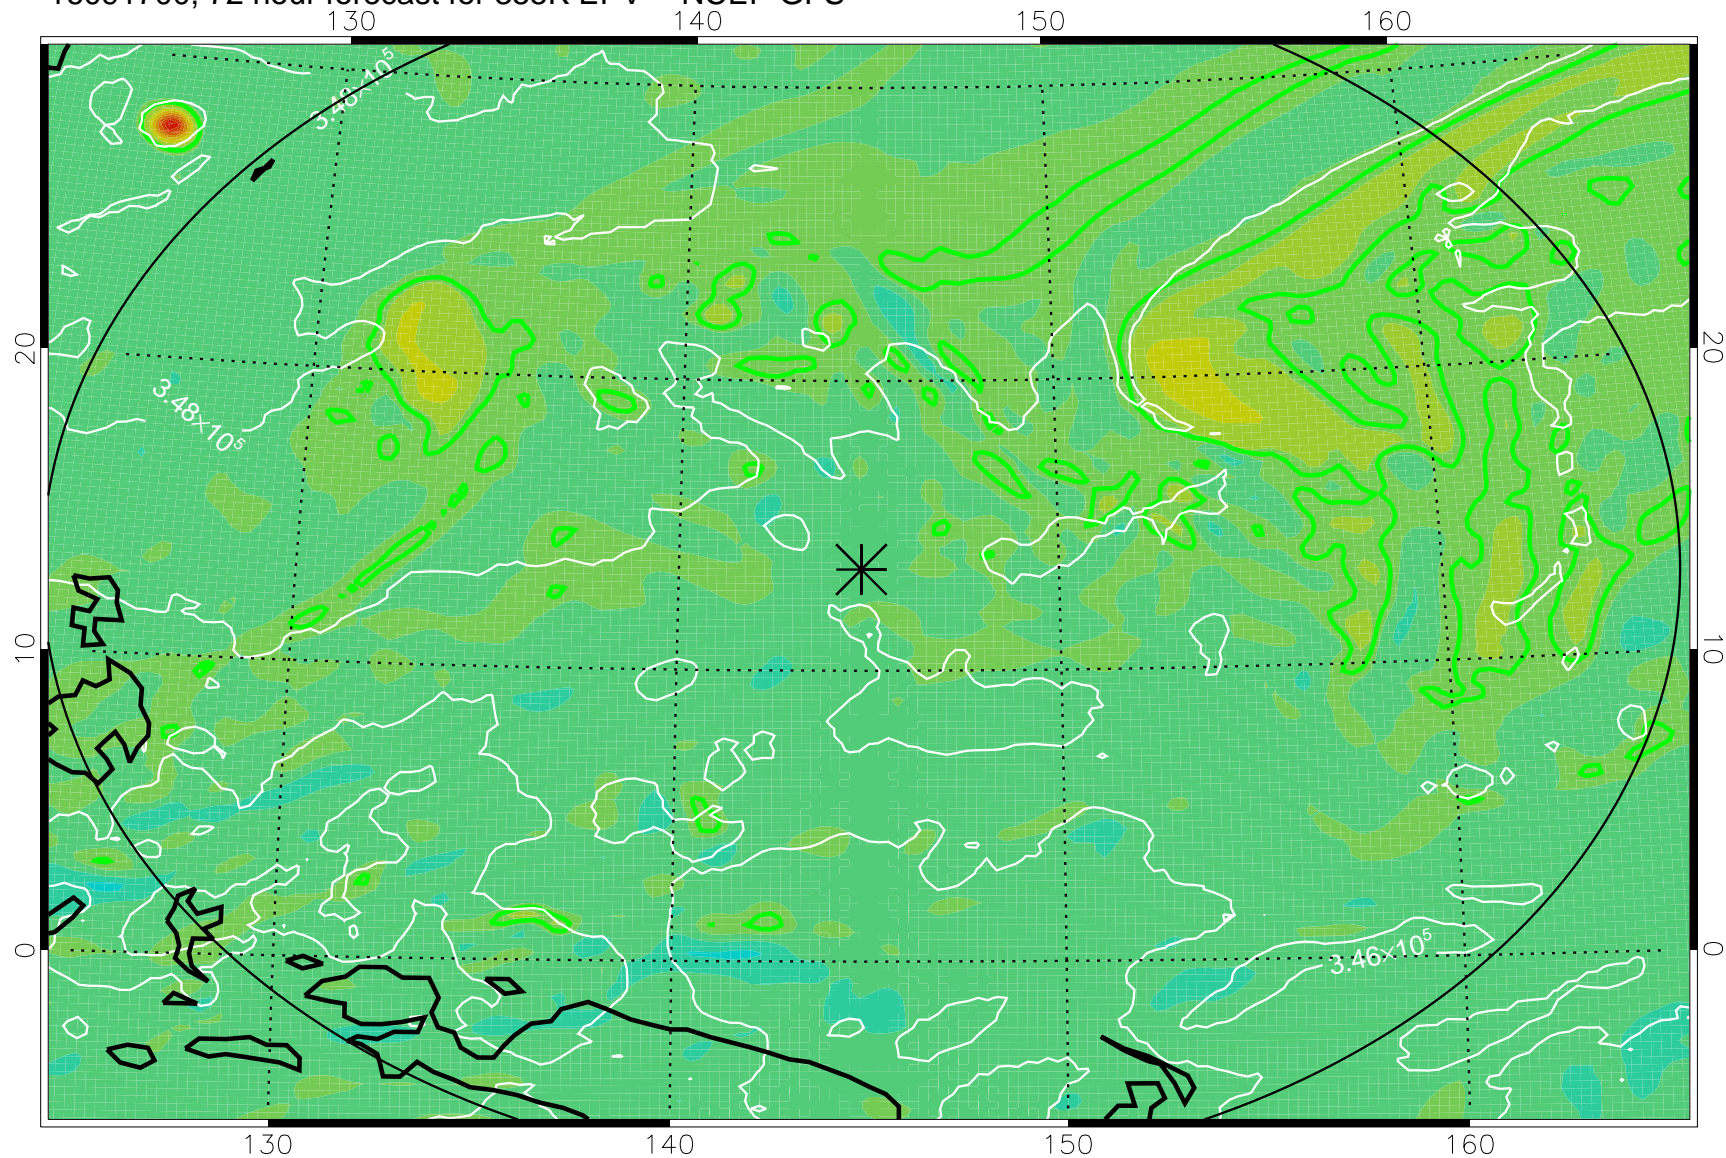

16091606, 54 hour forecast for 355K EPV -- NCEP GFS

355K Montgomery Streamfunction, white
EPV Tropopause (2 PVU) Position
Range ring of 2304 km

16091612, 60 hour forecast for 355K EPV -- NCEP GFS

355K Montgomery Streamfunction, white
EPV Tropopause (2 PVU) Position
Range ring of 2304 km

16091618, 66 hour forecast for 355K EPV -- NCEP GFS

355K Montgomery Streamfunction, white
EPV Tropopause (2 PVU) Position
Range ring of 2304 km

16091700, 72 hour forecast for 355K EPV -- NCEP GFS

355K Montgomery Streamfunction, white
EPV Tropopause (2 PVU) Position
Range ring of 2304 km

16091706, 78 hour forecast for 355K EPV -- NCEP GFS

355K Montgomery Streamfunction, white
EPV Tropopause (2 PVU) Position
Range ring of 2304 km

16091712, 84 hour forecast for 355K EPV -- NCEP GFS

355K Montgomery Streamfunction, white
EPV Tropopause (2 PVU) Position
Range ring of 2304 km

16091718, 90 hour forecast for 355K EPV -- NCEP GFS

355K Montgomery Streamfunction, white
EPV Tropopause (2 PVU) Position
Range ring of 2304 km

16091800, 96 hour forecast for 355K EPV -- NCEP GFS

355K Montgomery Streamfunction, white
EPV Tropopause (2 PVU) Position
Range ring of 2304 km