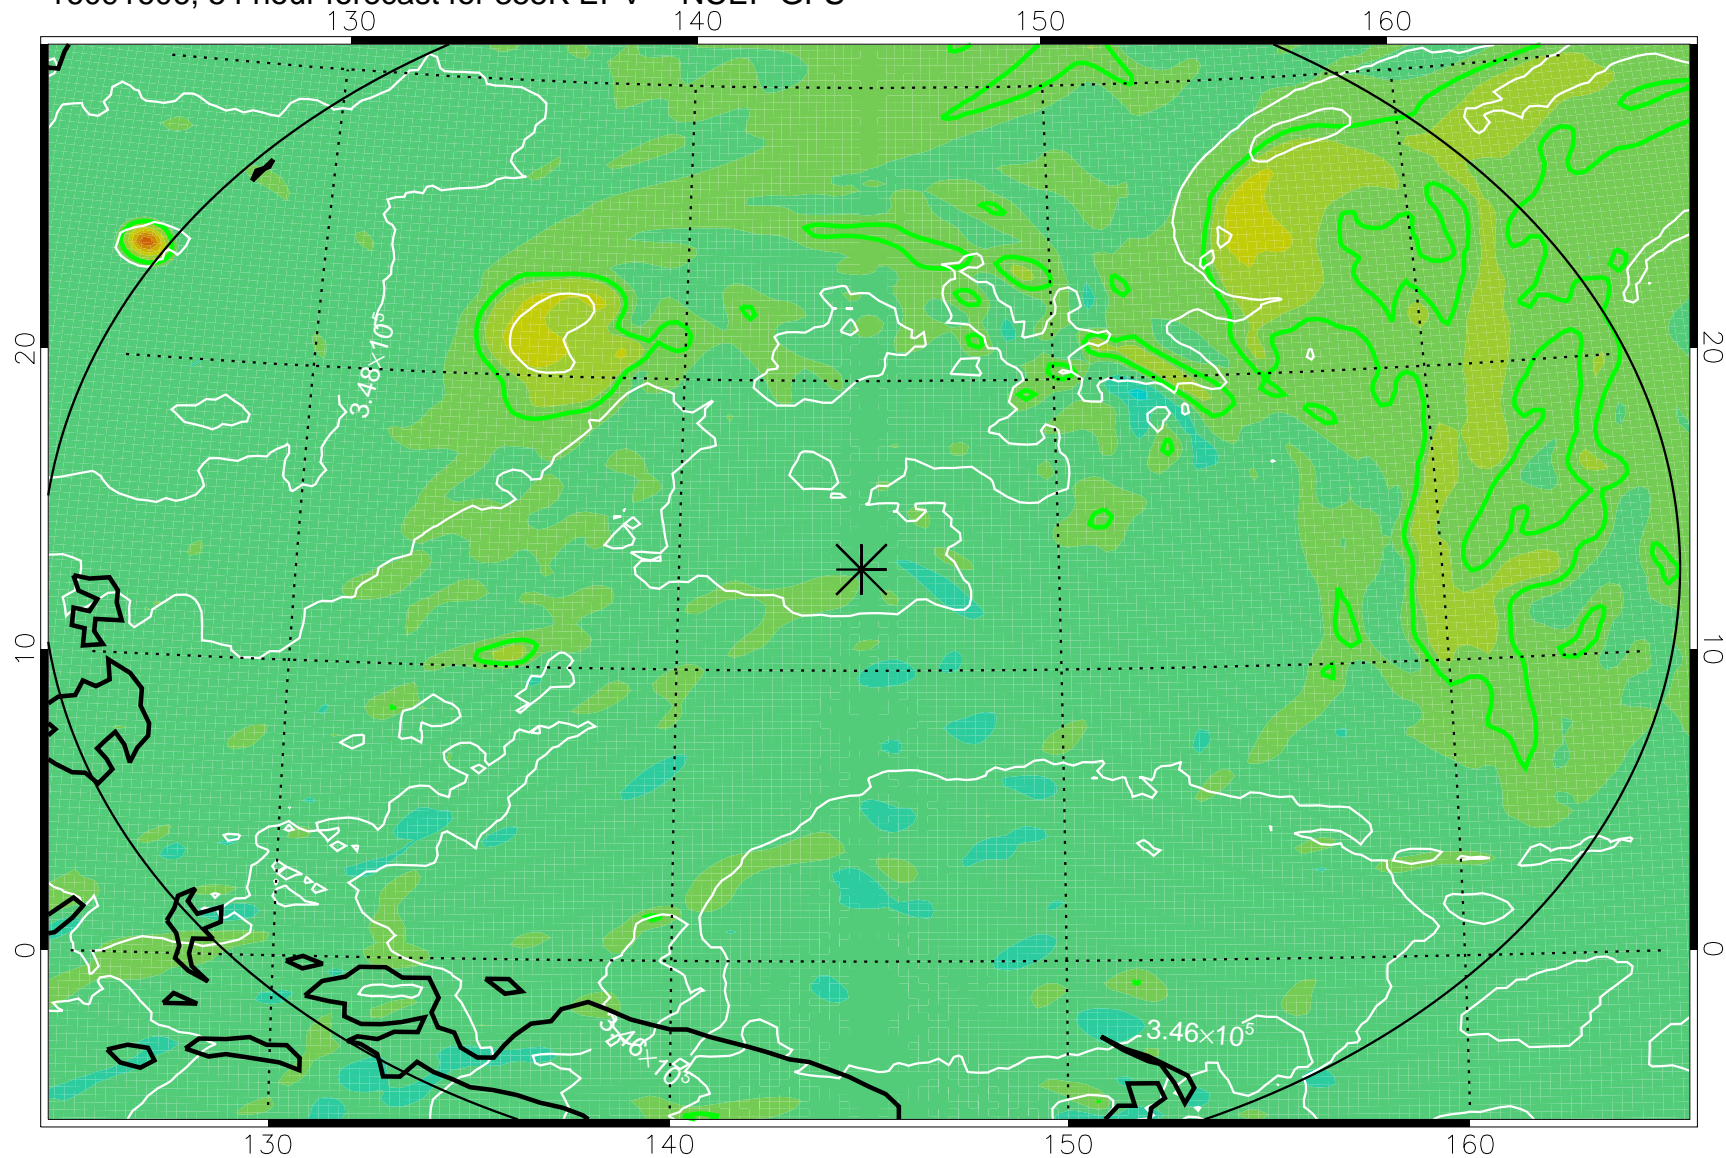

16091518, 42 hour forecast for 355K EPV -- NCEP GFS

355K Montgomery Streamfunction, white
EPV Tropopause (2 PVU) Position
Range ring of 2304 km

16091600, 48 hour forecast for 355K EPV -- NCEP GFS

355K Montgomery Streamfunction, white
EPV Tropopause (2 PVU) Position
Range ring of 2304 km

16091606, 54 hour forecast for 355K EPV -- NCEP GFS

355K Montgomery Streamfunction, white
EPV Tropopause (2 PVU) Position
Range ring of 2304 km

16091612, 60 hour forecast for 355K EPV -- NCEP GFS

355K Montgomery Streamfunction, white
EPV Tropopause (2 PVU) Position
Range ring of 2304 km

16091618, 66 hour forecast for 355K EPV -- NCEP GFS

355K Montgomery Streamfunction, white
EPV Tropopause (2 PVU) Position
Range ring of 2304 km

16091700, 72 hour forecast for 355K EPV -- NCEP GFS

355K Montgomery Streamfunction, white
EPV Tropopause (2 PVU) Position
Range ring of 2304 km

16091718, 90 hour forecast for 355K EPV -- NCEP GFS

355K Montgomery Streamfunction, white
EPV Tropopause (2 PVU) Position
Range ring of 2304 km

16091800, 96 hour forecast for 355K EPV -- NCEP GFS

355K Montgomery Streamfunction, white
EPV Tropopause (2 PVU) Position
Range ring of 2304 km