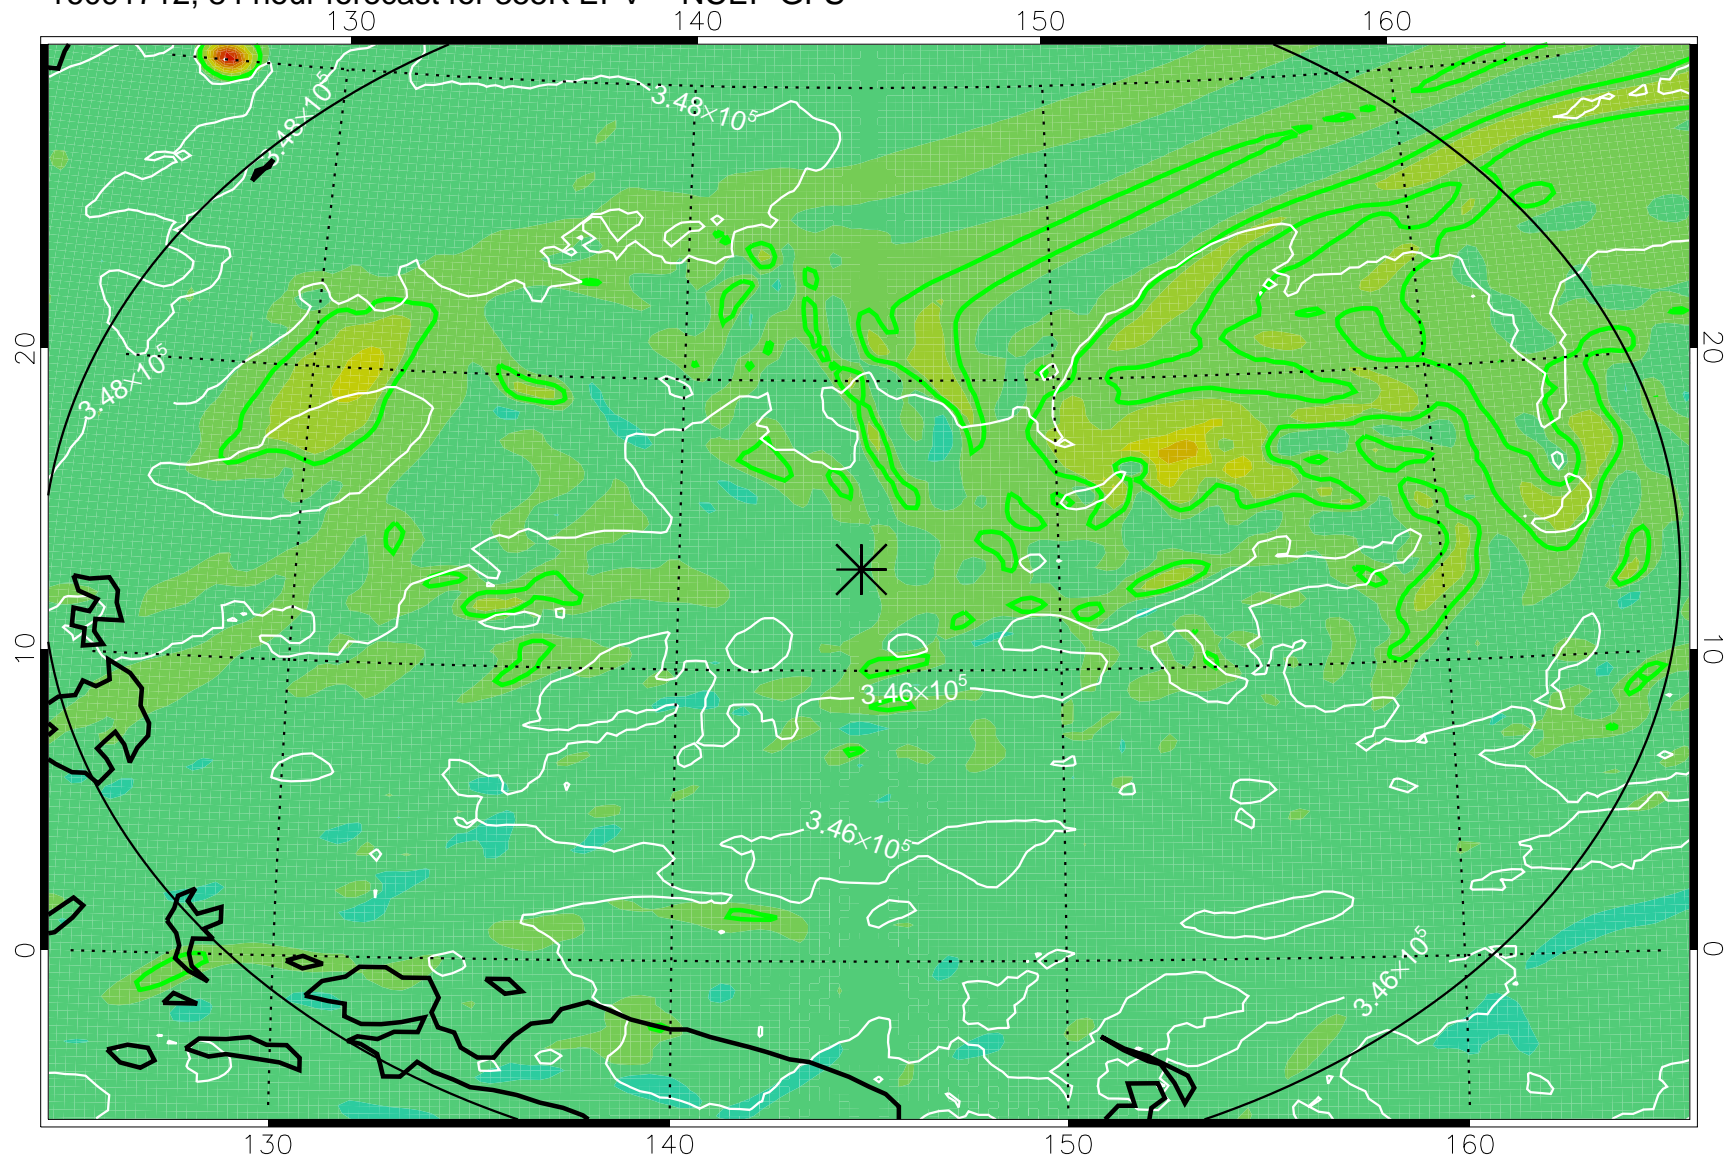

16091618, 66 hour forecast for 355K EPV -- NCEP GFS

355K Montgomery Streamfunction, white
EPV Tropopause (2 PVU) Position
Range ring of 2304 km

16091700, 72 hour forecast for 355K EPV -- NCEP GFS

355K Montgomery Streamfunction, white
EPV Tropopause (2 PVU) Position
Range ring of 2304 km

16091706, 78 hour forecast for 355K EPV -- NCEP GFS

355K Montgomery Streamfunction, white
EPV Tropopause (2 PVU) Position
Range ring of 2304 km

16091712, 84 hour forecast for 355K EPV -- NCEP GFS

355K Montgomery Streamfunction, white
EPV Tropopause (2 PVU) Position
Range ring of 2304 km

16091718, 90 hour forecast for 355K EPV -- NCEP GFS

355K Montgomery Streamfunction, white
EPV Tropopause (2 PVU) Position
Range ring of 2304 km

16091800, 96 hour forecast for 355K EPV -- NCEP GFS

355K Montgomery Streamfunction, white
EPV Tropopause (2 PVU) Position
Range ring of 2304 km

16091818, 114 hour forecast for 355K EPV -- NCEP GFS

355K Montgomery Streamfunction, white
EPV Tropopause (2 PVU) Position
Range ring of 2304 km

16091900, 120 hour forecast for 355K EPV -- NCEP GFS

355K Montgomery Streamfunction, white
EPV Tropopause (2 PVU) Position
Range ring of 2304 km