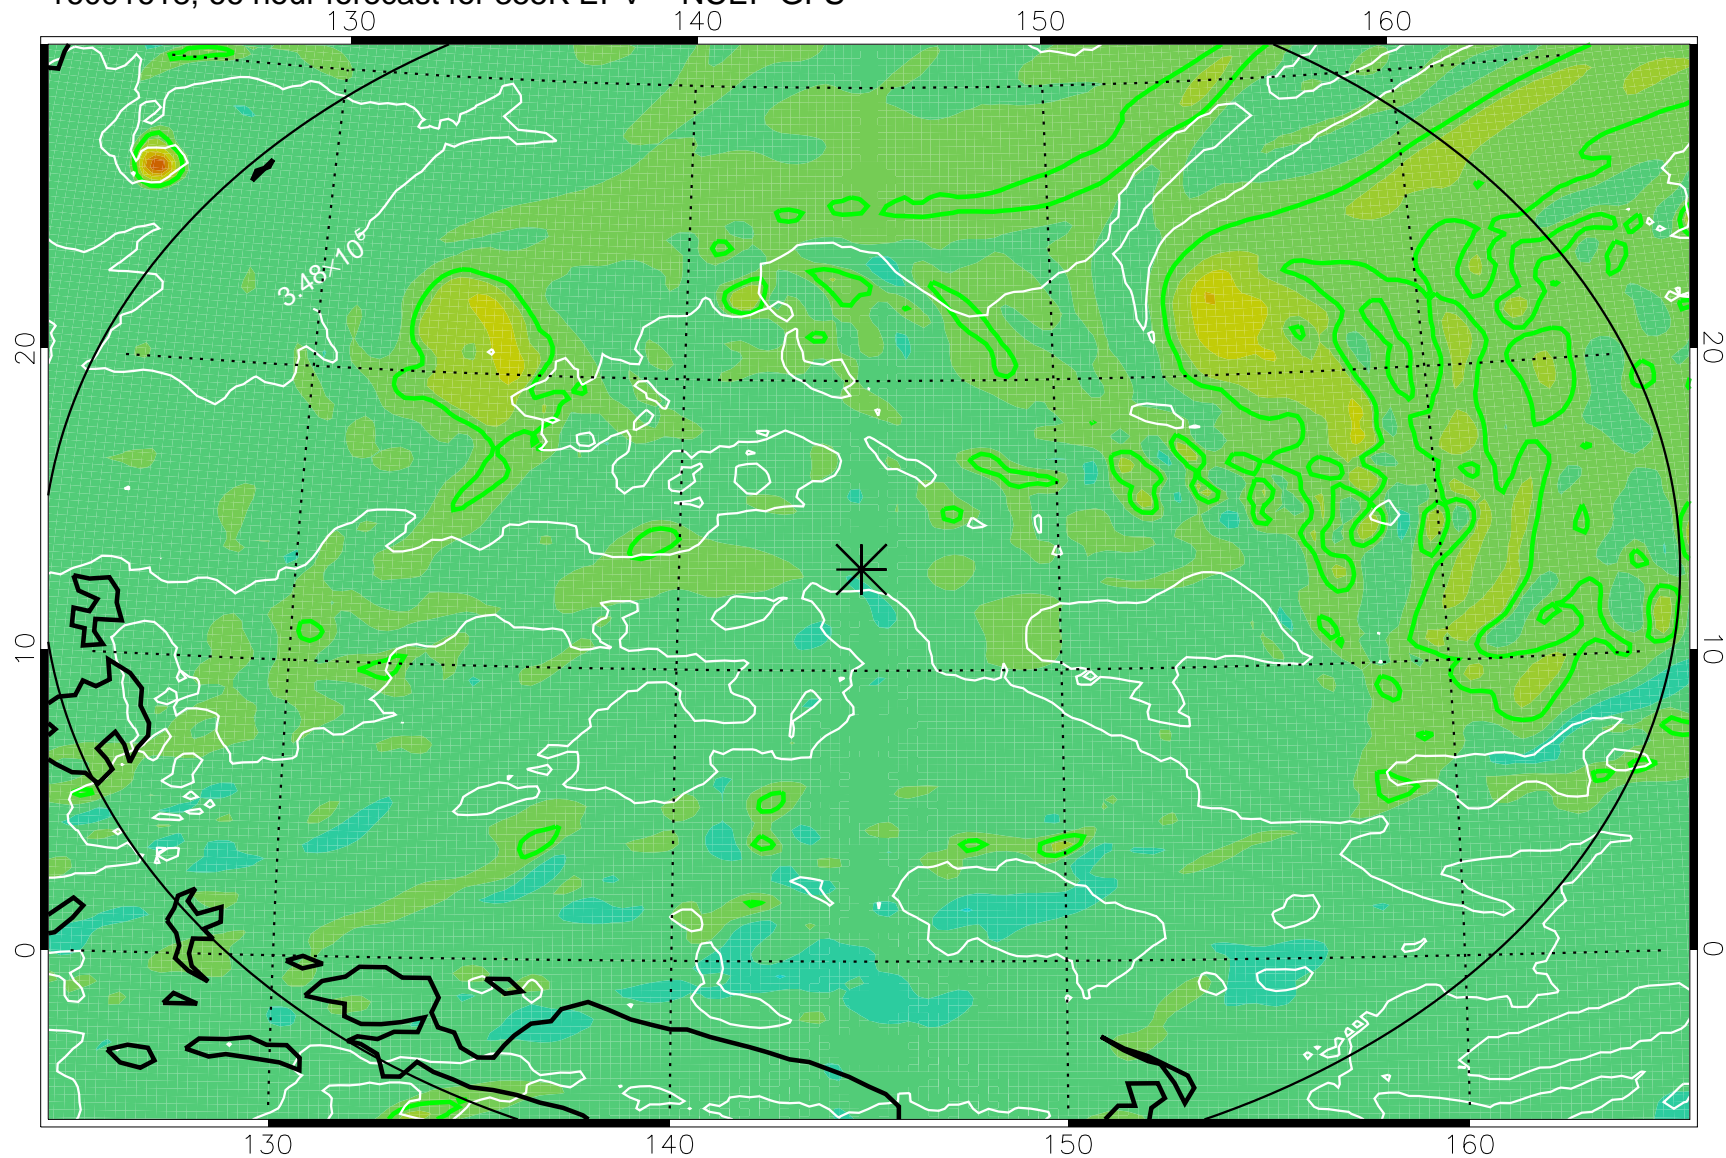

16091606, 54 hour forecast for 355K EPV -- NCEP GFS

355K Montgomery Streamfunction, white
EPV Tropopause (2 PVU) Position
Range ring of 2304 km

16091612, 60 hour forecast for 355K EPV -- NCEP GFS

355K Montgomery Streamfunction, white
EPV Tropopause (2 PVU) Position
Range ring of 2304 km

16091618, 66 hour forecast for 355K EPV -- NCEP GFS

355K Montgomery Streamfunction, white
EPV Tropopause (2 PVU) Position
Range ring of 2304 km

16091700, 72 hour forecast for 355K EPV -- NCEP GFS

355K Montgomery Streamfunction, white
EPV Tropopause (2 PVU) Position
Range ring of 2304 km

16091706, 78 hour forecast for 355K EPV -- NCEP GFS

355K Montgomery Streamfunction, white
EPV Tropopause (2 PVU) Position
Range ring of 2304 km

16091712, 84 hour forecast for 355K EPV -- NCEP GFS

355K Montgomery Streamfunction, white
EPV Tropopause (2 PVU) Position
Range ring of 2304 km

16091718, 90 hour forecast for 355K EPV -- NCEP GFS

355K Montgomery Streamfunction, white
EPV Tropopause (2 PVU) Position
Range ring of 2304 km

16091800, 96 hour forecast for 355K EPV -- NCEP GFS

355K Montgomery Streamfunction, white
EPV Tropopause (2 PVU) Position
Range ring of 2304 km