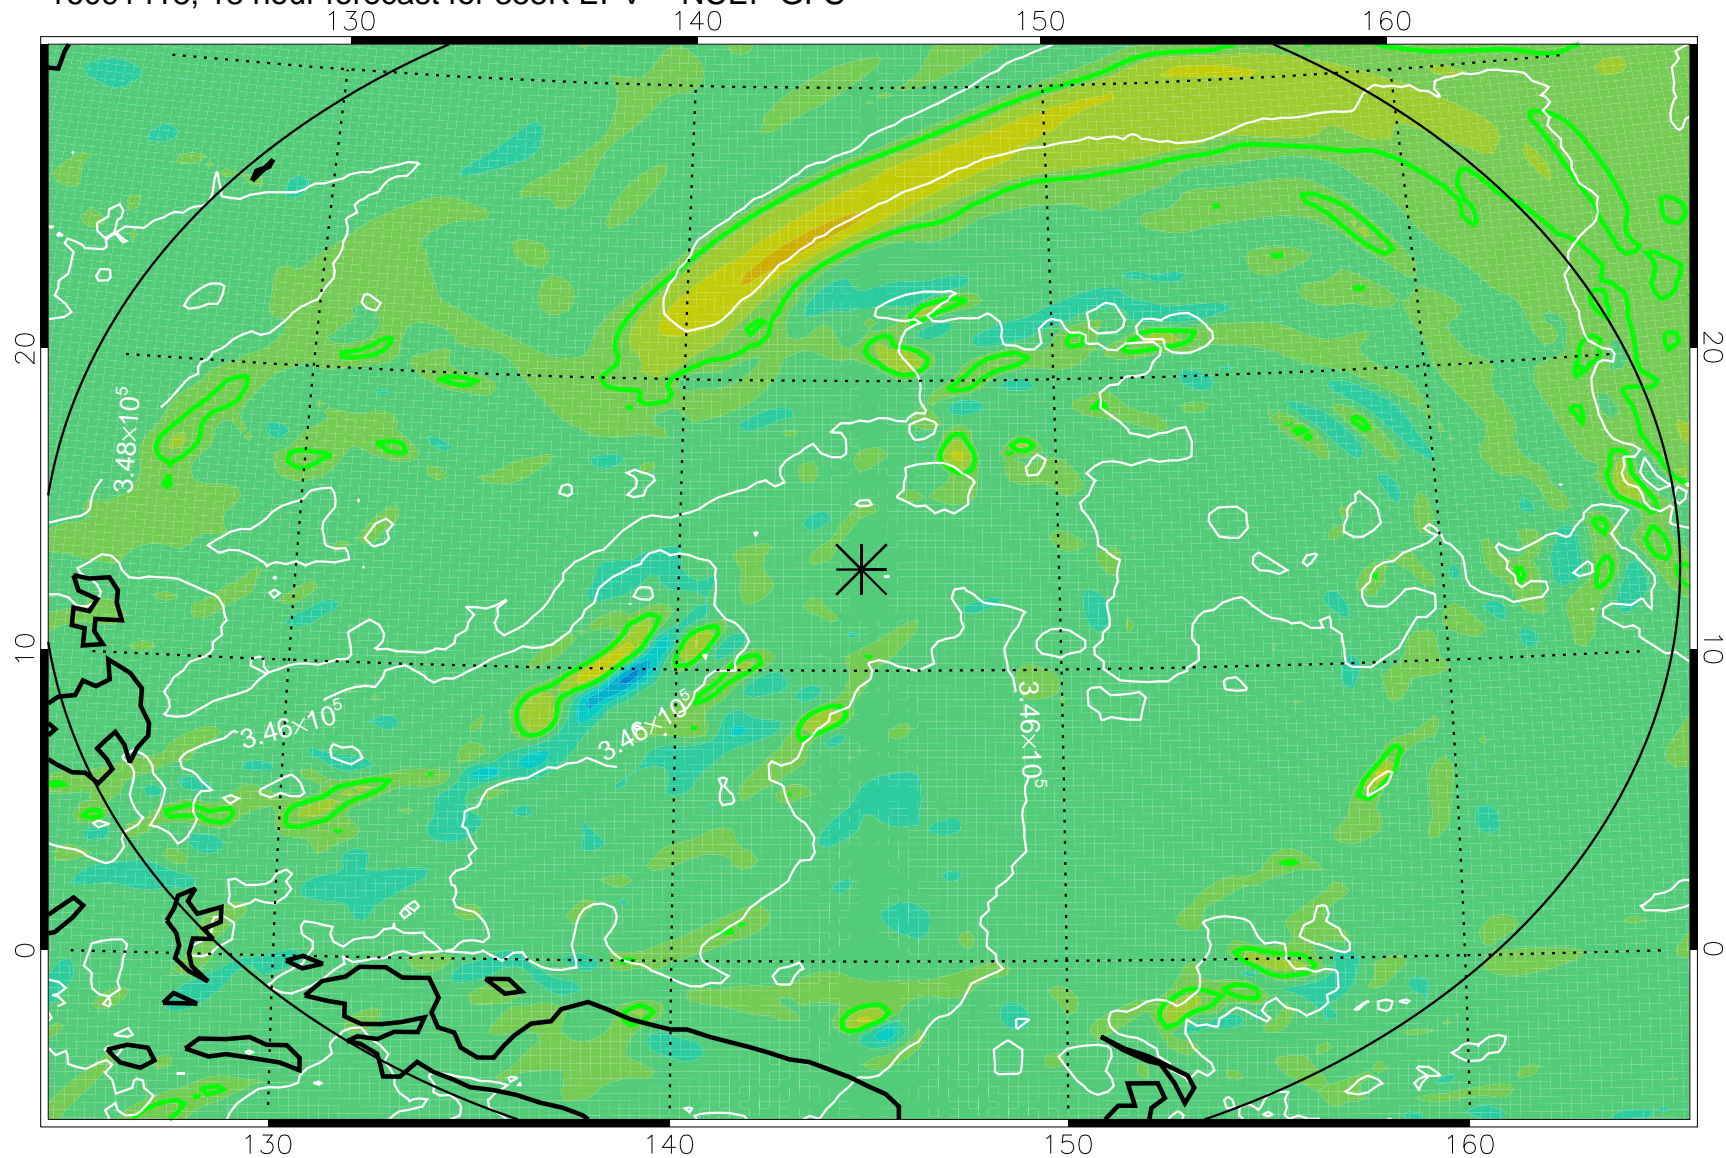

16091406, 6 hour forecast for 355K EPV -- NCEP GFS

355K Montgomery Streamfunction, white
EPV Tropopause (2 PVU) Position
Range ring of 2304 km

16091412, 12 hour forecast for 355K EPV -- NCEP GFS

355K Montgomery Streamfunction, white
EPV Tropopause (2 PVU) Position
Range ring of 2304 km

16091418, 18 hour forecast for 355K EPV -- NCEP GFS

355K Montgomery Streamfunction, white
EPV Tropopause (2 PVU) Position
Range ring of 2304 km

16091500, 24 hour forecast for 355K EPV -- NCEP GFS

355K Montgomery Streamfunction, white
EPV Tropopause (2 PVU) Position
Range ring of 2304 km

16091506, 30 hour forecast for 355K EPV -- NCEP GFS

355K Montgomery Streamfunction, white
EPV Tropopause (2 PVU) Position
Range ring of 2304 km

16091512, 36 hour forecast for 355K EPV -- NCEP GFS

355K Montgomery Streamfunction, white
EPV Tropopause (2 PVU) Position
Range ring of 2304 km

16091618, 66 hour forecast for 355K EPV -- NCEP GFS

355K Montgomery Streamfunction, white
EPV Tropopause (2 PVU) Position
Range ring of 2304 km

16091700, 72 hour forecast for 355K EPV -- NCEP GFS

355K Montgomery Streamfunction, white
EPV Tropopause (2 PVU) Position
Range ring of 2304 km