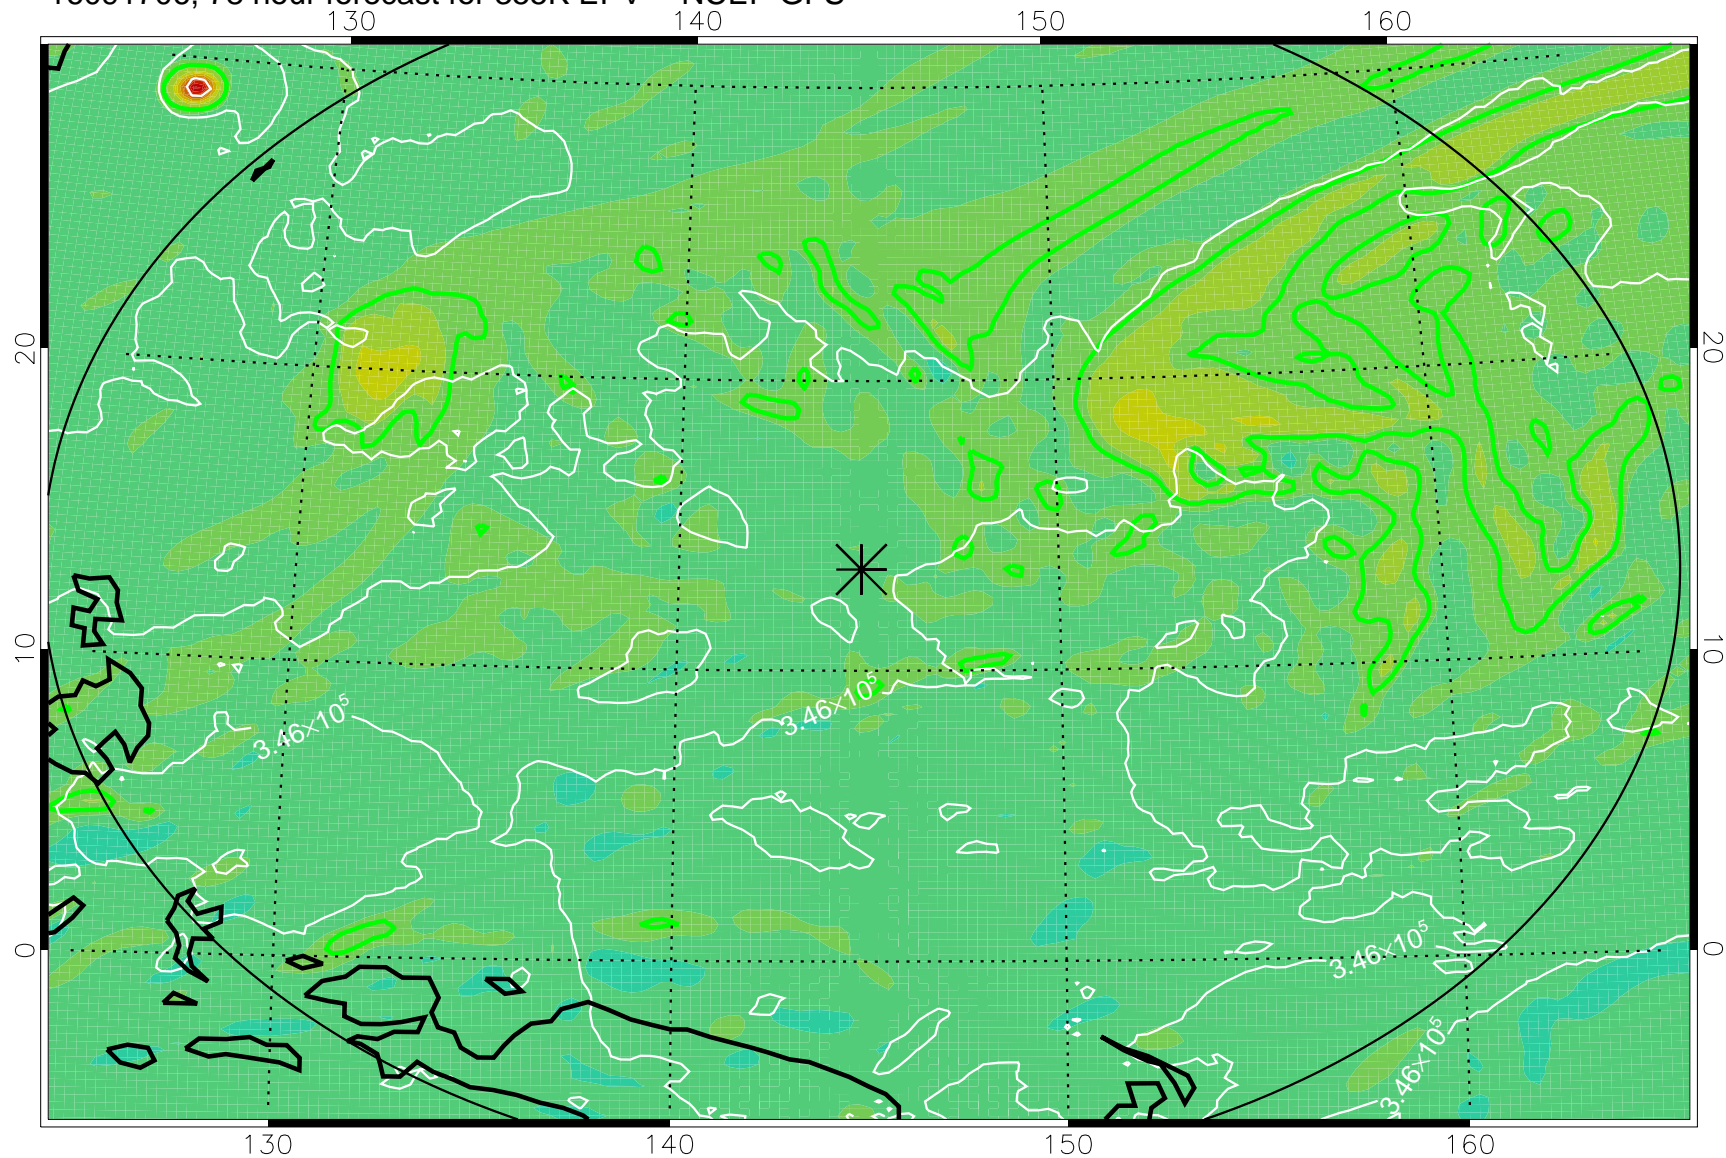

16091618, 66 hour forecast for 355K EPV -- NCEP GFS

355K Montgomery Streamfunction, white
EPV Tropopause (2 PVU) Position
Range ring of 2304 km

16091700, 72 hour forecast for 355K EPV -- NCEP GFS

355K Montgomery Streamfunction, white
EPV Tropopause (2 PVU) Position
Range ring of 2304 km

16091706, 78 hour forecast for 355K EPV -- NCEP GFS

355K Montgomery Streamfunction, white
EPV Tropopause (2 PVU) Position
Range ring of 2304 km

16091712, 84 hour forecast for 355K EPV -- NCEP GFS

355K Montgomery Streamfunction, white
EPV Tropopause (2 PVU) Position
Range ring of 2304 km

16091718, 90 hour forecast for 355K EPV -- NCEP GFS

355K Montgomery Streamfunction, white
EPV Tropopause (2 PVU) Position
Range ring of 2304 km

16091800, 96 hour forecast for 355K EPV -- NCEP GFS

355K Montgomery Streamfunction, white
EPV Tropopause (2 PVU) Position
Range ring of 2304 km

16091806, 102 hour forecast for 355K EPV -- NCEP GFS

355K Montgomery Streamfunction, white
EPV Tropopause (2 PVU) Position
Range ring of 2304 km

16091812, 108 hour forecast for 355K EPV -- NCEP GFS

355K Montgomery Streamfunction, white
EPV Tropopause (2 PVU) Position
Range ring of 2304 km