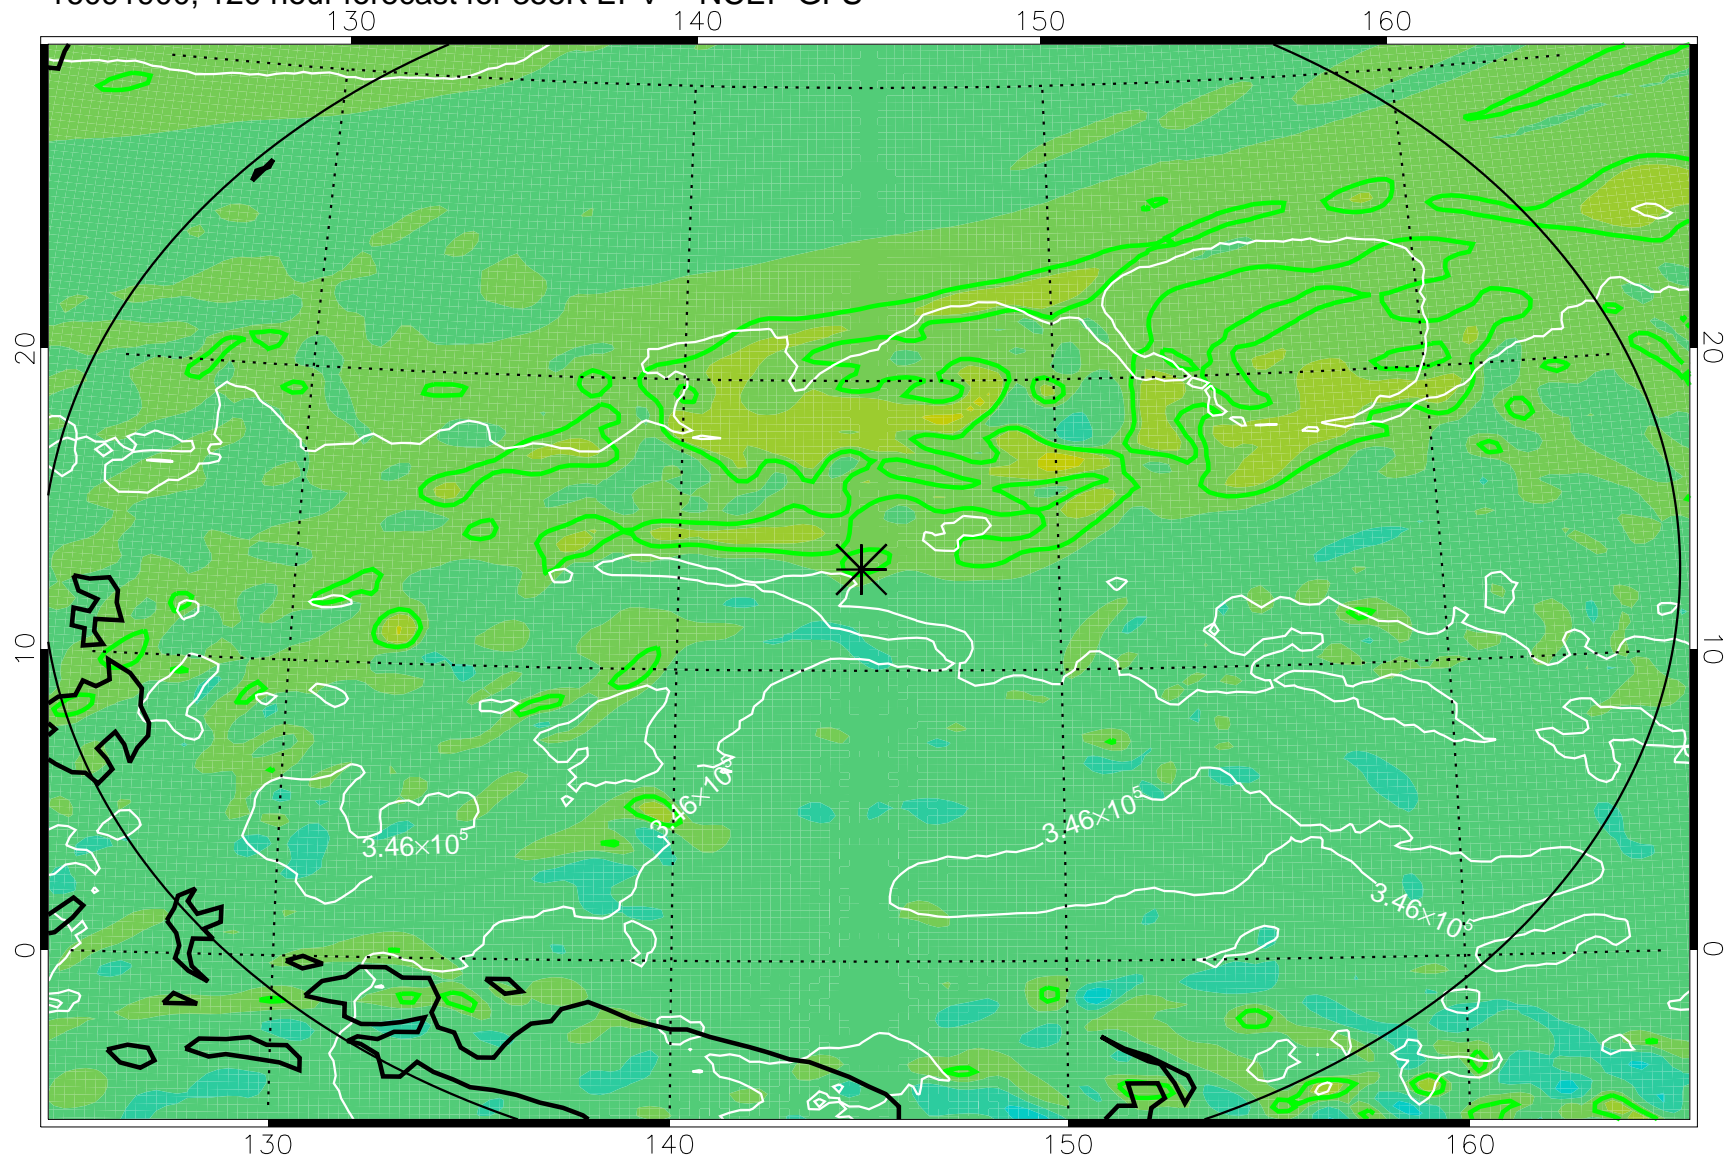

16091706, 78 hour forecast for 355K EPV -- NCEP GFS

355K Montgomery Streamfunction, white
EPV Tropopause (2 PVU) Position
Range ring of 2304 km

16091712, 84 hour forecast for 355K EPV -- NCEP GFS

355K Montgomery Streamfunction, white
EPV Tropopause (2 PVU) Position
Range ring of 2304 km

16091718, 90 hour forecast for 355K EPV -- NCEP GFS

355K Montgomery Streamfunction, white
EPV Tropopause (2 PVU) Position
Range ring of 2304 km

16091800, 96 hour forecast for 355K EPV -- NCEP GFS

355K Montgomery Streamfunction, white
EPV Tropopause (2 PVU) Position
Range ring of 2304 km

16091806, 102 hour forecast for 355K EPV -- NCEP GFS

355K Montgomery Streamfunction, white
EPV Tropopause (2 PVU) Position
Range ring of 2304 km

16091812, 108 hour forecast for 355K EPV -- NCEP GFS

355K Montgomery Streamfunction, white
EPV Tropopause (2 PVU) Position
Range ring of 2304 km

16091818, 114 hour forecast for 355K EPV -- NCEP GFS

355K Montgomery Streamfunction, white
EPV Tropopause (2 PVU) Position
Range ring of 2304 km

16091900, 120 hour forecast for 355K EPV -- NCEP GFS

355K Montgomery Streamfunction, white
EPV Tropopause (2 PVU) Position
Range ring of 2304 km