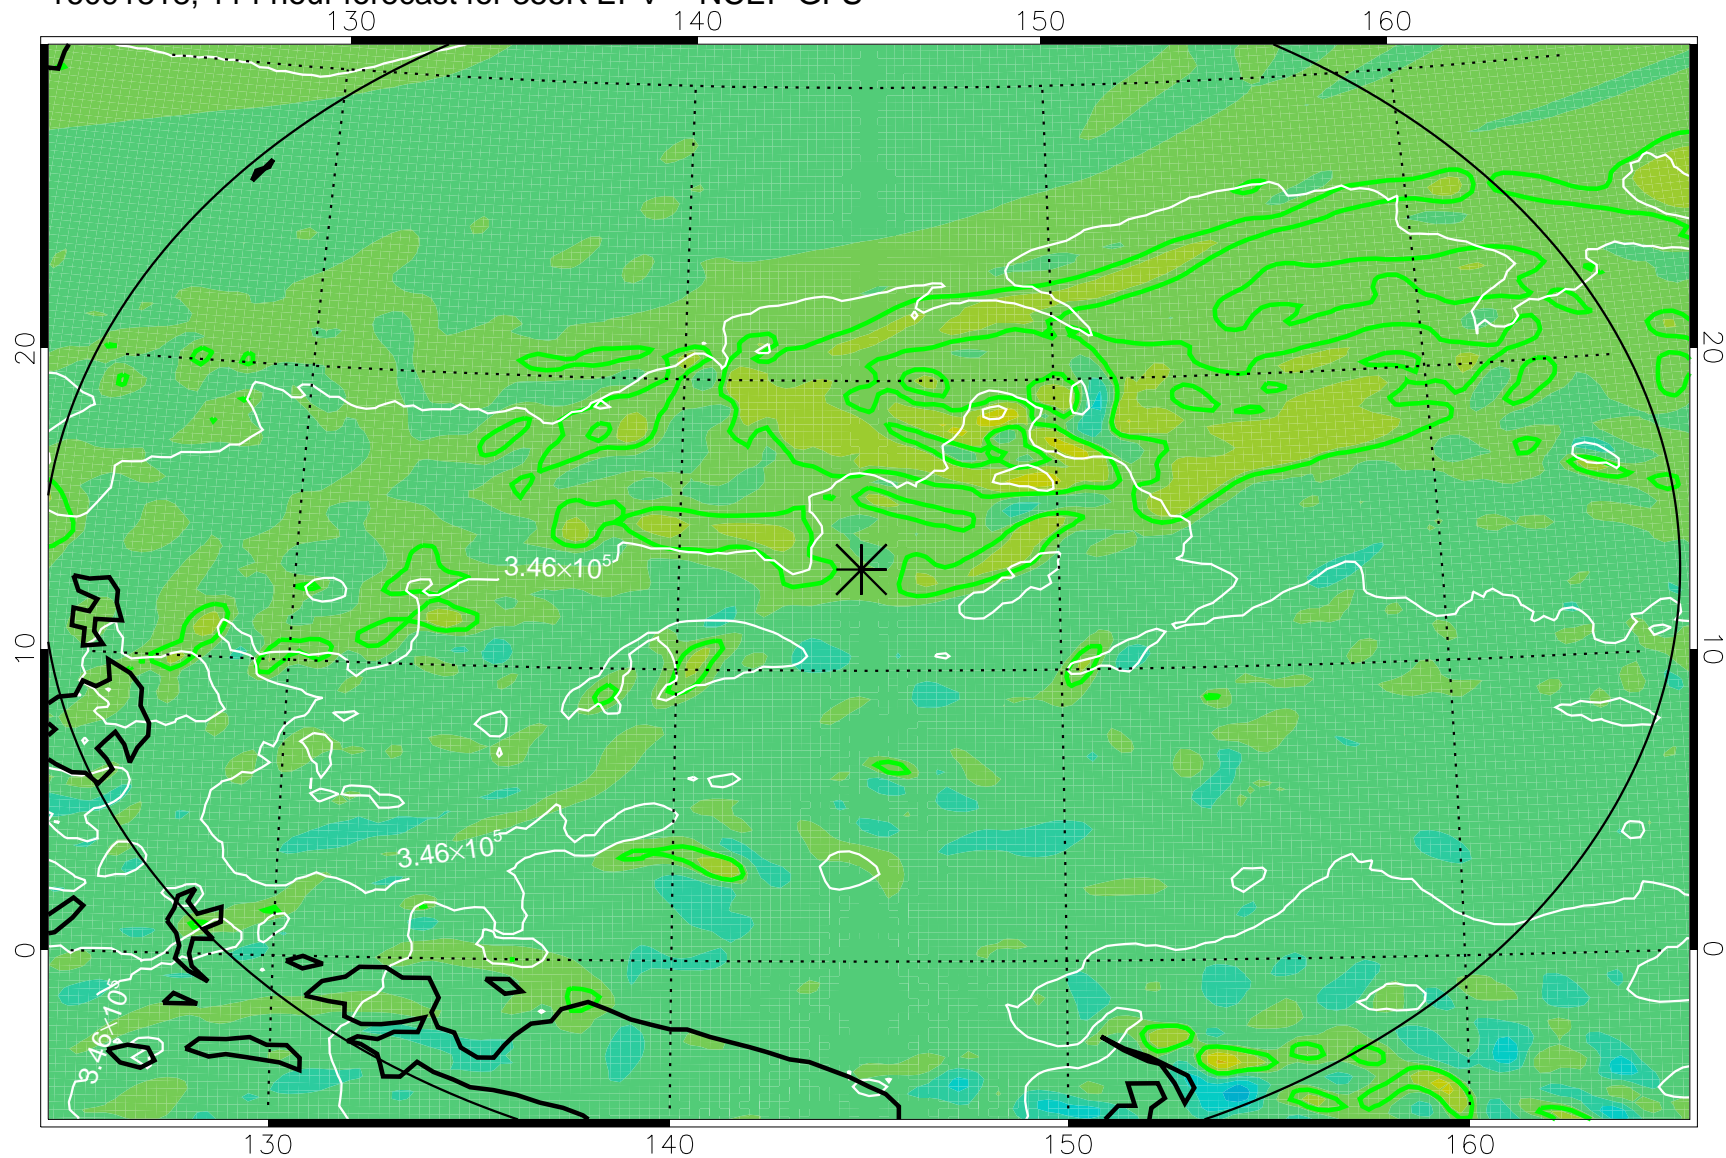

16091706, 78 hour forecast for 355K EPV -- NCEP GFS

355K Montgomery Streamfunction, white
EPV Tropopause (2 PVU) Position
Range ring of 2304 km

16091712, 84 hour forecast for 355K EPV -- NCEP GFS

355K Montgomery Streamfunction, white
EPV Tropopause (2 PVU) Position
Range ring of 2304 km

16091718, 90 hour forecast for 355K EPV -- NCEP GFS

355K Montgomery Streamfunction, white
EPV Tropopause (2 PVU) Position
Range ring of 2304 km

16091800, 96 hour forecast for 355K EPV -- NCEP GFS

355K Montgomery Streamfunction, white
EPV Tropopause (2 PVU) Position
Range ring of 2304 km

16091806, 102 hour forecast for 355K EPV -- NCEP GFS

355K Montgomery Streamfunction, white
EPV Tropopause (2 PVU) Position
Range ring of 2304 km

16091812, 108 hour forecast for 355K EPV -- NCEP GFS

355K Montgomery Streamfunction, white
EPV Tropopause (2 PVU) Position
Range ring of 2304 km

16091818, 114 hour forecast for 355K EPV -- NCEP GFS

355K Montgomery Streamfunction, white
EPV Tropopause (2 PVU) Position
Range ring of 2304 km

16091900, 120 hour forecast for 355K EPV -- NCEP GFS

355K Montgomery Streamfunction, white
EPV Tropopause (2 PVU) Position
Range ring of 2304 km