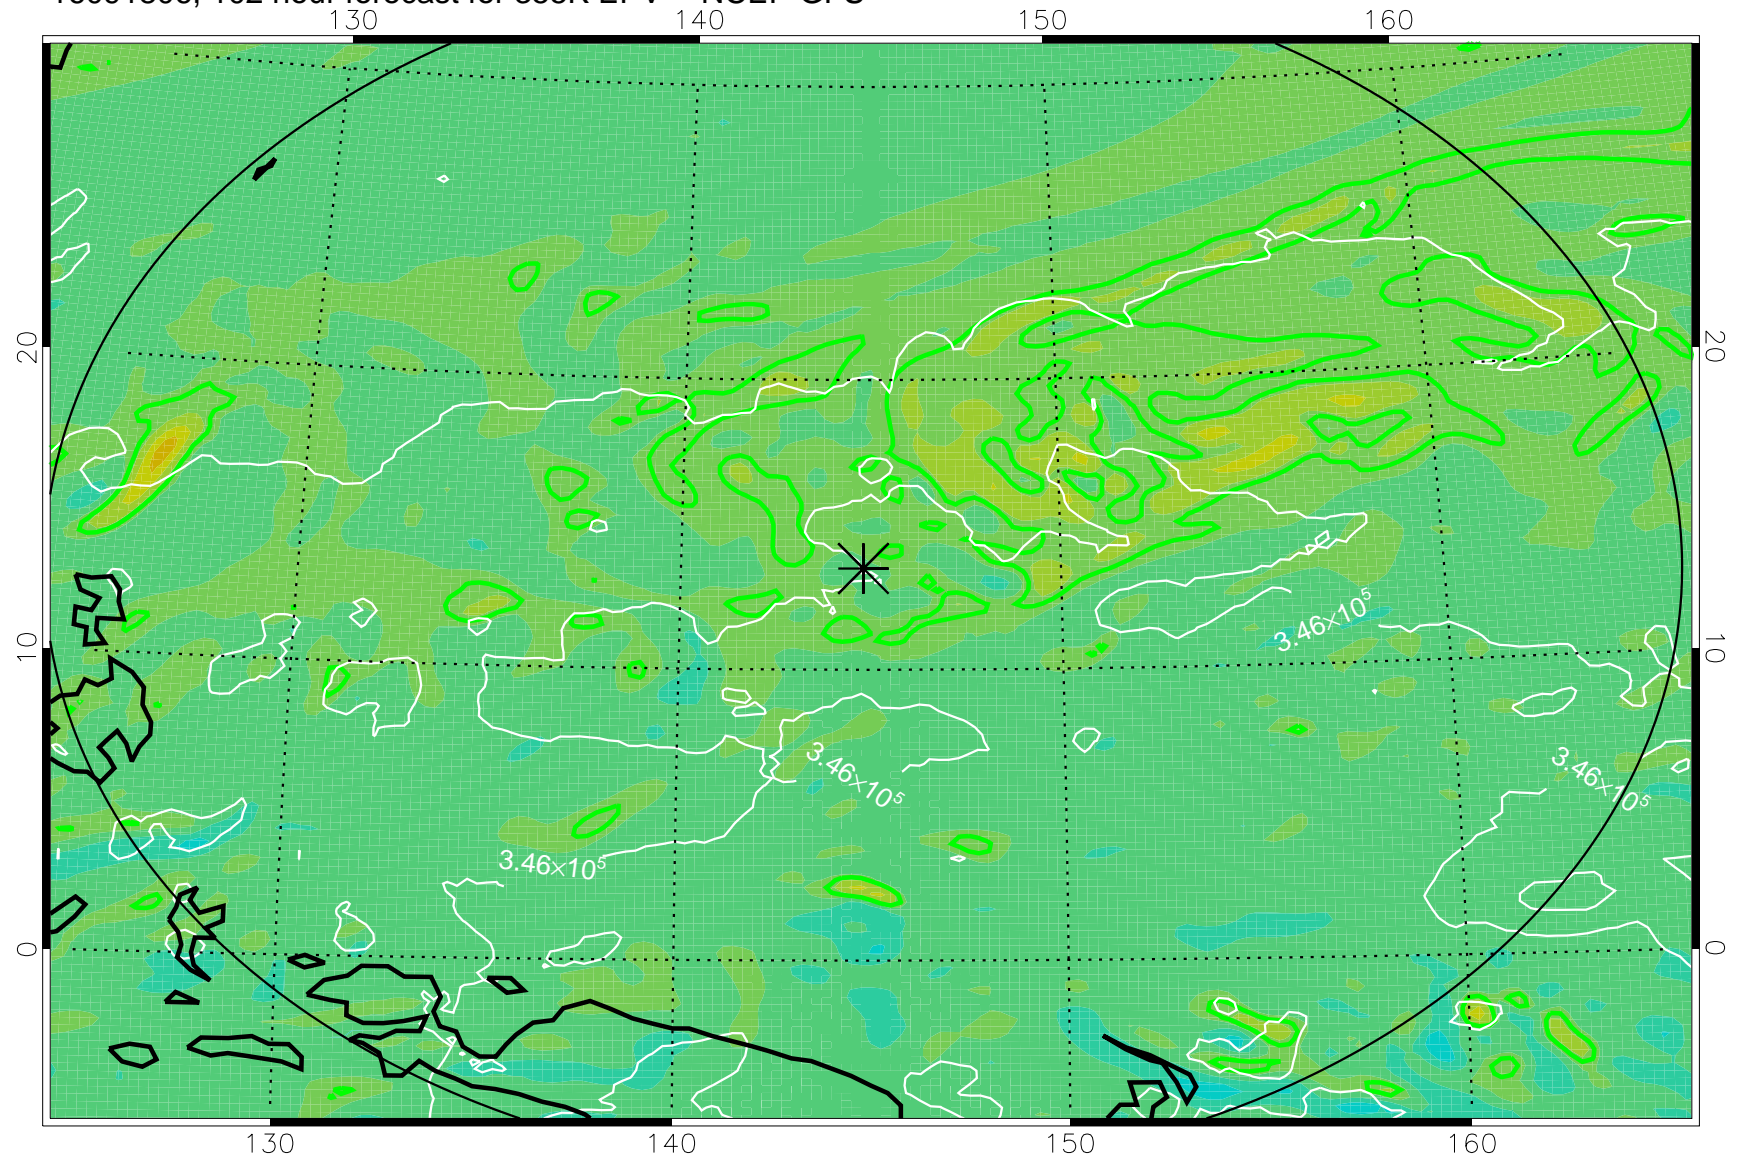

16091706, 78 hour forecast for 355K EPV -- NCEP GFS

355K Montgomery Streamfunction, white
EPV Tropopause (2 PVU) Position
Range ring of 2304 km

16091712, 84 hour forecast for 355K EPV -- NCEP GFS

355K Montgomery Streamfunction, white
EPV Tropopause (2 PVU) Position
Range ring of 2304 km

16091718, 90 hour forecast for 355K EPV -- NCEP GFS

355K Montgomery Streamfunction, white
EPV Tropopause (2 PVU) Position
Range ring of 2304 km

16091800, 96 hour forecast for 355K EPV -- NCEP GFS

355K Montgomery Streamfunction, white
EPV Tropopause (2 PVU) Position
Range ring of 2304 km

16091806, 102 hour forecast for 355K EPV -- NCEP GFS

355K Montgomery Streamfunction, white
EPV Tropopause (2 PVU) Position
Range ring of 2304 km

16091812, 108 hour forecast for 355K EPV -- NCEP GFS

355K Montgomery Streamfunction, white
EPV Tropopause (2 PVU) Position
Range ring of 2304 km

16091818, 114 hour forecast for 355K EPV -- NCEP GFS

355K Montgomery Streamfunction, white
EPV Tropopause (2 PVU) Position
Range ring of 2304 km

16091900, 120 hour forecast for 355K EPV -- NCEP GFS

355K Montgomery Streamfunction, white
EPV Tropopause (2 PVU) Position
Range ring of 2304 km