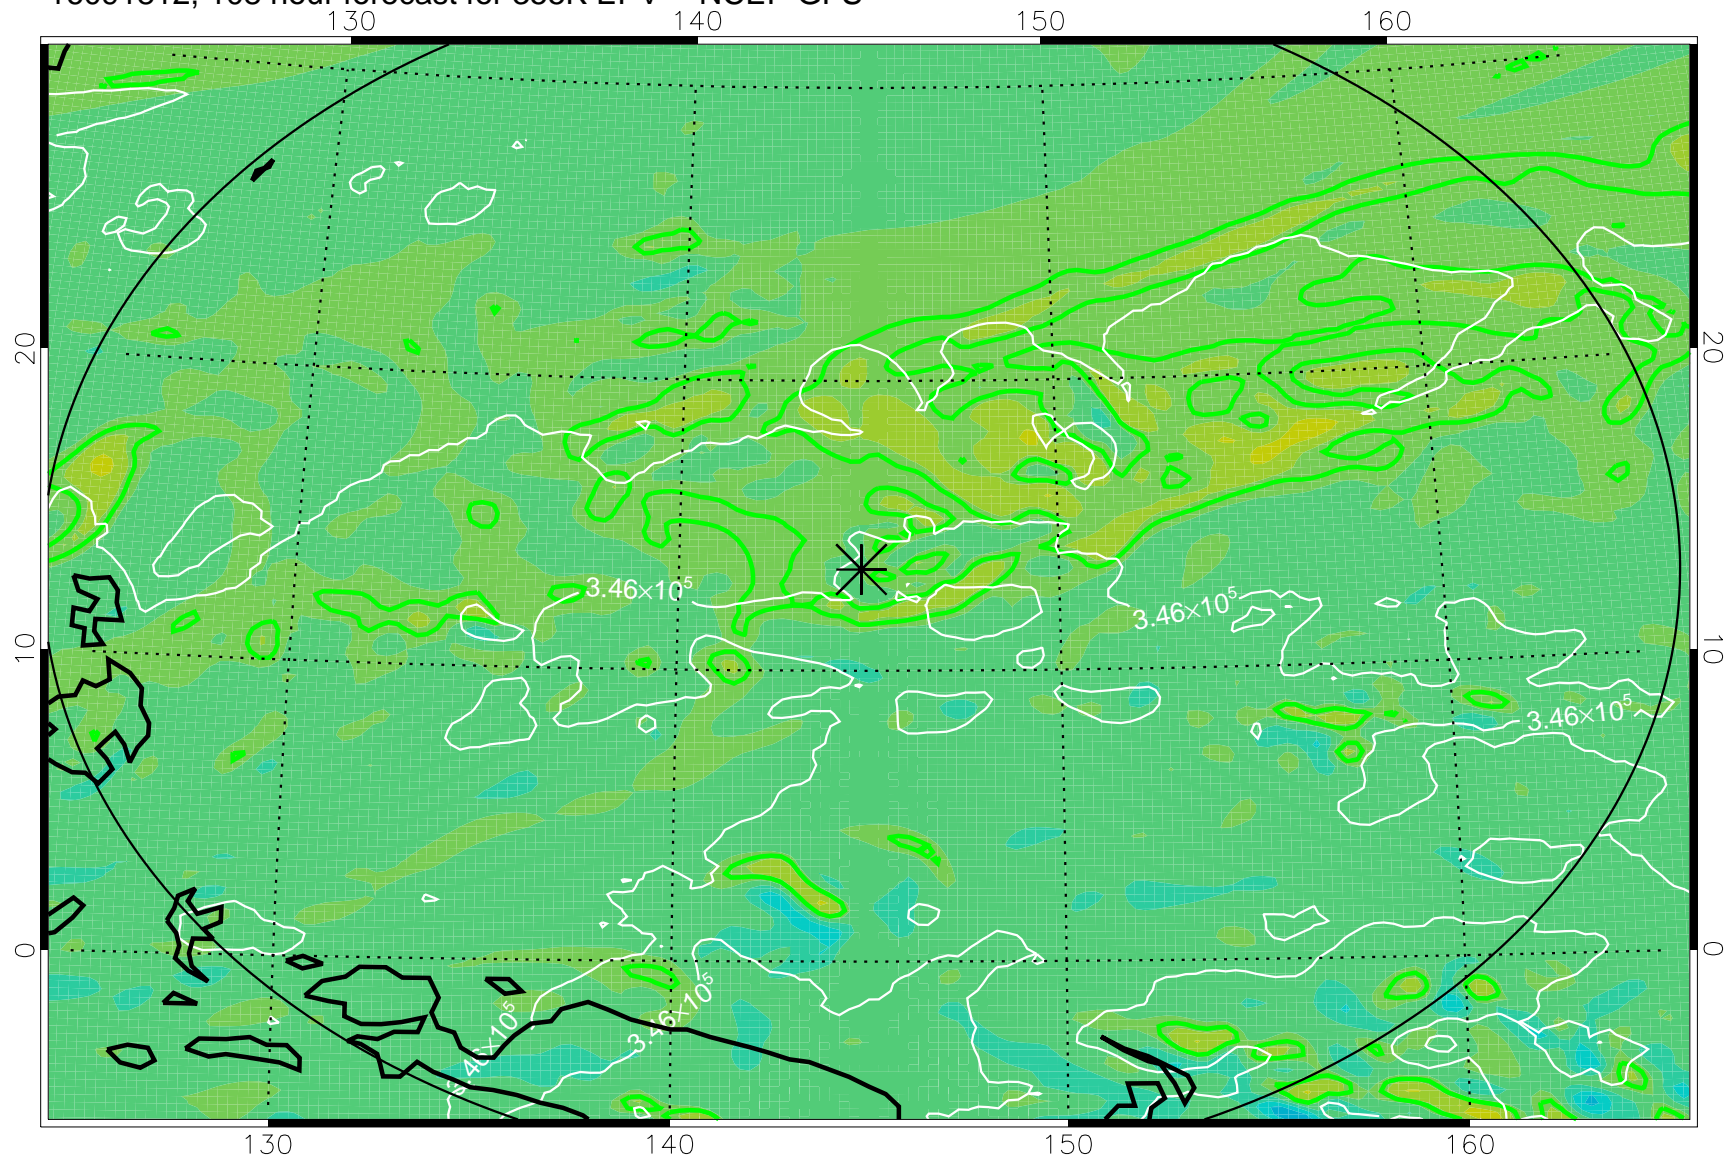

16091706, 78 hour forecast for 355K EPV -- NCEP GFS

355K Montgomery Streamfunction, white
EPV Tropopause (2 PVU) Position
Range ring of 2304 km

16091712, 84 hour forecast for 355K EPV -- NCEP GFS

355K Montgomery Streamfunction, white
EPV Tropopause (2 PVU) Position
Range ring of 2304 km

16091718, 90 hour forecast for 355K EPV -- NCEP GFS

355K Montgomery Streamfunction, white
EPV Tropopause (2 PVU) Position
Range ring of 2304 km

16091800, 96 hour forecast for 355K EPV -- NCEP GFS

355K Montgomery Streamfunction, white
EPV Tropopause (2 PVU) Position
Range ring of 2304 km

16091806, 102 hour forecast for 355K EPV -- NCEP GFS

355K Montgomery Streamfunction, white
EPV Tropopause (2 PVU) Position
Range ring of 2304 km

16091812, 108 hour forecast for 355K EPV -- NCEP GFS

355K Montgomery Streamfunction, white
EPV Tropopause (2 PVU) Position
Range ring of 2304 km

16091818, 114 hour forecast for 355K EPV -- NCEP GFS

355K Montgomery Streamfunction, white
EPV Tropopause (2 PVU) Position
Range ring of 2304 km

16091900, 120 hour forecast for 355K EPV -- NCEP GFS

355K Montgomery Streamfunction, white
EPV Tropopause (2 PVU) Position
Range ring of 2304 km