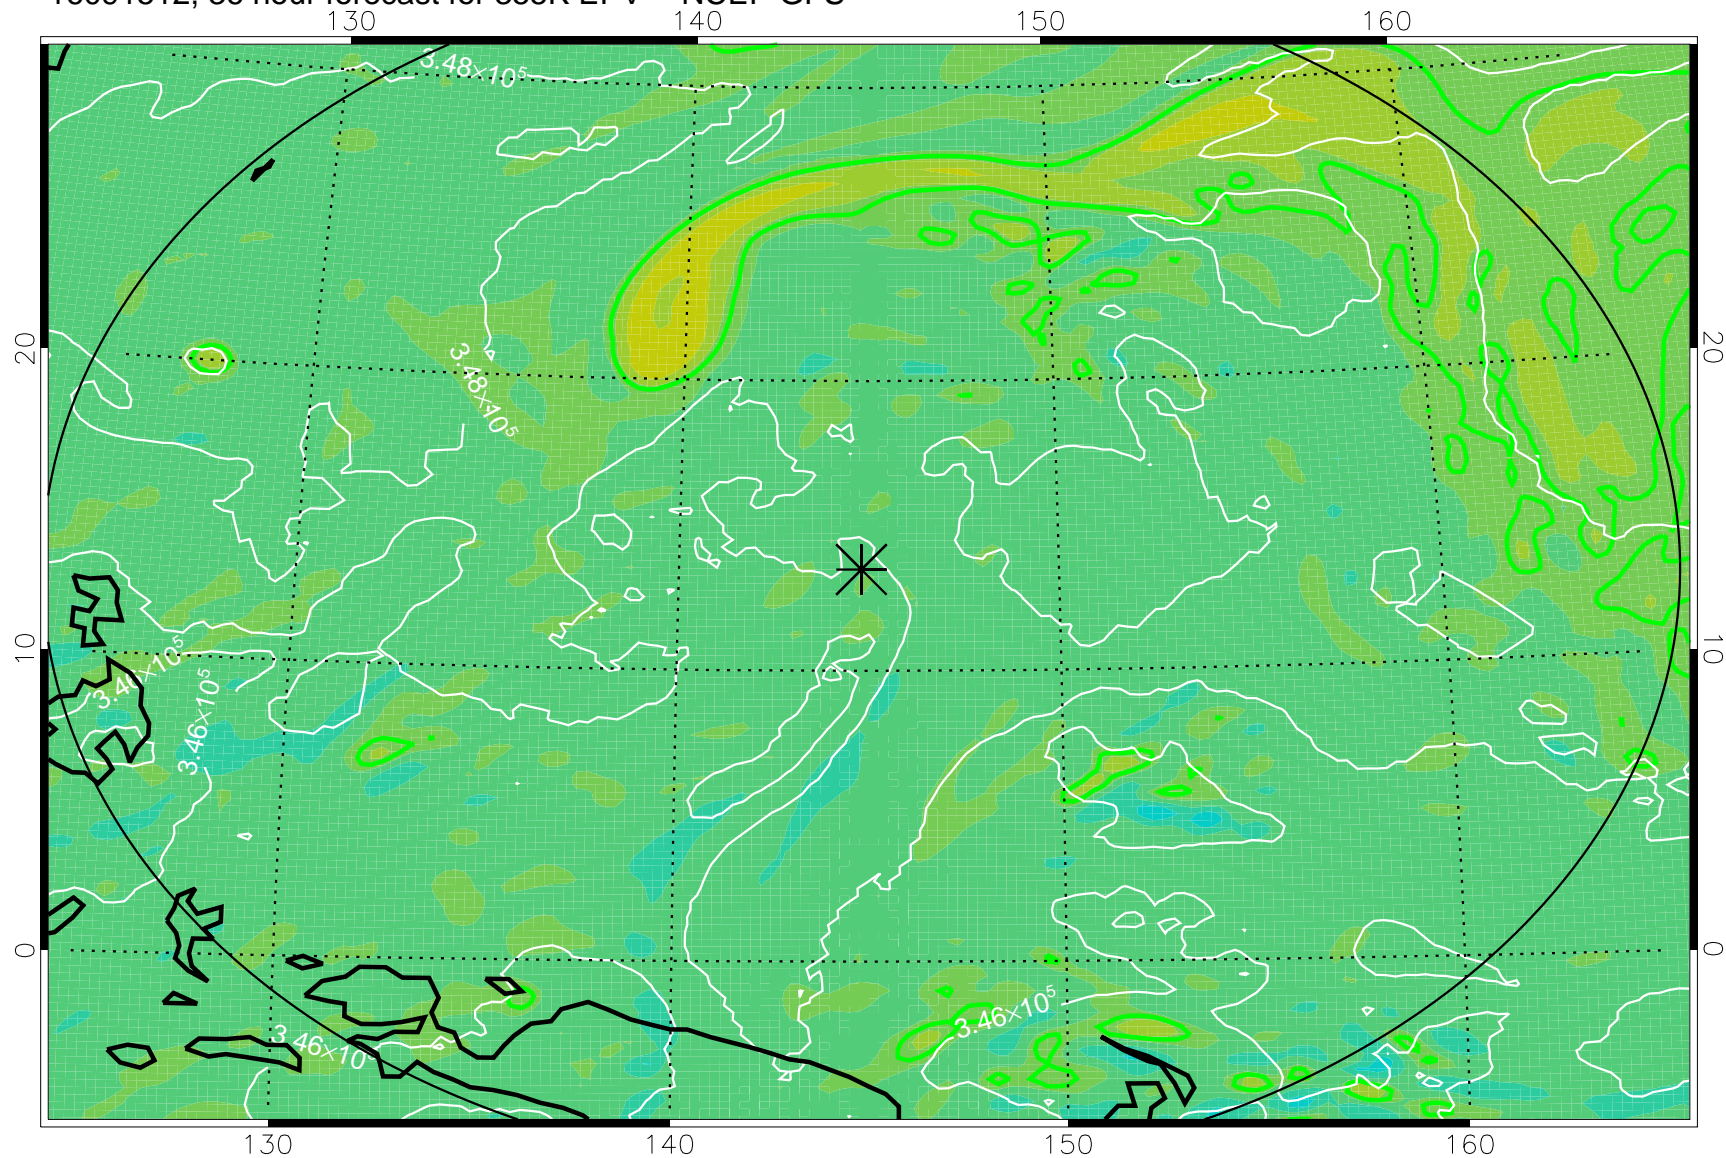

16091418, 18 hour forecast for 355K EPV -- NCEP GFS

355K Montgomery Streamfunction, white
EPV Tropopause (2 PVU) Position
Range ring of 2304 km

16091500, 24 hour forecast for 355K EPV -- NCEP GFS

355K Montgomery Streamfunction, white
EPV Tropopause (2 PVU) Position
Range ring of 2304 km

16091506, 30 hour forecast for 355K EPV -- NCEP GFS

355K Montgomery Streamfunction, white
EPV Tropopause (2 PVU) Position
Range ring of 2304 km

16091512, 36 hour forecast for 355K EPV -- NCEP GFS

355K Montgomery Streamfunction, white
EPV Tropopause (2 PVU) Position
Range ring of 2304 km

16091618, 66 hour forecast for 355K EPV -- NCEP GFS

355K Montgomery Streamfunction, white
EPV Tropopause (2 PVU) Position
Range ring of 2304 km

16091700, 72 hour forecast for 355K EPV -- NCEP GFS

355K Montgomery Streamfunction, white
EPV Tropopause (2 PVU) Position
Range ring of 2304 km

16091718, 90 hour forecast for 355K EPV -- NCEP GFS

355K Montgomery Streamfunction, white
EPV Tropopause (2 PVU) Position
Range ring of 2304 km

16091800, 96 hour forecast for 355K EPV -- NCEP GFS

355K Montgomery Streamfunction, white
EPV Tropopause (2 PVU) Position
Range ring of 2304 km