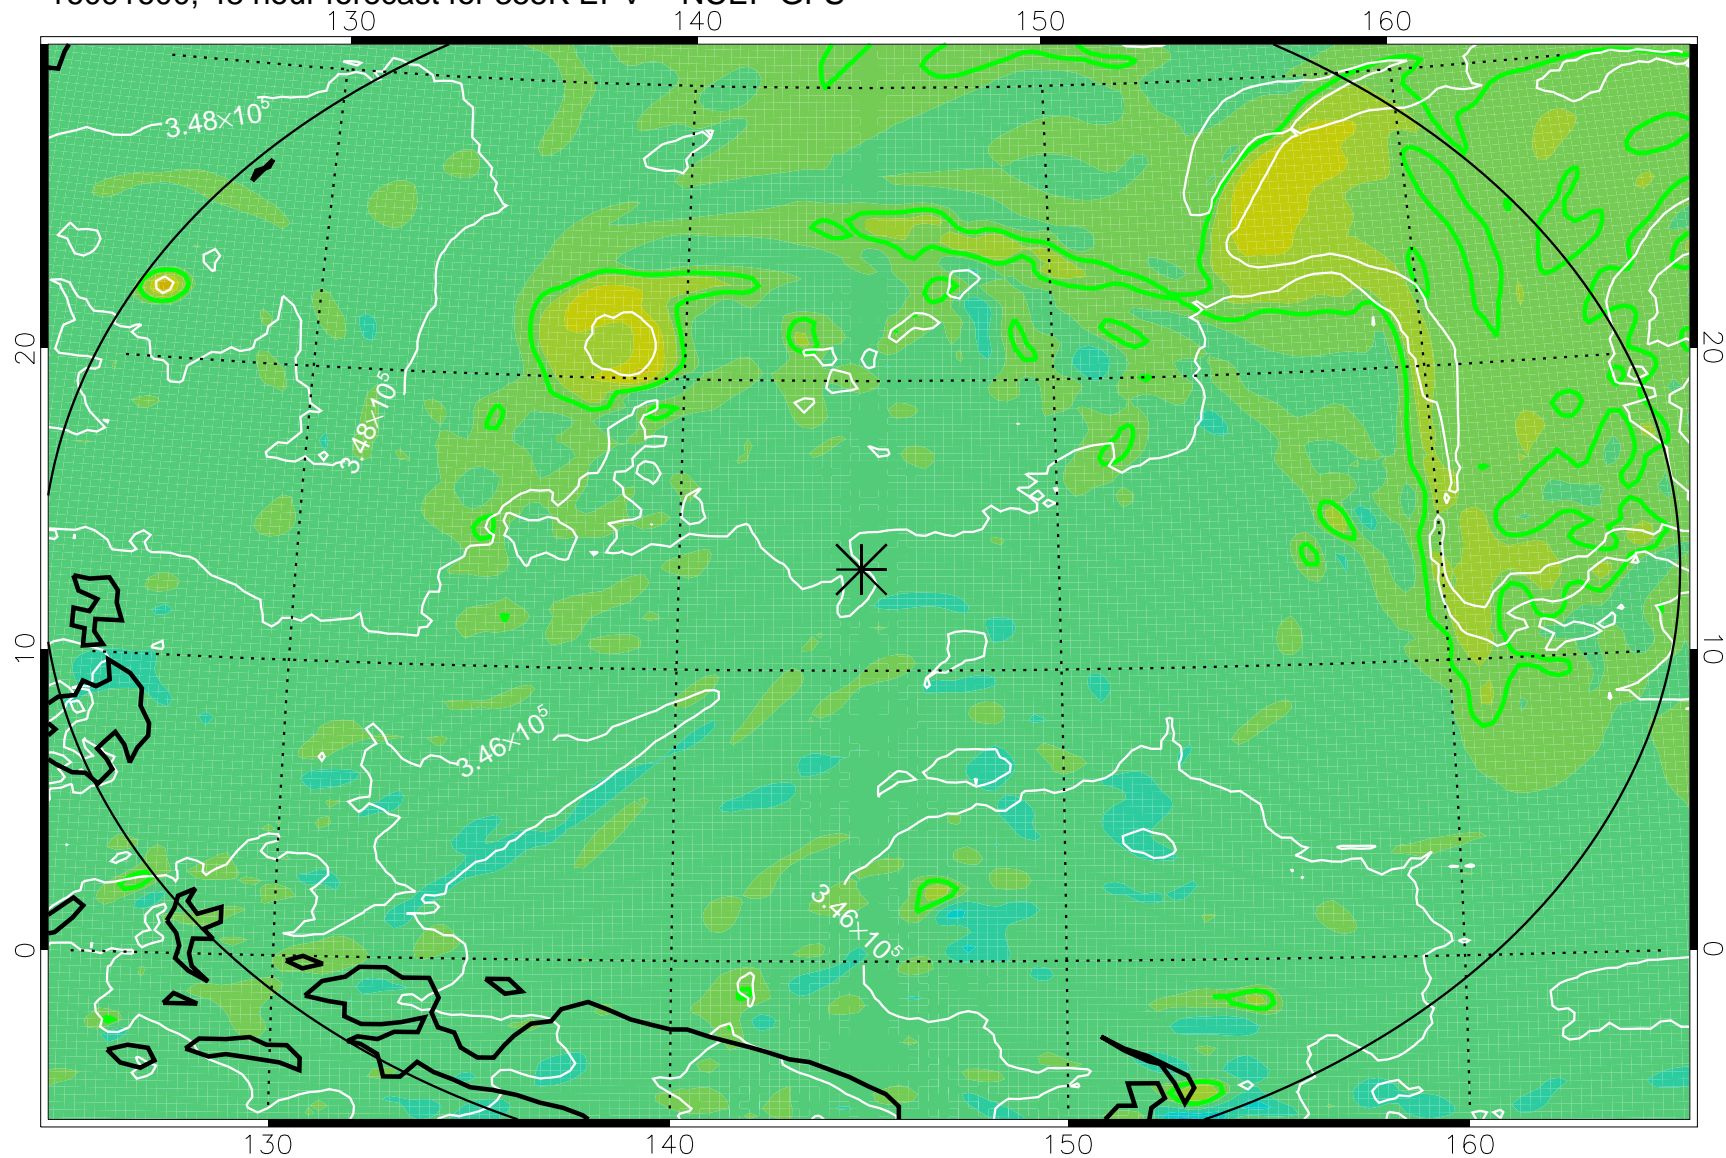

16091506, 30 hour forecast for 355K EPV -- NCEP GFS

355K Montgomery Streamfunction, white
EPV Tropopause (2 PVU) Position
Range ring of 2304 km

16091512, 36 hour forecast for 355K EPV -- NCEP GFS

355K Montgomery Streamfunction, white
EPV Tropopause (2 PVU) Position
Range ring of 2304 km

16091518, 42 hour forecast for 355K EPV -- NCEP GFS

355K Montgomery Streamfunction, white
EPV Tropopause (2 PVU) Position
Range ring of 2304 km

16091600, 48 hour forecast for 355K EPV -- NCEP GFS

355K Montgomery Streamfunction, white
EPV Tropopause (2 PVU) Position
Range ring of 2304 km

16091606, 54 hour forecast for 355K EPV -- NCEP GFS

355K Montgomery Streamfunction, white
EPV Tropopause (2 PVU) Position
Range ring of 2304 km

16091612, 60 hour forecast for 355K EPV -- NCEP GFS

355K Montgomery Streamfunction, white
EPV Tropopause (2 PVU) Position
Range ring of 2304 km

16091618, 66 hour forecast for 355K EPV -- NCEP GFS

355K Montgomery Streamfunction, white
EPV Tropopause (2 PVU) Position
Range ring of 2304 km

16091700, 72 hour forecast for 355K EPV -- NCEP GFS

355K Montgomery Streamfunction, white
EPV Tropopause (2 PVU) Position
Range ring of 2304 km