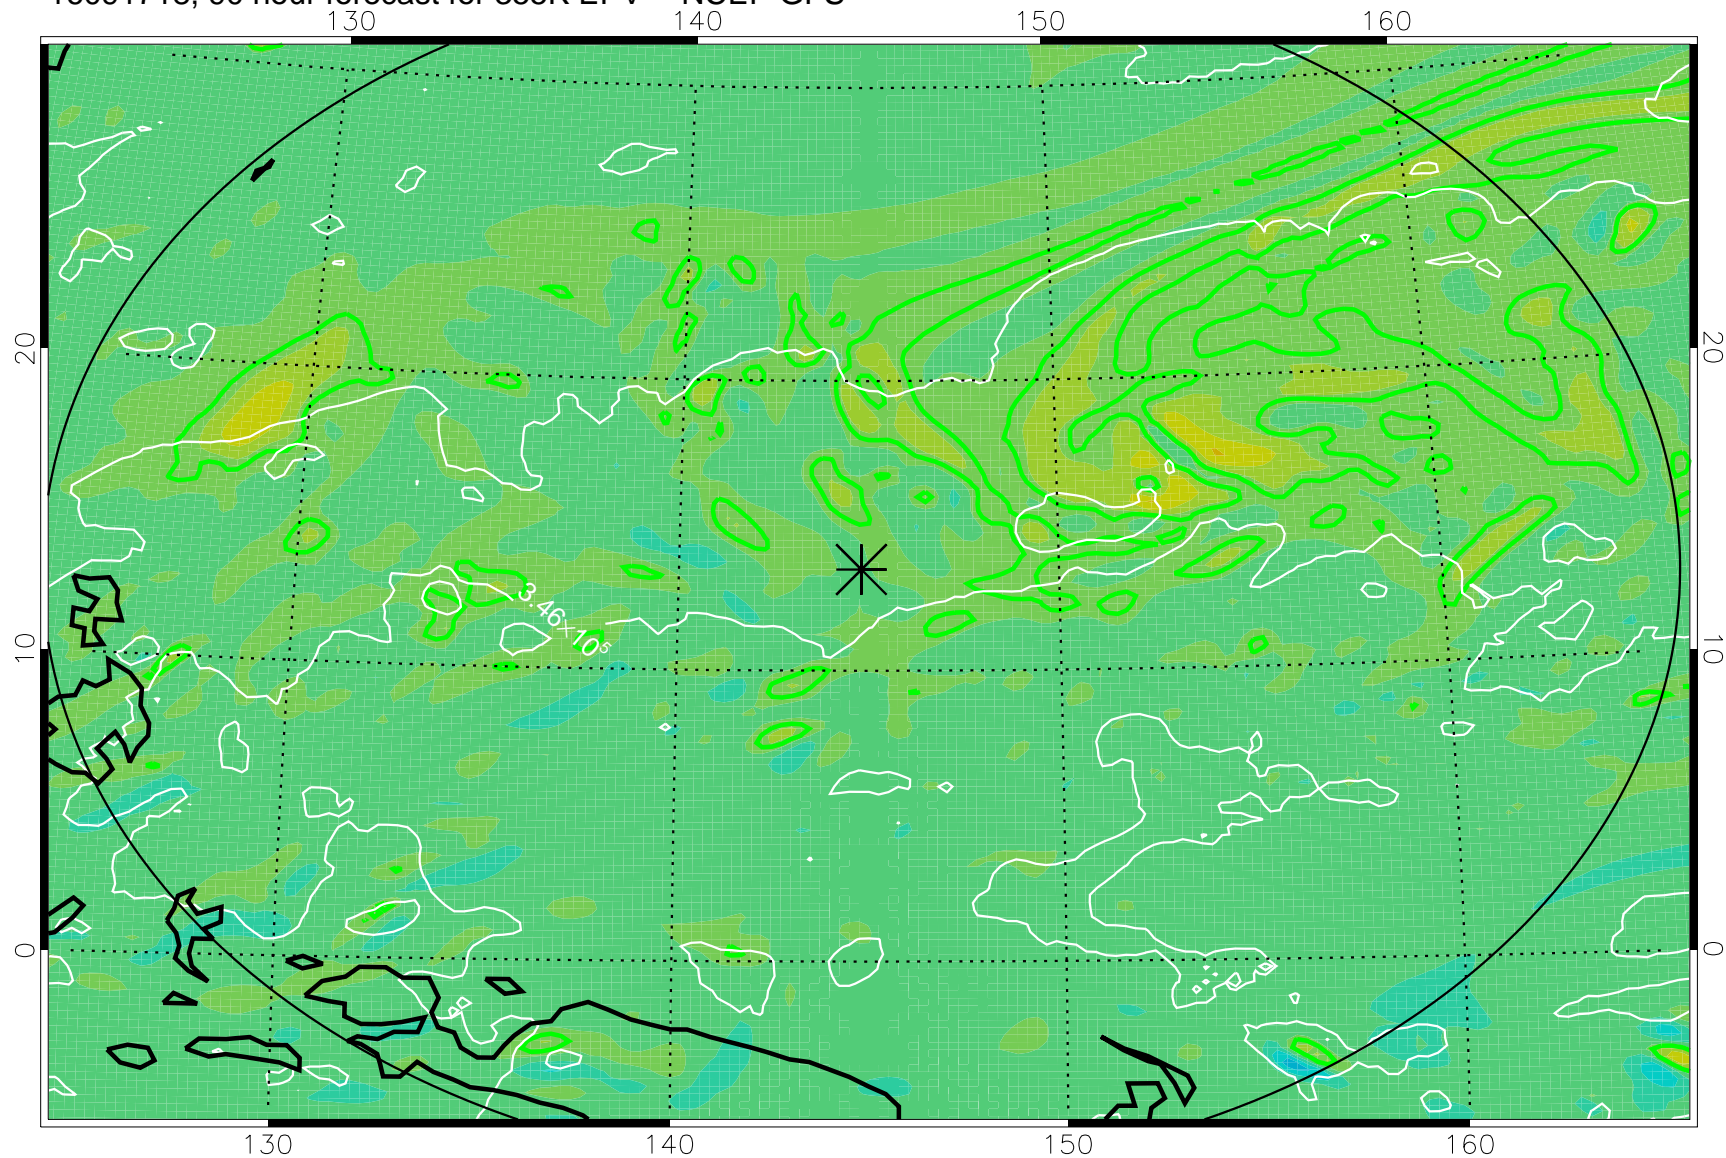

16091706, 78 hour forecast for 355K EPV -- NCEP GFS

355K Montgomery Streamfunction, white
EPV Tropopause (2 PVU) Position
Range ring of 2304 km

16091712, 84 hour forecast for 355K EPV -- NCEP GFS

355K Montgomery Streamfunction, white
EPV Tropopause (2 PVU) Position
Range ring of 2304 km

16091718, 90 hour forecast for 355K EPV -- NCEP GFS

355K Montgomery Streamfunction, white
EPV Tropopause (2 PVU) Position
Range ring of 2304 km

16091800, 96 hour forecast for 355K EPV -- NCEP GFS

355K Montgomery Streamfunction, white
EPV Tropopause (2 PVU) Position
Range ring of 2304 km

16091806, 102 hour forecast for 355K EPV -- NCEP GFS

355K Montgomery Streamfunction, white
EPV Tropopause (2 PVU) Position
Range ring of 2304 km

16091812, 108 hour forecast for 355K EPV -- NCEP GFS

355K Montgomery Streamfunction, white
EPV Tropopause (2 PVU) Position
Range ring of 2304 km

16091818, 114 hour forecast for 355K EPV -- NCEP GFS

355K Montgomery Streamfunction, white
EPV Tropopause (2 PVU) Position
Range ring of 2304 km

16091900, 120 hour forecast for 355K EPV -- NCEP GFS

355K Montgomery Streamfunction, white
EPV Tropopause (2 PVU) Position
Range ring of 2304 km