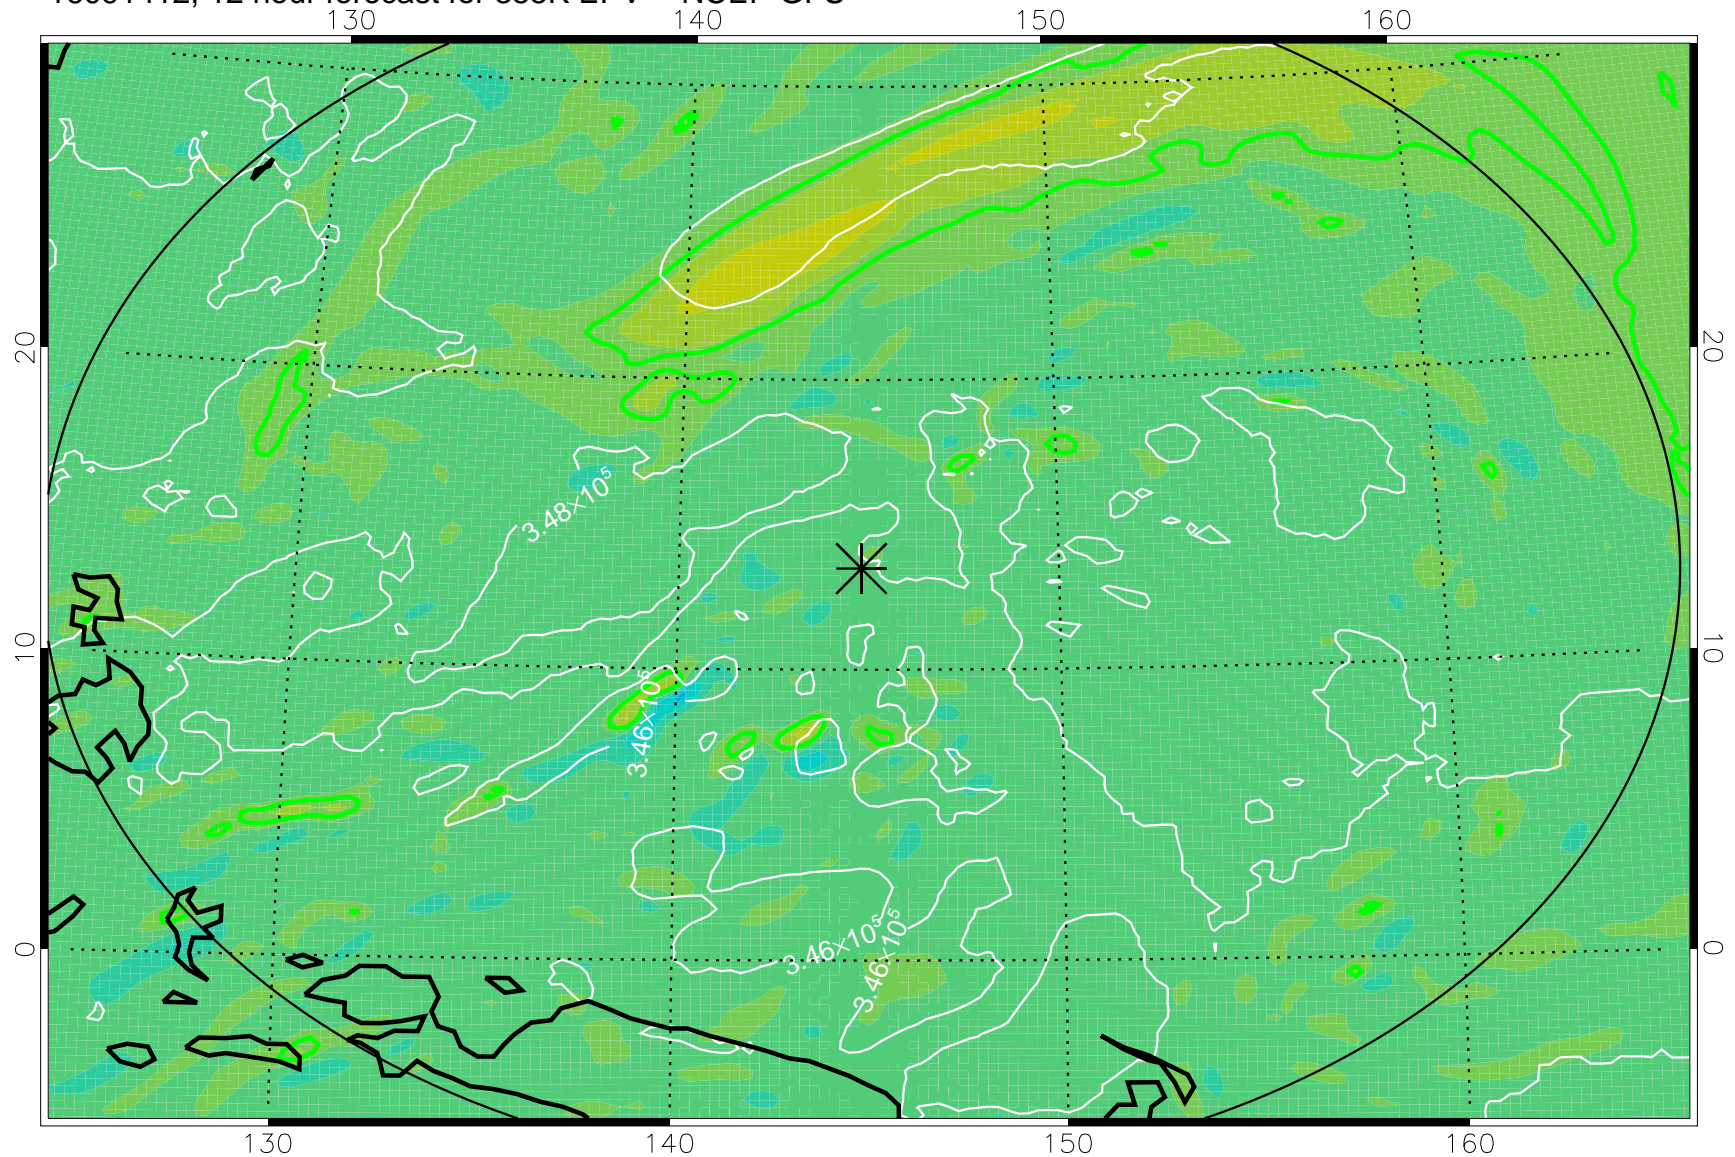

16091406, 6 hour forecast for 355K EPV -- NCEP GFS

355K Montgomery Streamfunction, white
EPV Tropopause (2 PVU) Position
Range ring of 2304 km

16091412, 12 hour forecast for 355K EPV -- NCEP GFS

355K Montgomery Streamfunction, white
EPV Tropopause (2 PVU) Position
Range ring of 2304 km

16091418, 18 hour forecast for 355K EPV -- NCEP GFS

355K Montgomery Streamfunction, white
EPV Tropopause (2 PVU) Position
Range ring of 2304 km

16091500, 24 hour forecast for 355K EPV -- NCEP GFS

355K Montgomery Streamfunction, white
EPV Tropopause (2 PVU) Position
Range ring of 2304 km

16091506, 30 hour forecast for 355K EPV -- NCEP GFS

355K Montgomery Streamfunction, white
EPV Tropopause (2 PVU) Position
Range ring of 2304 km

16091512, 36 hour forecast for 355K EPV -- NCEP GFS

355K Montgomery Streamfunction, white
EPV Tropopause (2 PVU) Position
Range ring of 2304 km

16091618, 66 hour forecast for 355K EPV -- NCEP GFS

355K Montgomery Streamfunction, white
EPV Tropopause (2 PVU) Position
Range ring of 2304 km

16091700, 72 hour forecast for 355K EPV -- NCEP GFS

355K Montgomery Streamfunction, white
EPV Tropopause (2 PVU) Position
Range ring of 2304 km