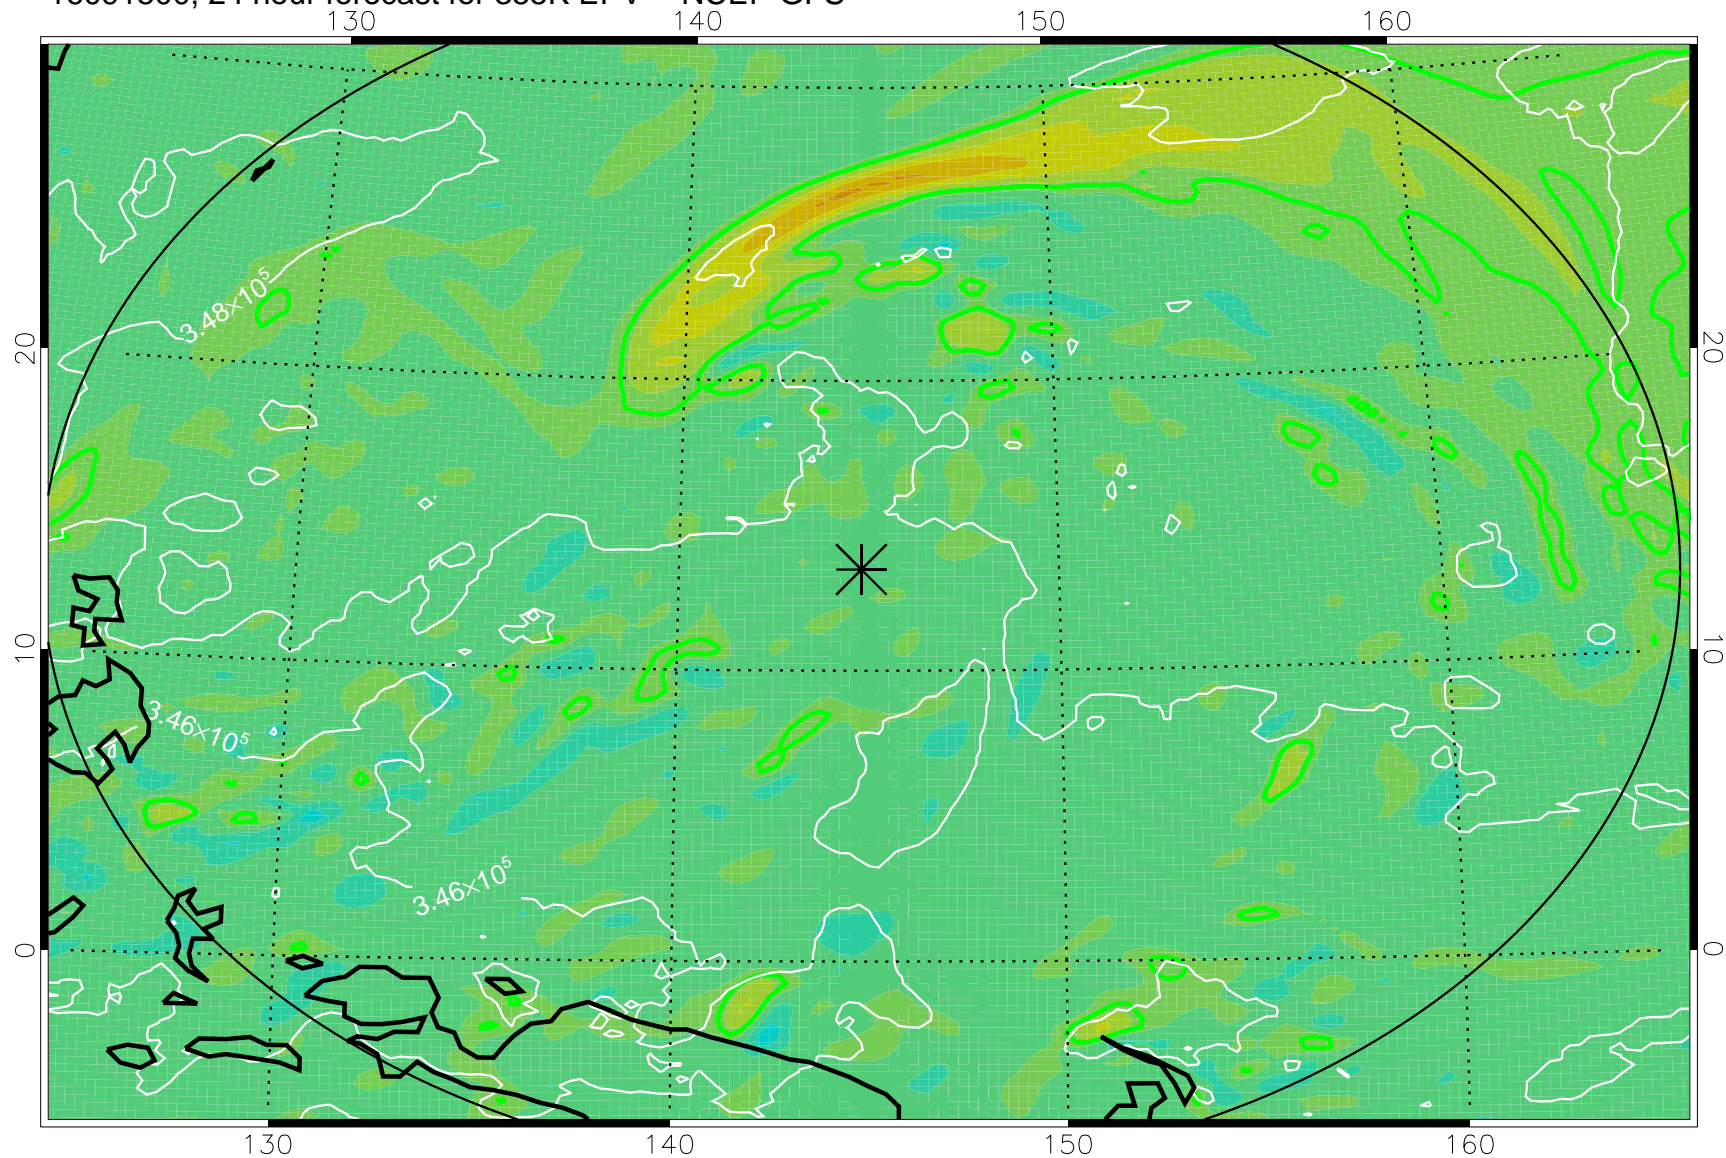

16091406, 6 hour forecast for 355K EPV -- NCEP GFS

355K Montgomery Streamfunction, white
EPV Tropopause (2 PVU) Position
Range ring of 2304 km

16091412, 12 hour forecast for 355K EPV -- NCEP GFS

355K Montgomery Streamfunction, white
EPV Tropopause (2 PVU) Position
Range ring of 2304 km

16091418, 18 hour forecast for 355K EPV -- NCEP GFS

355K Montgomery Streamfunction, white
EPV Tropopause (2 PVU) Position
Range ring of 2304 km

16091500, 24 hour forecast for 355K EPV -- NCEP GFS

355K Montgomery Streamfunction, white
EPV Tropopause (2 PVU) Position
Range ring of 2304 km

16091718, 90 hour forecast for 355K EPV -- NCEP GFS

355K Montgomery Streamfunction, white
EPV Tropopause (2 PVU) Position
Range ring of 2304 km

16091800, 96 hour forecast for 355K EPV -- NCEP GFS

355K Montgomery Streamfunction, white
EPV Tropopause (2 PVU) Position
Range ring of 2304 km

16091818, 114 hour forecast for 355K EPV -- NCEP GFS

355K Montgomery Streamfunction, white
EPV Tropopause (2 PVU) Position
Range ring of 2304 km

16091900, 120 hour forecast for 355K EPV -- NCEP GFS

355K Montgomery Streamfunction, white
EPV Tropopause (2 PVU) Position
Range ring of 2304 km