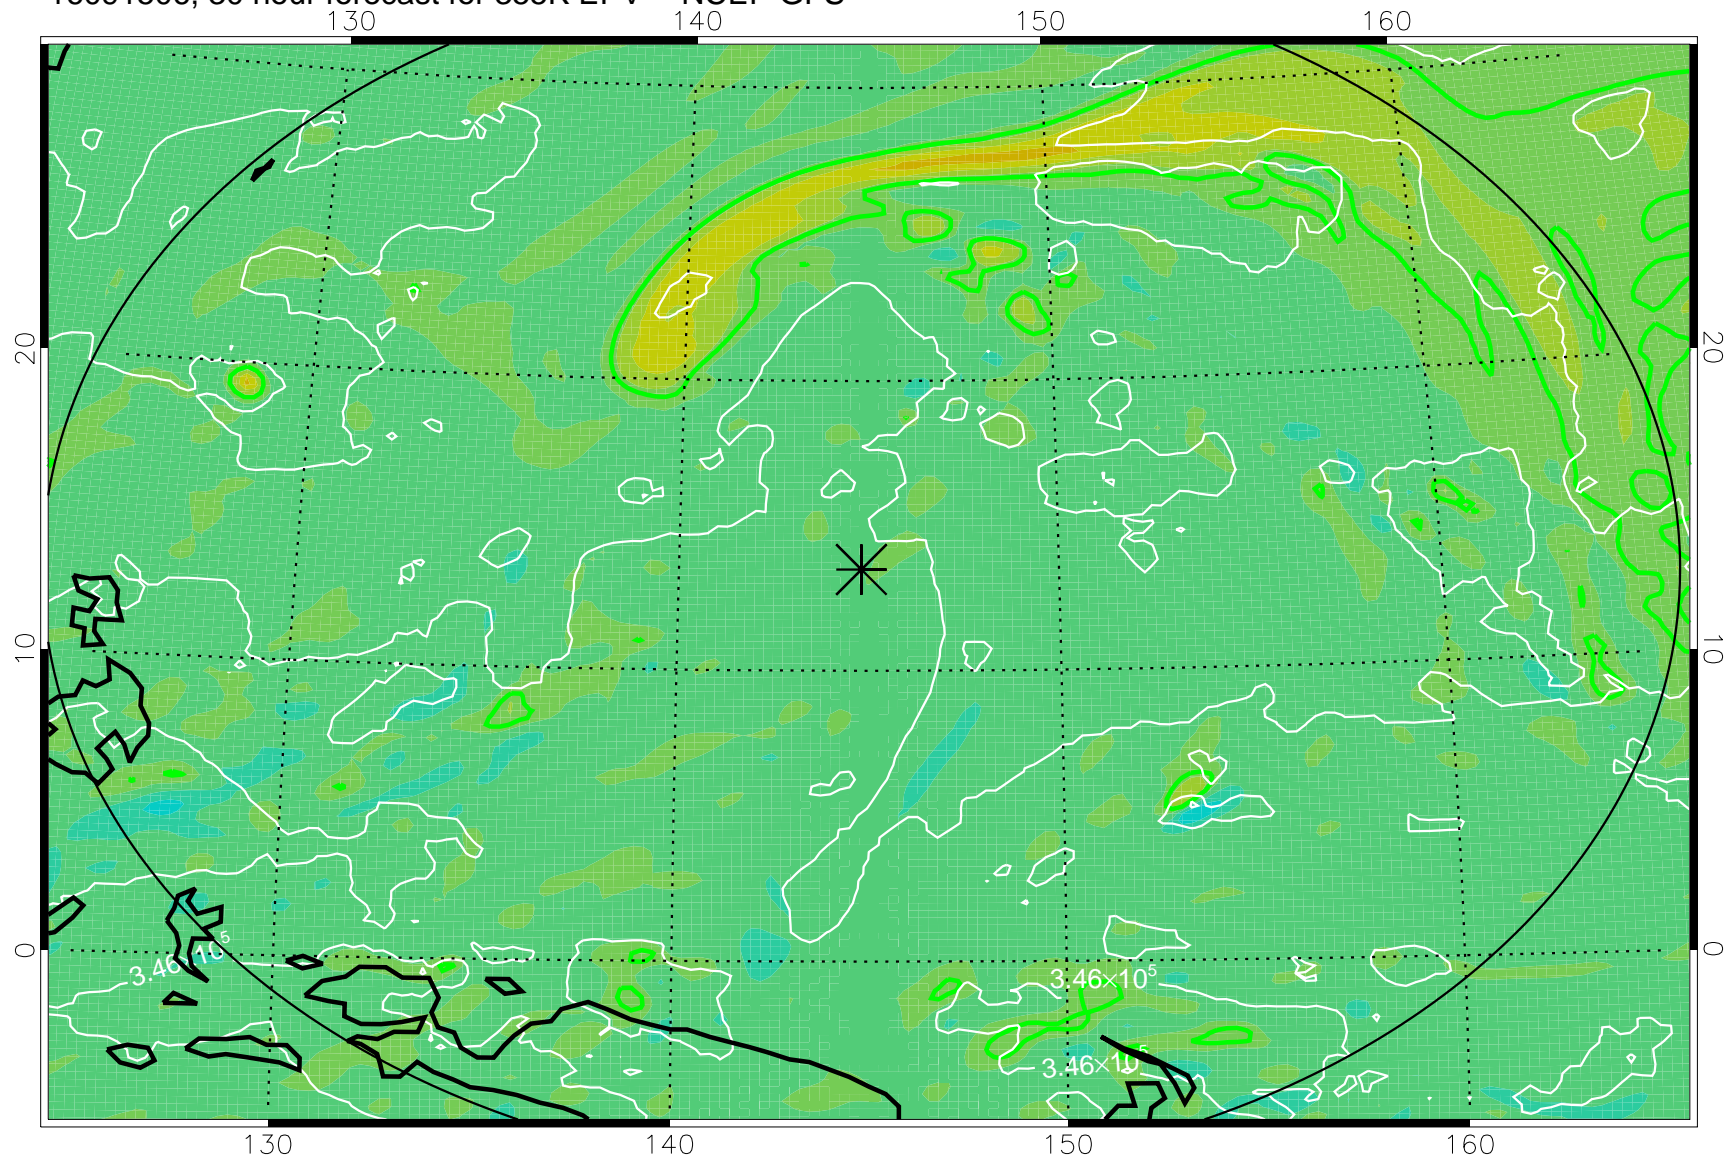

16091418, 18 hour forecast for 355K EPV -- NCEP GFS

355K Montgomery Streamfunction, white
EPV Tropopause (2 PVU) Position
Range ring of 2304 km

16091500, 24 hour forecast for 355K EPV -- NCEP GFS

355K Montgomery Streamfunction, white
EPV Tropopause (2 PVU) Position
Range ring of 2304 km

16091506, 30 hour forecast for 355K EPV -- NCEP GFS

355K Montgomery Streamfunction, white
EPV Tropopause (2 PVU) Position
Range ring of 2304 km

16091512, 36 hour forecast for 355K EPV -- NCEP GFS

355K Montgomery Streamfunction, white
EPV Tropopause (2 PVU) Position
Range ring of 2304 km

16091518, 42 hour forecast for 355K EPV -- NCEP GFS

355K Montgomery Streamfunction, white
EPV Tropopause (2 PVU) Position
Range ring of 2304 km

16091600, 48 hour forecast for 355K EPV -- NCEP GFS

355K Montgomery Streamfunction, white
EPV Tropopause (2 PVU) Position
Range ring of 2304 km

16091618, 66 hour forecast for 355K EPV -- NCEP GFS

355K Montgomery Streamfunction, white
EPV Tropopause (2 PVU) Position
Range ring of 2304 km

16091700, 72 hour forecast for 355K EPV -- NCEP GFS

355K Montgomery Streamfunction, white
EPV Tropopause (2 PVU) Position
Range ring of 2304 km