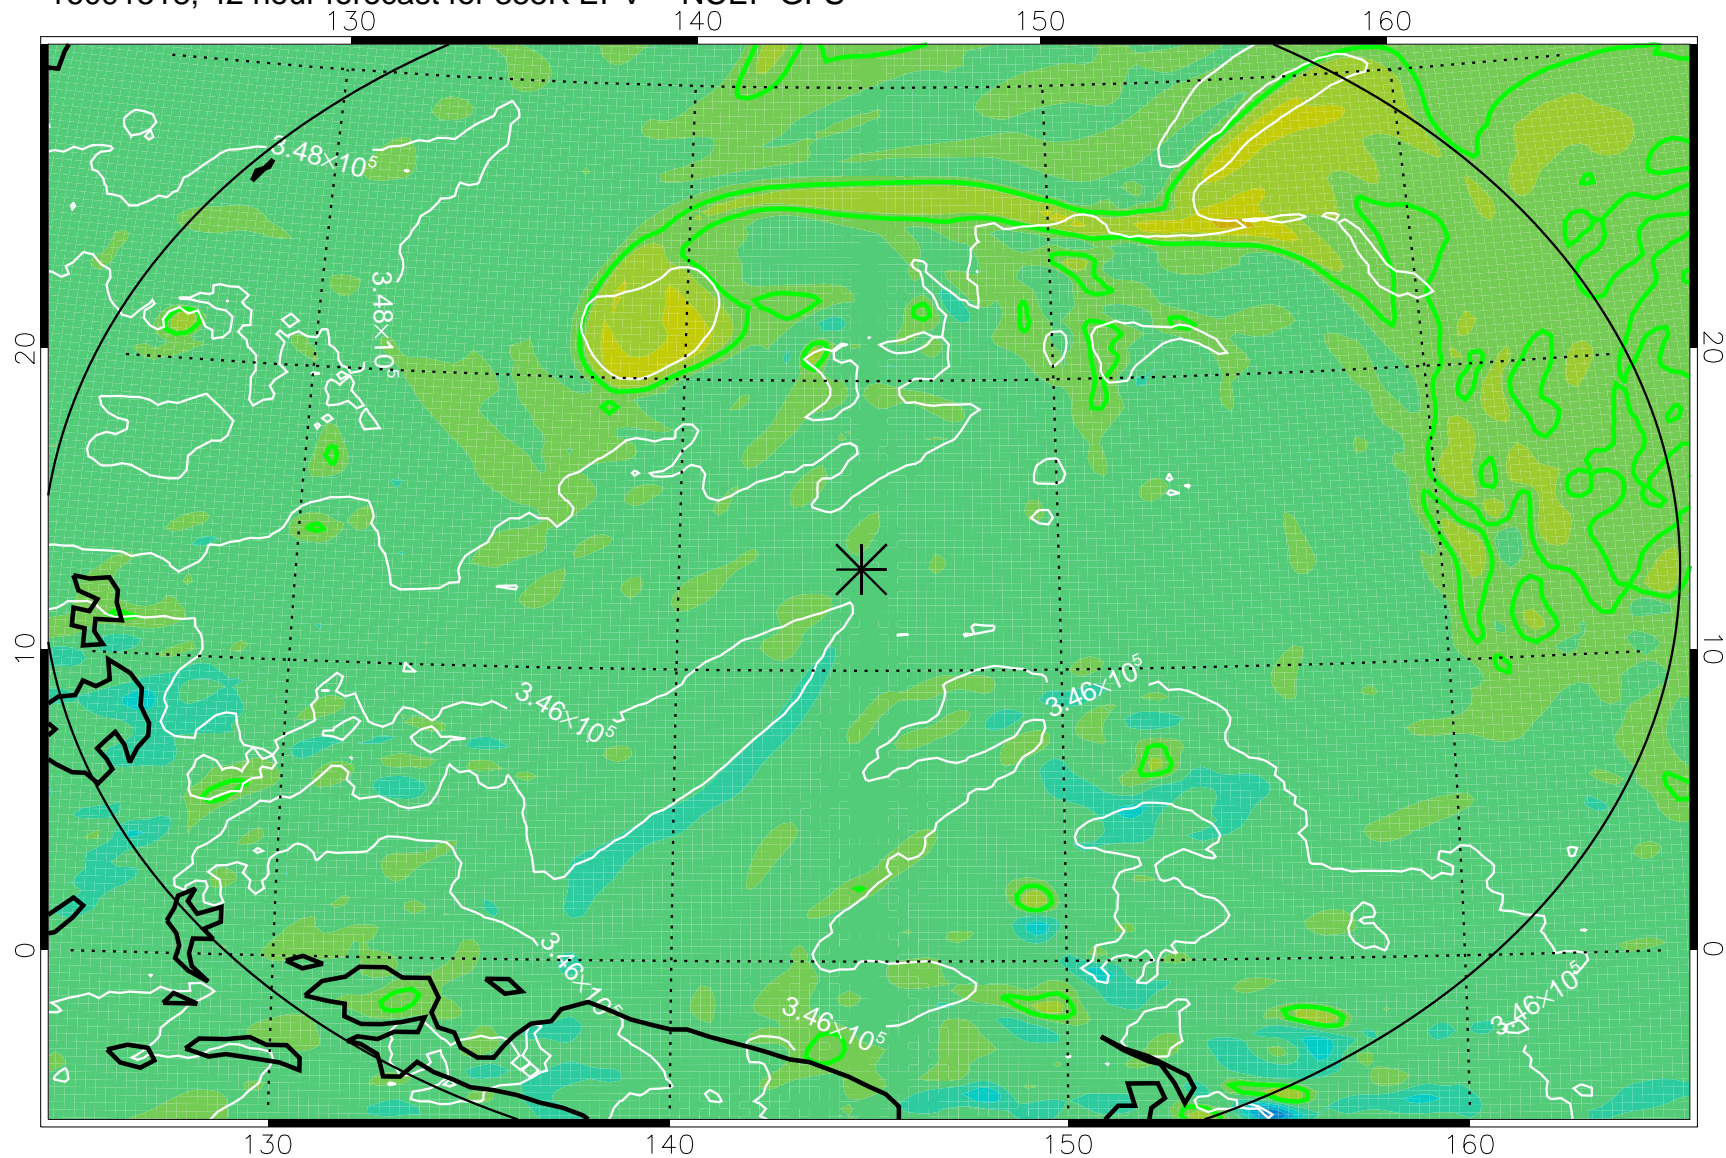

16091506, 30 hour forecast for 355K EPV -- NCEP GFS

355K Montgomery Streamfunction, white
EPV Tropopause (2 PVU) Position
Range ring of 2304 km

16091512, 36 hour forecast for 355K EPV -- NCEP GFS

355K Montgomery Streamfunction, white
EPV Tropopause (2 PVU) Position
Range ring of 2304 km

16091518, 42 hour forecast for 355K EPV -- NCEP GFS

355K Montgomery Streamfunction, white
EPV Tropopause (2 PVU) Position
Range ring of 2304 km

16091600, 48 hour forecast for 355K EPV -- NCEP GFS

355K Montgomery Streamfunction, white
EPV Tropopause (2 PVU) Position
Range ring of 2304 km

16091606, 54 hour forecast for 355K EPV -- NCEP GFS

355K Montgomery Streamfunction, white
EPV Tropopause (2 PVU) Position
Range ring of 2304 km

16091612, 60 hour forecast for 355K EPV -- NCEP GFS

355K Montgomery Streamfunction, white
EPV Tropopause (2 PVU) Position
Range ring of 2304 km

16091618, 66 hour forecast for 355K EPV -- NCEP GFS

355K Montgomery Streamfunction, white
EPV Tropopause (2 PVU) Position
Range ring of 2304 km

16091700, 72 hour forecast for 355K EPV -- NCEP GFS

355K Montgomery Streamfunction, white
EPV Tropopause (2 PVU) Position
Range ring of 2304 km