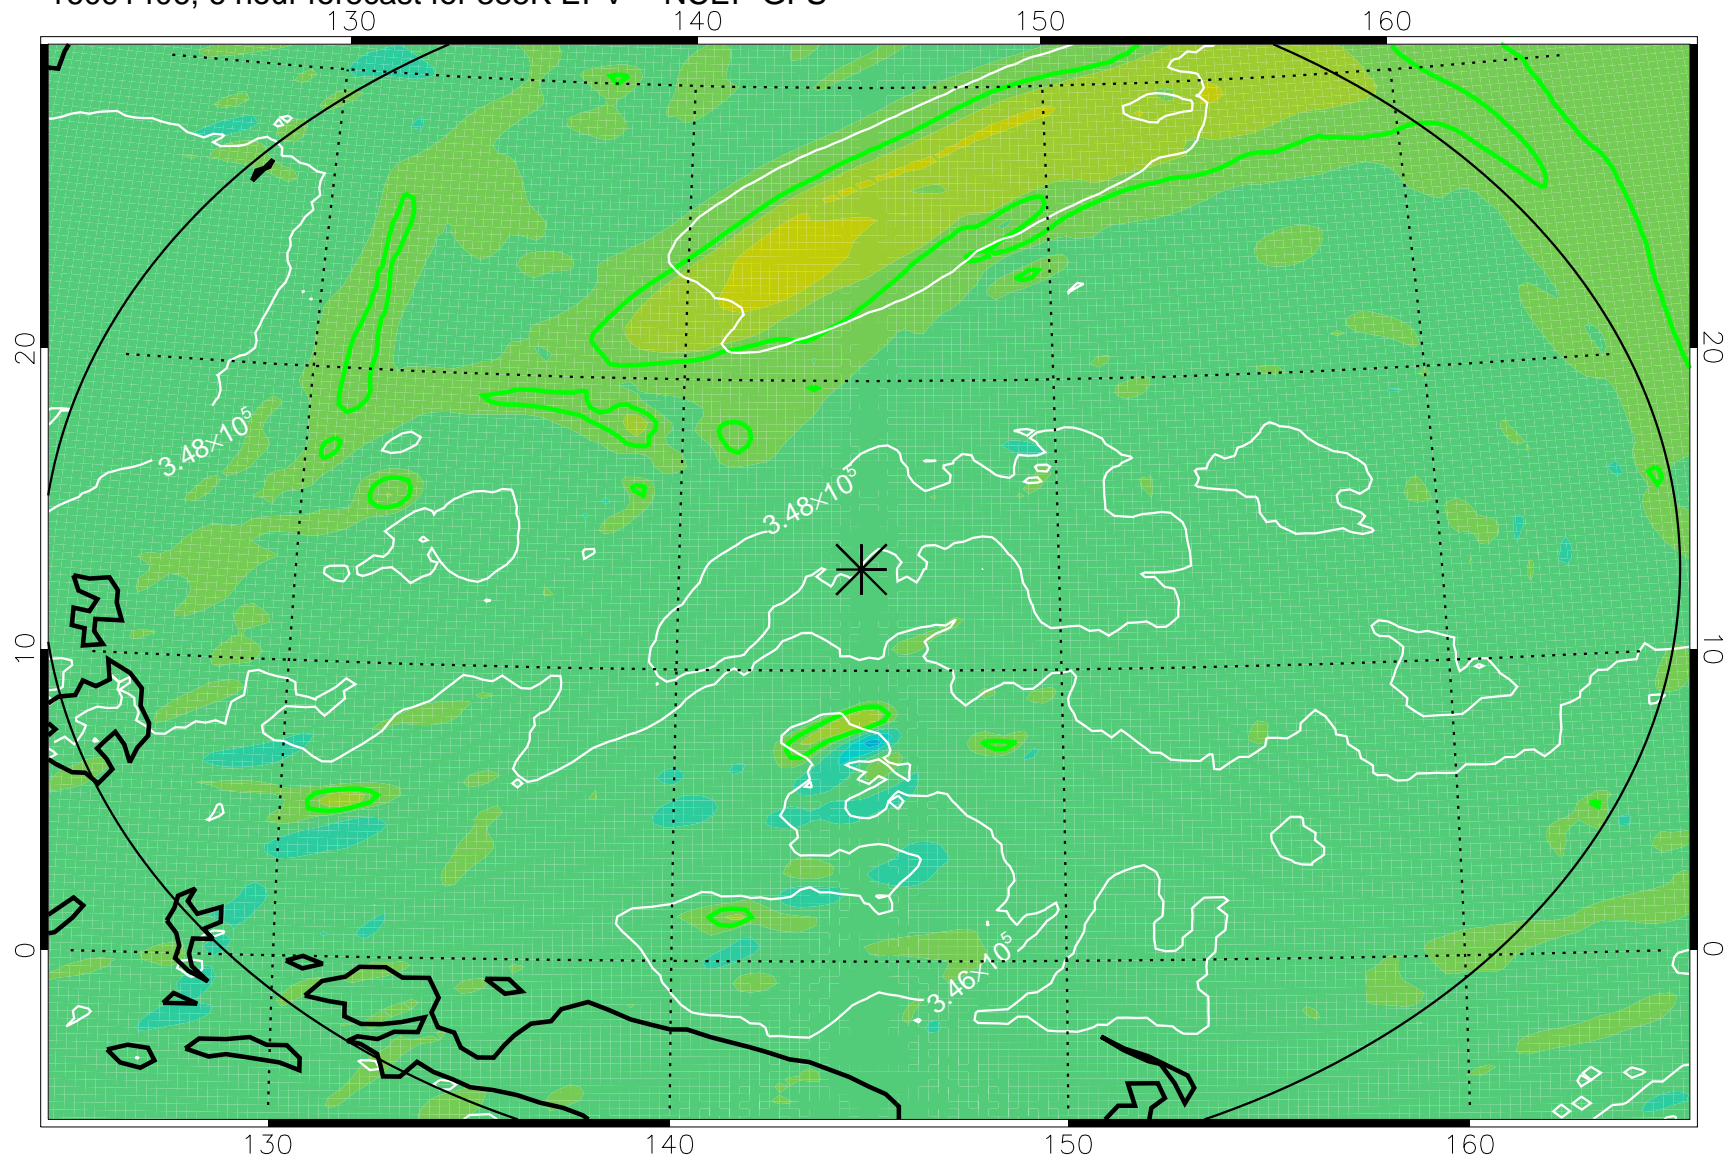

16091406, 6 hour forecast for 355K EPV -- NCEP GFS

355K Montgomery Streamfunction, white
EPV Tropopause (2 PVU) Position
Range ring of 2304 km

16091412, 12 hour forecast for 355K EPV -- NCEP GFS

355K Montgomery Streamfunction, white
EPV Tropopause (2 PVU) Position
Range ring of 2304 km

16091418, 18 hour forecast for 355K EPV -- NCEP GFS

355K Montgomery Streamfunction, white
EPV Tropopause (2 PVU) Position
Range ring of 2304 km

16091500, 24 hour forecast for 355K EPV -- NCEP GFS

355K Montgomery Streamfunction, white
EPV Tropopause (2 PVU) Position
Range ring of 2304 km

16091506, 30 hour forecast for 355K EPV -- NCEP GFS

355K Montgomery Streamfunction, white
EPV Tropopause (2 PVU) Position
Range ring of 2304 km

16091512, 36 hour forecast for 355K EPV -- NCEP GFS

355K Montgomery Streamfunction, white
EPV Tropopause (2 PVU) Position
Range ring of 2304 km

16091618, 66 hour forecast for 355K EPV -- NCEP GFS

355K Montgomery Streamfunction, white
EPV Tropopause (2 PVU) Position
Range ring of 2304 km

16091700, 72 hour forecast for 355K EPV -- NCEP GFS

355K Montgomery Streamfunction, white
EPV Tropopause (2 PVU) Position
Range ring of 2304 km