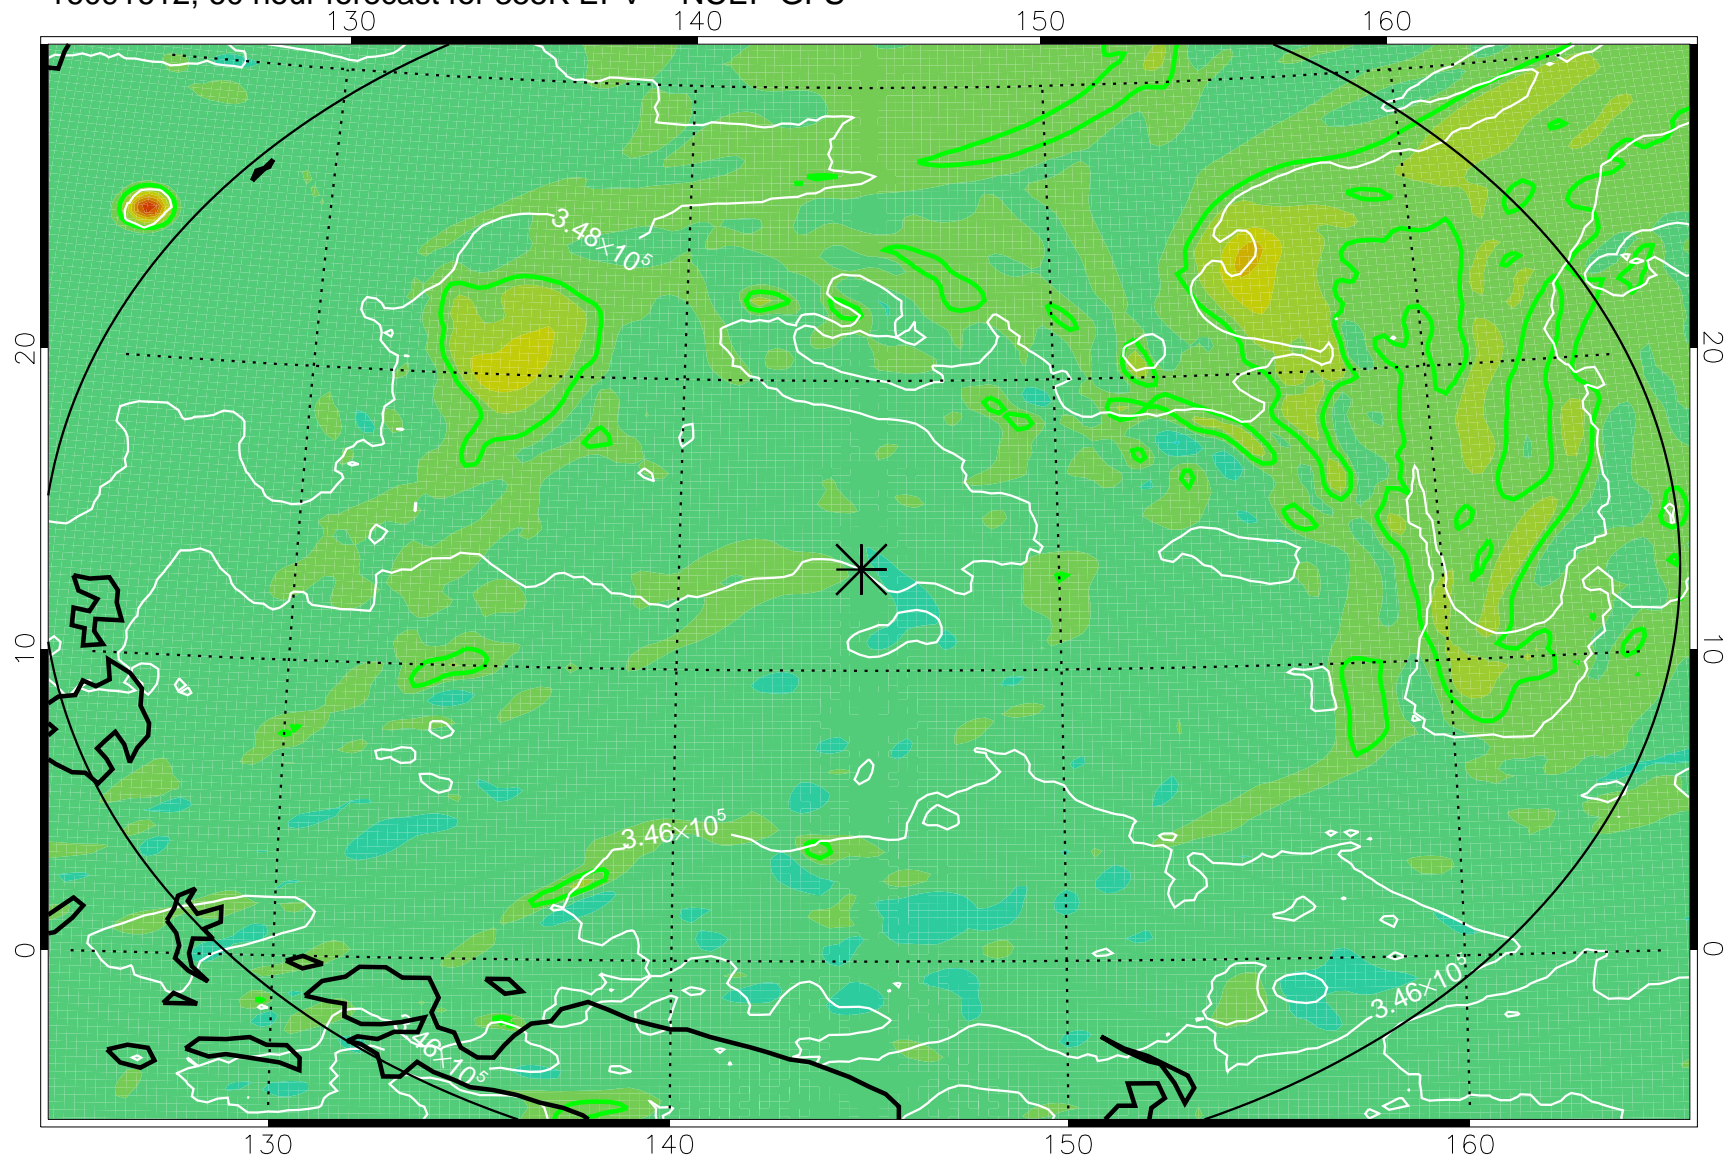

16091518, 42 hour forecast for 355K EPV -- NCEP GFS

355K Montgomery Streamfunction, white
EPV Tropopause (2 PVU) Position
Range ring of 2304 km

16091600, 48 hour forecast for 355K EPV -- NCEP GFS

355K Montgomery Streamfunction, white
EPV Tropopause (2 PVU) Position
Range ring of 2304 km

16091606, 54 hour forecast for 355K EPV -- NCEP GFS

355K Montgomery Streamfunction, white
EPV Tropopause (2 PVU) Position
Range ring of 2304 km

16091612, 60 hour forecast for 355K EPV -- NCEP GFS

355K Montgomery Streamfunction, white
EPV Tropopause (2 PVU) Position
Range ring of 2304 km

16091618, 66 hour forecast for 355K EPV -- NCEP GFS

355K Montgomery Streamfunction, white
EPV Tropopause (2 PVU) Position
Range ring of 2304 km

16091700, 72 hour forecast for 355K EPV -- NCEP GFS

355K Montgomery Streamfunction, white
EPV Tropopause (2 PVU) Position
Range ring of 2304 km

16091718, 90 hour forecast for 355K EPV -- NCEP GFS

355K Montgomery Streamfunction, white
EPV Tropopause (2 PVU) Position
Range ring of 2304 km

16091800, 96 hour forecast for 355K EPV -- NCEP GFS

355K Montgomery Streamfunction, white
EPV Tropopause (2 PVU) Position
Range ring of 2304 km