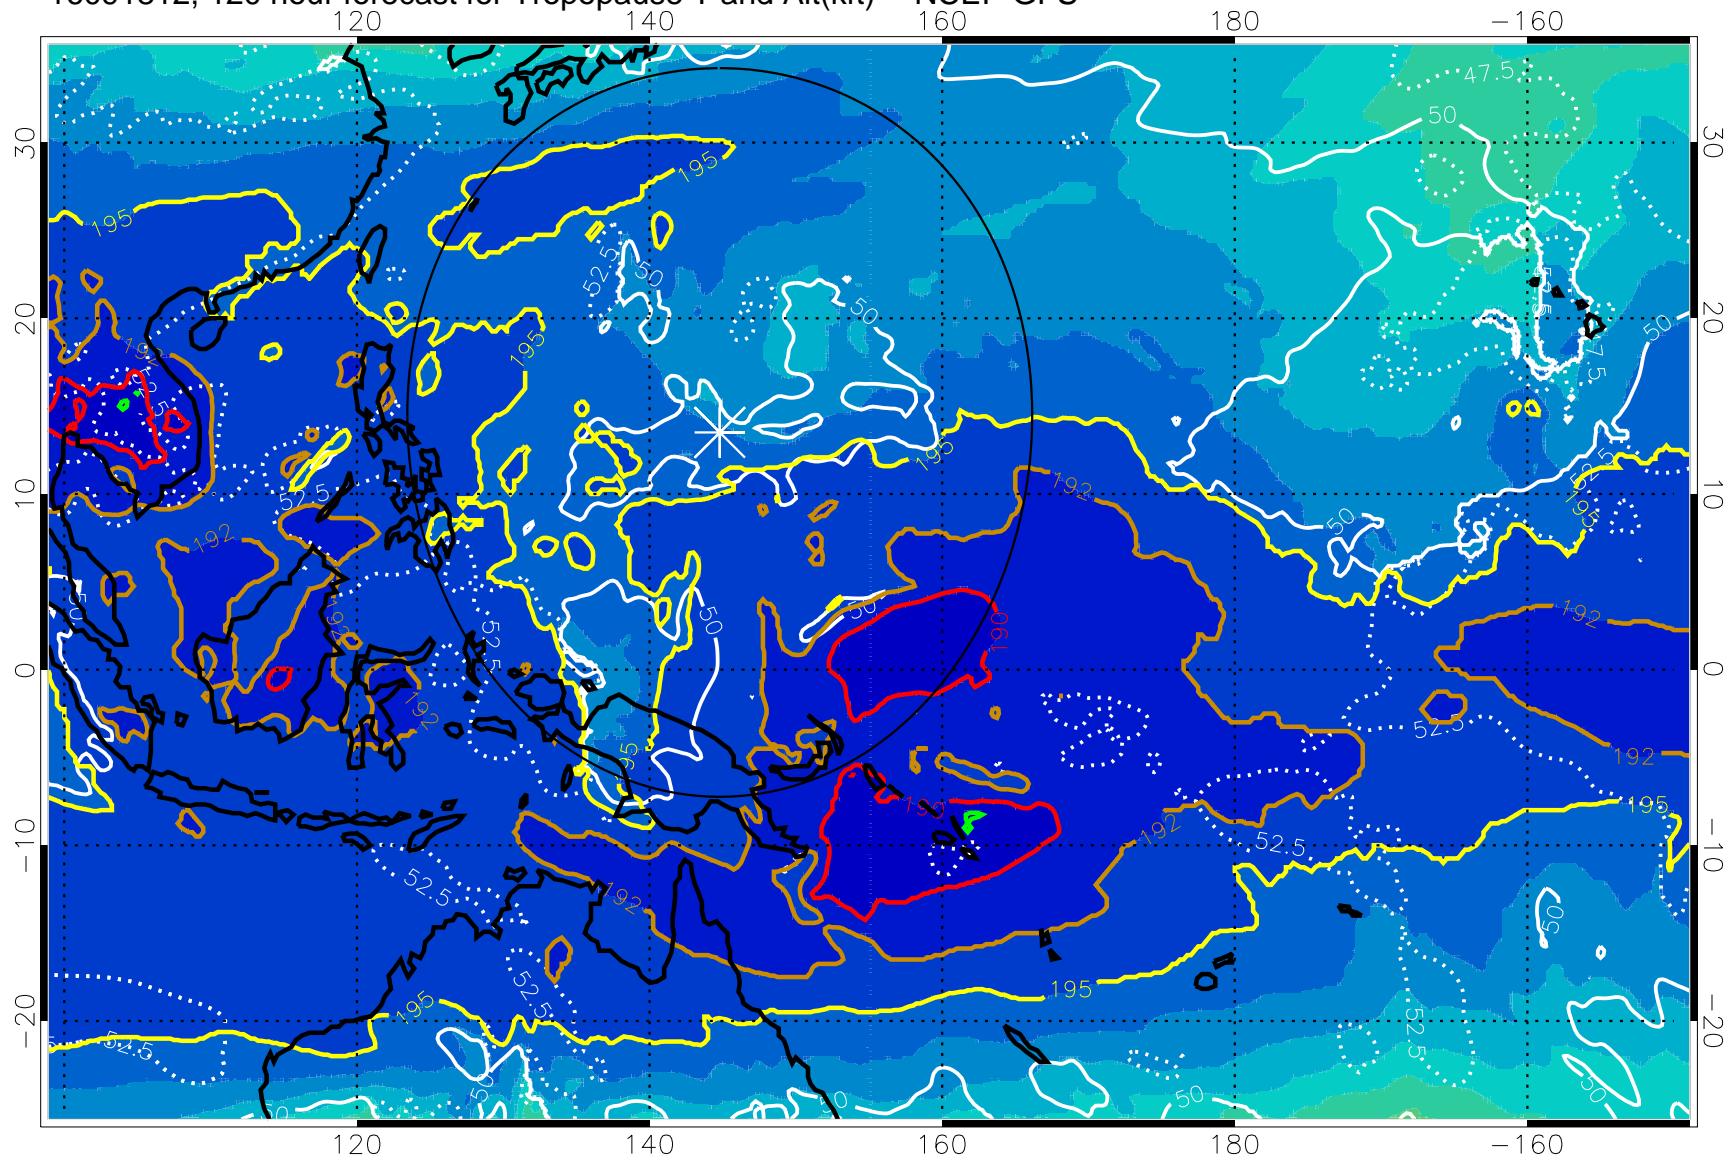

16091812, 120 hour forecast for Tropopause T and Alt(kft) -- NCEP GFS

190 200 210 220 230

Tropopause T, K

Tropopause Altitude in kft (white)

192.5K Isotherm 195K Isotherm
187.5K Isotherm 190K Isotherm

Range ring of 2304 km