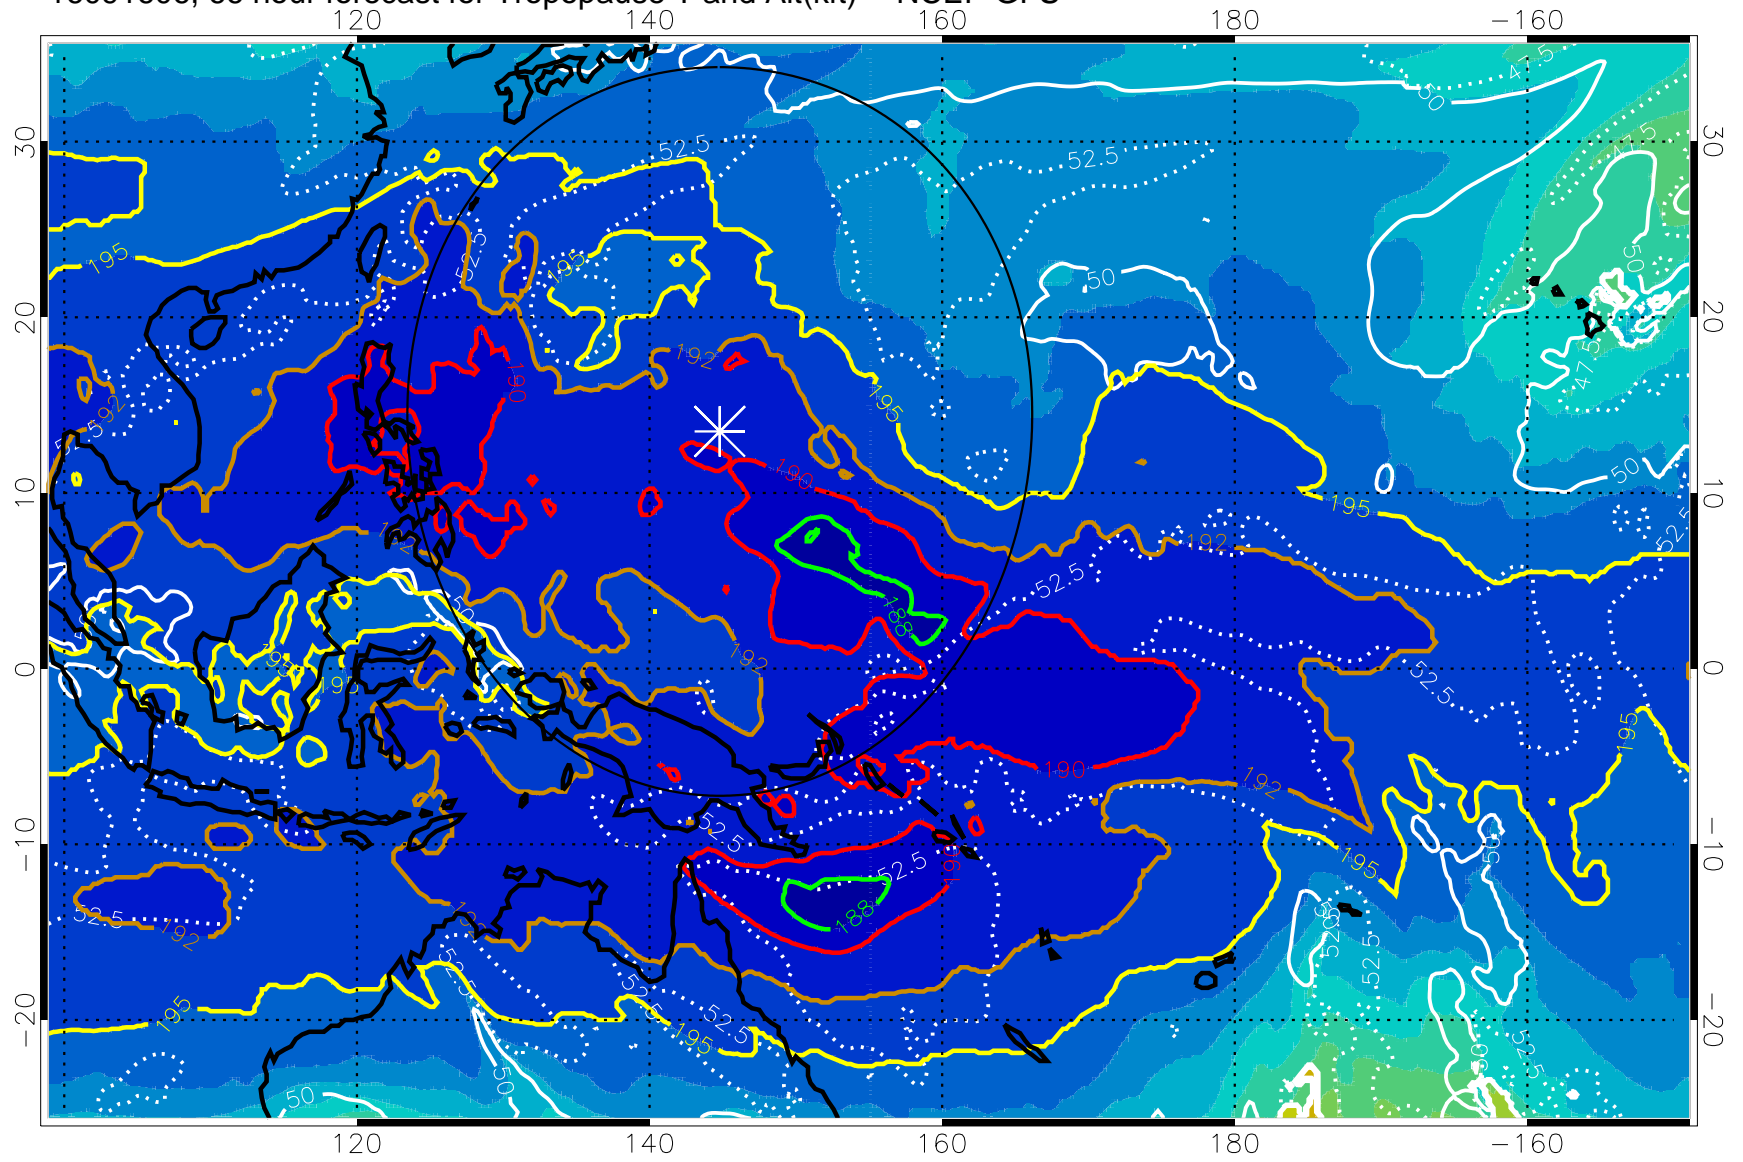

190 200 210 220 230
Tropopause T, K

Tropopause Altitude in kft (white)

192.5K Isotherm 195K Isotherm
187.5K Isotherm 190K Isotherm

Range ring of 2304 km

16091600, 60 hour forecast for Tropopause T and Alt(kft) -- NCEP GFS

190 200 210 220 230
Tropopause T, K

Tropopause Altitude in kft (white)

192.5K Isotherm 195K Isotherm
187.5K Isotherm 190K Isotherm

Range ring of 2304 km

16091606, 66 hour forecast for Tropopause T and Alt(kft) -- NCEP GFS