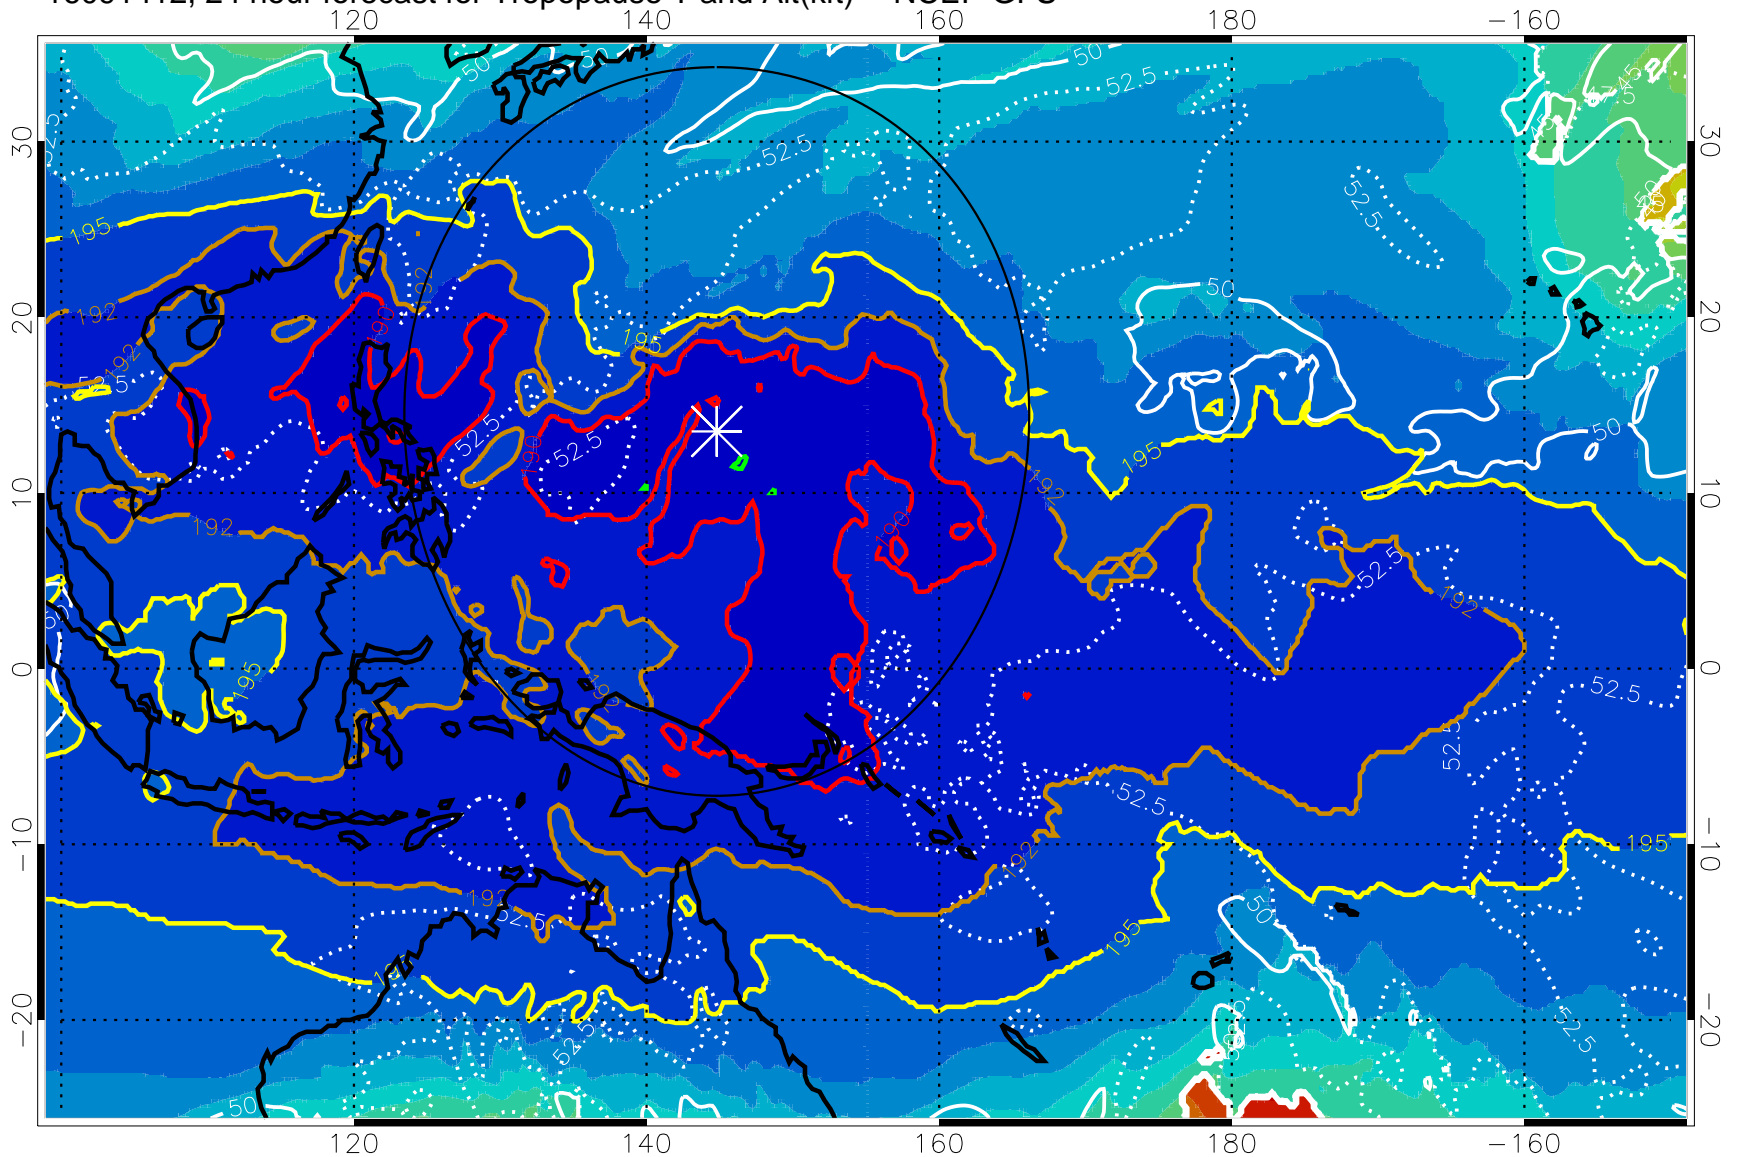

16091406, 18 hour forecast for Tropopause T and Alt(kft) -- NCEP GFS

Tropopause Altitude in kft (white)

192.5K Isotherm 195K Isotherm
187.5K Isotherm 190K Isotherm

Range ring of 2304 km

16091412, 24 hour forecast for Tropopause T and Alt(kft) -- NCEP GFS

190 200 210 220 230
Tropopause T, K

Tropopause Altitude in kft (white)

192.5K Isotherm 195K Isotherm
187.5K Isotherm 190K Isotherm

Range ring of 2304 km

16091418, 30 hour forecast for Tropopause T and Alt(kft) -- NCEP GFS