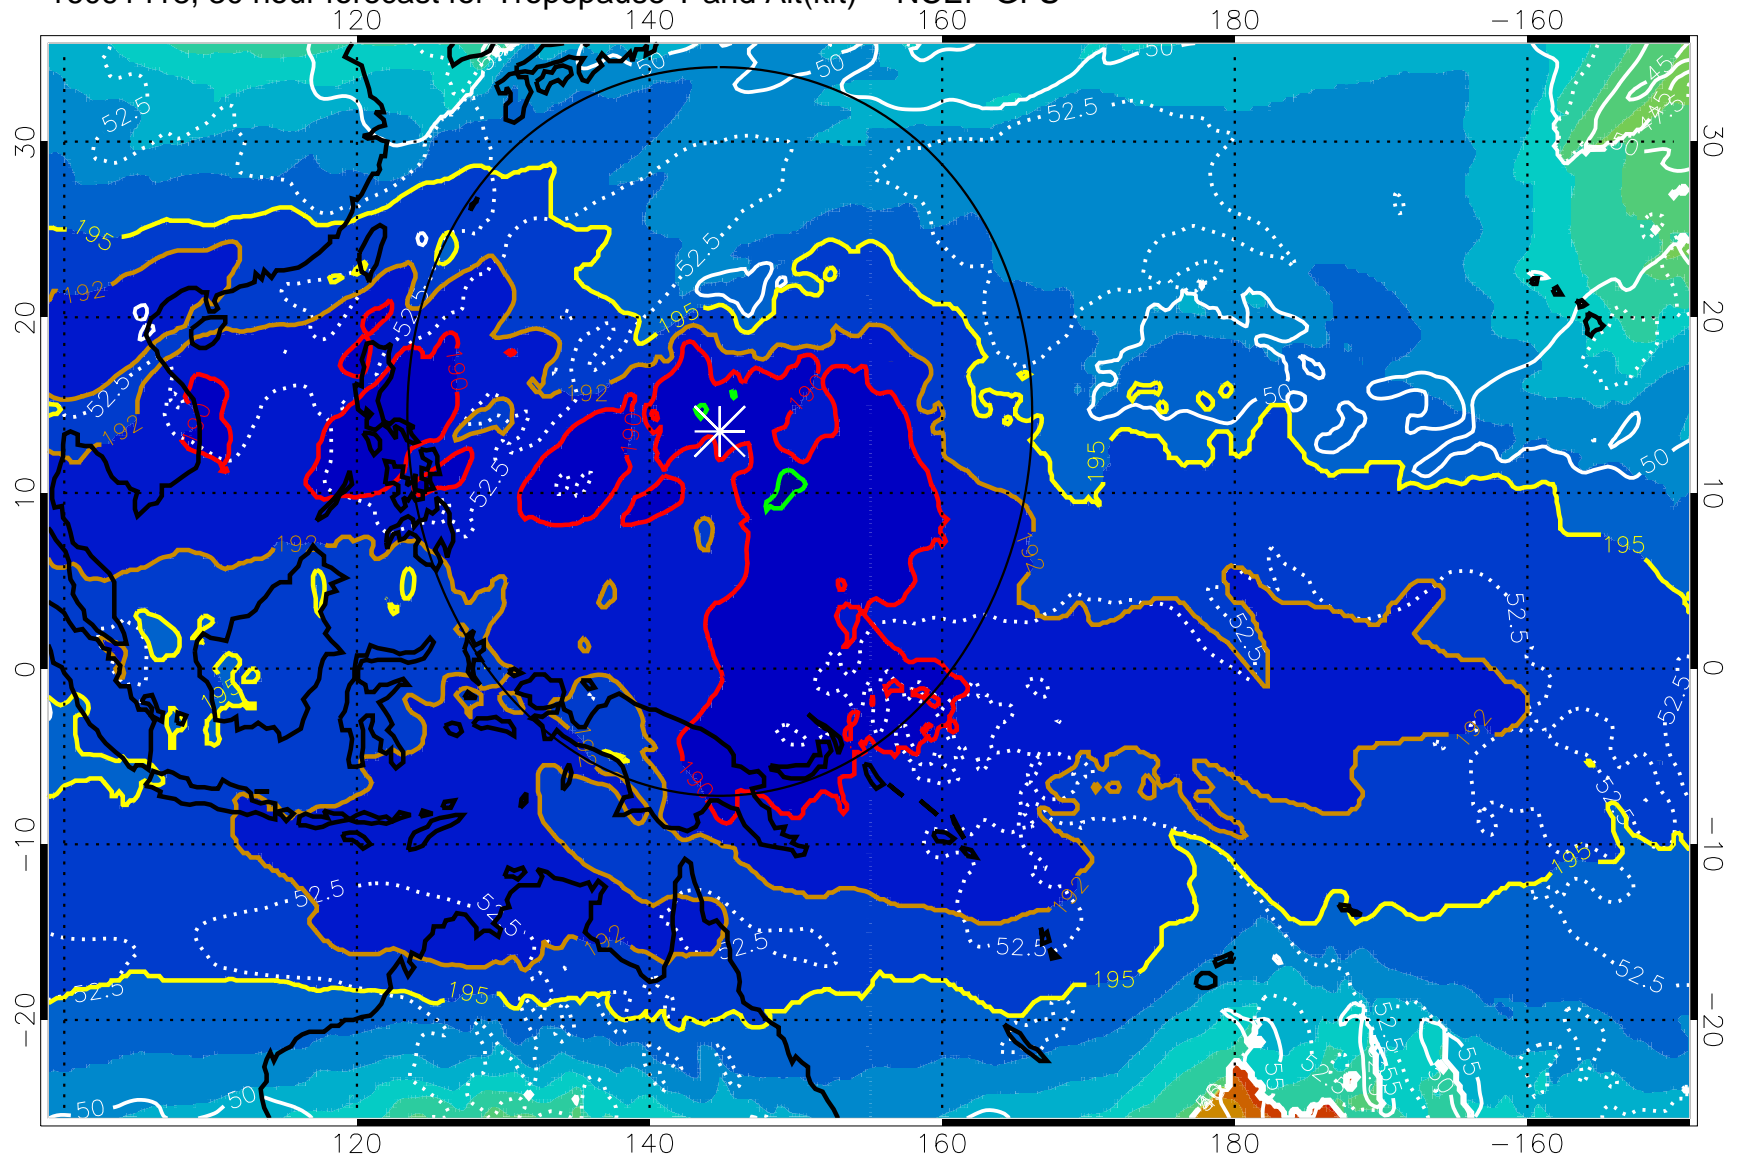

16091406, 18 hour forecast for Tropopause T and Alt(kft) -- NCEP GFS

Tropopause Altitude in kft (white)

192.5K Isotherm 195K Isotherm
187.5K Isotherm 190K Isotherm

Range ring of 2304 km

16091412, 24 hour forecast for Tropopause T and Alt(kft) -- NCEP GFS

190 200 210 220 230
Tropopause T, K

Tropopause Altitude in kft (white)

192.5K Isotherm 195K Isotherm
187.5K Isotherm 190K Isotherm

Range ring of 2304 km

16091418, 30 hour forecast for Tropopause T and Alt(kft) -- NCEP GFS