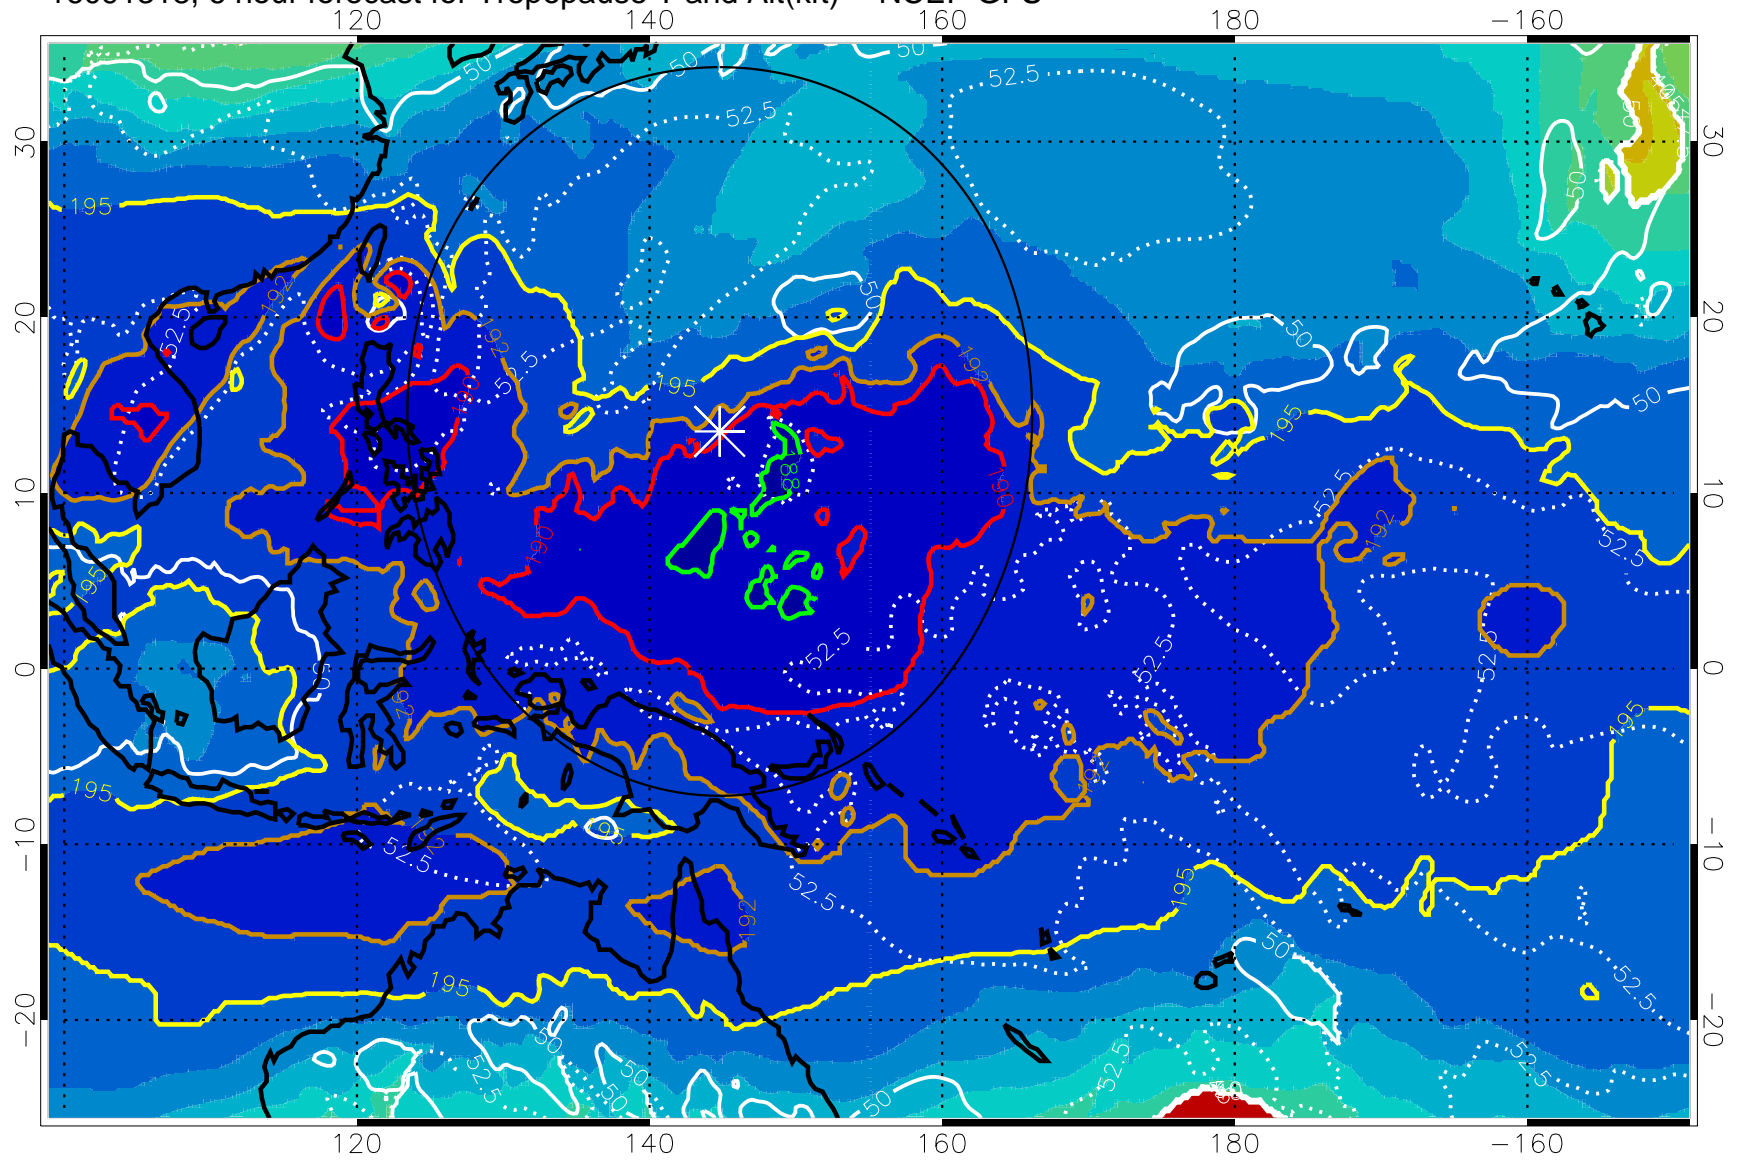

16091318, 6 hour forecast for Tropopause T and Alt(kft) -- NCEP GFS

190 200 210 220 230
Tropopause T, K

Tropopause Altitude in kft (white)

192.5K Isotherm 195K Isotherm
187.5K Isotherm 190K Isotherm

Range ring of 2304 km

16091400, 12 hour forecast for Tropopause T and Alt(kft) -- NCEP GFS

190 200 210 220 230
Tropopause T, K

Tropopause Altitude in kft (white)

192.5K Isotherm 195K Isotherm
187.5K Isotherm 190K Isotherm

Range ring of 2304 km