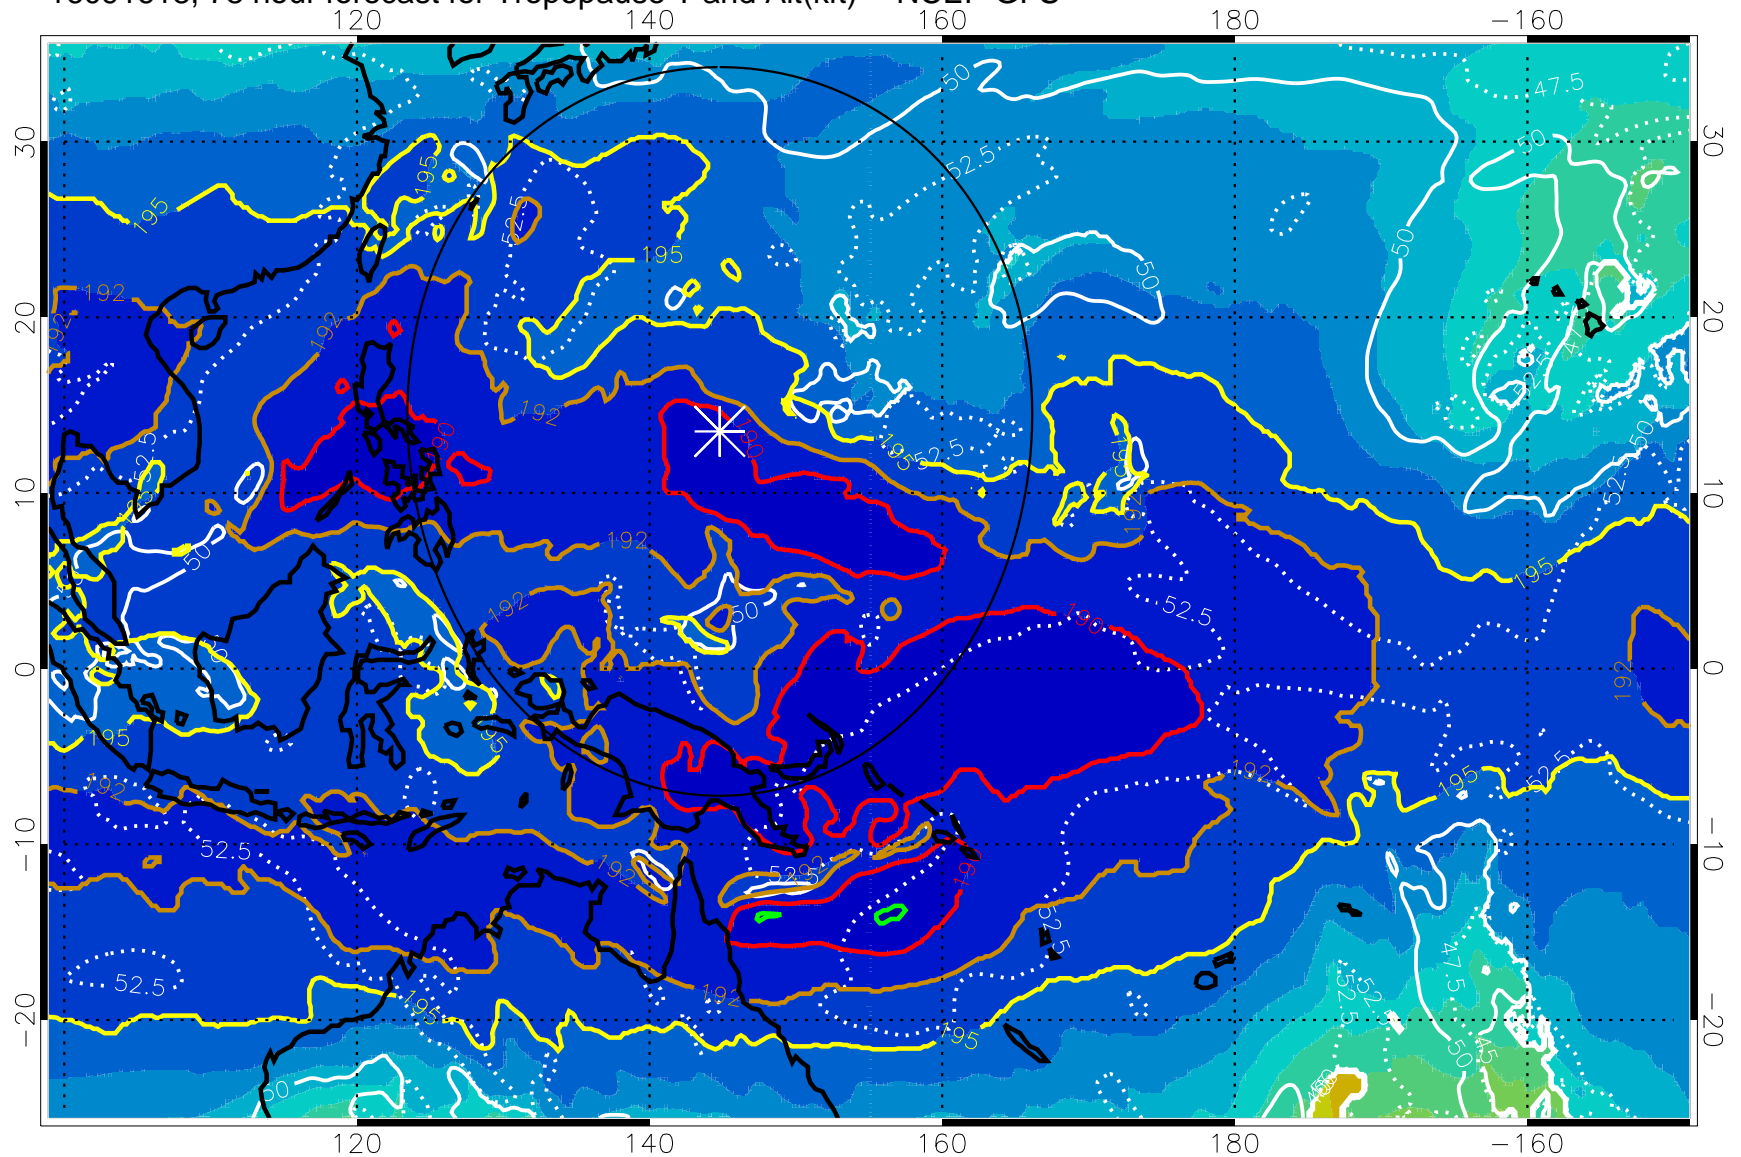

190 200 210 220 230

Tropopause T, K

Tropopause Altitude in kft (white)

192.5K Isotherm 195K Isotherm

187.5K Isotherm 190K Isotherm

Range ring of 2304 km

16091618, 78 hour forecast for Tropopause T and Alt(kft) -- NCEP GFS

190 200 210 220 230

Tropopause T, K

Tropopause Altitude in kft (white)

192.5K Isotherm 195K Isotherm
187.5K Isotherm 190K Isotherm

Range ring of 2304 km

16091700, 84 hour forecast for Tropopause T and Alt(kft) -- NCEP GFS