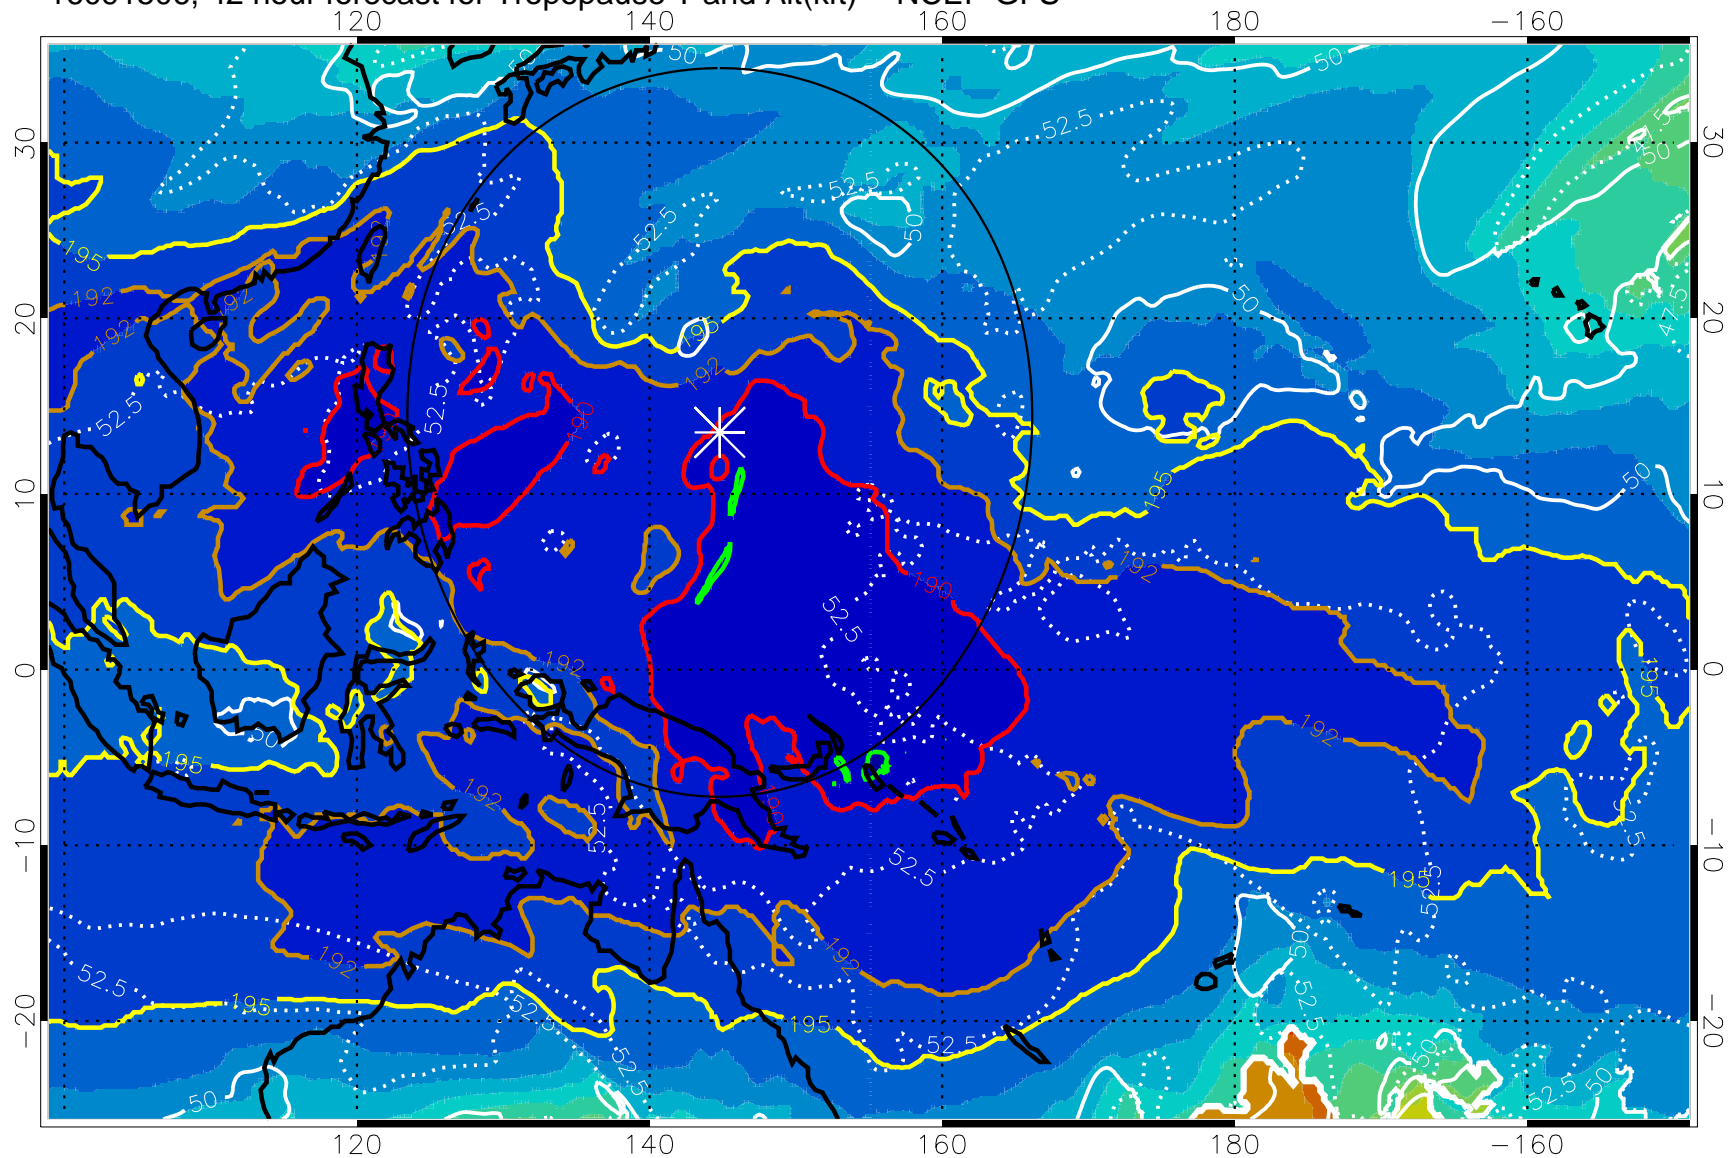

190 200 210 220 230

Tropopause T, K

Tropopause Altitude in kft (white)

192.5K Isotherm 195K Isotherm

187.5K Isotherm 190K Isotherm

Range ring of 2304 km

16091500, 36 hour forecast for Tropopause T and Alt(kft) -- NCEP GFS

190 200 210 220 230
Tropopause T, K

Tropopause Altitude in kft (white)

192.5K Isotherm 195K Isotherm
187.5K Isotherm 190K Isotherm

Range ring of 2304 km

16091506, 42 hour forecast for Tropopause T and Alt(kft) -- NCEP GFS