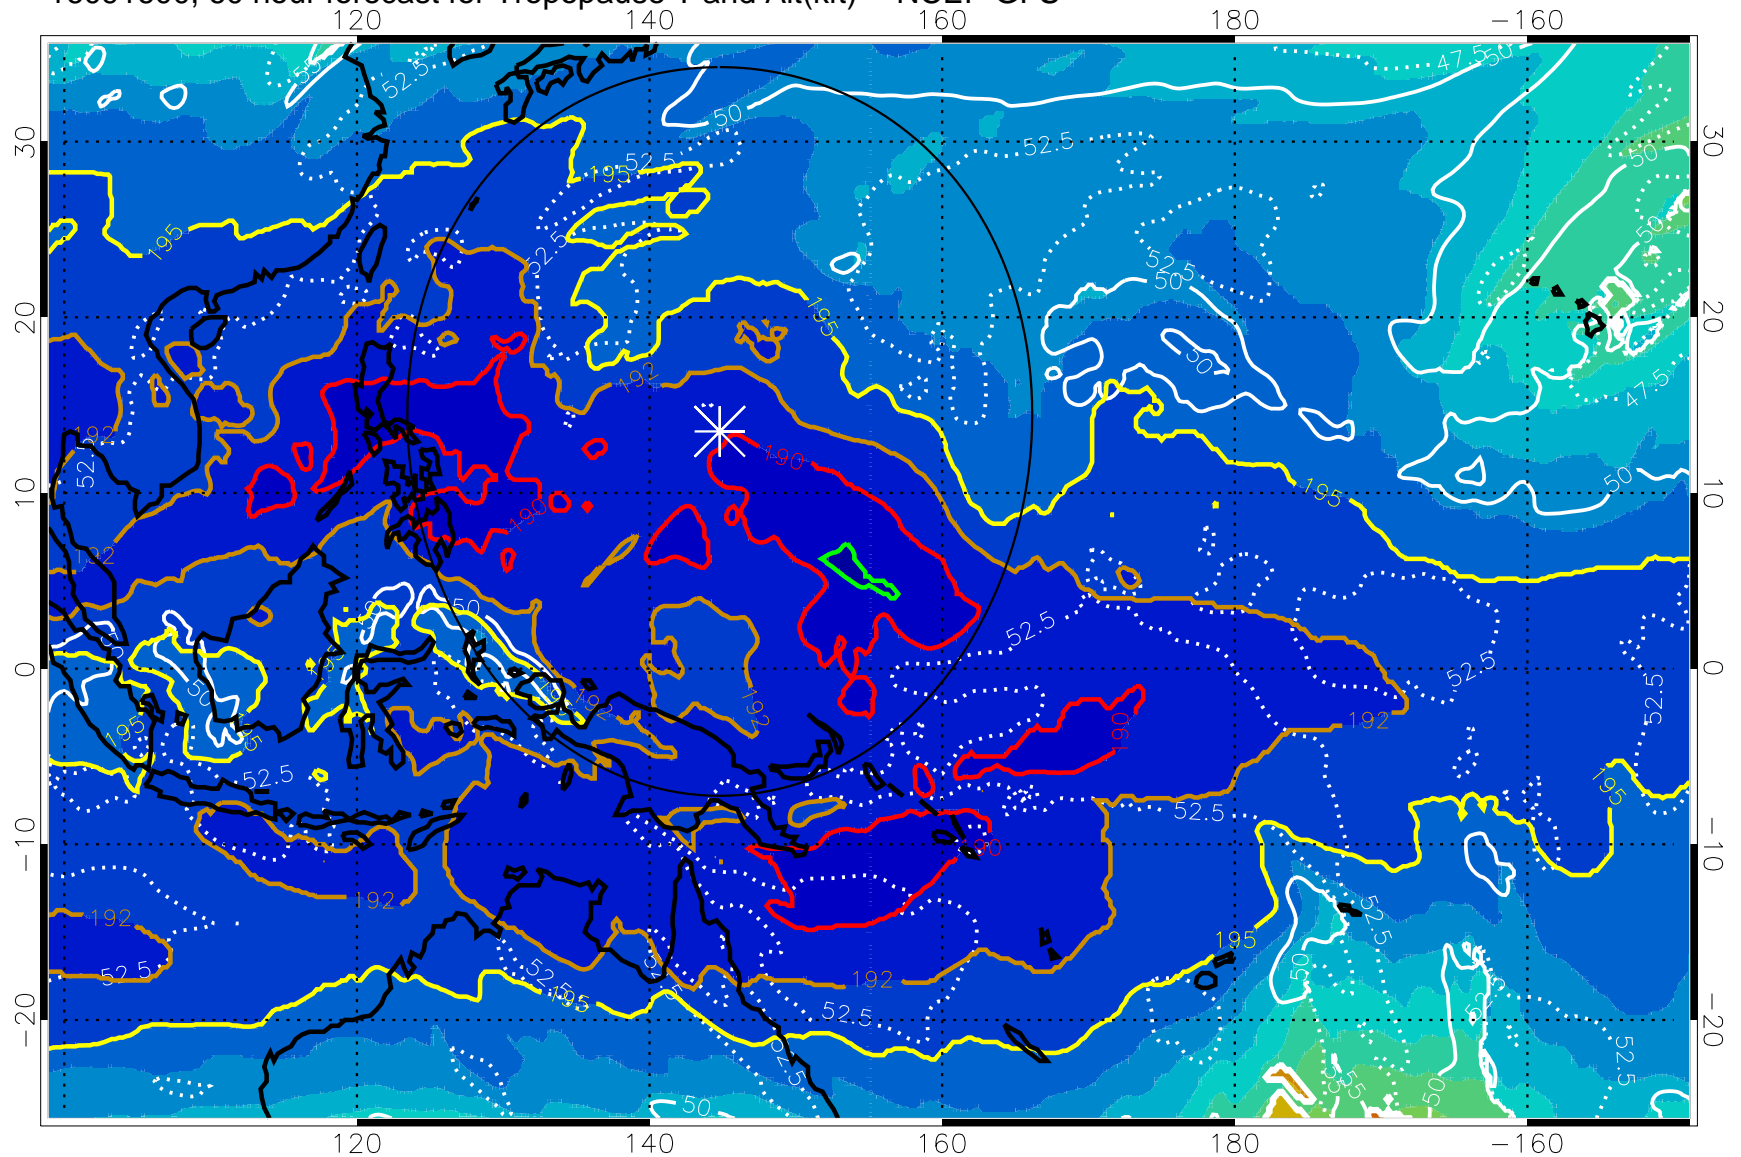

190 200 210 220 230

Tropopause T, K

Tropopause Altitude in kft (white)

192.5K Isotherm 195K Isotherm

187.5K Isotherm 190K Isotherm

Range ring of 2304 km

16091518, 54 hour forecast for Tropopause T and Alt(kft) -- NCEP GFS

190 200 210 220 230
Tropopause T, K

Tropopause Altitude in kft (white)

192.5K Isotherm 195K Isotherm
187.5K Isotherm 190K Isotherm

Range ring of 2304 km

16091600, 60 hour forecast for Tropopause T and Alt(kft) -- NCEP GFS