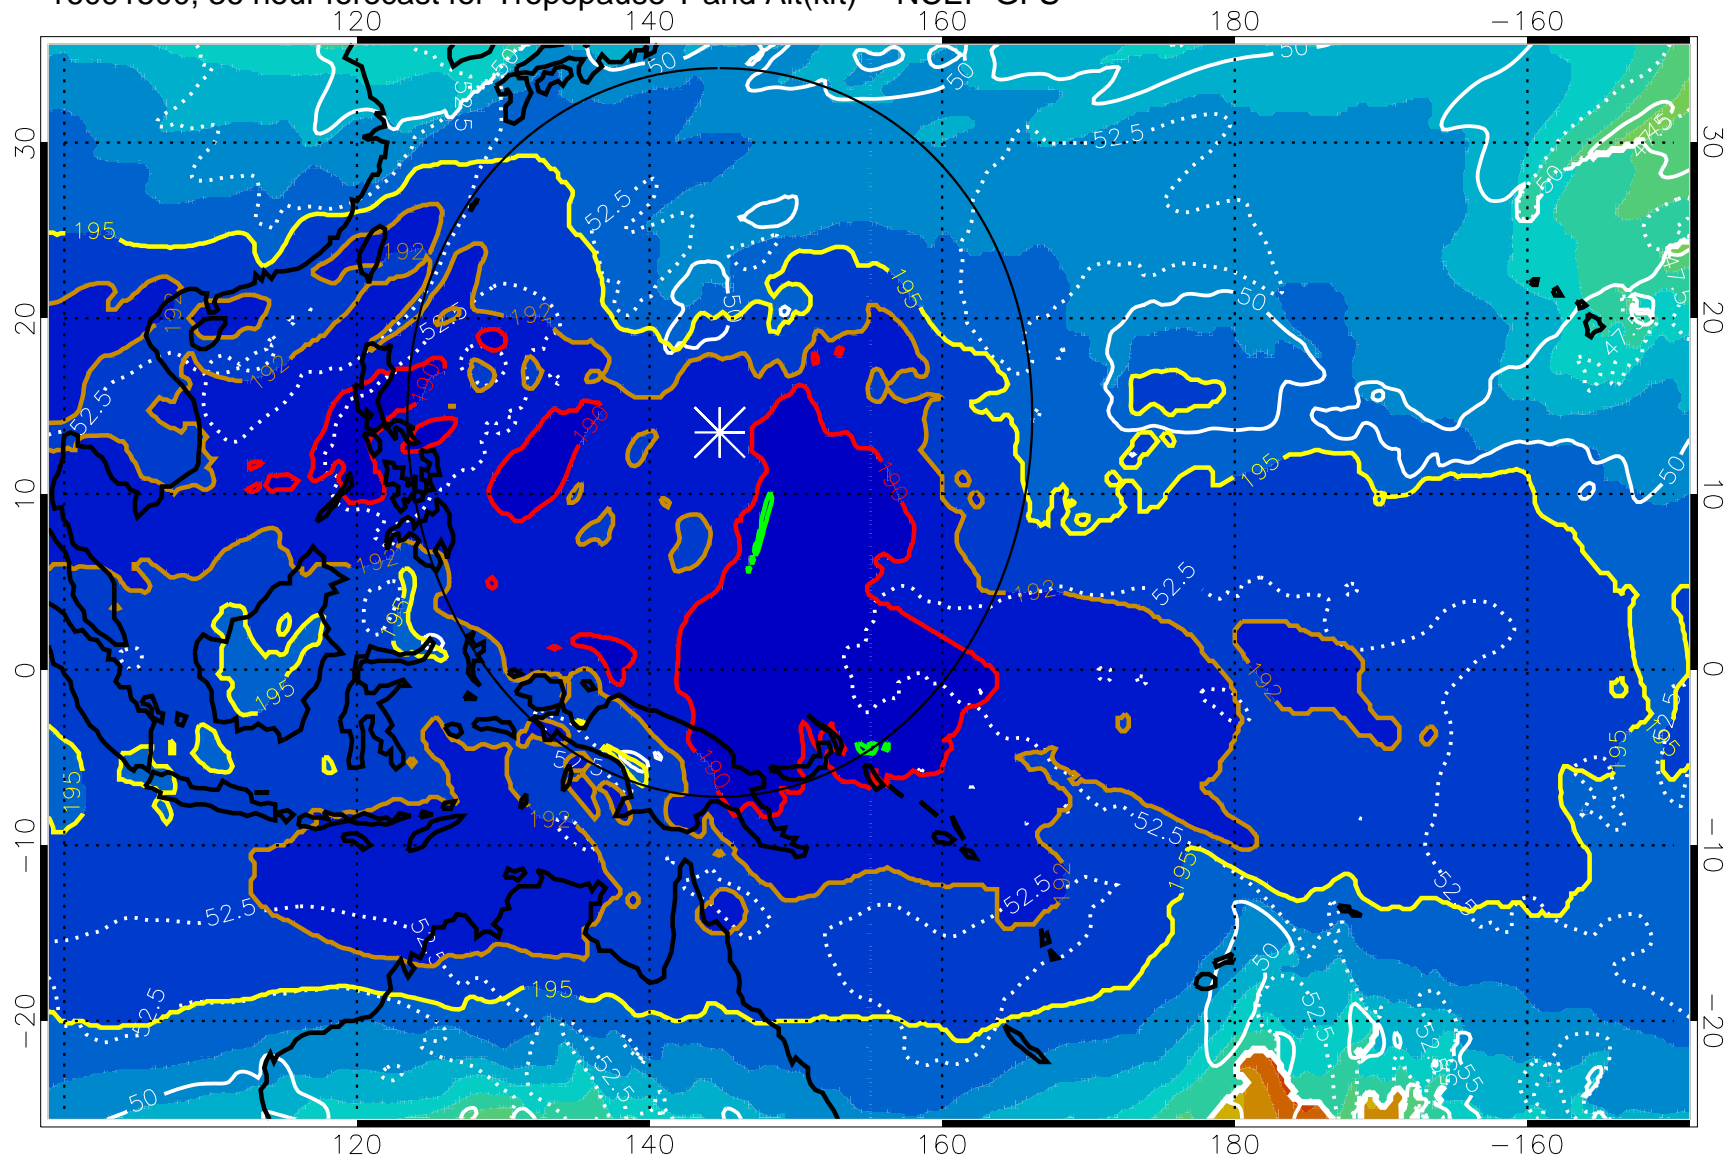

190 200 210 220 230

Tropopause T, K

Tropopause Altitude in kft (white)

192.5K Isotherm 195K Isotherm

187.5K Isotherm 190K Isotherm

Range ring of 2304 km

16091500, 36 hour forecast for Tropopause T and Alt(kft) -- NCEP GFS