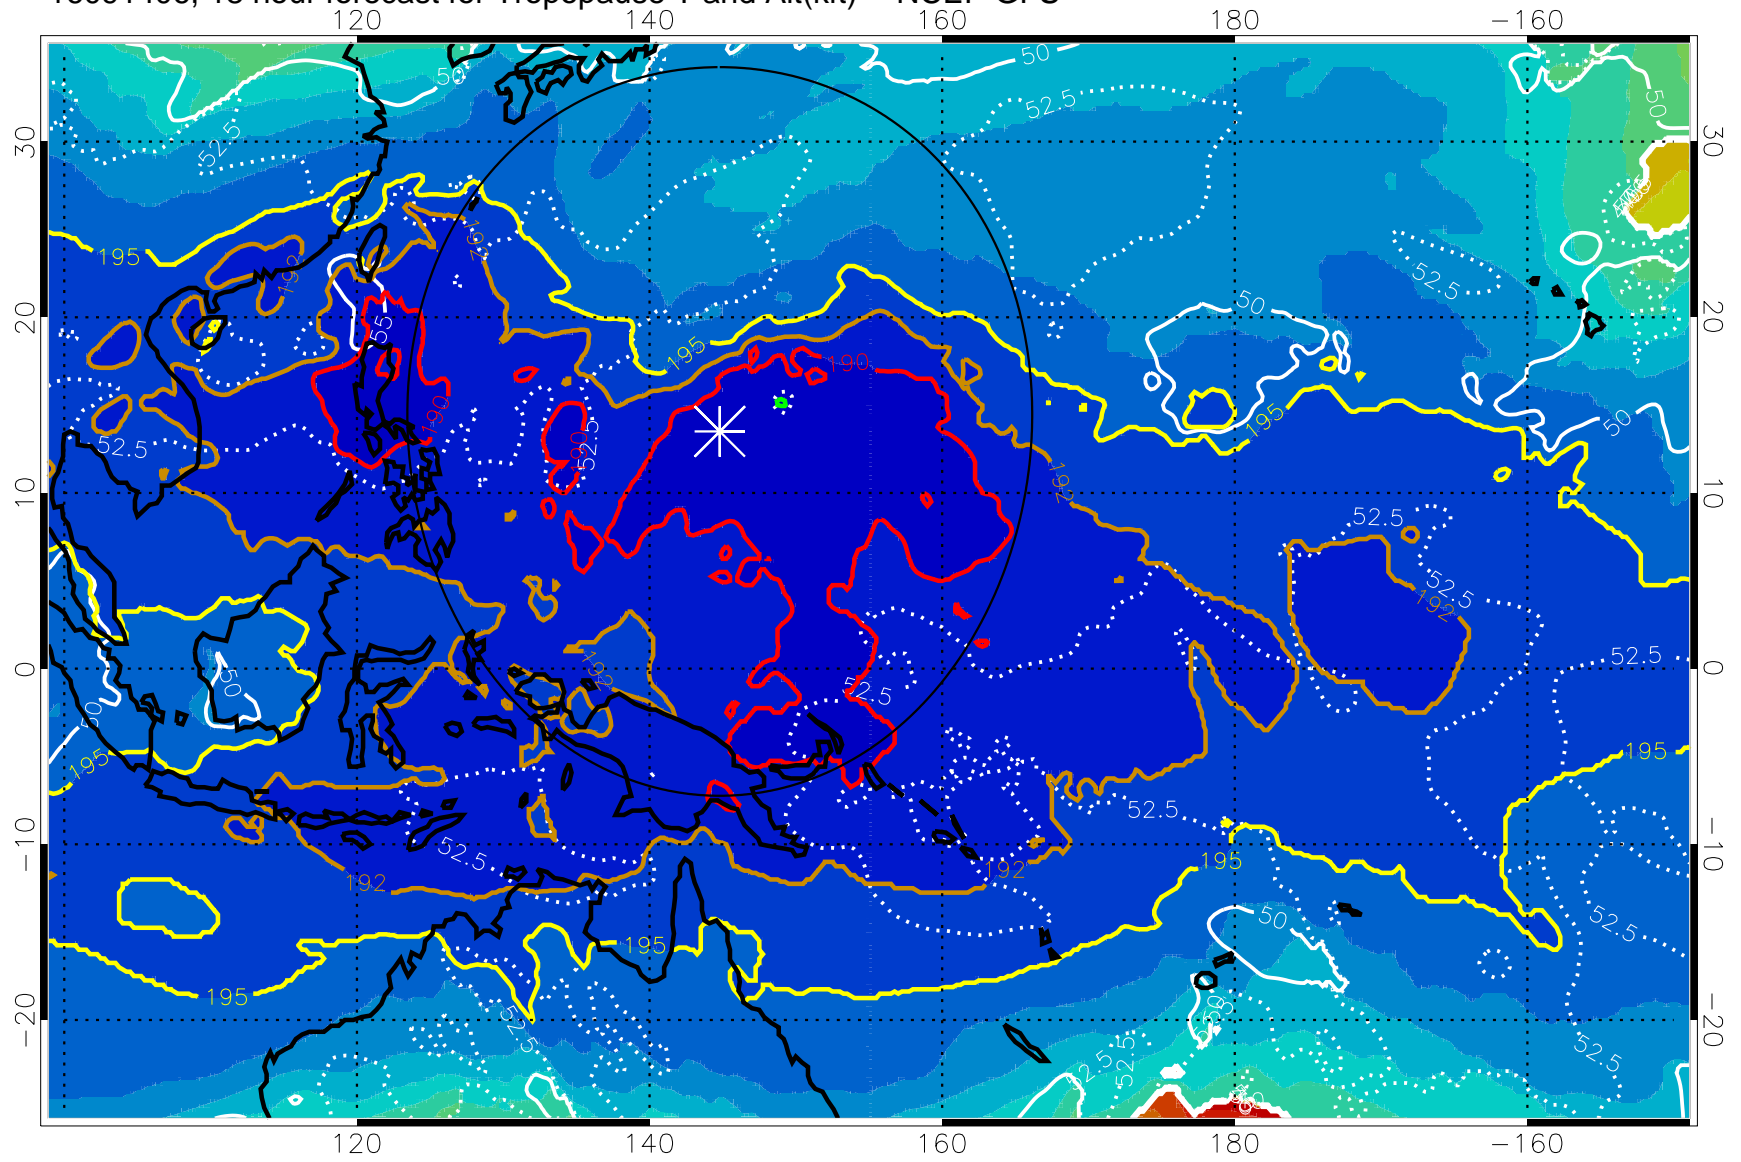

16091406, 18 hour forecast for Tropopause T and Alt(kft) -- NCEP GFS

Tropopause Altitude in kft (white)

192.5K Isotherm 195K Isotherm
187.5K Isotherm 190K Isotherm

Range ring of 2304 km