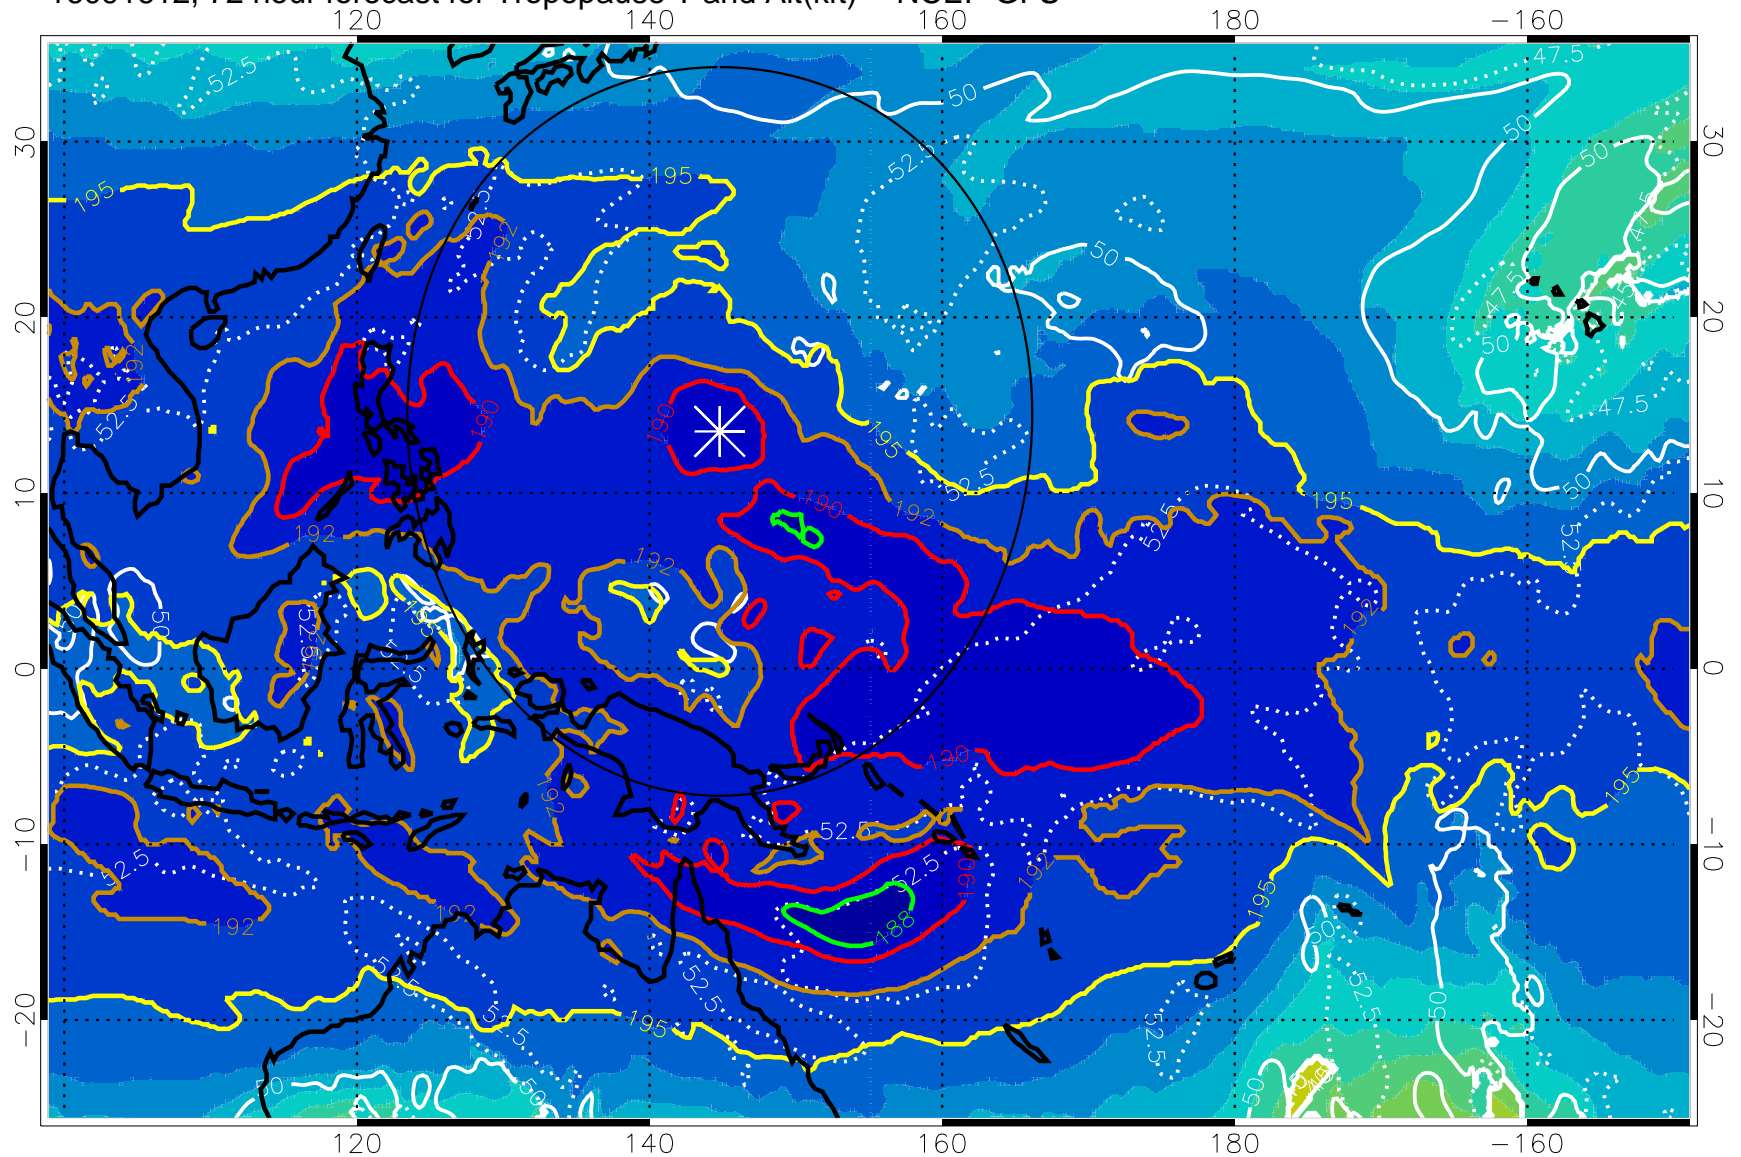

16091612, 72 hour forecast for Tropopause T and Alt(kft) -- NCEP GFS

190 200 210 220 230

Tropopause T, K

Tropopause Altitude in kft (white)

192.5K Isotherm 195K Isotherm

187.5K Isotherm 190K Isotherm

Range ring of 2304 km