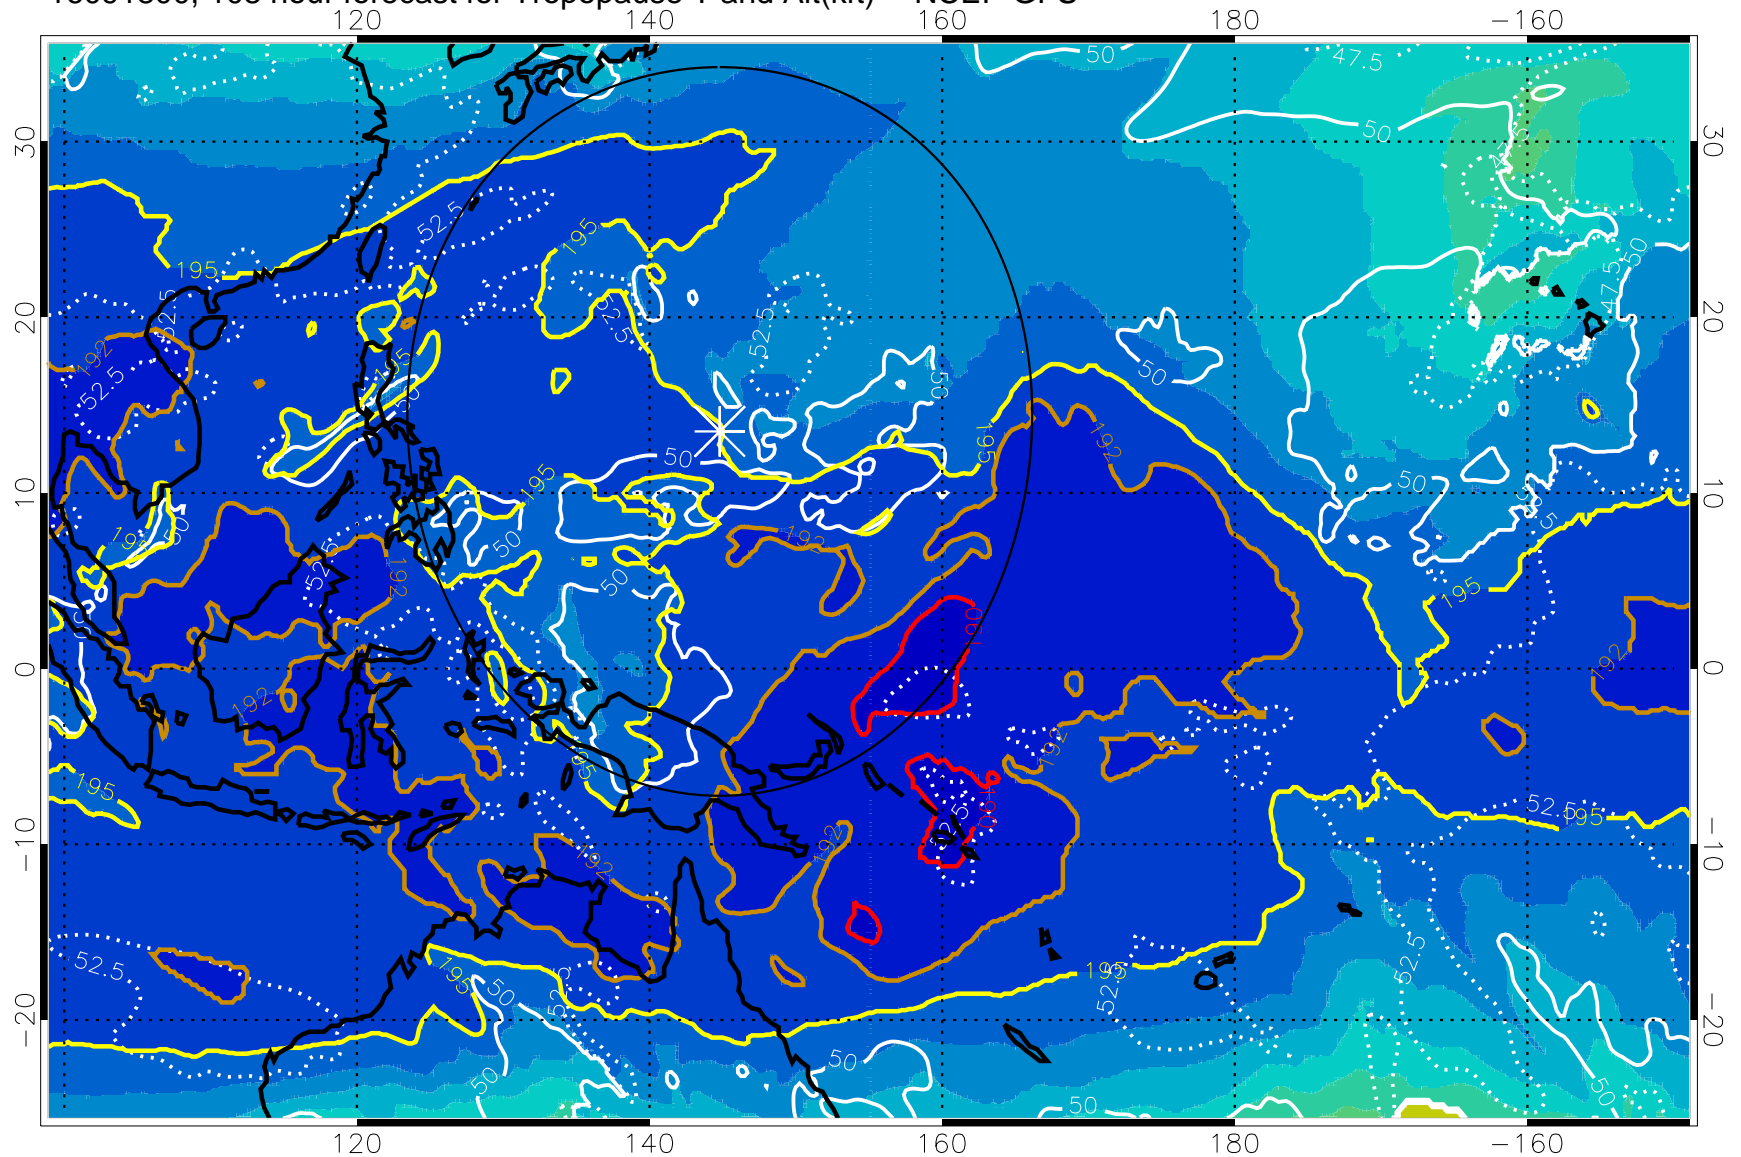

190 200 210 220 230

Tropopause T, K

Tropopause Altitude in kft (white)

192.5K Isotherm 195K Isotherm
187.5K Isotherm 190K Isotherm

Range ring of 2304 km

16091800, 108 hour forecast for Tropopause T and Alt(kft) -- NCEP GFS

190 200 210 220 230

Tropopause T, K

Tropopause Altitude in kft (white)

192.5K Isotherm 195K Isotherm

187.5K Isotherm 190K Isotherm

Range ring of 2304 km

16091806, 114 hour forecast for Tropopause T and Alt(kft) -- NCEP GFS