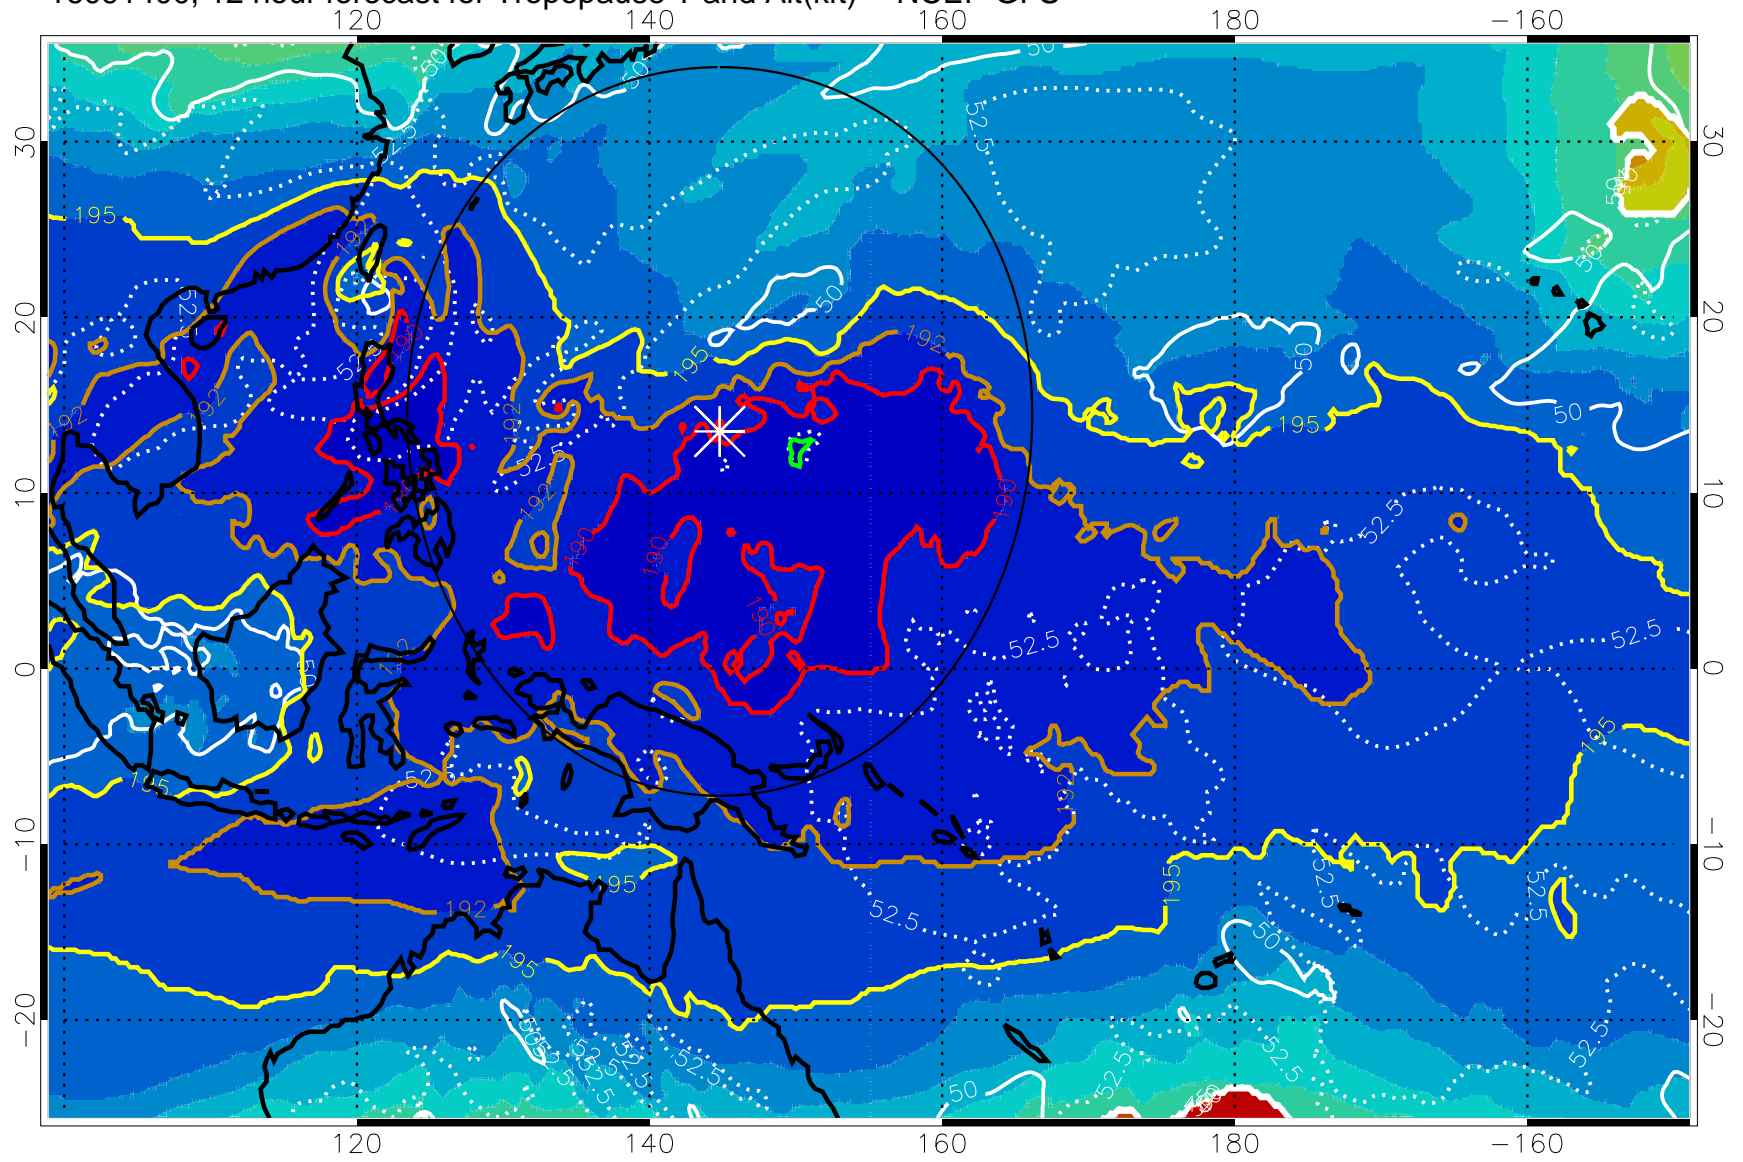

16091318, 6 hour forecast for Tropopause T and Alt(kft) -- NCEP GFS

190 200 210 220 230
Tropopause T, K

Tropopause Altitude in kft (white)

192.5K Isotherm 195K Isotherm
187.5K Isotherm 190K Isotherm

Range ring of 2304 km

16091400, 12 hour forecast for Tropopause T and Alt(kft) -- NCEP GFS

190 200 210 220 230
Tropopause T, K

Tropopause Altitude in kft (white)

192.5K Isotherm 195K Isotherm
187.5K Isotherm 190K Isotherm

Range ring of 2304 km