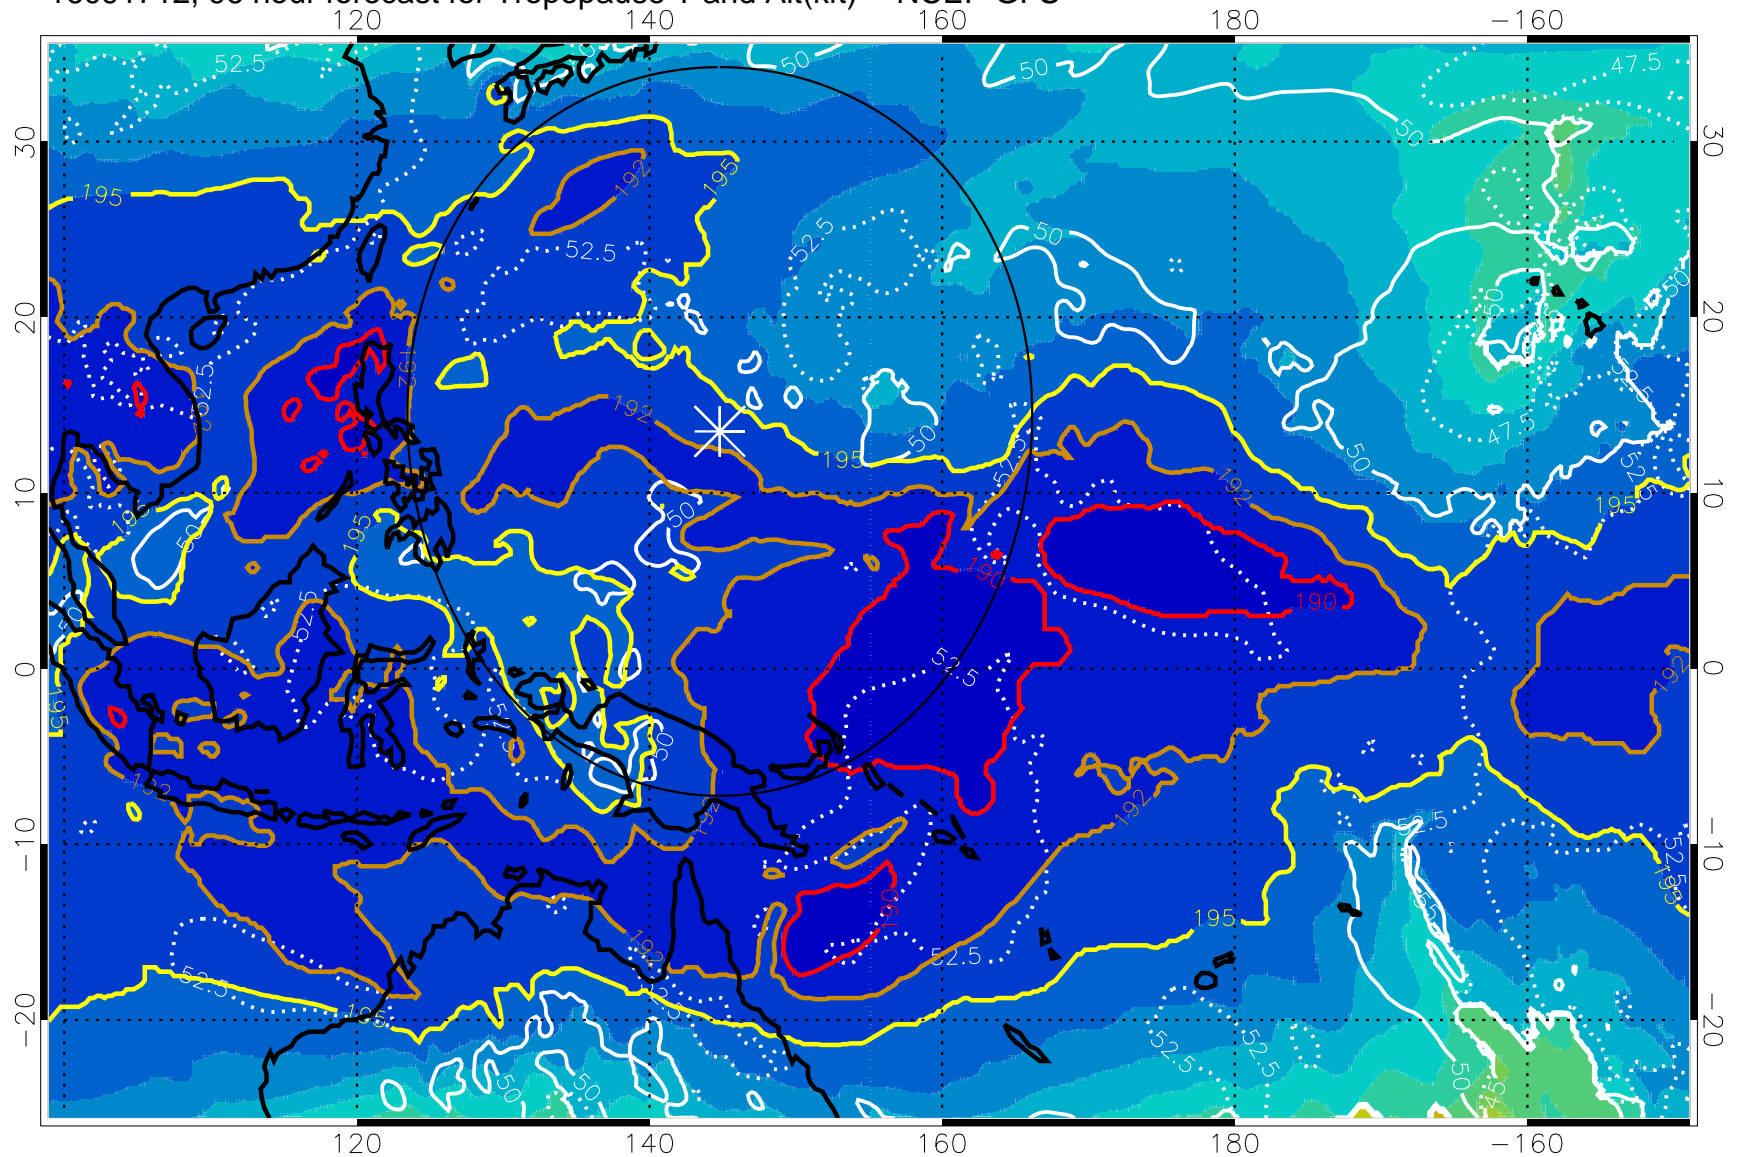

190 200 210 220 230

Tropopause T, K

Tropopause Altitude in kft (white)

192.5K Isotherm 195K Isotherm

187.5K Isotherm 190K Isotherm

Range ring of 2304 km

16091712, 96 hour forecast for Tropopause T and Alt(kft) -- NCEP GFS

190 200 210 220 230

Tropopause T, K

Tropopause Altitude in kft (white)

192.5K Isotherm 195K Isotherm

187.5K Isotherm 190K Isotherm

Range ring of 2304 km

16091718, 102 hour forecast for Tropopause T and Alt(kft) -- NCEP GFS