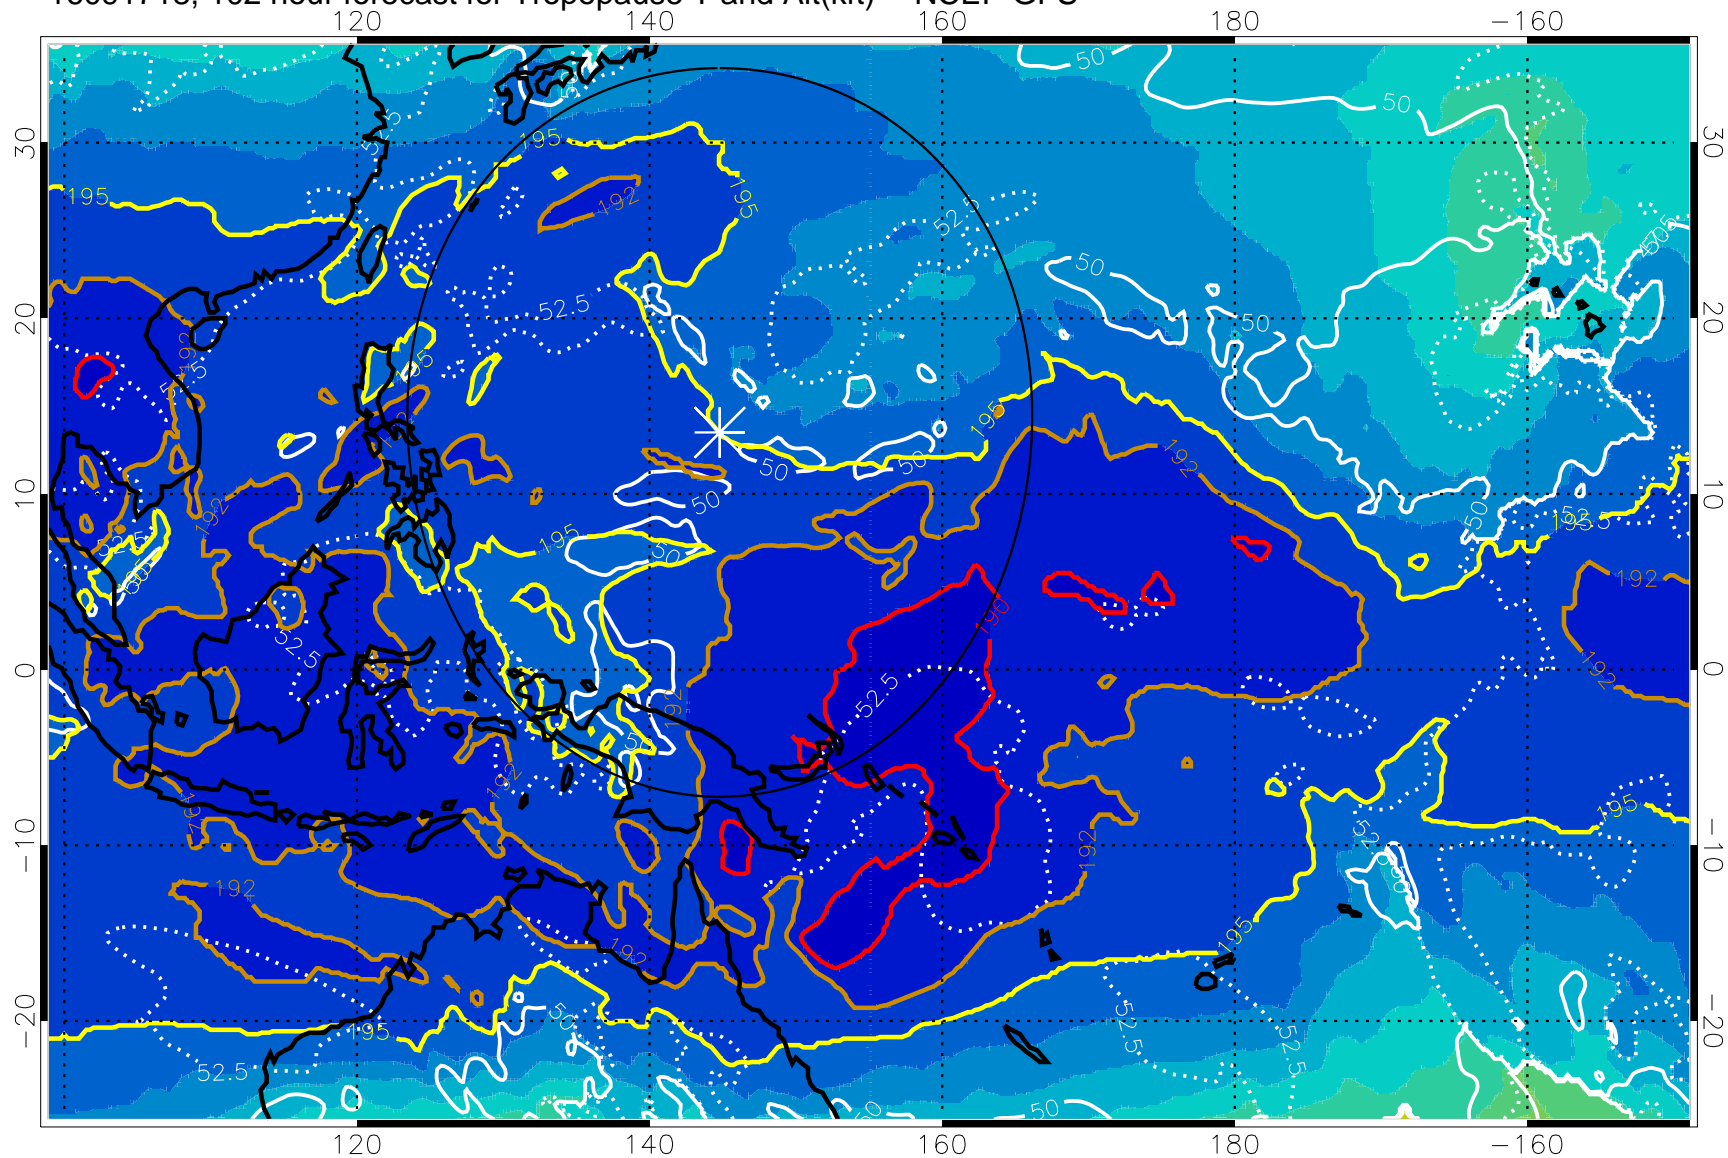

190 200 210 220 230

Tropopause T, K

Tropopause Altitude in kft (white)

192.5K Isotherm 195K Isotherm

187.5K Isotherm 190K Isotherm

Range ring of 2304 km

16091718, 102 hour forecast for Tropopause T and Alt(kft) -- NCEP GFS

190 200 210 220 230

Tropopause T, K

Tropopause Altitude in kft (white)

192.5K Isotherm 195K Isotherm
187.5K Isotherm 190K Isotherm

Range ring of 2304 km

16091800, 108 hour forecast for Tropopause T and Alt(kft) -- NCEP GFS