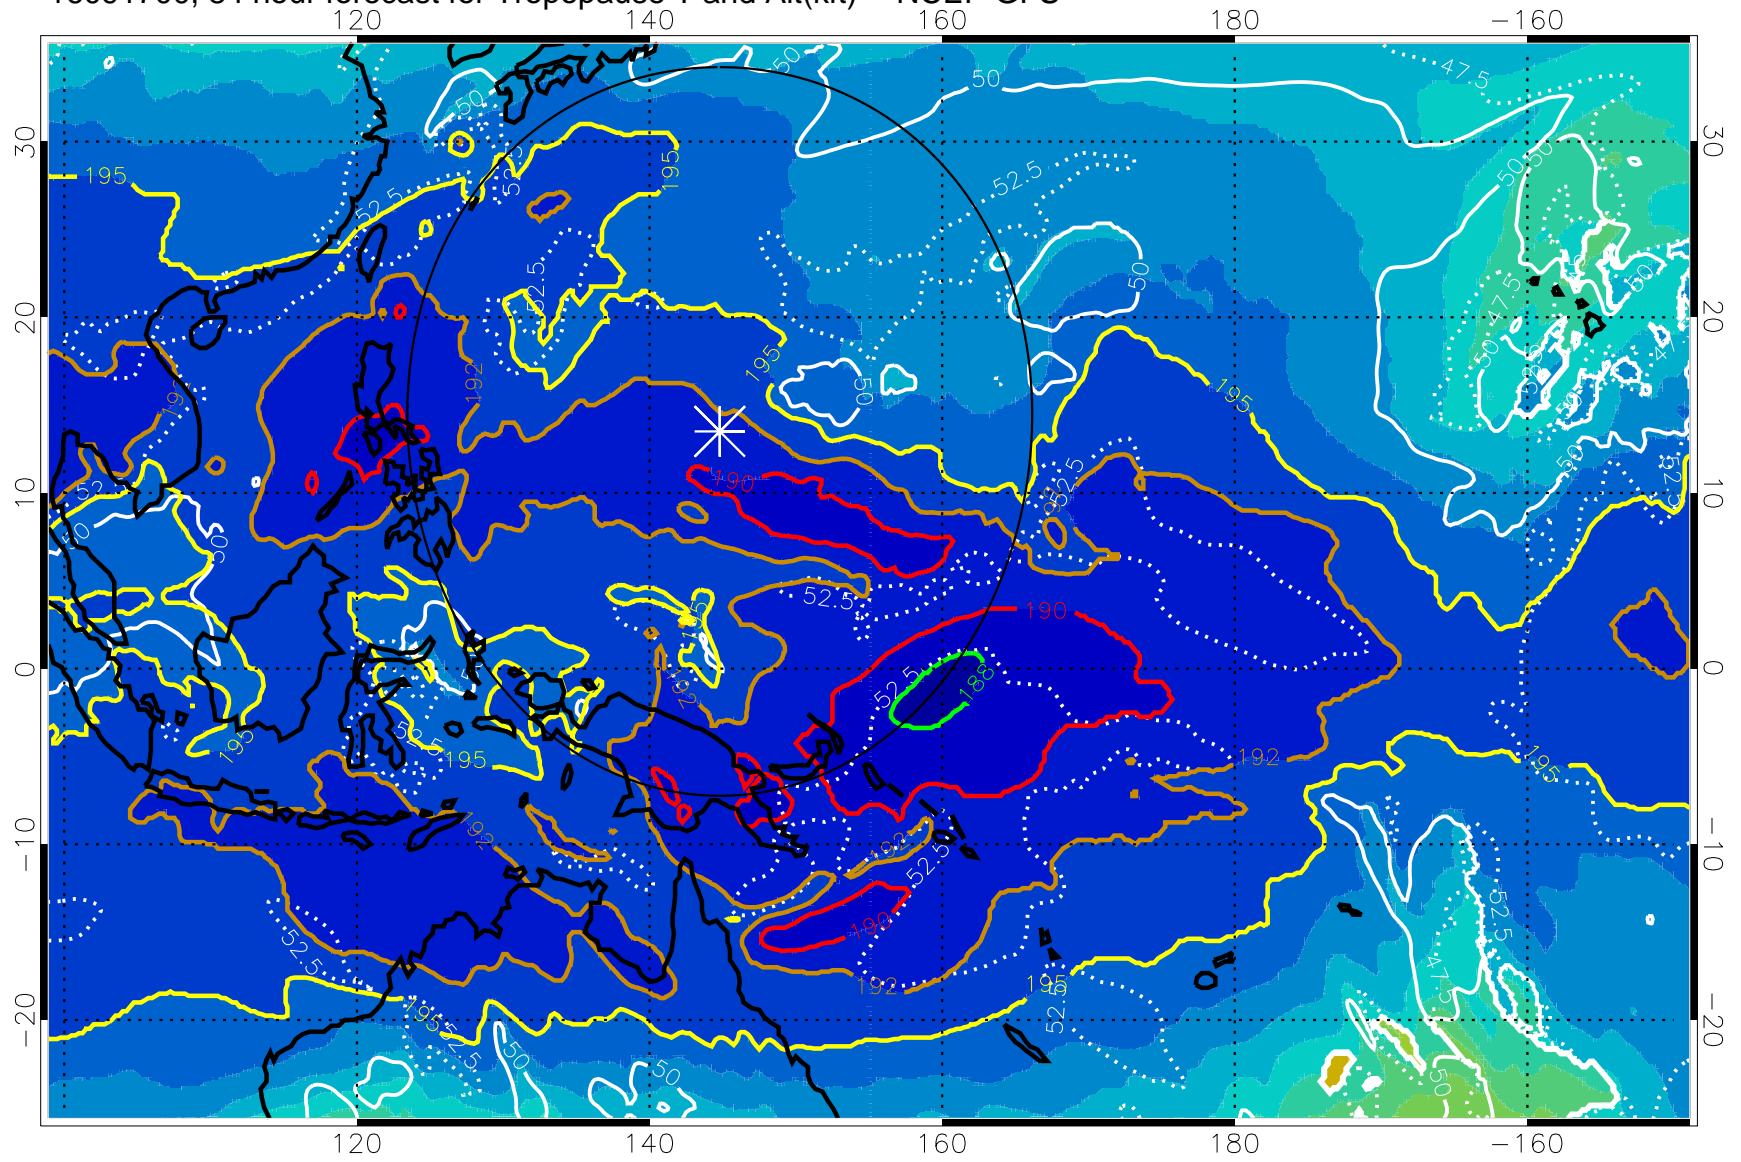

190 200 210 220 230

Tropopause T, K

Tropopause Altitude in kft (white)

192.5K Isotherm 195K Isotherm
187.5K Isotherm 190K Isotherm

Range ring of 2304 km

16091700, 84 hour forecast for Tropopause T and Alt(kft) -- NCEP GFS