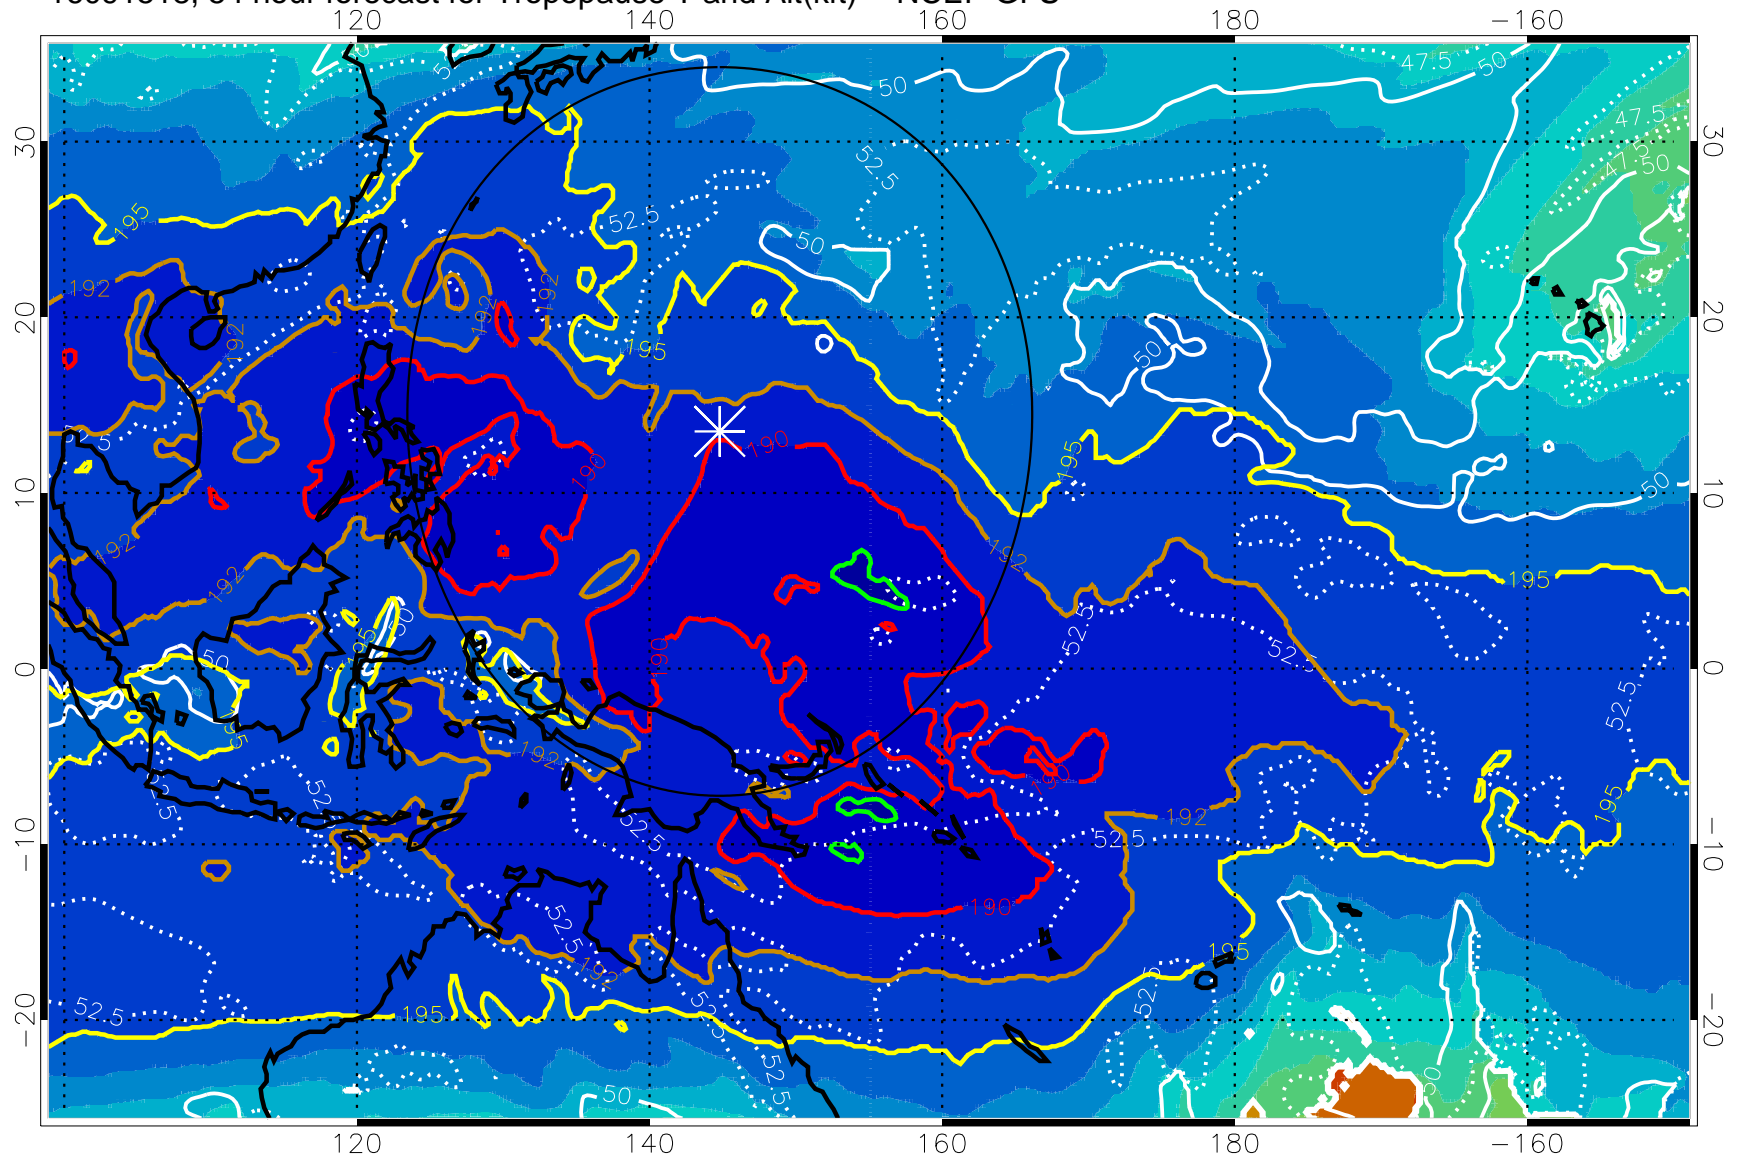

190 200 210 220 230

Tropopause T, K

Tropopause Altitude in kft (white)

192.5K Isotherm 195K Isotherm

187.5K Isotherm 190K Isotherm

Range ring of 2304 km

16091518, 54 hour forecast for Tropopause T and Alt(kft) -- NCEP GFS

190 200 210 220 230
Tropopause T, K

Tropopause Altitude in kft (white)

192.5K Isotherm 195K Isotherm
187.5K Isotherm 190K Isotherm

Range ring of 2304 km

16091600, 60 hour forecast for Tropopause T and Alt(kft) -- NCEP GFS