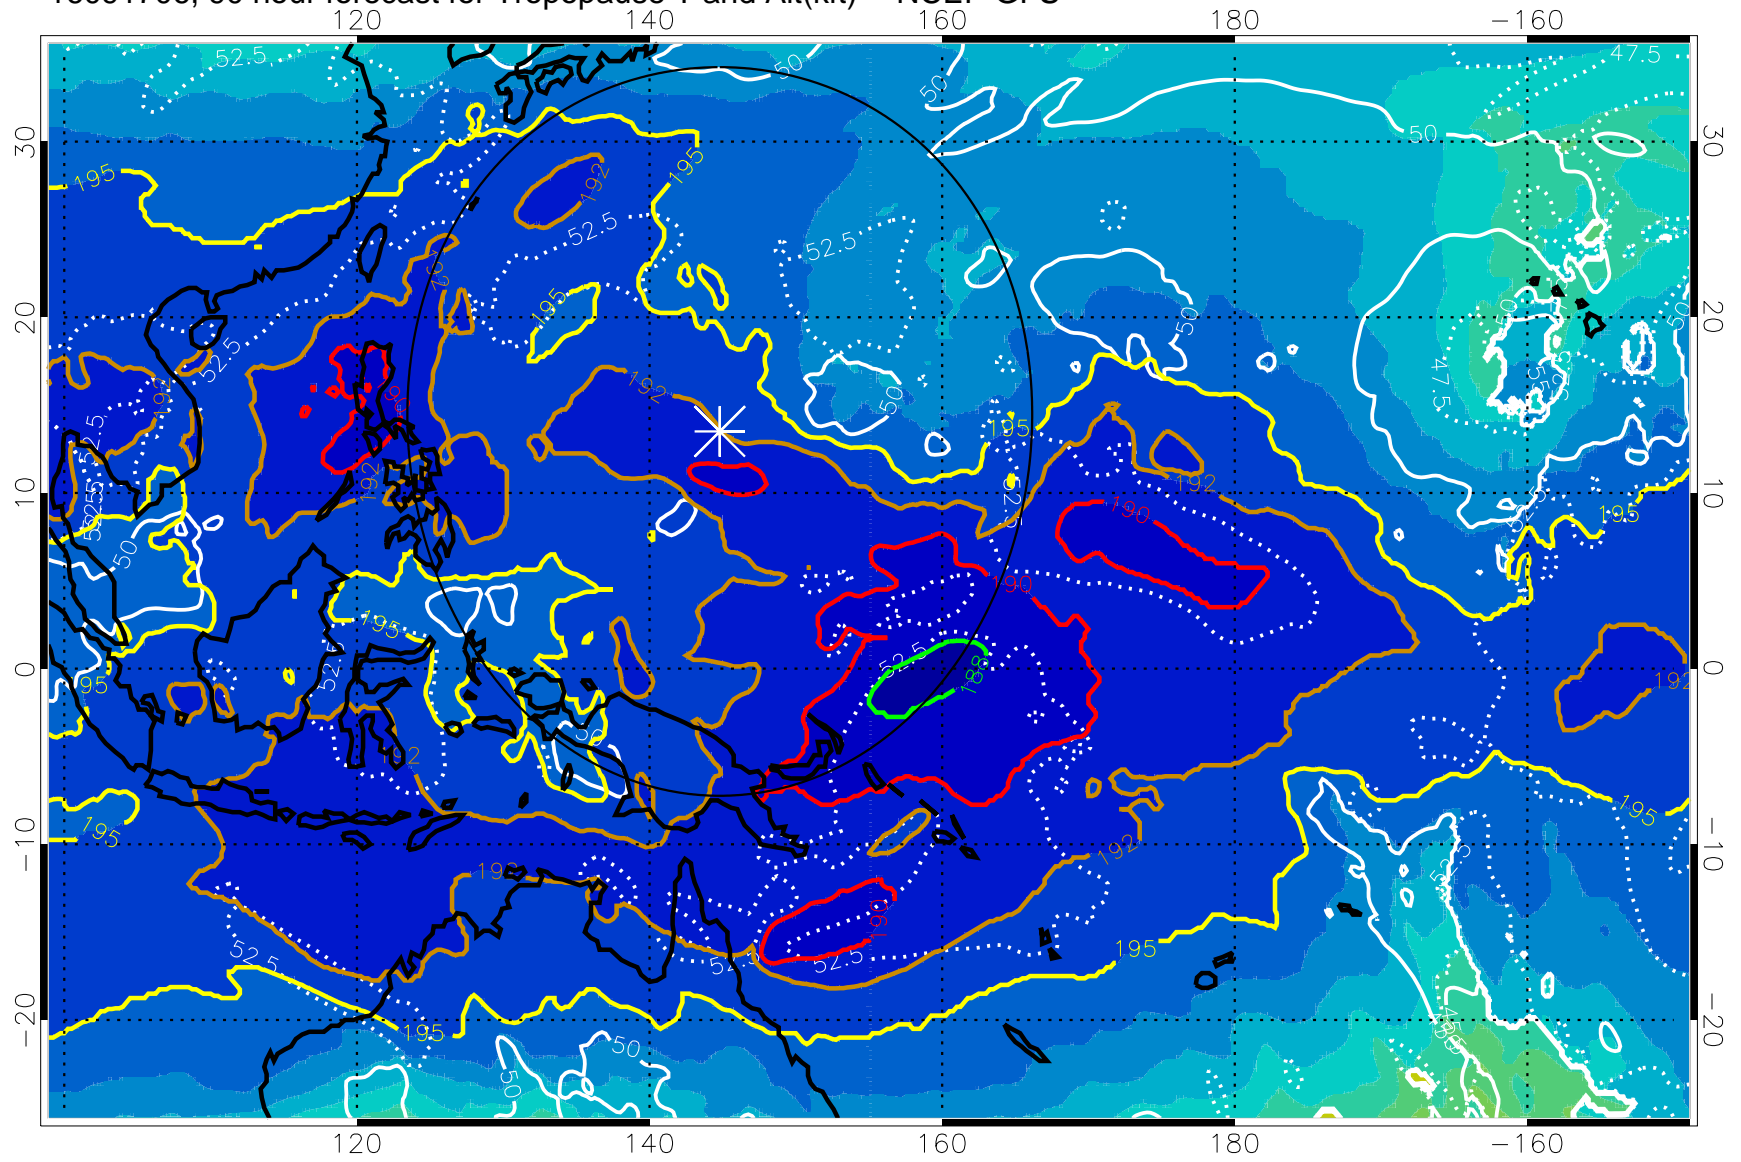

16091706, 90 hour forecast for Tropopause T and Alt(kft) -- NCEP GFS

190 200 210 220 230

Tropopause T, K

Tropopause Altitude in kft (white)

192.5K Isotherm 195K Isotherm

187.5K Isotherm 190K Isotherm

Range ring of 2304 km