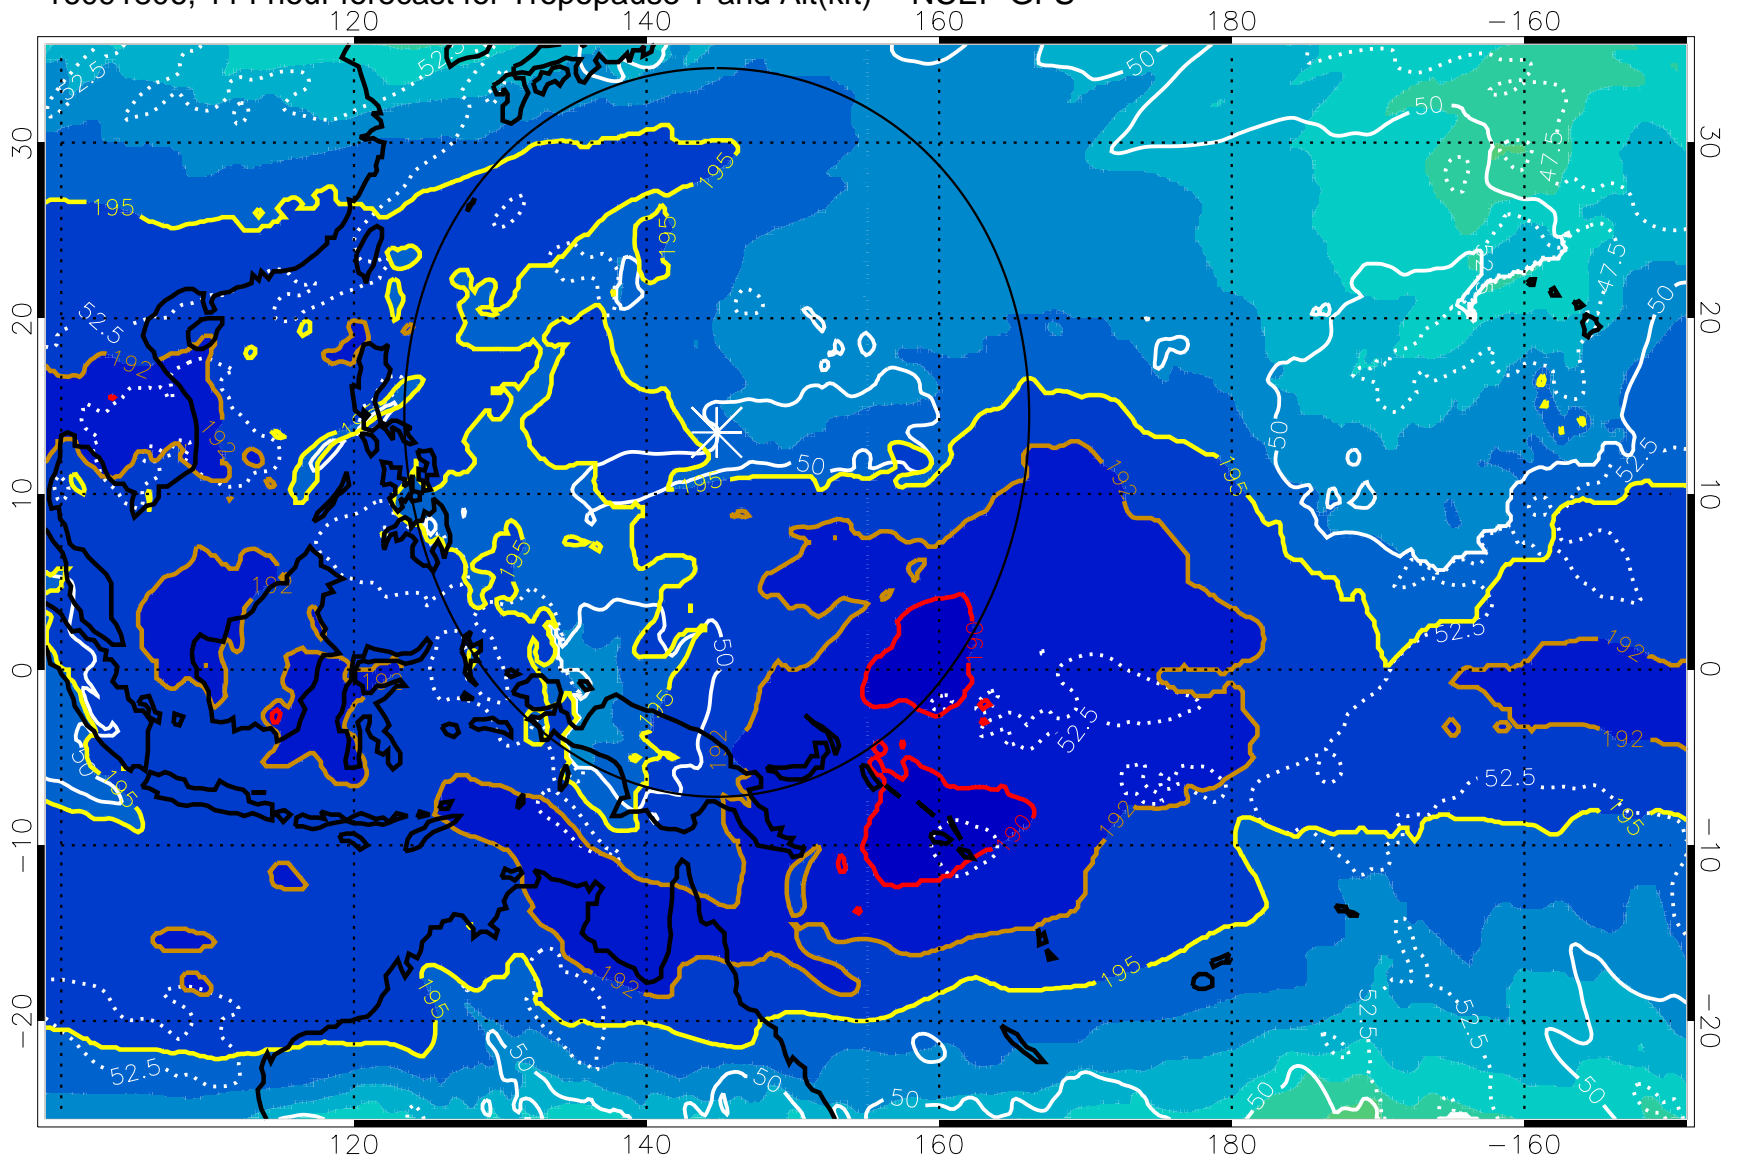

190 200 210 220 230

Tropopause T, K

Tropopause Altitude in kft (white)

192.5K Isotherm 195K Isotherm
187.5K Isotherm 190K Isotherm

Range ring of 2304 km

16091800, 108 hour forecast for Tropopause T and Alt(kft) -- NCEP GFS

190 200 210 220 230

Tropopause T, K

Tropopause Altitude in kft (white)

192.5K Isotherm 195K Isotherm

187.5K Isotherm 190K Isotherm

Range ring of 2304 km

16091806, 114 hour forecast for Tropopause T and Alt(kft) -- NCEP GFS

190 200 210 220 230
Tropopause T, K

Tropopause Altitude in kft (white)

192.5K Isotherm 195K Isotherm
187.5K Isotherm 190K Isotherm

Range ring of 2304 km

16091812, 120 hour forecast for Tropopause T and Alt(kft) -- NCEP GFS