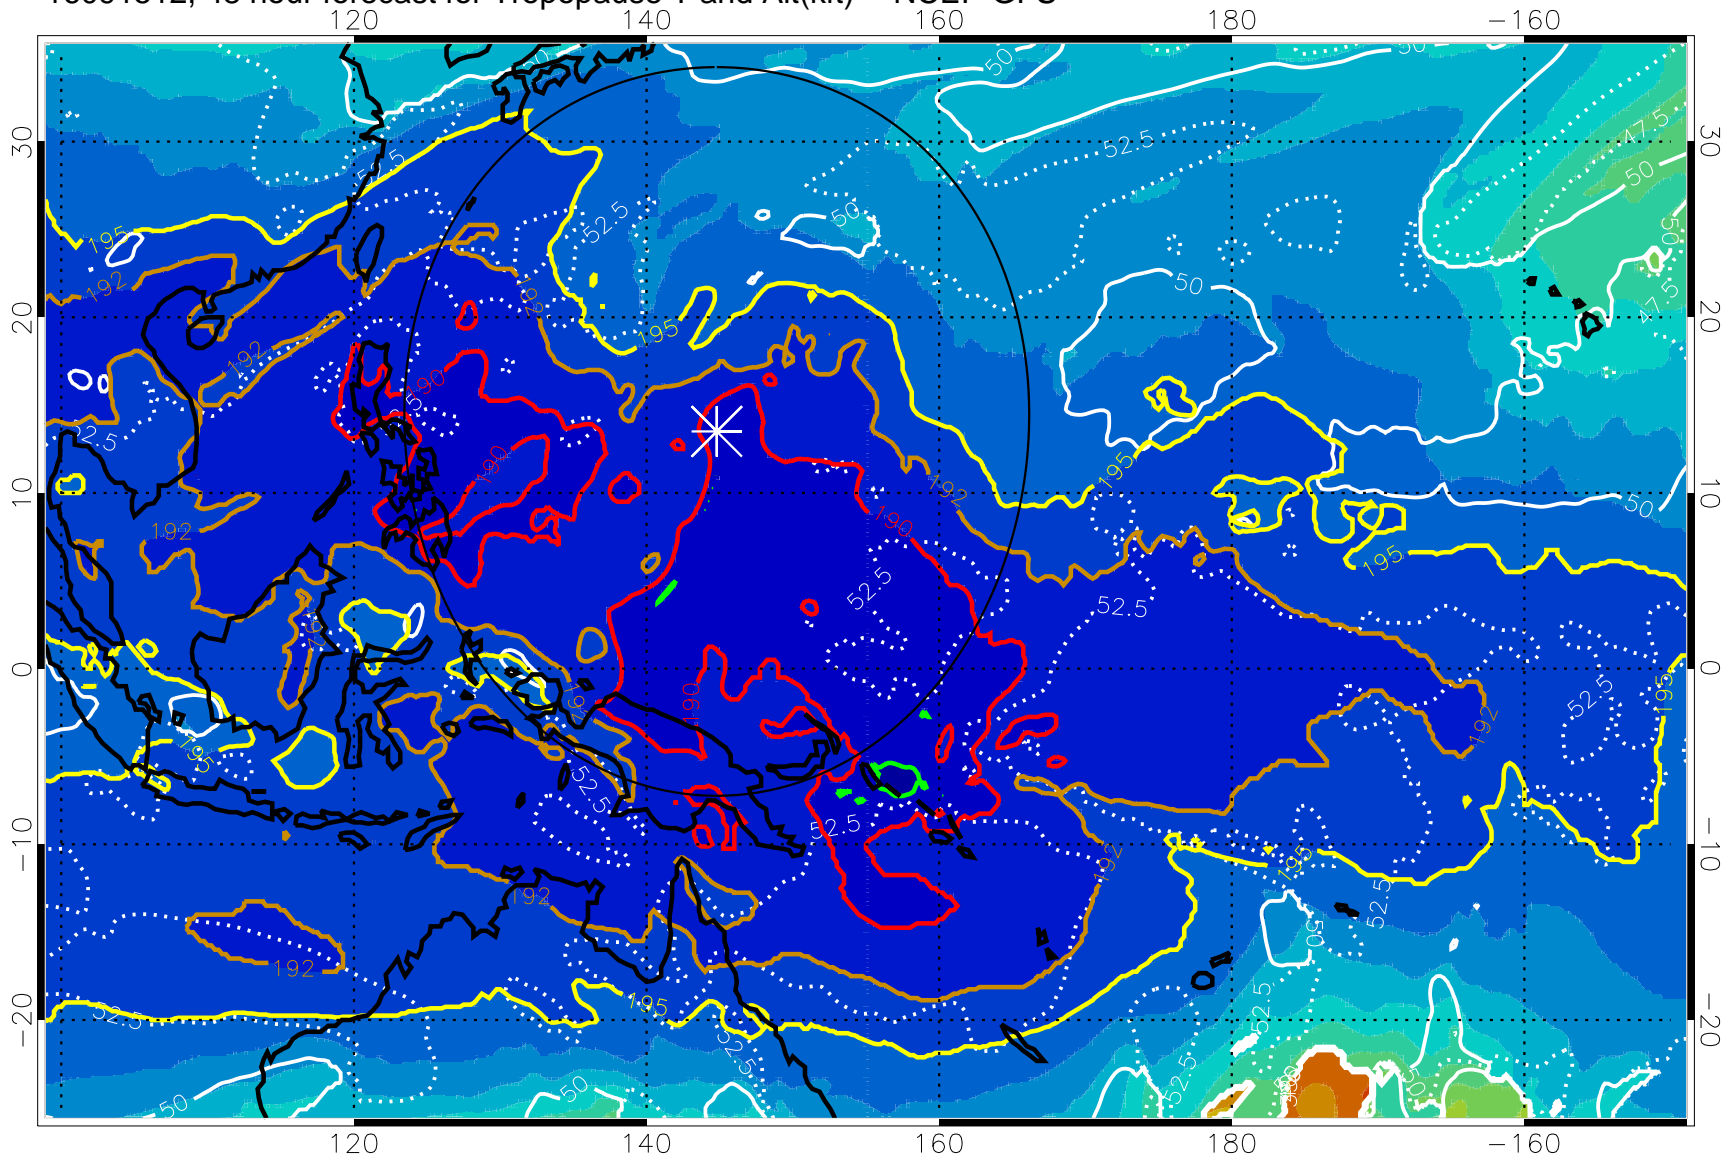

190 200 210 220 230

Tropopause T, K

Tropopause Altitude in kft (white)

192.5K Isotherm 195K Isotherm
187.5K Isotherm 190K Isotherm

Range ring of 2304 km

16091512, 48 hour forecast for Tropopause T and Alt(kft) -- NCEP GFS

190 200 210 220 230

Tropopause T, K

Tropopause Altitude in kft (white)

192.5K Isotherm 195K Isotherm

187.5K Isotherm 190K Isotherm

Range ring of 2304 km

16091518, 54 hour forecast for Tropopause T and Alt(kft) -- NCEP GFS