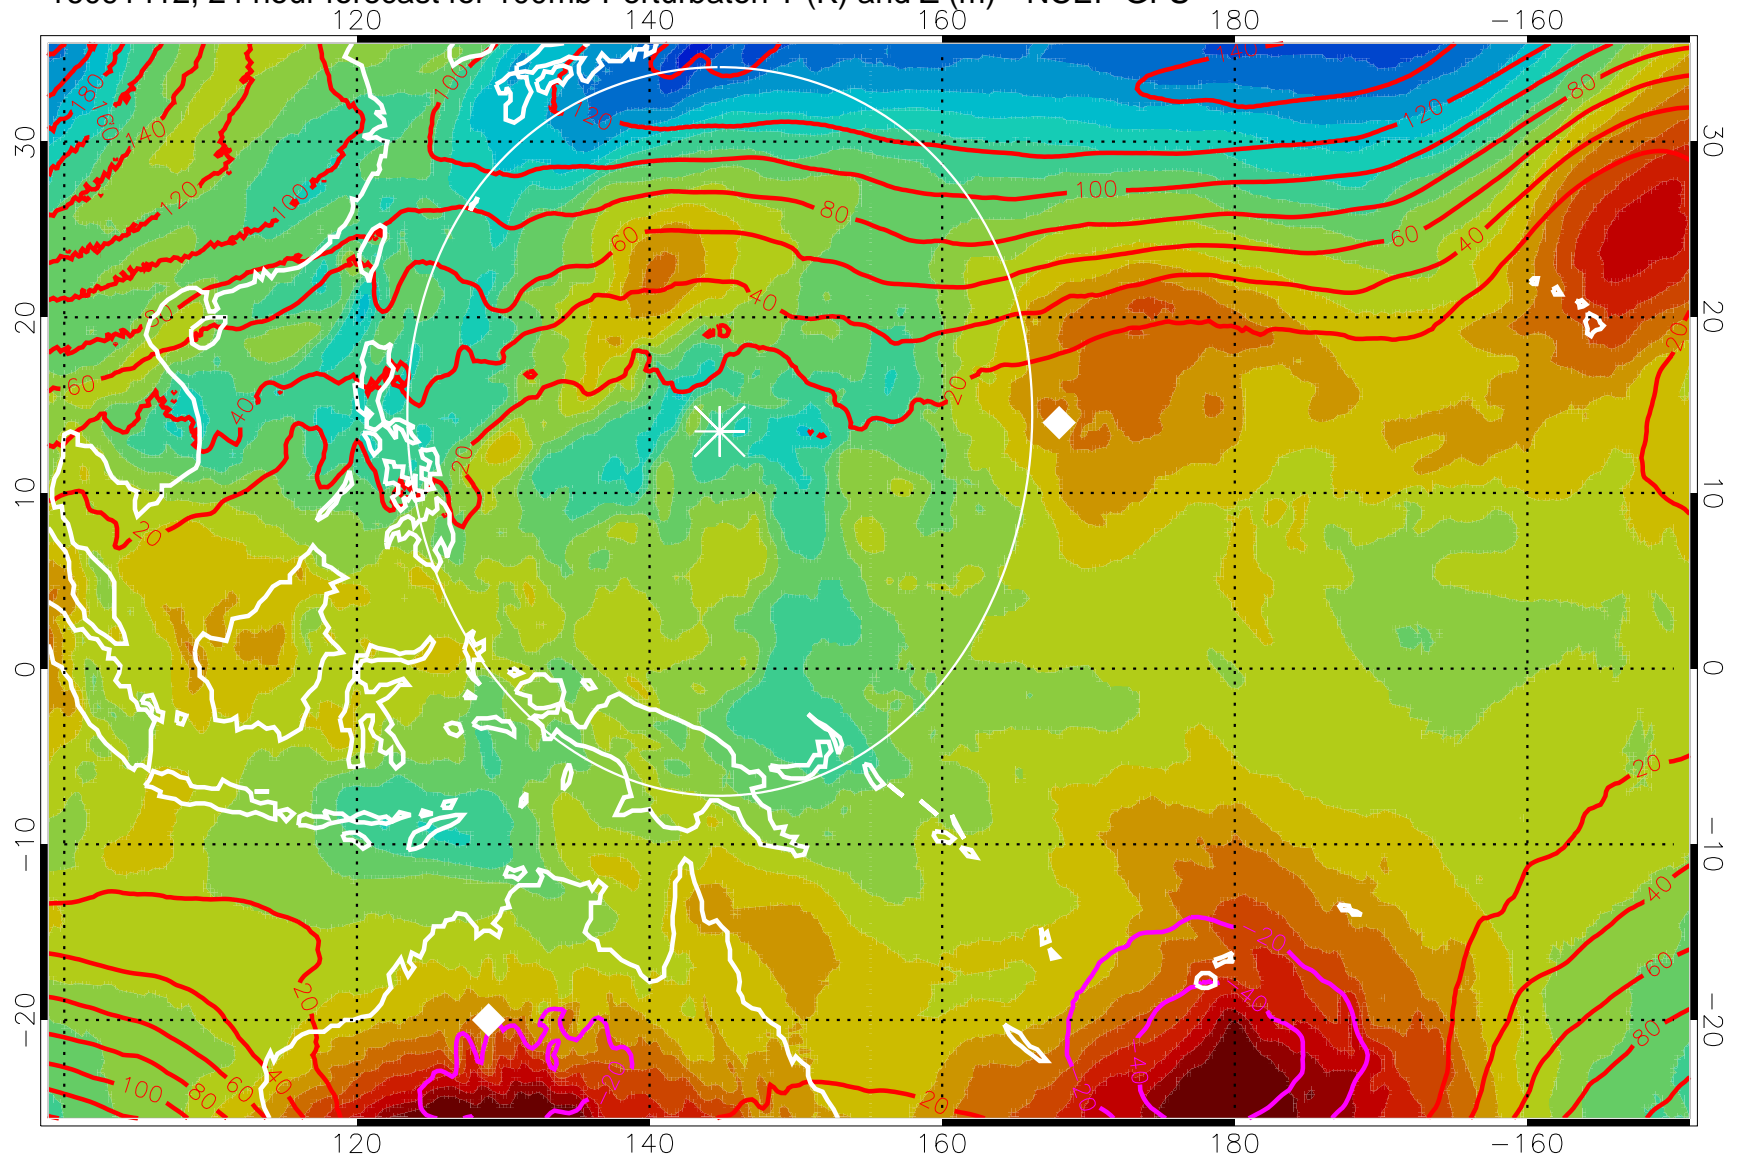

16091412, 24 hour forecast for 100mb Perturbaton T (K) and Z (m)-- NCEP GFS

Contours are 100 mbar Z perturbation (m)
Positive Z Contours
Negative Z Contours
Diamonds-mean pos. of anticyclones

Range ring of 2304 km