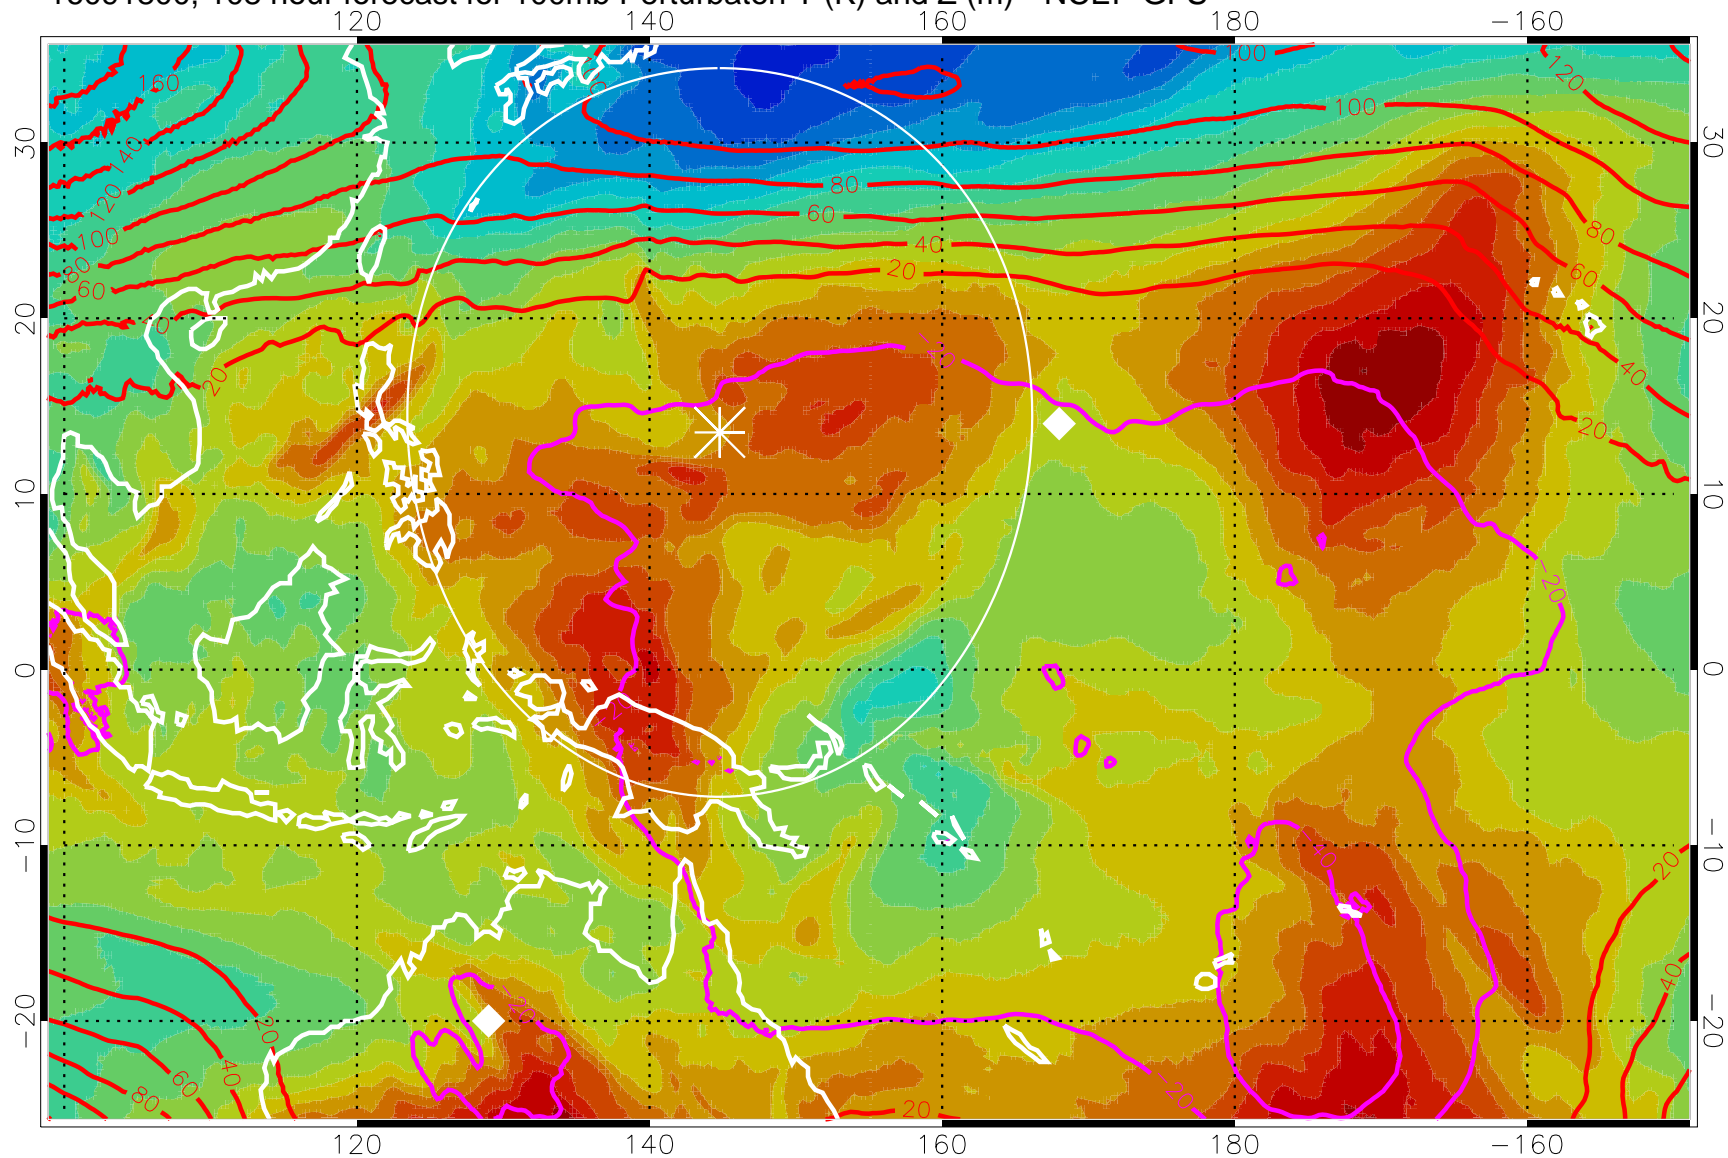

16091800, 108 hour forecast for 100mb Perturbaton T (K) and Z (m)-- NCEP GFS

Contours are 100 mbar Z perturbation (m)
Positive Z Contours
Negative Z Contours
Diamonds-mean pos. of anticyclones

Range ring of 2304 km