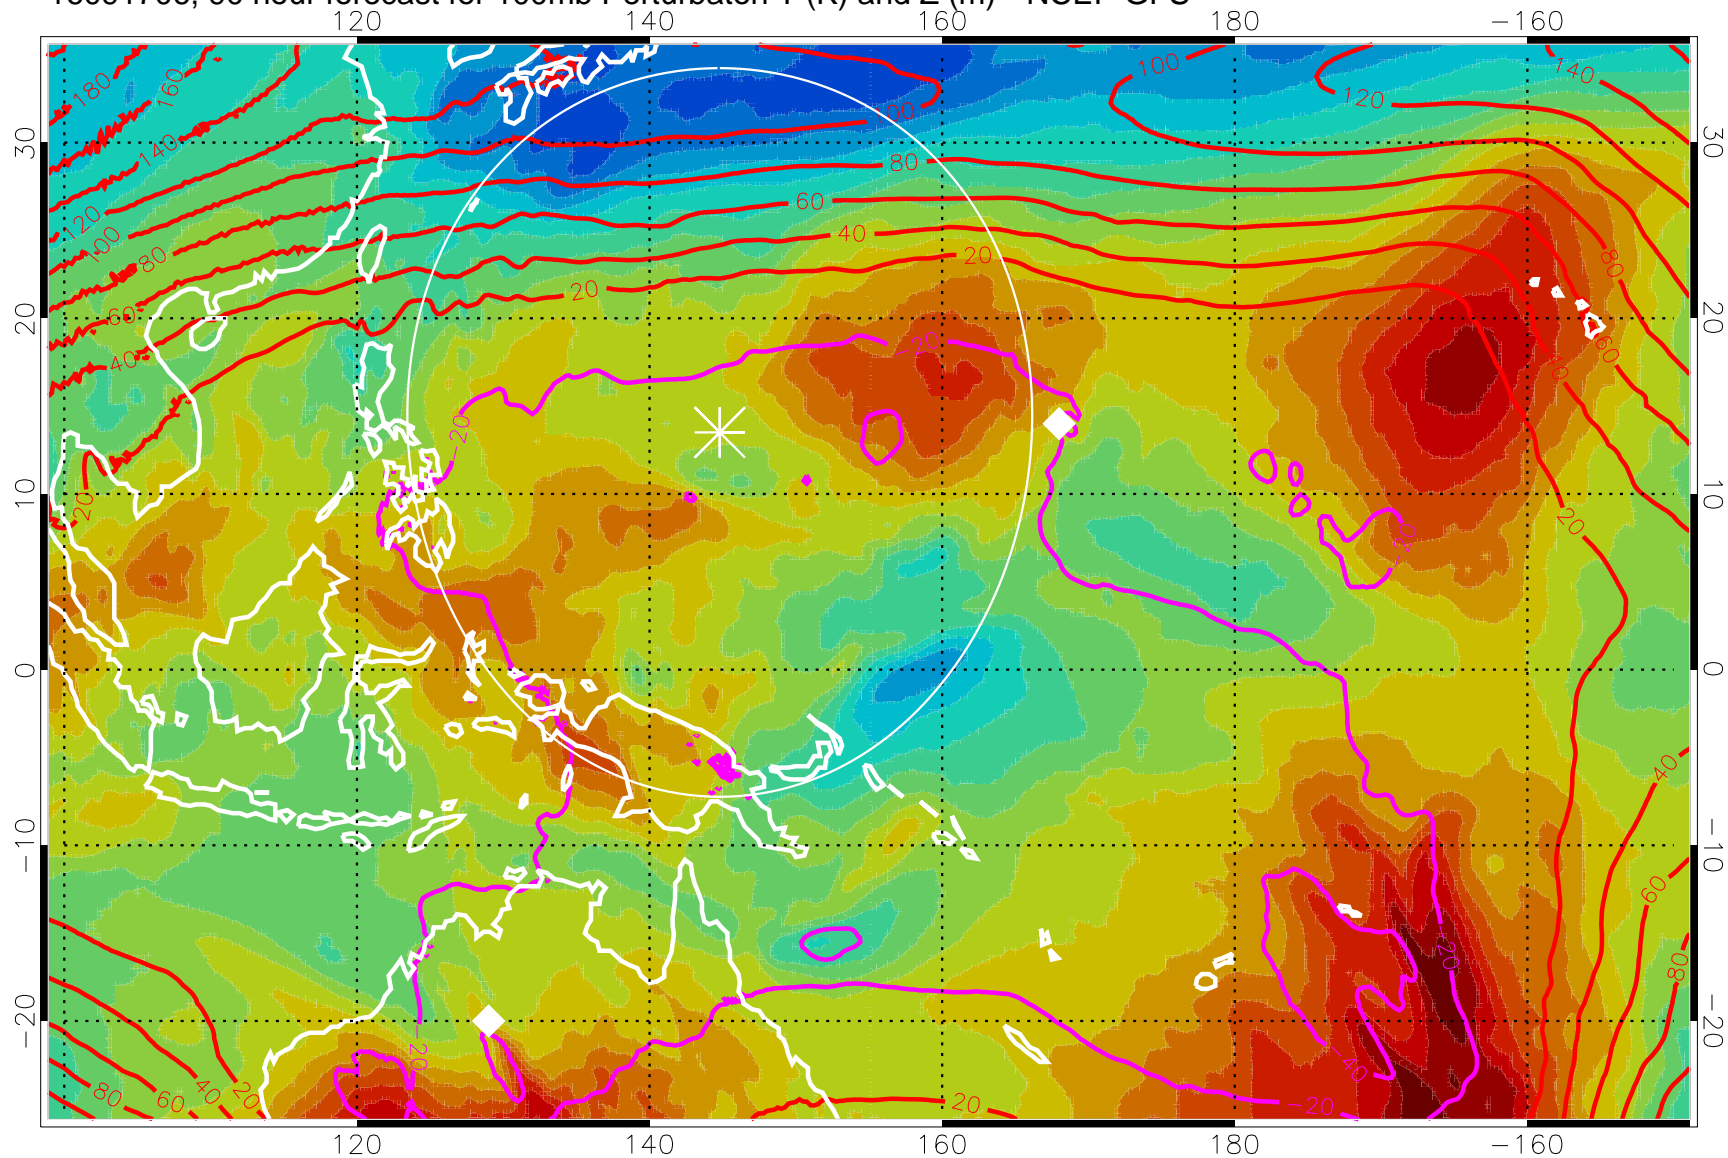

16091706, 90 hour forecast for 100mb Perturbaton T (K) and Z (m)-- NCEP GFS

Contours are 100 mbar Z perturbation (m)
Positive Z Contours
Negative Z Contours
Diamonds-mean pos. of anticyclones

Range ring of 2304 km