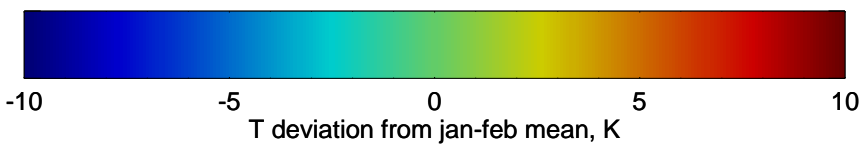

16091700, 84 hour forecast for 100mb Perturbaton T (K) and Z (m)-- NCEP GFS

Contours are 100 mbar Z perturbation (m)
Positive Z Contours
Negative Z Contours
Diamonds-mean pos. of anticyclones

Range ring of 2304 km