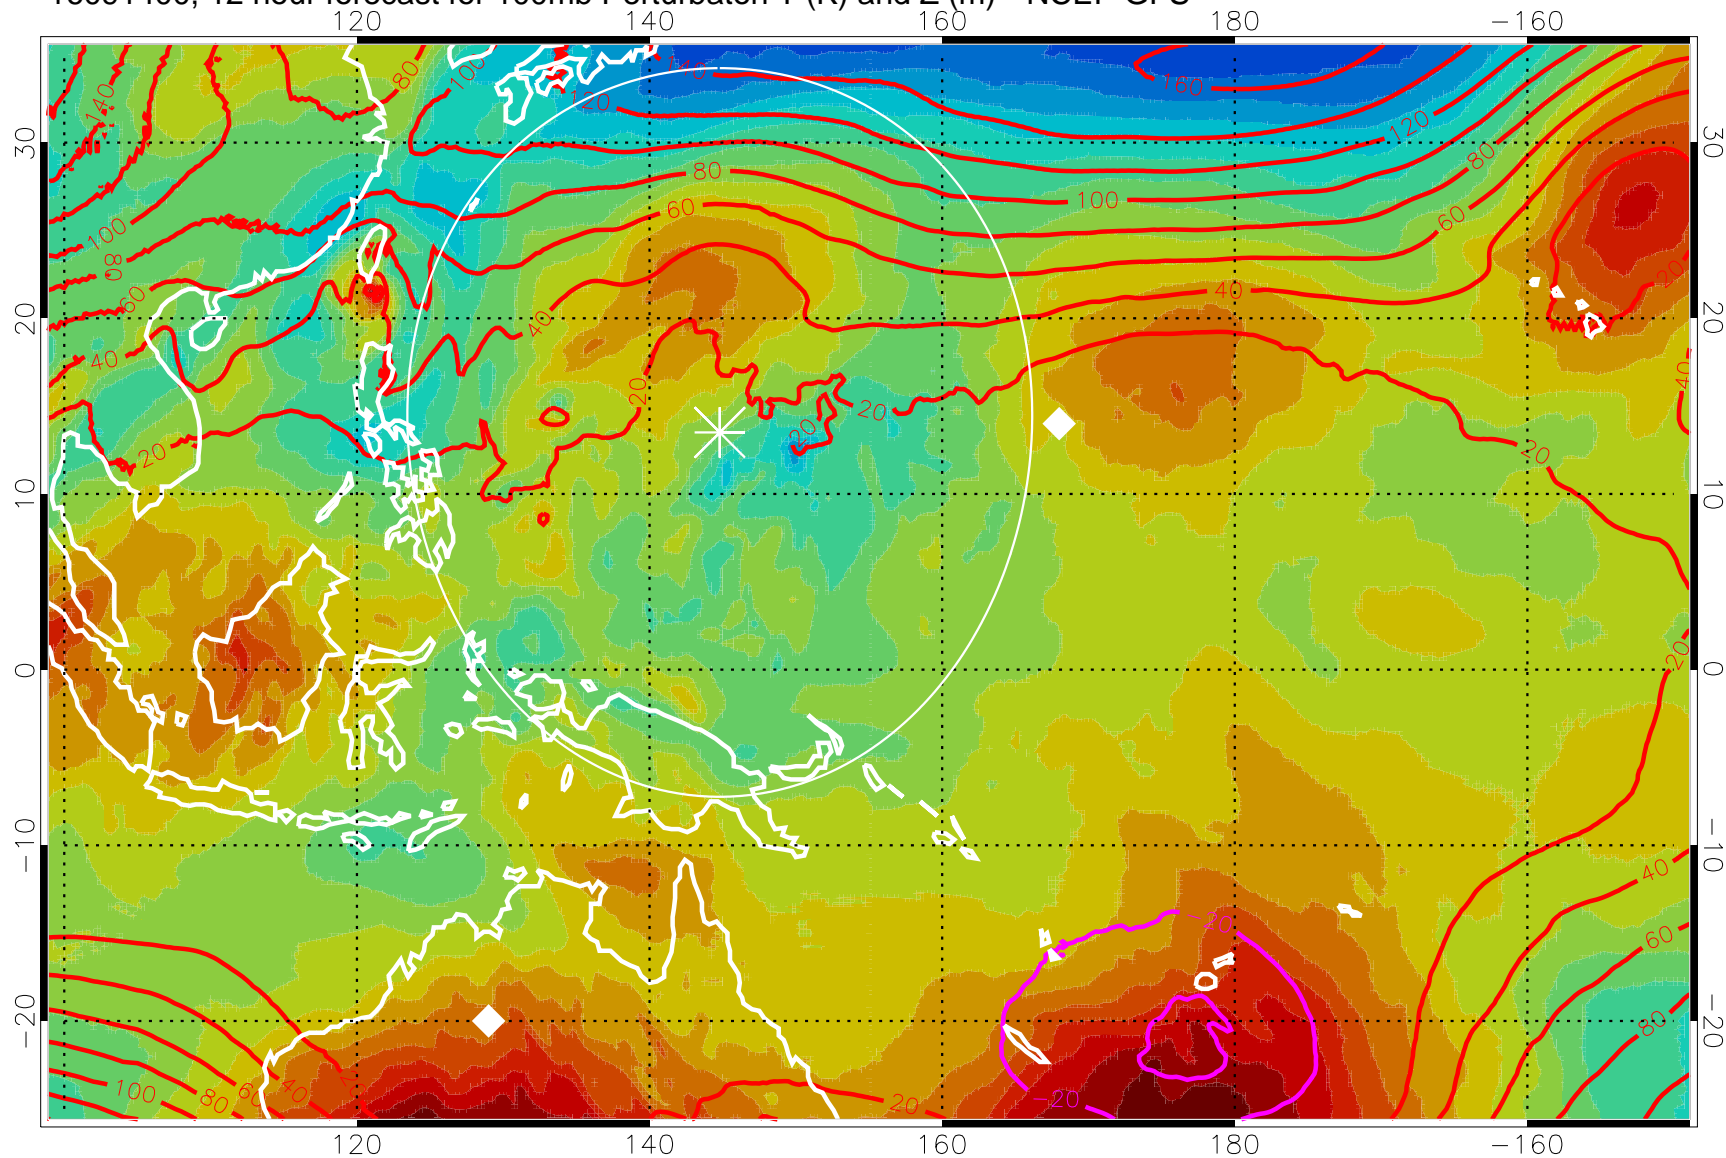

16091400, 12 hour forecast for 100mb Perturbaton T (K) and Z (m)-- NCEP GFS

Contours are 100 mbar Z perturbation (m)
Positive Z Contours
Negative Z Contours
Diamonds-mean pos. of anticyclones

Range ring of 2304 km