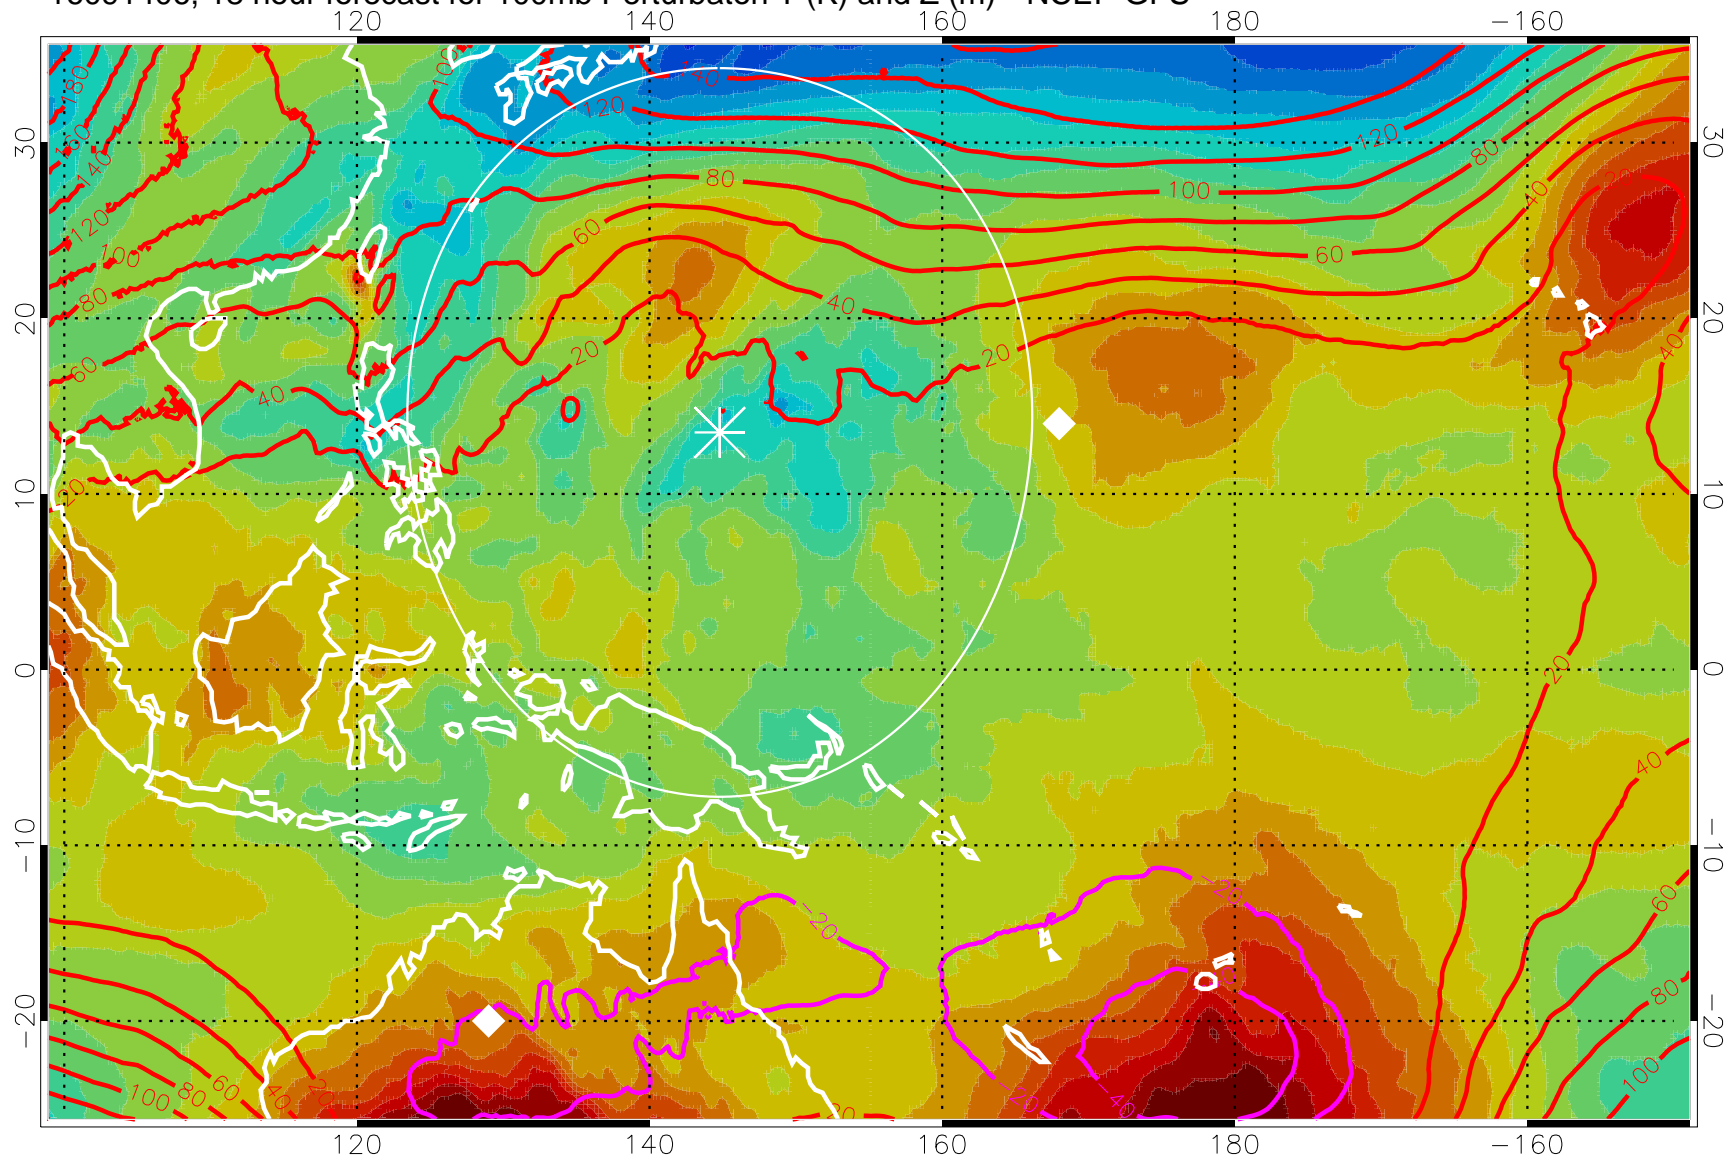

16091406, 18 hour forecast for 100mb Perturbaton T (K) and Z (m)-- NCEP GFS

Contours are 100 mbar Z perturbation (m)
Positive Z Contours
Negative Z Contours
Diamonds-mean pos. of anticyclones

Range ring of 2304 km