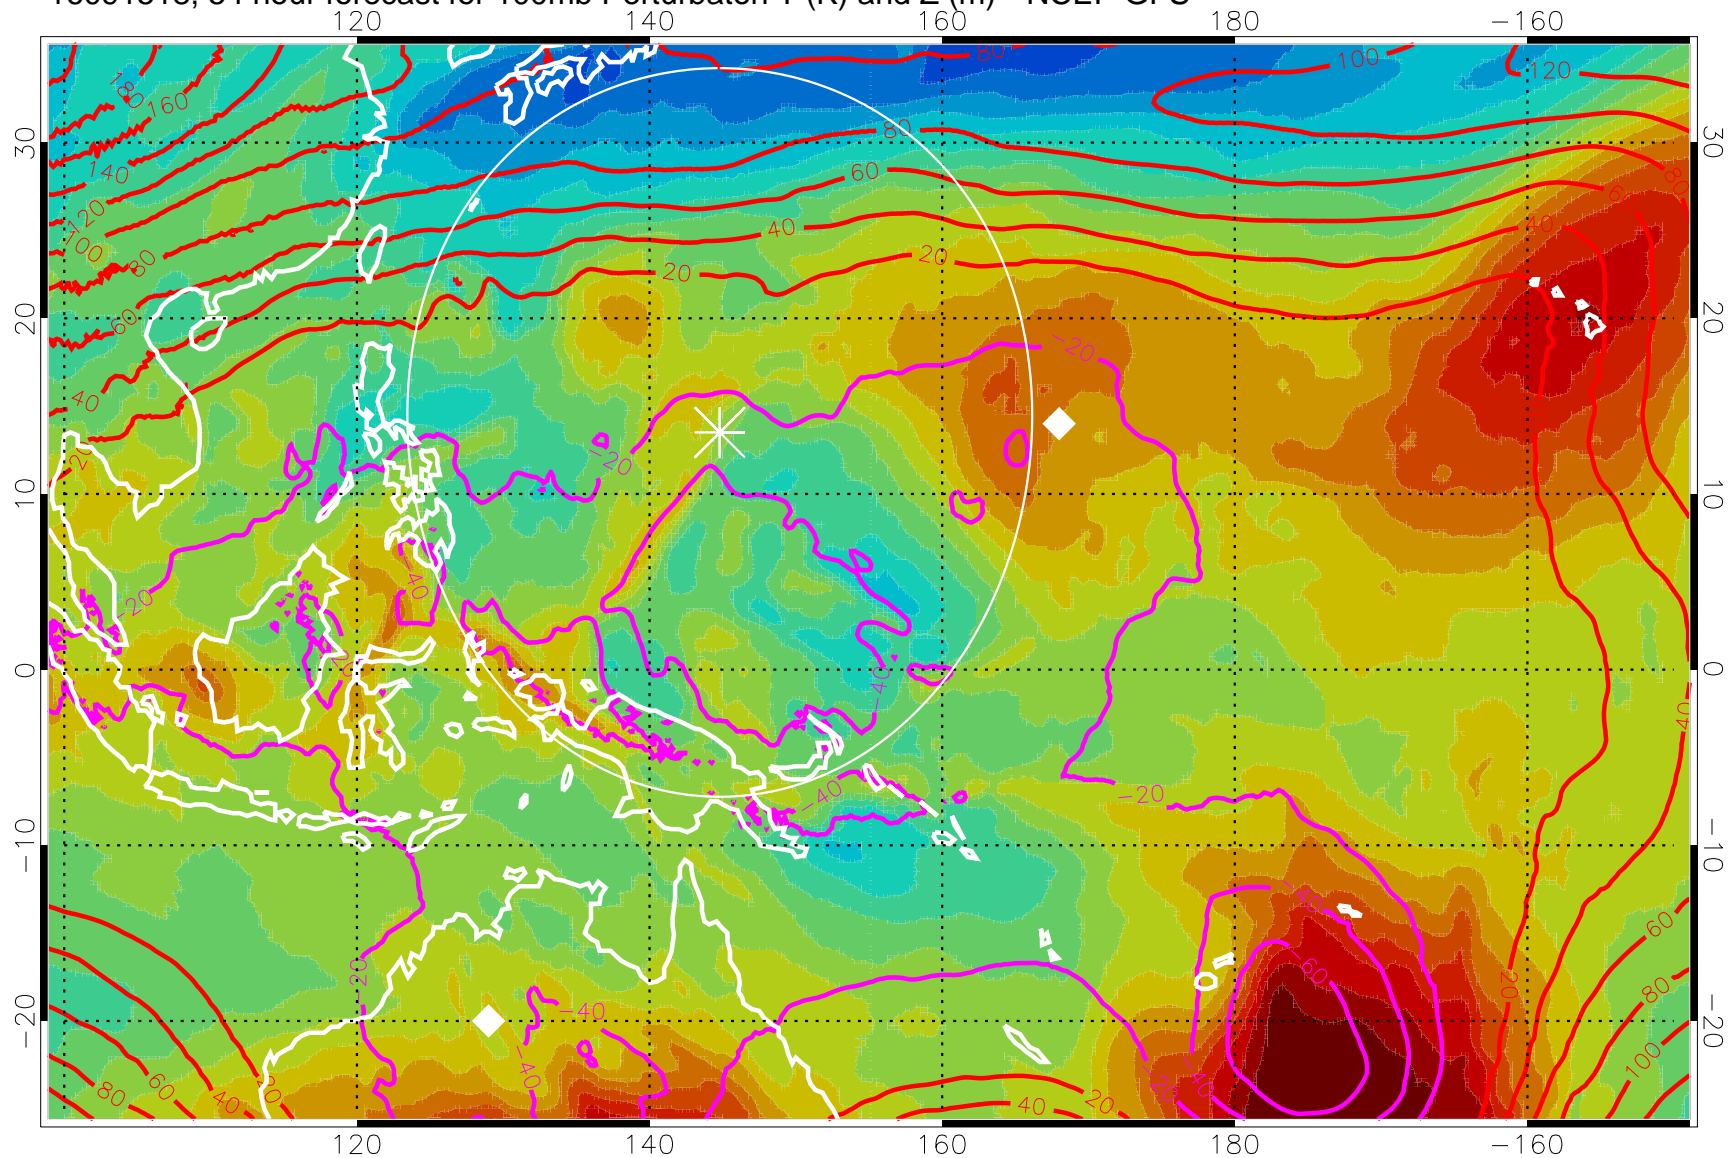

16091518, 54 hour forecast for 100mb Perturbaton T (K) and Z (m)-- NCEP GFS

Contours are 100 mbar Z perturbation (m)
Positive Z Contours
Negative Z Contours
Diamonds-mean pos. of anticyclones

Range ring of 2304 km