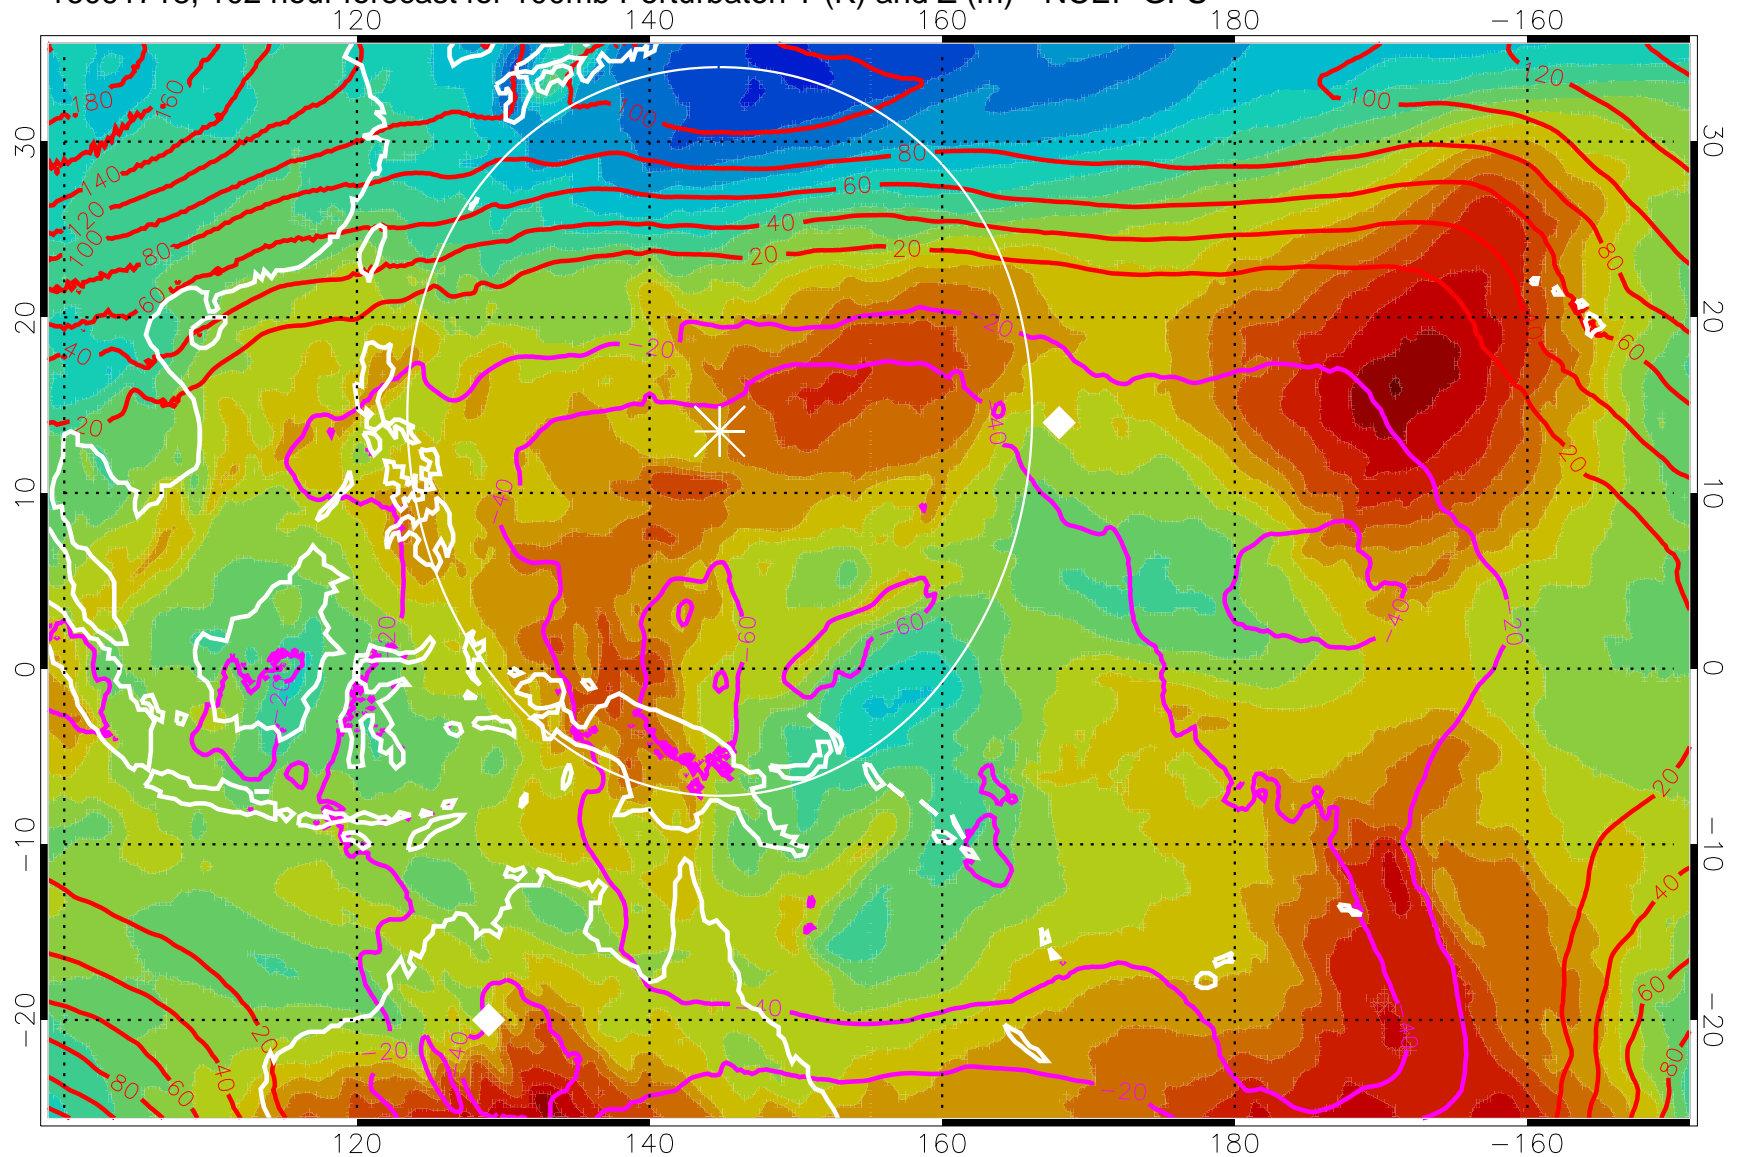

16091718, 102 hour forecast for 100mb Perturbaton T (K) and Z (m)-- NCEP GFS

Contours are 100 mbar Z perturbation (m)
Positive Z Contours
Negative Z Contours
Diamonds-mean pos. of anticyclones

Range ring of 2304 km