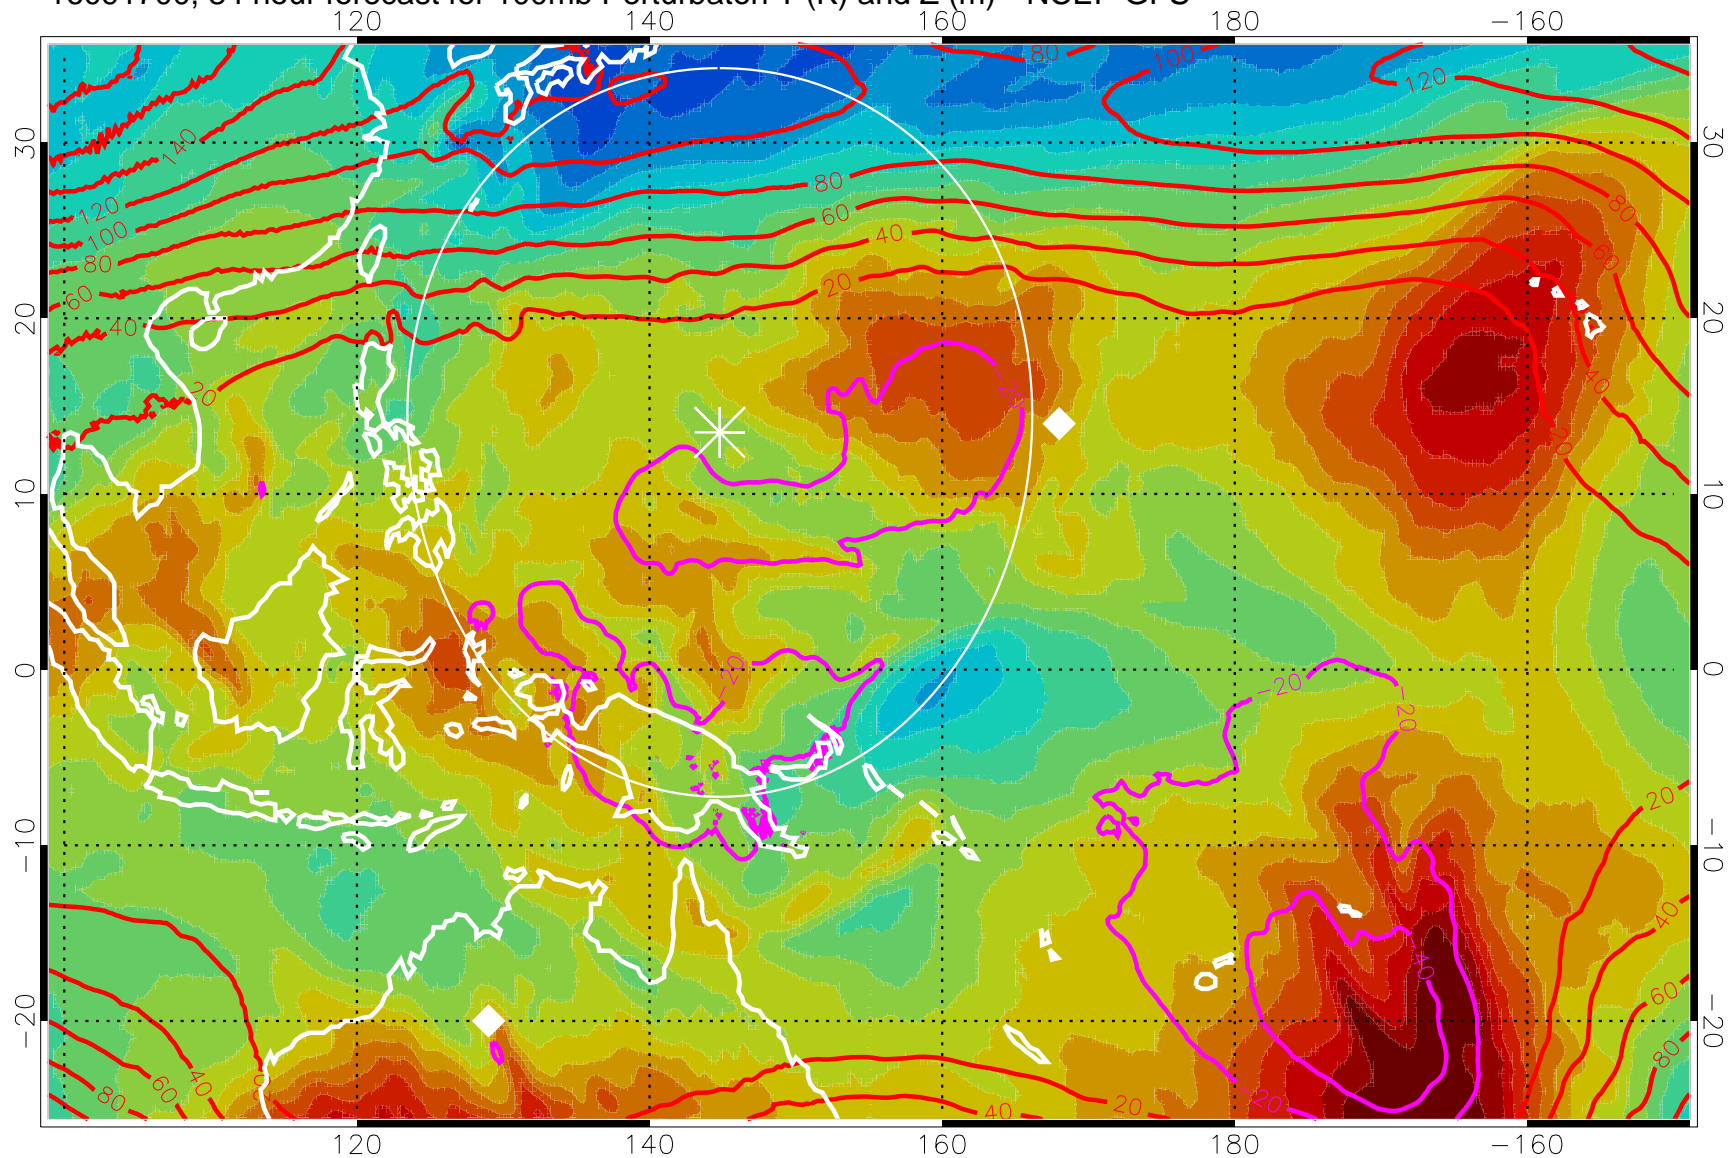

16091700, 84 hour forecast for 100mb Perturbaton T (K) and Z (m)-- NCEP GFS

Contours are 100 mbar Z perturbation (m)
Positive Z Contours
Negative Z Contours
Diamonds-mean pos. of anticyclones

Range ring of 2304 km