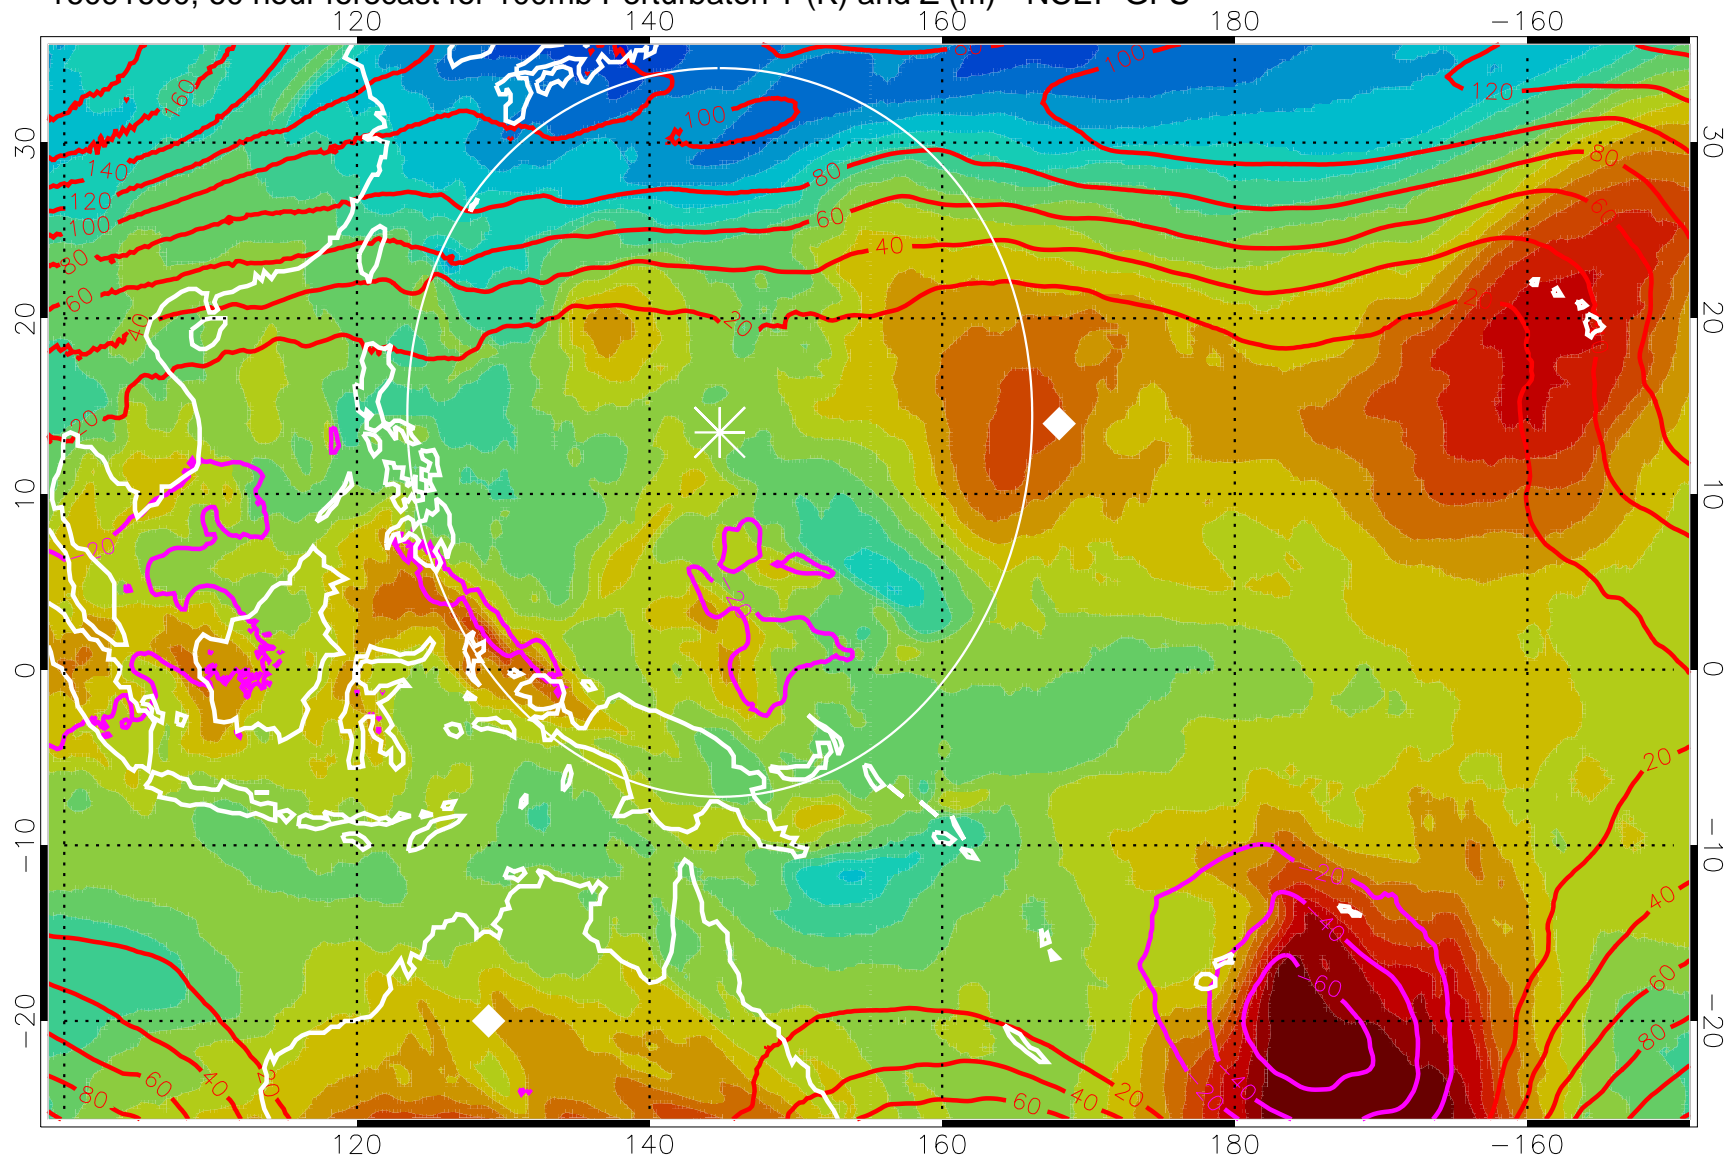

16091600, 60 hour forecast for 100mb Perturbaton T (K) and Z (m)-- NCEP GFS

Contours are 100 mbar Z perturbation (m)
Positive Z Contours
Negative Z Contours
Diamonds-mean pos. of anticyclones

Range ring of 2304 km