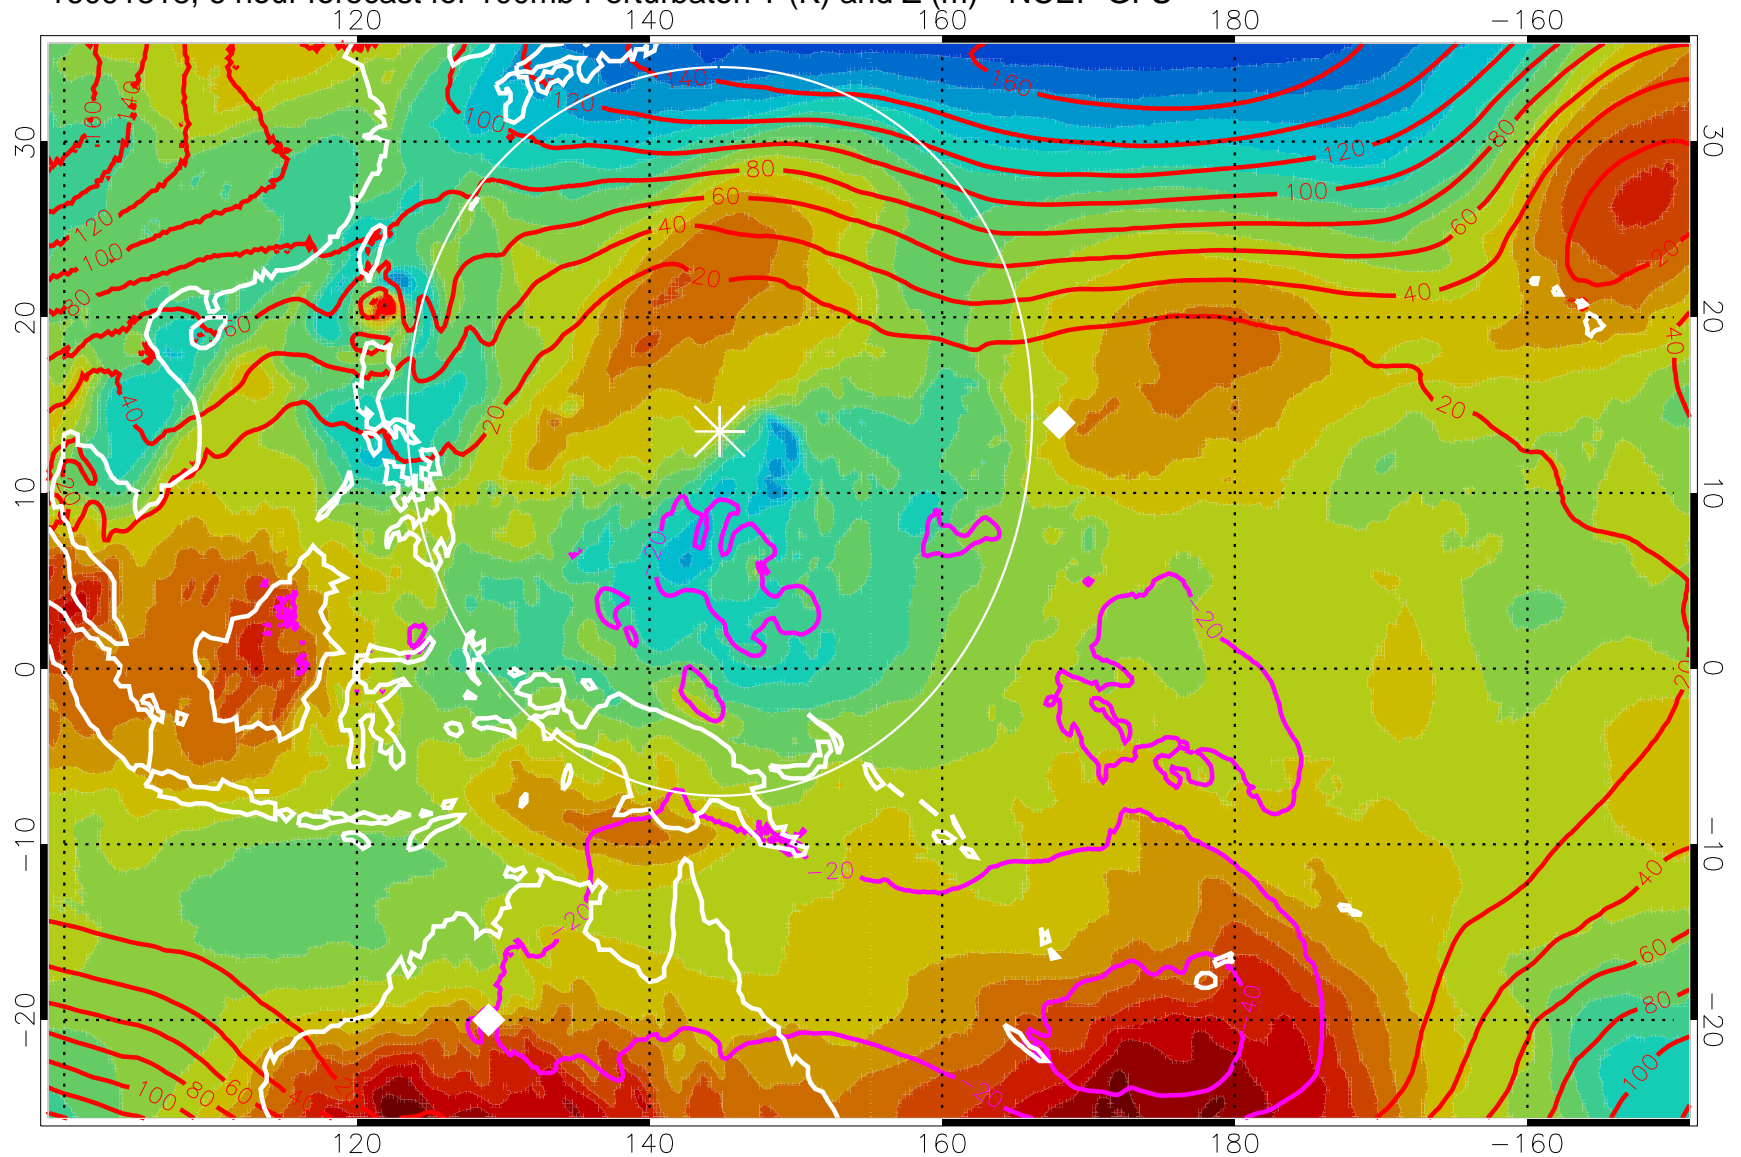

16091318, 6 hour forecast for 100mb Perturbaton T (K) and Z (m)-- NCEP GFS

Contours are 100 mbar Z perturbation (m)  
Positive Z Contours  
Negative Z Contours  
Diamonds-mean pos. of anticyclones

Range ring of 2304 km