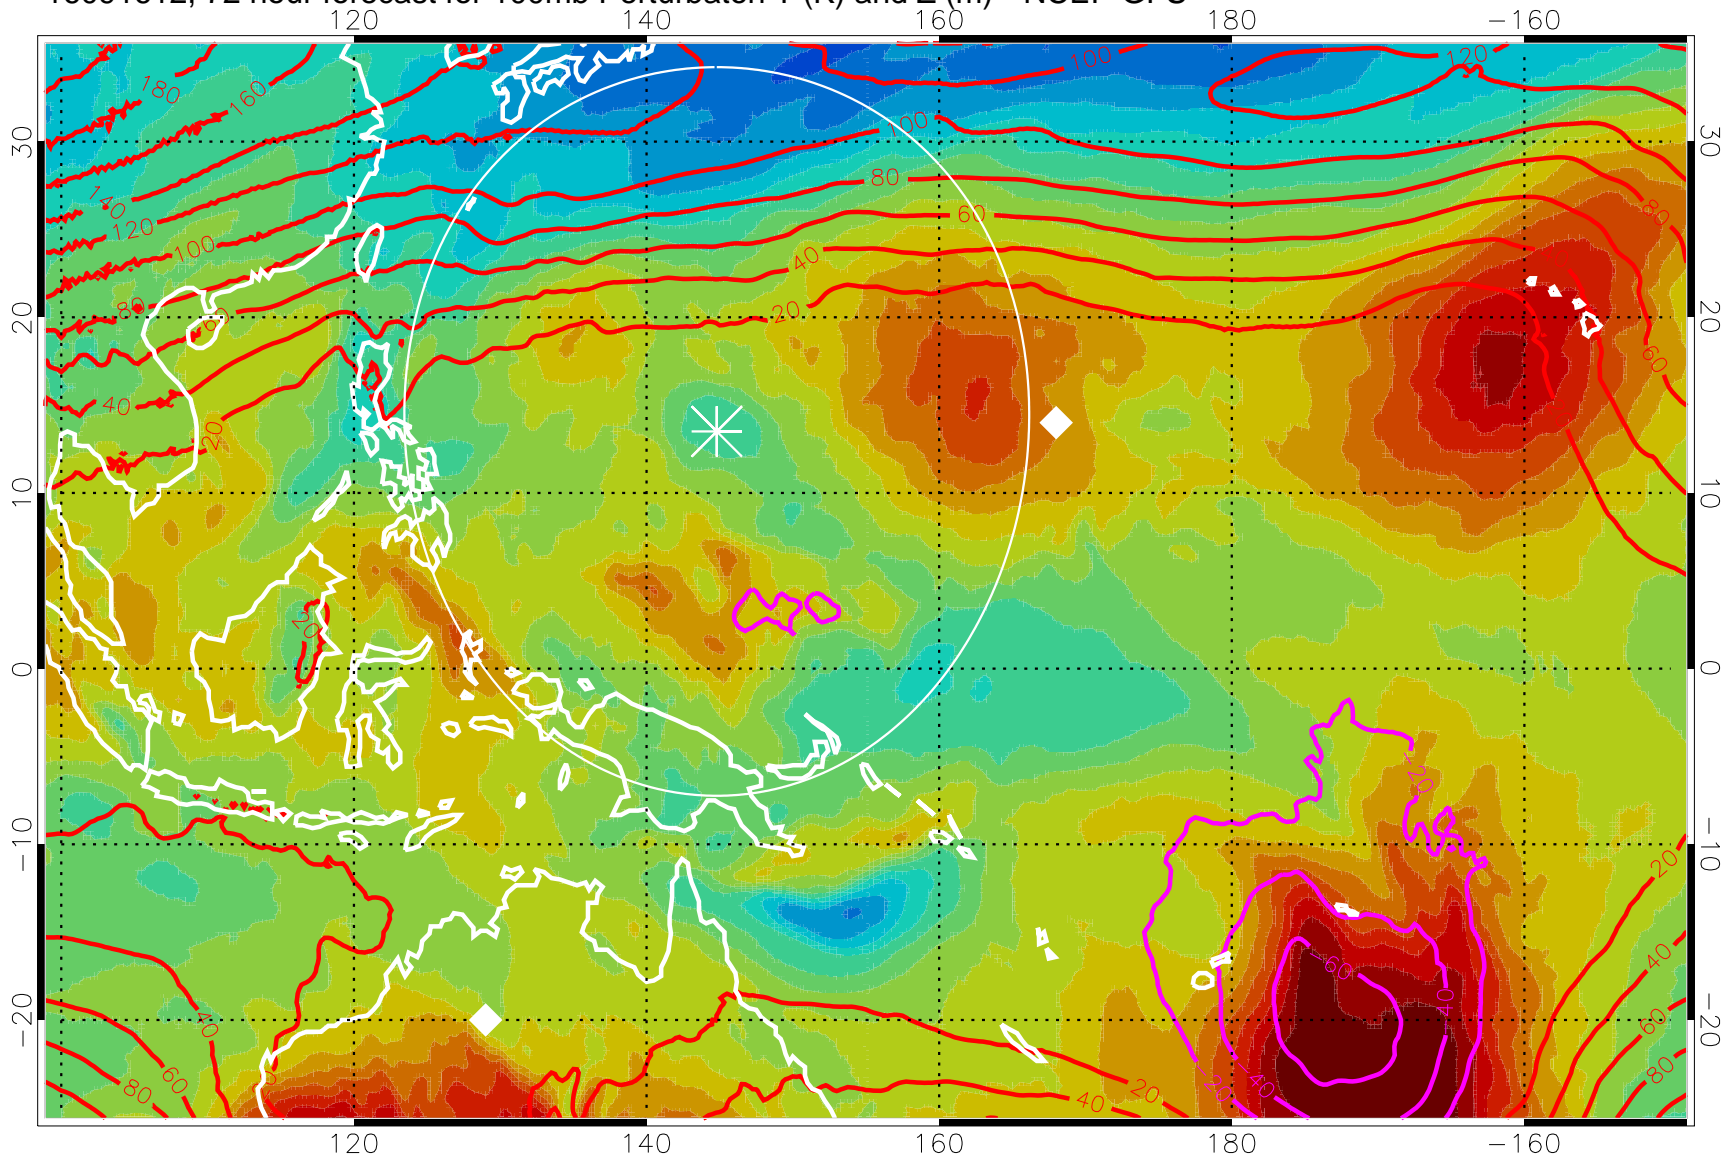

16091612, 72 hour forecast for 100mb Perturbaton T (K) and Z (m)-- NCEP GFS

Contours are 100 mbar Z perturbation (m)
Positive Z Contours
Negative Z Contours
Diamonds-mean pos. of anticyclones

Range ring of 2304 km