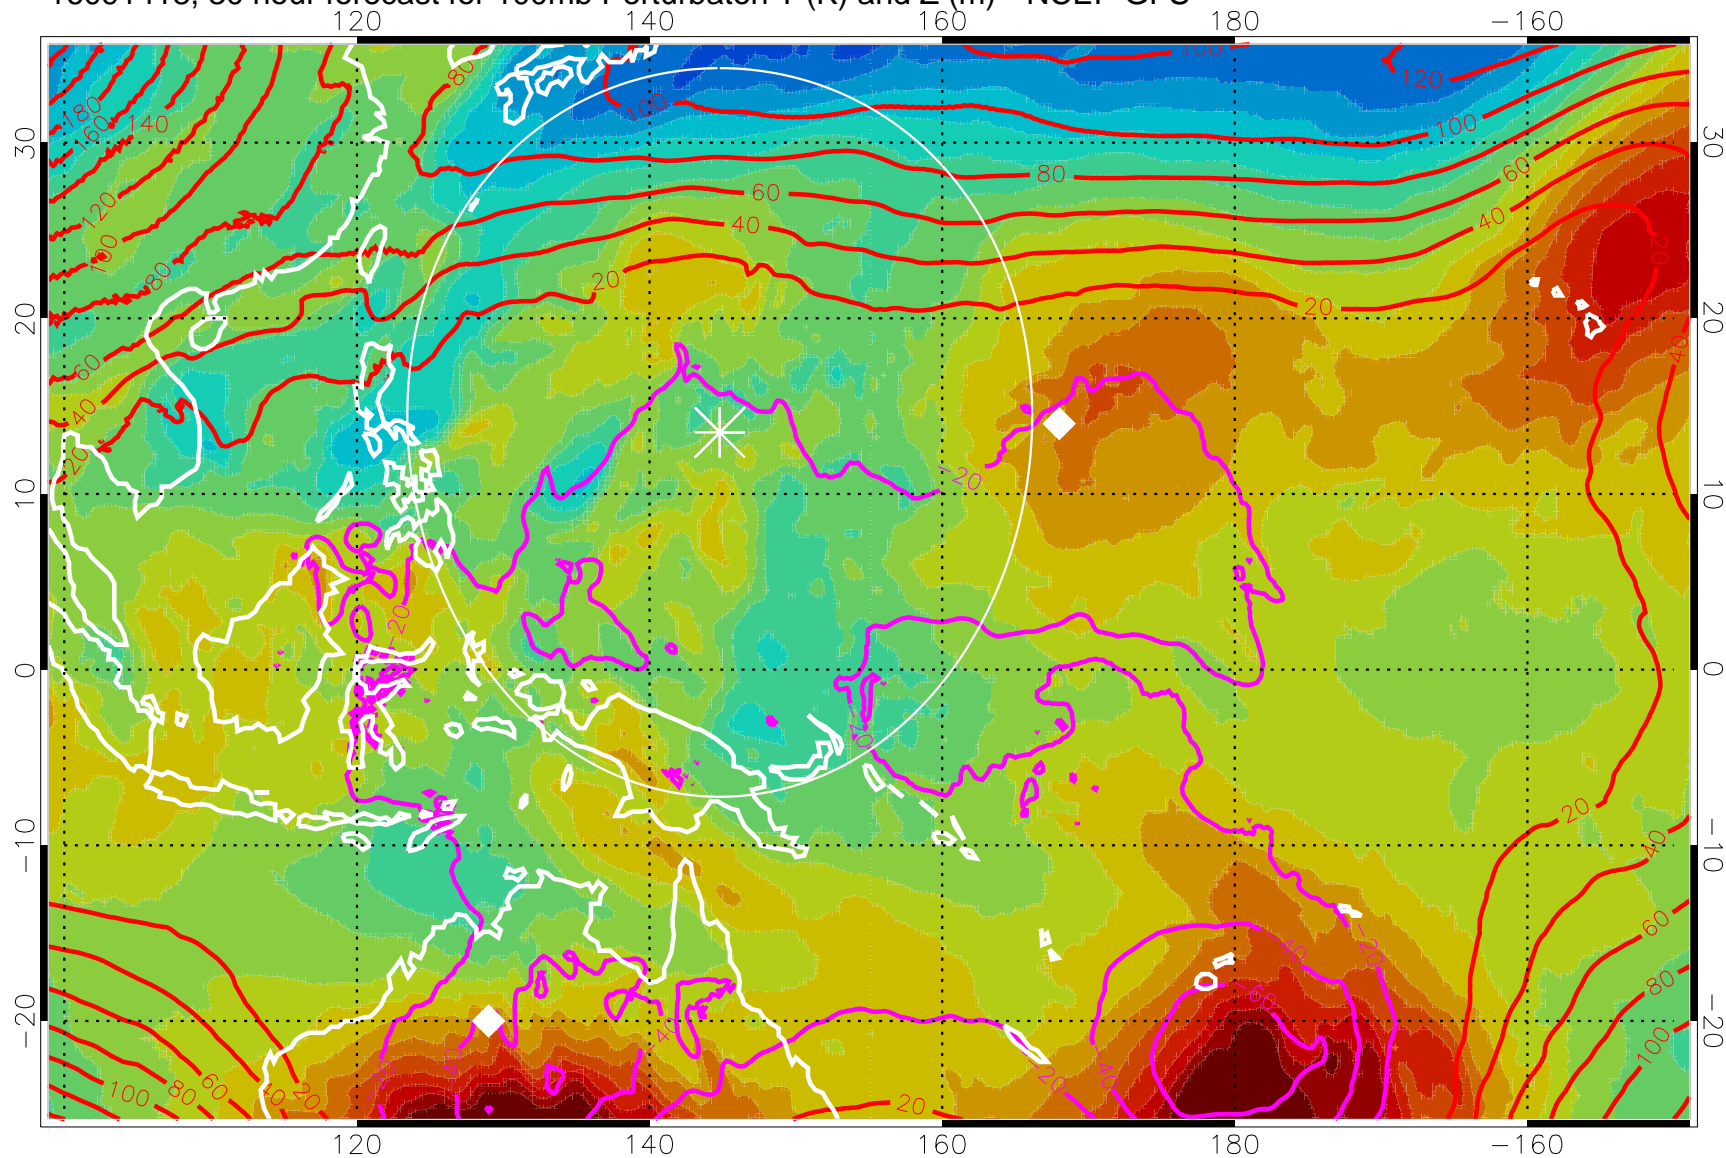

16091418, 30 hour forecast for 100mb Perturbaton T (K) and Z (m)-- NCEP GFS

Contours are 100 mbar Z perturbation (m)
Positive Z Contours
Negative Z Contours
Diamonds-mean pos. of anticyclones

Range ring of 2304 km