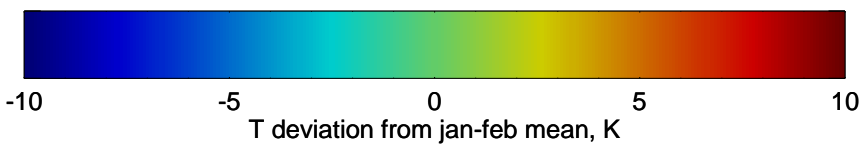

16091612, 72 hour forecast for 100mb Perturbaton T (K) and Z (m)-- NCEP GFS

Contours are 100 mbar Z perturbation (m)
Positive Z Contours
Negative Z Contours
Diamonds-mean pos. of anticyclones

Range ring of 2304 km