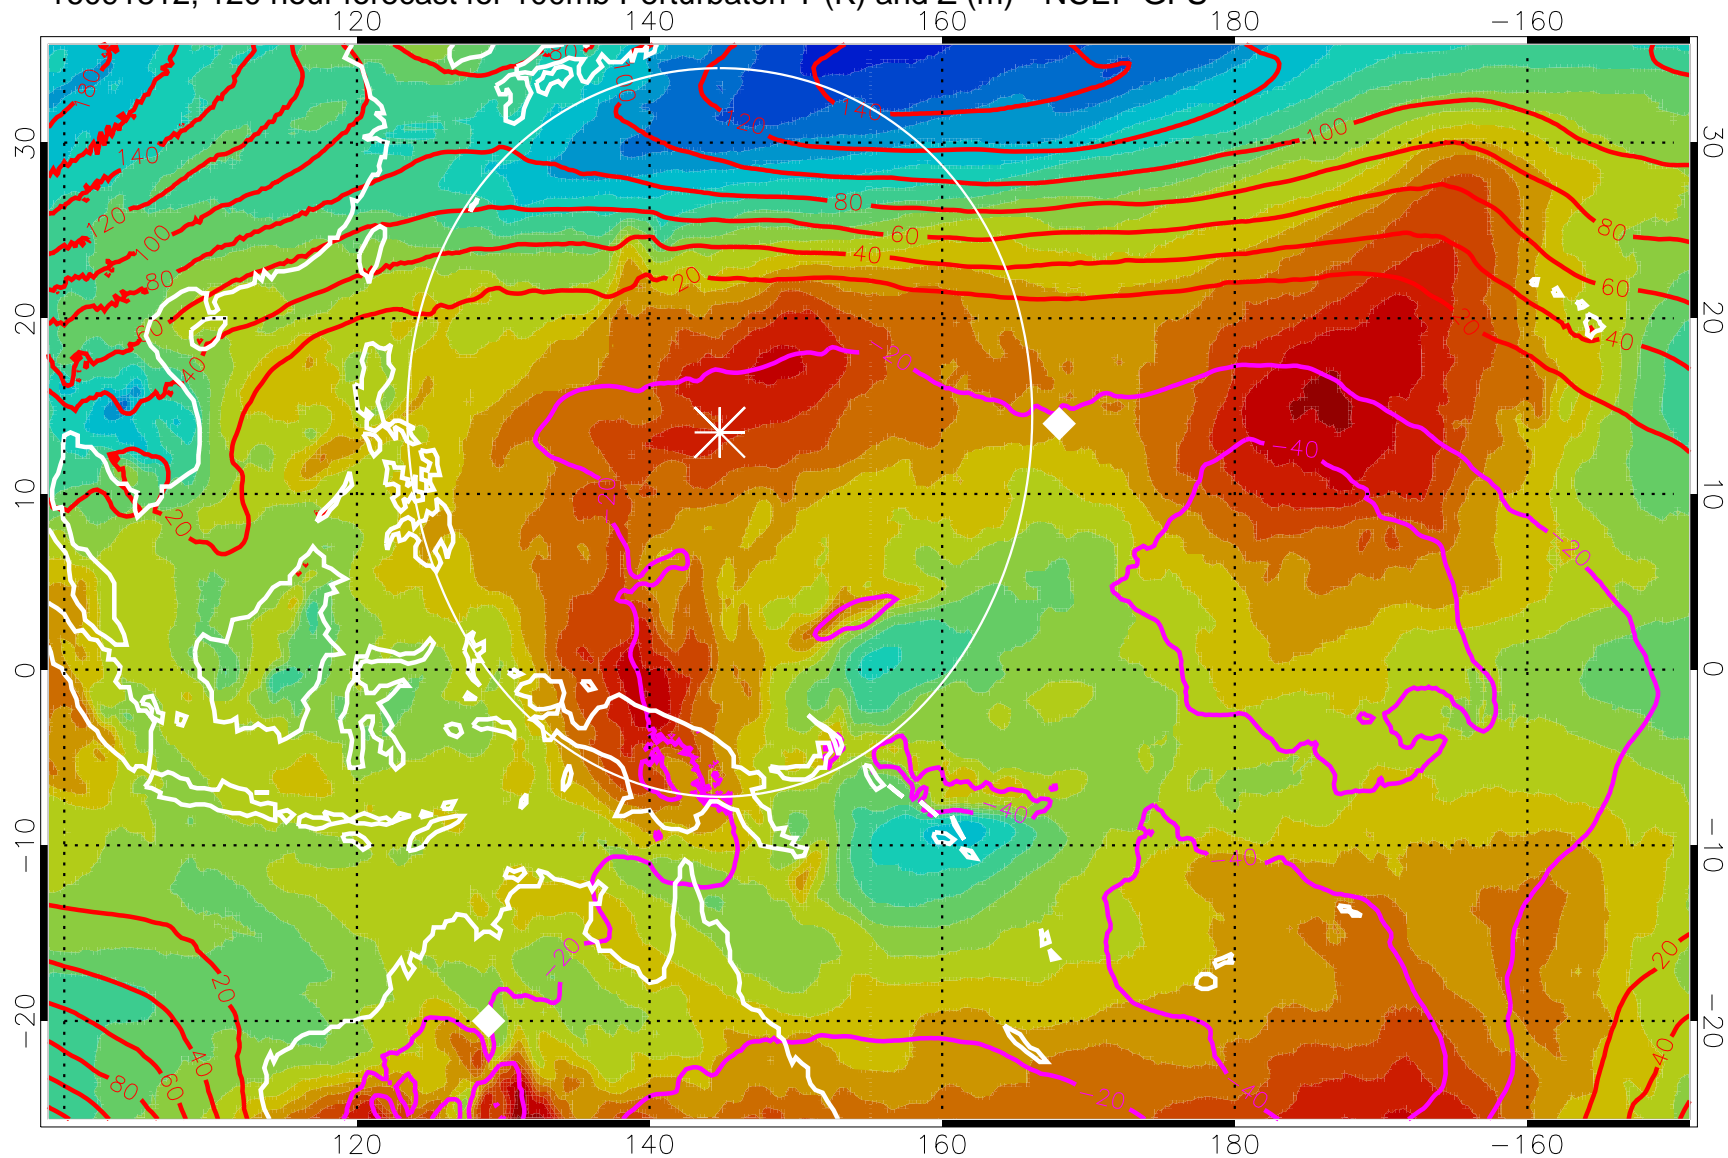

Range ring of 2304 km

16091812, 120 hour forecast for 100mb Perturbaton T (K) and Z (m)-- NCEP GFS

Contours are 100 mbar Z perturbation (m)  
Positive Z Contours  
Negative Z Contours  
Diamonds-mean pos. of anticyclones