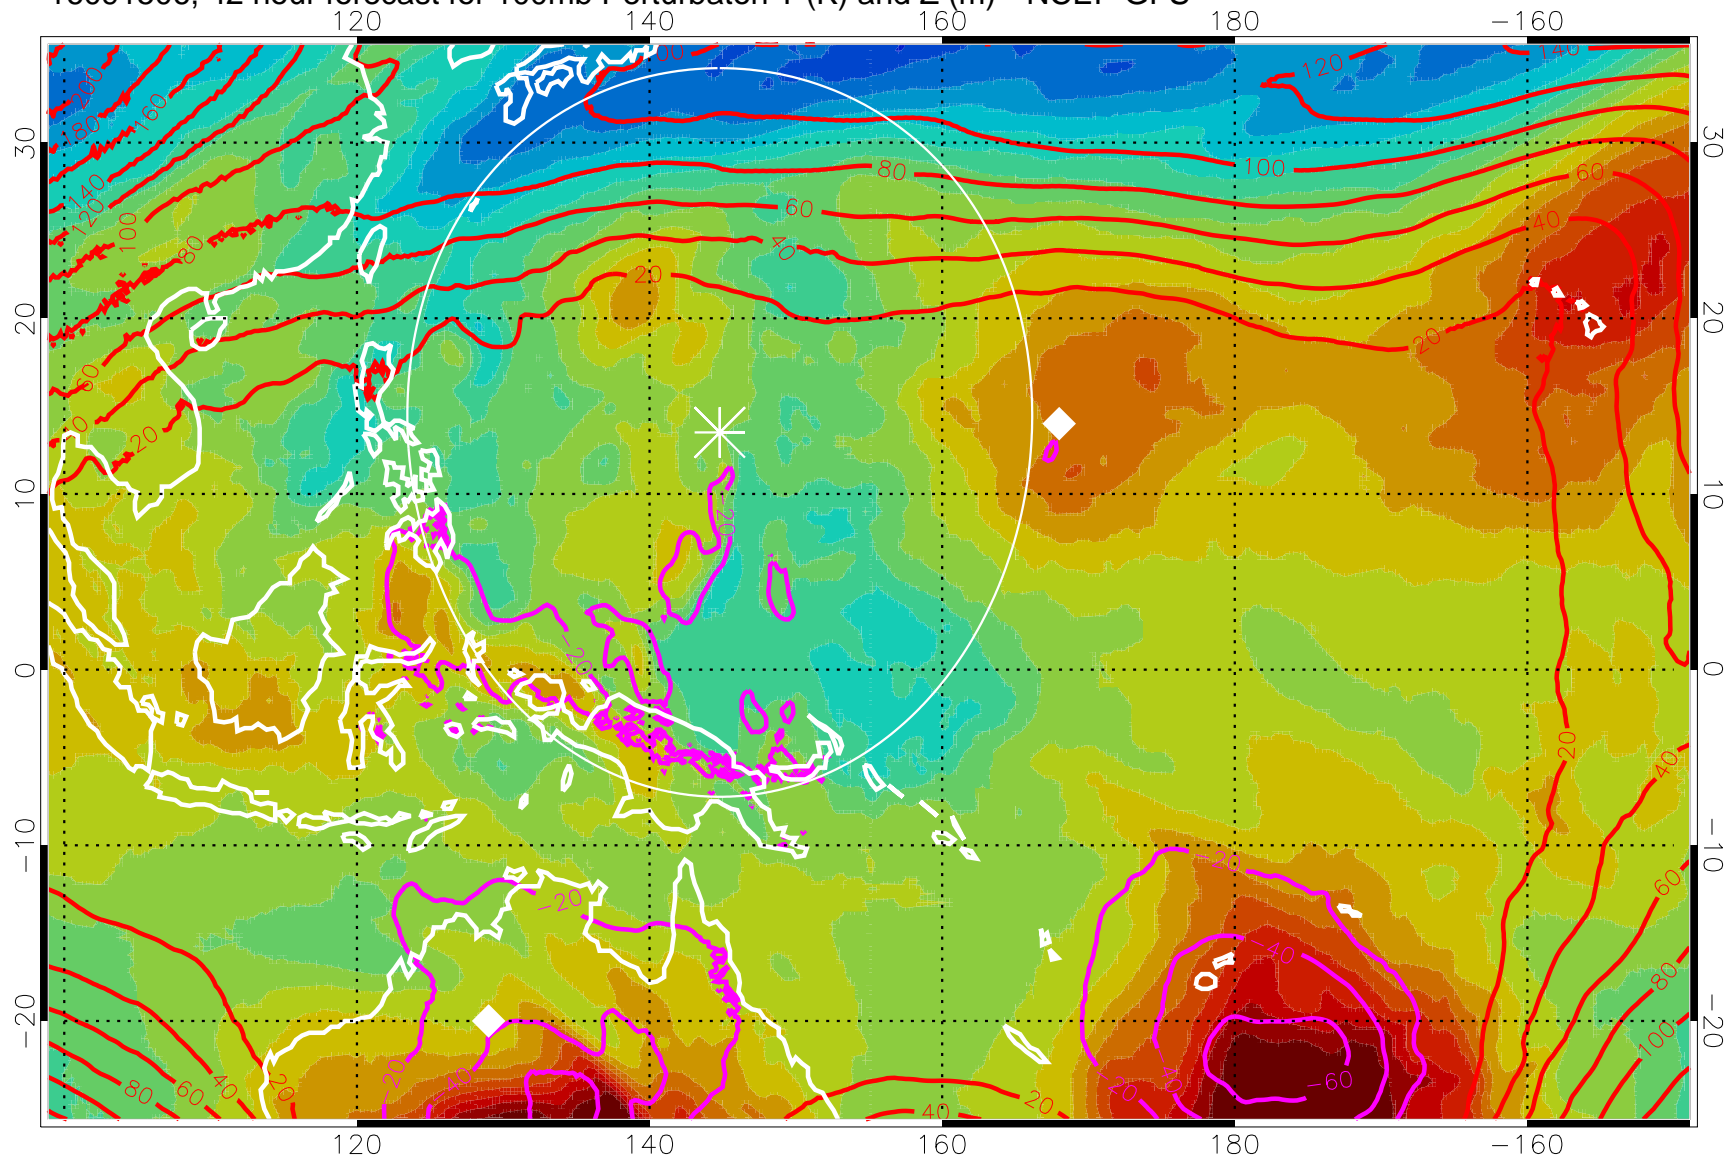

16091506, 42 hour forecast for 100mb Perturbaton T (K) and Z (m)-- NCEP GFS

Contours are 100 mbar Z perturbation (m)
Positive Z Contours
Negative Z Contours
Diamonds-mean pos. of anticyclones

Range ring of 2304 km