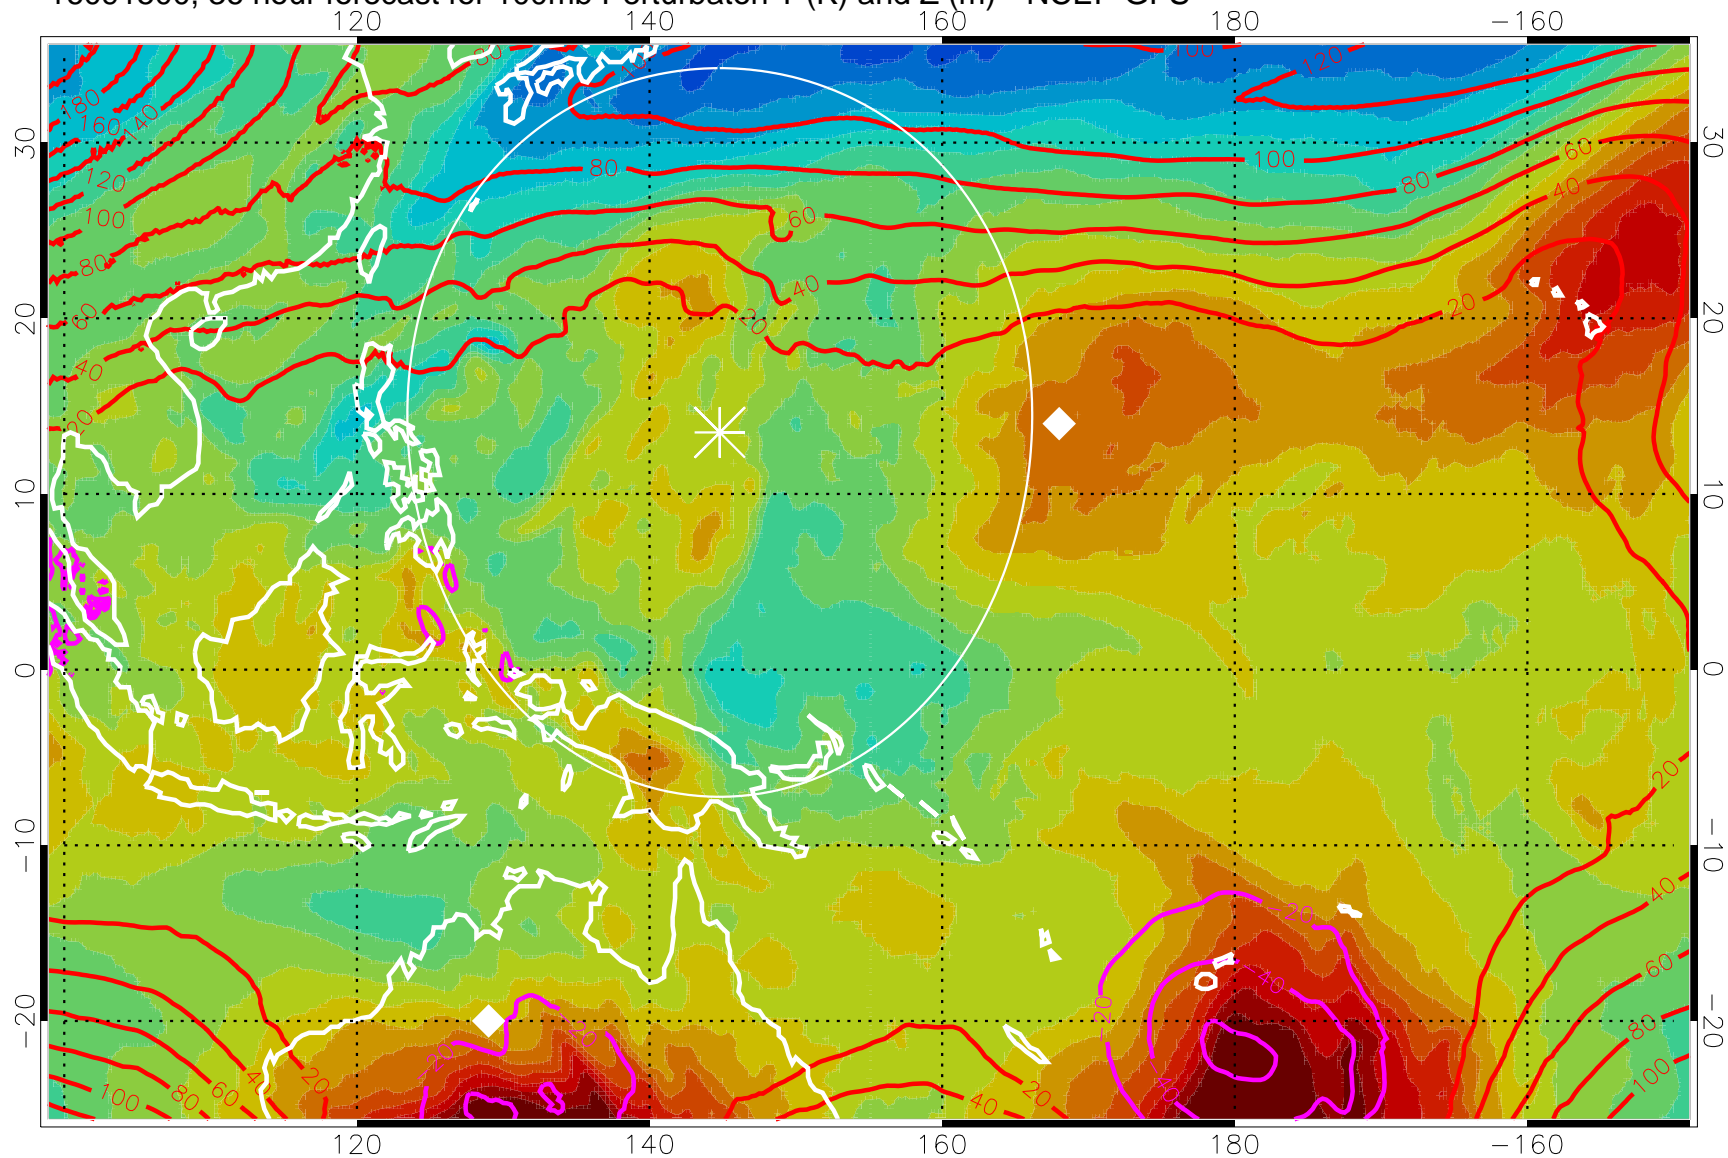

16091500, 36 hour forecast for 100mb Perturbaton T (K) and Z (m)-- NCEP GFS

Contours are 100 mbar Z perturbation (m)
Positive Z Contours
Negative Z Contours
Diamonds-mean pos. of anticyclones

Range ring of 2304 km