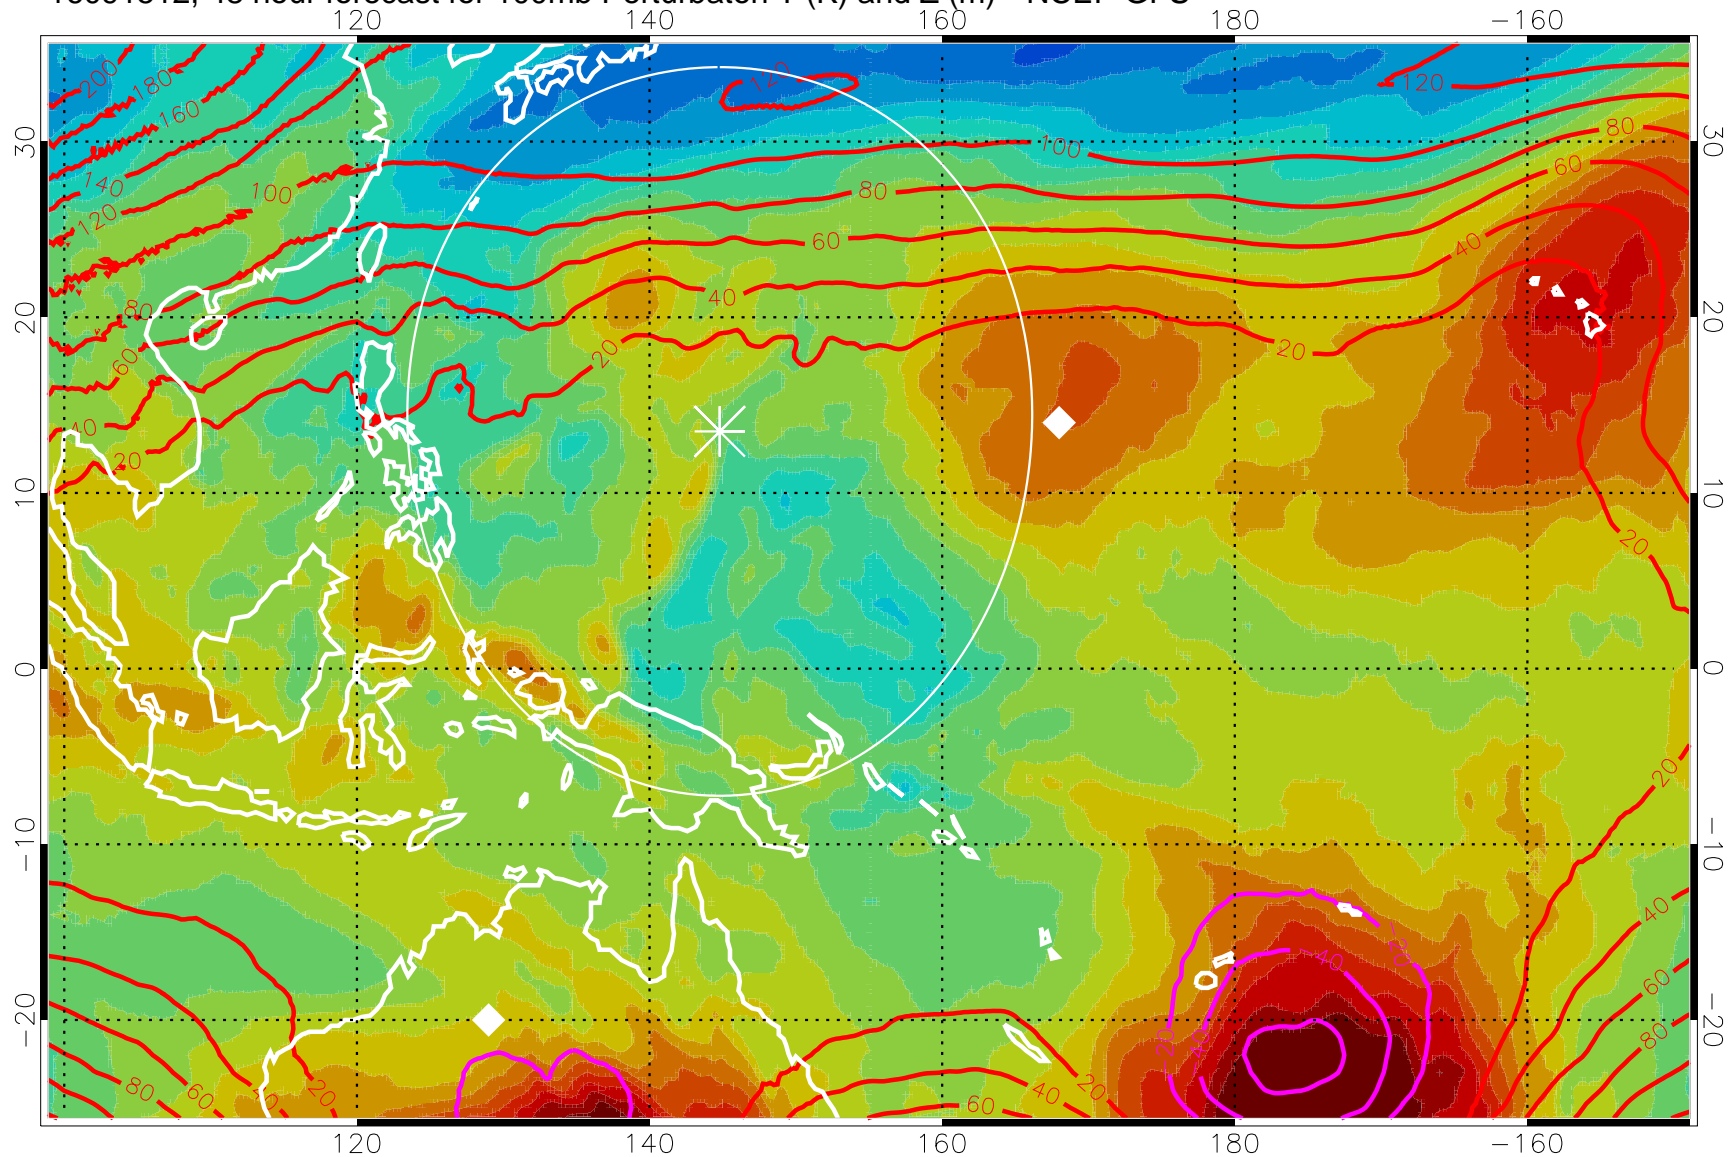

16091512, 48 hour forecast for 100mb Perturbaton T (K) and Z (m)-- NCEP GFS

Contours are 100 mbar Z perturbation (m)
Positive Z Contours
Negative Z Contours
Diamonds-mean pos. of anticyclones

Range ring of 2304 km