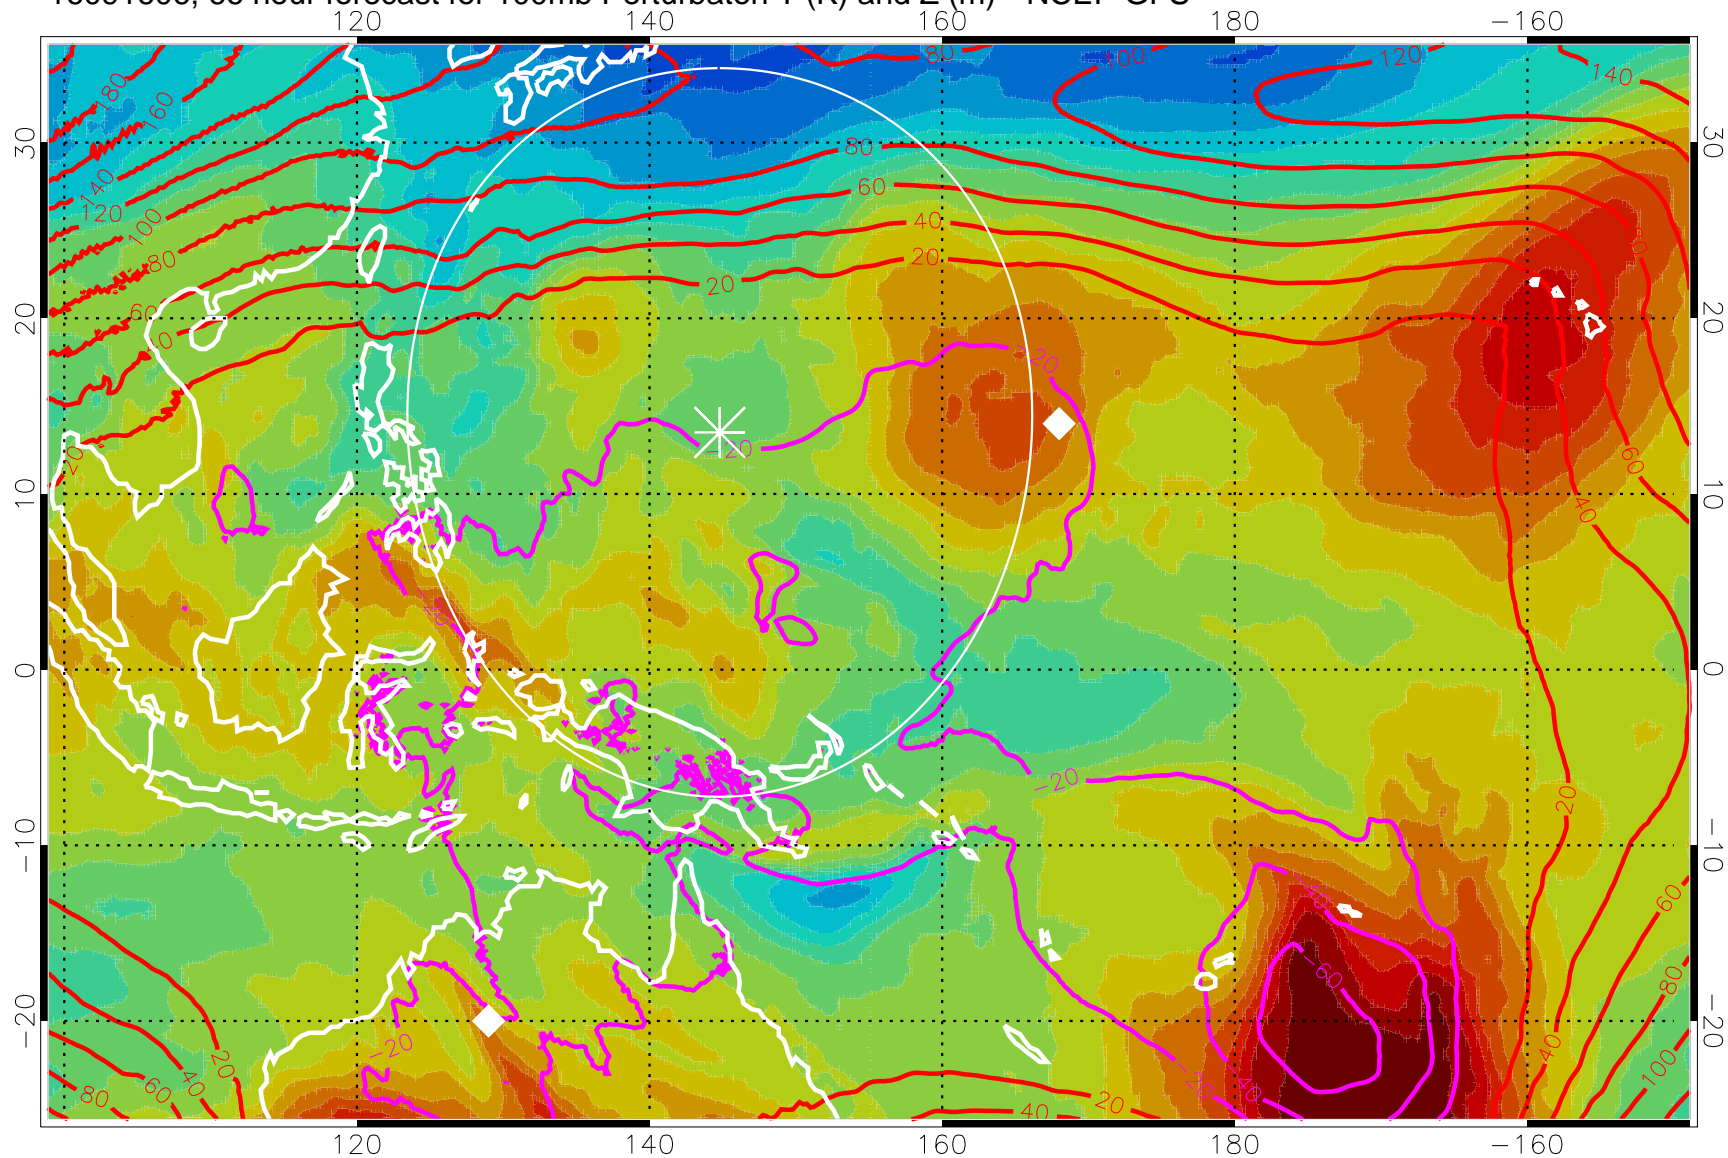

16091606, 66 hour forecast for 100mb Perturbaton T (K) and Z (m)-- NCEP GFS

Contours are 100 mbar Z perturbation (m)
Positive Z Contours
Negative Z Contours
Diamonds-mean pos. of anticyclones

Range ring of 2304 km