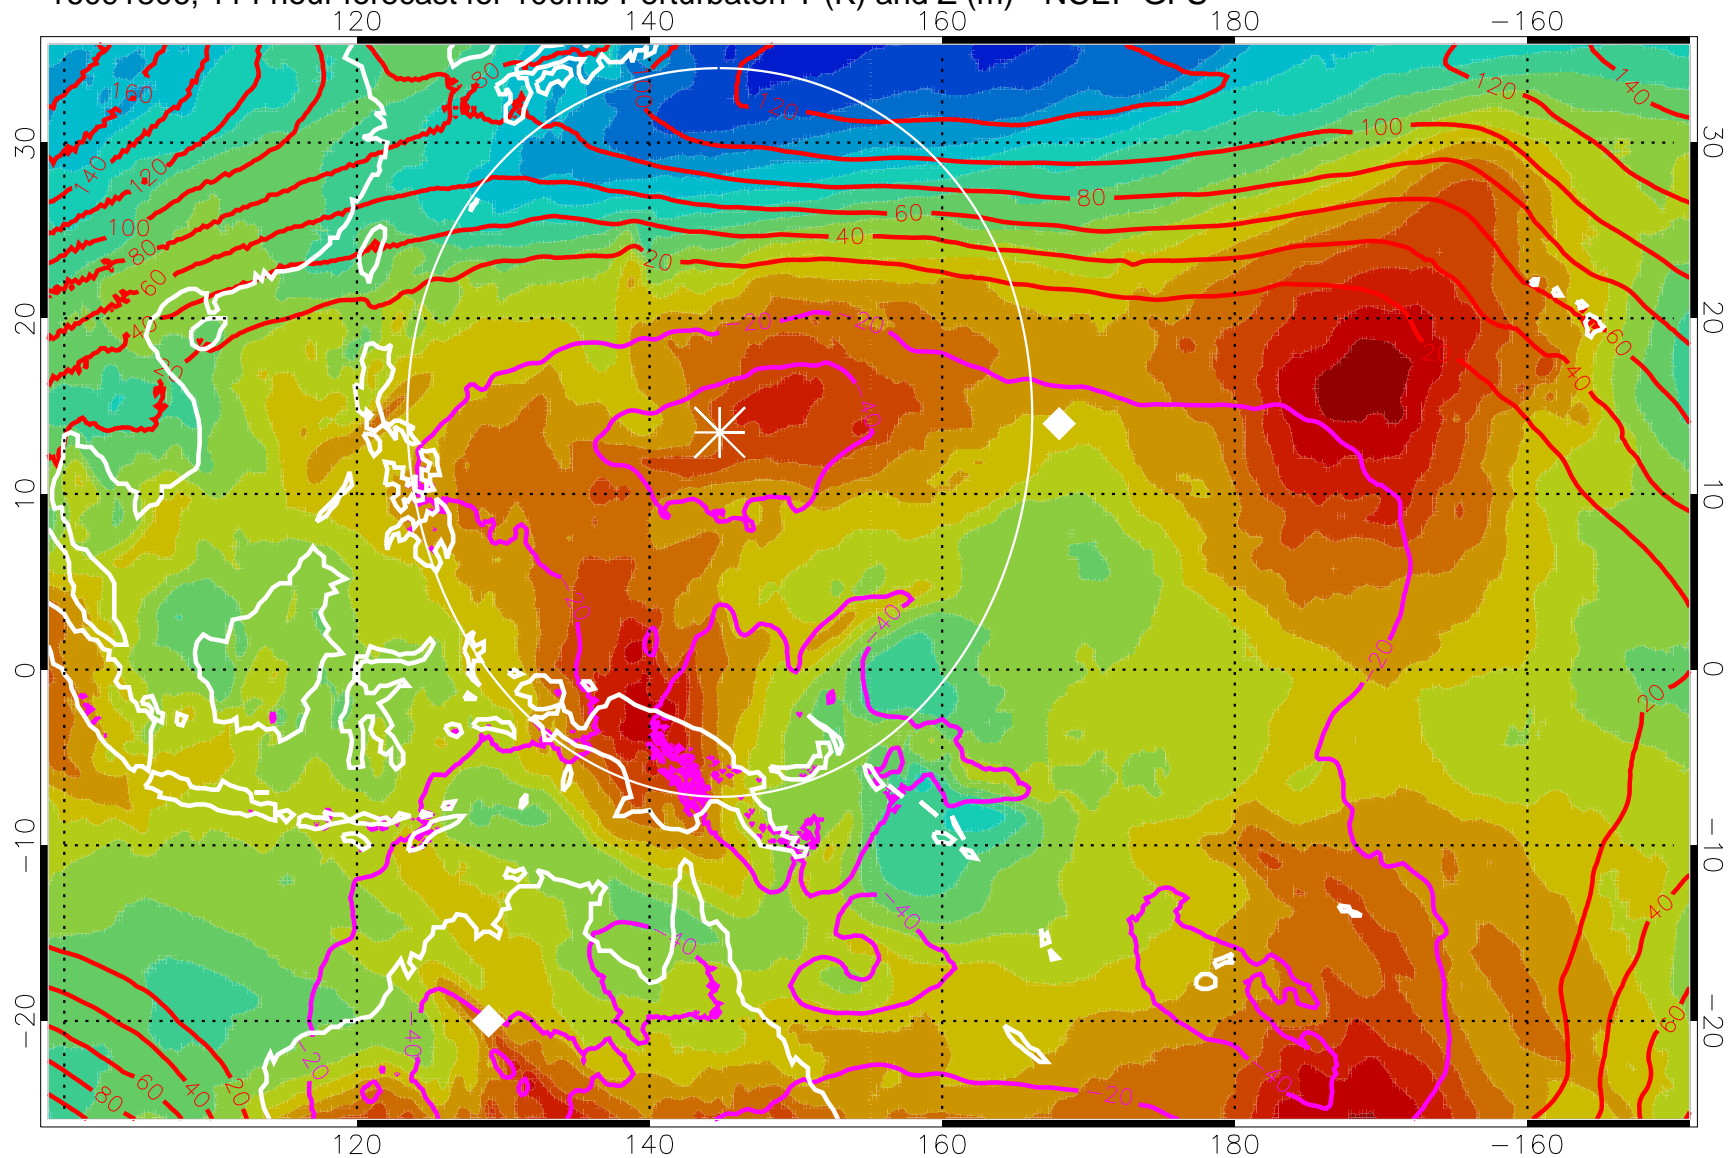

16091806, 114 hour forecast for 100mb Perturbaton T (K) and Z (m)-- NCEP GFS

-10   -5   0   5   10
T deviation from jan-feb mean, K

Contours are 100 mbar Z perturbation (m)
Positive Z Contours
Negative Z Contours
Diamonds-mean pos. of anticyclones

Range ring of 2304 km