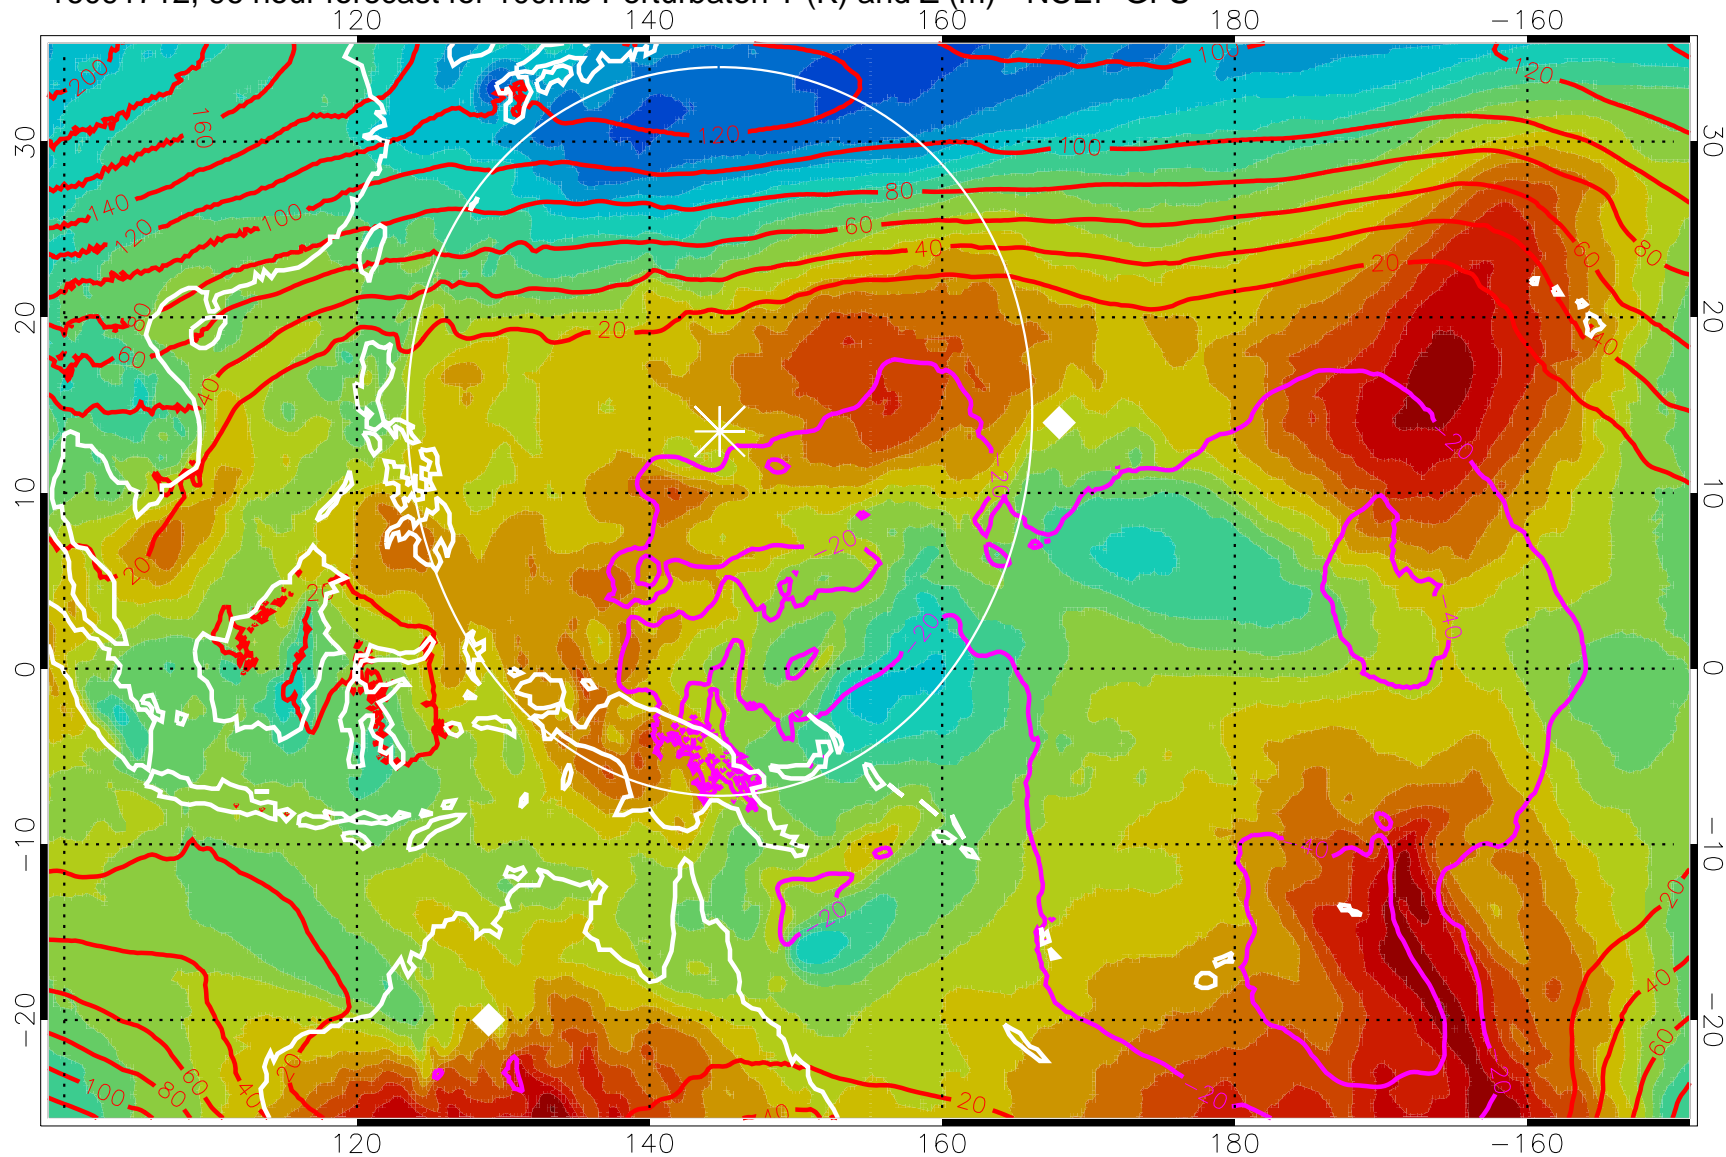

16091712, 96 hour forecast for 100mb Perturbaton T (K) and Z (m)-- NCEP GFS

Contours are 100 mbar Z perturbation (m)
Positive Z Contours
Negative Z Contours
Diamonds-mean pos. of anticyclones

Range ring of 2304 km