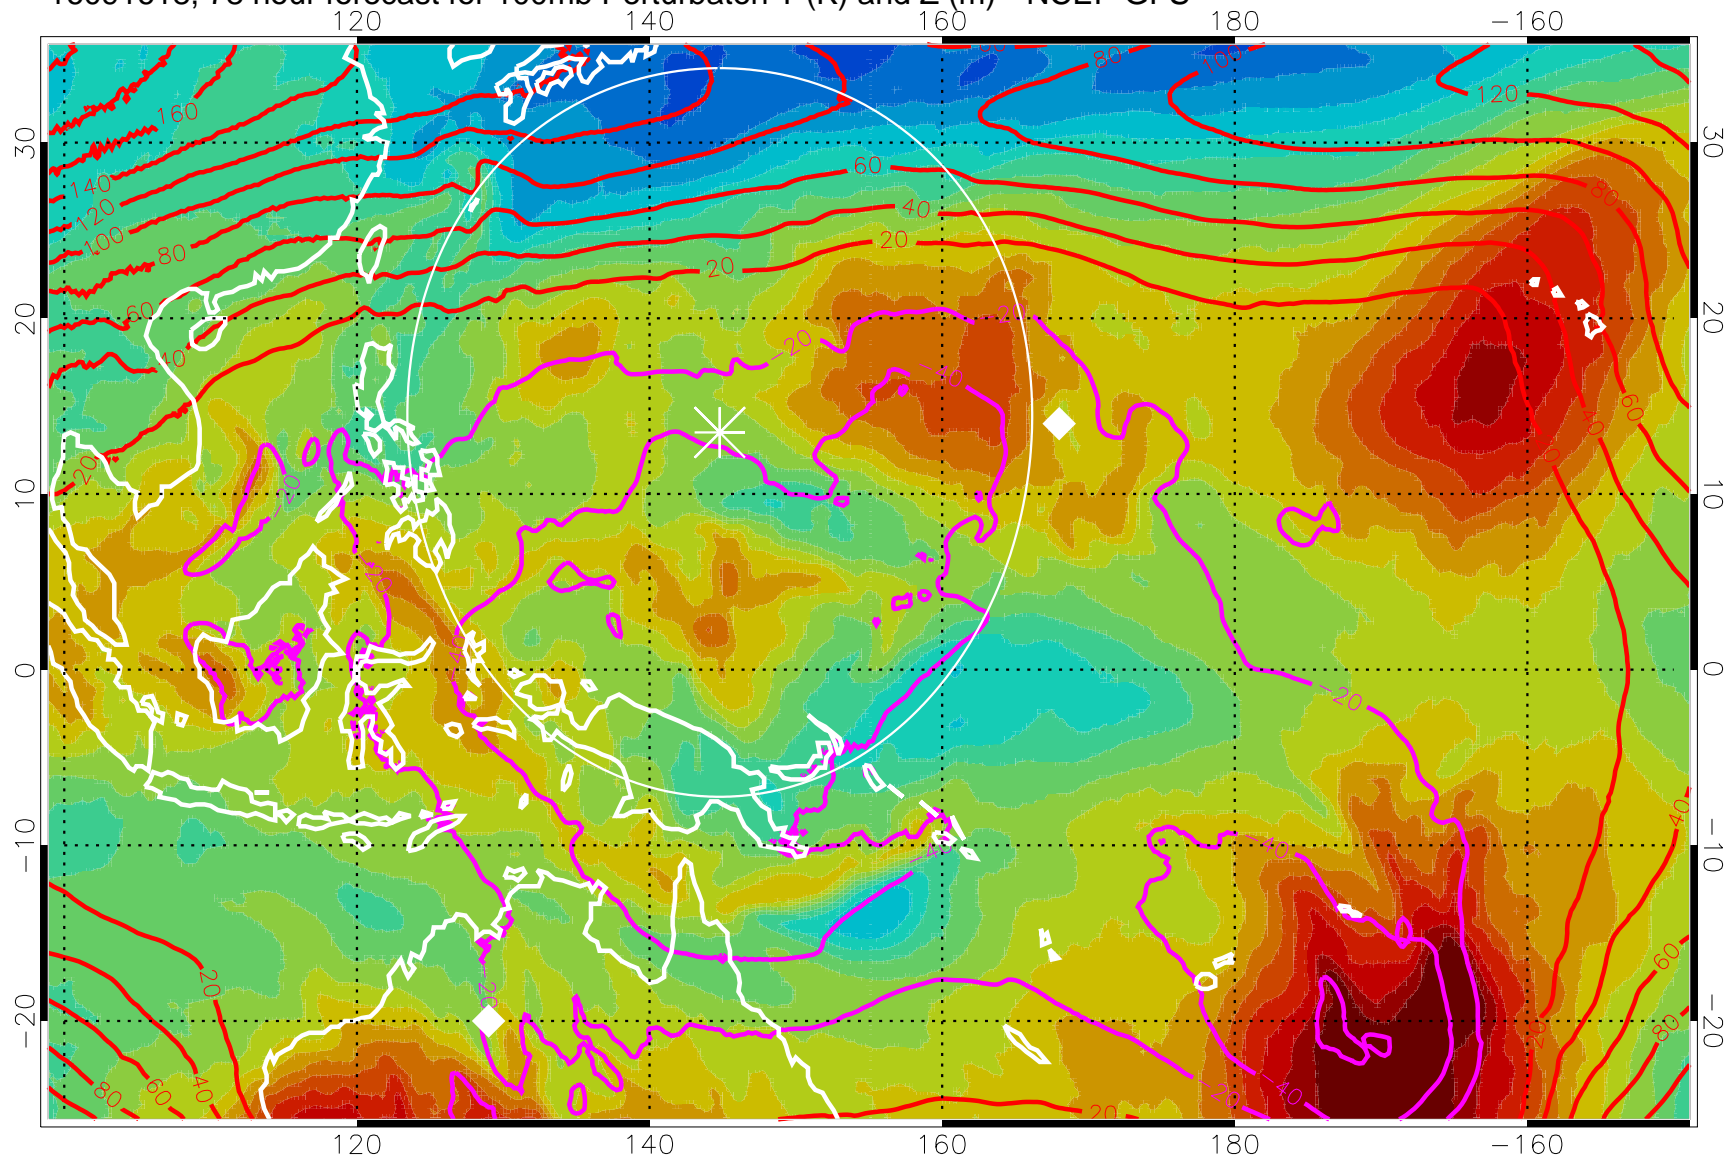

16091618, 78 hour forecast for 100mb Perturbaton T (K) and Z (m)-- NCEP GFS

Contours are 100 mbar Z perturbation (m)
Positive Z Contours
Negative Z Contours
Diamonds-mean pos. of anticyclones

Range ring of 2304 km