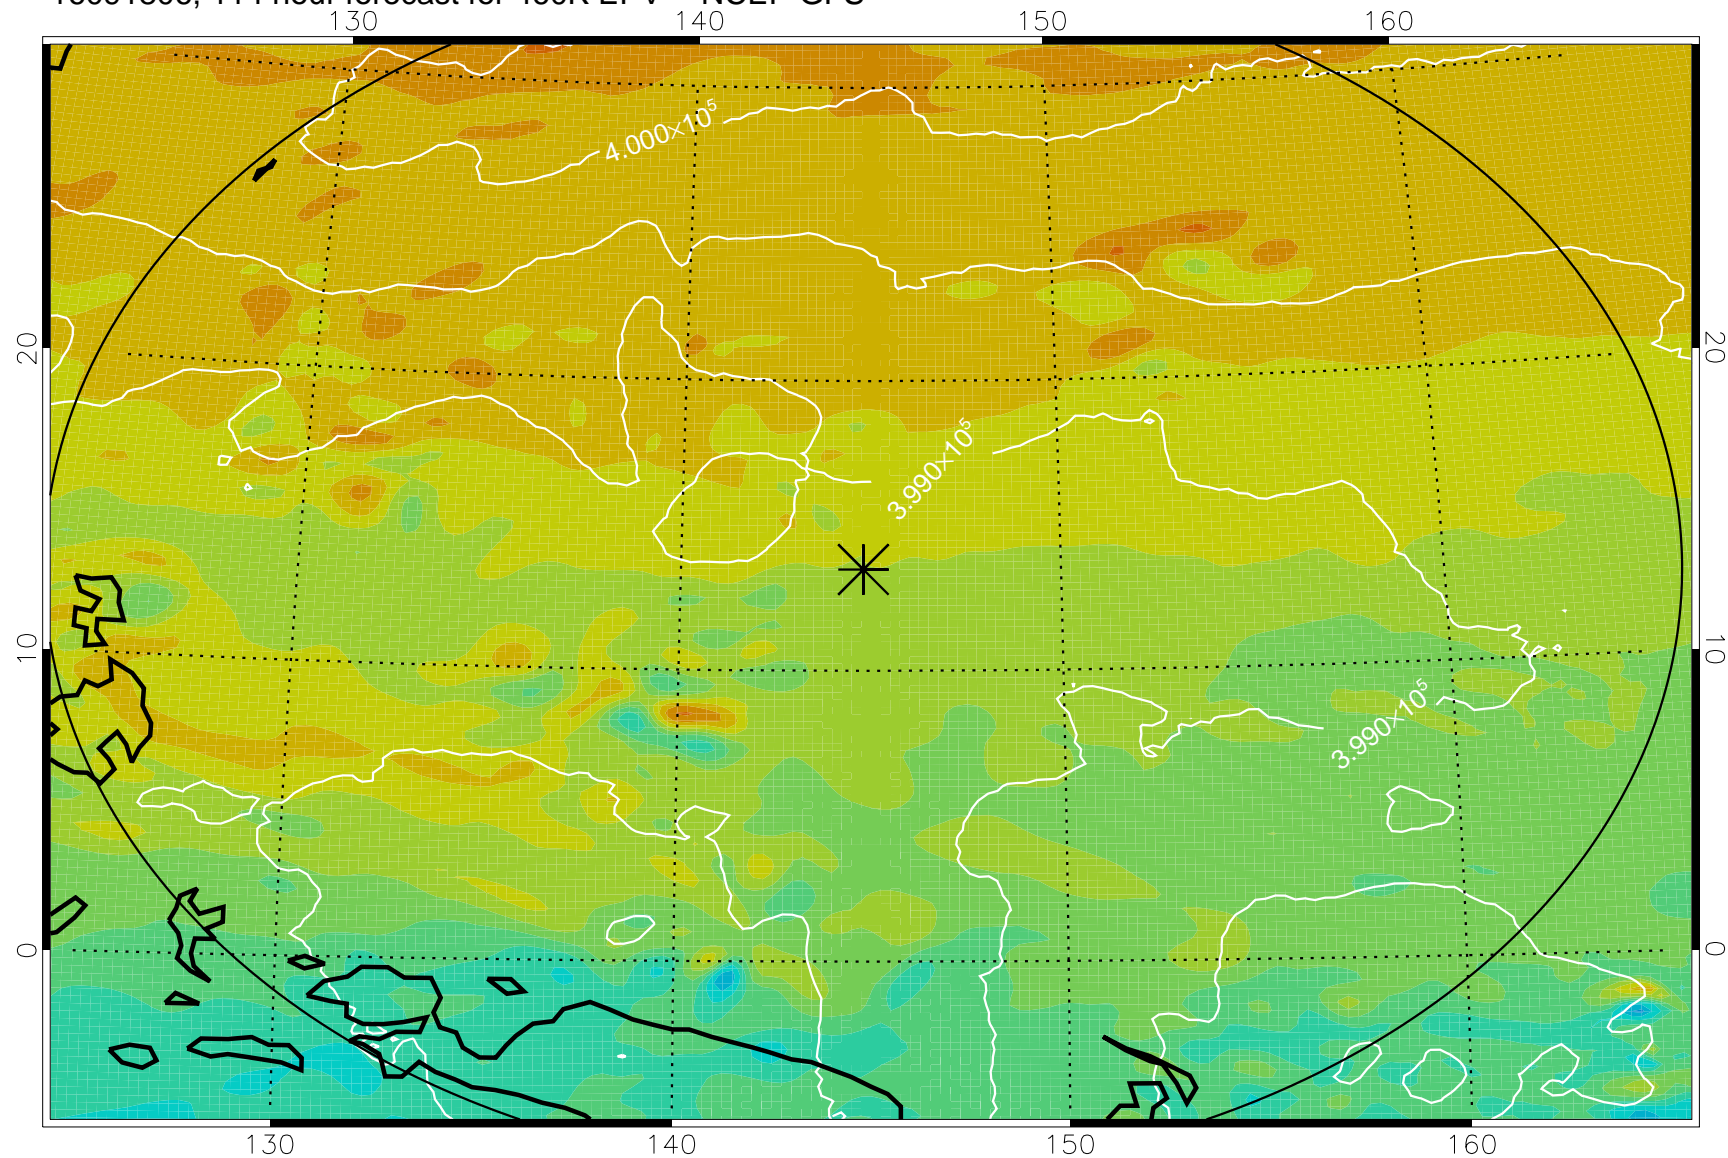

460K Montgomery Streamfunction, white

Range ring of 2304 km

16091706, 90 hour forecast for 460K EPV -- NCEP GFS

460K Montgomery Streamfunction, white

Range ring of 2304 km

16091712, 96 hour forecast for 460K EPV -- NCEP GFS

460K Montgomery Streamfunction, white

Range ring of 2304 km

16091718, 102 hour forecast for 460K EPV -- NCEP GFS

460K Montgomery Streamfunction, white

Range ring of 2304 km

16091800, 108 hour forecast for 460K EPV -- NCEP GFS

460K Montgomery Streamfunction, white

Range ring of 2304 km

16091806, 114 hour forecast for 460K EPV -- NCEP GFS

460K Montgomery Streamfunction, white

Range ring of 2304 km

16091812, 120 hour forecast for 460K EPV -- NCEP GFS

460K Montgomery Streamfunction, white

Range ring of 2304 km