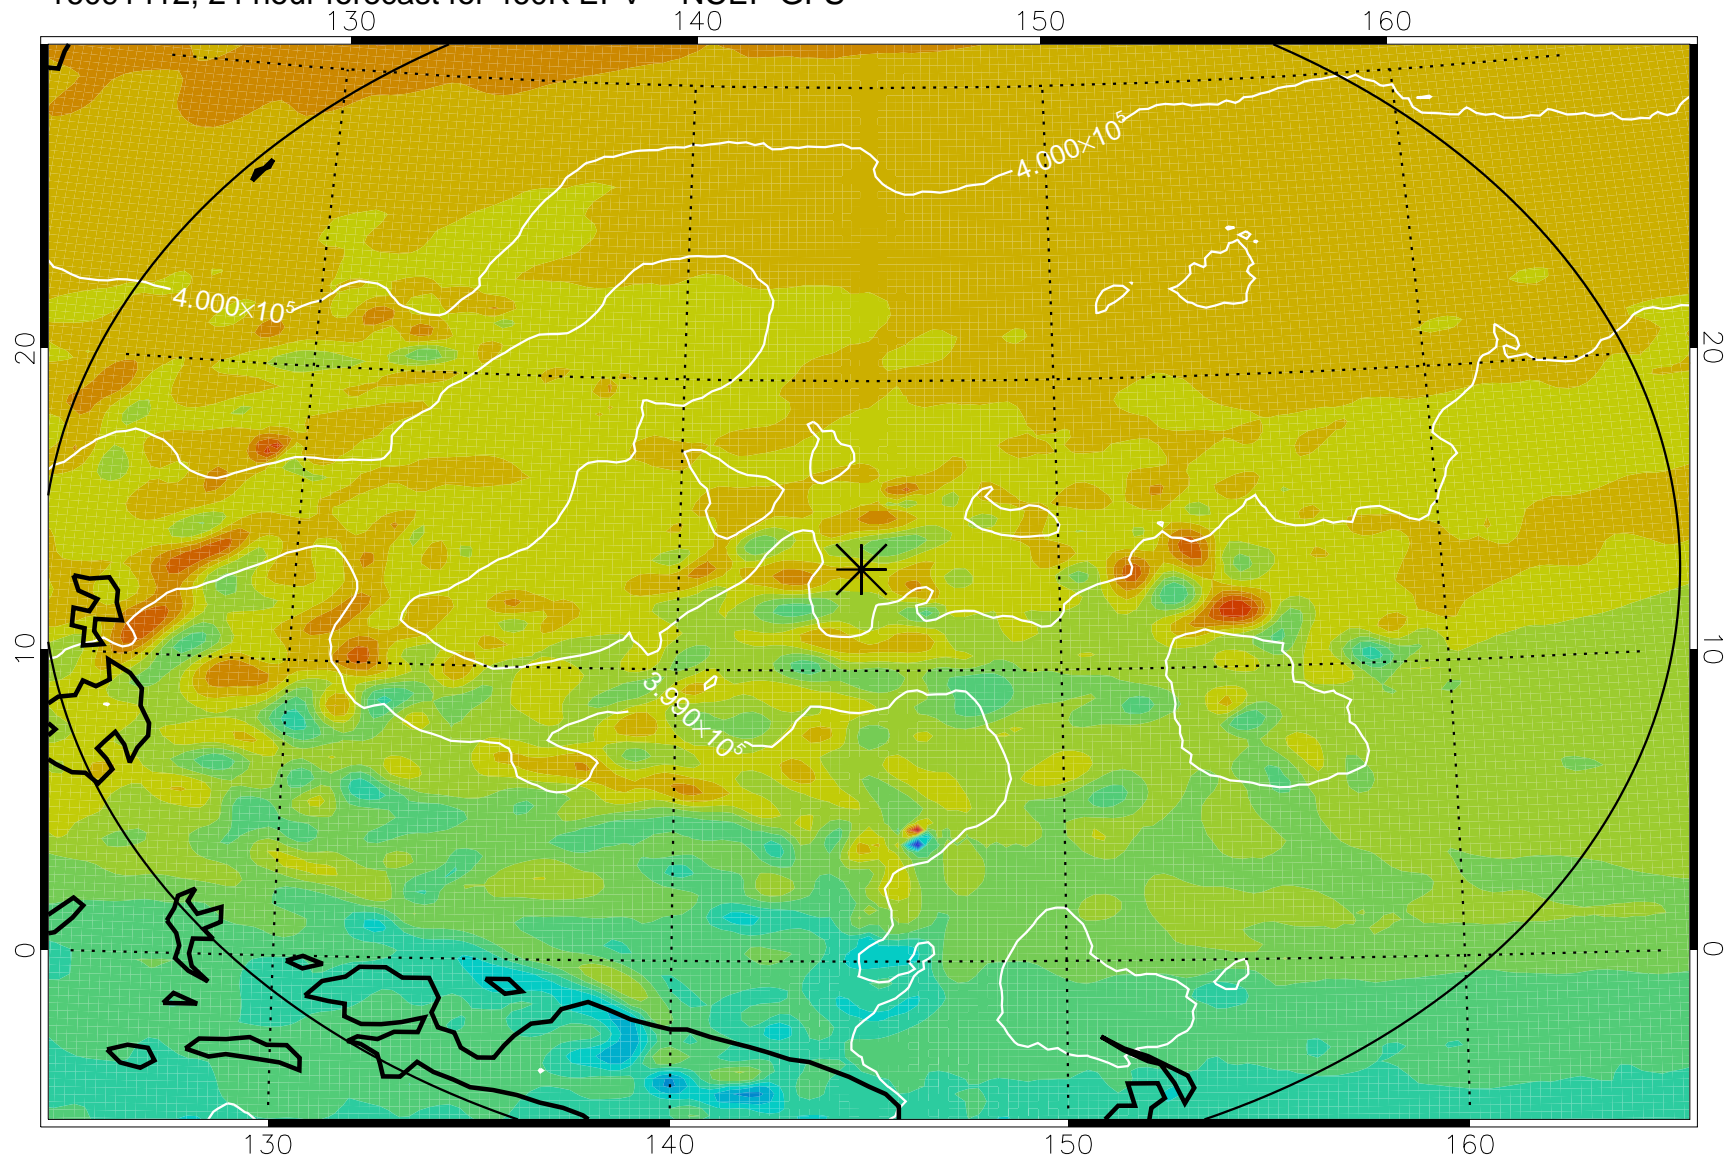

16091318, 6 hour forecast for 460K EPV -- NCEP GFS

460K Montgomery Streamfunction, white

Range ring of 2304 km

16091400, 12 hour forecast for 460K EPV -- NCEP GFS

460K Montgomery Streamfunction, white

Range ring of 2304 km

16091406, 18 hour forecast for 460K EPV -- NCEP GFS

460K Montgomery Streamfunction, white

Range ring of 2304 km

16091412, 24 hour forecast for 460K EPV -- NCEP GFS

460K Montgomery Streamfunction, white

Range ring of 2304 km

460K Montgomery Streamfunction, white

Range ring of 2304 km

16091506, 42 hour forecast for 460K EPV -- NCEP GFS

460K Montgomery Streamfunction, white

Range ring of 2304 km

16091512, 48 hour forecast for 460K EPV -- NCEP GFS

460K Montgomery Streamfunction, white

Range ring of 2304 km

16091518, 54 hour forecast for 460K EPV -- NCEP GFS

460K Montgomery Streamfunction, white

Range ring of 2304 km

16091600, 60 hour forecast for 460K EPV -- NCEP GFS