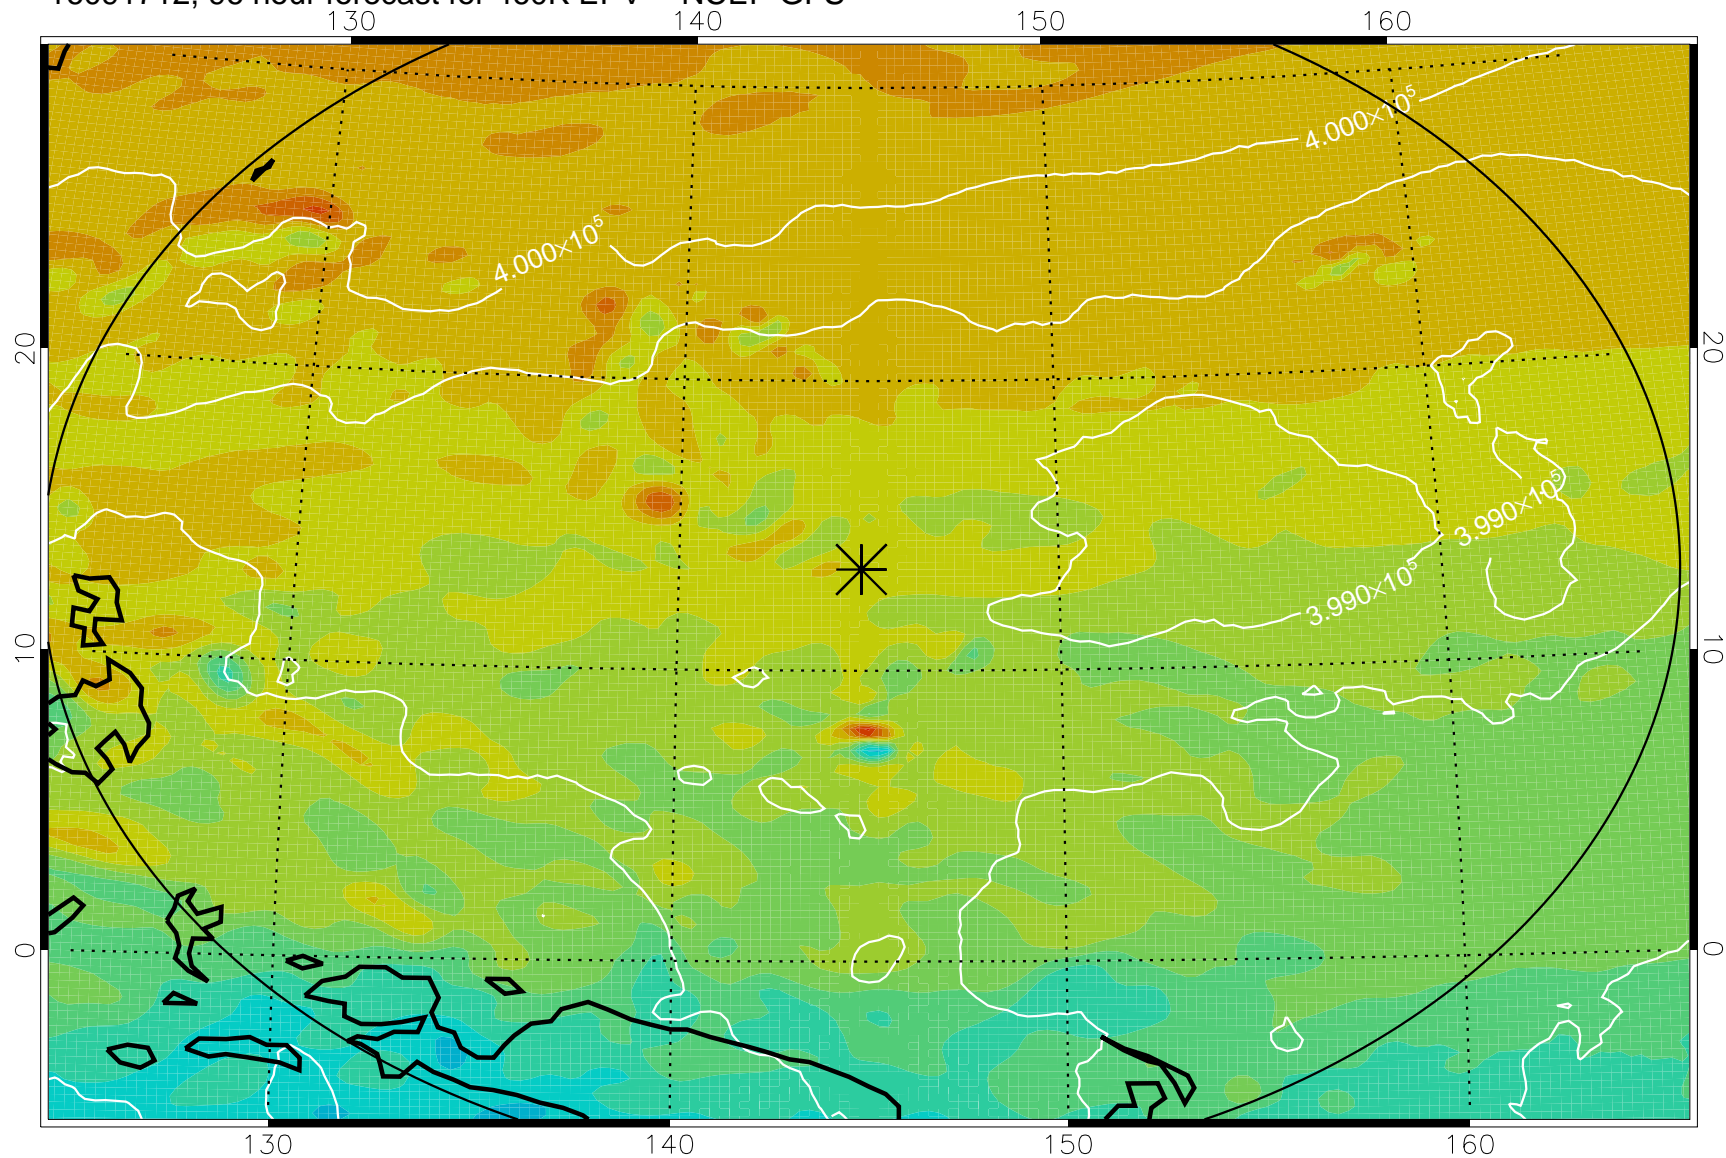

460K Montgomery Streamfunction, white

Range ring of 2304 km

16091618, 78 hour forecast for 460K EPV -- NCEP GFS

460K Montgomery Streamfunction, white

Range ring of 2304 km

16091700, 84 hour forecast for 460K EPV -- NCEP GFS

460K Montgomery Streamfunction, white

Range ring of 2304 km

16091706, 90 hour forecast for 460K EPV -- NCEP GFS

460K Montgomery Streamfunction, white

Range ring of 2304 km

16091712, 96 hour forecast for 460K EPV -- NCEP GFS

460K Montgomery Streamfunction, white

Range ring of 2304 km

16091718, 102 hour forecast for 460K EPV -- NCEP GFS

460K Montgomery Streamfunction, white

Range ring of 2304 km

16091800, 108 hour forecast for 460K EPV -- NCEP GFS

460K Montgomery Streamfunction, white

Range ring of 2304 km

16091806, 114 hour forecast for 460K EPV -- NCEP GFS

460K Montgomery Streamfunction, white

Range ring of 2304 km

16091812, 120 hour forecast for 460K EPV -- NCEP GFS