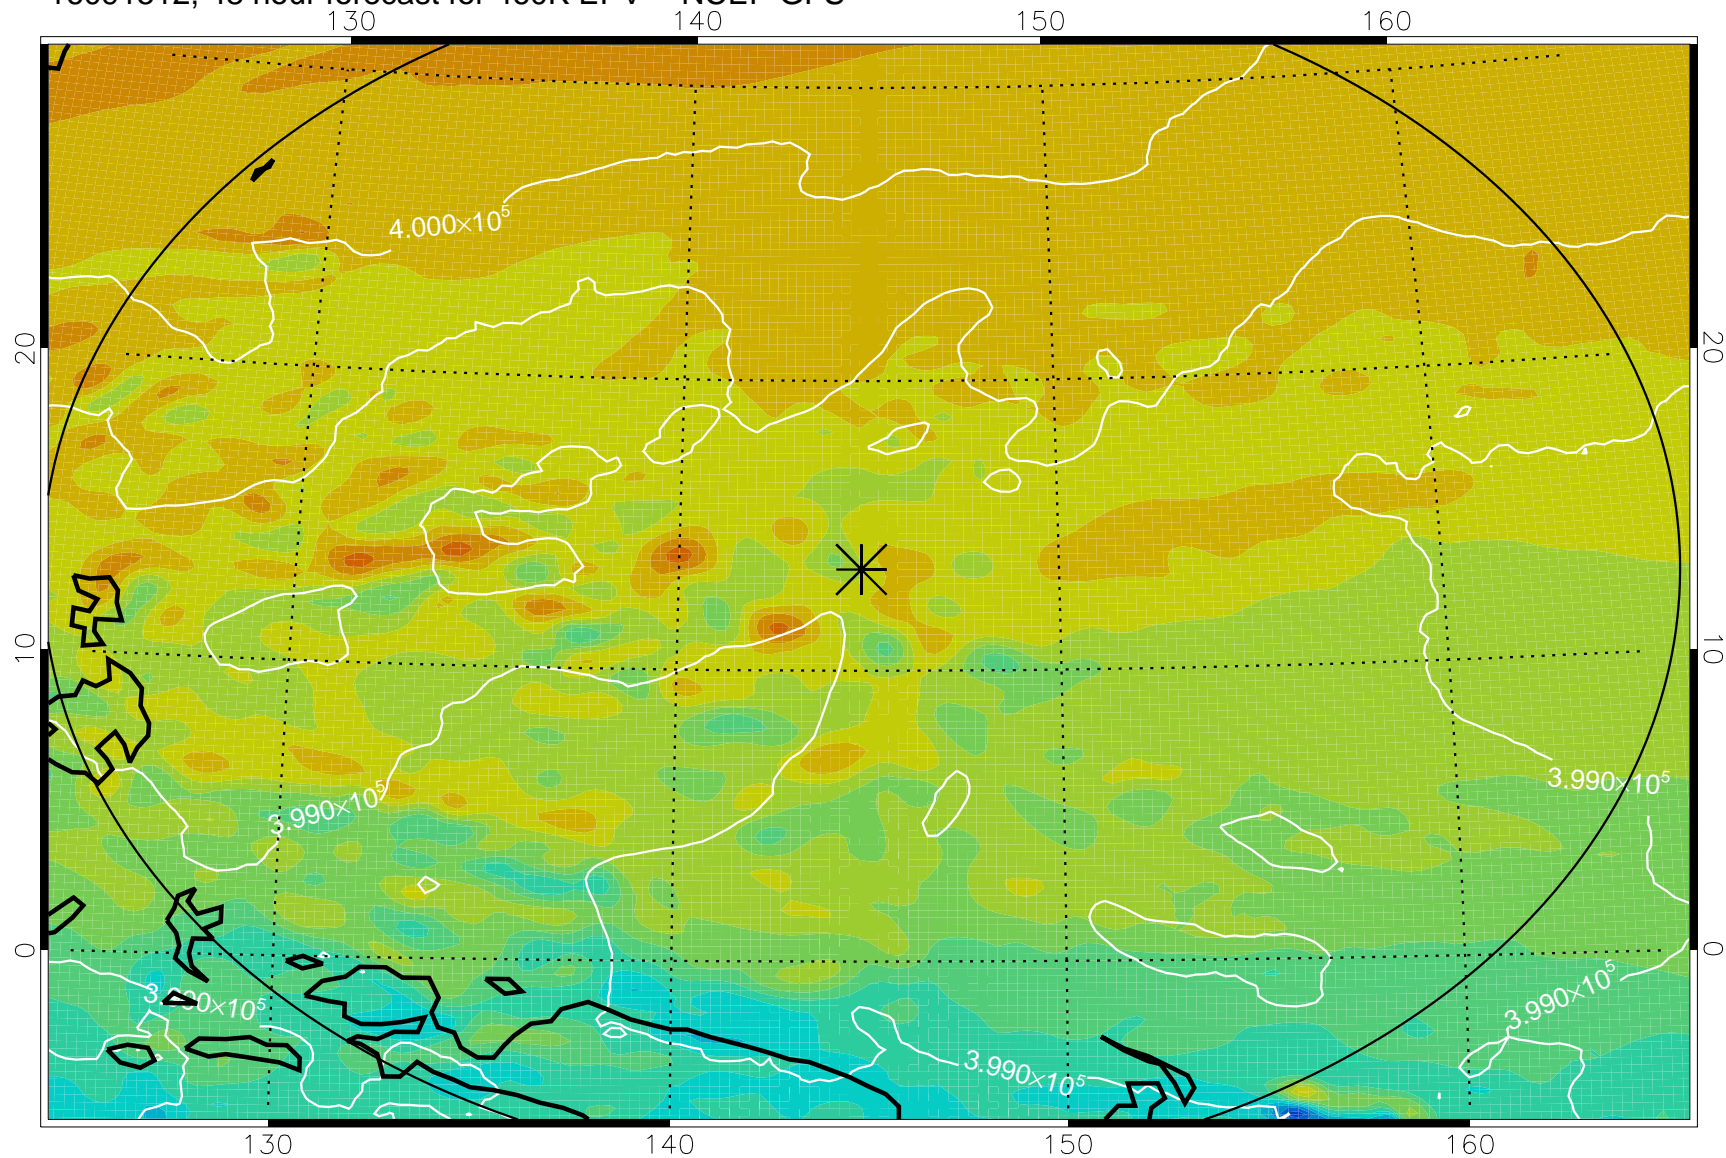

460K Montgomery Streamfunction, white

Range ring of 2304 km

16091506, 42 hour forecast for 460K EPV -- NCEP GFS

460K Montgomery Streamfunction, white

Range ring of 2304 km

16091512, 48 hour forecast for 460K EPV -- NCEP GFS

460K Montgomery Streamfunction, white

Range ring of 2304 km

16091518, 54 hour forecast for 460K EPV -- NCEP GFS

460K Montgomery Streamfunction, white

Range ring of 2304 km

16091600, 60 hour forecast for 460K EPV -- NCEP GFS

460K Montgomery Streamfunction, white

Range ring of 2304 km

16091606, 66 hour forecast for 460K EPV -- NCEP GFS

460K Montgomery Streamfunction, white

Range ring of 2304 km

16091612, 72 hour forecast for 460K EPV -- NCEP GFS

460K Montgomery Streamfunction, white

Range ring of 2304 km

16091618, 78 hour forecast for 460K EPV -- NCEP GFS

460K Montgomery Streamfunction, white

Range ring of 2304 km

16091700, 84 hour forecast for 460K EPV -- NCEP GFS