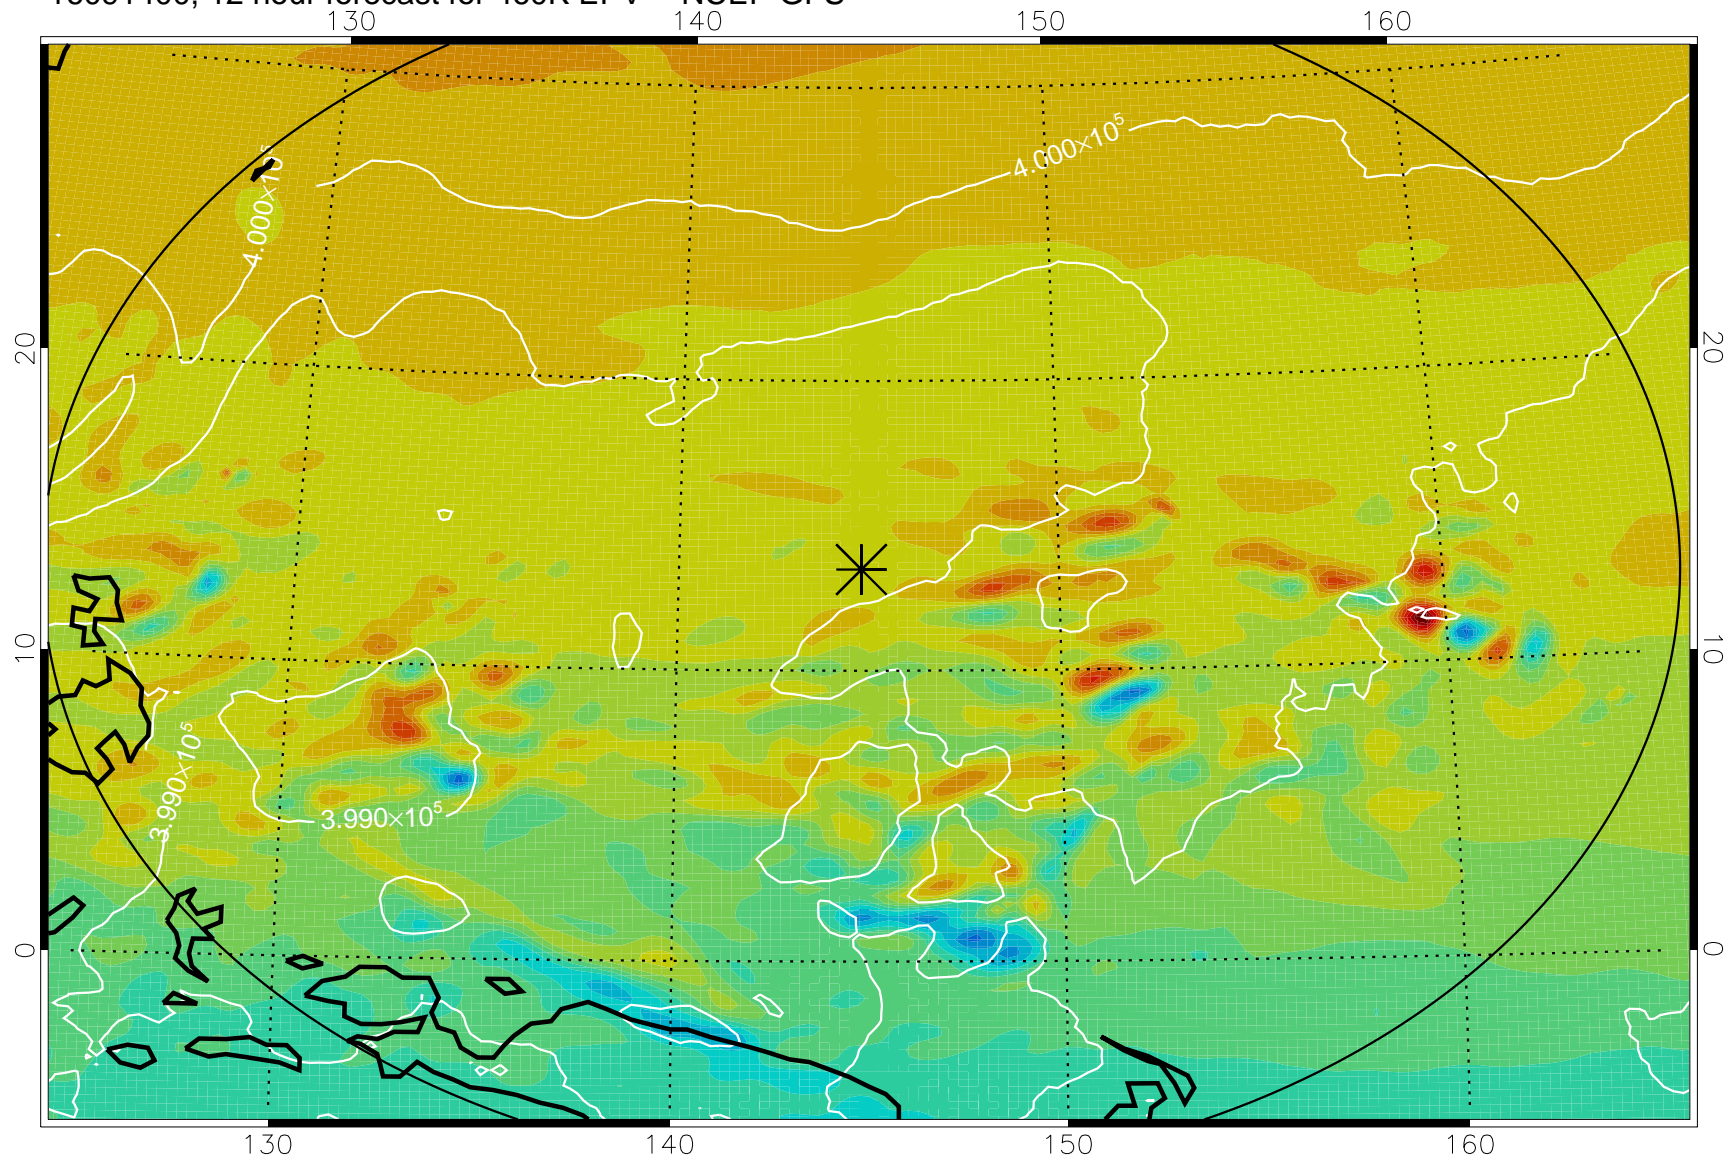

16091318, 6 hour forecast for 460K EPV -- NCEP GFS

460K Montgomery Streamfunction, white

Range ring of 2304 km

16091400, 12 hour forecast for 460K EPV -- NCEP GFS

460K Montgomery Streamfunction, white

Range ring of 2304 km

16091406, 18 hour forecast for 460K EPV -- NCEP GFS

460K Montgomery Streamfunction, white

Range ring of 2304 km

16091412, 24 hour forecast for 460K EPV -- NCEP GFS

460K Montgomery Streamfunction, white

Range ring of 2304 km

16091418, 30 hour forecast for 460K EPV -- NCEP GFS

460K Montgomery Streamfunction, white

$-4 \times 10^{-5}$   $-2 \times 10^{-5}$  0 PVU  $2 \times 10^{-5}$   $4 \times 10^{-5}$

Range ring of 2304 km

16091500, 36 hour forecast for 460K EPV -- NCEP GFS

460K Montgomery Streamfunction, white

Range ring of 2304 km

16091506, 42 hour forecast for 460K EPV -- NCEP GFS

460K Montgomery Streamfunction, white

Range ring of 2304 km

16091512, 48 hour forecast for 460K EPV -- NCEP GFS