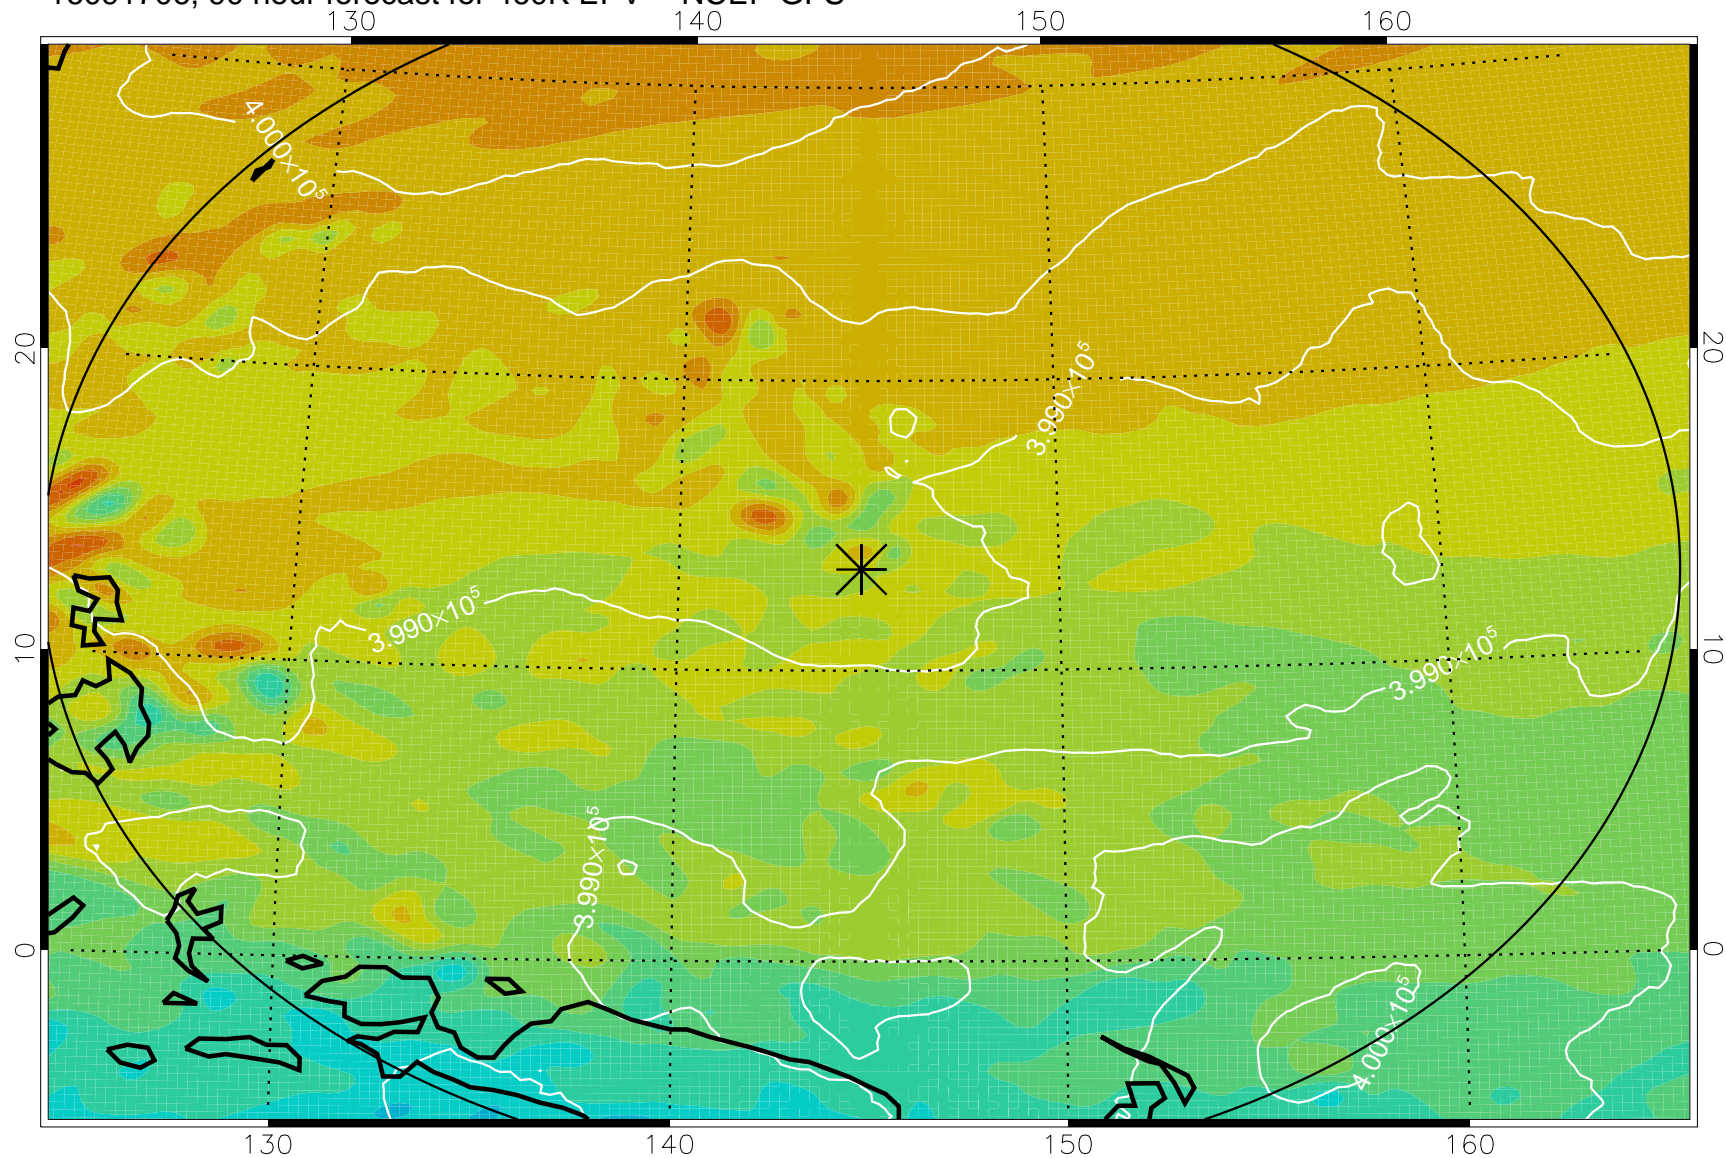

460K Montgomery Streamfunction, white

Range ring of 2304 km

16091606, 66 hour forecast for 460K EPV -- NCEP GFS

460K Montgomery Streamfunction, white

Range ring of 2304 km

16091612, 72 hour forecast for 460K EPV -- NCEP GFS

460K Montgomery Streamfunction, white

Range ring of 2304 km

16091618, 78 hour forecast for 460K EPV -- NCEP GFS

460K Montgomery Streamfunction, white

Range ring of 2304 km

16091700, 84 hour forecast for 460K EPV -- NCEP GFS

460K Montgomery Streamfunction, white

Range ring of 2304 km

16091706, 90 hour forecast for 460K EPV -- NCEP GFS

460K Montgomery Streamfunction, white

Range ring of 2304 km

16091712, 96 hour forecast for 460K EPV -- NCEP GFS

460K Montgomery Streamfunction, white

Range ring of 2304 km

16091718, 102 hour forecast for 460K EPV -- NCEP GFS

460K Montgomery Streamfunction, white

Range ring of 2304 km

16091800, 108 hour forecast for 460K EPV -- NCEP GFS