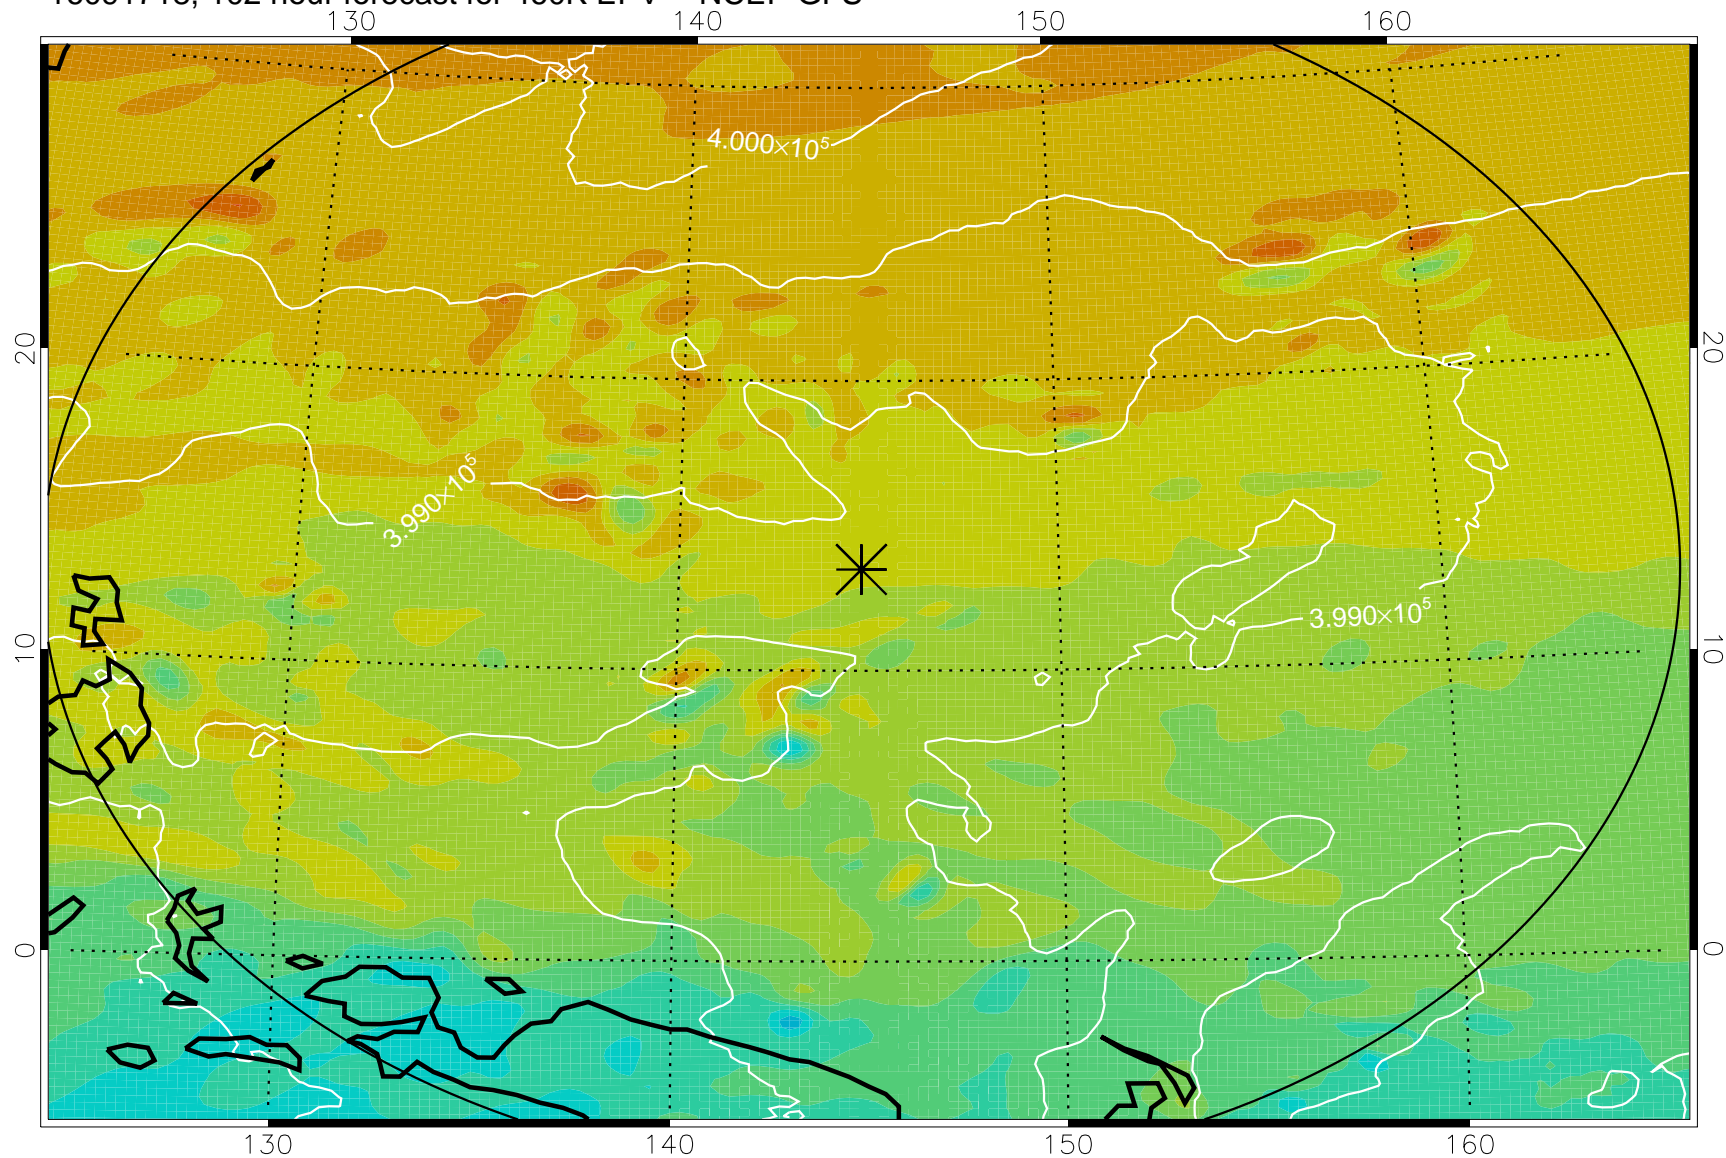

460K Montgomery Streamfunction, white

Range ring of 2304 km

16091618, 78 hour forecast for 460K EPV -- NCEP GFS

460K Montgomery Streamfunction, white

Range ring of 2304 km

16091700, 84 hour forecast for 460K EPV -- NCEP GFS

460K Montgomery Streamfunction, white

Range ring of 2304 km

16091706, 90 hour forecast for 460K EPV -- NCEP GFS

460K Montgomery Streamfunction, white

Range ring of 2304 km

16091712, 96 hour forecast for 460K EPV -- NCEP GFS

460K Montgomery Streamfunction, white

Range ring of 2304 km

16091718, 102 hour forecast for 460K EPV -- NCEP GFS

460K Montgomery Streamfunction, white

Range ring of 2304 km

16091800, 108 hour forecast for 460K EPV -- NCEP GFS

460K Montgomery Streamfunction, white

Range ring of 2304 km

16091806, 114 hour forecast for 460K EPV -- NCEP GFS

460K Montgomery Streamfunction, white

Range ring of 2304 km

16091812, 120 hour forecast for 460K EPV -- NCEP GFS