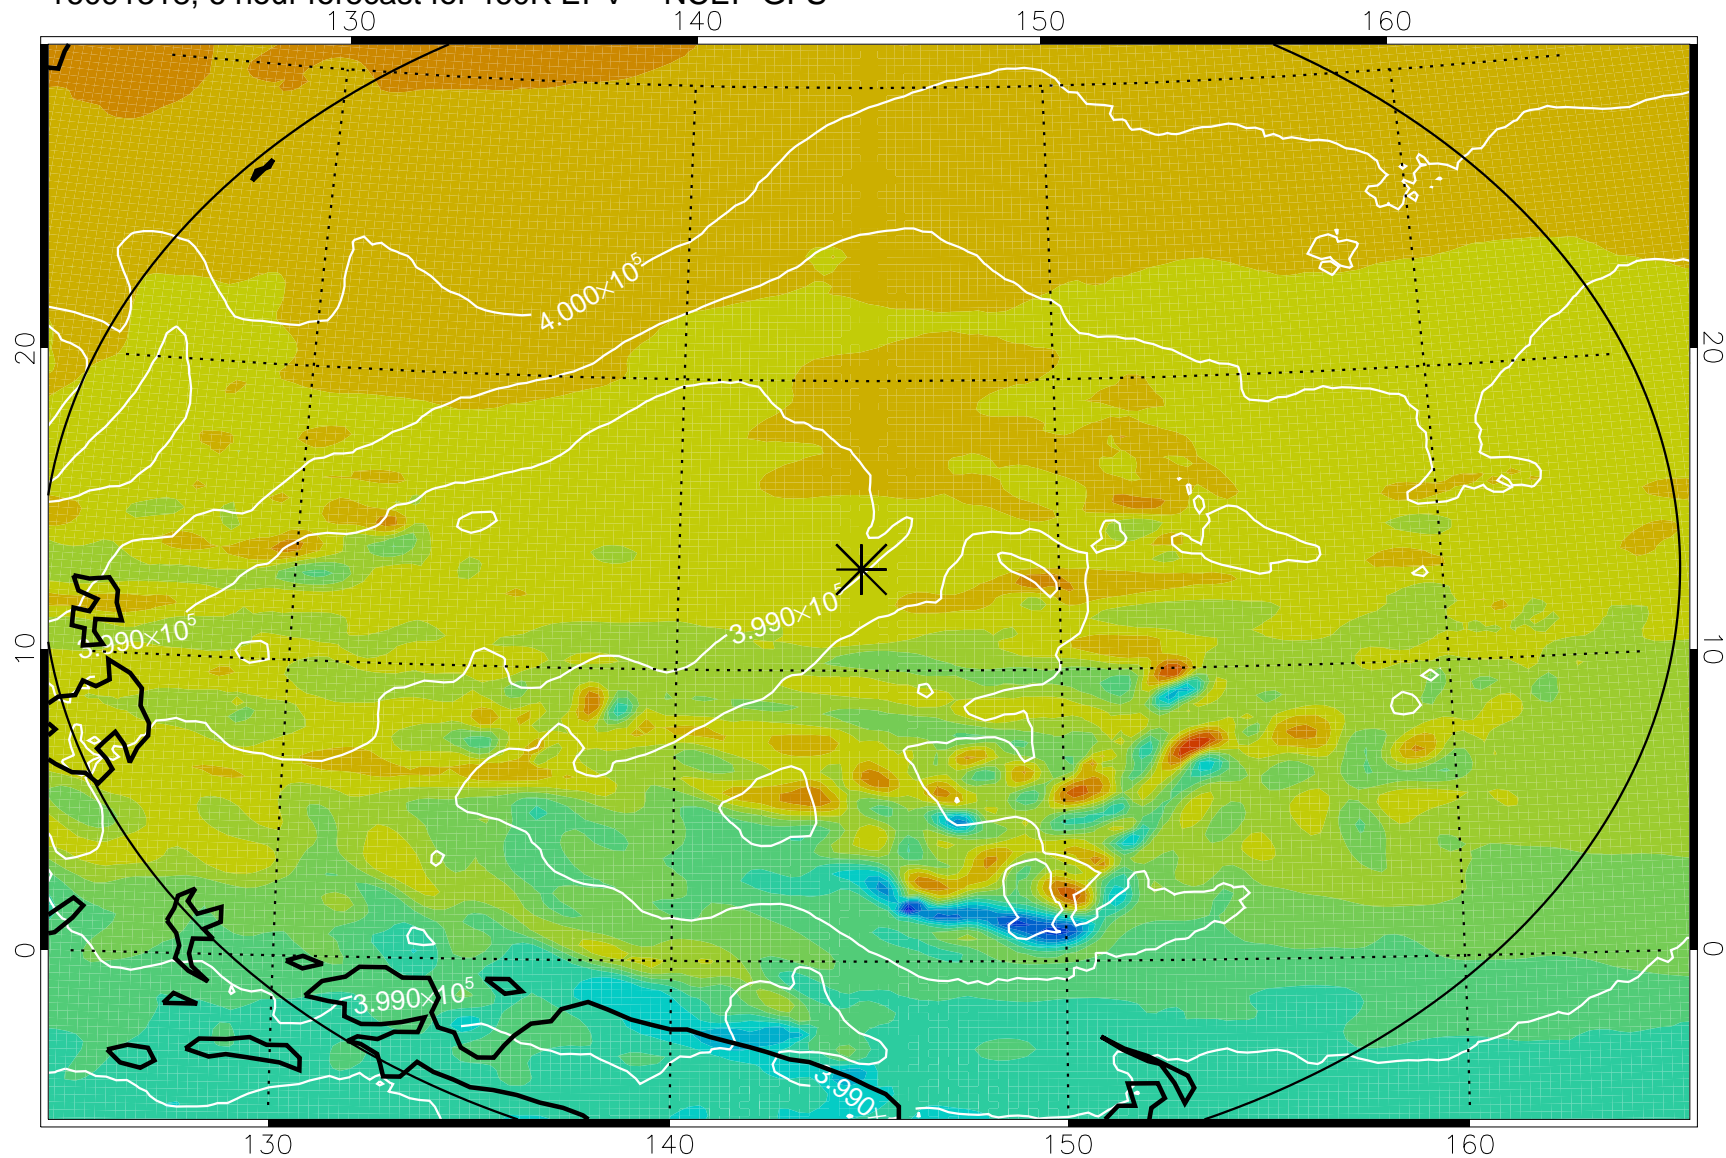

16091318, 6 hour forecast for 460K EPV -- NCEP GFS

460K Montgomery Streamfunction, white

Range ring of 2304 km

16091400, 12 hour forecast for 460K EPV -- NCEP GFS

460K Montgomery Streamfunction, white

Range ring of 2304 km

16091406, 18 hour forecast for 460K EPV -- NCEP GFS

460K Montgomery Streamfunction, white

Range ring of 2304 km

16091412, 24 hour forecast for 460K EPV -- NCEP GFS

460K Montgomery Streamfunction, white

Range ring of 2304 km

460K Montgomery Streamfunction, white

Range ring of 2304 km

16091506, 42 hour forecast for 460K EPV -- NCEP GFS

460K Montgomery Streamfunction, white

Range ring of 2304 km

16091512, 48 hour forecast for 460K EPV -- NCEP GFS

460K Montgomery Streamfunction, white

Range ring of 2304 km

16091518, 54 hour forecast for 460K EPV -- NCEP GFS

460K Montgomery Streamfunction, white

Range ring of 2304 km

16091600, 60 hour forecast for 460K EPV -- NCEP GFS