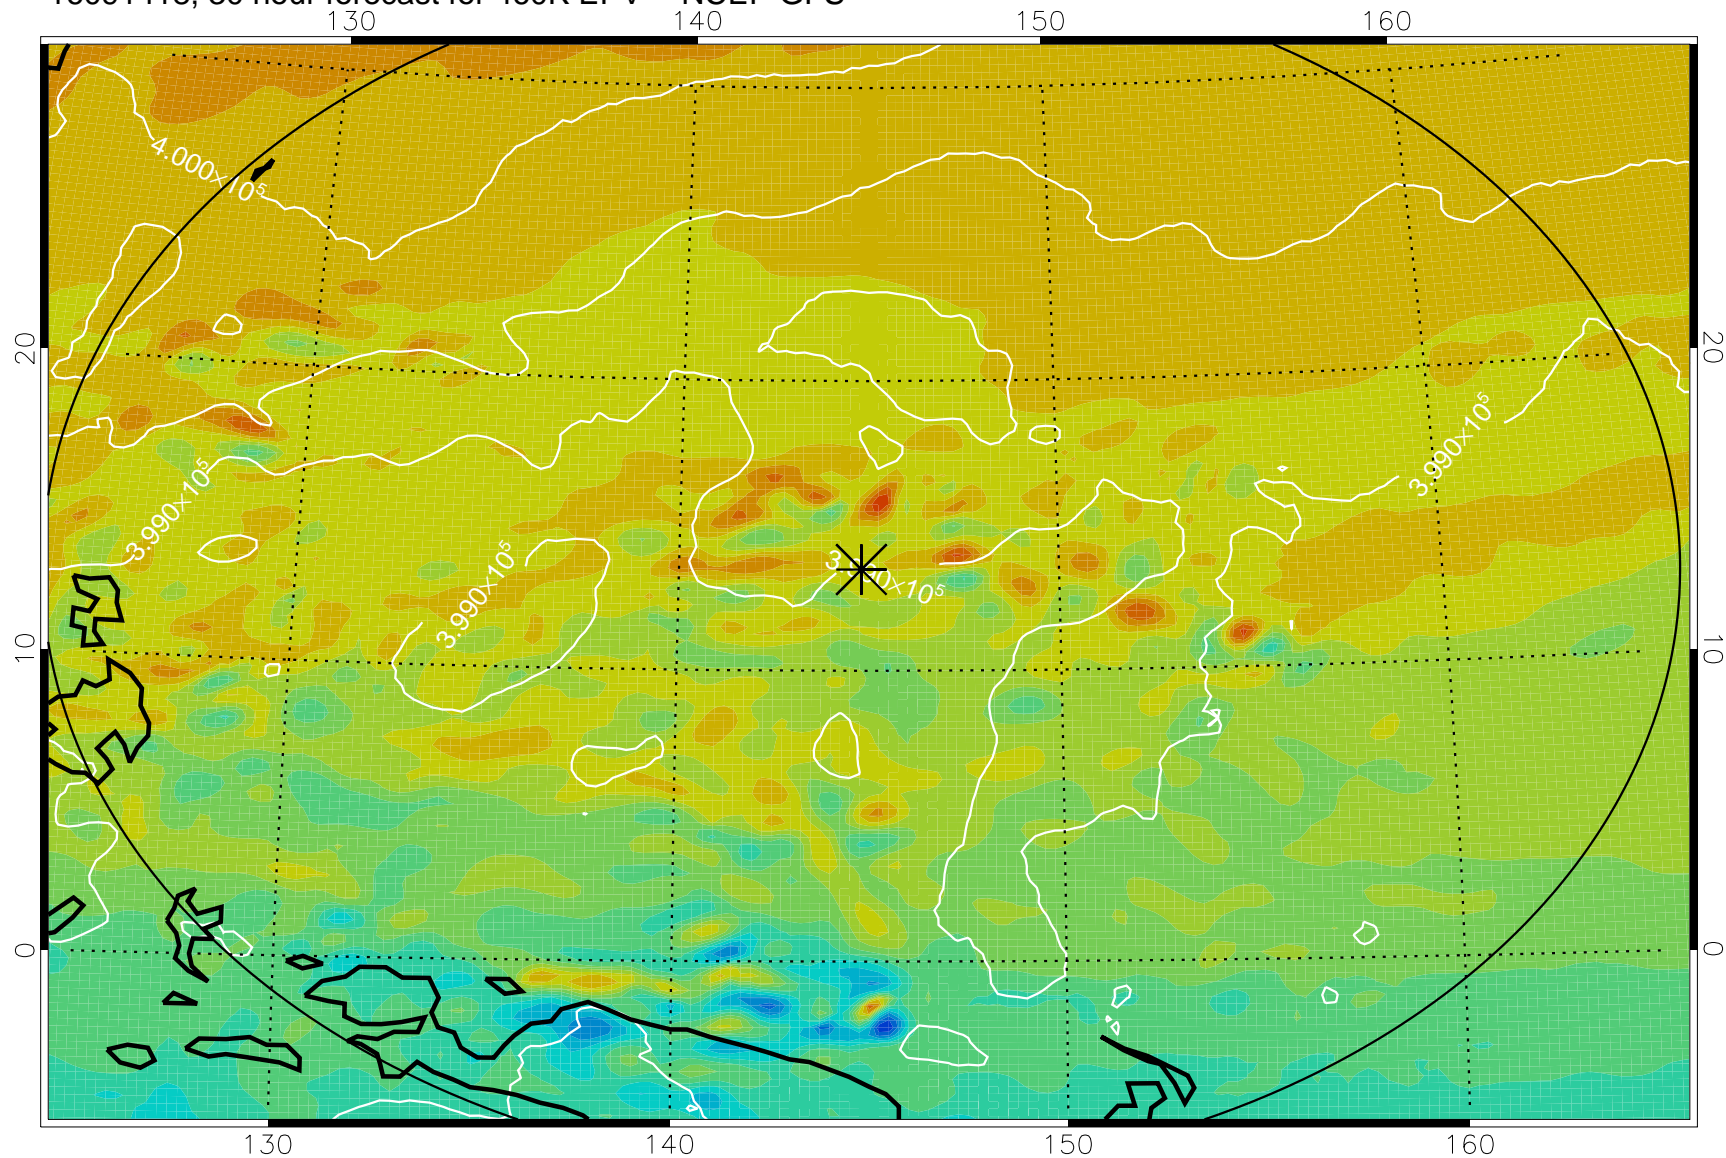

16091318, 6 hour forecast for 460K EPV -- NCEP GFS

460K Montgomery Streamfunction, white

Range ring of 2304 km

16091400, 12 hour forecast for 460K EPV -- NCEP GFS

460K Montgomery Streamfunction, white

Range ring of 2304 km

16091406, 18 hour forecast for 460K EPV -- NCEP GFS

460K Montgomery Streamfunction, white

Range ring of 2304 km

16091412, 24 hour forecast for 460K EPV -- NCEP GFS

460K Montgomery Streamfunction, white

Range ring of 2304 km

16091418, 30 hour forecast for 460K EPV -- NCEP GFS

460K Montgomery Streamfunction, white

$-4 \times 10^{-5}$   $-2 \times 10^{-5}$  0 PVU  $2 \times 10^{-5}$   $4 \times 10^{-5}$

Range ring of 2304 km

16091500, 36 hour forecast for 460K EPV -- NCEP GFS

460K Montgomery Streamfunction, white

Range ring of 2304 km

16091506, 42 hour forecast for 460K EPV -- NCEP GFS

460K Montgomery Streamfunction, white

Range ring of 2304 km

16091512, 48 hour forecast for 460K EPV -- NCEP GFS