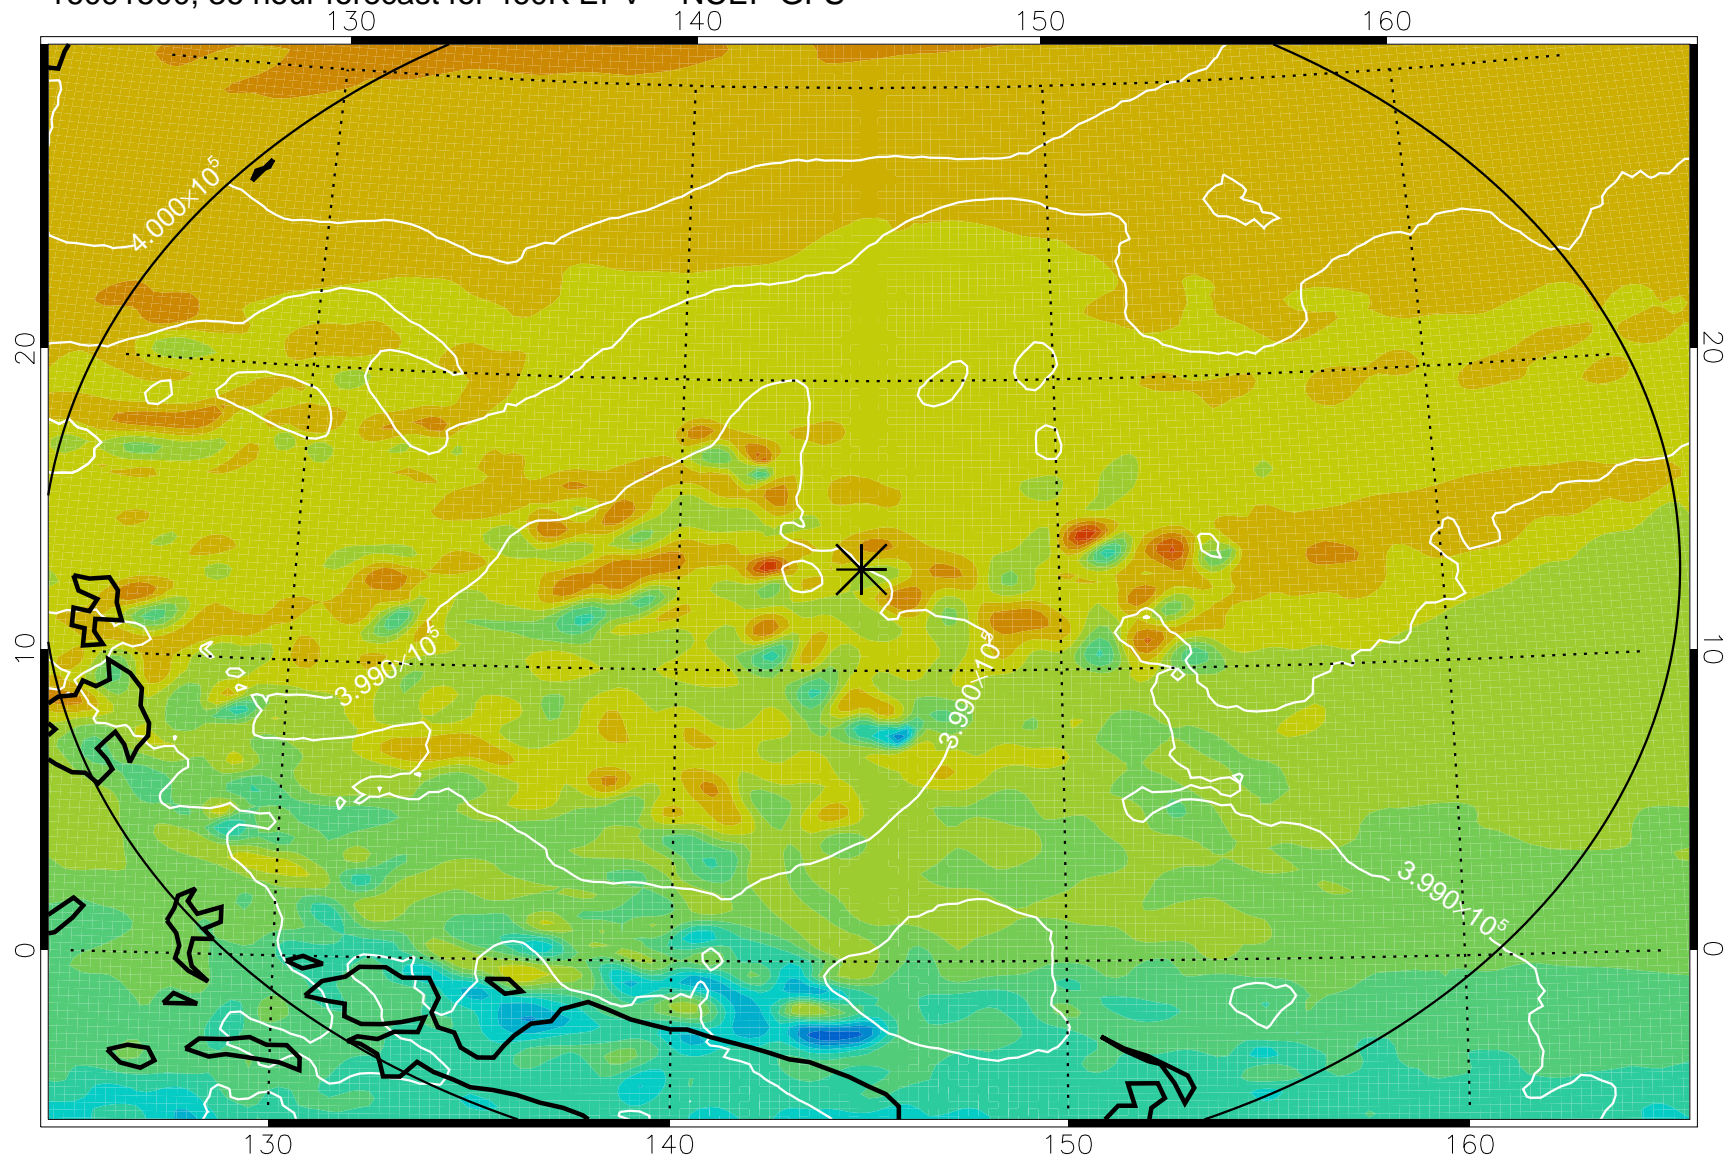

16091406, 18 hour forecast for 460K EPV -- NCEP GFS

460K Montgomery Streamfunction, white

Range ring of 2304 km

16091412, 24 hour forecast for 460K EPV -- NCEP GFS

460K Montgomery Streamfunction, white

Range ring of 2304 km

16091418, 30 hour forecast for 460K EPV -- NCEP GFS

460K Montgomery Streamfunction, white

$-4 \times 10^{-5}$   $-2 \times 10^{-5}$  0 PVU  $2 \times 10^{-5}$   $4 \times 10^{-5}$

Range ring of 2304 km

16091500, 36 hour forecast for 460K EPV -- NCEP GFS

460K Montgomery Streamfunction, white

Range ring of 2304 km

16091506, 42 hour forecast for 460K EPV -- NCEP GFS

460K Montgomery Streamfunction, white

Range ring of 2304 km

16091512, 48 hour forecast for 460K EPV -- NCEP GFS

460K Montgomery Streamfunction, white

Range ring of 2304 km

16091518, 54 hour forecast for 460K EPV -- NCEP GFS

460K Montgomery Streamfunction, white

Range ring of 2304 km

16091600, 60 hour forecast for 460K EPV -- NCEP GFS