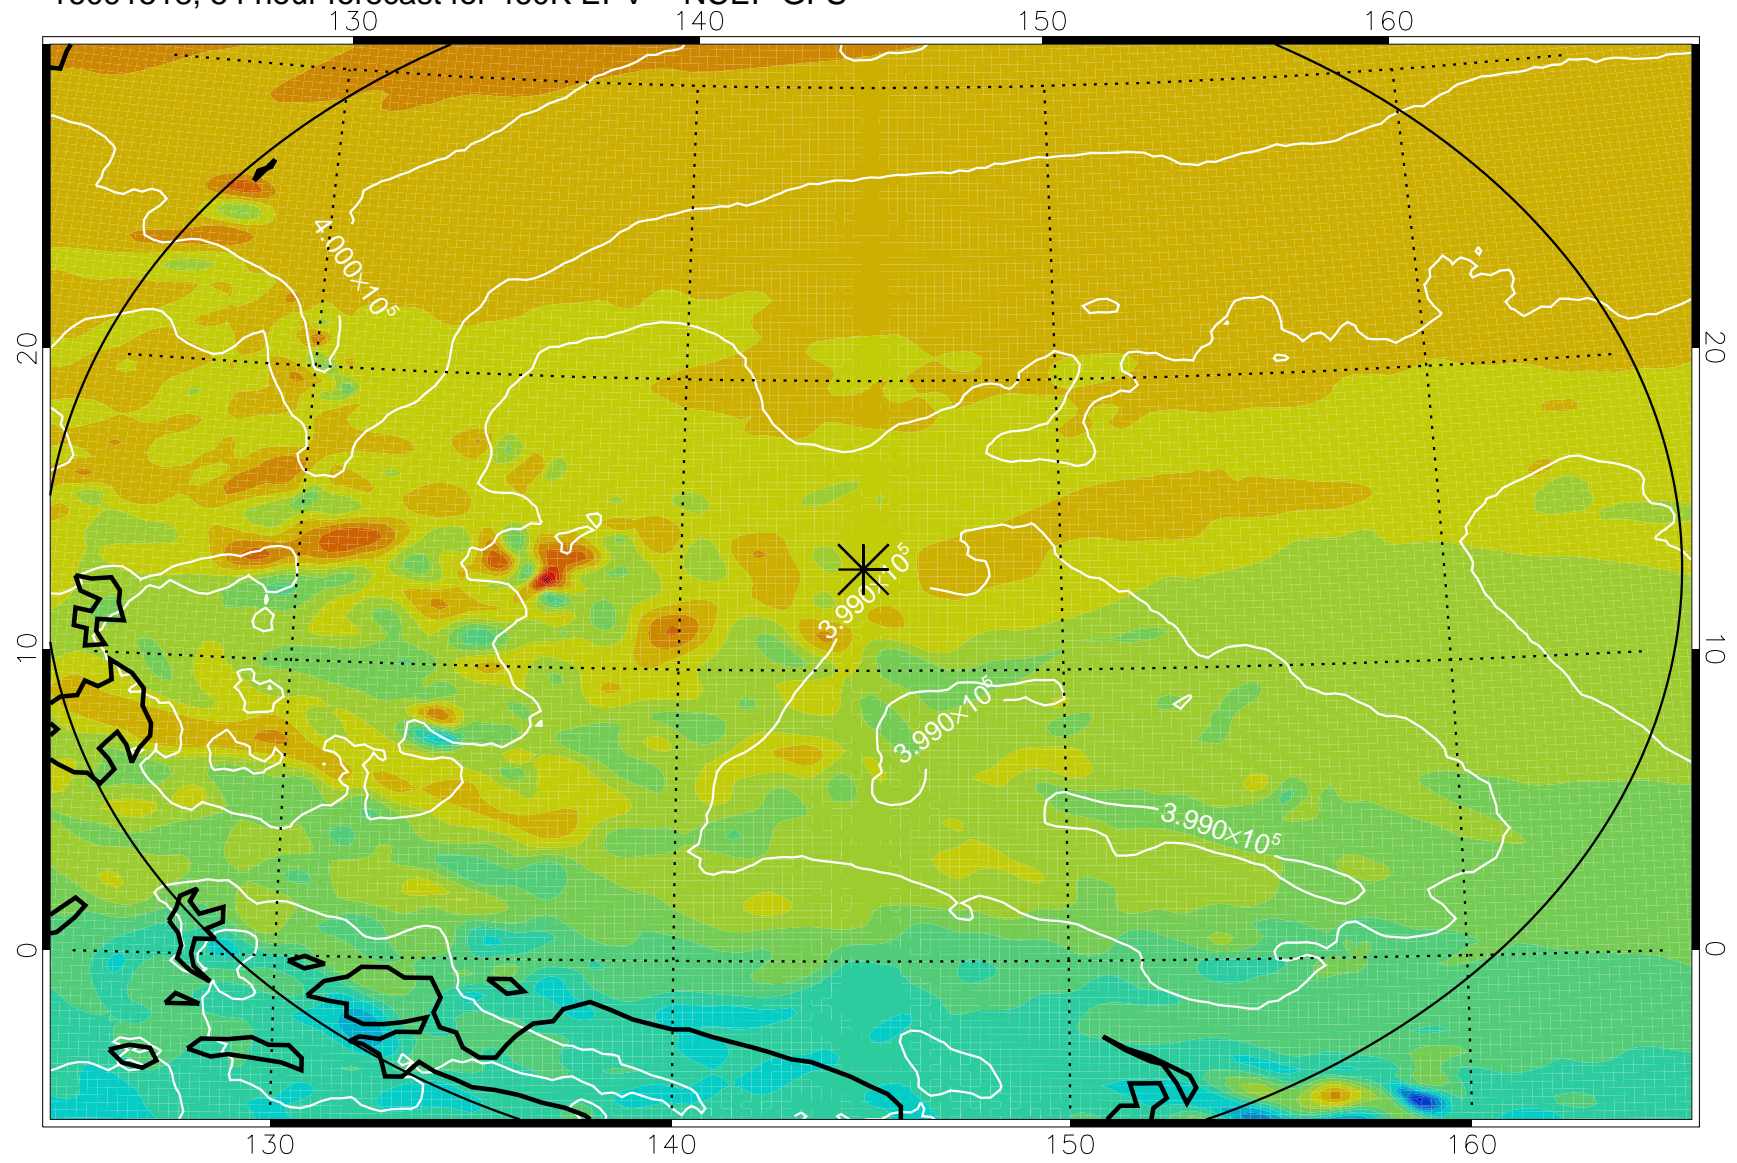

460K Montgomery Streamfunction, white

Range ring of 2304 km

16091506, 42 hour forecast for 460K EPV -- NCEP GFS

460K Montgomery Streamfunction, white

Range ring of 2304 km

16091512, 48 hour forecast for 460K EPV -- NCEP GFS

460K Montgomery Streamfunction, white

Range ring of 2304 km

16091518, 54 hour forecast for 460K EPV -- NCEP GFS

460K Montgomery Streamfunction, white

Range ring of 2304 km

16091600, 60 hour forecast for 460K EPV -- NCEP GFS

460K Montgomery Streamfunction, white

Range ring of 2304 km

16091606, 66 hour forecast for 460K EPV -- NCEP GFS

460K Montgomery Streamfunction, white

Range ring of 2304 km

16091612, 72 hour forecast for 460K EPV -- NCEP GFS

460K Montgomery Streamfunction, white

Range ring of 2304 km

16091618, 78 hour forecast for 460K EPV -- NCEP GFS

460K Montgomery Streamfunction, white

Range ring of 2304 km

16091700, 84 hour forecast for 460K EPV -- NCEP GFS