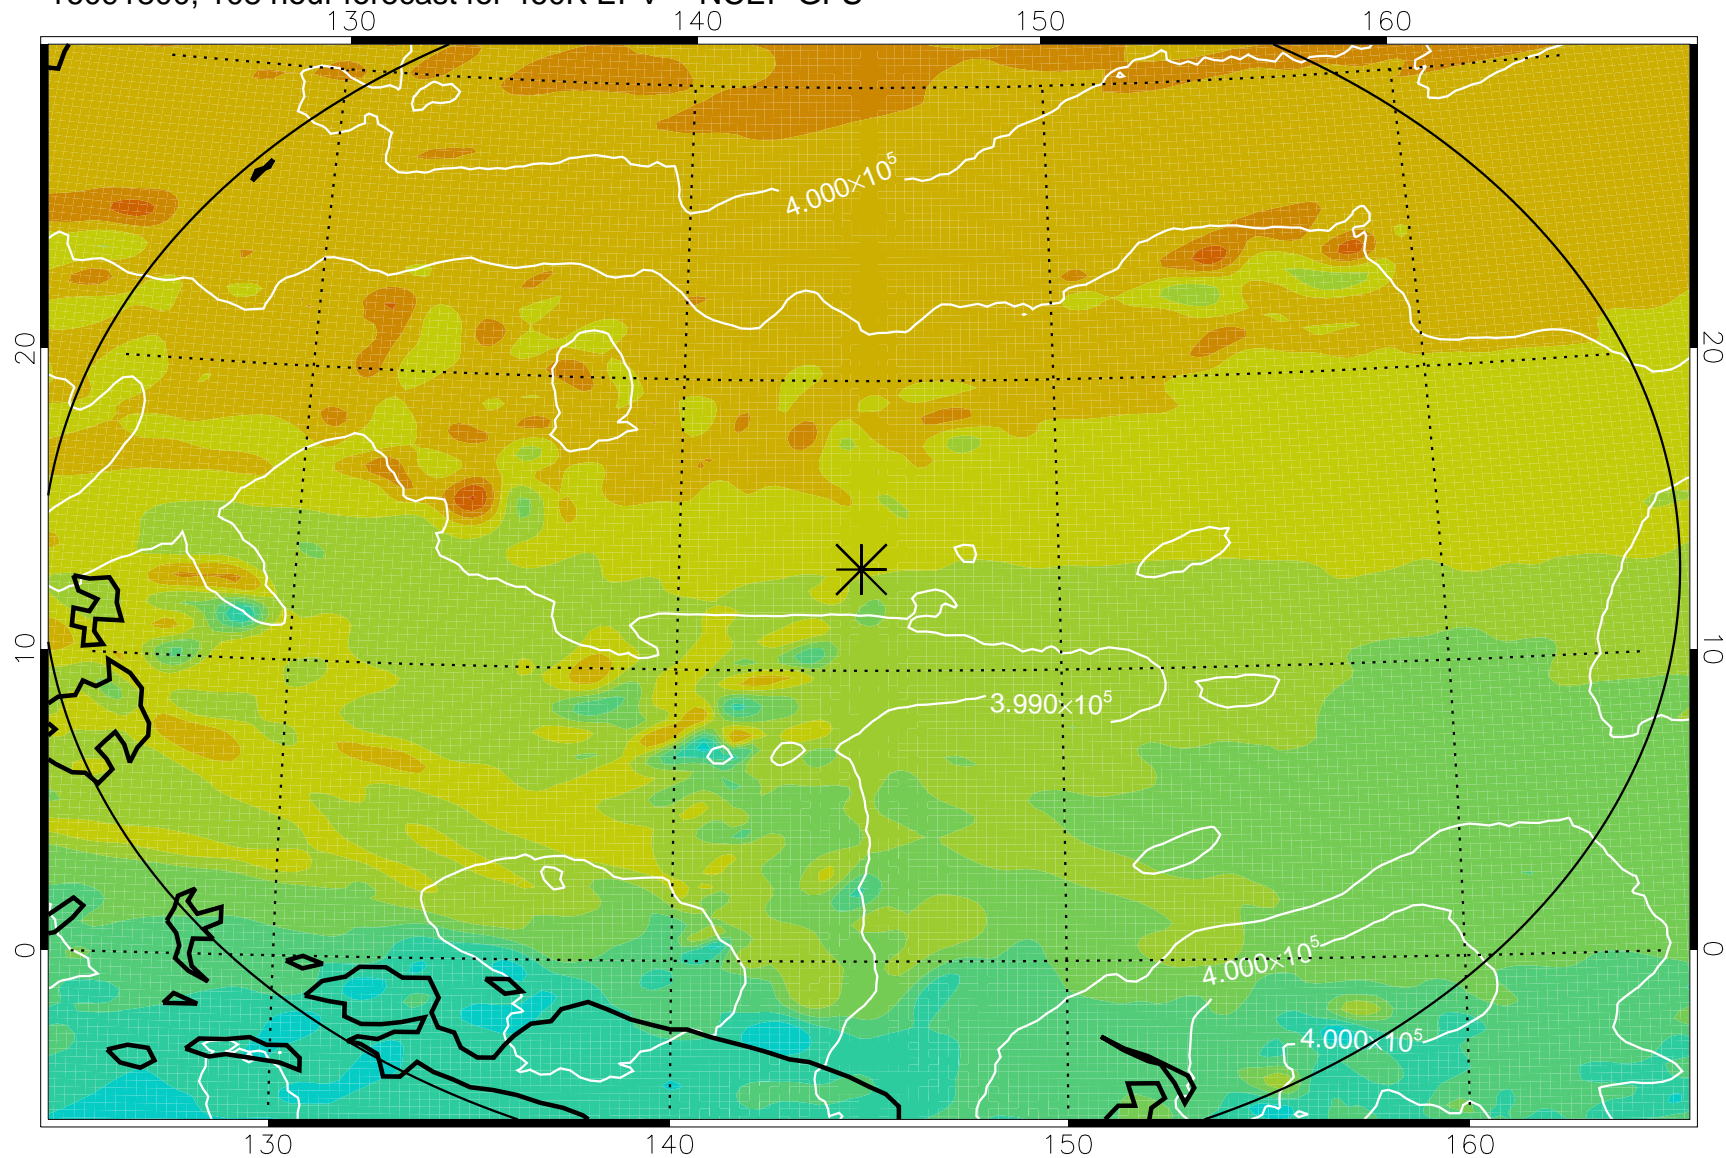

460K Montgomery Streamfunction, white

Range ring of 2304 km

16091706, 90 hour forecast for 460K EPV -- NCEP GFS

460K Montgomery Streamfunction, white

Range ring of 2304 km

16091712, 96 hour forecast for 460K EPV -- NCEP GFS

460K Montgomery Streamfunction, white

Range ring of 2304 km

16091718, 102 hour forecast for 460K EPV -- NCEP GFS

460K Montgomery Streamfunction, white

Range ring of 2304 km

16091800, 108 hour forecast for 460K EPV -- NCEP GFS

460K Montgomery Streamfunction, white

Range ring of 2304 km

16091806, 114 hour forecast for 460K EPV -- NCEP GFS

460K Montgomery Streamfunction, white

Range ring of 2304 km

16091812, 120 hour forecast for 460K EPV -- NCEP GFS

460K Montgomery Streamfunction, white

Range ring of 2304 km