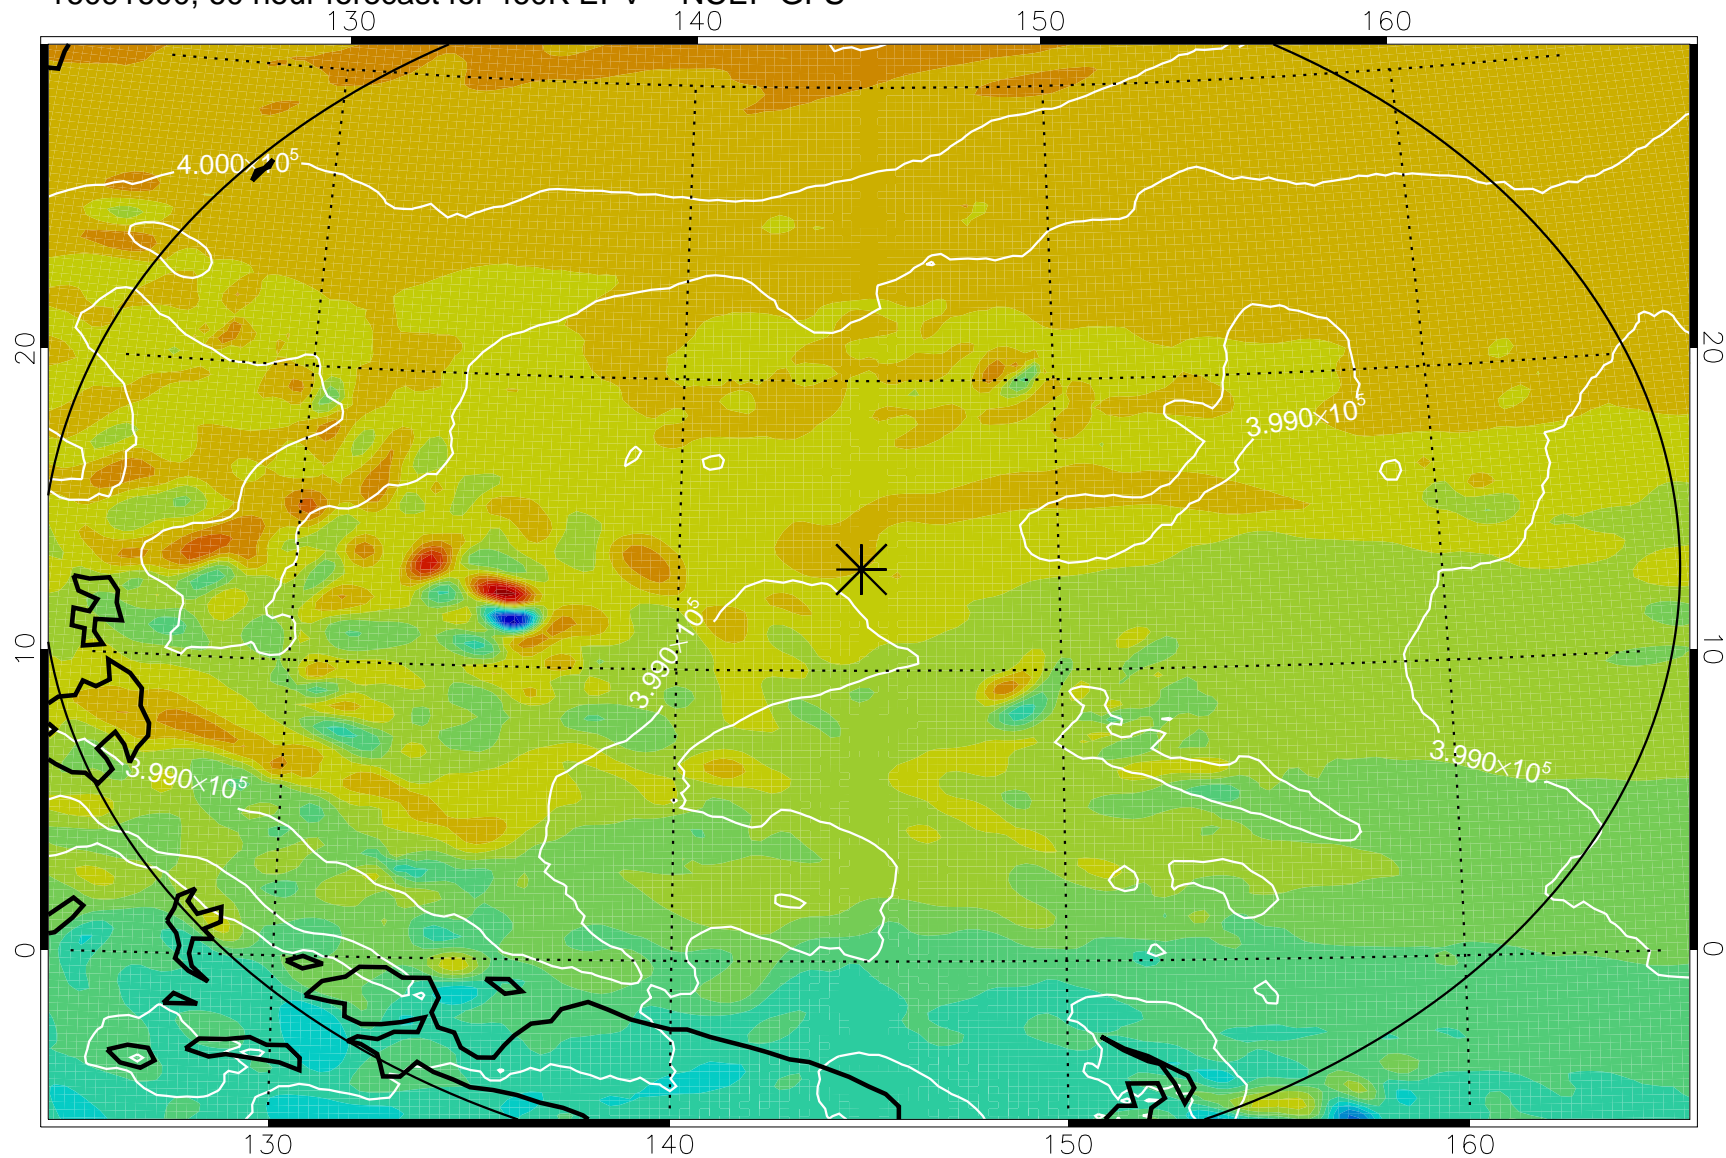

460K Montgomery Streamfunction, white

Range ring of 2304 km

16091506, 42 hour forecast for 460K EPV -- NCEP GFS

460K Montgomery Streamfunction, white

Range ring of 2304 km

16091512, 48 hour forecast for 460K EPV -- NCEP GFS

460K Montgomery Streamfunction, white

Range ring of 2304 km

16091518, 54 hour forecast for 460K EPV -- NCEP GFS

460K Montgomery Streamfunction, white

Range ring of 2304 km

16091600, 60 hour forecast for 460K EPV -- NCEP GFS

460K Montgomery Streamfunction, white

Range ring of 2304 km

16091606, 66 hour forecast for 460K EPV -- NCEP GFS

460K Montgomery Streamfunction, white

Range ring of 2304 km

16091612, 72 hour forecast for 460K EPV -- NCEP GFS

460K Montgomery Streamfunction, white

Range ring of 2304 km

16091618, 78 hour forecast for 460K EPV -- NCEP GFS

460K Montgomery Streamfunction, white

Range ring of 2304 km

16091700, 84 hour forecast for 460K EPV -- NCEP GFS