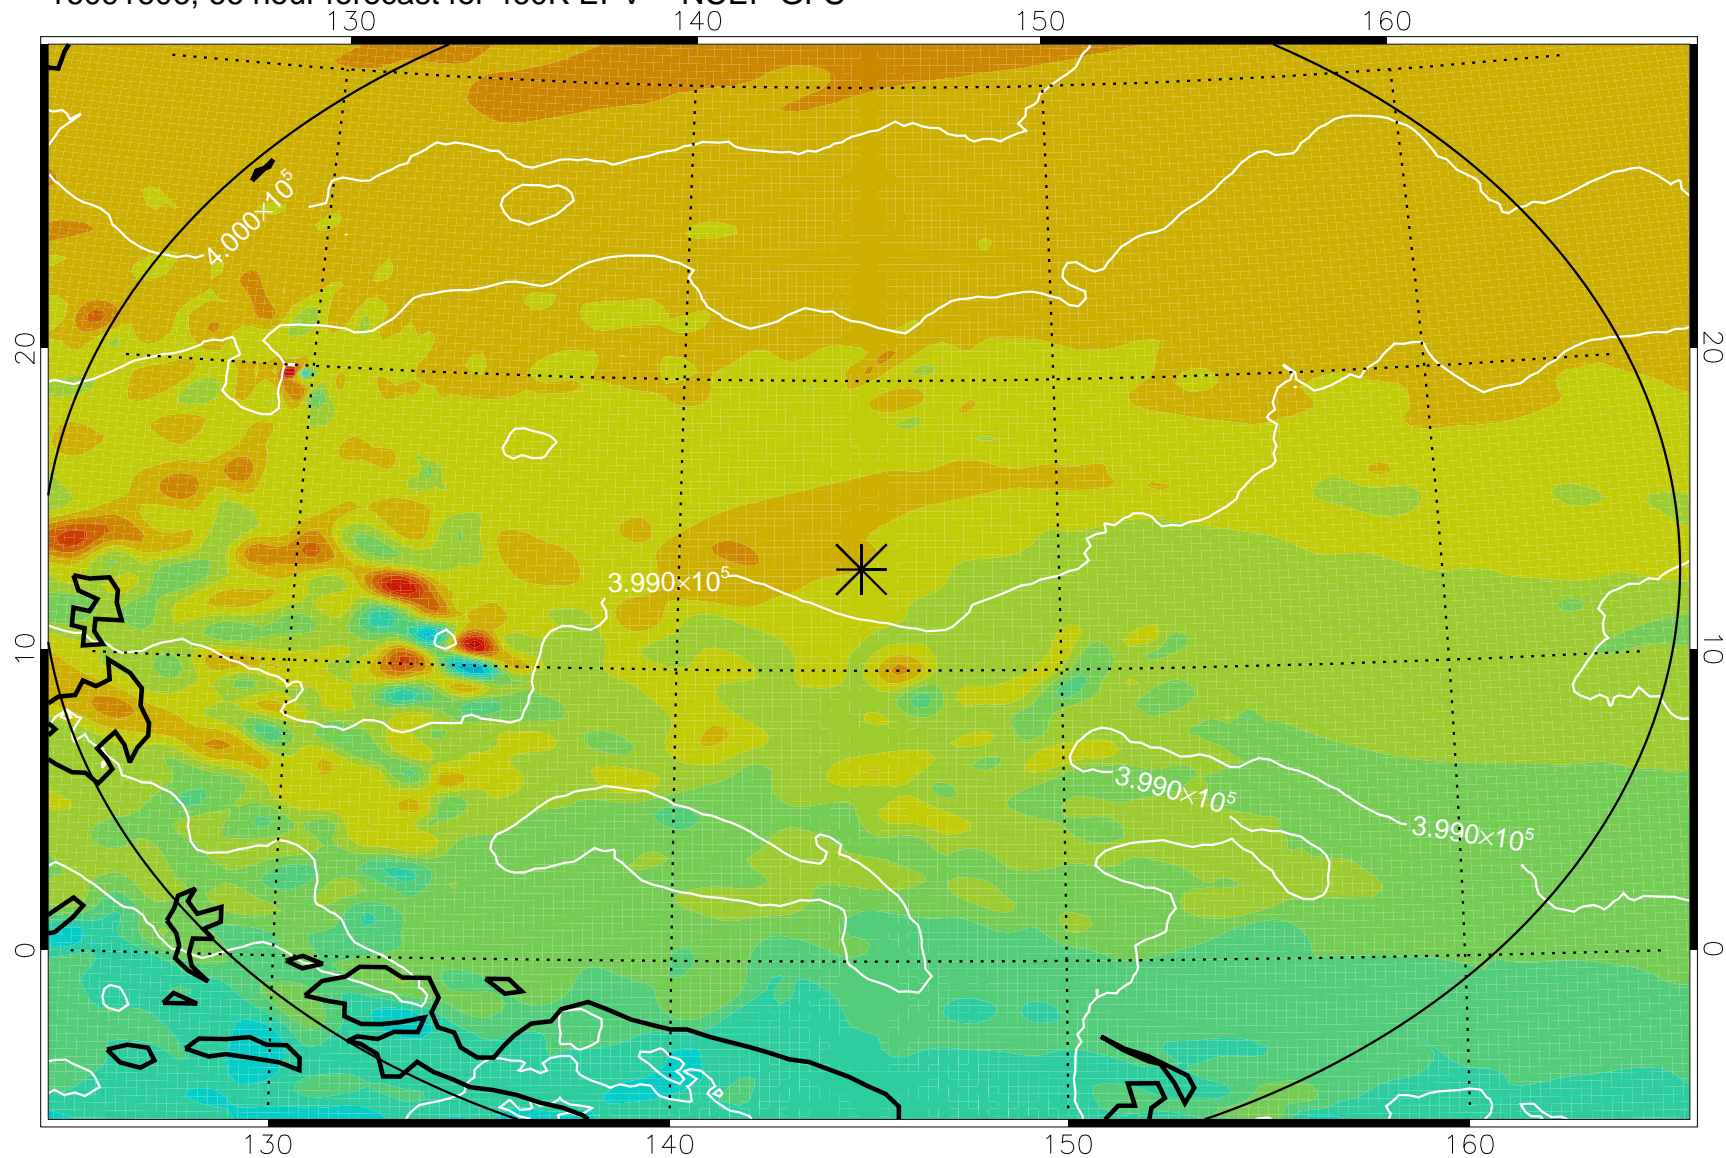

460K Montgomery Streamfunction, white

Range ring of 2304 km

16091506, 42 hour forecast for 460K EPV -- NCEP GFS

460K Montgomery Streamfunction, white

Range ring of 2304 km

16091512, 48 hour forecast for 460K EPV -- NCEP GFS

460K Montgomery Streamfunction, white

Range ring of 2304 km

16091518, 54 hour forecast for 460K EPV -- NCEP GFS

460K Montgomery Streamfunction, white

Range ring of 2304 km

16091600, 60 hour forecast for 460K EPV -- NCEP GFS

460K Montgomery Streamfunction, white

Range ring of 2304 km

16091606, 66 hour forecast for 460K EPV -- NCEP GFS

460K Montgomery Streamfunction, white

Range ring of 2304 km

16091612, 72 hour forecast for 460K EPV -- NCEP GFS

460K Montgomery Streamfunction, white

Range ring of 2304 km

16091618, 78 hour forecast for 460K EPV -- NCEP GFS

460K Montgomery Streamfunction, white

Range ring of 2304 km

16091700, 84 hour forecast for 460K EPV -- NCEP GFS