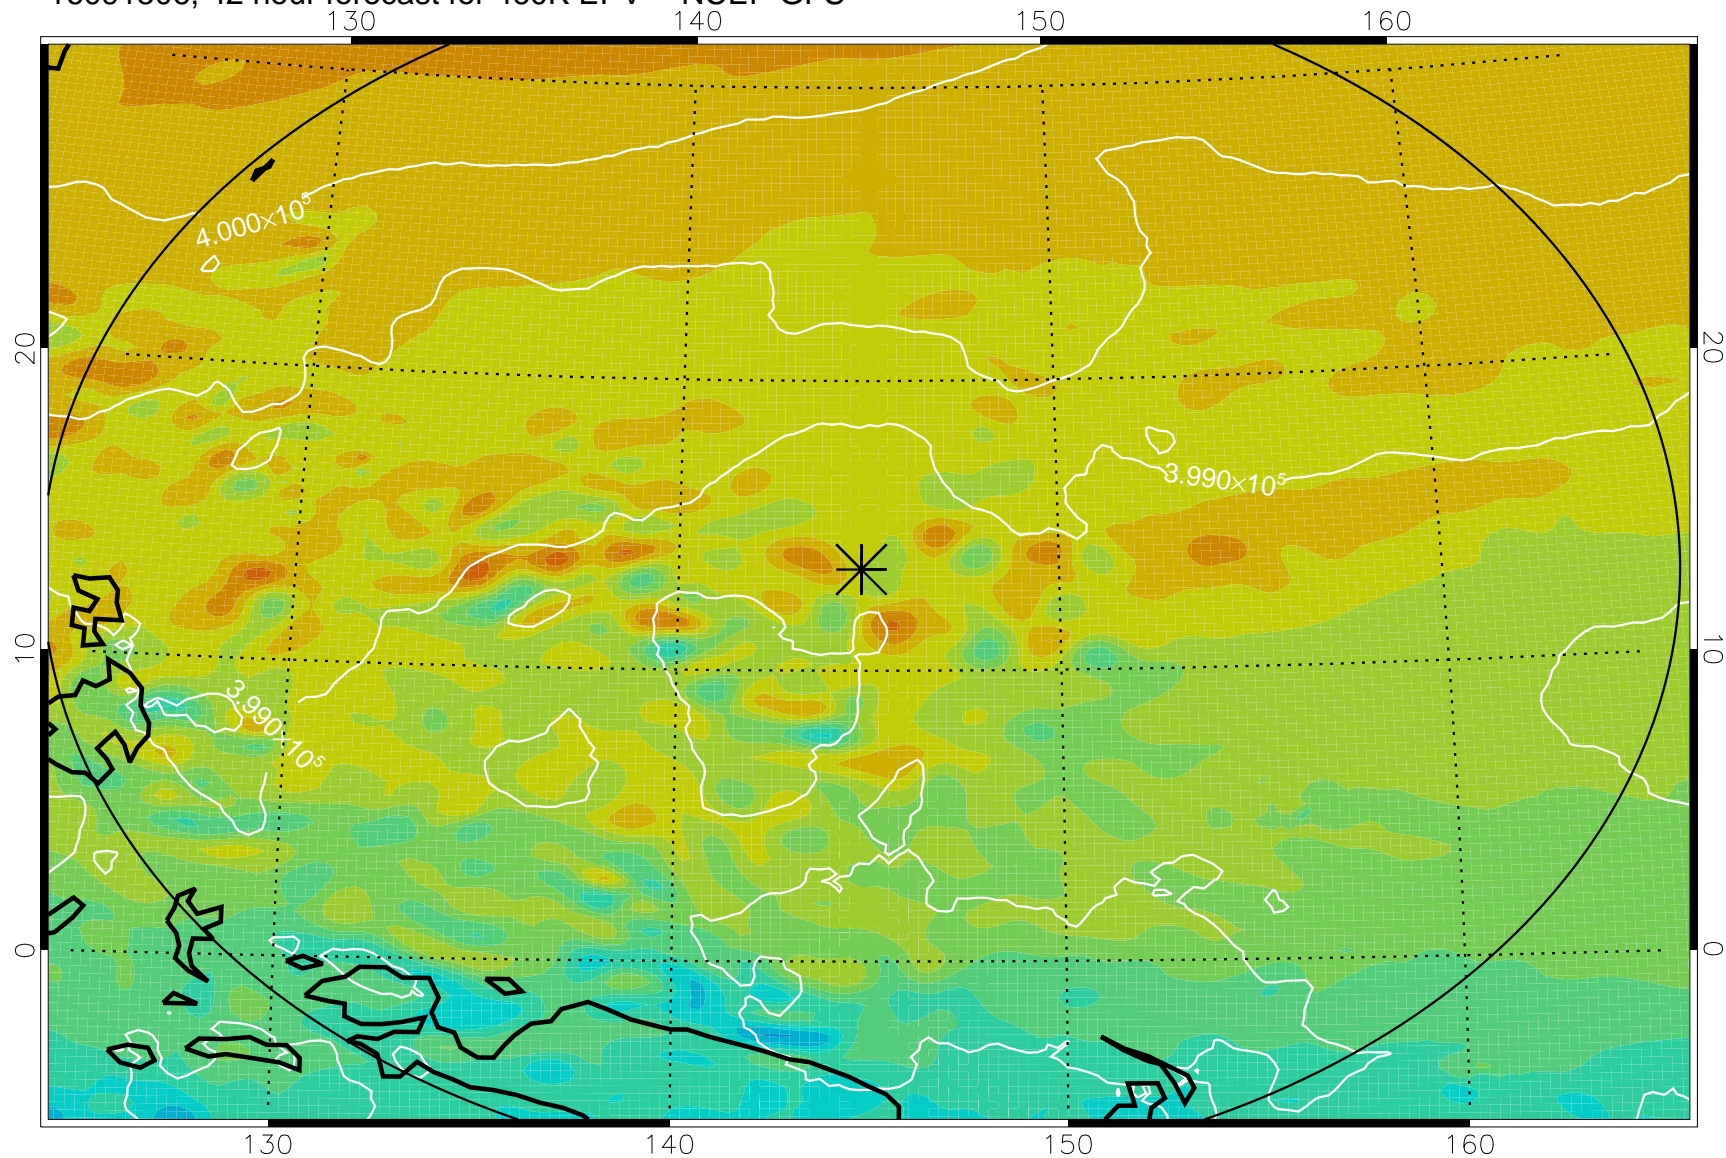

16091406, 18 hour forecast for 460K EPV -- NCEP GFS

460K Montgomery Streamfunction, white

Range ring of 2304 km

16091412, 24 hour forecast for 460K EPV -- NCEP GFS

460K Montgomery Streamfunction, white

Range ring of 2304 km

16091418, 30 hour forecast for 460K EPV -- NCEP GFS

460K Montgomery Streamfunction, white

$-4 \times 10^{-5}$   $-2 \times 10^{-5}$  0 PVU  $2 \times 10^{-5}$   $4 \times 10^{-5}$

Range ring of 2304 km

16091500, 36 hour forecast for 460K EPV -- NCEP GFS

460K Montgomery Streamfunction, white

Range ring of 2304 km

16091506, 42 hour forecast for 460K EPV -- NCEP GFS

460K Montgomery Streamfunction, white

Range ring of 2304 km

16091512, 48 hour forecast for 460K EPV -- NCEP GFS

460K Montgomery Streamfunction, white

Range ring of 2304 km

16091518, 54 hour forecast for 460K EPV -- NCEP GFS

460K Montgomery Streamfunction, white

Range ring of 2304 km

16091600, 60 hour forecast for 460K EPV -- NCEP GFS