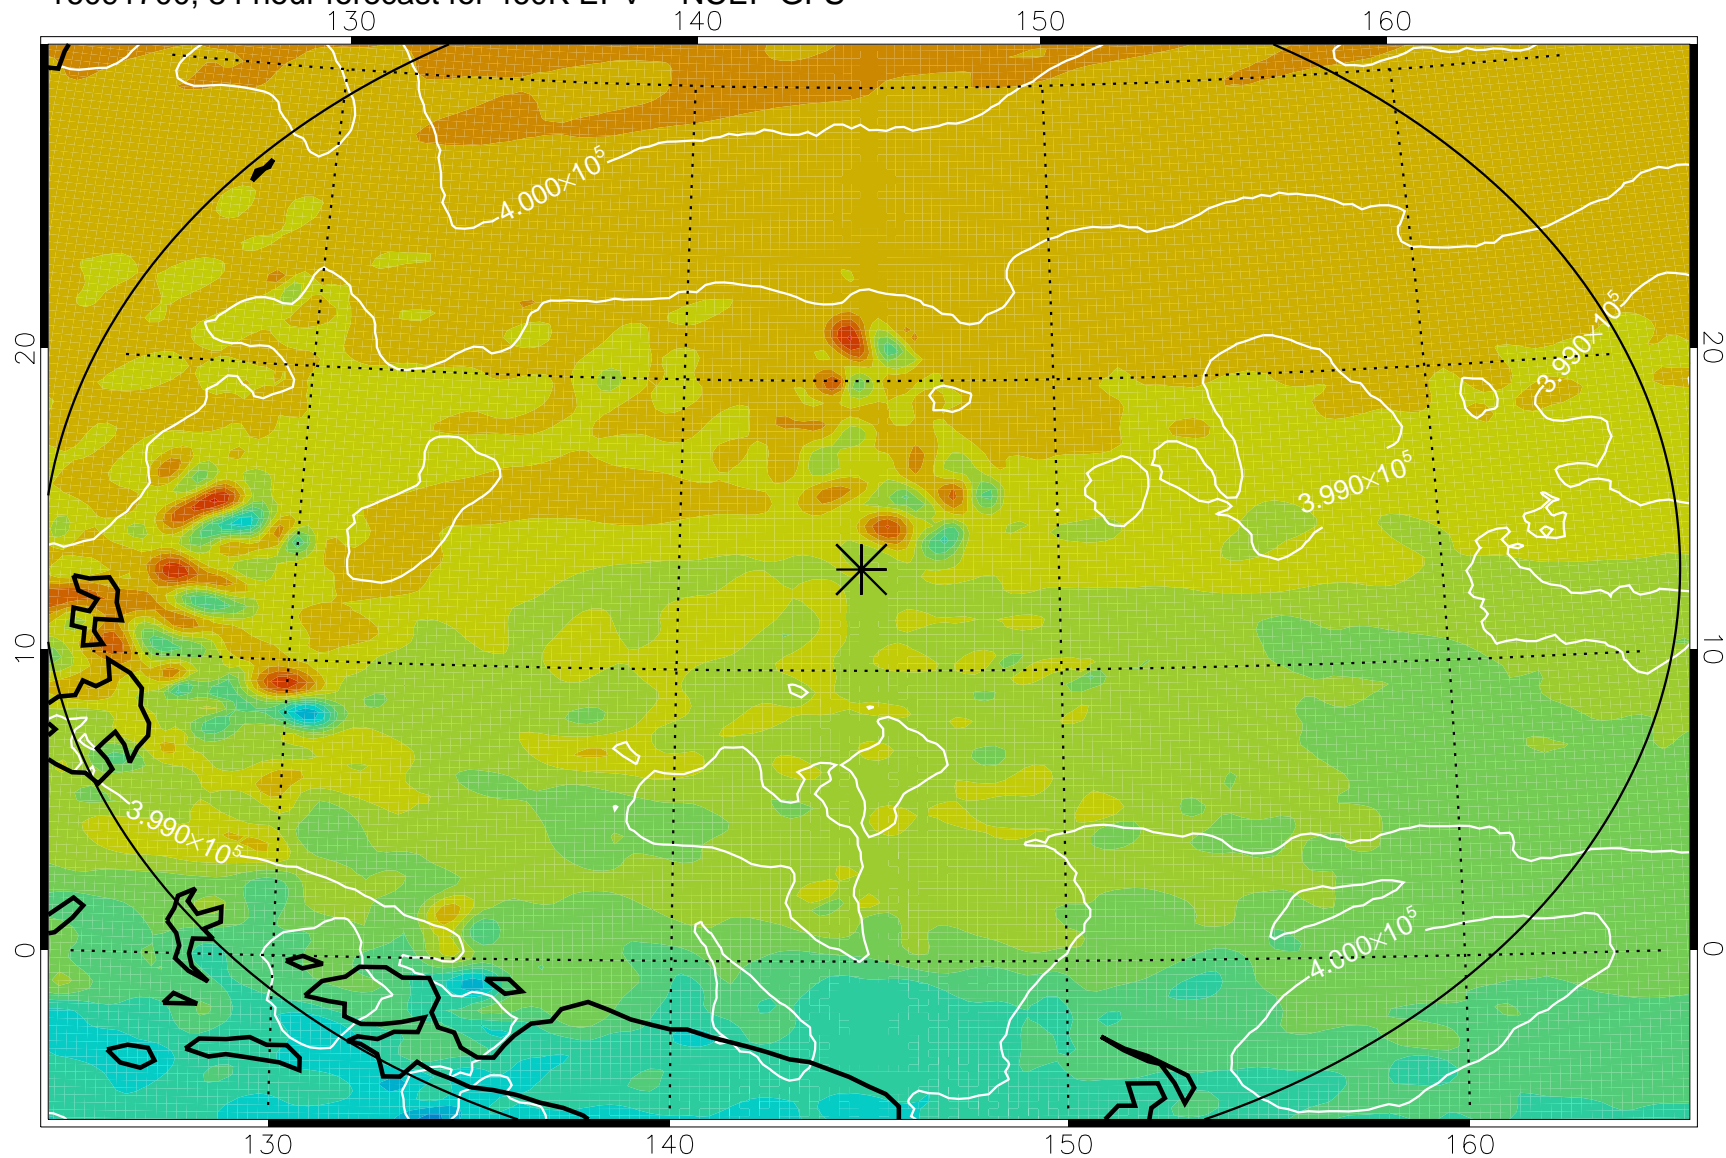

460K Montgomery Streamfunction, white

Range ring of 2304 km

16091606, 66 hour forecast for 460K EPV -- NCEP GFS

460K Montgomery Streamfunction, white

Range ring of 2304 km

16091612, 72 hour forecast for 460K EPV -- NCEP GFS

460K Montgomery Streamfunction, white

Range ring of 2304 km

16091618, 78 hour forecast for 460K EPV -- NCEP GFS

460K Montgomery Streamfunction, white

Range ring of 2304 km

16091700, 84 hour forecast for 460K EPV -- NCEP GFS

460K Montgomery Streamfunction, white

Range ring of 2304 km

16091706, 90 hour forecast for 460K EPV -- NCEP GFS

460K Montgomery Streamfunction, white

Range ring of 2304 km

16091712, 96 hour forecast for 460K EPV -- NCEP GFS

460K Montgomery Streamfunction, white

Range ring of 2304 km

16091718, 102 hour forecast for 460K EPV -- NCEP GFS

460K Montgomery Streamfunction, white

Range ring of 2304 km

16091800, 108 hour forecast for 460K EPV -- NCEP GFS