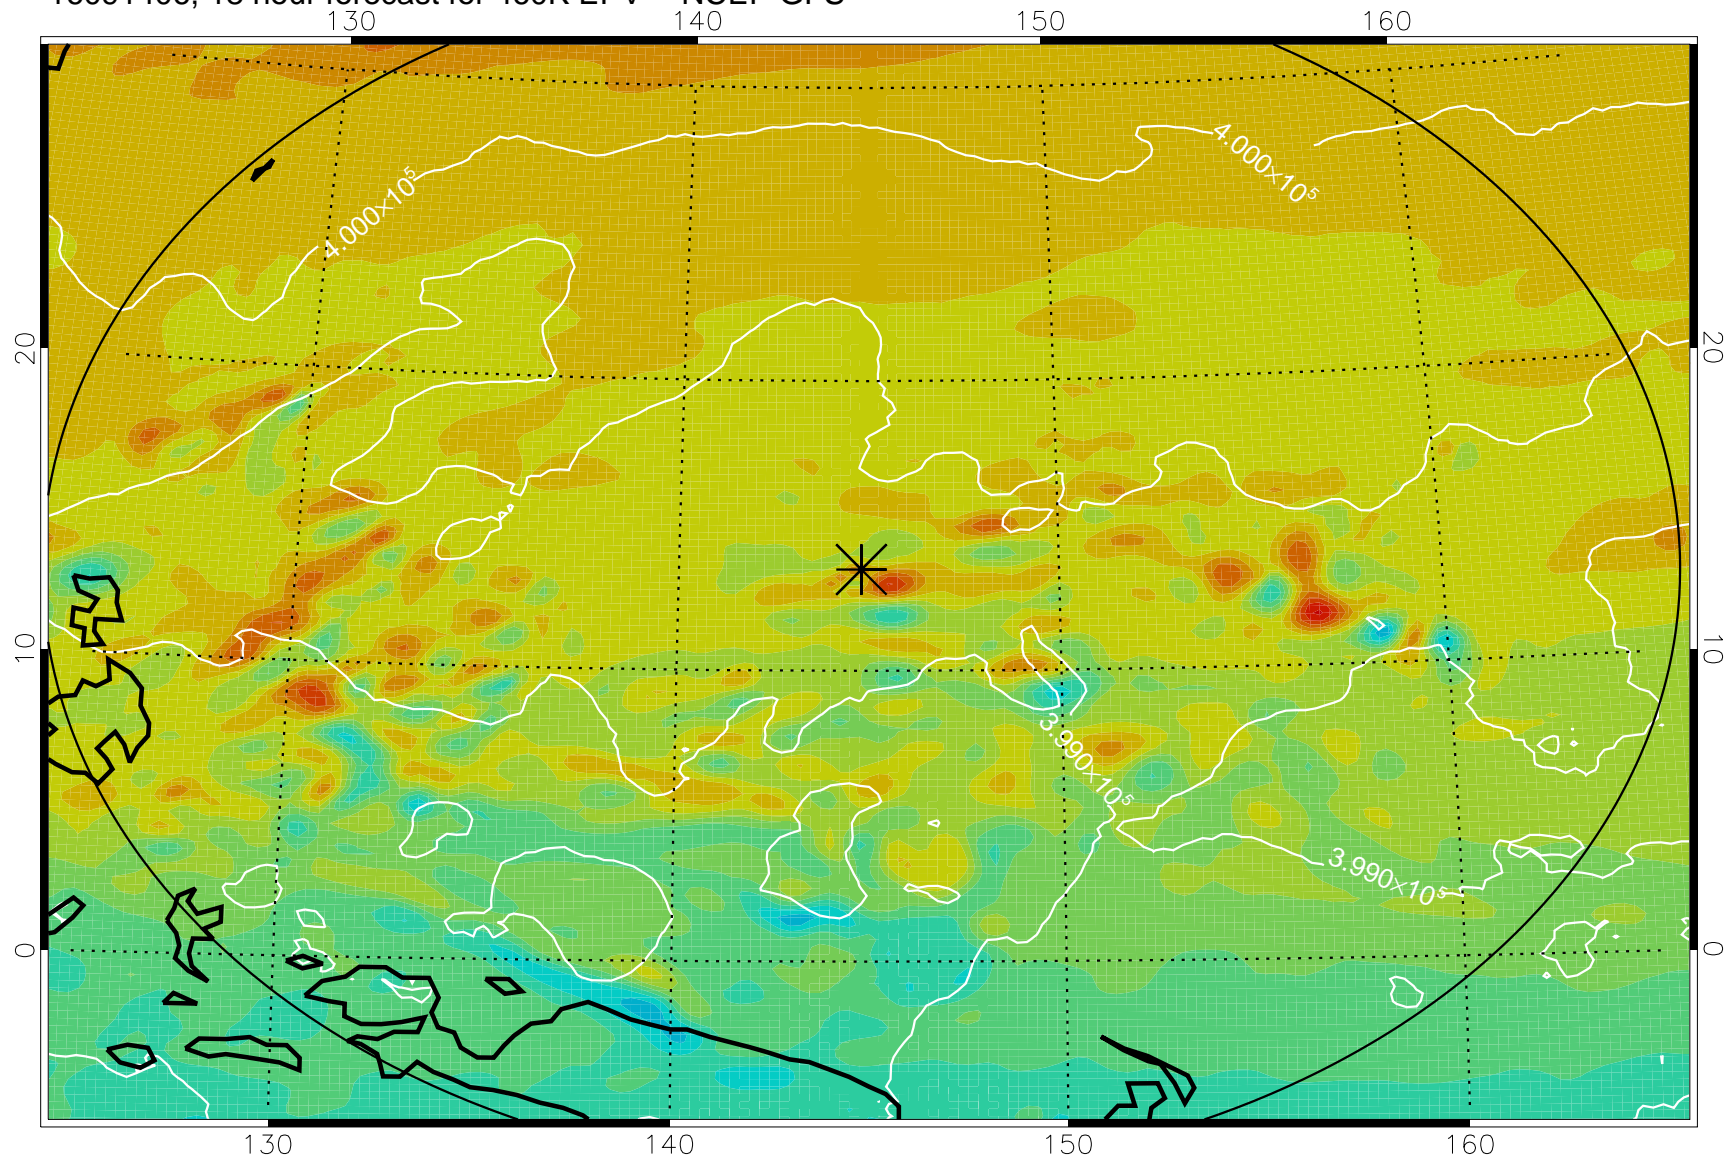

16091318, 6 hour forecast for 460K EPV -- NCEP GFS

460K Montgomery Streamfunction, white

Range ring of 2304 km

16091400, 12 hour forecast for 460K EPV -- NCEP GFS

460K Montgomery Streamfunction, white

Range ring of 2304 km

16091406, 18 hour forecast for 460K EPV -- NCEP GFS

460K Montgomery Streamfunction, white

Range ring of 2304 km

16091412, 24 hour forecast for 460K EPV -- NCEP GFS

460K Montgomery Streamfunction, white

Range ring of 2304 km

460K Montgomery Streamfunction, white

Range ring of 2304 km

16091506, 42 hour forecast for 460K EPV -- NCEP GFS

460K Montgomery Streamfunction, white

Range ring of 2304 km

16091512, 48 hour forecast for 460K EPV -- NCEP GFS

460K Montgomery Streamfunction, white

Range ring of 2304 km

16091606, 66 hour forecast for 460K EPV -- NCEP GFS

460K Montgomery Streamfunction, white

Range ring of 2304 km

16091612, 72 hour forecast for 460K EPV -- NCEP GFS