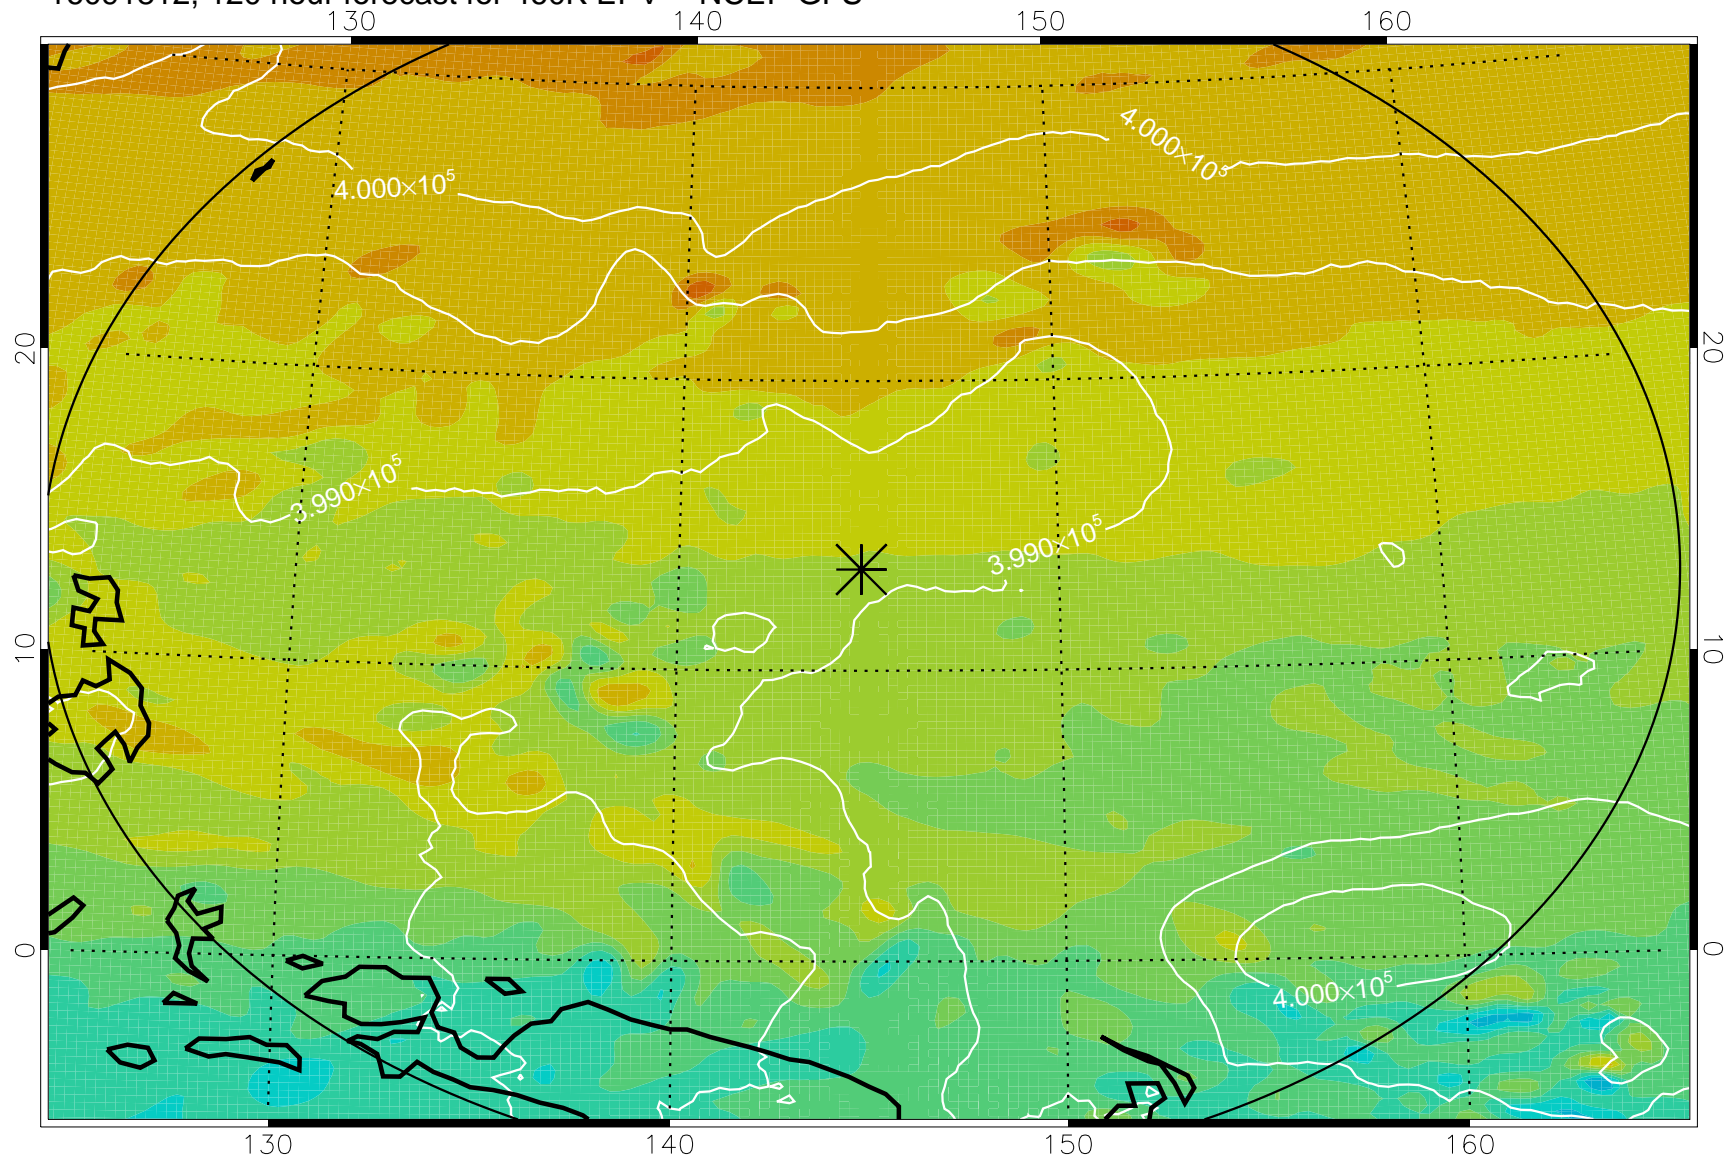

460K Montgomery Streamfunction, white

Range ring of 2304 km

16091706, 90 hour forecast for 460K EPV -- NCEP GFS

460K Montgomery Streamfunction, white

Range ring of 2304 km

16091712, 96 hour forecast for 460K EPV -- NCEP GFS

460K Montgomery Streamfunction, white

Range ring of 2304 km

16091718, 102 hour forecast for 460K EPV -- NCEP GFS

460K Montgomery Streamfunction, white

Range ring of 2304 km

16091800, 108 hour forecast for 460K EPV -- NCEP GFS

460K Montgomery Streamfunction, white

Range ring of 2304 km

16091806, 114 hour forecast for 460K EPV -- NCEP GFS

460K Montgomery Streamfunction, white

Range ring of 2304 km

16091812, 120 hour forecast for 460K EPV -- NCEP GFS

460K Montgomery Streamfunction, white

Range ring of 2304 km