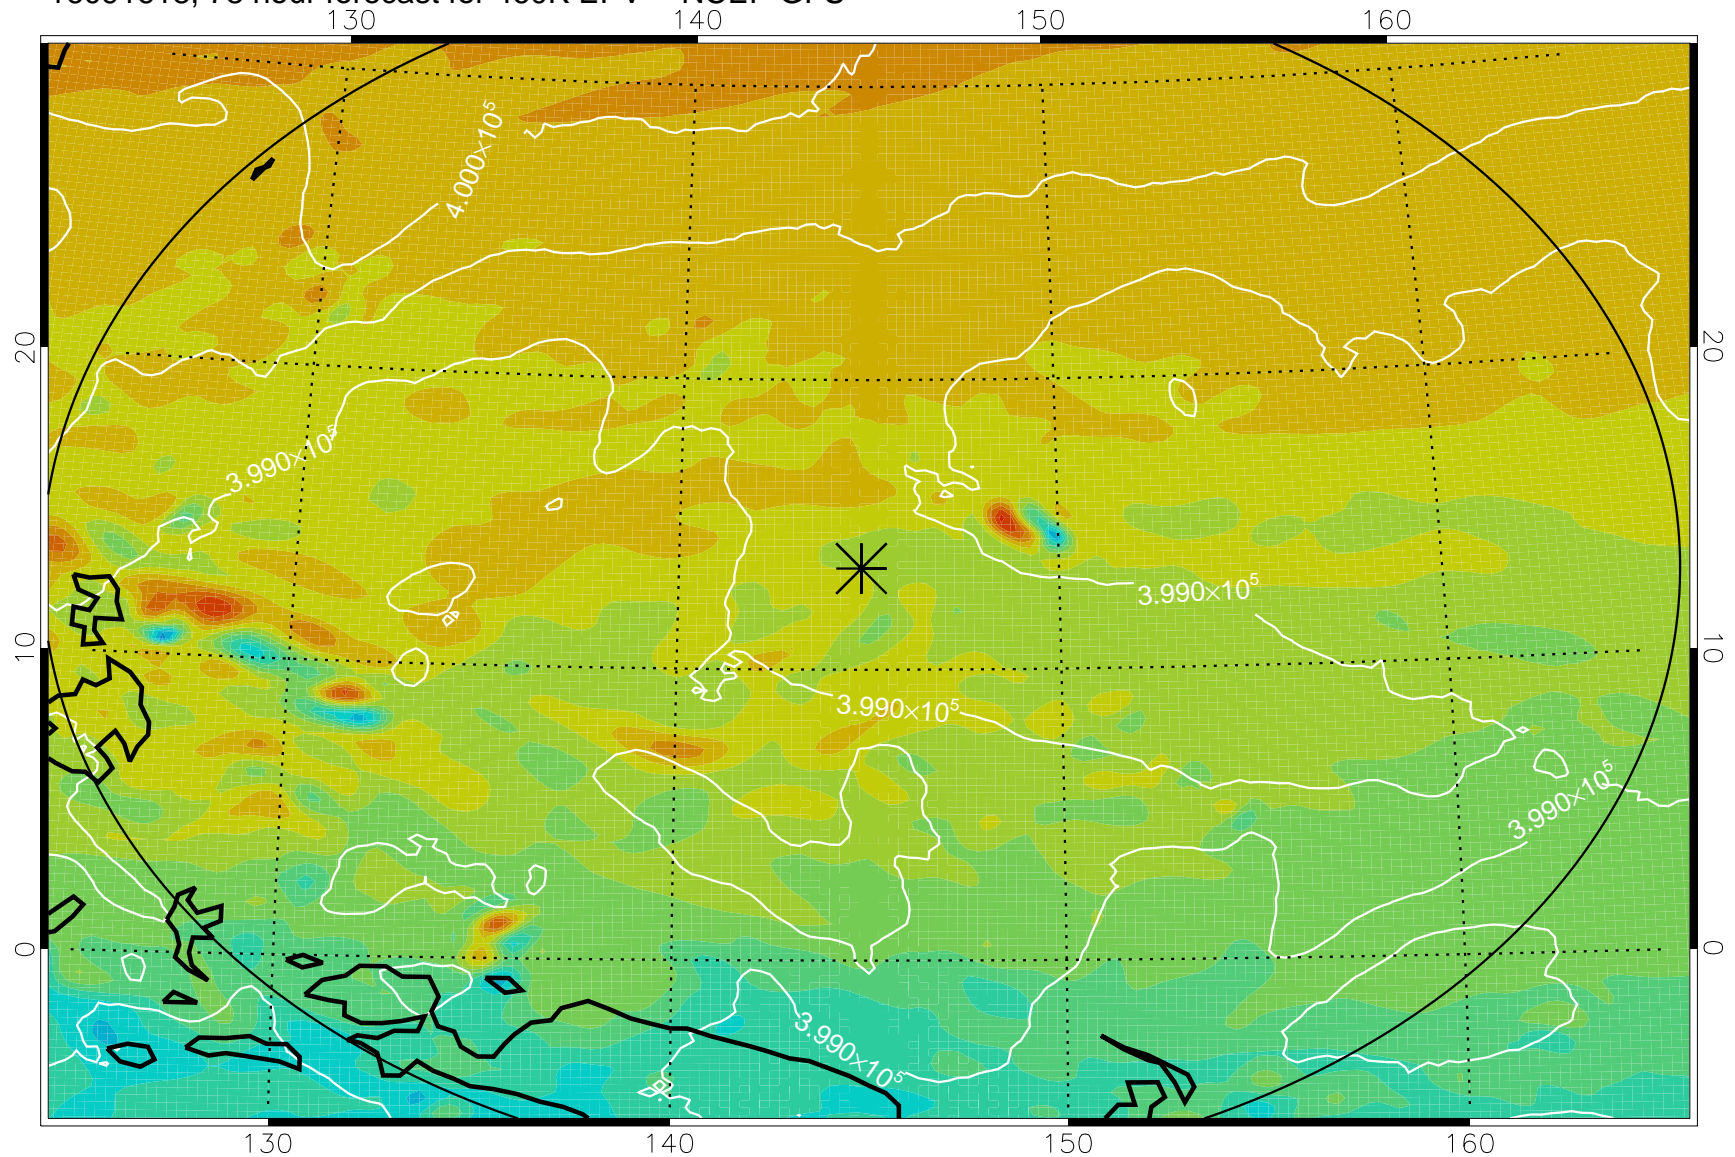

460K Montgomery Streamfunction, white

Range ring of 2304 km

16091518, 54 hour forecast for 460K EPV -- NCEP GFS

460K Montgomery Streamfunction, white

Range ring of 2304 km

16091600, 60 hour forecast for 460K EPV -- NCEP GFS

460K Montgomery Streamfunction, white

Range ring of 2304 km

16091606, 66 hour forecast for 460K EPV -- NCEP GFS

460K Montgomery Streamfunction, white

Range ring of 2304 km

16091612, 72 hour forecast for 460K EPV -- NCEP GFS

460K Montgomery Streamfunction, white

Range ring of 2304 km

16091618, 78 hour forecast for 460K EPV -- NCEP GFS

460K Montgomery Streamfunction, white

Range ring of 2304 km

16091700, 84 hour forecast for 460K EPV -- NCEP GFS

460K Montgomery Streamfunction, white

Range ring of 2304 km

16091706, 90 hour forecast for 460K EPV -- NCEP GFS

460K Montgomery Streamfunction, white

Range ring of 2304 km

16091712, 96 hour forecast for 460K EPV -- NCEP GFS