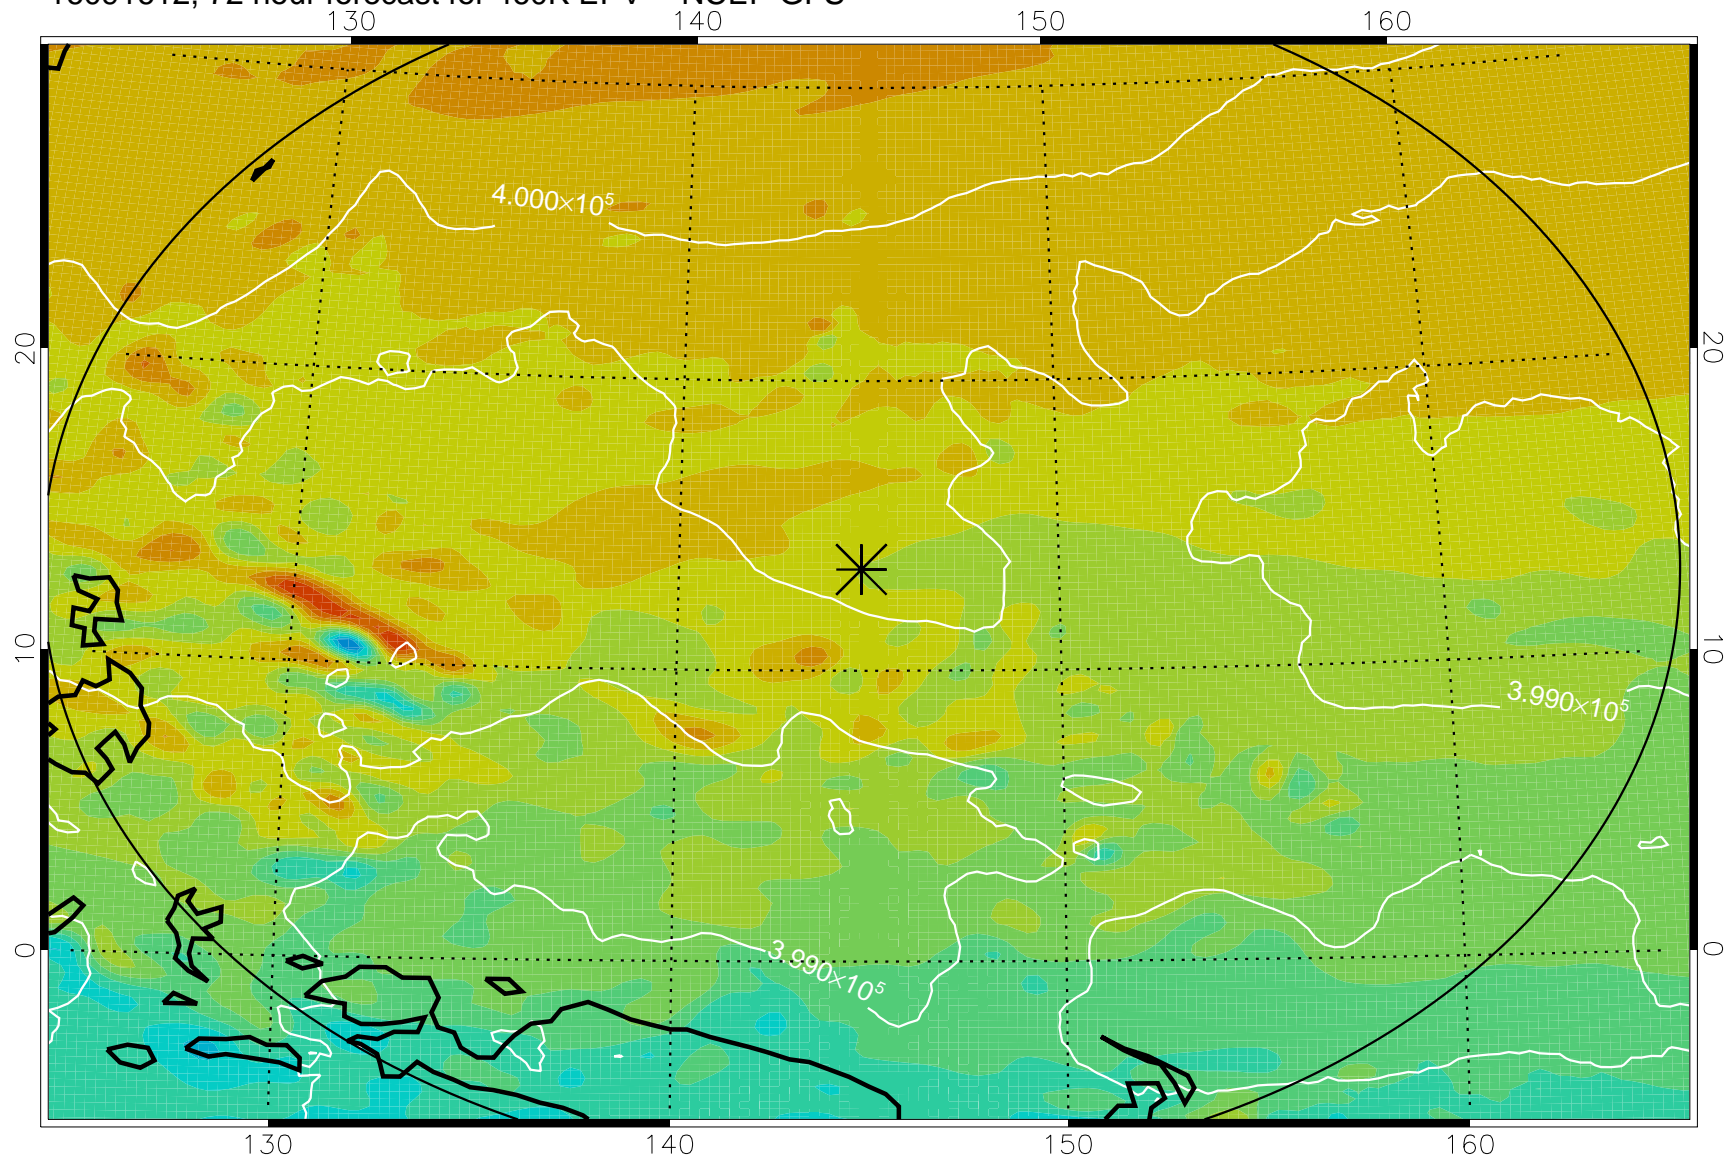

460K Montgomery Streamfunction, white

Range ring of 2304 km

16091518, 54 hour forecast for 460K EPV -- NCEP GFS

460K Montgomery Streamfunction, white

Range ring of 2304 km

16091600, 60 hour forecast for 460K EPV -- NCEP GFS

460K Montgomery Streamfunction, white

Range ring of 2304 km

16091606, 66 hour forecast for 460K EPV -- NCEP GFS

460K Montgomery Streamfunction, white

Range ring of 2304 km

16091612, 72 hour forecast for 460K EPV -- NCEP GFS

460K Montgomery Streamfunction, white

Range ring of 2304 km

16091618, 78 hour forecast for 460K EPV -- NCEP GFS

460K Montgomery Streamfunction, white

Range ring of 2304 km

16091700, 84 hour forecast for 460K EPV -- NCEP GFS

460K Montgomery Streamfunction, white

Range ring of 2304 km

16091706, 90 hour forecast for 460K EPV -- NCEP GFS

460K Montgomery Streamfunction, white

Range ring of 2304 km

16091712, 96 hour forecast for 460K EPV -- NCEP GFS