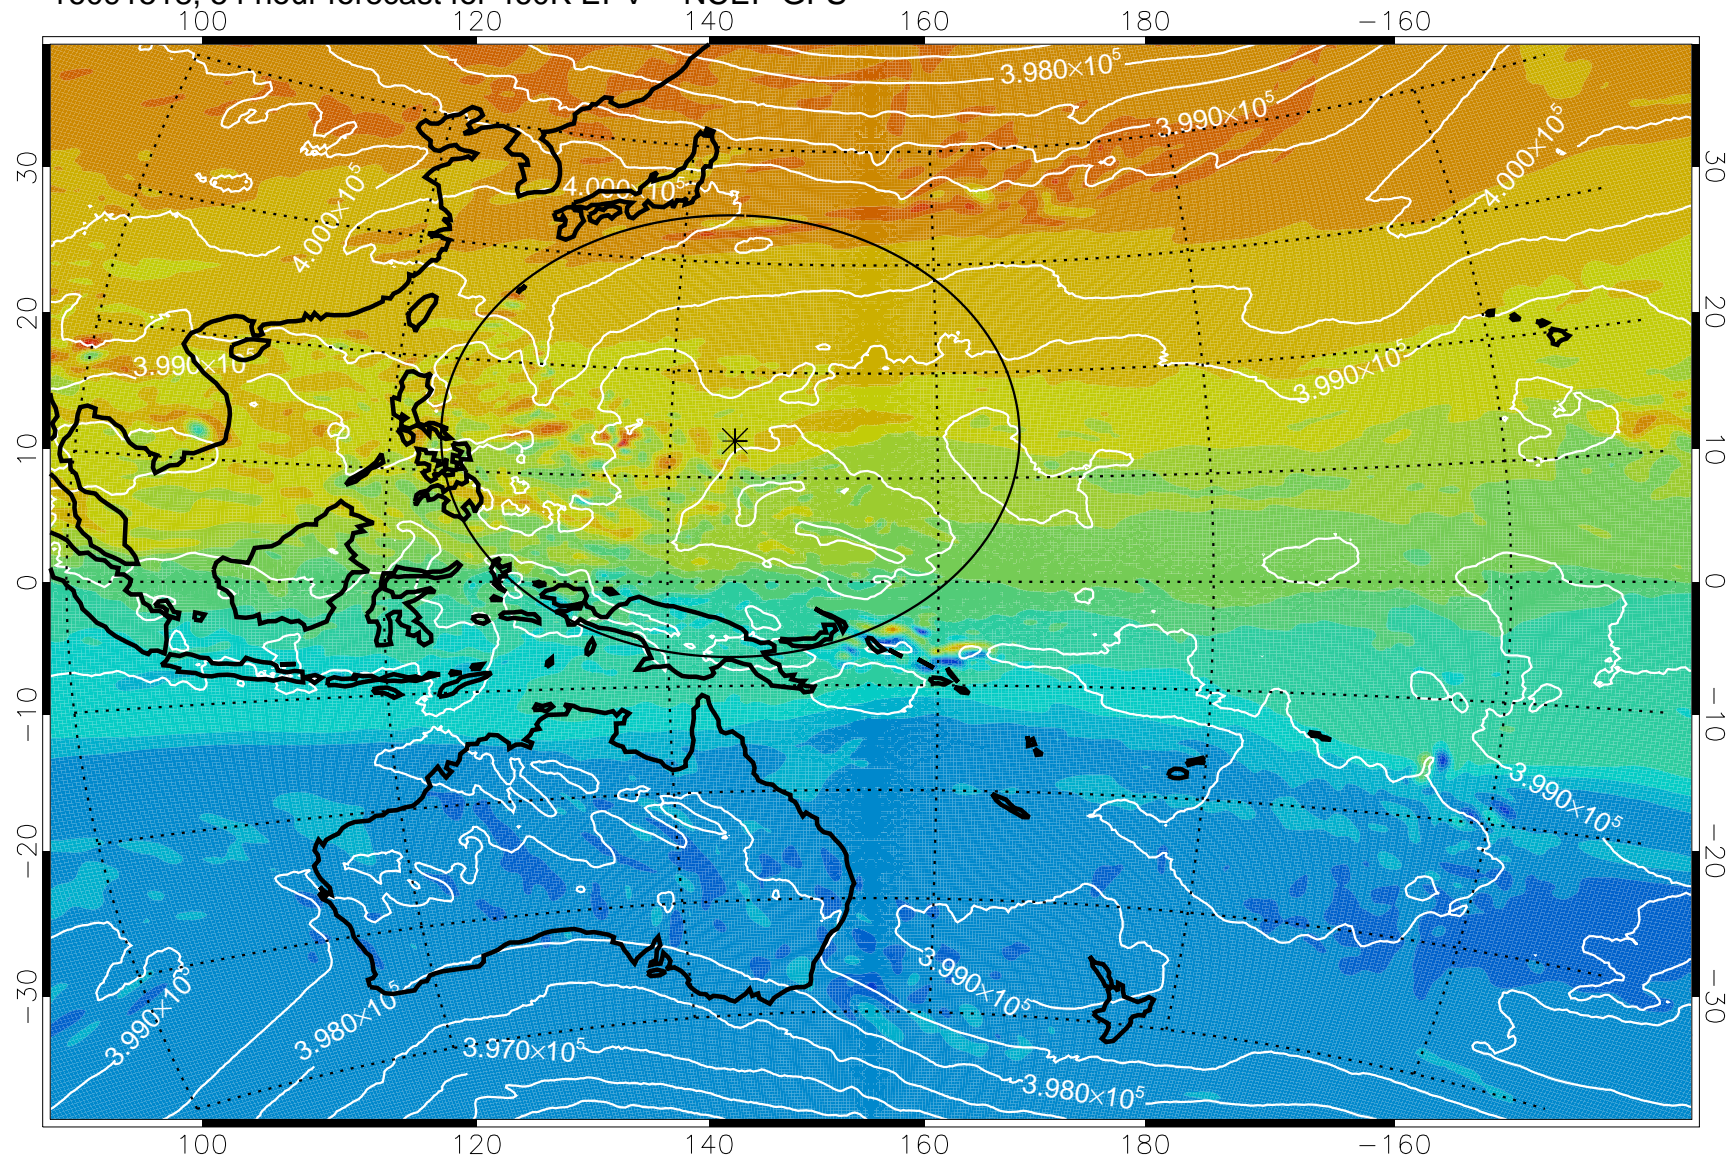

460K Montgomery Streamfunction, white

Range ring of 2304 km

16091500, 36 hour forecast for 460K EPV -- NCEP GFS

460K Montgomery Streamfunction, white

Range ring of 2304 km

16091506, 42 hour forecast for 460K EPV -- NCEP GFS

460K Montgomery Streamfunction, white

Range ring of 2304 km

16091512, 48 hour forecast for 460K EPV -- NCEP GFS

460K Montgomery Streamfunction, white

Range ring of 2304 km

16091518, 54 hour forecast for 460K EPV -- NCEP GFS

460K Montgomery Streamfunction, white

Range ring of 2304 km

16091600, 60 hour forecast for 460K EPV -- NCEP GFS

460K Montgomery Streamfunction, white

Range ring of 2304 km

16091606, 66 hour forecast for 460K EPV -- NCEP GFS

460K Montgomery Streamfunction, white

Range ring of 2304 km

16091612, 72 hour forecast for 460K EPV -- NCEP GFS

460K Montgomery Streamfunction, white

Range ring of 2304 km

16091618, 78 hour forecast for 460K EPV -- NCEP GFS