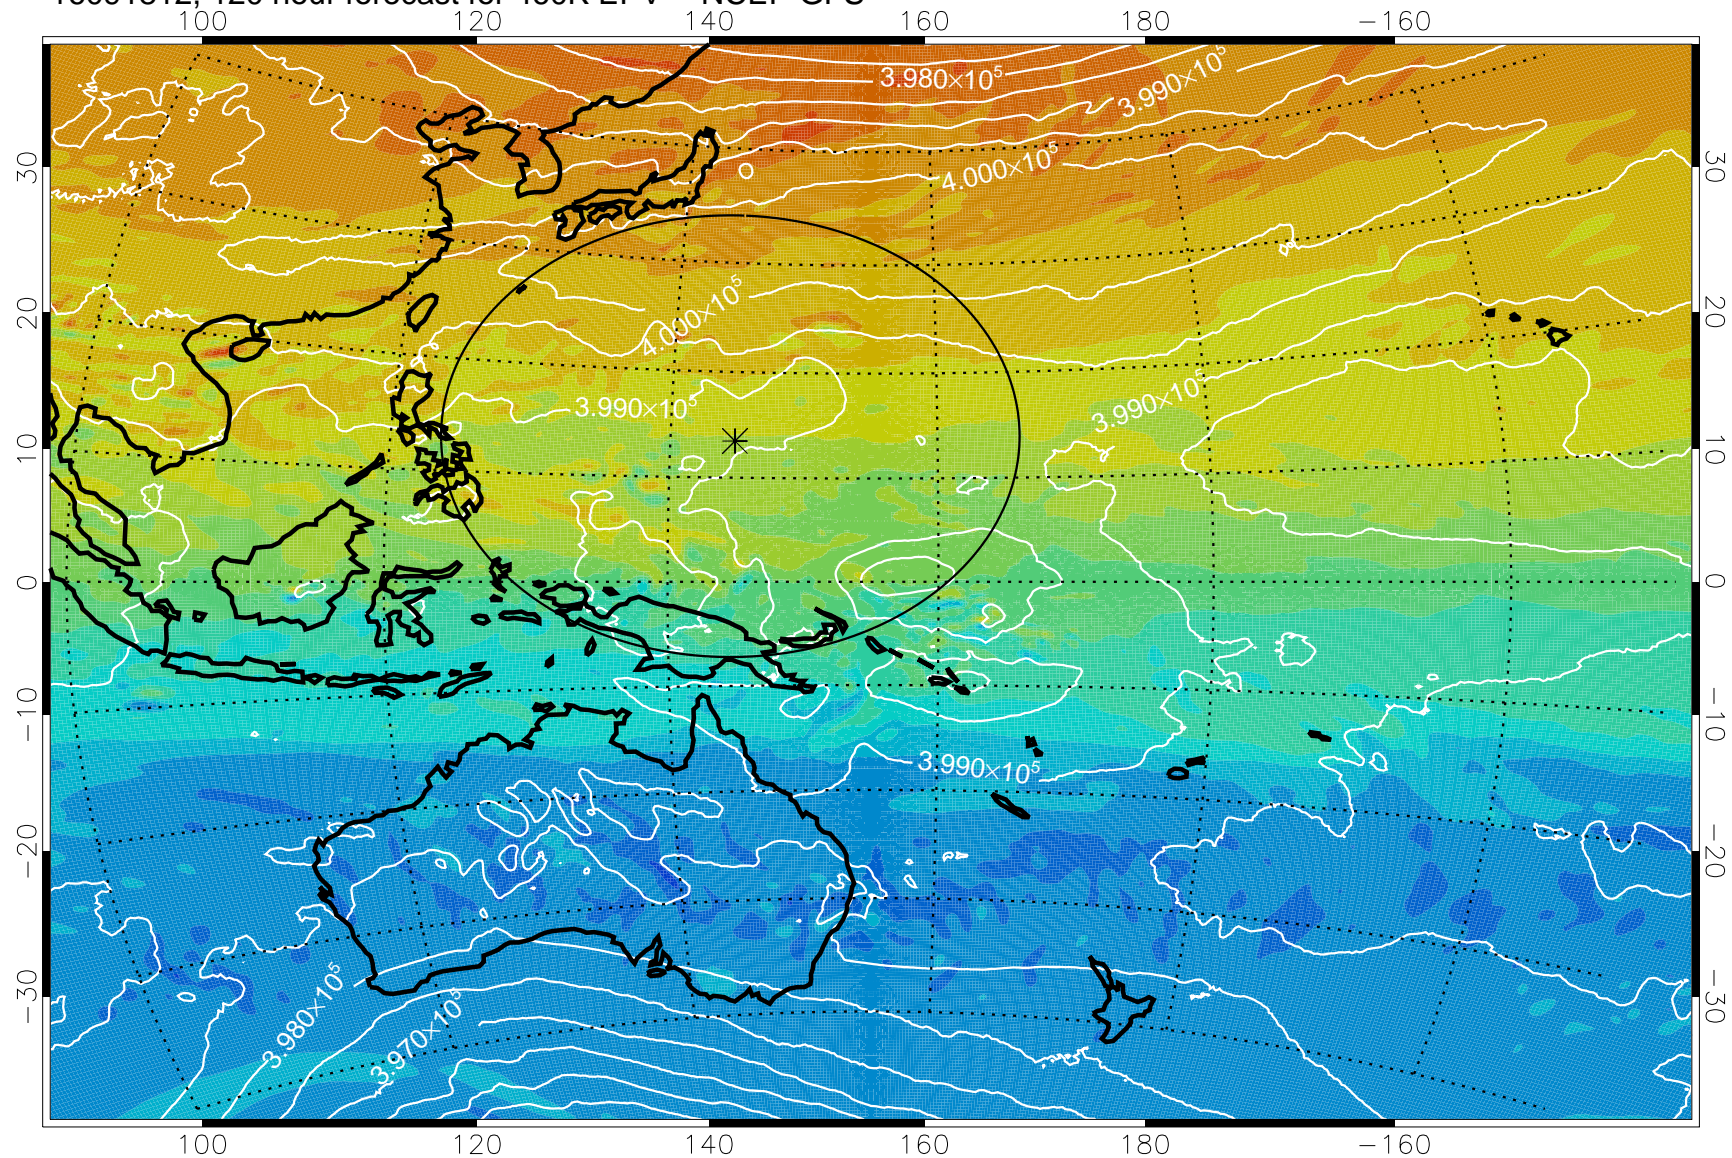

Range ring of 2304 km

16091718, 102 hour forecast for 460K EPV -- NCEP GFS

460K Montgomery Streamfunction, white

Range ring of 2304 km

16091800, 108 hour forecast for 460K EPV -- NCEP GFS

460K Montgomery Streamfunction, white

Range ring of 2304 km

16091806, 114 hour forecast for 460K EPV -- NCEP GFS

460K Montgomery Streamfunction, white

Range ring of 2304 km

16091812, 120 hour forecast for 460K EPV -- NCEP GFS

460K Montgomery Streamfunction, white

Range ring of 2304 km