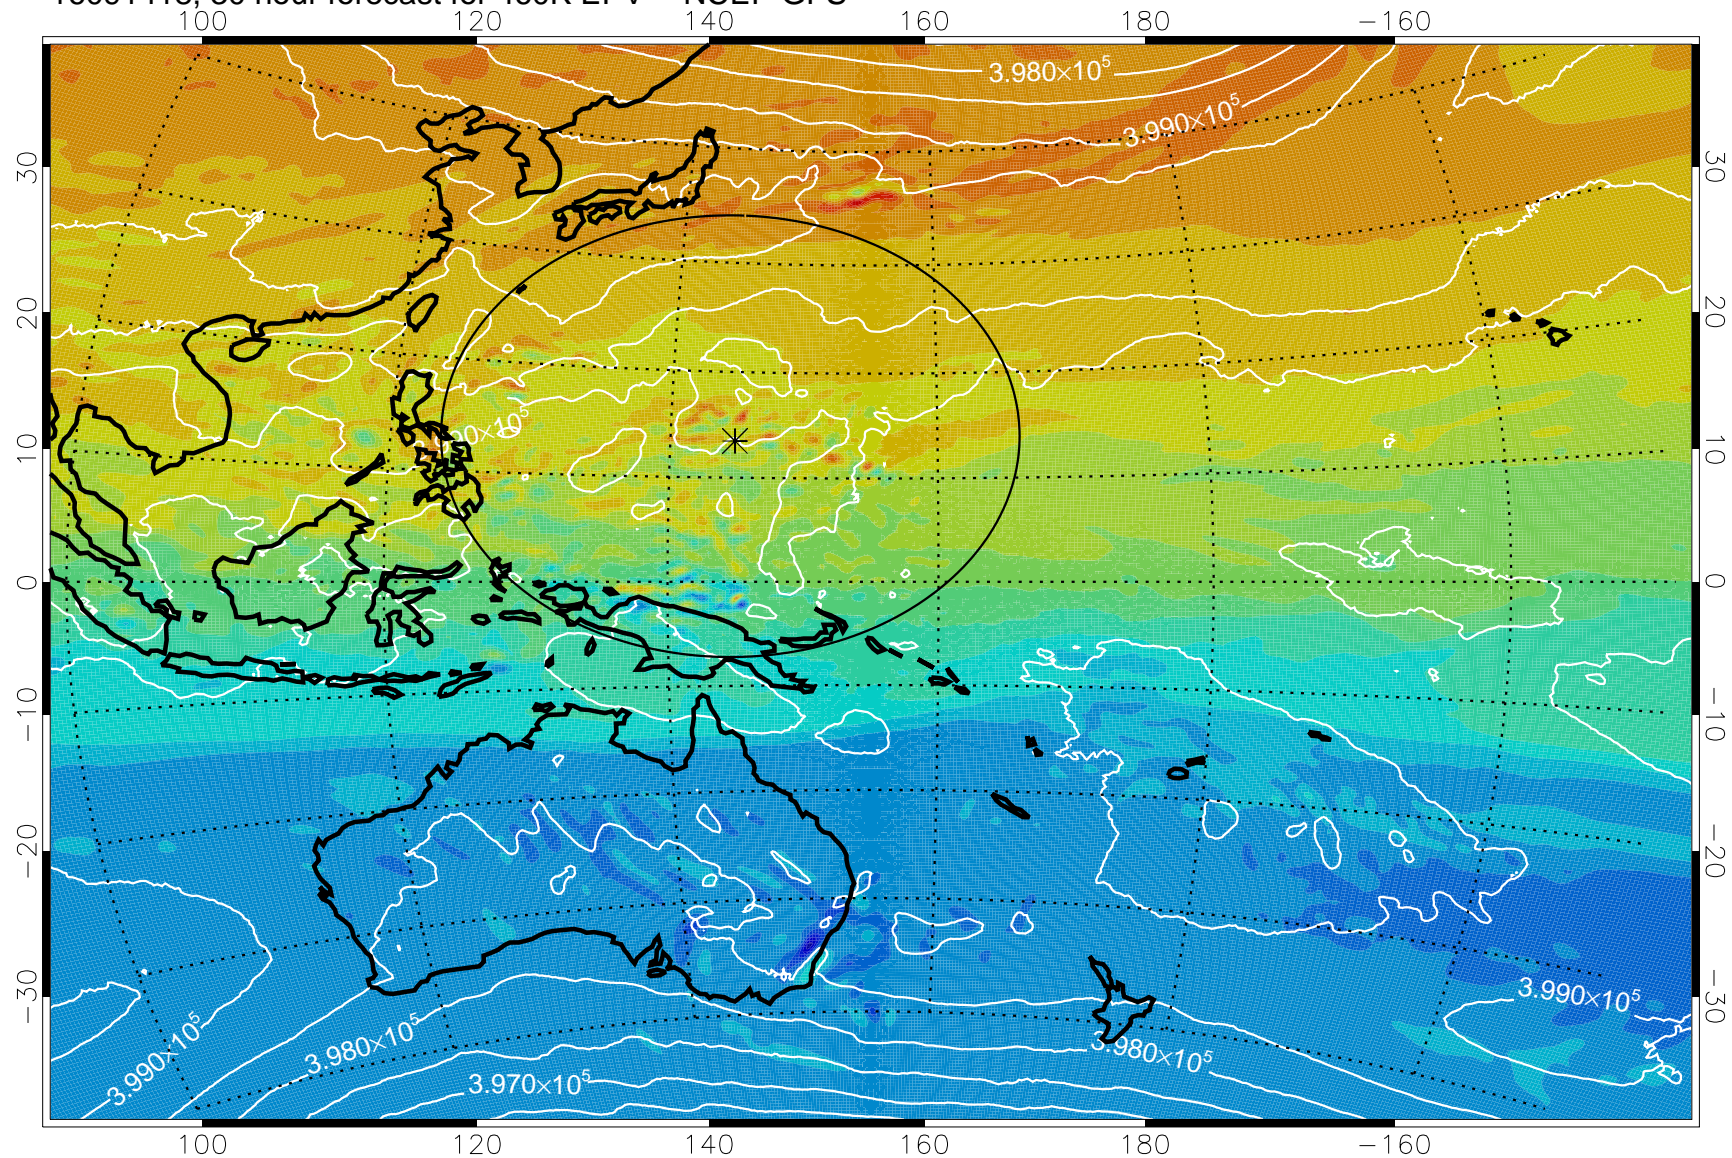

460K Montgomery Streamfunction, white

Range ring of 2304 km

16091412, 24 hour forecast for 460K EPV -- NCEP GFS

460K Montgomery Streamfunction, white

Range ring of 2304 km

16091418, 30 hour forecast for 460K EPV -- NCEP GFS

460K Montgomery Streamfunction, white

Range ring of 2304 km

16091500, 36 hour forecast for 460K EPV -- NCEP GFS

460K Montgomery Streamfunction, white

Range ring of 2304 km

16091506, 42 hour forecast for 460K EPV -- NCEP GFS

460K Montgomery Streamfunction, white

Range ring of 2304 km

16091512, 48 hour forecast for 460K EPV -- NCEP GFS

460K Montgomery Streamfunction, white

Range ring of 2304 km

16091518, 54 hour forecast for 460K EPV -- NCEP GFS

460K Montgomery Streamfunction, white

Range ring of 2304 km

16091600, 60 hour forecast for 460K EPV -- NCEP GFS

460K Montgomery Streamfunction, white

Range ring of 2304 km

16091606, 66 hour forecast for 460K EPV -- NCEP GFS