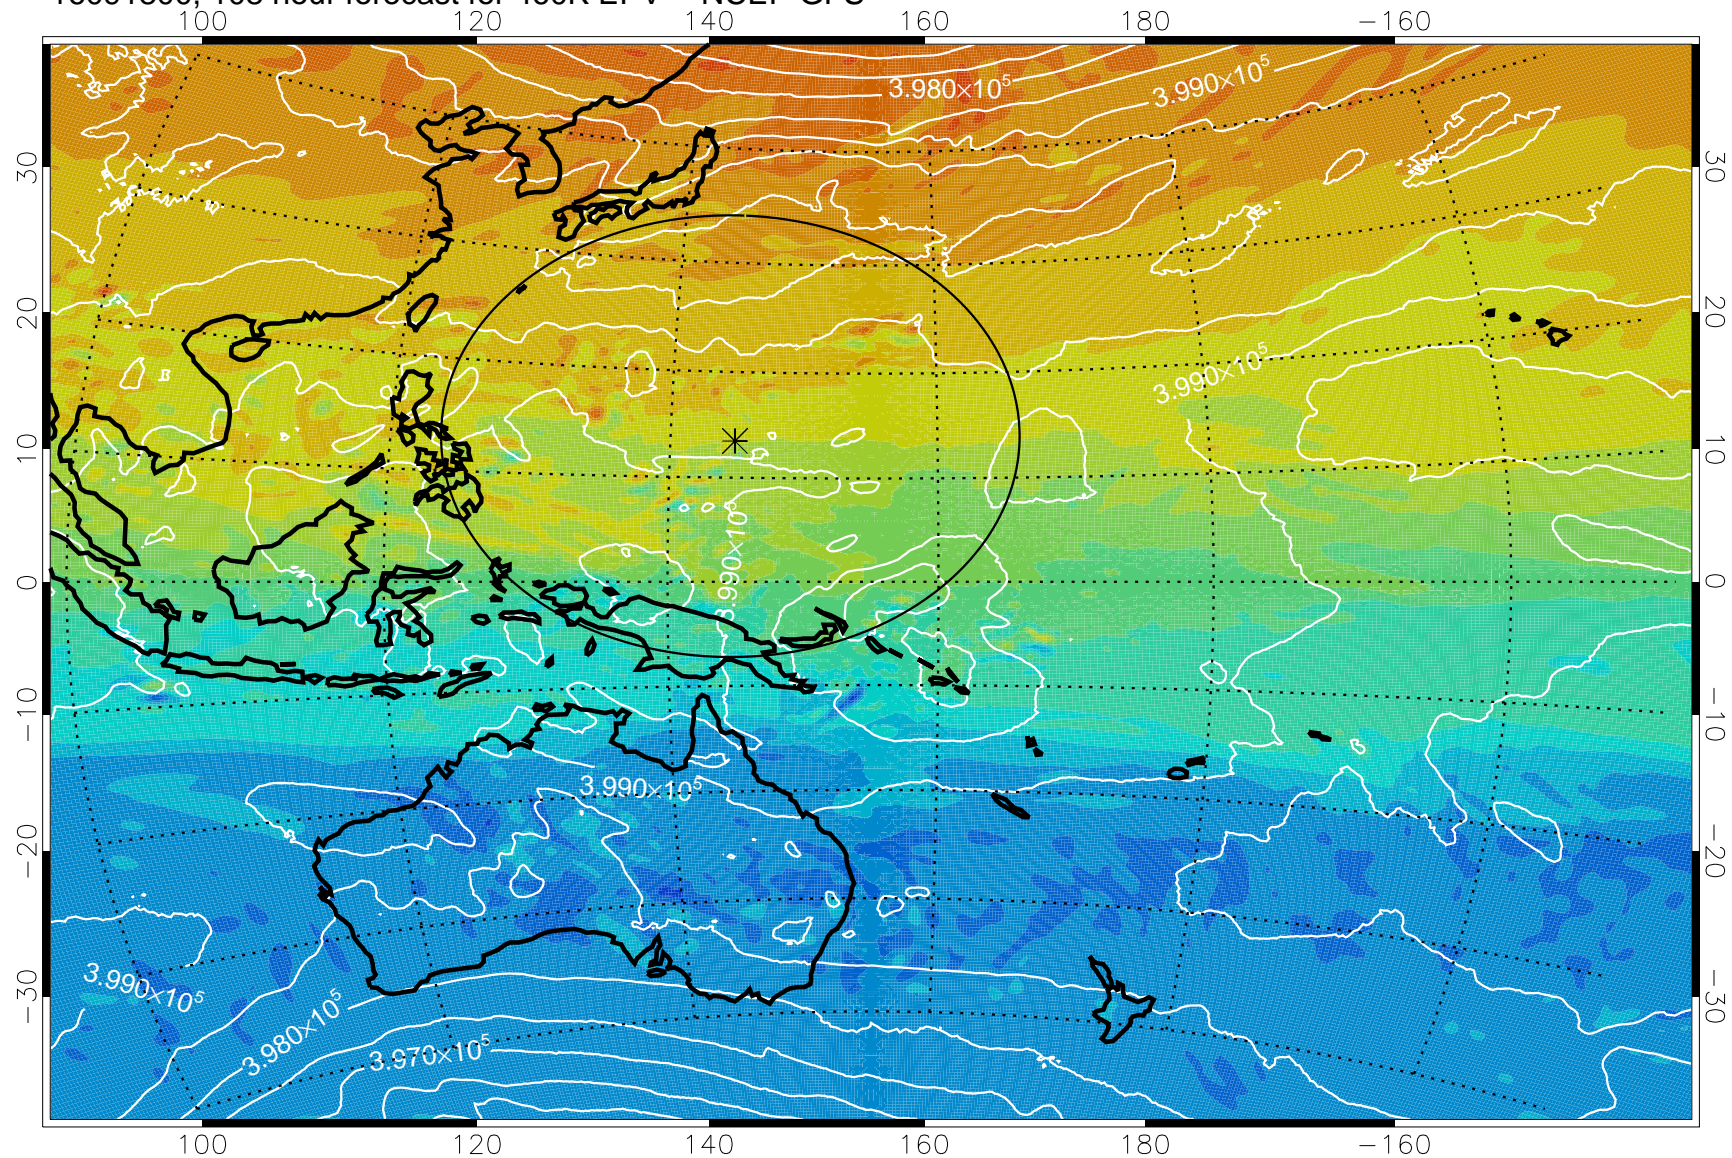

460K Montgomery Streamfunction, white

Range ring of 2304 km

16091712, 96 hour forecast for 460K EPV -- NCEP GFS

460K Montgomery Streamfunction, white

$-4 \times 10^{-5}$      $-2 \times 10^{-5}$     0 PVU     $2 \times 10^{-5}$      $4 \times 10^{-5}$

Range ring of 2304 km

16091718, 102 hour forecast for 460K EPV -- NCEP GFS

460K Montgomery Streamfunction, white

Range ring of 2304 km

16091800, 108 hour forecast for 460K EPV -- NCEP GFS

460K Montgomery Streamfunction, white

Range ring of 2304 km

16091806, 114 hour forecast for 460K EPV -- NCEP GFS

460K Montgomery Streamfunction, white

Range ring of 2304 km

16091812, 120 hour forecast for 460K EPV -- NCEP GFS

460K Montgomery Streamfunction, white