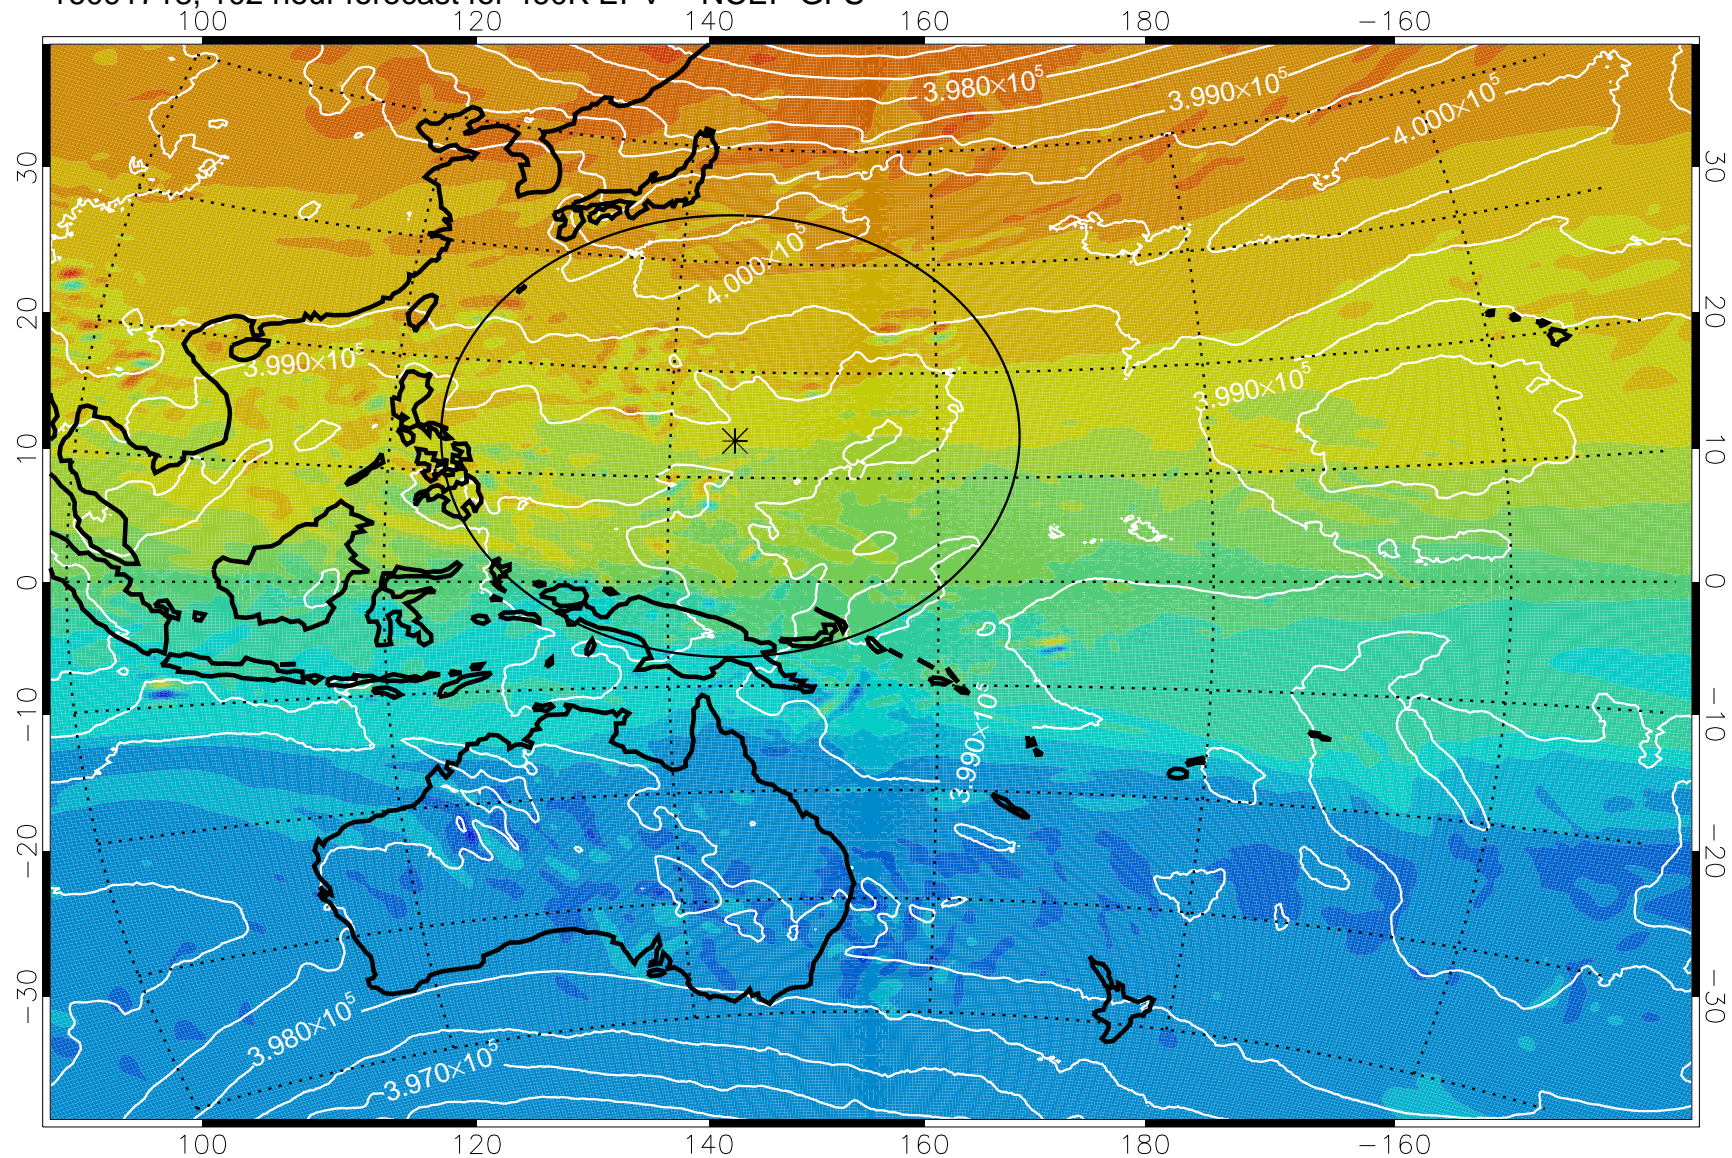

460K Montgomery Streamfunction, white

Range ring of 2304 km

16091700, 84 hour forecast for 460K EPV -- NCEP GFS

460K Montgomery Streamfunction, white

Range ring of 2304 km

16091706, 90 hour forecast for 460K EPV -- NCEP GFS

460K Montgomery Streamfunction, white

Range ring of 2304 km

16091712, 96 hour forecast for 460K EPV -- NCEP GFS

460K Montgomery Streamfunction, white

$-4 \times 10^{-5}$      $-2 \times 10^{-5}$     0 PVU     $2 \times 10^{-5}$      $4 \times 10^{-5}$

Range ring of 2304 km

16091718, 102 hour forecast for 460K EPV -- NCEP GFS

460K Montgomery Streamfunction, white

Range ring of 2304 km

16091800, 108 hour forecast for 460K EPV -- NCEP GFS

460K Montgomery Streamfunction, white

Range ring of 2304 km

16091806, 114 hour forecast for 460K EPV -- NCEP GFS

460K Montgomery Streamfunction, white

Range ring of 2304 km

16091812, 120 hour forecast for 460K EPV -- NCEP GFS

460K Montgomery Streamfunction, white