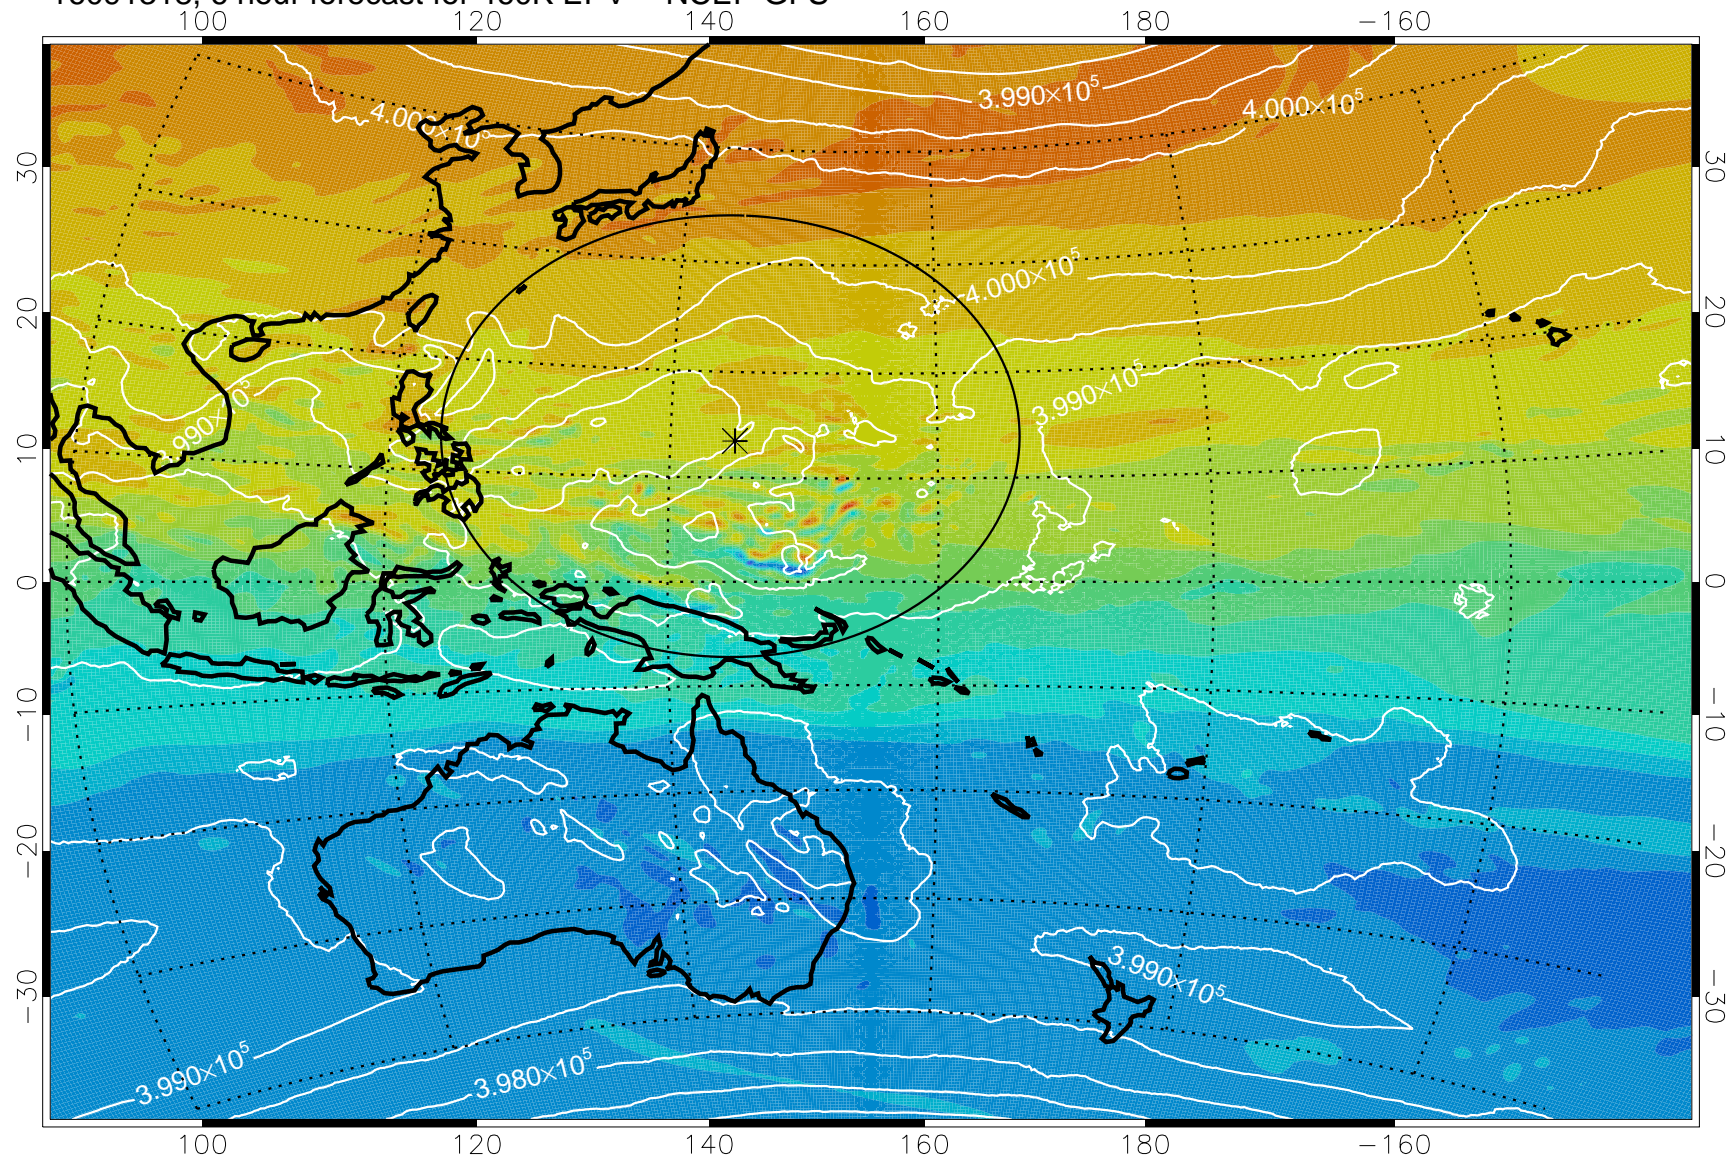

16091318, 6 hour forecast for 460K EPV -- NCEP GFS

460K Montgomery Streamfunction, white

Range ring of 2304 km

16091400, 12 hour forecast for 460K EPV -- NCEP GFS

16091406, 18 hour forecast for 460K EPV -- NCEP GFS

460K Montgomery Streamfunction, white

Range ring of 2304 km

16091412, 24 hour forecast for 460K EPV -- NCEP GFS

460K Montgomery Streamfunction, white

Range ring of 2304 km

16091418, 30 hour forecast for 460K EPV -- NCEP GFS

460K Montgomery Streamfunction, white

Range ring of 2304 km

16091500, 36 hour forecast for 460K EPV -- NCEP GFS

460K Montgomery Streamfunction, white

Range ring of 2304 km

16091506, 42 hour forecast for 460K EPV -- NCEP GFS

460K Montgomery Streamfunction, white

Range ring of 2304 km

16091512, 48 hour forecast for 460K EPV -- NCEP GFS

460K Montgomery Streamfunction, white

Range ring of 2304 km

16091518, 54 hour forecast for 460K EPV -- NCEP GFS