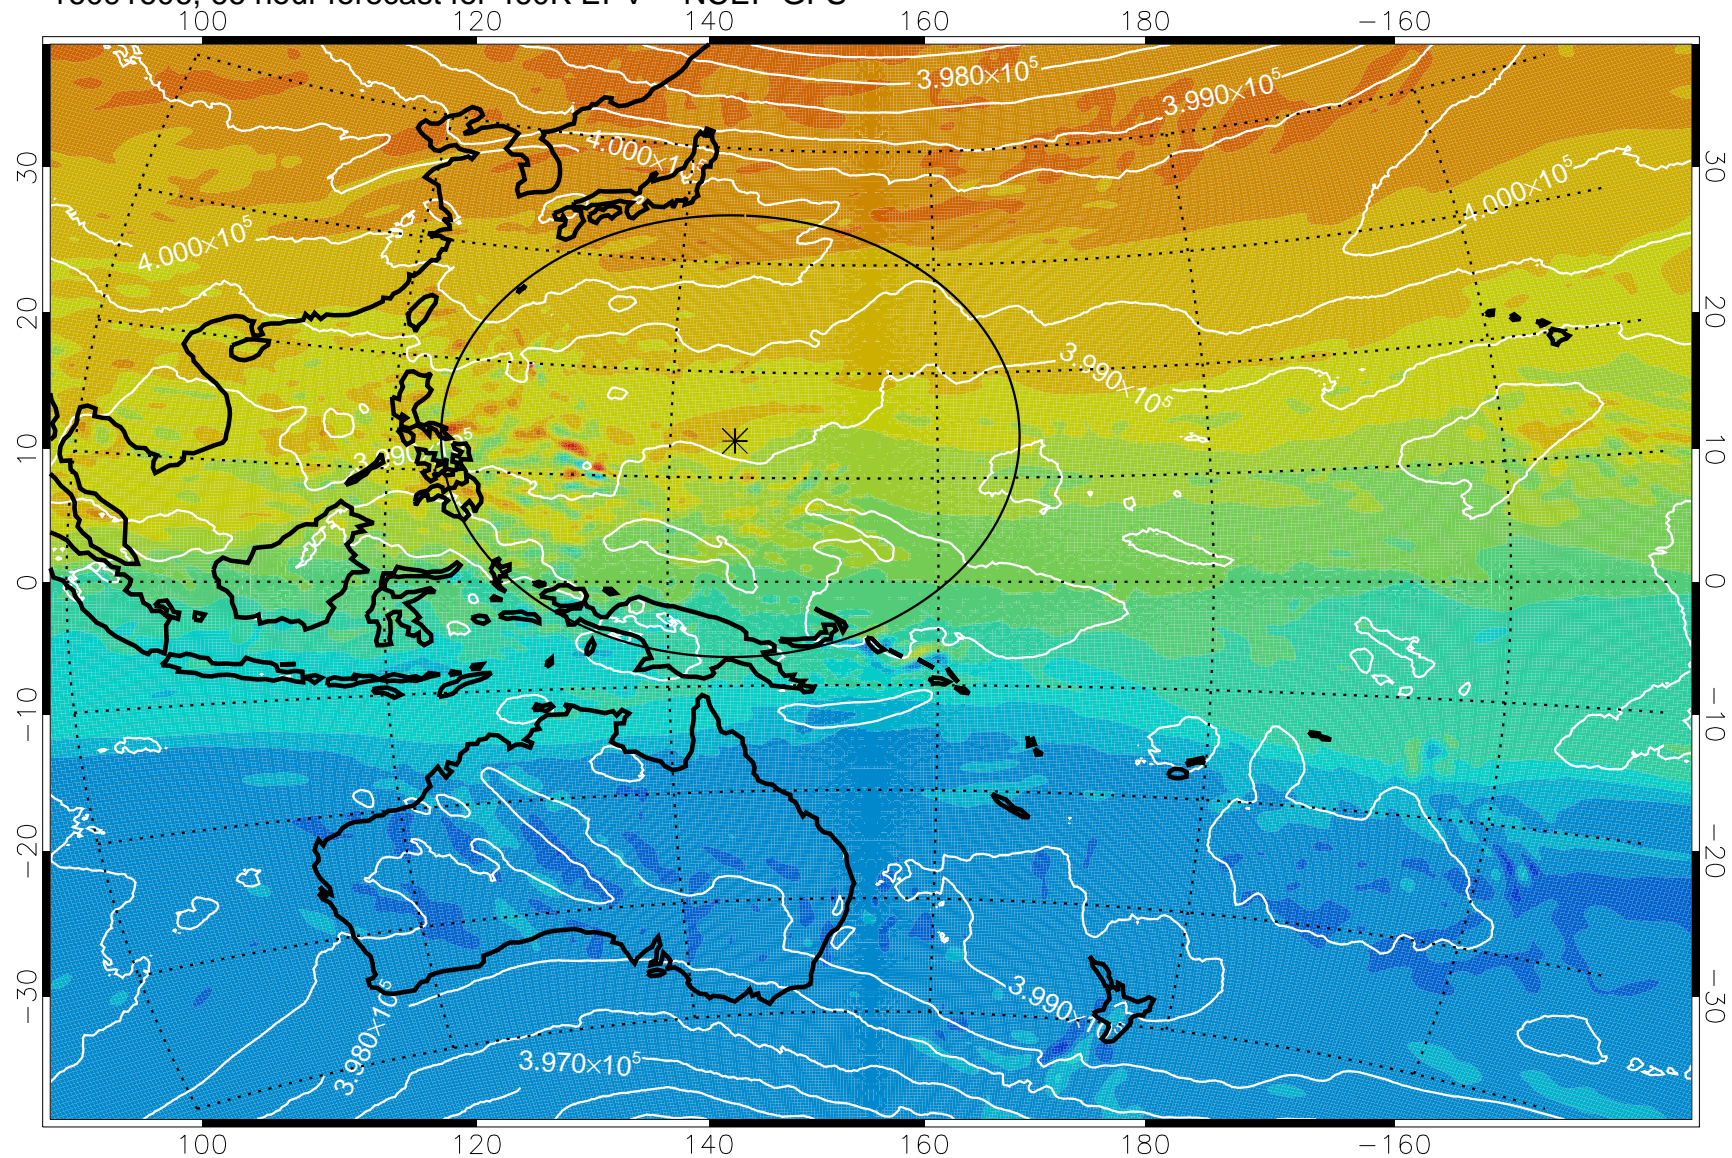

460K Montgomery Streamfunction, white

Range ring of 2304 km

16091512, 48 hour forecast for 460K EPV -- NCEP GFS

460K Montgomery Streamfunction, white

Range ring of 2304 km

16091518, 54 hour forecast for 460K EPV -- NCEP GFS

460K Montgomery Streamfunction, white

Range ring of 2304 km

16091600, 60 hour forecast for 460K EPV -- NCEP GFS

460K Montgomery Streamfunction, white

Range ring of 2304 km

16091606, 66 hour forecast for 460K EPV -- NCEP GFS

460K Montgomery Streamfunction, white

Range ring of 2304 km

16091612, 72 hour forecast for 460K EPV -- NCEP GFS

460K Montgomery Streamfunction, white

Range ring of 2304 km

16091618, 78 hour forecast for 460K EPV -- NCEP GFS

460K Montgomery Streamfunction, white

Range ring of 2304 km

16091700, 84 hour forecast for 460K EPV -- NCEP GFS

460K Montgomery Streamfunction, white

Range ring of 2304 km

16091706, 90 hour forecast for 460K EPV -- NCEP GFS