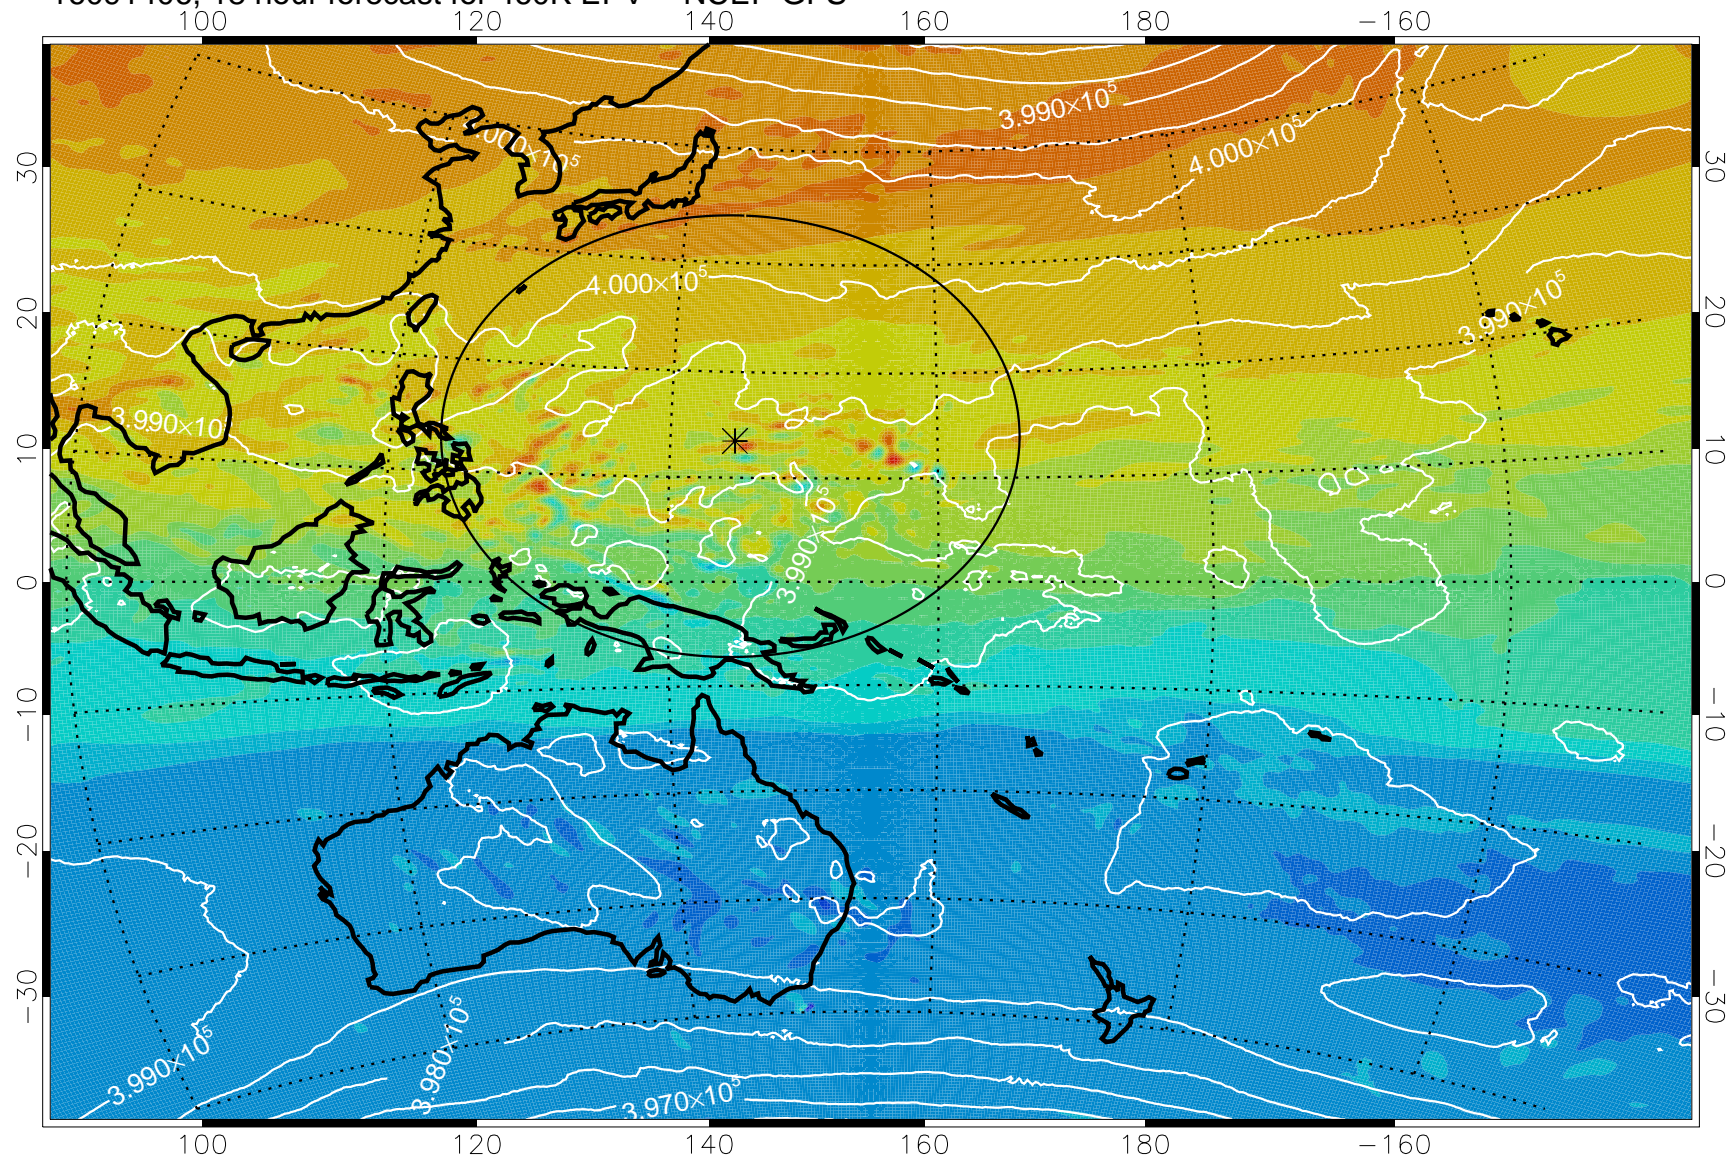

16091318, 6 hour forecast for 460K EPV -- NCEP GFS

460K Montgomery Streamfunction, white

Range ring of 2304 km

16091400, 12 hour forecast for 460K EPV -- NCEP GFS

16091406, 18 hour forecast for 460K EPV -- NCEP GFS

460K Montgomery Streamfunction, white

Range ring of 2304 km

16091412, 24 hour forecast for 460K EPV -- NCEP GFS

460K Montgomery Streamfunction, white

Range ring of 2304 km

16091418, 30 hour forecast for 460K EPV -- NCEP GFS

460K Montgomery Streamfunction, white

Range ring of 2304 km

16091500, 36 hour forecast for 460K EPV -- NCEP GFS

460K Montgomery Streamfunction, white

Range ring of 2304 km

16091506, 42 hour forecast for 460K EPV -- NCEP GFS

460K Montgomery Streamfunction, white

Range ring of 2304 km

16091512, 48 hour forecast for 460K EPV -- NCEP GFS

460K Montgomery Streamfunction, white

Range ring of 2304 km

16091518, 54 hour forecast for 460K EPV -- NCEP GFS