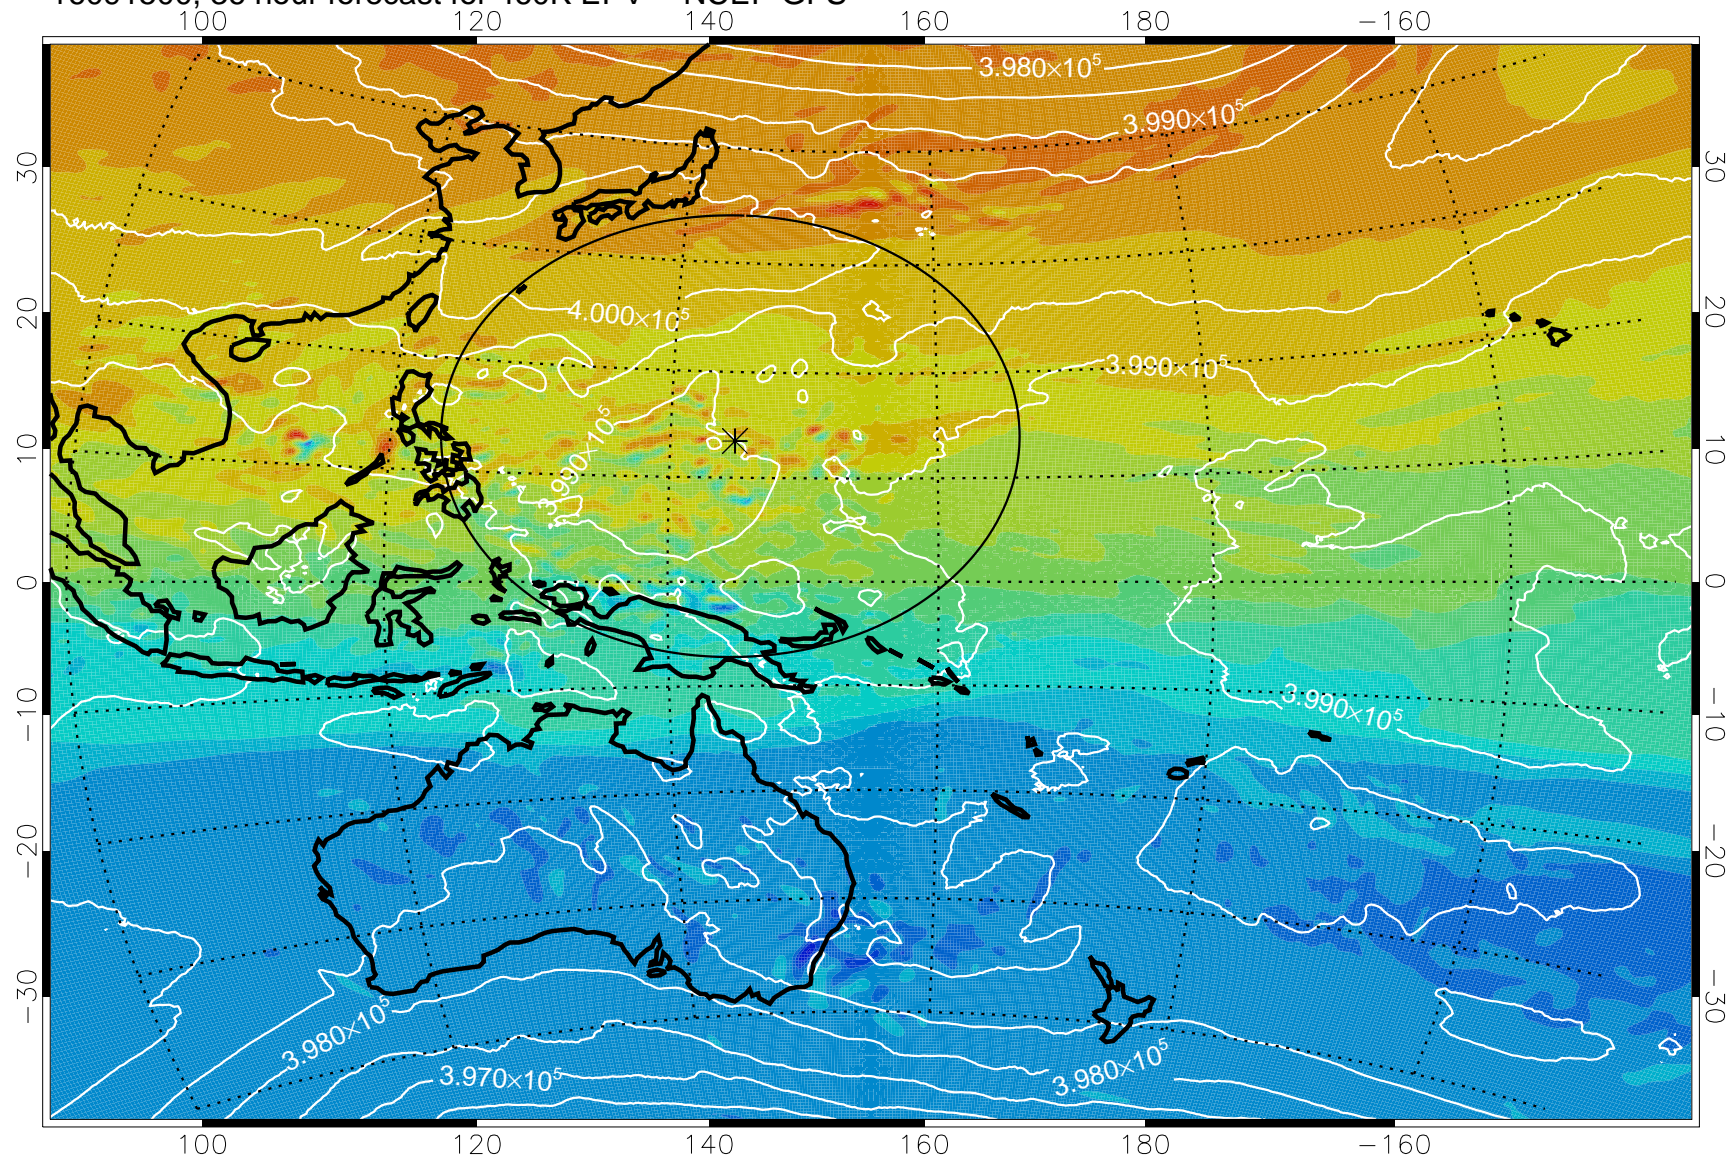

460K Montgomery Streamfunction, white

Range ring of 2304 km

16091412, 24 hour forecast for 460K EPV -- NCEP GFS

460K Montgomery Streamfunction, white

Range ring of 2304 km

16091418, 30 hour forecast for 460K EPV -- NCEP GFS

460K Montgomery Streamfunction, white

Range ring of 2304 km

16091500, 36 hour forecast for 460K EPV -- NCEP GFS

460K Montgomery Streamfunction, white

Range ring of 2304 km

16091506, 42 hour forecast for 460K EPV -- NCEP GFS

460K Montgomery Streamfunction, white

Range ring of 2304 km

16091512, 48 hour forecast for 460K EPV -- NCEP GFS

460K Montgomery Streamfunction, white

Range ring of 2304 km

16091518, 54 hour forecast for 460K EPV -- NCEP GFS

460K Montgomery Streamfunction, white

Range ring of 2304 km

16091600, 60 hour forecast for 460K EPV -- NCEP GFS

460K Montgomery Streamfunction, white

Range ring of 2304 km

16091606, 66 hour forecast for 460K EPV -- NCEP GFS