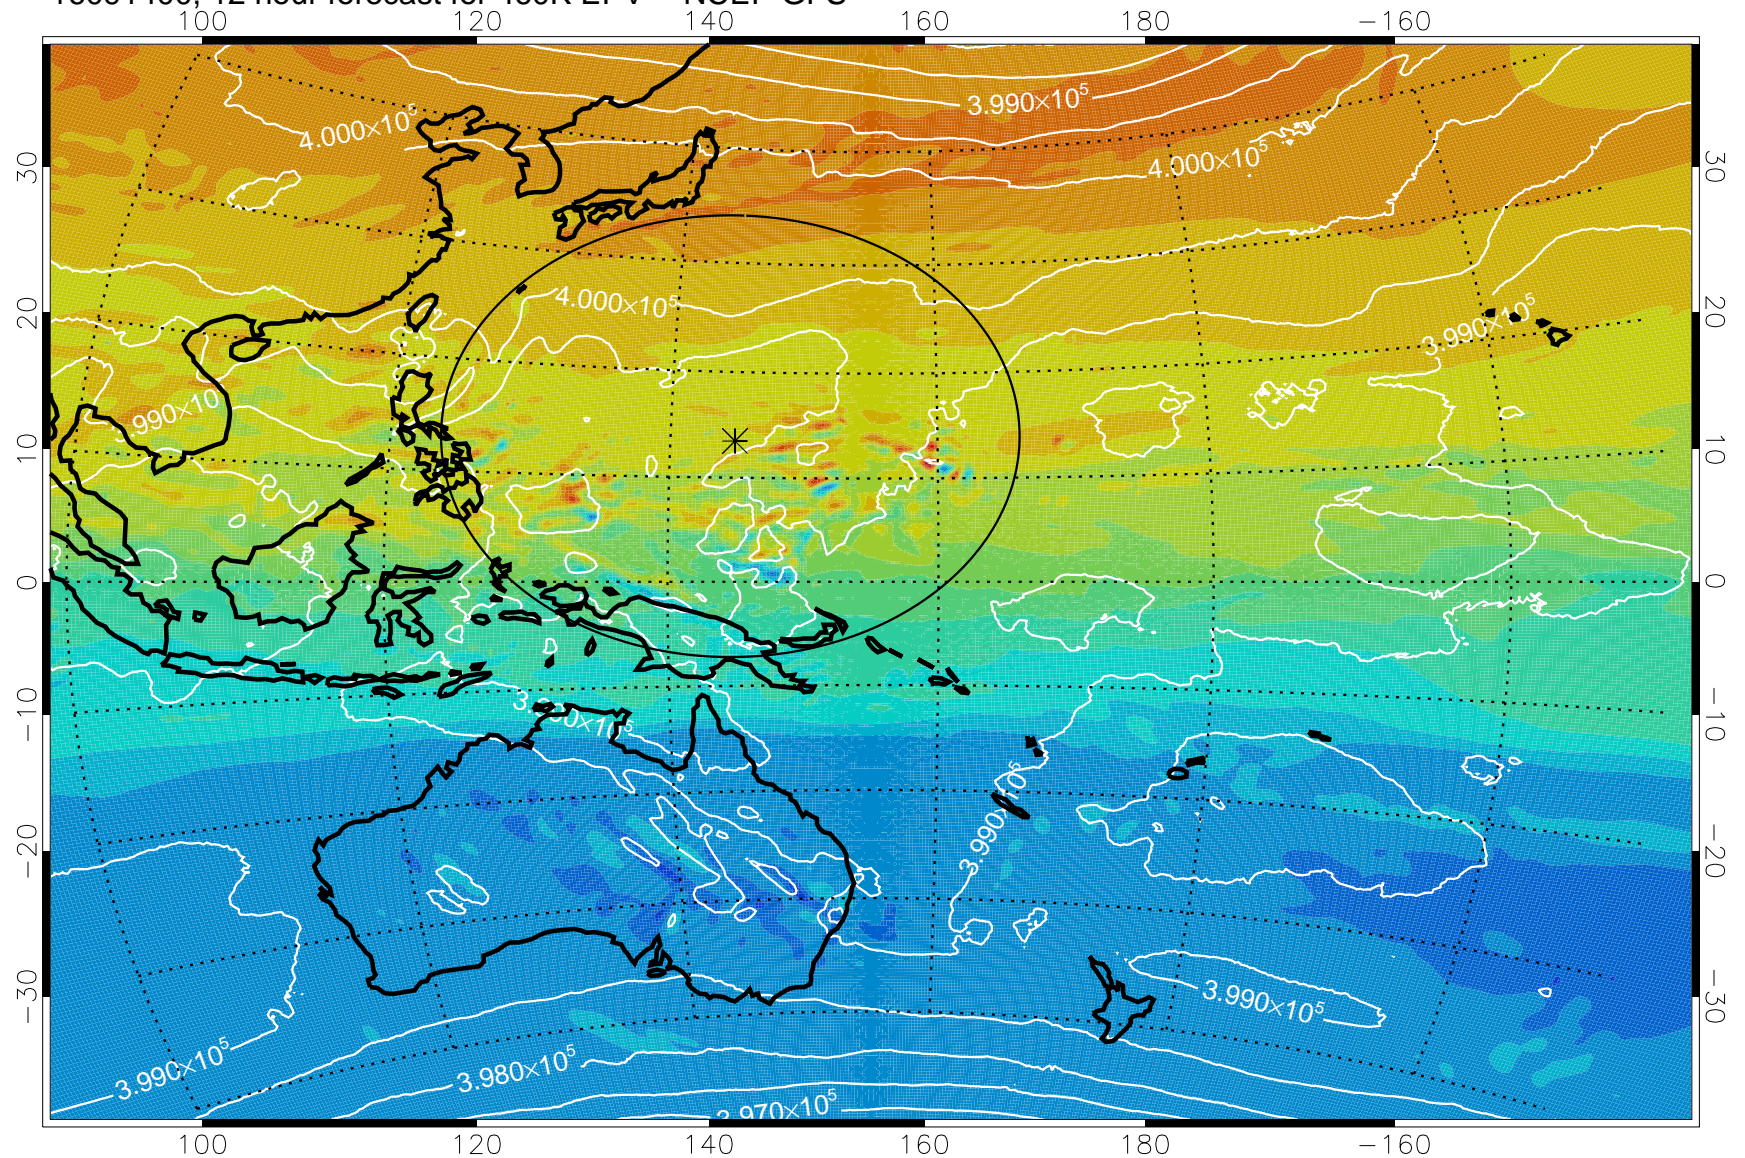

16091318, 6 hour forecast for 460K EPV -- NCEP GFS

460K Montgomery Streamfunction, white

Range ring of 2304 km

16091400, 12 hour forecast for 460K EPV -- NCEP GFS

16091406, 18 hour forecast for 460K EPV -- NCEP GFS

460K Montgomery Streamfunction, white

Range ring of 2304 km

16091412, 24 hour forecast for 460K EPV -- NCEP GFS

460K Montgomery Streamfunction, white

Range ring of 2304 km

16091418, 30 hour forecast for 460K EPV -- NCEP GFS

460K Montgomery Streamfunction, white

Range ring of 2304 km

16091500, 36 hour forecast for 460K EPV -- NCEP GFS

460K Montgomery Streamfunction, white

Range ring of 2304 km

16091506, 42 hour forecast for 460K EPV -- NCEP GFS

460K Montgomery Streamfunction, white

Range ring of 2304 km

16091512, 48 hour forecast for 460K EPV -- NCEP GFS

460K Montgomery Streamfunction, white

Range ring of 2304 km

16091518, 54 hour forecast for 460K EPV -- NCEP GFS