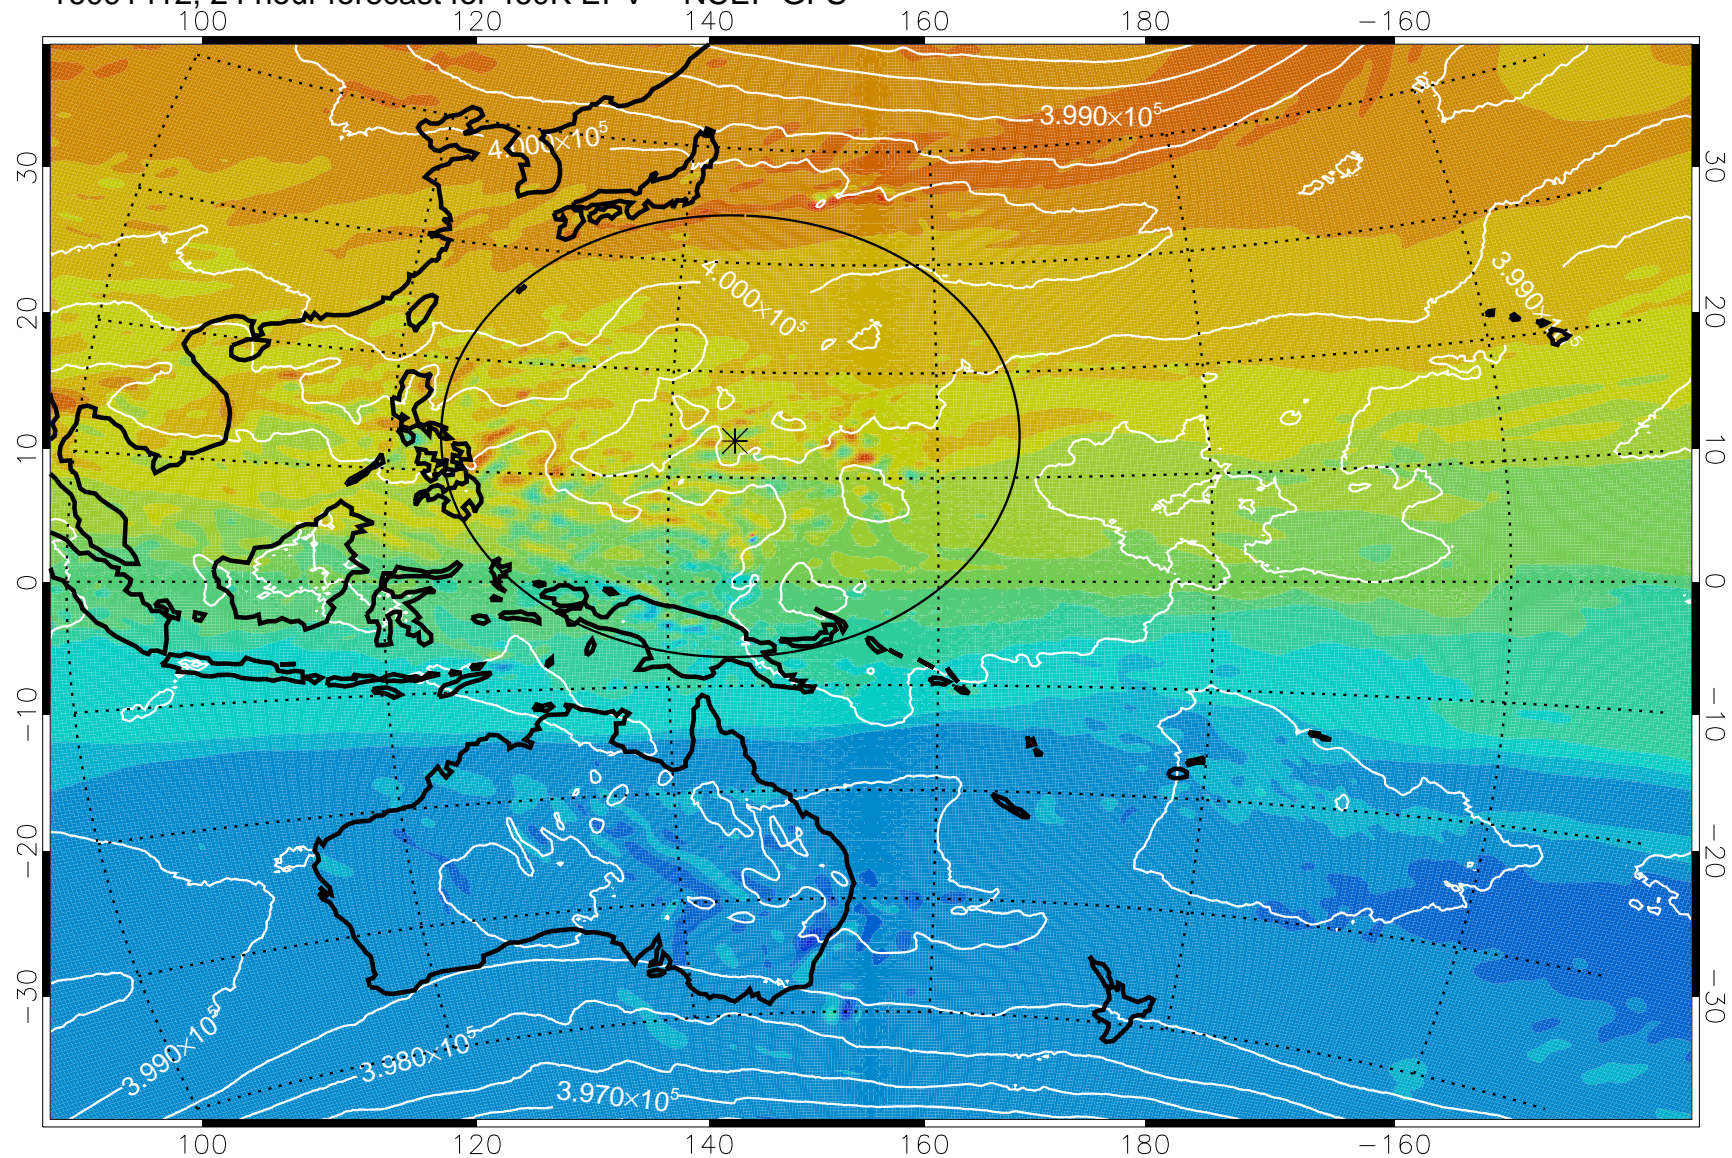

16091318, 6 hour forecast for 460K EPV -- NCEP GFS

460K Montgomery Streamfunction, white

Range ring of 2304 km

16091400, 12 hour forecast for 460K EPV -- NCEP GFS

16091406, 18 hour forecast for 460K EPV -- NCEP GFS

460K Montgomery Streamfunction, white

Range ring of 2304 km

16091412, 24 hour forecast for 460K EPV -- NCEP GFS

460K Montgomery Streamfunction, white

Range ring of 2304 km

16091418, 30 hour forecast for 460K EPV -- NCEP GFS

460K Montgomery Streamfunction, white

Range ring of 2304 km

16091500, 36 hour forecast for 460K EPV -- NCEP GFS

460K Montgomery Streamfunction, white

Range ring of 2304 km

16091506, 42 hour forecast for 460K EPV -- NCEP GFS

460K Montgomery Streamfunction, white

Range ring of 2304 km

16091512, 48 hour forecast for 460K EPV -- NCEP GFS

460K Montgomery Streamfunction, white

Range ring of 2304 km

16091518, 54 hour forecast for 460K EPV -- NCEP GFS