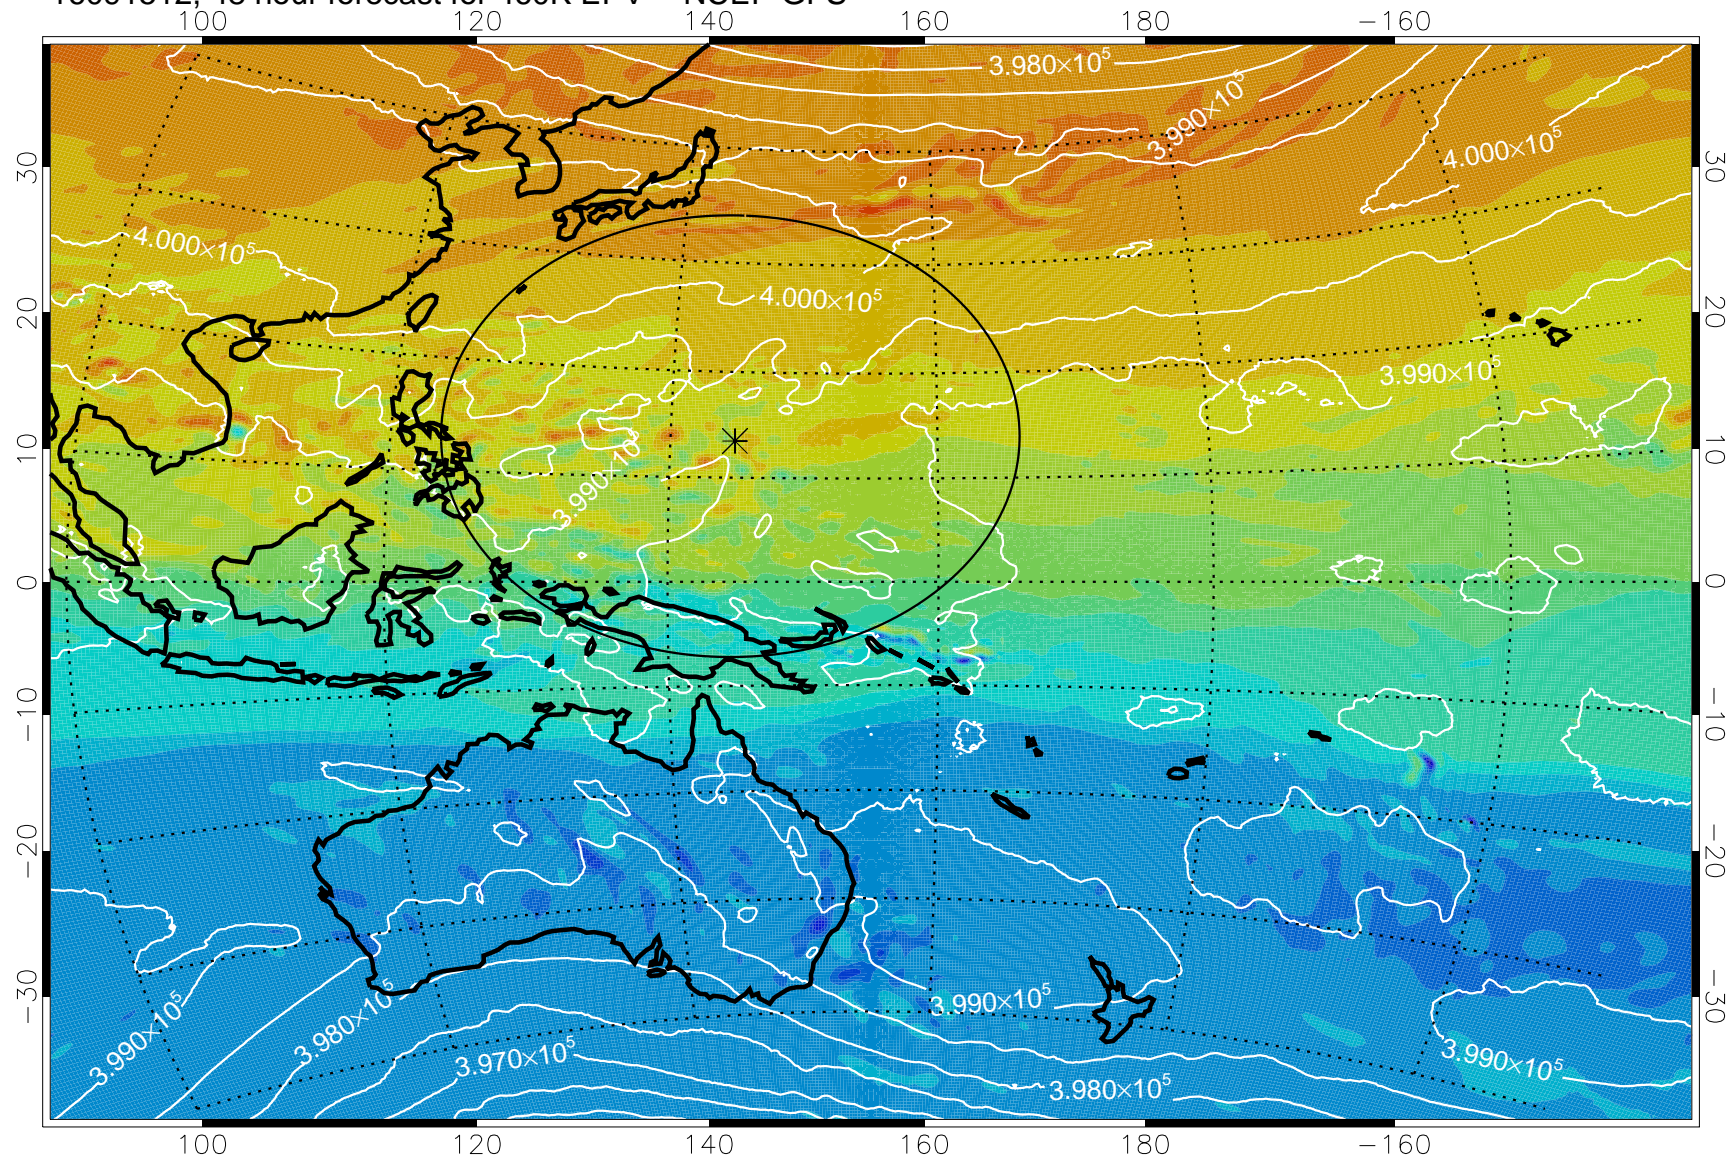

460K Montgomery Streamfunction, white

Range ring of 2304 km

16091412, 24 hour forecast for 460K EPV -- NCEP GFS

460K Montgomery Streamfunction, white

Range ring of 2304 km

16091418, 30 hour forecast for 460K EPV -- NCEP GFS

460K Montgomery Streamfunction, white

Range ring of 2304 km

16091500, 36 hour forecast for 460K EPV -- NCEP GFS

460K Montgomery Streamfunction, white

Range ring of 2304 km

16091506, 42 hour forecast for 460K EPV -- NCEP GFS

460K Montgomery Streamfunction, white

Range ring of 2304 km

16091512, 48 hour forecast for 460K EPV -- NCEP GFS

460K Montgomery Streamfunction, white

Range ring of 2304 km

16091518, 54 hour forecast for 460K EPV -- NCEP GFS

460K Montgomery Streamfunction, white

Range ring of 2304 km

16091600, 60 hour forecast for 460K EPV -- NCEP GFS

460K Montgomery Streamfunction, white

Range ring of 2304 km

16091606, 66 hour forecast for 460K EPV -- NCEP GFS