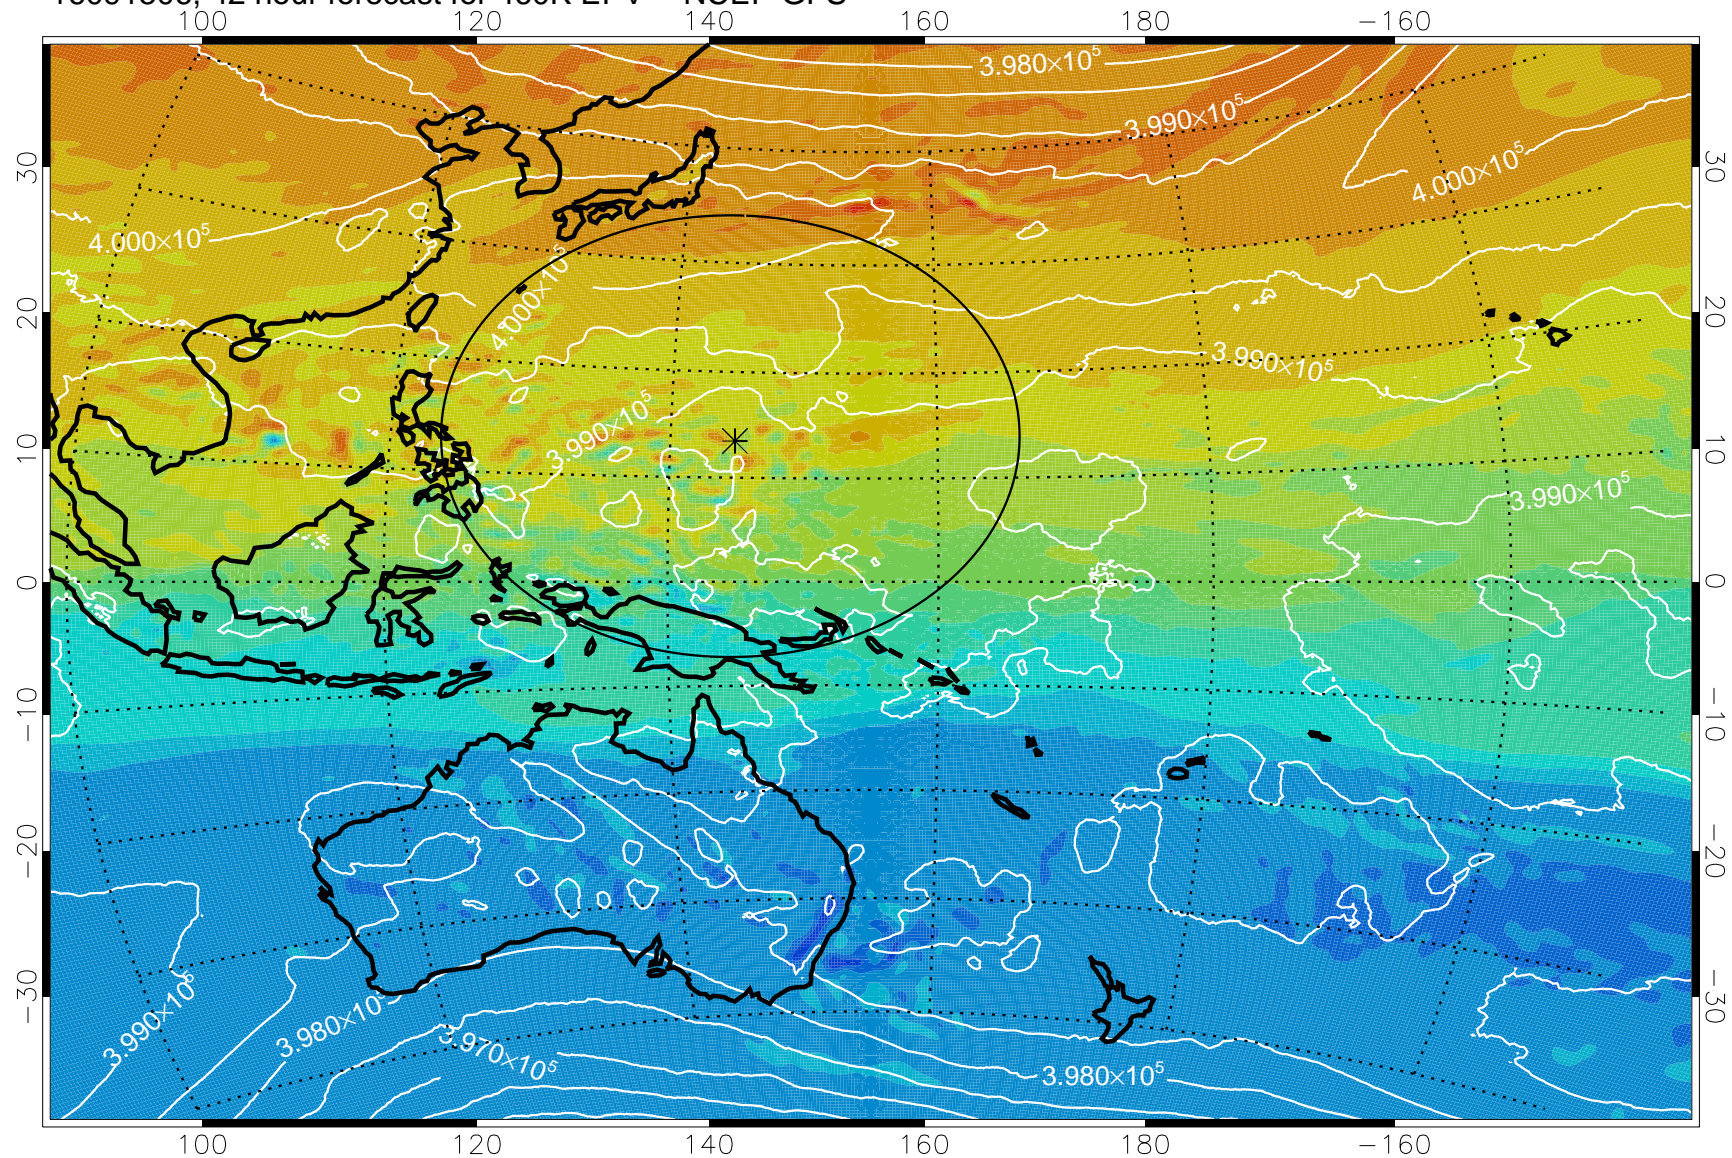

460K Montgomery Streamfunction, white

Range ring of 2304 km

16091412, 24 hour forecast for 460K EPV -- NCEP GFS

460K Montgomery Streamfunction, white

Range ring of 2304 km

16091418, 30 hour forecast for 460K EPV -- NCEP GFS

460K Montgomery Streamfunction, white

Range ring of 2304 km

16091500, 36 hour forecast for 460K EPV -- NCEP GFS

460K Montgomery Streamfunction, white

Range ring of 2304 km

16091506, 42 hour forecast for 460K EPV -- NCEP GFS

460K Montgomery Streamfunction, white

Range ring of 2304 km

16091512, 48 hour forecast for 460K EPV -- NCEP GFS

460K Montgomery Streamfunction, white

Range ring of 2304 km

16091518, 54 hour forecast for 460K EPV -- NCEP GFS

460K Montgomery Streamfunction, white

Range ring of 2304 km

16091600, 60 hour forecast for 460K EPV -- NCEP GFS

460K Montgomery Streamfunction, white

Range ring of 2304 km

16091606, 66 hour forecast for 460K EPV -- NCEP GFS