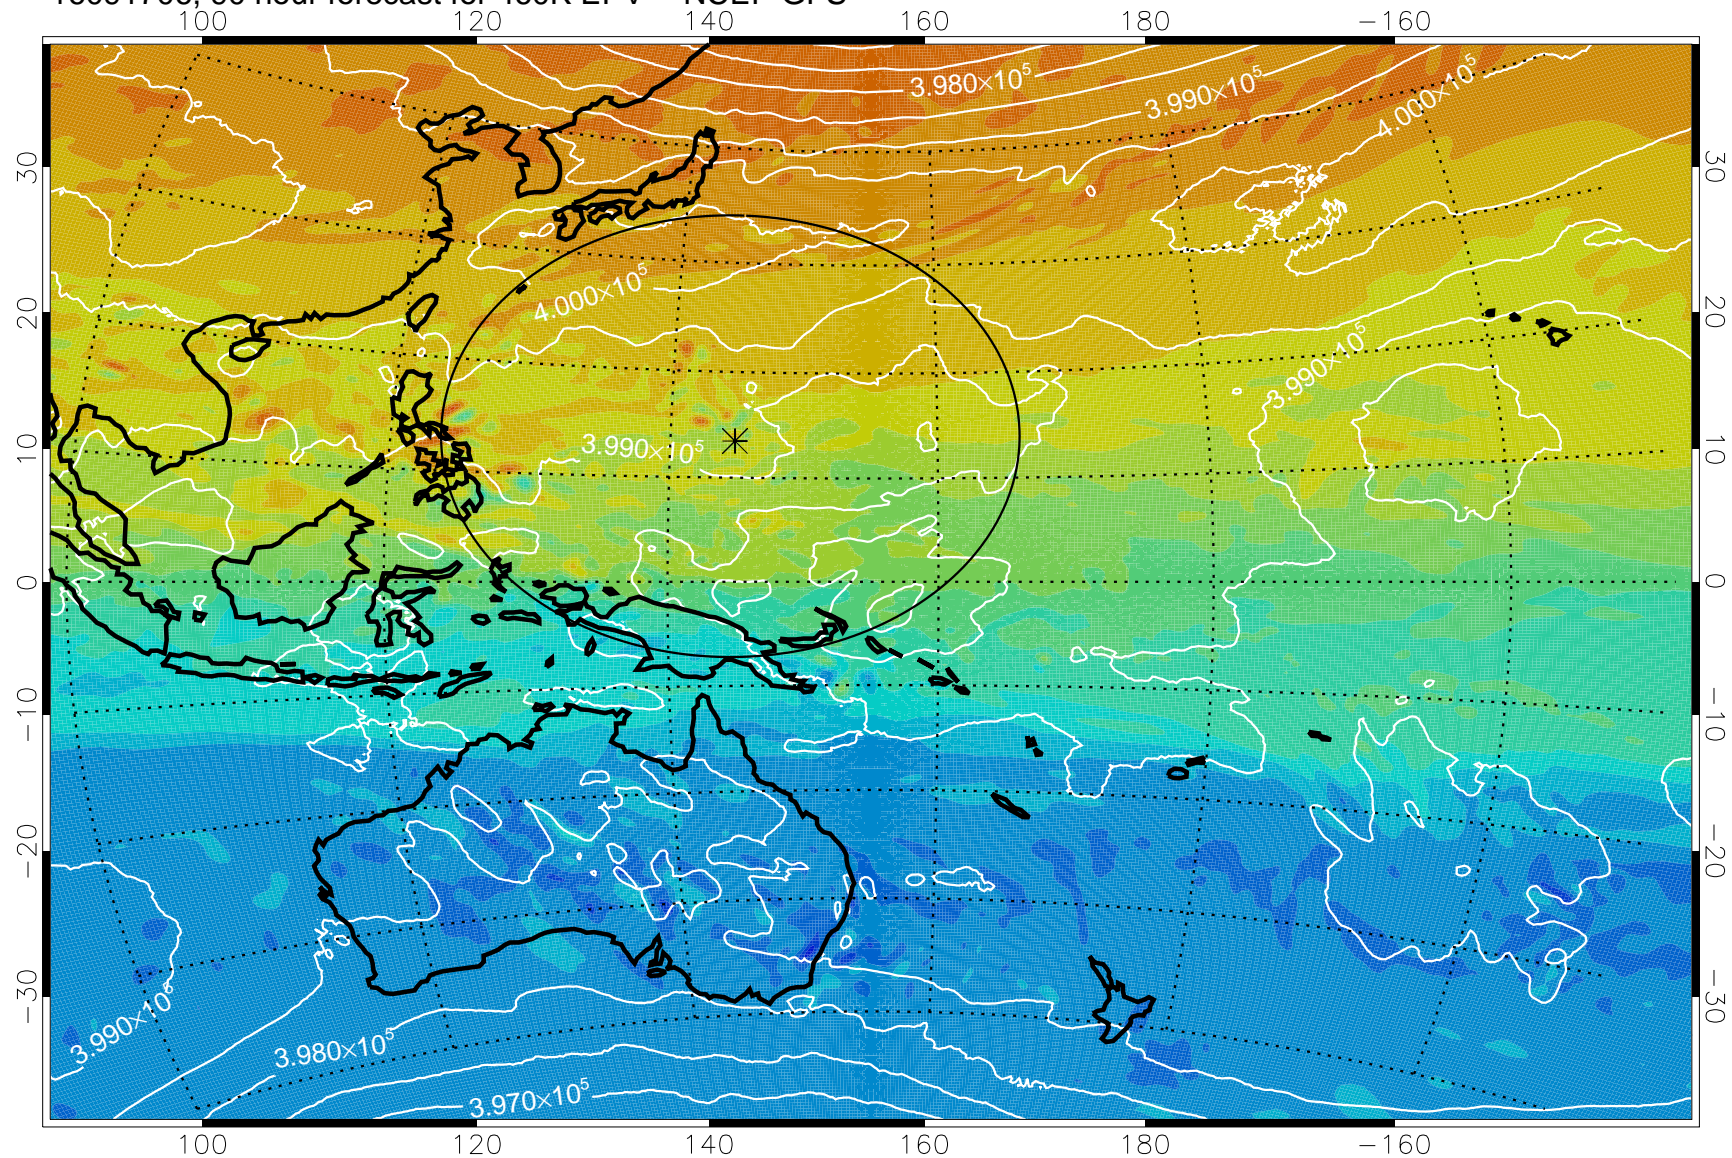

460K Montgomery Streamfunction, white

Range ring of 2304 km

16091612, 72 hour forecast for 460K EPV -- NCEP GFS

460K Montgomery Streamfunction, white

Range ring of 2304 km

16091618, 78 hour forecast for 460K EPV -- NCEP GFS

460K Montgomery Streamfunction, white

Range ring of 2304 km

16091700, 84 hour forecast for 460K EPV -- NCEP GFS

460K Montgomery Streamfunction, white

Range ring of 2304 km

16091706, 90 hour forecast for 460K EPV -- NCEP GFS

460K Montgomery Streamfunction, white

Range ring of 2304 km

16091712, 96 hour forecast for 460K EPV -- NCEP GFS

460K Montgomery Streamfunction, white

$-4 \times 10^{-5}$      $-2 \times 10^{-5}$     0 PVU     $2 \times 10^{-5}$      $4 \times 10^{-5}$

Range ring of 2304 km

16091718, 102 hour forecast for 460K EPV -- NCEP GFS

460K Montgomery Streamfunction, white

Range ring of 2304 km

16091800, 108 hour forecast for 460K EPV -- NCEP GFS

460K Montgomery Streamfunction, white