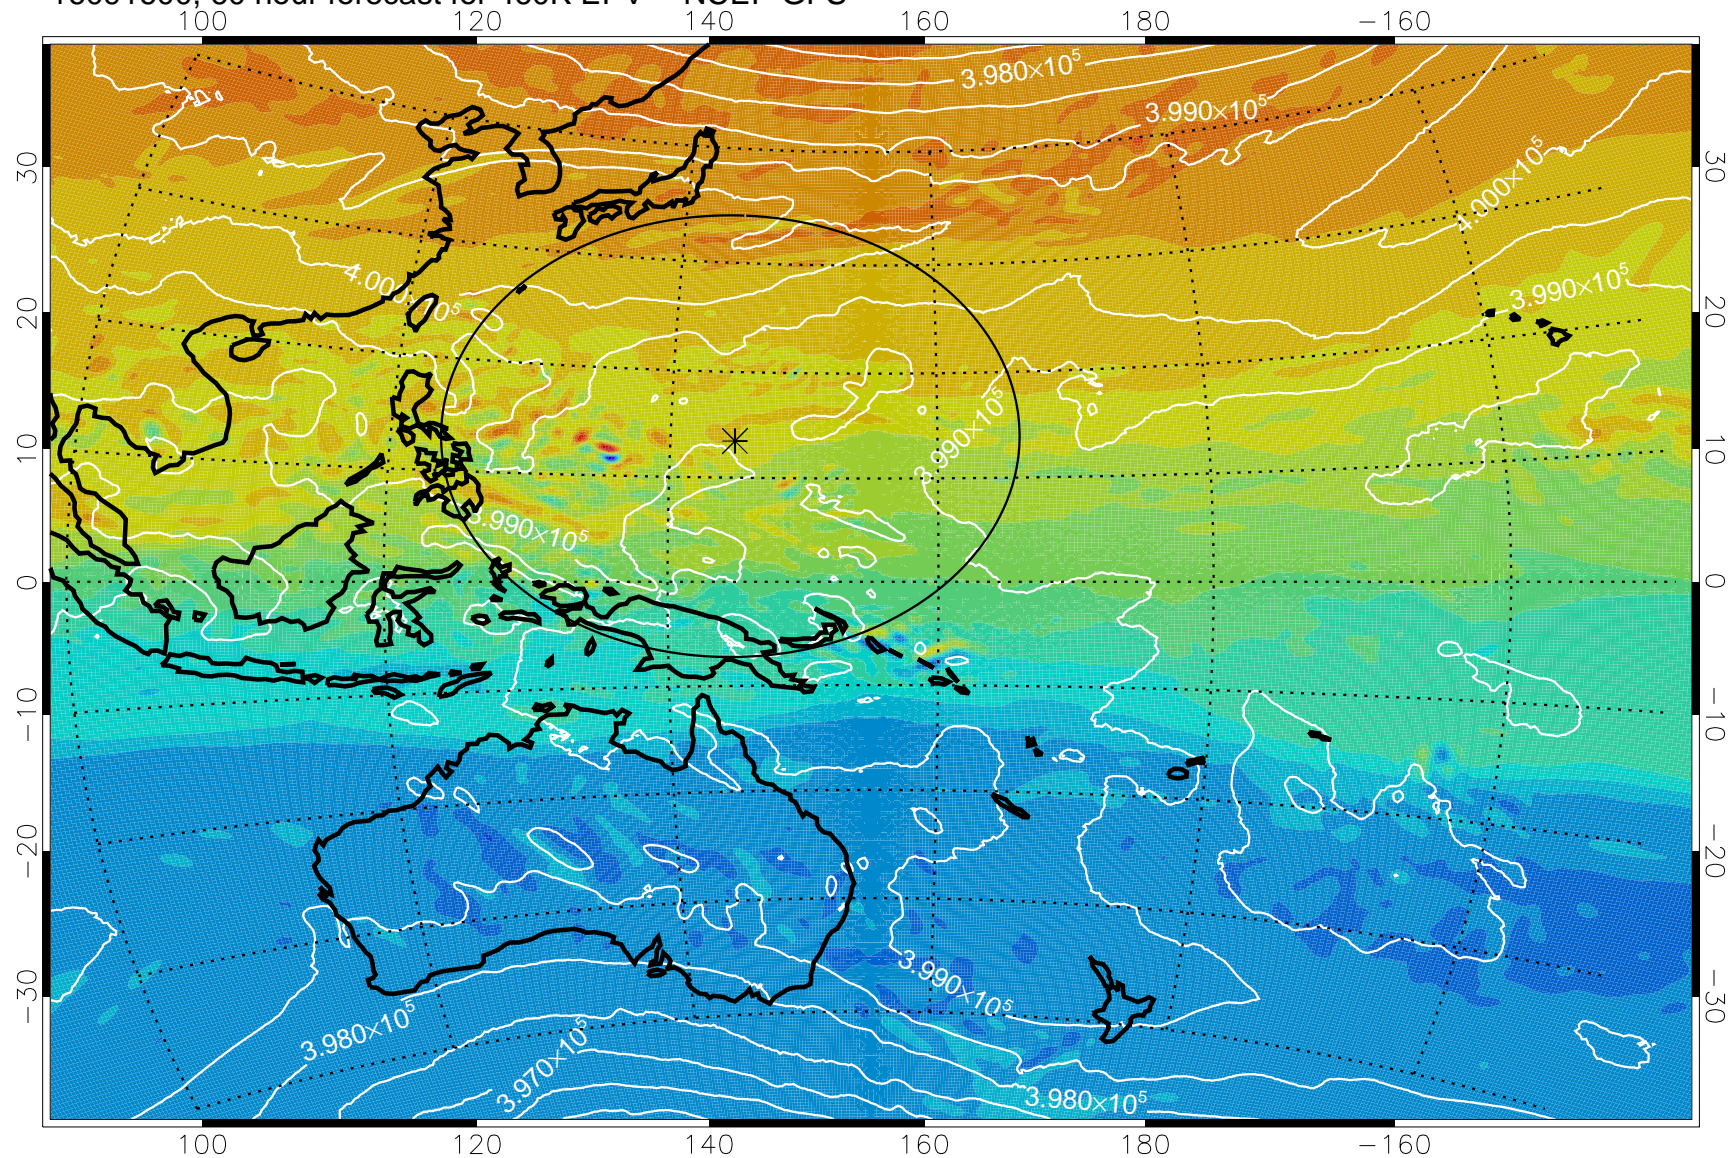

460K Montgomery Streamfunction, white

Range ring of 2304 km

16091500, 36 hour forecast for 460K EPV -- NCEP GFS

460K Montgomery Streamfunction, white

Range ring of 2304 km

16091506, 42 hour forecast for 460K EPV -- NCEP GFS

460K Montgomery Streamfunction, white

Range ring of 2304 km

16091512, 48 hour forecast for 460K EPV -- NCEP GFS

460K Montgomery Streamfunction, white

Range ring of 2304 km

16091518, 54 hour forecast for 460K EPV -- NCEP GFS

460K Montgomery Streamfunction, white

Range ring of 2304 km

16091600, 60 hour forecast for 460K EPV -- NCEP GFS

460K Montgomery Streamfunction, white

Range ring of 2304 km

16091606, 66 hour forecast for 460K EPV -- NCEP GFS

460K Montgomery Streamfunction, white

Range ring of 2304 km

16091612, 72 hour forecast for 460K EPV -- NCEP GFS

460K Montgomery Streamfunction, white

Range ring of 2304 km

16091618, 78 hour forecast for 460K EPV -- NCEP GFS