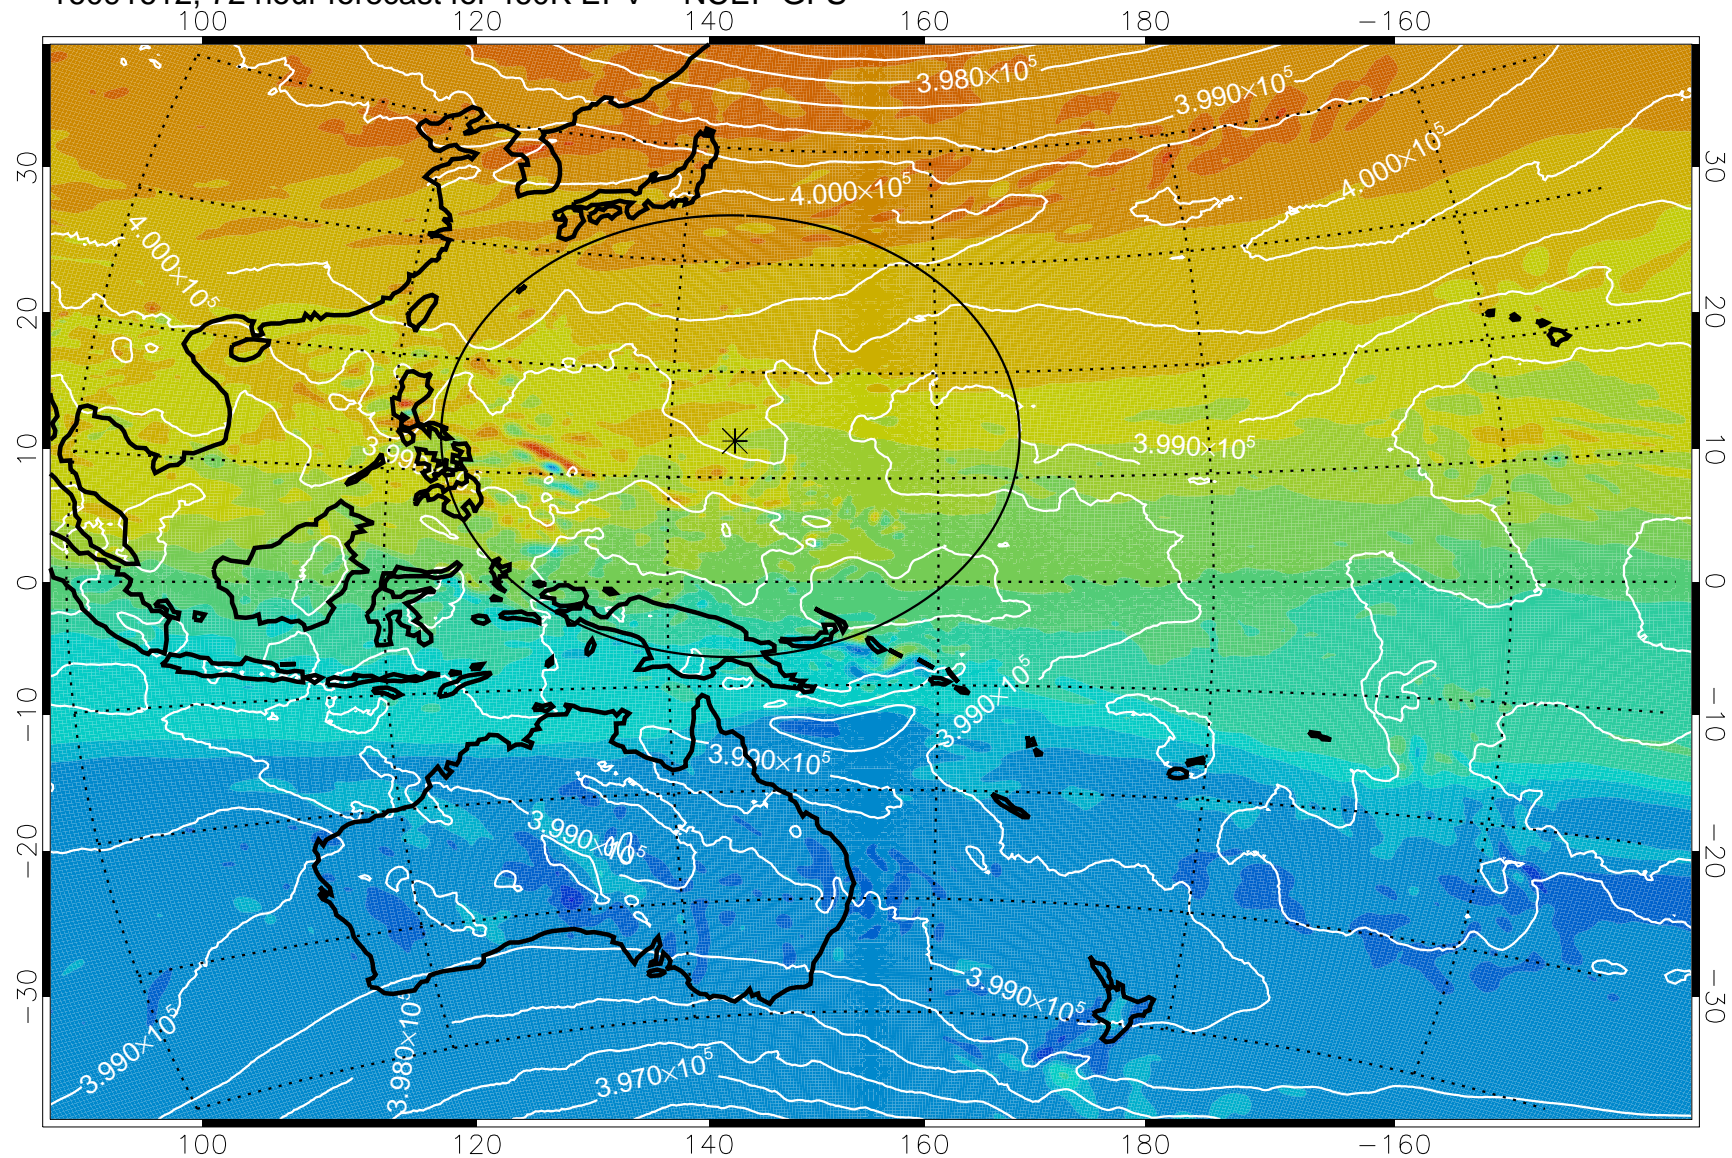

460K Montgomery Streamfunction, white

Range ring of 2304 km

16091512, 48 hour forecast for 460K EPV -- NCEP GFS

460K Montgomery Streamfunction, white

Range ring of 2304 km

16091518, 54 hour forecast for 460K EPV -- NCEP GFS

460K Montgomery Streamfunction, white

Range ring of 2304 km

16091600, 60 hour forecast for 460K EPV -- NCEP GFS

460K Montgomery Streamfunction, white

Range ring of 2304 km

16091606, 66 hour forecast for 460K EPV -- NCEP GFS

460K Montgomery Streamfunction, white

Range ring of 2304 km

16091612, 72 hour forecast for 460K EPV -- NCEP GFS

460K Montgomery Streamfunction, white

Range ring of 2304 km

16091618, 78 hour forecast for 460K EPV -- NCEP GFS

460K Montgomery Streamfunction, white

Range ring of 2304 km

16091700, 84 hour forecast for 460K EPV -- NCEP GFS

460K Montgomery Streamfunction, white

Range ring of 2304 km

16091706, 90 hour forecast for 460K EPV -- NCEP GFS