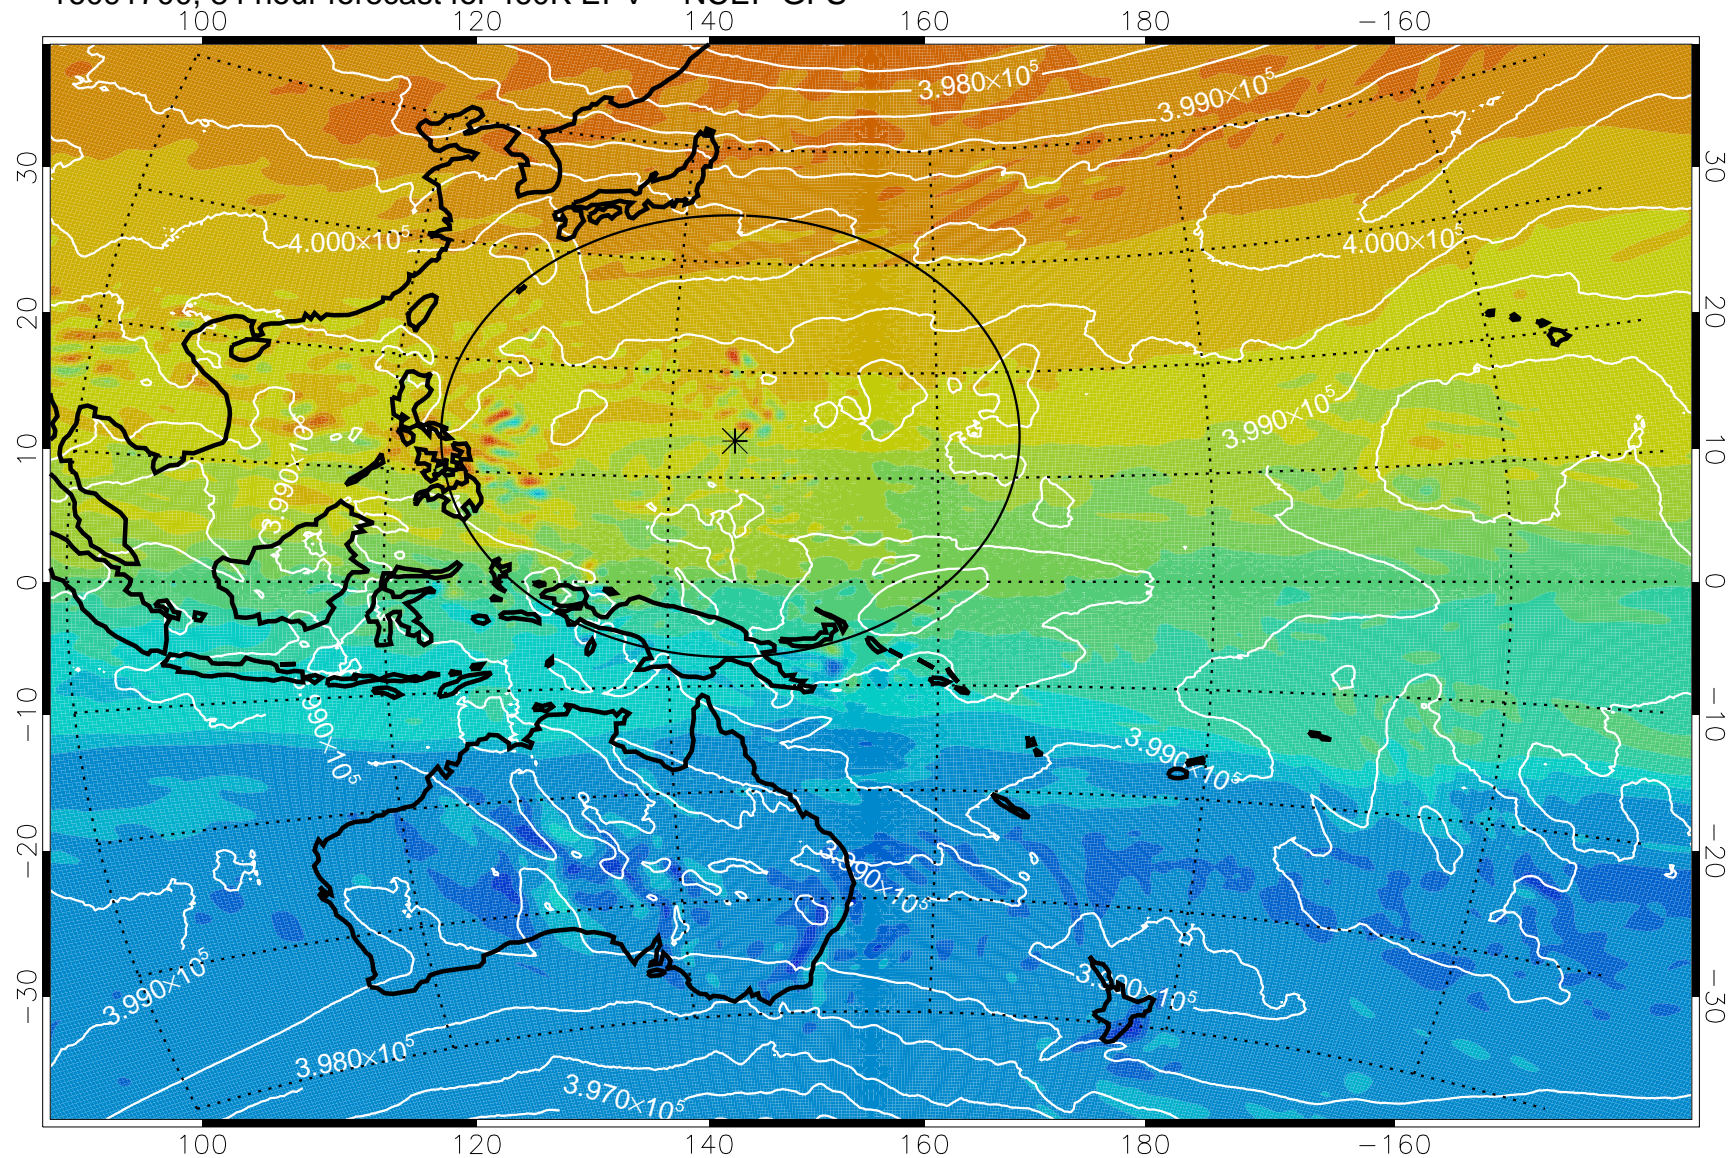

460K Montgomery Streamfunction, white

Range ring of 2304 km

16091600, 60 hour forecast for 460K EPV -- NCEP GFS

460K Montgomery Streamfunction, white

Range ring of 2304 km

16091606, 66 hour forecast for 460K EPV -- NCEP GFS

460K Montgomery Streamfunction, white

Range ring of 2304 km

16091612, 72 hour forecast for 460K EPV -- NCEP GFS

460K Montgomery Streamfunction, white

Range ring of 2304 km

16091618, 78 hour forecast for 460K EPV -- NCEP GFS

460K Montgomery Streamfunction, white

Range ring of 2304 km

16091700, 84 hour forecast for 460K EPV -- NCEP GFS

460K Montgomery Streamfunction, white

Range ring of 2304 km

16091706, 90 hour forecast for 460K EPV -- NCEP GFS

Range ring of 2304 km

16091718, 102 hour forecast for 460K EPV -- NCEP GFS

460K Montgomery Streamfunction, white

Range ring of 2304 km

16091800, 108 hour forecast for 460K EPV -- NCEP GFS

460K Montgomery Streamfunction, white