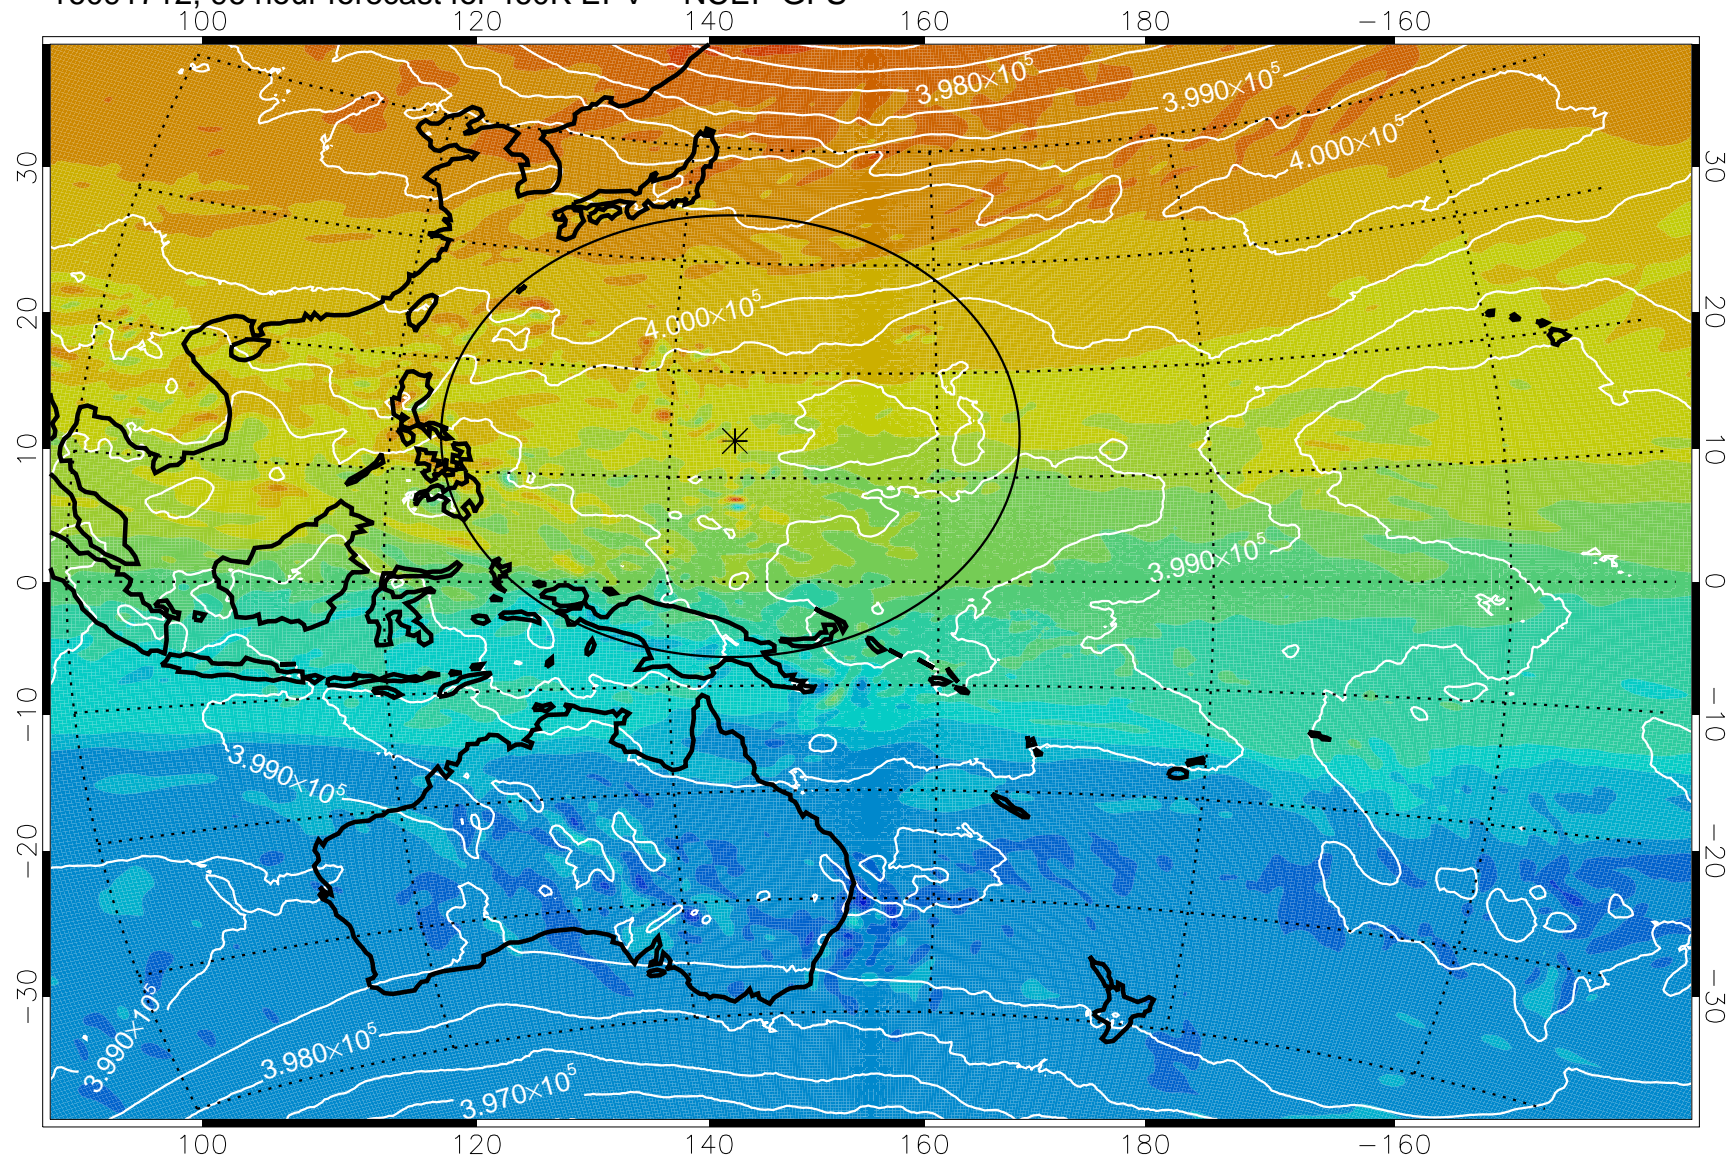

460K Montgomery Streamfunction, white

Range ring of 2304 km

16091612, 72 hour forecast for 460K EPV -- NCEP GFS

460K Montgomery Streamfunction, white

Range ring of 2304 km

16091618, 78 hour forecast for 460K EPV -- NCEP GFS

460K Montgomery Streamfunction, white

Range ring of 2304 km

16091700, 84 hour forecast for 460K EPV -- NCEP GFS

460K Montgomery Streamfunction, white

Range ring of 2304 km

16091706, 90 hour forecast for 460K EPV -- NCEP GFS

460K Montgomery Streamfunction, white

Range ring of 2304 km

16091712, 96 hour forecast for 460K EPV -- NCEP GFS

460K Montgomery Streamfunction, white

$-4 \times 10^{-5}$      $-2 \times 10^{-5}$     0 PVU     $2 \times 10^{-5}$      $4 \times 10^{-5}$

Range ring of 2304 km

16091718, 102 hour forecast for 460K EPV -- NCEP GFS

460K Montgomery Streamfunction, white

Range ring of 2304 km

16091800, 108 hour forecast for 460K EPV -- NCEP GFS

460K Montgomery Streamfunction, white