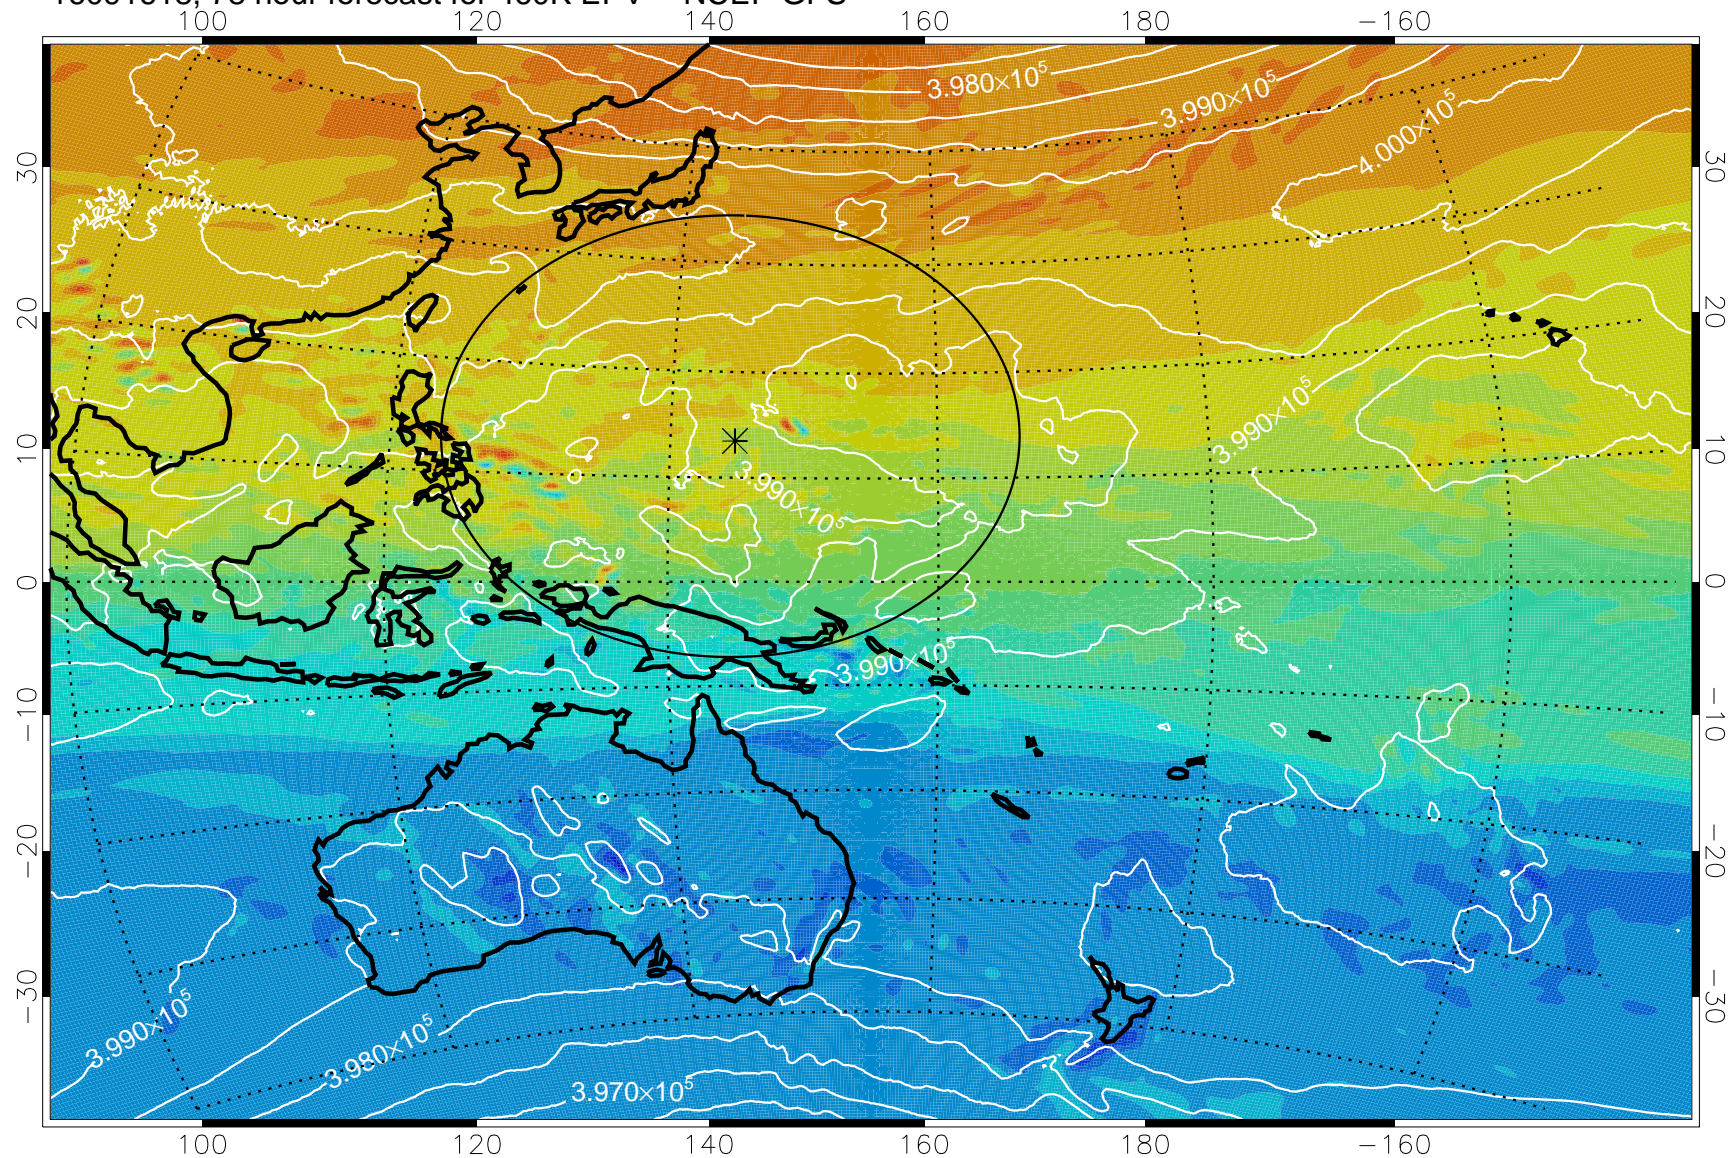

460K Montgomery Streamfunction, white

Range ring of 2304 km

16091600, 60 hour forecast for 460K EPV -- NCEP GFS

460K Montgomery Streamfunction, white

Range ring of 2304 km

16091606, 66 hour forecast for 460K EPV -- NCEP GFS

460K Montgomery Streamfunction, white

Range ring of 2304 km

16091612, 72 hour forecast for 460K EPV -- NCEP GFS

460K Montgomery Streamfunction, white

Range ring of 2304 km

16091618, 78 hour forecast for 460K EPV -- NCEP GFS

460K Montgomery Streamfunction, white

Range ring of 2304 km

16091700, 84 hour forecast for 460K EPV -- NCEP GFS

460K Montgomery Streamfunction, white

Range ring of 2304 km

16091706, 90 hour forecast for 460K EPV -- NCEP GFS

Range ring of 2304 km

16091718, 102 hour forecast for 460K EPV -- NCEP GFS

460K Montgomery Streamfunction, white

Range ring of 2304 km

16091800, 108 hour forecast for 460K EPV -- NCEP GFS

460K Montgomery Streamfunction, white