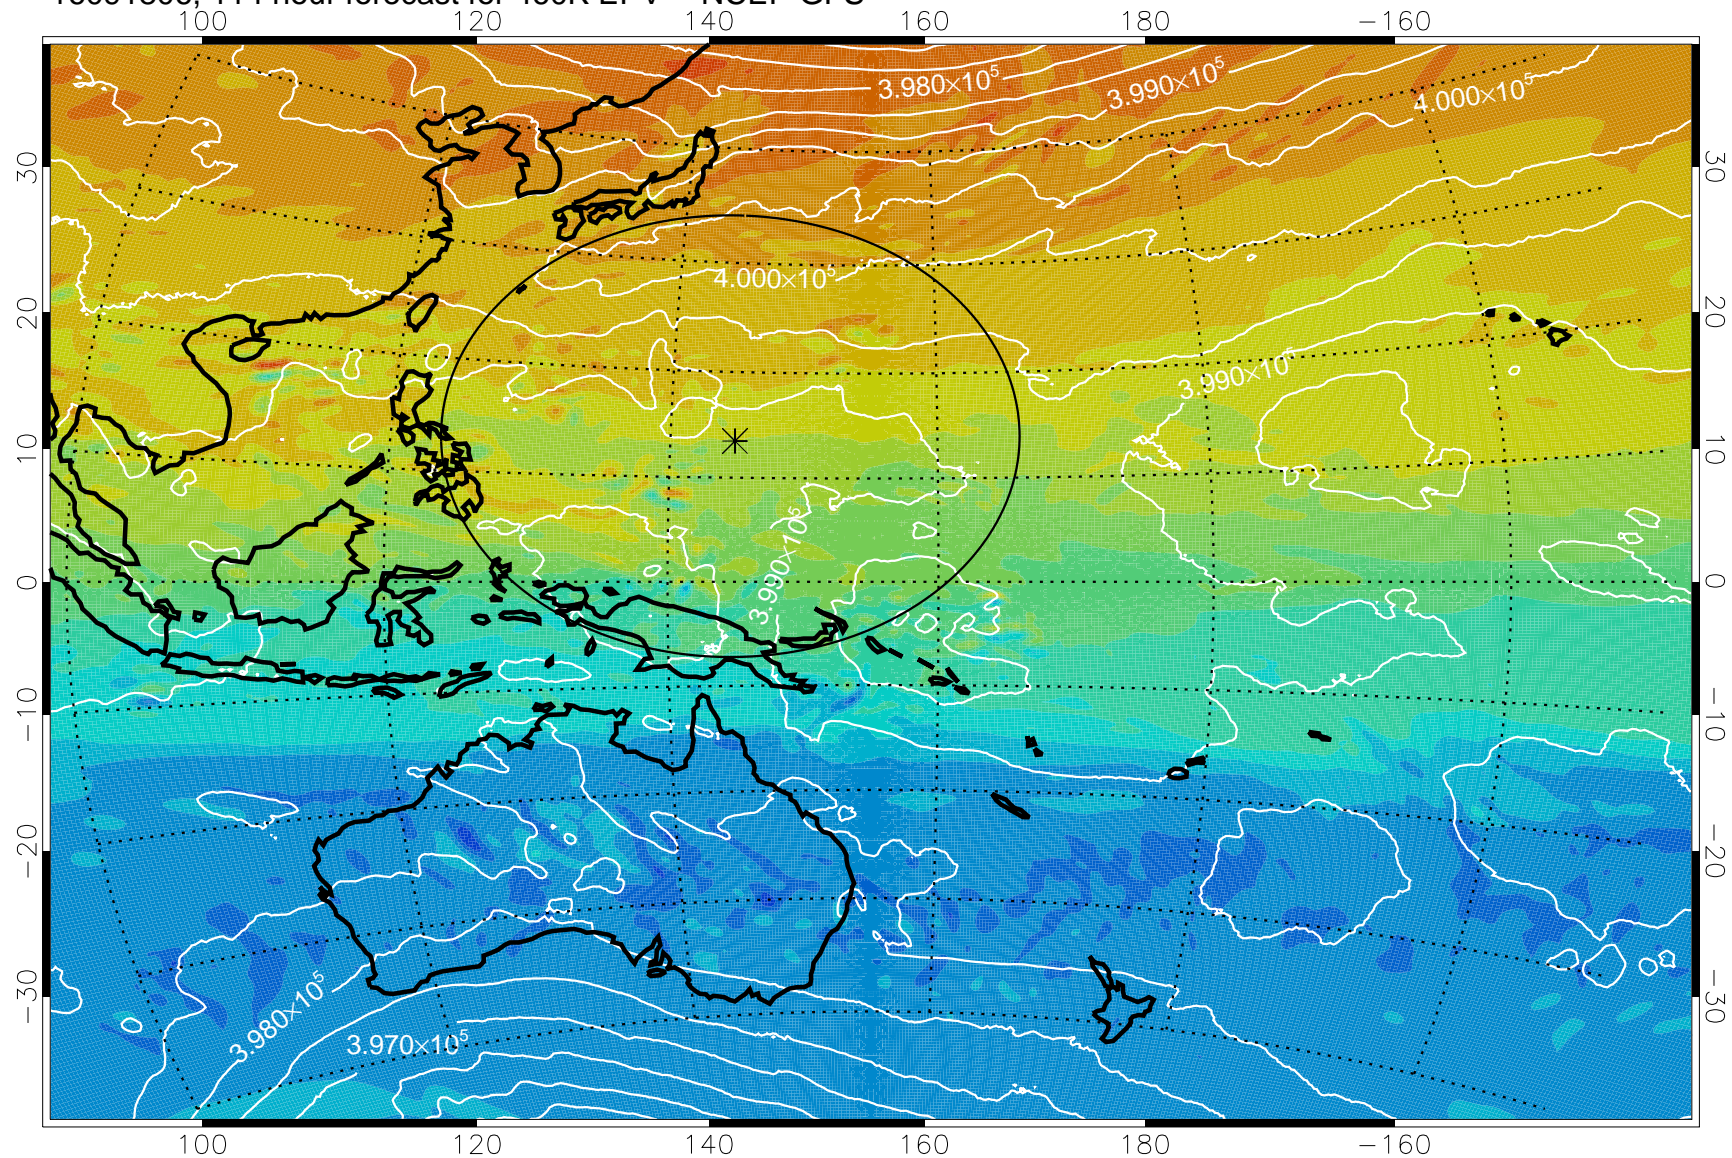

460K Montgomery Streamfunction, white

Range ring of 2304 km

16091712, 96 hour forecast for 460K EPV -- NCEP GFS

460K Montgomery Streamfunction, white

$-4 \times 10^{-5}$      $-2 \times 10^{-5}$     0 PVU     $2 \times 10^{-5}$      $4 \times 10^{-5}$

Range ring of 2304 km

16091718, 102 hour forecast for 460K EPV -- NCEP GFS

460K Montgomery Streamfunction, white

Range ring of 2304 km

16091800, 108 hour forecast for 460K EPV -- NCEP GFS

460K Montgomery Streamfunction, white

Range ring of 2304 km

16091806, 114 hour forecast for 460K EPV -- NCEP GFS

460K Montgomery Streamfunction, white

Range ring of 2304 km

16091812, 120 hour forecast for 460K EPV -- NCEP GFS

460K Montgomery Streamfunction, white