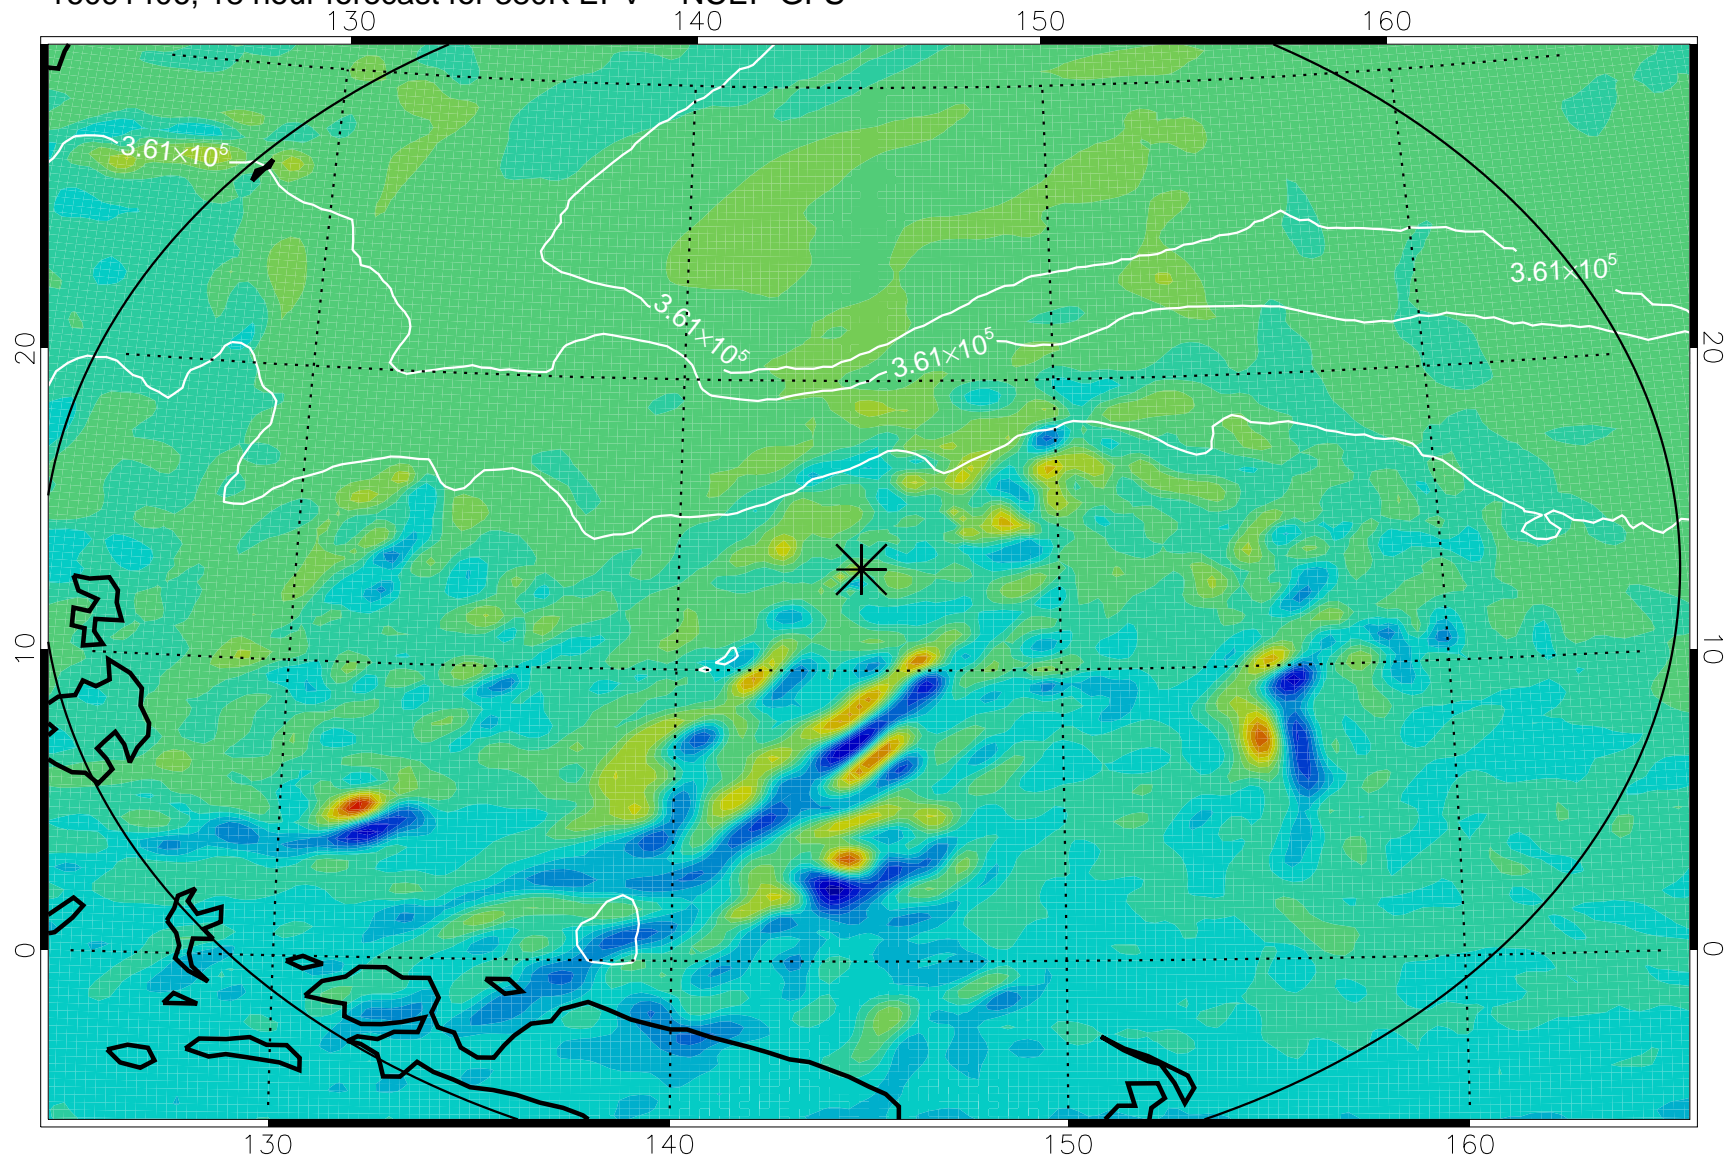

16091318, 6 hour forecast for 380K EPV -- NCEP GFS

380K Montgomery Streamfunction, white

Range ring of 2304 km

16091400, 12 hour forecast for 380K EPV -- NCEP GFS

380K Montgomery Streamfunction, white

Range ring of 2304 km

16091406, 18 hour forecast for 380K EPV -- NCEP GFS

380K Montgomery Streamfunction, white

Range ring of 2304 km

16091412, 24 hour forecast for 380K EPV -- NCEP GFS

380K Montgomery Streamfunction, white

Range ring of 2304 km

16091418, 30 hour forecast for 380K EPV -- NCEP GFS

380K Montgomery Streamfunction, white

Range ring of 2304 km

16091500, 36 hour forecast for 380K EPV -- NCEP GFS

380K Montgomery Streamfunction, white

Range ring of 2304 km

16091618, 78 hour forecast for 380K EPV -- NCEP GFS

380K Montgomery Streamfunction, white

Range ring of 2304 km

16091700, 84 hour forecast for 380K EPV -- NCEP GFS

380K Montgomery Streamfunction, white

Range ring of 2304 km