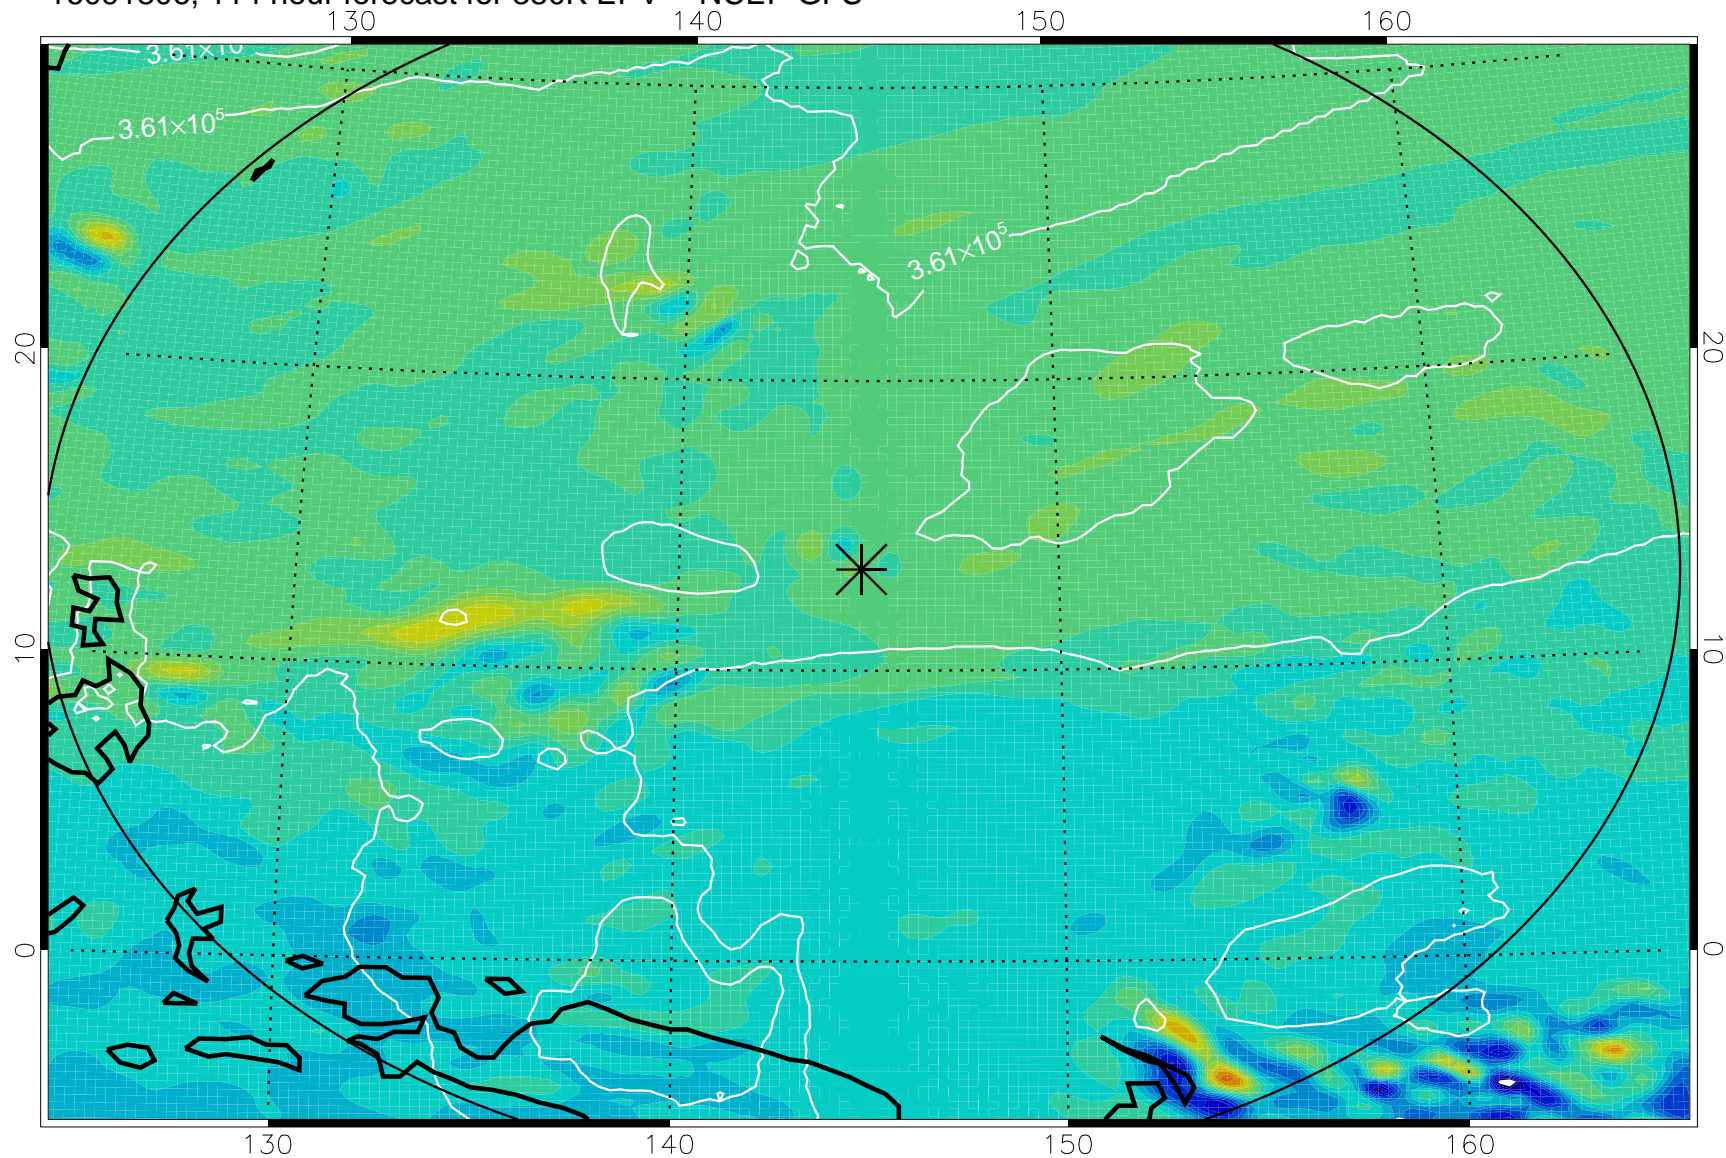

16091618, 78 hour forecast for 380K EPV -- NCEP GFS

380K Montgomery Streamfunction, white

Range ring of 2304 km

16091700, 84 hour forecast for 380K EPV -- NCEP GFS

380K Montgomery Streamfunction, white

Range ring of 2304 km

16091706, 90 hour forecast for 380K EPV -- NCEP GFS

380K Montgomery Streamfunction, white

Range ring of 2304 km

16091712, 96 hour forecast for 380K EPV -- NCEP GFS

380K Montgomery Streamfunction, white

Range ring of 2304 km

16091718, 102 hour forecast for 380K EPV -- NCEP GFS

380K Montgomery Streamfunction, white

Range ring of 2304 km

16091800, 108 hour forecast for 380K EPV -- NCEP GFS

380K Montgomery Streamfunction, white

Range ring of 2304 km

16091806, 114 hour forecast for 380K EPV -- NCEP GFS

380K Montgomery Streamfunction, white

Range ring of 2304 km

16091812, 120 hour forecast for 380K EPV -- NCEP GFS

380K Montgomery Streamfunction, white

Range ring of 2304 km