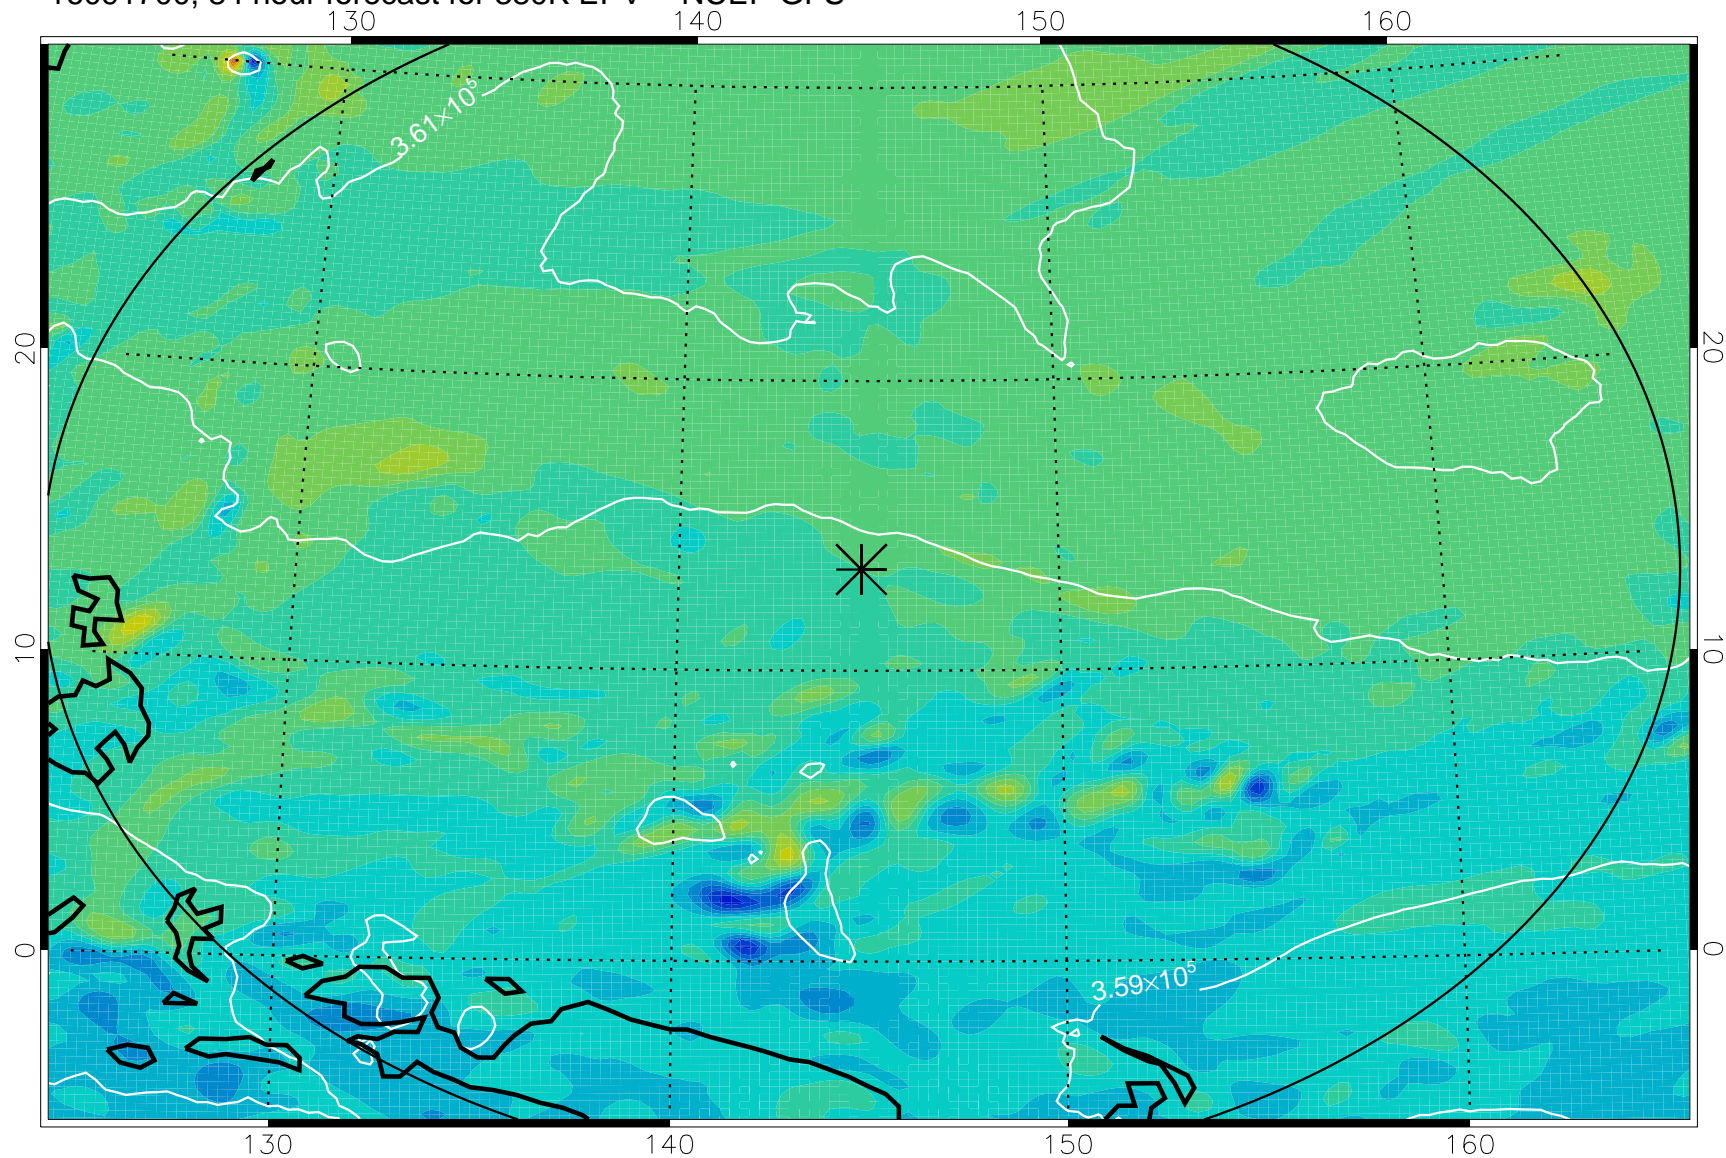

16091606, 66 hour forecast for 380K EPV -- NCEP GFS

380K Montgomery Streamfunction, white

Range ring of 2304 km

16091612, 72 hour forecast for 380K EPV -- NCEP GFS

380K Montgomery Streamfunction, white

Range ring of 2304 km

16091618, 78 hour forecast for 380K EPV -- NCEP GFS

380K Montgomery Streamfunction, white

Range ring of 2304 km

16091700, 84 hour forecast for 380K EPV -- NCEP GFS

380K Montgomery Streamfunction, white

Range ring of 2304 km

16091706, 90 hour forecast for 380K EPV -- NCEP GFS

380K Montgomery Streamfunction, white

Range ring of 2304 km

16091712, 96 hour forecast for 380K EPV -- NCEP GFS

380K Montgomery Streamfunction, white

Range ring of 2304 km

16091718, 102 hour forecast for 380K EPV -- NCEP GFS

380K Montgomery Streamfunction, white

Range ring of 2304 km

16091800, 108 hour forecast for 380K EPV -- NCEP GFS

380K Montgomery Streamfunction, white

Range ring of 2304 km