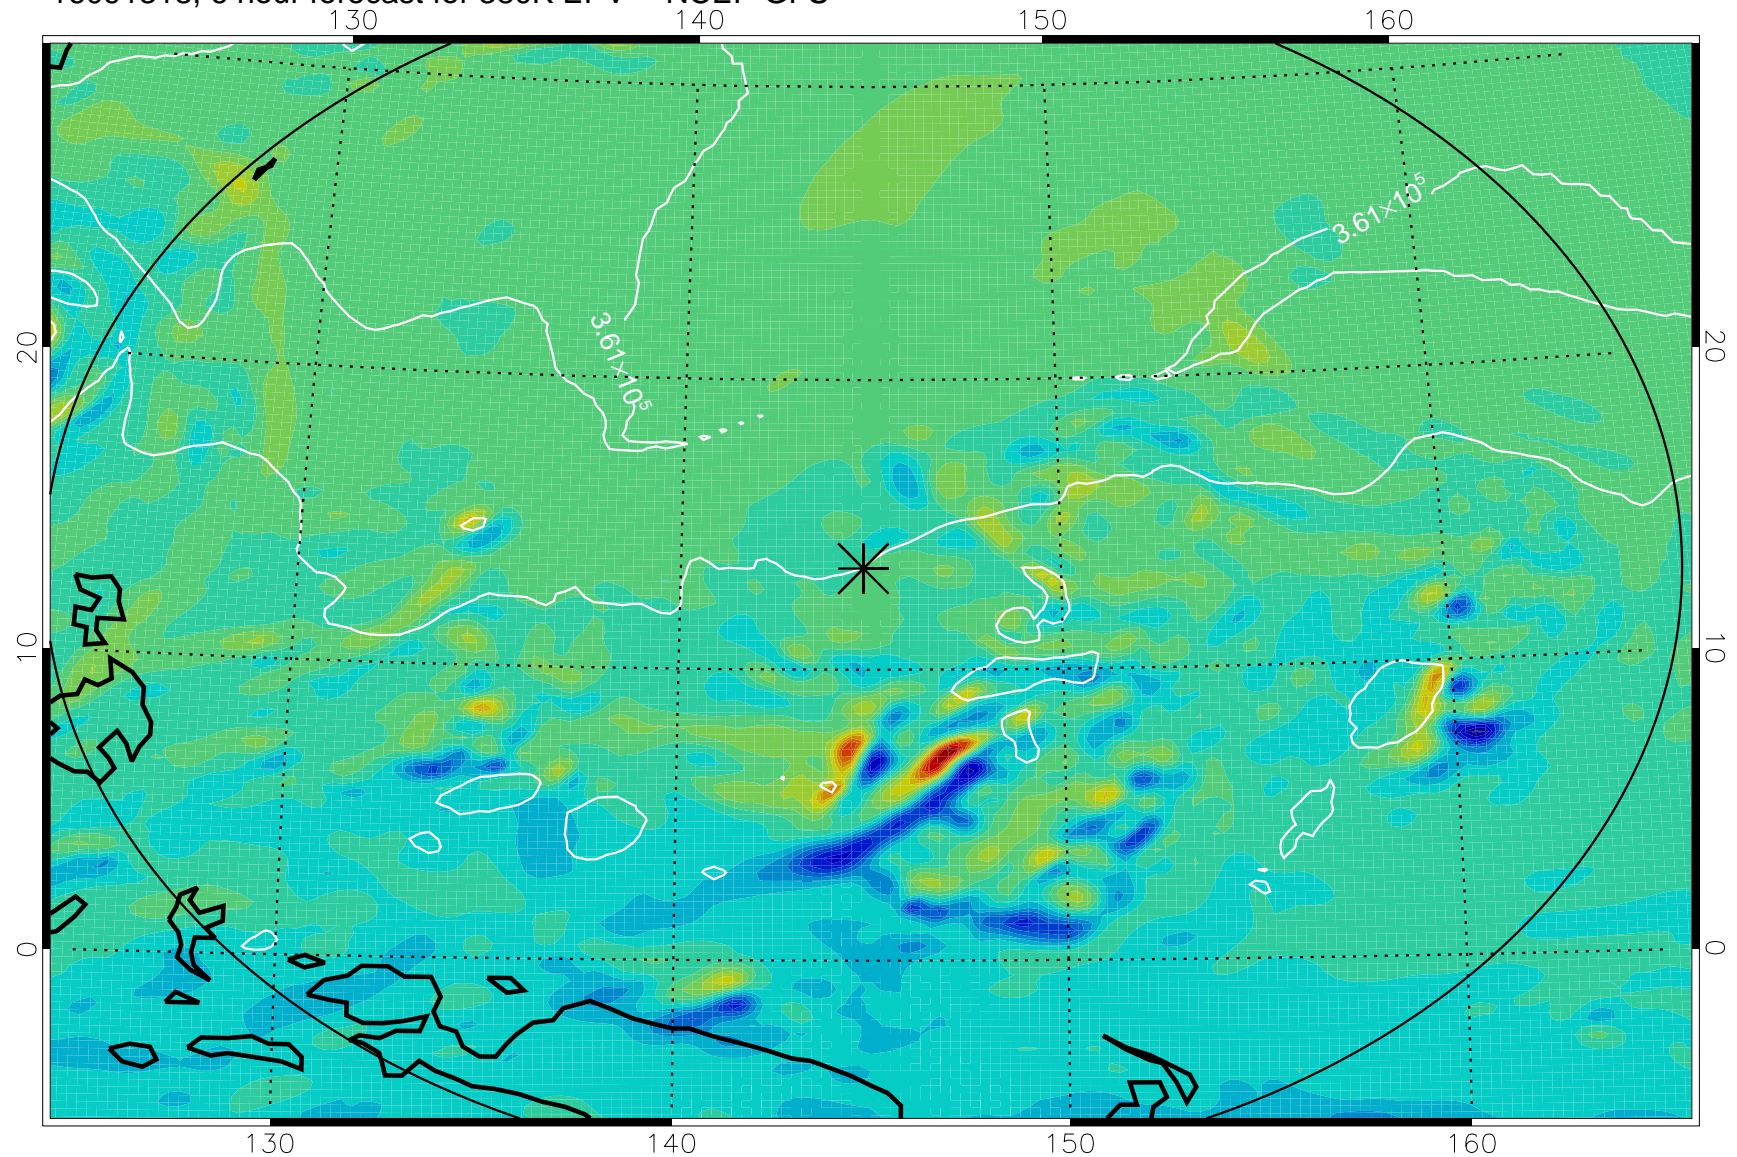

16091318, 6 hour forecast for 380K EPV -- NCEP GFS

380K Montgomery Streamfunction, white

Range ring of 2304 km

16091400, 12 hour forecast for 380K EPV -- NCEP GFS

380K Montgomery Streamfunction, white

Range ring of 2304 km

16091406, 18 hour forecast for 380K EPV -- NCEP GFS

380K Montgomery Streamfunction, white

Range ring of 2304 km

16091412, 24 hour forecast for 380K EPV -- NCEP GFS

380K Montgomery Streamfunction, white

Range ring of 2304 km

16091418, 30 hour forecast for 380K EPV -- NCEP GFS

380K Montgomery Streamfunction, white

Range ring of 2304 km

16091500, 36 hour forecast for 380K EPV -- NCEP GFS

380K Montgomery Streamfunction, white

Range ring of 2304 km

16091618, 78 hour forecast for 380K EPV -- NCEP GFS

380K Montgomery Streamfunction, white

Range ring of 2304 km

16091700, 84 hour forecast for 380K EPV -- NCEP GFS

380K Montgomery Streamfunction, white

Range ring of 2304 km