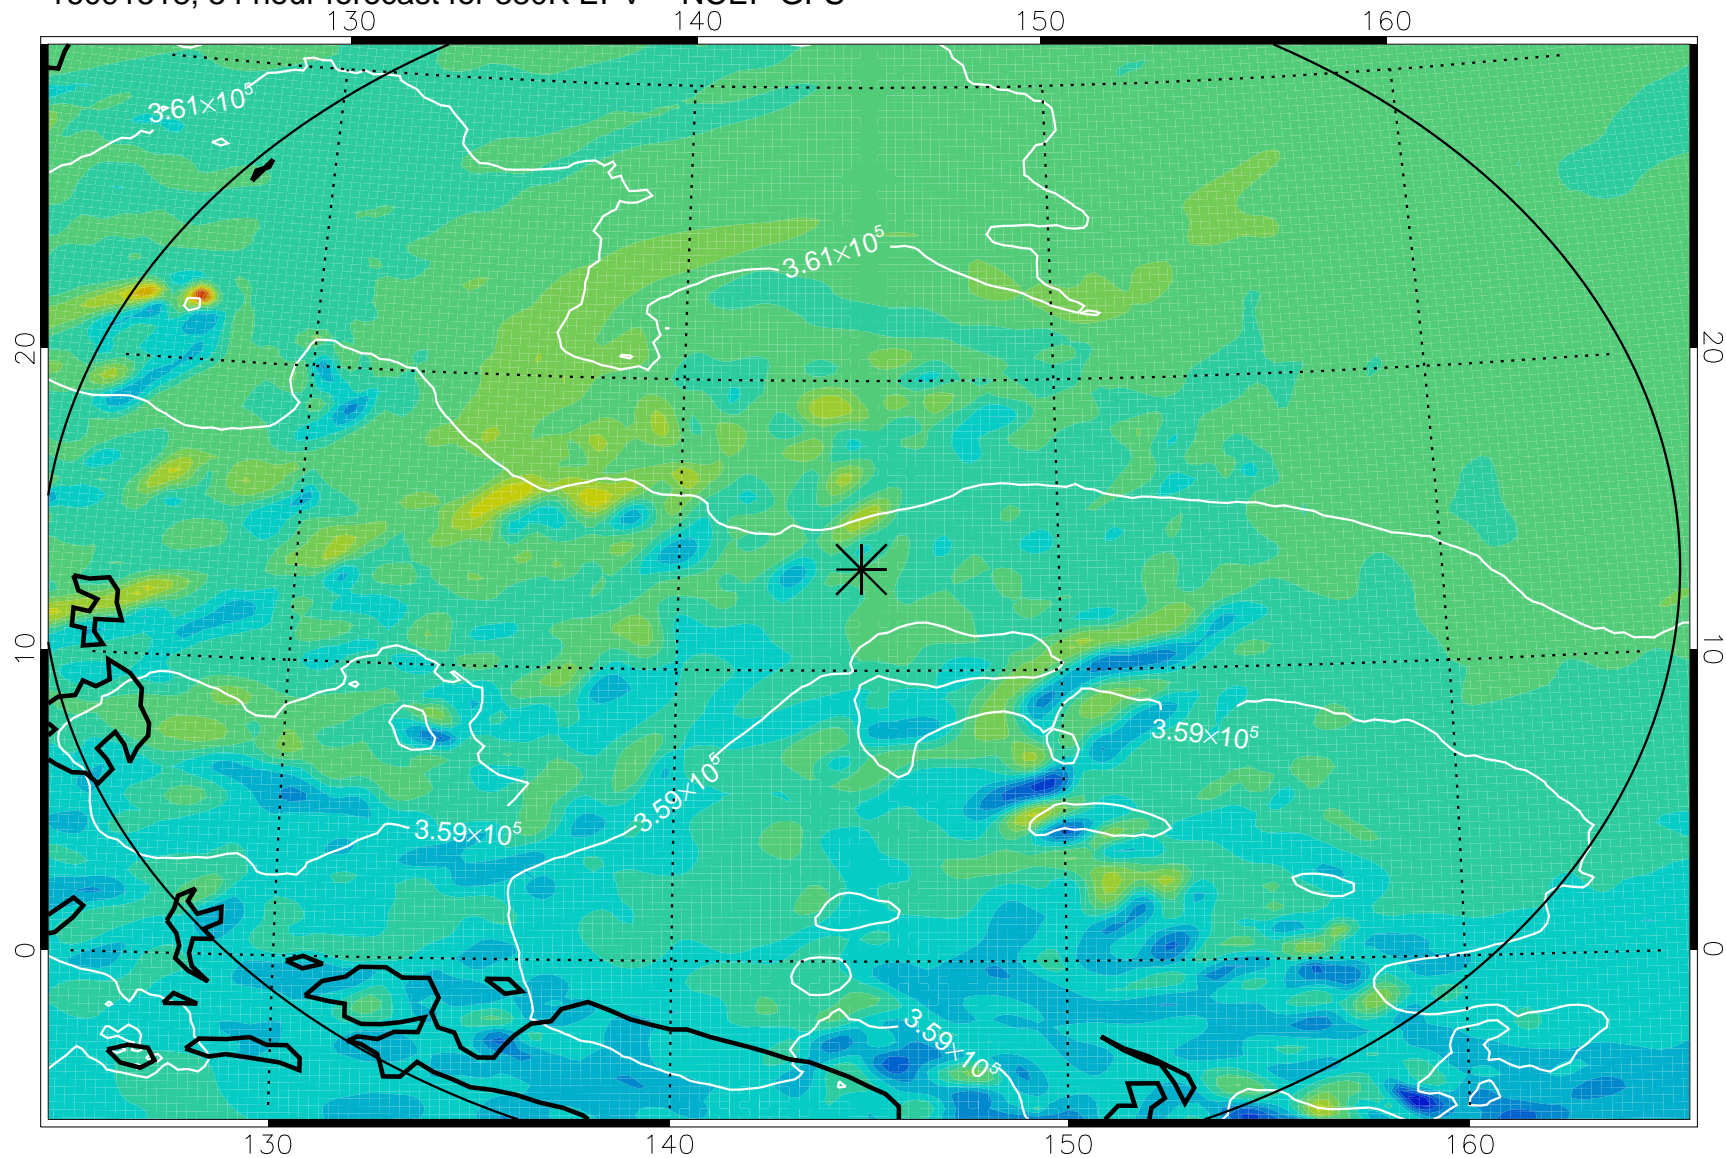

16091506, 42 hour forecast for 380K EPV -- NCEP GFS

380K Montgomery Streamfunction, white

Range ring of 2304 km

16091512, 48 hour forecast for 380K EPV -- NCEP GFS

380K Montgomery Streamfunction, white

Range ring of 2304 km

16091518, 54 hour forecast for 380K EPV -- NCEP GFS

380K Montgomery Streamfunction, white

Range ring of 2304 km

16091600, 60 hour forecast for 380K EPV -- NCEP GFS

380K Montgomery Streamfunction, white

Range ring of 2304 km

16091606, 66 hour forecast for 380K EPV -- NCEP GFS

380K Montgomery Streamfunction, white

Range ring of 2304 km

16091612, 72 hour forecast for 380K EPV -- NCEP GFS

380K Montgomery Streamfunction, white

Range ring of 2304 km

16091618, 78 hour forecast for 380K EPV -- NCEP GFS

380K Montgomery Streamfunction, white

Range ring of 2304 km

16091700, 84 hour forecast for 380K EPV -- NCEP GFS

380K Montgomery Streamfunction, white

Range ring of 2304 km