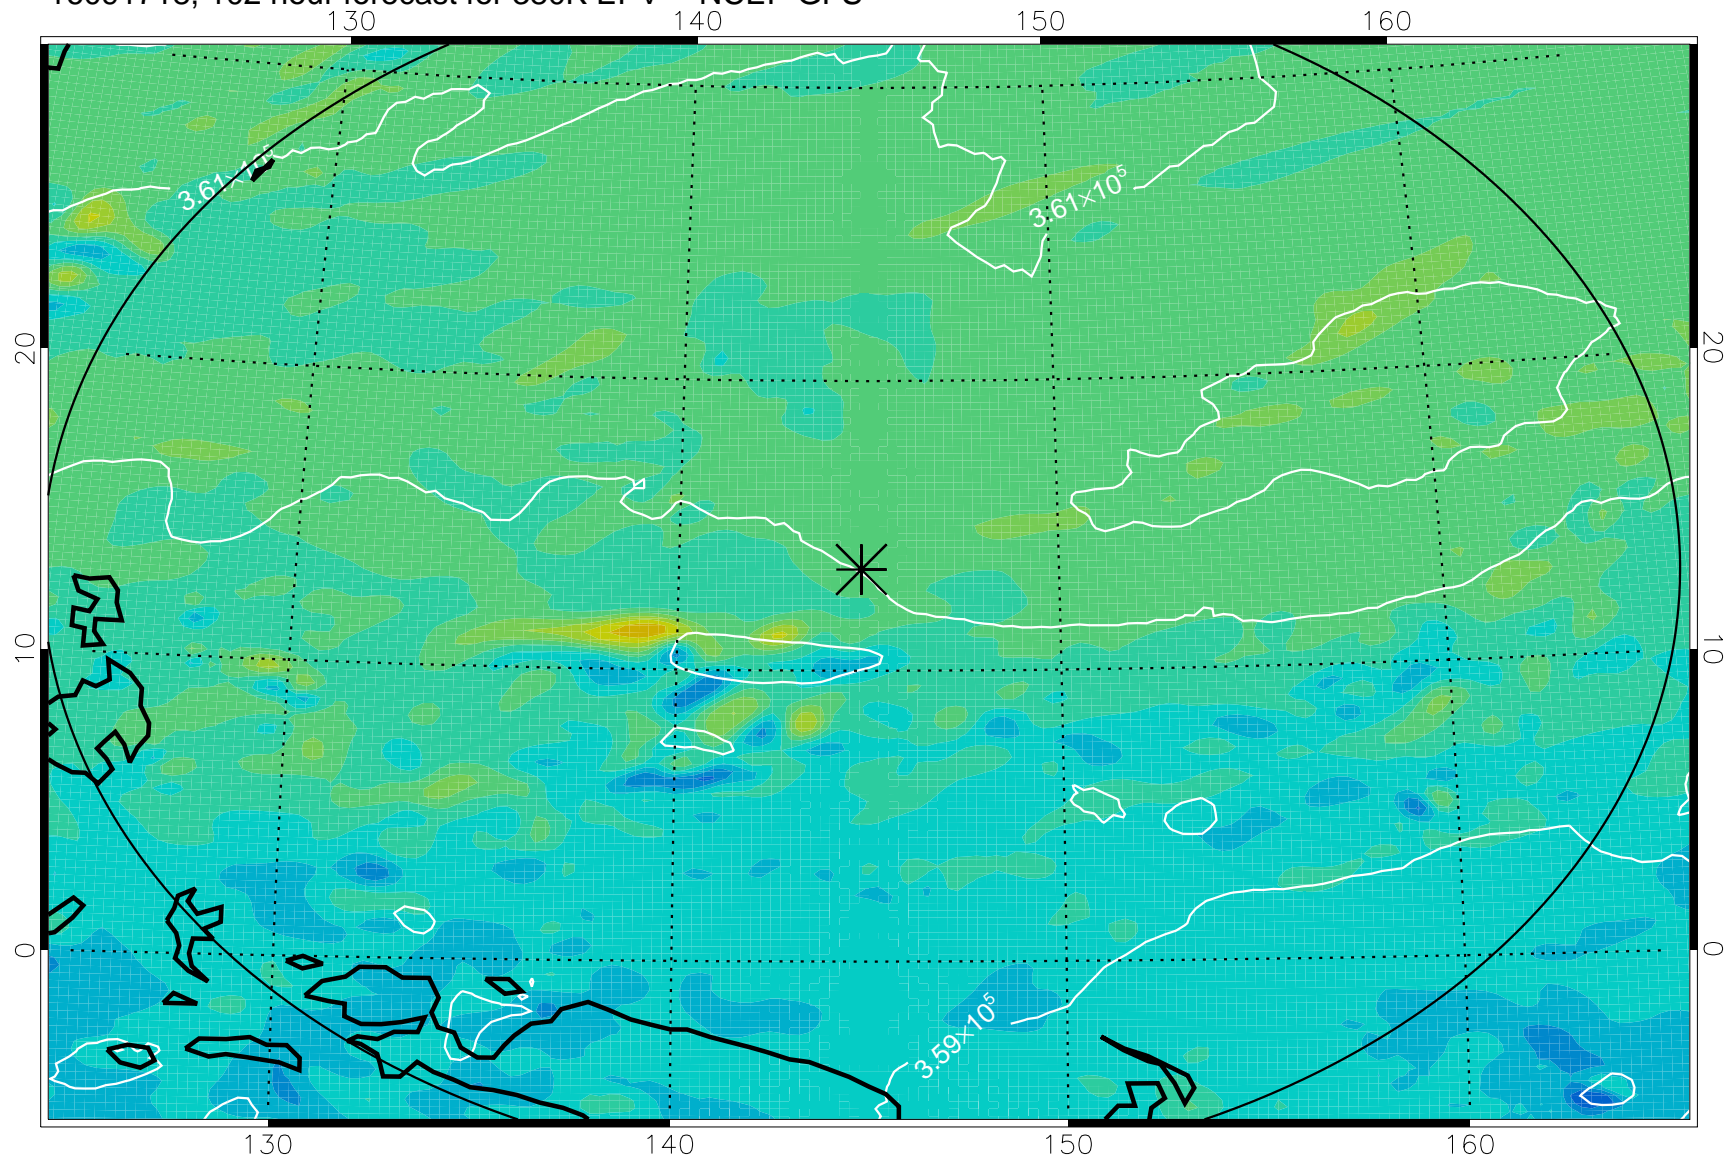

16091618, 78 hour forecast for 380K EPV -- NCEP GFS

380K Montgomery Streamfunction, white

Range ring of 2304 km

16091700, 84 hour forecast for 380K EPV -- NCEP GFS

380K Montgomery Streamfunction, white

Range ring of 2304 km

16091706, 90 hour forecast for 380K EPV -- NCEP GFS

380K Montgomery Streamfunction, white

Range ring of 2304 km

16091712, 96 hour forecast for 380K EPV -- NCEP GFS

380K Montgomery Streamfunction, white

Range ring of 2304 km

16091718, 102 hour forecast for 380K EPV -- NCEP GFS

380K Montgomery Streamfunction, white

Range ring of 2304 km

16091800, 108 hour forecast for 380K EPV -- NCEP GFS

380K Montgomery Streamfunction, white

Range ring of 2304 km

16091806, 114 hour forecast for 380K EPV -- NCEP GFS

380K Montgomery Streamfunction, white

Range ring of 2304 km

16091812, 120 hour forecast for 380K EPV -- NCEP GFS

380K Montgomery Streamfunction, white

Range ring of 2304 km