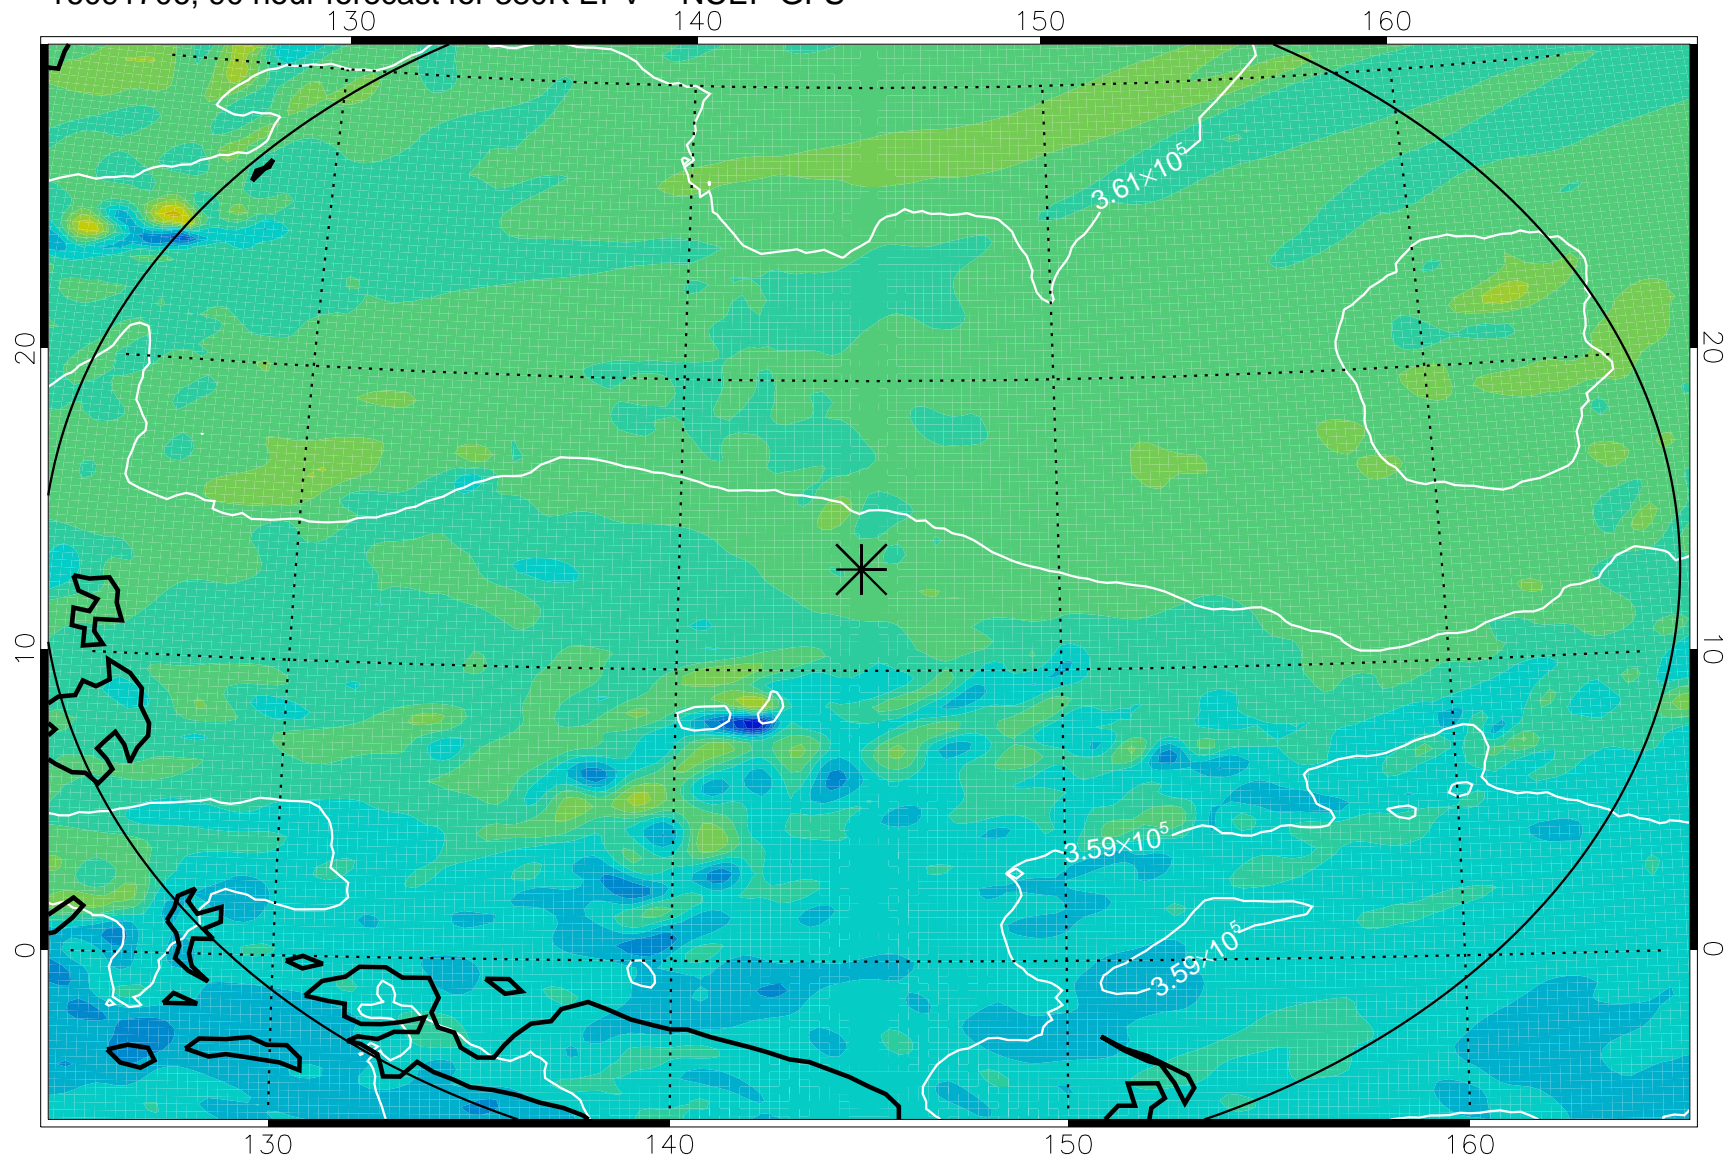

16091606, 66 hour forecast for 380K EPV -- NCEP GFS

380K Montgomery Streamfunction, white

Range ring of 2304 km

16091612, 72 hour forecast for 380K EPV -- NCEP GFS

380K Montgomery Streamfunction, white

Range ring of 2304 km

16091618, 78 hour forecast for 380K EPV -- NCEP GFS

380K Montgomery Streamfunction, white

Range ring of 2304 km

16091700, 84 hour forecast for 380K EPV -- NCEP GFS

380K Montgomery Streamfunction, white

Range ring of 2304 km

16091706, 90 hour forecast for 380K EPV -- NCEP GFS

380K Montgomery Streamfunction, white

Range ring of 2304 km

16091712, 96 hour forecast for 380K EPV -- NCEP GFS

380K Montgomery Streamfunction, white

Range ring of 2304 km

16091718, 102 hour forecast for 380K EPV -- NCEP GFS

380K Montgomery Streamfunction, white

Range ring of 2304 km

16091800, 108 hour forecast for 380K EPV -- NCEP GFS

380K Montgomery Streamfunction, white

Range ring of 2304 km