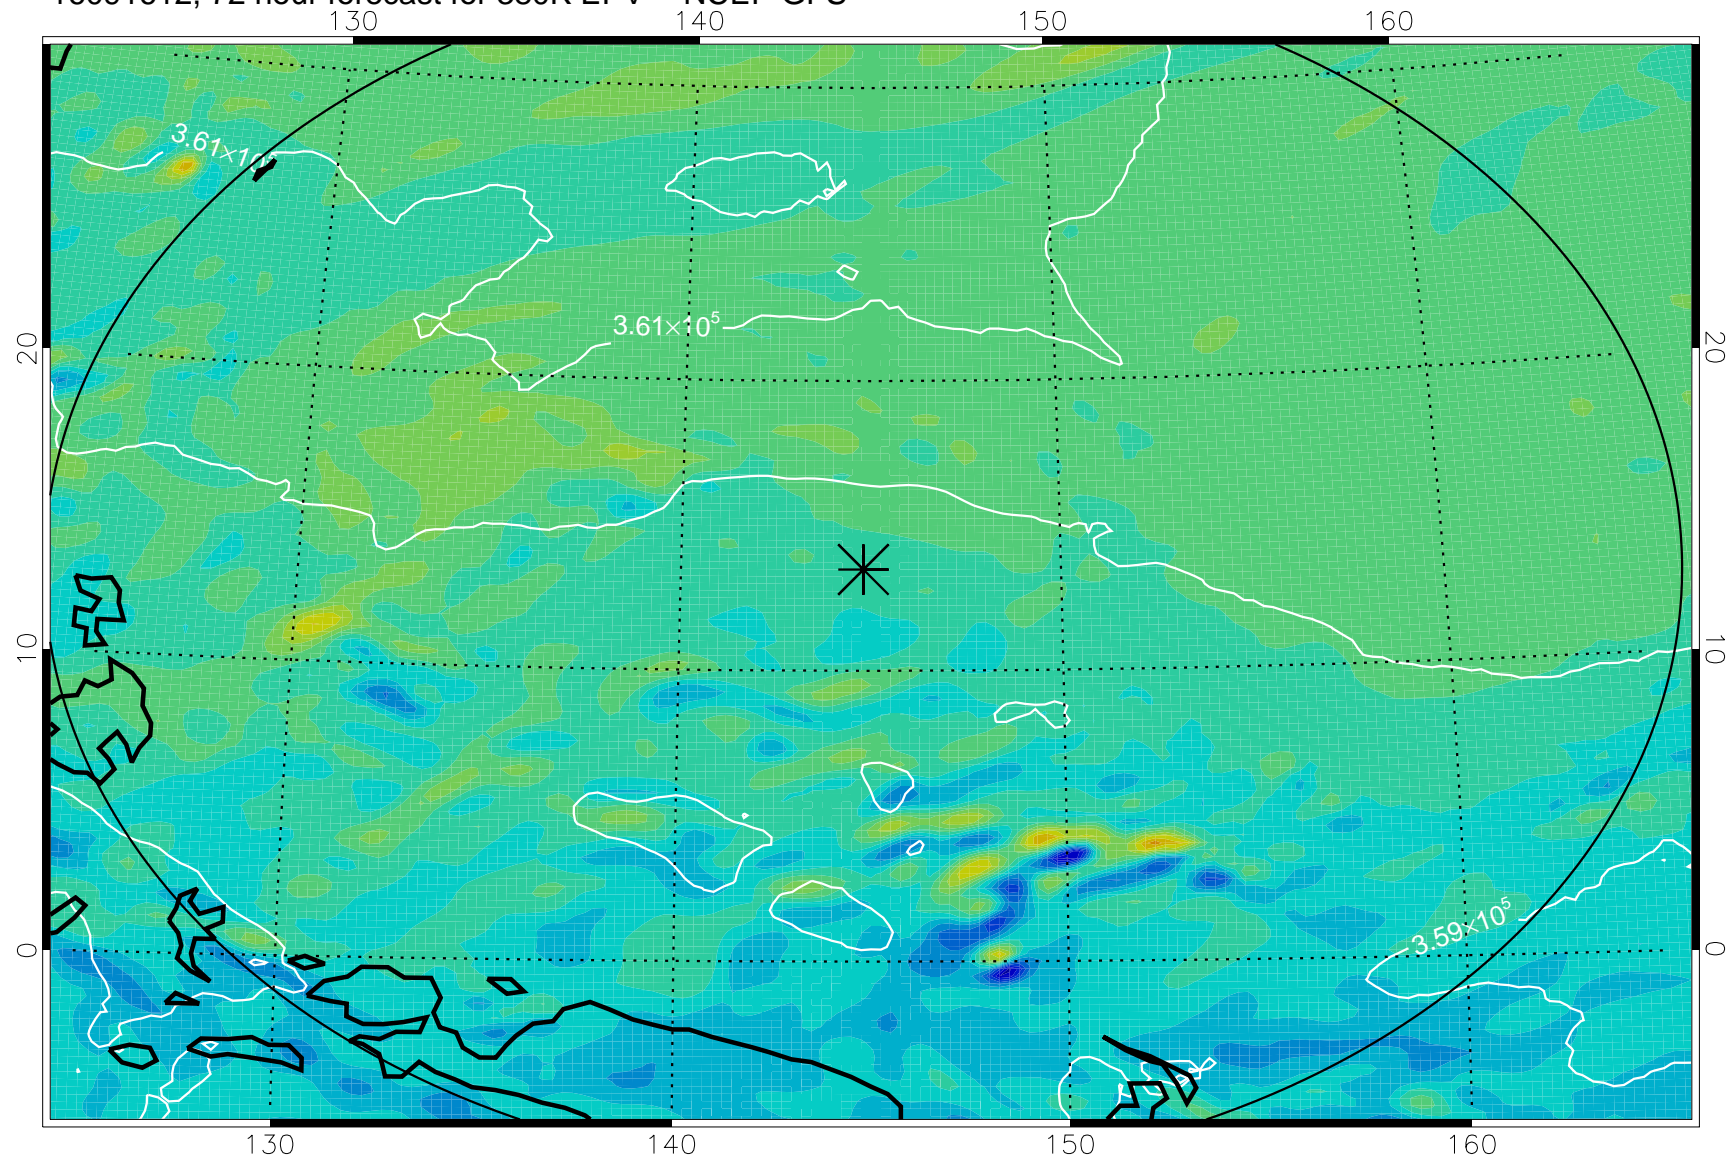

16091606, 66 hour forecast for 380K EPV -- NCEP GFS

380K Montgomery Streamfunction, white

Range ring of 2304 km

16091612, 72 hour forecast for 380K EPV -- NCEP GFS

380K Montgomery Streamfunction, white

Range ring of 2304 km

16091618, 78 hour forecast for 380K EPV -- NCEP GFS

380K Montgomery Streamfunction, white

Range ring of 2304 km

16091700, 84 hour forecast for 380K EPV -- NCEP GFS

380K Montgomery Streamfunction, white

Range ring of 2304 km

16091706, 90 hour forecast for 380K EPV -- NCEP GFS

380K Montgomery Streamfunction, white

Range ring of 2304 km

16091712, 96 hour forecast for 380K EPV -- NCEP GFS

380K Montgomery Streamfunction, white

Range ring of 2304 km

16091718, 102 hour forecast for 380K EPV -- NCEP GFS

380K Montgomery Streamfunction, white

Range ring of 2304 km

16091800, 108 hour forecast for 380K EPV -- NCEP GFS

380K Montgomery Streamfunction, white

Range ring of 2304 km