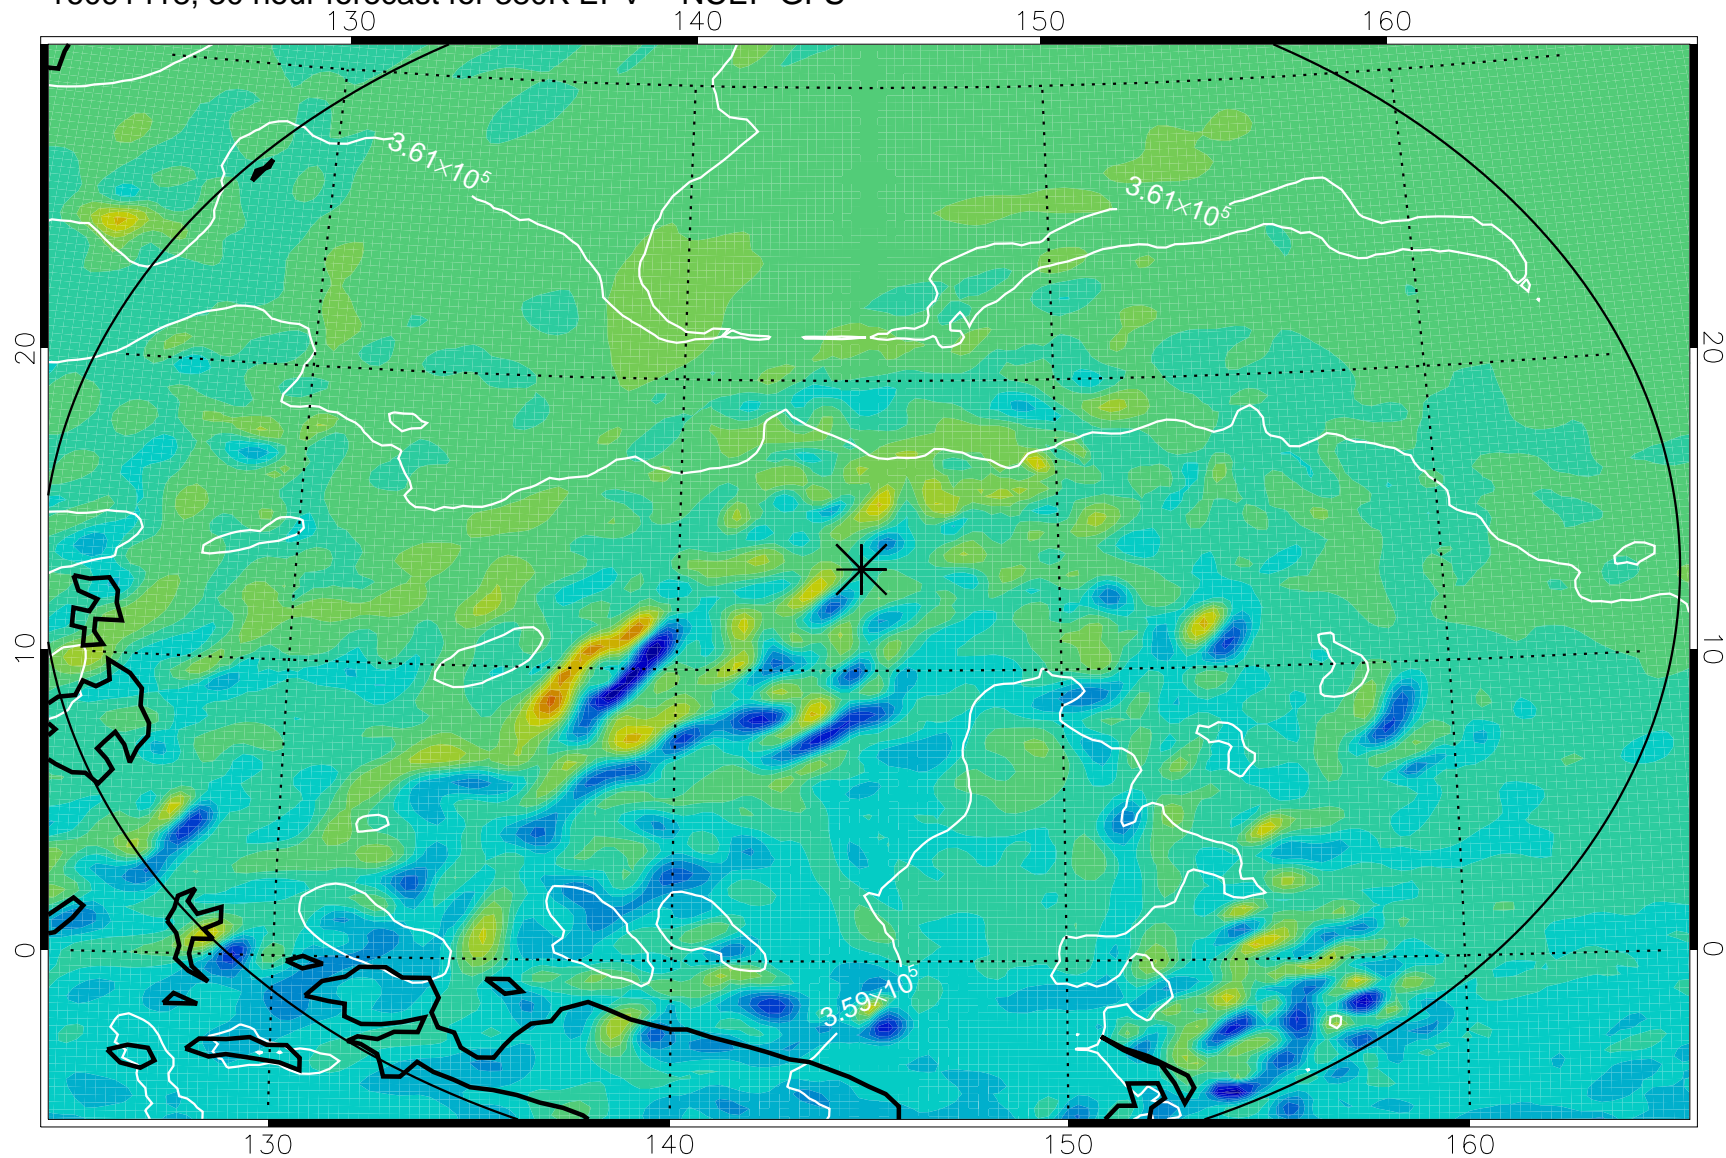

16091406, 18 hour forecast for 380K EPV -- NCEP GFS

380K Montgomery Streamfunction, white

Range ring of 2304 km

16091412, 24 hour forecast for 380K EPV -- NCEP GFS

380K Montgomery Streamfunction, white

Range ring of 2304 km

16091418, 30 hour forecast for 380K EPV -- NCEP GFS

380K Montgomery Streamfunction, white

Range ring of 2304 km

16091500, 36 hour forecast for 380K EPV -- NCEP GFS

380K Montgomery Streamfunction, white

Range ring of 2304 km

16091506, 42 hour forecast for 380K EPV -- NCEP GFS

380K Montgomery Streamfunction, white

Range ring of 2304 km

16091512, 48 hour forecast for 380K EPV -- NCEP GFS

380K Montgomery Streamfunction, white

Range ring of 2304 km

16091718, 102 hour forecast for 380K EPV -- NCEP GFS

380K Montgomery Streamfunction, white

Range ring of 2304 km

16091800, 108 hour forecast for 380K EPV -- NCEP GFS

380K Montgomery Streamfunction, white

Range ring of 2304 km