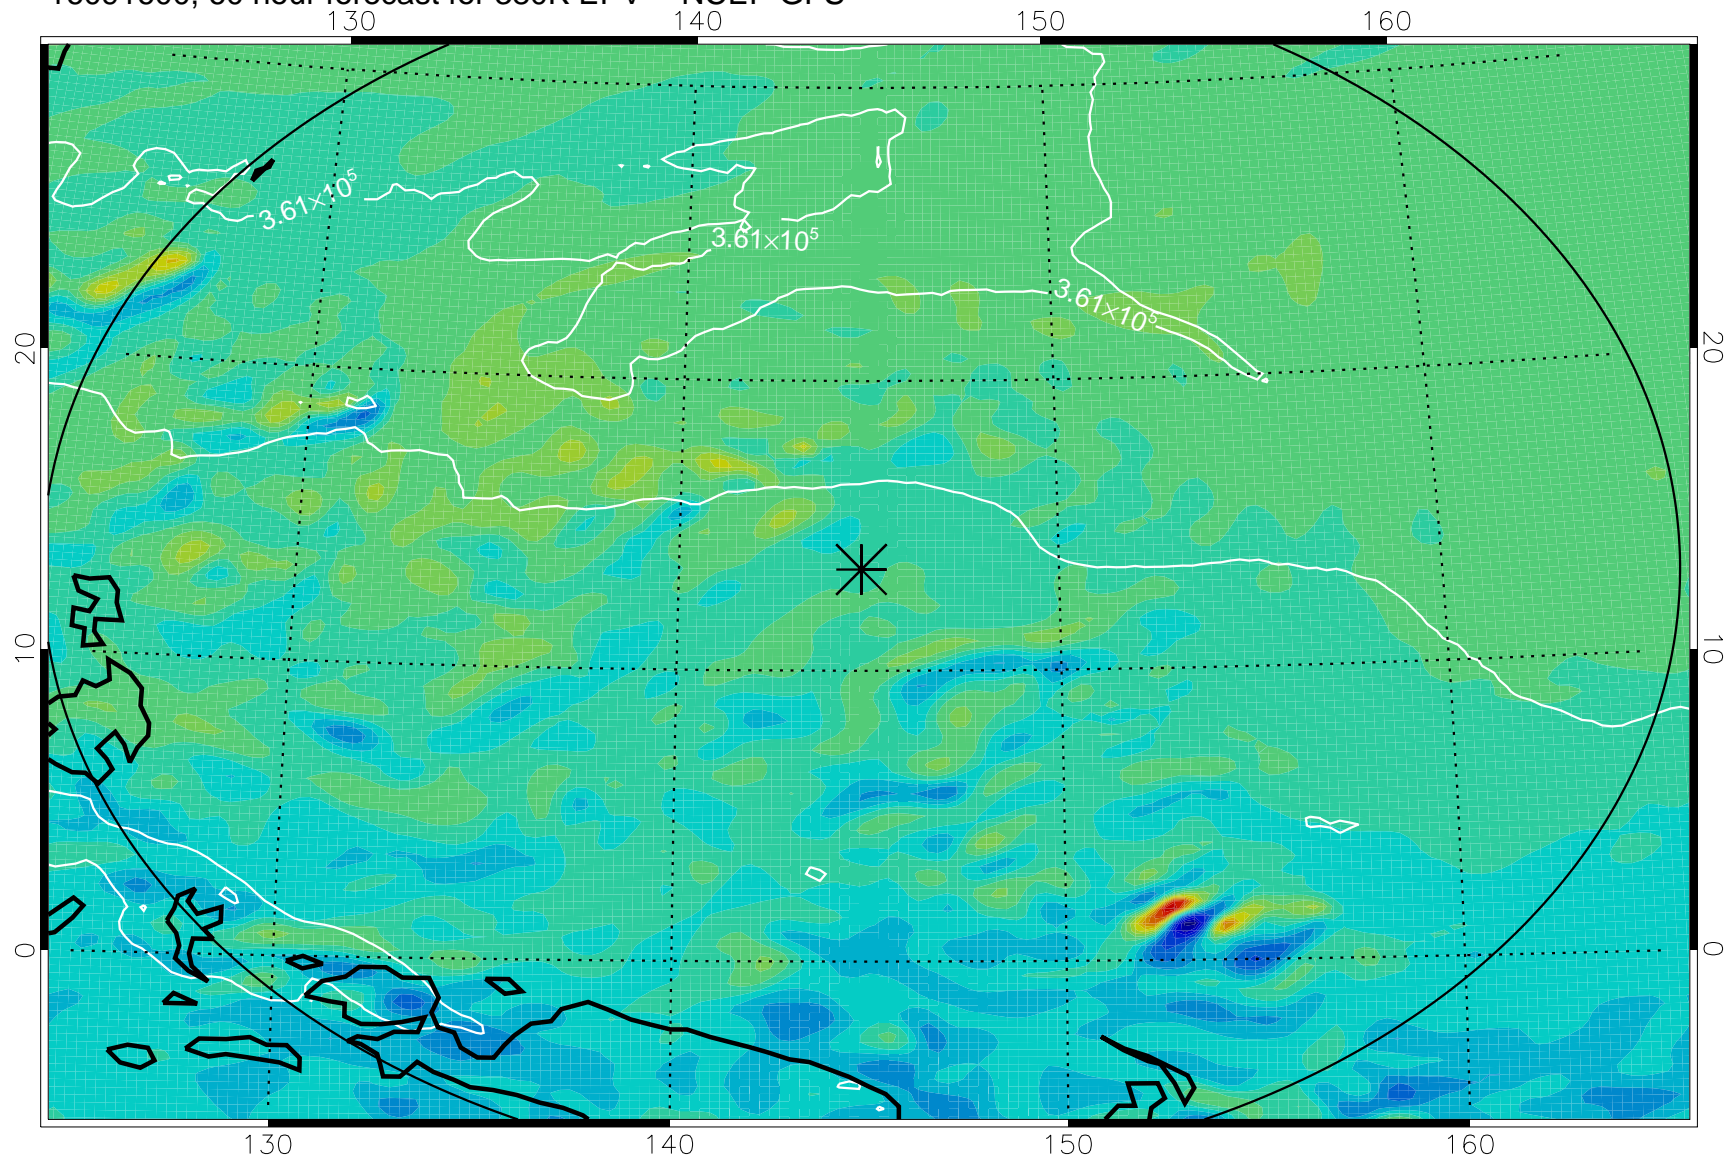

16091418, 30 hour forecast for 380K EPV -- NCEP GFS

380K Montgomery Streamfunction, white

Range ring of 2304 km

16091500, 36 hour forecast for 380K EPV -- NCEP GFS

380K Montgomery Streamfunction, white

Range ring of 2304 km

16091506, 42 hour forecast for 380K EPV -- NCEP GFS

380K Montgomery Streamfunction, white

Range ring of 2304 km

16091512, 48 hour forecast for 380K EPV -- NCEP GFS

380K Montgomery Streamfunction, white

Range ring of 2304 km

16091518, 54 hour forecast for 380K EPV -- NCEP GFS

380K Montgomery Streamfunction, white

Range ring of 2304 km

16091600, 60 hour forecast for 380K EPV -- NCEP GFS

380K Montgomery Streamfunction, white

Range ring of 2304 km

16091606, 66 hour forecast for 380K EPV -- NCEP GFS

380K Montgomery Streamfunction, white

Range ring of 2304 km

16091612, 72 hour forecast for 380K EPV -- NCEP GFS

380K Montgomery Streamfunction, white

Range ring of 2304 km