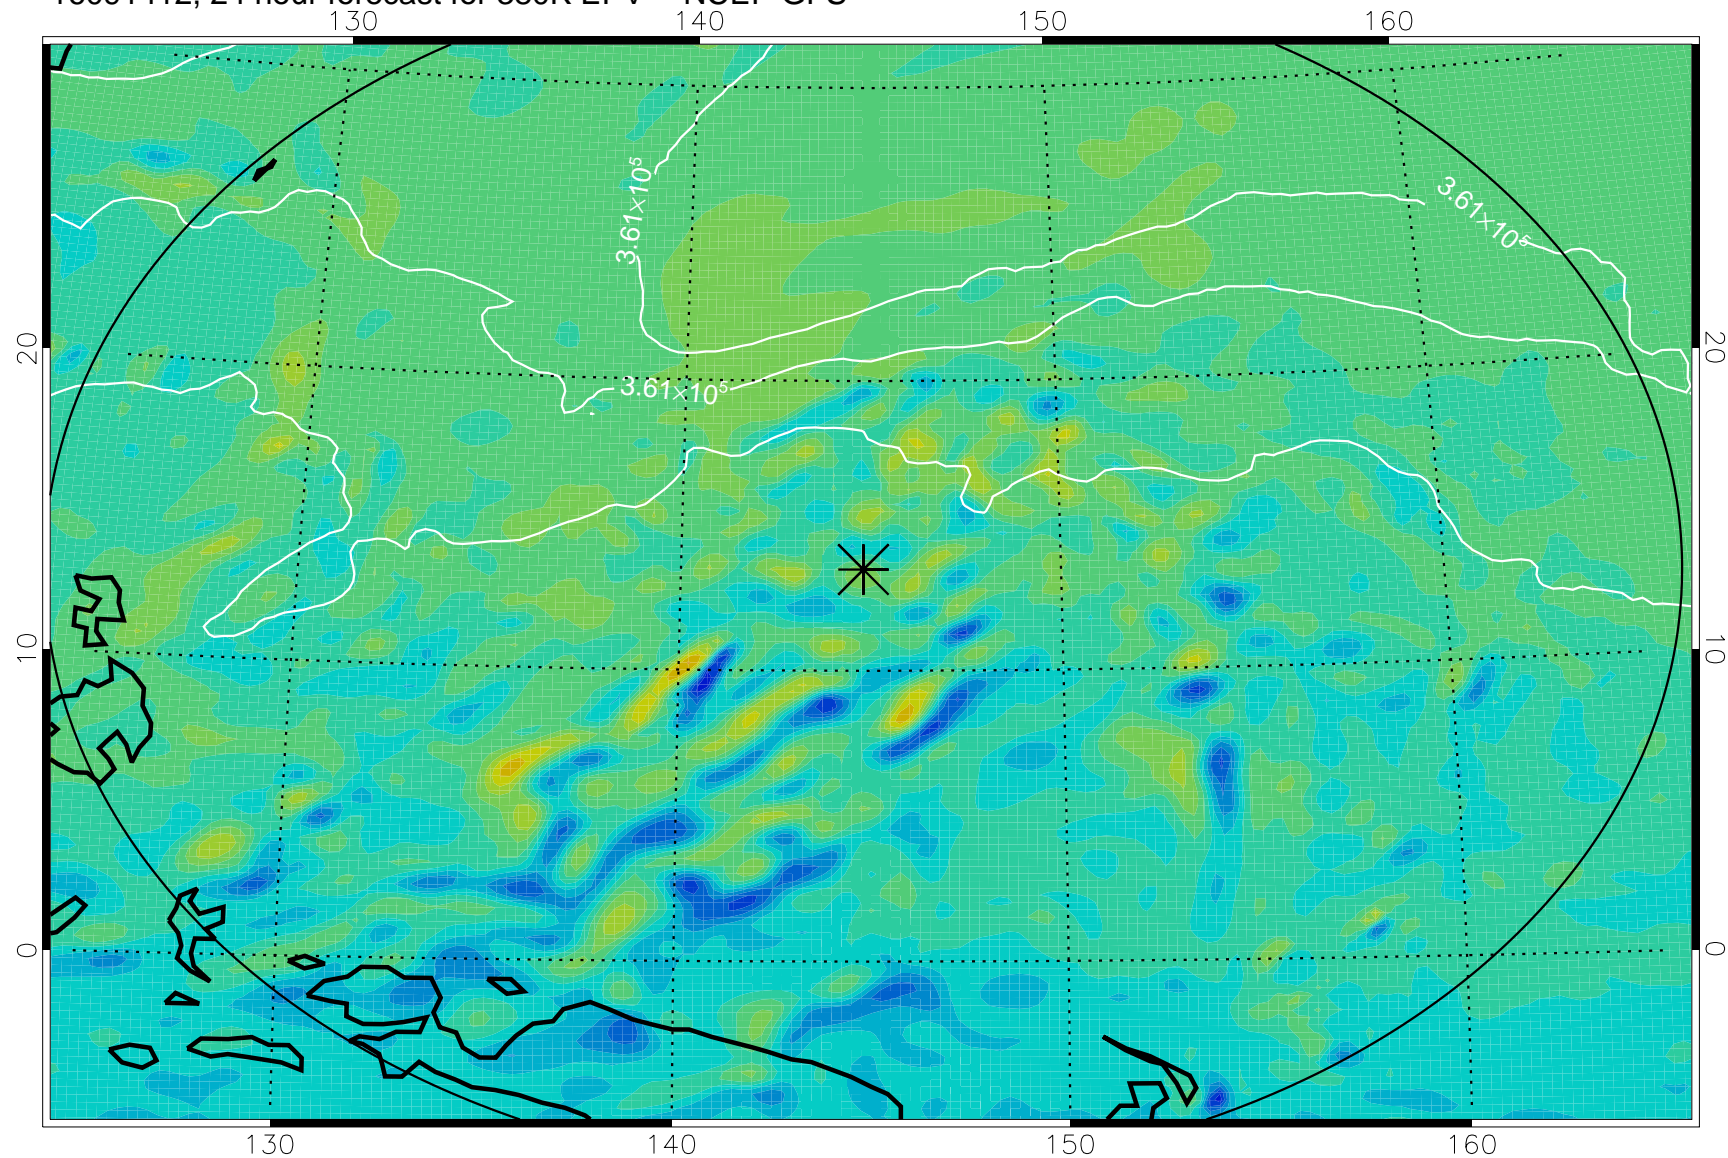

16091318, 6 hour forecast for 380K EPV -- NCEP GFS

380K Montgomery Streamfunction, white

Range ring of 2304 km

16091400, 12 hour forecast for 380K EPV -- NCEP GFS

380K Montgomery Streamfunction, white

Range ring of 2304 km

16091406, 18 hour forecast for 380K EPV -- NCEP GFS

380K Montgomery Streamfunction, white

Range ring of 2304 km

16091412, 24 hour forecast for 380K EPV -- NCEP GFS

380K Montgomery Streamfunction, white

Range ring of 2304 km

16091418, 30 hour forecast for 380K EPV -- NCEP GFS

380K Montgomery Streamfunction, white

Range ring of 2304 km

16091500, 36 hour forecast for 380K EPV -- NCEP GFS

380K Montgomery Streamfunction, white

Range ring of 2304 km

16091618, 78 hour forecast for 380K EPV -- NCEP GFS

380K Montgomery Streamfunction, white

Range ring of 2304 km

16091700, 84 hour forecast for 380K EPV -- NCEP GFS

380K Montgomery Streamfunction, white

Range ring of 2304 km