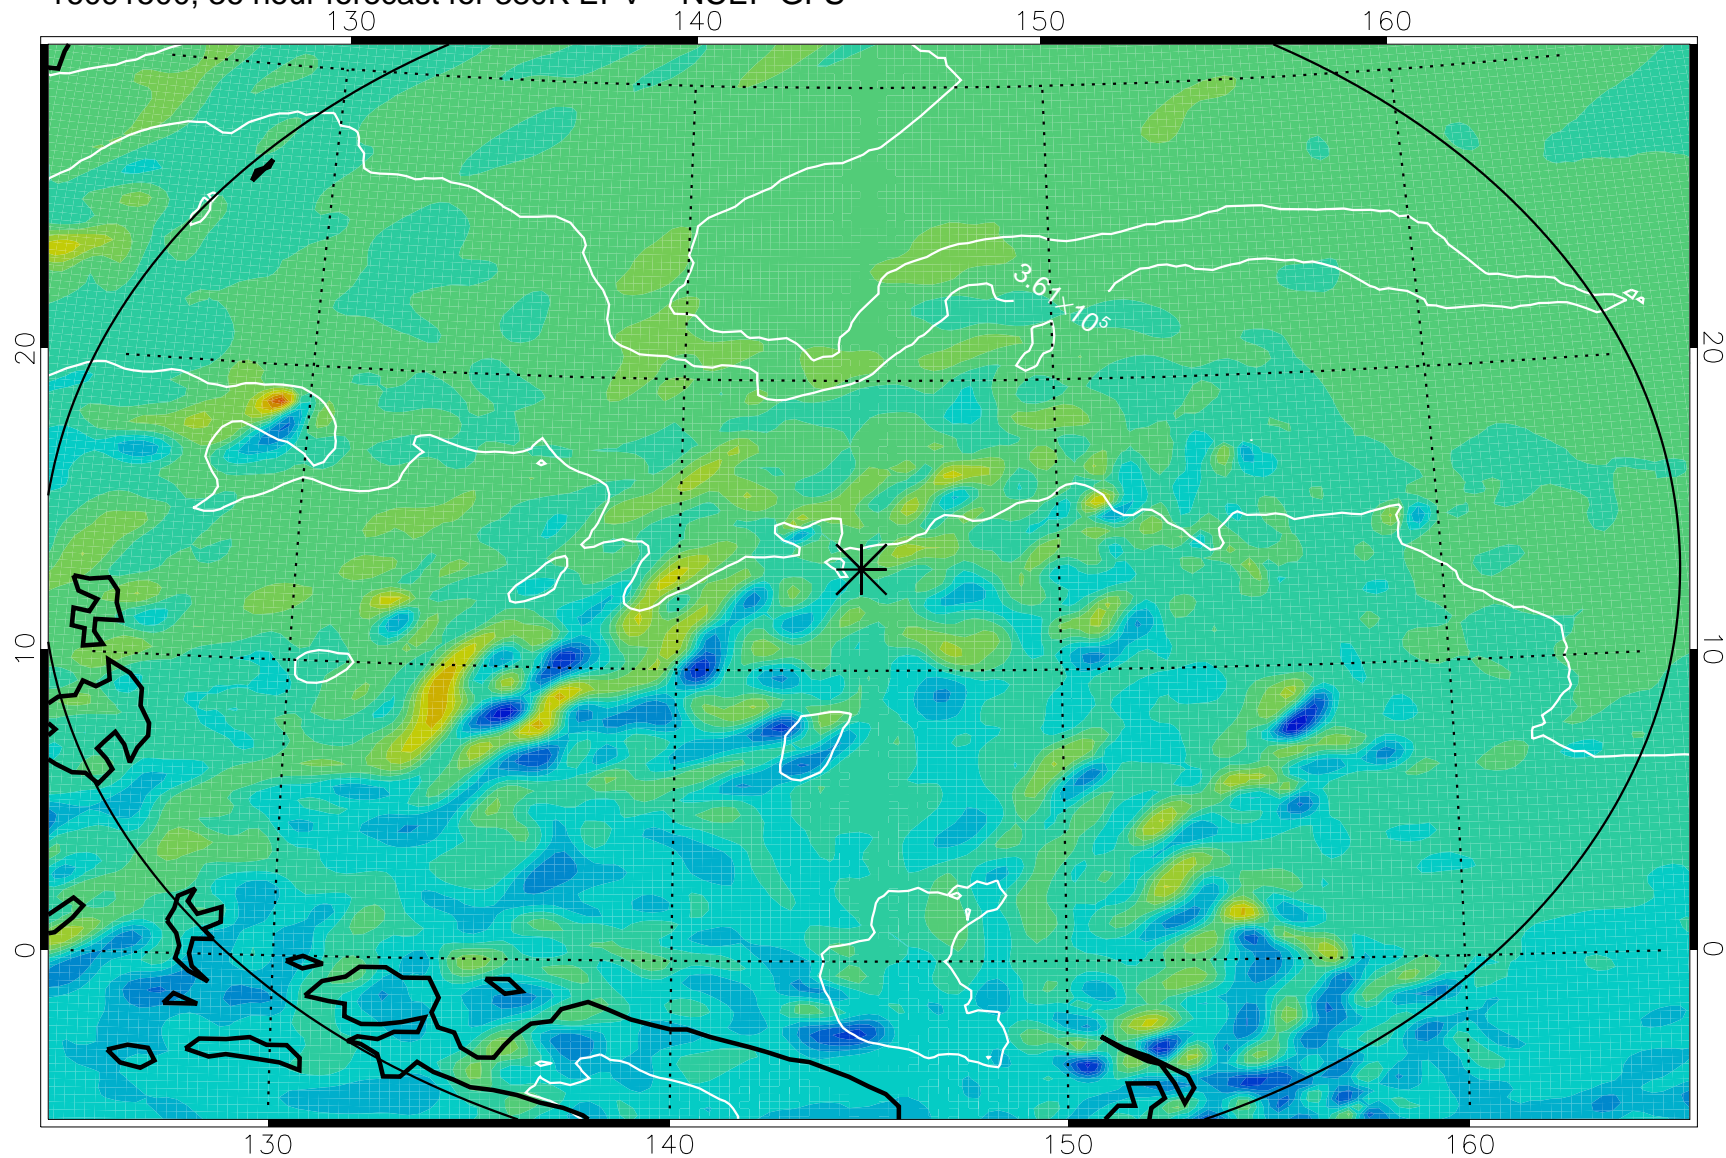

16091406, 18 hour forecast for 380K EPV -- NCEP GFS

380K Montgomery Streamfunction, white

Range ring of 2304 km

16091412, 24 hour forecast for 380K EPV -- NCEP GFS

380K Montgomery Streamfunction, white

Range ring of 2304 km

16091418, 30 hour forecast for 380K EPV -- NCEP GFS

380K Montgomery Streamfunction, white

Range ring of 2304 km

16091500, 36 hour forecast for 380K EPV -- NCEP GFS

380K Montgomery Streamfunction, white

Range ring of 2304 km

16091506, 42 hour forecast for 380K EPV -- NCEP GFS

380K Montgomery Streamfunction, white

Range ring of 2304 km

16091512, 48 hour forecast for 380K EPV -- NCEP GFS

380K Montgomery Streamfunction, white

Range ring of 2304 km

16091618, 78 hour forecast for 380K EPV -- NCEP GFS

380K Montgomery Streamfunction, white

Range ring of 2304 km

16091700, 84 hour forecast for 380K EPV -- NCEP GFS

380K Montgomery Streamfunction, white

Range ring of 2304 km