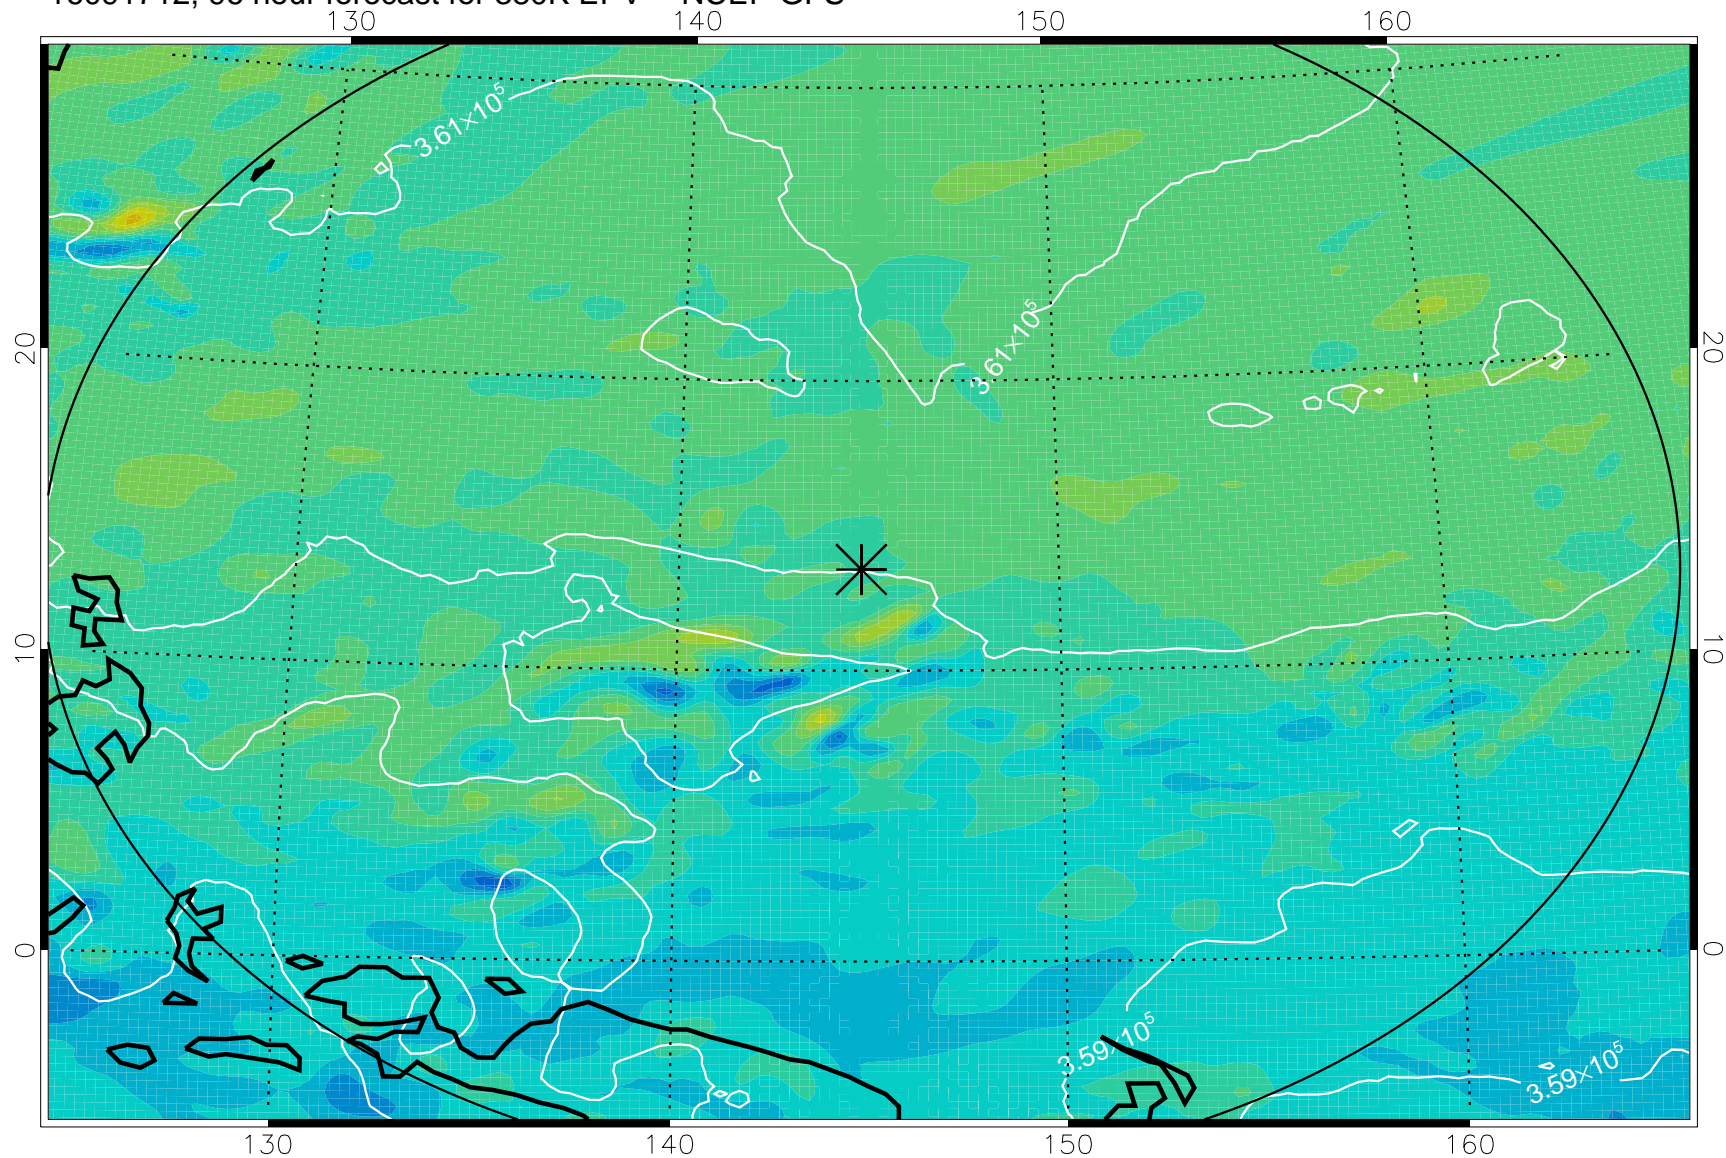

16091606, 66 hour forecast for 380K EPV -- NCEP GFS

380K Montgomery Streamfunction, white

Range ring of 2304 km

16091612, 72 hour forecast for 380K EPV -- NCEP GFS

380K Montgomery Streamfunction, white

Range ring of 2304 km

16091618, 78 hour forecast for 380K EPV -- NCEP GFS

380K Montgomery Streamfunction, white

Range ring of 2304 km

16091700, 84 hour forecast for 380K EPV -- NCEP GFS

380K Montgomery Streamfunction, white

Range ring of 2304 km

16091706, 90 hour forecast for 380K EPV -- NCEP GFS

380K Montgomery Streamfunction, white

Range ring of 2304 km

16091712, 96 hour forecast for 380K EPV -- NCEP GFS

380K Montgomery Streamfunction, white

Range ring of 2304 km

16091718, 102 hour forecast for 380K EPV -- NCEP GFS

380K Montgomery Streamfunction, white

Range ring of 2304 km

16091800, 108 hour forecast for 380K EPV -- NCEP GFS

380K Montgomery Streamfunction, white

Range ring of 2304 km