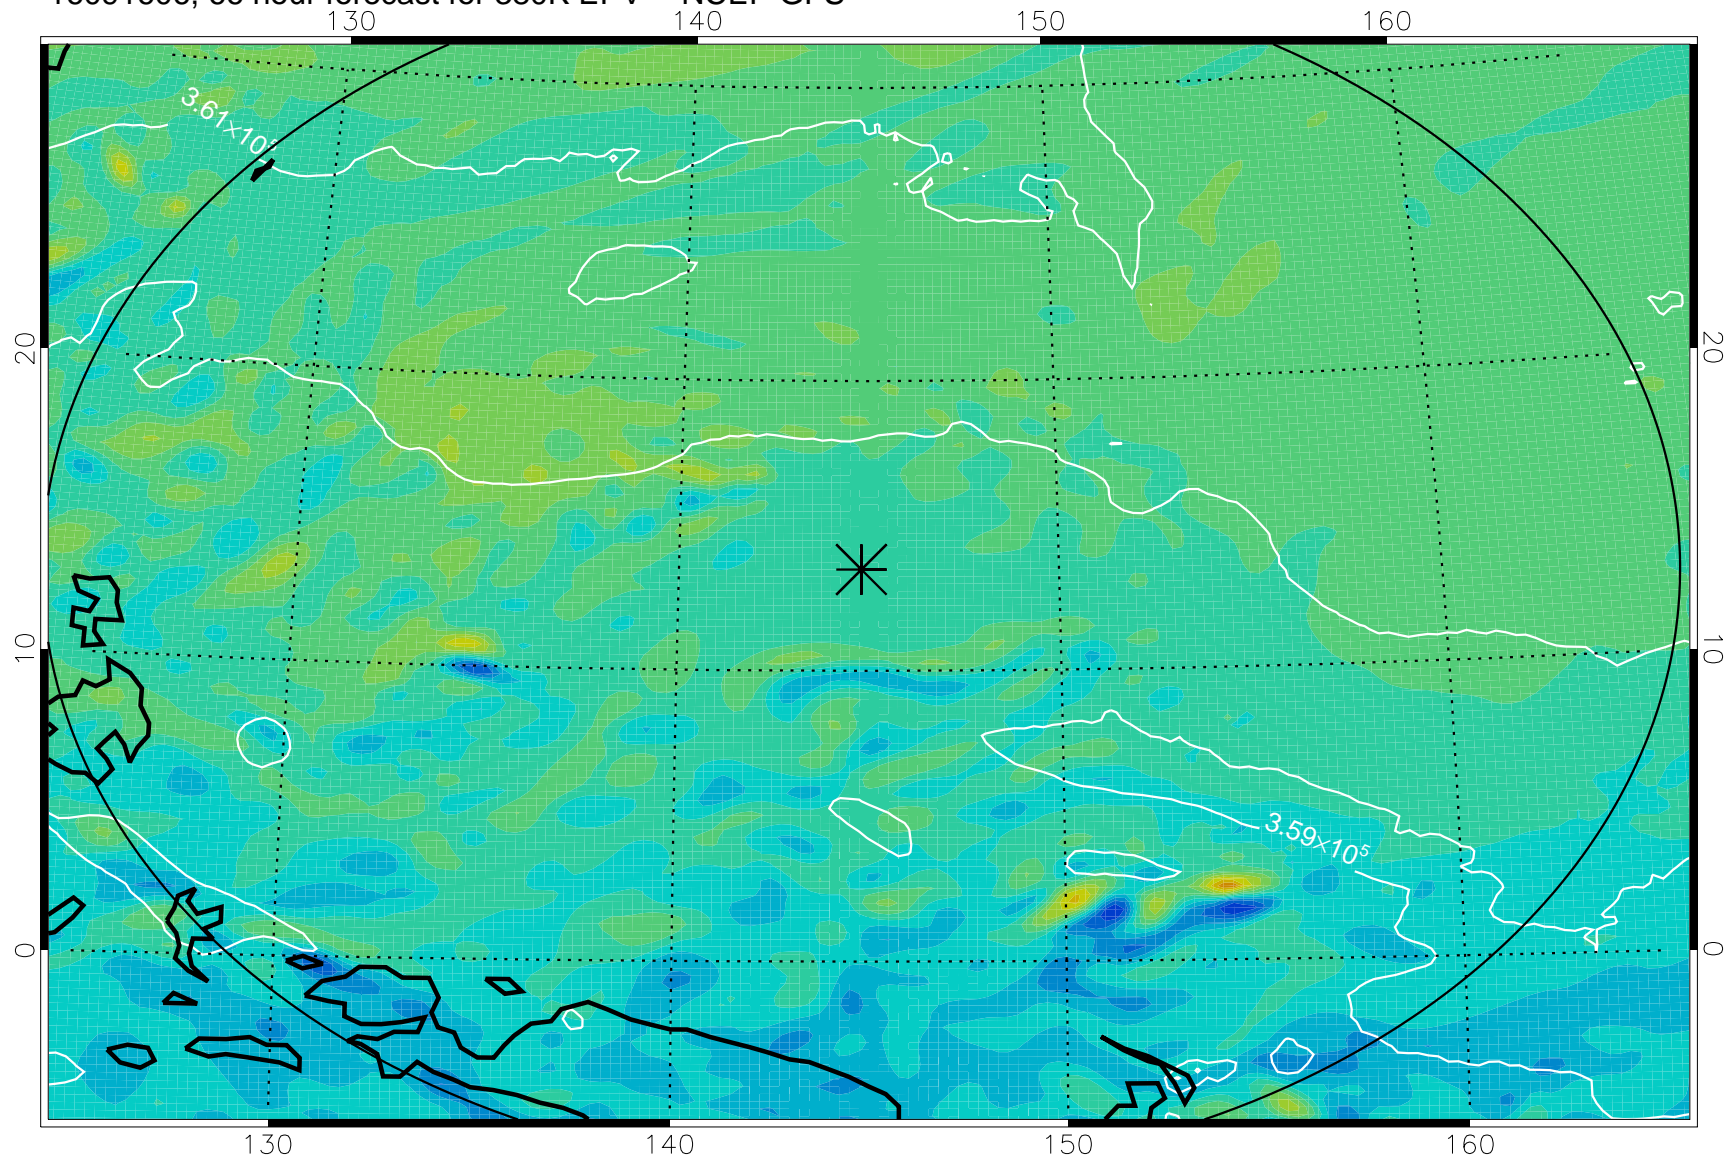

16091518, 54 hour forecast for 380K EPV -- NCEP GFS

380K Montgomery Streamfunction, white

Range ring of 2304 km

16091600, 60 hour forecast for 380K EPV -- NCEP GFS

380K Montgomery Streamfunction, white

Range ring of 2304 km

16091606, 66 hour forecast for 380K EPV -- NCEP GFS

380K Montgomery Streamfunction, white

Range ring of 2304 km

16091612, 72 hour forecast for 380K EPV -- NCEP GFS

380K Montgomery Streamfunction, white

Range ring of 2304 km

16091618, 78 hour forecast for 380K EPV -- NCEP GFS

380K Montgomery Streamfunction, white

Range ring of 2304 km

16091700, 84 hour forecast for 380K EPV -- NCEP GFS

380K Montgomery Streamfunction, white

Range ring of 2304 km

16091718, 102 hour forecast for 380K EPV -- NCEP GFS

380K Montgomery Streamfunction, white

Range ring of 2304 km

16091800, 108 hour forecast for 380K EPV -- NCEP GFS

380K Montgomery Streamfunction, white

Range ring of 2304 km