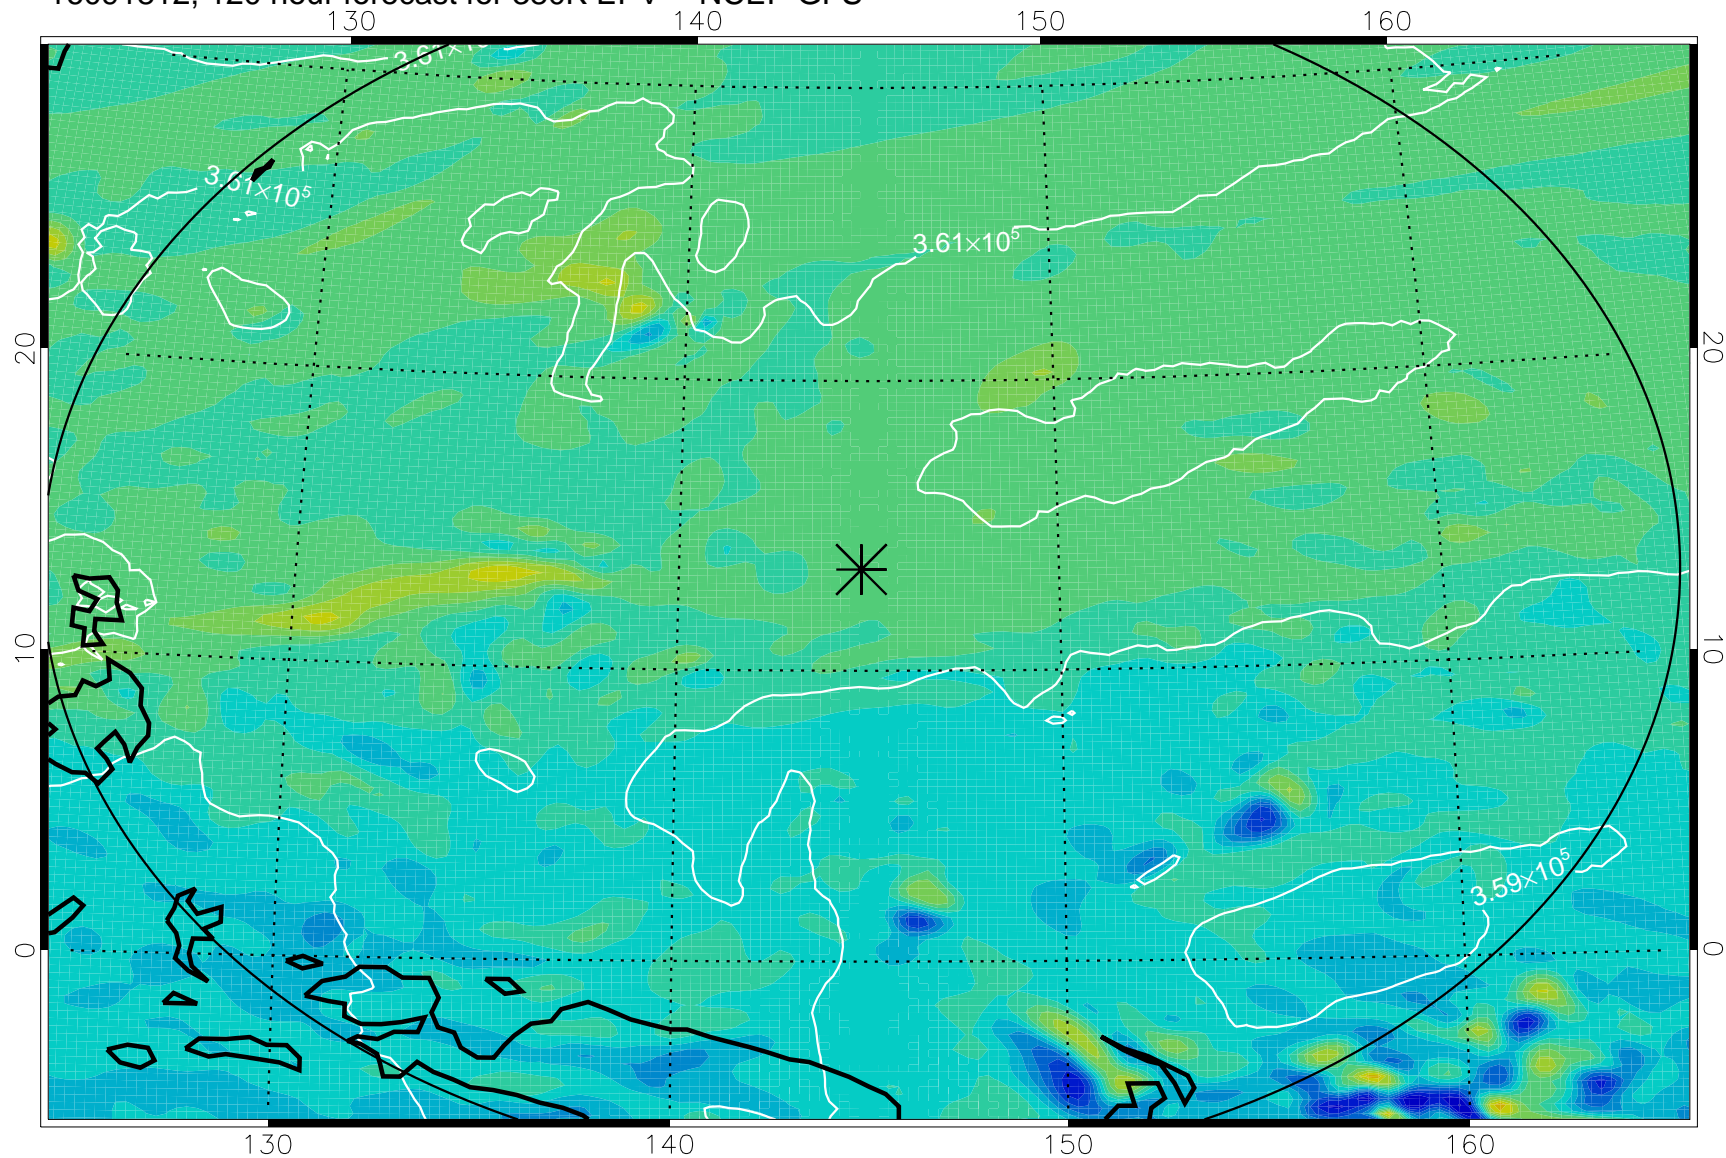

16091618, 78 hour forecast for 380K EPV -- NCEP GFS

380K Montgomery Streamfunction, white

Range ring of 2304 km

16091700, 84 hour forecast for 380K EPV -- NCEP GFS

380K Montgomery Streamfunction, white

Range ring of 2304 km

16091706, 90 hour forecast for 380K EPV -- NCEP GFS

380K Montgomery Streamfunction, white

Range ring of 2304 km

16091712, 96 hour forecast for 380K EPV -- NCEP GFS

380K Montgomery Streamfunction, white

Range ring of 2304 km

16091718, 102 hour forecast for 380K EPV -- NCEP GFS

380K Montgomery Streamfunction, white

Range ring of 2304 km

16091800, 108 hour forecast for 380K EPV -- NCEP GFS

380K Montgomery Streamfunction, white

Range ring of 2304 km

16091806, 114 hour forecast for 380K EPV -- NCEP GFS

380K Montgomery Streamfunction, white

Range ring of 2304 km

16091812, 120 hour forecast for 380K EPV -- NCEP GFS

380K Montgomery Streamfunction, white

Range ring of 2304 km