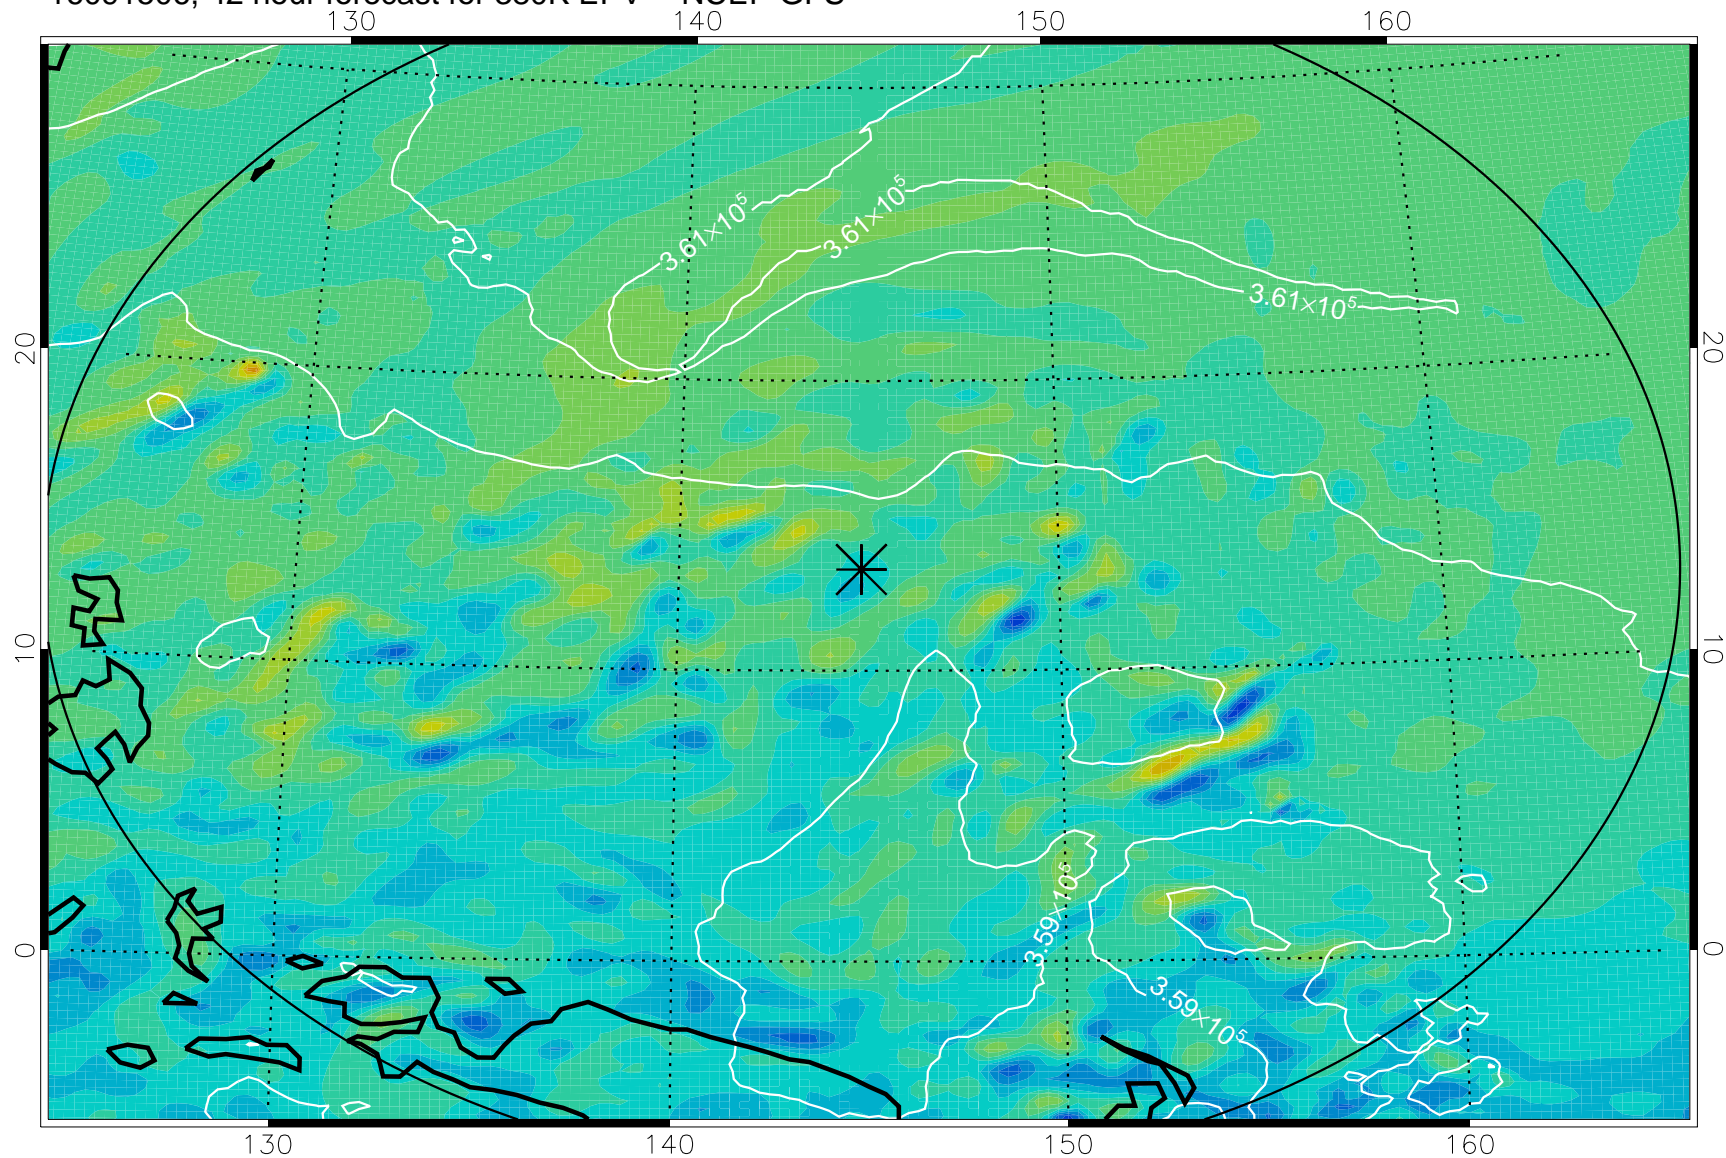

16091406, 18 hour forecast for 380K EPV -- NCEP GFS

380K Montgomery Streamfunction, white

Range ring of 2304 km

16091412, 24 hour forecast for 380K EPV -- NCEP GFS

380K Montgomery Streamfunction, white

Range ring of 2304 km

16091418, 30 hour forecast for 380K EPV -- NCEP GFS

380K Montgomery Streamfunction, white

Range ring of 2304 km

16091500, 36 hour forecast for 380K EPV -- NCEP GFS

380K Montgomery Streamfunction, white

Range ring of 2304 km

16091506, 42 hour forecast for 380K EPV -- NCEP GFS

380K Montgomery Streamfunction, white

Range ring of 2304 km

16091512, 48 hour forecast for 380K EPV -- NCEP GFS

380K Montgomery Streamfunction, white

Range ring of 2304 km

16091518, 54 hour forecast for 380K EPV -- NCEP GFS

380K Montgomery Streamfunction, white

Range ring of 2304 km

16091600, 60 hour forecast for 380K EPV -- NCEP GFS

380K Montgomery Streamfunction, white

Range ring of 2304 km