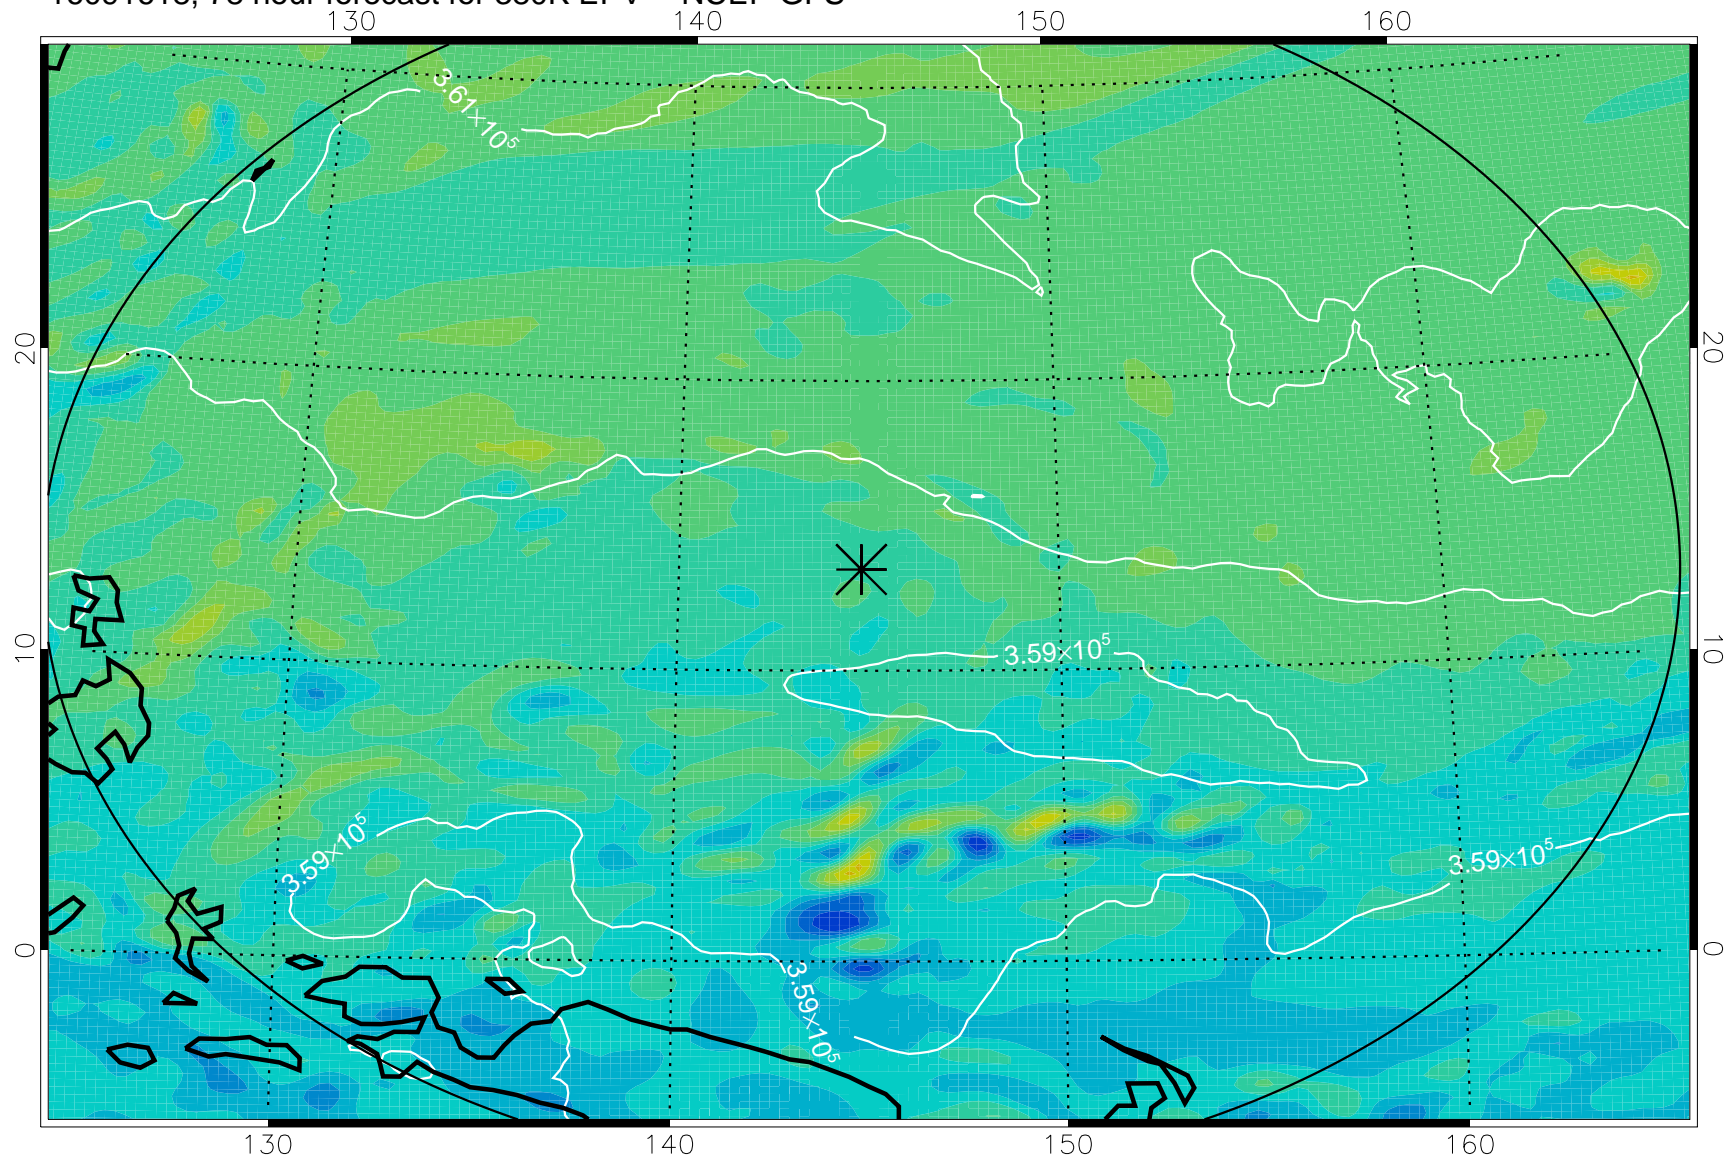

16091606, 66 hour forecast for 380K EPV -- NCEP GFS

380K Montgomery Streamfunction, white

Range ring of 2304 km

16091612, 72 hour forecast for 380K EPV -- NCEP GFS

380K Montgomery Streamfunction, white

Range ring of 2304 km

16091618, 78 hour forecast for 380K EPV -- NCEP GFS

380K Montgomery Streamfunction, white

Range ring of 2304 km

16091700, 84 hour forecast for 380K EPV -- NCEP GFS

380K Montgomery Streamfunction, white

Range ring of 2304 km

16091706, 90 hour forecast for 380K EPV -- NCEP GFS

380K Montgomery Streamfunction, white

Range ring of 2304 km

16091712, 96 hour forecast for 380K EPV -- NCEP GFS

380K Montgomery Streamfunction, white

Range ring of 2304 km

16091718, 102 hour forecast for 380K EPV -- NCEP GFS

380K Montgomery Streamfunction, white

Range ring of 2304 km

16091800, 108 hour forecast for 380K EPV -- NCEP GFS

380K Montgomery Streamfunction, white

Range ring of 2304 km