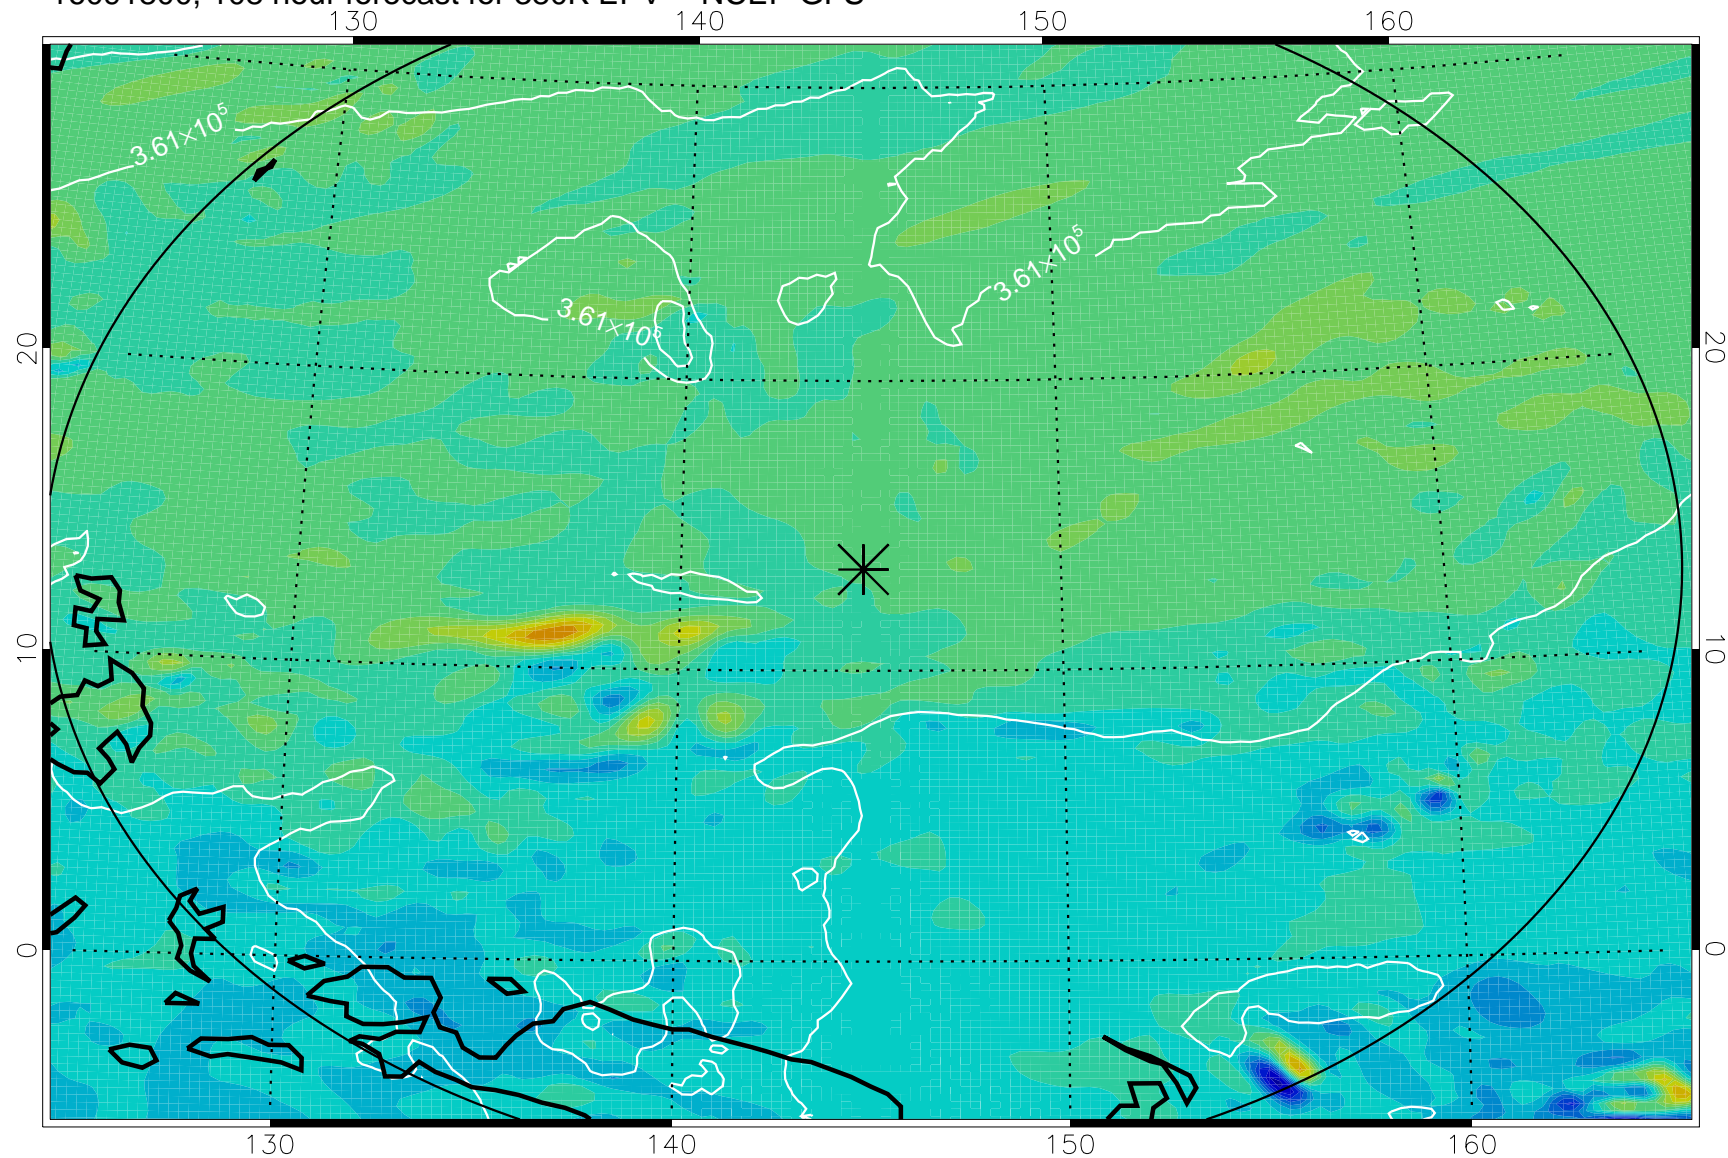

16091618, 78 hour forecast for 380K EPV -- NCEP GFS

380K Montgomery Streamfunction, white

Range ring of 2304 km

16091700, 84 hour forecast for 380K EPV -- NCEP GFS

380K Montgomery Streamfunction, white

Range ring of 2304 km

16091706, 90 hour forecast for 380K EPV -- NCEP GFS

380K Montgomery Streamfunction, white

Range ring of 2304 km

16091712, 96 hour forecast for 380K EPV -- NCEP GFS

380K Montgomery Streamfunction, white

Range ring of 2304 km

16091718, 102 hour forecast for 380K EPV -- NCEP GFS

380K Montgomery Streamfunction, white

Range ring of 2304 km

16091800, 108 hour forecast for 380K EPV -- NCEP GFS

380K Montgomery Streamfunction, white

Range ring of 2304 km

16091806, 114 hour forecast for 380K EPV -- NCEP GFS

380K Montgomery Streamfunction, white

Range ring of 2304 km

16091812, 120 hour forecast for 380K EPV -- NCEP GFS

380K Montgomery Streamfunction, white

Range ring of 2304 km