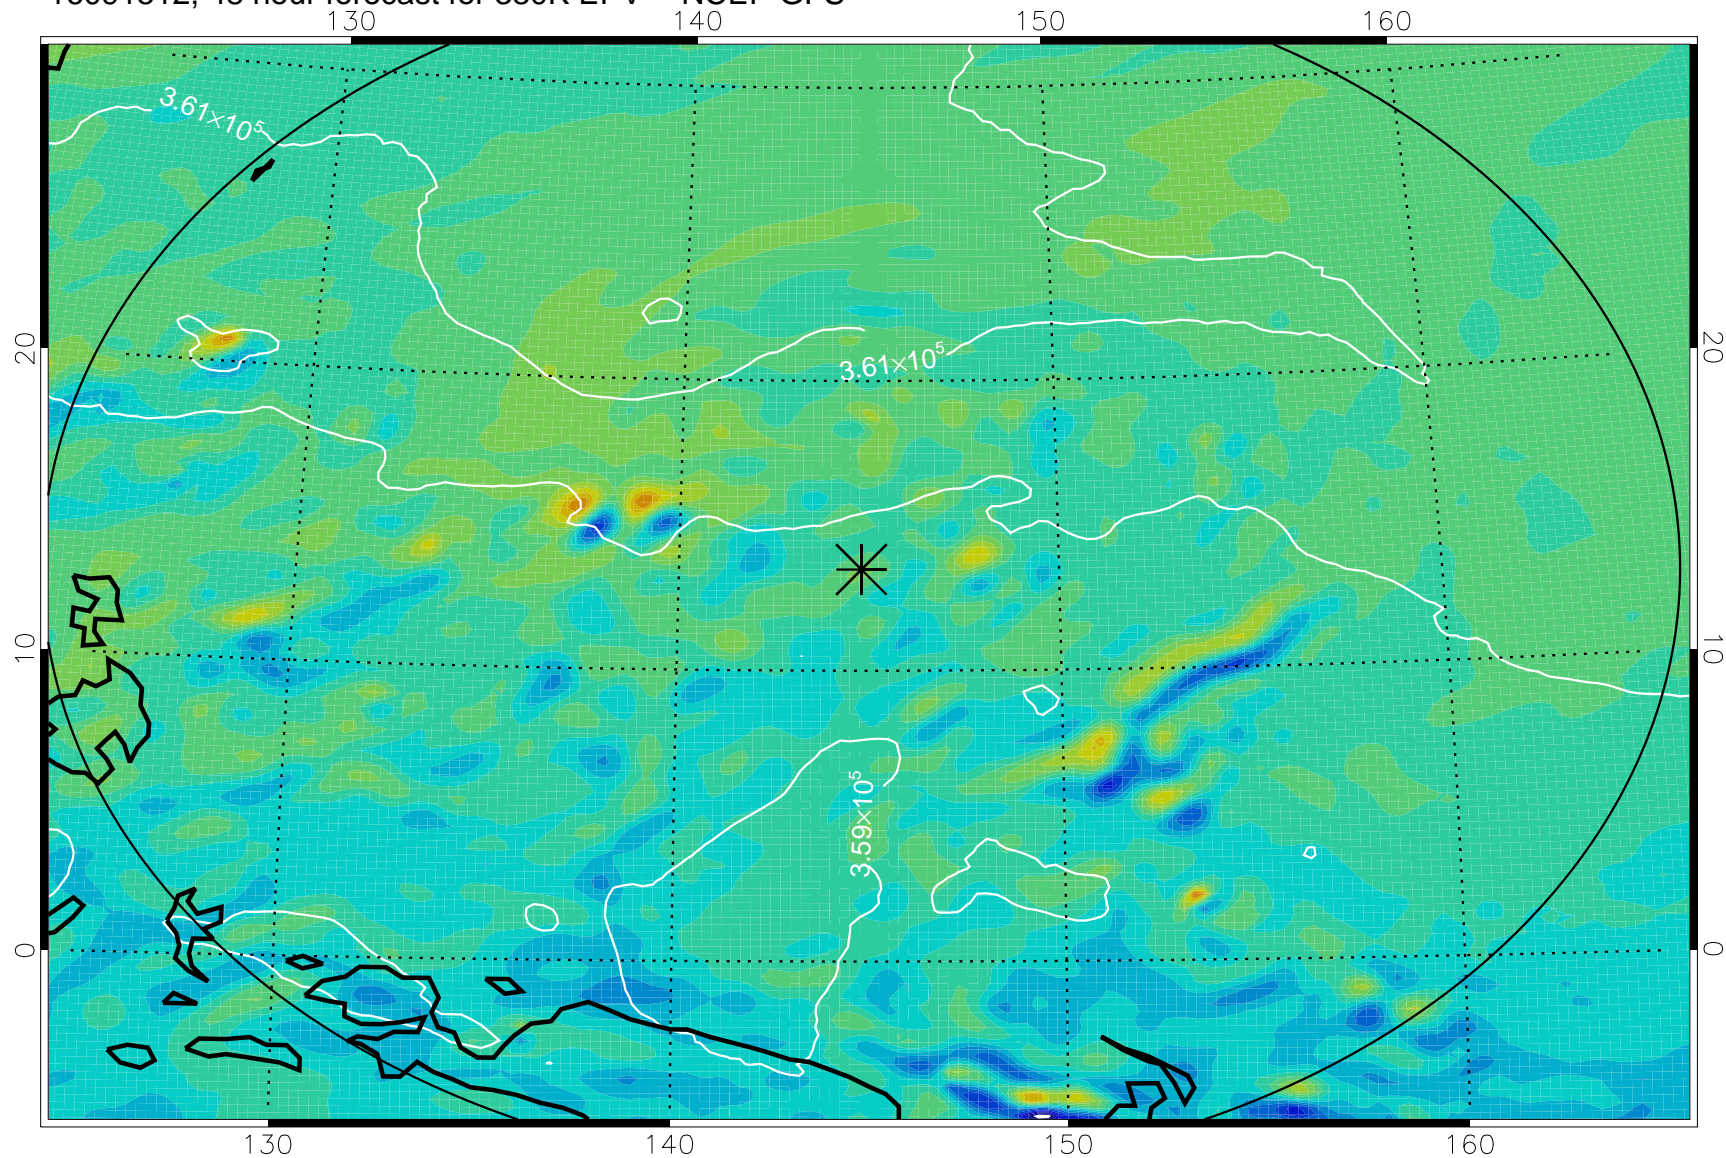

16091418, 30 hour forecast for 380K EPV -- NCEP GFS

380K Montgomery Streamfunction, white

Range ring of 2304 km

16091500, 36 hour forecast for 380K EPV -- NCEP GFS

380K Montgomery Streamfunction, white

Range ring of 2304 km

16091506, 42 hour forecast for 380K EPV -- NCEP GFS

380K Montgomery Streamfunction, white

Range ring of 2304 km

16091512, 48 hour forecast for 380K EPV -- NCEP GFS

380K Montgomery Streamfunction, white

Range ring of 2304 km

16091618, 78 hour forecast for 380K EPV -- NCEP GFS

380K Montgomery Streamfunction, white

Range ring of 2304 km

16091700, 84 hour forecast for 380K EPV -- NCEP GFS

380K Montgomery Streamfunction, white

Range ring of 2304 km

16091718, 102 hour forecast for 380K EPV -- NCEP GFS

380K Montgomery Streamfunction, white

Range ring of 2304 km

16091800, 108 hour forecast for 380K EPV -- NCEP GFS

380K Montgomery Streamfunction, white

Range ring of 2304 km