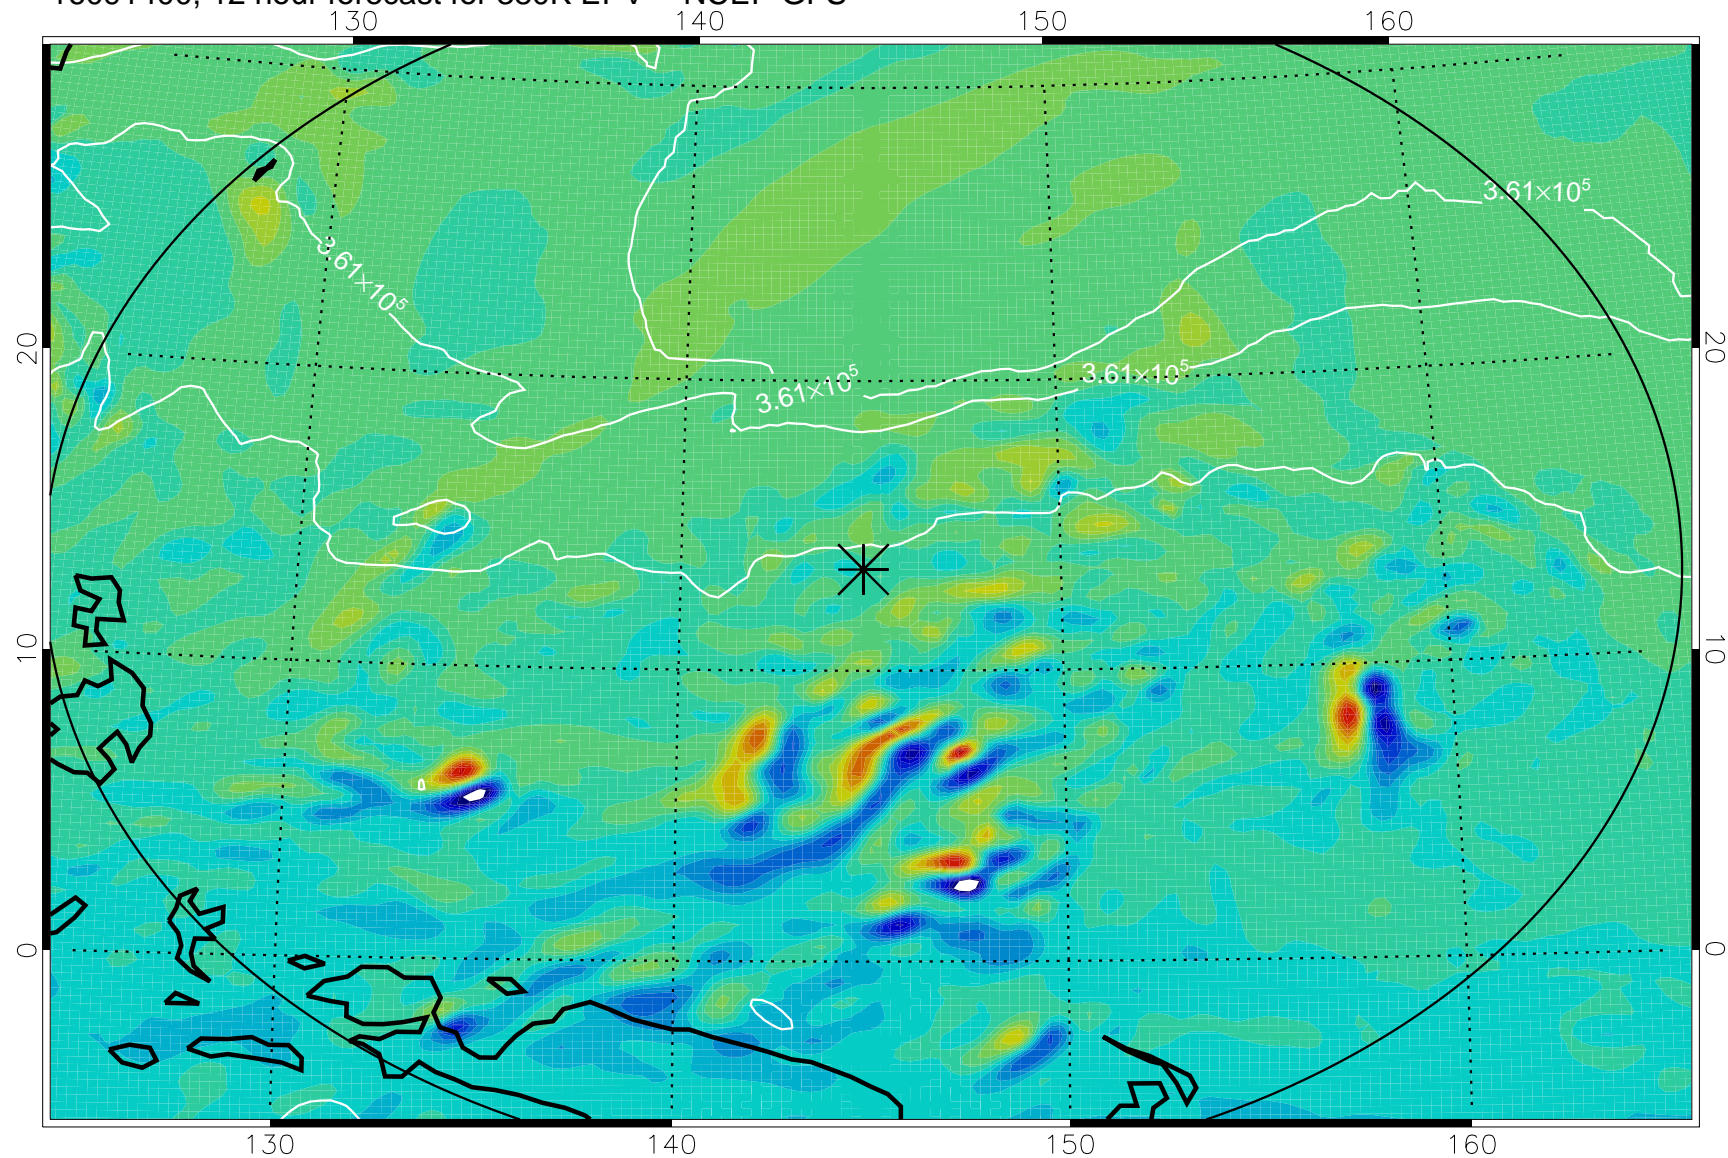

16091318, 6 hour forecast for 380K EPV -- NCEP GFS

380K Montgomery Streamfunction, white

Range ring of 2304 km

16091400, 12 hour forecast for 380K EPV -- NCEP GFS

380K Montgomery Streamfunction, white

Range ring of 2304 km

16091406, 18 hour forecast for 380K EPV -- NCEP GFS

380K Montgomery Streamfunction, white

Range ring of 2304 km

16091412, 24 hour forecast for 380K EPV -- NCEP GFS

380K Montgomery Streamfunction, white

Range ring of 2304 km

16091418, 30 hour forecast for 380K EPV -- NCEP GFS

380K Montgomery Streamfunction, white

Range ring of 2304 km

16091500, 36 hour forecast for 380K EPV -- NCEP GFS

380K Montgomery Streamfunction, white

Range ring of 2304 km

16091718, 102 hour forecast for 380K EPV -- NCEP GFS

380K Montgomery Streamfunction, white

Range ring of 2304 km

16091800, 108 hour forecast for 380K EPV -- NCEP GFS

380K Montgomery Streamfunction, white

Range ring of 2304 km