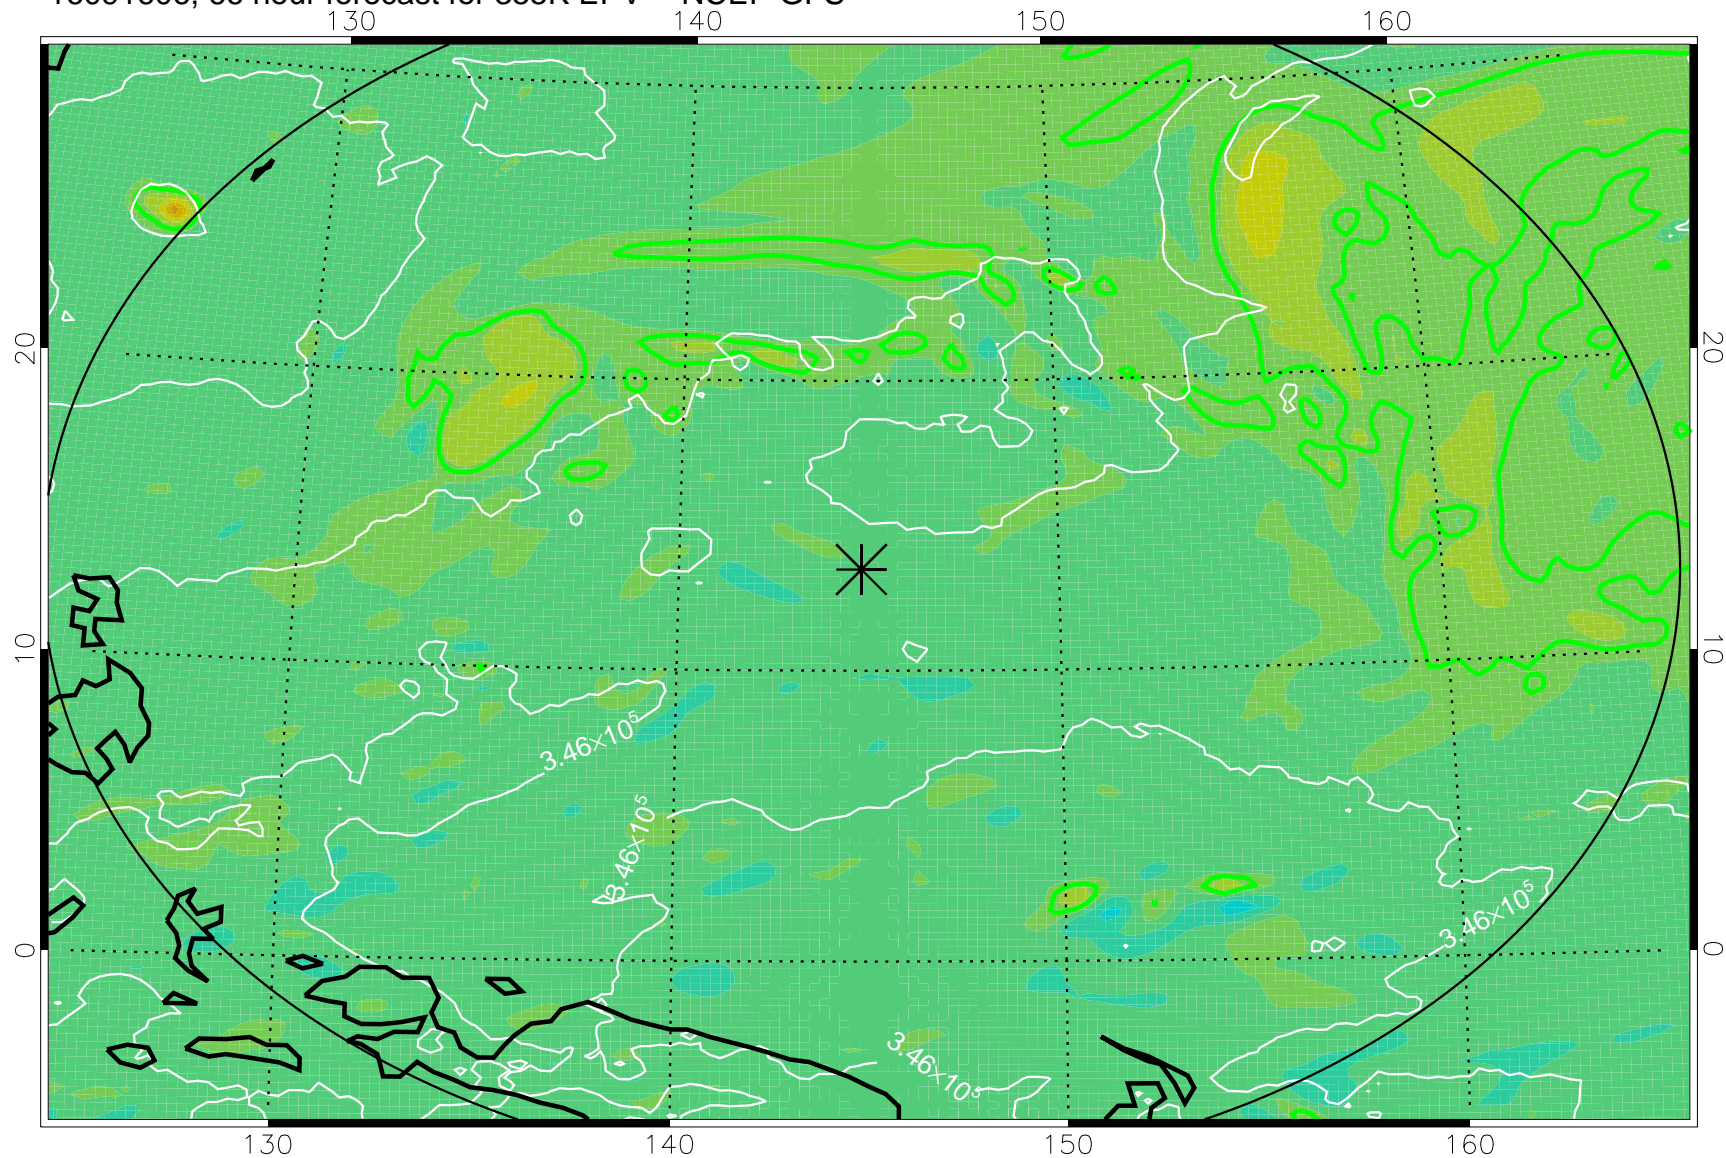

16091518, 54 hour forecast for 355K EPV -- NCEP GFS

355K Montgomery Streamfunction, white
EPV Tropopause (2 PVU) Position
Range ring of 2304 km

16091600, 60 hour forecast for 355K EPV -- NCEP GFS

355K Montgomery Streamfunction, white
EPV Tropopause (2 PVU) Position
Range ring of 2304 km

16091606, 66 hour forecast for 355K EPV -- NCEP GFS

355K Montgomery Streamfunction, white
EPV Tropopause (2 PVU) Position
Range ring of 2304 km

16091612, 72 hour forecast for 355K EPV -- NCEP GFS

355K Montgomery Streamfunction, white
EPV Tropopause (2 PVU) Position
Range ring of 2304 km

16091618, 78 hour forecast for 355K EPV -- NCEP GFS

355K Montgomery Streamfunction, white
EPV Tropopause (2 PVU) Position
Range ring of 2304 km

16091700, 84 hour forecast for 355K EPV -- NCEP GFS

355K Montgomery Streamfunction, white
EPV Tropopause (2 PVU) Position
Range ring of 2304 km

16091718, 102 hour forecast for 355K EPV -- NCEP GFS

355K Montgomery Streamfunction, white
EPV Tropopause (2 PVU) Position
Range ring of 2304 km

16091800, 108 hour forecast for 355K EPV -- NCEP GFS

355K Montgomery Streamfunction, white
EPV Tropopause (2 PVU) Position
Range ring of 2304 km