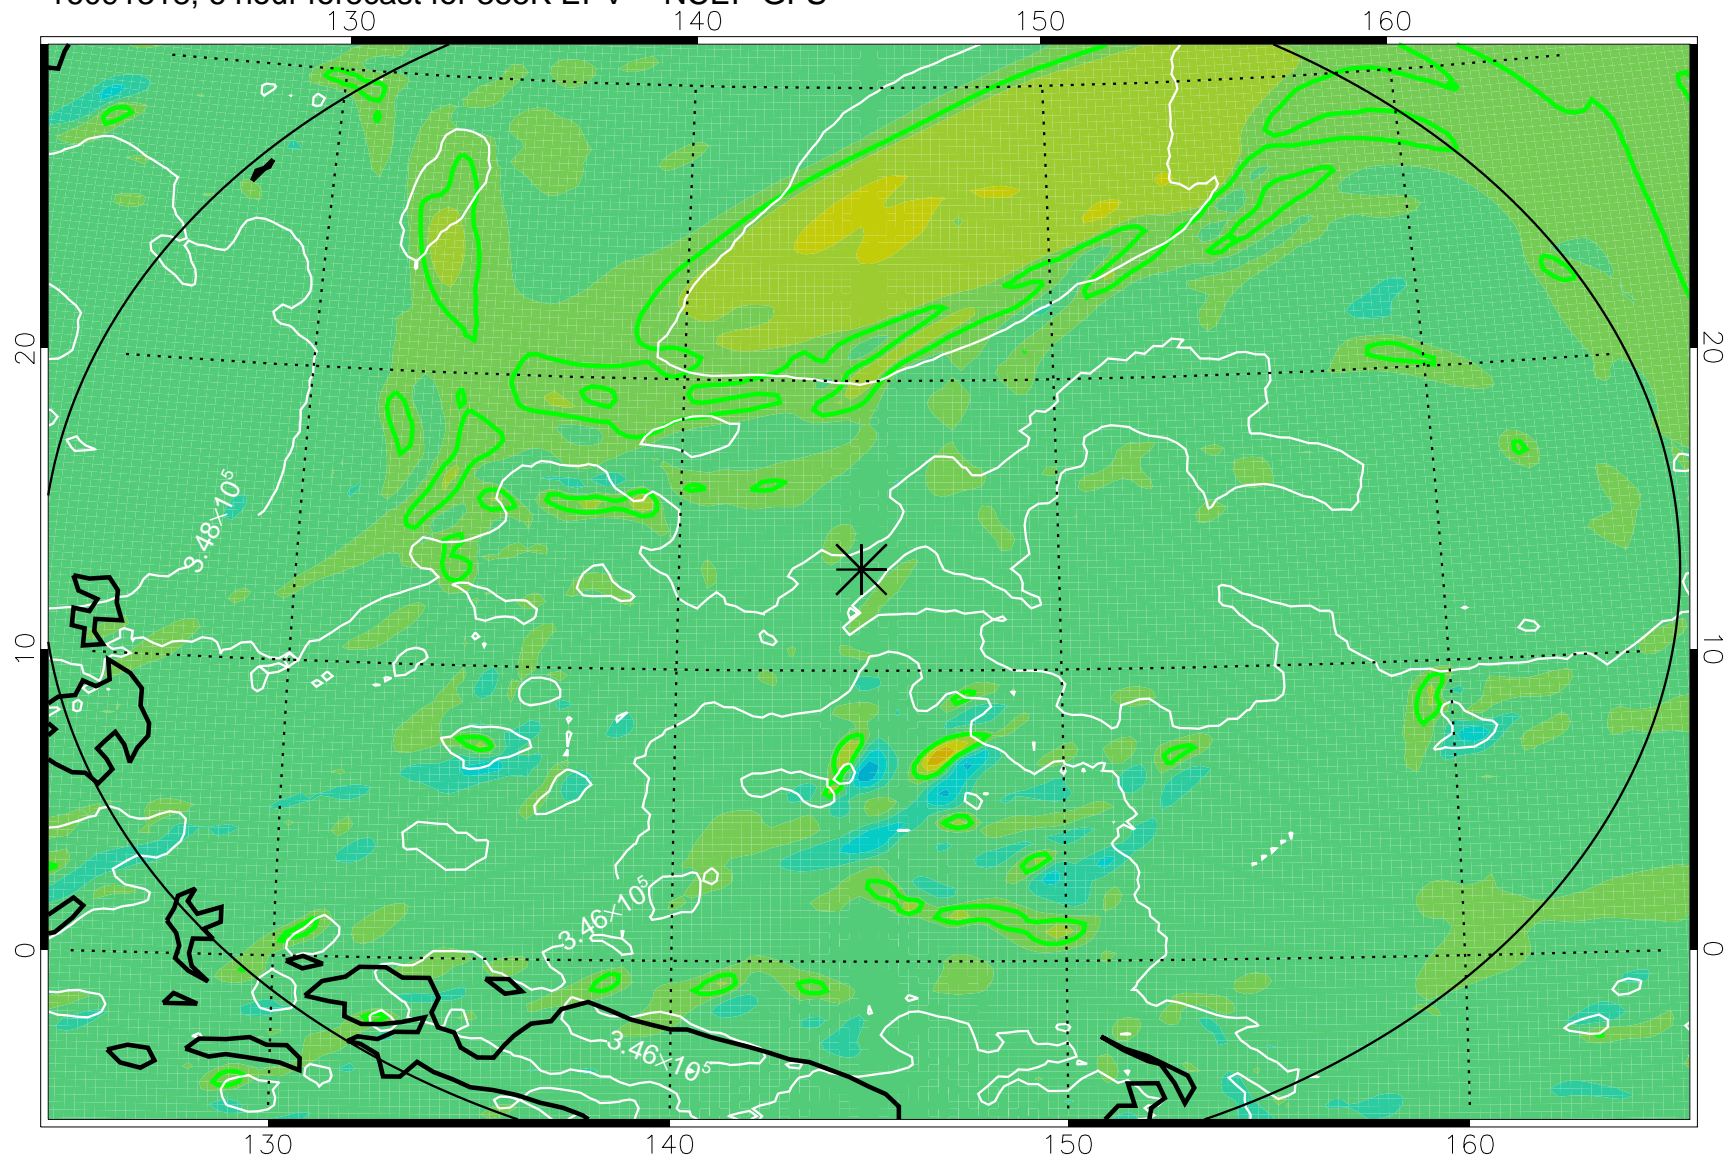

16091318, 6 hour forecast for 355K EPV -- NCEP GFS

355K Montgomery Streamfunction, white
EPV Tropopause (2 PVU) Position
Range ring of 2304 km

16091400, 12 hour forecast for 355K EPV -- NCEP GFS

355K Montgomery Streamfunction, white
EPV Tropopause (2 PVU) Position
Range ring of 2304 km

16091406, 18 hour forecast for 355K EPV -- NCEP GFS

355K Montgomery Streamfunction, white
EPV Tropopause (2 PVU) Position
Range ring of 2304 km

16091412, 24 hour forecast for 355K EPV -- NCEP GFS

355K Montgomery Streamfunction, white
EPV Tropopause (2 PVU) Position
Range ring of 2304 km

16091418, 30 hour forecast for 355K EPV -- NCEP GFS

355K Montgomery Streamfunction, white
EPV Tropopause (2 PVU) Position
Range ring of 2304 km

16091500, 36 hour forecast for 355K EPV -- NCEP GFS

355K Montgomery Streamfunction, white
EPV Tropopause (2 PVU) Position
Range ring of 2304 km

16091606, 66 hour forecast for 355K EPV -- NCEP GFS

355K Montgomery Streamfunction, white
EPV Tropopause (2 PVU) Position
Range ring of 2304 km

16091612, 72 hour forecast for 355K EPV -- NCEP GFS

355K Montgomery Streamfunction, white
EPV Tropopause (2 PVU) Position
Range ring of 2304 km