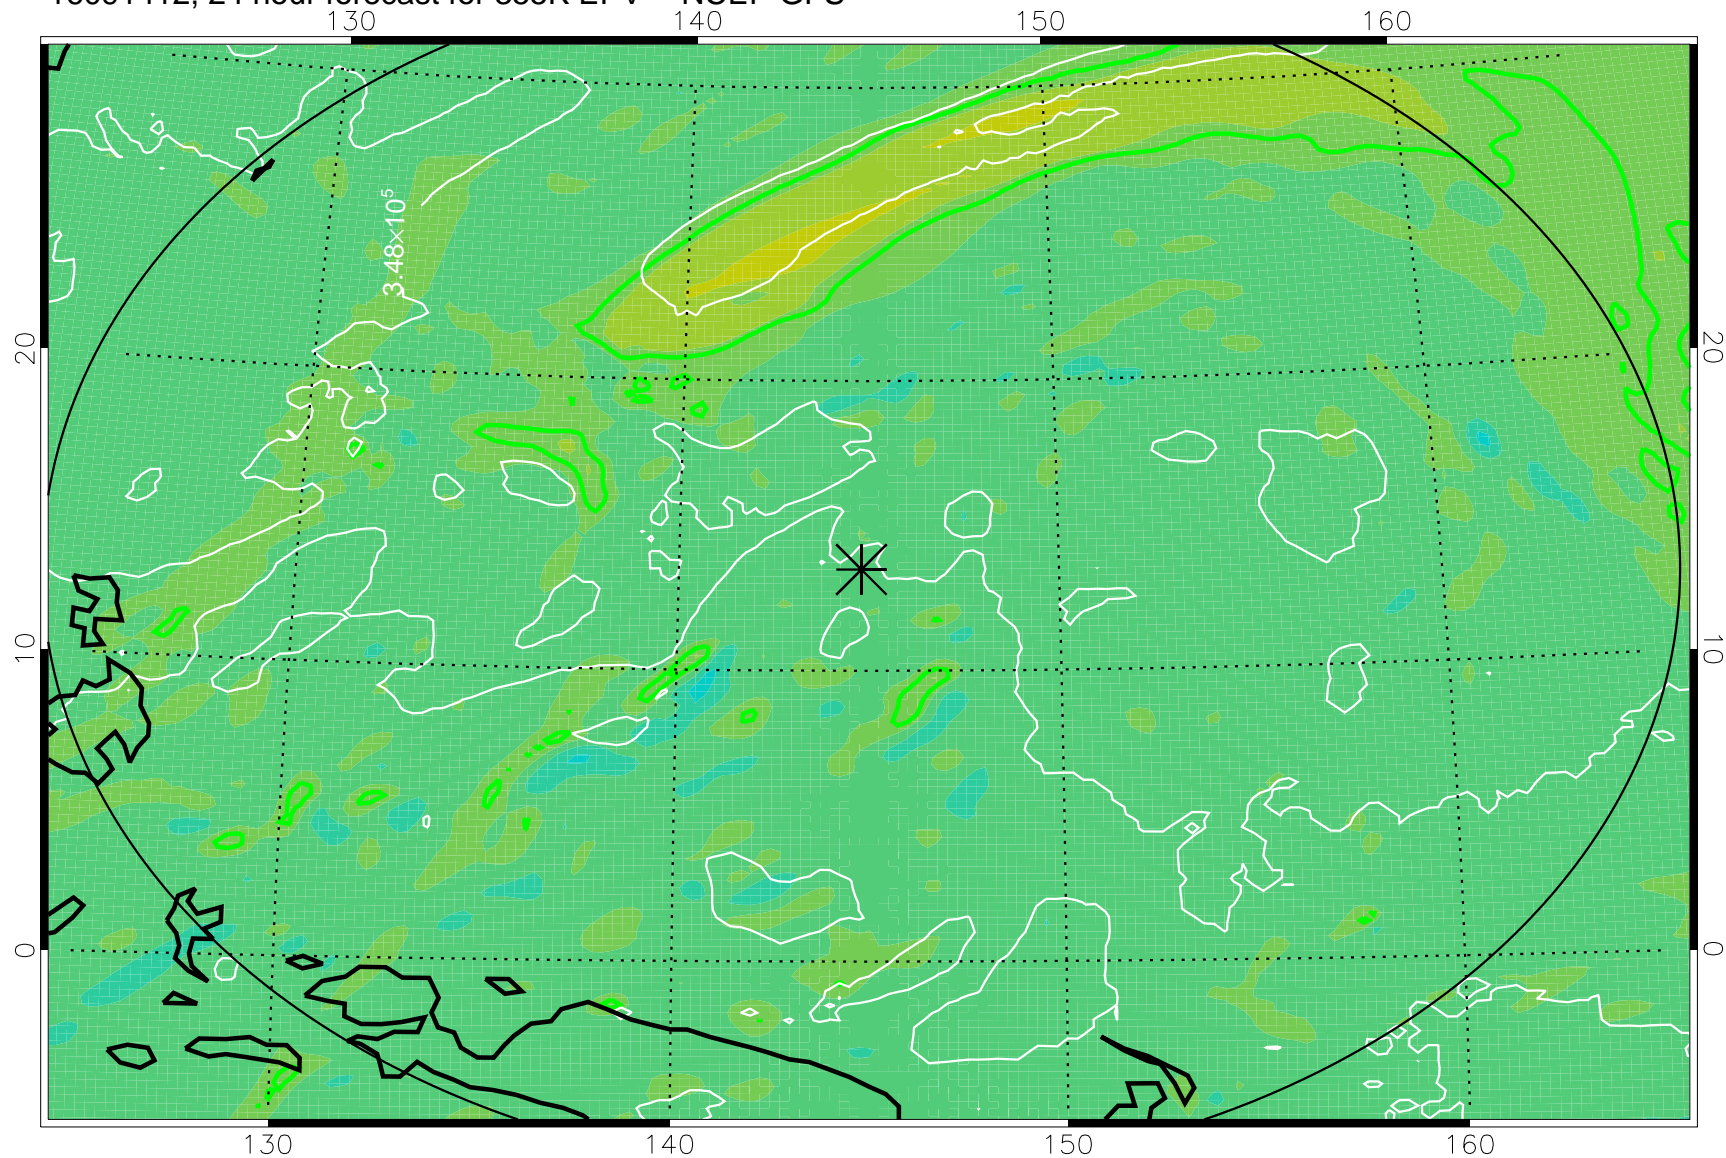

16091318, 6 hour forecast for 355K EPV -- NCEP GFS

355K Montgomery Streamfunction, white
EPV Tropopause (2 PVU) Position
Range ring of 2304 km

16091400, 12 hour forecast for 355K EPV -- NCEP GFS

355K Montgomery Streamfunction, white
EPV Tropopause (2 PVU) Position
Range ring of 2304 km

16091406, 18 hour forecast for 355K EPV -- NCEP GFS

355K Montgomery Streamfunction, white
EPV Tropopause (2 PVU) Position
Range ring of 2304 km

16091412, 24 hour forecast for 355K EPV -- NCEP GFS

355K Montgomery Streamfunction, white
EPV Tropopause (2 PVU) Position
Range ring of 2304 km

16091418, 30 hour forecast for 355K EPV -- NCEP GFS

355K Montgomery Streamfunction, white
EPV Tropopause (2 PVU) Position
Range ring of 2304 km

16091500, 36 hour forecast for 355K EPV -- NCEP GFS

355K Montgomery Streamfunction, white
EPV Tropopause (2 PVU) Position
Range ring of 2304 km

16091606, 66 hour forecast for 355K EPV -- NCEP GFS

355K Montgomery Streamfunction, white
EPV Tropopause (2 PVU) Position
Range ring of 2304 km

16091612, 72 hour forecast for 355K EPV -- NCEP GFS

355K Montgomery Streamfunction, white
EPV Tropopause (2 PVU) Position
Range ring of 2304 km