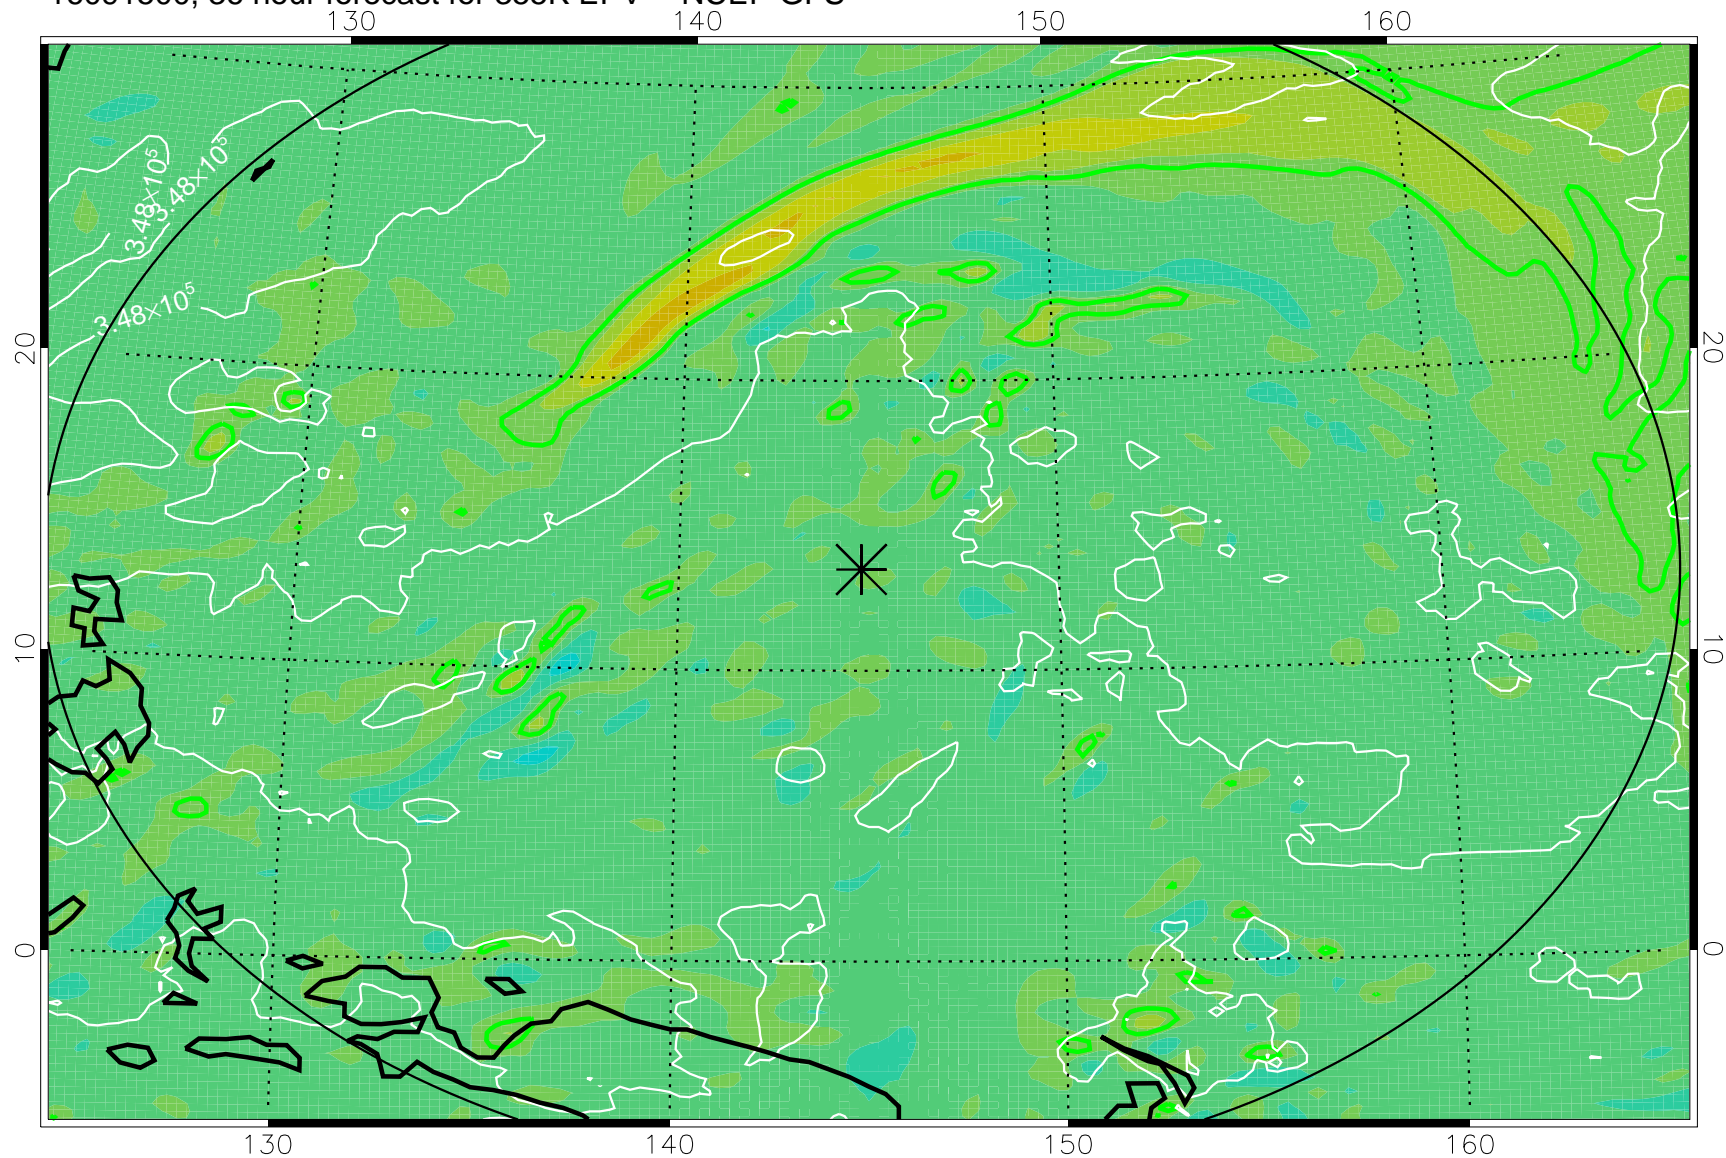

16091406, 18 hour forecast for 355K EPV -- NCEP GFS

355K Montgomery Streamfunction, white
EPV Tropopause (2 PVU) Position
Range ring of 2304 km

16091412, 24 hour forecast for 355K EPV -- NCEP GFS

355K Montgomery Streamfunction, white
EPV Tropopause (2 PVU) Position
Range ring of 2304 km

16091418, 30 hour forecast for 355K EPV -- NCEP GFS

355K Montgomery Streamfunction, white
EPV Tropopause (2 PVU) Position
Range ring of 2304 km

16091500, 36 hour forecast for 355K EPV -- NCEP GFS

355K Montgomery Streamfunction, white
EPV Tropopause (2 PVU) Position
Range ring of 2304 km

16091506, 42 hour forecast for 355K EPV -- NCEP GFS

355K Montgomery Streamfunction, white
EPV Tropopause (2 PVU) Position
Range ring of 2304 km

16091512, 48 hour forecast for 355K EPV -- NCEP GFS

355K Montgomery Streamfunction, white
EPV Tropopause (2 PVU) Position
Range ring of 2304 km

16091606, 66 hour forecast for 355K EPV -- NCEP GFS

355K Montgomery Streamfunction, white
EPV Tropopause (2 PVU) Position
Range ring of 2304 km

16091612, 72 hour forecast for 355K EPV -- NCEP GFS

355K Montgomery Streamfunction, white
EPV Tropopause (2 PVU) Position
Range ring of 2304 km