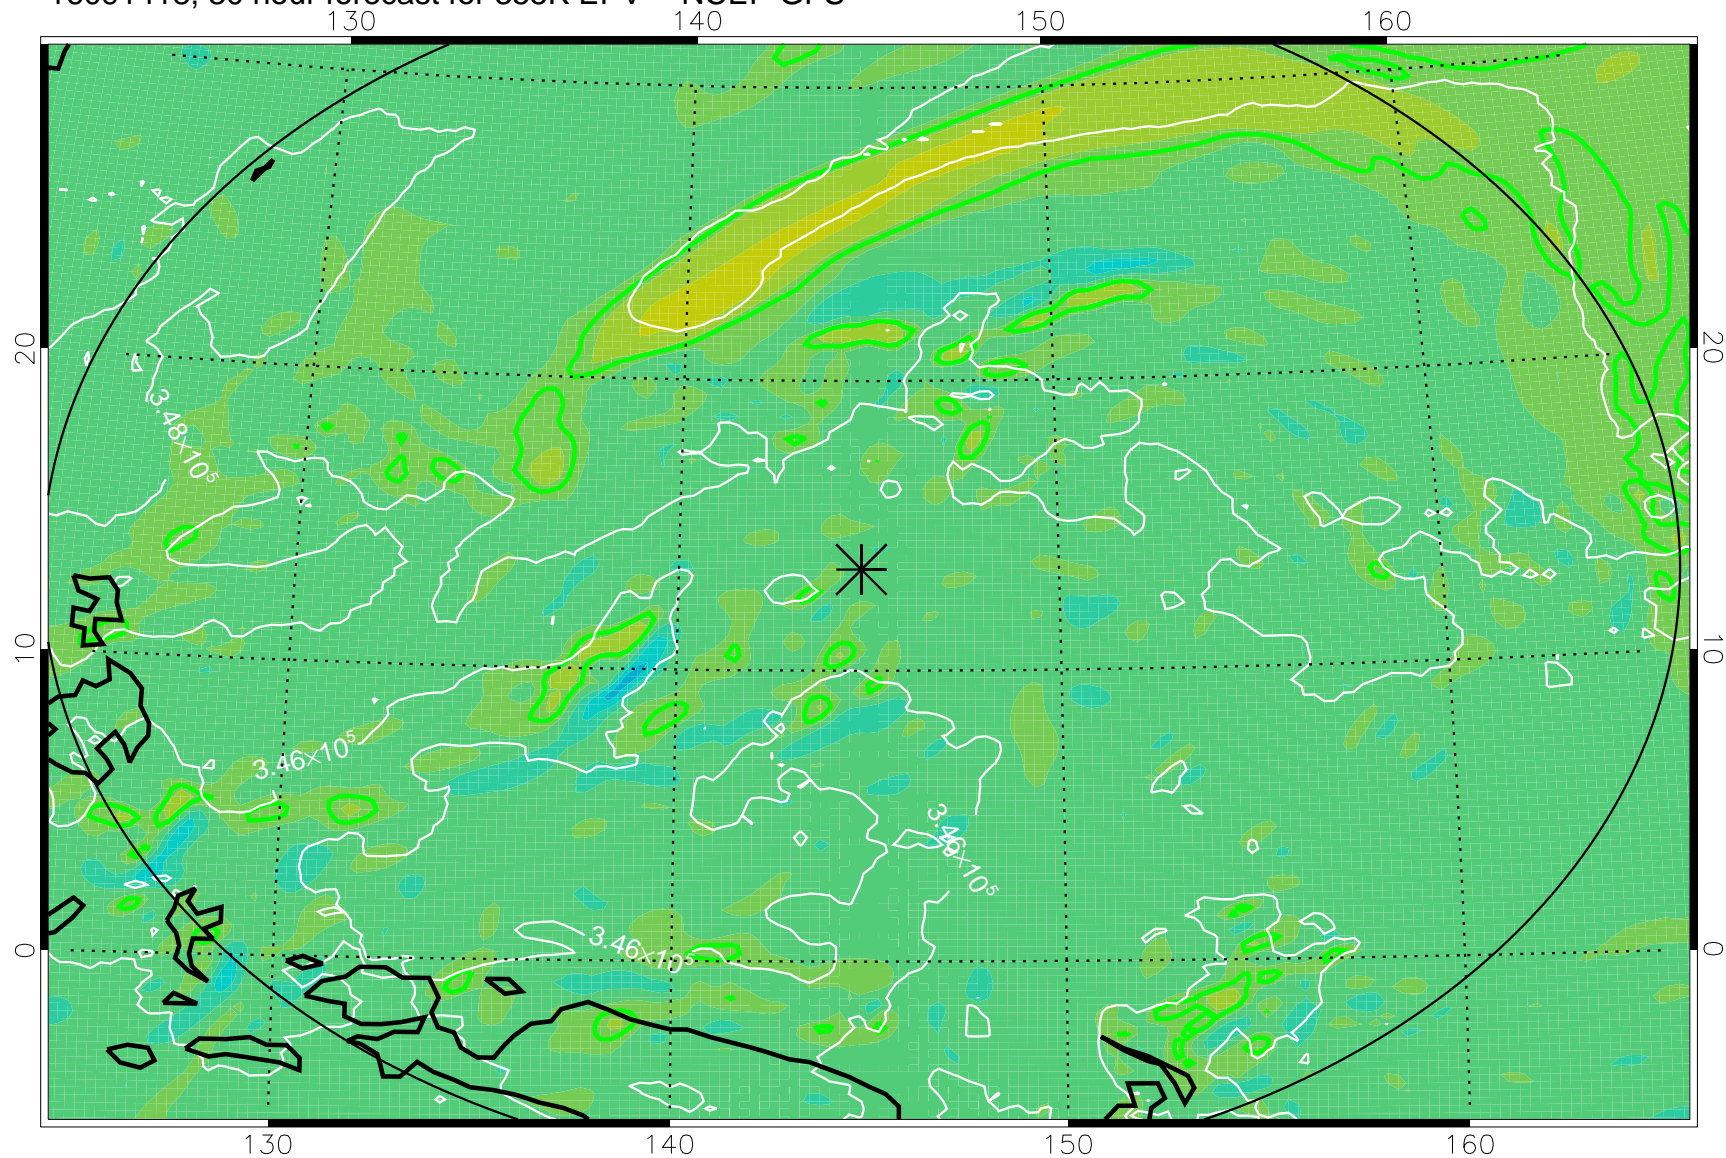

16091406, 18 hour forecast for 355K EPV -- NCEP GFS

355K Montgomery Streamfunction, white
EPV Tropopause (2 PVU) Position
Range ring of 2304 km

16091412, 24 hour forecast for 355K EPV -- NCEP GFS

355K Montgomery Streamfunction, white
EPV Tropopause (2 PVU) Position
Range ring of 2304 km

16091418, 30 hour forecast for 355K EPV -- NCEP GFS

355K Montgomery Streamfunction, white
EPV Tropopause (2 PVU) Position
Range ring of 2304 km

16091500, 36 hour forecast for 355K EPV -- NCEP GFS

355K Montgomery Streamfunction, white
EPV Tropopause (2 PVU) Position
Range ring of 2304 km

16091506, 42 hour forecast for 355K EPV -- NCEP GFS

355K Montgomery Streamfunction, white
EPV Tropopause (2 PVU) Position
Range ring of 2304 km

16091512, 48 hour forecast for 355K EPV -- NCEP GFS

355K Montgomery Streamfunction, white
EPV Tropopause (2 PVU) Position
Range ring of 2304 km

16091606, 66 hour forecast for 355K EPV -- NCEP GFS

355K Montgomery Streamfunction, white
EPV Tropopause (2 PVU) Position
Range ring of 2304 km

16091612, 72 hour forecast for 355K EPV -- NCEP GFS

355K Montgomery Streamfunction, white
EPV Tropopause (2 PVU) Position
Range ring of 2304 km