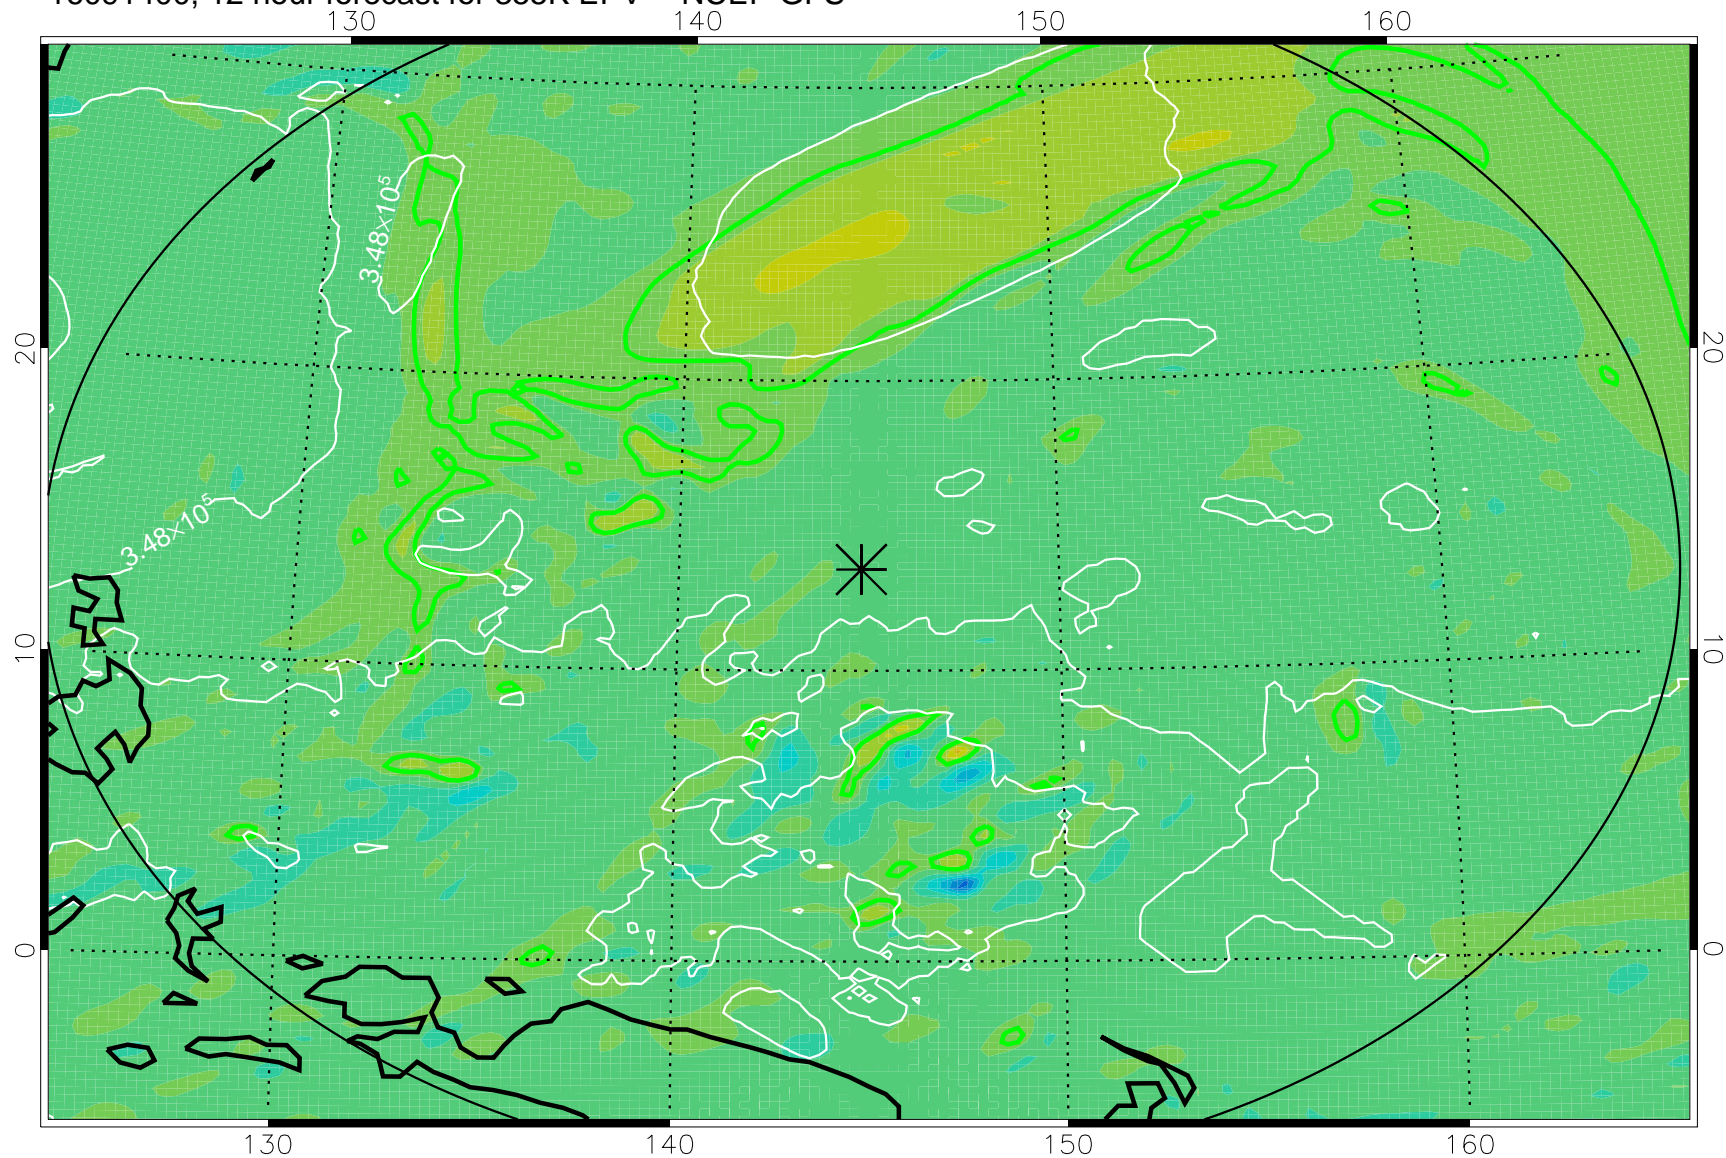

16091318, 6 hour forecast for 355K EPV -- NCEP GFS

355K Montgomery Streamfunction, white
EPV Tropopause (2 PVU) Position
Range ring of 2304 km

16091400, 12 hour forecast for 355K EPV -- NCEP GFS

355K Montgomery Streamfunction, white
EPV Tropopause (2 PVU) Position
Range ring of 2304 km

16091406, 18 hour forecast for 355K EPV -- NCEP GFS

355K Montgomery Streamfunction, white
EPV Tropopause (2 PVU) Position
Range ring of 2304 km

16091412, 24 hour forecast for 355K EPV -- NCEP GFS

355K Montgomery Streamfunction, white
EPV Tropopause (2 PVU) Position
Range ring of 2304 km

16091418, 30 hour forecast for 355K EPV -- NCEP GFS

355K Montgomery Streamfunction, white
EPV Tropopause (2 PVU) Position
Range ring of 2304 km

16091500, 36 hour forecast for 355K EPV -- NCEP GFS

355K Montgomery Streamfunction, white
EPV Tropopause (2 PVU) Position
Range ring of 2304 km

16091606, 66 hour forecast for 355K EPV -- NCEP GFS

355K Montgomery Streamfunction, white
EPV Tropopause (2 PVU) Position
Range ring of 2304 km

16091612, 72 hour forecast for 355K EPV -- NCEP GFS

355K Montgomery Streamfunction, white
EPV Tropopause (2 PVU) Position
Range ring of 2304 km