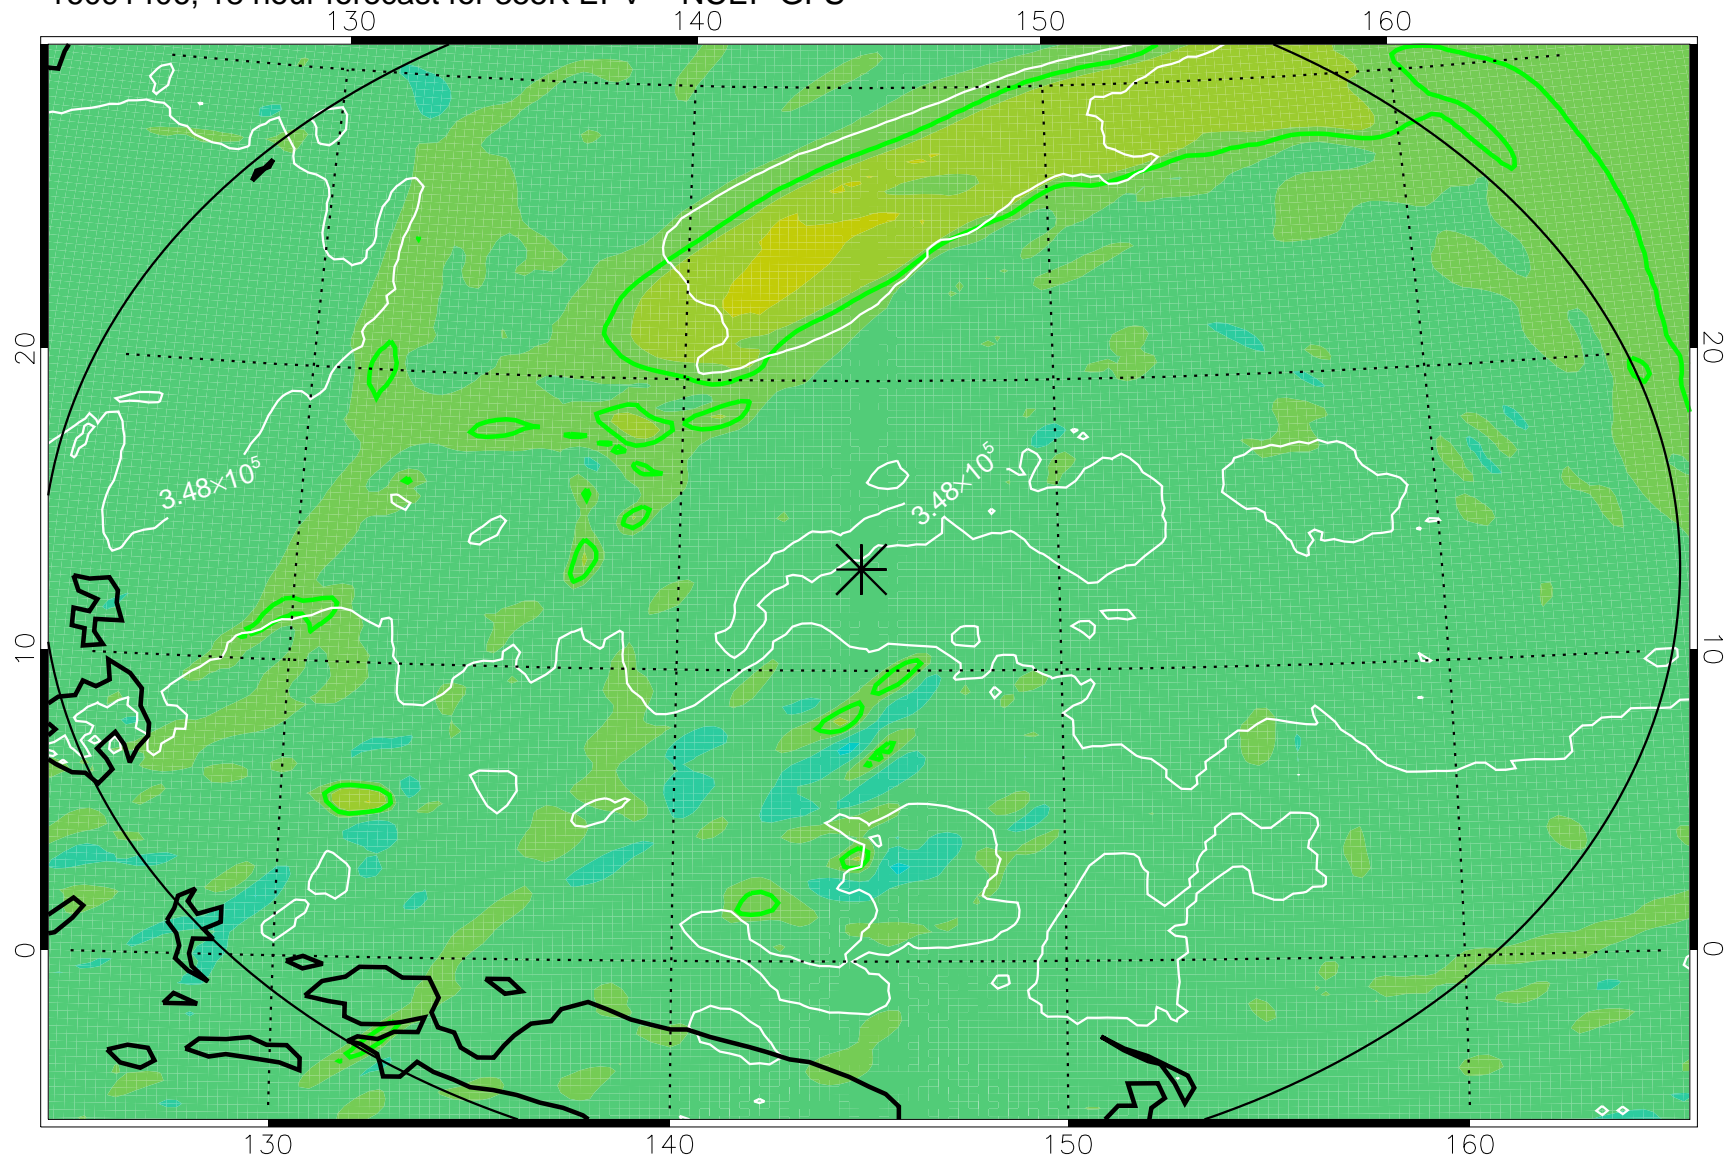

16091318, 6 hour forecast for 355K EPV -- NCEP GFS

355K Montgomery Streamfunction, white
EPV Tropopause (2 PVU) Position
Range ring of 2304 km

16091400, 12 hour forecast for 355K EPV -- NCEP GFS

355K Montgomery Streamfunction, white
EPV Tropopause (2 PVU) Position
Range ring of 2304 km

16091406, 18 hour forecast for 355K EPV -- NCEP GFS

355K Montgomery Streamfunction, white
EPV Tropopause (2 PVU) Position
Range ring of 2304 km

16091412, 24 hour forecast for 355K EPV -- NCEP GFS

355K Montgomery Streamfunction, white
EPV Tropopause (2 PVU) Position
Range ring of 2304 km

16091418, 30 hour forecast for 355K EPV -- NCEP GFS

355K Montgomery Streamfunction, white
EPV Tropopause (2 PVU) Position
Range ring of 2304 km

16091500, 36 hour forecast for 355K EPV -- NCEP GFS

355K Montgomery Streamfunction, white
EPV Tropopause (2 PVU) Position
Range ring of 2304 km

16091606, 66 hour forecast for 355K EPV -- NCEP GFS

355K Montgomery Streamfunction, white
EPV Tropopause (2 PVU) Position
Range ring of 2304 km

16091612, 72 hour forecast for 355K EPV -- NCEP GFS

355K Montgomery Streamfunction, white
EPV Tropopause (2 PVU) Position
Range ring of 2304 km