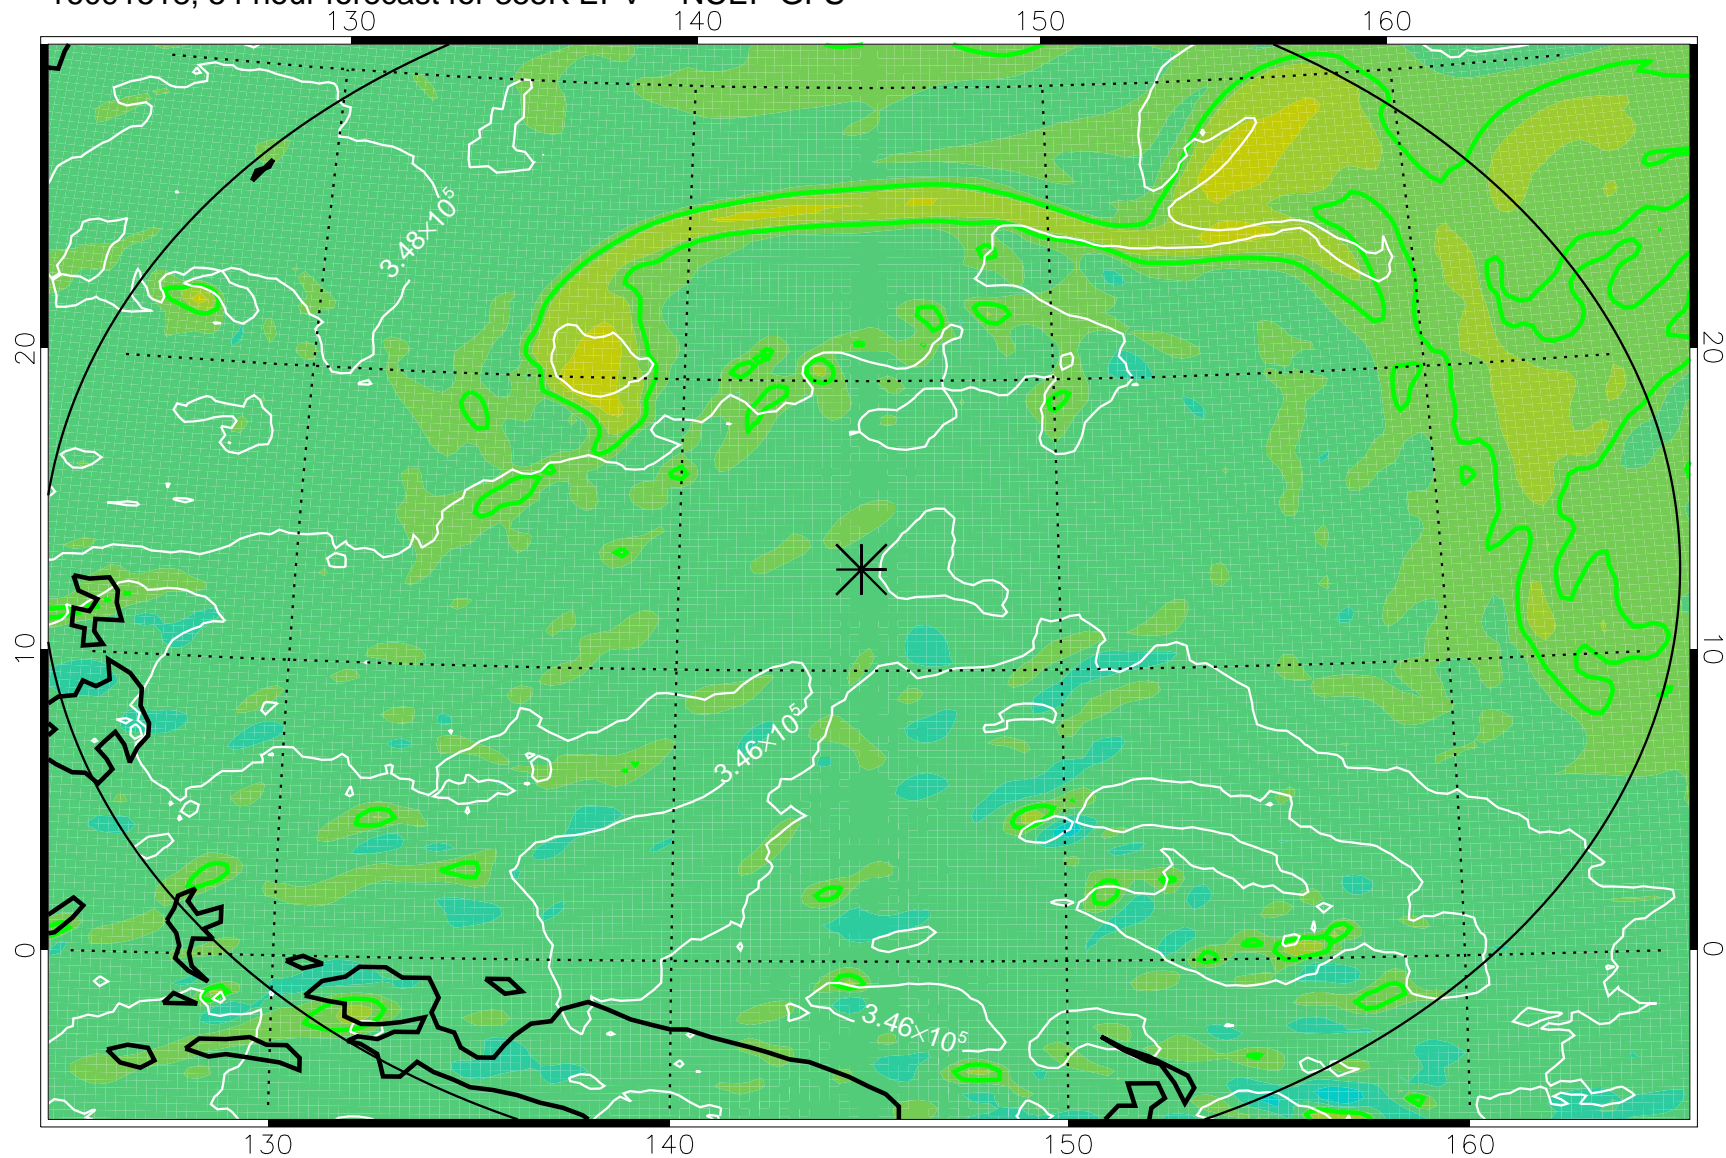

16091506, 42 hour forecast for 355K EPV -- NCEP GFS

355K Montgomery Streamfunction, white
EPV Tropopause (2 PVU) Position
Range ring of 2304 km

16091512, 48 hour forecast for 355K EPV -- NCEP GFS

355K Montgomery Streamfunction, white
EPV Tropopause (2 PVU) Position
Range ring of 2304 km

16091518, 54 hour forecast for 355K EPV -- NCEP GFS

355K Montgomery Streamfunction, white
EPV Tropopause (2 PVU) Position
Range ring of 2304 km

16091600, 60 hour forecast for 355K EPV -- NCEP GFS

355K Montgomery Streamfunction, white
EPV Tropopause (2 PVU) Position
Range ring of 2304 km

16091606, 66 hour forecast for 355K EPV -- NCEP GFS

355K Montgomery Streamfunction, white
EPV Tropopause (2 PVU) Position
Range ring of 2304 km

16091612, 72 hour forecast for 355K EPV -- NCEP GFS

355K Montgomery Streamfunction, white
EPV Tropopause (2 PVU) Position
Range ring of 2304 km

16091618, 78 hour forecast for 355K EPV -- NCEP GFS

355K Montgomery Streamfunction, white
EPV Tropopause (2 PVU) Position
Range ring of 2304 km

16091700, 84 hour forecast for 355K EPV -- NCEP GFS

355K Montgomery Streamfunction, white
EPV Tropopause (2 PVU) Position
Range ring of 2304 km