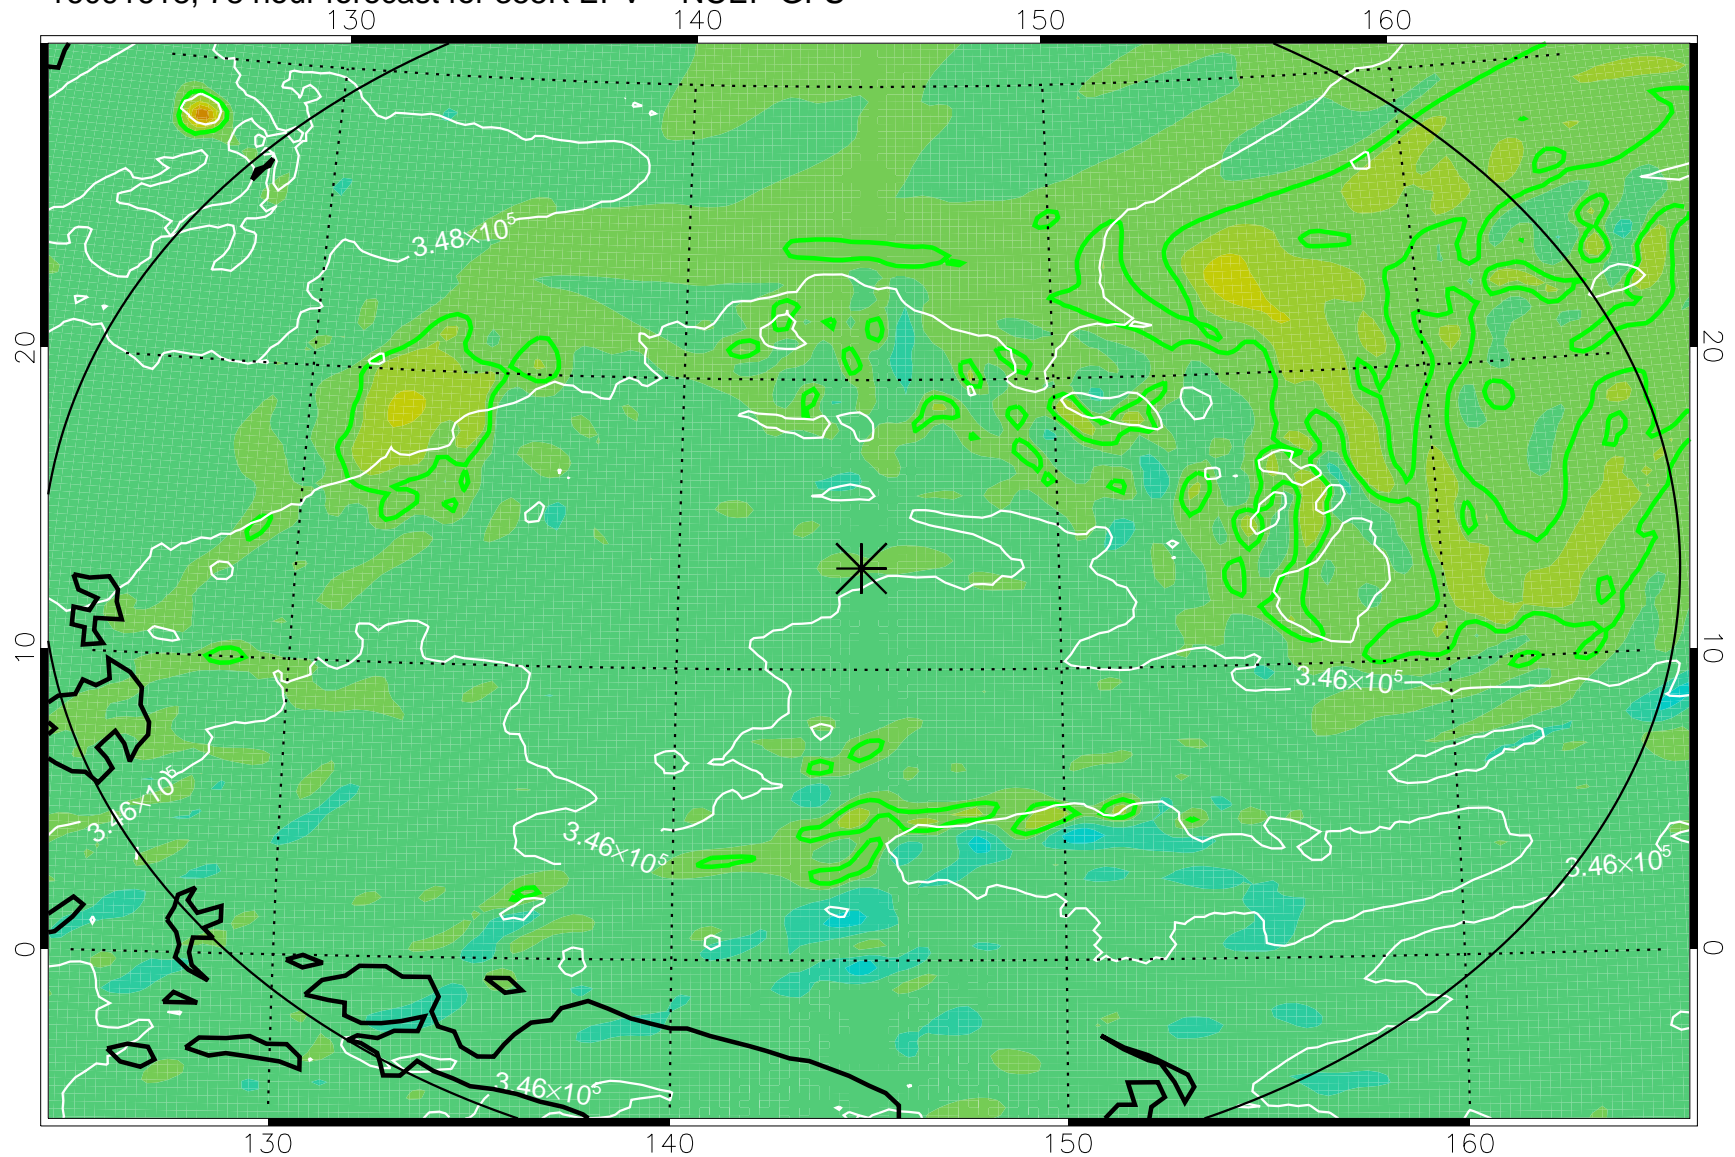

16091606, 66 hour forecast for 355K EPV -- NCEP GFS

355K Montgomery Streamfunction, white
EPV Tropopause (2 PVU) Position
Range ring of 2304 km

16091612, 72 hour forecast for 355K EPV -- NCEP GFS

355K Montgomery Streamfunction, white
EPV Tropopause (2 PVU) Position
Range ring of 2304 km

16091618, 78 hour forecast for 355K EPV -- NCEP GFS

355K Montgomery Streamfunction, white
EPV Tropopause (2 PVU) Position
Range ring of 2304 km

16091700, 84 hour forecast for 355K EPV -- NCEP GFS

355K Montgomery Streamfunction, white
EPV Tropopause (2 PVU) Position
Range ring of 2304 km

16091706, 90 hour forecast for 355K EPV -- NCEP GFS

355K Montgomery Streamfunction, white
EPV Tropopause (2 PVU) Position
Range ring of 2304 km

16091712, 96 hour forecast for 355K EPV -- NCEP GFS

355K Montgomery Streamfunction, white
EPV Tropopause (2 PVU) Position
Range ring of 2304 km

16091718, 102 hour forecast for 355K EPV -- NCEP GFS

355K Montgomery Streamfunction, white
EPV Tropopause (2 PVU) Position
Range ring of 2304 km

16091800, 108 hour forecast for 355K EPV -- NCEP GFS

355K Montgomery Streamfunction, white
EPV Tropopause (2 PVU) Position
Range ring of 2304 km