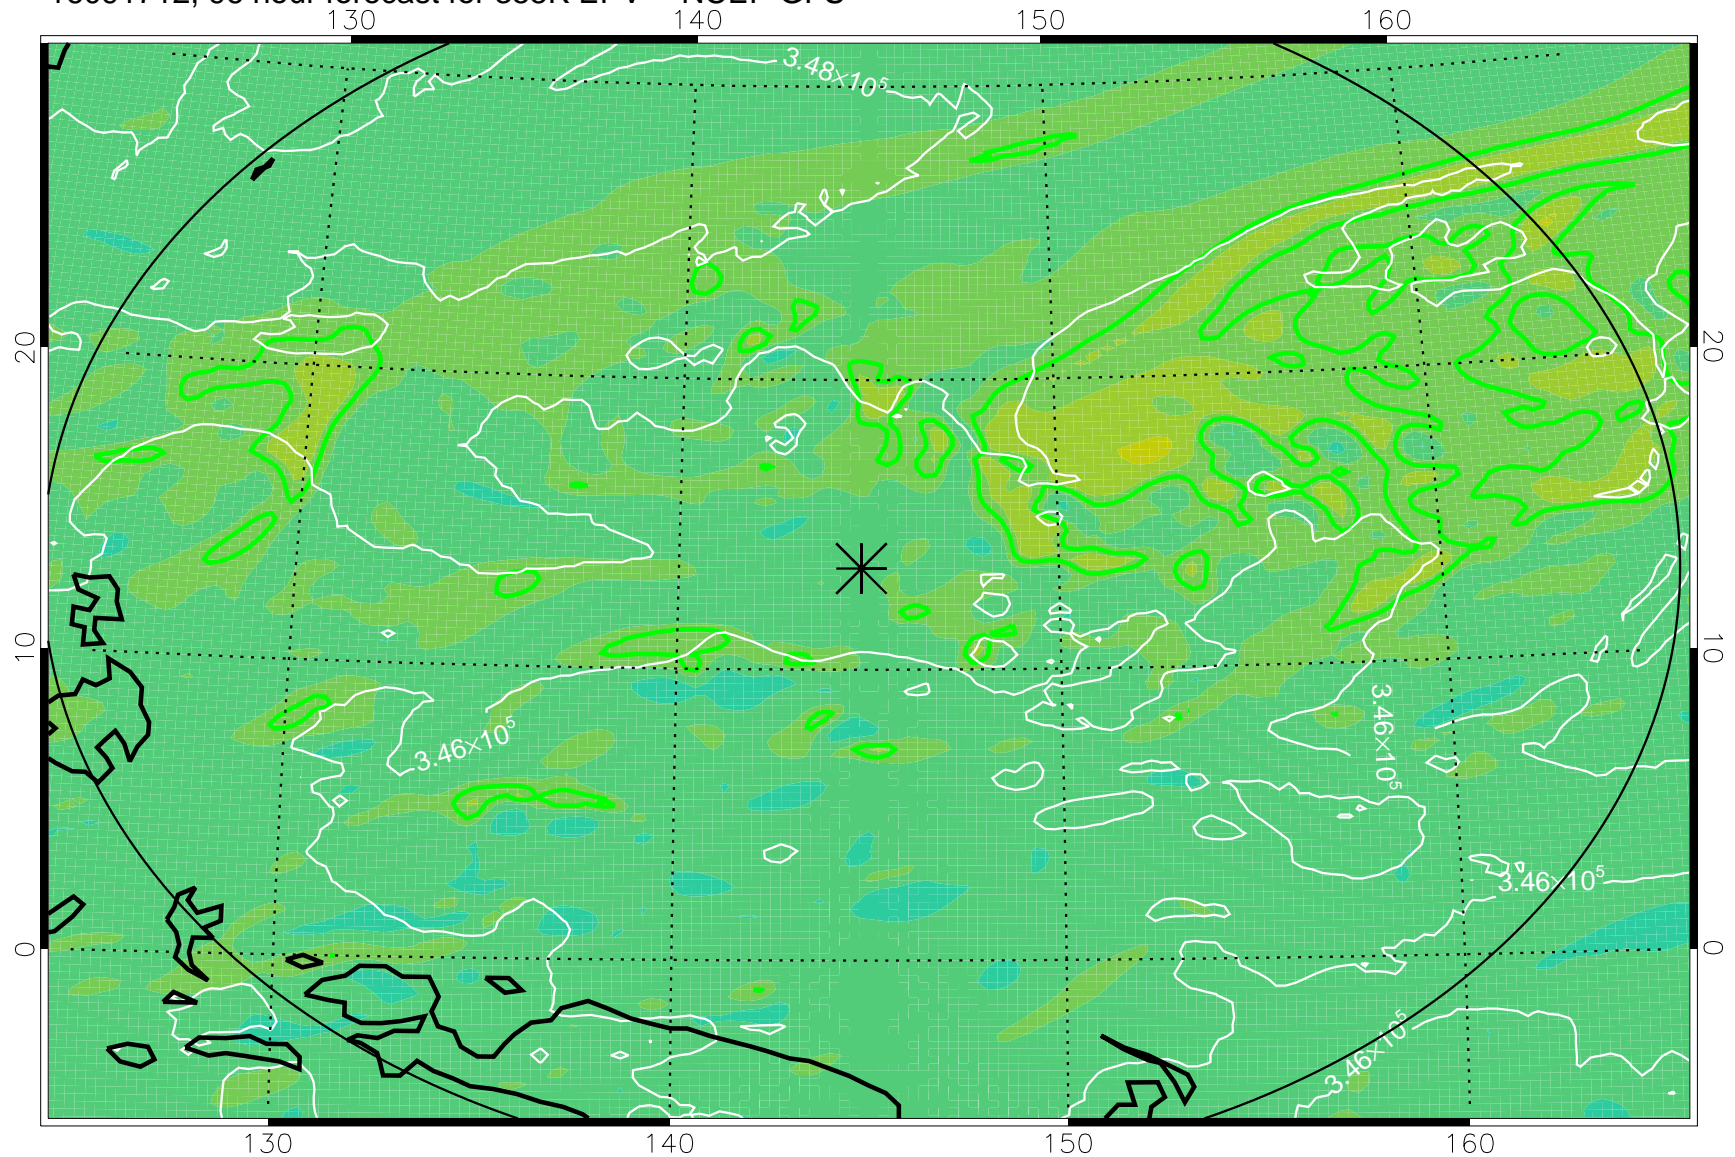

16091606, 66 hour forecast for 355K EPV -- NCEP GFS

355K Montgomery Streamfunction, white
EPV Tropopause (2 PVU) Position
Range ring of 2304 km

16091612, 72 hour forecast for 355K EPV -- NCEP GFS

355K Montgomery Streamfunction, white
EPV Tropopause (2 PVU) Position
Range ring of 2304 km

16091618, 78 hour forecast for 355K EPV -- NCEP GFS

355K Montgomery Streamfunction, white
EPV Tropopause (2 PVU) Position
Range ring of 2304 km

16091700, 84 hour forecast for 355K EPV -- NCEP GFS

355K Montgomery Streamfunction, white
EPV Tropopause (2 PVU) Position
Range ring of 2304 km

16091706, 90 hour forecast for 355K EPV -- NCEP GFS

355K Montgomery Streamfunction, white
EPV Tropopause (2 PVU) Position
Range ring of 2304 km

16091712, 96 hour forecast for 355K EPV -- NCEP GFS

355K Montgomery Streamfunction, white
EPV Tropopause (2 PVU) Position
Range ring of 2304 km

16091718, 102 hour forecast for 355K EPV -- NCEP GFS

355K Montgomery Streamfunction, white
EPV Tropopause (2 PVU) Position
Range ring of 2304 km

16091800, 108 hour forecast for 355K EPV -- NCEP GFS

355K Montgomery Streamfunction, white
EPV Tropopause (2 PVU) Position
Range ring of 2304 km