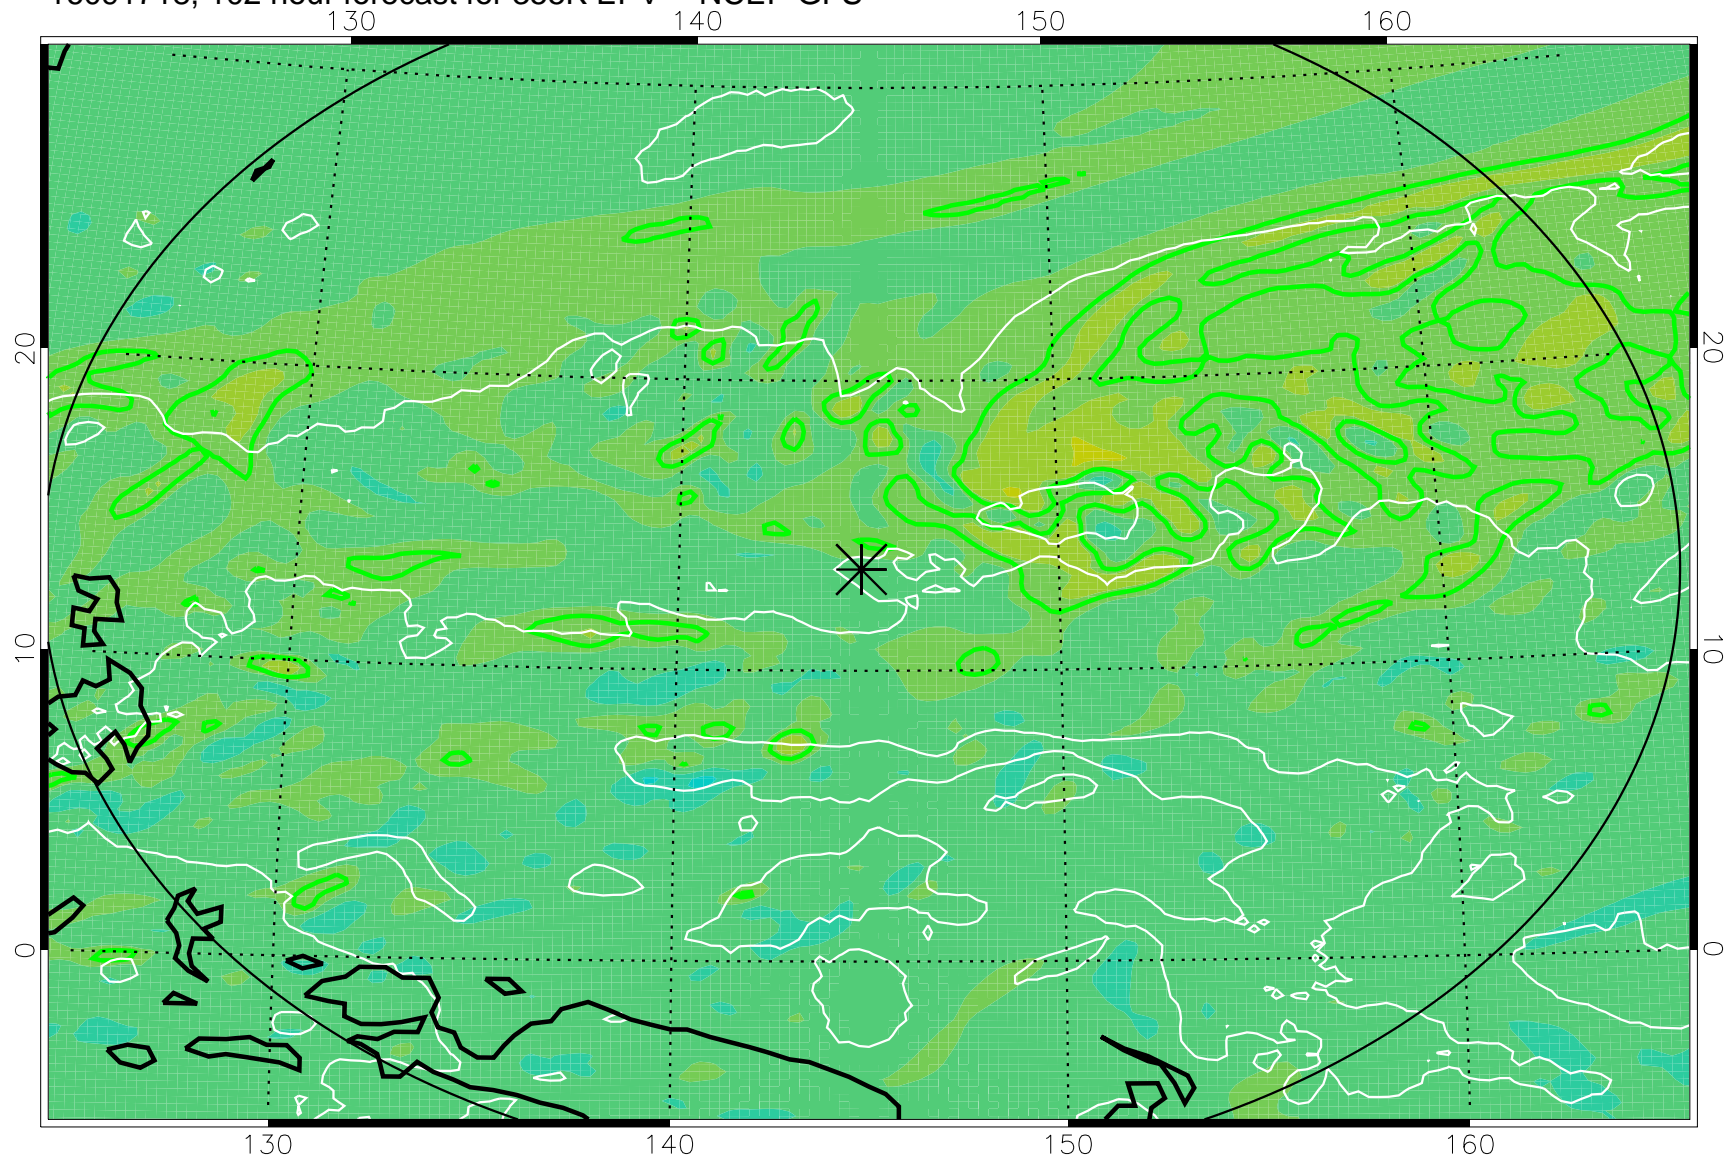

16091618, 78 hour forecast for 355K EPV -- NCEP GFS

355K Montgomery Streamfunction, white
EPV Tropopause (2 PVU) Position
Range ring of 2304 km

16091700, 84 hour forecast for 355K EPV -- NCEP GFS

355K Montgomery Streamfunction, white
EPV Tropopause (2 PVU) Position
Range ring of 2304 km

16091706, 90 hour forecast for 355K EPV -- NCEP GFS

355K Montgomery Streamfunction, white
EPV Tropopause (2 PVU) Position
Range ring of 2304 km

16091712, 96 hour forecast for 355K EPV -- NCEP GFS

355K Montgomery Streamfunction, white
EPV Tropopause (2 PVU) Position
Range ring of 2304 km

16091718, 102 hour forecast for 355K EPV -- NCEP GFS

355K Montgomery Streamfunction, white
EPV Tropopause (2 PVU) Position
Range ring of 2304 km

16091800, 108 hour forecast for 355K EPV -- NCEP GFS

355K Montgomery Streamfunction, white
EPV Tropopause (2 PVU) Position
Range ring of 2304 km

16091806, 114 hour forecast for 355K EPV -- NCEP GFS

355K Montgomery Streamfunction, white
EPV Tropopause (2 PVU) Position
Range ring of 2304 km

16091812, 120 hour forecast for 355K EPV -- NCEP GFS

355K Montgomery Streamfunction, white
EPV Tropopause (2 PVU) Position
Range ring of 2304 km