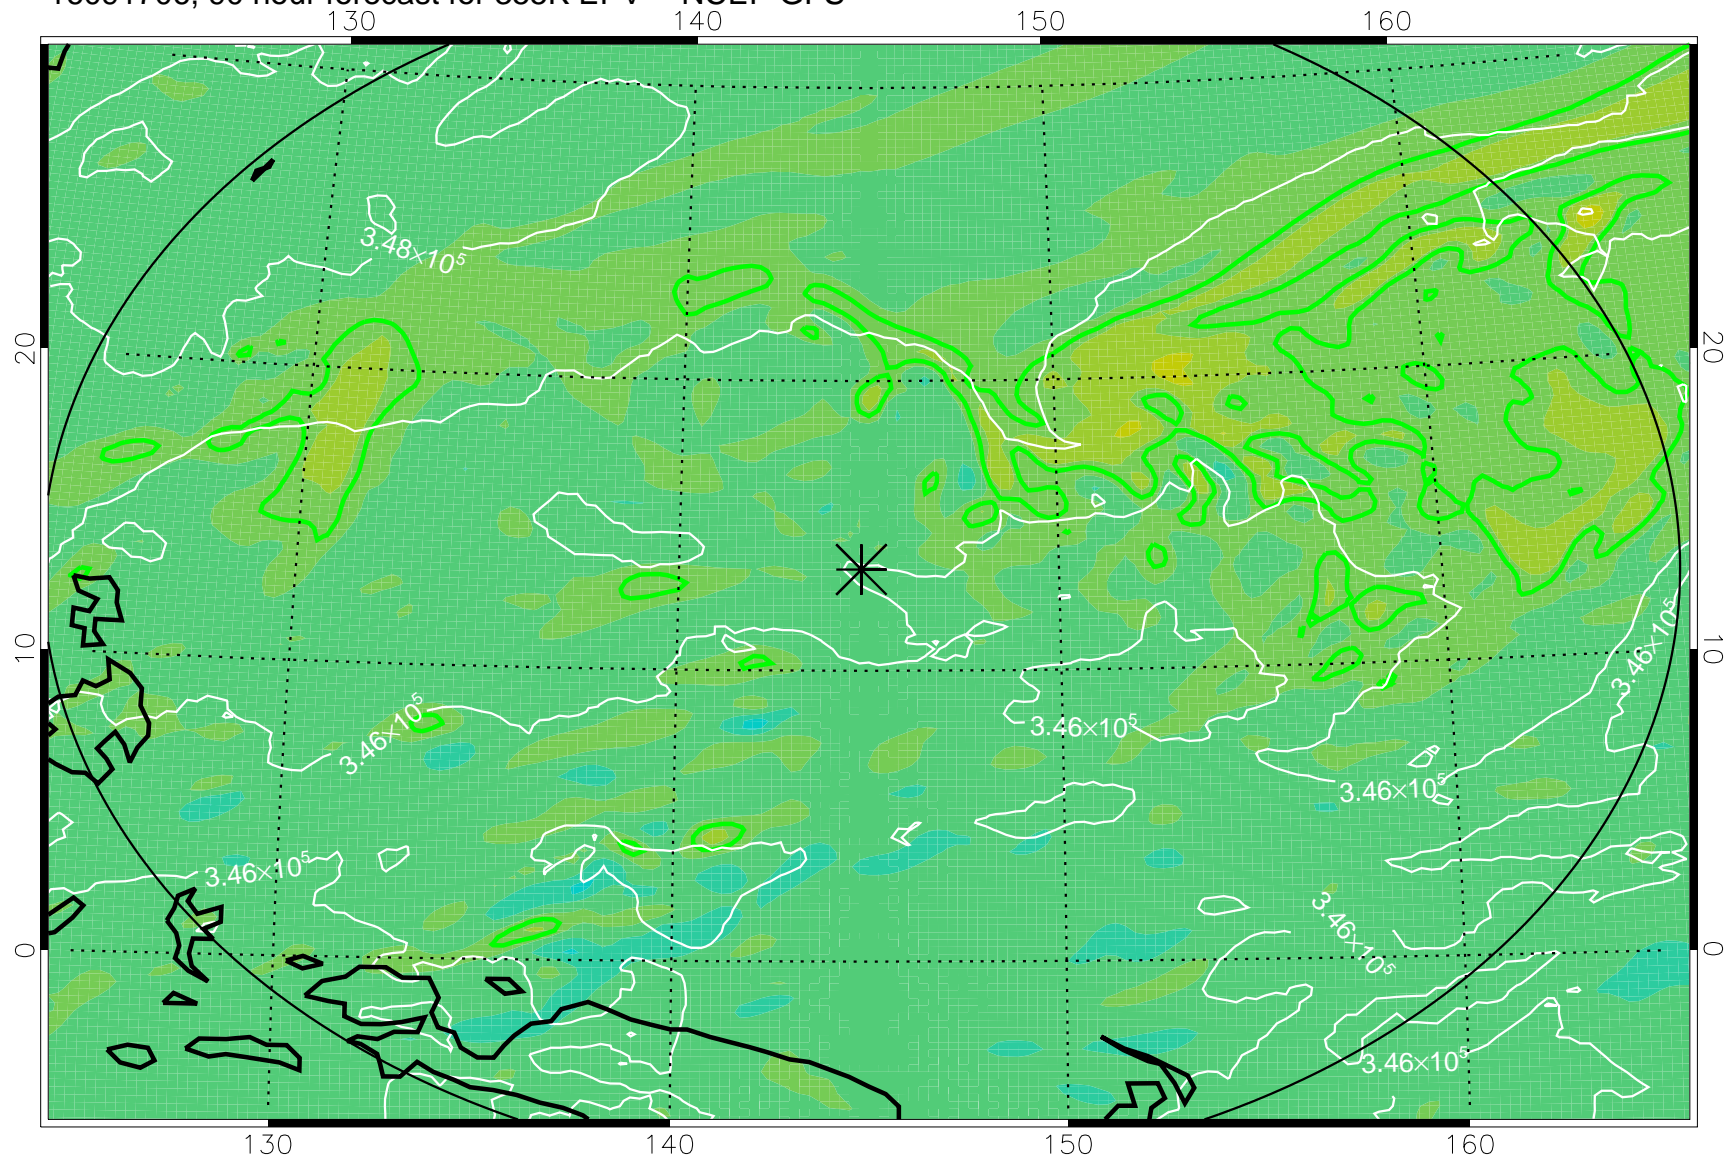

16091606, 66 hour forecast for 355K EPV -- NCEP GFS

355K Montgomery Streamfunction, white
EPV Tropopause (2 PVU) Position
Range ring of 2304 km

16091612, 72 hour forecast for 355K EPV -- NCEP GFS

355K Montgomery Streamfunction, white
EPV Tropopause (2 PVU) Position
Range ring of 2304 km

16091618, 78 hour forecast for 355K EPV -- NCEP GFS

355K Montgomery Streamfunction, white
EPV Tropopause (2 PVU) Position
Range ring of 2304 km

16091700, 84 hour forecast for 355K EPV -- NCEP GFS

355K Montgomery Streamfunction, white
EPV Tropopause (2 PVU) Position
Range ring of 2304 km

16091706, 90 hour forecast for 355K EPV -- NCEP GFS

355K Montgomery Streamfunction, white
EPV Tropopause (2 PVU) Position
Range ring of 2304 km

16091712, 96 hour forecast for 355K EPV -- NCEP GFS

355K Montgomery Streamfunction, white
EPV Tropopause (2 PVU) Position
Range ring of 2304 km

16091718, 102 hour forecast for 355K EPV -- NCEP GFS

355K Montgomery Streamfunction, white
EPV Tropopause (2 PVU) Position
Range ring of 2304 km

16091800, 108 hour forecast for 355K EPV -- NCEP GFS

355K Montgomery Streamfunction, white
EPV Tropopause (2 PVU) Position
Range ring of 2304 km