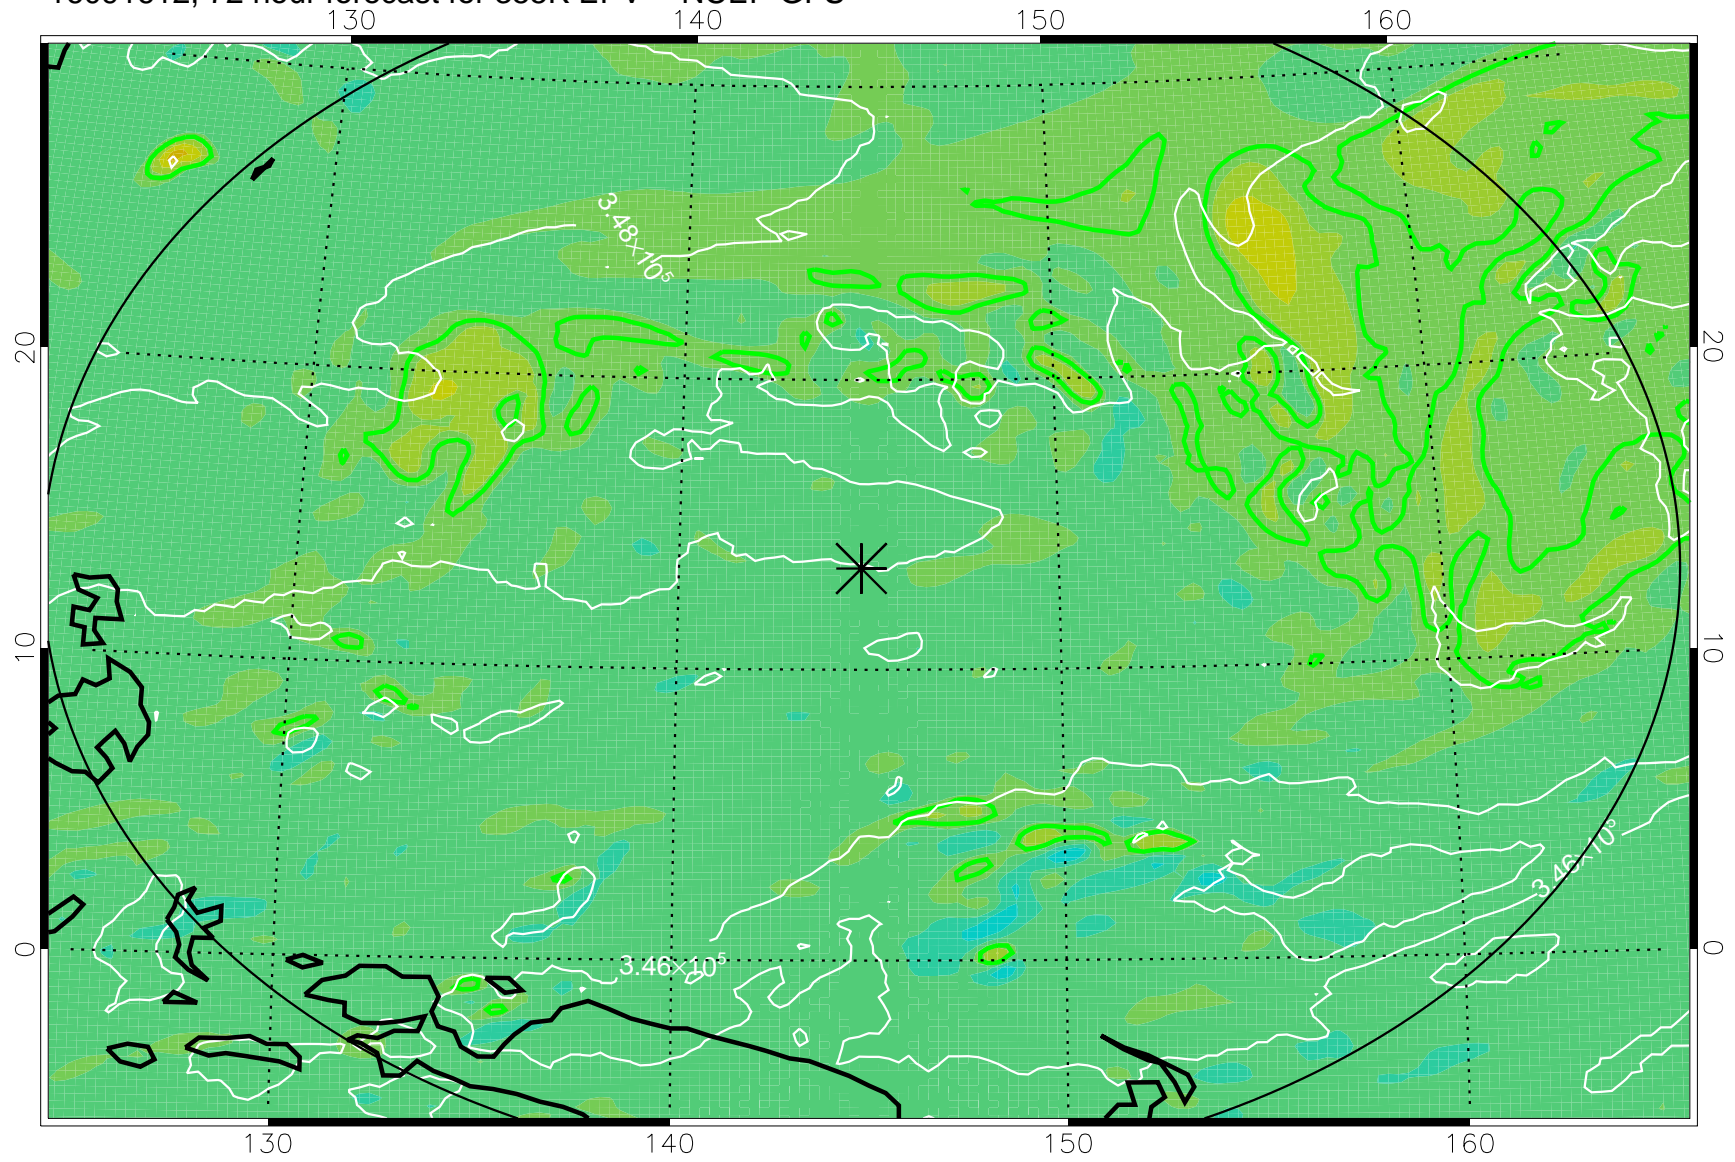

16091518, 54 hour forecast for 355K EPV -- NCEP GFS

355K Montgomery Streamfunction, white
EPV Tropopause (2 PVU) Position
Range ring of 2304 km

16091600, 60 hour forecast for 355K EPV -- NCEP GFS

355K Montgomery Streamfunction, white
EPV Tropopause (2 PVU) Position
Range ring of 2304 km

16091606, 66 hour forecast for 355K EPV -- NCEP GFS

355K Montgomery Streamfunction, white
EPV Tropopause (2 PVU) Position
Range ring of 2304 km

16091612, 72 hour forecast for 355K EPV -- NCEP GFS

355K Montgomery Streamfunction, white
EPV Tropopause (2 PVU) Position
Range ring of 2304 km

16091618, 78 hour forecast for 355K EPV -- NCEP GFS

355K Montgomery Streamfunction, white
EPV Tropopause (2 PVU) Position
Range ring of 2304 km

16091700, 84 hour forecast for 355K EPV -- NCEP GFS

355K Montgomery Streamfunction, white
EPV Tropopause (2 PVU) Position
Range ring of 2304 km

16091718, 102 hour forecast for 355K EPV -- NCEP GFS

355K Montgomery Streamfunction, white
EPV Tropopause (2 PVU) Position
Range ring of 2304 km

16091800, 108 hour forecast for 355K EPV -- NCEP GFS

355K Montgomery Streamfunction, white
EPV Tropopause (2 PVU) Position
Range ring of 2304 km