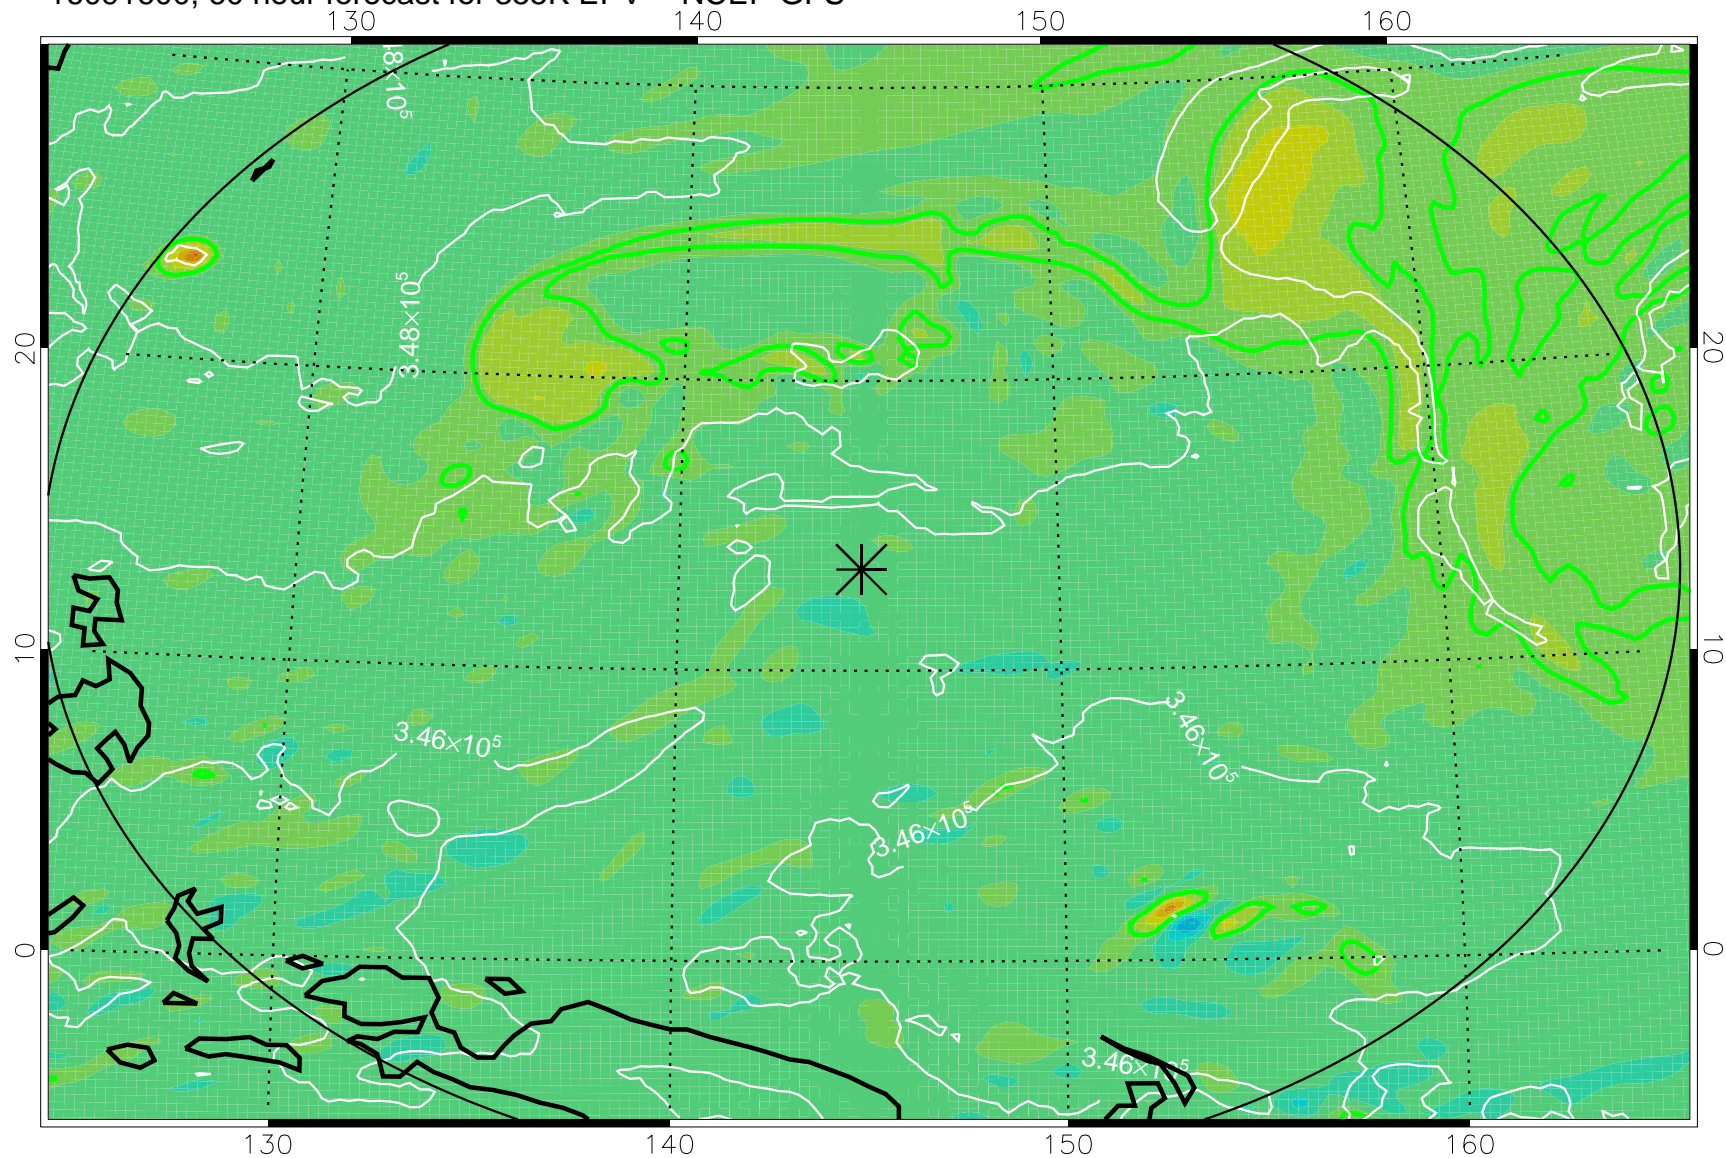

16091506, 42 hour forecast for 355K EPV -- NCEP GFS

355K Montgomery Streamfunction, white
EPV Tropopause (2 PVU) Position
Range ring of 2304 km

16091512, 48 hour forecast for 355K EPV -- NCEP GFS

355K Montgomery Streamfunction, white
EPV Tropopause (2 PVU) Position
Range ring of 2304 km

16091518, 54 hour forecast for 355K EPV -- NCEP GFS

355K Montgomery Streamfunction, white
EPV Tropopause (2 PVU) Position
Range ring of 2304 km

16091600, 60 hour forecast for 355K EPV -- NCEP GFS

355K Montgomery Streamfunction, white
EPV Tropopause (2 PVU) Position
Range ring of 2304 km

16091606, 66 hour forecast for 355K EPV -- NCEP GFS

355K Montgomery Streamfunction, white
EPV Tropopause (2 PVU) Position
Range ring of 2304 km

16091612, 72 hour forecast for 355K EPV -- NCEP GFS

355K Montgomery Streamfunction, white
EPV Tropopause (2 PVU) Position
Range ring of 2304 km

16091618, 78 hour forecast for 355K EPV -- NCEP GFS

355K Montgomery Streamfunction, white
EPV Tropopause (2 PVU) Position
Range ring of 2304 km

16091700, 84 hour forecast for 355K EPV -- NCEP GFS

355K Montgomery Streamfunction, white
EPV Tropopause (2 PVU) Position
Range ring of 2304 km