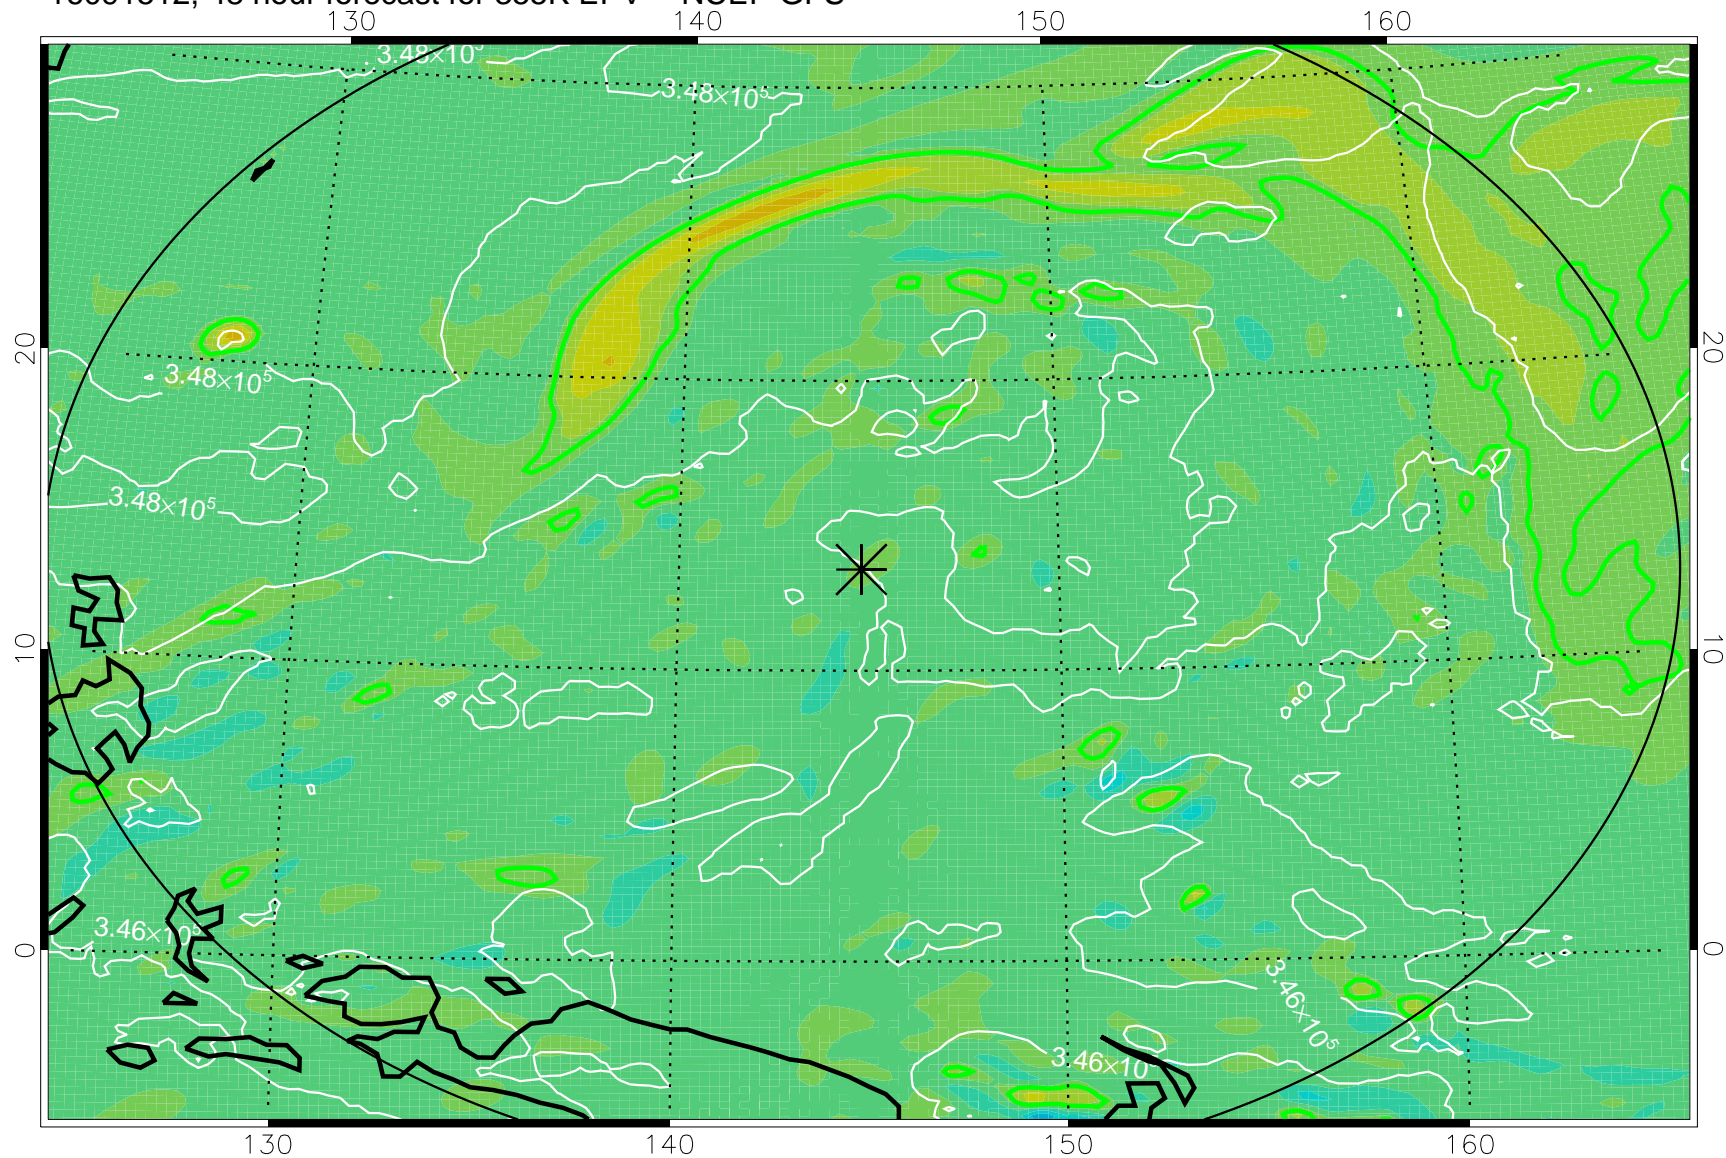

16091418, 30 hour forecast for 355K EPV -- NCEP GFS

355K Montgomery Streamfunction, white
EPV Tropopause (2 PVU) Position
Range ring of 2304 km

16091500, 36 hour forecast for 355K EPV -- NCEP GFS

355K Montgomery Streamfunction, white
EPV Tropopause (2 PVU) Position
Range ring of 2304 km

16091506, 42 hour forecast for 355K EPV -- NCEP GFS

355K Montgomery Streamfunction, white
EPV Tropopause (2 PVU) Position
Range ring of 2304 km

16091512, 48 hour forecast for 355K EPV -- NCEP GFS

355K Montgomery Streamfunction, white
EPV Tropopause (2 PVU) Position
Range ring of 2304 km

16091606, 66 hour forecast for 355K EPV -- NCEP GFS

355K Montgomery Streamfunction, white
EPV Tropopause (2 PVU) Position
Range ring of 2304 km

16091612, 72 hour forecast for 355K EPV -- NCEP GFS

355K Montgomery Streamfunction, white
EPV Tropopause (2 PVU) Position
Range ring of 2304 km

16091618, 78 hour forecast for 355K EPV -- NCEP GFS

355K Montgomery Streamfunction, white
EPV Tropopause (2 PVU) Position
Range ring of 2304 km

16091700, 84 hour forecast for 355K EPV -- NCEP GFS

355K Montgomery Streamfunction, white
EPV Tropopause (2 PVU) Position
Range ring of 2304 km