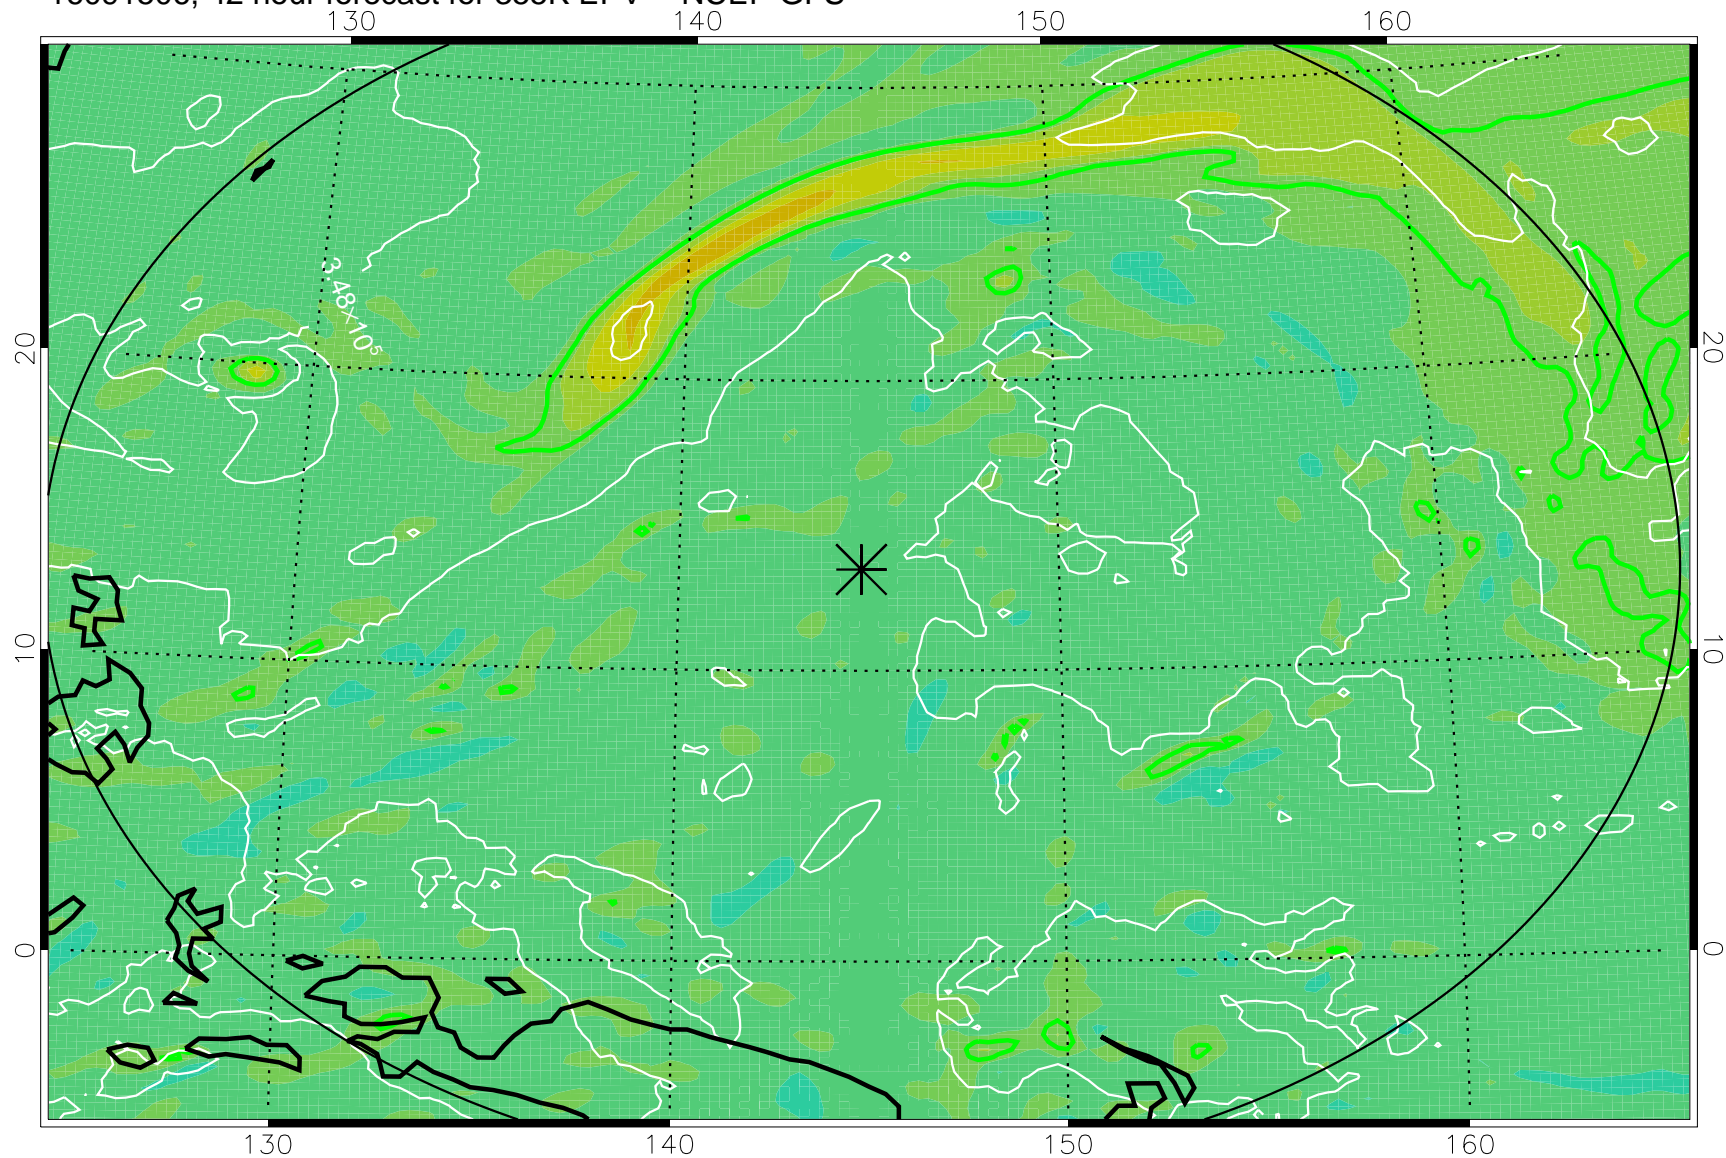

16091418, 30 hour forecast for 355K EPV -- NCEP GFS

355K Montgomery Streamfunction, white
EPV Tropopause (2 PVU) Position
Range ring of 2304 km

16091500, 36 hour forecast for 355K EPV -- NCEP GFS

355K Montgomery Streamfunction, white
EPV Tropopause (2 PVU) Position
Range ring of 2304 km

16091506, 42 hour forecast for 355K EPV -- NCEP GFS

355K Montgomery Streamfunction, white
EPV Tropopause (2 PVU) Position
Range ring of 2304 km

16091512, 48 hour forecast for 355K EPV -- NCEP GFS

355K Montgomery Streamfunction, white
EPV Tropopause (2 PVU) Position
Range ring of 2304 km

16091518, 54 hour forecast for 355K EPV -- NCEP GFS

355K Montgomery Streamfunction, white
EPV Tropopause (2 PVU) Position
Range ring of 2304 km

16091600, 60 hour forecast for 355K EPV -- NCEP GFS

355K Montgomery Streamfunction, white
EPV Tropopause (2 PVU) Position
Range ring of 2304 km

16091606, 66 hour forecast for 355K EPV -- NCEP GFS

355K Montgomery Streamfunction, white
EPV Tropopause (2 PVU) Position
Range ring of 2304 km

16091612, 72 hour forecast for 355K EPV -- NCEP GFS

355K Montgomery Streamfunction, white
EPV Tropopause (2 PVU) Position
Range ring of 2304 km