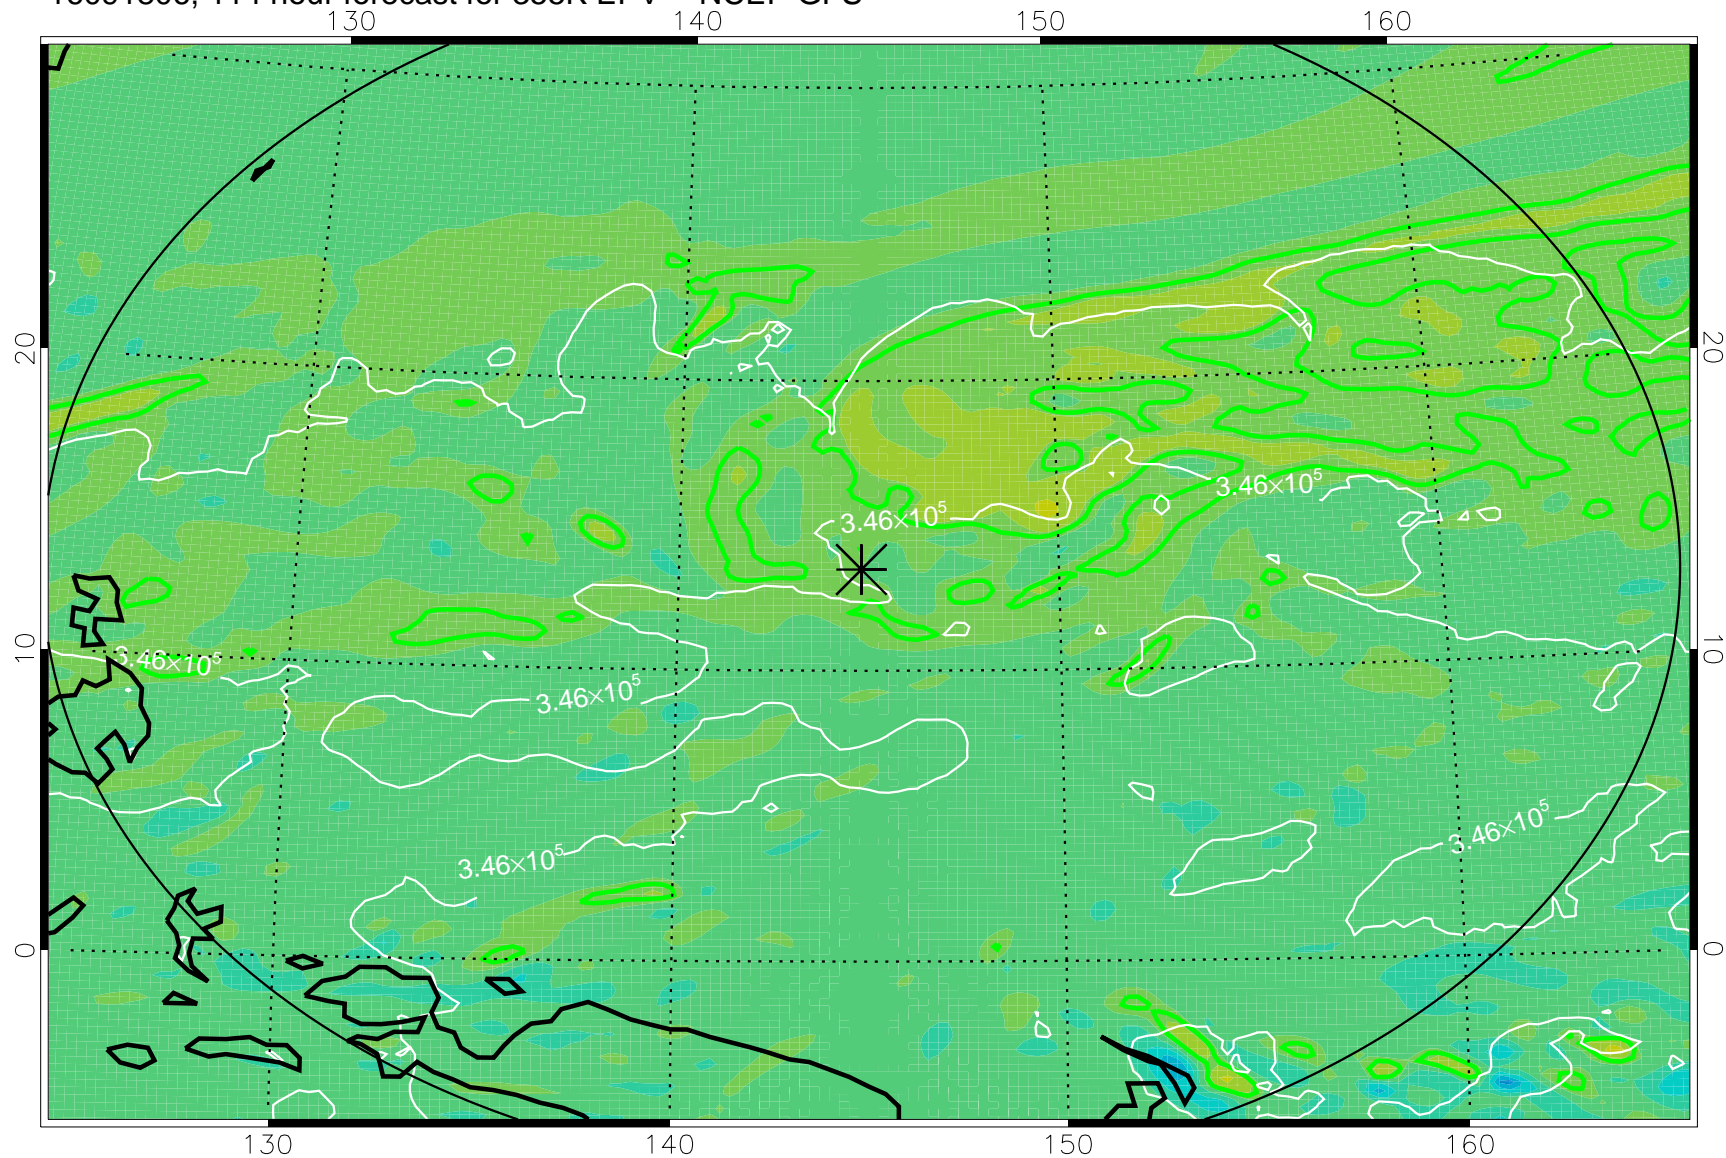

16091618, 78 hour forecast for 355K EPV -- NCEP GFS

355K Montgomery Streamfunction, white
EPV Tropopause (2 PVU) Position
Range ring of 2304 km

16091700, 84 hour forecast for 355K EPV -- NCEP GFS

355K Montgomery Streamfunction, white
EPV Tropopause (2 PVU) Position
Range ring of 2304 km

16091706, 90 hour forecast for 355K EPV -- NCEP GFS

355K Montgomery Streamfunction, white
EPV Tropopause (2 PVU) Position
Range ring of 2304 km

16091712, 96 hour forecast for 355K EPV -- NCEP GFS

355K Montgomery Streamfunction, white
EPV Tropopause (2 PVU) Position
Range ring of 2304 km

16091718, 102 hour forecast for 355K EPV -- NCEP GFS

355K Montgomery Streamfunction, white
EPV Tropopause (2 PVU) Position
Range ring of 2304 km

16091800, 108 hour forecast for 355K EPV -- NCEP GFS

355K Montgomery Streamfunction, white
EPV Tropopause (2 PVU) Position
Range ring of 2304 km

16091806, 114 hour forecast for 355K EPV -- NCEP GFS

355K Montgomery Streamfunction, white
EPV Tropopause (2 PVU) Position
Range ring of 2304 km

16091812, 120 hour forecast for 355K EPV -- NCEP GFS

355K Montgomery Streamfunction, white
EPV Tropopause (2 PVU) Position
Range ring of 2304 km