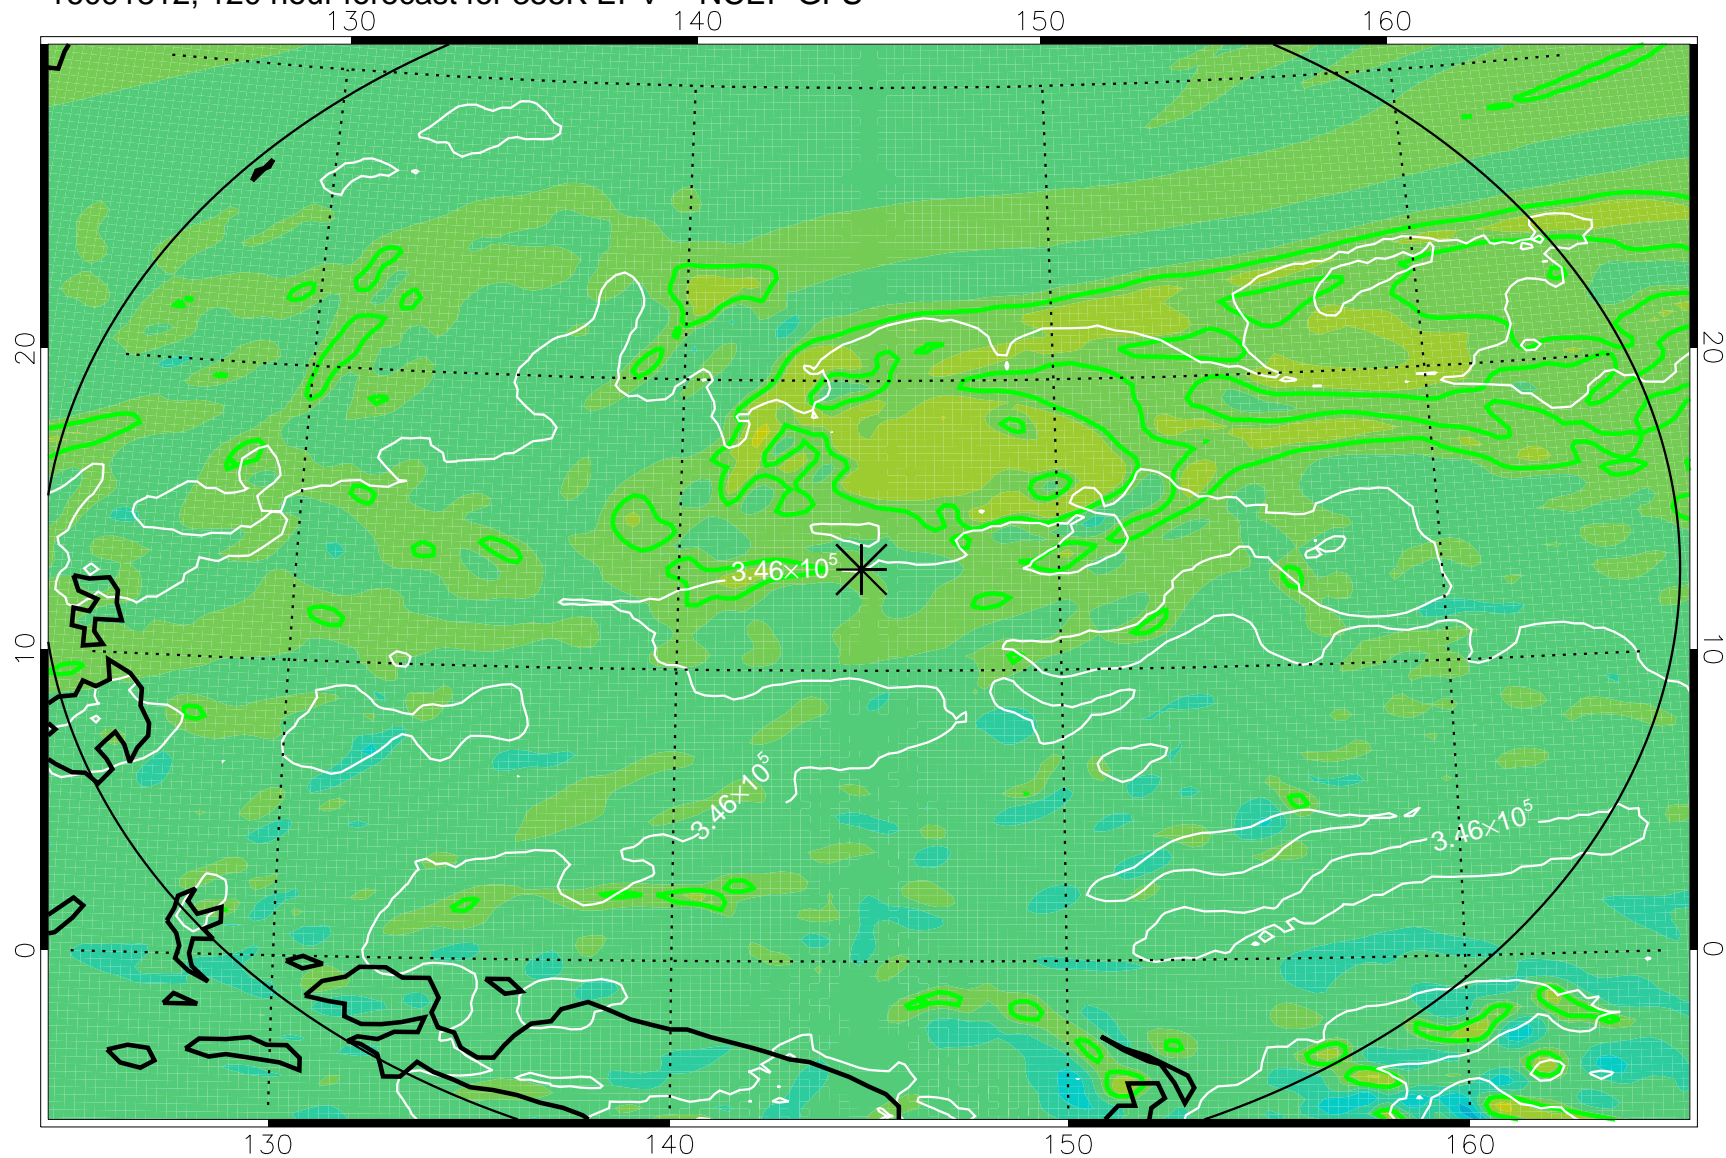

16091618, 78 hour forecast for 355K EPV -- NCEP GFS

355K Montgomery Streamfunction, white
EPV Tropopause (2 PVU) Position
Range ring of 2304 km

16091700, 84 hour forecast for 355K EPV -- NCEP GFS

355K Montgomery Streamfunction, white
EPV Tropopause (2 PVU) Position
Range ring of 2304 km

16091706, 90 hour forecast for 355K EPV -- NCEP GFS

355K Montgomery Streamfunction, white
EPV Tropopause (2 PVU) Position
Range ring of 2304 km

16091712, 96 hour forecast for 355K EPV -- NCEP GFS

355K Montgomery Streamfunction, white
EPV Tropopause (2 PVU) Position
Range ring of 2304 km

16091718, 102 hour forecast for 355K EPV -- NCEP GFS

355K Montgomery Streamfunction, white
EPV Tropopause (2 PVU) Position
Range ring of 2304 km

16091800, 108 hour forecast for 355K EPV -- NCEP GFS

355K Montgomery Streamfunction, white
EPV Tropopause (2 PVU) Position
Range ring of 2304 km

16091806, 114 hour forecast for 355K EPV -- NCEP GFS

355K Montgomery Streamfunction, white
EPV Tropopause (2 PVU) Position
Range ring of 2304 km

16091812, 120 hour forecast for 355K EPV -- NCEP GFS

355K Montgomery Streamfunction, white
EPV Tropopause (2 PVU) Position
Range ring of 2304 km