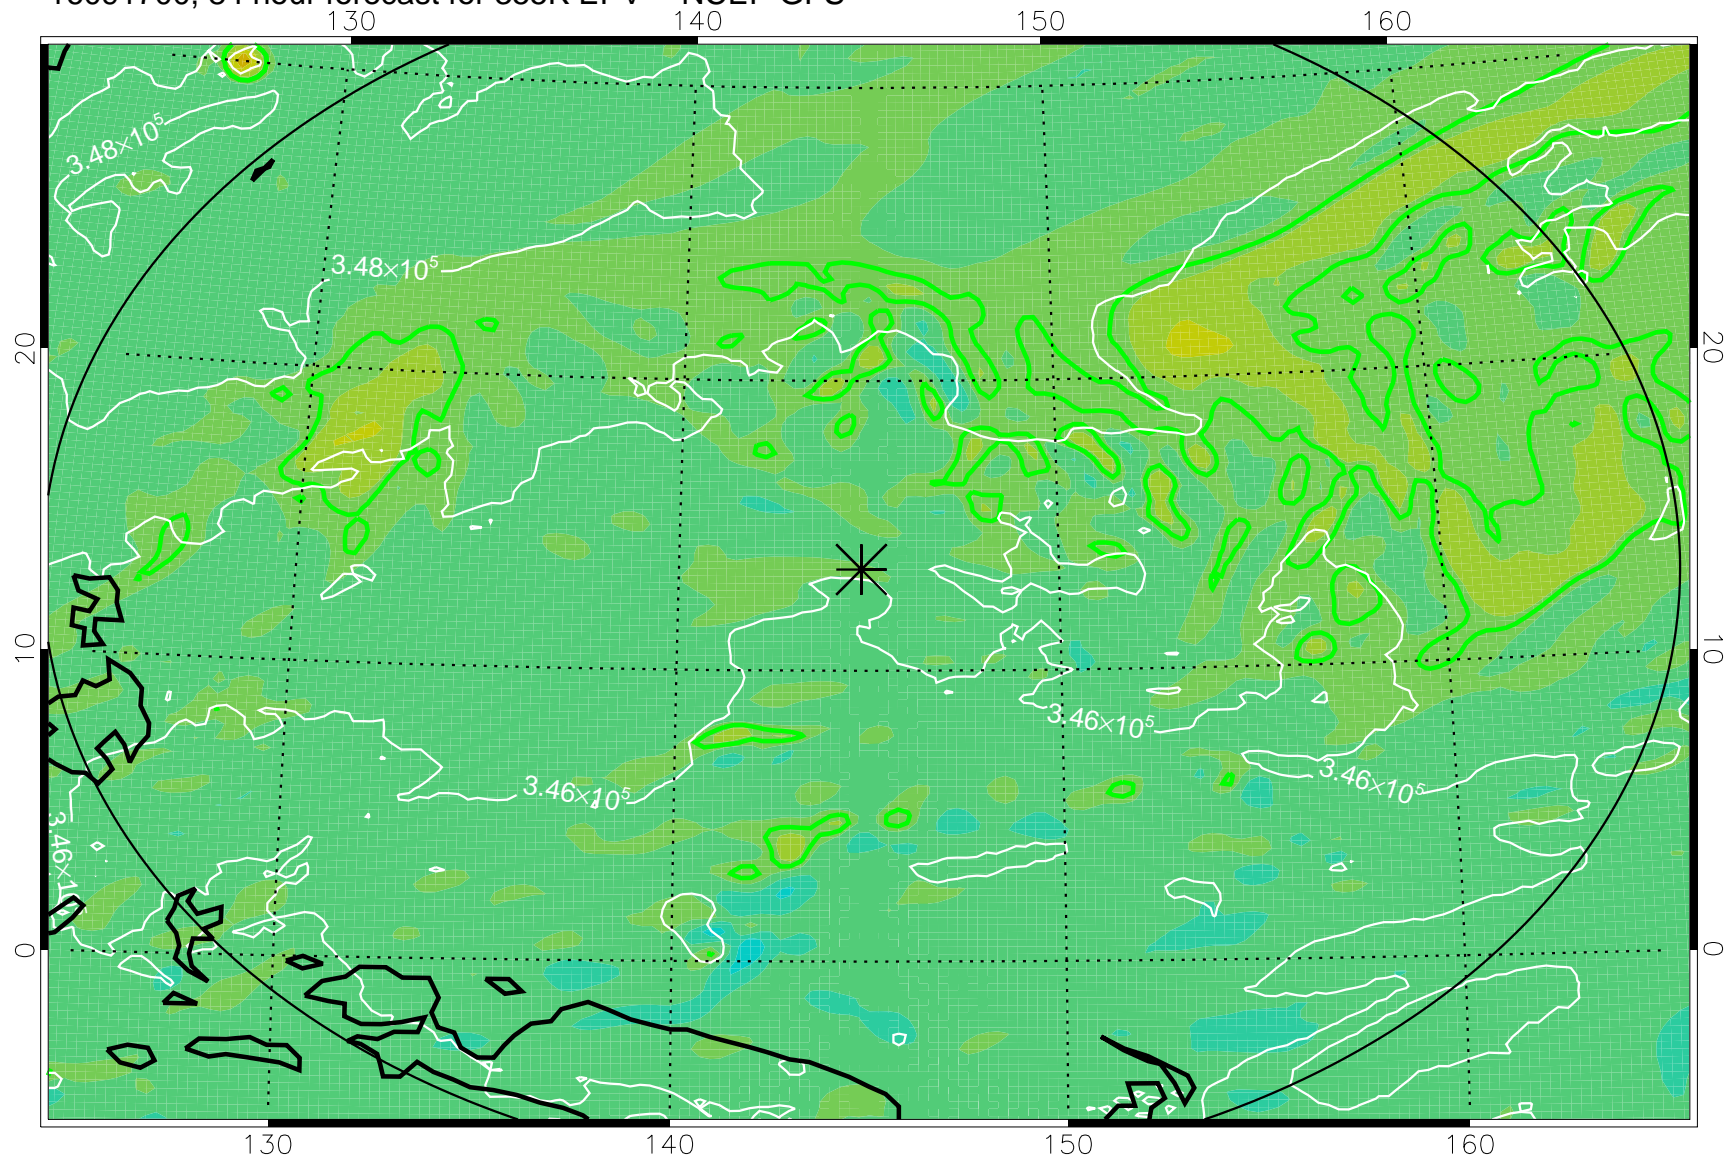

16091606, 66 hour forecast for 355K EPV -- NCEP GFS

355K Montgomery Streamfunction, white
EPV Tropopause (2 PVU) Position
Range ring of 2304 km

16091612, 72 hour forecast for 355K EPV -- NCEP GFS

355K Montgomery Streamfunction, white
EPV Tropopause (2 PVU) Position
Range ring of 2304 km

16091618, 78 hour forecast for 355K EPV -- NCEP GFS

355K Montgomery Streamfunction, white
EPV Tropopause (2 PVU) Position
Range ring of 2304 km

16091700, 84 hour forecast for 355K EPV -- NCEP GFS

355K Montgomery Streamfunction, white
EPV Tropopause (2 PVU) Position
Range ring of 2304 km

16091706, 90 hour forecast for 355K EPV -- NCEP GFS

355K Montgomery Streamfunction, white
EPV Tropopause (2 PVU) Position
Range ring of 2304 km

16091712, 96 hour forecast for 355K EPV -- NCEP GFS

355K Montgomery Streamfunction, white
EPV Tropopause (2 PVU) Position
Range ring of 2304 km

16091718, 102 hour forecast for 355K EPV -- NCEP GFS

355K Montgomery Streamfunction, white
EPV Tropopause (2 PVU) Position
Range ring of 2304 km

16091800, 108 hour forecast for 355K EPV -- NCEP GFS

355K Montgomery Streamfunction, white
EPV Tropopause (2 PVU) Position
Range ring of 2304 km