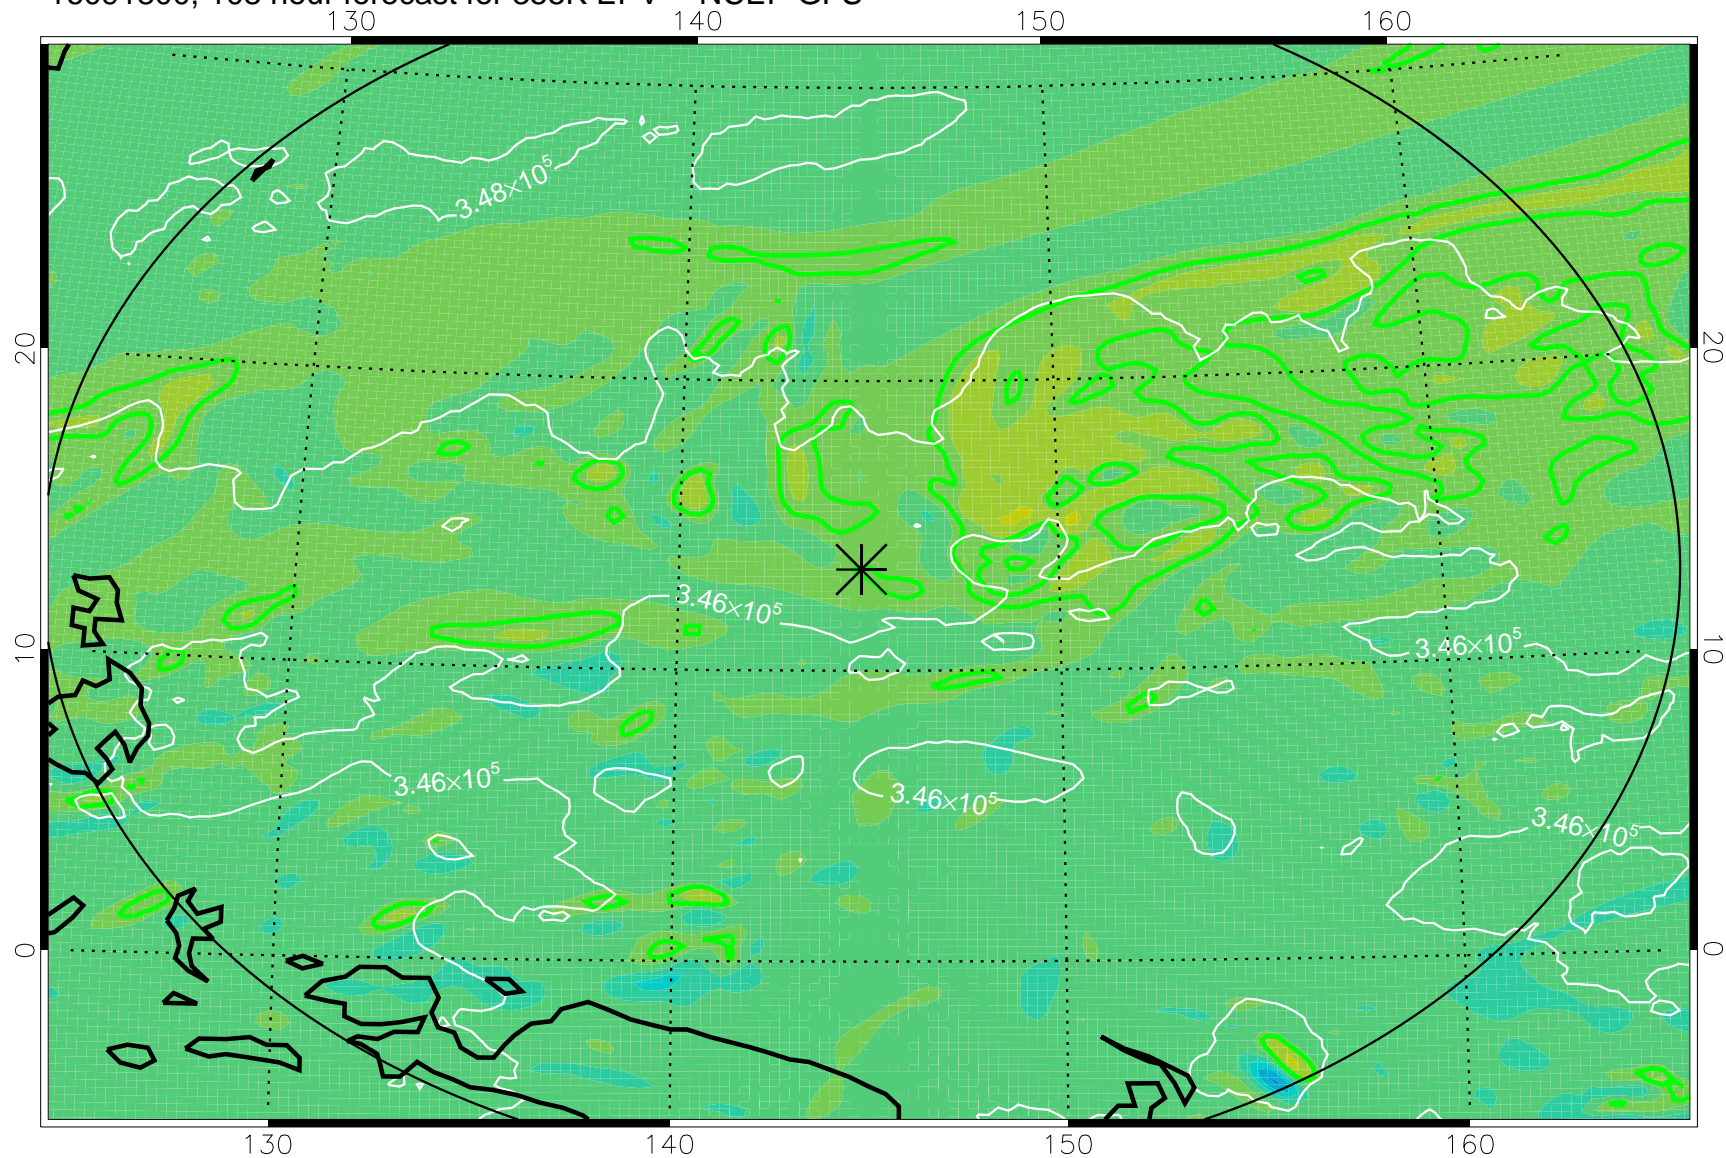

16091618, 78 hour forecast for 355K EPV -- NCEP GFS

355K Montgomery Streamfunction, white
EPV Tropopause (2 PVU) Position
Range ring of 2304 km

16091700, 84 hour forecast for 355K EPV -- NCEP GFS

355K Montgomery Streamfunction, white
EPV Tropopause (2 PVU) Position
Range ring of 2304 km

16091706, 90 hour forecast for 355K EPV -- NCEP GFS

355K Montgomery Streamfunction, white
EPV Tropopause (2 PVU) Position
Range ring of 2304 km

16091712, 96 hour forecast for 355K EPV -- NCEP GFS

355K Montgomery Streamfunction, white
EPV Tropopause (2 PVU) Position
Range ring of 2304 km

16091718, 102 hour forecast for 355K EPV -- NCEP GFS

355K Montgomery Streamfunction, white
EPV Tropopause (2 PVU) Position
Range ring of 2304 km

16091800, 108 hour forecast for 355K EPV -- NCEP GFS

355K Montgomery Streamfunction, white
EPV Tropopause (2 PVU) Position
Range ring of 2304 km

16091806, 114 hour forecast for 355K EPV -- NCEP GFS

355K Montgomery Streamfunction, white
EPV Tropopause (2 PVU) Position
Range ring of 2304 km

16091812, 120 hour forecast for 355K EPV -- NCEP GFS

355K Montgomery Streamfunction, white
EPV Tropopause (2 PVU) Position
Range ring of 2304 km