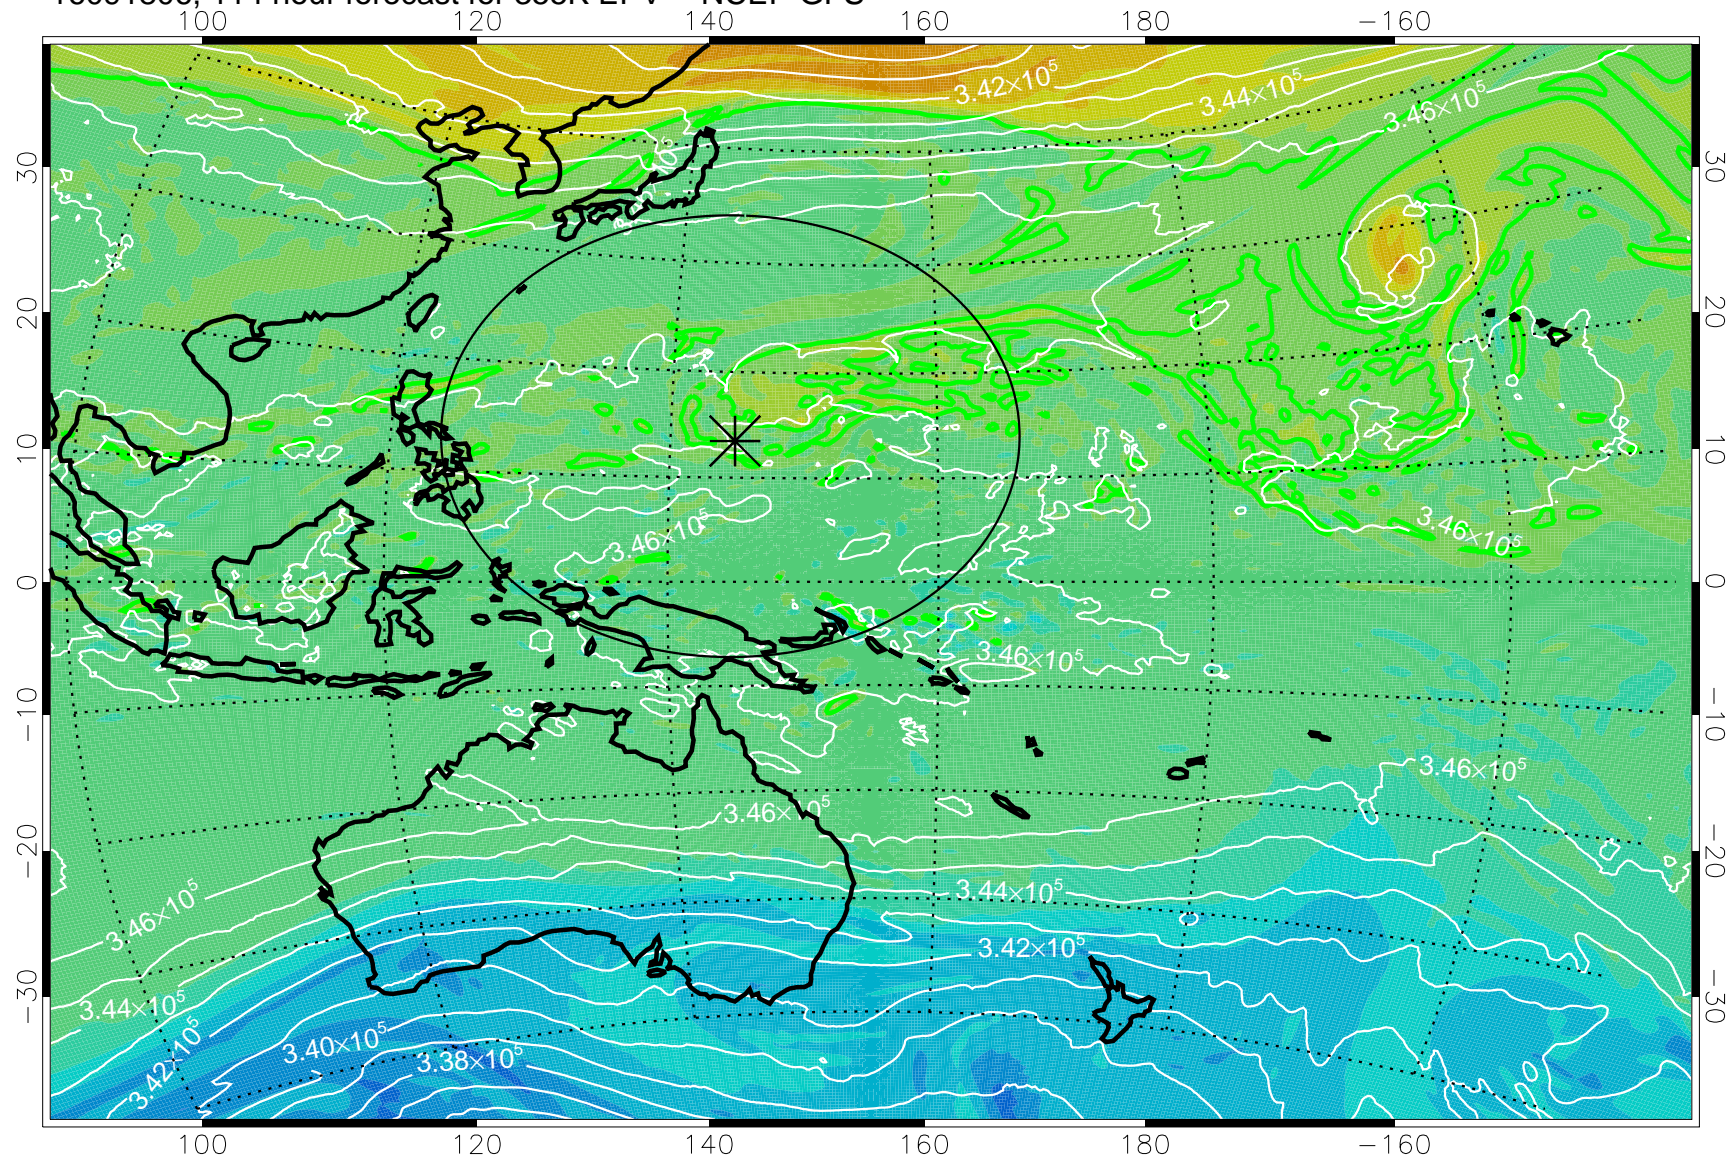

16091618, 78 hour forecast for 355K EPV -- NCEP GFS

355K Montgomery Streamfunction, white
EPV Tropopause (2 PVU) Position
Range ring of 2304 km

16091700, 84 hour forecast for 355K EPV -- NCEP GFS

355K Montgomery Streamfunction, white
EPV Tropopause (2 PVU) Position
Range ring of 2304 km

16091706, 90 hour forecast for 355K EPV -- NCEP GFS

355K Montgomery Streamfunction, white
EPV Tropopause (2 PVU) Position
Range ring of 2304 km

16091712, 96 hour forecast for 355K EPV -- NCEP GFS

355K Montgomery Streamfunction, white
EPV Tropopause (2 PVU) Position
Range ring of 2304 km

16091718, 102 hour forecast for 355K EPV -- NCEP GFS

355K Montgomery Streamfunction, white
EPV Tropopause (2 PVU) Position
Range ring of 2304 km

16091800, 108 hour forecast for 355K EPV -- NCEP GFS

355K Montgomery Streamfunction, white
EPV Tropopause (2 PVU) Position
Range ring of 2304 km

16091806, 114 hour forecast for 355K EPV -- NCEP GFS

355K Montgomery Streamfunction, white
EPV Tropopause (2 PVU) Position
Range ring of 2304 km

16091812, 120 hour forecast for 355K EPV -- NCEP GFS

355K Montgomery Streamfunction, white
EPV Tropopause (2 PVU) Position
Range ring of 2304 km