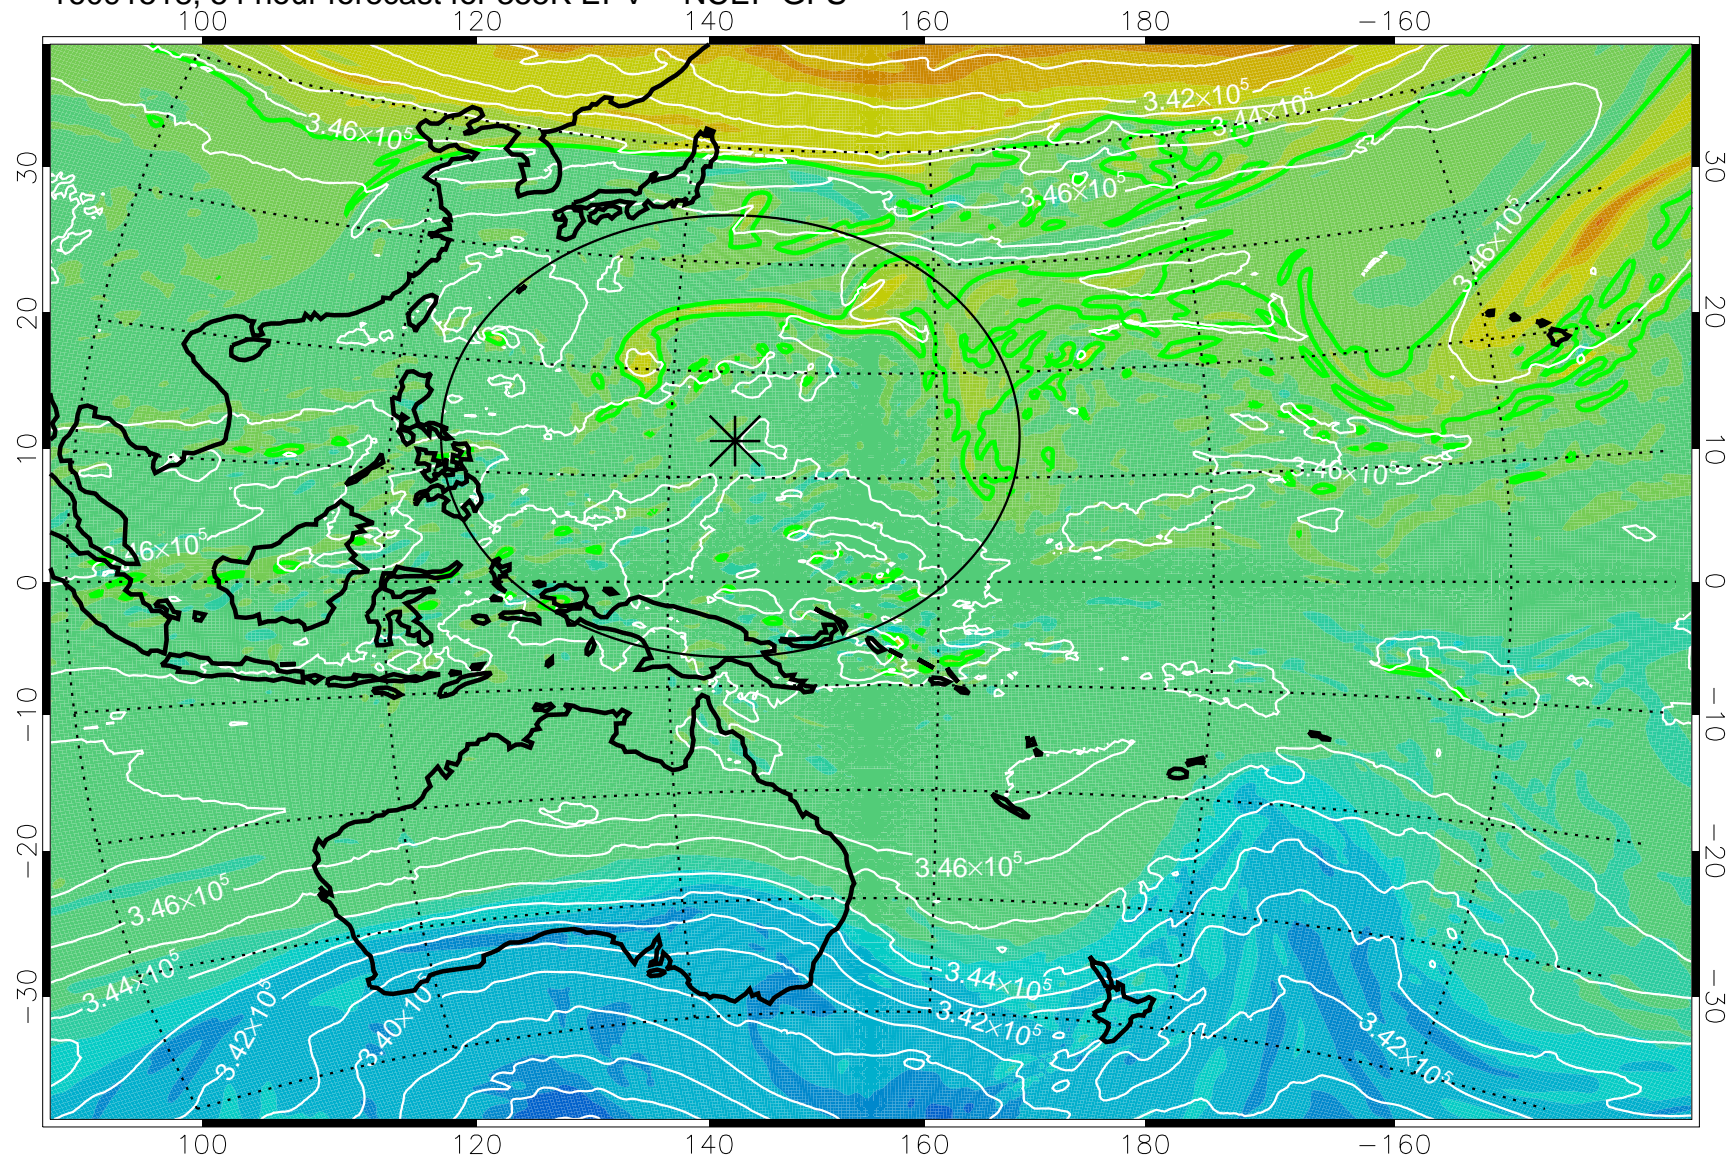

16091506, 42 hour forecast for 355K EPV -- NCEP GFS

355K Montgomery Streamfunction, white
EPV Tropopause (2 PVU) Position
Range ring of 2304 km

16091512, 48 hour forecast for 355K EPV -- NCEP GFS

355K Montgomery Streamfunction, white
EPV Tropopause (2 PVU) Position
Range ring of 2304 km

16091518, 54 hour forecast for 355K EPV -- NCEP GFS

355K Montgomery Streamfunction, white
EPV Tropopause (2 PVU) Position
Range ring of 2304 km

16091600, 60 hour forecast for 355K EPV -- NCEP GFS

355K Montgomery Streamfunction, white
EPV Tropopause (2 PVU) Position
Range ring of 2304 km

16091606, 66 hour forecast for 355K EPV -- NCEP GFS

355K Montgomery Streamfunction, white
EPV Tropopause (2 PVU) Position
Range ring of 2304 km

16091612, 72 hour forecast for 355K EPV -- NCEP GFS

355K Montgomery Streamfunction, white
EPV Tropopause (2 PVU) Position
Range ring of 2304 km

16091618, 78 hour forecast for 355K EPV -- NCEP GFS

355K Montgomery Streamfunction, white
EPV Tropopause (2 PVU) Position
Range ring of 2304 km

16091700, 84 hour forecast for 355K EPV -- NCEP GFS

355K Montgomery Streamfunction, white
EPV Tropopause (2 PVU) Position
Range ring of 2304 km