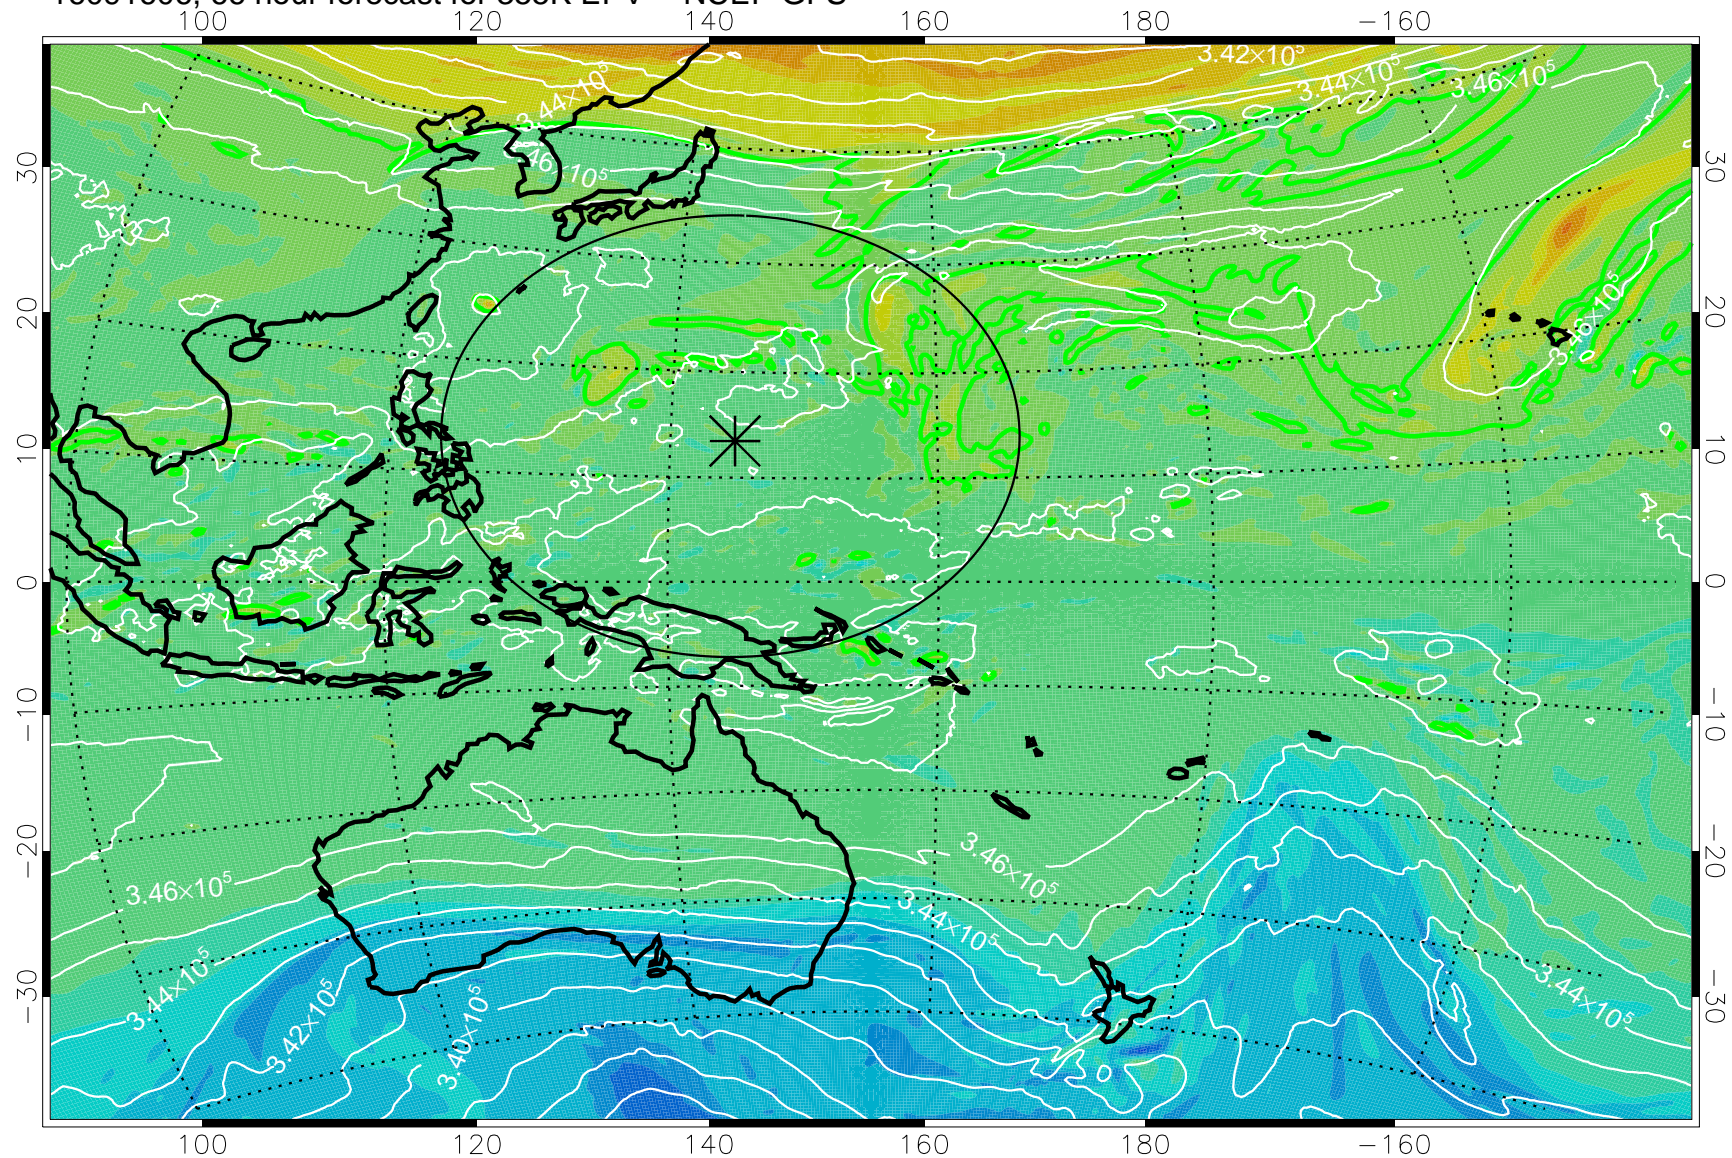

16091518, 54 hour forecast for 355K EPV -- NCEP GFS

355K Montgomery Streamfunction, white
EPV Tropopause (2 PVU) Position
Range ring of 2304 km

16091600, 60 hour forecast for 355K EPV -- NCEP GFS

355K Montgomery Streamfunction, white
EPV Tropopause (2 PVU) Position
Range ring of 2304 km

16091606, 66 hour forecast for 355K EPV -- NCEP GFS

355K Montgomery Streamfunction, white
EPV Tropopause (2 PVU) Position
Range ring of 2304 km

16091612, 72 hour forecast for 355K EPV -- NCEP GFS

355K Montgomery Streamfunction, white
EPV Tropopause (2 PVU) Position
Range ring of 2304 km

16091618, 78 hour forecast for 355K EPV -- NCEP GFS

355K Montgomery Streamfunction, white
EPV Tropopause (2 PVU) Position
Range ring of 2304 km

16091700, 84 hour forecast for 355K EPV -- NCEP GFS

355K Montgomery Streamfunction, white
EPV Tropopause (2 PVU) Position
Range ring of 2304 km

16091706, 90 hour forecast for 355K EPV -- NCEP GFS

355K Montgomery Streamfunction, white
EPV Tropopause (2 PVU) Position
Range ring of 2304 km

16091712, 96 hour forecast for 355K EPV -- NCEP GFS

355K Montgomery Streamfunction, white
EPV Tropopause (2 PVU) Position
Range ring of 2304 km