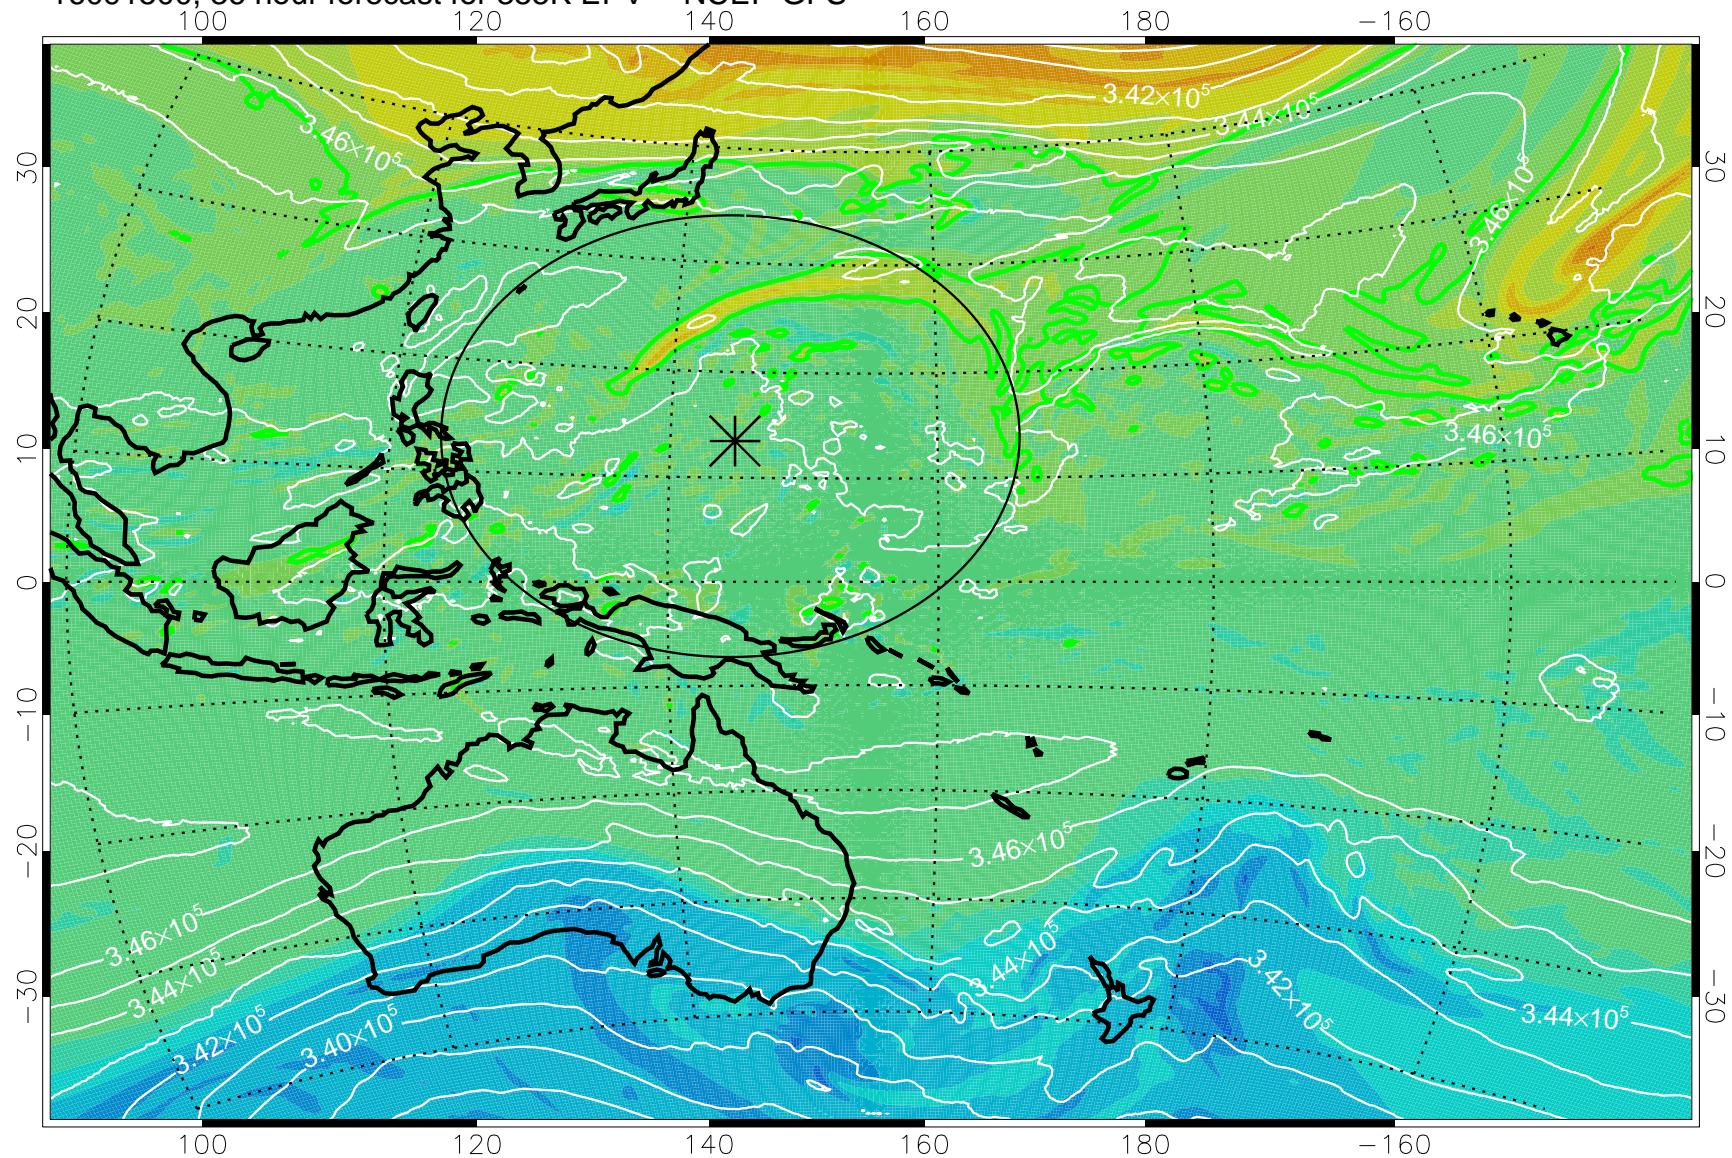

16091406, 18 hour forecast for 355K EPV -- NCEP GFS

355K Montgomery Streamfunction, white
EPV Tropopause (2 PVU) Position
Range ring of 2304 km

16091412, 24 hour forecast for 355K EPV -- NCEP GFS

355K Montgomery Streamfunction, white
EPV Tropopause (2 PVU) Position
Range ring of 2304 km

16091418, 30 hour forecast for 355K EPV -- NCEP GFS

355K Montgomery Streamfunction, white
EPV Tropopause (2 PVU) Position
Range ring of 2304 km

16091500, 36 hour forecast for 355K EPV -- NCEP GFS

355K Montgomery Streamfunction, white
EPV Tropopause (2 PVU) Position
Range ring of 2304 km

16091506, 42 hour forecast for 355K EPV -- NCEP GFS

355K Montgomery Streamfunction, white
EPV Tropopause (2 PVU) Position
Range ring of 2304 km

16091512, 48 hour forecast for 355K EPV -- NCEP GFS

355K Montgomery Streamfunction, white
EPV Tropopause (2 PVU) Position
Range ring of 2304 km

16091518, 54 hour forecast for 355K EPV -- NCEP GFS

355K Montgomery Streamfunction, white
EPV Tropopause (2 PVU) Position
Range ring of 2304 km

16091600, 60 hour forecast for 355K EPV -- NCEP GFS

355K Montgomery Streamfunction, white
EPV Tropopause (2 PVU) Position
Range ring of 2304 km