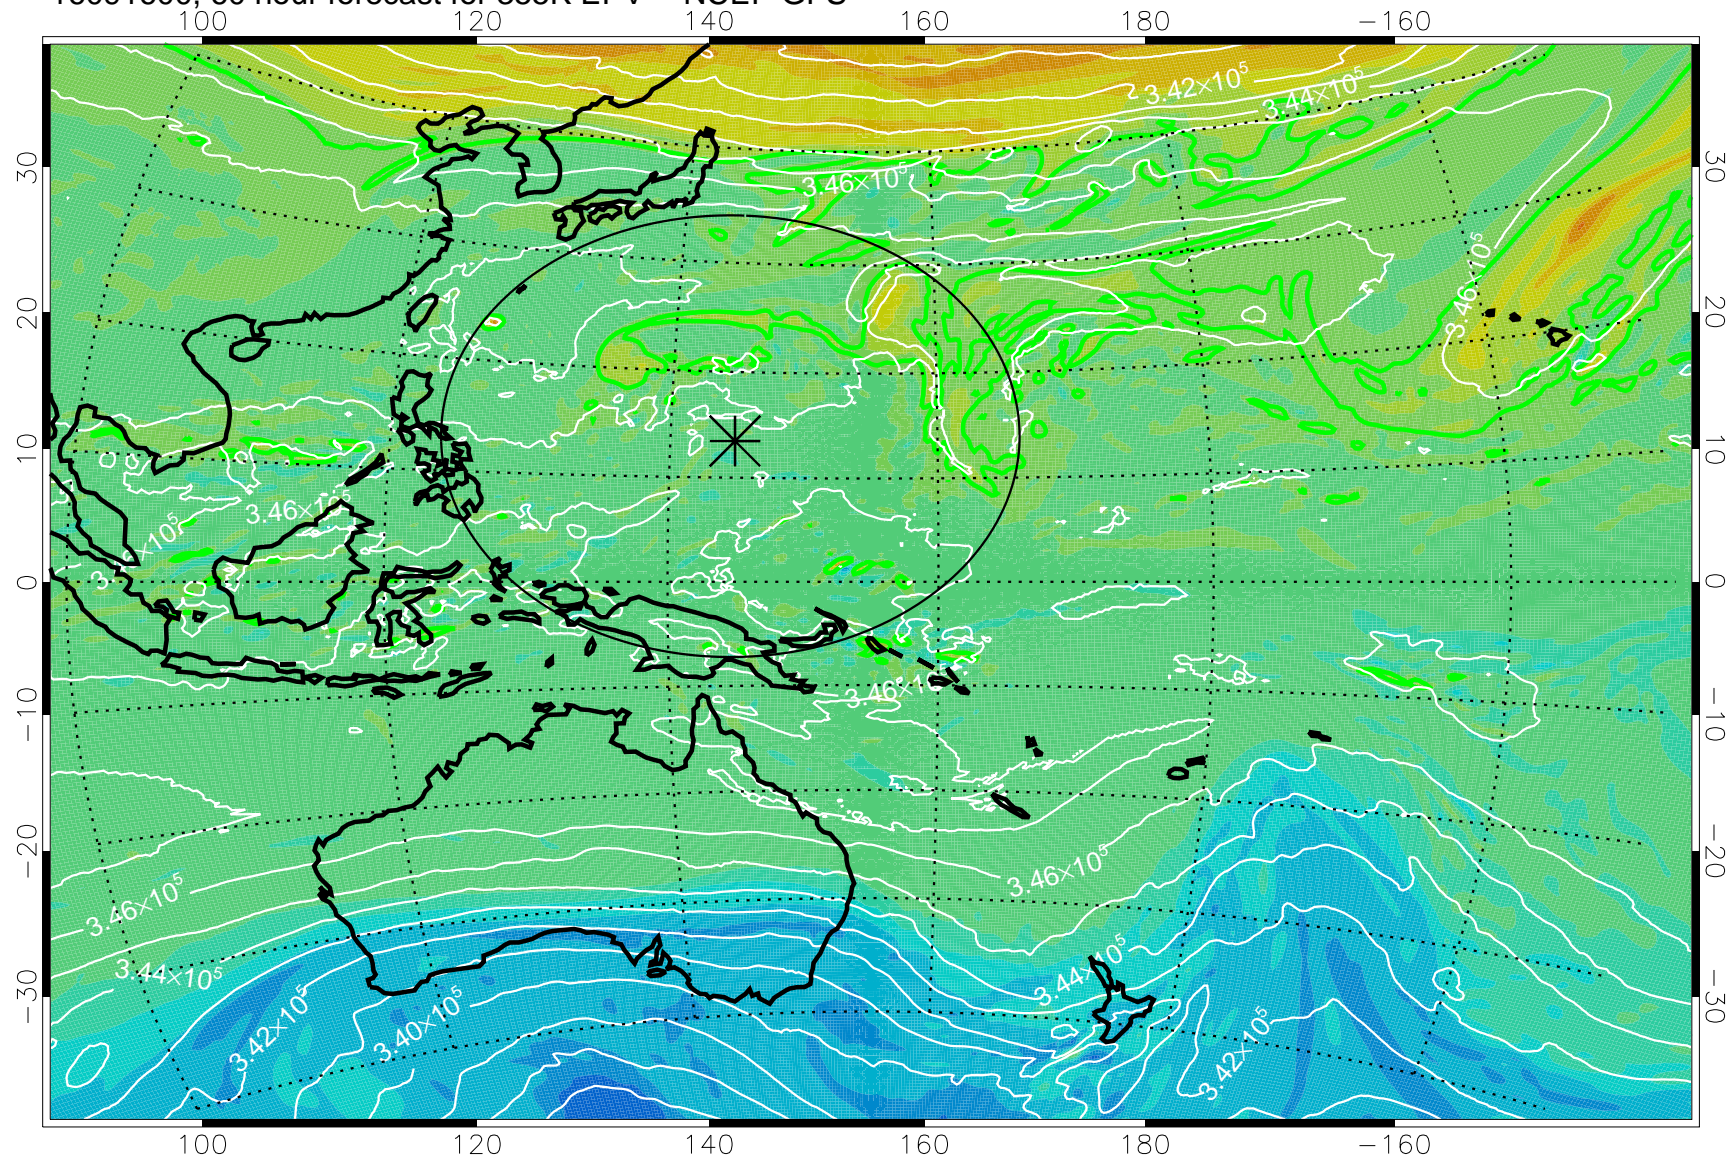

16091418, 30 hour forecast for 355K EPV -- NCEP GFS

355K Montgomery Streamfunction, white
EPV Tropopause (2 PVU) Position
Range ring of 2304 km

16091500, 36 hour forecast for 355K EPV -- NCEP GFS

355K Montgomery Streamfunction, white
EPV Tropopause (2 PVU) Position
Range ring of 2304 km

16091506, 42 hour forecast for 355K EPV -- NCEP GFS

355K Montgomery Streamfunction, white
EPV Tropopause (2 PVU) Position
Range ring of 2304 km

16091512, 48 hour forecast for 355K EPV -- NCEP GFS

355K Montgomery Streamfunction, white
EPV Tropopause (2 PVU) Position
Range ring of 2304 km

16091518, 54 hour forecast for 355K EPV -- NCEP GFS

355K Montgomery Streamfunction, white
EPV Tropopause (2 PVU) Position
Range ring of 2304 km

16091600, 60 hour forecast for 355K EPV -- NCEP GFS

355K Montgomery Streamfunction, white
EPV Tropopause (2 PVU) Position
Range ring of 2304 km

16091606, 66 hour forecast for 355K EPV -- NCEP GFS

355K Montgomery Streamfunction, white
EPV Tropopause (2 PVU) Position
Range ring of 2304 km

16091612, 72 hour forecast for 355K EPV -- NCEP GFS

355K Montgomery Streamfunction, white
EPV Tropopause (2 PVU) Position
Range ring of 2304 km