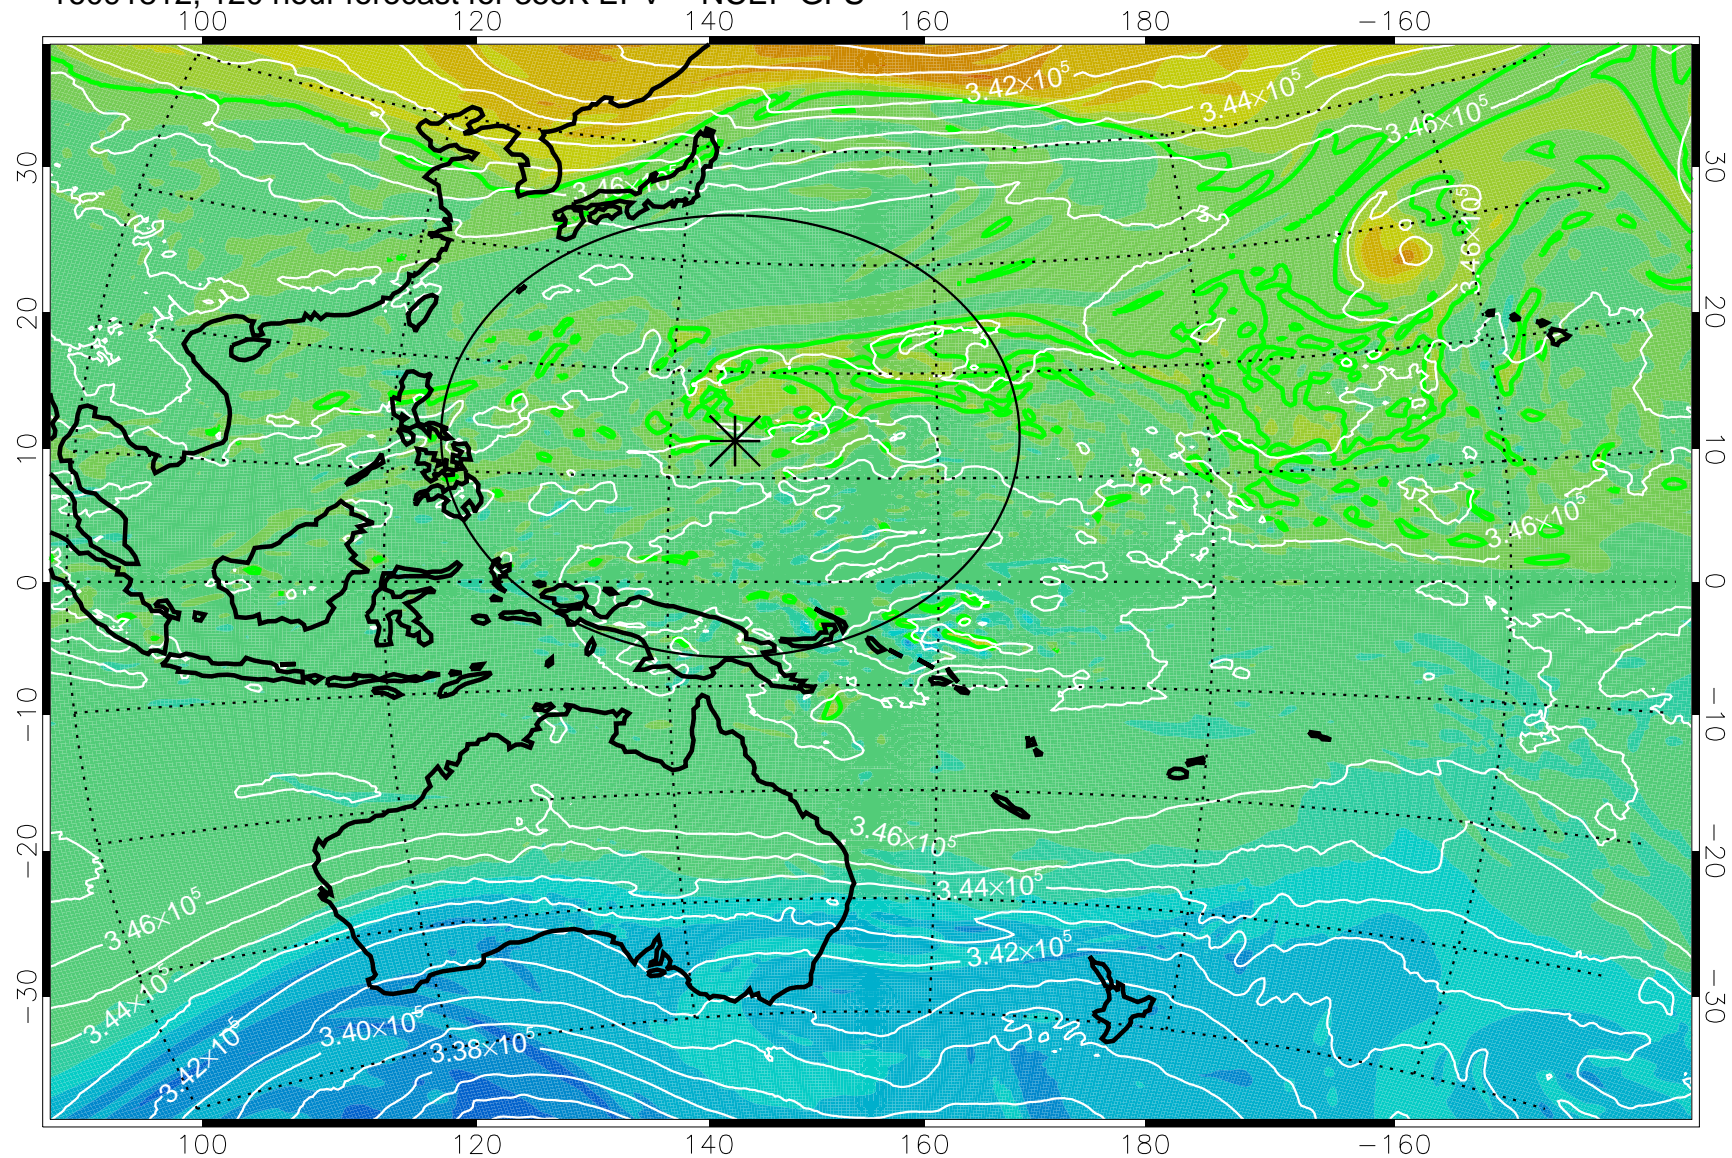

16091618, 78 hour forecast for 355K EPV -- NCEP GFS

355K Montgomery Streamfunction, white
EPV Tropopause (2 PVU) Position
Range ring of 2304 km

16091700, 84 hour forecast for 355K EPV -- NCEP GFS

355K Montgomery Streamfunction, white
EPV Tropopause (2 PVU) Position
Range ring of 2304 km

16091706, 90 hour forecast for 355K EPV -- NCEP GFS

355K Montgomery Streamfunction, white
EPV Tropopause (2 PVU) Position
Range ring of 2304 km

16091712, 96 hour forecast for 355K EPV -- NCEP GFS

355K Montgomery Streamfunction, white
EPV Tropopause (2 PVU) Position
Range ring of 2304 km

16091718, 102 hour forecast for 355K EPV -- NCEP GFS

355K Montgomery Streamfunction, white
EPV Tropopause (2 PVU) Position
Range ring of 2304 km

16091800, 108 hour forecast for 355K EPV -- NCEP GFS

355K Montgomery Streamfunction, white
EPV Tropopause (2 PVU) Position
Range ring of 2304 km

16091806, 114 hour forecast for 355K EPV -- NCEP GFS

355K Montgomery Streamfunction, white
EPV Tropopause (2 PVU) Position
Range ring of 2304 km

16091812, 120 hour forecast for 355K EPV -- NCEP GFS

355K Montgomery Streamfunction, white
EPV Tropopause (2 PVU) Position
Range ring of 2304 km