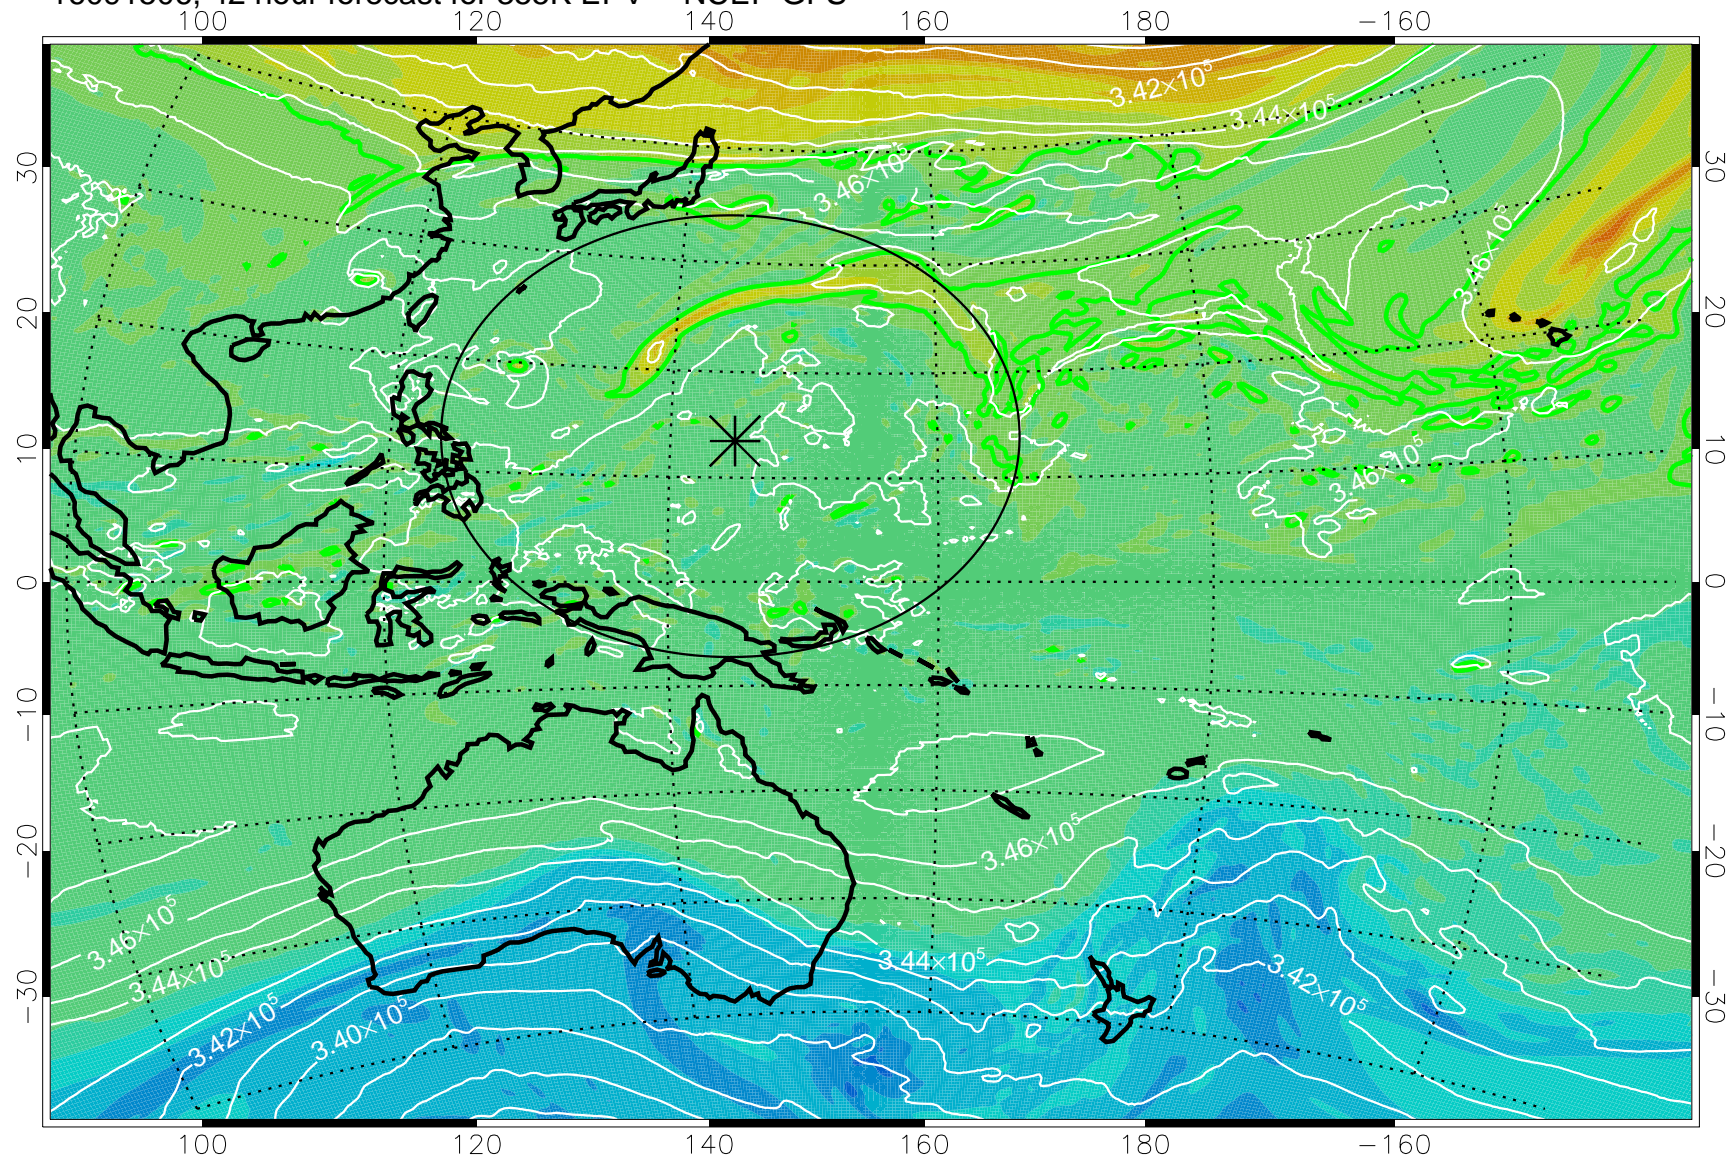

16091418, 30 hour forecast for 355K EPV -- NCEP GFS

355K Montgomery Streamfunction, white
EPV Tropopause (2 PVU) Position
Range ring of 2304 km

16091500, 36 hour forecast for 355K EPV -- NCEP GFS

355K Montgomery Streamfunction, white
EPV Tropopause (2 PVU) Position
Range ring of 2304 km

16091506, 42 hour forecast for 355K EPV -- NCEP GFS

355K Montgomery Streamfunction, white
EPV Tropopause (2 PVU) Position
Range ring of 2304 km

16091512, 48 hour forecast for 355K EPV -- NCEP GFS

355K Montgomery Streamfunction, white
EPV Tropopause (2 PVU) Position
Range ring of 2304 km

16091518, 54 hour forecast for 355K EPV -- NCEP GFS

355K Montgomery Streamfunction, white
EPV Tropopause (2 PVU) Position
Range ring of 2304 km

16091600, 60 hour forecast for 355K EPV -- NCEP GFS

355K Montgomery Streamfunction, white
EPV Tropopause (2 PVU) Position
Range ring of 2304 km

16091606, 66 hour forecast for 355K EPV -- NCEP GFS

355K Montgomery Streamfunction, white
EPV Tropopause (2 PVU) Position
Range ring of 2304 km

16091612, 72 hour forecast for 355K EPV -- NCEP GFS

355K Montgomery Streamfunction, white
EPV Tropopause (2 PVU) Position
Range ring of 2304 km