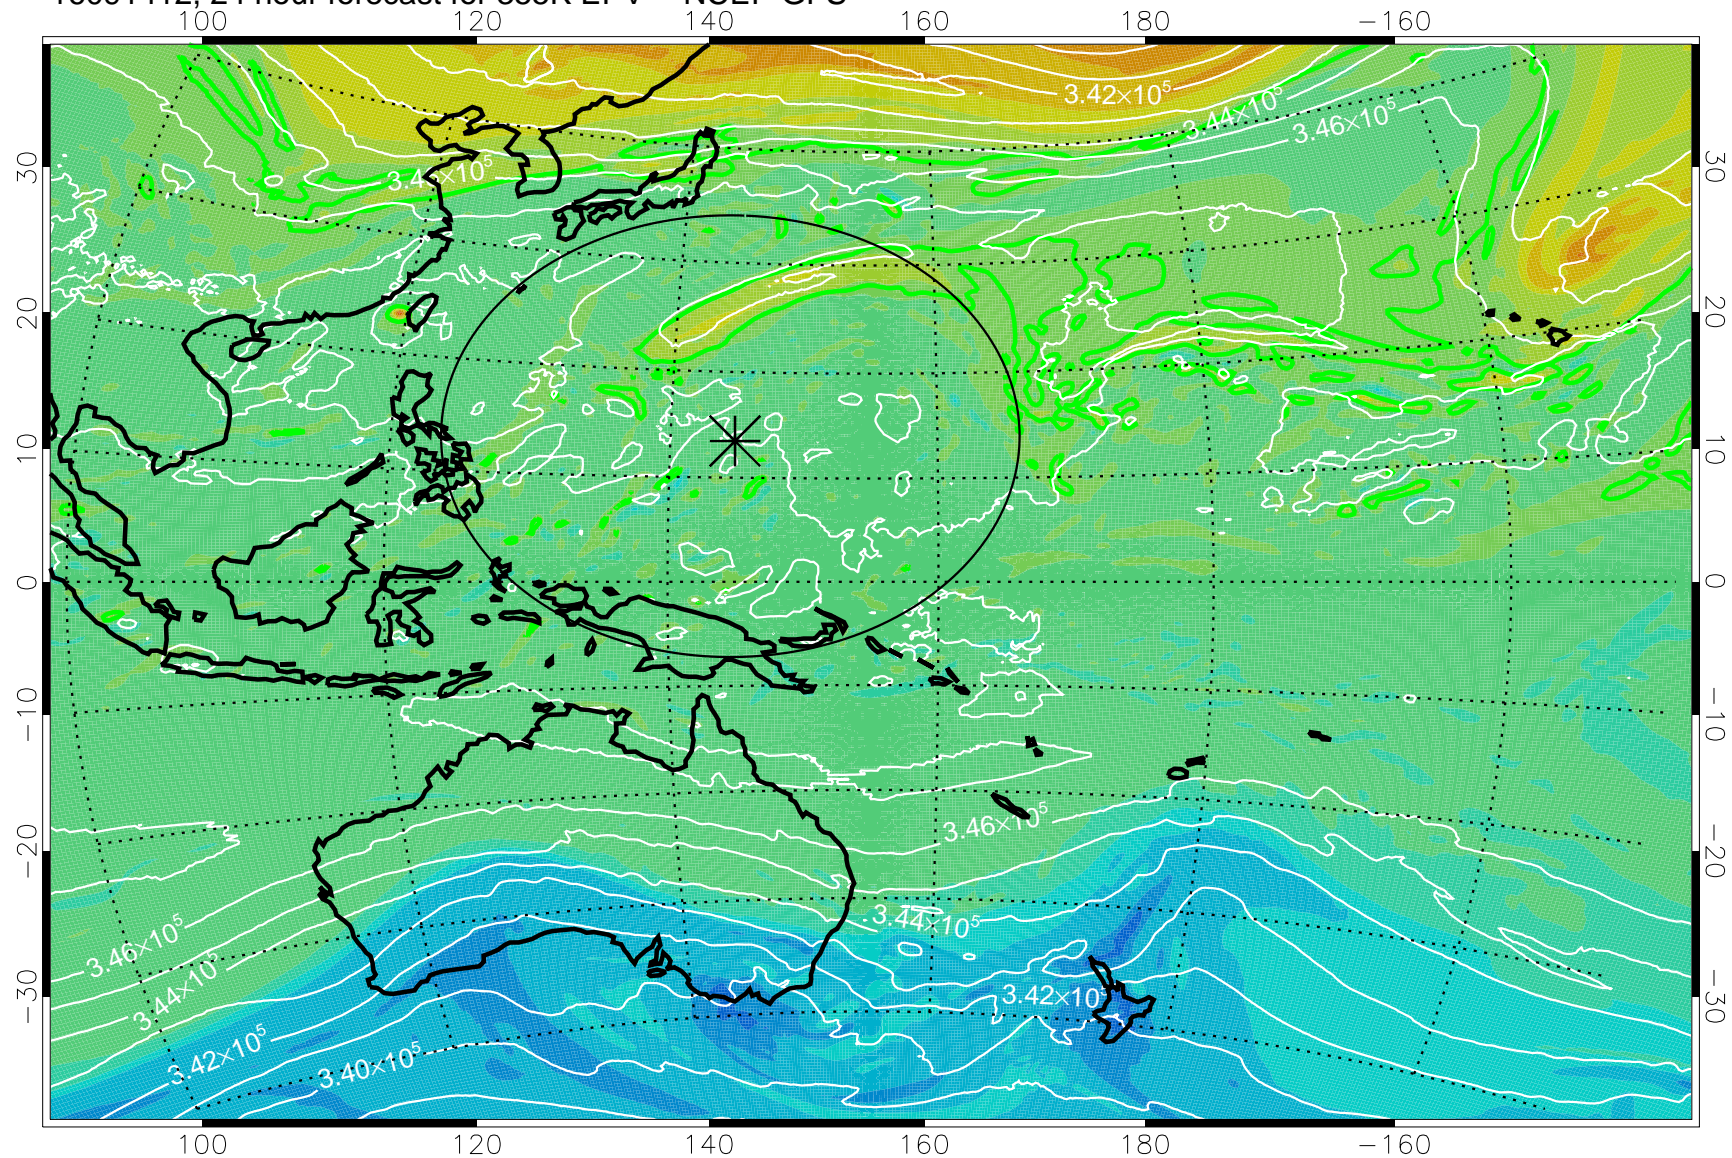

16091318, 6 hour forecast for 355K EPV -- NCEP GFS

355K Montgomery Streamfunction, white
EPV Tropopause (2 PVU) Position
Range ring of 2304 km

16091400, 12 hour forecast for 355K EPV -- NCEP GFS

355K Montgomery Streamfunction, white
EPV Tropopause (2 PVU) Position
Range ring of 2304 km

16091406, 18 hour forecast for 355K EPV -- NCEP GFS

355K Montgomery Streamfunction, white
EPV Tropopause (2 PVU) Position
Range ring of 2304 km

16091412, 24 hour forecast for 355K EPV -- NCEP GFS

355K Montgomery Streamfunction, white
EPV Tropopause (2 PVU) Position
Range ring of 2304 km

16091418, 30 hour forecast for 355K EPV -- NCEP GFS

355K Montgomery Streamfunction, white
EPV Tropopause (2 PVU) Position
Range ring of 2304 km

16091500, 36 hour forecast for 355K EPV -- NCEP GFS

355K Montgomery Streamfunction, white
EPV Tropopause (2 PVU) Position
Range ring of 2304 km

16091606, 66 hour forecast for 355K EPV -- NCEP GFS

355K Montgomery Streamfunction, white
EPV Tropopause (2 PVU) Position
Range ring of 2304 km

16091612, 72 hour forecast for 355K EPV -- NCEP GFS

355K Montgomery Streamfunction, white
EPV Tropopause (2 PVU) Position
Range ring of 2304 km