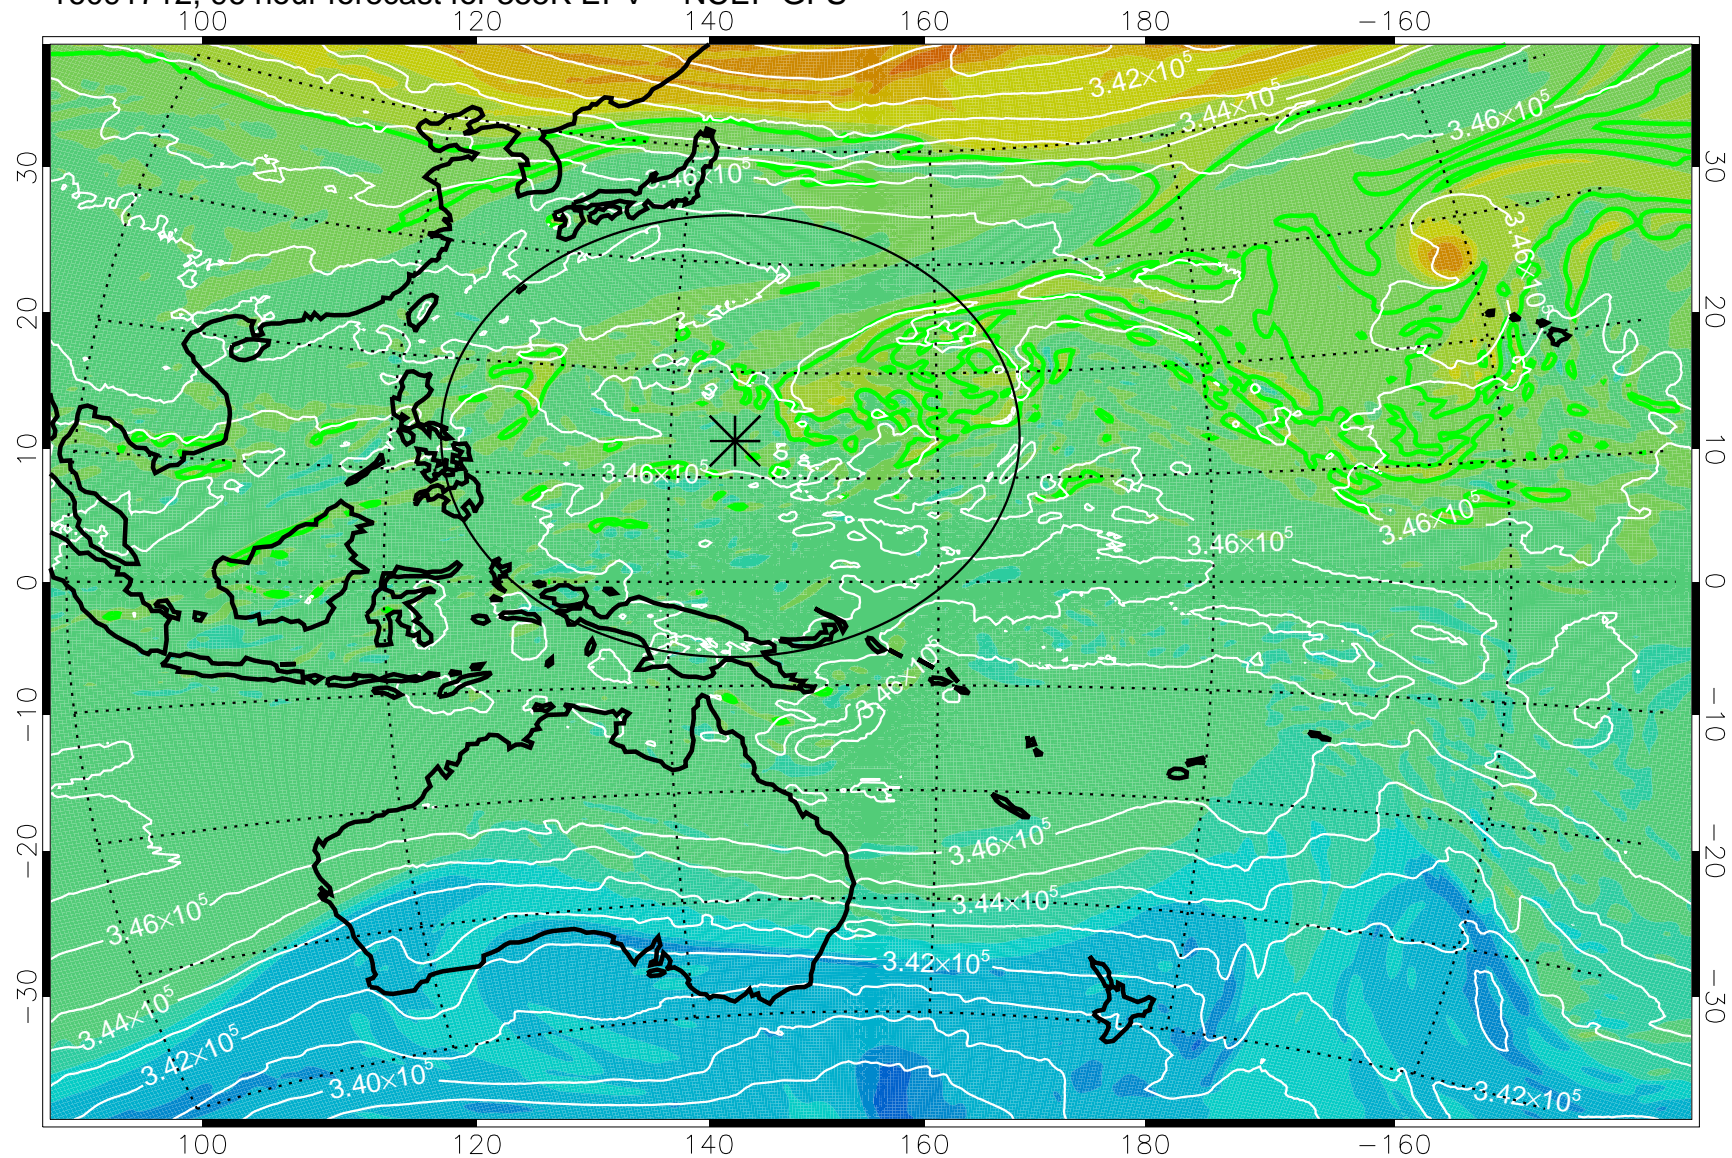

16091606, 66 hour forecast for 355K EPV -- NCEP GFS

355K Montgomery Streamfunction, white
EPV Tropopause (2 PVU) Position
Range ring of 2304 km

16091612, 72 hour forecast for 355K EPV -- NCEP GFS

355K Montgomery Streamfunction, white
EPV Tropopause (2 PVU) Position
Range ring of 2304 km

16091618, 78 hour forecast for 355K EPV -- NCEP GFS

355K Montgomery Streamfunction, white
EPV Tropopause (2 PVU) Position
Range ring of 2304 km

16091700, 84 hour forecast for 355K EPV -- NCEP GFS

355K Montgomery Streamfunction, white
EPV Tropopause (2 PVU) Position
Range ring of 2304 km

16091706, 90 hour forecast for 355K EPV -- NCEP GFS

355K Montgomery Streamfunction, white
EPV Tropopause (2 PVU) Position
Range ring of 2304 km

16091712, 96 hour forecast for 355K EPV -- NCEP GFS

355K Montgomery Streamfunction, white
EPV Tropopause (2 PVU) Position
Range ring of 2304 km

16091718, 102 hour forecast for 355K EPV -- NCEP GFS

355K Montgomery Streamfunction, white
EPV Tropopause (2 PVU) Position
Range ring of 2304 km

16091800, 108 hour forecast for 355K EPV -- NCEP GFS

355K Montgomery Streamfunction, white
EPV Tropopause (2 PVU) Position
Range ring of 2304 km