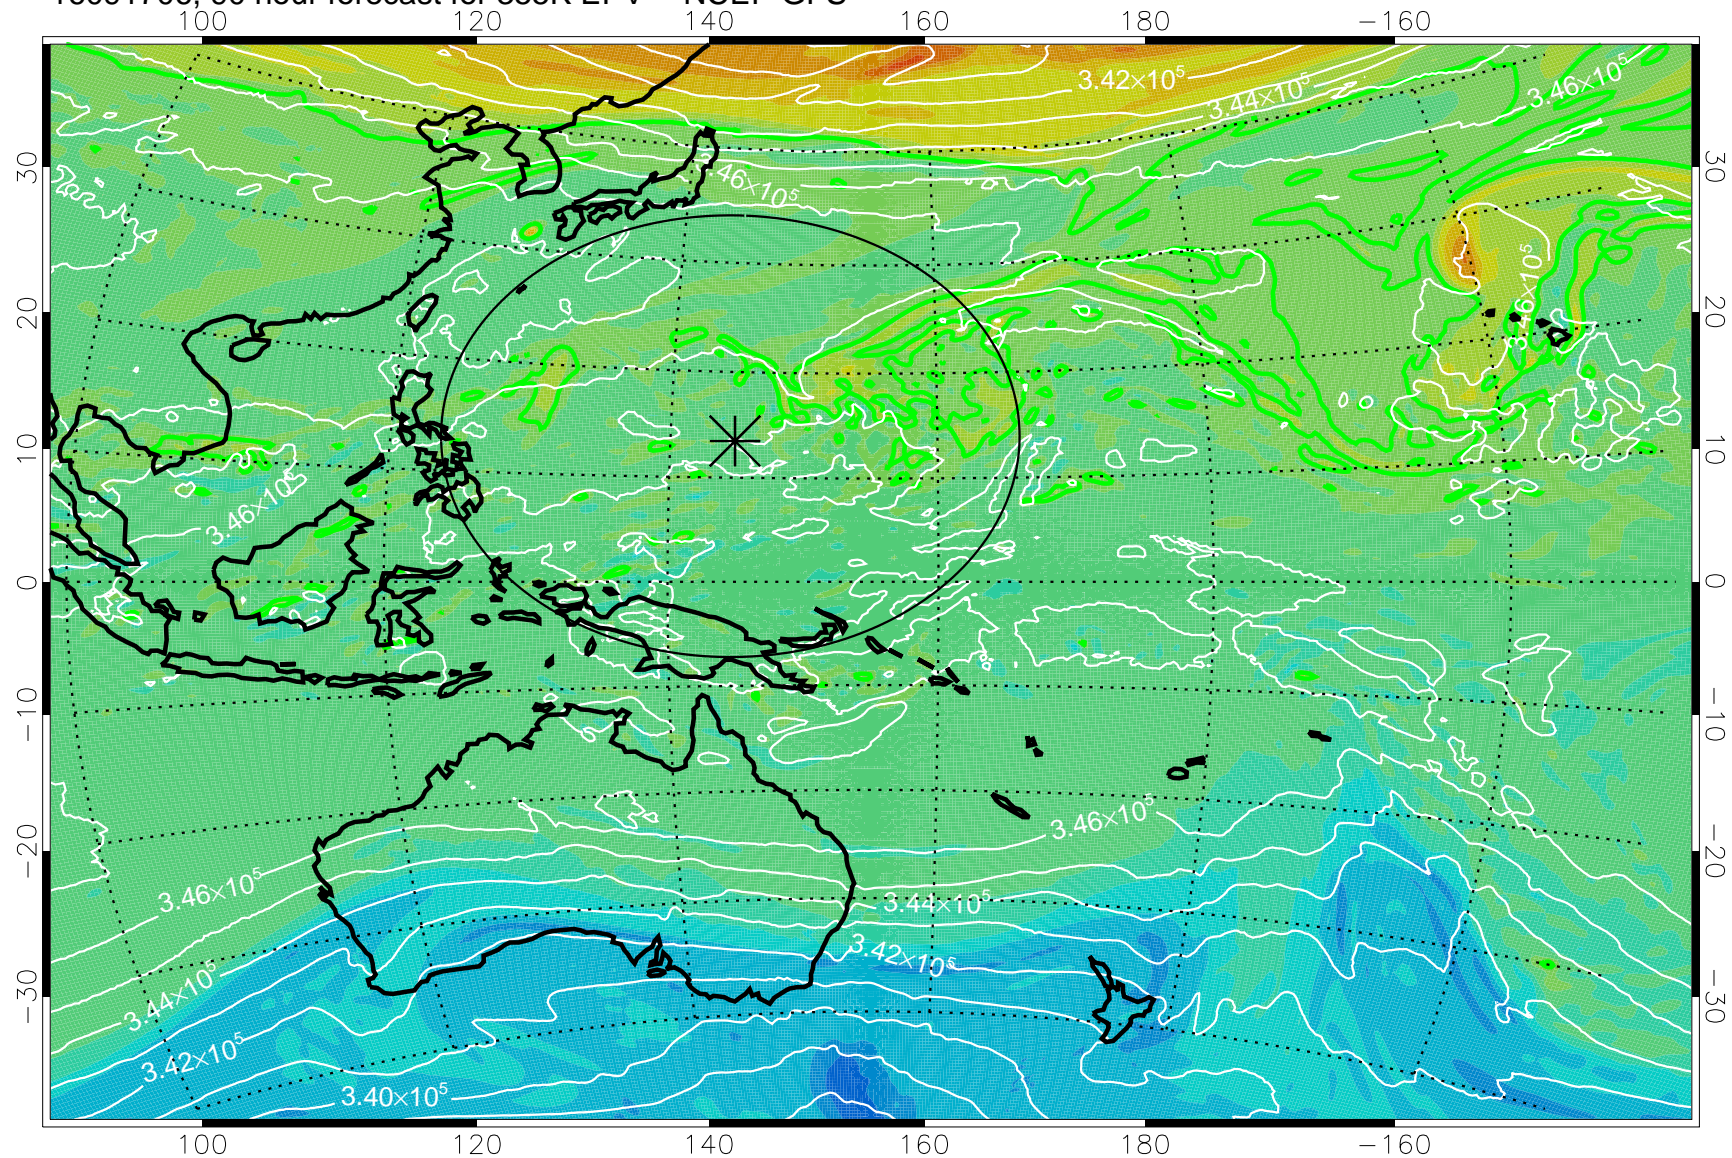

16091606, 66 hour forecast for 355K EPV -- NCEP GFS

355K Montgomery Streamfunction, white
EPV Tropopause (2 PVU) Position
Range ring of 2304 km

16091612, 72 hour forecast for 355K EPV -- NCEP GFS

355K Montgomery Streamfunction, white
EPV Tropopause (2 PVU) Position
Range ring of 2304 km

16091618, 78 hour forecast for 355K EPV -- NCEP GFS

355K Montgomery Streamfunction, white
EPV Tropopause (2 PVU) Position
Range ring of 2304 km

16091700, 84 hour forecast for 355K EPV -- NCEP GFS

355K Montgomery Streamfunction, white
EPV Tropopause (2 PVU) Position
Range ring of 2304 km

16091706, 90 hour forecast for 355K EPV -- NCEP GFS

355K Montgomery Streamfunction, white
EPV Tropopause (2 PVU) Position
Range ring of 2304 km

16091712, 96 hour forecast for 355K EPV -- NCEP GFS

355K Montgomery Streamfunction, white
EPV Tropopause (2 PVU) Position
Range ring of 2304 km

16091718, 102 hour forecast for 355K EPV -- NCEP GFS

355K Montgomery Streamfunction, white
EPV Tropopause (2 PVU) Position
Range ring of 2304 km

16091800, 108 hour forecast for 355K EPV -- NCEP GFS

355K Montgomery Streamfunction, white
EPV Tropopause (2 PVU) Position
Range ring of 2304 km