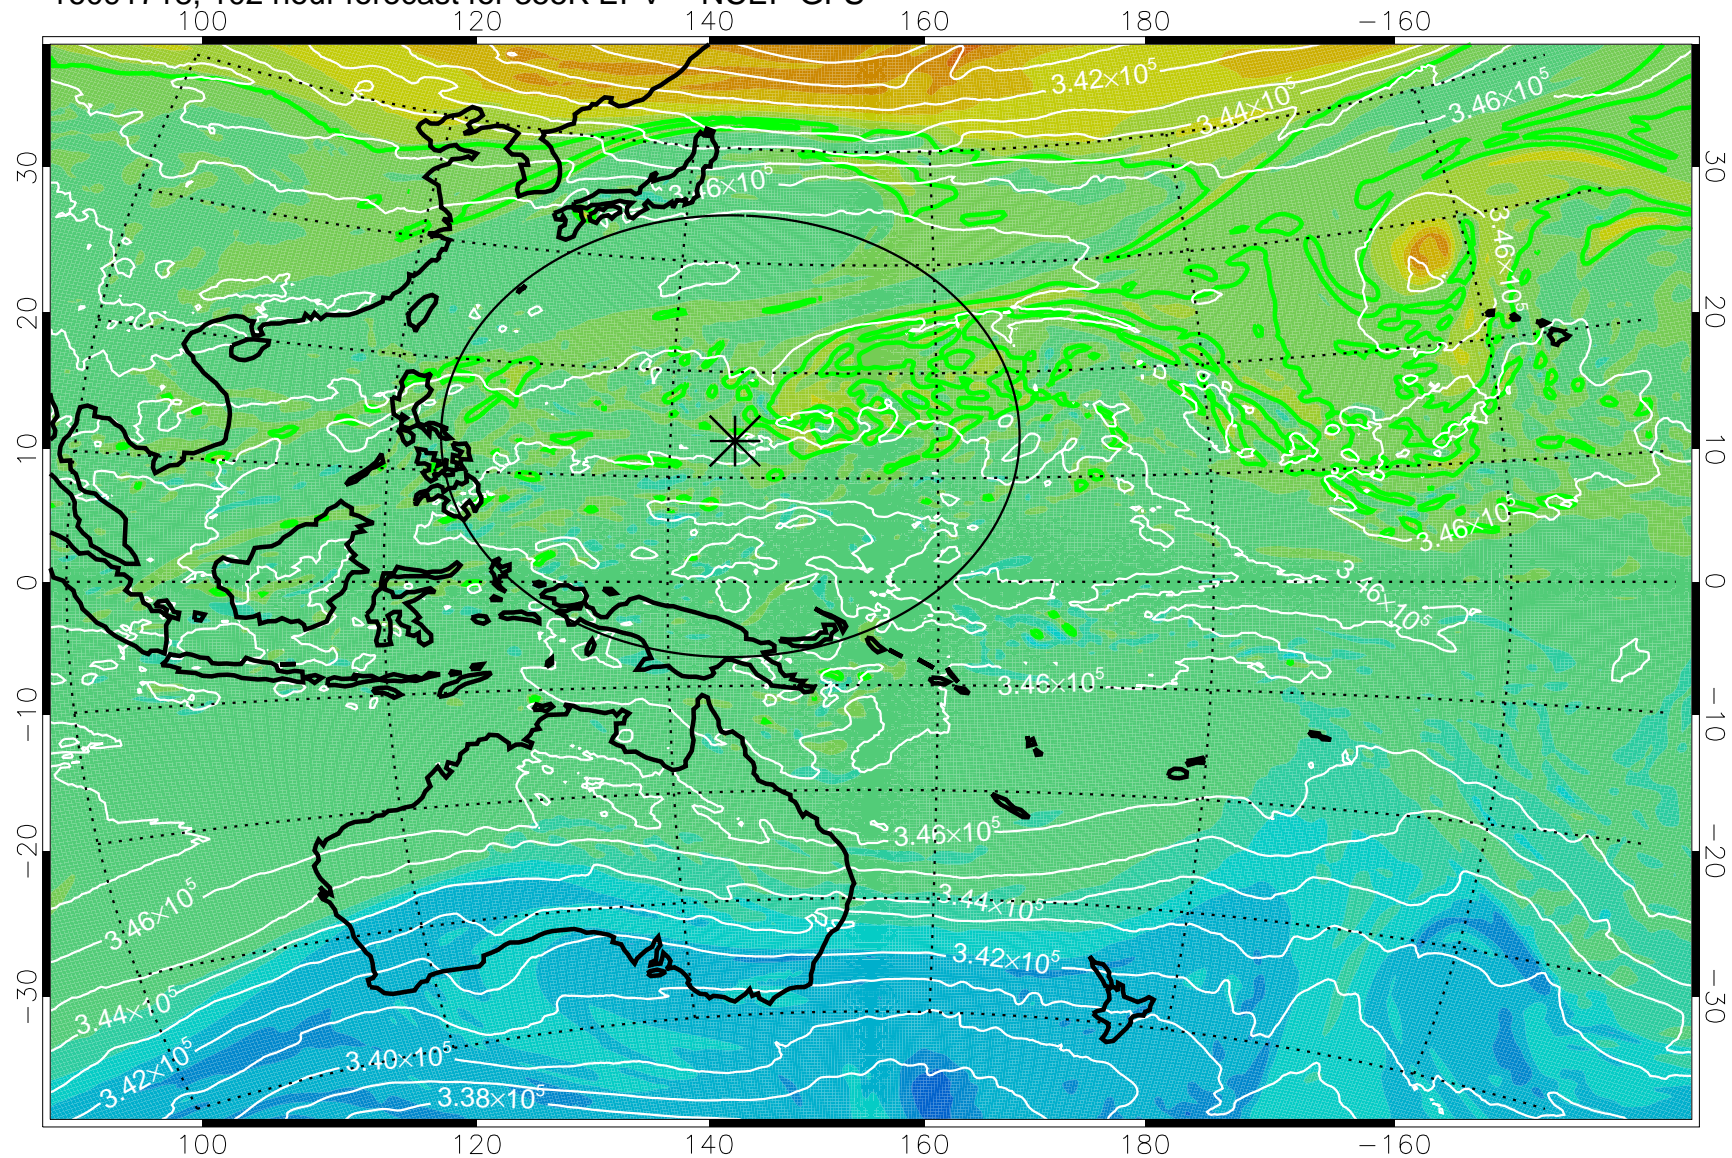

16091618, 78 hour forecast for 355K EPV -- NCEP GFS

355K Montgomery Streamfunction, white
EPV Tropopause (2 PVU) Position
Range ring of 2304 km

16091700, 84 hour forecast for 355K EPV -- NCEP GFS

355K Montgomery Streamfunction, white
EPV Tropopause (2 PVU) Position
Range ring of 2304 km

16091706, 90 hour forecast for 355K EPV -- NCEP GFS

355K Montgomery Streamfunction, white
EPV Tropopause (2 PVU) Position
Range ring of 2304 km

16091712, 96 hour forecast for 355K EPV -- NCEP GFS

355K Montgomery Streamfunction, white
EPV Tropopause (2 PVU) Position
Range ring of 2304 km

16091718, 102 hour forecast for 355K EPV -- NCEP GFS

355K Montgomery Streamfunction, white
EPV Tropopause (2 PVU) Position
Range ring of 2304 km

16091800, 108 hour forecast for 355K EPV -- NCEP GFS

355K Montgomery Streamfunction, white
EPV Tropopause (2 PVU) Position
Range ring of 2304 km

16091806, 114 hour forecast for 355K EPV -- NCEP GFS

355K Montgomery Streamfunction, white
EPV Tropopause (2 PVU) Position
Range ring of 2304 km

16091812, 120 hour forecast for 355K EPV -- NCEP GFS

355K Montgomery Streamfunction, white
EPV Tropopause (2 PVU) Position
Range ring of 2304 km