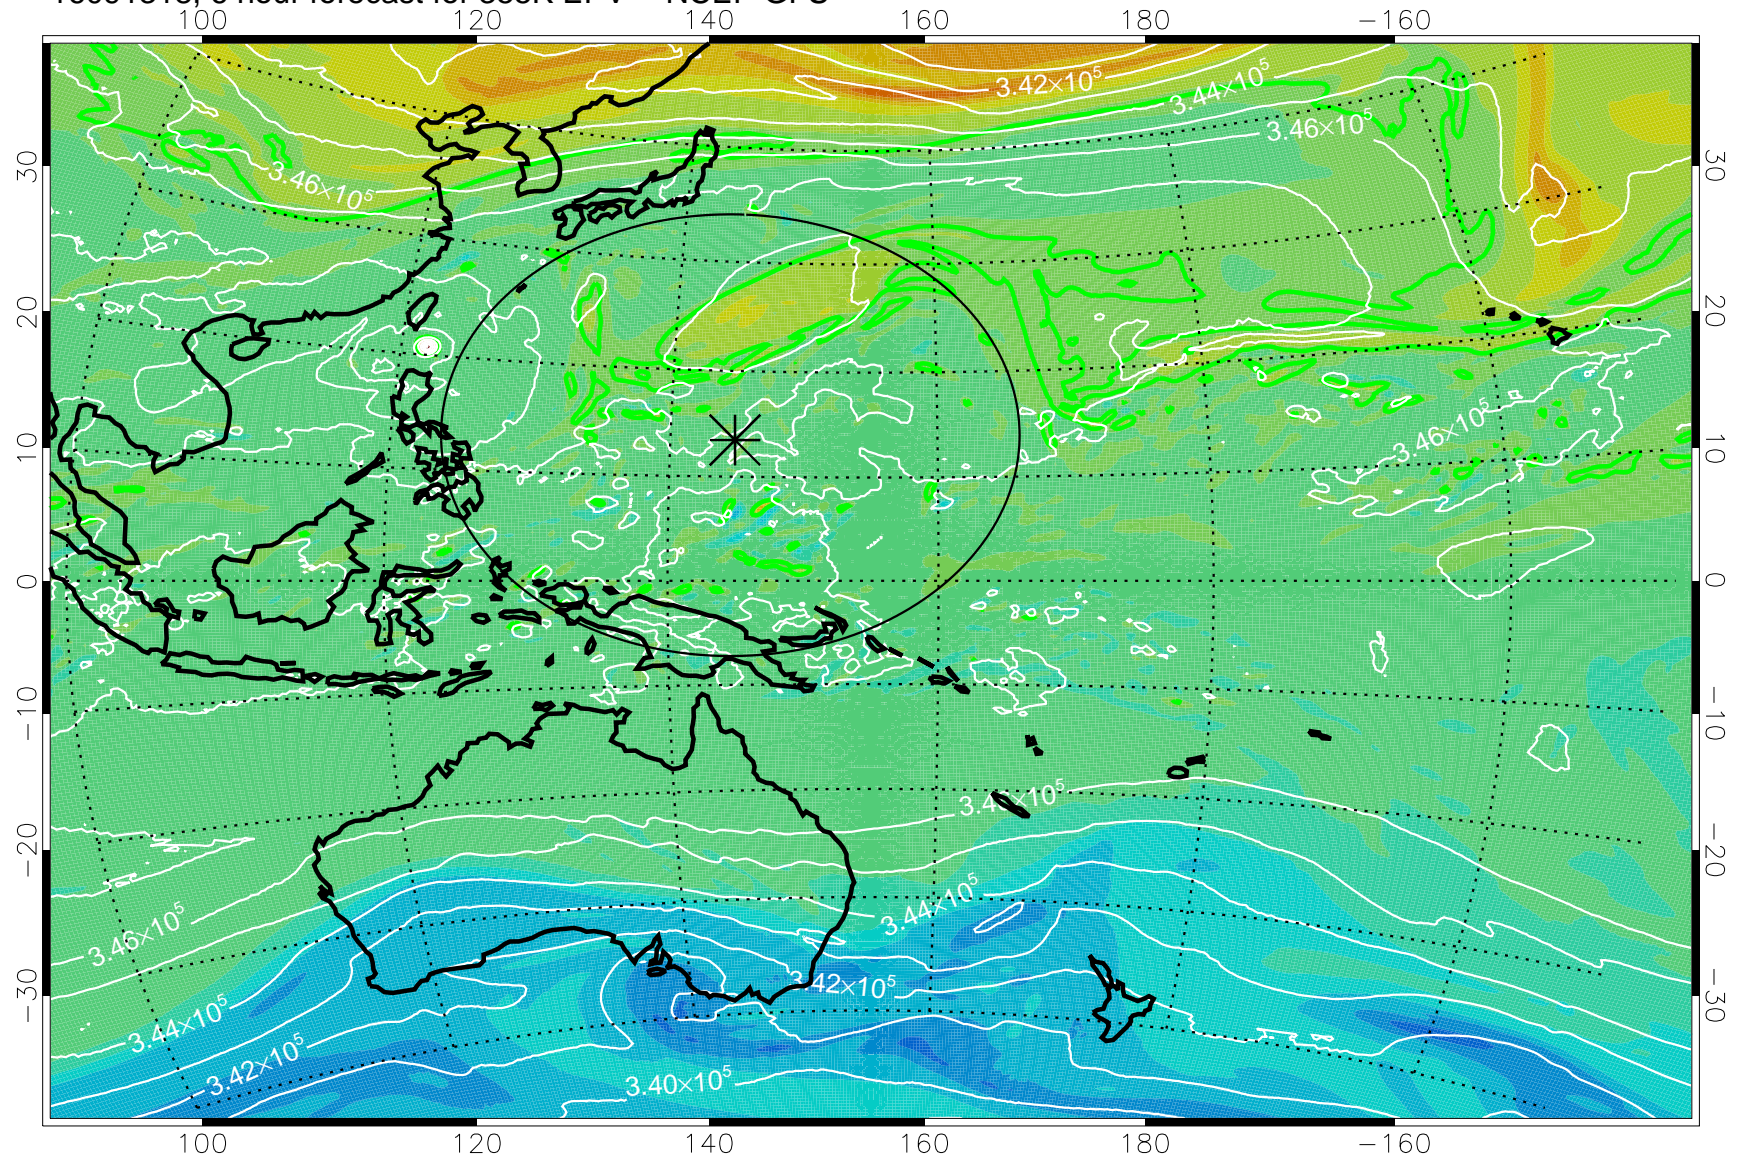

16091318, 6 hour forecast for 355K EPV -- NCEP GFS

355K Montgomery Streamfunction, white
EPV Tropopause (2 PVU) Position
Range ring of 2304 km

16091400, 12 hour forecast for 355K EPV -- NCEP GFS

355K Montgomery Streamfunction, white
EPV Tropopause (2 PVU) Position
Range ring of 2304 km

16091406, 18 hour forecast for 355K EPV -- NCEP GFS

355K Montgomery Streamfunction, white
EPV Tropopause (2 PVU) Position
Range ring of 2304 km

16091412, 24 hour forecast for 355K EPV -- NCEP GFS

355K Montgomery Streamfunction, white
EPV Tropopause (2 PVU) Position
Range ring of 2304 km

16091418, 30 hour forecast for 355K EPV -- NCEP GFS

355K Montgomery Streamfunction, white
EPV Tropopause (2 PVU) Position
Range ring of 2304 km

16091500, 36 hour forecast for 355K EPV -- NCEP GFS

355K Montgomery Streamfunction, white
EPV Tropopause (2 PVU) Position
Range ring of 2304 km

16091606, 66 hour forecast for 355K EPV -- NCEP GFS

355K Montgomery Streamfunction, white
EPV Tropopause (2 PVU) Position
Range ring of 2304 km

16091612, 72 hour forecast for 355K EPV -- NCEP GFS

355K Montgomery Streamfunction, white
EPV Tropopause (2 PVU) Position
Range ring of 2304 km