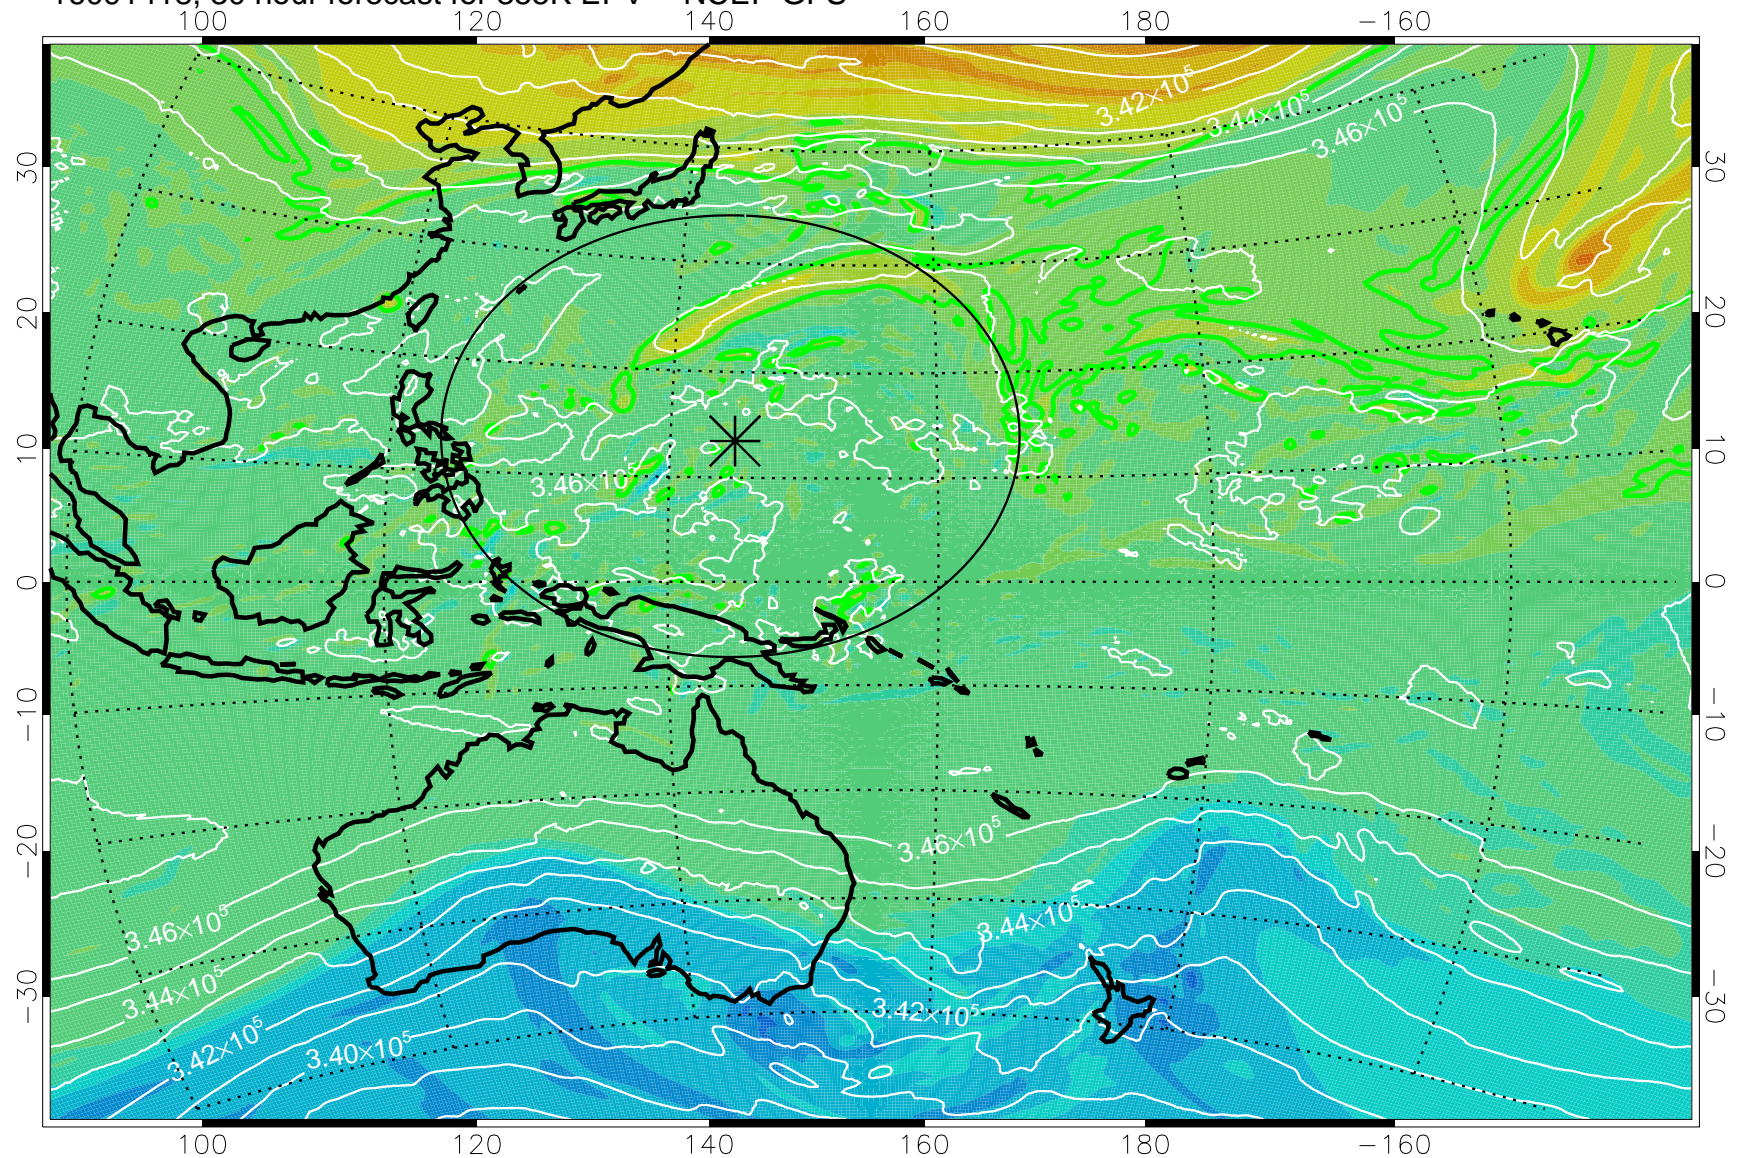

16091406, 18 hour forecast for 355K EPV -- NCEP GFS

355K Montgomery Streamfunction, white
EPV Tropopause (2 PVU) Position
Range ring of 2304 km

16091412, 24 hour forecast for 355K EPV -- NCEP GFS

355K Montgomery Streamfunction, white
EPV Tropopause (2 PVU) Position
Range ring of 2304 km

16091418, 30 hour forecast for 355K EPV -- NCEP GFS

355K Montgomery Streamfunction, white
EPV Tropopause (2 PVU) Position
Range ring of 2304 km

16091500, 36 hour forecast for 355K EPV -- NCEP GFS

355K Montgomery Streamfunction, white
EPV Tropopause (2 PVU) Position
Range ring of 2304 km

16091506, 42 hour forecast for 355K EPV -- NCEP GFS

355K Montgomery Streamfunction, white
EPV Tropopause (2 PVU) Position
Range ring of 2304 km

16091512, 48 hour forecast for 355K EPV -- NCEP GFS

355K Montgomery Streamfunction, white
EPV Tropopause (2 PVU) Position
Range ring of 2304 km

16091518, 54 hour forecast for 355K EPV -- NCEP GFS

355K Montgomery Streamfunction, white
EPV Tropopause (2 PVU) Position
Range ring of 2304 km

16091600, 60 hour forecast for 355K EPV -- NCEP GFS

355K Montgomery Streamfunction, white
EPV Tropopause (2 PVU) Position
Range ring of 2304 km