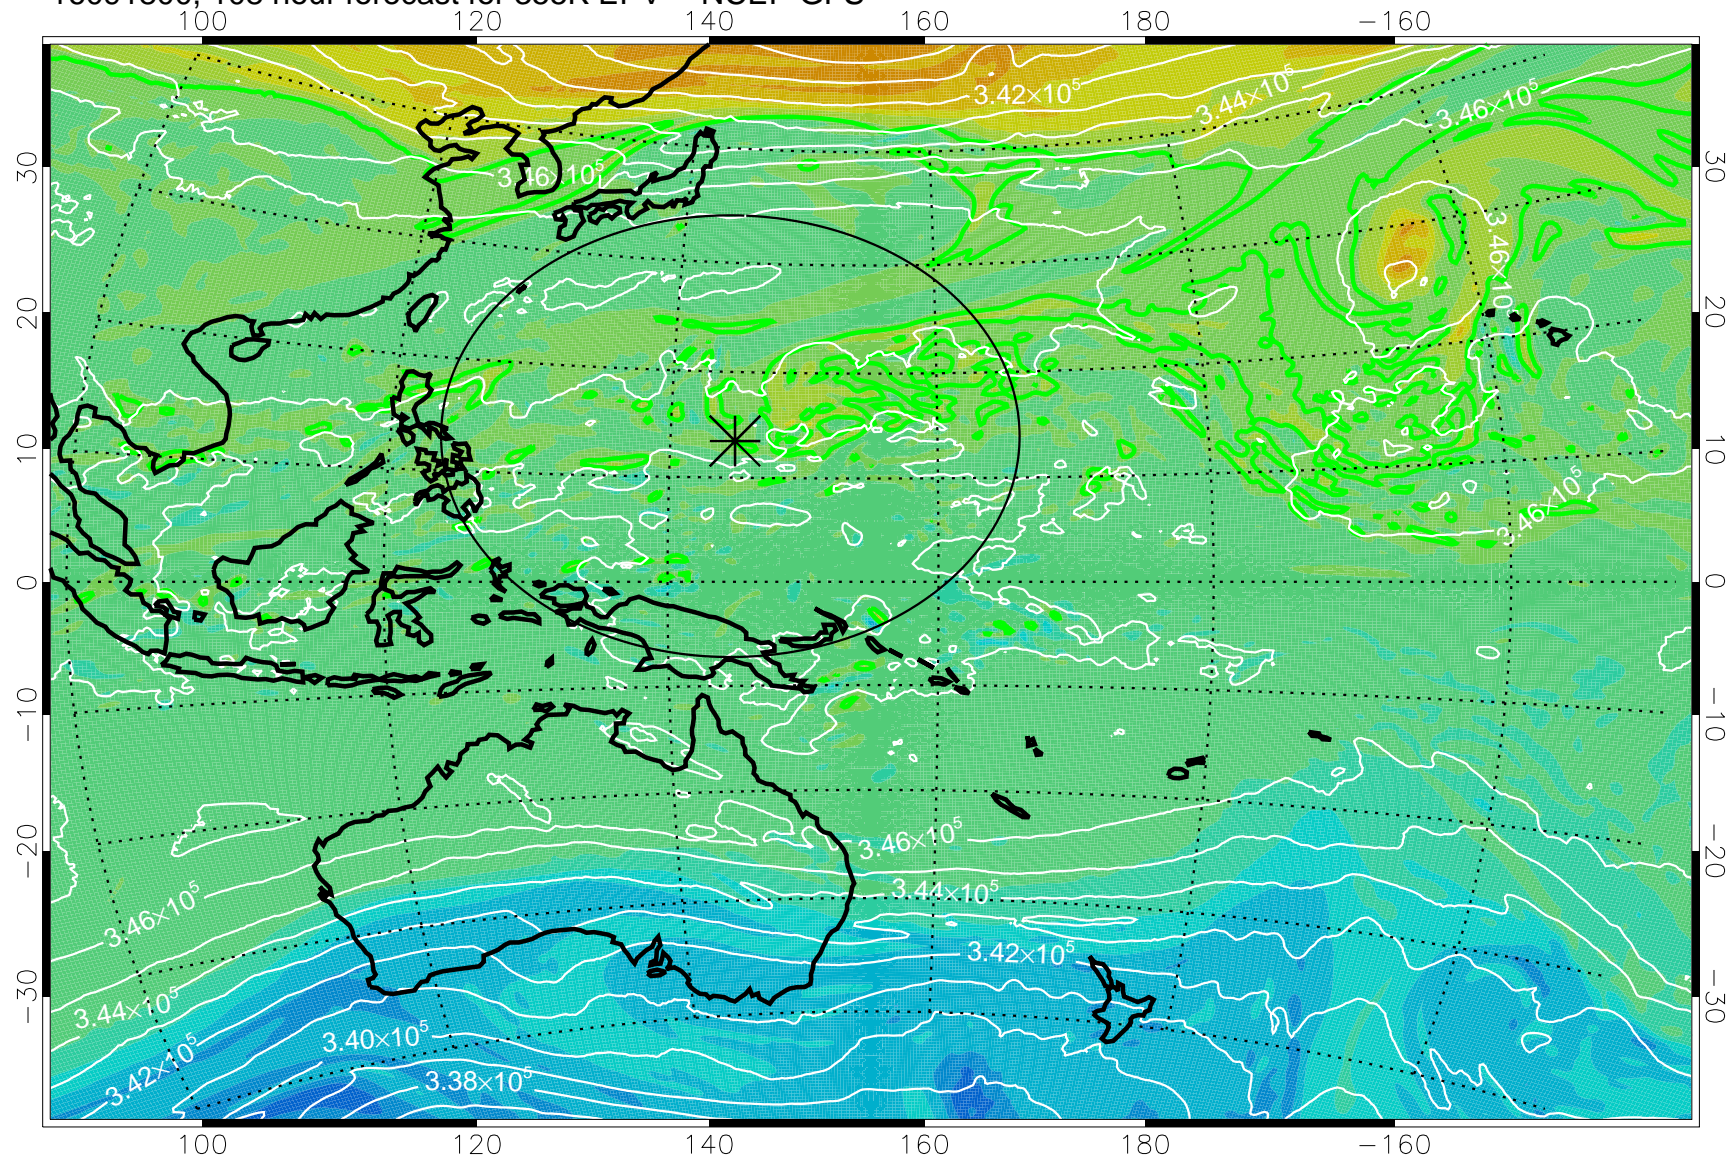

16091618, 78 hour forecast for 355K EPV -- NCEP GFS

355K Montgomery Streamfunction, white
EPV Tropopause (2 PVU) Position
Range ring of 2304 km

16091700, 84 hour forecast for 355K EPV -- NCEP GFS

355K Montgomery Streamfunction, white
EPV Tropopause (2 PVU) Position
Range ring of 2304 km

16091706, 90 hour forecast for 355K EPV -- NCEP GFS

355K Montgomery Streamfunction, white
EPV Tropopause (2 PVU) Position
Range ring of 2304 km

16091712, 96 hour forecast for 355K EPV -- NCEP GFS

355K Montgomery Streamfunction, white
EPV Tropopause (2 PVU) Position
Range ring of 2304 km

16091718, 102 hour forecast for 355K EPV -- NCEP GFS

355K Montgomery Streamfunction, white
EPV Tropopause (2 PVU) Position
Range ring of 2304 km

16091800, 108 hour forecast for 355K EPV -- NCEP GFS

355K Montgomery Streamfunction, white
EPV Tropopause (2 PVU) Position
Range ring of 2304 km

16091806, 114 hour forecast for 355K EPV -- NCEP GFS

355K Montgomery Streamfunction, white
EPV Tropopause (2 PVU) Position
Range ring of 2304 km

16091812, 120 hour forecast for 355K EPV -- NCEP GFS

355K Montgomery Streamfunction, white
EPV Tropopause (2 PVU) Position
Range ring of 2304 km