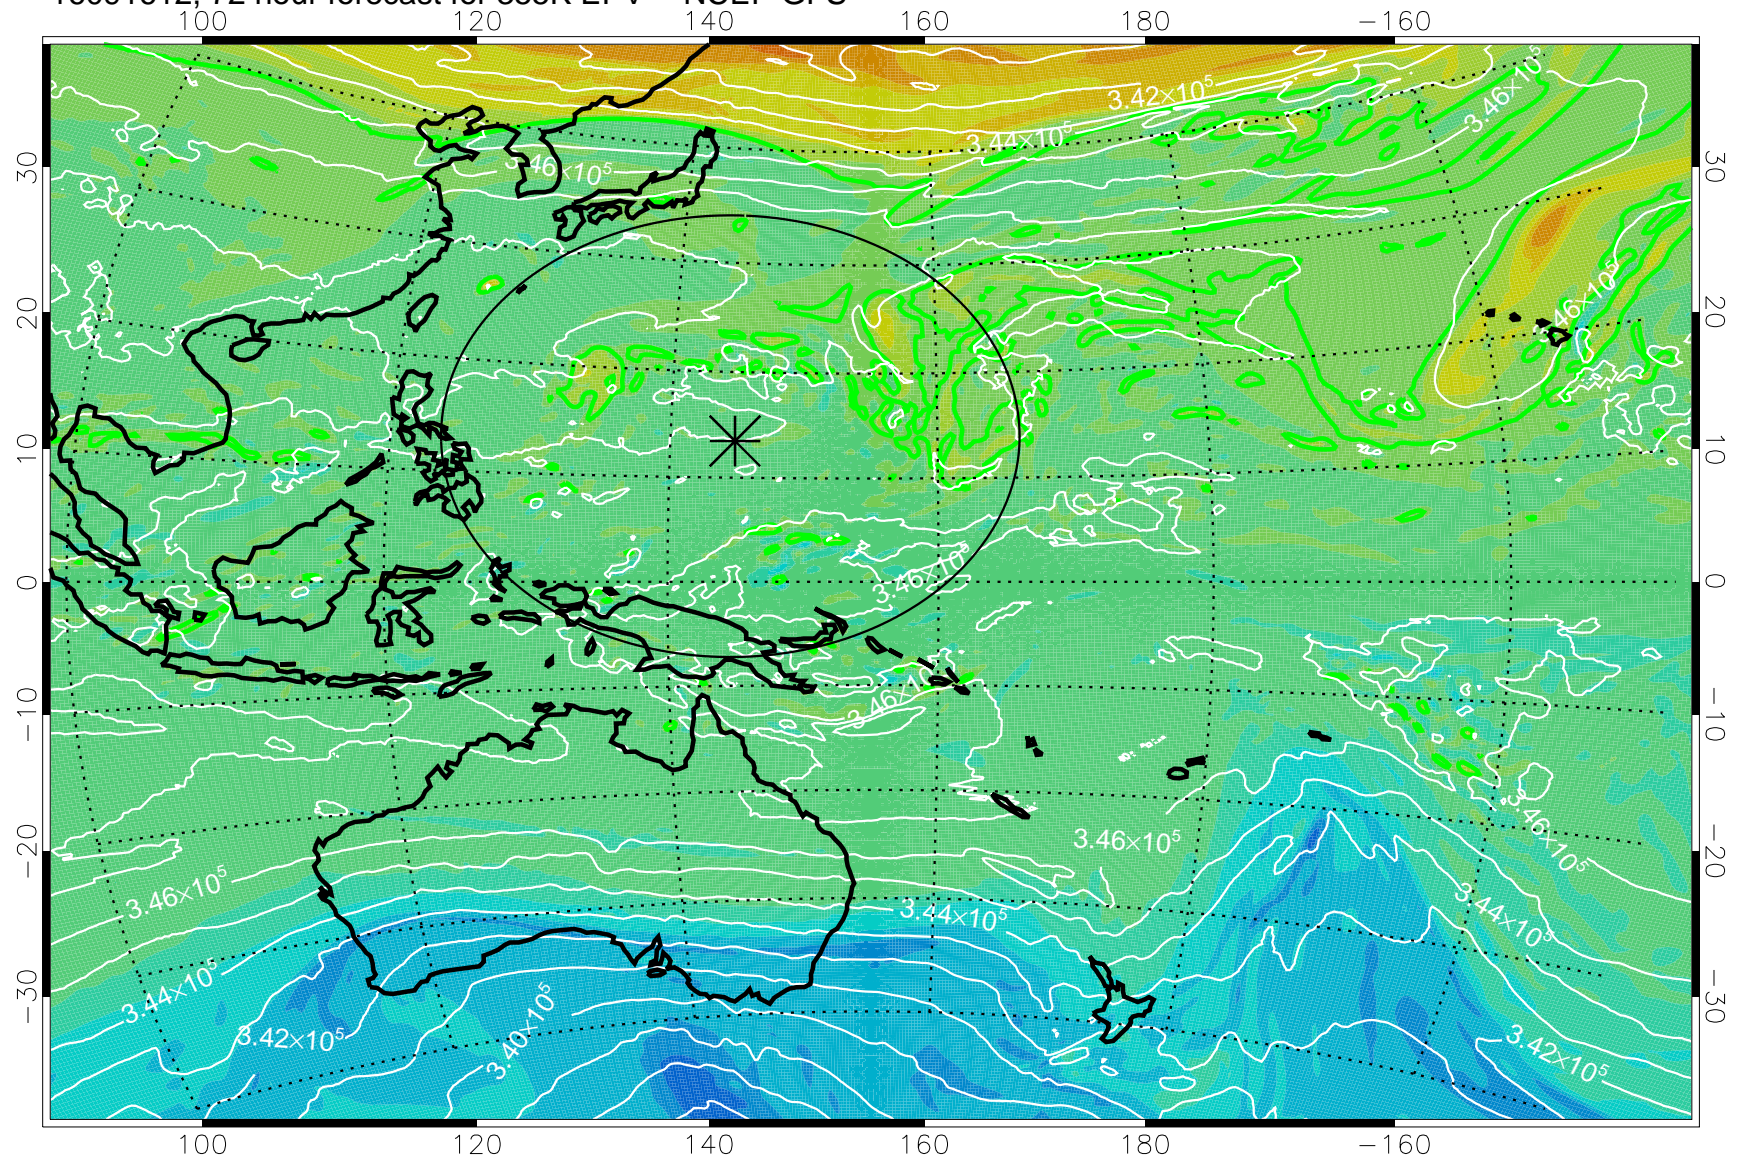

16091506, 42 hour forecast for 355K EPV -- NCEP GFS

355K Montgomery Streamfunction, white
EPV Tropopause (2 PVU) Position
Range ring of 2304 km

16091512, 48 hour forecast for 355K EPV -- NCEP GFS

355K Montgomery Streamfunction, white
EPV Tropopause (2 PVU) Position
Range ring of 2304 km

16091518, 54 hour forecast for 355K EPV -- NCEP GFS

355K Montgomery Streamfunction, white
EPV Tropopause (2 PVU) Position
Range ring of 2304 km

16091600, 60 hour forecast for 355K EPV -- NCEP GFS

355K Montgomery Streamfunction, white
EPV Tropopause (2 PVU) Position
Range ring of 2304 km

16091606, 66 hour forecast for 355K EPV -- NCEP GFS

355K Montgomery Streamfunction, white
EPV Tropopause (2 PVU) Position
Range ring of 2304 km

16091612, 72 hour forecast for 355K EPV -- NCEP GFS

355K Montgomery Streamfunction, white
EPV Tropopause (2 PVU) Position
Range ring of 2304 km

16091618, 78 hour forecast for 355K EPV -- NCEP GFS

355K Montgomery Streamfunction, white
EPV Tropopause (2 PVU) Position
Range ring of 2304 km

16091700, 84 hour forecast for 355K EPV -- NCEP GFS

355K Montgomery Streamfunction, white
EPV Tropopause (2 PVU) Position
Range ring of 2304 km