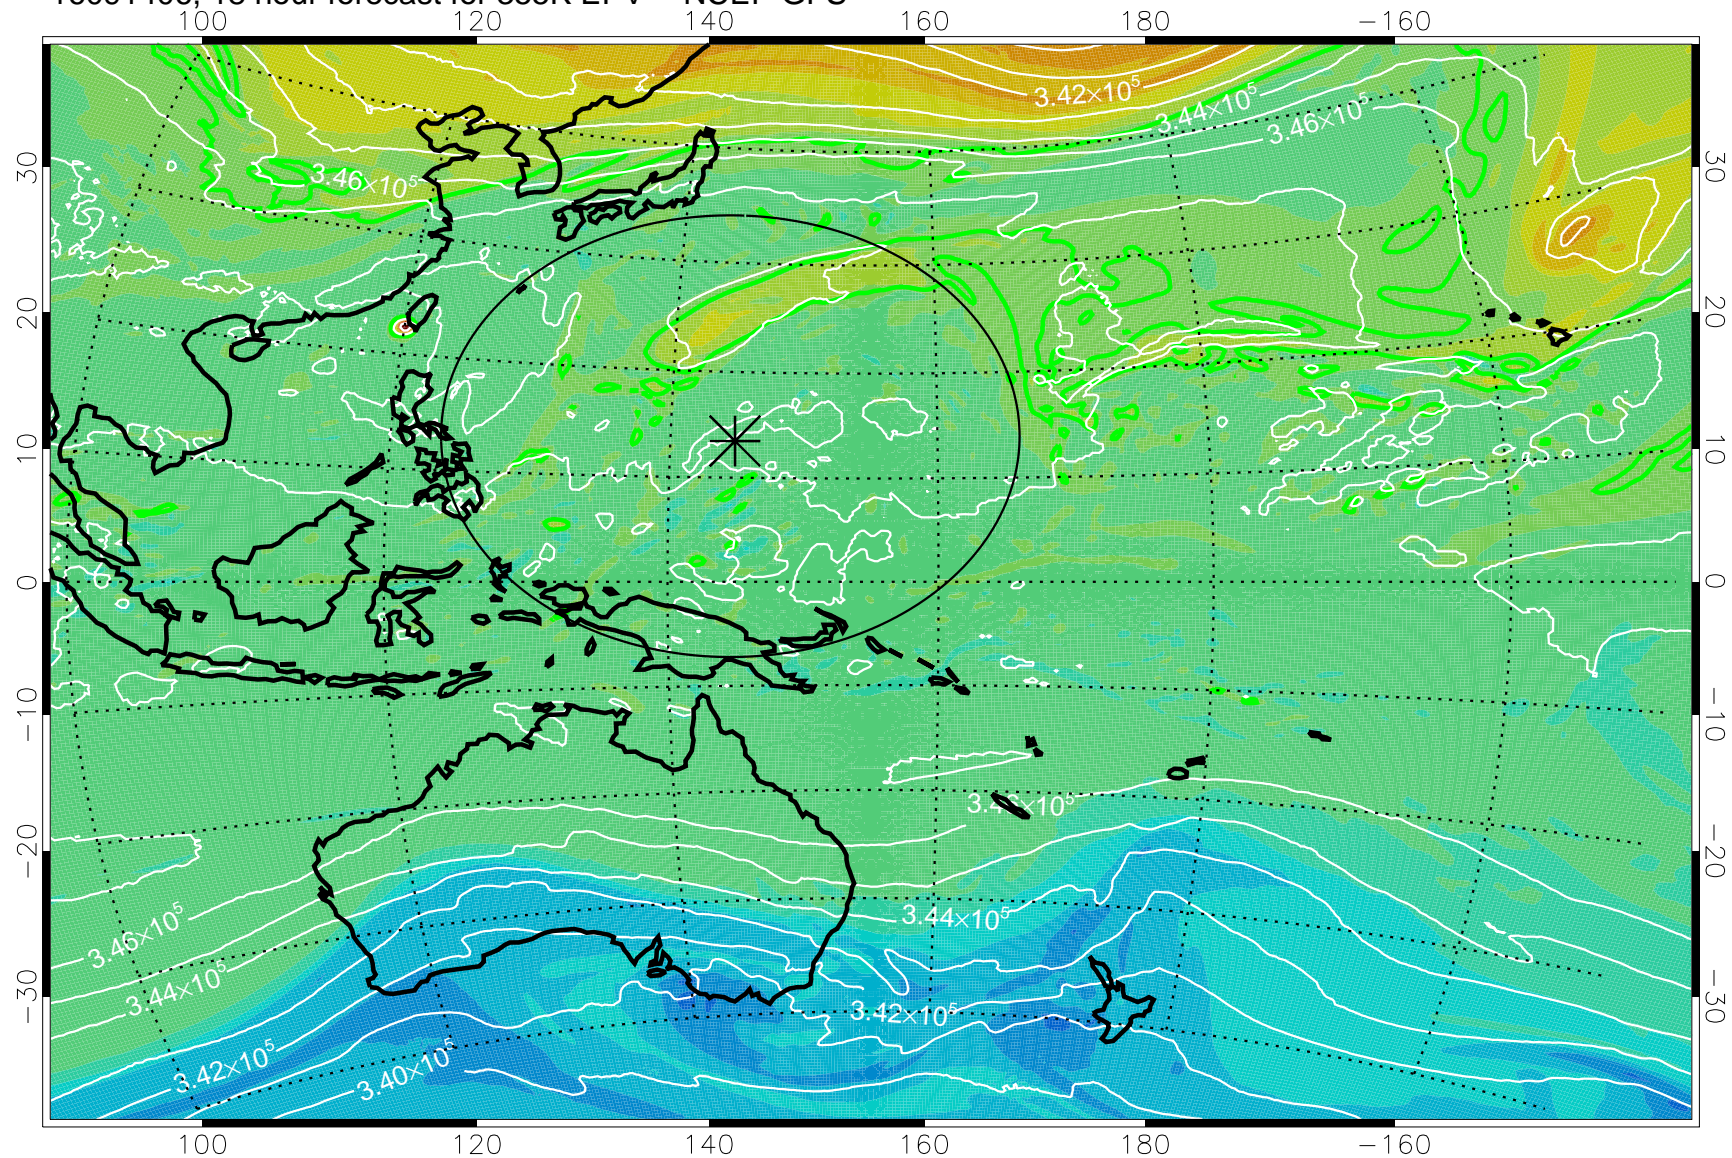

16091318, 6 hour forecast for 355K EPV -- NCEP GFS

355K Montgomery Streamfunction, white
EPV Tropopause (2 PVU) Position
Range ring of 2304 km

16091400, 12 hour forecast for 355K EPV -- NCEP GFS

355K Montgomery Streamfunction, white
EPV Tropopause (2 PVU) Position
Range ring of 2304 km

16091406, 18 hour forecast for 355K EPV -- NCEP GFS

355K Montgomery Streamfunction, white
EPV Tropopause (2 PVU) Position
Range ring of 2304 km

16091412, 24 hour forecast for 355K EPV -- NCEP GFS

355K Montgomery Streamfunction, white
EPV Tropopause (2 PVU) Position
Range ring of 2304 km

16091418, 30 hour forecast for 355K EPV -- NCEP GFS

355K Montgomery Streamfunction, white
EPV Tropopause (2 PVU) Position
Range ring of 2304 km

16091500, 36 hour forecast for 355K EPV -- NCEP GFS

355K Montgomery Streamfunction, white
EPV Tropopause (2 PVU) Position
Range ring of 2304 km

16091506, 42 hour forecast for 355K EPV -- NCEP GFS

355K Montgomery Streamfunction, white
EPV Tropopause (2 PVU) Position
Range ring of 2304 km

16091512, 48 hour forecast for 355K EPV -- NCEP GFS

355K Montgomery Streamfunction, white
EPV Tropopause (2 PVU) Position
Range ring of 2304 km