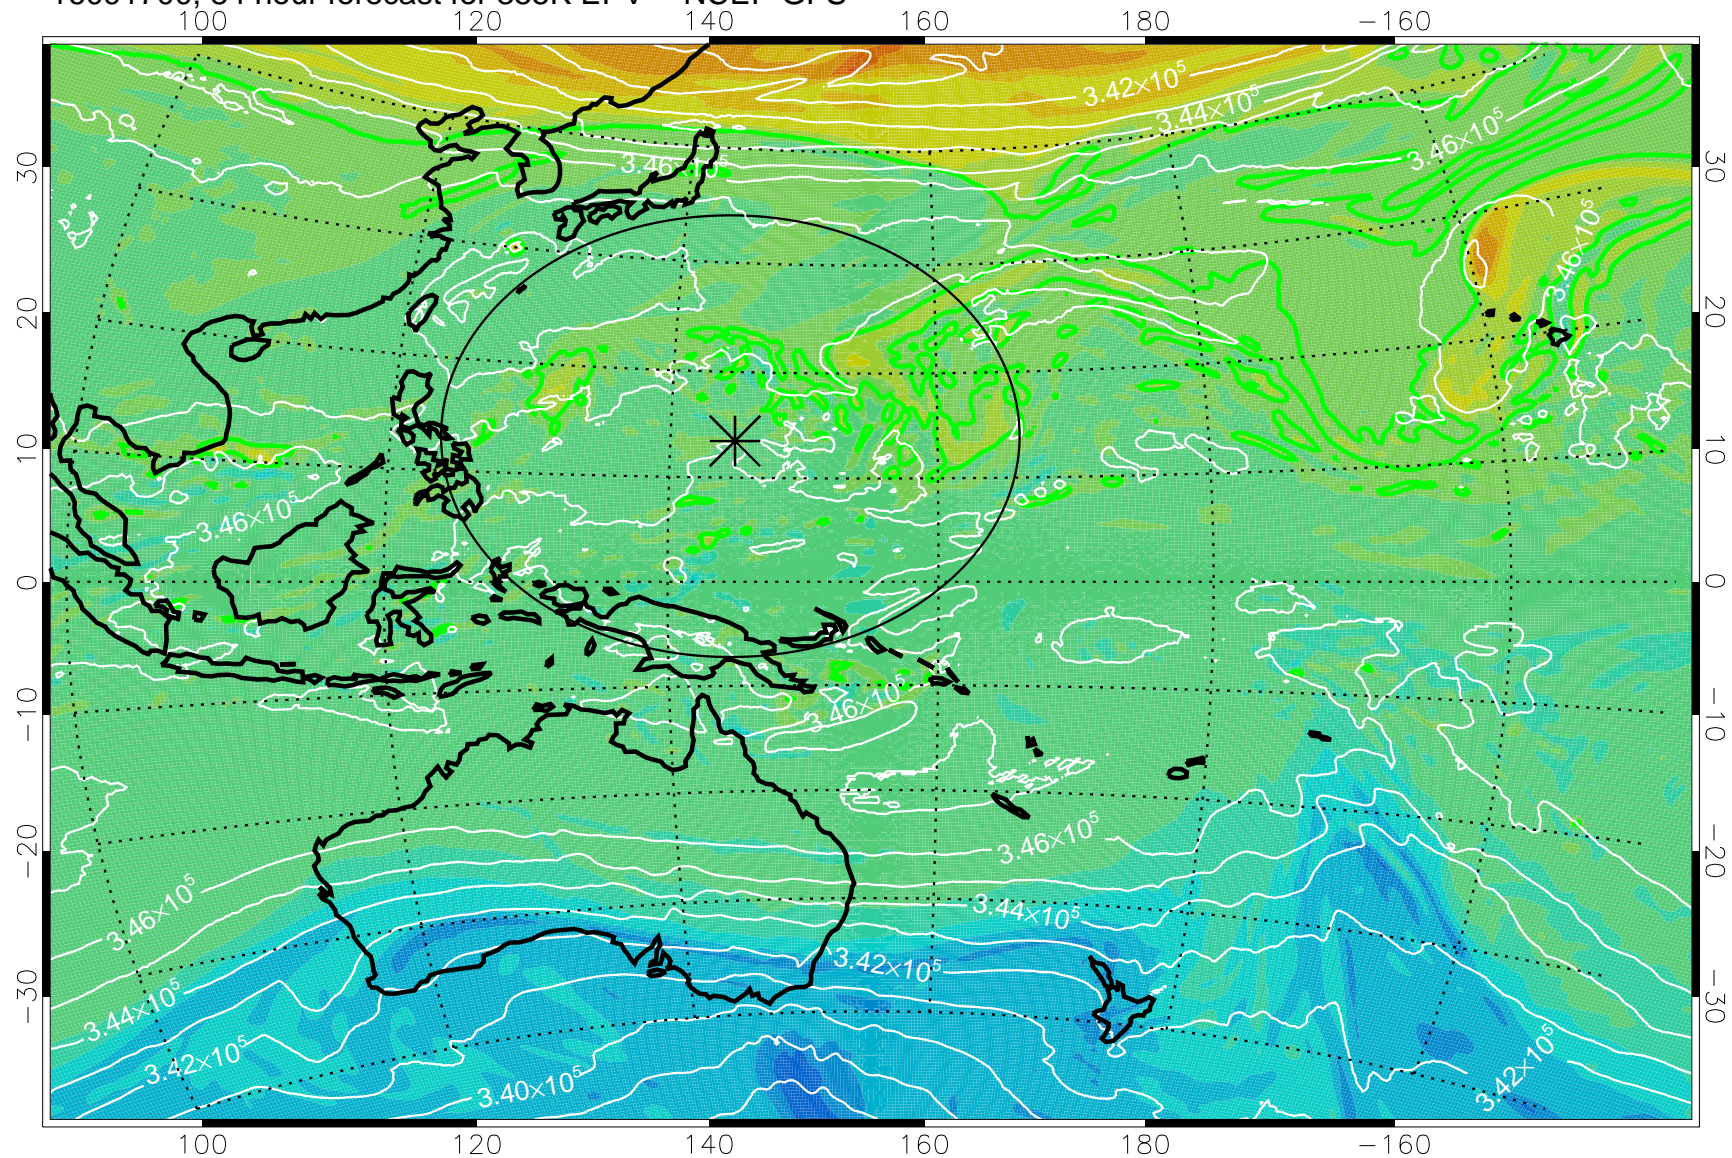

16091518, 54 hour forecast for 355K EPV -- NCEP GFS

355K Montgomery Streamfunction, white
EPV Tropopause (2 PVU) Position
Range ring of 2304 km

16091600, 60 hour forecast for 355K EPV -- NCEP GFS

355K Montgomery Streamfunction, white
EPV Tropopause (2 PVU) Position
Range ring of 2304 km

16091606, 66 hour forecast for 355K EPV -- NCEP GFS

355K Montgomery Streamfunction, white
EPV Tropopause (2 PVU) Position
Range ring of 2304 km

16091612, 72 hour forecast for 355K EPV -- NCEP GFS

355K Montgomery Streamfunction, white
EPV Tropopause (2 PVU) Position
Range ring of 2304 km

16091618, 78 hour forecast for 355K EPV -- NCEP GFS

355K Montgomery Streamfunction, white
EPV Tropopause (2 PVU) Position
Range ring of 2304 km

16091700, 84 hour forecast for 355K EPV -- NCEP GFS

355K Montgomery Streamfunction, white
EPV Tropopause (2 PVU) Position
Range ring of 2304 km

16091706, 90 hour forecast for 355K EPV -- NCEP GFS

355K Montgomery Streamfunction, white
EPV Tropopause (2 PVU) Position
Range ring of 2304 km

16091712, 96 hour forecast for 355K EPV -- NCEP GFS

355K Montgomery Streamfunction, white
EPV Tropopause (2 PVU) Position
Range ring of 2304 km