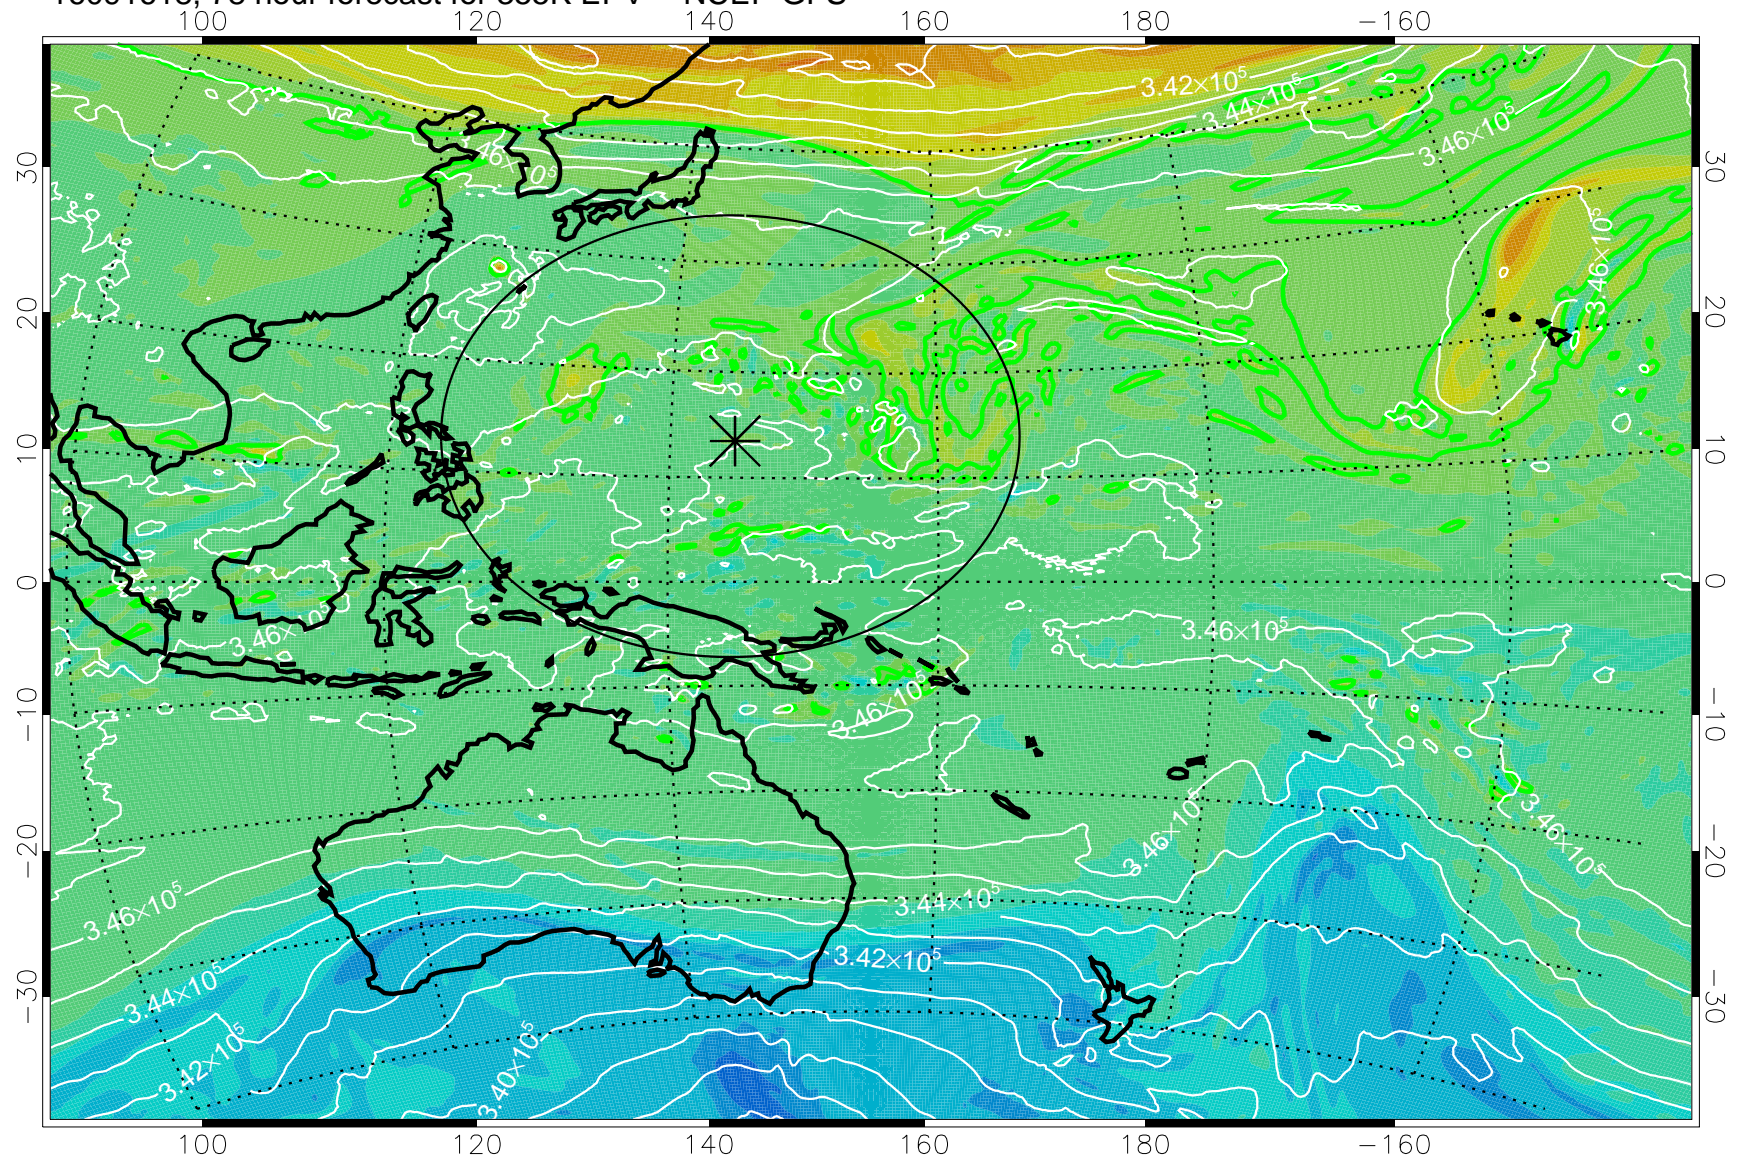

16091518, 54 hour forecast for 355K EPV -- NCEP GFS

355K Montgomery Streamfunction, white
EPV Tropopause (2 PVU) Position
Range ring of 2304 km

16091600, 60 hour forecast for 355K EPV -- NCEP GFS

355K Montgomery Streamfunction, white
EPV Tropopause (2 PVU) Position
Range ring of 2304 km

16091606, 66 hour forecast for 355K EPV -- NCEP GFS

355K Montgomery Streamfunction, white
EPV Tropopause (2 PVU) Position
Range ring of 2304 km

16091612, 72 hour forecast for 355K EPV -- NCEP GFS

355K Montgomery Streamfunction, white
EPV Tropopause (2 PVU) Position
Range ring of 2304 km

16091618, 78 hour forecast for 355K EPV -- NCEP GFS

355K Montgomery Streamfunction, white
EPV Tropopause (2 PVU) Position
Range ring of 2304 km

16091700, 84 hour forecast for 355K EPV -- NCEP GFS

355K Montgomery Streamfunction, white
EPV Tropopause (2 PVU) Position
Range ring of 2304 km

16091706, 90 hour forecast for 355K EPV -- NCEP GFS

355K Montgomery Streamfunction, white
EPV Tropopause (2 PVU) Position
Range ring of 2304 km

16091712, 96 hour forecast for 355K EPV -- NCEP GFS

355K Montgomery Streamfunction, white
EPV Tropopause (2 PVU) Position
Range ring of 2304 km