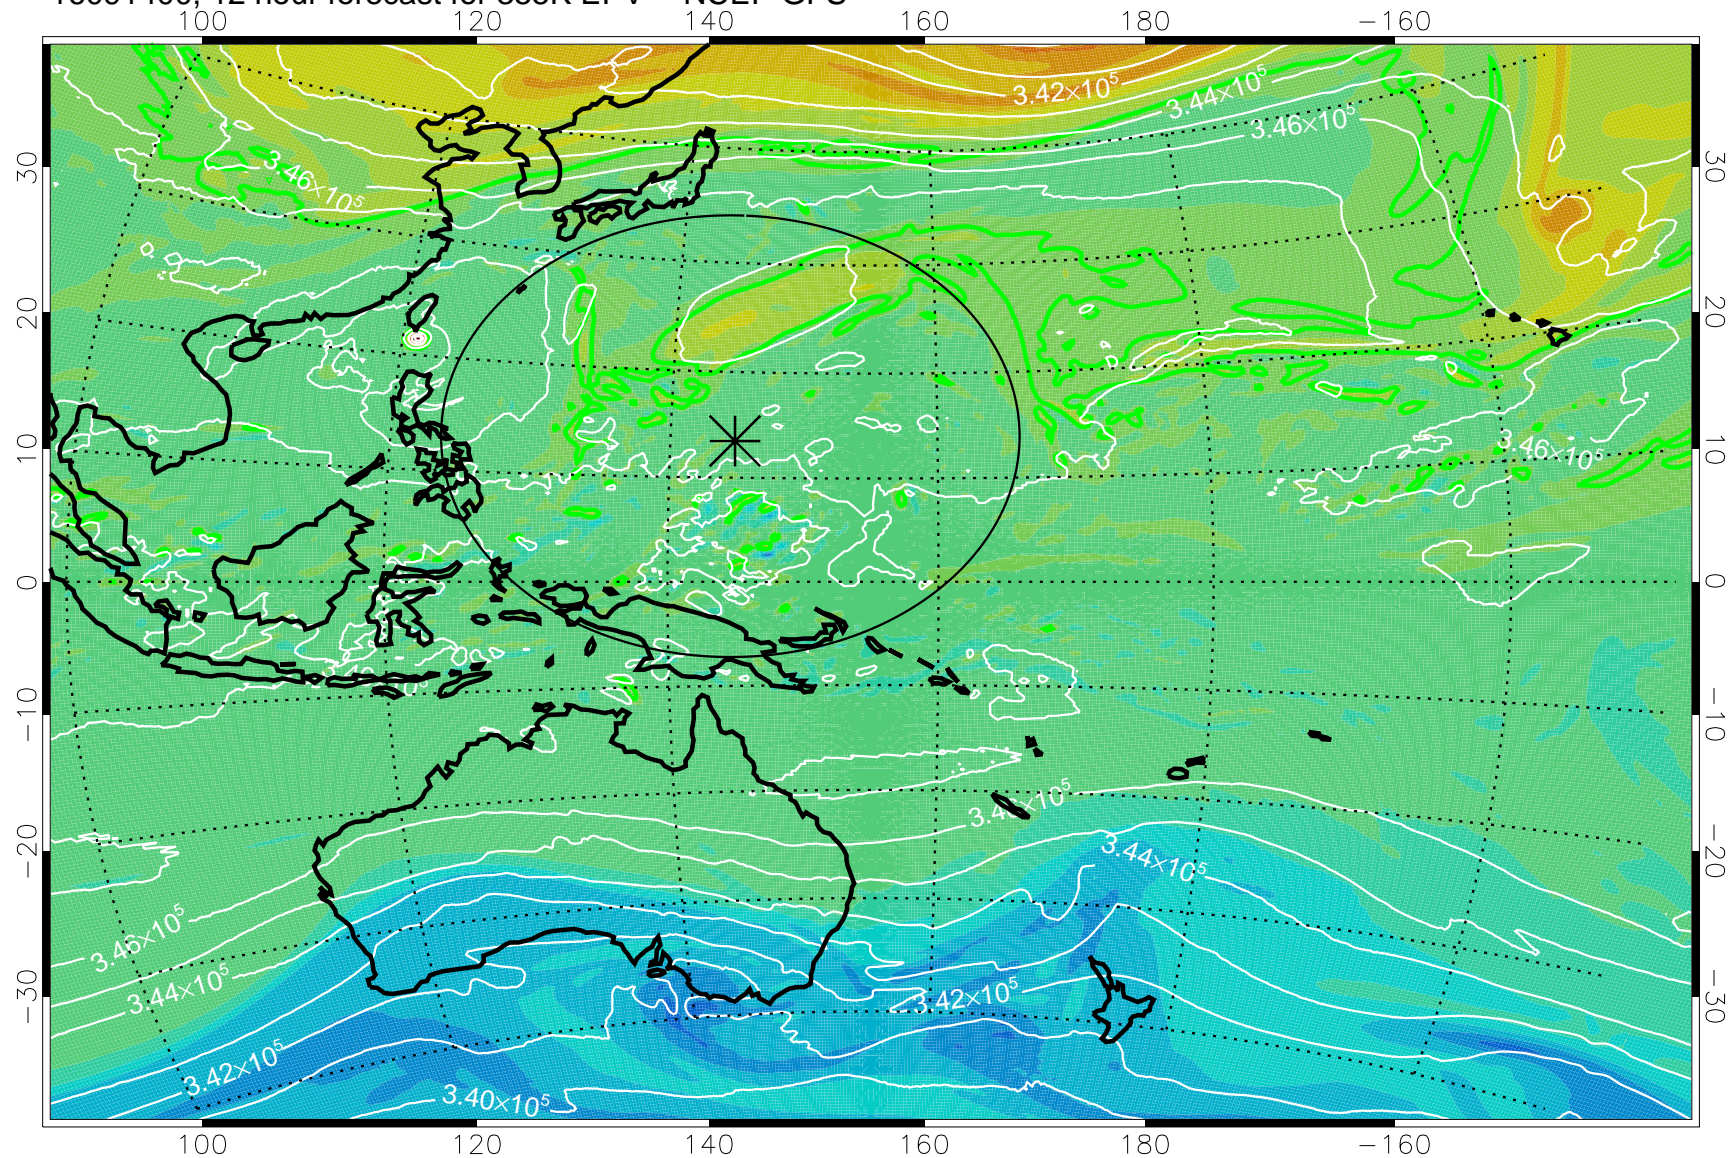

16091318, 6 hour forecast for 355K EPV -- NCEP GFS

355K Montgomery Streamfunction, white
EPV Tropopause (2 PVU) Position
Range ring of 2304 km

16091400, 12 hour forecast for 355K EPV -- NCEP GFS

355K Montgomery Streamfunction, white
EPV Tropopause (2 PVU) Position
Range ring of 2304 km

16091406, 18 hour forecast for 355K EPV -- NCEP GFS

355K Montgomery Streamfunction, white
EPV Tropopause (2 PVU) Position
Range ring of 2304 km

16091412, 24 hour forecast for 355K EPV -- NCEP GFS

355K Montgomery Streamfunction, white
EPV Tropopause (2 PVU) Position
Range ring of 2304 km

16091418, 30 hour forecast for 355K EPV -- NCEP GFS

355K Montgomery Streamfunction, white
EPV Tropopause (2 PVU) Position
Range ring of 2304 km

16091500, 36 hour forecast for 355K EPV -- NCEP GFS

355K Montgomery Streamfunction, white
EPV Tropopause (2 PVU) Position
Range ring of 2304 km

16091518, 54 hour forecast for 355K EPV -- NCEP GFS

355K Montgomery Streamfunction, white
EPV Tropopause (2 PVU) Position
Range ring of 2304 km

16091600, 60 hour forecast for 355K EPV -- NCEP GFS

355K Montgomery Streamfunction, white
EPV Tropopause (2 PVU) Position
Range ring of 2304 km