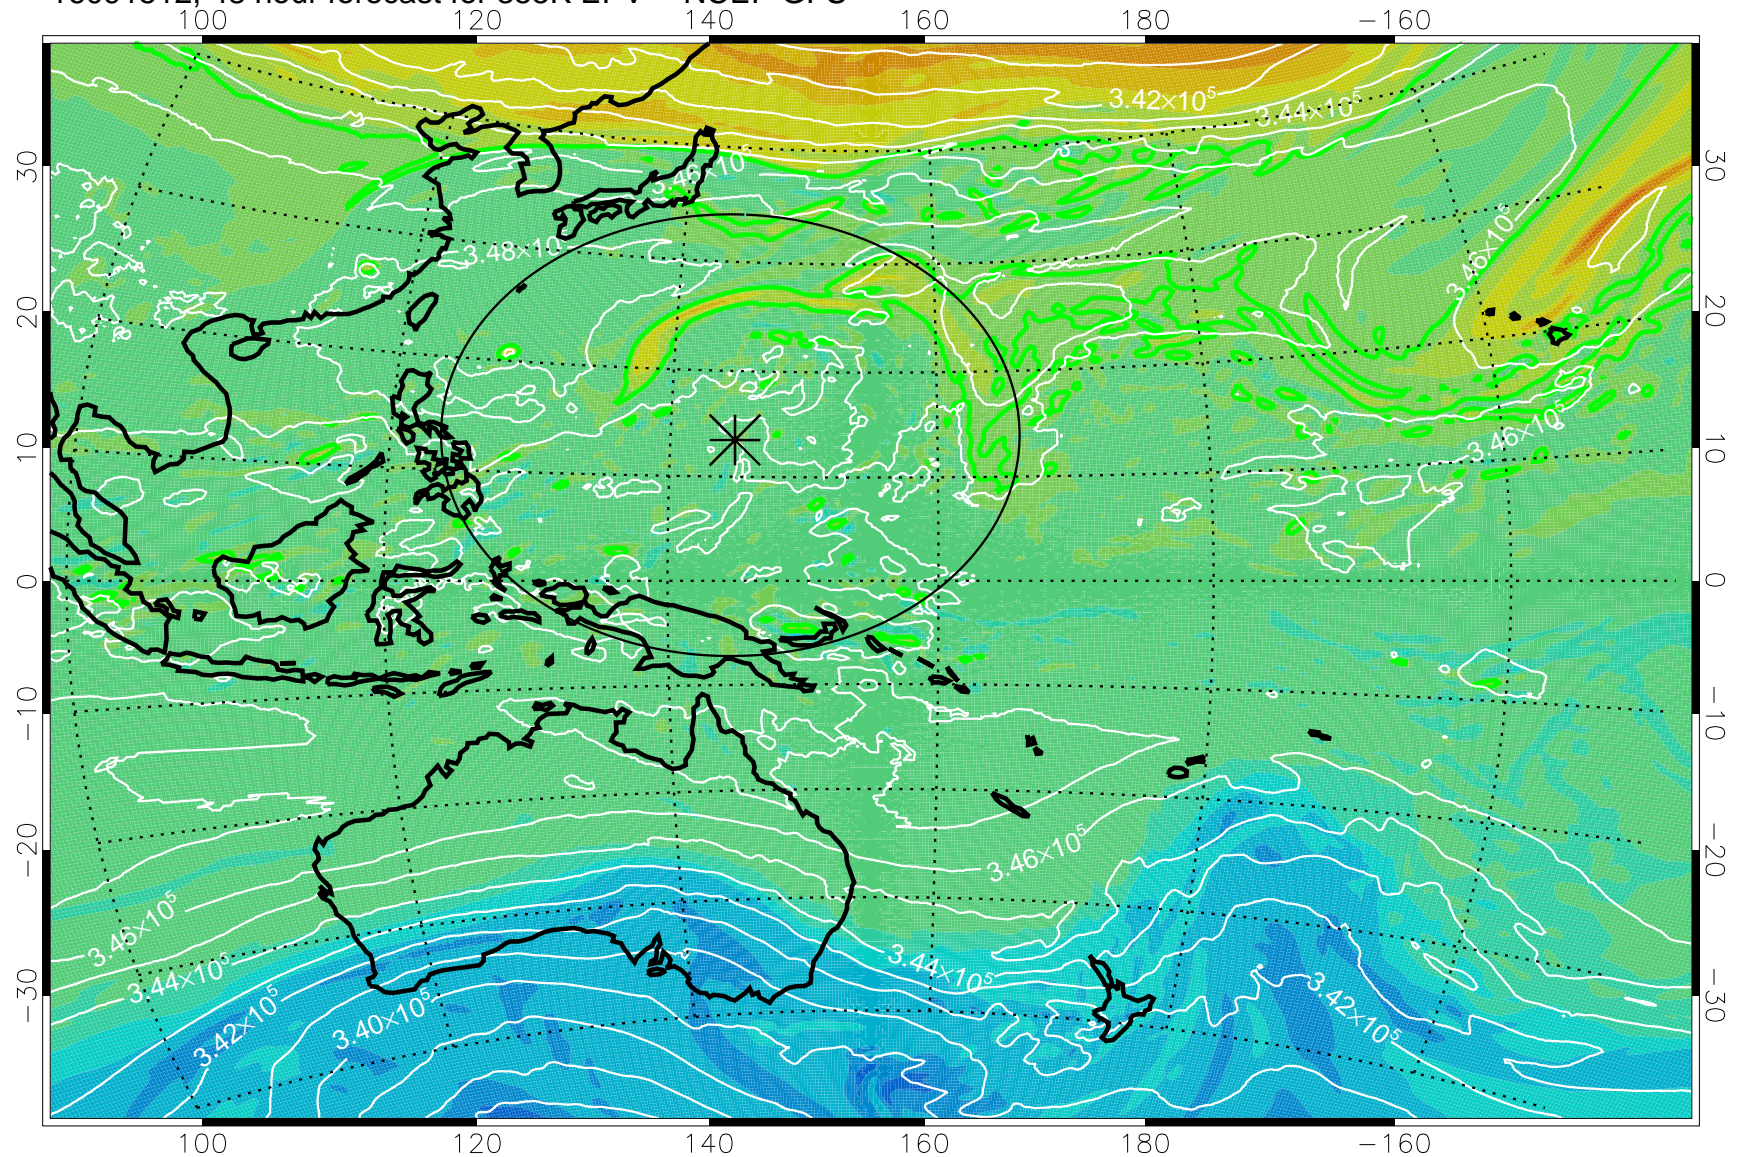

16091418, 30 hour forecast for 355K EPV -- NCEP GFS

355K Montgomery Streamfunction, white
EPV Tropopause (2 PVU) Position
Range ring of 2304 km

16091500, 36 hour forecast for 355K EPV -- NCEP GFS

355K Montgomery Streamfunction, white
EPV Tropopause (2 PVU) Position
Range ring of 2304 km

16091506, 42 hour forecast for 355K EPV -- NCEP GFS

355K Montgomery Streamfunction, white
EPV Tropopause (2 PVU) Position
Range ring of 2304 km

16091512, 48 hour forecast for 355K EPV -- NCEP GFS

355K Montgomery Streamfunction, white
EPV Tropopause (2 PVU) Position
Range ring of 2304 km

16091518, 54 hour forecast for 355K EPV -- NCEP GFS

355K Montgomery Streamfunction, white
EPV Tropopause (2 PVU) Position
Range ring of 2304 km

16091600, 60 hour forecast for 355K EPV -- NCEP GFS

355K Montgomery Streamfunction, white
EPV Tropopause (2 PVU) Position
Range ring of 2304 km

16091606, 66 hour forecast for 355K EPV -- NCEP GFS

355K Montgomery Streamfunction, white
EPV Tropopause (2 PVU) Position
Range ring of 2304 km

16091612, 72 hour forecast for 355K EPV -- NCEP GFS

355K Montgomery Streamfunction, white
EPV Tropopause (2 PVU) Position
Range ring of 2304 km