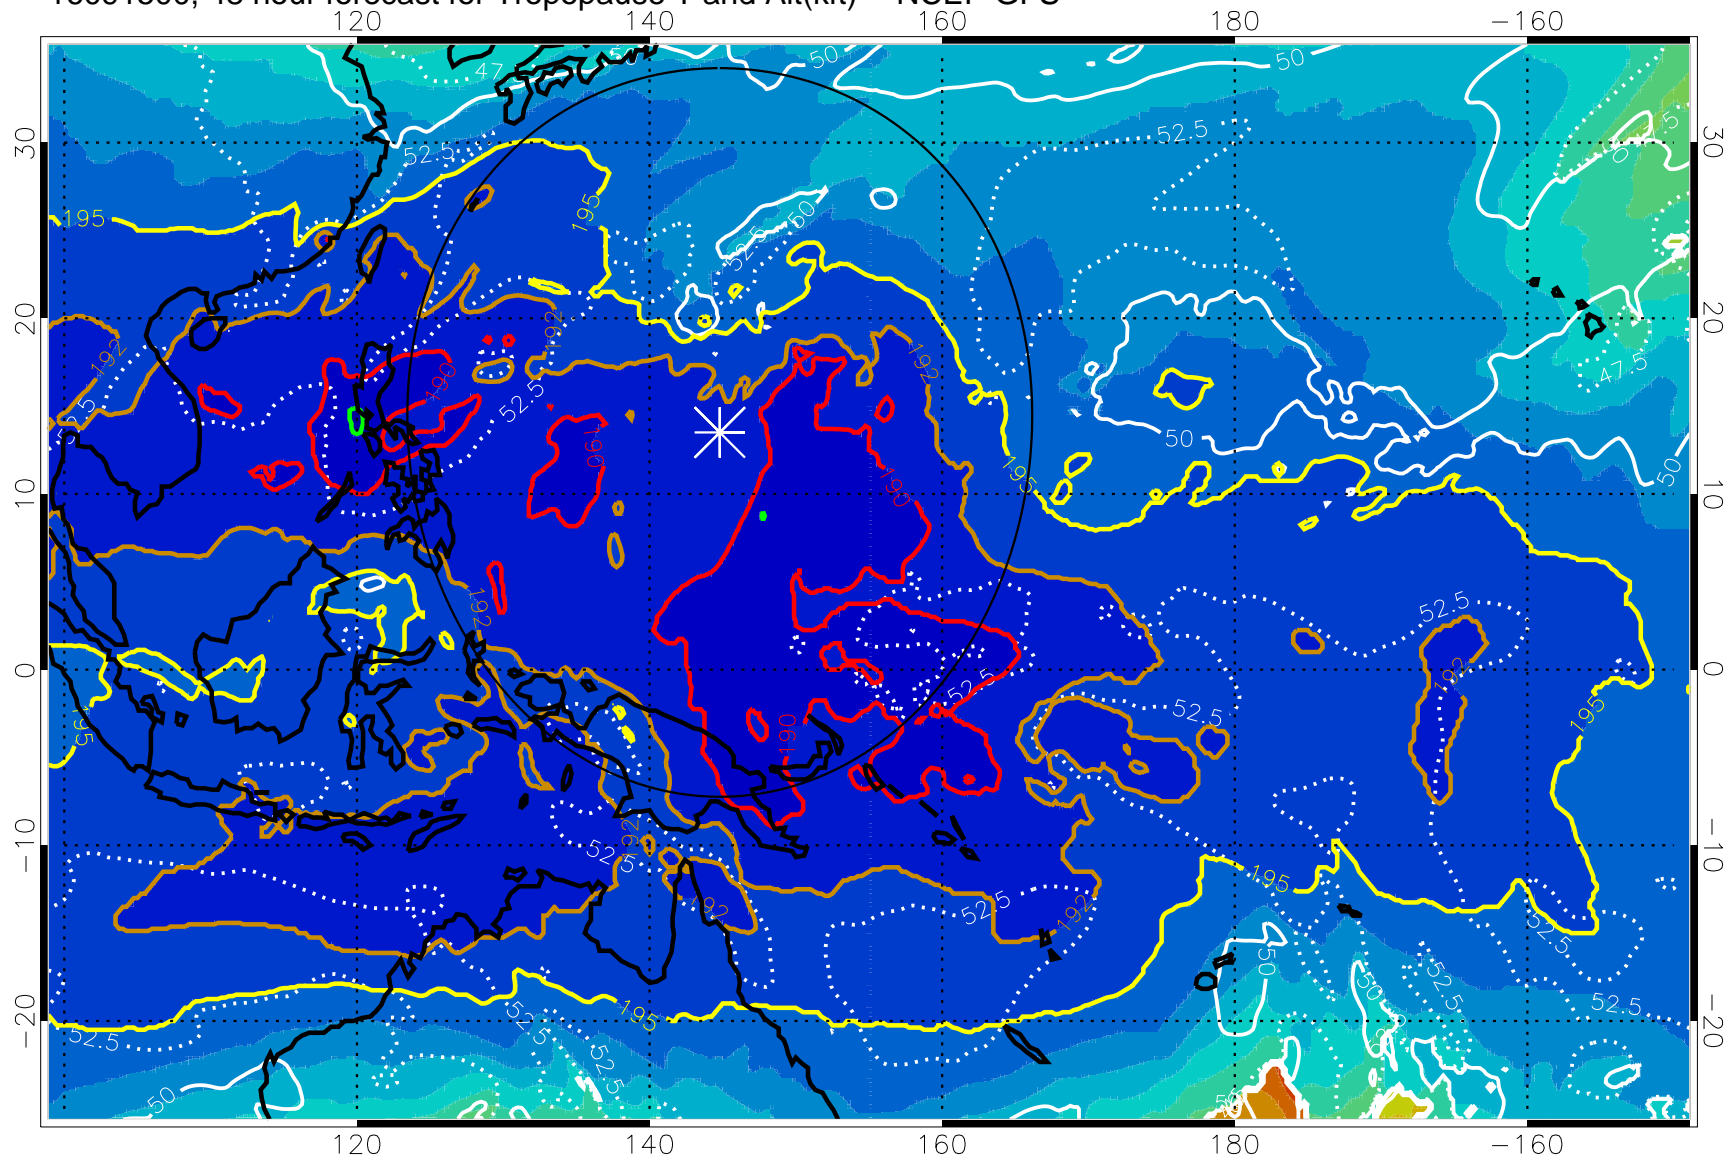

16091500, 48 hour forecast for Tropopause T and Alt(kft) -- NCEP GFS

190 200 210 220 230
Tropopause T, K

Tropopause Altitude in kft (white)

192.5K Isotherm 195K Isotherm
187.5K Isotherm 190K Isotherm

Range ring of 2304 km