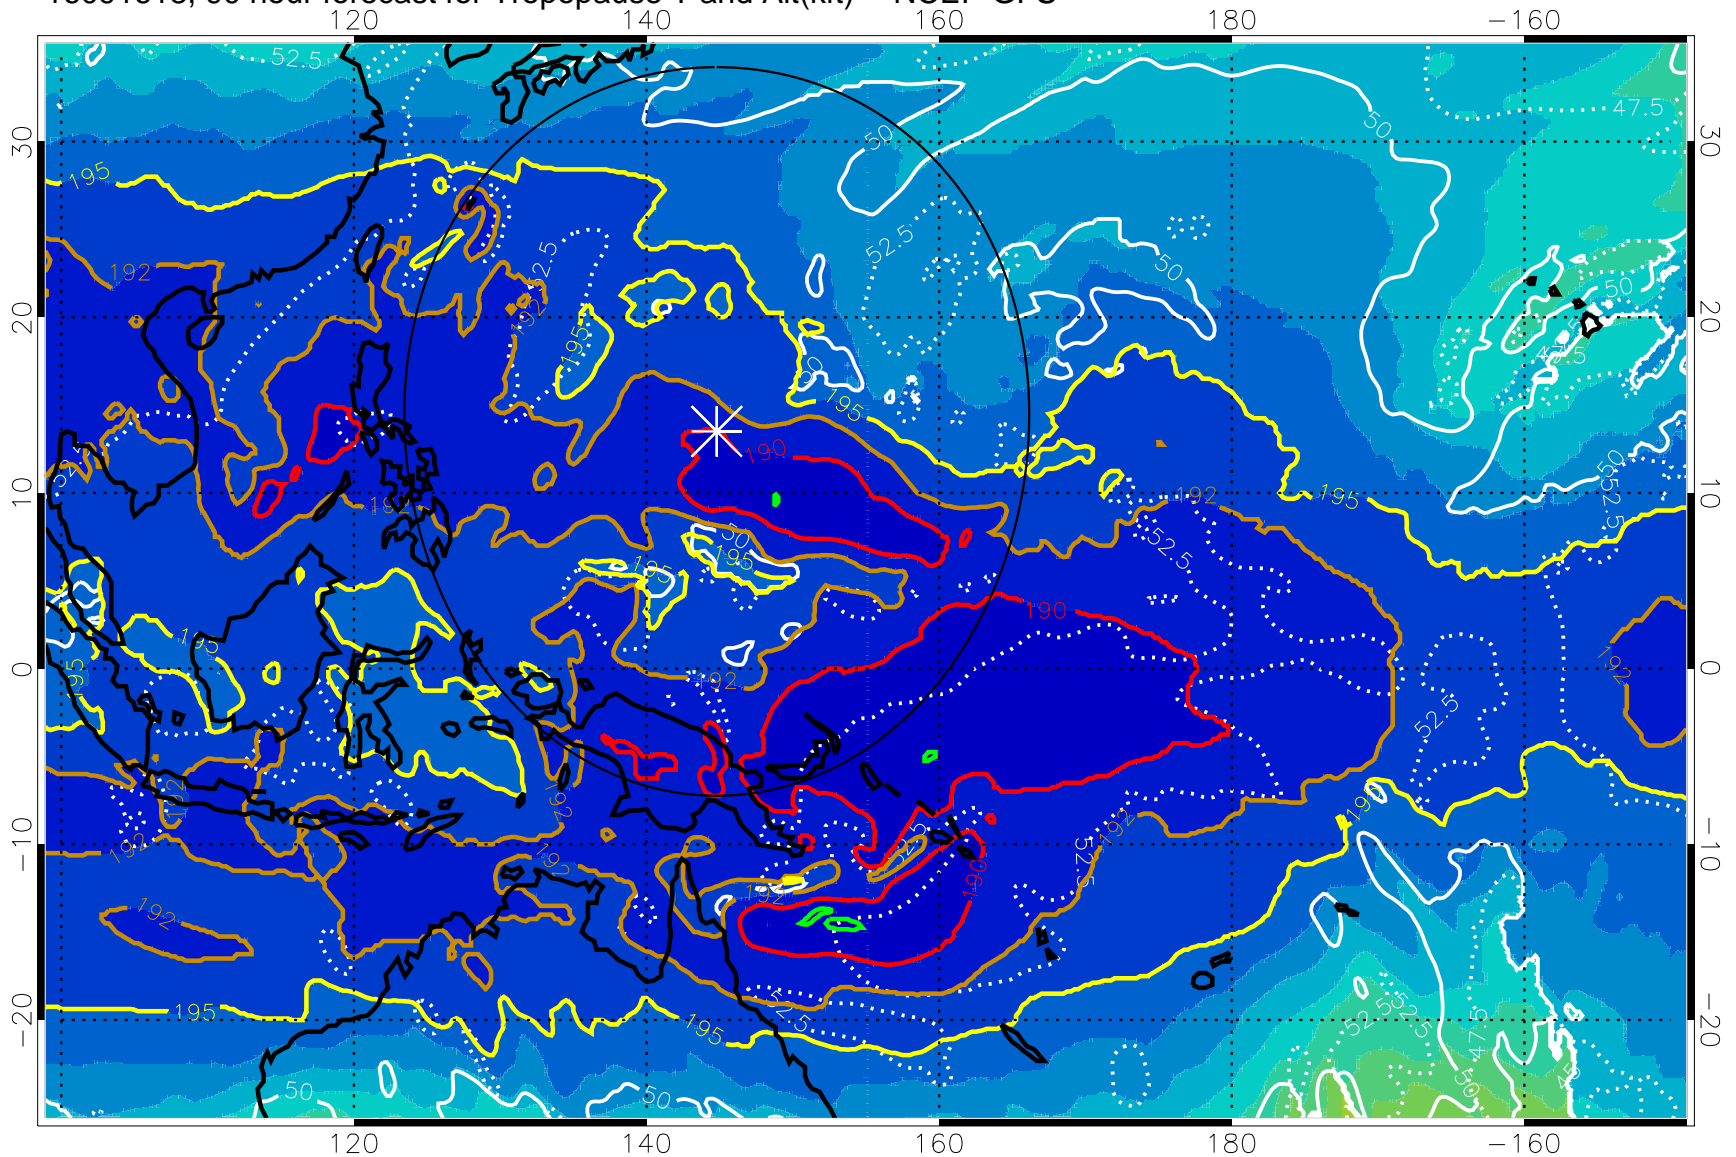

16091618, 90 hour forecast for Tropopause T and Alt(kft) -- NCEP GFS

190 200 210 220 230
Tropopause T, K

Tropopause Altitude in kft (white)

192.5K Isotherm 195K Isotherm
187.5K Isotherm 190K Isotherm

Range ring of 2304 km