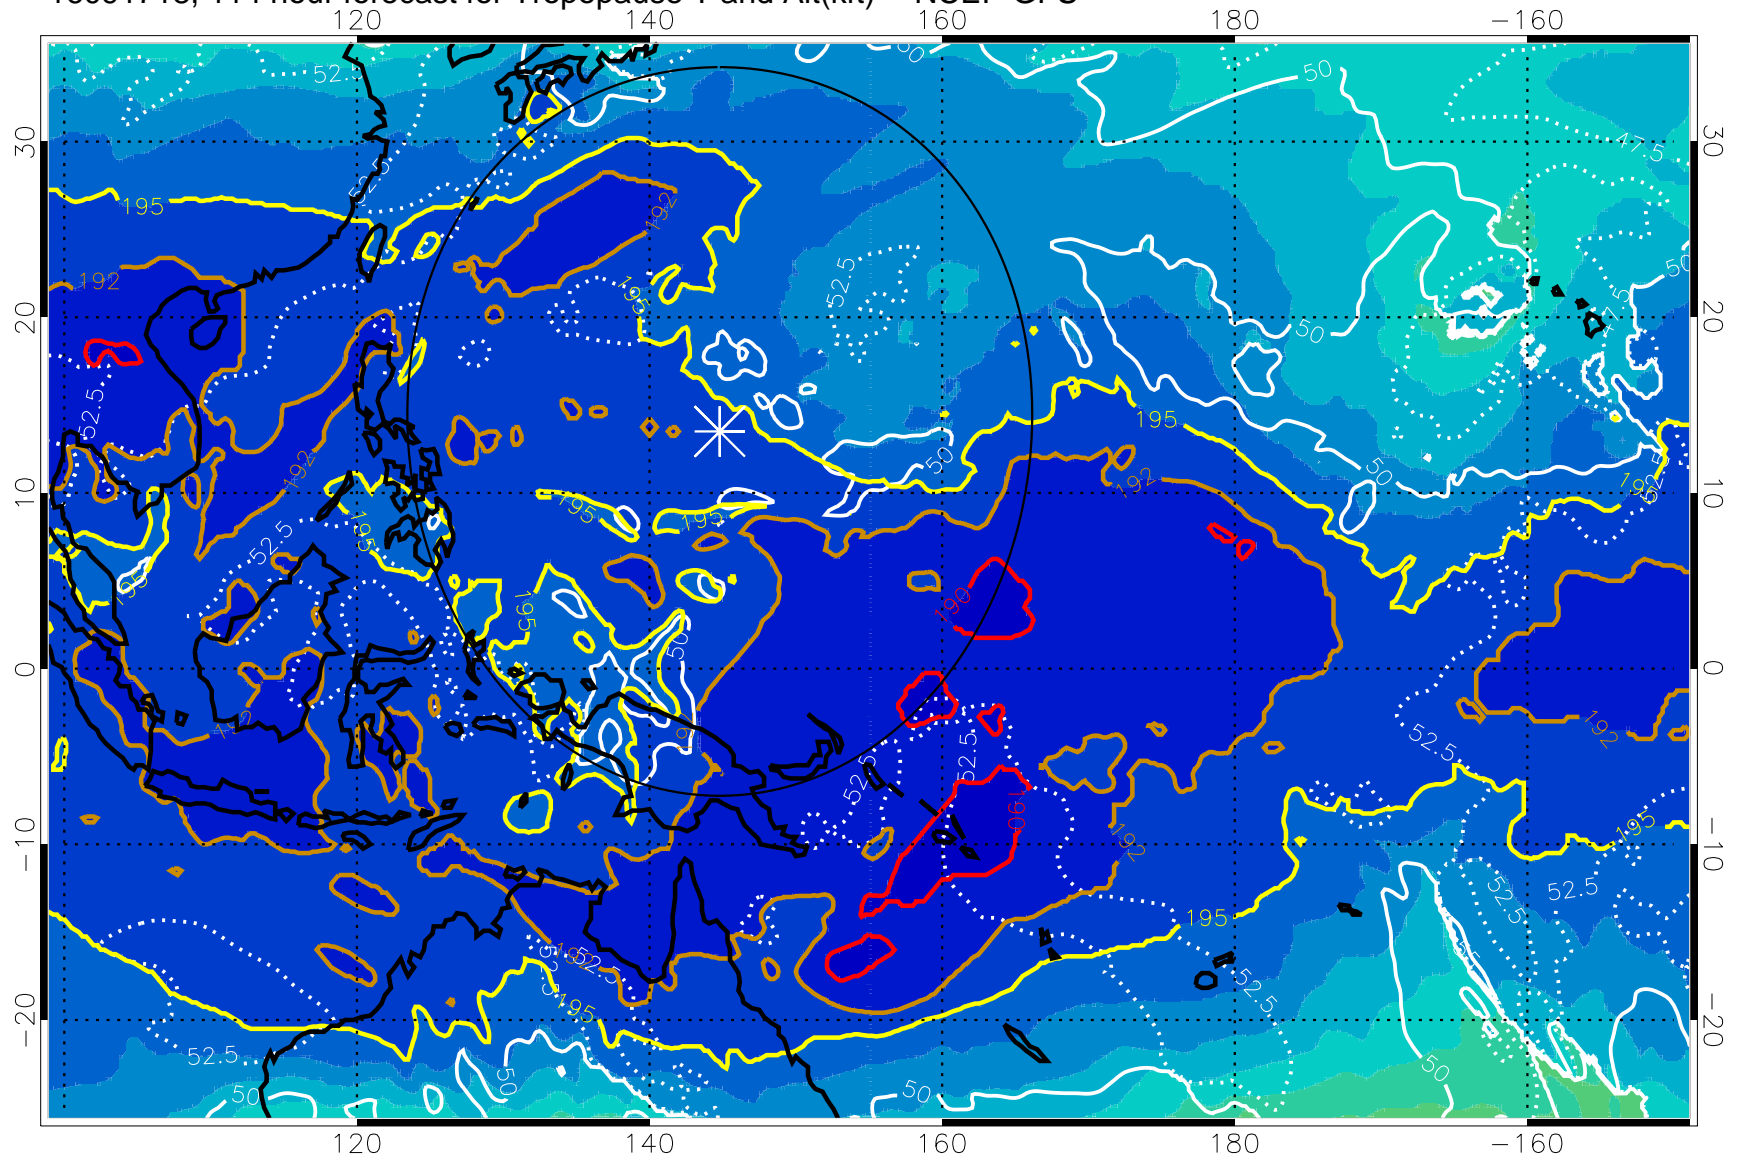

Range ring of 2304 km

16091712, 108 hour forecast for Tropopause T and Alt(kft) -- NCEP GFS

190 200 210 220 230  
Tropopause T, K

Tropopause Altitude in kft (white)

192.5K Isotherm 195K Isotherm  
187.5K Isotherm 190K Isotherm

Range ring of 2304 km

16091718, 114 hour forecast for Tropopause T and Alt(kft) -- NCEP GFS

190 200 210 220 230

Tropopause T, K

Tropopause Altitude in kft (white)

192.5K Isotherm 195K Isotherm

187.5K Isotherm 190K Isotherm