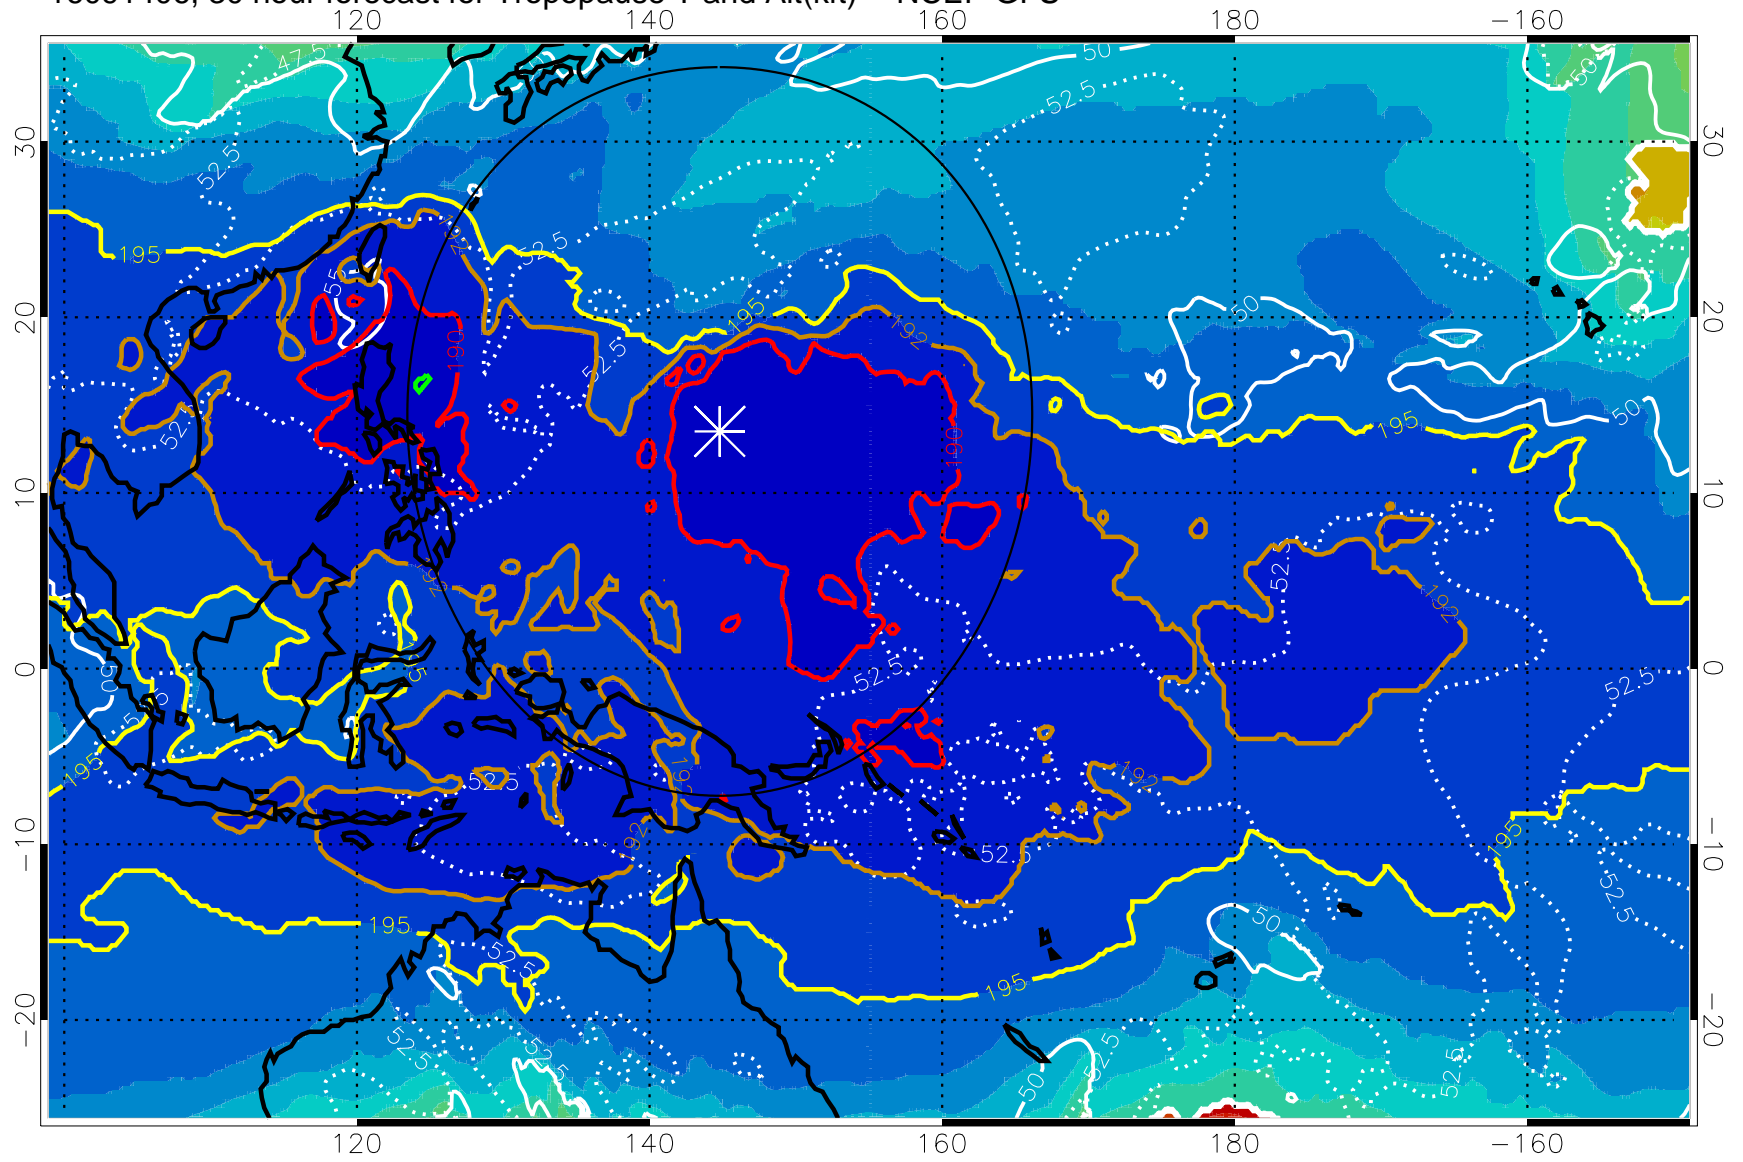

16091406, 30 hour forecast for Tropopause T and Alt(kft) -- NCEP GFS

190 200 210 220 230

Tropopause T, K

Tropopause Altitude in kft (white)

192.5K Isotherm 195K Isotherm
187.5K Isotherm 190K Isotherm

Range ring of 2304 km