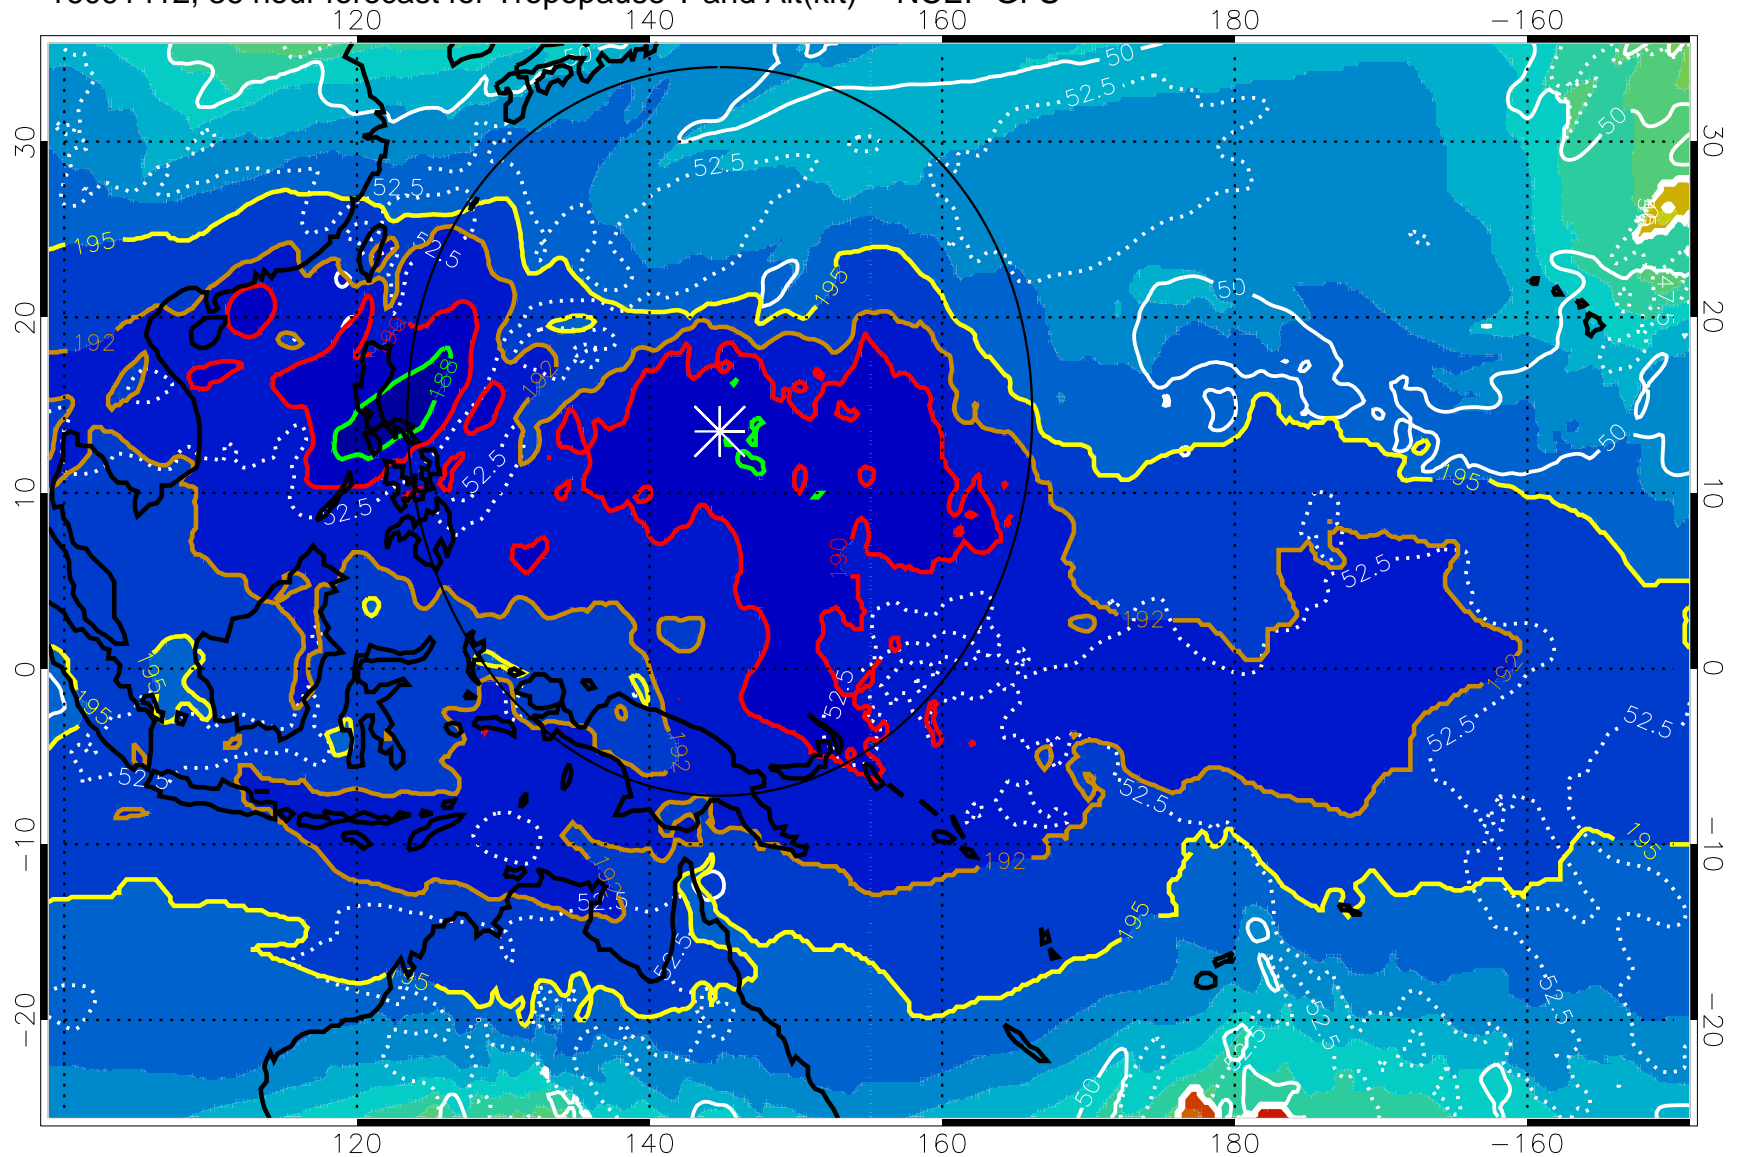

16091412, 36 hour forecast for Tropopause T and Alt(kft) -- NCEP GFS

190   200   210   220   230
Tropopause T, K

Tropopause Altitude in kft (white)

192.5K Isotherm   195K Isotherm
187.5K Isotherm   190K Isotherm

Range ring of 2304 km