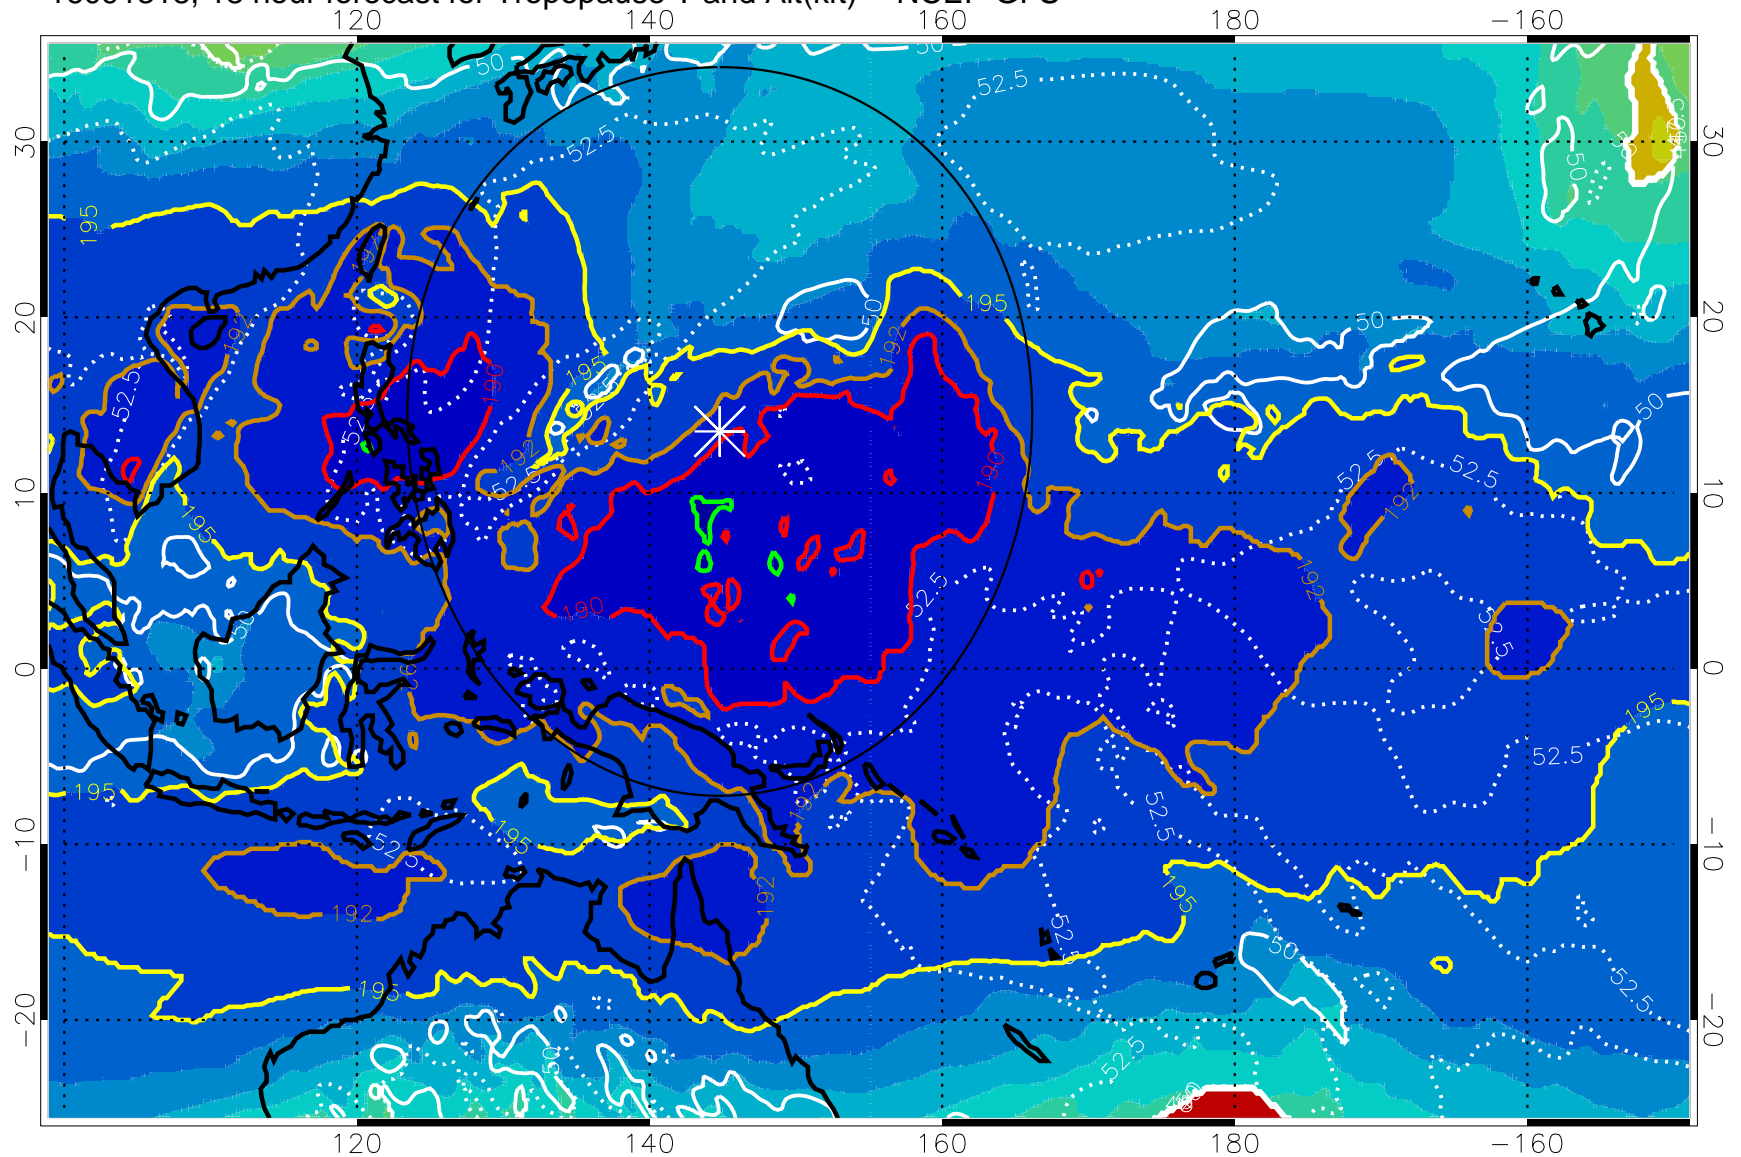

16091318, 18 hour forecast for Tropopause T and Alt(kft) -- NCEP GFS

190 200 210 220 230

Tropopause T, K

Tropopause Altitude in kft (white)

192.5K Isotherm 195K Isotherm

187.5K Isotherm 190K Isotherm

Range ring of 2304 km