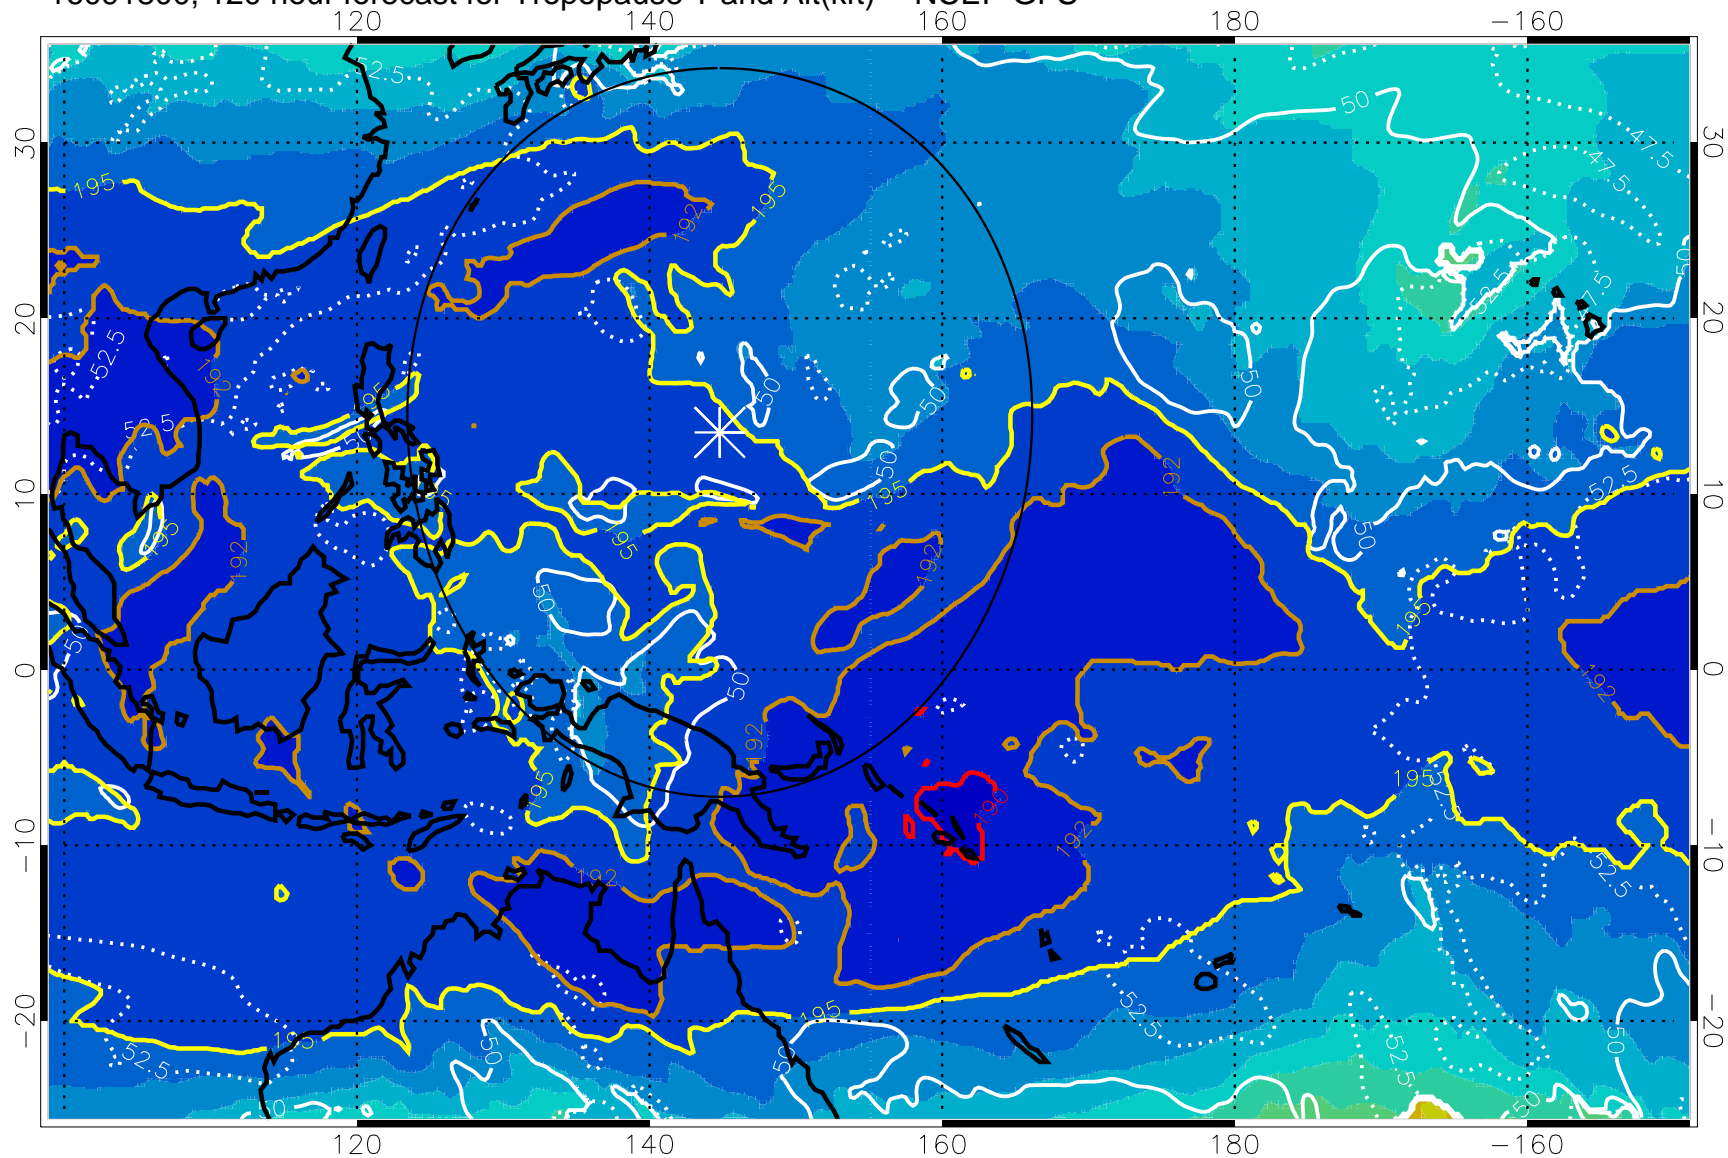

Range ring of 2304 km

16091718, 114 hour forecast for Tropopause T and Alt(kft) -- NCEP GFS

190 200 210 220 230

Tropopause T, K

Tropopause Altitude in kft (white)

192.5K Isotherm 195K Isotherm

187.5K Isotherm 190K Isotherm

Range ring of 2304 km

16091800, 120 hour forecast for Tropopause T and Alt(kft) -- NCEP GFS

190 200 210 220 230  
Tropopause T, K

Tropopause Altitude in kft (white)

192.5K Isotherm 195K Isotherm  
187.5K Isotherm 190K Isotherm