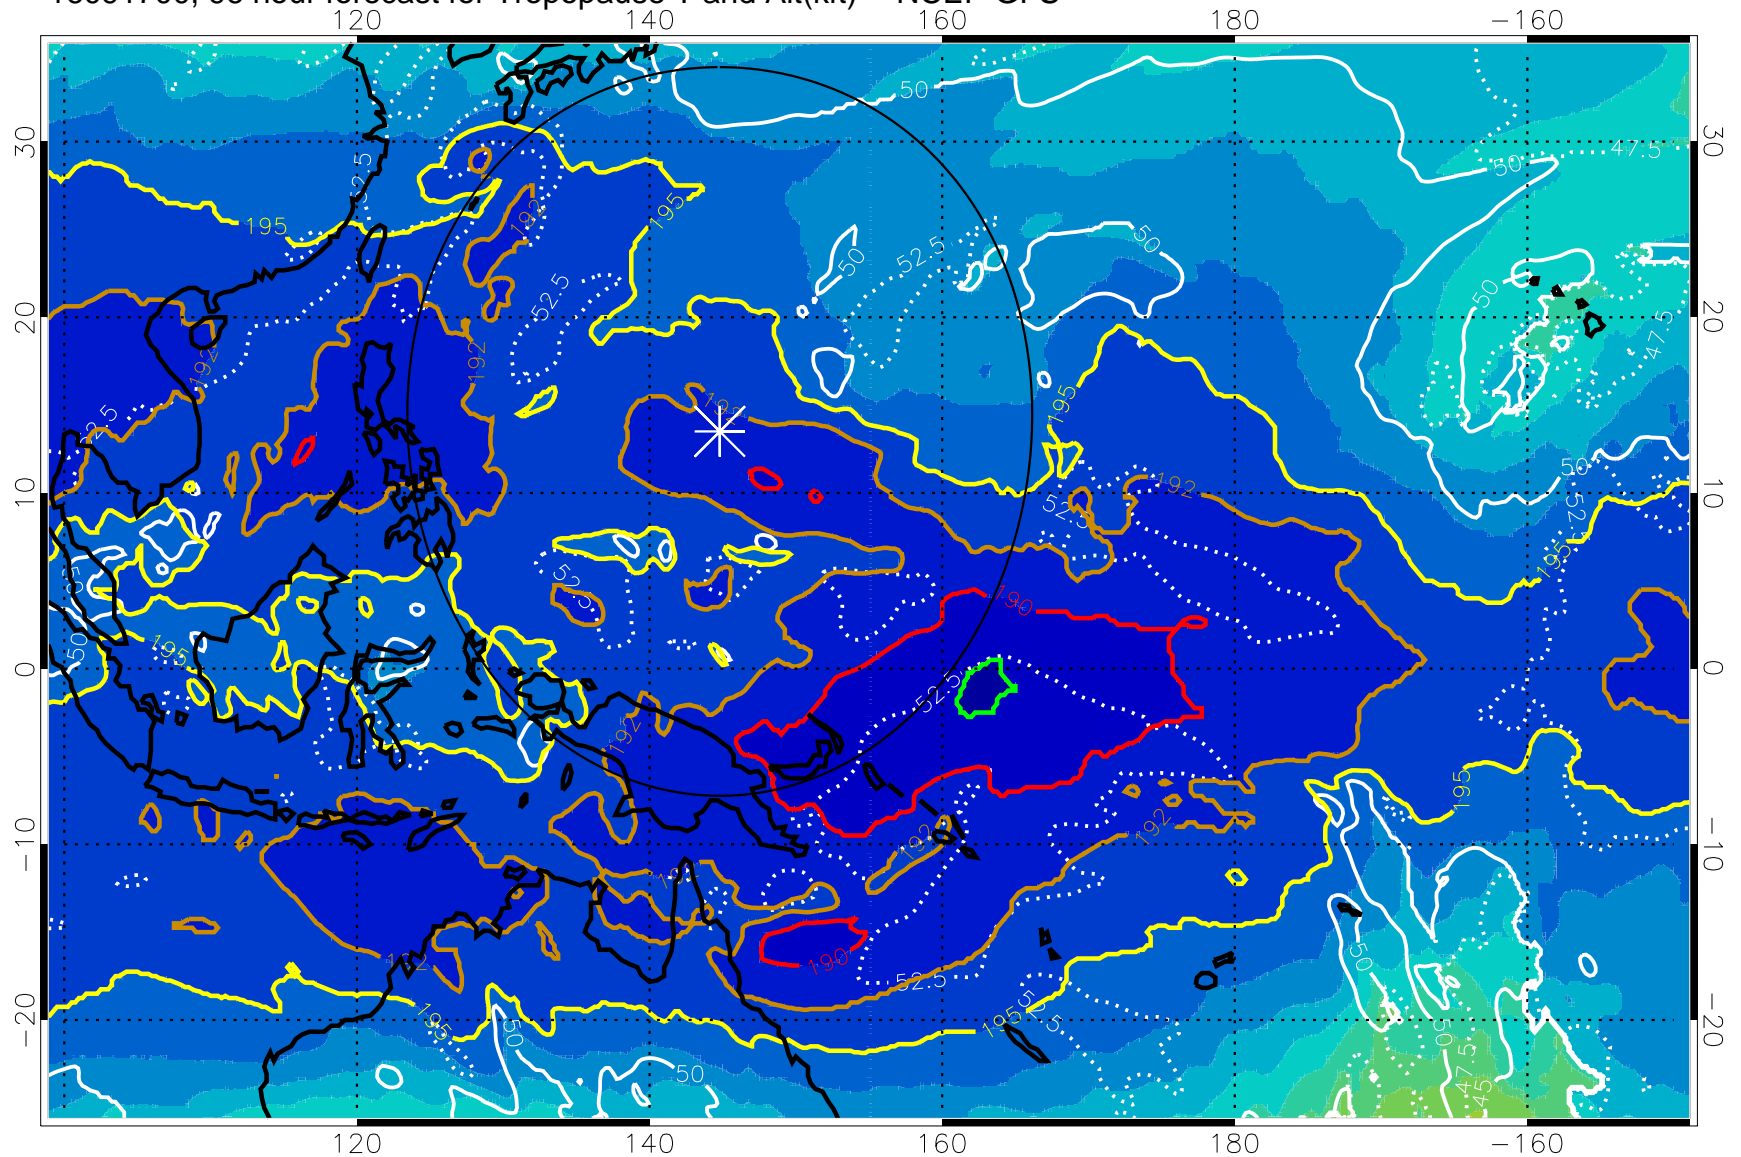

Range ring of 2304 km

16091618, 90 hour forecast for Tropopause T and Alt(kft) -- NCEP GFS

190 200 210 220 230  
Tropopause T, K

Tropopause Altitude in kft (white)

192.5K Isotherm 195K Isotherm  
187.5K Isotherm 190K Isotherm

Range ring of 2304 km

16091700, 96 hour forecast for Tropopause T and Alt(kft) -- NCEP GFS

190 200 210 220 230  
Tropopause T, K

Tropopause Altitude in kft (white)

192.5K Isotherm 195K Isotherm  
187.5K Isotherm 190K Isotherm