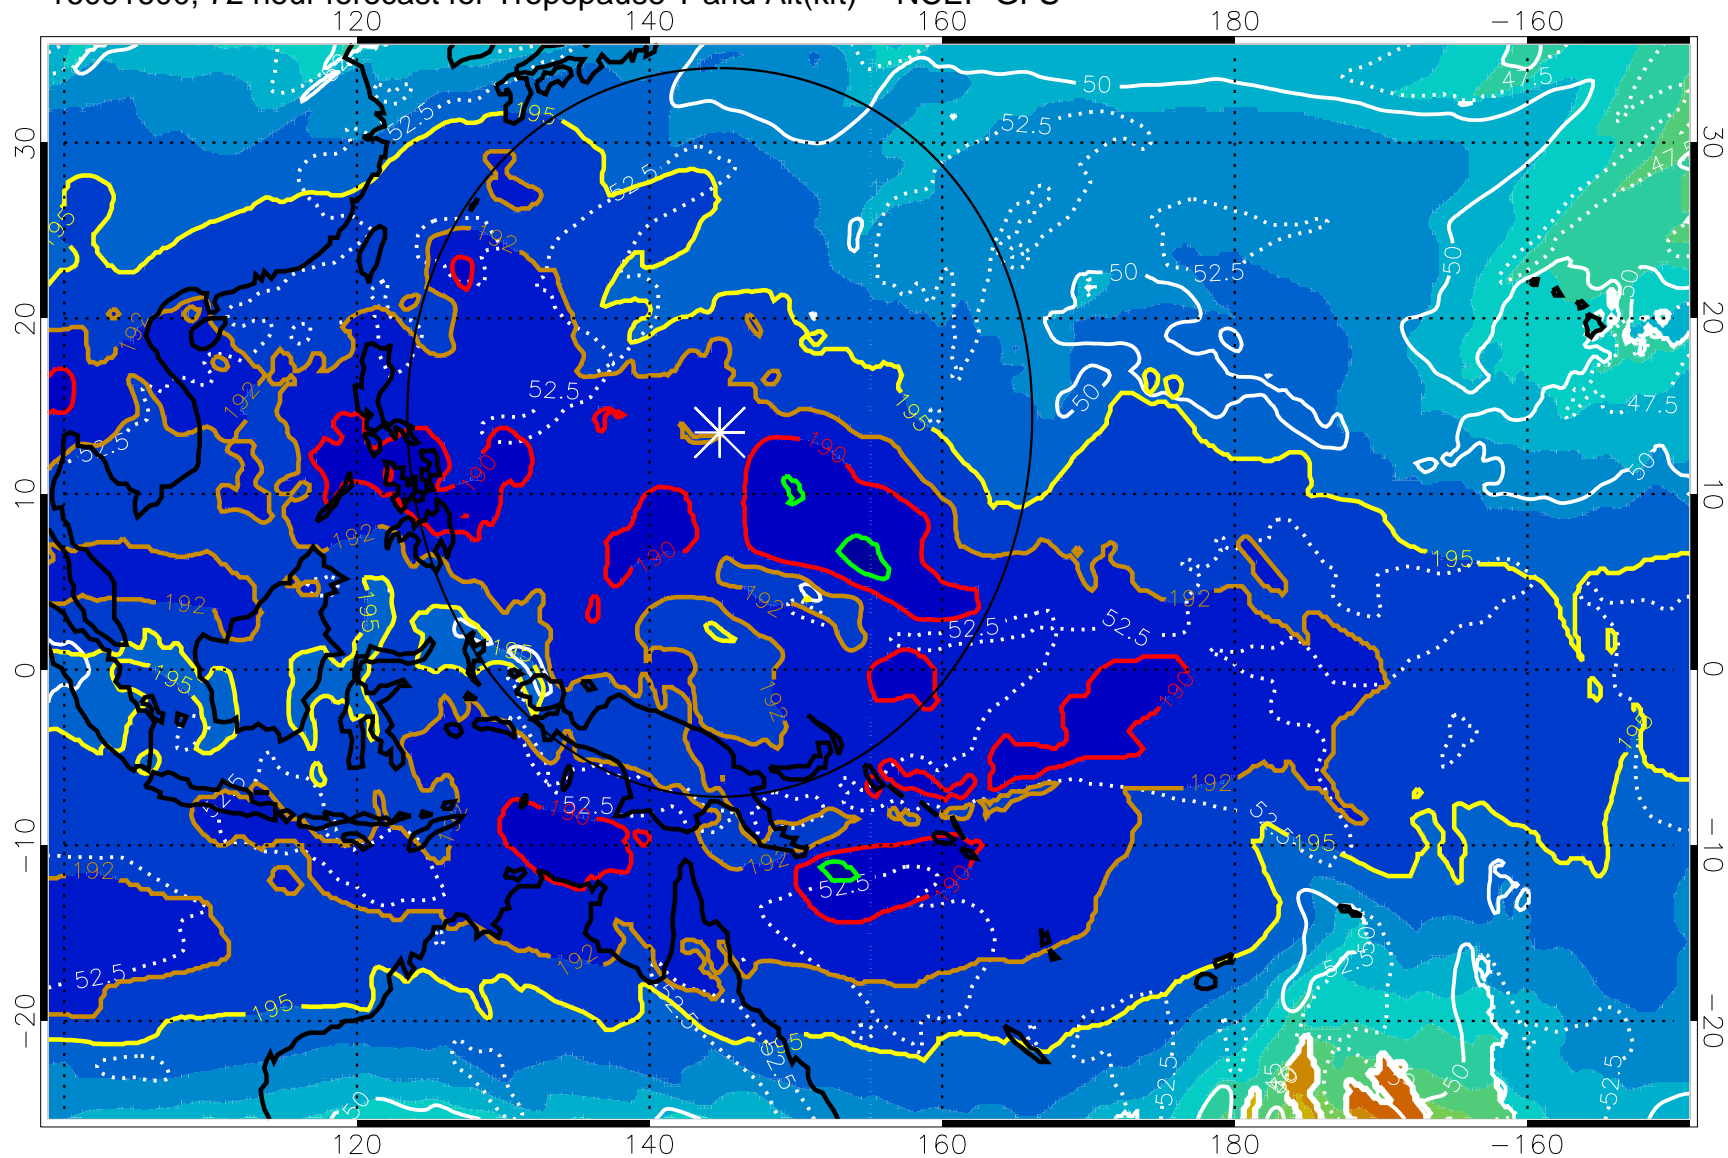

16091600, 72 hour forecast for Tropopause T and Alt(kft) -- NCEP GFS

190 200 210 220 230

Tropopause T, K

Tropopause Altitude in kft (white)

192.5K Isotherm 195K Isotherm
187.5K Isotherm 190K Isotherm

Range ring of 2304 km