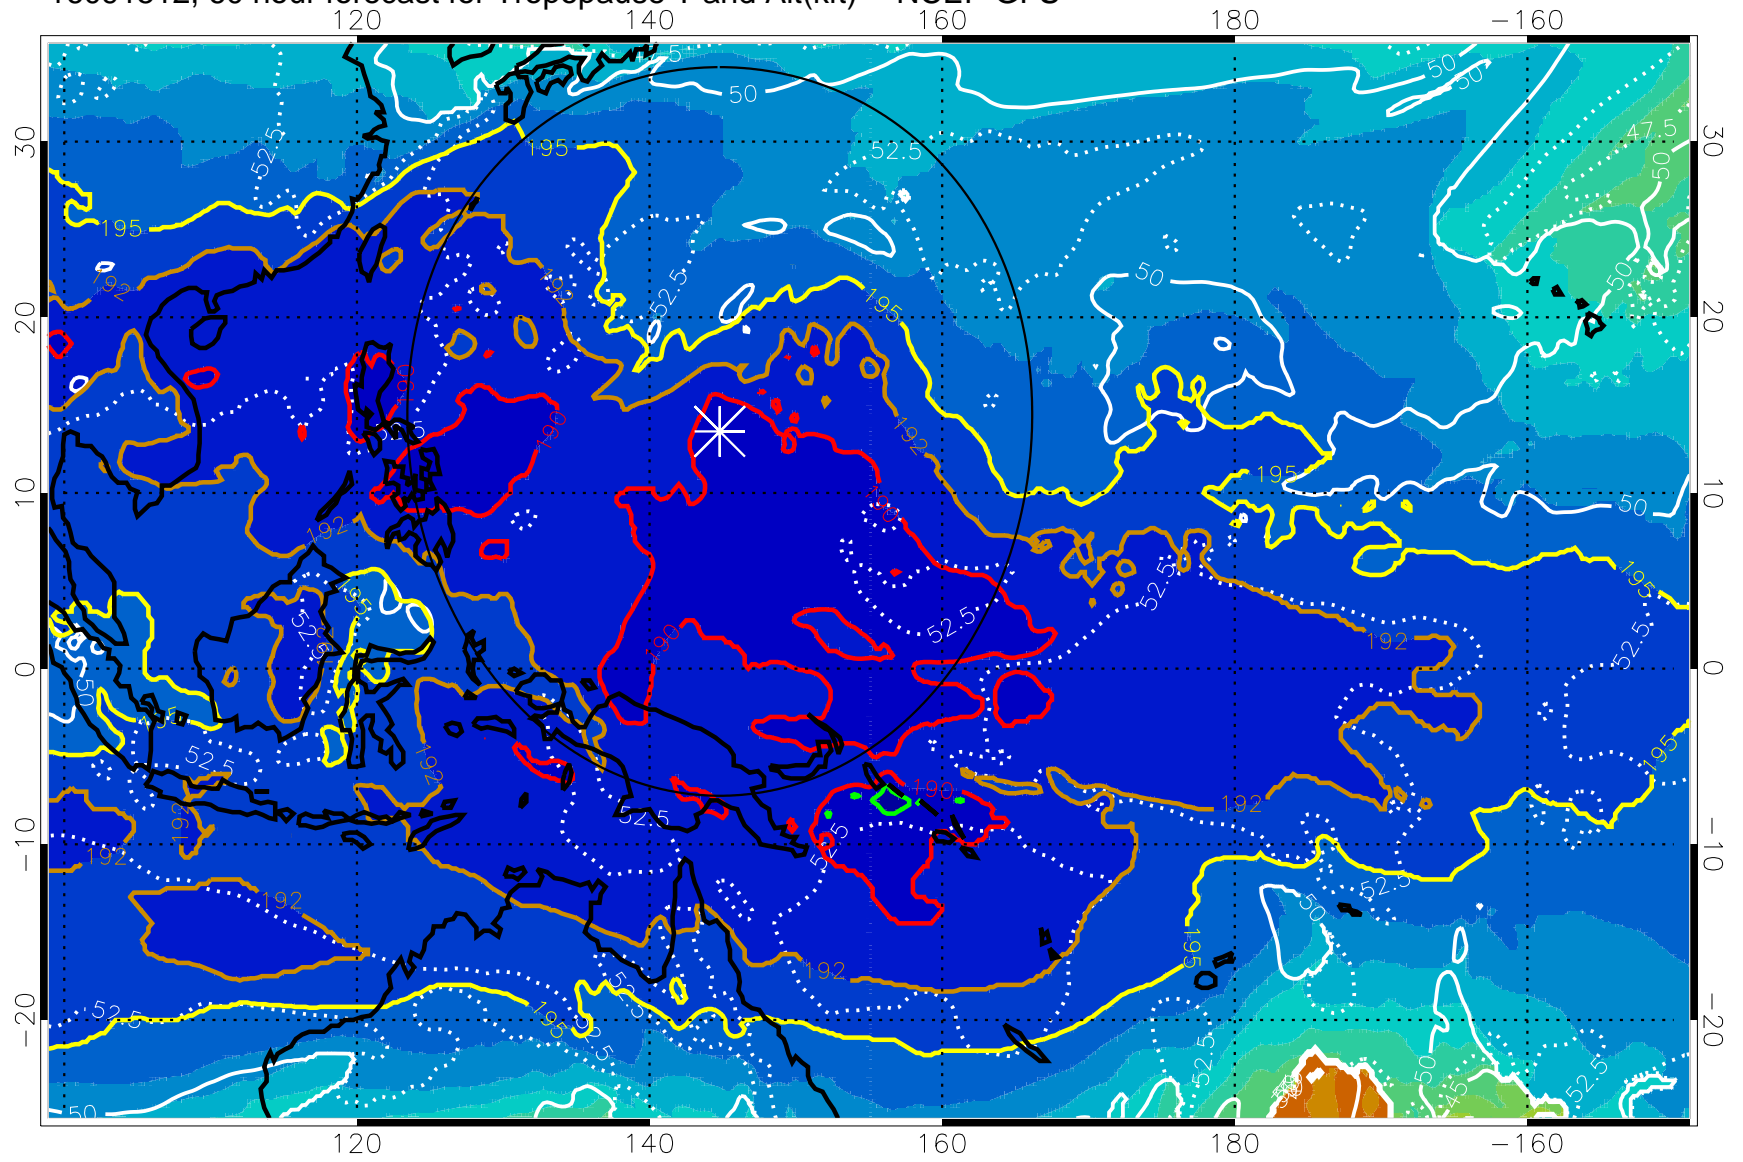

16091512, 60 hour forecast for Tropopause T and Alt(kft) -- NCEP GFS

190 200 210 220 230

Tropopause T, K

Tropopause Altitude in kft (white)

192.5K Isotherm 195K Isotherm

187.5K Isotherm 190K Isotherm

Range ring of 2304 km