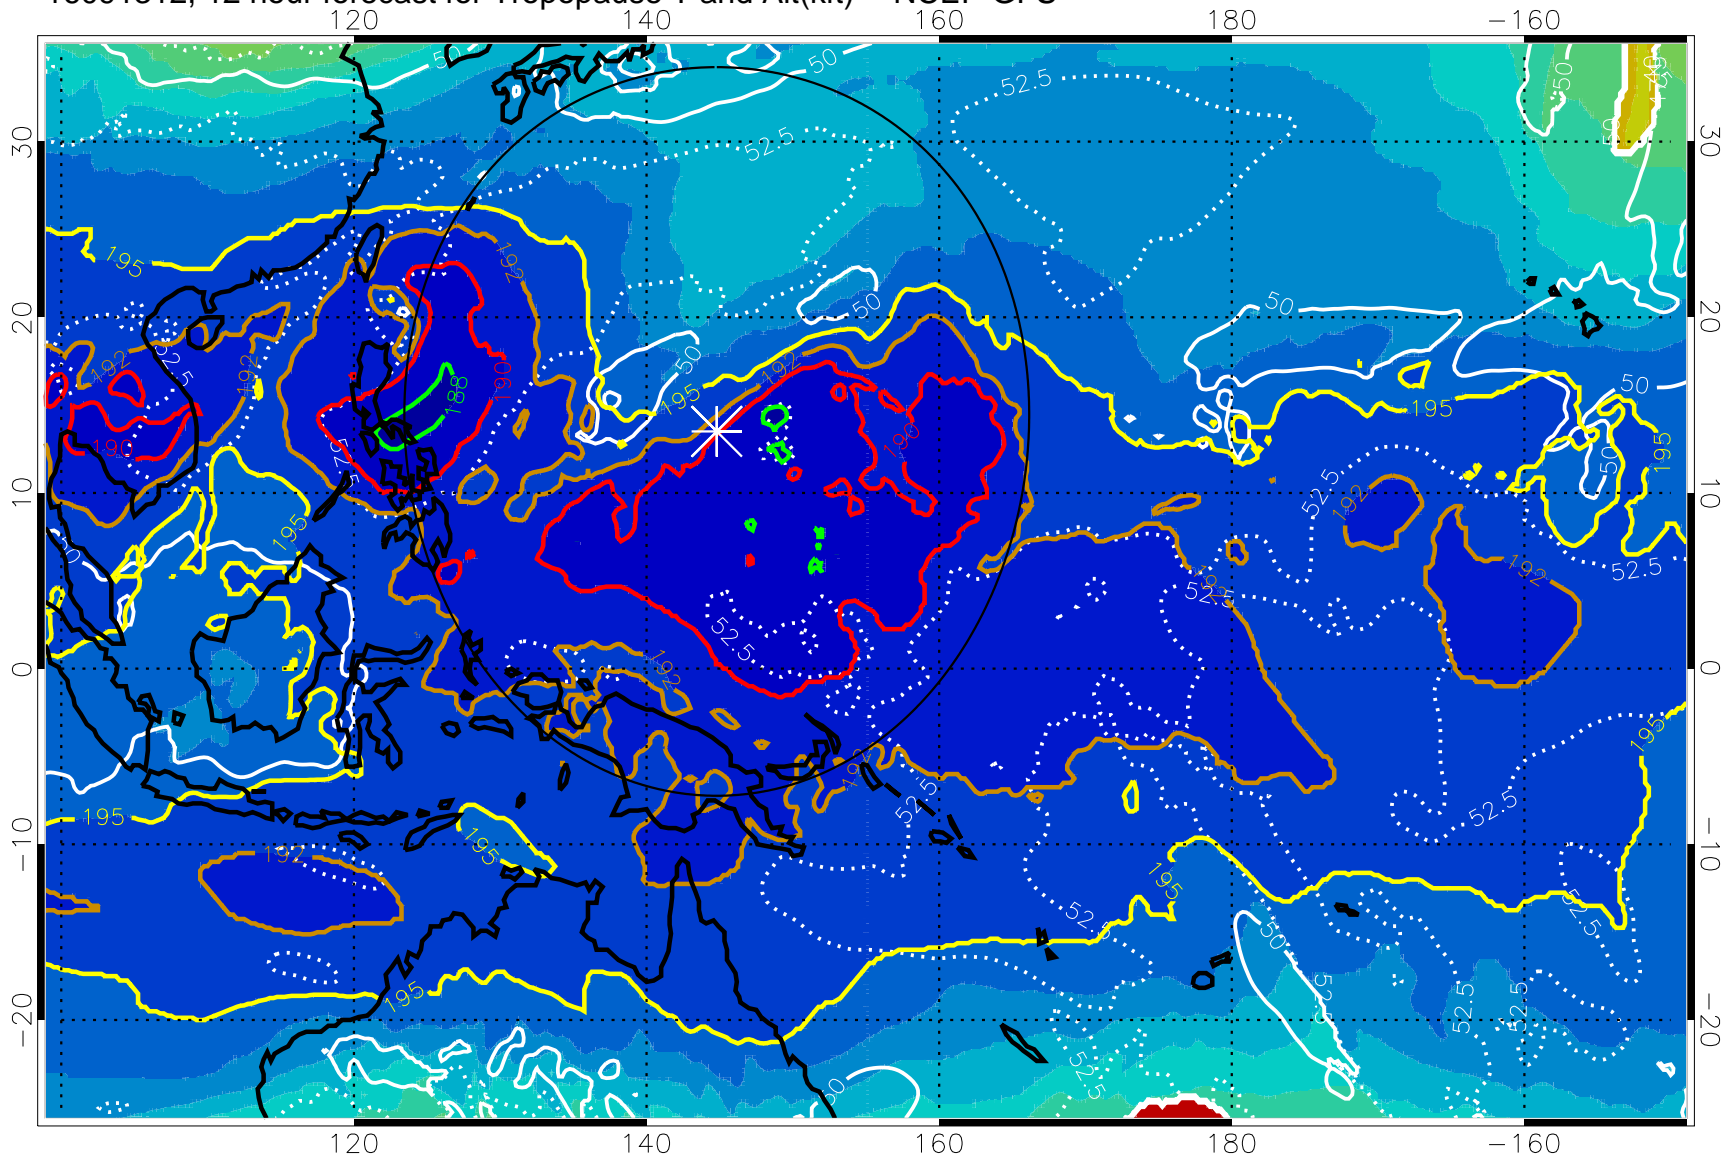

16091312, 12 hour forecast for Tropopause T and Alt(kft) -- NCEP GFS

190 200 210 220 230

Tropopause T, K

Tropopause Altitude in kft (white)

192.5K Isotherm 195K Isotherm

187.5K Isotherm 190K Isotherm

Range ring of 2304 km