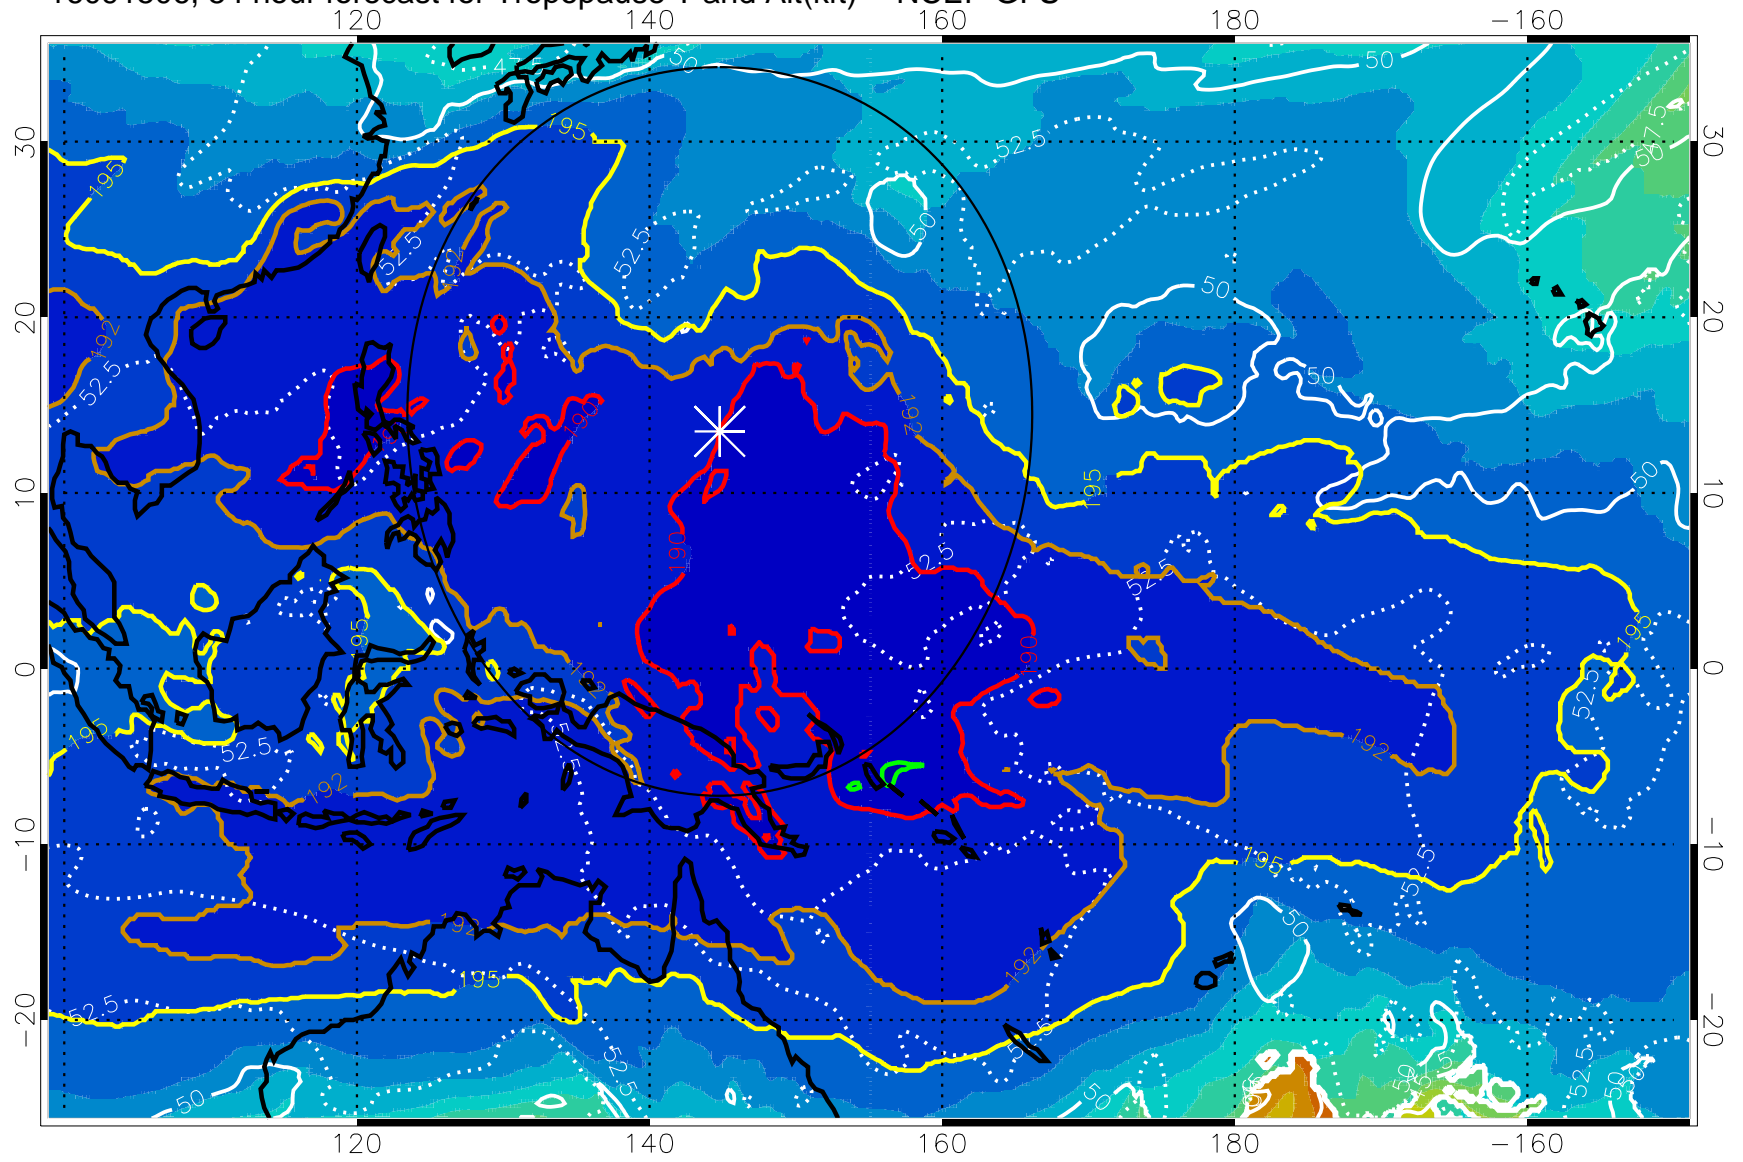

16091506, 54 hour forecast for Tropopause T and Alt(kft) -- NCEP GFS

190   200   210   220   230
Tropopause T, K

Tropopause Altitude in kft (white)

192.5K Isotherm   195K Isotherm
187.5K Isotherm   190K Isotherm

Range ring of 2304 km