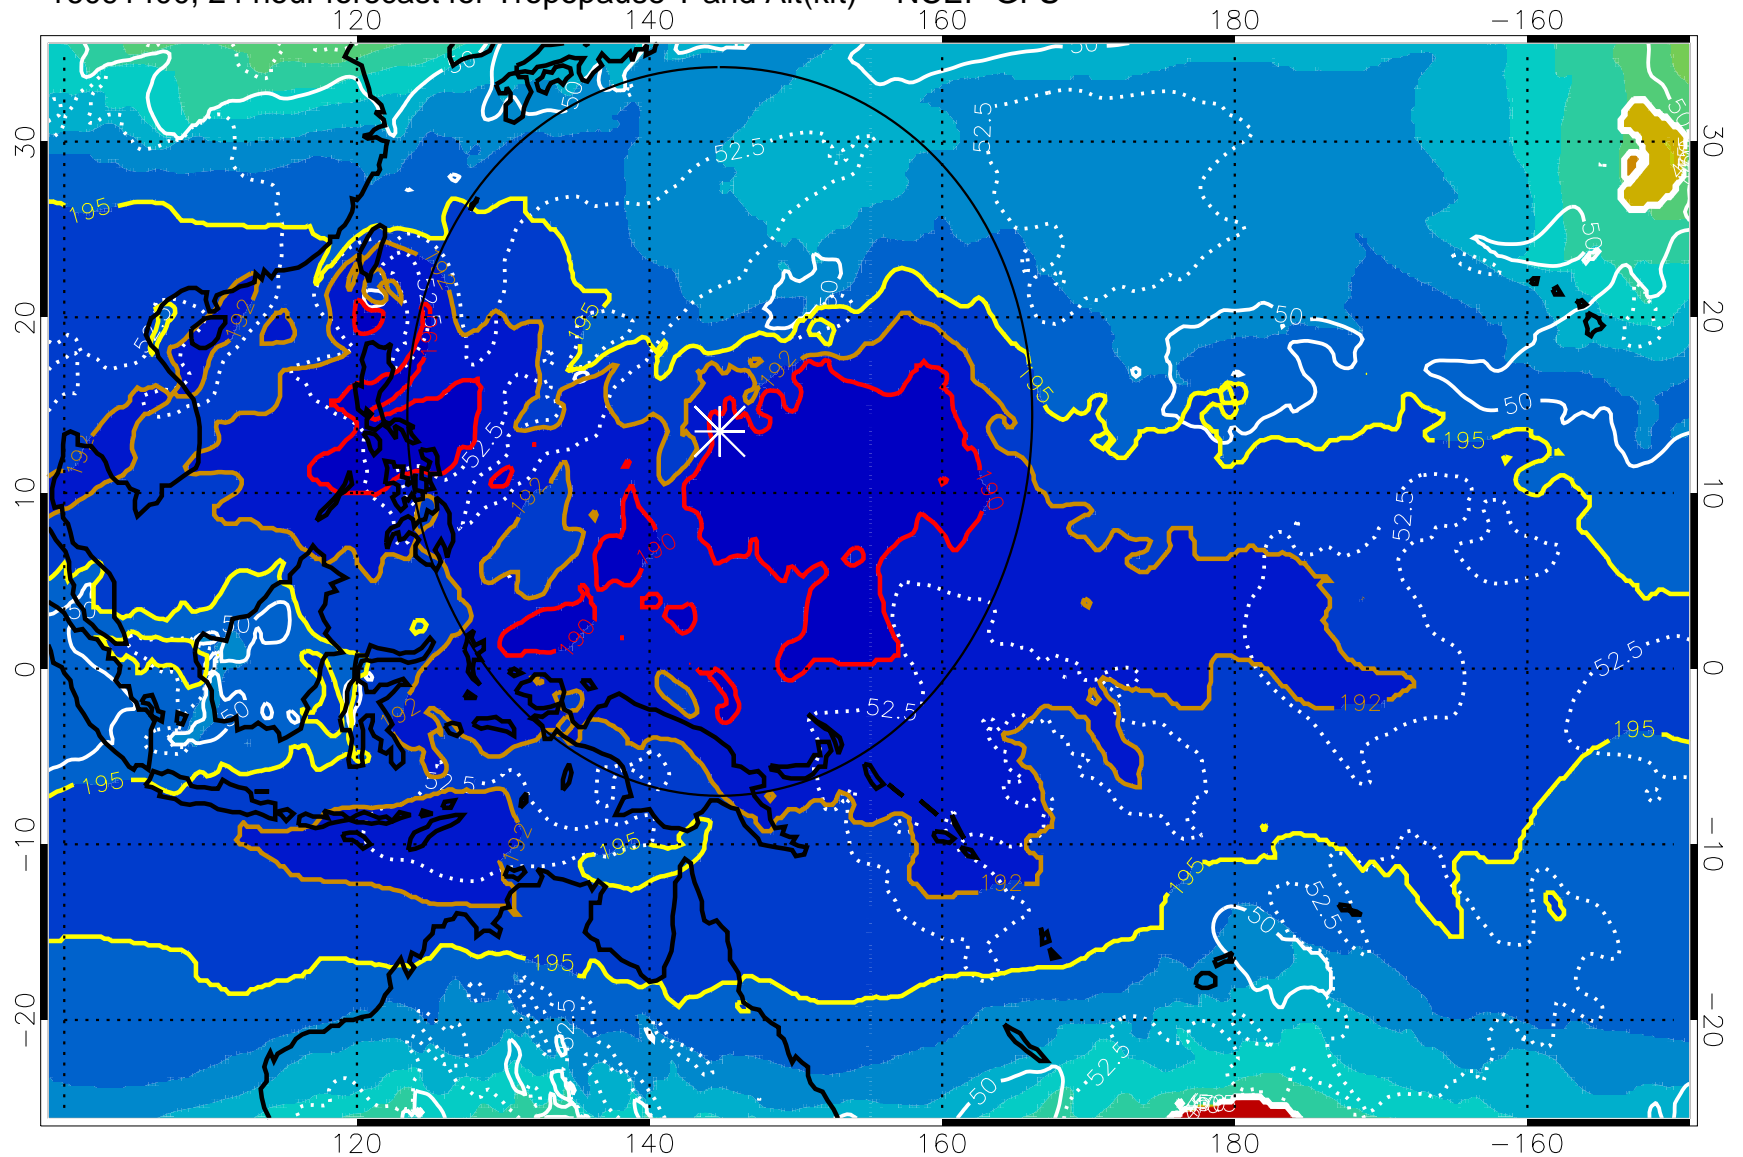

16091400, 24 hour forecast for Tropopause T and Alt(kft) -- NCEP GFS

190 200 210 220 230

Tropopause T, K

Tropopause Altitude in kft (white)

192.5K Isotherm 195K Isotherm

187.5K Isotherm 190K Isotherm

Range ring of 2304 km