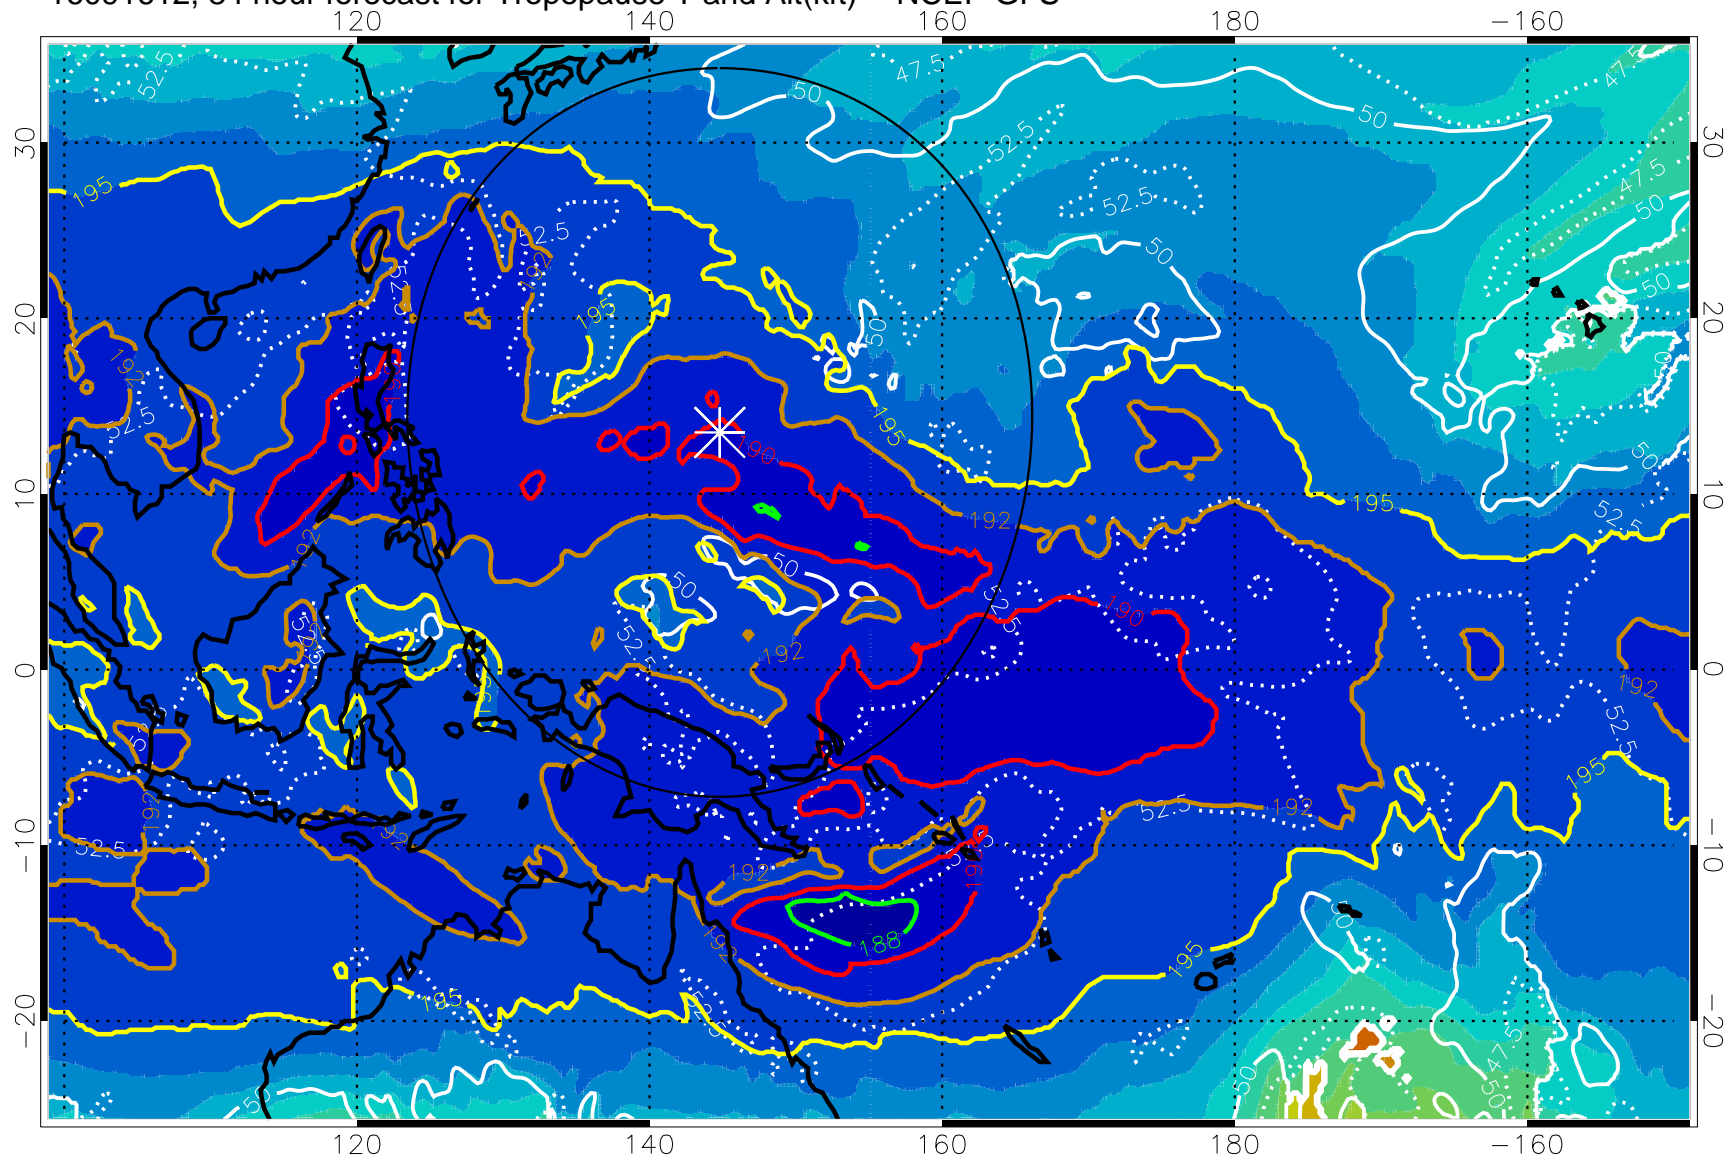

16091612, 84 hour forecast for Tropopause T and Alt(kft) -- NCEP GFS

190 200 210 220 230

Tropopause T, K

Tropopause Altitude in kft (white)

192.5K Isotherm 195K Isotherm
187.5K Isotherm 190K Isotherm

Range ring of 2304 km