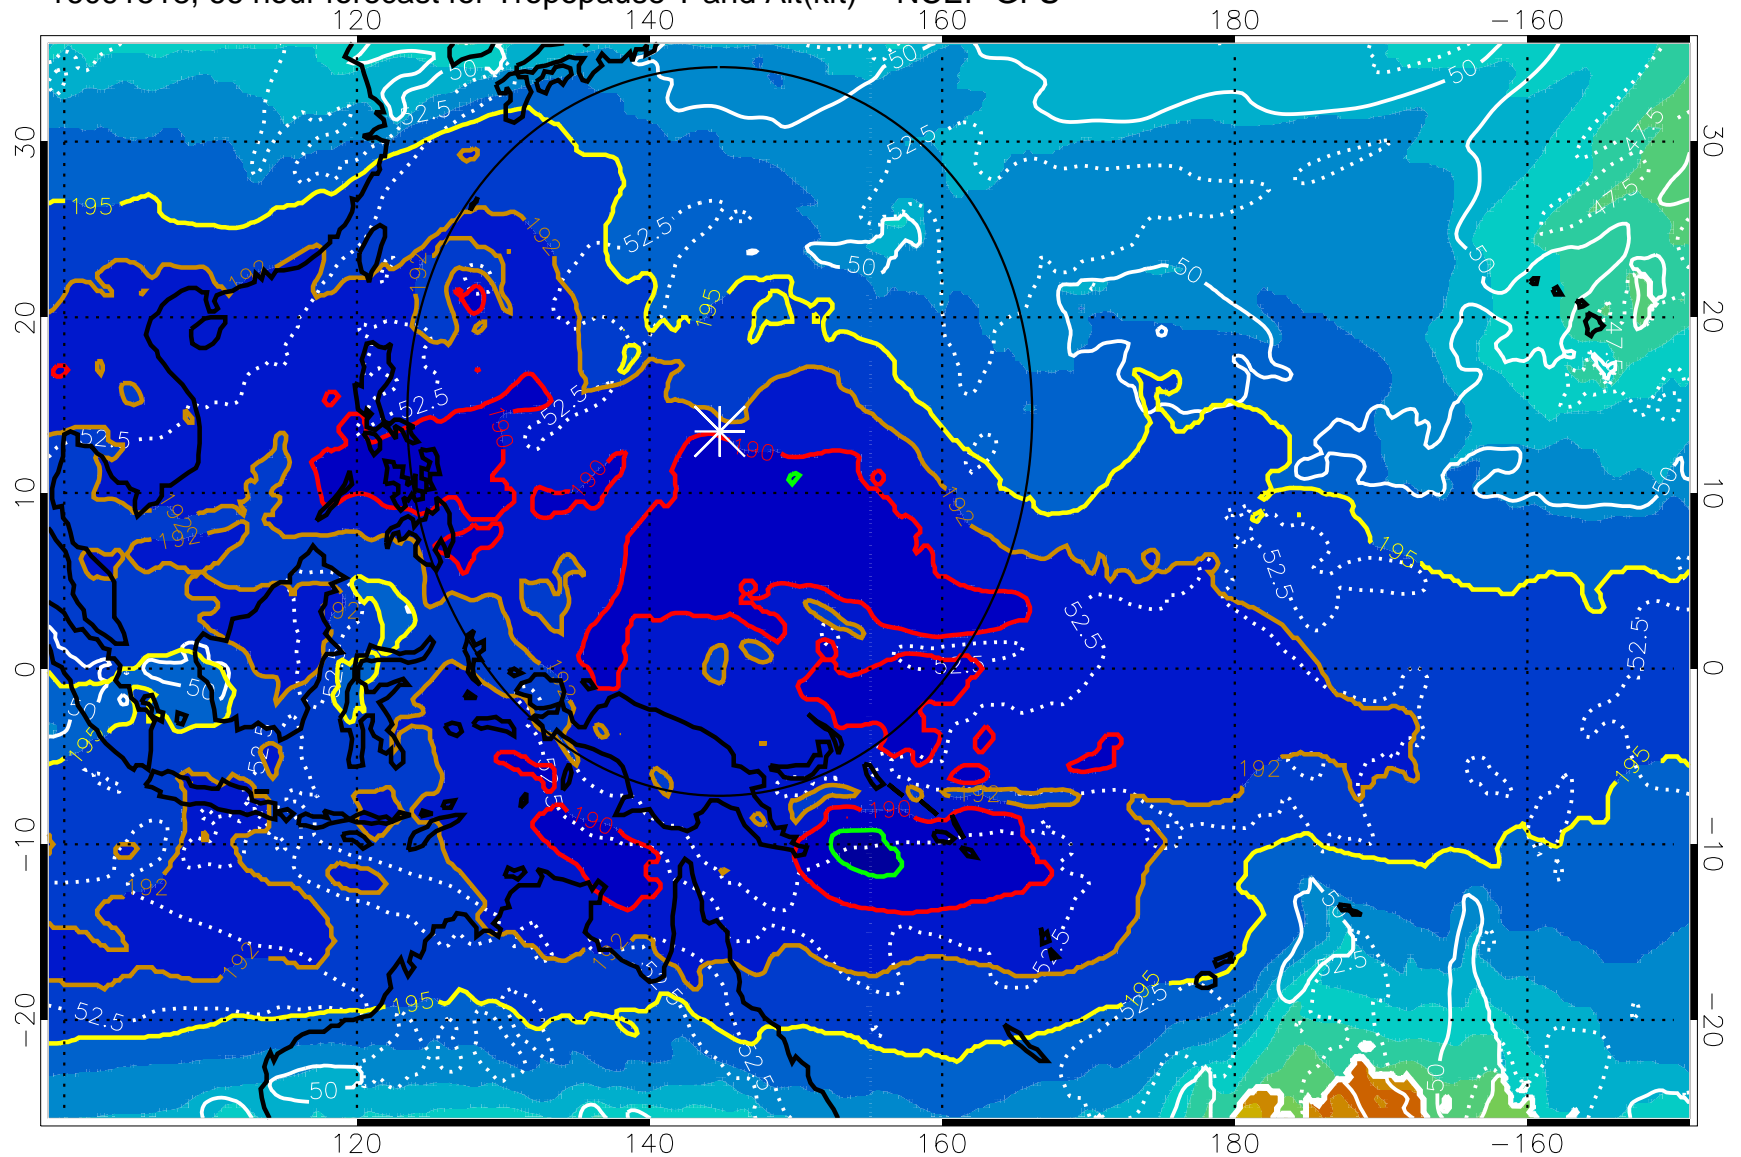

16091518, 66 hour forecast for Tropopause T and Alt(kft) -- NCEP GFS

190 200 210 220 230
Tropopause T, K

Tropopause Altitude in kft (white)

192.5K Isotherm 195K Isotherm
187.5K Isotherm 190K Isotherm

Range ring of 2304 km