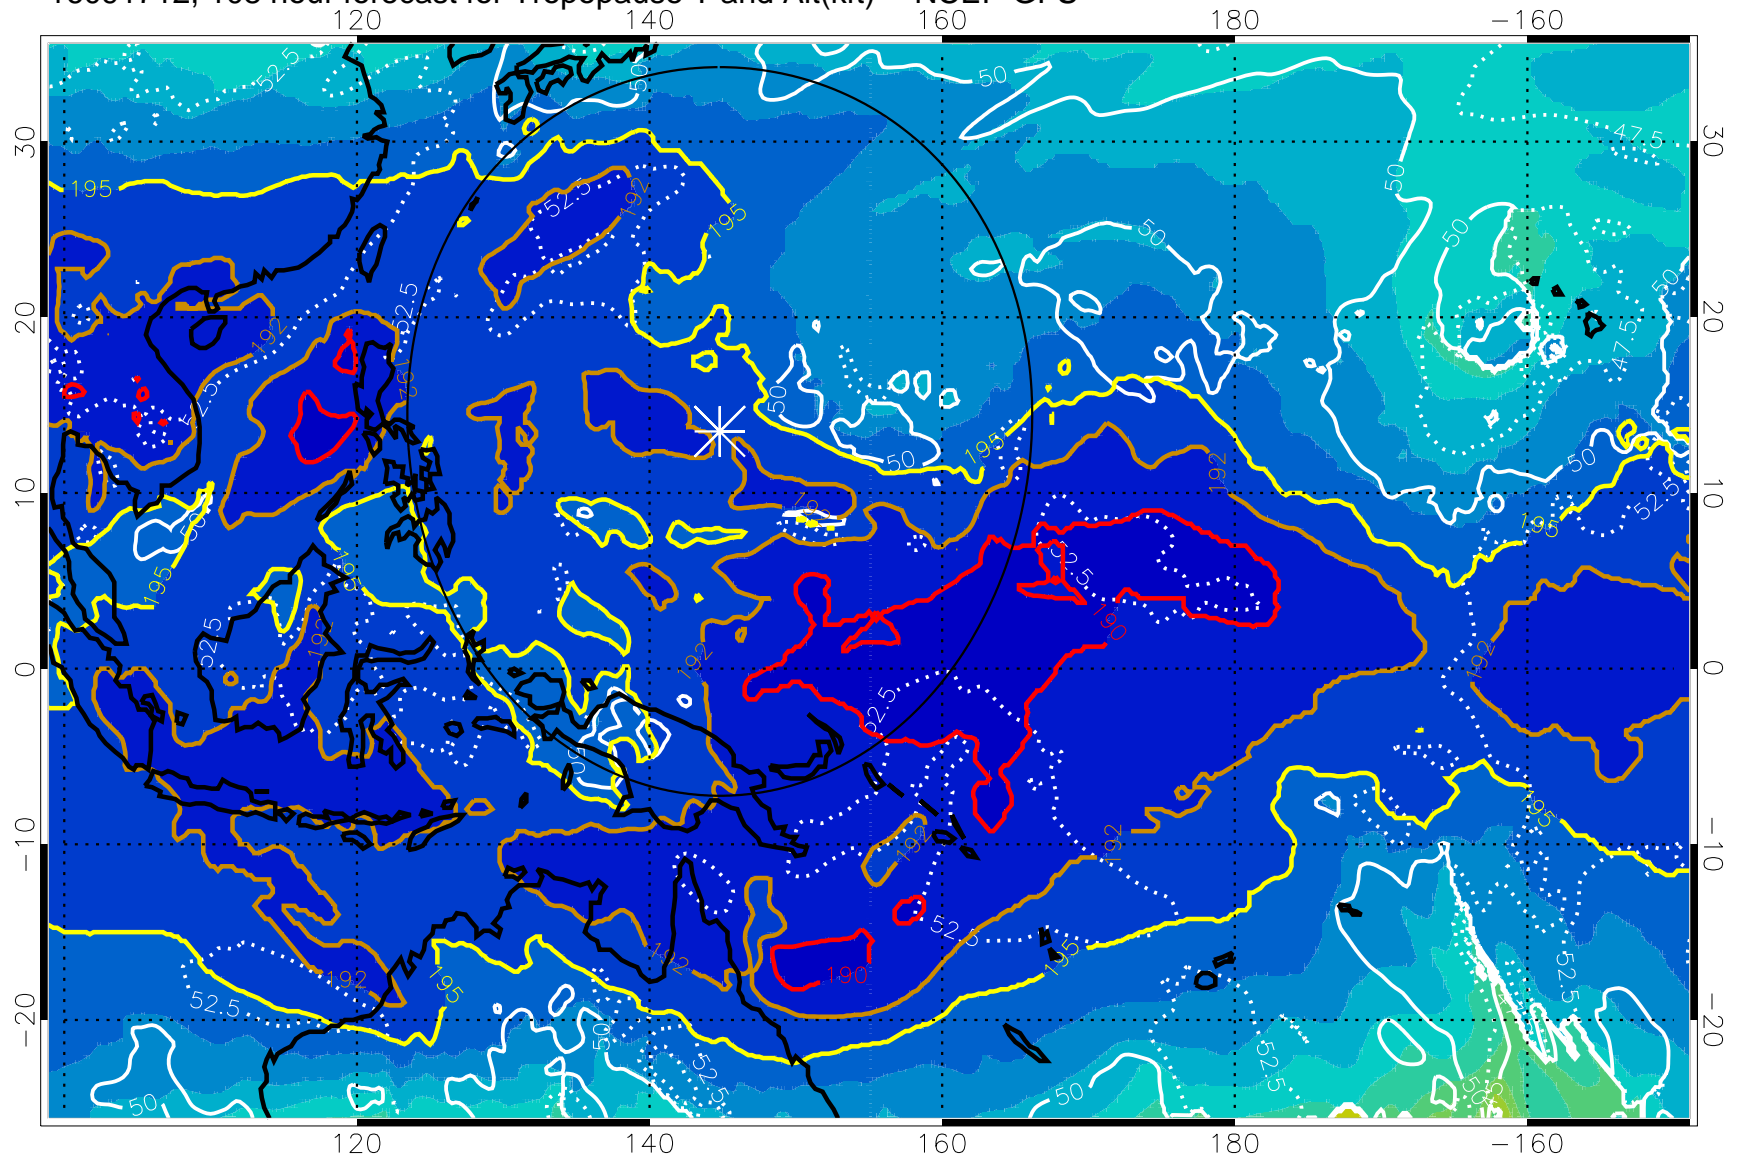

16091712, 108 hour forecast for Tropopause T and Alt(kft) -- NCEP GFS

190 200 210 220 230
Tropopause T, K

Tropopause Altitude in kft (white)

192.5K Isotherm 195K Isotherm
187.5K Isotherm 190K Isotherm

Range ring of 2304 km