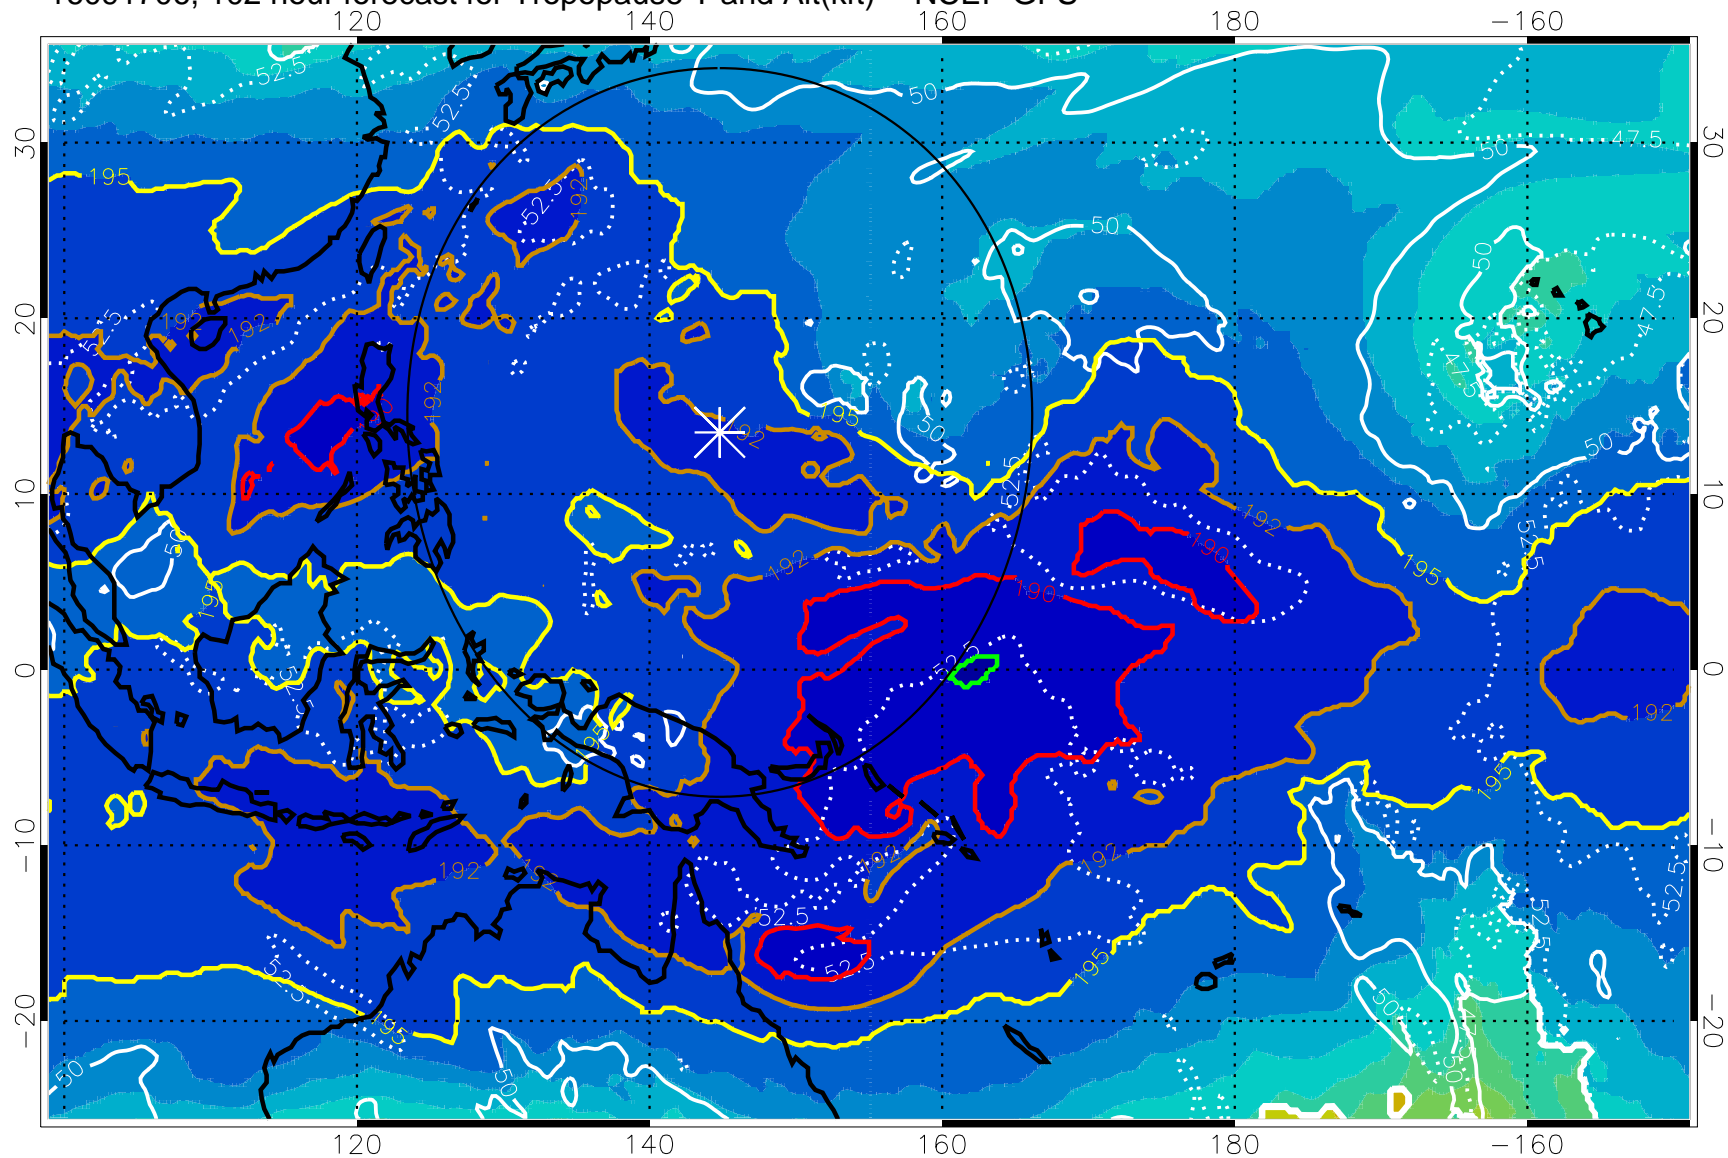

16091706, 102 hour forecast for Tropopause T and Alt(kft) -- NCEP GFS

190 200 210 220 230

Tropopause T, K

Tropopause Altitude in kft (white)

192.5K Isotherm 195K Isotherm
187.5K Isotherm 190K Isotherm

Range ring of 2304 km