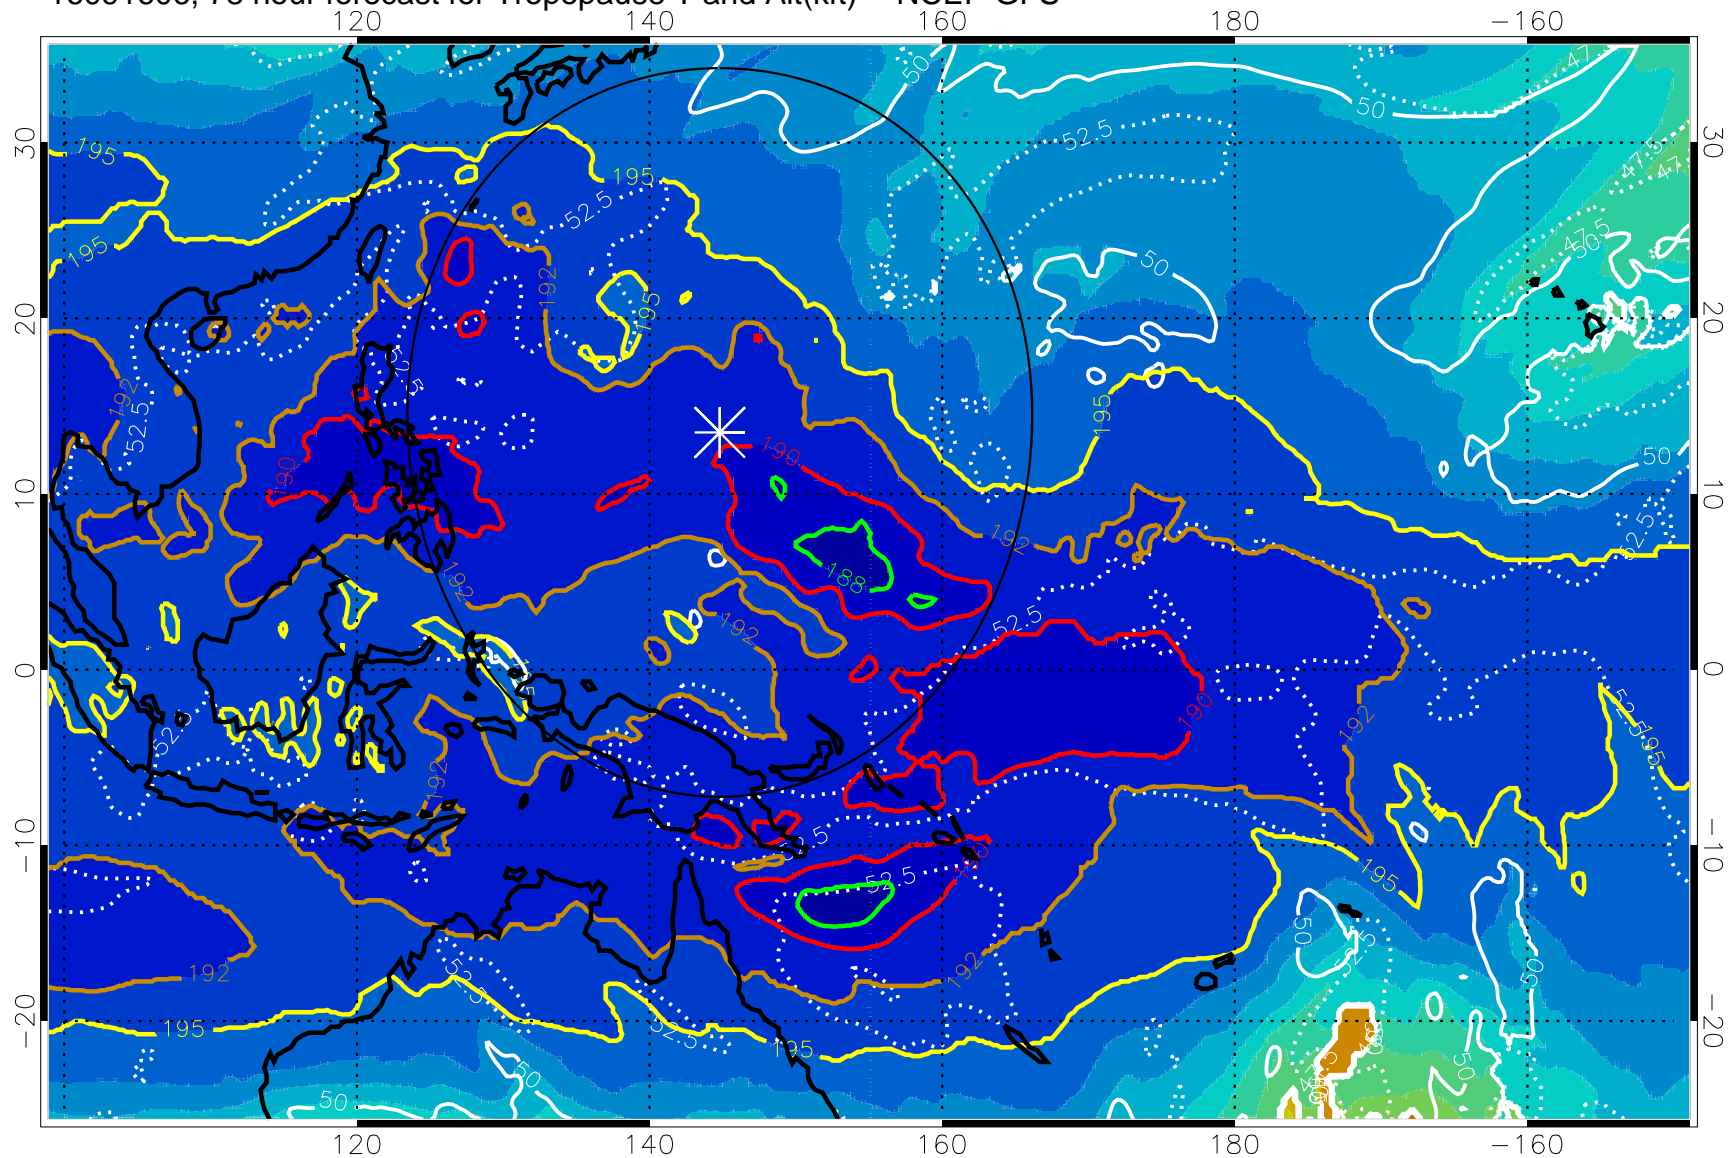

16091606, 78 hour forecast for Tropopause T and Alt(kft) -- NCEP GFS

190 200 210 220 230

Tropopause T, K

Tropopause Altitude in kft (white)

192.5K Isotherm 195K Isotherm
187.5K Isotherm 190K Isotherm

Range ring of 2304 km