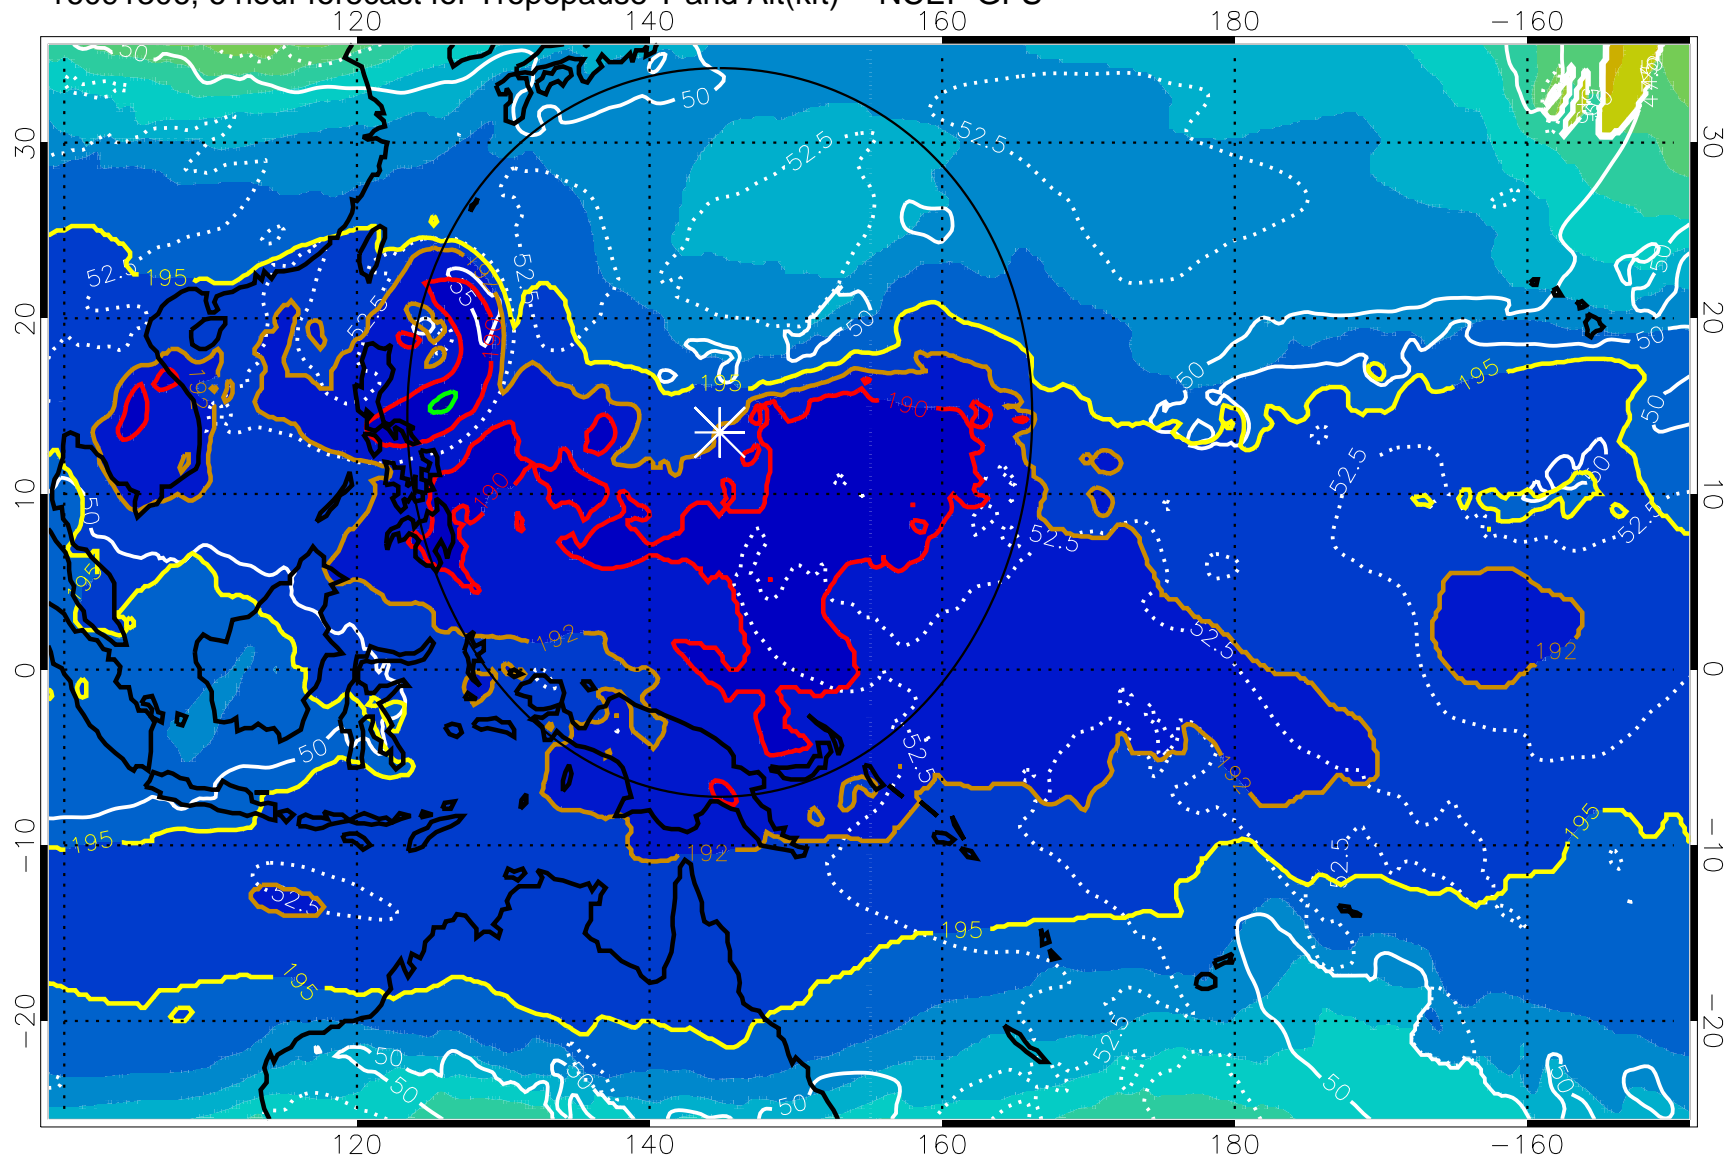

16091306, 6 hour forecast for Tropopause T and Alt(kft) -- NCEP GFS

190 200 210 220 230

Tropopause T, K

Tropopause Altitude in kft (white)

192.5K Isotherm 195K Isotherm  
187.5K Isotherm 190K Isotherm

Range ring of 2304 km