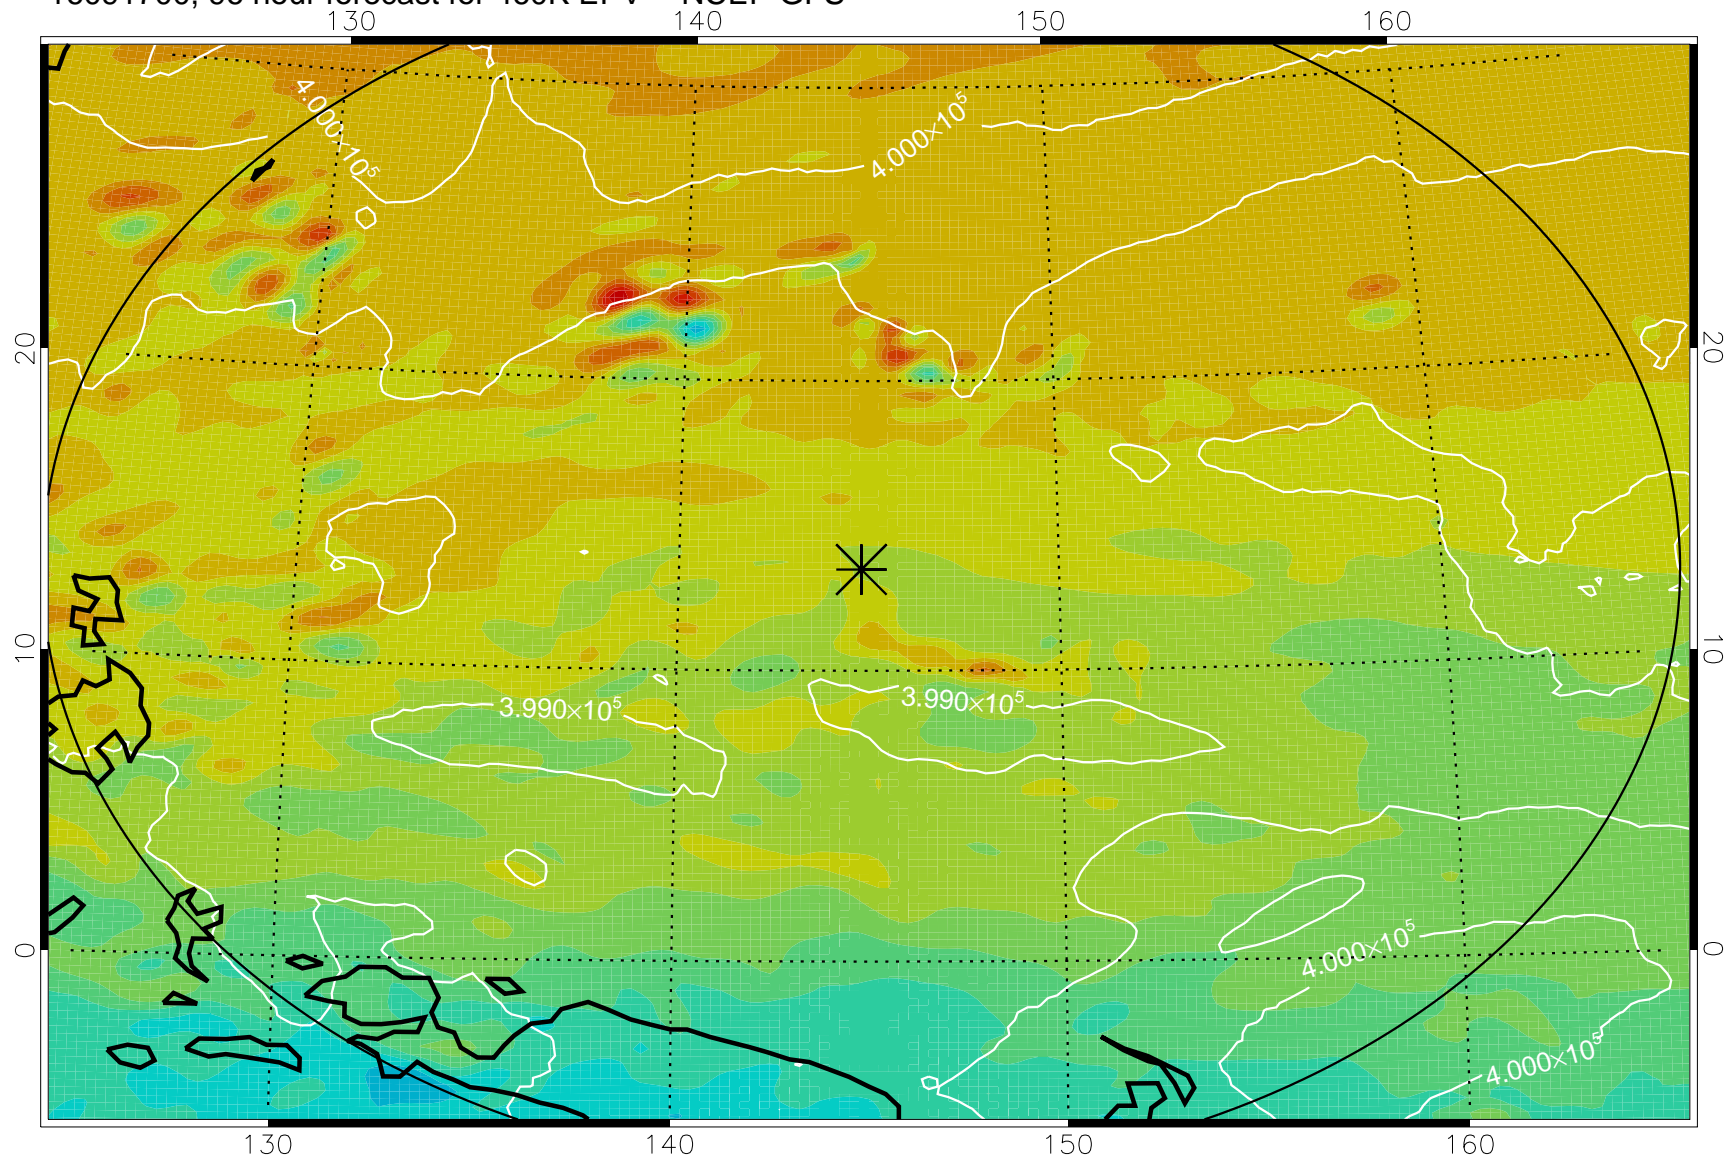

16091518, 66 hour forecast for 460K EPV -- NCEP GFS

460K Montgomery Streamfunction, white

Range ring of 2304 km

16091600, 72 hour forecast for 460K EPV -- NCEP GFS

460K Montgomery Streamfunction, white

Range ring of 2304 km

16091606, 78 hour forecast for 460K EPV -- NCEP GFS

460K Montgomery Streamfunction, white

Range ring of 2304 km

16091612, 84 hour forecast for 460K EPV -- NCEP GFS

460K Montgomery Streamfunction, white

Range ring of 2304 km

16091618, 90 hour forecast for 460K EPV -- NCEP GFS

460K Montgomery Streamfunction, white

Range ring of 2304 km

16091700, 96 hour forecast for 460K EPV -- NCEP GFS

460K Montgomery Streamfunction, white

Range ring of 2304 km

16091706, 102 hour forecast for 460K EPV -- NCEP GFS

460K Montgomery Streamfunction, white

Range ring of 2304 km

16091712, 108 hour forecast for 460K EPV -- NCEP GFS

460K Montgomery Streamfunction, white

Range ring of 2304 km