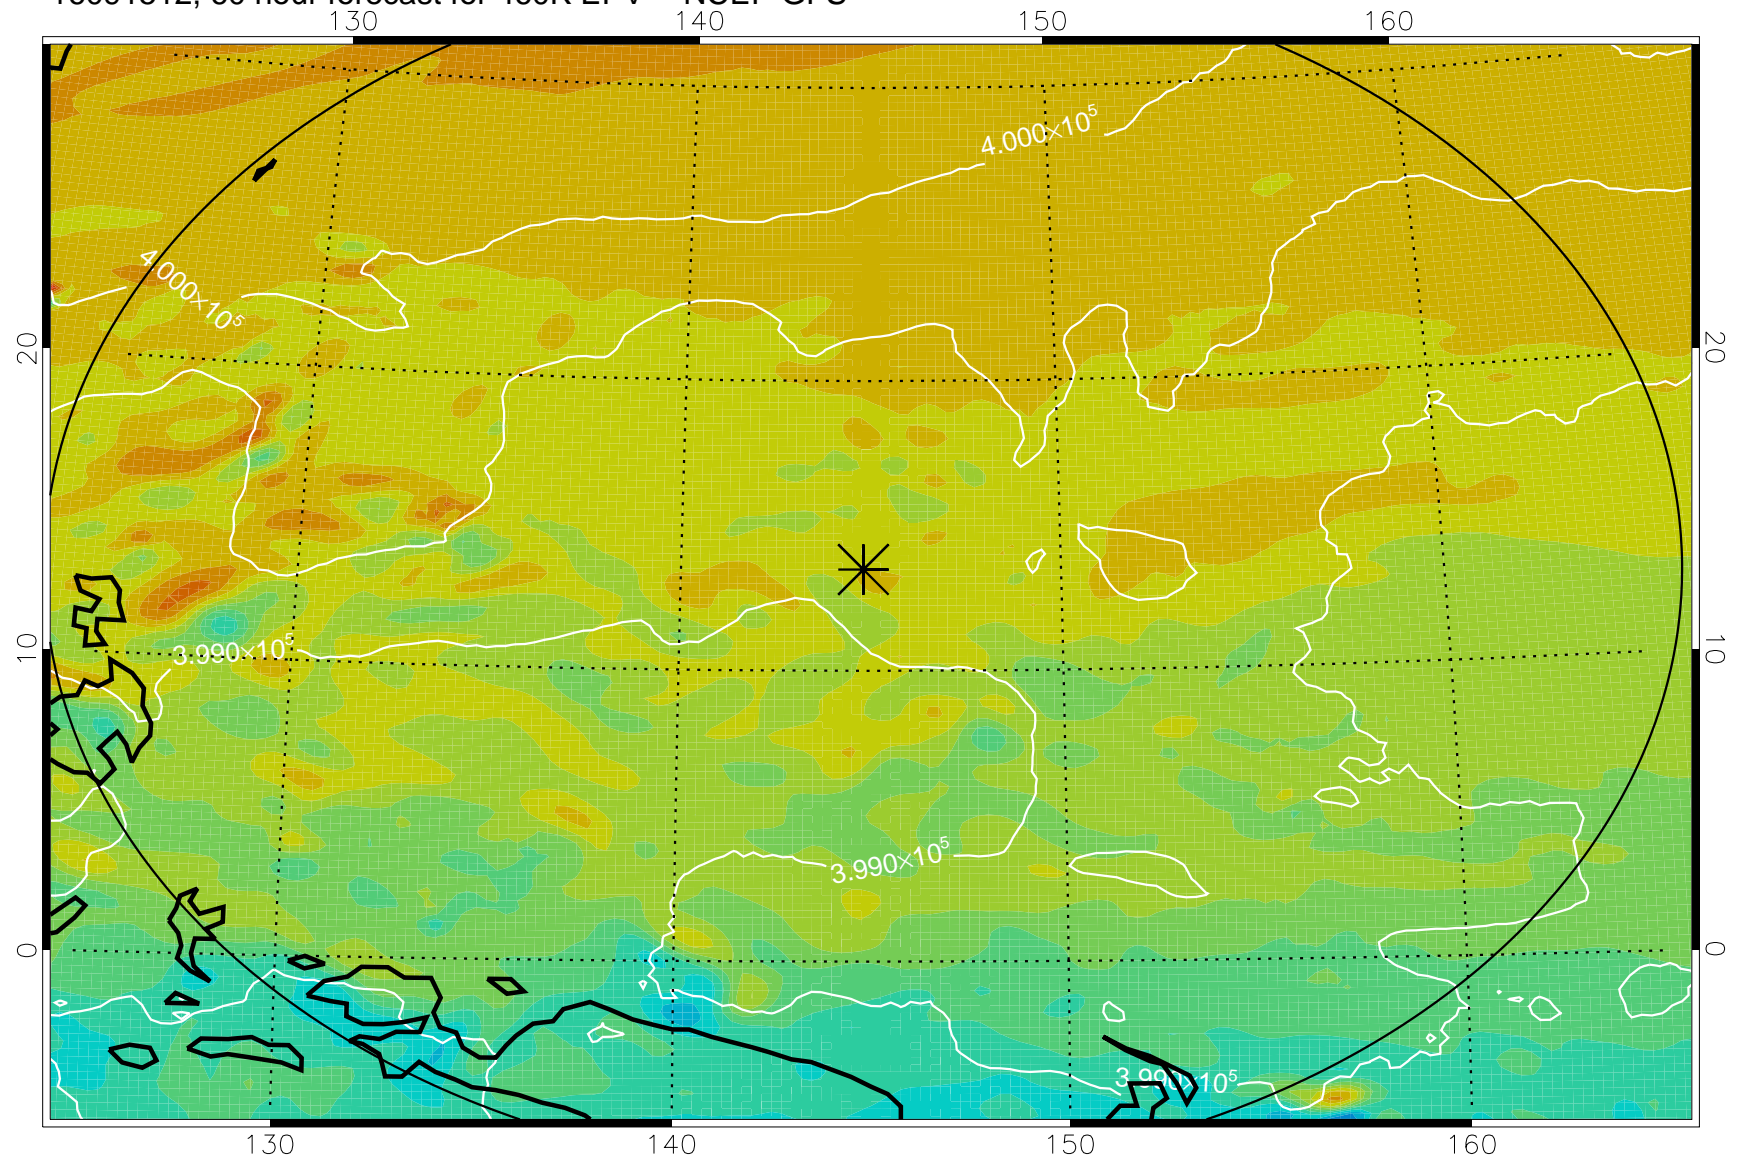

16091406, 30 hour forecast for 460K EPV -- NCEP GFS

460K Montgomery Streamfunction, white

Range ring of 2304 km

16091412, 36 hour forecast for 460K EPV -- NCEP GFS

460K Montgomery Streamfunction, white

Range ring of 2304 km

16091418, 42 hour forecast for 460K EPV -- NCEP GFS

460K Montgomery Streamfunction, white

Range ring of 2304 km

16091500, 48 hour forecast for 460K EPV -- NCEP GFS

460K Montgomery Streamfunction, white

Range ring of 2304 km

16091506, 54 hour forecast for 460K EPV -- NCEP GFS

460K Montgomery Streamfunction, white

Range ring of 2304 km

16091512, 60 hour forecast for 460K EPV -- NCEP GFS

460K Montgomery Streamfunction, white

Range ring of 2304 km

16091518, 66 hour forecast for 460K EPV -- NCEP GFS

460K Montgomery Streamfunction, white

Range ring of 2304 km

16091600, 72 hour forecast for 460K EPV -- NCEP GFS

460K Montgomery Streamfunction, white

Range ring of 2304 km