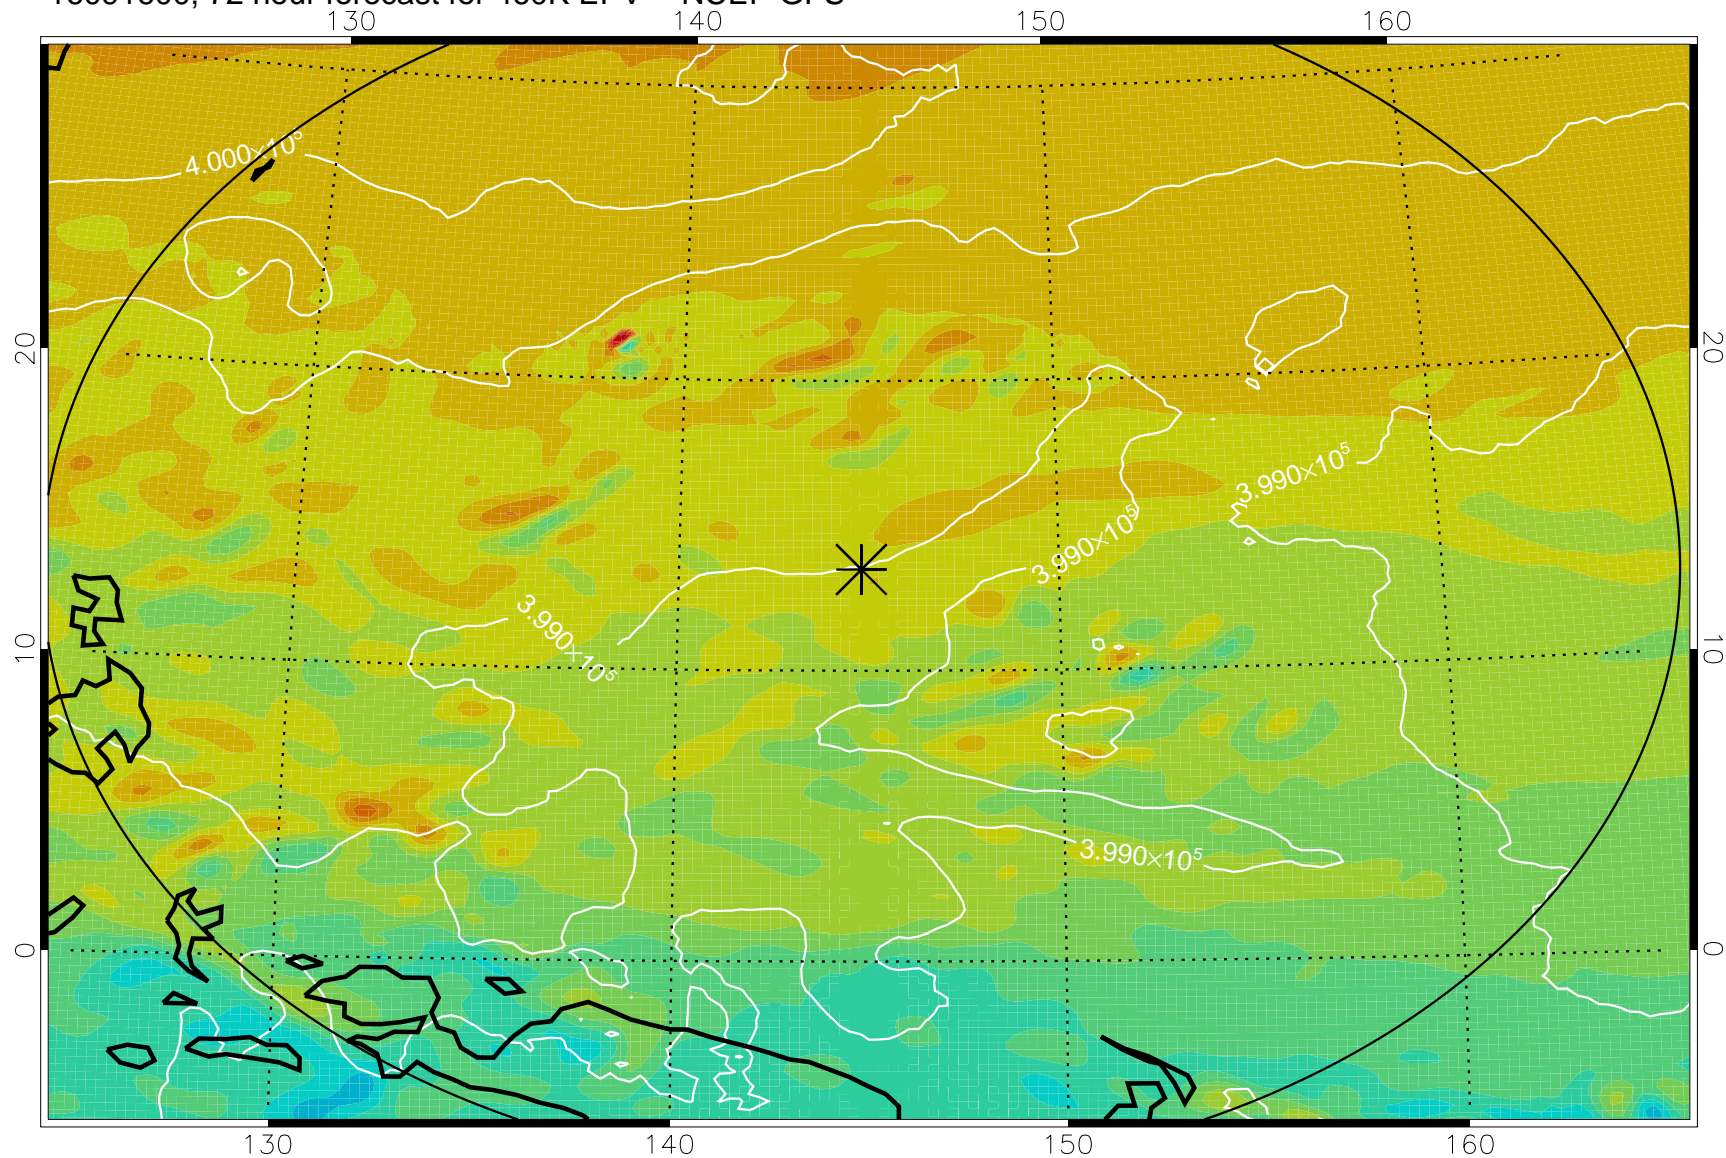

16091506, 54 hour forecast for 460K EPV -- NCEP GFS

460K Montgomery Streamfunction, white

Range ring of 2304 km

16091512, 60 hour forecast for 460K EPV -- NCEP GFS

460K Montgomery Streamfunction, white

Range ring of 2304 km

16091518, 66 hour forecast for 460K EPV -- NCEP GFS

460K Montgomery Streamfunction, white

Range ring of 2304 km

16091600, 72 hour forecast for 460K EPV -- NCEP GFS

460K Montgomery Streamfunction, white

Range ring of 2304 km

16091606, 78 hour forecast for 460K EPV -- NCEP GFS

460K Montgomery Streamfunction, white

Range ring of 2304 km

16091612, 84 hour forecast for 460K EPV -- NCEP GFS

460K Montgomery Streamfunction, white

Range ring of 2304 km

16091618, 90 hour forecast for 460K EPV -- NCEP GFS

460K Montgomery Streamfunction, white

Range ring of 2304 km

16091700, 96 hour forecast for 460K EPV -- NCEP GFS

460K Montgomery Streamfunction, white

Range ring of 2304 km