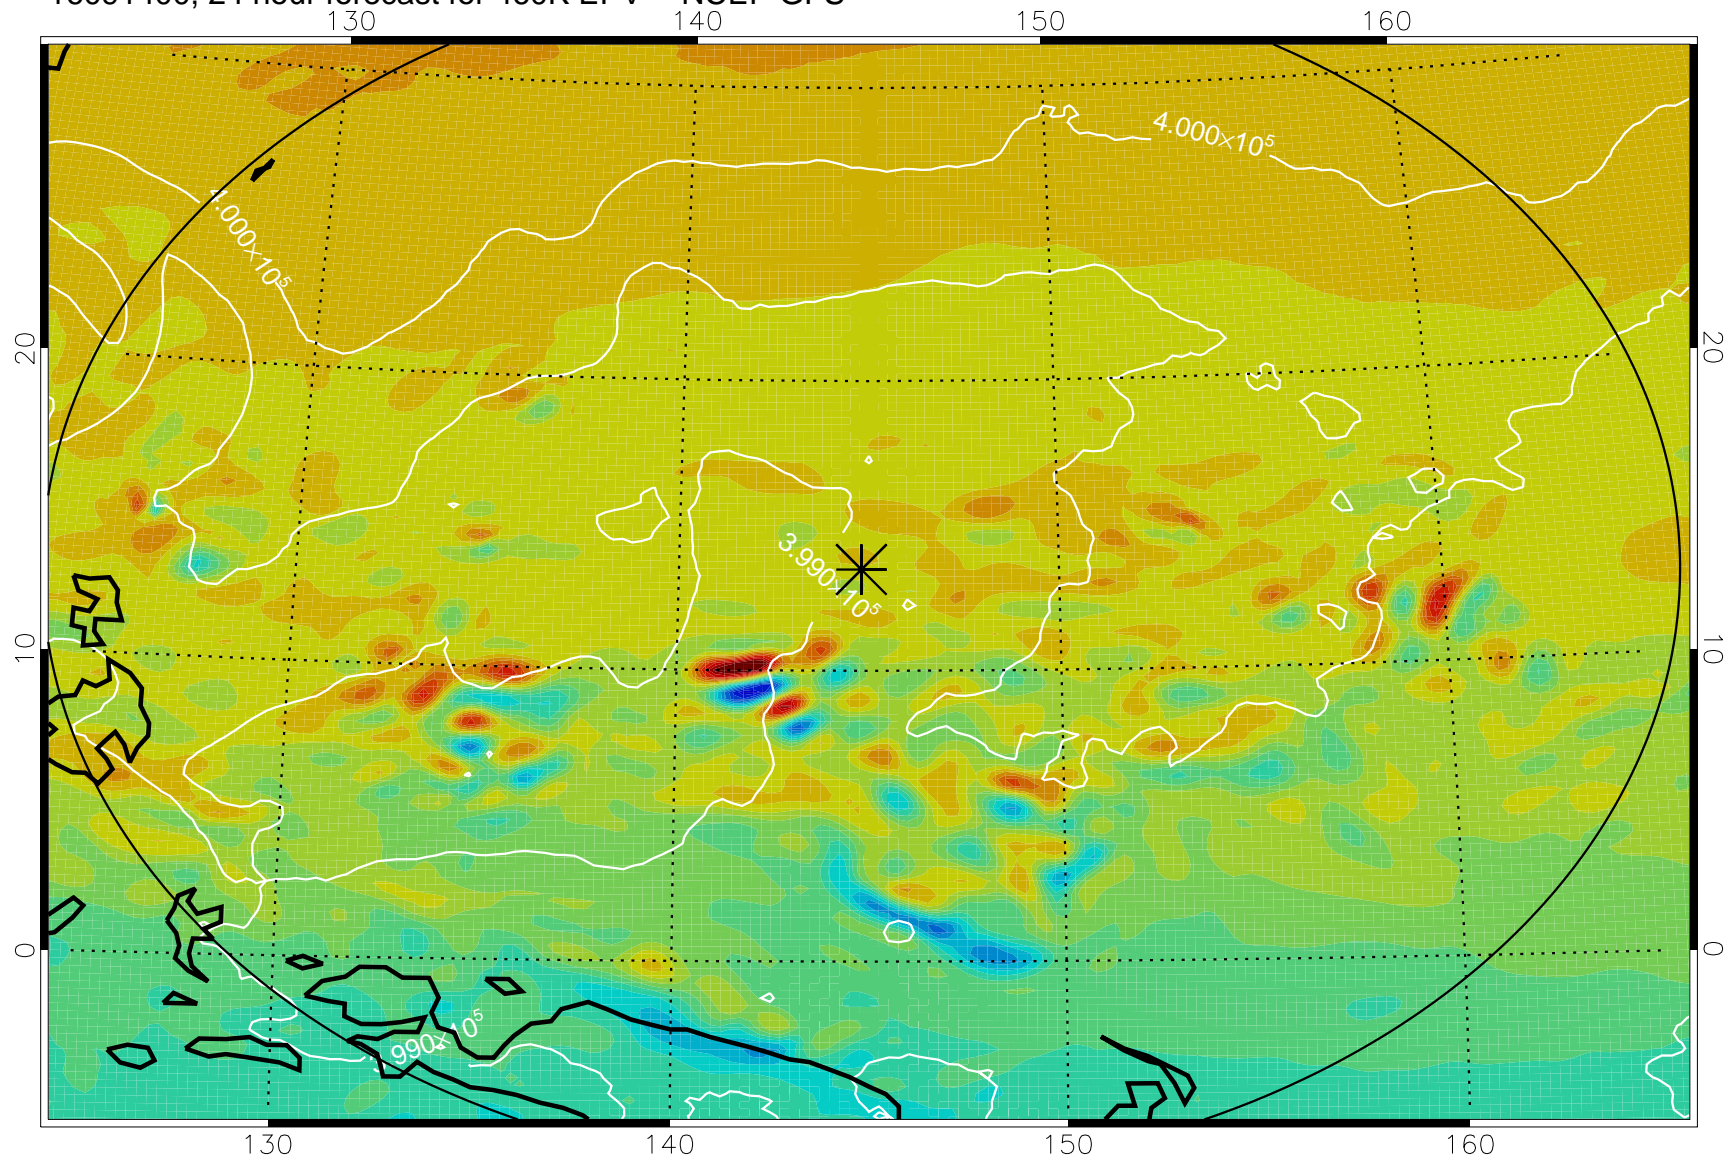

16091306, 6 hour forecast for 460K EPV -- NCEP GFS

460K Montgomery Streamfunction, white

Range ring of 2304 km

16091312, 12 hour forecast for 460K EPV -- NCEP GFS

460K Montgomery Streamfunction, white

Range ring of 2304 km

16091318, 18 hour forecast for 460K EPV -- NCEP GFS

460K Montgomery Streamfunction, white

Range ring of 2304 km

16091400, 24 hour forecast for 460K EPV -- NCEP GFS

460K Montgomery Streamfunction, white

Range ring of 2304 km

16091406, 30 hour forecast for 460K EPV -- NCEP GFS

460K Montgomery Streamfunction, white

Range ring of 2304 km

16091412, 36 hour forecast for 460K EPV -- NCEP GFS

460K Montgomery Streamfunction, white

Range ring of 2304 km

16091606, 78 hour forecast for 460K EPV -- NCEP GFS

460K Montgomery Streamfunction, white

Range ring of 2304 km

16091612, 84 hour forecast for 460K EPV -- NCEP GFS

460K Montgomery Streamfunction, white

Range ring of 2304 km