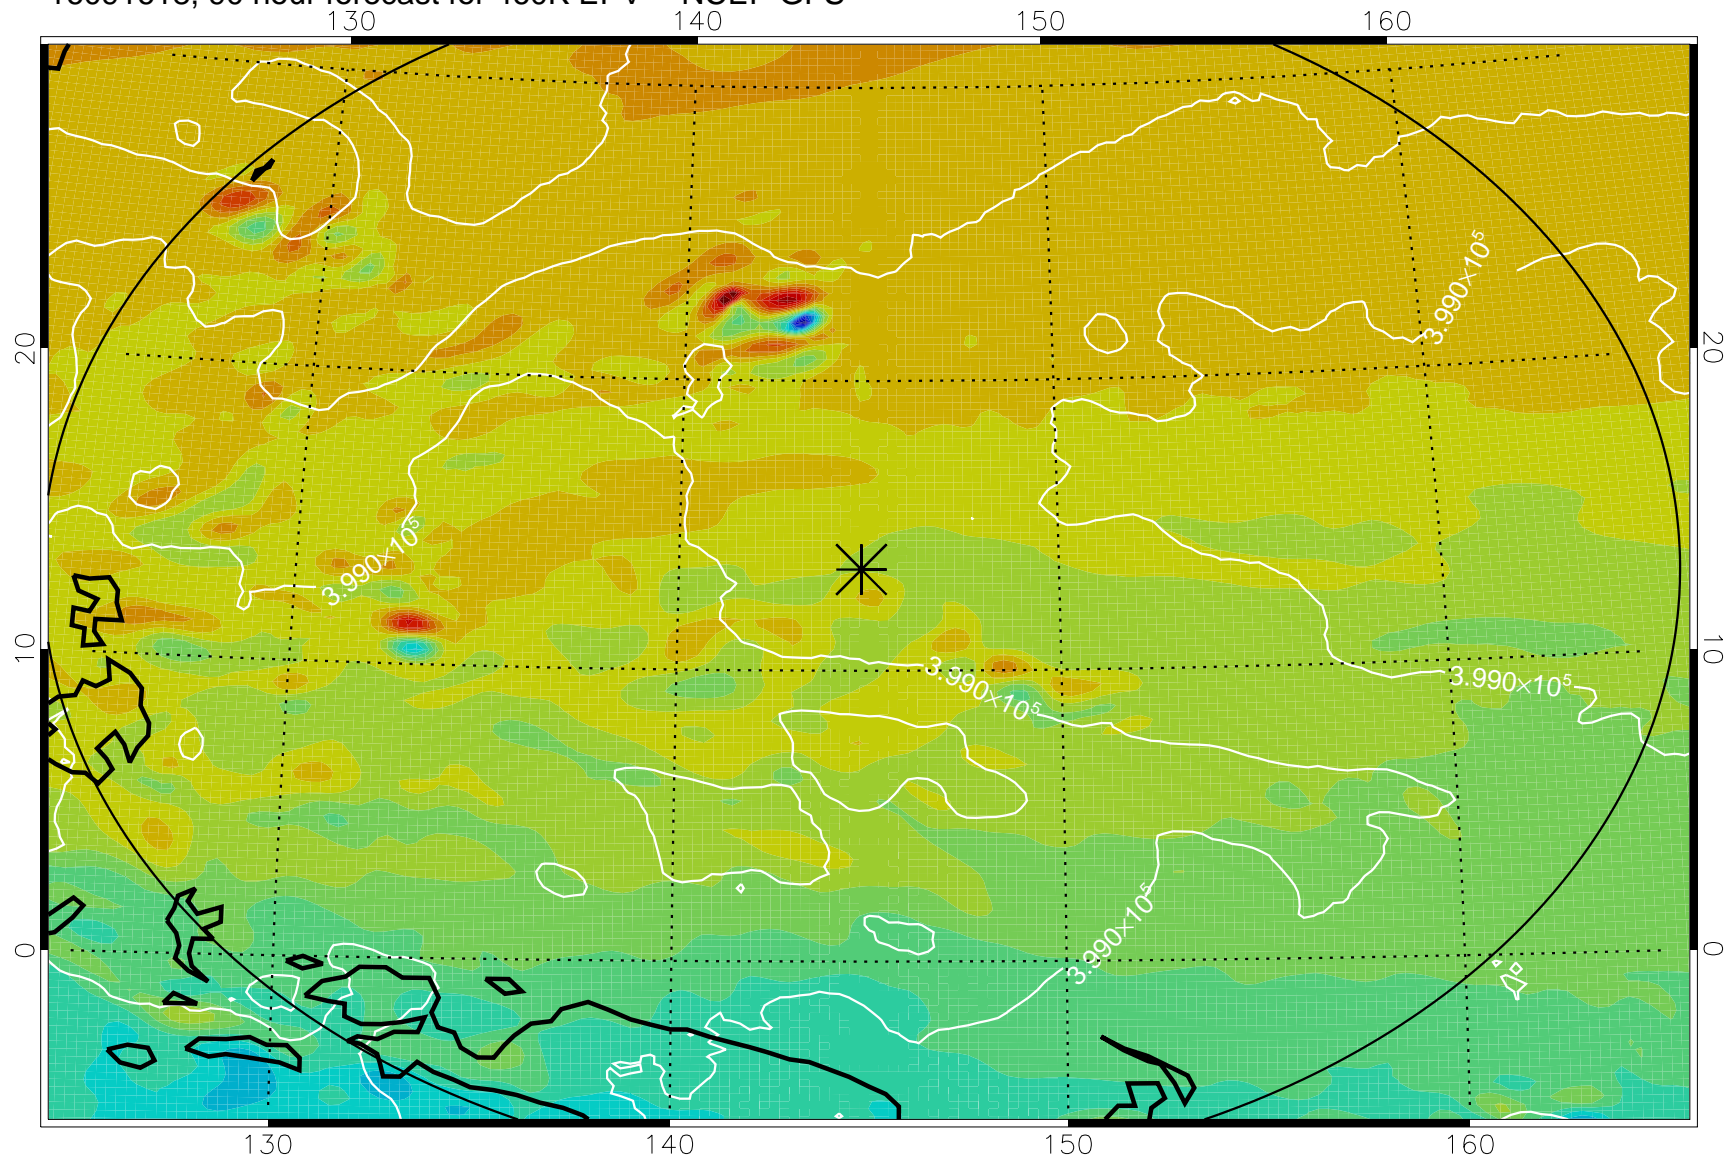

16091518, 66 hour forecast for 460K EPV -- NCEP GFS

460K Montgomery Streamfunction, white

Range ring of 2304 km

16091600, 72 hour forecast for 460K EPV -- NCEP GFS

460K Montgomery Streamfunction, white

Range ring of 2304 km

16091606, 78 hour forecast for 460K EPV -- NCEP GFS

460K Montgomery Streamfunction, white

Range ring of 2304 km

16091612, 84 hour forecast for 460K EPV -- NCEP GFS

460K Montgomery Streamfunction, white

Range ring of 2304 km

16091618, 90 hour forecast for 460K EPV -- NCEP GFS

460K Montgomery Streamfunction, white

Range ring of 2304 km

16091700, 96 hour forecast for 460K EPV -- NCEP GFS

460K Montgomery Streamfunction, white

Range ring of 2304 km

16091706, 102 hour forecast for 460K EPV -- NCEP GFS

460K Montgomery Streamfunction, white

Range ring of 2304 km

16091712, 108 hour forecast for 460K EPV -- NCEP GFS

460K Montgomery Streamfunction, white

Range ring of 2304 km