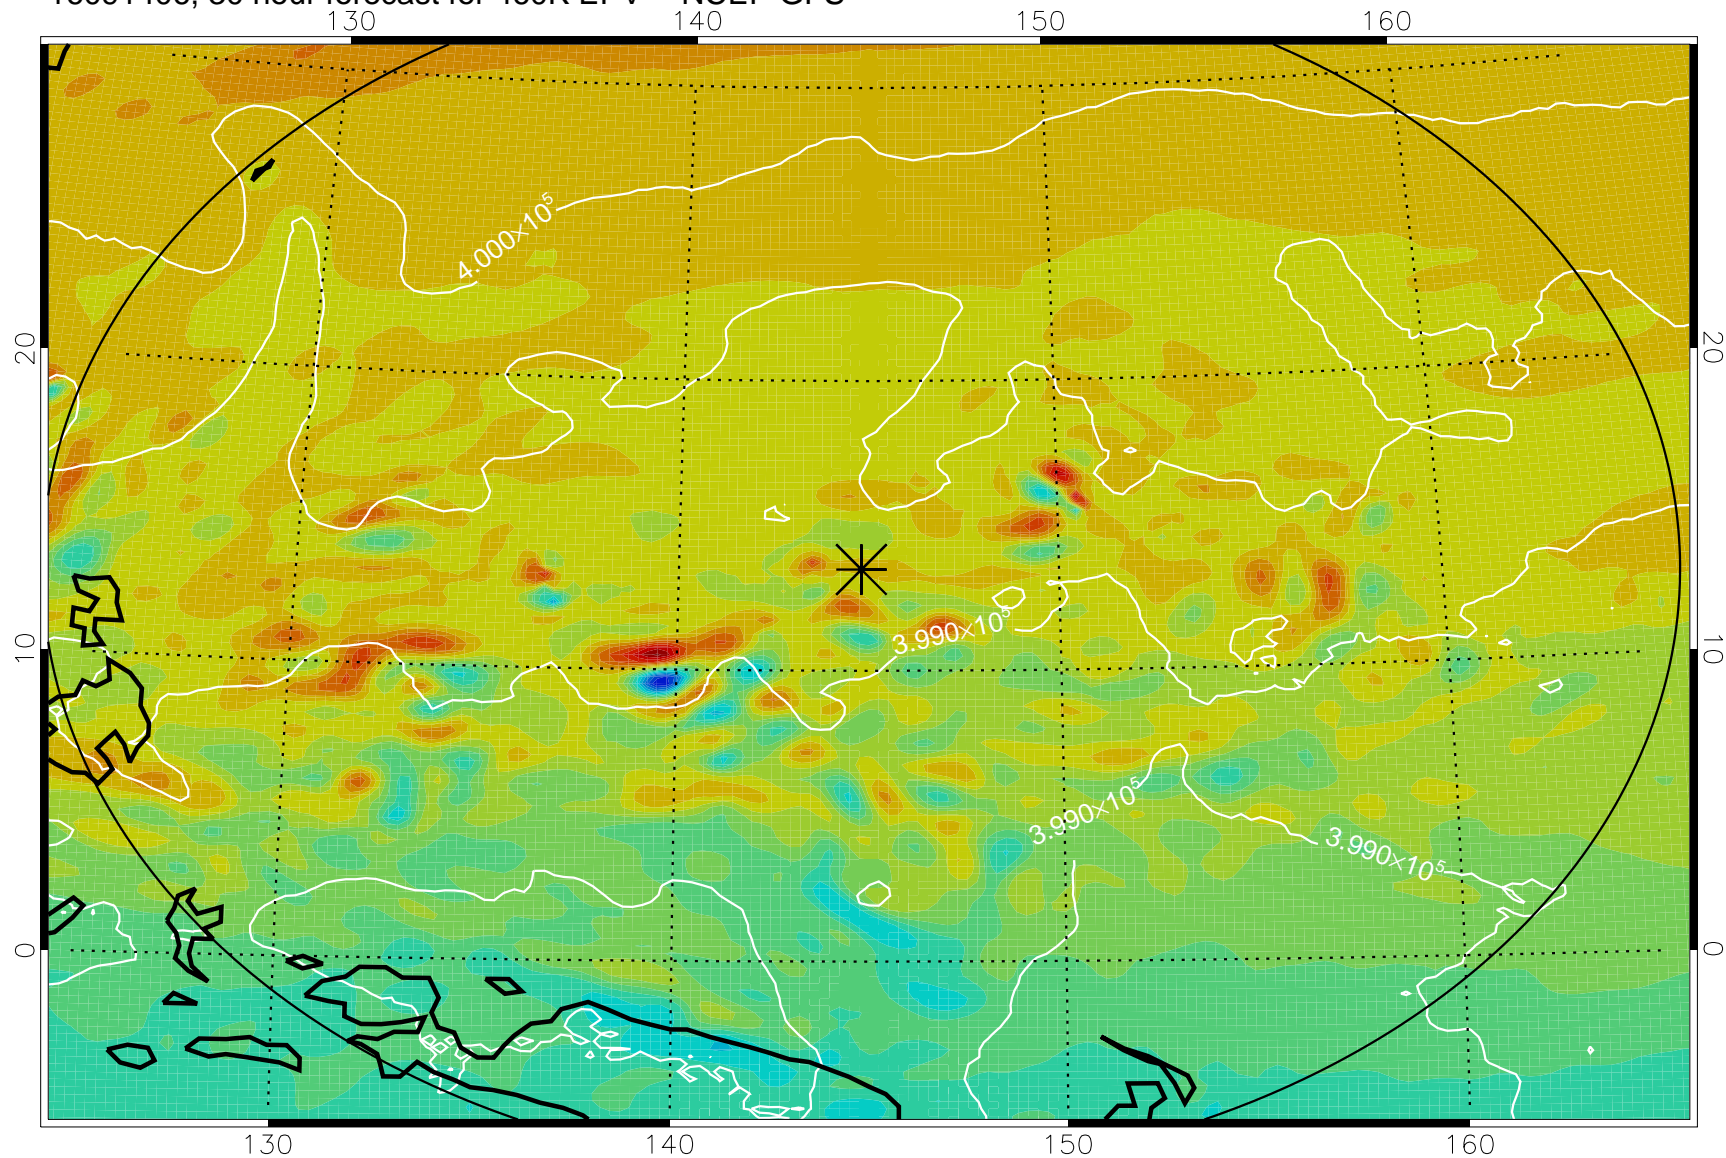

16091318, 18 hour forecast for 460K EPV -- NCEP GFS

460K Montgomery Streamfunction, white

Range ring of 2304 km

16091400, 24 hour forecast for 460K EPV -- NCEP GFS

460K Montgomery Streamfunction, white

Range ring of 2304 km

16091406, 30 hour forecast for 460K EPV -- NCEP GFS

460K Montgomery Streamfunction, white

Range ring of 2304 km

16091412, 36 hour forecast for 460K EPV -- NCEP GFS

460K Montgomery Streamfunction, white

Range ring of 2304 km

16091418, 42 hour forecast for 460K EPV -- NCEP GFS

460K Montgomery Streamfunction, white

Range ring of 2304 km

16091500, 48 hour forecast for 460K EPV -- NCEP GFS

460K Montgomery Streamfunction, white

Range ring of 2304 km

16091606, 78 hour forecast for 460K EPV -- NCEP GFS

460K Montgomery Streamfunction, white

Range ring of 2304 km

16091612, 84 hour forecast for 460K EPV -- NCEP GFS

460K Montgomery Streamfunction, white

Range ring of 2304 km