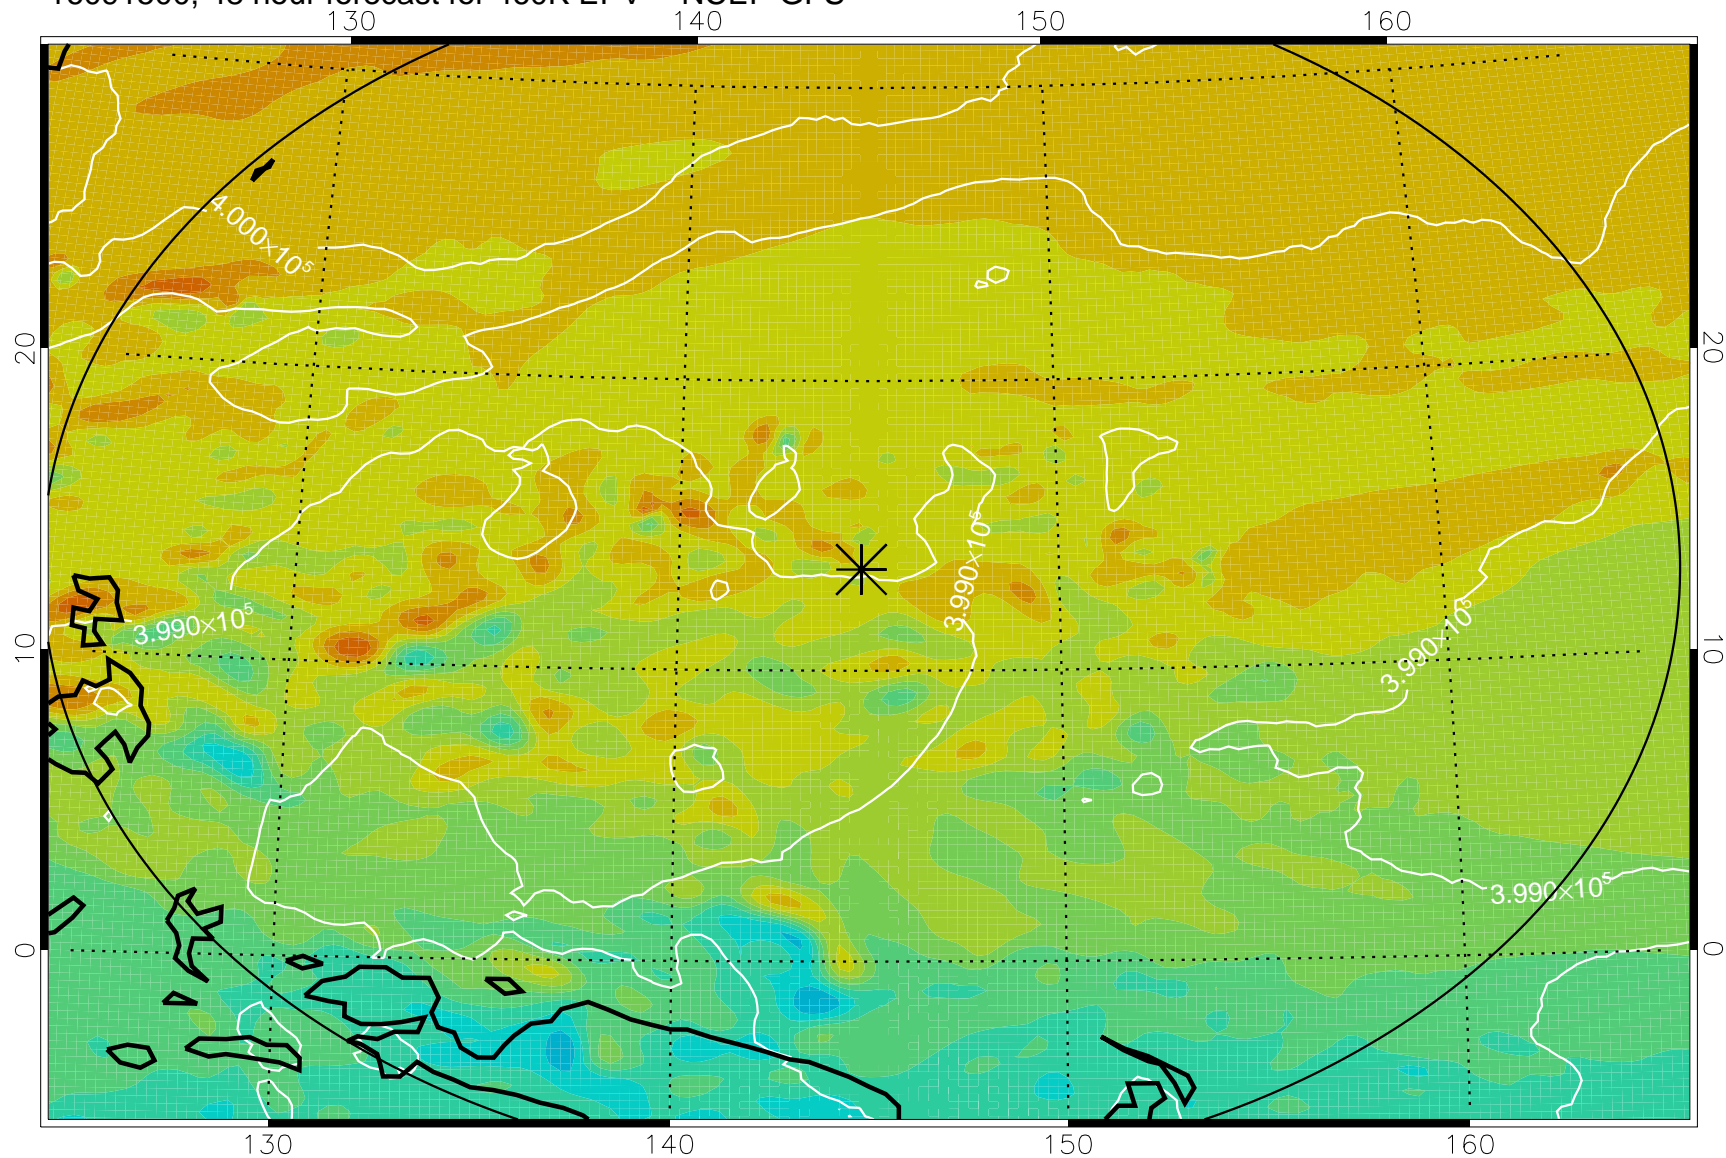

16091406, 30 hour forecast for 460K EPV -- NCEP GFS

460K Montgomery Streamfunction, white

Range ring of 2304 km

16091412, 36 hour forecast for 460K EPV -- NCEP GFS

460K Montgomery Streamfunction, white

Range ring of 2304 km

16091418, 42 hour forecast for 460K EPV -- NCEP GFS

460K Montgomery Streamfunction, white

Range ring of 2304 km

16091500, 48 hour forecast for 460K EPV -- NCEP GFS

460K Montgomery Streamfunction, white

Range ring of 2304 km

16091518, 66 hour forecast for 460K EPV -- NCEP GFS

460K Montgomery Streamfunction, white

Range ring of 2304 km

16091600, 72 hour forecast for 460K EPV -- NCEP GFS

460K Montgomery Streamfunction, white

Range ring of 2304 km

16091606, 78 hour forecast for 460K EPV -- NCEP GFS

460K Montgomery Streamfunction, white

Range ring of 2304 km

16091612, 84 hour forecast for 460K EPV -- NCEP GFS

460K Montgomery Streamfunction, white

Range ring of 2304 km