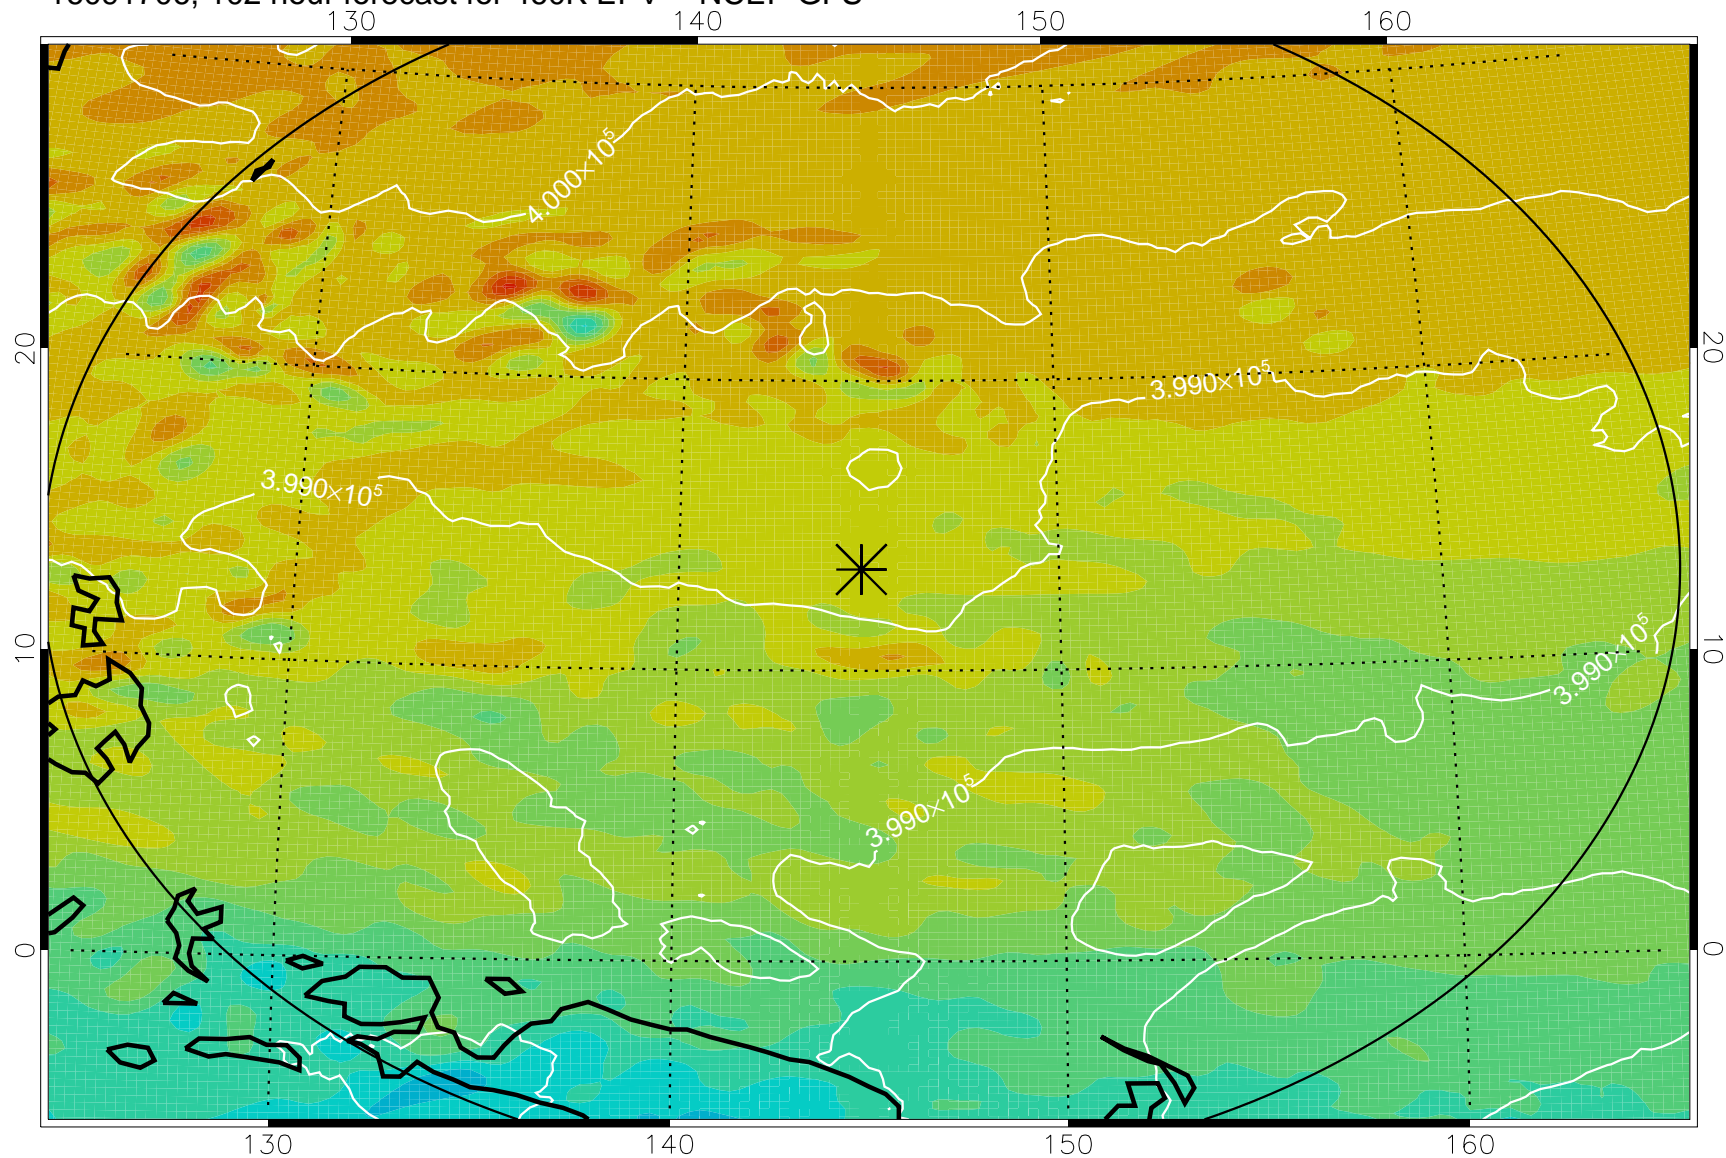

16091606, 78 hour forecast for 460K EPV -- NCEP GFS

460K Montgomery Streamfunction, white

Range ring of 2304 km

16091612, 84 hour forecast for 460K EPV -- NCEP GFS

460K Montgomery Streamfunction, white

Range ring of 2304 km

16091618, 90 hour forecast for 460K EPV -- NCEP GFS

460K Montgomery Streamfunction, white

Range ring of 2304 km

16091700, 96 hour forecast for 460K EPV -- NCEP GFS

460K Montgomery Streamfunction, white

Range ring of 2304 km

16091706, 102 hour forecast for 460K EPV -- NCEP GFS

460K Montgomery Streamfunction, white

Range ring of 2304 km

16091712, 108 hour forecast for 460K EPV -- NCEP GFS

460K Montgomery Streamfunction, white

Range ring of 2304 km

16091718, 114 hour forecast for 460K EPV -- NCEP GFS

460K Montgomery Streamfunction, white

Range ring of 2304 km

16091800, 120 hour forecast for 460K EPV -- NCEP GFS

460K Montgomery Streamfunction, white

Range ring of 2304 km