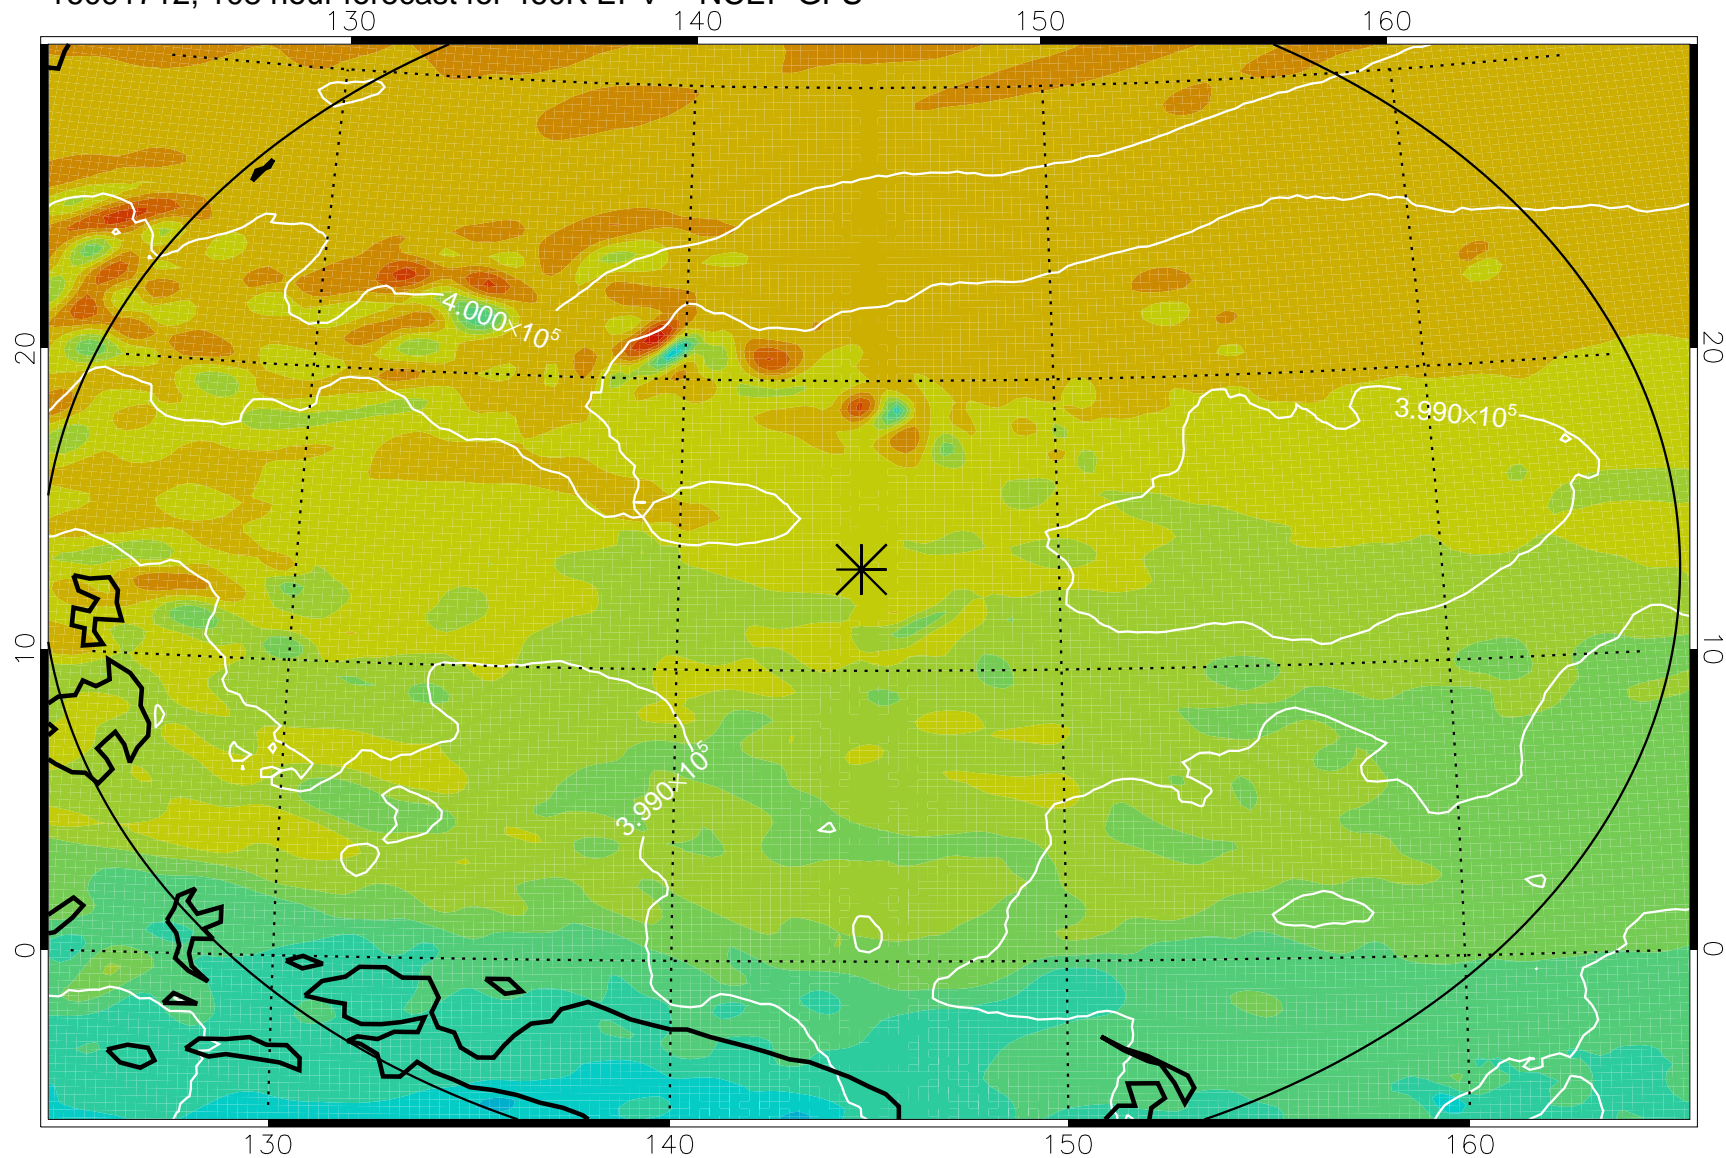

16091606, 78 hour forecast for 460K EPV -- NCEP GFS

460K Montgomery Streamfunction, white

Range ring of 2304 km

16091612, 84 hour forecast for 460K EPV -- NCEP GFS

460K Montgomery Streamfunction, white

Range ring of 2304 km

16091618, 90 hour forecast for 460K EPV -- NCEP GFS

460K Montgomery Streamfunction, white

Range ring of 2304 km

16091700, 96 hour forecast for 460K EPV -- NCEP GFS

460K Montgomery Streamfunction, white

Range ring of 2304 km

16091706, 102 hour forecast for 460K EPV -- NCEP GFS

460K Montgomery Streamfunction, white

Range ring of 2304 km

16091712, 108 hour forecast for 460K EPV -- NCEP GFS

460K Montgomery Streamfunction, white

Range ring of 2304 km

16091718, 114 hour forecast for 460K EPV -- NCEP GFS

460K Montgomery Streamfunction, white

Range ring of 2304 km

16091800, 120 hour forecast for 460K EPV -- NCEP GFS

460K Montgomery Streamfunction, white

Range ring of 2304 km