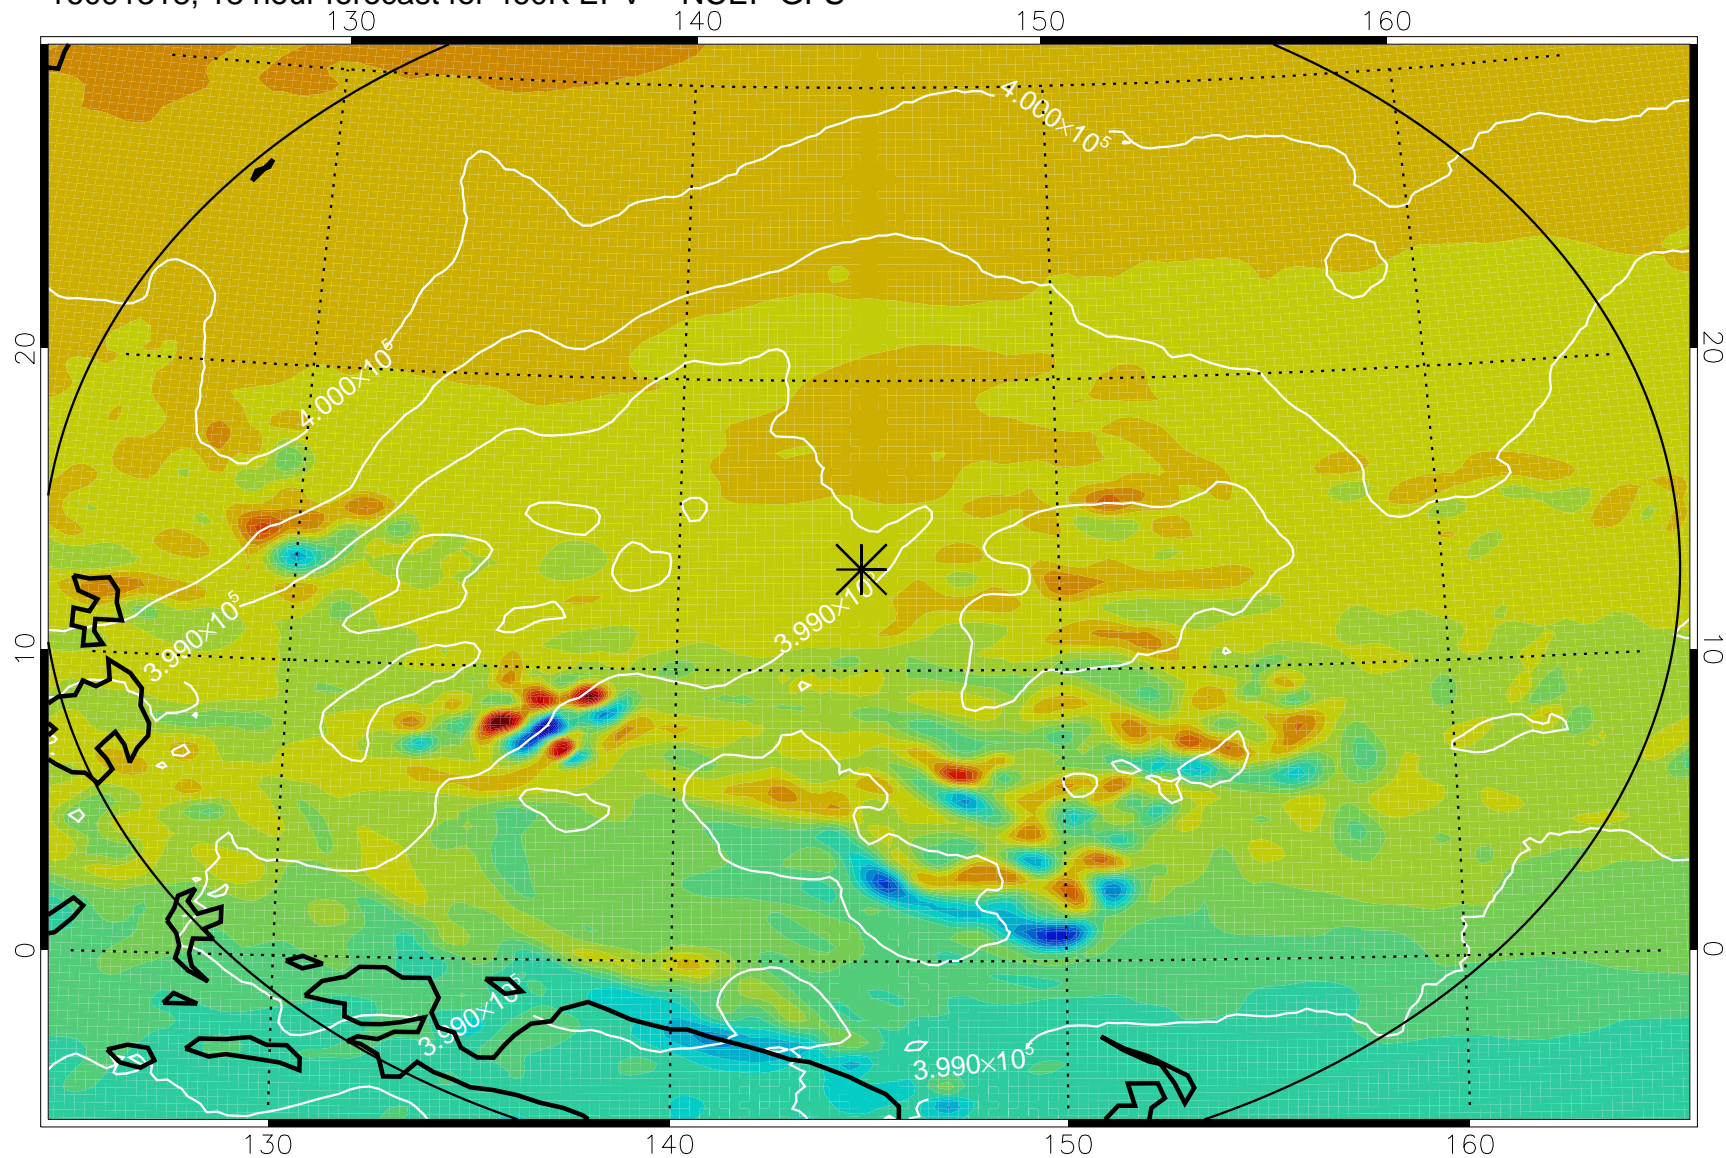

16091306, 6 hour forecast for 460K EPV -- NCEP GFS

460K Montgomery Streamfunction, white

Range ring of 2304 km

16091312, 12 hour forecast for 460K EPV -- NCEP GFS

460K Montgomery Streamfunction, white

Range ring of 2304 km

16091318, 18 hour forecast for 460K EPV -- NCEP GFS

460K Montgomery Streamfunction, white

Range ring of 2304 km

16091400, 24 hour forecast for 460K EPV -- NCEP GFS

460K Montgomery Streamfunction, white

Range ring of 2304 km

16091406, 30 hour forecast for 460K EPV -- NCEP GFS

460K Montgomery Streamfunction, white

Range ring of 2304 km

16091412, 36 hour forecast for 460K EPV -- NCEP GFS

460K Montgomery Streamfunction, white

Range ring of 2304 km

16091418, 42 hour forecast for 460K EPV -- NCEP GFS

460K Montgomery Streamfunction, white

Range ring of 2304 km

16091500, 48 hour forecast for 460K EPV -- NCEP GFS

460K Montgomery Streamfunction, white

Range ring of 2304 km