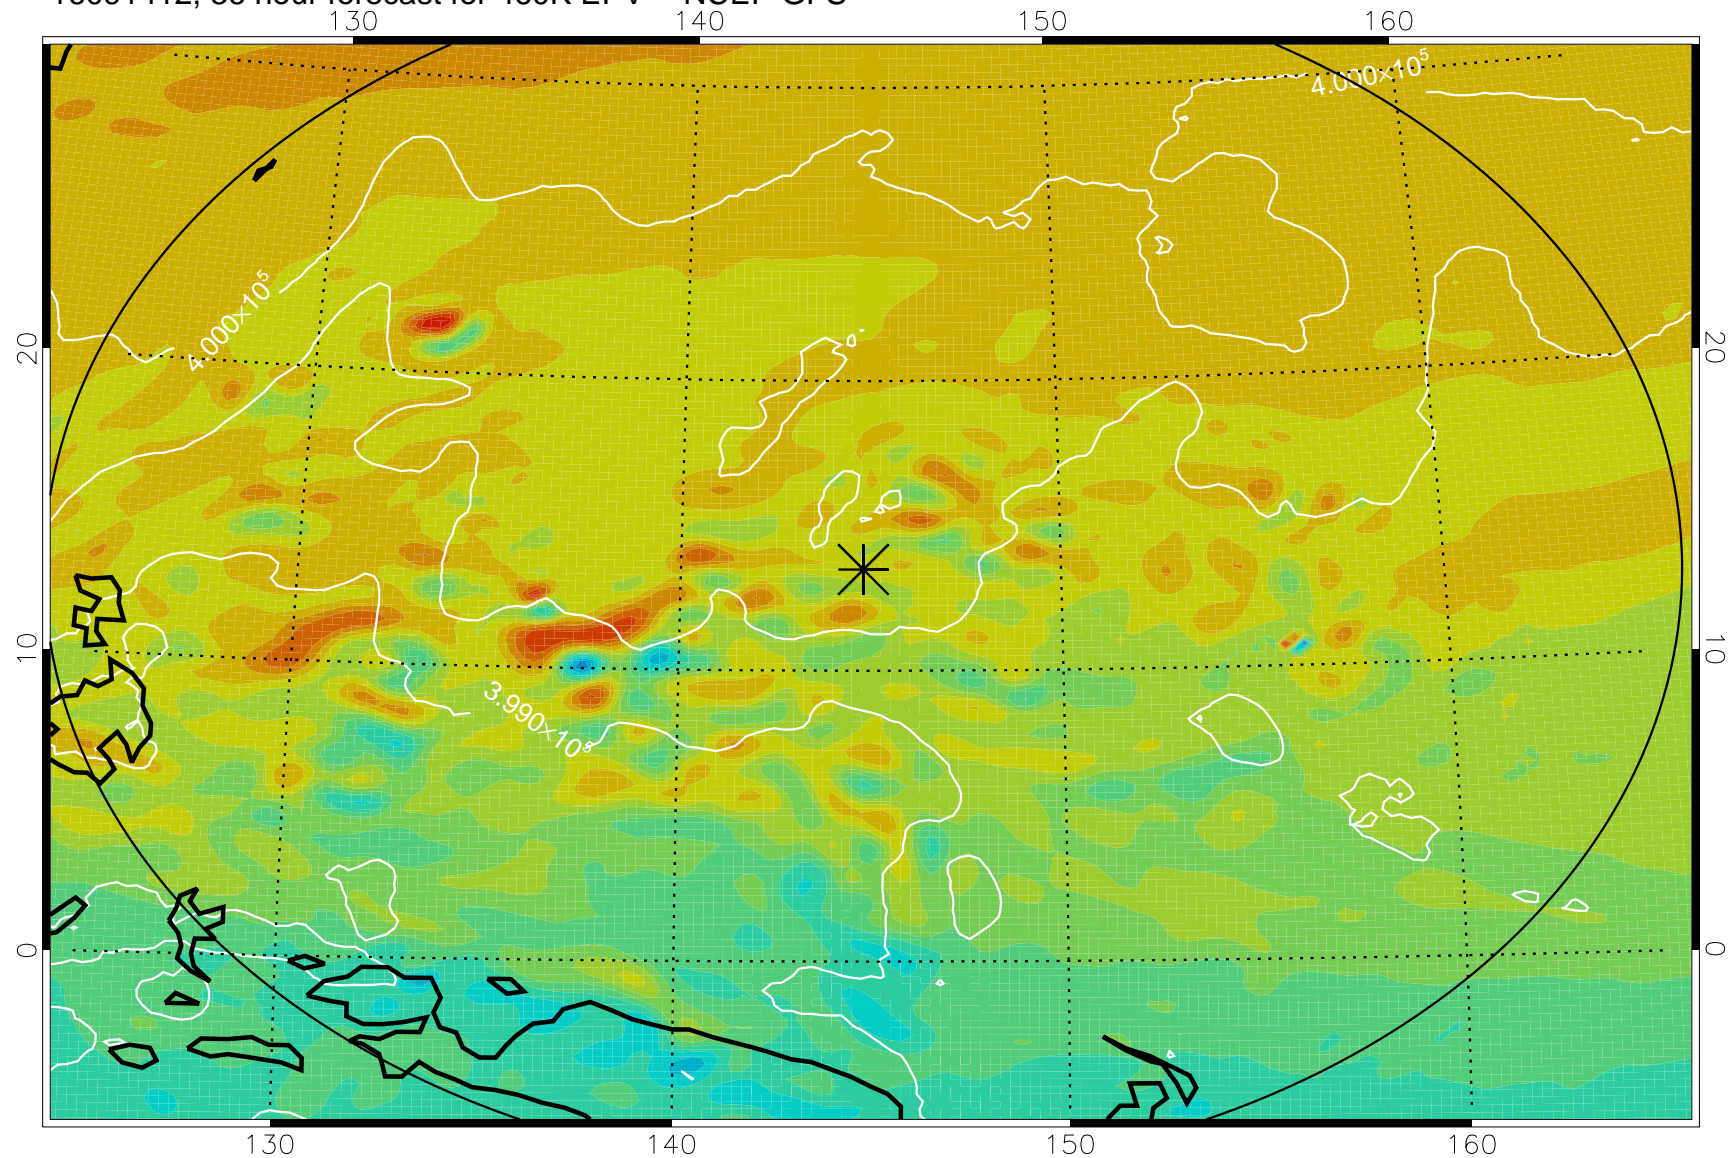

16091318, 18 hour forecast for 460K EPV -- NCEP GFS

460K Montgomery Streamfunction, white

Range ring of 2304 km

16091400, 24 hour forecast for 460K EPV -- NCEP GFS

460K Montgomery Streamfunction, white

Range ring of 2304 km

16091406, 30 hour forecast for 460K EPV -- NCEP GFS

460K Montgomery Streamfunction, white

Range ring of 2304 km

16091412, 36 hour forecast for 460K EPV -- NCEP GFS

460K Montgomery Streamfunction, white

Range ring of 2304 km

16091418, 42 hour forecast for 460K EPV -- NCEP GFS

460K Montgomery Streamfunction, white

Range ring of 2304 km

16091500, 48 hour forecast for 460K EPV -- NCEP GFS

460K Montgomery Streamfunction, white

Range ring of 2304 km

16091606, 78 hour forecast for 460K EPV -- NCEP GFS

460K Montgomery Streamfunction, white

Range ring of 2304 km

16091612, 84 hour forecast for 460K EPV -- NCEP GFS

460K Montgomery Streamfunction, white

Range ring of 2304 km