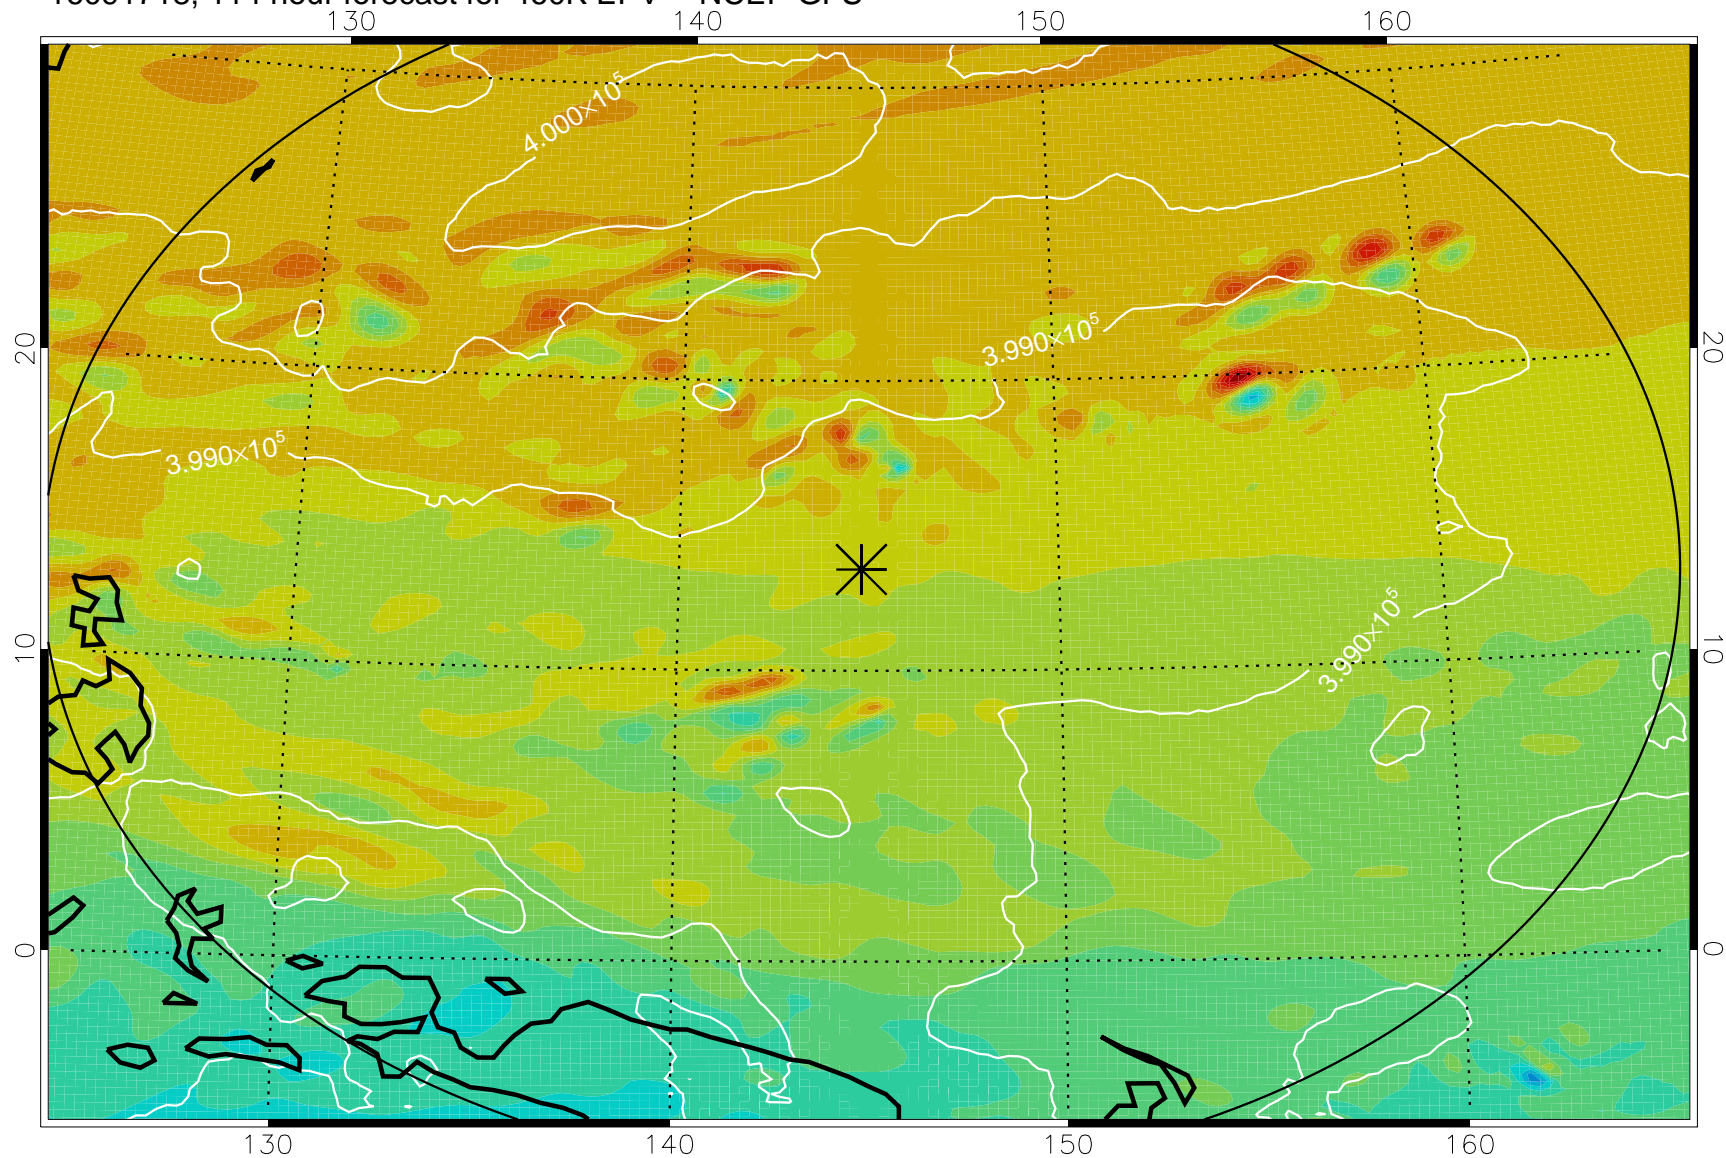

16091606, 78 hour forecast for 460K EPV -- NCEP GFS

460K Montgomery Streamfunction, white

Range ring of 2304 km

16091612, 84 hour forecast for 460K EPV -- NCEP GFS

460K Montgomery Streamfunction, white

Range ring of 2304 km

16091618, 90 hour forecast for 460K EPV -- NCEP GFS

460K Montgomery Streamfunction, white

Range ring of 2304 km

16091700, 96 hour forecast for 460K EPV -- NCEP GFS

460K Montgomery Streamfunction, white

Range ring of 2304 km

16091706, 102 hour forecast for 460K EPV -- NCEP GFS

460K Montgomery Streamfunction, white

Range ring of 2304 km

16091712, 108 hour forecast for 460K EPV -- NCEP GFS

460K Montgomery Streamfunction, white

Range ring of 2304 km

16091718, 114 hour forecast for 460K EPV -- NCEP GFS

460K Montgomery Streamfunction, white

Range ring of 2304 km

16091800, 120 hour forecast for 460K EPV -- NCEP GFS

460K Montgomery Streamfunction, white

Range ring of 2304 km