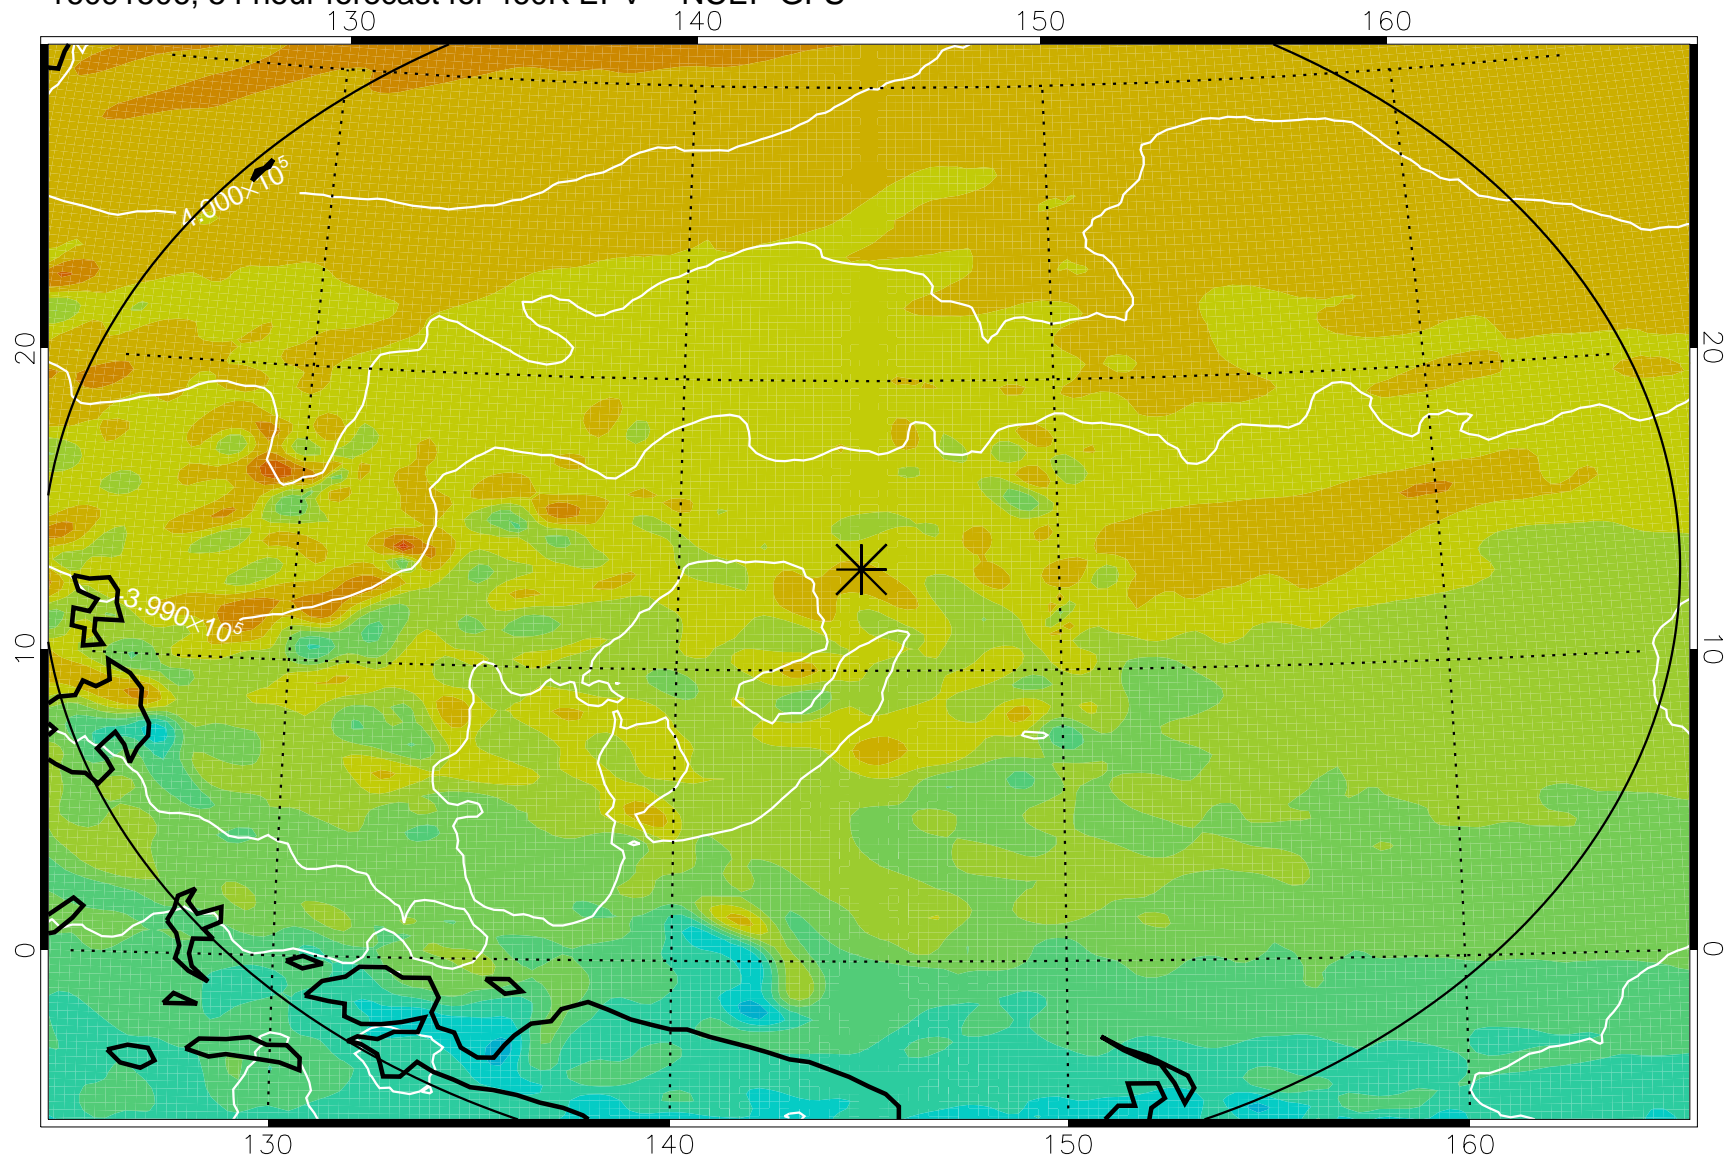

16091406, 30 hour forecast for 460K EPV -- NCEP GFS

460K Montgomery Streamfunction, white

Range ring of 2304 km

16091412, 36 hour forecast for 460K EPV -- NCEP GFS

460K Montgomery Streamfunction, white

Range ring of 2304 km

16091418, 42 hour forecast for 460K EPV -- NCEP GFS

460K Montgomery Streamfunction, white

Range ring of 2304 km

16091500, 48 hour forecast for 460K EPV -- NCEP GFS

460K Montgomery Streamfunction, white

Range ring of 2304 km

16091506, 54 hour forecast for 460K EPV -- NCEP GFS

460K Montgomery Streamfunction, white

Range ring of 2304 km

16091512, 60 hour forecast for 460K EPV -- NCEP GFS

460K Montgomery Streamfunction, white

Range ring of 2304 km

16091518, 66 hour forecast for 460K EPV -- NCEP GFS

460K Montgomery Streamfunction, white

Range ring of 2304 km

16091600, 72 hour forecast for 460K EPV -- NCEP GFS

460K Montgomery Streamfunction, white

Range ring of 2304 km