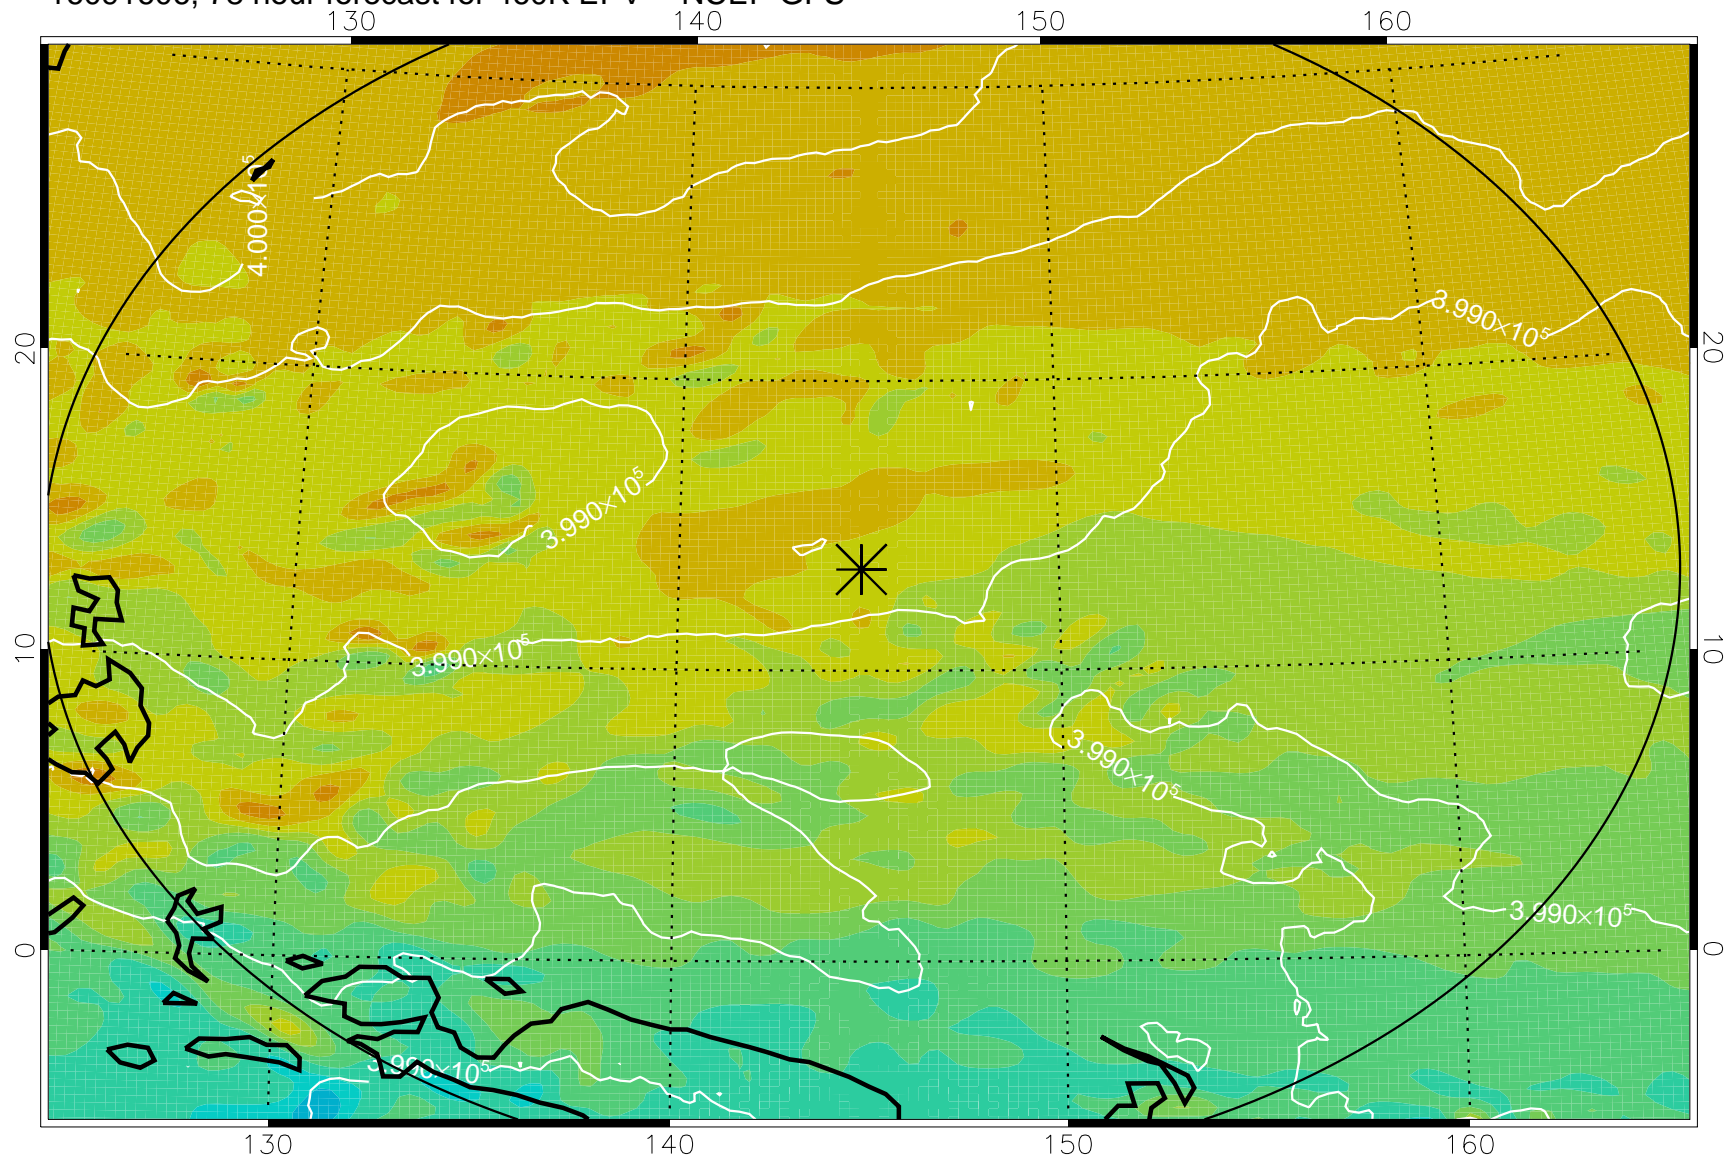

16091506, 54 hour forecast for 460K EPV -- NCEP GFS

460K Montgomery Streamfunction, white

Range ring of 2304 km

16091512, 60 hour forecast for 460K EPV -- NCEP GFS

460K Montgomery Streamfunction, white

Range ring of 2304 km

16091518, 66 hour forecast for 460K EPV -- NCEP GFS

460K Montgomery Streamfunction, white

Range ring of 2304 km

16091600, 72 hour forecast for 460K EPV -- NCEP GFS

460K Montgomery Streamfunction, white

Range ring of 2304 km

16091606, 78 hour forecast for 460K EPV -- NCEP GFS

460K Montgomery Streamfunction, white

Range ring of 2304 km

16091612, 84 hour forecast for 460K EPV -- NCEP GFS

460K Montgomery Streamfunction, white

Range ring of 2304 km

16091618, 90 hour forecast for 460K EPV -- NCEP GFS

460K Montgomery Streamfunction, white

Range ring of 2304 km

16091700, 96 hour forecast for 460K EPV -- NCEP GFS

460K Montgomery Streamfunction, white

Range ring of 2304 km