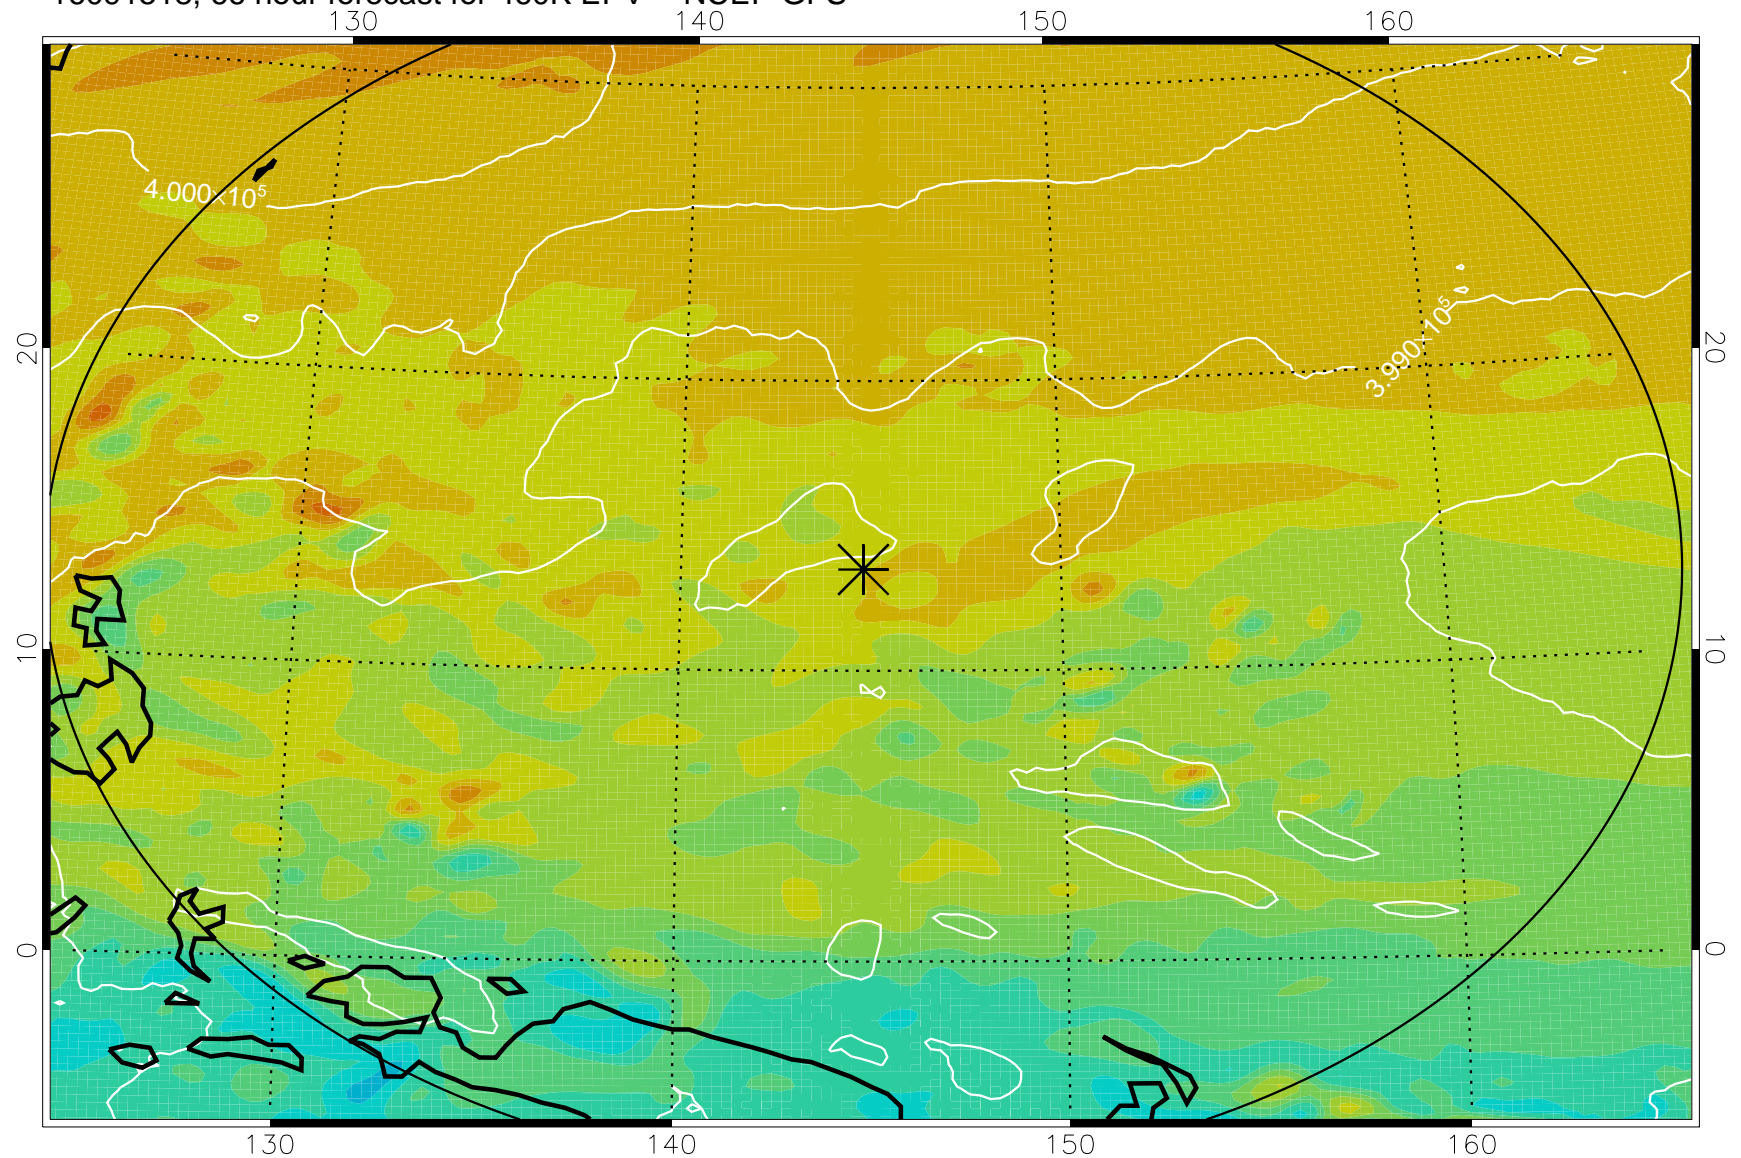

16091506, 54 hour forecast for 460K EPV -- NCEP GFS

460K Montgomery Streamfunction, white

Range ring of 2304 km

16091512, 60 hour forecast for 460K EPV -- NCEP GFS

460K Montgomery Streamfunction, white

Range ring of 2304 km

16091518, 66 hour forecast for 460K EPV -- NCEP GFS

460K Montgomery Streamfunction, white

Range ring of 2304 km

16091600, 72 hour forecast for 460K EPV -- NCEP GFS

460K Montgomery Streamfunction, white

Range ring of 2304 km

16091606, 78 hour forecast for 460K EPV -- NCEP GFS

460K Montgomery Streamfunction, white

Range ring of 2304 km

16091612, 84 hour forecast for 460K EPV -- NCEP GFS

460K Montgomery Streamfunction, white

Range ring of 2304 km

16091618, 90 hour forecast for 460K EPV -- NCEP GFS

460K Montgomery Streamfunction, white

Range ring of 2304 km

16091700, 96 hour forecast for 460K EPV -- NCEP GFS

460K Montgomery Streamfunction, white

Range ring of 2304 km