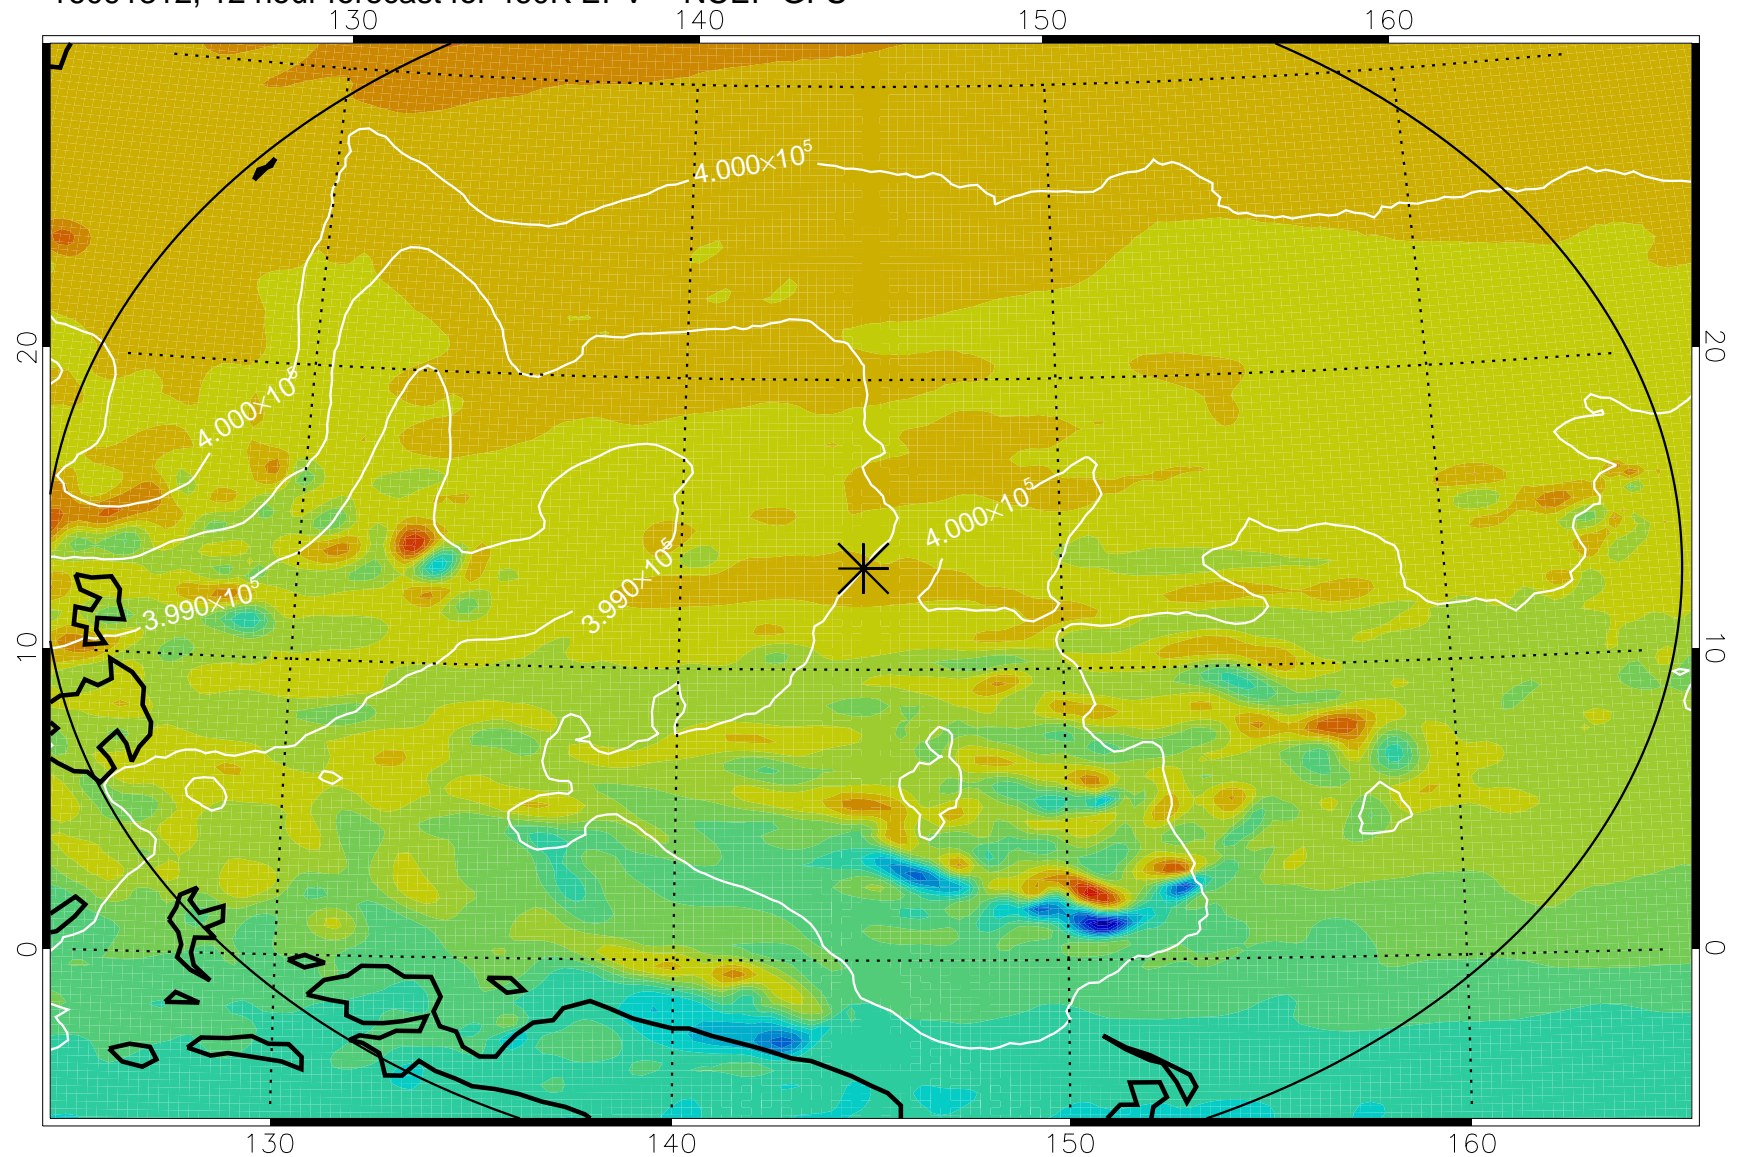

16091306, 6 hour forecast for 460K EPV -- NCEP GFS

460K Montgomery Streamfunction, white

Range ring of 2304 km

16091312, 12 hour forecast for 460K EPV -- NCEP GFS

460K Montgomery Streamfunction, white

Range ring of 2304 km

16091318, 18 hour forecast for 460K EPV -- NCEP GFS

460K Montgomery Streamfunction, white

Range ring of 2304 km

16091400, 24 hour forecast for 460K EPV -- NCEP GFS

460K Montgomery Streamfunction, white

Range ring of 2304 km

16091406, 30 hour forecast for 460K EPV -- NCEP GFS

460K Montgomery Streamfunction, white

Range ring of 2304 km

16091412, 36 hour forecast for 460K EPV -- NCEP GFS

460K Montgomery Streamfunction, white

Range ring of 2304 km

16091418, 42 hour forecast for 460K EPV -- NCEP GFS

460K Montgomery Streamfunction, white

Range ring of 2304 km

16091500, 48 hour forecast for 460K EPV -- NCEP GFS

460K Montgomery Streamfunction, white

Range ring of 2304 km