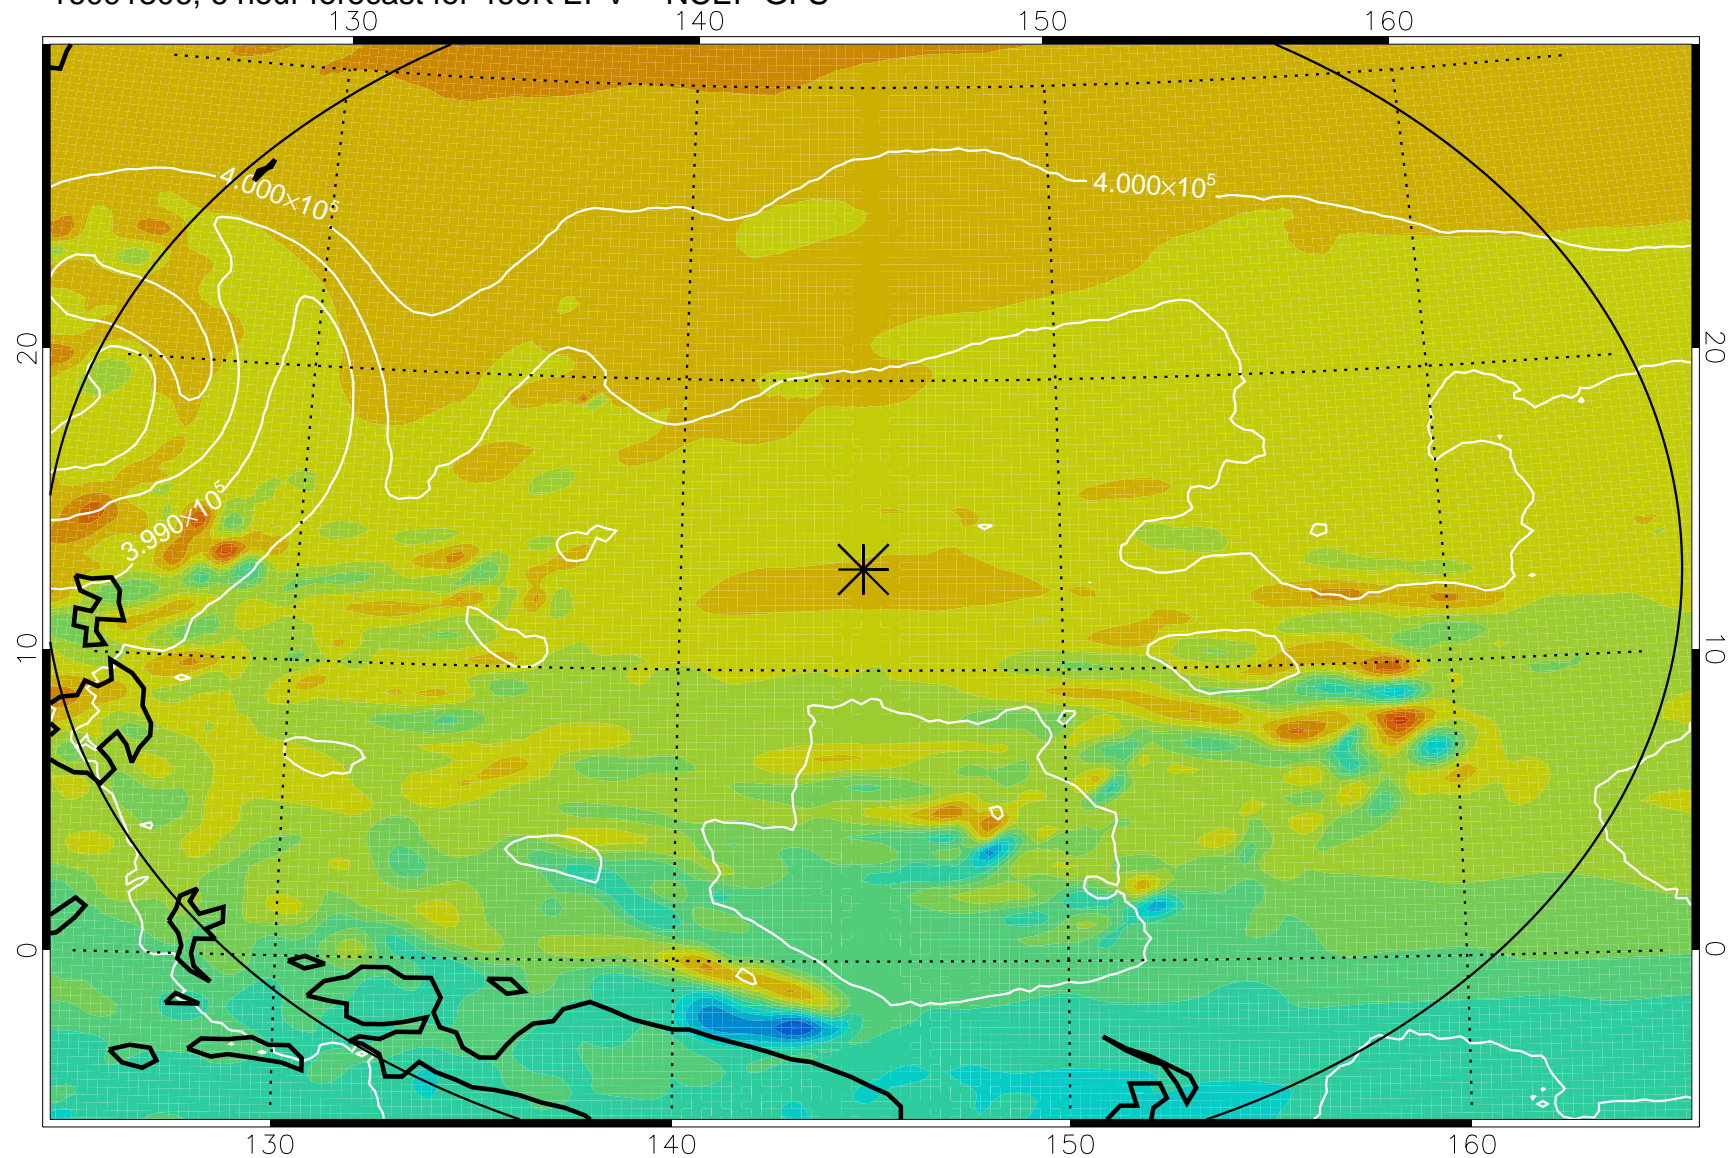

16091306, 6 hour forecast for 460K EPV -- NCEP GFS

460K Montgomery Streamfunction, white

Range ring of 2304 km

16091312, 12 hour forecast for 460K EPV -- NCEP GFS

460K Montgomery Streamfunction, white

Range ring of 2304 km

16091318, 18 hour forecast for 460K EPV -- NCEP GFS

460K Montgomery Streamfunction, white

Range ring of 2304 km

16091400, 24 hour forecast for 460K EPV -- NCEP GFS

460K Montgomery Streamfunction, white

Range ring of 2304 km

16091406, 30 hour forecast for 460K EPV -- NCEP GFS

460K Montgomery Streamfunction, white

Range ring of 2304 km

16091412, 36 hour forecast for 460K EPV -- NCEP GFS

460K Montgomery Streamfunction, white

Range ring of 2304 km

16091418, 42 hour forecast for 460K EPV -- NCEP GFS

460K Montgomery Streamfunction, white

Range ring of 2304 km

16091500, 48 hour forecast for 460K EPV -- NCEP GFS

460K Montgomery Streamfunction, white

Range ring of 2304 km