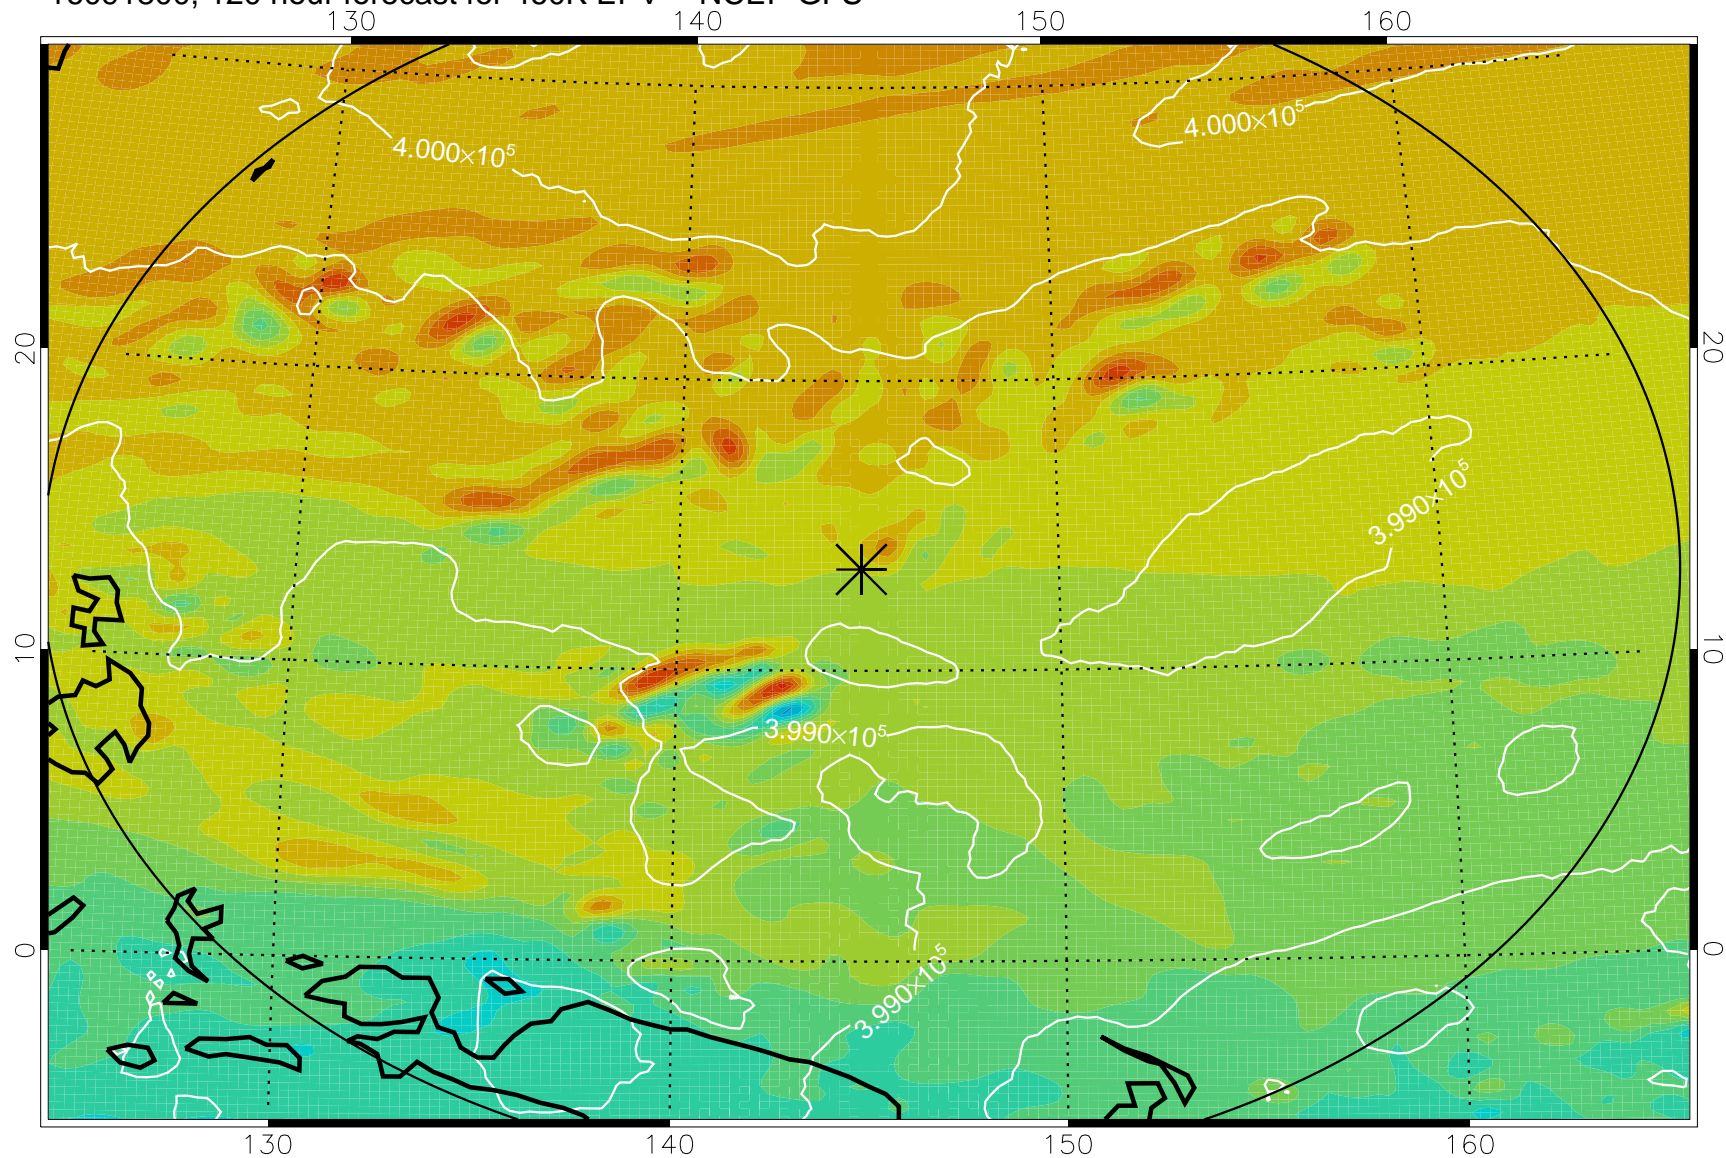

16091606, 78 hour forecast for 460K EPV -- NCEP GFS

460K Montgomery Streamfunction, white

Range ring of 2304 km

16091612, 84 hour forecast for 460K EPV -- NCEP GFS

460K Montgomery Streamfunction, white

Range ring of 2304 km

16091618, 90 hour forecast for 460K EPV -- NCEP GFS

460K Montgomery Streamfunction, white

Range ring of 2304 km

16091700, 96 hour forecast for 460K EPV -- NCEP GFS

460K Montgomery Streamfunction, white

Range ring of 2304 km

16091706, 102 hour forecast for 460K EPV -- NCEP GFS

460K Montgomery Streamfunction, white

Range ring of 2304 km

16091712, 108 hour forecast for 460K EPV -- NCEP GFS

460K Montgomery Streamfunction, white

Range ring of 2304 km

16091718, 114 hour forecast for 460K EPV -- NCEP GFS

460K Montgomery Streamfunction, white

Range ring of 2304 km

16091800, 120 hour forecast for 460K EPV -- NCEP GFS

460K Montgomery Streamfunction, white

Range ring of 2304 km