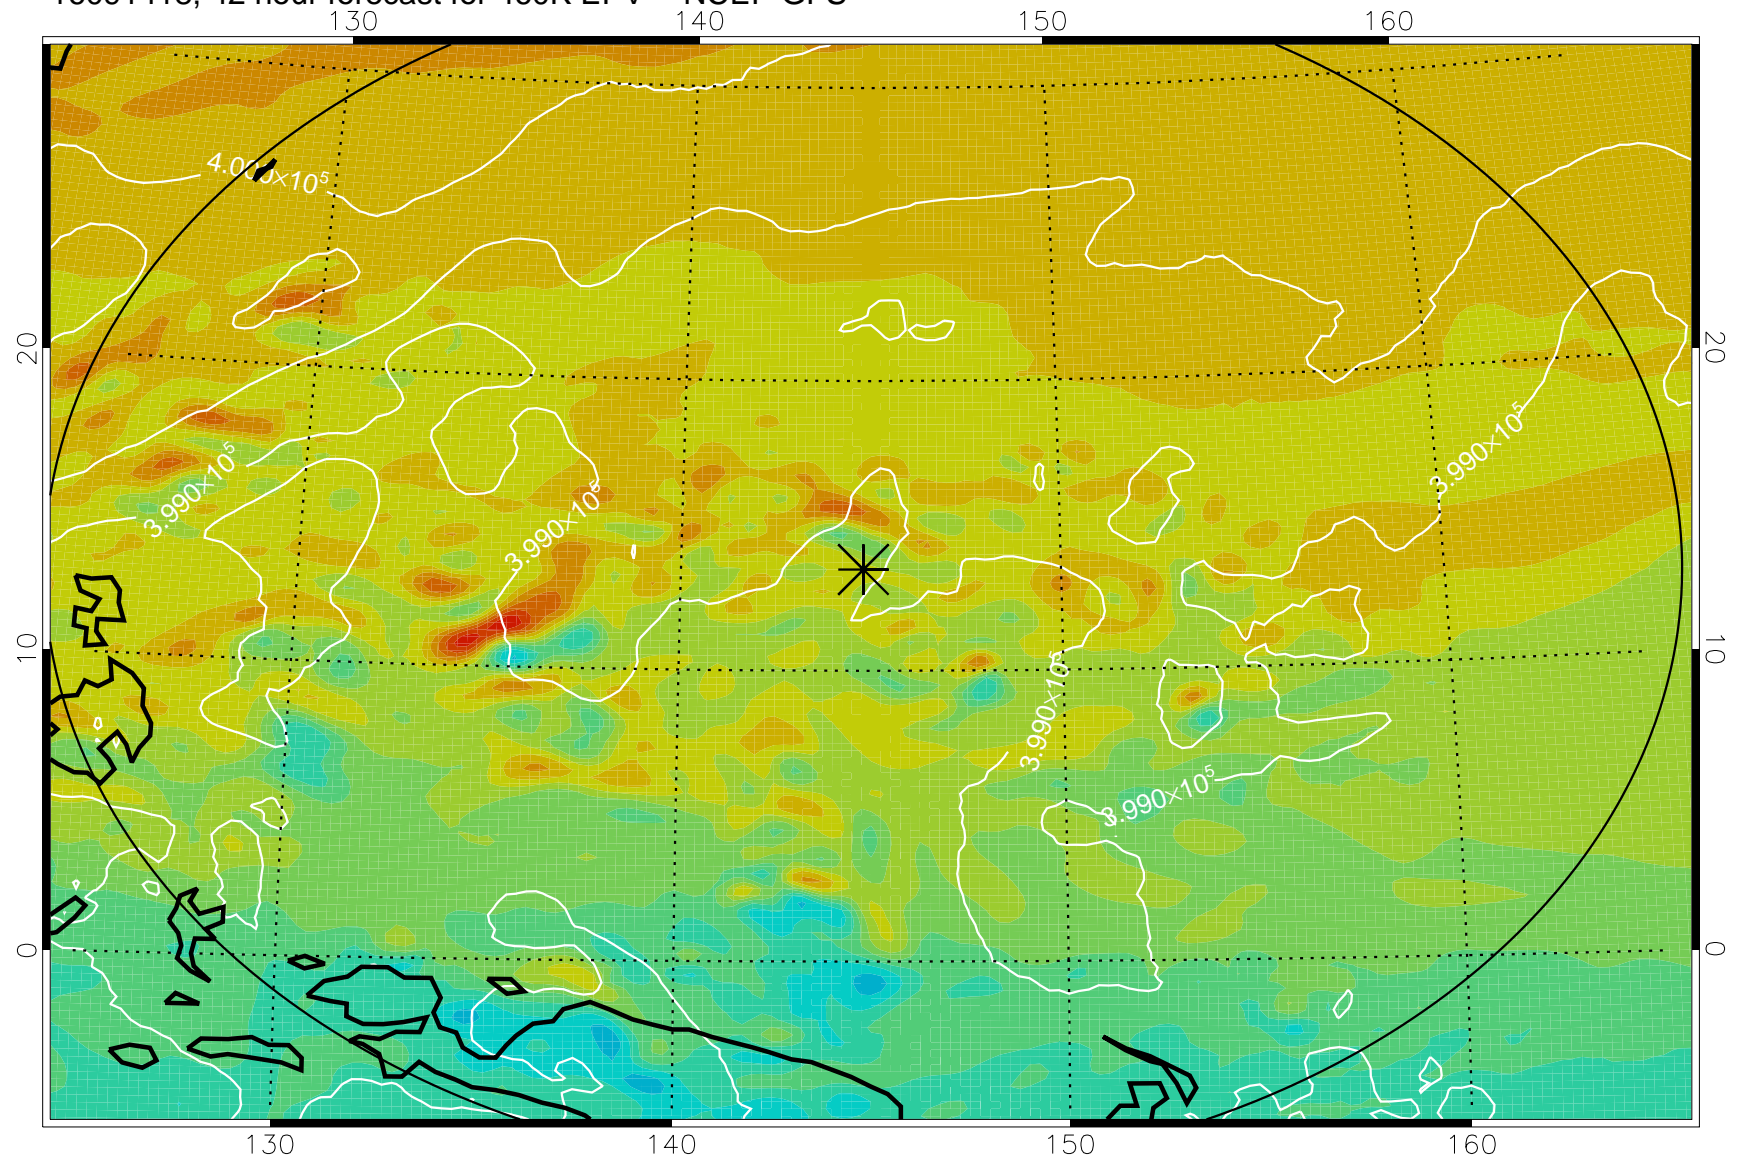

16091406, 30 hour forecast for 460K EPV -- NCEP GFS

460K Montgomery Streamfunction, white

Range ring of 2304 km

16091412, 36 hour forecast for 460K EPV -- NCEP GFS

460K Montgomery Streamfunction, white

Range ring of 2304 km

16091418, 42 hour forecast for 460K EPV -- NCEP GFS

460K Montgomery Streamfunction, white

Range ring of 2304 km

16091500, 48 hour forecast for 460K EPV -- NCEP GFS

460K Montgomery Streamfunction, white

Range ring of 2304 km

16091518, 66 hour forecast for 460K EPV -- NCEP GFS

460K Montgomery Streamfunction, white

Range ring of 2304 km

16091600, 72 hour forecast for 460K EPV -- NCEP GFS

460K Montgomery Streamfunction, white

Range ring of 2304 km

16091606, 78 hour forecast for 460K EPV -- NCEP GFS

460K Montgomery Streamfunction, white

Range ring of 2304 km

16091612, 84 hour forecast for 460K EPV -- NCEP GFS

460K Montgomery Streamfunction, white

Range ring of 2304 km