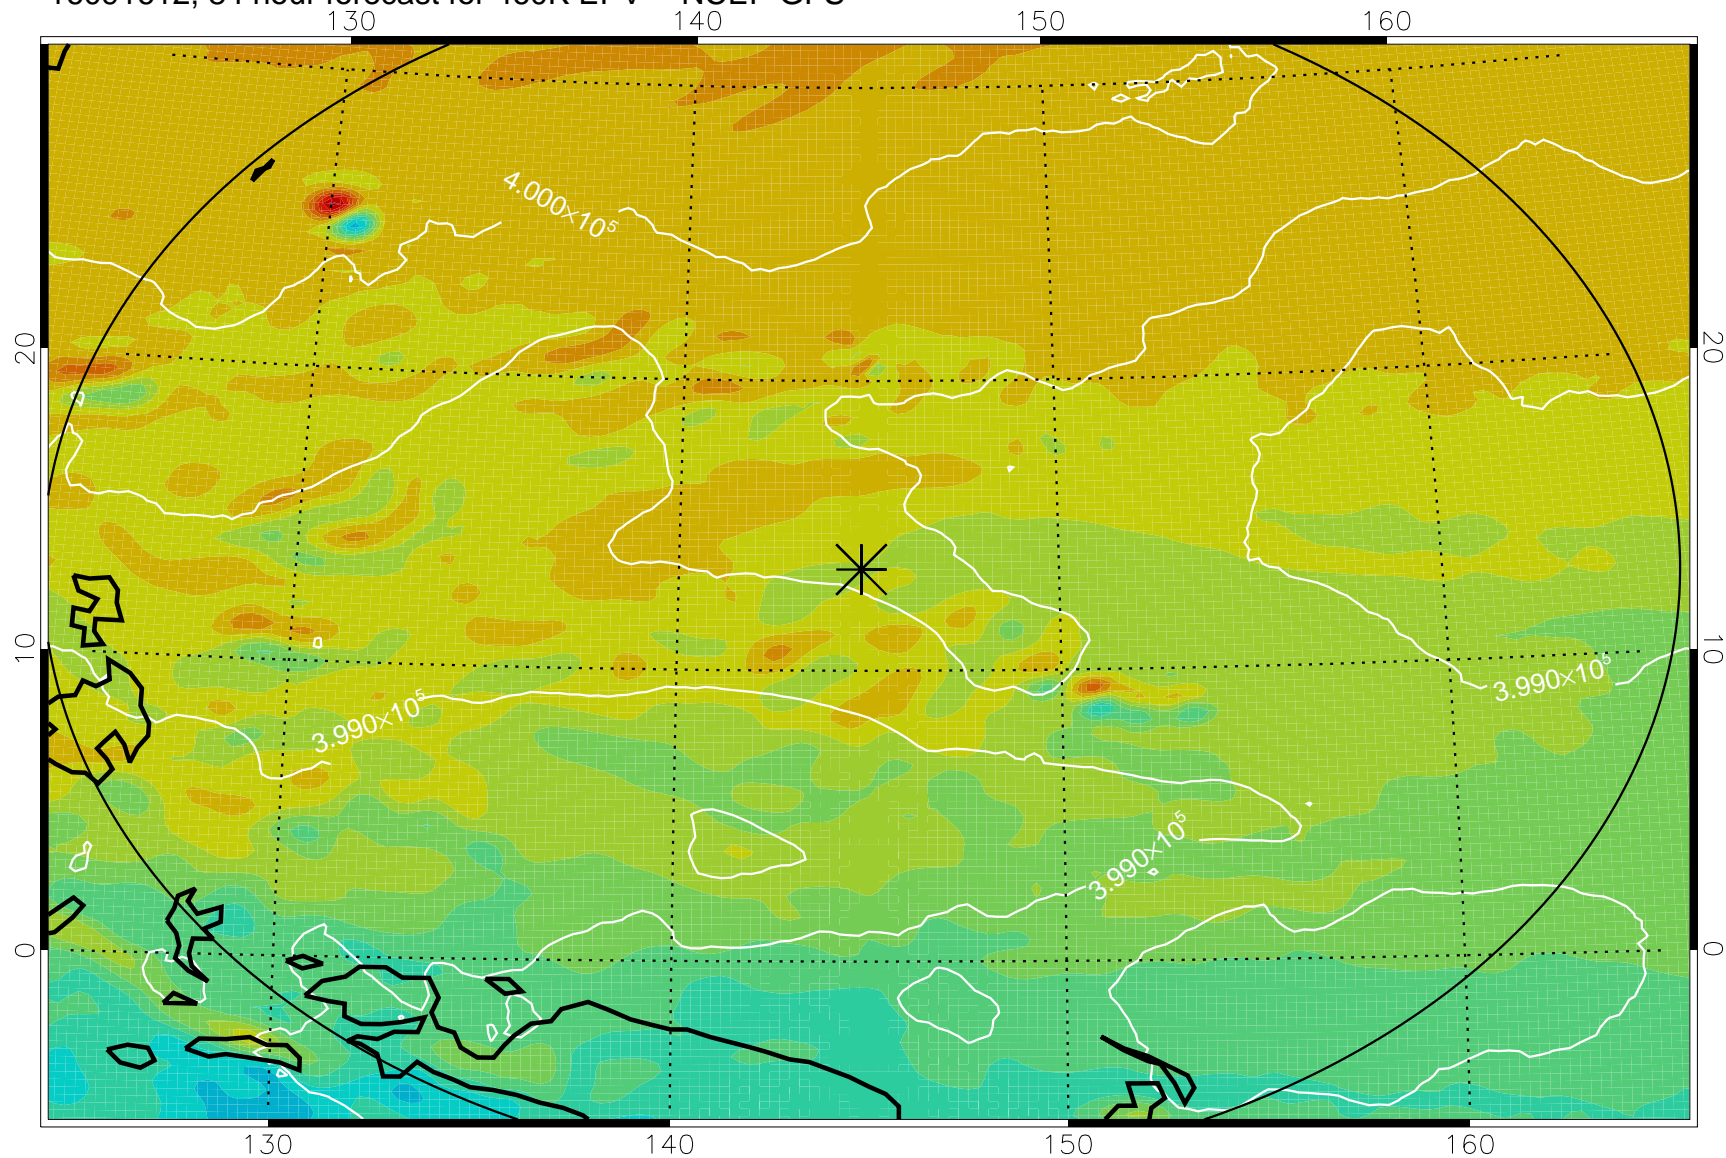

16091518, 66 hour forecast for 460K EPV -- NCEP GFS

460K Montgomery Streamfunction, white

Range ring of 2304 km

16091600, 72 hour forecast for 460K EPV -- NCEP GFS

460K Montgomery Streamfunction, white

Range ring of 2304 km

16091606, 78 hour forecast for 460K EPV -- NCEP GFS

460K Montgomery Streamfunction, white

Range ring of 2304 km

16091612, 84 hour forecast for 460K EPV -- NCEP GFS

460K Montgomery Streamfunction, white

Range ring of 2304 km

16091618, 90 hour forecast for 460K EPV -- NCEP GFS

460K Montgomery Streamfunction, white

Range ring of 2304 km

16091700, 96 hour forecast for 460K EPV -- NCEP GFS

460K Montgomery Streamfunction, white

Range ring of 2304 km

16091718, 114 hour forecast for 460K EPV -- NCEP GFS

460K Montgomery Streamfunction, white

Range ring of 2304 km

16091800, 120 hour forecast for 460K EPV -- NCEP GFS

460K Montgomery Streamfunction, white

Range ring of 2304 km