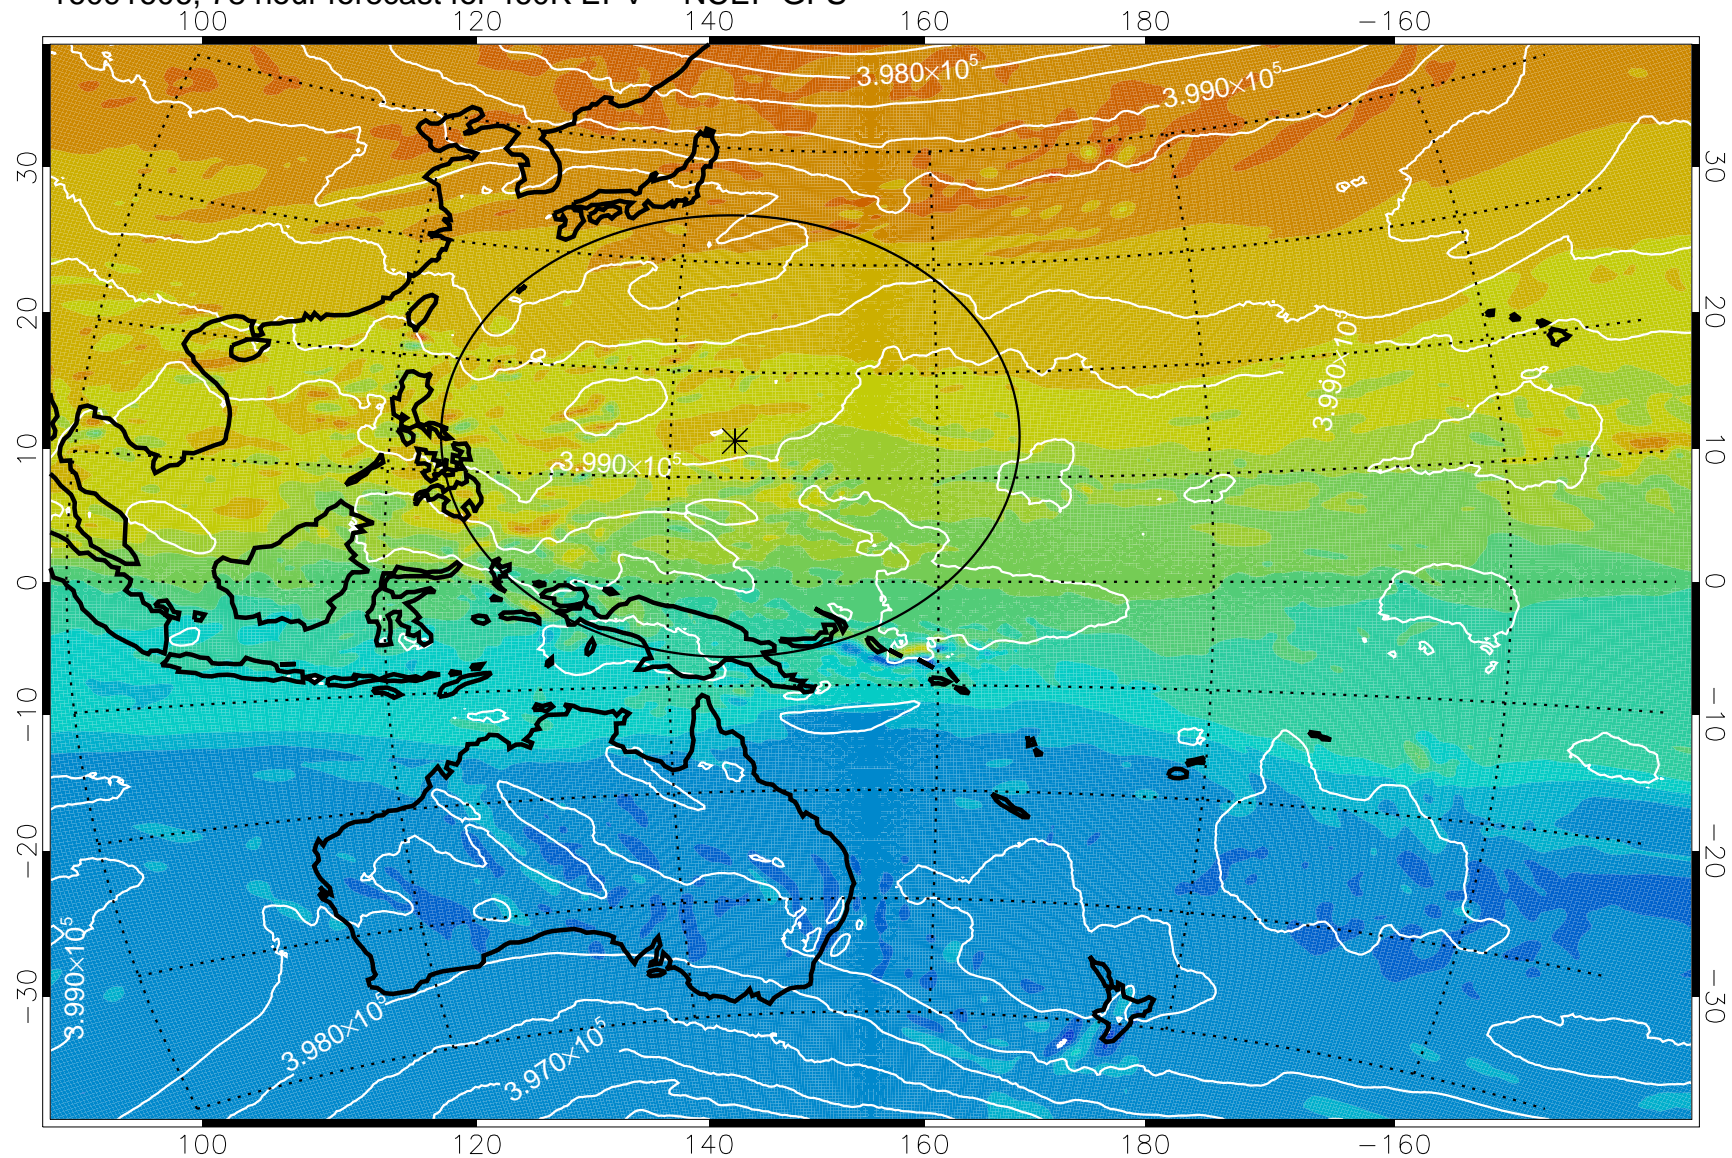

16091506, 54 hour forecast for 460K EPV -- NCEP GFS

16091512, 60 hour forecast for 460K EPV -- NCEP GFS

460K Montgomery Streamfunction, white

Range ring of 2304 km

16091518, 66 hour forecast for 460K EPV -- NCEP GFS

460K Montgomery Streamfunction, white

Range ring of 2304 km

16091600, 72 hour forecast for 460K EPV -- NCEP GFS

460K Montgomery Streamfunction, white

Range ring of 2304 km

16091606, 78 hour forecast for 460K EPV -- NCEP GFS

460K Montgomery Streamfunction, white

Range ring of 2304 km

16091612, 84 hour forecast for 460K EPV -- NCEP GFS

460K Montgomery Streamfunction, white

Range ring of 2304 km

16091618, 90 hour forecast for 460K EPV -- NCEP GFS

460K Montgomery Streamfunction, white

Range ring of 2304 km

16091700, 96 hour forecast for 460K EPV -- NCEP GFS

460K Montgomery Streamfunction, white

Range ring of 2304 km

16091706, 102 hour forecast for 460K EPV -- NCEP GFS