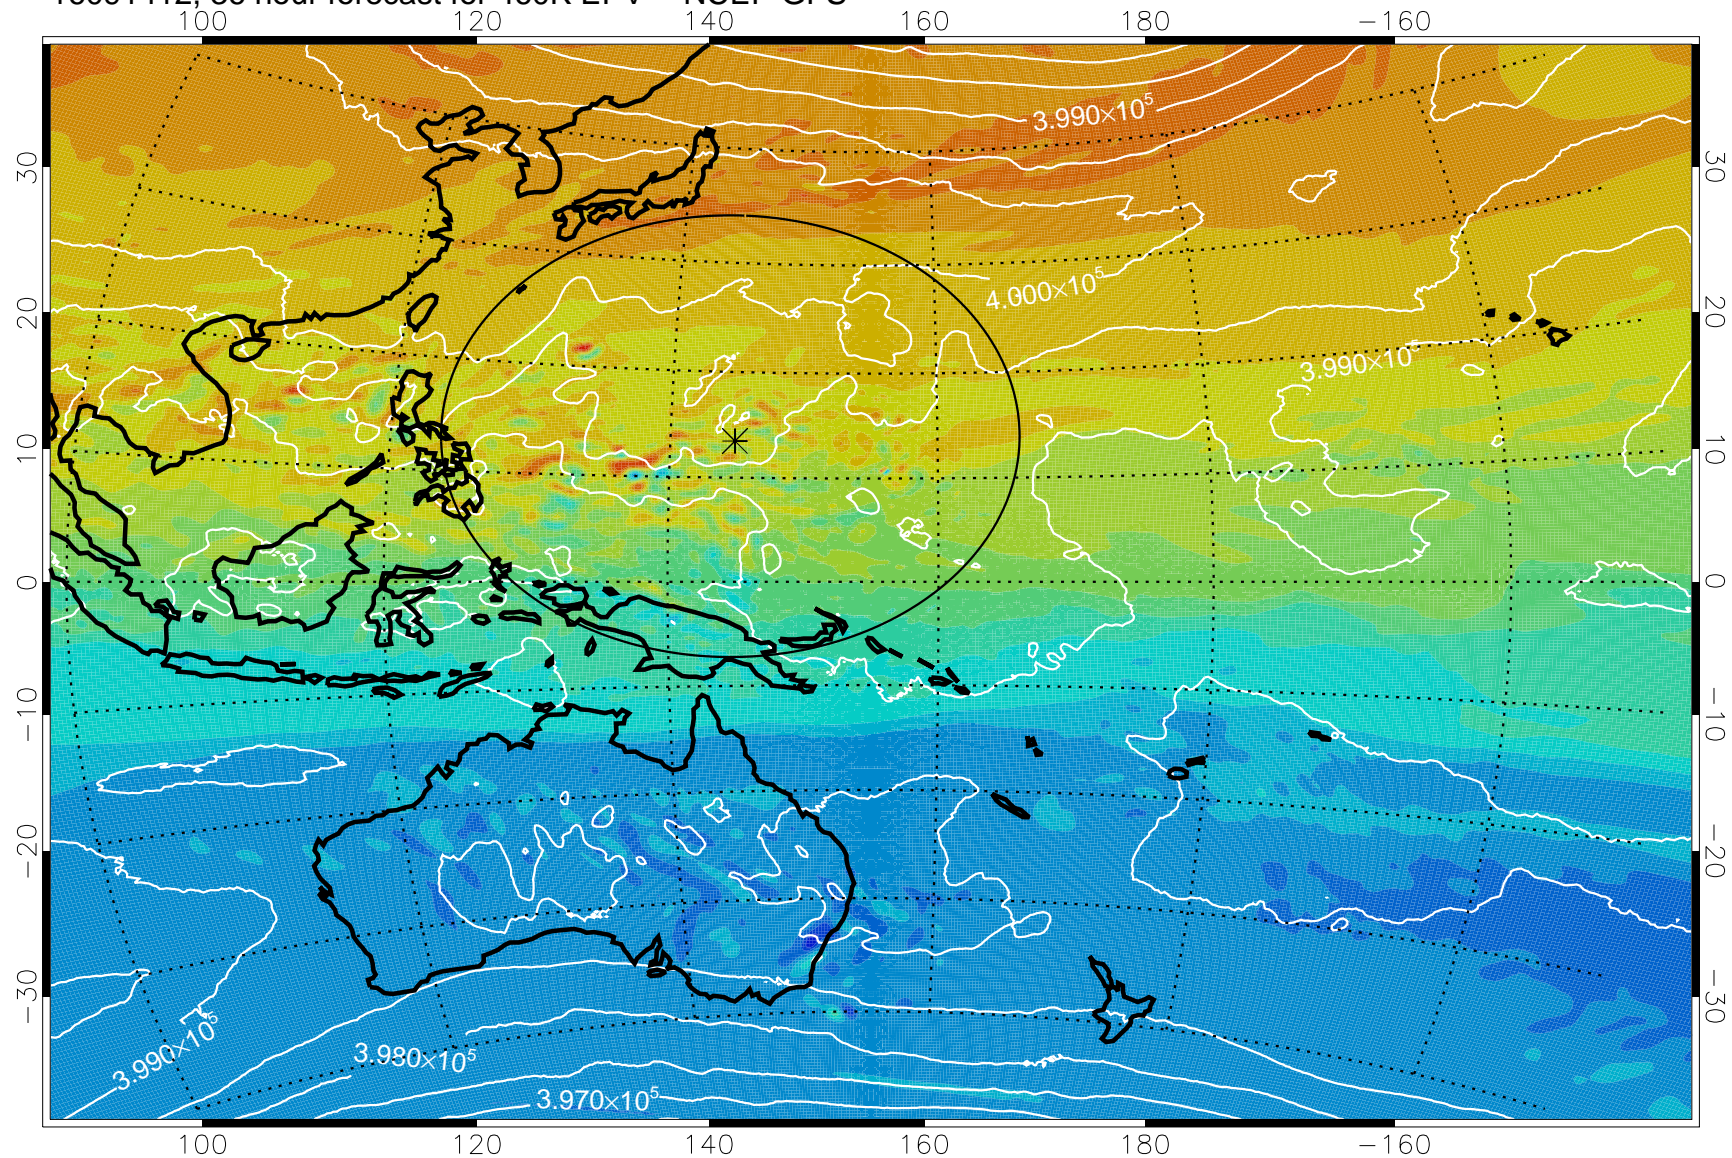

16091318, 18 hour forecast for 460K EPV -- NCEP GFS

460K Montgomery Streamfunction, white

Range ring of 2304 km

16091400, 24 hour forecast for 460K EPV -- NCEP GFS

460K Montgomery Streamfunction, white

Range ring of 2304 km

16091406, 30 hour forecast for 460K EPV -- NCEP GFS

460K Montgomery Streamfunction, white

Range ring of 2304 km

16091412, 36 hour forecast for 460K EPV -- NCEP GFS

460K Montgomery Streamfunction, white

Range ring of 2304 km

16091418, 42 hour forecast for 460K EPV -- NCEP GFS

460K Montgomery Streamfunction, white

Range ring of 2304 km

16091500, 48 hour forecast for 460K EPV -- NCEP GFS

460K Montgomery Streamfunction, white

Range ring of 2304 km

16091506, 54 hour forecast for 460K EPV -- NCEP GFS

16091512, 60 hour forecast for 460K EPV -- NCEP GFS

460K Montgomery Streamfunction, white

Range ring of 2304 km

16091518, 66 hour forecast for 460K EPV -- NCEP GFS