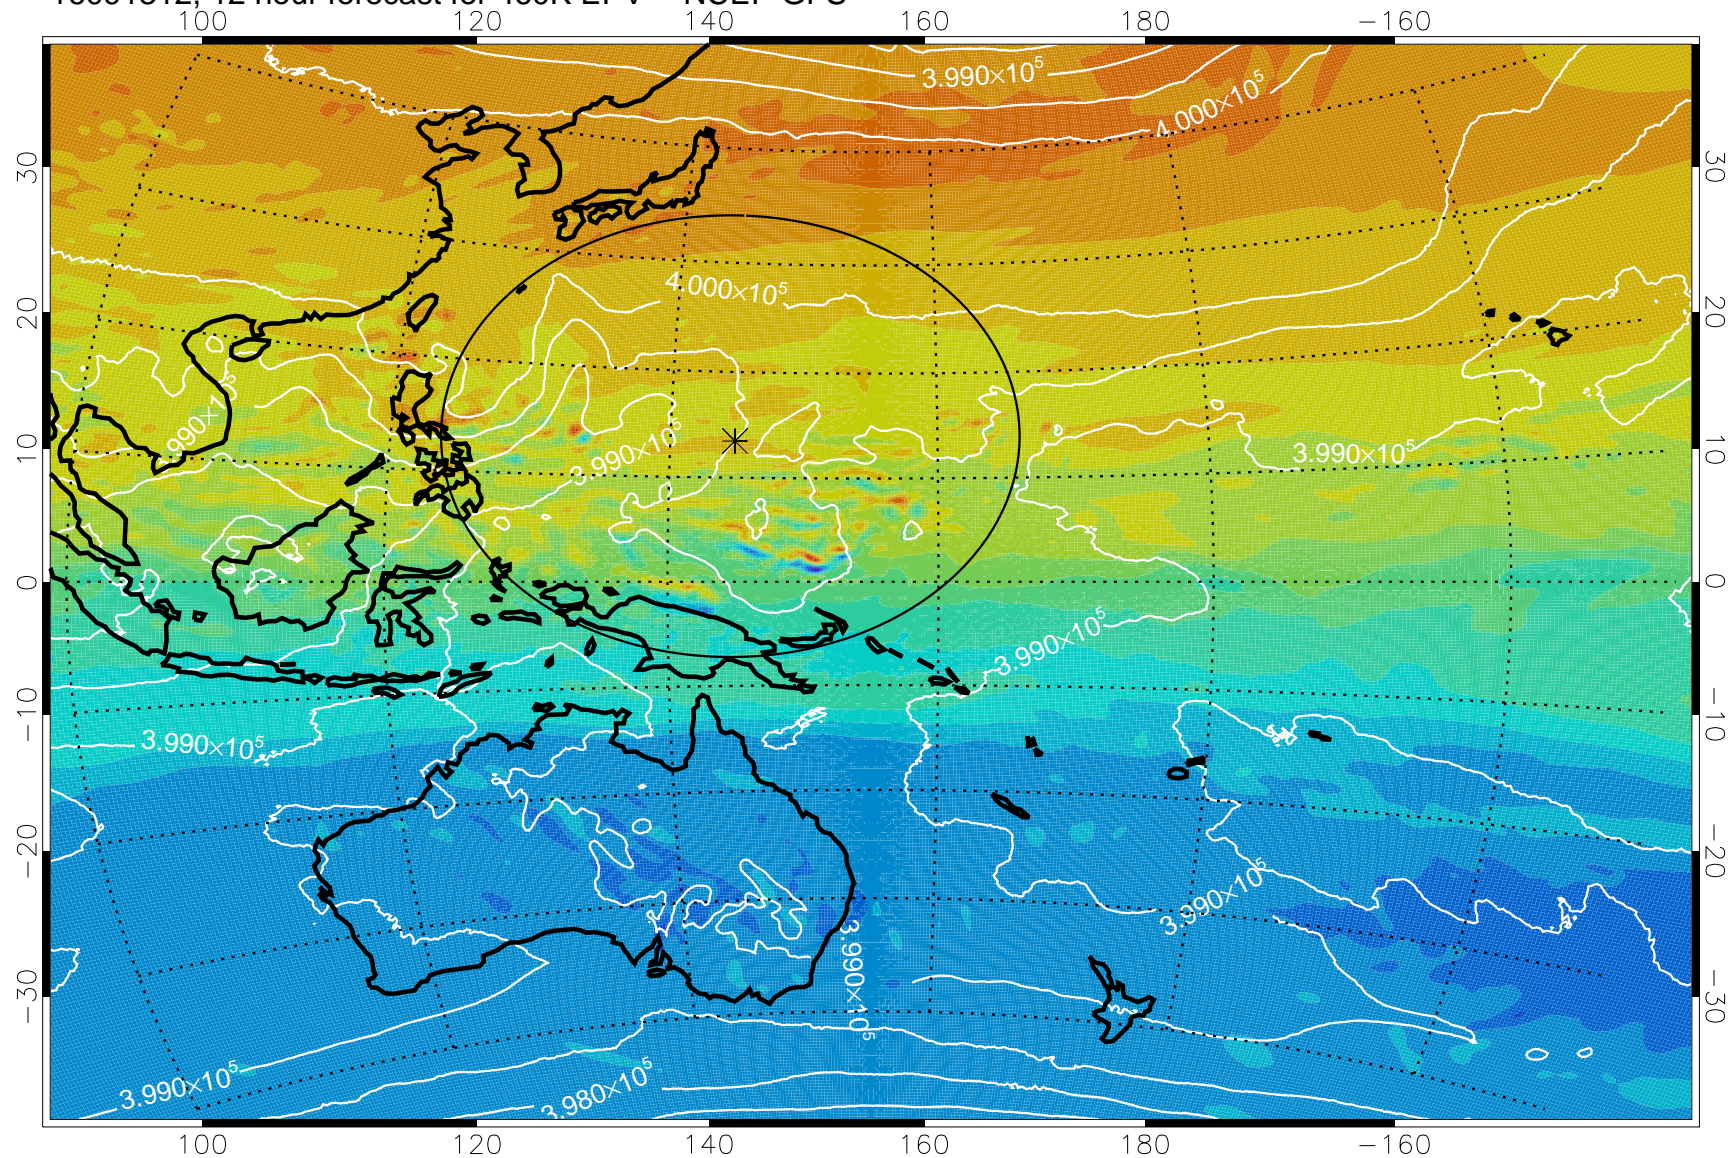

16091306, 6 hour forecast for 460K EPV -- NCEP GFS

460K Montgomery Streamfunction, white

Range ring of 2304 km

16091312, 12 hour forecast for 460K EPV -- NCEP GFS

460K Montgomery Streamfunction, white

Range ring of 2304 km

16091318, 18 hour forecast for 460K EPV -- NCEP GFS

460K Montgomery Streamfunction, white

Range ring of 2304 km

16091400, 24 hour forecast for 460K EPV -- NCEP GFS

460K Montgomery Streamfunction, white

Range ring of 2304 km

16091406, 30 hour forecast for 460K EPV -- NCEP GFS

460K Montgomery Streamfunction, white

Range ring of 2304 km

16091412, 36 hour forecast for 460K EPV -- NCEP GFS

460K Montgomery Streamfunction, white

Range ring of 2304 km

16091418, 42 hour forecast for 460K EPV -- NCEP GFS

460K Montgomery Streamfunction, white

Range ring of 2304 km

16091500, 48 hour forecast for 460K EPV -- NCEP GFS

460K Montgomery Streamfunction, white

Range ring of 2304 km