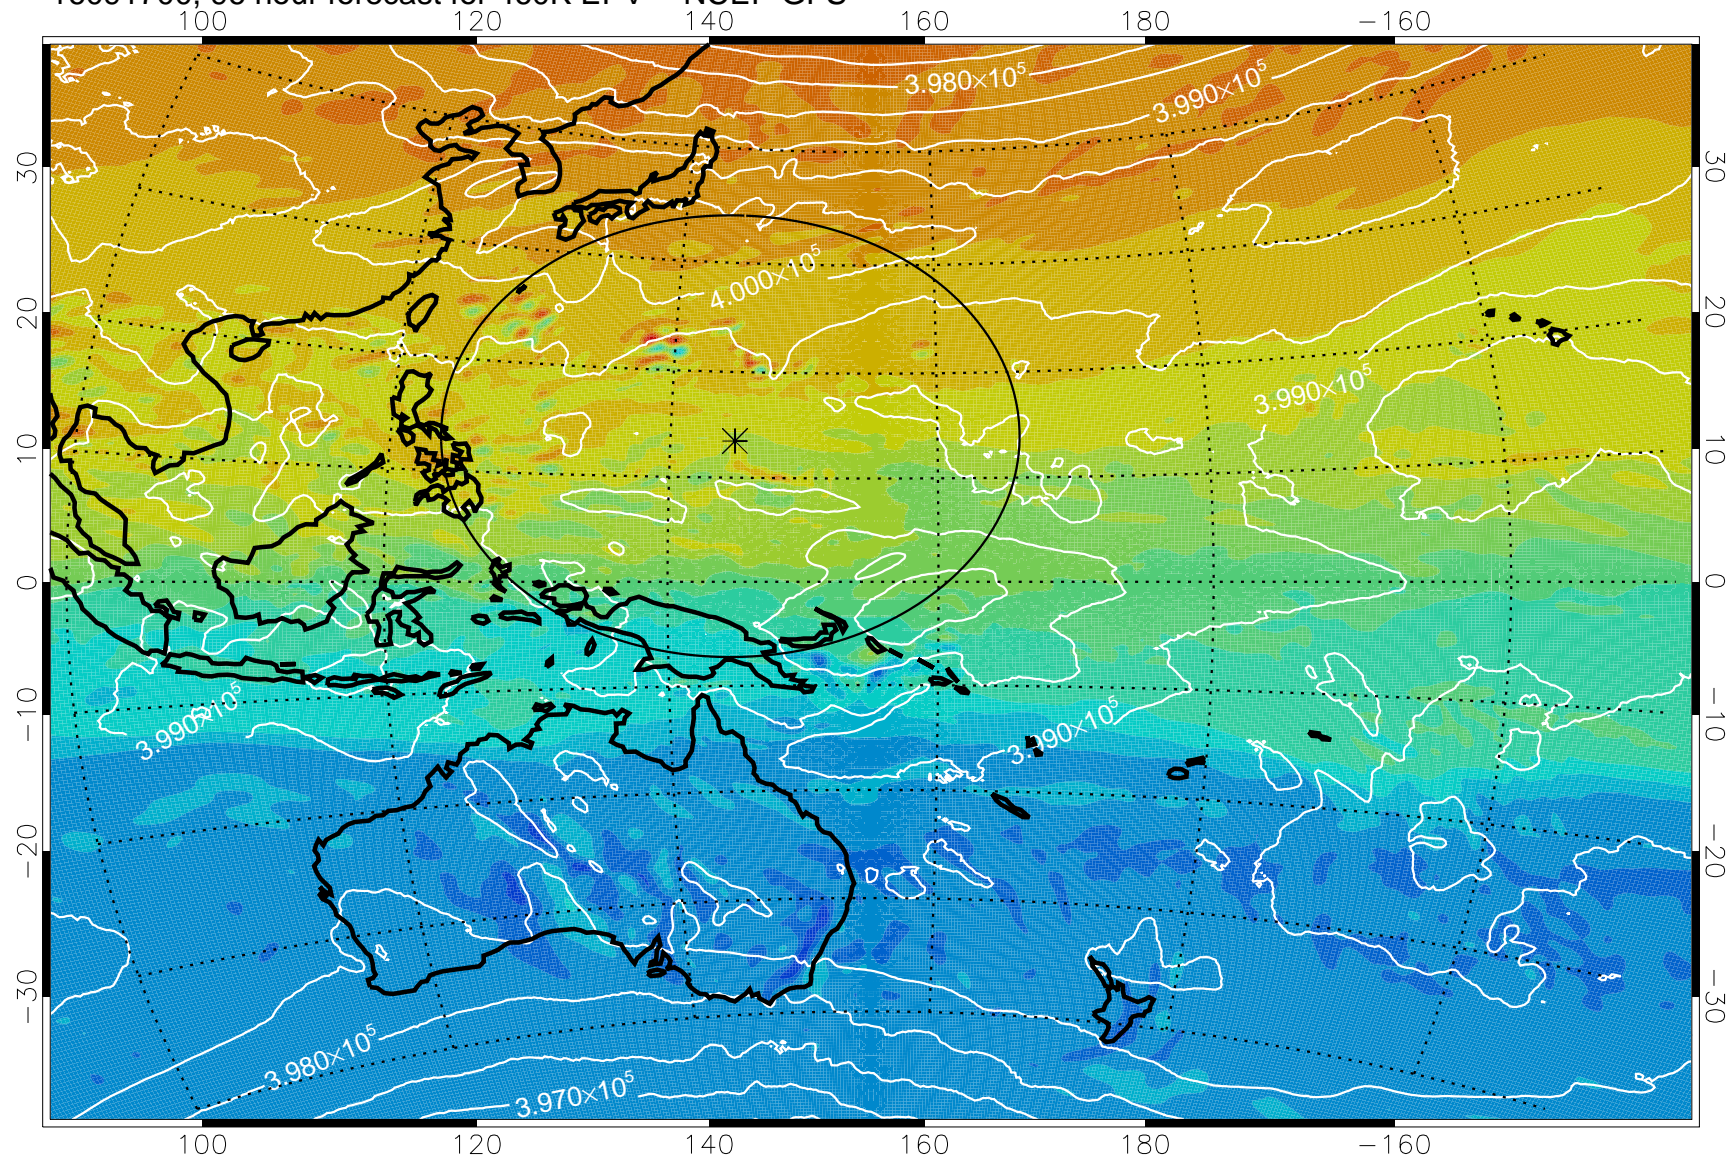

460K Montgomery Streamfunction, white

Range ring of 2304 km

16091600, 72 hour forecast for 460K EPV -- NCEP GFS

460K Montgomery Streamfunction, white

Range ring of 2304 km

16091606, 78 hour forecast for 460K EPV -- NCEP GFS

460K Montgomery Streamfunction, white

Range ring of 2304 km

16091612, 84 hour forecast for 460K EPV -- NCEP GFS

460K Montgomery Streamfunction, white

Range ring of 2304 km

16091618, 90 hour forecast for 460K EPV -- NCEP GFS

460K Montgomery Streamfunction, white

Range ring of 2304 km

16091700, 96 hour forecast for 460K EPV -- NCEP GFS

460K Montgomery Streamfunction, white

Range ring of 2304 km

16091706, 102 hour forecast for 460K EPV -- NCEP GFS

460K Montgomery Streamfunction, white

Range ring of 2304 km

16091712, 108 hour forecast for 460K EPV -- NCEP GFS

460K Montgomery Streamfunction, white

Range ring of 2304 km

16091718, 114 hour forecast for 460K EPV -- NCEP GFS