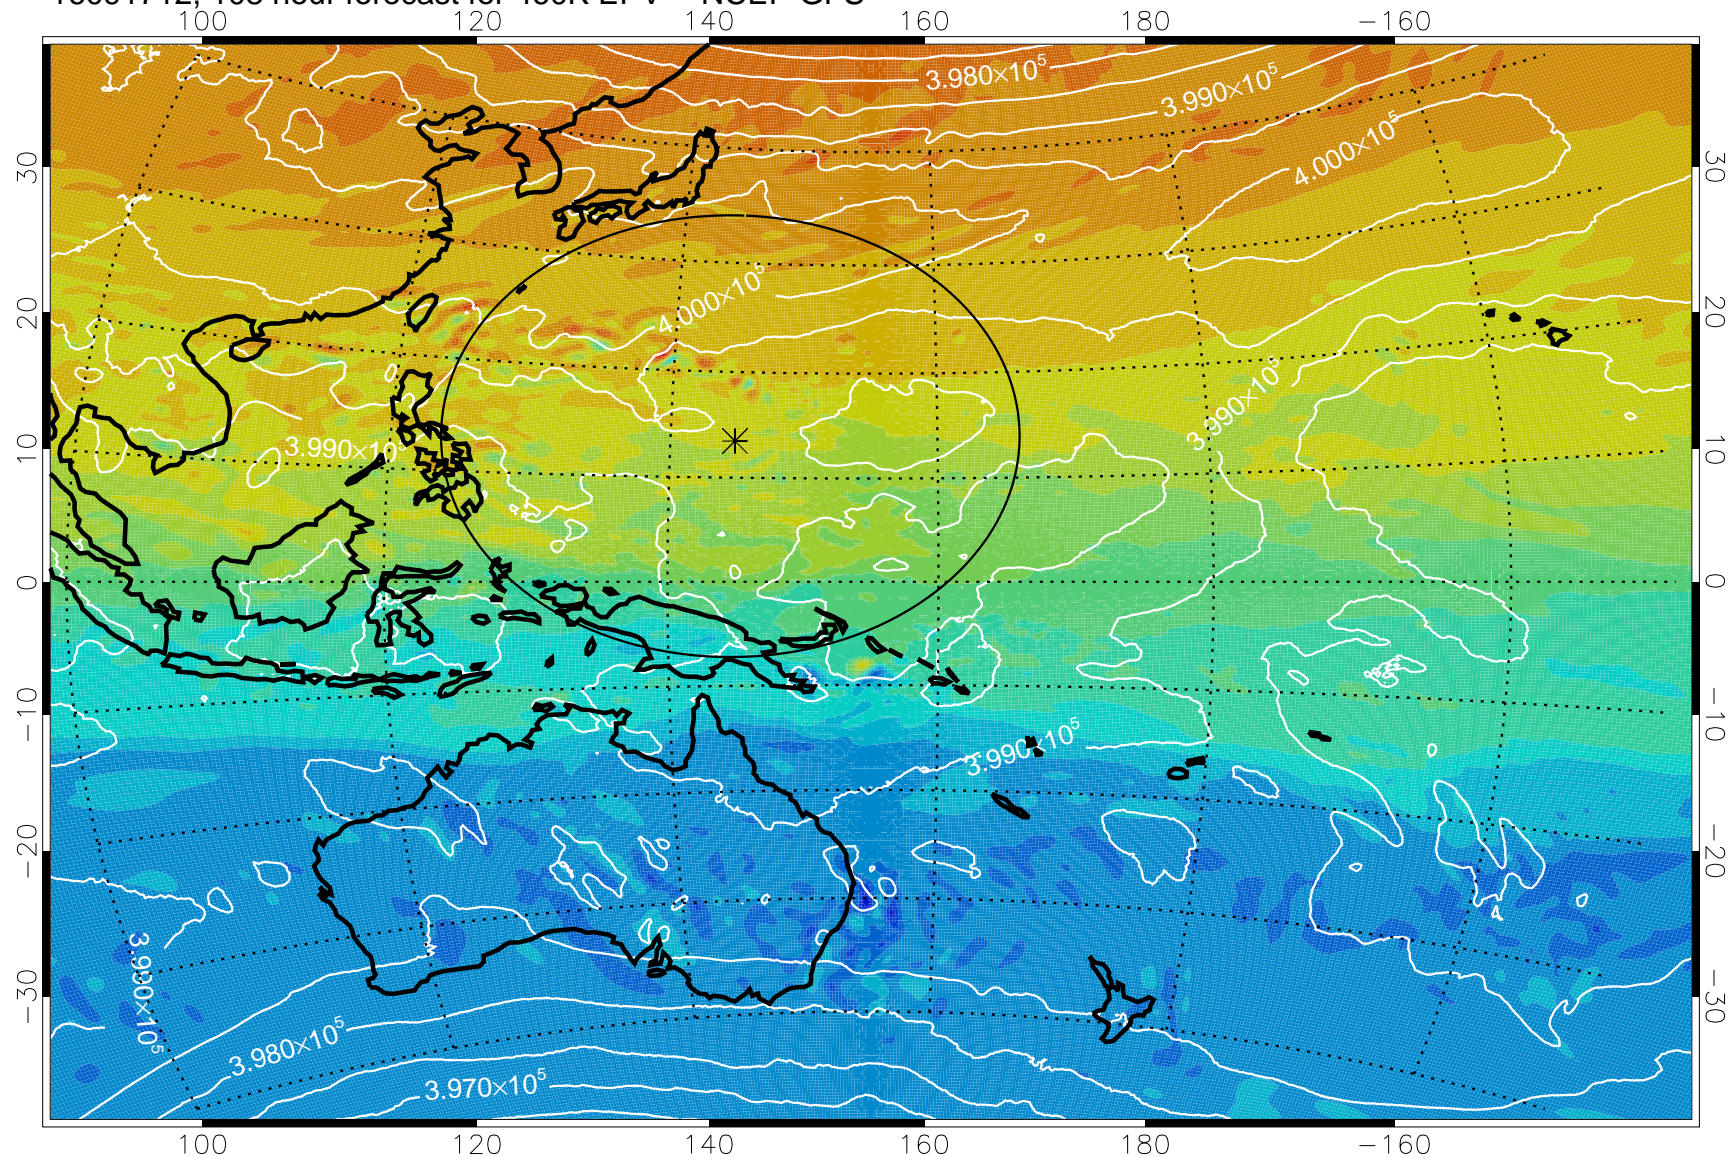

460K Montgomery Streamfunction, white

Range ring of 2304 km

16091612, 84 hour forecast for 460K EPV -- NCEP GFS

460K Montgomery Streamfunction, white

Range ring of 2304 km

16091618, 90 hour forecast for 460K EPV -- NCEP GFS

460K Montgomery Streamfunction, white

Range ring of 2304 km

16091700, 96 hour forecast for 460K EPV -- NCEP GFS

460K Montgomery Streamfunction, white

Range ring of 2304 km

16091706, 102 hour forecast for 460K EPV -- NCEP GFS

460K Montgomery Streamfunction, white

Range ring of 2304 km

16091712, 108 hour forecast for 460K EPV -- NCEP GFS

460K Montgomery Streamfunction, white

Range ring of 2304 km

16091718, 114 hour forecast for 460K EPV -- NCEP GFS

460K Montgomery Streamfunction, white

Range ring of 2304 km

16091800, 120 hour forecast for 460K EPV -- NCEP GFS

460K Montgomery Streamfunction, white

Range ring of 2304 km