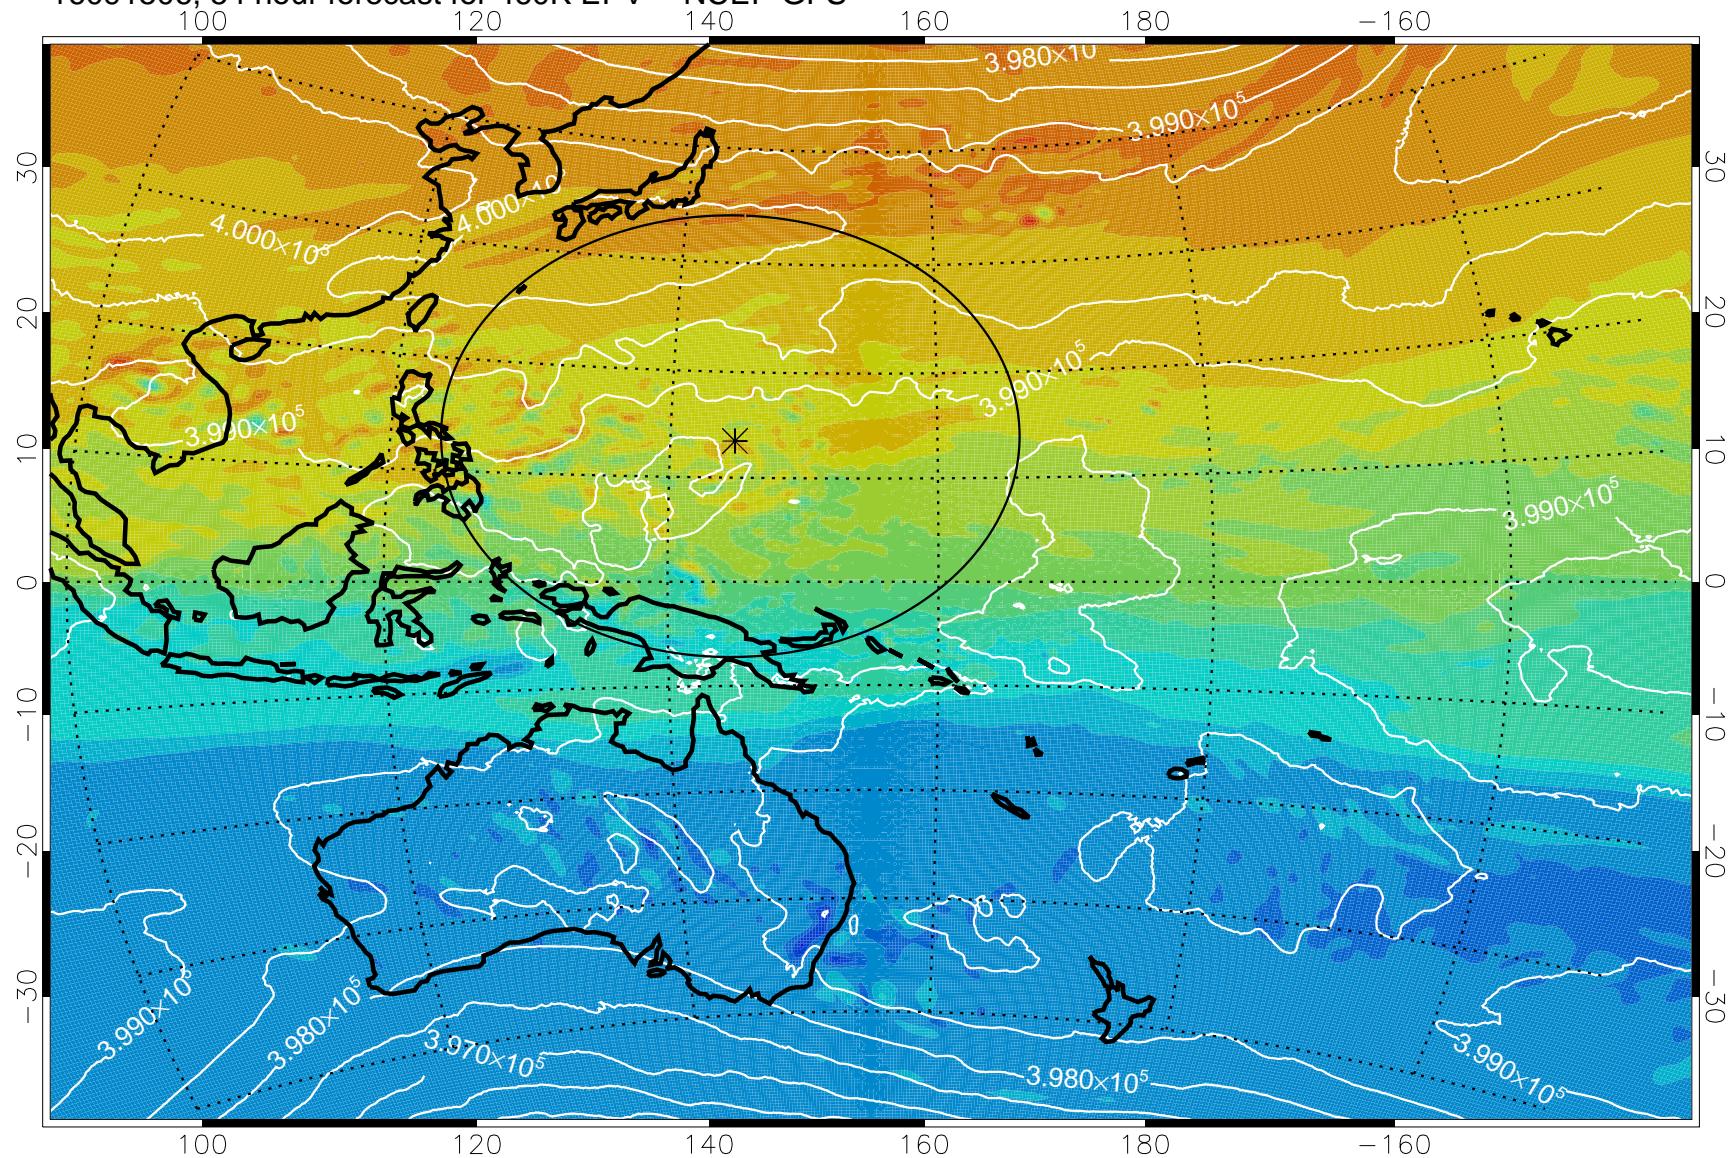

16091406, 30 hour forecast for 460K EPV -- NCEP GFS

460K Montgomery Streamfunction, white

Range ring of 2304 km

16091412, 36 hour forecast for 460K EPV -- NCEP GFS

460K Montgomery Streamfunction, white

Range ring of 2304 km

16091418, 42 hour forecast for 460K EPV -- NCEP GFS

460K Montgomery Streamfunction, white

Range ring of 2304 km

16091500, 48 hour forecast for 460K EPV -- NCEP GFS

460K Montgomery Streamfunction, white

Range ring of 2304 km

16091506, 54 hour forecast for 460K EPV -- NCEP GFS

16091512, 60 hour forecast for 460K EPV -- NCEP GFS

460K Montgomery Streamfunction, white

Range ring of 2304 km

16091518, 66 hour forecast for 460K EPV -- NCEP GFS

460K Montgomery Streamfunction, white

Range ring of 2304 km

16091600, 72 hour forecast for 460K EPV -- NCEP GFS

460K Montgomery Streamfunction, white

Range ring of 2304 km

16091606, 78 hour forecast for 460K EPV -- NCEP GFS