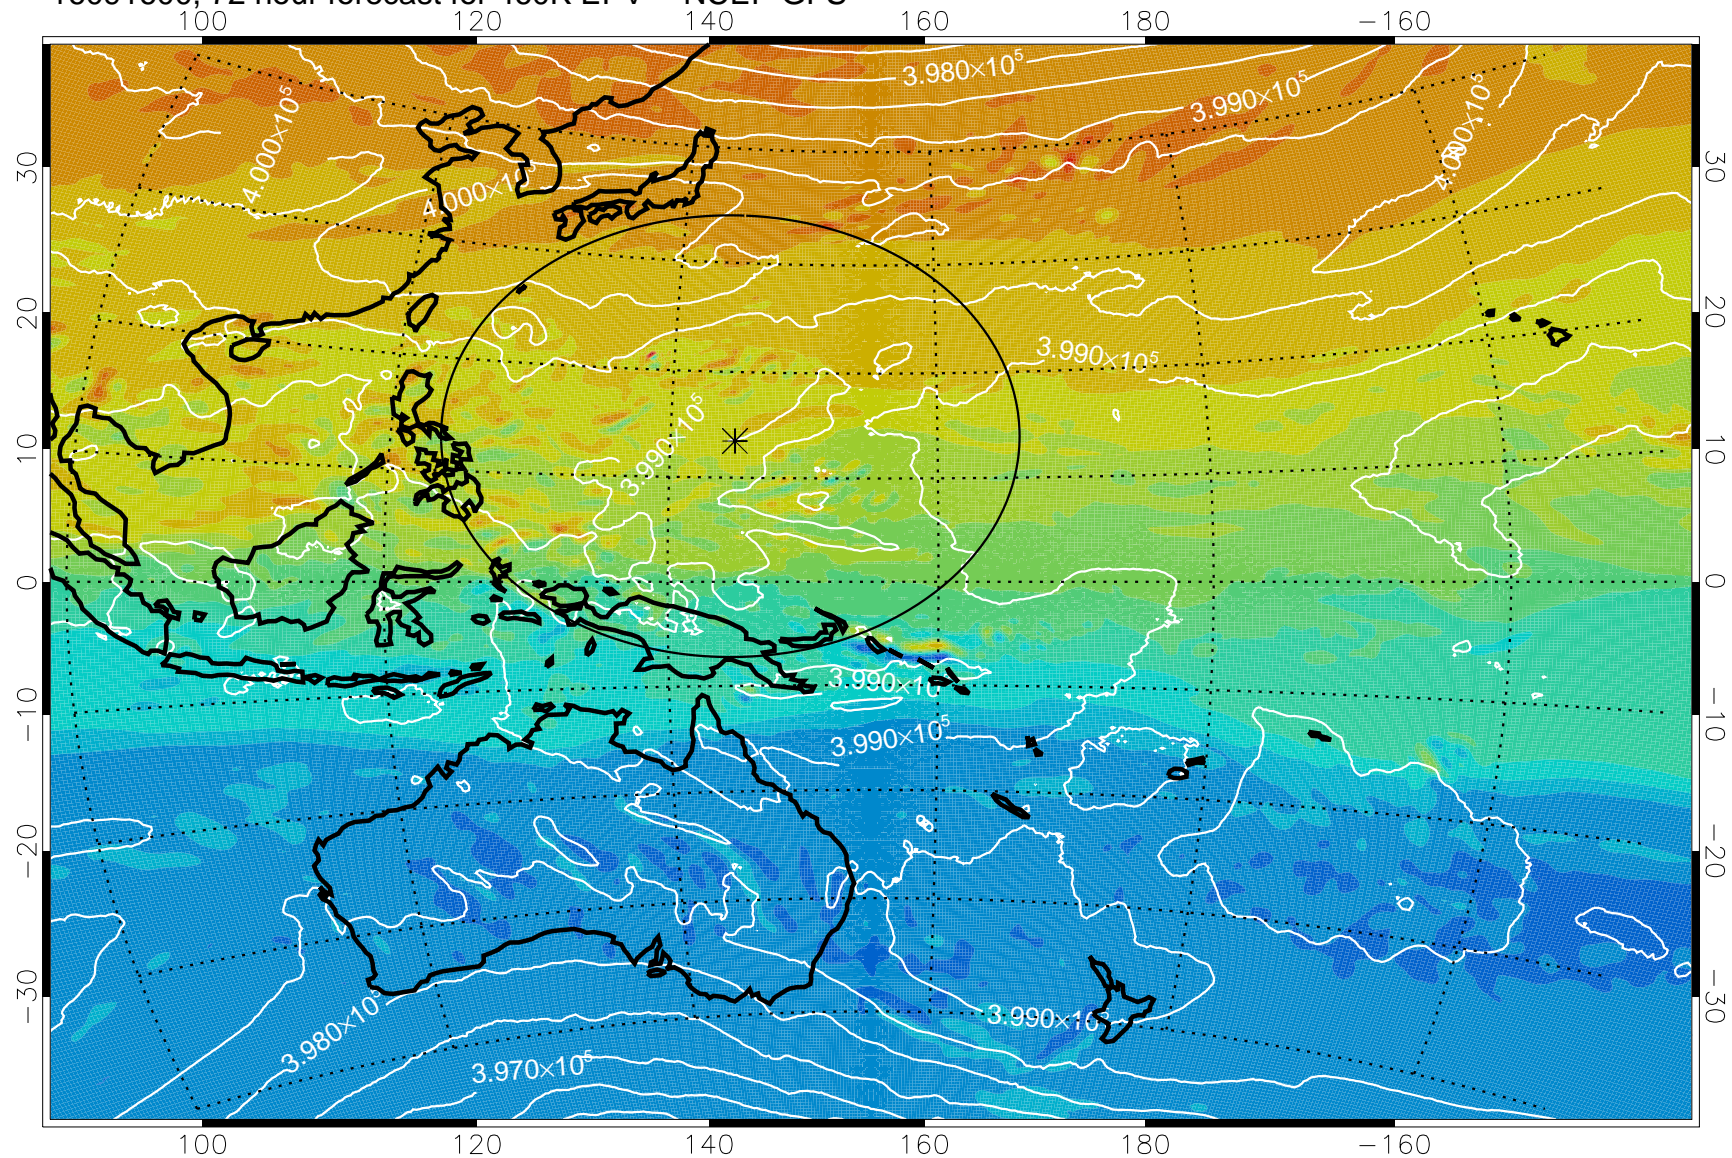

16091418, 42 hour forecast for 460K EPV -- NCEP GFS

460K Montgomery Streamfunction, white

Range ring of 2304 km

16091500, 48 hour forecast for 460K EPV -- NCEP GFS

460K Montgomery Streamfunction, white

Range ring of 2304 km

16091506, 54 hour forecast for 460K EPV -- NCEP GFS

16091512, 60 hour forecast for 460K EPV -- NCEP GFS

460K Montgomery Streamfunction, white

Range ring of 2304 km

16091518, 66 hour forecast for 460K EPV -- NCEP GFS

460K Montgomery Streamfunction, white

Range ring of 2304 km

16091600, 72 hour forecast for 460K EPV -- NCEP GFS

460K Montgomery Streamfunction, white

Range ring of 2304 km

16091606, 78 hour forecast for 460K EPV -- NCEP GFS

460K Montgomery Streamfunction, white

Range ring of 2304 km

16091612, 84 hour forecast for 460K EPV -- NCEP GFS

460K Montgomery Streamfunction, white

Range ring of 2304 km

16091618, 90 hour forecast for 460K EPV -- NCEP GFS