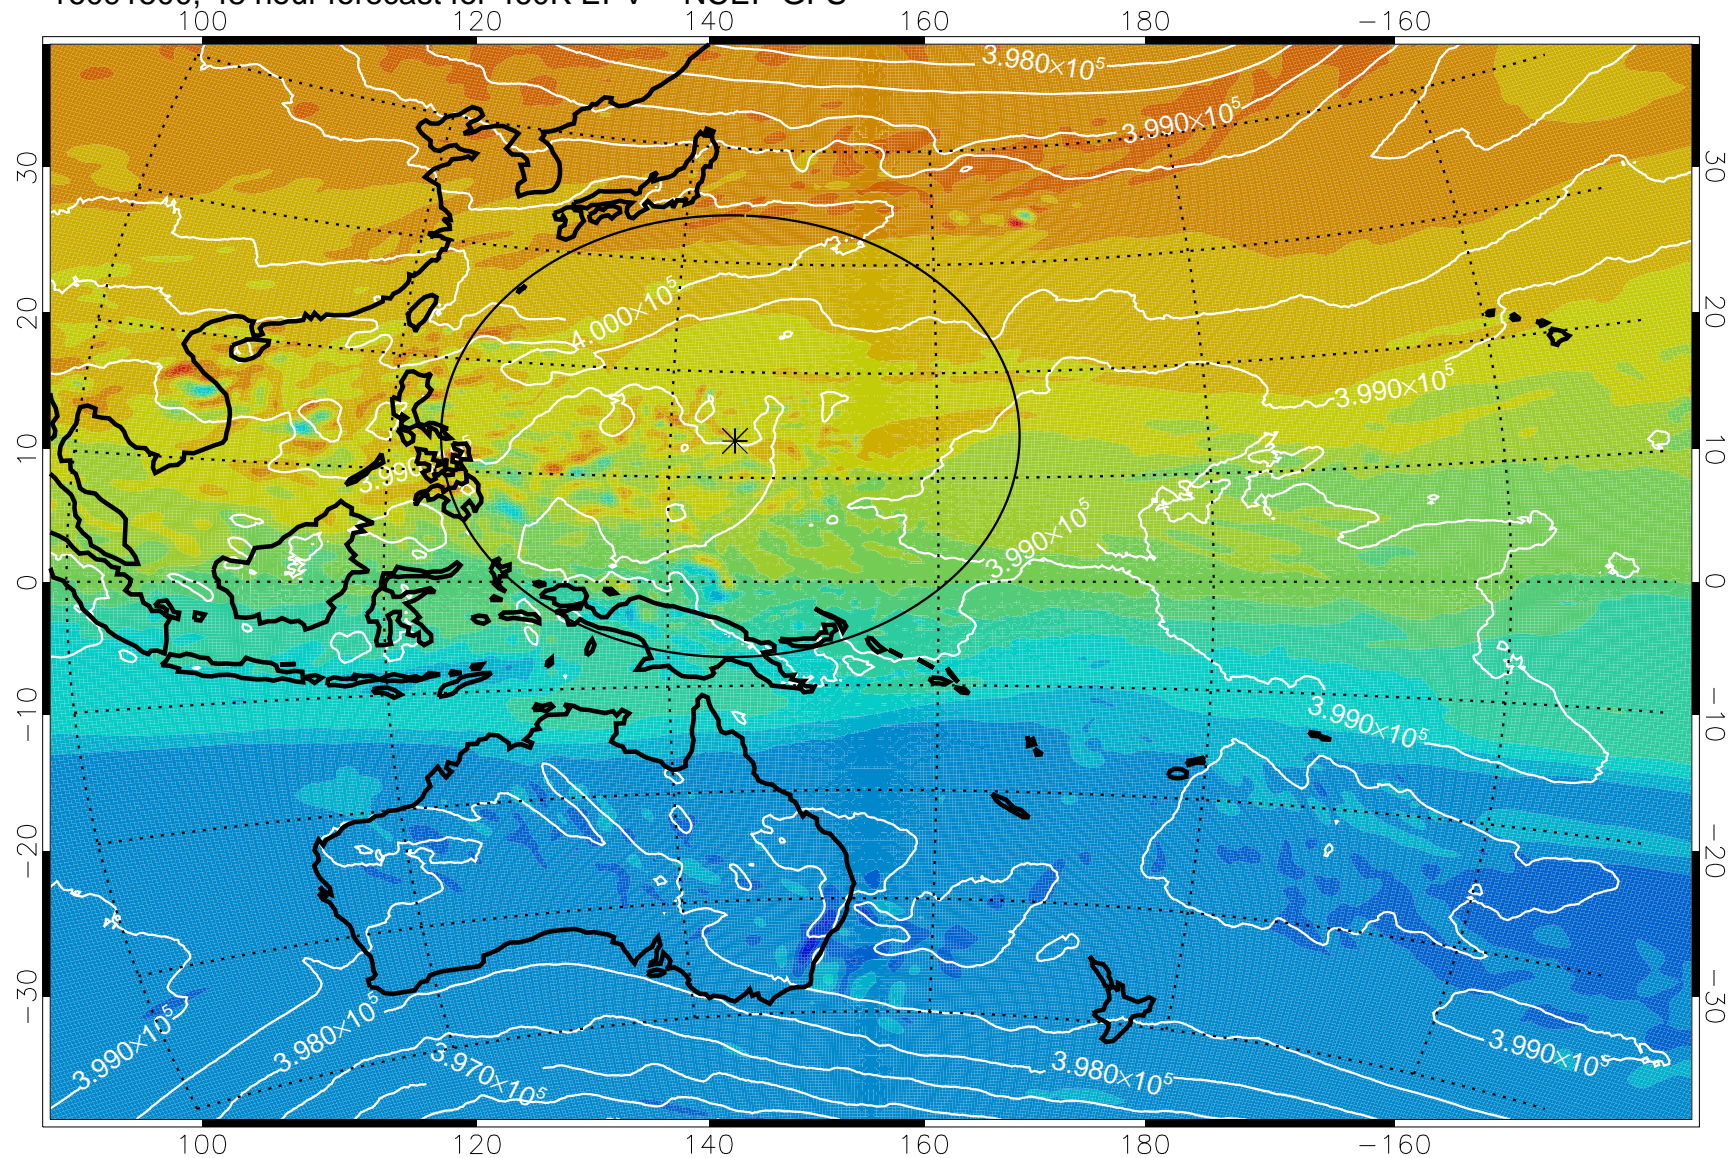

16091406, 30 hour forecast for 460K EPV -- NCEP GFS

460K Montgomery Streamfunction, white

Range ring of 2304 km

16091412, 36 hour forecast for 460K EPV -- NCEP GFS

460K Montgomery Streamfunction, white

Range ring of 2304 km

16091418, 42 hour forecast for 460K EPV -- NCEP GFS

460K Montgomery Streamfunction, white

Range ring of 2304 km

16091500, 48 hour forecast for 460K EPV -- NCEP GFS

460K Montgomery Streamfunction, white

Range ring of 2304 km

16091506, 54 hour forecast for 460K EPV -- NCEP GFS

16091512, 60 hour forecast for 460K EPV -- NCEP GFS

460K Montgomery Streamfunction, white

Range ring of 2304 km

16091518, 66 hour forecast for 460K EPV -- NCEP GFS

460K Montgomery Streamfunction, white

Range ring of 2304 km

16091600, 72 hour forecast for 460K EPV -- NCEP GFS

460K Montgomery Streamfunction, white

Range ring of 2304 km

16091606, 78 hour forecast for 460K EPV -- NCEP GFS