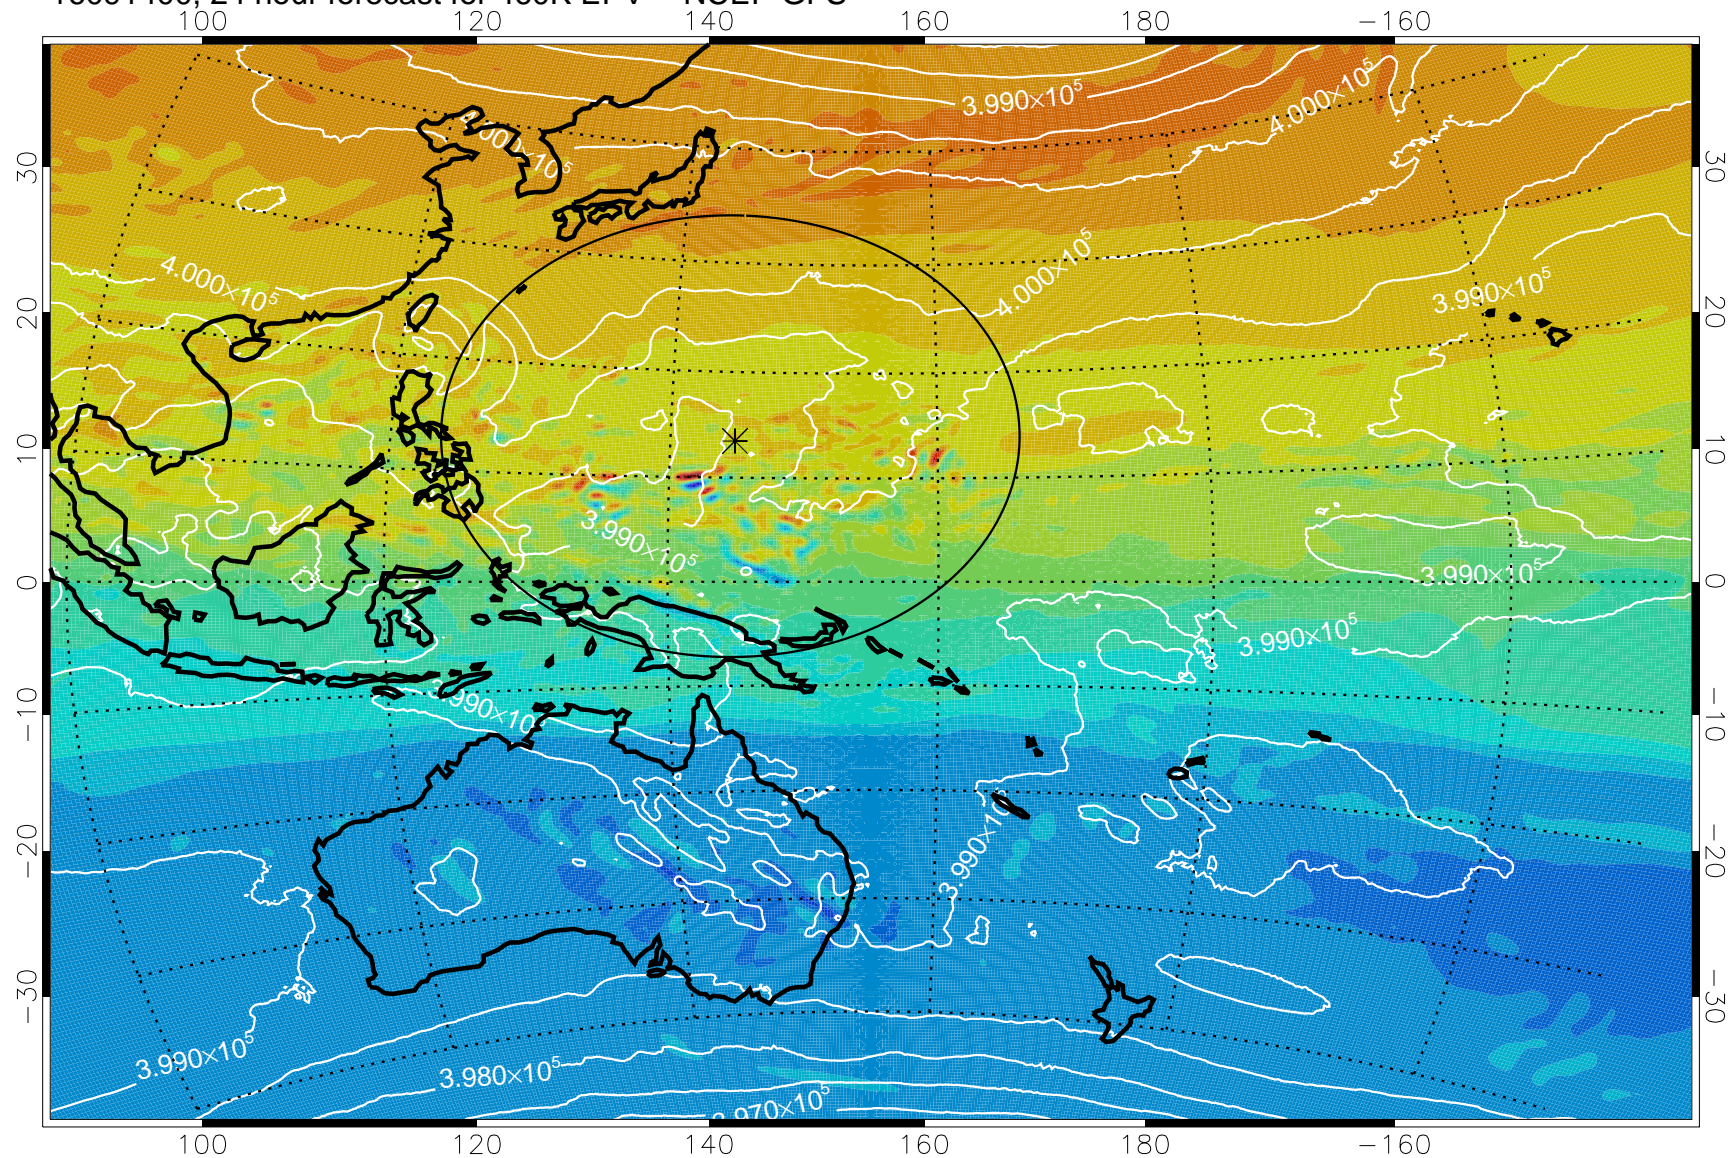

16091318, 18 hour forecast for 460K EPV -- NCEP GFS

460K Montgomery Streamfunction, white

Range ring of 2304 km

16091400, 24 hour forecast for 460K EPV -- NCEP GFS

460K Montgomery Streamfunction, white

Range ring of 2304 km

16091406, 30 hour forecast for 460K EPV -- NCEP GFS

460K Montgomery Streamfunction, white

Range ring of 2304 km

16091412, 36 hour forecast for 460K EPV -- NCEP GFS

460K Montgomery Streamfunction, white

Range ring of 2304 km

16091418, 42 hour forecast for 460K EPV -- NCEP GFS

460K Montgomery Streamfunction, white

Range ring of 2304 km

16091500, 48 hour forecast for 460K EPV -- NCEP GFS

460K Montgomery Streamfunction, white

Range ring of 2304 km

16091506, 54 hour forecast for 460K EPV -- NCEP GFS

16091512, 60 hour forecast for 460K EPV -- NCEP GFS

460K Montgomery Streamfunction, white

Range ring of 2304 km

16091518, 66 hour forecast for 460K EPV -- NCEP GFS