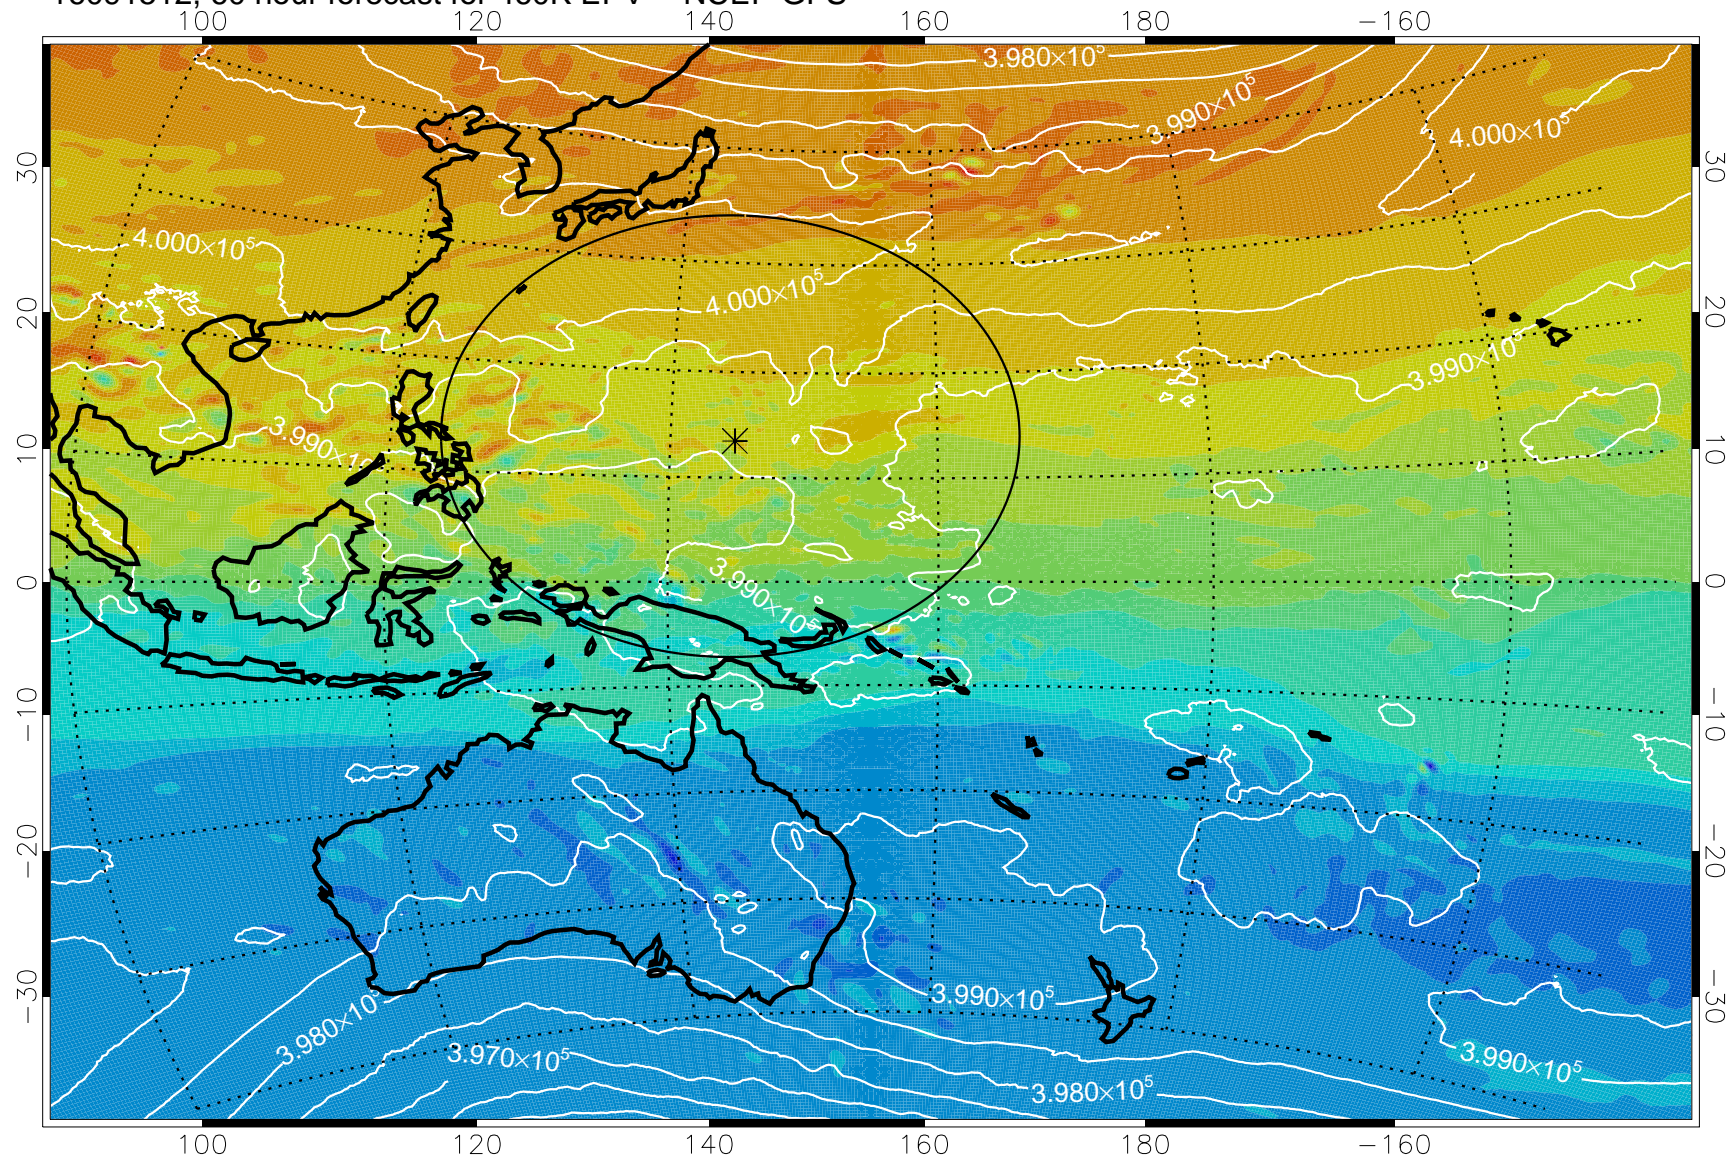

16091406, 30 hour forecast for 460K EPV -- NCEP GFS

460K Montgomery Streamfunction, white

Range ring of 2304 km

16091412, 36 hour forecast for 460K EPV -- NCEP GFS

460K Montgomery Streamfunction, white

Range ring of 2304 km

16091418, 42 hour forecast for 460K EPV -- NCEP GFS

460K Montgomery Streamfunction, white

Range ring of 2304 km

16091500, 48 hour forecast for 460K EPV -- NCEP GFS

460K Montgomery Streamfunction, white

Range ring of 2304 km

16091506, 54 hour forecast for 460K EPV -- NCEP GFS

16091512, 60 hour forecast for 460K EPV -- NCEP GFS

460K Montgomery Streamfunction, white

Range ring of 2304 km

16091518, 66 hour forecast for 460K EPV -- NCEP GFS

460K Montgomery Streamfunction, white

Range ring of 2304 km

16091600, 72 hour forecast for 460K EPV -- NCEP GFS

460K Montgomery Streamfunction, white

Range ring of 2304 km

16091606, 78 hour forecast for 460K EPV -- NCEP GFS