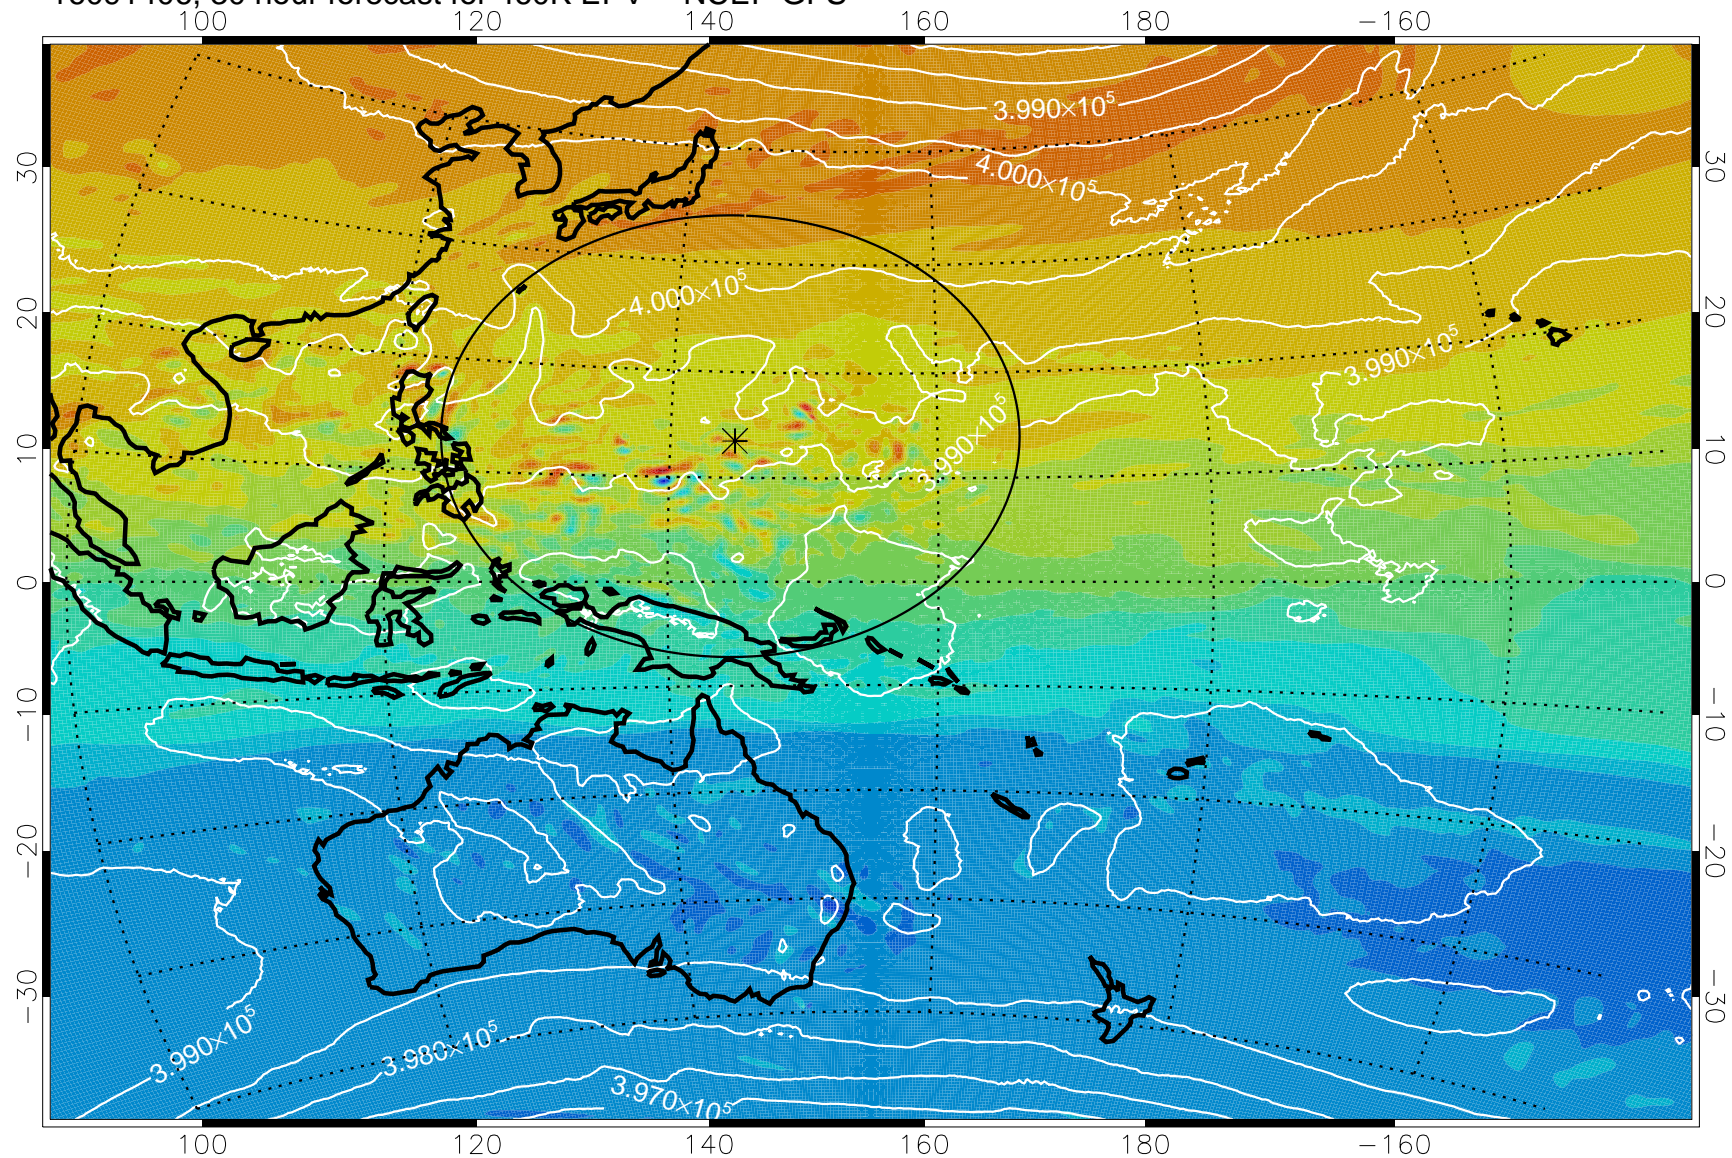

16091318, 18 hour forecast for 460K EPV -- NCEP GFS

460K Montgomery Streamfunction, white

Range ring of 2304 km

16091400, 24 hour forecast for 460K EPV -- NCEP GFS

460K Montgomery Streamfunction, white

Range ring of 2304 km

16091406, 30 hour forecast for 460K EPV -- NCEP GFS

460K Montgomery Streamfunction, white

Range ring of 2304 km

16091412, 36 hour forecast for 460K EPV -- NCEP GFS

460K Montgomery Streamfunction, white

Range ring of 2304 km

16091418, 42 hour forecast for 460K EPV -- NCEP GFS

460K Montgomery Streamfunction, white

Range ring of 2304 km

16091500, 48 hour forecast for 460K EPV -- NCEP GFS

460K Montgomery Streamfunction, white

Range ring of 2304 km

16091506, 54 hour forecast for 460K EPV -- NCEP GFS

16091512, 60 hour forecast for 460K EPV -- NCEP GFS

460K Montgomery Streamfunction, white

Range ring of 2304 km

16091518, 66 hour forecast for 460K EPV -- NCEP GFS