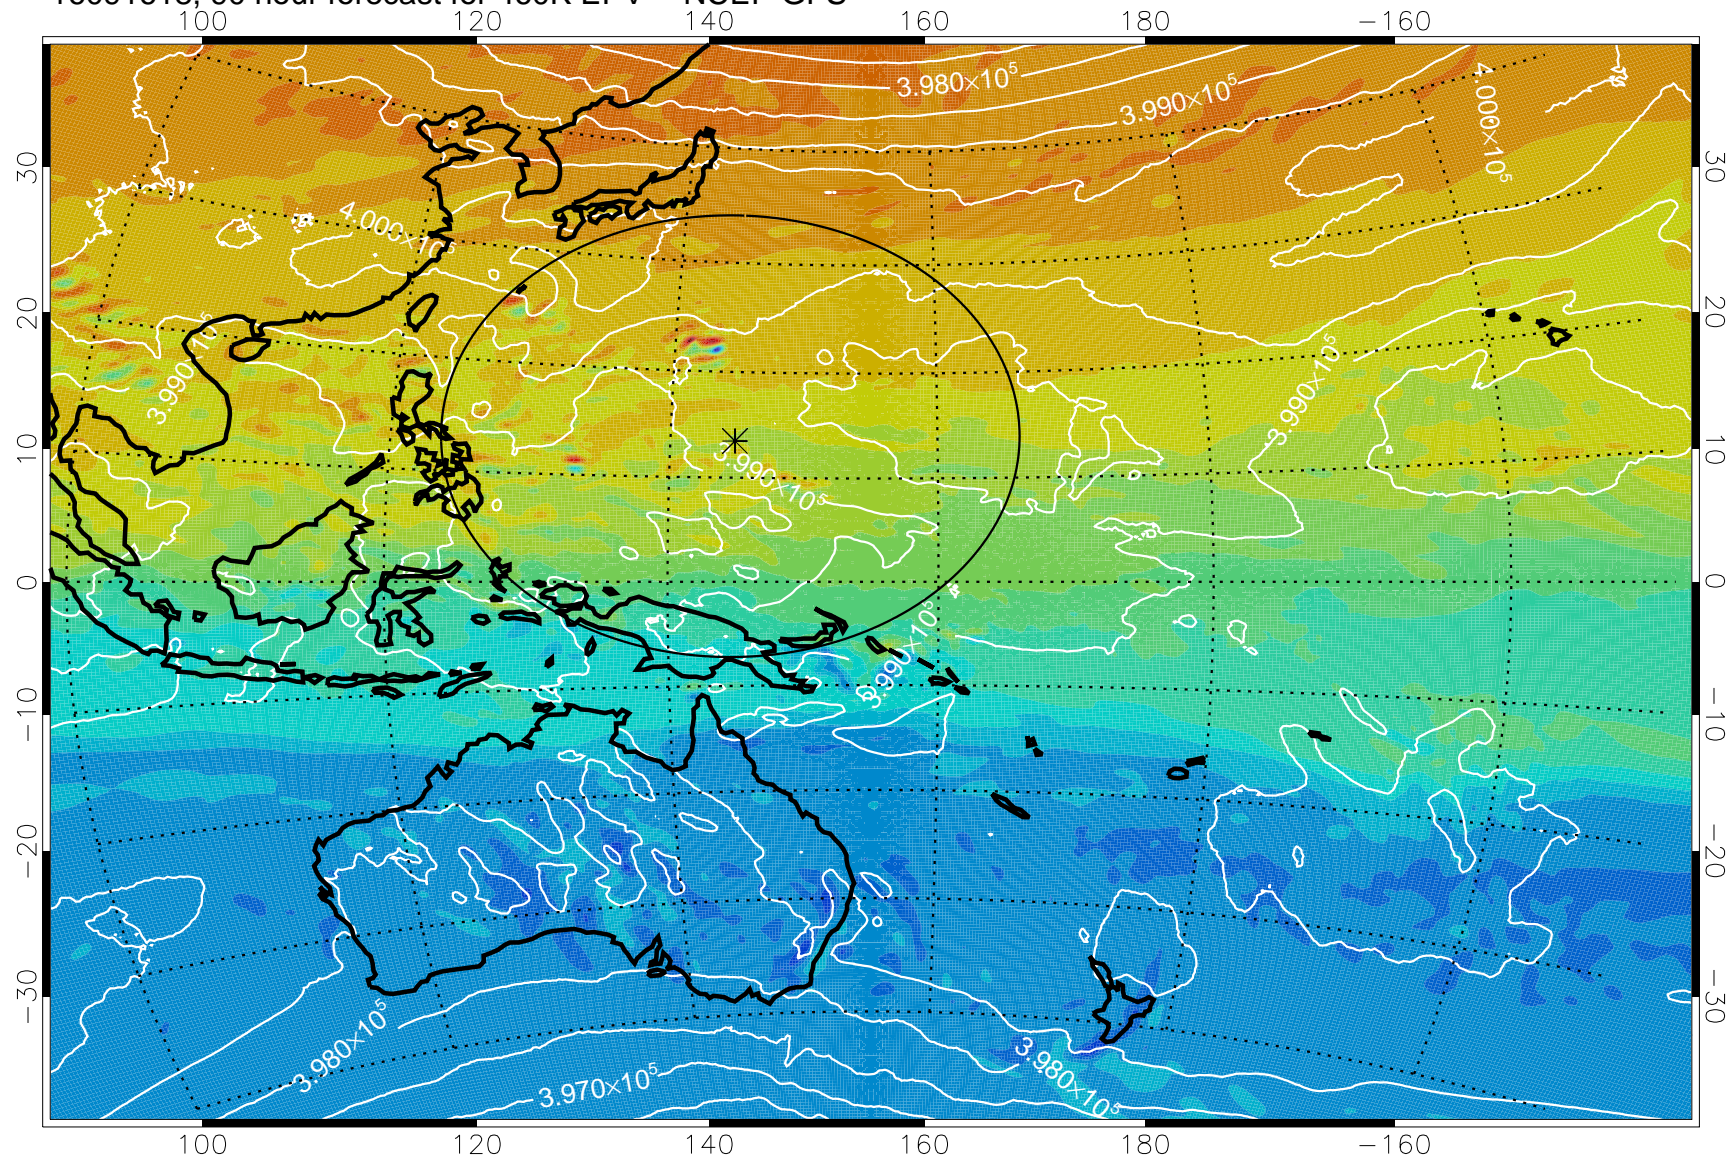

460K Montgomery Streamfunction, white

Range ring of 2304 km

16091600, 72 hour forecast for 460K EPV -- NCEP GFS

460K Montgomery Streamfunction, white

Range ring of 2304 km

16091606, 78 hour forecast for 460K EPV -- NCEP GFS

460K Montgomery Streamfunction, white

Range ring of 2304 km

16091612, 84 hour forecast for 460K EPV -- NCEP GFS

460K Montgomery Streamfunction, white

Range ring of 2304 km

16091618, 90 hour forecast for 460K EPV -- NCEP GFS

460K Montgomery Streamfunction, white

Range ring of 2304 km

16091700, 96 hour forecast for 460K EPV -- NCEP GFS

460K Montgomery Streamfunction, white

Range ring of 2304 km

16091706, 102 hour forecast for 460K EPV -- NCEP GFS

460K Montgomery Streamfunction, white

Range ring of 2304 km

16091712, 108 hour forecast for 460K EPV -- NCEP GFS

460K Montgomery Streamfunction, white

Range ring of 2304 km

16091718, 114 hour forecast for 460K EPV -- NCEP GFS