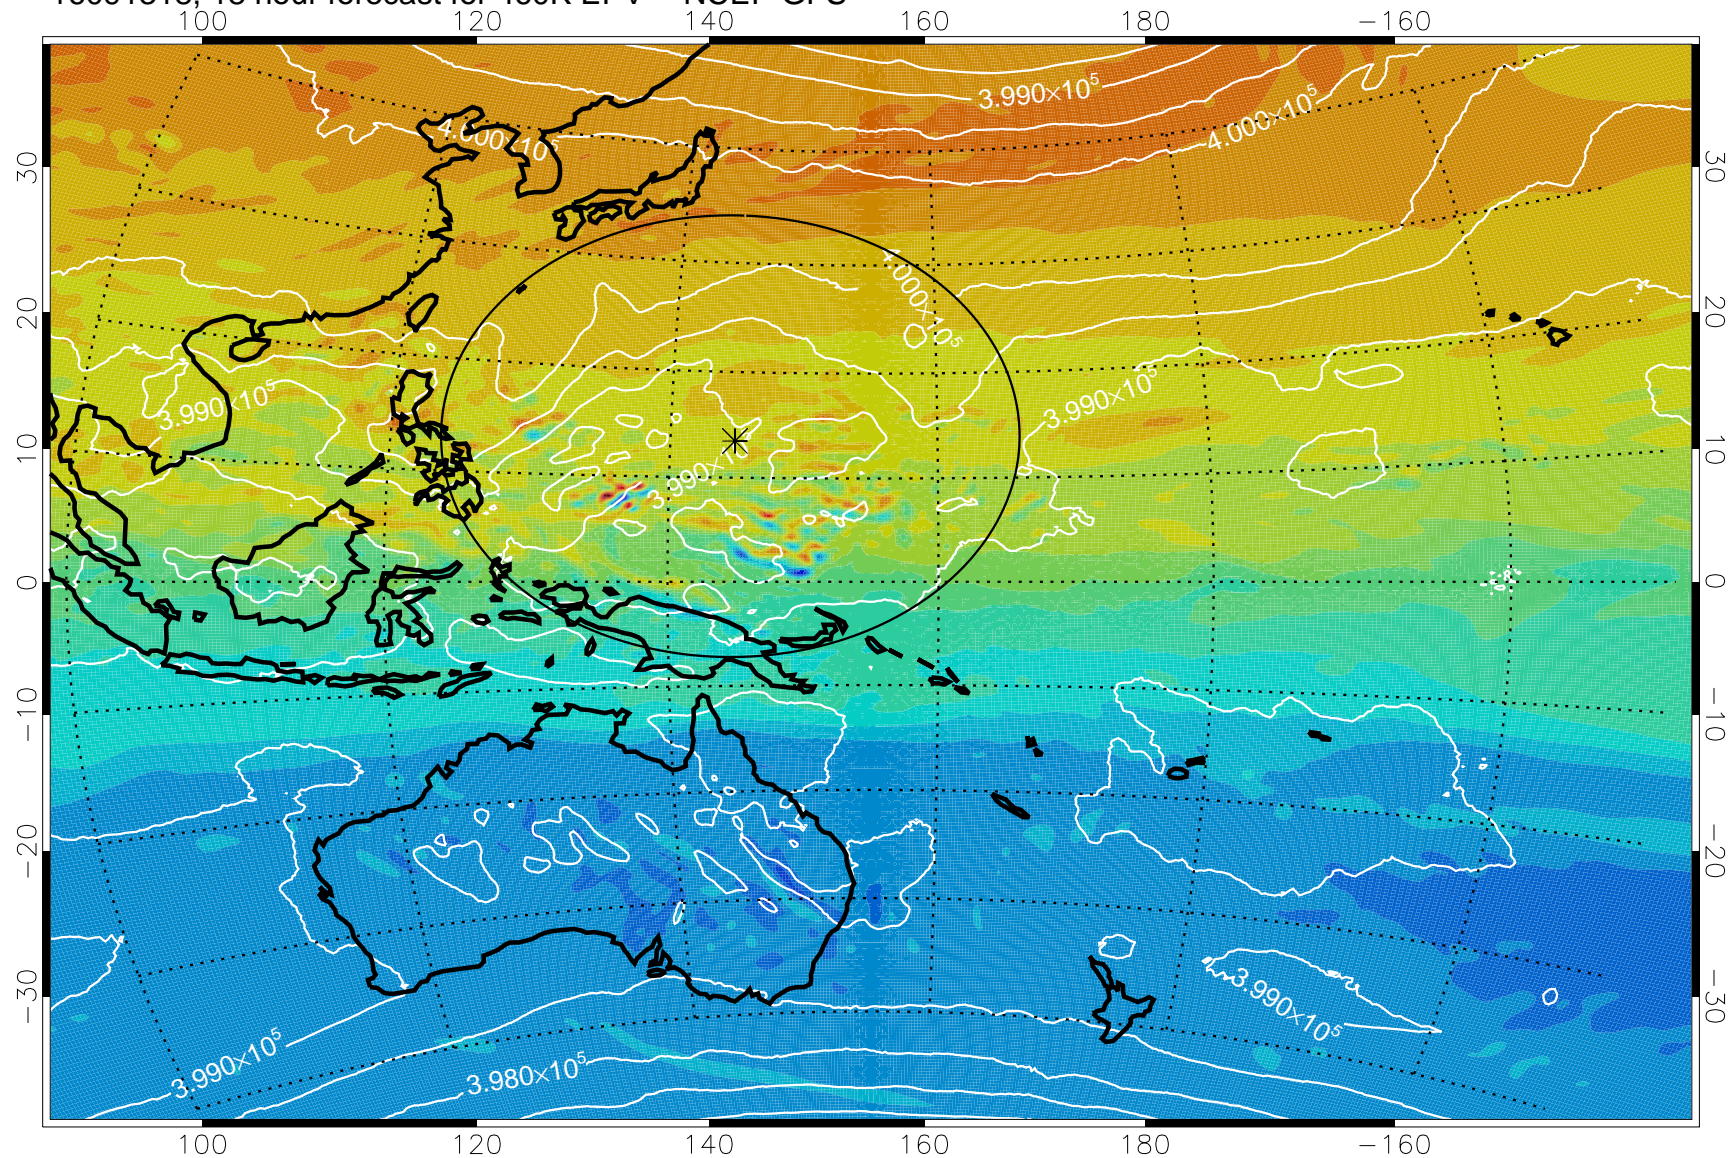

16091306, 6 hour forecast for 460K EPV -- NCEP GFS

460K Montgomery Streamfunction, white

Range ring of 2304 km

16091312, 12 hour forecast for 460K EPV -- NCEP GFS

460K Montgomery Streamfunction, white

Range ring of 2304 km

16091318, 18 hour forecast for 460K EPV -- NCEP GFS

460K Montgomery Streamfunction, white

Range ring of 2304 km

16091400, 24 hour forecast for 460K EPV -- NCEP GFS

460K Montgomery Streamfunction, white

Range ring of 2304 km

16091406, 30 hour forecast for 460K EPV -- NCEP GFS

460K Montgomery Streamfunction, white

Range ring of 2304 km

16091412, 36 hour forecast for 460K EPV -- NCEP GFS

460K Montgomery Streamfunction, white

Range ring of 2304 km

16091418, 42 hour forecast for 460K EPV -- NCEP GFS

460K Montgomery Streamfunction, white

Range ring of 2304 km

16091500, 48 hour forecast for 460K EPV -- NCEP GFS

460K Montgomery Streamfunction, white

Range ring of 2304 km