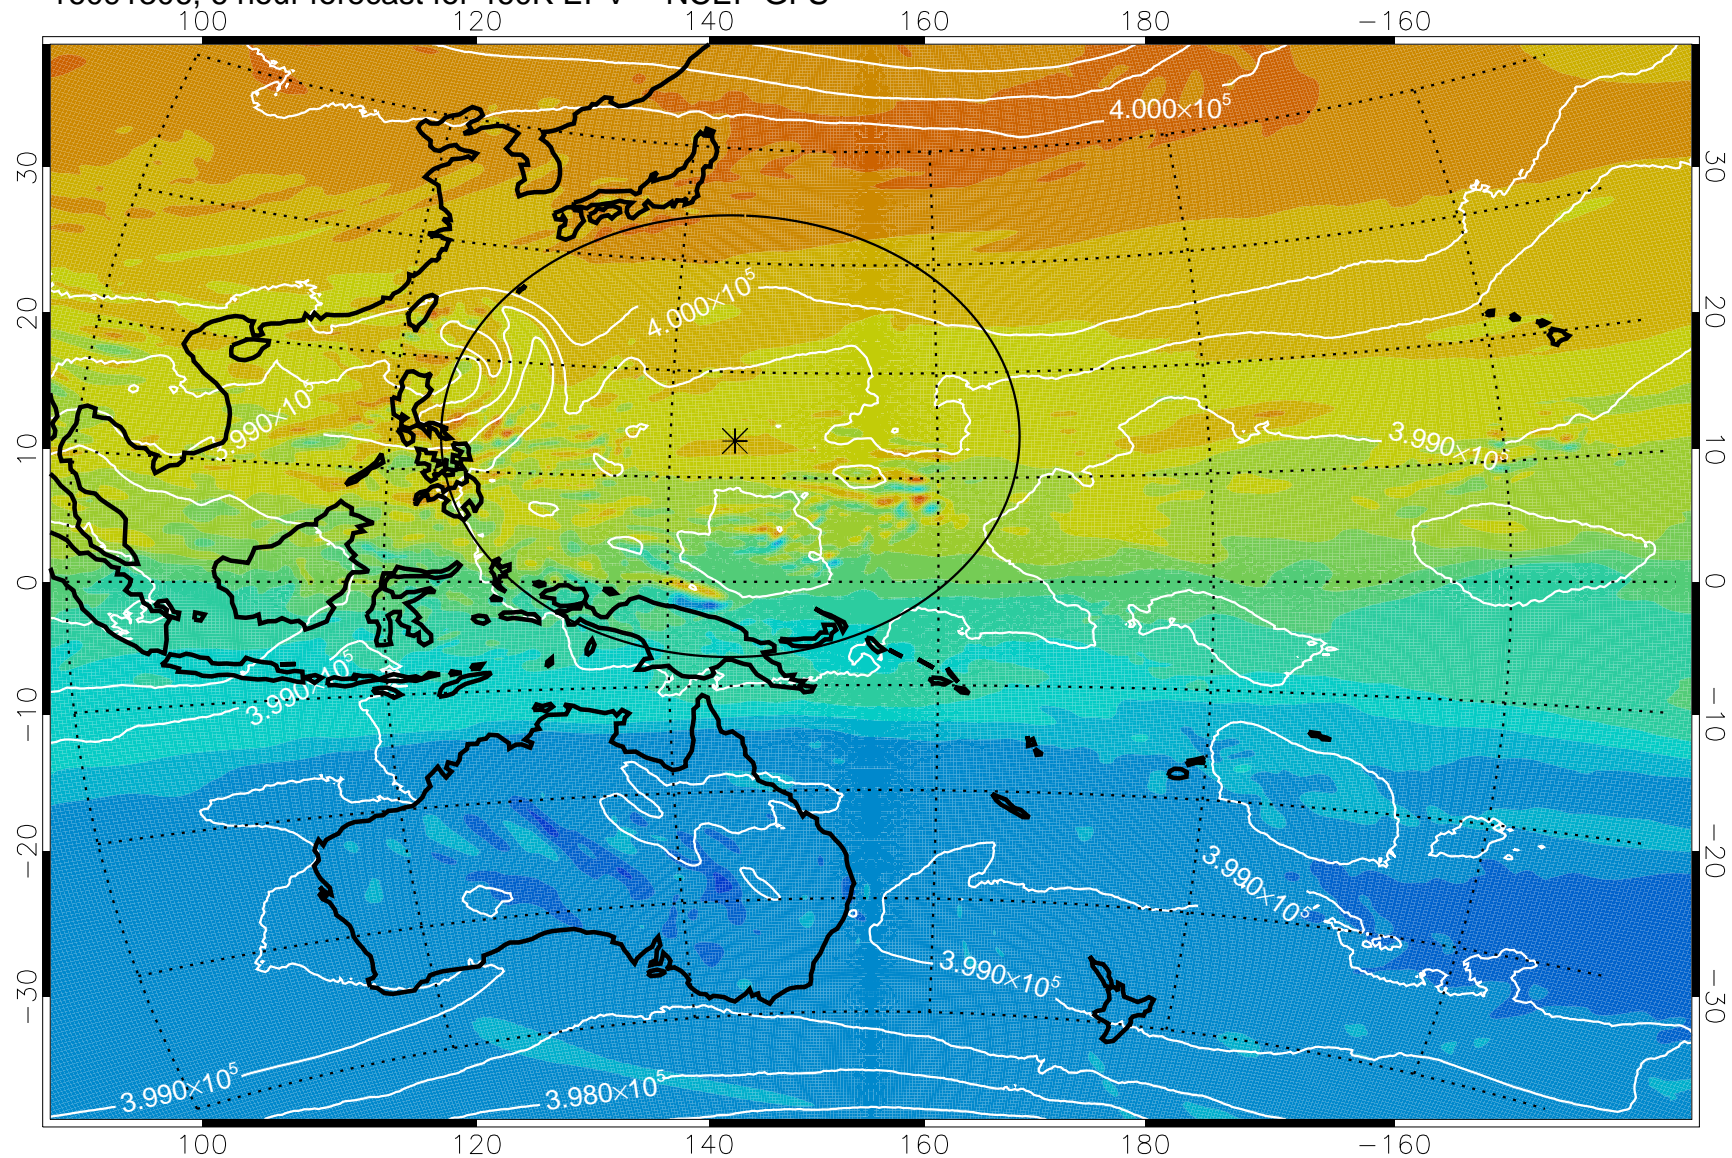

16091306, 6 hour forecast for 460K EPV -- NCEP GFS

460K Montgomery Streamfunction, white

Range ring of 2304 km

16091312, 12 hour forecast for 460K EPV -- NCEP GFS

460K Montgomery Streamfunction, white

Range ring of 2304 km

16091318, 18 hour forecast for 460K EPV -- NCEP GFS

460K Montgomery Streamfunction, white

Range ring of 2304 km

16091400, 24 hour forecast for 460K EPV -- NCEP GFS

460K Montgomery Streamfunction, white

Range ring of 2304 km

16091406, 30 hour forecast for 460K EPV -- NCEP GFS

460K Montgomery Streamfunction, white

Range ring of 2304 km

16091412, 36 hour forecast for 460K EPV -- NCEP GFS

460K Montgomery Streamfunction, white

Range ring of 2304 km

16091418, 42 hour forecast for 460K EPV -- NCEP GFS

460K Montgomery Streamfunction, white

Range ring of 2304 km

16091500, 48 hour forecast for 460K EPV -- NCEP GFS

460K Montgomery Streamfunction, white

Range ring of 2304 km