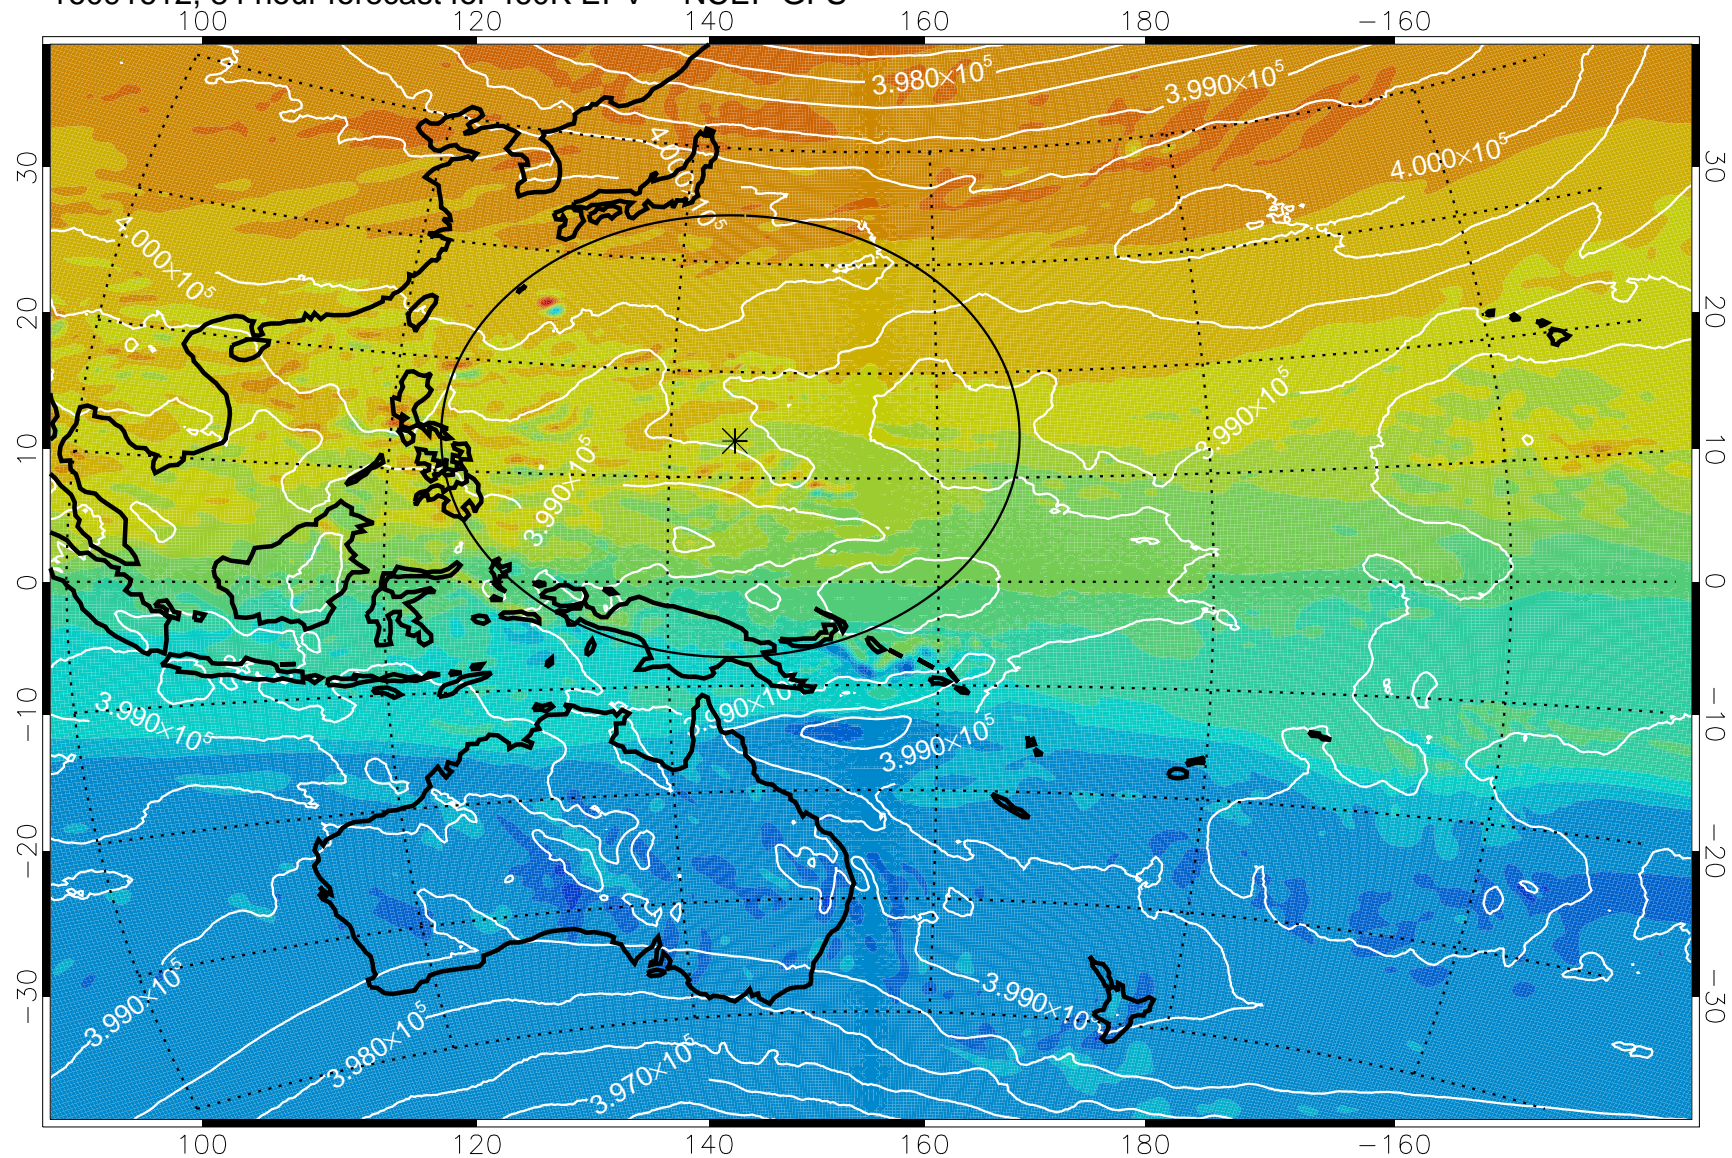

16091506, 54 hour forecast for 460K EPV -- NCEP GFS

16091512, 60 hour forecast for 460K EPV -- NCEP GFS

460K Montgomery Streamfunction, white

Range ring of 2304 km

16091518, 66 hour forecast for 460K EPV -- NCEP GFS

460K Montgomery Streamfunction, white

Range ring of 2304 km

16091600, 72 hour forecast for 460K EPV -- NCEP GFS

460K Montgomery Streamfunction, white

Range ring of 2304 km

16091606, 78 hour forecast for 460K EPV -- NCEP GFS

460K Montgomery Streamfunction, white

Range ring of 2304 km

16091612, 84 hour forecast for 460K EPV -- NCEP GFS

460K Montgomery Streamfunction, white

Range ring of 2304 km

16091618, 90 hour forecast for 460K EPV -- NCEP GFS

460K Montgomery Streamfunction, white

Range ring of 2304 km

16091700, 96 hour forecast for 460K EPV -- NCEP GFS

460K Montgomery Streamfunction, white

Range ring of 2304 km

16091706, 102 hour forecast for 460K EPV -- NCEP GFS