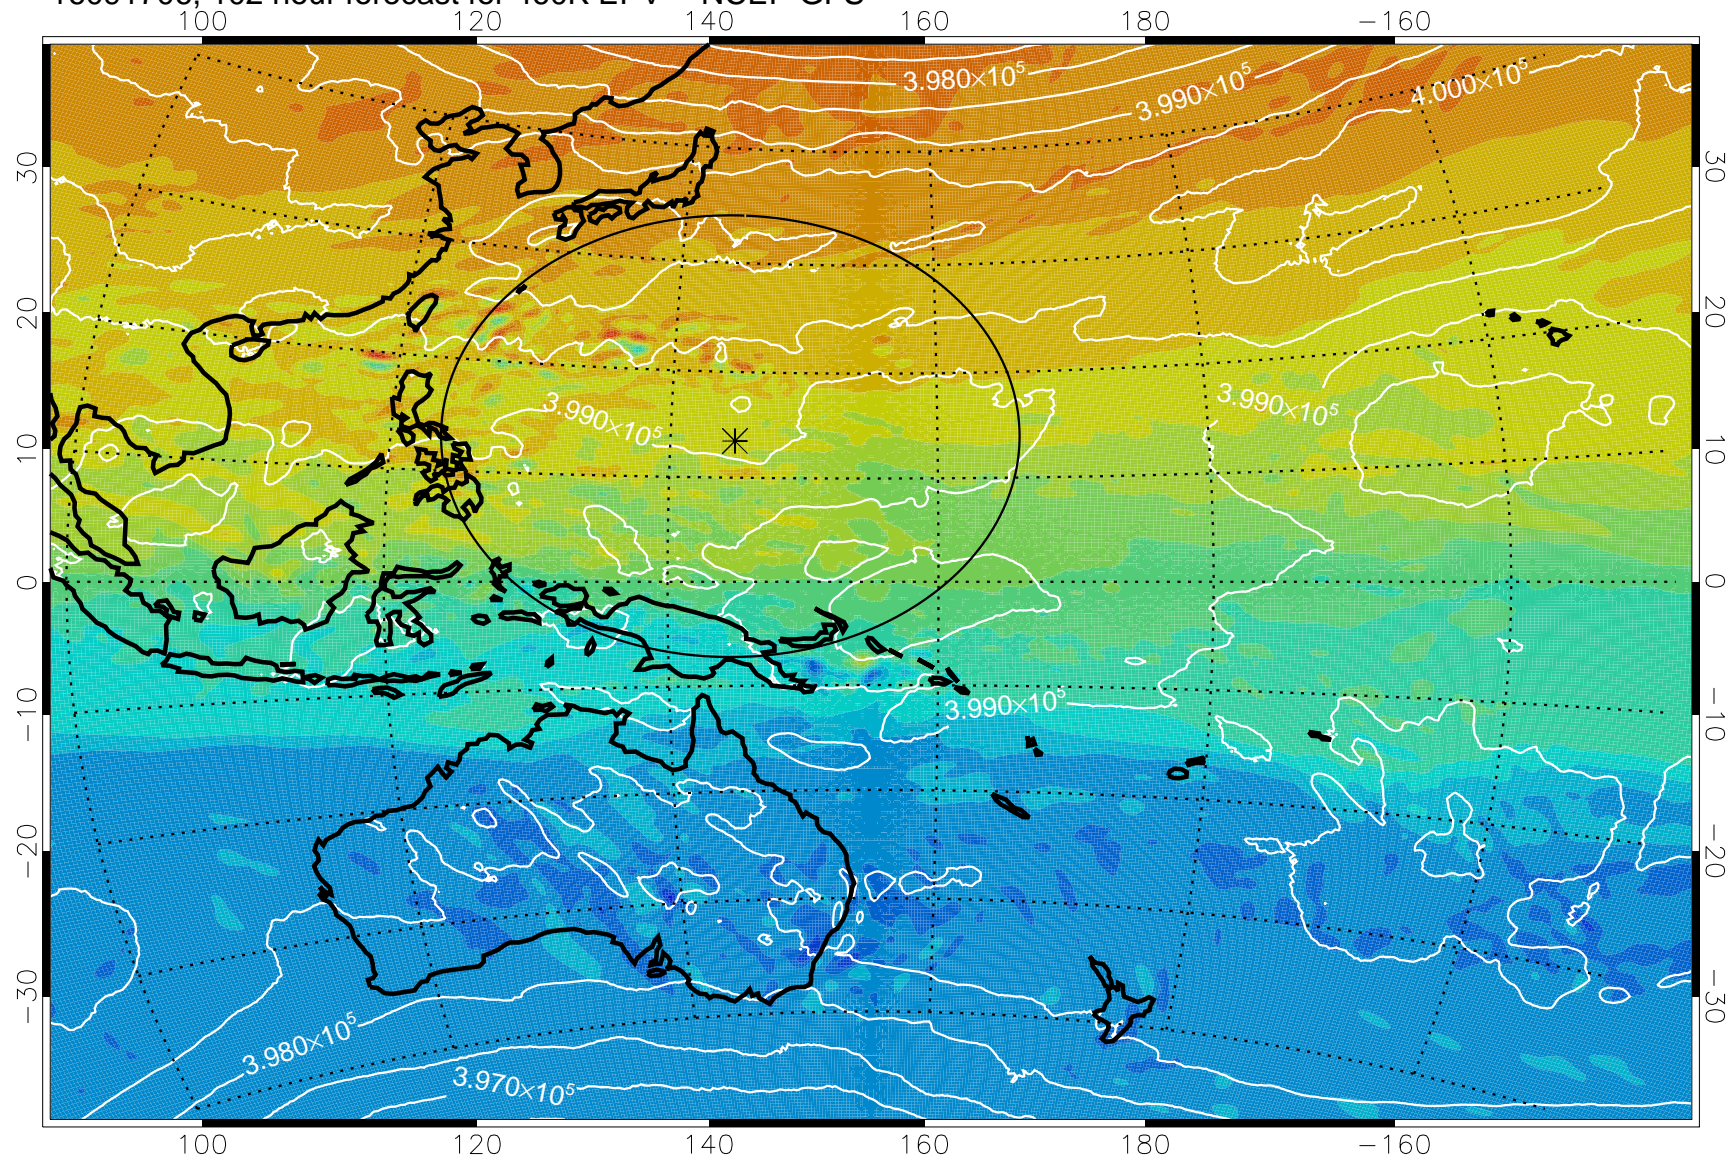

460K Montgomery Streamfunction, white

Range ring of 2304 km

16091612, 84 hour forecast for 460K EPV -- NCEP GFS

460K Montgomery Streamfunction, white

Range ring of 2304 km

16091618, 90 hour forecast for 460K EPV -- NCEP GFS

460K Montgomery Streamfunction, white

Range ring of 2304 km

16091700, 96 hour forecast for 460K EPV -- NCEP GFS

460K Montgomery Streamfunction, white

Range ring of 2304 km

16091706, 102 hour forecast for 460K EPV -- NCEP GFS

460K Montgomery Streamfunction, white

Range ring of 2304 km

16091712, 108 hour forecast for 460K EPV -- NCEP GFS

460K Montgomery Streamfunction, white

Range ring of 2304 km

16091718, 114 hour forecast for 460K EPV -- NCEP GFS

460K Montgomery Streamfunction, white

Range ring of 2304 km

16091800, 120 hour forecast for 460K EPV -- NCEP GFS

460K Montgomery Streamfunction, white

Range ring of 2304 km