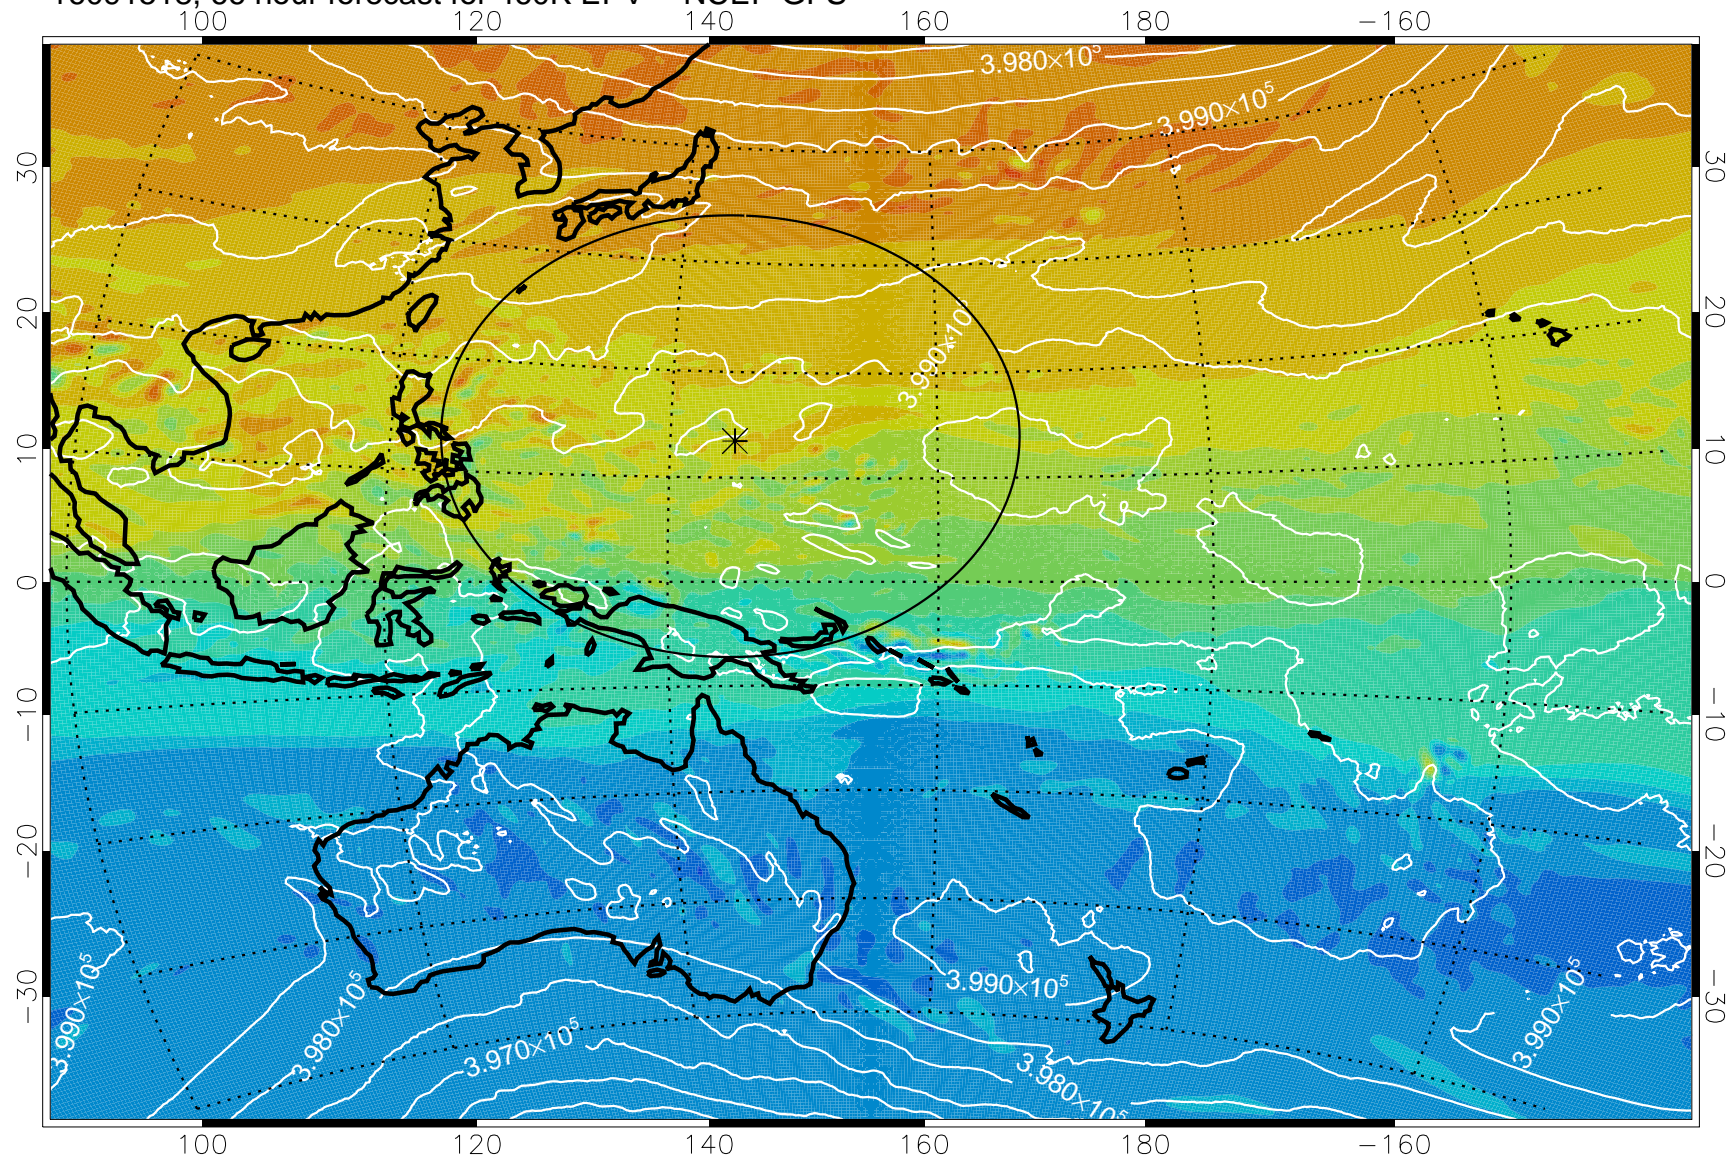

16091418, 42 hour forecast for 460K EPV -- NCEP GFS

460K Montgomery Streamfunction, white

Range ring of 2304 km

16091500, 48 hour forecast for 460K EPV -- NCEP GFS

460K Montgomery Streamfunction, white

Range ring of 2304 km

16091506, 54 hour forecast for 460K EPV -- NCEP GFS

16091512, 60 hour forecast for 460K EPV -- NCEP GFS

460K Montgomery Streamfunction, white

Range ring of 2304 km

16091518, 66 hour forecast for 460K EPV -- NCEP GFS

460K Montgomery Streamfunction, white

Range ring of 2304 km

16091600, 72 hour forecast for 460K EPV -- NCEP GFS

460K Montgomery Streamfunction, white

Range ring of 2304 km

16091606, 78 hour forecast for 460K EPV -- NCEP GFS

460K Montgomery Streamfunction, white

Range ring of 2304 km

16091612, 84 hour forecast for 460K EPV -- NCEP GFS

460K Montgomery Streamfunction, white

Range ring of 2304 km

16091618, 90 hour forecast for 460K EPV -- NCEP GFS