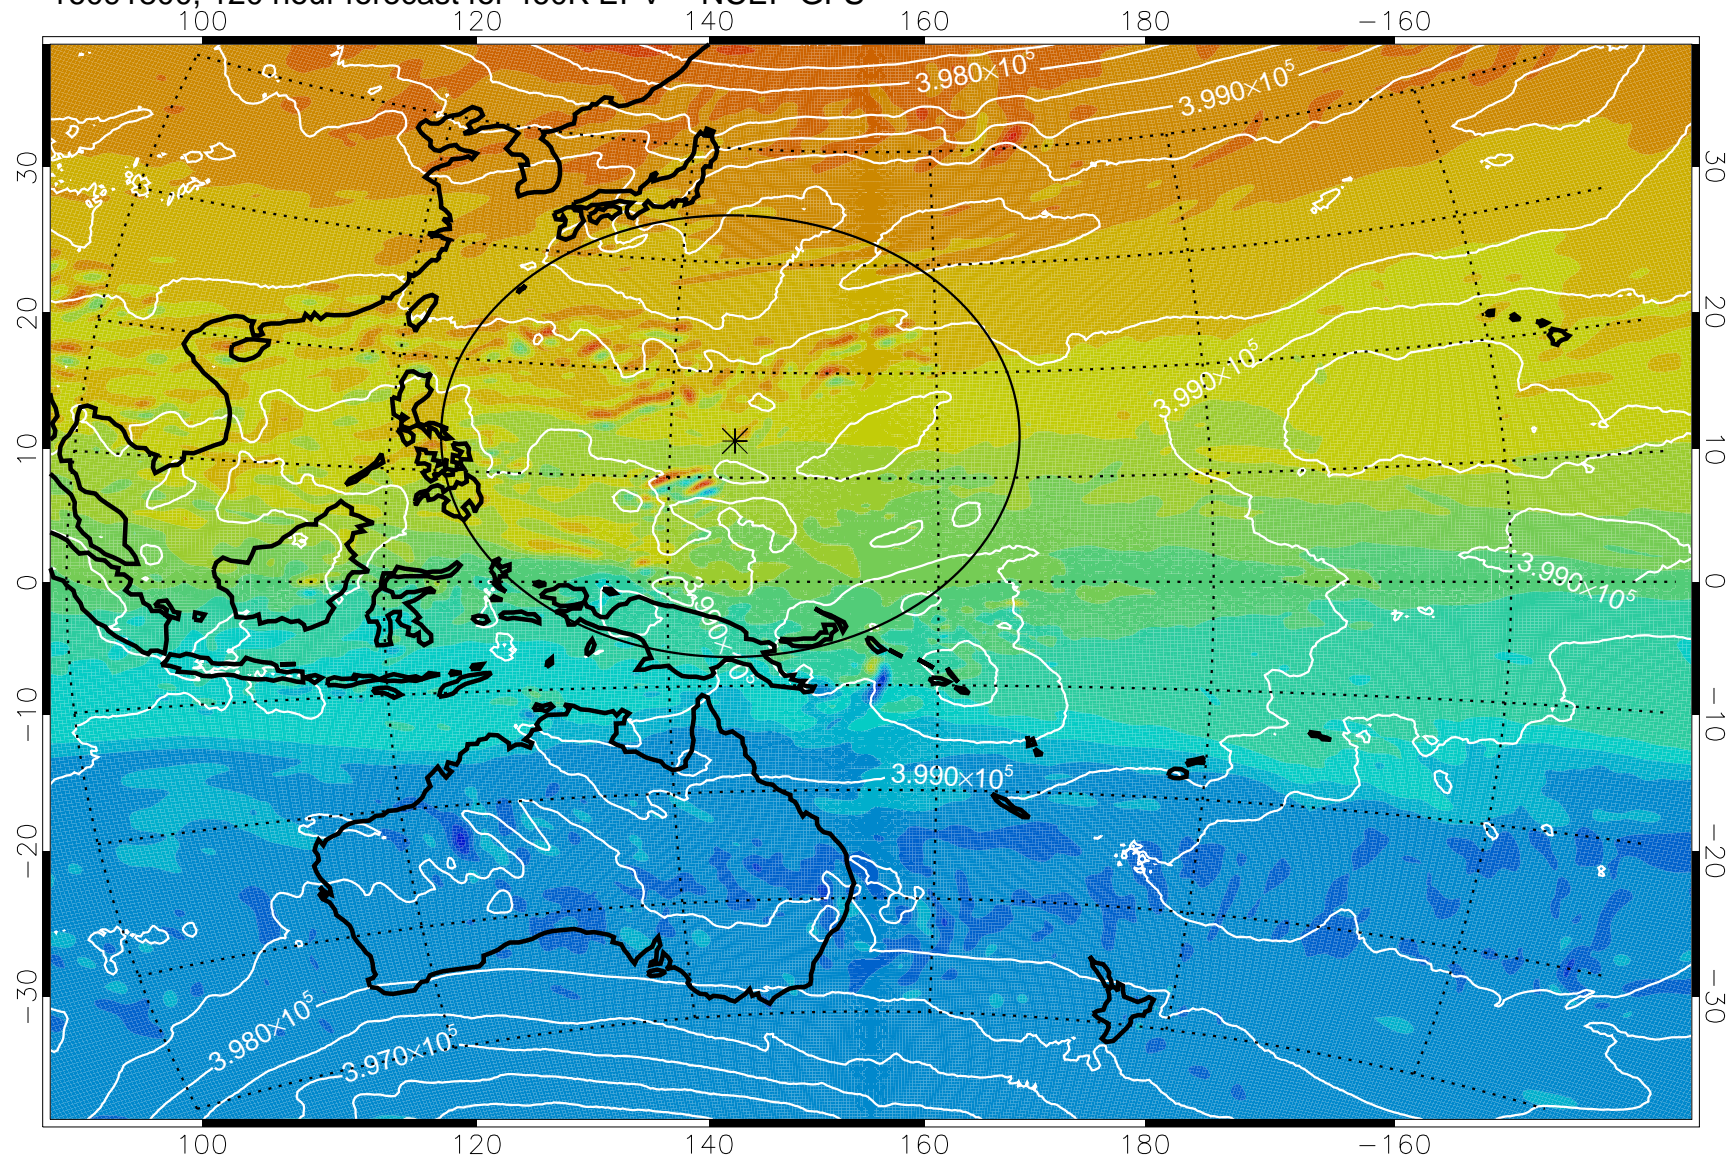

460K Montgomery Streamfunction, white

Range ring of 2304 km

16091700, 96 hour forecast for 460K EPV -- NCEP GFS

460K Montgomery Streamfunction, white

Range ring of 2304 km

16091706, 102 hour forecast for 460K EPV -- NCEP GFS

460K Montgomery Streamfunction, white

Range ring of 2304 km

16091712, 108 hour forecast for 460K EPV -- NCEP GFS

460K Montgomery Streamfunction, white

Range ring of 2304 km

16091718, 114 hour forecast for 460K EPV -- NCEP GFS

460K Montgomery Streamfunction, white

Range ring of 2304 km

16091800, 120 hour forecast for 460K EPV -- NCEP GFS

460K Montgomery Streamfunction, white

Range ring of 2304 km