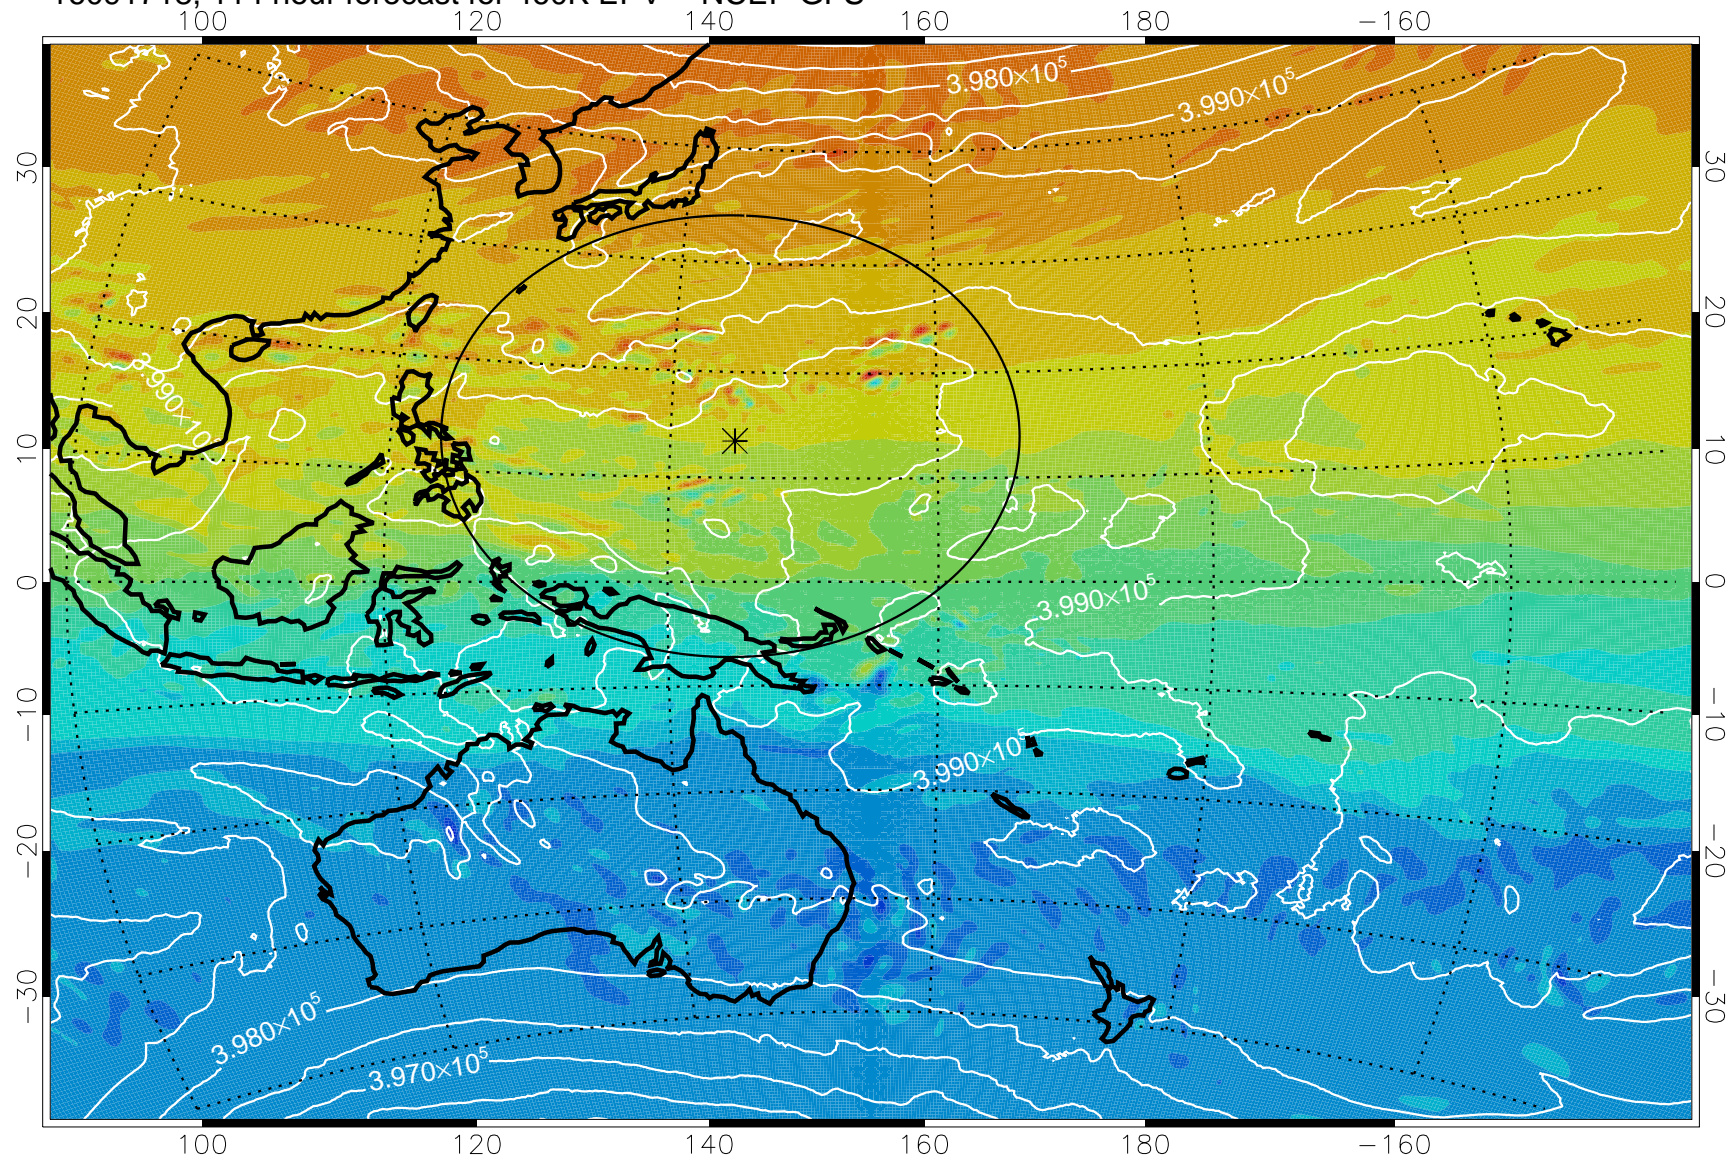

460K Montgomery Streamfunction, white

Range ring of 2304 km

16091700, 96 hour forecast for 460K EPV -- NCEP GFS

460K Montgomery Streamfunction, white

Range ring of 2304 km

16091706, 102 hour forecast for 460K EPV -- NCEP GFS

460K Montgomery Streamfunction, white

Range ring of 2304 km

16091712, 108 hour forecast for 460K EPV -- NCEP GFS

460K Montgomery Streamfunction, white

Range ring of 2304 km

16091718, 114 hour forecast for 460K EPV -- NCEP GFS

460K Montgomery Streamfunction, white

Range ring of 2304 km

16091800, 120 hour forecast for 460K EPV -- NCEP GFS

460K Montgomery Streamfunction, white

Range ring of 2304 km