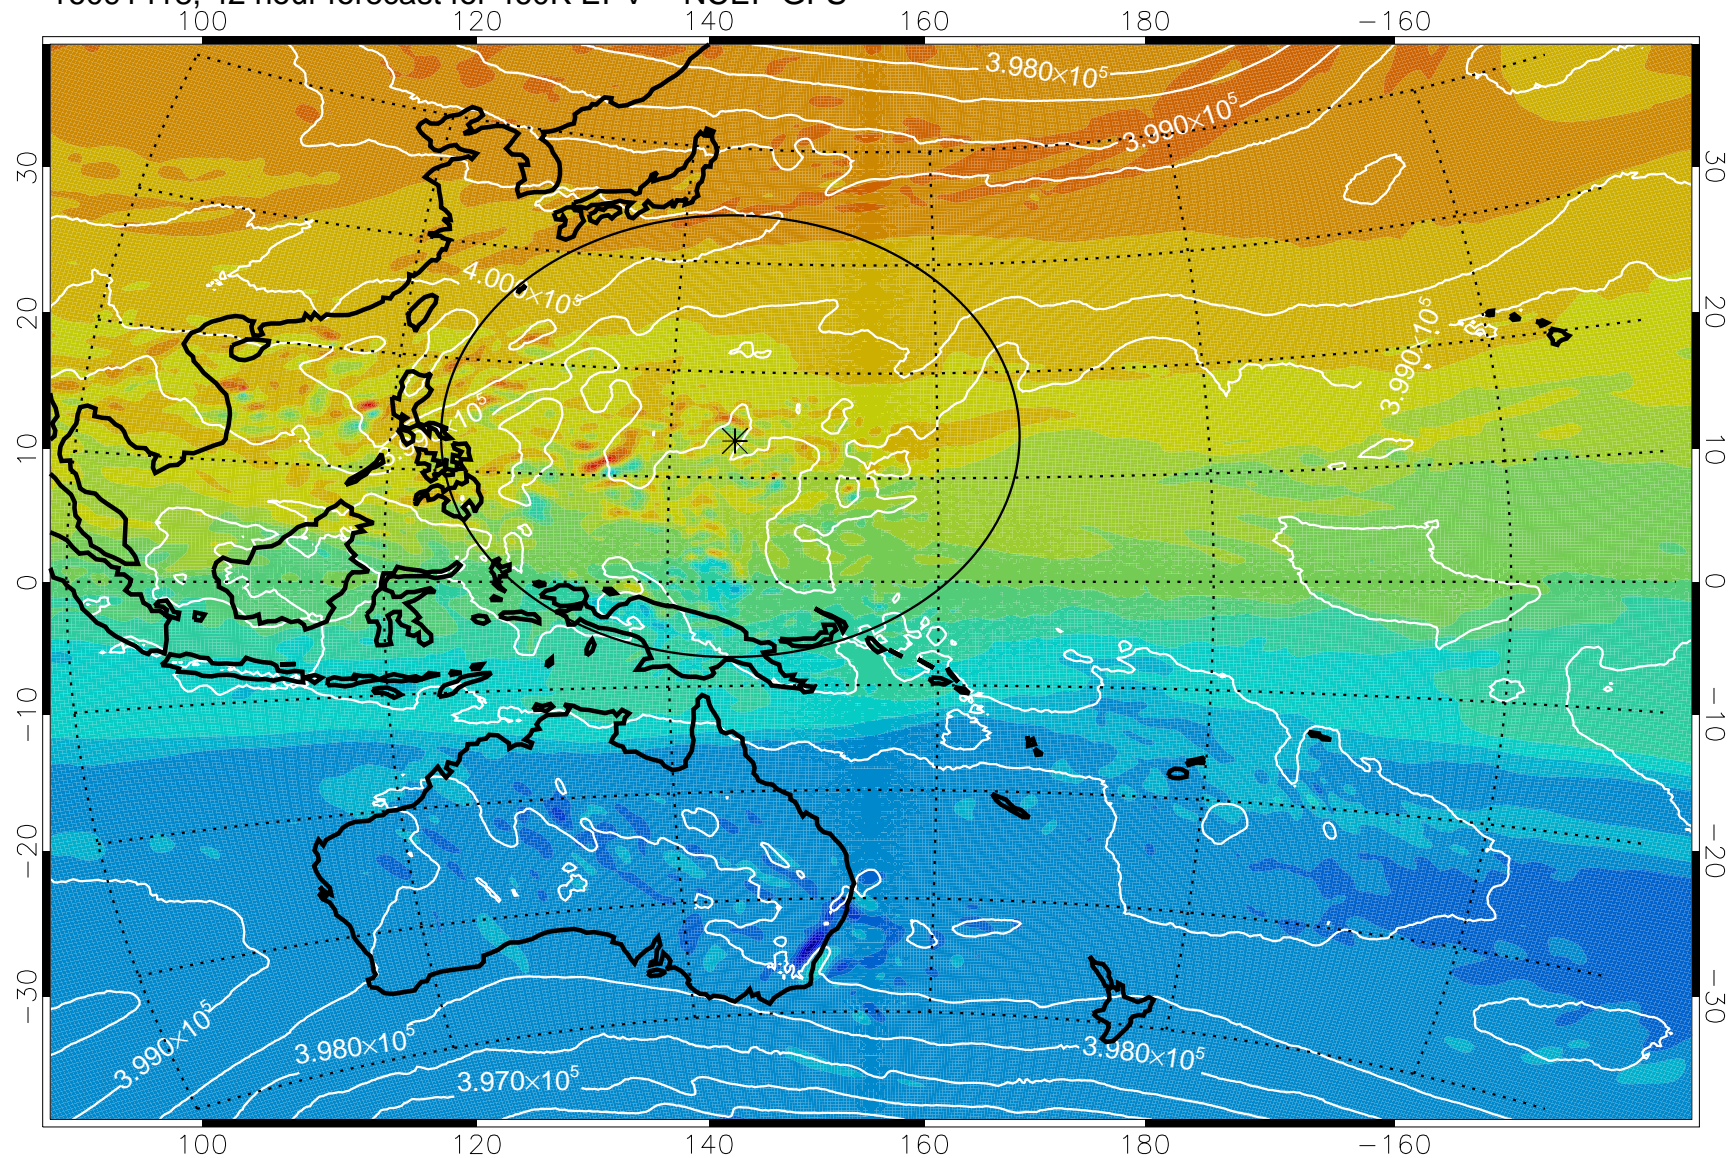

16091318, 18 hour forecast for 460K EPV -- NCEP GFS

460K Montgomery Streamfunction, white

Range ring of 2304 km

16091400, 24 hour forecast for 460K EPV -- NCEP GFS

460K Montgomery Streamfunction, white

Range ring of 2304 km

16091406, 30 hour forecast for 460K EPV -- NCEP GFS

460K Montgomery Streamfunction, white

Range ring of 2304 km

16091412, 36 hour forecast for 460K EPV -- NCEP GFS

460K Montgomery Streamfunction, white

Range ring of 2304 km

16091418, 42 hour forecast for 460K EPV -- NCEP GFS

460K Montgomery Streamfunction, white

Range ring of 2304 km

16091500, 48 hour forecast for 460K EPV -- NCEP GFS

460K Montgomery Streamfunction, white

Range ring of 2304 km

16091506, 54 hour forecast for 460K EPV -- NCEP GFS

16091512, 60 hour forecast for 460K EPV -- NCEP GFS

460K Montgomery Streamfunction, white

Range ring of 2304 km

16091518, 66 hour forecast for 460K EPV -- NCEP GFS