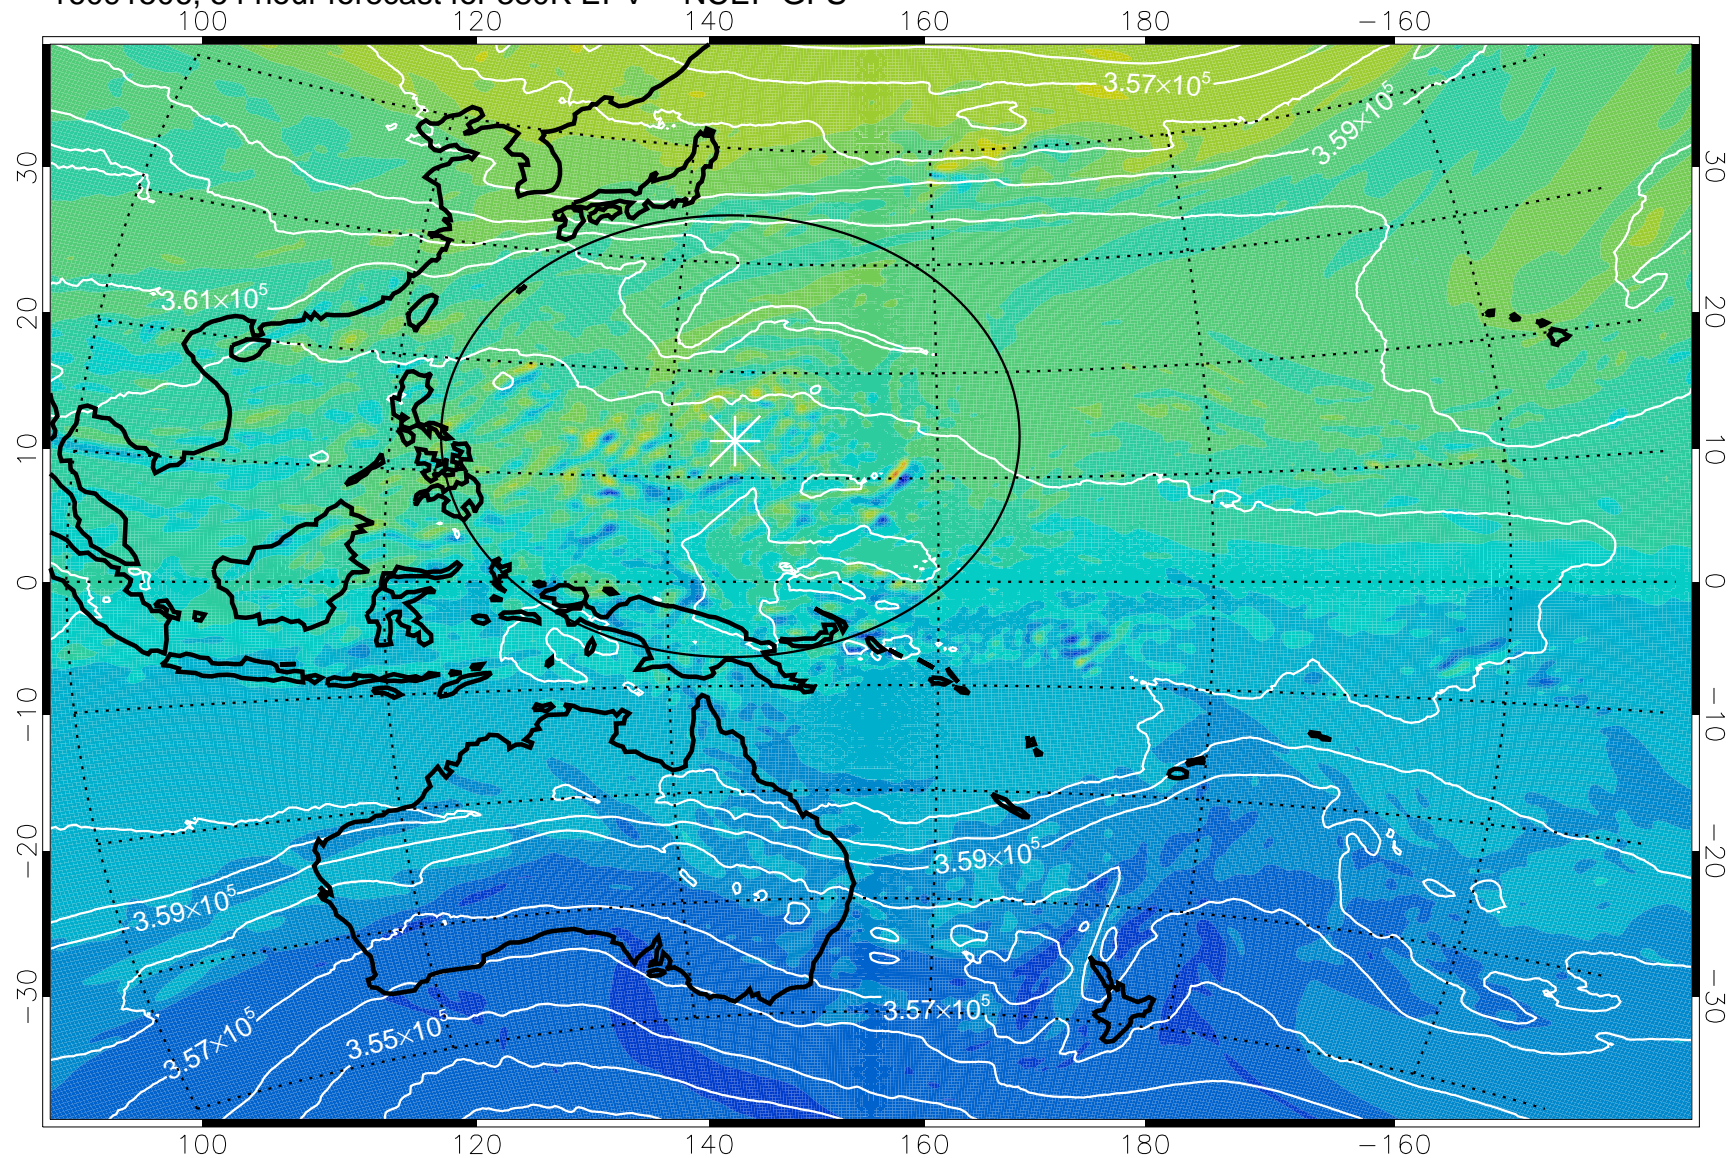

16091418, 42 hour forecast for 380K EPV -- NCEP GFS

380K Montgomery Streamfunction, white

Range ring of 2304 km

16091500, 48 hour forecast for 380K EPV -- NCEP GFS

380K Montgomery Streamfunction, white

Range ring of 2304 km

16091506, 54 hour forecast for 380K EPV -- NCEP GFS

380K Montgomery Streamfunction, white

Range ring of 2304 km

16091512, 60 hour forecast for 380K EPV -- NCEP GFS

380K Montgomery Streamfunction, white

Range ring of 2304 km

16091518, 66 hour forecast for 380K EPV -- NCEP GFS

380K Montgomery Streamfunction, white

Range ring of 2304 km

16091600, 72 hour forecast for 380K EPV -- NCEP GFS

380K Montgomery Streamfunction, white

Range ring of 2304 km

16091606, 78 hour forecast for 380K EPV -- NCEP GFS

380K Montgomery Streamfunction, white

Range ring of 2304 km

16091612, 84 hour forecast for 380K EPV -- NCEP GFS

380K Montgomery Streamfunction, white

Range ring of 2304 km