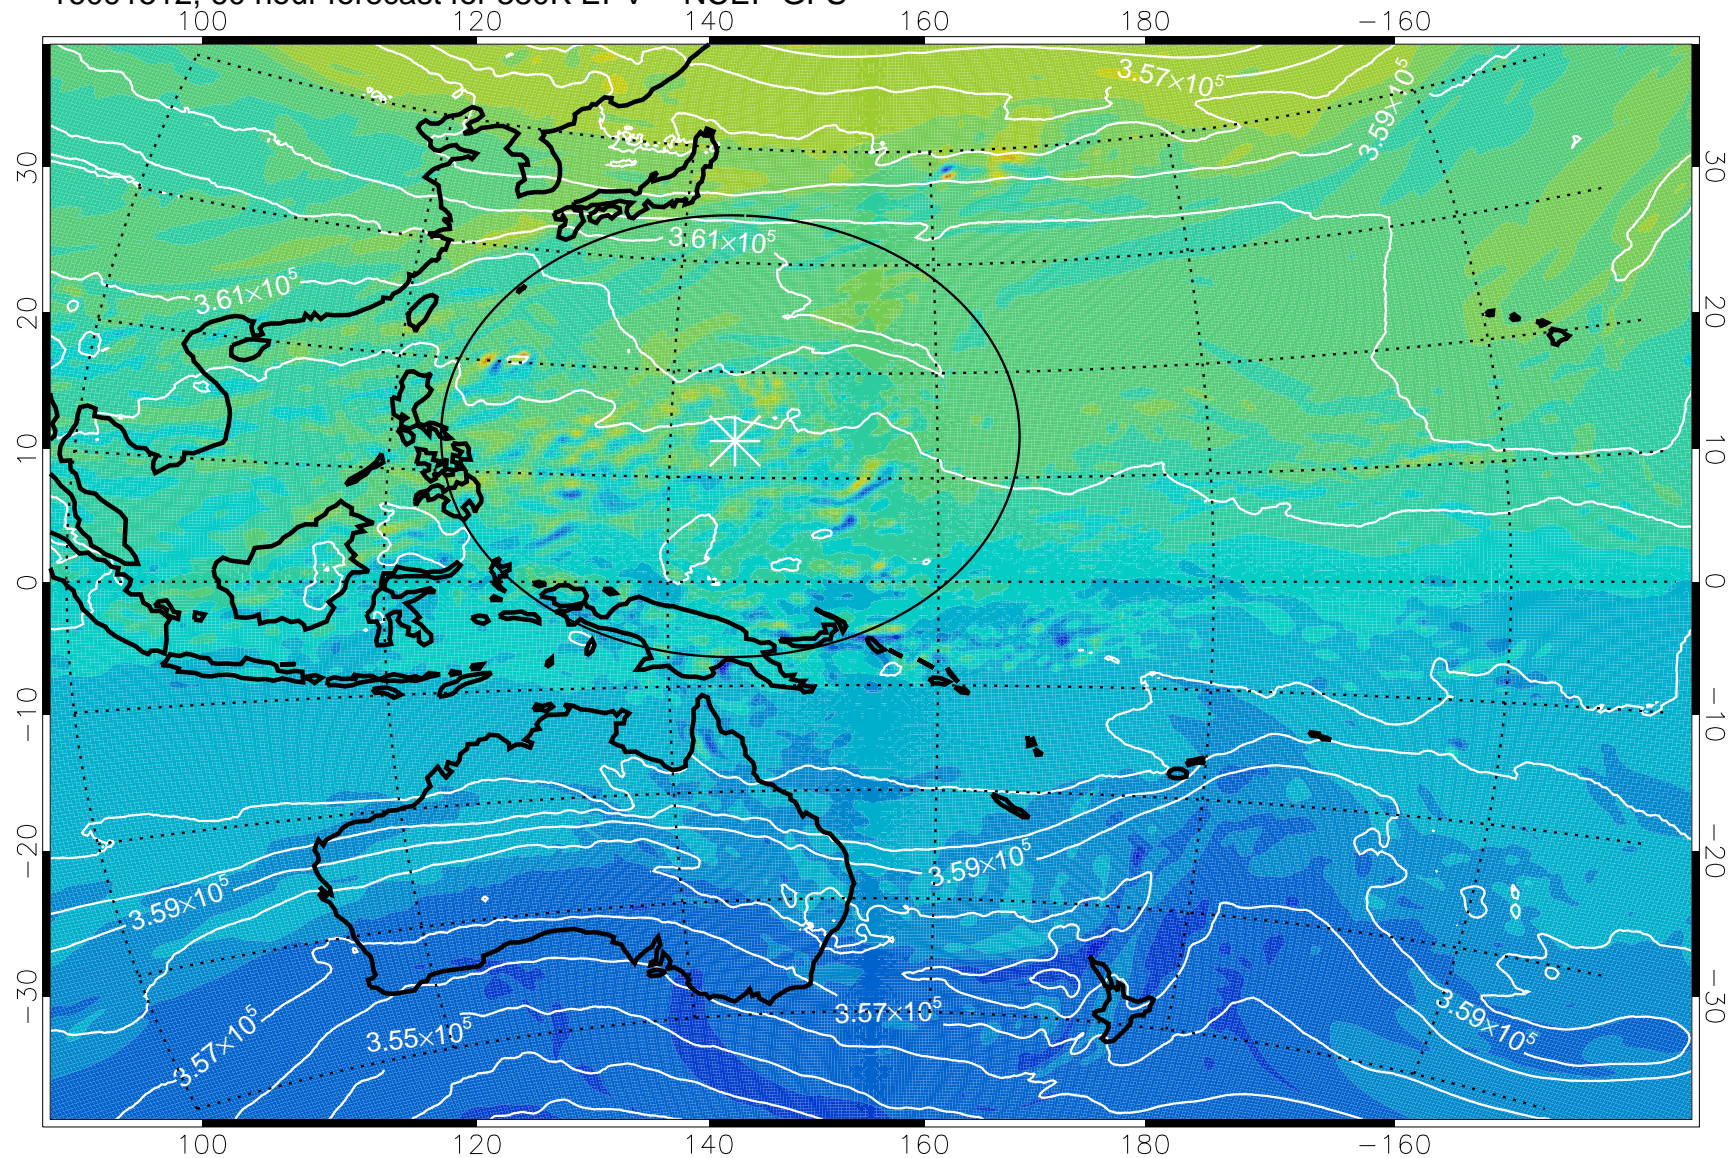

16091418, 42 hour forecast for 380K EPV -- NCEP GFS

380K Montgomery Streamfunction, white

Range ring of 2304 km

16091500, 48 hour forecast for 380K EPV -- NCEP GFS

380K Montgomery Streamfunction, white

Range ring of 2304 km

16091506, 54 hour forecast for 380K EPV -- NCEP GFS

380K Montgomery Streamfunction, white

Range ring of 2304 km

16091512, 60 hour forecast for 380K EPV -- NCEP GFS

380K Montgomery Streamfunction, white

Range ring of 2304 km

16091518, 66 hour forecast for 380K EPV -- NCEP GFS

380K Montgomery Streamfunction, white

Range ring of 2304 km

16091600, 72 hour forecast for 380K EPV -- NCEP GFS

380K Montgomery Streamfunction, white

Range ring of 2304 km

16091606, 78 hour forecast for 380K EPV -- NCEP GFS

380K Montgomery Streamfunction, white

Range ring of 2304 km

16091612, 84 hour forecast for 380K EPV -- NCEP GFS

380K Montgomery Streamfunction, white

Range ring of 2304 km