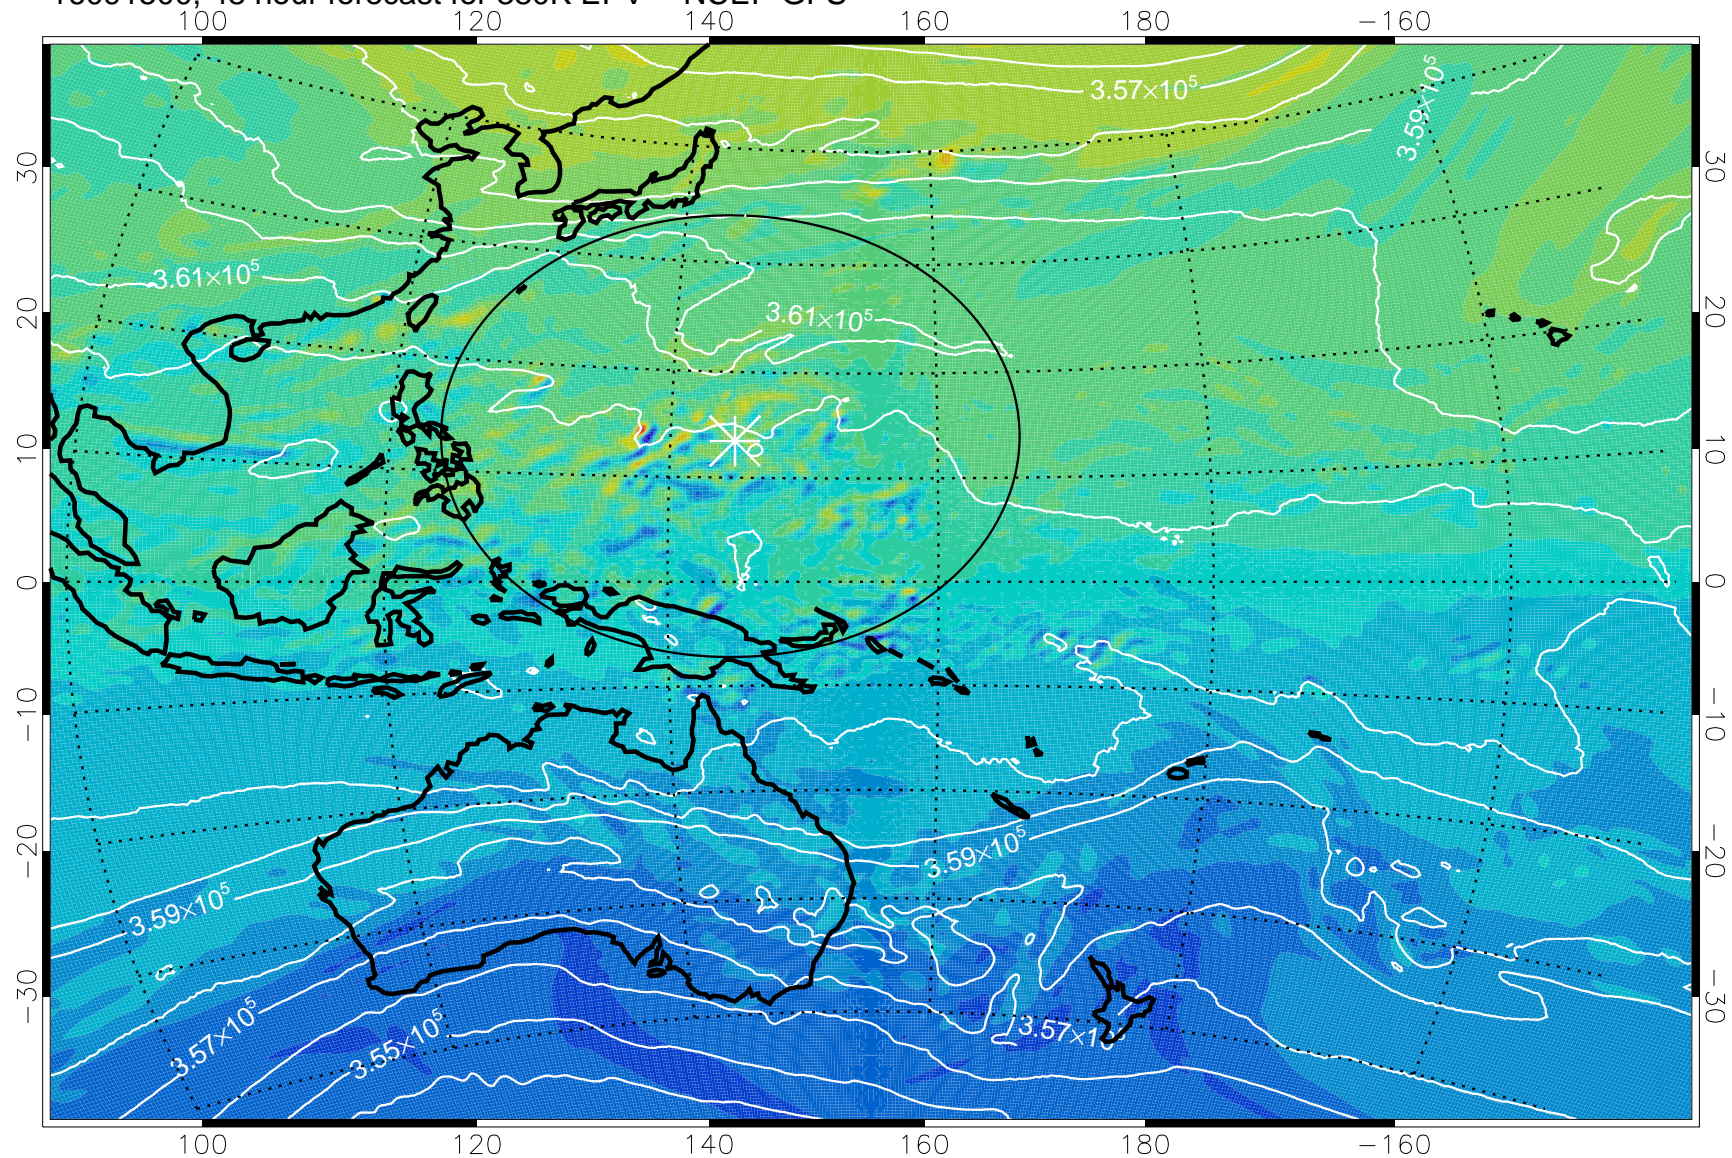

16091418, 42 hour forecast for 380K EPV -- NCEP GFS

380K Montgomery Streamfunction, white

Range ring of 2304 km

16091500, 48 hour forecast for 380K EPV -- NCEP GFS

380K Montgomery Streamfunction, white

Range ring of 2304 km

16091506, 54 hour forecast for 380K EPV -- NCEP GFS

380K Montgomery Streamfunction, white

Range ring of 2304 km

16091512, 60 hour forecast for 380K EPV -- NCEP GFS

380K Montgomery Streamfunction, white

Range ring of 2304 km

16091518, 66 hour forecast for 380K EPV -- NCEP GFS

380K Montgomery Streamfunction, white

Range ring of 2304 km

16091600, 72 hour forecast for 380K EPV -- NCEP GFS

380K Montgomery Streamfunction, white

Range ring of 2304 km

16091606, 78 hour forecast for 380K EPV -- NCEP GFS

380K Montgomery Streamfunction, white

Range ring of 2304 km

16091612, 84 hour forecast for 380K EPV -- NCEP GFS

380K Montgomery Streamfunction, white

Range ring of 2304 km