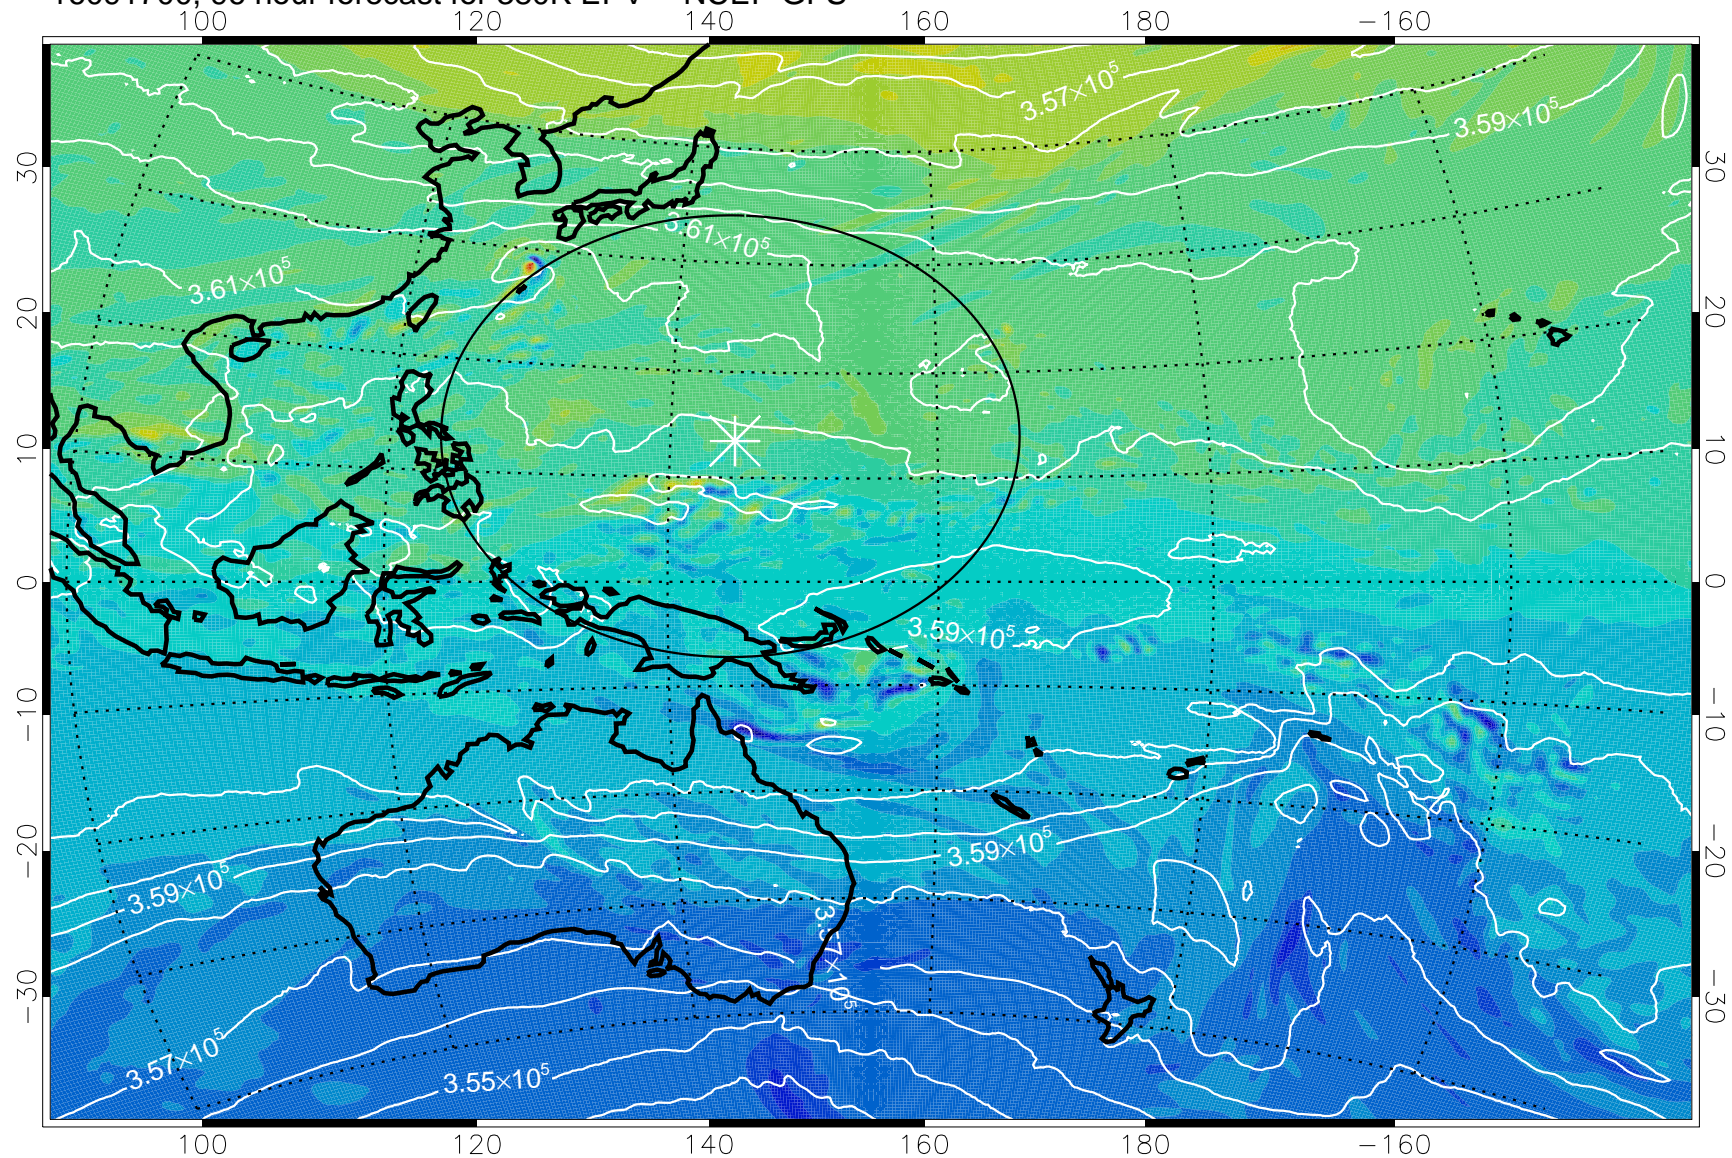

16091606, 78 hour forecast for 380K EPV -- NCEP GFS

380K Montgomery Streamfunction, white

Range ring of 2304 km

16091612, 84 hour forecast for 380K EPV -- NCEP GFS

380K Montgomery Streamfunction, white

Range ring of 2304 km

16091618, 90 hour forecast for 380K EPV -- NCEP GFS

$-2 \times 10^{-5}$     $-1 \times 10^{-5}$    0    $1 \times 10^{-5}$     $2 \times 10^{-5}$   
PVU

380K Montgomery Streamfunction, white

Range ring of 2304 km

16091700, 96 hour forecast for 380K EPV -- NCEP GFS

380K Montgomery Streamfunction, white

Range ring of 2304 km

16091706, 102 hour forecast for 380K EPV -- NCEP GFS

380K Montgomery Streamfunction, white

Range ring of 2304 km

16091712, 108 hour forecast for 380K EPV -- NCEP GFS

380K Montgomery Streamfunction, white

Range ring of 2304 km

16091718, 114 hour forecast for 380K EPV -- NCEP GFS

380K Montgomery Streamfunction, white

Range ring of 2304 km