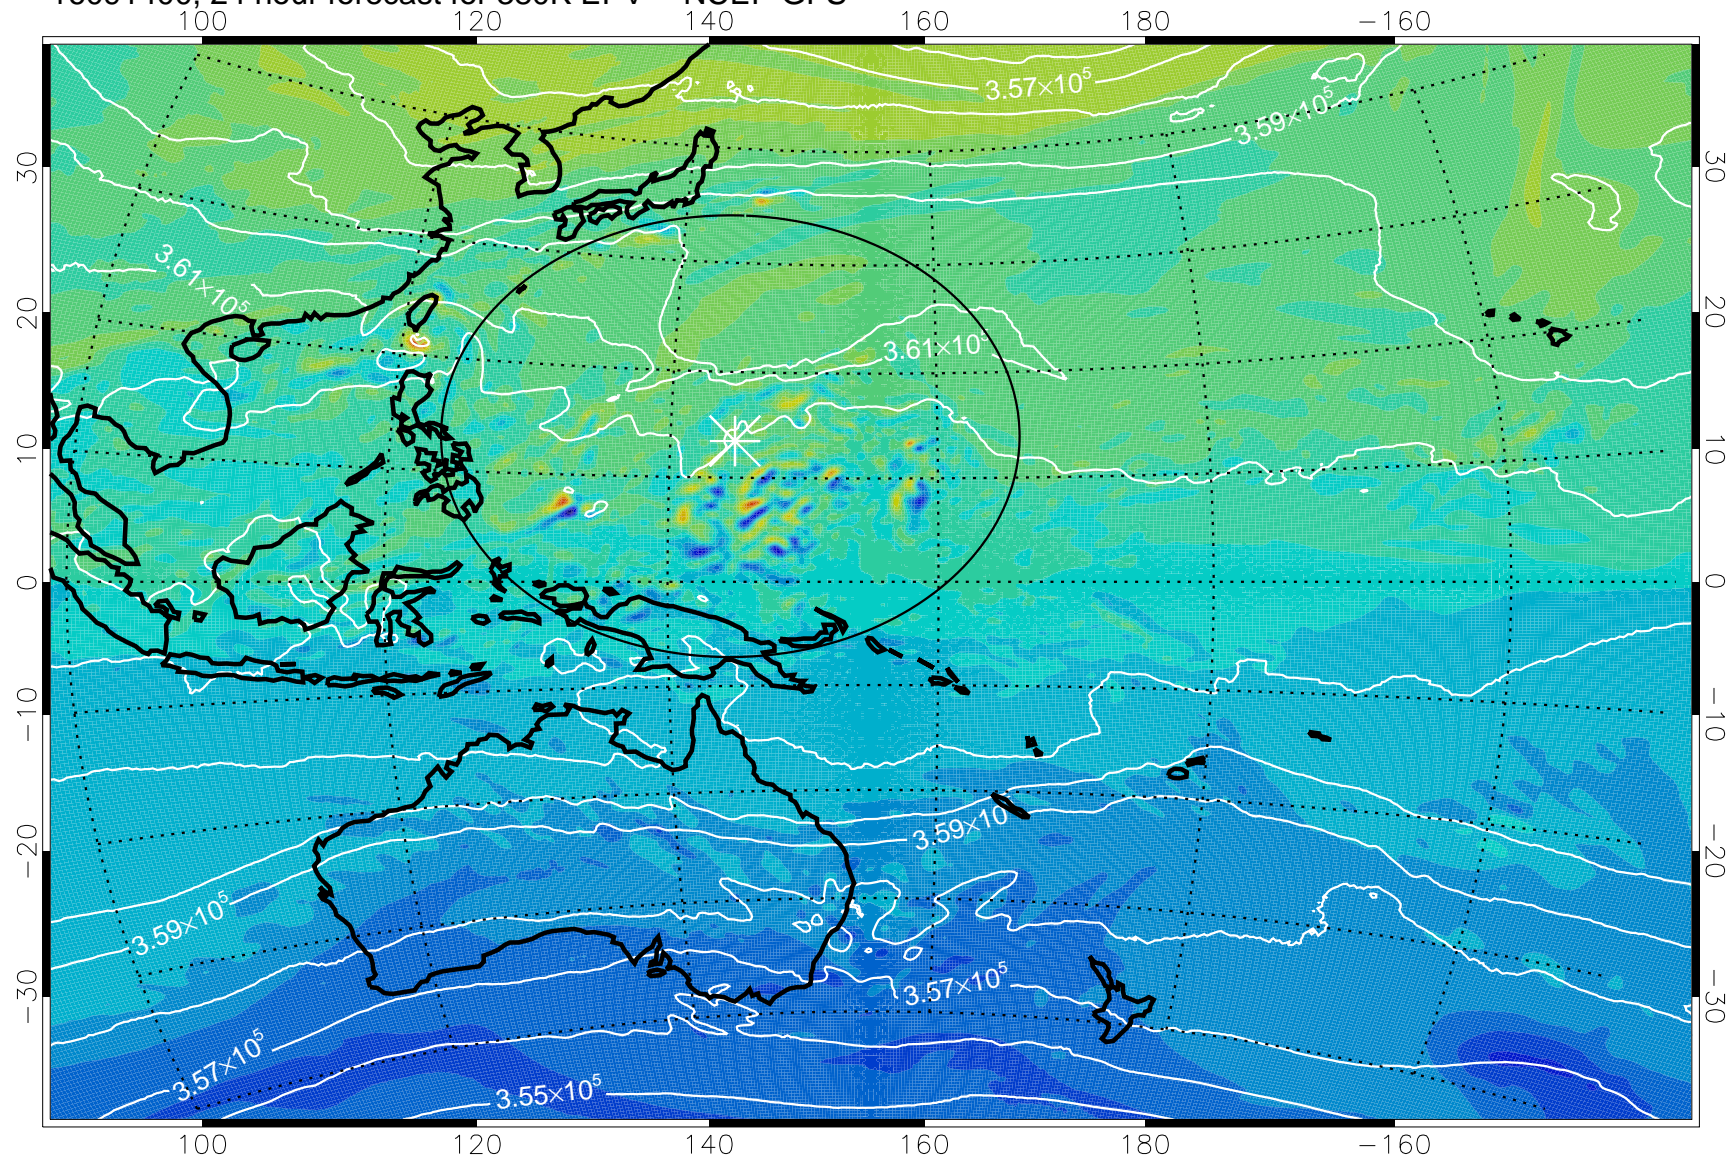

16091318, 18 hour forecast for 380K EPV -- NCEP GFS

380K Montgomery Streamfunction, white

Range ring of 2304 km

16091400, 24 hour forecast for 380K EPV -- NCEP GFS

380K Montgomery Streamfunction, white

Range ring of 2304 km

16091406, 30 hour forecast for 380K EPV -- NCEP GFS

380K Montgomery Streamfunction, white

Range ring of 2304 km

16091412, 36 hour forecast for 380K EPV -- NCEP GFS

380K Montgomery Streamfunction, white

Range ring of 2304 km

16091418, 42 hour forecast for 380K EPV -- NCEP GFS

380K Montgomery Streamfunction, white

Range ring of 2304 km

16091500, 48 hour forecast for 380K EPV -- NCEP GFS

380K Montgomery Streamfunction, white

Range ring of 2304 km

16091506, 54 hour forecast for 380K EPV -- NCEP GFS

380K Montgomery Streamfunction, white

Range ring of 2304 km

16091512, 60 hour forecast for 380K EPV -- NCEP GFS

380K Montgomery Streamfunction, white

Range ring of 2304 km