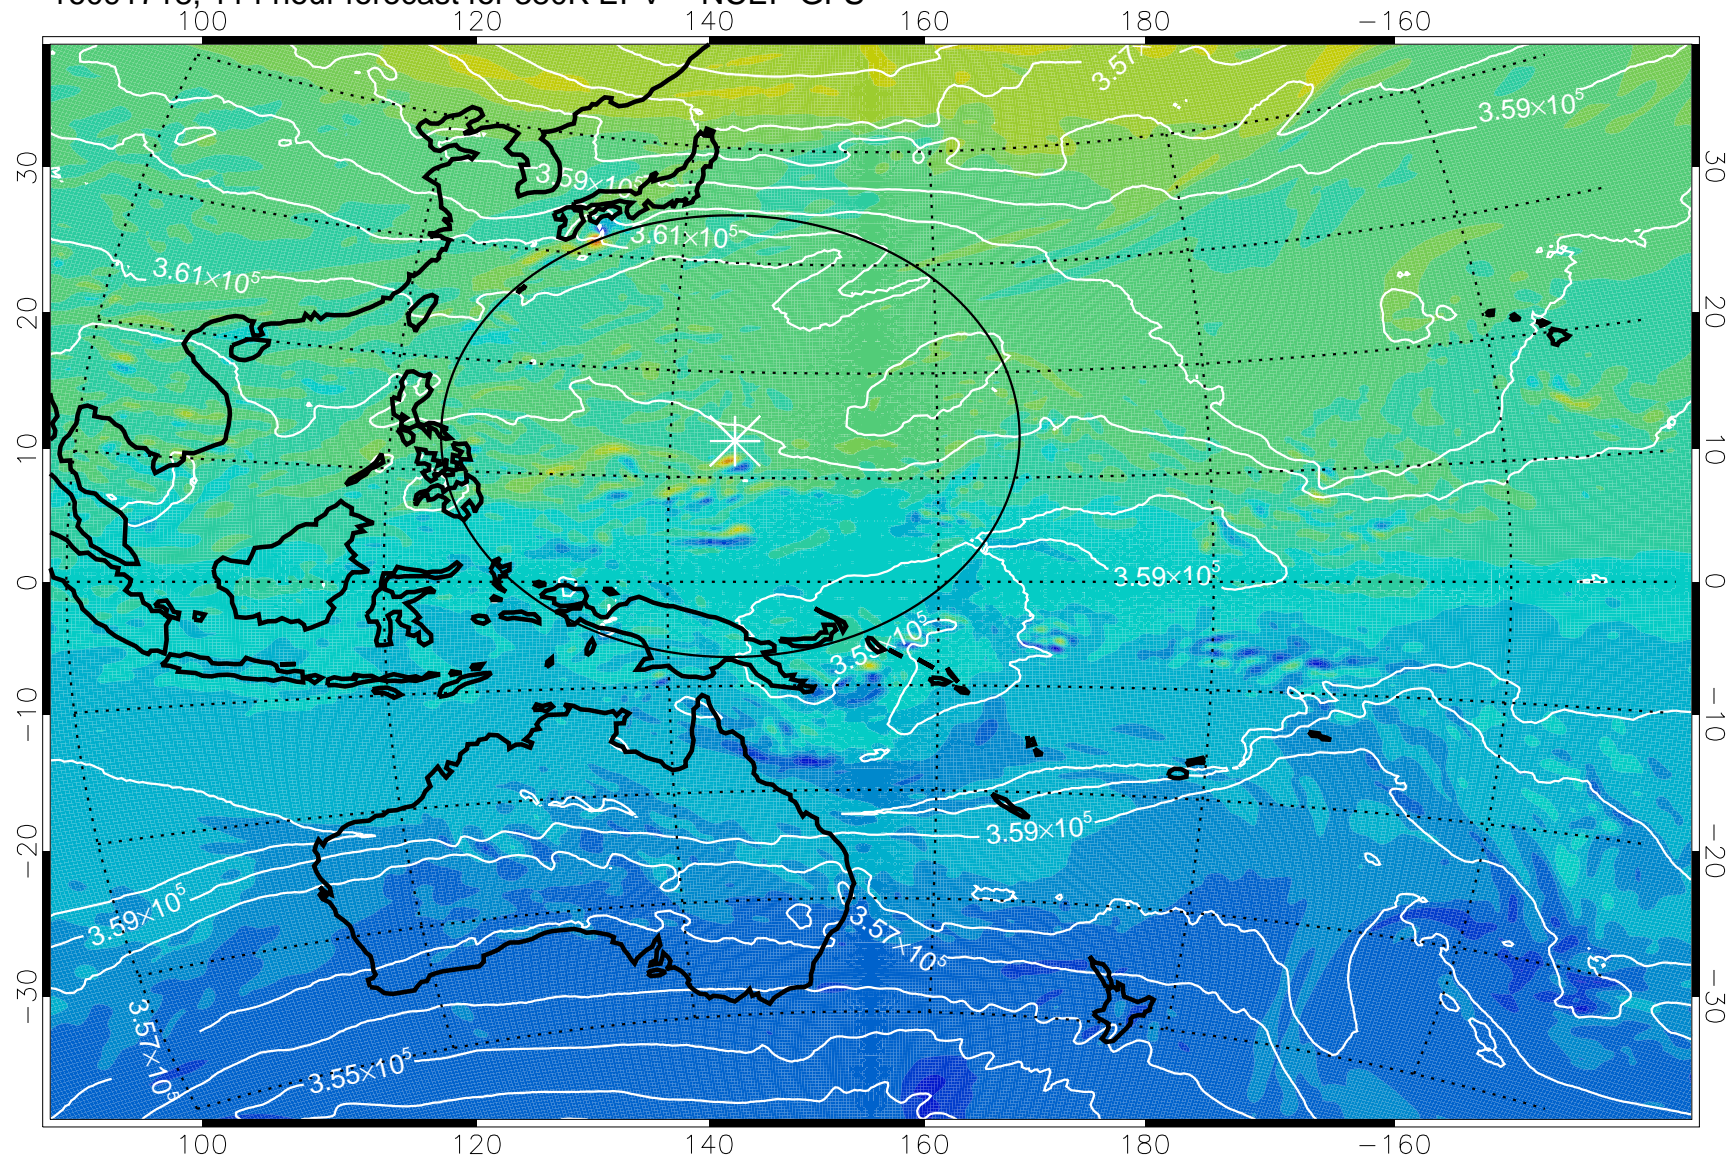

16091700, 96 hour forecast for 380K EPV -- NCEP GFS

380K Montgomery Streamfunction, white

Range ring of 2304 km

16091706, 102 hour forecast for 380K EPV -- NCEP GFS

380K Montgomery Streamfunction, white

Range ring of 2304 km

16091712, 108 hour forecast for 380K EPV -- NCEP GFS

380K Montgomery Streamfunction, white

Range ring of 2304 km

16091718, 114 hour forecast for 380K EPV -- NCEP GFS

380K Montgomery Streamfunction, white

Range ring of 2304 km

16091800, 120 hour forecast for 380K EPV -- NCEP GFS

380K Montgomery Streamfunction, white

Range ring of 2304 km