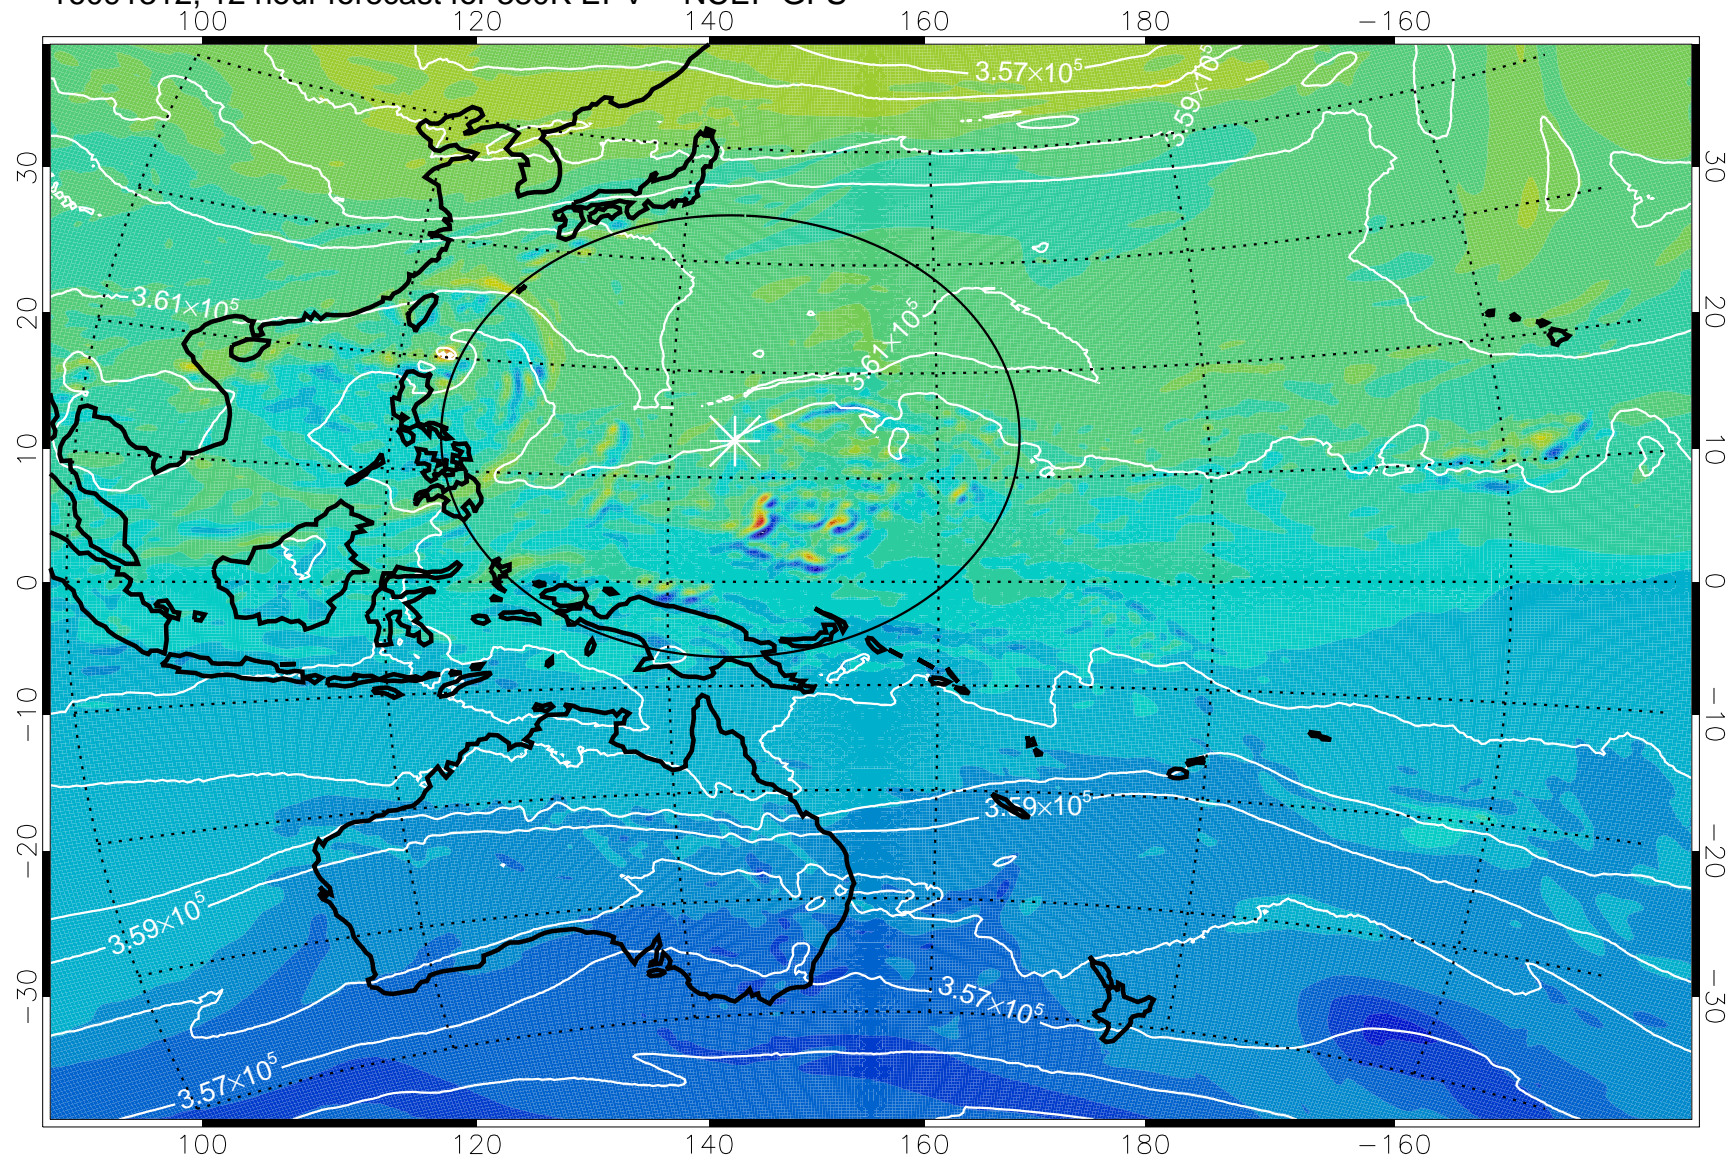

16091306, 6 hour forecast for 380K EPV -- NCEP GFS

380K Montgomery Streamfunction, white

Range ring of 2304 km

16091312, 12 hour forecast for 380K EPV -- NCEP GFS

380K Montgomery Streamfunction, white

Range ring of 2304 km

16091318, 18 hour forecast for 380K EPV -- NCEP GFS

380K Montgomery Streamfunction, white

Range ring of 2304 km

16091400, 24 hour forecast for 380K EPV -- NCEP GFS

380K Montgomery Streamfunction, white

Range ring of 2304 km

16091406, 30 hour forecast for 380K EPV -- NCEP GFS

380K Montgomery Streamfunction, white

Range ring of 2304 km

16091412, 36 hour forecast for 380K EPV -- NCEP GFS

380K Montgomery Streamfunction, white

Range ring of 2304 km

16091418, 42 hour forecast for 380K EPV -- NCEP GFS

380K Montgomery Streamfunction, white

Range ring of 2304 km

16091500, 48 hour forecast for 380K EPV -- NCEP GFS

380K Montgomery Streamfunction, white

Range ring of 2304 km