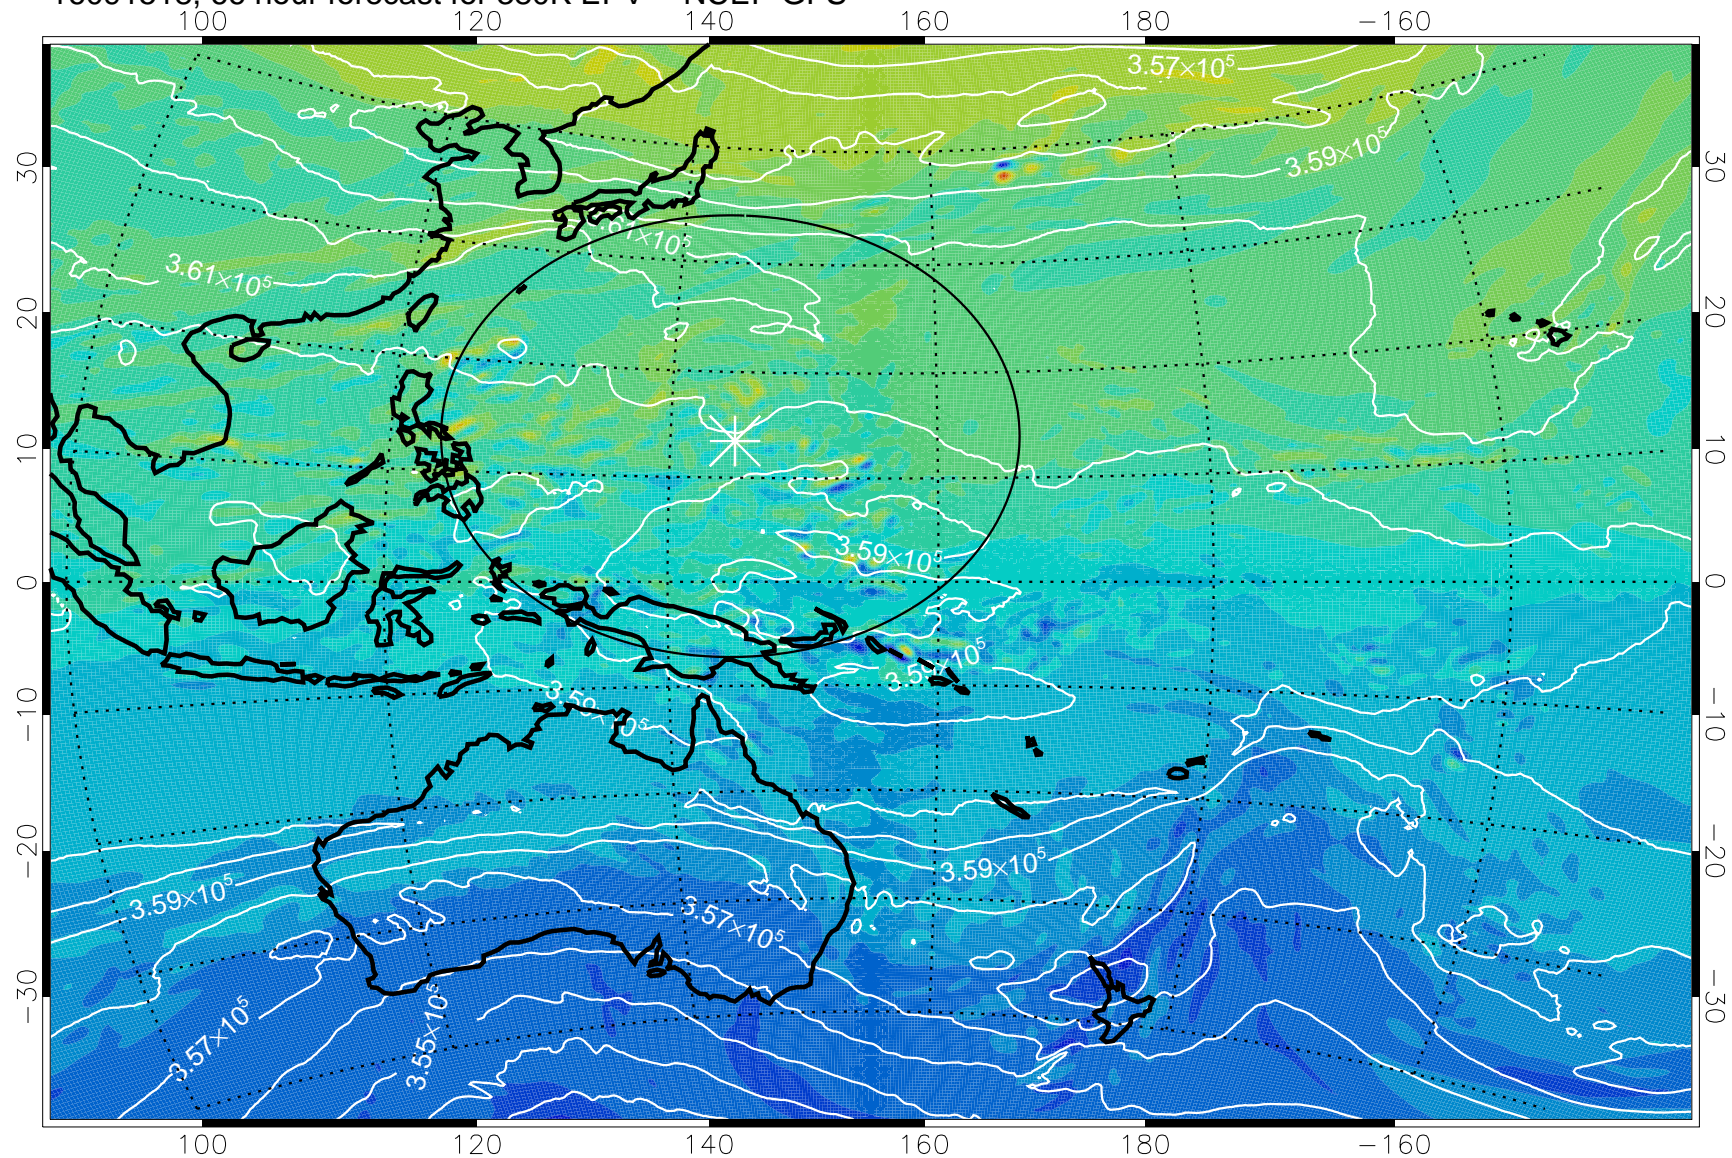

16091418, 42 hour forecast for 380K EPV -- NCEP GFS

380K Montgomery Streamfunction, white

Range ring of 2304 km

16091500, 48 hour forecast for 380K EPV -- NCEP GFS

380K Montgomery Streamfunction, white

Range ring of 2304 km

16091506, 54 hour forecast for 380K EPV -- NCEP GFS

380K Montgomery Streamfunction, white

Range ring of 2304 km

16091512, 60 hour forecast for 380K EPV -- NCEP GFS

380K Montgomery Streamfunction, white

Range ring of 2304 km

16091518, 66 hour forecast for 380K EPV -- NCEP GFS

380K Montgomery Streamfunction, white

Range ring of 2304 km

16091600, 72 hour forecast for 380K EPV -- NCEP GFS

380K Montgomery Streamfunction, white

Range ring of 2304 km

16091606, 78 hour forecast for 380K EPV -- NCEP GFS

380K Montgomery Streamfunction, white

Range ring of 2304 km

16091612, 84 hour forecast for 380K EPV -- NCEP GFS

380K Montgomery Streamfunction, white

Range ring of 2304 km