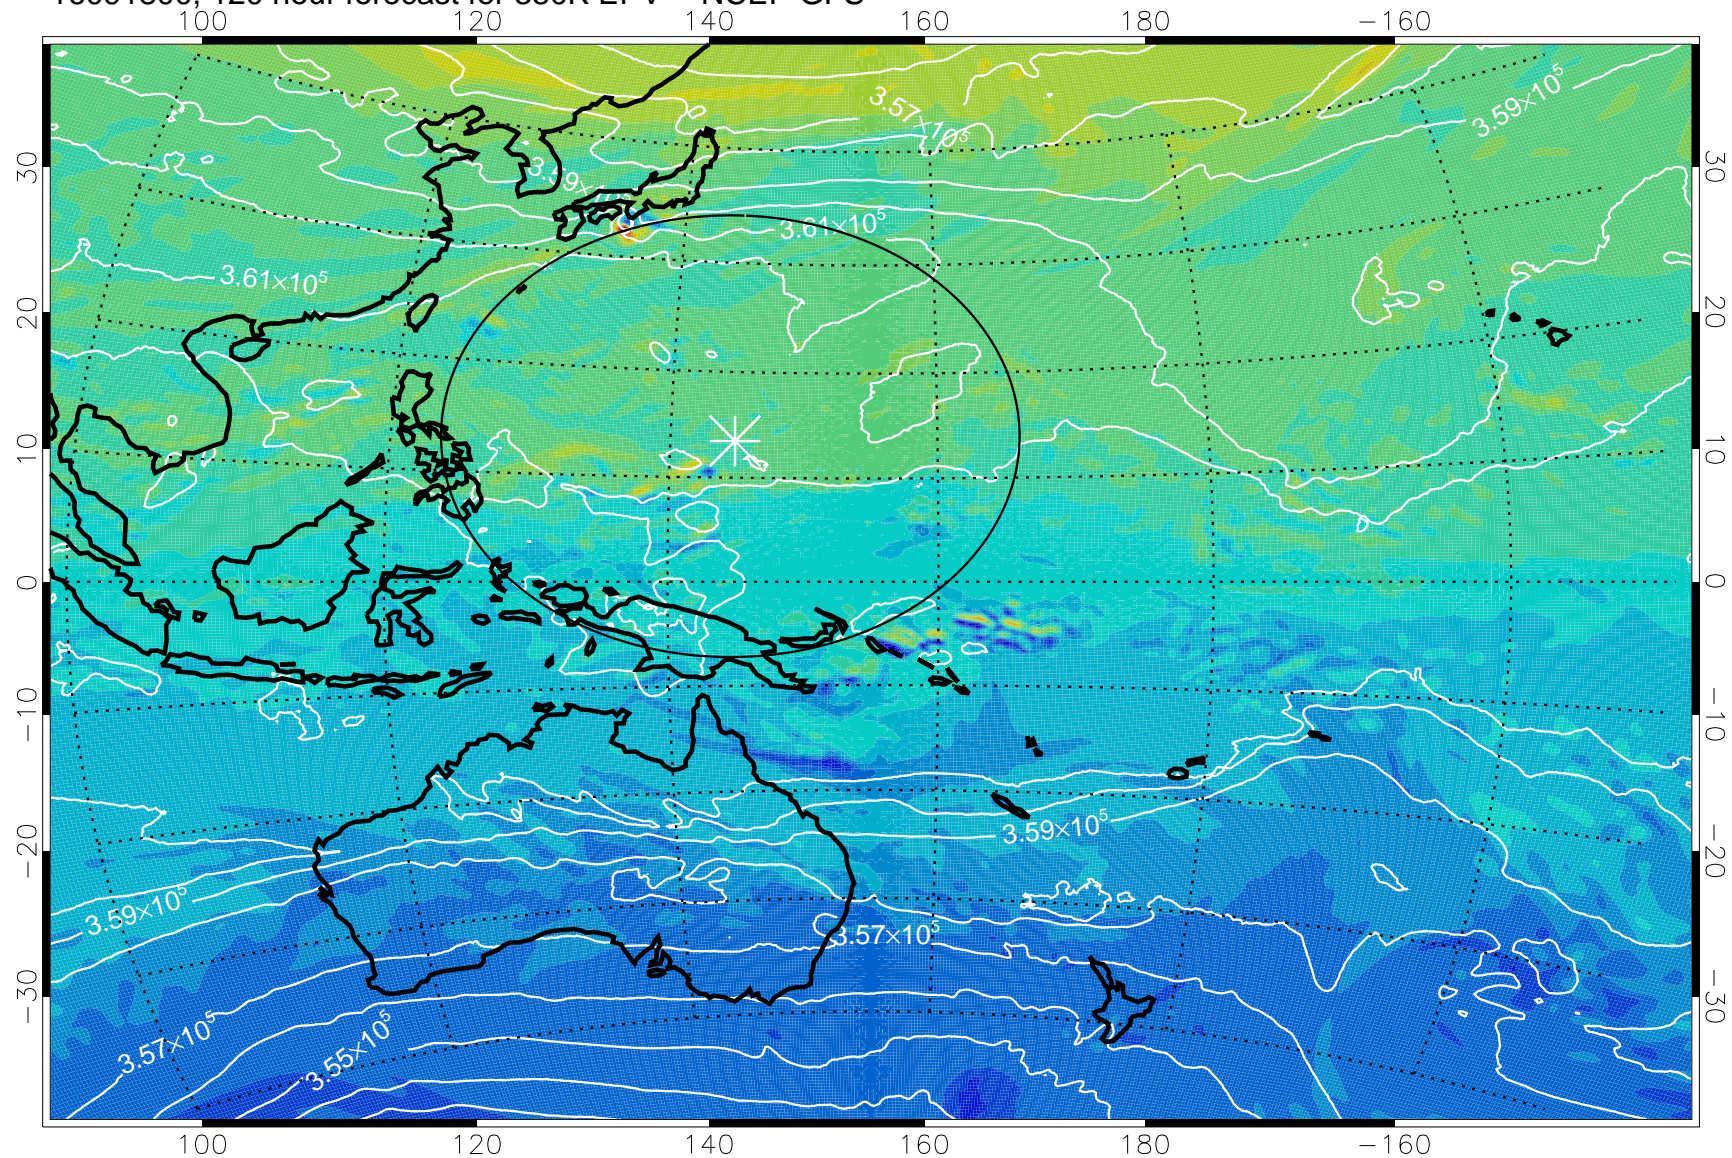

16091700, 96 hour forecast for 380K EPV -- NCEP GFS

380K Montgomery Streamfunction, white

Range ring of 2304 km

16091706, 102 hour forecast for 380K EPV -- NCEP GFS

380K Montgomery Streamfunction, white

Range ring of 2304 km

16091712, 108 hour forecast for 380K EPV -- NCEP GFS

380K Montgomery Streamfunction, white

Range ring of 2304 km

16091718, 114 hour forecast for 380K EPV -- NCEP GFS

380K Montgomery Streamfunction, white

Range ring of 2304 km

16091800, 120 hour forecast for 380K EPV -- NCEP GFS

380K Montgomery Streamfunction, white

Range ring of 2304 km