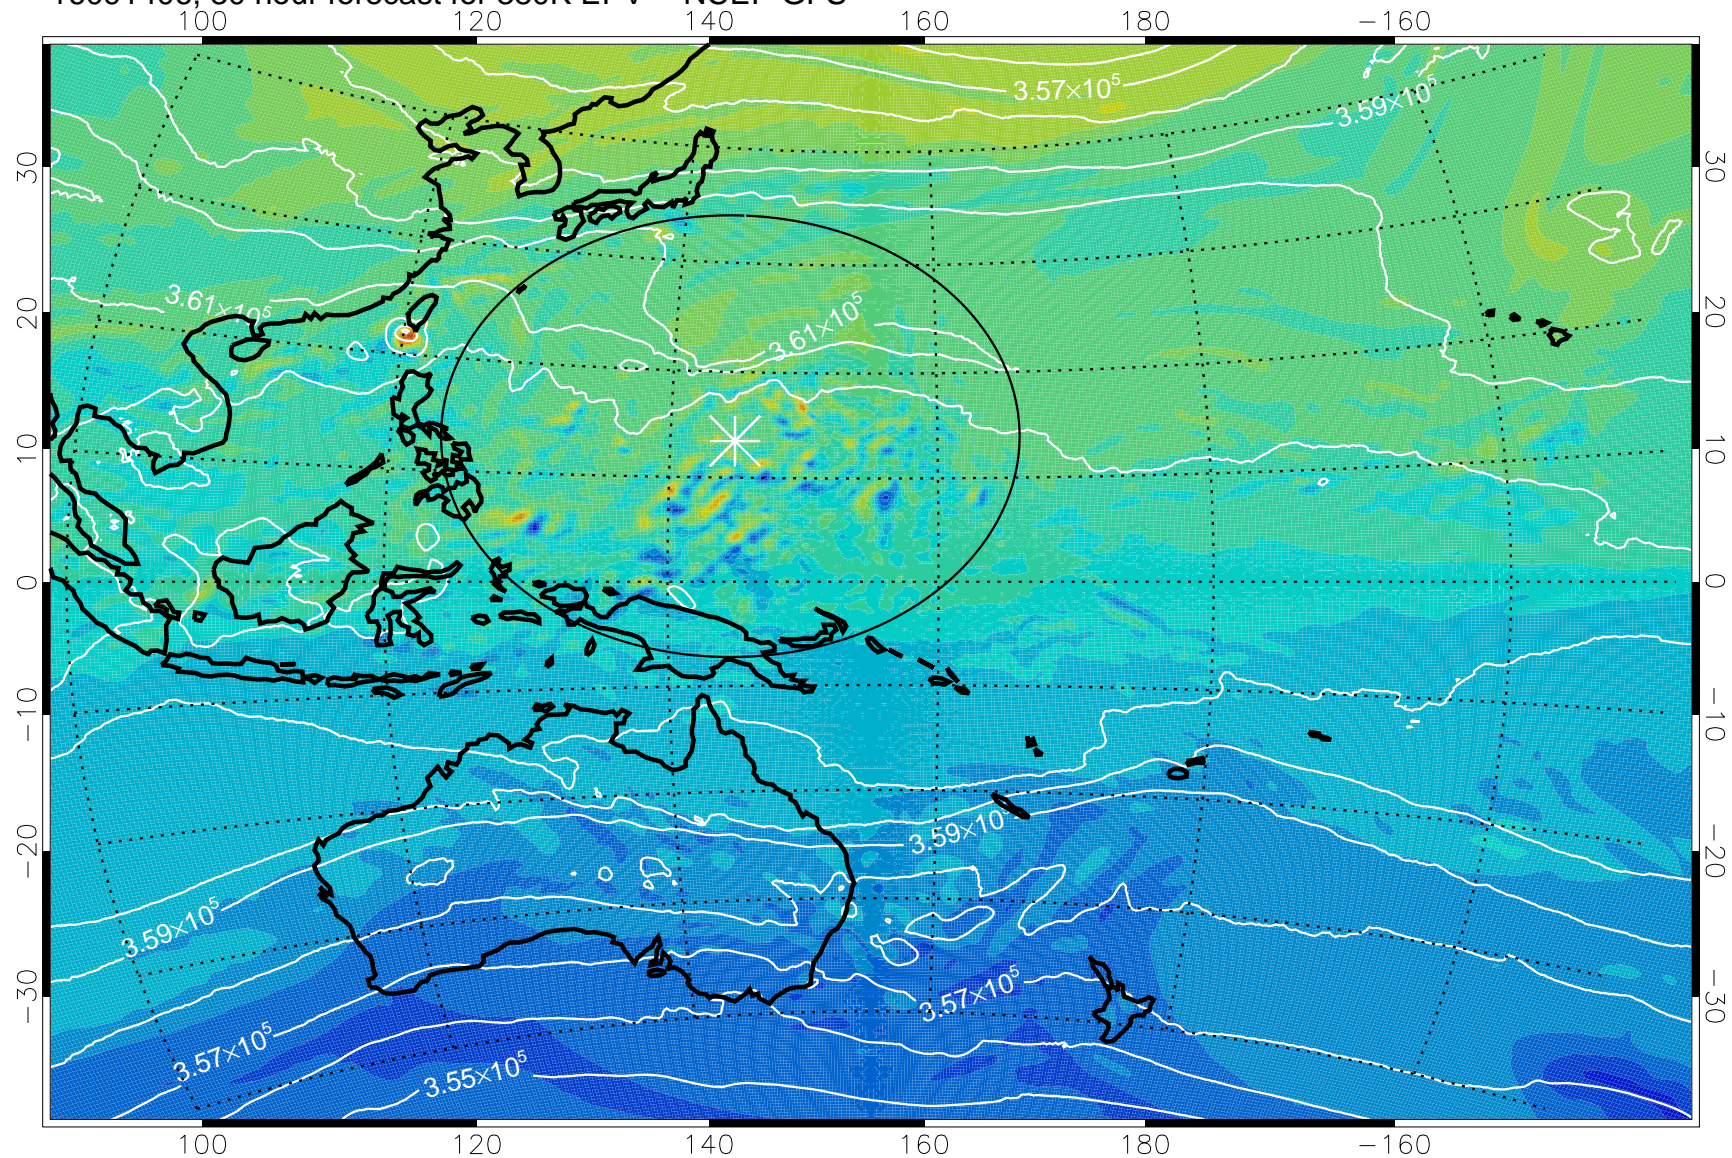

16091318, 18 hour forecast for 380K EPV -- NCEP GFS

380K Montgomery Streamfunction, white

Range ring of 2304 km

16091400, 24 hour forecast for 380K EPV -- NCEP GFS

380K Montgomery Streamfunction, white

Range ring of 2304 km

16091406, 30 hour forecast for 380K EPV -- NCEP GFS

380K Montgomery Streamfunction, white

Range ring of 2304 km

16091412, 36 hour forecast for 380K EPV -- NCEP GFS

380K Montgomery Streamfunction, white

Range ring of 2304 km

16091418, 42 hour forecast for 380K EPV -- NCEP GFS

380K Montgomery Streamfunction, white

Range ring of 2304 km

16091500, 48 hour forecast for 380K EPV -- NCEP GFS

380K Montgomery Streamfunction, white

Range ring of 2304 km

16091506, 54 hour forecast for 380K EPV -- NCEP GFS

380K Montgomery Streamfunction, white

Range ring of 2304 km

16091512, 60 hour forecast for 380K EPV -- NCEP GFS

380K Montgomery Streamfunction, white

Range ring of 2304 km