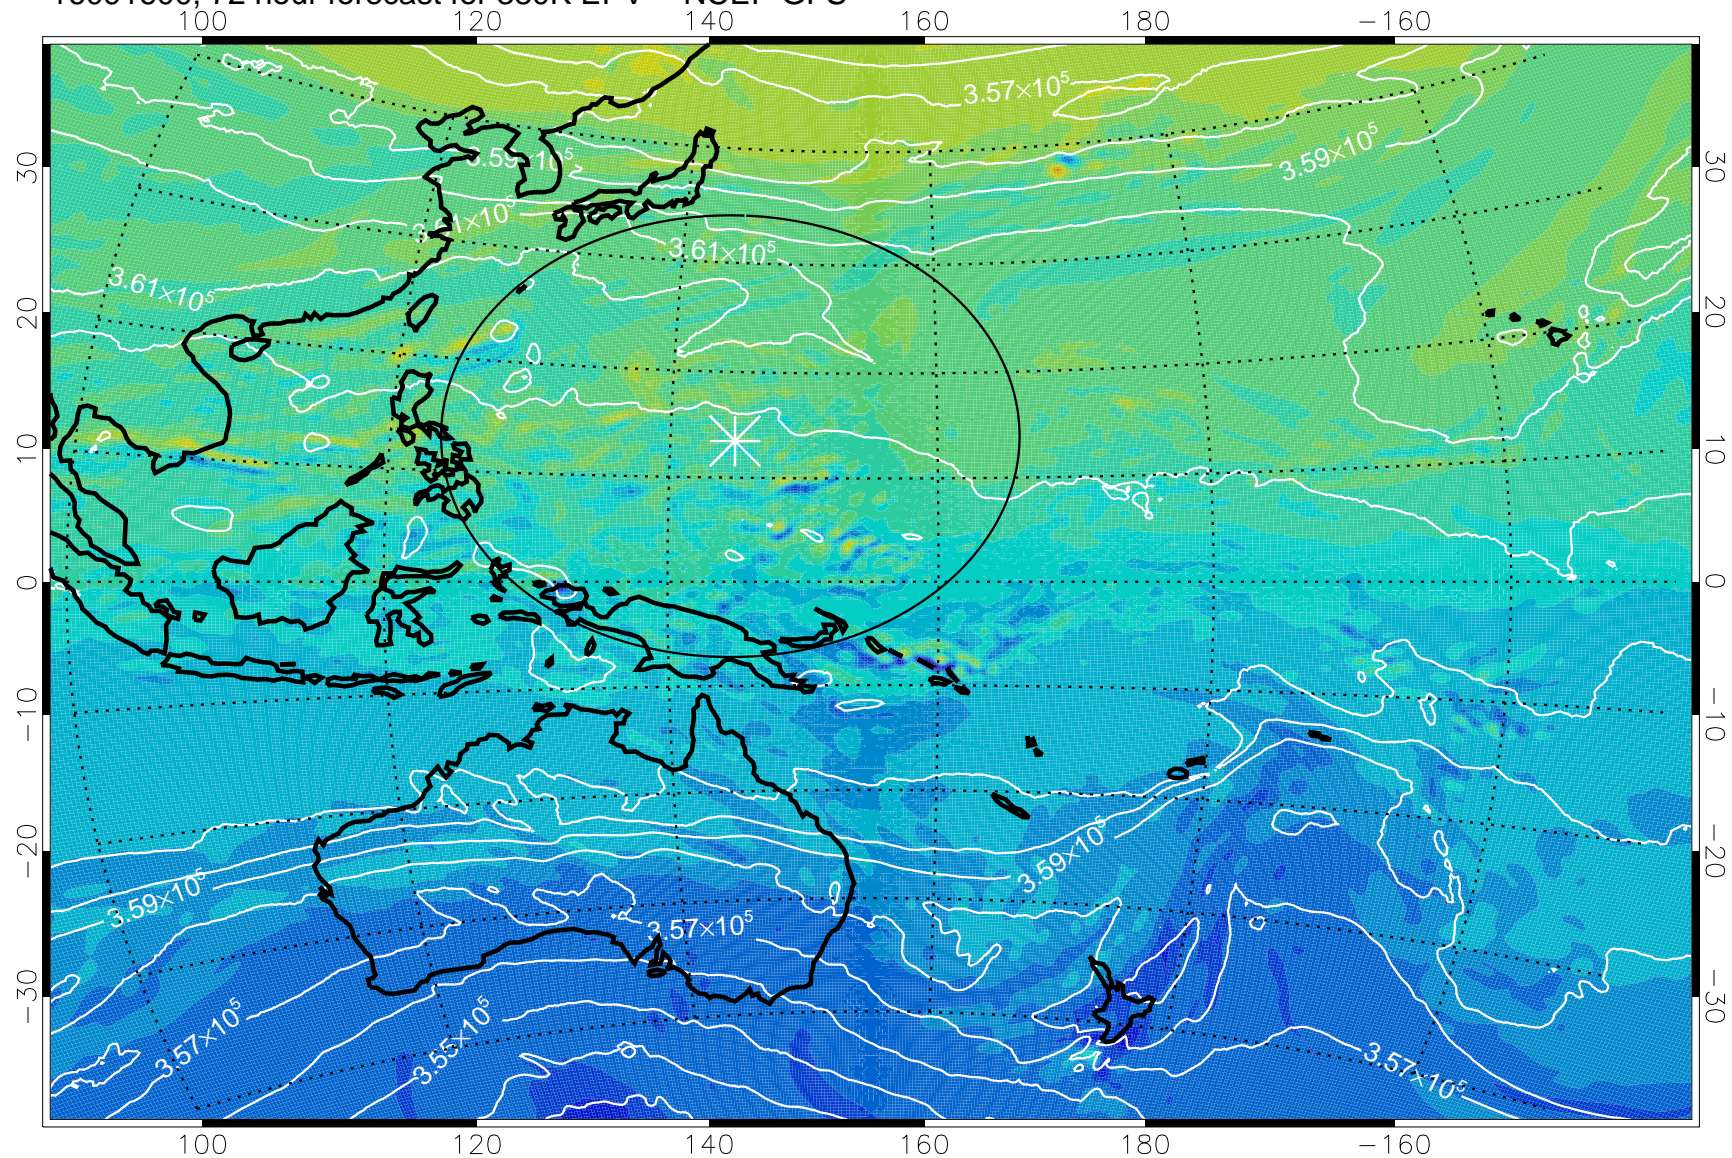

16091506, 54 hour forecast for 380K EPV -- NCEP GFS

380K Montgomery Streamfunction, white

Range ring of 2304 km

16091512, 60 hour forecast for 380K EPV -- NCEP GFS

380K Montgomery Streamfunction, white

Range ring of 2304 km

16091518, 66 hour forecast for 380K EPV -- NCEP GFS

380K Montgomery Streamfunction, white

Range ring of 2304 km

16091600, 72 hour forecast for 380K EPV -- NCEP GFS

380K Montgomery Streamfunction, white

Range ring of 2304 km

16091606, 78 hour forecast for 380K EPV -- NCEP GFS

380K Montgomery Streamfunction, white

Range ring of 2304 km

16091612, 84 hour forecast for 380K EPV -- NCEP GFS

380K Montgomery Streamfunction, white

Range ring of 2304 km

16091700, 96 hour forecast for 380K EPV -- NCEP GFS

380K Montgomery Streamfunction, white

Range ring of 2304 km

16091706, 102 hour forecast for 380K EPV -- NCEP GFS

380K Montgomery Streamfunction, white

Range ring of 2304 km