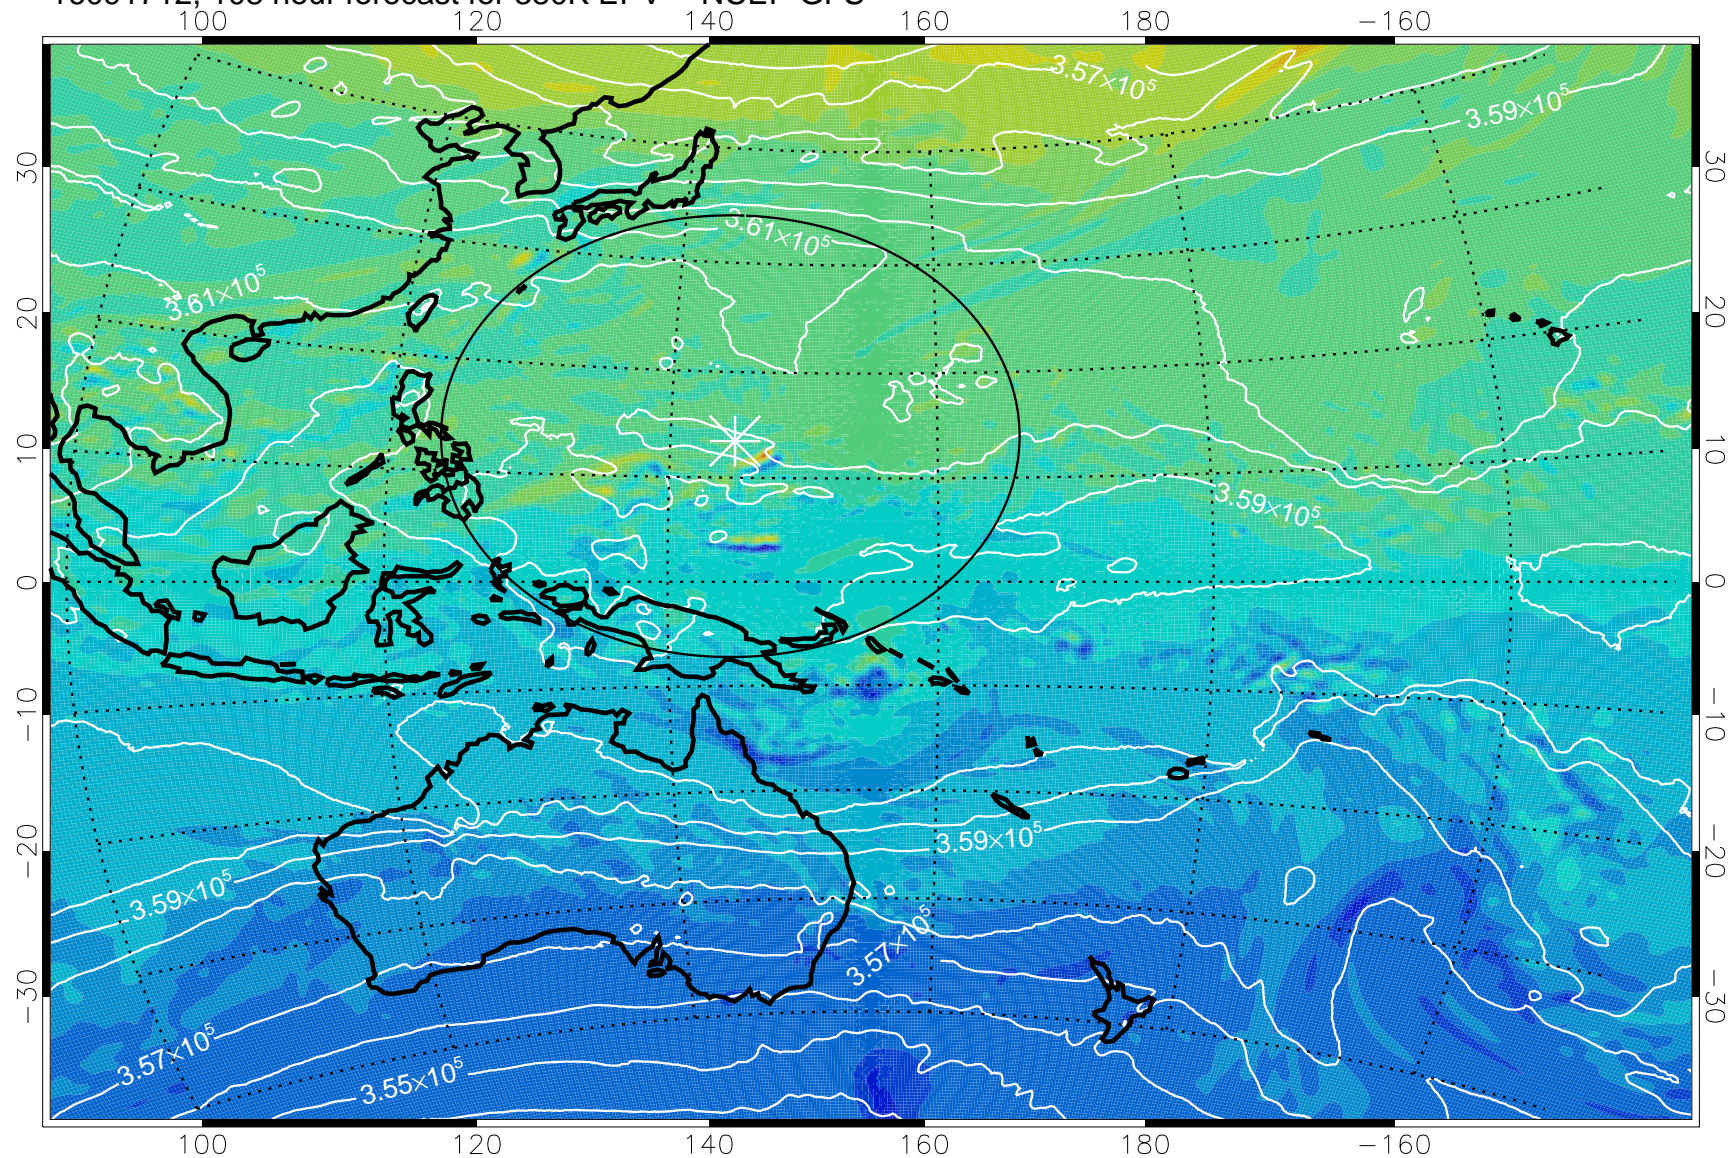

16091700, 96 hour forecast for 380K EPV -- NCEP GFS

380K Montgomery Streamfunction, white

Range ring of 2304 km

16091706, 102 hour forecast for 380K EPV -- NCEP GFS

380K Montgomery Streamfunction, white

Range ring of 2304 km

16091712, 108 hour forecast for 380K EPV -- NCEP GFS

380K Montgomery Streamfunction, white

Range ring of 2304 km

16091718, 114 hour forecast for 380K EPV -- NCEP GFS

380K Montgomery Streamfunction, white

Range ring of 2304 km

16091800, 120 hour forecast for 380K EPV -- NCEP GFS

380K Montgomery Streamfunction, white

Range ring of 2304 km