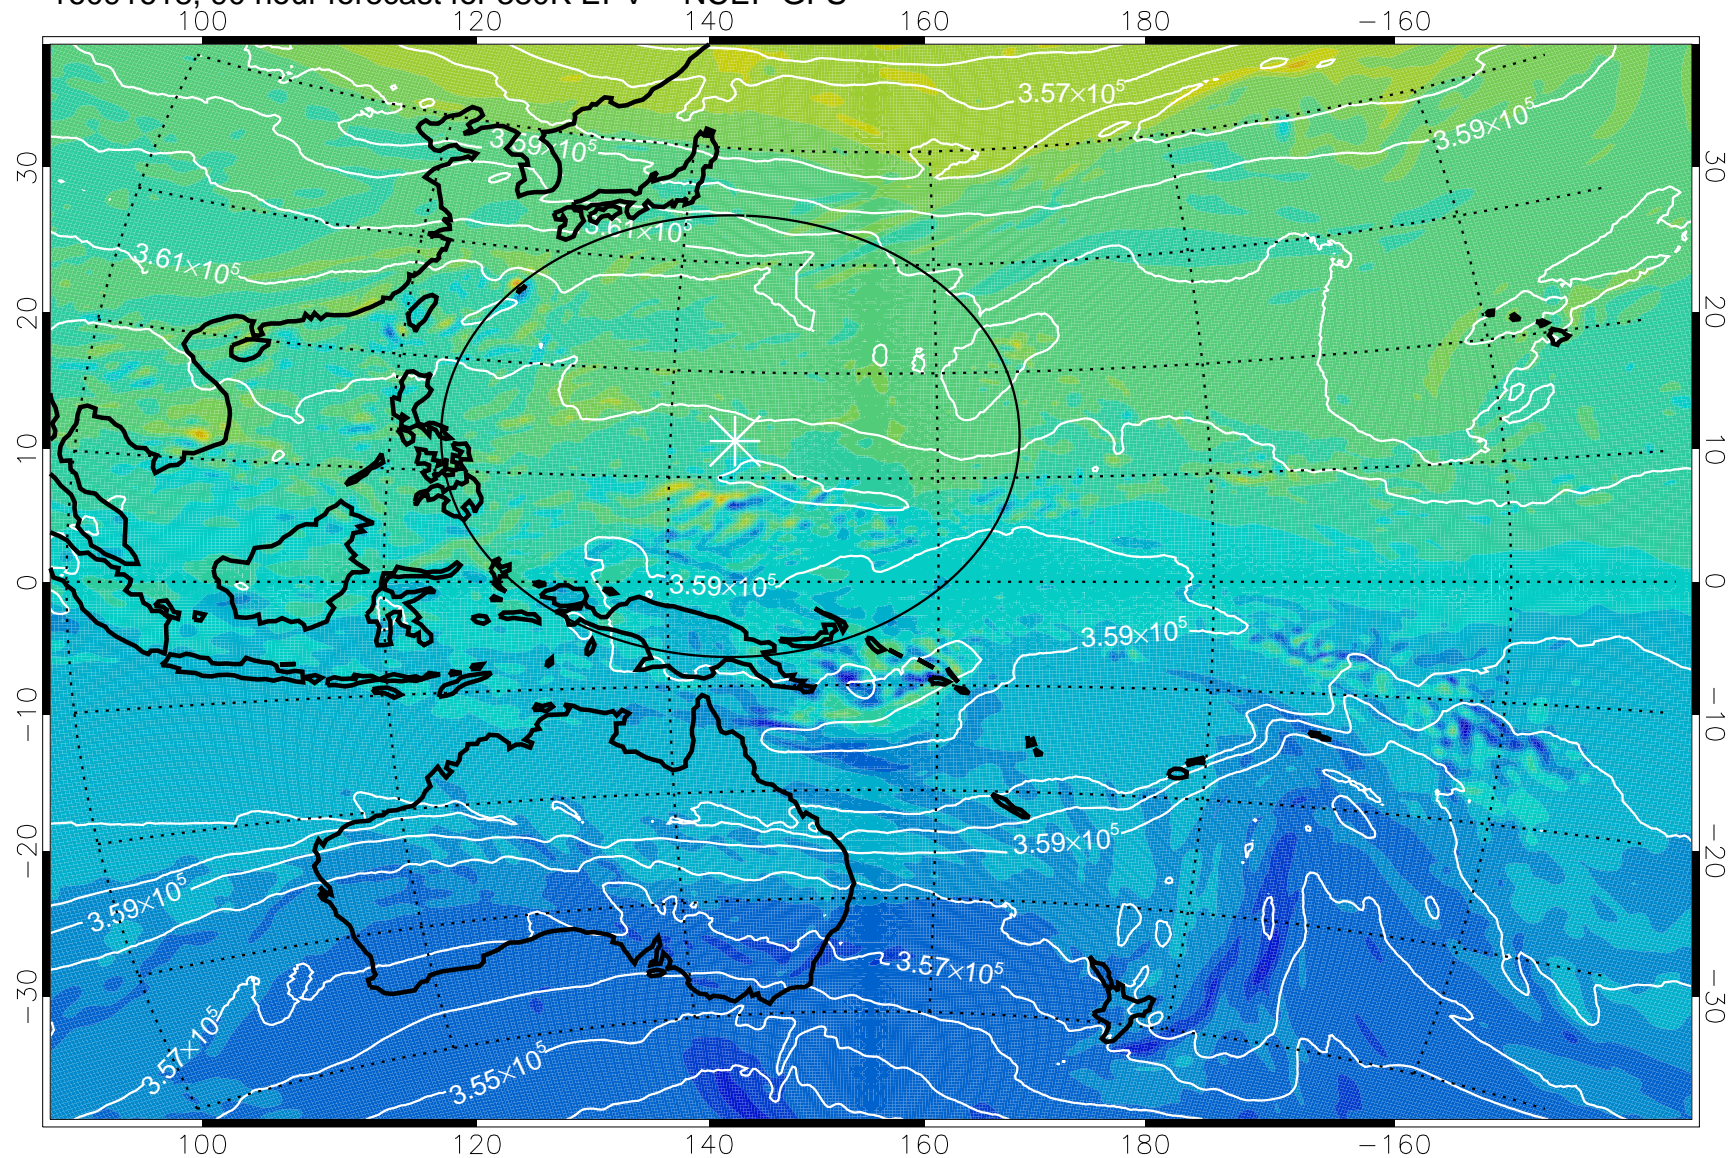

16091518, 66 hour forecast for 380K EPV -- NCEP GFS

380K Montgomery Streamfunction, white

Range ring of 2304 km

16091600, 72 hour forecast for 380K EPV -- NCEP GFS

380K Montgomery Streamfunction, white

Range ring of 2304 km

16091606, 78 hour forecast for 380K EPV -- NCEP GFS

380K Montgomery Streamfunction, white

Range ring of 2304 km

16091612, 84 hour forecast for 380K EPV -- NCEP GFS

380K Montgomery Streamfunction, white

Range ring of 2304 km

16091618, 90 hour forecast for 380K EPV -- NCEP GFS

$-2 \times 10^{-5}$     $-1 \times 10^{-5}$    0    $1 \times 10^{-5}$     $2 \times 10^{-5}$   
PVU

380K Montgomery Streamfunction, white

Range ring of 2304 km

16091700, 96 hour forecast for 380K EPV -- NCEP GFS

380K Montgomery Streamfunction, white

Range ring of 2304 km

16091706, 102 hour forecast for 380K EPV -- NCEP GFS

380K Montgomery Streamfunction, white

Range ring of 2304 km