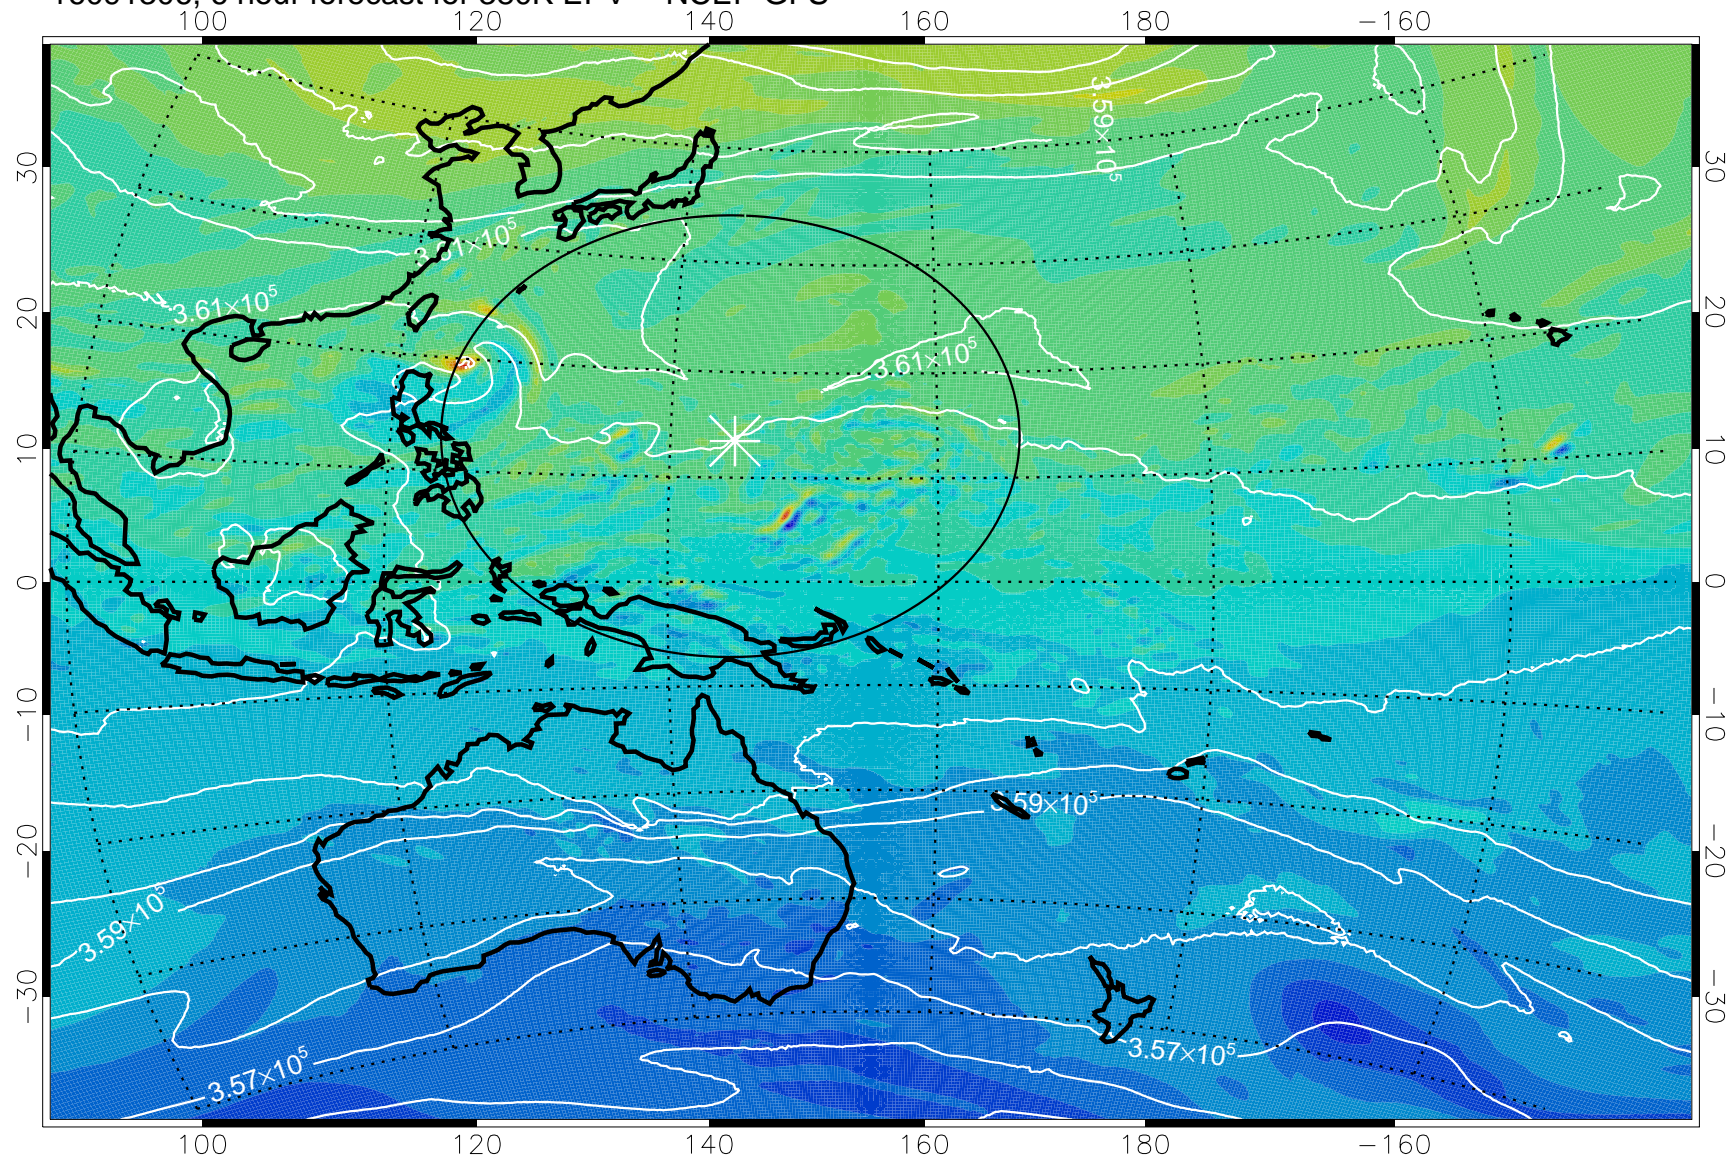

16091306, 6 hour forecast for 380K EPV -- NCEP GFS

380K Montgomery Streamfunction, white

Range ring of 2304 km

16091312, 12 hour forecast for 380K EPV -- NCEP GFS

380K Montgomery Streamfunction, white

Range ring of 2304 km

16091318, 18 hour forecast for 380K EPV -- NCEP GFS

380K Montgomery Streamfunction, white

Range ring of 2304 km

16091400, 24 hour forecast for 380K EPV -- NCEP GFS

380K Montgomery Streamfunction, white

Range ring of 2304 km

16091406, 30 hour forecast for 380K EPV -- NCEP GFS

380K Montgomery Streamfunction, white

Range ring of 2304 km

16091412, 36 hour forecast for 380K EPV -- NCEP GFS

380K Montgomery Streamfunction, white

Range ring of 2304 km

16091418, 42 hour forecast for 380K EPV -- NCEP GFS

380K Montgomery Streamfunction, white

Range ring of 2304 km

16091500, 48 hour forecast for 380K EPV -- NCEP GFS

380K Montgomery Streamfunction, white

Range ring of 2304 km