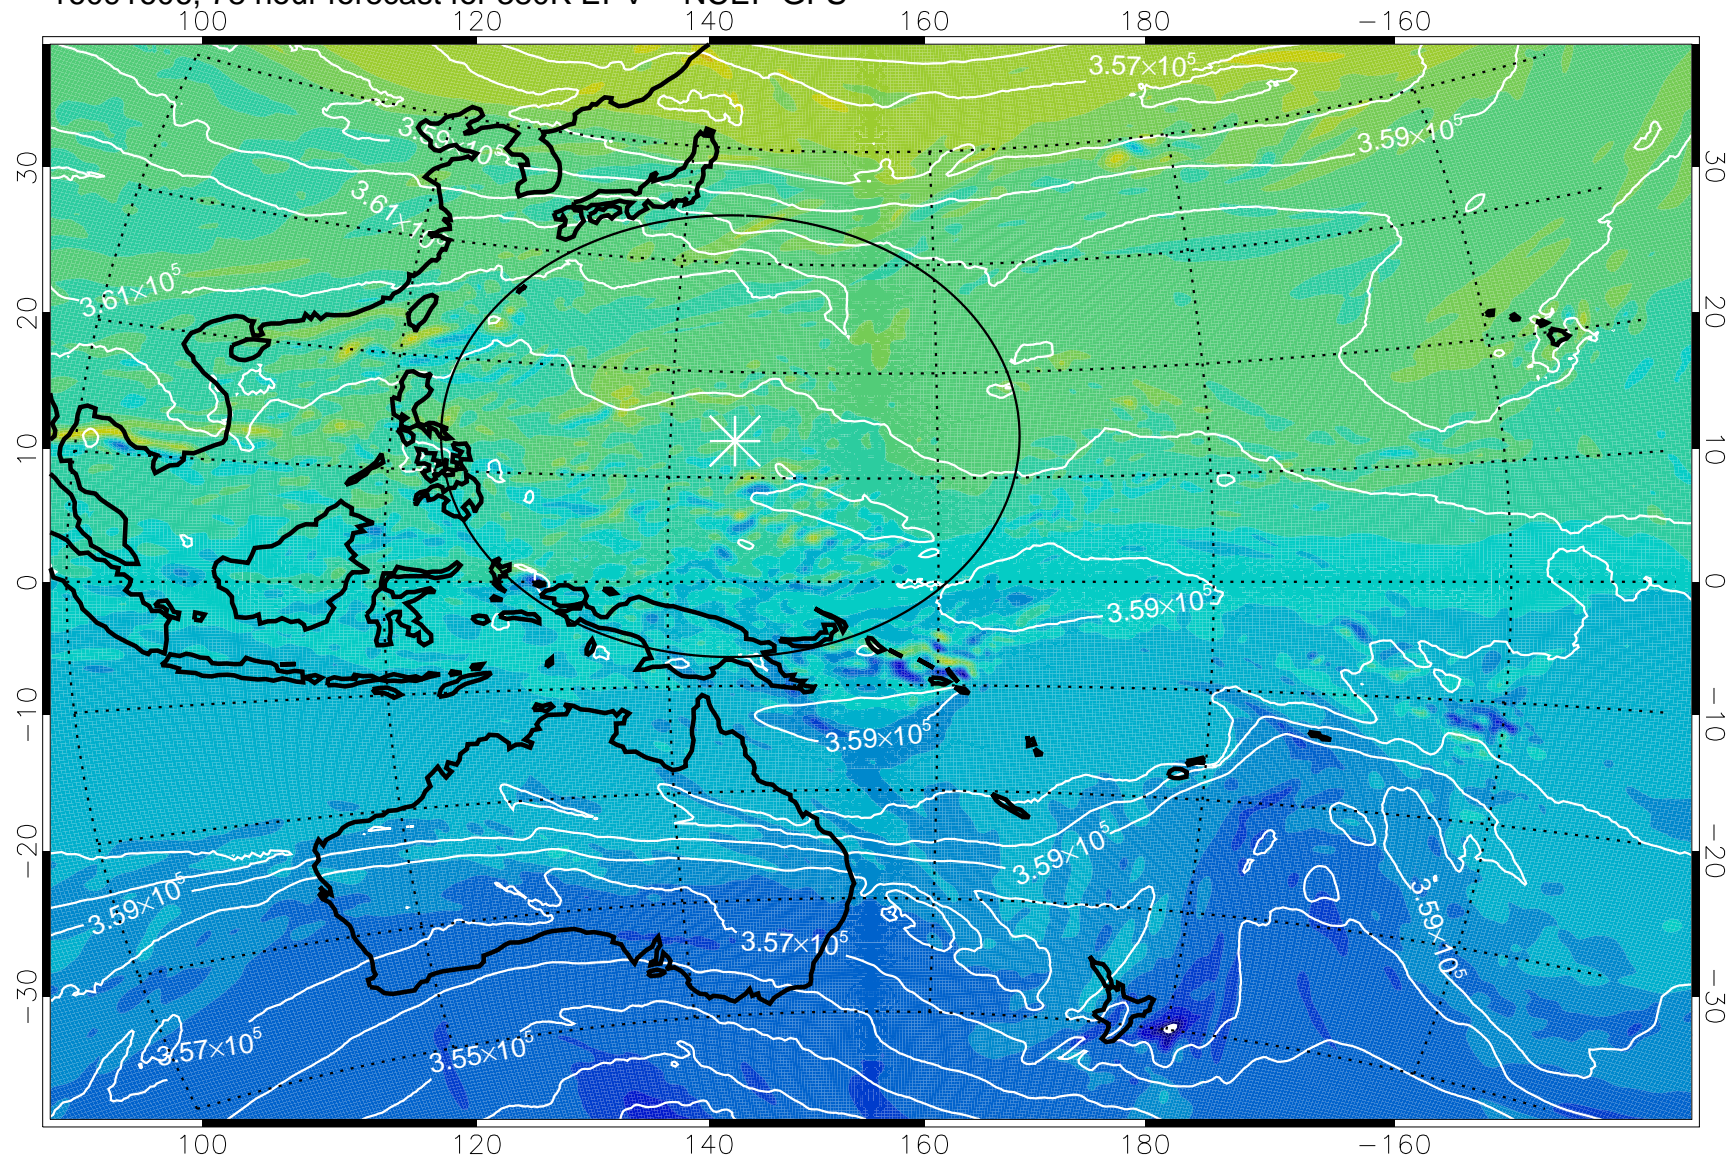

16091506, 54 hour forecast for 380K EPV -- NCEP GFS

380K Montgomery Streamfunction, white

Range ring of 2304 km

16091512, 60 hour forecast for 380K EPV -- NCEP GFS

380K Montgomery Streamfunction, white

Range ring of 2304 km

16091518, 66 hour forecast for 380K EPV -- NCEP GFS

380K Montgomery Streamfunction, white

Range ring of 2304 km

16091600, 72 hour forecast for 380K EPV -- NCEP GFS

380K Montgomery Streamfunction, white

Range ring of 2304 km

16091606, 78 hour forecast for 380K EPV -- NCEP GFS

380K Montgomery Streamfunction, white

Range ring of 2304 km

16091612, 84 hour forecast for 380K EPV -- NCEP GFS

380K Montgomery Streamfunction, white

Range ring of 2304 km

16091700, 96 hour forecast for 380K EPV -- NCEP GFS

380K Montgomery Streamfunction, white

Range ring of 2304 km

16091706, 102 hour forecast for 380K EPV -- NCEP GFS

380K Montgomery Streamfunction, white

Range ring of 2304 km