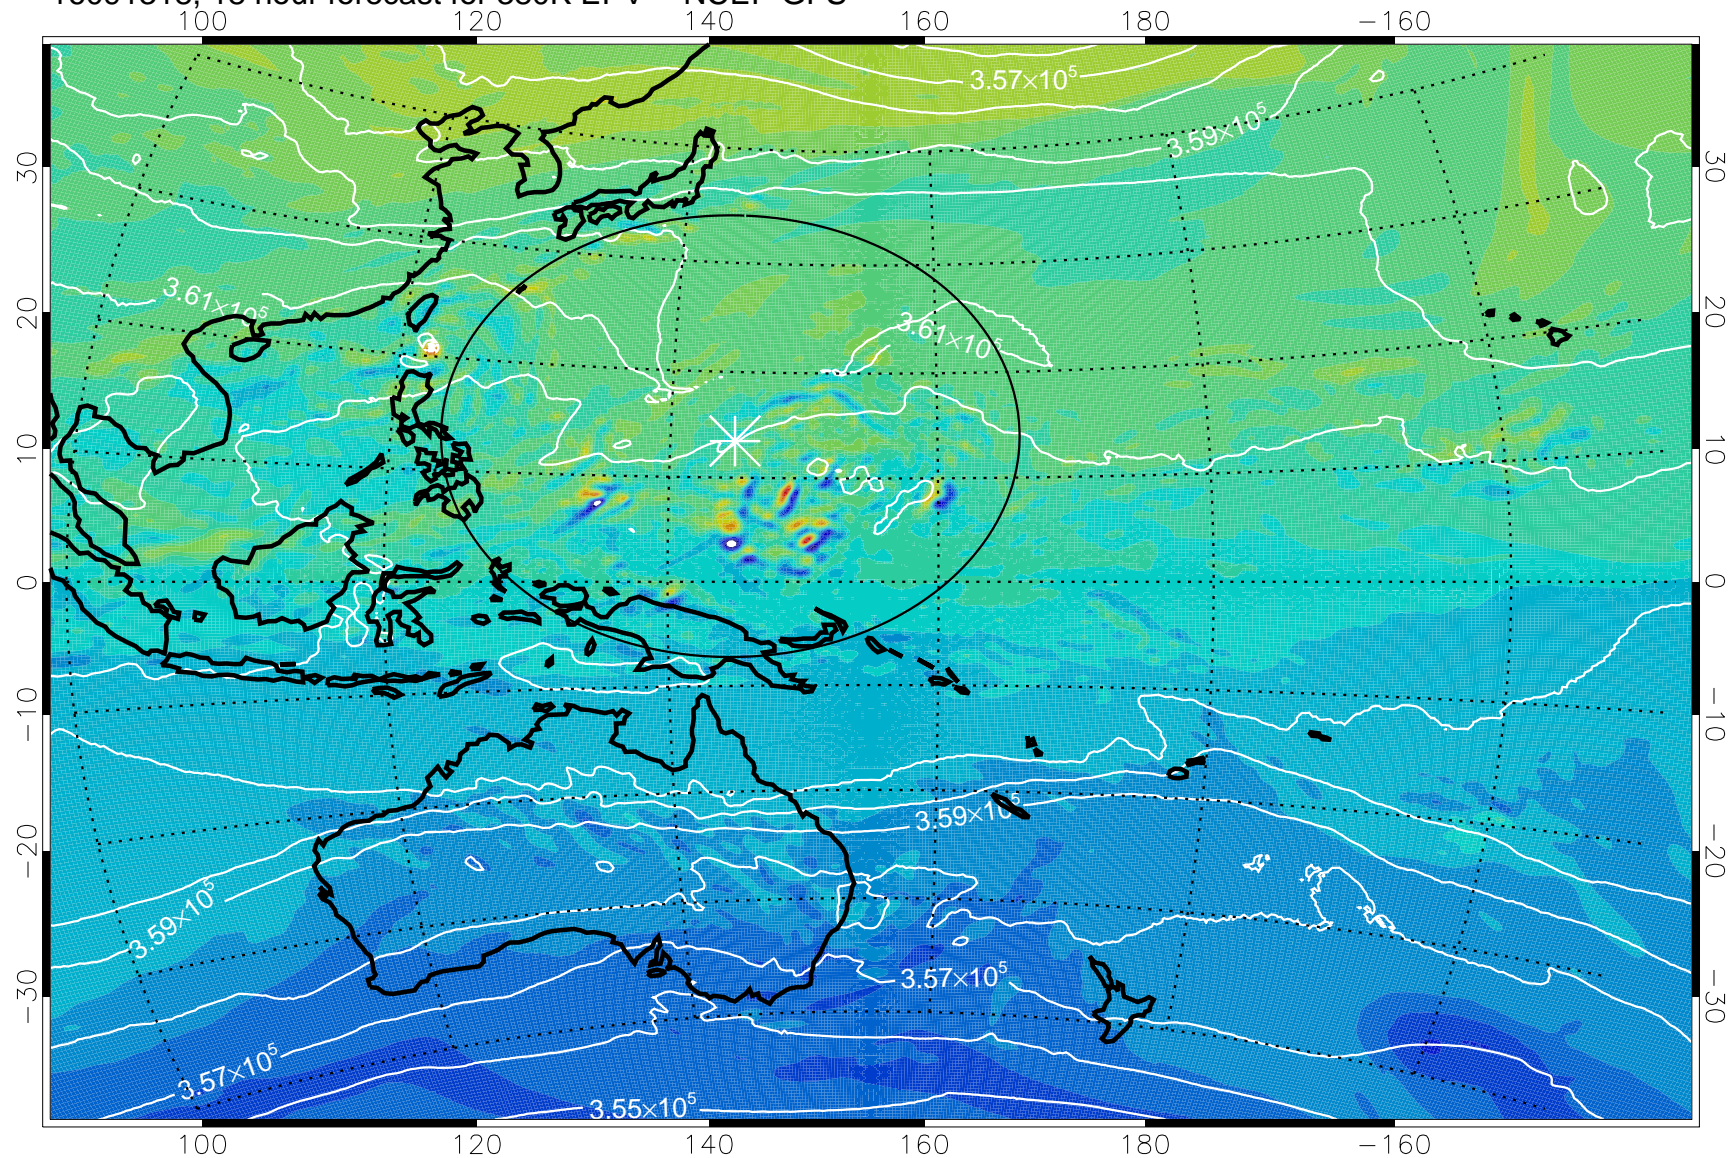

16091306, 6 hour forecast for 380K EPV -- NCEP GFS

380K Montgomery Streamfunction, white

Range ring of 2304 km

16091312, 12 hour forecast for 380K EPV -- NCEP GFS

380K Montgomery Streamfunction, white

Range ring of 2304 km

16091318, 18 hour forecast for 380K EPV -- NCEP GFS

380K Montgomery Streamfunction, white

Range ring of 2304 km

16091400, 24 hour forecast for 380K EPV -- NCEP GFS

380K Montgomery Streamfunction, white

Range ring of 2304 km

16091406, 30 hour forecast for 380K EPV -- NCEP GFS

380K Montgomery Streamfunction, white

Range ring of 2304 km

16091412, 36 hour forecast for 380K EPV -- NCEP GFS

380K Montgomery Streamfunction, white

Range ring of 2304 km

16091418, 42 hour forecast for 380K EPV -- NCEP GFS

380K Montgomery Streamfunction, white

Range ring of 2304 km

16091500, 48 hour forecast for 380K EPV -- NCEP GFS

380K Montgomery Streamfunction, white

Range ring of 2304 km