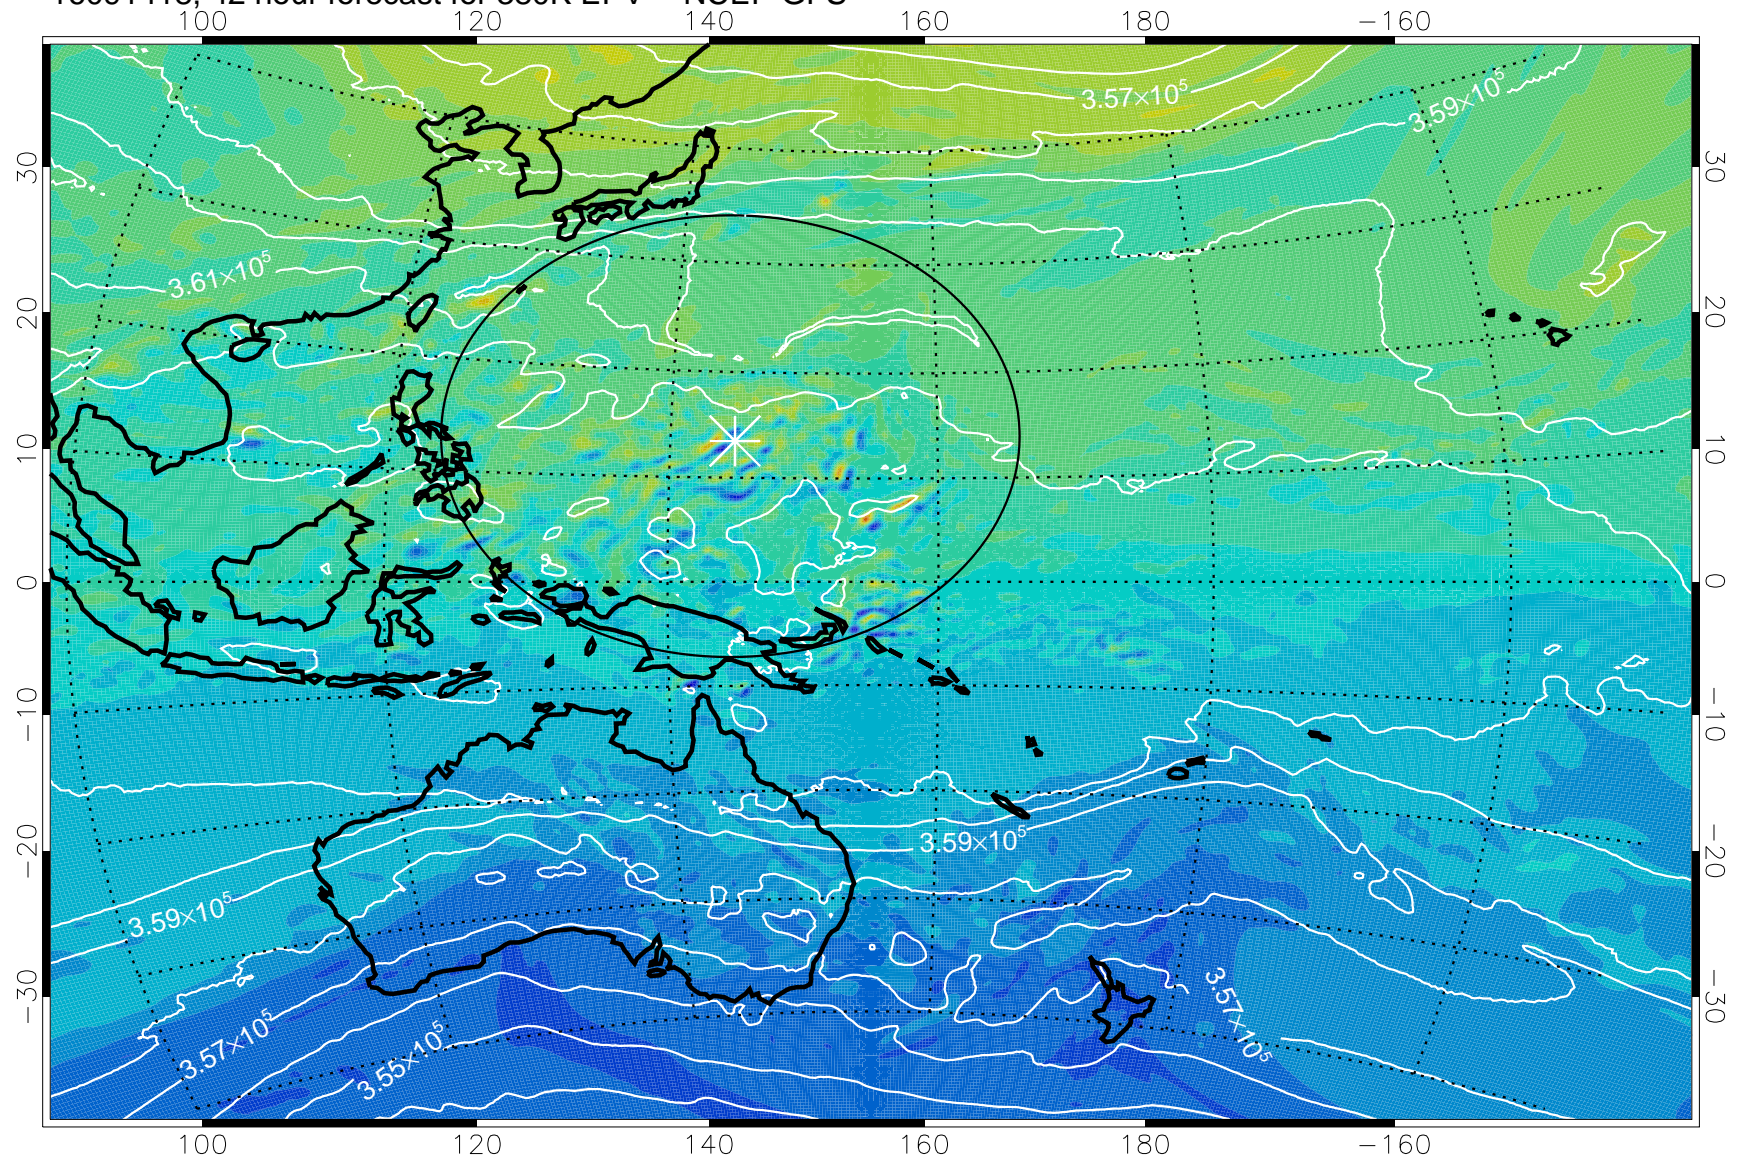

16091406, 30 hour forecast for 380K EPV -- NCEP GFS

380K Montgomery Streamfunction, white

Range ring of 2304 km

16091412, 36 hour forecast for 380K EPV -- NCEP GFS

380K Montgomery Streamfunction, white

Range ring of 2304 km

16091418, 42 hour forecast for 380K EPV -- NCEP GFS

380K Montgomery Streamfunction, white

Range ring of 2304 km

16091500, 48 hour forecast for 380K EPV -- NCEP GFS

380K Montgomery Streamfunction, white

Range ring of 2304 km

16091506, 54 hour forecast for 380K EPV -- NCEP GFS

380K Montgomery Streamfunction, white

Range ring of 2304 km

16091512, 60 hour forecast for 380K EPV -- NCEP GFS

380K Montgomery Streamfunction, white

Range ring of 2304 km

16091518, 66 hour forecast for 380K EPV -- NCEP GFS

380K Montgomery Streamfunction, white

Range ring of 2304 km

16091600, 72 hour forecast for 380K EPV -- NCEP GFS

380K Montgomery Streamfunction, white

Range ring of 2304 km