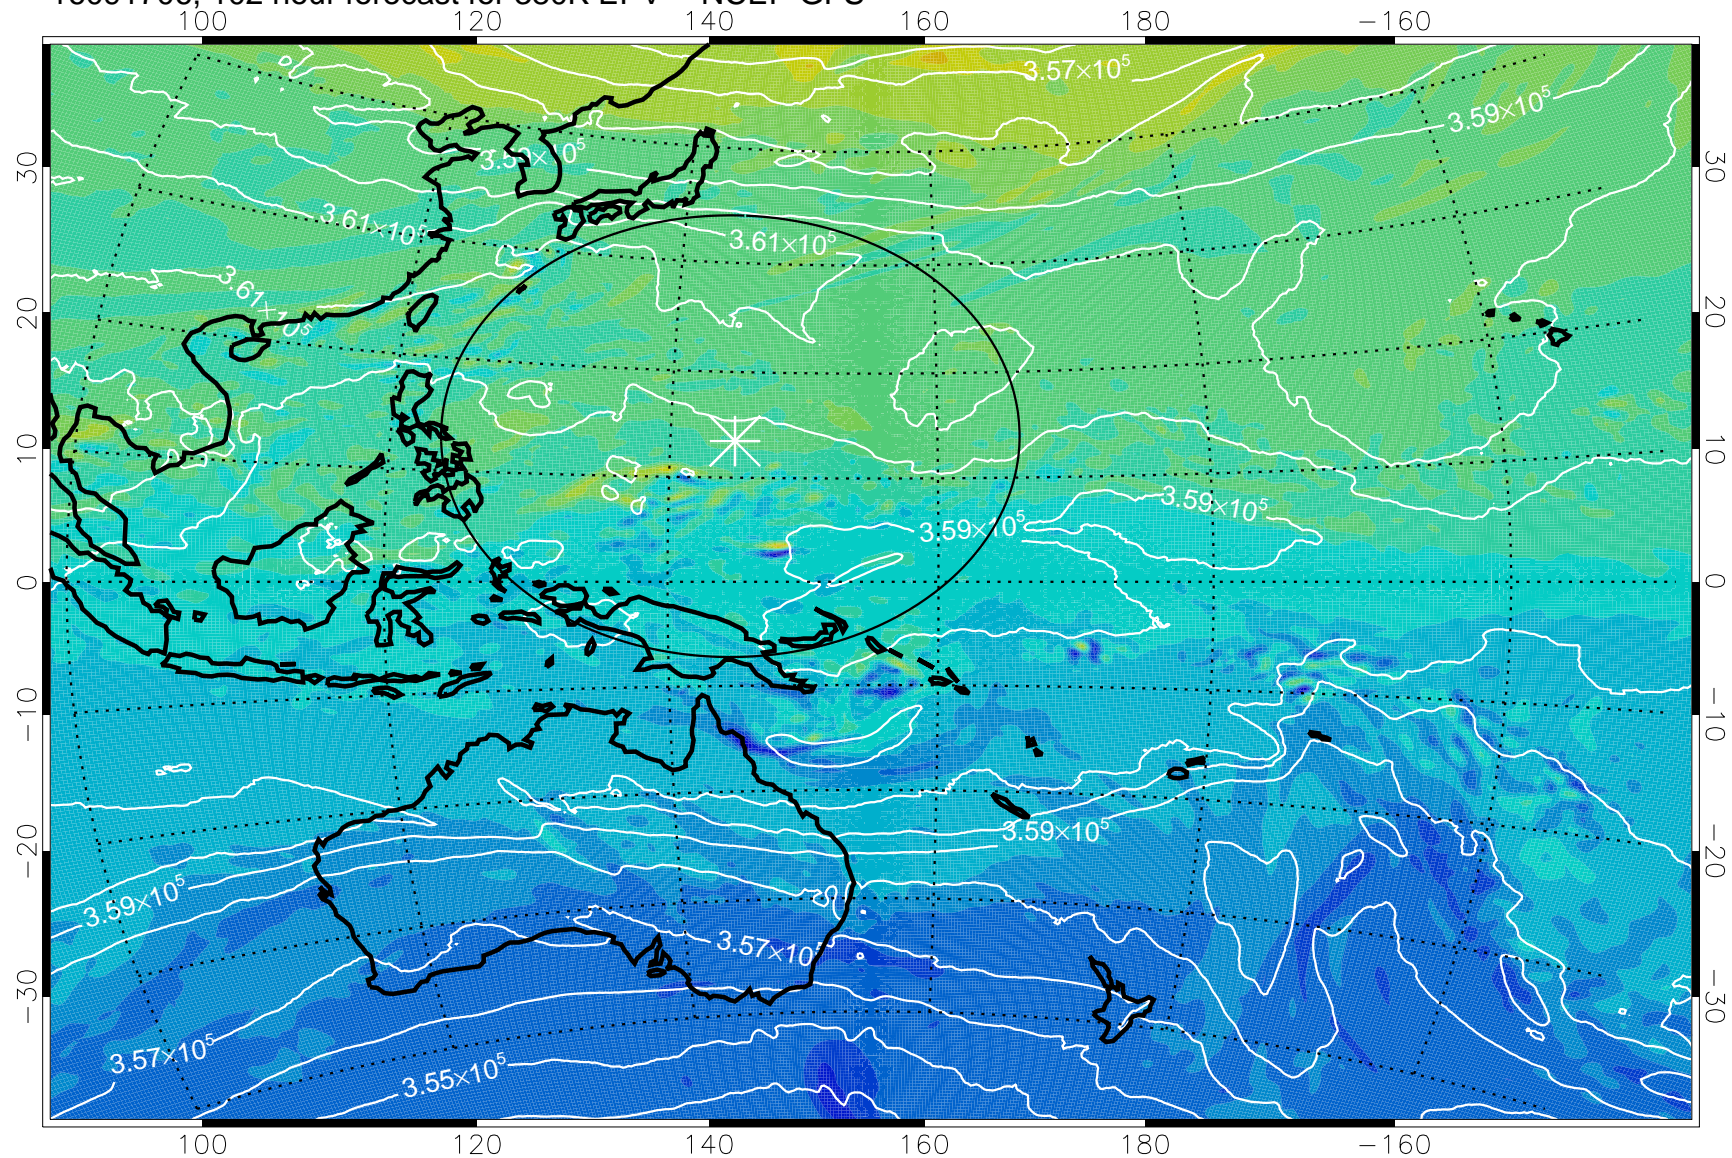

16091700, 96 hour forecast for 380K EPV -- NCEP GFS

380K Montgomery Streamfunction, white

Range ring of 2304 km

16091706, 102 hour forecast for 380K EPV -- NCEP GFS

380K Montgomery Streamfunction, white

Range ring of 2304 km

16091712, 108 hour forecast for 380K EPV -- NCEP GFS

380K Montgomery Streamfunction, white

Range ring of 2304 km

16091718, 114 hour forecast for 380K EPV -- NCEP GFS

380K Montgomery Streamfunction, white

Range ring of 2304 km

16091800, 120 hour forecast for 380K EPV -- NCEP GFS

380K Montgomery Streamfunction, white

Range ring of 2304 km