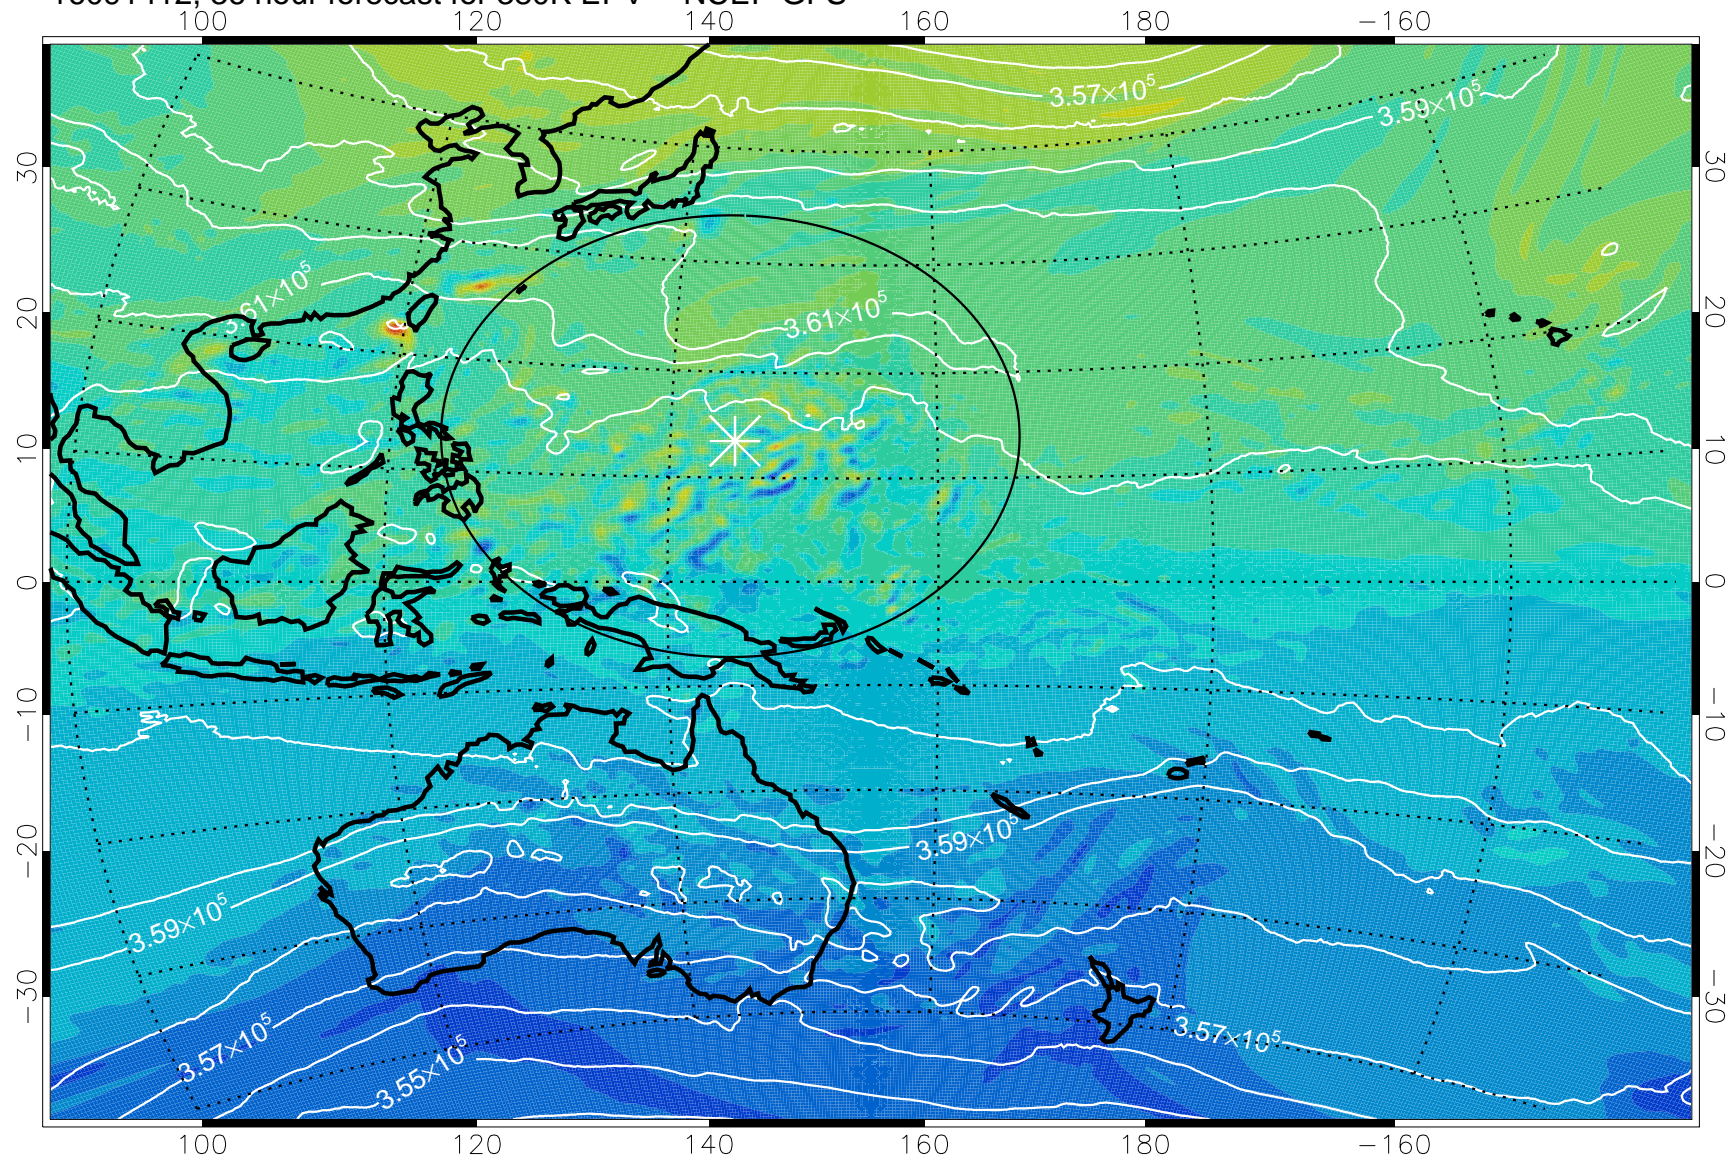

16091406, 30 hour forecast for 380K EPV -- NCEP GFS

380K Montgomery Streamfunction, white

Range ring of 2304 km

16091412, 36 hour forecast for 380K EPV -- NCEP GFS

380K Montgomery Streamfunction, white

Range ring of 2304 km

16091418, 42 hour forecast for 380K EPV -- NCEP GFS

380K Montgomery Streamfunction, white

Range ring of 2304 km

16091500, 48 hour forecast for 380K EPV -- NCEP GFS

380K Montgomery Streamfunction, white

Range ring of 2304 km

16091506, 54 hour forecast for 380K EPV -- NCEP GFS

380K Montgomery Streamfunction, white

Range ring of 2304 km

16091512, 60 hour forecast for 380K EPV -- NCEP GFS

380K Montgomery Streamfunction, white

Range ring of 2304 km

16091518, 66 hour forecast for 380K EPV -- NCEP GFS

380K Montgomery Streamfunction, white

Range ring of 2304 km

16091600, 72 hour forecast for 380K EPV -- NCEP GFS

380K Montgomery Streamfunction, white

Range ring of 2304 km