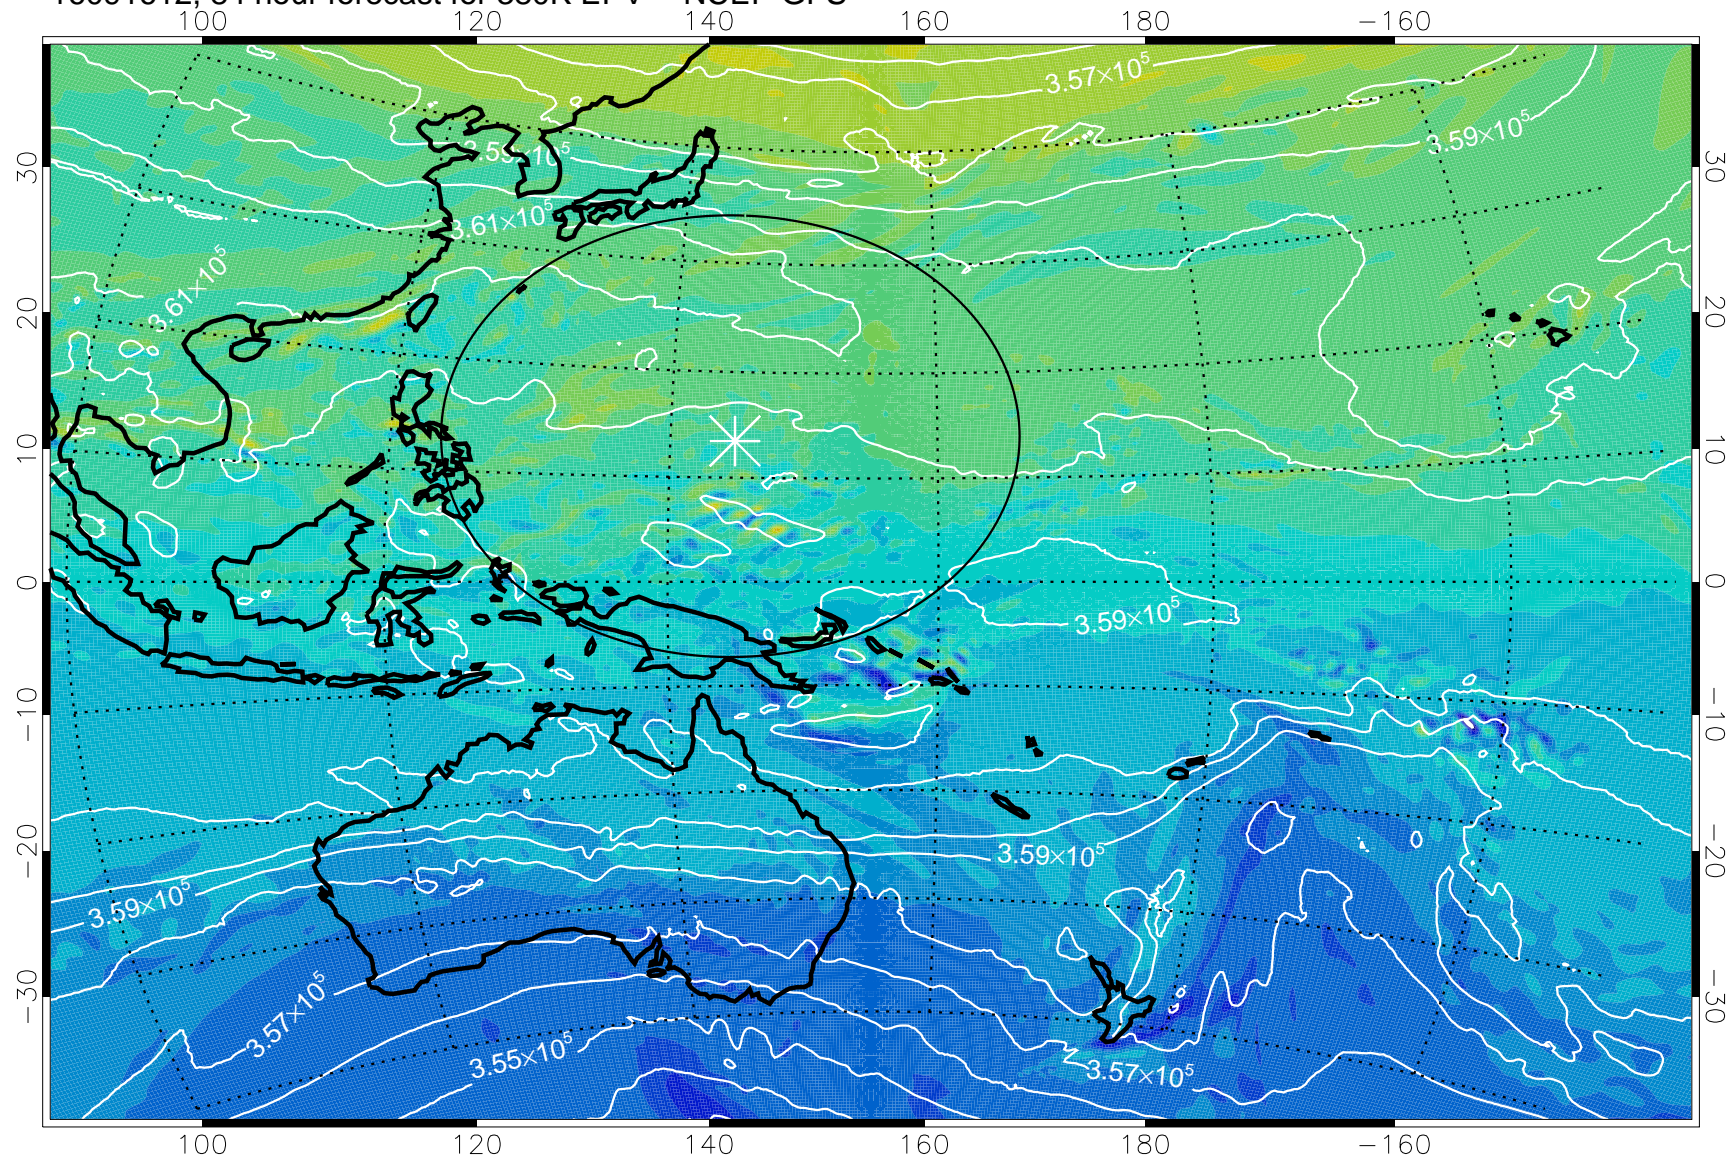

16091518, 66 hour forecast for 380K EPV -- NCEP GFS

380K Montgomery Streamfunction, white

Range ring of 2304 km

16091600, 72 hour forecast for 380K EPV -- NCEP GFS

380K Montgomery Streamfunction, white

Range ring of 2304 km

16091606, 78 hour forecast for 380K EPV -- NCEP GFS

380K Montgomery Streamfunction, white

Range ring of 2304 km

16091612, 84 hour forecast for 380K EPV -- NCEP GFS

380K Montgomery Streamfunction, white

Range ring of 2304 km

16091618, 90 hour forecast for 380K EPV -- NCEP GFS

$-2 \times 10^{-5}$     $-1 \times 10^{-5}$    0    $1 \times 10^{-5}$     $2 \times 10^{-5}$   
PVU

380K Montgomery Streamfunction, white

Range ring of 2304 km

16091700, 96 hour forecast for 380K EPV -- NCEP GFS

380K Montgomery Streamfunction, white

Range ring of 2304 km

16091706, 102 hour forecast for 380K EPV -- NCEP GFS

380K Montgomery Streamfunction, white

Range ring of 2304 km