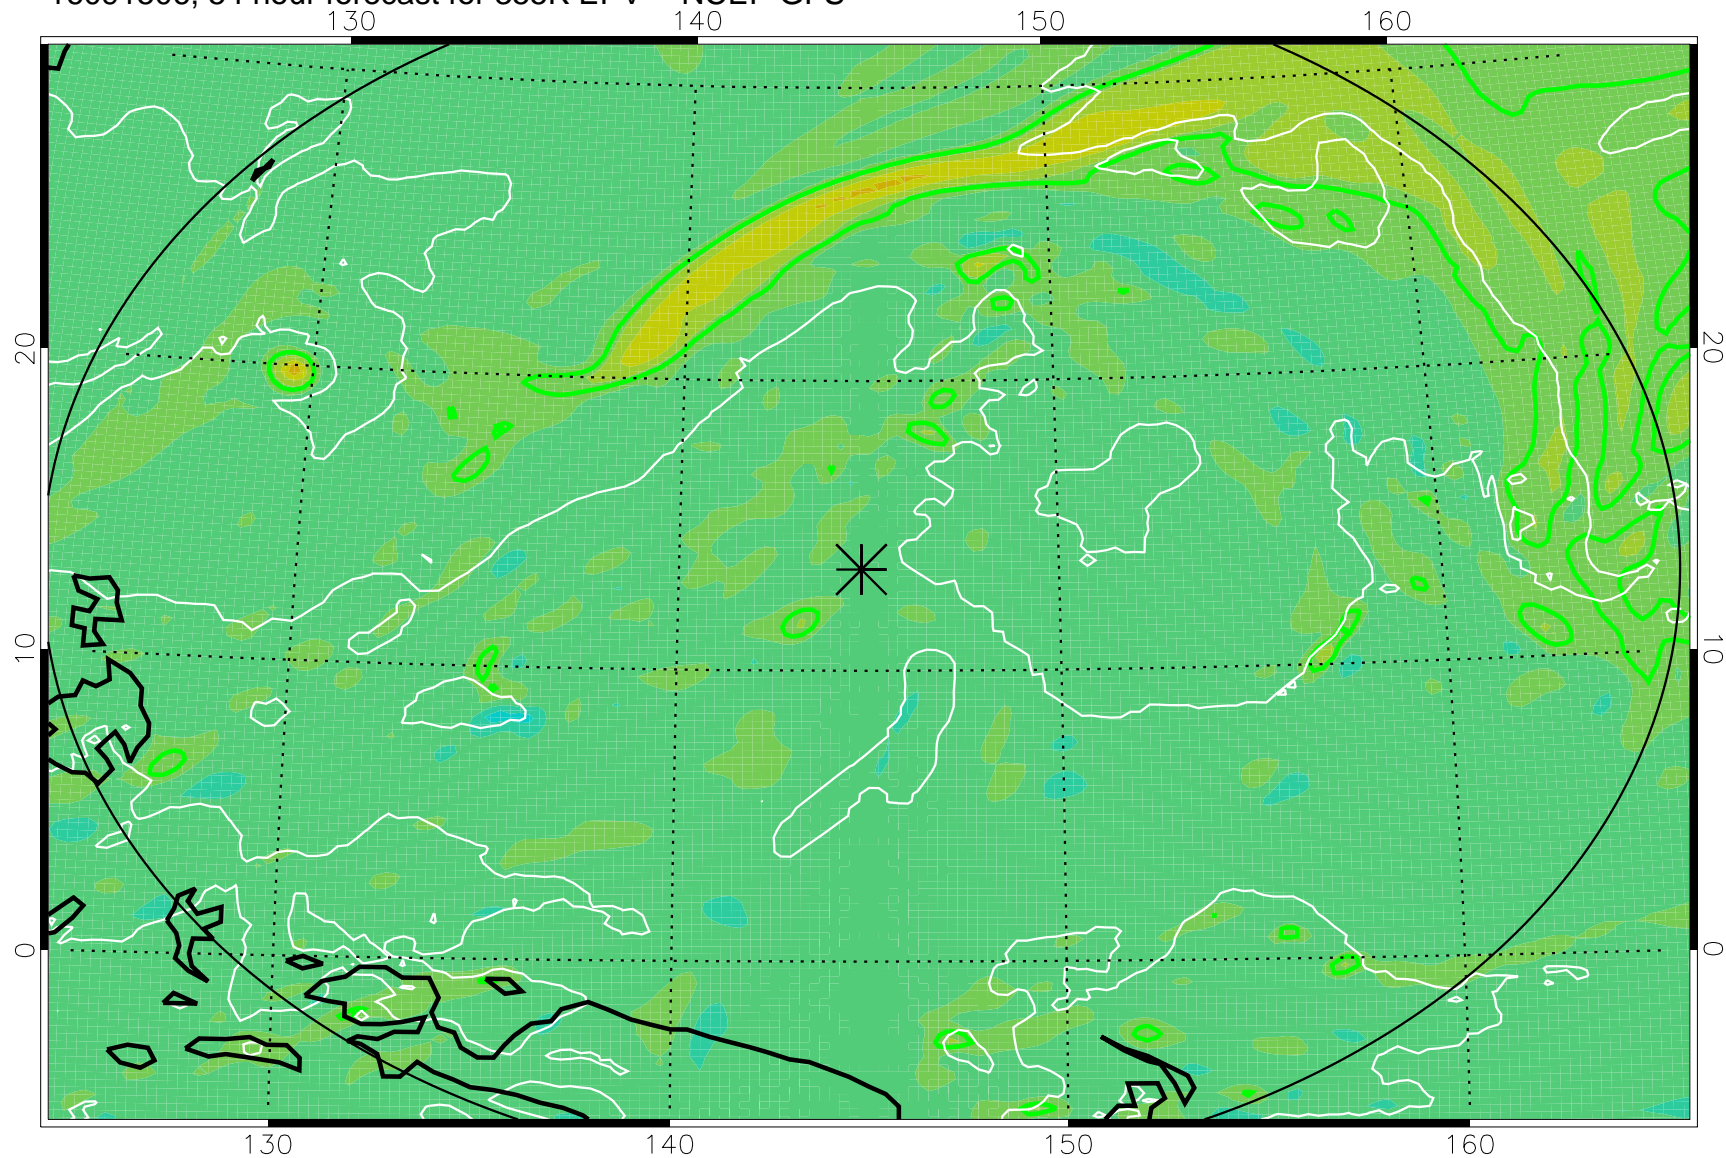

16091418, 42 hour forecast for 355K EPV -- NCEP GFS

355K Montgomery Streamfunction, white
EPV Tropopause (2 PVU) Position
Range ring of 2304 km

16091500, 48 hour forecast for 355K EPV -- NCEP GFS

355K Montgomery Streamfunction, white
EPV Tropopause (2 PVU) Position
Range ring of 2304 km

16091506, 54 hour forecast for 355K EPV -- NCEP GFS

355K Montgomery Streamfunction, white
EPV Tropopause (2 PVU) Position
Range ring of 2304 km

16091512, 60 hour forecast for 355K EPV -- NCEP GFS

355K Montgomery Streamfunction, white
EPV Tropopause (2 PVU) Position
Range ring of 2304 km

16091518, 66 hour forecast for 355K EPV -- NCEP GFS

355K Montgomery Streamfunction, white
EPV Tropopause (2 PVU) Position
Range ring of 2304 km

16091600, 72 hour forecast for 355K EPV -- NCEP GFS

355K Montgomery Streamfunction, white
EPV Tropopause (2 PVU) Position
Range ring of 2304 km

16091606, 78 hour forecast for 355K EPV -- NCEP GFS

355K Montgomery Streamfunction, white
EPV Tropopause (2 PVU) Position
Range ring of 2304 km

16091612, 84 hour forecast for 355K EPV -- NCEP GFS

355K Montgomery Streamfunction, white
EPV Tropopause (2 PVU) Position
Range ring of 2304 km