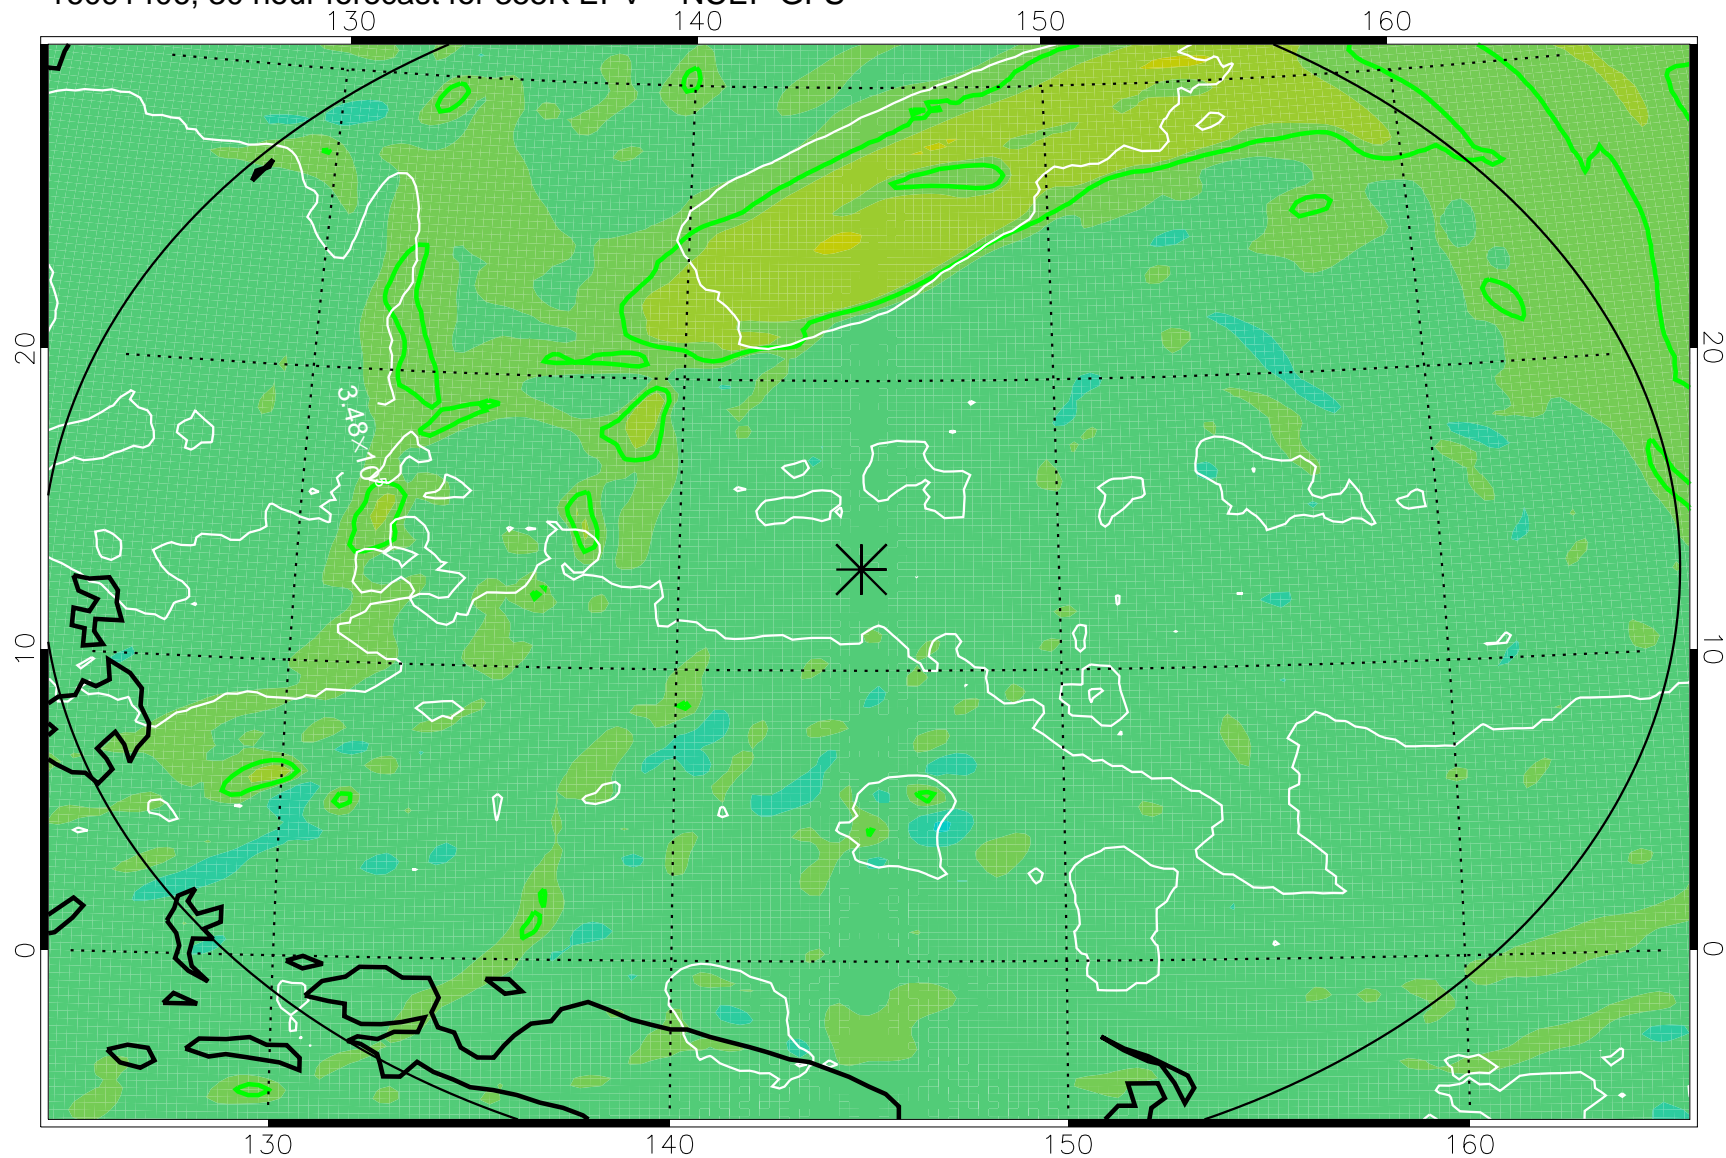

16091318, 18 hour forecast for 355K EPV -- NCEP GFS

355K Montgomery Streamfunction, white
EPV Tropopause (2 PVU) Position
Range ring of 2304 km

16091400, 24 hour forecast for 355K EPV -- NCEP GFS

355K Montgomery Streamfunction, white
EPV Tropopause (2 PVU) Position
Range ring of 2304 km

16091406, 30 hour forecast for 355K EPV -- NCEP GFS

355K Montgomery Streamfunction, white
EPV Tropopause (2 PVU) Position
Range ring of 2304 km

16091412, 36 hour forecast for 355K EPV -- NCEP GFS

355K Montgomery Streamfunction, white
EPV Tropopause (2 PVU) Position
Range ring of 2304 km

16091418, 42 hour forecast for 355K EPV -- NCEP GFS

355K Montgomery Streamfunction, white
EPV Tropopause (2 PVU) Position
Range ring of 2304 km

16091500, 48 hour forecast for 355K EPV -- NCEP GFS

355K Montgomery Streamfunction, white
EPV Tropopause (2 PVU) Position
Range ring of 2304 km

16091518, 66 hour forecast for 355K EPV -- NCEP GFS

355K Montgomery Streamfunction, white
EPV Tropopause (2 PVU) Position
Range ring of 2304 km

16091600, 72 hour forecast for 355K EPV -- NCEP GFS

355K Montgomery Streamfunction, white
EPV Tropopause (2 PVU) Position
Range ring of 2304 km