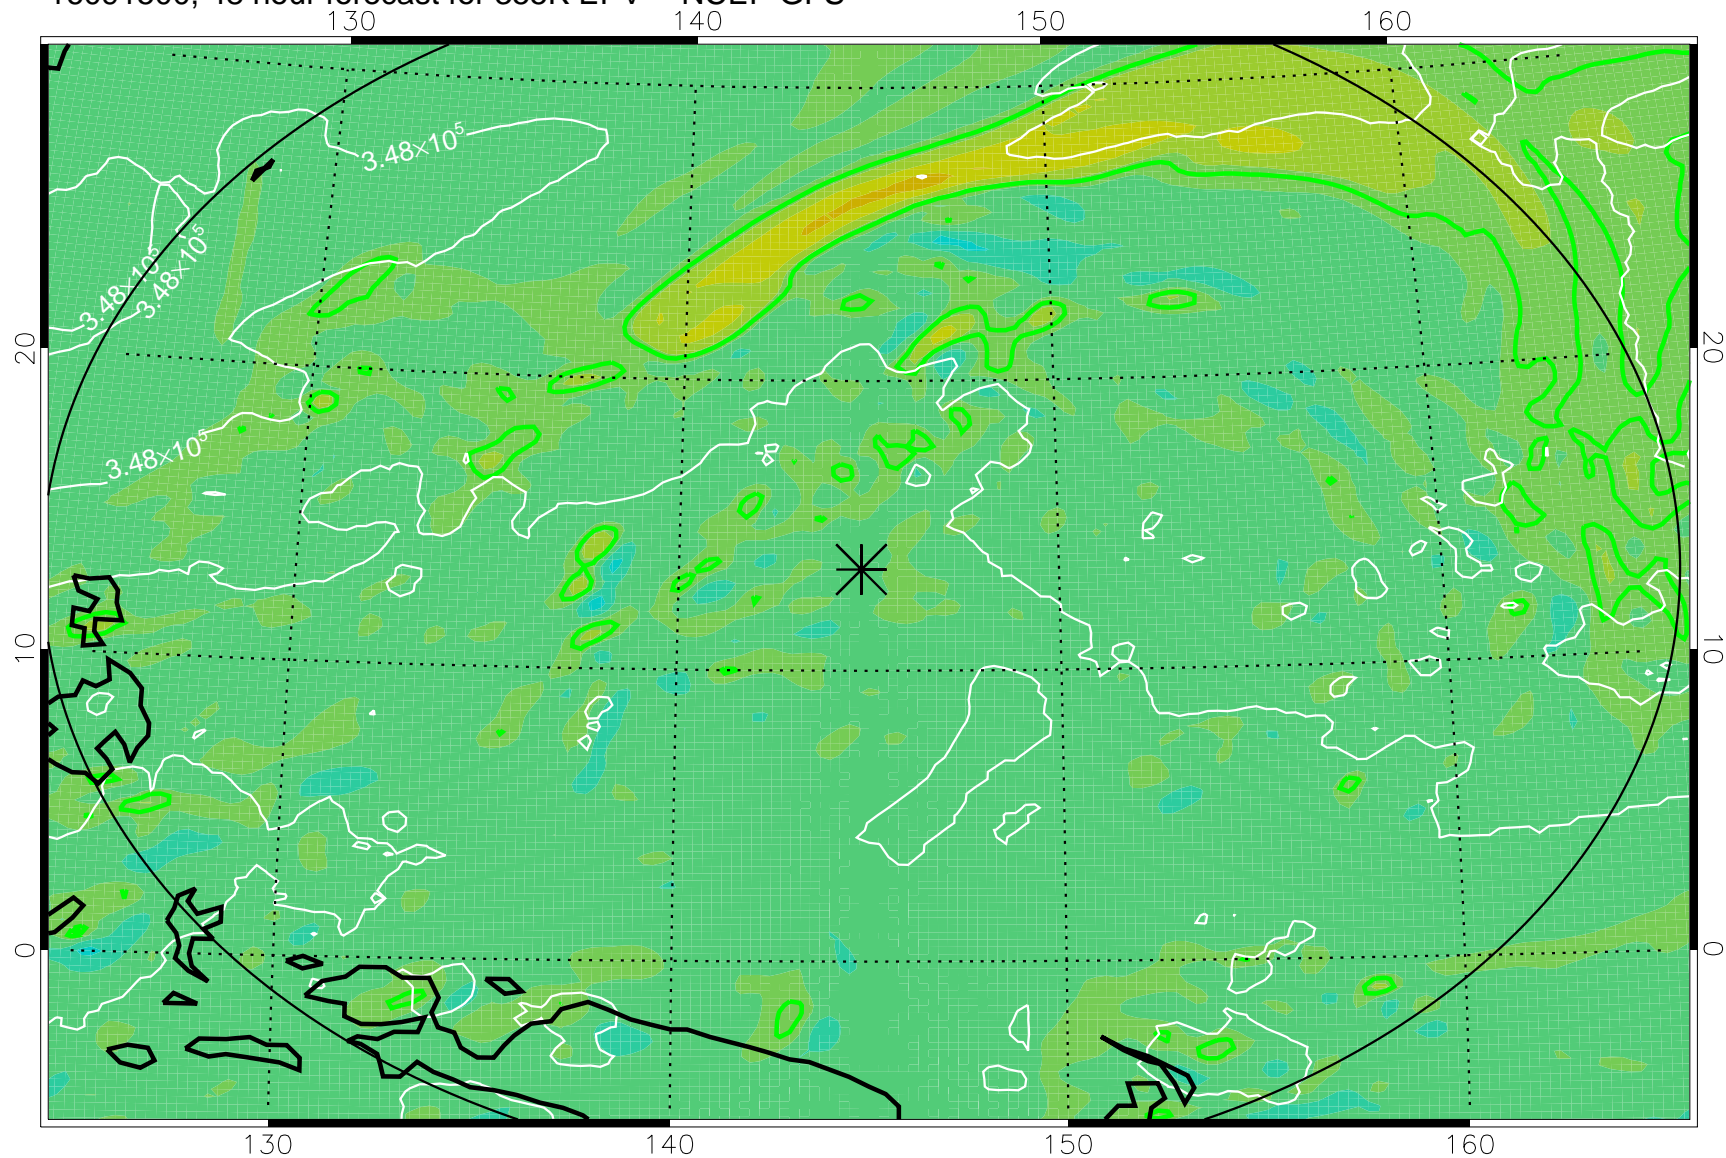

16091406, 30 hour forecast for 355K EPV -- NCEP GFS

355K Montgomery Streamfunction, white
EPV Tropopause (2 PVU) Position
Range ring of 2304 km

16091412, 36 hour forecast for 355K EPV -- NCEP GFS

355K Montgomery Streamfunction, white
EPV Tropopause (2 PVU) Position
Range ring of 2304 km

16091418, 42 hour forecast for 355K EPV -- NCEP GFS

355K Montgomery Streamfunction, white
EPV Tropopause (2 PVU) Position
Range ring of 2304 km

16091500, 48 hour forecast for 355K EPV -- NCEP GFS

355K Montgomery Streamfunction, white
EPV Tropopause (2 PVU) Position
Range ring of 2304 km

16091518, 66 hour forecast for 355K EPV -- NCEP GFS

355K Montgomery Streamfunction, white
EPV Tropopause (2 PVU) Position
Range ring of 2304 km

16091600, 72 hour forecast for 355K EPV -- NCEP GFS

355K Montgomery Streamfunction, white
EPV Tropopause (2 PVU) Position
Range ring of 2304 km

16091606, 78 hour forecast for 355K EPV -- NCEP GFS

355K Montgomery Streamfunction, white
EPV Tropopause (2 PVU) Position
Range ring of 2304 km

16091612, 84 hour forecast for 355K EPV -- NCEP GFS

355K Montgomery Streamfunction, white
EPV Tropopause (2 PVU) Position
Range ring of 2304 km