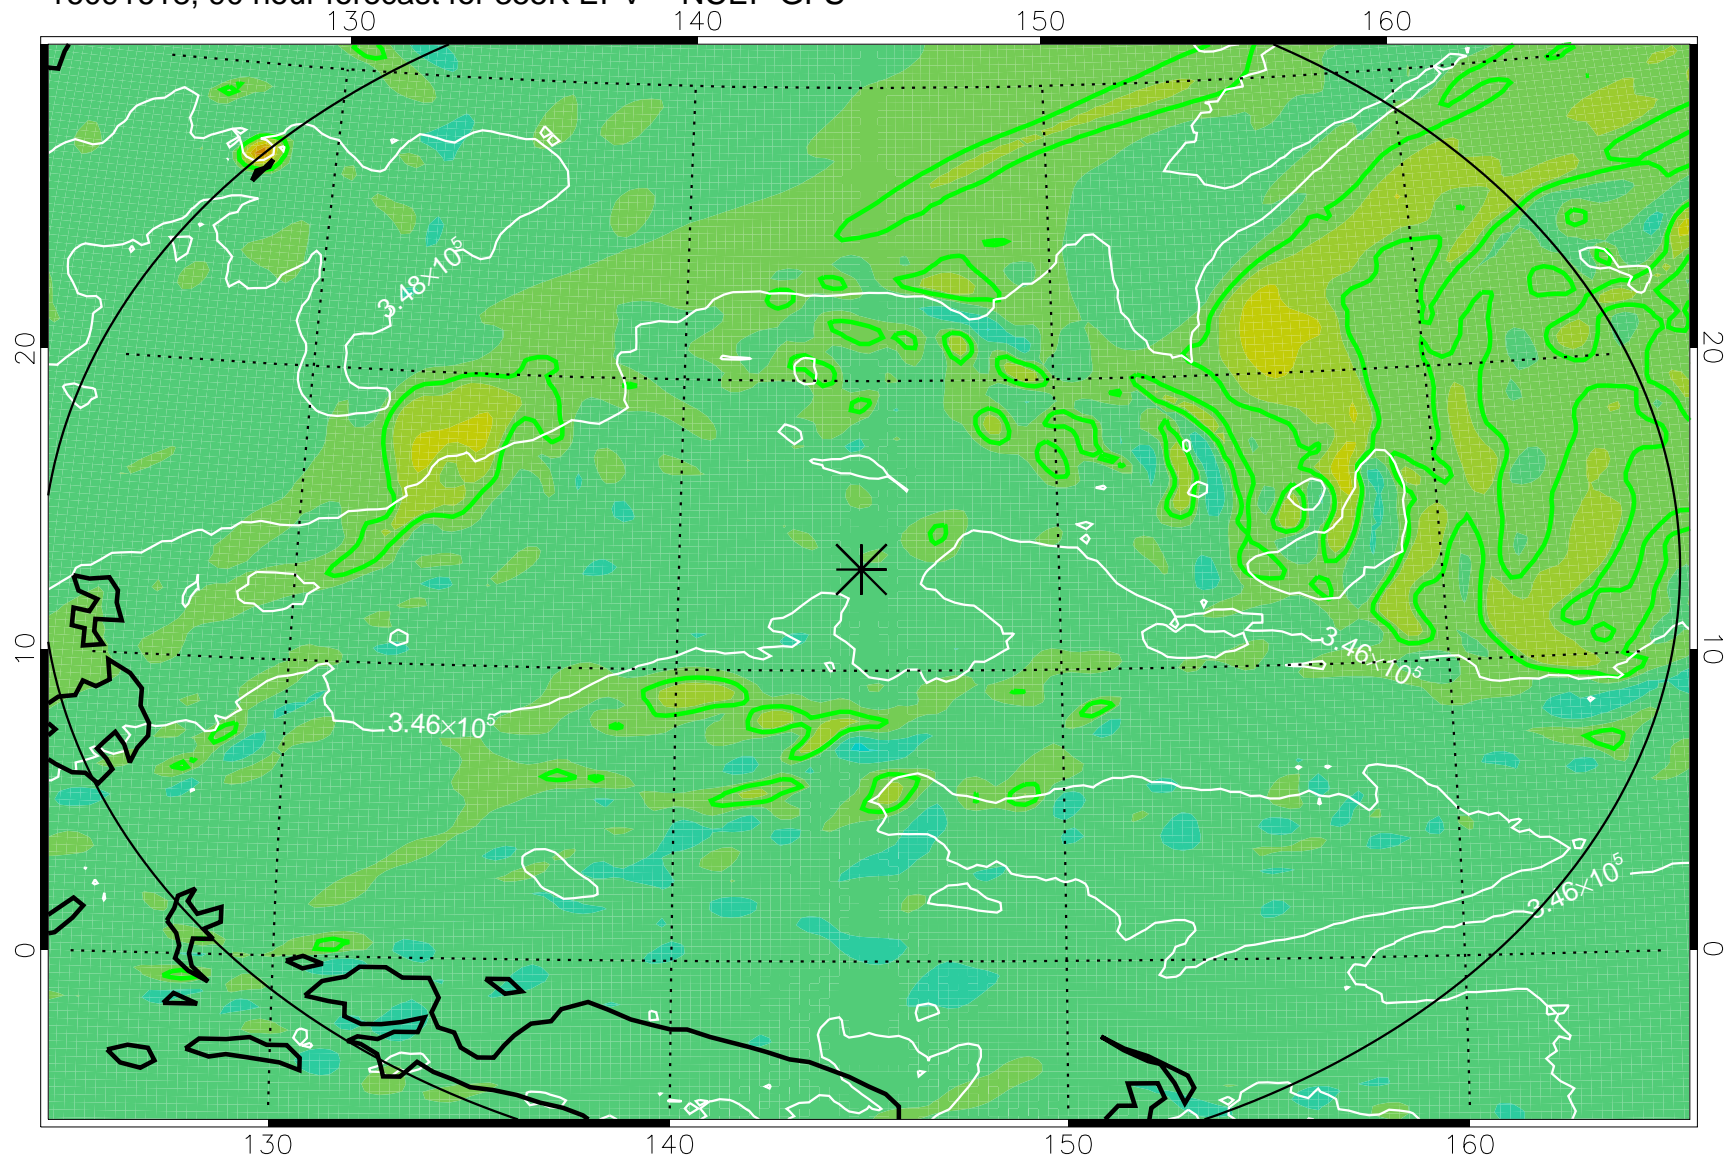

16091606, 78 hour forecast for 355K EPV -- NCEP GFS

355K Montgomery Streamfunction, white
EPV Tropopause (2 PVU) Position
Range ring of 2304 km

16091612, 84 hour forecast for 355K EPV -- NCEP GFS

355K Montgomery Streamfunction, white
EPV Tropopause (2 PVU) Position
Range ring of 2304 km

16091618, 90 hour forecast for 355K EPV -- NCEP GFS

355K Montgomery Streamfunction, white
EPV Tropopause (2 PVU) Position
Range ring of 2304 km

16091700, 96 hour forecast for 355K EPV -- NCEP GFS

355K Montgomery Streamfunction, white
EPV Tropopause (2 PVU) Position
Range ring of 2304 km

16091706, 102 hour forecast for 355K EPV -- NCEP GFS

355K Montgomery Streamfunction, white
EPV Tropopause (2 PVU) Position
Range ring of 2304 km

16091712, 108 hour forecast for 355K EPV -- NCEP GFS

355K Montgomery Streamfunction, white
EPV Tropopause (2 PVU) Position
Range ring of 2304 km

16091718, 114 hour forecast for 355K EPV -- NCEP GFS

355K Montgomery Streamfunction, white
EPV Tropopause (2 PVU) Position
Range ring of 2304 km

16091800, 120 hour forecast for 355K EPV -- NCEP GFS

355K Montgomery Streamfunction, white
EPV Tropopause (2 PVU) Position
Range ring of 2304 km