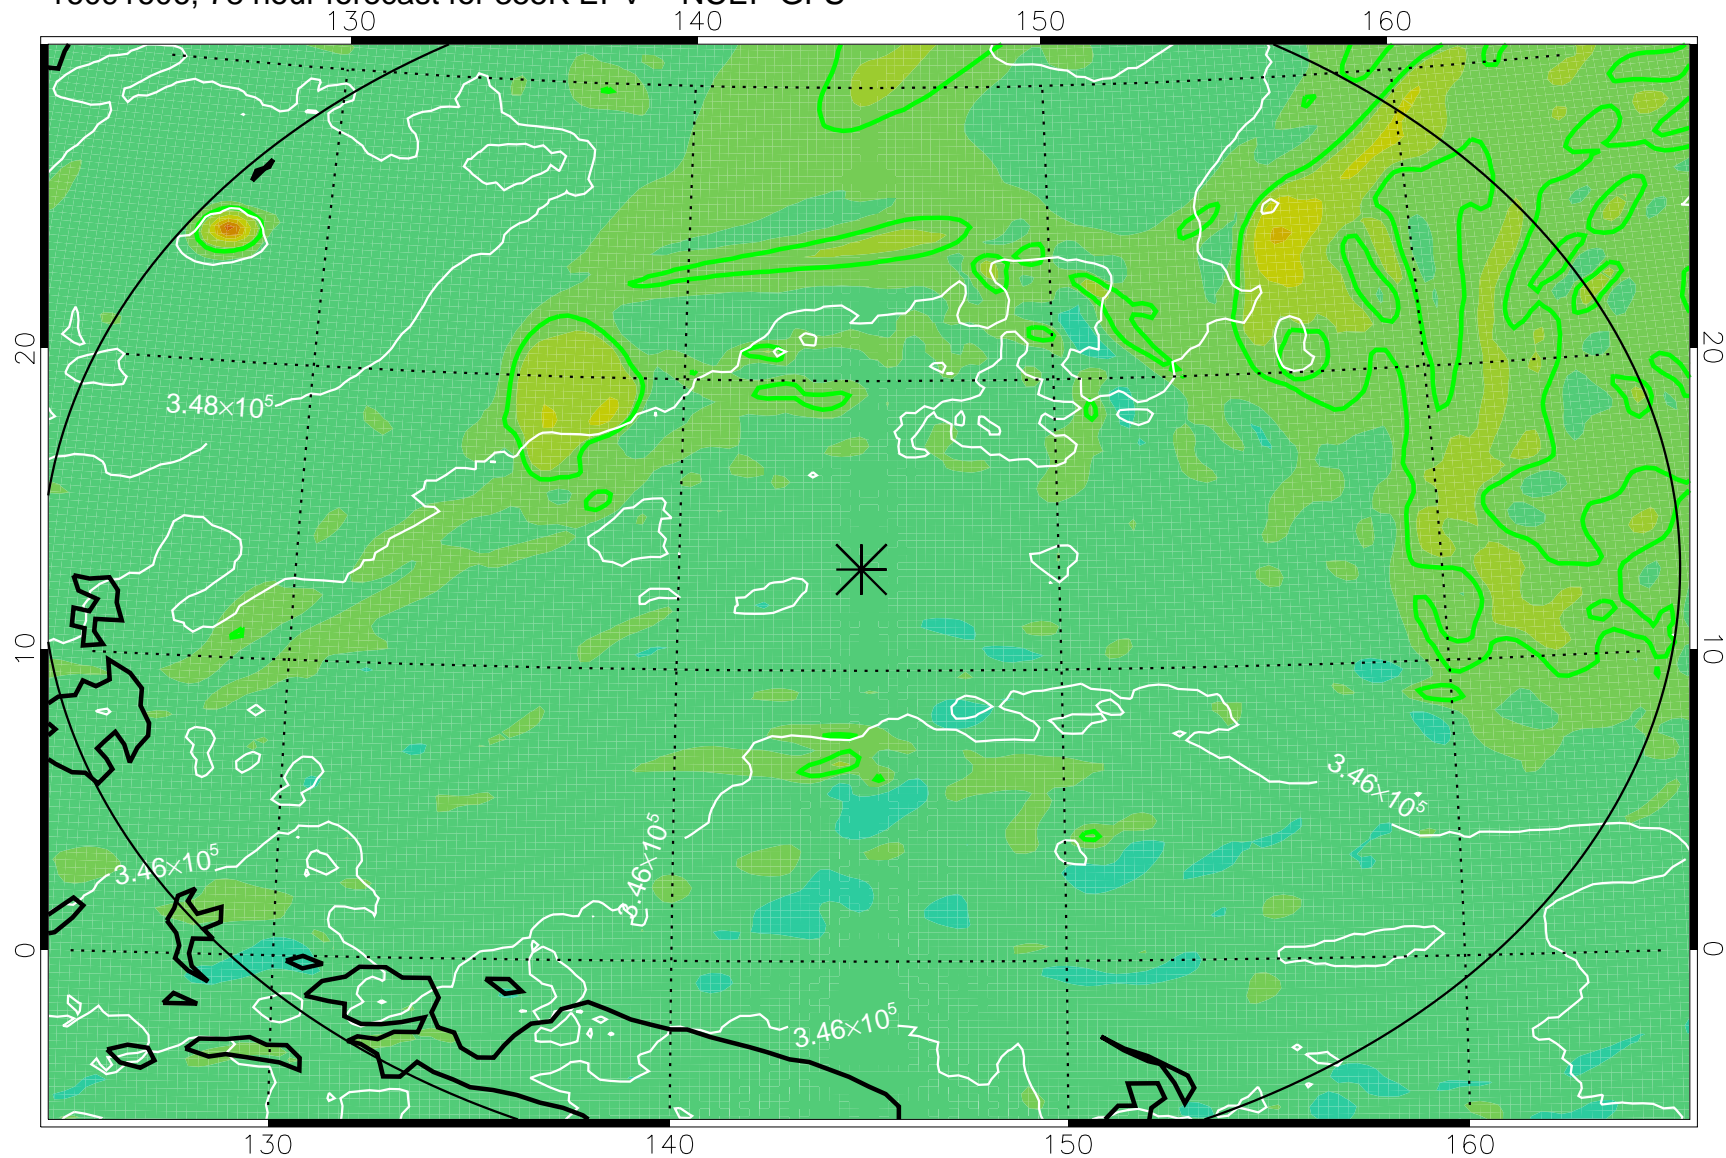

16091518, 66 hour forecast for 355K EPV -- NCEP GFS

355K Montgomery Streamfunction, white
EPV Tropopause (2 PVU) Position
Range ring of 2304 km

16091600, 72 hour forecast for 355K EPV -- NCEP GFS

355K Montgomery Streamfunction, white
EPV Tropopause (2 PVU) Position
Range ring of 2304 km

16091606, 78 hour forecast for 355K EPV -- NCEP GFS

355K Montgomery Streamfunction, white
EPV Tropopause (2 PVU) Position
Range ring of 2304 km

16091612, 84 hour forecast for 355K EPV -- NCEP GFS

355K Montgomery Streamfunction, white
EPV Tropopause (2 PVU) Position
Range ring of 2304 km

16091618, 90 hour forecast for 355K EPV -- NCEP GFS

355K Montgomery Streamfunction, white
EPV Tropopause (2 PVU) Position
Range ring of 2304 km

16091700, 96 hour forecast for 355K EPV -- NCEP GFS

355K Montgomery Streamfunction, white
EPV Tropopause (2 PVU) Position
Range ring of 2304 km

16091706, 102 hour forecast for 355K EPV -- NCEP GFS

355K Montgomery Streamfunction, white
EPV Tropopause (2 PVU) Position
Range ring of 2304 km

16091712, 108 hour forecast for 355K EPV -- NCEP GFS

355K Montgomery Streamfunction, white
EPV Tropopause (2 PVU) Position
Range ring of 2304 km