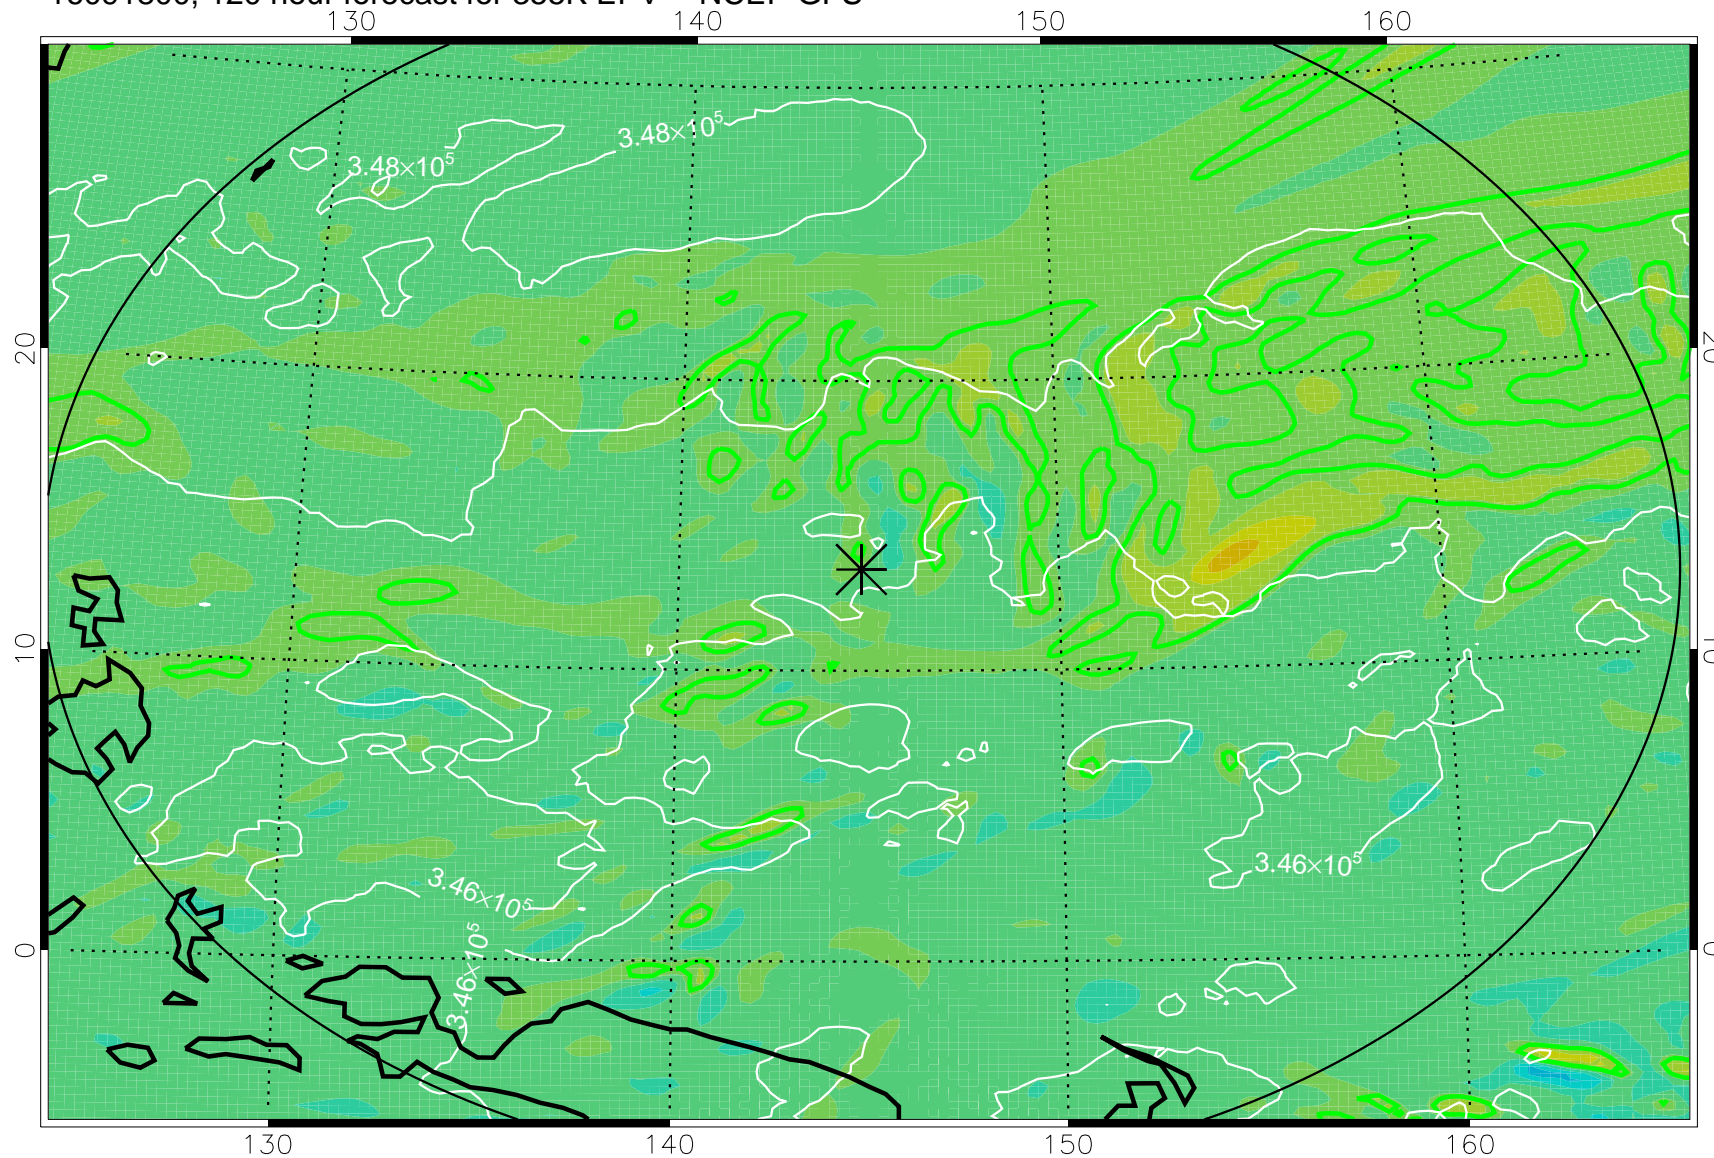

16091606, 78 hour forecast for 355K EPV -- NCEP GFS

355K Montgomery Streamfunction, white
EPV Tropopause (2 PVU) Position
Range ring of 2304 km

16091612, 84 hour forecast for 355K EPV -- NCEP GFS

355K Montgomery Streamfunction, white
EPV Tropopause (2 PVU) Position
Range ring of 2304 km

16091618, 90 hour forecast for 355K EPV -- NCEP GFS

355K Montgomery Streamfunction, white
EPV Tropopause (2 PVU) Position
Range ring of 2304 km

16091700, 96 hour forecast for 355K EPV -- NCEP GFS

355K Montgomery Streamfunction, white
EPV Tropopause (2 PVU) Position
Range ring of 2304 km

16091706, 102 hour forecast for 355K EPV -- NCEP GFS

355K Montgomery Streamfunction, white
EPV Tropopause (2 PVU) Position
Range ring of 2304 km

16091712, 108 hour forecast for 355K EPV -- NCEP GFS

355K Montgomery Streamfunction, white
EPV Tropopause (2 PVU) Position
Range ring of 2304 km

16091718, 114 hour forecast for 355K EPV -- NCEP GFS

355K Montgomery Streamfunction, white
EPV Tropopause (2 PVU) Position
Range ring of 2304 km

16091800, 120 hour forecast for 355K EPV -- NCEP GFS

355K Montgomery Streamfunction, white
EPV Tropopause (2 PVU) Position
Range ring of 2304 km