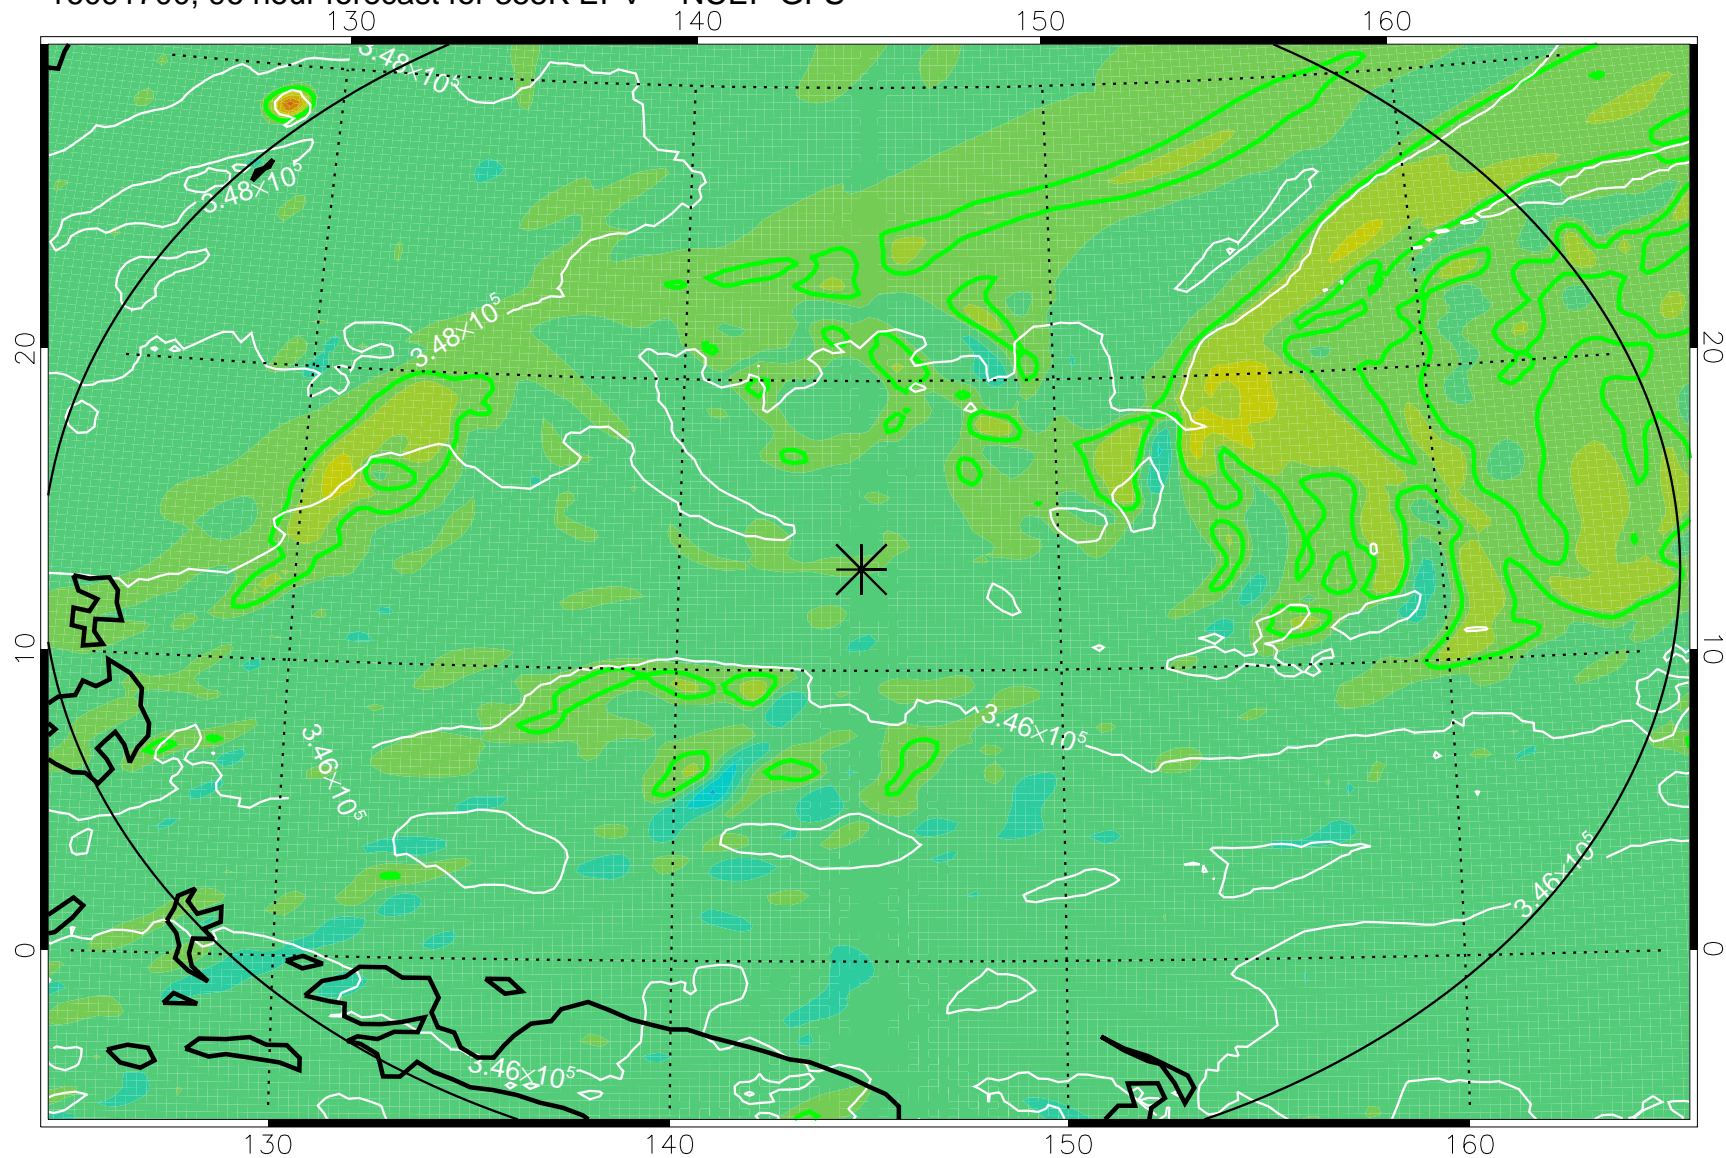

16091606, 78 hour forecast for 355K EPV -- NCEP GFS

355K Montgomery Streamfunction, white
EPV Tropopause (2 PVU) Position
Range ring of 2304 km

16091612, 84 hour forecast for 355K EPV -- NCEP GFS

355K Montgomery Streamfunction, white
EPV Tropopause (2 PVU) Position
Range ring of 2304 km

16091618, 90 hour forecast for 355K EPV -- NCEP GFS

355K Montgomery Streamfunction, white
EPV Tropopause (2 PVU) Position
Range ring of 2304 km

16091700, 96 hour forecast for 355K EPV -- NCEP GFS

355K Montgomery Streamfunction, white
EPV Tropopause (2 PVU) Position
Range ring of 2304 km

16091706, 102 hour forecast for 355K EPV -- NCEP GFS

355K Montgomery Streamfunction, white
EPV Tropopause (2 PVU) Position
Range ring of 2304 km

16091712, 108 hour forecast for 355K EPV -- NCEP GFS

355K Montgomery Streamfunction, white
EPV Tropopause (2 PVU) Position
Range ring of 2304 km

16091718, 114 hour forecast for 355K EPV -- NCEP GFS

355K Montgomery Streamfunction, white
EPV Tropopause (2 PVU) Position
Range ring of 2304 km

16091800, 120 hour forecast for 355K EPV -- NCEP GFS

355K Montgomery Streamfunction, white
EPV Tropopause (2 PVU) Position
Range ring of 2304 km