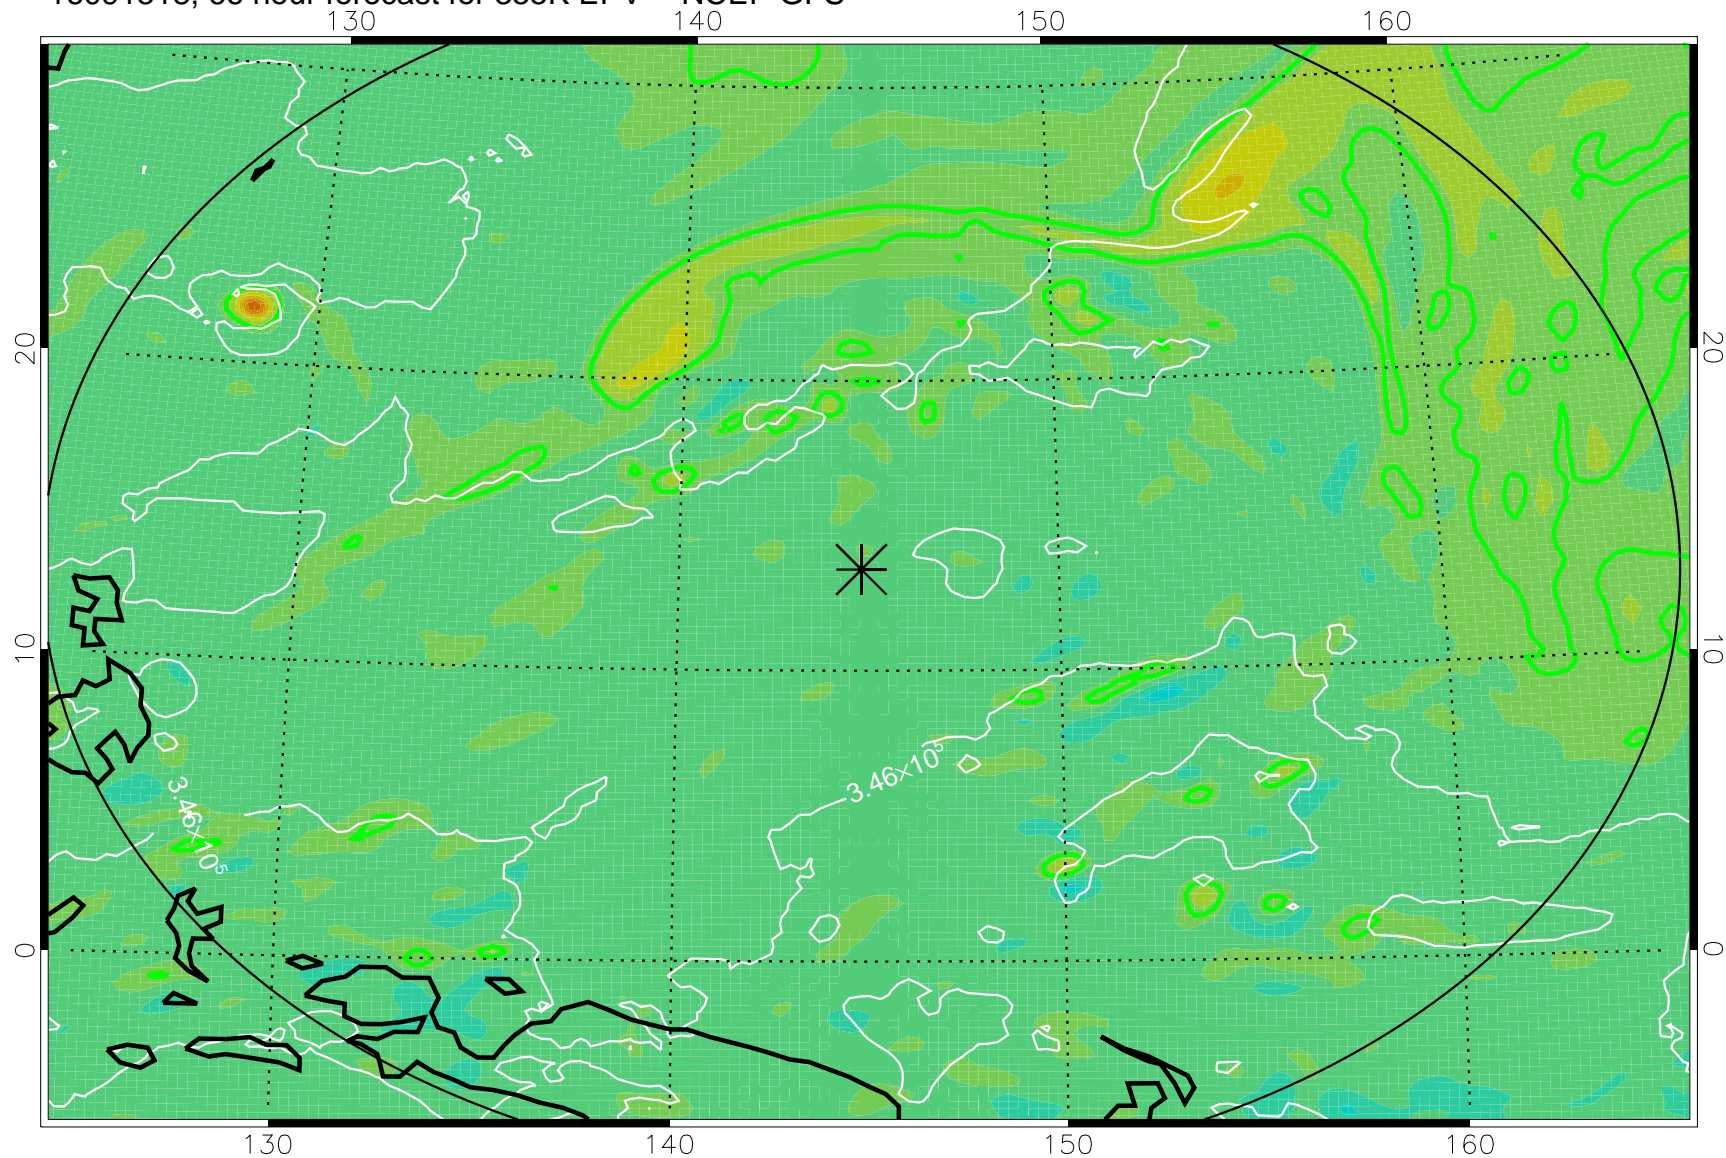

16091506, 54 hour forecast for 355K EPV -- NCEP GFS

355K Montgomery Streamfunction, white
EPV Tropopause (2 PVU) Position
Range ring of 2304 km

16091512, 60 hour forecast for 355K EPV -- NCEP GFS

355K Montgomery Streamfunction, white
EPV Tropopause (2 PVU) Position
Range ring of 2304 km

16091518, 66 hour forecast for 355K EPV -- NCEP GFS

355K Montgomery Streamfunction, white
EPV Tropopause (2 PVU) Position
Range ring of 2304 km

16091600, 72 hour forecast for 355K EPV -- NCEP GFS

355K Montgomery Streamfunction, white
EPV Tropopause (2 PVU) Position
Range ring of 2304 km

16091606, 78 hour forecast for 355K EPV -- NCEP GFS

355K Montgomery Streamfunction, white
EPV Tropopause (2 PVU) Position
Range ring of 2304 km

16091612, 84 hour forecast for 355K EPV -- NCEP GFS

355K Montgomery Streamfunction, white
EPV Tropopause (2 PVU) Position
Range ring of 2304 km

16091618, 90 hour forecast for 355K EPV -- NCEP GFS

355K Montgomery Streamfunction, white
EPV Tropopause (2 PVU) Position
Range ring of 2304 km

16091700, 96 hour forecast for 355K EPV -- NCEP GFS

355K Montgomery Streamfunction, white
EPV Tropopause (2 PVU) Position
Range ring of 2304 km