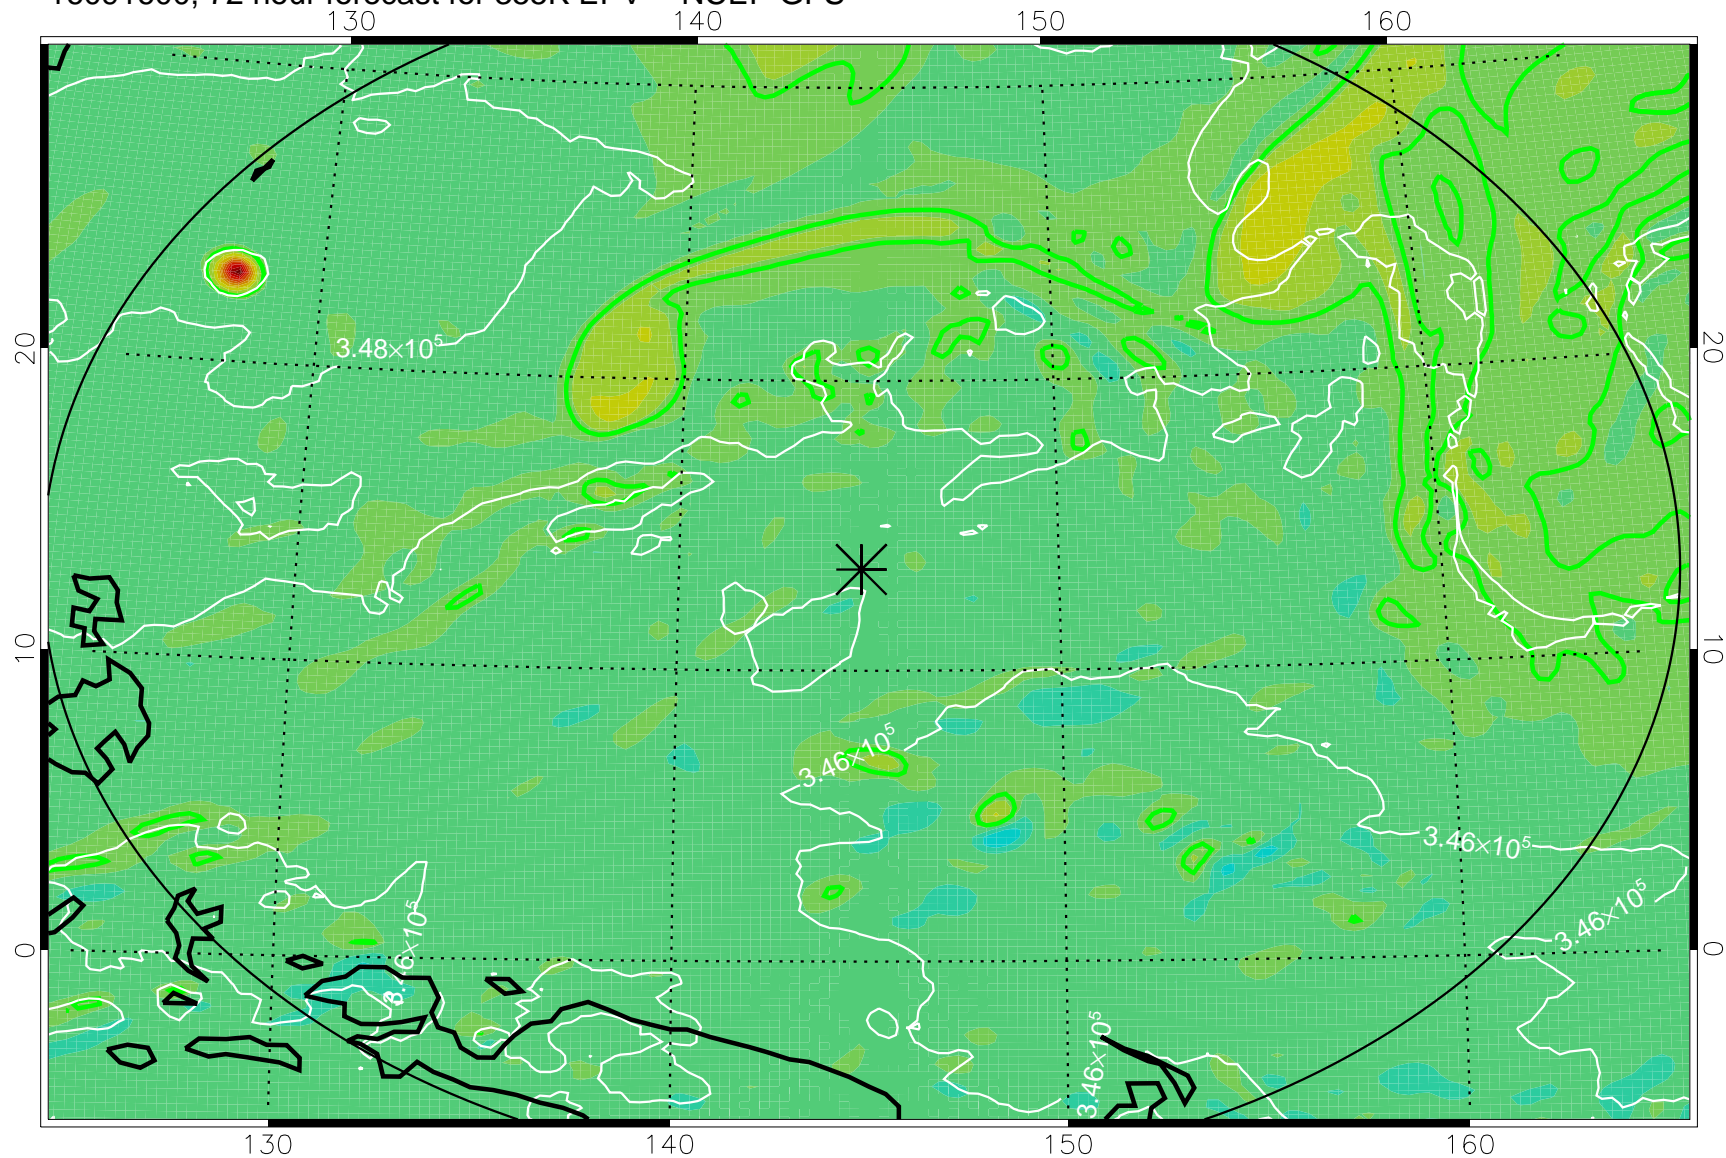

16091506, 54 hour forecast for 355K EPV -- NCEP GFS

355K Montgomery Streamfunction, white
EPV Tropopause (2 PVU) Position
Range ring of 2304 km

16091512, 60 hour forecast for 355K EPV -- NCEP GFS

355K Montgomery Streamfunction, white
EPV Tropopause (2 PVU) Position
Range ring of 2304 km

16091518, 66 hour forecast for 355K EPV -- NCEP GFS

355K Montgomery Streamfunction, white
EPV Tropopause (2 PVU) Position
Range ring of 2304 km

16091600, 72 hour forecast for 355K EPV -- NCEP GFS

355K Montgomery Streamfunction, white
EPV Tropopause (2 PVU) Position
Range ring of 2304 km

16091606, 78 hour forecast for 355K EPV -- NCEP GFS

355K Montgomery Streamfunction, white
EPV Tropopause (2 PVU) Position
Range ring of 2304 km

16091612, 84 hour forecast for 355K EPV -- NCEP GFS

355K Montgomery Streamfunction, white
EPV Tropopause (2 PVU) Position
Range ring of 2304 km

16091618, 90 hour forecast for 355K EPV -- NCEP GFS

355K Montgomery Streamfunction, white
EPV Tropopause (2 PVU) Position
Range ring of 2304 km

16091700, 96 hour forecast for 355K EPV -- NCEP GFS

355K Montgomery Streamfunction, white
EPV Tropopause (2 PVU) Position
Range ring of 2304 km