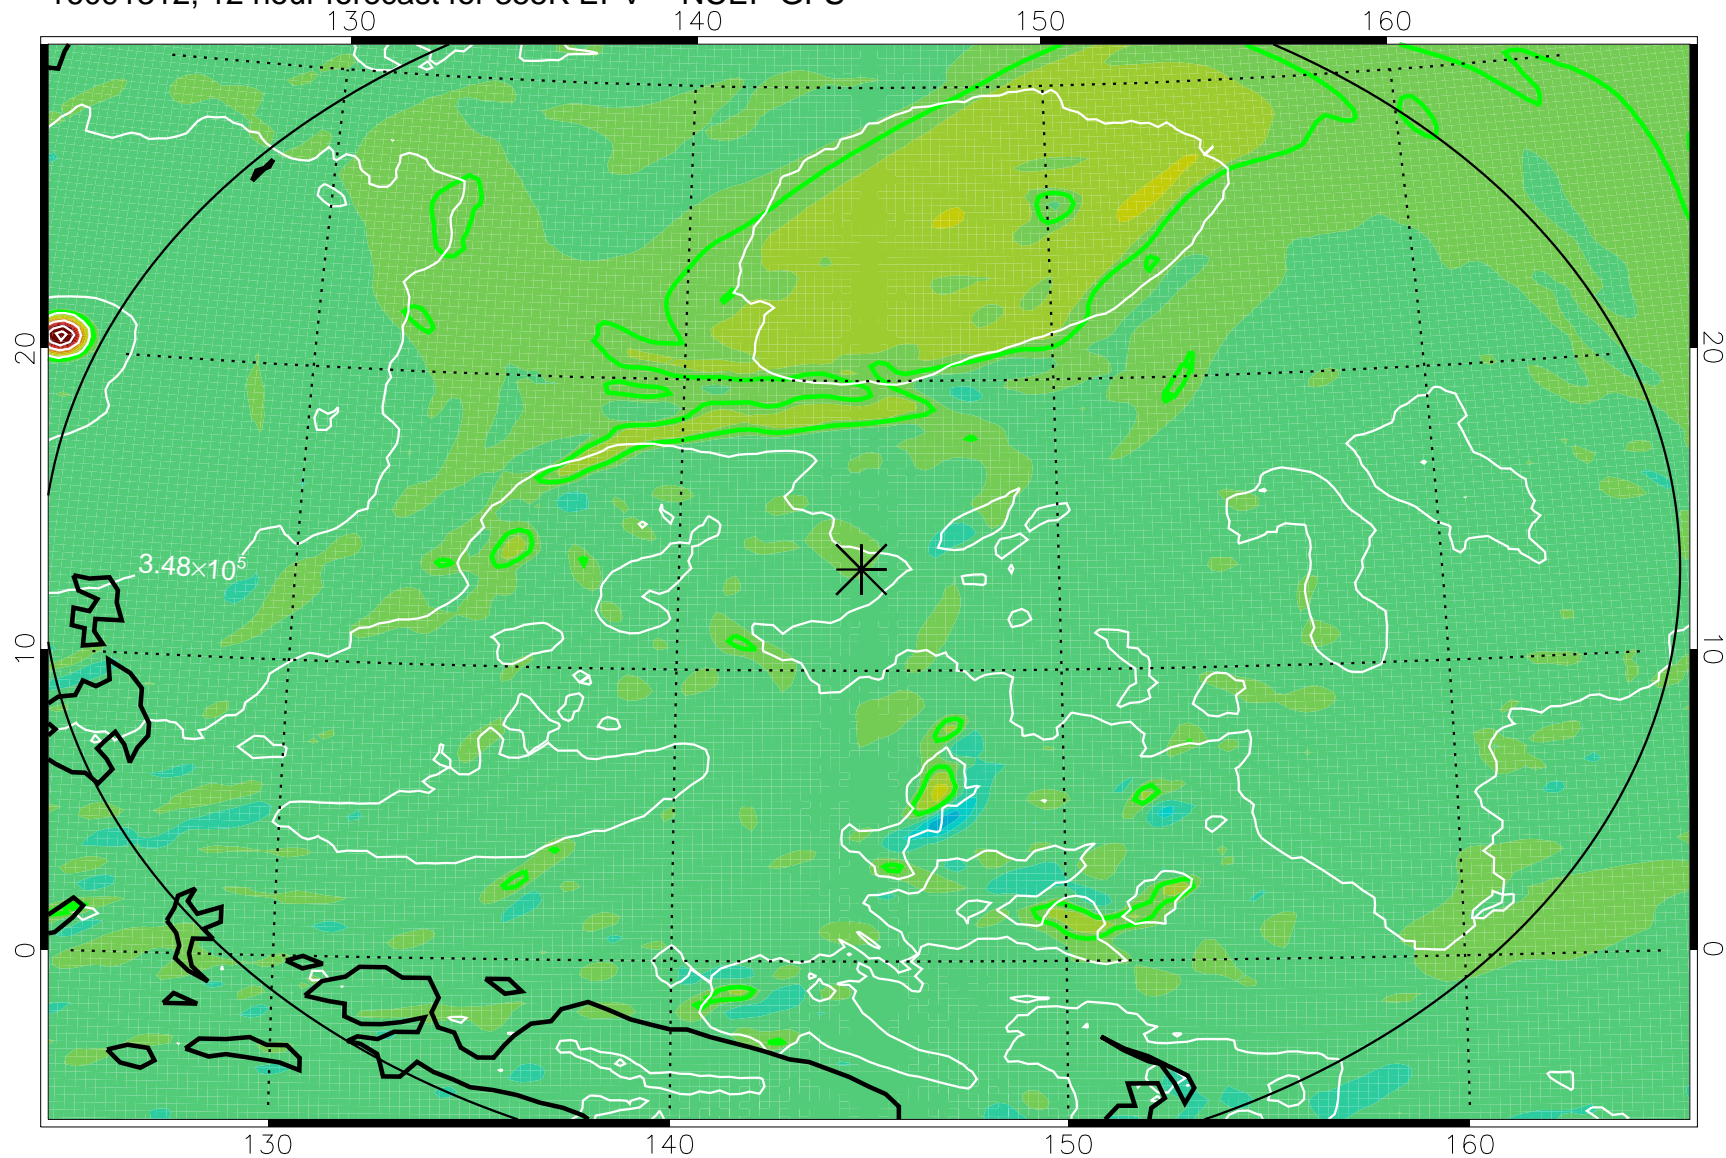

16091306, 6 hour forecast for 355K EPV -- NCEP GFS

355K Montgomery Streamfunction, white
EPV Tropopause (2 PVU) Position
Range ring of 2304 km

16091312, 12 hour forecast for 355K EPV -- NCEP GFS

355K Montgomery Streamfunction, white
EPV Tropopause (2 PVU) Position
Range ring of 2304 km

16091318, 18 hour forecast for 355K EPV -- NCEP GFS

355K Montgomery Streamfunction, white
EPV Tropopause (2 PVU) Position
Range ring of 2304 km

16091400, 24 hour forecast for 355K EPV -- NCEP GFS

355K Montgomery Streamfunction, white
EPV Tropopause (2 PVU) Position
Range ring of 2304 km

16091406, 30 hour forecast for 355K EPV -- NCEP GFS

355K Montgomery Streamfunction, white
EPV Tropopause (2 PVU) Position
Range ring of 2304 km

16091412, 36 hour forecast for 355K EPV -- NCEP GFS

355K Montgomery Streamfunction, white
EPV Tropopause (2 PVU) Position
Range ring of 2304 km

16091418, 42 hour forecast for 355K EPV -- NCEP GFS

355K Montgomery Streamfunction, white
EPV Tropopause (2 PVU) Position
Range ring of 2304 km

16091500, 48 hour forecast for 355K EPV -- NCEP GFS

355K Montgomery Streamfunction, white
EPV Tropopause (2 PVU) Position
Range ring of 2304 km