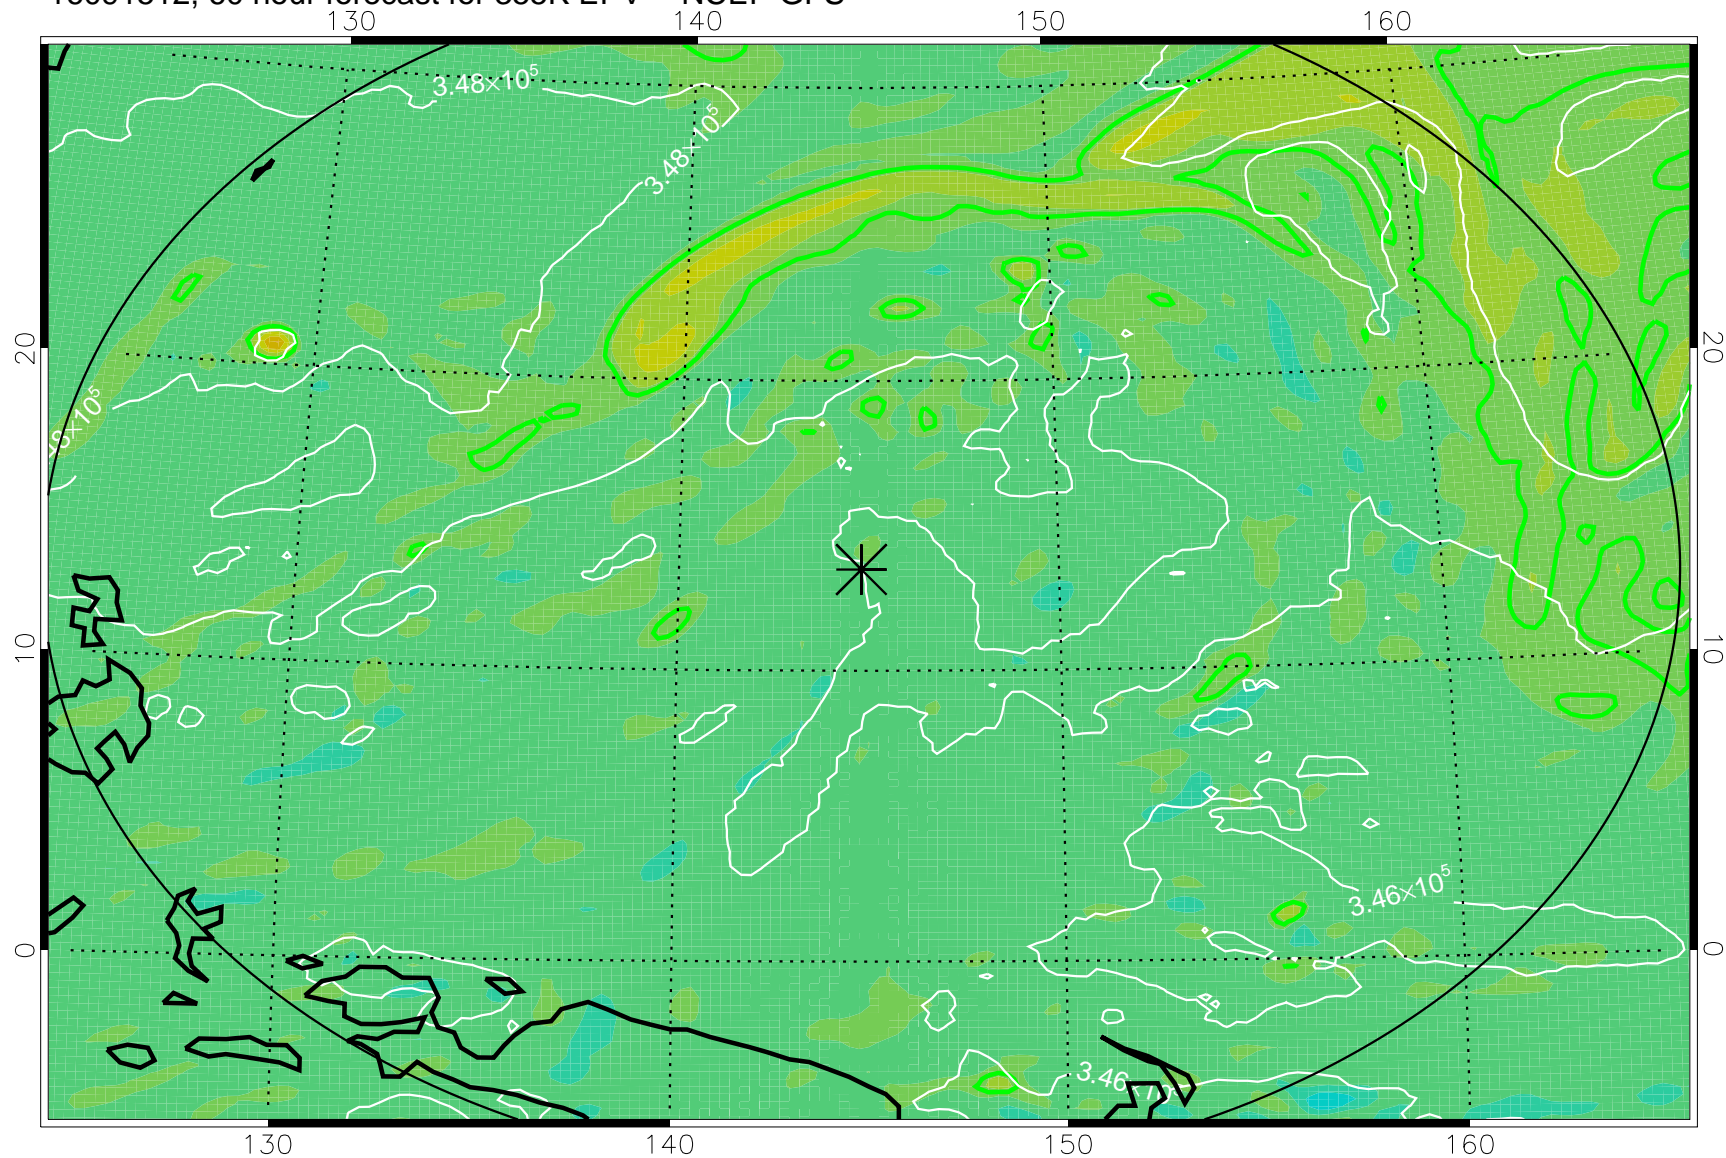

16091418, 42 hour forecast for 355K EPV -- NCEP GFS

355K Montgomery Streamfunction, white
EPV Tropopause (2 PVU) Position
Range ring of 2304 km

16091500, 48 hour forecast for 355K EPV -- NCEP GFS

355K Montgomery Streamfunction, white
EPV Tropopause (2 PVU) Position
Range ring of 2304 km

16091506, 54 hour forecast for 355K EPV -- NCEP GFS

355K Montgomery Streamfunction, white
EPV Tropopause (2 PVU) Position
Range ring of 2304 km

16091512, 60 hour forecast for 355K EPV -- NCEP GFS

355K Montgomery Streamfunction, white
EPV Tropopause (2 PVU) Position
Range ring of 2304 km

16091518, 66 hour forecast for 355K EPV -- NCEP GFS

355K Montgomery Streamfunction, white
EPV Tropopause (2 PVU) Position
Range ring of 2304 km

16091600, 72 hour forecast for 355K EPV -- NCEP GFS

355K Montgomery Streamfunction, white
EPV Tropopause (2 PVU) Position
Range ring of 2304 km

16091606, 78 hour forecast for 355K EPV -- NCEP GFS

355K Montgomery Streamfunction, white
EPV Tropopause (2 PVU) Position
Range ring of 2304 km

16091612, 84 hour forecast for 355K EPV -- NCEP GFS

355K Montgomery Streamfunction, white
EPV Tropopause (2 PVU) Position
Range ring of 2304 km