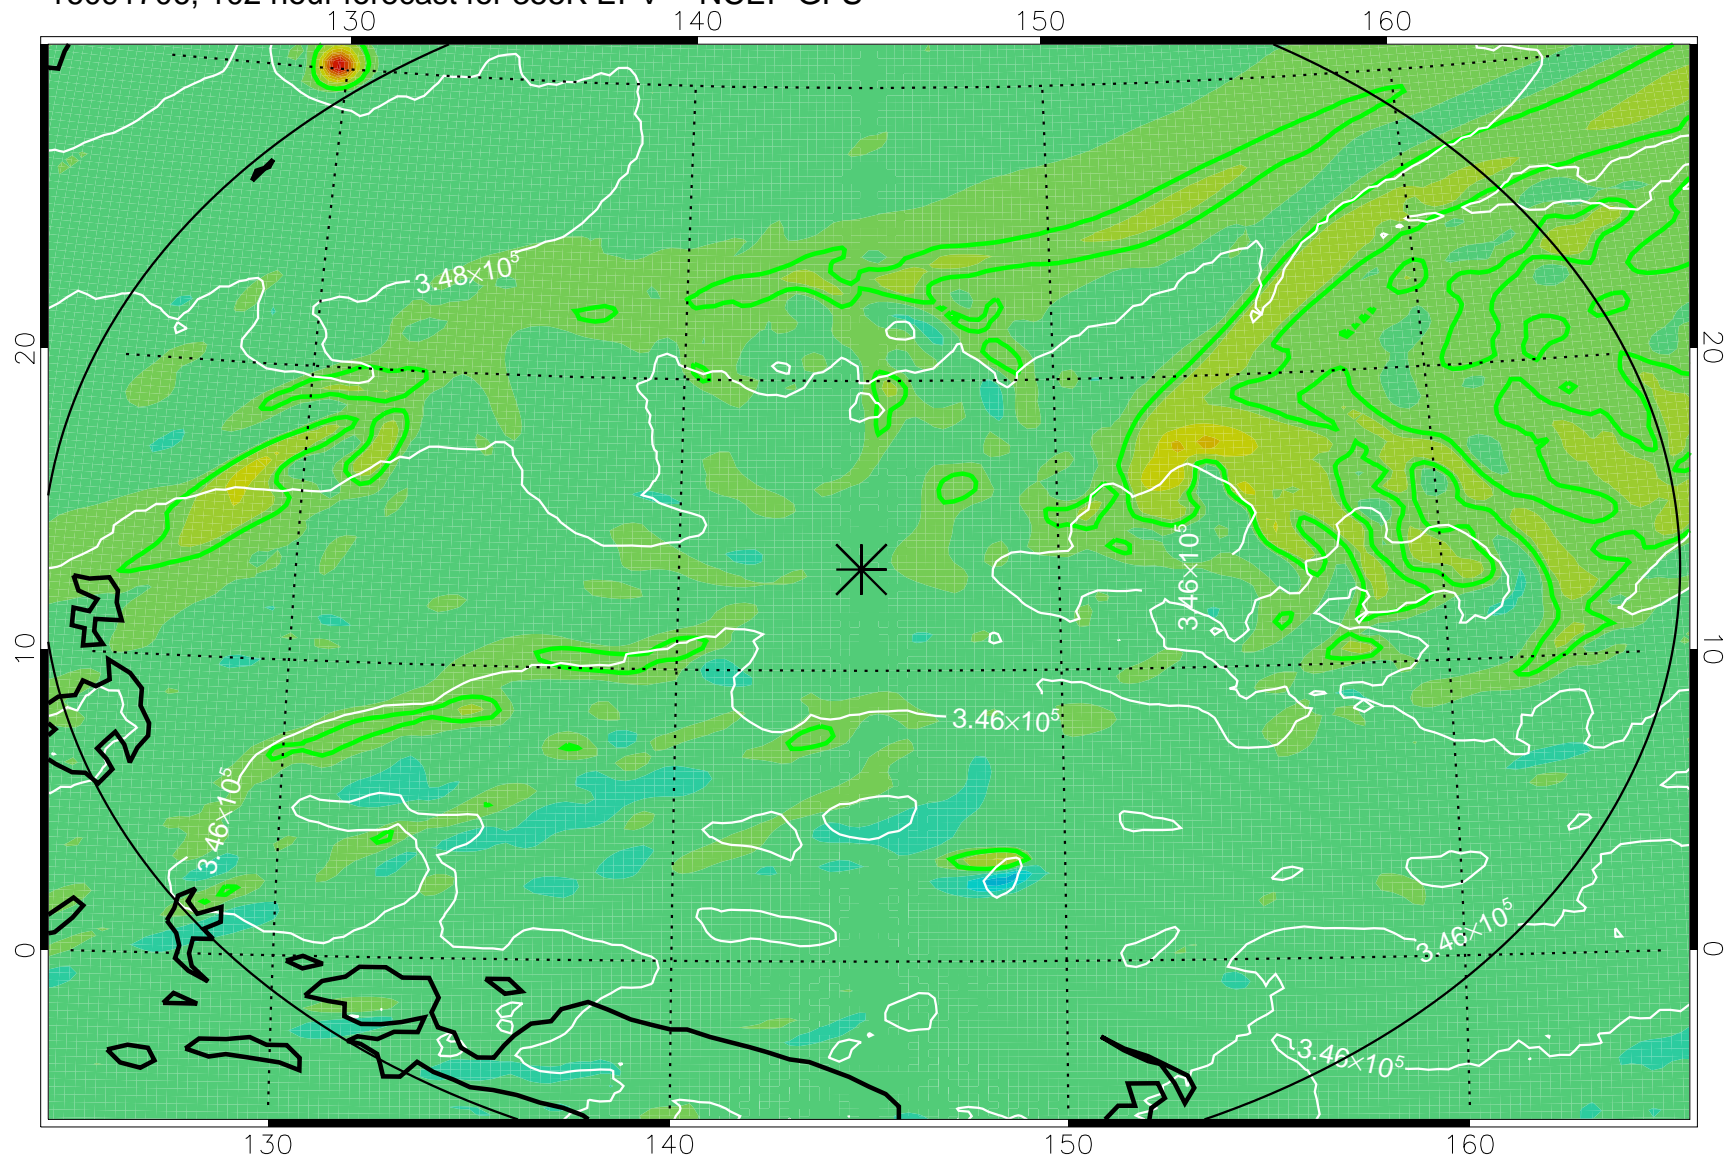

16091606, 78 hour forecast for 355K EPV -- NCEP GFS

355K Montgomery Streamfunction, white
EPV Tropopause (2 PVU) Position
Range ring of 2304 km

16091612, 84 hour forecast for 355K EPV -- NCEP GFS

355K Montgomery Streamfunction, white
EPV Tropopause (2 PVU) Position
Range ring of 2304 km

16091618, 90 hour forecast for 355K EPV -- NCEP GFS

355K Montgomery Streamfunction, white
EPV Tropopause (2 PVU) Position
Range ring of 2304 km

16091700, 96 hour forecast for 355K EPV -- NCEP GFS

355K Montgomery Streamfunction, white
EPV Tropopause (2 PVU) Position
Range ring of 2304 km

16091706, 102 hour forecast for 355K EPV -- NCEP GFS

355K Montgomery Streamfunction, white
EPV Tropopause (2 PVU) Position
Range ring of 2304 km

16091712, 108 hour forecast for 355K EPV -- NCEP GFS

355K Montgomery Streamfunction, white
EPV Tropopause (2 PVU) Position
Range ring of 2304 km

16091718, 114 hour forecast for 355K EPV -- NCEP GFS

355K Montgomery Streamfunction, white
EPV Tropopause (2 PVU) Position
Range ring of 2304 km

16091800, 120 hour forecast for 355K EPV -- NCEP GFS

355K Montgomery Streamfunction, white
EPV Tropopause (2 PVU) Position
Range ring of 2304 km