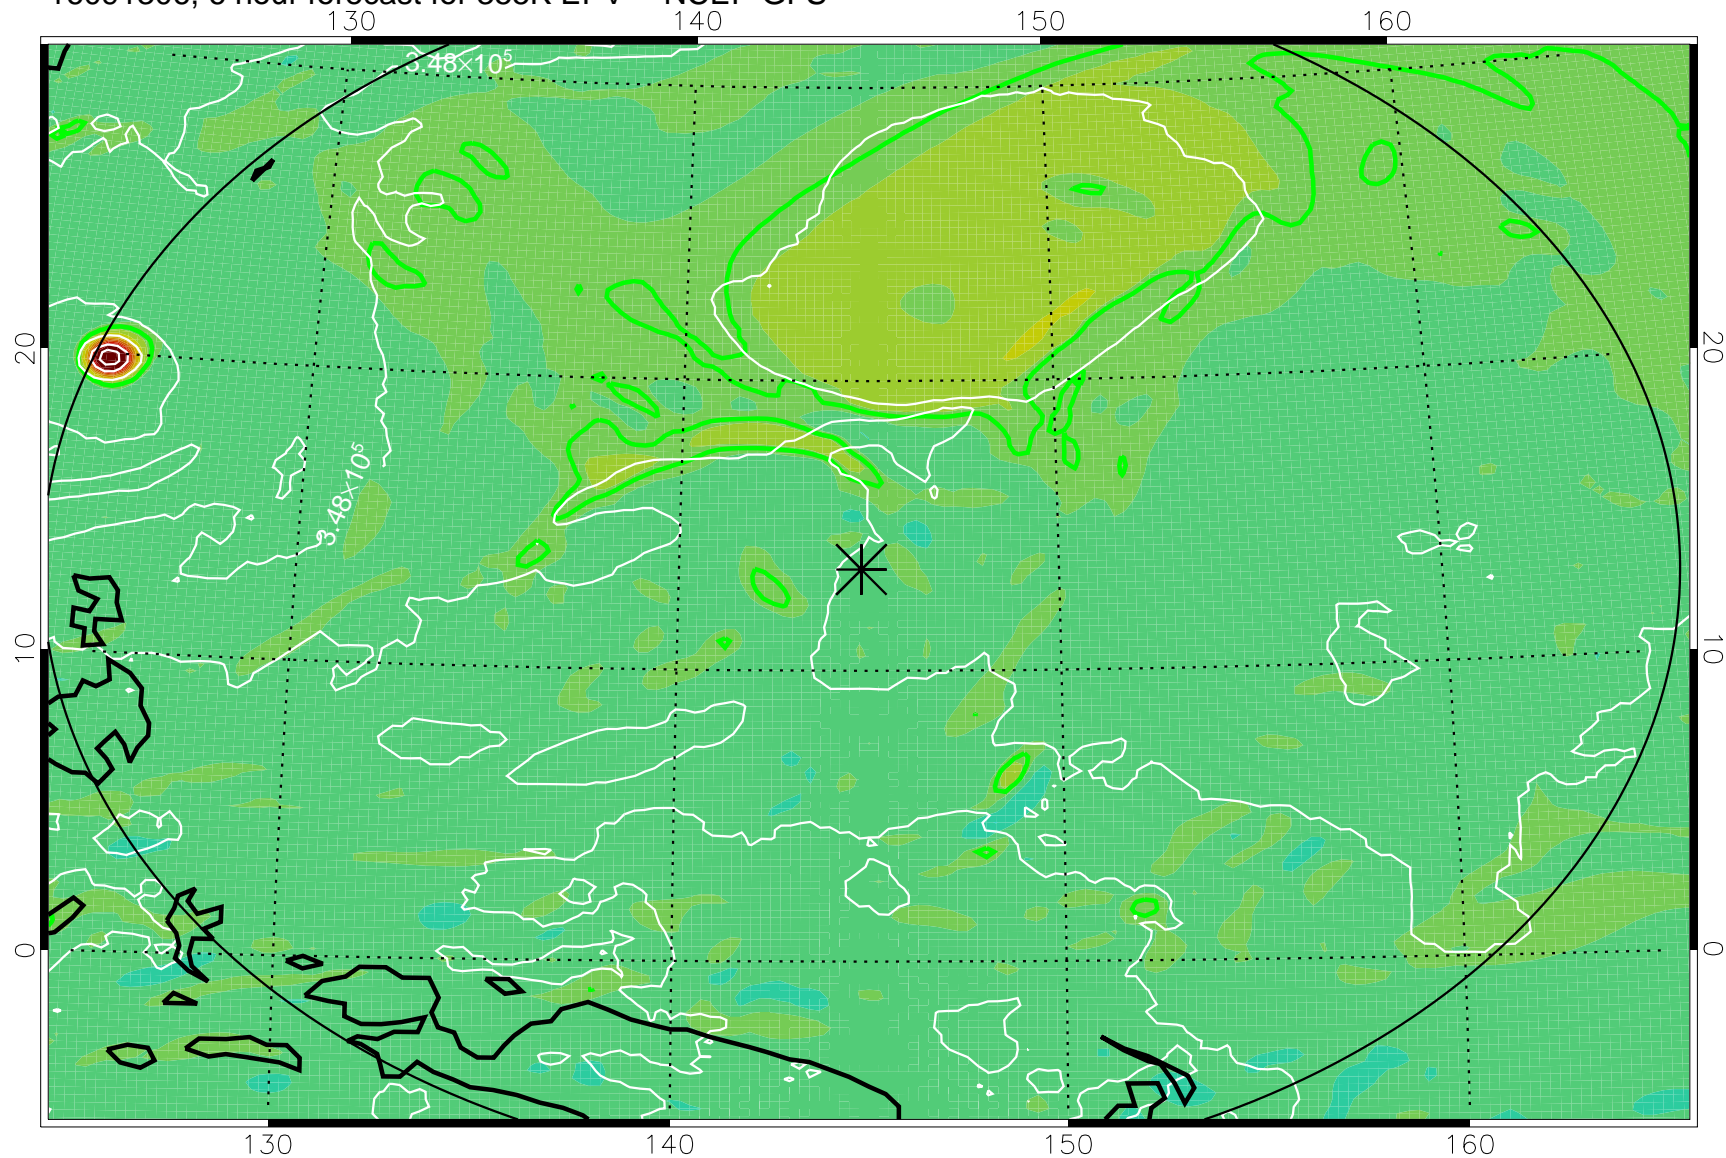

16091306, 6 hour forecast for 355K EPV -- NCEP GFS

355K Montgomery Streamfunction, white
EPV Tropopause (2 PVU) Position
Range ring of 2304 km

16091312, 12 hour forecast for 355K EPV -- NCEP GFS

355K Montgomery Streamfunction, white
EPV Tropopause (2 PVU) Position
Range ring of 2304 km

16091318, 18 hour forecast for 355K EPV -- NCEP GFS

355K Montgomery Streamfunction, white
EPV Tropopause (2 PVU) Position
Range ring of 2304 km

16091400, 24 hour forecast for 355K EPV -- NCEP GFS

355K Montgomery Streamfunction, white
EPV Tropopause (2 PVU) Position
Range ring of 2304 km

16091406, 30 hour forecast for 355K EPV -- NCEP GFS

355K Montgomery Streamfunction, white
EPV Tropopause (2 PVU) Position
Range ring of 2304 km

16091412, 36 hour forecast for 355K EPV -- NCEP GFS

355K Montgomery Streamfunction, white
EPV Tropopause (2 PVU) Position
Range ring of 2304 km

16091418, 42 hour forecast for 355K EPV -- NCEP GFS

355K Montgomery Streamfunction, white
EPV Tropopause (2 PVU) Position
Range ring of 2304 km

16091500, 48 hour forecast for 355K EPV -- NCEP GFS

355K Montgomery Streamfunction, white
EPV Tropopause (2 PVU) Position
Range ring of 2304 km