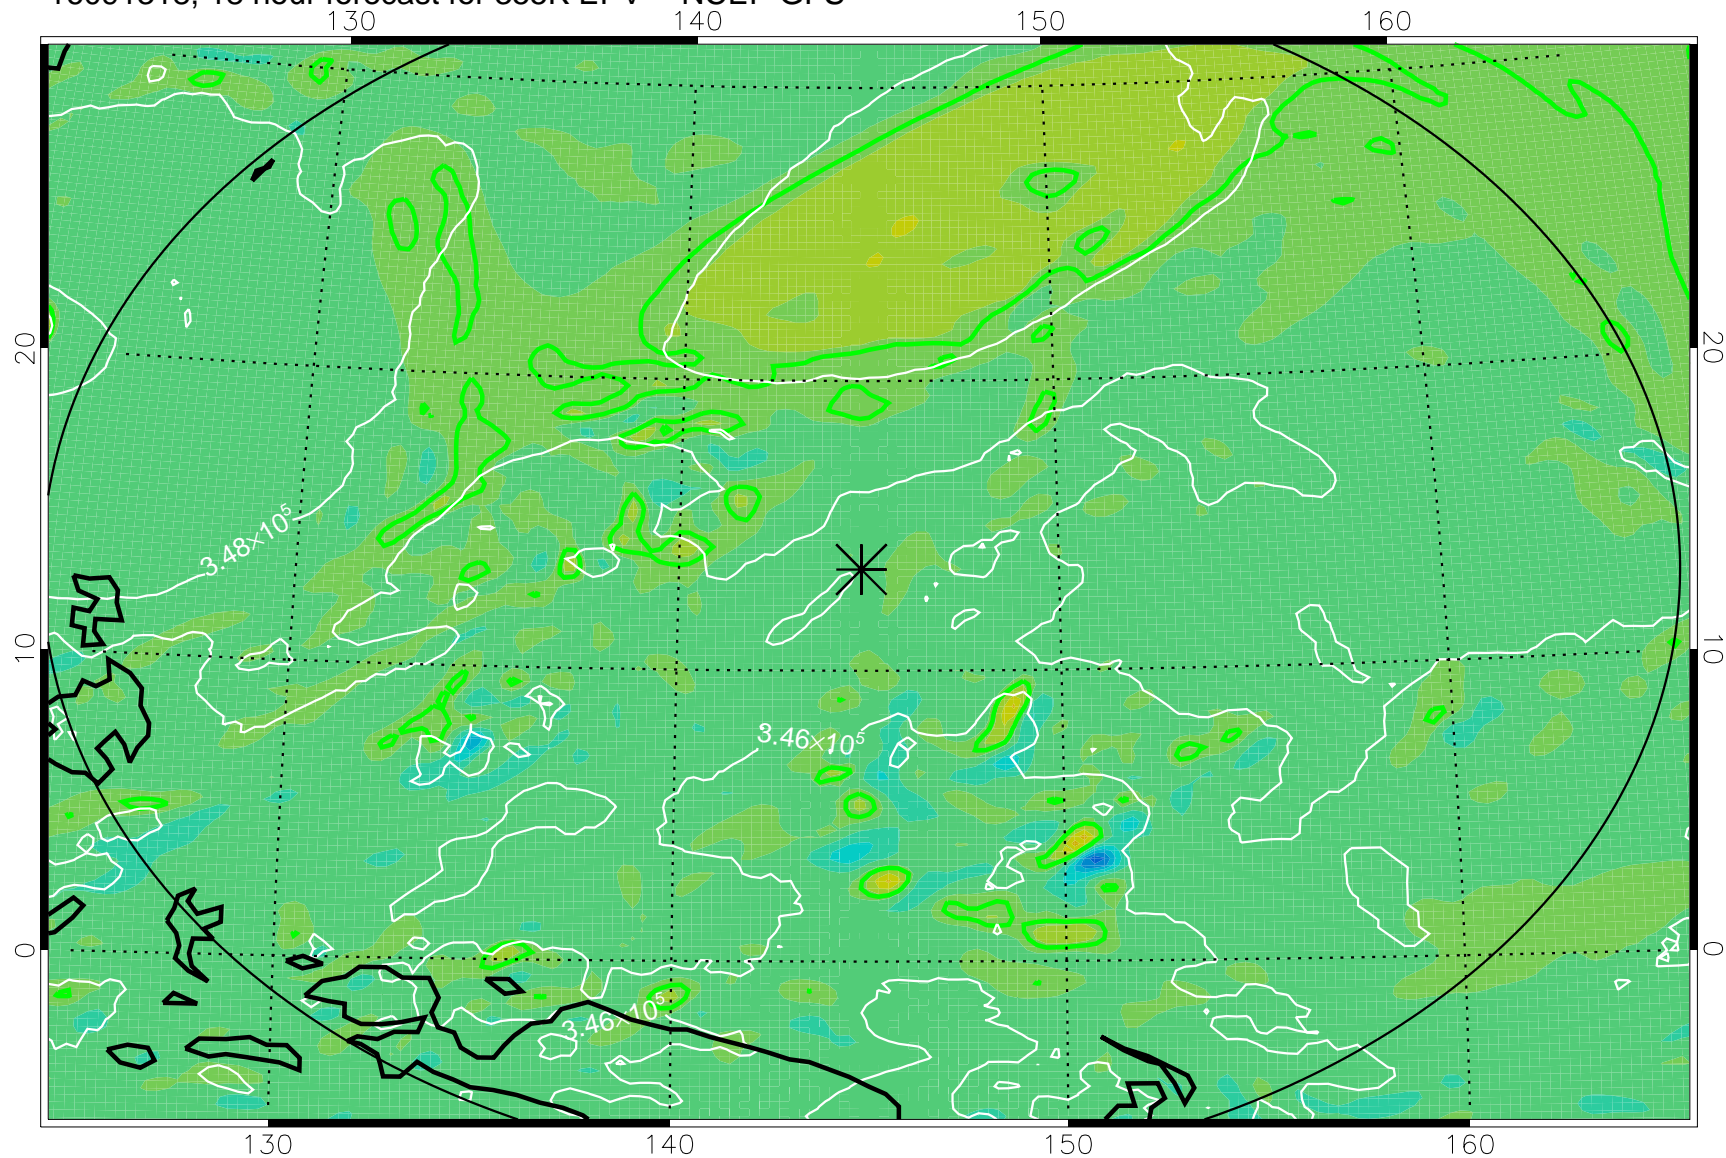

16091306, 6 hour forecast for 355K EPV -- NCEP GFS

355K Montgomery Streamfunction, white
EPV Tropopause (2 PVU) Position
Range ring of 2304 km

16091312, 12 hour forecast for 355K EPV -- NCEP GFS

355K Montgomery Streamfunction, white
EPV Tropopause (2 PVU) Position
Range ring of 2304 km

16091318, 18 hour forecast for 355K EPV -- NCEP GFS

355K Montgomery Streamfunction, white
EPV Tropopause (2 PVU) Position
Range ring of 2304 km

16091400, 24 hour forecast for 355K EPV -- NCEP GFS

355K Montgomery Streamfunction, white
EPV Tropopause (2 PVU) Position
Range ring of 2304 km

16091406, 30 hour forecast for 355K EPV -- NCEP GFS

355K Montgomery Streamfunction, white
EPV Tropopause (2 PVU) Position
Range ring of 2304 km

16091412, 36 hour forecast for 355K EPV -- NCEP GFS

355K Montgomery Streamfunction, white
EPV Tropopause (2 PVU) Position
Range ring of 2304 km

16091718, 114 hour forecast for 355K EPV -- NCEP GFS

355K Montgomery Streamfunction, white
EPV Tropopause (2 PVU) Position
Range ring of 2304 km

16091800, 120 hour forecast for 355K EPV -- NCEP GFS

355K Montgomery Streamfunction, white
EPV Tropopause (2 PVU) Position
Range ring of 2304 km