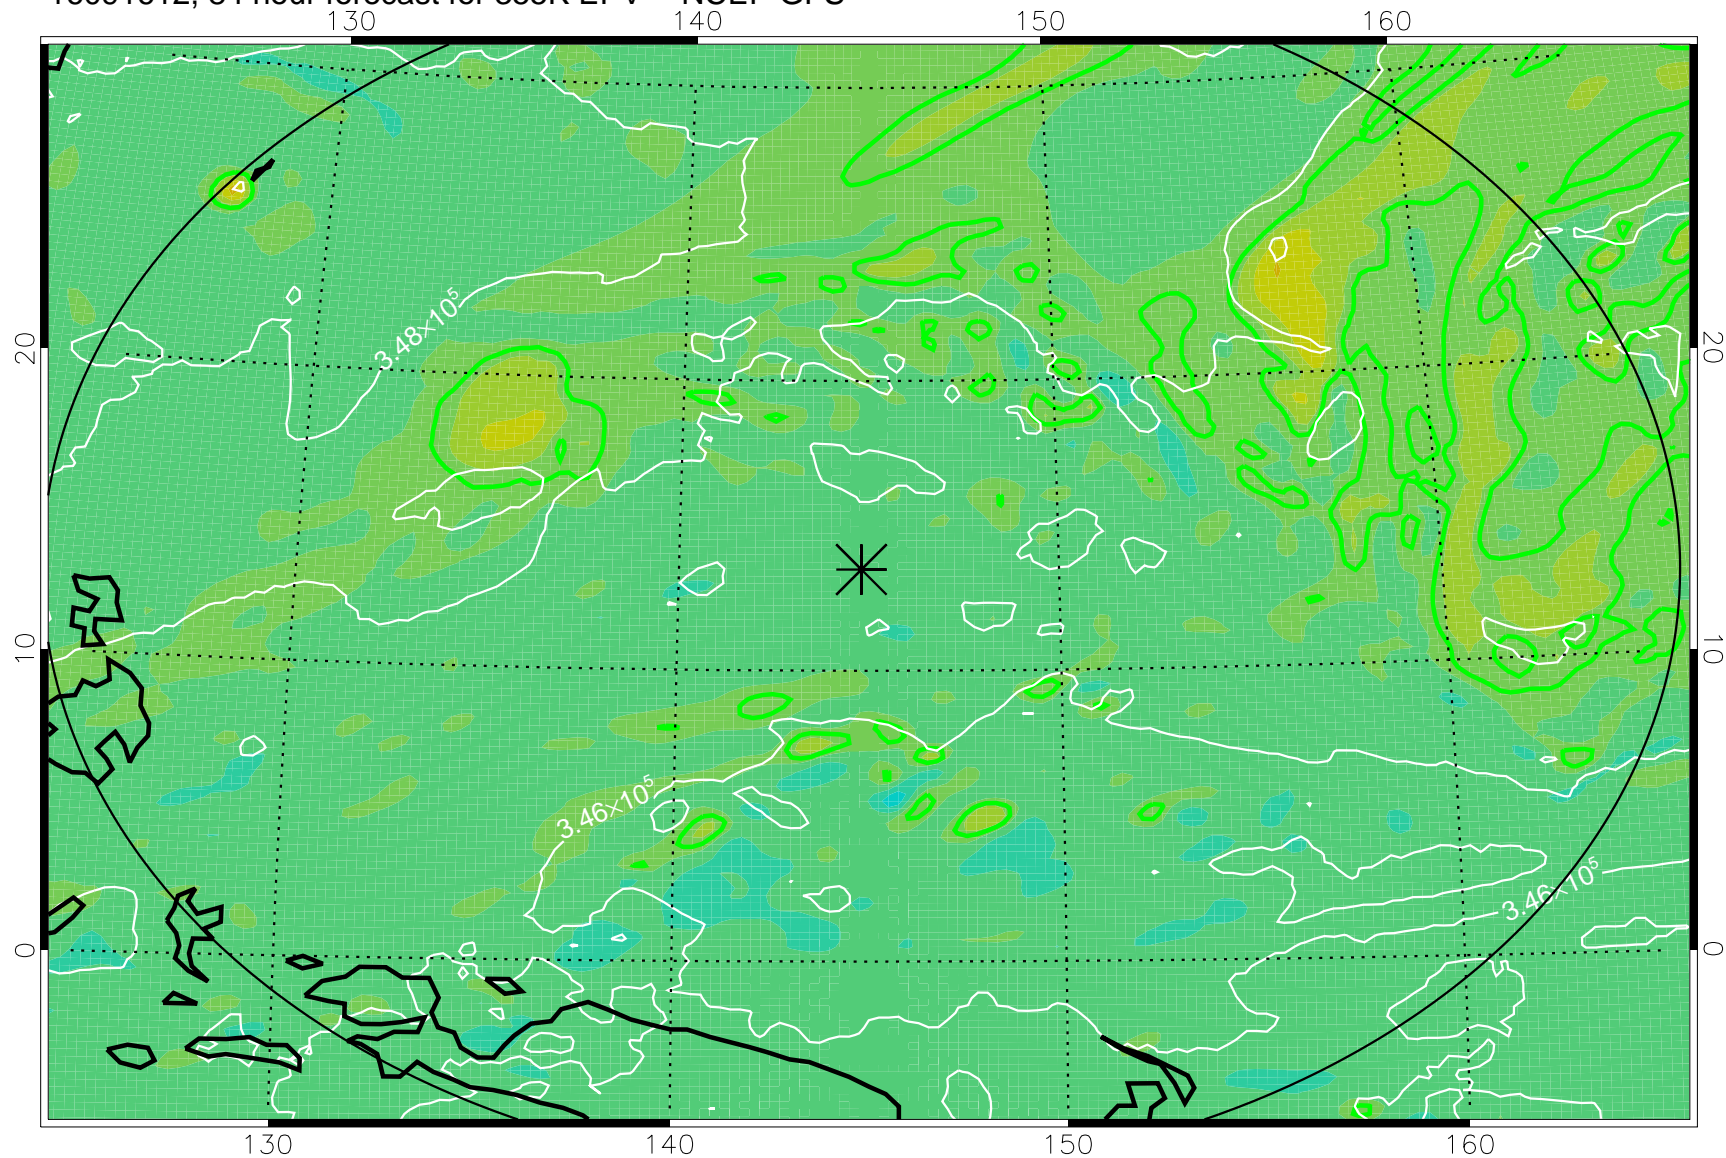

16091518, 66 hour forecast for 355K EPV -- NCEP GFS

355K Montgomery Streamfunction, white
EPV Tropopause (2 PVU) Position
Range ring of 2304 km

16091600, 72 hour forecast for 355K EPV -- NCEP GFS

355K Montgomery Streamfunction, white
EPV Tropopause (2 PVU) Position
Range ring of 2304 km

16091606, 78 hour forecast for 355K EPV -- NCEP GFS

355K Montgomery Streamfunction, white
EPV Tropopause (2 PVU) Position
Range ring of 2304 km

16091612, 84 hour forecast for 355K EPV -- NCEP GFS

355K Montgomery Streamfunction, white
EPV Tropopause (2 PVU) Position
Range ring of 2304 km

16091618, 90 hour forecast for 355K EPV -- NCEP GFS

355K Montgomery Streamfunction, white
EPV Tropopause (2 PVU) Position
Range ring of 2304 km

16091700, 96 hour forecast for 355K EPV -- NCEP GFS

355K Montgomery Streamfunction, white
EPV Tropopause (2 PVU) Position
Range ring of 2304 km

16091706, 102 hour forecast for 355K EPV -- NCEP GFS

355K Montgomery Streamfunction, white
EPV Tropopause (2 PVU) Position
Range ring of 2304 km

16091712, 108 hour forecast for 355K EPV -- NCEP GFS

355K Montgomery Streamfunction, white
EPV Tropopause (2 PVU) Position
Range ring of 2304 km