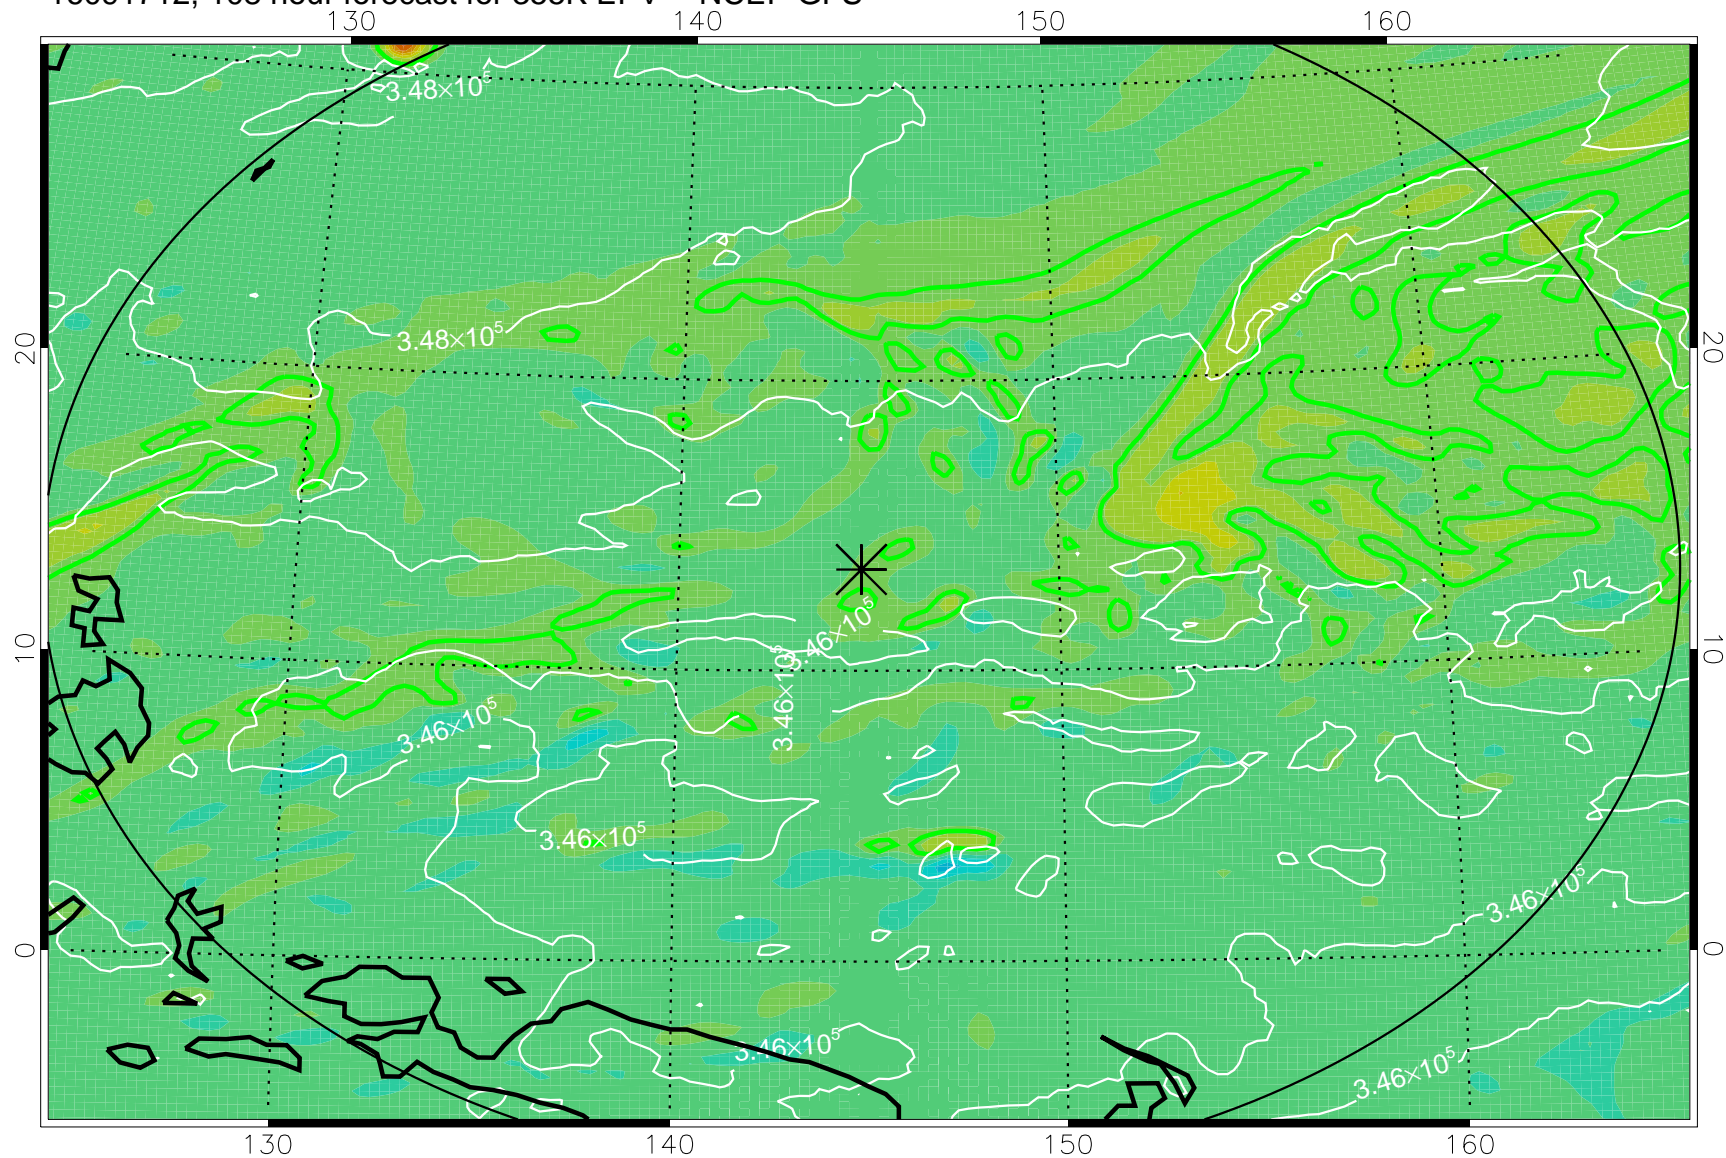

16091606, 78 hour forecast for 355K EPV -- NCEP GFS

355K Montgomery Streamfunction, white
EPV Tropopause (2 PVU) Position
Range ring of 2304 km

16091612, 84 hour forecast for 355K EPV -- NCEP GFS

355K Montgomery Streamfunction, white
EPV Tropopause (2 PVU) Position
Range ring of 2304 km

16091618, 90 hour forecast for 355K EPV -- NCEP GFS

355K Montgomery Streamfunction, white
EPV Tropopause (2 PVU) Position
Range ring of 2304 km

16091700, 96 hour forecast for 355K EPV -- NCEP GFS

355K Montgomery Streamfunction, white
EPV Tropopause (2 PVU) Position
Range ring of 2304 km

16091706, 102 hour forecast for 355K EPV -- NCEP GFS

355K Montgomery Streamfunction, white
EPV Tropopause (2 PVU) Position
Range ring of 2304 km

16091712, 108 hour forecast for 355K EPV -- NCEP GFS

355K Montgomery Streamfunction, white
EPV Tropopause (2 PVU) Position
Range ring of 2304 km

16091718, 114 hour forecast for 355K EPV -- NCEP GFS

355K Montgomery Streamfunction, white
EPV Tropopause (2 PVU) Position
Range ring of 2304 km

16091800, 120 hour forecast for 355K EPV -- NCEP GFS

355K Montgomery Streamfunction, white
EPV Tropopause (2 PVU) Position
Range ring of 2304 km