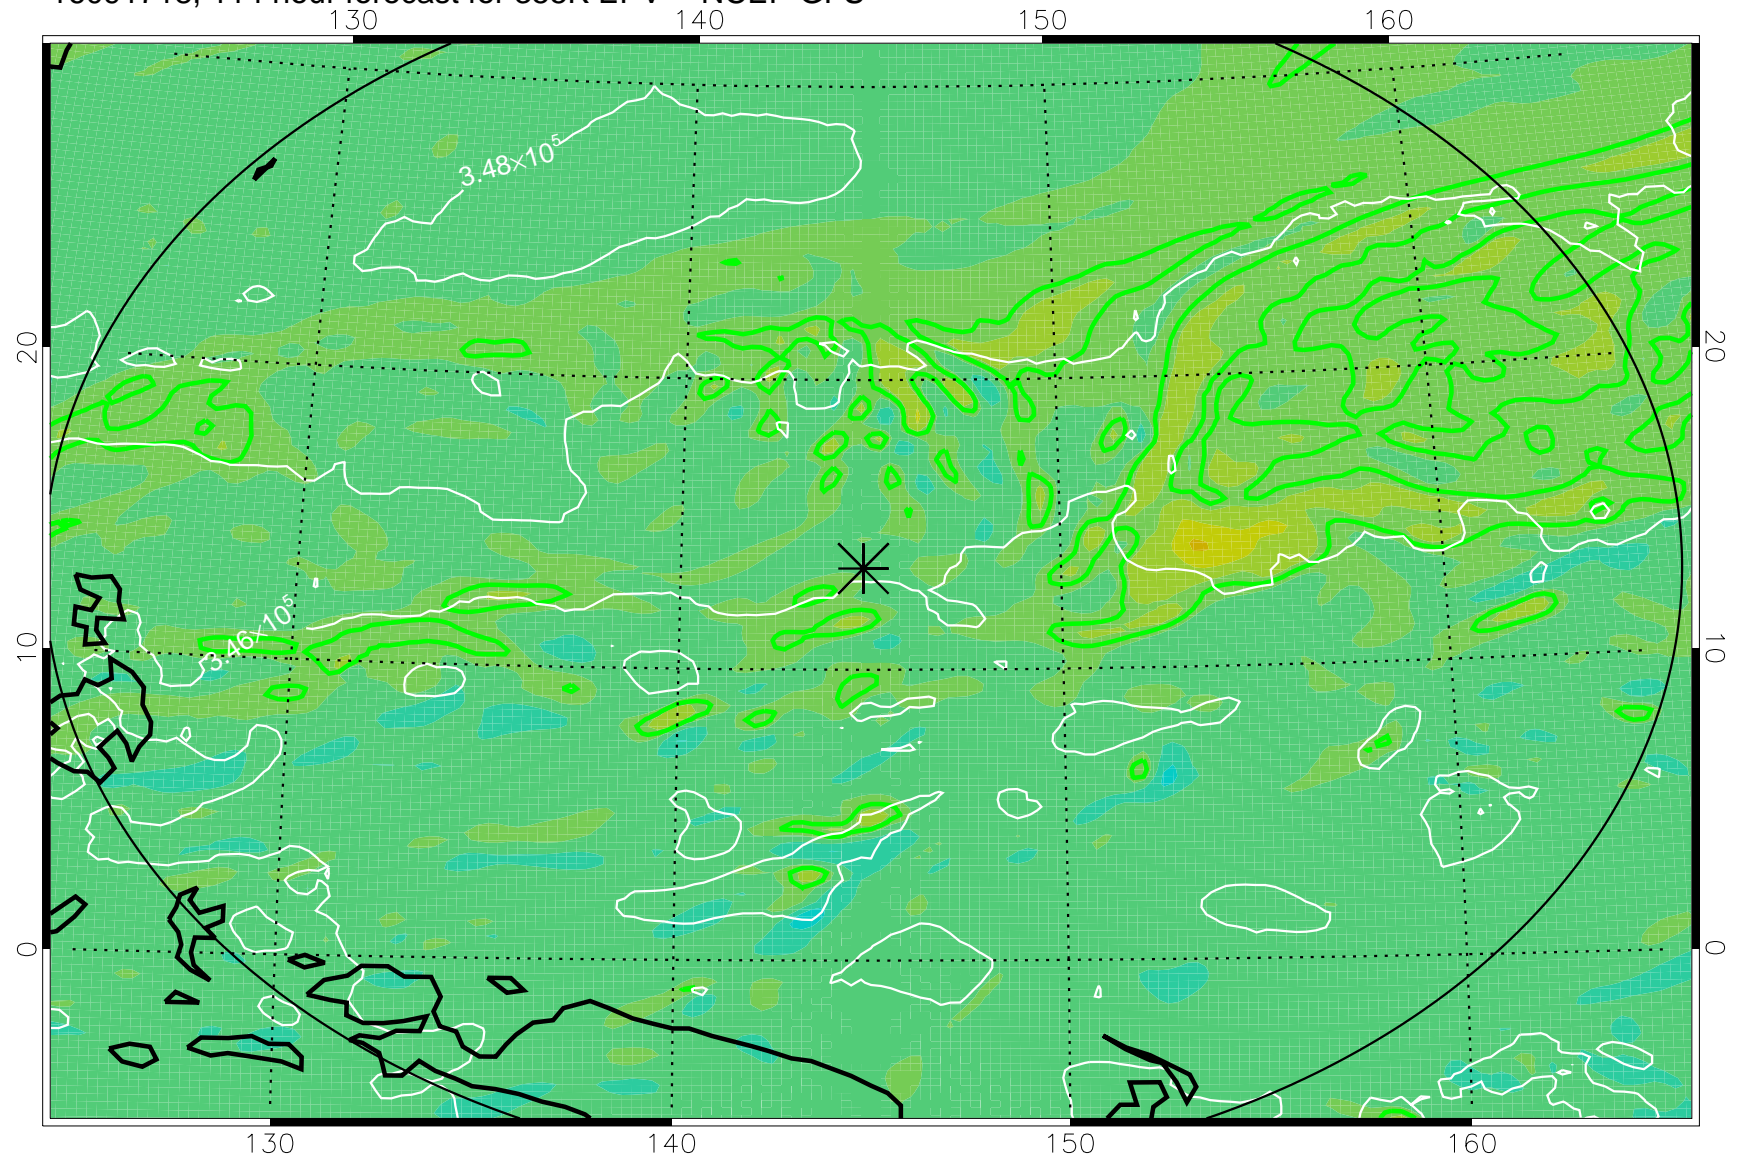

16091606, 78 hour forecast for 355K EPV -- NCEP GFS

355K Montgomery Streamfunction, white
EPV Tropopause (2 PVU) Position
Range ring of 2304 km

16091612, 84 hour forecast for 355K EPV -- NCEP GFS

355K Montgomery Streamfunction, white
EPV Tropopause (2 PVU) Position
Range ring of 2304 km

16091618, 90 hour forecast for 355K EPV -- NCEP GFS

355K Montgomery Streamfunction, white
EPV Tropopause (2 PVU) Position
Range ring of 2304 km

16091700, 96 hour forecast for 355K EPV -- NCEP GFS

355K Montgomery Streamfunction, white
EPV Tropopause (2 PVU) Position
Range ring of 2304 km

16091706, 102 hour forecast for 355K EPV -- NCEP GFS

355K Montgomery Streamfunction, white
EPV Tropopause (2 PVU) Position
Range ring of 2304 km

16091712, 108 hour forecast for 355K EPV -- NCEP GFS

355K Montgomery Streamfunction, white
EPV Tropopause (2 PVU) Position
Range ring of 2304 km

16091718, 114 hour forecast for 355K EPV -- NCEP GFS

355K Montgomery Streamfunction, white
EPV Tropopause (2 PVU) Position
Range ring of 2304 km

16091800, 120 hour forecast for 355K EPV -- NCEP GFS

355K Montgomery Streamfunction, white
EPV Tropopause (2 PVU) Position
Range ring of 2304 km