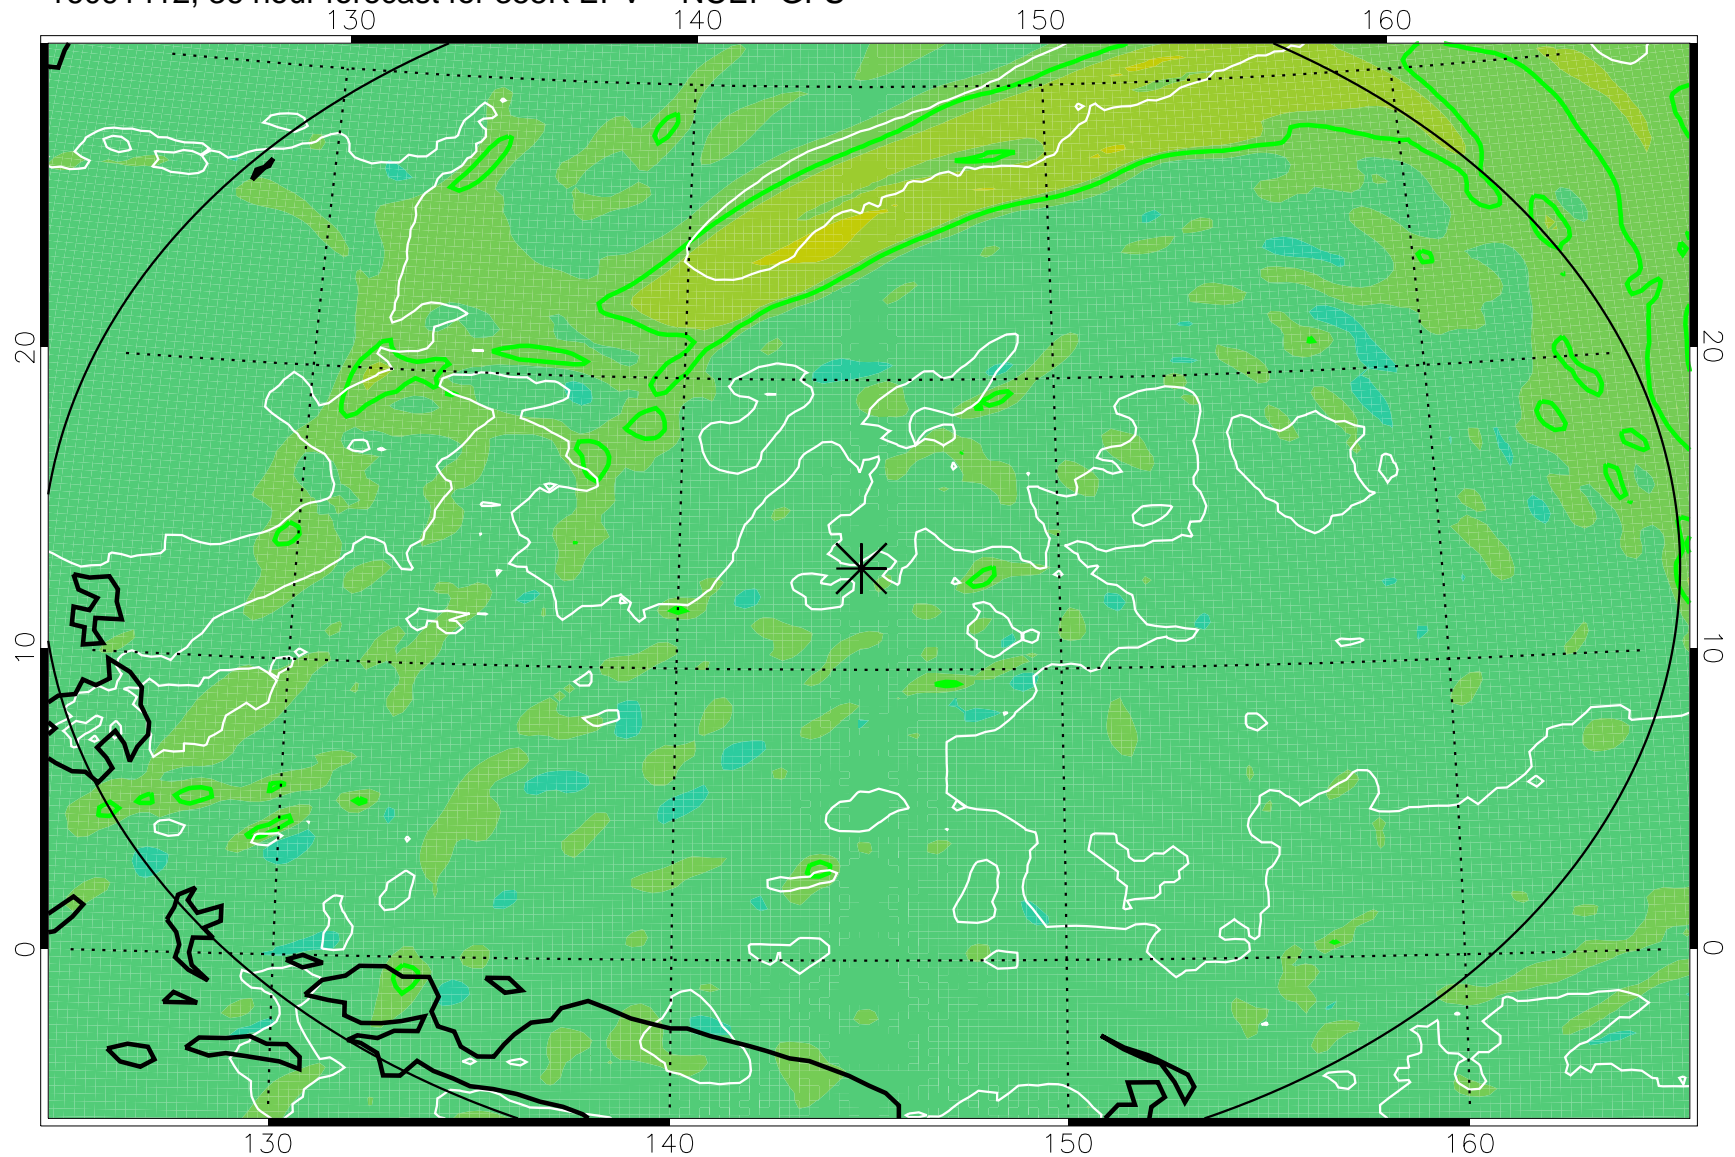

16091318, 18 hour forecast for 355K EPV -- NCEP GFS

355K Montgomery Streamfunction, white
EPV Tropopause (2 PVU) Position
Range ring of 2304 km

16091400, 24 hour forecast for 355K EPV -- NCEP GFS

355K Montgomery Streamfunction, white
EPV Tropopause (2 PVU) Position
Range ring of 2304 km

16091406, 30 hour forecast for 355K EPV -- NCEP GFS

355K Montgomery Streamfunction, white
EPV Tropopause (2 PVU) Position
Range ring of 2304 km

16091412, 36 hour forecast for 355K EPV -- NCEP GFS

355K Montgomery Streamfunction, white
EPV Tropopause (2 PVU) Position
Range ring of 2304 km

16091418, 42 hour forecast for 355K EPV -- NCEP GFS

355K Montgomery Streamfunction, white
EPV Tropopause (2 PVU) Position
Range ring of 2304 km

16091500, 48 hour forecast for 355K EPV -- NCEP GFS

355K Montgomery Streamfunction, white
EPV Tropopause (2 PVU) Position
Range ring of 2304 km

16091518, 66 hour forecast for 355K EPV -- NCEP GFS

355K Montgomery Streamfunction, white
EPV Tropopause (2 PVU) Position
Range ring of 2304 km

16091600, 72 hour forecast for 355K EPV -- NCEP GFS

355K Montgomery Streamfunction, white
EPV Tropopause (2 PVU) Position
Range ring of 2304 km