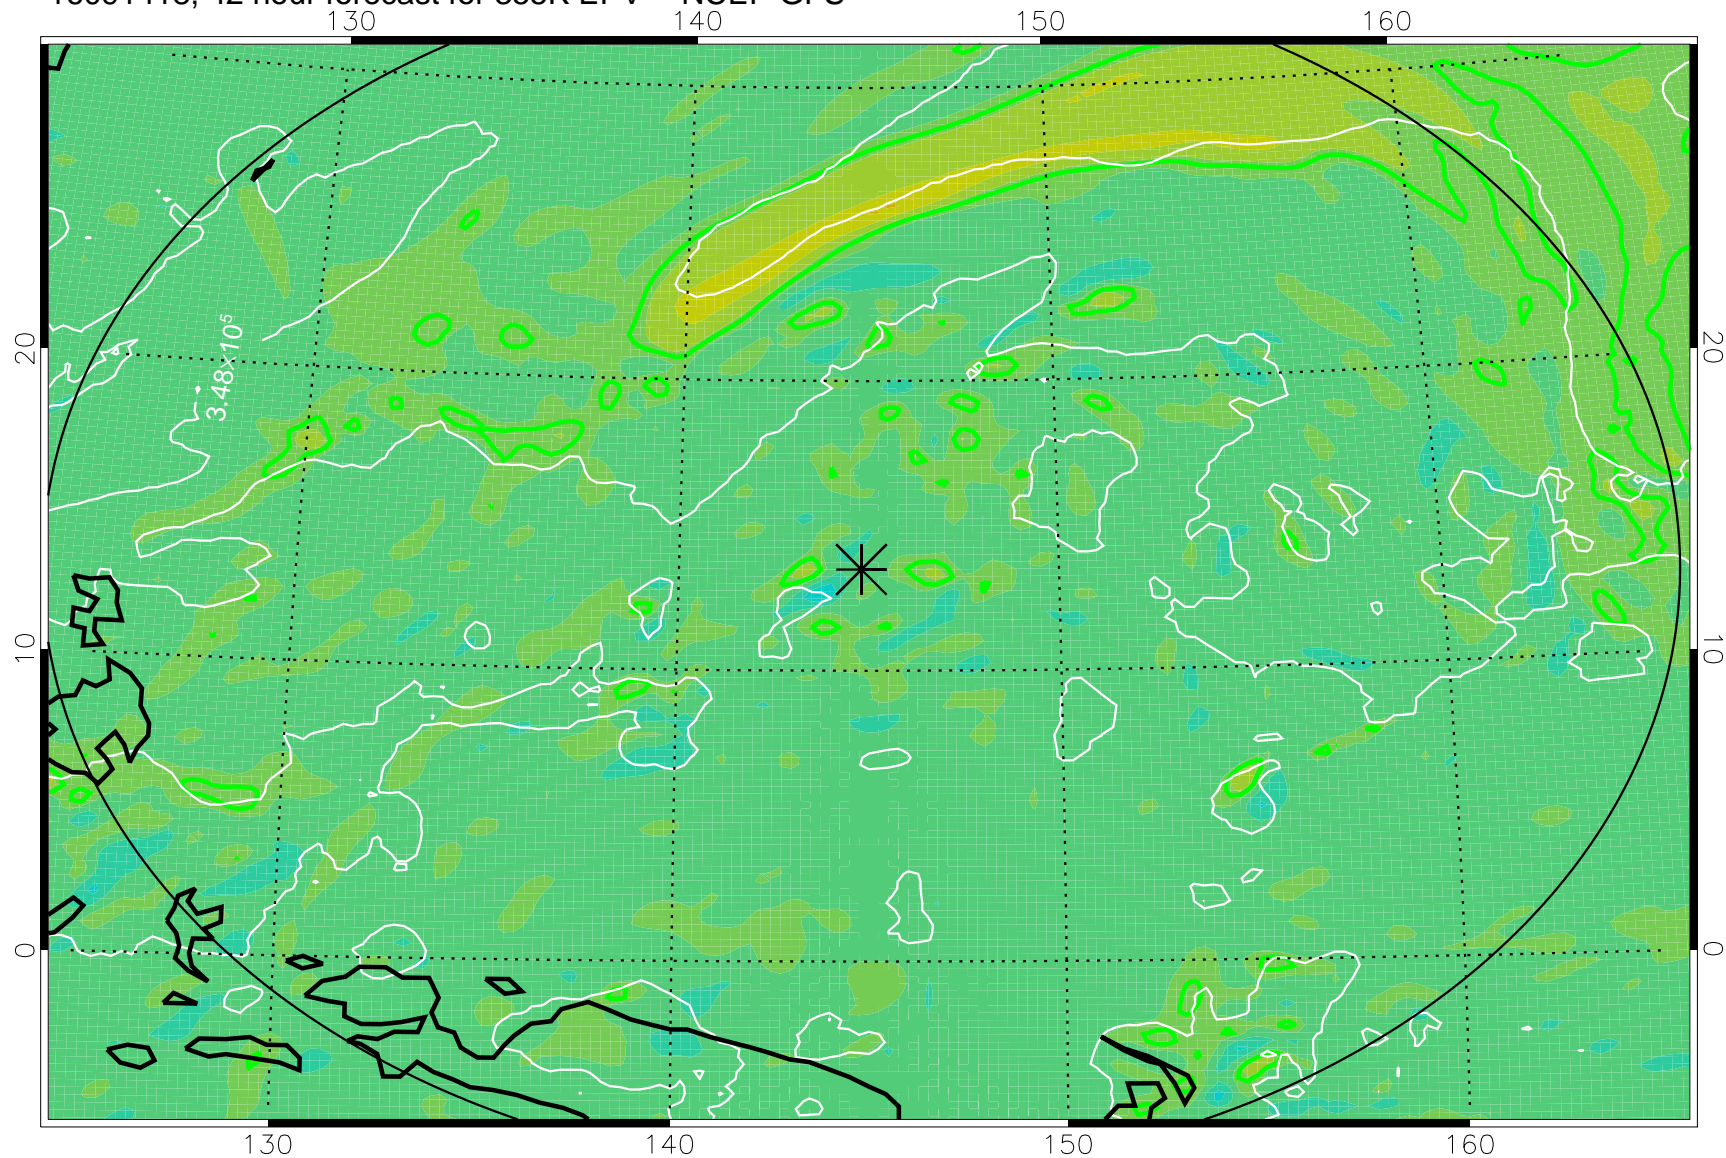

16091406, 30 hour forecast for 355K EPV -- NCEP GFS

355K Montgomery Streamfunction, white
EPV Tropopause (2 PVU) Position
Range ring of 2304 km

16091412, 36 hour forecast for 355K EPV -- NCEP GFS

355K Montgomery Streamfunction, white
EPV Tropopause (2 PVU) Position
Range ring of 2304 km

16091418, 42 hour forecast for 355K EPV -- NCEP GFS

355K Montgomery Streamfunction, white
EPV Tropopause (2 PVU) Position
Range ring of 2304 km

16091500, 48 hour forecast for 355K EPV -- NCEP GFS

355K Montgomery Streamfunction, white
EPV Tropopause (2 PVU) Position
Range ring of 2304 km

16091518, 66 hour forecast for 355K EPV -- NCEP GFS

355K Montgomery Streamfunction, white
EPV Tropopause (2 PVU) Position
Range ring of 2304 km

16091600, 72 hour forecast for 355K EPV -- NCEP GFS

355K Montgomery Streamfunction, white
EPV Tropopause (2 PVU) Position
Range ring of 2304 km

16091718, 114 hour forecast for 355K EPV -- NCEP GFS

355K Montgomery Streamfunction, white
EPV Tropopause (2 PVU) Position
Range ring of 2304 km

16091800, 120 hour forecast for 355K EPV -- NCEP GFS

355K Montgomery Streamfunction, white
EPV Tropopause (2 PVU) Position
Range ring of 2304 km