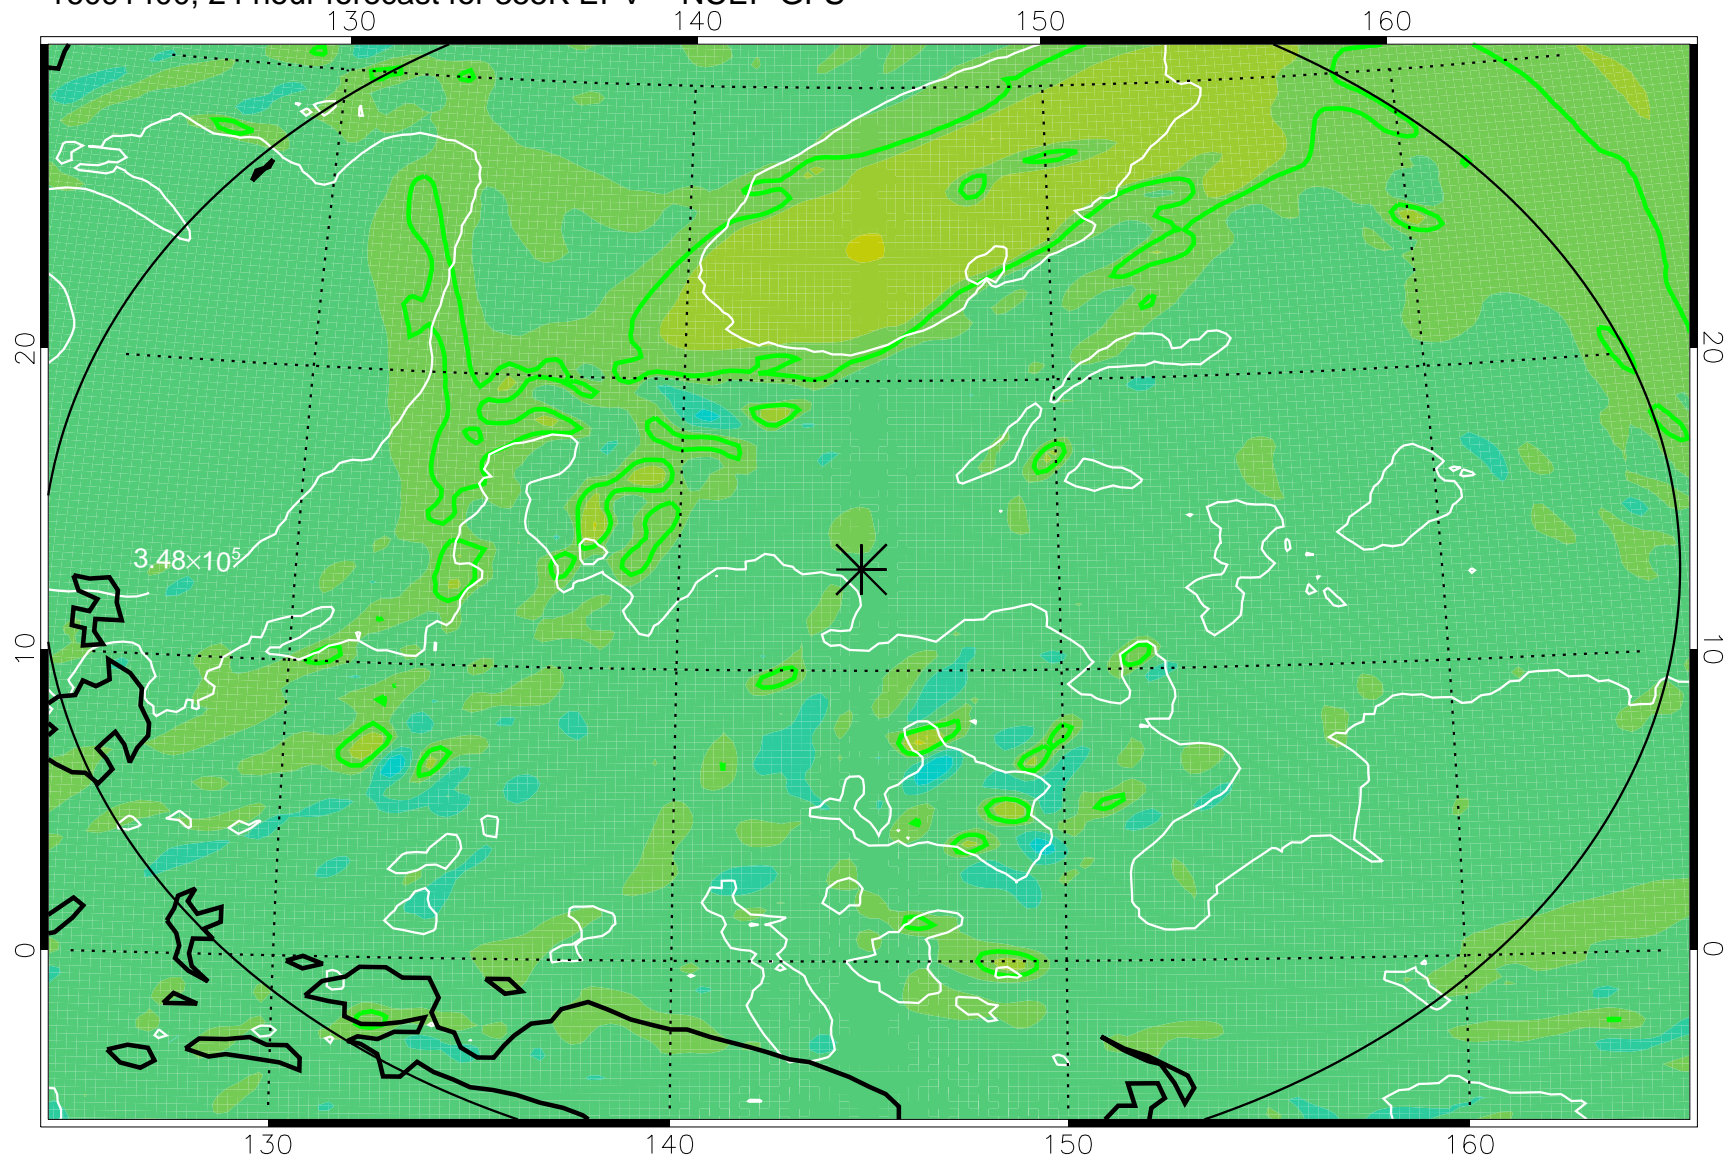

16091306, 6 hour forecast for 355K EPV -- NCEP GFS

355K Montgomery Streamfunction, white
EPV Tropopause (2 PVU) Position
Range ring of 2304 km

16091312, 12 hour forecast for 355K EPV -- NCEP GFS

355K Montgomery Streamfunction, white
EPV Tropopause (2 PVU) Position
Range ring of 2304 km

16091318, 18 hour forecast for 355K EPV -- NCEP GFS

355K Montgomery Streamfunction, white
EPV Tropopause (2 PVU) Position
Range ring of 2304 km

16091400, 24 hour forecast for 355K EPV -- NCEP GFS

355K Montgomery Streamfunction, white
EPV Tropopause (2 PVU) Position
Range ring of 2304 km

16091406, 30 hour forecast for 355K EPV -- NCEP GFS

355K Montgomery Streamfunction, white
EPV Tropopause (2 PVU) Position
Range ring of 2304 km

16091412, 36 hour forecast for 355K EPV -- NCEP GFS

355K Montgomery Streamfunction, white
EPV Tropopause (2 PVU) Position
Range ring of 2304 km

16091718, 114 hour forecast for 355K EPV -- NCEP GFS

355K Montgomery Streamfunction, white
EPV Tropopause (2 PVU) Position
Range ring of 2304 km

16091800, 120 hour forecast for 355K EPV -- NCEP GFS

355K Montgomery Streamfunction, white
EPV Tropopause (2 PVU) Position
Range ring of 2304 km