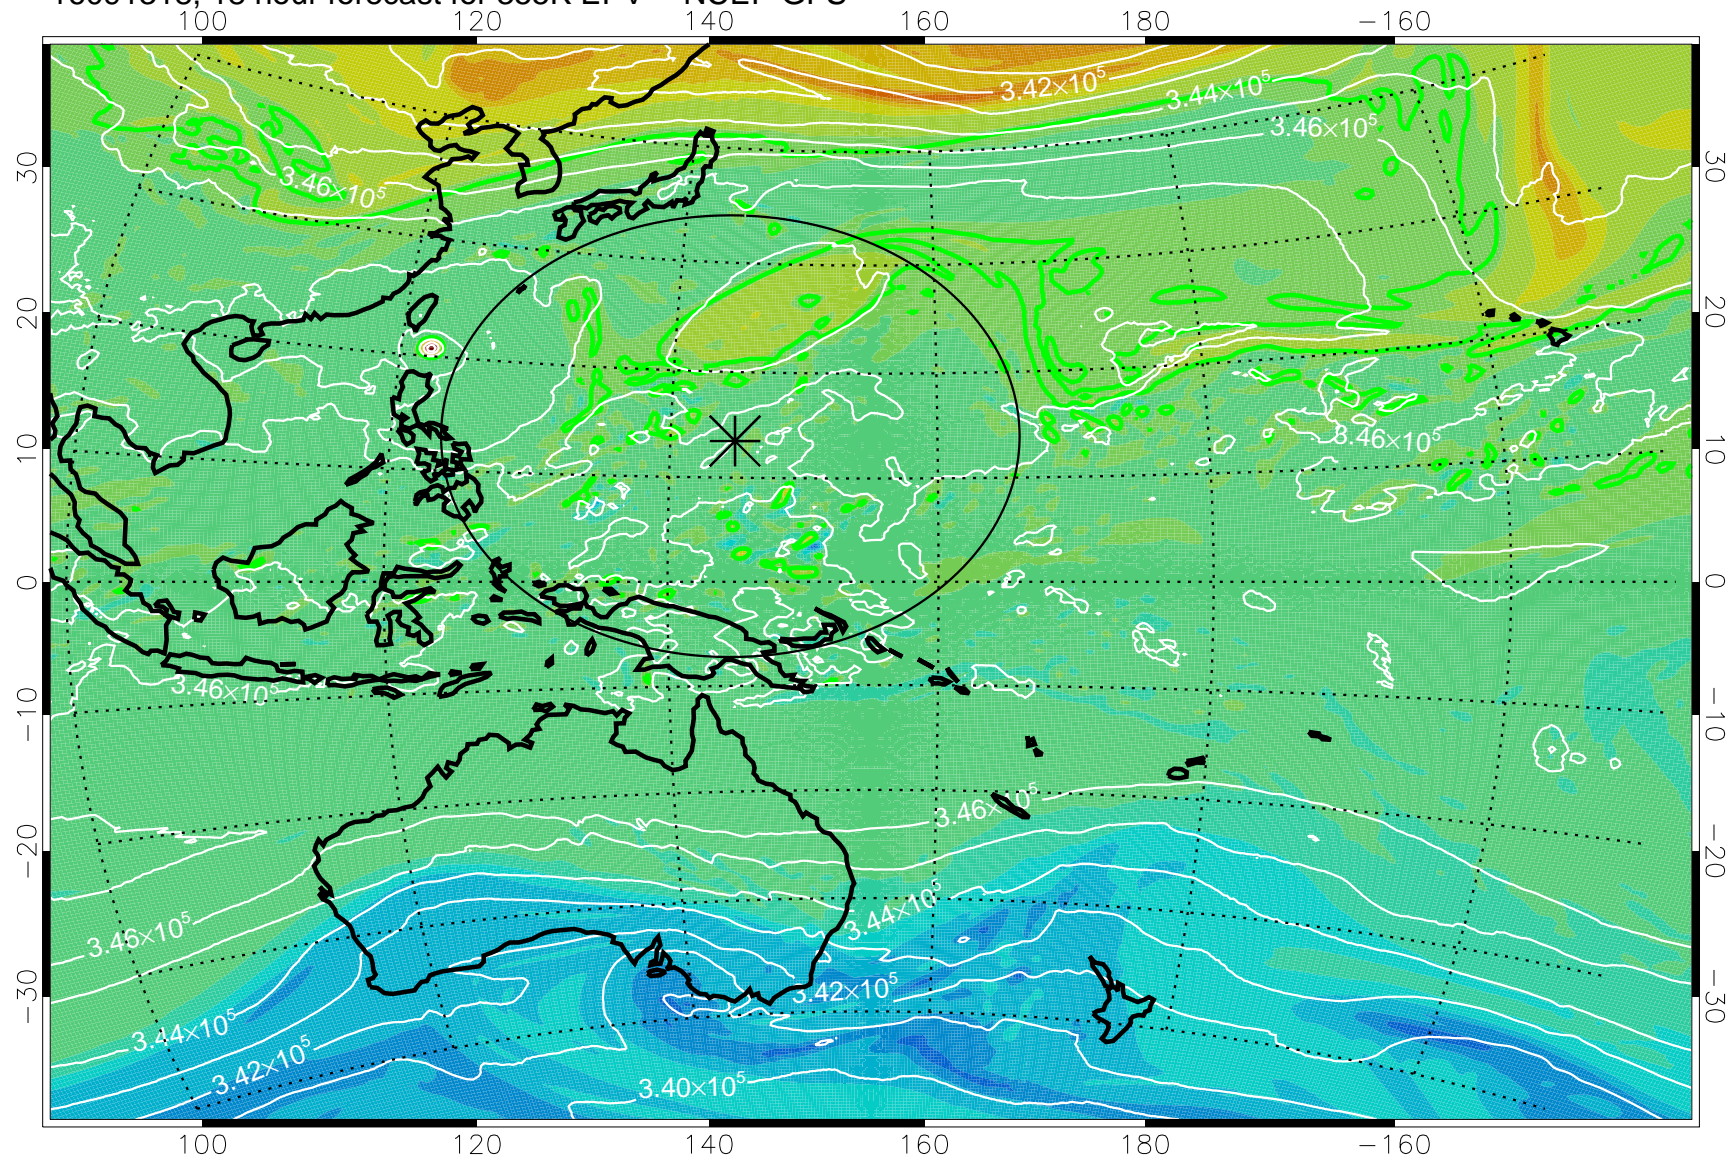

16091306, 6 hour forecast for 355K EPV -- NCEP GFS

355K Montgomery Streamfunction, white
EPV Tropopause (2 PVU) Position
Range ring of 2304 km

16091312, 12 hour forecast for 355K EPV -- NCEP GFS

355K Montgomery Streamfunction, white
EPV Tropopause (2 PVU) Position
Range ring of 2304 km

16091318, 18 hour forecast for 355K EPV -- NCEP GFS

355K Montgomery Streamfunction, white
EPV Tropopause (2 PVU) Position
Range ring of 2304 km

16091400, 24 hour forecast for 355K EPV -- NCEP GFS

355K Montgomery Streamfunction, white
EPV Tropopause (2 PVU) Position
Range ring of 2304 km

16091406, 30 hour forecast for 355K EPV -- NCEP GFS

355K Montgomery Streamfunction, white
EPV Tropopause (2 PVU) Position
Range ring of 2304 km

16091412, 36 hour forecast for 355K EPV -- NCEP GFS

355K Montgomery Streamfunction, white
EPV Tropopause (2 PVU) Position
Range ring of 2304 km

16091418, 42 hour forecast for 355K EPV -- NCEP GFS

355K Montgomery Streamfunction, white
EPV Tropopause (2 PVU) Position
Range ring of 2304 km

16091500, 48 hour forecast for 355K EPV -- NCEP GFS

355K Montgomery Streamfunction, white
EPV Tropopause (2 PVU) Position
Range ring of 2304 km