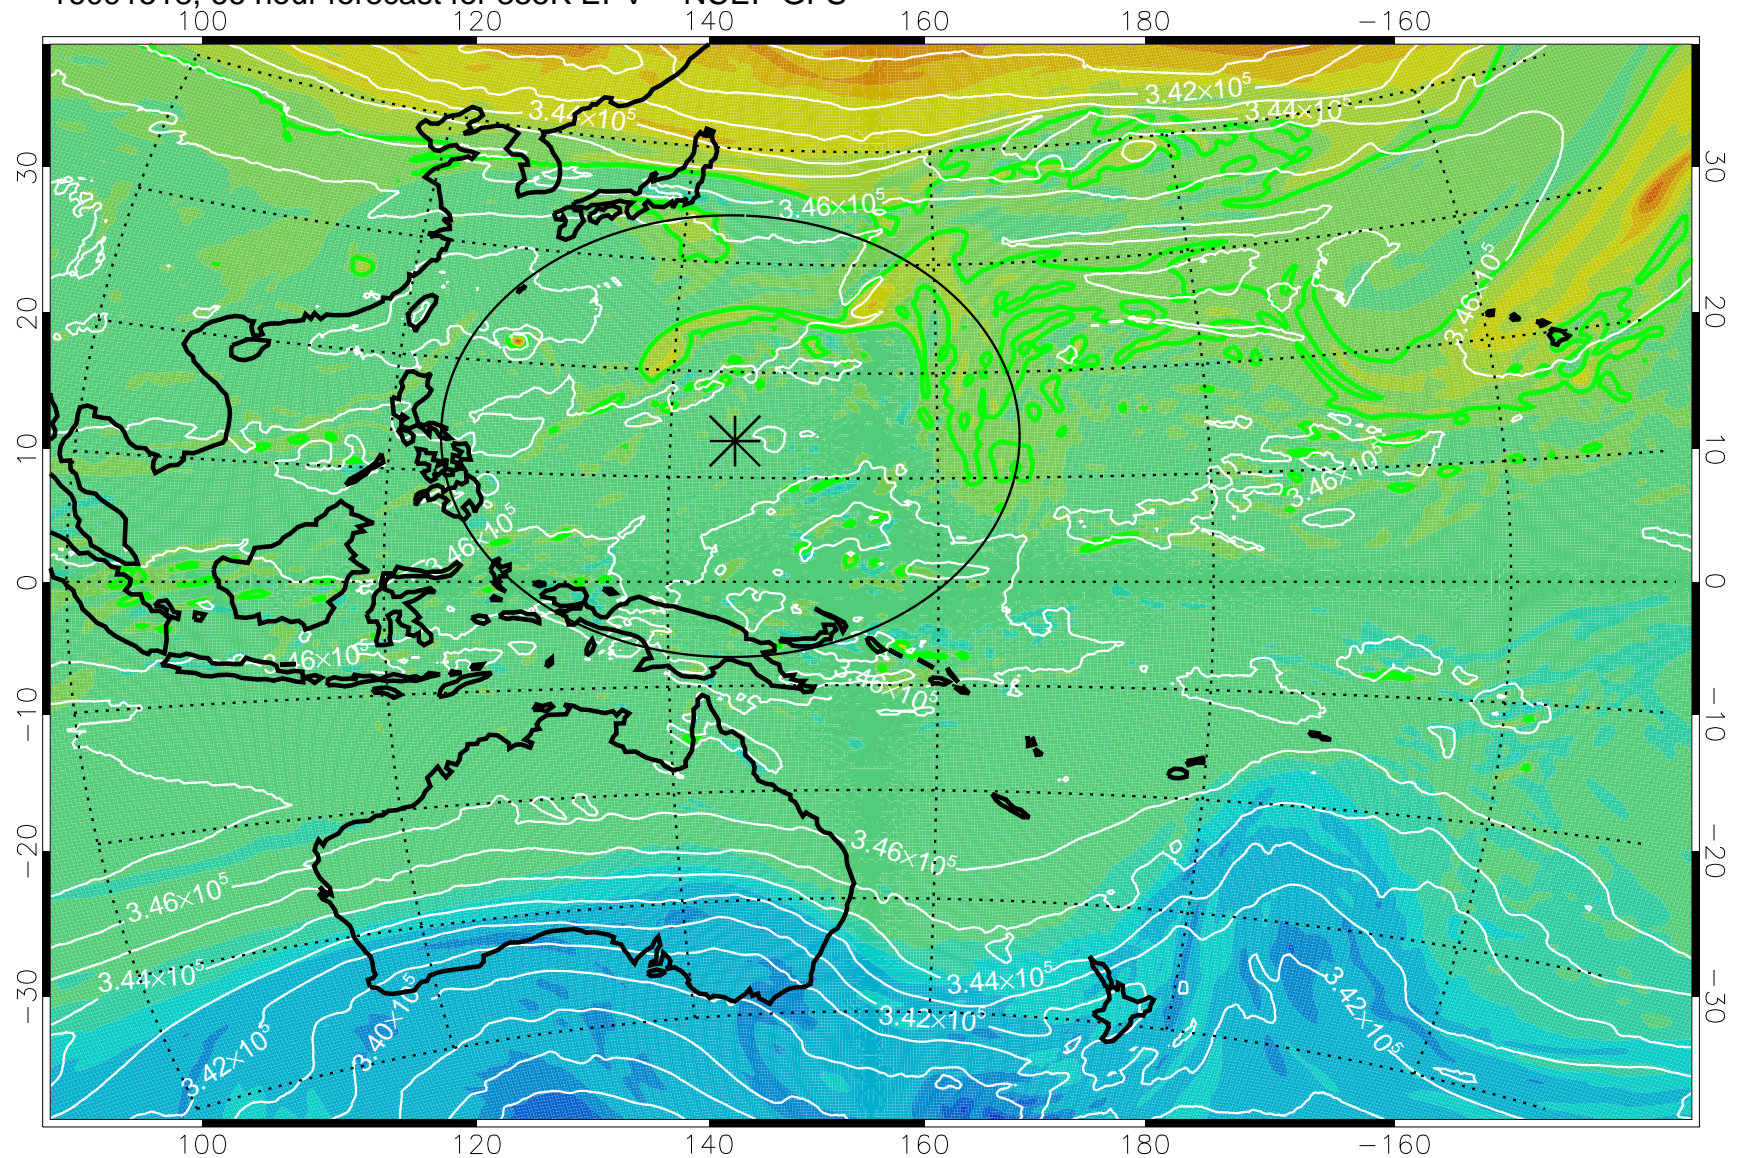

16091418, 42 hour forecast for 355K EPV -- NCEP GFS

355K Montgomery Streamfunction, white
EPV Tropopause (2 PVU) Position
Range ring of 2304 km

16091500, 48 hour forecast for 355K EPV -- NCEP GFS

355K Montgomery Streamfunction, white
EPV Tropopause (2 PVU) Position
Range ring of 2304 km

16091506, 54 hour forecast for 355K EPV -- NCEP GFS

355K Montgomery Streamfunction, white
EPV Tropopause (2 PVU) Position
Range ring of 2304 km

16091512, 60 hour forecast for 355K EPV -- NCEP GFS

355K Montgomery Streamfunction, white
EPV Tropopause (2 PVU) Position
Range ring of 2304 km

16091518, 66 hour forecast for 355K EPV -- NCEP GFS

355K Montgomery Streamfunction, white
EPV Tropopause (2 PVU) Position
Range ring of 2304 km

16091600, 72 hour forecast for 355K EPV -- NCEP GFS

355K Montgomery Streamfunction, white
EPV Tropopause (2 PVU) Position
Range ring of 2304 km

16091606, 78 hour forecast for 355K EPV -- NCEP GFS

355K Montgomery Streamfunction, white
EPV Tropopause (2 PVU) Position
Range ring of 2304 km

16091612, 84 hour forecast for 355K EPV -- NCEP GFS

355K Montgomery Streamfunction, white
EPV Tropopause (2 PVU) Position
Range ring of 2304 km