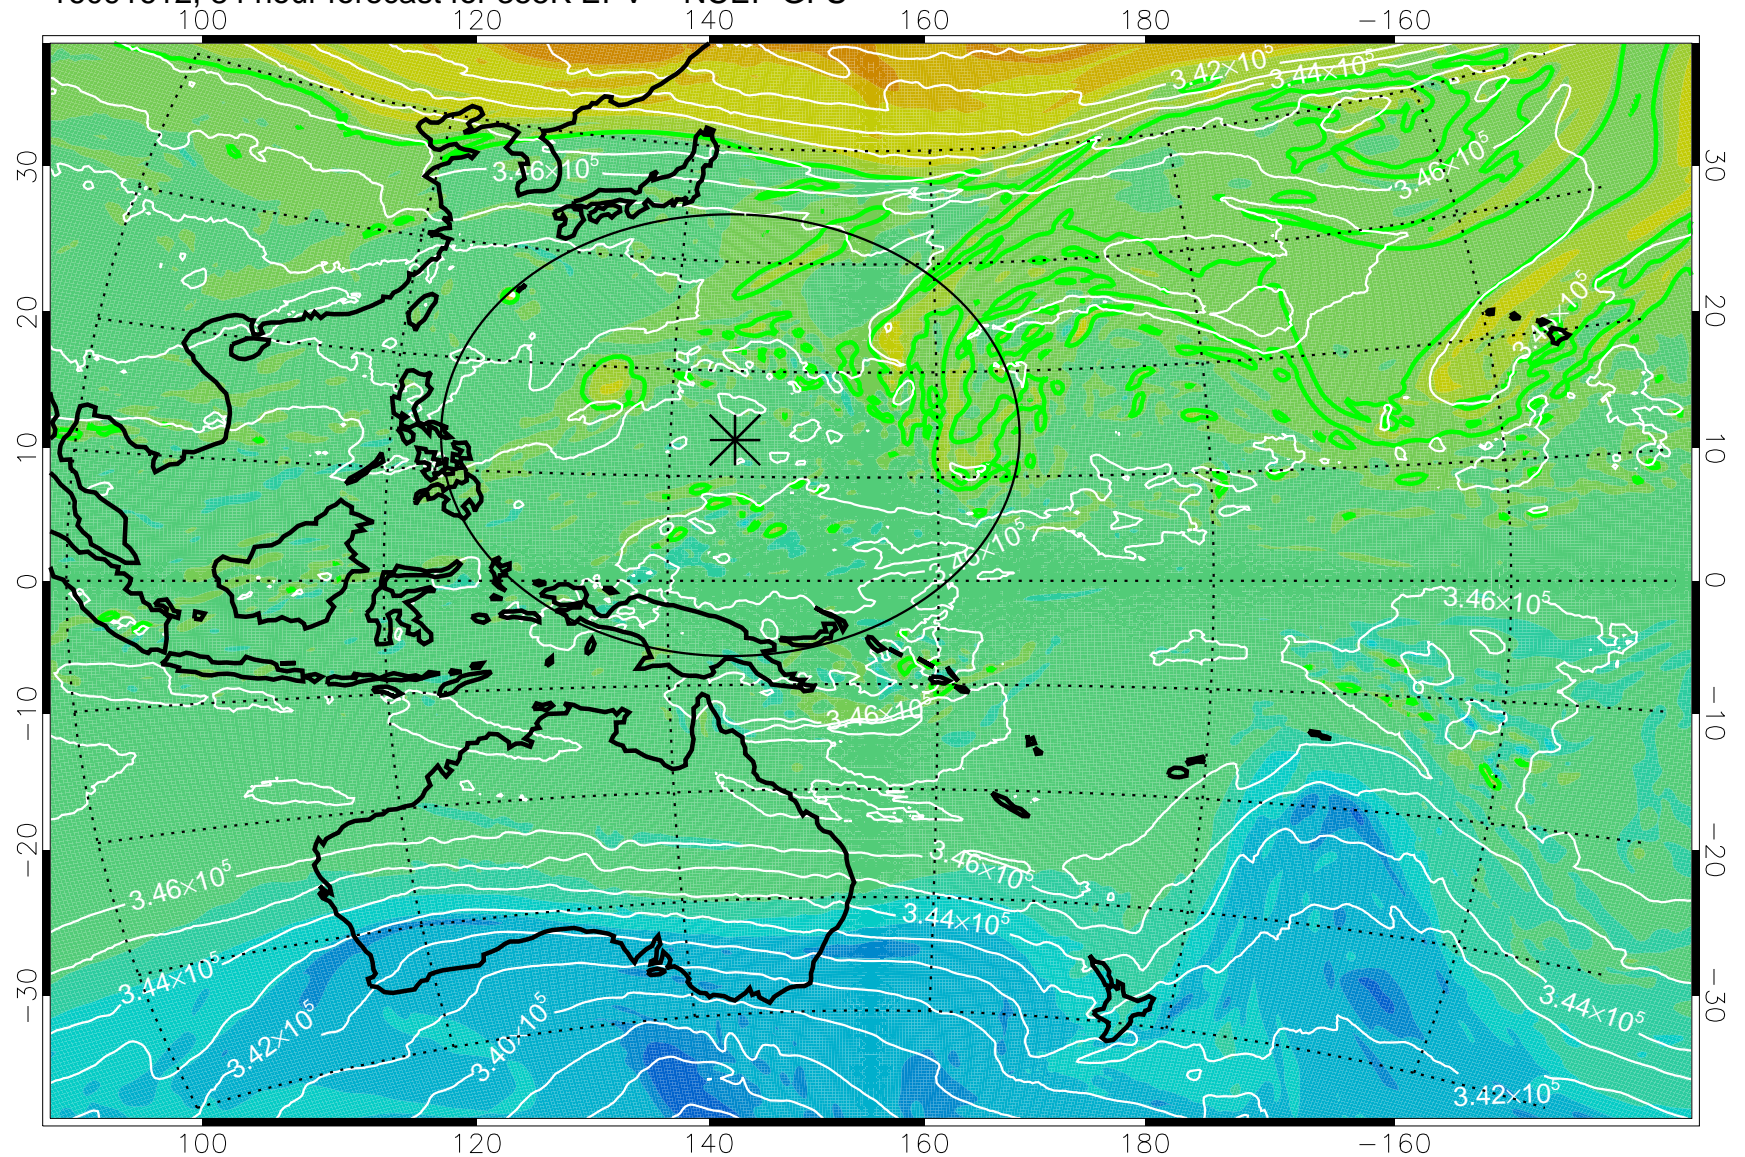

16091506, 54 hour forecast for 355K EPV -- NCEP GFS

355K Montgomery Streamfunction, white
EPV Tropopause (2 PVU) Position
Range ring of 2304 km

16091512, 60 hour forecast for 355K EPV -- NCEP GFS

355K Montgomery Streamfunction, white
EPV Tropopause (2 PVU) Position
Range ring of 2304 km

16091518, 66 hour forecast for 355K EPV -- NCEP GFS

355K Montgomery Streamfunction, white
EPV Tropopause (2 PVU) Position
Range ring of 2304 km

16091600, 72 hour forecast for 355K EPV -- NCEP GFS

355K Montgomery Streamfunction, white
EPV Tropopause (2 PVU) Position
Range ring of 2304 km

16091606, 78 hour forecast for 355K EPV -- NCEP GFS

355K Montgomery Streamfunction, white
EPV Tropopause (2 PVU) Position
Range ring of 2304 km

16091612, 84 hour forecast for 355K EPV -- NCEP GFS

355K Montgomery Streamfunction, white
EPV Tropopause (2 PVU) Position
Range ring of 2304 km

16091618, 90 hour forecast for 355K EPV -- NCEP GFS

355K Montgomery Streamfunction, white
EPV Tropopause (2 PVU) Position
Range ring of 2304 km

16091700, 96 hour forecast for 355K EPV -- NCEP GFS

355K Montgomery Streamfunction, white
EPV Tropopause (2 PVU) Position
Range ring of 2304 km