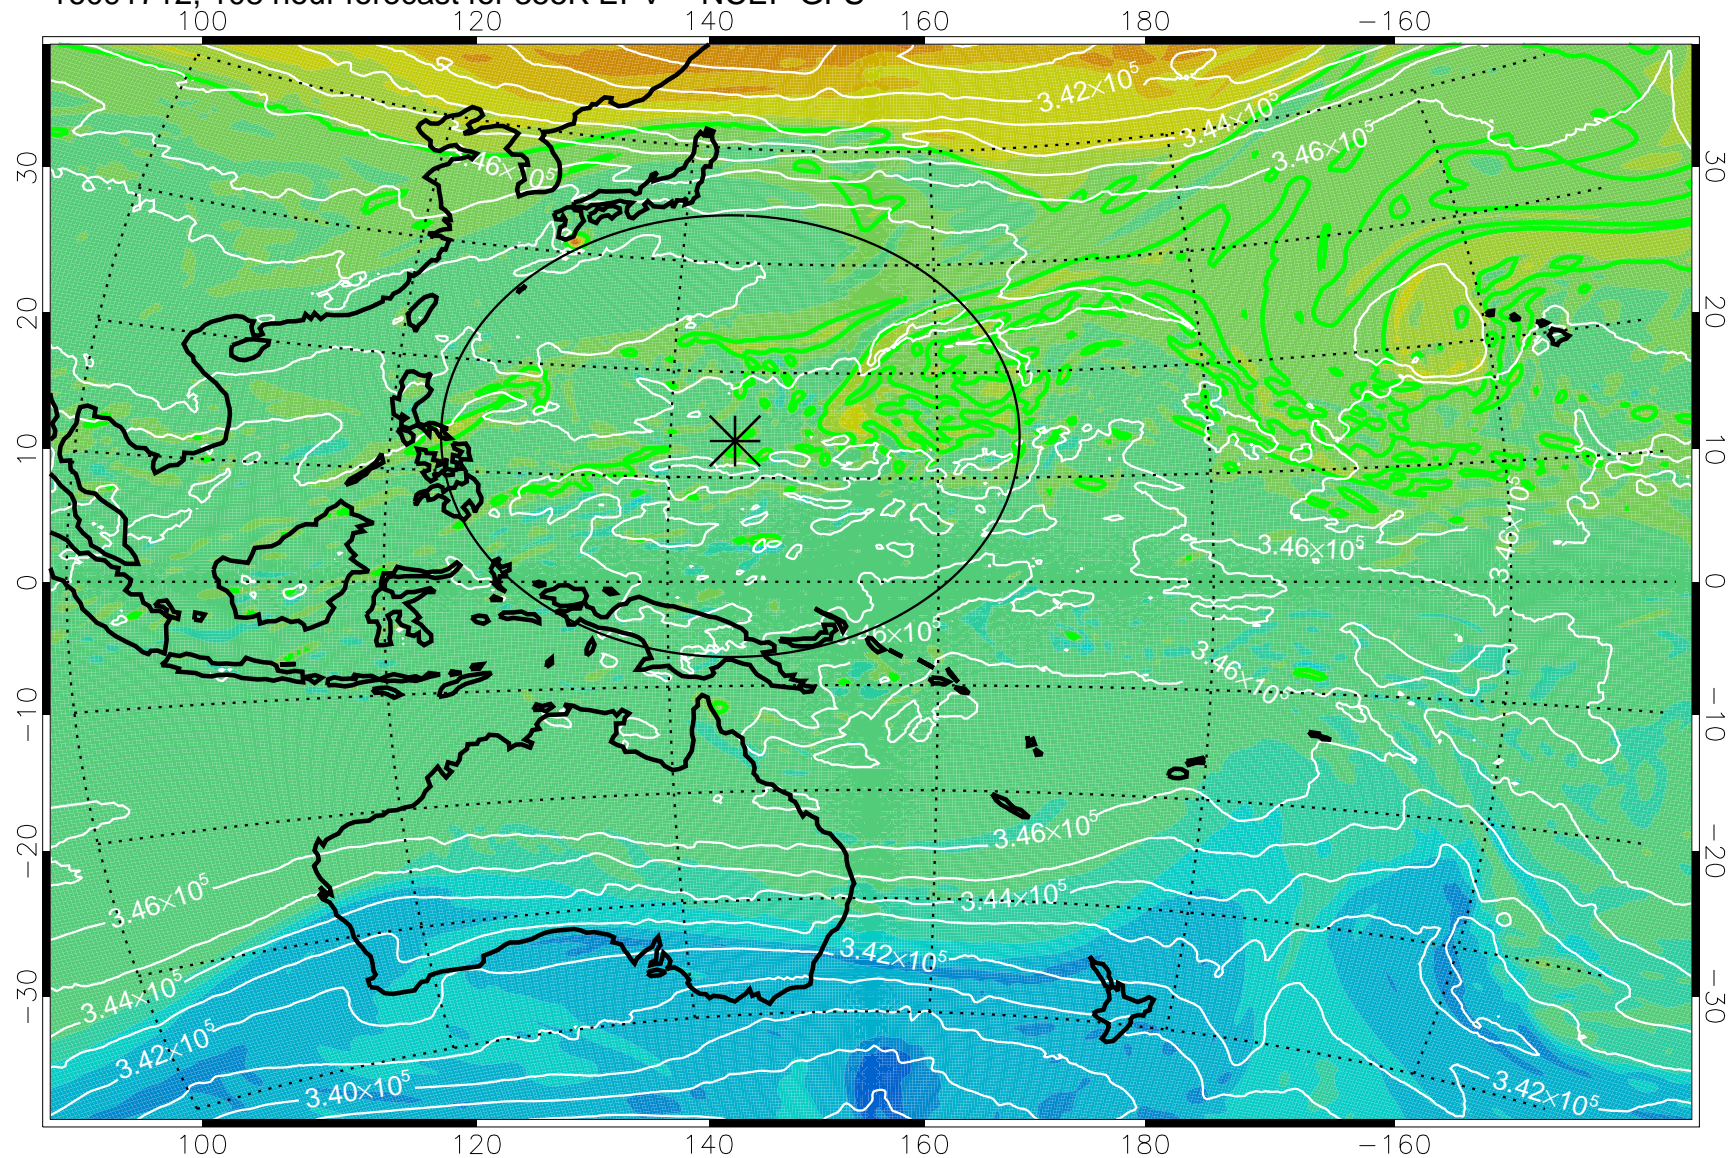

16091606, 78 hour forecast for 355K EPV -- NCEP GFS

355K Montgomery Streamfunction, white
EPV Tropopause (2 PVU) Position
Range ring of 2304 km

16091612, 84 hour forecast for 355K EPV -- NCEP GFS

355K Montgomery Streamfunction, white
EPV Tropopause (2 PVU) Position
Range ring of 2304 km

16091618, 90 hour forecast for 355K EPV -- NCEP GFS

355K Montgomery Streamfunction, white
EPV Tropopause (2 PVU) Position
Range ring of 2304 km

16091700, 96 hour forecast for 355K EPV -- NCEP GFS

355K Montgomery Streamfunction, white
EPV Tropopause (2 PVU) Position
Range ring of 2304 km

16091706, 102 hour forecast for 355K EPV -- NCEP GFS

355K Montgomery Streamfunction, white
EPV Tropopause (2 PVU) Position
Range ring of 2304 km

16091712, 108 hour forecast for 355K EPV -- NCEP GFS

355K Montgomery Streamfunction, white
EPV Tropopause (2 PVU) Position
Range ring of 2304 km

16091718, 114 hour forecast for 355K EPV -- NCEP GFS

355K Montgomery Streamfunction, white
EPV Tropopause (2 PVU) Position
Range ring of 2304 km

16091800, 120 hour forecast for 355K EPV -- NCEP GFS

355K Montgomery Streamfunction, white
EPV Tropopause (2 PVU) Position
Range ring of 2304 km