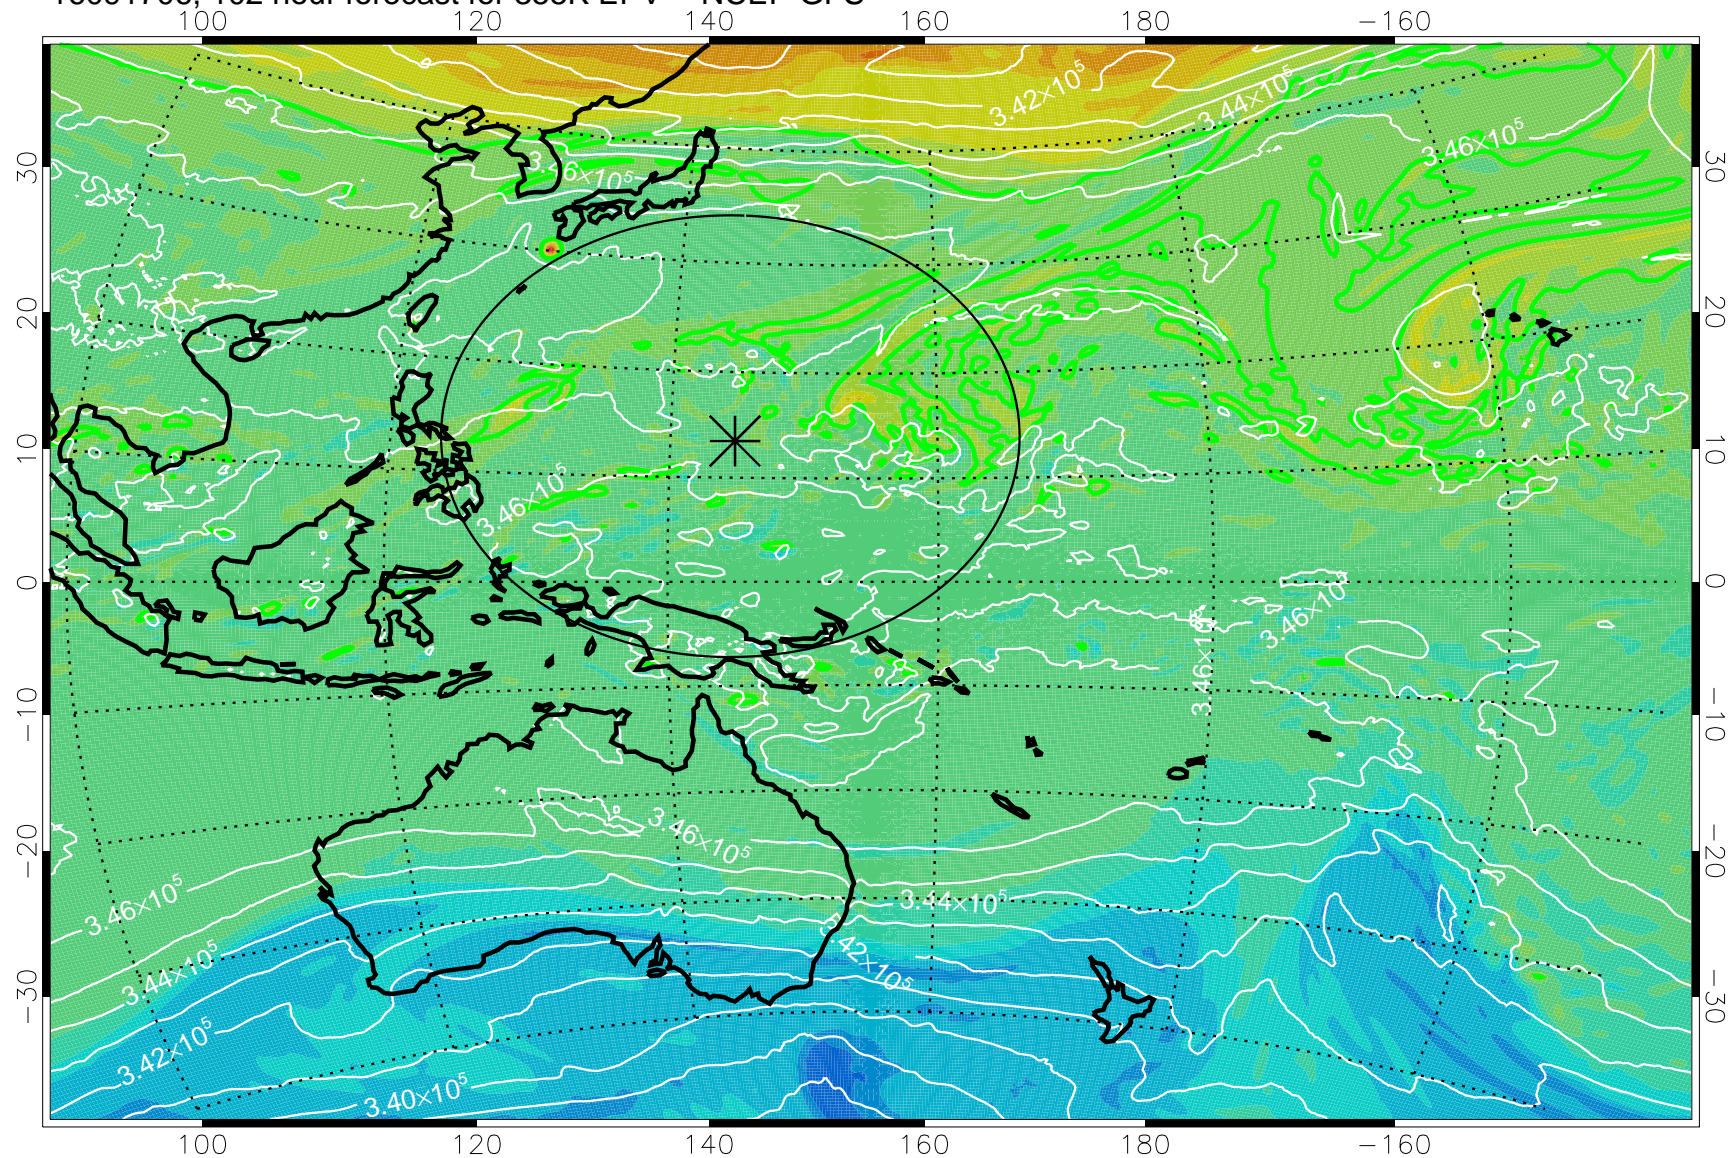

16091606, 78 hour forecast for 355K EPV -- NCEP GFS

355K Montgomery Streamfunction, white
EPV Tropopause (2 PVU) Position
Range ring of 2304 km

16091612, 84 hour forecast for 355K EPV -- NCEP GFS

355K Montgomery Streamfunction, white
EPV Tropopause (2 PVU) Position
Range ring of 2304 km

16091618, 90 hour forecast for 355K EPV -- NCEP GFS

355K Montgomery Streamfunction, white
EPV Tropopause (2 PVU) Position
Range ring of 2304 km

16091700, 96 hour forecast for 355K EPV -- NCEP GFS

355K Montgomery Streamfunction, white
EPV Tropopause (2 PVU) Position
Range ring of 2304 km

16091706, 102 hour forecast for 355K EPV -- NCEP GFS

355K Montgomery Streamfunction, white
EPV Tropopause (2 PVU) Position
Range ring of 2304 km

16091712, 108 hour forecast for 355K EPV -- NCEP GFS

355K Montgomery Streamfunction, white
EPV Tropopause (2 PVU) Position
Range ring of 2304 km

16091718, 114 hour forecast for 355K EPV -- NCEP GFS

355K Montgomery Streamfunction, white
EPV Tropopause (2 PVU) Position
Range ring of 2304 km

16091800, 120 hour forecast for 355K EPV -- NCEP GFS

355K Montgomery Streamfunction, white
EPV Tropopause (2 PVU) Position
Range ring of 2304 km