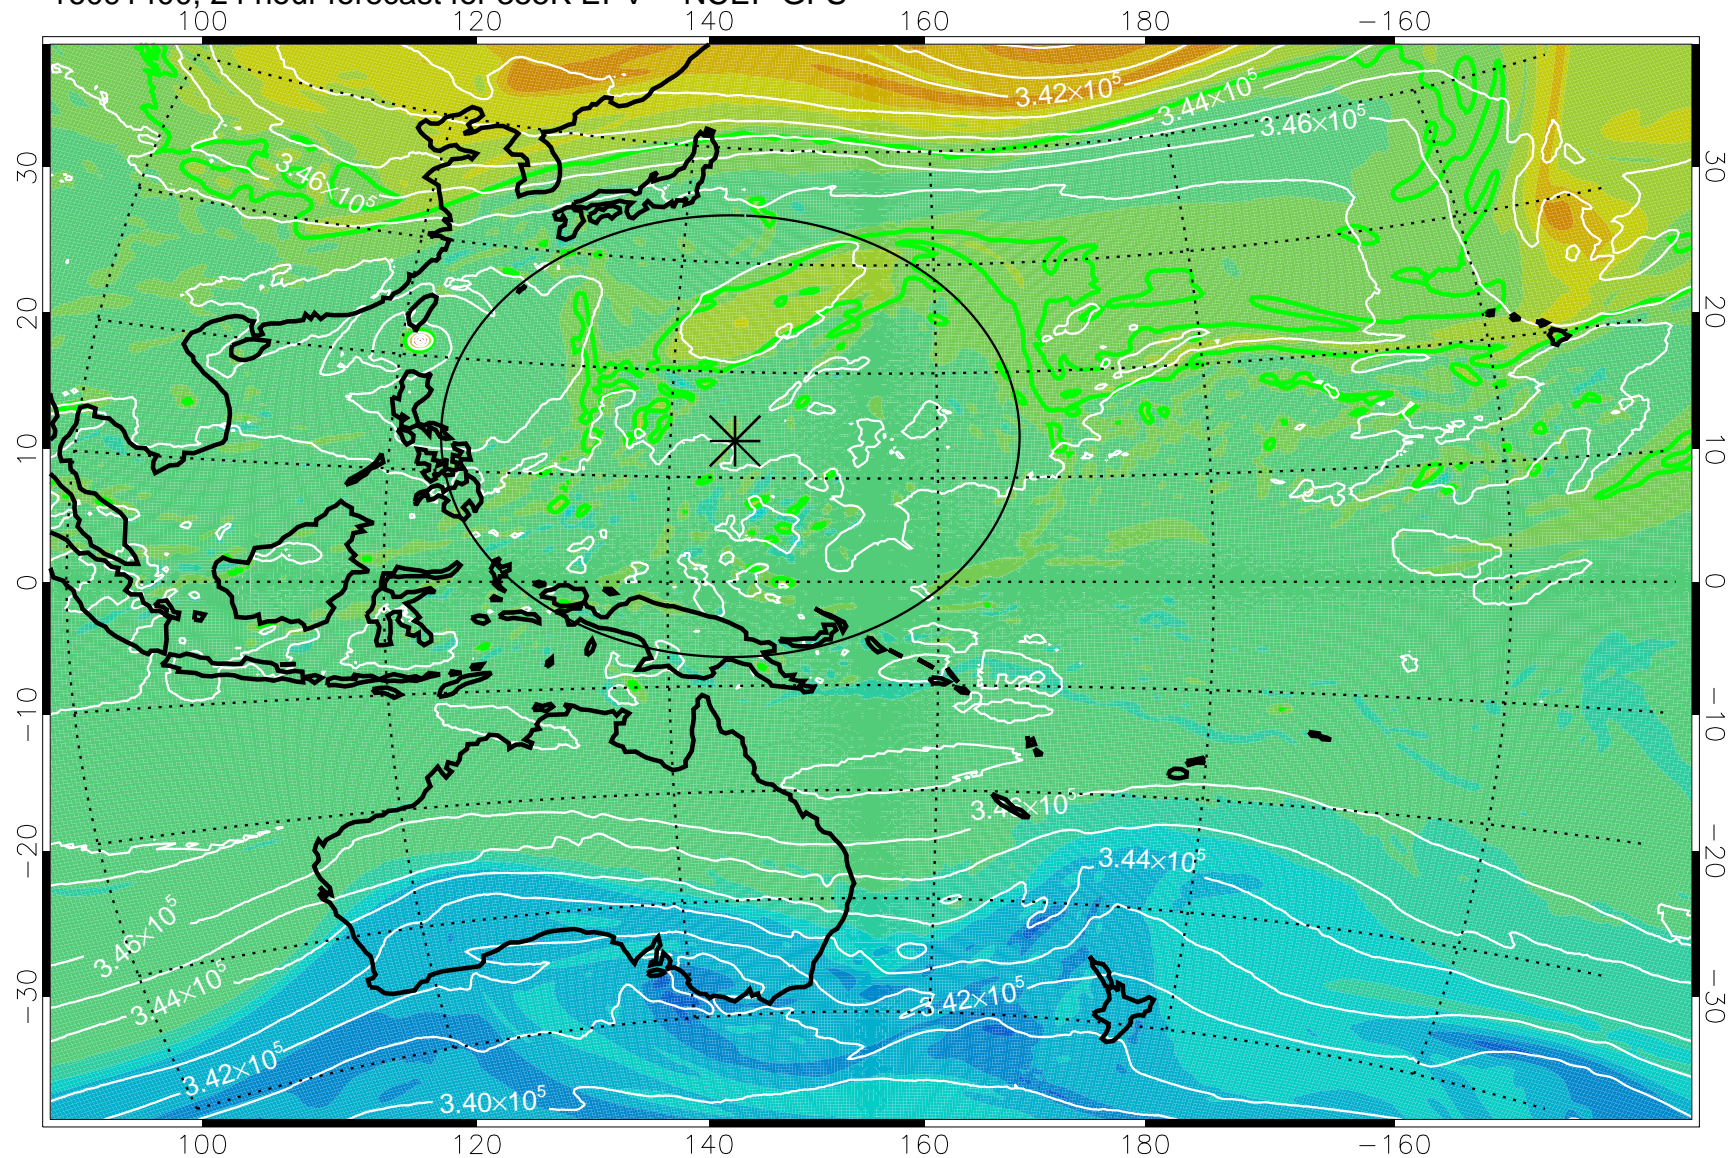

16091306, 6 hour forecast for 355K EPV -- NCEP GFS

355K Montgomery Streamfunction, white
EPV Tropopause (2 PVU) Position
Range ring of 2304 km

16091312, 12 hour forecast for 355K EPV -- NCEP GFS

355K Montgomery Streamfunction, white
EPV Tropopause (2 PVU) Position
Range ring of 2304 km

16091318, 18 hour forecast for 355K EPV -- NCEP GFS

355K Montgomery Streamfunction, white
EPV Tropopause (2 PVU) Position
Range ring of 2304 km

16091400, 24 hour forecast for 355K EPV -- NCEP GFS

355K Montgomery Streamfunction, white
EPV Tropopause (2 PVU) Position
Range ring of 2304 km

16091406, 30 hour forecast for 355K EPV -- NCEP GFS

355K Montgomery Streamfunction, white
EPV Tropopause (2 PVU) Position
Range ring of 2304 km

16091412, 36 hour forecast for 355K EPV -- NCEP GFS

355K Montgomery Streamfunction, white
EPV Tropopause (2 PVU) Position
Range ring of 2304 km

16091418, 42 hour forecast for 355K EPV -- NCEP GFS

355K Montgomery Streamfunction, white
EPV Tropopause (2 PVU) Position
Range ring of 2304 km

16091500, 48 hour forecast for 355K EPV -- NCEP GFS

355K Montgomery Streamfunction, white
EPV Tropopause (2 PVU) Position
Range ring of 2304 km