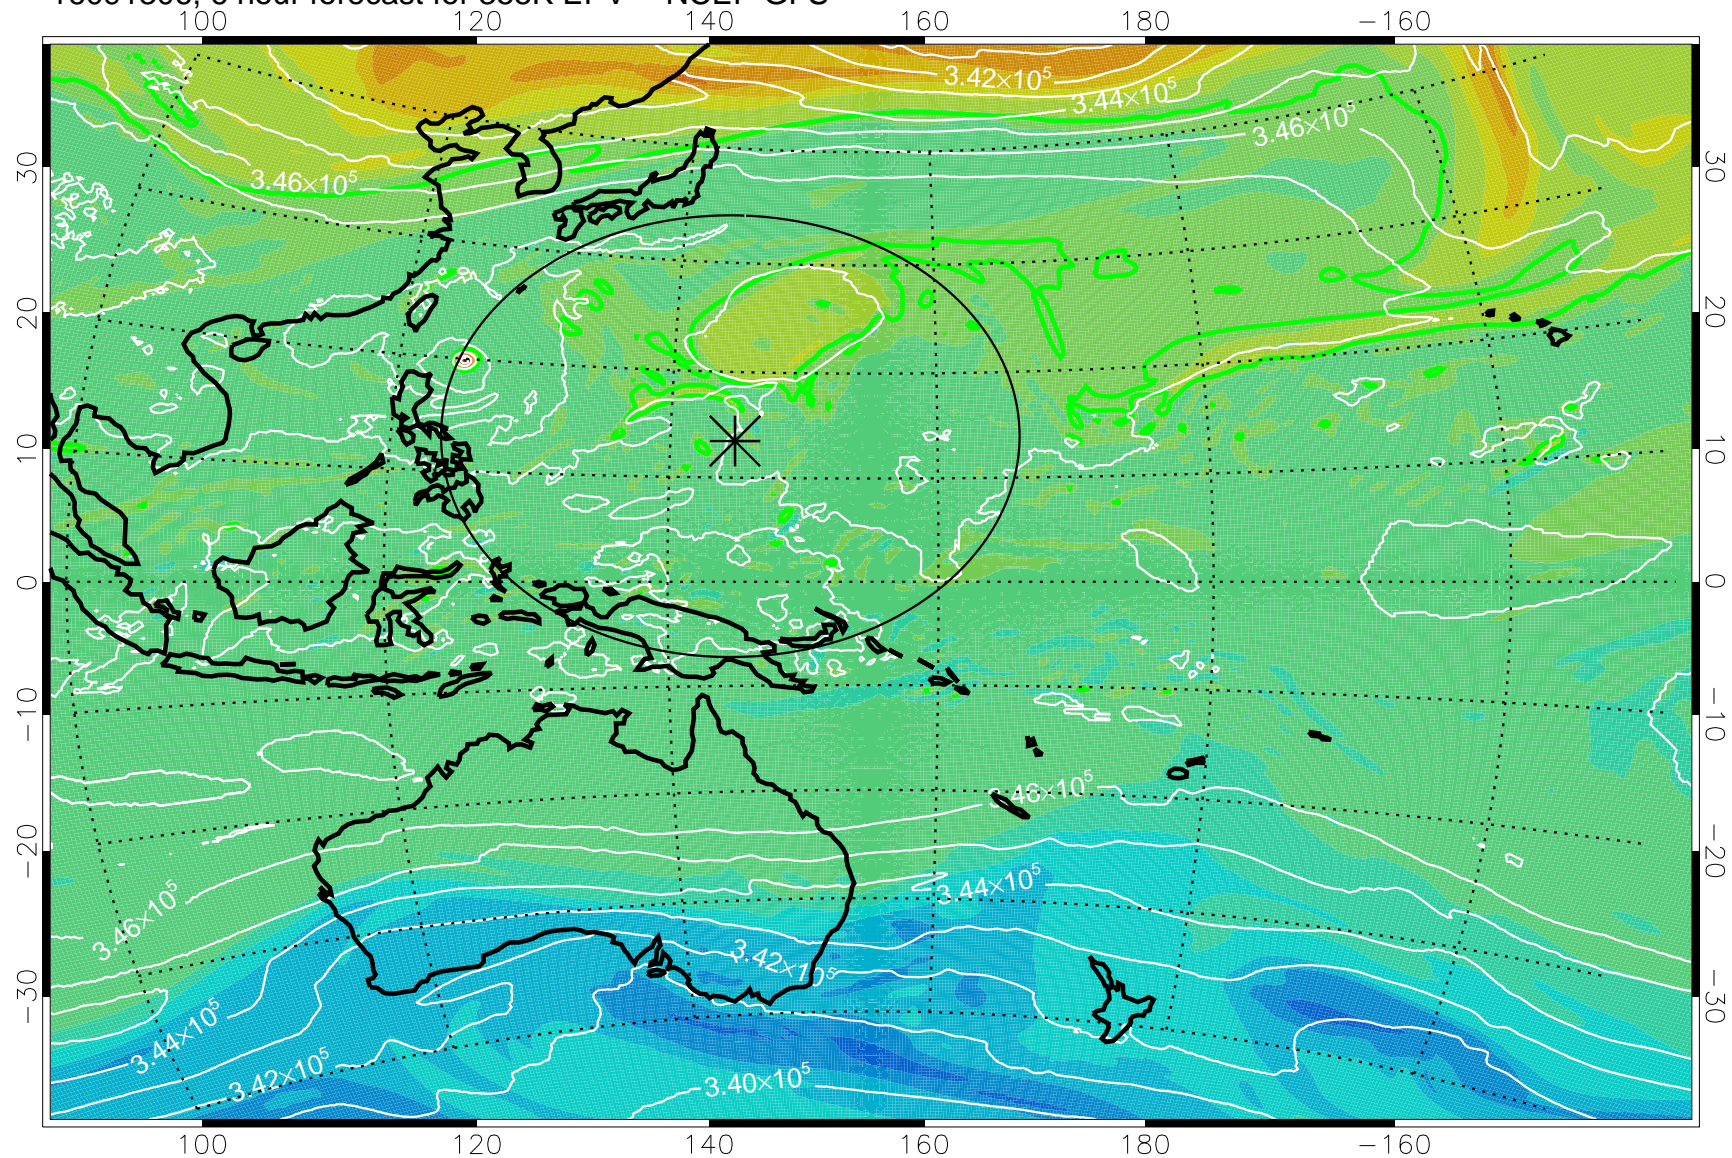

16091306, 6 hour forecast for 355K EPV -- NCEP GFS

355K Montgomery Streamfunction, white
EPV Tropopause (2 PVU) Position
Range ring of 2304 km

16091312, 12 hour forecast for 355K EPV -- NCEP GFS

355K Montgomery Streamfunction, white
EPV Tropopause (2 PVU) Position
Range ring of 2304 km

16091318, 18 hour forecast for 355K EPV -- NCEP GFS

355K Montgomery Streamfunction, white
EPV Tropopause (2 PVU) Position
Range ring of 2304 km

16091400, 24 hour forecast for 355K EPV -- NCEP GFS

355K Montgomery Streamfunction, white
EPV Tropopause (2 PVU) Position
Range ring of 2304 km

16091406, 30 hour forecast for 355K EPV -- NCEP GFS

355K Montgomery Streamfunction, white
EPV Tropopause (2 PVU) Position
Range ring of 2304 km

16091412, 36 hour forecast for 355K EPV -- NCEP GFS

355K Montgomery Streamfunction, white
EPV Tropopause (2 PVU) Position
Range ring of 2304 km

16091418, 42 hour forecast for 355K EPV -- NCEP GFS

355K Montgomery Streamfunction, white
EPV Tropopause (2 PVU) Position
Range ring of 2304 km

16091500, 48 hour forecast for 355K EPV -- NCEP GFS

355K Montgomery Streamfunction, white
EPV Tropopause (2 PVU) Position
Range ring of 2304 km