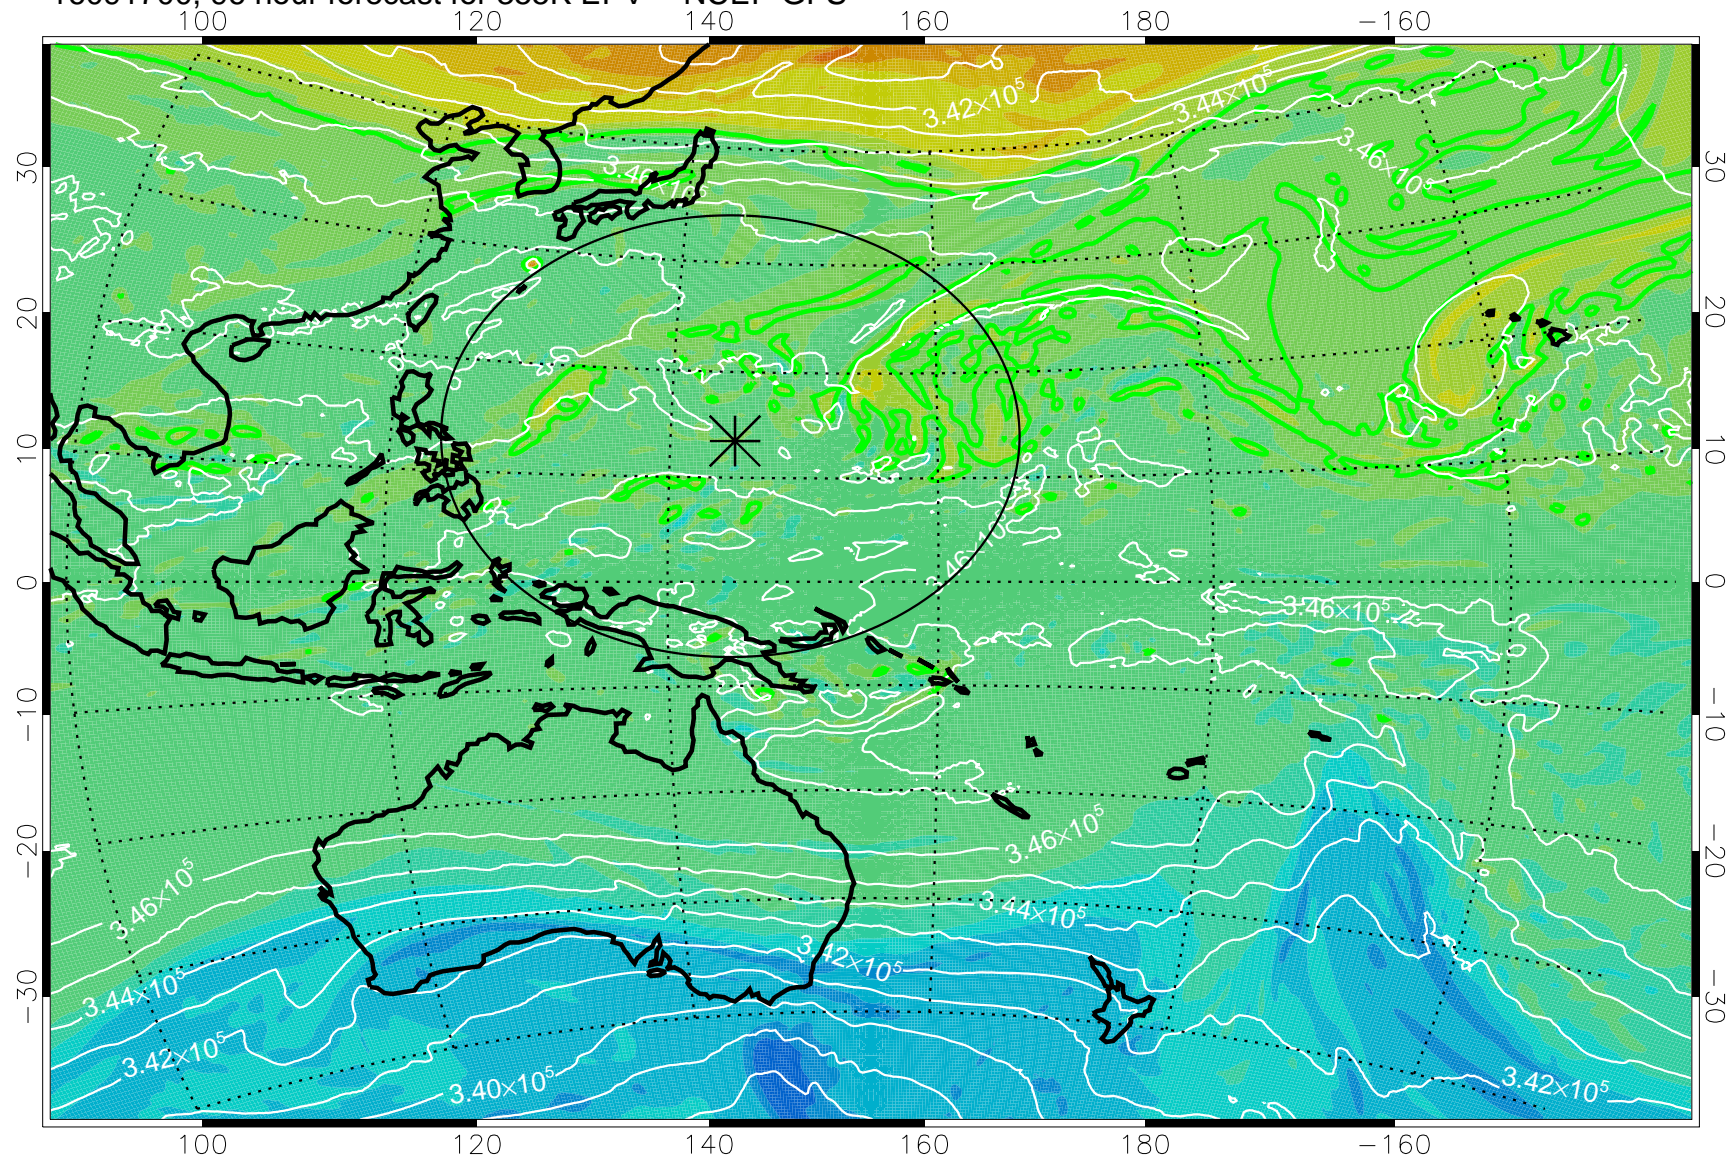

16091518, 66 hour forecast for 355K EPV -- NCEP GFS

355K Montgomery Streamfunction, white
EPV Tropopause (2 PVU) Position
Range ring of 2304 km

16091600, 72 hour forecast for 355K EPV -- NCEP GFS

355K Montgomery Streamfunction, white
EPV Tropopause (2 PVU) Position
Range ring of 2304 km

16091606, 78 hour forecast for 355K EPV -- NCEP GFS

355K Montgomery Streamfunction, white
EPV Tropopause (2 PVU) Position
Range ring of 2304 km

16091612, 84 hour forecast for 355K EPV -- NCEP GFS

355K Montgomery Streamfunction, white
EPV Tropopause (2 PVU) Position
Range ring of 2304 km

16091618, 90 hour forecast for 355K EPV -- NCEP GFS

355K Montgomery Streamfunction, white
EPV Tropopause (2 PVU) Position
Range ring of 2304 km

16091700, 96 hour forecast for 355K EPV -- NCEP GFS

355K Montgomery Streamfunction, white
EPV Tropopause (2 PVU) Position
Range ring of 2304 km

16091706, 102 hour forecast for 355K EPV -- NCEP GFS

355K Montgomery Streamfunction, white
EPV Tropopause (2 PVU) Position
Range ring of 2304 km

16091712, 108 hour forecast for 355K EPV -- NCEP GFS

355K Montgomery Streamfunction, white
EPV Tropopause (2 PVU) Position
Range ring of 2304 km