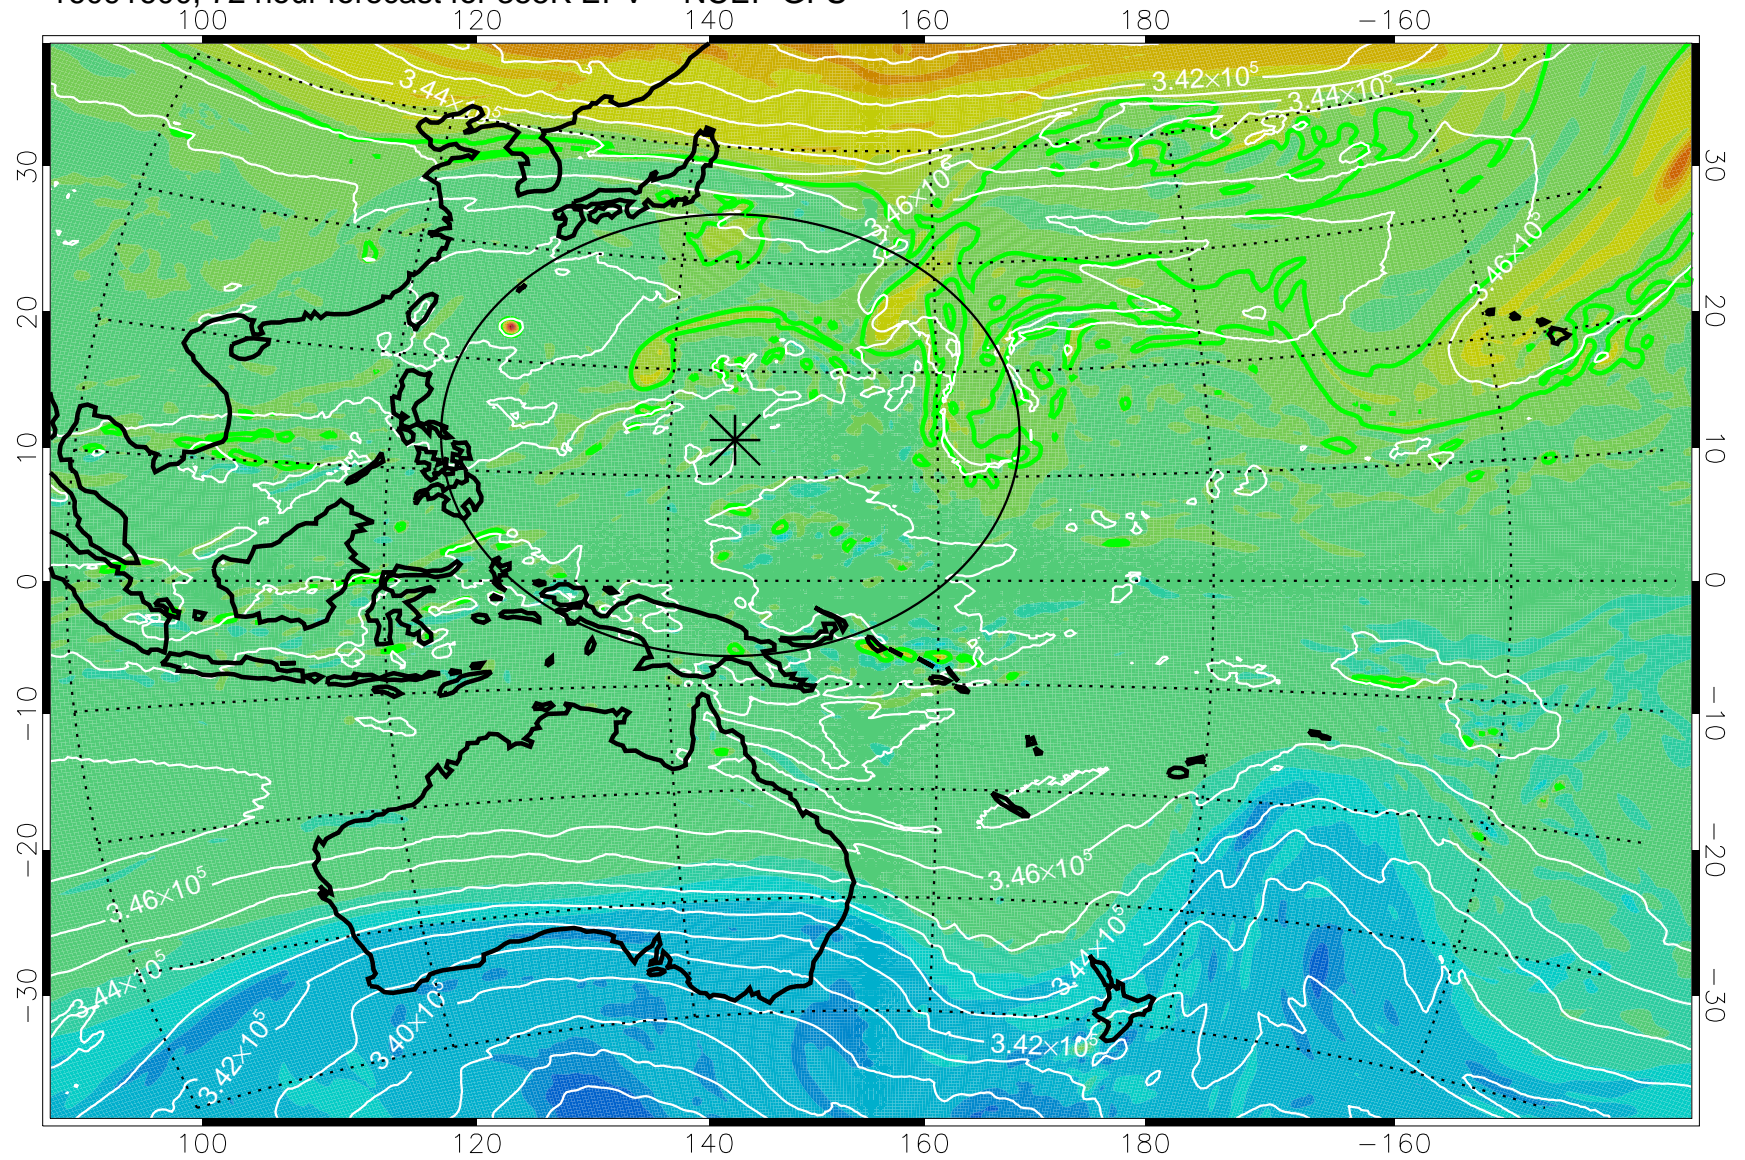

16091506, 54 hour forecast for 355K EPV -- NCEP GFS

355K Montgomery Streamfunction, white
EPV Tropopause (2 PVU) Position
Range ring of 2304 km

16091512, 60 hour forecast for 355K EPV -- NCEP GFS

355K Montgomery Streamfunction, white
EPV Tropopause (2 PVU) Position
Range ring of 2304 km

16091518, 66 hour forecast for 355K EPV -- NCEP GFS

355K Montgomery Streamfunction, white
EPV Tropopause (2 PVU) Position
Range ring of 2304 km

16091600, 72 hour forecast for 355K EPV -- NCEP GFS

355K Montgomery Streamfunction, white
EPV Tropopause (2 PVU) Position
Range ring of 2304 km

16091606, 78 hour forecast for 355K EPV -- NCEP GFS

355K Montgomery Streamfunction, white
EPV Tropopause (2 PVU) Position
Range ring of 2304 km

16091612, 84 hour forecast for 355K EPV -- NCEP GFS

355K Montgomery Streamfunction, white
EPV Tropopause (2 PVU) Position
Range ring of 2304 km

16091618, 90 hour forecast for 355K EPV -- NCEP GFS

355K Montgomery Streamfunction, white
EPV Tropopause (2 PVU) Position
Range ring of 2304 km

16091700, 96 hour forecast for 355K EPV -- NCEP GFS

355K Montgomery Streamfunction, white
EPV Tropopause (2 PVU) Position
Range ring of 2304 km