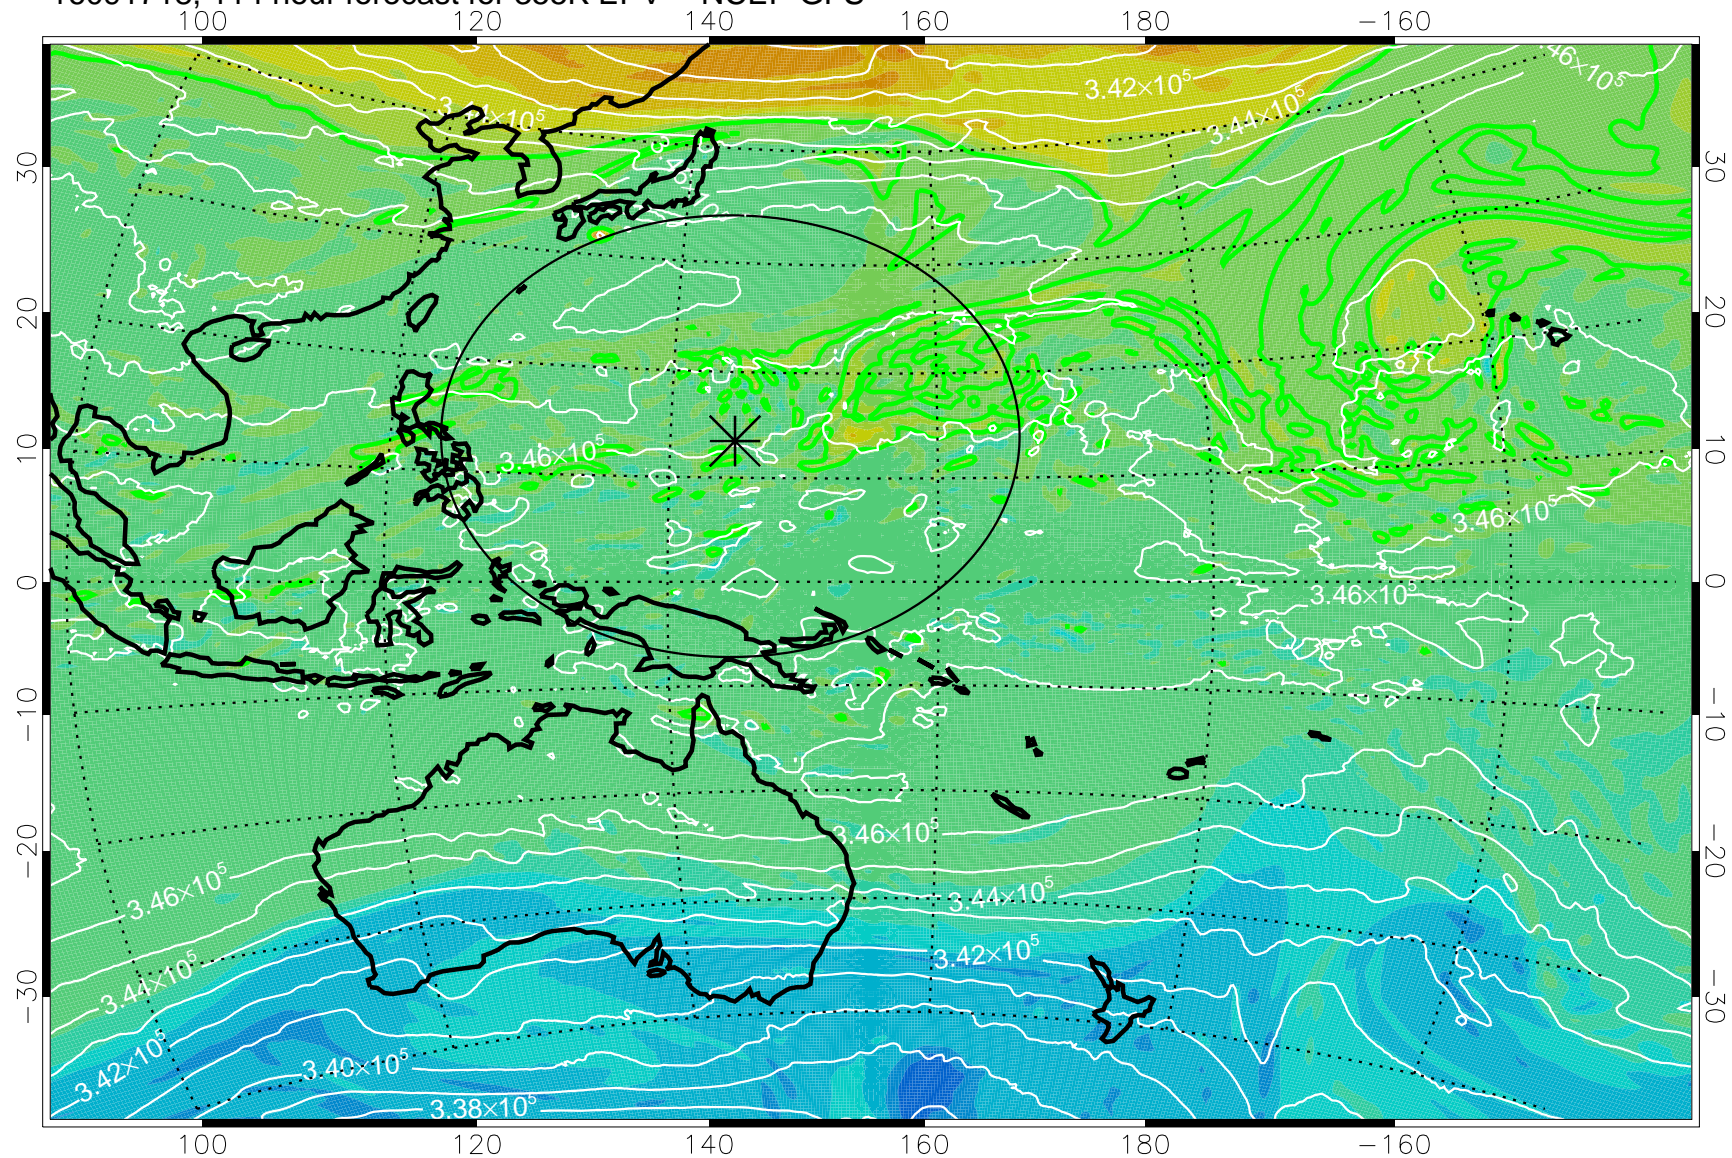

16091606, 78 hour forecast for 355K EPV -- NCEP GFS

355K Montgomery Streamfunction, white
EPV Tropopause (2 PVU) Position
Range ring of 2304 km

16091612, 84 hour forecast for 355K EPV -- NCEP GFS

355K Montgomery Streamfunction, white
EPV Tropopause (2 PVU) Position
Range ring of 2304 km

16091618, 90 hour forecast for 355K EPV -- NCEP GFS

355K Montgomery Streamfunction, white
EPV Tropopause (2 PVU) Position
Range ring of 2304 km

16091700, 96 hour forecast for 355K EPV -- NCEP GFS

355K Montgomery Streamfunction, white
EPV Tropopause (2 PVU) Position
Range ring of 2304 km

16091706, 102 hour forecast for 355K EPV -- NCEP GFS

355K Montgomery Streamfunction, white
EPV Tropopause (2 PVU) Position
Range ring of 2304 km

16091712, 108 hour forecast for 355K EPV -- NCEP GFS

355K Montgomery Streamfunction, white
EPV Tropopause (2 PVU) Position
Range ring of 2304 km

16091718, 114 hour forecast for 355K EPV -- NCEP GFS

355K Montgomery Streamfunction, white
EPV Tropopause (2 PVU) Position
Range ring of 2304 km

16091800, 120 hour forecast for 355K EPV -- NCEP GFS

355K Montgomery Streamfunction, white
EPV Tropopause (2 PVU) Position
Range ring of 2304 km