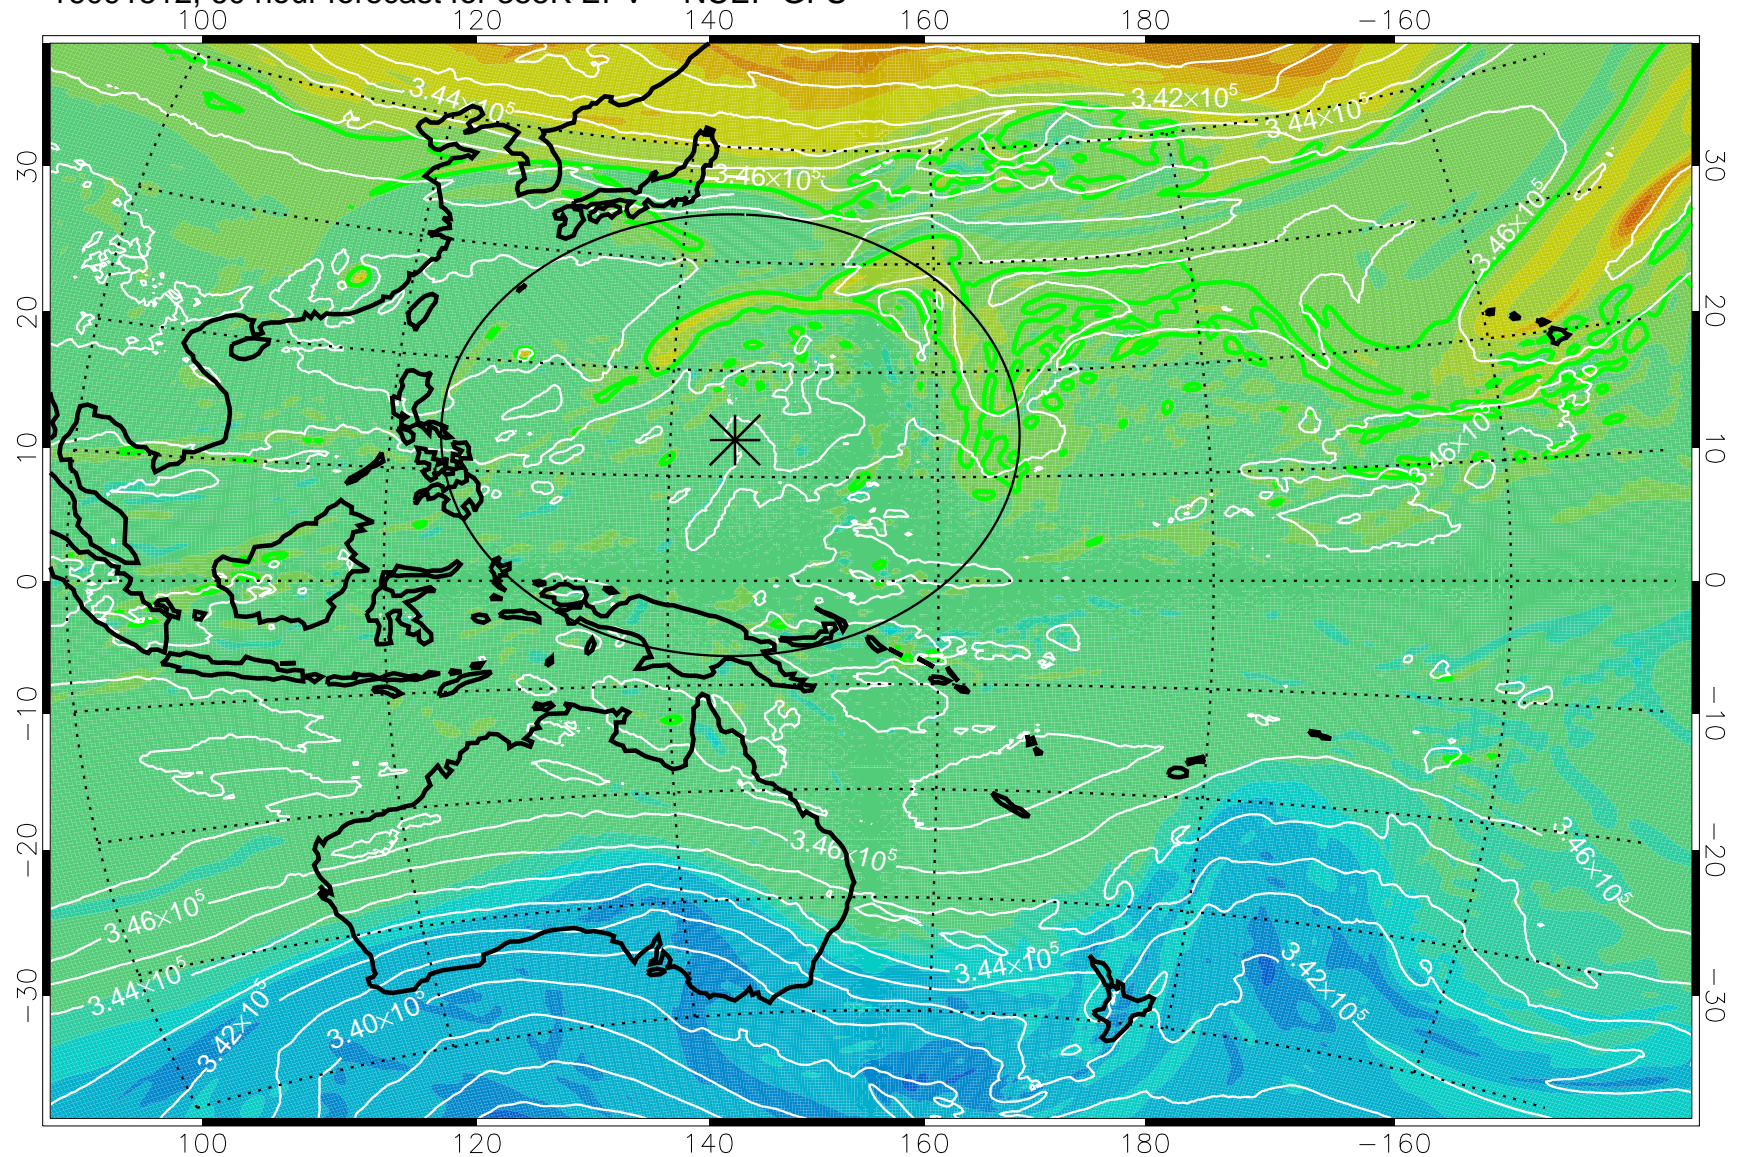

16091406, 30 hour forecast for 355K EPV -- NCEP GFS

355K Montgomery Streamfunction, white
EPV Tropopause (2 PVU) Position
Range ring of 2304 km

16091412, 36 hour forecast for 355K EPV -- NCEP GFS

355K Montgomery Streamfunction, white
EPV Tropopause (2 PVU) Position
Range ring of 2304 km

16091418, 42 hour forecast for 355K EPV -- NCEP GFS

355K Montgomery Streamfunction, white
EPV Tropopause (2 PVU) Position
Range ring of 2304 km

16091500, 48 hour forecast for 355K EPV -- NCEP GFS

355K Montgomery Streamfunction, white
EPV Tropopause (2 PVU) Position
Range ring of 2304 km

16091506, 54 hour forecast for 355K EPV -- NCEP GFS

355K Montgomery Streamfunction, white
EPV Tropopause (2 PVU) Position
Range ring of 2304 km

16091512, 60 hour forecast for 355K EPV -- NCEP GFS

355K Montgomery Streamfunction, white
EPV Tropopause (2 PVU) Position
Range ring of 2304 km

16091518, 66 hour forecast for 355K EPV -- NCEP GFS

355K Montgomery Streamfunction, white
EPV Tropopause (2 PVU) Position
Range ring of 2304 km

16091600, 72 hour forecast for 355K EPV -- NCEP GFS

355K Montgomery Streamfunction, white
EPV Tropopause (2 PVU) Position
Range ring of 2304 km