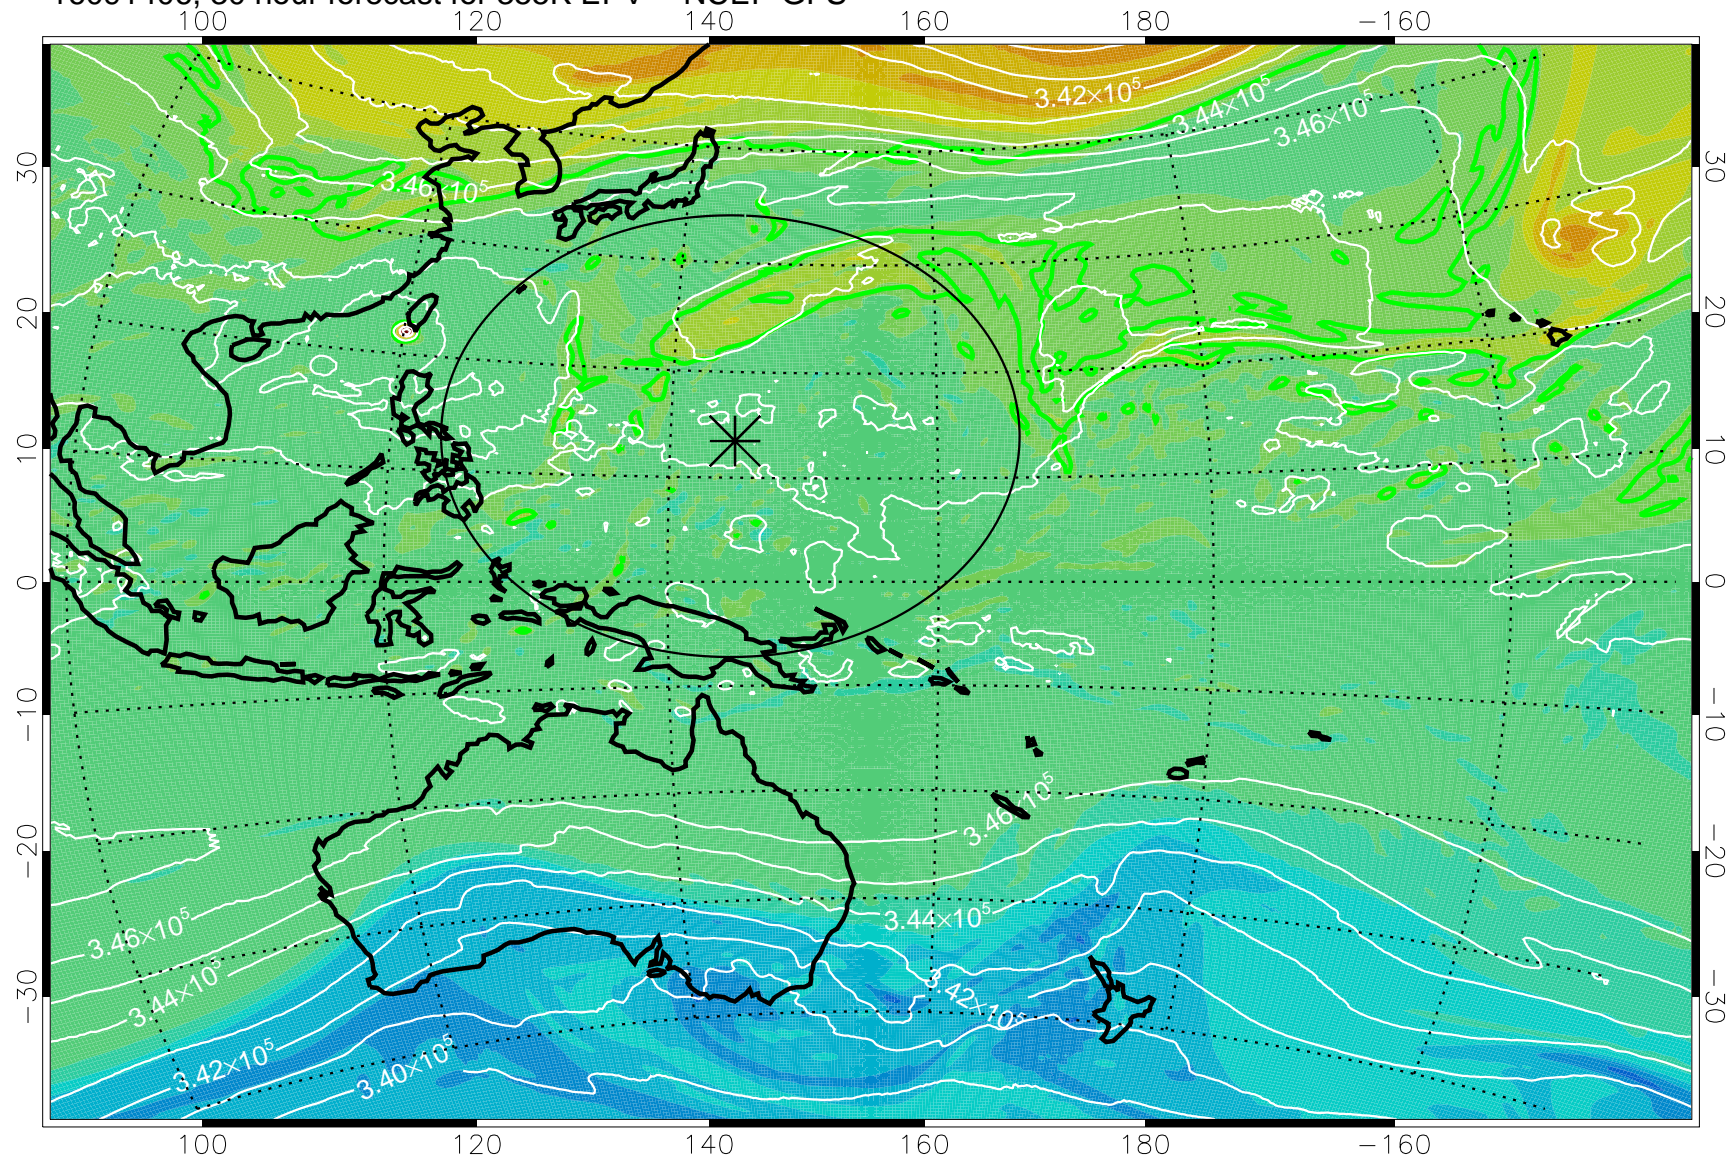

16091318, 18 hour forecast for 355K EPV -- NCEP GFS

355K Montgomery Streamfunction, white
EPV Tropopause (2 PVU) Position
Range ring of 2304 km

16091400, 24 hour forecast for 355K EPV -- NCEP GFS

355K Montgomery Streamfunction, white
EPV Tropopause (2 PVU) Position
Range ring of 2304 km

16091406, 30 hour forecast for 355K EPV -- NCEP GFS

355K Montgomery Streamfunction, white
EPV Tropopause (2 PVU) Position
Range ring of 2304 km

16091412, 36 hour forecast for 355K EPV -- NCEP GFS

355K Montgomery Streamfunction, white
EPV Tropopause (2 PVU) Position
Range ring of 2304 km

16091418, 42 hour forecast for 355K EPV -- NCEP GFS

355K Montgomery Streamfunction, white
EPV Tropopause (2 PVU) Position
Range ring of 2304 km

16091500, 48 hour forecast for 355K EPV -- NCEP GFS

355K Montgomery Streamfunction, white
EPV Tropopause (2 PVU) Position
Range ring of 2304 km

16091518, 66 hour forecast for 355K EPV -- NCEP GFS

355K Montgomery Streamfunction, white
EPV Tropopause (2 PVU) Position
Range ring of 2304 km

16091600, 72 hour forecast for 355K EPV -- NCEP GFS

355K Montgomery Streamfunction, white
EPV Tropopause (2 PVU) Position
Range ring of 2304 km