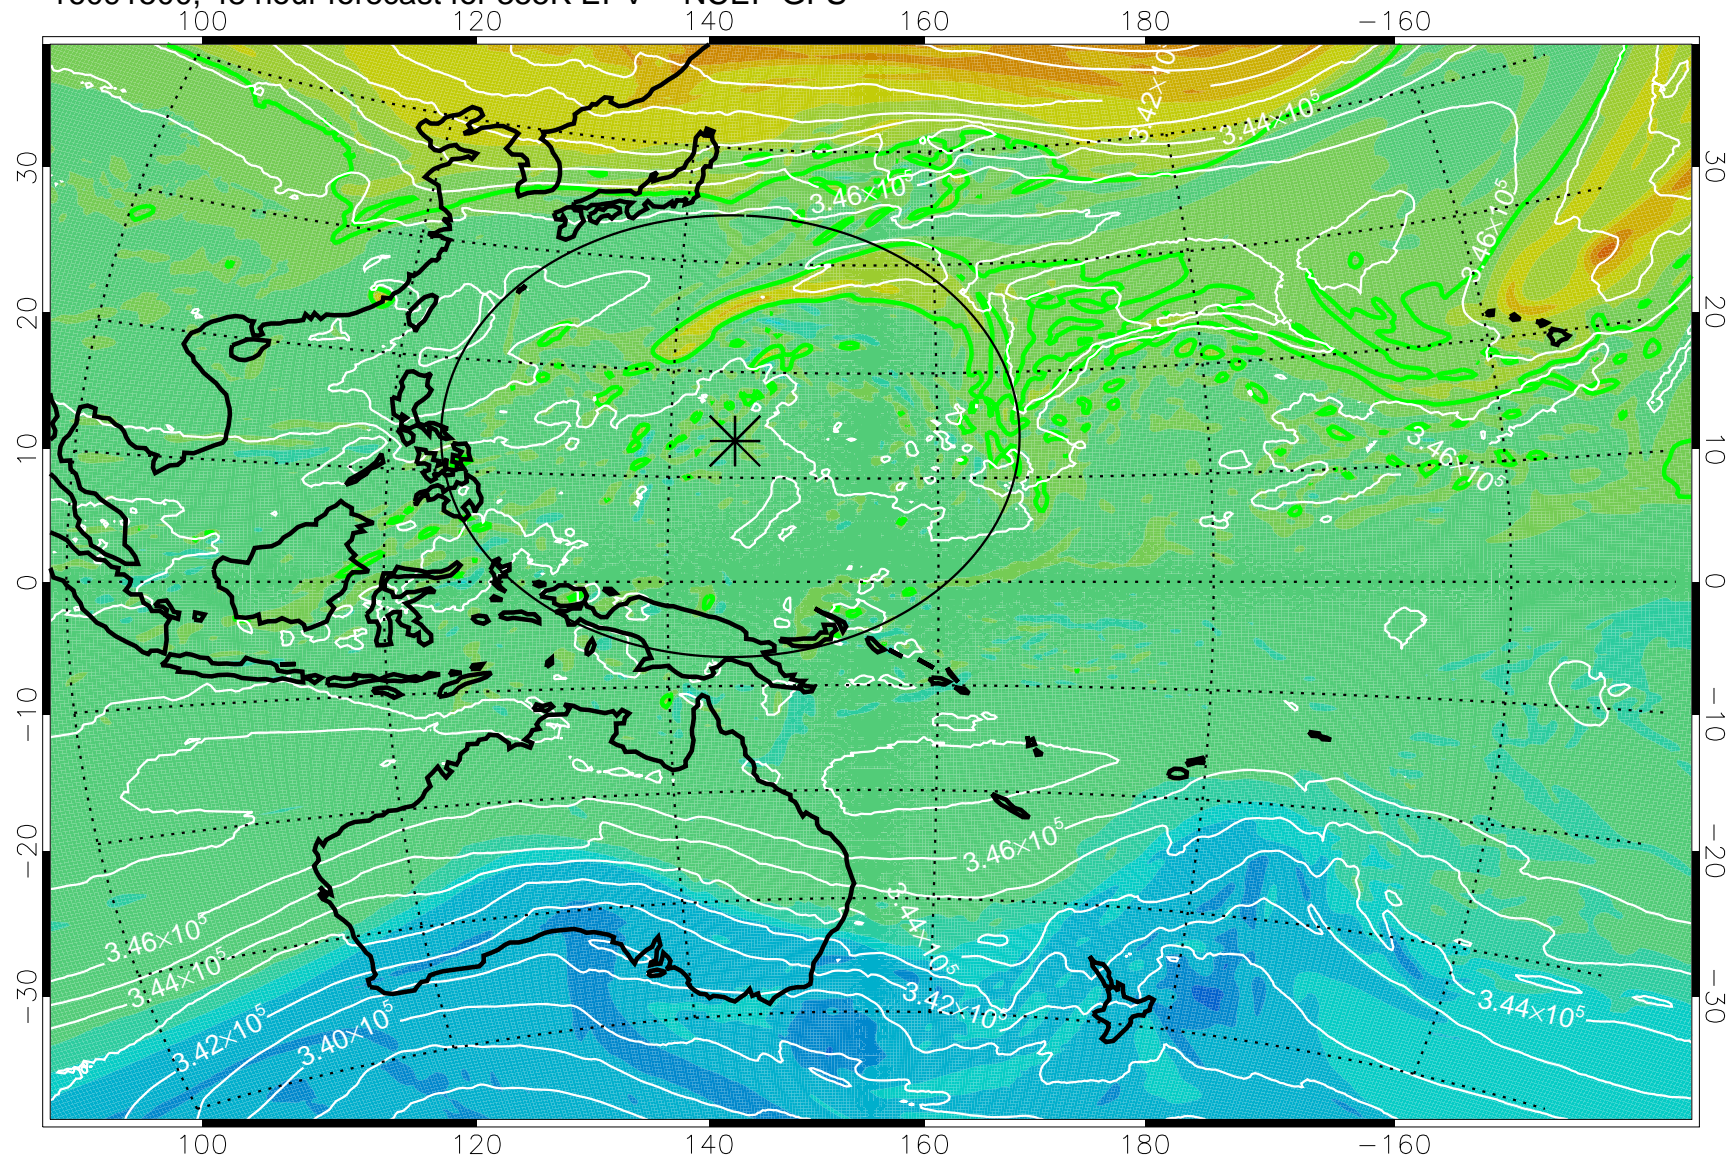

16091406, 30 hour forecast for 355K EPV -- NCEP GFS

355K Montgomery Streamfunction, white
EPV Tropopause (2 PVU) Position
Range ring of 2304 km

16091412, 36 hour forecast for 355K EPV -- NCEP GFS

355K Montgomery Streamfunction, white
EPV Tropopause (2 PVU) Position
Range ring of 2304 km

16091418, 42 hour forecast for 355K EPV -- NCEP GFS

355K Montgomery Streamfunction, white
EPV Tropopause (2 PVU) Position
Range ring of 2304 km

16091500, 48 hour forecast for 355K EPV -- NCEP GFS

355K Montgomery Streamfunction, white
EPV Tropopause (2 PVU) Position
Range ring of 2304 km

16091506, 54 hour forecast for 355K EPV -- NCEP GFS

355K Montgomery Streamfunction, white
EPV Tropopause (2 PVU) Position
Range ring of 2304 km

16091512, 60 hour forecast for 355K EPV -- NCEP GFS

355K Montgomery Streamfunction, white
EPV Tropopause (2 PVU) Position
Range ring of 2304 km

16091518, 66 hour forecast for 355K EPV -- NCEP GFS

355K Montgomery Streamfunction, white
EPV Tropopause (2 PVU) Position
Range ring of 2304 km

16091600, 72 hour forecast for 355K EPV -- NCEP GFS

355K Montgomery Streamfunction, white
EPV Tropopause (2 PVU) Position
Range ring of 2304 km