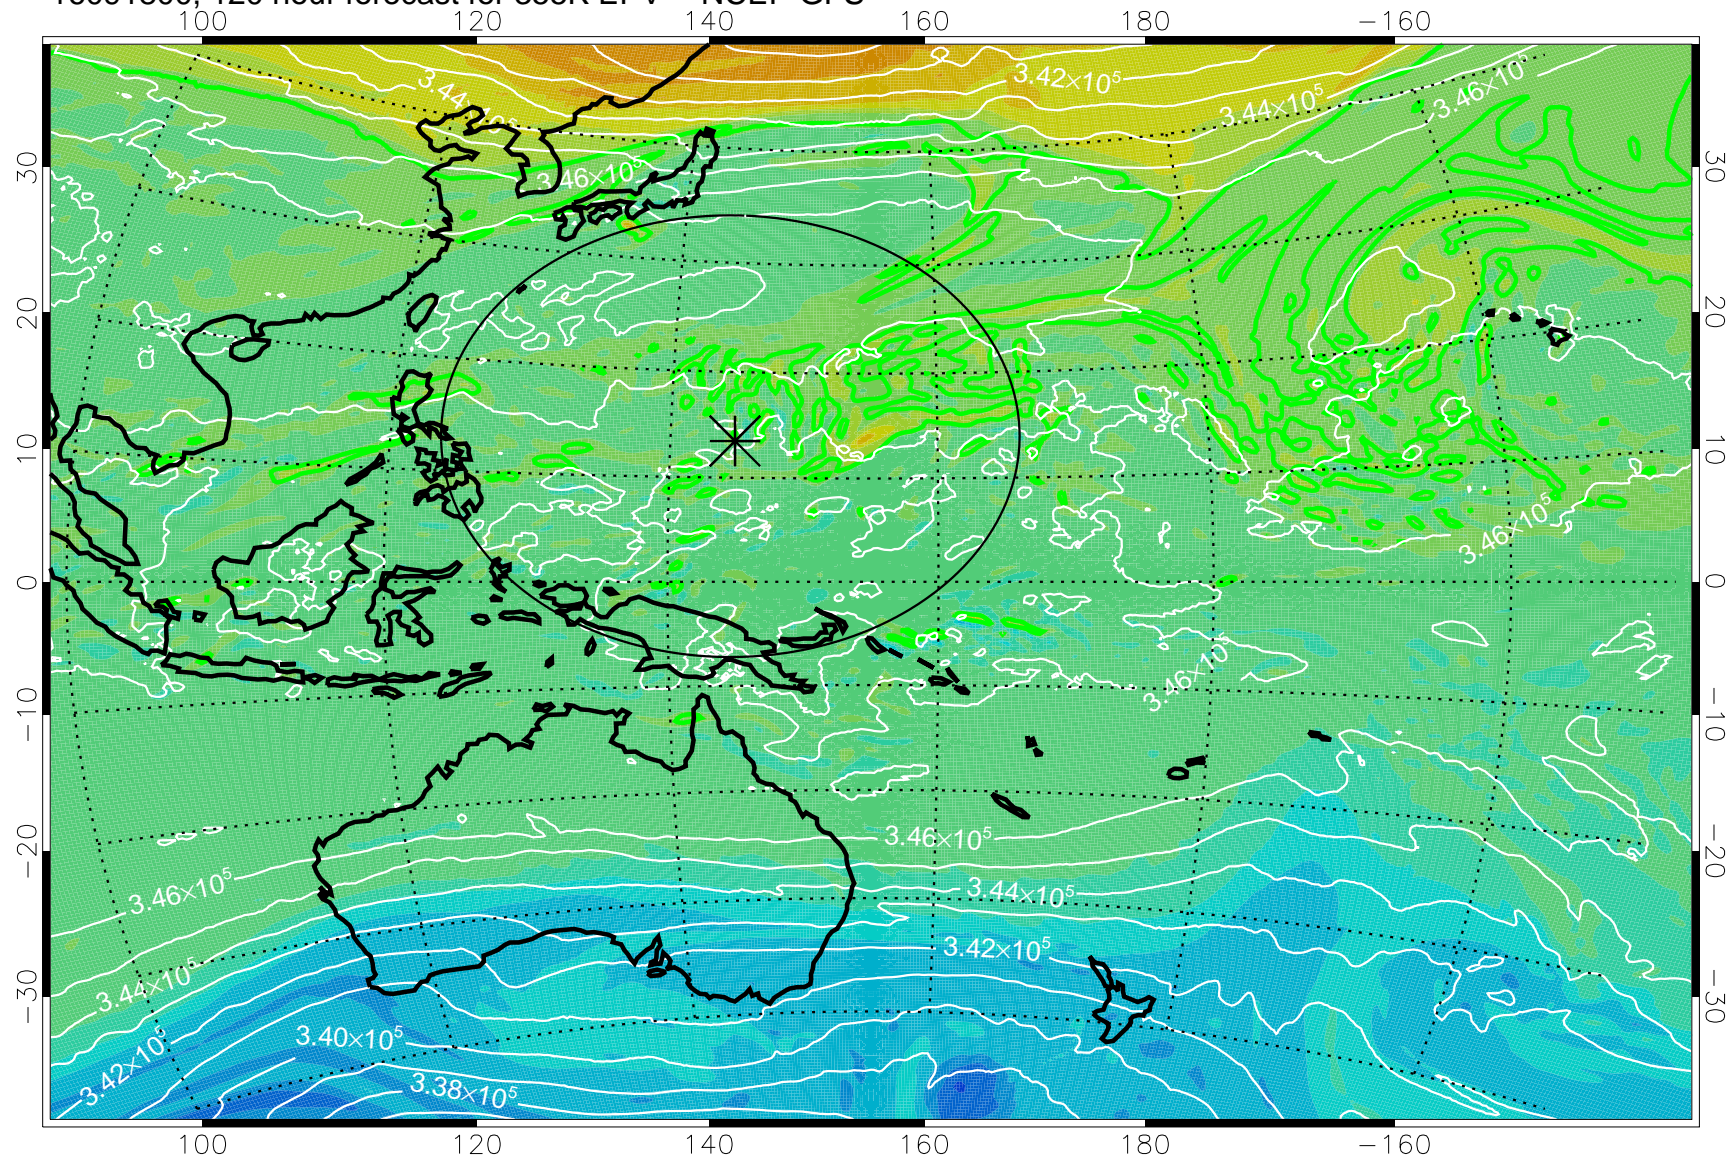

16091606, 78 hour forecast for 355K EPV -- NCEP GFS

355K Montgomery Streamfunction, white
EPV Tropopause (2 PVU) Position
Range ring of 2304 km

16091612, 84 hour forecast for 355K EPV -- NCEP GFS

355K Montgomery Streamfunction, white
EPV Tropopause (2 PVU) Position
Range ring of 2304 km

16091618, 90 hour forecast for 355K EPV -- NCEP GFS

355K Montgomery Streamfunction, white
EPV Tropopause (2 PVU) Position
Range ring of 2304 km

16091700, 96 hour forecast for 355K EPV -- NCEP GFS

355K Montgomery Streamfunction, white
EPV Tropopause (2 PVU) Position
Range ring of 2304 km

16091706, 102 hour forecast for 355K EPV -- NCEP GFS

355K Montgomery Streamfunction, white
EPV Tropopause (2 PVU) Position
Range ring of 2304 km

16091712, 108 hour forecast for 355K EPV -- NCEP GFS

355K Montgomery Streamfunction, white
EPV Tropopause (2 PVU) Position
Range ring of 2304 km

16091718, 114 hour forecast for 355K EPV -- NCEP GFS

355K Montgomery Streamfunction, white
EPV Tropopause (2 PVU) Position
Range ring of 2304 km

16091800, 120 hour forecast for 355K EPV -- NCEP GFS

355K Montgomery Streamfunction, white
EPV Tropopause (2 PVU) Position
Range ring of 2304 km