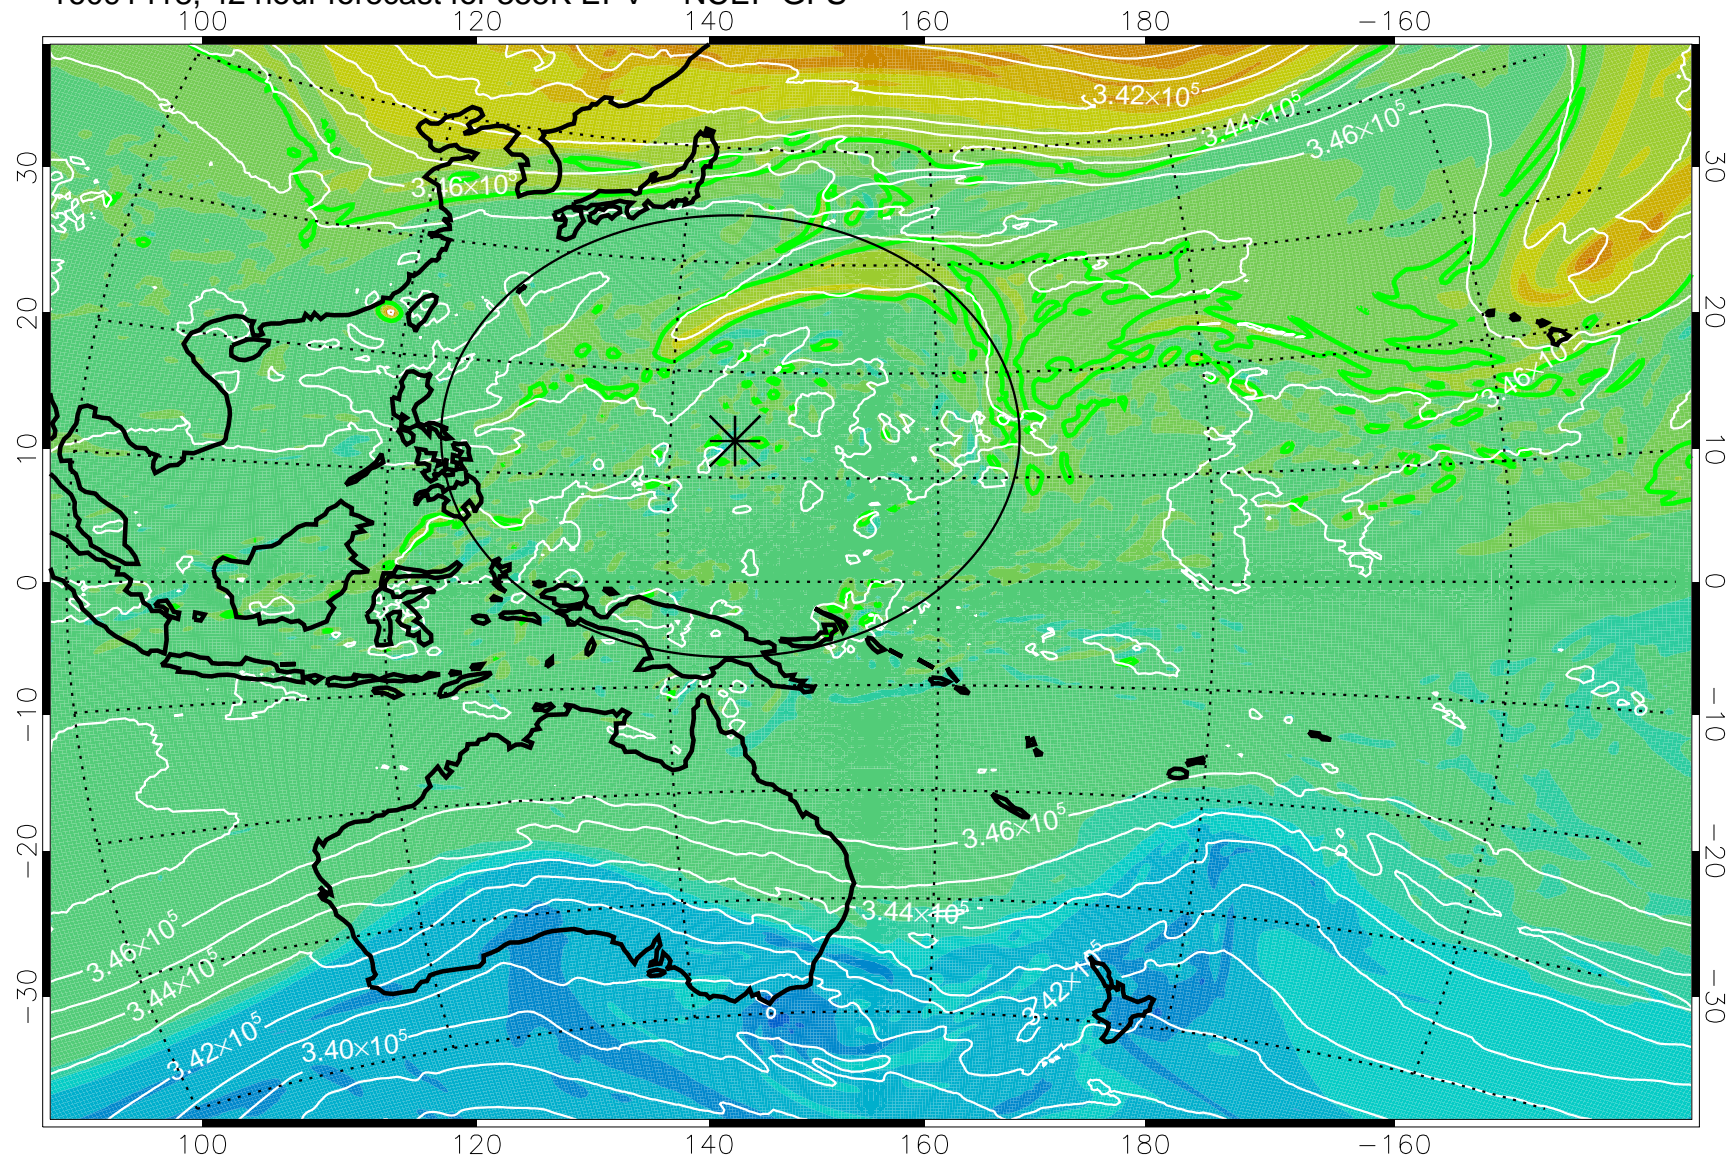

16091406, 30 hour forecast for 355K EPV -- NCEP GFS

355K Montgomery Streamfunction, white
EPV Tropopause (2 PVU) Position
Range ring of 2304 km

16091412, 36 hour forecast for 355K EPV -- NCEP GFS

355K Montgomery Streamfunction, white
EPV Tropopause (2 PVU) Position
Range ring of 2304 km

16091418, 42 hour forecast for 355K EPV -- NCEP GFS

355K Montgomery Streamfunction, white
EPV Tropopause (2 PVU) Position
Range ring of 2304 km

16091500, 48 hour forecast for 355K EPV -- NCEP GFS

355K Montgomery Streamfunction, white
EPV Tropopause (2 PVU) Position
Range ring of 2304 km

16091506, 54 hour forecast for 355K EPV -- NCEP GFS

355K Montgomery Streamfunction, white
EPV Tropopause (2 PVU) Position
Range ring of 2304 km

16091512, 60 hour forecast for 355K EPV -- NCEP GFS

355K Montgomery Streamfunction, white
EPV Tropopause (2 PVU) Position
Range ring of 2304 km

16091518, 66 hour forecast for 355K EPV -- NCEP GFS

355K Montgomery Streamfunction, white
EPV Tropopause (2 PVU) Position
Range ring of 2304 km

16091600, 72 hour forecast for 355K EPV -- NCEP GFS

355K Montgomery Streamfunction, white
EPV Tropopause (2 PVU) Position
Range ring of 2304 km