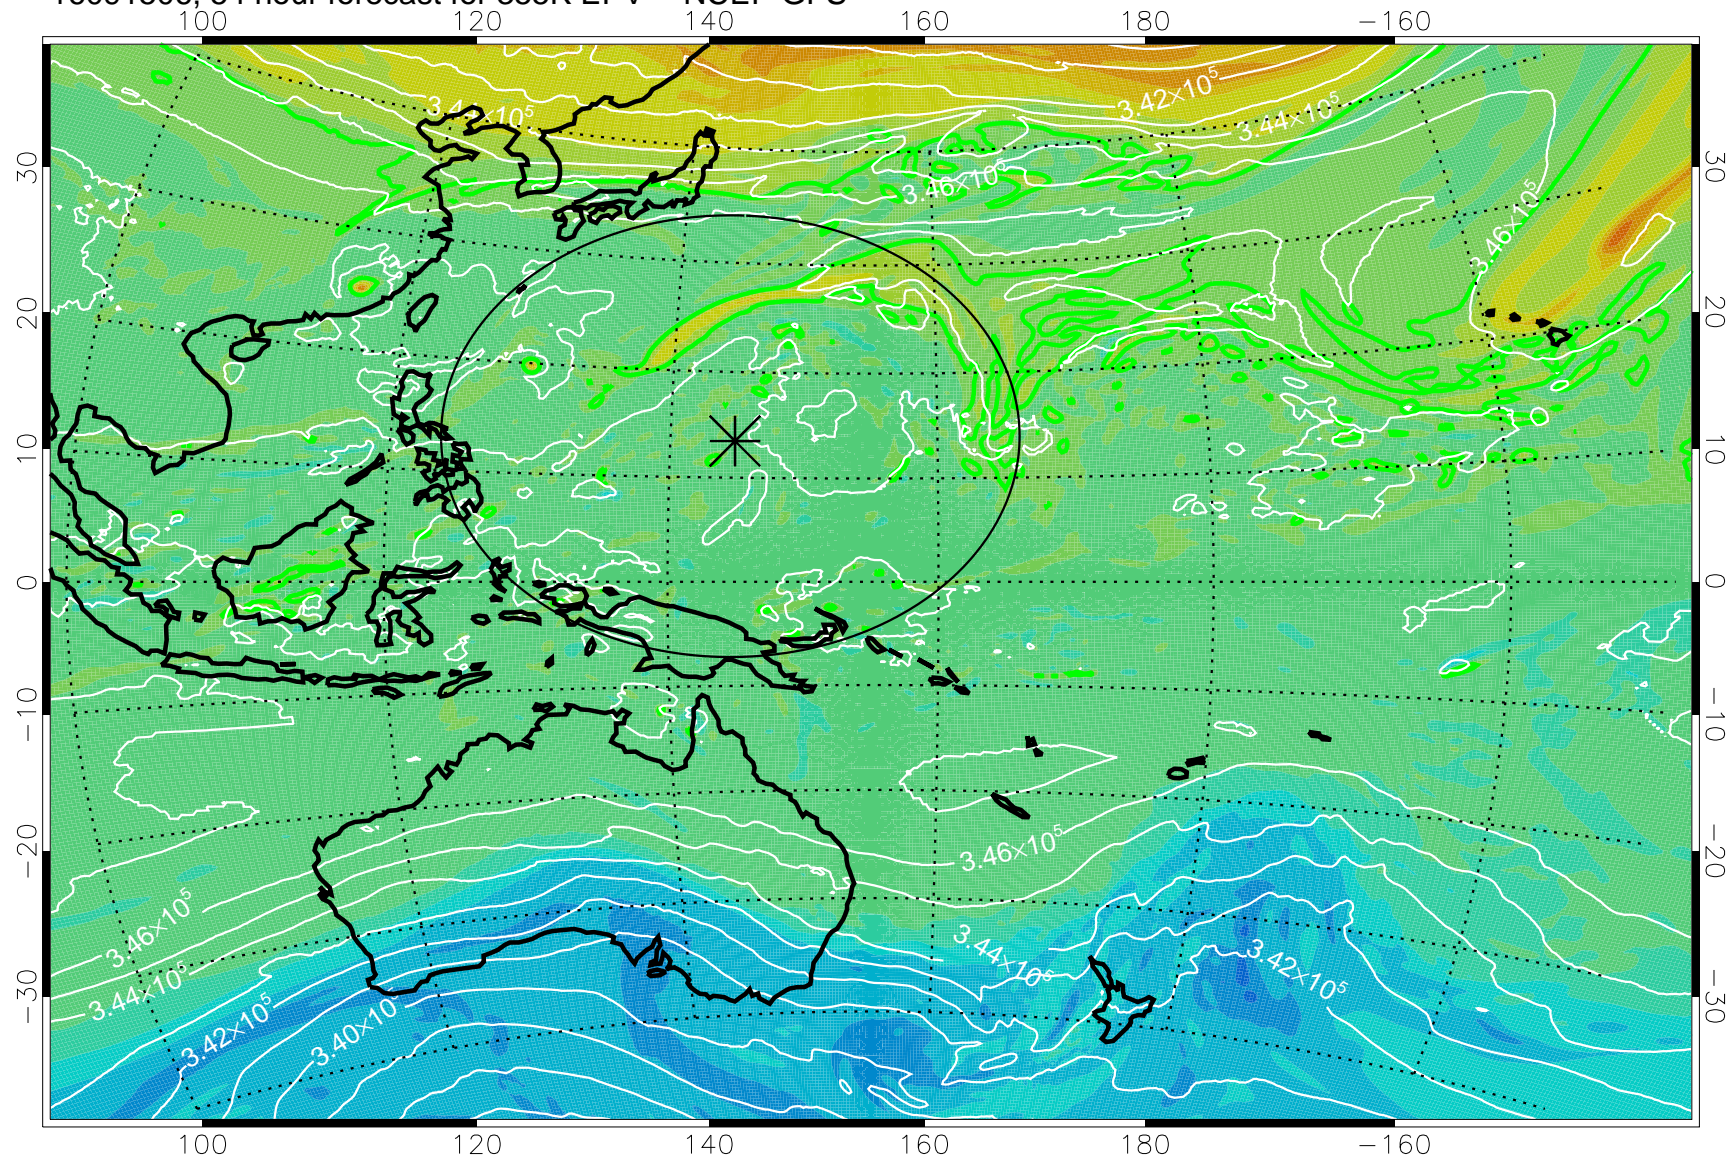

16091406, 30 hour forecast for 355K EPV -- NCEP GFS

355K Montgomery Streamfunction, white
EPV Tropopause (2 PVU) Position
Range ring of 2304 km

16091412, 36 hour forecast for 355K EPV -- NCEP GFS

355K Montgomery Streamfunction, white
EPV Tropopause (2 PVU) Position
Range ring of 2304 km

16091418, 42 hour forecast for 355K EPV -- NCEP GFS

355K Montgomery Streamfunction, white
EPV Tropopause (2 PVU) Position
Range ring of 2304 km

16091500, 48 hour forecast for 355K EPV -- NCEP GFS

355K Montgomery Streamfunction, white
EPV Tropopause (2 PVU) Position
Range ring of 2304 km

16091506, 54 hour forecast for 355K EPV -- NCEP GFS

355K Montgomery Streamfunction, white
EPV Tropopause (2 PVU) Position
Range ring of 2304 km

16091512, 60 hour forecast for 355K EPV -- NCEP GFS

355K Montgomery Streamfunction, white
EPV Tropopause (2 PVU) Position
Range ring of 2304 km

16091518, 66 hour forecast for 355K EPV -- NCEP GFS

355K Montgomery Streamfunction, white
EPV Tropopause (2 PVU) Position
Range ring of 2304 km

16091600, 72 hour forecast for 355K EPV -- NCEP GFS

355K Montgomery Streamfunction, white
EPV Tropopause (2 PVU) Position
Range ring of 2304 km