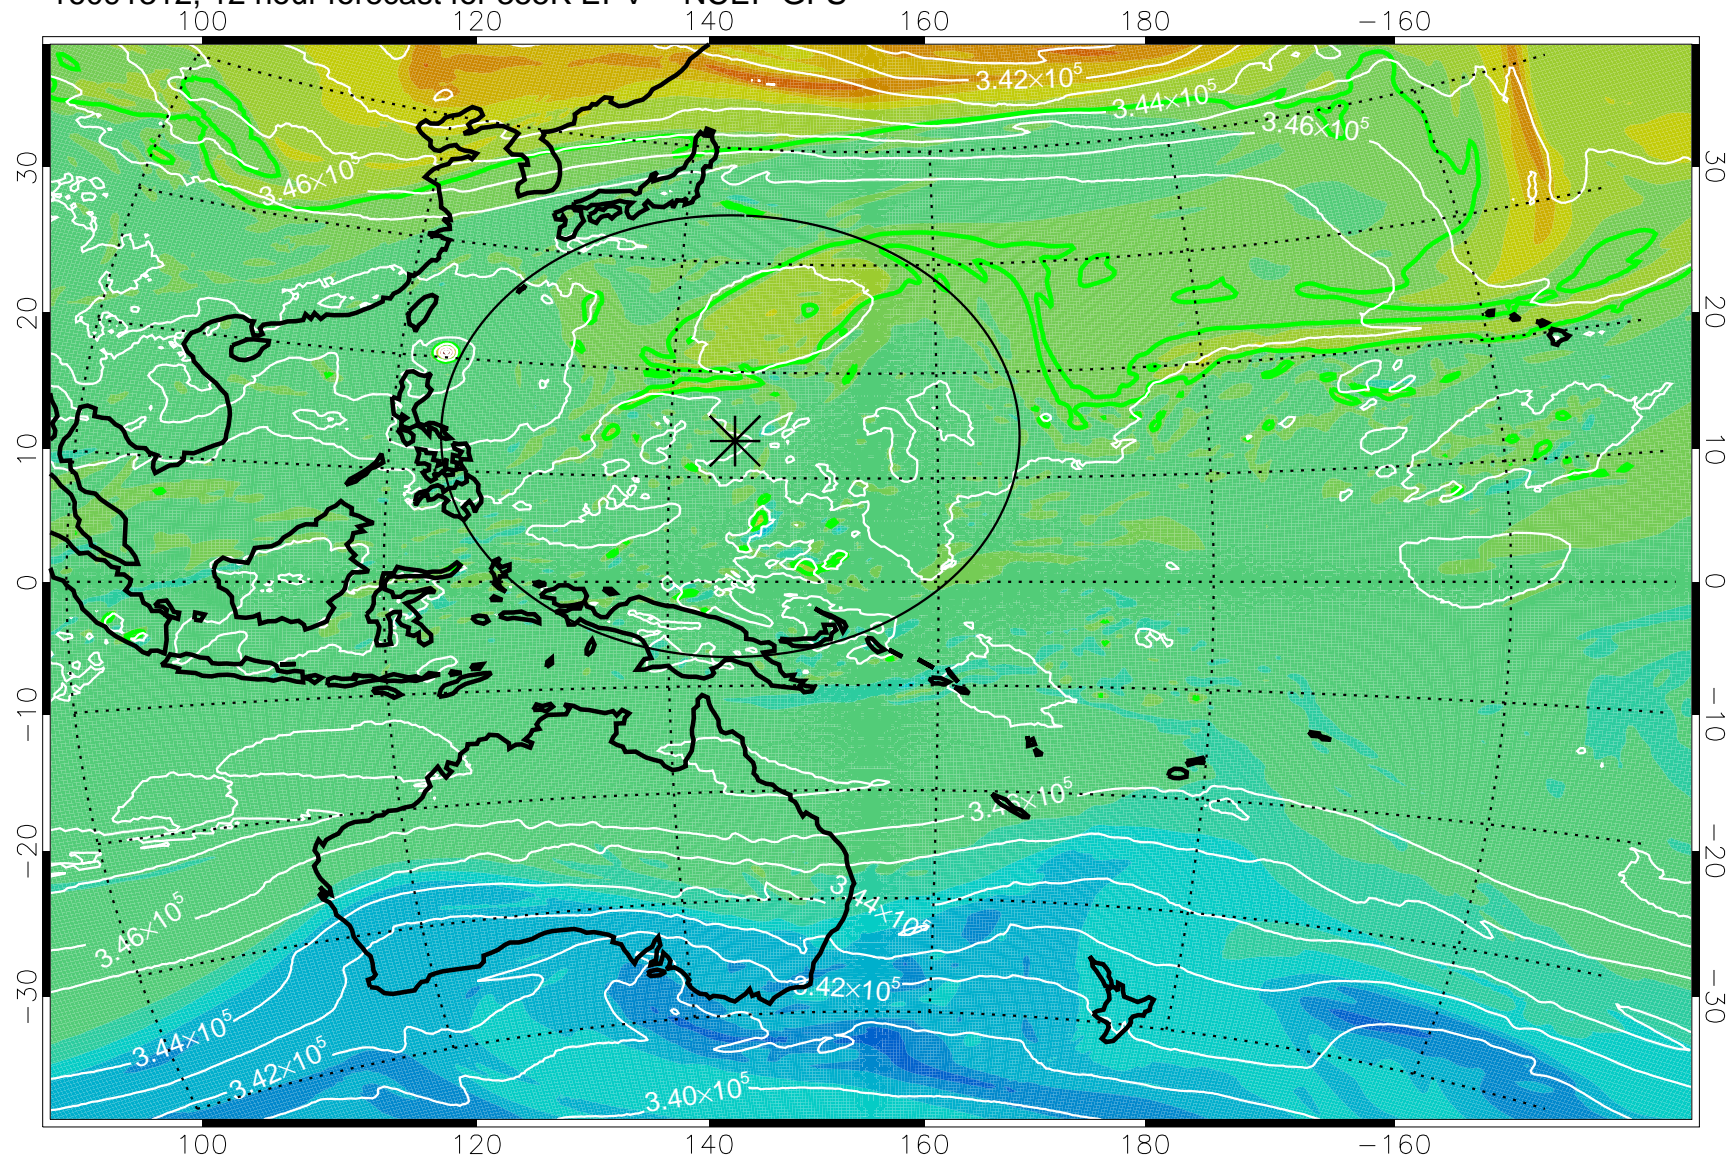

16091306, 6 hour forecast for 355K EPV -- NCEP GFS

355K Montgomery Streamfunction, white
EPV Tropopause (2 PVU) Position
Range ring of 2304 km

16091312, 12 hour forecast for 355K EPV -- NCEP GFS

355K Montgomery Streamfunction, white
EPV Tropopause (2 PVU) Position
Range ring of 2304 km

16091318, 18 hour forecast for 355K EPV -- NCEP GFS

355K Montgomery Streamfunction, white
EPV Tropopause (2 PVU) Position
Range ring of 2304 km

16091400, 24 hour forecast for 355K EPV -- NCEP GFS

355K Montgomery Streamfunction, white
EPV Tropopause (2 PVU) Position
Range ring of 2304 km

16091406, 30 hour forecast for 355K EPV -- NCEP GFS

355K Montgomery Streamfunction, white
EPV Tropopause (2 PVU) Position
Range ring of 2304 km

16091412, 36 hour forecast for 355K EPV -- NCEP GFS

355K Montgomery Streamfunction, white
EPV Tropopause (2 PVU) Position
Range ring of 2304 km

16091418, 42 hour forecast for 355K EPV -- NCEP GFS

355K Montgomery Streamfunction, white
EPV Tropopause (2 PVU) Position
Range ring of 2304 km

16091500, 48 hour forecast for 355K EPV -- NCEP GFS

355K Montgomery Streamfunction, white
EPV Tropopause (2 PVU) Position
Range ring of 2304 km