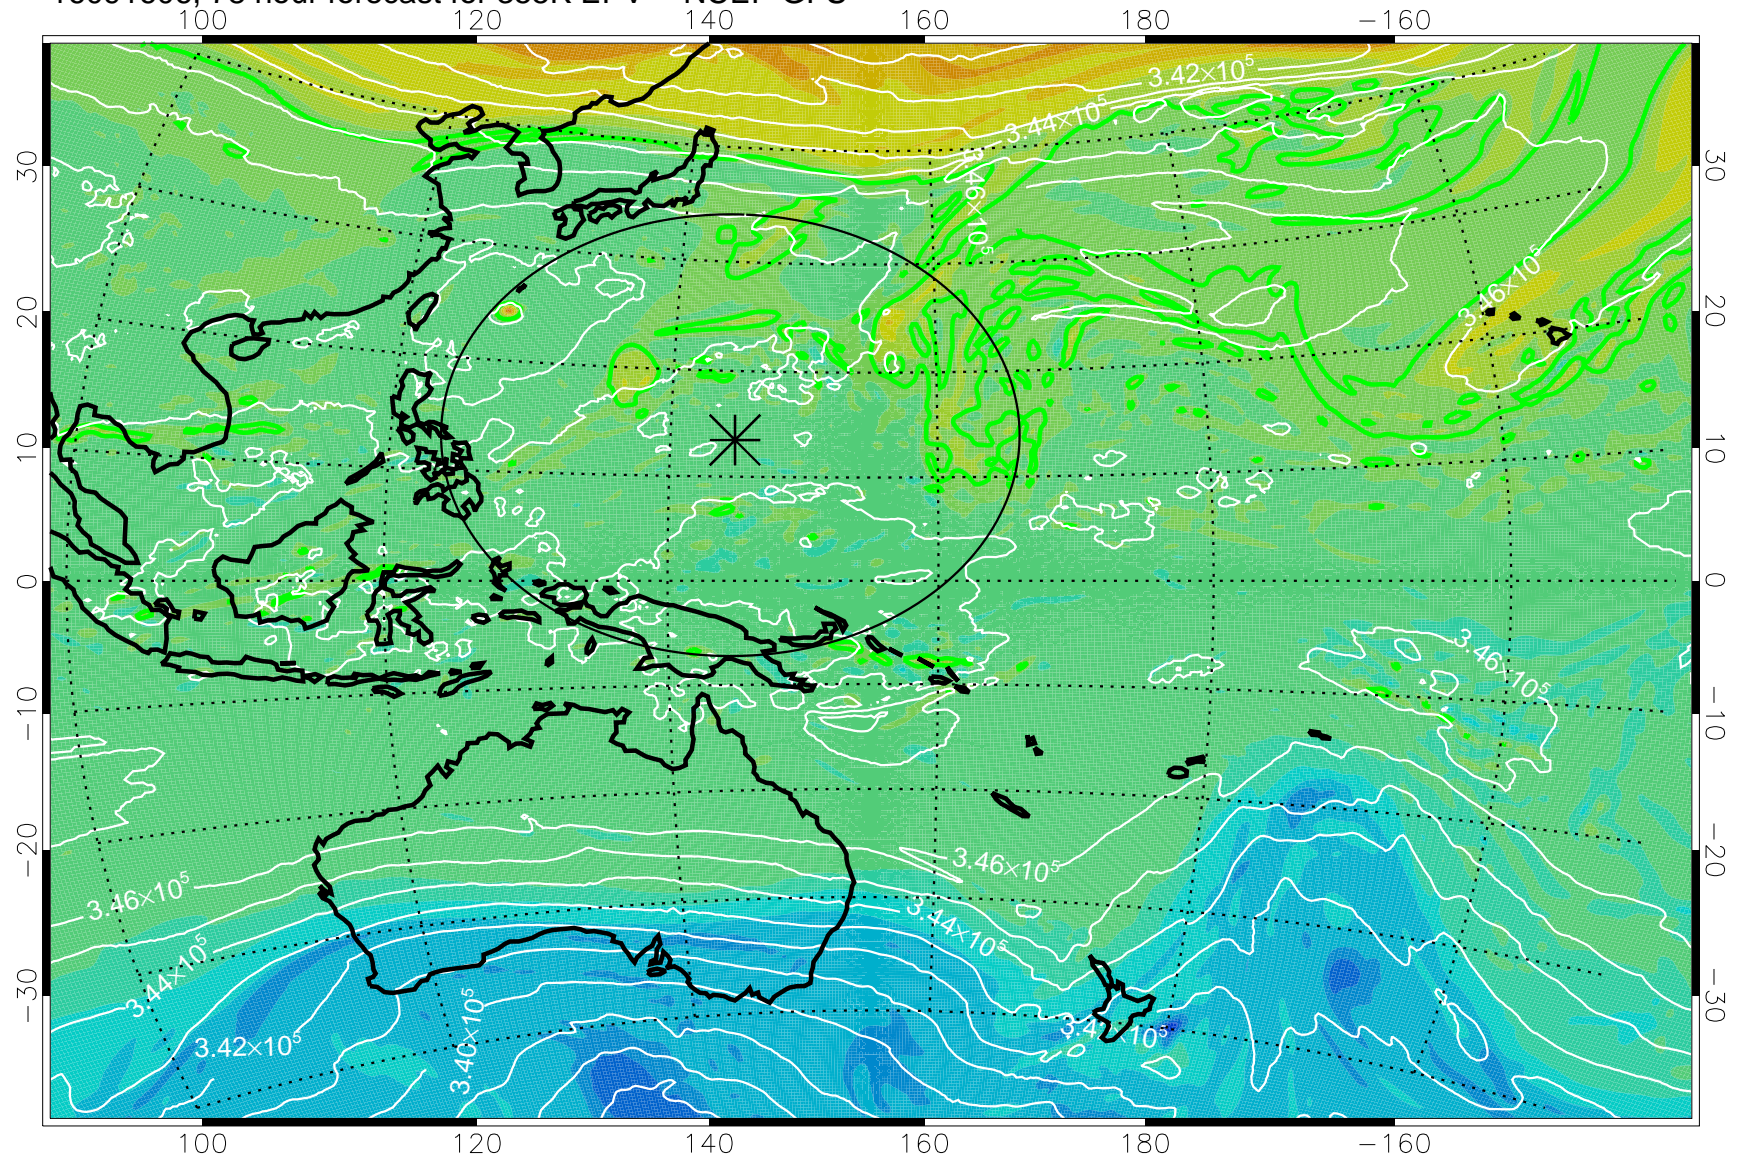

16091506, 54 hour forecast for 355K EPV -- NCEP GFS

355K Montgomery Streamfunction, white
EPV Tropopause (2 PVU) Position
Range ring of 2304 km

16091512, 60 hour forecast for 355K EPV -- NCEP GFS

355K Montgomery Streamfunction, white
EPV Tropopause (2 PVU) Position
Range ring of 2304 km

16091518, 66 hour forecast for 355K EPV -- NCEP GFS

355K Montgomery Streamfunction, white
EPV Tropopause (2 PVU) Position
Range ring of 2304 km

16091600, 72 hour forecast for 355K EPV -- NCEP GFS

355K Montgomery Streamfunction, white
EPV Tropopause (2 PVU) Position
Range ring of 2304 km

16091606, 78 hour forecast for 355K EPV -- NCEP GFS

355K Montgomery Streamfunction, white
EPV Tropopause (2 PVU) Position
Range ring of 2304 km

16091612, 84 hour forecast for 355K EPV -- NCEP GFS

355K Montgomery Streamfunction, white
EPV Tropopause (2 PVU) Position
Range ring of 2304 km

16091618, 90 hour forecast for 355K EPV -- NCEP GFS

355K Montgomery Streamfunction, white
EPV Tropopause (2 PVU) Position
Range ring of 2304 km

16091700, 96 hour forecast for 355K EPV -- NCEP GFS

355K Montgomery Streamfunction, white
EPV Tropopause (2 PVU) Position
Range ring of 2304 km