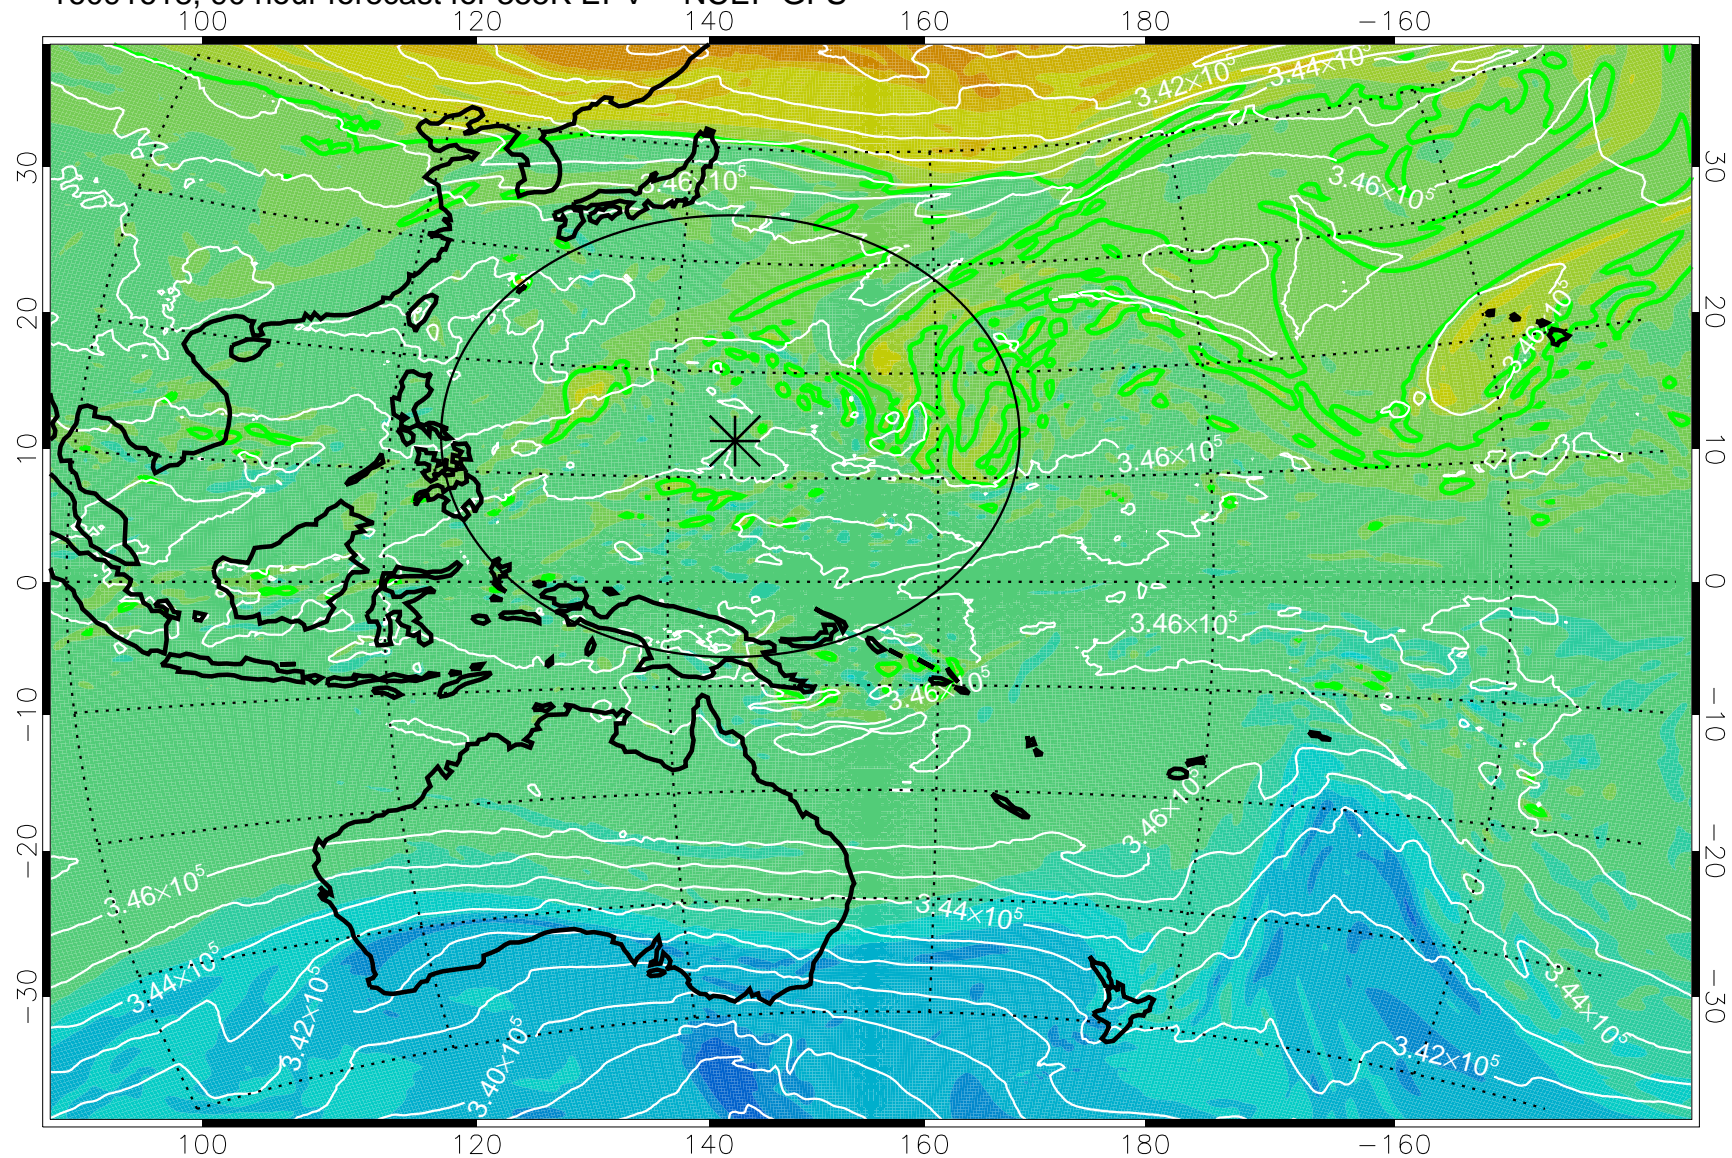

16091518, 66 hour forecast for 355K EPV -- NCEP GFS

355K Montgomery Streamfunction, white
EPV Tropopause (2 PVU) Position
Range ring of 2304 km

16091600, 72 hour forecast for 355K EPV -- NCEP GFS

355K Montgomery Streamfunction, white
EPV Tropopause (2 PVU) Position
Range ring of 2304 km

16091606, 78 hour forecast for 355K EPV -- NCEP GFS

355K Montgomery Streamfunction, white
EPV Tropopause (2 PVU) Position
Range ring of 2304 km

16091612, 84 hour forecast for 355K EPV -- NCEP GFS

355K Montgomery Streamfunction, white
EPV Tropopause (2 PVU) Position
Range ring of 2304 km

16091618, 90 hour forecast for 355K EPV -- NCEP GFS

355K Montgomery Streamfunction, white
EPV Tropopause (2 PVU) Position
Range ring of 2304 km

16091700, 96 hour forecast for 355K EPV -- NCEP GFS

355K Montgomery Streamfunction, white
EPV Tropopause (2 PVU) Position
Range ring of 2304 km

16091706, 102 hour forecast for 355K EPV -- NCEP GFS

355K Montgomery Streamfunction, white
EPV Tropopause (2 PVU) Position
Range ring of 2304 km

16091712, 108 hour forecast for 355K EPV -- NCEP GFS

355K Montgomery Streamfunction, white
EPV Tropopause (2 PVU) Position
Range ring of 2304 km