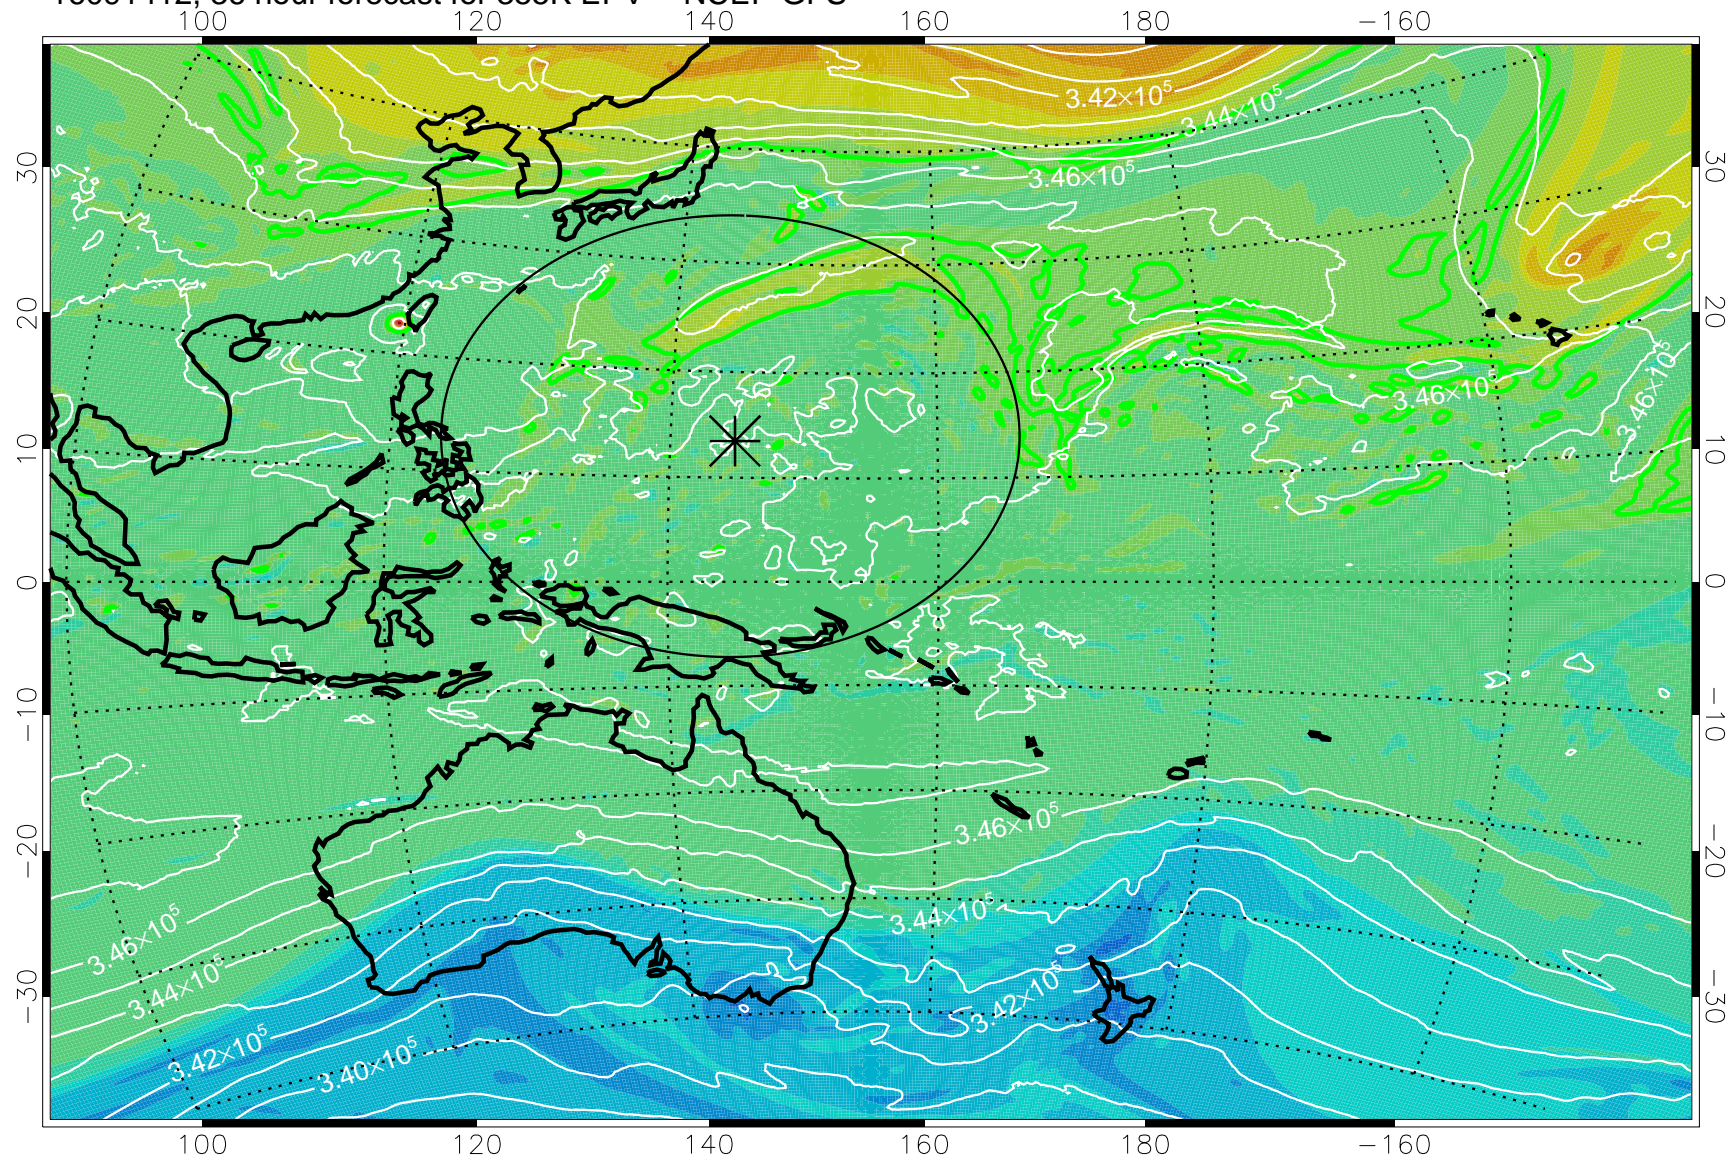

16091318, 18 hour forecast for 355K EPV -- NCEP GFS

355K Montgomery Streamfunction, white
EPV Tropopause (2 PVU) Position
Range ring of 2304 km

16091400, 24 hour forecast for 355K EPV -- NCEP GFS

355K Montgomery Streamfunction, white
EPV Tropopause (2 PVU) Position
Range ring of 2304 km

16091406, 30 hour forecast for 355K EPV -- NCEP GFS

355K Montgomery Streamfunction, white
EPV Tropopause (2 PVU) Position
Range ring of 2304 km

16091412, 36 hour forecast for 355K EPV -- NCEP GFS

355K Montgomery Streamfunction, white
EPV Tropopause (2 PVU) Position
Range ring of 2304 km

16091418, 42 hour forecast for 355K EPV -- NCEP GFS

355K Montgomery Streamfunction, white
EPV Tropopause (2 PVU) Position
Range ring of 2304 km

16091500, 48 hour forecast for 355K EPV -- NCEP GFS

355K Montgomery Streamfunction, white
EPV Tropopause (2 PVU) Position
Range ring of 2304 km

16091518, 66 hour forecast for 355K EPV -- NCEP GFS

355K Montgomery Streamfunction, white
EPV Tropopause (2 PVU) Position
Range ring of 2304 km

16091600, 72 hour forecast for 355K EPV -- NCEP GFS

355K Montgomery Streamfunction, white
EPV Tropopause (2 PVU) Position
Range ring of 2304 km