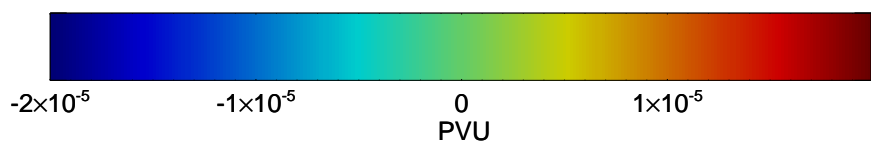

16091600, 72 hour forecast for 355K EPV -- NCEP GFS

355K Montgomery Streamfunction, white
EPV Tropopause (2 PVU) Position
Range ring of 2304 km