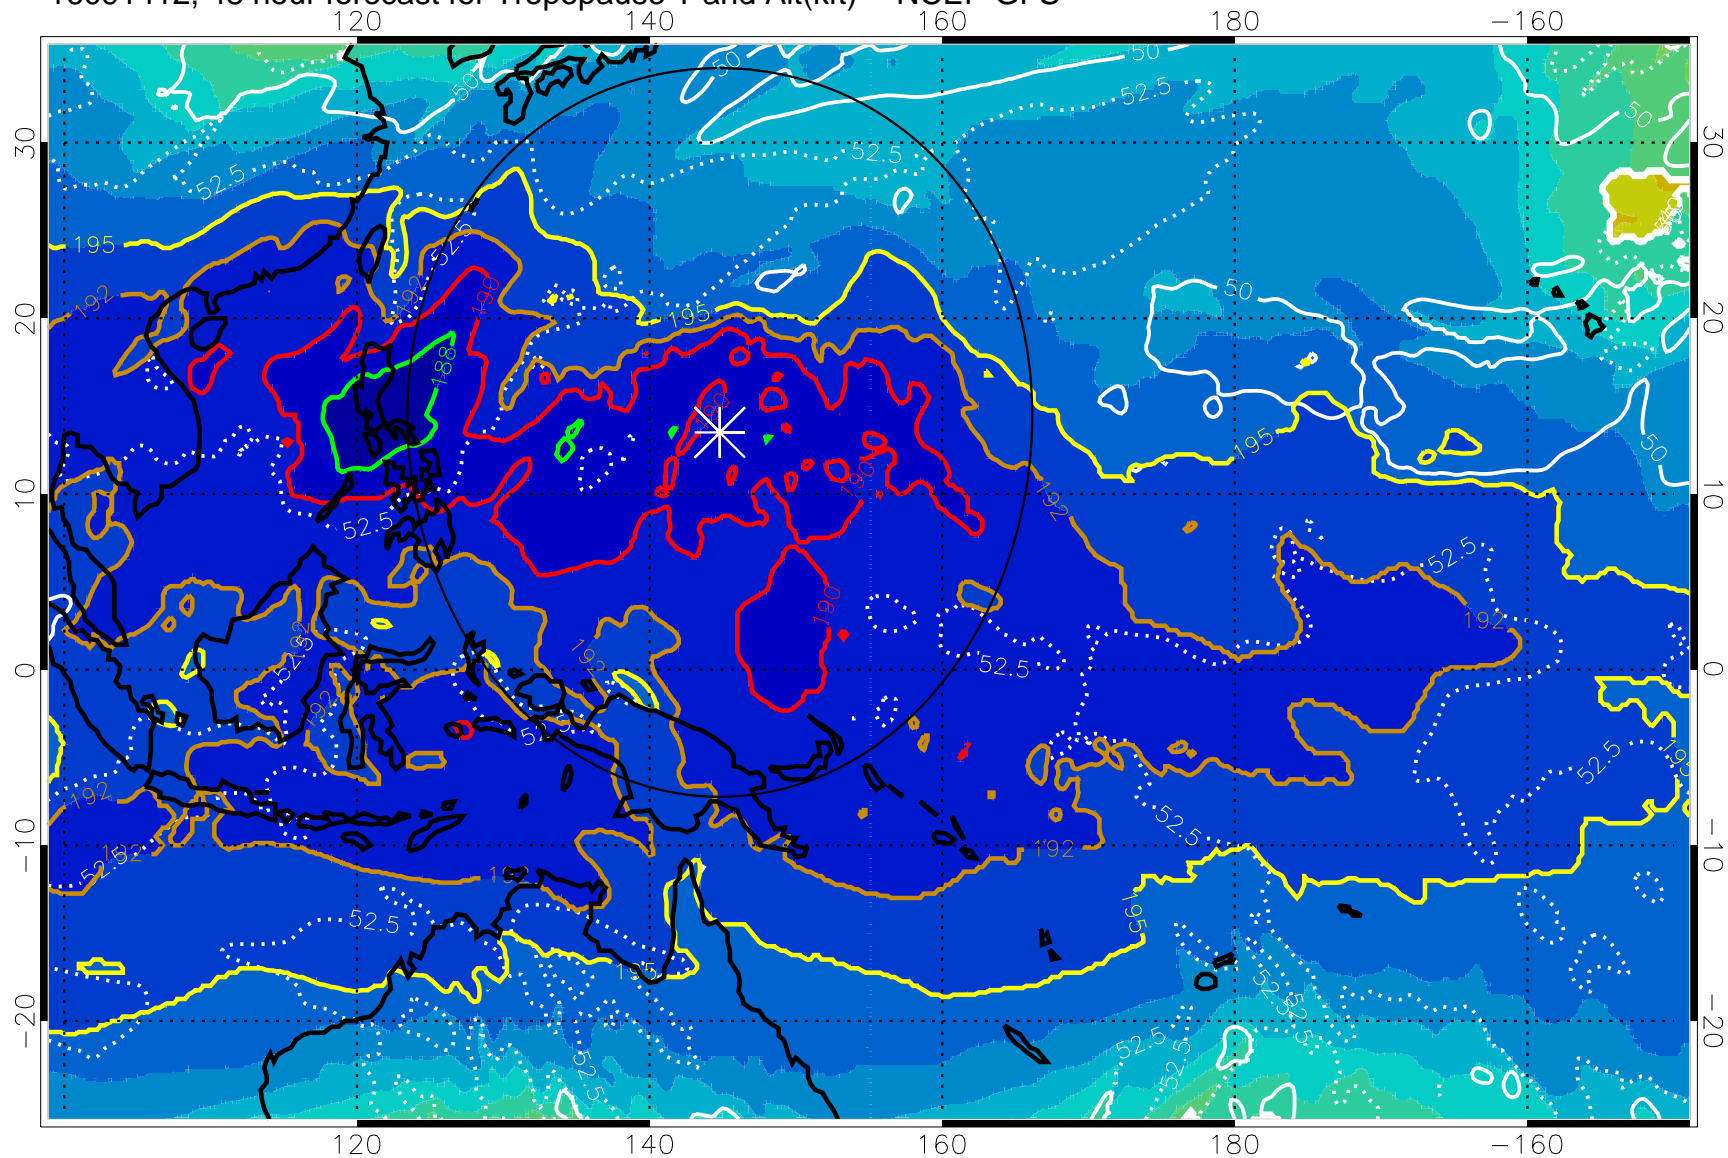

16091412, 48 hour forecast for Tropopause T and Alt(kft) -- NCEP GFS

190 200 210 220 230

Tropopause T, K

Tropopause Altitude in kft (white)

192.5K Isotherm 195K Isotherm
187.5K Isotherm 190K Isotherm

Range ring of 2304 km