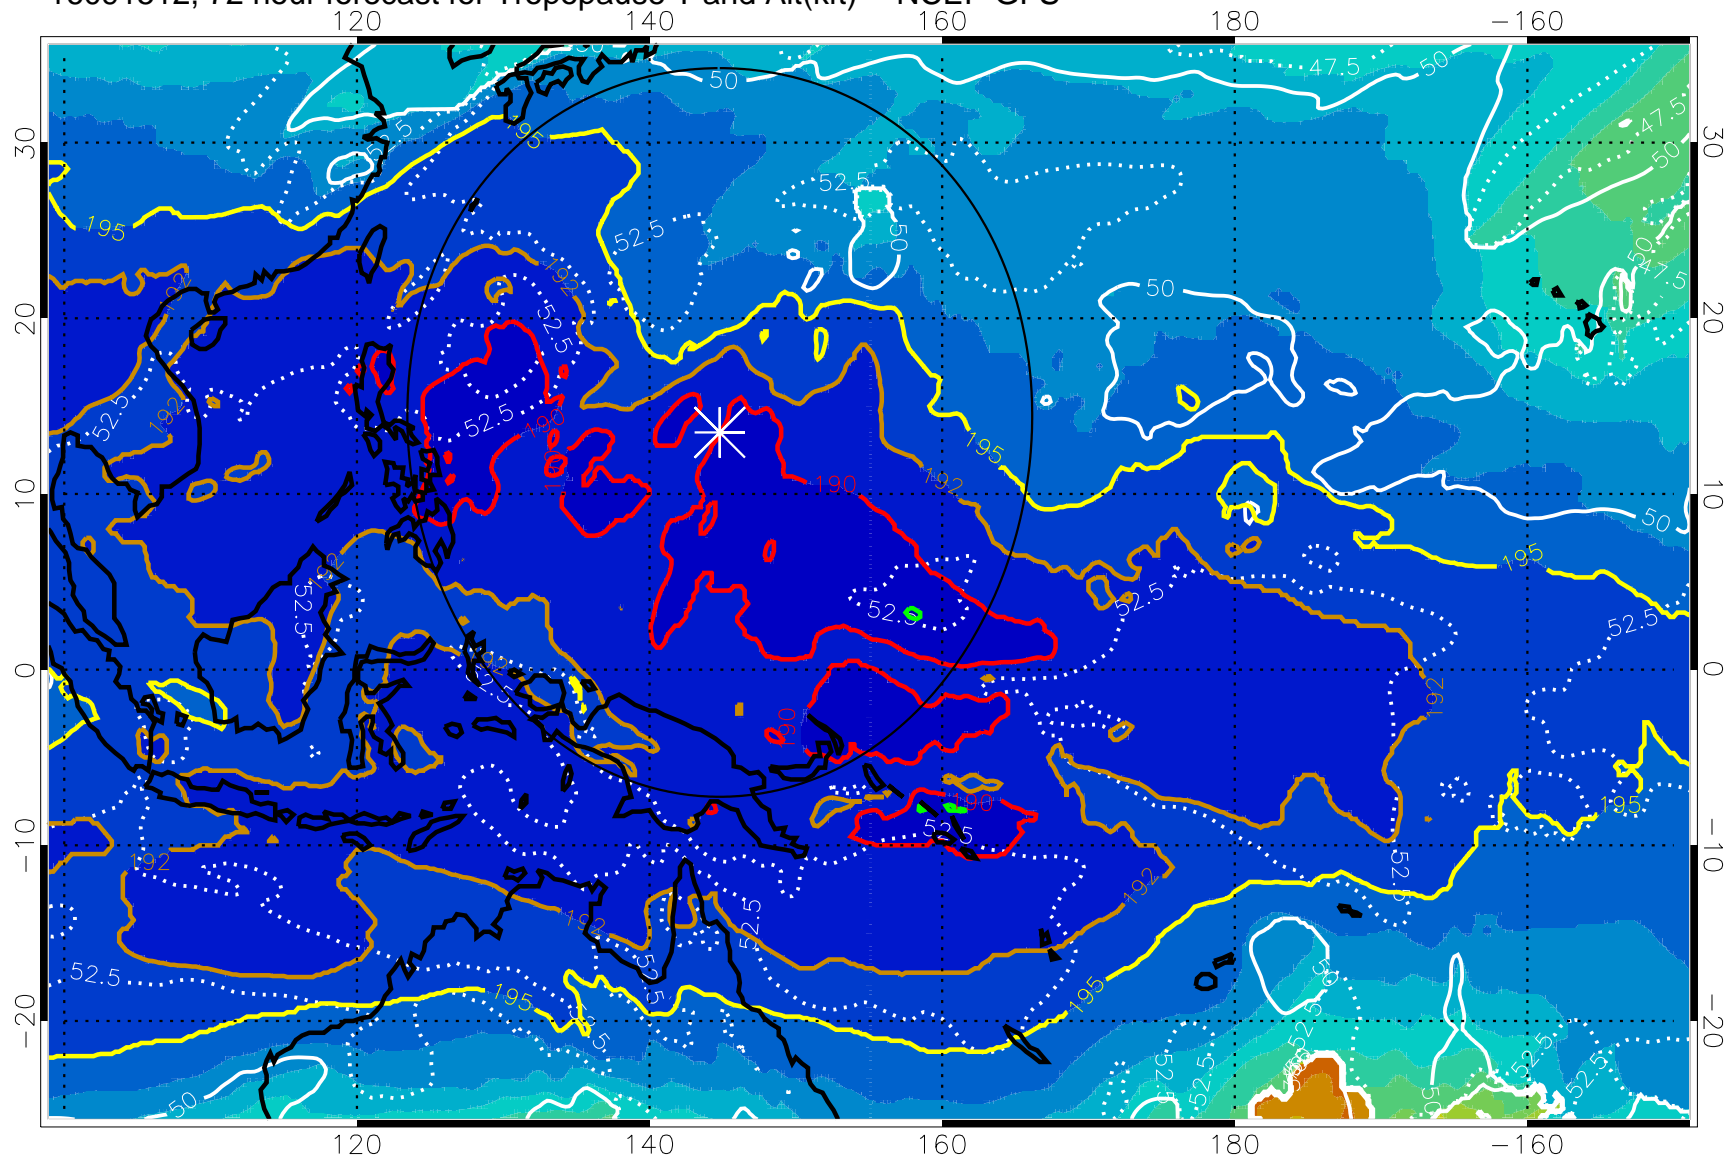

16091512, 72 hour forecast for Tropopause T and Alt(kft) -- NCEP GFS

190 200 210 220 230

Tropopause T, K

Tropopause Altitude in kft (white)

192.5K Isotherm 195K Isotherm
187.5K Isotherm 190K Isotherm

Range ring of 2304 km