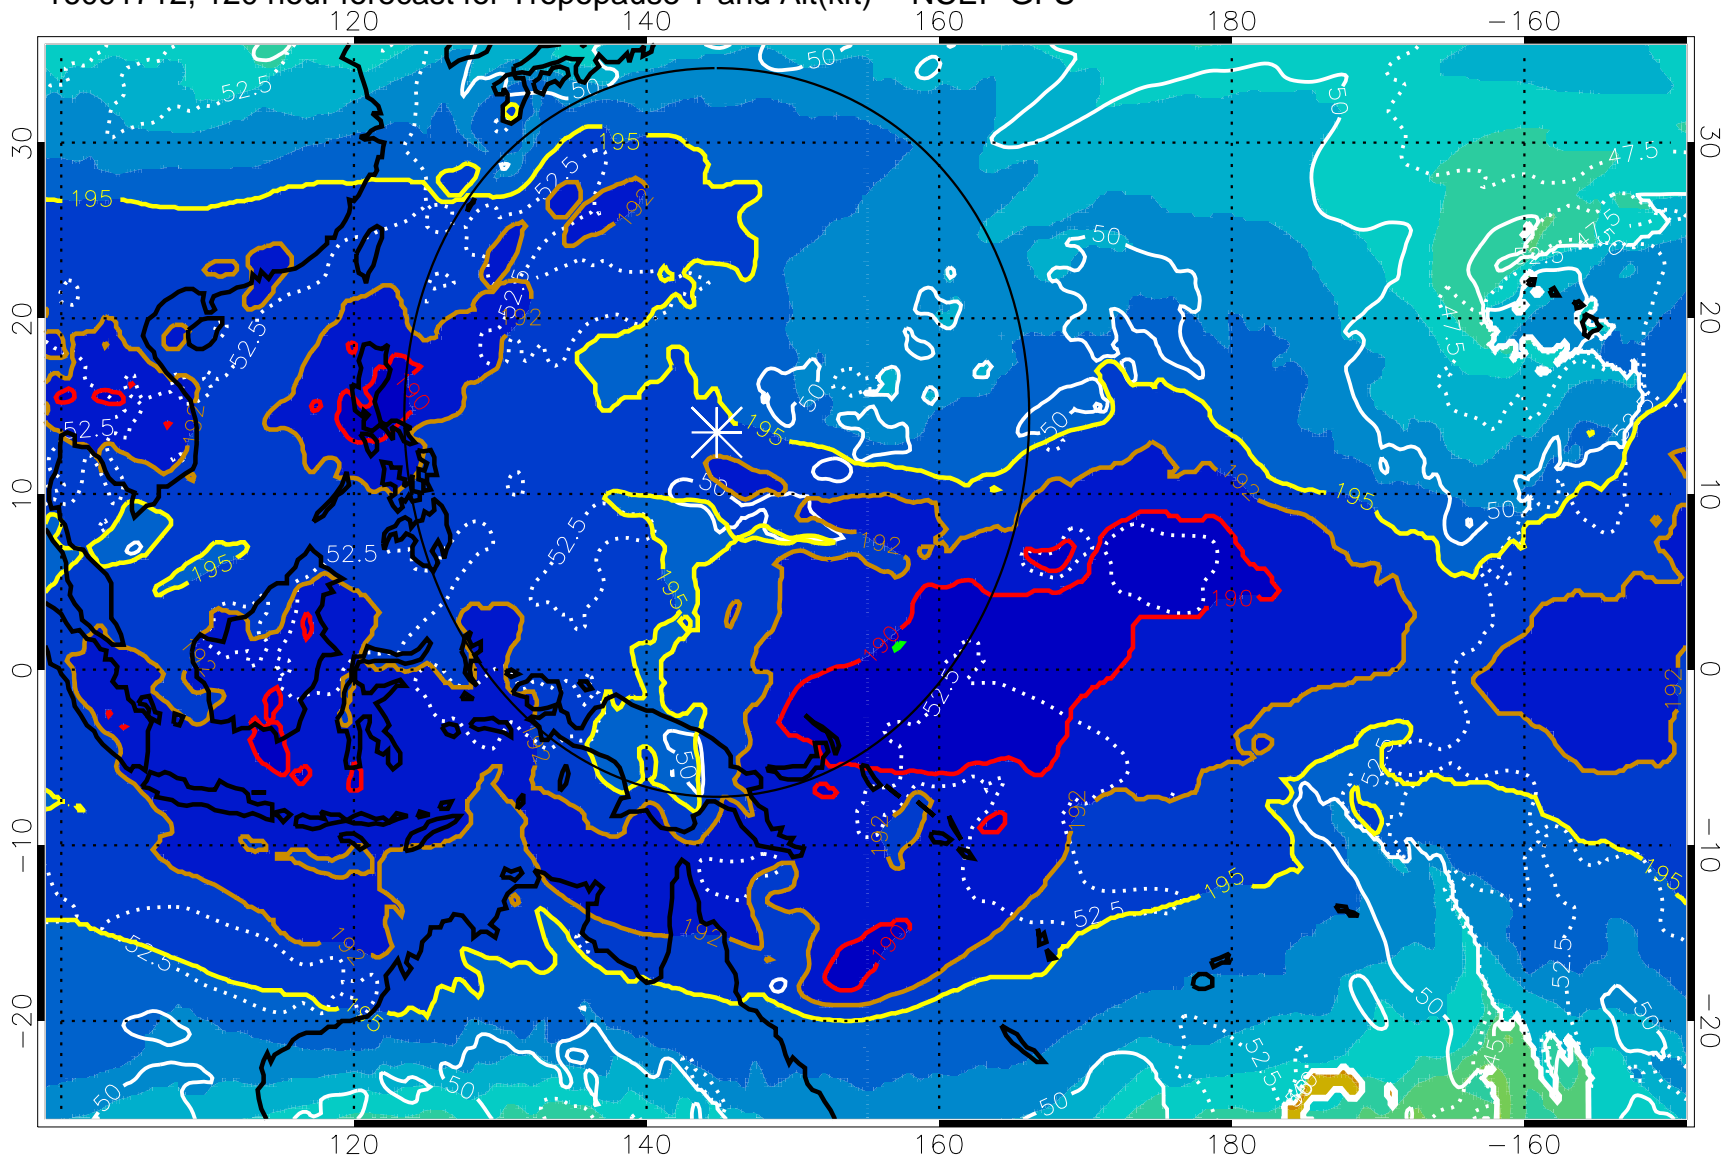

16091712, 120 hour forecast for Tropopause T and Alt(kft) -- NCEP GFS

190   200   210   220   230
Tropopause T, K

Tropopause Altitude in kft (white)

192.5K Isotherm   195K Isotherm
187.5K Isotherm   190K Isotherm

Range ring of 2304 km