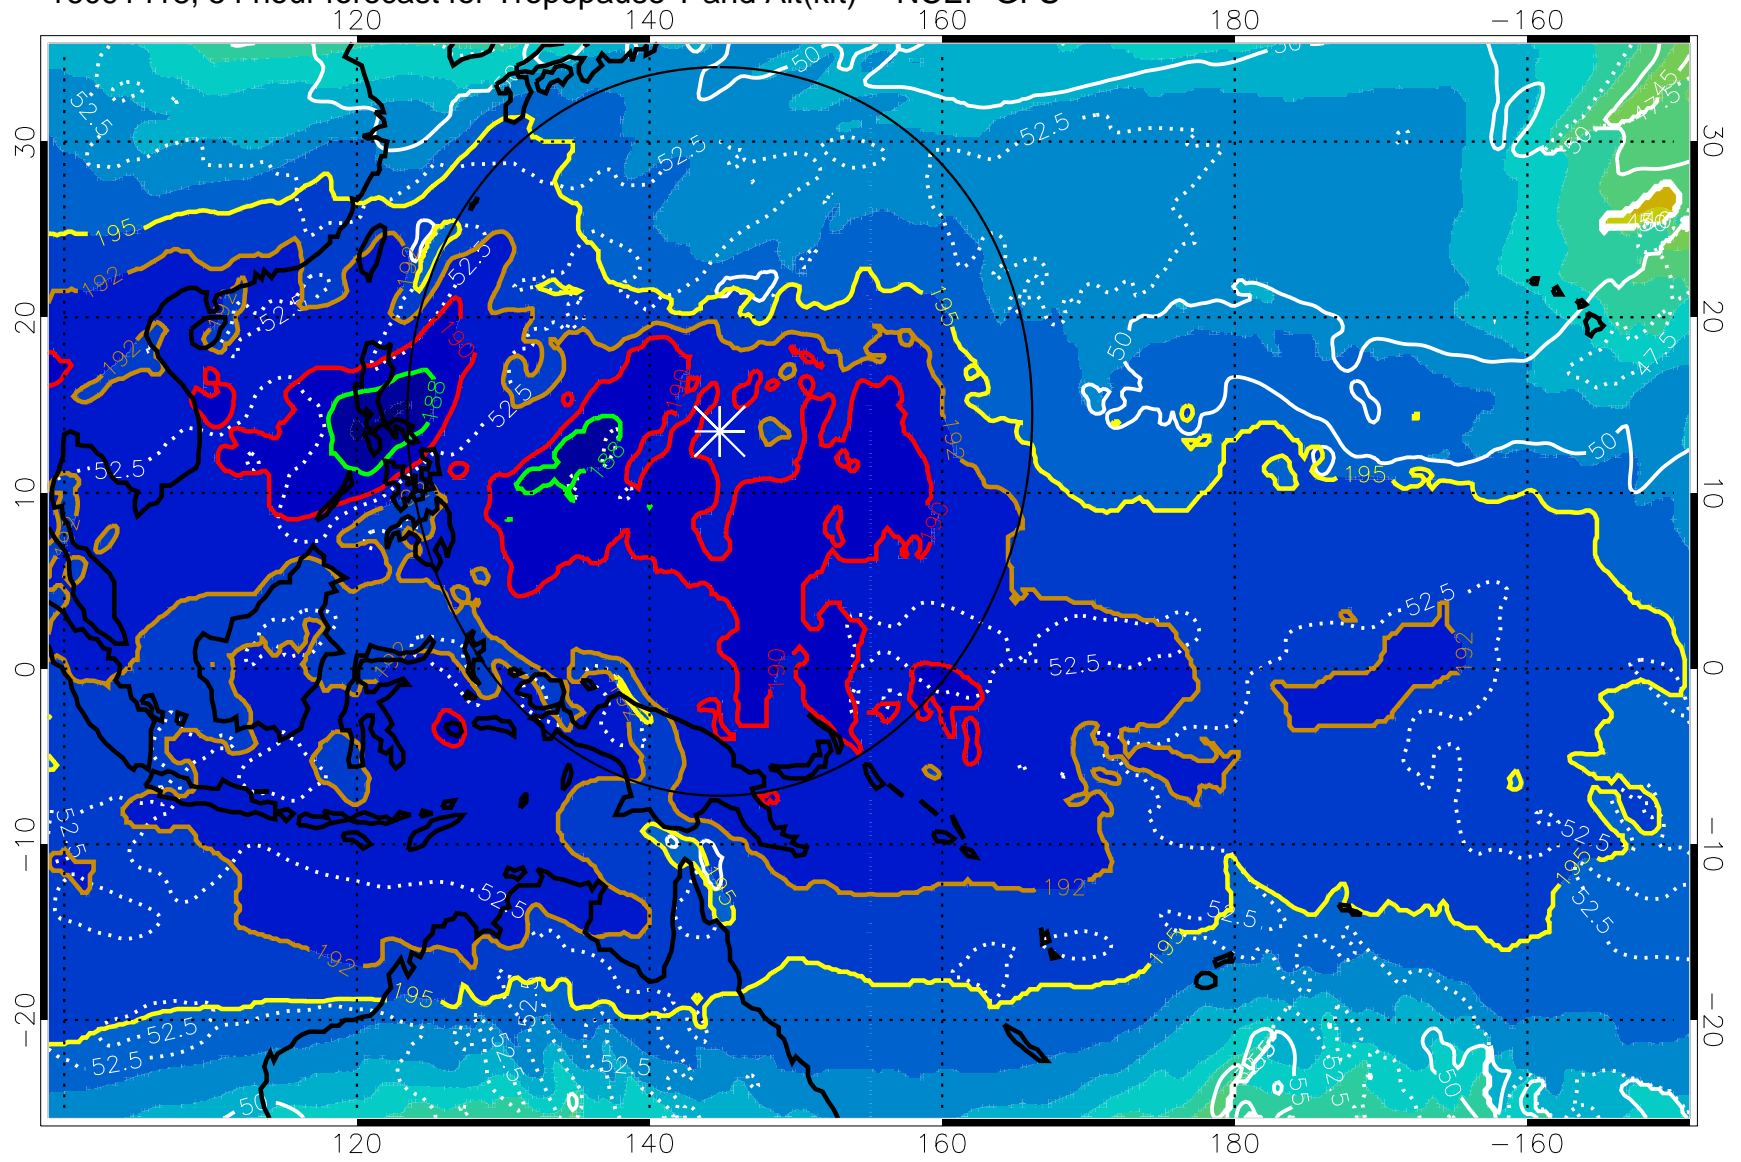

16091418, 54 hour forecast for Tropopause T and Alt(kft) -- NCEP GFS

190   200   210   220   230
Tropopause T, K

Tropopause Altitude in kft (white)

192.5K Isotherm   195K Isotherm
187.5K Isotherm   190K Isotherm

Range ring of 2304 km