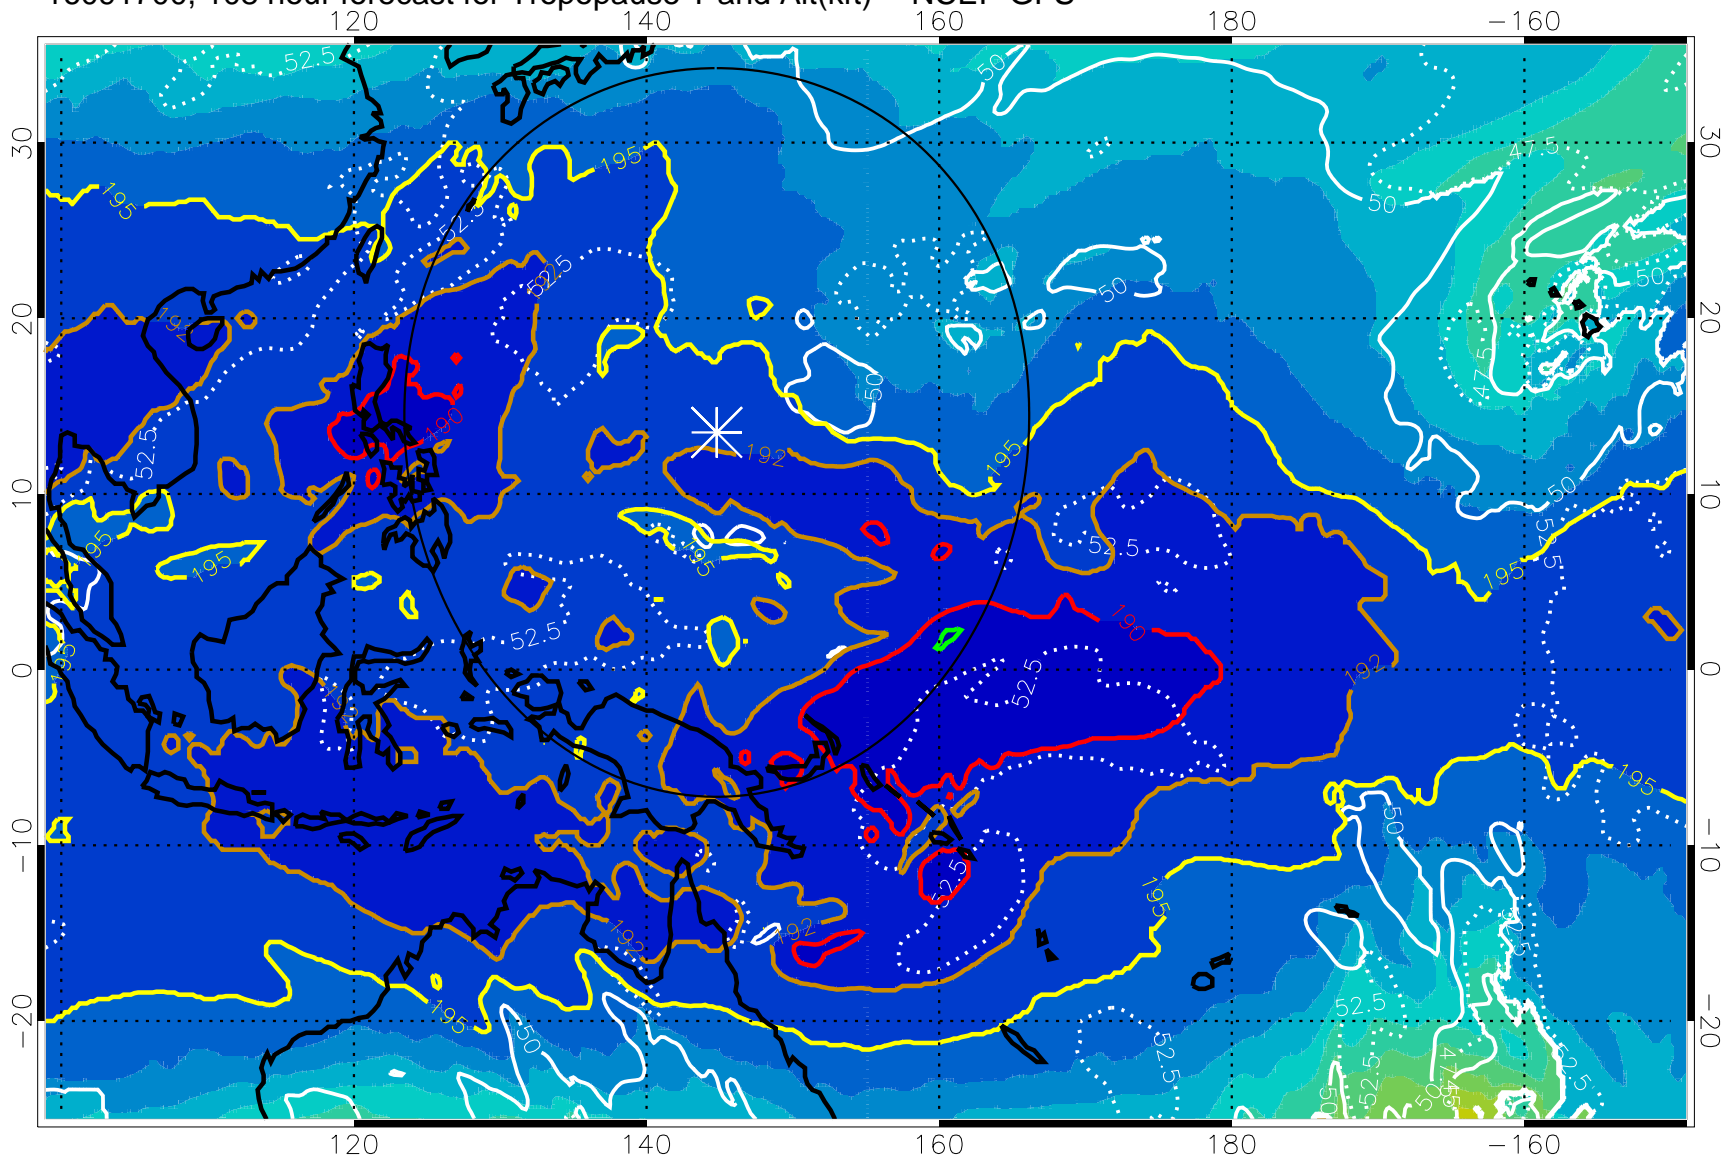

16091700, 108 hour forecast for Tropopause T and Alt(kft) -- NCEP GFS

190 200 210 220 230

Tropopause T, K

Tropopause Altitude in kft (white)

192.5K Isotherm 195K Isotherm
187.5K Isotherm 190K Isotherm

Range ring of 2304 km