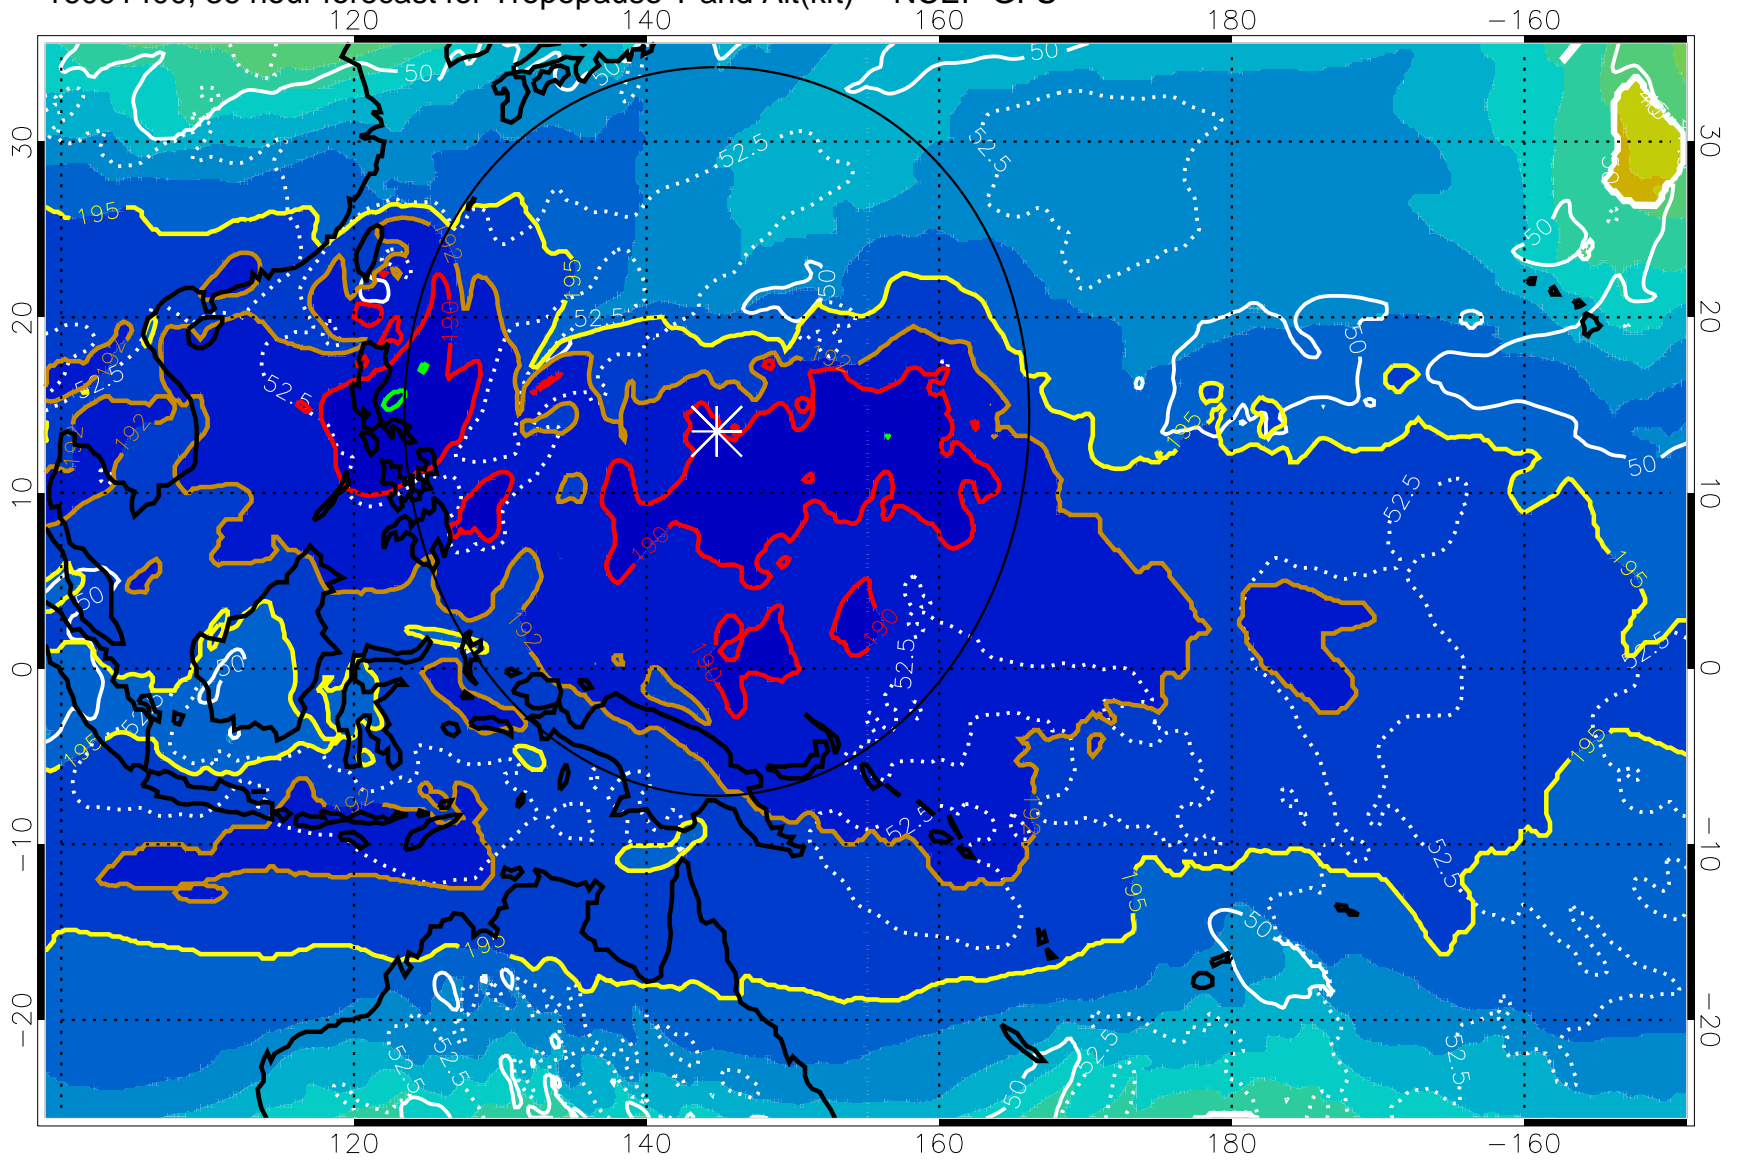

16091400, 36 hour forecast for Tropopause T and Alt(kft) -- NCEP GFS

190 200 210 220 230
Tropopause T, K

Tropopause Altitude in kft (white)

192.5K Isotherm 195K Isotherm
187.5K Isotherm 190K Isotherm

Range ring of 2304 km