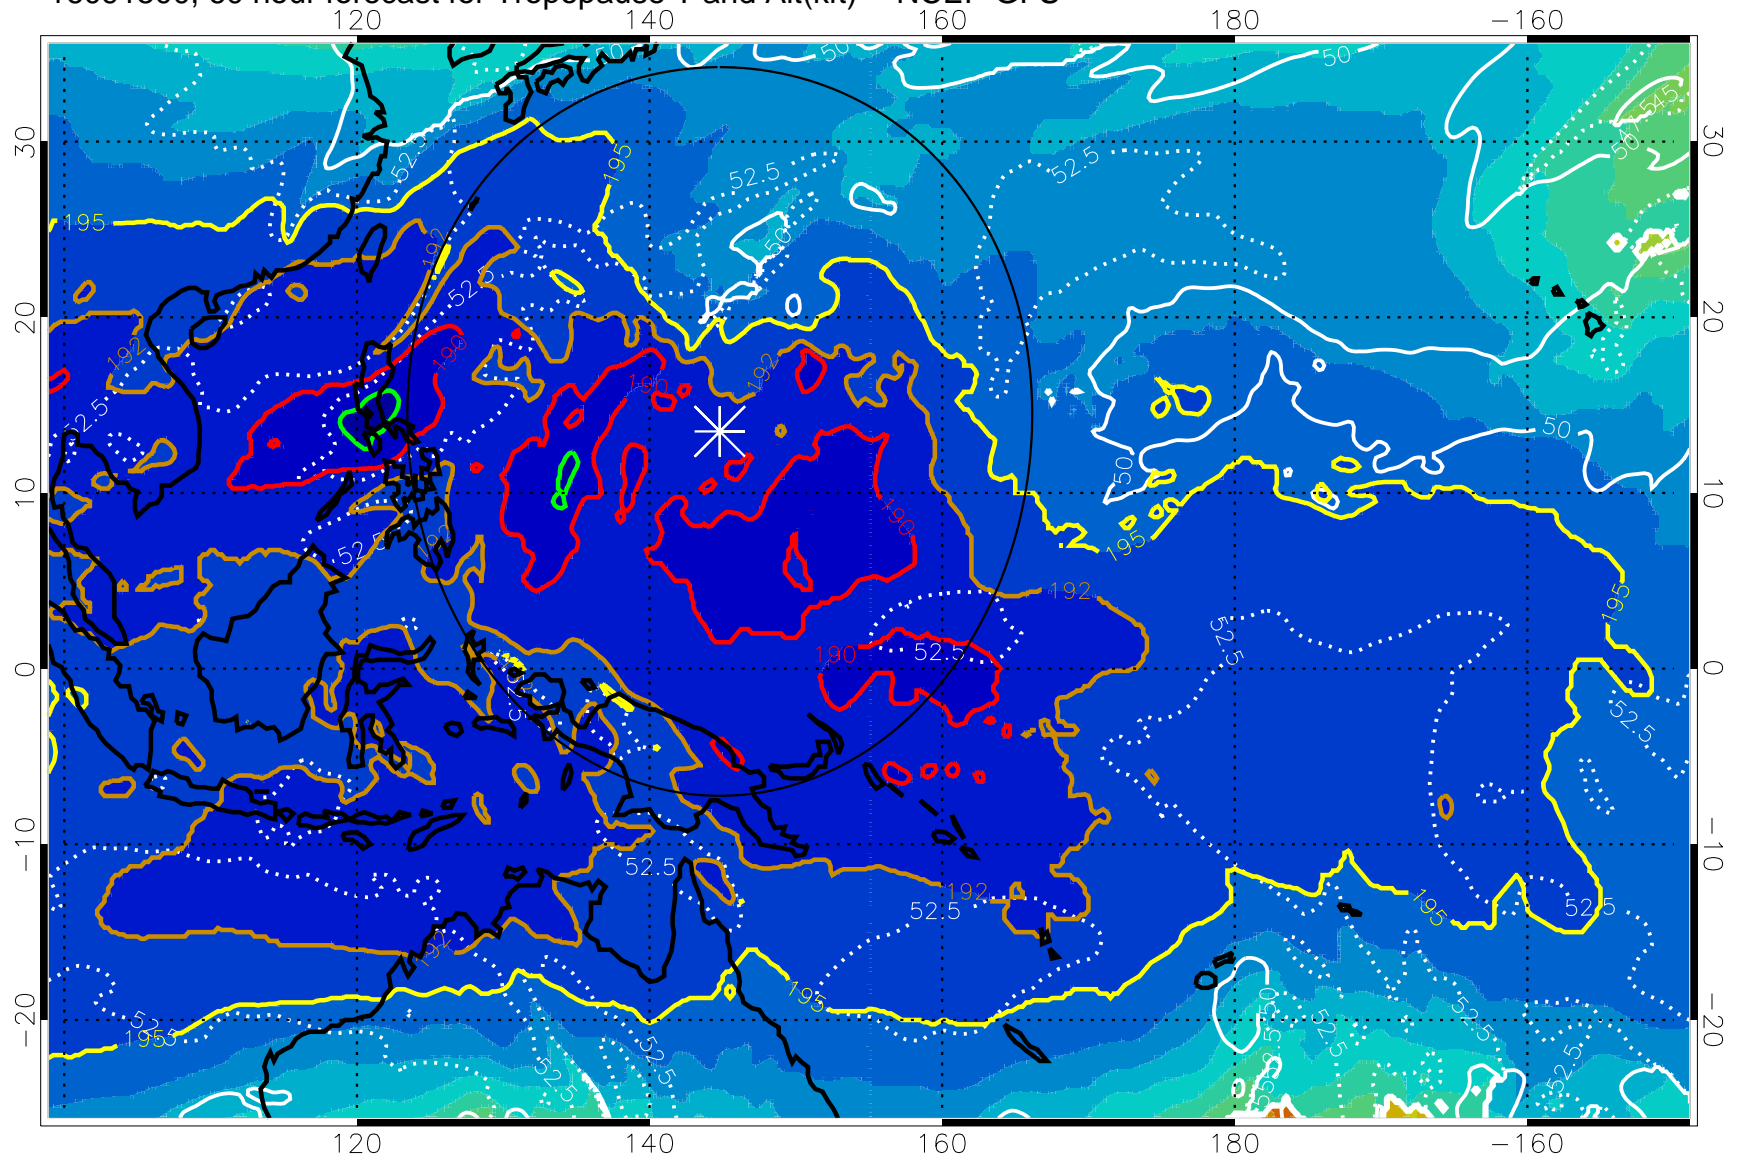

16091500, 60 hour forecast for Tropopause T and Alt(kft) -- NCEP GFS

190   200   210   220   230
Tropopause T, K

Tropopause Altitude in kft (white)

192.5K Isotherm   195K Isotherm
187.5K Isotherm   190K Isotherm

Range ring of 2304 km