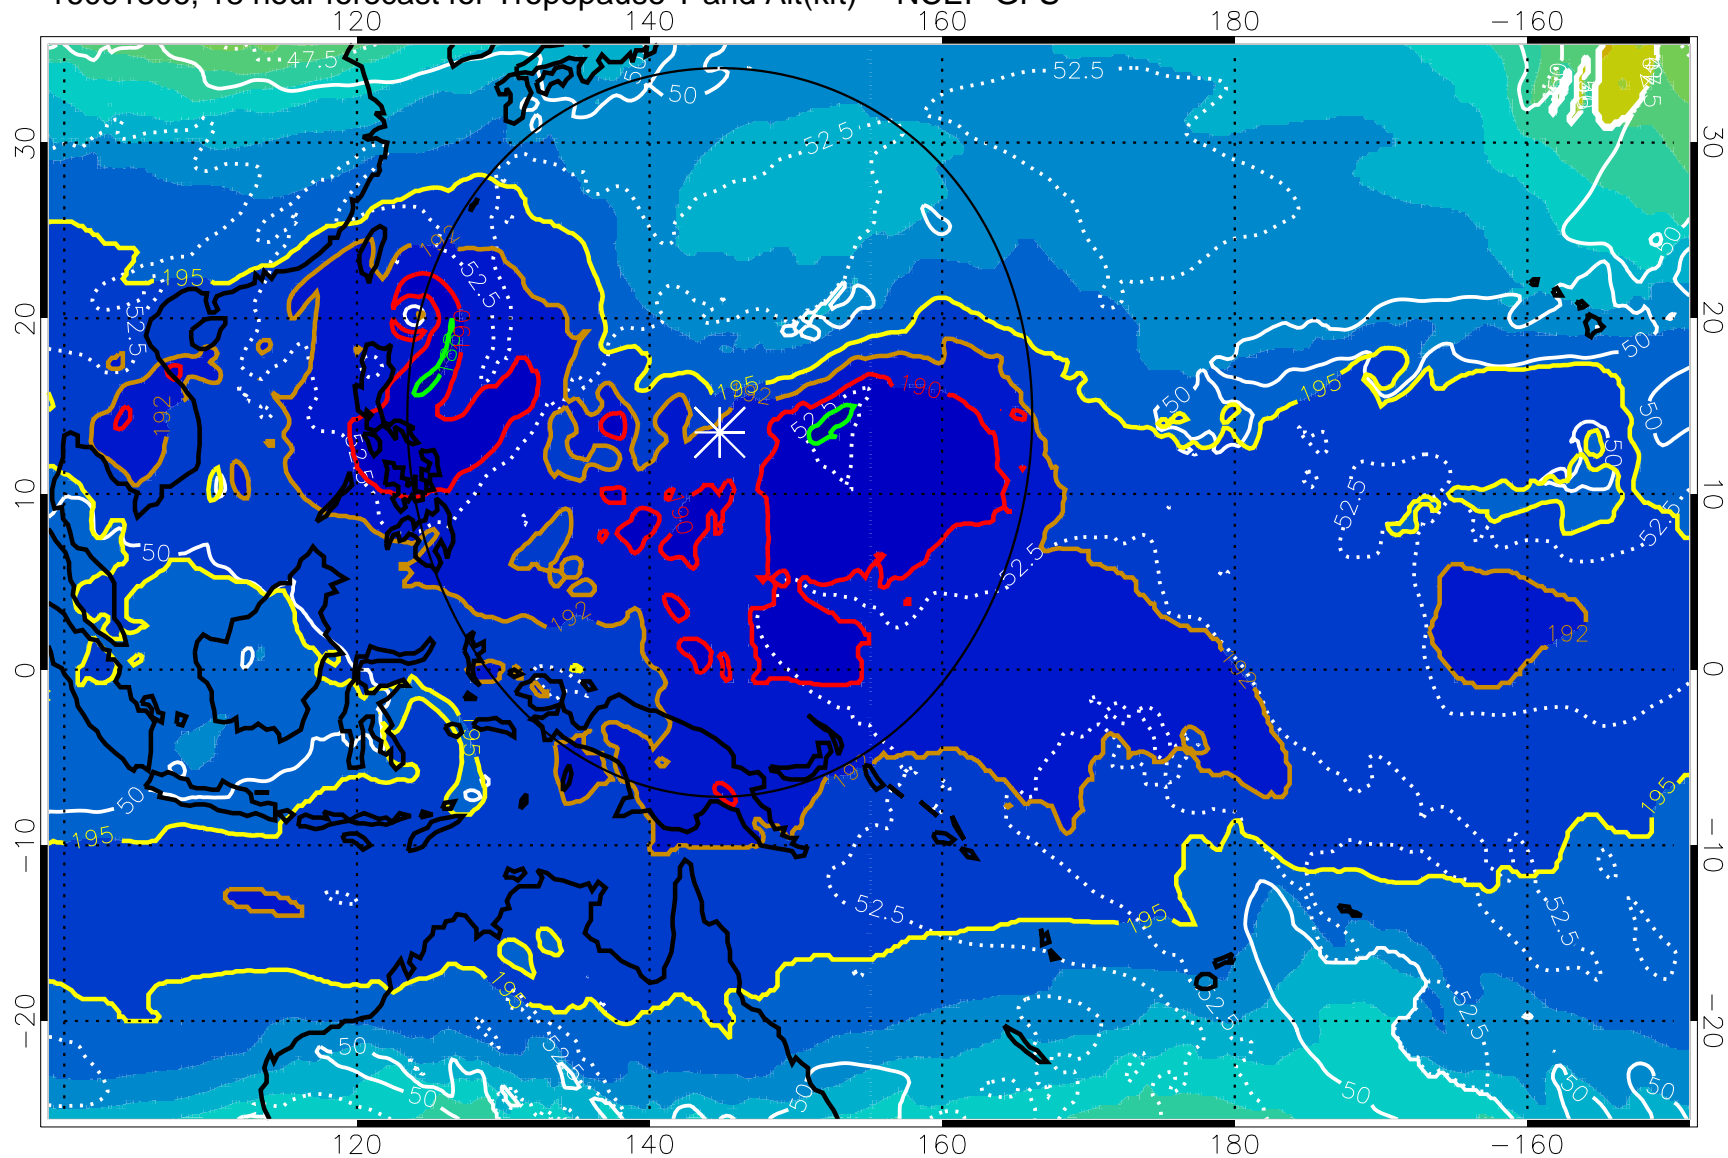

16091306, 18 hour forecast for Tropopause T and Alt(kft) -- NCEP GFS

190 200 210 220 230

Tropopause T, K

Tropopause Altitude in kft (white)

192.5K Isotherm 195K Isotherm
187.5K Isotherm 190K Isotherm

Range ring of 2304 km