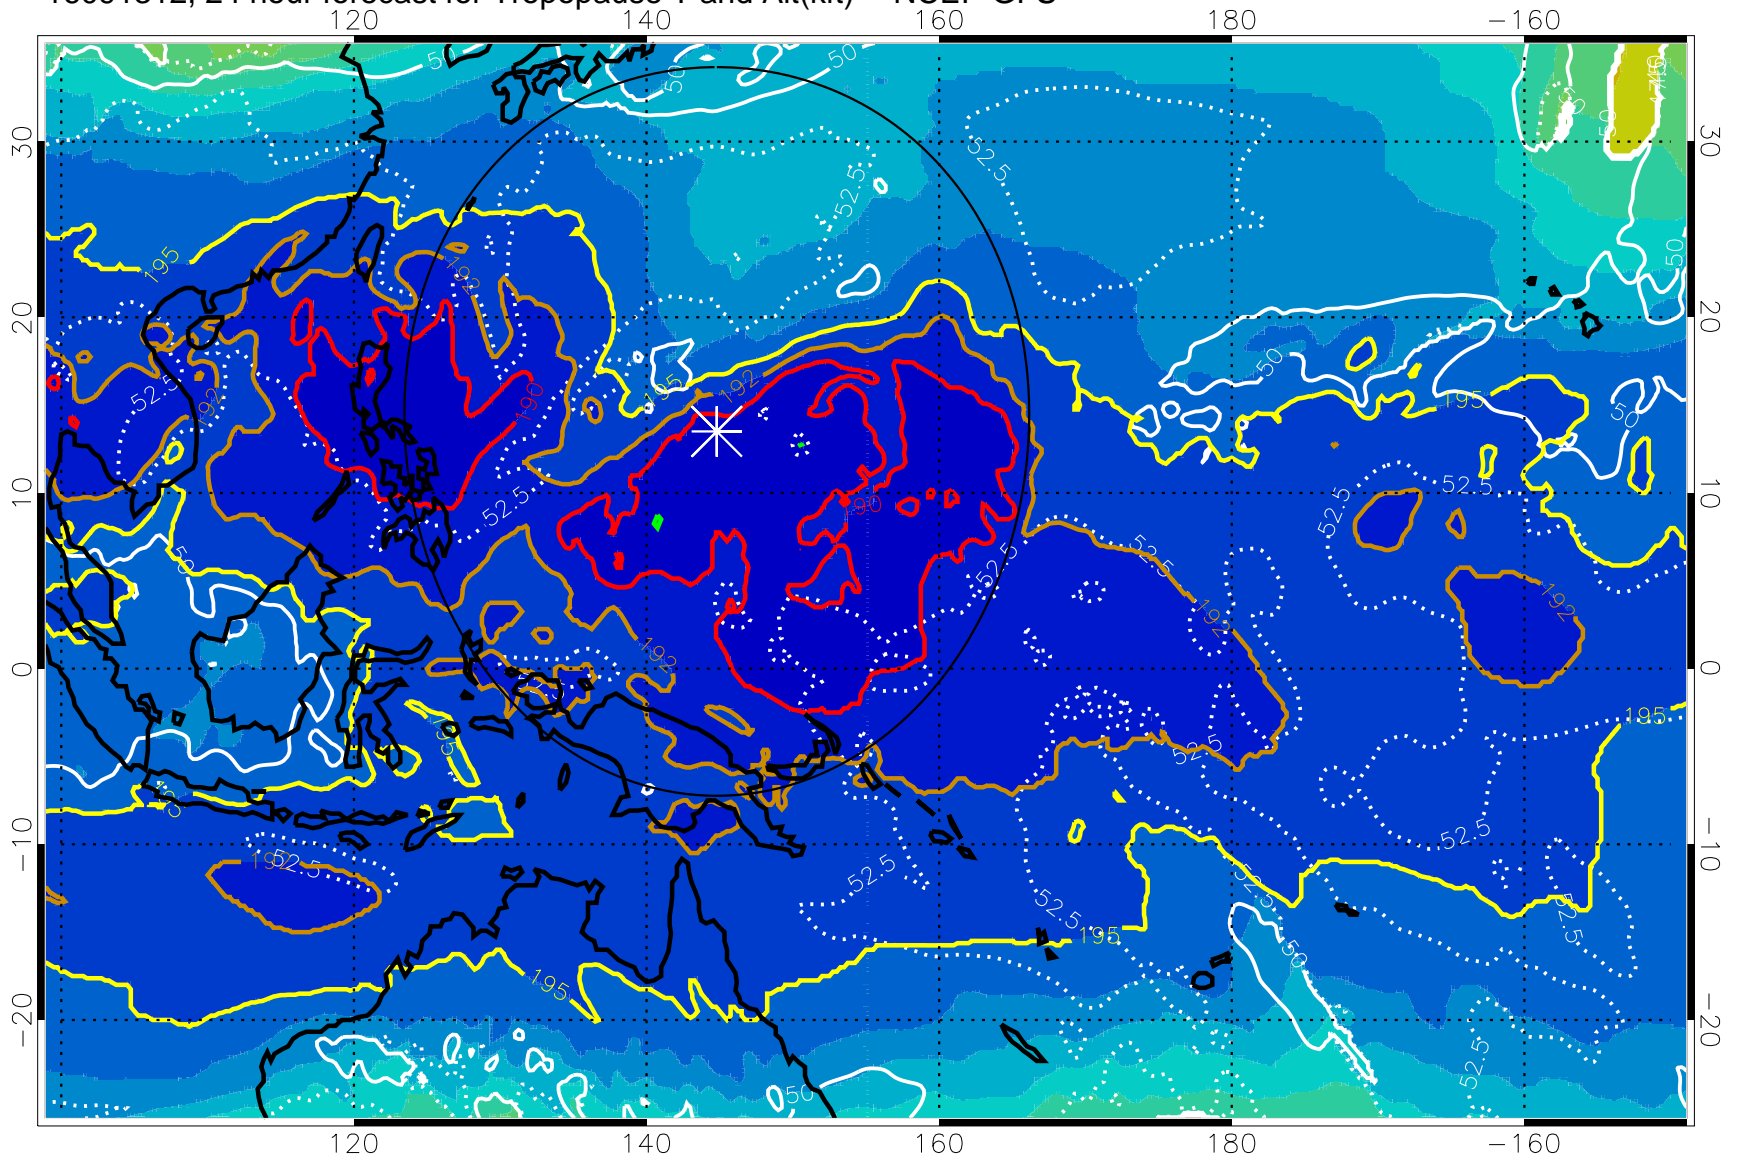

16091312, 24 hour forecast for Tropopause T and Alt(kft) -- NCEP GFS

190 200 210 220 230
Tropopause T, K

Tropopause Altitude in kft (white)

192.5K Isotherm 195K Isotherm
187.5K Isotherm 190K Isotherm

Range ring of 2304 km