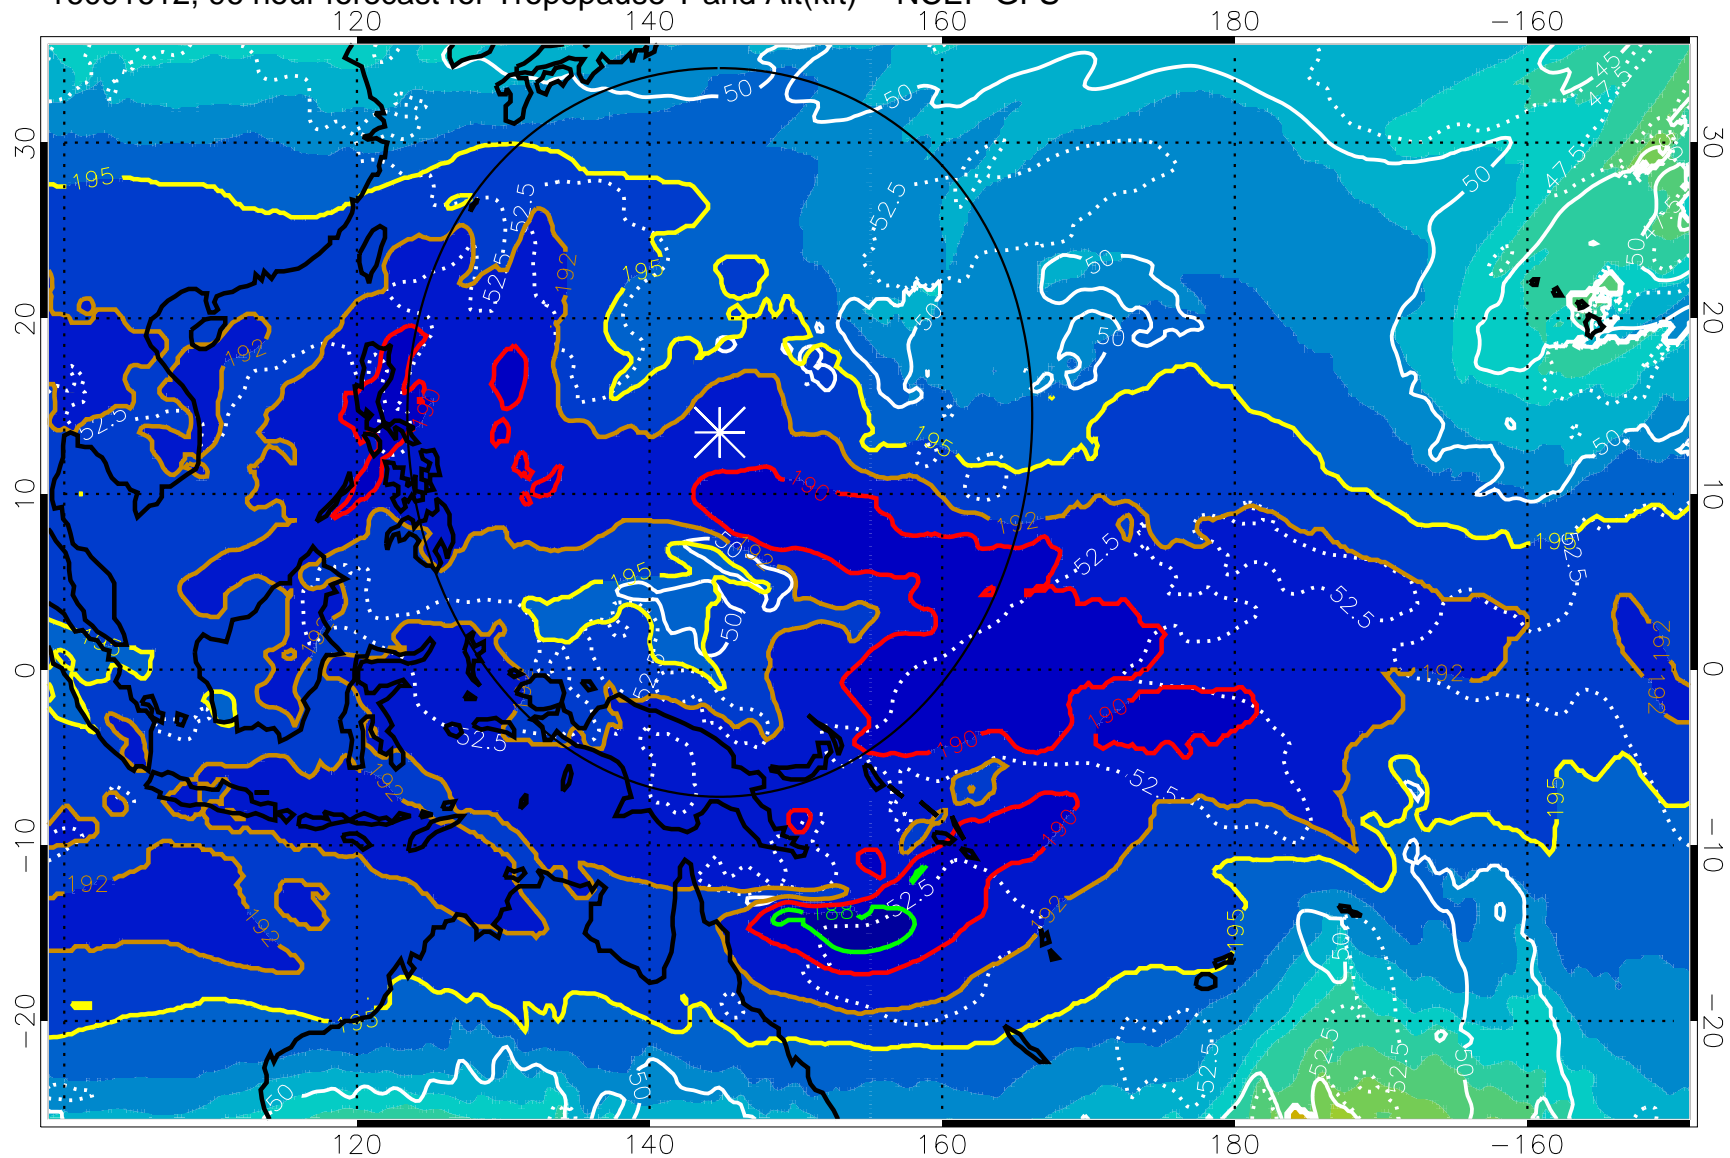

16091612, 96 hour forecast for Tropopause T and Alt(kft) -- NCEP GFS

190 200 210 220 230

Tropopause T, K

Tropopause Altitude in kft (white)

192.5K Isotherm 195K Isotherm

187.5K Isotherm 190K Isotherm

Range ring of 2304 km