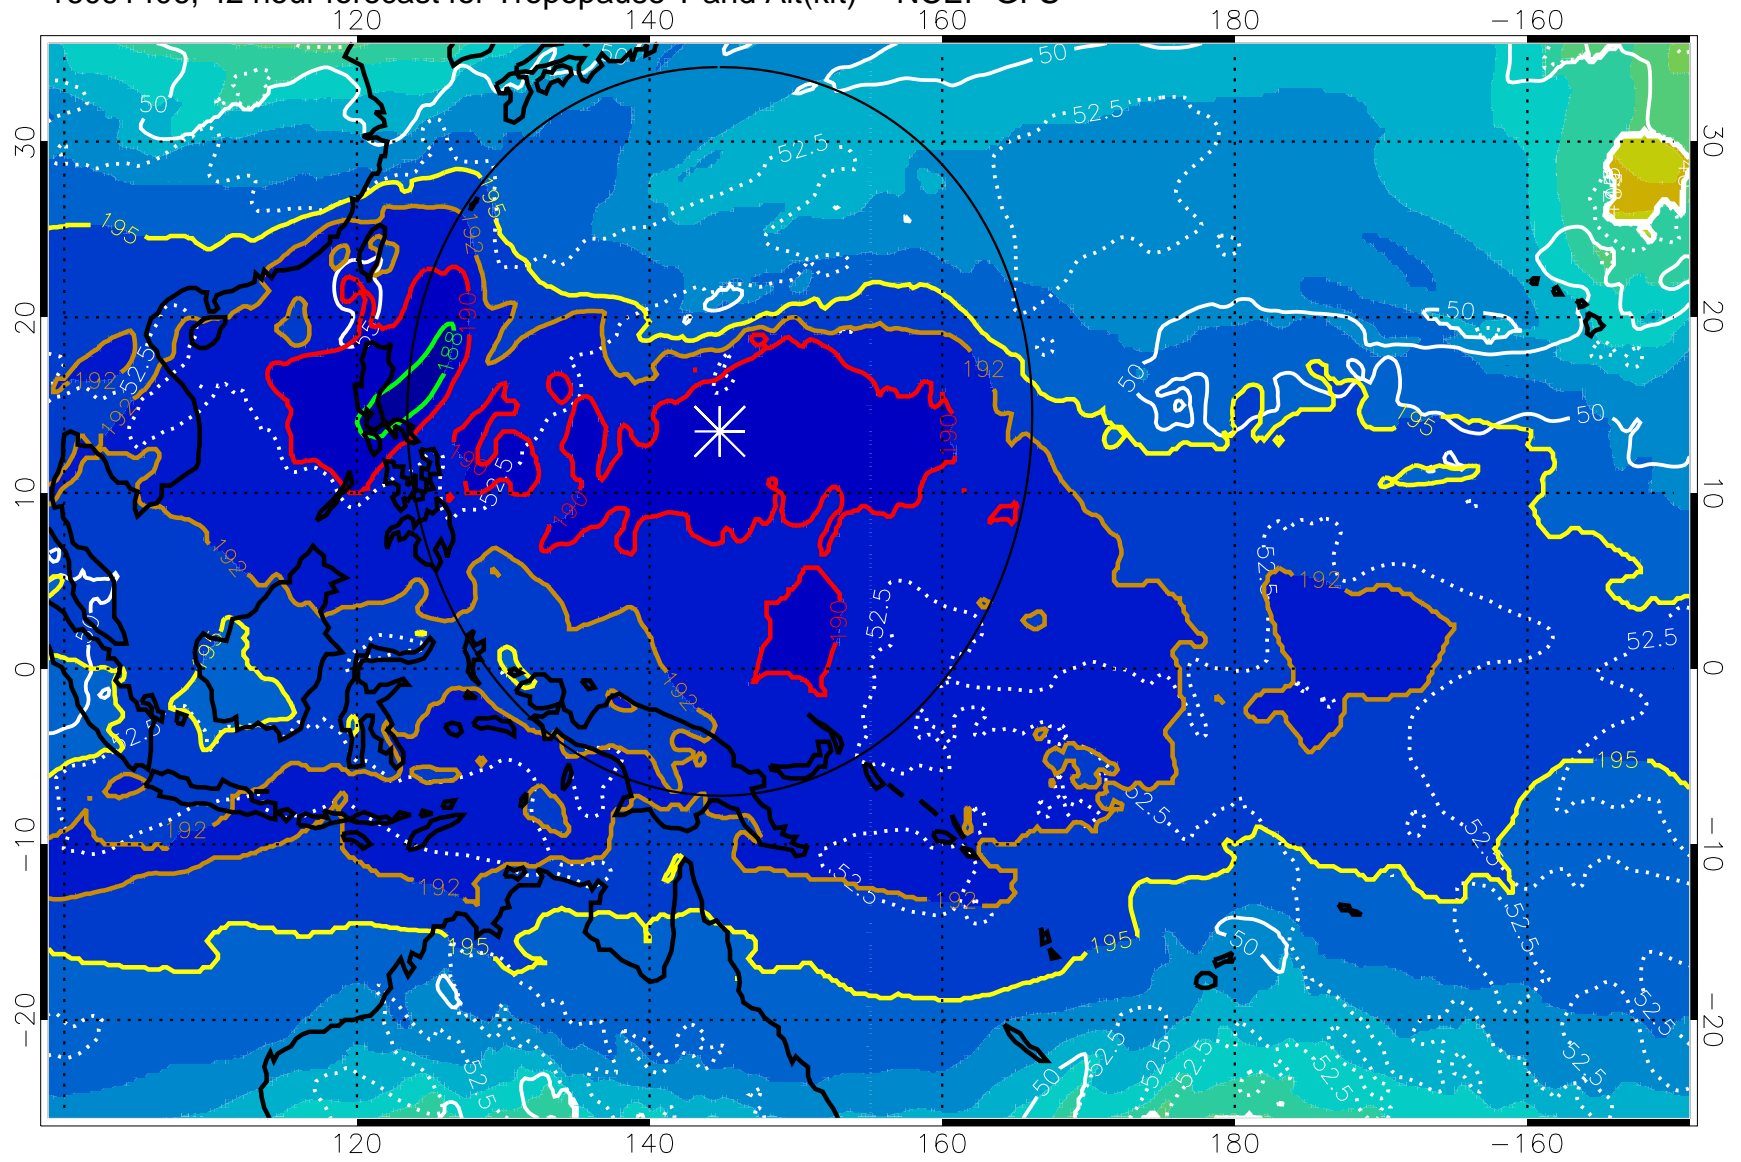

16091406, 42 hour forecast for Tropopause T and Alt(kft) -- NCEP GFS

190 200 210 220 230
Tropopause T, K

Tropopause Altitude in kft (white)

192.5K Isotherm 195K Isotherm
187.5K Isotherm 190K Isotherm

Range ring of 2304 km