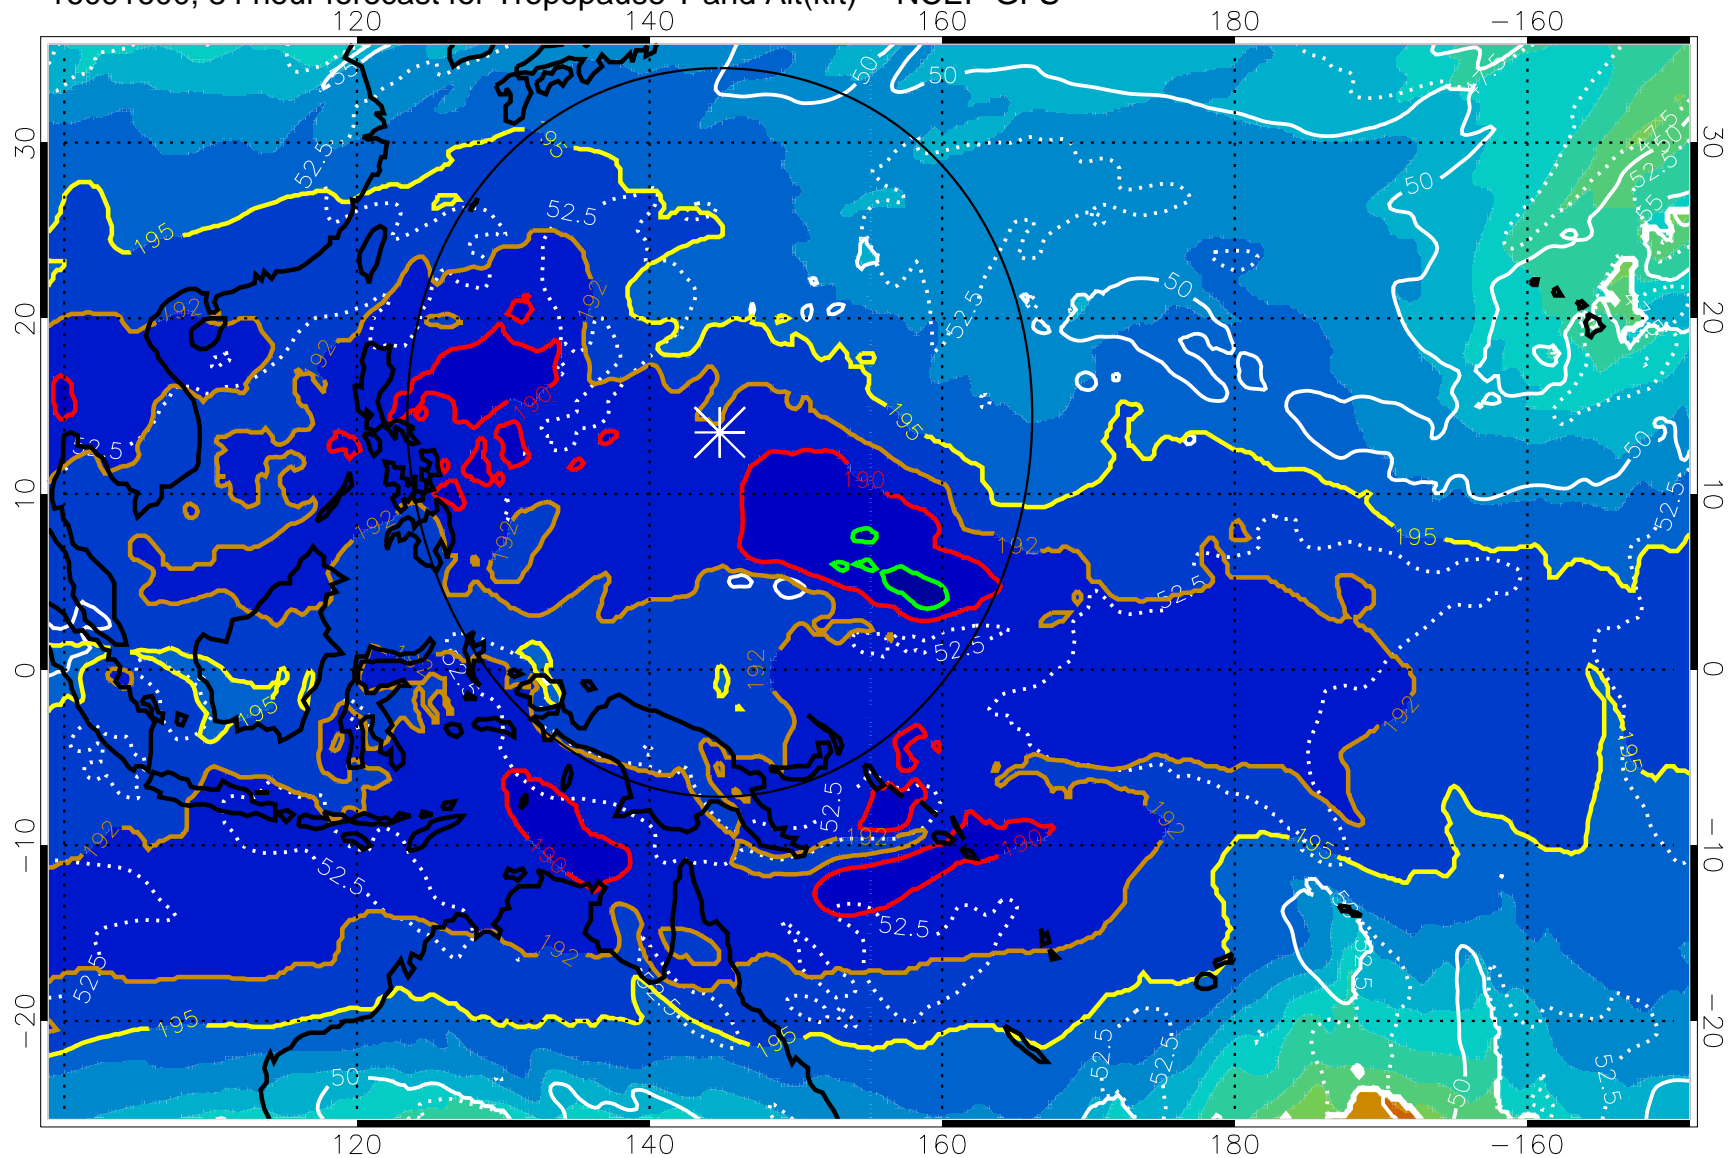

16091600, 84 hour forecast for Tropopause T and Alt(kft) -- NCEP GFS

190 200 210 220 230

Tropopause T, K

Tropopause Altitude in kft (white)

192.5K Isotherm 195K Isotherm

187.5K Isotherm 190K Isotherm

Range ring of 2304 km