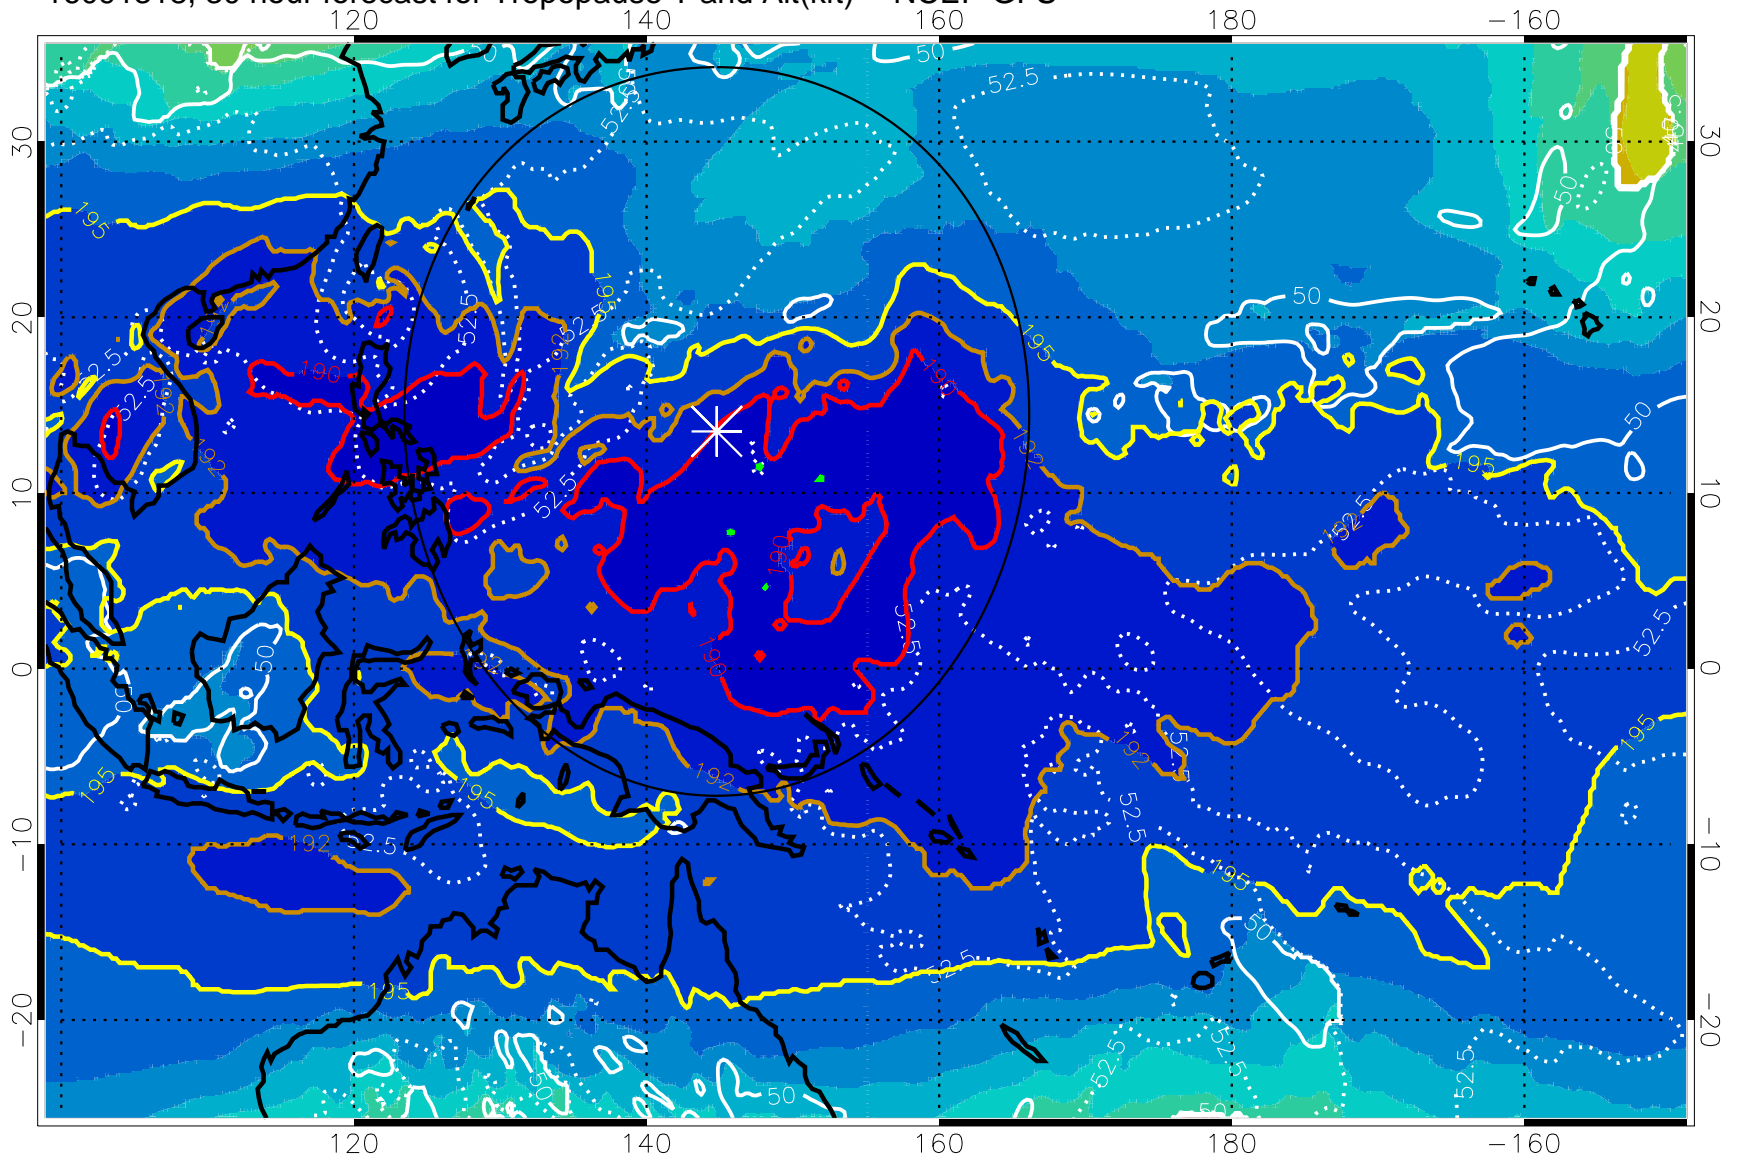

16091318, 30 hour forecast for Tropopause T and Alt(kft) -- NCEP GFS

190 200 210 220 230
Tropopause T, K

Tropopause Altitude in kft (white)

192.5K Isotherm 195K Isotherm
187.5K Isotherm 190K Isotherm

Range ring of 2304 km