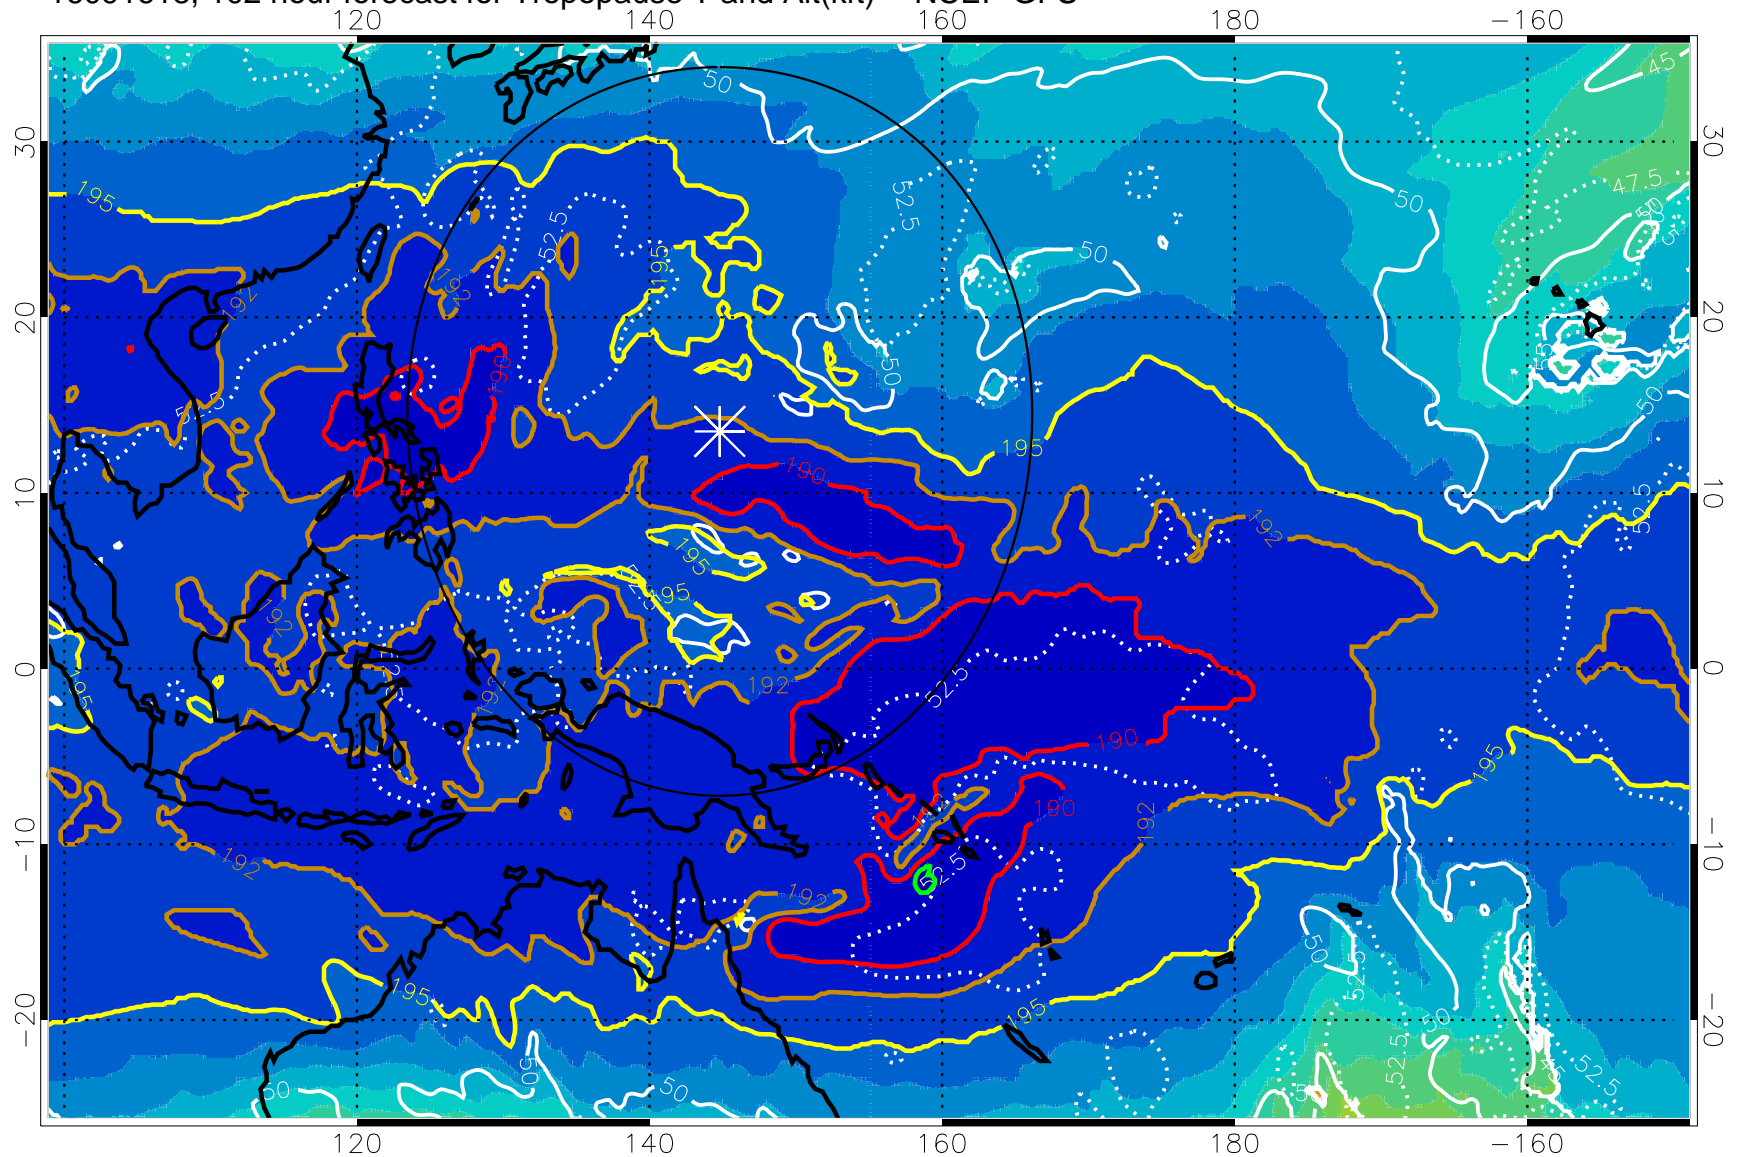

16091618, 102 hour forecast for Tropopause T and Alt(kft) -- NCEP GFS

190 200 210 220 230

Tropopause T, K

Tropopause Altitude in kft (white)

192.5K Isotherm 195K Isotherm

187.5K Isotherm 190K Isotherm

Range ring of 2304 km