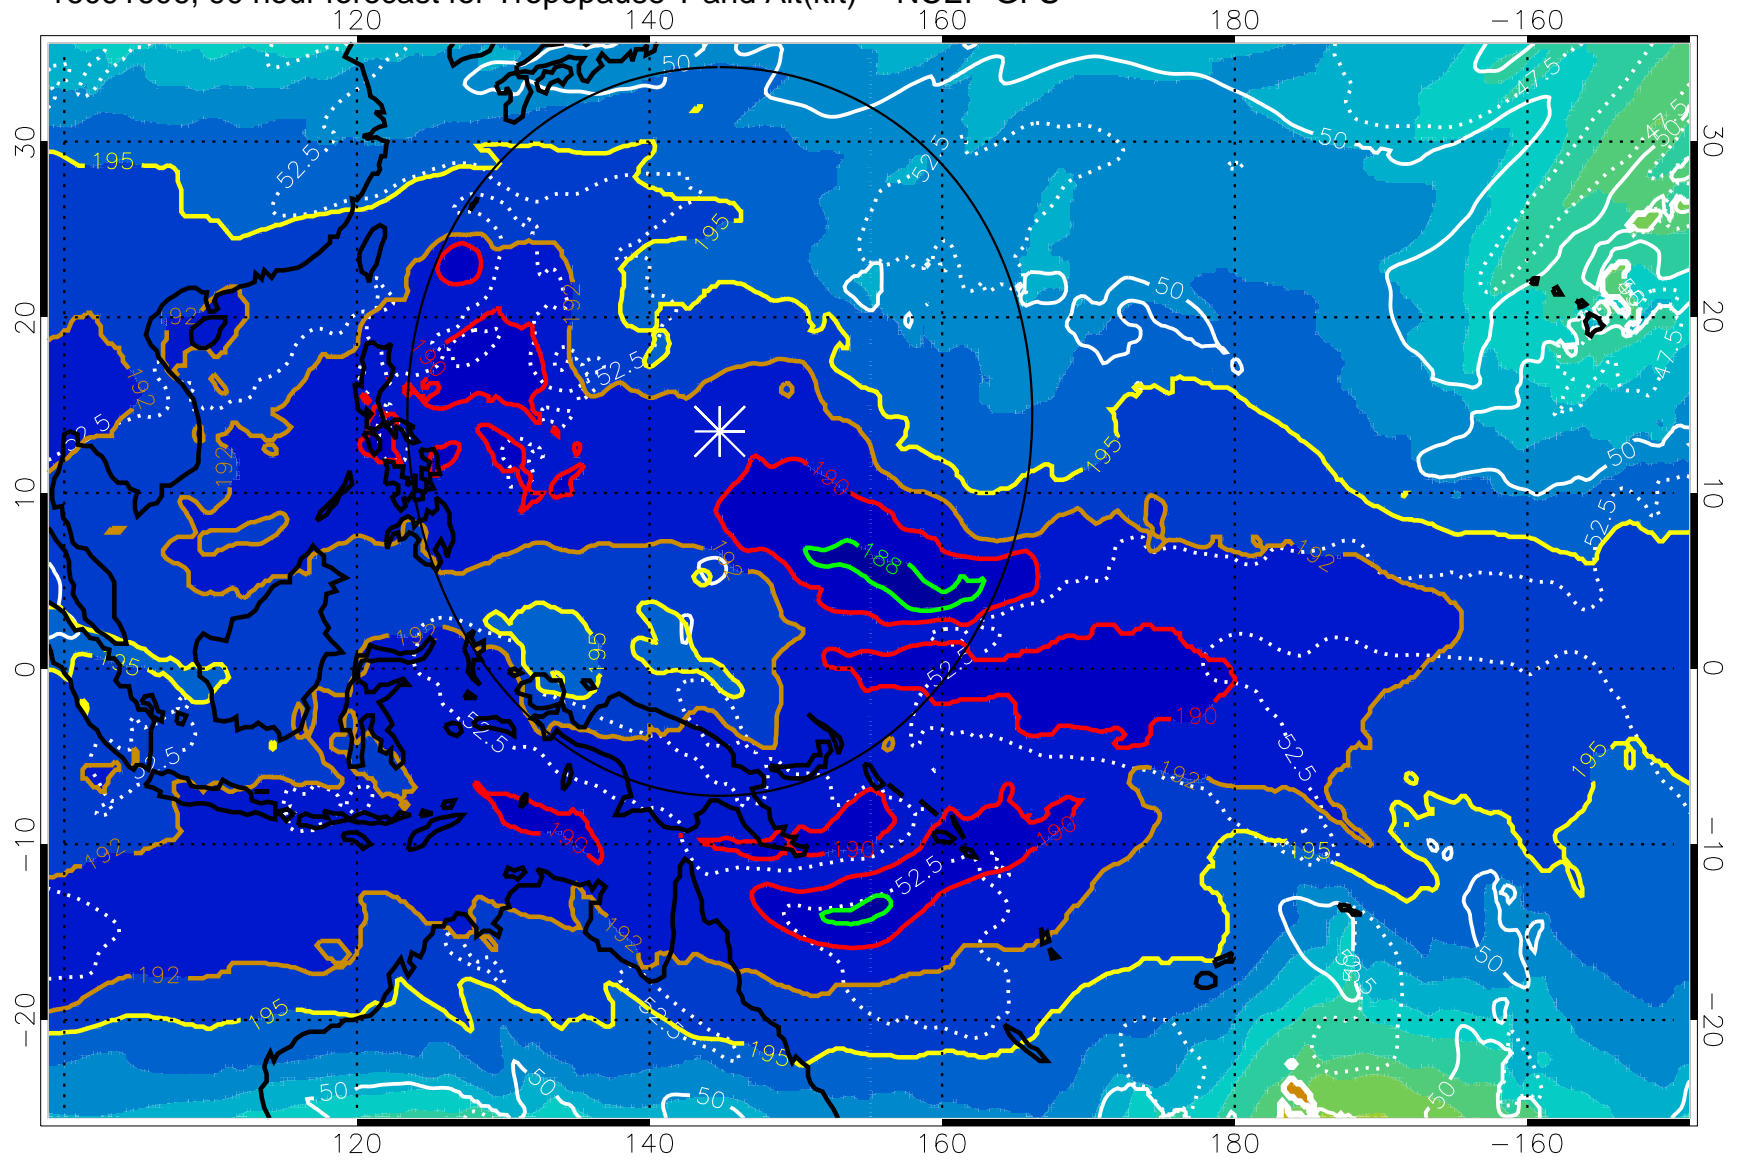

16091606, 90 hour forecast for Tropopause T and Alt(kft) -- NCEP GFS

190   200   210   220   230
Tropopause T, K

Tropopause Altitude in kft (white)

192.5K Isotherm   195K Isotherm
187.5K Isotherm   190K Isotherm

Range ring of 2304 km