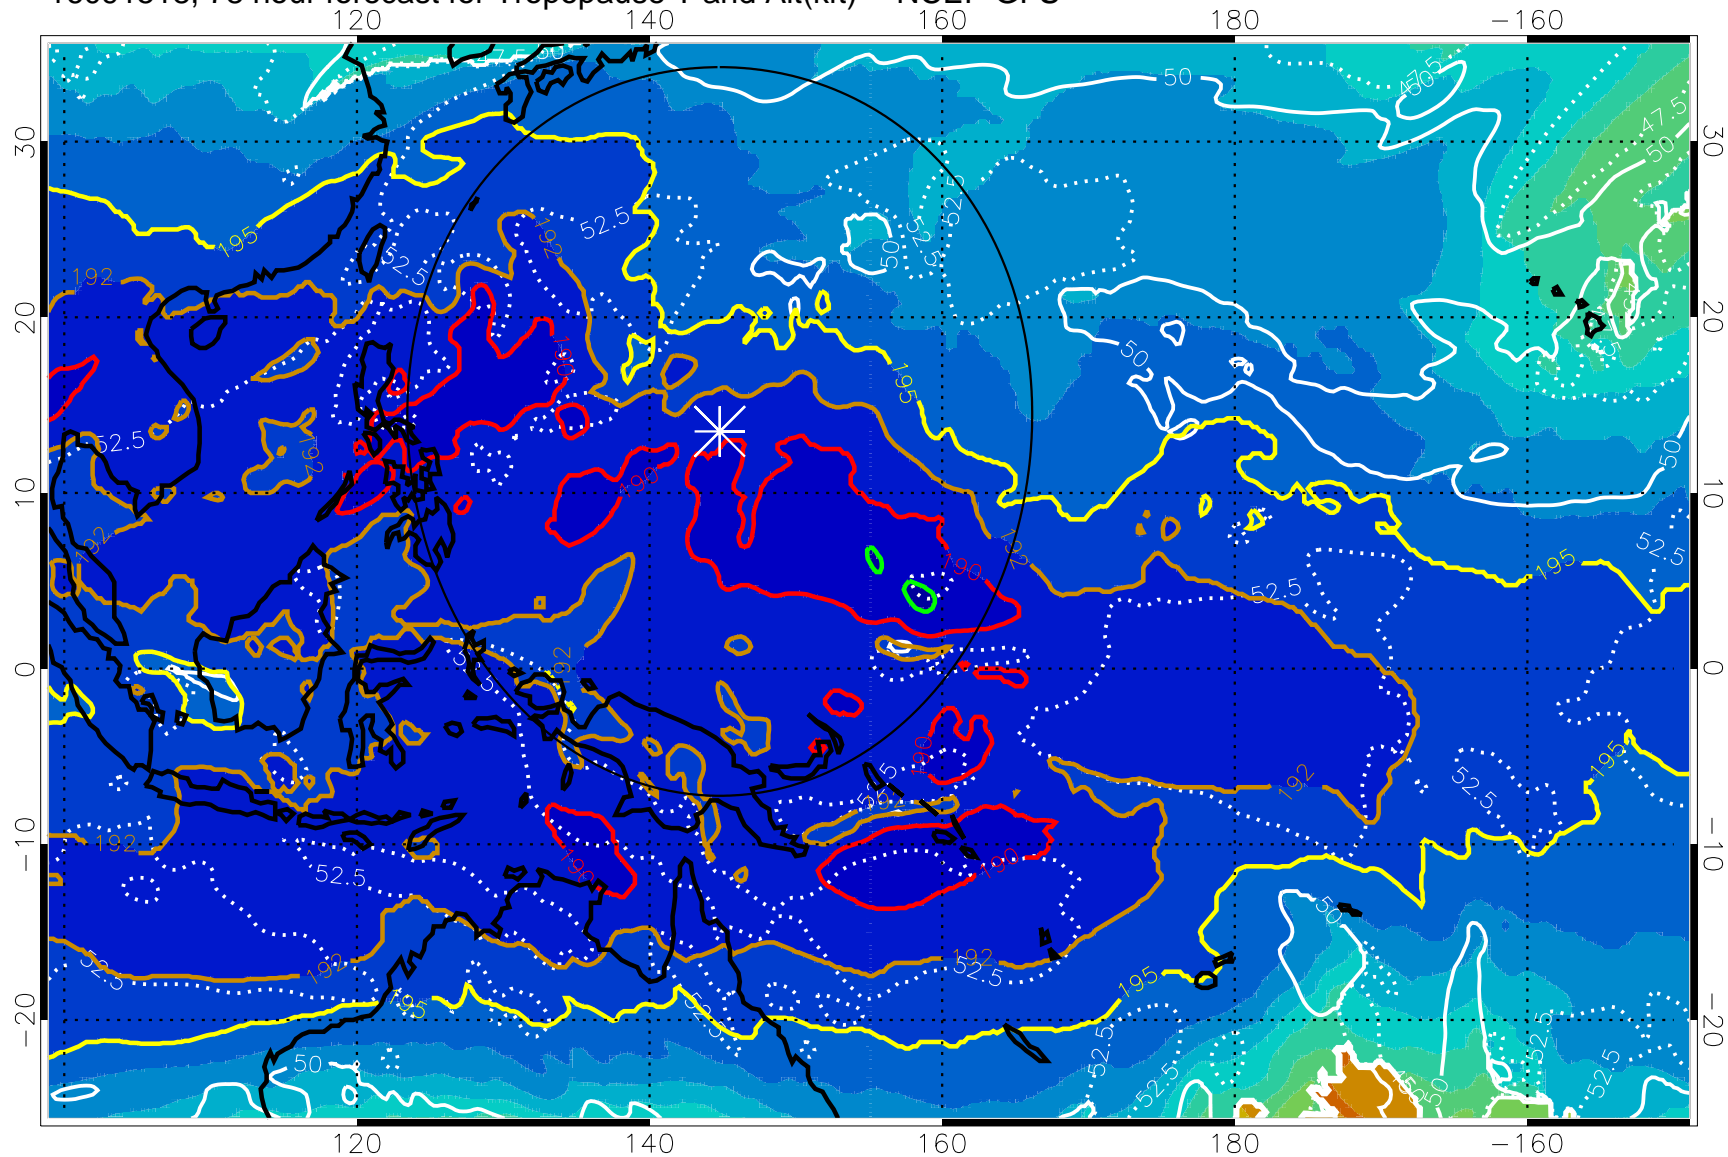

16091518, 78 hour forecast for Tropopause T and Alt(kft) -- NCEP GFS

190 200 210 220 230

Tropopause T, K

Tropopause Altitude in kft (white)

192.5K Isotherm 195K Isotherm
187.5K Isotherm 190K Isotherm

Range ring of 2304 km