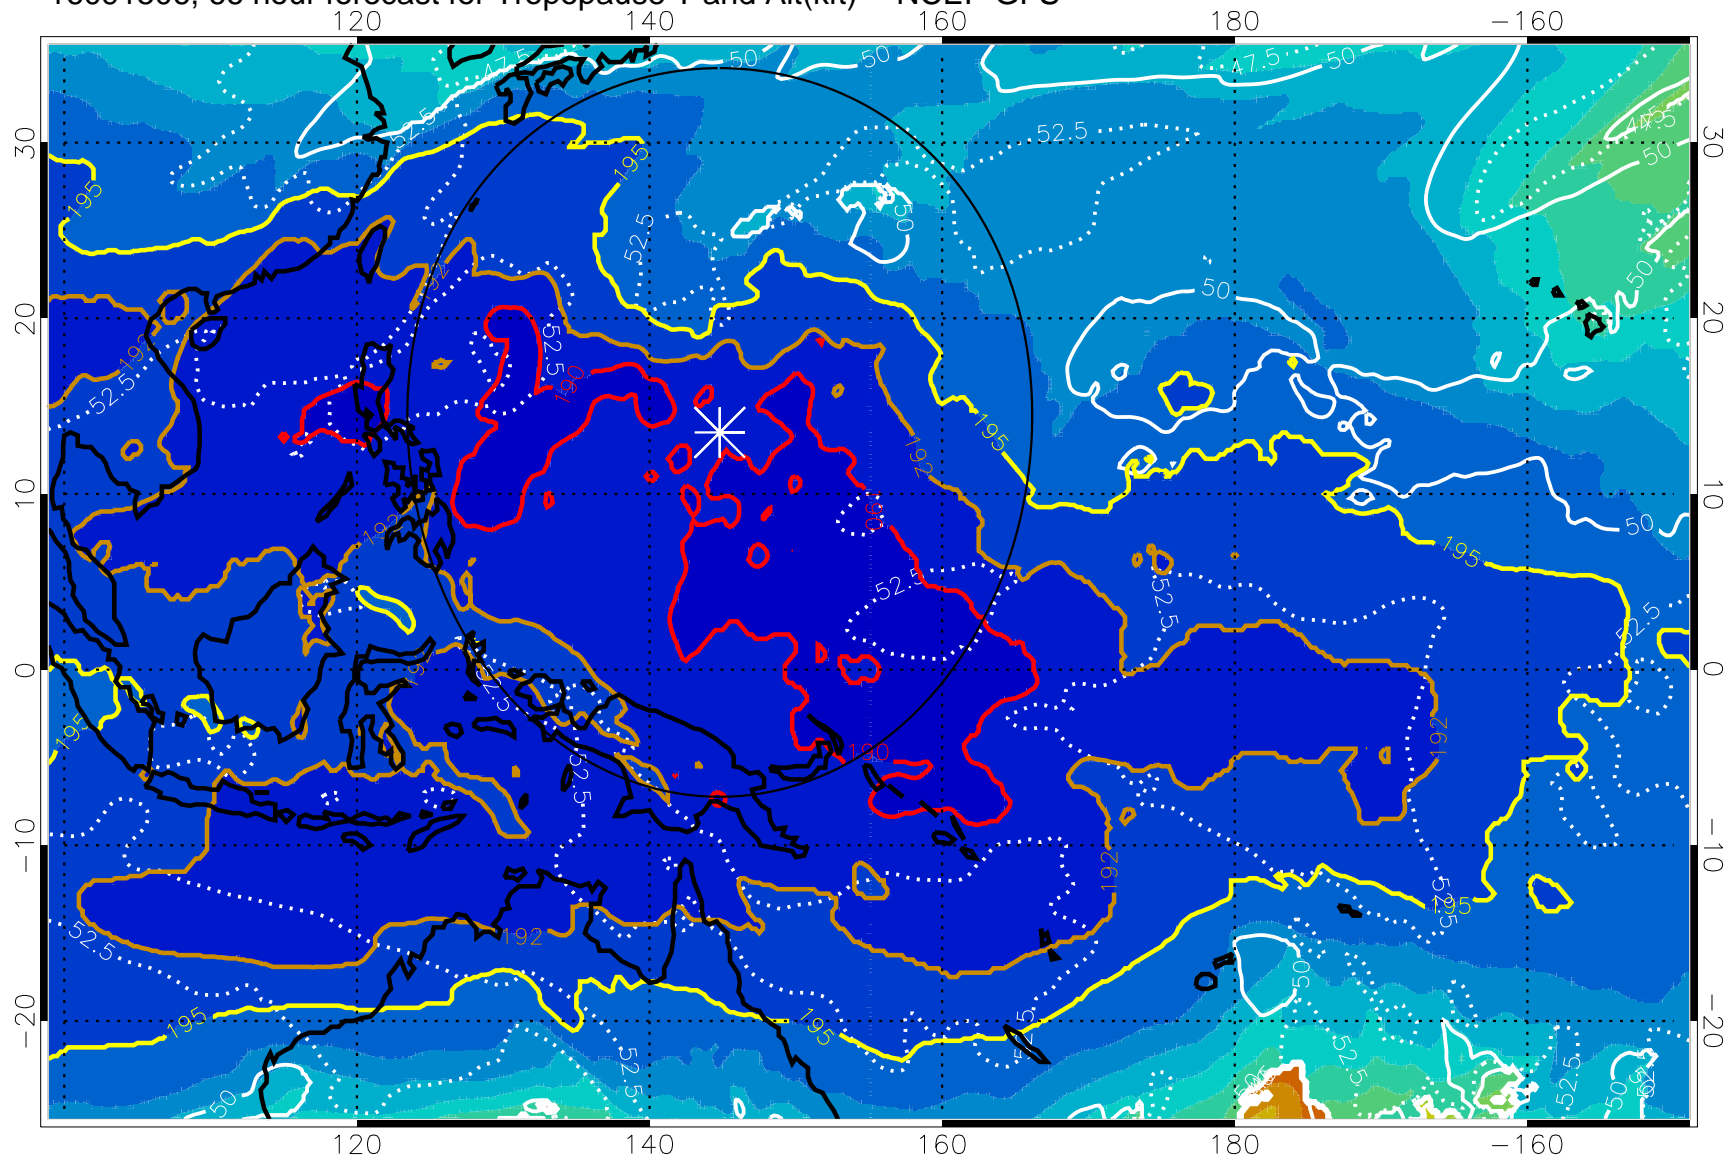

16091506, 66 hour forecast for Tropopause T and Alt(kft) -- NCEP GFS

190   200   210   220   230
Tropopause T, K

Tropopause Altitude in kft (white)

192.5K Isotherm   195K Isotherm
187.5K Isotherm   190K Isotherm

Range ring of 2304 km