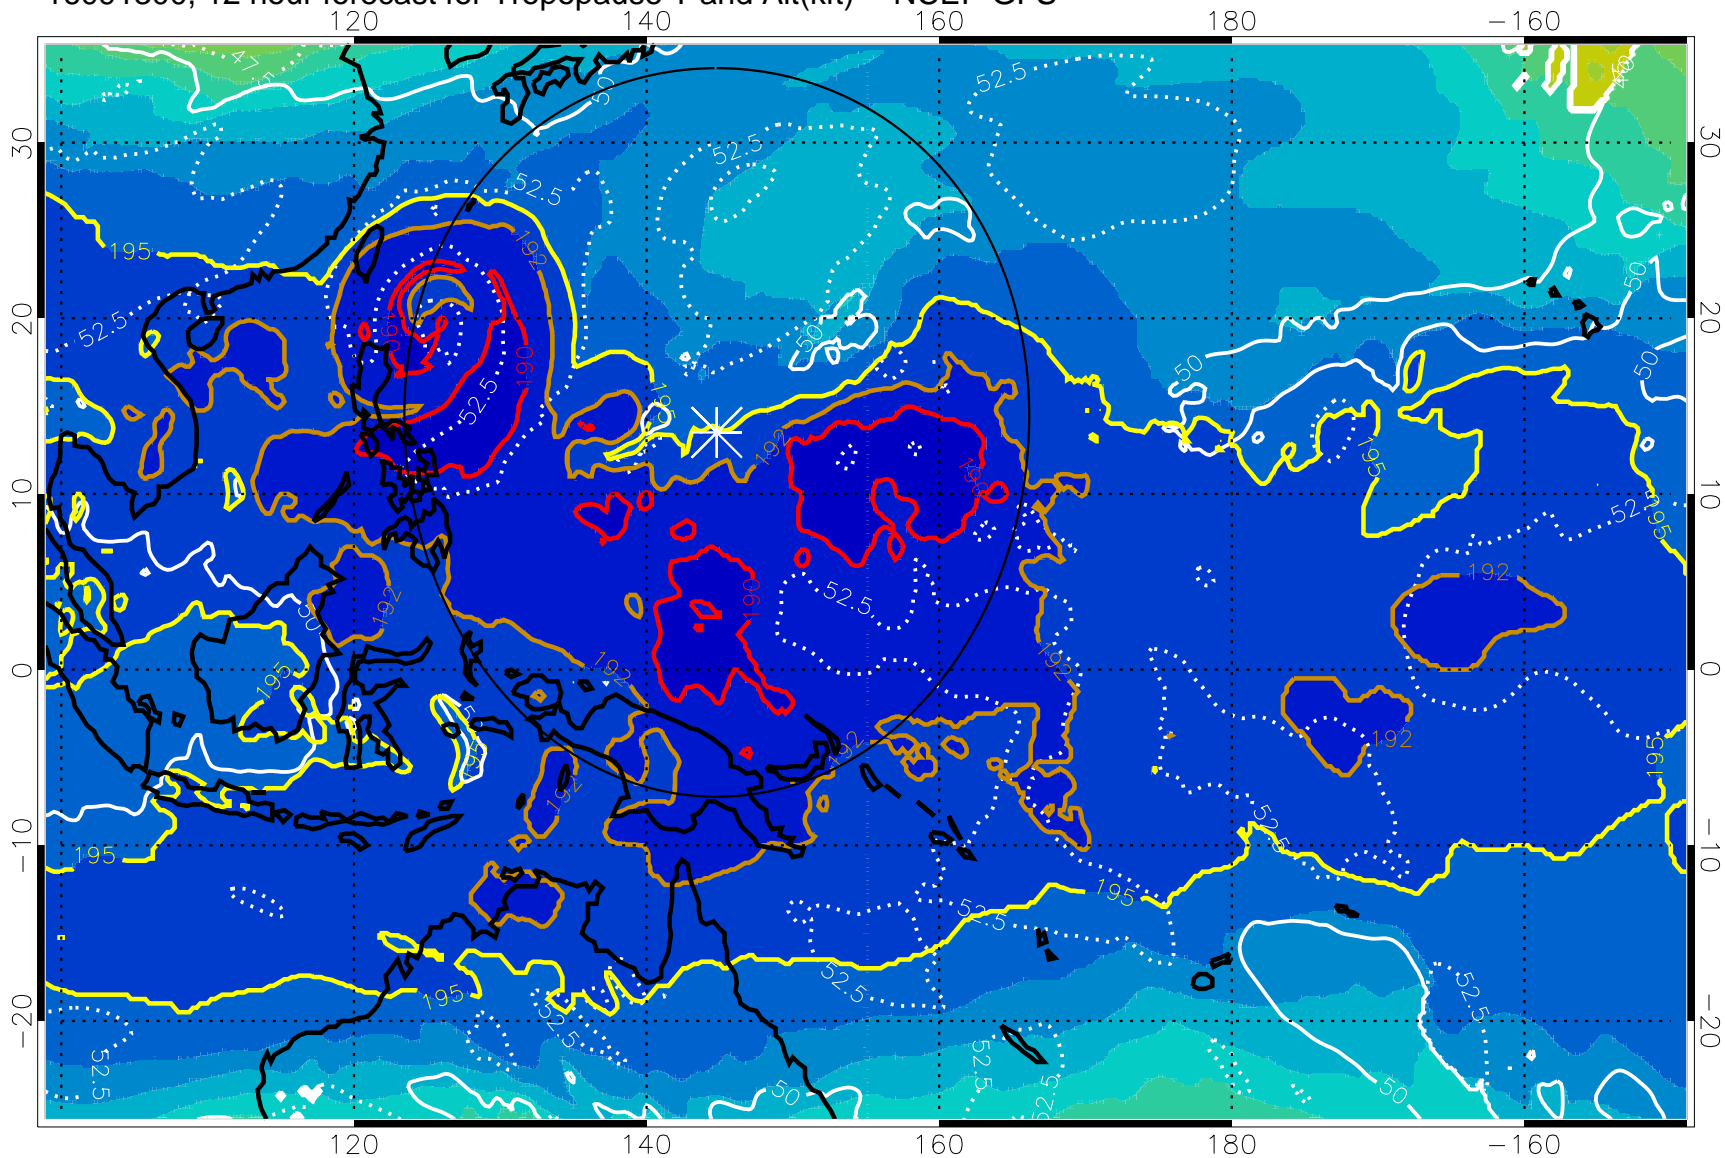

16091300, 12 hour forecast for Tropopause T and Alt(kft) -- NCEP GFS

190   200   210   220   230
Tropopause T, K

Tropopause Altitude in kft (white)

192.5K Isotherm   195K Isotherm
187.5K Isotherm   190K Isotherm

Range ring of 2304 km