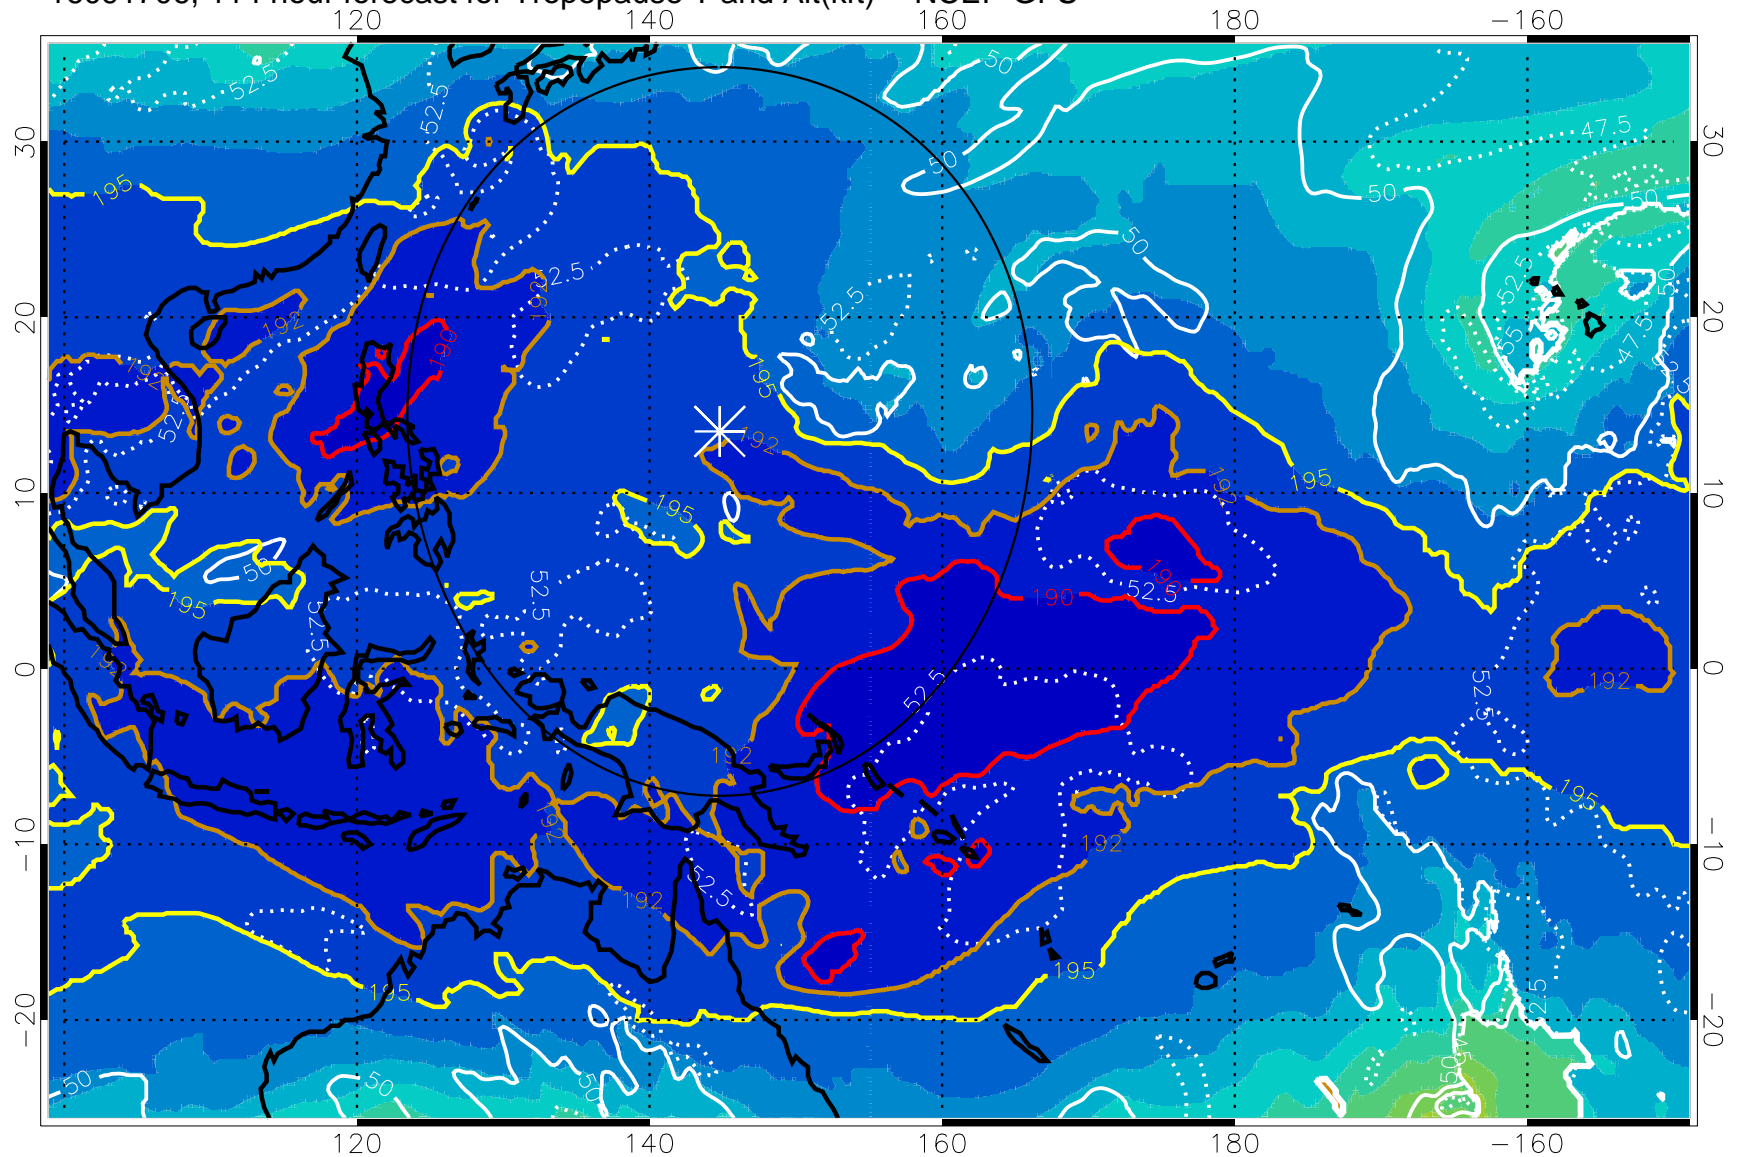

16091706, 114 hour forecast for Tropopause T and Alt(kft) -- NCEP GFS

190 200 210 220 230

Tropopause T, K

Tropopause Altitude in kft (white)

192.5K Isotherm 195K Isotherm

187.5K Isotherm 190K Isotherm

Range ring of 2304 km