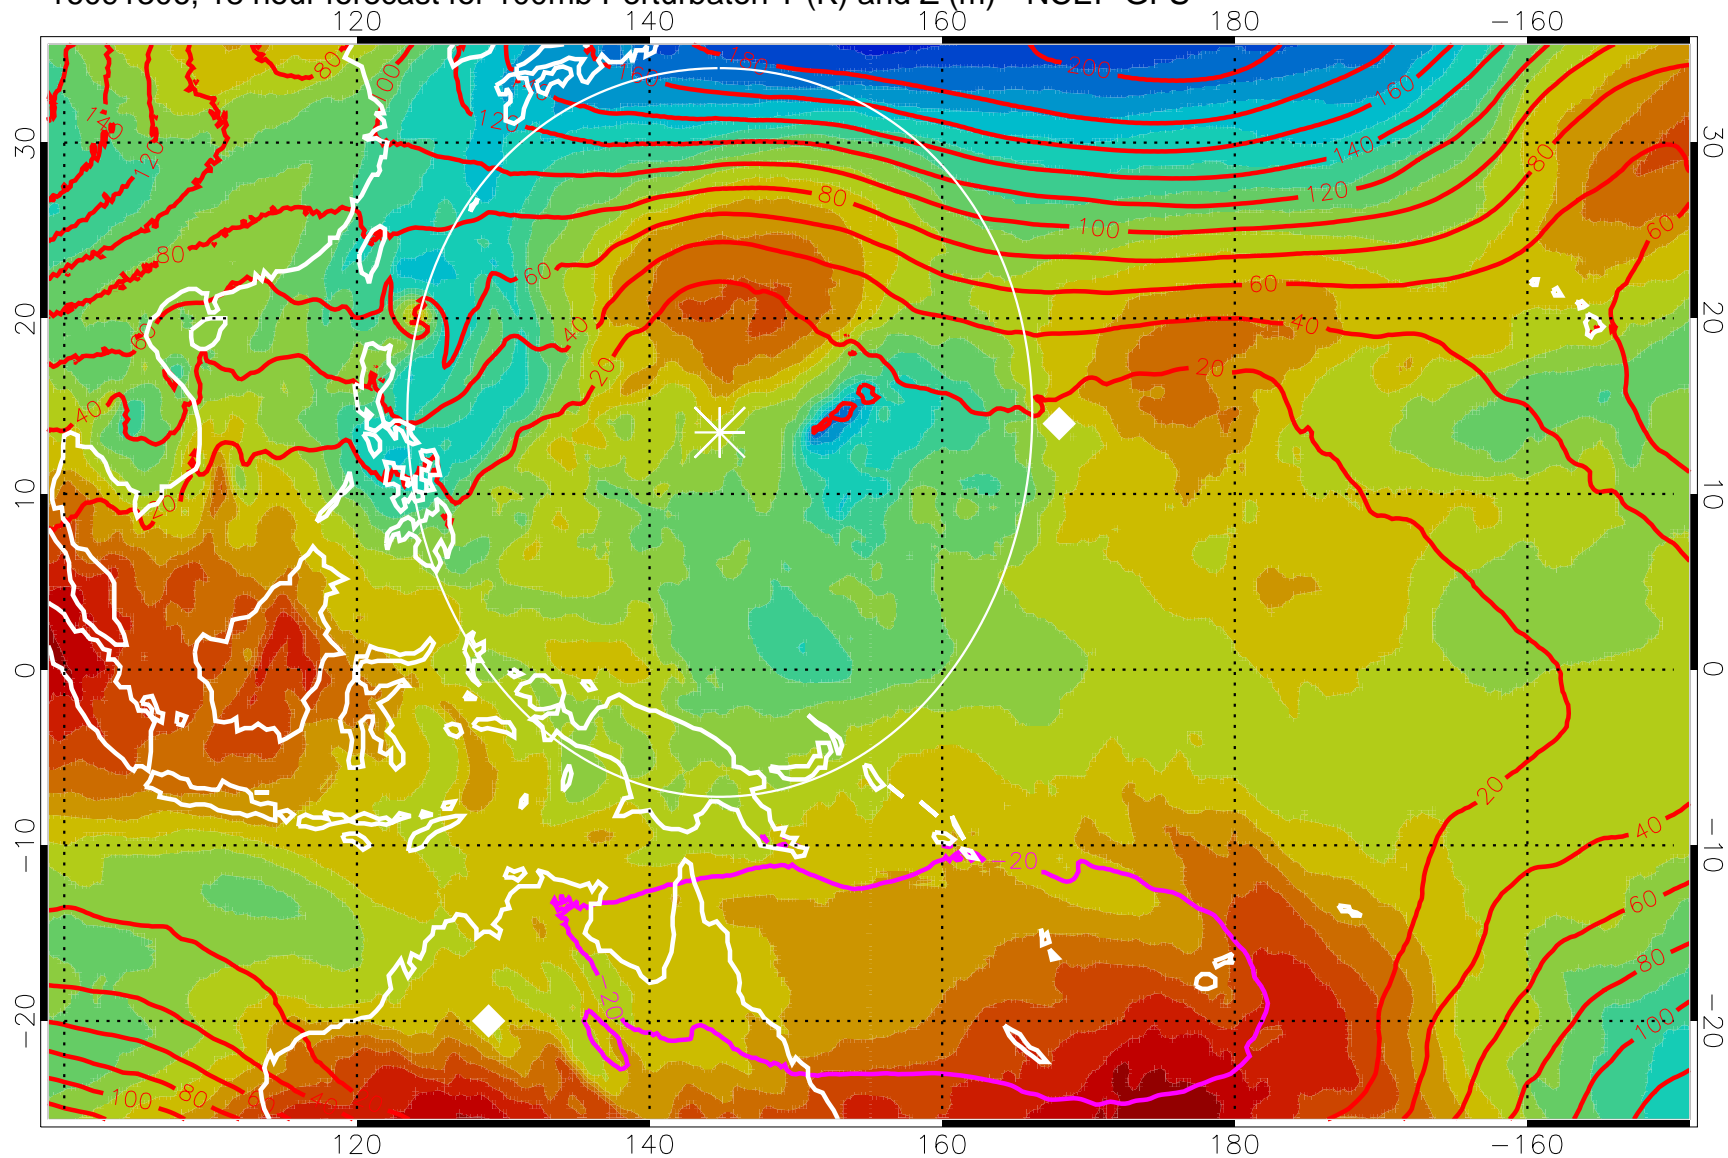

16091306, 18 hour forecast for 100mb Perturbaton T (K) and Z (m)-- NCEP GFS

Contours are 100 mbar Z perturbation (m)
Positive Z Contours
Negative Z Contours
Diamonds-mean pos. of anticyclones

Range ring of 2304 km