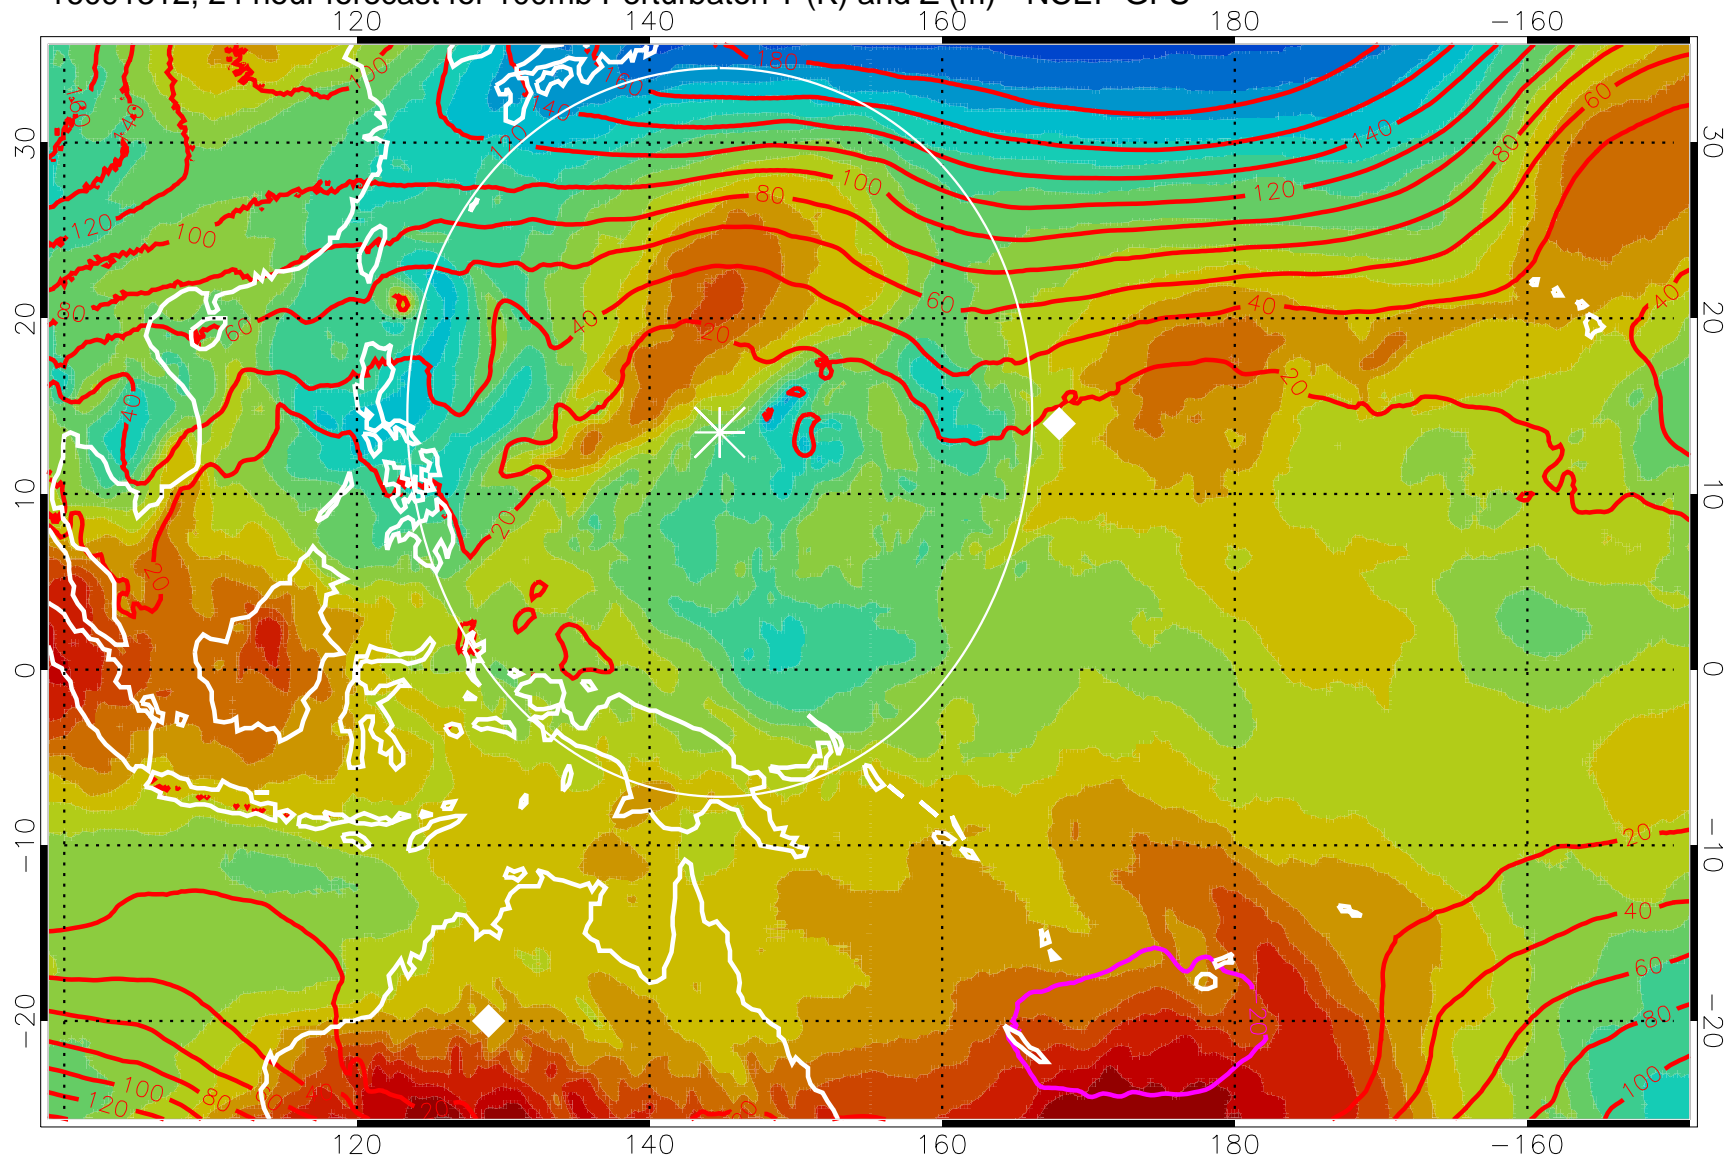

16091312, 24 hour forecast for 100mb Perturbaton T (K) and Z (m)-- NCEP GFS

Contours are 100 mbar Z perturbation (m)
Positive Z Contours
Negative Z Contours
Diamonds-mean pos. of anticyclones

Range ring of 2304 km