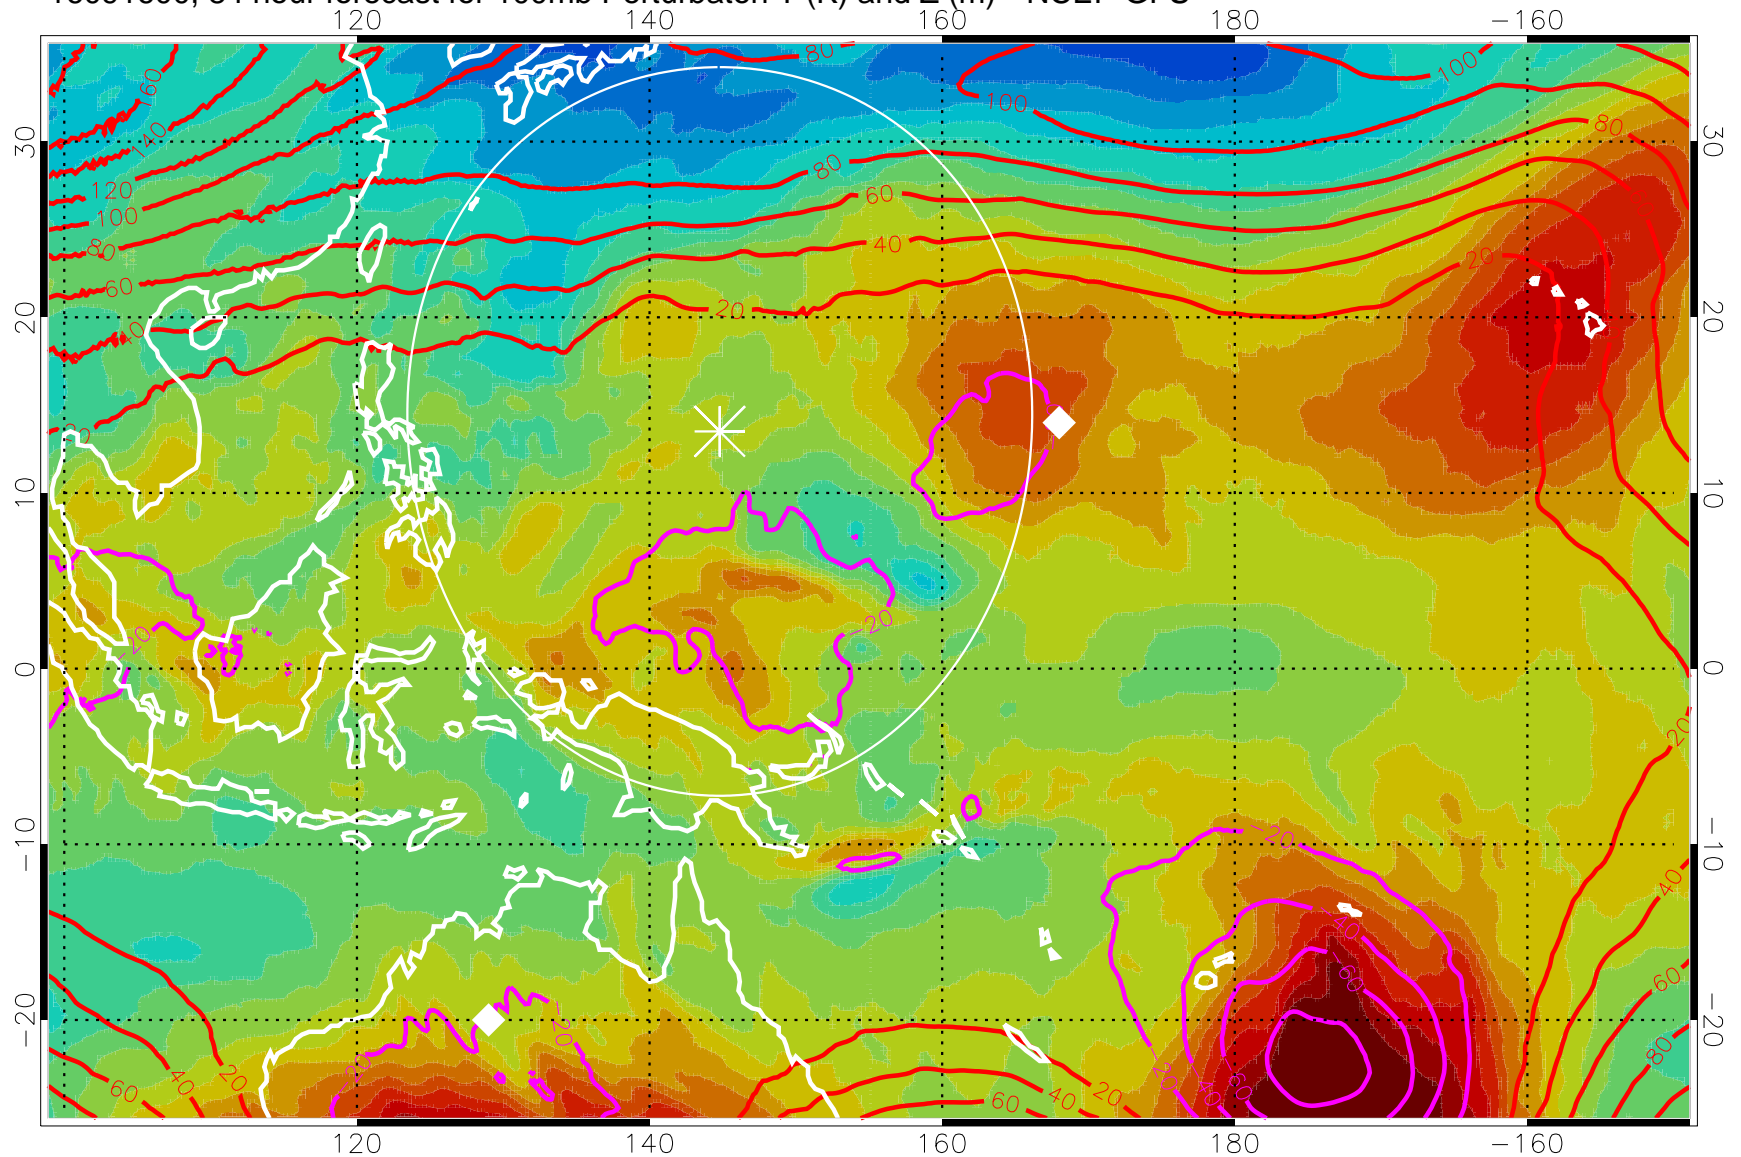

16091600, 84 hour forecast for 100mb Perturbaton T (K) and Z (m)-- NCEP GFS

Contours are 100 mbar Z perturbation (m)
Positive Z Contours
Negative Z Contours
Diamonds-mean pos. of anticyclones

Range ring of 2304 km