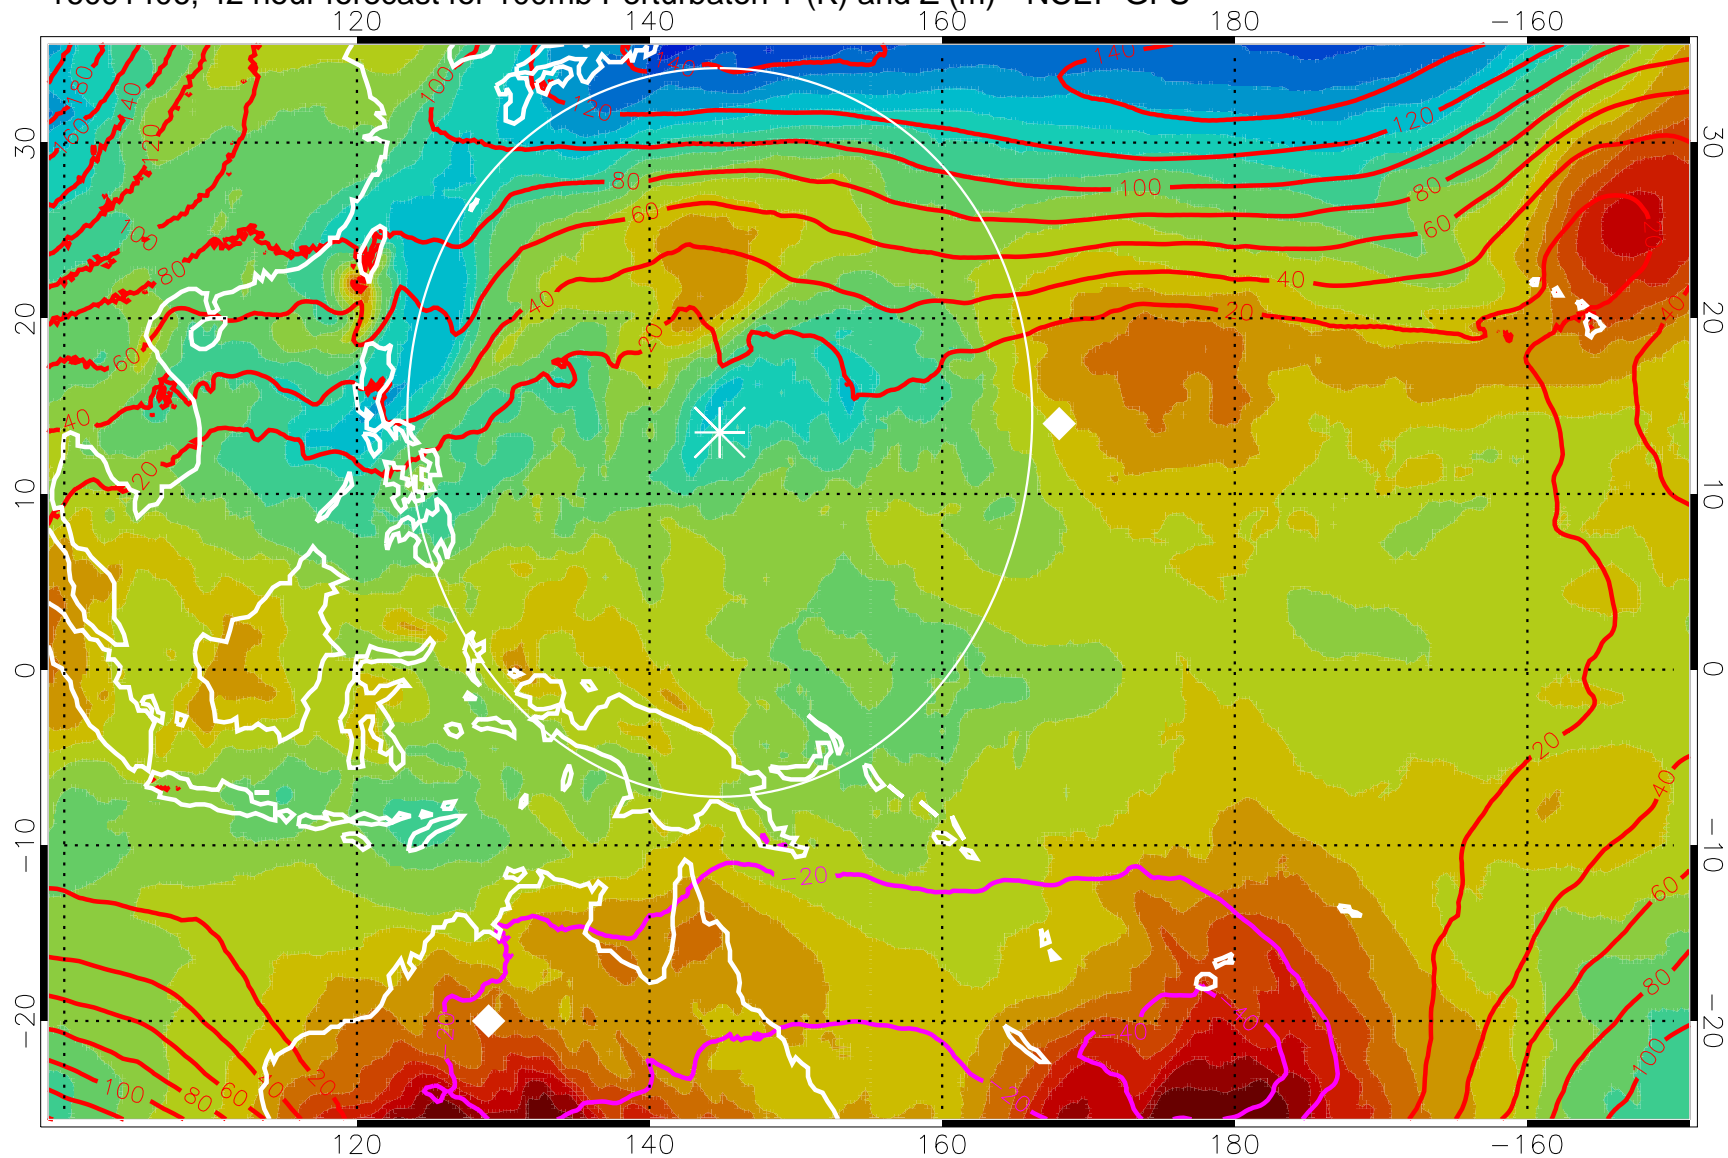

16091406, 42 hour forecast for 100mb Perturbaton T (K) and Z (m)-- NCEP GFS

Contours are 100 mbar Z perturbation (m)
Positive Z Contours
Negative Z Contours
Diamonds-mean pos. of anticyclones

Range ring of 2304 km