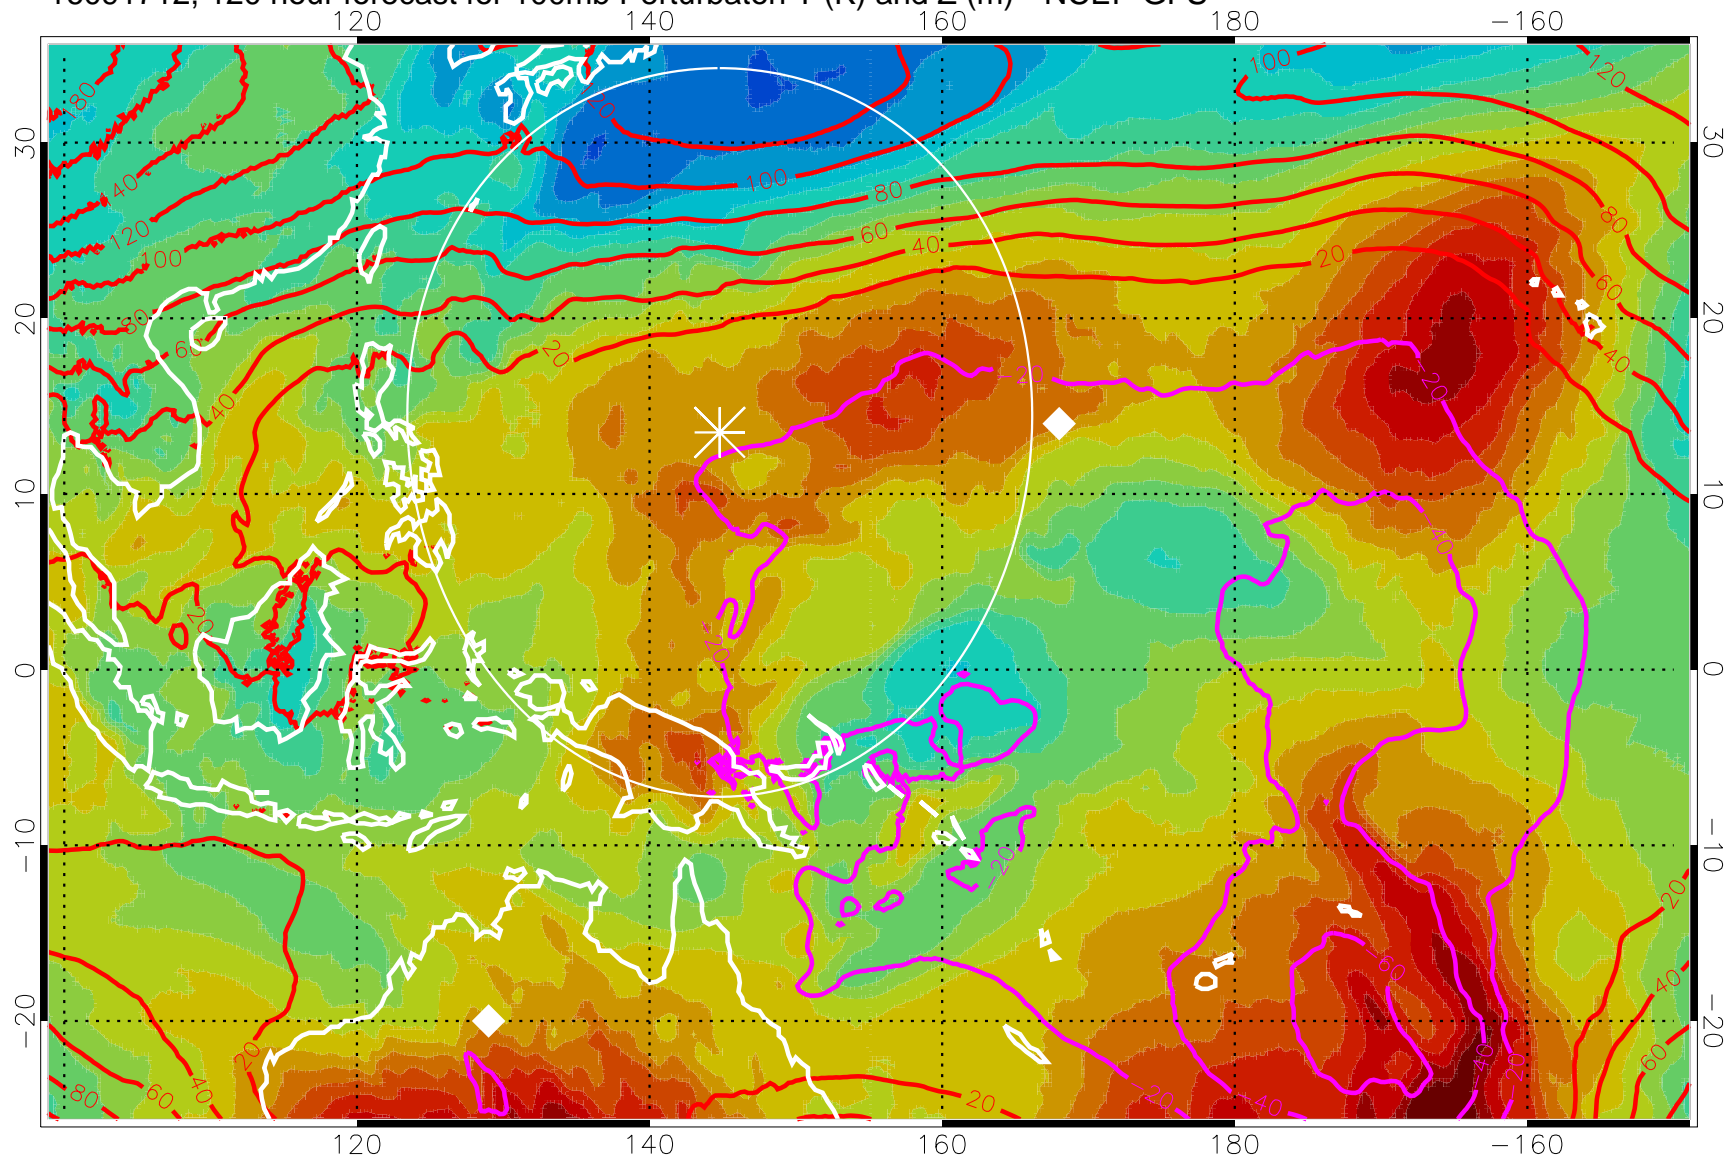

16091712, 120 hour forecast for 100mb Perturbaton T (K) and Z (m)-- NCEP GFS

Contours are 100 mbar Z perturbation (m)
Positive Z Contours
Negative Z Contours
Diamonds-mean pos. of anticyclones

Range ring of 2304 km