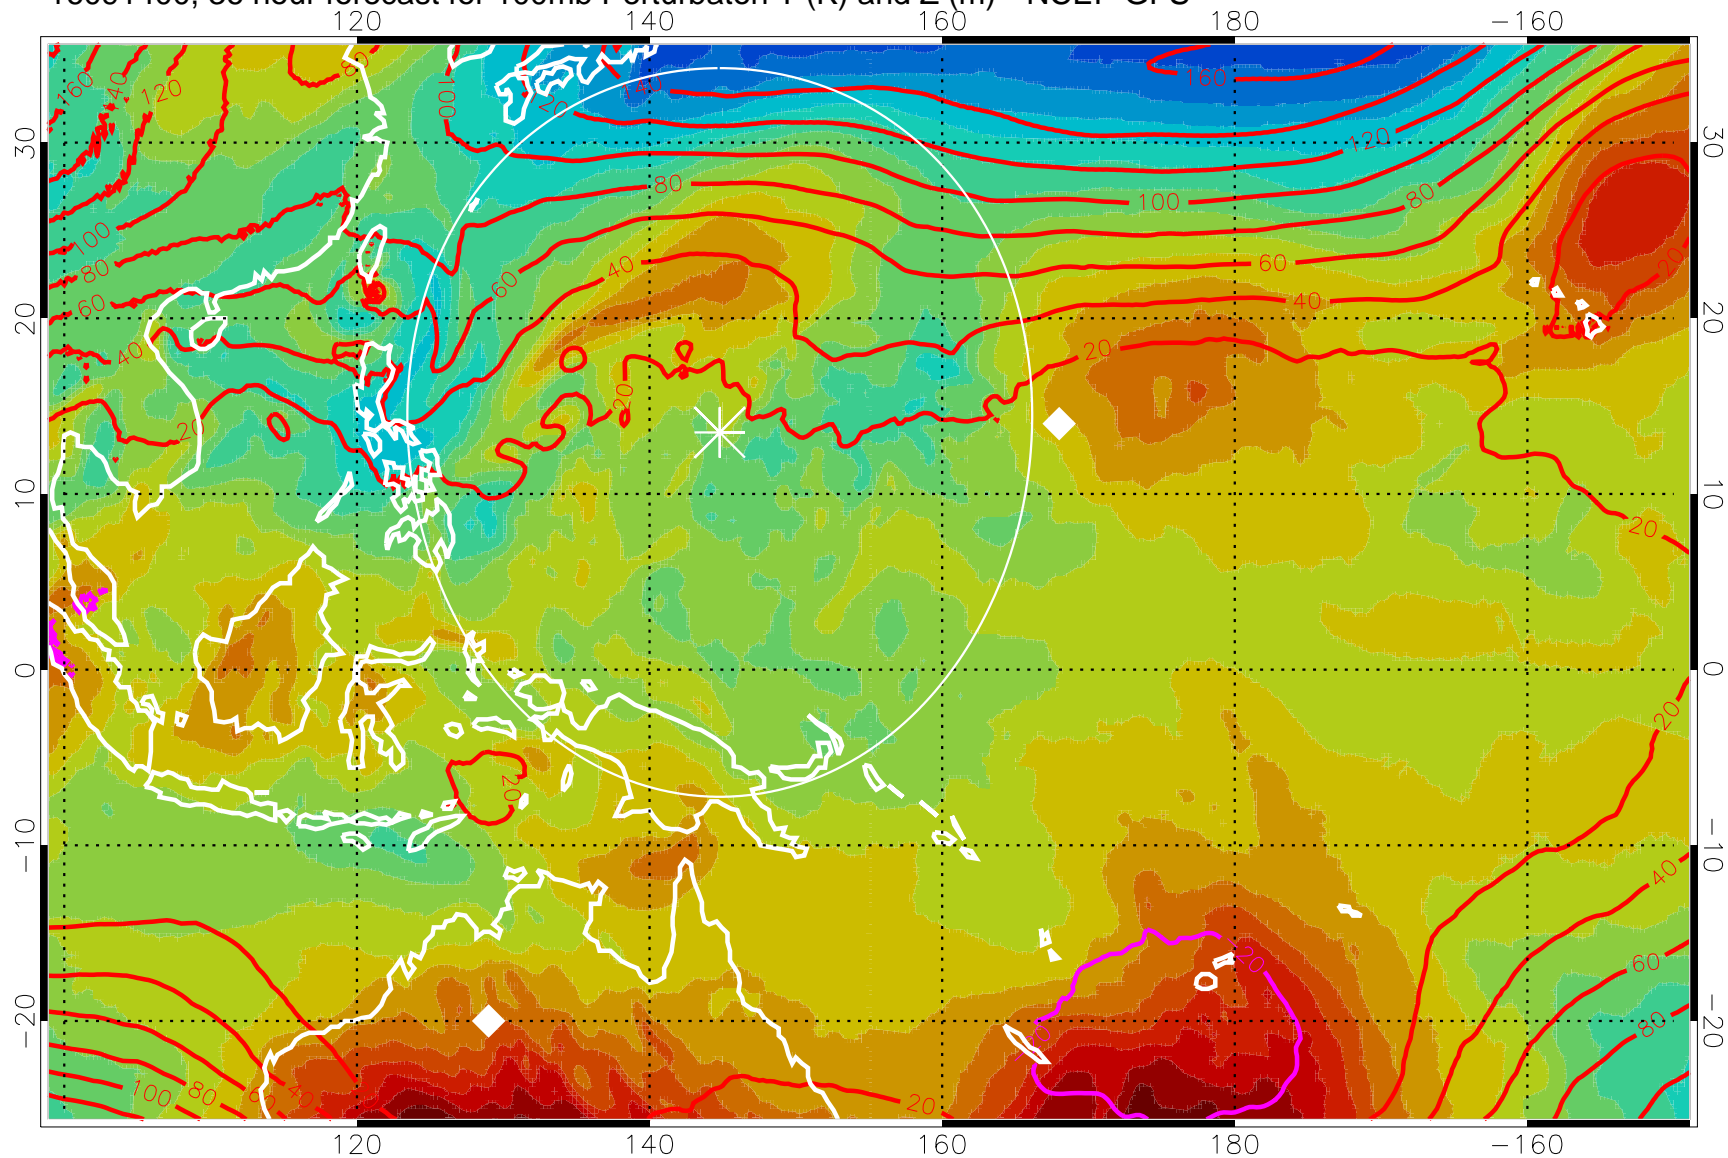

16091400, 36 hour forecast for 100mb Perturbaton T (K) and Z (m)-- NCEP GFS

Contours are 100 mbar Z perturbation (m)
Positive Z Contours
Negative Z Contours
Diamonds-mean pos. of anticyclones

Range ring of 2304 km