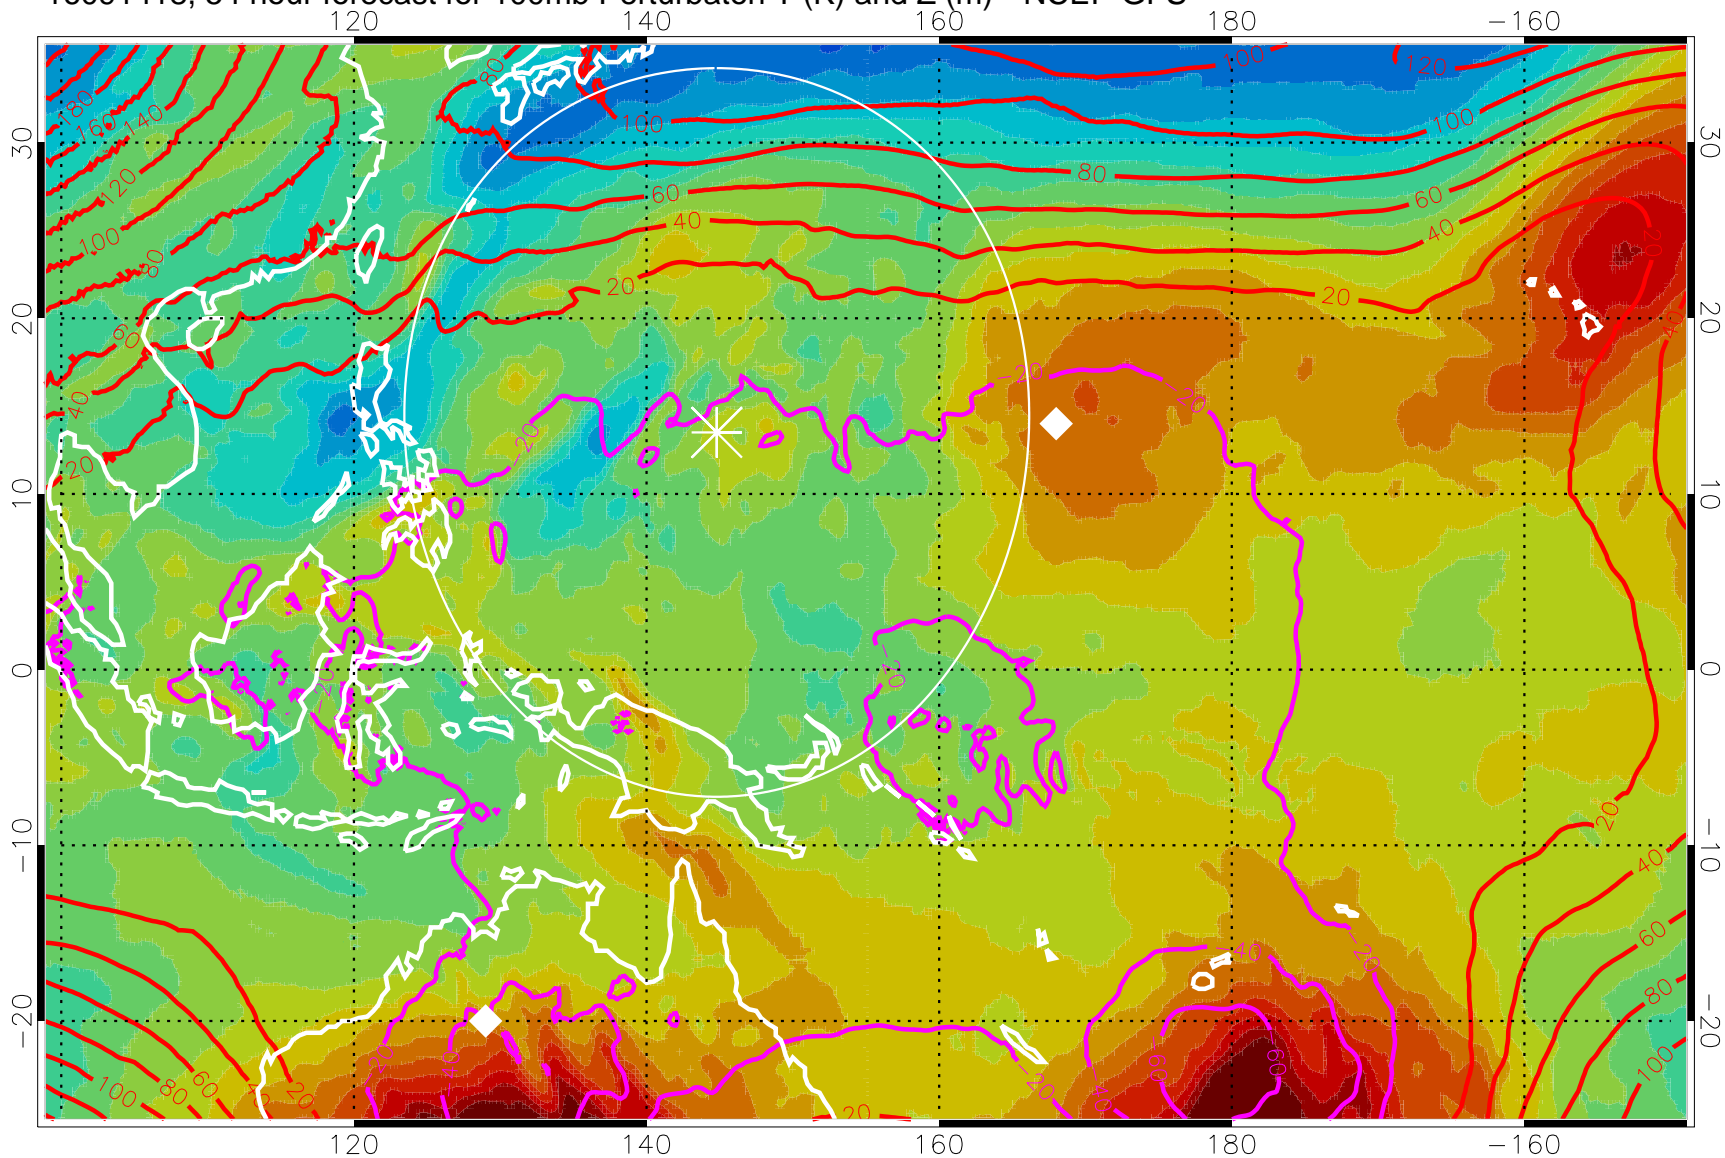

16091418, 54 hour forecast for 100mb Perturbaton T (K) and Z (m)-- NCEP GFS

Contours are 100 mbar Z perturbation (m)
Positive Z Contours
Negative Z Contours
Diamonds-mean pos. of anticyclones

Range ring of 2304 km