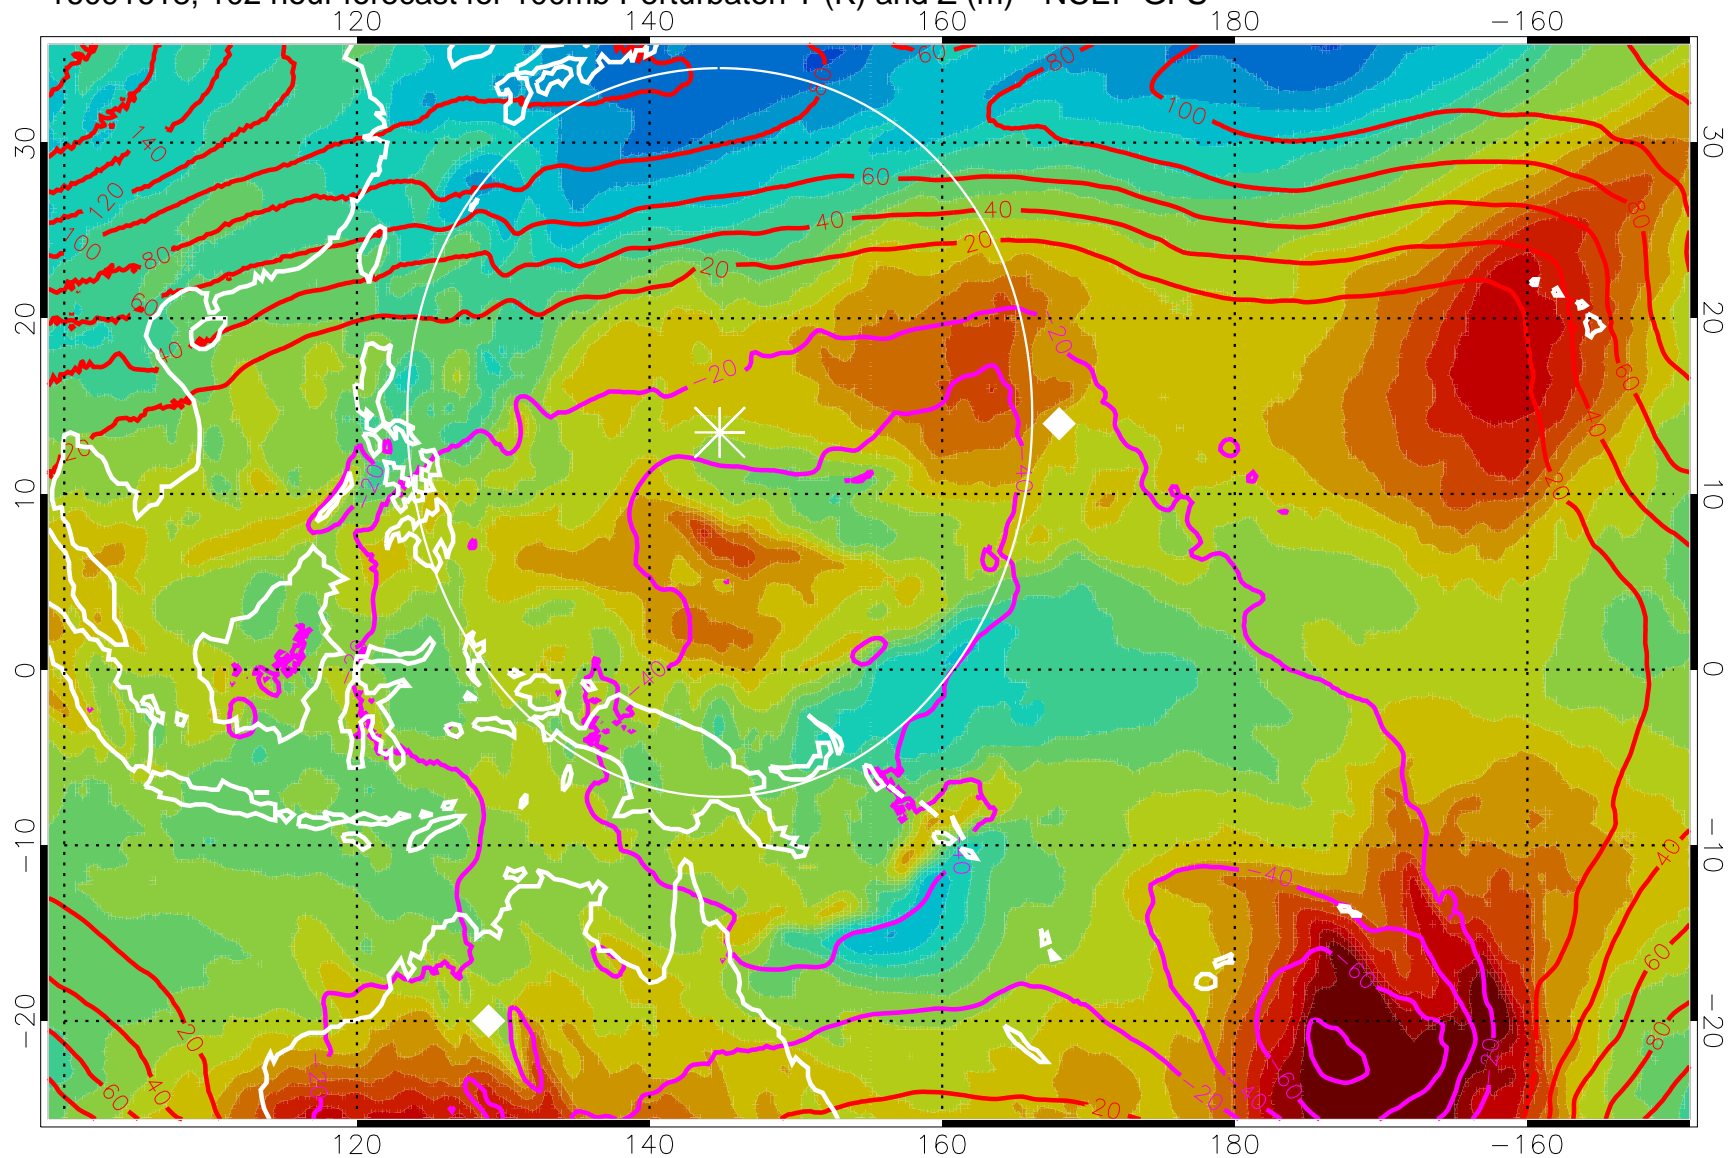

16091618, 102 hour forecast for 100mb Perturbaton T (K) and Z (m)-- NCEP GFS

Contours are 100 mbar Z perturbation (m)
Positive Z Contours
Negative Z Contours
Diamonds-mean pos. of anticyclones

Range ring of 2304 km