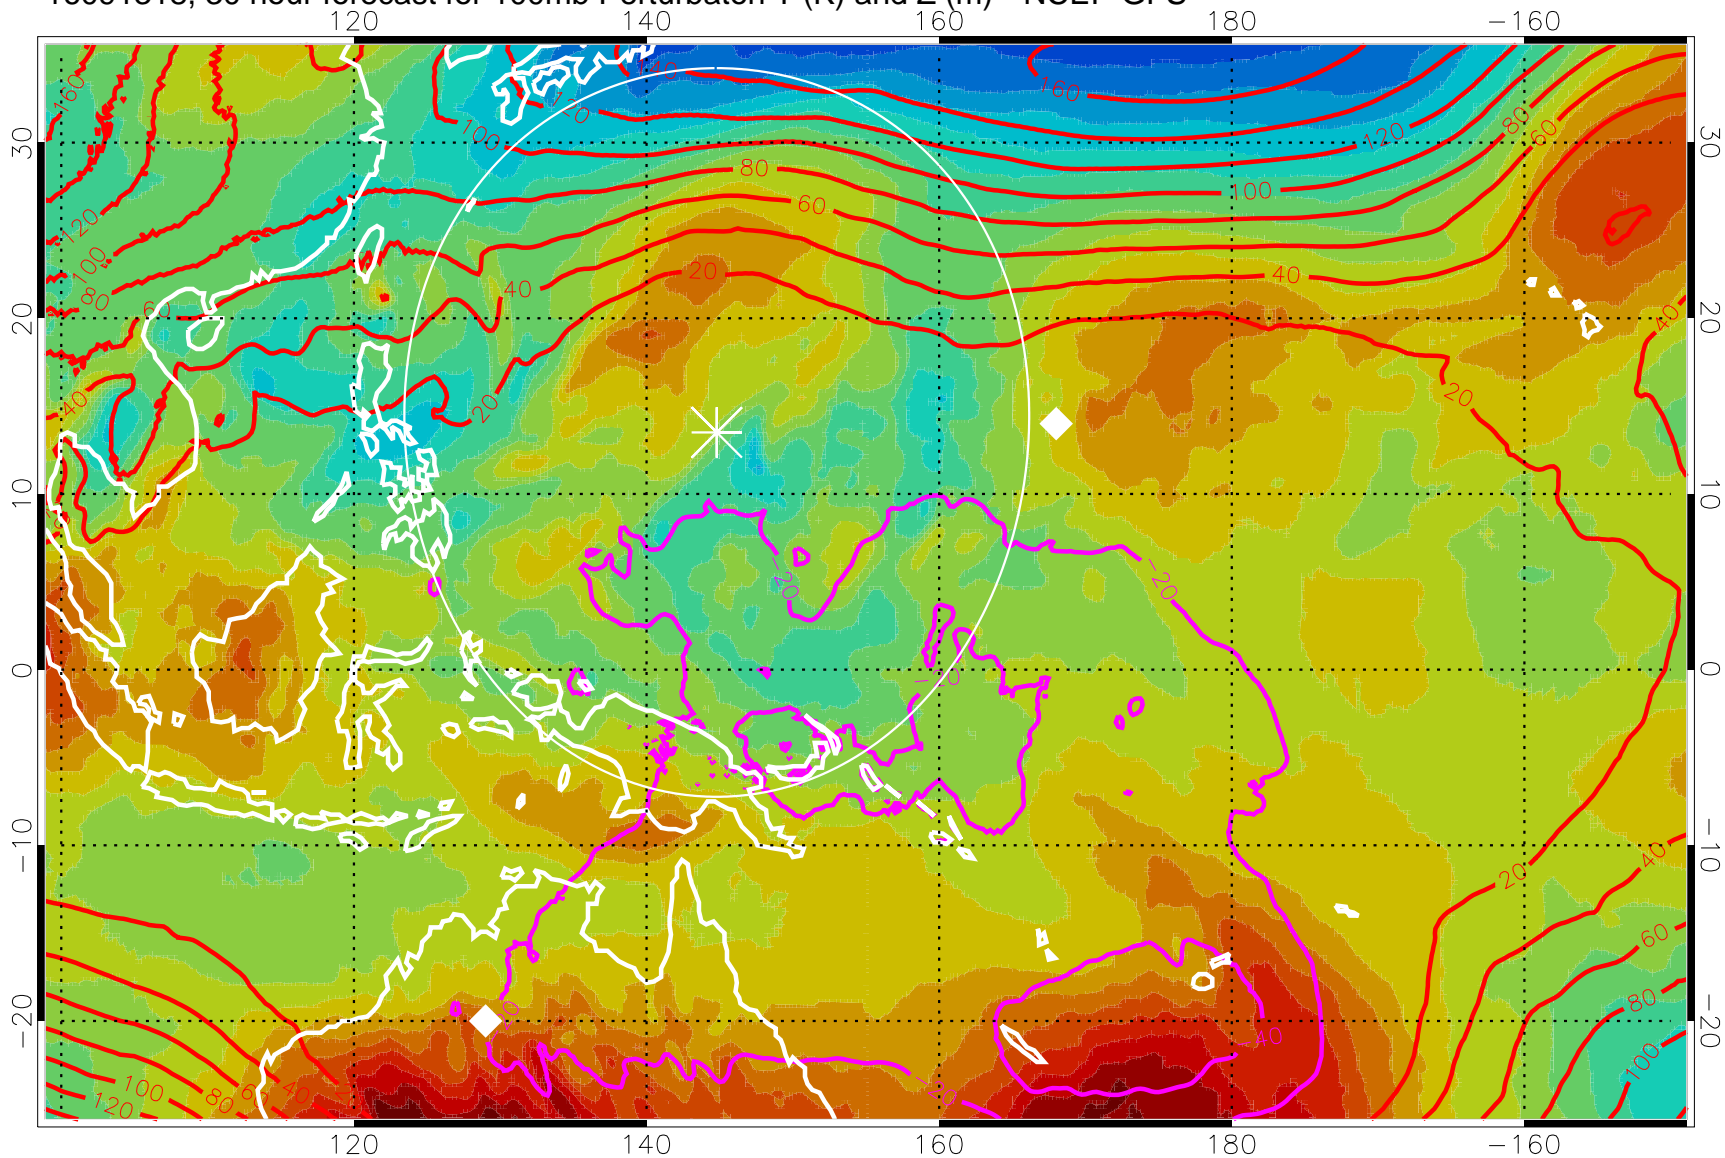

16091318, 30 hour forecast for 100mb Perturbaton T (K) and Z (m)-- NCEP GFS

Contours are 100 mbar Z perturbation (m)
Positive Z Contours
Negative Z Contours
Diamonds-mean pos. of anticyclones

Range ring of 2304 km