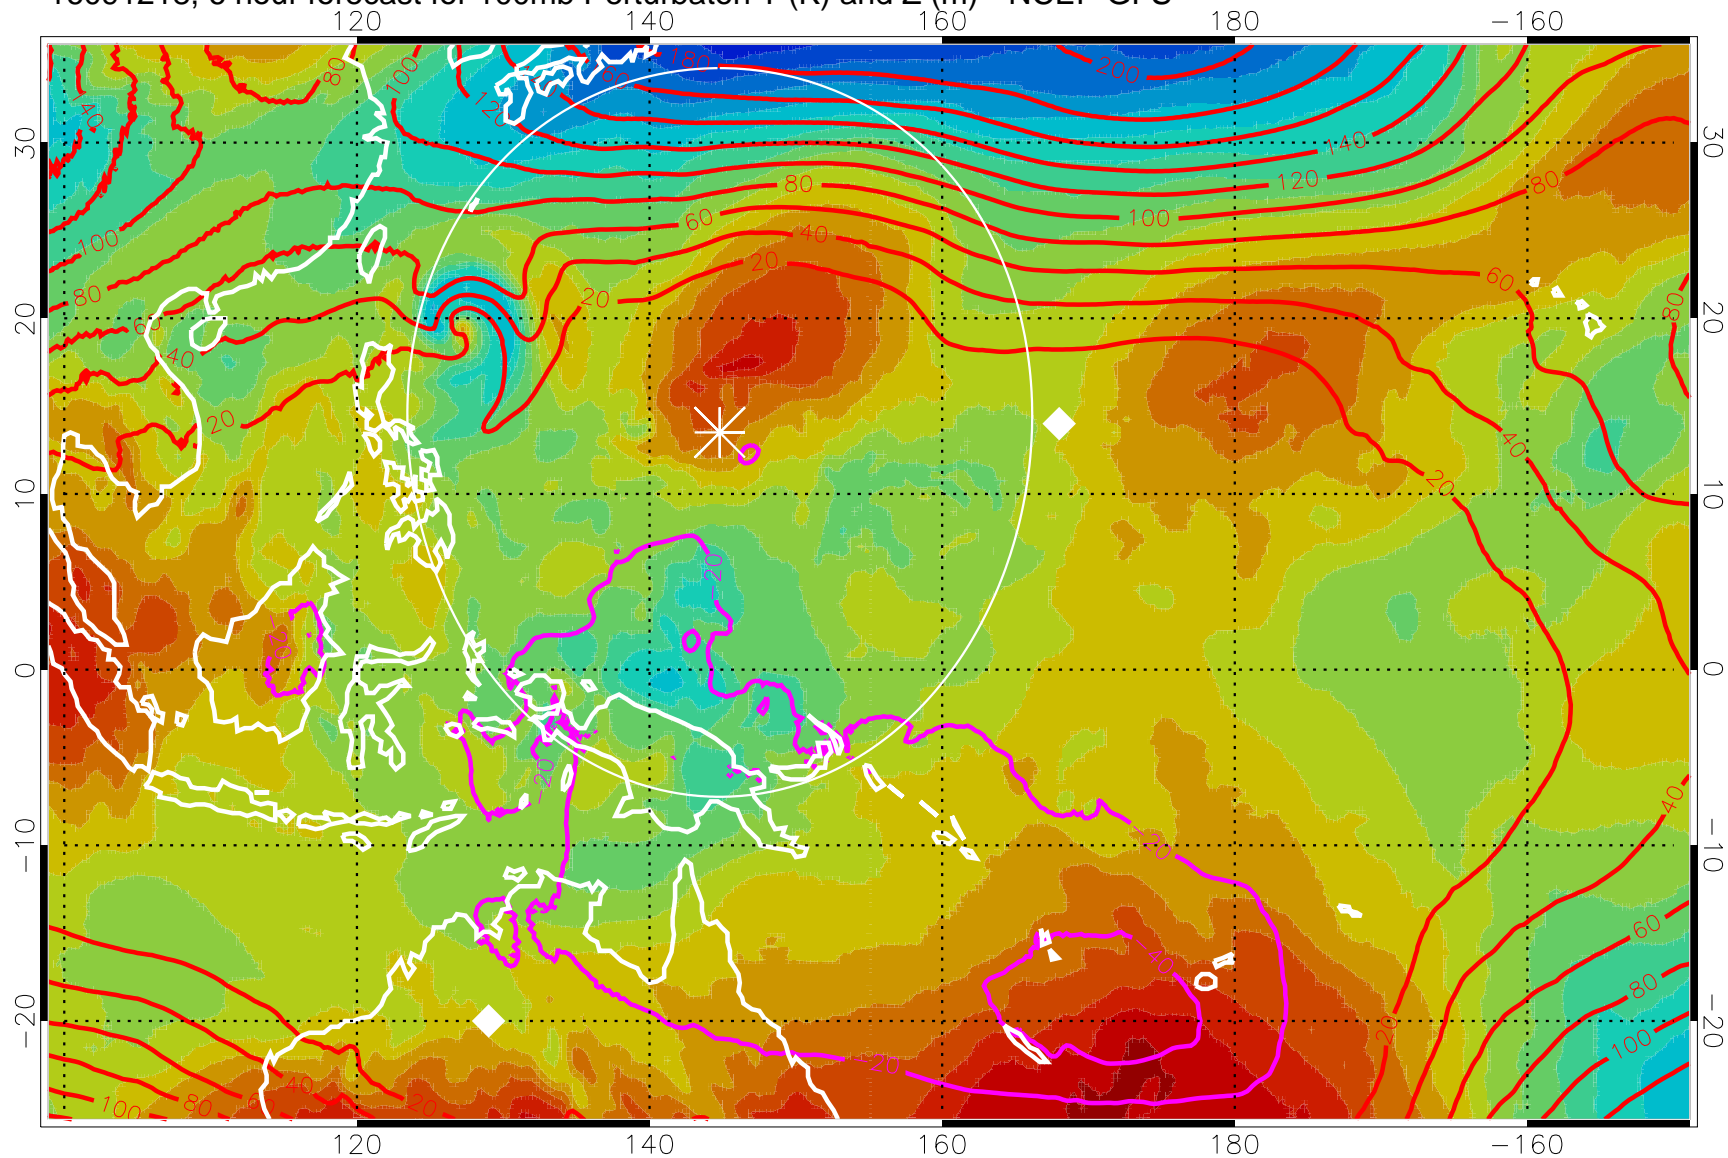

16091218, 6 hour forecast for 100mb Perturbaton T (K) and Z (m)-- NCEP GFS

Contours are 100 mbar Z perturbation (m)  
Positive Z Contours  
Negative Z Contours  
Diamonds-mean pos. of anticyclones

Range ring of 2304 km