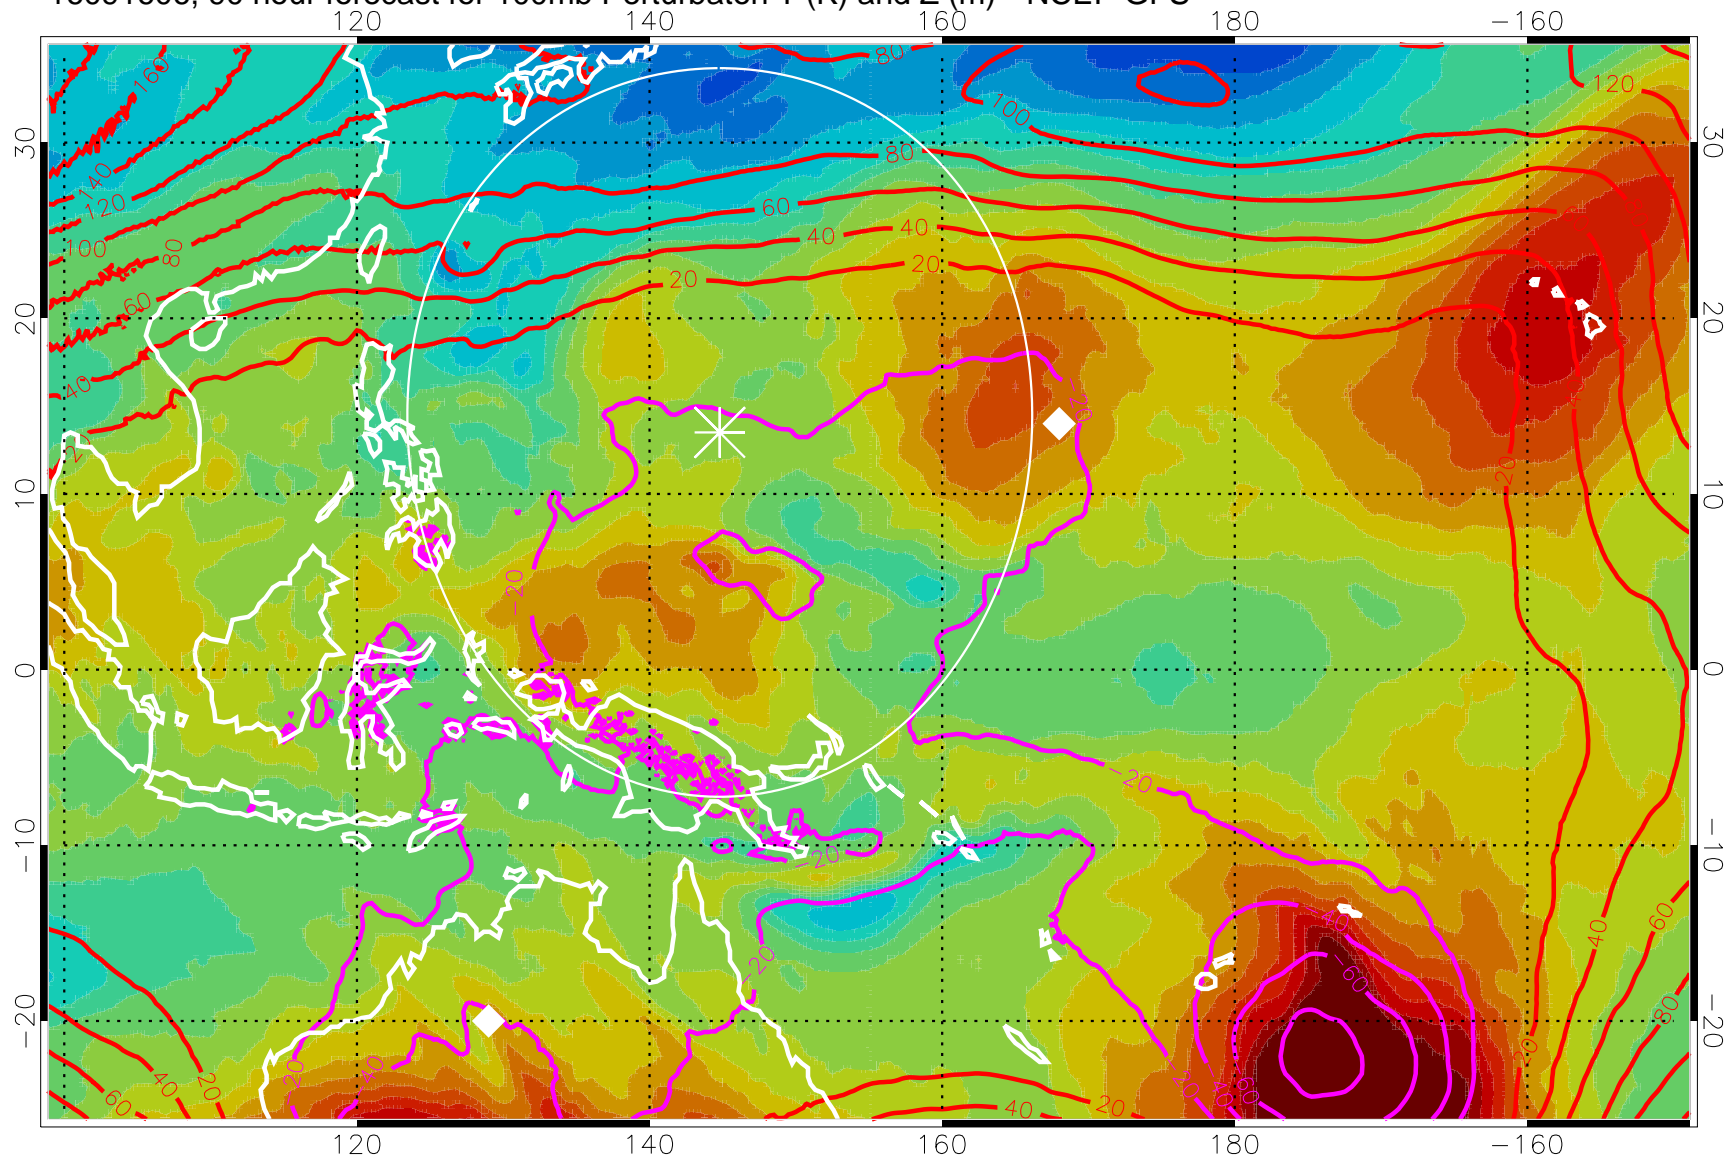

16091606, 90 hour forecast for 100mb Perturbaton T (K) and Z (m)-- NCEP GFS

Contours are 100 mbar Z perturbation (m)
Positive Z Contours
Negative Z Contours
Diamonds-mean pos. of anticyclones

Range ring of 2304 km