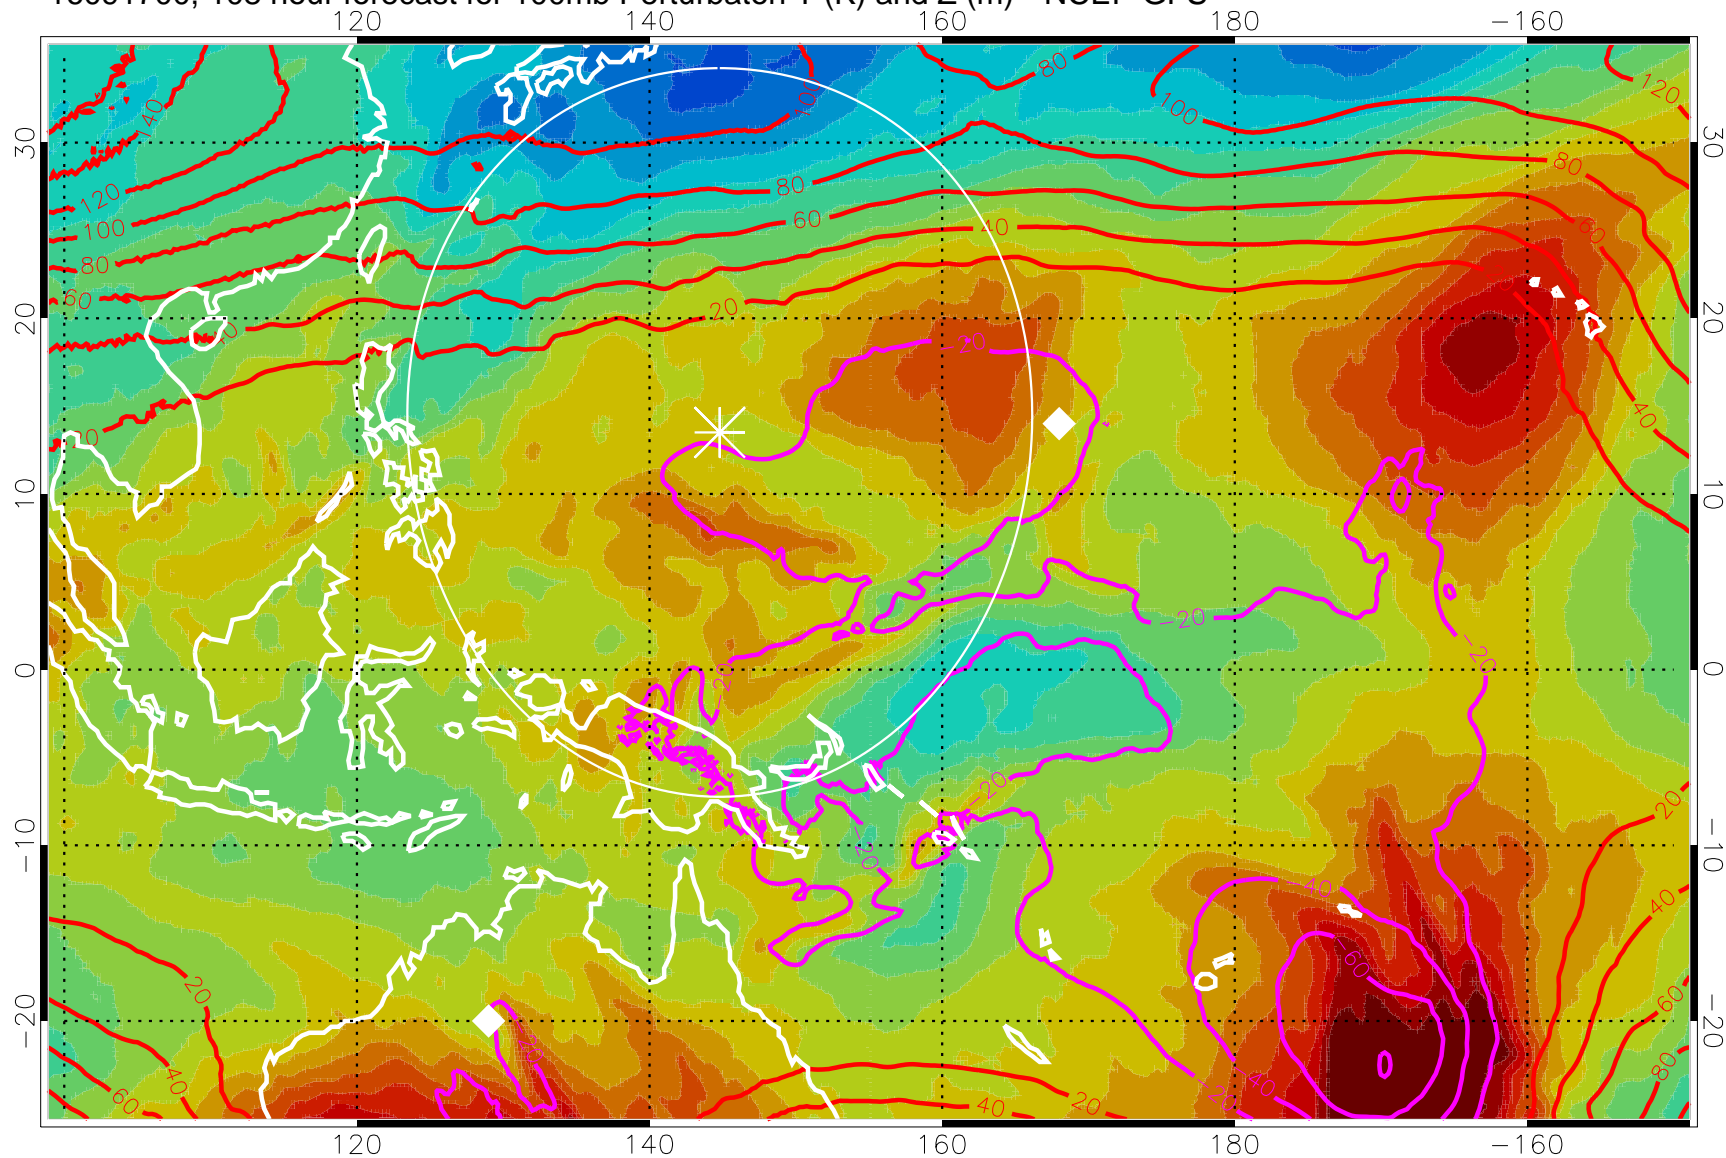

16091700, 108 hour forecast for 100mb Perturbaton T (K) and Z (m)-- NCEP GFS

Contours are 100 mbar Z perturbation (m)
Positive Z Contours
Negative Z Contours
Diamonds-mean pos. of anticyclones

Range ring of 2304 km