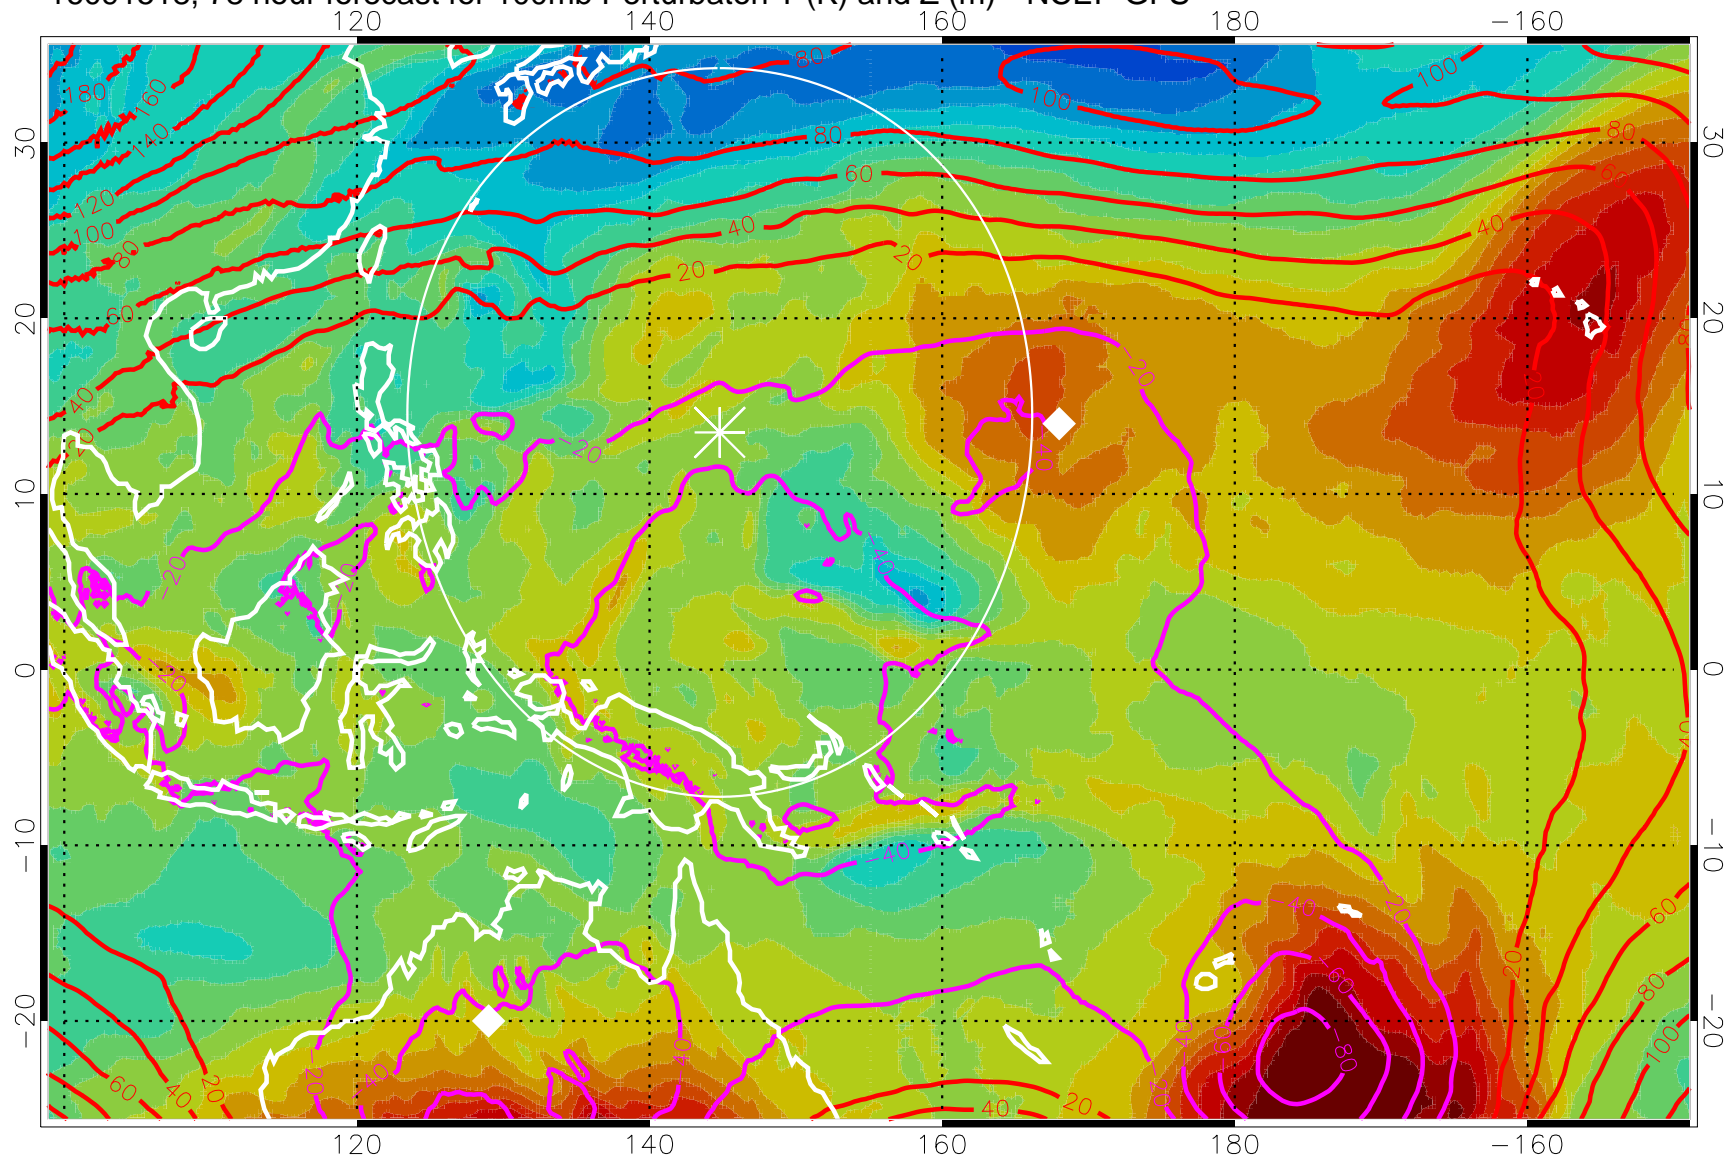

16091518, 78 hour forecast for 100mb Perturbaton T (K) and Z (m)-- NCEP GFS

Contours are 100 mbar Z perturbation (m)
Positive Z Contours
Negative Z Contours
Diamonds-mean pos. of anticyclones

Range ring of 2304 km