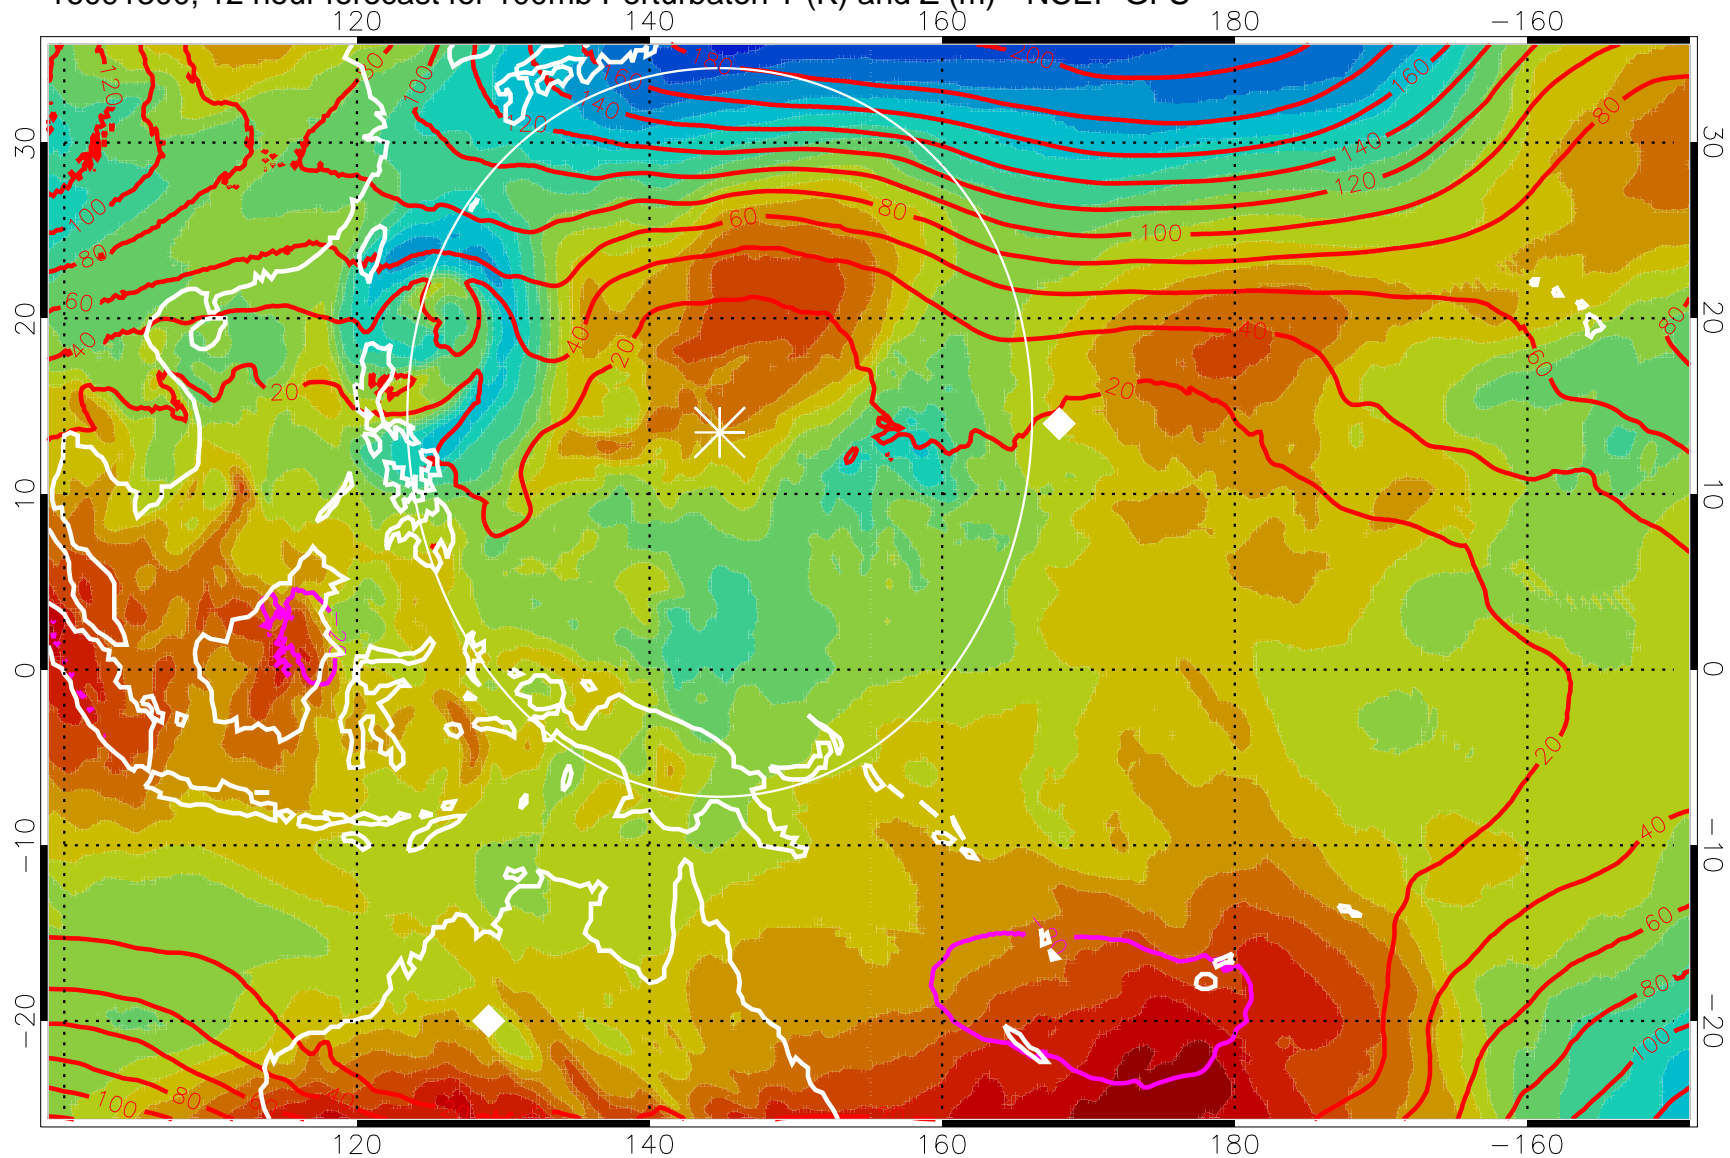

16091300, 12 hour forecast for 100mb Perturbaton T (K) and Z (m)-- NCEP GFS

Contours are 100 mbar Z perturbation (m)
Positive Z Contours
Negative Z Contours
Diamonds-mean pos. of anticyclones

Range ring of 2304 km