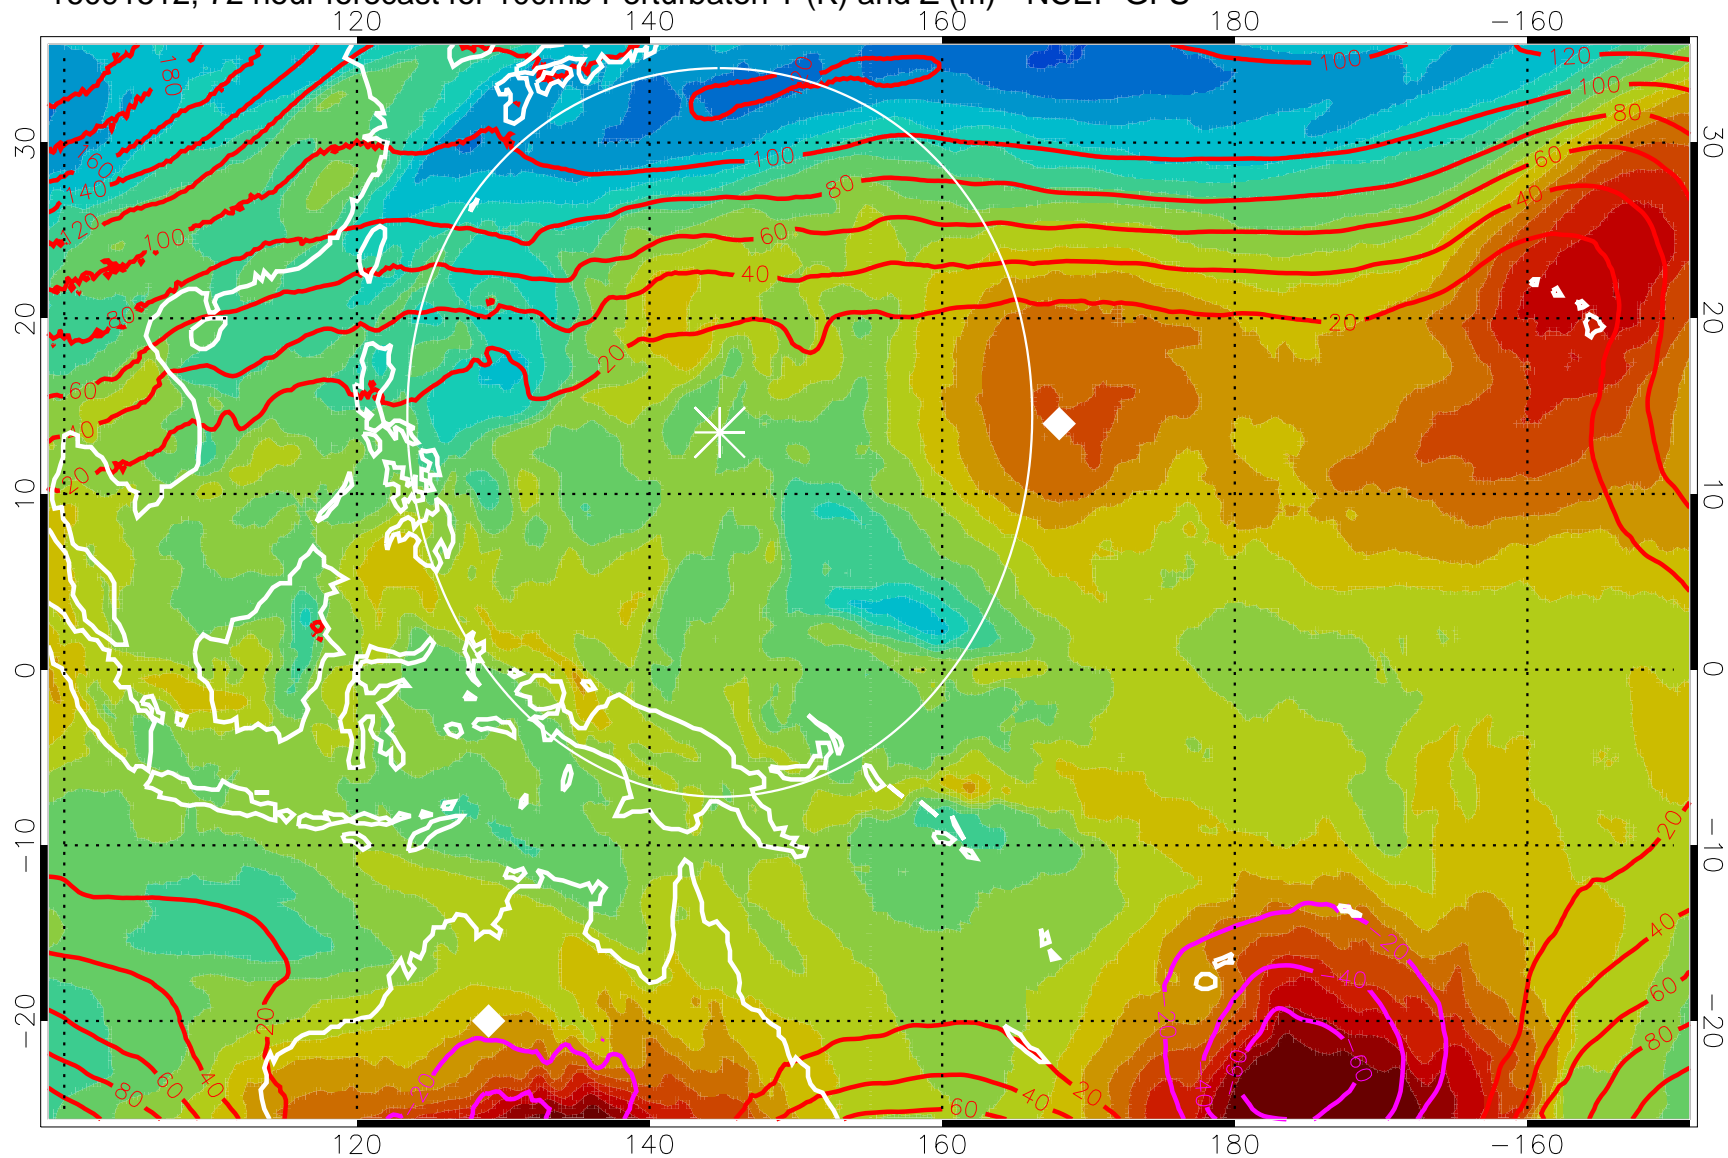

16091512, 72 hour forecast for 100mb Perturbaton T (K) and Z (m)-- NCEP GFS

Contours are 100 mbar Z perturbation (m)
Positive Z Contours
Negative Z Contours
Diamonds-mean pos. of anticyclones

Range ring of 2304 km