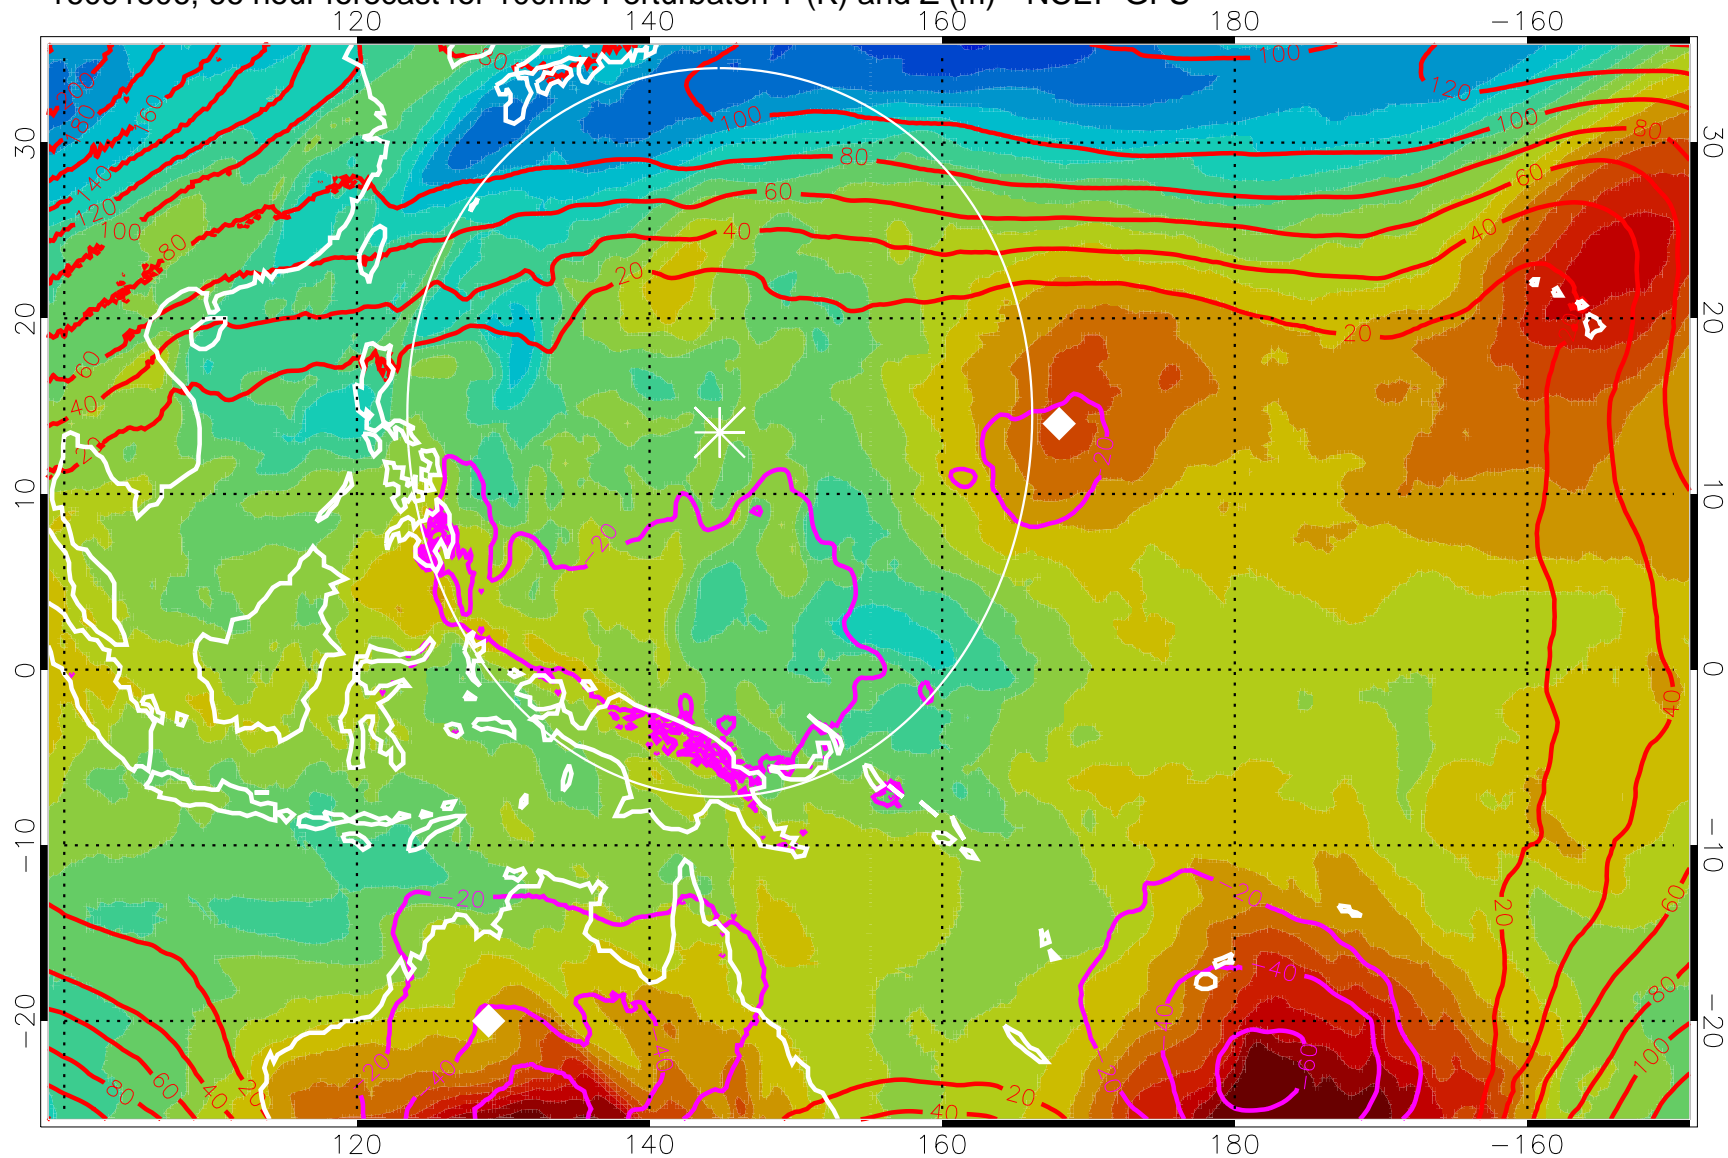

16091506, 66 hour forecast for 100mb Perturbaton T (K) and Z (m)-- NCEP GFS

Contours are 100 mbar Z perturbation (m)
Positive Z Contours
Negative Z Contours
Diamonds-mean pos. of anticyclones

Range ring of 2304 km