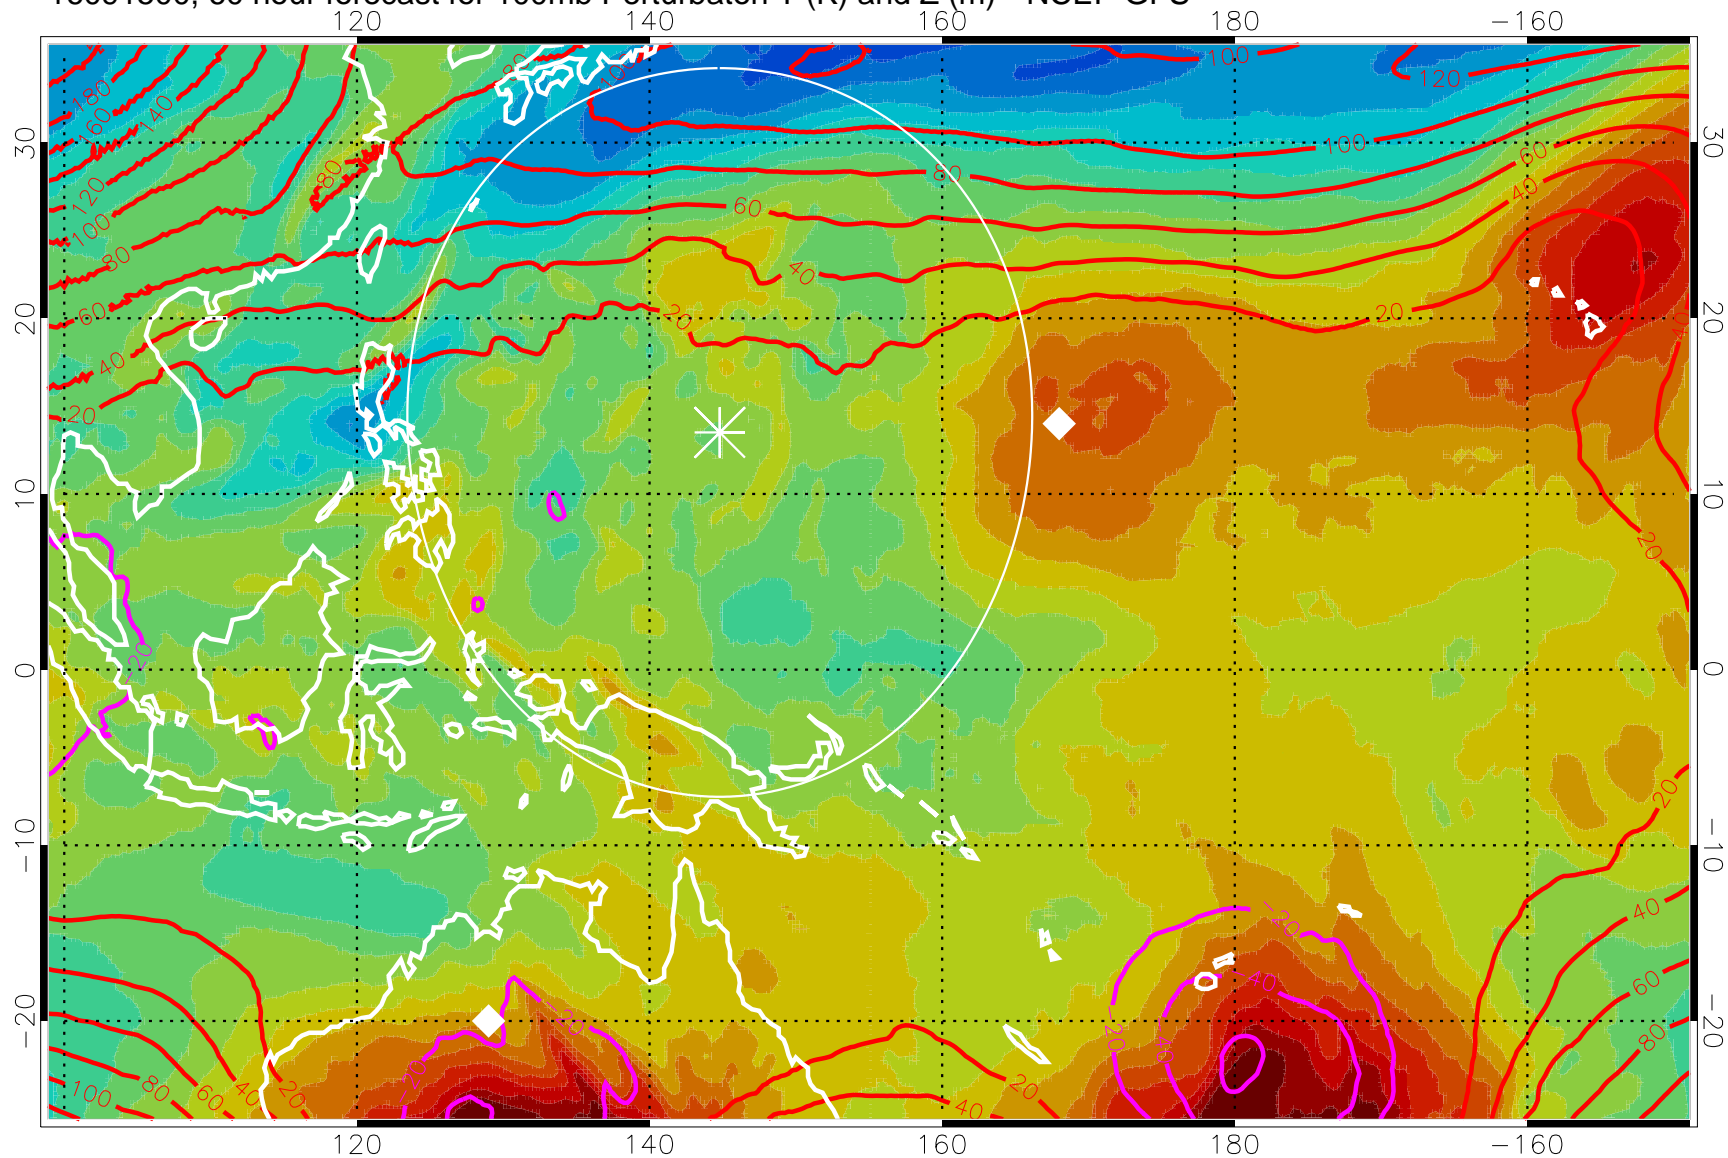

16091500, 60 hour forecast for 100mb Perturbaton T (K) and Z (m)-- NCEP GFS

Contours are 100 mbar Z perturbation (m)
Positive Z Contours
Negative Z Contours
Diamonds-mean pos. of anticyclones

Range ring of 2304 km