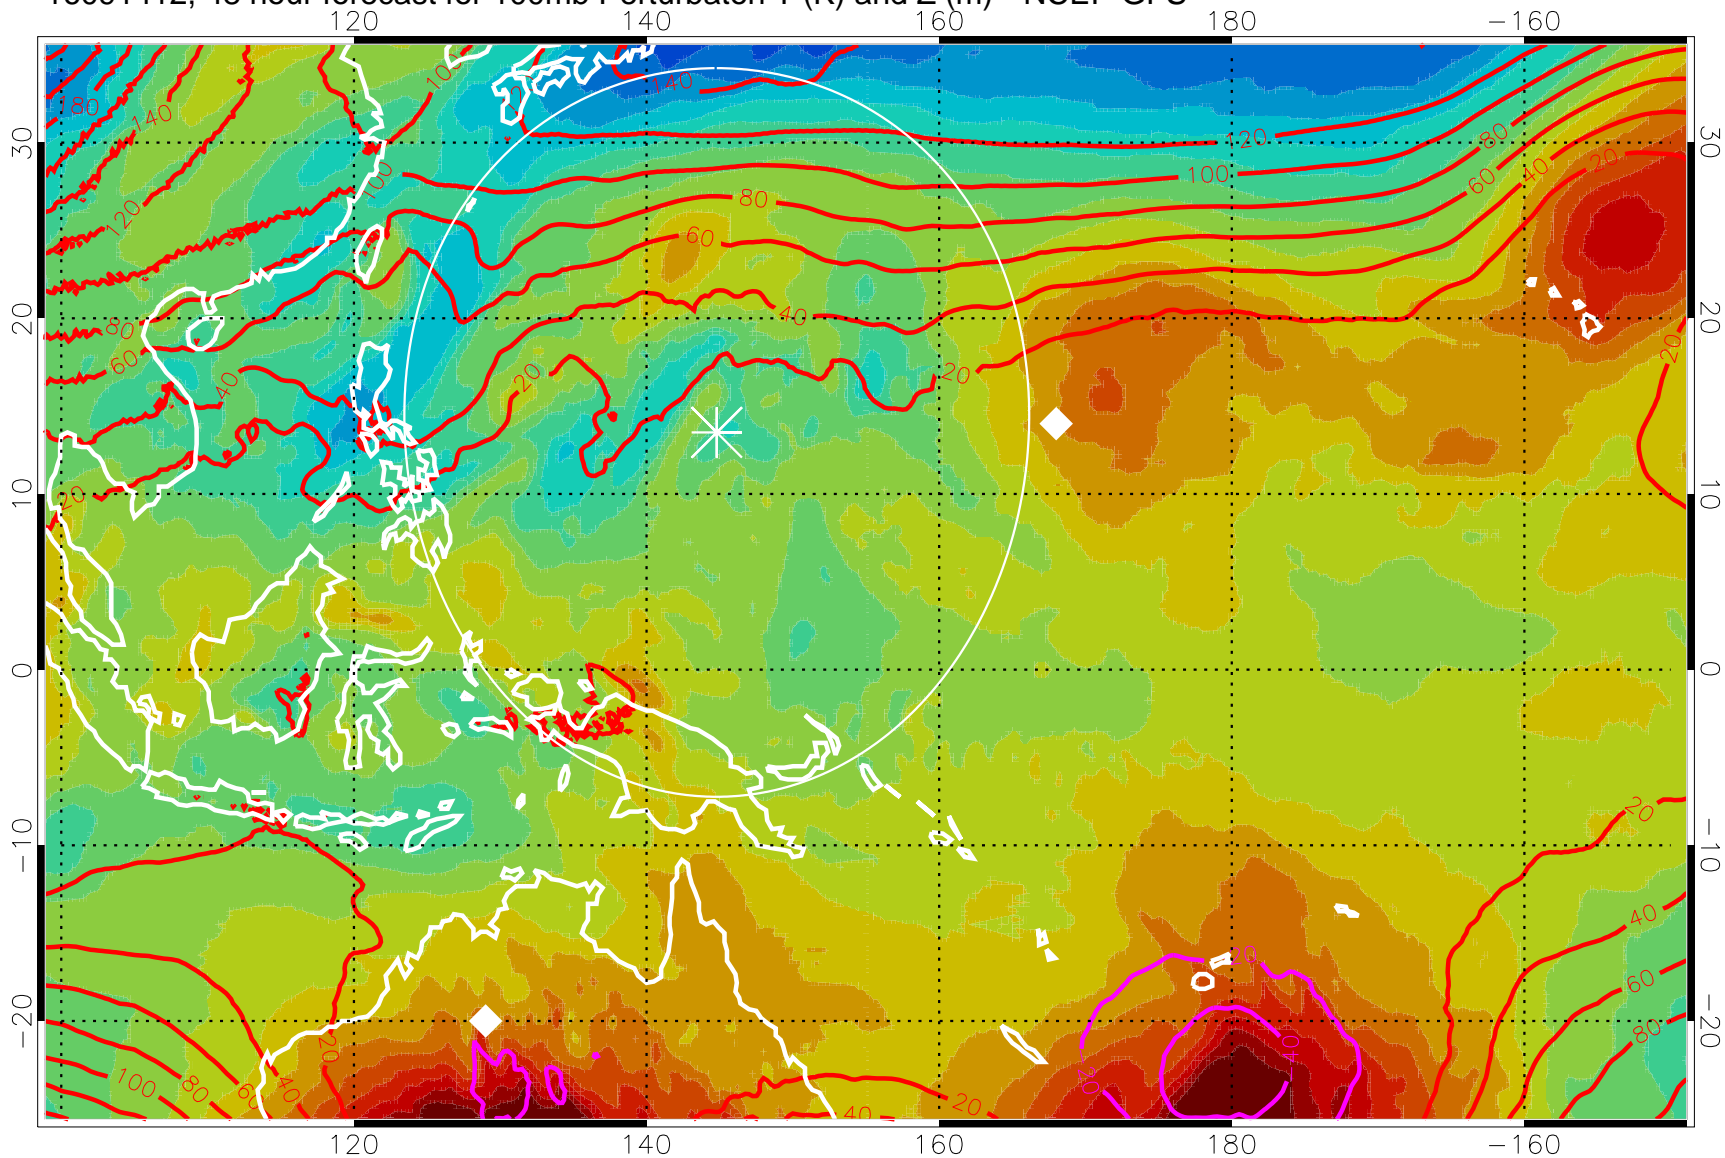

16091412, 48 hour forecast for 100mb Perturbaton T (K) and Z (m)-- NCEP GFS

Contours are 100 mbar Z perturbation (m)
Positive Z Contours
Negative Z Contours
Diamonds-mean pos. of anticyclones

Range ring of 2304 km