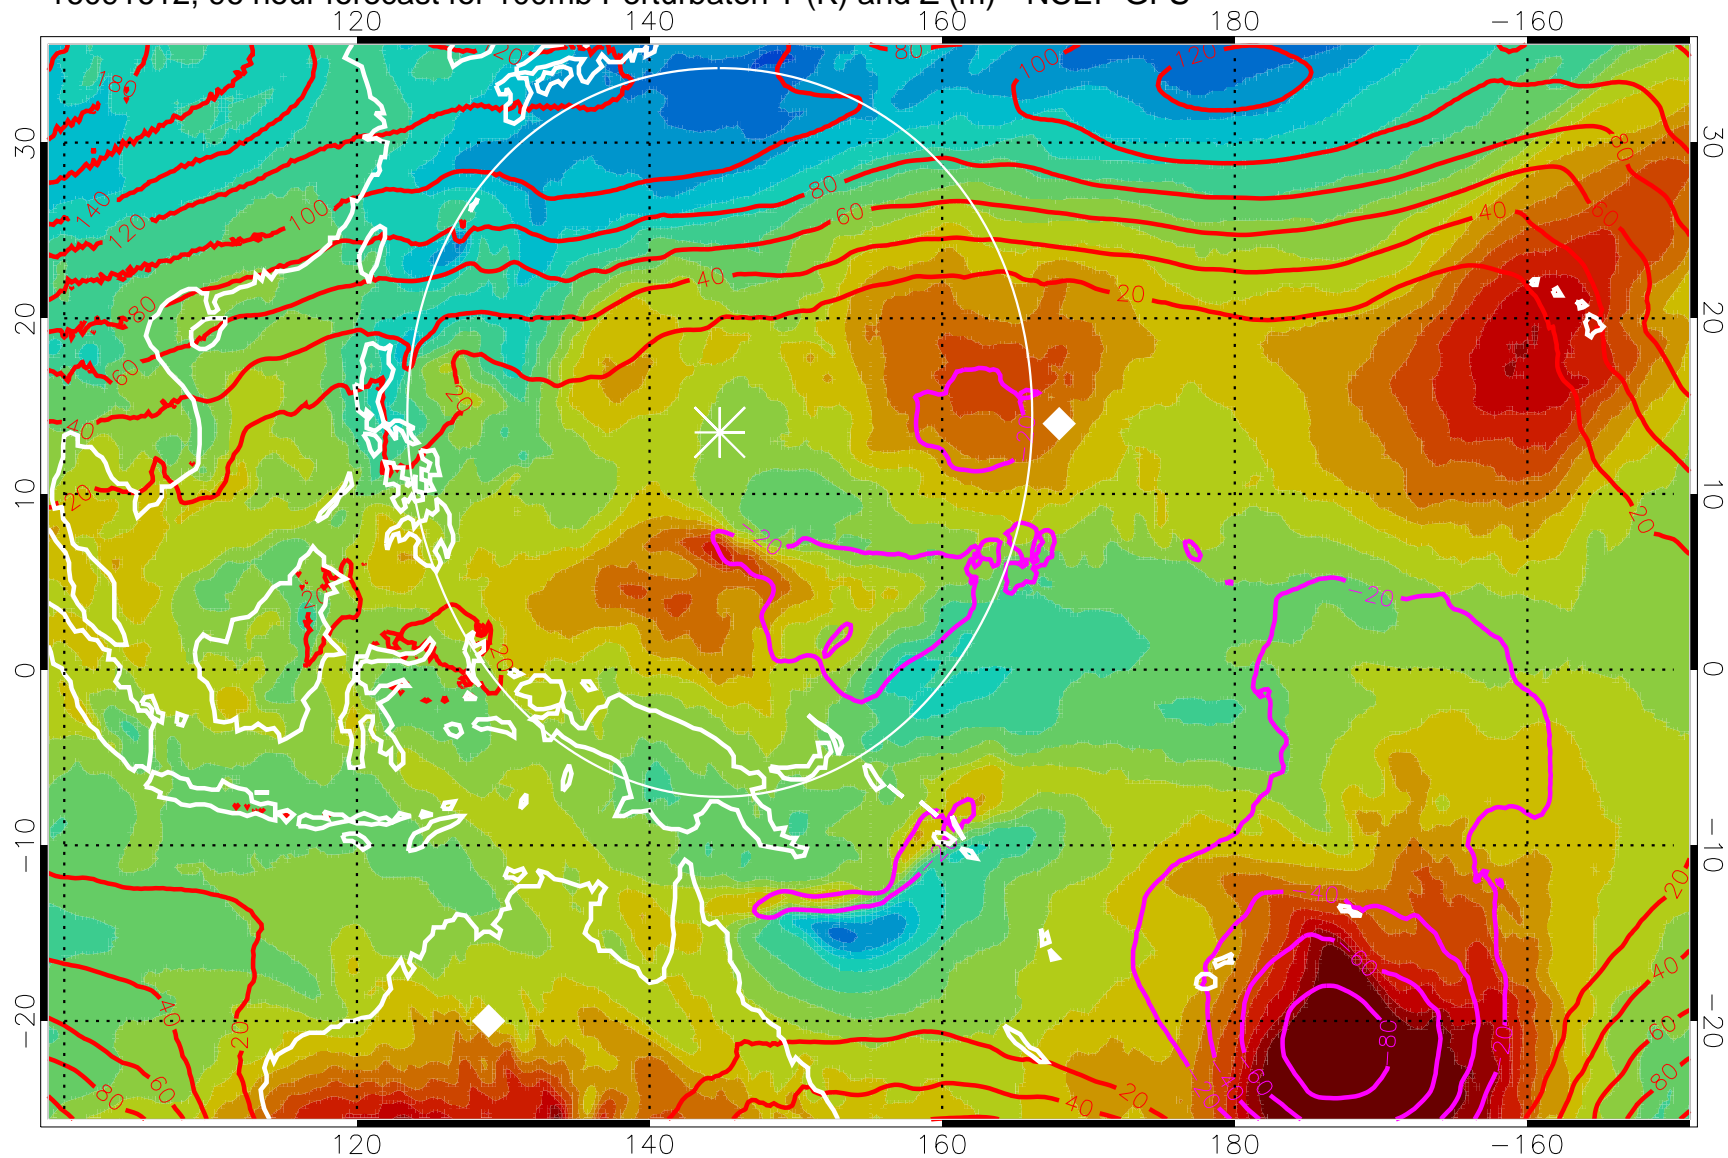

16091612, 96 hour forecast for 100mb Perturbaton T (K) and Z (m)-- NCEP GFS

Contours are 100 mbar Z perturbation (m)
Positive Z Contours
Negative Z Contours
Diamonds-mean pos. of anticyclones

Range ring of 2304 km