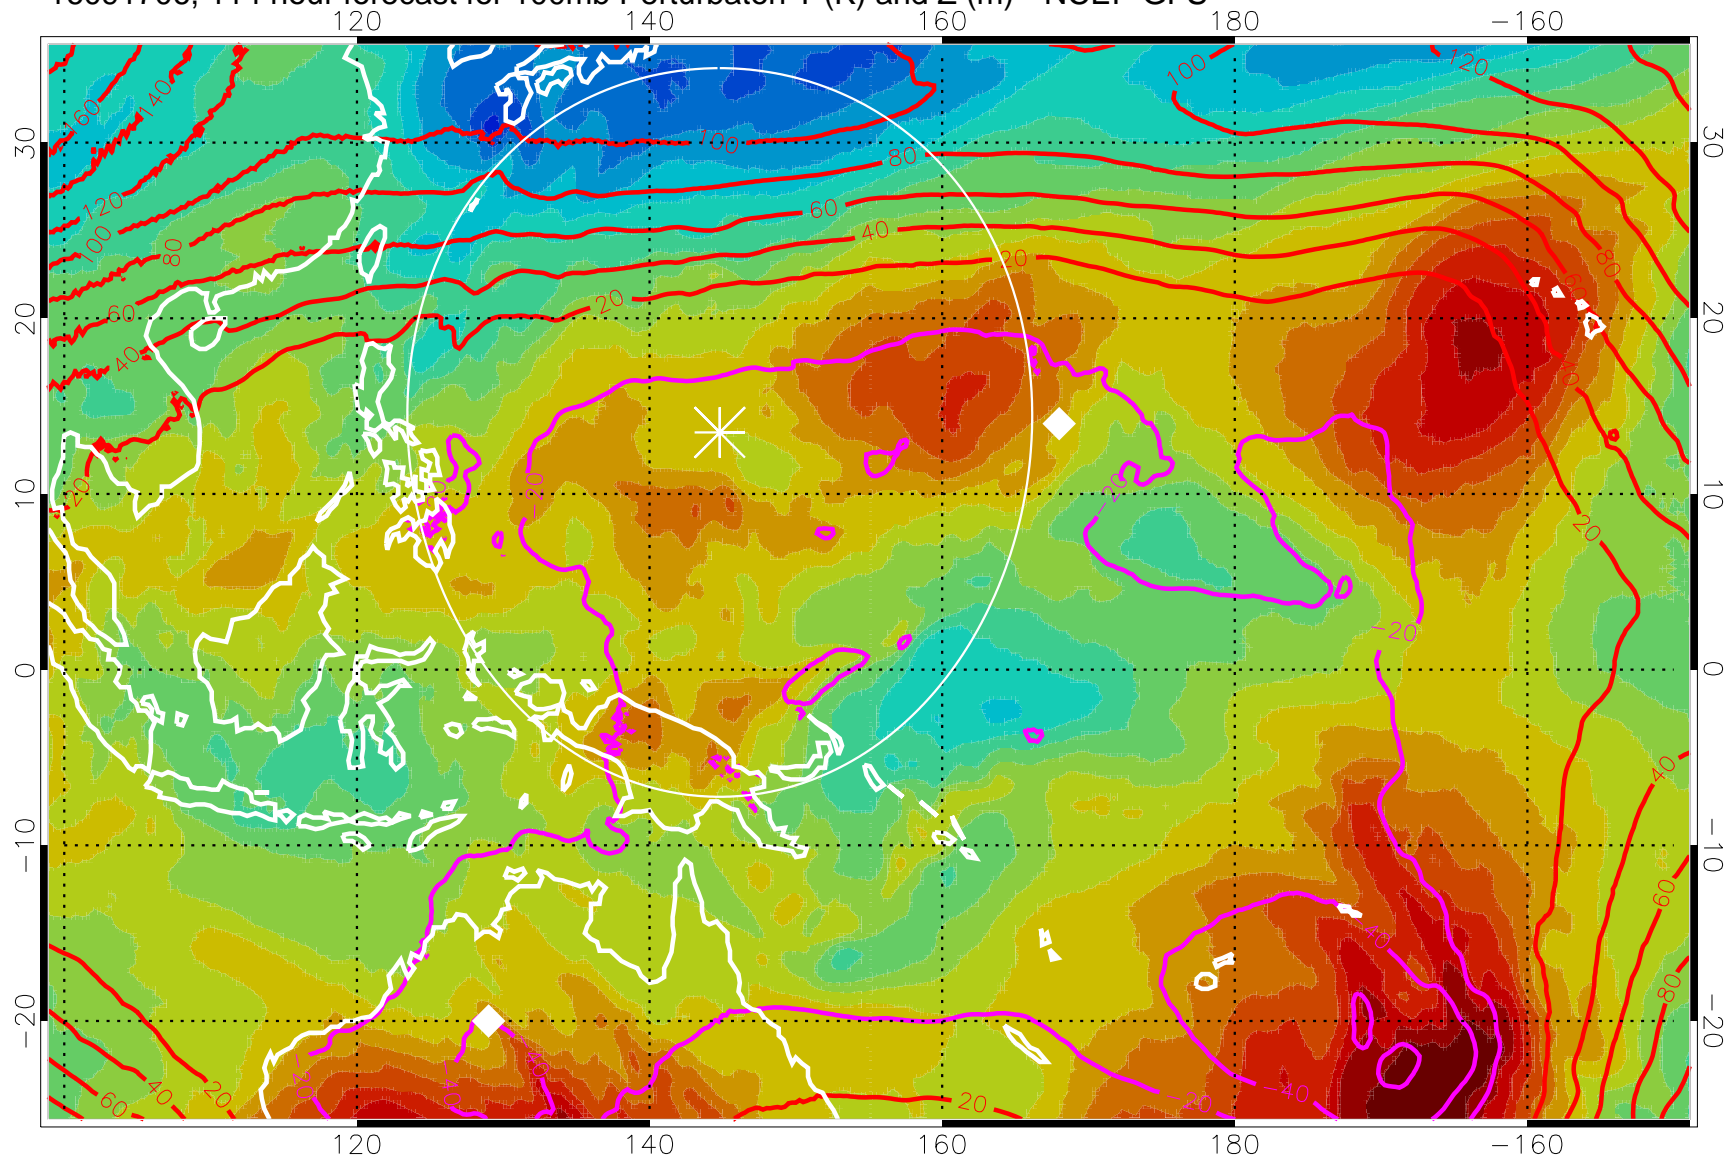

16091706, 114 hour forecast for 100mb Perturbaton T (K) and Z (m)-- NCEP GFS

Contours are 100 mbar Z perturbation (m)
Positive Z Contours
Negative Z Contours
Diamonds-mean pos. of anticyclones

Range ring of 2304 km