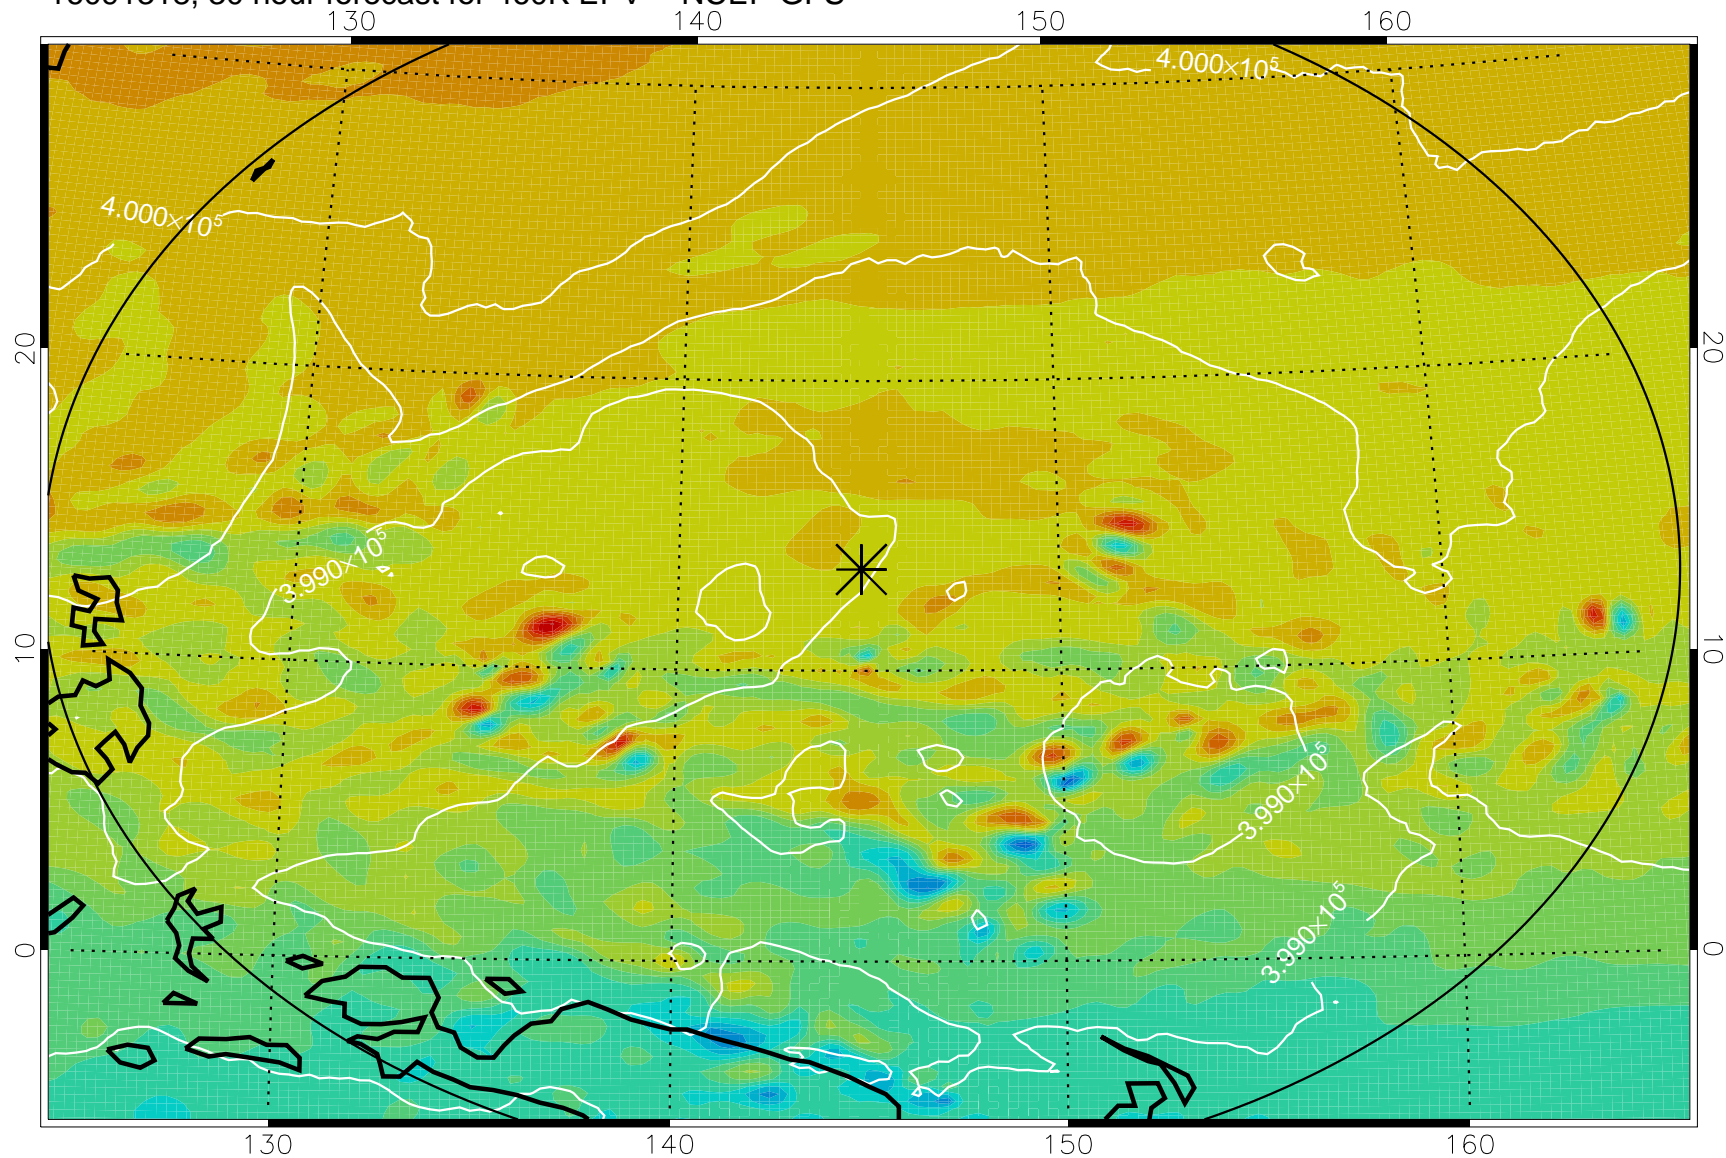

16091218, 6 hour forecast for 460K EPV -- NCEP GFS

460K Montgomery Streamfunction, white

Range ring of 2304 km

16091300, 12 hour forecast for 460K EPV -- NCEP GFS

460K Montgomery Streamfunction, white

Range ring of 2304 km

16091306, 18 hour forecast for 460K EPV -- NCEP GFS

460K Montgomery Streamfunction, white

Range ring of 2304 km

16091312, 24 hour forecast for 460K EPV -- NCEP GFS

460K Montgomery Streamfunction, white

Range ring of 2304 km

16091318, 30 hour forecast for 460K EPV -- NCEP GFS

460K Montgomery Streamfunction, white

Range ring of 2304 km

16091400, 36 hour forecast for 460K EPV -- NCEP GFS

460K Montgomery Streamfunction, white

Range ring of 2304 km

16091406, 42 hour forecast for 460K EPV -- NCEP GFS

460K Montgomery Streamfunction, white

Range ring of 2304 km

16091412, 48 hour forecast for 460K EPV -- NCEP GFS

460K Montgomery Streamfunction, white

Range ring of 2304 km