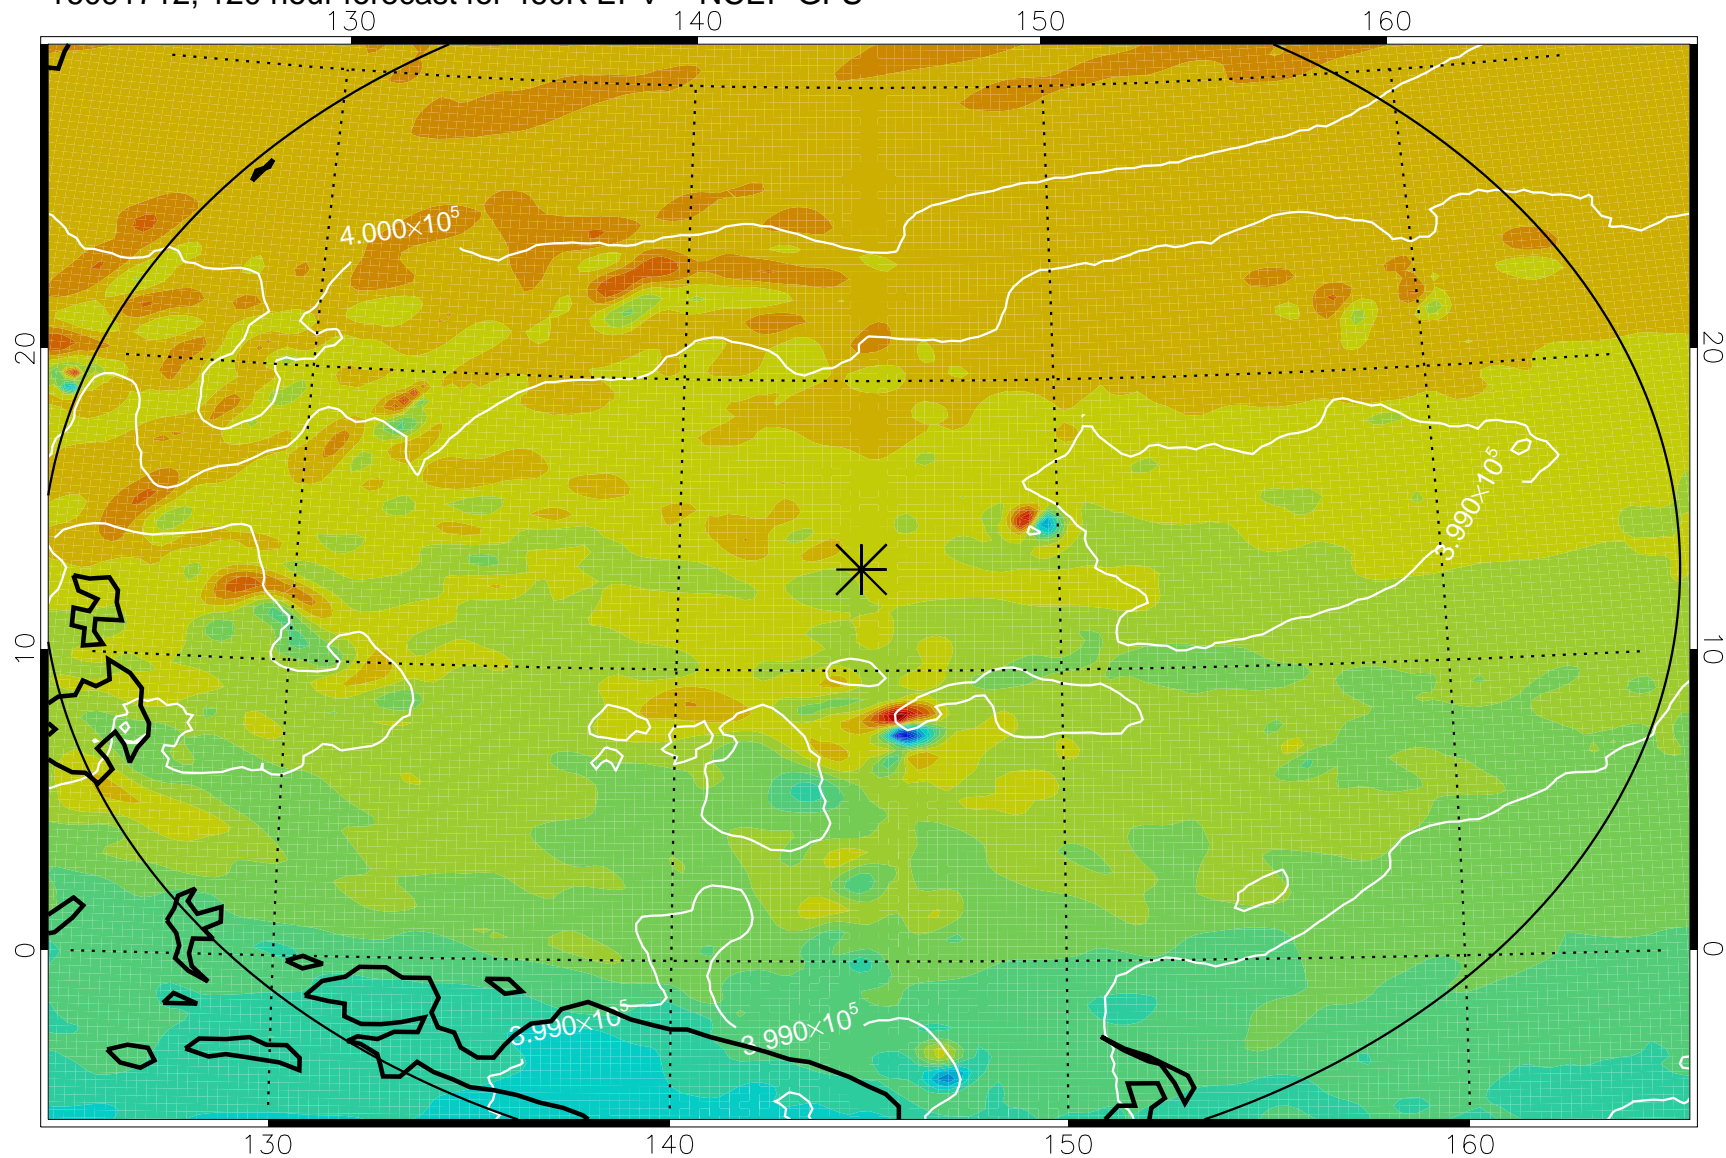

16091518, 78 hour forecast for 460K EPV -- NCEP GFS

460K Montgomery Streamfunction, white

Range ring of 2304 km

16091600, 84 hour forecast for 460K EPV -- NCEP GFS

460K Montgomery Streamfunction, white

Range ring of 2304 km

16091606, 90 hour forecast for 460K EPV -- NCEP GFS

460K Montgomery Streamfunction, white

Range ring of 2304 km

16091612, 96 hour forecast for 460K EPV -- NCEP GFS

460K Montgomery Streamfunction, white

Range ring of 2304 km

16091618, 102 hour forecast for 460K EPV -- NCEP GFS

460K Montgomery Streamfunction, white

Range ring of 2304 km

16091700, 108 hour forecast for 460K EPV -- NCEP GFS

460K Montgomery Streamfunction, white

Range ring of 2304 km

16091706, 114 hour forecast for 460K EPV -- NCEP GFS

460K Montgomery Streamfunction, white

Range ring of 2304 km

16091712, 120 hour forecast for 460K EPV -- NCEP GFS

460K Montgomery Streamfunction, white

Range ring of 2304 km