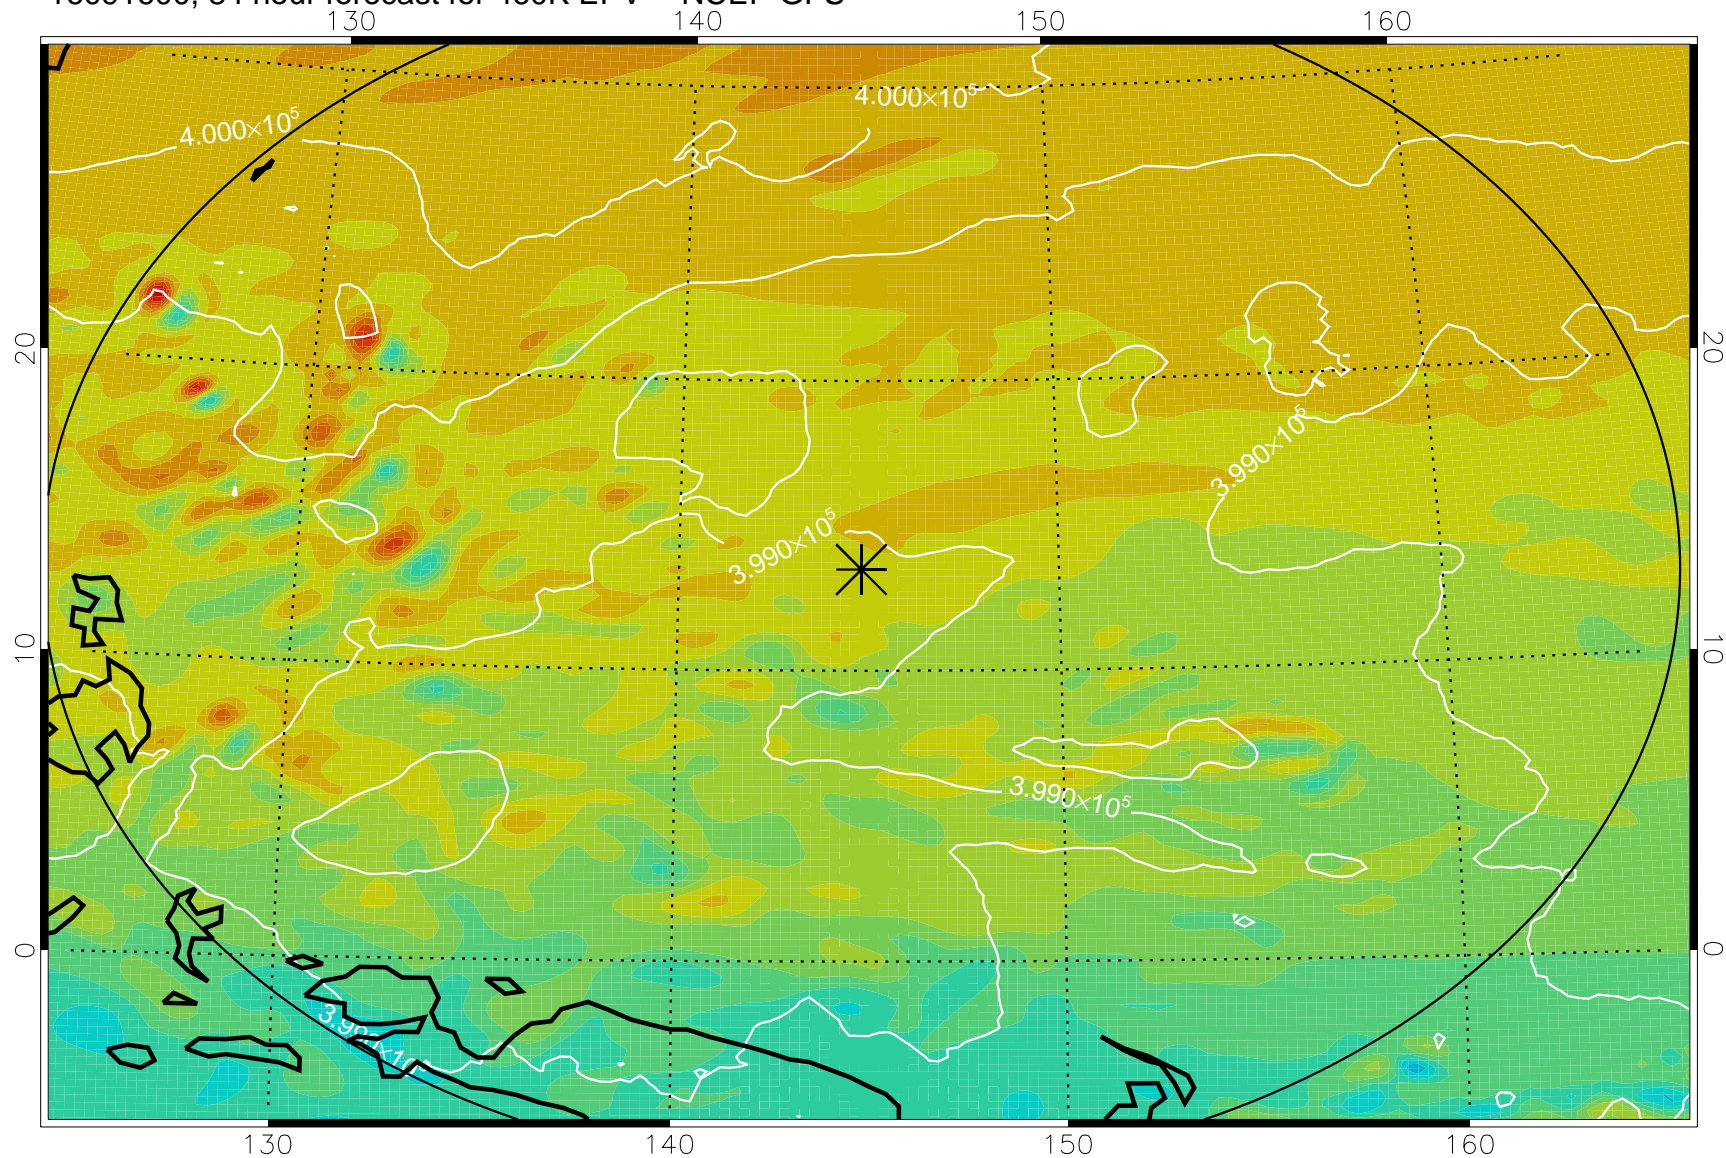

16091506, 66 hour forecast for 460K EPV -- NCEP GFS

460K Montgomery Streamfunction, white

Range ring of 2304 km

16091512, 72 hour forecast for 460K EPV -- NCEP GFS

460K Montgomery Streamfunction, white

Range ring of 2304 km

16091518, 78 hour forecast for 460K EPV -- NCEP GFS

460K Montgomery Streamfunction, white

Range ring of 2304 km

16091600, 84 hour forecast for 460K EPV -- NCEP GFS

460K Montgomery Streamfunction, white

Range ring of 2304 km

16091606, 90 hour forecast for 460K EPV -- NCEP GFS

460K Montgomery Streamfunction, white

Range ring of 2304 km

16091612, 96 hour forecast for 460K EPV -- NCEP GFS

460K Montgomery Streamfunction, white

Range ring of 2304 km

16091618, 102 hour forecast for 460K EPV -- NCEP GFS

460K Montgomery Streamfunction, white

Range ring of 2304 km

16091700, 108 hour forecast for 460K EPV -- NCEP GFS

460K Montgomery Streamfunction, white

Range ring of 2304 km