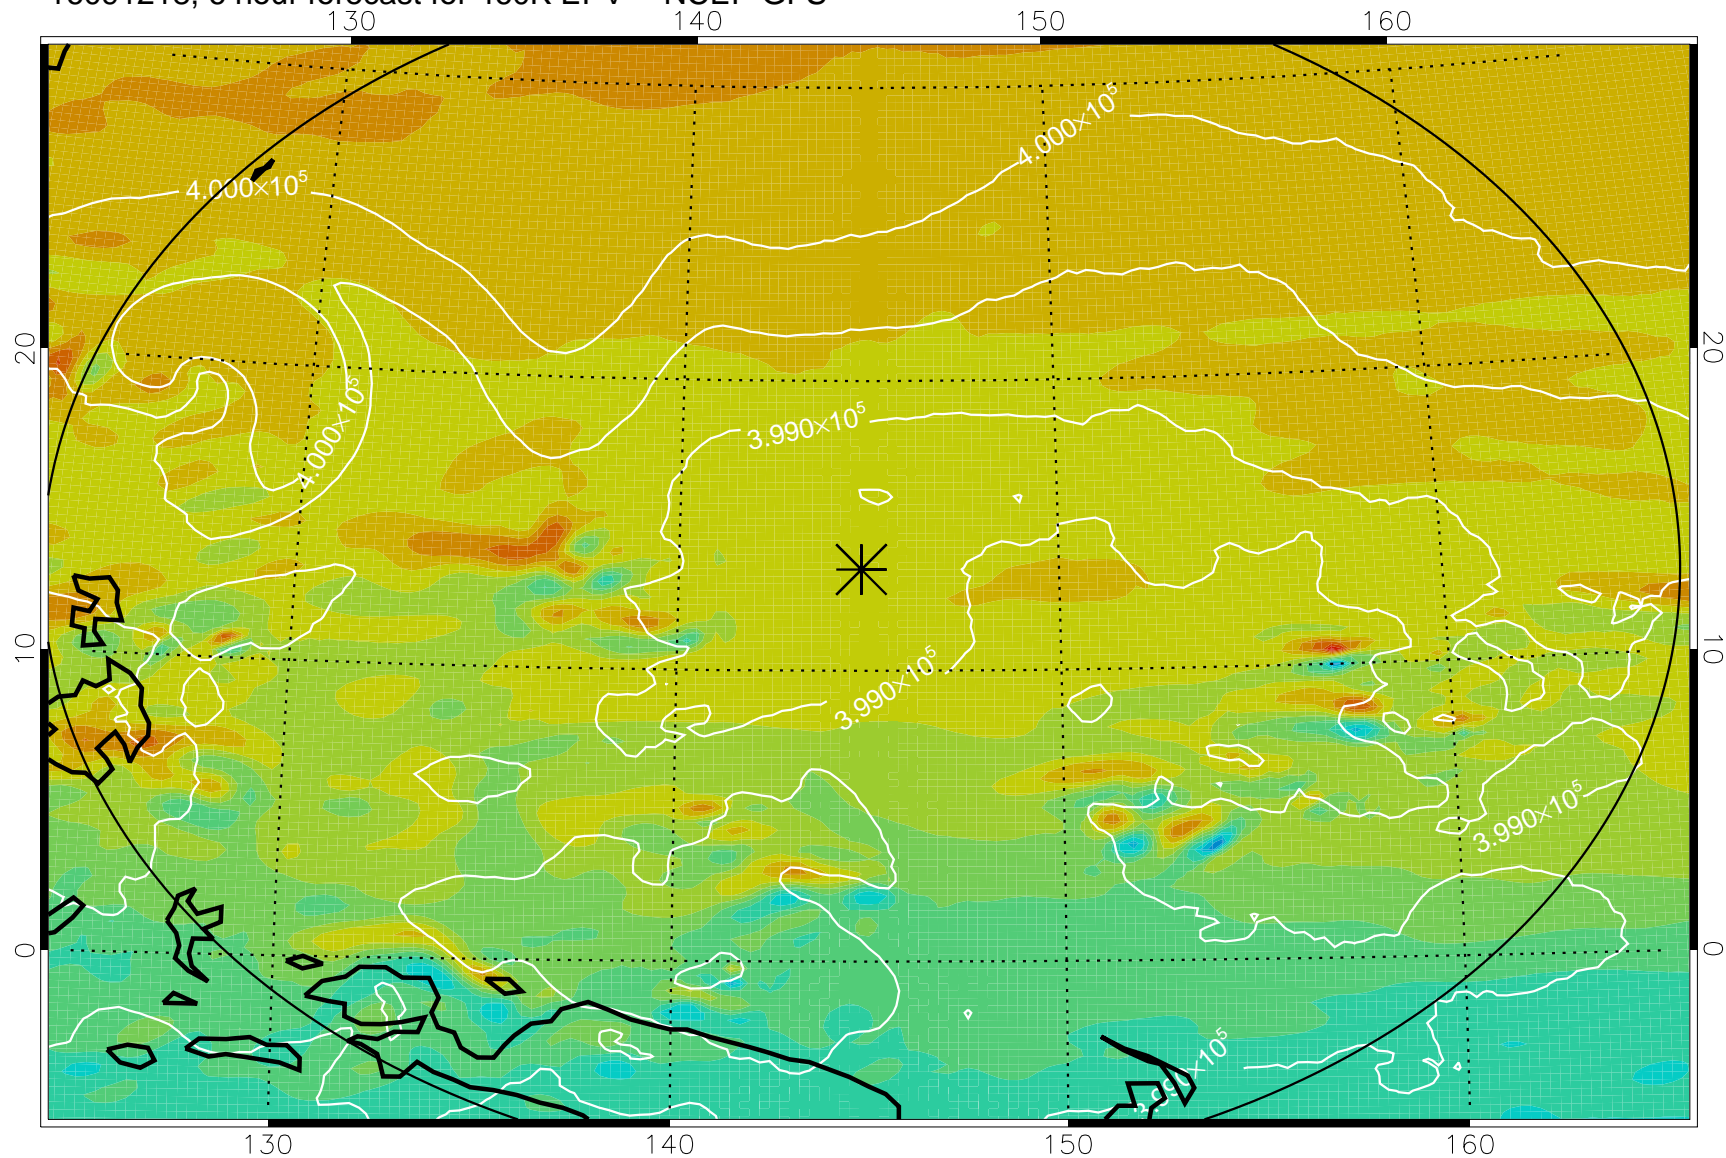

16091218, 6 hour forecast for 460K EPV -- NCEP GFS

460K Montgomery Streamfunction, white

Range ring of 2304 km

16091300, 12 hour forecast for 460K EPV -- NCEP GFS

460K Montgomery Streamfunction, white

Range ring of 2304 km

16091306, 18 hour forecast for 460K EPV -- NCEP GFS

460K Montgomery Streamfunction, white

Range ring of 2304 km

16091312, 24 hour forecast for 460K EPV -- NCEP GFS

460K Montgomery Streamfunction, white

Range ring of 2304 km

16091318, 30 hour forecast for 460K EPV -- NCEP GFS

460K Montgomery Streamfunction, white

Range ring of 2304 km

16091400, 36 hour forecast for 460K EPV -- NCEP GFS

460K Montgomery Streamfunction, white

Range ring of 2304 km

16091406, 42 hour forecast for 460K EPV -- NCEP GFS

460K Montgomery Streamfunction, white

Range ring of 2304 km

16091412, 48 hour forecast for 460K EPV -- NCEP GFS

460K Montgomery Streamfunction, white

Range ring of 2304 km