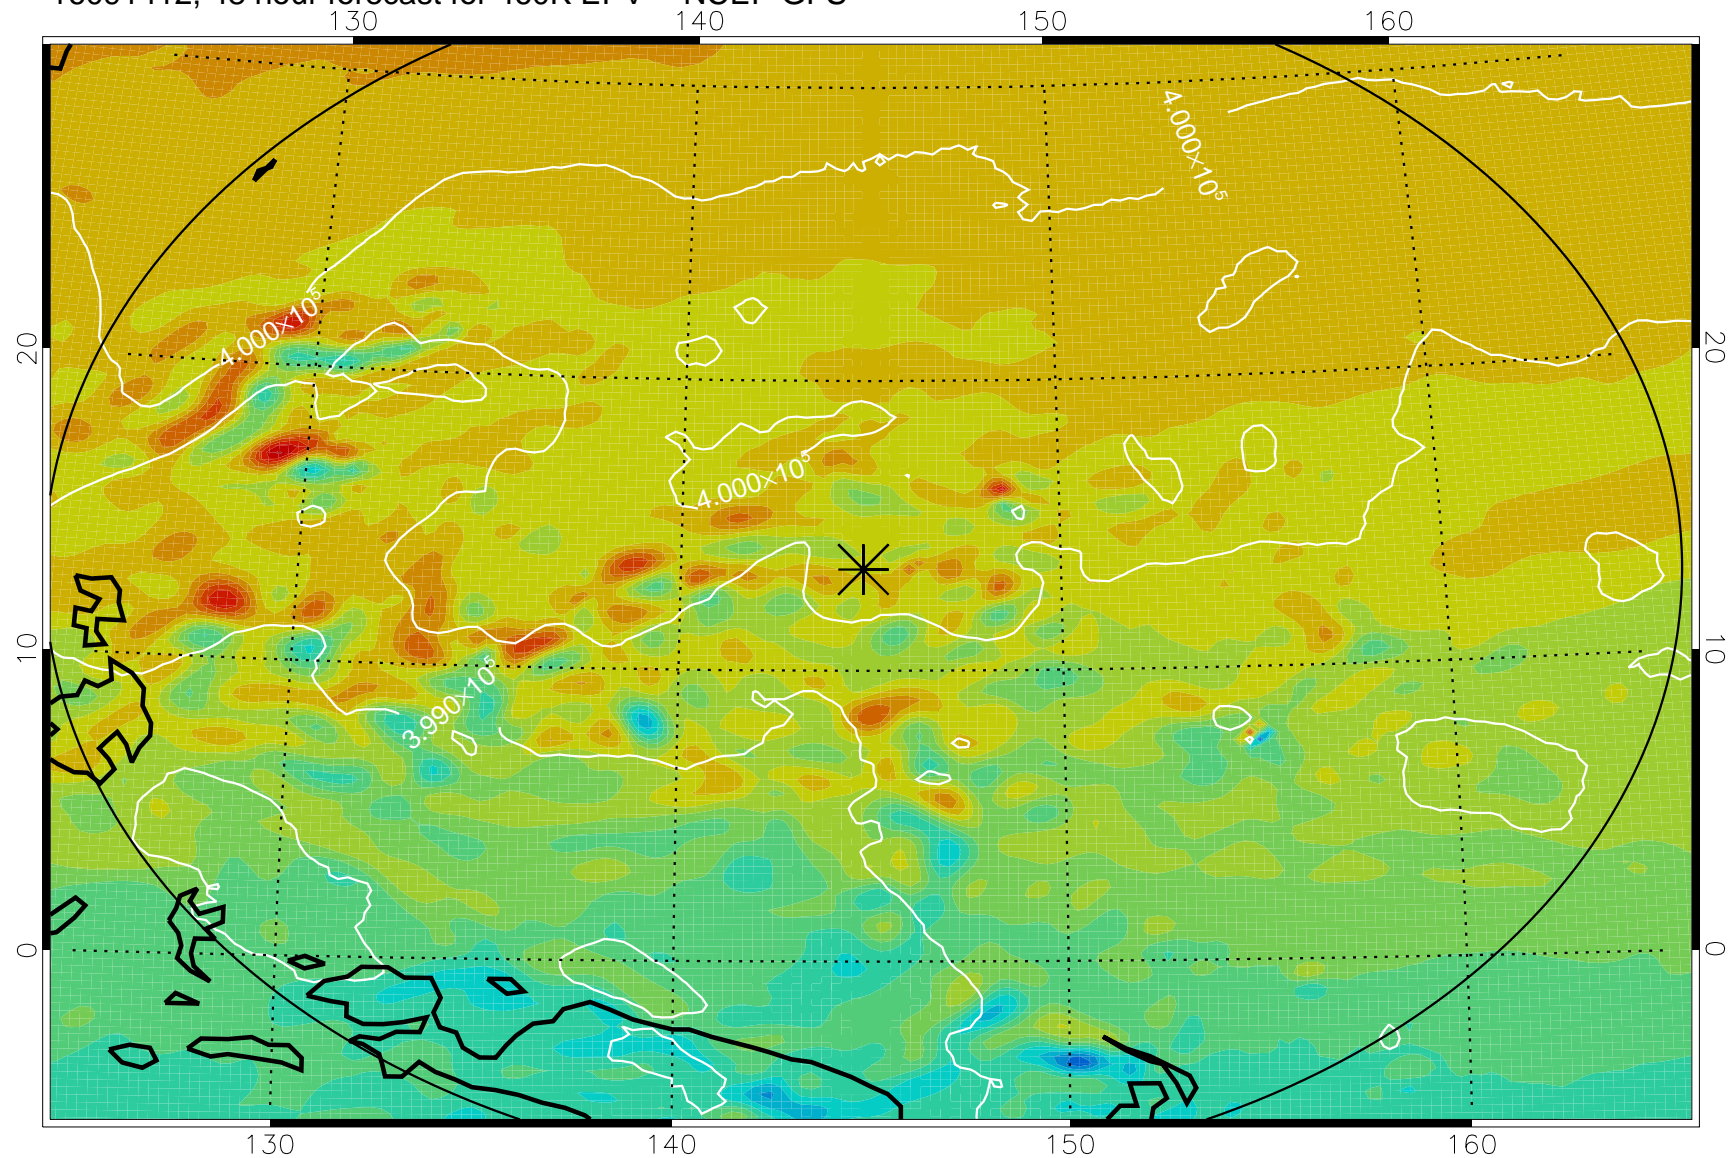

16091318, 30 hour forecast for 460K EPV -- NCEP GFS

460K Montgomery Streamfunction, white

Range ring of 2304 km

16091400, 36 hour forecast for 460K EPV -- NCEP GFS

460K Montgomery Streamfunction, white

Range ring of 2304 km

16091406, 42 hour forecast for 460K EPV -- NCEP GFS

460K Montgomery Streamfunction, white

Range ring of 2304 km

16091412, 48 hour forecast for 460K EPV -- NCEP GFS

460K Montgomery Streamfunction, white

Range ring of 2304 km

16091418, 54 hour forecast for 460K EPV -- NCEP GFS

460K Montgomery Streamfunction, white

Range ring of 2304 km

16091500, 60 hour forecast for 460K EPV -- NCEP GFS

460K Montgomery Streamfunction, white

Range ring of 2304 km

16091518, 78 hour forecast for 460K EPV -- NCEP GFS

460K Montgomery Streamfunction, white

Range ring of 2304 km

16091600, 84 hour forecast for 460K EPV -- NCEP GFS

460K Montgomery Streamfunction, white

Range ring of 2304 km