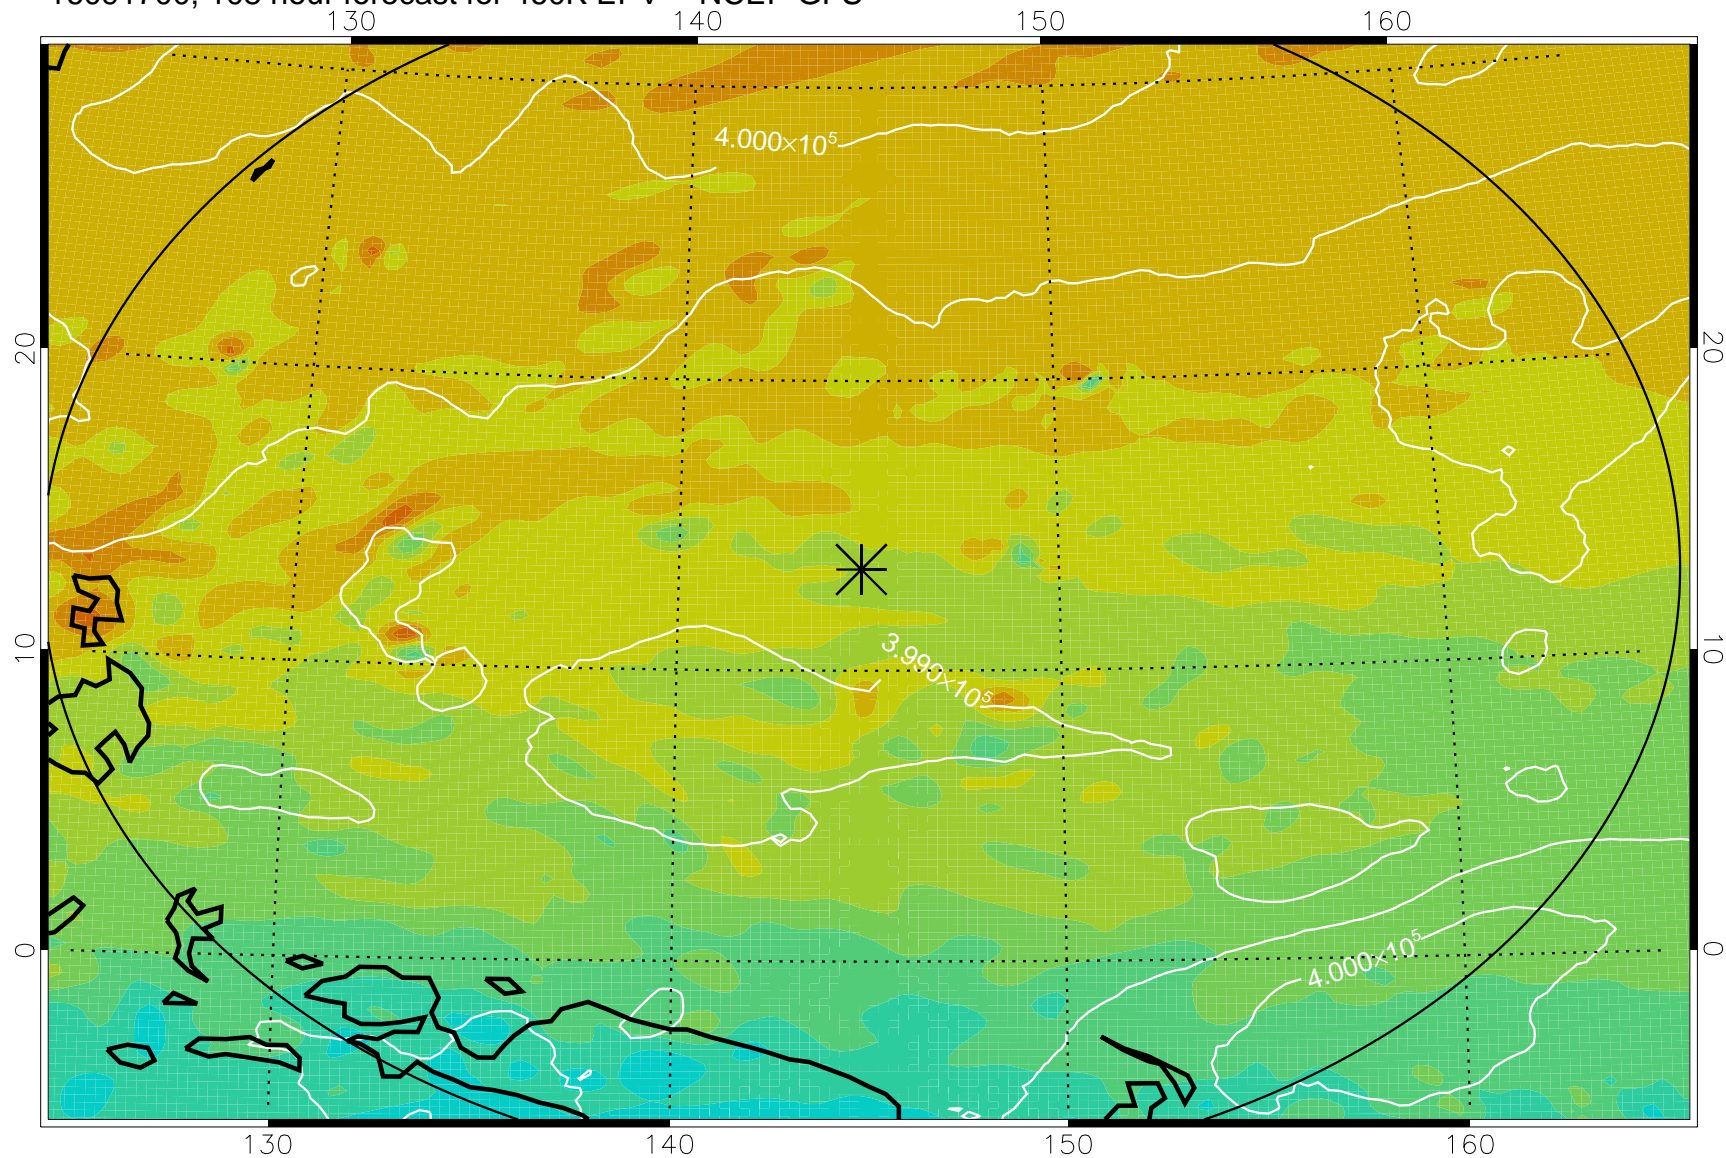

16091518, 78 hour forecast for 460K EPV -- NCEP GFS

460K Montgomery Streamfunction, white

Range ring of 2304 km

16091600, 84 hour forecast for 460K EPV -- NCEP GFS

460K Montgomery Streamfunction, white

Range ring of 2304 km

16091606, 90 hour forecast for 460K EPV -- NCEP GFS

460K Montgomery Streamfunction, white

Range ring of 2304 km

16091612, 96 hour forecast for 460K EPV -- NCEP GFS

460K Montgomery Streamfunction, white

Range ring of 2304 km

16091618, 102 hour forecast for 460K EPV -- NCEP GFS

460K Montgomery Streamfunction, white

Range ring of 2304 km

16091700, 108 hour forecast for 460K EPV -- NCEP GFS

460K Montgomery Streamfunction, white

Range ring of 2304 km

16091706, 114 hour forecast for 460K EPV -- NCEP GFS

460K Montgomery Streamfunction, white

Range ring of 2304 km

16091712, 120 hour forecast for 460K EPV -- NCEP GFS

460K Montgomery Streamfunction, white

Range ring of 2304 km