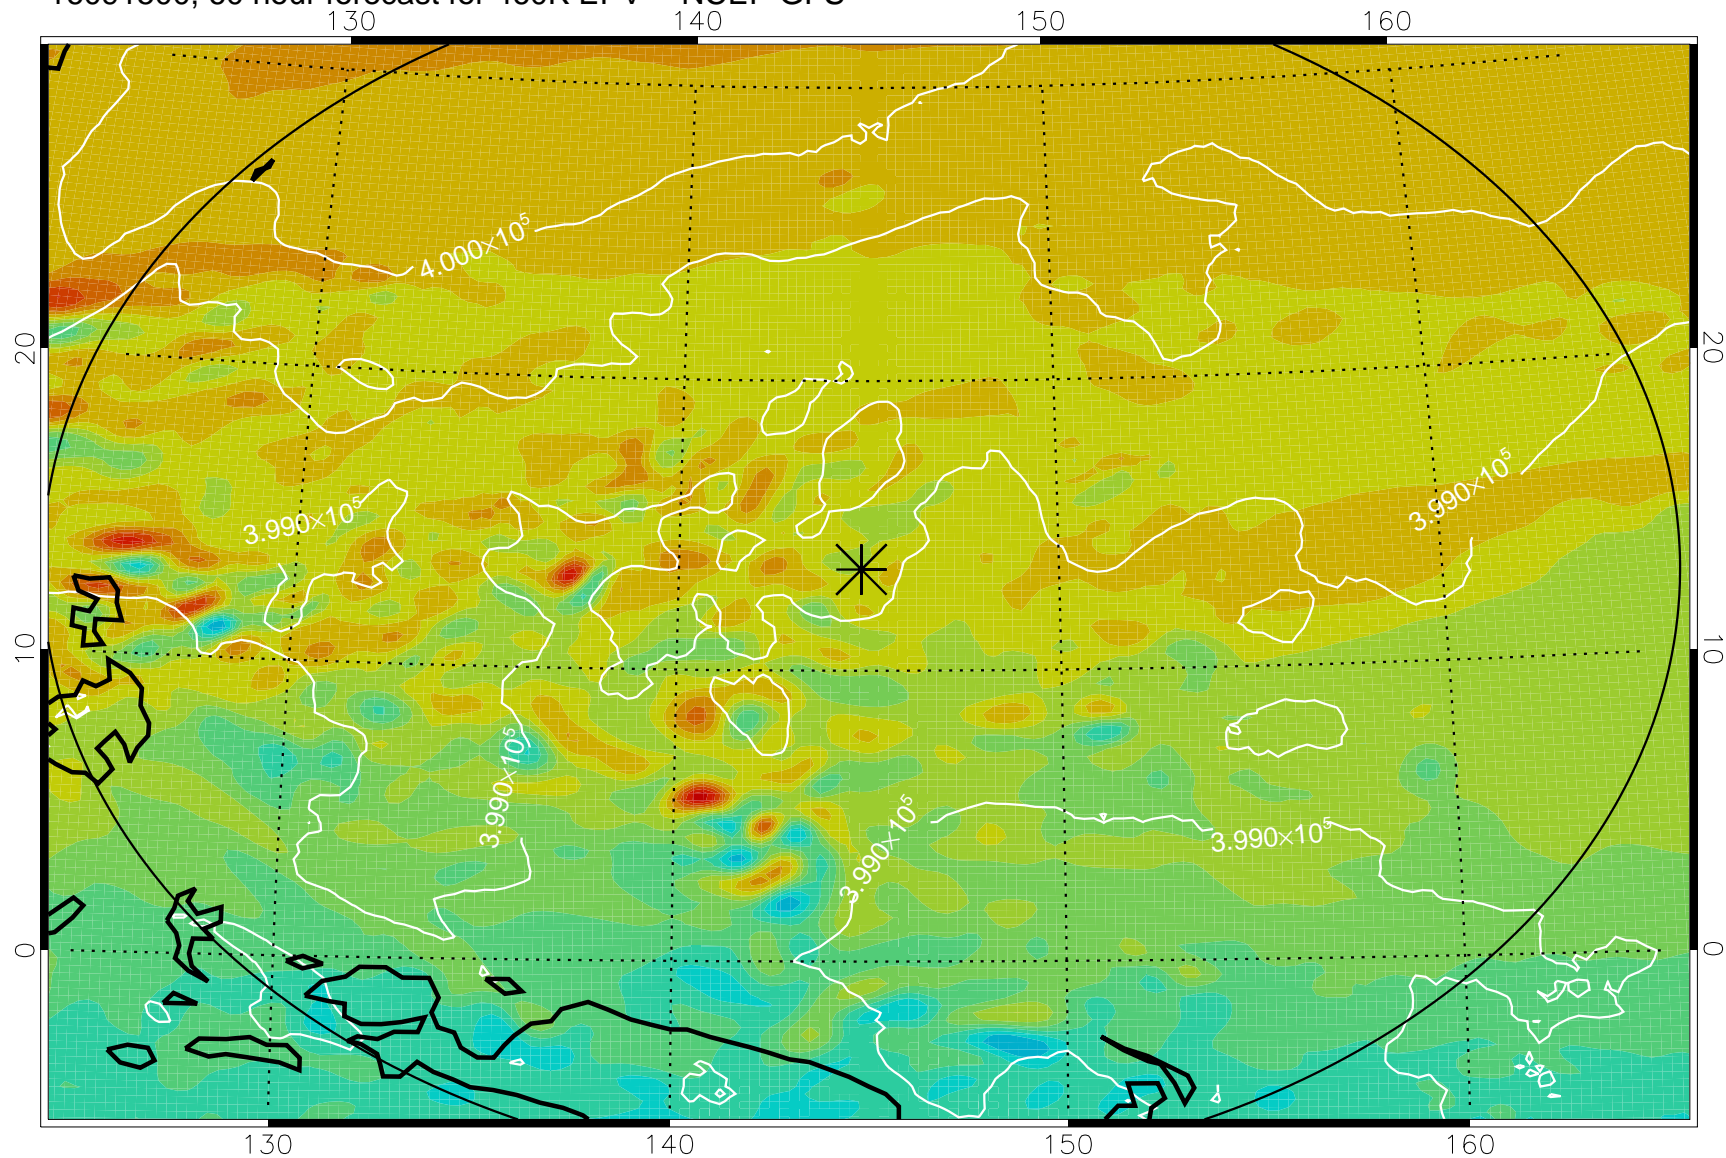

16091318, 30 hour forecast for 460K EPV -- NCEP GFS

460K Montgomery Streamfunction, white

Range ring of 2304 km

16091400, 36 hour forecast for 460K EPV -- NCEP GFS

460K Montgomery Streamfunction, white

Range ring of 2304 km

16091406, 42 hour forecast for 460K EPV -- NCEP GFS

460K Montgomery Streamfunction, white

Range ring of 2304 km

16091412, 48 hour forecast for 460K EPV -- NCEP GFS

460K Montgomery Streamfunction, white

Range ring of 2304 km

16091418, 54 hour forecast for 460K EPV -- NCEP GFS

460K Montgomery Streamfunction, white

Range ring of 2304 km

16091500, 60 hour forecast for 460K EPV -- NCEP GFS

460K Montgomery Streamfunction, white

Range ring of 2304 km

16091518, 78 hour forecast for 460K EPV -- NCEP GFS

460K Montgomery Streamfunction, white

Range ring of 2304 km

16091600, 84 hour forecast for 460K EPV -- NCEP GFS

460K Montgomery Streamfunction, white

Range ring of 2304 km