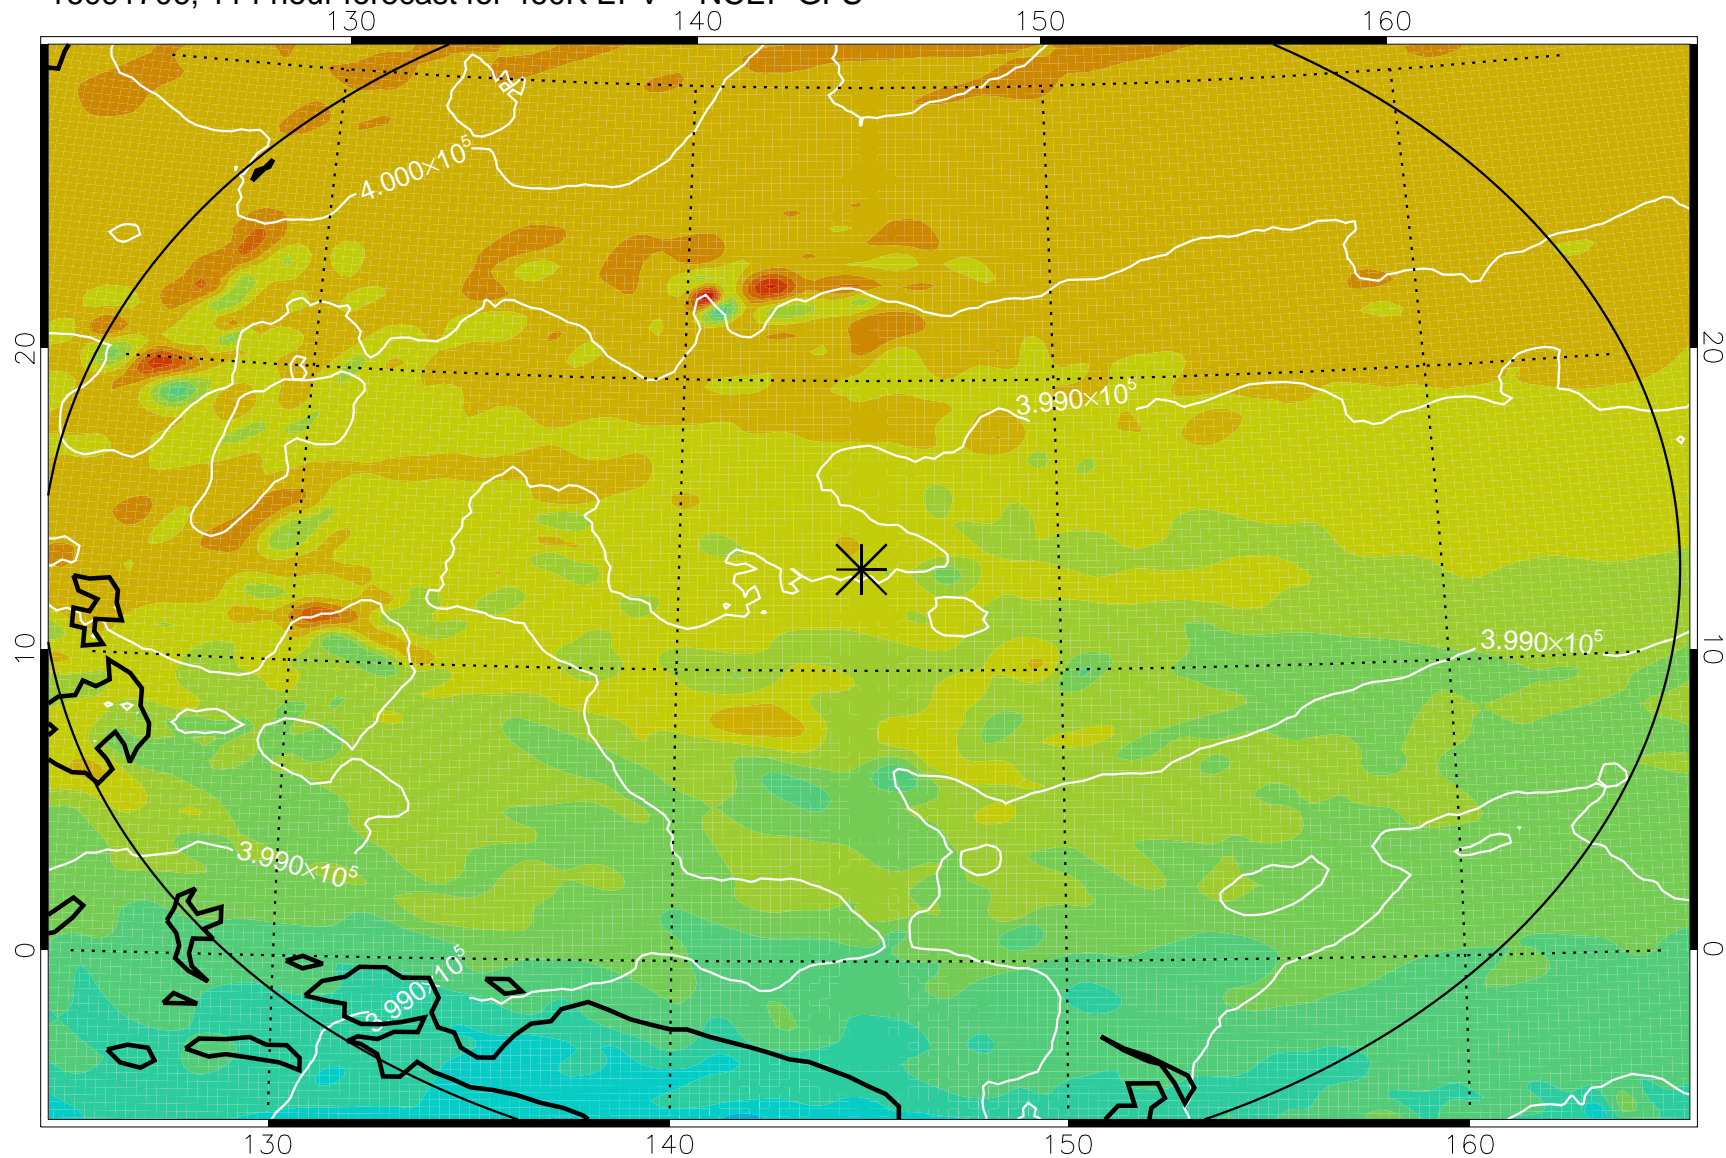

16091518, 78 hour forecast for 460K EPV -- NCEP GFS

460K Montgomery Streamfunction, white

Range ring of 2304 km

16091600, 84 hour forecast for 460K EPV -- NCEP GFS

460K Montgomery Streamfunction, white

Range ring of 2304 km

16091606, 90 hour forecast for 460K EPV -- NCEP GFS

460K Montgomery Streamfunction, white

Range ring of 2304 km

16091612, 96 hour forecast for 460K EPV -- NCEP GFS

460K Montgomery Streamfunction, white

Range ring of 2304 km

16091618, 102 hour forecast for 460K EPV -- NCEP GFS

460K Montgomery Streamfunction, white

Range ring of 2304 km

16091700, 108 hour forecast for 460K EPV -- NCEP GFS

460K Montgomery Streamfunction, white

Range ring of 2304 km

16091706, 114 hour forecast for 460K EPV -- NCEP GFS

460K Montgomery Streamfunction, white

Range ring of 2304 km

16091712, 120 hour forecast for 460K EPV -- NCEP GFS

460K Montgomery Streamfunction, white

Range ring of 2304 km