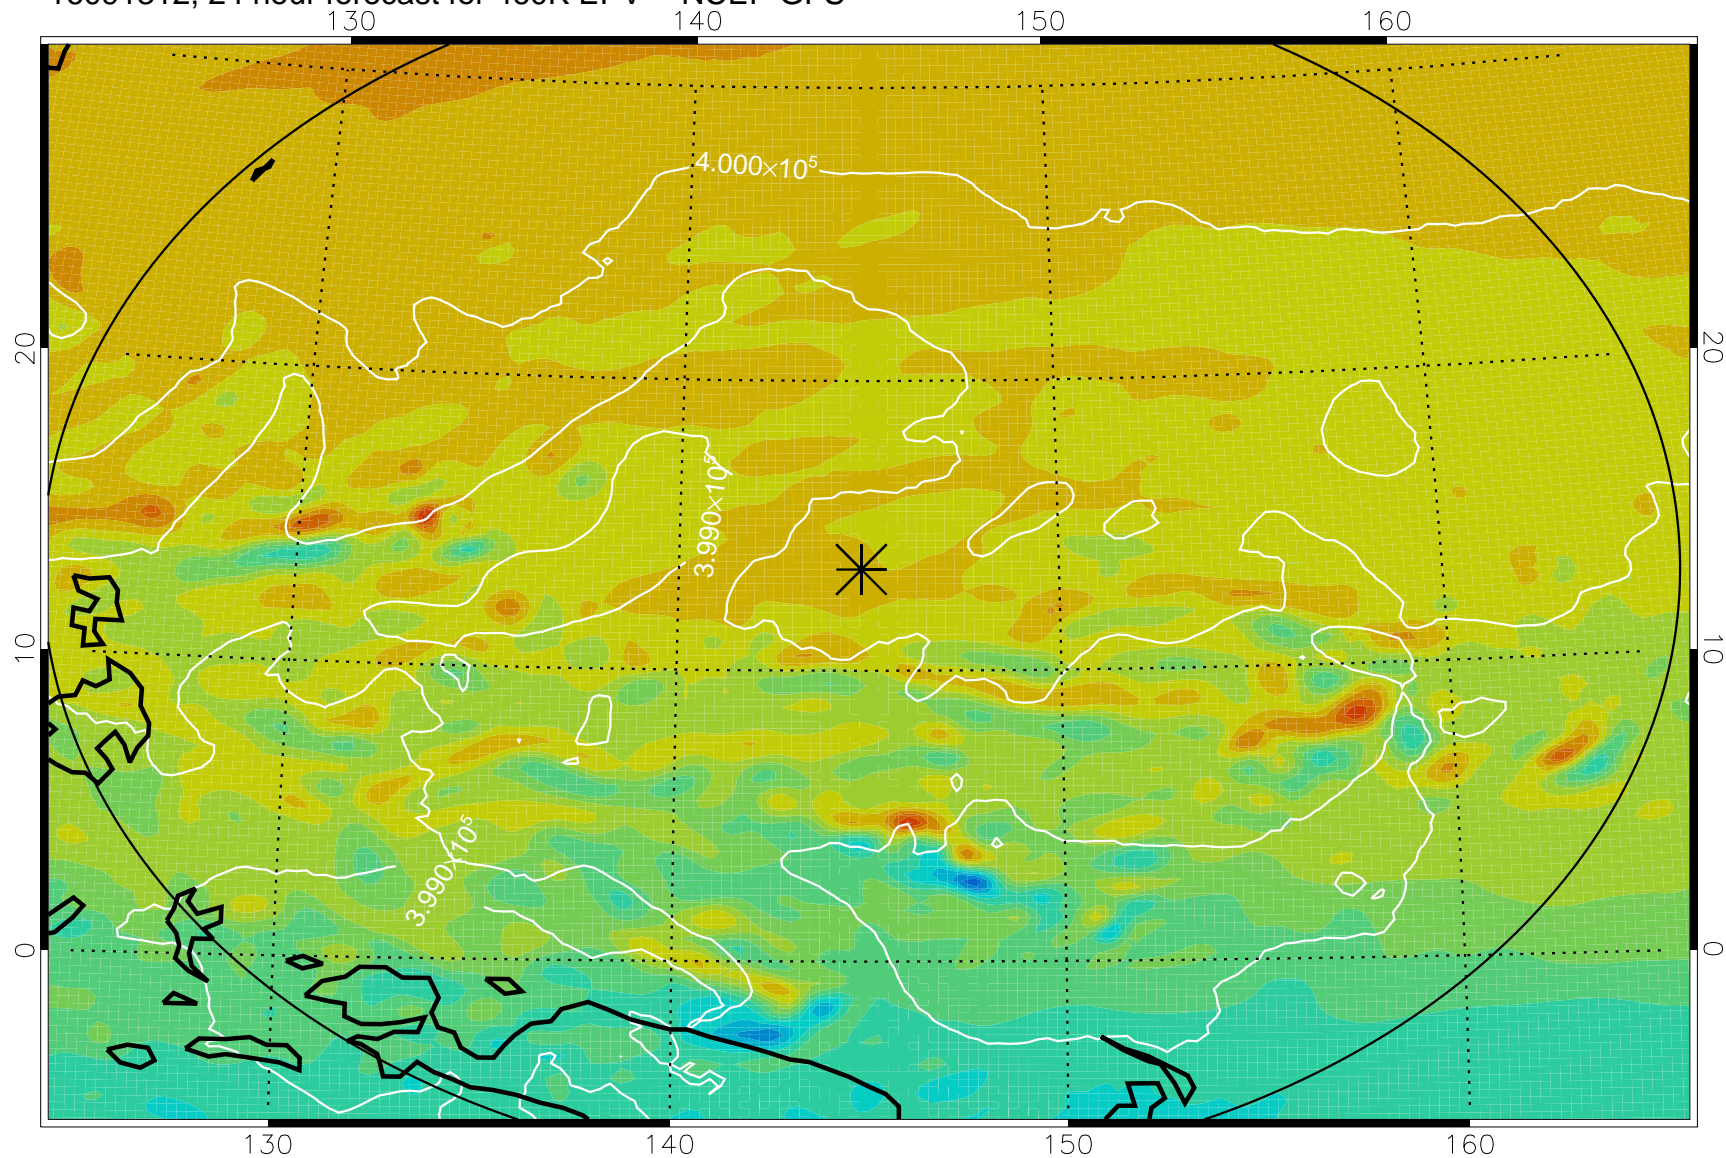

16091218, 6 hour forecast for 460K EPV -- NCEP GFS

460K Montgomery Streamfunction, white

Range ring of 2304 km

16091300, 12 hour forecast for 460K EPV -- NCEP GFS

460K Montgomery Streamfunction, white

Range ring of 2304 km

16091306, 18 hour forecast for 460K EPV -- NCEP GFS

460K Montgomery Streamfunction, white

Range ring of 2304 km

16091312, 24 hour forecast for 460K EPV -- NCEP GFS

460K Montgomery Streamfunction, white

Range ring of 2304 km

16091318, 30 hour forecast for 460K EPV -- NCEP GFS

460K Montgomery Streamfunction, white

Range ring of 2304 km

16091400, 36 hour forecast for 460K EPV -- NCEP GFS

460K Montgomery Streamfunction, white

Range ring of 2304 km

16091406, 42 hour forecast for 460K EPV -- NCEP GFS

460K Montgomery Streamfunction, white

Range ring of 2304 km

16091412, 48 hour forecast for 460K EPV -- NCEP GFS

460K Montgomery Streamfunction, white

Range ring of 2304 km