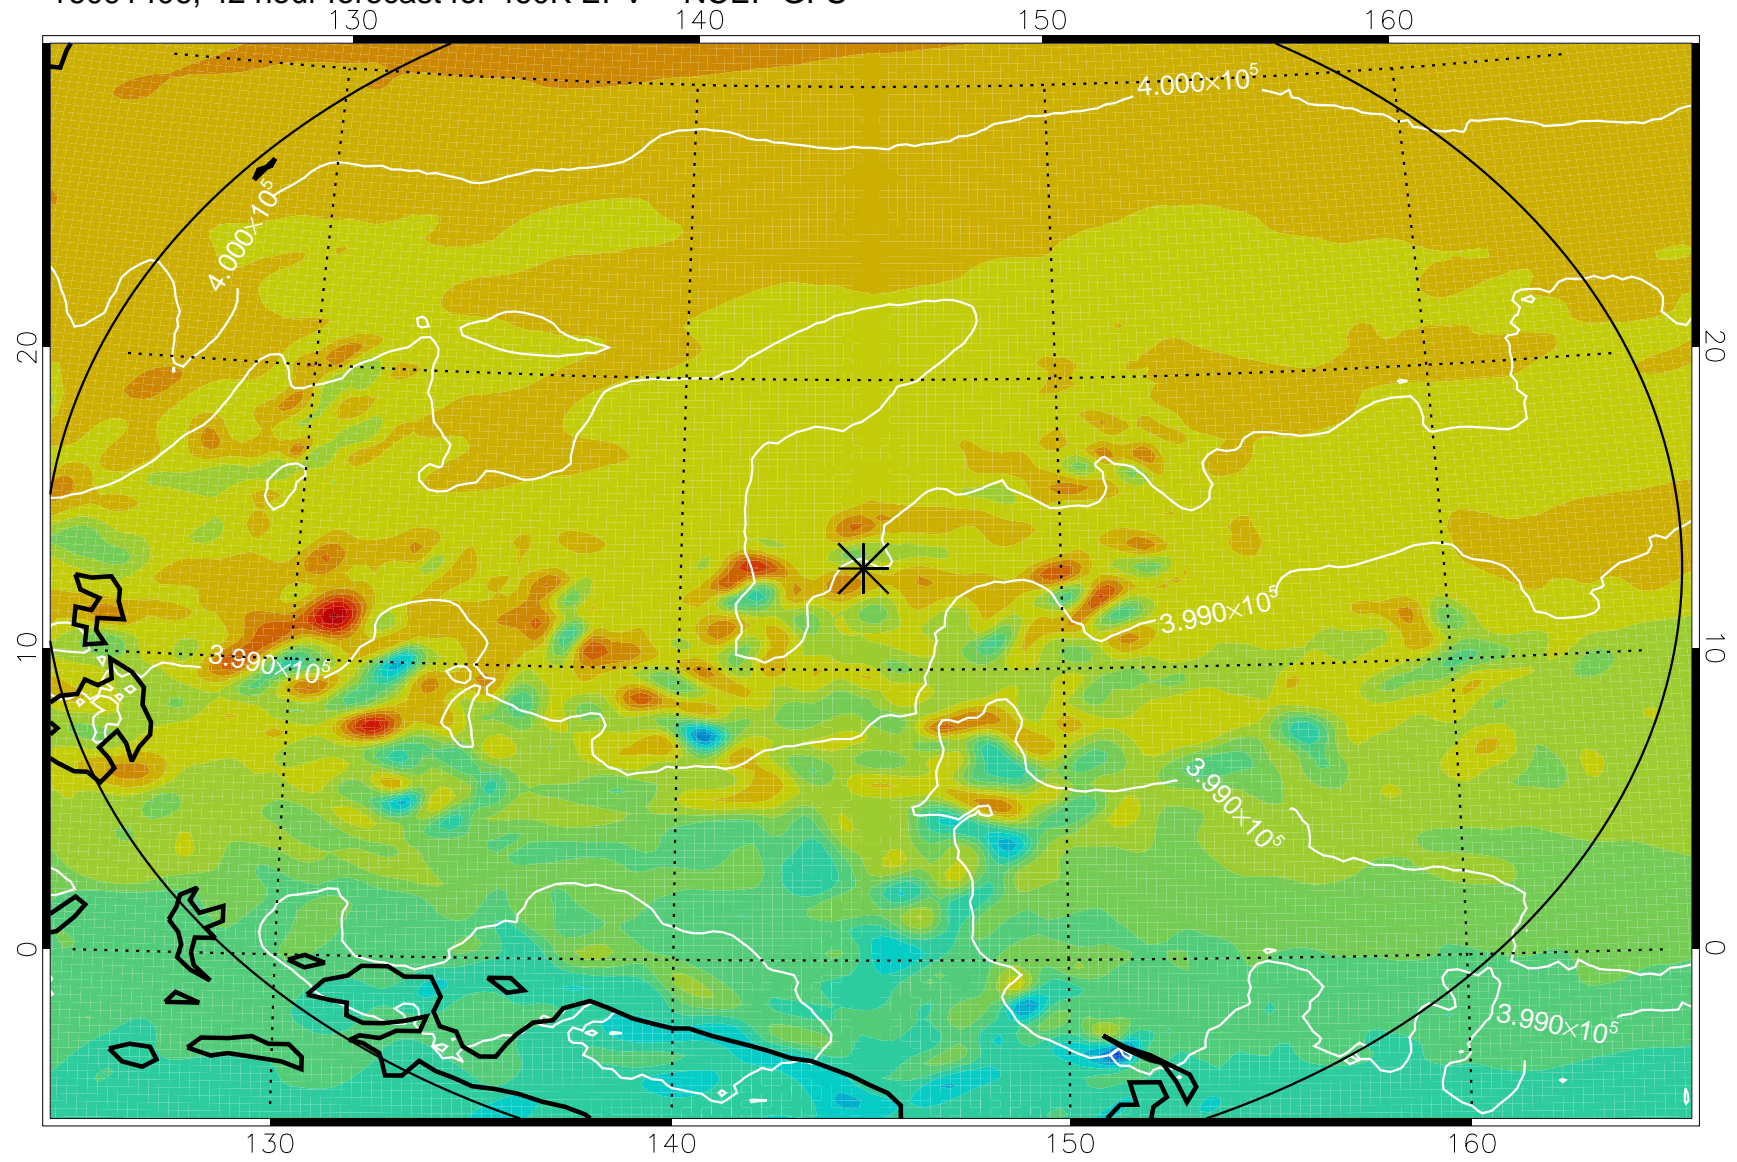

16091318, 30 hour forecast for 460K EPV -- NCEP GFS

460K Montgomery Streamfunction, white

Range ring of 2304 km

16091400, 36 hour forecast for 460K EPV -- NCEP GFS

460K Montgomery Streamfunction, white

Range ring of 2304 km

16091406, 42 hour forecast for 460K EPV -- NCEP GFS

460K Montgomery Streamfunction, white

Range ring of 2304 km

16091412, 48 hour forecast for 460K EPV -- NCEP GFS

460K Montgomery Streamfunction, white

Range ring of 2304 km

16091418, 54 hour forecast for 460K EPV -- NCEP GFS

460K Montgomery Streamfunction, white

Range ring of 2304 km

16091500, 60 hour forecast for 460K EPV -- NCEP GFS

460K Montgomery Streamfunction, white

Range ring of 2304 km

16091518, 78 hour forecast for 460K EPV -- NCEP GFS

460K Montgomery Streamfunction, white

Range ring of 2304 km

16091600, 84 hour forecast for 460K EPV -- NCEP GFS

460K Montgomery Streamfunction, white

Range ring of 2304 km