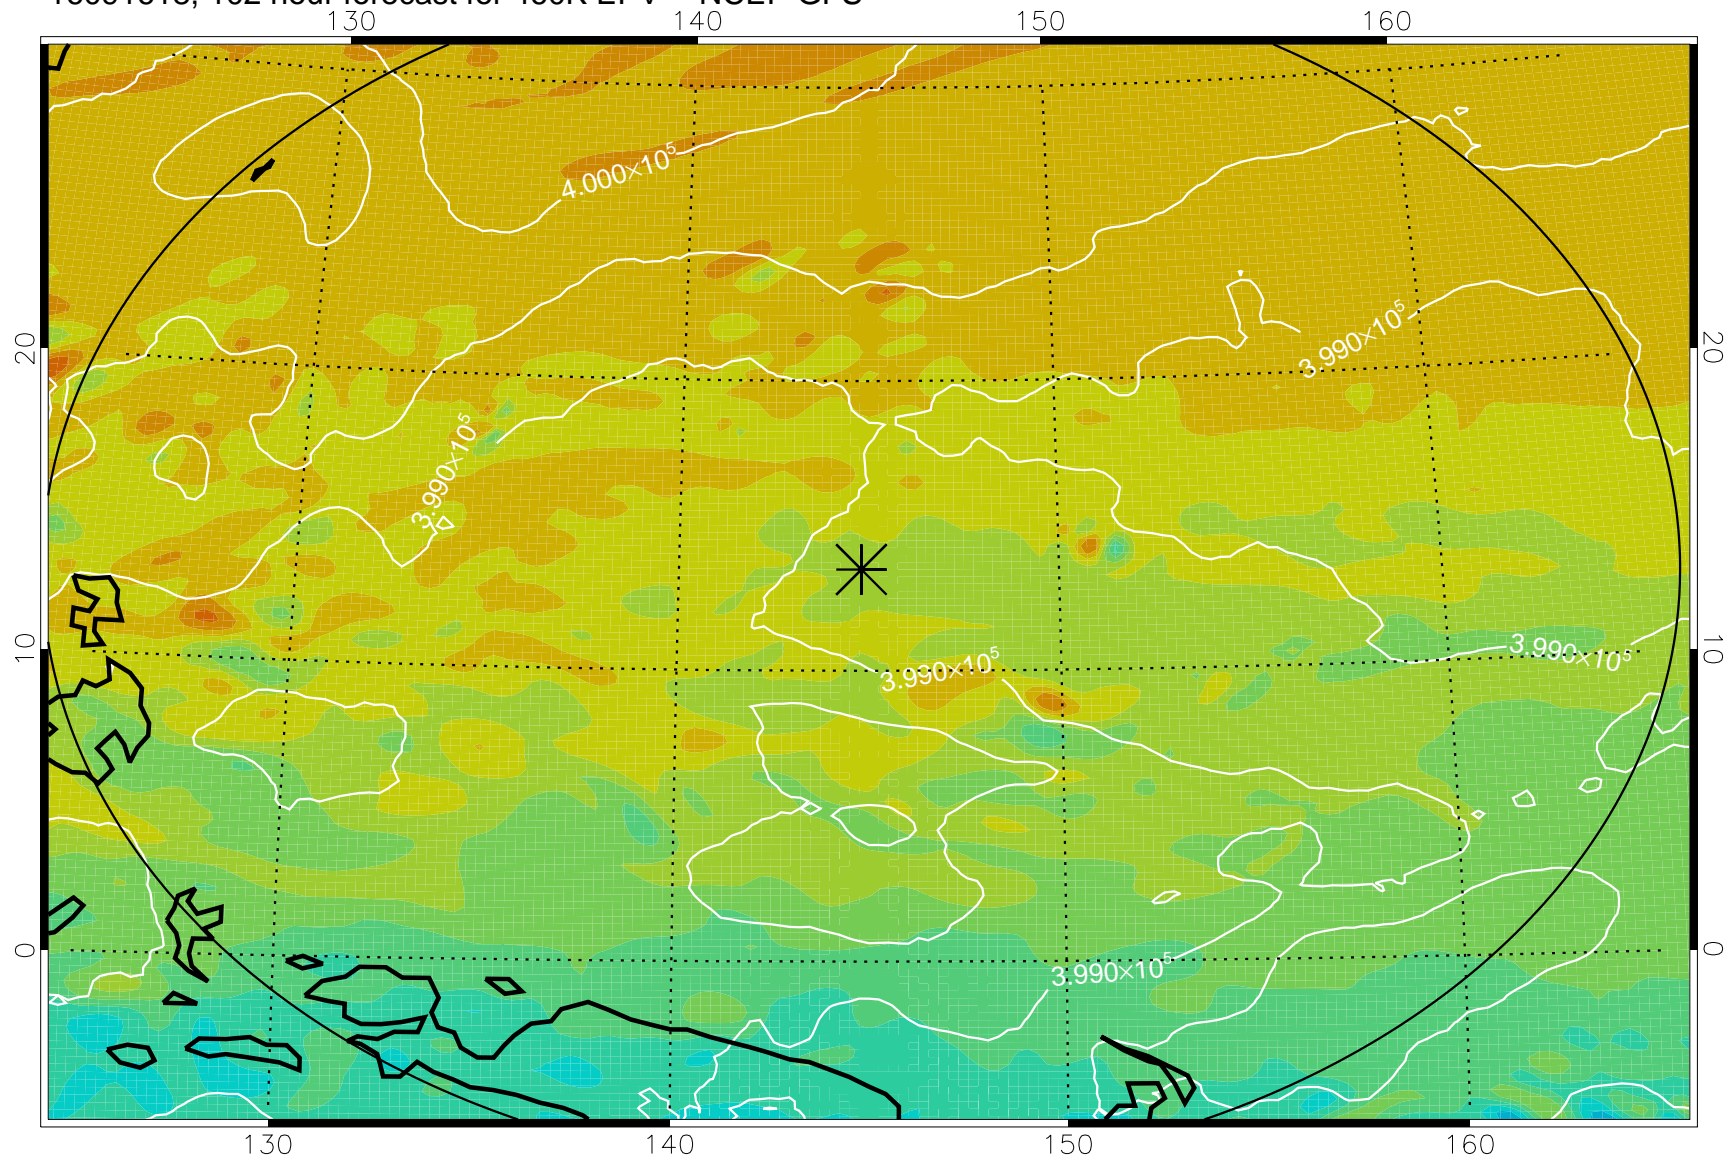

16091518, 78 hour forecast for 460K EPV -- NCEP GFS

460K Montgomery Streamfunction, white

Range ring of 2304 km

16091600, 84 hour forecast for 460K EPV -- NCEP GFS

460K Montgomery Streamfunction, white

Range ring of 2304 km

16091606, 90 hour forecast for 460K EPV -- NCEP GFS

460K Montgomery Streamfunction, white

Range ring of 2304 km

16091612, 96 hour forecast for 460K EPV -- NCEP GFS

460K Montgomery Streamfunction, white

Range ring of 2304 km

16091618, 102 hour forecast for 460K EPV -- NCEP GFS

460K Montgomery Streamfunction, white

Range ring of 2304 km

16091700, 108 hour forecast for 460K EPV -- NCEP GFS

460K Montgomery Streamfunction, white

Range ring of 2304 km

16091706, 114 hour forecast for 460K EPV -- NCEP GFS

460K Montgomery Streamfunction, white

Range ring of 2304 km

16091712, 120 hour forecast for 460K EPV -- NCEP GFS

460K Montgomery Streamfunction, white

Range ring of 2304 km