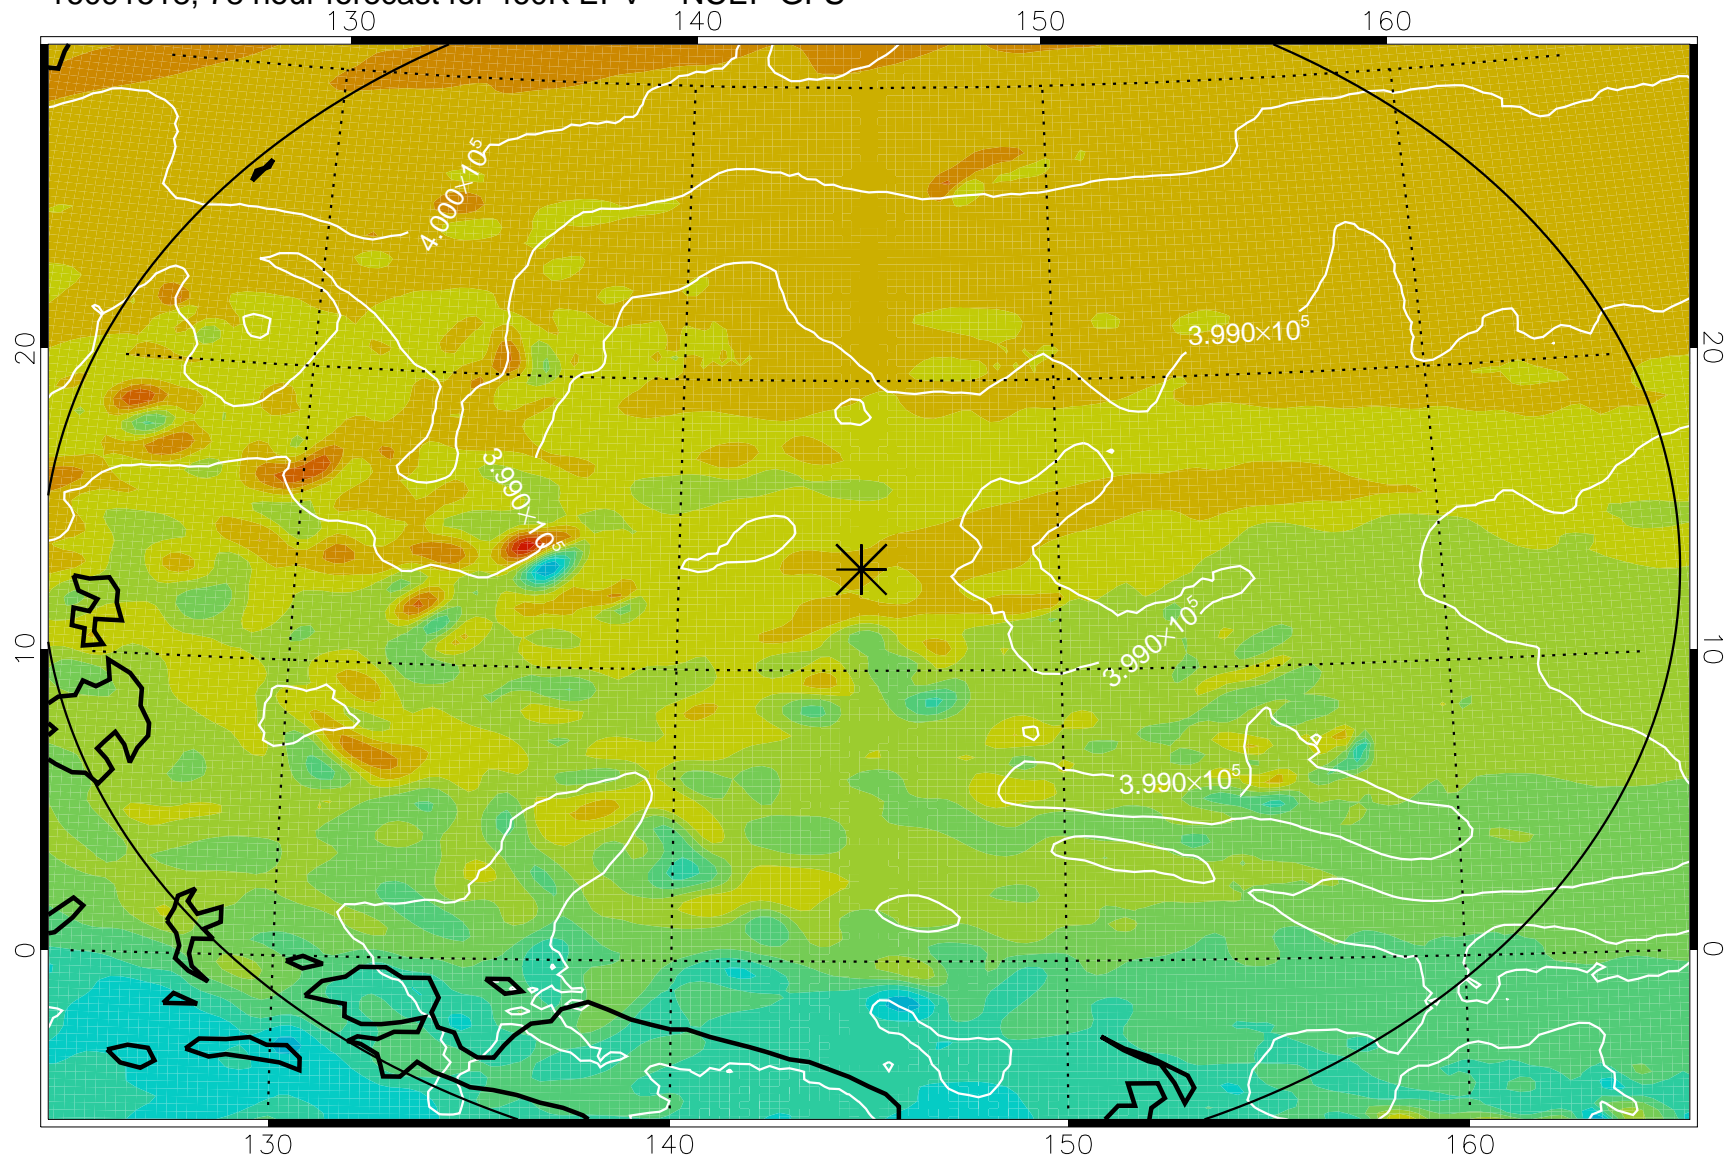

16091506, 66 hour forecast for 460K EPV -- NCEP GFS

460K Montgomery Streamfunction, white

Range ring of 2304 km

16091512, 72 hour forecast for 460K EPV -- NCEP GFS

460K Montgomery Streamfunction, white

Range ring of 2304 km

16091518, 78 hour forecast for 460K EPV -- NCEP GFS

460K Montgomery Streamfunction, white

Range ring of 2304 km

16091600, 84 hour forecast for 460K EPV -- NCEP GFS

460K Montgomery Streamfunction, white

Range ring of 2304 km

16091606, 90 hour forecast for 460K EPV -- NCEP GFS

460K Montgomery Streamfunction, white

Range ring of 2304 km

16091612, 96 hour forecast for 460K EPV -- NCEP GFS

460K Montgomery Streamfunction, white

Range ring of 2304 km

16091618, 102 hour forecast for 460K EPV -- NCEP GFS

460K Montgomery Streamfunction, white

Range ring of 2304 km

16091700, 108 hour forecast for 460K EPV -- NCEP GFS

460K Montgomery Streamfunction, white

Range ring of 2304 km