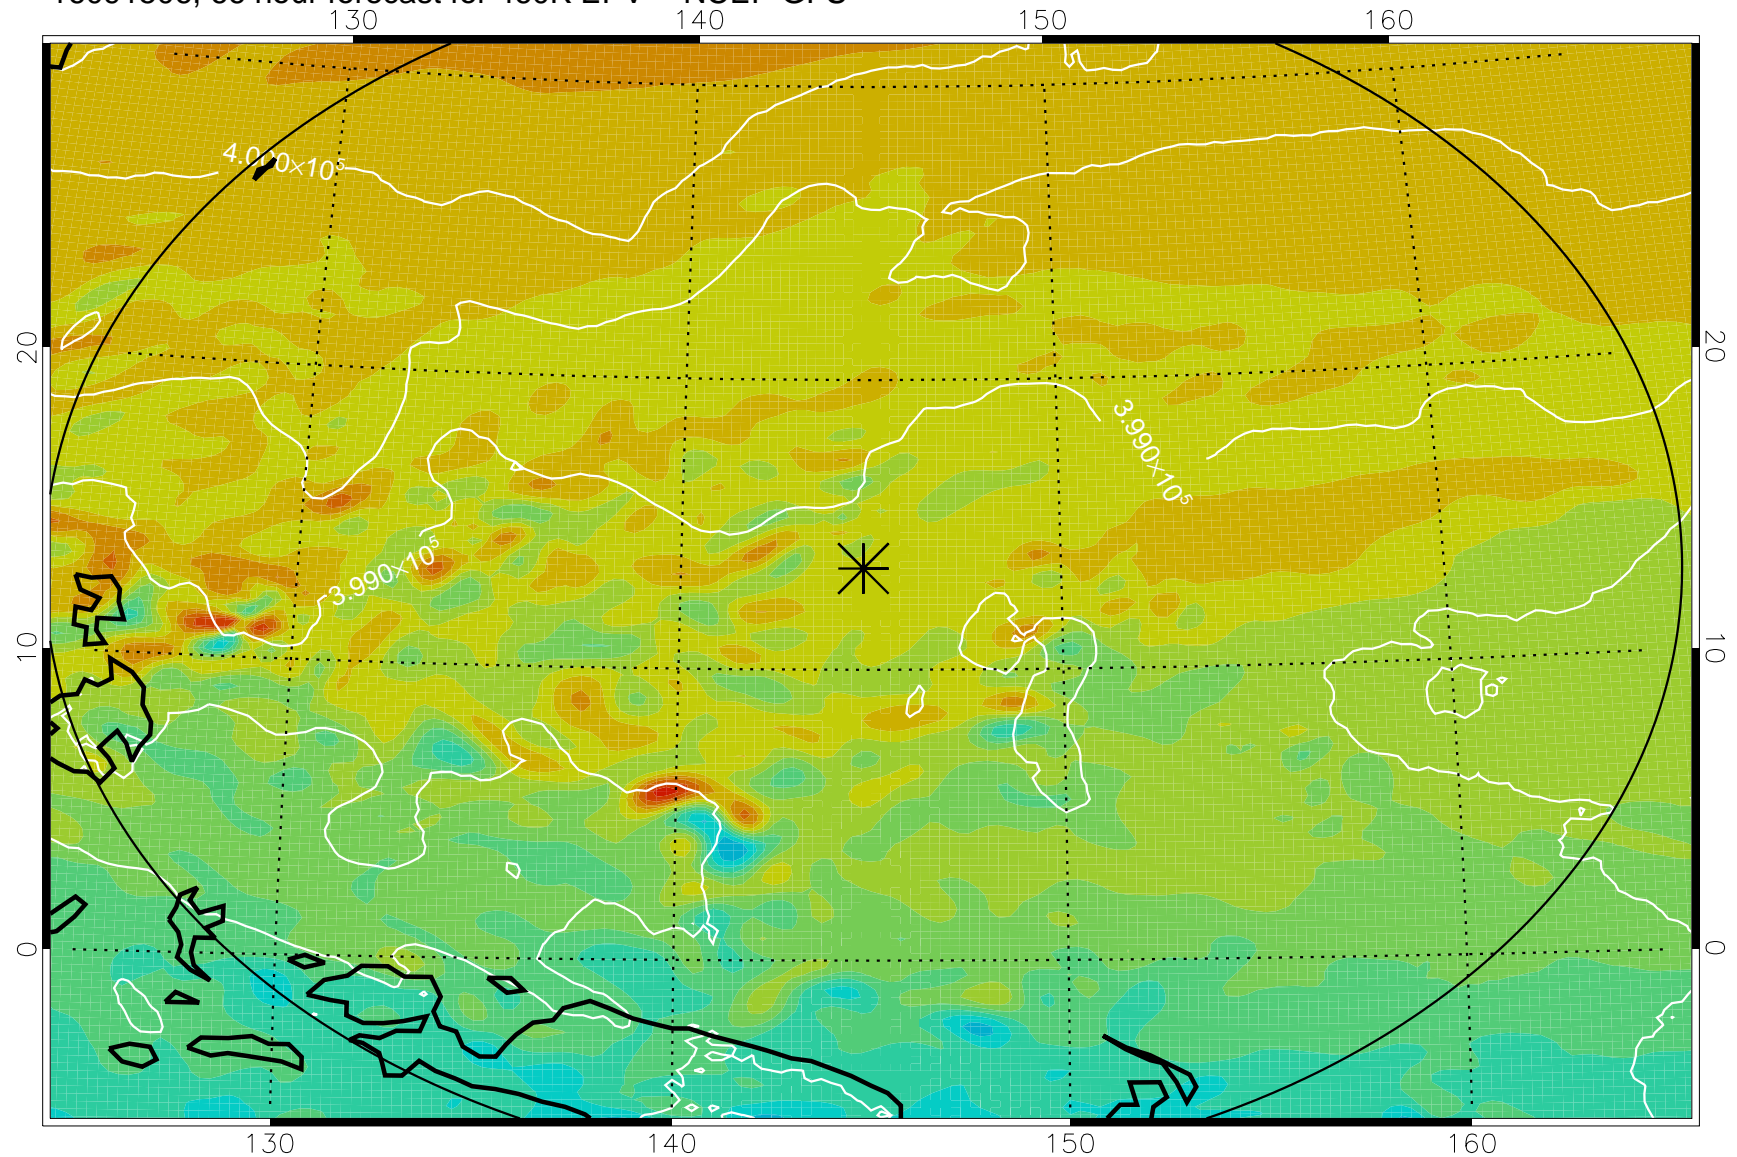

16091418, 54 hour forecast for 460K EPV -- NCEP GFS

460K Montgomery Streamfunction, white

Range ring of 2304 km

16091500, 60 hour forecast for 460K EPV -- NCEP GFS

460K Montgomery Streamfunction, white

Range ring of 2304 km

16091506, 66 hour forecast for 460K EPV -- NCEP GFS

460K Montgomery Streamfunction, white

Range ring of 2304 km

16091512, 72 hour forecast for 460K EPV -- NCEP GFS

460K Montgomery Streamfunction, white

Range ring of 2304 km

16091518, 78 hour forecast for 460K EPV -- NCEP GFS

460K Montgomery Streamfunction, white

Range ring of 2304 km

16091600, 84 hour forecast for 460K EPV -- NCEP GFS

460K Montgomery Streamfunction, white

Range ring of 2304 km

16091606, 90 hour forecast for 460K EPV -- NCEP GFS

460K Montgomery Streamfunction, white

Range ring of 2304 km

16091612, 96 hour forecast for 460K EPV -- NCEP GFS

460K Montgomery Streamfunction, white

Range ring of 2304 km