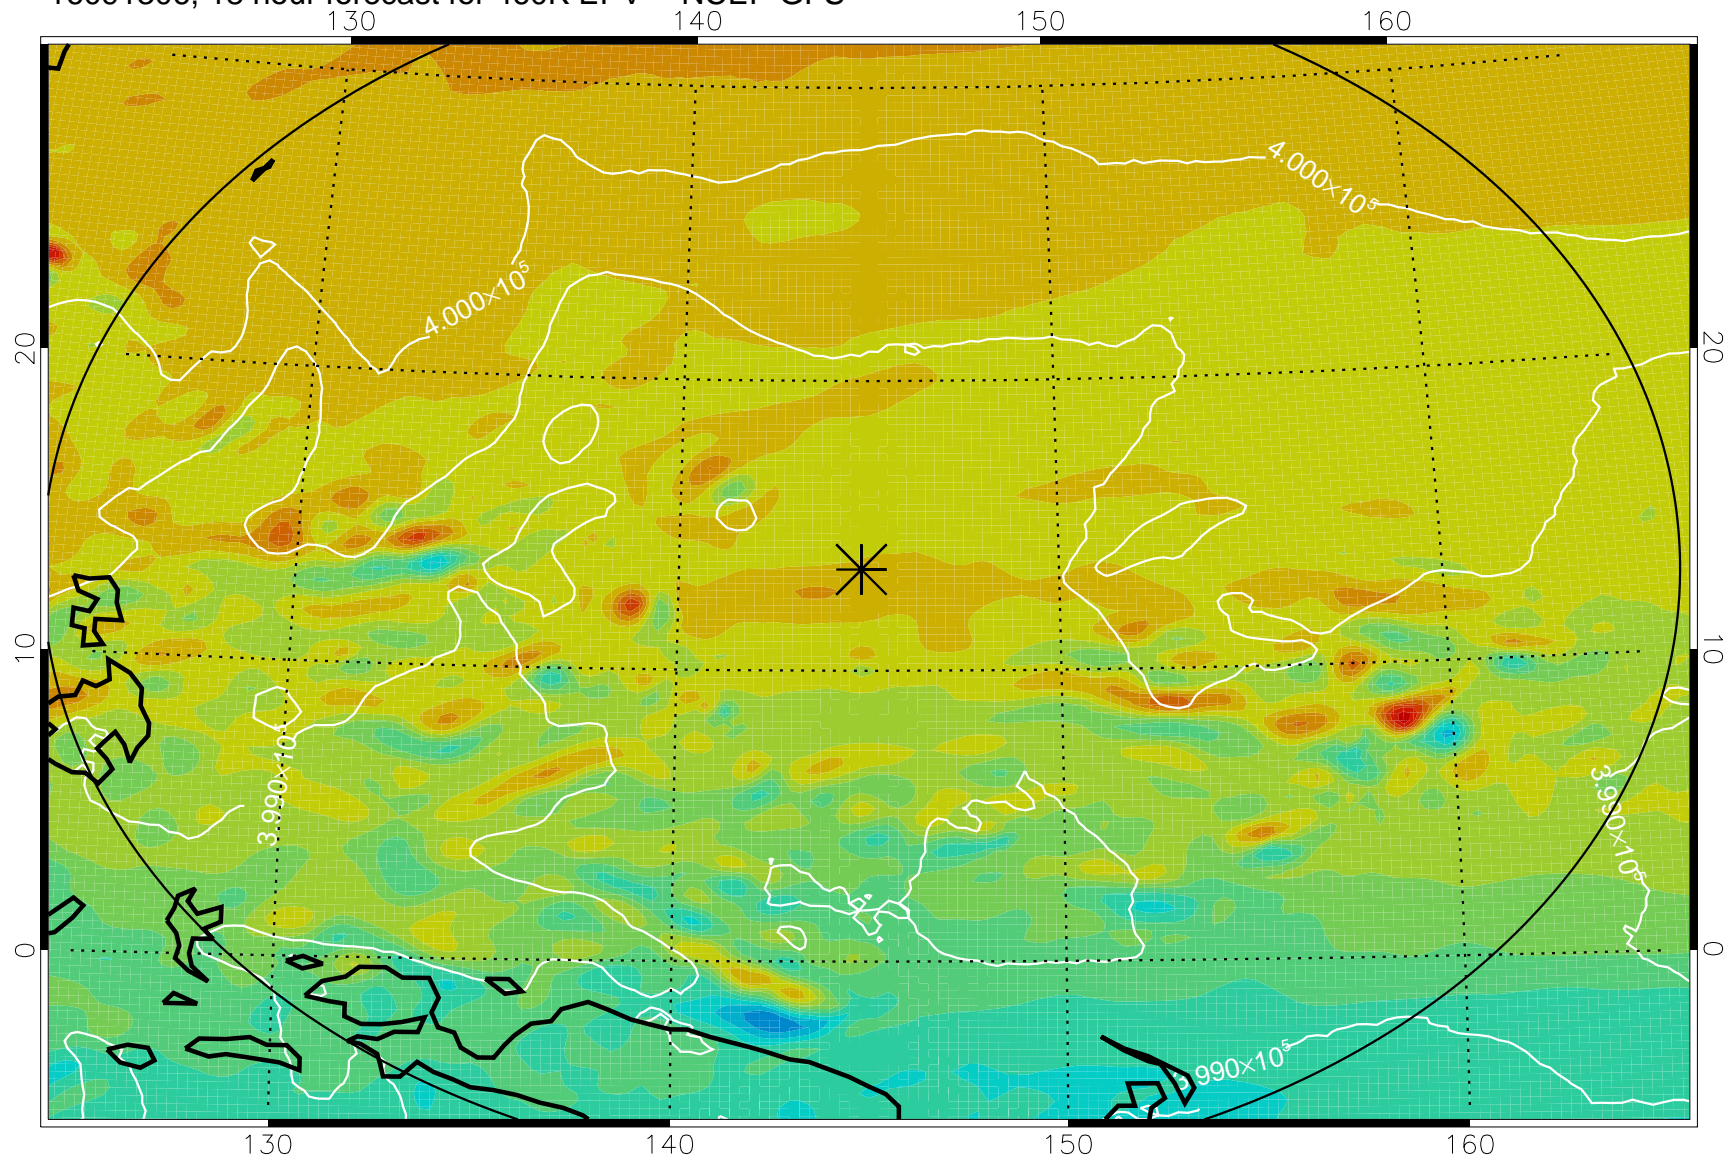

16091218, 6 hour forecast for 460K EPV -- NCEP GFS

460K Montgomery Streamfunction, white

Range ring of 2304 km

16091300, 12 hour forecast for 460K EPV -- NCEP GFS

460K Montgomery Streamfunction, white

Range ring of 2304 km

16091306, 18 hour forecast for 460K EPV -- NCEP GFS

460K Montgomery Streamfunction, white

Range ring of 2304 km

16091312, 24 hour forecast for 460K EPV -- NCEP GFS

460K Montgomery Streamfunction, white

Range ring of 2304 km

16091318, 30 hour forecast for 460K EPV -- NCEP GFS

460K Montgomery Streamfunction, white

Range ring of 2304 km

16091400, 36 hour forecast for 460K EPV -- NCEP GFS

460K Montgomery Streamfunction, white

Range ring of 2304 km

16091406, 42 hour forecast for 460K EPV -- NCEP GFS

460K Montgomery Streamfunction, white

Range ring of 2304 km

16091412, 48 hour forecast for 460K EPV -- NCEP GFS

460K Montgomery Streamfunction, white

Range ring of 2304 km