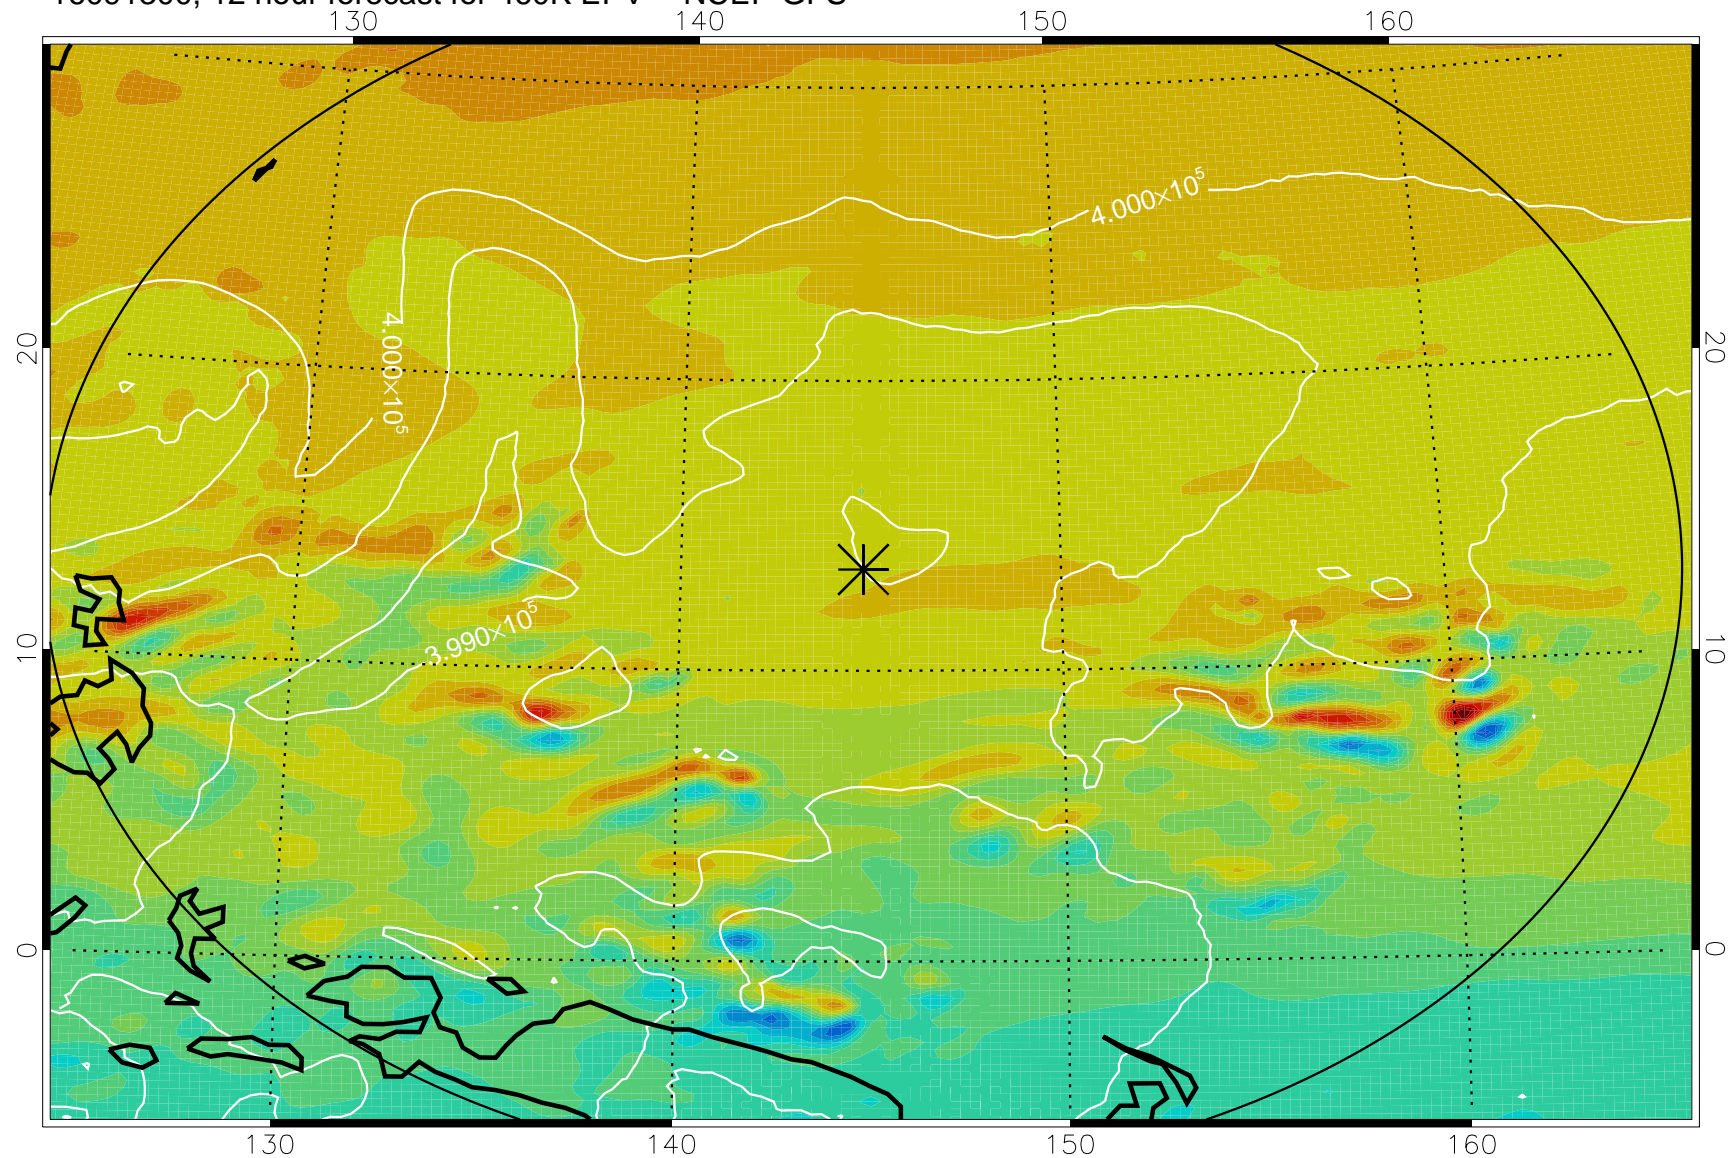

16091218, 6 hour forecast for 460K EPV -- NCEP GFS

460K Montgomery Streamfunction, white

Range ring of 2304 km

16091300, 12 hour forecast for 460K EPV -- NCEP GFS

460K Montgomery Streamfunction, white

Range ring of 2304 km

16091306, 18 hour forecast for 460K EPV -- NCEP GFS

460K Montgomery Streamfunction, white

Range ring of 2304 km

16091312, 24 hour forecast for 460K EPV -- NCEP GFS

460K Montgomery Streamfunction, white

Range ring of 2304 km

16091318, 30 hour forecast for 460K EPV -- NCEP GFS

460K Montgomery Streamfunction, white

Range ring of 2304 km

16091400, 36 hour forecast for 460K EPV -- NCEP GFS

460K Montgomery Streamfunction, white

Range ring of 2304 km

16091406, 42 hour forecast for 460K EPV -- NCEP GFS

460K Montgomery Streamfunction, white

Range ring of 2304 km

16091412, 48 hour forecast for 460K EPV -- NCEP GFS

460K Montgomery Streamfunction, white

Range ring of 2304 km