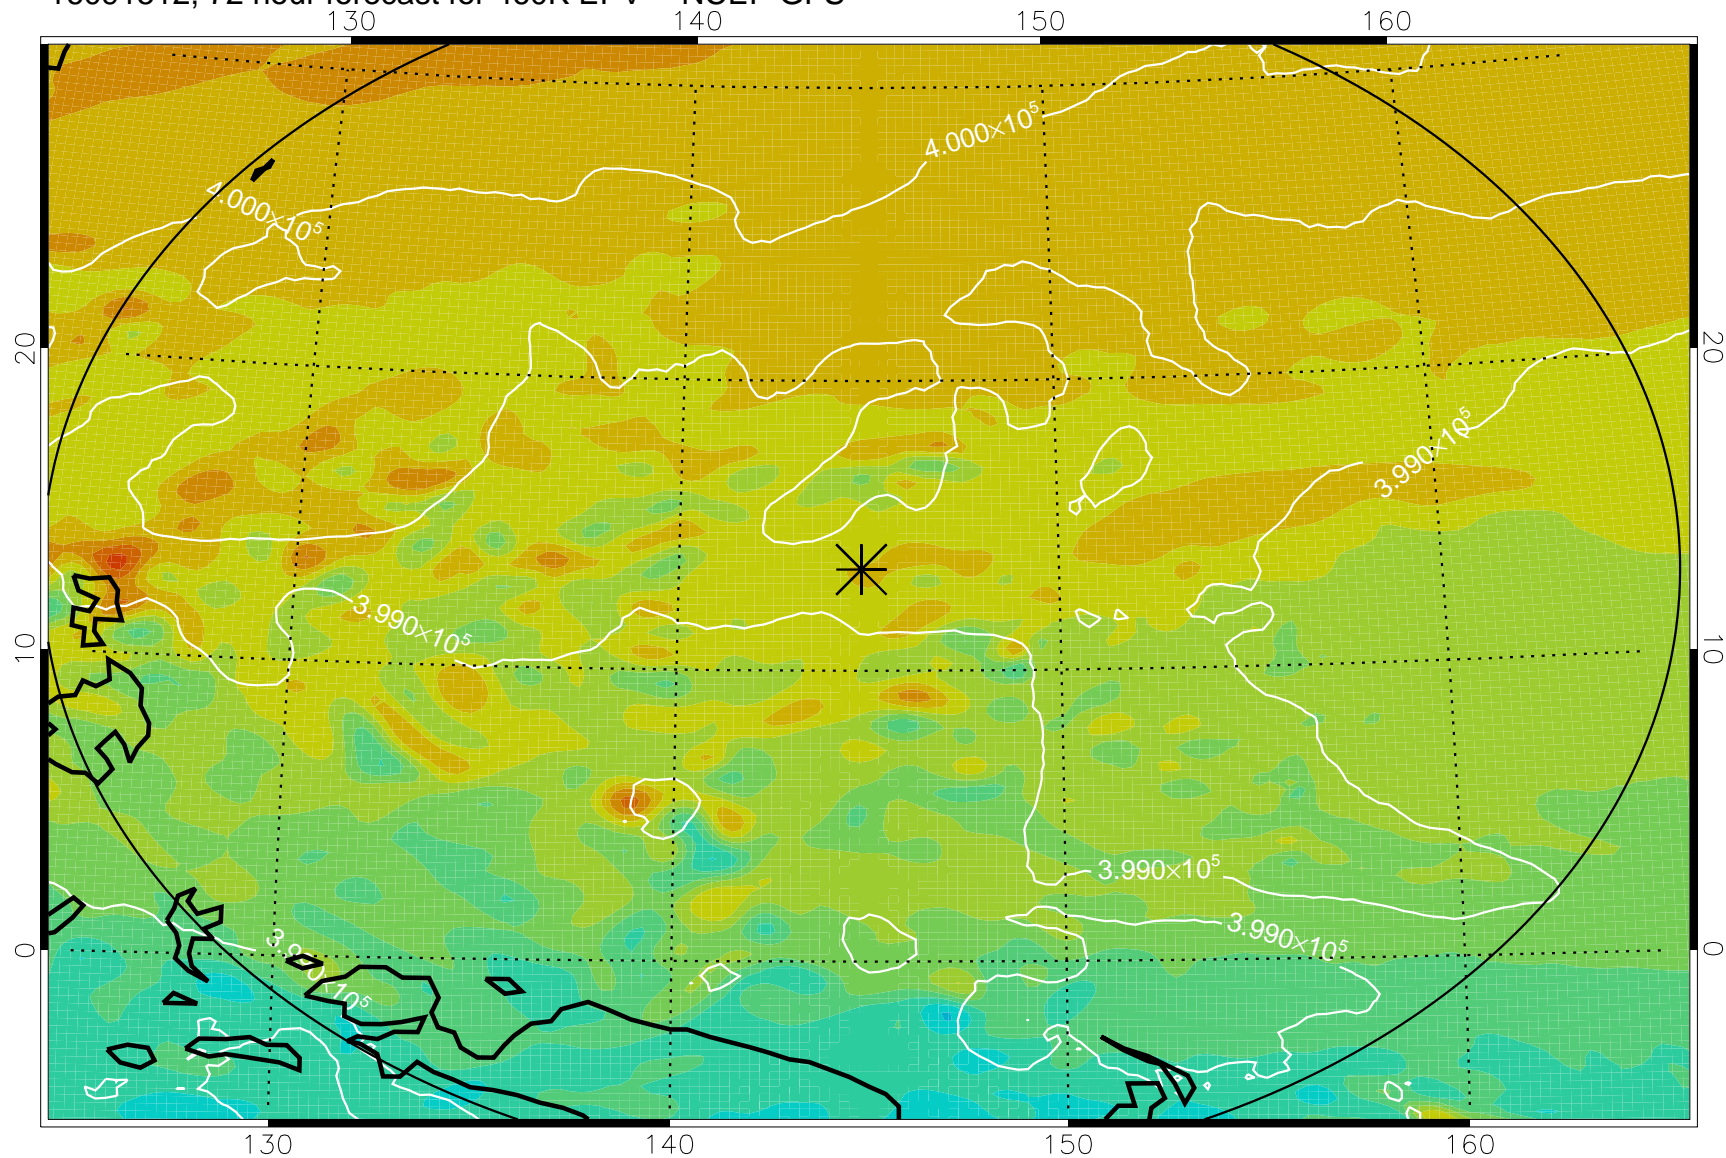

16091418, 54 hour forecast for 460K EPV -- NCEP GFS

460K Montgomery Streamfunction, white

Range ring of 2304 km

16091500, 60 hour forecast for 460K EPV -- NCEP GFS

460K Montgomery Streamfunction, white

Range ring of 2304 km

16091506, 66 hour forecast for 460K EPV -- NCEP GFS

460K Montgomery Streamfunction, white

Range ring of 2304 km

16091512, 72 hour forecast for 460K EPV -- NCEP GFS

460K Montgomery Streamfunction, white

Range ring of 2304 km

16091518, 78 hour forecast for 460K EPV -- NCEP GFS

460K Montgomery Streamfunction, white

Range ring of 2304 km

16091600, 84 hour forecast for 460K EPV -- NCEP GFS

460K Montgomery Streamfunction, white

Range ring of 2304 km

16091606, 90 hour forecast for 460K EPV -- NCEP GFS

460K Montgomery Streamfunction, white

Range ring of 2304 km

16091612, 96 hour forecast for 460K EPV -- NCEP GFS

460K Montgomery Streamfunction, white

Range ring of 2304 km