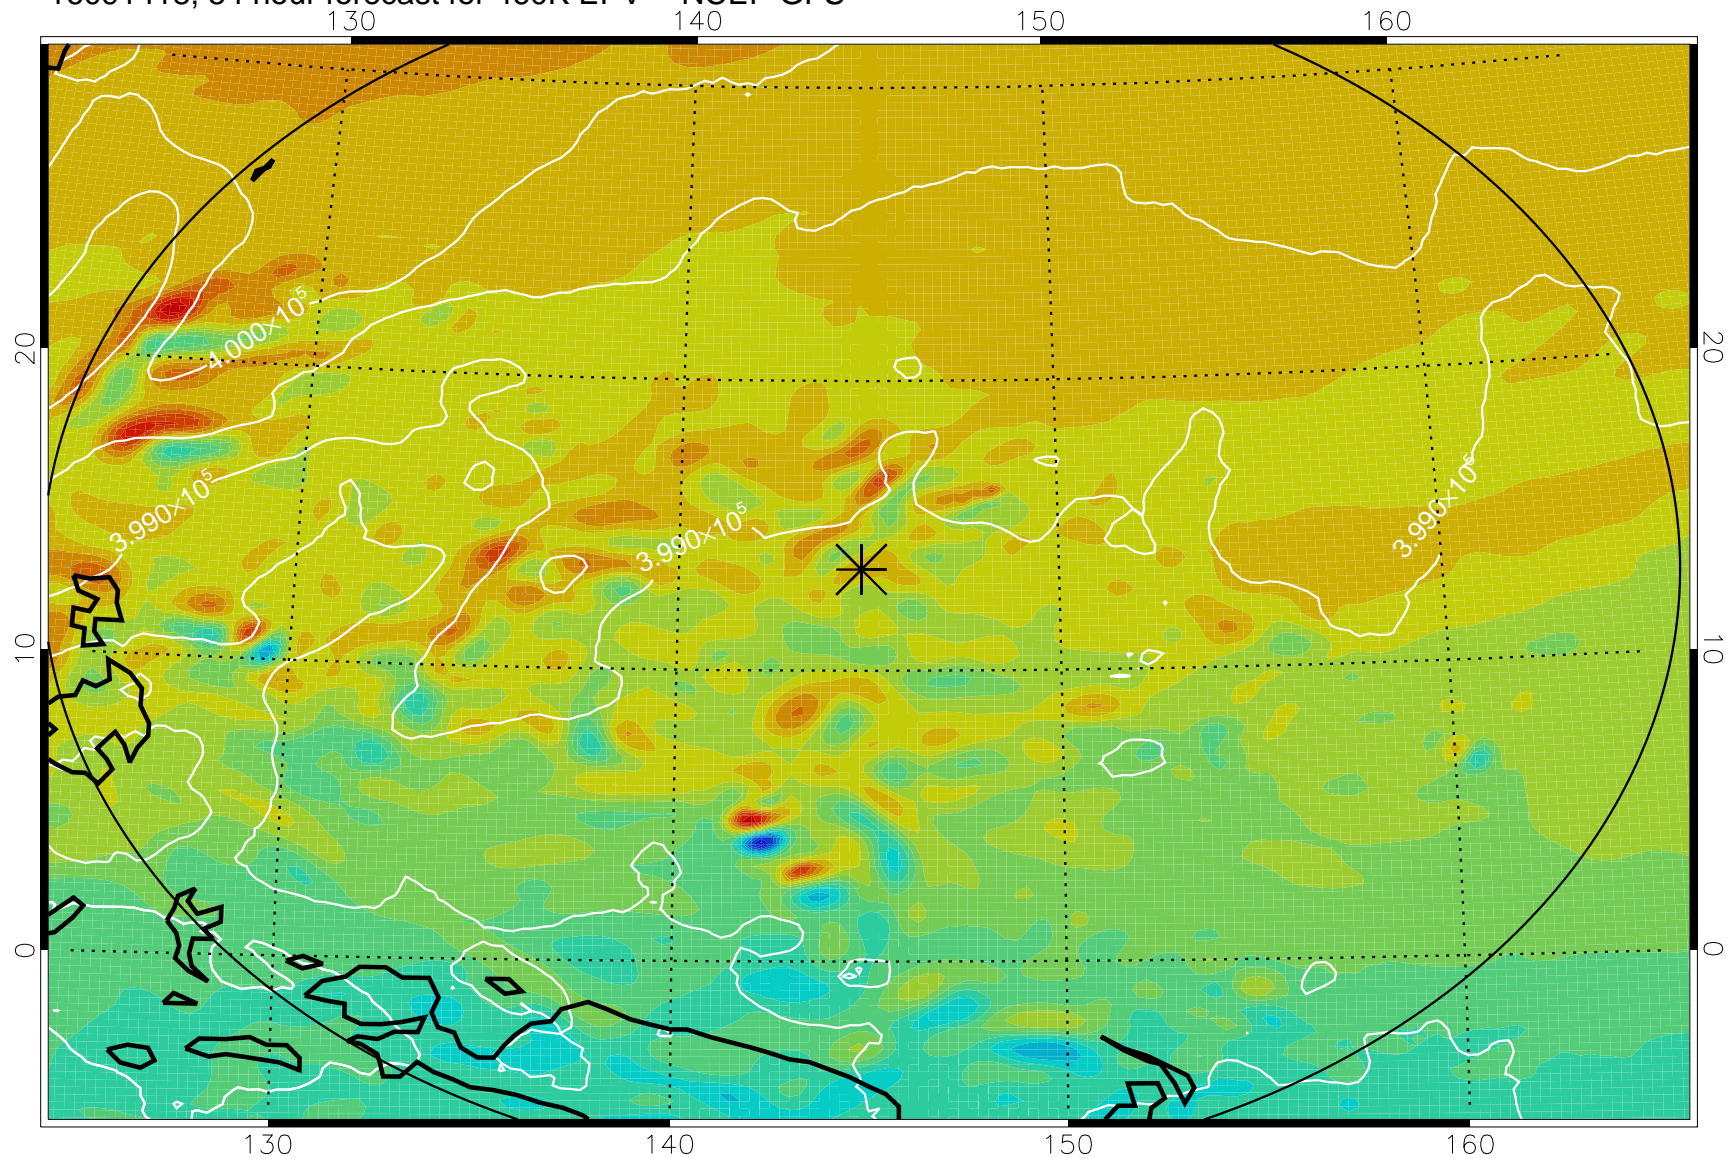

16091318, 30 hour forecast for 460K EPV -- NCEP GFS

460K Montgomery Streamfunction, white

Range ring of 2304 km

16091400, 36 hour forecast for 460K EPV -- NCEP GFS

460K Montgomery Streamfunction, white

Range ring of 2304 km

16091406, 42 hour forecast for 460K EPV -- NCEP GFS

460K Montgomery Streamfunction, white

Range ring of 2304 km

16091412, 48 hour forecast for 460K EPV -- NCEP GFS

460K Montgomery Streamfunction, white

Range ring of 2304 km

16091418, 54 hour forecast for 460K EPV -- NCEP GFS

460K Montgomery Streamfunction, white

Range ring of 2304 km

16091500, 60 hour forecast for 460K EPV -- NCEP GFS

460K Montgomery Streamfunction, white

Range ring of 2304 km

16091518, 78 hour forecast for 460K EPV -- NCEP GFS

460K Montgomery Streamfunction, white

Range ring of 2304 km

16091600, 84 hour forecast for 460K EPV -- NCEP GFS

460K Montgomery Streamfunction, white

Range ring of 2304 km