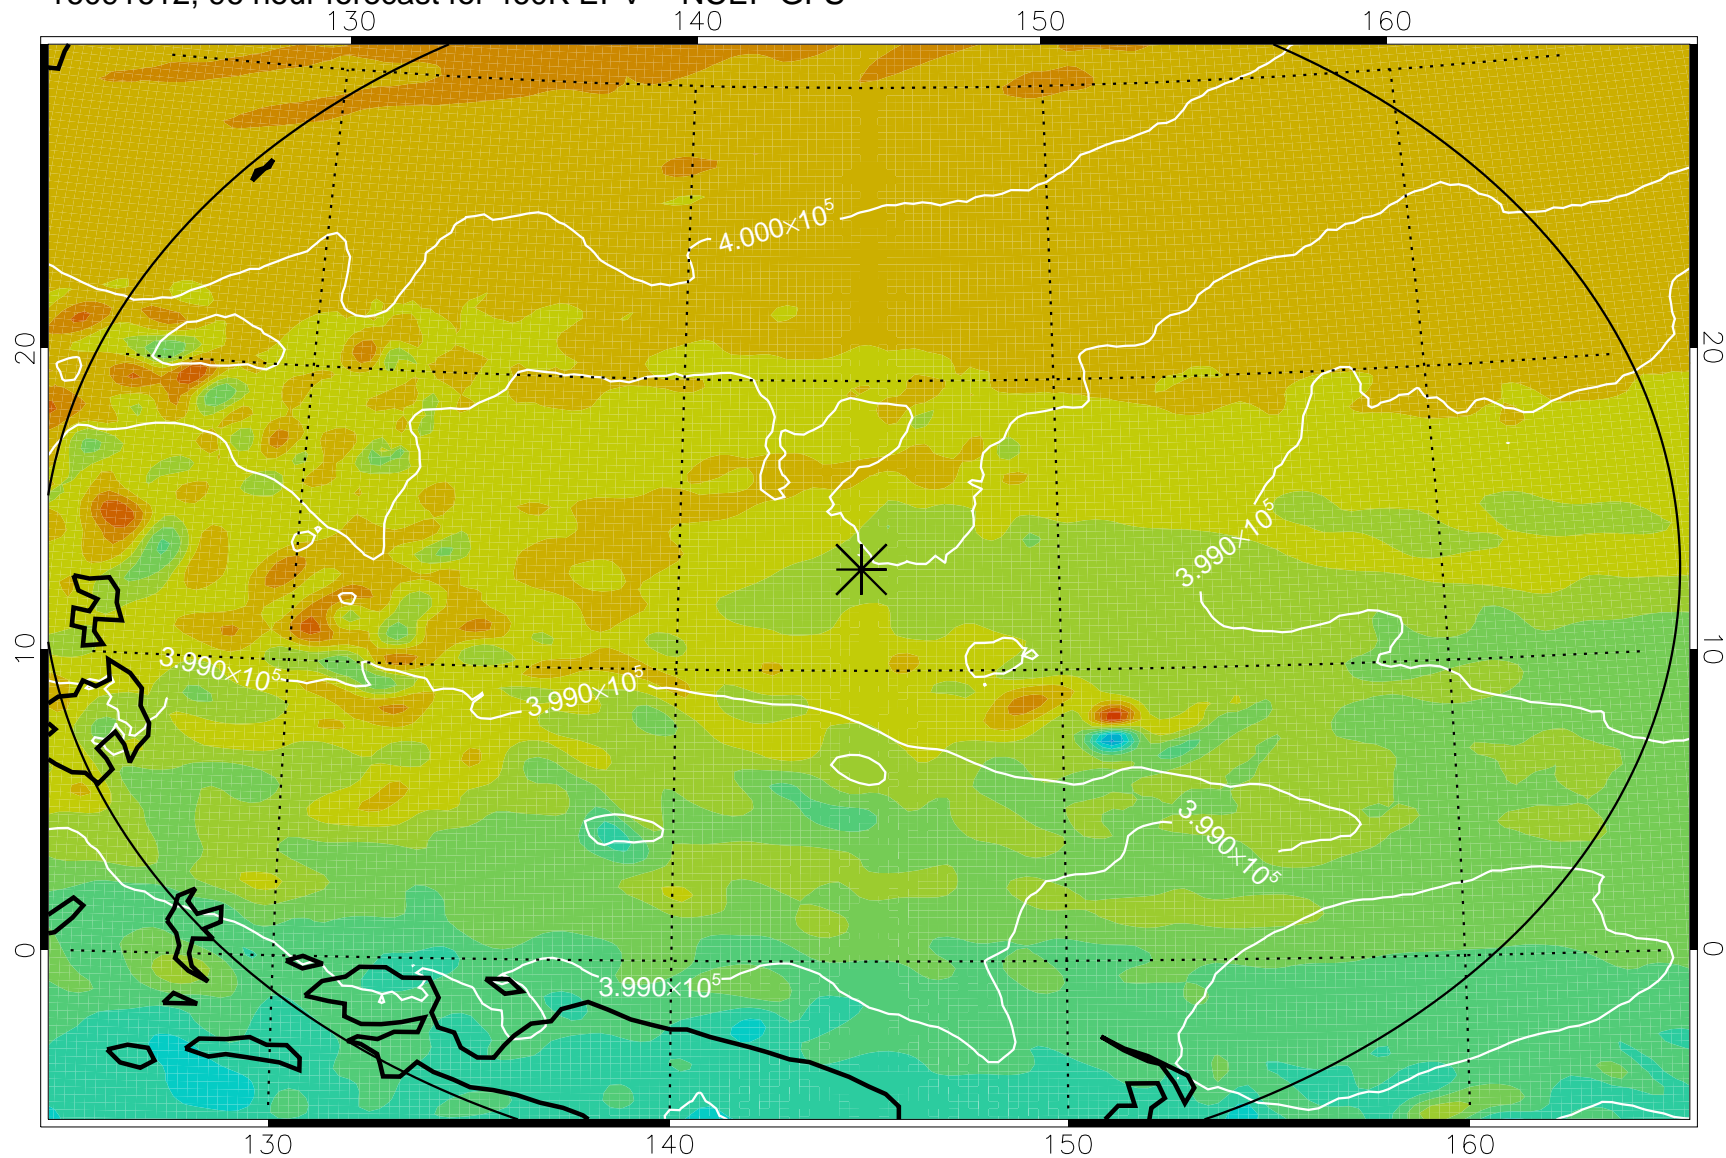

16091506, 66 hour forecast for 460K EPV -- NCEP GFS

460K Montgomery Streamfunction, white

Range ring of 2304 km

16091512, 72 hour forecast for 460K EPV -- NCEP GFS

460K Montgomery Streamfunction, white

Range ring of 2304 km

16091518, 78 hour forecast for 460K EPV -- NCEP GFS

460K Montgomery Streamfunction, white

Range ring of 2304 km

16091600, 84 hour forecast for 460K EPV -- NCEP GFS

460K Montgomery Streamfunction, white

Range ring of 2304 km

16091606, 90 hour forecast for 460K EPV -- NCEP GFS

460K Montgomery Streamfunction, white

Range ring of 2304 km

16091612, 96 hour forecast for 460K EPV -- NCEP GFS

460K Montgomery Streamfunction, white

Range ring of 2304 km

16091618, 102 hour forecast for 460K EPV -- NCEP GFS

460K Montgomery Streamfunction, white

Range ring of 2304 km

16091700, 108 hour forecast for 460K EPV -- NCEP GFS

460K Montgomery Streamfunction, white

Range ring of 2304 km