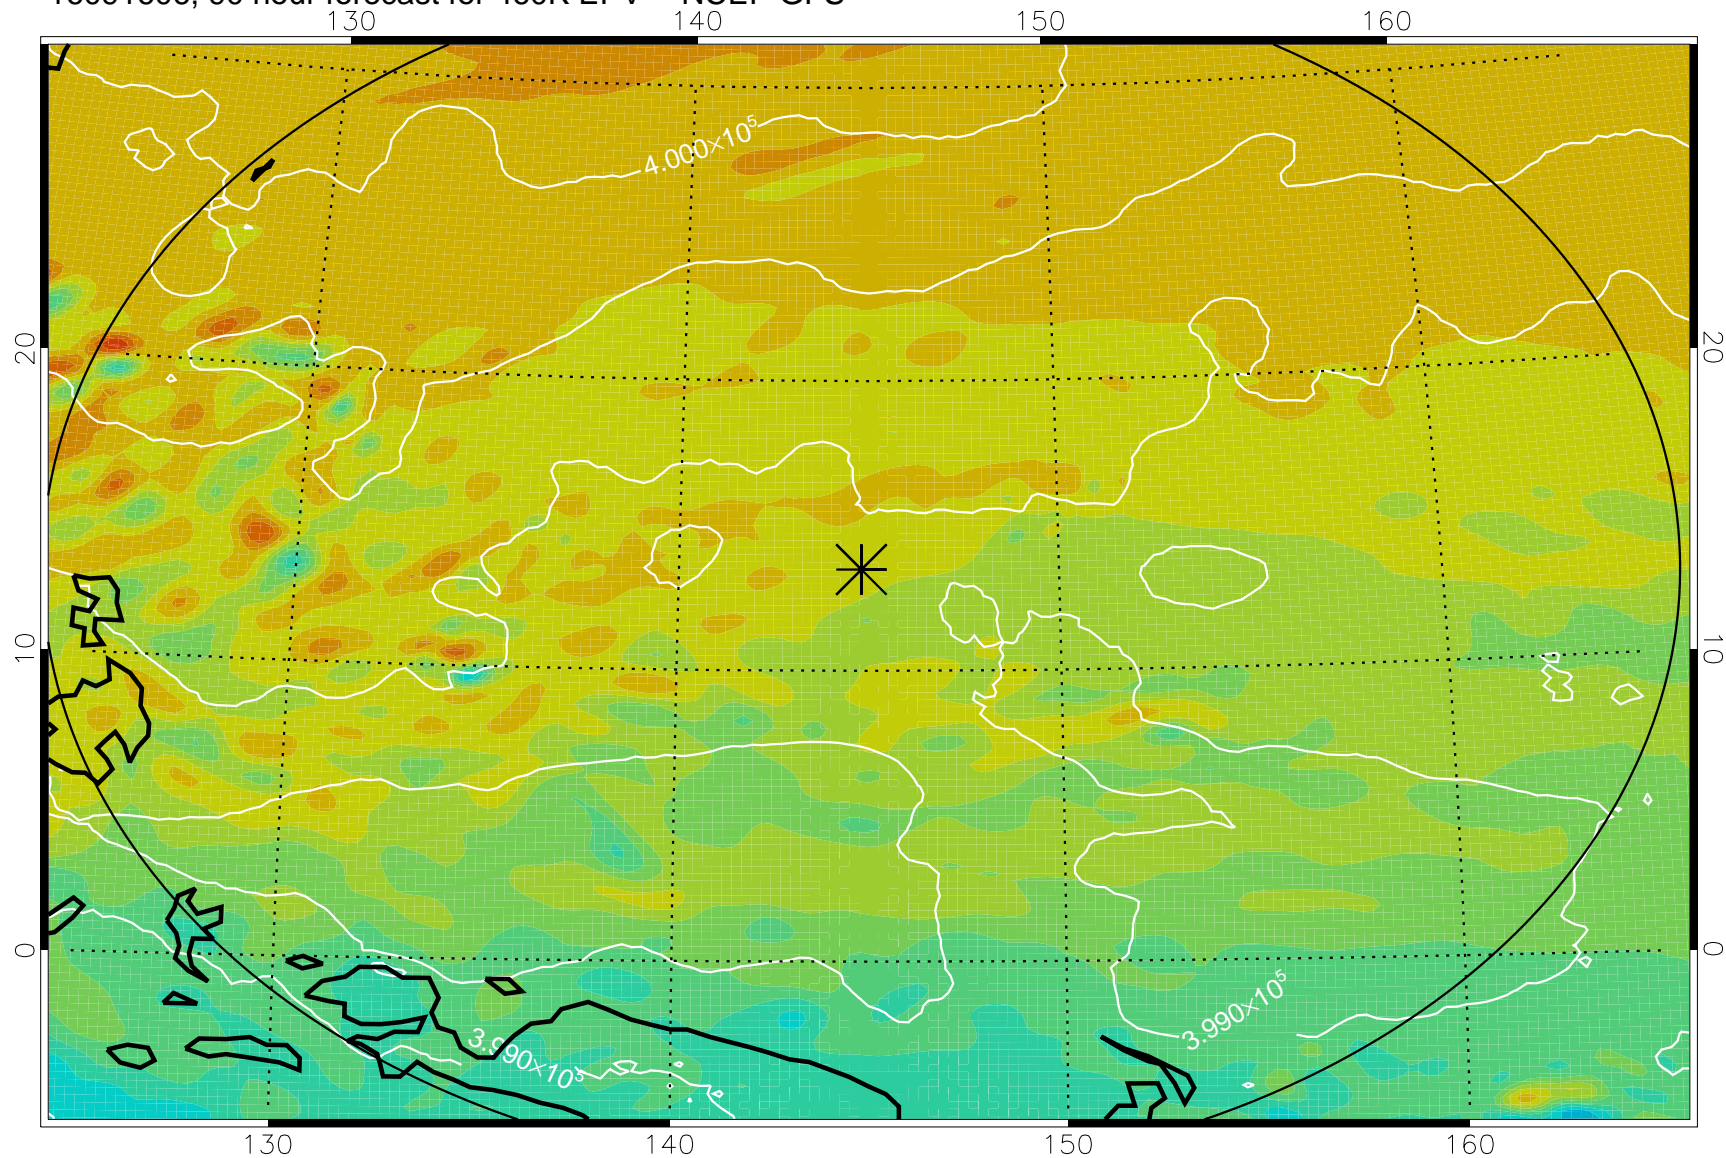

16091506, 66 hour forecast for 460K EPV -- NCEP GFS

460K Montgomery Streamfunction, white

Range ring of 2304 km

16091512, 72 hour forecast for 460K EPV -- NCEP GFS

460K Montgomery Streamfunction, white

Range ring of 2304 km

16091518, 78 hour forecast for 460K EPV -- NCEP GFS

460K Montgomery Streamfunction, white

Range ring of 2304 km

16091600, 84 hour forecast for 460K EPV -- NCEP GFS

460K Montgomery Streamfunction, white

Range ring of 2304 km

16091606, 90 hour forecast for 460K EPV -- NCEP GFS

460K Montgomery Streamfunction, white

Range ring of 2304 km

16091612, 96 hour forecast for 460K EPV -- NCEP GFS

460K Montgomery Streamfunction, white

Range ring of 2304 km

16091618, 102 hour forecast for 460K EPV -- NCEP GFS

460K Montgomery Streamfunction, white

Range ring of 2304 km

16091700, 108 hour forecast for 460K EPV -- NCEP GFS

460K Montgomery Streamfunction, white

Range ring of 2304 km