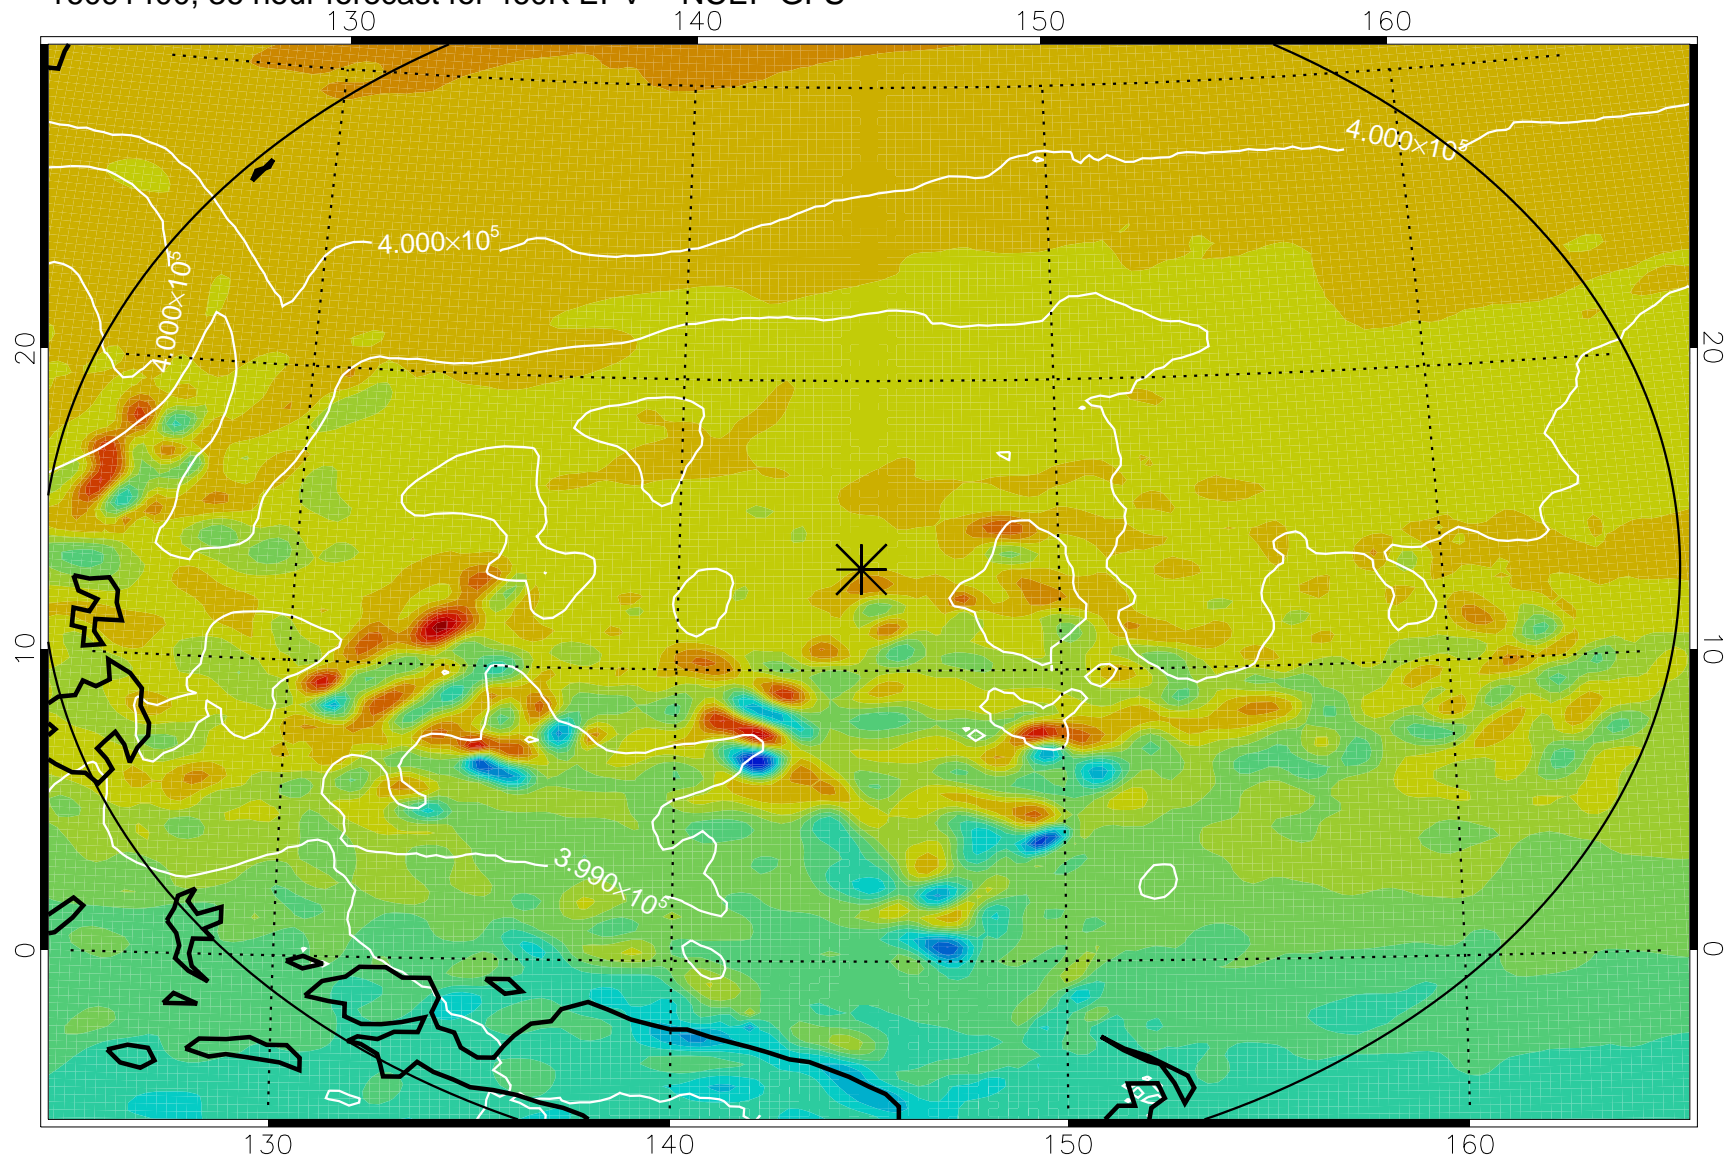

16091218, 6 hour forecast for 460K EPV -- NCEP GFS

460K Montgomery Streamfunction, white

Range ring of 2304 km

16091300, 12 hour forecast for 460K EPV -- NCEP GFS

460K Montgomery Streamfunction, white

Range ring of 2304 km

16091306, 18 hour forecast for 460K EPV -- NCEP GFS

460K Montgomery Streamfunction, white

Range ring of 2304 km

16091312, 24 hour forecast for 460K EPV -- NCEP GFS

460K Montgomery Streamfunction, white

Range ring of 2304 km

16091318, 30 hour forecast for 460K EPV -- NCEP GFS

460K Montgomery Streamfunction, white

Range ring of 2304 km

16091400, 36 hour forecast for 460K EPV -- NCEP GFS

460K Montgomery Streamfunction, white

Range ring of 2304 km

16091406, 42 hour forecast for 460K EPV -- NCEP GFS

460K Montgomery Streamfunction, white

Range ring of 2304 km

16091412, 48 hour forecast for 460K EPV -- NCEP GFS

460K Montgomery Streamfunction, white

Range ring of 2304 km